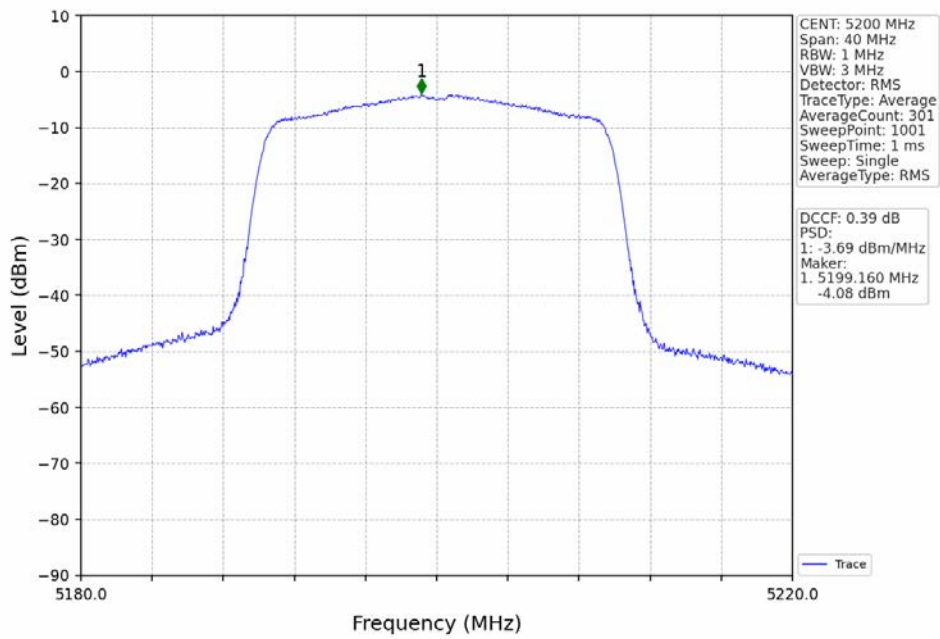

802.11ac(VHT40)\_HCH\_5230MHz\_Ant1\_NTNV

802.11ac(VHT40)\_HCH\_5230MHz\_Ant2\_NTNV

802.11ac(VHT80)\_MCH\_5210MHz\_Ant1\_NTNV

802.11ac(VHT80)\_MCH\_5210MHz\_Ant2\_NTNV

802.11ax(HEW20)\_LCH\_5180MHz\_RU242\_Left\_Ant1\_NTNV

802.11ax(HEW20)\_LCH\_5180MHz\_RU242\_Left\_Ant2\_NTNV

802.11ax(HEW20)\_MCH\_5200MHz\_RU242\_Left\_Ant1\_NTNV

802.11ax(HEW20)\_MCH\_5200MHz\_RU242\_Left\_Ant2\_NTNV

802.11ax(HEW20)\_HCH\_5240MHz\_RU242\_Left\_Ant1\_NTNV