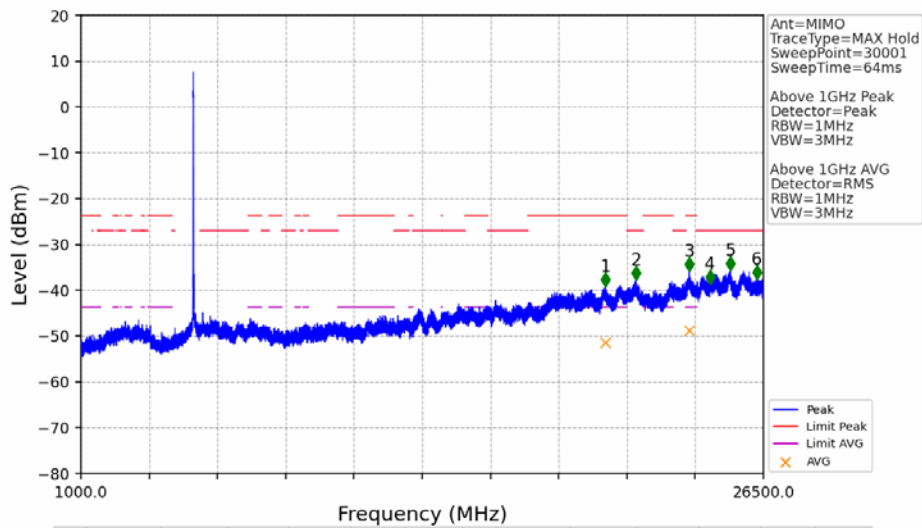

802.11n(HT40)\_LCH\_5190MHz\_MIMO\_NTNV

802.11n(HT40)\_HCH\_5230MHz\_MIMO\_NTNV

802.11n(HT40)\_HCH\_5230MHz\_MIMO\_NTNV

No	Frequency (MHz)	Level (dBm)	Limit (dBm)	Margin (dB)	Status	Remark	No	Frequency (MHz)	Level (dBm)	Limit (dBm)	Margin (dB)	Status	Remark
1	5359.830	-45.47	-21.20	21.77	Pass	Peak	3	5359.830	/	-21.20	/	/	AVG
2	5395.200	-46.44	-21.20	22.74	Pass	Peak	4	5395.200	/	-21.20	/	/	AVG

802.11ac(VHT20)\_LCH\_5180MHz\_MIMO\_NTNV

No	Frequency (MHz)	Level (dBm)	Limit (dBm)	Margin (dB)	Status	Remark	No	Frequency (MHz)	Level (dBm)	Limit (dBm)	Margin (dB)	Status	Remark
1	20567.85	-35.70	-21.20	11.99	Pass	Peak	7	20567.85	-47.74	-41.20	4.04	Pass	AVG
2	21707.7	-34.34	-27.00	4.84	Pass	Peak	8	21707.7	/	-27.00	/	/	AVG
3	23020.1	-34.60	-21.20	10.90	Pass	Peak	9	23020.1	-47.00	-41.20	3.29	Pass	AVG
4	24308.7	-33.09	-27.00	3.59	Pass	Peak	10	24308.7	/	-27.00	/	/	AVG
5	25279.4	-33.10	-27.00	3.60	Pass	Peak	11	25279.4	/	-27.00	/	/	AVG
6	26059.7	-34.09	-27.00	4.59	Pass	Peak	12	26059.7	/	-27.00	/	/	AVG

802.11ac(VHT20)\_LCH\_5180MHz\_MIMO\_NTNV

802.11ac(VHT20)\_MCH\_5200MHz\_MIMO\_NTNV

802.11ac(VHT20)\_HCH\_5240MHz\_MIMO\_NTNV

No	Frequency (MHz)	Level (dBm)	Limit (dBm)	Margin (dB)	Status	Remark	No	Frequency (MHz)	Level (dBm)	Limit (dBm)	Margin (dB)	Status	Remark
1	20534.7	-39.03	-21.20	15.33	Pass	Peak	7	20534.7	-51.12	-41.20	7.42	Pass	AVG
2	21778.25	-37.66	-27.00	8.16	Pass	Peak	8	21778.25	/	-27.00	/	/	AVG
3	23032.85	-36.73	-21.20	13.03	Pass	Peak	9	23032.85	-49.95	-41.20	6.25	Pass	AVG
4	24210.1	-36.43	-27.00	6.93	Pass	Peak	10	24210.1	/	-27.00	/	/	AVG
5	25243.7	-35.52	-27.00	6.03	Pass	Peak	11	25243.7	/	-27.00	/	/	AVG
6	26254.35	-37.35	-27.00	7.86	Pass	Peak	12	26254.35	/	-27.00	/	/	AVG