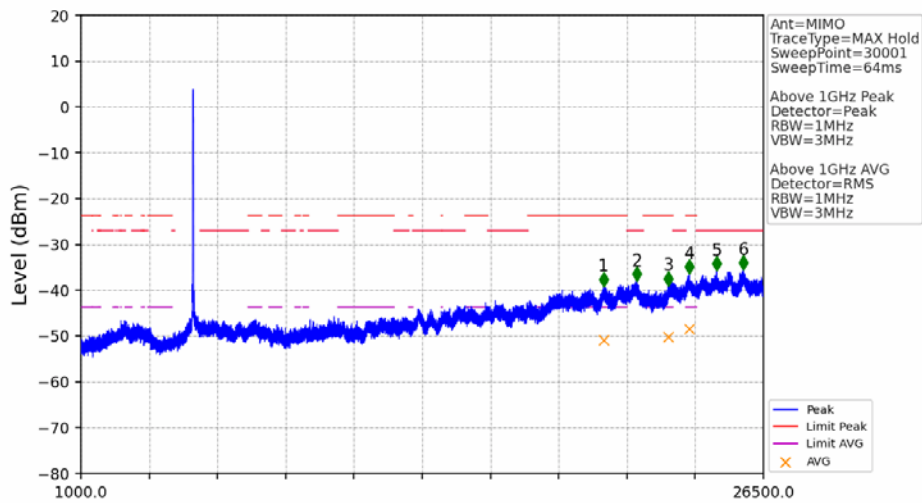

802.11n(HT40)_LCH_5190MHz_MIMO_NTNV

No	Frequency (MHz)	Level (dBm)	Limit (dBm)	Margin (dB)	Status	Remark	No	Frequency (MHz)	Level (dBm)	Limit (dBm)	Margin (dB)	Status	Remark
1	20522.8	-39.18	-21.20	15.48	Pass	Peak	7	20522.8	-50.86	-41.20	7.16	Pass	AVG
2	21782.5	-37.99	-27.00	8.49	Pass	Peak	8	21782.5	/	-27.00	/	/	AVG
3	22943.6	-39.00	-21.20	15.30	Pass	Peak	9	22943.6	-50.19	-41.20	6.49	Pass	AVG
4	23735.8	-36.43	-21.20	12.73	Pass	Peak	10	23735.8	-48.42	-41.20	4.72	Pass	AVG
5	24754.1	-35.72	-27.00	6.22	Pass	Peak	11	24754.1	/	-27.00	/	/	AVG
6	25738.4	-35.59	-27.00	6.09	Pass	Peak	12	25738.4	/	-27.00	/	/	AVG