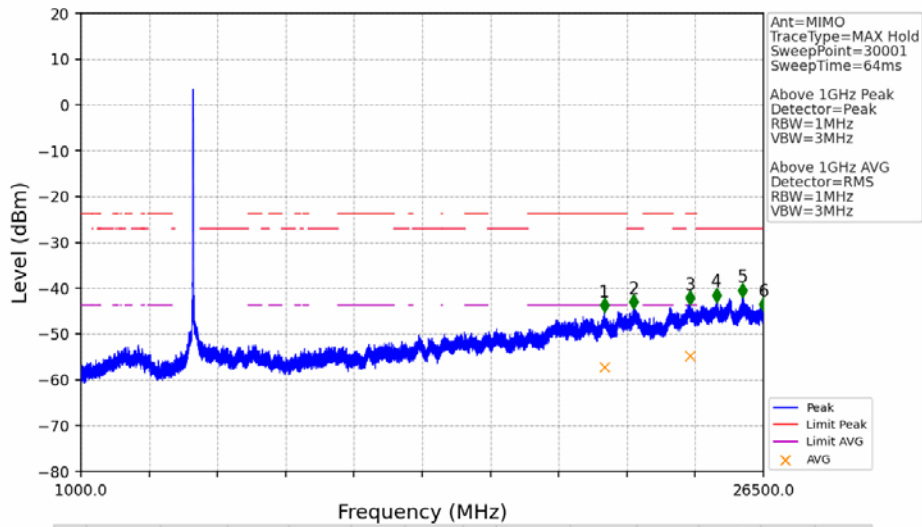

802.11ac(VHT40)_LCH_5190MHz_MIMO_NTNV

No	Frequency (MHz)	Level (dBm)	Limit (dBm)	Margin (dB)	Status	Remark	No	Frequency (MHz)	Level (dBm)	Limit (dBm)	Margin (dB)	Status	Remark
1	20555.95	-45.28	-21.20	21.58	Pass	Peak	7	20555.95	-57.20	-41.20	13.50	Pass	AVG
2	21655	-44.54	-27.00	15.04	Pass	Peak	8	21655	/	-27.00	/	/	AVG
3	23752.8	-43.68	-21.20	19.98	Pass	Peak	9	23752.8	-54.80	-41.20	11.10	Pass	AVG
4	24754.95	-43.08	-27.00	13.58	Pass	Peak	10	24754.95	/	-27.00	/	/	AVG
5	25718.85	-41.99	-27.00	12.49	Pass	Peak	11	25718.85	/	-27.00	/	/	AVG
6	26495.75	-45.11	-27.00	15.61	Pass	Peak	12	26495.75	/	-27.00	/	/	AVG