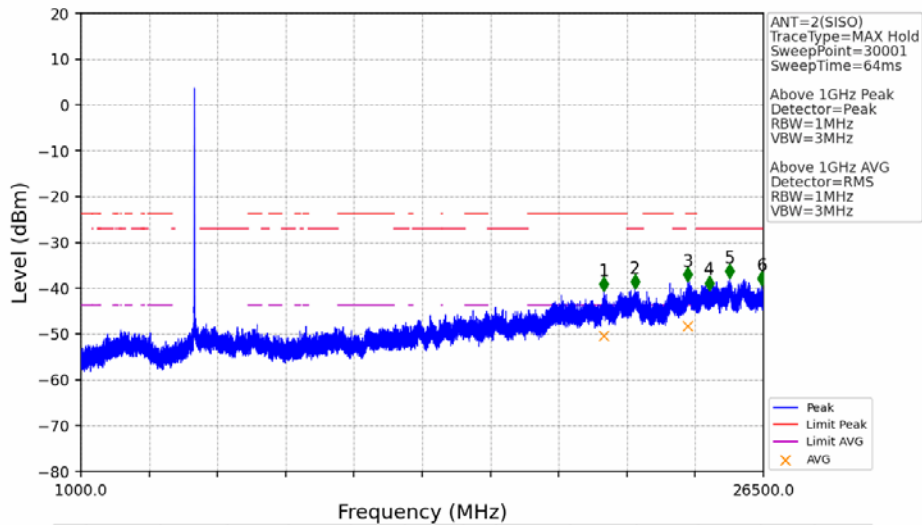

802.11a_HCH_5240MHz_Ant2_NTNV

No	Frequency (MHz)	Level (dBm)	Limit (dBm)	Margin (dB)	Status	Remark	No	Frequency (MHz)	Level (dBm)	Limit (dBm)	Margin (dB)	Status	Remark
1	20543.2	-40.74	-21.20	17.05	Pass	Peak	7	20543.2	-50.42	-41.20	6.72	Pass	AVG
2	21692.4	-40.12	-27.00	10.62	Pass	Peak	8	21692.4	/	-27.00	/	/	AVG
3	23676.3	-38.59	-21.20	14.89	Pass	Peak	9	23676.3	-48.28	-41.20	4.58	Pass	AVG
4	24471.05	-40.40	-27.00	10.90	Pass	Peak	10	24471.05	/	-27.00	/	/	AVG
5	25248.8	-37.84	-27.00	8.34	Pass	Peak	11	25248.8	/	-27.00	/	/	AVG
6	26431.15	-39.50	-27.00	10.00	Pass	Peak	12	26431.15	/	-27.00	/	/	AVG