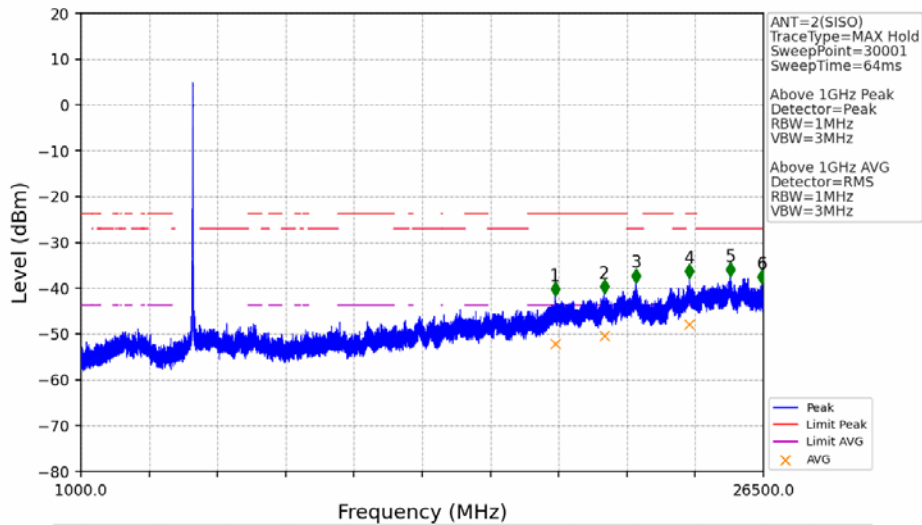

802.11a_LCH_5180MHz_Ant2_NTNV

No	Frequency (MHz)	Level (dBm)	Limit (dBm)	Margin (dB)	Status	Remark	No	Frequency (MHz)	Level (dBm)	Limit (dBm)	Margin (dB)	Status	Remark
1	18716.55	-41.78	-21.20	18.08	Pass	Peak	7	18716.55	-52.08	-41.20	8.38	Pass	AVG
2	20547.45	-41.28	-21.20	17.58	Pass	Peak	8	20547.45	-50.41	-41.20	6.71	Pass	AVG
3	21730.65	-38.83	-27.00	9.33	Pass	Peak	9	21730.65	/	-27.00	/	/	AVG
4	23740.9	-37.93	-21.20	14.23	Pass	Peak	10	23740.9	-47.85	-41.20	4.15	Pass	AVG
5	25260.7	-37.44	-27.00	7.94	Pass	Peak	11	25260.7	/	-27.00	/	/	AVG
6	26448.15	-39.08	-27.00	9.58	Pass	Peak	12	26448.15	/	-27.00	/	/	AVG