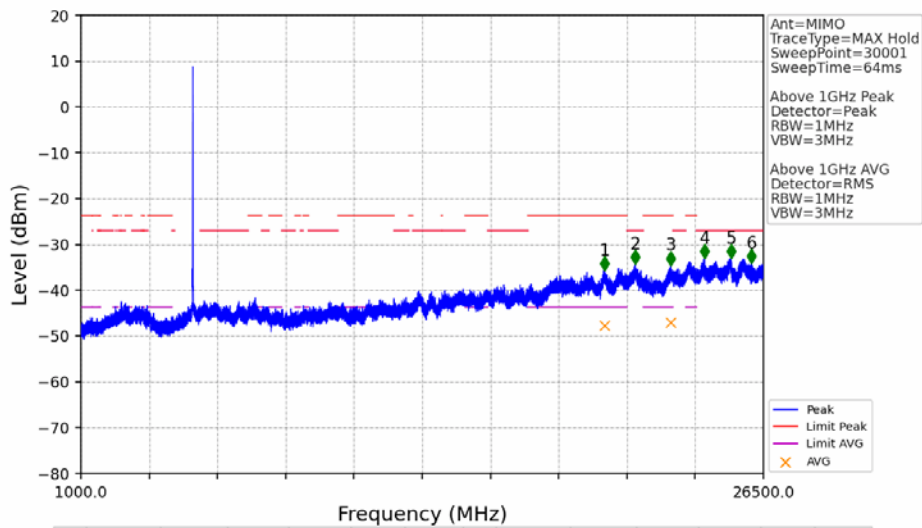

802.11n(HT40)\_LCH\_5190MHz\_MIMO\_NTNV

No	Frequency (MHz)	Level (dBm)	Limit (dBm)	Margin (dB)	Status	Remark	No	Frequency (MHz)	Level (dBm)	Limit (dBm)	Margin (dB)	Status	Remark
1	20522.8	-39.18	-21.20	15.48	Pass	Peak	7	20522.8	-50.86	-41.20	7.16	Pass	AVG
2	21782.5	-37.99	-27.00	8.49	Pass	Peak	8	21782.5	/	-27.00	/	/	AVG
3	22943.6	-39.00	-21.20	15.30	Pass	Peak	9	22943.6	-50.19	-41.20	6.49	Pass	AVG
4	23735.8	-36.43	-21.20	12.73	Pass	Peak	10	23735.8	-48.42	-41.20	4.72	Pass	AVG
5	24754.1	-35.72	-27.00	6.22	Pass	Peak	11	24754.1	/	-27.00	/	/	AVG
6	25738.4	-35.59	-27.00	6.09	Pass	Peak	12	25738.4	/	-27.00	/	/	AVG

802.11n(HT40)\_LCH\_5190MHz\_MIMO\_NTNV

802.11n(HT40)\_HCH\_5230MHz\_MIMO\_NTNV

802.11n(HT40)\_HCH\_5230MHz\_MIMO\_NTNV

No	Frequency (MHz)	Level (dBm)	Limit (dBm)	Margin (dB)	Status	Remark	No	Frequency (MHz)	Level (dBm)	Limit (dBm)	Margin (dB)	Status	Remark
1	5359.830	-45.47	-21.20	21.77	Pass	Peak	3	5359.830	/	-21.20	/	/	AVG
2	5395.200	-46.44	-21.20	22.74	Pass	Peak	4	5395.200	/	-21.20	/	/	AVG

802.11ac(VHT20)\_LCH\_5180MHz\_MIMO\_NTNV

No	Frequency (MHz)	Level (dBm)	Limit (dBm)	Margin (dB)	Status	Remark	No	Frequency (MHz)	Level (dBm)	Limit (dBm)	Margin (dB)	Status	Remark
1	20567.85	-35.70	-21.20	11.99	Pass	Peak	7	20567.85	-47.74	-41.20	4.04	Pass	AVG
2	21707.7	-34.34	-27.00	4.84	Pass	Peak	8	21707.7	/	-27.00	/	/	AVG
3	23020.1	-34.60	-21.20	10.90	Pass	Peak	9	23020.1	-47.00	-41.20	3.29	Pass	AVG
4	24308.7	-33.09	-27.00	3.59	Pass	Peak	10	24308.7	/	-27.00	/	/	AVG
5	25279.4	-33.10	-27.00	3.60	Pass	Peak	11	25279.4	/	-27.00	/	/	AVG
6	26059.7	-34.09	-27.00	4.59	Pass	Peak	12	26059.7	/	-27.00	/	/	AVG