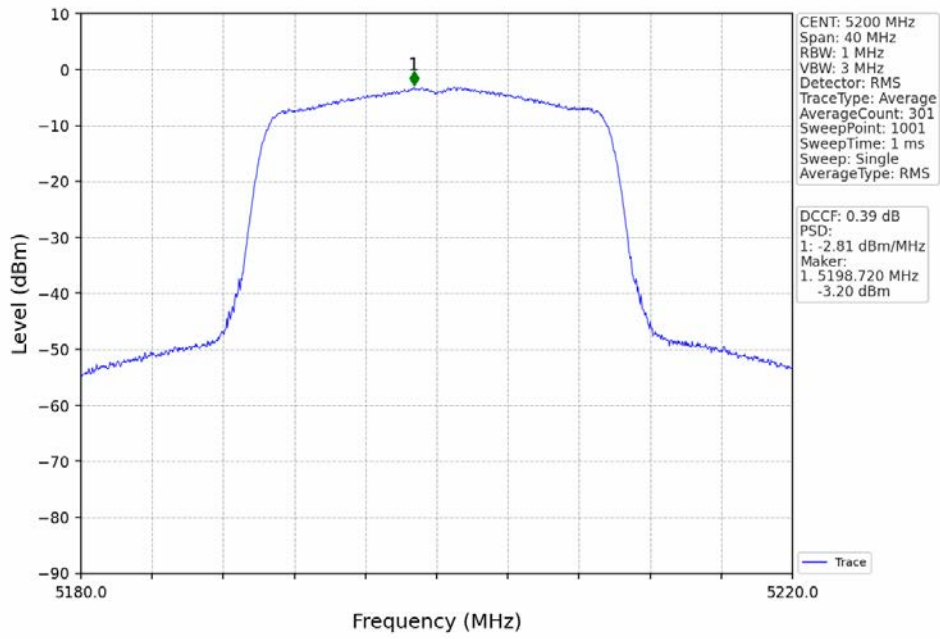

802.11ac(VHT40)\_HCH\_5230MHz\_Ant1\_NTNV

802.11ac(VHT40)\_HCH\_5230MHz\_Ant2\_NTNV

802.11ac(VHT80)\_MCH\_5210MHz\_Ant1\_NTNV

802.11ac(VHT80)\_MCH\_5210MHz\_Ant2\_NTNV

802.11ax(HEW20)\_LCH\_5180MHz\_RU242\_Left\_Ant1\_NTNV

802.11ax(HEW20)\_LCH\_5180MHz\_RU242\_Left\_Ant2\_NTNV

802.11ax(HEW20)\_MCH\_5200MHz\_RU242\_Left\_Ant1\_NTNV

802.11ax(HEW20)\_MCH\_5200MHz\_RU242\_Left\_Ant2\_NTNV

802.11ax(HEW20)\_HCH\_5240MHz\_RU242\_Left\_Ant1\_NTNV