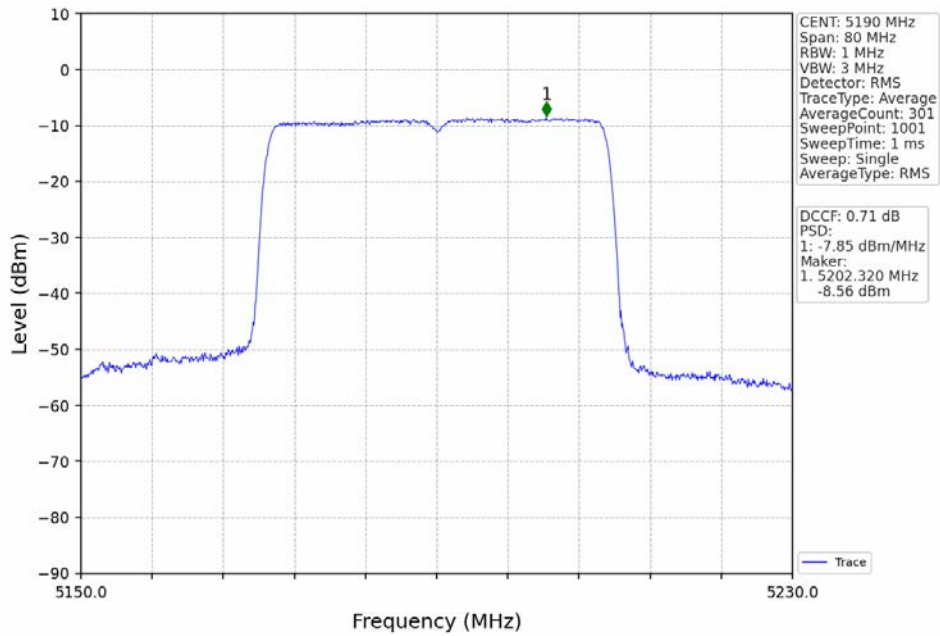

802.11ax(HEW20)\_LCH\_5180MHz\_RU242\_Left\_Ant2\_NTNV

802.11ax(HEW20)\_MCH\_5200MHz\_RU242\_Left\_Ant1\_NTNV

802.11ax(HEW20)\_MCH\_5200MHz\_RU242\_Left\_Ant2\_NTNV

802.11ax(HEW20)\_HCH\_5240MHz\_RU242\_Left\_Ant1\_NTNV

802.11ax(HEW20)\_HCH\_5240MHz\_RU242\_Left\_Ant2\_NTNV

802.11ax(HEW40)\_LCH\_5190MHz\_RU484\_Left\_Ant1\_NTNV

802.11ax(HEW40)\_LCH\_5190MHz\_RU484\_Left\_Ant2\_NTNV

802.11ax(HEW40)\_HCH\_5230MHz\_RU484\_Left\_Ant1\_NTNV