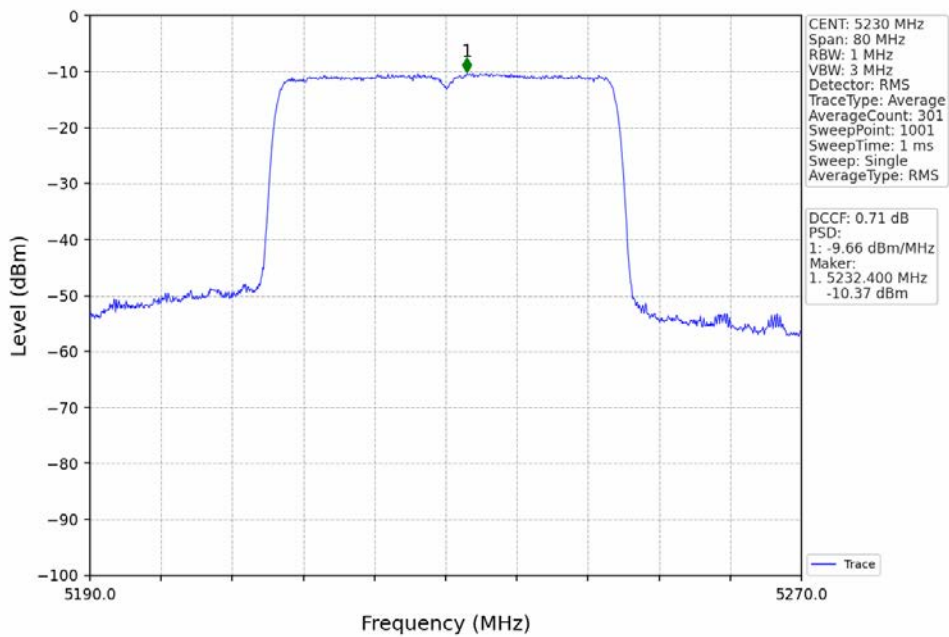

802.11ax(HEW20)\_HCH\_5240MHz\_RU242\_Left\_Ant2\_NTNV

802.11ax(HEW40)\_LCH\_5190MHz\_RU484\_Left\_Ant1\_NTNV

802.11ax(HEW40)\_LCH\_5190MHz\_RU484\_Left\_Ant2\_NTNV

802.11ax(HEW40)\_HCH\_5230MHz\_RU484\_Left\_Ant1\_NTNV

802.11ax(HEW40)\_HCH\_5230MHz\_RU484\_Left\_Ant2\_NTNV

802.11ax(HEW80)\_MCH\_5210MHz\_RU996\_Left\_Ant1\_NTNV

802.11ax(HEW80)\_MCH\_5210MHz\_RU996\_Left\_Ant2\_NTNV