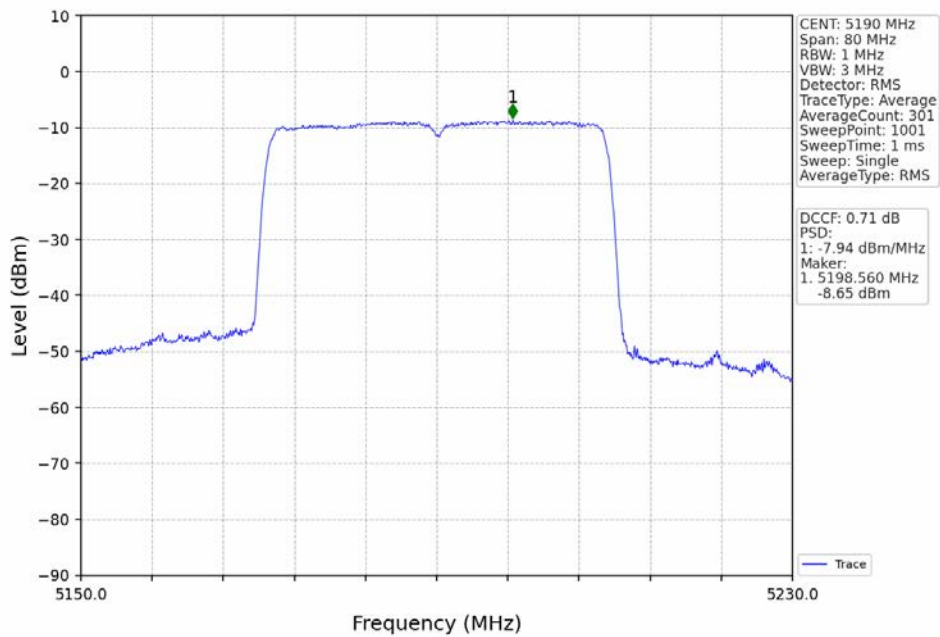

802.11ax(HEW20)\_LCH\_5180MHz\_RU242\_Left\_Ant2\_NTNV

802.11ax(HEW20)\_MCH\_5200MHz\_RU242\_Left\_Ant1\_NTNV

802.11ax(HEW20)\_MCH\_5200MHz\_RU242\_Left\_Ant2\_NTNV

802.11ax(HEW20)\_HCH\_5240MHz\_RU242\_Left\_Ant1\_NTNV

802.11ax(HEW20)\_HCH\_5240MHz\_RU242\_Left\_Ant2\_NTNV

802.11ax(HEW40)\_LCH\_5190MHz\_RU484\_Left\_Ant1\_NTNV

802.11ax(HEW40)\_LCH\_5190MHz\_RU484\_Left\_Ant2\_NTNV

802.11ax(HEW40)\_HCH\_5230MHz\_RU484\_Left\_Ant1\_NTNV