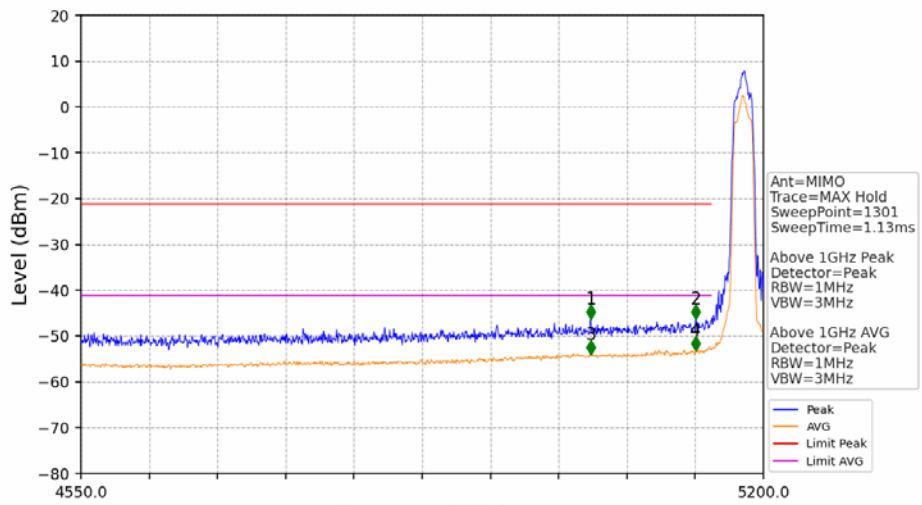

802.11n(HT20)_LCH_5180MHz_MIMO_NTNV

No	Frequency (MHz)	Level (dBm)	Limit (dBm)	Margin (dB)	Status	Remark	No	Frequency (MHz)	Level (dBm)	Limit (dBm)	Margin (dB)	Status	Remark
1	5035.500	-46.39	-21.20	22.69	Pass	Peak	3	5035.500	/	-21.20	/	/	AVG
2	5135.500	-46.38	-21.20	22.68	Pass	Peak	4	5135.500	/	-21.20	/	/	AVG