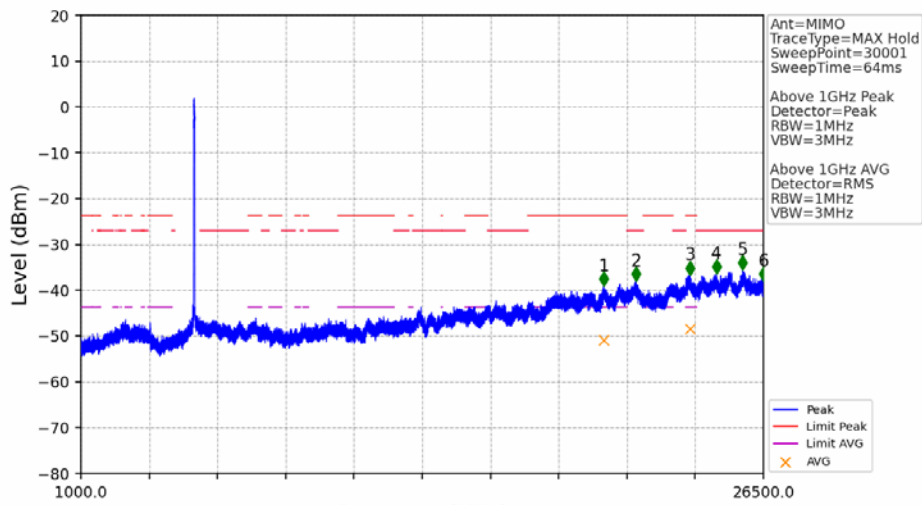

802.11n(HT20)\_HCH\_5240MHz\_MIMO\_NTNV

No	Frequency (MHz)	Level (dBm)	Limit (dBm)	Margin (dB)	Status	Remark	No	Frequency (MHz)	Level (dBm)	Limit (dBm)	Margin (dB)	Status	Remark
1	5368.560	-48.13	-21.20	24.43	Pass	Peak	3	5368.560	/	-21.20	/	/	AVG
2	5400.480	-47.77	-21.20	24.07	Pass	Peak	4	5400.480	/	-21.20	/	/	AVG

802.11n(HT40)\_LCH\_5190MHz\_MIMO\_NTNV

No	Frequency (MHz)	Level (dBm)	Limit (dBm)	Margin (dB)	Status	Remark	No	Frequency (MHz)	Level (dBm)	Limit (dBm)	Margin (dB)	Status	Remark
1	20522.8	-39.18	-21.20	15.48	Pass	Peak	7	20522.8	-50.86	-41.20	7.16	Pass	AVG
2	21782.5	-37.99	-27.00	8.49	Pass	Peak	8	21782.5	/	-27.00	/	/	AVG
3	22943.6	-39.00	-21.20	15.30	Pass	Peak	9	22943.6	-50.19	-41.20	6.49	Pass	AVG
4	23735.8	-36.43	-21.20	12.73	Pass	Peak	10	23735.8	-48.42	-41.20	4.72	Pass	AVG
5	24754.1	-35.72	-27.00	6.22	Pass	Peak	11	24754.1	/	-27.00	/	/	AVG
6	25738.4	-35.59	-27.00	6.09	Pass	Peak	12	25738.4	/	-27.00	/	/	AVG

802.11n(HT40)\_LCH\_5190MHz\_MIMO\_NTNV

802.11n(HT40)\_HCH\_5230MHz\_MIMO\_NTNV

802.11n(HT40)\_HCH\_5230MHz\_MIMO\_NTNV

No	Frequency (MHz)	Level (dBm)	Limit (dBm)	Margin (dB)	Status	Remark	No	Frequency (MHz)	Level (dBm)	Limit (dBm)	Margin (dB)	Status	Remark
1	5359.830	-45.47	-21.20	21.77	Pass	Peak	3	5359.830	/	-21.20	/	/	AVG
2	5395.200	-46.44	-21.20	22.74	Pass	Peak	4	5395.200	/	-21.20	/	/	AVG