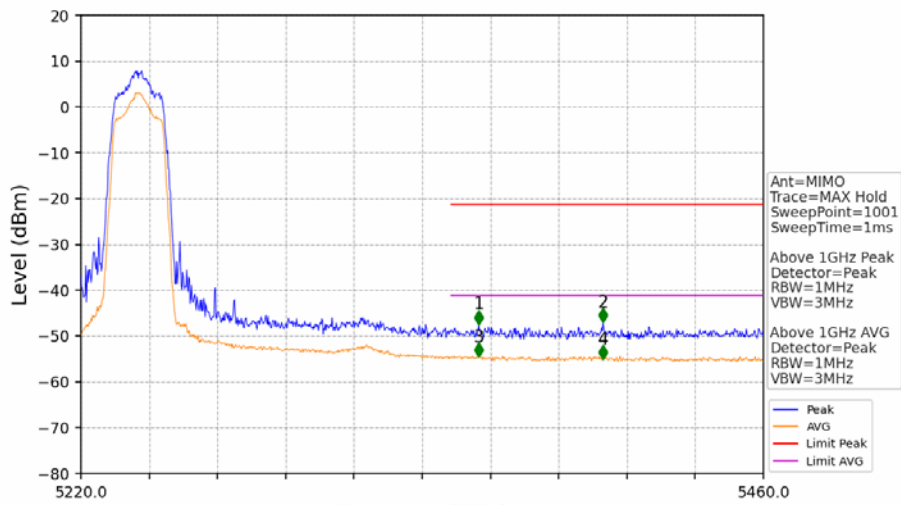

802.11ac(VHT20)_HCH_5240MHz_MIMO_NTNV

No	Frequency (MHz)	Level (dBm)	Limit (dBm)	Margin (dB)	Status	Remark	No	Frequency (MHz)	Level (dBm)	Limit (dBm)	Margin (dB)	Status	Remark
1	5359.920	-47.45	-21.20	23.75	Pass	Peak	3	5359.920	/	-21.20	/	/	AVG
2	5403.600	-47.06	-21.20	23.36	Pass	Peak	4	5403.600	/	-21.20	/	/	AVG