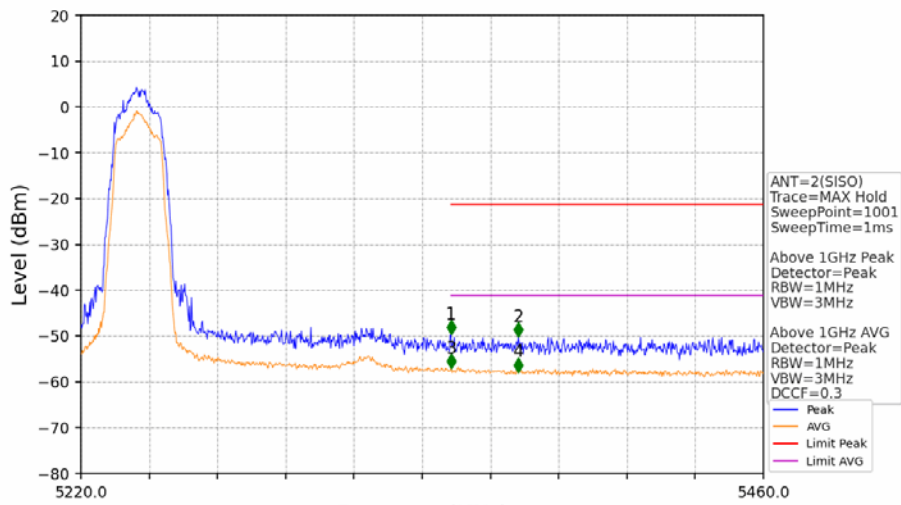

802.11a_HCH_5240MHz_Ant2_NTNV

No	Frequency (MHz)	Level (dBm)	Limit (dBm)	Margin (dB)	Status	Remark	No	Frequency (MHz)	Level (dBm)	Limit (dBm)	Margin (dB)	Status	Remark
1	5350.080	-49.71	-21.20	26.01	Pass	Peak	3	5350.080	/	-21.20	/	/	AVG
2	5373.840	-50.14	-21.20	26.44	Pass	Peak	4	5373.840	/	-21.20	/	/	AVG