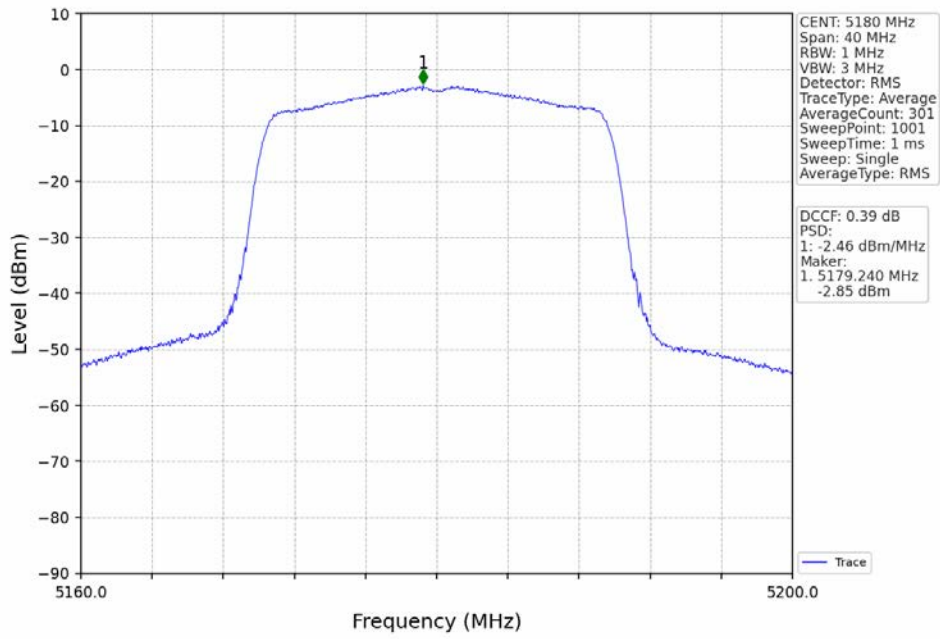

802.11ac(VHT40)\_HCH\_5230MHz\_Ant1\_NTNV

802.11ac(VHT40)\_HCH\_5230MHz\_Ant2\_NTNV

802.11ac(VHT80)\_MCH\_5210MHz\_Ant1\_NTNV

802.11ac(VHT80)\_MCH\_5210MHz\_Ant2\_NTNV

802.11ax(HEW20)\_LCH\_5180MHz\_RU242\_Left\_Ant1\_NTNV

802.11ax(HEW20)\_LCH\_5180MHz\_RU242\_Left\_Ant2\_NTNV

802.11ax(HEW20)\_MCH\_5200MHz\_RU242\_Left\_Ant1\_NTNV

802.11ax(HEW20)\_MCH\_5200MHz\_RU242\_Left\_Ant2\_NTNV

802.11ax(HEW20)\_HCH\_5240MHz\_RU242\_Left\_Ant1\_NTNV