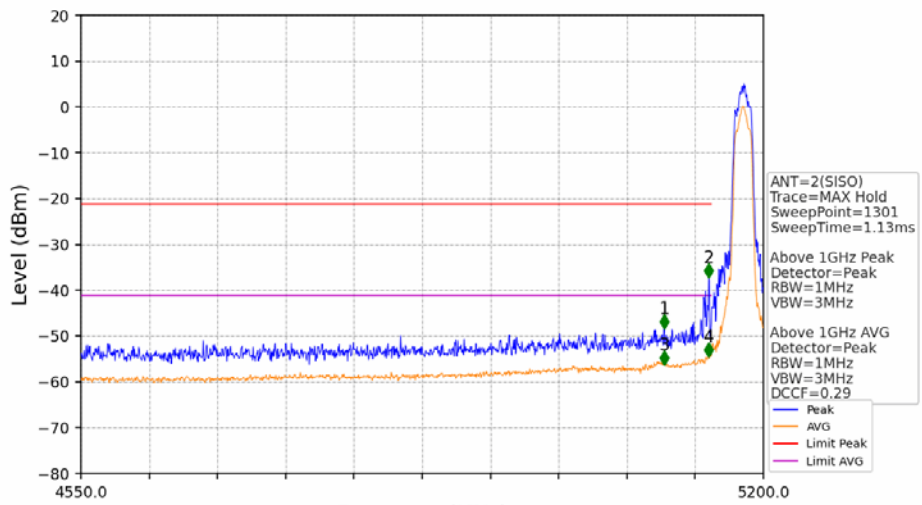

## 5.2 Test Graph

### 5.2.1 RSE

802.11a\_LCH\_5180MHz\_Ant2\_NTNV

No	Frequency (MHz)	Level (dBm)	Limit (dBm)	Margin (dB)	Status	Remark	No	Frequency (MHz)	Level (dBm)	Limit (dBm)	Margin (dB)	Status	Remark
1	18716.55	-41.78	-21.20	18.08	Pass	Peak	7	18716.55	-52.08	-41.20	8.38	Pass	AVG
2	20547.45	-41.28	-21.20	17.58	Pass	Peak	8	20547.45	-50.41	-41.20	6.71	Pass	AVG
3	21730.65	-38.83	-27.00	9.33	Pass	Peak	9	21730.65	/	-27.00	/	/	AVG
4	23740.9	-37.93	-21.20	14.23	Pass	Peak	10	23740.9	-47.85	-41.20	4.15	Pass	AVG
5	25260.7	-37.44	-27.00	7.94	Pass	Peak	11	25260.7	/	-27.00	/	/	AVG
6	26448.15	-39.08	-27.00	9.58	Pass	Peak	12	26448.15	/	-27.00	/	/	AVG

802.11a\_LCH\_5180MHz\_Ant2\_NTNV

No	Frequency (MHz)	Level (dBm)	Limit (dBm)	Margin (dB)	Status	Remark	No	Frequency (MHz)	Level (dBm)	Limit (dBm)	Margin (dB)	Status	Remark
1	5105.500	-48.51	-21.20	24.81	Pass	Peak	3	5105.500	/	-21.20	/	/	AVG
2	5148.000	-37.34	-21.20	13.64	Pass	Peak	4	5148.000	/	-21.20	/	/	AVG

802.11a\_MCH\_5200MHz\_Ant1\_NTNV

No	Frequency (MHz)	Level (dBm)	Limit (dBm)	Margin (dB)	Status	Remark	No	Frequency (MHz)	Level (dBm)	Limit (dBm)	Margin (dB)	Status	Remark
1	21709.4	-40.52	-27.00	11.02	Pass	Peak	7	21709.4	/	-27.00	/	/	AVG
2	23037.1	-39.61	-21.20	15.91	Pass	Peak	8	23037.1	-49.27	-41.20	5.57	Pass	AVG
3	23830.15	-40.31	-21.20	16.61	Pass	Peak	9	23830.15	-48.83	-41.20	5.13	Pass	AVG
4	24716.7	-38.52	-27.00	9.02	Pass	Peak	10	24716.7	/	-27.00	/	/	AVG
5	25720.55	-37.70	-27.00	8.20	Pass	Peak	11	25720.55	/	-27.00	/	/	AVG
6	26500	-40.57	-27.00	11.07	Pass	Peak	12	26500	/	-27.00	/	/	AVG