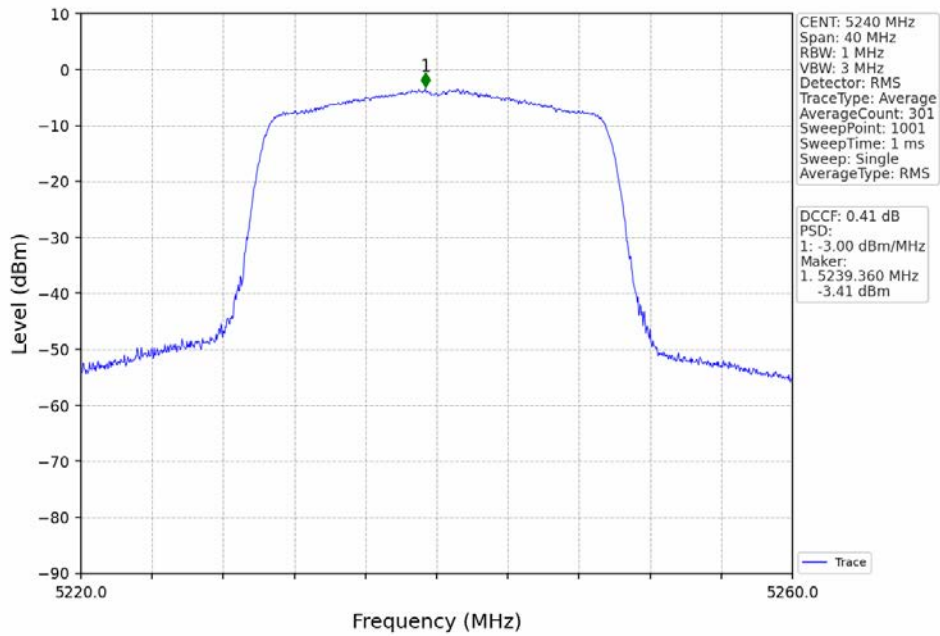

802.11ax(HEW20)\_LCH\_5180MHz\_RU242\_Left\_Ant2\_NTNV

802.11ax(HEW20)\_MCH\_5200MHz\_RU242\_Left\_Ant1\_NTNV

802.11ax(HEW20)\_MCH\_5200MHz\_RU242\_Left\_Ant2\_NTNV

802.11ax(HEW20)\_HCH\_5240MHz\_RU242\_Left\_Ant1\_NTNV

802.11ax(HEW20)\_HCH\_5240MHz\_RU242\_Left\_Ant2\_NTNV

802.11ax(HEW40)\_LCH\_5190MHz\_RU484\_Left\_Ant1\_NTNV

802.11ax(HEW40)\_LCH\_5190MHz\_RU484\_Left\_Ant2\_NTNV

802.11ax(HEW40)\_HCH\_5230MHz\_RU484\_Left\_Ant1\_NTNV