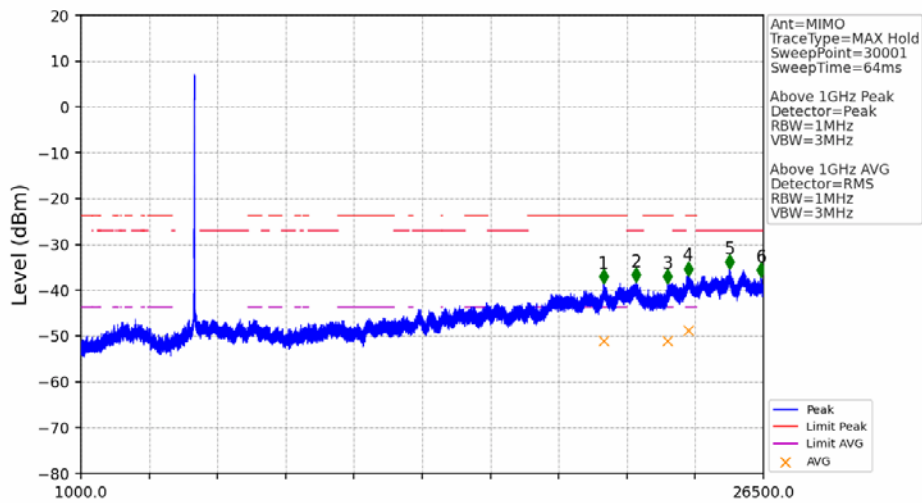

802.11n(HT20)_HCH_5240MHz_MIMO_NTNV

No	Frequency (MHz)	Level (dBm)	Limit (dBm)	Margin (dB)	Status	Remark	No	Frequency (MHz)	Level (dBm)	Limit (dBm)	Margin (dB)	Status	Remark
1	20519.4	-38.54	-21.20	14.84	Pass	Peak	7	20519.4	-51.02	-41.20	7.32	Pass	AVG
2	21743.4	-38.18	-27.00	8.68	Pass	Peak	8	21743.4	/	-27.00	/	/	AVG
3	22920.65	-38.51	-21.20	14.81	Pass	Peak	9	22920.65	-51.07	-41.20	7.38	Pass	AVG
4	23695.85	-36.91	-21.20	13.21	Pass	Peak	10	23695.85	-48.82	-41.20	5.12	Pass	AVG
5	25230.1	-35.42	-27.00	5.92	Pass	Peak	11	25230.1	/	-27.00	/	/	AVG
6	26403.95	-37.18	-27.00	7.68	Pass	Peak	12	26403.95	/	-27.00	/	/	AVG