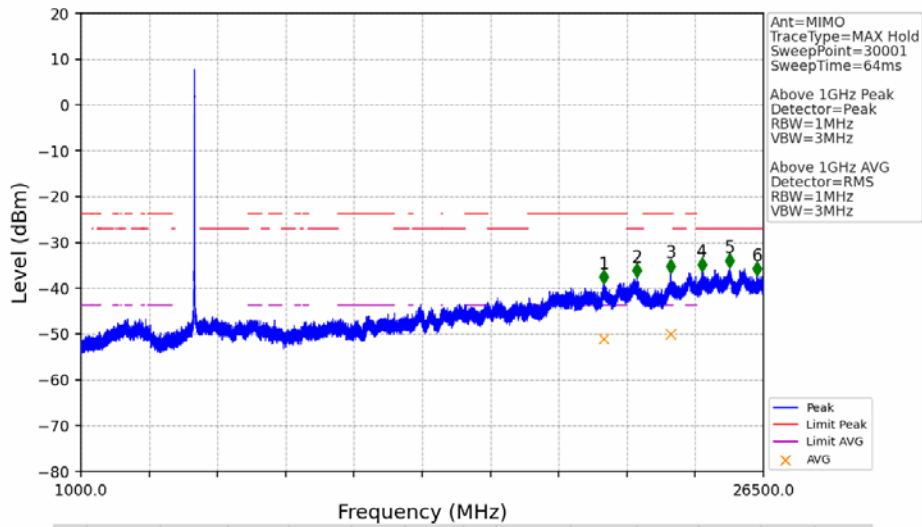

802.11ac(VHT20)\_LCH\_5180MHz\_MIMO\_NTNV

No	Frequency (MHz)	Level (dBm)	Limit (dBm)	Margin (dB)	Status	Remark	No	Frequency (MHz)	Level (dBm)	Limit (dBm)	Margin (dB)	Status	Remark
1	20567.85	-35.70	-21.20	11.99	Pass	Peak	7	20567.85	-47.74	-41.20	4.04	Pass	AVG
2	21707.7	-34.34	-27.00	4.84	Pass	Peak	8	21707.7	/	-27.00	/	/	AVG
3	23020.1	-34.60	-21.20	10.90	Pass	Peak	9	23020.1	-47.00	-41.20	3.29	Pass	AVG
4	24308.7	-33.09	-27.00	3.59	Pass	Peak	10	24308.7	/	-27.00	/	/	AVG
5	25279.4	-33.10	-27.00	3.60	Pass	Peak	11	25279.4	/	-27.00	/	/	AVG
6	26059.7	-34.09	-27.00	4.59	Pass	Peak	12	26059.7	/	-27.00	/	/	AVG

802.11ac(VHT20)\_LCH\_5180MHz\_MIMO\_NTNV

802.11ac(VHT20)\_MCH\_5200MHz\_MIMO\_NTNV

802.11ac(VHT20)\_HCH\_5240MHz\_MIMO\_NTNV

No	Frequency (MHz)	Level (dBm)	Limit (dBm)	Margin (dB)	Status	Remark	No	Frequency (MHz)	Level (dBm)	Limit (dBm)	Margin (dB)	Status	Remark
1	20534.7	-39.03	-21.20	15.33	Pass	Peak	7	20534.7	-51.12	-41.20	7.42	Pass	AVG
2	21778.25	-37.66	-27.00	8.16	Pass	Peak	8	21778.25	/	-27.00	/	/	AVG
3	23032.85	-36.73	-21.20	13.03	Pass	Peak	9	23032.85	-49.95	-41.20	6.25	Pass	AVG
4	24210.1	-36.43	-27.00	6.93	Pass	Peak	10	24210.1	/	-27.00	/	/	AVG
5	25243.7	-35.52	-27.00	6.03	Pass	Peak	11	25243.7	/	-27.00	/	/	AVG
6	26254.35	-37.35	-27.00	7.86	Pass	Peak	12	26254.35	/	-27.00	/	/	AVG

802.11ac(VHT20)\_HCH\_5240MHz\_MIMO\_NTNV

No	Frequency (MHz)	Level (dBm)	Limit (dBm)	Margin (dB)	Status	Remark	No	Frequency (MHz)	Level (dBm)	Limit (dBm)	Margin (dB)	Status	Remark
1	5359.920	-47.45	-21.20	23.75	Pass	Peak	3	5359.920	/	-21.20	/	/	AVG
2	5403.600	-47.06	-21.20	23.36	Pass	Peak	4	5403.600	/	-21.20	/	/	AVG