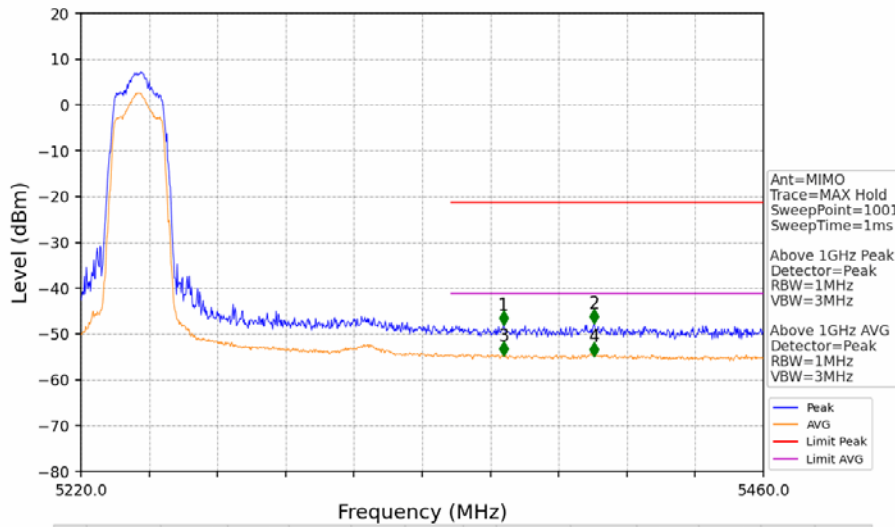

802.11n(HT20)_HCH_5240MHz_MIMO_NTNV

No	Frequency (MHz)	Level (dBm)	Limit (dBm)	Margin (dB)	Status	Remark	No	Frequency (MHz)	Level (dBm)	Limit (dBm)	Margin (dB)	Status	Remark
1	5368.560	-48.13	-21.20	24.43	Pass	Peak	3	5368.560	/	-21.20	/	/	AVG
2	5400.480	-47.77	-21.20	24.07	Pass	Peak	4	5400.480	/	-21.20	/	/	AVG