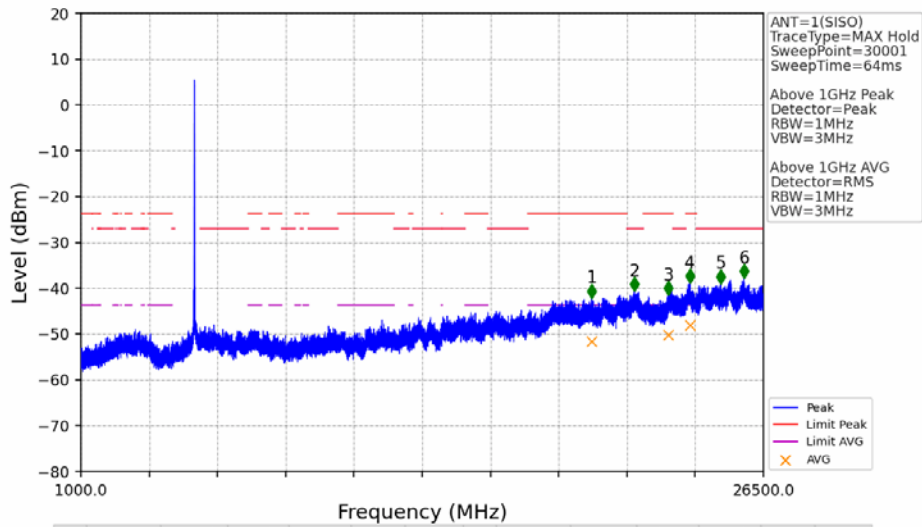

802.11a_HCH_5240MHz_Ant1_NTNV

No	Frequency (MHz)	Level (dBm)	Limit (dBm)	Margin (dB)	Status	Remark	No	Frequency (MHz)	Level (dBm)	Limit (dBm)	Margin (dB)	Status	Remark
1	20084.2	-42.19	-21.20	18.49	Pass	Peak	7	20084.2	-51.52	-41.20	7.82	Pass	AVG
2	21676.25	-40.65	-27.00	11.15	Pass	Peak	8	21676.25	/	-27.00	/	/	AVG
3	22933.4	-41.60	-21.20	17.90	Pass	Peak	9	22933.4	-50.21	-41.20	6.51	Pass	AVG
4	23757.05	-38.94	-21.20	15.24	Pass	Peak	10	23757.05	-48.15	-41.20	4.45	Pass	AVG
5	24904.55	-39.01	-27.00	9.51	Pass	Peak	11	24904.55	/	-27.00	/	/	AVG
6	25767.3	-37.91	-27.00	8.41	Pass	Peak	12	25767.3	/	-27.00	/	/	AVG