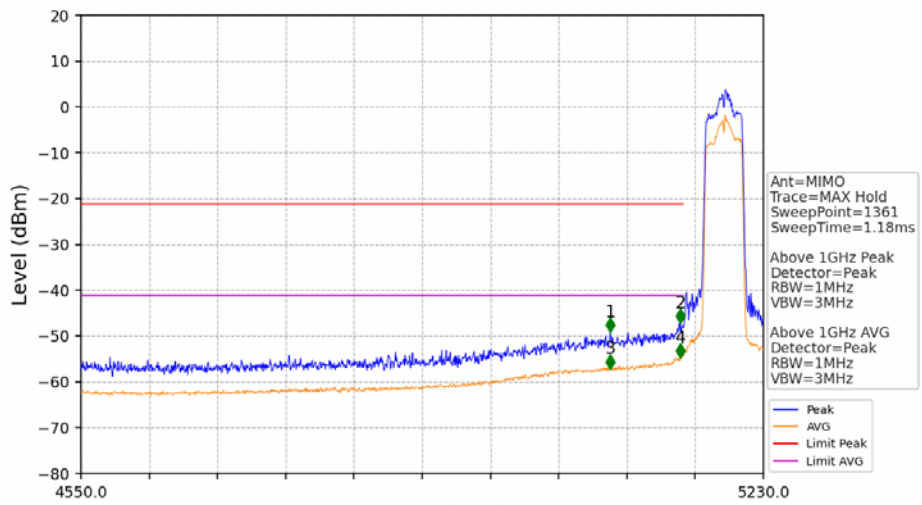

802.11ac(VHT40)_LCH_5190MHz_MIMO_NTNV

No	Frequency (MHz)	Level (dBm)	Limit (dBm)	Margin (dB)	Status	Remark	No	Frequency (MHz)	Level (dBm)	Limit (dBm)	Margin (dB)	Status	Remark
1	5077.500	-49.09	-21.20	25.39	Pass	Peak	3	5077.500	/	-21.20	/	/	AVG
2	5147.500	-47.17	-21.20	23.47	Pass	Peak	4	5147.500	/	-21.20	/	/	AVG