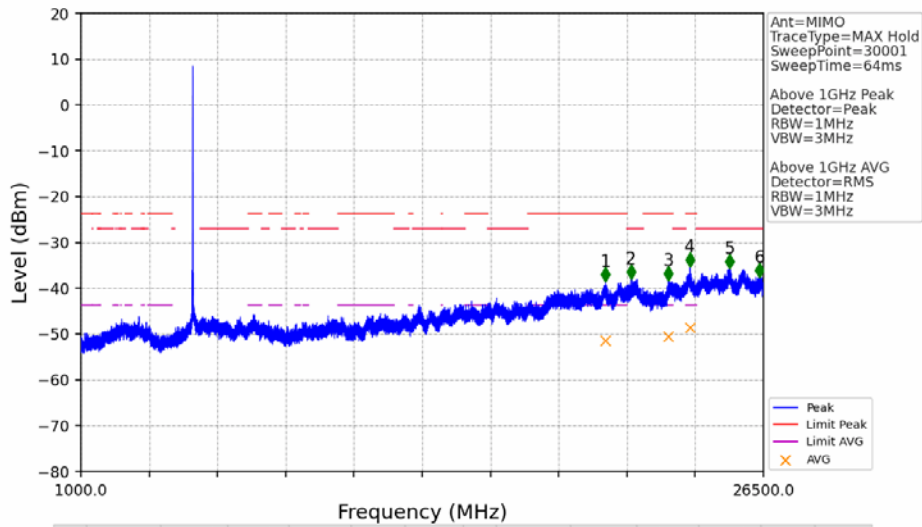

802.11n(HT20)_LCH_5180MHz_MIMO_NTNV

No	Frequency (MHz)	Level (dBm)	Limit (dBm)	Margin (dB)	Status	Remark	No	Frequency (MHz)	Level (dBm)	Limit (dBm)	Margin (dB)	Status	Remark
1	20606.95	-38.58	-21.20	14.88	Pass	Peak	7	20606.95	-51.39	-41.20	7.70	Pass	AVG
2	21545.35	-38.08	-27.00	8.58	Pass	Peak	8	21545.35	/	-27.00	/	/	AVG
3	22949.55	-38.37	-21.20	14.67	Pass	Peak	9	22949.55	-50.62	-41.20	6.92	Pass	AVG
4	23758.75	-35.41	-21.20	11.71	Pass	Peak	10	23758.75	-48.69	-41.20	4.99	Pass	AVG
5	25231.8	-35.72	-27.00	6.22	Pass	Peak	11	25231.8	/	-27.00	/	/	AVG
6	26358.9	-37.63	-27.00	8.13	Pass	Peak	12	26358.9	/	-27.00	/	/	AVG