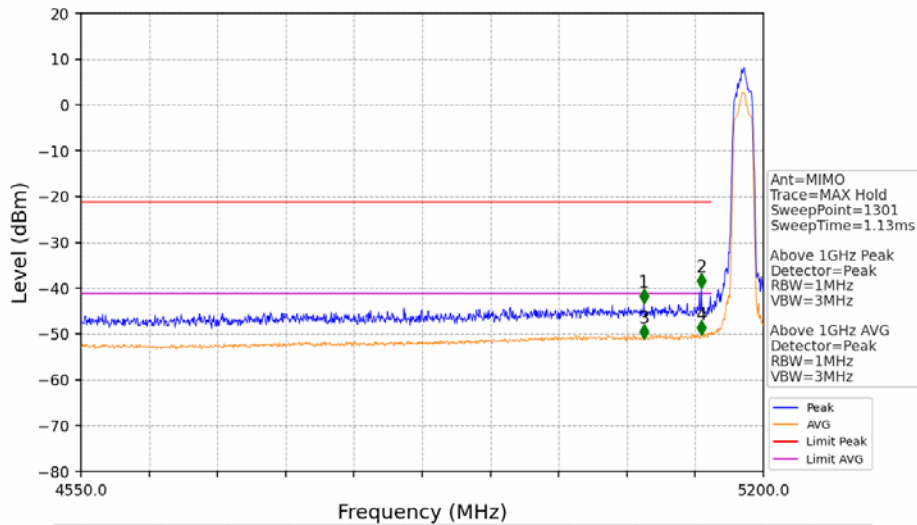

802.11ac(VHT20)_LCH_5180MHz_MIMO_NTNV