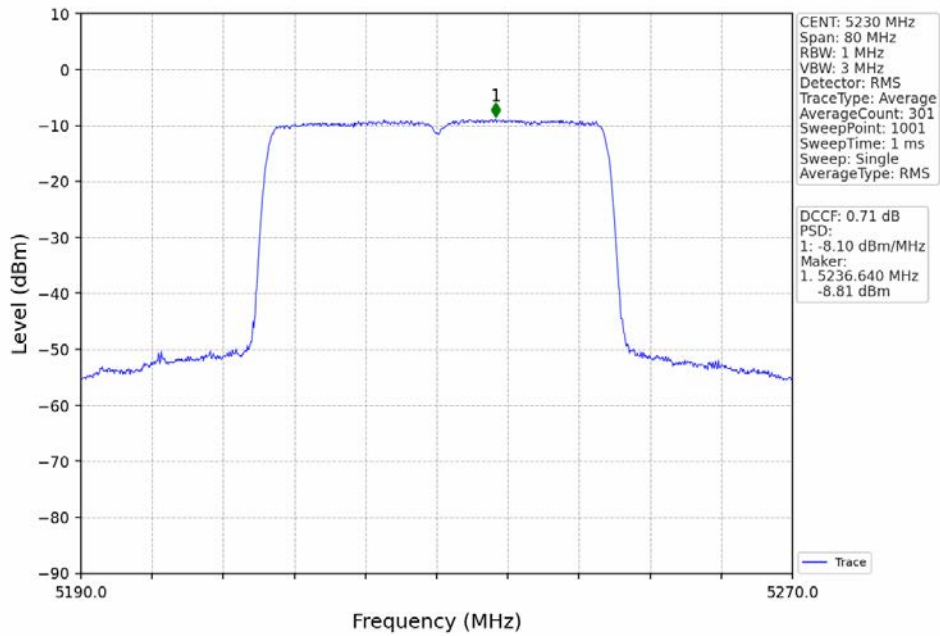

802.11ax(HEW20)\_HCH\_5240MHz\_RU242\_Left\_Ant2\_NTNV

802.11ax(HEW40)\_LCH\_5190MHz\_RU484\_Left\_Ant1\_NTNV

802.11ax(HEW40)\_LCH\_5190MHz\_RU484\_Left\_Ant2\_NTNV

802.11ax(HEW40)\_HCH\_5230MHz\_RU484\_Left\_Ant1\_NTNV

802.11ax(HEW40)\_HCH\_5230MHz\_RU484\_Left\_Ant2\_NTNV

802.11ax(HEW80)\_MCH\_5210MHz\_RU996\_Left\_Ant1\_NTNV

802.11ax(HEW80)\_MCH\_5210MHz\_RU996\_Left\_Ant2\_NTNV