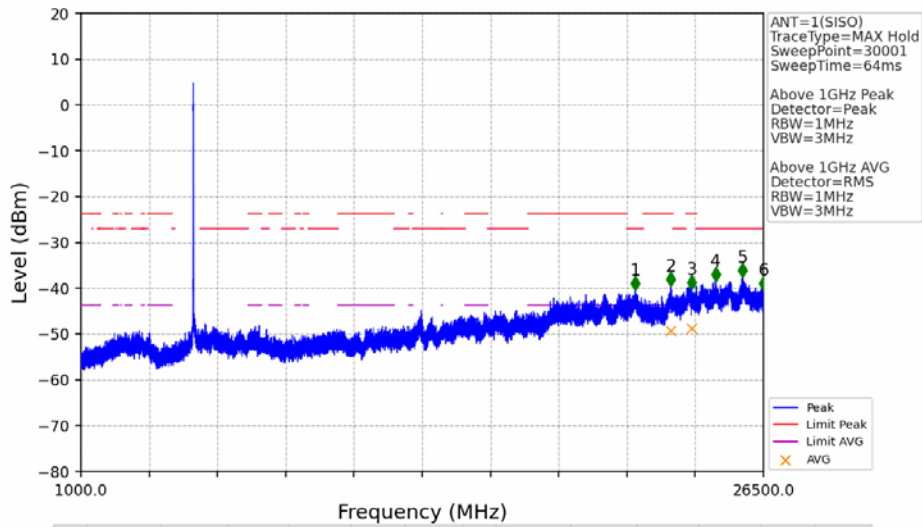

## 5.2 Test Graph

### 5.2.1 RSE

802.11a\_LCH\_5180MHz\_Ant2\_NTNV

No	Frequency (MHz)	Level (dBm)	Limit (dBm)	Margin (dB)	Status	Remark	No	Frequency (MHz)	Level (dBm)	Limit (dBm)	Margin (dB)	Status	Remark
1	18716.55	-41.78	-21.20	18.08	Pass	Peak	7	18716.55	-52.08	-41.20	8.38	Pass	AVG
2	20547.45	-41.28	-21.20	17.58	Pass	Peak	8	20547.45	-50.41	-41.20	6.71	Pass	AVG
3	21730.65	-38.83	-27.00	9.33	Pass	Peak	9	21730.65	/	-27.00	/	/	AVG
4	23740.9	-37.93	-21.20	14.23	Pass	Peak	10	23740.9	-47.85	-41.20	4.15	Pass	AVG
5	25260.7	-37.44	-27.00	7.94	Pass	Peak	11	25260.7	/	-27.00	/	/	AVG
6	26448.15	-39.08	-27.00	9.58	Pass	Peak	12	26448.15	/	-27.00	/	/	AVG

802.11a\_LCH\_5180MHz\_Ant2\_NTNV

No	Frequency (MHz)	Level (dBm)	Limit (dBm)	Margin (dB)	Status	Remark	No	Frequency (MHz)	Level (dBm)	Limit (dBm)	Margin (dB)	Status	Remark
1	5105.500	-48.51	-21.20	24.81	Pass	Peak	3	5105.500	/	-21.20	/	/	AVG
2	5148.000	-37.34	-21.20	13.64	Pass	Peak	4	5148.000	/	-21.20	/	/	AVG

802.11a\_MCH\_5200MHz\_Ant1\_NTNV

No	Frequency (MHz)	Level (dBm)	Limit (dBm)	Margin (dB)	Status	Remark	No	Frequency (MHz)	Level (dBm)	Limit (dBm)	Margin (dB)	Status	Remark
1	21709.4	-40.52	-27.00	11.02	Pass	Peak	7	21709.4	/	-27.00	/	/	AVG
2	23037.1	-39.61	-21.20	15.91	Pass	Peak	8	23037.1	-49.27	-41.20	5.57	Pass	AVG
3	23830.15	-40.31	-21.20	16.61	Pass	Peak	9	23830.15	-48.83	-41.20	5.13	Pass	AVG
4	24716.7	-38.52	-27.00	9.02	Pass	Peak	10	24716.7	/	-27.00	/	/	AVG
5	25720.55	-37.70	-27.00	8.20	Pass	Peak	11	25720.55	/	-27.00	/	/	AVG
6	26500	-40.57	-27.00	11.07	Pass	Peak	12	26500	/	-27.00	/	/	AVG