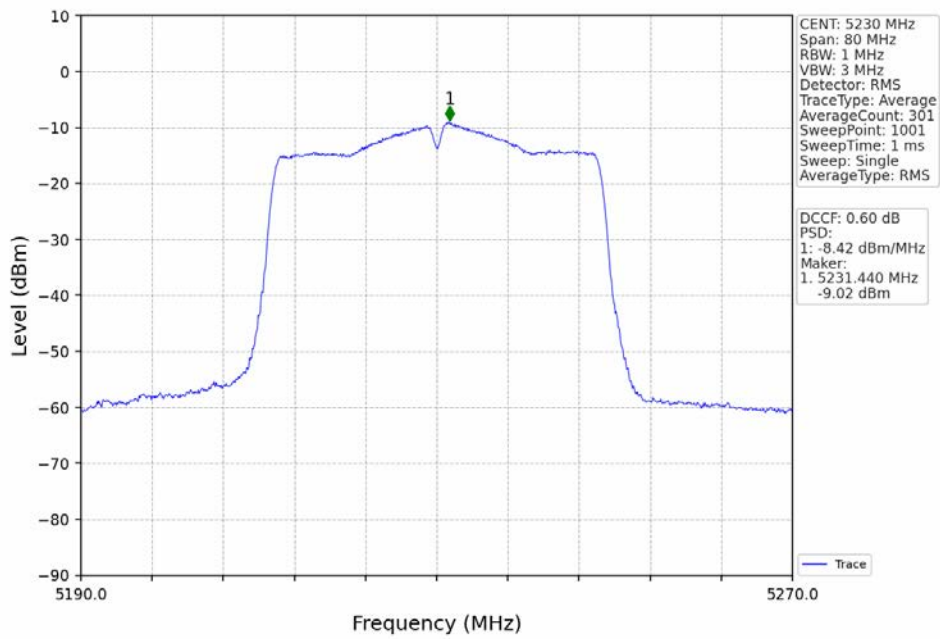

802.11ac(VHT40)\_HCH\_5230MHz\_Ant1\_NTNV

802.11ac(VHT40)\_HCH\_5230MHz\_Ant2\_NTNV

802.11ac(VHT80)\_MCH\_5210MHz\_Ant1\_NTNV

802.11ac(VHT80)\_MCH\_5210MHz\_Ant2\_NTNV

802.11ax(HEW20)\_LCH\_5180MHz\_RU242\_Left\_Ant1\_NTNV

802.11ax(HEW20)\_LCH\_5180MHz\_RU242\_Left\_Ant2\_NTNV

802.11ax(HEW20)\_MCH\_5200MHz\_RU242\_Left\_Ant1\_NTNV

802.11ax(HEW20)\_MCH\_5200MHz\_RU242\_Left\_Ant2\_NTNV

802.11ax(HEW20)\_HCH\_5240MHz\_RU242\_Left\_Ant1\_NTNV