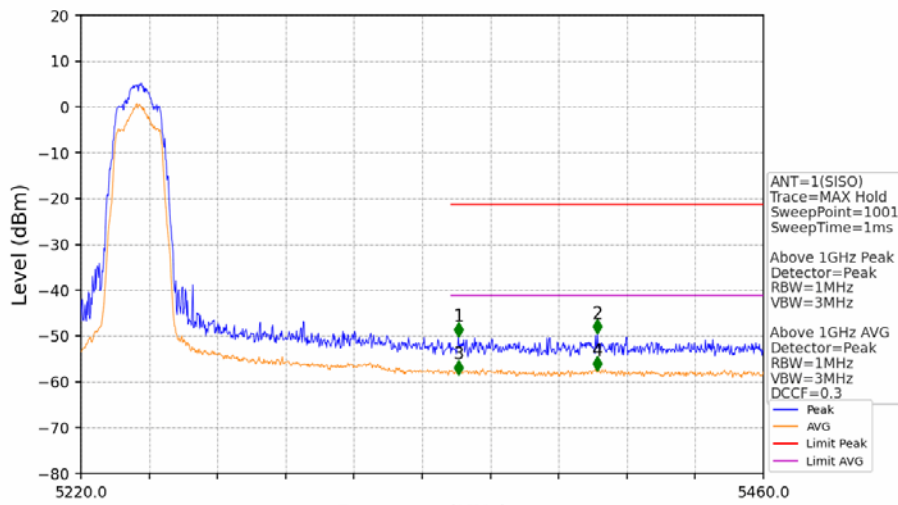

802.11a_HCH_5240MHz_Ant1_NTNV

No	Frequency (MHz)	Level (dBm)	Limit (dBm)	Margin (dB)	Status	Remark	No	Frequency (MHz)	Level (dBm)	Limit (dBm)	Margin (dB)	Status	Remark
1	5352.720	-50.10	-21.20	26.40	Pass	Peak	3	5352.720	/	-21.20	/	/	AVG
2	5401.680	-49.56	-21.20	25.86	Pass	Peak	4	5401.680	/	-21.20	/	/	AVG