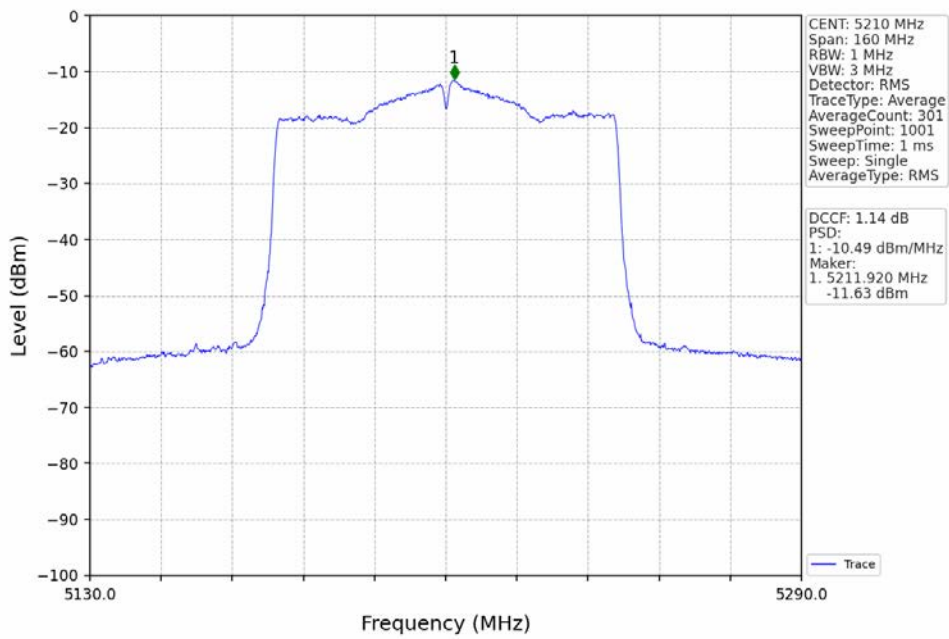

802.11ac(VHT40)\_HCH\_5230MHz\_Ant1\_NTNV

802.11ac(VHT40)\_HCH\_5230MHz\_Ant2\_NTNV

802.11ac(VHT80)\_MCH\_5210MHz\_Ant1\_NTNV

802.11ac(VHT80)\_MCH\_5210MHz\_Ant2\_NTNV

802.11ax(HEW20)\_LCH\_5180MHz\_RU242\_Left\_Ant1\_NTNV

802.11ax(HEW20)\_LCH\_5180MHz\_RU242\_Left\_Ant2\_NTNV

802.11ax(HEW20)\_MCH\_5200MHz\_RU242\_Left\_Ant1\_NTNV

802.11ax(HEW20)\_MCH\_5200MHz\_RU242\_Left\_Ant2\_NTNV

802.11ax(HEW20)\_HCH\_5240MHz\_RU242\_Left\_Ant1\_NTNV