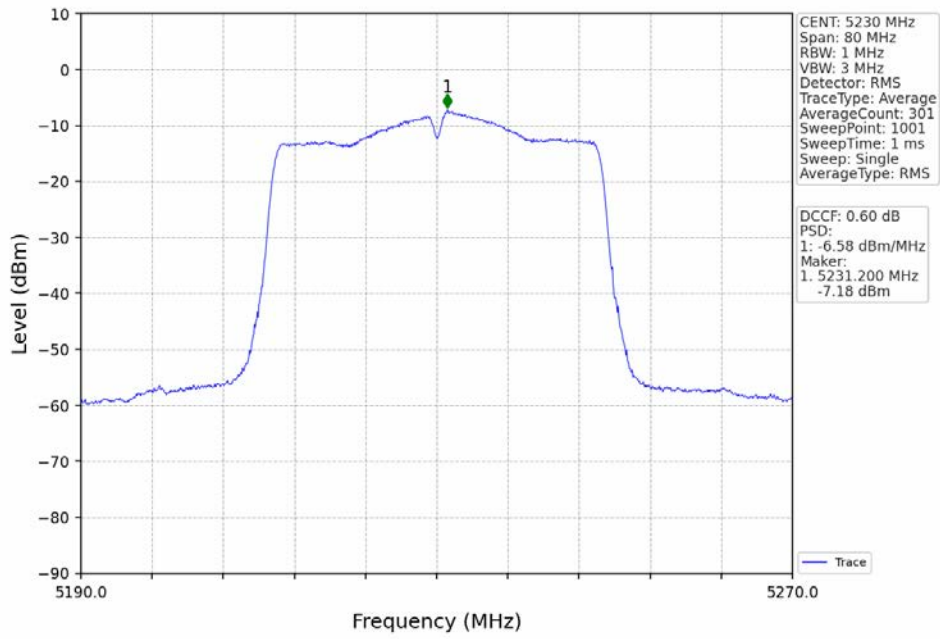

802.11ac(VHT40)\_HCH\_5230MHz\_Ant1\_NTNV

802.11ac(VHT40)\_HCH\_5230MHz\_Ant2\_NTNV

802.11ac(VHT80)\_MCH\_5210MHz\_Ant1\_NTNV

802.11ac(VHT80)\_MCH\_5210MHz\_Ant2\_NTNV

802.11ax(HEW20)\_LCH\_5180MHz\_RU242\_Left\_Ant1\_NTNV

802.11ax(HEW20)\_LCH\_5180MHz\_RU242\_Left\_Ant2\_NTNV

802.11ax(HEW20)\_MCH\_5200MHz\_RU242\_Left\_Ant1\_NTNV

802.11ax(HEW20)\_MCH\_5200MHz\_RU242\_Left\_Ant2\_NTNV

802.11ax(HEW20)\_HCH\_5240MHz\_RU242\_Left\_Ant1\_NTNV