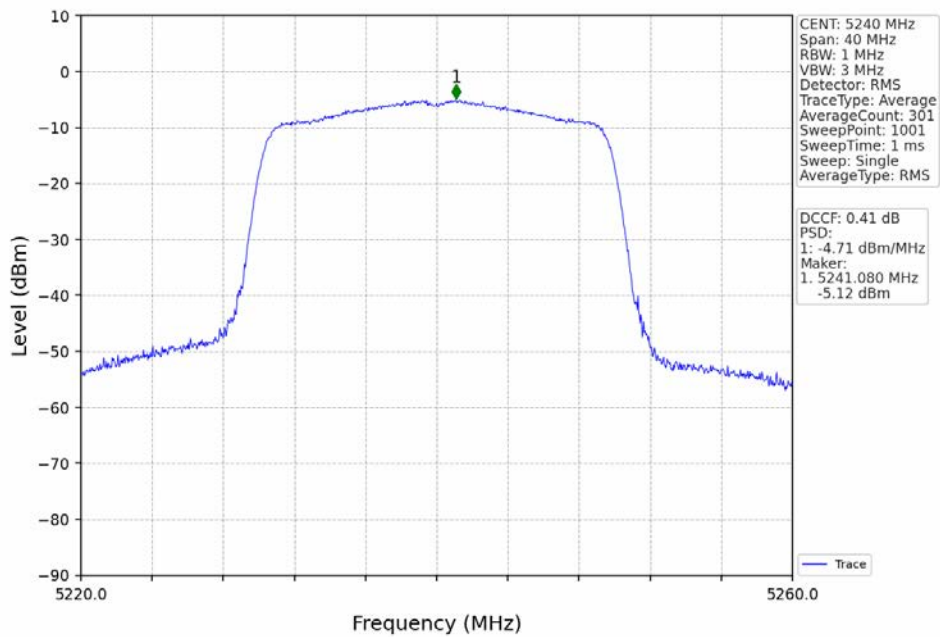

802.11ax(HEW20)\_LCH\_5180MHz\_RU242\_Left\_Ant2\_NTNV

802.11ax(HEW20)\_MCH\_5200MHz\_RU242\_Left\_Ant1\_NTNV

802.11ax(HEW20)\_MCH\_5200MHz\_RU242\_Left\_Ant2\_NTNV

802.11ax(HEW20)\_HCH\_5240MHz\_RU242\_Left\_Ant1\_NTNV

802.11ax(HEW20)\_HCH\_5240MHz\_RU242\_Left\_Ant2\_NTNV

802.11ax(HEW40)\_LCH\_5190MHz\_RU484\_Left\_Ant1\_NTNV

802.11ax(HEW40)\_LCH\_5190MHz\_RU484\_Left\_Ant2\_NTNV

802.11ax(HEW40)\_HCH\_5230MHz\_RU484\_Left\_Ant1\_NTNV