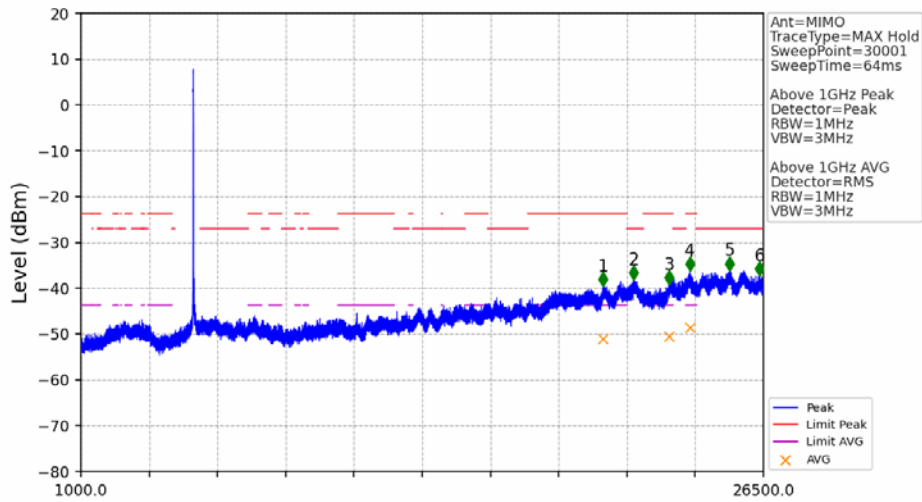

802.11n(HT20)_MCH_5200MHz_MIMO_NTNV

No	Frequency (MHz)	Level (dBm)	Limit (dBm)	Margin (dB)	Status	Remark	No	Frequency (MHz)	Level (dBm)	Limit (dBm)	Margin (dB)	Status	Remark
1	20513.45	-39.66	-21.20	15.96	Pass	Peak	7	20513.45	-51.12	-41.20	7.42	Pass	AVG
2	21638	-38.24	-27.00	8.74	Pass	Peak	8	21638	/	-27.00	/	/	AVG
3	22960.6	-39.21	-21.20	15.51	Pass	Peak	9	22960.6	-50.63	-41.20	6.92	Pass	AVG
4	23746.85	-36.28	-21.20	12.58	Pass	Peak	10	23746.85	-48.64	-41.20	4.94	Pass	AVG
5	25236.05	-36.19	-27.00	6.69	Pass	Peak	11	25236.05	/	-27.00	/	/	AVG
6	26357.2	-37.37	-27.00	7.87	Pass	Peak	12	26357.2	/	-27.00	/	/	AVG