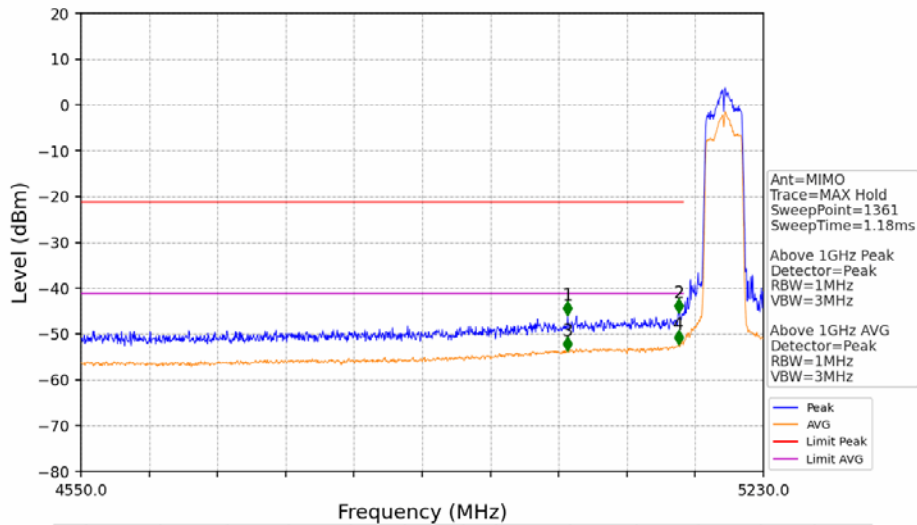

802.11n(HT40)_LCH_5190MHz_MIMO_NTNV