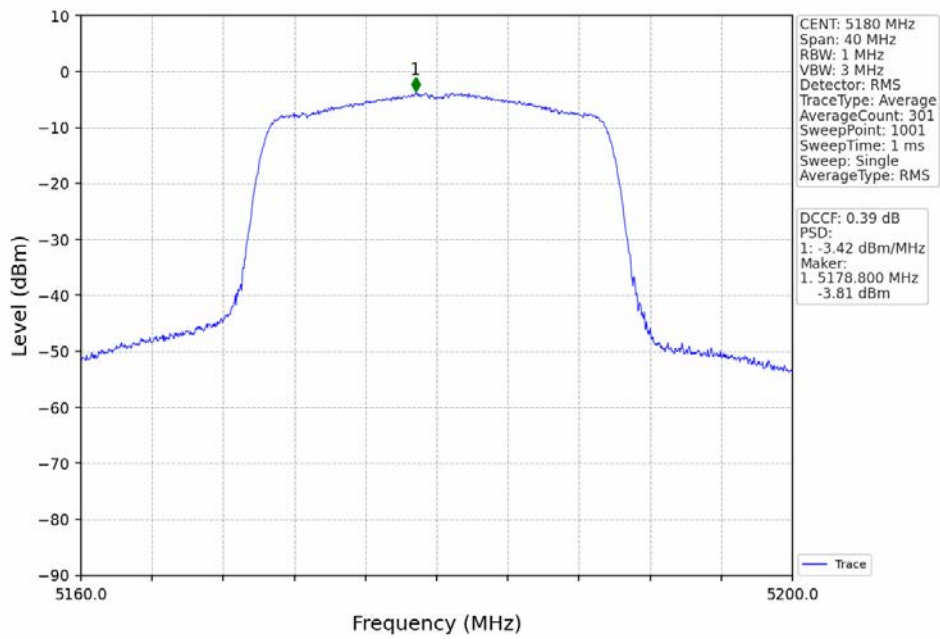

802.11ac(VHT40)\_HCH\_5230MHz\_Ant1\_NTNV

802.11ac(VHT40)\_HCH\_5230MHz\_Ant2\_NTNV

802.11ac(VHT80)\_MCH\_5210MHz\_Ant1\_NTNV

802.11ac(VHT80)\_MCH\_5210MHz\_Ant2\_NTNV

802.11ax(HEW20)\_LCH\_5180MHz\_RU242\_Left\_Ant1\_NTNV

802.11ax(HEW20)\_LCH\_5180MHz\_RU242\_Left\_Ant2\_NTNV

802.11ax(HEW20)\_MCH\_5200MHz\_RU242\_Left\_Ant1\_NTNV

802.11ax(HEW20)\_MCH\_5200MHz\_RU242\_Left\_Ant2\_NTNV

802.11ax(HEW20)\_HCH\_5240MHz\_RU242\_Left\_Ant1\_NTNV