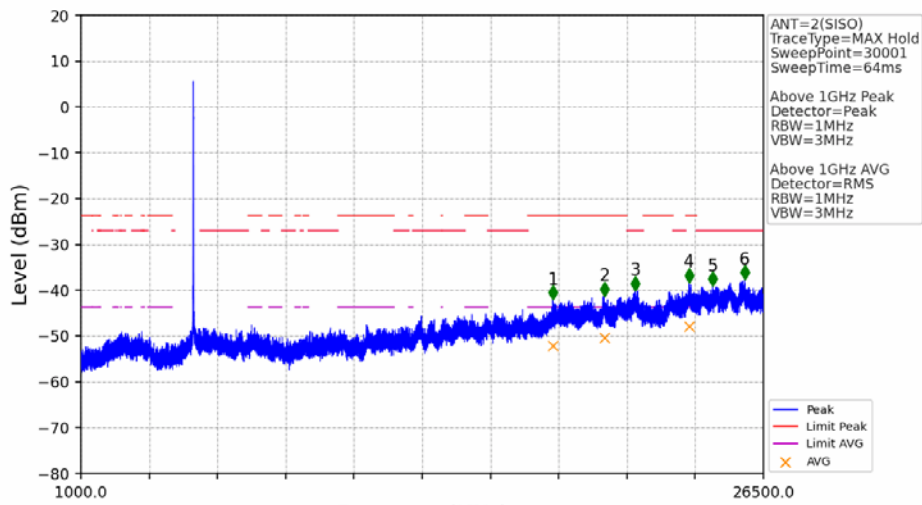

802.11a_MCH_5200MHz_Ant2_NTNV

No	Frequency (MHz)	Level (dBm)	Limit (dBm)	Margin (dB)	Status	Remark	No	Frequency (MHz)	Level (dBm)	Limit (dBm)	Margin (dB)	Status	Remark
1	18631.55	-42.06	-21.20	18.36	Pass	Peak	7	18631.55	-52.20	-41.20	8.50	Pass	AVG
2	20550.85	-41.31	-21.20	17.61	Pass	Peak	8	20550.85	-50.35	-41.20	6.65	Pass	AVG
3	21710.25	-40.05	-27.00	10.55	Pass	Peak	9	21710.25	/	-27.00	/	/	AVG
4	23715.4	-38.31	-21.20	14.61	Pass	Peak	10	23715.4	-47.85	-41.20	4.15	Pass	AVG
5	24608.75	-39.09	-27.00	9.59	Pass	Peak	11	24608.75	/	-27.00	/	/	AVG
6	25797.05	-37.73	-27.00	8.23	Pass	Peak	12	25797.05	/	-27.00	/	/	AVG