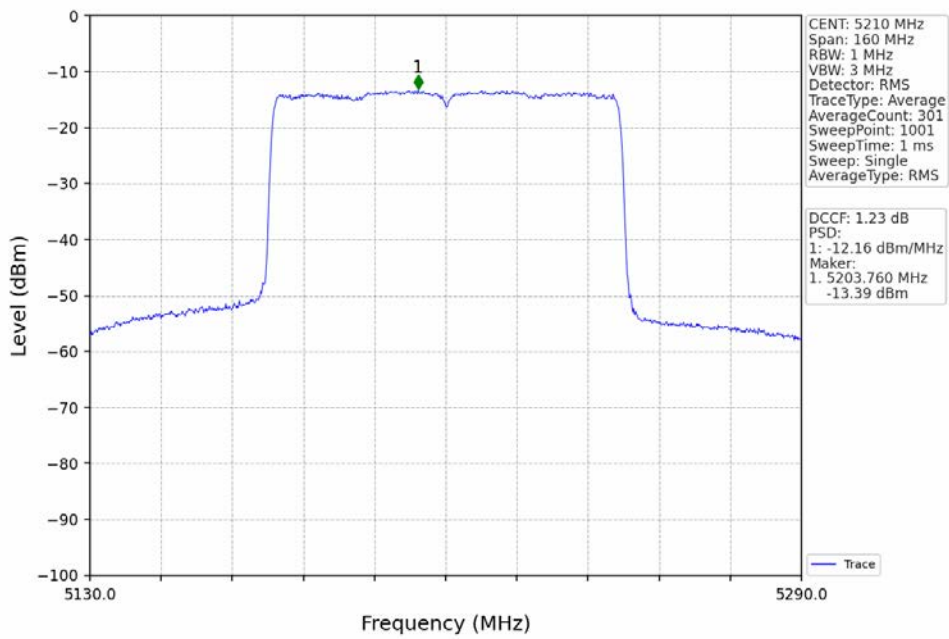

802.11ax(HEW20)\_HCH\_5240MHz\_RU242\_Left\_Ant2\_NTNV

802.11ax(HEW40)\_LCH\_5190MHz\_RU484\_Left\_Ant1\_NTNV

802.11ax(HEW40)\_LCH\_5190MHz\_RU484\_Left\_Ant2\_NTNV

802.11ax(HEW40)\_HCH\_5230MHz\_RU484\_Left\_Ant1\_NTNV

802.11ax(HEW40)\_HCH\_5230MHz\_RU484\_Left\_Ant2\_NTNV

802.11ax(HEW80)\_MCH\_5210MHz\_RU996\_Left\_Ant1\_NTNV

802.11ax(HEW80)\_MCH\_5210MHz\_RU996\_Left\_Ant2\_NTNV