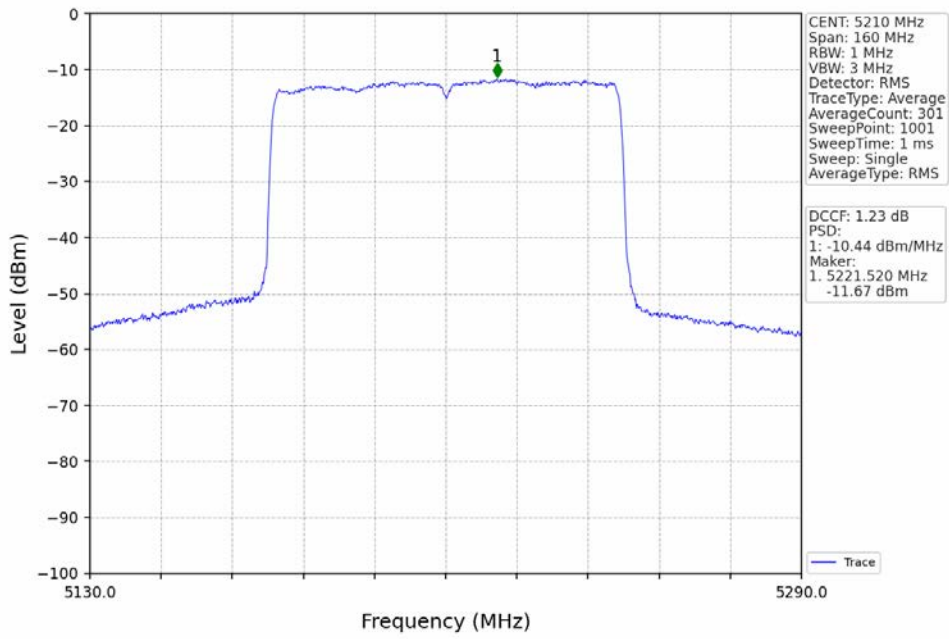

802.11ax(HEW20)\_HCH\_5240MHz\_RU242\_Left\_Ant2\_NTNV

802.11ax(HEW40)\_LCH\_5190MHz\_RU484\_Left\_Ant1\_NTNV

802.11ax(HEW40)\_LCH\_5190MHz\_RU484\_Left\_Ant2\_NTNV

802.11ax(HEW40)\_HCH\_5230MHz\_RU484\_Left\_Ant1\_NTNV

802.11ax(HEW40)\_HCH\_5230MHz\_RU484\_Left\_Ant2\_NTNV

802.11ax(HEW80)\_MCH\_5210MHz\_RU996\_Left\_Ant1\_NTNV

802.11ax(HEW80)\_MCH\_5210MHz\_RU996\_Left\_Ant2\_NTNV