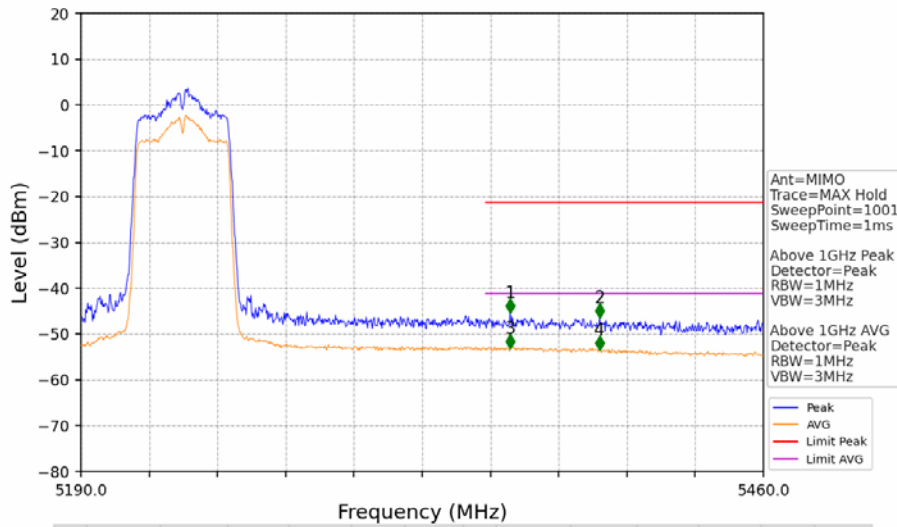

802.11n(HT20)\_HCH\_5240MHz\_MIMO\_NTNV

No	Frequency (MHz)	Level (dBm)	Limit (dBm)	Margin (dB)	Status	Remark	No	Frequency (MHz)	Level (dBm)	Limit (dBm)	Margin (dB)	Status	Remark
1	5368.560	-48.13	-21.20	24.43	Pass	Peak	3	5368.560	/	-21.20	/	/	AVG
2	5400.480	-47.77	-21.20	24.07	Pass	Peak	4	5400.480	/	-21.20	/	/	AVG

802.11n(HT40)\_LCH\_5190MHz\_MIMO\_NTNV

No	Frequency (MHz)	Level (dBm)	Limit (dBm)	Margin (dB)	Status	Remark	No	Frequency (MHz)	Level (dBm)	Limit (dBm)	Margin (dB)	Status	Remark
1	20522.8	-39.18	-21.20	15.48	Pass	Peak	7	20522.8	-50.86	-41.20	7.16	Pass	AVG
2	21782.5	-37.99	-27.00	8.49	Pass	Peak	8	21782.5	/	-27.00	/	/	AVG
3	22943.6	-39.00	-21.20	15.30	Pass	Peak	9	22943.6	-50.19	-41.20	6.49	Pass	AVG
4	23735.8	-36.43	-21.20	12.73	Pass	Peak	10	23735.8	-48.42	-41.20	4.72	Pass	AVG
5	24754.1	-35.72	-27.00	6.22	Pass	Peak	11	24754.1	/	-27.00	/	/	AVG
6	25738.4	-35.59	-27.00	6.09	Pass	Peak	12	25738.4	/	-27.00	/	/	AVG

802.11n(HT40)\_LCH\_5190MHz\_MIMO\_NTNV

802.11n(HT40)\_HCH\_5230MHz\_MIMO\_NTNV

802.11n(HT40)\_HCH\_5230MHz\_MIMO\_NTNV

No	Frequency (MHz)	Level (dBm)	Limit (dBm)	Margin (dB)	Status	Remark	No	Frequency (MHz)	Level (dBm)	Limit (dBm)	Margin (dB)	Status	Remark
1	5359.830	-45.47	-21.20	21.77	Pass	Peak	3	5359.830	/	-21.20	/	/	AVG
2	5395.200	-46.44	-21.20	22.74	Pass	Peak	4	5395.200	/	-21.20	/	/	AVG