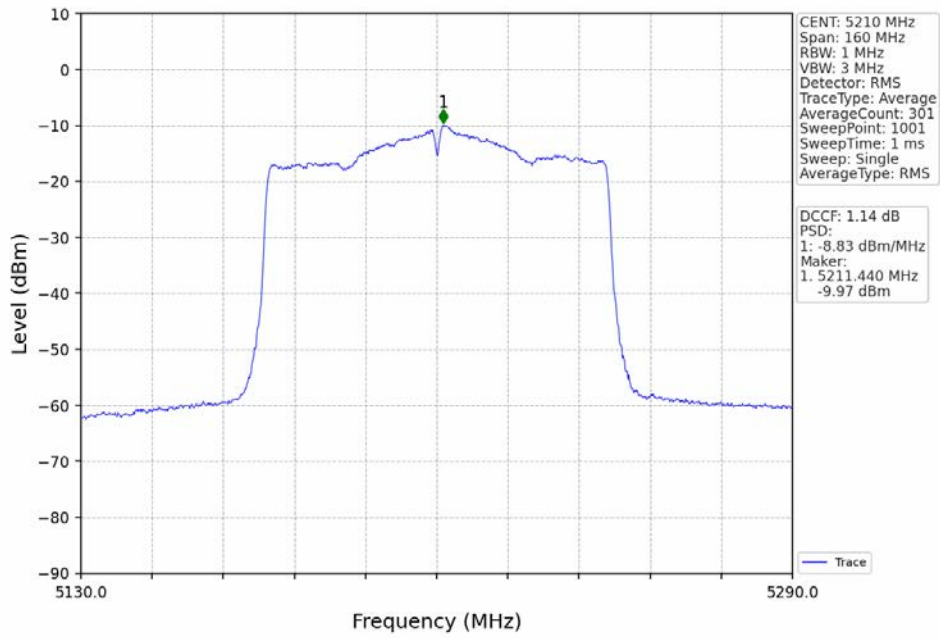

802.11ac(VHT40)\_HCH\_5230MHz\_Ant1\_NTNV

802.11ac(VHT40)\_HCH\_5230MHz\_Ant2\_NTNV

802.11ac(VHT80)\_MCH\_5210MHz\_Ant1\_NTNV

802.11ac(VHT80)\_MCH\_5210MHz\_Ant2\_NTNV

802.11ax(HEW20)\_LCH\_5180MHz\_RU242\_Left\_Ant1\_NTNV

802.11ax(HEW20)\_LCH\_5180MHz\_RU242\_Left\_Ant2\_NTNV

802.11ax(HEW20)\_MCH\_5200MHz\_RU242\_Left\_Ant1\_NTNV

802.11ax(HEW20)\_MCH\_5200MHz\_RU242\_Left\_Ant2\_NTNV

802.11ax(HEW20)\_HCH\_5240MHz\_RU242\_Left\_Ant1\_NTNV