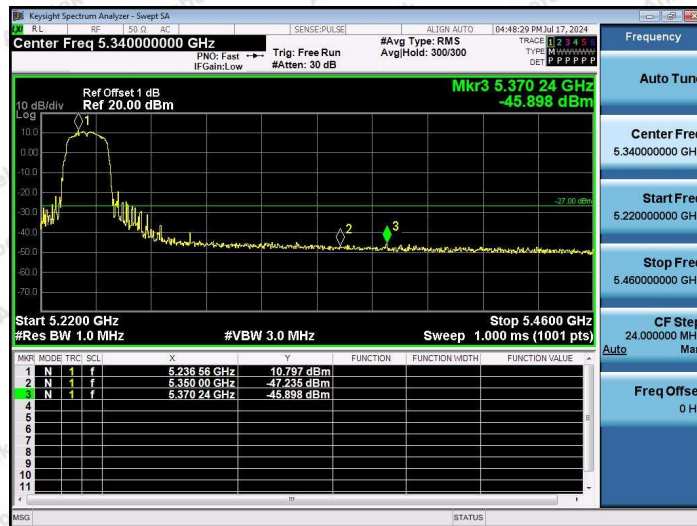

Hotline 400-003-0500  
www.anbotek.com.cn

11AC20SISO-Ant1-5180-PASS

11AC20SISO-Ant1-5240-PASS

11AC40SISO-Ant1-5190-PASS