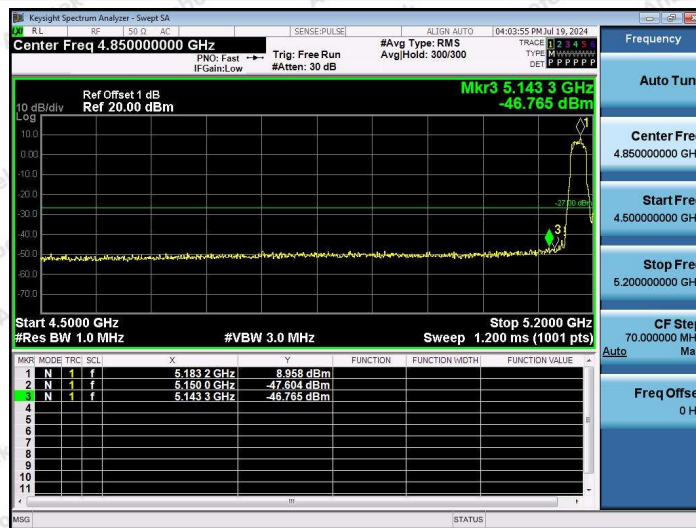

Hotline 400-003-0500  
www.anbotek.com.cn

11AC40SISO-Ant1-5230-PASS

11AX20SISO-Ant1-5180-PASS

11AX20SISO-Ant1-5240-PASS