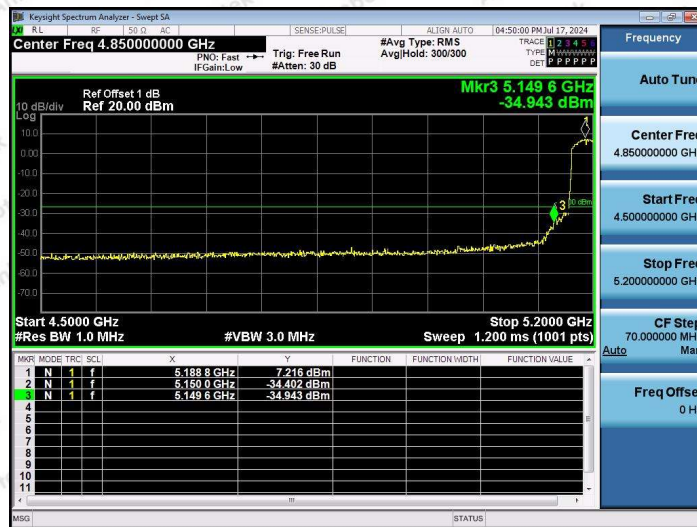

Hotline 400-003-0500  
www.anbotek.com.cn

11AC20SISO-Ant1-5180-PASS

11AC20SISO-Ant1-5240-PASS

11AC40SISO-Ant1-5190-PASS