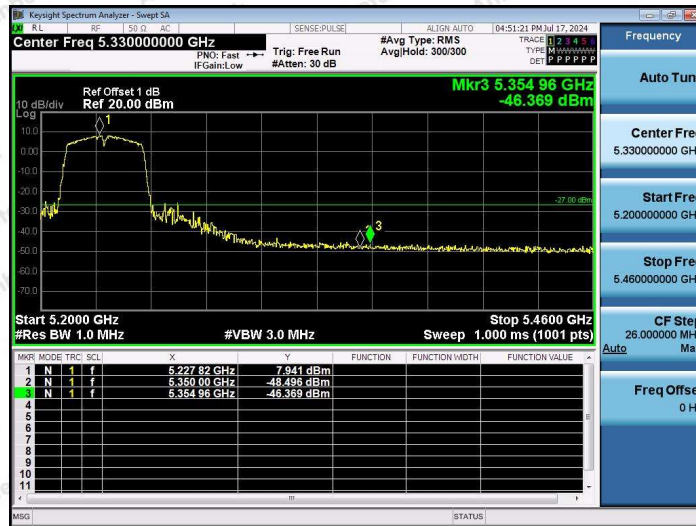

11AC40SISO-Ant1-5230-PASS