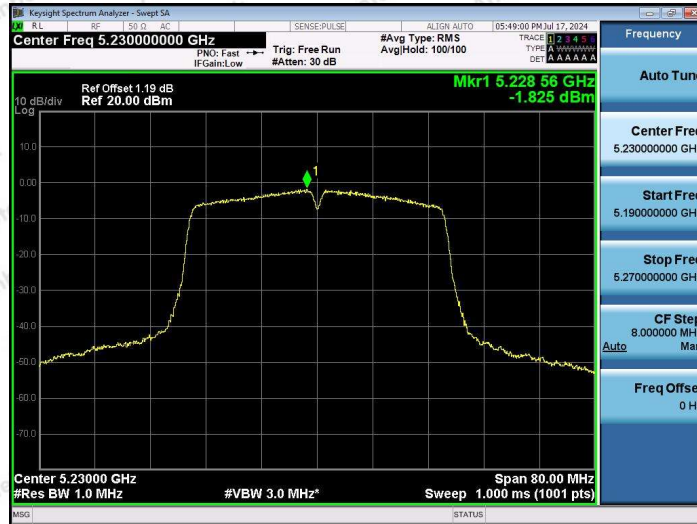

11AC40SISO-Ant1-5230-PASS