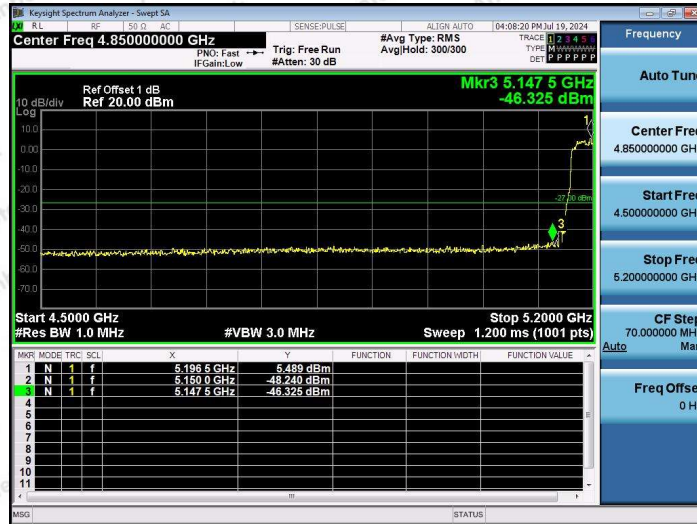

11AX40SISO-Ant1-5190-PASS