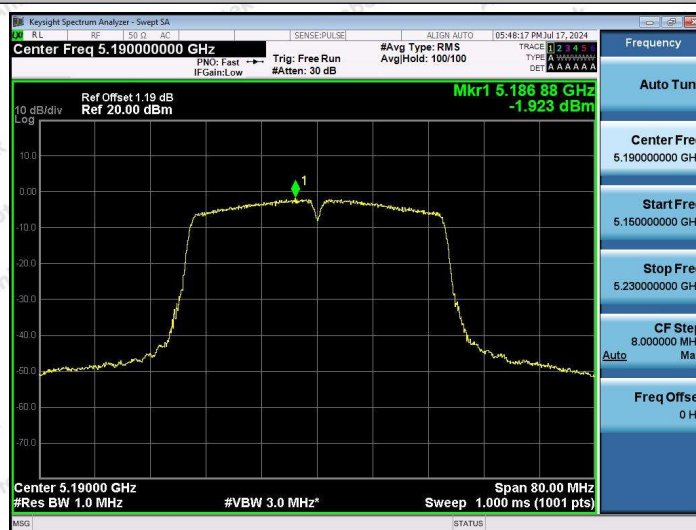

Hotline  
400-003-0500  
www.anbotek.com.cn

11AC20SISO-Ant1-5200-PASS

11AC20SISO-Ant1-5240-PASS

11AC40SISO-Ant1-5190-PASS