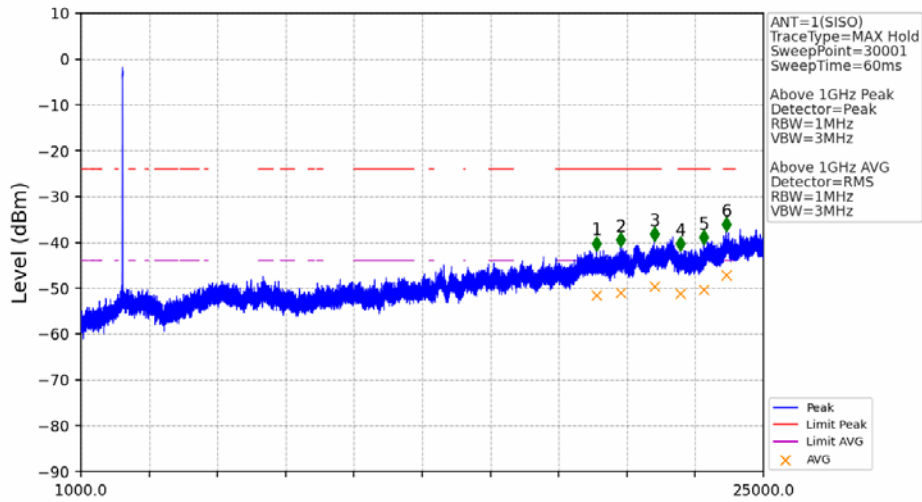

802.11g_HCH_2462MHz_Ant1 (SISO)_NTNV

No	Frequency (MHz)	Level (dBm)	Limit (dBm)	Margin (dB)	Status	Remark	No	Frequency (MHz)	Level (dBm)	Limit (dBm)	Margin (dB)	Status	Remark
1	19134.4	-41.77	-21.20	17.76	Pass	Peak	7	19134.4	-51.59	-41.20	7.58	Pass	AVG
2	19976.8	-41.02	-21.20	17.02	Pass	Peak	8	19976.8	-51.10	-41.20	7.09	Pass	AVG
3	21156.8	-39.73	-21.20	15.72	Pass	Peak	9	21156.8	-49.56	-41.20	5.55	Pass	AVG
4	22089.6	-41.91	-21.20	17.91	Pass	Peak	10	22089.6	-51.16	-41.20	7.15	Pass	AVG
5	22903.2	-40.49	-21.20	16.48	Pass	Peak	11	22903.2	-50.35	-41.20	6.34	Pass	AVG
6	23687.2	-37.64	-21.20	13.63	Pass	Peak	12	23687.2	-47.10	-41.20	3.10	Pass	AVG