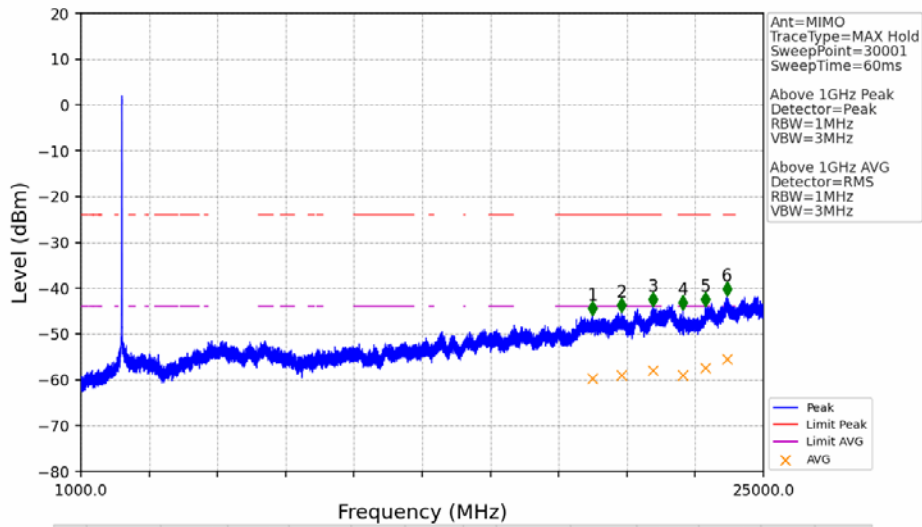

802.11n(HT20)_MCH_2437MHz_MIMO_NTNV

No	Frequency (MHz)	Level (dBm)	Limit (dBm)	Margin (dB)	Status	Remark	No	Frequency (MHz)	Level (dBm)	Limit (dBm)	Margin (dB)	Status	Remark
1	18987.2	-45.95	-21.20	21.94	Pass	Peak	7	18987.2	-59.65	-41.20	15.64	Pass	AVG
2	20015.2	-45.20	-21.20	21.19	Pass	Peak	8	20015.2	-58.99	-41.20	14.98	Pass	AVG
3	21102.4	-44.05	-21.20	20.04	Pass	Peak	9	21102.4	-57.89	-41.20	13.88	Pass	AVG
4	22172.8	-44.69	-21.20	20.68	Pass	Peak	10	22172.8	-59.02	-41.20	15.01	Pass	AVG
5	22964	-44.05	-21.20	20.04	Pass	Peak	11	22964	-57.50	-41.20	13.49	Pass	AVG
6	23713.6	-41.81	-21.20	17.80	Pass	Peak	12	23713.6	-55.43	-41.20	11.42	Pass	AVG