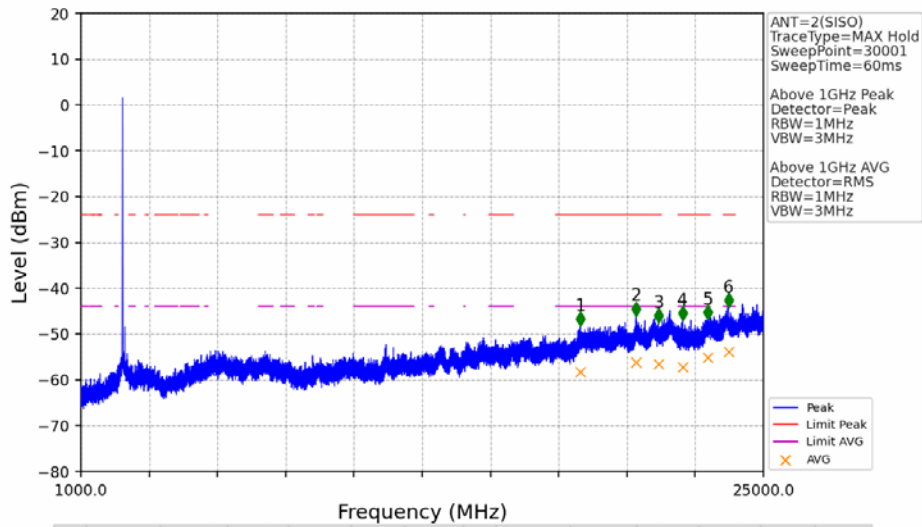

802.11b_HCH_2462MHz_Ant2 (SISO)_NTNV

No	Frequency (MHz)	Level (dBm)	Limit (dBm)	Margin (dB)	Status	Remark	No	Frequency (MHz)	Level (dBm)	Limit (dBm)	Margin (dB)	Status	Remark
1	18559.2	-48.33	-21.20	24.32	Pass	Peak	7	18559.2	-58.33	-41.20	14.32	Pass	AVG
2	20522.4	-46.05	-21.20	22.04	Pass	Peak	8	20522.4	-56.27	-41.20	12.27	Pass	AVG
3	21303.2	-47.55	-21.20	23.54	Pass	Peak	9	21303.2	-56.52	-41.20	12.51	Pass	AVG
4	22156.8	-47.01	-21.20	23.00	Pass	Peak	10	22156.8	-57.24	-41.20	13.23	Pass	AVG
5	23044.8	-46.84	-21.20	22.83	Pass	Peak	11	23044.8	-55.21	-41.20	11.20	Pass	AVG
6	23767.2	-44.16	-21.20	20.16	Pass	Peak	12	23767.2	-53.93	-41.20	9.92	Pass	AVG

802.11b_HCH_2462MHz_Ant2 (SISO)_NTNV

No	Frequency (MHz)	Level (dBm)	Limit (dBm)	Margin (dB)	Status	Remark	No	Frequency (MHz)	Level (dBm)	Limit (dBm)	Margin (dB)	Status	Remark
1	2485.384	-34.44	-21.20	10.43	Pass	Peak	3	2485.384	/	-21.20	/	/	AVG
2	2499.014	-31.28	-21.20	7.27	Pass	Peak	4	2499.014	/	-21.20	/	/	AVG

802.11g_LCH_2412MHz_Ant1 (SISO)_NTNV

No	Frequency (MHz)	Level (dBm)	Limit (dBm)	Margin (dB)	Status Remark	No	Frequency (MHz)	Level (dBm)	Limit (dBm)	Margin (dB)	Status Remark
1	19436.8	-47.92	-21.20	23.91	Pass Peak	7	19436.8	-58.10	-41.20	14.09	Pass AVG
2	20521.6	-45.94	-21.20	21.93	Pass Peak	8	20521.6	-56.04	-41.20	12.03	Pass AVG
3	21368	-47.42	-21.20	23.41	Pass Peak	9	21368	-56.56	-41.20	12.55	Pass AVG
4	22240.8	-46.88	-21.20	22.87	Pass Peak	10	22240.8	-57.48	-41.20	13.47	Pass AVG
5	23008	-47.40	-21.20	23.39	Pass Peak	11	23008	-55.29	-41.20	11.28	Pass AVG
6	23740	-43.77	-21.20	19.76	Pass Peak	12	23740	-53.49	-41.20	9.48	Pass AVG