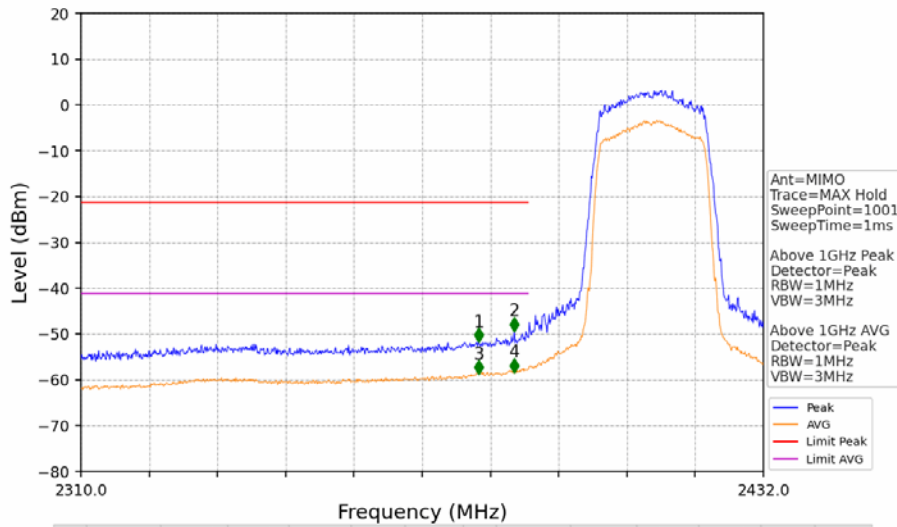

802.11n(HT20)_HCH_2462MHz_MIMO_NTNV

No	Frequency (MHz)	Level (dBm)	Limit (dBm)	Margin (dB)	Status	Remark	No	Frequency (MHz)	Level (dBm)	Limit (dBm)	Margin (dB)	Status	Remark
1	18819.2	-46.15	-21.20	22.14	Pass	Peak	7	18819.2	-59.62	-41.20	15.61	Pass	AVG
2	19879.2	-45.36	-21.20	21.35	Pass	Peak	8	19879.2	-59.05	-41.20	15.04	Pass	AVG
3	21152.8	-44.39	-21.20	20.38	Pass	Peak	9	21152.8	-57.76	-41.20	13.75	Pass	AVG
4	22107.2	-45.78	-21.20	21.77	Pass	Peak	10	22107.2	-59.41	-41.20	15.40	Pass	AVG
5	22942.4	-45.39	-21.20	21.38	Pass	Peak	11	22942.4	-57.93	-41.20	13.92	Pass	AVG
6	23672	-42.48	-21.20	18.47	Pass	Peak	12	23672	-55.89	-41.20	11.88	Pass	AVG

802.11n(HT20)_HCH_2462MHz_MIMO_NTNV

No	Frequency (MHz)	Level (dBm)	Limit (dBm)	Margin (dB)	Status	Remark	No	Frequency (MHz)	Level (dBm)	Limit (dBm)	Margin (dB)	Status	Remark
1	2483.818	-47.45	-21.20	23.44	Pass	Peak	3	2483.818	/	-21.20	/	/	AVG
2	2488.690	-48.83	-21.20	24.82	Pass	Peak	4	2488.690	/	-21.20	/	/	AVG

802.11ax(HEW20)_LCH_2412MHz_RU242_Left_MIMO_NTNV

No	Frequency (MHz)	Level (dBm)	Limit (dBm)	Margin (dB)	Status	Remark	No	Frequency (MHz)	Level (dBm)	Limit (dBm)	Margin (dB)	Status	Remark
1	18712.8	-45.41	-21.20	21.40	Pass	Peak	7	18712.8	-59.64	-41.20	15.63	Pass	AVG
2	20544	-44.56	-21.20	20.55	Pass	Peak	8	20544	-57.96	-41.20	13.95	Pass	AVG
3	21345.6	-45.24	-21.20	21.23	Pass	Peak	9	21345.6	-58.34	-41.20	14.33	Pass	AVG
4	22216.8	-46.32	-21.20	22.31	Pass	Peak	10	22216.8	-59.09	-41.20	15.08	Pass	AVG
5	22972	-44.17	-21.20	20.16	Pass	Peak	11	22972	-57.43	-41.20	13.42	Pass	AVG
6	23716	-42.54	-21.20	18.53	Pass	Peak	12	23716	-55.54	-41.20	11.53	Pass	AVG

802.11ax(HEW20)_LCH_2412MHz_RU242_Left_MIMO_NTNV

No	Frequency (MHz)	Level (dBm)	Limit (dBm)	Margin (dB)	Status	Remark	No	Frequency (MHz)	Level (dBm)	Limit (dBm)	Margin (dB)	Status	Remark
1	2381.126	-51.83	-21.20	27.82	Pass	Peak	3	2381.126	/	-21.20	/	/	AVG
2	2387.470	-49.42	-21.20	25.41	Pass	Peak	4	2387.470	/	-21.20	/	/	AVG