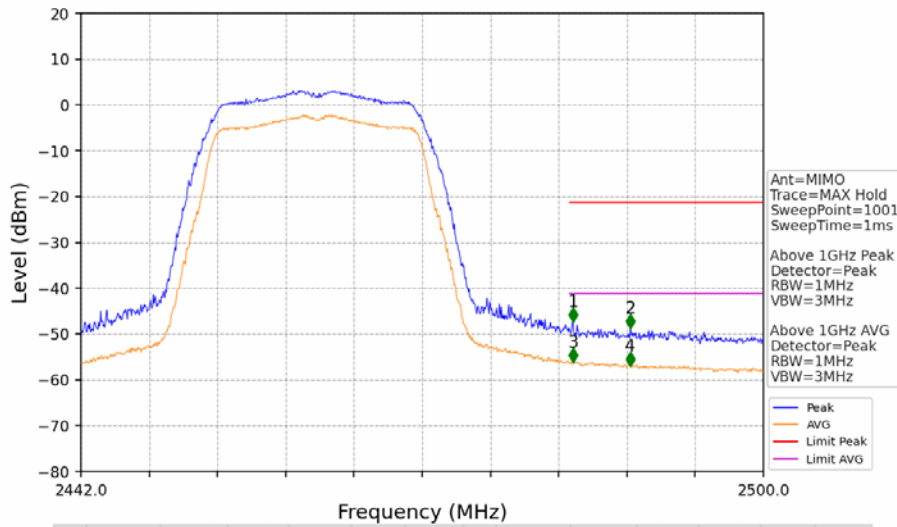

802.11n(HT20)_HCH_2462MHz_MIMO_NTNV

No	Frequency (MHz)	Level (dBm)	Limit (dBm)	Margin (dB)	Status	Remark	No	Frequency (MHz)	Level (dBm)	Limit (dBm)	Margin (dB)	Status	Remark
1	2483.818	-47.45	-21.20	23.44	Pass	Peak	3	2483.818	/	-21.20	/	/	AVG
2	2488.690	-48.83	-21.20	24.82	Pass	Peak	4	2488.690	/	-21.20	/	/	AVG