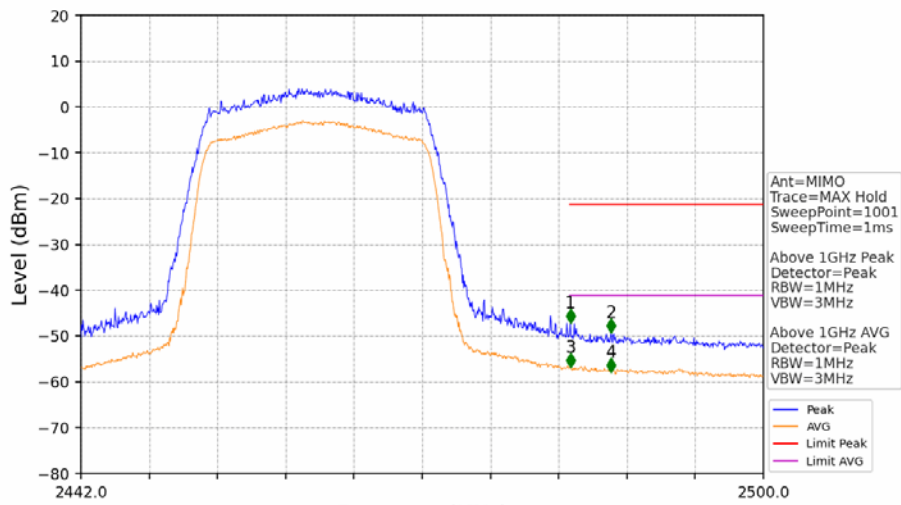

802.11ax(HEW20)_HCH_2462MHz_RU242_Left_MIMO_NTNV

No	Frequency (MHz)	Level (dBm)	Limit (dBm)	Margin (dB)	Status	Remark	No	Frequency (MHz)	Level (dBm)	Limit (dBm)	Margin (dB)	Status	Remark
1	2483.586	-47.17	-21.20	23.16	Pass	Peak	3	2483.586	/	-21.20	/	/	AVG
2	2487.066	-49.36	-21.20	25.35	Pass	Peak	4	2487.066	/	-21.20	/	/	AVG

▶▶▶ END OF REPORT ◀◀◀