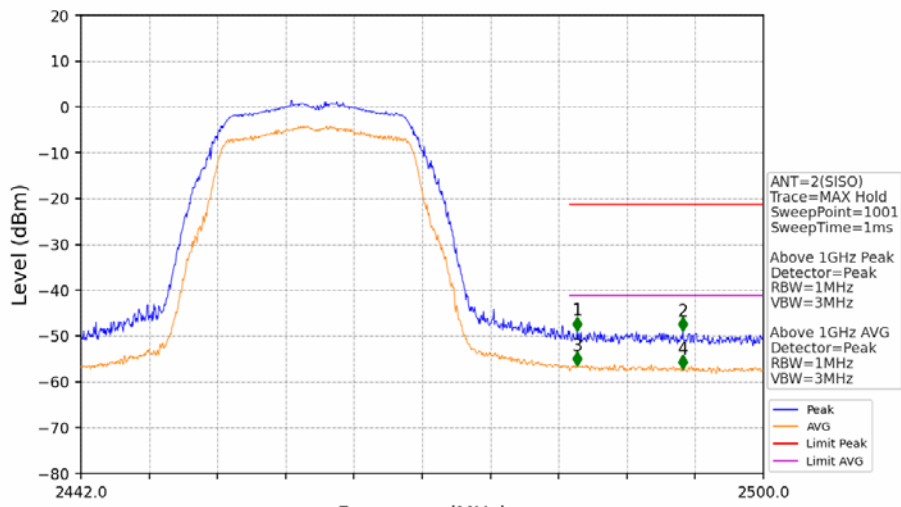

802.11g_HCH_2462MHz_Ant2 (SISO)_NTNV

No	Frequency (MHz)	Level (dBm)	Limit (dBm)	Margin (dB)	Status	Remark	No	Frequency (MHz)	Level (dBm)	Limit (dBm)	Margin (dB)	Status	Remark
1	2484.166	-48.87	-21.20	24.86	Pass	Peak	3	2484.166	/	-21.20	/	/	AVG
2	2493.156	-48.97	-21.20	24.96	Pass	Peak	4	2493.156	/	-21.20	/	/	AVG