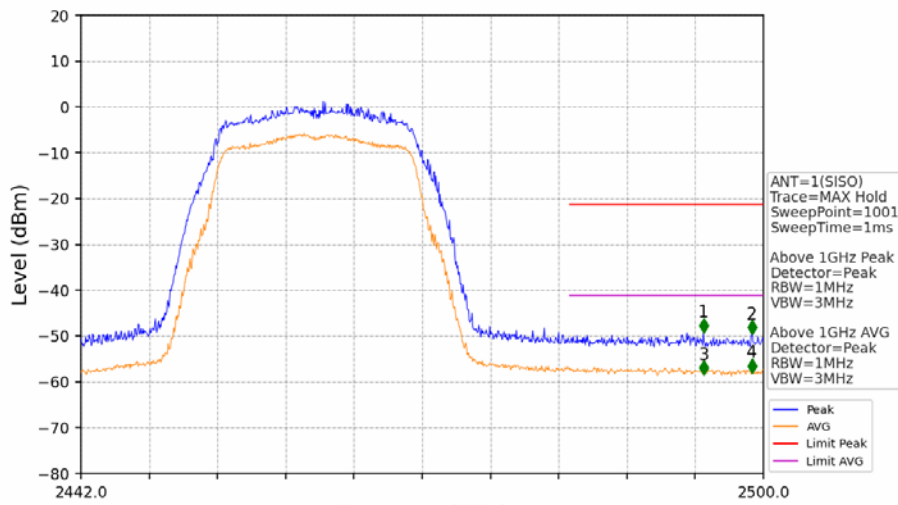

802.11g_HCH_2462MHz_Ant1 (SISO)_NTNV

No	Frequency (MHz)	Level (dBm)	Limit (dBm)	Margin (dB)	Status	Remark	No	Frequency (MHz)	Level (dBm)	Limit (dBm)	Margin (dB)	Status	Remark
1	2494.896	-49.25	-21.20	25.24	Pass	Peak	3	2494.896	/	-21.20	/	/	AVG
2	2499.014	-49.61	-21.20	25.60	Pass	Peak	4	2499.014	/	-21.20	/	/	AVG