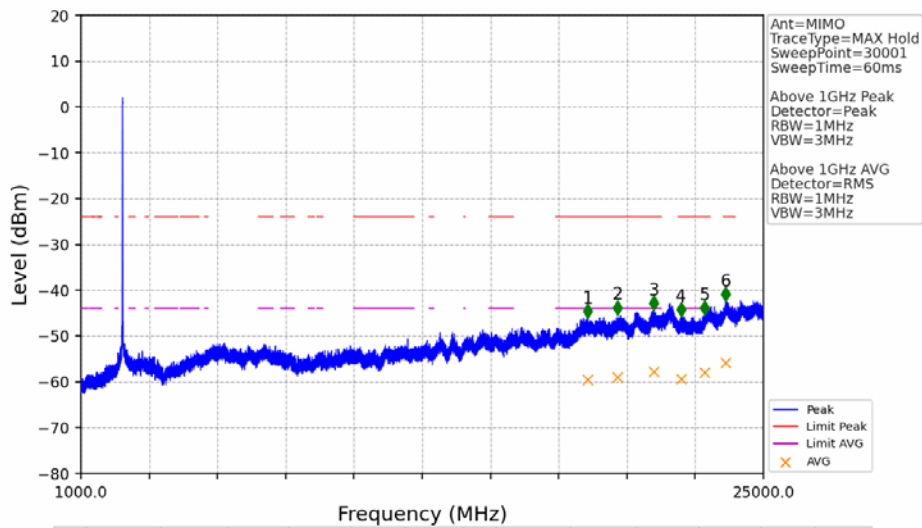

802.11n(HT20)_HCH_2462MHz_MIMO_NTNV

No	Frequency (MHz)	Level (dBm)	Limit (dBm)	Margin (dB)	Status	Remark	No	Frequency (MHz)	Level (dBm)	Limit (dBm)	Margin (dB)	Status	Remark
1	18819.2	-46.15	-21.20	22.14	Pass	Peak	7	18819.2	-59.62	-41.20	15.61	Pass	AVG
2	19879.2	-45.36	-21.20	21.35	Pass	Peak	8	19879.2	-59.05	-41.20	15.04	Pass	AVG
3	21152.8	-44.39	-21.20	20.38	Pass	Peak	9	21152.8	-57.76	-41.20	13.75	Pass	AVG
4	22107.2	-45.78	-21.20	21.77	Pass	Peak	10	22107.2	-59.41	-41.20	15.40	Pass	AVG
5	22942.4	-45.39	-21.20	21.38	Pass	Peak	11	22942.4	-57.93	-41.20	13.92	Pass	AVG
6	23672	-42.48	-21.20	18.47	Pass	Peak	12	23672	-55.89	-41.20	11.88	Pass	AVG