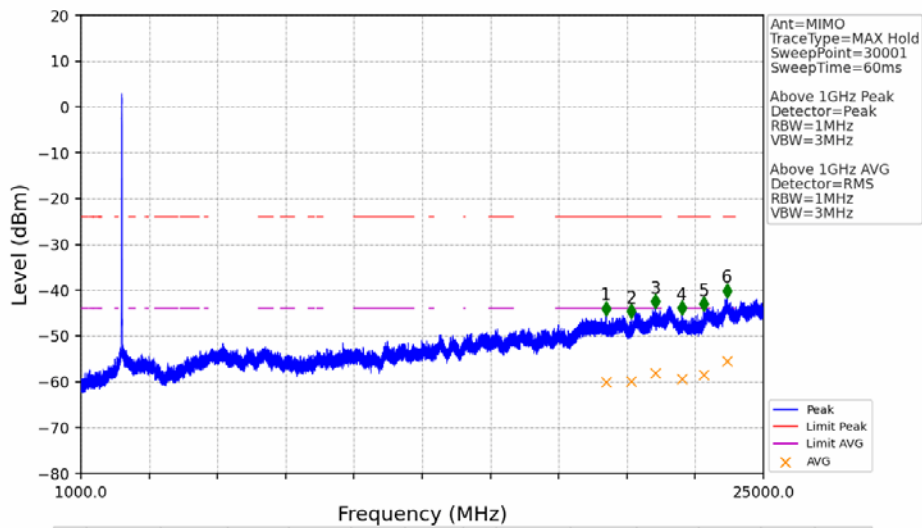

802.11ax(HEW20)_MCH_2437MHz_RU242_Left_MIMO_NTNV

No	Frequency (MHz)	Level (dBm)	Limit (dBm)	Margin (dB)	Status	Remark	No	Frequency (MHz)	Level (dBm)	Limit (dBm)	Margin (dB)	Status	Remark
1	19461.6	-45.53	-21.20	21.52	Pass	Peak	7	19461.6	-59.98	-41.20	15.97	Pass	AVG
2	20361.6	-46.21	-21.20	22.20	Pass	Peak	8	20361.6	-59.96	-41.20	15.95	Pass	AVG
3	21194.4	-44.09	-21.20	20.08	Pass	Peak	9	21194.4	-58.05	-41.20	14.04	Pass	AVG
4	22132	-45.40	-21.20	21.39	Pass	Peak	10	22132	-59.30	-41.20	15.29	Pass	AVG
5	22901.6	-44.60	-21.20	20.59	Pass	Peak	11	22901.6	-58.47	-41.20	14.46	Pass	AVG
6	23709.6	-41.64	-21.20	17.63	Pass	Peak	12	23709.6	-55.53	-41.20	11.52	Pass	AVG