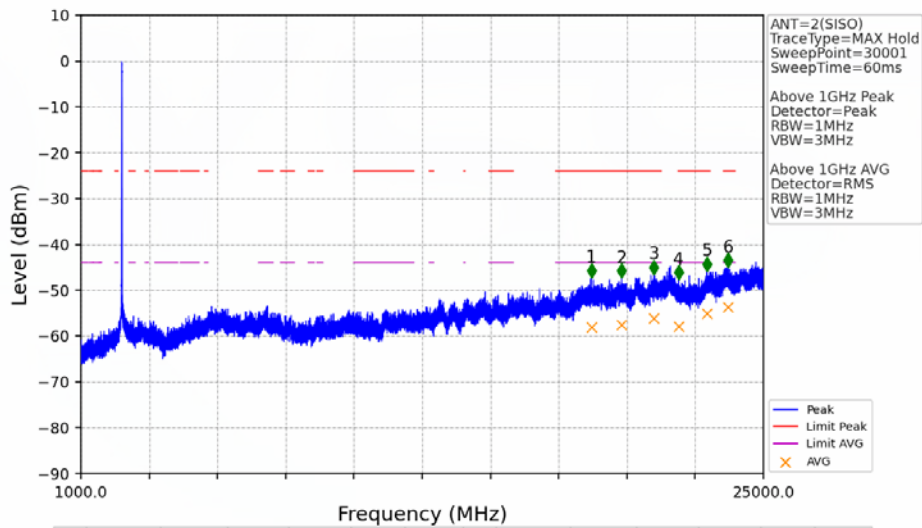

802.11g_MCH_2437MHz_Ant2 (SISO)_NTNV

No	Frequency (MHz)	Level (dBm)	Limit (dBm)	Margin (dB)	Status	Remark	No	Frequency (MHz)	Level (dBm)	Limit (dBm)	Margin (dB)	Status	Remark
1	18947.2	-47.26	-21.20	23.25	Pass	Peak	7	18947.2	-58.05	-41.20	14.04	Pass	AVG
2	20016.8	-47.36	-21.20	23.35	Pass	Peak	8	20016.8	-57.51	-41.20	13.50	Pass	AVG
3	21149.6	-46.53	-21.20	22.52	Pass	Peak	9	21149.6	-56.06	-41.20	12.05	Pass	AVG
4	22015.2	-47.75	-21.20	23.74	Pass	Peak	10	22015.2	-57.83	-41.20	13.82	Pass	AVG
5	23012	-45.81	-21.20	21.80	Pass	Peak	11	23012	-55.14	-41.20	11.13	Pass	AVG
6	23749.6	-44.97	-21.20	20.96	Pass	Peak	12	23749.6	-53.60	-41.20	9.59	Pass	AVG