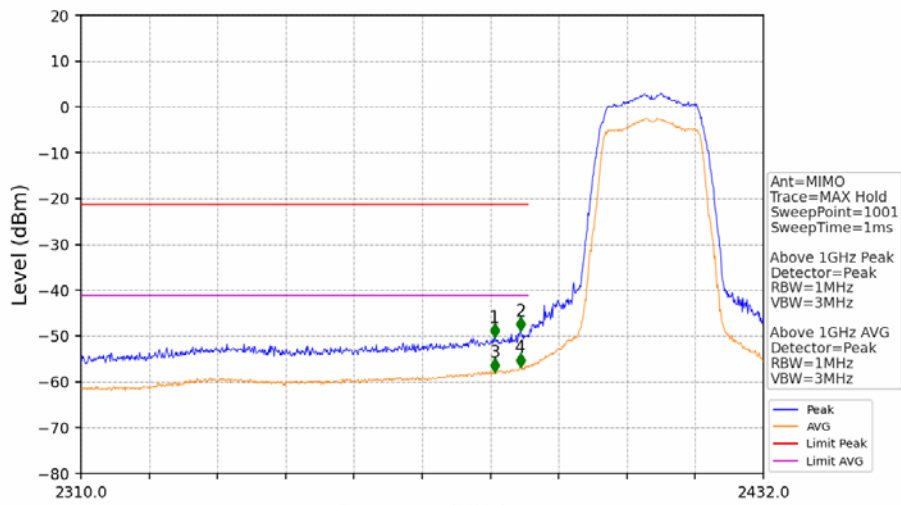

802.11n(HT20)_LCH_2412MHz_MIMO_NTNV

No	Frequency (MHz)	Level (dBm)	Limit (dBm)	Margin (dB)	Status	Remark	No	Frequency (MHz)	Level (dBm)	Limit (dBm)	Margin (dB)	Status	Remark
1	2383.932	-50.43	-21.20	26.42	Pass	Peak	3	2383.932	/	-21.20	/	/	AVG
2	2388.568	-48.96	-21.20	24.95	Pass	Peak	4	2388.568	/	-21.20	/	/	AVG