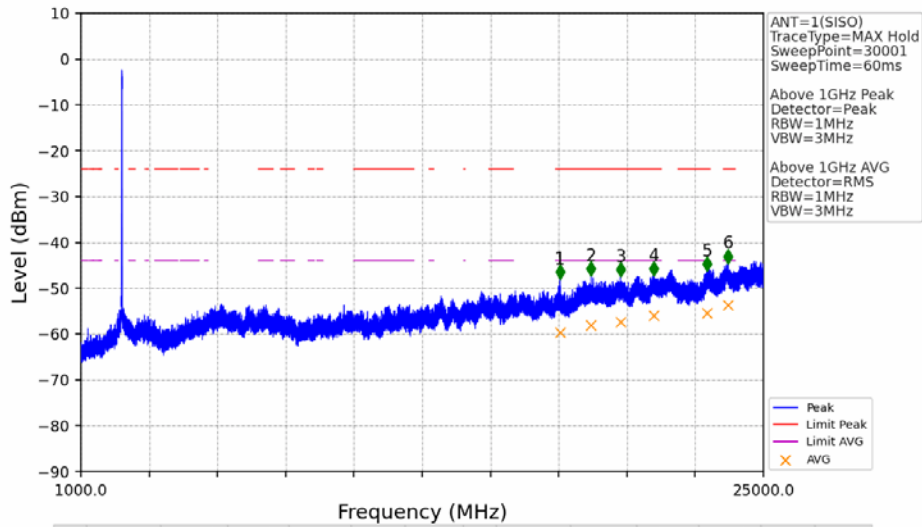

802.11g_LCH_2412MHz_Ant1 (SISO)_NTNV

No	Frequency (MHz)	Level (dBm)	Limit (dBm)	Margin (dB)	Status Remark	No	Frequency (MHz)	Level (dBm)	Limit (dBm)	Margin (dB)	Status Remark
1	2363.802	-52.77	-21.20	28.76	Pass Peak	3	2363.802	/	-21.20	/	AVG
2	2389.300	-52.77	-21.20	28.76	Pass Peak	4	2389.300	/	-21.20	/	AVG

802.11g_LCH_2412MHz_Ant2 (SISO)_NTNV

No	Frequency (MHz)	Level (dBm)	Limit (dBm)	Margin (dB)	Status	Remark	No	Frequency (MHz)	Level (dBm)	Limit (dBm)	Margin (dB)	Status	Remark
1	18827.2	-47.07	-21.20	23.06	Pass	Peak	7	18827.2	-58.17	-41.20	14.16	Pass	AVG
2	20028.8	-48.10	-21.20	24.09	Pass	Peak	8	20028.8	-57.44	-41.20	13.43	Pass	AVG
3	21165.6	-45.77	-21.20	21.76	Pass	Peak	9	21165.6	-56.02	-41.20	12.01	Pass	AVG
4	22108.8	-47.77	-21.20	23.77	Pass	Peak	10	22108.8	-57.65	-41.20	13.64	Pass	AVG
5	23080	-45.26	-21.20	21.25	Pass	Peak	11	23080	-55.16	-41.20	11.15	Pass	AVG
6	23816.8	-45.07	-21.20	21.06	Pass	Peak	12	23816.8	-54.78	-41.20	10.77	Pass	AVG

802.11g_LCH_2412MHz_Ant2 (SISO)_NTNV

No	Frequency (MHz)	Level (dBm)	Limit (dBm)	Margin (dB)	Status	Remark	No	Frequency (MHz)	Level (dBm)	Limit (dBm)	Margin (dB)	Status	Remark
1	2379.540	-52.86	-21.20	28.85	Pass	Peak	3	2379.540	/	-21.20	/	/	AVG
2	2388.934	-51.61	-21.20	27.60	Pass	Peak	4	2388.934	/	-21.20	/	/	AVG

802.11g_MCH_2437MHz_Ant1 (SISO)_NTNV

No	Frequency (MHz)	Level (dBm)	Limit (dBm)	Margin (dB)	Status	Remark	No	Frequency (MHz)	Level (dBm)	Limit (dBm)	Margin (dB)	Status	Remark
1	17843.2	-47.99	-21.20	23.98	Pass	Peak	7	17843.2	-59.75	-41.20	15.74	Pass	AVG
2	18941.6	-47.32	-21.20	23.31	Pass	Peak	8	18941.6	-58.01	-41.20	14.00	Pass	AVG
3	19968	-47.57	-21.20	23.56	Pass	Peak	9	19968	-57.37	-41.20	13.36	Pass	AVG
4	21156	-47.26	-21.20	23.25	Pass	Peak	10	21156	-56.01	-41.20	12.00	Pass	AVG
5	23000.8	-46.32	-21.20	22.31	Pass	Peak	11	23000.8	-55.43	-41.20	11.42	Pass	AVG
6	23743.2	-44.60	-21.20	20.59	Pass	Peak	12	23743.2	-53.66	-41.20	9.65	Pass	AVG