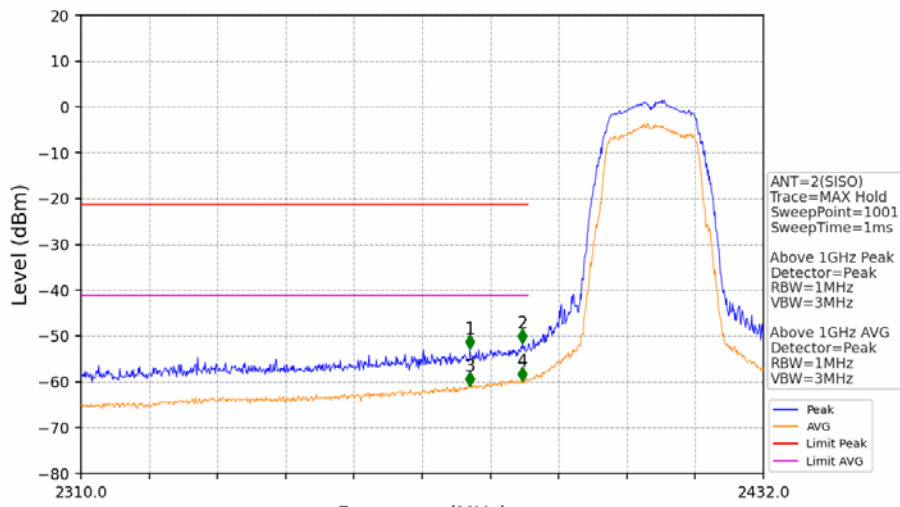

802.11g_LCH_2412MHz_Ant1 (SISO)_NTNV

No	Frequency (MHz)	Level (dBm)	Limit (dBm)	Margin (dB)	Status Remark	No	Frequency (MHz)	Level (dBm)	Limit (dBm)	Margin (dB)	Status Remark
1	19436.8	-47.92	-21.20	23.91	Pass Peak	7	19436.8	-58.10	-41.20	14.09	Pass AVG
2	20521.6	-45.94	-21.20	21.93	Pass Peak	8	20521.6	-56.04	-41.20	12.03	Pass AVG
3	21368	-47.42	-21.20	23.41	Pass Peak	9	21368	-56.56	-41.20	12.55	Pass AVG
4	22240.8	-46.88	-21.20	22.87	Pass Peak	10	22240.8	-57.48	-41.20	13.47	Pass AVG
5	23008	-47.40	-21.20	23.39	Pass Peak	11	23008	-55.29	-41.20	11.28	Pass AVG
6	23740	-43.77	-21.20	19.76	Pass Peak	12	23740	-53.49	-41.20	9.48	Pass AVG

802.11g_LCH_2412MHz_Ant1 (SISO)_NTNV

No	Frequency (MHz)	Level (dBm)	Limit (dBm)	Margin (dB)	Status Remark	No	Frequency (MHz)	Level (dBm)	Limit (dBm)	Margin (dB)	Status Remark
1	2363.802	-52.77	-21.20	28.76	Pass Peak	3	2363.802	/	-21.20	/	AVG
2	2389.300	-52.77	-21.20	28.76	Pass Peak	4	2389.300	/	-21.20	/	AVG

802.11g_LCH_2412MHz_Ant2 (SISO)_NTNV

No	Frequency (MHz)	Level (dBm)	Limit (dBm)	Margin (dB)	Status	Remark	No	Frequency (MHz)	Level (dBm)	Limit (dBm)	Margin (dB)	Status	Remark
1	18827.2	-47.07	-21.20	23.06	Pass	Peak	7	18827.2	-58.17	-41.20	14.16	Pass	AVG
2	20028.8	-48.10	-21.20	24.09	Pass	Peak	8	20028.8	-57.44	-41.20	13.43	Pass	AVG
3	21165.6	-45.77	-21.20	21.76	Pass	Peak	9	21165.6	-56.02	-41.20	12.01	Pass	AVG
4	22108.8	-47.77	-21.20	23.77	Pass	Peak	10	22108.8	-57.65	-41.20	13.64	Pass	AVG
5	23080	-45.26	-21.20	21.25	Pass	Peak	11	23080	-55.16	-41.20	11.15	Pass	AVG
6	23816.8	-45.07	-21.20	21.06	Pass	Peak	12	23816.8	-54.78	-41.20	10.77	Pass	AVG

802.11g_LCH_2412MHz_Ant2 (SISO)_NTNV

No	Frequency (MHz)	Level (dBm)	Limit (dBm)	Margin (dB)	Status	Remark	No	Frequency (MHz)	Level (dBm)	Limit (dBm)	Margin (dB)	Status	Remark
1	2379.540	-52.86	-21.20	28.85	Pass	Peak	3	2379.540	/	-21.20	/	/	AVG
2	2388.934	-51.61	-21.20	27.60	Pass	Peak	4	2388.934	/	-21.20	/	/	AVG