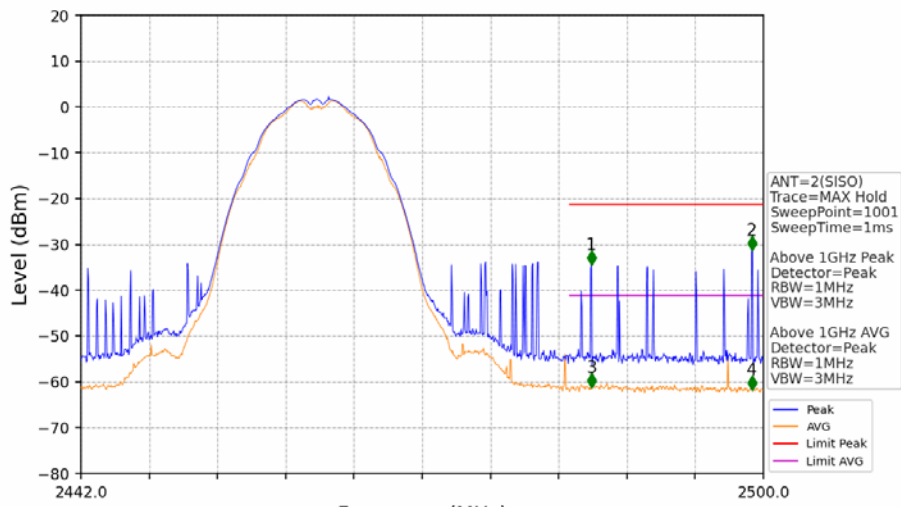

802.11b_HCH_2462MHz_Ant2 (SISO)_NTNV

No	Frequency (MHz)	Level (dBm)	Limit (dBm)	Margin (dB)	Status	Remark	No	Frequency (MHz)	Level (dBm)	Limit (dBm)	Margin (dB)	Status	Remark
1	18559.2	-48.33	-21.20	24.32	Pass	Peak	7	18559.2	-58.33	-41.20	14.32	Pass	AVG
2	20522.4	-46.05	-21.20	22.04	Pass	Peak	8	20522.4	-56.27	-41.20	12.27	Pass	AVG
3	21303.2	-47.55	-21.20	23.54	Pass	Peak	9	21303.2	-56.52	-41.20	12.51	Pass	AVG
4	22156.8	-47.01	-21.20	23.00	Pass	Peak	10	22156.8	-57.24	-41.20	13.23	Pass	AVG
5	23044.8	-46.84	-21.20	22.83	Pass	Peak	11	23044.8	-55.21	-41.20	11.20	Pass	AVG
6	23767.2	-44.16	-21.20	20.16	Pass	Peak	12	23767.2	-53.93	-41.20	9.92	Pass	AVG

802.11b_HCH_2462MHz_Ant2 (SISO)_NTNV

No	Frequency (MHz)	Level (dBm)	Limit (dBm)	Margin (dB)	Status	Remark	No	Frequency (MHz)	Level (dBm)	Limit (dBm)	Margin (dB)	Status	Remark
1	2485.384	-34.44	-21.20	10.43	Pass	Peak	3	2485.384	/	-21.20	/	/	AVG
2	2499.014	-31.28	-21.20	7.27	Pass	Peak	4	2499.014	/	-21.20	/	/	AVG

802.11g_LCH_2412MHz_Ant1 (SISO)_NTNV

No	Frequency (MHz)	Level (dBm)	Limit (dBm)	Margin (dB)	Status Remark	No	Frequency (MHz)	Level (dBm)	Limit (dBm)	Margin (dB)	Status Remark
1	19436.8	-47.92	-21.20	23.91	Pass Peak	7	19436.8	-58.10	-41.20	14.09	Pass AVG
2	20521.6	-45.94	-21.20	21.93	Pass Peak	8	20521.6	-56.04	-41.20	12.03	Pass AVG
3	21368	-47.42	-21.20	23.41	Pass Peak	9	21368	-56.56	-41.20	12.55	Pass AVG
4	22240.8	-46.88	-21.20	22.87	Pass Peak	10	22240.8	-57.48	-41.20	13.47	Pass AVG
5	23008	-47.40	-21.20	23.39	Pass Peak	11	23008	-55.29	-41.20	11.28	Pass AVG
6	23740	-43.77	-21.20	19.76	Pass Peak	12	23740	-53.49	-41.20	9.48	Pass AVG