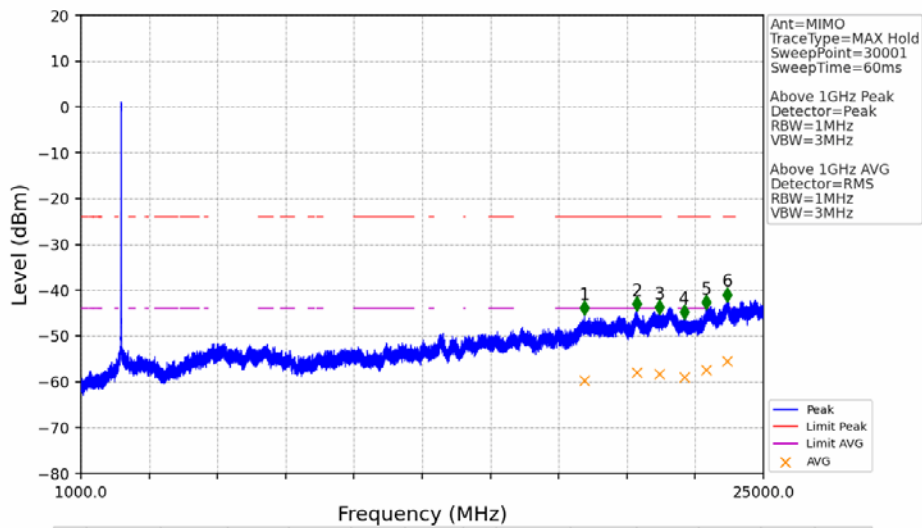

802.11ax(HEW20)_LCH_2412MHz_RU242_Left_MIMO_NTNV

No	Frequency (MHz)	Level (dBm)	Limit (dBm)	Margin (dB)	Status	Remark	No	Frequency (MHz)	Level (dBm)	Limit (dBm)	Margin (dB)	Status	Remark
1	18712.8	-45.41	-21.20	21.40	Pass	Peak	7	18712.8	-59.64	-41.20	15.63	Pass	AVG
2	20544	-44.56	-21.20	20.55	Pass	Peak	8	20544	-57.96	-41.20	13.95	Pass	AVG
3	21345.6	-45.24	-21.20	21.23	Pass	Peak	9	21345.6	-58.34	-41.20	14.33	Pass	AVG
4	22216.8	-46.32	-21.20	22.31	Pass	Peak	10	22216.8	-59.09	-41.20	15.08	Pass	AVG
5	22972	-44.17	-21.20	20.16	Pass	Peak	11	22972	-57.43	-41.20	13.42	Pass	AVG
6	23716	-42.54	-21.20	18.53	Pass	Peak	12	23716	-55.54	-41.20	11.53	Pass	AVG