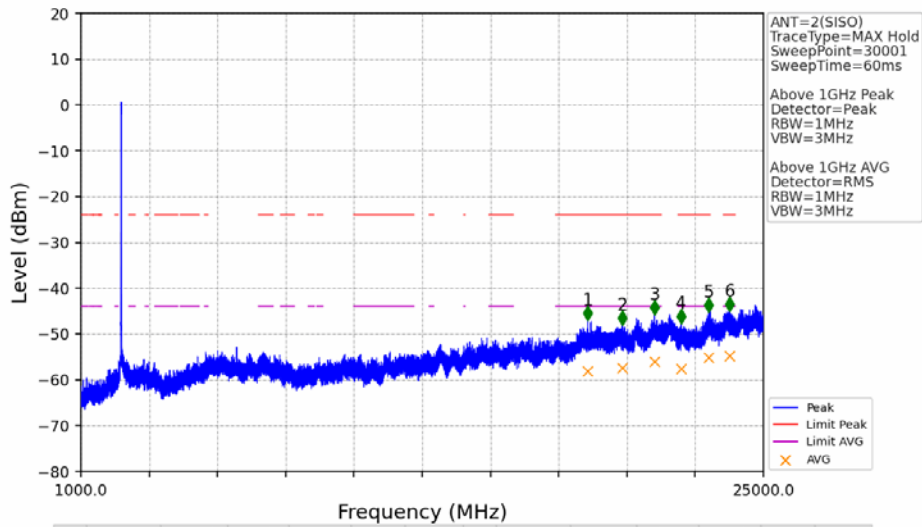

802.11b_HCH_2462MHz_Ant2 (SISO)_NTNV

No	Frequency (MHz)	Level (dBm)	Limit (dBm)	Margin (dB)	Status	Remark	No	Frequency (MHz)	Level (dBm)	Limit (dBm)	Margin (dB)	Status	Remark
1	2485.384	-34.44	-21.20	10.43	Pass	Peak	3	2485.384	/	-21.20	/	/	AVG
2	2499.014	-31.28	-21.20	7.27	Pass	Peak	4	2499.014	/	-21.20	/	/	AVG

802.11g_LCH_2412MHz_Ant1 (SISO)_NTNV

No	Frequency (MHz)	Level (dBm)	Limit (dBm)	Margin (dB)	Status Remark	No	Frequency (MHz)	Level (dBm)	Limit (dBm)	Margin (dB)	Status Remark
1	19436.8	-47.92	-21.20	23.91	Pass Peak	7	19436.8	-58.10	-41.20	14.09	Pass AVG
2	20521.6	-45.94	-21.20	21.93	Pass Peak	8	20521.6	-56.04	-41.20	12.03	Pass AVG
3	21368	-47.42	-21.20	23.41	Pass Peak	9	21368	-56.56	-41.20	12.55	Pass AVG
4	22240.8	-46.88	-21.20	22.87	Pass Peak	10	22240.8	-57.48	-41.20	13.47	Pass AVG
5	23008	-47.40	-21.20	23.39	Pass Peak	11	23008	-55.29	-41.20	11.28	Pass AVG
6	23740	-43.77	-21.20	19.76	Pass Peak	12	23740	-53.49	-41.20	9.48	Pass AVG

802.11g_LCH_2412MHz_Ant1 (SISO)_NTNV

No	Frequency (MHz)	Level (dBm)	Limit (dBm)	Margin (dB)	Status Remark	No	Frequency (MHz)	Level (dBm)	Limit (dBm)	Margin (dB)	Status Remark
1	2363.802	-52.77	-21.20	28.76	Pass Peak	3	2363.802	/	-21.20	/	AVG
2	2389.300	-52.77	-21.20	28.76	Pass Peak	4	2389.300	/	-21.20	/	AVG

802.11g_LCH_2412MHz_Ant2 (SISO)_NTNV

No	Frequency (MHz)	Level (dBm)	Limit (dBm)	Margin (dB)	Status	Remark	No	Frequency (MHz)	Level (dBm)	Limit (dBm)	Margin (dB)	Status	Remark
1	18827.2	-47.07	-21.20	23.06	Pass	Peak	7	18827.2	-58.17	-41.20	14.16	Pass	AVG
2	20028.8	-48.10	-21.20	24.09	Pass	Peak	8	20028.8	-57.44	-41.20	13.43	Pass	AVG
3	21165.6	-45.77	-21.20	21.76	Pass	Peak	9	21165.6	-56.02	-41.20	12.01	Pass	AVG
4	22108.8	-47.77	-21.20	23.77	Pass	Peak	10	22108.8	-57.65	-41.20	13.64	Pass	AVG
5	23080	-45.26	-21.20	21.25	Pass	Peak	11	23080	-55.16	-41.20	11.15	Pass	AVG
6	23816.8	-45.07	-21.20	21.06	Pass	Peak	12	23816.8	-54.78	-41.20	10.77	Pass	AVG