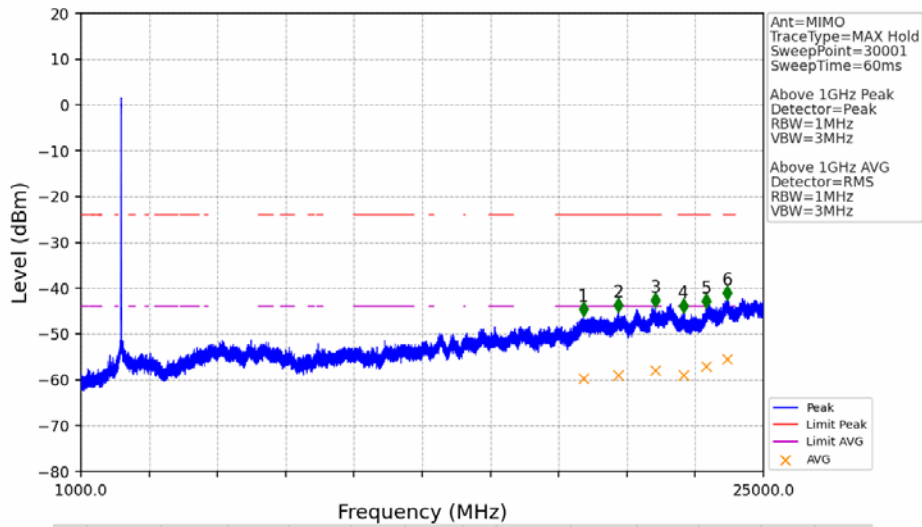

802.11n(HT20)_LCH_2412MHz_MIMO_NTNV

No	Frequency (MHz)	Level (dBm)	Limit (dBm)	Margin (dB)	Status	Remark	No	Frequency (MHz)	Level (dBm)	Limit (dBm)	Margin (dB)	Status	Remark
1	18661.6	-46.09	-21.20	22.08	Pass	Peak	7	18661.6	-59.67	-41.20	15.66	Pass	AVG
2	19893.6	-45.30	-21.20	21.29	Pass	Peak	8	19893.6	-59.04	-41.20	15.03	Pass	AVG
3	21209.6	-44.24	-21.20	20.23	Pass	Peak	9	21209.6	-58.04	-41.20	14.03	Pass	AVG
4	22184.8	-45.45	-21.20	21.44	Pass	Peak	10	22184.8	-59.00	-41.20	14.99	Pass	AVG
5	22997.6	-44.44	-21.20	20.43	Pass	Peak	11	22997.6	-57.08	-41.20	13.07	Pass	AVG
6	23718.4	-42.59	-21.20	18.58	Pass	Peak	12	23718.4	-55.49	-41.20	11.48	Pass	AVG