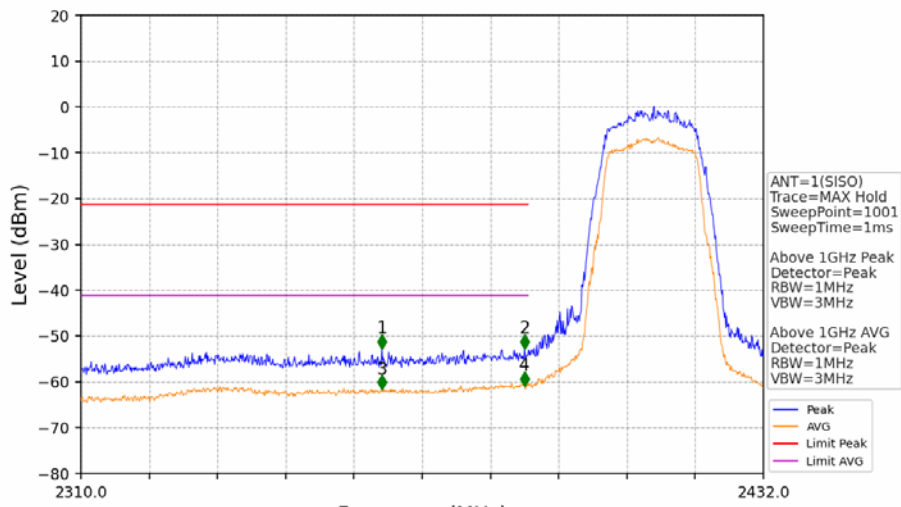

802.11b_HCH_2462MHz_Ant2 (SISO)_NTNV

No	Frequency (MHz)	Level (dBm)	Limit (dBm)	Margin (dB)	Status	Remark	No	Frequency (MHz)	Level (dBm)	Limit (dBm)	Margin (dB)	Status	Remark
1	18559.2	-48.33	-21.20	24.32	Pass	Peak	7	18559.2	-58.33	-41.20	14.32	Pass	AVG
2	20522.4	-46.05	-21.20	22.04	Pass	Peak	8	20522.4	-56.27	-41.20	12.27	Pass	AVG
3	21303.2	-47.55	-21.20	23.54	Pass	Peak	9	21303.2	-56.52	-41.20	12.51	Pass	AVG
4	22156.8	-47.01	-21.20	23.00	Pass	Peak	10	22156.8	-57.24	-41.20	13.23	Pass	AVG
5	23044.8	-46.84	-21.20	22.83	Pass	Peak	11	23044.8	-55.21	-41.20	11.20	Pass	AVG
6	23767.2	-44.16	-21.20	20.16	Pass	Peak	12	23767.2	-53.93	-41.20	9.92	Pass	AVG

802.11b_HCH_2462MHz_Ant2 (SISO)_NTNV

No	Frequency (MHz)	Level (dBm)	Limit (dBm)	Margin (dB)	Status	Remark	No	Frequency (MHz)	Level (dBm)	Limit (dBm)	Margin (dB)	Status	Remark
1	2485.384	-34.44	-21.20	10.43	Pass	Peak	3	2485.384	/	-21.20	/	/	AVG
2	2499.014	-31.28	-21.20	7.27	Pass	Peak	4	2499.014	/	-21.20	/	/	AVG

802.11g_LCH_2412MHz_Ant1 (SISO)_NTNV

No	Frequency (MHz)	Level (dBm)	Limit (dBm)	Margin (dB)	Status Remark	No	Frequency (MHz)	Level (dBm)	Limit (dBm)	Margin (dB)	Status Remark
1	19436.8	-47.92	-21.20	23.91	Pass Peak	7	19436.8	-58.10	-41.20	14.09	Pass AVG
2	20521.6	-45.94	-21.20	21.93	Pass Peak	8	20521.6	-56.04	-41.20	12.03	Pass AVG
3	21368	-47.42	-21.20	23.41	Pass Peak	9	21368	-56.56	-41.20	12.55	Pass AVG
4	22240.8	-46.88	-21.20	22.87	Pass Peak	10	22240.8	-57.48	-41.20	13.47	Pass AVG
5	23008	-47.40	-21.20	23.39	Pass Peak	11	23008	-55.29	-41.20	11.28	Pass AVG
6	23740	-43.77	-21.20	19.76	Pass Peak	12	23740	-53.49	-41.20	9.48	Pass AVG

802.11g_LCH_2412MHz_Ant1 (SISO)_NTNV

No	Frequency (MHz)	Level (dBm)	Limit (dBm)	Margin (dB)	Status Remark	No	Frequency (MHz)	Level (dBm)	Limit (dBm)	Margin (dB)	Status Remark
1	2363.802	-52.77	-21.20	28.76	Pass Peak	3	2363.802	/	-21.20	/	AVG
2	2389.300	-52.77	-21.20	28.76	Pass Peak	4	2389.300	/	-21.20	/	AVG