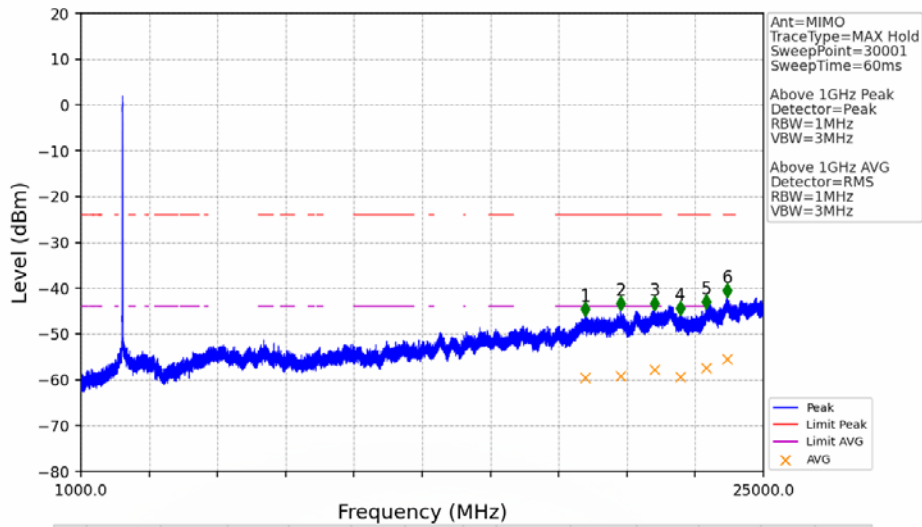

802.11ax(HEW20)_HCH_2462MHz_RU242_Left_MIMO_NTNV

No	Frequency (MHz)	Level (dBm)	Limit (dBm)	Margin (dB)	Status	Remark	No	Frequency (MHz)	Level (dBm)	Limit (dBm)	Margin (dB)	Status	Remark
1	18725.6	-46.14	-21.20	22.13	Pass	Peak	7	18725.6	-59.53	-41.20	15.52	Pass	AVG
2	19973.6	-44.92	-21.20	20.91	Pass	Peak	8	19973.6	-59.15	-41.20	15.14	Pass	AVG
3	21179.2	-44.85	-21.20	20.84	Pass	Peak	9	21179.2	-57.85	-41.20	13.84	Pass	AVG
4	22070.4	-45.97	-21.20	21.96	Pass	Peak	10	22070.4	-59.44	-41.20	15.43	Pass	AVG
5	22976	-44.53	-21.20	20.52	Pass	Peak	11	22976	-57.40	-41.20	13.39	Pass	AVG
6	23720.8	-42.14	-21.20	18.13	Pass	Peak	12	23720.8	-55.52	-41.20	11.51	Pass	AVG