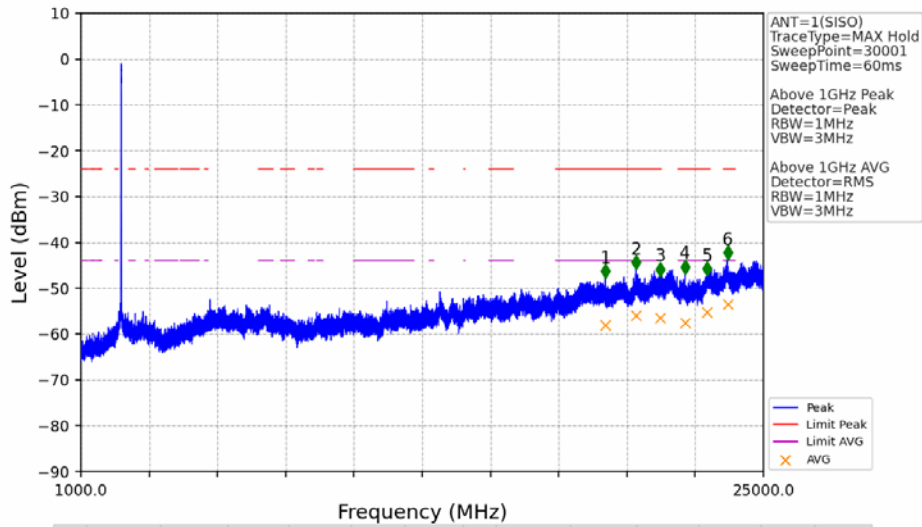

802.11b_HCH_2462MHz_Ant2 (SISO)_NTNV

No	Frequency (MHz)	Level (dBm)	Limit (dBm)	Margin (dB)	Status	Remark	No	Frequency (MHz)	Level (dBm)	Limit (dBm)	Margin (dB)	Status	Remark
1	18559.2	-48.33	-21.20	24.32	Pass	Peak	7	18559.2	-58.33	-41.20	14.32	Pass	AVG
2	20522.4	-46.05	-21.20	22.04	Pass	Peak	8	20522.4	-56.27	-41.20	12.27	Pass	AVG
3	21303.2	-47.55	-21.20	23.54	Pass	Peak	9	21303.2	-56.52	-41.20	12.51	Pass	AVG
4	22156.8	-47.01	-21.20	23.00	Pass	Peak	10	22156.8	-57.24	-41.20	13.23	Pass	AVG
5	23044.8	-46.84	-21.20	22.83	Pass	Peak	11	23044.8	-55.21	-41.20	11.20	Pass	AVG
6	23767.2	-44.16	-21.20	20.16	Pass	Peak	12	23767.2	-53.93	-41.20	9.92	Pass	AVG

802.11b_HCH_2462MHz_Ant2 (SISO)_NTNV

No	Frequency (MHz)	Level (dBm)	Limit (dBm)	Margin (dB)	Status	Remark	No	Frequency (MHz)	Level (dBm)	Limit (dBm)	Margin (dB)	Status	Remark
1	2485.384	-34.44	-21.20	10.43	Pass	Peak	3	2485.384	/	-21.20	/	/	AVG
2	2499.014	-31.28	-21.20	7.27	Pass	Peak	4	2499.014	/	-21.20	/	/	AVG

802.11g_LCH_2412MHz_Ant1 (SISO)_NTNV

No	Frequency (MHz)	Level (dBm)	Limit (dBm)	Margin (dB)	Status Remark	No	Frequency (MHz)	Level (dBm)	Limit (dBm)	Margin (dB)	Status Remark
1	19436.8	-47.92	-21.20	23.91	Pass Peak	7	19436.8	-58.10	-41.20	14.09	Pass AVG
2	20521.6	-45.94	-21.20	21.93	Pass Peak	8	20521.6	-56.04	-41.20	12.03	Pass AVG
3	21368	-47.42	-21.20	23.41	Pass Peak	9	21368	-56.56	-41.20	12.55	Pass AVG
4	22240.8	-46.88	-21.20	22.87	Pass Peak	10	22240.8	-57.48	-41.20	13.47	Pass AVG
5	23008	-47.40	-21.20	23.39	Pass Peak	11	23008	-55.29	-41.20	11.28	Pass AVG
6	23740	-43.77	-21.20	19.76	Pass Peak	12	23740	-53.49	-41.20	9.48	Pass AVG