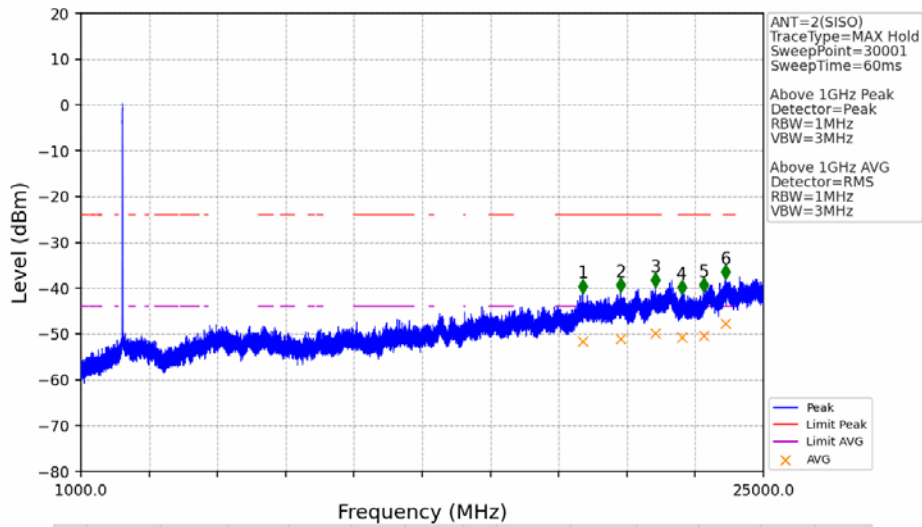

802.11g_HCH_2462MHz_Ant2 (SISO)_NTNV

No	Frequency (MHz)	Level (dBm)	Limit (dBm)	Margin (dB)	Status	Remark	No	Frequency (MHz)	Level (dBm)	Limit (dBm)	Margin (dB)	Status	Remark
1	18642.4	-41.13	-21.20	17.12	Pass	Peak	7	18642.4	-51.69	-41.20	7.68	Pass	AVG
2	19974.4	-40.91	-21.20	16.90	Pass	Peak	8	19974.4	-51.13	-41.20	7.12	Pass	AVG
3	21210.4	-39.78	-21.20	15.77	Pass	Peak	9	21210.4	-49.92	-41.20	5.91	Pass	AVG
4	22131.2	-41.33	-21.20	17.32	Pass	Peak	10	22131.2	-50.74	-41.20	6.73	Pass	AVG
5	22888	-40.81	-21.20	16.80	Pass	Peak	11	22888	-50.34	-41.20	6.33	Pass	AVG
6	23660.8	-38.03	-21.20	14.02	Pass	Peak	12	23660.8	-47.74	-41.20	3.73	Pass	AVG