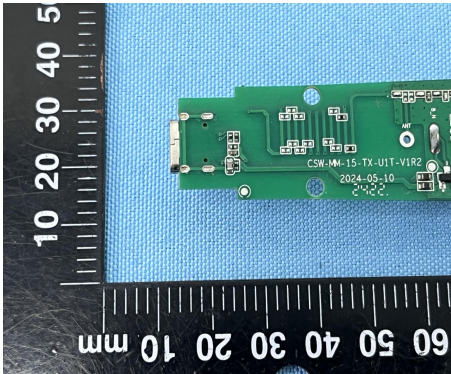

Product Name : Wireless microphone  
 Model No. : MM-15  
 Manufacturer : SHENZHEN ELECTRON TECHNOLOGY CO., LTD.