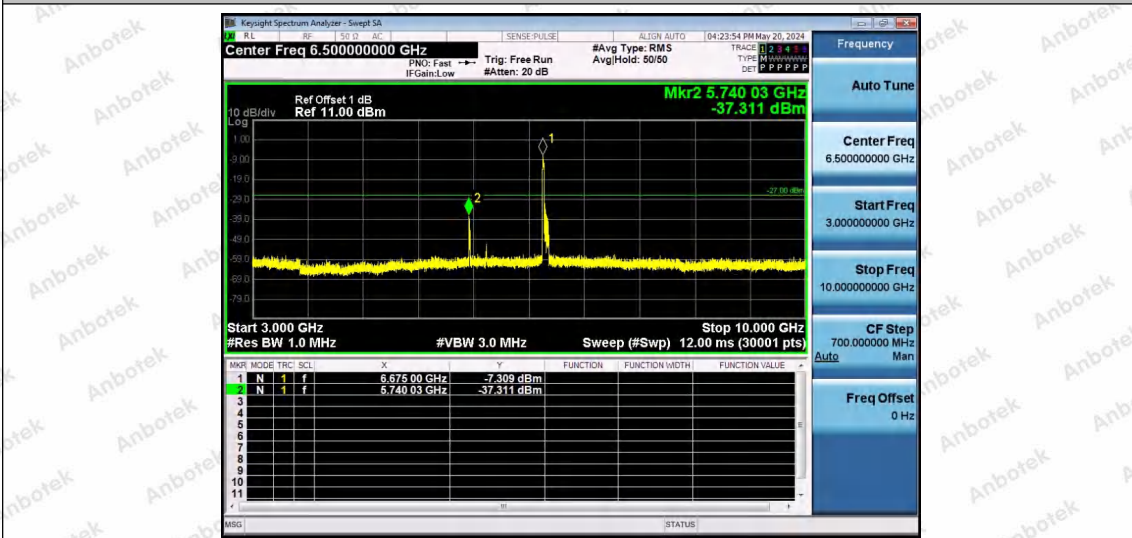

11AX80SISO-Ant1-6705-242Tone-RU61-3000~10000-PASS