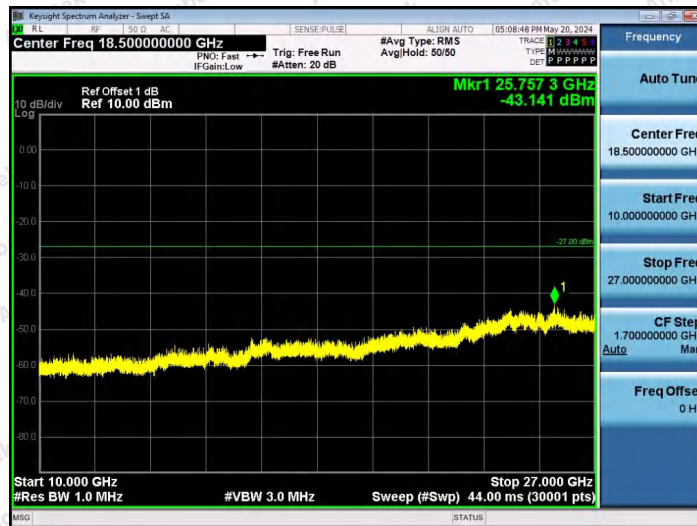

11AX80SISO-Ant1-6945-52Tone-RU37-10000~40000-PASS