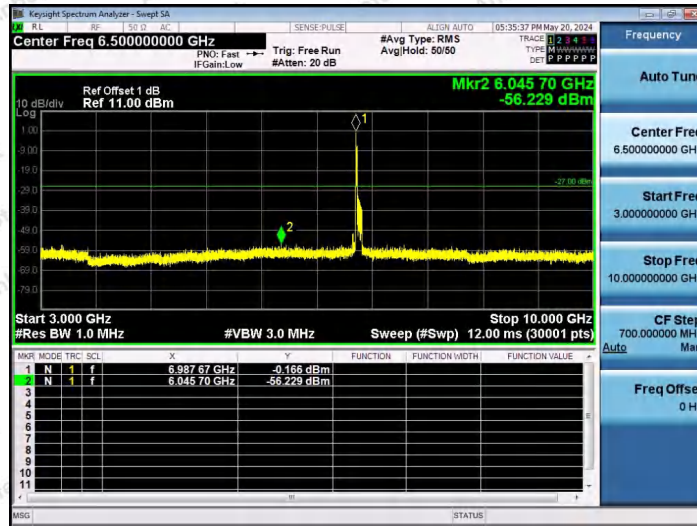

11AX80SISO-Ant1-7025-52Tone-RU37-3000~10000-PASS