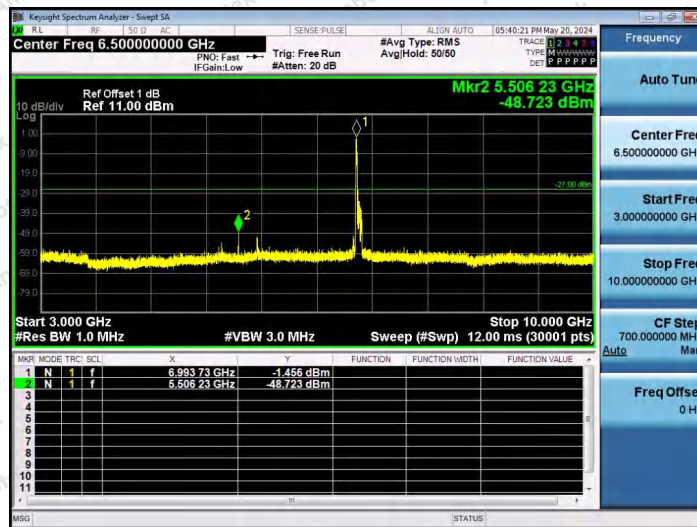

Hotline 400-003-0500
www.anbotek.com.cn

11AX80SISO-Ant1-7025-52Tone-RU37-3000~10000-PASS

11AX80SISO-Ant1-7025-52Tone-RU52-3000~10000-PASS

11AX80SISO-Ant1-7025-106Tone-RU53-3000~10000-PASS

Shenzhen Anbotek Compliance Laboratory Limited