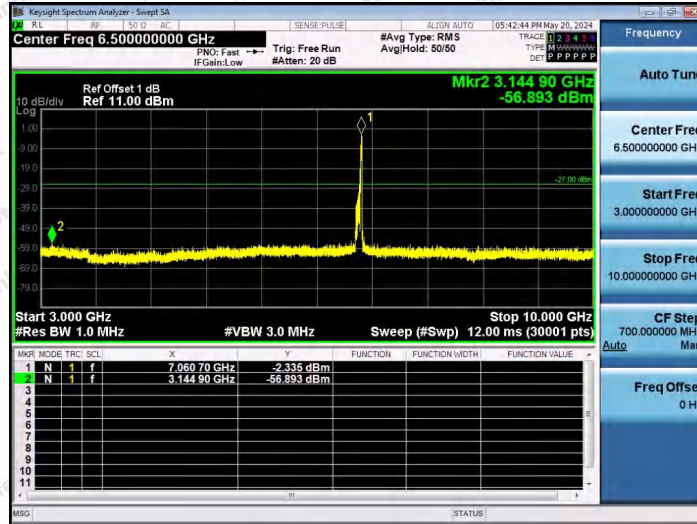

11AX80SISO-Ant1-7025-106Tone-RU60-3000~10000-PASS