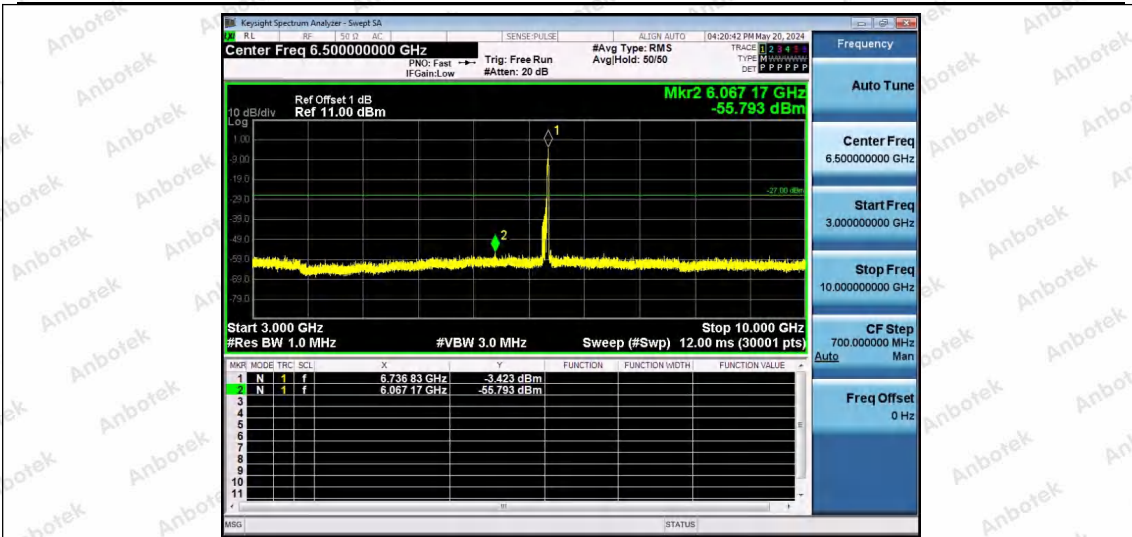

11AX80SISO-Ant1-6705-106Tone-RU60-3000~10000-PASS