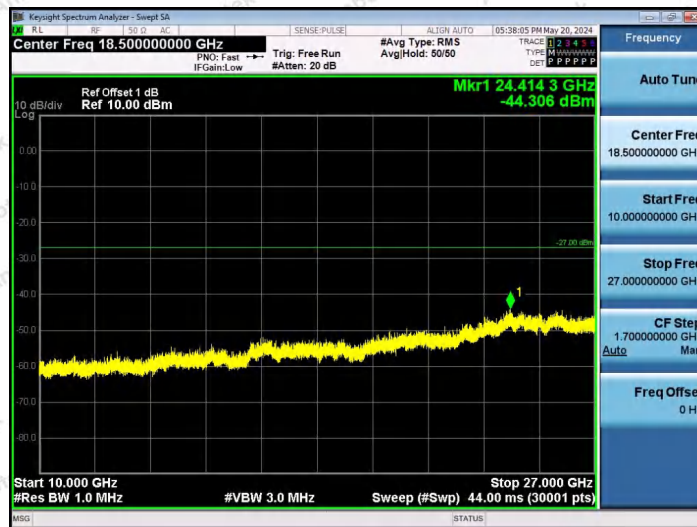

Hotline 400-003-0500
 www.anbotek.com.cn

11AX80SISO-Ant1-7025-26Tone-RU36-10000~40000-PASS

11AX80SISO-Ant1-7025-52Tone-RU37-10000~40000-PASS

11AX80SISO-Ant1-7025-52Tone-RU52-10000~40000-PASS

Shenzhen Anbotek Compliance Laboratory Limited