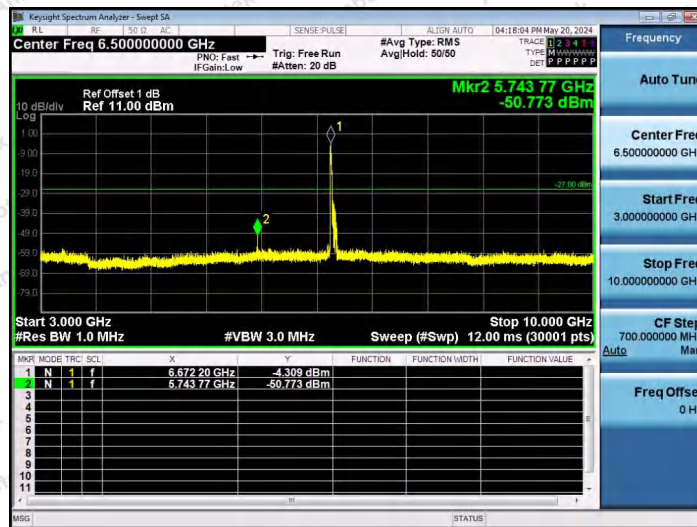

11AX80SISO-Ant1-6705-52Tone-RU37-3000~10000-PASS

11AX80SISO-Ant1-6705-52Tone-RU52-3000~10000-PASS

11AX80SISO-Ant1-6705-106Tone-RU53-3000~10000-PASS

Shenzhen Anbotek Compliance Laboratory Limited

Address: 1/F., Building D, Sogood Science and Technology Park, Sanwei Community, Hangcheng Street, Bao'an District, Shenzhen, Guangdong, China.
 Tel: (86) 0755-26066440 Fax: (86) 0755-26014772 Email: service@anbotek.com