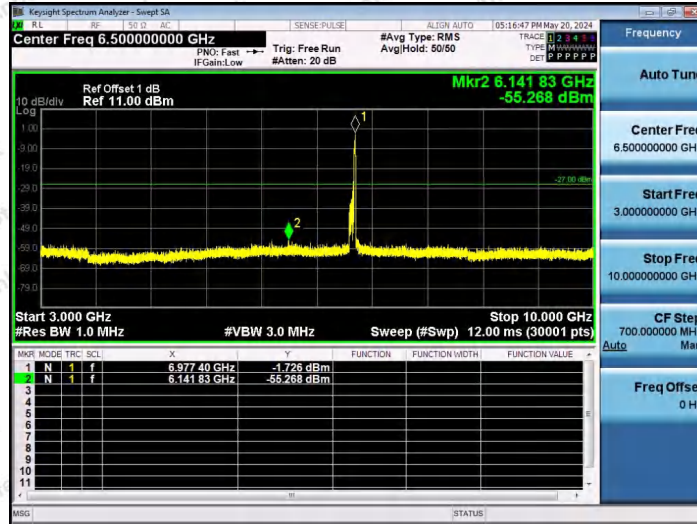

11AX80SISO-Ant1-6945-106Tone-RU60-3000~10000-PASS