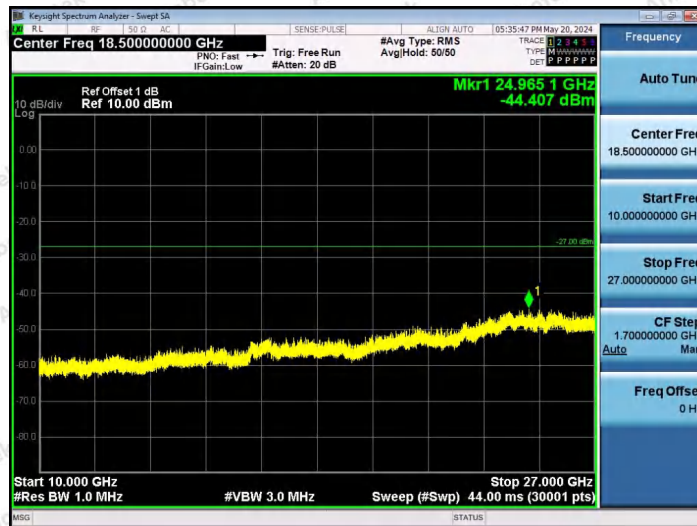

11AX80SISO-Ant1-7025-52Tone-RU37-10000~40000-PASS