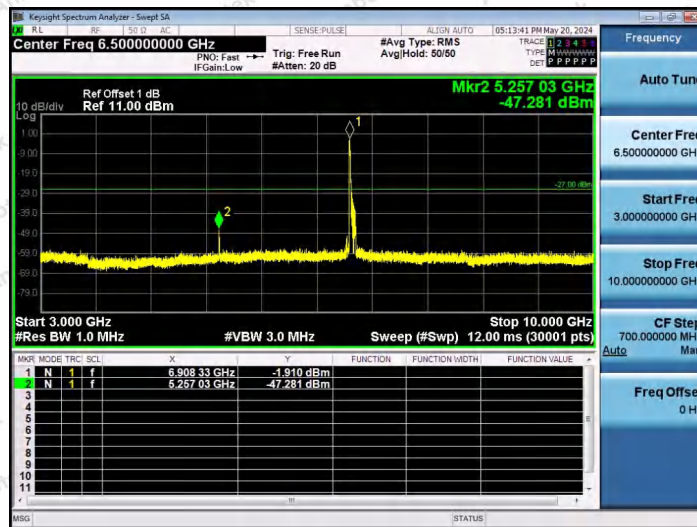

Hotline 400-003-0500
www.anbotek.com.cn

11AX80SISO-Ant1-6945-52Tone-RU37-3000~10000-PASS

11AX80SISO-Ant1-6945-52Tone-RU52-3000~10000-PASS

11AX80SISO-Ant1-6945-106Tone-RU53-3000~10000-PASS

Shenzhen Anbotek Compliance Laboratory Limited