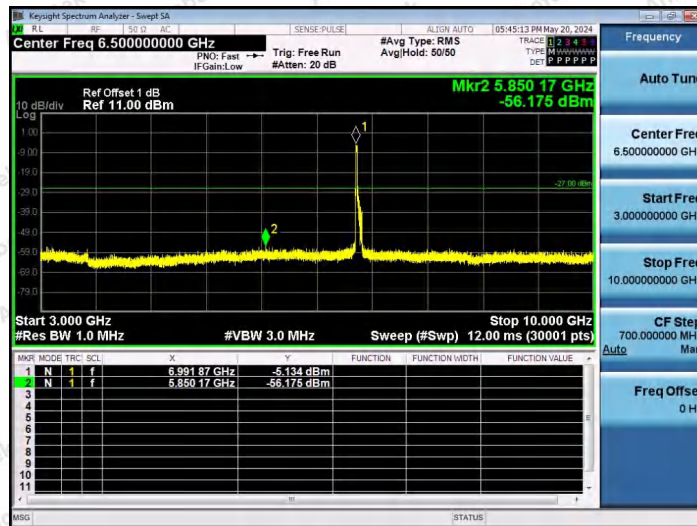

11AX80SISO-Ant1-7025-242Tone-RU61-3000~10000-PASS