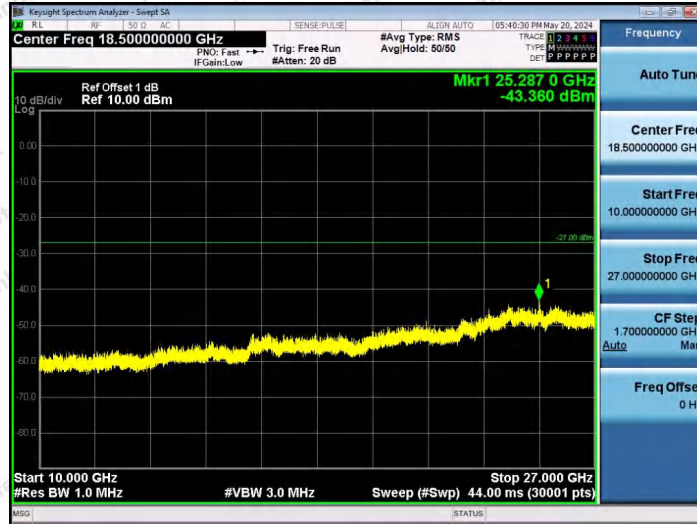

11AX80SISO-Ant1-7025-106Tone-RU53-10000~40000-PASS