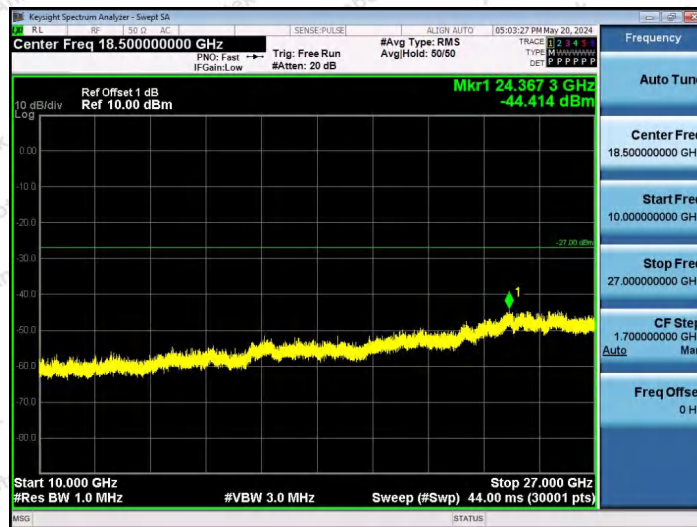

Hotline 400-003-0500
 www.anbotek.com.cn

11AX80SISO-Ant1-6945-484Tone-RU65-3000~10000-PASS

11AX80SISO-Ant1-6945-484Tone-RU66-3000~10000-PASS

11AX80SISO-Ant1-6945-26Tone-RU0-10000~40000-PASS

Shenzhen Anbotek Compliance Laboratory Limited