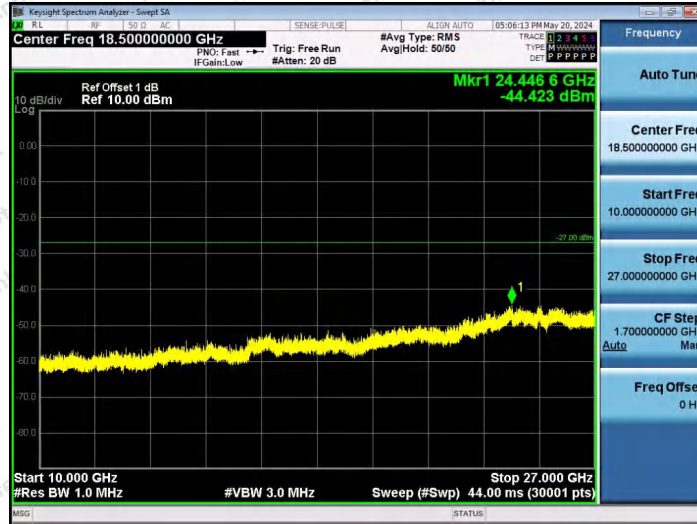

11AX80SISO-Ant1-6945-26Tone-RU36-10000~40000-PASS