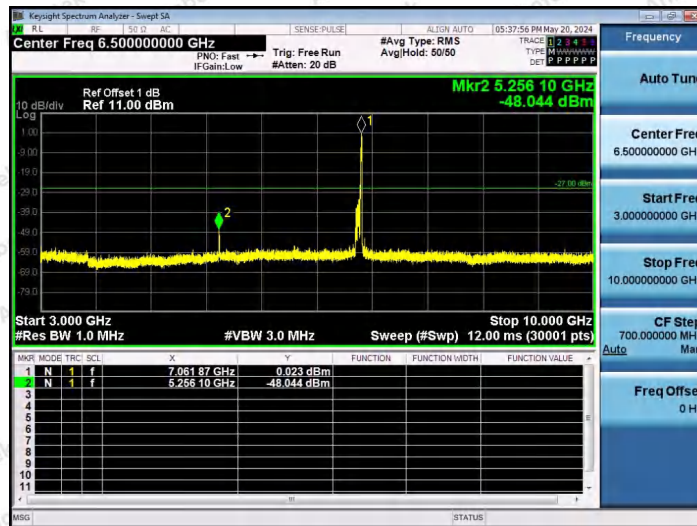

11AX80SISO-Ant1-7025-52Tone-RU52-3000~10000-PASS