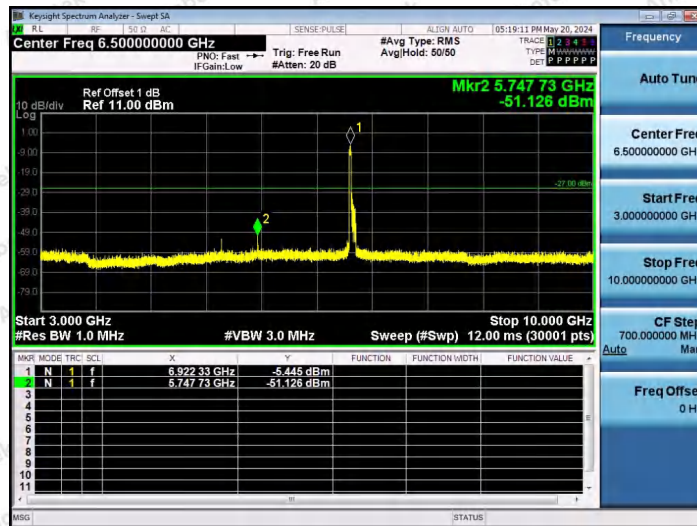

11AX80SISO-Ant1-6945-242Tone-RU61-3000~10000-PASS