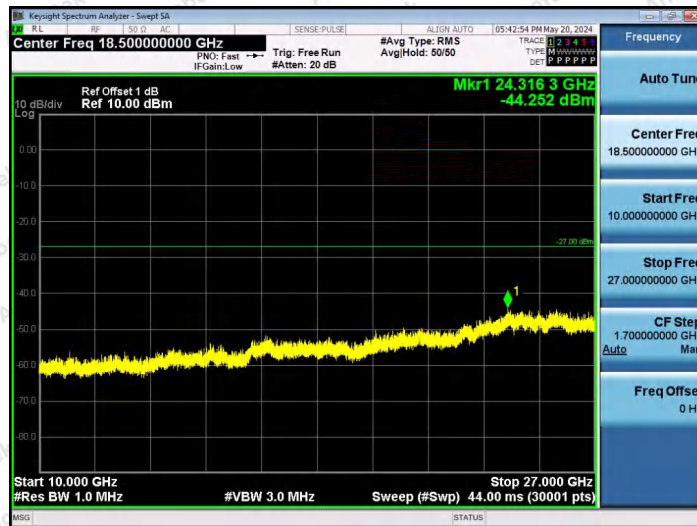

11AX80SISO-Ant1-7025-106Tone-RU60-10000~40000-PASS