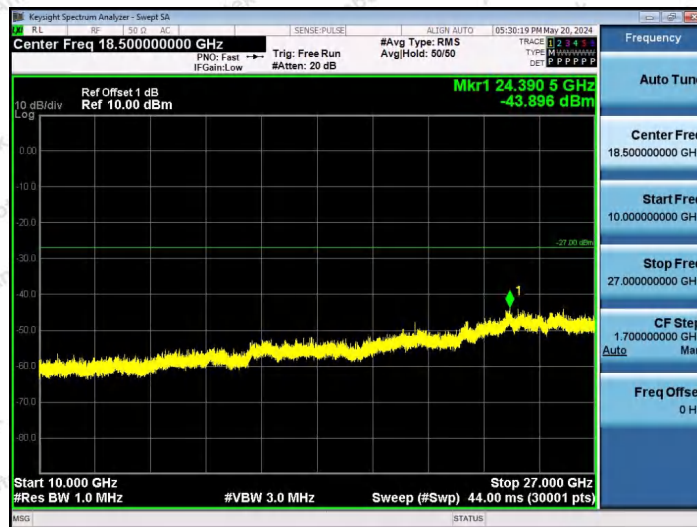

Hotline 400-003-0500
 www.anbotek.com.cn

11AX80SISO-Ant1-7025-484Tone-RU65-3000~10000-PASS

11AX80SISO-Ant1-7025-484Tone-RU66-3000~10000-PASS

11AX80SISO-Ant1-7025-26Tone-RU0-10000~40000-PASS

Shenzhen Anbotek Compliance Laboratory Limited