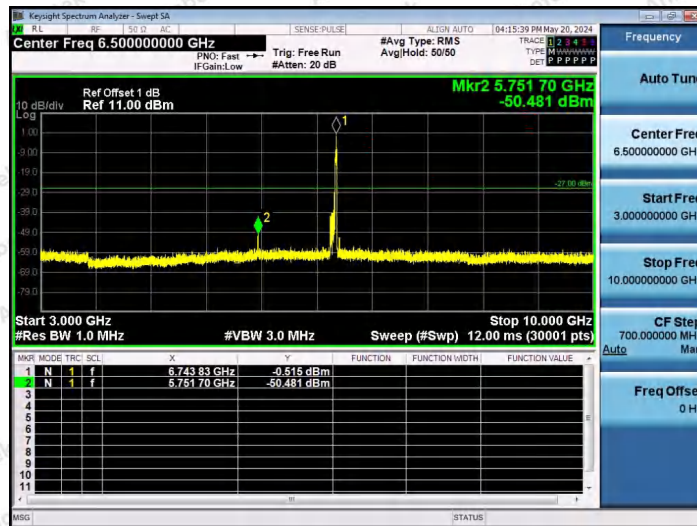

11AX80SISO-Ant1-6705-52Tone-RU37-3000~10000-PASS

11AX80SISO-Ant1-6705-52Tone-RU52-3000~10000-PASS

11AX80SISO-Ant1-6705-106Tone-RU53-3000~10000-PASS

Shenzhen Anbotek Compliance Laboratory Limited

Address: 1/F., Building D, Sogood Science and Technology Park, Sanwei Community, Hangcheng Street, Bao'an District, Shenzhen, Guangdong, China.
 Tel: (86) 0755-26066440 Fax: (86) 0755-26014772 Email: service@anbotek.com