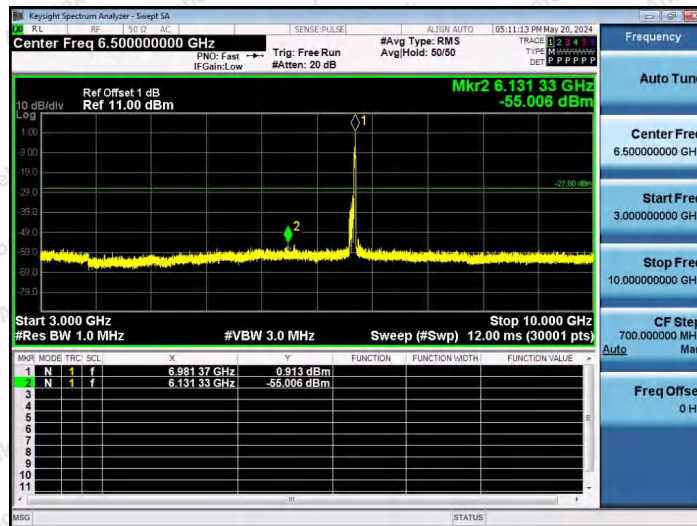

11AX80SISO-Ant1-6945-52Tone-RU52-3000~10000-PASS