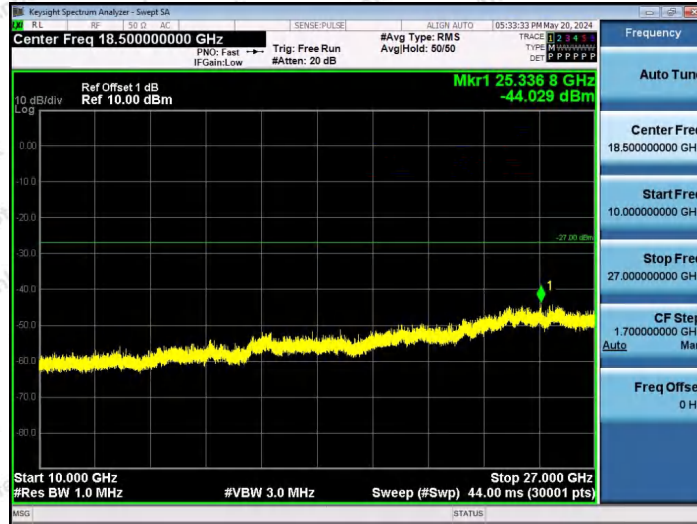

11AX80SISO-Ant1-7025-26Tone-RU36-10000~40000-PASS