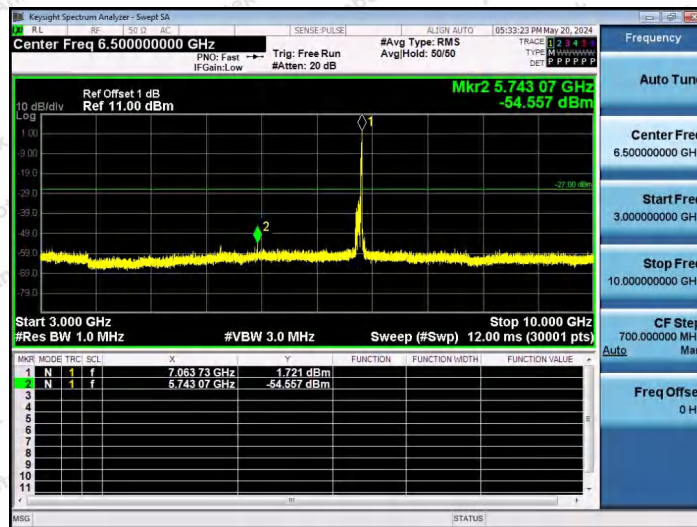

Hotline 400-003-0500
www.anbotek.com.cn

11AX80SISO-Ant1-7025-484Tone-RU66-30~3000-PASS

11AX80SISO-Ant1-7025-26Tone-RU0-3000~10000-PASS

11AX80SISO-Ant1-7025-26Tone-RU36-3000~10000-PASS

Shenzhen Anbotek Compliance Laboratory Limited