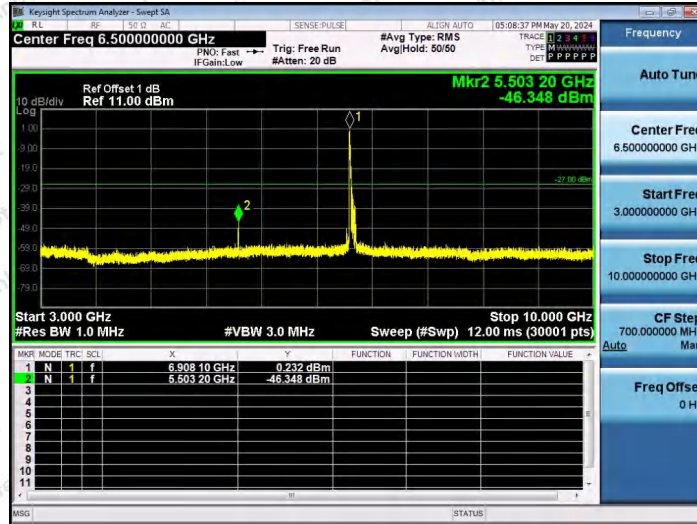

11AX80SISO-Ant1-6945-52Tone-RU37-3000~10000-PASS