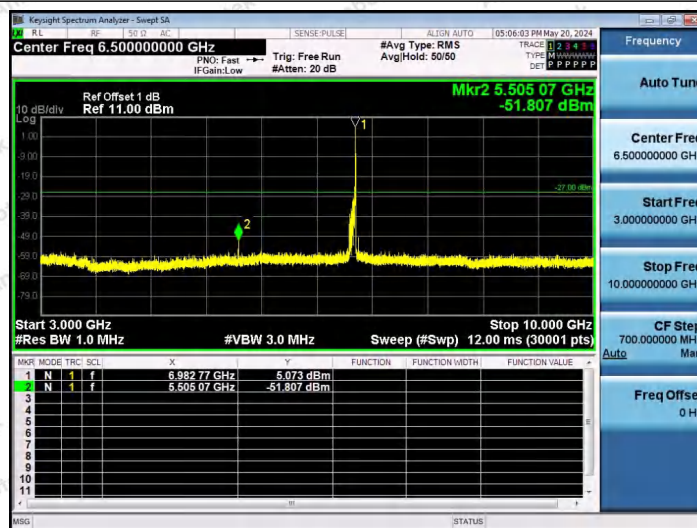

Hotline 400-003-0500
www.anbotek.com.cn

11AX80SISO-Ant1-6945-484Tone-RU66-30~3000-PASS

11AX80SISO-Ant1-6945-26Tone-RU0-3000~10000-PASS

11AX80SISO-Ant1-6945-26Tone-RU36-3000~10000-PASS

Shenzhen Anbotek Compliance Laboratory Limited