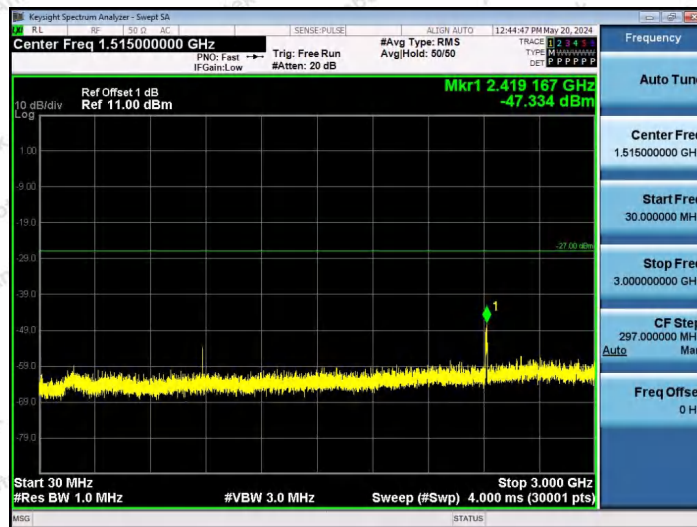

11AX80SISO-Ant1-6145-242Tone-RU61-30~3000-PASS

11AX80SISO-Ant1-6145-242Tone-RU64-30~3000-PASS

11AX80SISO-Ant1-6145-484Tone-RU65-30~3000-PASS

Shenzhen Anbotek Compliance Laboratory Limited

Address: 1/F., Building D, Sogood Science and Technology Park, Sanwei Community, Hangcheng Street, Bao'an District, Shenzhen, Guangdong, China.
Tel: (86) 0755-26066440 Fax: (86) 0755-26014772 Email: service@anbotek.com