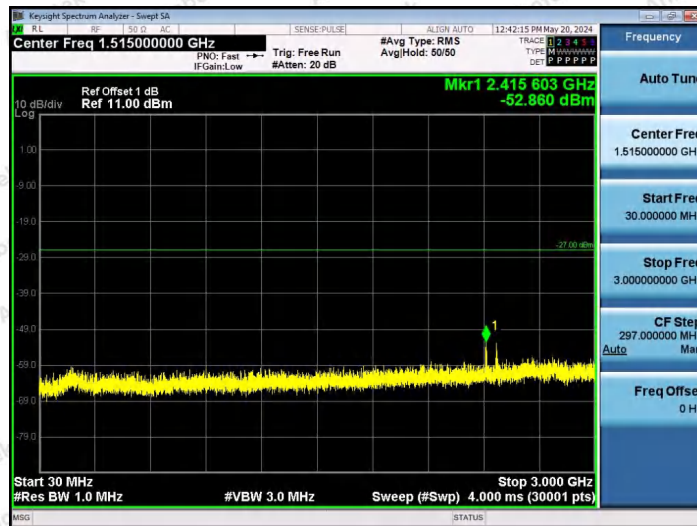

11AX80SISO-Ant1-6145-242Tone-RU61-30~3000-PASS

11AX80SISO-Ant1-6145-242Tone-RU64-30~3000-PASS

11AX80SISO-Ant1-6145-484Tone-RU65-30~3000-PASS

Shenzhen Anbotek Compliance Laboratory Limited

Address: 1/F., Building D, Sogood Science and Technology Park, Sanwei Community, Hangcheng Street, Bao'an District, Shenzhen, Guangdong, China.
Tel: (86) 0755-26066440 Fax: (86) 0755-26014772 Email: service@anbotek.com