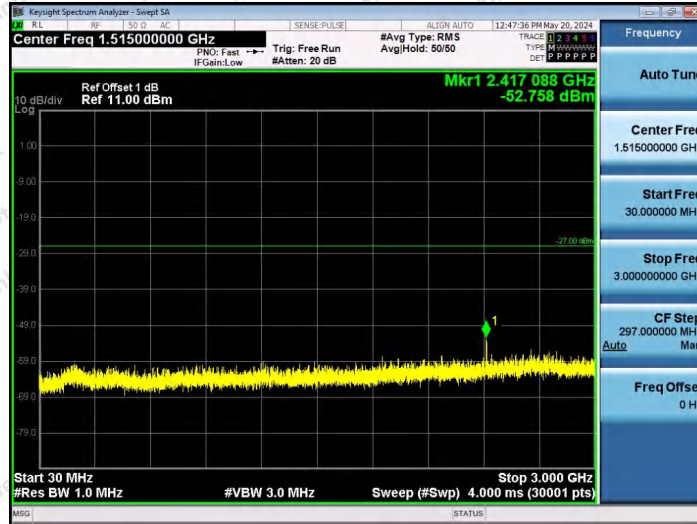

11AX80SISO-Ant1-6145-484Tone-RU66-30~3000-PASS