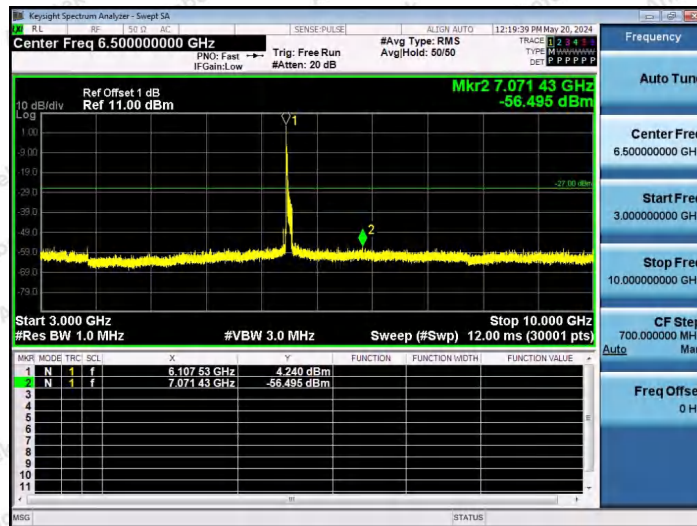

11AX80SISO-Ant1-6145-26Tone-RU0-3000~10000-PASS