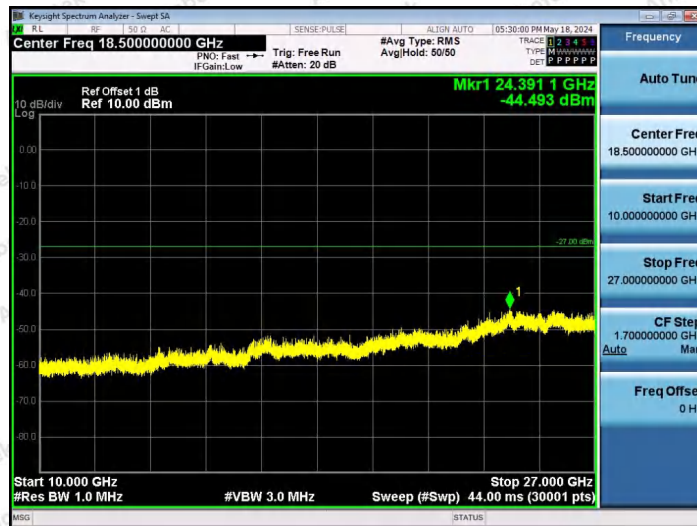

11AX40SISO-Ant1-7005-52Tone-RU44-10000~40000-PASS