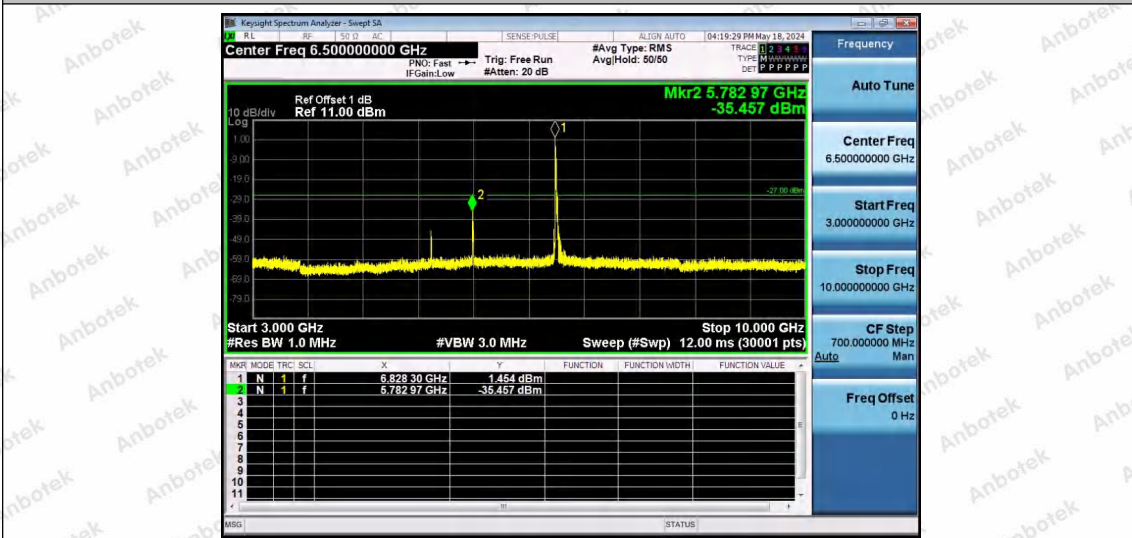

11AX40SISO-Ant1-6845-52Tone-RU37-3000~10000-PASS