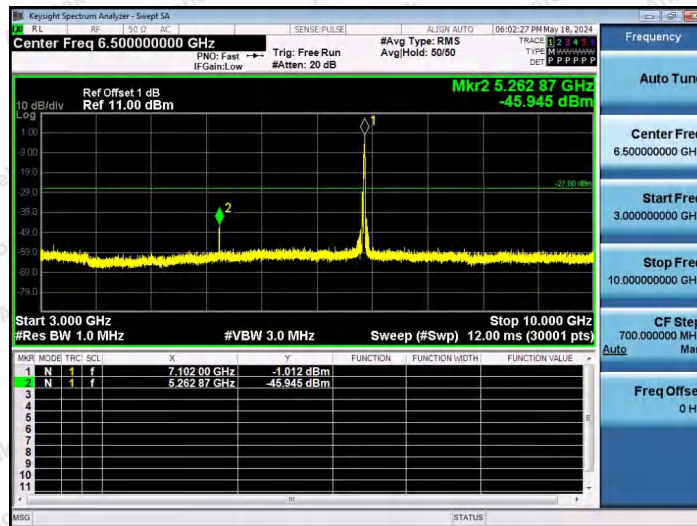

11AX40SISO-Ant1-7085-106Tone-RU56-3000~10000-PASS