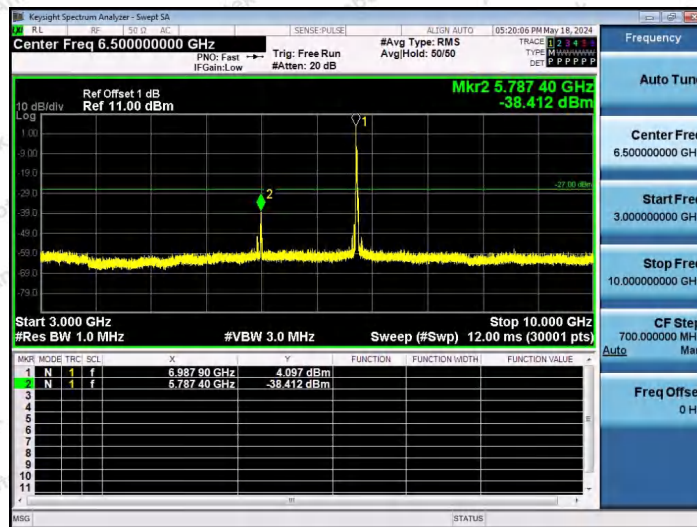

Hotline 400-003-0500
www.anbotek.com.cn

11AX40SISO-Ant1-7005-242Tone-RU61-30~3000-PASS

11AX40SISO-Ant1-7005-242Tone-RU62-30~3000-PASS

11AX40SISO-Ant1-7005-26Tone-RU0-3000~10000-PASS

Shenzhen Anbotek Compliance Laboratory Limited