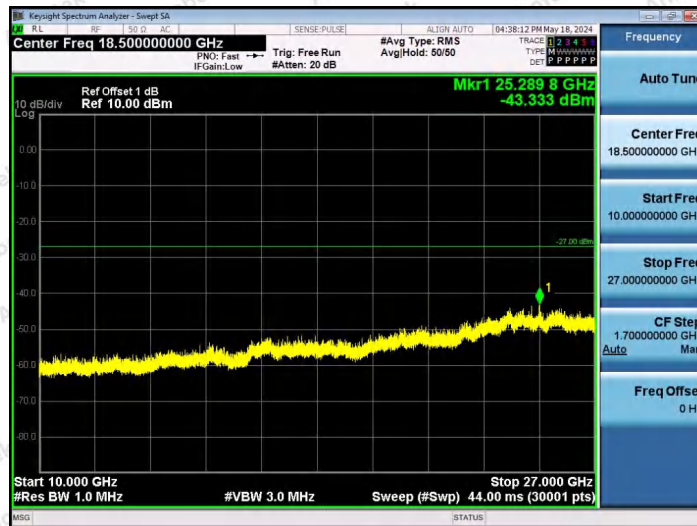

11AX40SISO-Ant1-6885-26Tone-RU0-10000~40000-PASS