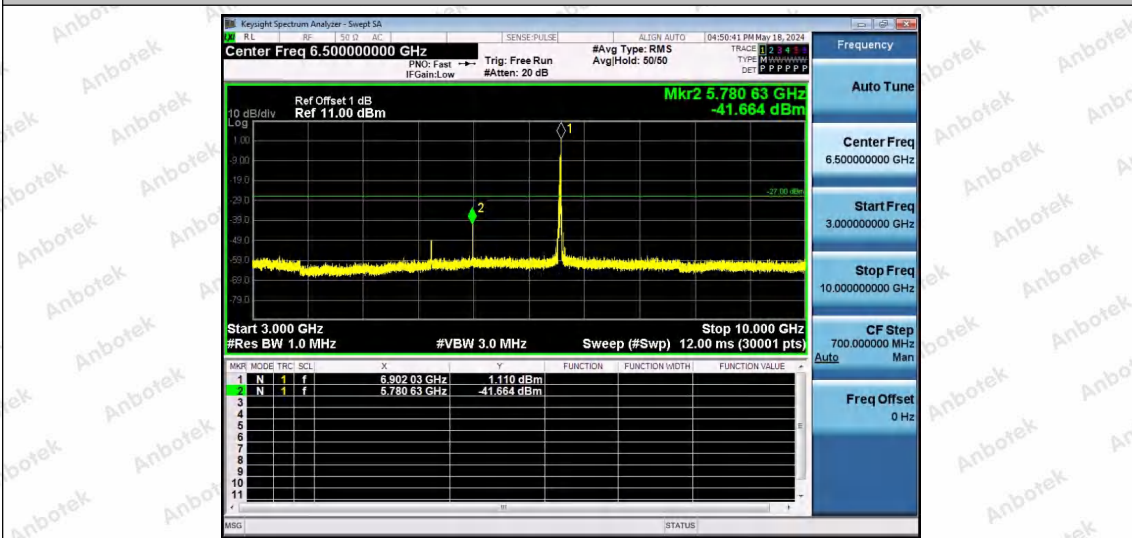

Hotline 400-003-0500
www.anbotek.com.cn

11AX40SISO-Ant1-6885-26Tone-RU17-3000~10000-PASS

11AX40SISO-Ant1-6885-52Tone-RU37-3000~10000-PASS

11AX40SISO-Ant1-6885-52Tone-RU44-3000~10000-PASS

Shenzhen Anbotek Compliance Laboratory Limited