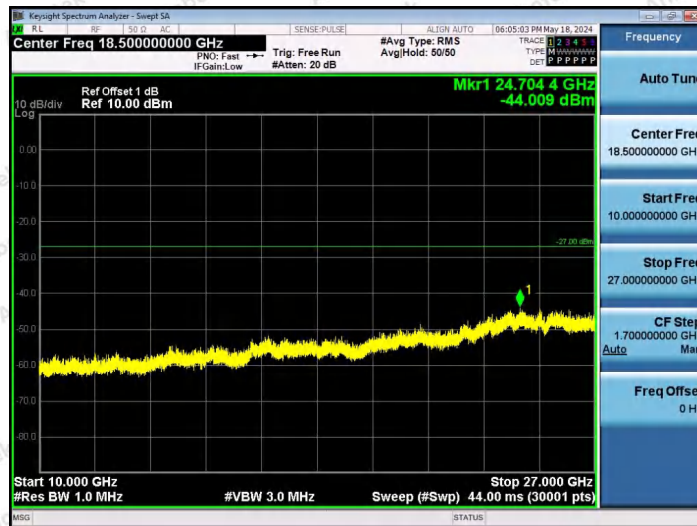

11AX40SISO-Ant1-7085-242Tone-RU61-10000~40000-PASS