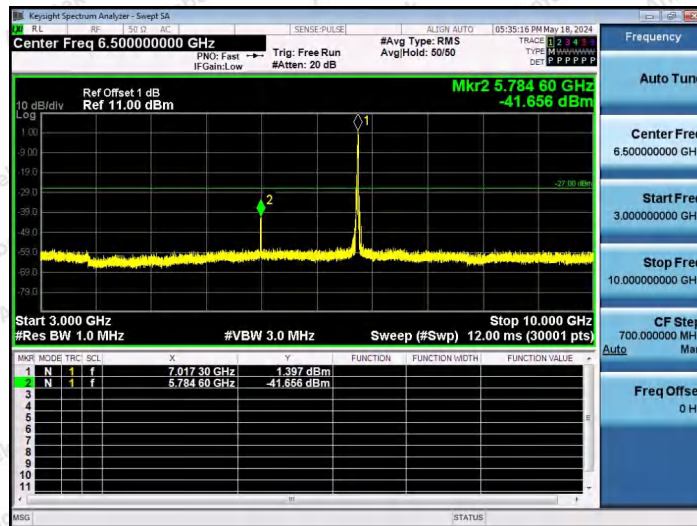

11AX40SISO-Ant1-7005-106Tone-RU56-3000~10000-PASS