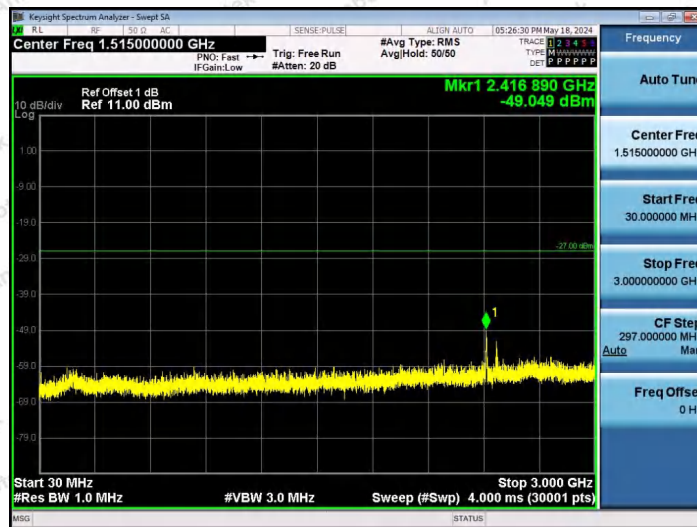

Hotline 400-003-0500
www.anbotek.com.cn

11AX40SISO-Ant1-7005-26Tone-RU0-30~3000-PASS

11AX40SISO-Ant1-7005-26Tone-RU17-30~3000-PASS

11AX40SISO-Ant1-7005-52Tone-RU37-30~3000-PASS

Shenzhen Anbotek Compliance Laboratory Limited