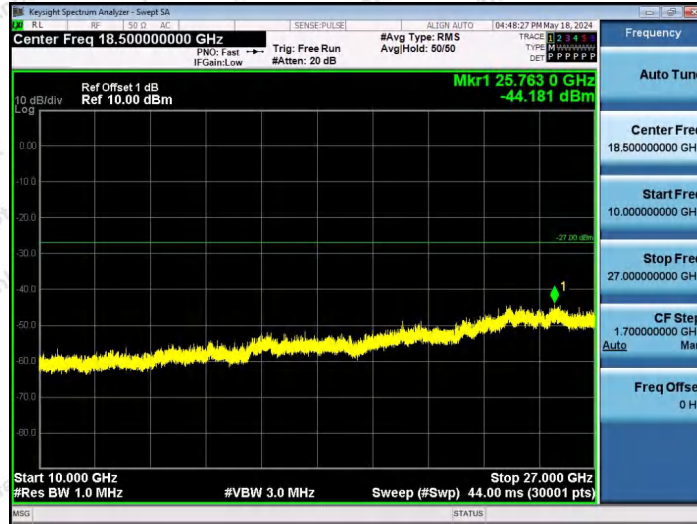

11AX40SISO-Ant1-6885-52Tone-RU37-10000~40000-PASS