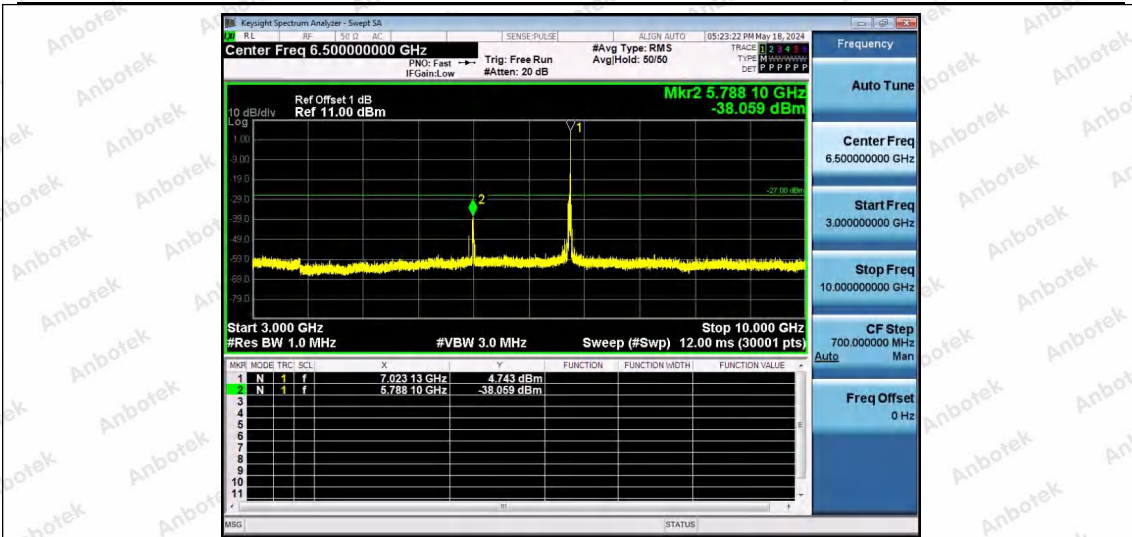

11AX40SISO-Ant1-7005-26Tone-RU17-3000~10000-PASS