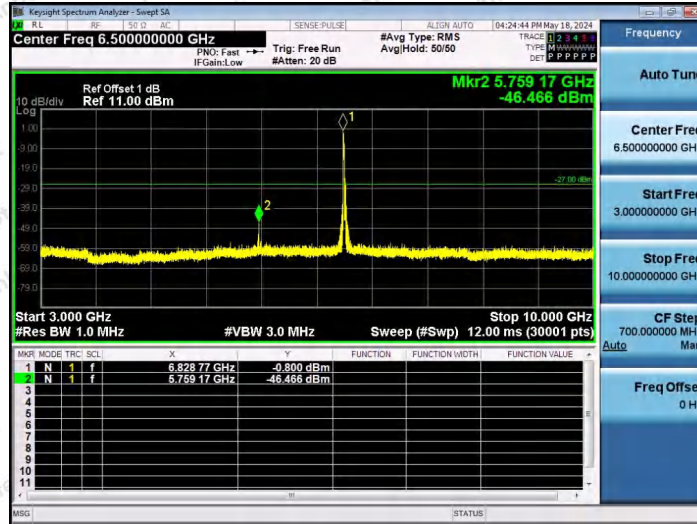

11AX40SISO-Ant1-6845-106Tone-RU53-3000~10000-PASS