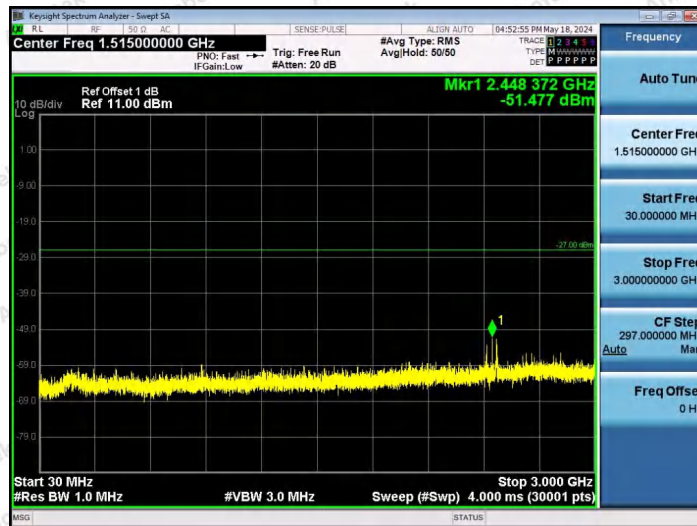

11AX40SISO-Ant1-6885-106Tone-RU53-30~3000-PASS