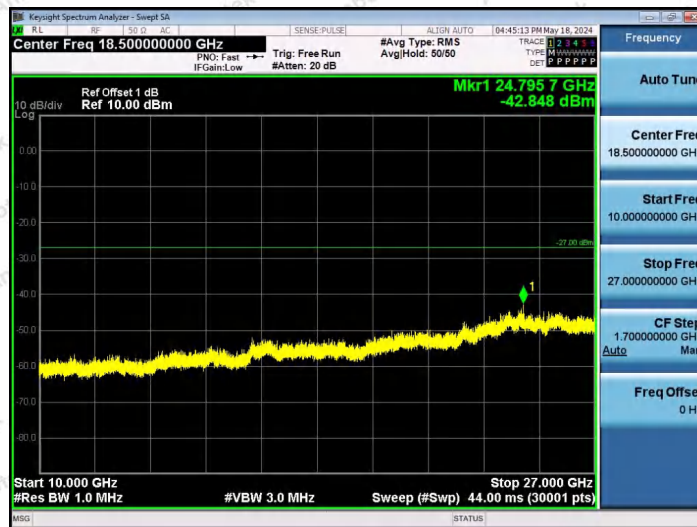

Hotline 400-003-0500
www.anbotek.com.cn

11AX40SISO-Ant1-6885-242Tone-RU62-3000~10000-PASS

11AX40SISO-Ant1-6885-26Tone-RU0-10000~40000-PASS

11AX40SISO-Ant1-6885-26Tone-RU17-10000~40000-PASS

Shenzhen Anbotek Compliance Laboratory Limited