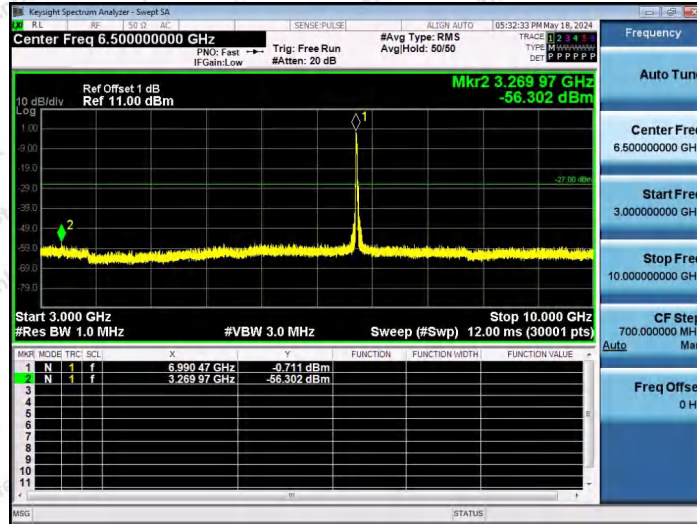

11AX40SISO-Ant1-7005-106Tone-RU53-3000~10000-PASS