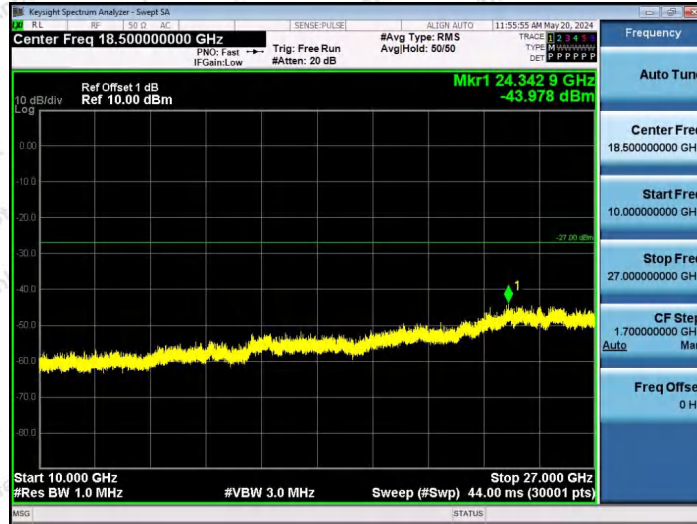

11AX80SISO-Ant1-5985-26Tone-RU36-10000~40000-PASS