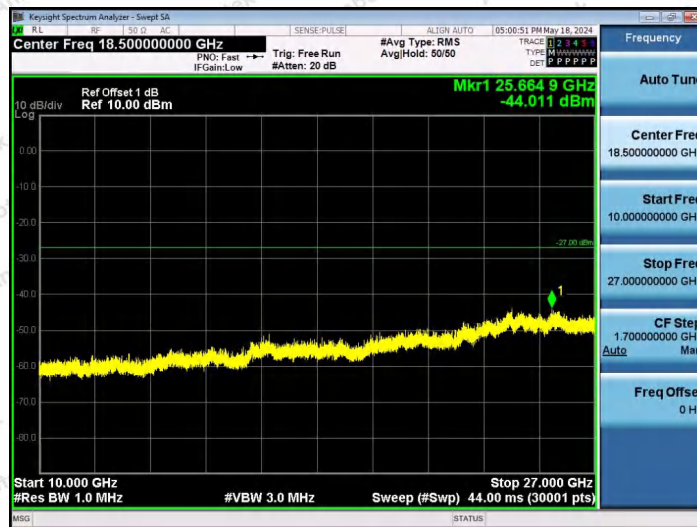

Hotline 400-003-0500
www.anbotek.com.cn

11AX40SISO-Ant1-6885-106Tone-RU56-10000~40000-PASS

11AX40SISO-Ant1-6885-242Tone-RU61-10000~40000-PASS

11AX40SISO-Ant1-6885-242Tone-RU62-10000~40000-PASS

Shenzhen Anbotek Compliance Laboratory Limited