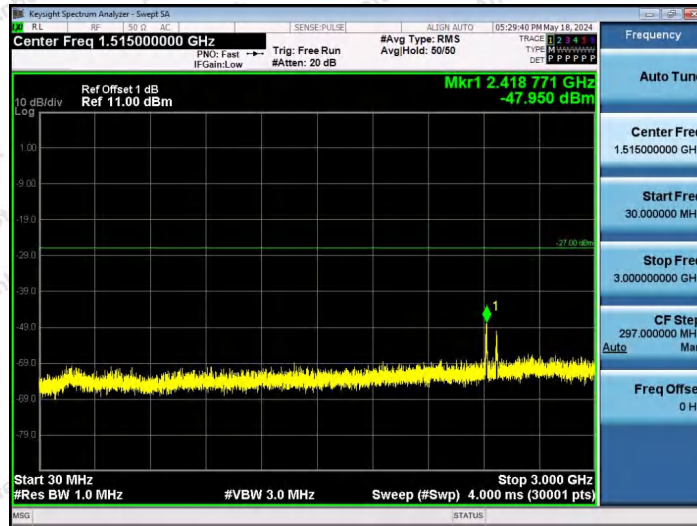

11AX40SISO-Ant1-7005-52Tone-RU44-30~3000-PASS