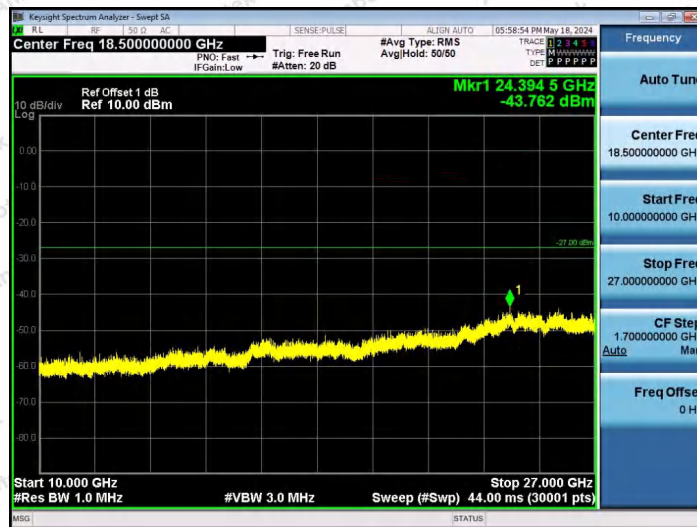

Hotline 400-003-0500
www.anbotek.com.cn

11AX40SISO-Ant1-7085-52Tone-RU37-10000~40000-PASS

11AX40SISO-Ant1-7085-52Tone-RU44-10000~40000-PASS

11AX40SISO-Ant1-7085-106Tone-RU53-10000~40000-PASS

Shenzhen Anbotek Compliance Laboratory Limited