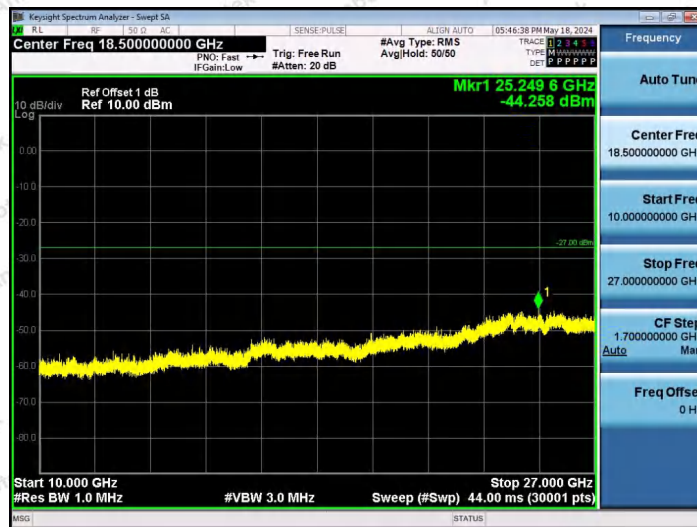

Hotline 400-003-0500
www.anbotek.com.cn

11AX40SISO-Ant1-7085-242Tone-RU62-3000~10000-PASS

11AX40SISO-Ant1-7085-26Tone-RU0-10000~40000-PASS

11AX40SISO-Ant1-7085-26Tone-RU17-10000~40000-PASS

Shenzhen Anbotek Compliance Laboratory Limited