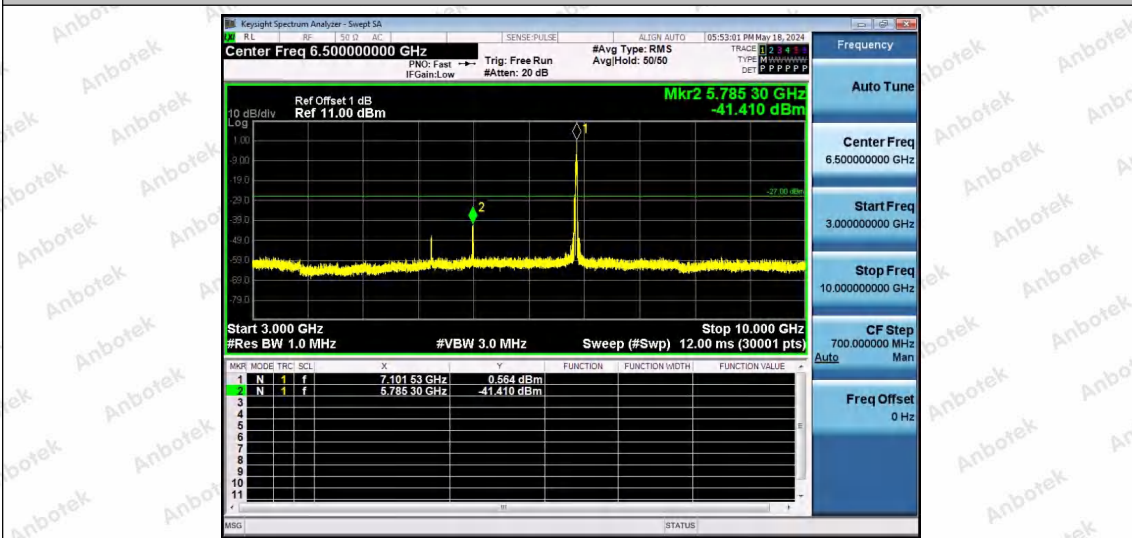

Hotline 400-003-0500
www.anbotek.com.cn

11AX40SISO-Ant1-7085-26Tone-RU17-3000~10000-PASS

11AX40SISO-Ant1-7085-52Tone-RU37-3000~10000-PASS

11AX40SISO-Ant1-7085-52Tone-RU44-3000~10000-PASS

Shenzhen Anbotek Compliance Laboratory Limited