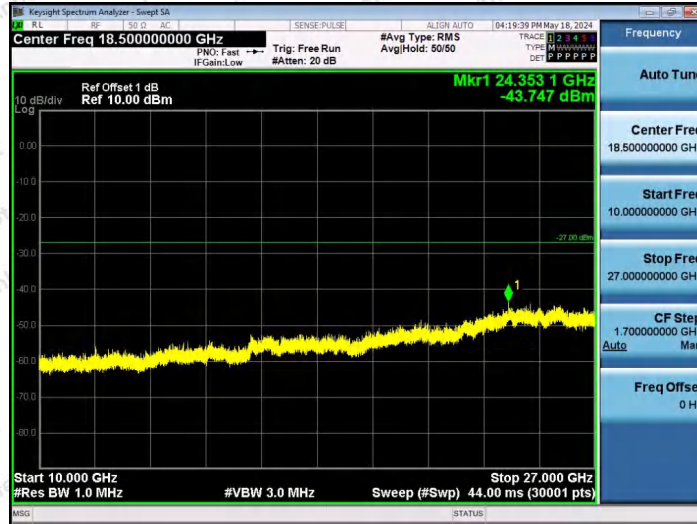

11AX40SISO-Ant1-6845-52Tone-RU37-10000~40000-PASS