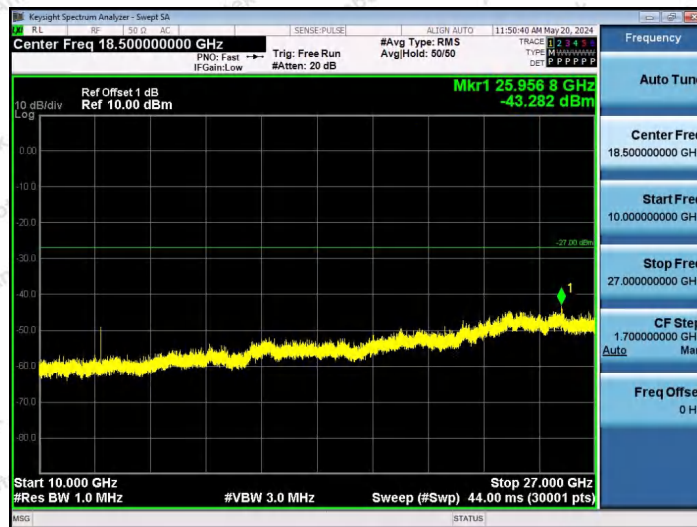

Hotline 400-003-0500
 www.anbotek.com.cn

11AX80SISO-Ant1-5985-484Tone-RU65-3000~10000-PASS

11AX80SISO-Ant1-5985-484Tone-RU66-3000~10000-PASS

11AX80SISO-Ant1-5985-26Tone-RU0-10000~40000-PASS

Shenzhen Anbotek Compliance Laboratory Limited