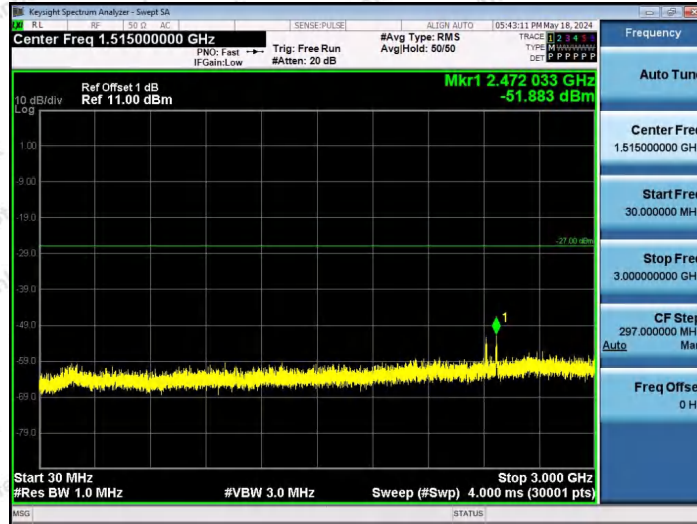

11AX40SISO-Ant1-7085-26Tone-RU0-30~3000-PASS