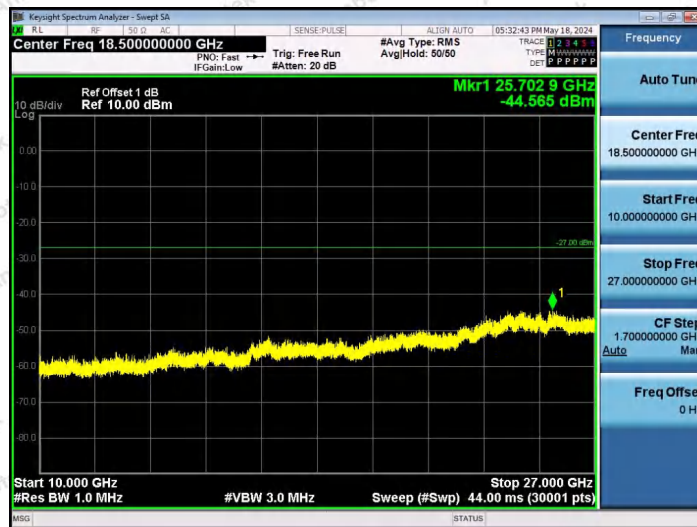

Hotline 400-003-0500
www.anbotek.com.cn

11AX40SISO-Ant1-7005-52Tone-RU37-10000~40000-PASS

11AX40SISO-Ant1-7005-52Tone-RU44-10000~40000-PASS

11AX40SISO-Ant1-7005-106Tone-RU53-10000~40000-PASS

Shenzhen Anbotek Compliance Laboratory Limited