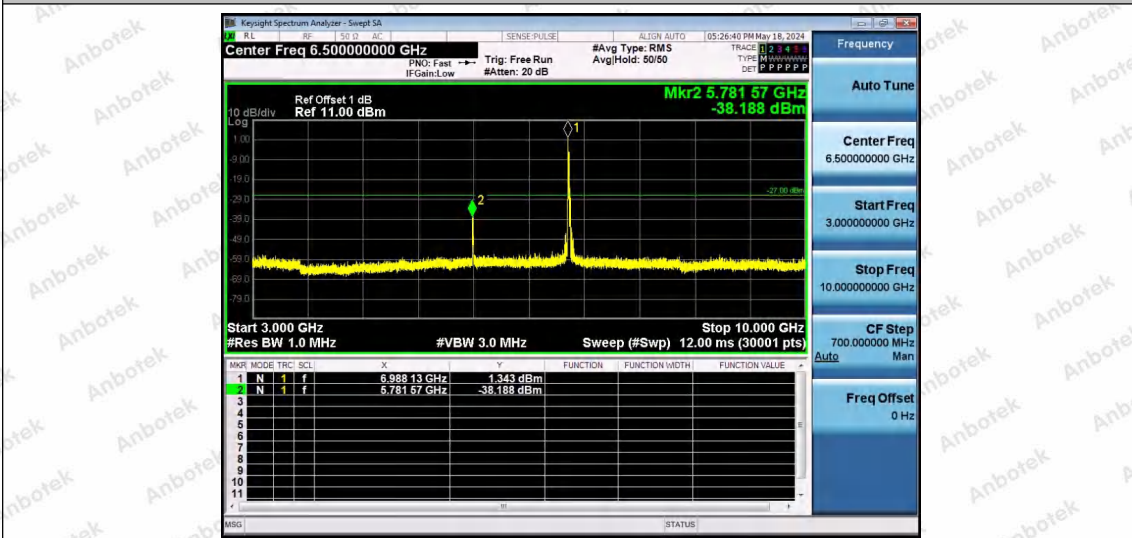

11AX40SISO-Ant1-7005-52Tone-RU37-3000~10000-PASS