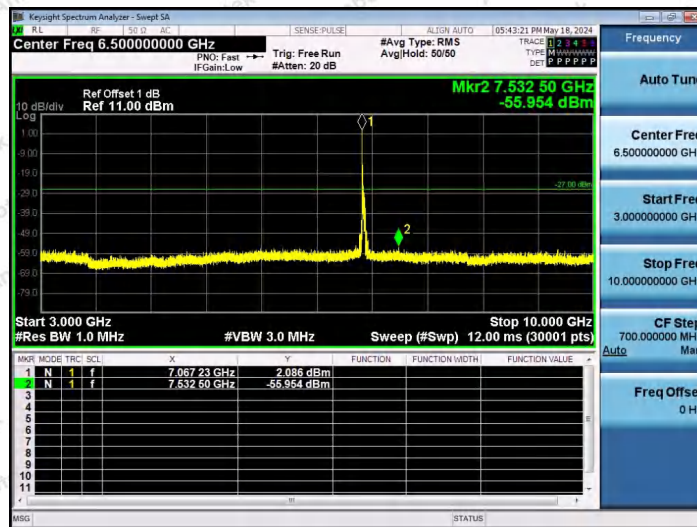

Hotline 400-003-0500
www.anbotek.com.cn

11AX40SISO-Ant1-7085-242Tone-RU61-30~3000-PASS

11AX40SISO-Ant1-7085-242Tone-RU62-30~3000-PASS

11AX40SISO-Ant1-7085-26Tone-RU0-3000~10000-PASS

Shenzhen Anbotek Compliance Laboratory Limited