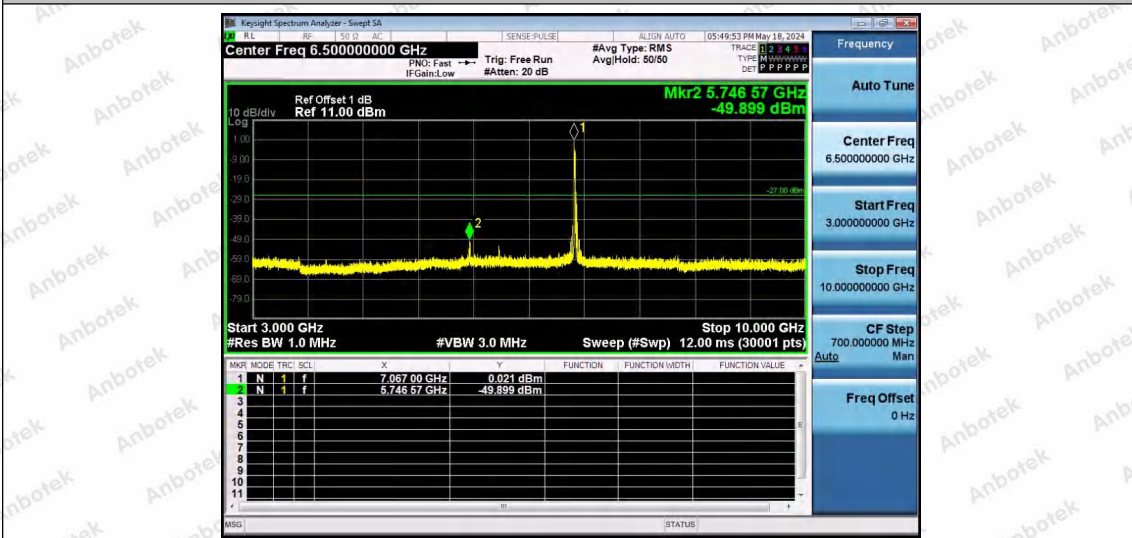

11AX40SISO-Ant1-7085-52Tone-RU37-3000~10000-PASS