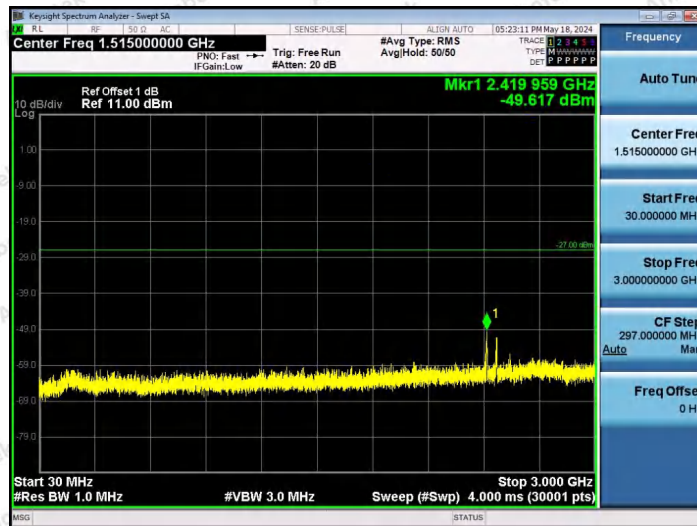

11AX40SISO-Ant1-7005-26Tone-RU17-30~3000-PASS