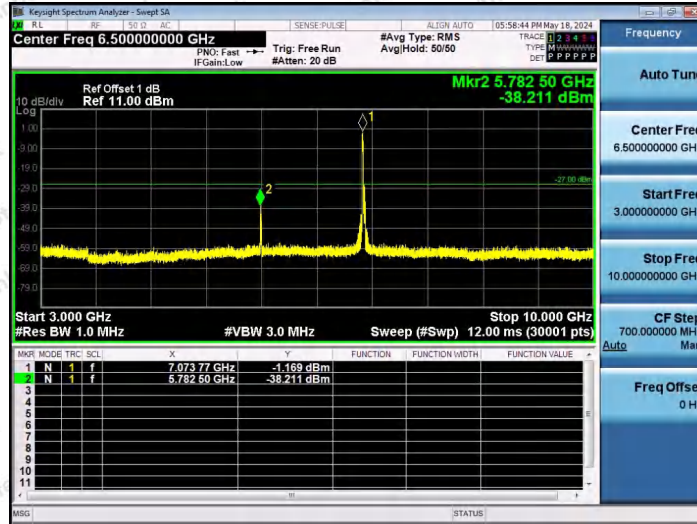

11AX40SISO-Ant1-7085-106Tone-RU53-3000~10000-PASS