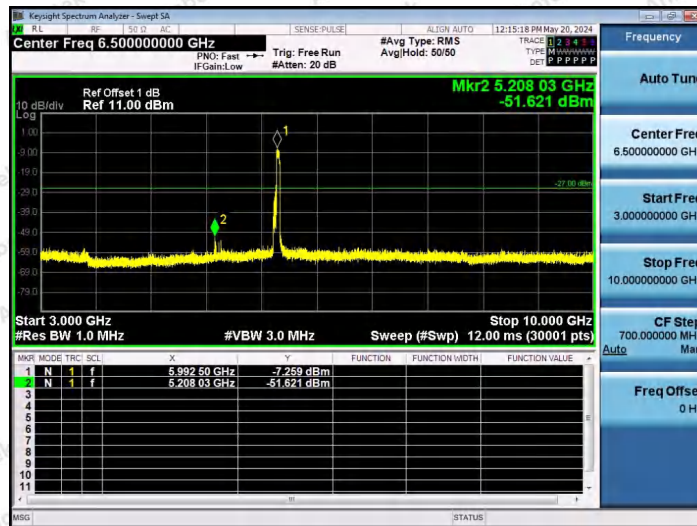

11AX80SISO-Ant1-5985-484Tone-RU66-3000~10000-PASS