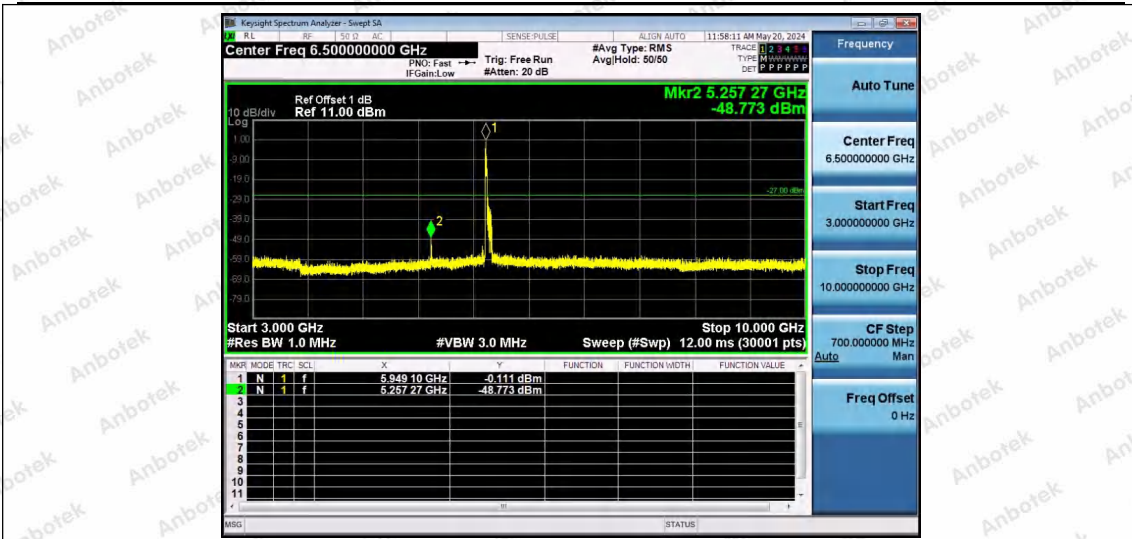

11AX80SISO-Ant1-5985-52Tone-RU37-3000~10000-PASS