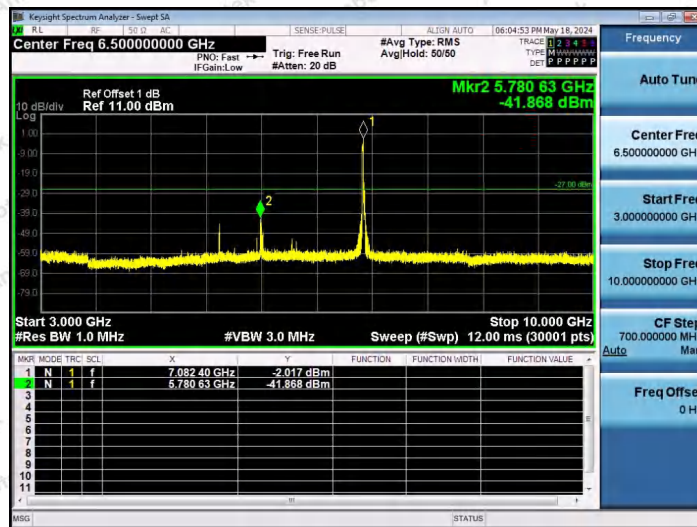

Hotline 400-003-0500
www.anbotek.com.cn

11AX40SISO-Ant1-7085-106Tone-RU53-3000~10000-PASS

11AX40SISO-Ant1-7085-106Tone-RU56-3000~10000-PASS

11AX40SISO-Ant1-7085-242Tone-RU61-3000~10000-PASS

Shenzhen Anbotek Compliance Laboratory Limited