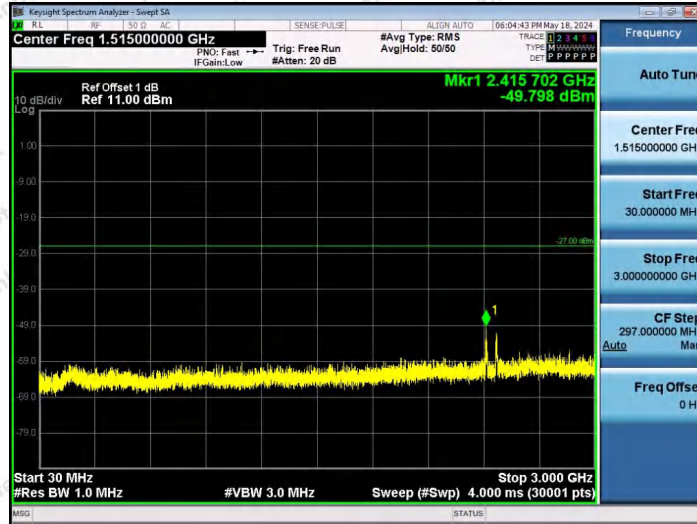

11AX40SISO-Ant1-7085-242Tone-RU61-30~3000-PASS