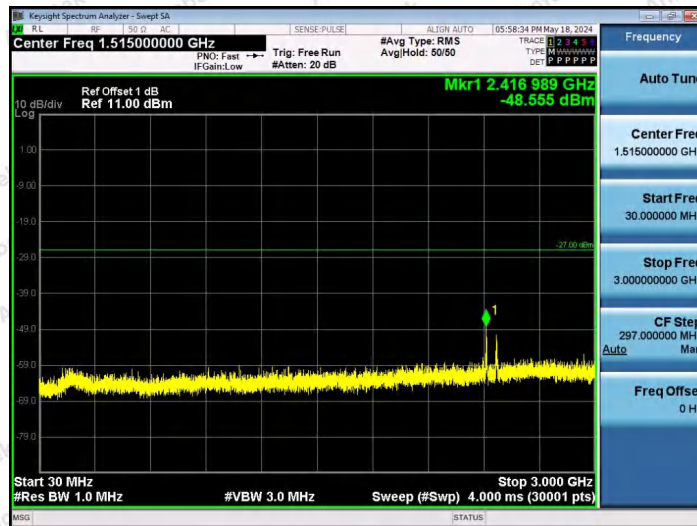

11AX40SISO-Ant1-7085-106Tone-RU53-30~3000-PASS