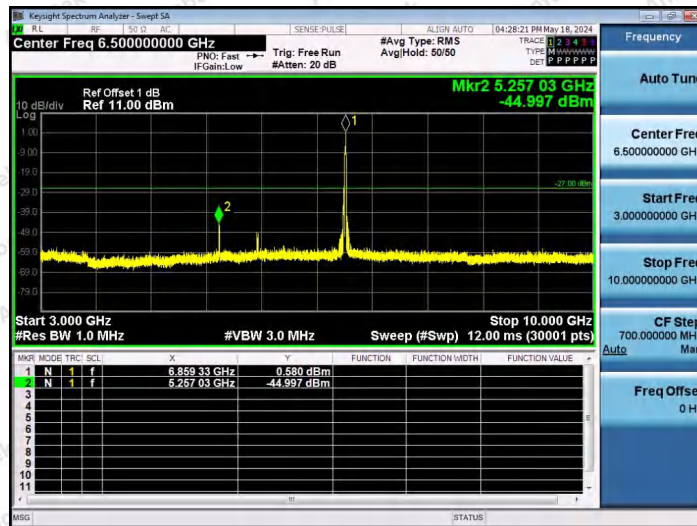

11AX40SISO-Ant1-6845-106Tone-RU56-3000~10000-PASS