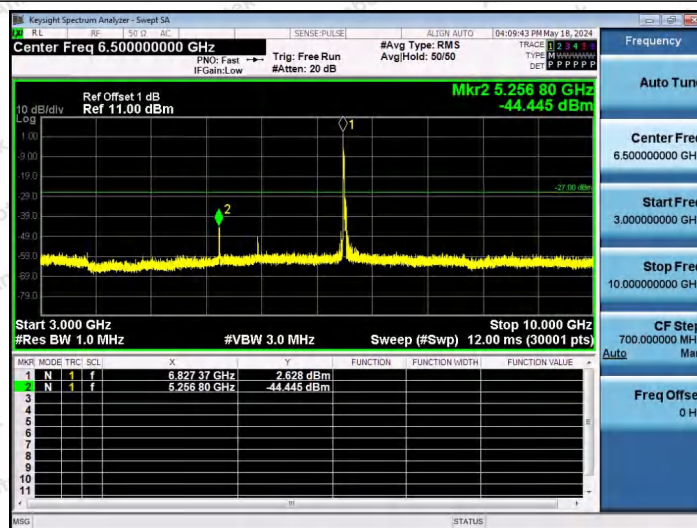

11AX40SISO-Ant1-6845-242Tone-RU61-30~3000-PASS

11AX40SISO-Ant1-6845-242Tone-RU62-30~3000-PASS

11AX40SISO-Ant1-6845-26Tone-RU0-3000~10000-PASS

Shenzhen Anbotek Compliance Laboratory Limited

Address: 1/F., Building D, Sogood Science and Technology Park, Sanwei Community, Hangcheng Street, Bao'an District, Shenzhen, Guangdong, China.
Tel: (86) 0755-26066440 Fax: (86) 0755-26014772 Email: service@anbotek.com