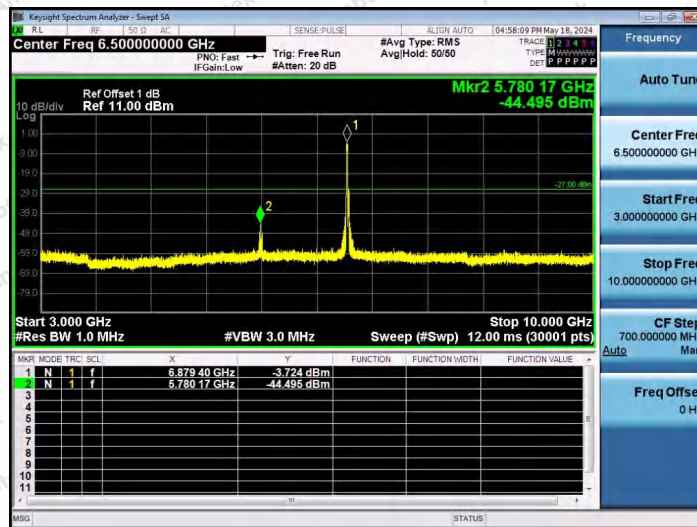

Hotline 400-003-0500
 www.anbotek.com.cn

11AX40SISO-Ant1-6885-106Tone-RU53-3000~10000-PASS

11AX40SISO-Ant1-6885-106Tone-RU56-3000~10000-PASS

11AX40SISO-Ant1-6885-242Tone-RU61-3000~10000-PASS

Shenzhen Anbotek Compliance Laboratory Limited