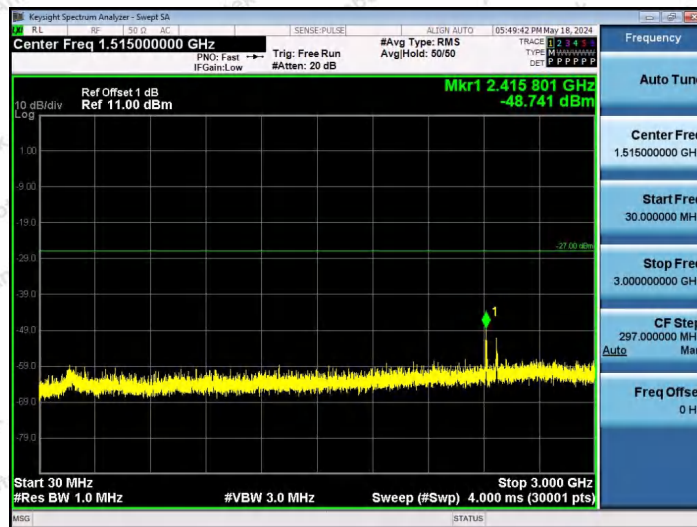

Hotline 400-003-0500
www.anbotek.com.cn

11AX40SISO-Ant1-7085-26Tone-RU0-30~3000-PASS

11AX40SISO-Ant1-7085-26Tone-RU17-30~3000-PASS

11AX40SISO-Ant1-7085-52Tone-RU37-30~3000-PASS

Shenzhen Anbotek Compliance Laboratory Limited