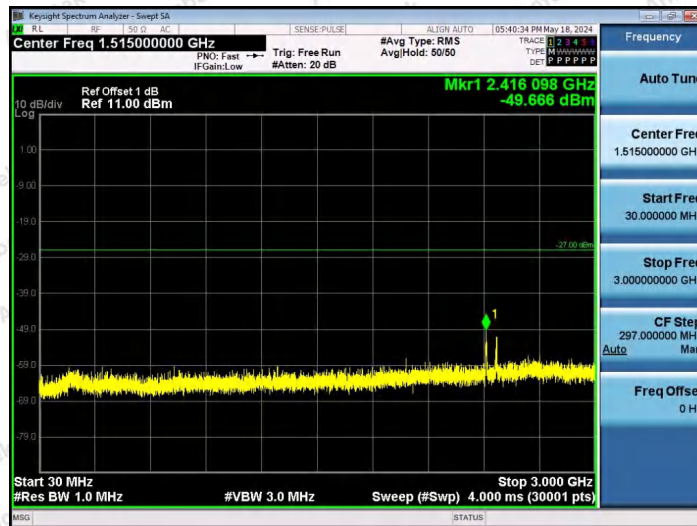

11AX40SISO-Ant1-7005-242Tone-RU62-30~3000-PASS