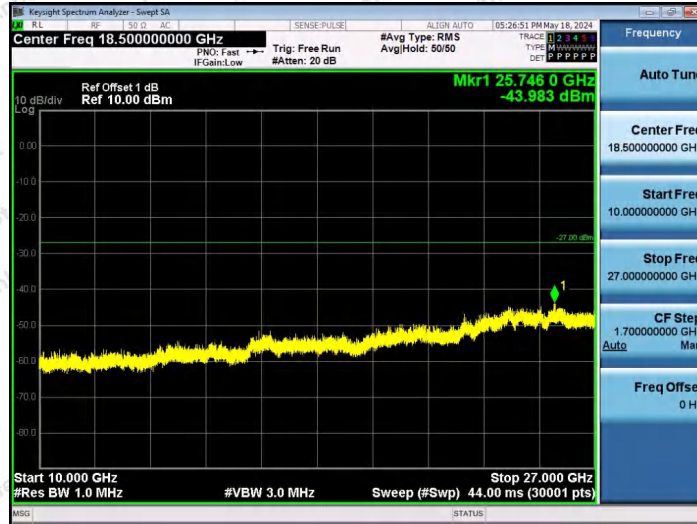

11AX40SISO-Ant1-7005-52Tone-RU37-10000~40000-PASS