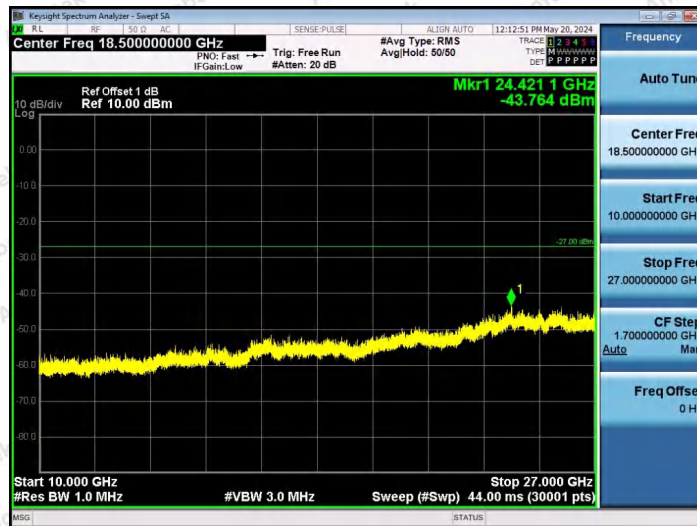

11AX80SISO-Ant1-5985-484Tone-RU65-10000~40000-PASS