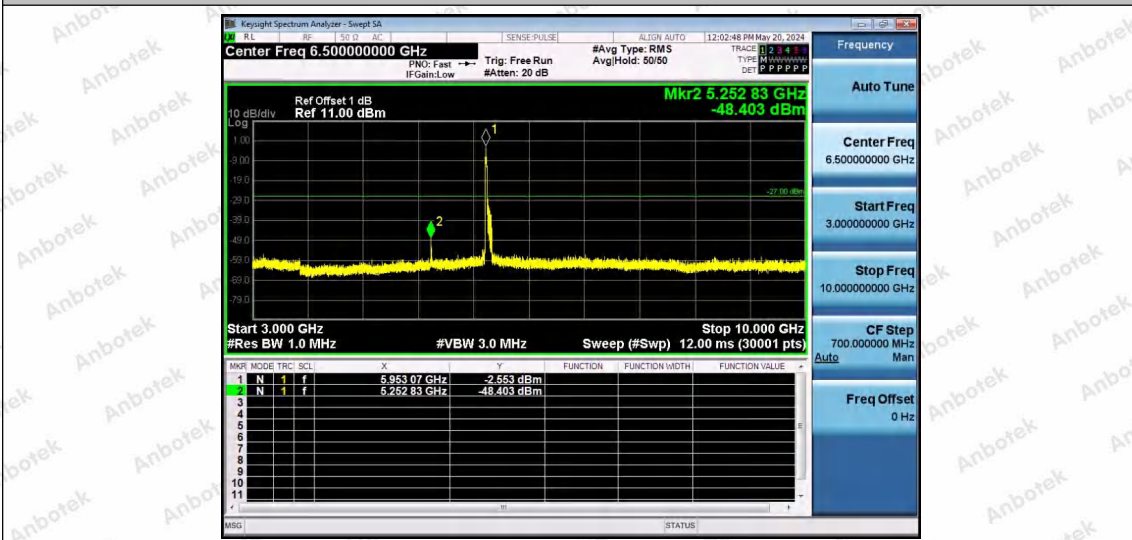

Hotline 400-003-0500
www.anbotek.com.cn

11AX80SISO-Ant1-5985-52Tone-RU37-3000~10000-PASS

11AX80SISO-Ant1-5985-52Tone-RU52-3000~10000-PASS

11AX80SISO-Ant1-5985-106Tone-RU53-3000~10000-PASS

Shenzhen Anbotek Compliance Laboratory Limited