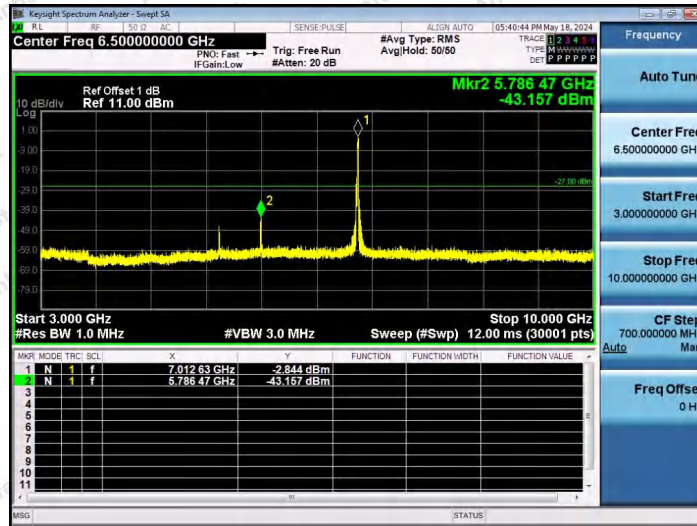

11AX40SISO-Ant1-7005-242Tone-RU62-3000~10000-PASS