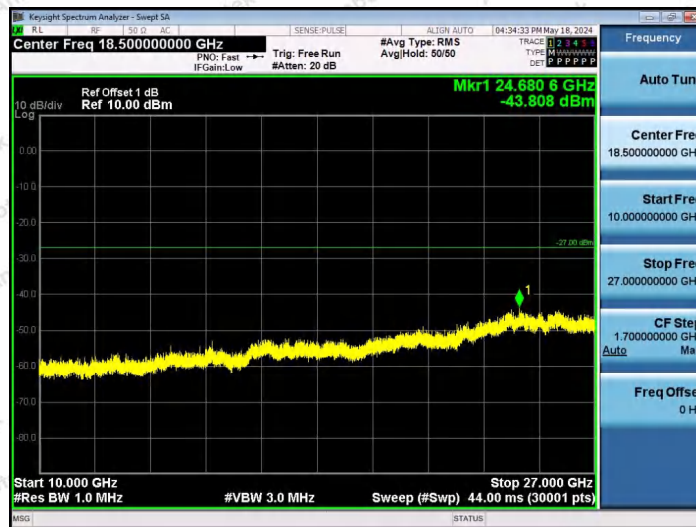

Hotline 400-003-0500
 www.anbotek.com.cn

11AX40SISO-Ant1-6845-106Tone-RU56-10000~40000-PASS

11AX40SISO-Ant1-6845-242Tone-RU61-10000~40000-PASS

11AX40SISO-Ant1-6845-242Tone-RU62-10000~40000-PASS

Shenzhen Anbotek Compliance Laboratory Limited