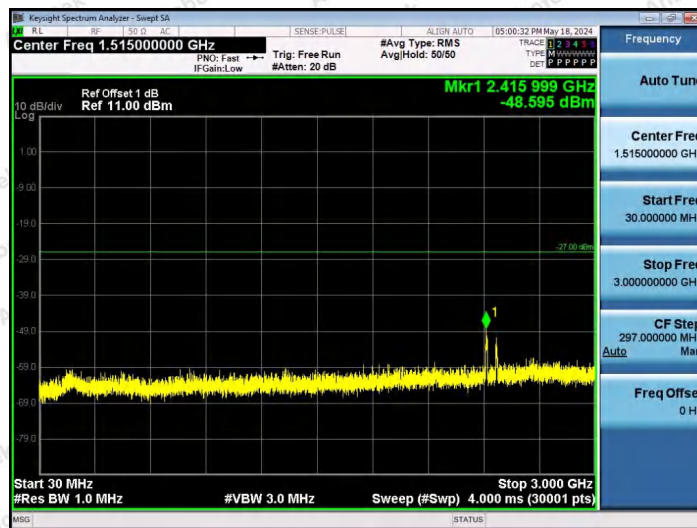

11AX40SISO-Ant1-6885-242Tone-RU62-30~3000-PASS