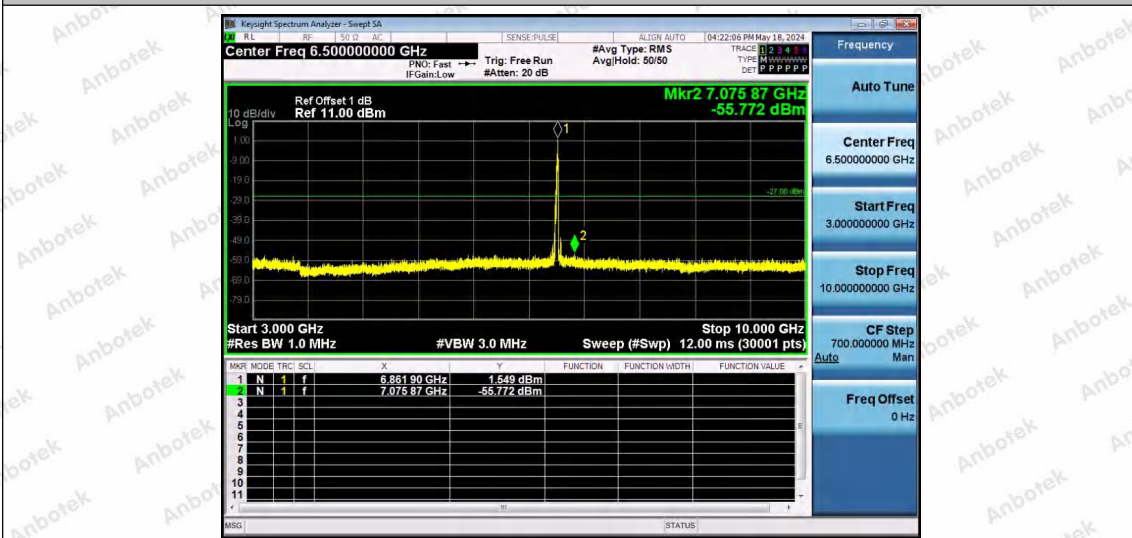

Hotline 400-003-0500
www.anbotek.com.cn

11AX40SISO-Ant1-6845-26Tone-RU17-3000~10000-PASS

11AX40SISO-Ant1-6845-52Tone-RU37-3000~10000-PASS

11AX40SISO-Ant1-6845-52Tone-RU44-3000~10000-PASS

Shenzhen Anbotek Compliance Laboratory Limited