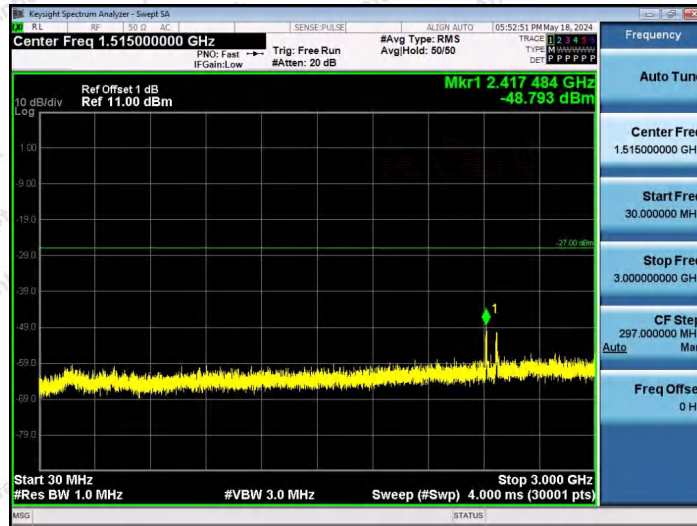

11AX40SISO-Ant1-7085-52Tone-RU44-30~3000-PASS