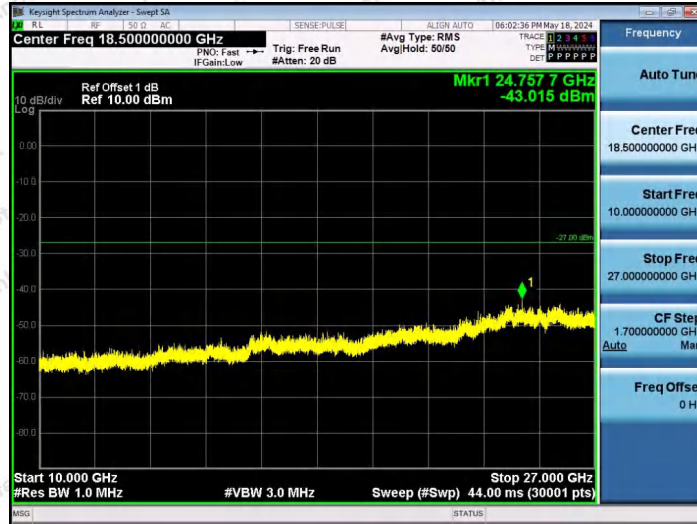

11AX40SISO-Ant1-7085-106Tone-RU56-10000~40000-PASS