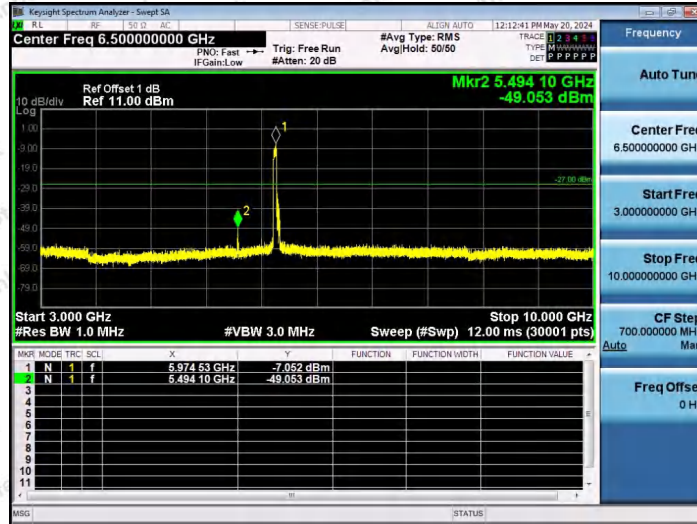

11AX80SISO-Ant1-5985-484Tone-RU65-3000~10000-PASS