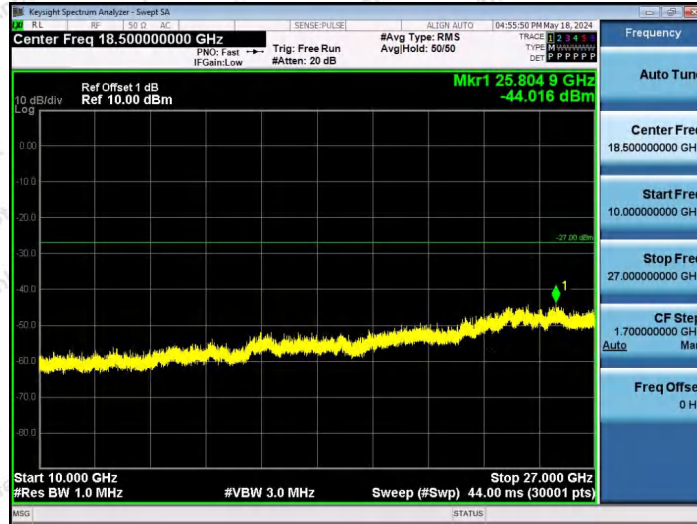

11AX40SISO-Ant1-6885-106Tone-RU56-10000~40000-PASS