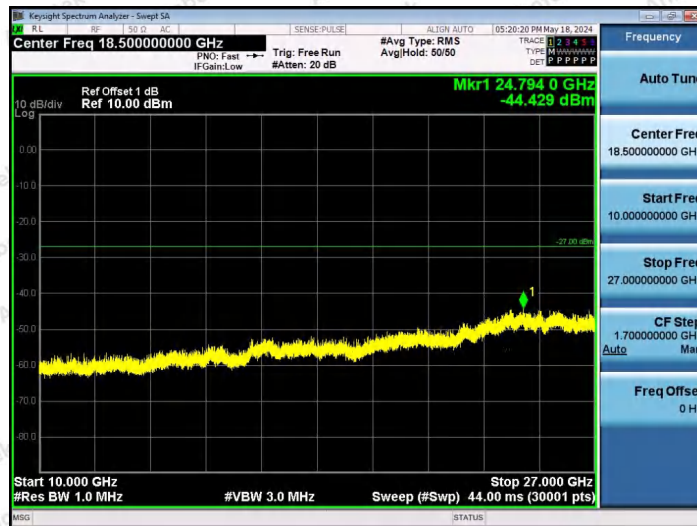

11AX40SISO-Ant1-7005-26Tone-RU0-10000~40000-PASS