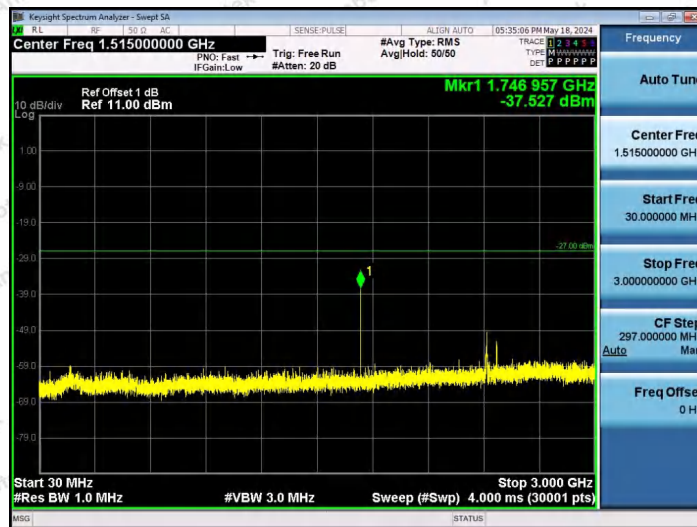

Hotline 400-003-0500
www.anbotek.com.cn

11AX40SISO-Ant1-7005-52Tone-RU44-30~3000-PASS

11AX40SISO-Ant1-7005-106Tone-RU53-30~3000-PASS

11AX40SISO-Ant1-7005-106Tone-RU56-30~3000-PASS

Shenzhen Anbotek Compliance Laboratory Limited