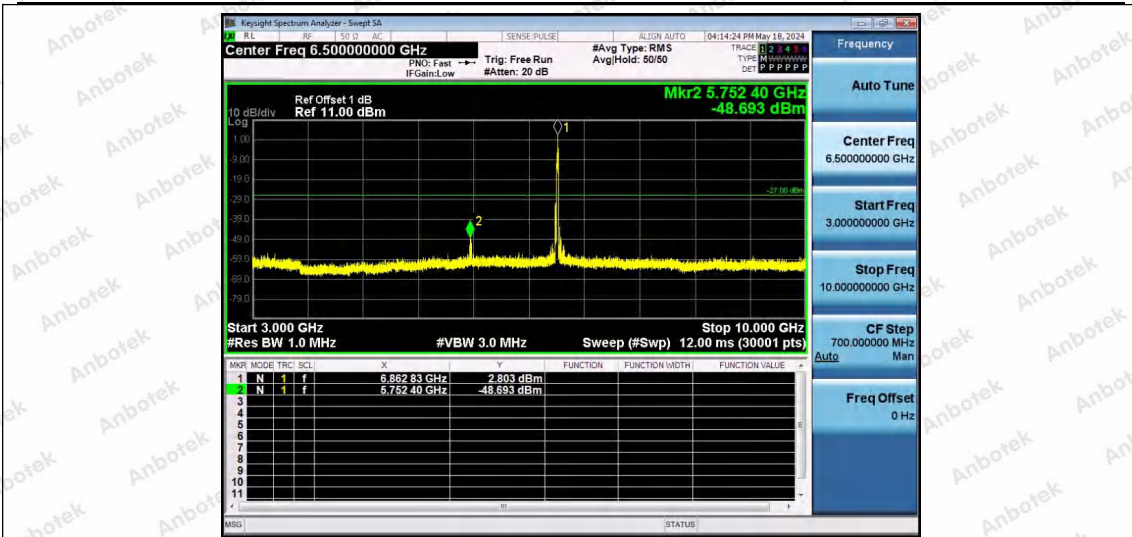

11AX40SISO-Ant1-6845-26Tone-RU17-3000~10000-PASS