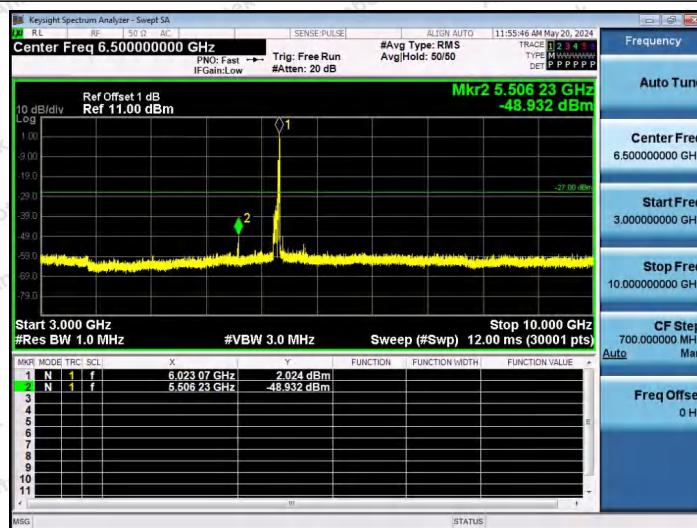

Hotline 400-003-0500
www.anbotek.com.cn

11AX80SISO-Ant1-5985-484Tone-RU66-30~3000-PASS

11AX80SISO-Ant1-5985-26Tone-RU0-3000~10000-PASS

11AX80SISO-Ant1-5985-26Tone-RU36-3000~10000-PASS

Shenzhen Anbotek Compliance Laboratory Limited