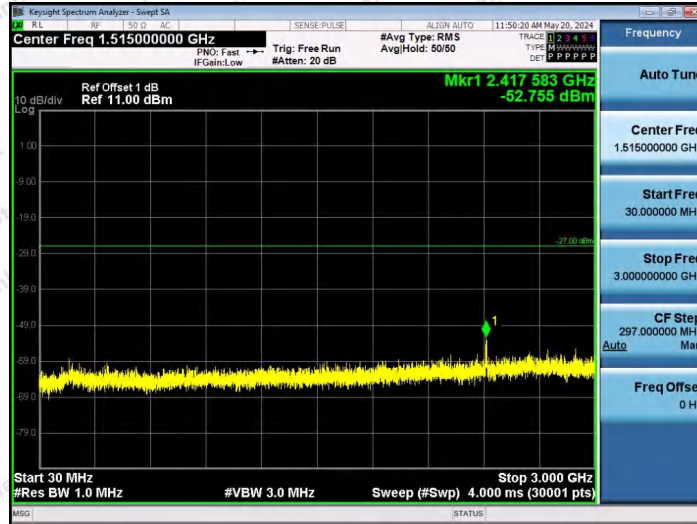

11AX80SISO-Ant1-5985-26Tone-RU0-30~3000-PASS