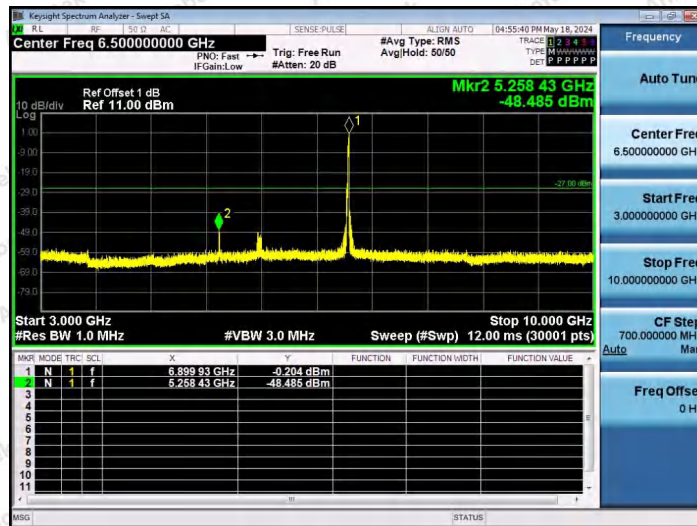

11AX40SISO-Ant1-6885-106Tone-RU56-3000~10000-PASS