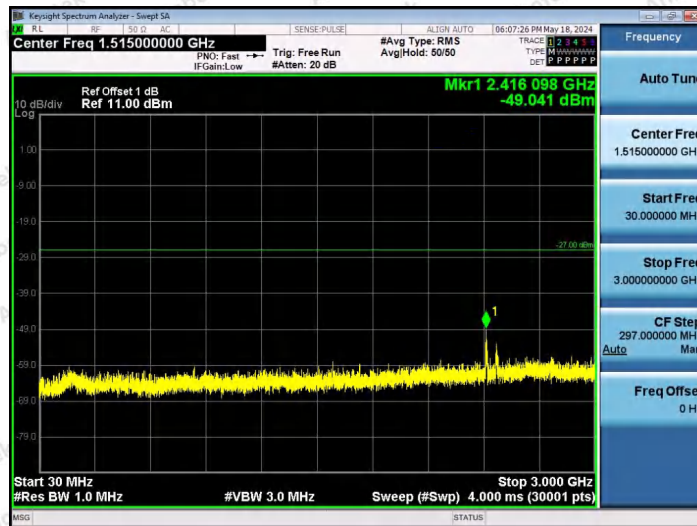

11AX40SISO-Ant1-7085-242Tone-RU62-30~3000-PASS