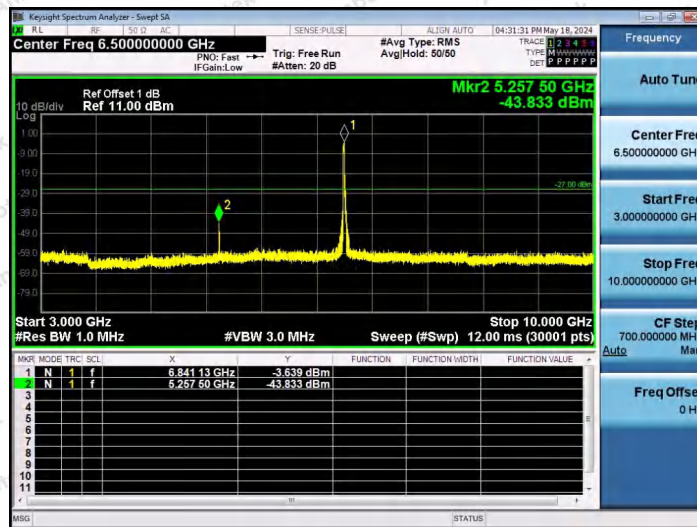

Hotline 400-003-0500
 www.anbotek.com.cn

11AX40SISO-Ant1-6845-106Tone-RU53-3000~10000-PASS

11AX40SISO-Ant1-6845-106Tone-RU56-3000~10000-PASS

11AX40SISO-Ant1-6845-242Tone-RU61-3000~10000-PASS

Shenzhen Anbotek Compliance Laboratory Limited