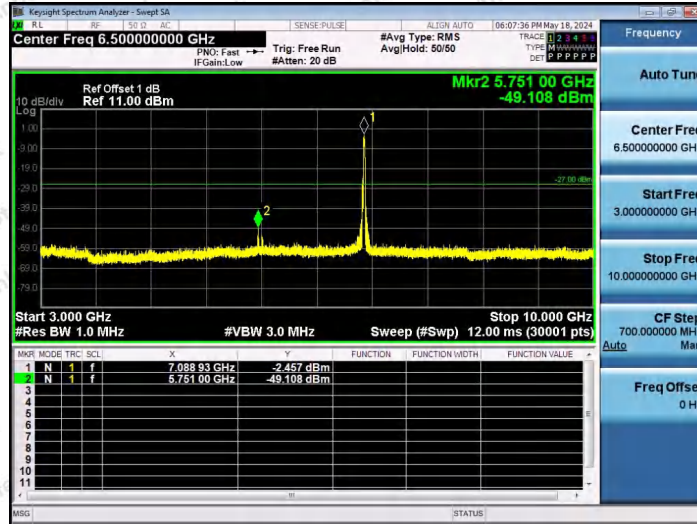

11AX40SISO-Ant1-7085-242Tone-RU62-3000~10000-PASS