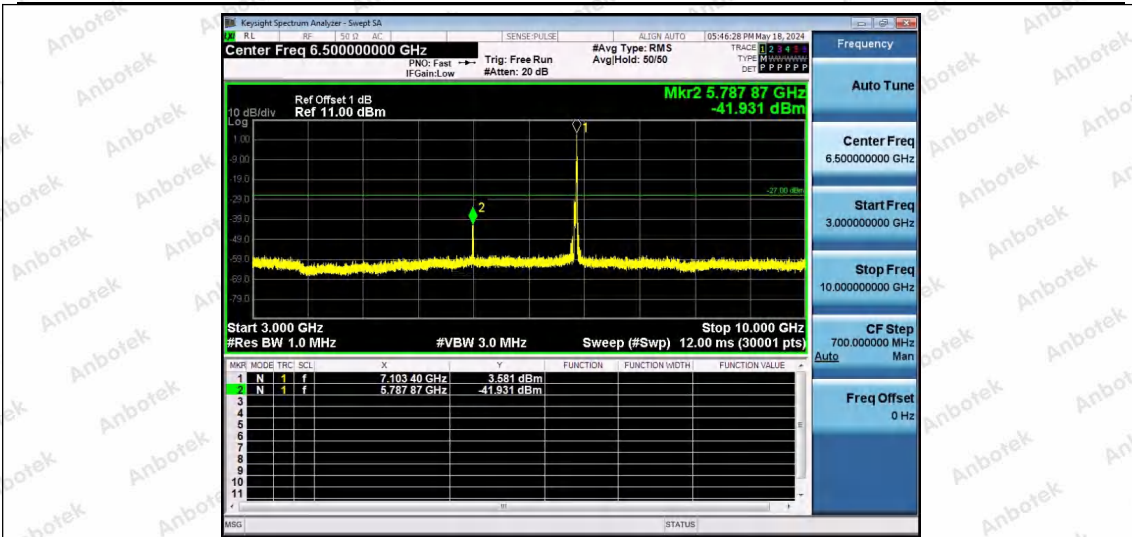

11AX40SISO-Ant1-7085-26Tone-RU17-3000~10000-PASS