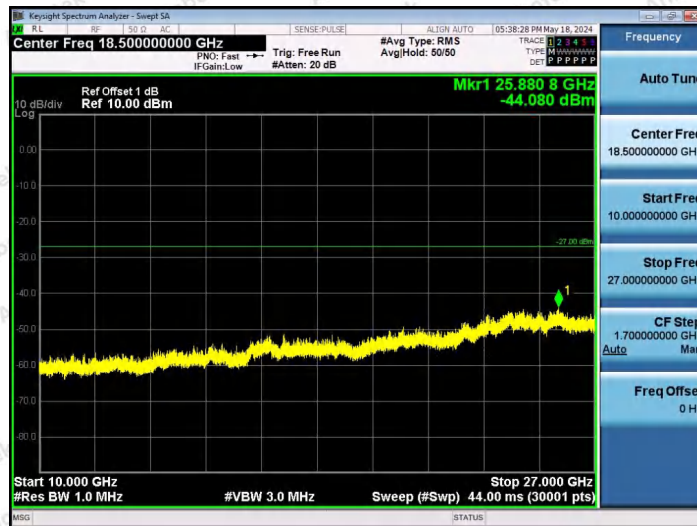

11AX40SISO-Ant1-7005-242Tone-RU61-10000~40000-PASS