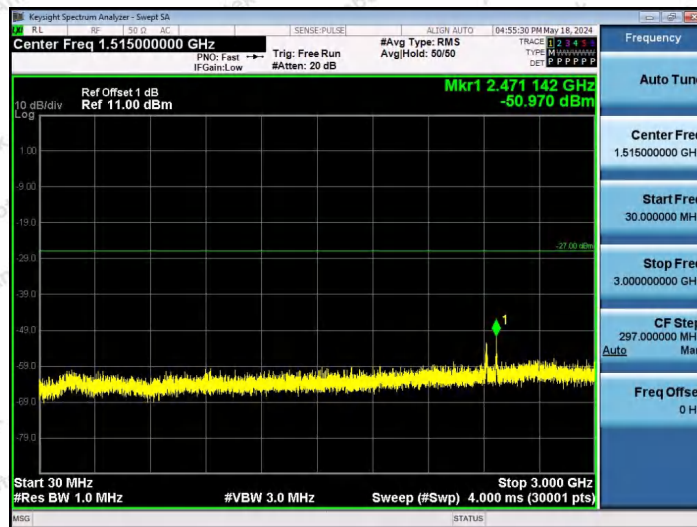

Hotline 400-003-0500
www.anbotek.com.cn

11AX40SISO-Ant1-6885-52Tone-RU44-30~3000-PASS

11AX40SISO-Ant1-6885-106Tone-RU53-30~3000-PASS

11AX40SISO-Ant1-6885-106Tone-RU56-30~3000-PASS

Shenzhen Anbotek Compliance Laboratory Limited