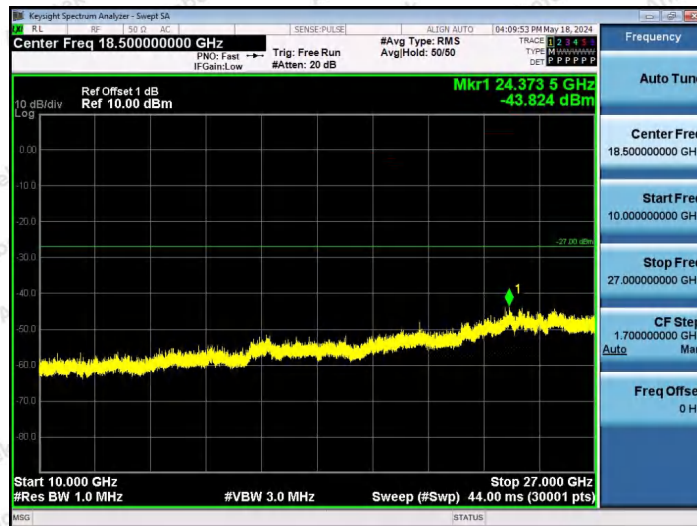

11AX40SISO-Ant1-6845-26Tone-RU0-10000~40000-PASS