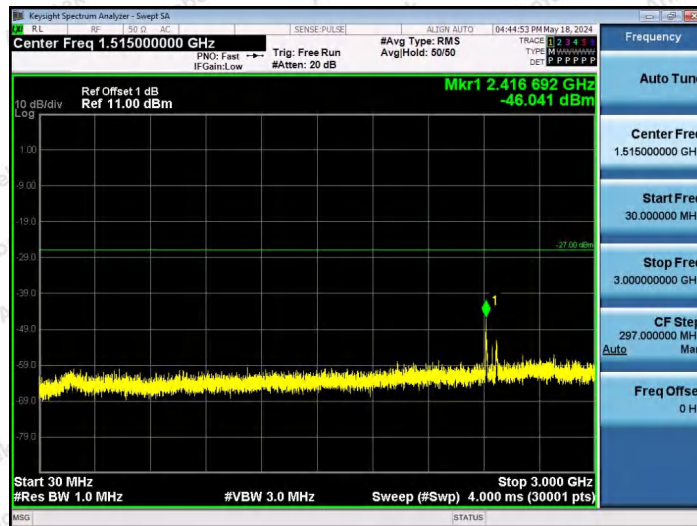

11AX40SISO-Ant1-6885-26Tone-RU17-30~3000-PASS