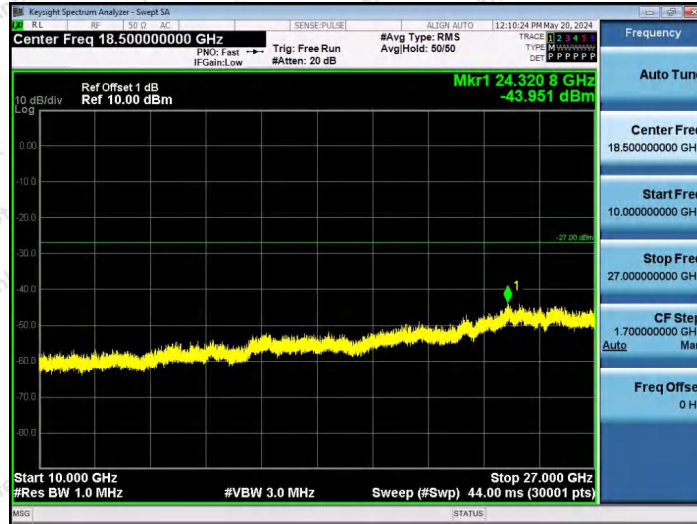

11AX80SISO-Ant1-5985-242Tone-RU64-10000~40000-PASS