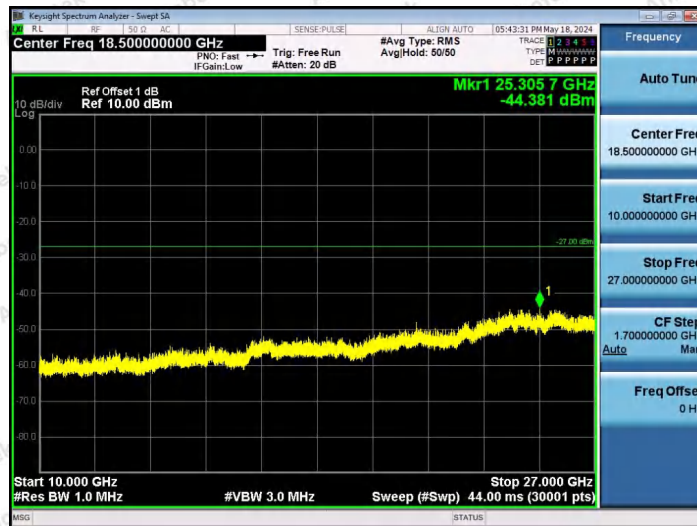

11AX40SISO-Ant1-7085-26Tone-RU0-10000~40000-PASS