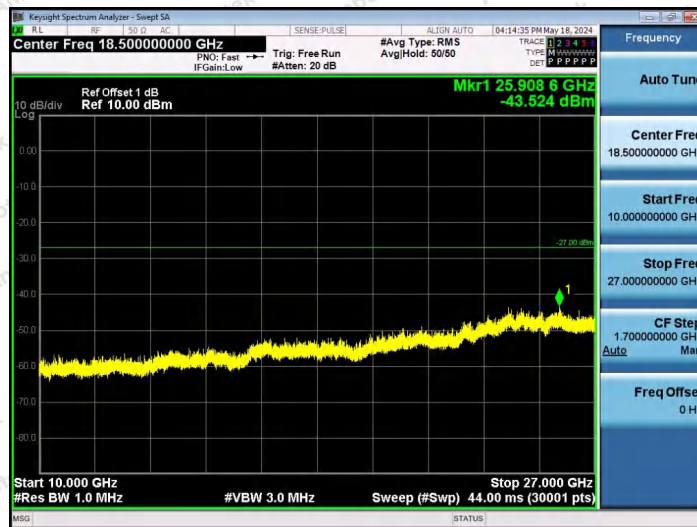

Hotline 400-003-0500
www.anbotek.com.cn

11AX40SISO-Ant1-6845-242Tone-RU62-3000~10000-PASS

11AX40SISO-Ant1-6845-26Tone-RU0-10000~40000-PASS

11AX40SISO-Ant1-6845-26Tone-RU17-10000~40000-PASS

Shenzhen Anbotek Compliance Laboratory Limited