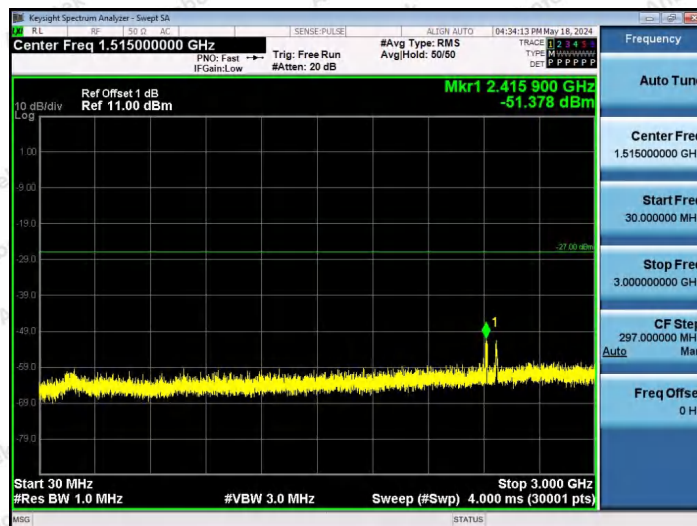

11AX40SISO-Ant1-6845-242Tone-RU61-30~3000-PASS

11AX40SISO-Ant1-6845-242Tone-RU62-30~3000-PASS

11AX40SISO-Ant1-6845-26Tone-RU0-3000~10000-PASS

Shenzhen Anbotek Compliance Laboratory Limited

Address: 1/F., Building D, Sogood Science and Technology Park, Sanwei Community, Hangcheng Street, Bao'an District, Shenzhen, Guangdong, China.
Tel: (86) 0755-26066440 Fax: (86) 0755-26014772 Email: service@anbotek.com