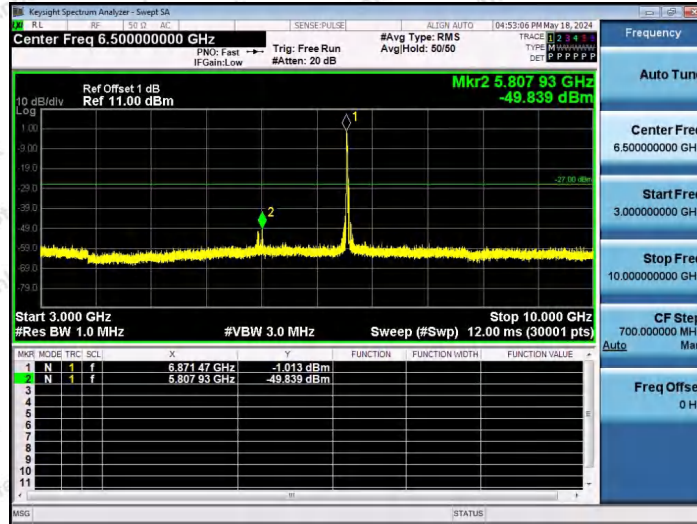

11AX40SISO-Ant1-6885-106Tone-RU53-3000~10000-PASS