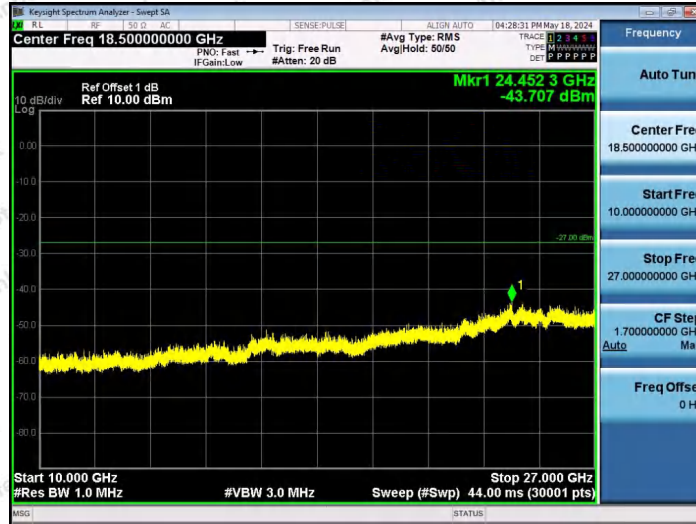

11AX40SISO-Ant1-6845-106Tone-RU56-10000~40000-PASS