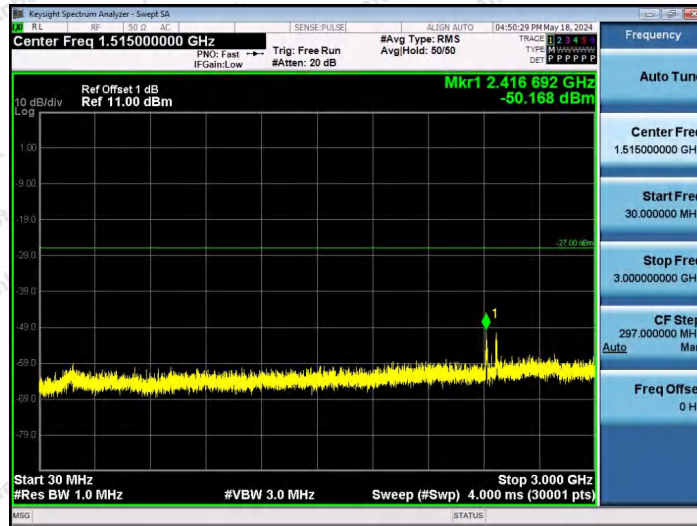

11AX40SISO-Ant1-6885-52Tone-RU44-30~3000-PASS