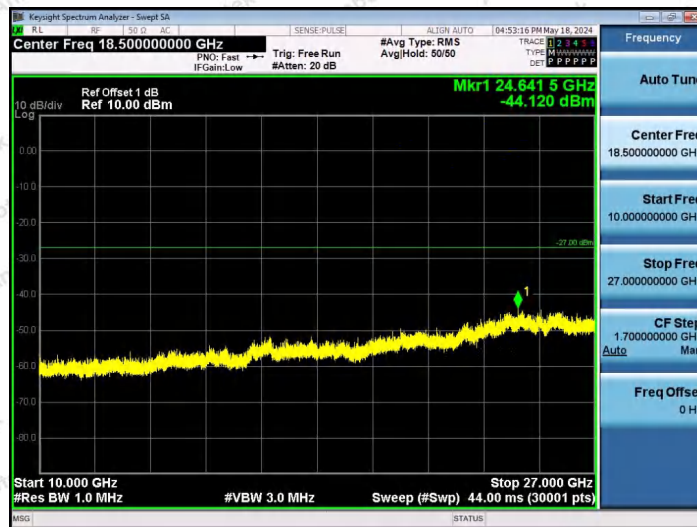

Hotline 400-003-0500
www.anbotek.com.cn

11AX40SISO-Ant1-6885-52Tone-RU37-10000~40000-PASS

11AX40SISO-Ant1-6885-52Tone-RU44-10000~40000-PASS

11AX40SISO-Ant1-6885-106Tone-RU53-10000~40000-PASS

Shenzhen Anbotek Compliance Laboratory Limited