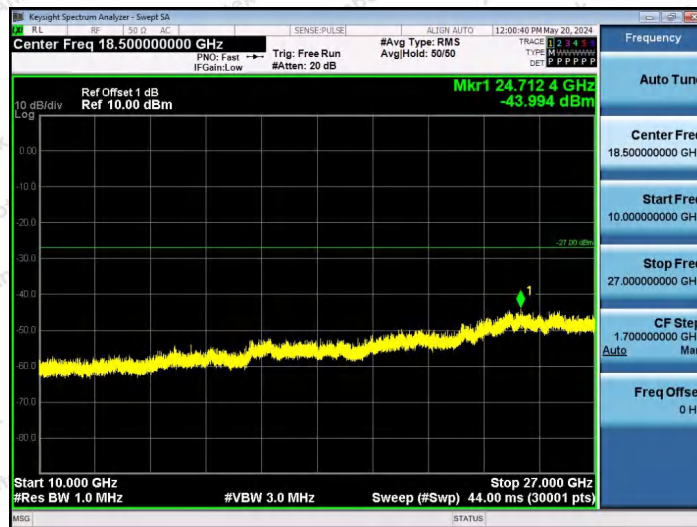

Hotline 400-003-0500
 www.anbotek.com.cn

11AX80SISO-Ant1-5985-26Tone-RU36-10000~40000-PASS

11AX80SISO-Ant1-5985-52Tone-RU37-10000~40000-PASS

11AX80SISO-Ant1-5985-52Tone-RU52-10000~40000-PASS

Shenzhen Anbotek Compliance Laboratory Limited