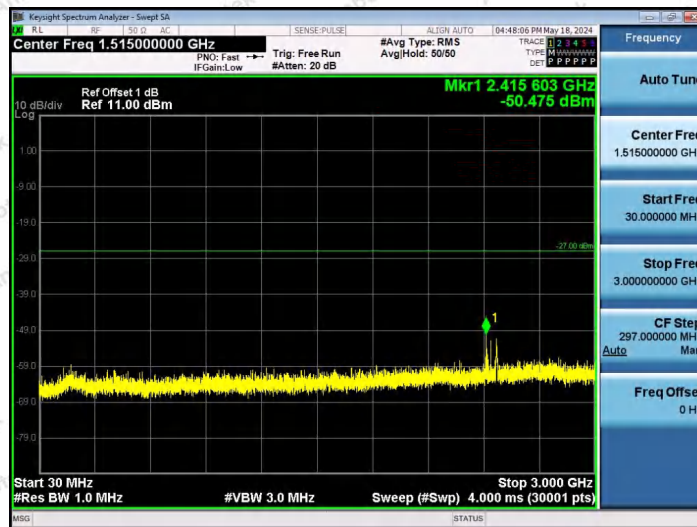

Hotline 400-003-0500
www.anbotek.com.cn

11AX40SISO-Ant1-6885-26Tone-RU0-30~3000-PASS

11AX40SISO-Ant1-6885-26Tone-RU17-30~3000-PASS

11AX40SISO-Ant1-6885-52Tone-RU37-30~3000-PASS

Shenzhen Anbotek Compliance Laboratory Limited