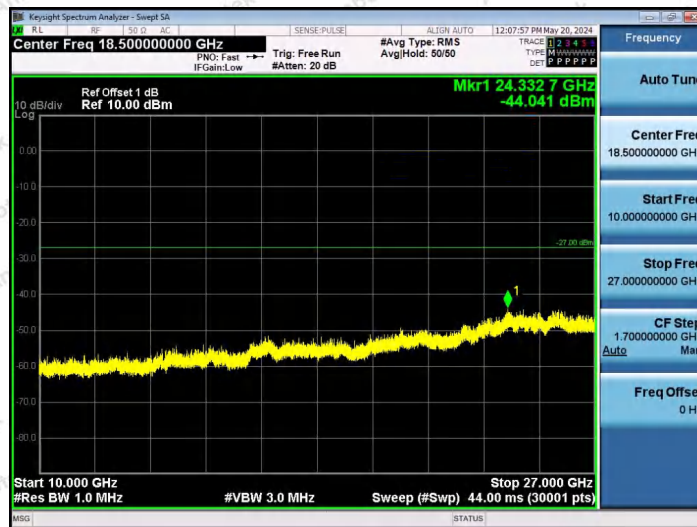

Hotline 400-003-0500
www.anbotek.com.cn

11AX80SISO-Ant1-5985-106Tone-RU53-10000~40000-PASS

11AX80SISO-Ant1-5985-106Tone-RU60-10000~40000-PASS

11AX80SISO-Ant1-5985-242Tone-RU61-10000~40000-PASS

Shenzhen Anbotek Compliance Laboratory Limited