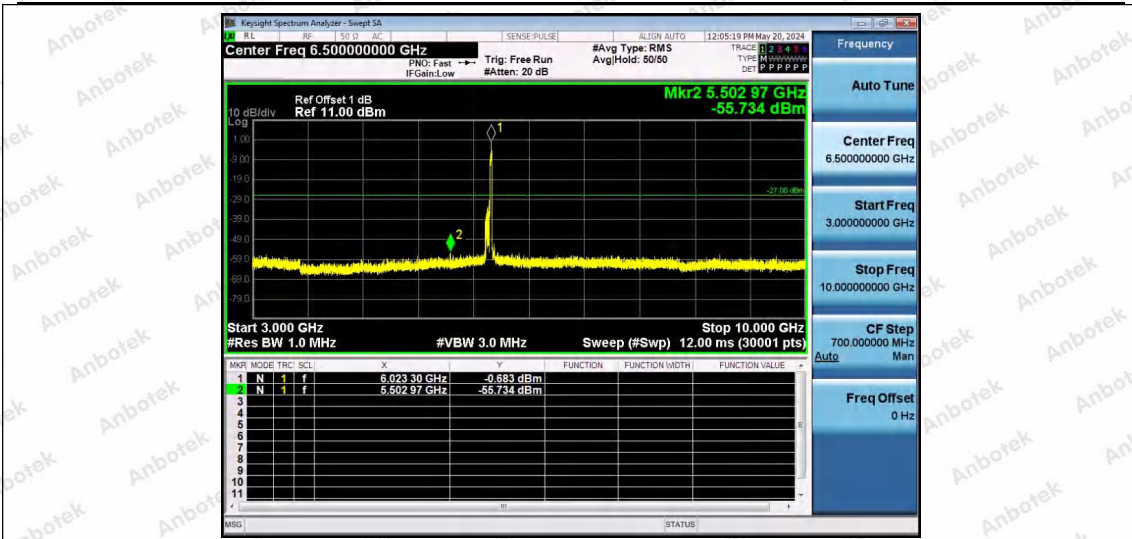

11AX80SISO-Ant1-5985-106Tone-RU60-3000~10000-PASS