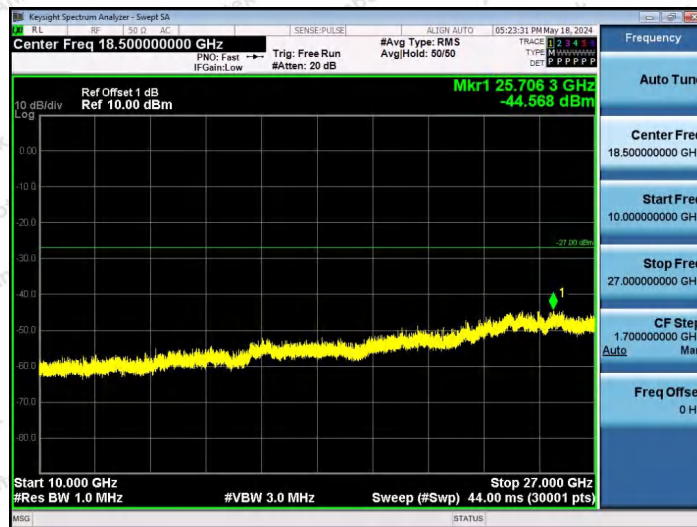

Hotline 400-003-0500
www.anbotek.com.cn

11AX40SISO-Ant1-7005-242Tone-RU62-3000~10000-PASS

11AX40SISO-Ant1-7005-26Tone-RU0-10000~40000-PASS

11AX40SISO-Ant1-7005-26Tone-RU17-10000~40000-PASS

Shenzhen Anbotek Compliance Laboratory Limited