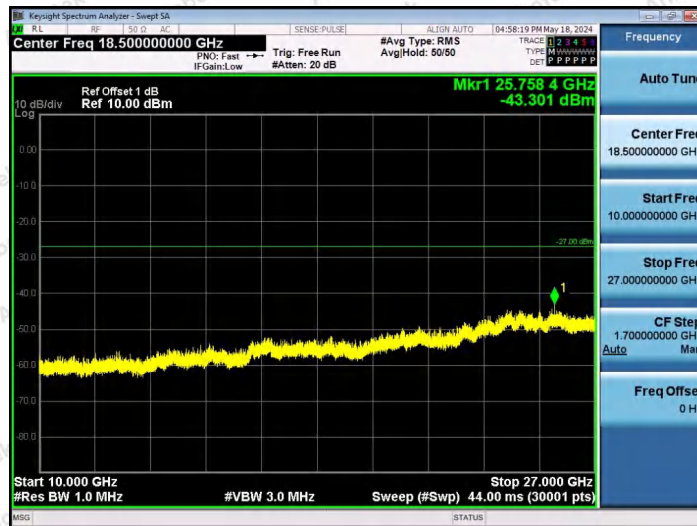

11AX40SISO-Ant1-6885-242Tone-RU61-10000~40000-PASS