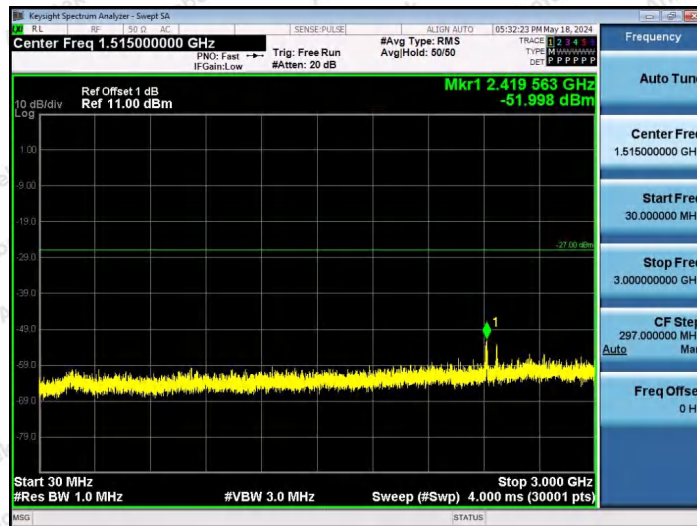

11AX40SISO-Ant1-7005-106Tone-RU53-30~3000-PASS