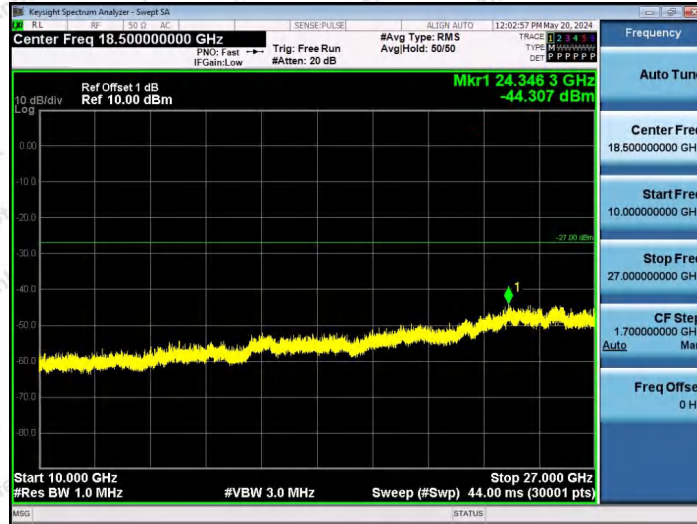

11AX80SISO-Ant1-5985-106Tone-RU53-10000~40000-PASS