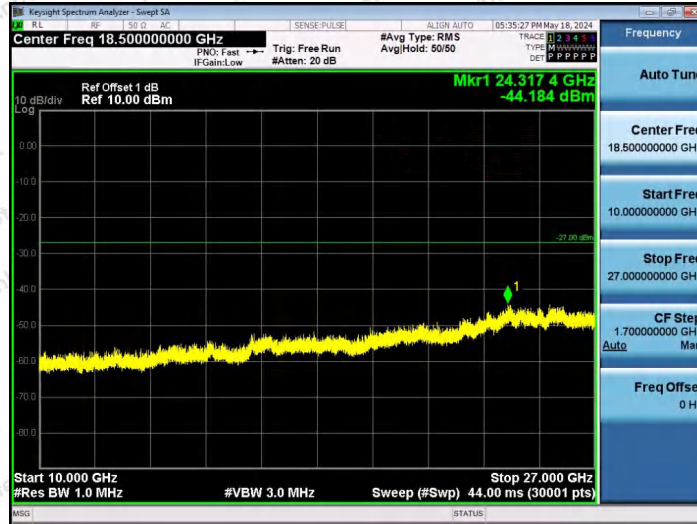

11AX40SISO-Ant1-7005-106Tone-RU56-10000~40000-PASS