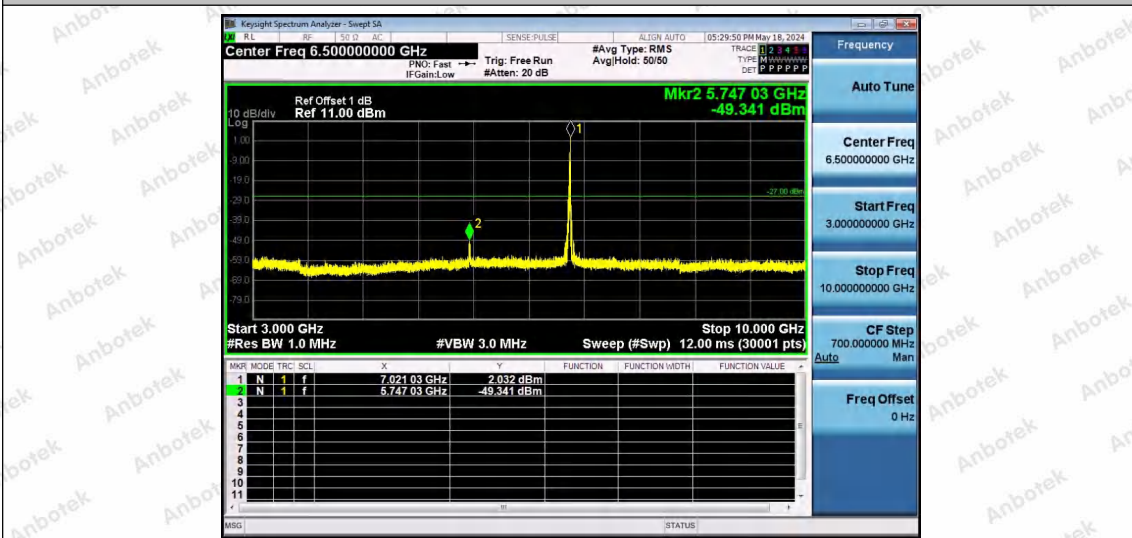

Hotline 400-003-0500
www.anbotek.com.cn

11AX40SISO-Ant1-7005-26Tone-RU17-3000~10000-PASS

11AX40SISO-Ant1-7005-52Tone-RU37-3000~10000-PASS

11AX40SISO-Ant1-7005-52Tone-RU44-3000~10000-PASS

Shenzhen Anbotek Compliance Laboratory Limited