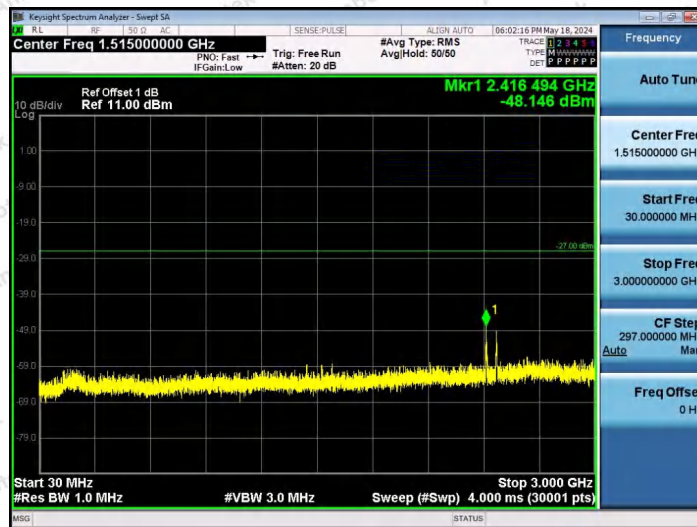

Hotline 400-003-0500
www.anbotek.com.cn

11AX40SISO-Ant1-7085-52Tone-RU44-30~3000-PASS

11AX40SISO-Ant1-7085-106Tone-RU53-30~3000-PASS

11AX40SISO-Ant1-7085-106Tone-RU56-30~3000-PASS

Shenzhen Anbotek Compliance Laboratory Limited