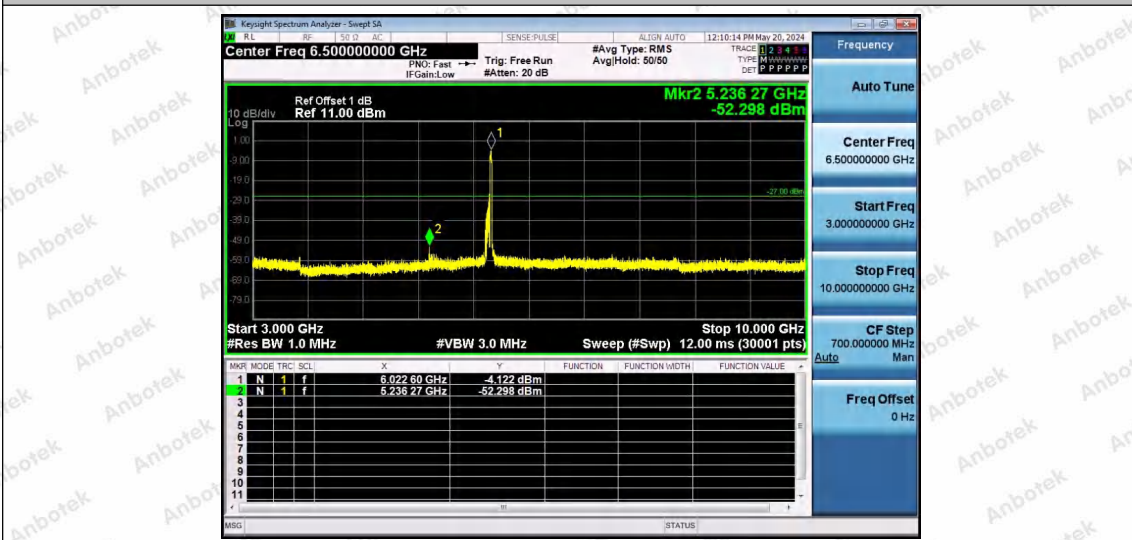

Hotline 400-003-0500
www.anbotek.com.cn

11AX80SISO-Ant1-5985-106Tone-RU60-3000~10000-PASS

11AX80SISO-Ant1-5985-242Tone-RU61-3000~10000-PASS

11AX80SISO-Ant1-5985-242Tone-RU64-3000~10000-PASS

Shenzhen Anbotek Compliance Laboratory Limited