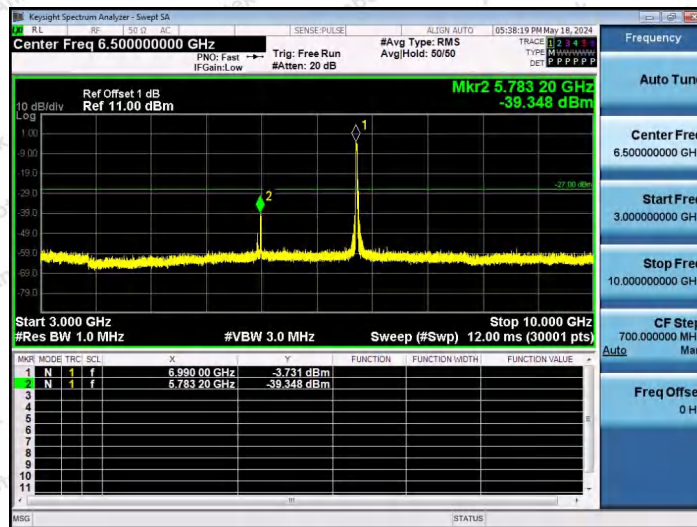

Hotline 400-003-0500
www.anbotek.com.cn

11AX40SISO-Ant1-7005-106Tone-RU53-3000~10000-PASS

11AX40SISO-Ant1-7005-106Tone-RU56-3000~10000-PASS

11AX40SISO-Ant1-7005-242Tone-RU61-3000~10000-PASS

Shenzhen Anbotek Compliance Laboratory Limited