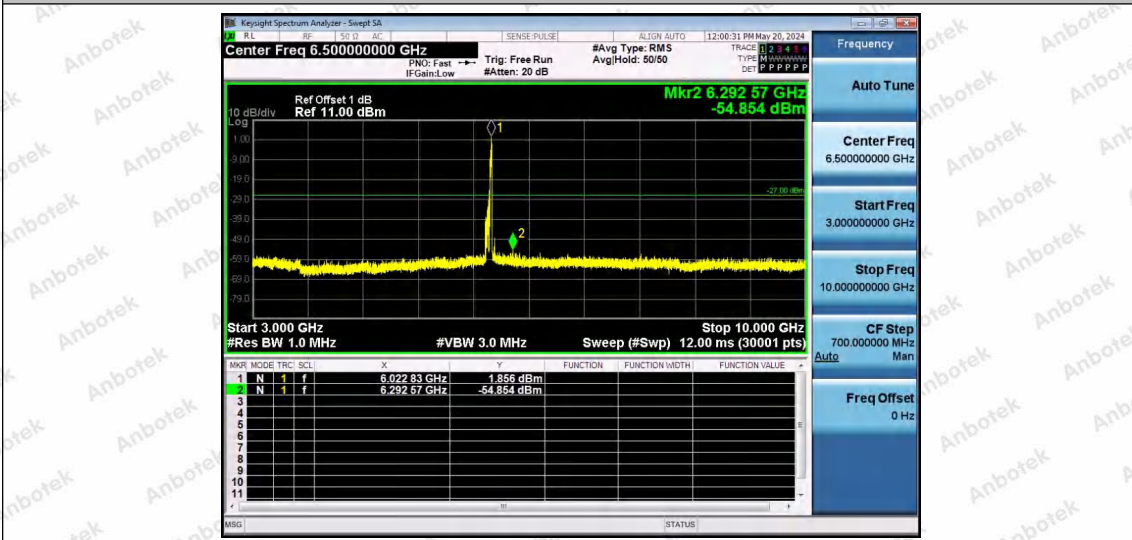

11AX80SISO-Ant1-5985-52Tone-RU52-3000~10000-PASS