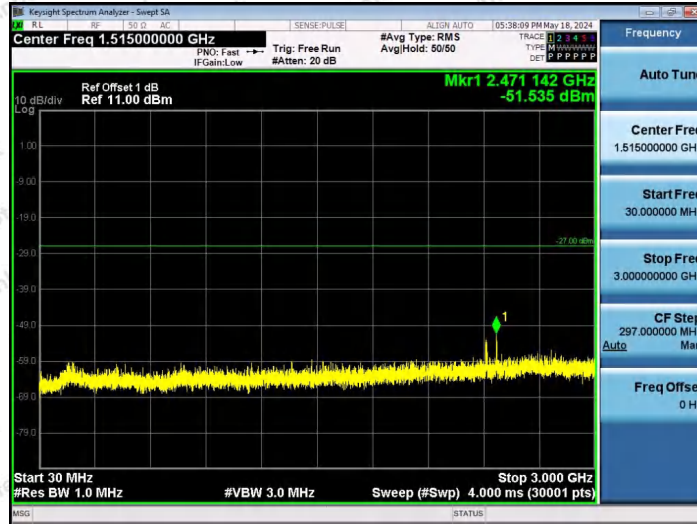

11AX40SISO-Ant1-7005-242Tone-RU61-30~3000-PASS