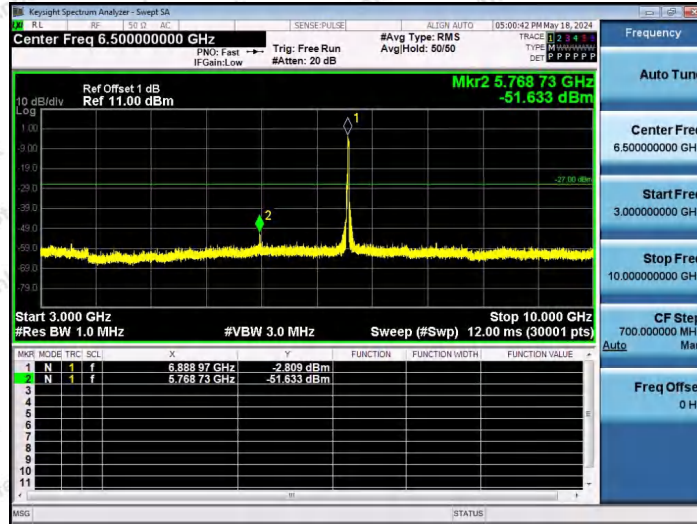

11AX40SISO-Ant1-6885-242Tone-RU62-3000~10000-PASS