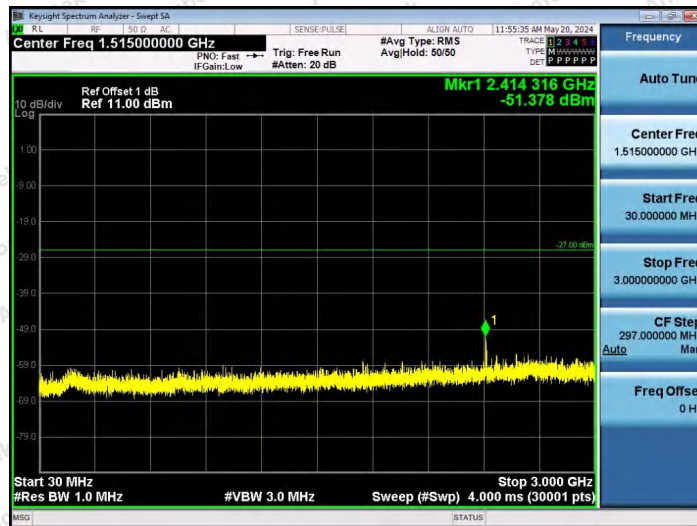

11AX80SISO-Ant1-5985-26Tone-RU36-30~3000-PASS