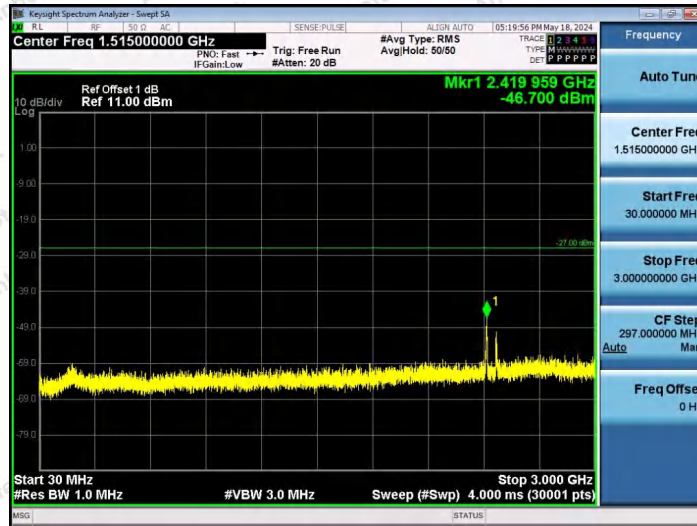

11AX40SISO-Ant1-7005-26Tone-RU0-30~3000-PASS