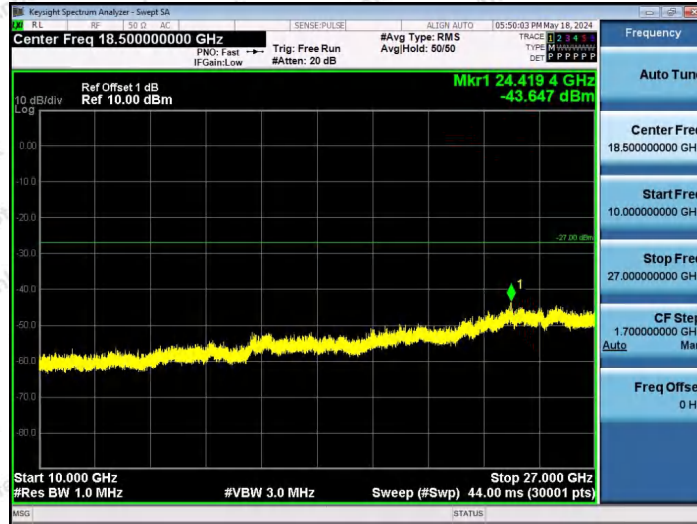

11AX40SISO-Ant1-7085-52Tone-RU37-10000~40000-PASS