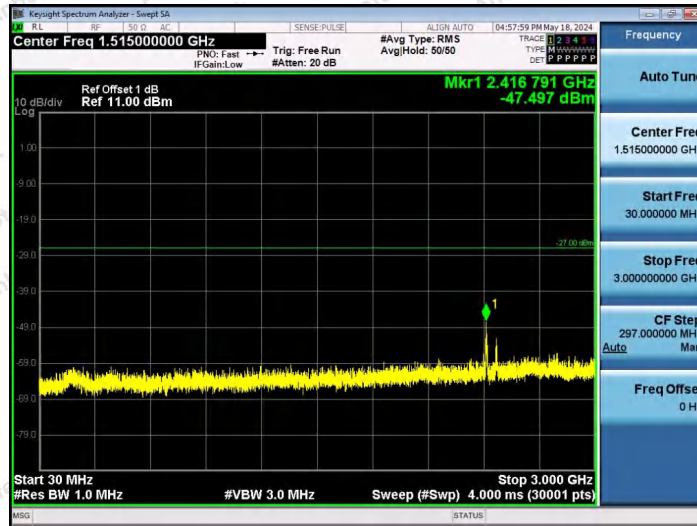

11AX40SISO-Ant1-6885-242Tone-RU61-30~3000-PASS