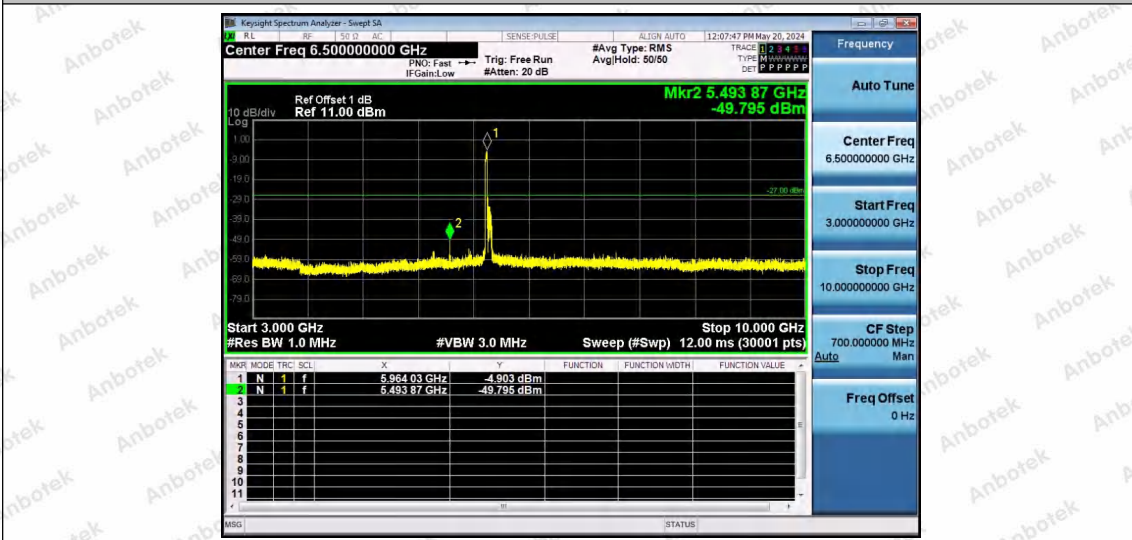

11AX80SISO-Ant1-5985-242Tone-RU61-3000~10000-PASS