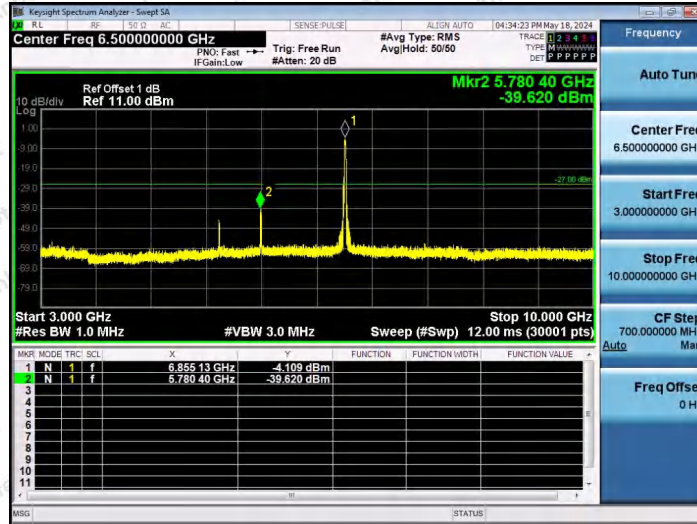

11AX40SISO-Ant1-6845-242Tone-RU62-3000~10000-PASS