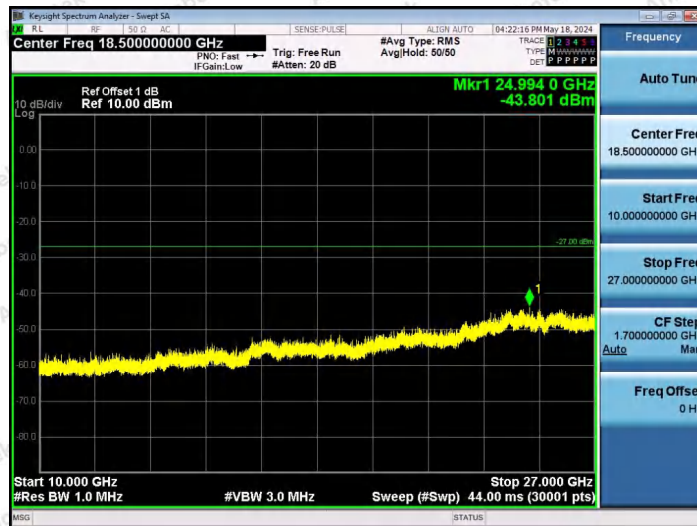

11AX40SISO-Ant1-6845-52Tone-RU44-10000~40000-PASS