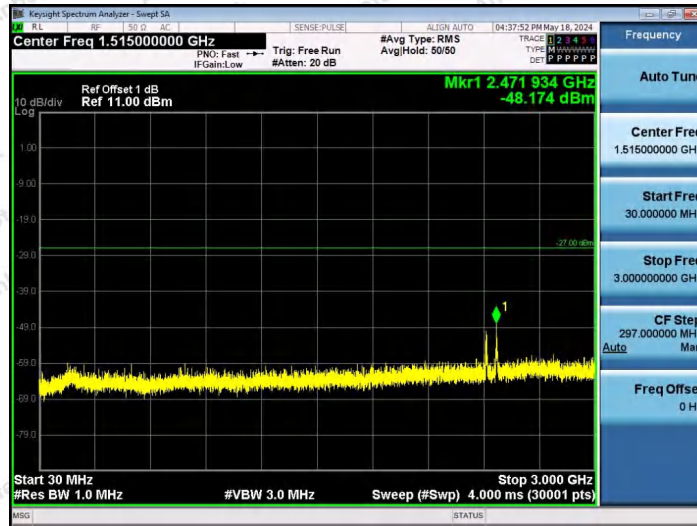

11AX40SISO-Ant1-6885-26Tone-RU0-30~3000-PASS