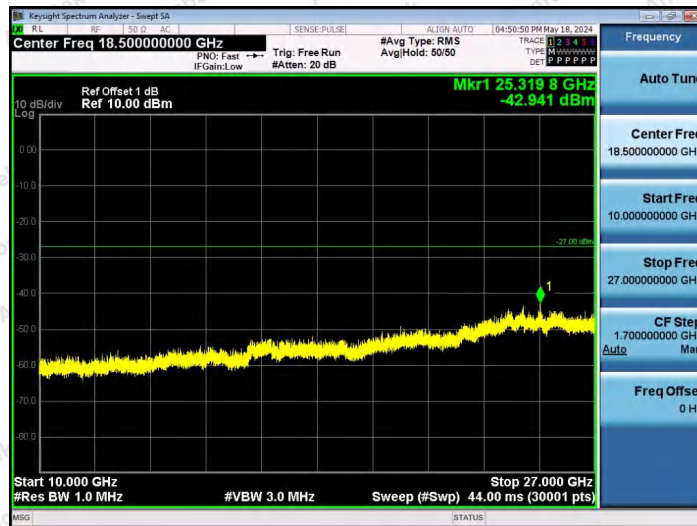

11AX40SISO-Ant1-6885-52Tone-RU44-10000~40000-PASS