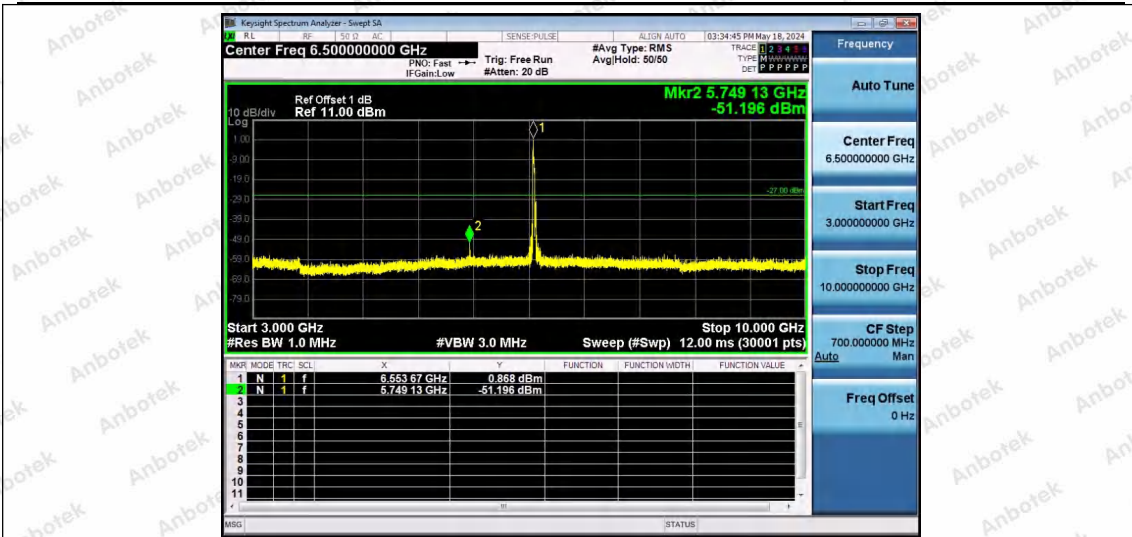

11AX40SISO-Ant1-6565-106Tone-RU53-3000~10000-PASS