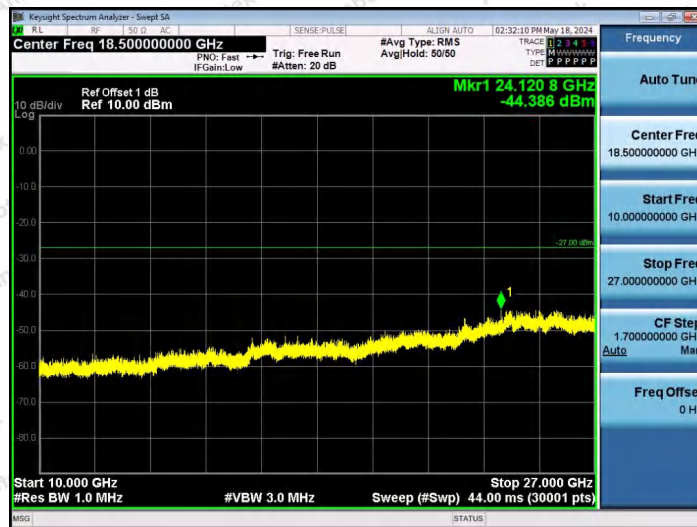

Hotline 400-003-0500
www.anbotek.com.cn

11AX40SISO-Ant1-6485-242Tone-RU62-3000~10000-PASS

11AX40SISO-Ant1-6485-26Tone-RU0-10000~40000-PASS

11AX40SISO-Ant1-6485-26Tone-RU17-10000~40000-PASS

Shenzhen Anbotek Compliance Laboratory Limited