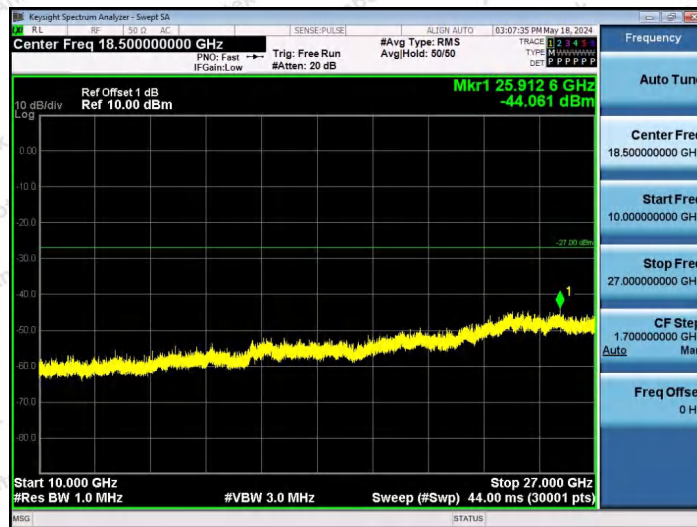

Hotline 400-003-0500
www.anbotek.com.cn

11AX40SISO-Ant1-6525-52Tone-RU37-10000~40000-PASS

11AX40SISO-Ant1-6525-52Tone-RU44-10000~40000-PASS

11AX40SISO-Ant1-6525-106Tone-RU53-10000~40000-PASS

Shenzhen Anbotek Compliance Laboratory Limited