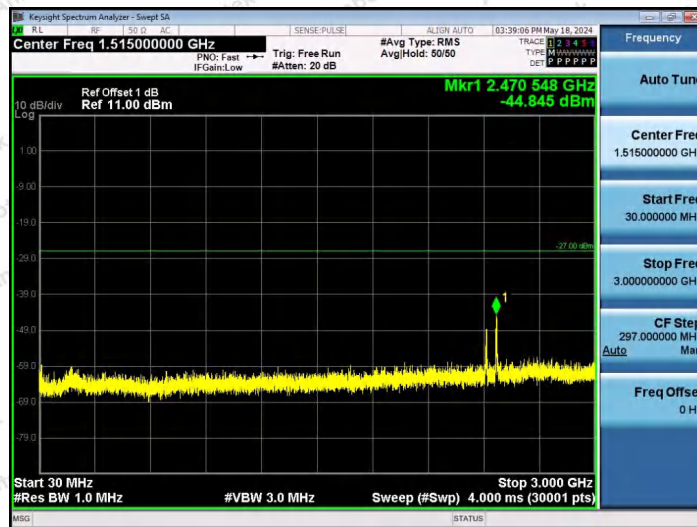

Hotline 400-003-0500
www.anbotek.com.cn

11AX40SISO-Ant1-6565-52Tone-RU44-30~3000-PASS

11AX40SISO-Ant1-6565-106Tone-RU53-30~3000-PASS

11AX40SISO-Ant1-6565-106Tone-RU56-30~3000-PASS

Shenzhen Anbotek Compliance Laboratory Limited