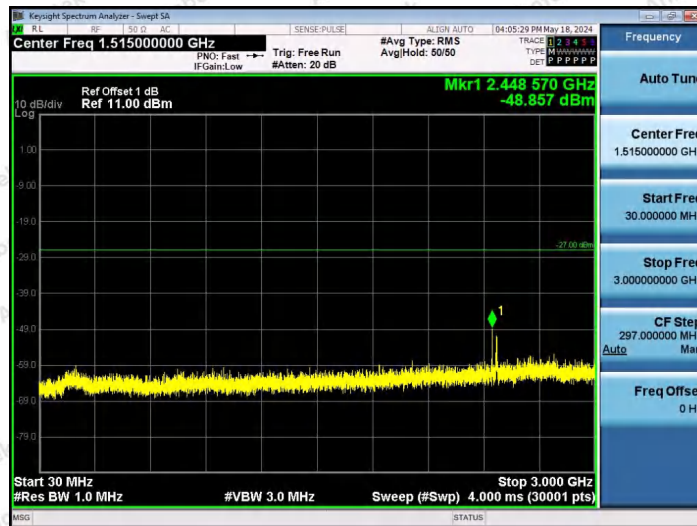

11AX40SISO-Ant1-6685-242Tone-RU62-30~3000-PASS