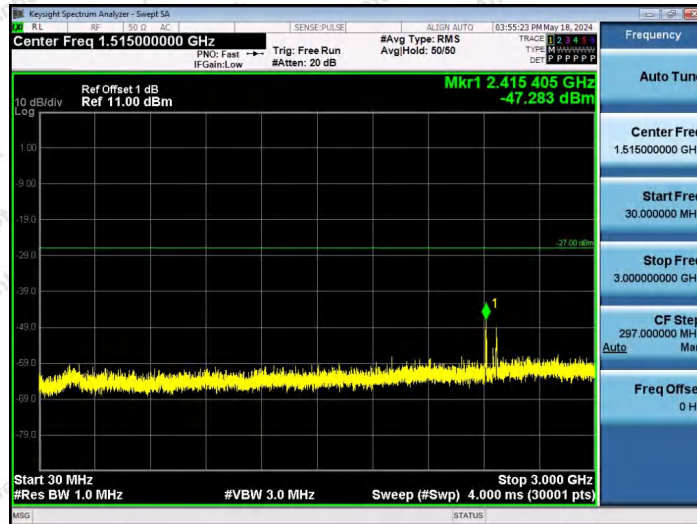

11AX40SISO-Ant1-6685-52Tone-RU44-30~3000-PASS