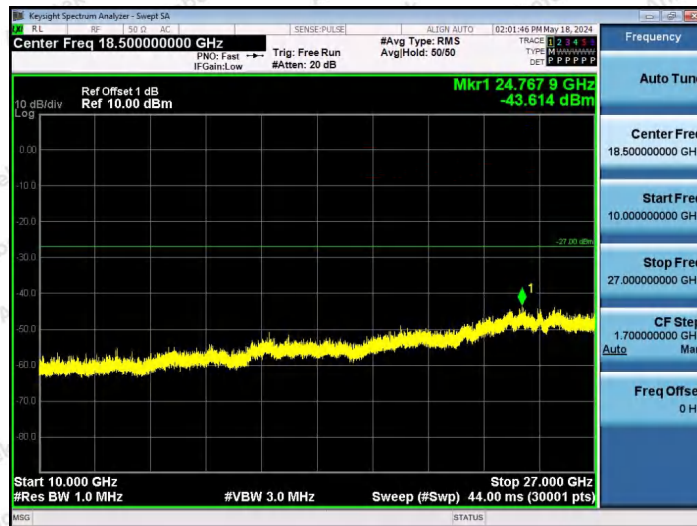

11AX40SISO-Ant1-6445-26Tone-RU0-10000~40000-PASS