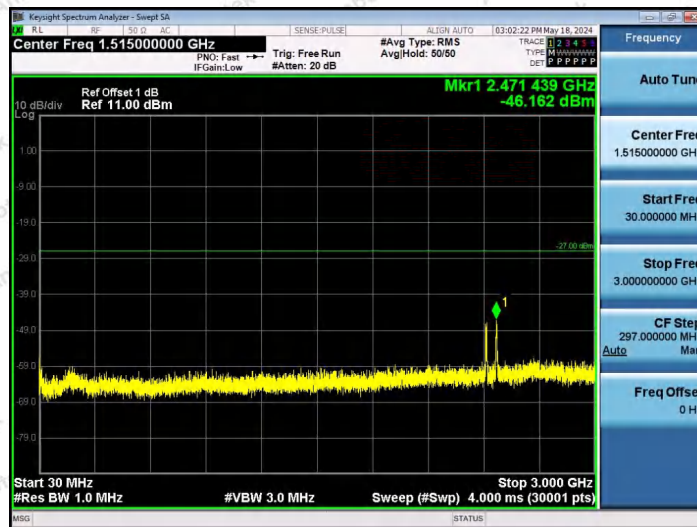

Hotline 400-003-0500
www.anbotek.com.cn

11AX40SISO-Ant1-6525-26Tone-RU0-30~3000-PASS

11AX40SISO-Ant1-6525-26Tone-RU17-30~3000-PASS

11AX40SISO-Ant1-6525-52Tone-RU37-30~3000-PASS

Shenzhen Anbotek Compliance Laboratory Limited