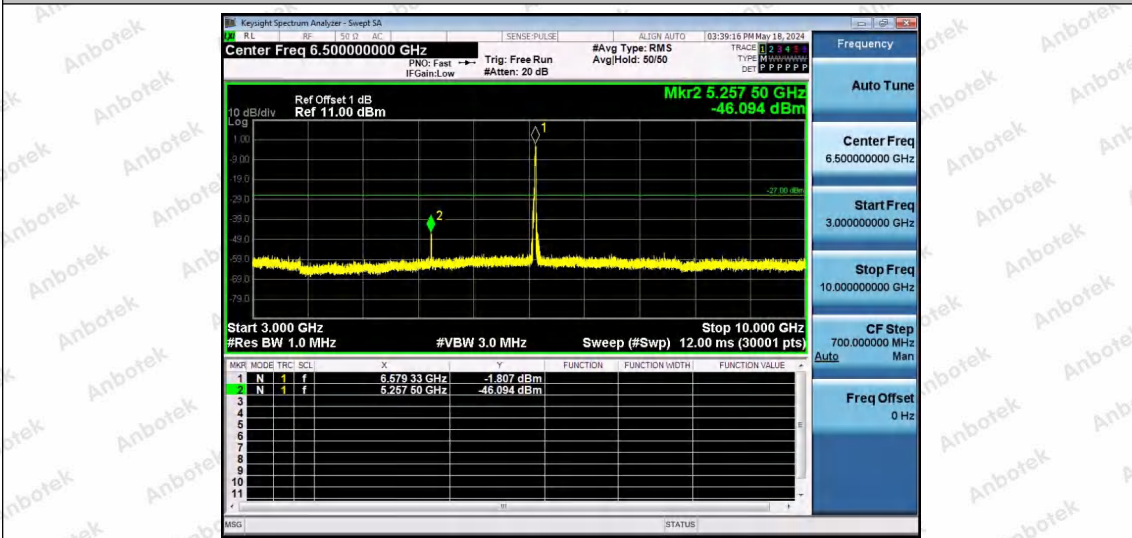

11AX40SISO-Ant1-6565-106Tone-RU56-3000~10000-PASS