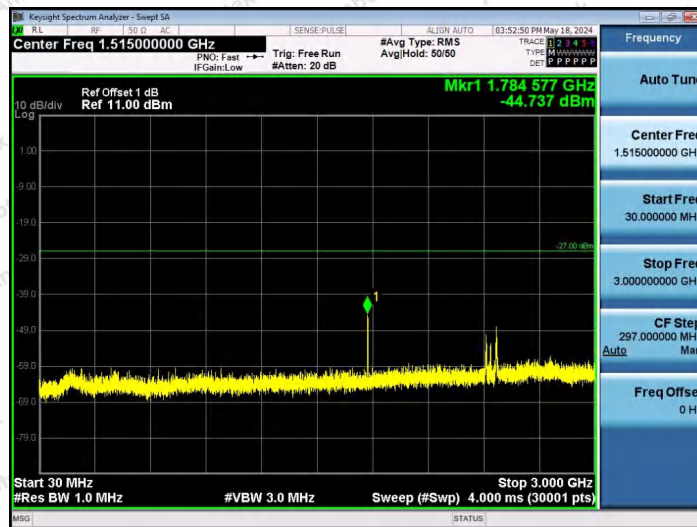

Hotline 400-003-0500
www.anbotek.com.cn

11AX40SISO-Ant1-6685-26Tone-RU0-30~3000-PASS

11AX40SISO-Ant1-6685-26Tone-RU17-30~3000-PASS

11AX40SISO-Ant1-6685-52Tone-RU37-30~3000-PASS

Shenzhen Anbotek Compliance Laboratory Limited