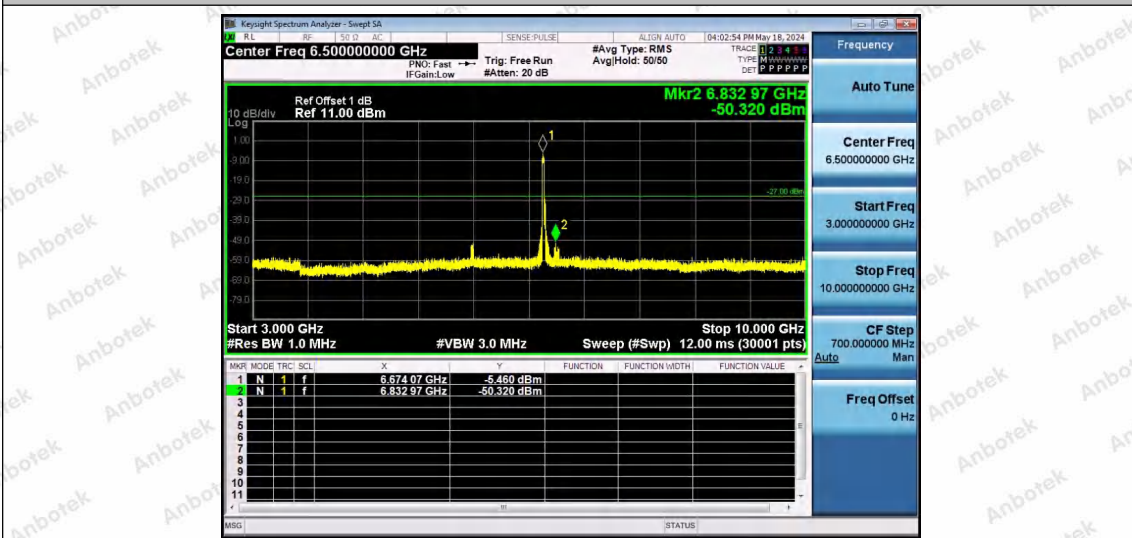

Hotline 400-003-0500
 www.anbotek.com.cn

11AX40SISO-Ant1-6685-106Tone-RU53-3000~10000-PASS

11AX40SISO-Ant1-6685-106Tone-RU56-3000~10000-PASS

11AX40SISO-Ant1-6685-242Tone-RU61-3000~10000-PASS

Shenzhen Anbotek Compliance Laboratory Limited