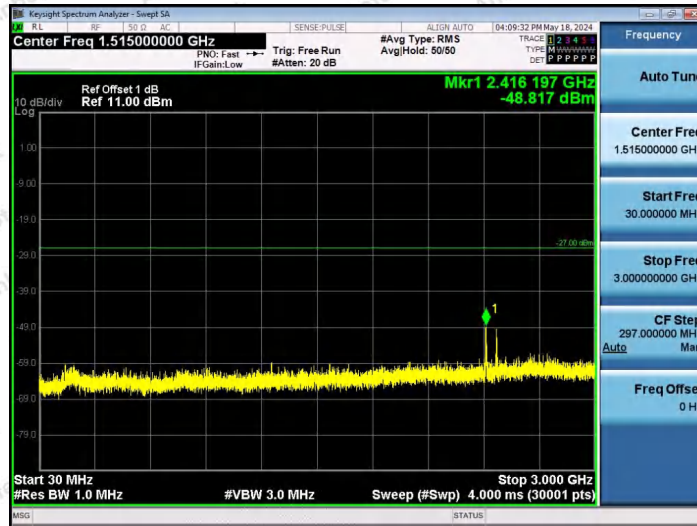

11AX40SISO-Ant1-6845-26Tone-RU0-30~3000-PASS