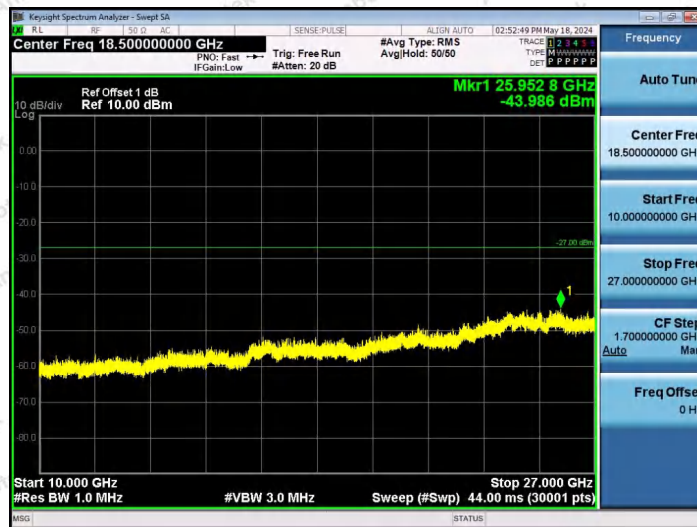

Hotline 400-003-0500
www.anbotek.com.cn

11AX40SISO-Ant1-6485-106Tone-RU56-10000~40000-PASS

11AX40SISO-Ant1-6485-242Tone-RU61-10000~40000-PASS

11AX40SISO-Ant1-6485-242Tone-RU62-10000~40000-PASS

Shenzhen Anbotek Compliance Laboratory Limited