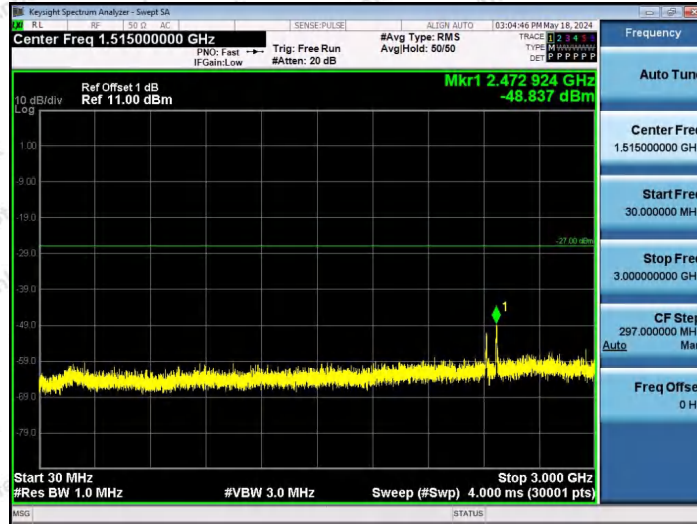

11AX40SISO-Ant1-6525-52Tone-RU44-30~3000-PASS