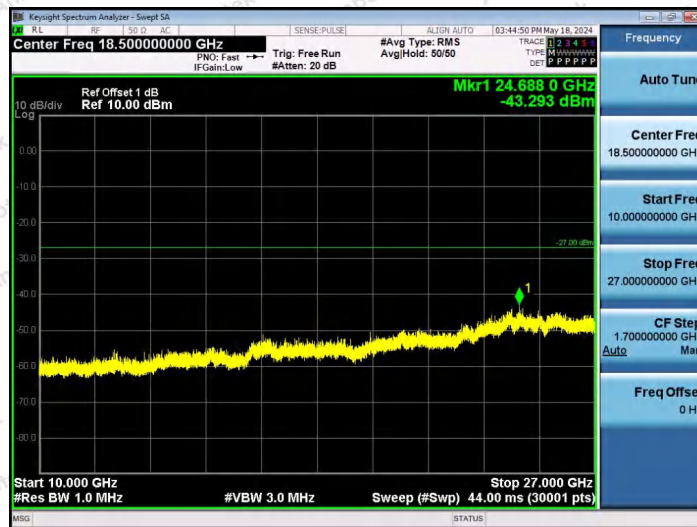

Hotline 400-003-0500
www.anbotek.com.cn

11AX40SISO-Ant1-6565-106Tone-RU56-10000~40000-PASS

11AX40SISO-Ant1-6565-242Tone-RU61-10000~40000-PASS

11AX40SISO-Ant1-6565-242Tone-RU62-10000~40000-PASS

Shenzhen Anbotek Compliance Laboratory Limited