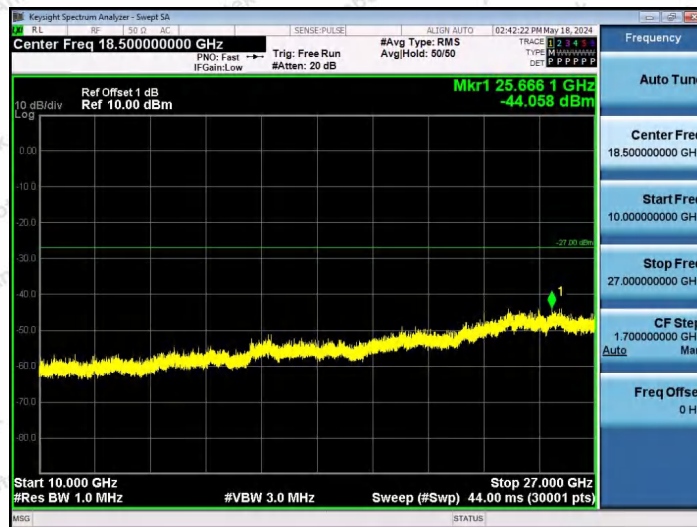

Hotline 400-003-0500
www.anbotek.com.cn

11AX40SISO-Ant1-6485-52Tone-RU37-10000~40000-PASS

11AX40SISO-Ant1-6485-52Tone-RU44-10000~40000-PASS

11AX40SISO-Ant1-6485-106Tone-RU53-10000~40000-PASS

Shenzhen Anbotek Compliance Laboratory Limited