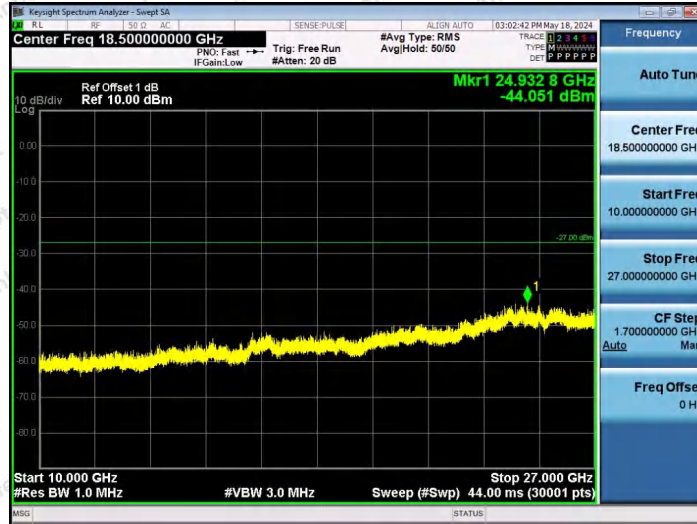

11AX40SISO-Ant1-6525-52Tone-RU37-10000~40000-PASS