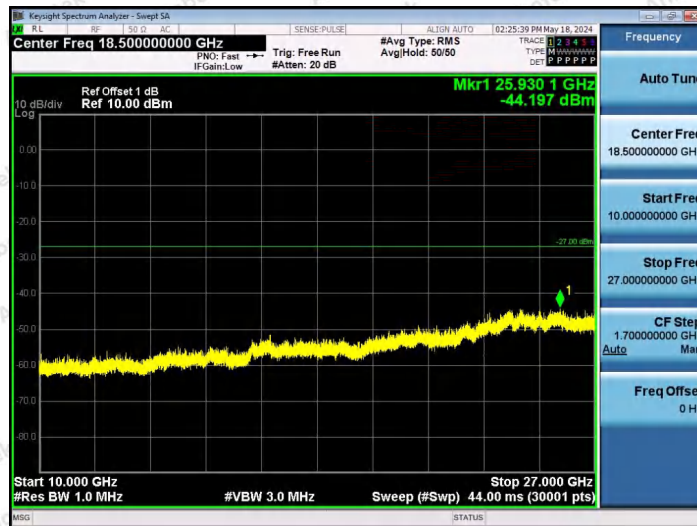

11AX40SISO-Ant1-6485-26Tone-RU0-10000~40000-PASS