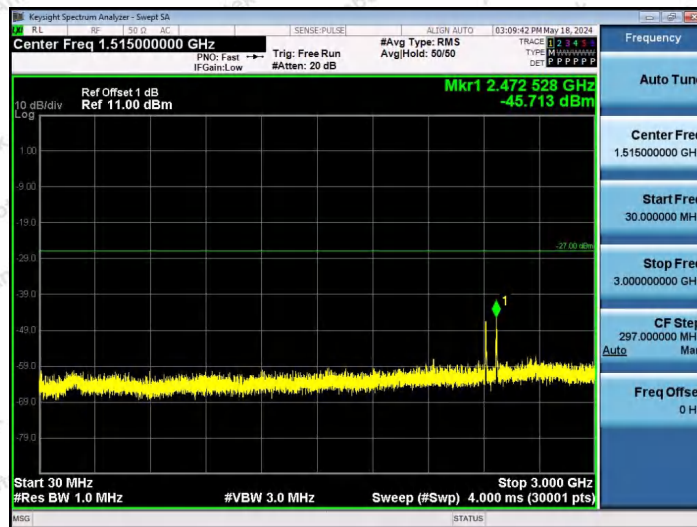

Hotline 400-003-0500
www.anbotek.com.cn

11AX40SISO-Ant1-6525-52Tone-RU44-30~3000-PASS

11AX40SISO-Ant1-6525-106Tone-RU53-30~3000-PASS

11AX40SISO-Ant1-6525-106Tone-RU56-30~3000-PASS

Shenzhen Anbotek Compliance Laboratory Limited