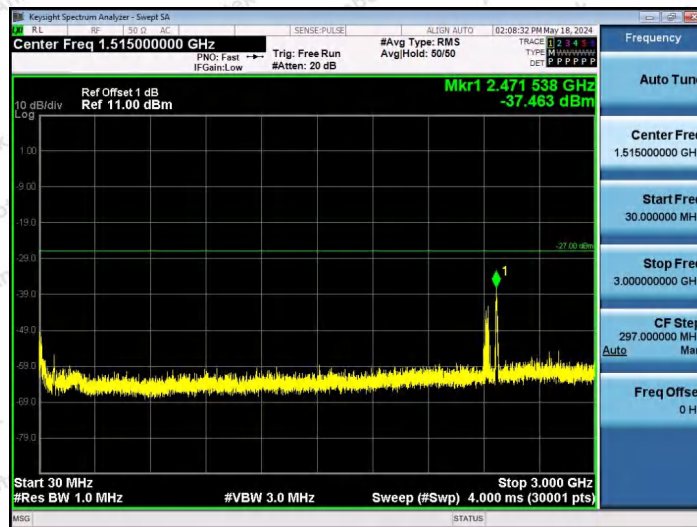

11AX40SISO-Ant1-6445-26Tone-RU0-30~3000-PASS

11AX40SISO-Ant1-6445-26Tone-RU17-30~3000-PASS

11AX40SISO-Ant1-6445-52Tone-RU37-30~3000-PASS

Shenzhen Anbotek Compliance Laboratory Limited

Address: 1/F., Building D, Sogood Science and Technology Park, Sanwei Community, Hangcheng Street, Bao'an District, Shenzhen, Guangdong, China.
Tel: (86) 0755-26066440 Fax: (86) 0755-26014772 Email: service@anbotek.com