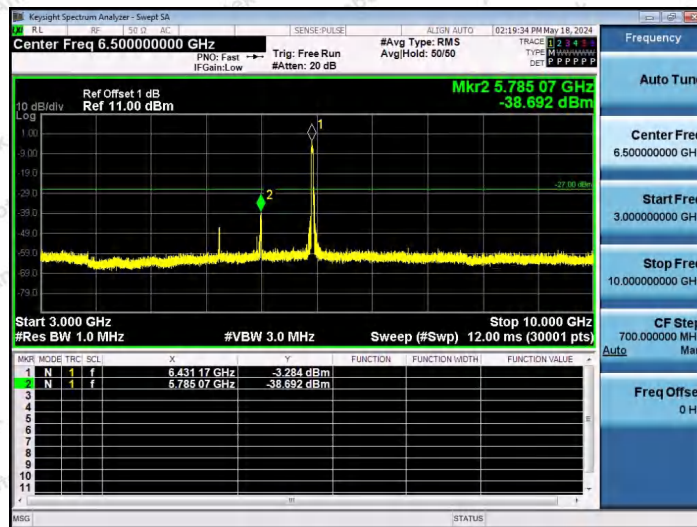

Hotline 400-003-0500
 www.anbotek.com.cn

11AX40SISO-Ant1-6445-106Tone-RU53-3000~10000-PASS

11AX40SISO-Ant1-6445-106Tone-RU56-3000~10000-PASS

11AX40SISO-Ant1-6445-242Tone-RU61-3000~10000-PASS

Shenzhen Anbotek Compliance Laboratory Limited