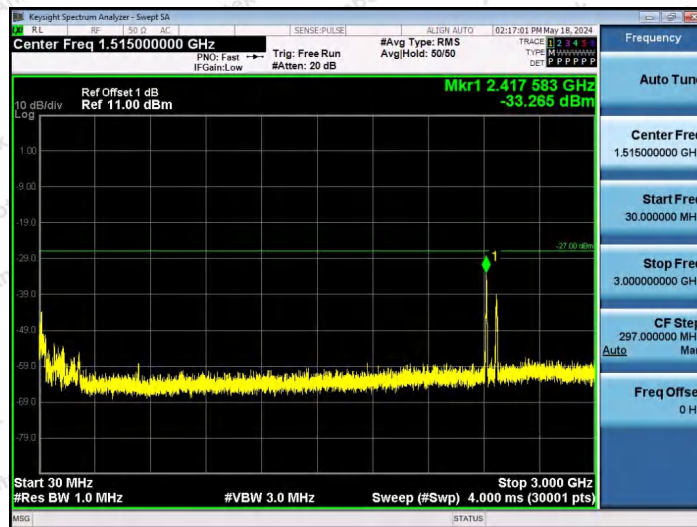

Hotline 400-003-0500
www.anbotek.com.cn

11AX40SISO-Ant1-6445-52Tone-RU44-30~3000-PASS

11AX40SISO-Ant1-6445-106Tone-RU53-30~3000-PASS

11AX40SISO-Ant1-6445-106Tone-RU56-30~3000-PASS

Shenzhen Anbotek Compliance Laboratory Limited