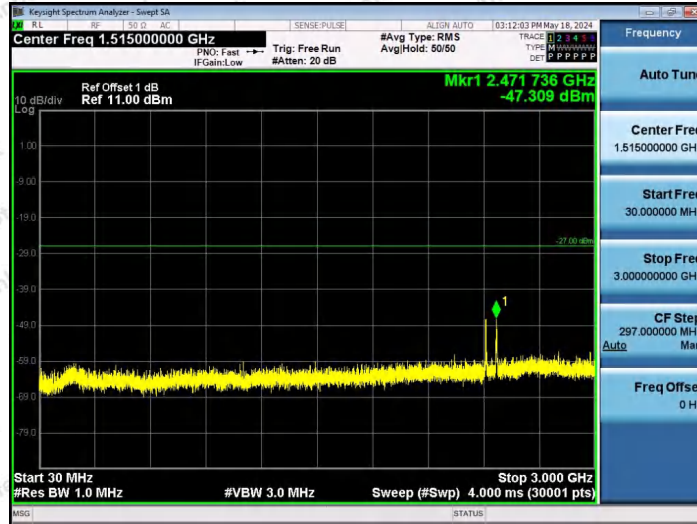

11AX40SISO-Ant1-6525-242Tone-RU61-30~3000-PASS