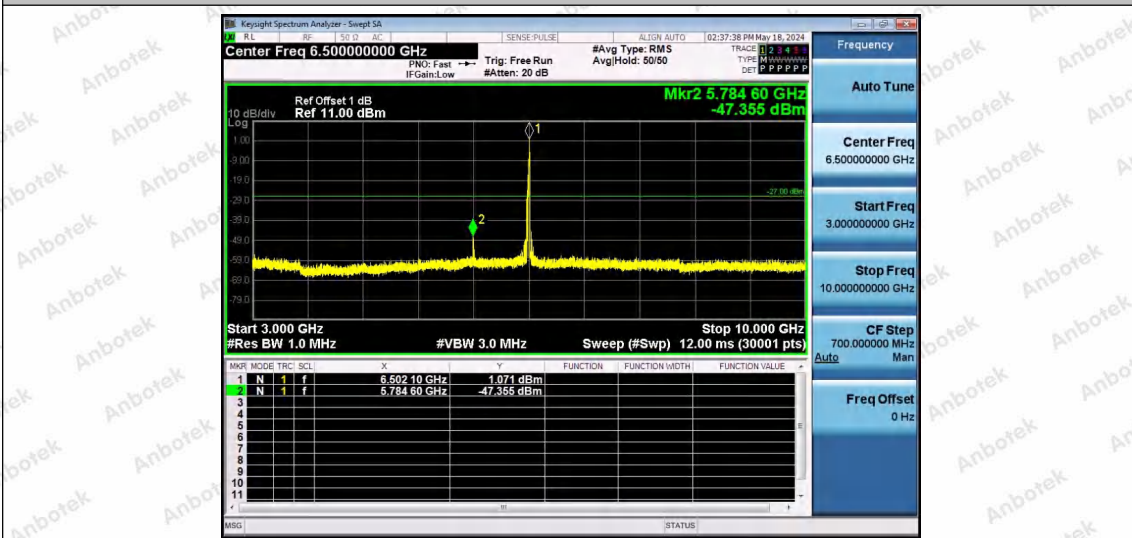

Hotline 400-003-0500
www.anbotek.com.cn

11AX40SISO-Ant1-6485-26Tone-RU17-3000~10000-PASS

11AX40SISO-Ant1-6485-52Tone-RU37-3000~10000-PASS

11AX40SISO-Ant1-6485-52Tone-RU44-3000~10000-PASS

Shenzhen Anbotek Compliance Laboratory Limited