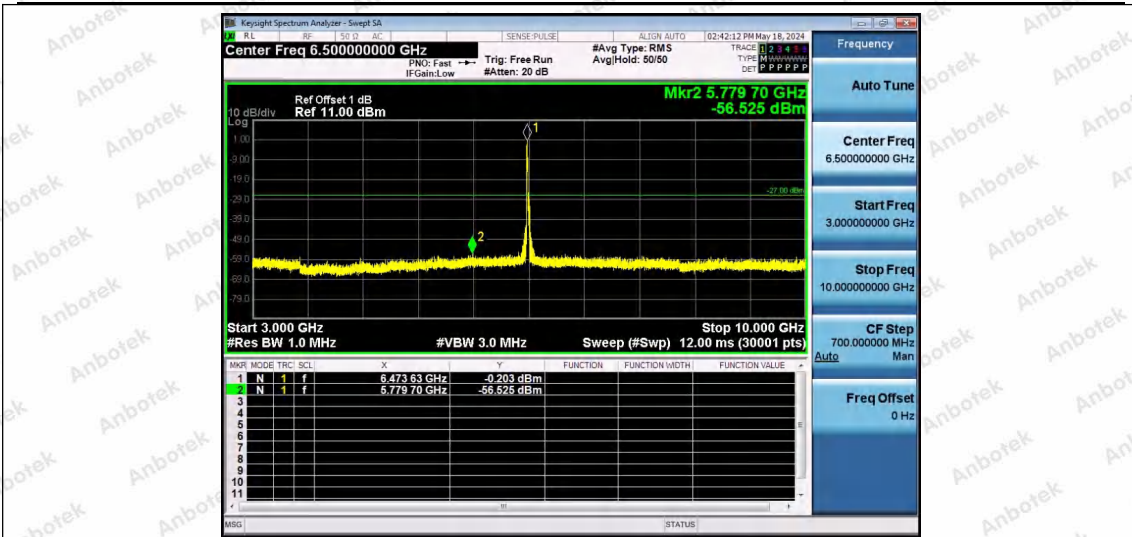

11AX40SISO-Ant1-6485-106Tone-RU53-3000~10000-PASS