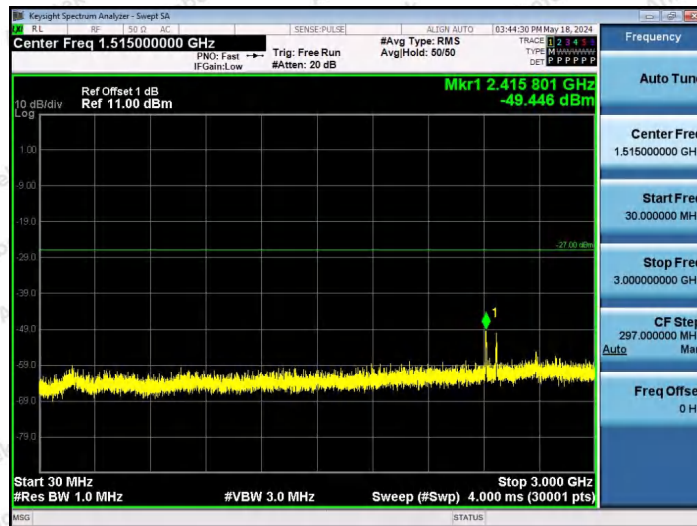

11AX40SISO-Ant1-6565-242Tone-RU62-30~3000-PASS