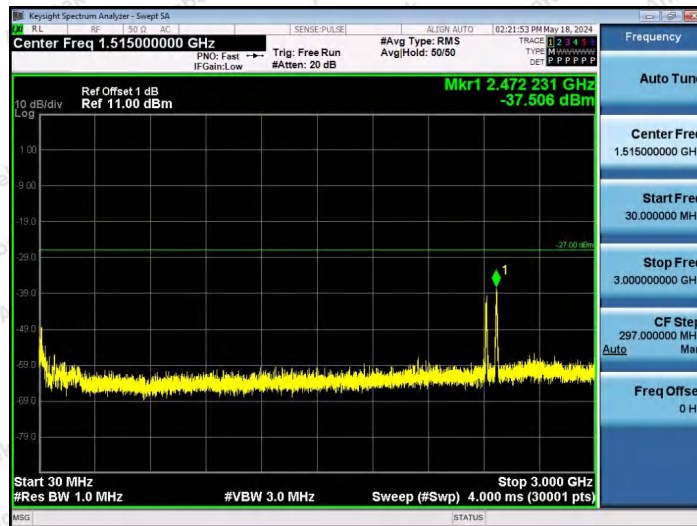

11AX40SISO-Ant1-6445-242Tone-RU62-30~3000-PASS