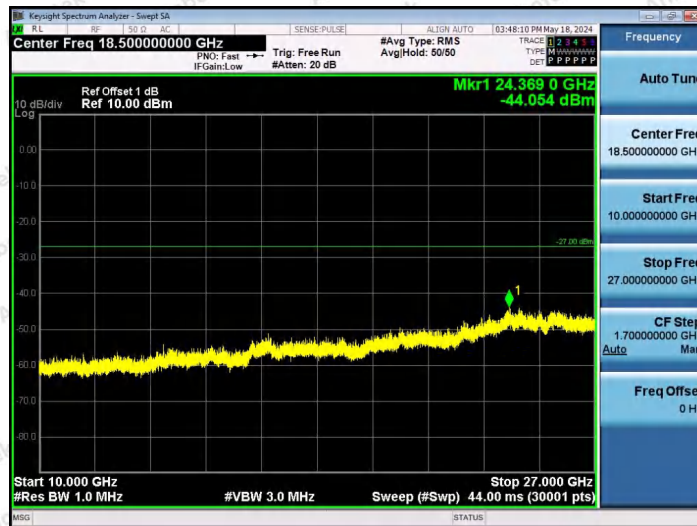

11AX40SISO-Ant1-6685-26Tone-RU0-10000~40000-PASS