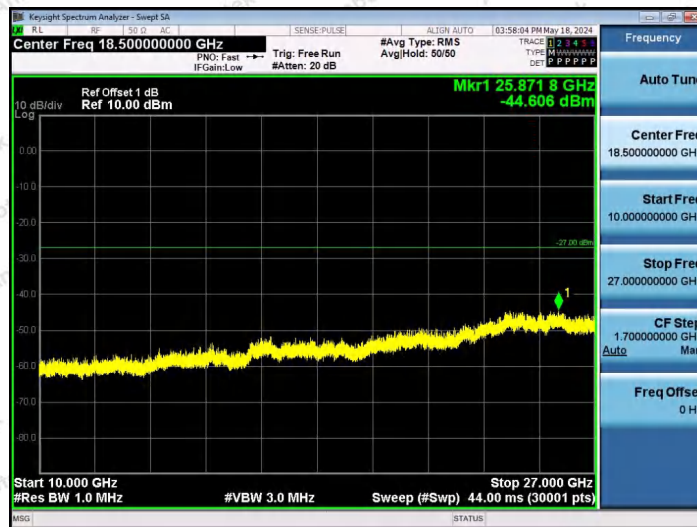

Hotline 400-003-0500
 www.anbotek.com.cn

11AX40SISO-Ant1-6685-52Tone-RU37-10000~40000-PASS

11AX40SISO-Ant1-6685-52Tone-RU44-10000~40000-PASS

11AX40SISO-Ant1-6685-106Tone-RU53-10000~40000-PASS

Shenzhen Anbotek Compliance Laboratory Limited