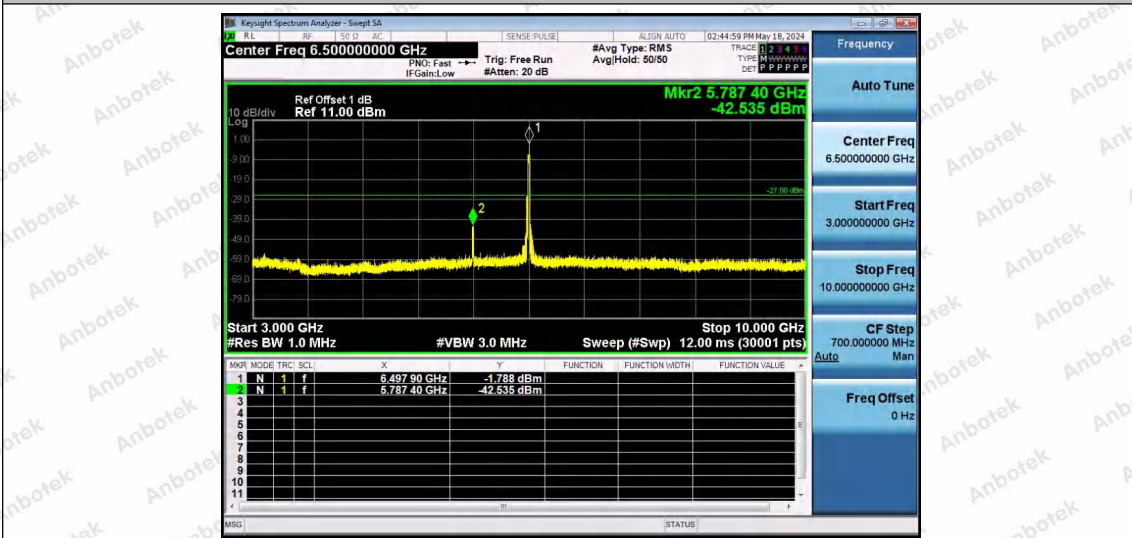

11AX40SISO-Ant1-6485-106Tone-RU56-3000~10000-PASS