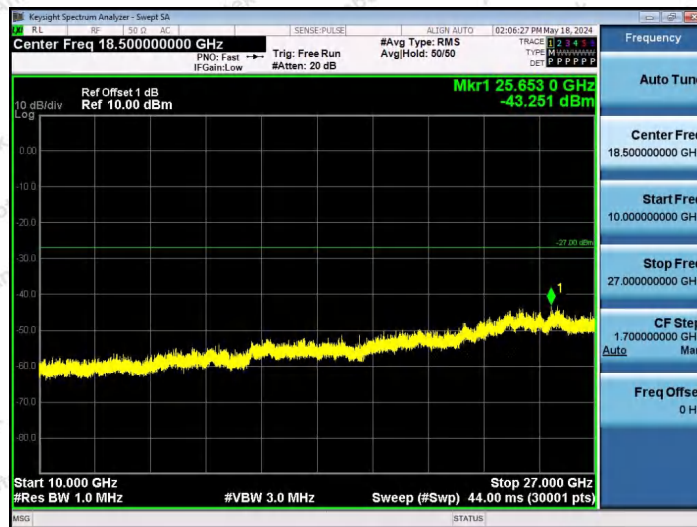

Hotline 400-003-0500
www.anbotek.com.cn

11AX40SISO-Ant1-6445-242Tone-RU62-3000~10000-PASS

11AX40SISO-Ant1-6445-26Tone-RU0-10000~40000-PASS

11AX40SISO-Ant1-6445-26Tone-RU17-10000~40000-PASS

Shenzhen Anbotek Compliance Laboratory Limited