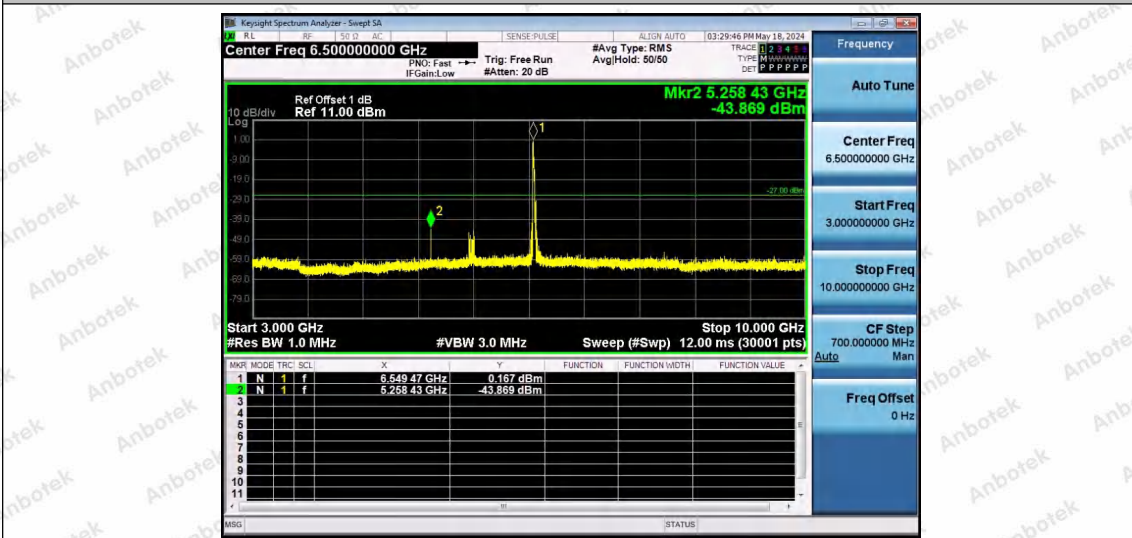

11AX40SISO-Ant1-6565-52Tone-RU37-3000~10000-PASS