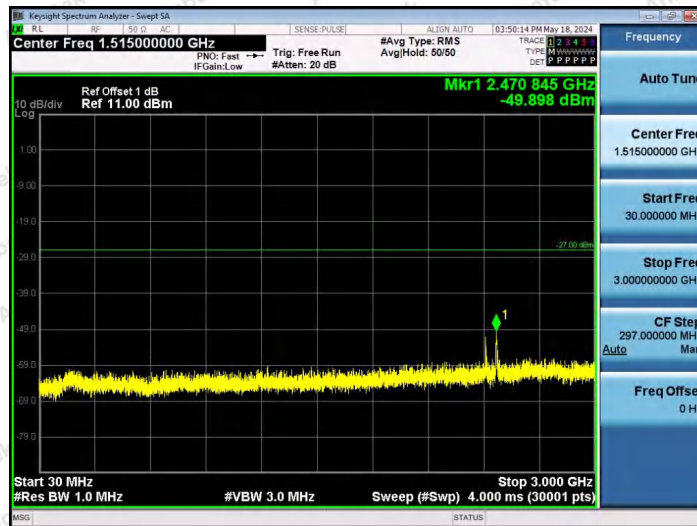

11AX40SISO-Ant1-6685-26Tone-RU17-30~3000-PASS