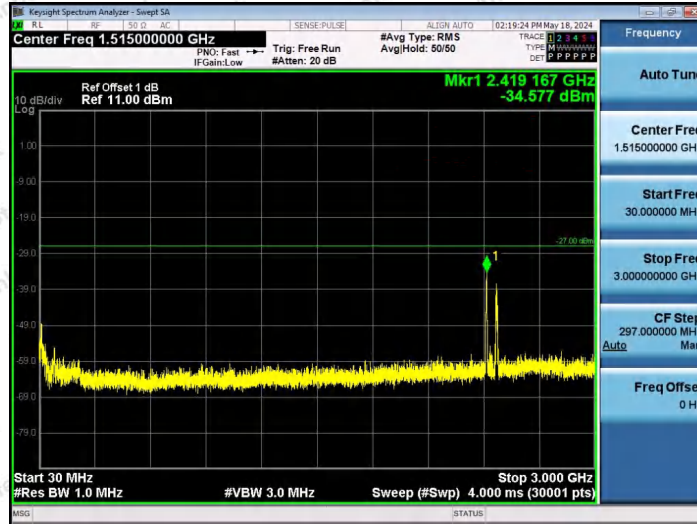

11AX40SISO-Ant1-6445-242Tone-RU61-30~3000-PASS