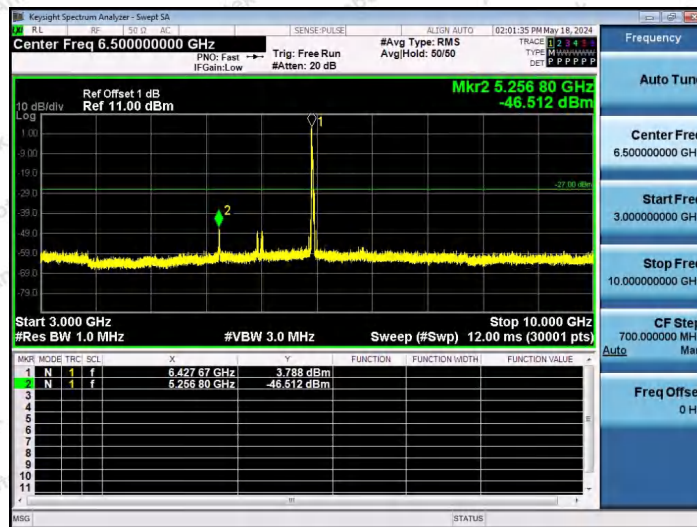

Hotline 400-003-0500
www.anbotek.com.cn

11AX40SISO-Ant1-6445-242Tone-RU61-30~3000-PASS

11AX40SISO-Ant1-6445-242Tone-RU62-30~3000-PASS

11AX40SISO-Ant1-6445-26Tone-RU0-3000~10000-PASS

Shenzhen Anbotek Compliance Laboratory Limited