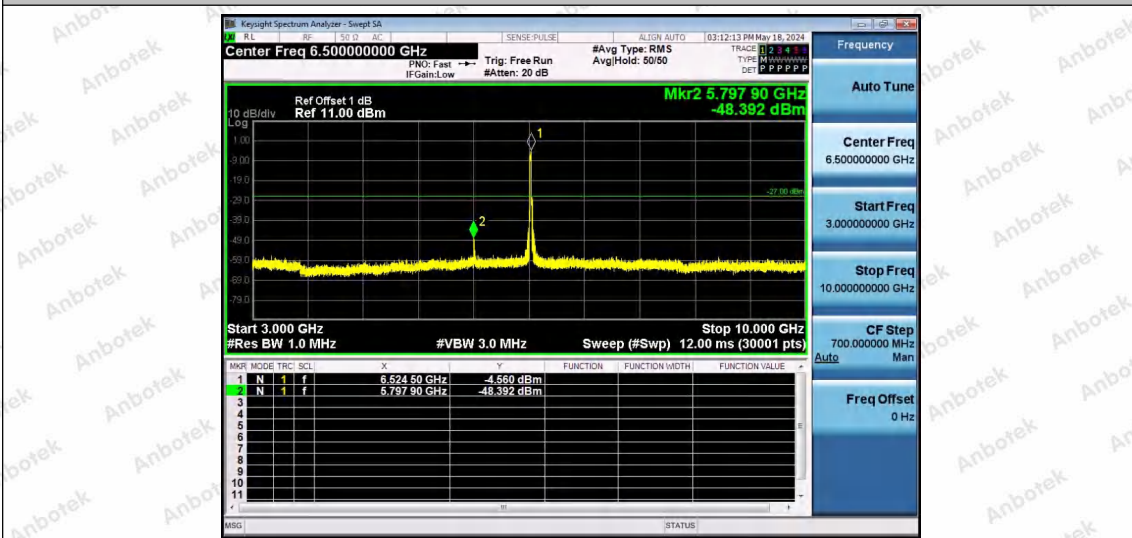

Hotline 400-003-0500
www.anbotek.com.cn

11AX40SISO-Ant1-6525-106Tone-RU53-3000~10000-PASS

11AX40SISO-Ant1-6525-106Tone-RU56-3000~10000-PASS

11AX40SISO-Ant1-6525-242Tone-RU61-3000~10000-PASS

Shenzhen Anbotek Compliance Laboratory Limited