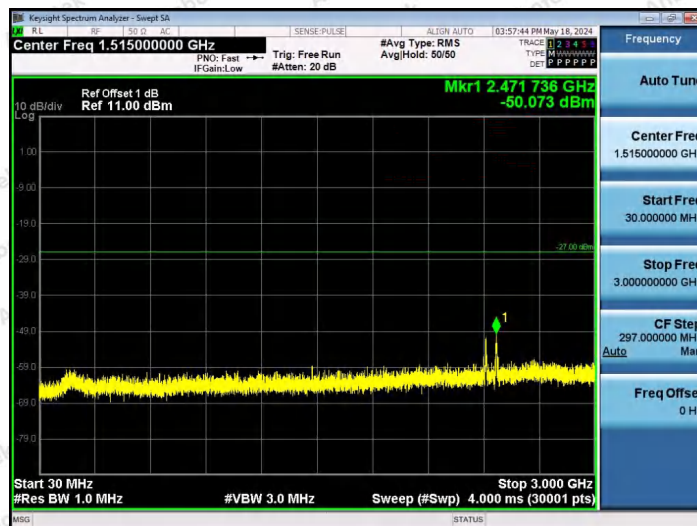

11AX40SISO-Ant1-6685-106Tone-RU53-30~3000-PASS