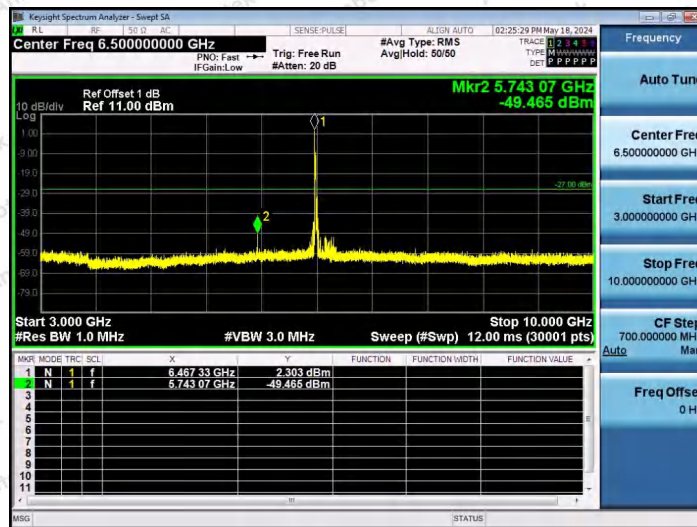

Hotline 400-003-0500
www.anbotek.com.cn

11AX40SISO-Ant1-6485-242Tone-RU61-30~3000-PASS

11AX40SISO-Ant1-6485-242Tone-RU62-30~3000-PASS

11AX40SISO-Ant1-6485-26Tone-RU0-3000~10000-PASS

Shenzhen Anbotek Compliance Laboratory Limited