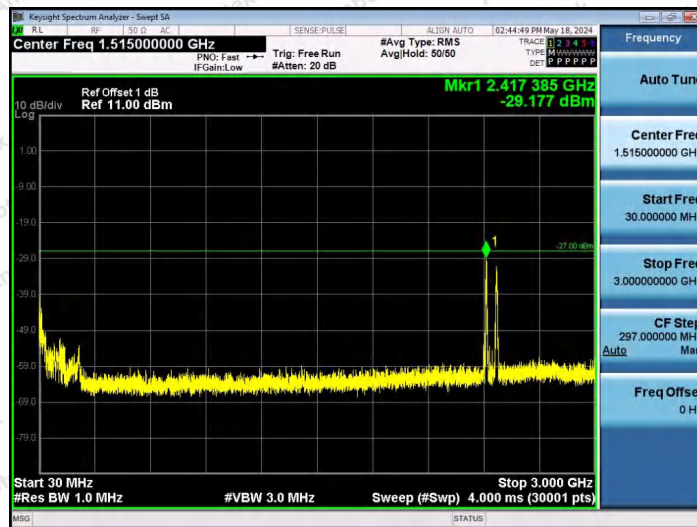

Hotline 400-003-0500
www.anbotek.com.cn

11AX40SISO-Ant1-6485-52Tone-RU44-30~3000-PASS

11AX40SISO-Ant1-6485-106Tone-RU53-30~3000-PASS

11AX40SISO-Ant1-6485-106Tone-RU56-30~3000-PASS

Shenzhen Anbotek Compliance Laboratory Limited