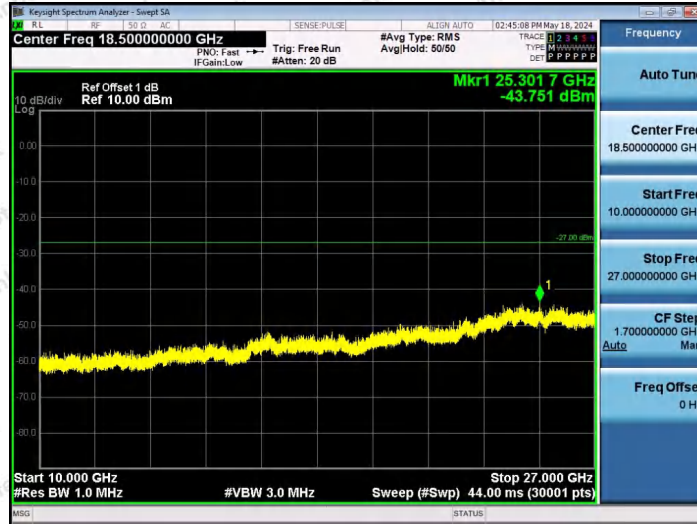

11AX40SISO-Ant1-6485-106Tone-RU56-10000~40000-PASS