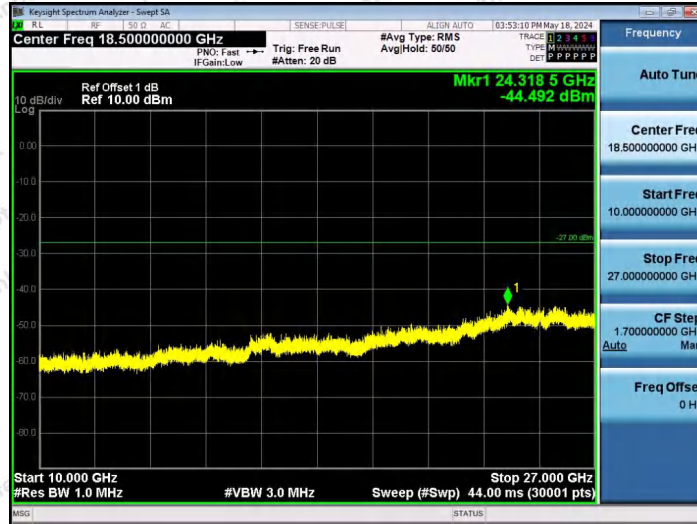

11AX40SISO-Ant1-6685-52Tone-RU37-10000~40000-PASS