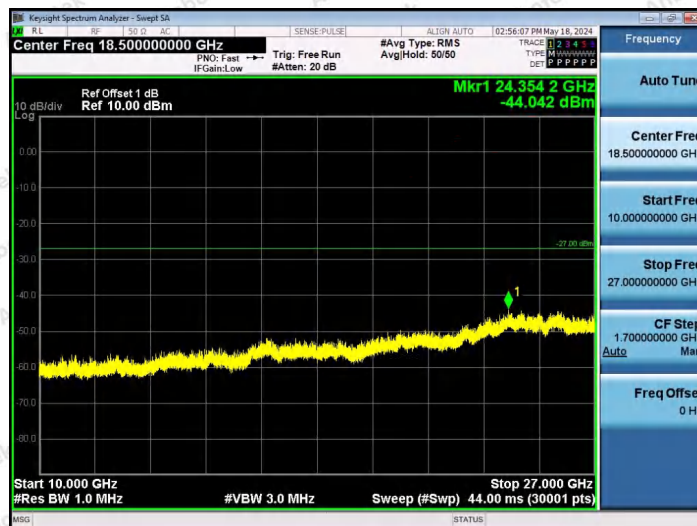

11AX40SISO-Ant1-6525-26Tone-RU0-10000~40000-PASS