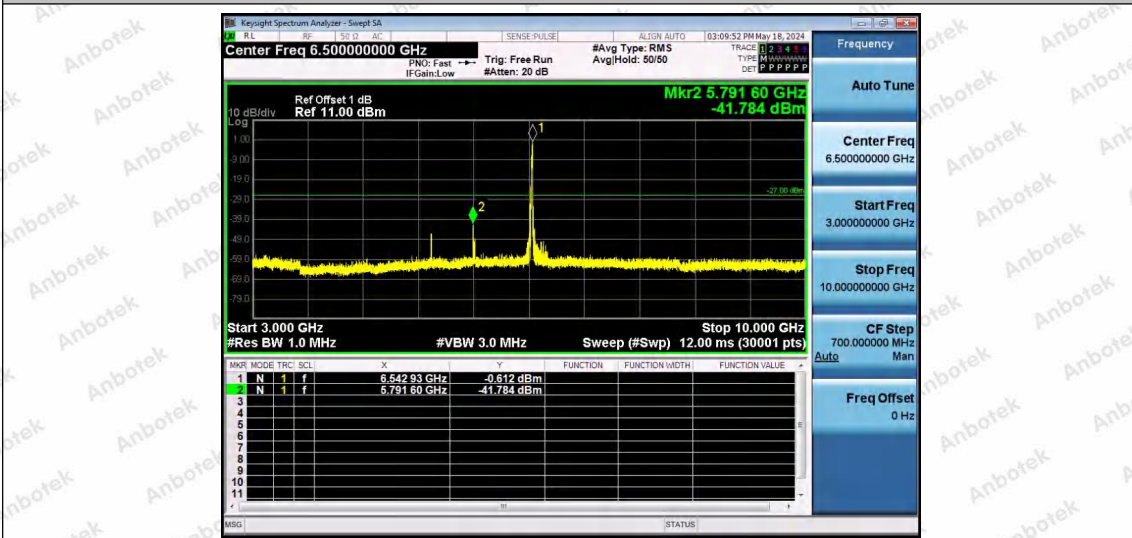

11AX40SISO-Ant1-6525-106Tone-RU56-3000~10000-PASS