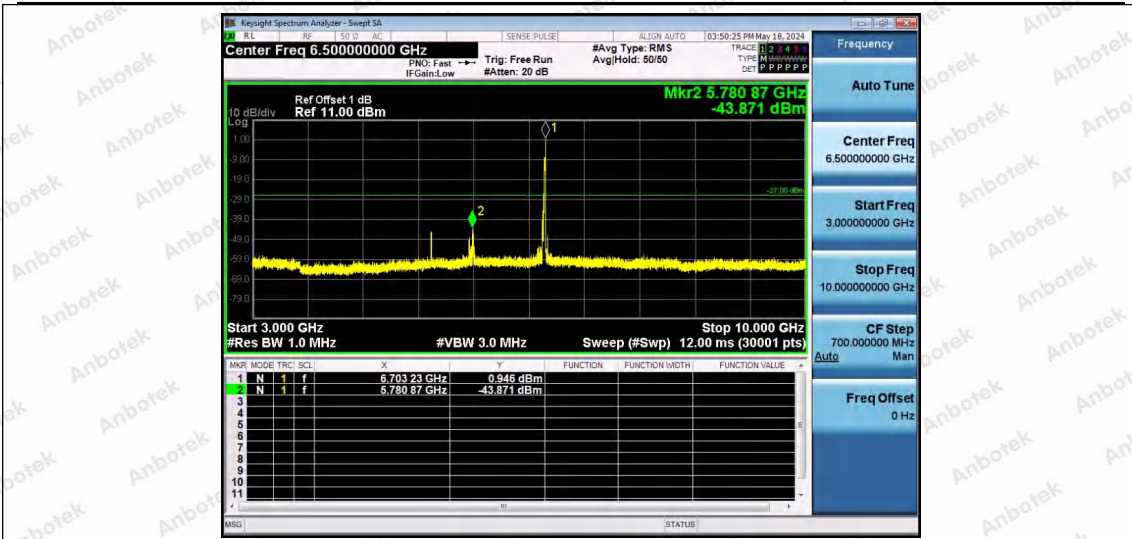

11AX40SISO-Ant1-6685-26Tone-RU17-3000~10000-PASS