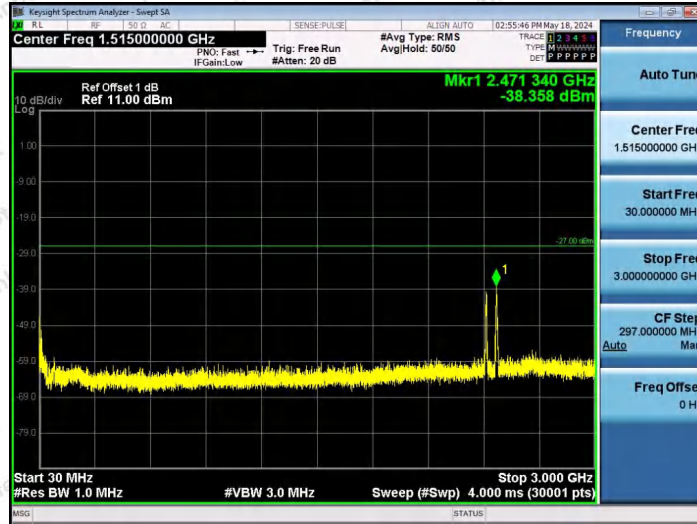

11AX40SISO-Ant1-6525-26Tone-RU0-30~3000-PASS