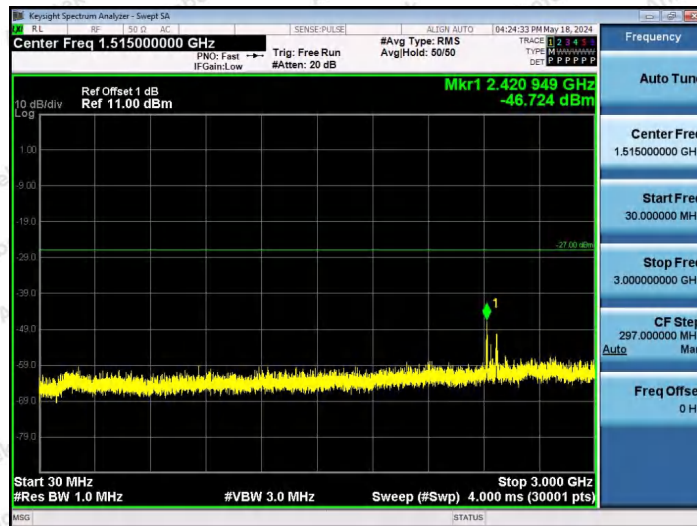

11AX40SISO-Ant1-6845-106Tone-RU53-30~3000-PASS