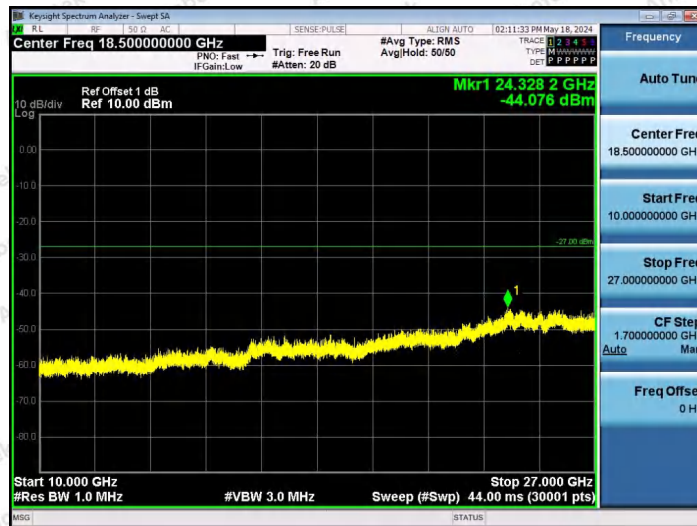

11AX40SISO-Ant1-6445-52Tone-RU44-10000~40000-PASS