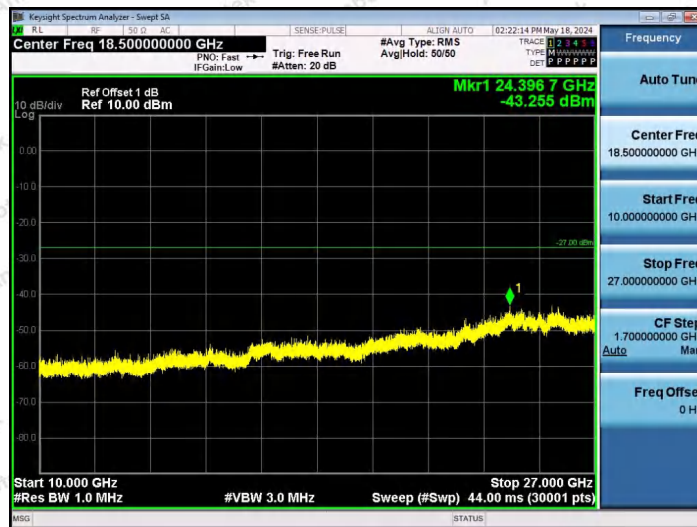

Hotline 400-003-0500
www.anbotek.com.cn

11AX40SISO-Ant1-6445-106Tone-RU56-10000~40000-PASS

11AX40SISO-Ant1-6445-242Tone-RU61-10000~40000-PASS

11AX40SISO-Ant1-6445-242Tone-RU62-10000~40000-PASS

Shenzhen Anbotek Compliance Laboratory Limited