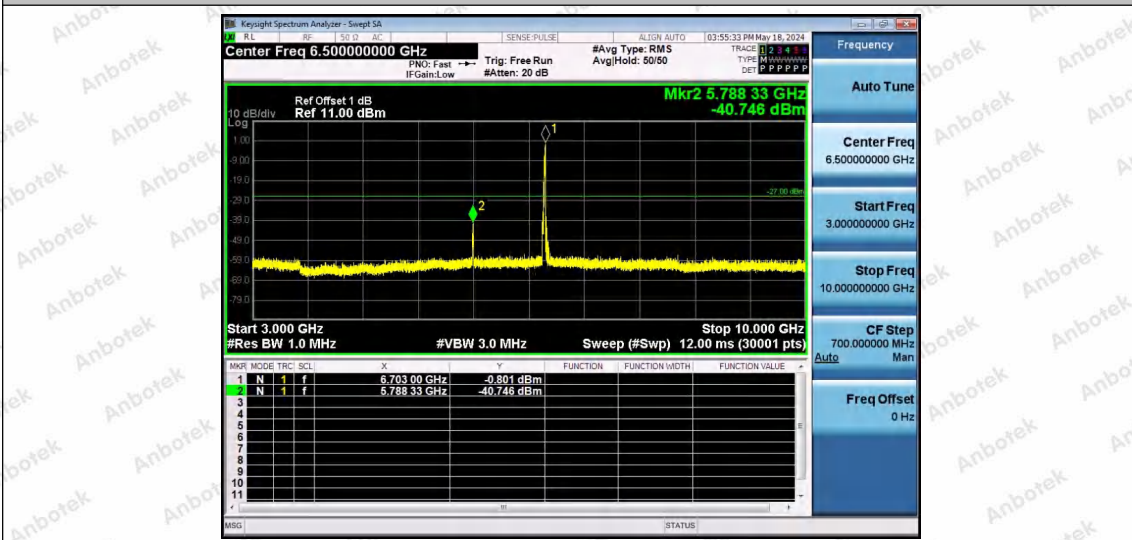

Hotline 400-003-0500
www.anbotek.com.cn

11AX40SISO-Ant1-6685-26Tone-RU17-3000~10000-PASS

11AX40SISO-Ant1-6685-52Tone-RU37-3000~10000-PASS

11AX40SISO-Ant1-6685-52Tone-RU44-3000~10000-PASS

Shenzhen Anbotek Compliance Laboratory Limited