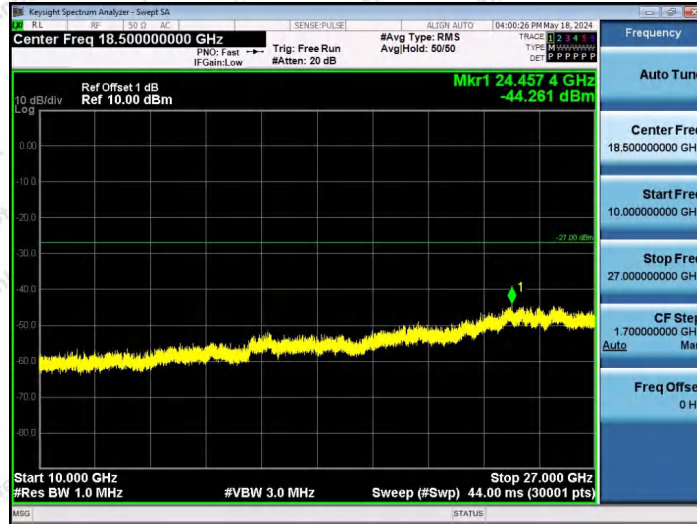

11AX40SISO-Ant1-6685-106Tone-RU56-10000~40000-PASS