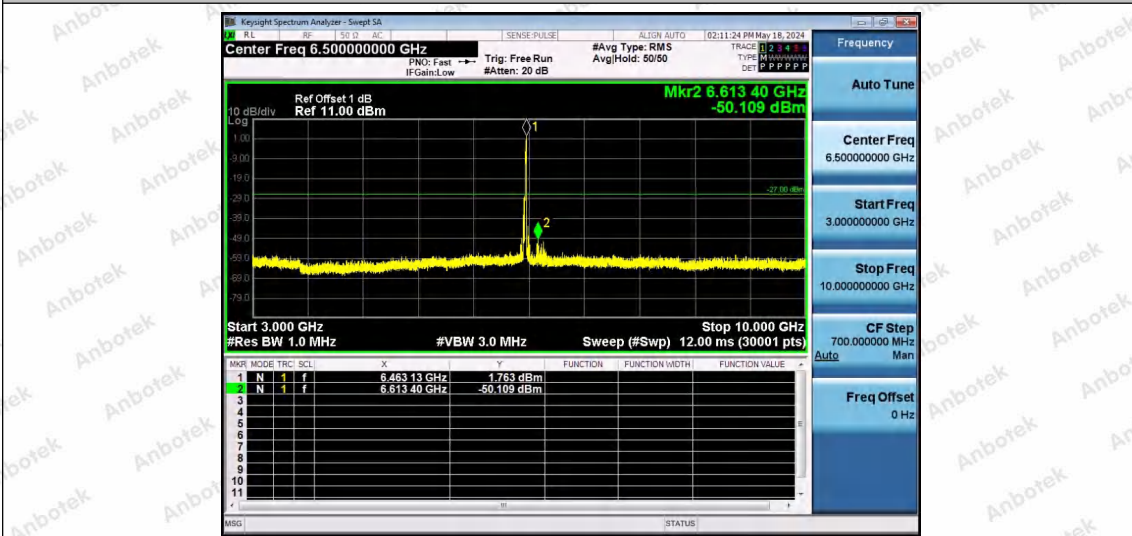

Hotline 400-003-0500
www.anbotek.com.cn

11AX40SISO-Ant1-6445-26Tone-RU17-3000~10000-PASS

11AX40SISO-Ant1-6445-52Tone-RU37-3000~10000-PASS

11AX40SISO-Ant1-6445-52Tone-RU44-3000~10000-PASS

Shenzhen Anbotek Compliance Laboratory Limited