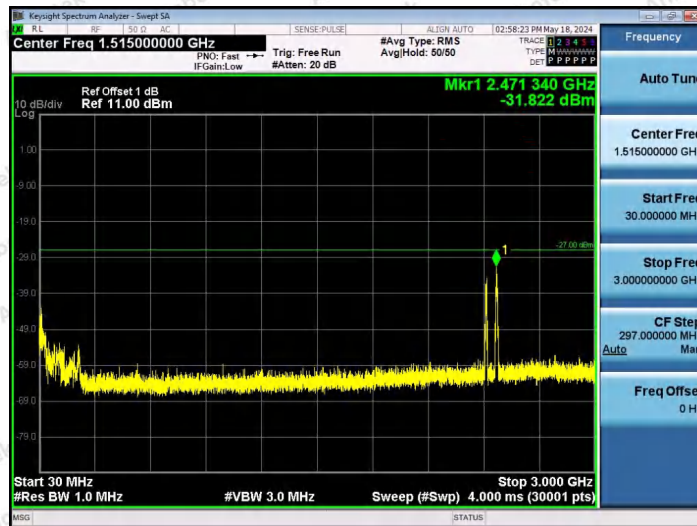

11AX40SISO-Ant1-6525-26Tone-RU17-30~3000-PASS