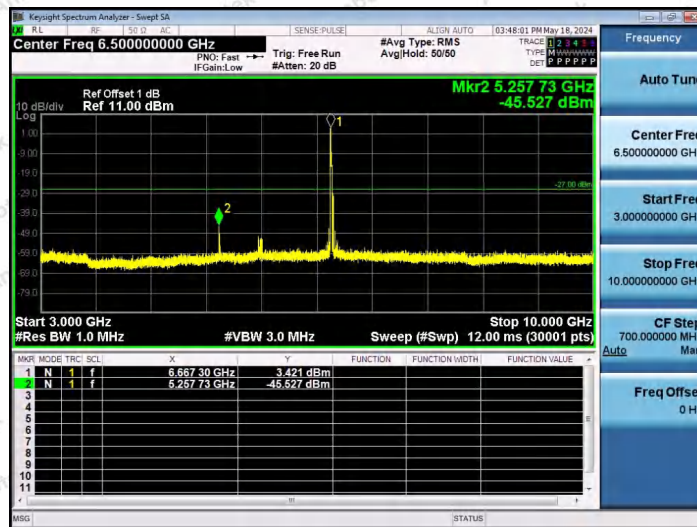

Hotline 400-003-0500
www.anbotek.com.cn

11AX40SISO-Ant1-6685-242Tone-RU61-30~3000-PASS

11AX40SISO-Ant1-6685-242Tone-RU62-30~3000-PASS

11AX40SISO-Ant1-6685-26Tone-RU0-3000~10000-PASS

Shenzhen Anbotek Compliance Laboratory Limited