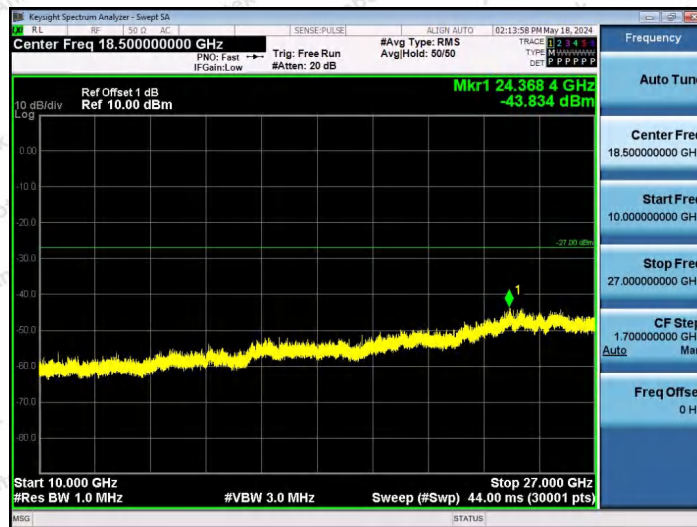

Hotline 400-003-0500
 www.anbotek.com.cn

11AX40SISO-Ant1-6445-52Tone-RU37-10000~40000-PASS

11AX40SISO-Ant1-6445-52Tone-RU44-10000~40000-PASS

11AX40SISO-Ant1-6445-106Tone-RU53-10000~40000-PASS

Shenzhen Anbotek Compliance Laboratory Limited