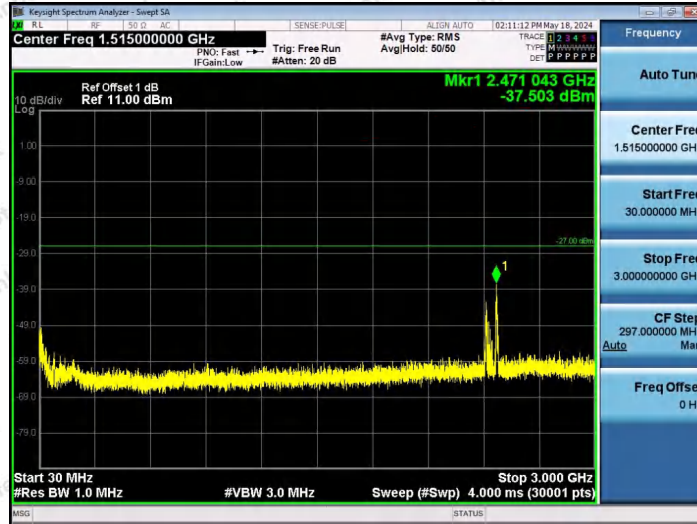

11AX40SISO-Ant1-6445-52Tone-RU44-30~3000-PASS