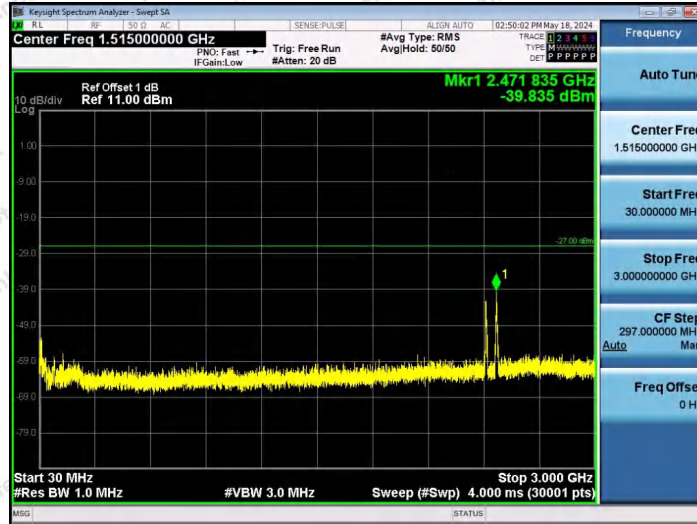

11AX40SISO-Ant1-6485-242Tone-RU61-30~3000-PASS