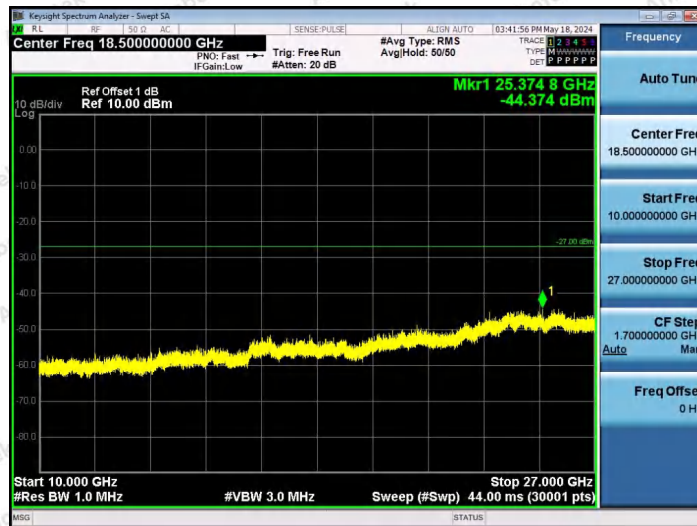

11AX40SISO-Ant1-6565-242Tone-RU61-10000~40000-PASS