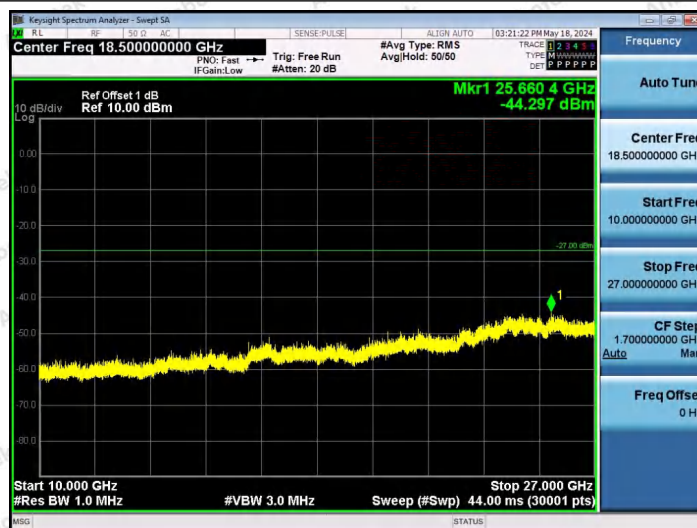

11AX40SISO-Ant1-6565-26Tone-RU0-10000~40000-PASS