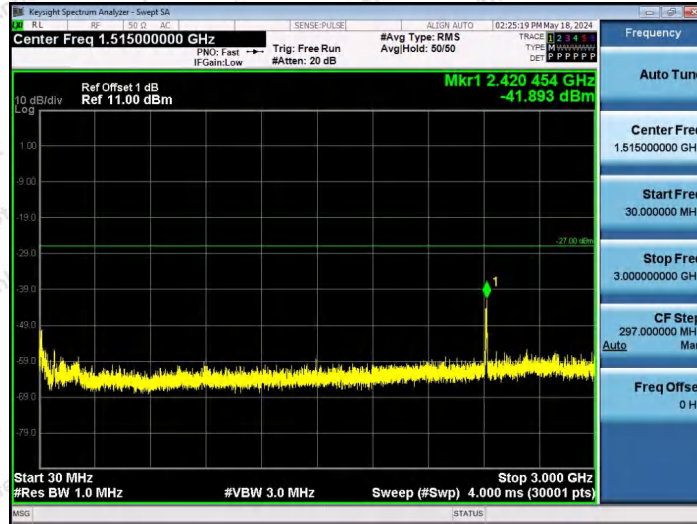

11AX40SISO-Ant1-6485-26Tone-RU0-30~3000-PASS