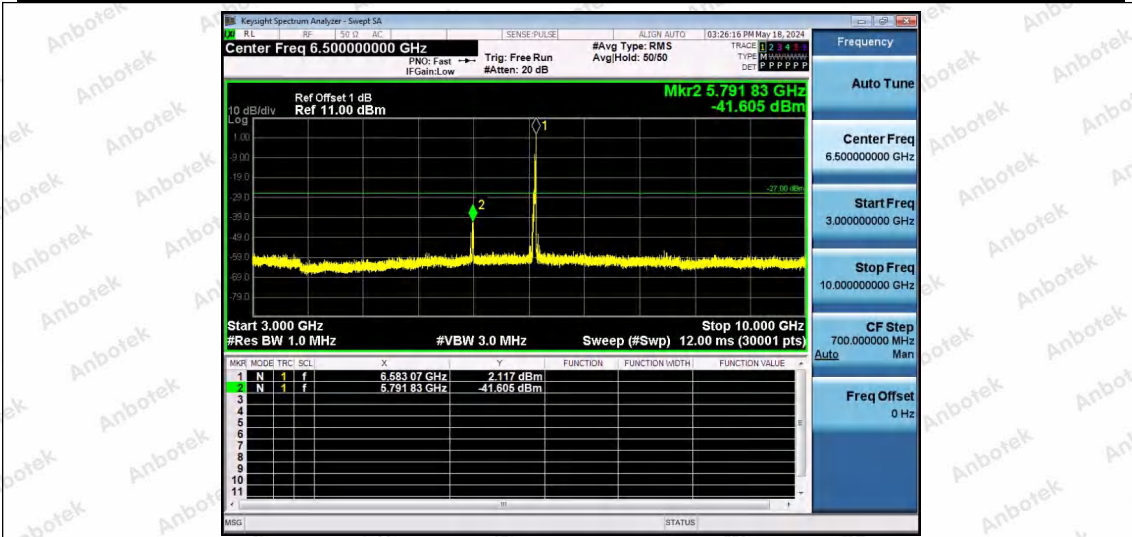

11AX40SISO-Ant1-6565-26Tone-RU17-3000~10000-PASS