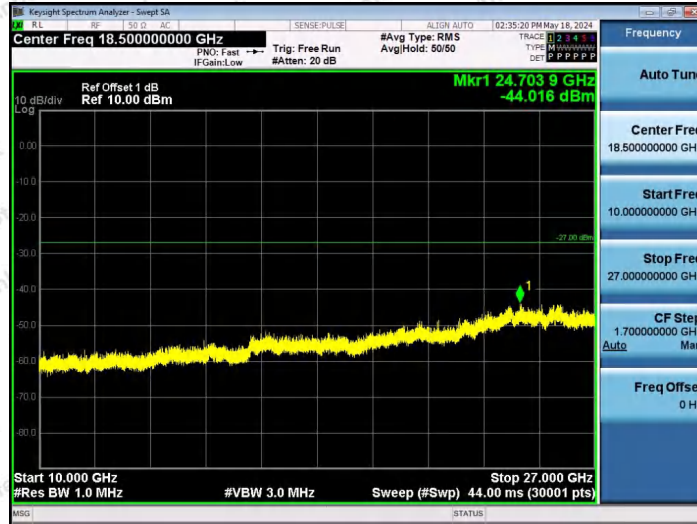

11AX40SISO-Ant1-6485-52Tone-RU37-10000~40000-PASS