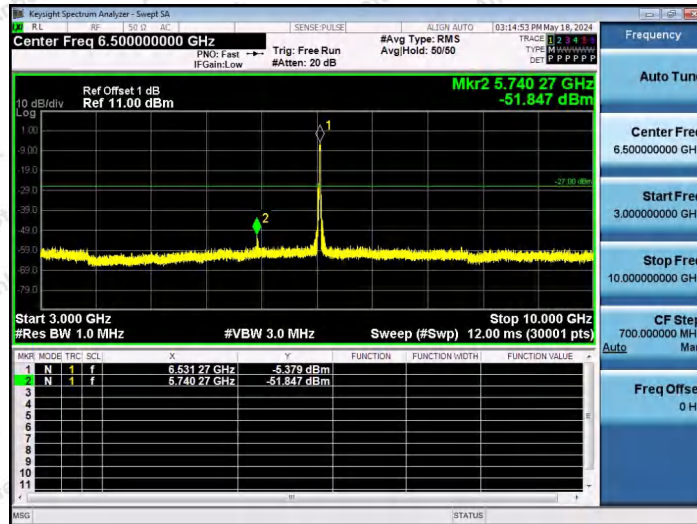

11AX40SISO-Ant1-6525-242Tone-RU62-3000~10000-PASS