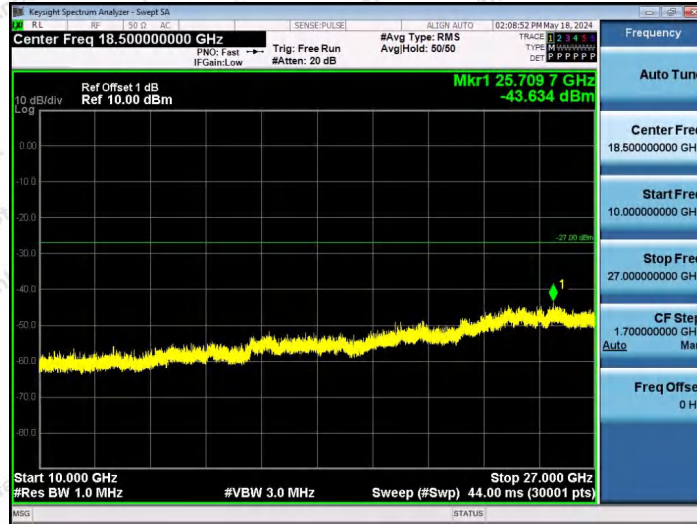

11AX40SISO-Ant1-6445-52Tone-RU37-10000~40000-PASS