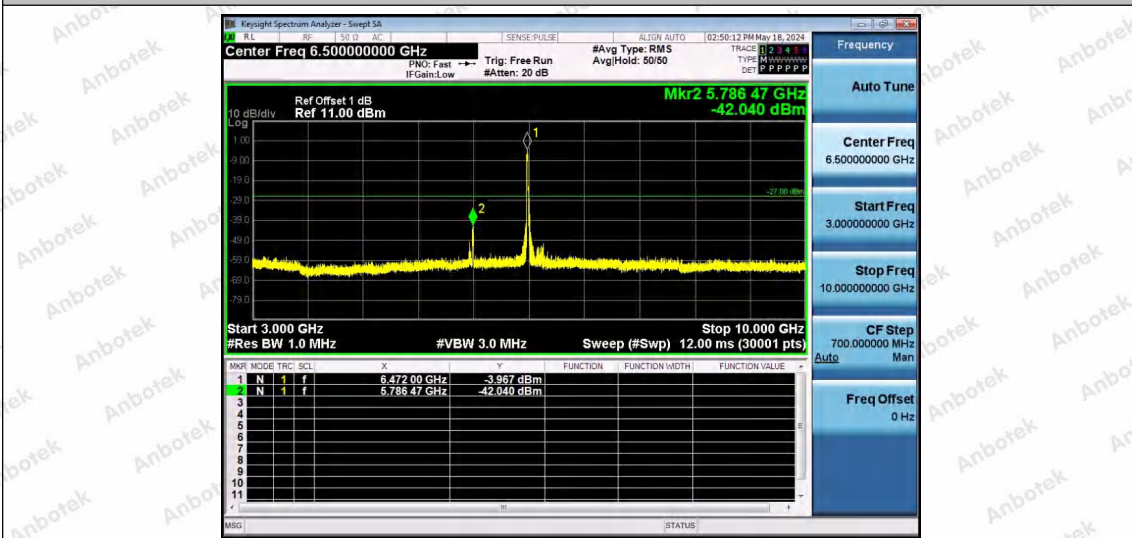

Hotline 400-003-0500
www.anbotek.com.cn

11AX40SISO-Ant1-6485-106Tone-RU53-3000~10000-PASS

11AX40SISO-Ant1-6485-106Tone-RU56-3000~10000-PASS

11AX40SISO-Ant1-6485-242Tone-RU61-3000~10000-PASS

Shenzhen Anbotek Compliance Laboratory Limited