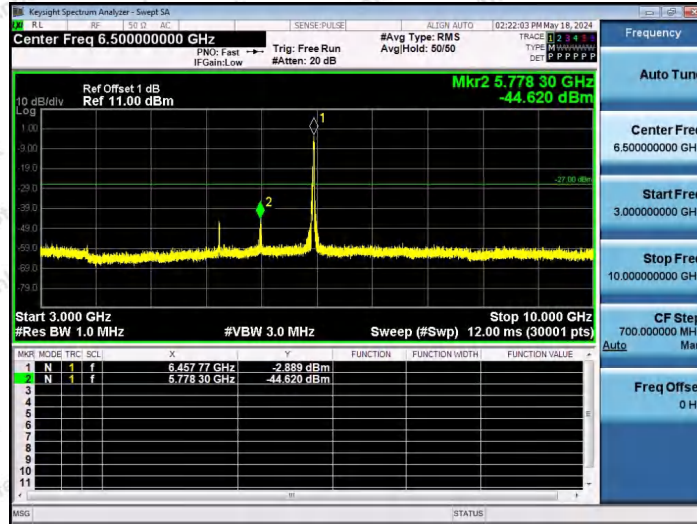

11AX40SISO-Ant1-6445-242Tone-RU62-3000~10000-PASS