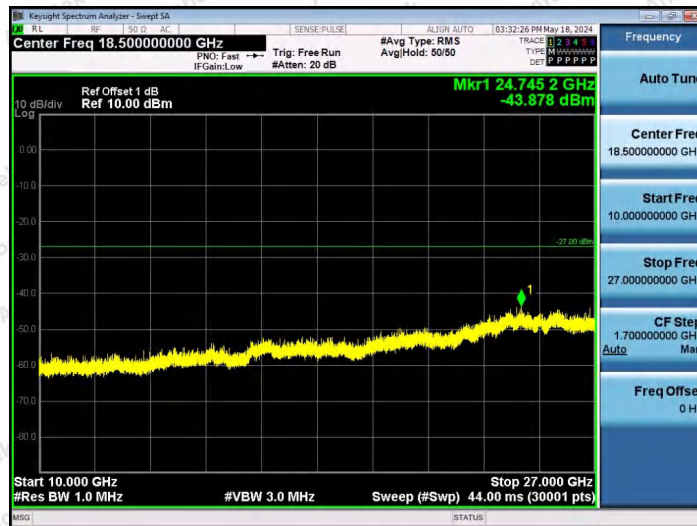

11AX40SISO-Ant1-6565-52Tone-RU44-10000~40000-PASS