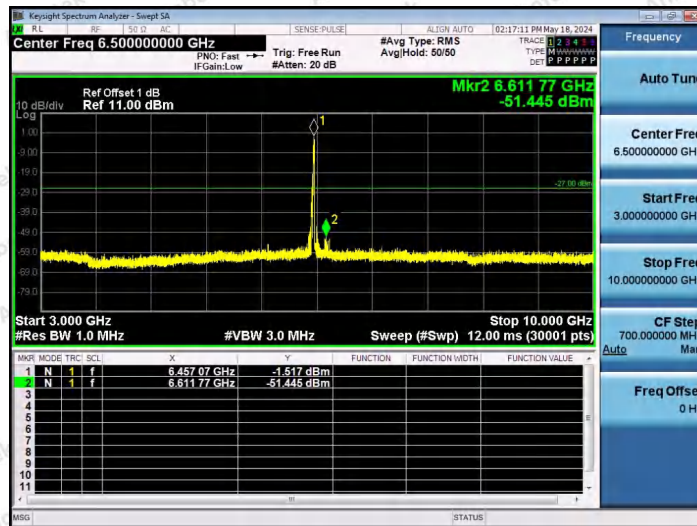

11AX40SISO-Ant1-6445-106Tone-RU56-3000~10000-PASS