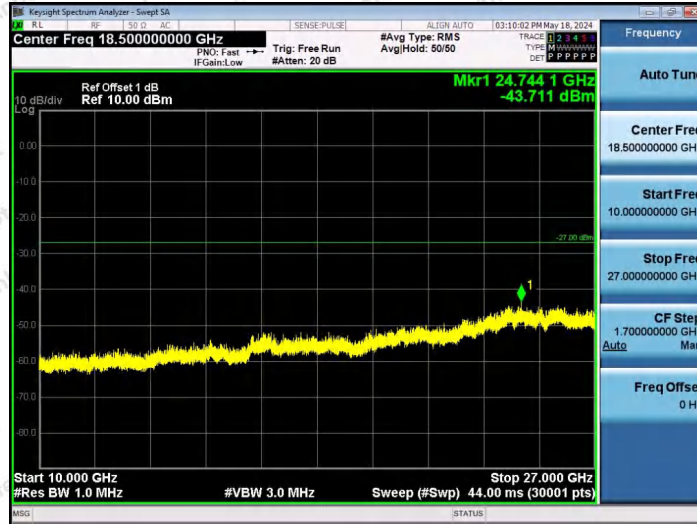

11AX40SISO-Ant1-6525-106Tone-RU56-10000~40000-PASS