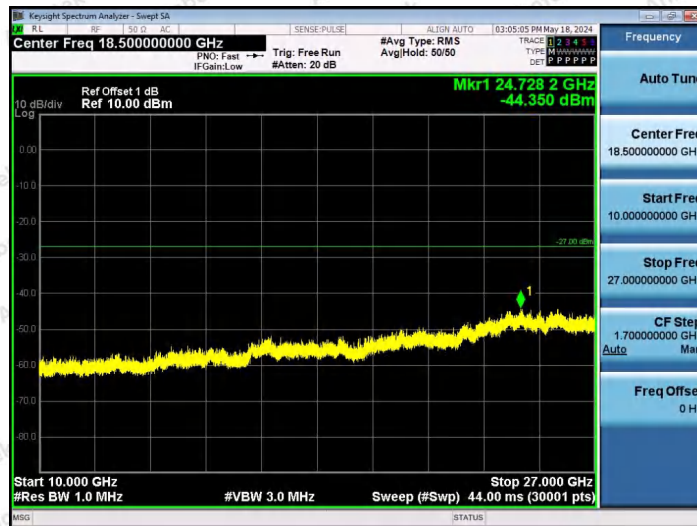

11AX40SISO-Ant1-6525-52Tone-RU44-10000~40000-PASS