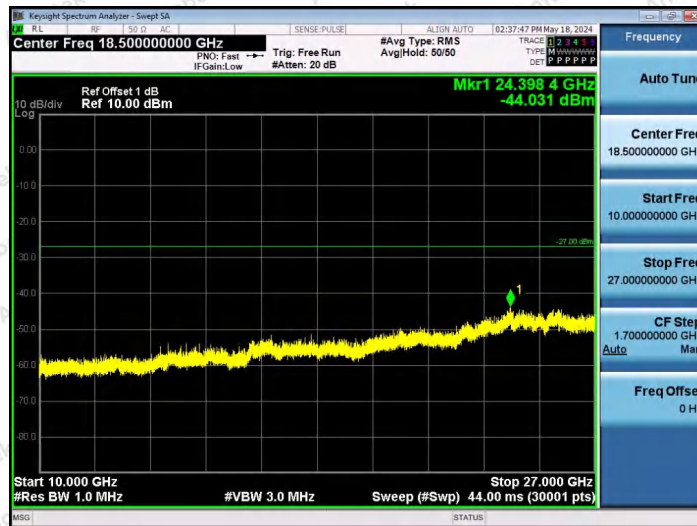

11AX40SISO-Ant1-6485-52Tone-RU44-10000~40000-PASS