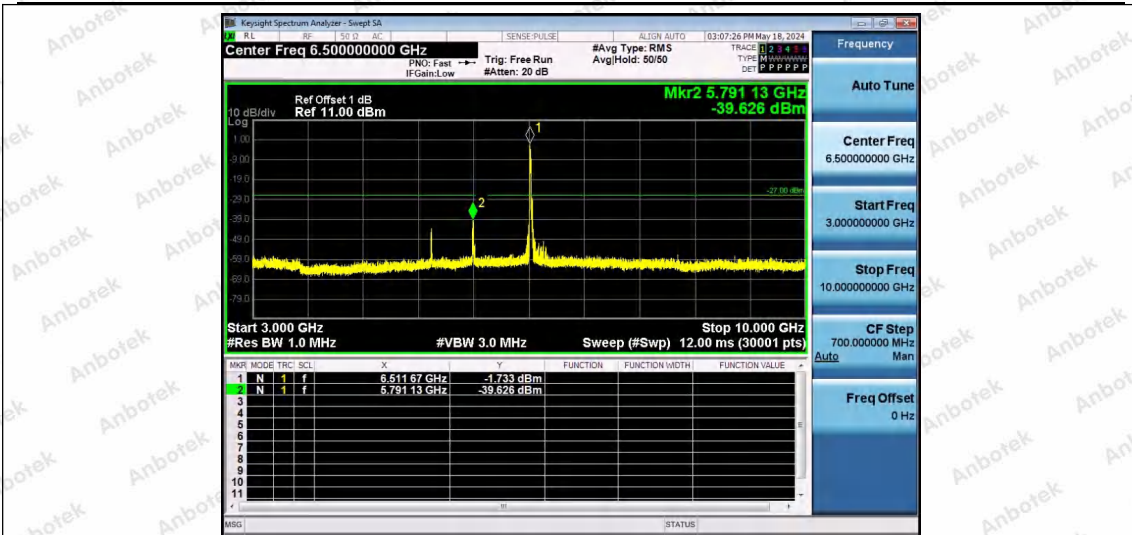

11AX40SISO-Ant1-6525-106Tone-RU53-3000~10000-PASS