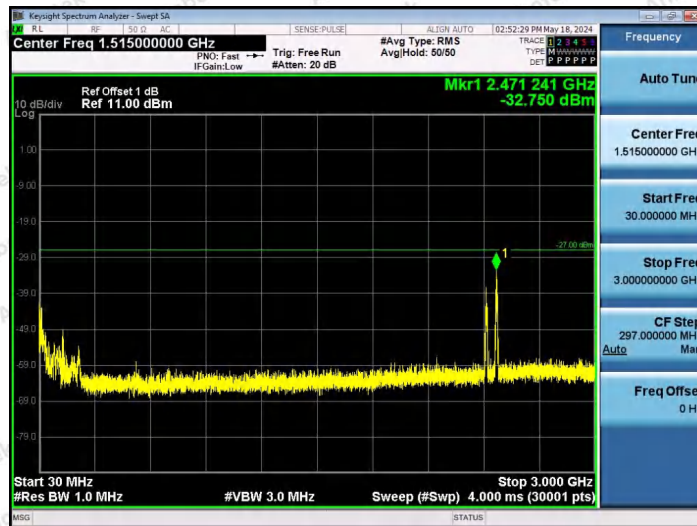

11AX40SISO-Ant1-6485-242Tone-RU62-30~3000-PASS