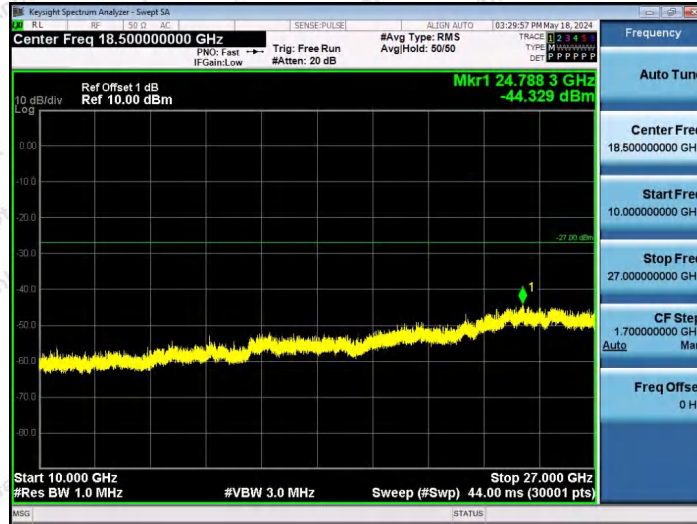

11AX40SISO-Ant1-6565-52Tone-RU37-10000~40000-PASS