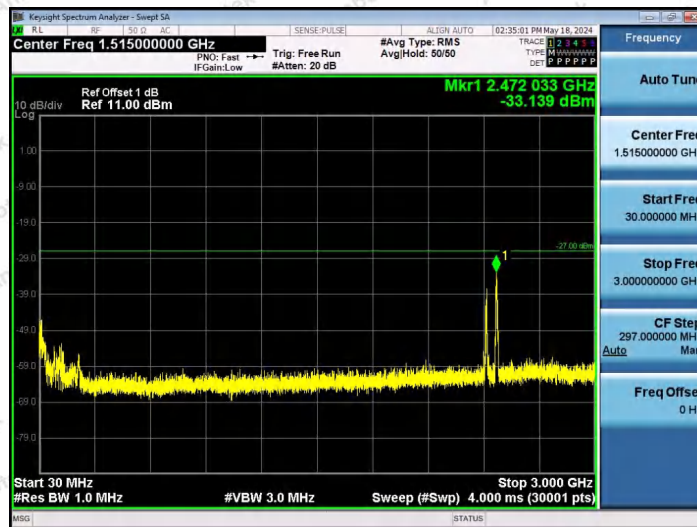

Hotline 400-003-0500
www.anbotek.com.cn

11AX40SISO-Ant1-6485-26Tone-RU0-30~3000-PASS

11AX40SISO-Ant1-6485-26Tone-RU17-30~3000-PASS

11AX40SISO-Ant1-6485-52Tone-RU37-30~3000-PASS

Shenzhen Anbotek Compliance Laboratory Limited