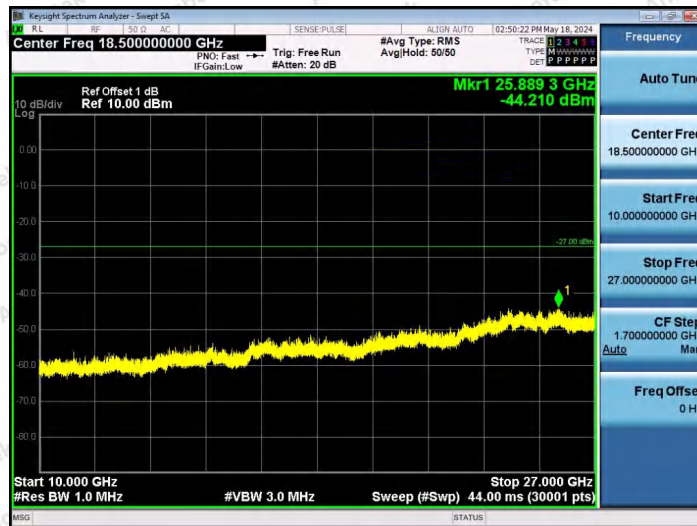

11AX40SISO-Ant1-6485-242Tone-RU61-10000~40000-PASS