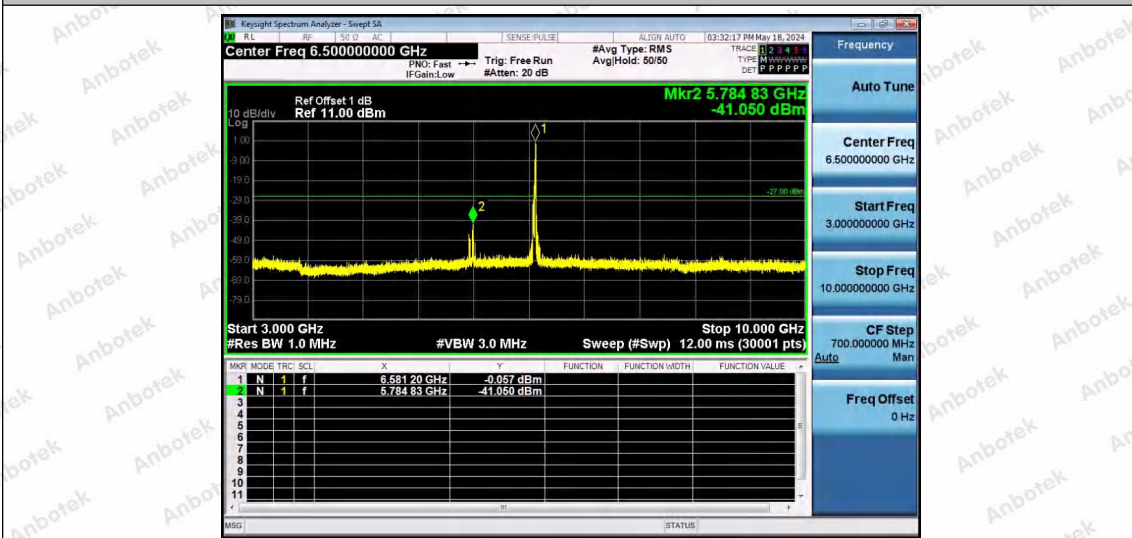

Hotline 400-003-0500
www.anbotek.com.cn

11AX40SISO-Ant1-6565-26Tone-RU17-3000~10000-PASS

11AX40SISO-Ant1-6565-52Tone-RU37-3000~10000-PASS

11AX40SISO-Ant1-6565-52Tone-RU44-3000~10000-PASS

Shenzhen Anbotek Compliance Laboratory Limited