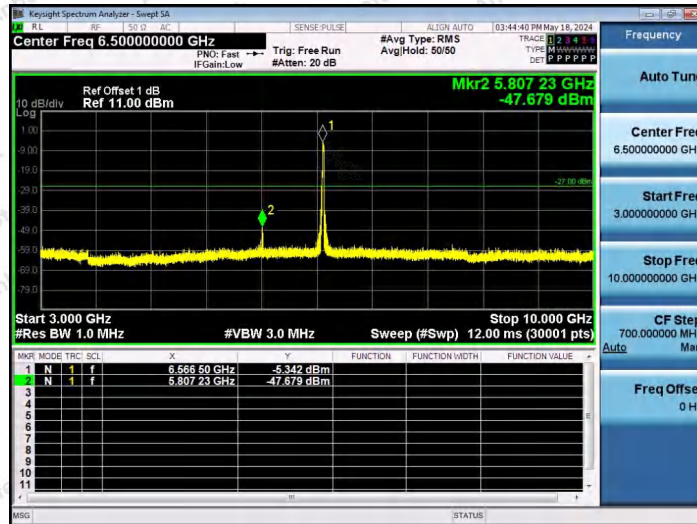

11AX40SISO-Ant1-6565-242Tone-RU62-3000~10000-PASS