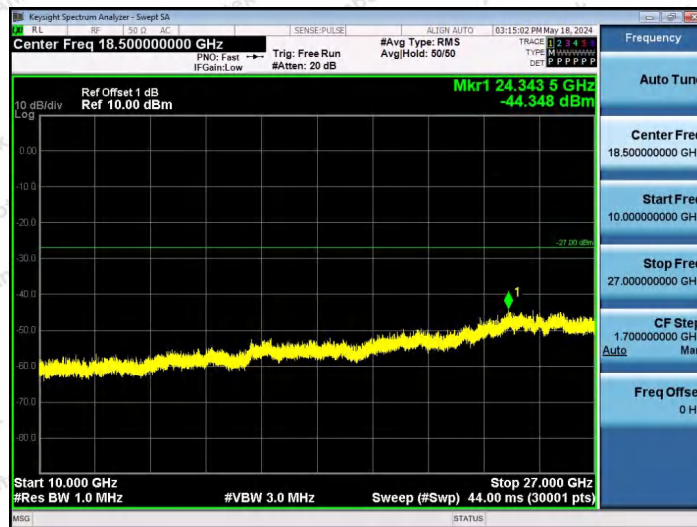

Hotline 400-003-0500
www.anbotek.com.cn

11AX40SISO-Ant1-6525-106Tone-RU56-10000~40000-PASS

11AX40SISO-Ant1-6525-242Tone-RU61-10000~40000-PASS

11AX40SISO-Ant1-6525-242Tone-RU62-10000~40000-PASS

Shenzhen Anbotek Compliance Laboratory Limited