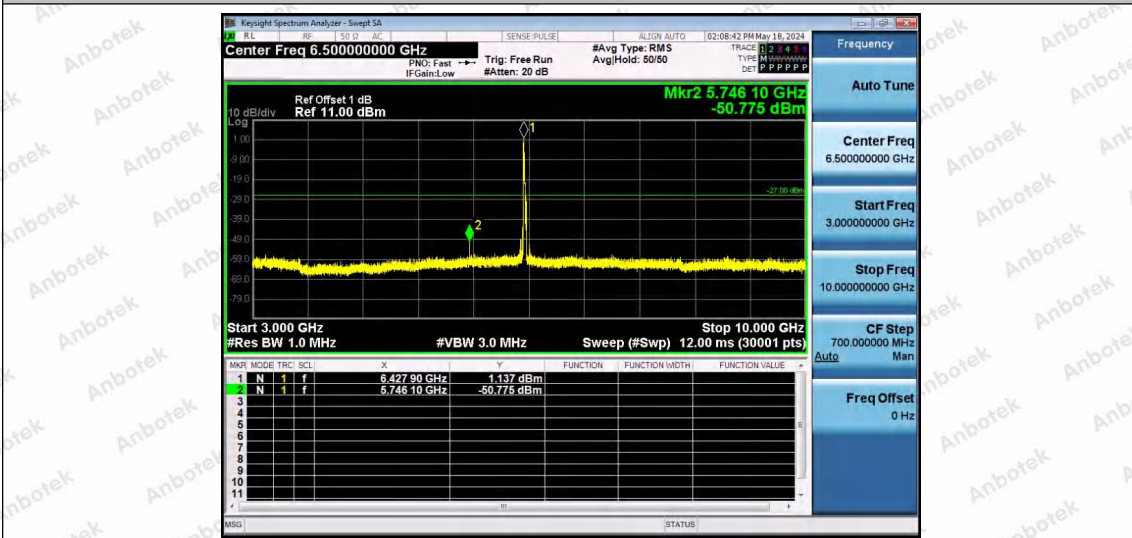

11AX40SISO-Ant1-6445-52Tone-RU37-3000~10000-PASS