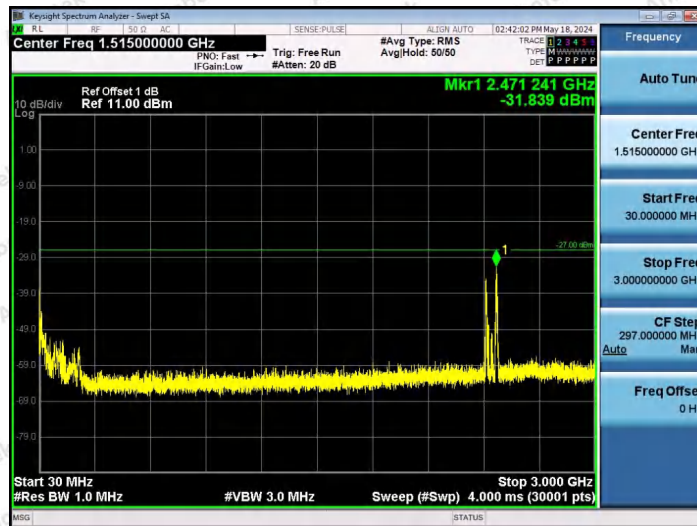

11AX40SISO-Ant1-6485-106Tone-RU53-30~3000-PASS