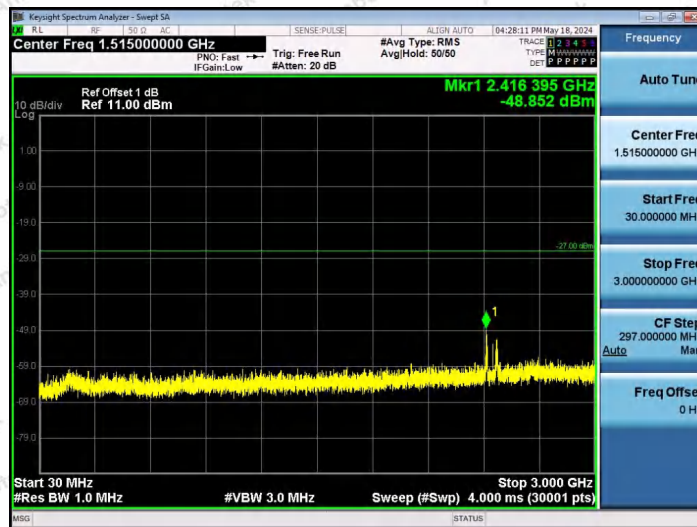

Hotline 400-003-0500
www.anbotek.com.cn

11AX40SISO-Ant1-6845-52Tone-RU44-30~3000-PASS

11AX40SISO-Ant1-6845-106Tone-RU53-30~3000-PASS

11AX40SISO-Ant1-6845-106Tone-RU56-30~3000-PASS

Shenzhen Anbotek Compliance Laboratory Limited