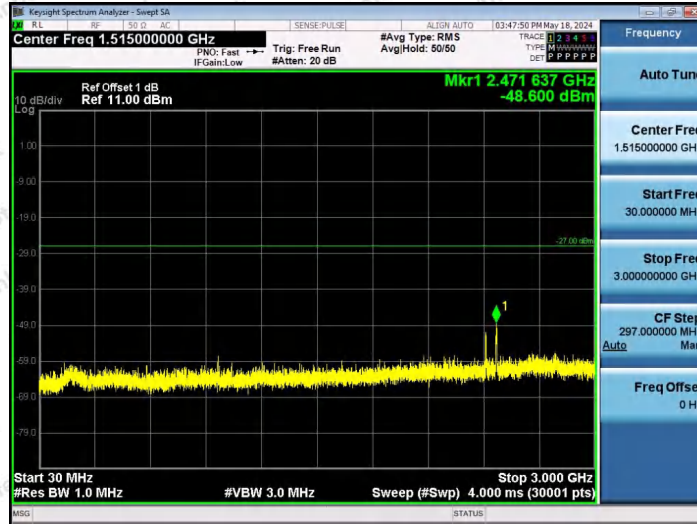

11AX40SISO-Ant1-6685-26Tone-RU0-30~3000-PASS