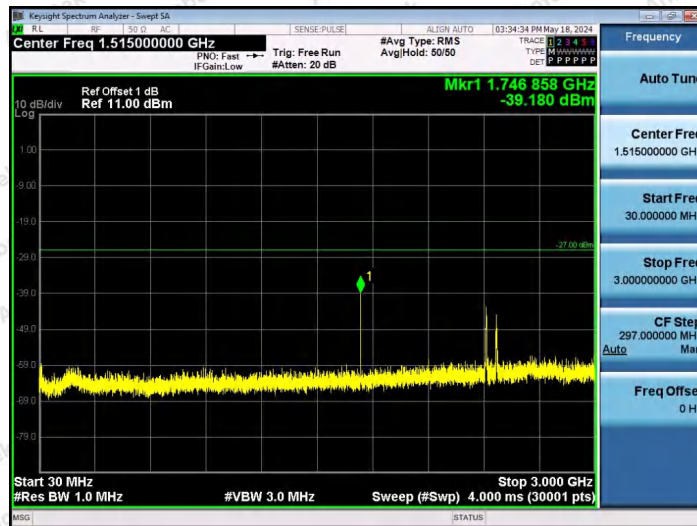

11AX40SISO-Ant1-6565-106Tone-RU53-30~3000-PASS