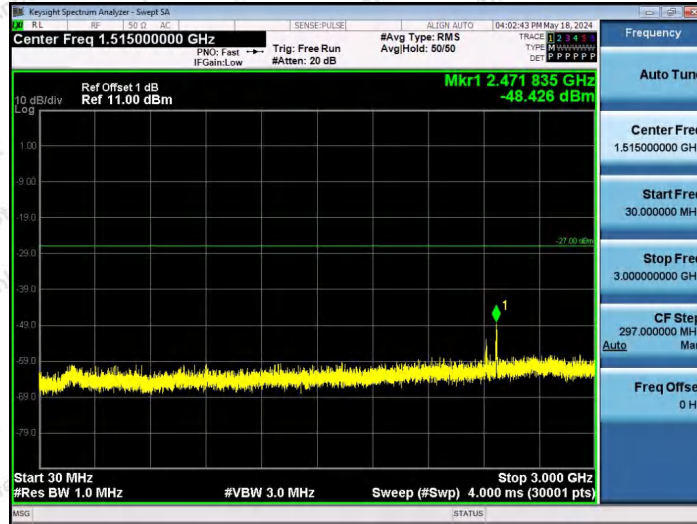

11AX40SISO-Ant1-6685-242Tone-RU61-30~3000-PASS