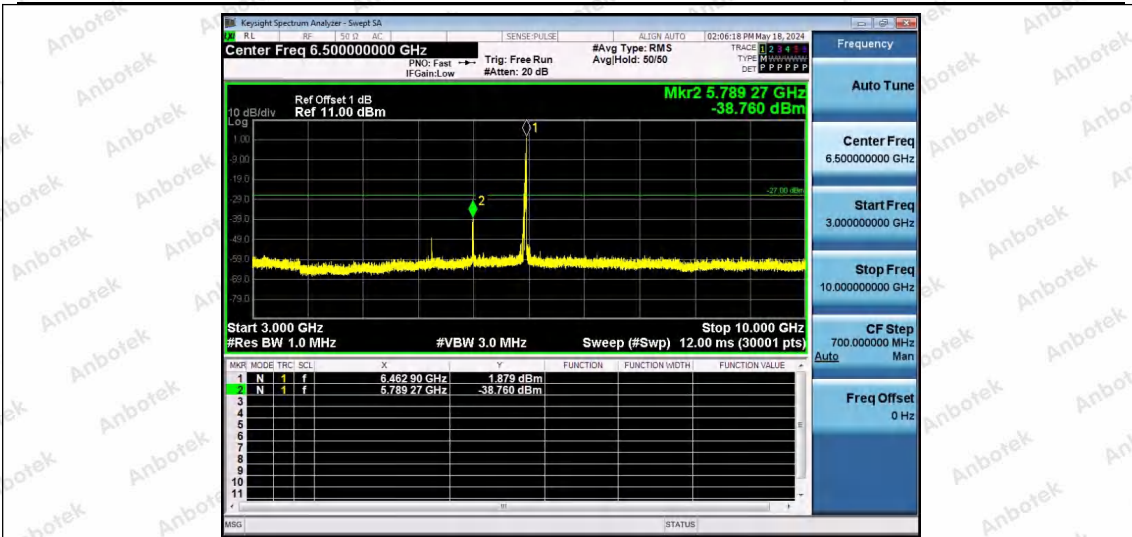

11AX40SISO-Ant1-6445-26Tone-RU17-3000~10000-PASS