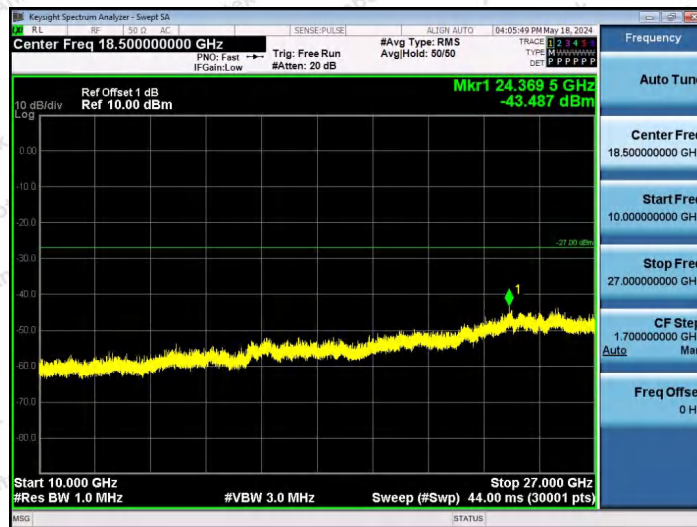

Hotline
400-003-0500
www.anbotek.com.cn

11AX40SISO-Ant1-6685-106Tone-RU56-10000~40000-PASS

11AX40SISO-Ant1-6685-242Tone-RU61-10000~40000-PASS

11AX40SISO-Ant1-6685-242Tone-RU62-10000~40000-PASS

Shenzhen Anbotek Compliance Laboratory Limited