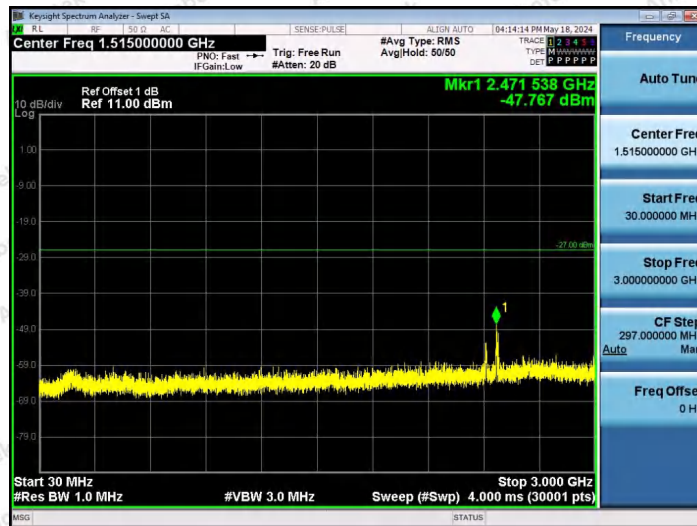

11AX40SISO-Ant1-6845-26Tone-RU17-30~3000-PASS