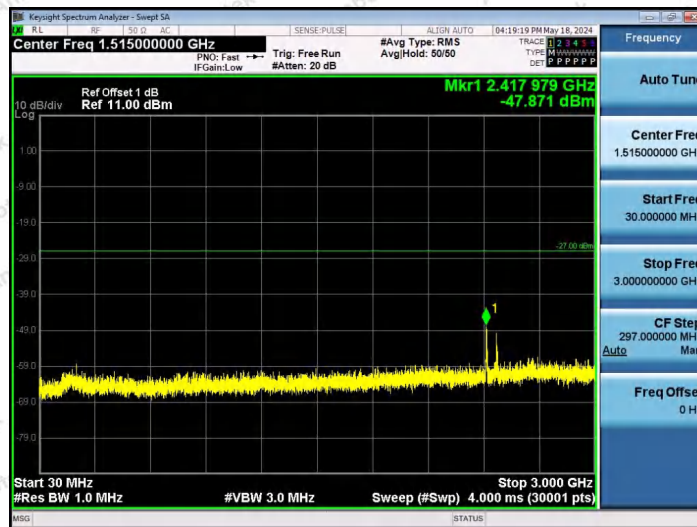

Hotline 400-003-0500
www.anbotek.com.cn

11AX40SISO-Ant1-6845-26Tone-RU0-30~3000-PASS

11AX40SISO-Ant1-6845-26Tone-RU17-30~3000-PASS

11AX40SISO-Ant1-6845-52Tone-RU37-30~3000-PASS

Shenzhen Anbotek Compliance Laboratory Limited