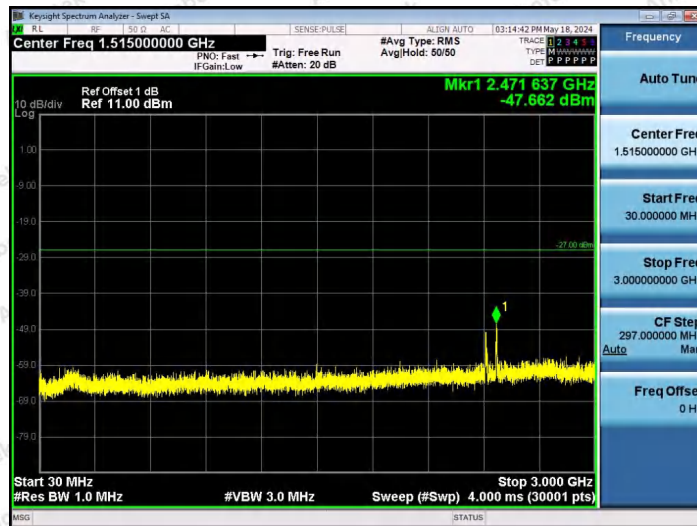

11AX40SISO-Ant1-6525-242Tone-RU62-30~3000-PASS