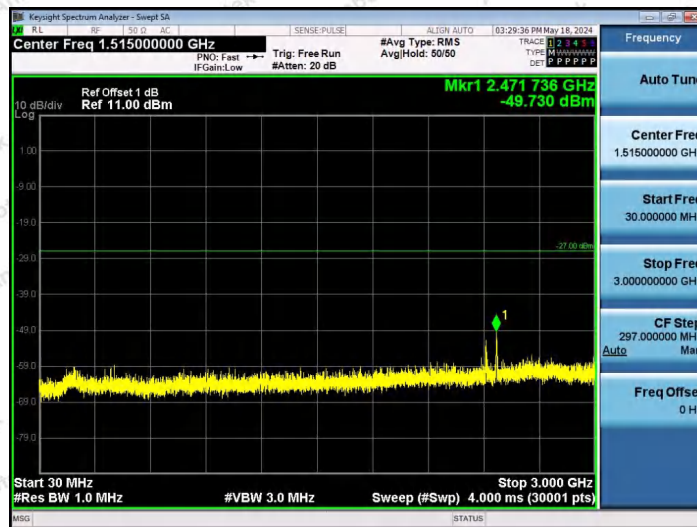

Hotline 400-003-0500
www.anbotek.com.cn

11AX40SISO-Ant1-6565-26Tone-RU0-30~3000-PASS

11AX40SISO-Ant1-6565-26Tone-RU17-30~3000-PASS

11AX40SISO-Ant1-6565-52Tone-RU37-30~3000-PASS

Shenzhen Anbotek Compliance Laboratory Limited