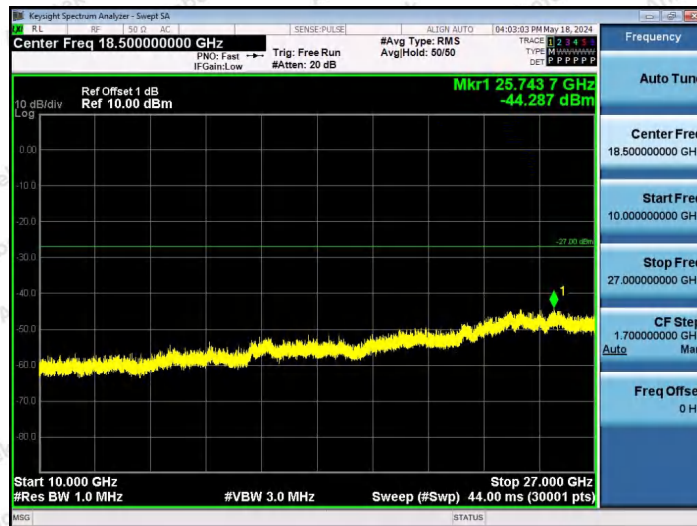

11AX40SISO-Ant1-6685-242Tone-RU61-10000~40000-PASS