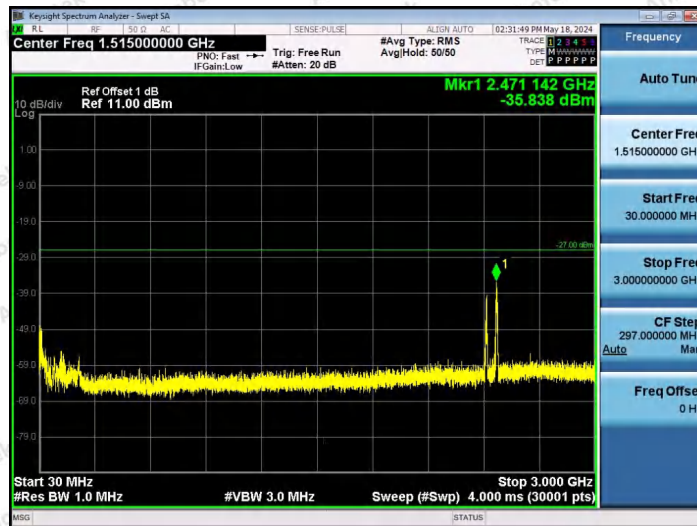

11AX40SISO-Ant1-6485-26Tone-RU17-30~3000-PASS