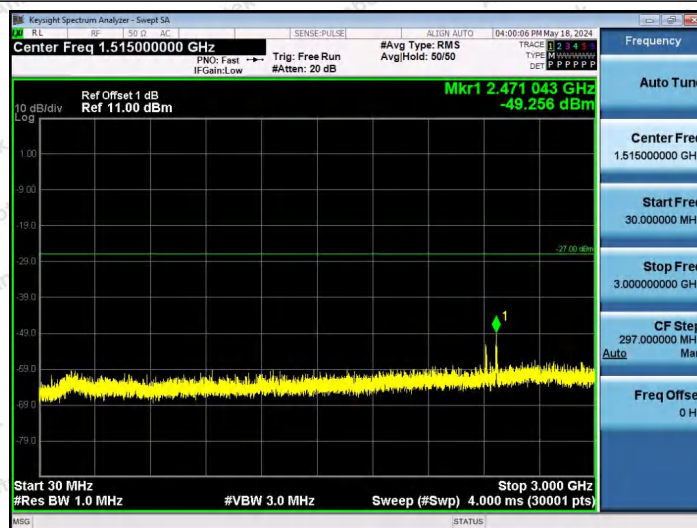

Hotline 400-003-0500
www.anbotek.com.cn

11AX40SISO-Ant1-6685-52Tone-RU44-30~3000-PASS

11AX40SISO-Ant1-6685-106Tone-RU53-30~3000-PASS

11AX40SISO-Ant1-6685-106Tone-RU56-30~3000-PASS

Shenzhen Anbotek Compliance Laboratory Limited