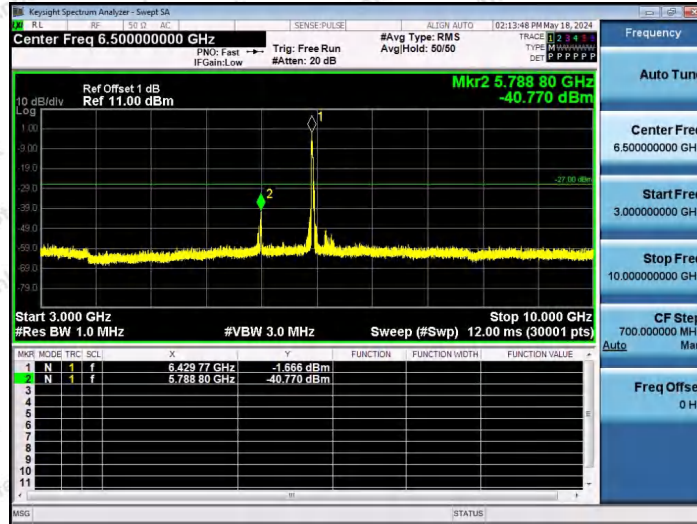

11AX40SISO-Ant1-6445-106Tone-RU53-3000~10000-PASS