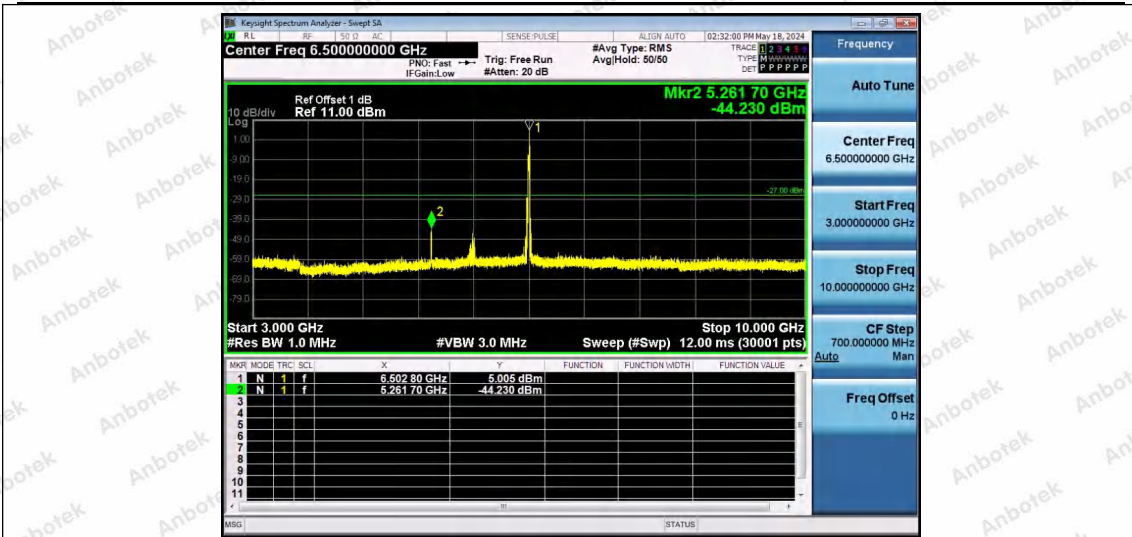

11AX40SISO-Ant1-6485-26Tone-RU17-3000~10000-PASS