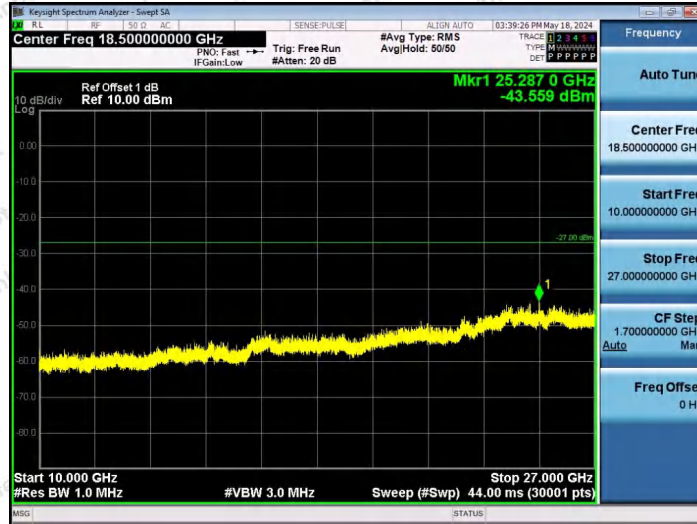

11AX40SISO-Ant1-6565-106Tone-RU56-10000~40000-PASS