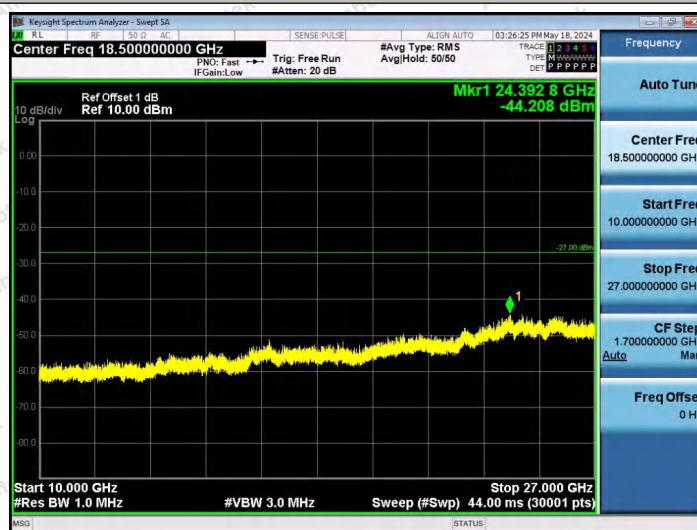

Hotline 400-003-0500
www.anbotek.com.cn

11AX40SISO-Ant1-6565-242Tone-RU62-3000~10000-PASS

11AX40SISO-Ant1-6565-26Tone-RU0-10000~40000-PASS

11AX40SISO-Ant1-6565-26Tone-RU17-10000~40000-PASS

Shenzhen Anbotek Compliance Laboratory Limited