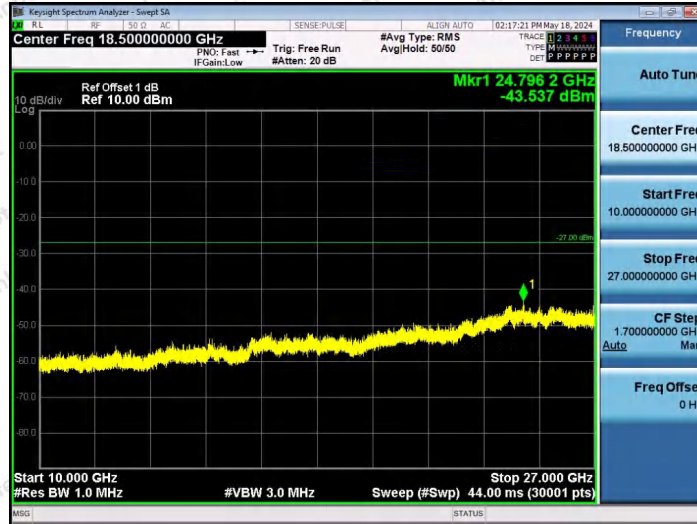

11AX40SISO-Ant1-6445-106Tone-RU56-10000~40000-PASS