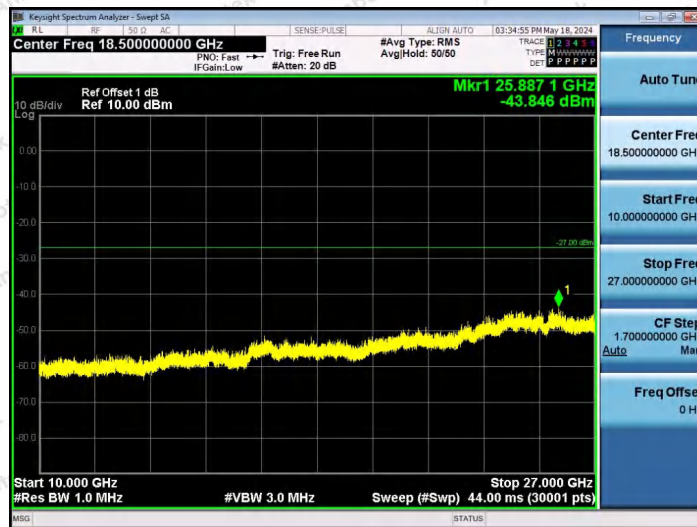

Hotline 400-003-0500
www.anbotek.com.cn

11AX40SISO-Ant1-6565-52Tone-RU37-10000~40000-PASS

11AX40SISO-Ant1-6565-52Tone-RU44-10000~40000-PASS

11AX40SISO-Ant1-6565-106Tone-RU53-10000~40000-PASS

Shenzhen Anbotek Compliance Laboratory Limited