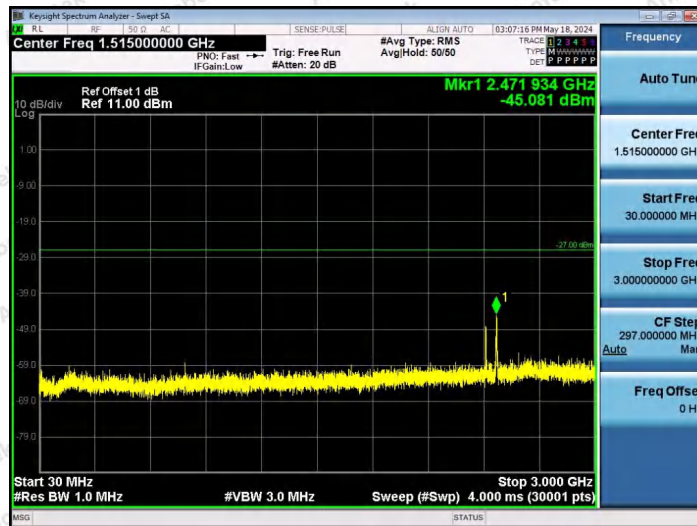

11AX40SISO-Ant1-6525-106Tone-RU53-30~3000-PASS