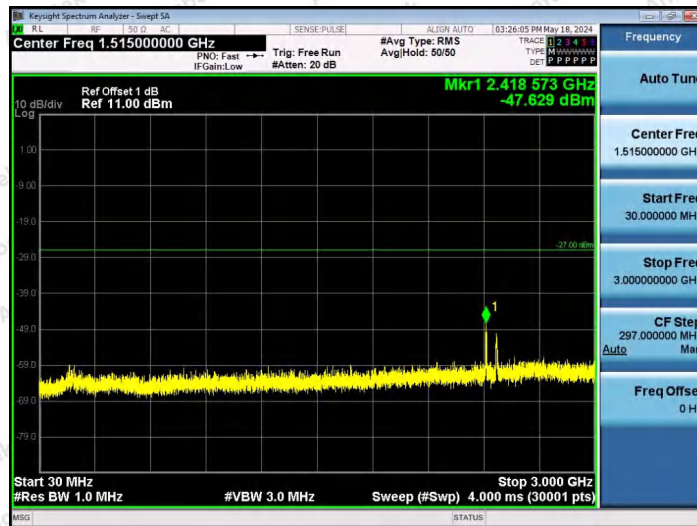

11AX40SISO-Ant1-6565-26Tone-RU17-30~3000-PASS