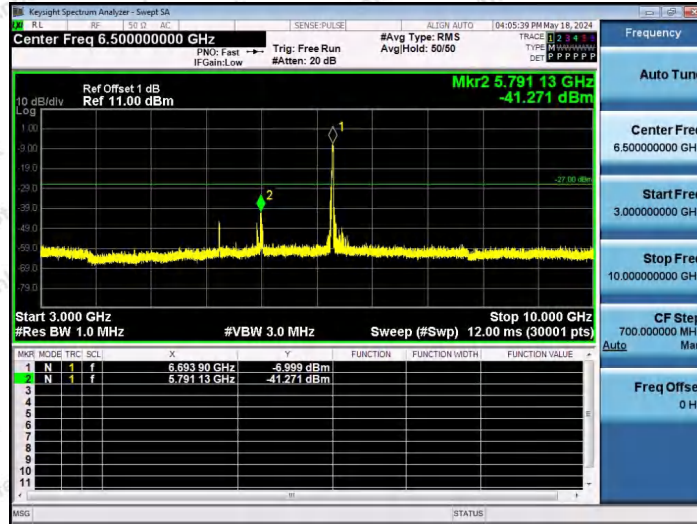

11AX40SISO-Ant1-6685-242Tone-RU62-3000~10000-PASS