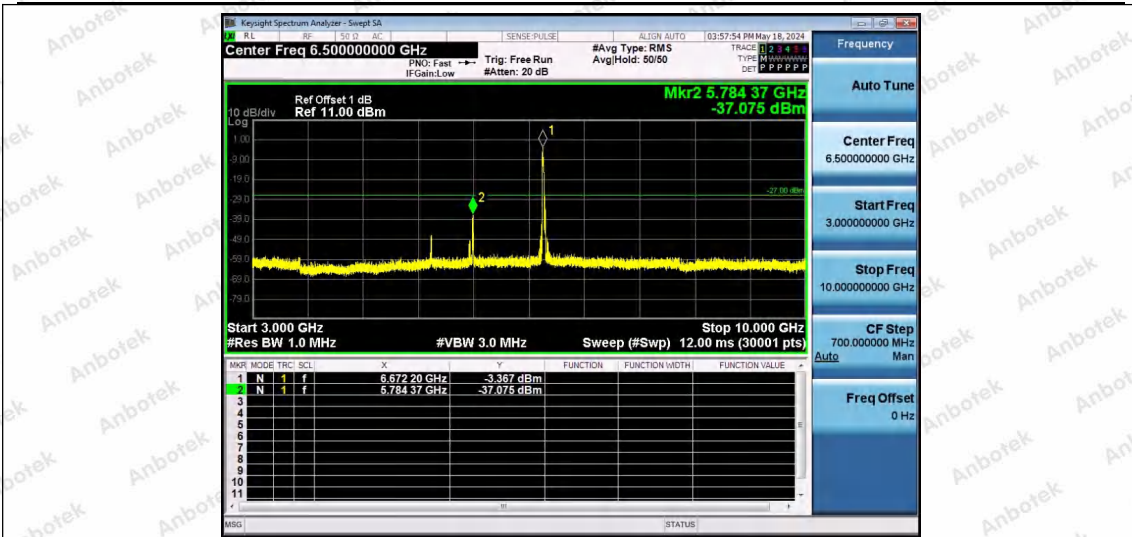

11AX40SISO-Ant1-6685-106Tone-RU53-3000~10000-PASS