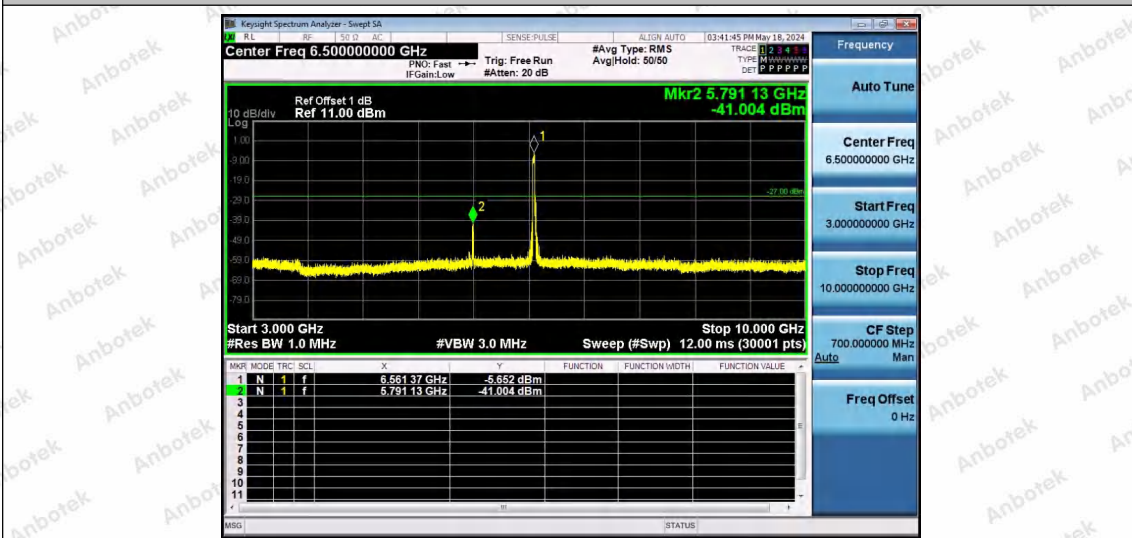

Hotline 400-003-0500
www.anbotek.com.cn

11AX40SISO-Ant1-6565-106Tone-RU53-3000~10000-PASS

11AX40SISO-Ant1-6565-106Tone-RU56-3000~10000-PASS

11AX40SISO-Ant1-6565-242Tone-RU61-3000~10000-PASS

Shenzhen Anbotek Compliance Laboratory Limited