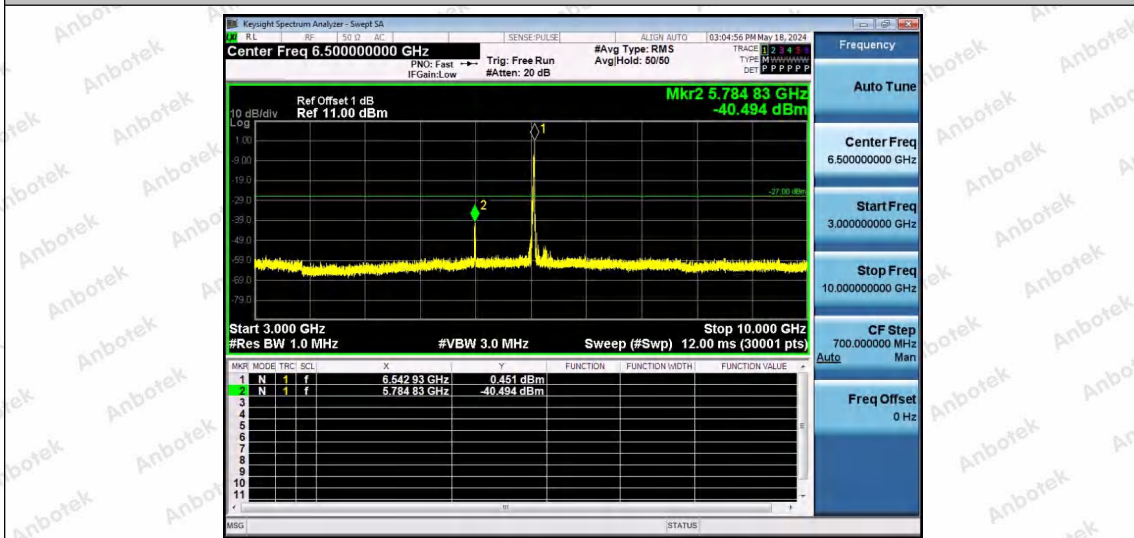

Hotline 400-003-0500
www.anbotek.com.cn

11AX40SISO-Ant1-6525-26Tone-RU17-3000~10000-PASS

11AX40SISO-Ant1-6525-52Tone-RU37-3000~10000-PASS

11AX40SISO-Ant1-6525-52Tone-RU44-3000~10000-PASS

Shenzhen Anbotek Compliance Laboratory Limited