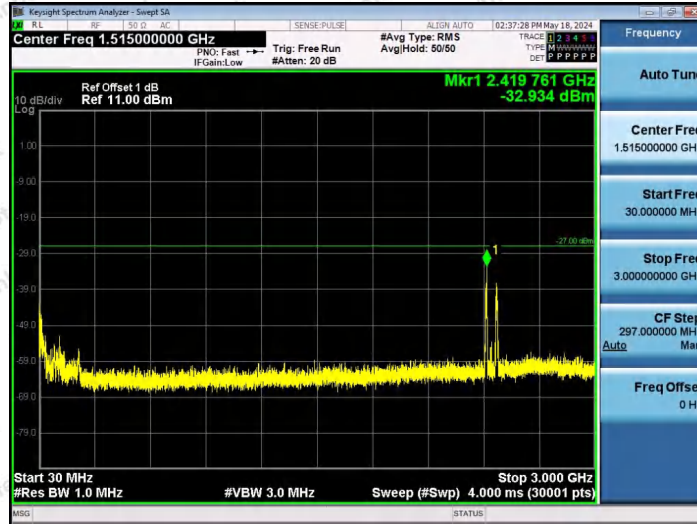

11AX40SISO-Ant1-6485-52Tone-RU44-30~3000-PASS