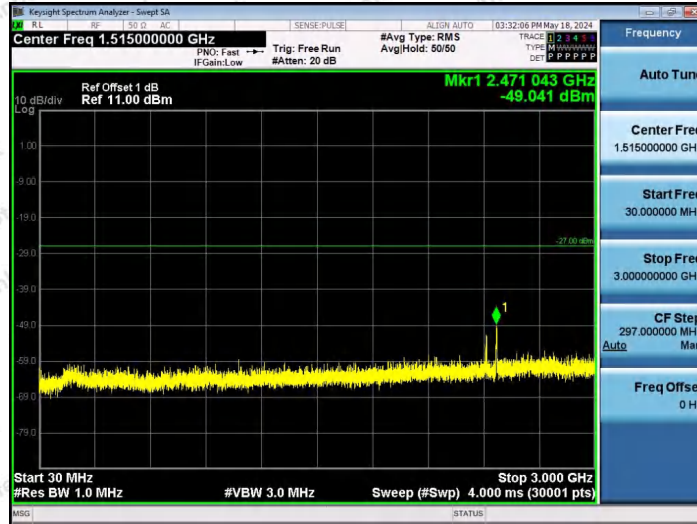

11AX40SISO-Ant1-6565-52Tone-RU44-30~3000-PASS