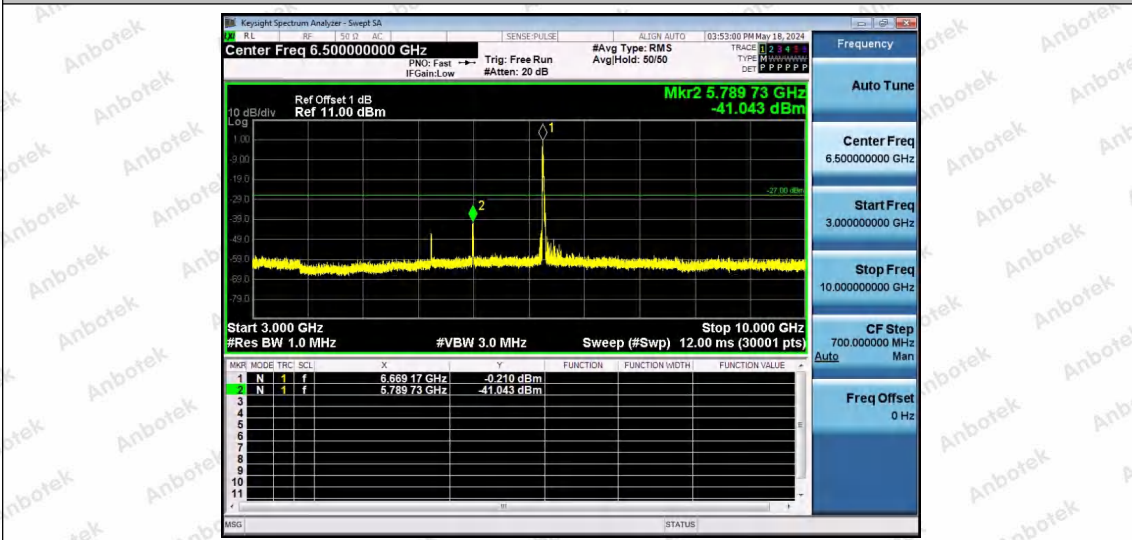

11AX40SISO-Ant1-6685-52Tone-RU37-3000~10000-PASS