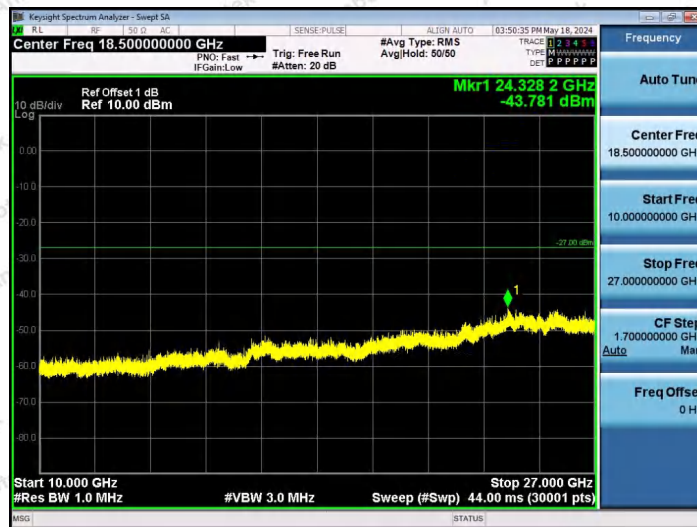

Hotline 400-003-0500
 www.anbotek.com.cn

11AX40SISO-Ant1-6685-242Tone-RU62-3000~10000-PASS

11AX40SISO-Ant1-6685-26Tone-RU0-10000~40000-PASS

11AX40SISO-Ant1-6685-26Tone-RU17-10000~40000-PASS

Shenzhen Anbotek Compliance Laboratory Limited