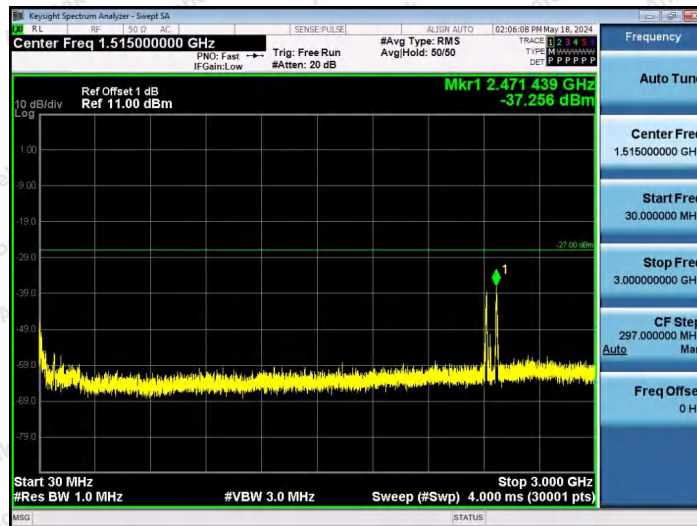

11AX40SISO-Ant1-6445-26Tone-RU0-30~3000-PASS

11AX40SISO-Ant1-6445-26Tone-RU17-30~3000-PASS

11AX40SISO-Ant1-6445-52Tone-RU37-30~3000-PASS

Shenzhen Anbotek Compliance Laboratory Limited

Address: 1/F., Building D, Sogood Science and Technology Park, Sanwei Community, Hangcheng Street, Bao'an District, Shenzhen, Guangdong, China.
Tel: (86) 0755-26066440 Fax: (86) 0755-26014772 Email: service@anbotek.com