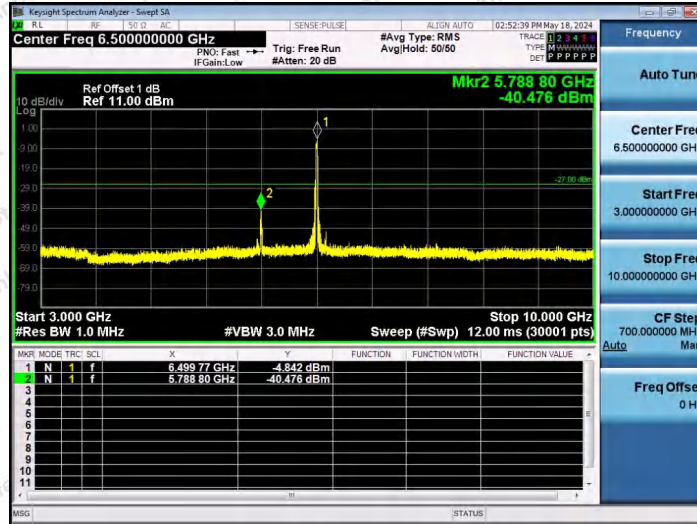

11AX40SISO-Ant1-6485-242Tone-RU62-3000~10000-PASS