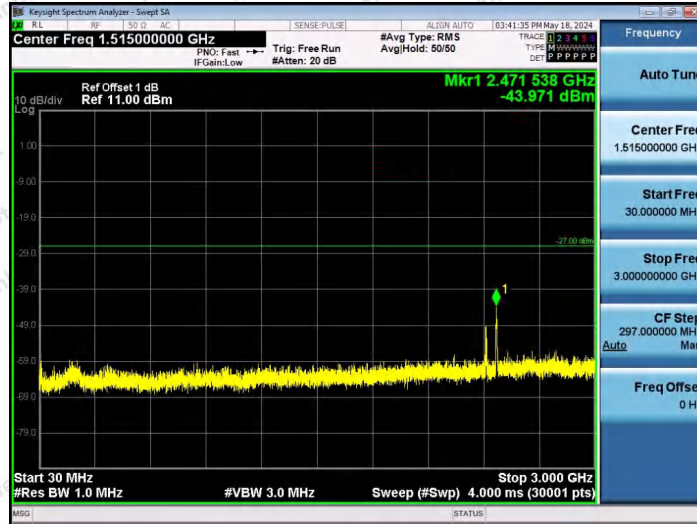

11AX40SISO-Ant1-6565-242Tone-RU61-30~3000-PASS