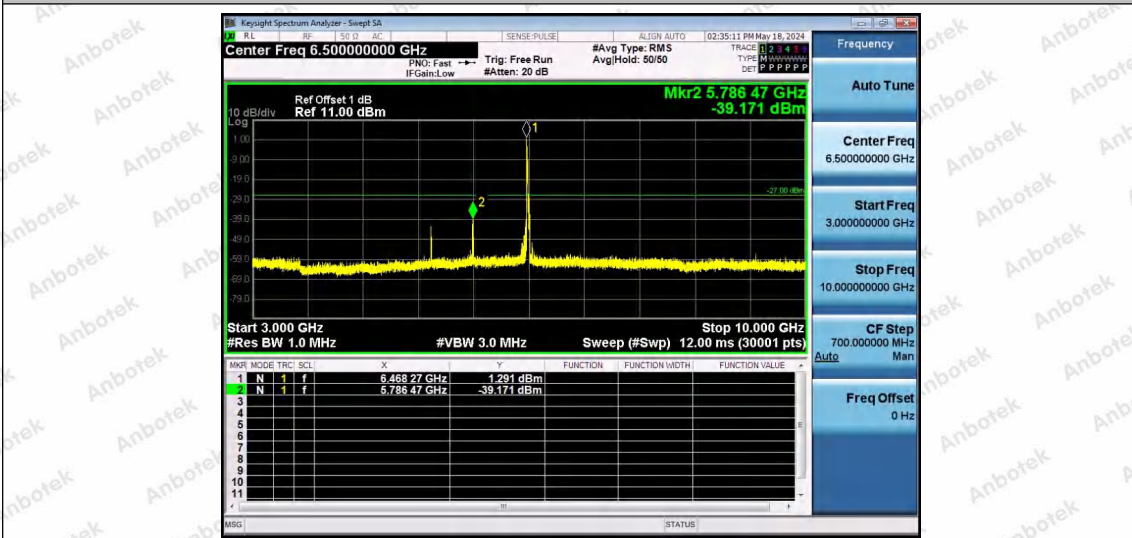

11AX40SISO-Ant1-6485-52Tone-RU37-3000~10000-PASS