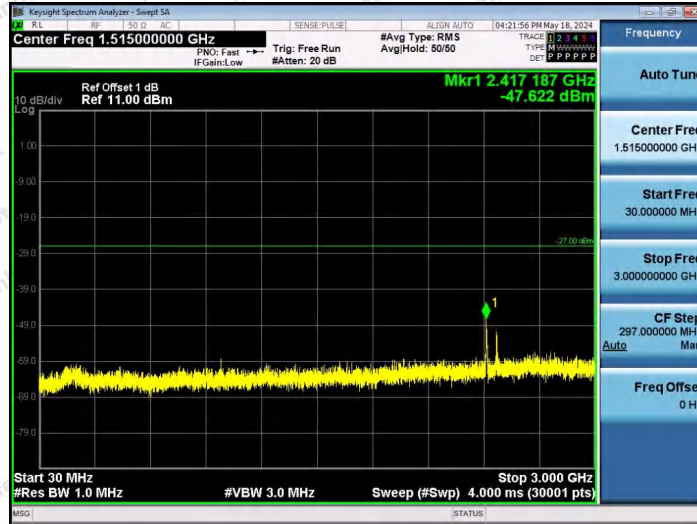

11AX40SISO-Ant1-6845-52Tone-RU44-30~3000-PASS