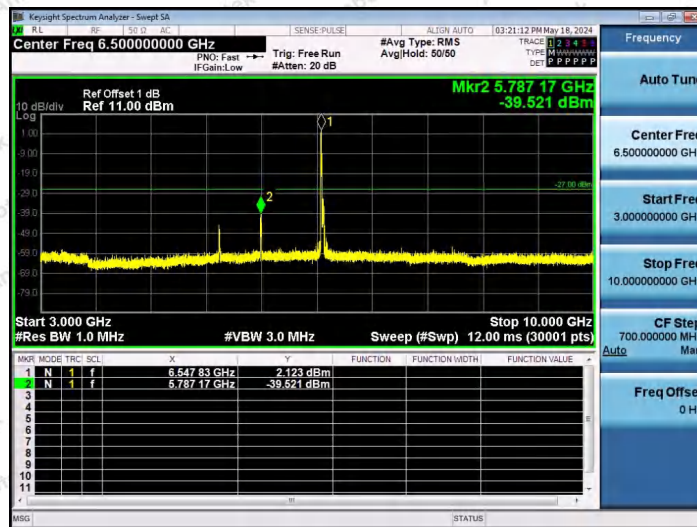

Hotline 400-003-0500
www.anbotek.com.cn

11AX40SISO-Ant1-6565-242Tone-RU61-30~3000-PASS

11AX40SISO-Ant1-6565-242Tone-RU62-30~3000-PASS

11AX40SISO-Ant1-6565-26Tone-RU0-3000~10000-PASS

Shenzhen Anbotek Compliance Laboratory Limited