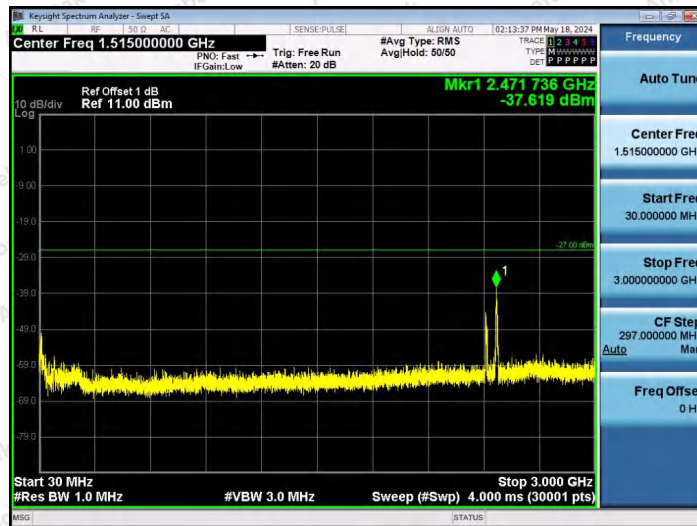

11AX40SISO-Ant1-6445-106Tone-RU53-30~3000-PASS