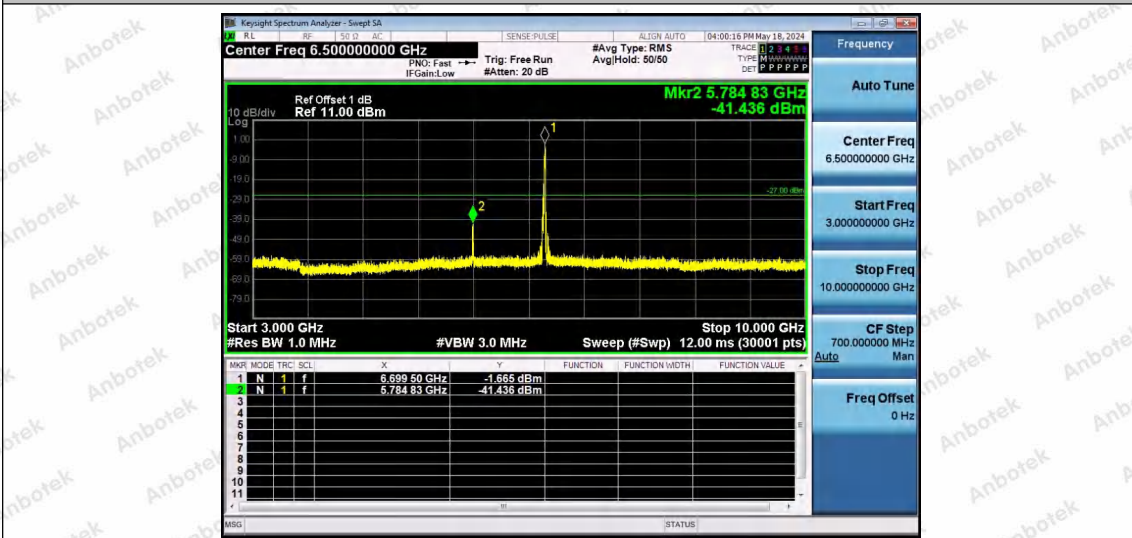

11AX40SISO-Ant1-6685-106Tone-RU56-3000~10000-PASS