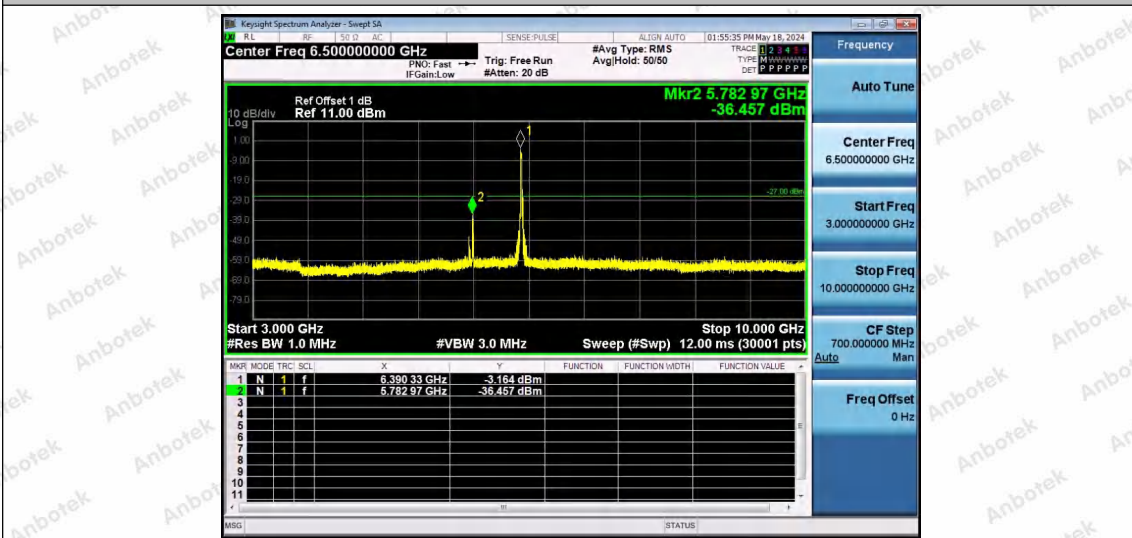

Hotline 400-003-0500
www.anbotek.com.cn

11AX40SISO-Ant1-6405-106Tone-RU53-3000~10000-PASS

11AX40SISO-Ant1-6405-106Tone-RU56-3000~10000-PASS

11AX40SISO-Ant1-6405-242Tone-RU61-3000~10000-PASS

Shenzhen Anbotek Compliance Laboratory Limited