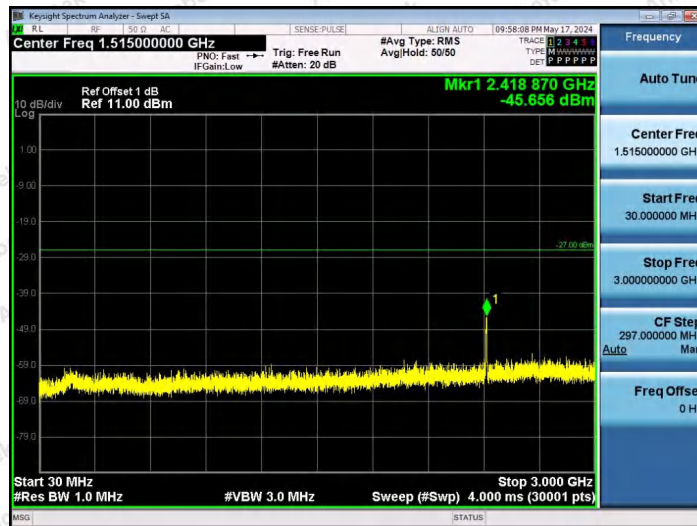

11AX40SISO-Ant1-5965-106Tone-RU53-30~3000-PASS