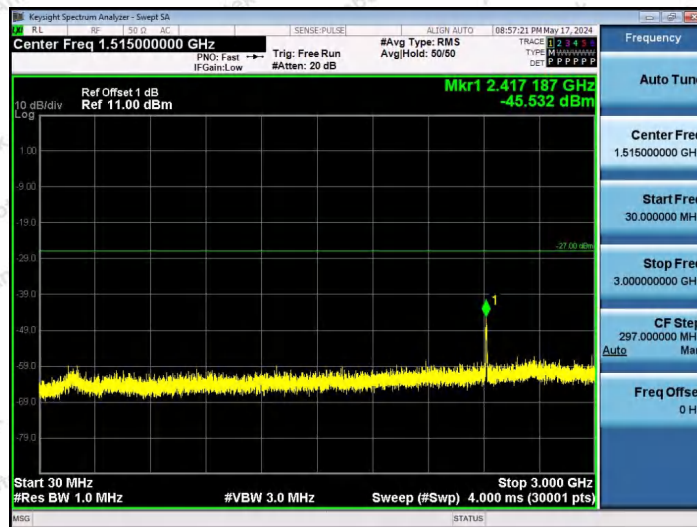

Hotline 400-003-0500
www.anbotek.com.cn

11AX20SISO-Ant1-7015-26Tone-RU0-30~3000-PASS

11AX20SISO-Ant1-7015-26Tone-RU4-30~3000-PASS

11AX20SISO-Ant1-7015-26Tone-RU8-30~3000-PASS

Shenzhen Anbotek Compliance Laboratory Limited