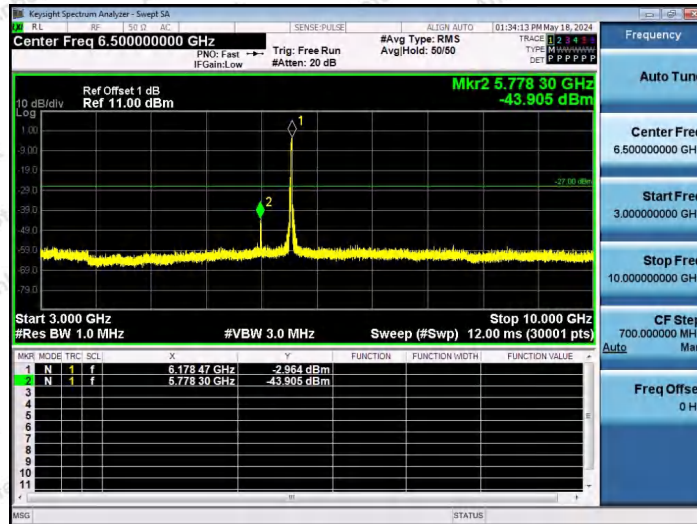

11AX40SISO-Ant1-6165-242Tone-RU62-3000~10000-PASS