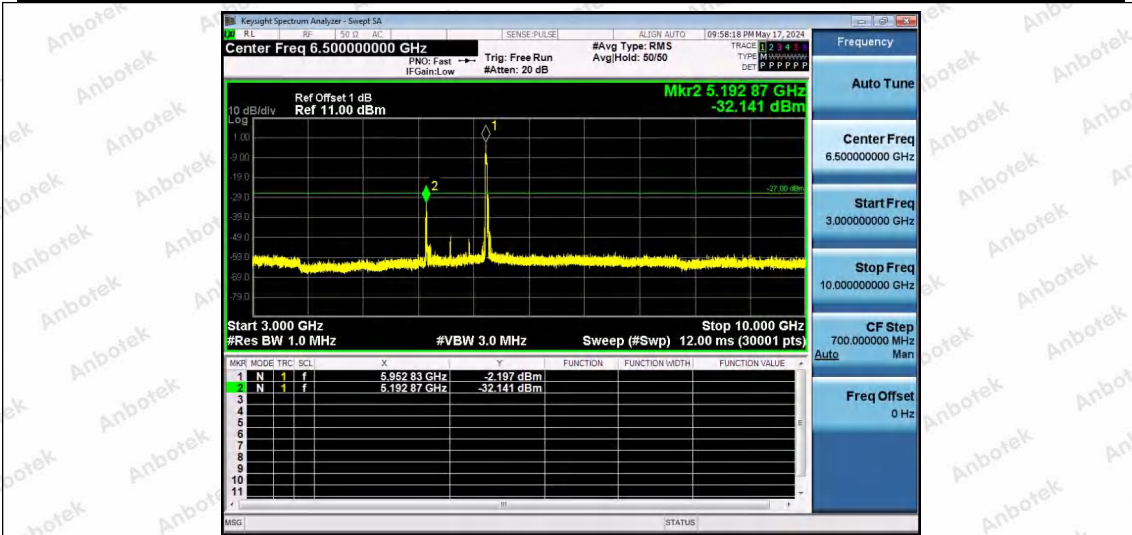

11AX40SISO-Ant1-5965-106Tone-RU53-3000~10000-PASS