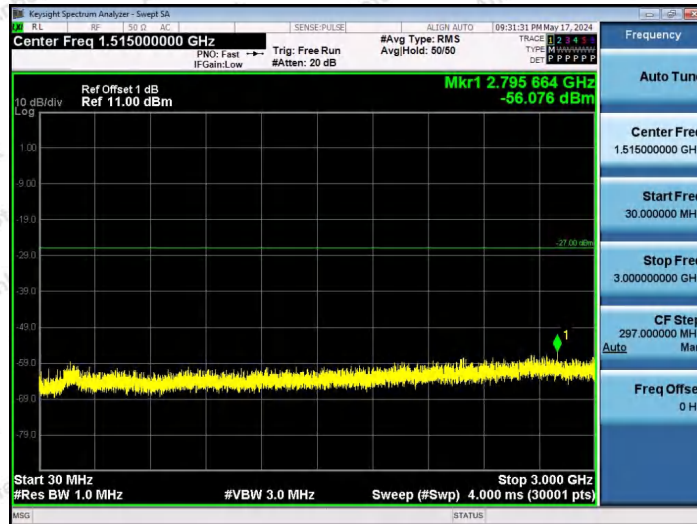

11AX20SISO-Ant1-7115-106Tone-RU53-30~3000-PASS