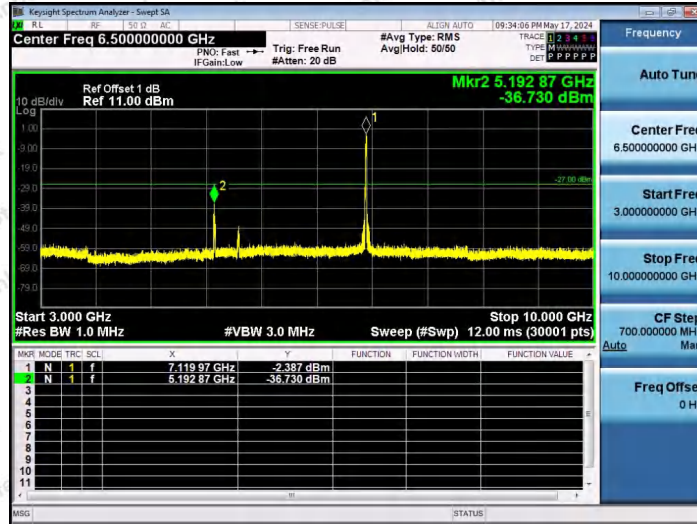

11AX20SISO-Ant1-7115-106Tone-RU54-3000~10000-PASS