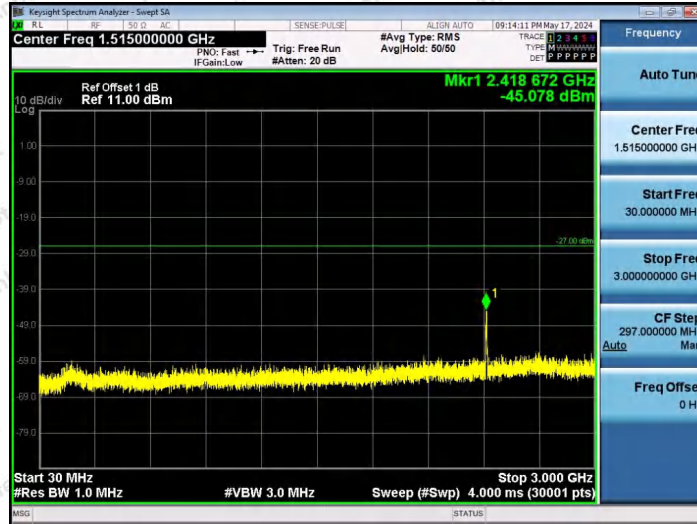

11AX20SISO-Ant1-7115-26Tone-RU0-30~3000-PASS