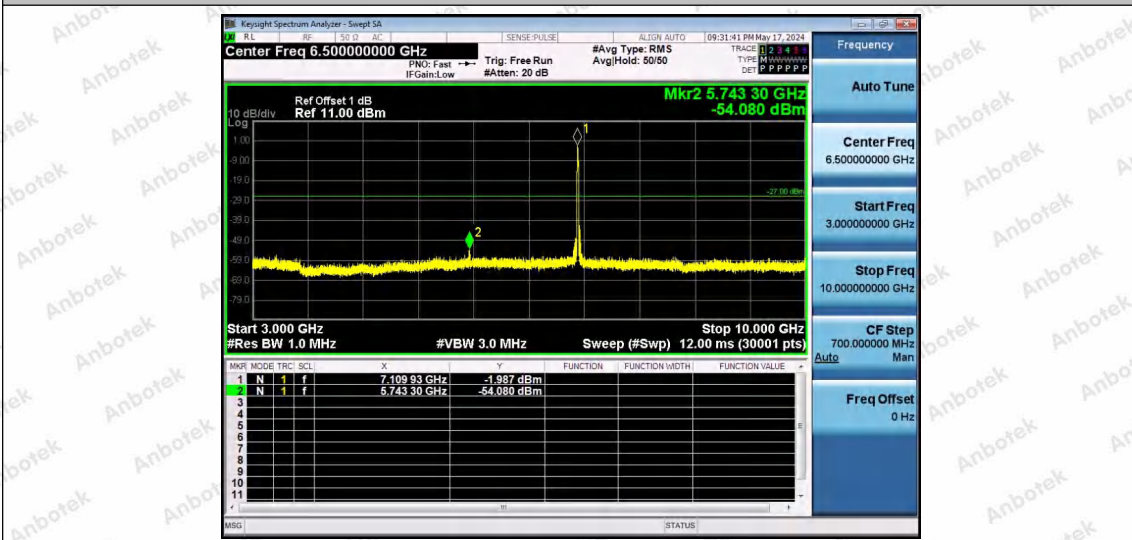

Hotline 400-003-0500
 www.anbotek.com.cn

11AX20SISO-Ant1-7115-52Tone-RU39-3000~10000-PASS

11AX20SISO-Ant1-7115-52Tone-RU40-3000~10000-PASS

11AX20SISO-Ant1-7115-106Tone-RU53-3000~10000-PASS

Shenzhen Anbotek Compliance Laboratory Limited