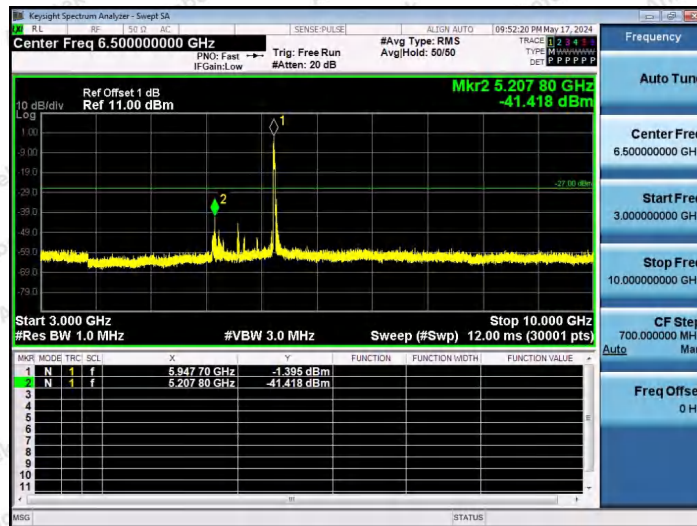

11AX40SISO-Ant1-5965-52Tone-RU37-3000~10000-PASS