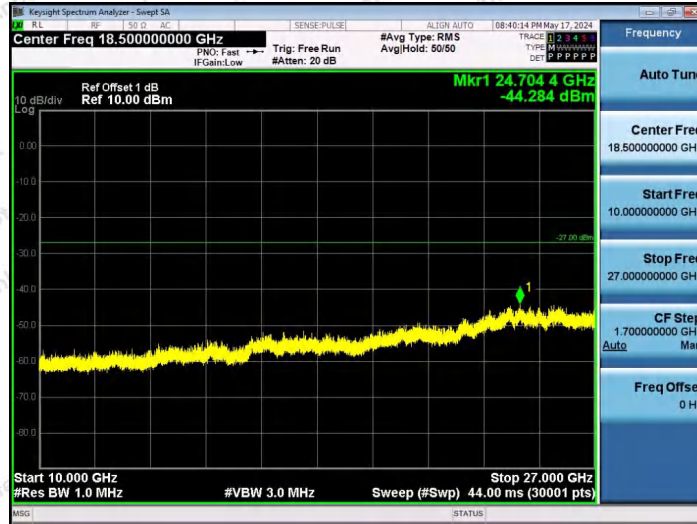

11AX20SISO-Ant1-6895-52Tone-RU40-10000~40000-PASS