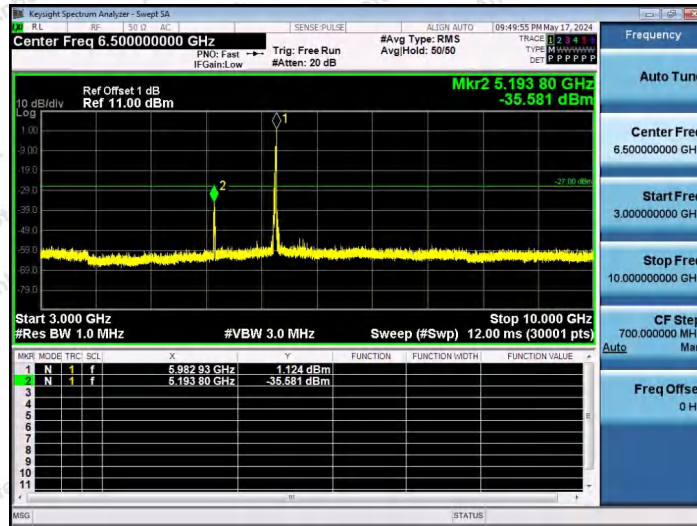

11AX40SISO-Ant1-5965-26Tone-RU17-3000~10000-PASS