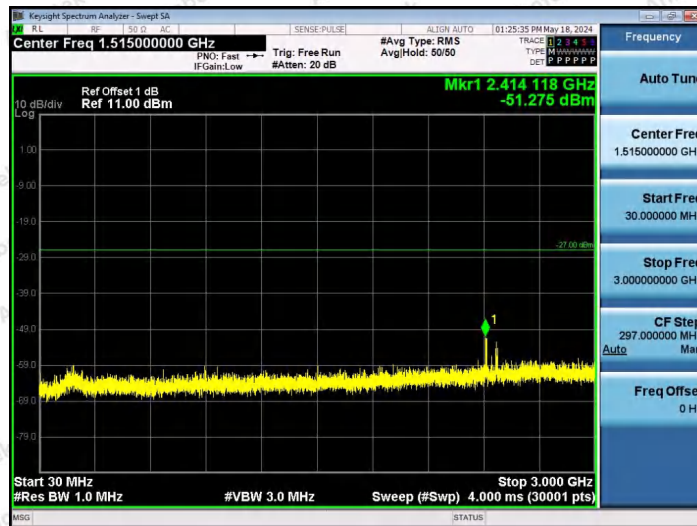

11AX40SISO-Ant1-6165-106Tone-RU53-30~3000-PASS