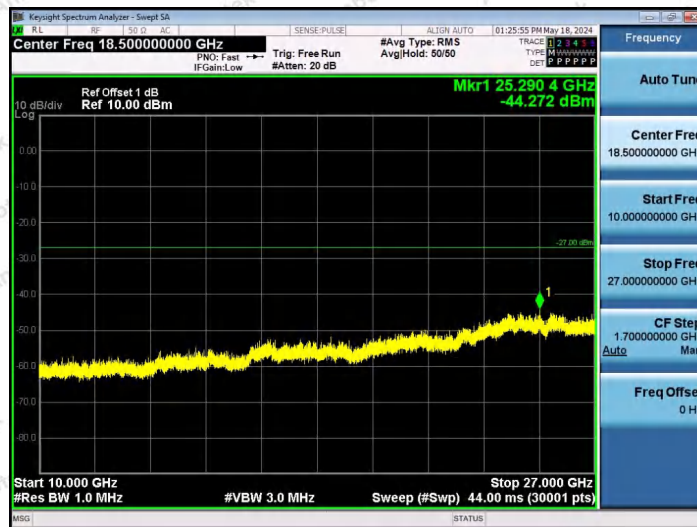

Hotline
400-003-0500
www.anbotek.com.cn

11AX40SISO-Ant1-6165-52Tone-RU37-10000~40000-PASS

11AX40SISO-Ant1-6165-52Tone-RU44-10000~40000-PASS

11AX40SISO-Ant1-6165-106Tone-RU53-10000~40000-PASS

Shenzhen Anbotek Compliance Laboratory Limited