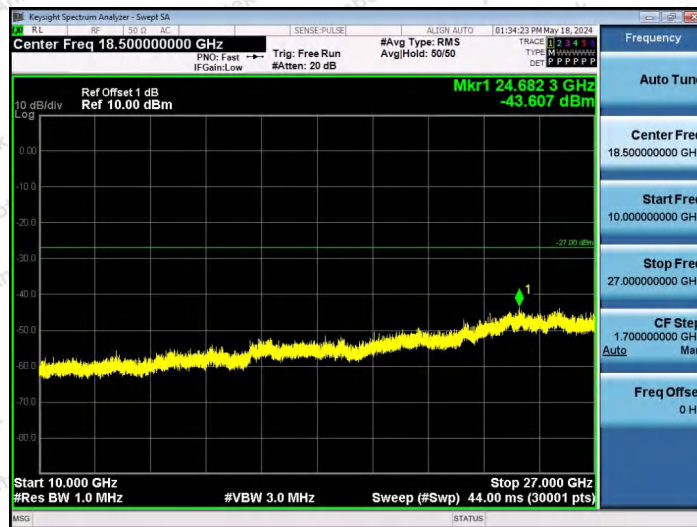

Hotline 400-003-0500
www.anbotek.com.cn

11AX40SISO-Ant1-6165-106Tone-RU56-10000~40000-PASS

11AX40SISO-Ant1-6165-242Tone-RU61-10000~40000-PASS

11AX40SISO-Ant1-6165-242Tone-RU62-10000~40000-PASS

Shenzhen Anbotek Compliance Laboratory Limited