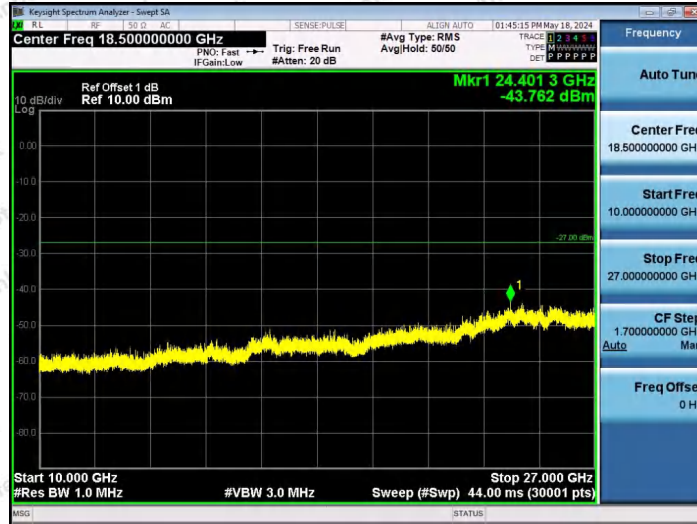

11AX40SISO-Ant1-6405-52Tone-RU37-10000~40000-PASS