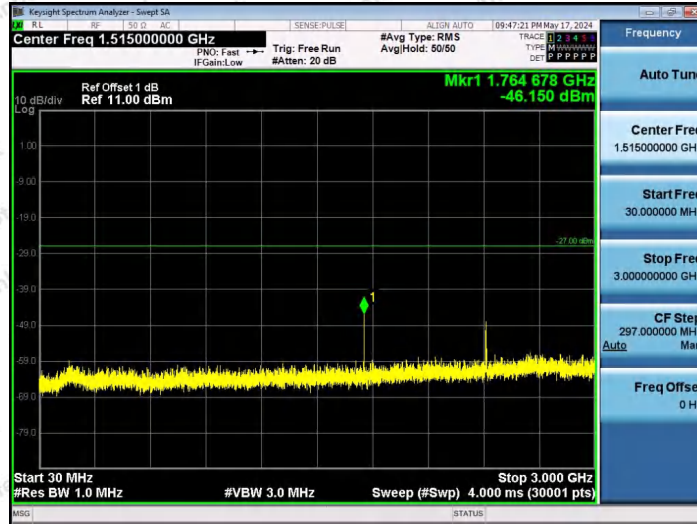

11AX40SISO-Ant1-5965-26Tone-RU0-30~3000-PASS