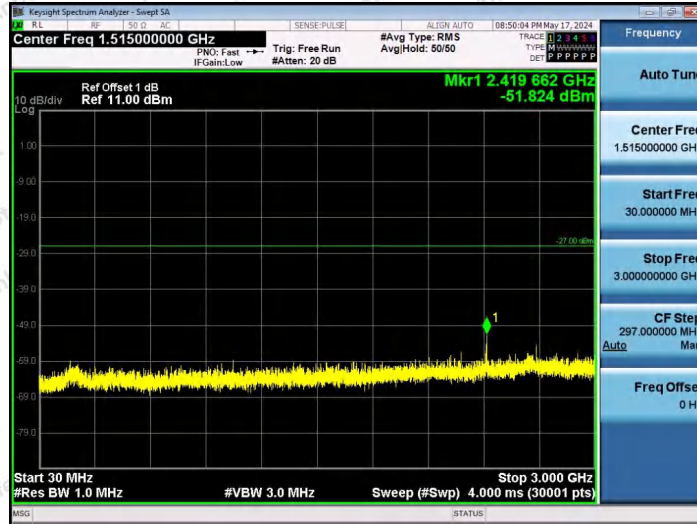

11AX20SISO-Ant1-7015-26Tone-RU0-30~3000-PASS