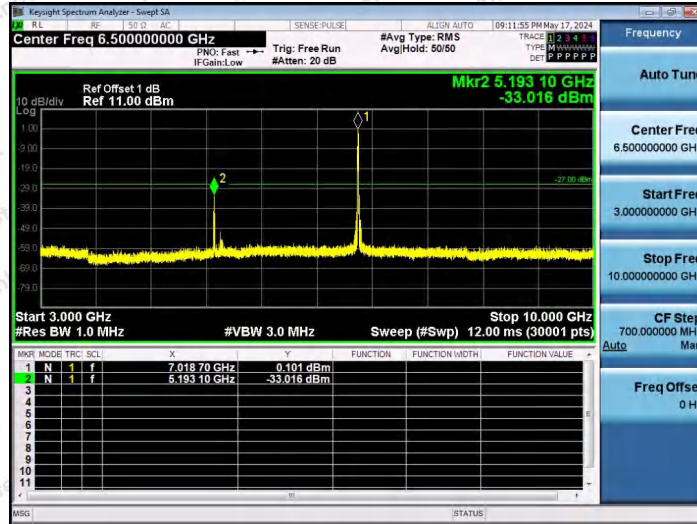

11AX20SISO-Ant1-7015-106Tone-RU54-3000~10000-PASS