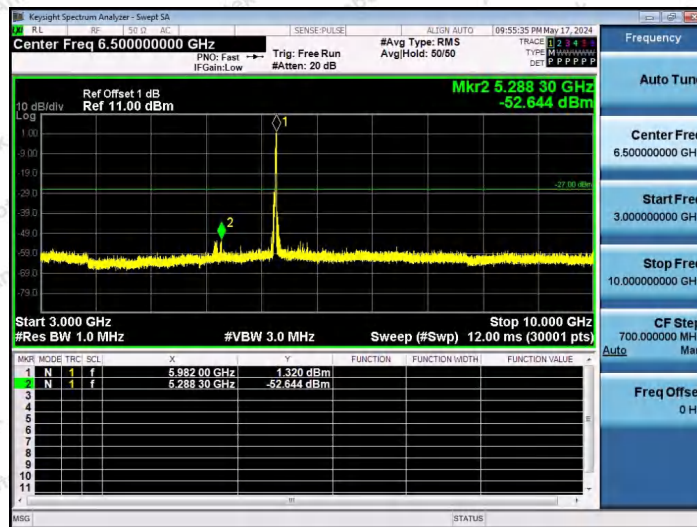

Hotline 400-003-0500
www.anbotek.com.cn

11AX40SISO-Ant1-5965-26Tone-RU17-3000~10000-PASS

11AX40SISO-Ant1-5965-52Tone-RU37-3000~10000-PASS

11AX40SISO-Ant1-5965-52Tone-RU44-3000~10000-PASS

Shenzhen Anbotek Compliance Laboratory Limited