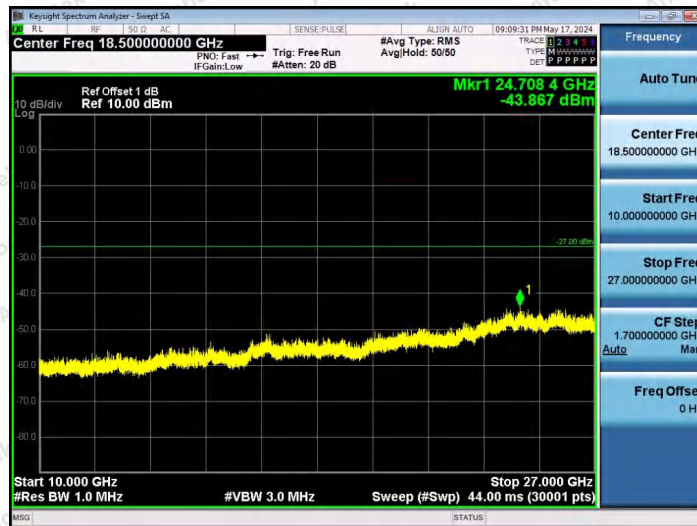

11AX20SISO-Ant1-7015-106Tone-RU53-10000~40000-PASS