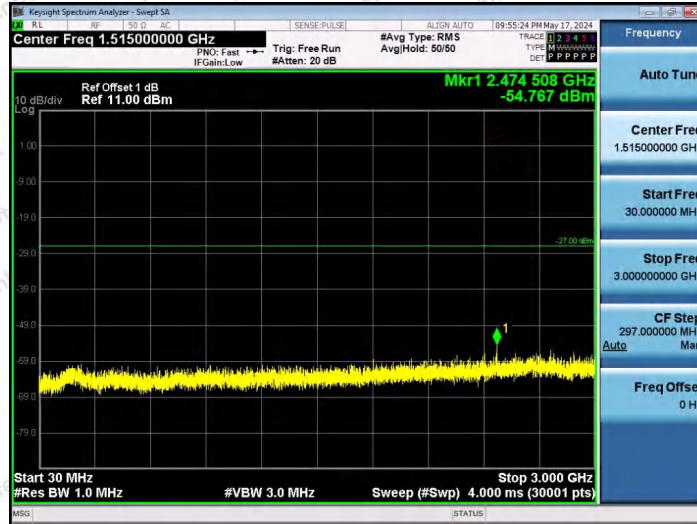

11AX40SISO-Ant1-5965-52Tone-RU44-30~3000-PASS