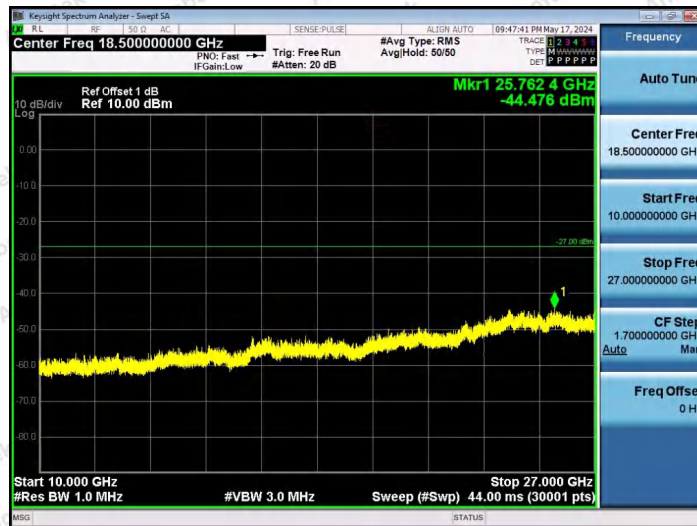

11AX40SISO-Ant1-5965-26Tone-RU0-10000~40000-PASS