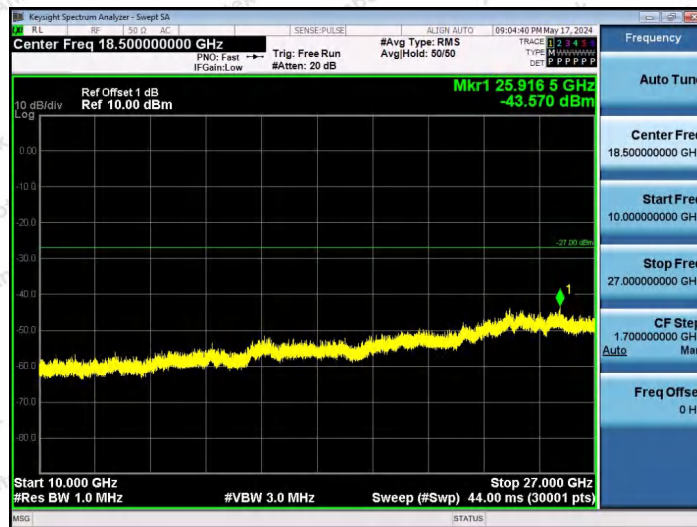

Hotline 400-003-0500
www.anbotek.com.cn

11AX20SISO-Ant1-7015-26Tone-RU8-10000~40000-PASS

11AX20SISO-Ant1-7015-52Tone-RU37-10000~40000-PASS

11AX20SISO-Ant1-7015-52Tone-RU39-10000~40000-PASS

Shenzhen Anbotek Compliance Laboratory Limited