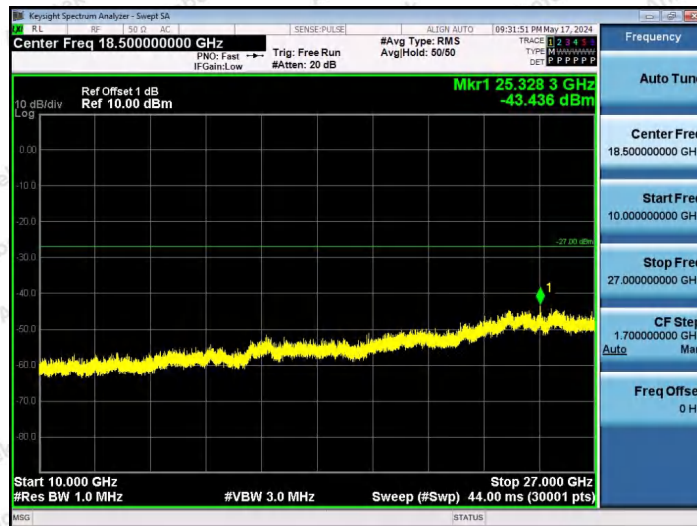

11AX20SISO-Ant1-7115-106Tone-RU53-10000~40000-PASS