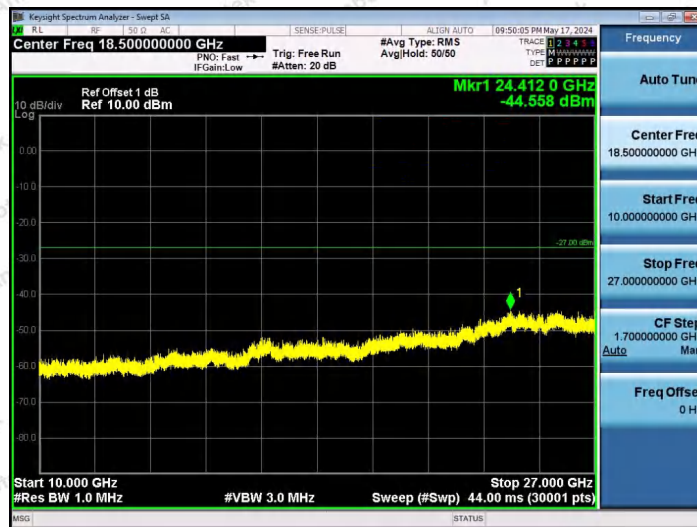

Hotline 400-003-0500
www.anbotek.com.cn

11AX40SISO-Ant1-5965-242Tone-RU62-3000~10000-PASS

11AX40SISO-Ant1-5965-26Tone-RU0-10000~40000-PASS

11AX40SISO-Ant1-5965-26Tone-RU17-10000~40000-PASS

Shenzhen Anbotek Compliance Laboratory Limited