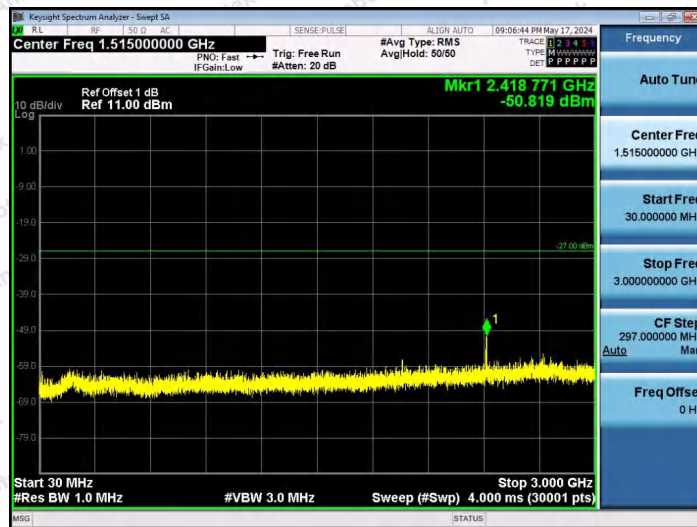

Hotline 400-003-0500
www.anbotek.com.cn

11AX20SISO-Ant1-7015-52Tone-RU37-30~3000-PASS

11AX20SISO-Ant1-7015-52Tone-RU39-30~3000-PASS

11AX20SISO-Ant1-7015-52Tone-RU40-30~3000-PASS

Shenzhen Anbotek Compliance Laboratory Limited