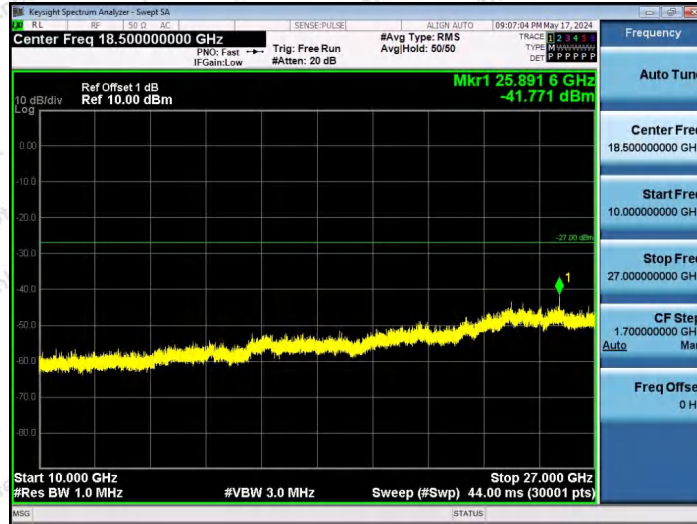

11AX20SISO-Ant1-7015-52Tone-RU40-10000~40000-PASS