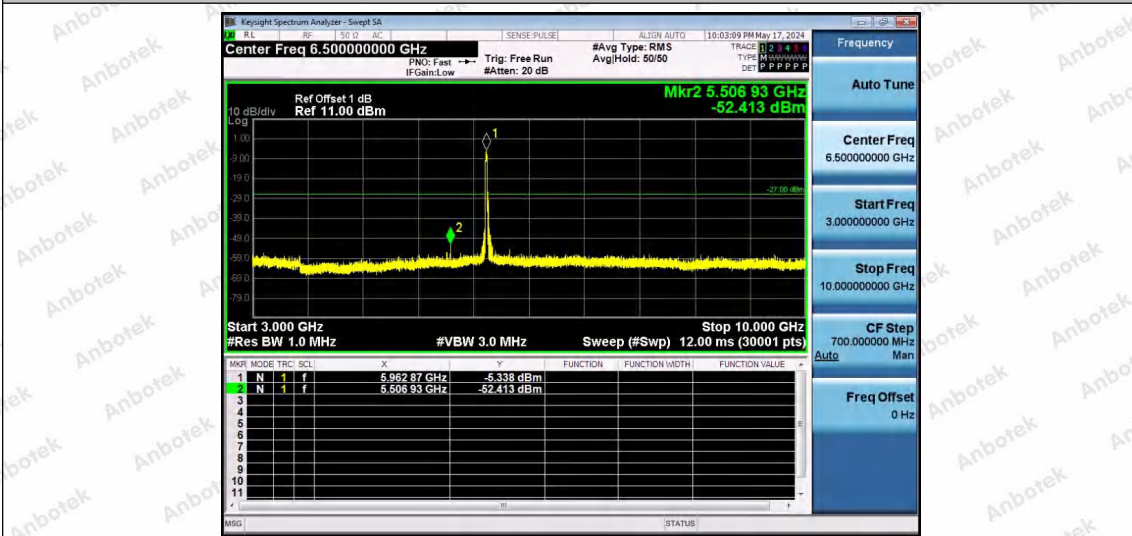

Hotline 400-003-0500
 www.anbotek.com.cn

11AX40SISO-Ant1-5965-106Tone-RU53-3000~10000-PASS

11AX40SISO-Ant1-5965-106Tone-RU56-3000~10000-PASS

11AX40SISO-Ant1-5965-242Tone-RU61-3000~10000-PASS

Shenzhen Anbotek Compliance Laboratory Limited