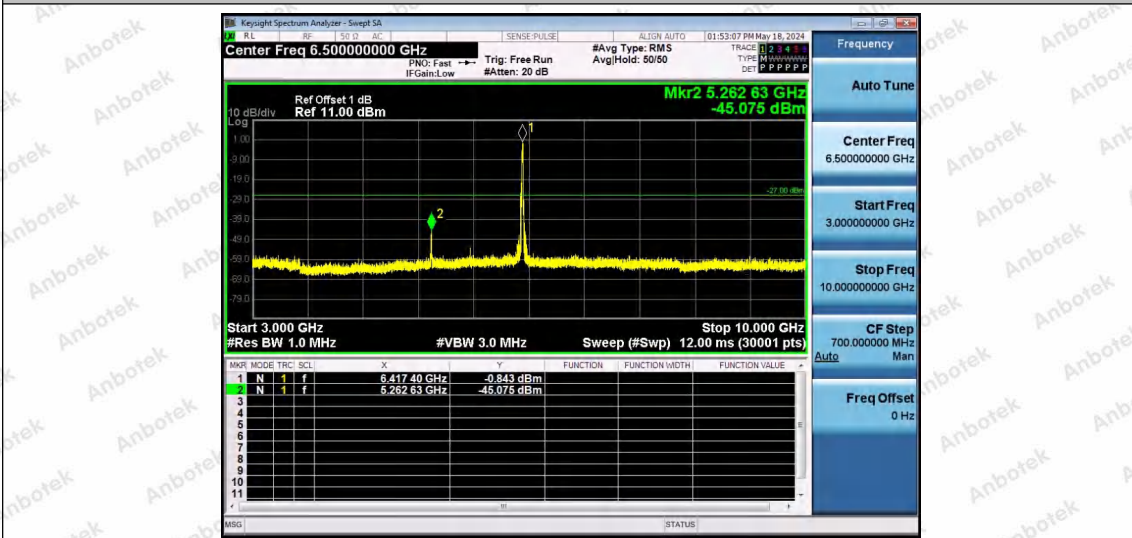

11AX40SISO-Ant1-6405-106Tone-RU56-3000~10000-PASS