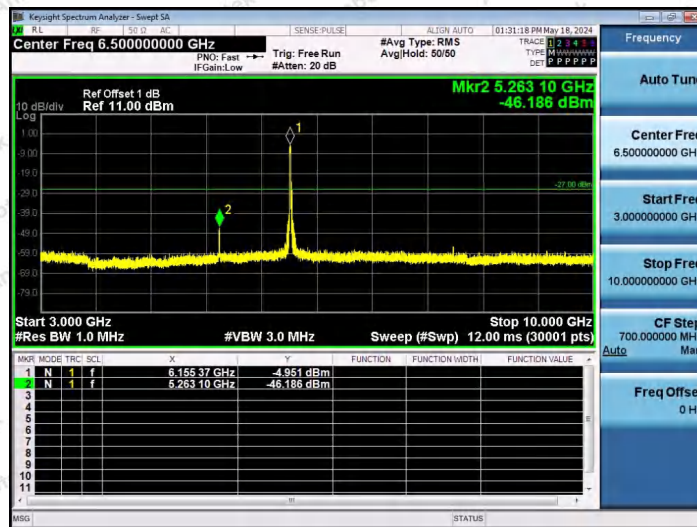

Hotline 400-003-0500
www.anbotek.com.cn

11AX40SISO-Ant1-6165-106Tone-RU53-3000~10000-PASS

11AX40SISO-Ant1-6165-106Tone-RU56-3000~10000-PASS

11AX40SISO-Ant1-6165-242Tone-RU61-3000~10000-PASS

Shenzhen Anbotek Compliance Laboratory Limited