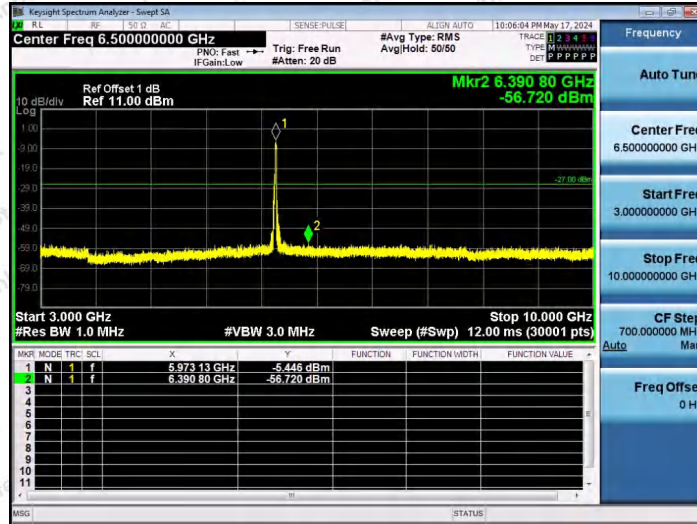

11AX40SISO-Ant1-5965-242Tone-RU62-3000~10000-PASS