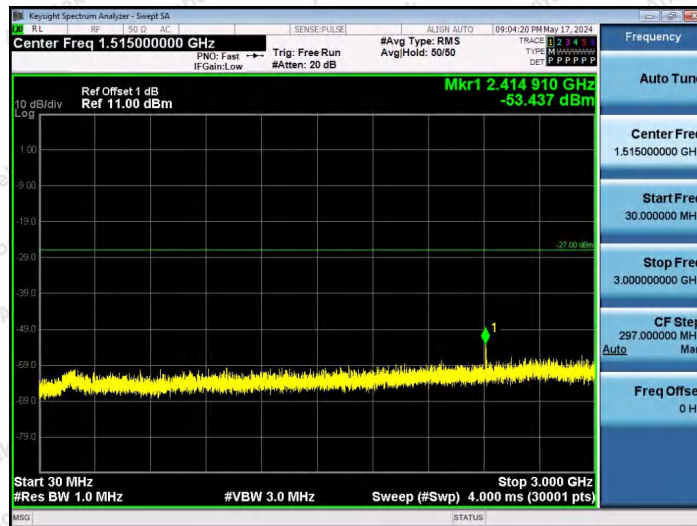

11AX20SISO-Ant1-7015-52Tone-RU39-30~3000-PASS