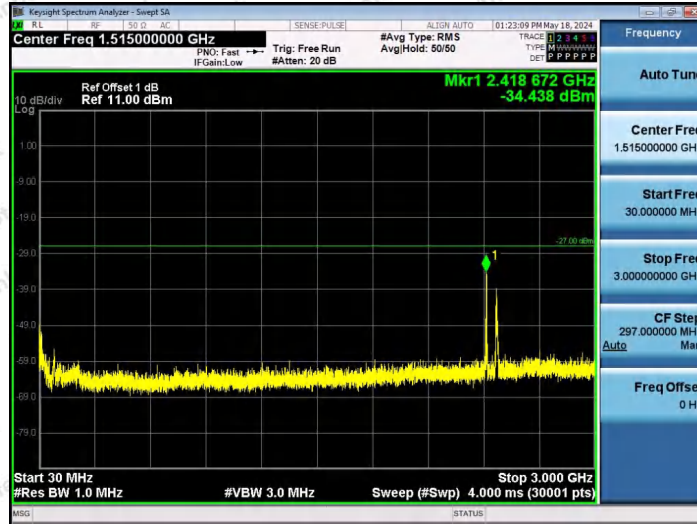

11AX40SISO-Ant1-6165-52Tone-RU44-30~3000-PASS