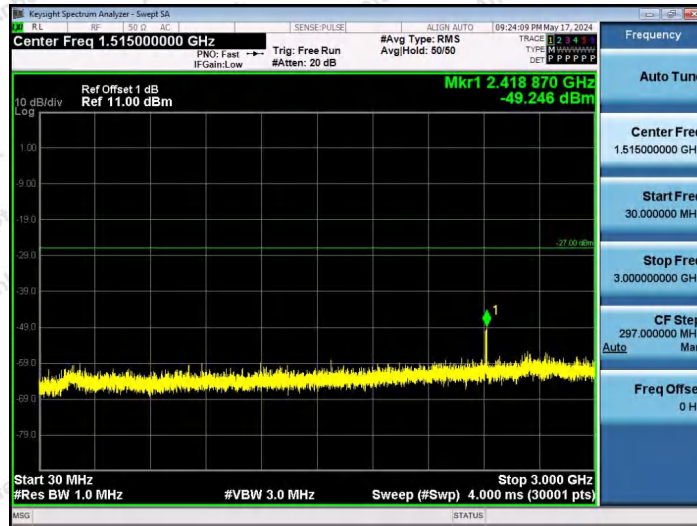

11AX20SISO-Ant1-7115-52Tone-RU37-30~3000-PASS