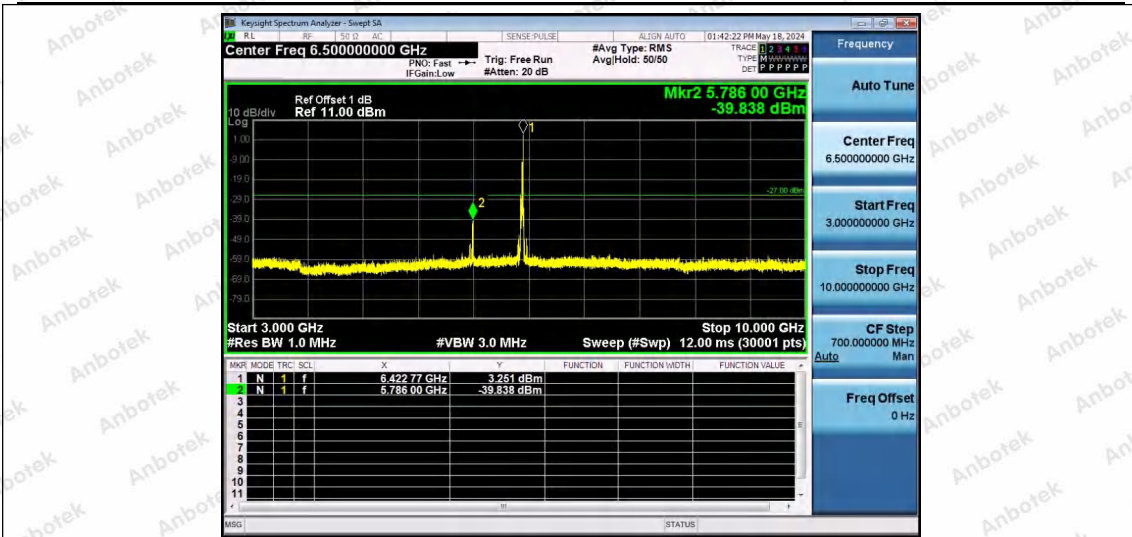

11AX40SISO-Ant1-6405-26Tone-RU17-3000~10000-PASS