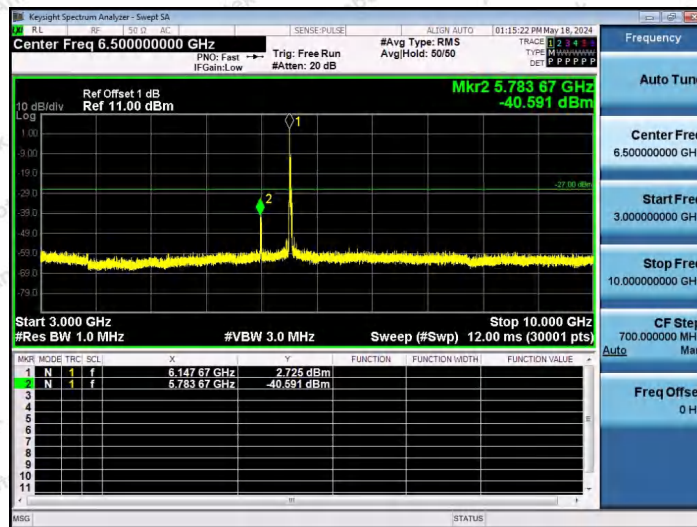

Hotline 400-003-0500
www.anbotek.com.cn

11AX40SISO-Ant1-6165-242Tone-RU61-30~3000-PASS

11AX40SISO-Ant1-6165-242Tone-RU62-30~3000-PASS

11AX40SISO-Ant1-6165-26Tone-RU0-3000~10000-PASS

Shenzhen Anbotek Compliance Laboratory Limited