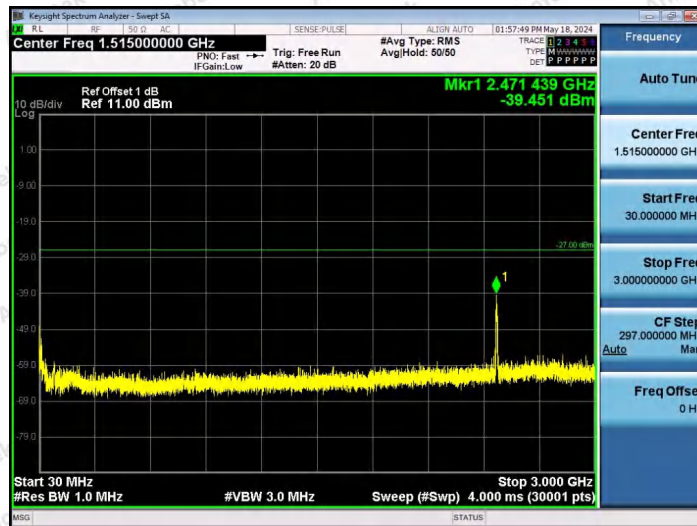

11AX40SISO-Ant1-6405-242Tone-RU62-30~3000-PASS