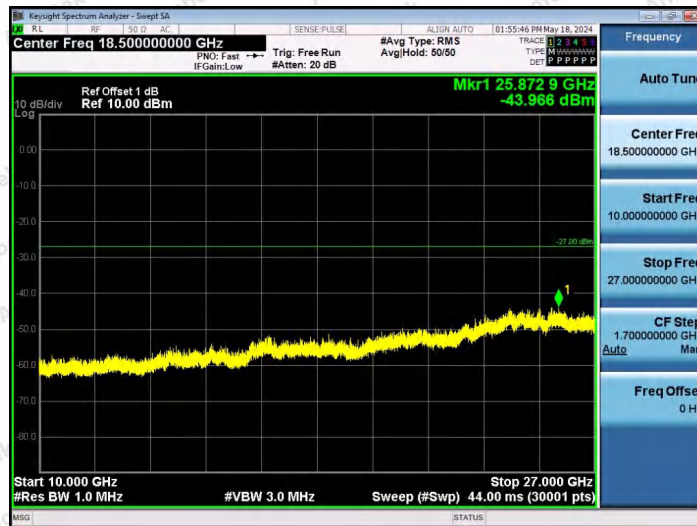

11AX40SISO-Ant1-6405-242Tone-RU61-10000~40000-PASS