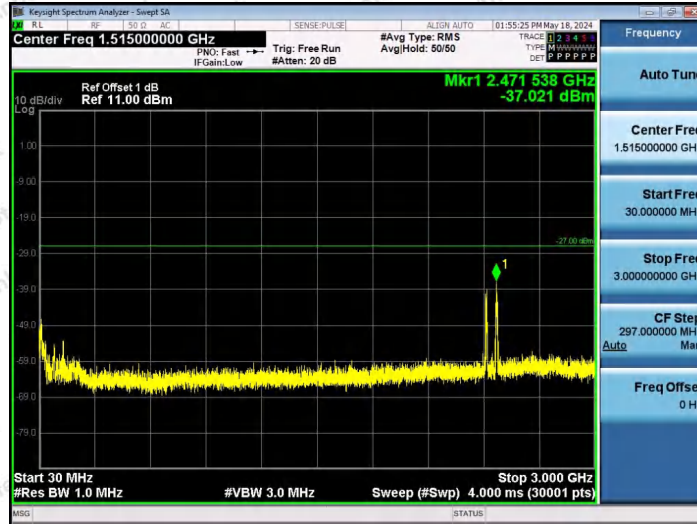

11AX40SISO-Ant1-6405-242Tone-RU61-30~3000-PASS