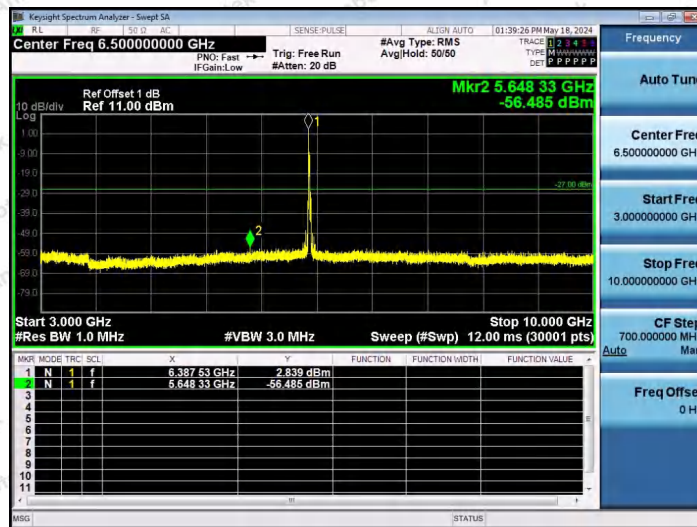

Hotline 400-003-0500
www.anbotek.com.cn

11AX40SISO-Ant1-6405-242Tone-RU61-30~3000-PASS

11AX40SISO-Ant1-6405-242Tone-RU62-30~3000-PASS

11AX40SISO-Ant1-6405-26Tone-RU0-3000~10000-PASS

Shenzhen Anbotek Compliance Laboratory Limited