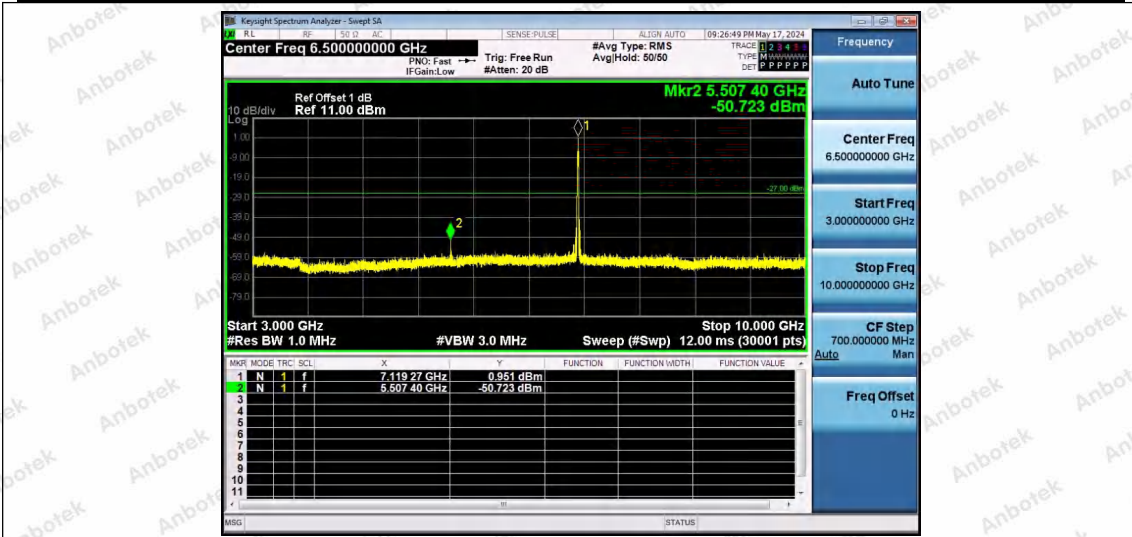

11AX20SISO-Ant1-7115-52Tone-RU39-3000~10000-PASS