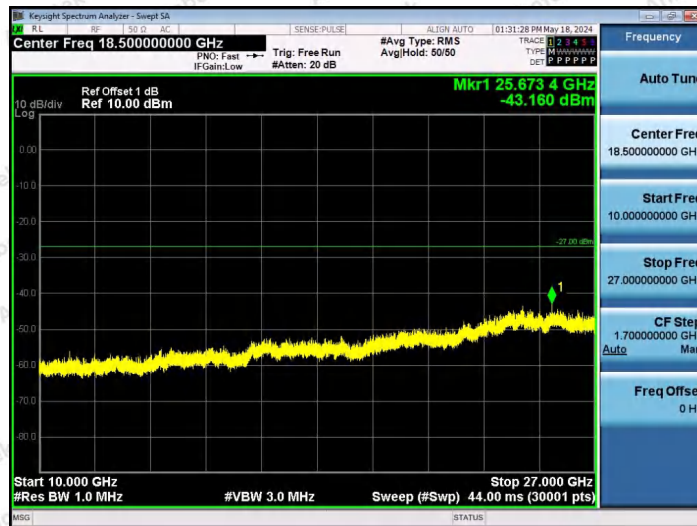

11AX40SISO-Ant1-6165-242Tone-RU61-10000~40000-PASS