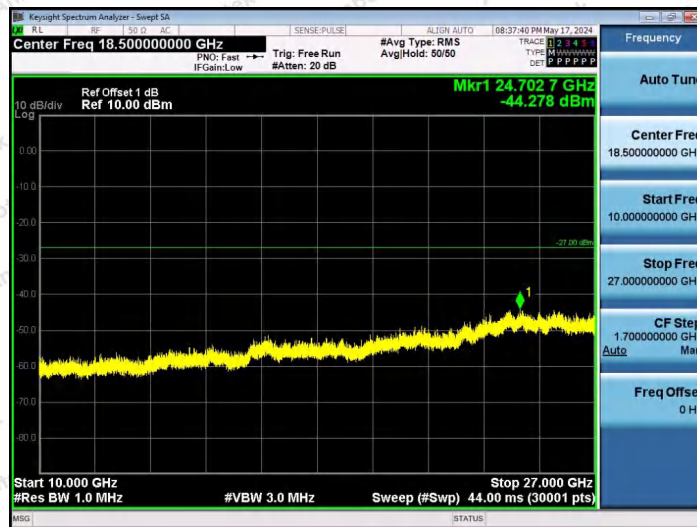

11AX20SISO-Ant1-6895-26Tone-RU8-10000~40000-PASS

11AX20SISO-Ant1-6895-52Tone-RU37-10000~40000-PASS

11AX20SISO-Ant1-6895-52Tone-RU39-10000~40000-PASS

Shenzhen Anbotek Compliance Laboratory Limited

Address: 1/F., Building D, Sogood Science and Technology Park, Sanwei Community, Hangcheng Street, Bao'an District, Shenzhen, Guangdong, China.
Tel: (86) 0755-26066440 Fax: (86) 0755-26014772 Email: service@anbotek.com