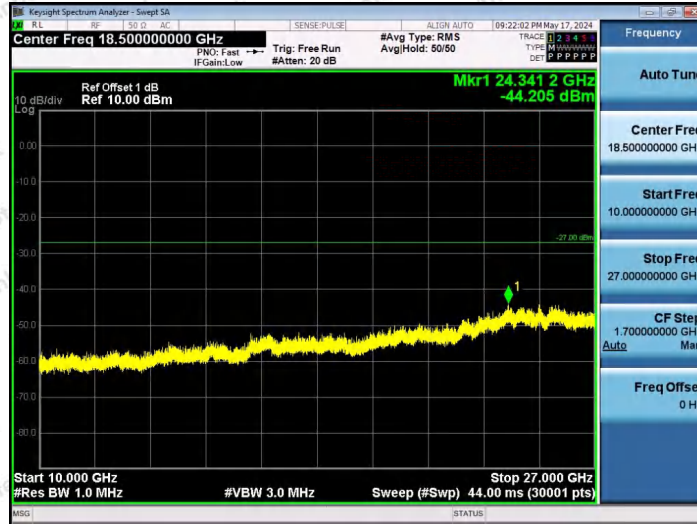

11AX20SISO-Ant1-7115-26Tone-RU8-10000~40000-PASS