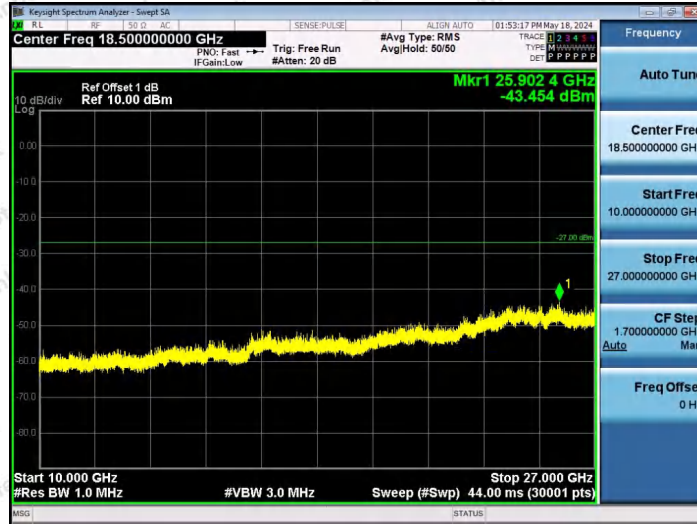

11AX40SISO-Ant1-6405-106Tone-RU56-10000~40000-PASS