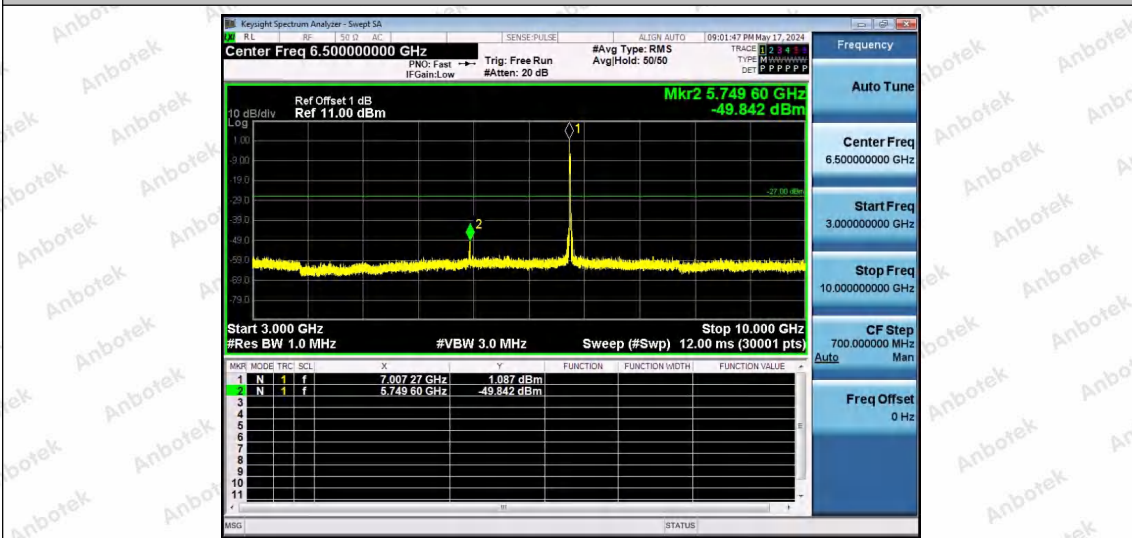

Hotline 400-003-0500
www.anbotek.com.cn

11AX20SISO-Ant1-7015-26Tone-RU4-3000~10000-PASS

11AX20SISO-Ant1-7015-26Tone-RU8-3000~10000-PASS

11AX20SISO-Ant1-7015-52Tone-RU37-3000~10000-PASS

Shenzhen Anbotek Compliance Laboratory Limited