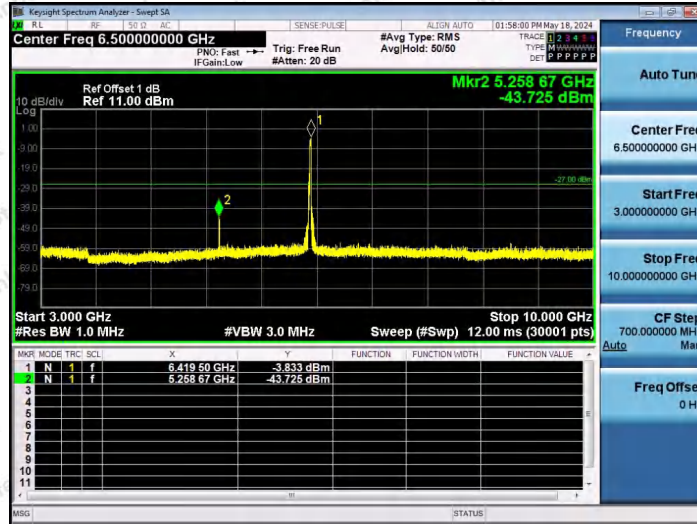

11AX40SISO-Ant1-6405-242Tone-RU62-3000~10000-PASS