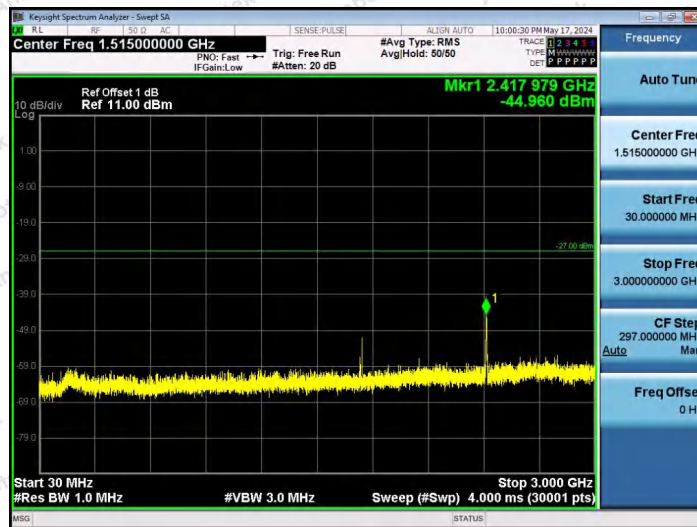

Hotline 400-003-0500
www.anbotek.com.cn

11AX40SISO-Ant1-5965-52Tone-RU44-30~3000-PASS

11AX40SISO-Ant1-5965-106Tone-RU53-30~3000-PASS

11AX40SISO-Ant1-5965-106Tone-RU56-30~3000-PASS

Shenzhen Anbotek Compliance Laboratory Limited