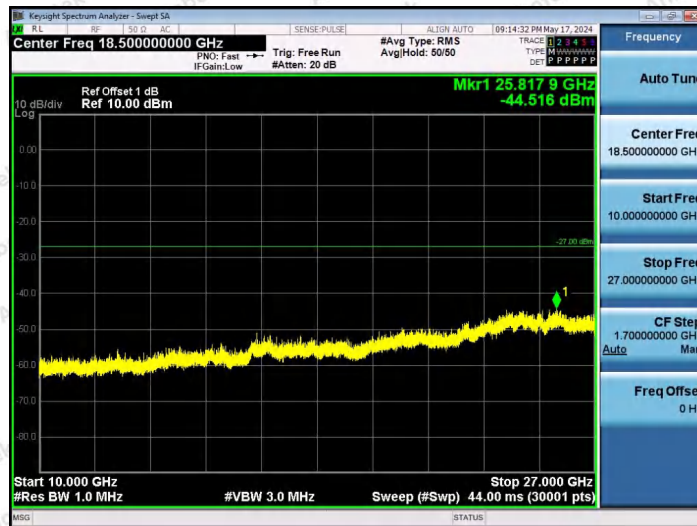

11AX20SISO-Ant1-7115-26Tone-RU0-10000~40000-PASS