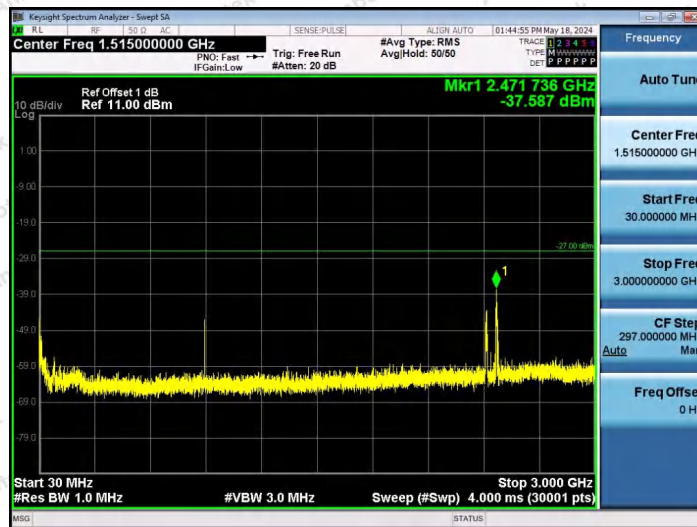

Hotline 400-003-0500
www.anbotek.com.cn

11AX40SISO-Ant1-6405-26Tone-RU0-30~3000-PASS

11AX40SISO-Ant1-6405-26Tone-RU17-30~3000-PASS

11AX40SISO-Ant1-6405-52Tone-RU37-30~3000-PASS

Shenzhen Anbotek Compliance Laboratory Limited