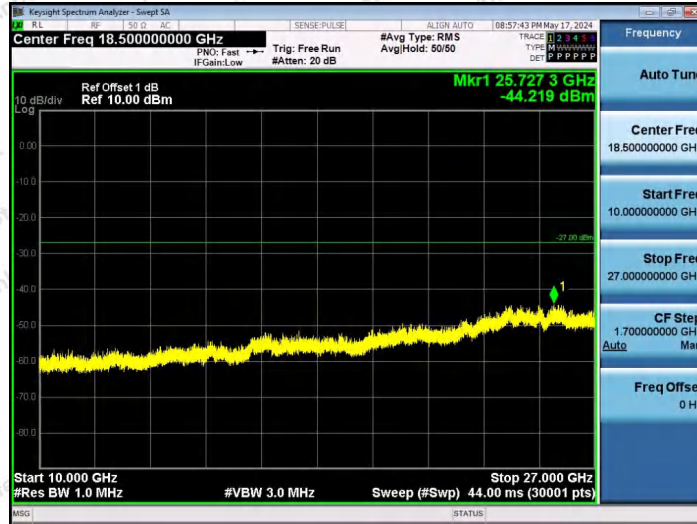

11AX20SISO-Ant1-7015-26Tone-RU8-10000~40000-PASS