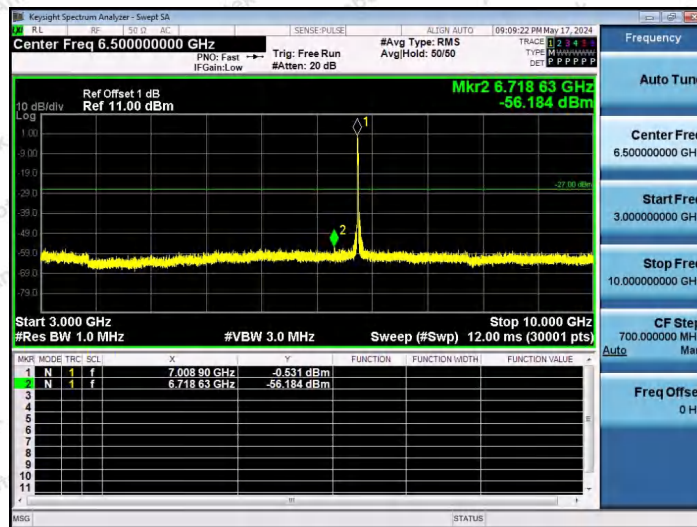

Hotline 400-003-0500
www.anbotek.com.cn

11AX20SISO-Ant1-7015-52Tone-RU39-3000~10000-PASS

11AX20SISO-Ant1-7015-52Tone-RU40-3000~10000-PASS

11AX20SISO-Ant1-7015-106Tone-RU53-3000~10000-PASS

Shenzhen Anbotek Compliance Laboratory Limited