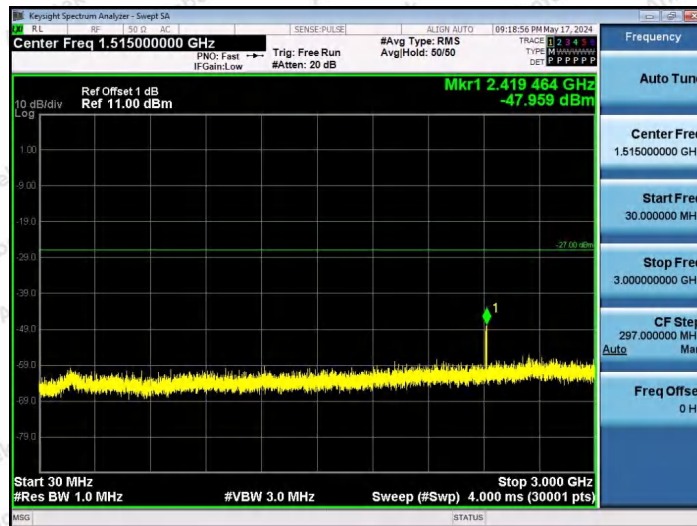

11AX20SISO-Ant1-7115-26Tone-RU4-30~3000-PASS