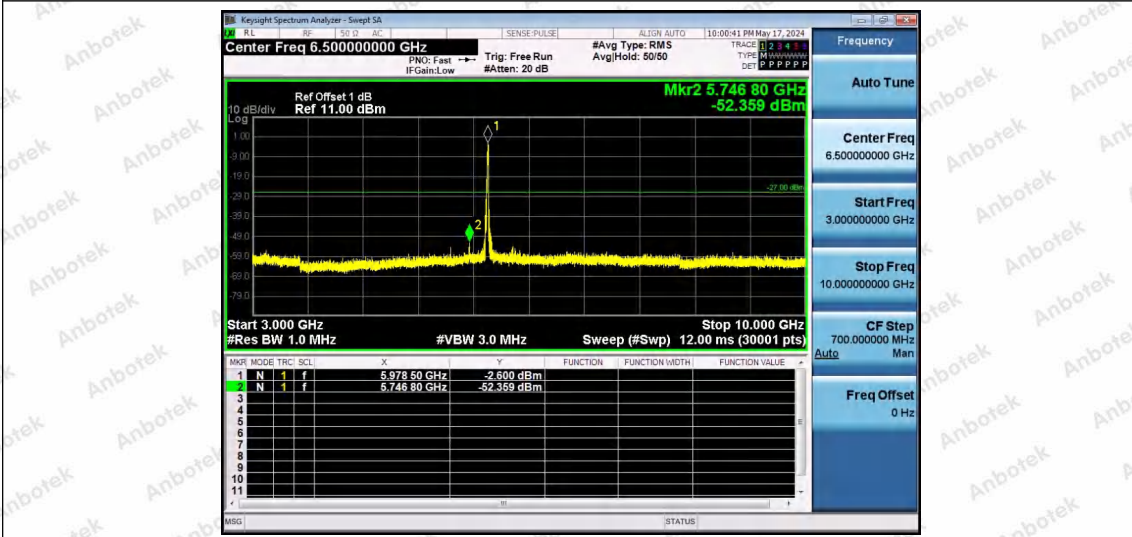

11AX40SISO-Ant1-5965-106Tone-RU56-3000~10000-PASS