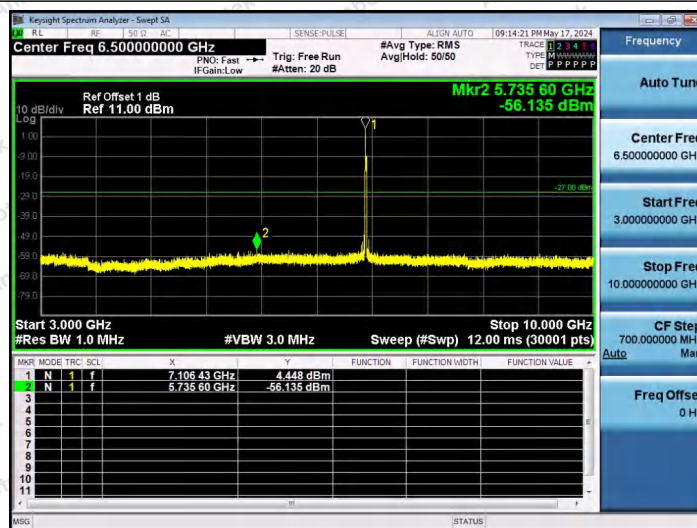

Hotline 400-003-0500
www.anbotek.com.cn

11AX20SISO-Ant1-7115-106Tone-RU53-30~3000-PASS

11AX20SISO-Ant1-7115-106Tone-RU54-30~3000-PASS

11AX20SISO-Ant1-7115-26Tone-RU0-3000~10000-PASS

Shenzhen Anbotek Compliance Laboratory Limited