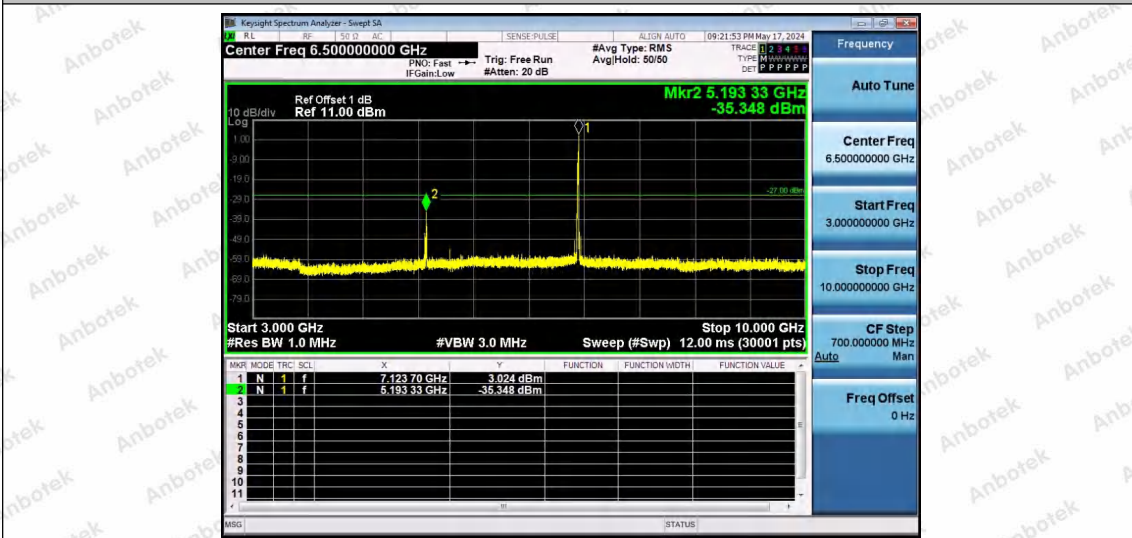

11AX20SISO-Ant1-7115-26Tone-RU8-3000~10000-PASS