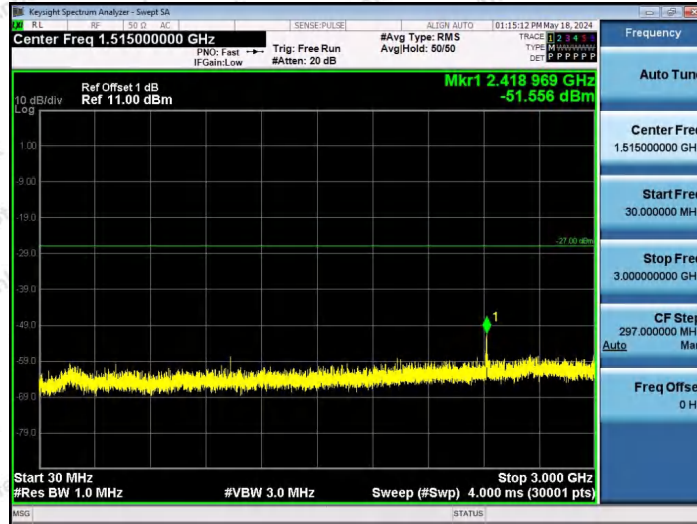

11AX40SISO-Ant1-6165-26Tone-RU0-30~3000-PASS