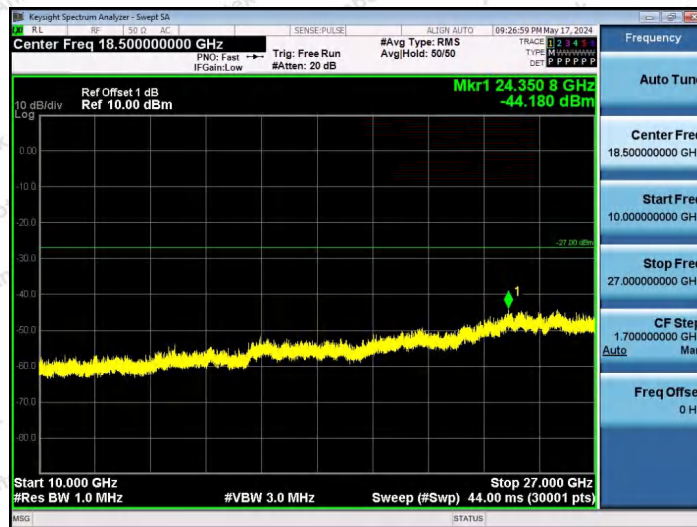

Hotline 400-003-0500
www.anbotek.com.cn

11AX20SISO-Ant1-7115-26Tone-RU8-10000~40000-PASS

11AX20SISO-Ant1-7115-52Tone-RU37-10000~40000-PASS

11AX20SISO-Ant1-7115-52Tone-RU39-10000~40000-PASS

Shenzhen Anbotek Compliance Laboratory Limited