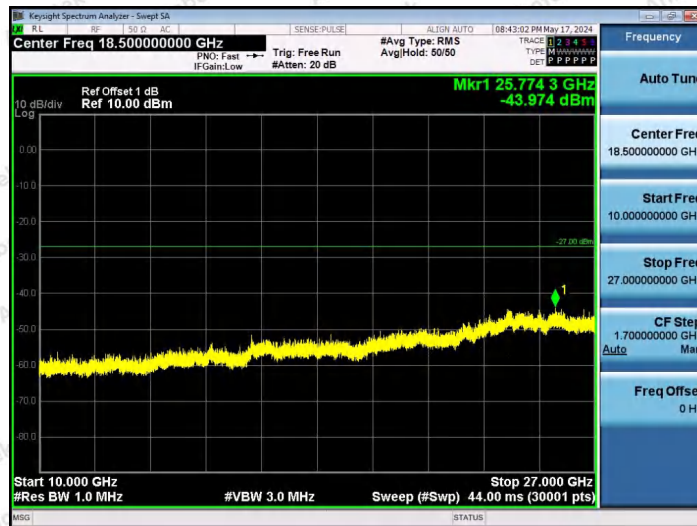

11AX20SISO-Ant1-6895-106Tone-RU53-10000~40000-PASS