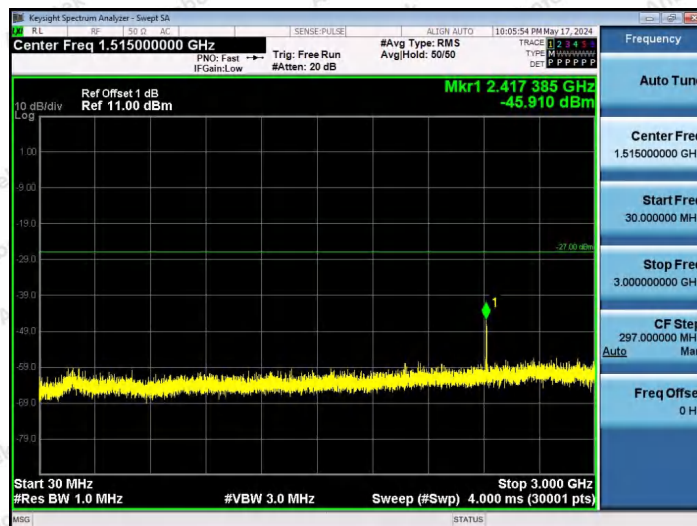

11AX40SISO-Ant1-5965-242Tone-RU62-30~3000-PASS