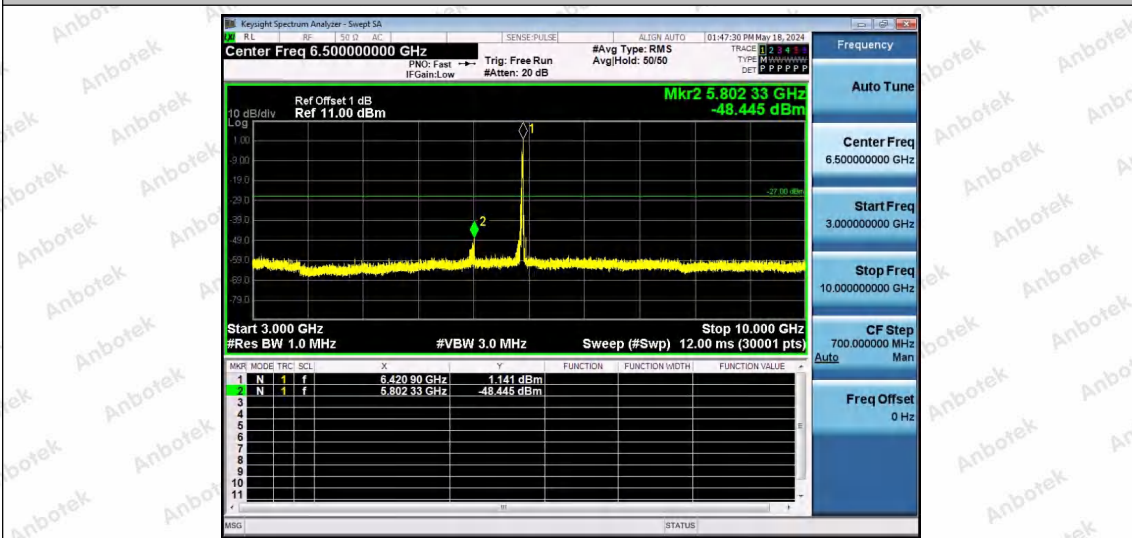

Hotline 400-003-0500
www.anbotek.com.cn

11AX40SISO-Ant1-6405-26Tone-RU17-3000~10000-PASS

11AX40SISO-Ant1-6405-52Tone-RU37-3000~10000-PASS

11AX40SISO-Ant1-6405-52Tone-RU44-3000~10000-PASS

Shenzhen Anbotek Compliance Laboratory Limited