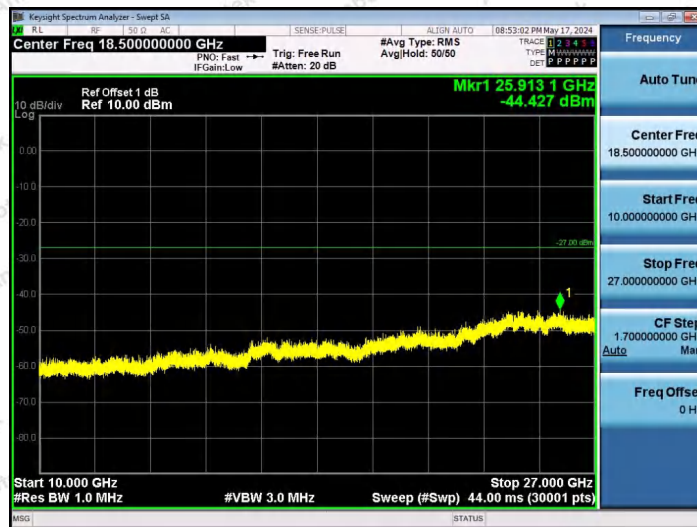

Hotline 400-003-0500
www.anbotek.com.cn

11AX20SISO-Ant1-7015-106Tone-RU54-3000~10000-PASS

11AX20SISO-Ant1-7015-26Tone-RU0-10000~40000-PASS

11AX20SISO-Ant1-7015-26Tone-RU4-10000~40000-PASS

Shenzhen Anbotek Compliance Laboratory Limited