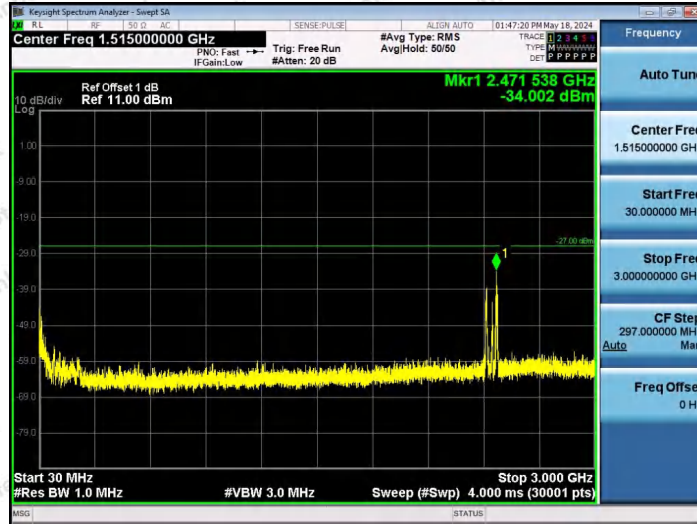

11AX40SISO-Ant1-6405-52Tone-RU44-30~3000-PASS