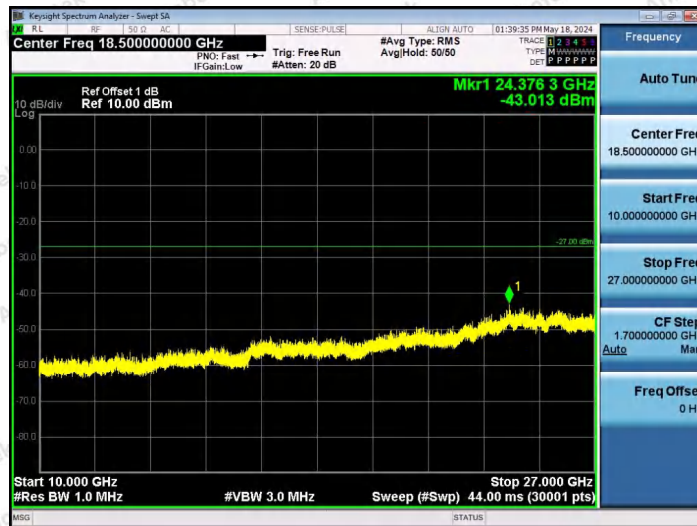

11AX40SISO-Ant1-6405-26Tone-RU0-10000~40000-PASS