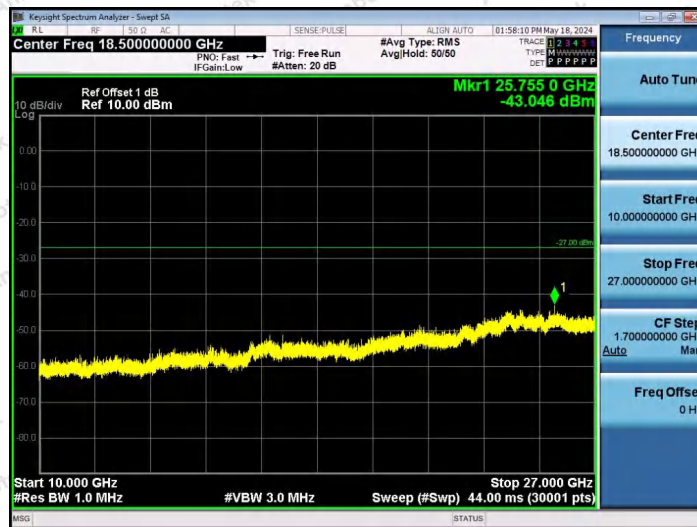

Hotline 400-003-0500
www.anbotek.com.cn

11AX40SISO-Ant1-6405-106Tone-RU56-10000~40000-PASS

11AX40SISO-Ant1-6405-242Tone-RU61-10000~40000-PASS

11AX40SISO-Ant1-6405-242Tone-RU62-10000~40000-PASS

Shenzhen Anbotek Compliance Laboratory Limited