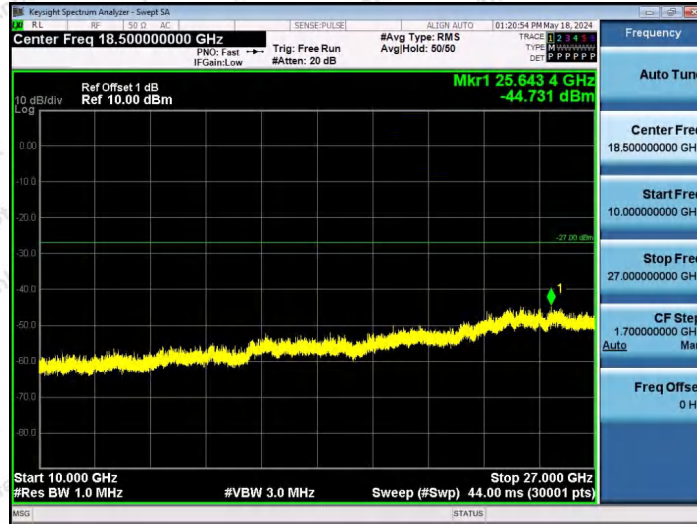

11AX40SISO-Ant1-6165-52Tone-RU37-10000~40000-PASS