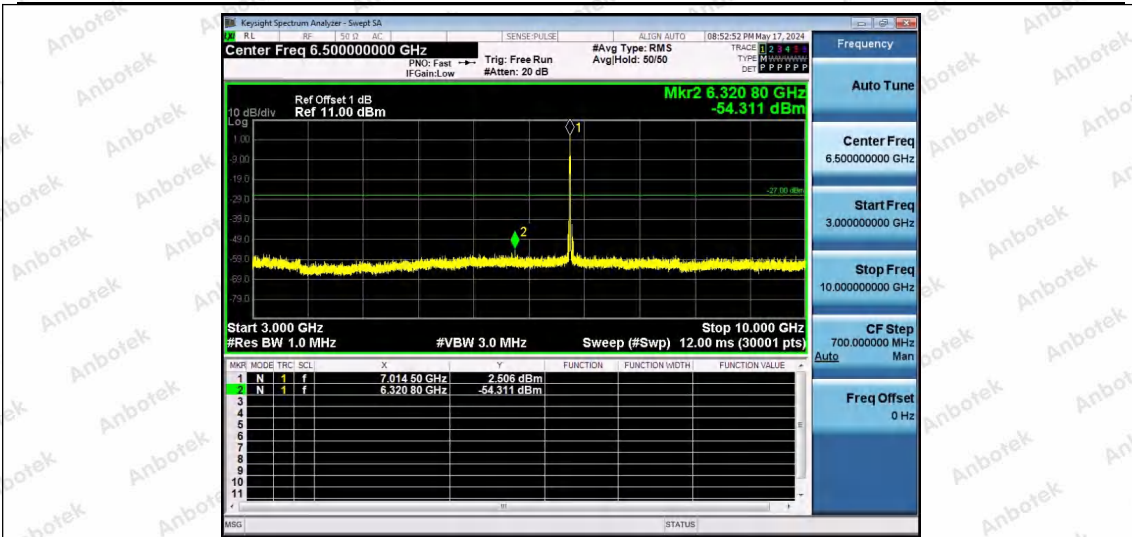

11AX20SISO-Ant1-7015-26Tone-RU4-3000~10000-PASS