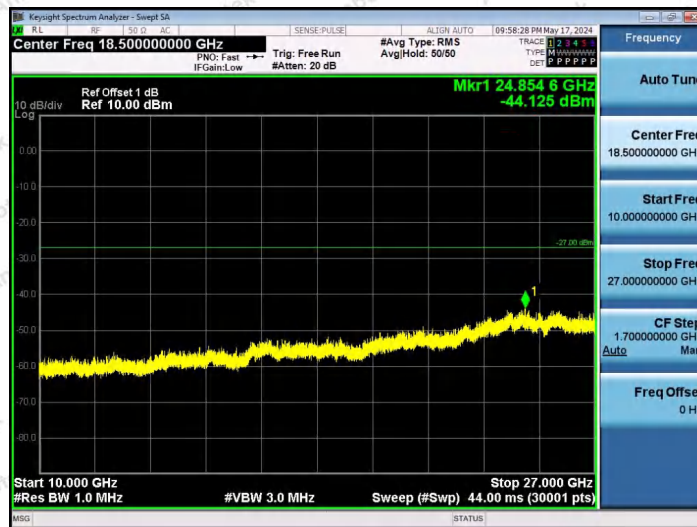

Hotline 400-003-0500
www.anbotek.com.cn

11AX40SISO-Ant1-5965-52Tone-RU37-10000~40000-PASS

11AX40SISO-Ant1-5965-52Tone-RU44-10000~40000-PASS

11AX40SISO-Ant1-5965-106Tone-RU53-10000~40000-PASS

Shenzhen Anbotek Compliance Laboratory Limited