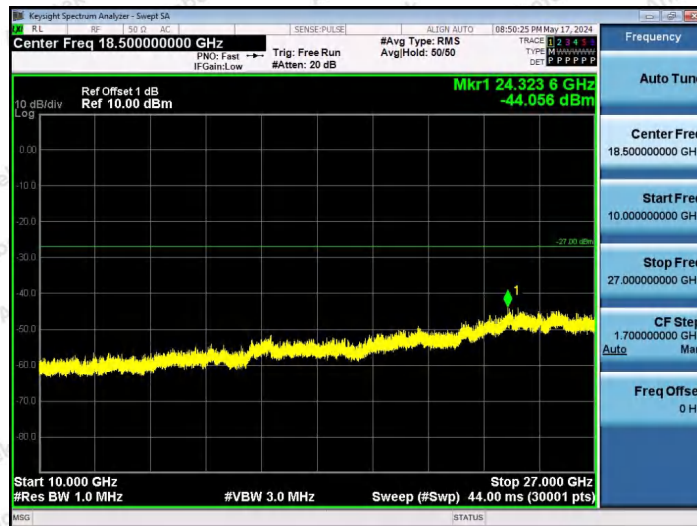

11AX20SISO-Ant1-7015-26Tone-RU0-10000~40000-PASS