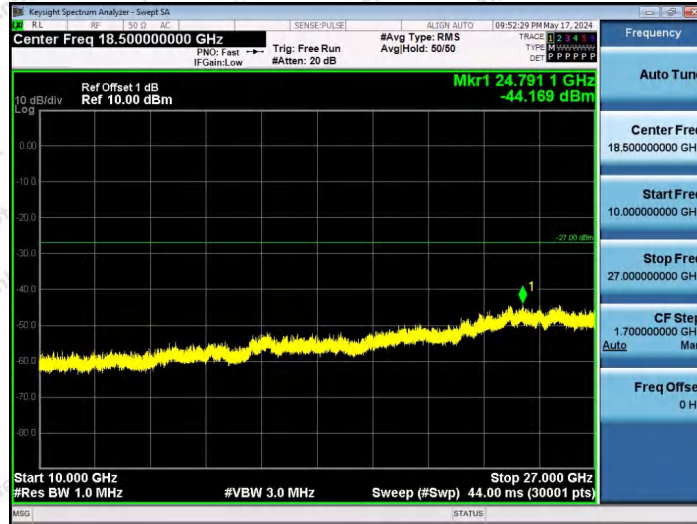

11AX40SISO-Ant1-5965-52Tone-RU37-10000~40000-PASS