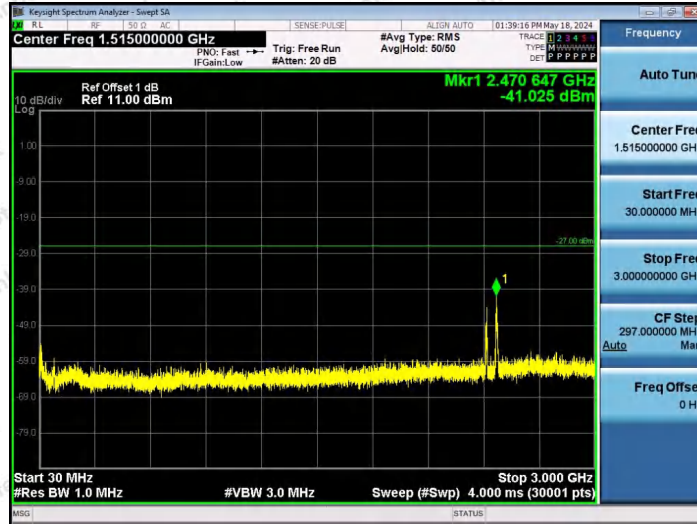

11AX40SISO-Ant1-6405-26Tone-RU0-30~3000-PASS