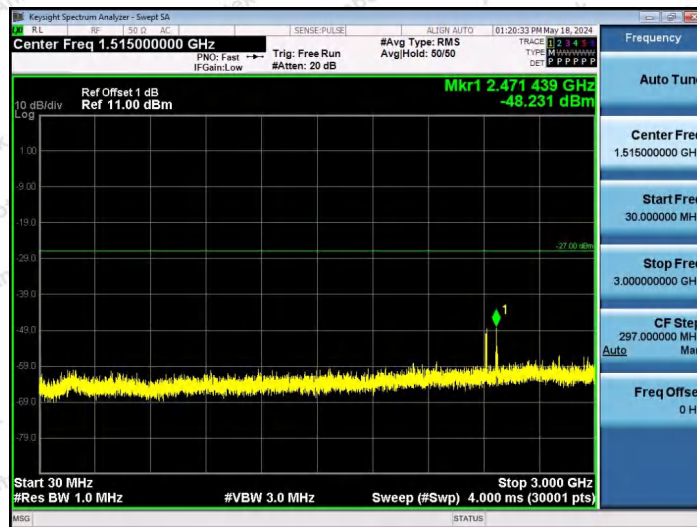

Hotline 400-003-0500
www.anbotek.com.cn

11AX40SISO-Ant1-6165-26Tone-RU0-30~3000-PASS

11AX40SISO-Ant1-6165-26Tone-RU17-30~3000-PASS

11AX40SISO-Ant1-6165-52Tone-RU37-30~3000-PASS

Shenzhen Anbotek Compliance Laboratory Limited