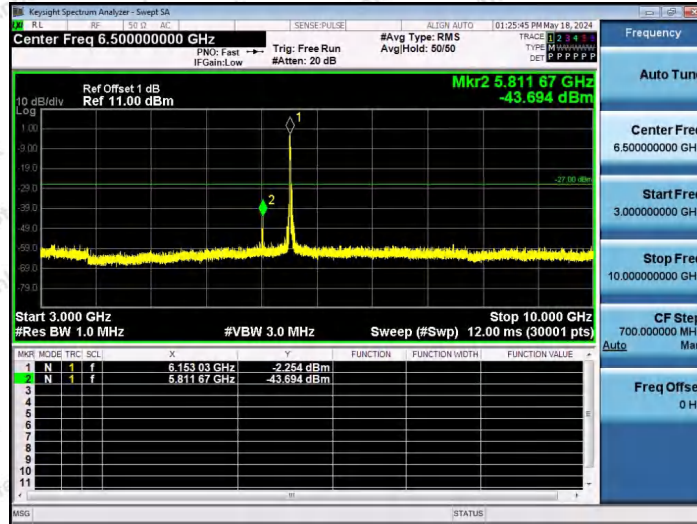

11AX40SISO-Ant1-6165-106Tone-RU53-3000~10000-PASS