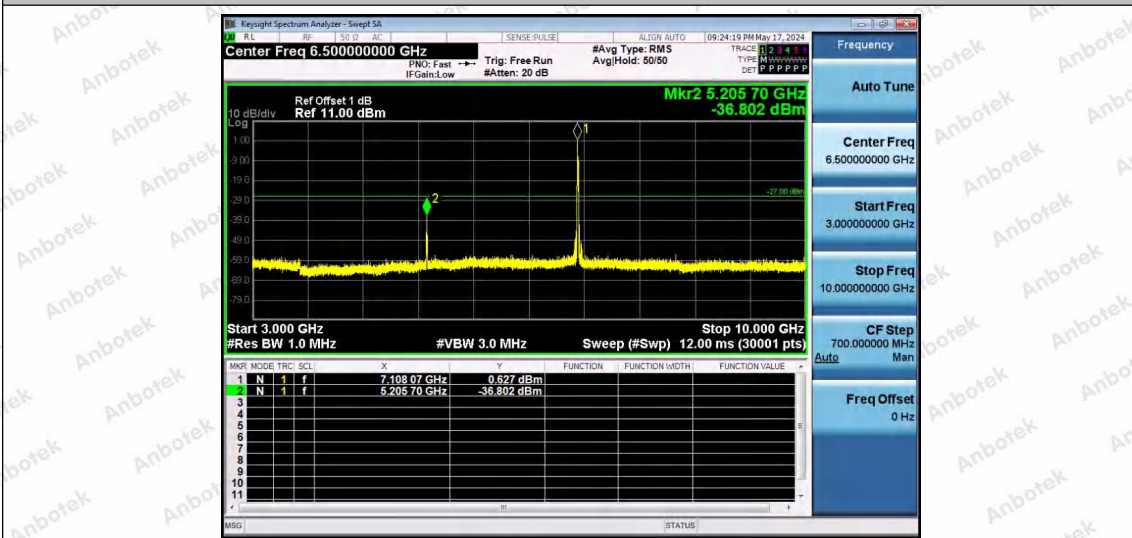

Hotline 400-003-0500
www.anbotek.com.cn

11AX20SISO-Ant1-7115-26Tone-RU4-3000~10000-PASS

11AX20SISO-Ant1-7115-26Tone-RU8-3000~10000-PASS

11AX20SISO-Ant1-7115-52Tone-RU37-3000~10000-PASS

Shenzhen Anbotek Compliance Laboratory Limited