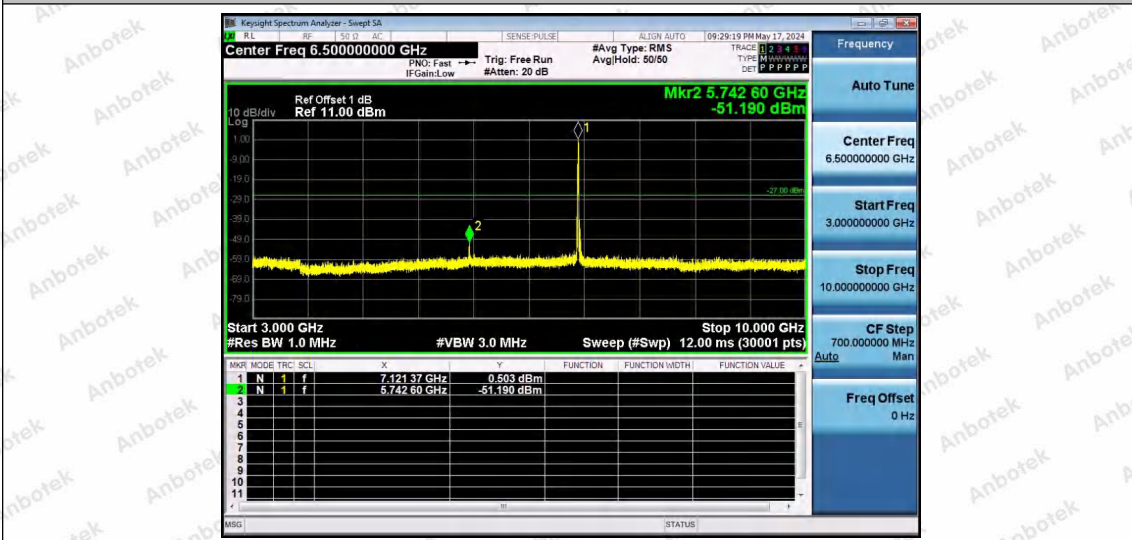

11AX20SISO-Ant1-7115-52Tone-RU40-3000~10000-PASS