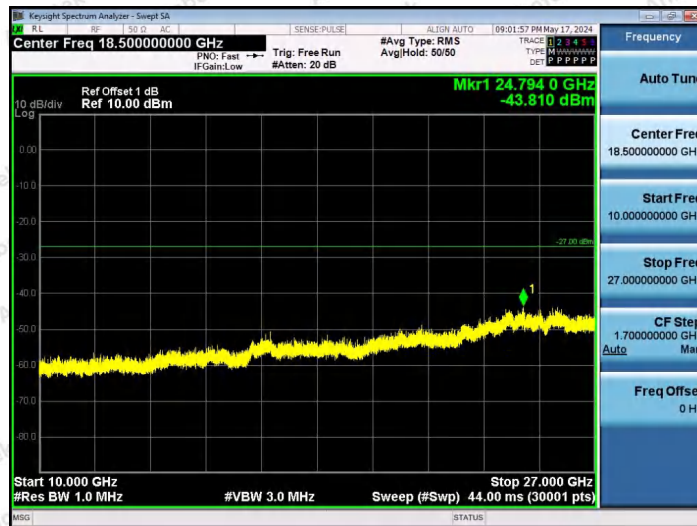

11AX20SISO-Ant1-7015-52Tone-RU37-10000~40000-PASS