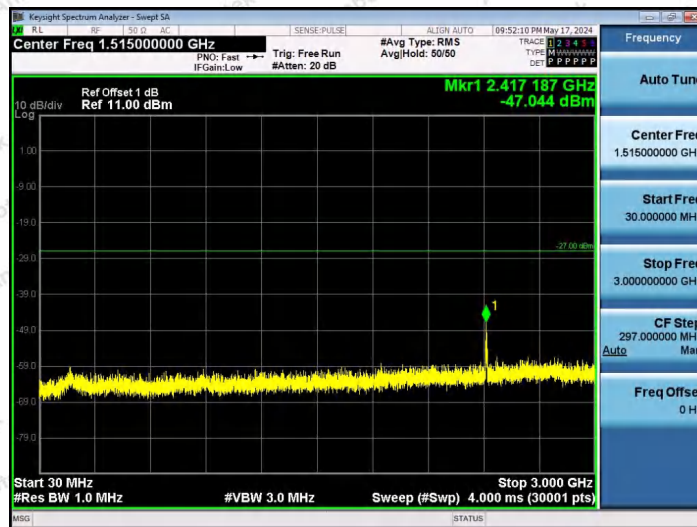

Hotline 400-003-0500
www.anbotek.com.cn

11AX40SISO-Ant1-5965-26Tone-RU0-30~3000-PASS

11AX40SISO-Ant1-5965-26Tone-RU17-30~3000-PASS

11AX40SISO-Ant1-5965-52Tone-RU37-30~3000-PASS

Shenzhen Anbotek Compliance Laboratory Limited