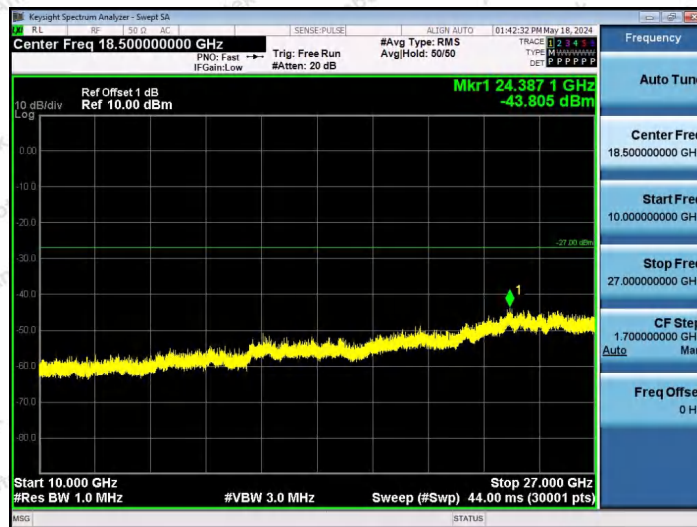

Hotline 400-003-0500
 www.anbotek.com.cn

11AX40SISO-Ant1-6405-242Tone-RU62-3000~10000-PASS

11AX40SISO-Ant1-6405-26Tone-RU0-10000~40000-PASS

11AX40SISO-Ant1-6405-26Tone-RU17-10000~40000-PASS

Shenzhen Anbotek Compliance Laboratory Limited