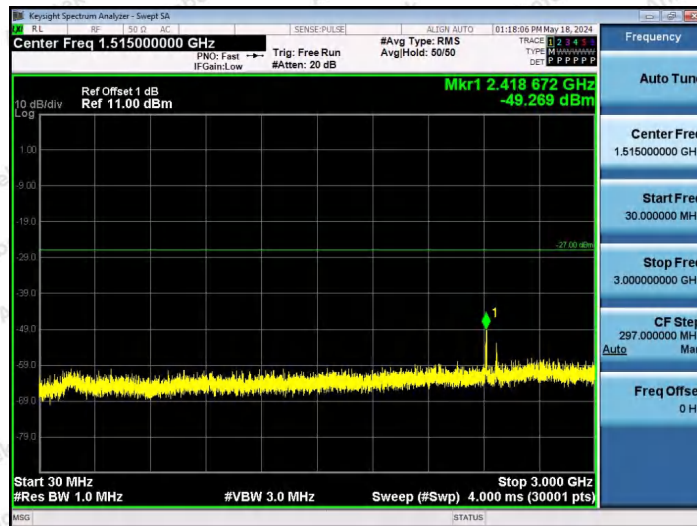

11AX40SISO-Ant1-6165-26Tone-RU17-30~3000-PASS