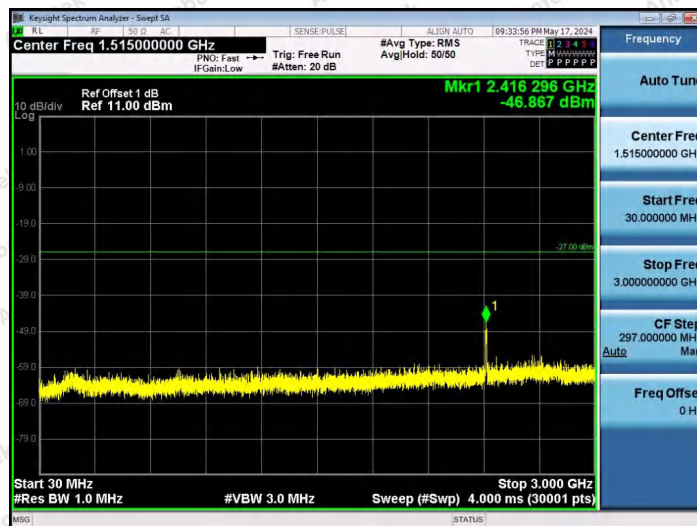

11AX20SISO-Ant1-7115-106Tone-RU54-30~3000-PASS