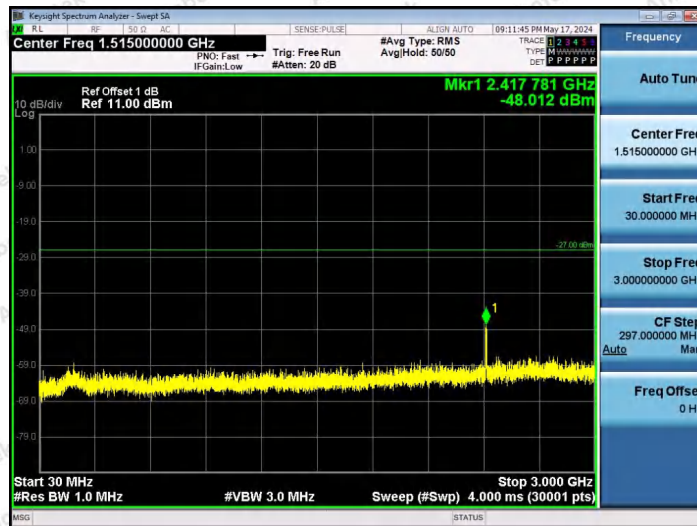

11AX20SISO-Ant1-7015-106Tone-RU54-30~3000-PASS