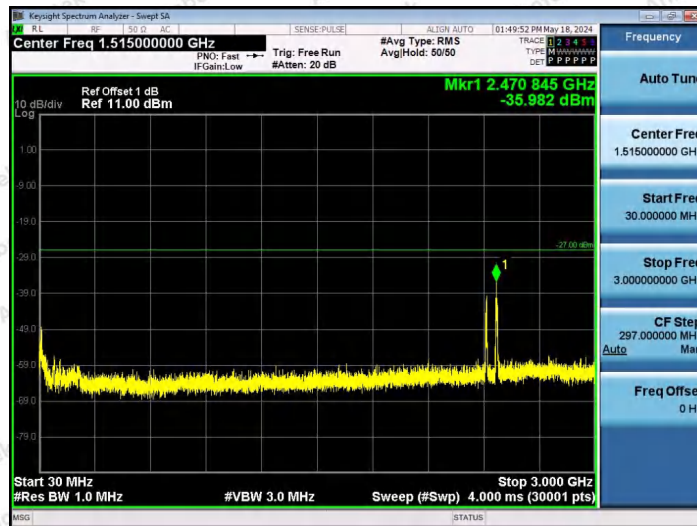

11AX40SISO-Ant1-6405-106Tone-RU53-30~3000-PASS