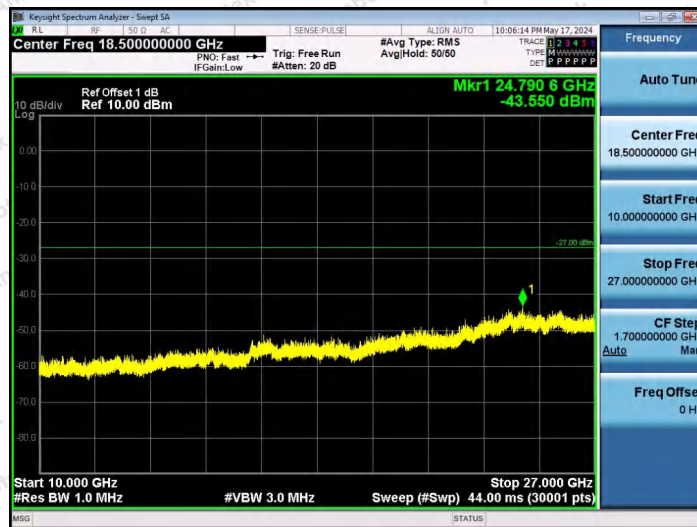

Hotline 400-003-0500
www.anbotek.com.cn

11AX40SISO-Ant1-5965-106Tone-RU56-10000~40000-PASS

11AX40SISO-Ant1-5965-242Tone-RU61-10000~40000-PASS

11AX40SISO-Ant1-5965-242Tone-RU62-10000~40000-PASS

Shenzhen Anbotek Compliance Laboratory Limited