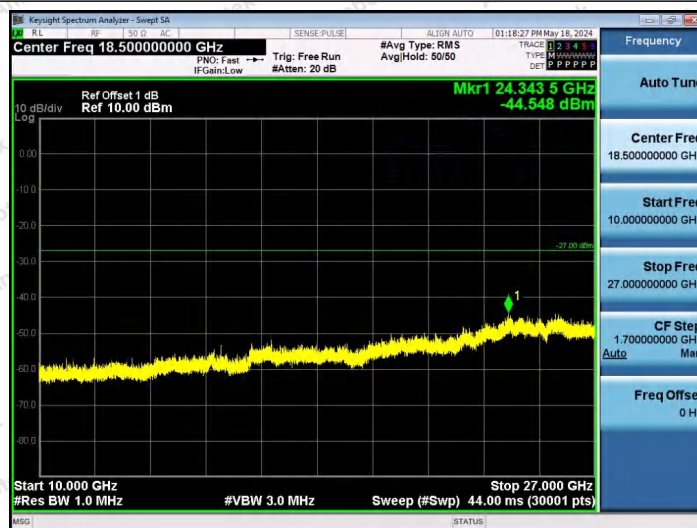

Hotline 400-003-0500
www.anbotek.com.cn

11AX40SISO-Ant1-6165-242Tone-RU62-3000~10000-PASS

11AX40SISO-Ant1-6165-26Tone-RU0-10000~40000-PASS

11AX40SISO-Ant1-6165-26Tone-RU17-10000~40000-PASS

Shenzhen Anbotek Compliance Laboratory Limited