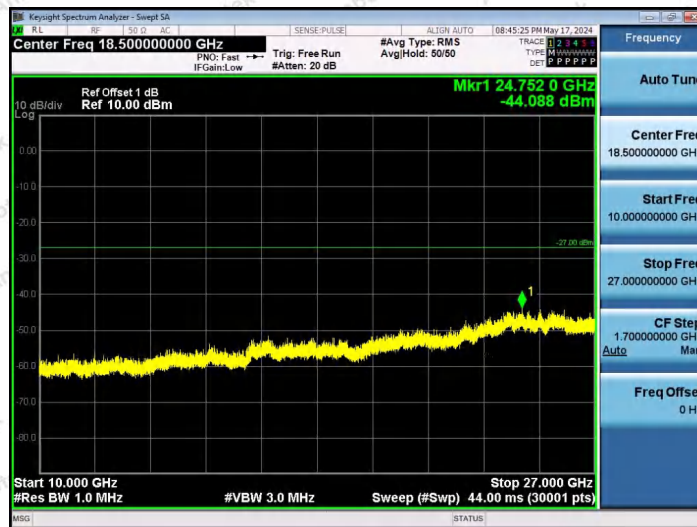

Hotline 400-003-0500
www.anbotek.com.cn

11AX20SISO-Ant1-6895-52Tone-RU40-10000~40000-PASS

11AX20SISO-Ant1-6895-106Tone-RU53-10000~40000-PASS

11AX20SISO-Ant1-6895-106Tone-RU54-10000~40000-PASS

Shenzhen Anbotek Compliance Laboratory Limited