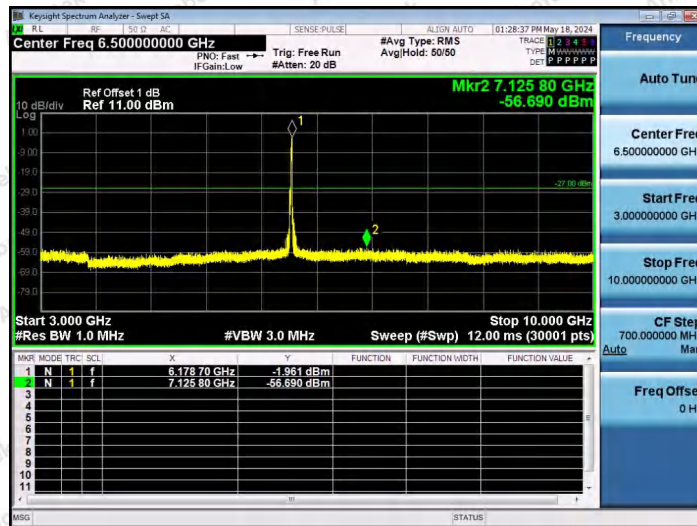

11AX40SISO-Ant1-6165-106Tone-RU56-3000~10000-PASS