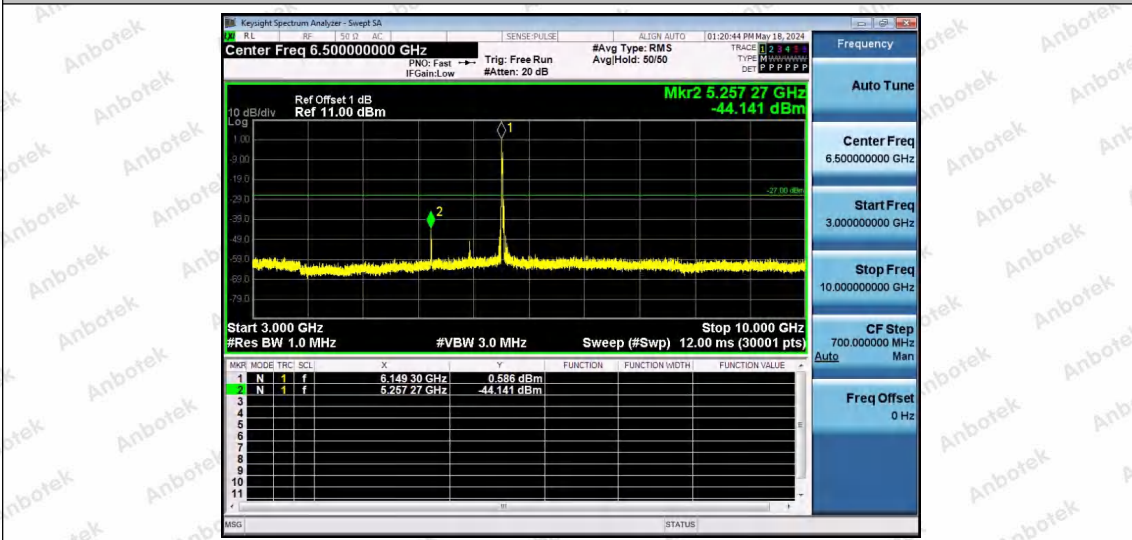

11AX40SISO-Ant1-6165-52Tone-RU37-3000~10000-PASS