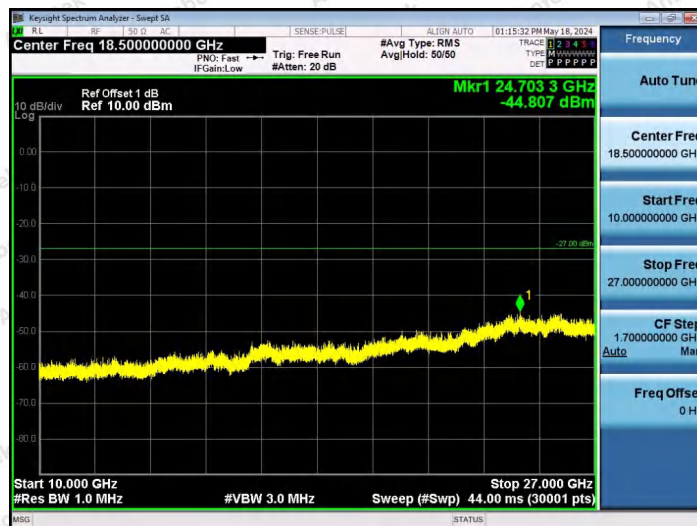

11AX40SISO-Ant1-6165-26Tone-RU0-10000~40000-PASS