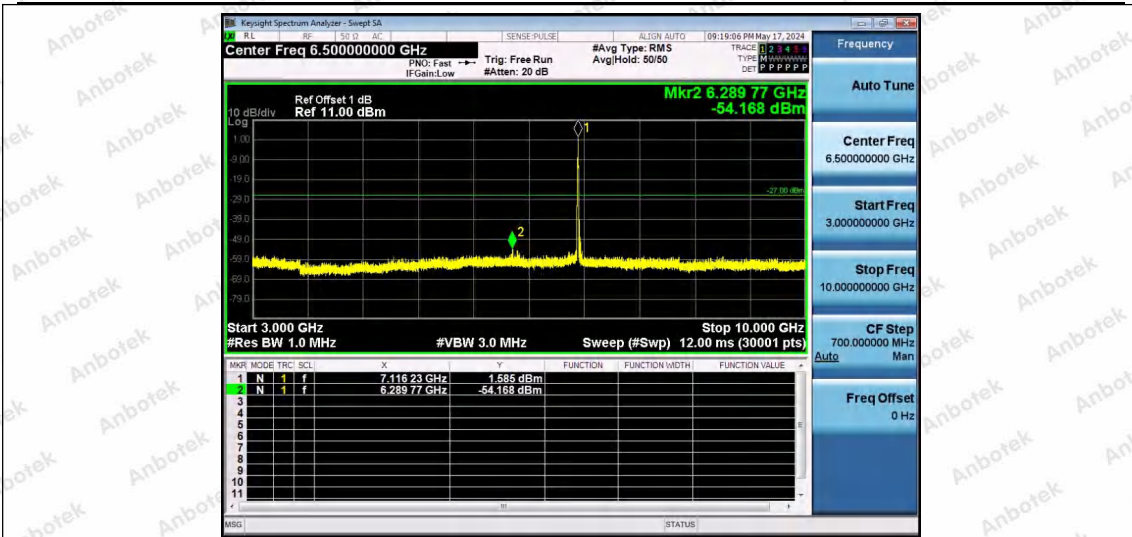

11AX20SISO-Ant1-7115-26Tone-RU4-3000~10000-PASS