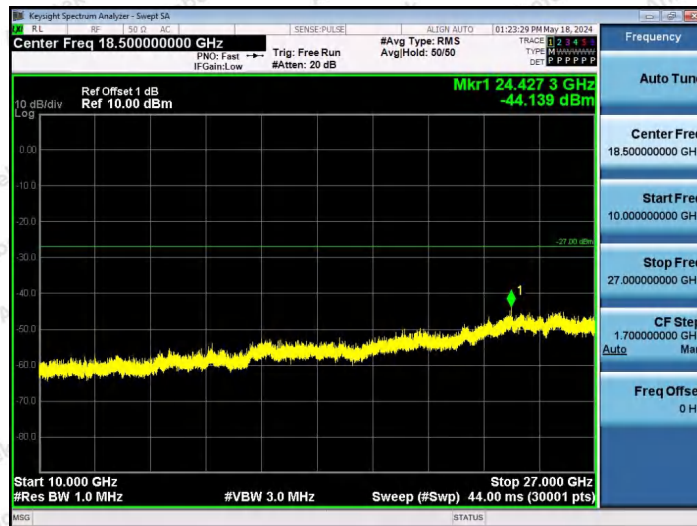

11AX40SISO-Ant1-6165-52Tone-RU44-10000~40000-PASS