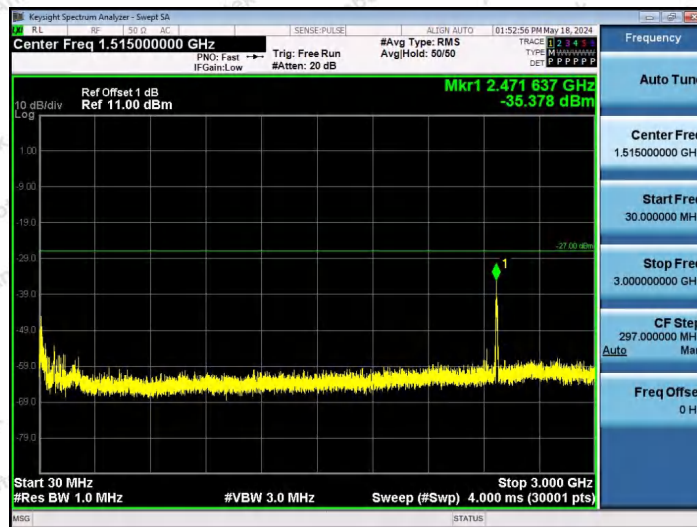

Hotline 400-003-0500
www.anbotek.com.cn

11AX40SISO-Ant1-6405-52Tone-RU44-30~3000-PASS

11AX40SISO-Ant1-6405-106Tone-RU53-30~3000-PASS

11AX40SISO-Ant1-6405-106Tone-RU56-30~3000-PASS

Shenzhen Anbotek Compliance Laboratory Limited