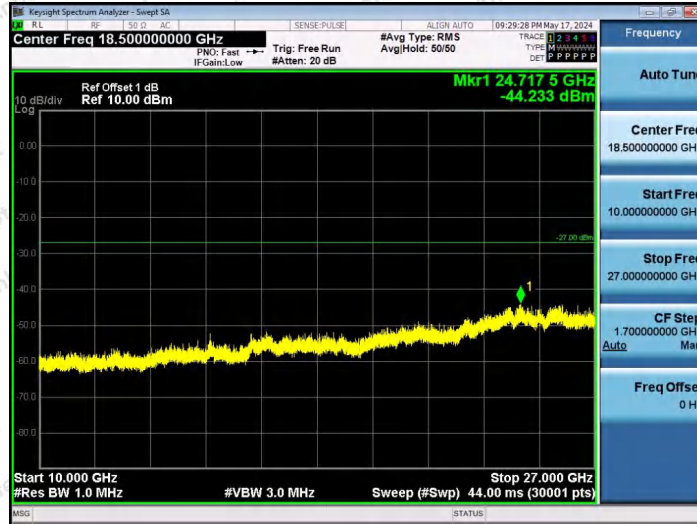

11AX20SISO-Ant1-7115-52Tone-RU40-10000~40000-PASS