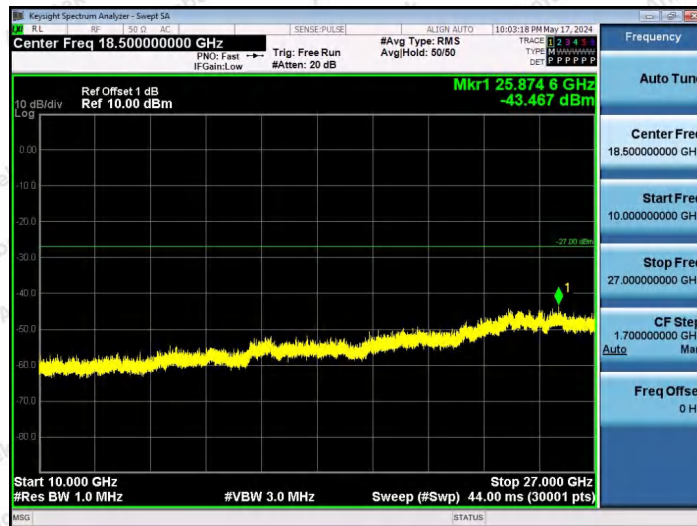

11AX40SISO-Ant1-5965-242Tone-RU61-10000~40000-PASS