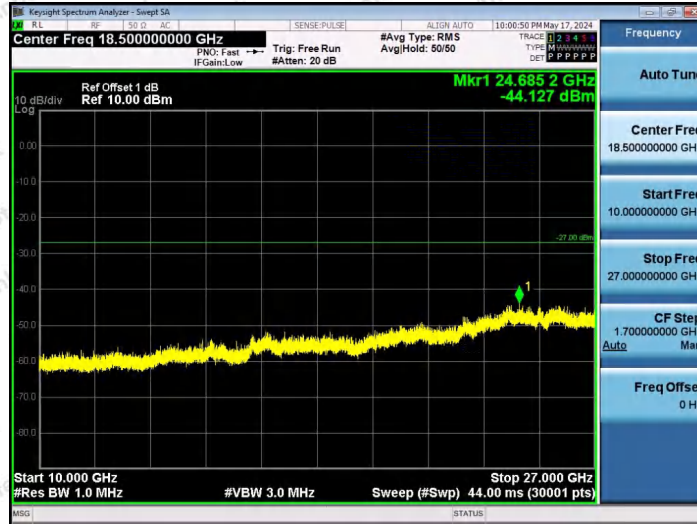

11AX40SISO-Ant1-5965-106Tone-RU56-10000~40000-PASS