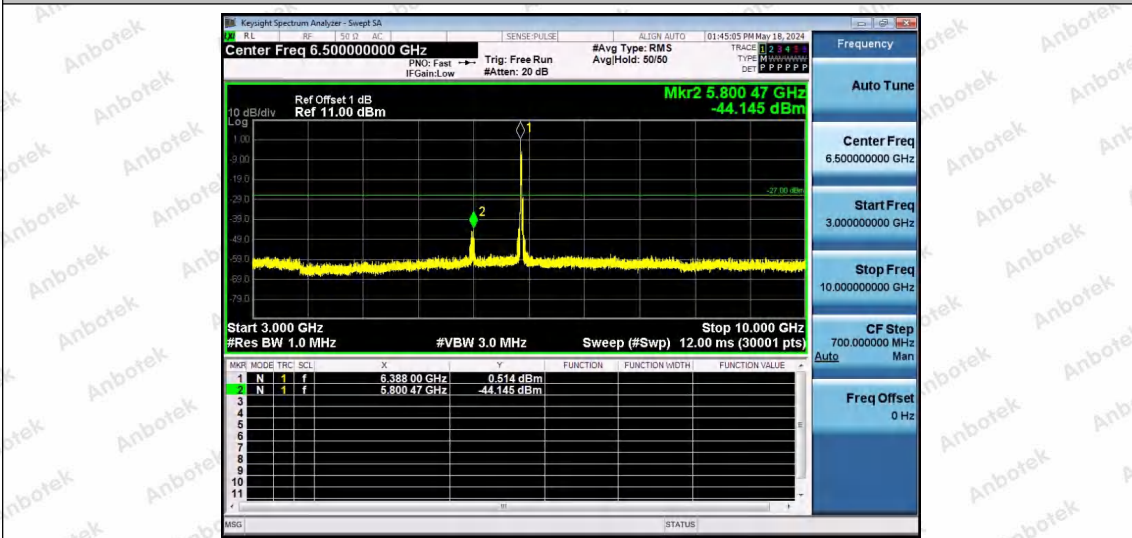

11AX40SISO-Ant1-6405-52Tone-RU37-3000~10000-PASS