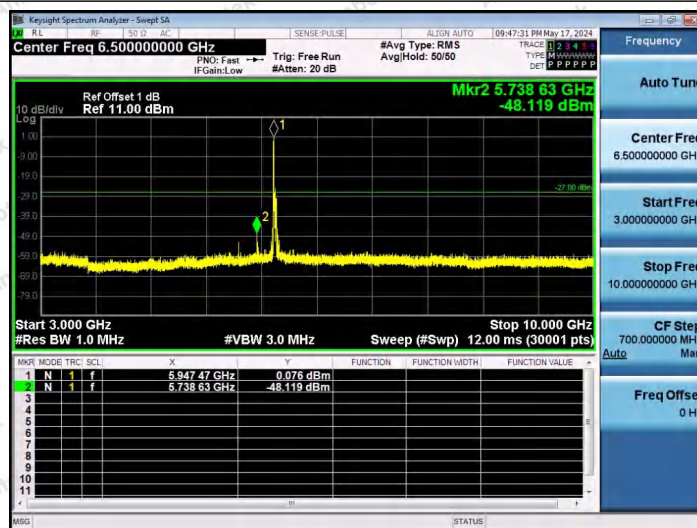

Hotline 400-003-0500
www.anbotek.com.cn

11AX40SISO-Ant1-5965-242Tone-RU61-30~3000-PASS

11AX40SISO-Ant1-5965-242Tone-RU62-30~3000-PASS

11AX40SISO-Ant1-5965-26Tone-RU0-3000~10000-PASS

Shenzhen Anbotek Compliance Laboratory Limited