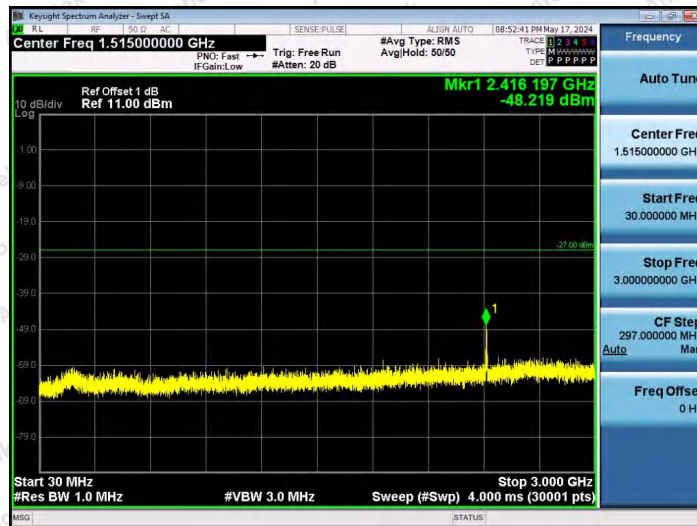

11AX20SISO-Ant1-7015-26Tone-RU4-30~3000-PASS