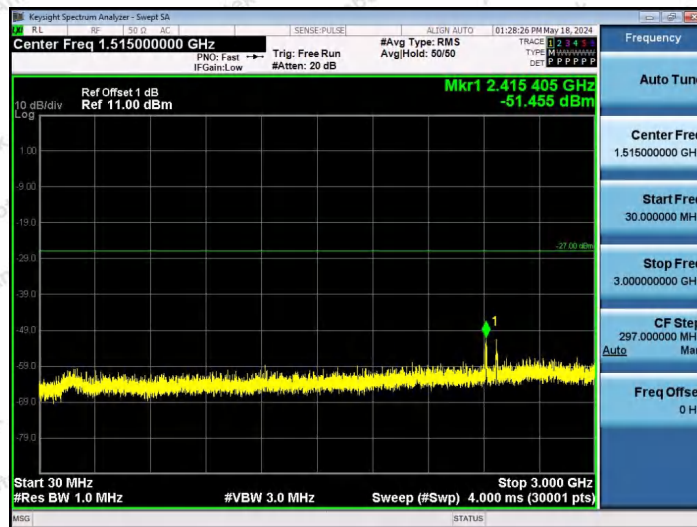

Hotline 400-003-0500
www.anbotek.com.cn

11AX40SISO-Ant1-6165-52Tone-RU44-30~3000-PASS

11AX40SISO-Ant1-6165-106Tone-RU53-30~3000-PASS

11AX40SISO-Ant1-6165-106Tone-RU56-30~3000-PASS

Shenzhen Anbotek Compliance Laboratory Limited