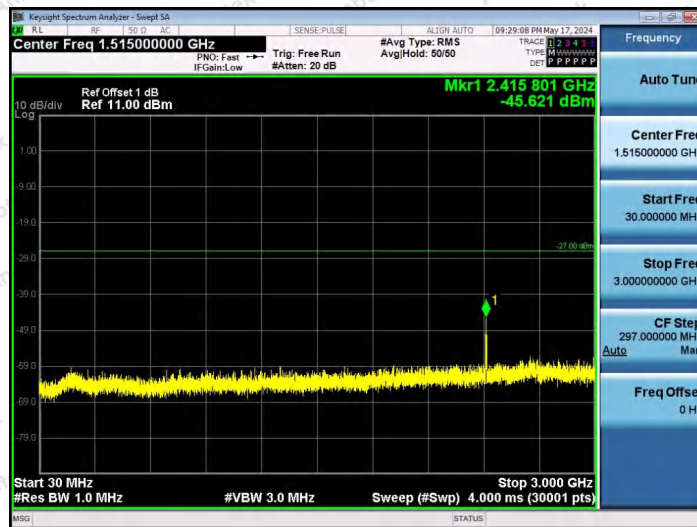

Hotline 400-003-0500
www.anbotek.com.cn

11AX20SISO-Ant1-7115-52Tone-RU37-30~3000-PASS

11AX20SISO-Ant1-7115-52Tone-RU39-30~3000-PASS

11AX20SISO-Ant1-7115-52Tone-RU40-30~3000-PASS

Shenzhen Anbotek Compliance Laboratory Limited