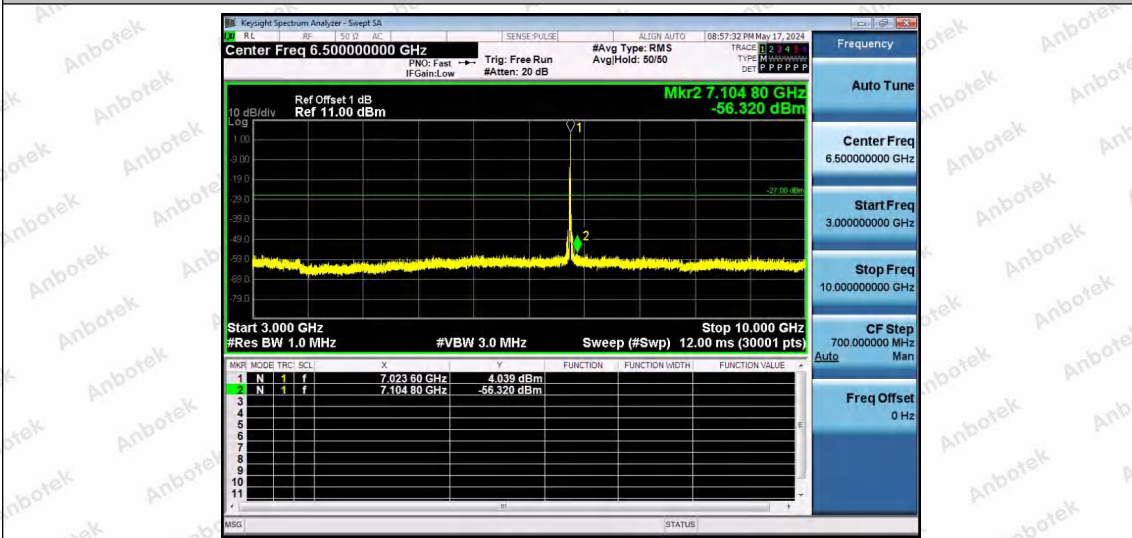

11AX20SISO-Ant1-7015-26Tone-RU8-3000~10000-PASS