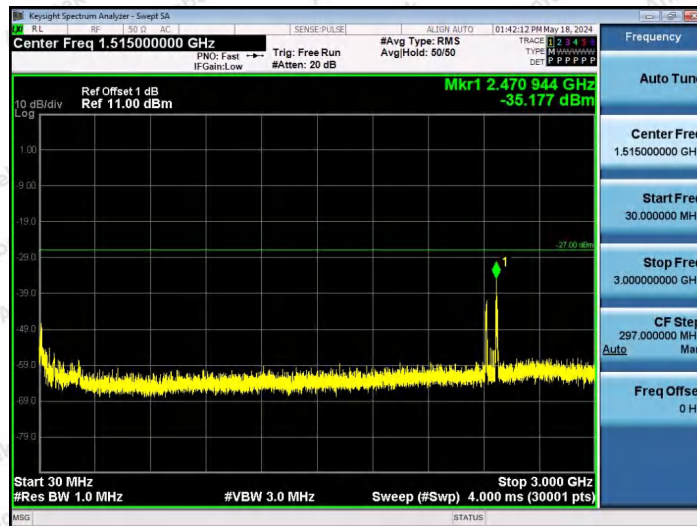

11AX40SISO-Ant1-6405-26Tone-RU17-30~3000-PASS