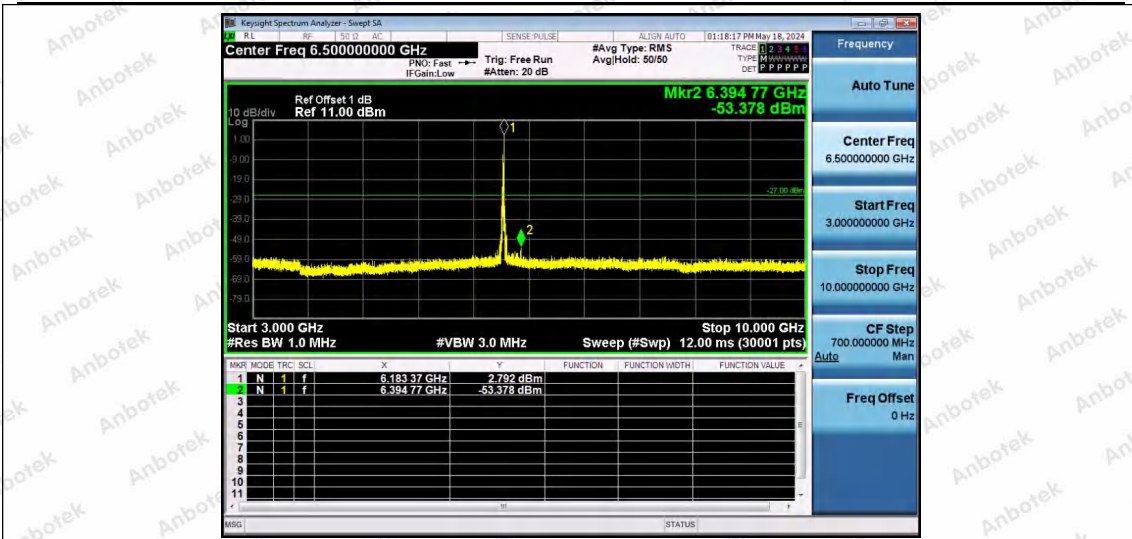

11AX40SISO-Ant1-6165-26Tone-RU17-3000~10000-PASS