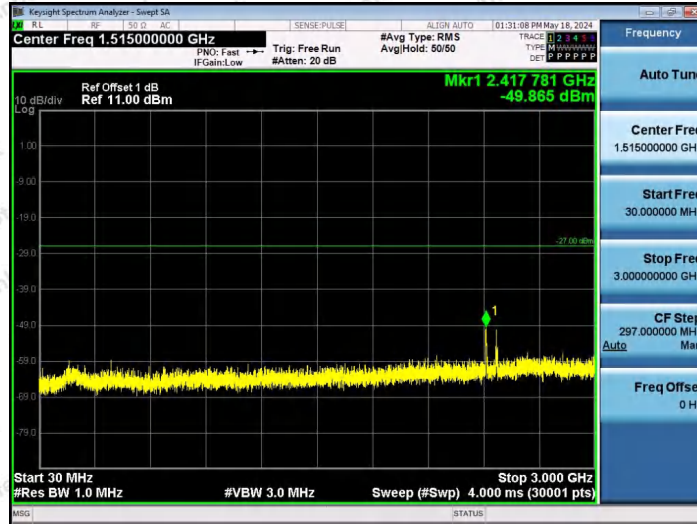

11AX40SISO-Ant1-6165-242Tone-RU61-30~3000-PASS