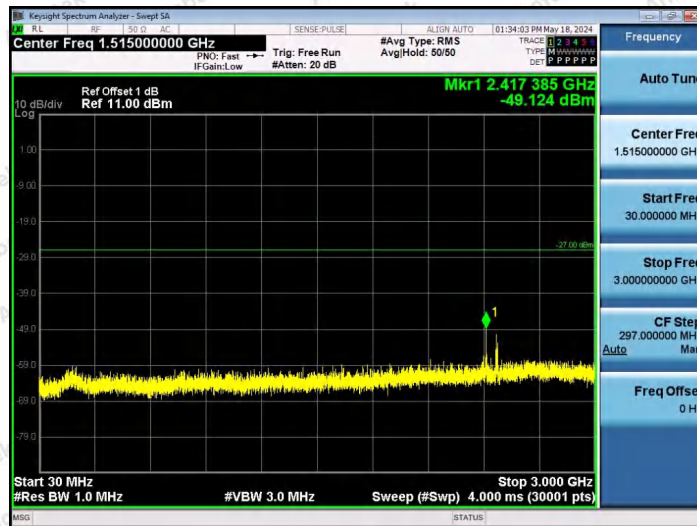

11AX40SISO-Ant1-6165-242Tone-RU62-30~3000-PASS