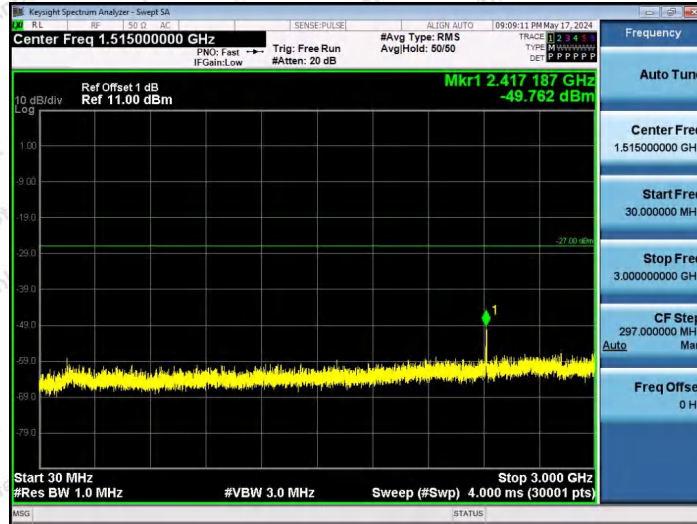

11AX20SISO-Ant1-7015-106Tone-RU53-30~3000-PASS