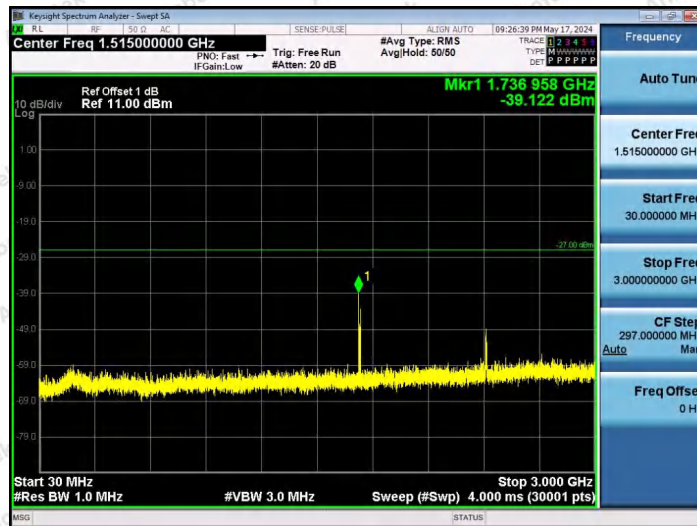

11AX20SISO-Ant1-7115-52Tone-RU39-30~3000-PASS