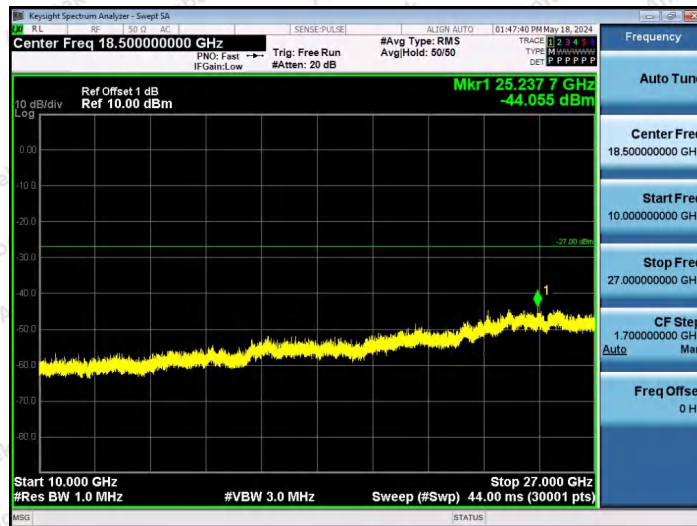

11AX40SISO-Ant1-6405-52Tone-RU44-10000~40000-PASS