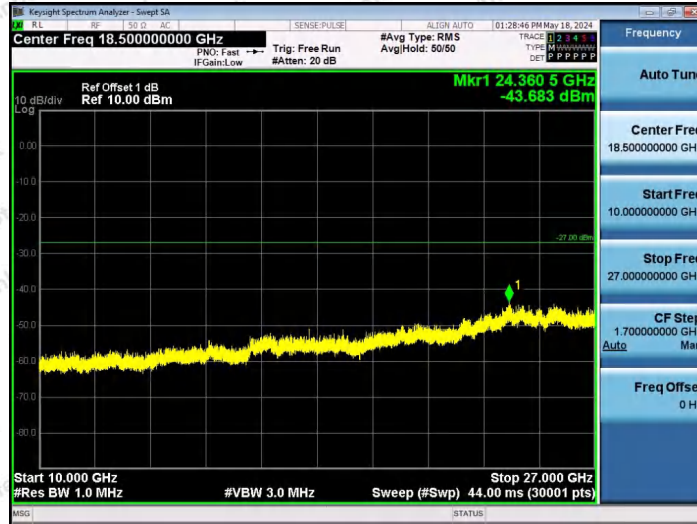

11AX40SISO-Ant1-6165-106Tone-RU56-10000~40000-PASS