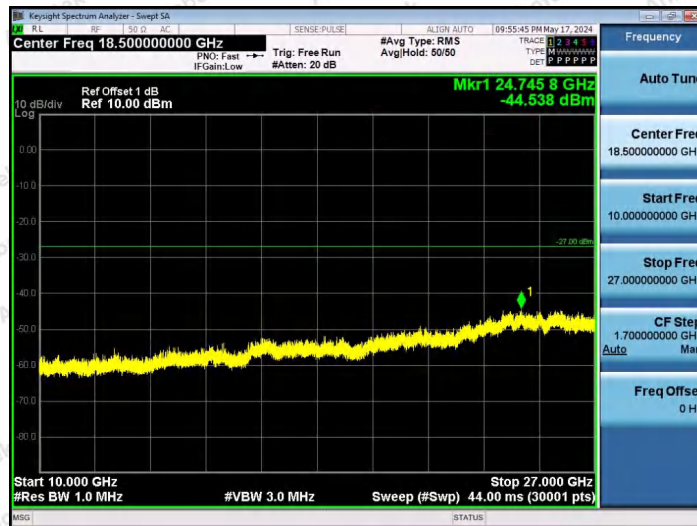

11AX40SISO-Ant1-5965-52Tone-RU44-10000~40000-PASS