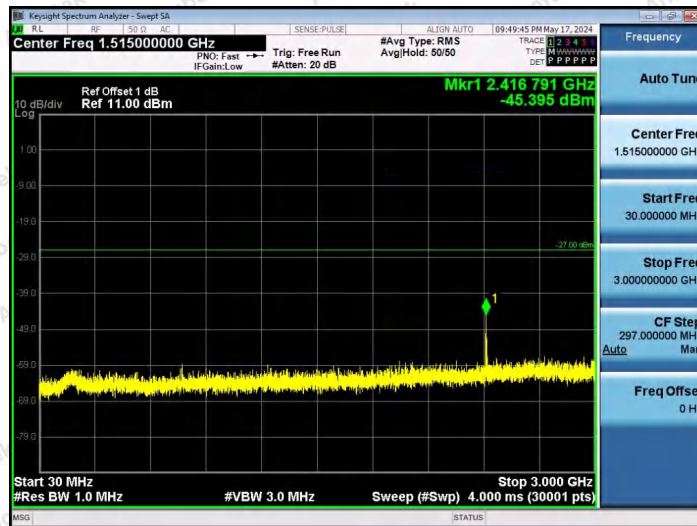

11AX40SISO-Ant1-5965-26Tone-RU17-30~3000-PASS