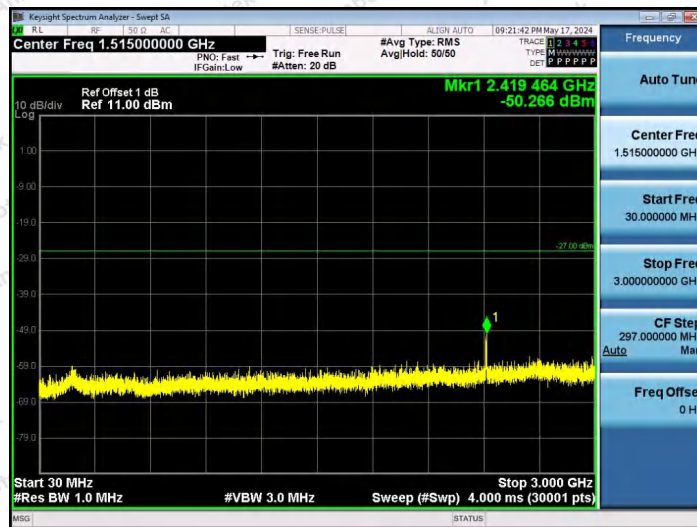

Hotline 400-003-0500
www.anbotek.com.cn

11AX20SISO-Ant1-7115-26Tone-RU0-30~3000-PASS

11AX20SISO-Ant1-7115-26Tone-RU4-30~3000-PASS

11AX20SISO-Ant1-7115-26Tone-RU8-30~3000-PASS

Shenzhen Anbotek Compliance Laboratory Limited