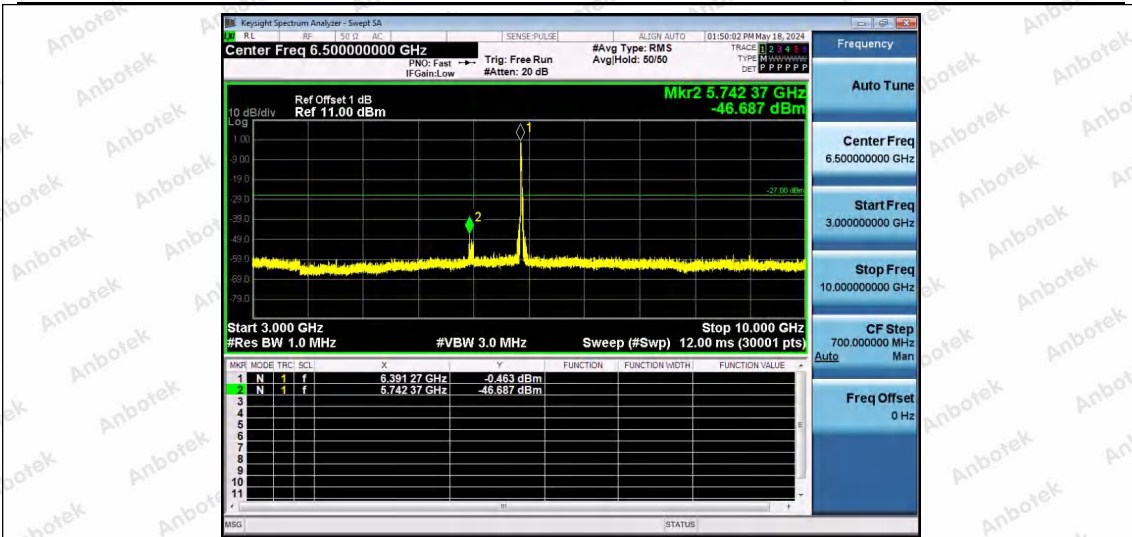

11AX40SISO-Ant1-6405-106Tone-RU53-3000~10000-PASS