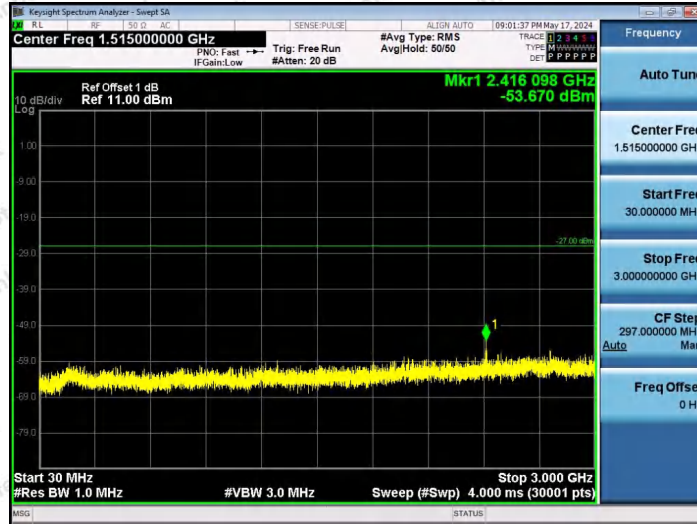

11AX20SISO-Ant1-7015-52Tone-RU37-30~3000-PASS