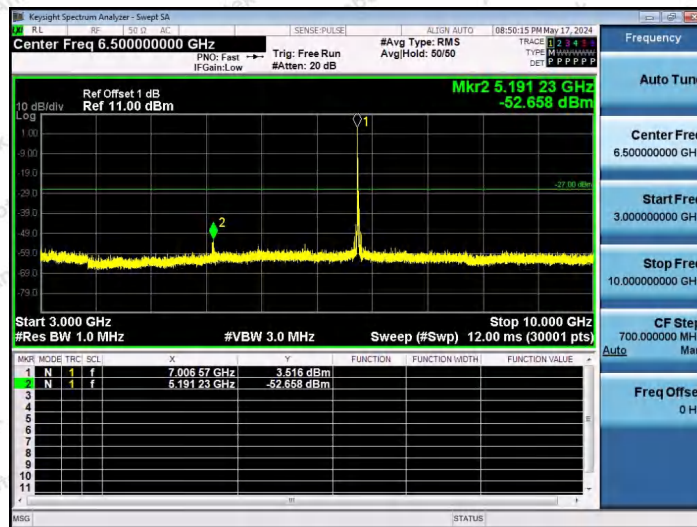

Hotline 400-003-0500
www.anbotek.com.cn

11AX20SISO-Ant1-7015-106Tone-RU53-30~3000-PASS

11AX20SISO-Ant1-7015-106Tone-RU54-30~3000-PASS

11AX20SISO-Ant1-7015-26Tone-RU0-3000~10000-PASS

Shenzhen Anbotek Compliance Laboratory Limited