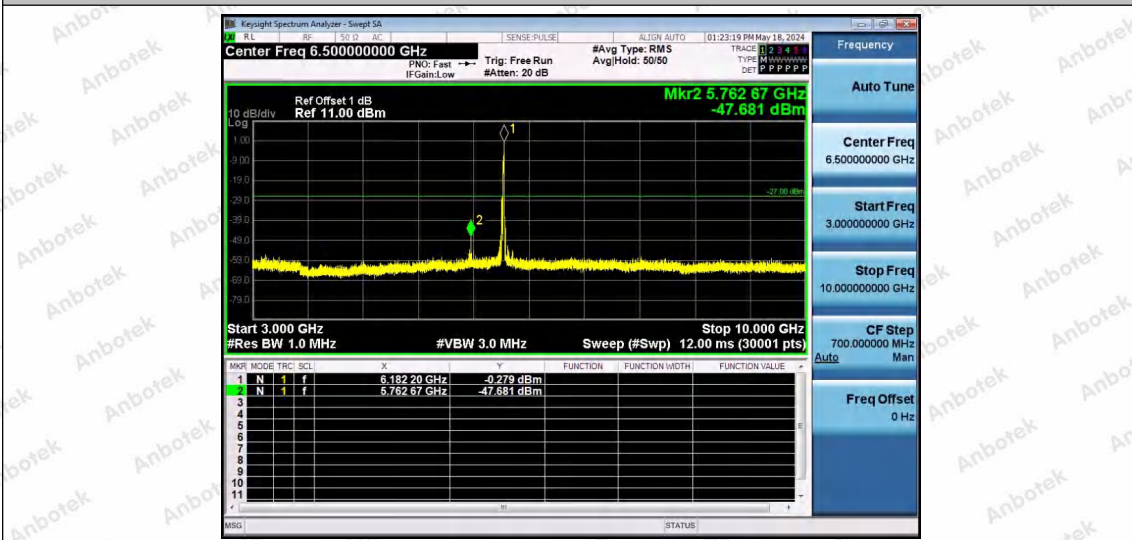

Hotline 400-003-0500
www.anbotek.com.cn

11AX40SISO-Ant1-6165-26Tone-RU17-3000~10000-PASS

11AX40SISO-Ant1-6165-52Tone-RU37-3000~10000-PASS

11AX40SISO-Ant1-6165-52Tone-RU44-3000~10000-PASS

Shenzhen Anbotek Compliance Laboratory Limited