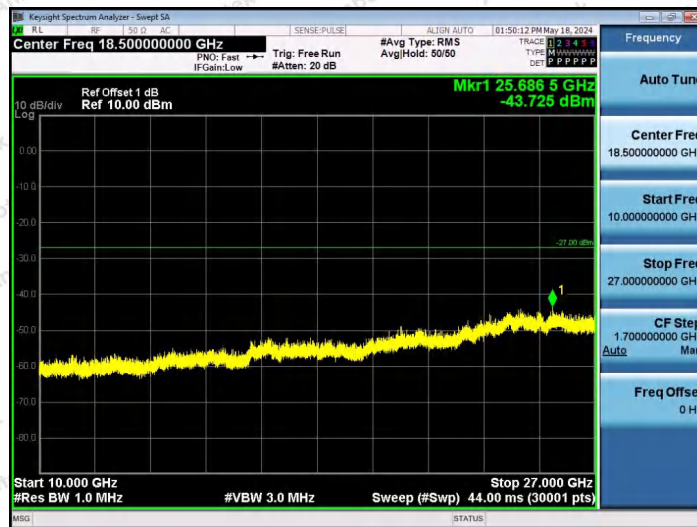

Hotline 400-003-0500
www.anbotek.com.cn

11AX40SISO-Ant1-6405-52Tone-RU37-10000~40000-PASS

11AX40SISO-Ant1-6405-52Tone-RU44-10000~40000-PASS

11AX40SISO-Ant1-6405-106Tone-RU53-10000~40000-PASS

Shenzhen Anbotek Compliance Laboratory Limited