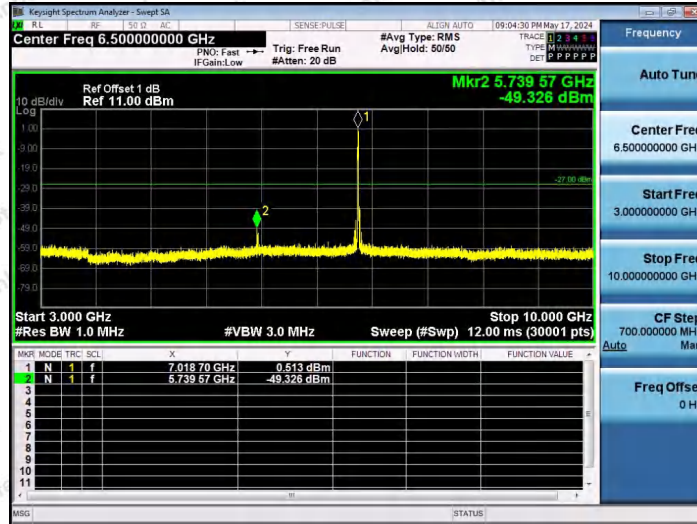

11AX20SISO-Ant1-7015-52Tone-RU39-3000~10000-PASS