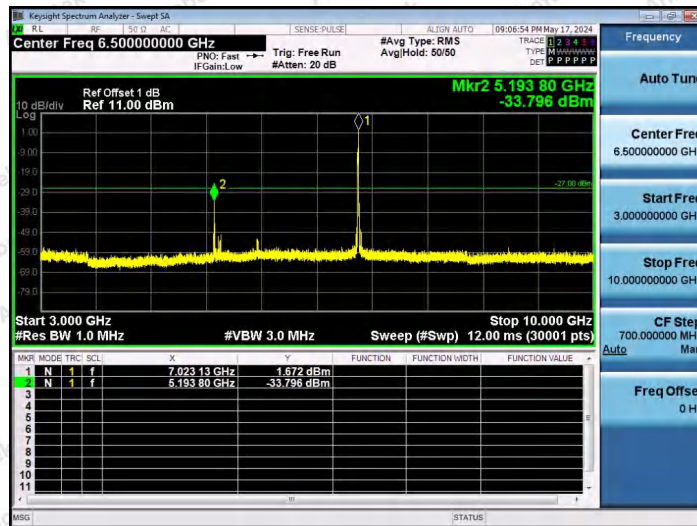

11AX20SISO-Ant1-7015-52Tone-RU40-3000~10000-PASS