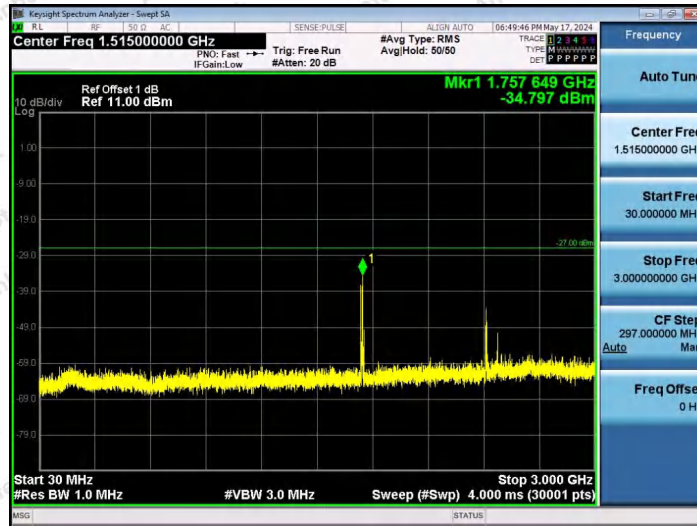

11AX20SISO-Ant1-6535-26Tone-RU0-30~3000-PASS