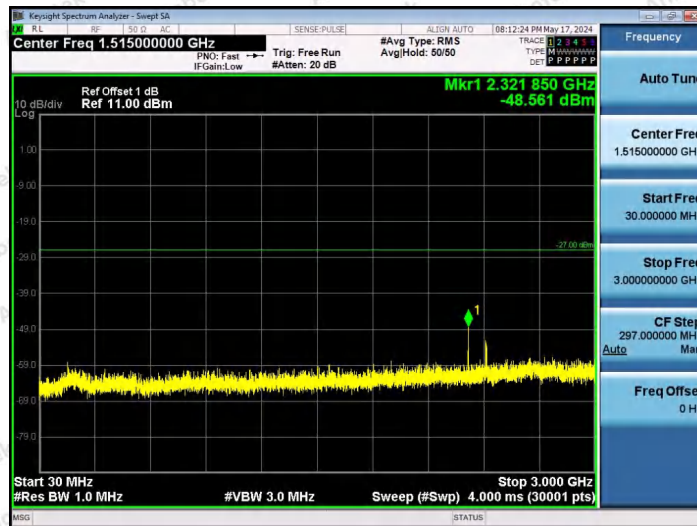

11AX20SISO-Ant1-6875-106Tone-RU54-30~3000-PASS