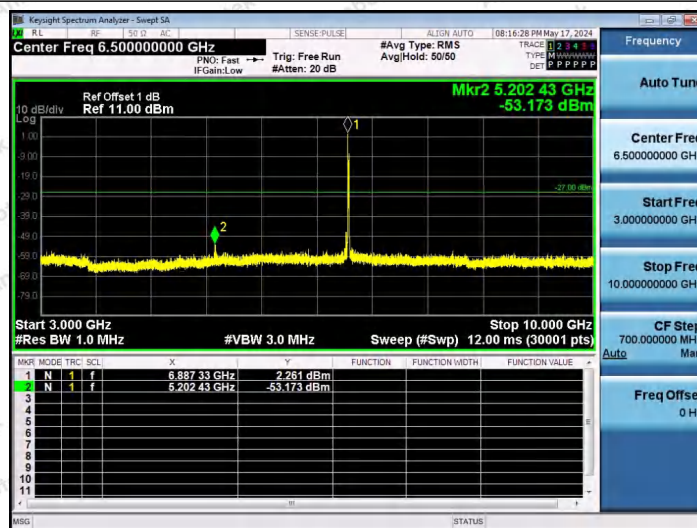

Hotline
400-003-0500
www.anbotek.com.cn

11AX20SISO-Ant1-6895-106Tone-RU53-30~3000-PASS

11AX20SISO-Ant1-6895-106Tone-RU54-30~3000-PASS

11AX20SISO-Ant1-6895-26Tone-RU0-3000~10000-PASS

Shenzhen Anbotek Compliance Laboratory Limited