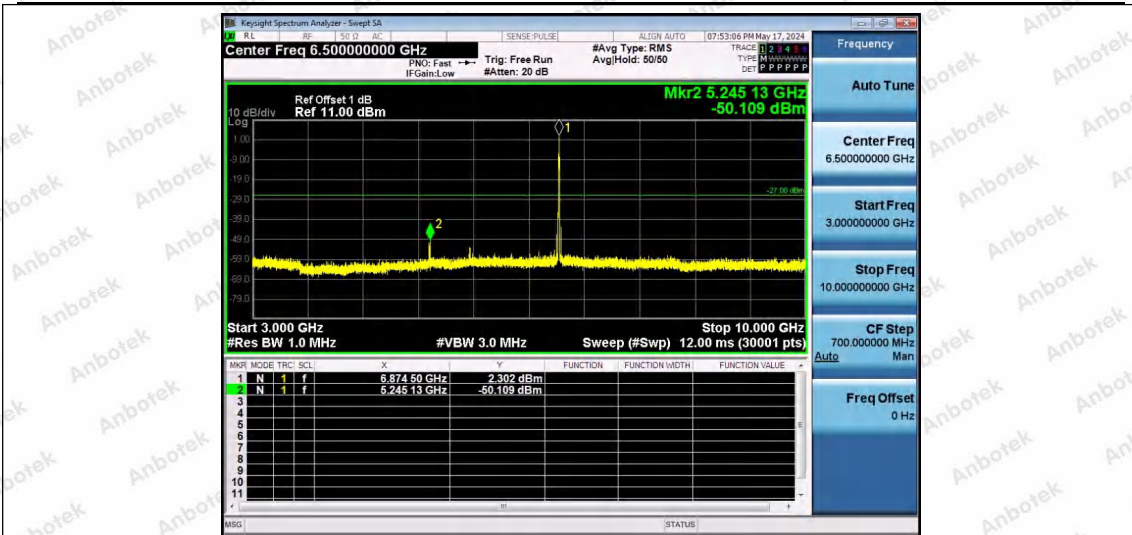

11AX20SISO-Ant1-6875-26Tone-RU4-3000~10000-PASS