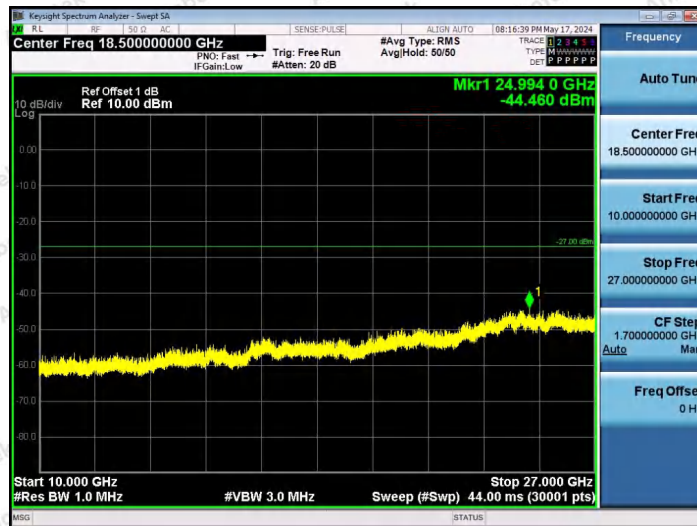

11AX20SISO-Ant1-6895-26Tone-RU0-10000~40000-PASS