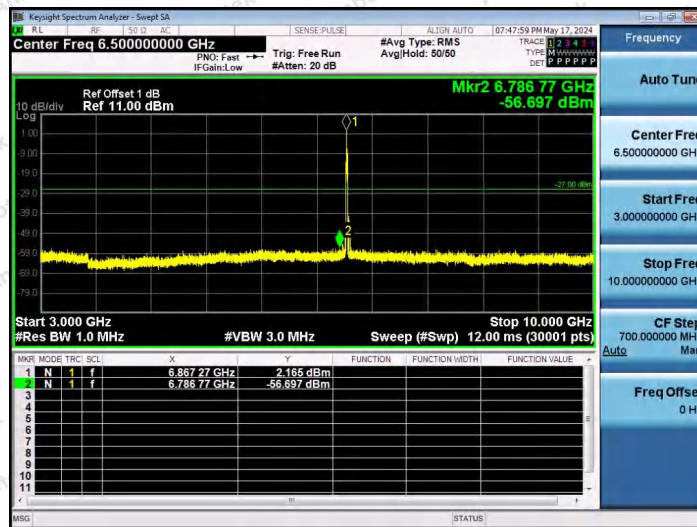

Hotline 400-003-0500
www.anbotek.com.cn

11AX20SISO-Ant1-6875-106Tone-RU53-30~3000-PASS

11AX20SISO-Ant1-6875-106Tone-RU54-30~3000-PASS

11AX20SISO-Ant1-6875-26Tone-RU0-3000~10000-PASS

Shenzhen Anbotek Compliance Laboratory Limited