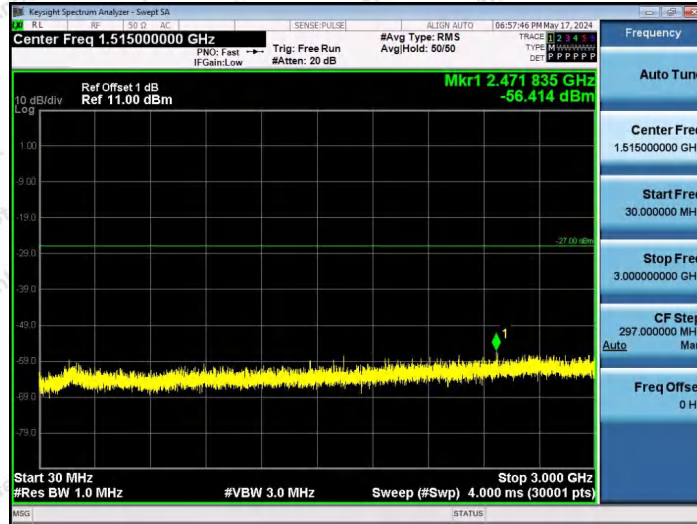

11AX20SISO-Ant1-6535-52Tone-RU37-30~3000-PASS