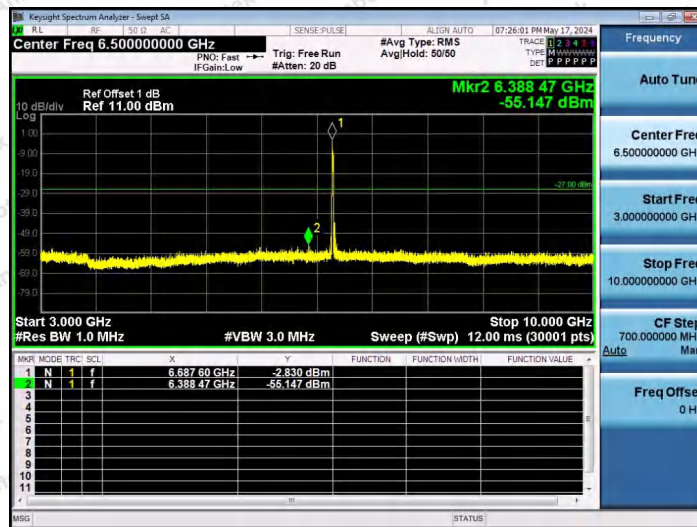

Hotline 400-003-0500
www.anbotek.com.cn

11AX20SISO-Ant1-6695-26Tone-RU4-3000~10000-PASS

11AX20SISO-Ant1-6695-26Tone-RU8-3000~10000-PASS

11AX20SISO-Ant1-6695-52Tone-RU37-3000~10000-PASS

Shenzhen Anbotek Compliance Laboratory Limited