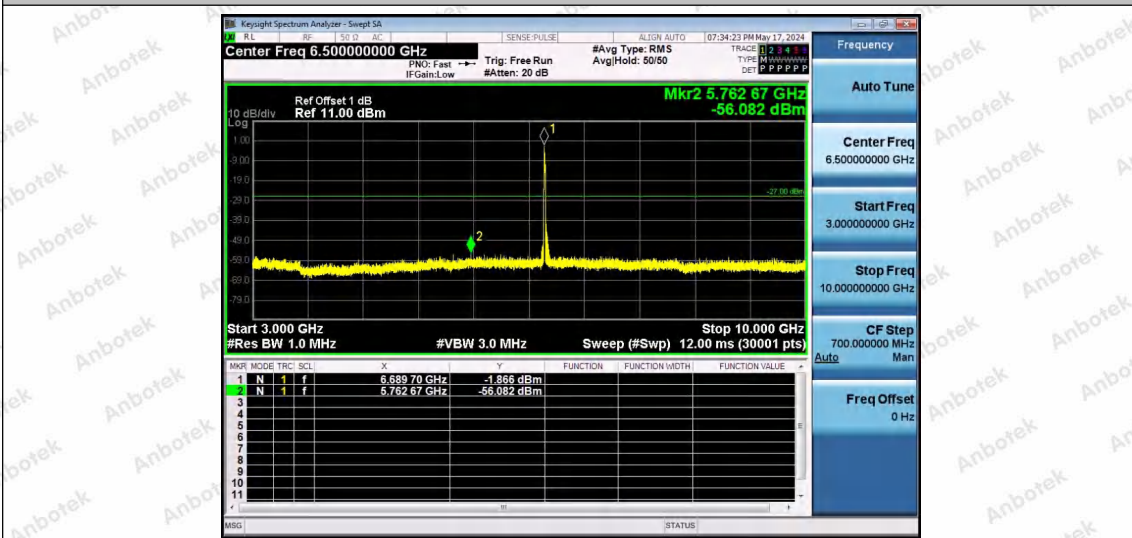

Hotline 400-003-0500
www.anbotek.com.cn

11AX20SISO-Ant1-6695-52Tone-RU39-3000~10000-PASS

11AX20SISO-Ant1-6695-52Tone-RU40-3000~10000-PASS

11AX20SISO-Ant1-6695-106Tone-RU53-3000~10000-PASS

Shenzhen Anbotek Compliance Laboratory Limited