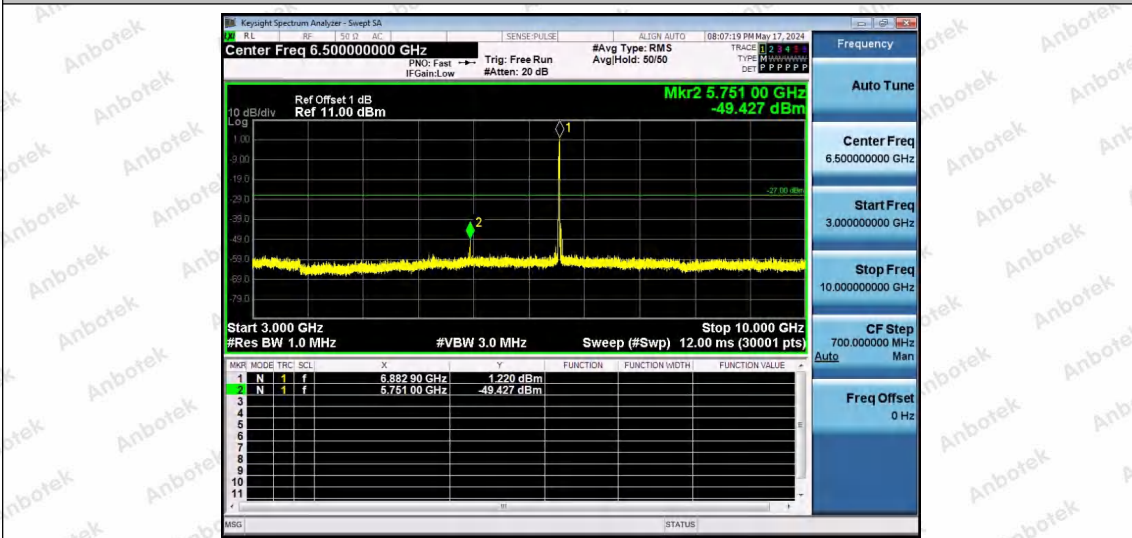

11AX20SISO-Ant1-6875-52Tone-RU40-3000~10000-PASS