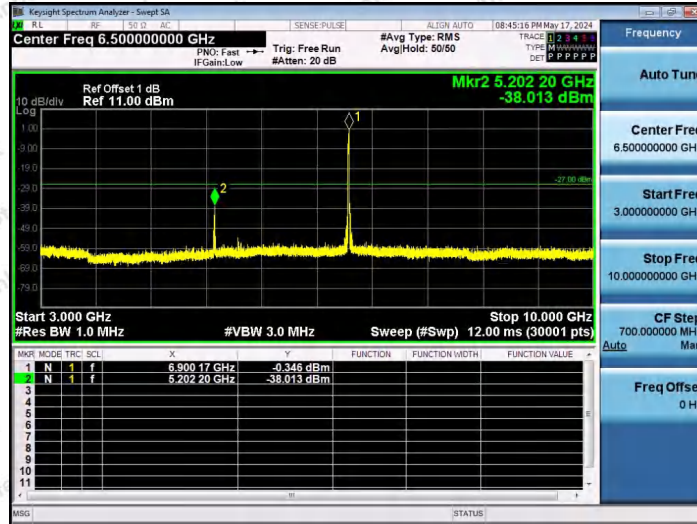

11AX20SISO-Ant1-6895-106Tone-RU54-3000~10000-PASS