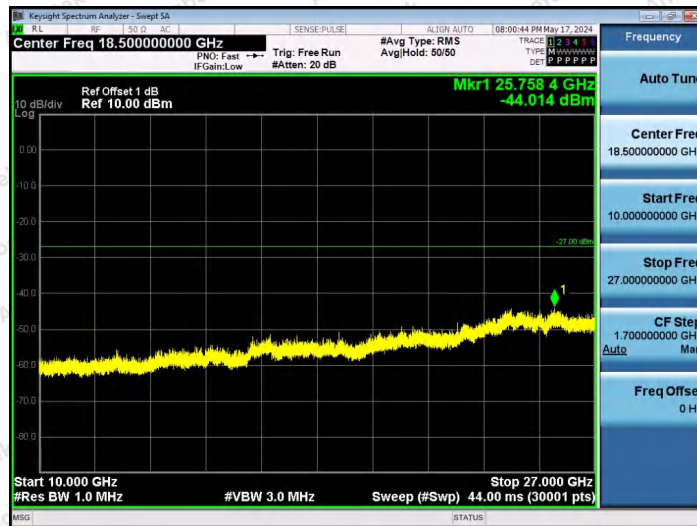

11AX20SISO-Ant1-6875-52Tone-RU37-10000~40000-PASS