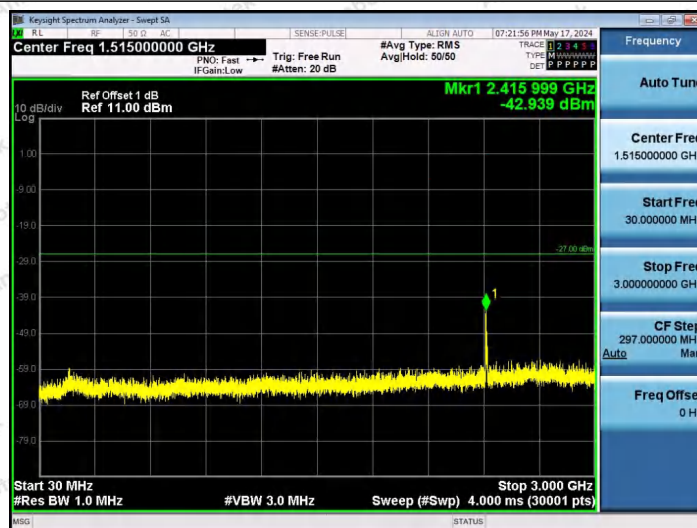

Hotline 400-003-0500
www.anbotek.com.cn

11AX20SISO-Ant1-6695-26Tone-RU0-30~3000-PASS

11AX20SISO-Ant1-6695-26Tone-RU4-30~3000-PASS

11AX20SISO-Ant1-6695-26Tone-RU8-30~3000-PASS

Shenzhen Anbotek Compliance Laboratory Limited