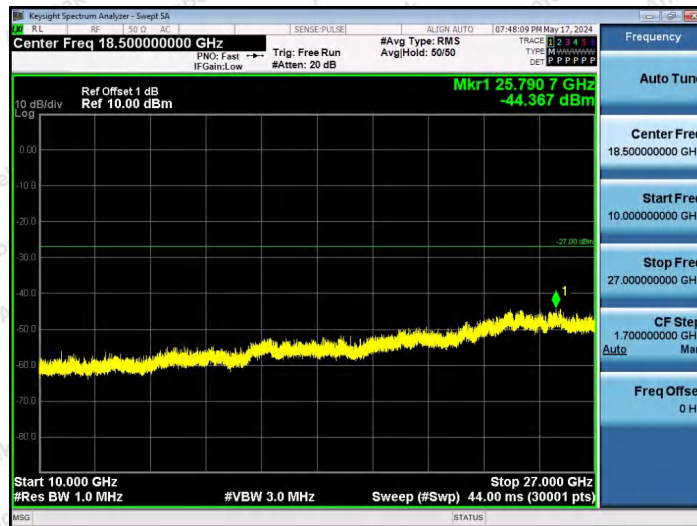

11AX20SISO-Ant1-6875-26Tone-RU0-10000~40000-PASS