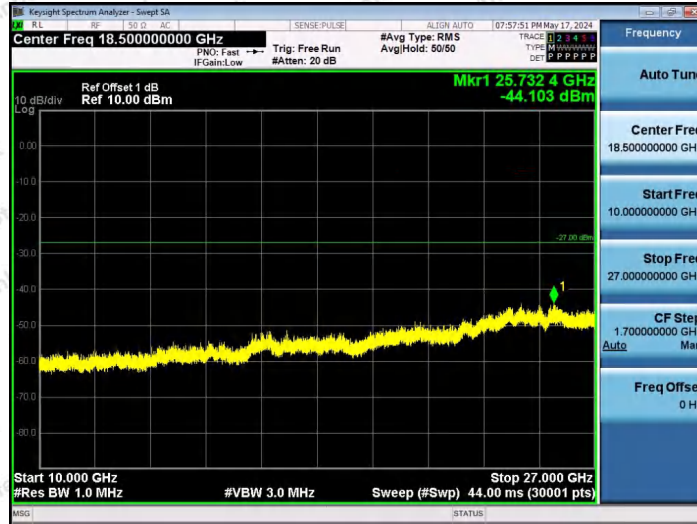

11AX20SISO-Ant1-6875-26Tone-RU8-10000~40000-PASS