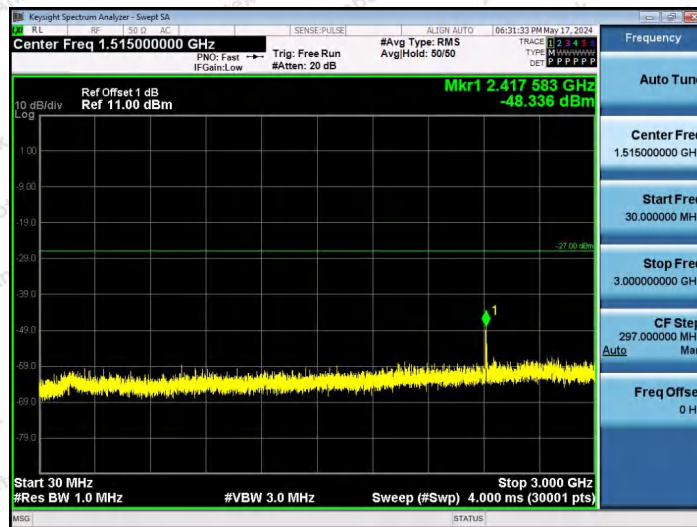

Hotline 400-003-0500
www.anbotek.com.cn

11AX20SISO-Ant1-6515-26Tone-RU0-30~3000-PASS

11AX20SISO-Ant1-6515-26Tone-RU4-30~3000-PASS

11AX20SISO-Ant1-6515-26Tone-RU8-30~3000-PASS

Shenzhen Anbotek Compliance Laboratory Limited