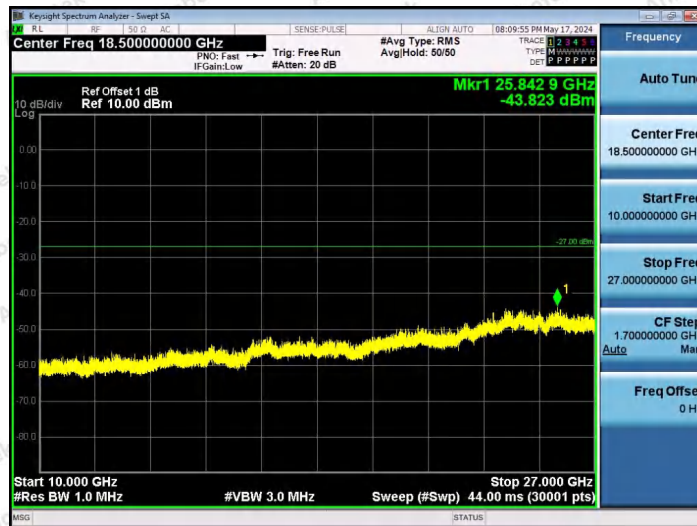

11AX20SISO-Ant1-6875-106Tone-RU53-10000~40000-PASS