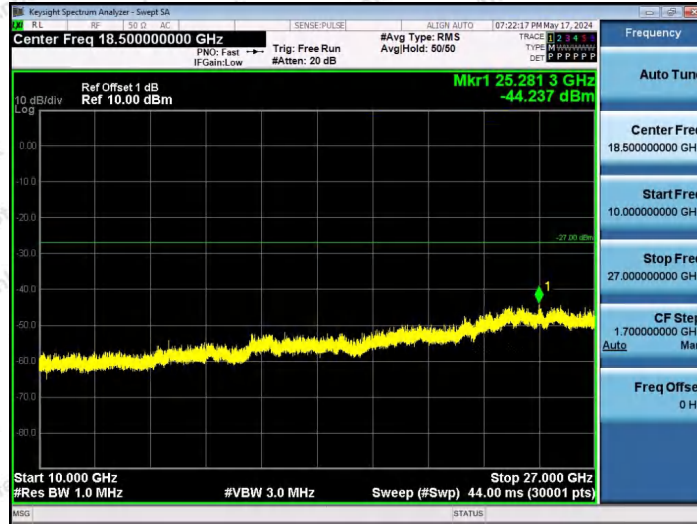

11AX20SISO-Ant1-6695-26Tone-RU8-10000~40000-PASS