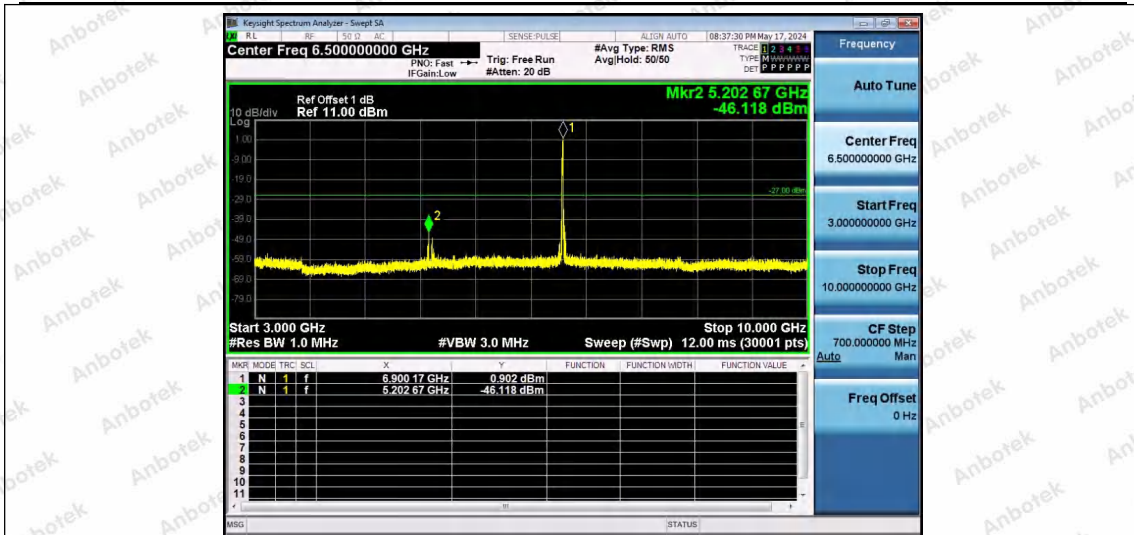

11AX20SISO-Ant1-6895-52Tone-RU39-3000~10000-PASS