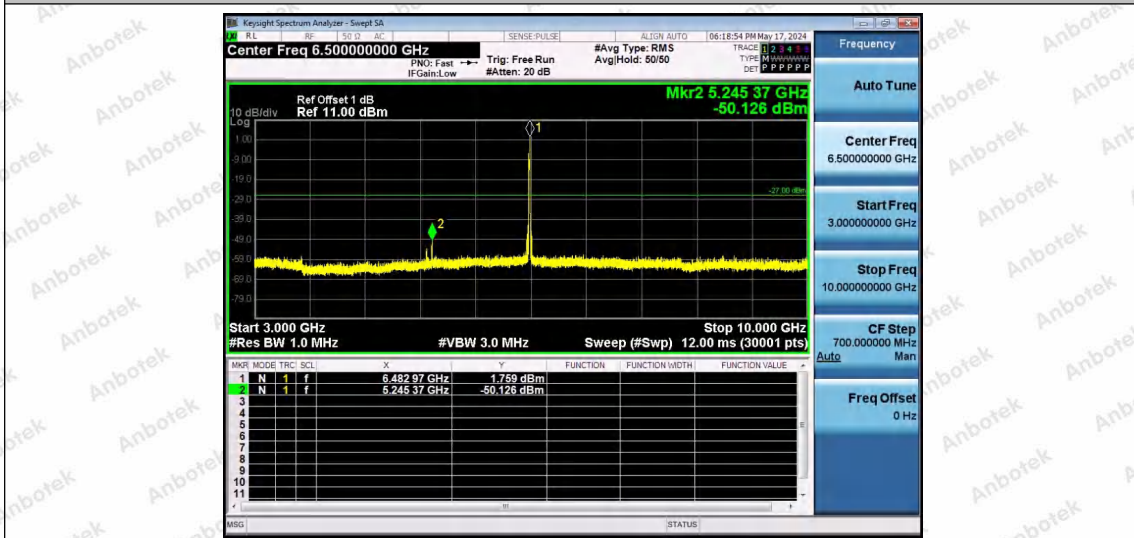

11AX20SISO-Ant1-6475-52Tone-RU39-3000~10000-PASS

11AX20SISO-Ant1-6475-52Tone-RU40-3000~10000-PASS

11AX20SISO-Ant1-6475-106Tone-RU53-3000~10000-PASS

Shenzhen Anbotek Compliance Laboratory Limited

Address: 1/F., Building D, Sogood Science and Technology Park, Sanwei Community, Hangcheng Street, Bao'an District, Shenzhen, Guangdong, China.
Tel: (86) 0755-26066440 Fax: (86) 0755-26014772 Email: service@anbotek.com