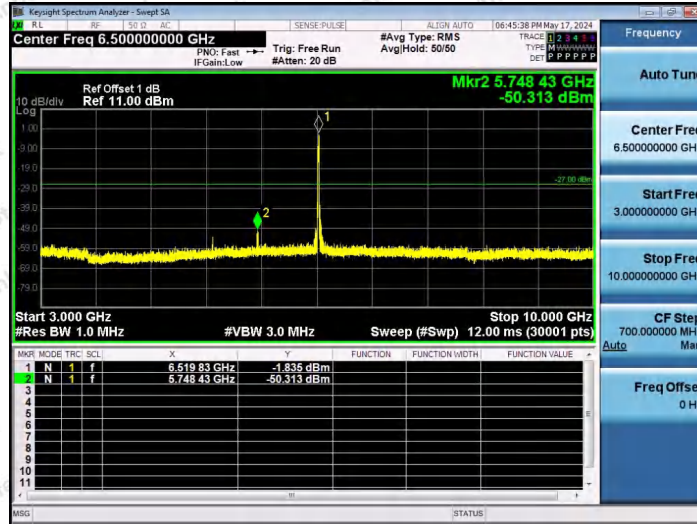

11AX20SISO-Ant1-6515-106Tone-RU54-3000~10000-PASS