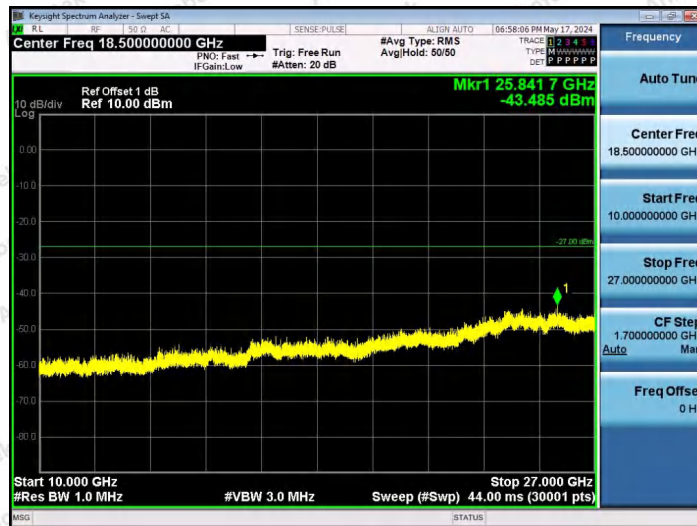

11AX20SISO-Ant1-6535-52Tone-RU37-10000~40000-PASS