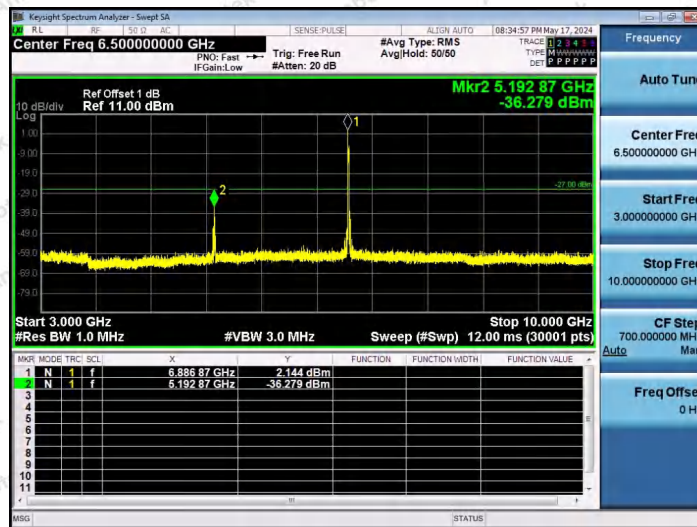

Hotline 400-003-0500
www.anbotek.com.cn

11AX20SISO-Ant1-6895-26Tone-RU4-3000~10000-PASS

11AX20SISO-Ant1-6895-26Tone-RU8-3000~10000-PASS

11AX20SISO-Ant1-6895-52Tone-RU37-3000~10000-PASS

Shenzhen Anbotek Compliance Laboratory Limited