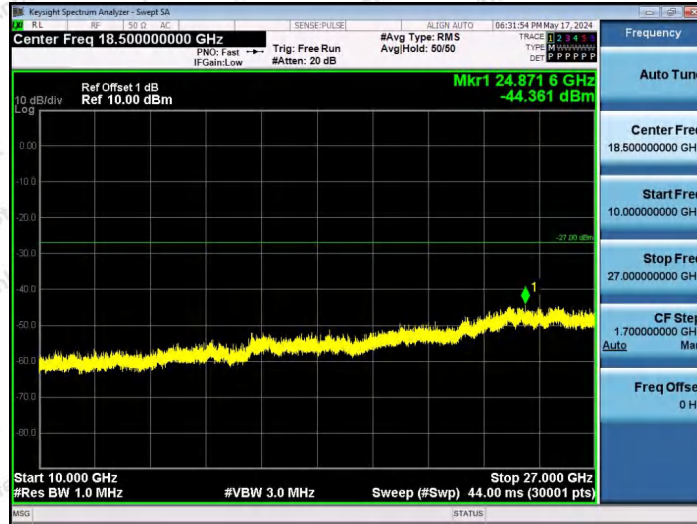

11AX20SISO-Ant1-6515-26Tone-RU8-10000~40000-PASS