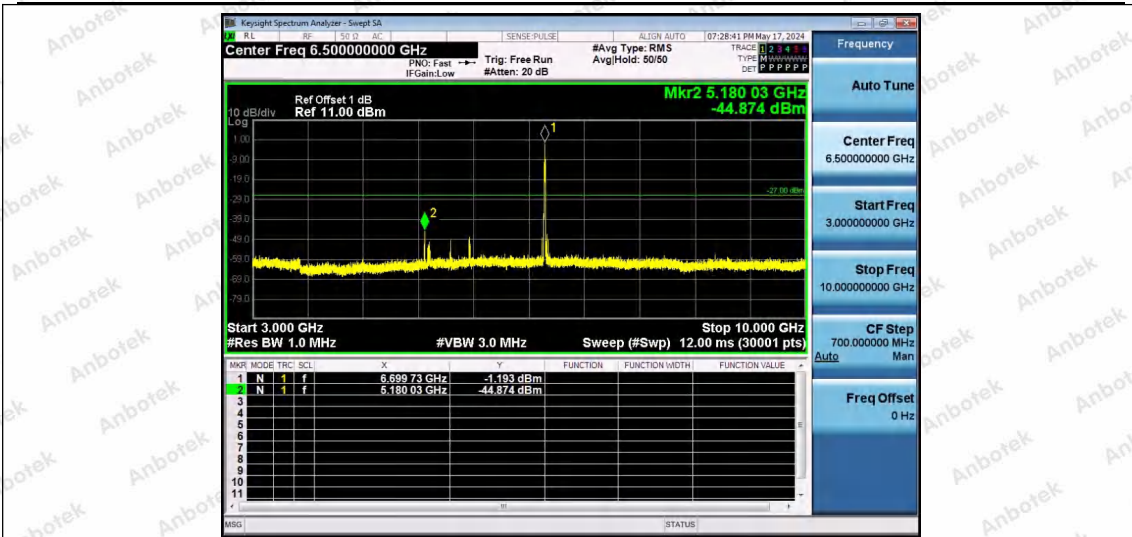

11AX20SISO-Ant1-6695-52Tone-RU39-3000~10000-PASS