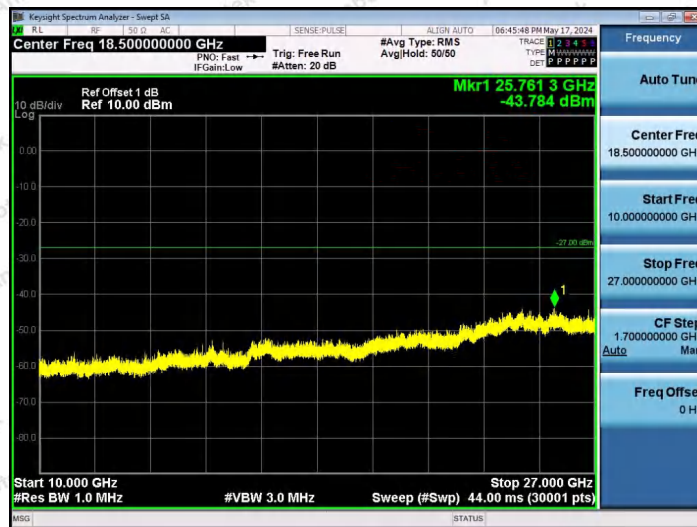

Hotline
400-003-0500
www.anbotek.com.cn

11AX20SISO-Ant1-6515-52Tone-RU40-10000~40000-PASS

11AX20SISO-Ant1-6515-106Tone-RU53-10000~40000-PASS

11AX20SISO-Ant1-6515-106Tone-RU54-10000~40000-PASS

Shenzhen Anbotek Compliance Laboratory Limited