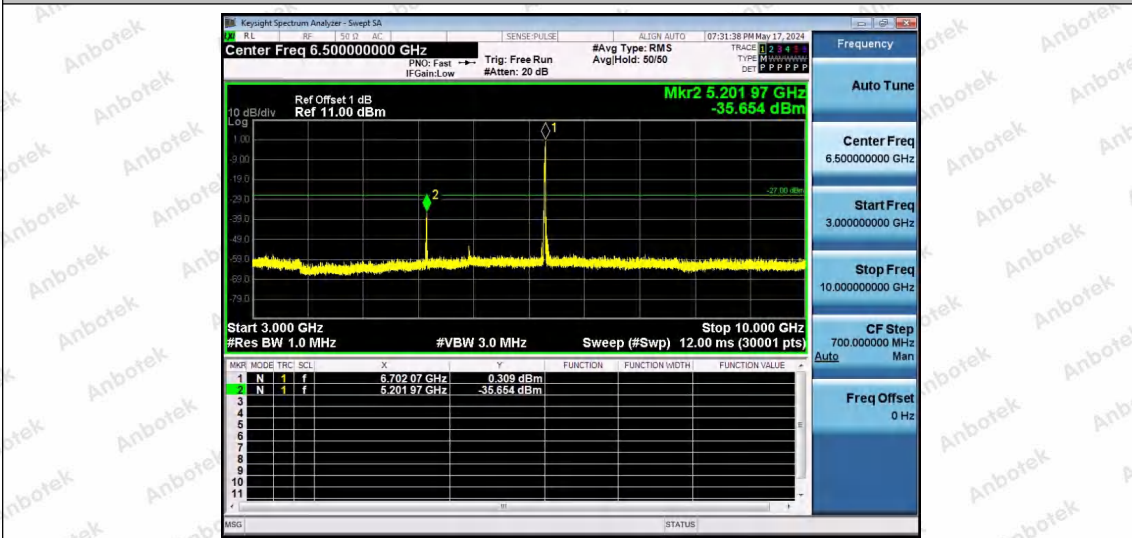

11AX20SISO-Ant1-6695-52Tone-RU40-3000~10000-PASS