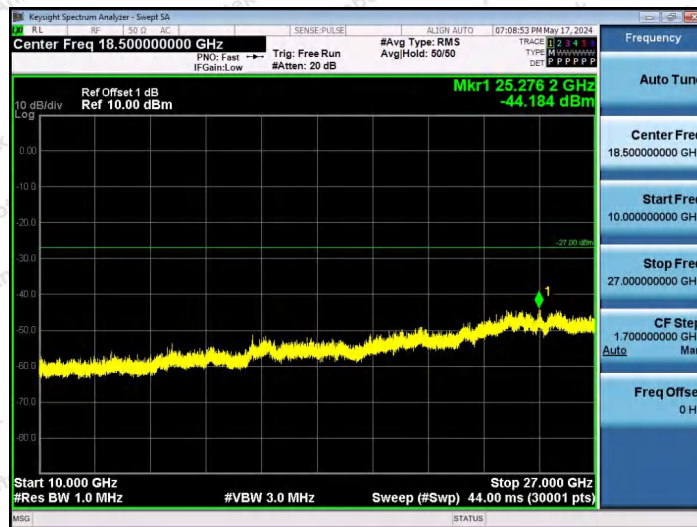

Hotline 400-003-0500
www.anbotek.com.cn

11AX20SISO-Ant1-6535-52Tone-RU40-10000~40000-PASS

11AX20SISO-Ant1-6535-106Tone-RU53-10000~40000-PASS

11AX20SISO-Ant1-6535-106Tone-RU54-10000~40000-PASS

Shenzhen Anbotek Compliance Laboratory Limited