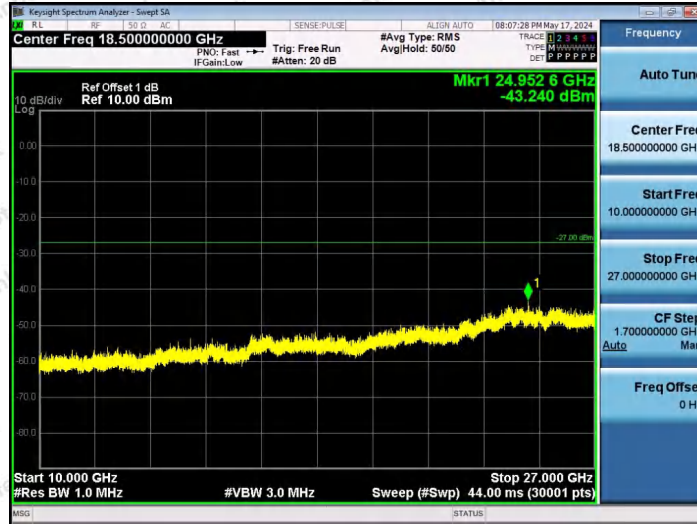

11AX20SISO-Ant1-6875-52Tone-RU40-10000~40000-PASS