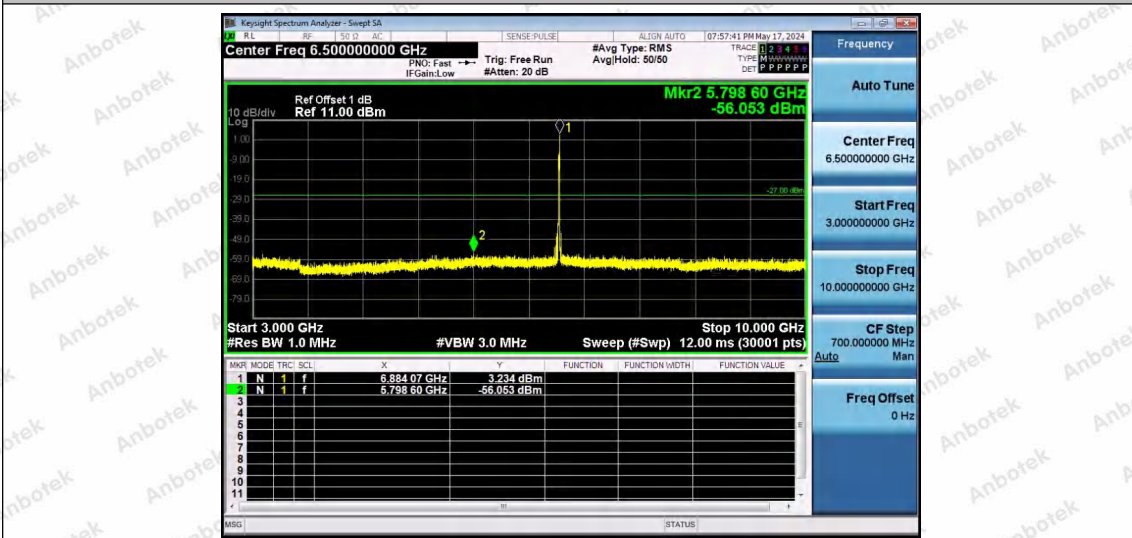

11AX20SISO-Ant1-6875-26Tone-RU8-3000~10000-PASS