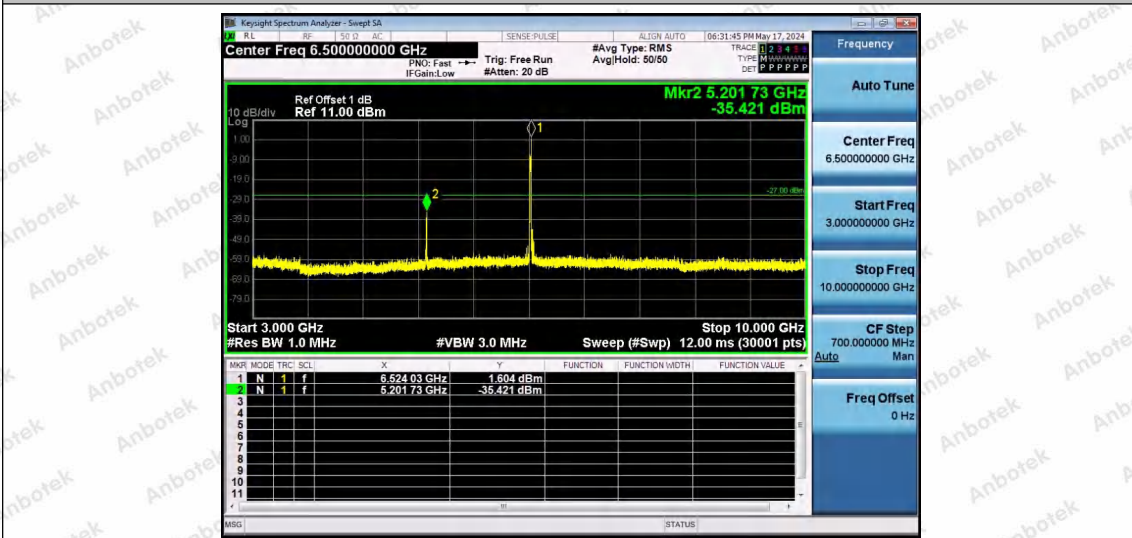

11AX20SISO-Ant1-6515-26Tone-RU8-3000~10000-PASS