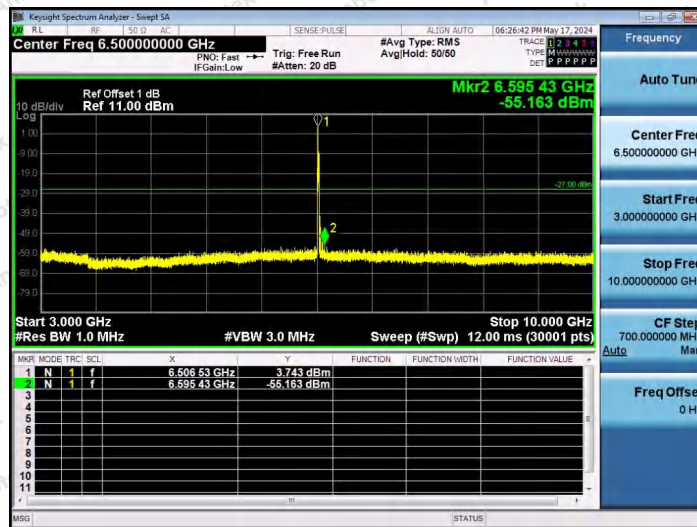

Hotline 400-003-0500
www.anbotek.com.cn

11AX20SISO-Ant1-6515-106Tone-RU53-30~3000-PASS

11AX20SISO-Ant1-6515-106Tone-RU54-30~3000-PASS

11AX20SISO-Ant1-6515-26Tone-RU0-3000~10000-PASS

Shenzhen Anbotek Compliance Laboratory Limited