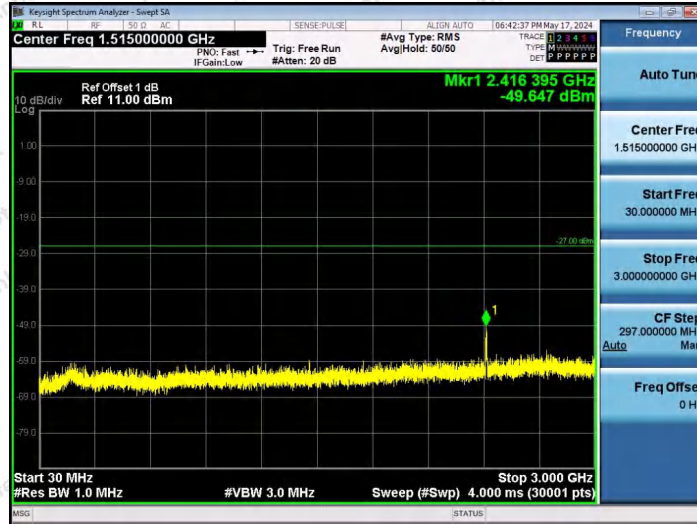

11AX20SISO-Ant1-6515-106Tone-RU53-30~3000-PASS