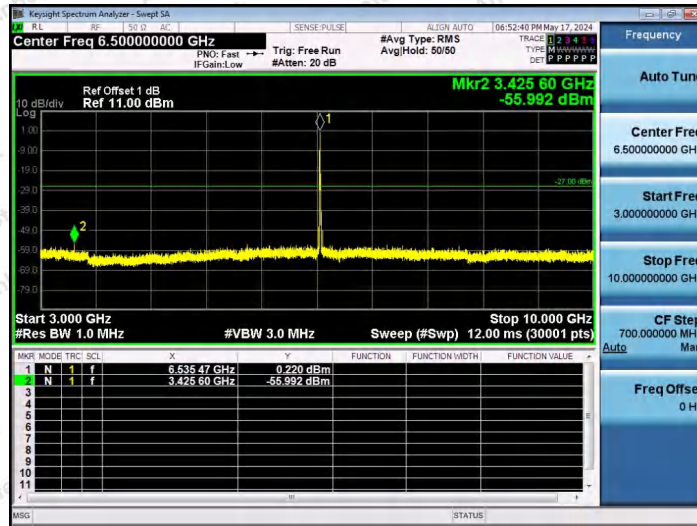

11AX20SISO-Ant1-6535-26Tone-RU4-3000~10000-PASS