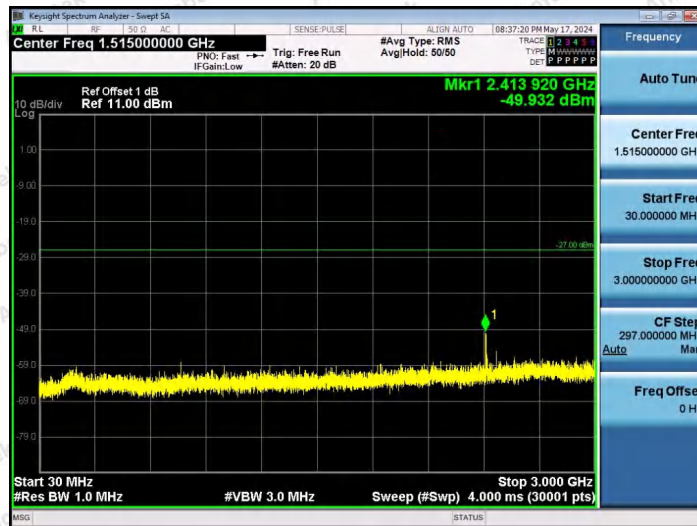

11AX20SISO-Ant1-6895-52Tone-RU39-30~3000-PASS