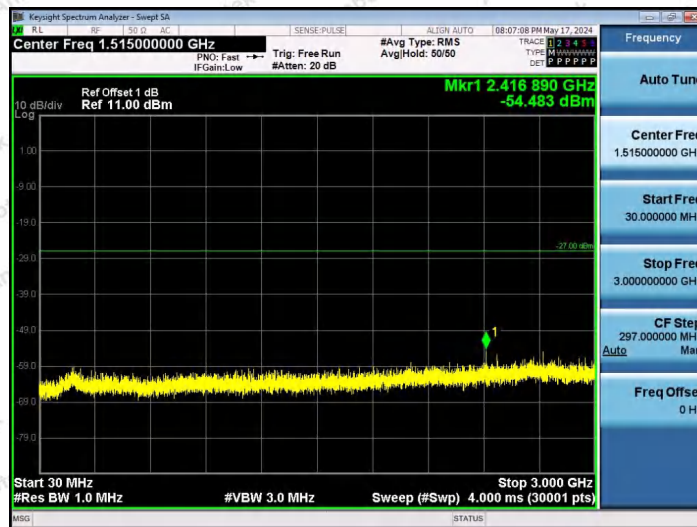

Hotline 400-003-0500
www.anbotek.com.cn

11AX20SISO-Ant1-6875-52Tone-RU37-30~3000-PASS

11AX20SISO-Ant1-6875-52Tone-RU39-30~3000-PASS

11AX20SISO-Ant1-6875-52Tone-RU40-30~3000-PASS

Shenzhen Anbotek Compliance Laboratory Limited