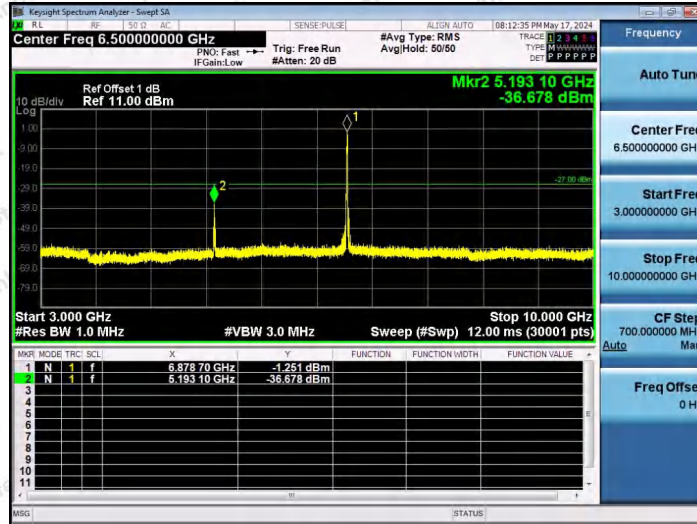

11AX20SISO-Ant1-6875-106Tone-RU54-3000~10000-PASS