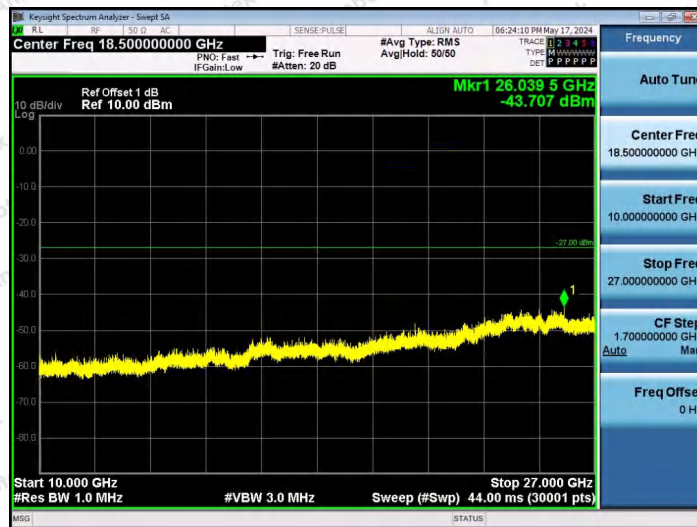

Hotline 400-003-0500
www.anbotek.com.cn

11AX20SISO-Ant1-6475-52Tone-RU40-10000~40000-PASS

11AX20SISO-Ant1-6475-106Tone-RU53-10000~40000-PASS

11AX20SISO-Ant1-6475-106Tone-RU54-10000~40000-PASS

Shenzhen Anbotek Compliance Laboratory Limited