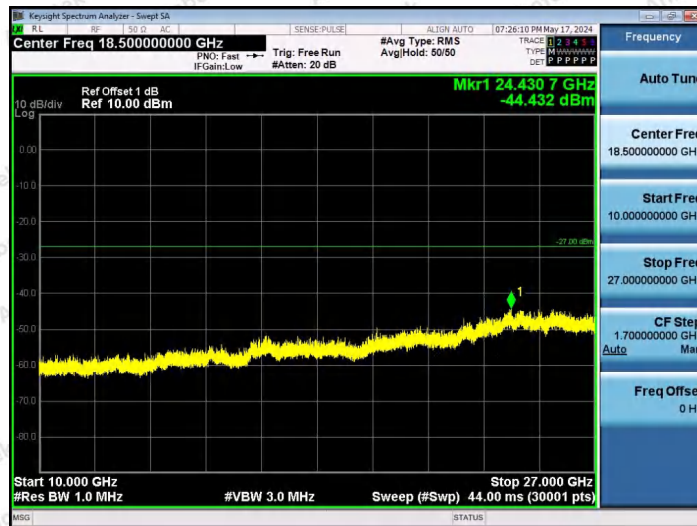

11AX20SISO-Ant1-6695-52Tone-RU37-10000~40000-PASS