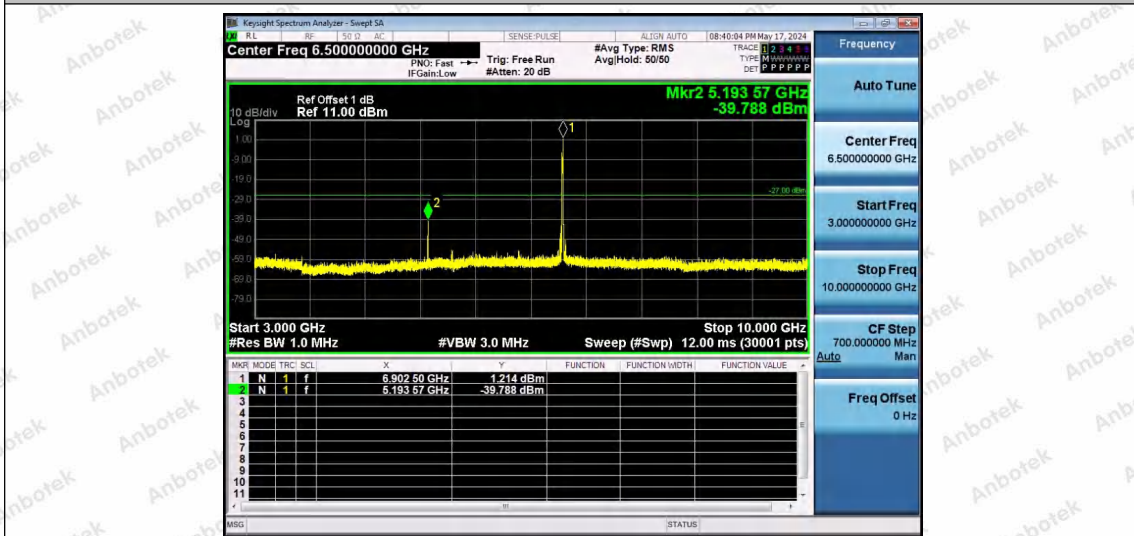

11AX20SISO-Ant1-6895-52Tone-RU40-3000~10000-PASS