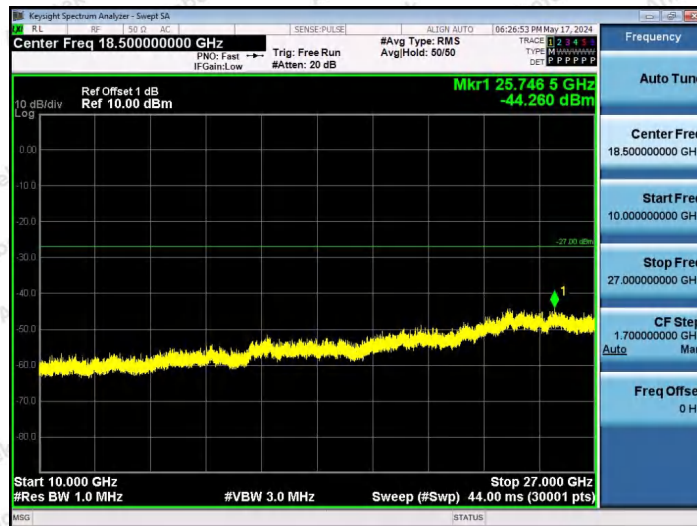

11AX20SISO-Ant1-6515-26Tone-RU0-10000~40000-PASS