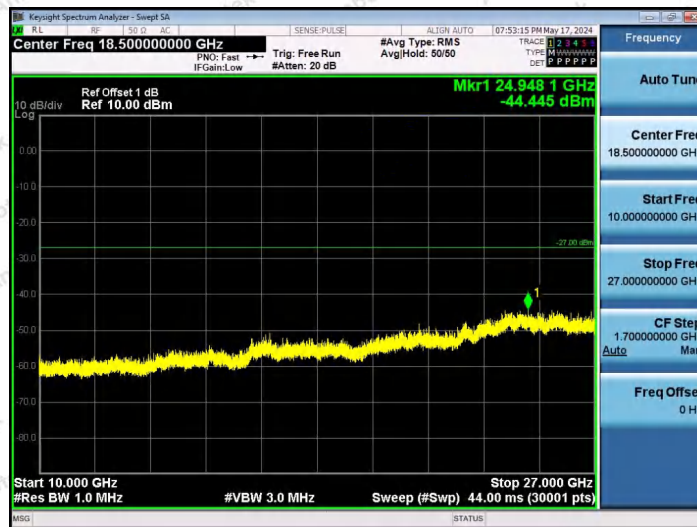

Hotline
 400-003-0500
www.anbotek.com.cn

11AX20SISO-Ant1-6875-106Tone-RU54-3000~10000-PASS

11AX20SISO-Ant1-6875-26Tone-RU0-10000~40000-PASS

11AX20SISO-Ant1-6875-26Tone-RU4-10000~40000-PASS

Shenzhen Anbotek Compliance Laboratory Limited