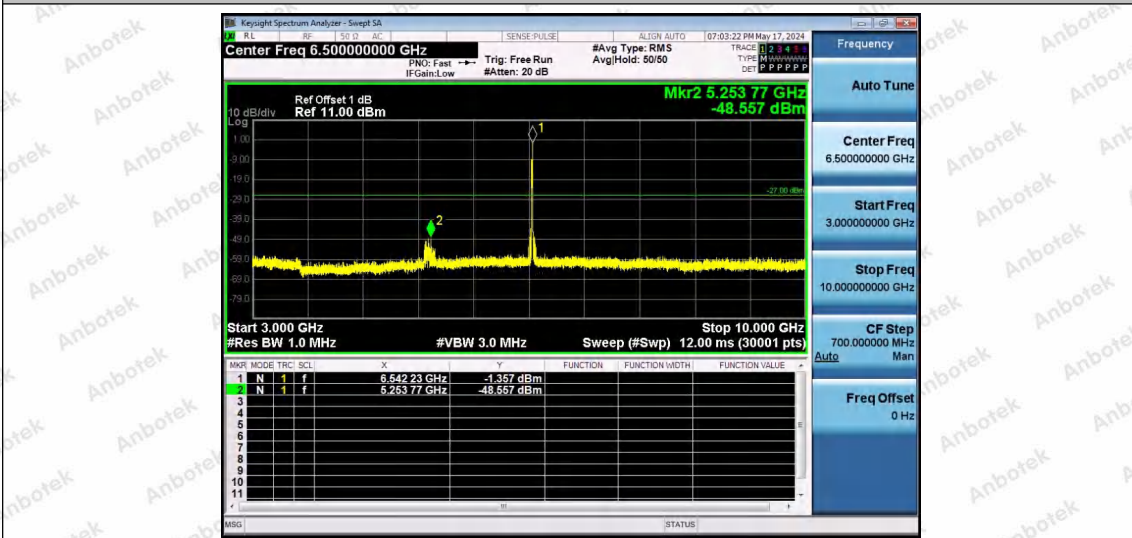

11AX20SISO-Ant1-6535-52Tone-RU40-3000~10000-PASS