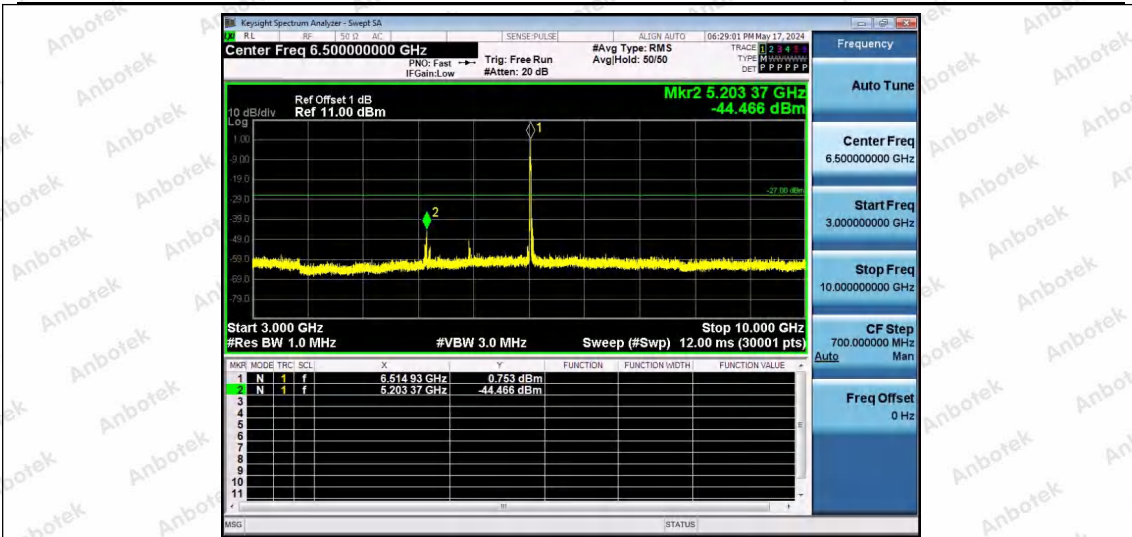

11AX20SISO-Ant1-6515-26Tone-RU4-3000~10000-PASS