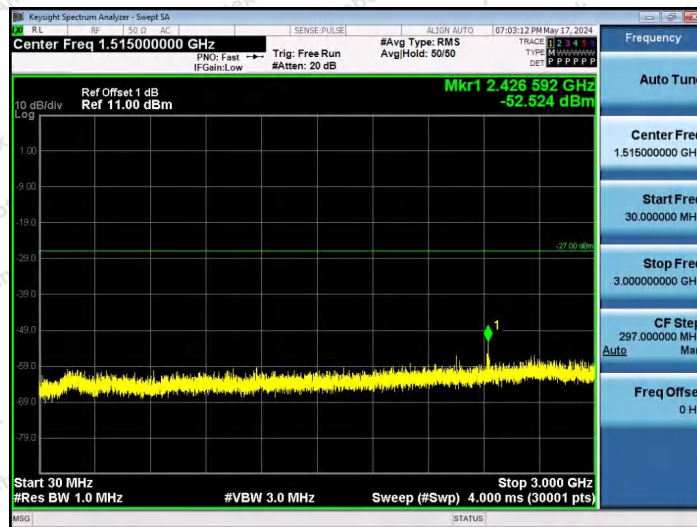

Hotline 400-003-0500
www.anbotek.com.cn

11AX20SISO-Ant1-6535-52Tone-RU37-30~3000-PASS

11AX20SISO-Ant1-6535-52Tone-RU39-30~3000-PASS

11AX20SISO-Ant1-6535-52Tone-RU40-30~3000-PASS

Shenzhen Anbotek Compliance Laboratory Limited