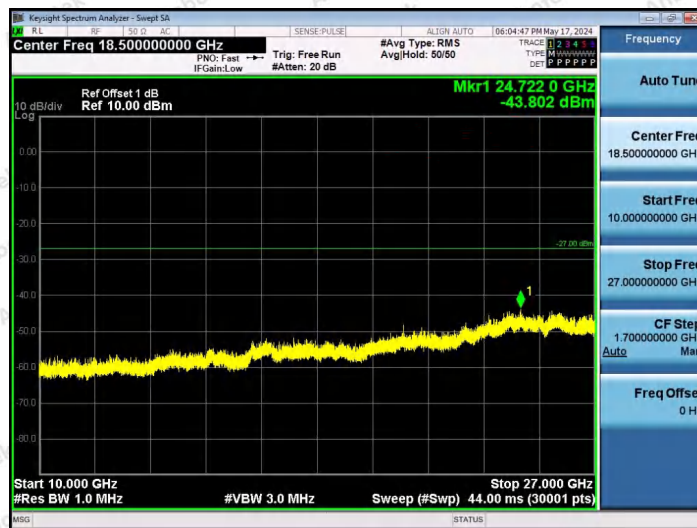

11AX20SISO-Ant1-6475-26Tone-RU0-10000~40000-PASS