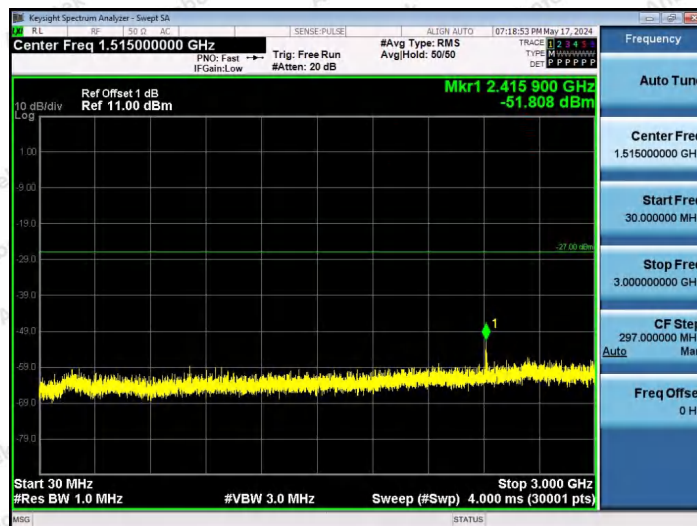

11AX20SISO-Ant1-6695-26Tone-RU4-30~3000-PASS