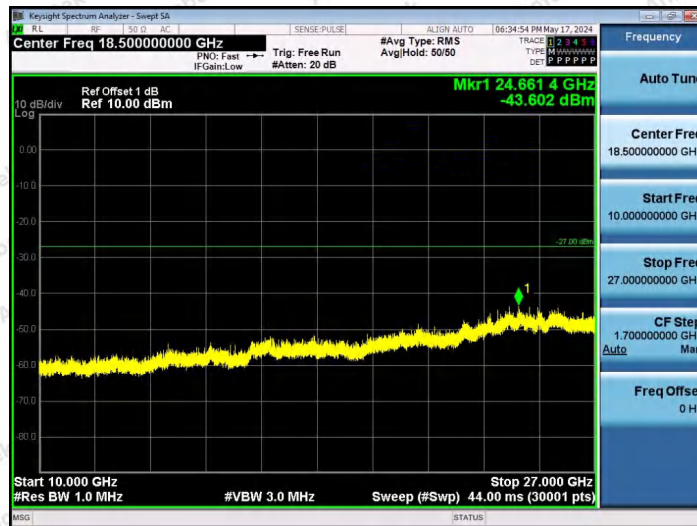

11AX20SISO-Ant1-6515-52Tone-RU37-10000~40000-PASS