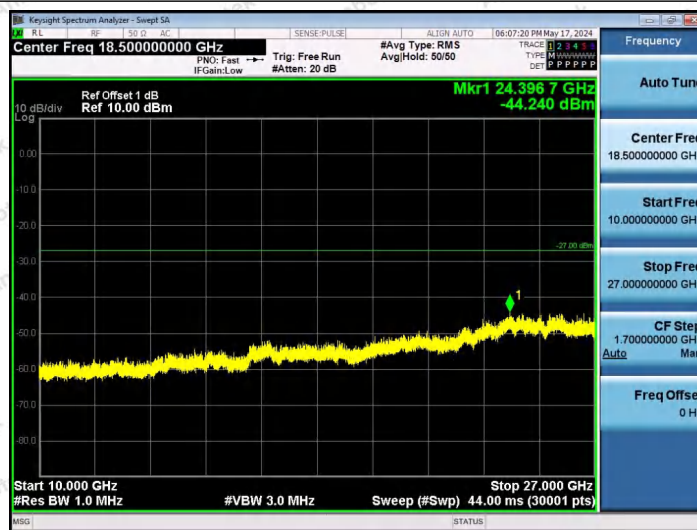

Hotline 400-003-0500
www.anbotek.com.cn

11AX20SISO-Ant1-6475-106Tone-RU54-3000~10000-PASS

11AX20SISO-Ant1-6475-26Tone-RU0-10000~40000-PASS

11AX20SISO-Ant1-6475-26Tone-RU4-10000~40000-PASS

Shenzhen Anbotek Compliance Laboratory Limited