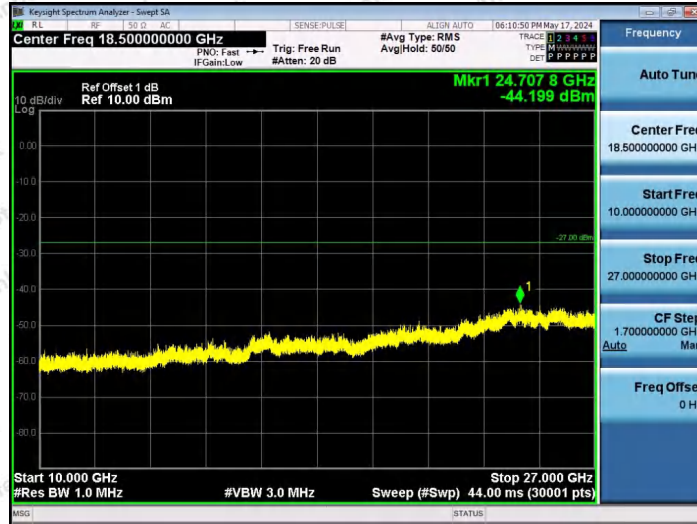

11AX20SISO-Ant1-6475-26Tone-RU8-10000~40000-PASS