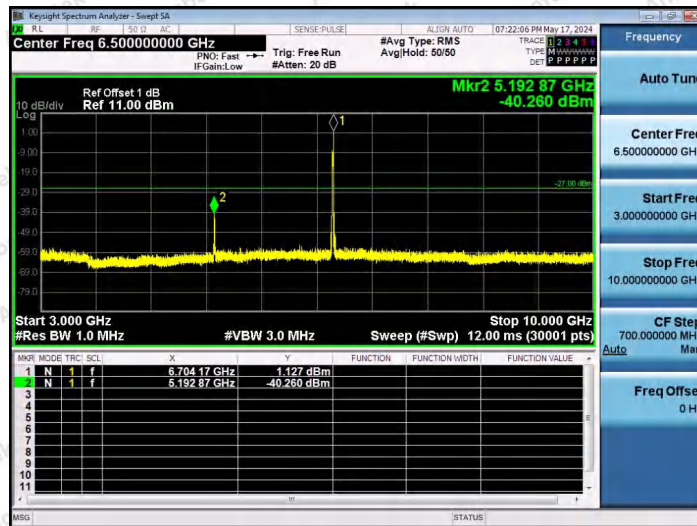

11AX20SISO-Ant1-6695-26Tone-RU8-3000~10000-PASS