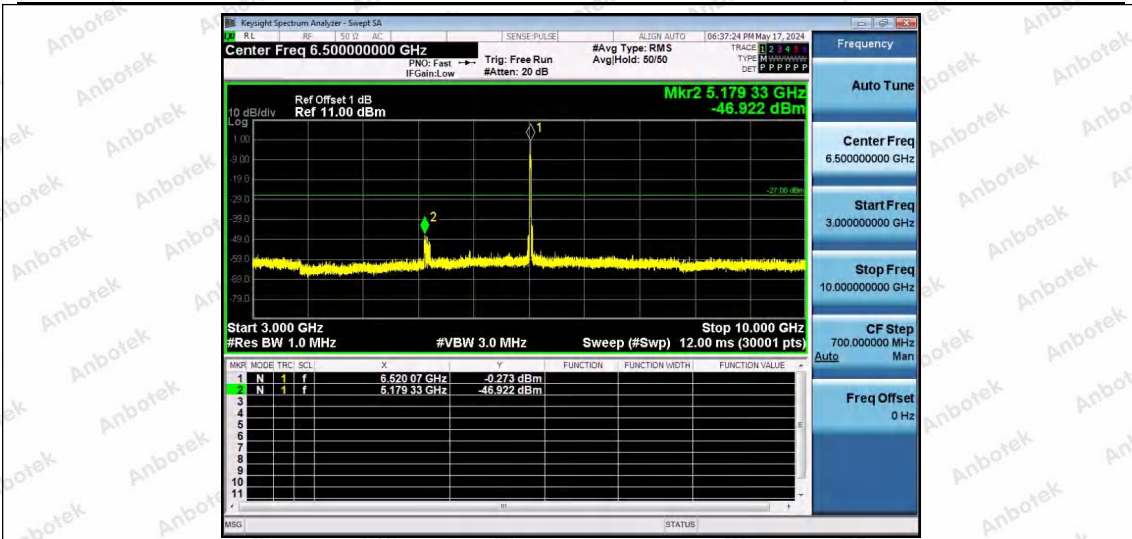

11AX20SISO-Ant1-6515-52Tone-RU39-3000~10000-PASS