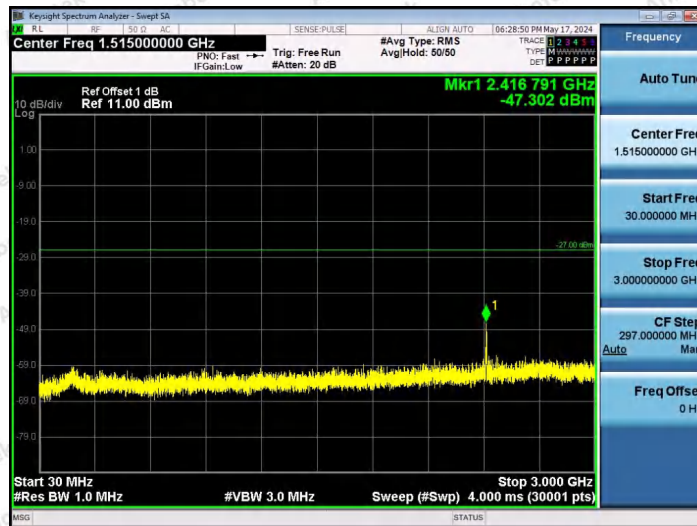

11AX20SISO-Ant1-6515-26Tone-RU4-30~3000-PASS