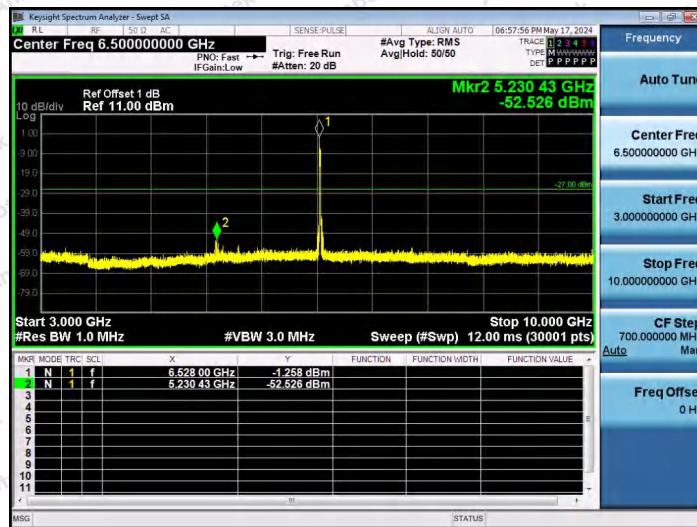

Hotline 400-003-0500
www.anbotek.com.cn

11AX20SISO-Ant1-6535-26Tone-RU4-3000~10000-PASS

11AX20SISO-Ant1-6535-26Tone-RU8-3000~10000-PASS

11AX20SISO-Ant1-6535-52Tone-RU37-3000~10000-PASS

Shenzhen Anbotek Compliance Laboratory Limited