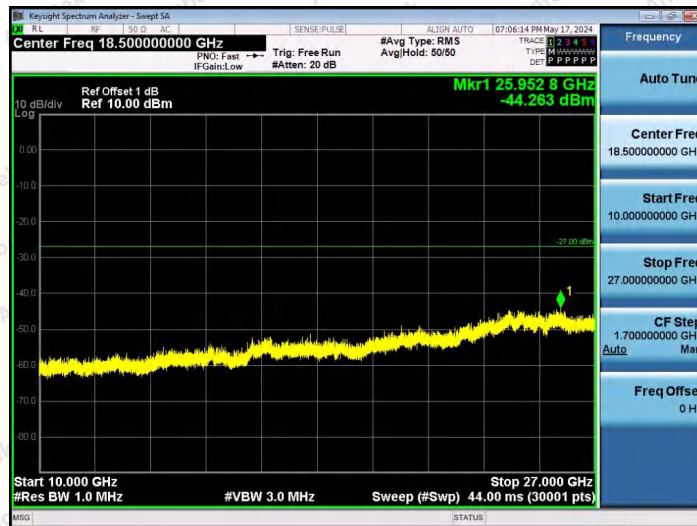

11AX20SISO-Ant1-6535-106Tone-RU53-10000~40000-PASS