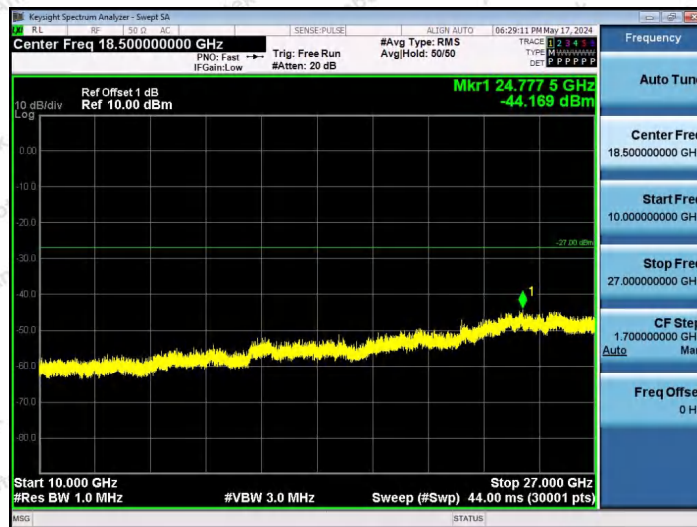

Hotline
400-003-0500
www.anbotek.com.cn

11AX20SISO-Ant1-6515-106Tone-RU54-3000~10000-PASS

11AX20SISO-Ant1-6515-26Tone-RU0-10000~40000-PASS

11AX20SISO-Ant1-6515-26Tone-RU4-10000~40000-PASS

Shenzhen Anbotek Compliance Laboratory Limited