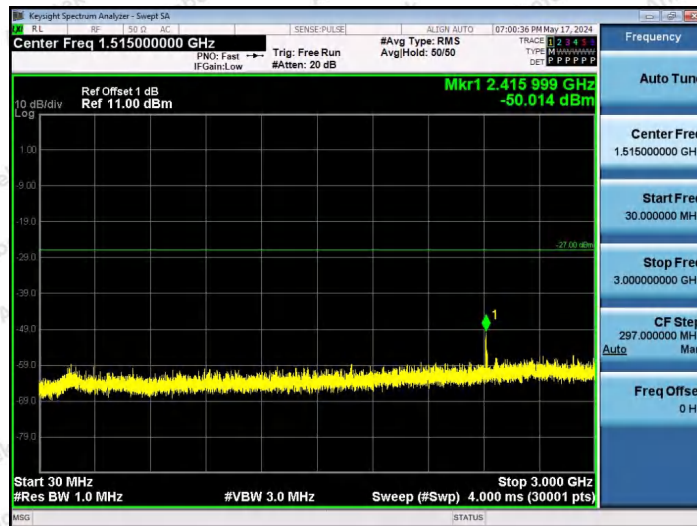

11AX20SISO-Ant1-6535-52Tone-RU39-30~3000-PASS