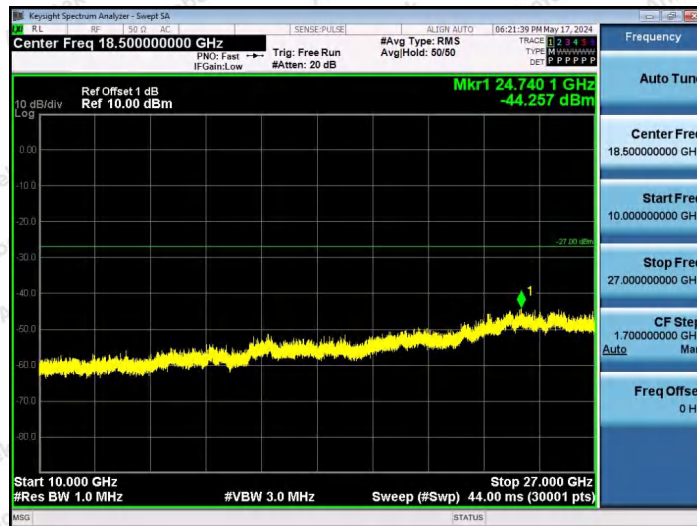

11AX20SISO-Ant1-6475-106Tone-RU53-10000~40000-PASS