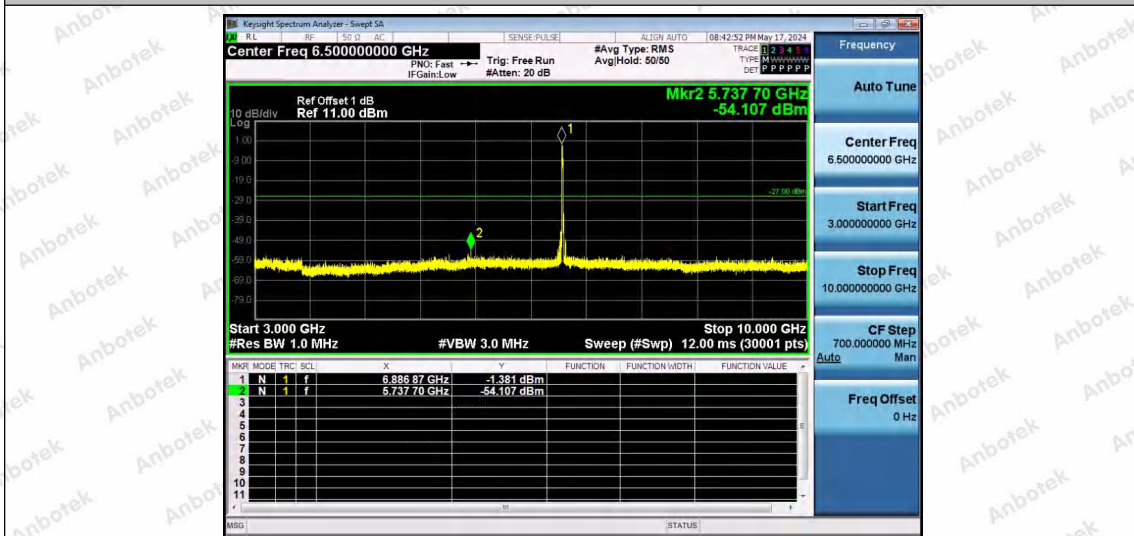

Hotline 400-003-0500
www.anbotek.com.cn

11AX20SISO-Ant1-6895-52Tone-RU39-3000~10000-PASS

11AX20SISO-Ant1-6895-52Tone-RU40-3000~10000-PASS

11AX20SISO-Ant1-6895-106Tone-RU53-3000~10000-PASS

Shenzhen Anbotek Compliance Laboratory Limited