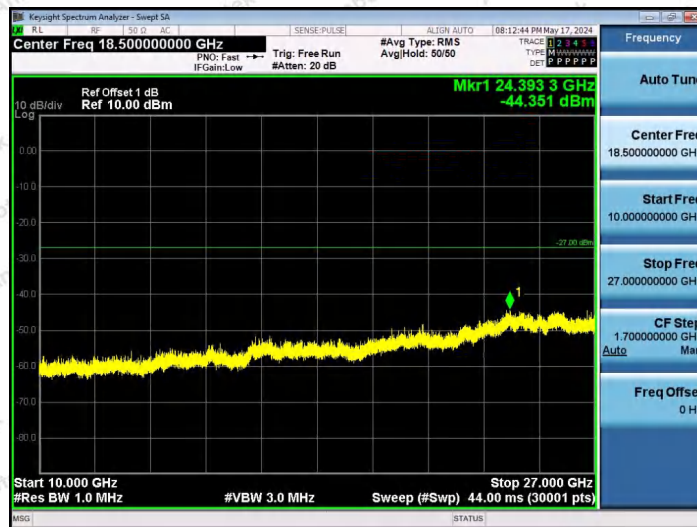

Hotline 400-003-0500
 www.anbotek.com.cn

11AX20SISO-Ant1-6875-52Tone-RU40-10000~40000-PASS

11AX20SISO-Ant1-6875-106Tone-RU53-10000~40000-PASS

11AX20SISO-Ant1-6875-106Tone-RU54-10000~40000-PASS

Shenzhen Anbotek Compliance Laboratory Limited