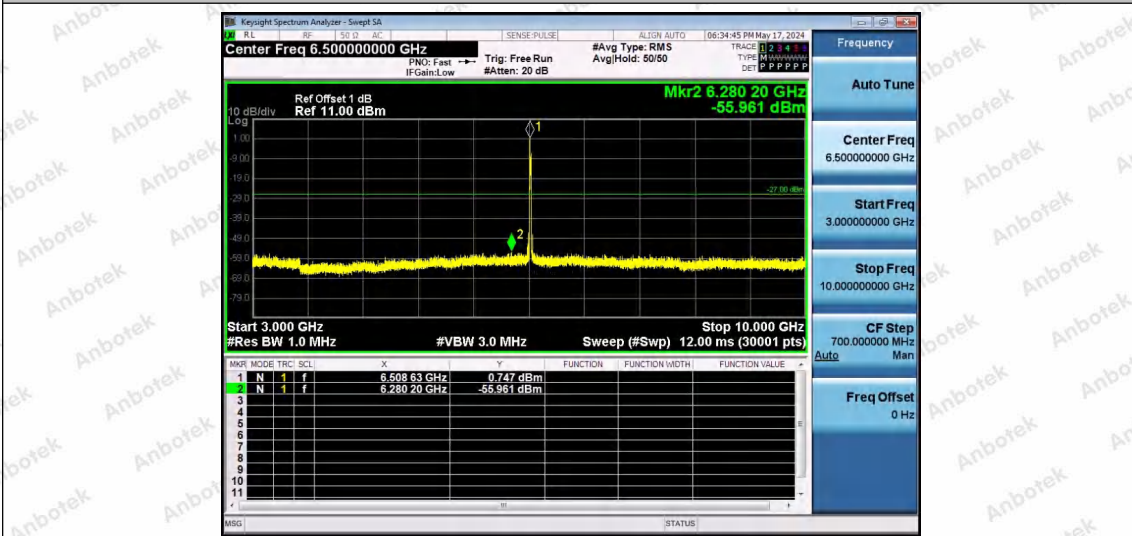

Hotline 400-003-0500
www.anbotek.com.cn

11AX20SISO-Ant1-6515-26Tone-RU4-3000~10000-PASS

11AX20SISO-Ant1-6515-26Tone-RU8-3000~10000-PASS

11AX20SISO-Ant1-6515-52Tone-RU37-3000~10000-PASS

Shenzhen Anbotek Compliance Laboratory Limited