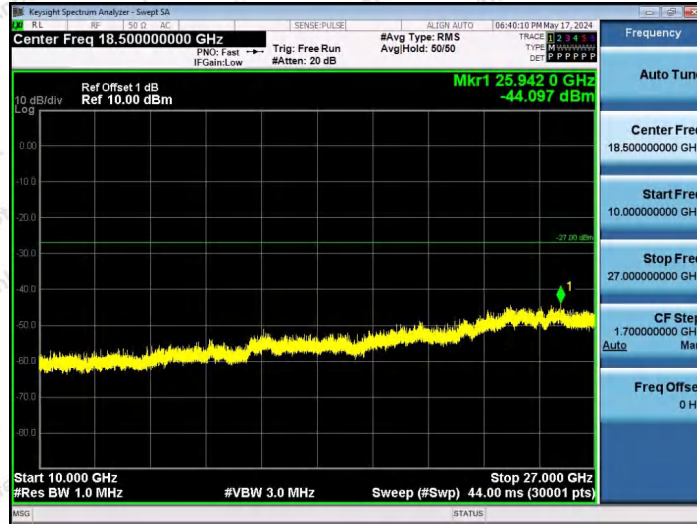

11AX20SISO-Ant1-6515-52Tone-RU40-10000~40000-PASS