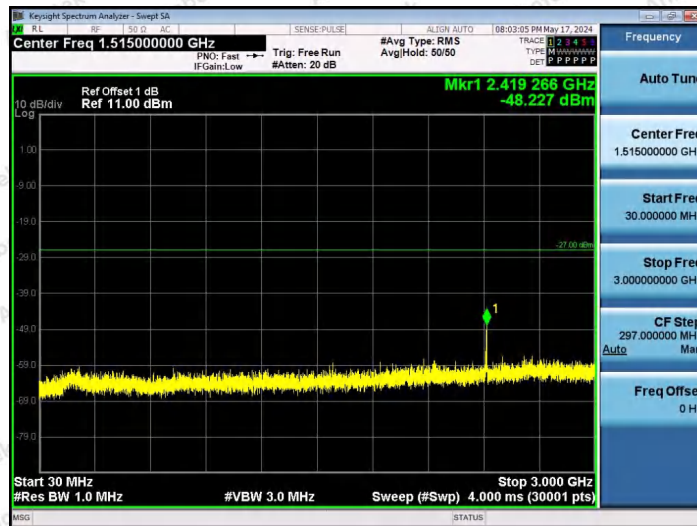

11AX20SISO-Ant1-6875-52Tone-RU39-30~3000-PASS