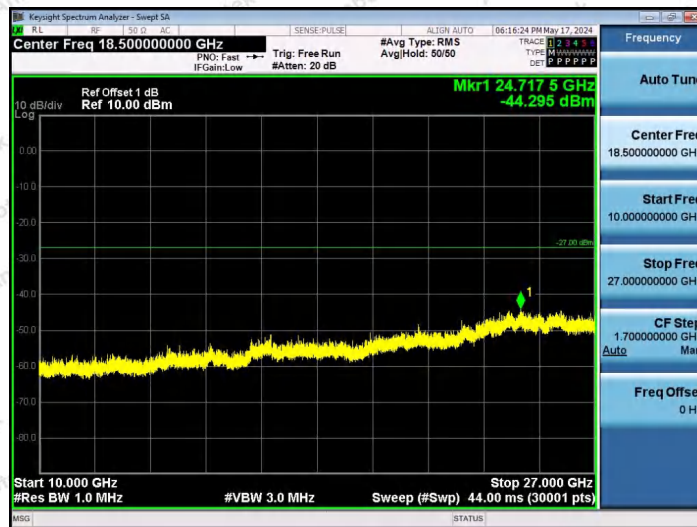

Hotline 400-003-0500
www.anbotek.com.cn

11AX20SISO-Ant1-6475-26Tone-RU8-10000~40000-PASS

11AX20SISO-Ant1-6475-52Tone-RU37-10000~40000-PASS

11AX20SISO-Ant1-6475-52Tone-RU39-10000~40000-PASS

Shenzhen Anbotek Compliance Laboratory Limited