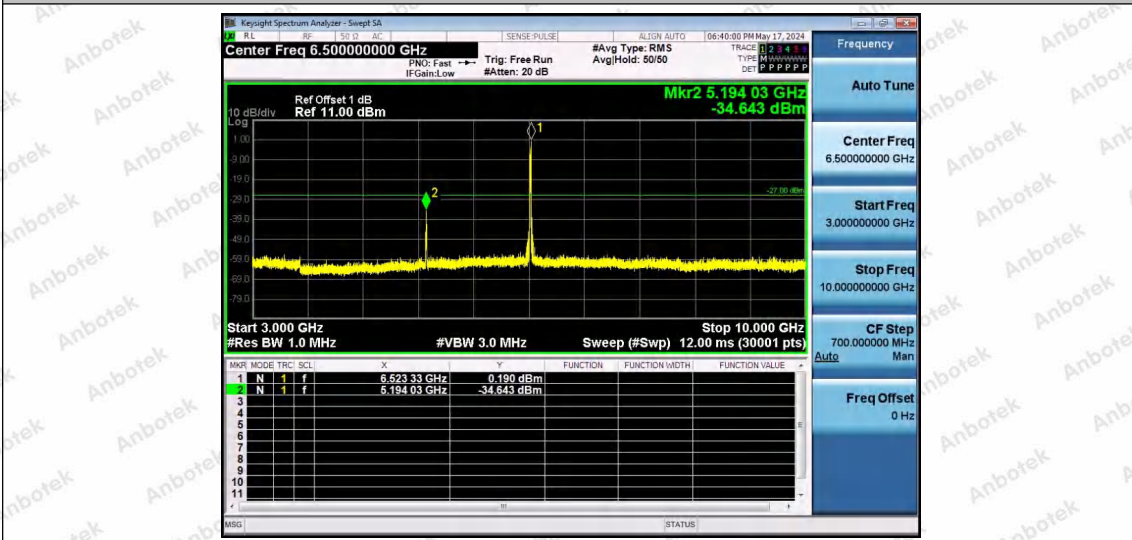

11AX20SISO-Ant1-6515-52Tone-RU40-3000~10000-PASS