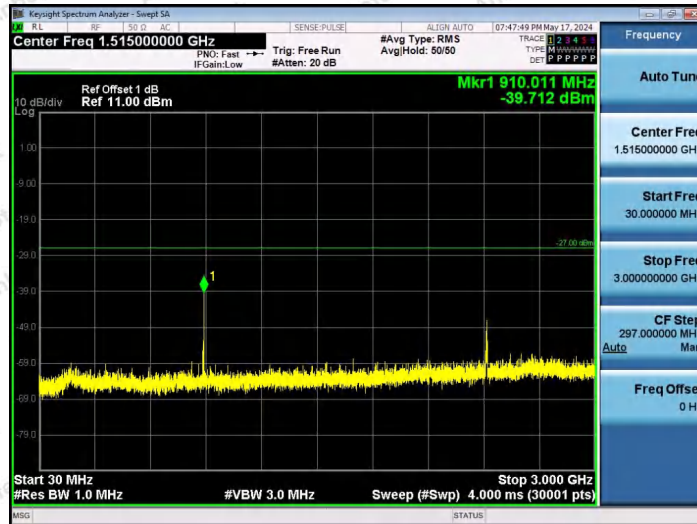

11AX20SISO-Ant1-6875-26Tone-RU0-30~3000-PASS