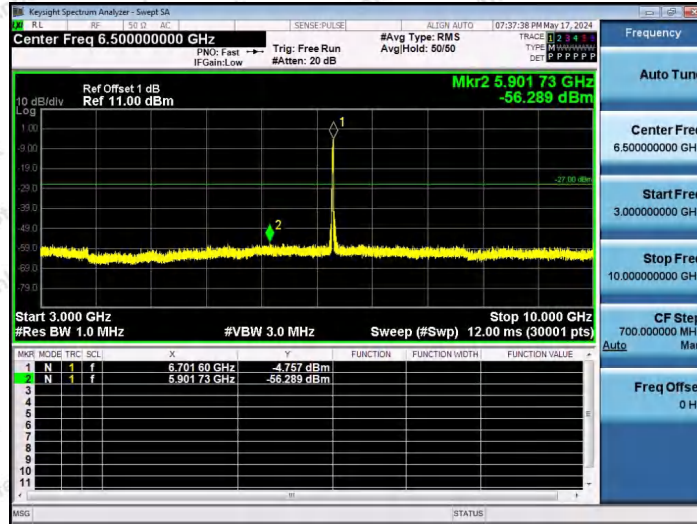

11AX20SISO-Ant1-6695-106Tone-RU54-3000~10000-PASS