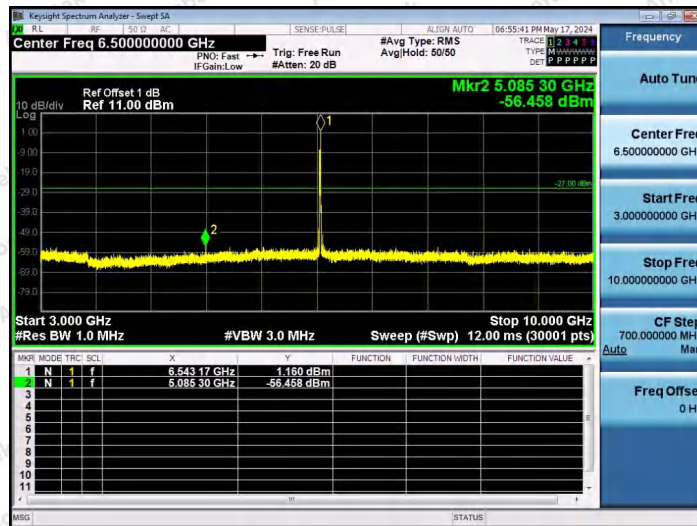

11AX20SISO-Ant1-6535-26Tone-RU8-3000~10000-PASS