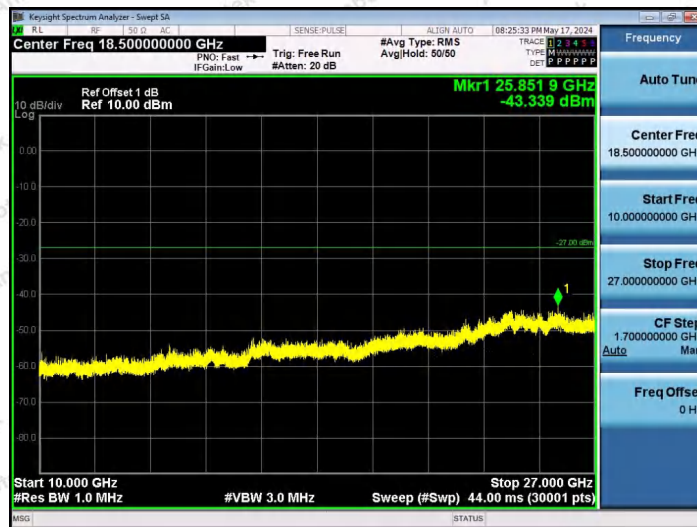

Hotline 400-003-0500
www.anbotek.com.cn

11AX20SISO-Ant1-6895-106Tone-RU54-3000~10000-PASS

11AX20SISO-Ant1-6895-26Tone-RU0-10000~40000-PASS

11AX20SISO-Ant1-6895-26Tone-RU4-10000~40000-PASS

Shenzhen Anbotek Compliance Laboratory Limited