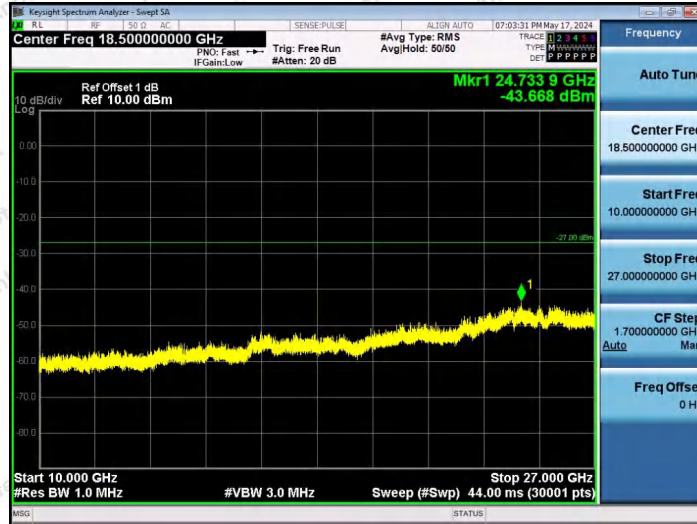

11AX20SISO-Ant1-6535-52Tone-RU40-10000~40000-PASS