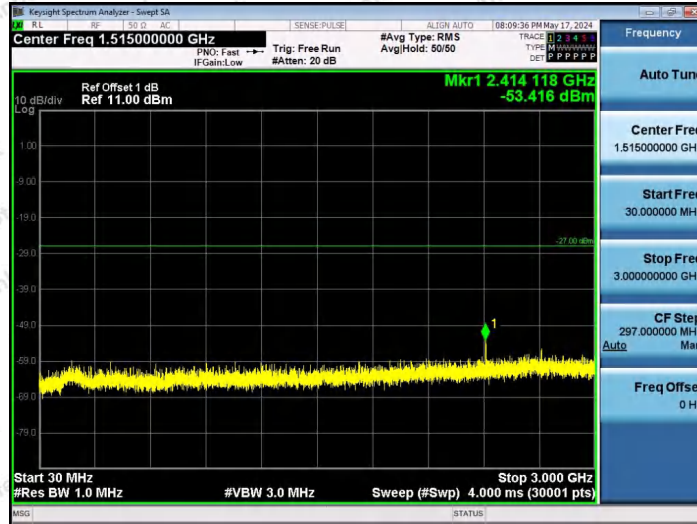

11AX20SISO-Ant1-6875-106Tone-RU53-30~3000-PASS