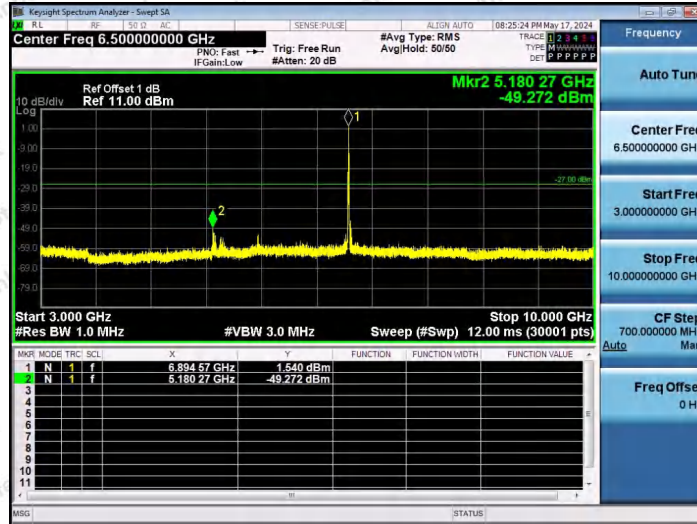

11AX20SISO-Ant1-6895-26Tone-RU4-3000~10000-PASS