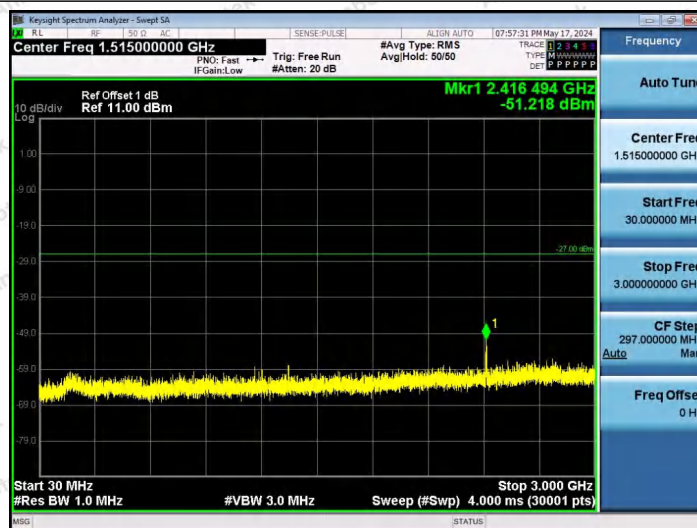

Hotline
400-003-0500
www.anbotek.com.cn

11AX20SISO-Ant1-6875-26Tone-RU0-30~3000-PASS

11AX20SISO-Ant1-6875-26Tone-RU4-30~3000-PASS

11AX20SISO-Ant1-6875-26Tone-RU8-30~3000-PASS

Shenzhen Anbotek Compliance Laboratory Limited