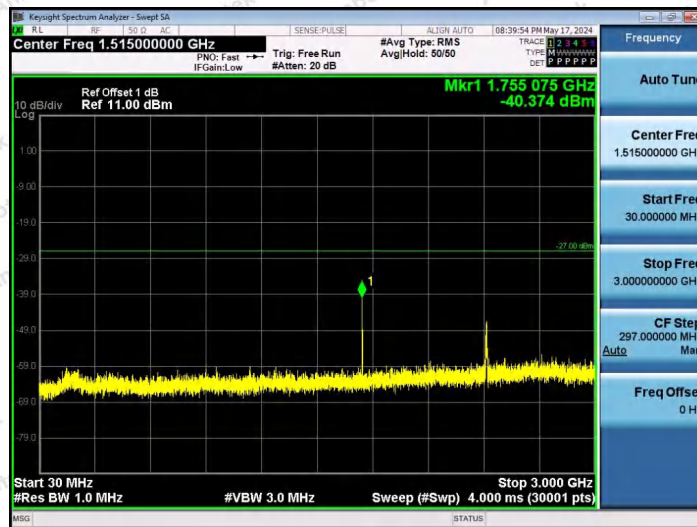

Hotline 400-003-0500
www.anbotek.com.cn

11AX20SISO-Ant1-6895-52Tone-RU37-30~3000-PASS

11AX20SISO-Ant1-6895-52Tone-RU39-30~3000-PASS

11AX20SISO-Ant1-6895-52Tone-RU40-30~3000-PASS

Shenzhen Anbotek Compliance Laboratory Limited