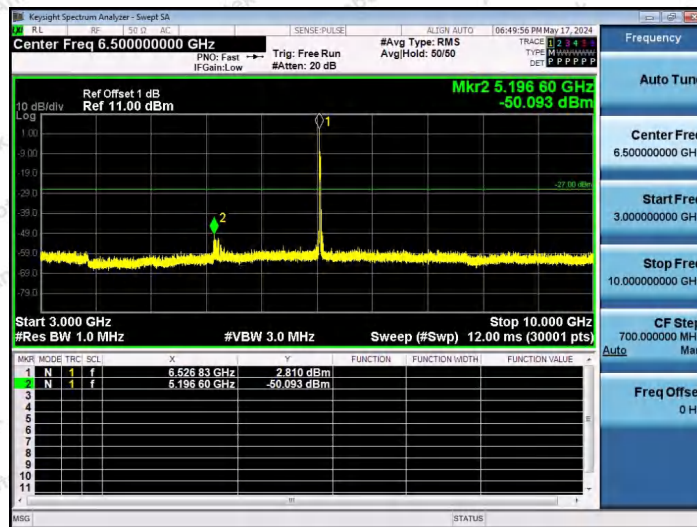

Hotline 400-003-0500
www.anbotek.com.cn

11AX20SISO-Ant1-6535-106Tone-RU53-30~3000-PASS

11AX20SISO-Ant1-6535-106Tone-RU54-30~3000-PASS

11AX20SISO-Ant1-6535-26Tone-RU0-3000~10000-PASS

Shenzhen Anbotek Compliance Laboratory Limited