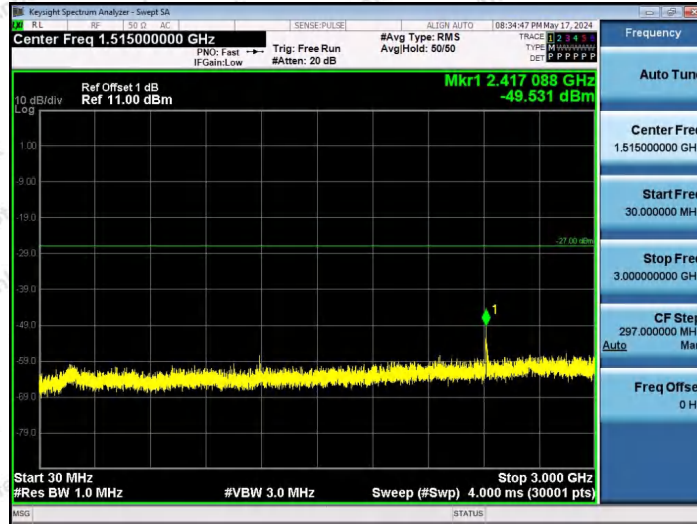

11AX20SISO-Ant1-6895-52Tone-RU37-30~3000-PASS