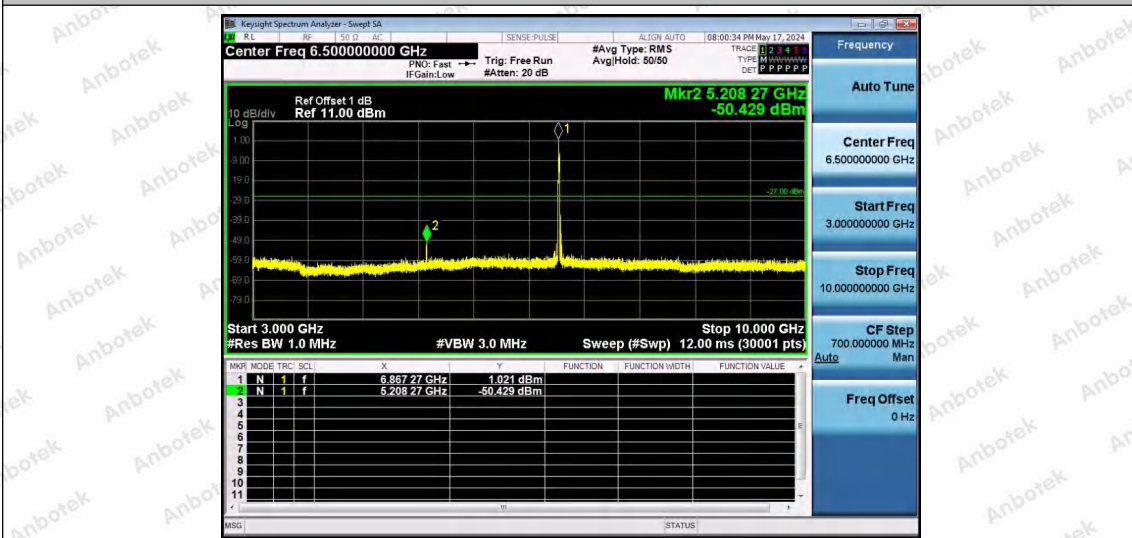

Hotline 400-003-0500
www.anbotek.com.cn

11AX20SISO-Ant1-6875-26Tone-RU4-3000~10000-PASS

11AX20SISO-Ant1-6875-26Tone-RU8-3000~10000-PASS

11AX20SISO-Ant1-6875-52Tone-RU37-3000~10000-PASS

Shenzhen Anbotek Compliance Laboratory Limited