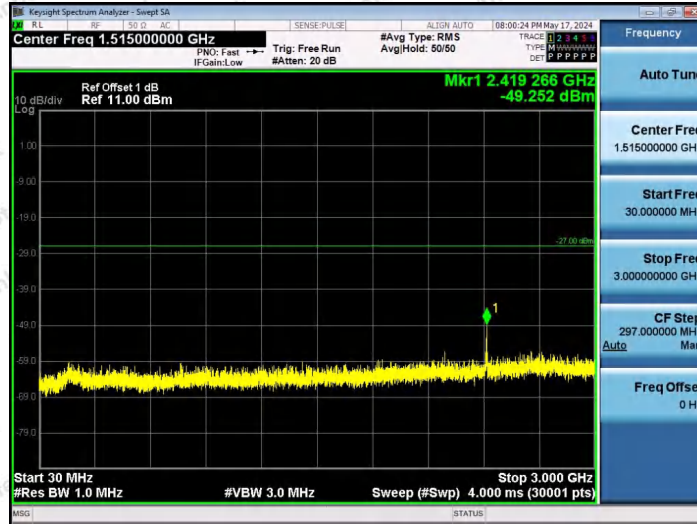

11AX20SISO-Ant1-6875-52Tone-RU37-30~3000-PASS