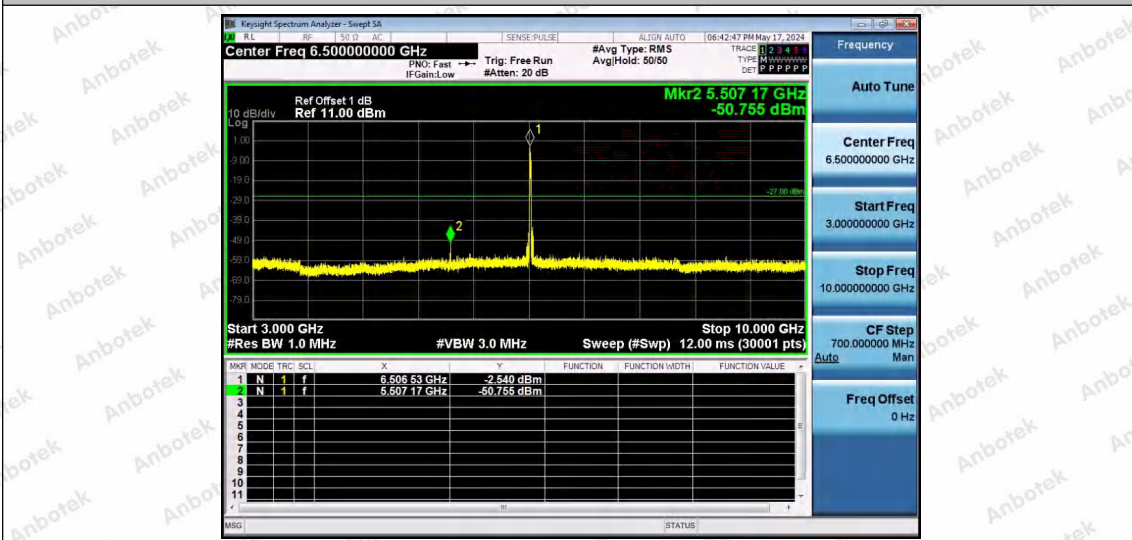

Hotline 400-003-0500
 www.anbotek.com.cn

11AX20SISO-Ant1-6515-52Tone-RU39-3000~10000-PASS

11AX20SISO-Ant1-6515-52Tone-RU40-3000~10000-PASS

11AX20SISO-Ant1-6515-106Tone-RU53-3000~10000-PASS

Shenzhen Anbotek Compliance Laboratory Limited