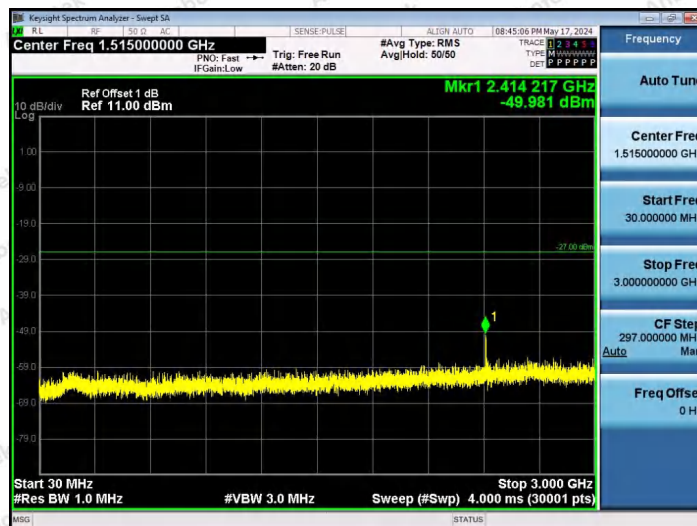

11AX20SISO-Ant1-6895-106Tone-RU54-30~3000-PASS