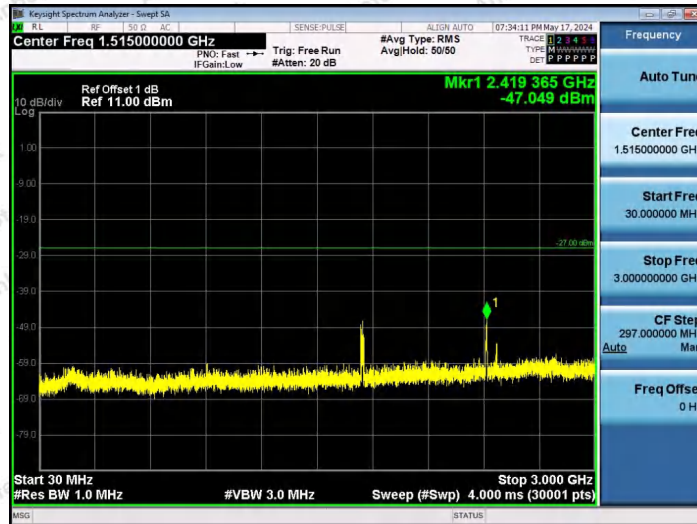

11AX20SISO-Ant1-6695-106Tone-RU53-30~3000-PASS