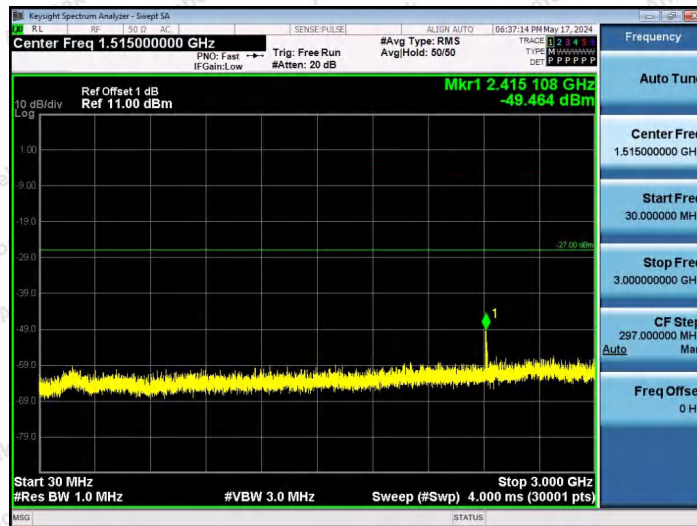

11AX20SISO-Ant1-6515-52Tone-RU39-30~3000-PASS