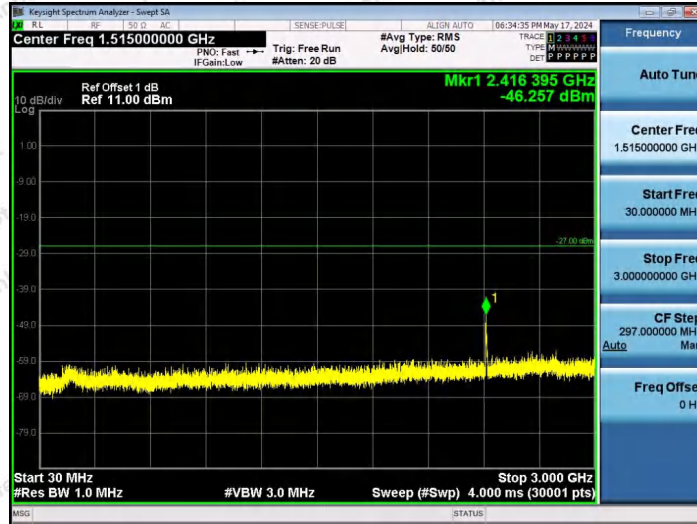

11AX20SISO-Ant1-6515-52Tone-RU37-30~3000-PASS