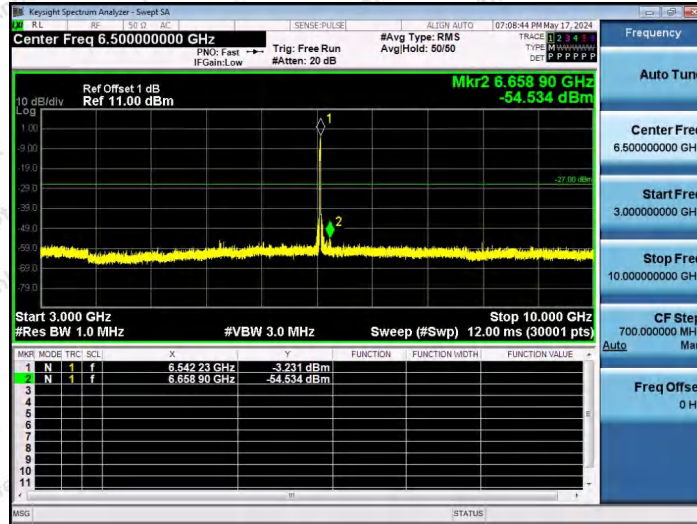

11AX20SISO-Ant1-6535-106Tone-RU54-3000~10000-PASS