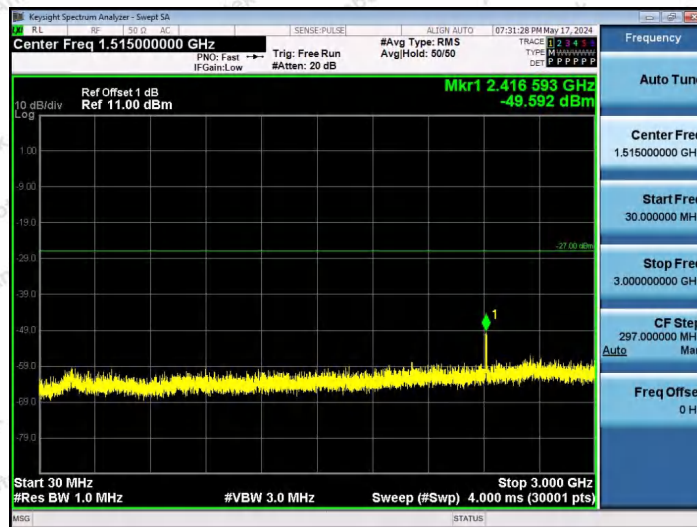

Hotline 400-003-0500
www.anbotek.com.cn

11AX20SISO-Ant1-6695-52Tone-RU37-30~3000-PASS

11AX20SISO-Ant1-6695-52Tone-RU39-30~3000-PASS

11AX20SISO-Ant1-6695-52Tone-RU40-30~3000-PASS

Shenzhen Anbotek Compliance Laboratory Limited