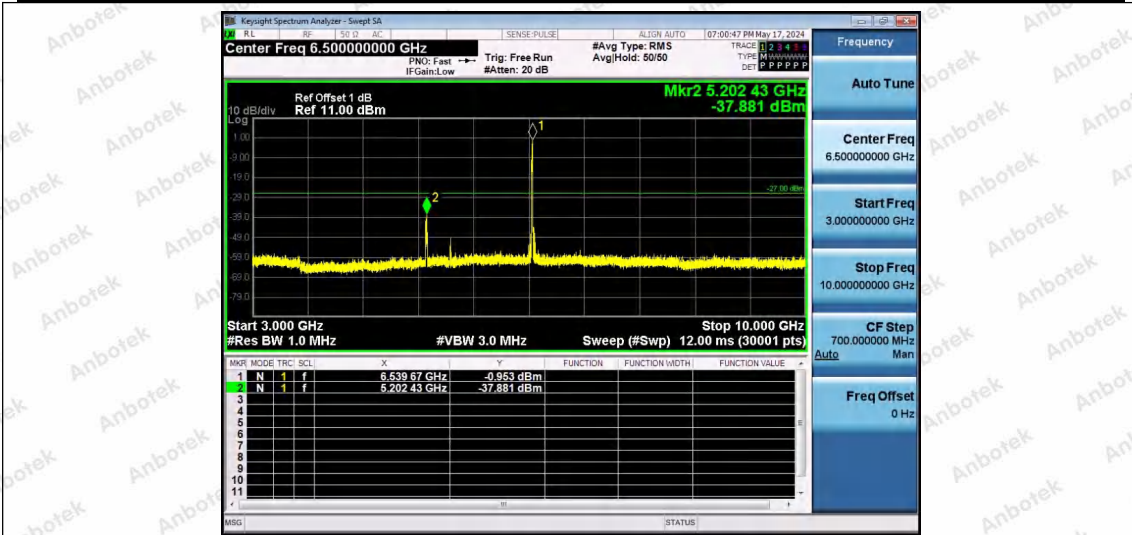

11AX20SISO-Ant1-6535-52Tone-RU39-3000~10000-PASS