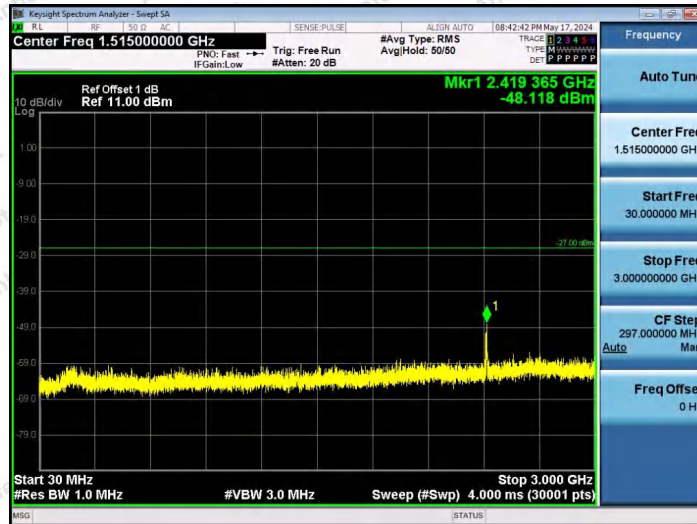

11AX20SISO-Ant1-6895-106Tone-RU53-30~3000-PASS