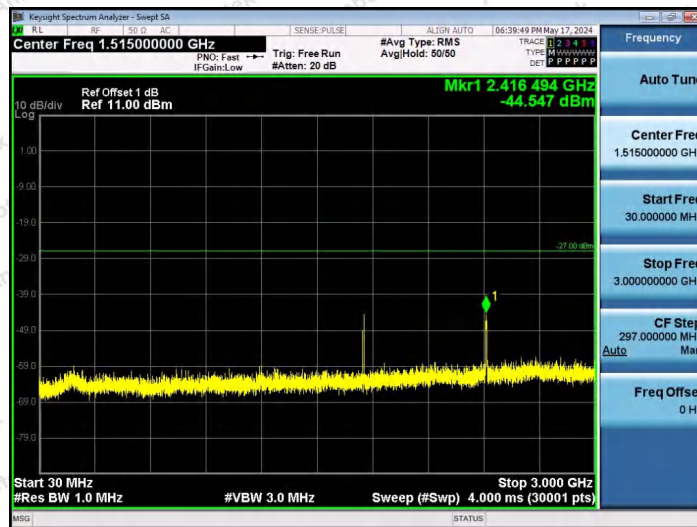

Hotline 400-003-0500
www.anbotek.com.cn

11AX20SISO-Ant1-6515-52Tone-RU37-30~3000-PASS

11AX20SISO-Ant1-6515-52Tone-RU39-30~3000-PASS

11AX20SISO-Ant1-6515-52Tone-RU40-30~3000-PASS

Shenzhen Anbotek Compliance Laboratory Limited