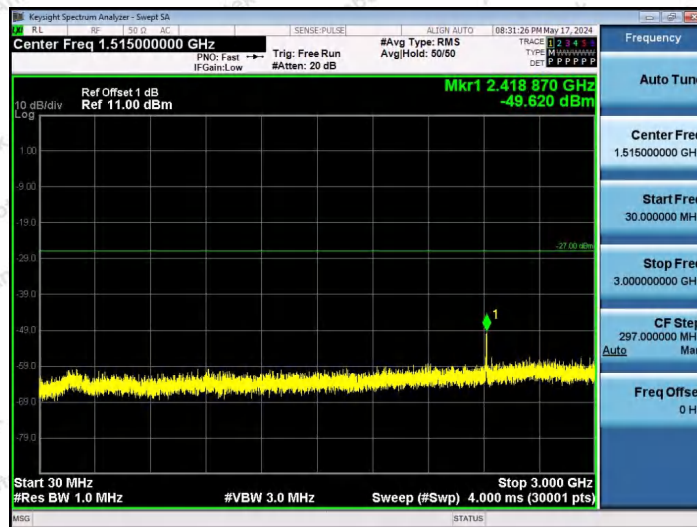

Hotline 400-003-0500
www.anbotek.com.cn

11AX20SISO-Ant1-6895-26Tone-RU0-30~3000-PASS

11AX20SISO-Ant1-6895-26Tone-RU4-30~3000-PASS

11AX20SISO-Ant1-6895-26Tone-RU8-30~3000-PASS

Shenzhen Anbotek Compliance Laboratory Limited