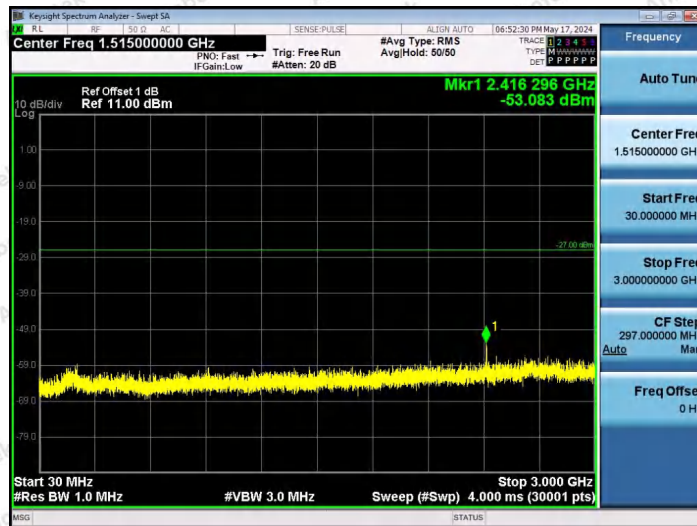

11AX20SISO-Ant1-6535-26Tone-RU4-30~3000-PASS