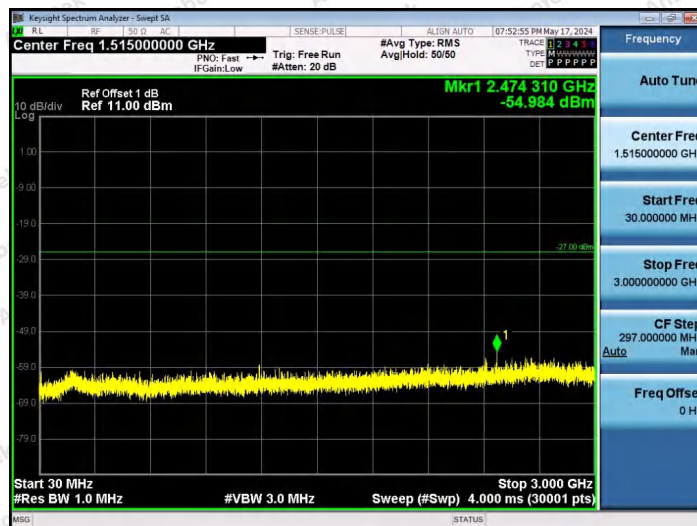

11AX20SISO-Ant1-6875-26Tone-RU4-30~3000-PASS