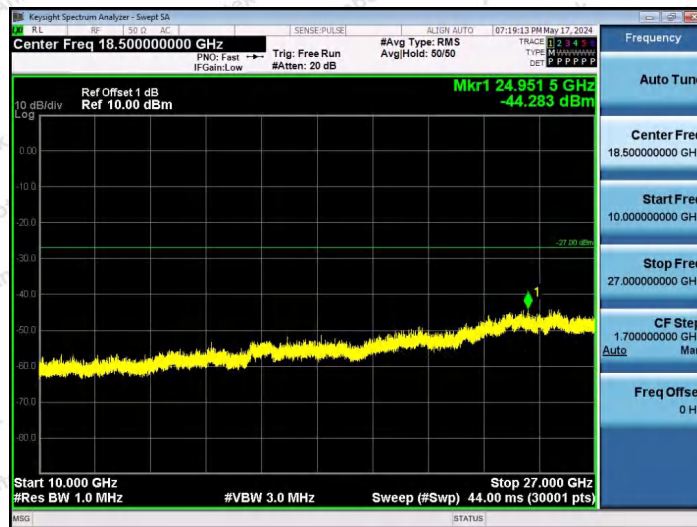

Hotline 400-003-0500
 www.anbotek.com.cn

11AX20SISO-Ant1-6695-106Tone-RU54-3000~10000-PASS

11AX20SISO-Ant1-6695-26Tone-RU0-10000~40000-PASS

11AX20SISO-Ant1-6695-26Tone-RU4-10000~40000-PASS

Shenzhen Anbotek Compliance Laboratory Limited