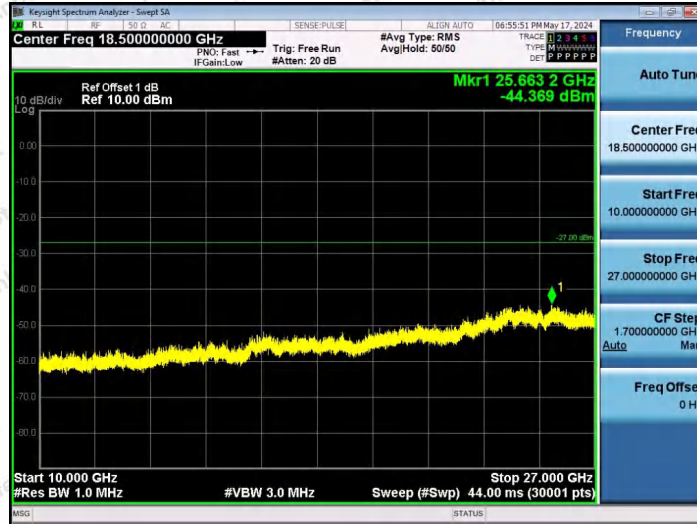

11AX20SISO-Ant1-6535-26Tone-RU8-10000~40000-PASS