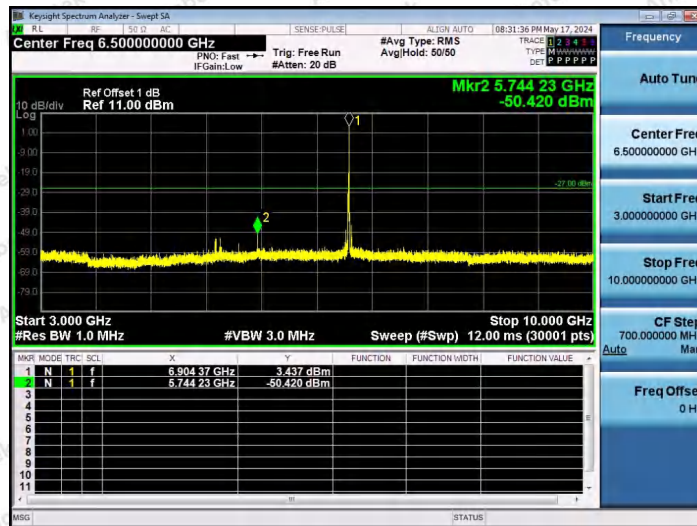

11AX20SISO-Ant1-6895-26Tone-RU8-3000~10000-PASS