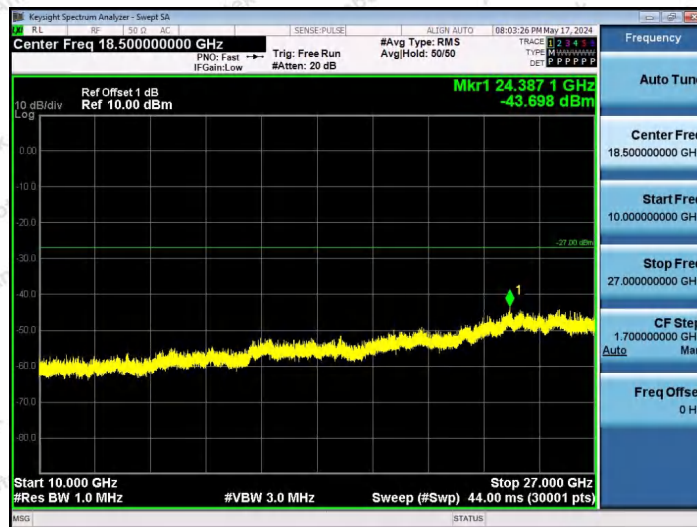

Hotline 400-003-0500
www.anbotek.com.cn

11AX20SISO-Ant1-6875-26Tone-RU8-10000~40000-PASS

11AX20SISO-Ant1-6875-52Tone-RU37-10000~40000-PASS

11AX20SISO-Ant1-6875-52Tone-RU39-10000~40000-PASS

Shenzhen Anbotek Compliance Laboratory Limited