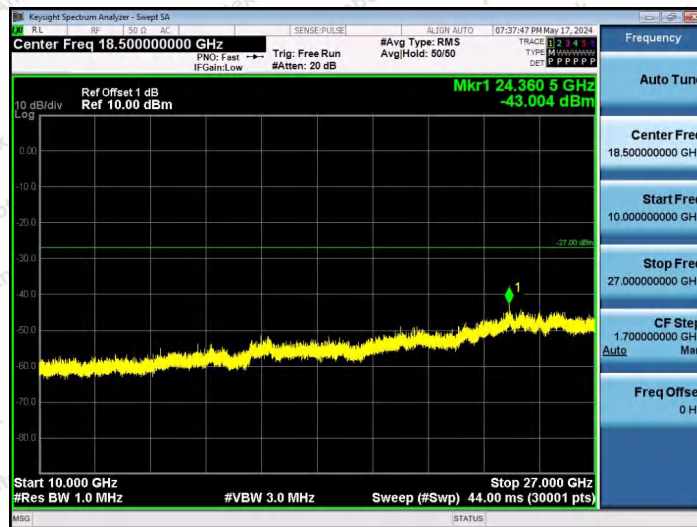

Hotline 400-003-0500
www.anbotek.com.cn

11AX20SISO-Ant1-6695-52Tone-RU40-10000~40000-PASS

11AX20SISO-Ant1-6695-106Tone-RU53-10000~40000-PASS

11AX20SISO-Ant1-6695-106Tone-RU54-10000~40000-PASS

Shenzhen Anbotek Compliance Laboratory Limited