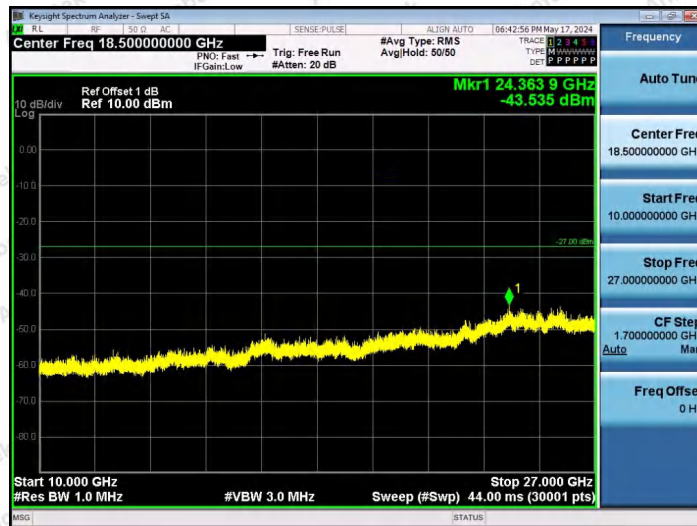

11AX20SISO-Ant1-6515-106Tone-RU53-10000~40000-PASS