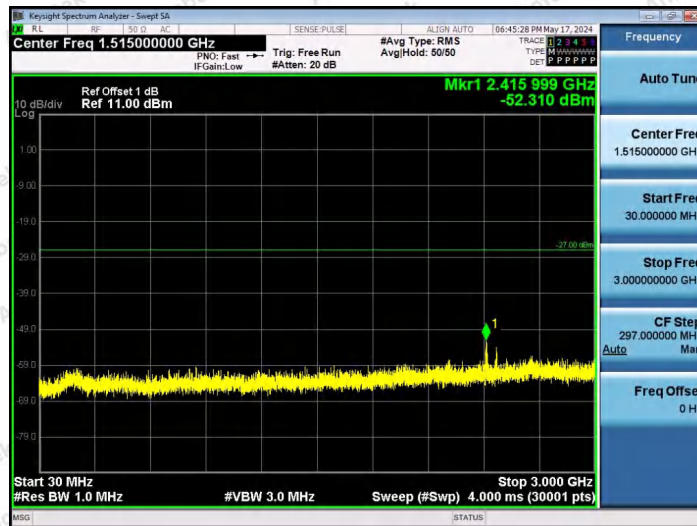

11AX20SISO-Ant1-6515-106Tone-RU54-30~3000-PASS