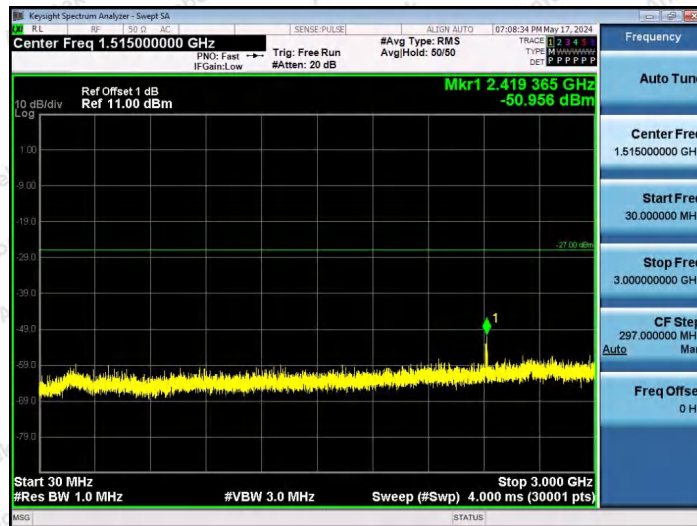

11AX20SISO-Ant1-6535-106Tone-RU54-30~3000-PASS