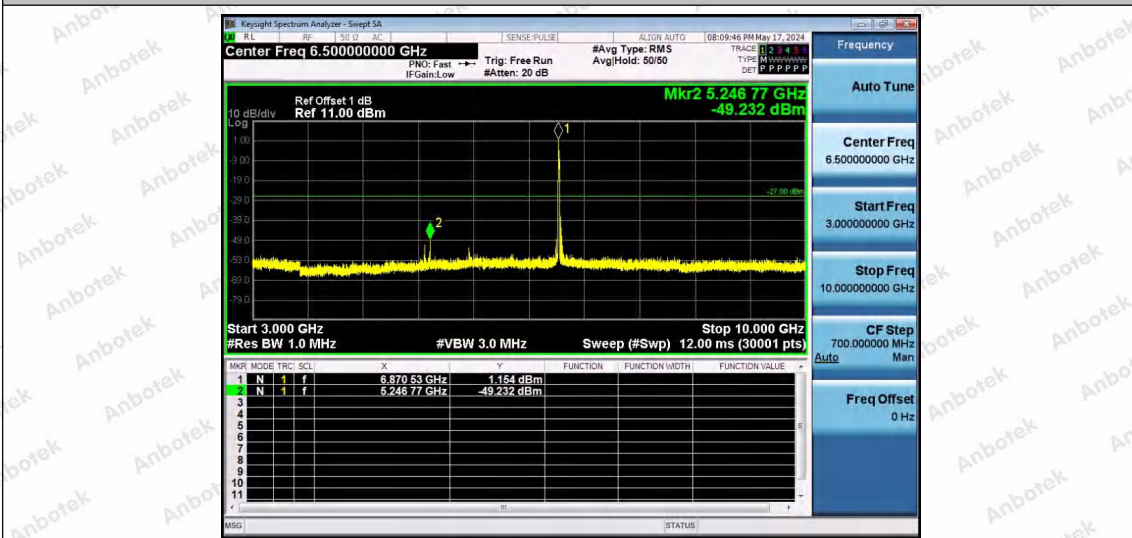

Hotline 400-003-0500
 www.anbotek.com.cn

11AX20SISO-Ant1-6875-52Tone-RU39-3000~10000-PASS

11AX20SISO-Ant1-6875-52Tone-RU40-3000~10000-PASS

11AX20SISO-Ant1-6875-106Tone-RU53-3000~10000-PASS

Shenzhen Anbotek Compliance Laboratory Limited