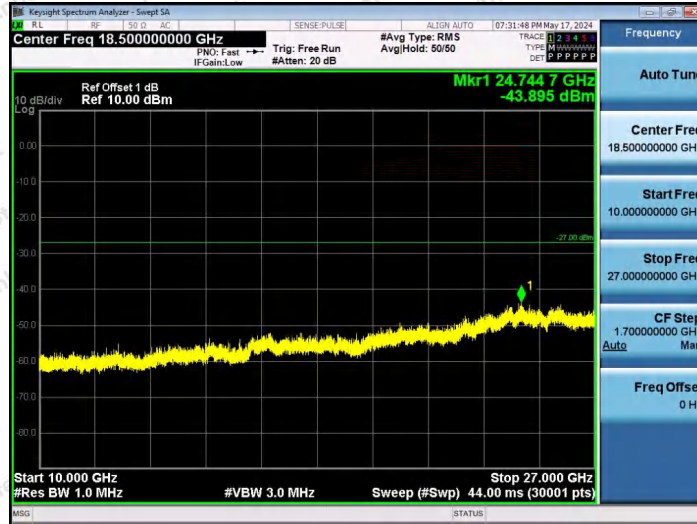

11AX20SISO-Ant1-6695-52Tone-RU40-10000~40000-PASS