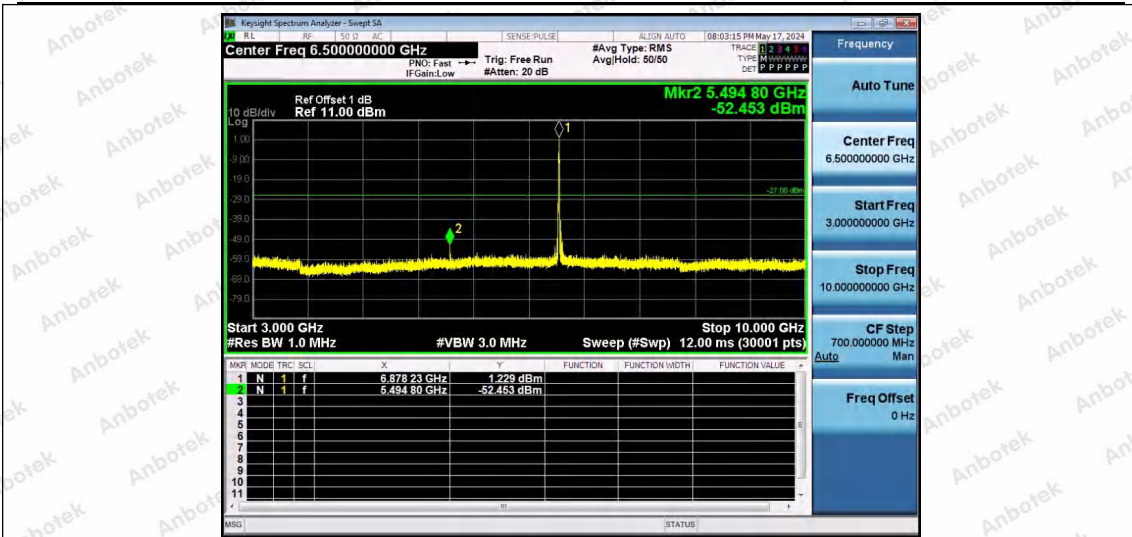

11AX20SISO-Ant1-6875-52Tone-RU39-3000~10000-PASS