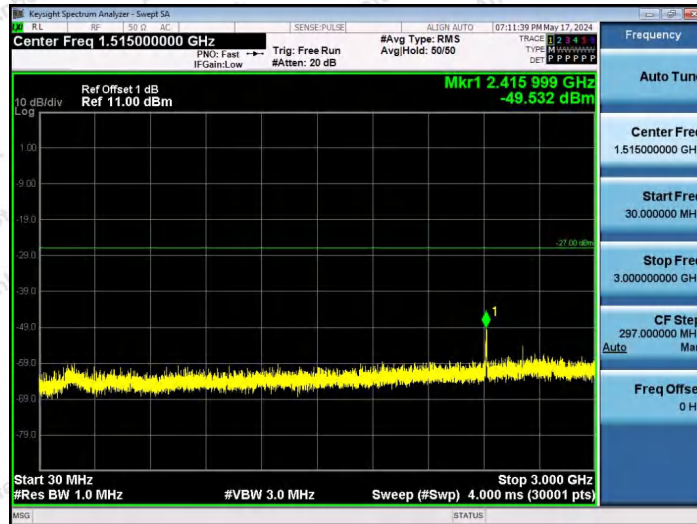

11AX20SISO-Ant1-6695-26Tone-RU0-30~3000-PASS