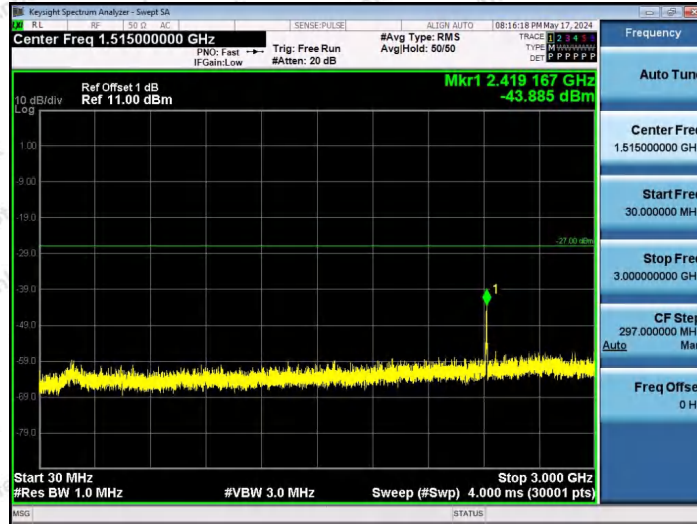

11AX20SISO-Ant1-6895-26Tone-RU0-30~3000-PASS