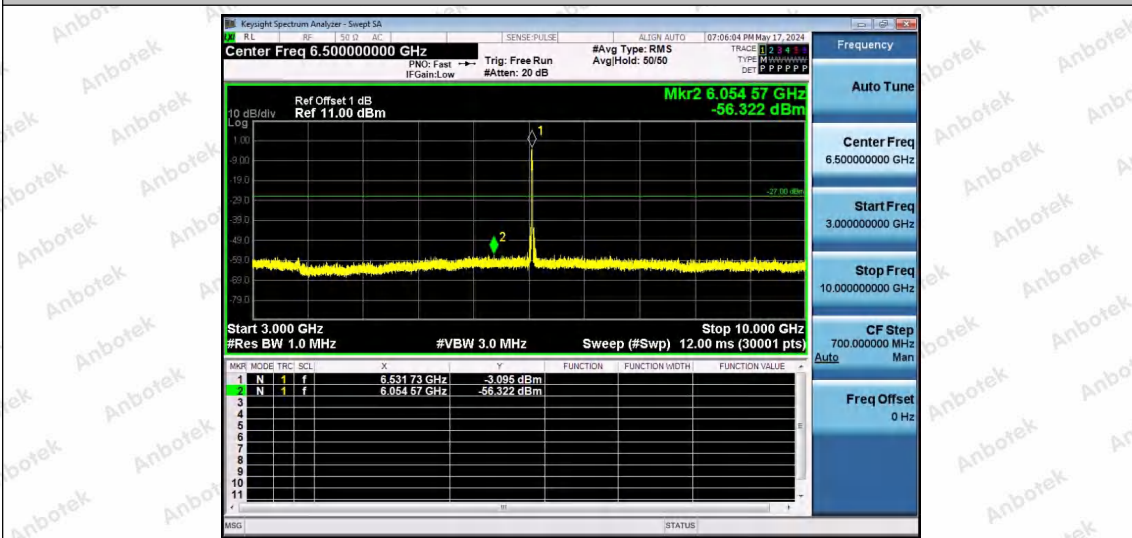

Hotline 400-003-0500
 www.anbotek.com.cn

11AX20SISO-Ant1-6535-52Tone-RU39-3000~10000-PASS

11AX20SISO-Ant1-6535-52Tone-RU40-3000~10000-PASS

11AX20SISO-Ant1-6535-106Tone-RU53-3000~10000-PASS

Shenzhen Anbotek Compliance Laboratory Limited