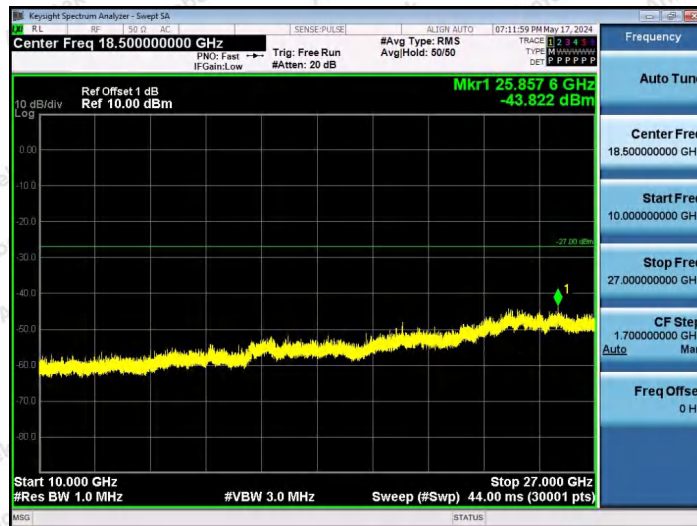

11AX20SISO-Ant1-6695-26Tone-RU0-10000~40000-PASS