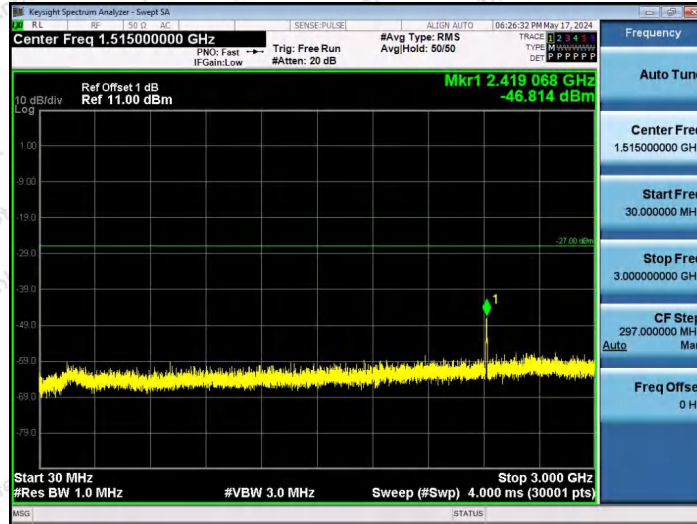

11AX20SISO-Ant1-6515-26Tone-RU0-30~3000-PASS