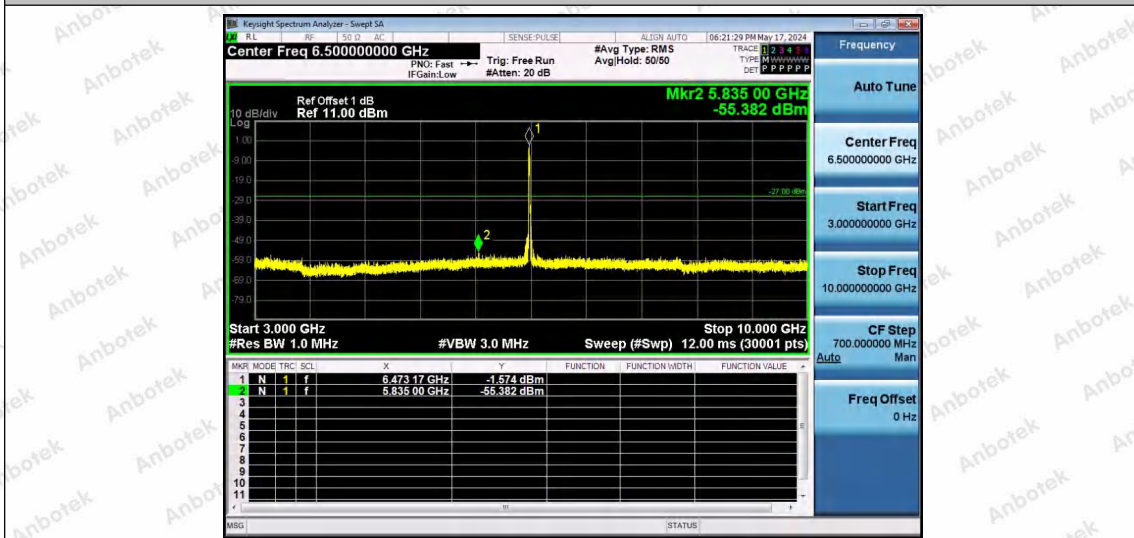

11AX20SISO-Ant1-6475-52Tone-RU39-3000~10000-PASS

11AX20SISO-Ant1-6475-52Tone-RU40-3000~10000-PASS

11AX20SISO-Ant1-6475-106Tone-RU53-3000~10000-PASS

Shenzhen Anbotek Compliance Laboratory Limited

Address: 1/F., Building D, Sogood Science and Technology Park, Sanwei Community, Hangcheng Street, Bao'an District, Shenzhen, Guangdong, China.
Tel: (86) 0755-26066440 Fax: (86) 0755-26014772 Email: service@anbotek.com