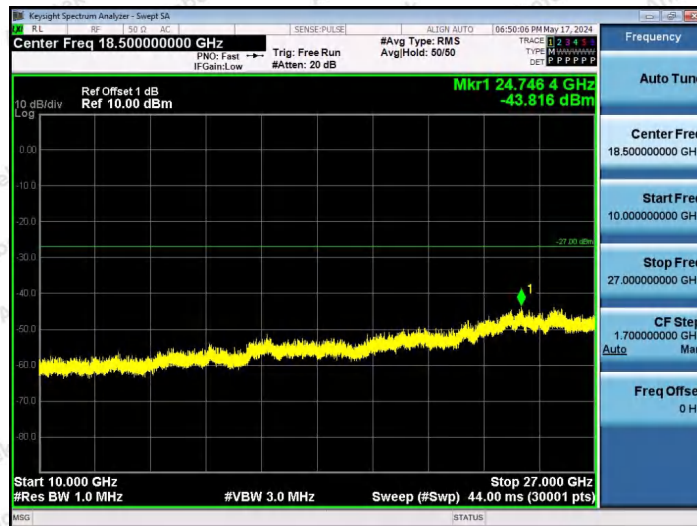

11AX20SISO-Ant1-6535-26Tone-RU0-10000~40000-PASS