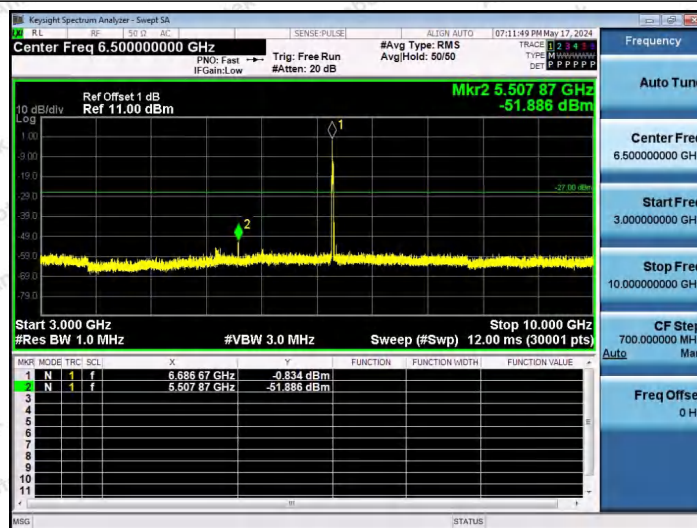

Hotline 400-003-0500
www.anbotek.com.cn

11AX20SISO-Ant1-6695-106Tone-RU53-30~3000-PASS

11AX20SISO-Ant1-6695-106Tone-RU54-30~3000-PASS

11AX20SISO-Ant1-6695-26Tone-RU0-3000~10000-PASS

Shenzhen Anbotek Compliance Laboratory Limited