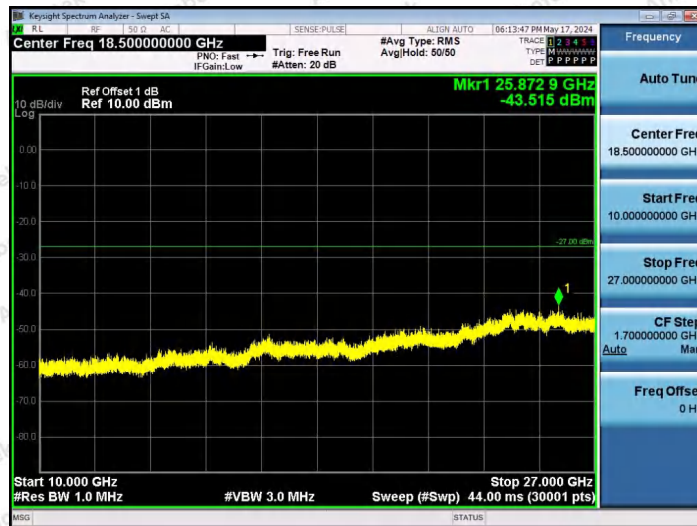

11AX20SISO-Ant1-6475-52Tone-RU37-10000~40000-PASS