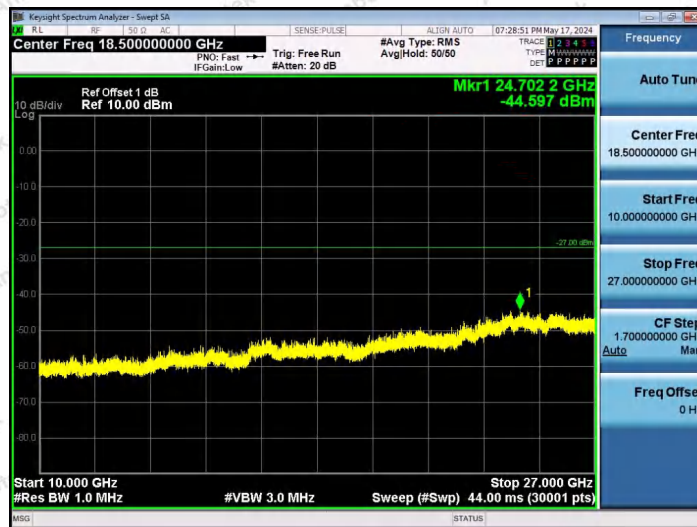

Hotline 400-003-0500
www.anbotek.com.cn

11AX20SISO-Ant1-6695-26Tone-RU8-10000~40000-PASS

11AX20SISO-Ant1-6695-52Tone-RU37-10000~40000-PASS

11AX20SISO-Ant1-6695-52Tone-RU39-10000~40000-PASS

Shenzhen Anbotek Compliance Laboratory Limited