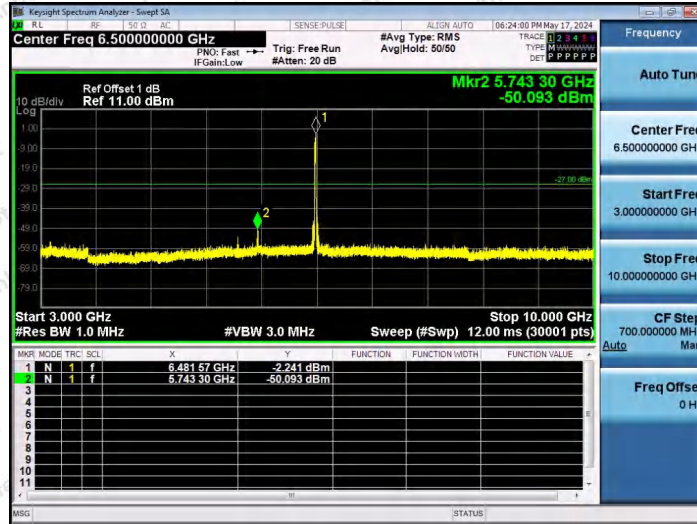

11AX20SISO-Ant1-6475-106Tone-RU54-3000~10000-PASS