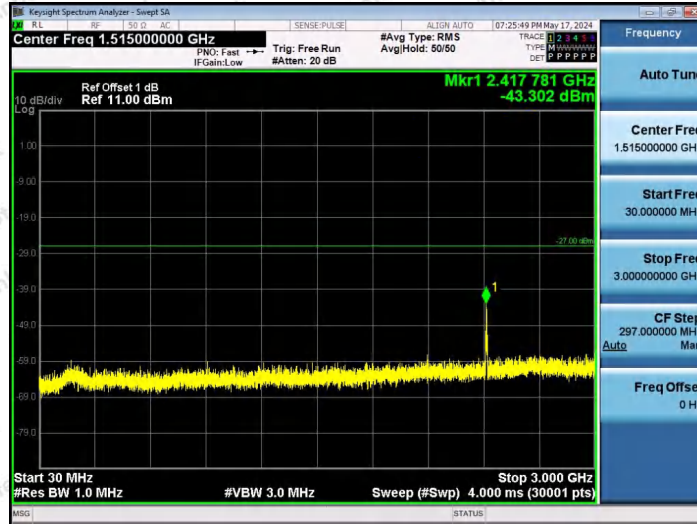

11AX20SISO-Ant1-6695-52Tone-RU37-30~3000-PASS