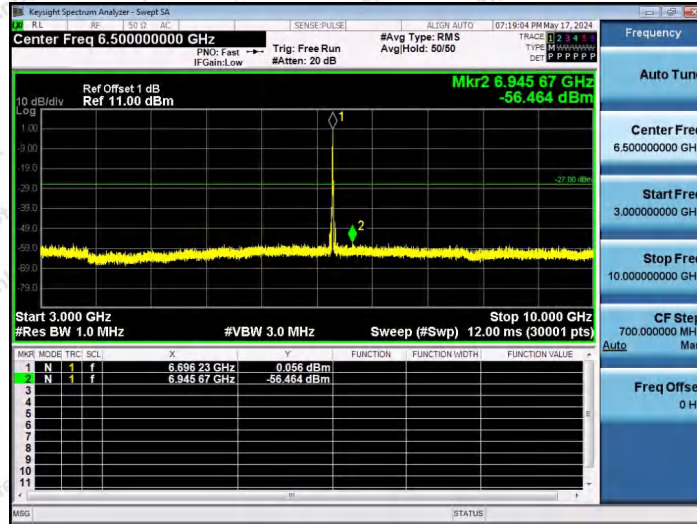

11AX20SISO-Ant1-6695-26Tone-RU4-3000~10000-PASS