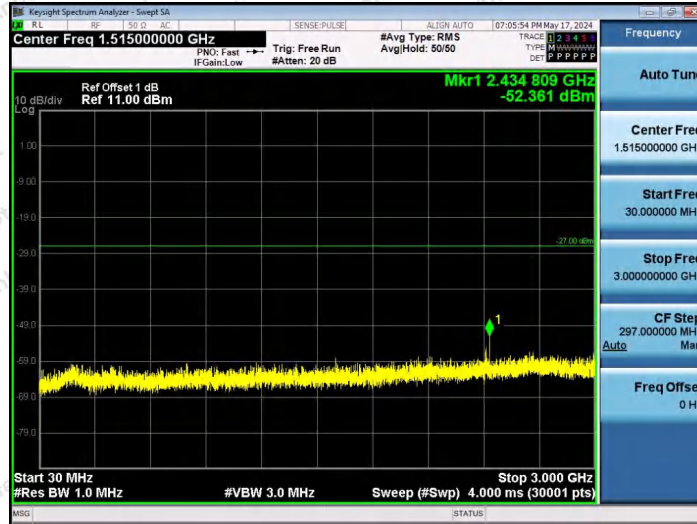

11AX20SISO-Ant1-6535-106Tone-RU53-30~3000-PASS