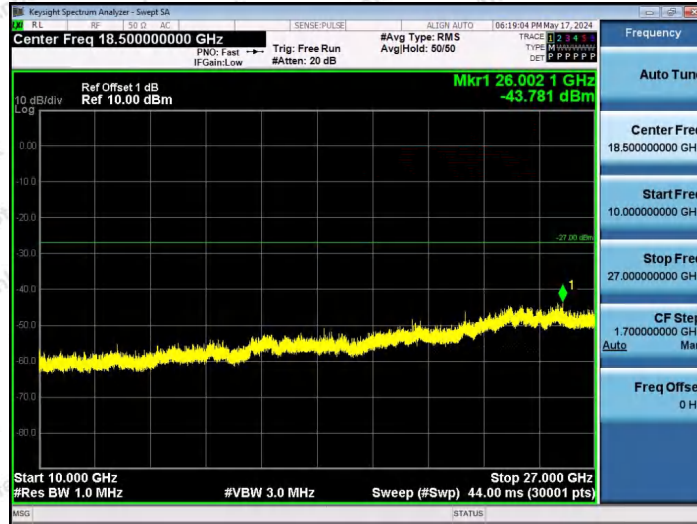

11AX20SISO-Ant1-6475-52Tone-RU40-10000~40000-PASS