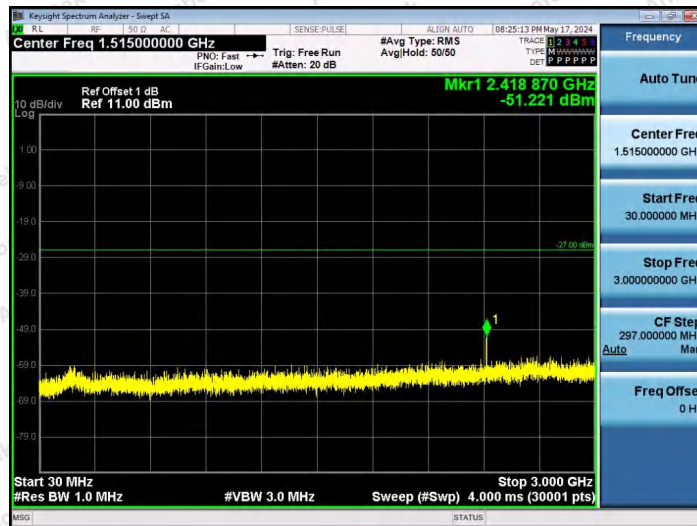

11AX20SISO-Ant1-6895-26Tone-RU4-30~3000-PASS