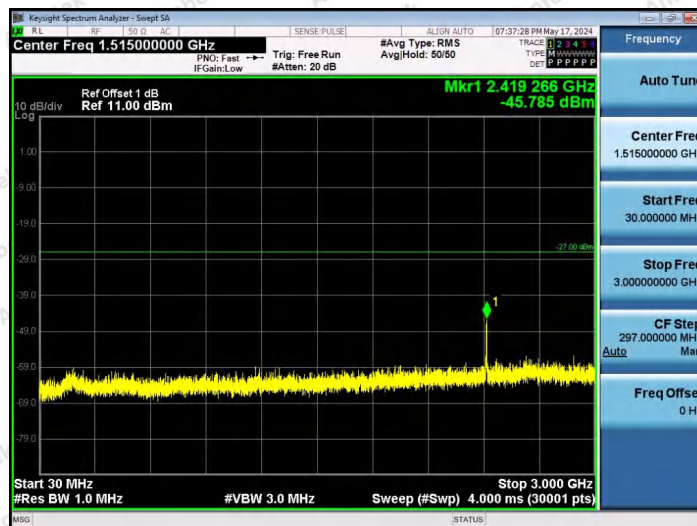

11AX20SISO-Ant1-6695-106Tone-RU54-30~3000-PASS