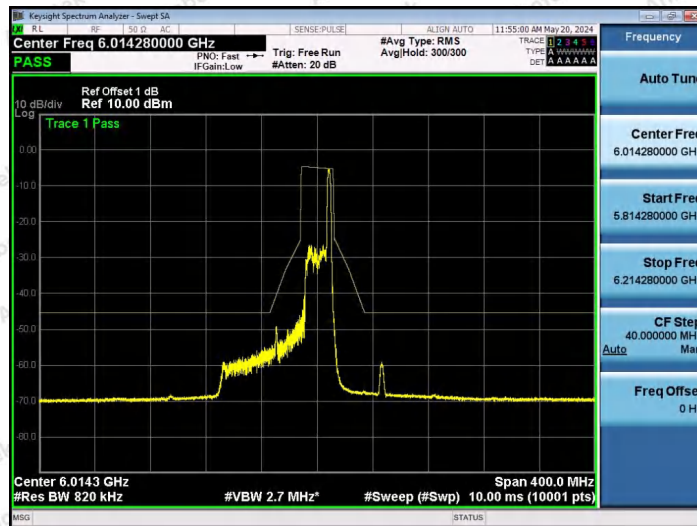

NTNV-11AX80SISO-Ant1-5985-26Tone-RU36-PASS