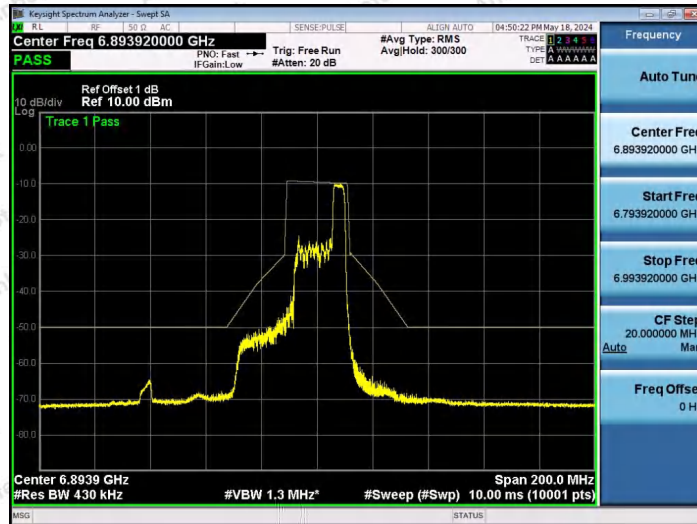

NTNV-11AX40SISO-Ant1-6885-52Tone-RU44-PASS