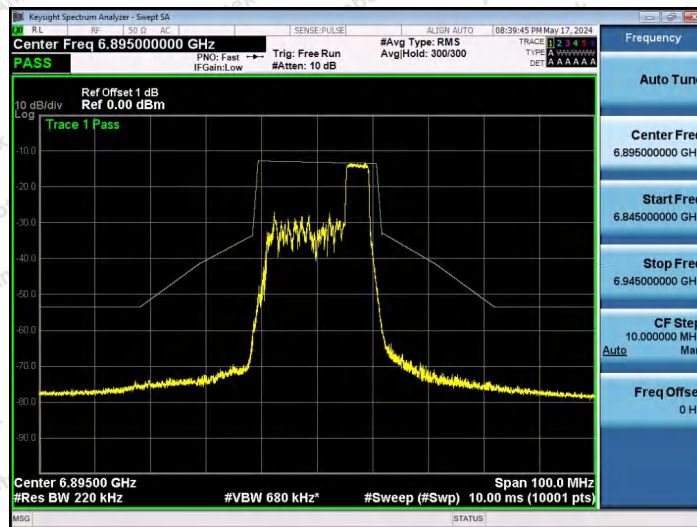

NTNV-11AX20SISO-Ant1-6895-52Tone-RU37-PASS

NTNV-11AX20SISO-Ant1-6895-52Tone-RU39-PASS

NTNV-11AX20SISO-Ant1-6895-52Tone-RU40-PASS

Shenzhen Anbotek Compliance Laboratory Limited

Address: 1/F., Building D, Sogood Science and Technology Park, Sanwei Community, Hangcheng Street, Bao'an District, Shenzhen, Guangdong, China.
 Tel: (86) 0755-26066440 Fax: (86) 0755-26014772 Email: service@anbotek.com