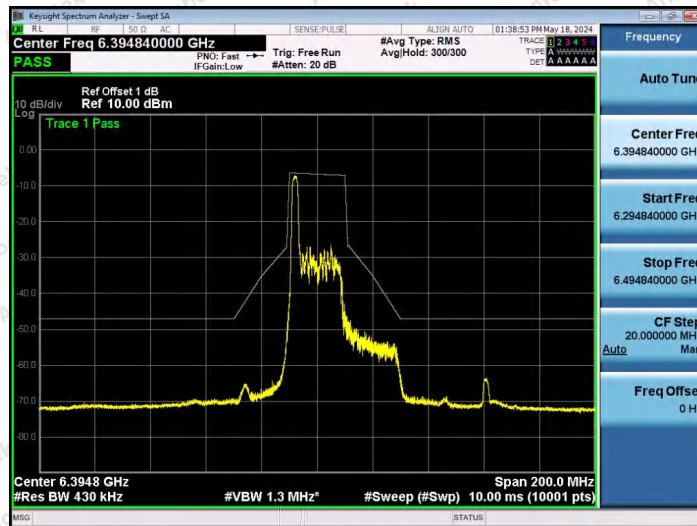

NTNV-11AX40SISO-Ant1-6405-26Tone-RU0-PASS