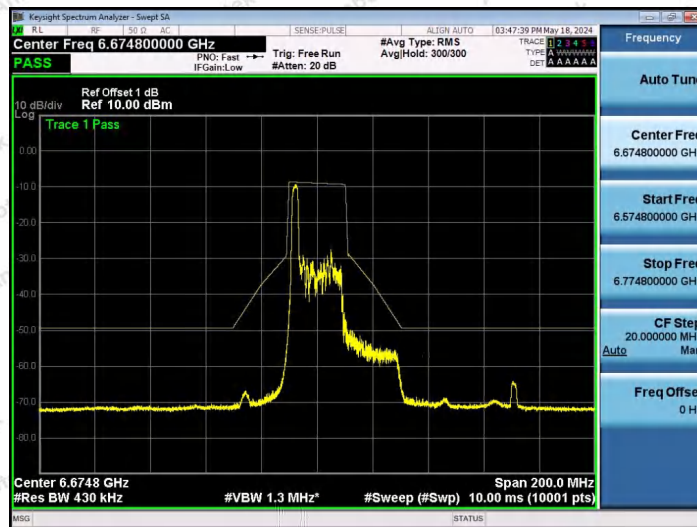

Hotline 400-003-0500
www.anbotek.com.cn

NTNV-11AX40SISO-Ant1-6565-242Tone-RU61-PASS

NTNV-11AX40SISO-Ant1-6565-242Tone-RU62-PASS

NTNV-11AX40SISO-Ant1-6685-26Tone-RU0-PASS

Shenzhen Anbotek Compliance Laboratory Limited