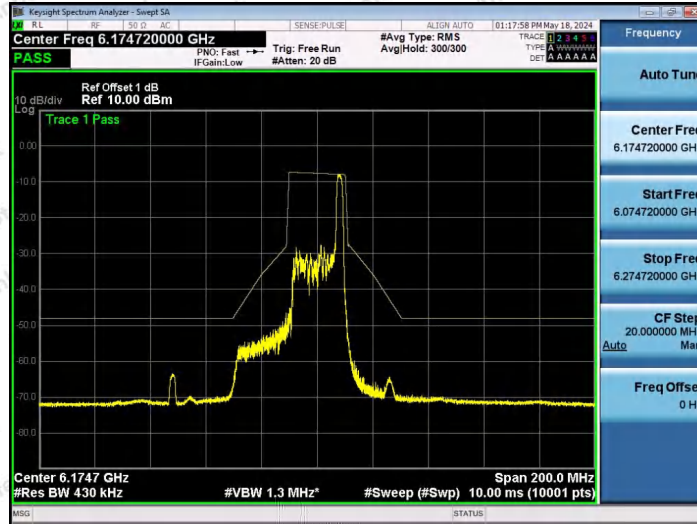

NTNV-11AX40SISO-Ant1-6165-26Tone-RU17-PASS