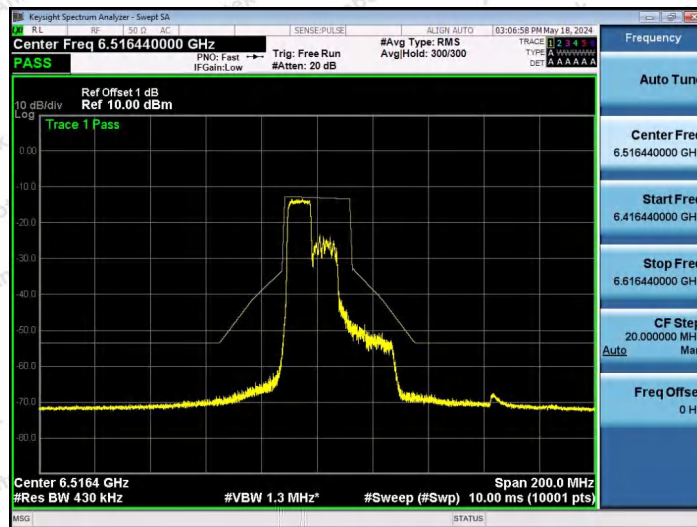

Hotline 400-003-0500
www.anbotek.com.cn

NTNV-11AX40SISO-Ant1-6525-52Tone-RU37-PASS

NTNV-11AX40SISO-Ant1-6525-52Tone-RU44-PASS

NTNV-11AX40SISO-Ant1-6525-106Tone-RU53-PASS

Shenzhen Anbotek Compliance Laboratory Limited