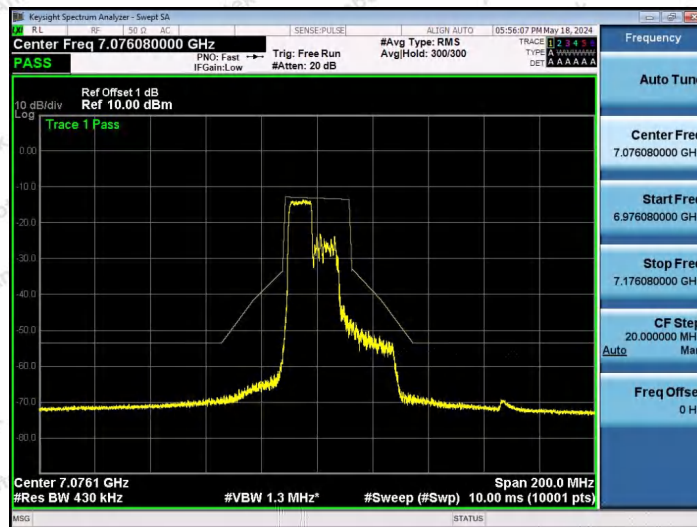

Hotline 400-003-0500
www.anbotek.com.cn

NTNV-11AX40SISO-Ant1-7085-52Tone-RU37-PASS

NTNV-11AX40SISO-Ant1-7085-52Tone-RU44-PASS

NTNV-11AX40SISO-Ant1-7085-106Tone-RU53-PASS

Shenzhen Anbotek Compliance Laboratory Limited