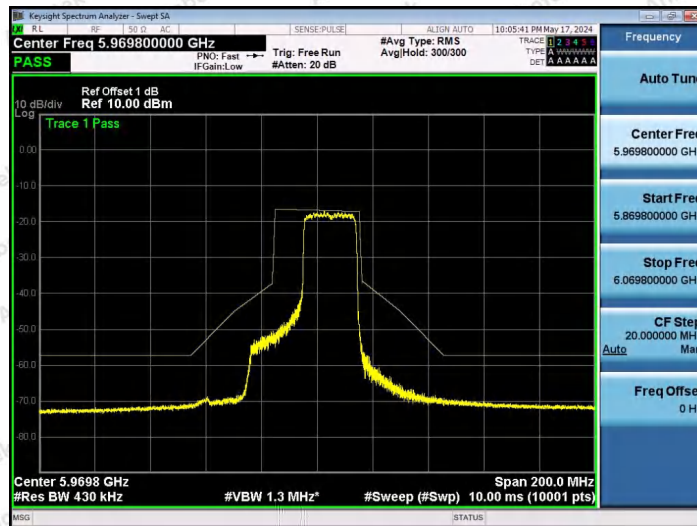

NTNV-11AX40SISO-Ant1-5965-242Tone-RU62-PASS