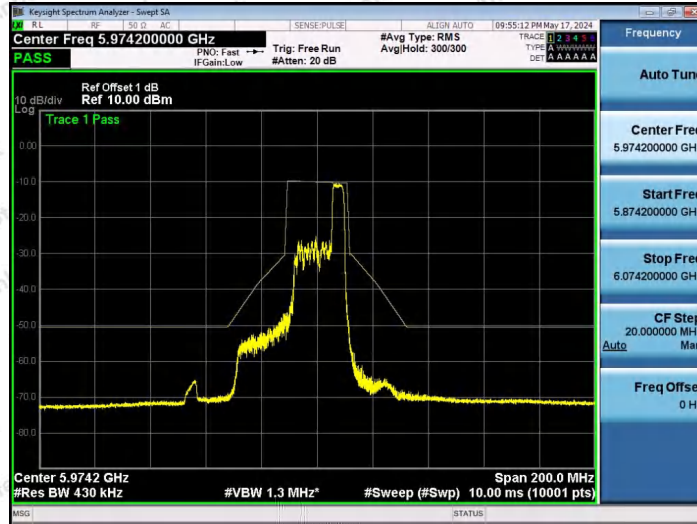

NTNV-11AX40SISO-Ant1-5965-52Tone-RU44-PASS