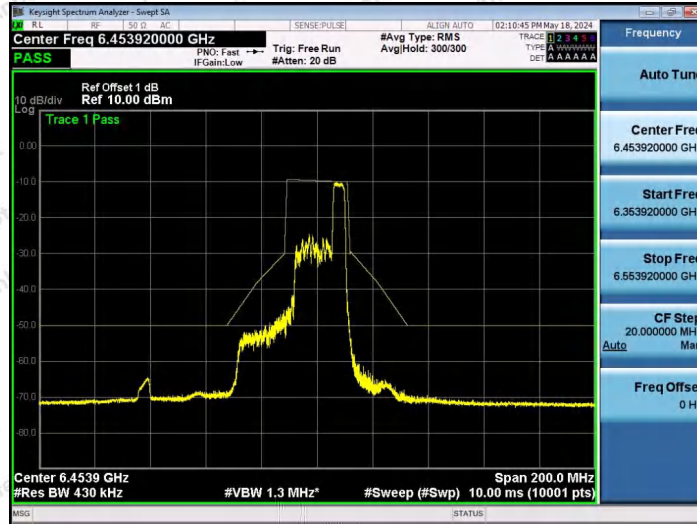

NTNV-11AX40SISO-Ant1-6445-52Tone-RU44-PASS