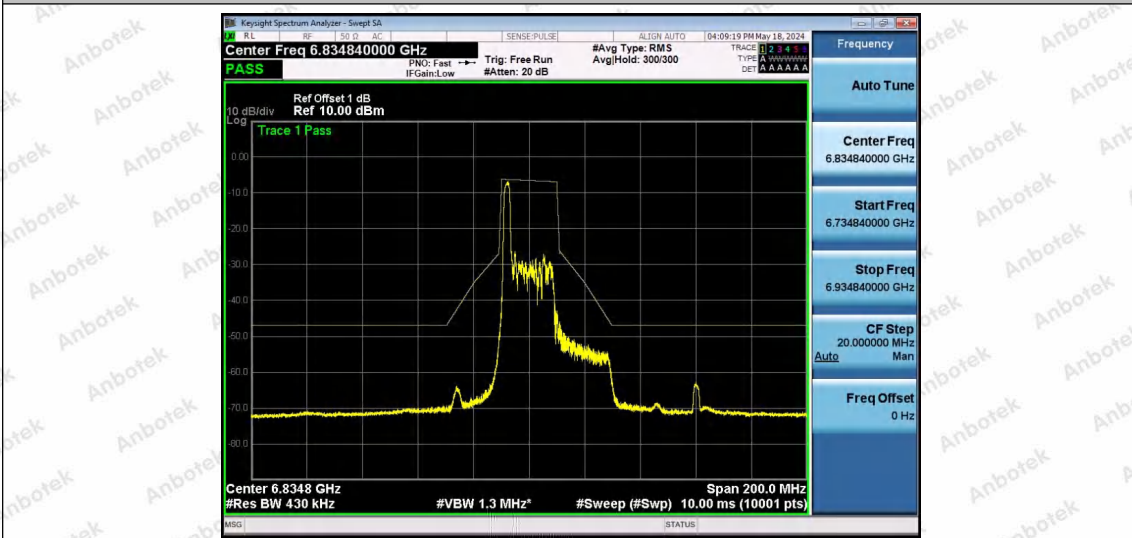

NTNV-11AX40SISO-Ant1-6845-26Tone-RU0-PASS