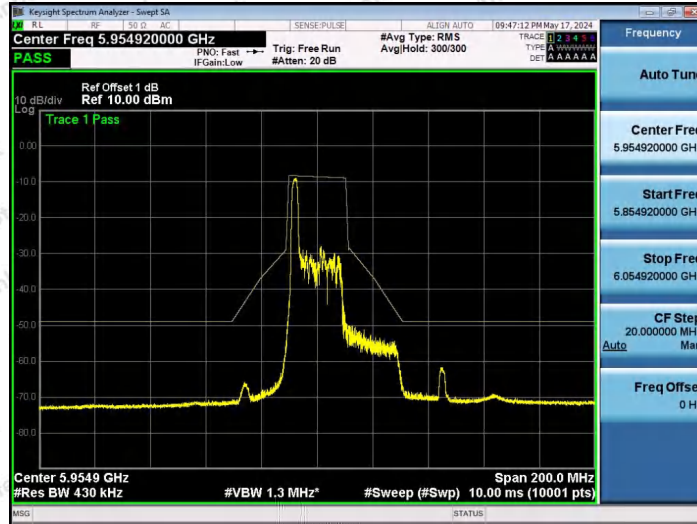

NTNV-11AX40SISO-Ant1-5965-26Tone-RU0-PASS