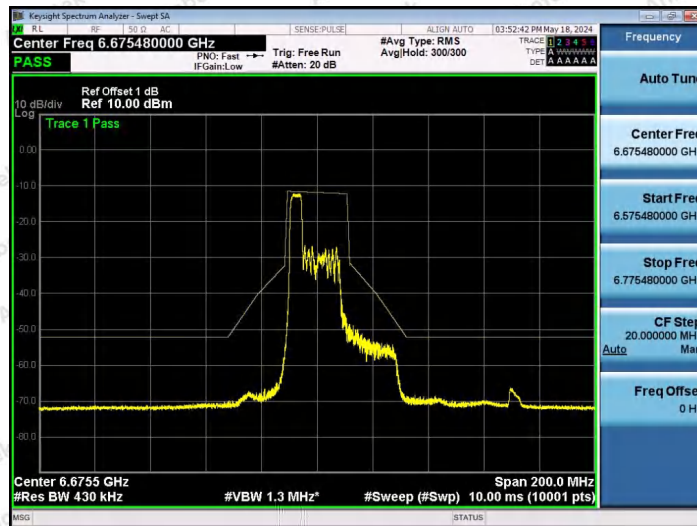

NTNV-11AX40SISO-Ant1-6685-52Tone-RU37-PASS