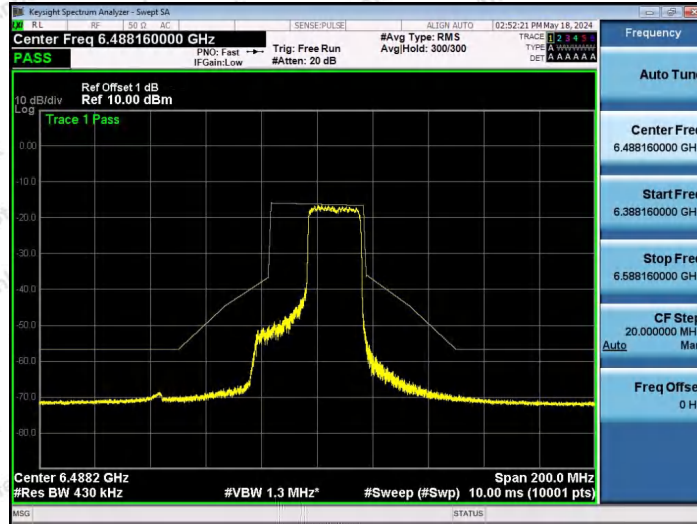

NTNV-11AX40SISO-Ant1-6485-242Tone-RU62-PASS