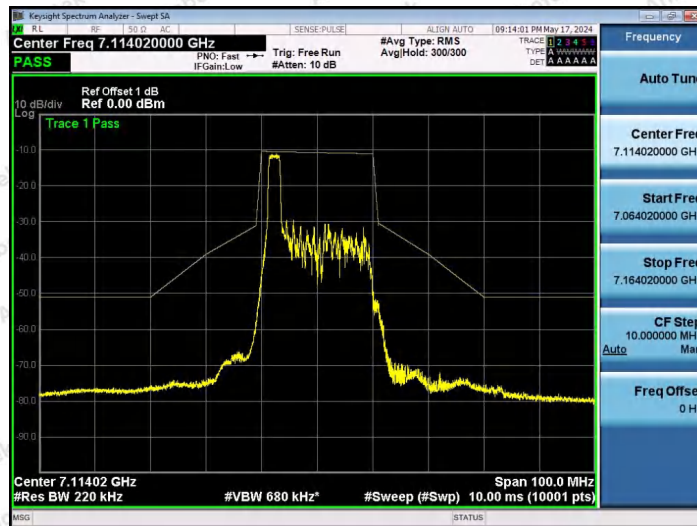

NTNV-11AX20SISO-Ant1-7115-26Tone-RU0-PASS