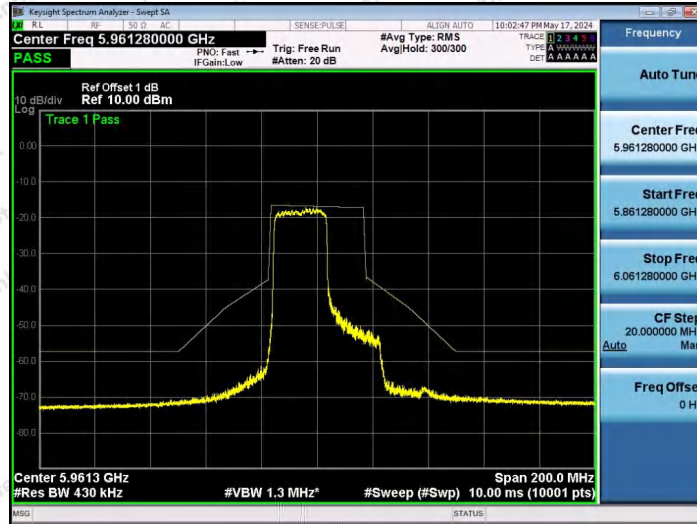

NTNV-11AX40SISO-Ant1-5965-242Tone-RU61-PASS