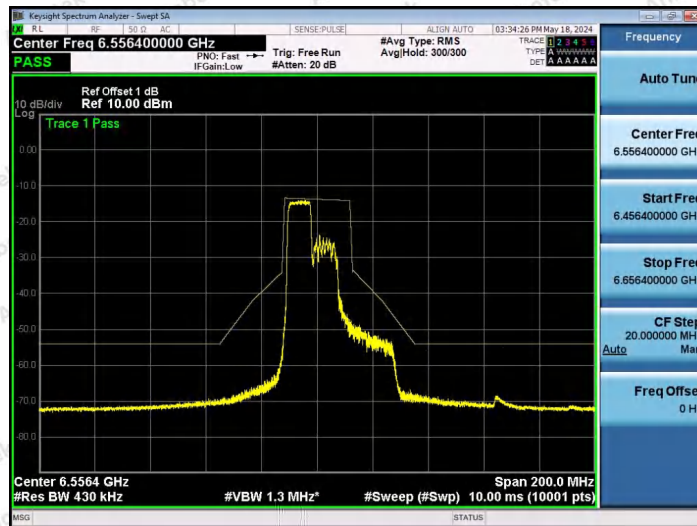

NTNV-11AX40SISO-Ant1-6565-106Tone-RU53-PASS