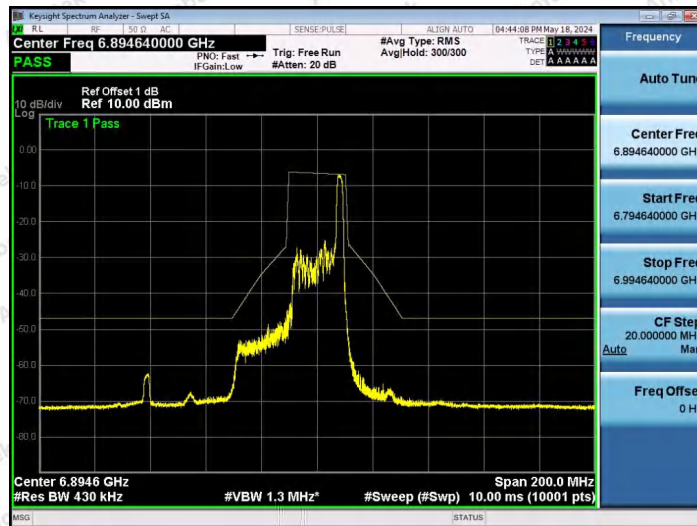

NTNV-11AX40SISO-Ant1-6885-26Tone-RU17-PASS