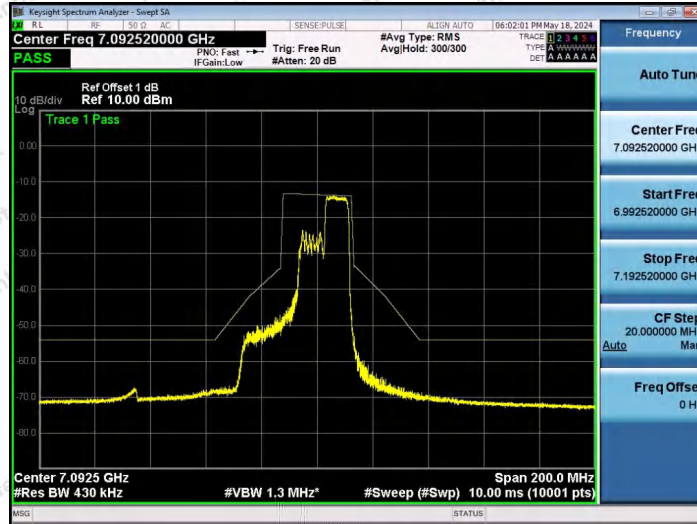

NTVN-11AX40SISO-Ant1-7085-106Tone-RU56-PASS