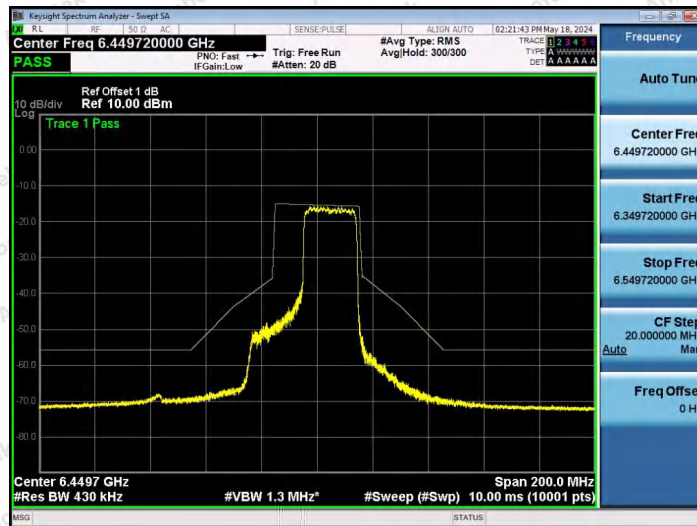

NTNV-11AX40SISO-Ant1-6445-242Tone-RU62-PASS