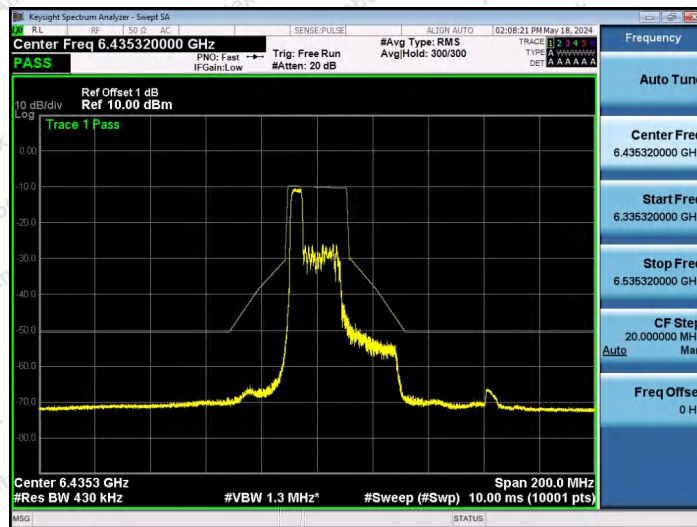

Hotline 400-003-0500
www.anbotek.com.cn

NTNV-11AX40SISO-Ant1-6445-26Tone-RU0-PASS

NTNV-11AX40SISO-Ant1-6445-26Tone-RU17-PASS

NTNV-11AX40SISO-Ant1-6445-52Tone-RU37-PASS

Shenzhen Anbotek Compliance Laboratory Limited