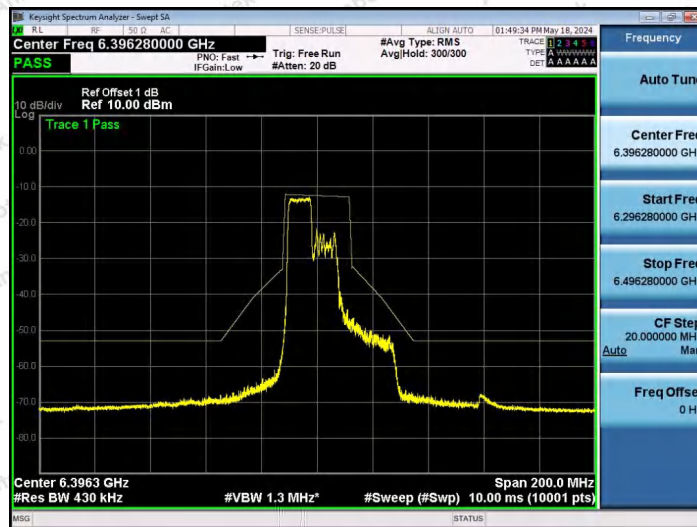

Hotline 400-003-0500
 www.anbotek.com.cn

NTNV-11AX40SISO-Ant1-6405-52Tone-RU37-PASS

NTNV-11AX40SISO-Ant1-6405-52Tone-RU44-PASS

NTNV-11AX40SISO-Ant1-6405-106Tone-RU53-PASS

Shenzhen Anbotek Compliance Laboratory Limited