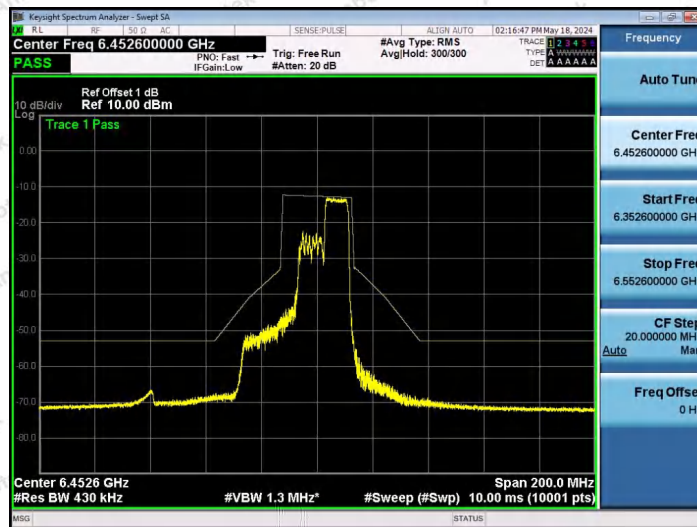

Hotline 400-003-0500
www.anbotek.com.cn

NTNV-11AX40SISO-Ant1-6445-52Tone-RU44-PASS

NTNV-11AX40SISO-Ant1-6445-106Tone-RU53-PASS

NTNV-11AX40SISO-Ant1-6445-106Tone-RU56-PASS

Shenzhen Anbotek Compliance Laboratory Limited