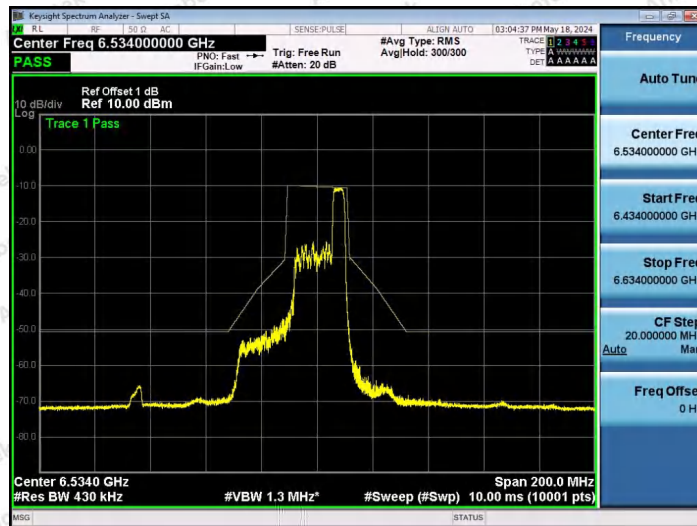

NTNV-11AX40SISO-Ant1-6525-52Tone-RU44-PASS