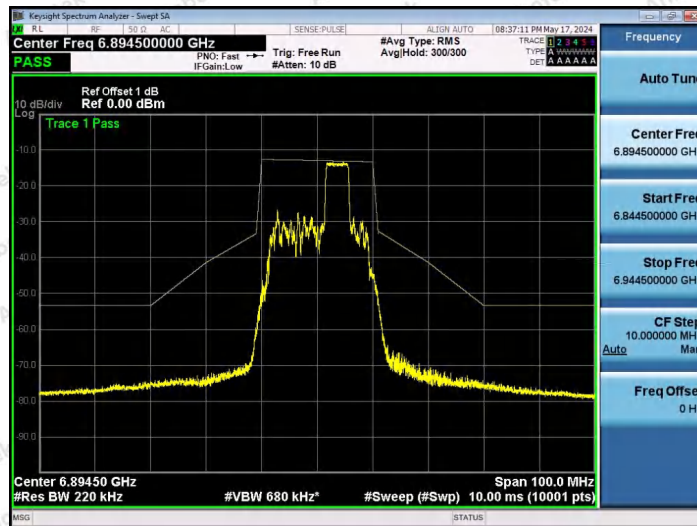

NTNV-11AX20SISO-Ant1-6895-52Tone-RU37-PASS

NTNV-11AX20SISO-Ant1-6895-52Tone-RU39-PASS

NTNV-11AX20SISO-Ant1-6895-52Tone-RU40-PASS

Shenzhen Anbotek Compliance Laboratory Limited

Address: 1/F., Building D, Sogood Science and Technology Park, Sanwei Community, Hangcheng Street, Bao'an District, Shenzhen, Guangdong, China.
 Tel: (86) 0755-26066440 Fax: (86) 0755-26014772 Email: service@anbotek.com