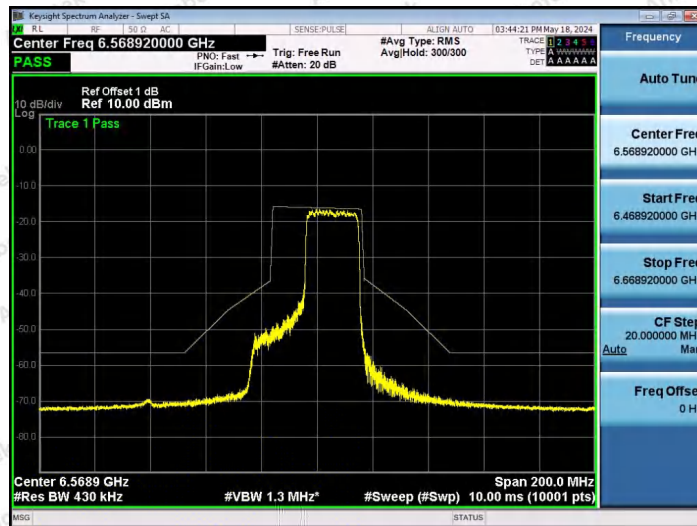

NTNV-11AX40SISO-Ant1-6565-242Tone-RU62-PASS