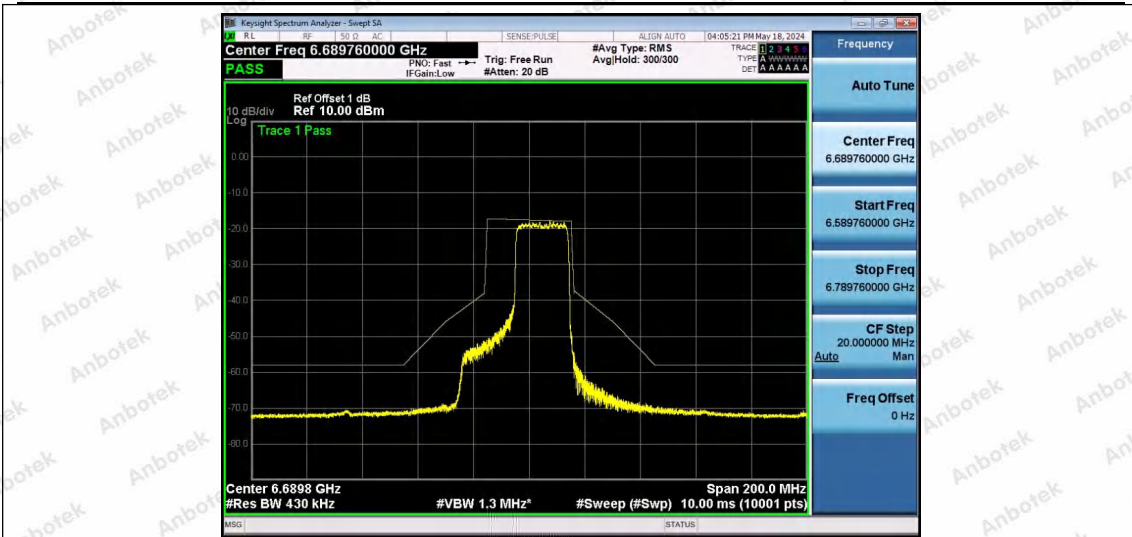

NTNV-11AX40SISO-Ant1-6685-242Tone-RU62-PASS