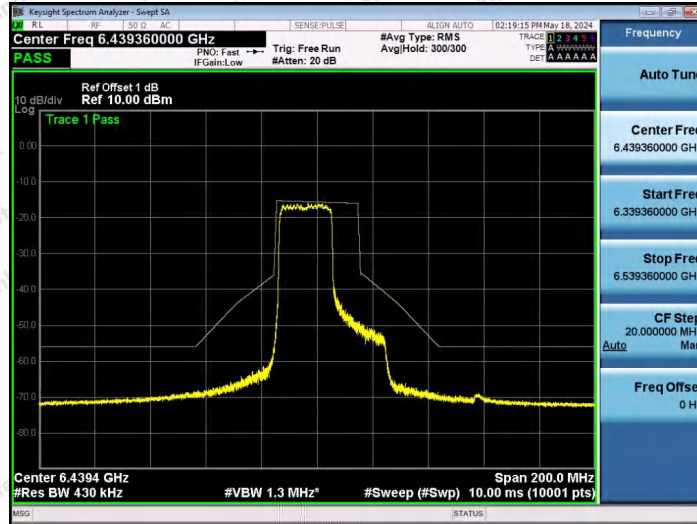

NTNV-11AX40SISO-Ant1-6445-242Tone-RU61-PASS