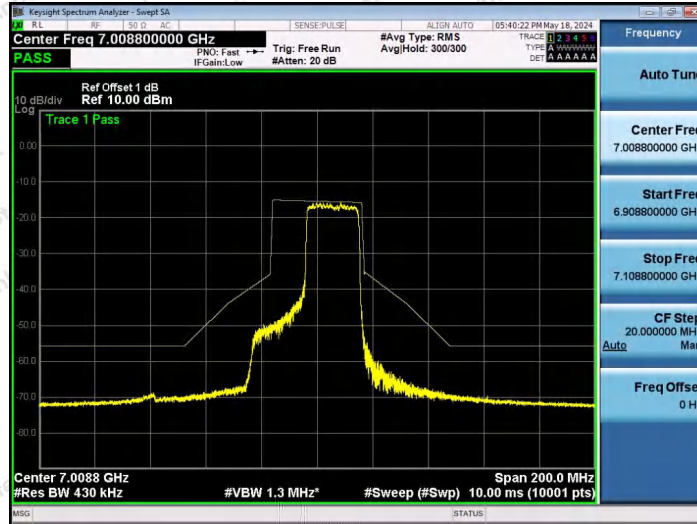

NTNV-11AX40SISO-Ant1-7005-242Tone-RU62-PASS