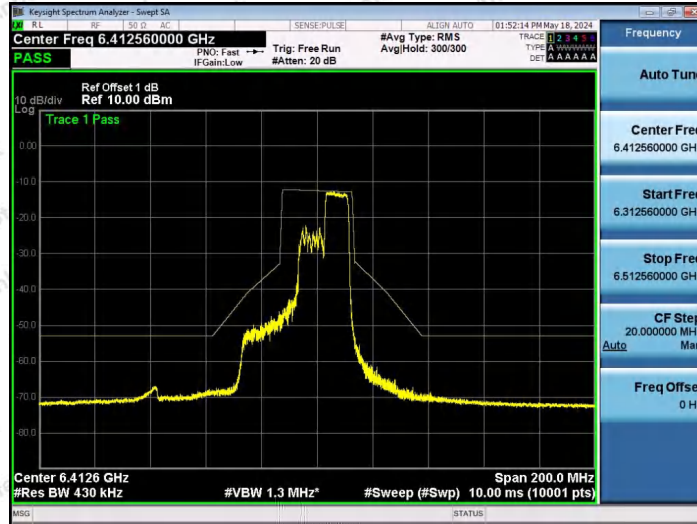

NTNV-11AX40SISO-Ant1-6405-106Tone-RU56-PASS