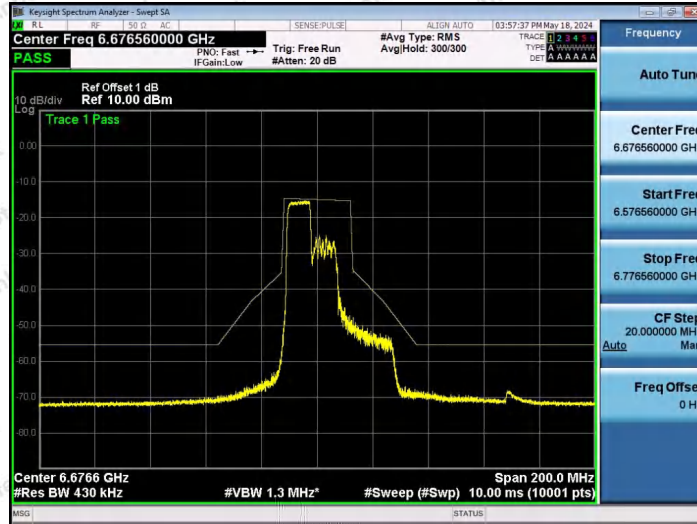

NTNV-11AX40SISO-Ant1-6685-106Tone-RU53-PASS