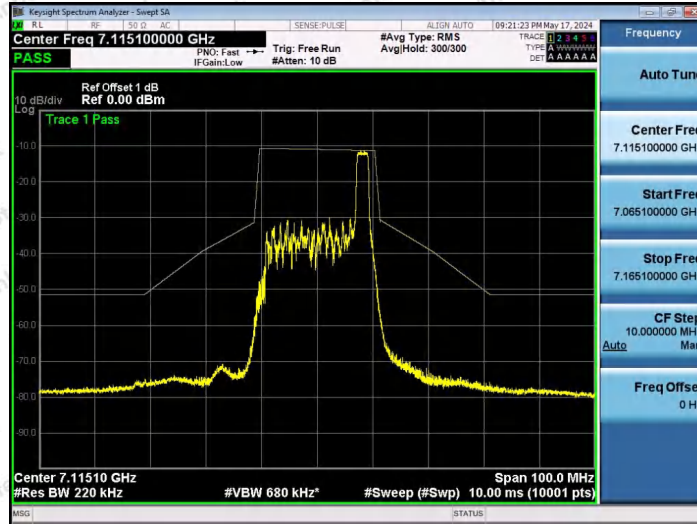

NTNV-11AX20SISO-Ant1-7115-26Tone-RU8-PASS