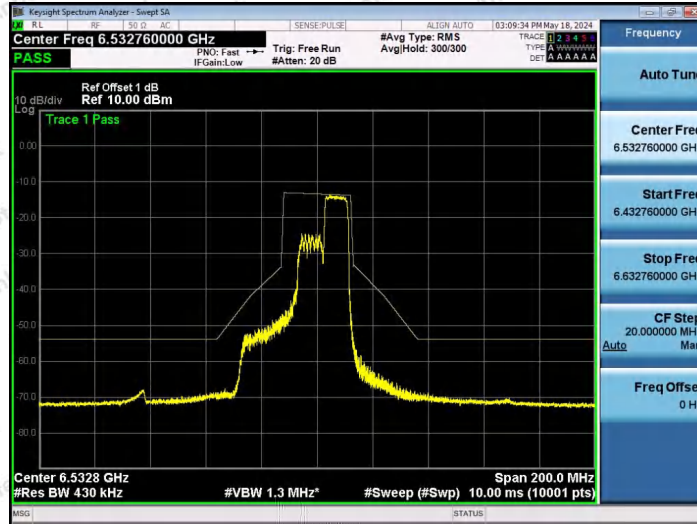

NTNV-11AX40SISO-Ant1-6525-106Tone-RU56-PASS