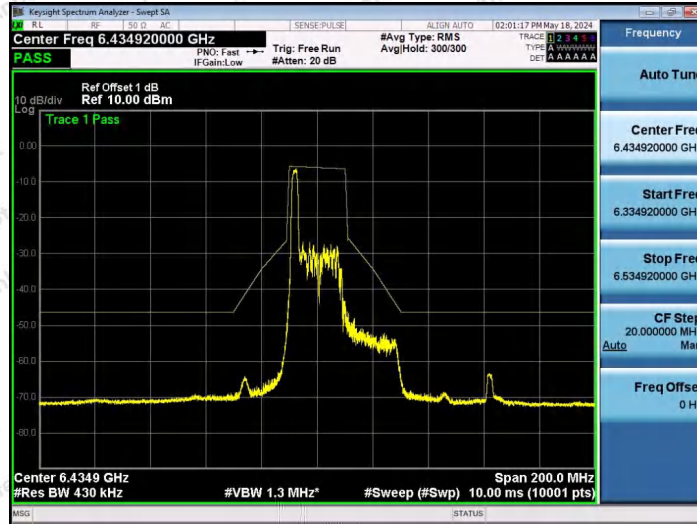

NTNV-11AX40SISO-Ant1-6445-26Tone-RU0-PASS