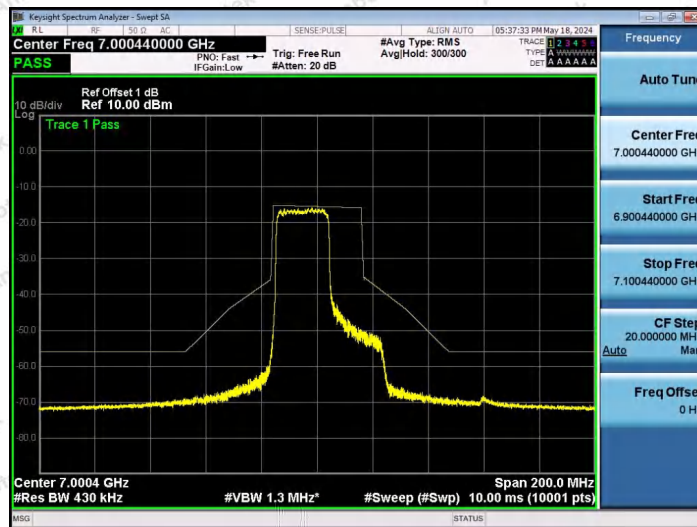

Hotline 400-003-0500
 www.anbotek.com.cn

NTNV-11AX40SISO-Ant1-7005-106Tone-RU53-PASS

NTNV-11AX40SISO-Ant1-7005-106Tone-RU56-PASS

NTNV-11AX40SISO-Ant1-7005-242Tone-RU61-PASS

Shenzhen Anbotek Compliance Laboratory Limited