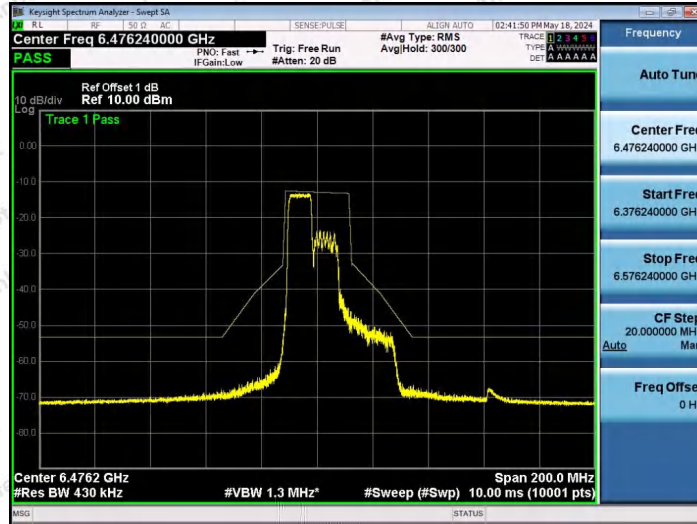

NTNV-11AX40SISO-Ant1-6485-106Tone-RU53-PASS