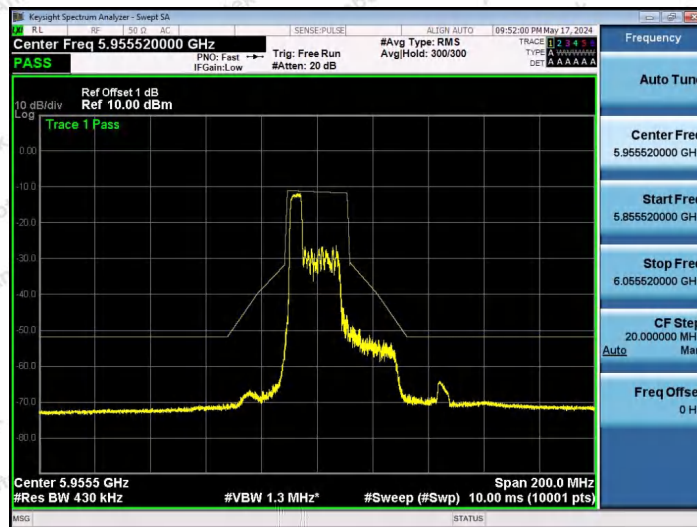

Hotline 400-003-0500
 www.anbotek.com.cn

NTNV-11AX40SISO-Ant1-5965-26Tone-RU0-PASS

NTNV-11AX40SISO-Ant1-5965-26Tone-RU17-PASS

NTNV-11AX40SISO-Ant1-5965-52Tone-RU37-PASS

Shenzhen Anbotek Compliance Laboratory Limited