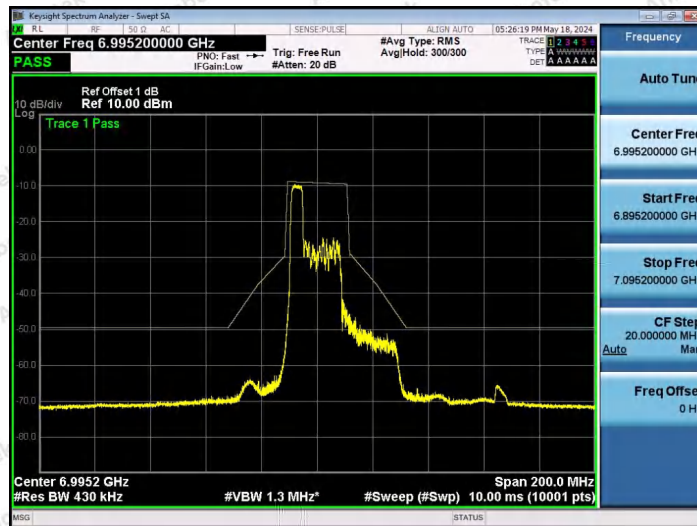

NTNV-11AX40SISO-Ant1-7005-52Tone-RU37-PASS