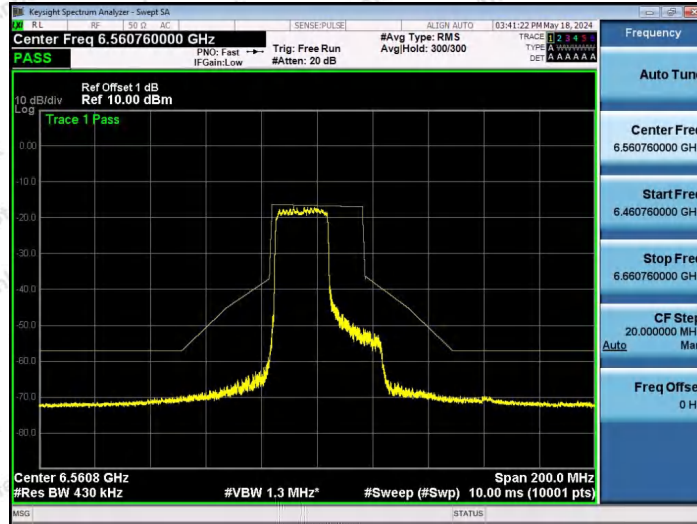

NTNV-11AX40SISO-Ant1-6565-242Tone-RU61-PASS