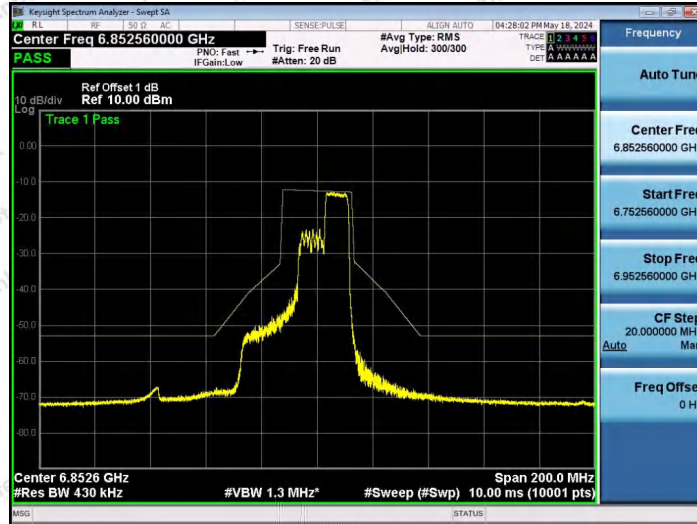

NTNV-11AX40SISO-Ant1-6845-106Tone-RU56-PASS