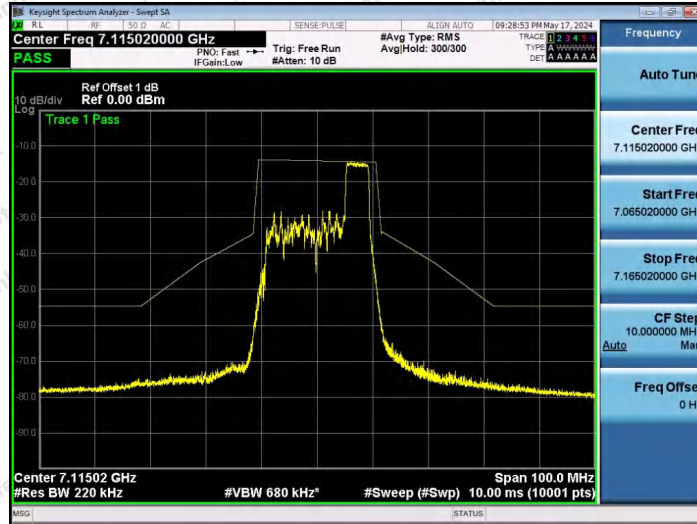

NTNV-11AX20SISO-Ant1-7115-52Tone-RU40-PASS