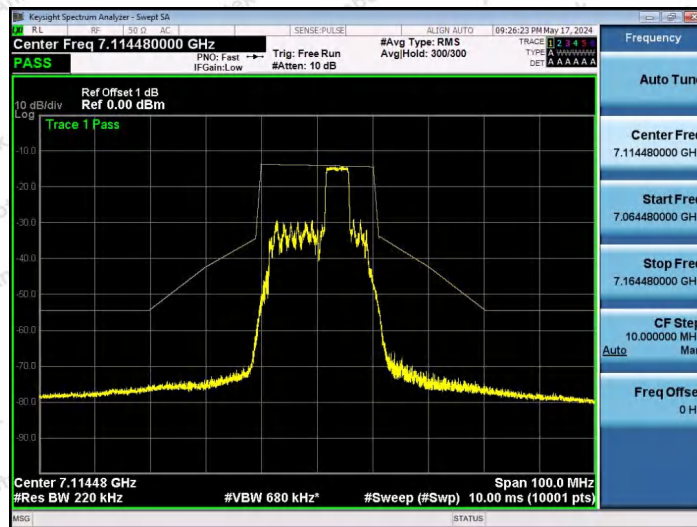

Hotline 400-003-0500
www.anbotek.com.cn

NTNV-11AX20SISO-Ant1-7115-26Tone-RU8-PASS

NTNV-11AX20SISO-Ant1-7115-52Tone-RU37-PASS

NTNV-11AX20SISO-Ant1-7115-52Tone-RU39-PASS

Shenzhen Anbotek Compliance Laboratory Limited