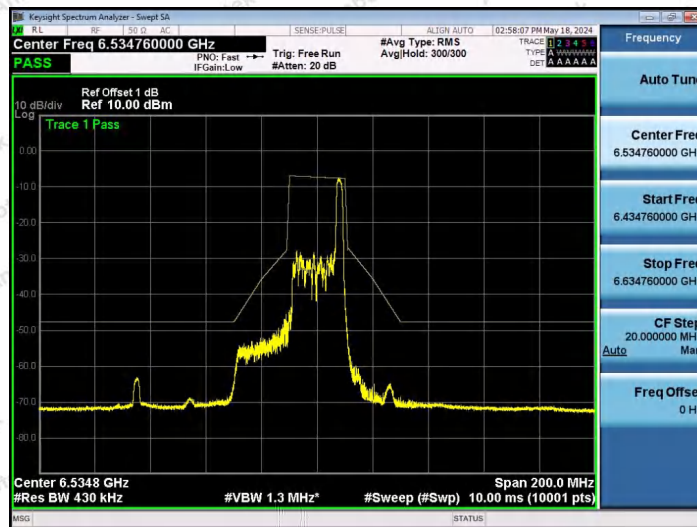

Hotline 400-003-0500
 www.anbotek.com.cn

NTNV-11AX40SISO-Ant1-6485-242Tone-RU62-PASS

NTNV-11AX40SISO-Ant1-6514-26Tone-RU0-PASS

NTNV-11AX40SISO-Ant1-6525-26Tone-RU17-PASS

Shenzhen Anbotek Compliance Laboratory Limited