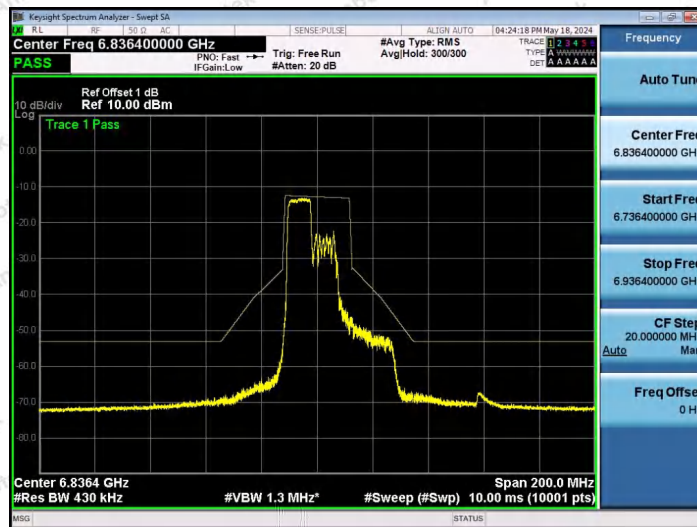

Hotline 400-003-0500
 www.anbotek.com.cn

NTNV-11AX40SISO-Ant1-6845-52Tone-RU37-PASS

NTNV-11AX40SISO-Ant1-6845-52Tone-RU44-PASS

NTNV-11AX40SISO-Ant1-6845-106Tone-RU53-PASS

Shenzhen Anbotek Compliance Laboratory Limited