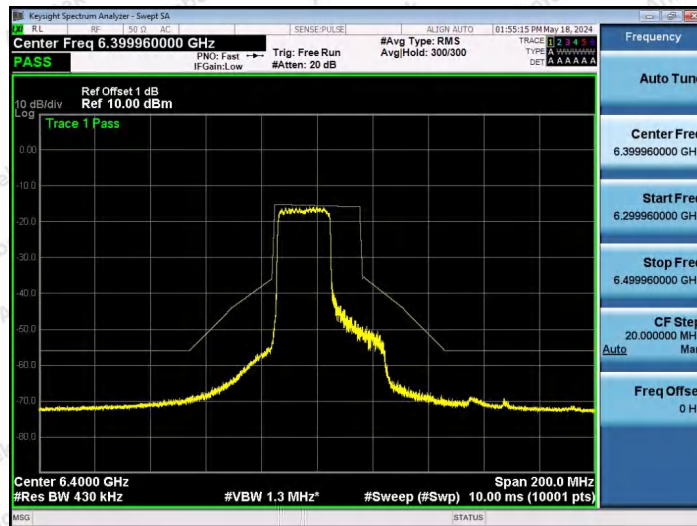

NTNV-11AX40SISO-Ant1-6405-242Tone-RU61-PASS