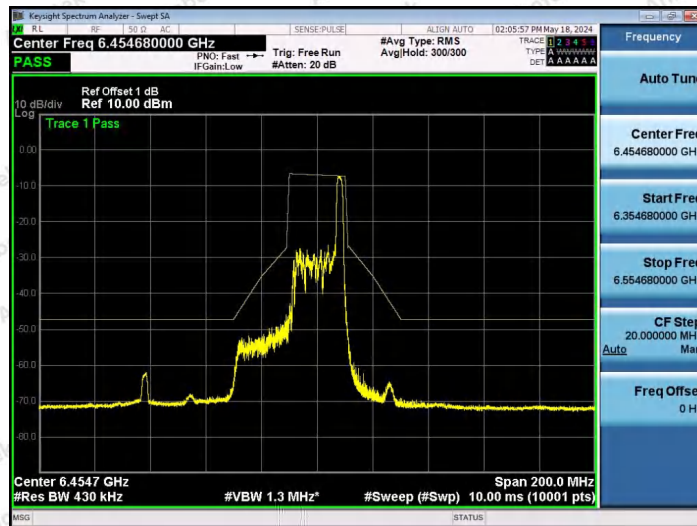

NTNV-11AX40SISO-Ant1-6445-26Tone-RU17-PASS