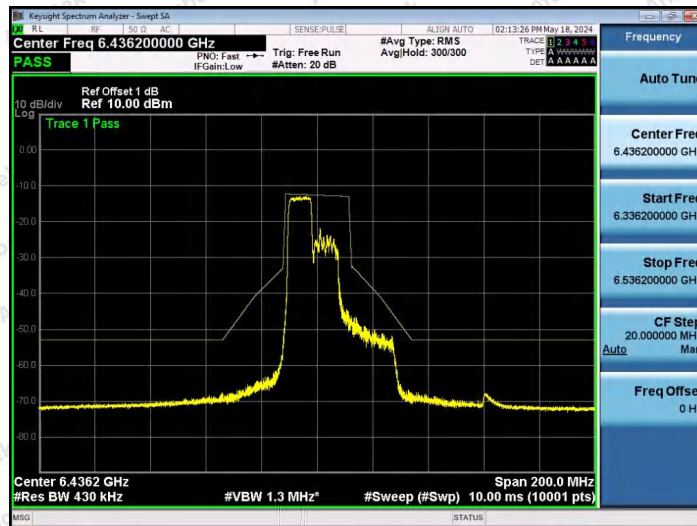

NTNV-11AX40SISO-Ant1-6445-106Tone-RU53-PASS