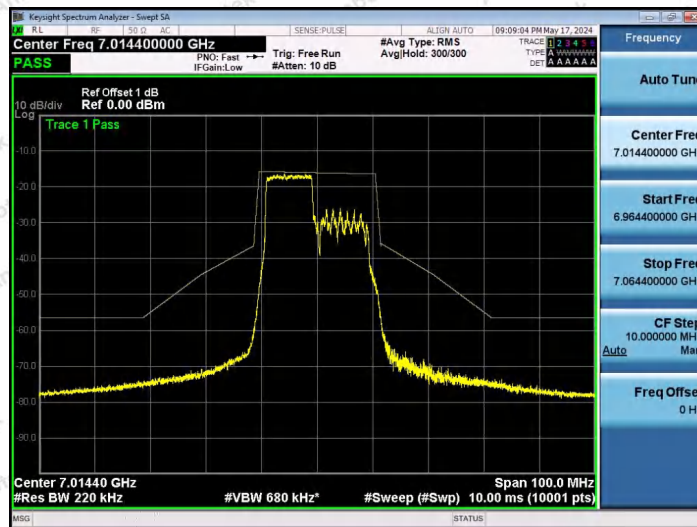

Hotline 400-003-0500
www.anbotek.com.cn

NTNV-11AX20SISO-Ant1-7015-52Tone-RU39-PASS

NTNV-11AX20SISO-Ant1-7015-52Tone-RU40-PASS

NTNV-11AX20SISO-Ant1-7015-106Tone-RU53-PASS

Shenzhen Anbotek Compliance Laboratory Limited