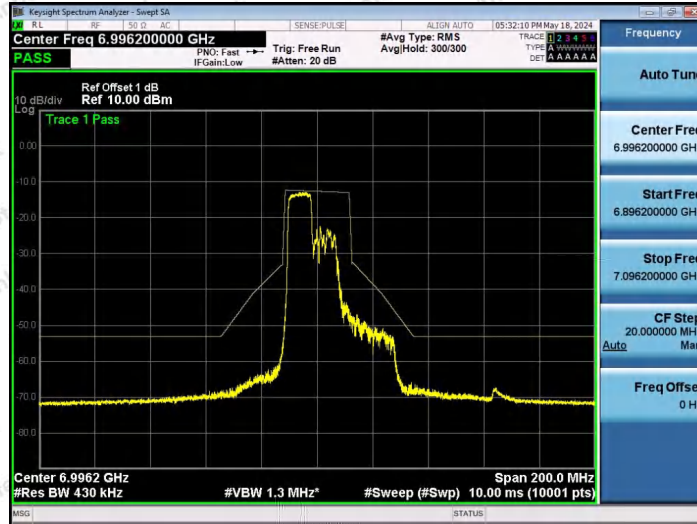

NTNV-11AX40SISO-Ant1-7005-106Tone-RU53-PASS