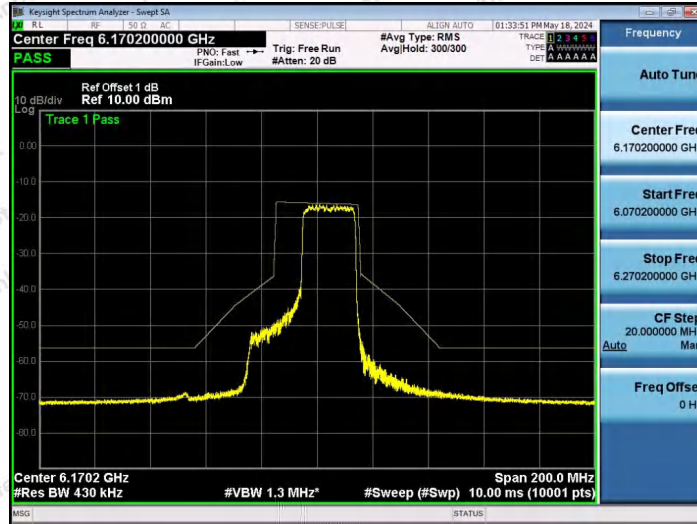

NTNV-11AX40SISO-Ant1-6165-242Tone-RU62-PASS