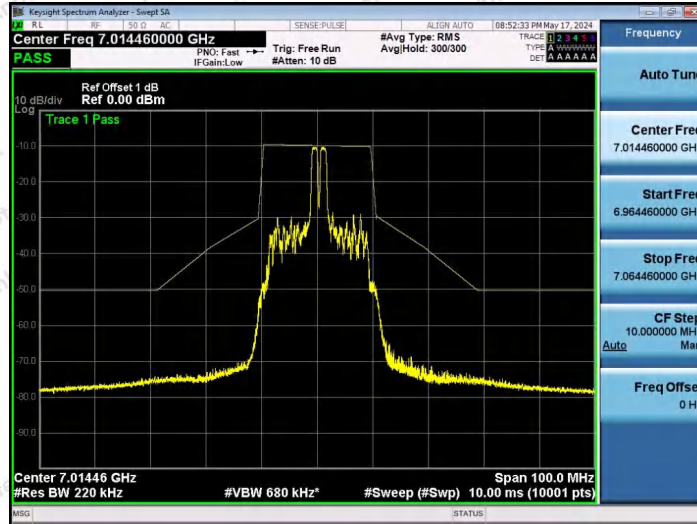

NTNV-11AX20SISO-Ant1-7015-26Tone-RU4-PASS