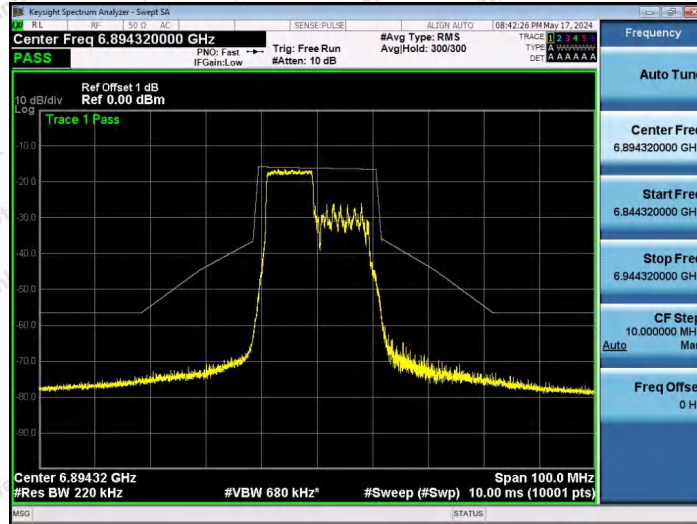

NTNV-11AX20SISO-Ant1-6895-106Tone-RU53-PASS