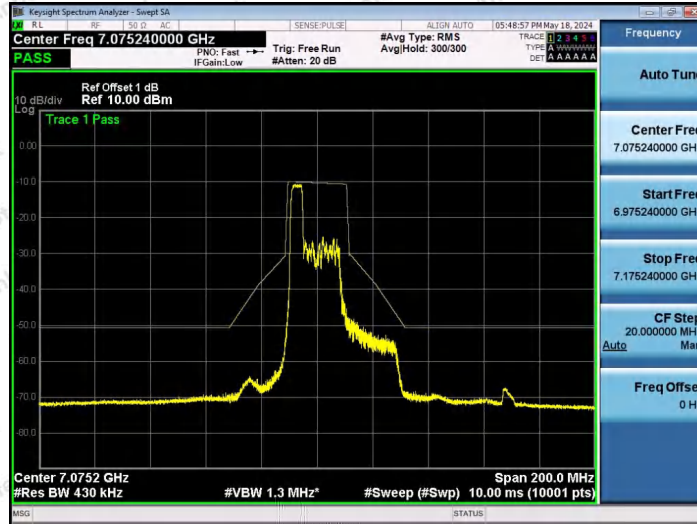

NTNV-11AX40SISO-Ant1-7085-52Tone-RU37-PASS