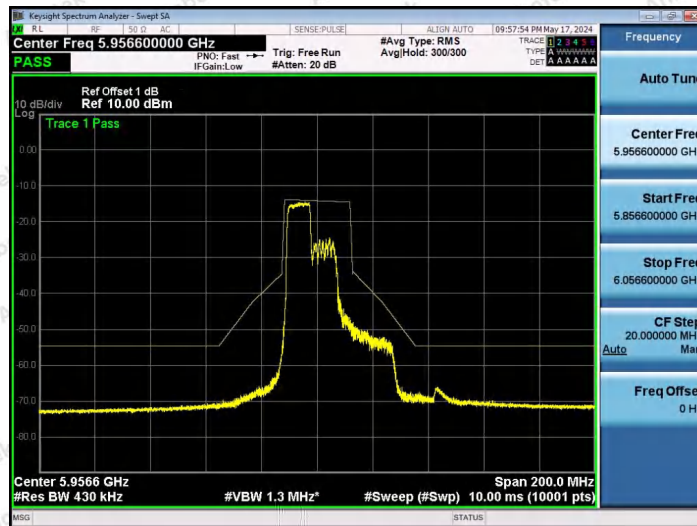

NTNV-11AX40SISO-Ant1-5965-106Tone-RU53-PASS