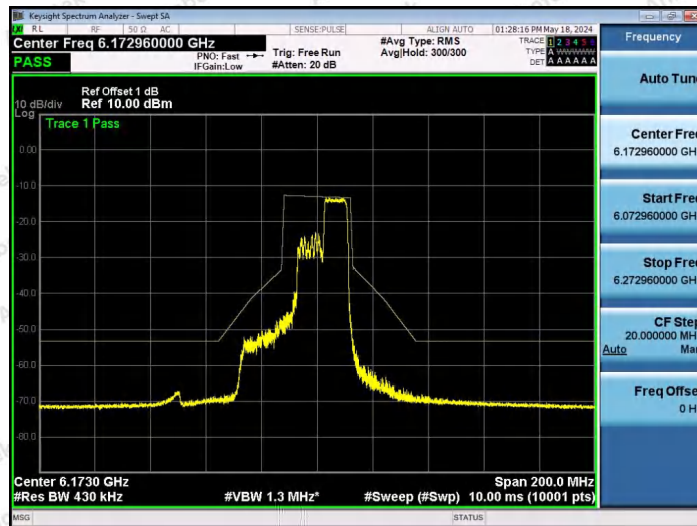

NTNV-11AX40SISO-Ant1-6165-106Tone-RU56-PASS