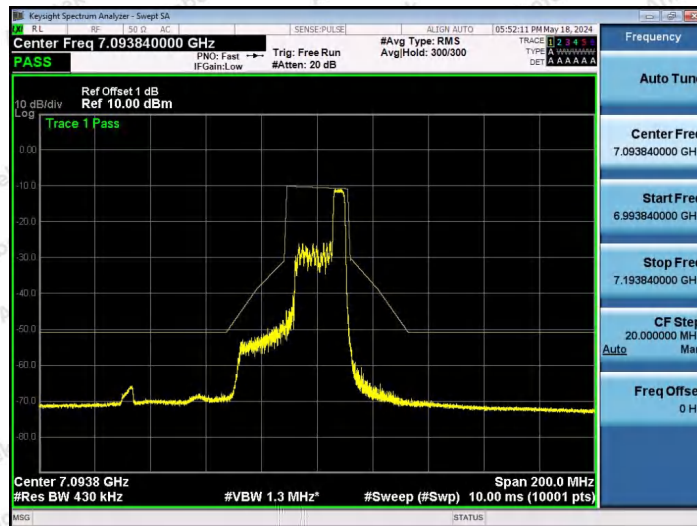

NTNV-11AX40SISO-Ant1-7085-52Tone-RU44-PASS