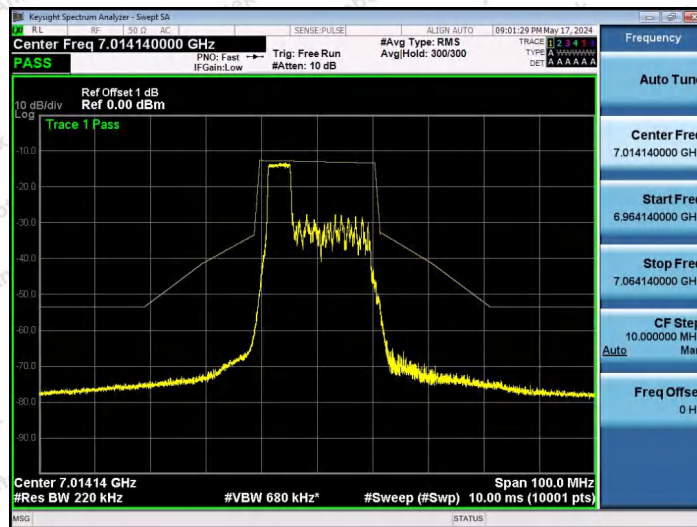

Hotline 400-003-0500
www.anbotek.com.cn

NTNV-11AX20SISO-Ant1-7015-26Tone-RU4-PASS

NTNV-11AX20SISO-Ant1-7015-26Tone-RU8-PASS

NTNV-11AX20SISO-Ant1-7015-52Tone-RU37-PASS

Shenzhen Anbotek Compliance Laboratory Limited