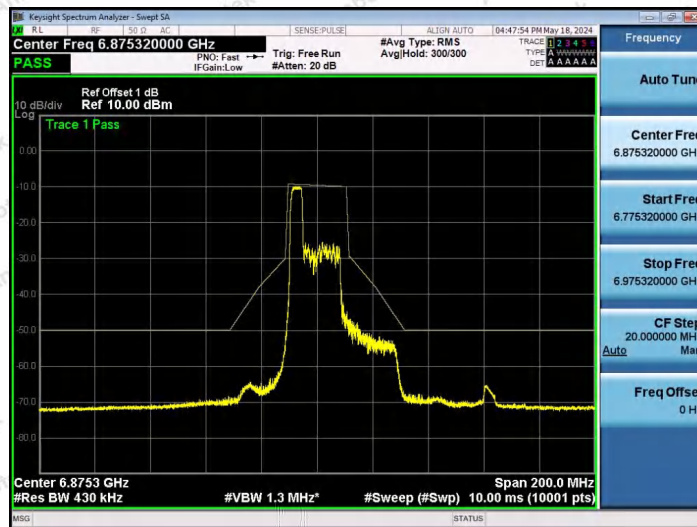

Hotline 400-003-0500
www.anbotek.com.cn

NTNV-11AX40SISO-Ant1-6885-26Tone-RU0-PASS

NTNV-11AX40SISO-Ant1-6885-26Tone-RU17-PASS

NTNV-11AX40SISO-Ant1-6885-52Tone-RU37-PASS

Shenzhen Anbotek Compliance Laboratory Limited