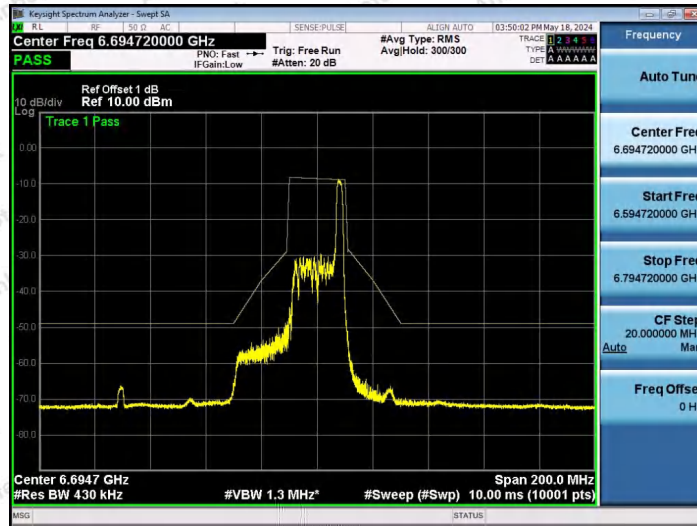

NTNV-11AX40SISO-Ant1-6685-26Tone-RU17-PASS