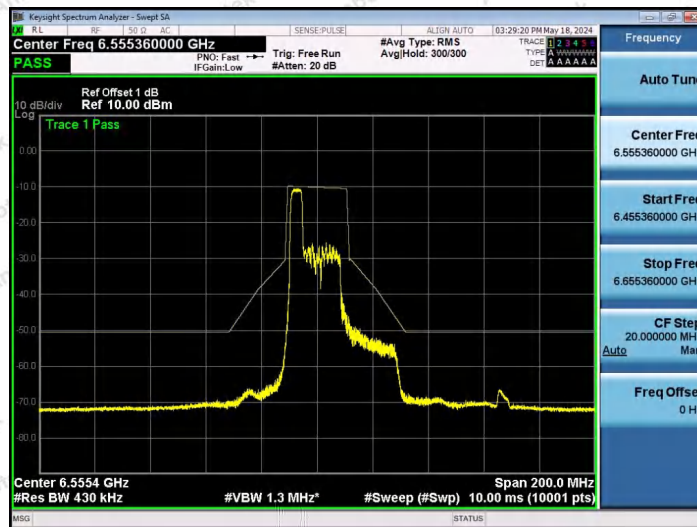

Hotline 400-003-0500
www.anbotek.com.cn

NTNV-11AX40SISO-Ant1-6565-26Tone-RU0-PASS

NTNV-11AX40SISO-Ant1-6565-26Tone-RU17-PASS

NTNV-11AX40SISO-Ant1-6565-52Tone-RU37-PASS

Shenzhen Anbotek Compliance Laboratory Limited