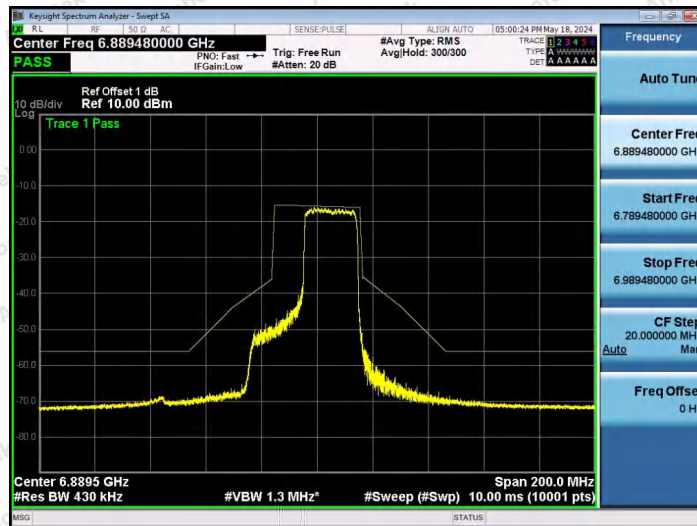

NTNV-11AX40SISO-Ant1-6885-242Tone-RU62-PASS