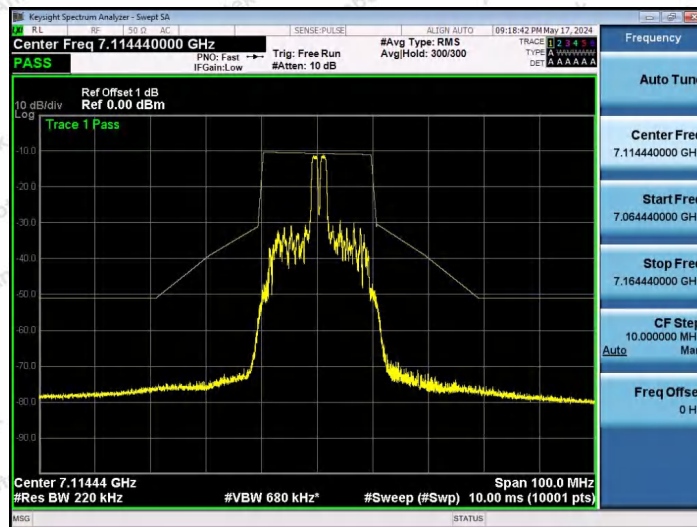

Hotline 400-003-0500
www.anbotek.com.cn

NTNV-11AX20SISO-Ant1-7015-106Tone-RU54-PASS

NTNV-11AX20SISO-Ant1-7115-26Tone-RU0-PASS

NTNV-11AX20SISO-Ant1-7115-26Tone-RU4-PASS

Shenzhen Anbotek Compliance Laboratory Limited