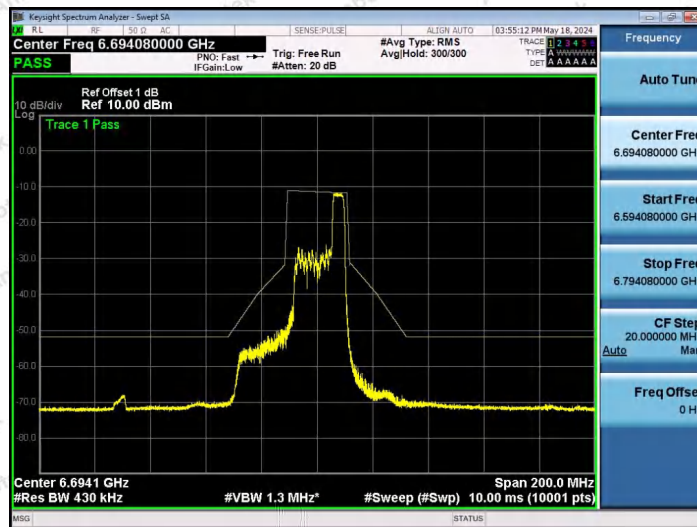

Hotline 400-003-0500
www.anbotek.com.cn

NTNV-11AX40SISO-Ant1-6685-26Tone-RU17-PASS

NTNV-11AX40SISO-Ant1-6685-52Tone-RU37-PASS

NTNV-11AX40SISO-Ant1-6685-52Tone-RU44-PASS

Shenzhen Anbotek Compliance Laboratory Limited