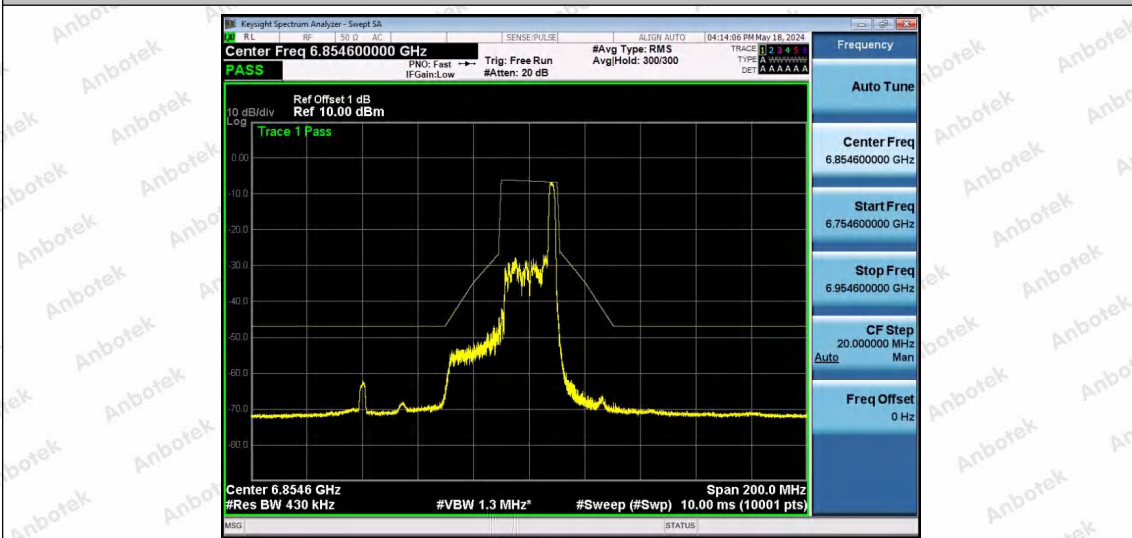

Hotline 400-003-0500
 www.anbotek.com.cn

NTNV-11AX40SISO-Ant1-6685-242Tone-RU62-PASS

NTNV-11AX40SISO-Ant1-6845-26Tone-RU0-PASS

NTNV-11AX40SISO-Ant1-6845-26Tone-RU17-PASS

Shenzhen Anbotek Compliance Laboratory Limited