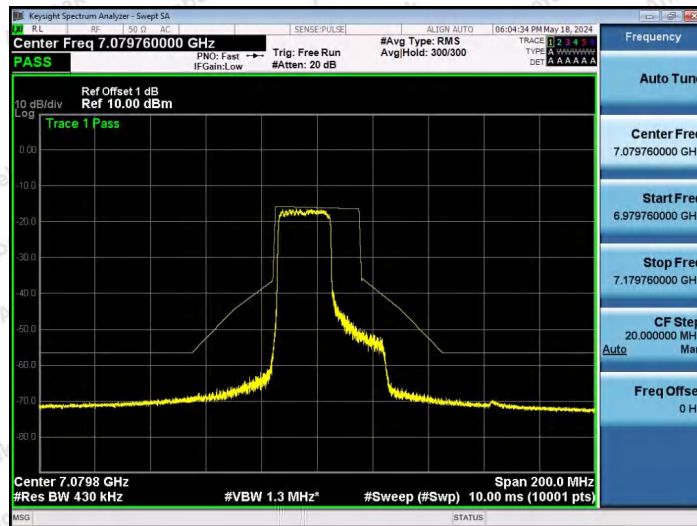

NTVN-11AX40SISO-Ant1-7085-242Tone-RU61-PASS