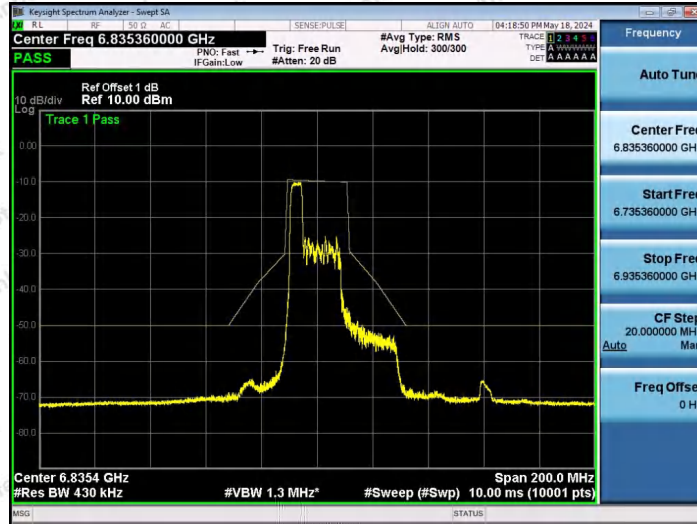

NTNV-11AX40SISO-Ant1-6845-52Tone-RU37-PASS