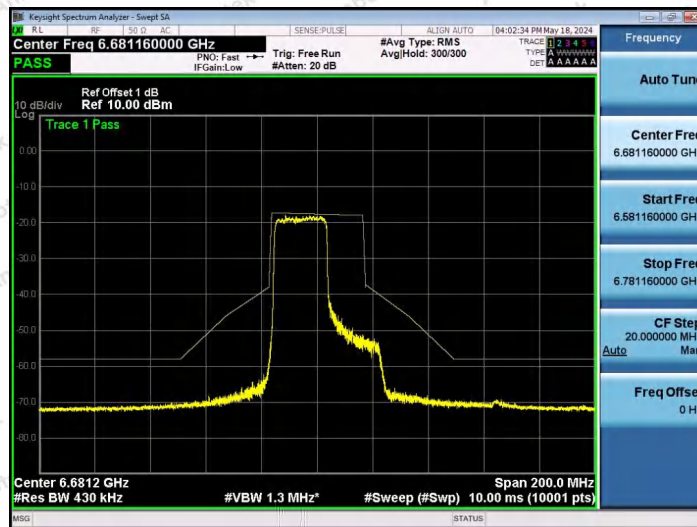

Hotline 400-003-0500
 www.anbotek.com.cn

NTNV-11AX40SISO-Ant1-6685-106Tone-RU53-PASS

NTNV-11AX40SISO-Ant1-6685-106Tone-RU56-PASS

NTNV-11AX40SISO-Ant1-6685-242Tone-RU61-PASS

Shenzhen Anbotek Compliance Laboratory Limited