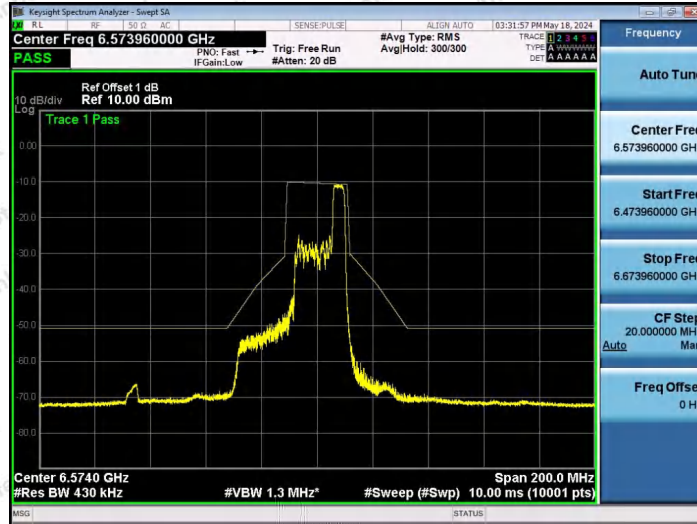

NTNV-11AX40SISO-Ant1-6565-52Tone-RU44-PASS