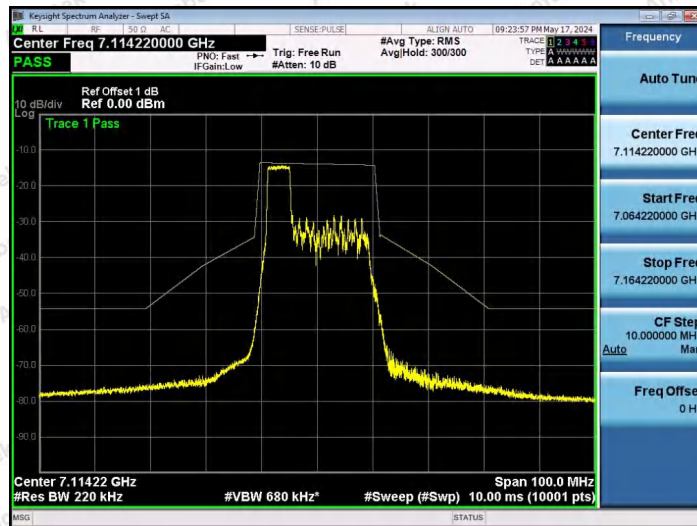

NTNV-11AX20SISO-Ant1-7115-52Tone-RU37-PASS