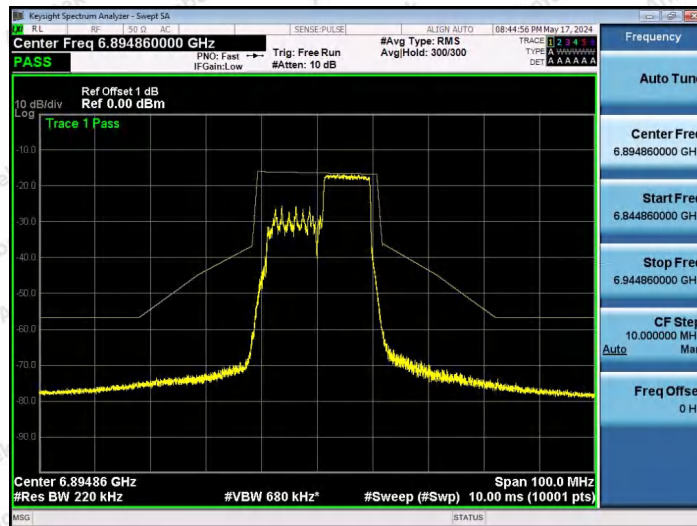

NTNV-11AX20SISO-Ant1-6895-106Tone-RU54-PASS