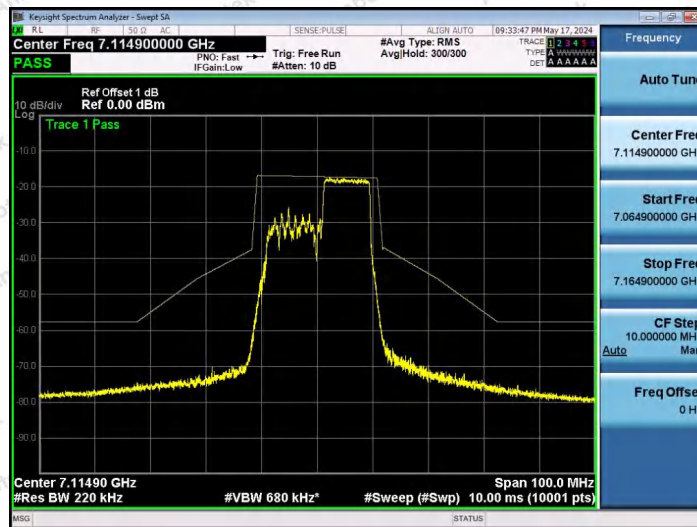

Hotline 400-003-0500
 www.anbotek.com.cn

NTNV-11AX20SISO-Ant1-7115-52Tone-RU40-PASS

NTNV-11AX20SISO-Ant1-7115-106Tone-RU53-PASS

NTNV-11AX20SISO-Ant1-7115-106Tone-RU54-PASS

Shenzhen Anbotek Compliance Laboratory Limited