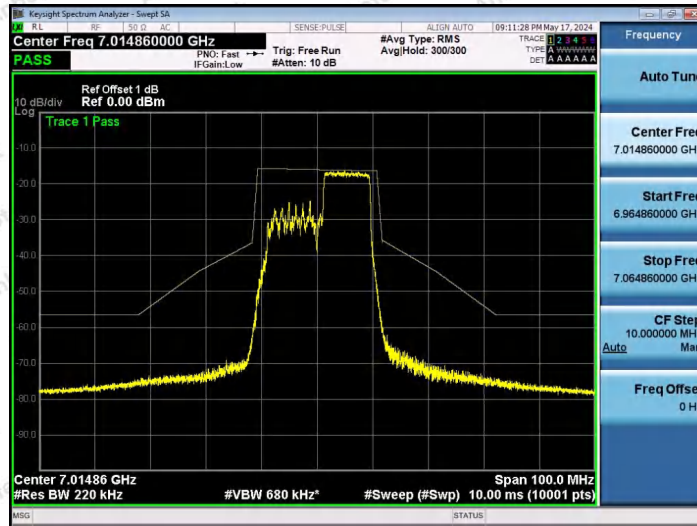

NTNV-11AX20SISO-Ant1-7015-106Tone-RU54-PASS