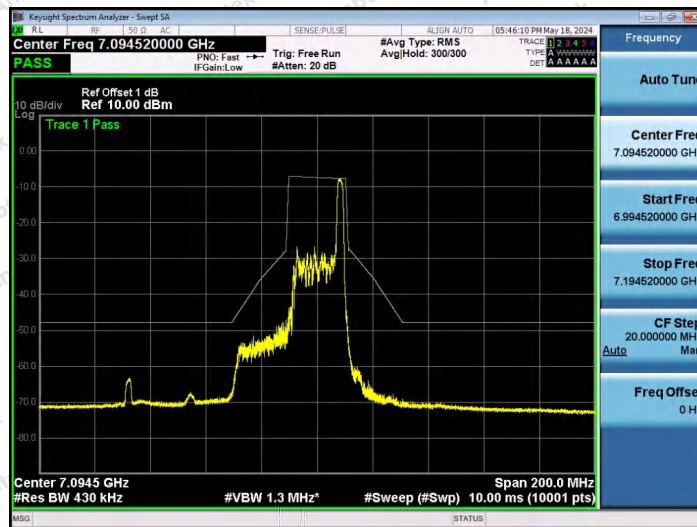

Hotline 400-003-0500
 www.anbotek.com.cn

NTNV-11AX40SISO-Ant1-7005-242Tone-RU62-PASS

NTNV-11AX40SISO-Ant1-7085-26Tone-RU0-PASS

NTNV-11AX40SISO-Ant1-7085-26Tone-RU17-PASS

Shenzhen Anbotek Compliance Laboratory Limited