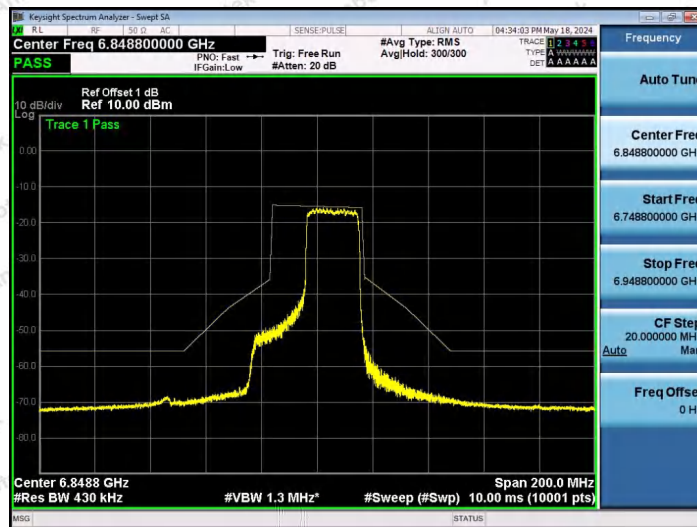

Hotline 400-003-0500
www.anbotek.com.cn

NTNV-11AX40SISO-Ant1-6845-106Tone-RU56-PASS

NTNV-11AX40SISO-Ant1-6845-242Tone-RU61-PASS

NTNV-11AX40SISO-Ant1-6845-242Tone-RU62-PASS

Shenzhen Anbotek Compliance Laboratory Limited