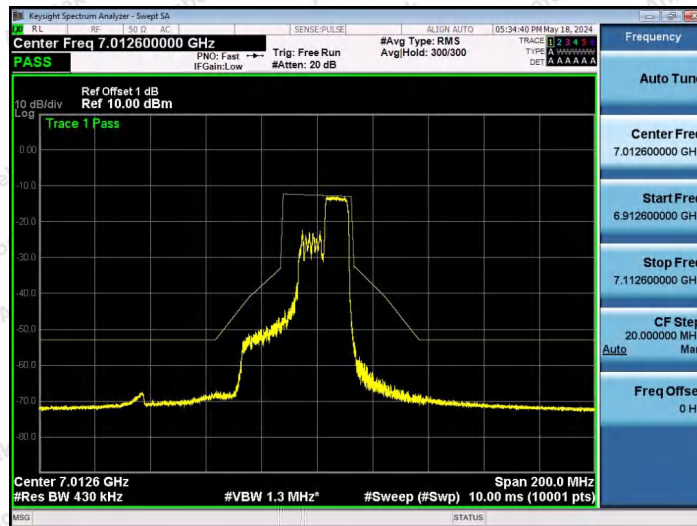

NTNV-11AX40SISO-Ant1-7005-106Tone-RU56-PASS