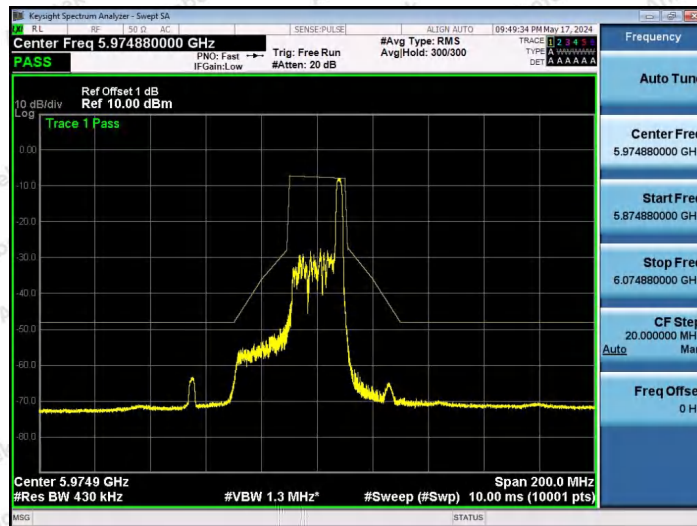

NTNV-11AX40SISO-Ant1-5965-26Tone-RU17-PASS