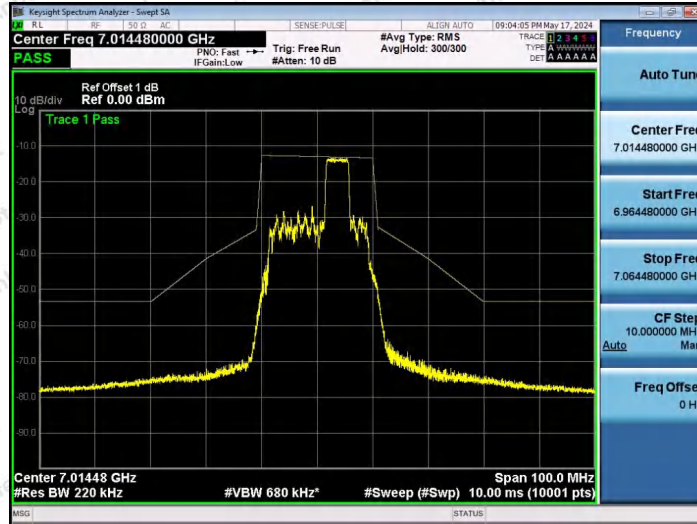

NTNV-11AX20SISO-Ant1-7015-52Tone-RU39-PASS