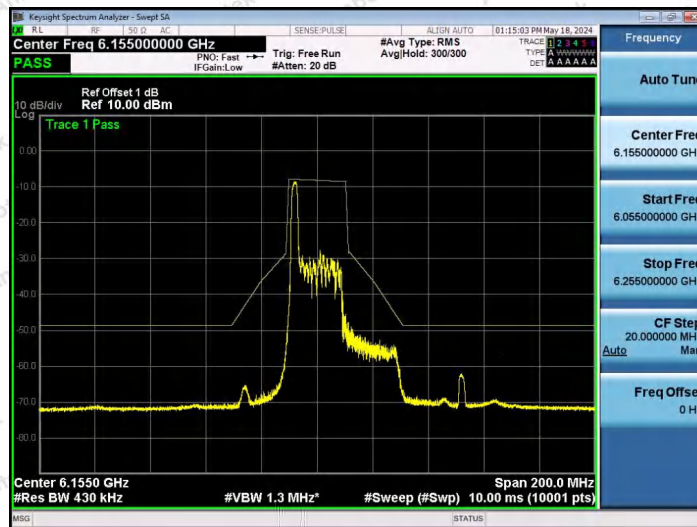

Hotline 400-003-0500
 www.anbotek.com.cn

NTNV-11AX40SISO-Ant1-5965-242Tone-RU61-PASS

NTNV-11AX40SISO-Ant1-5965-242Tone-RU62-PASS

NTNV-11AX40SISO-Ant1-6165-26Tone-RU0-PASS

Shenzhen Anbotek Compliance Laboratory Limited