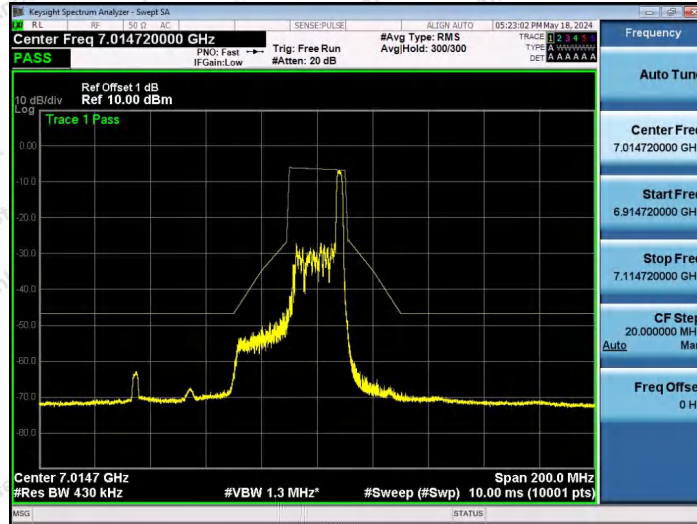

NTNV-11AX40SISO-Ant1-7005-26Tone-RU17-PASS