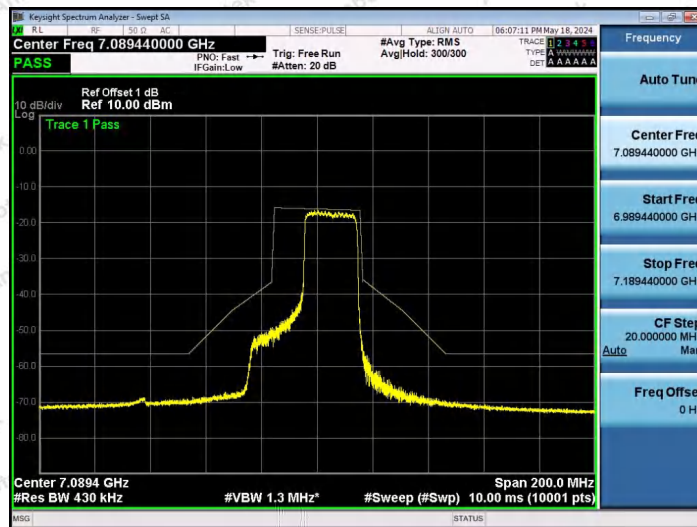

Hotline 400-003-0500
www.anbotek.com.cn

NTVN-11AX40SISO-Ant1-7085-106Tone-RU56-PASS

NTVN-11AX40SISO-Ant1-7085-242Tone-RU61-PASS

NTVN-11AX40SISO-Ant1-7085-242Tone-RU62-PASS

Shenzhen Anbotek Compliance Laboratory Limited