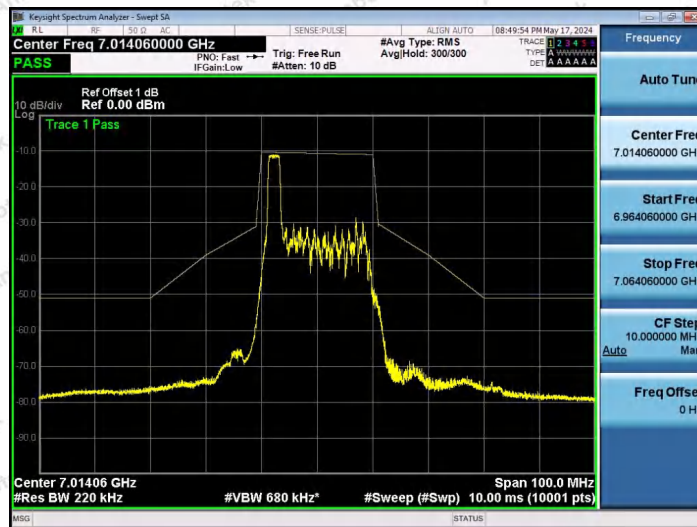

Hotline 400-003-0500
 www.anbotek.com.cn

NTNV-11AX20SISO-Ant1-6895-106Tone-RU53-PASS

NTNV-11AX20SISO-Ant1-6895-106Tone-RU54-PASS

NTNV-11AX20SISO-Ant1-7015-26Tone-RU0-PASS

Shenzhen Anbotek Compliance Laboratory Limited