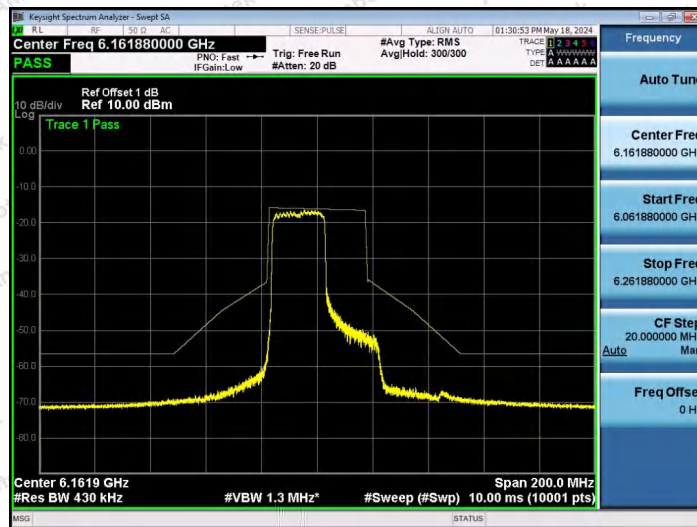

Hotline 400-003-0500
www.anbotek.com.cn

NTNV-11AX40SISO-Ant1-6165-106Tone-RU53-PASS

NTNV-11AX40SISO-Ant1-6165-106Tone-RU56-PASS

NTNV-11AX40SISO-Ant1-6165-242Tone-RU61-PASS

Shenzhen Anbotek Compliance Laboratory Limited