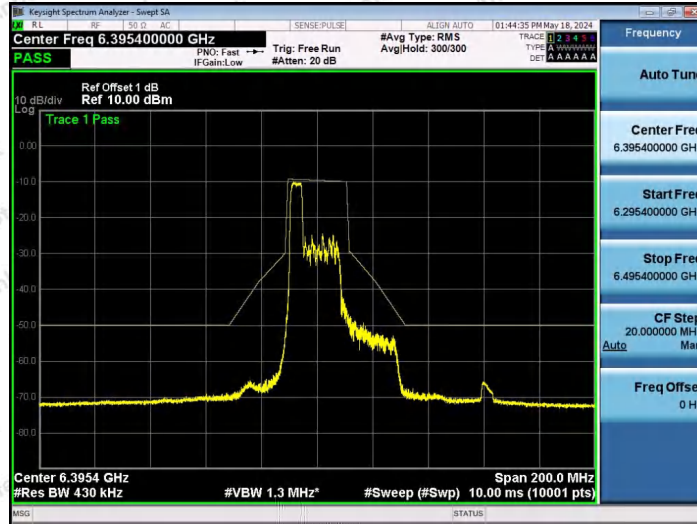

NTNV-11AX40SISO-Ant1-6405-52Tone-RU37-PASS