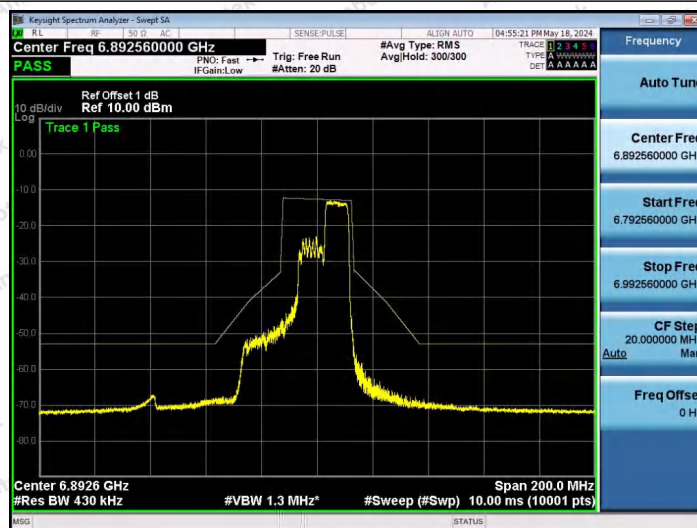

Hotline 400-003-0500
www.anbotek.com.cn

NTNV-11AX40SISO-Ant1-6885-52Tone-RU44-PASS

NTNV-11AX40SISO-Ant1-6885-106Tone-RU53-PASS

NTNV-11AX40SISO-Ant1-6885-106Tone-RU56-PASS

Shenzhen Anbotek Compliance Laboratory Limited