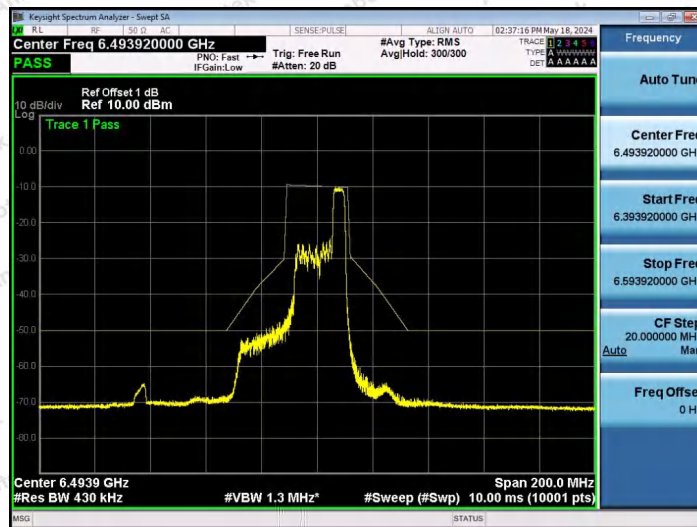

Hotline 400-003-0500
 www.anbotek.com.cn

NTNV-11AX40SISO-Ant1-6485-26Tone-RU17-PASS

NTNV-11AX40SISO-Ant1-6485-52Tone-RU37-PASS

NTNV-11AX40SISO-Ant1-6485-52Tone-RU44-PASS

Shenzhen Anbotek Compliance Laboratory Limited