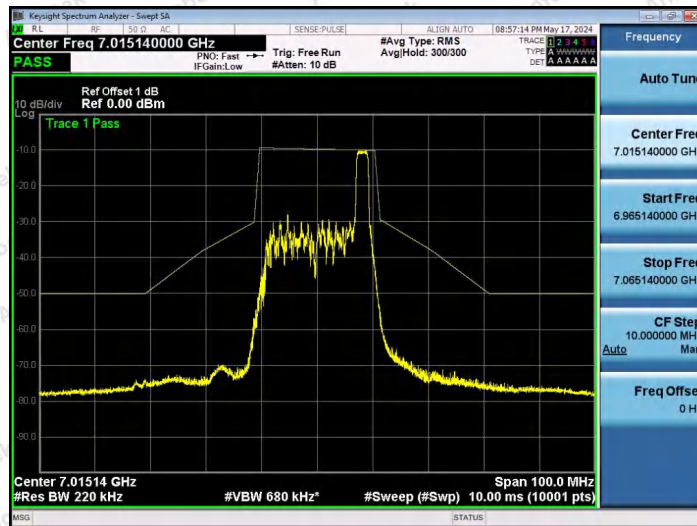

NTNV-11AX20SISO-Ant1-7015-26Tone-RU8-PASS