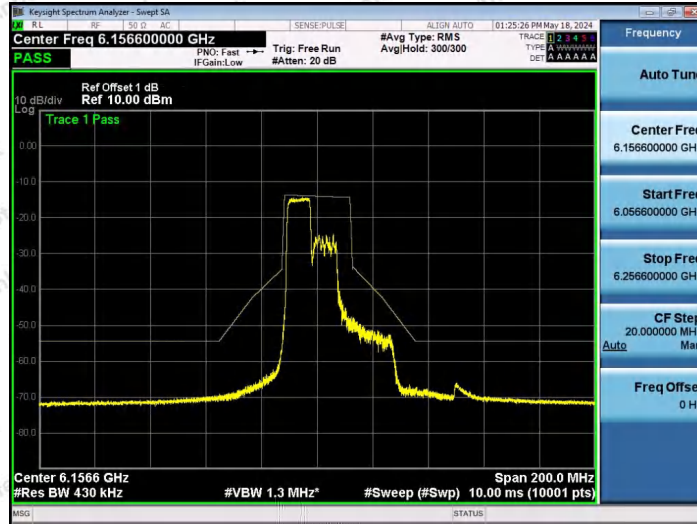

NTNV-11AX40SISO-Ant1-6165-106Tone-RU53-PASS