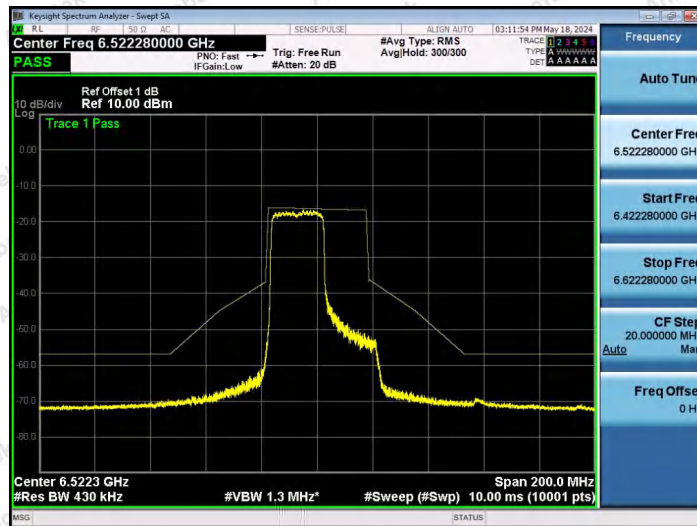

NTNV-11AX40SISO-Ant1-6525-242Tone-RU61-PASS