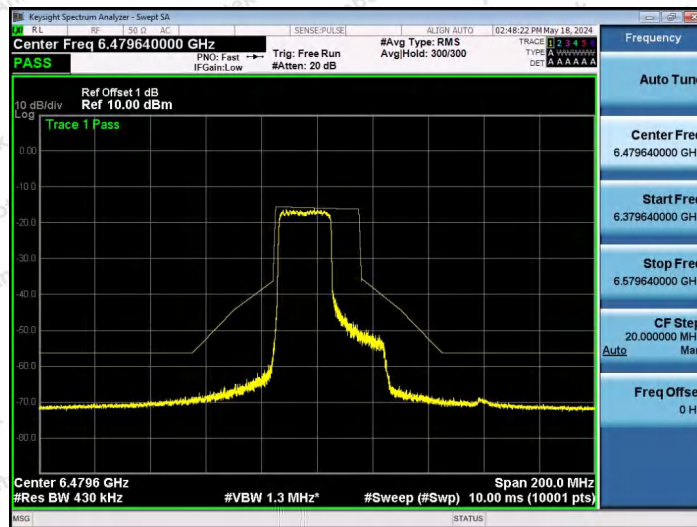

Hotline 400-003-0500
www.anbotek.com.cn

NTNV-11AX40SISO-Ant1-6485-106Tone-RU53-PASS

NTNV-11AX40SISO-Ant1-6485-106Tone-RU56-PASS

NTNV-11AX40SISO-Ant1-6485-242Tone-RU61-PASS

Shenzhen Anbotek Compliance Laboratory Limited