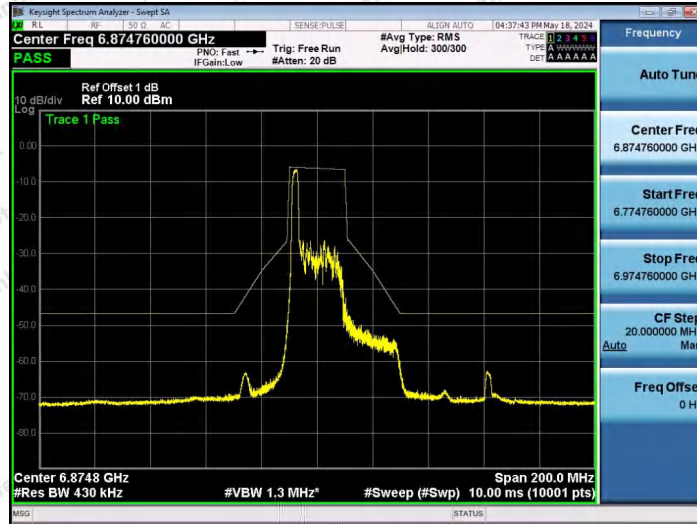

NTNV-11AX40SISO-Ant1-6885-26Tone-RU0-PASS