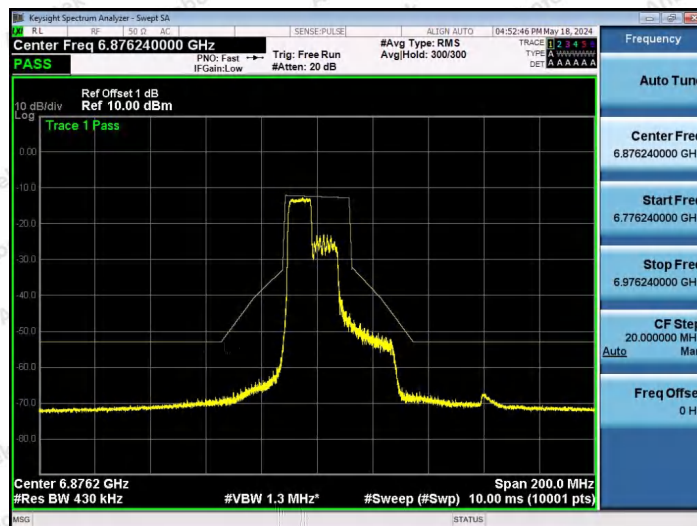

NTNV-11AX40SISO-Ant1-6885-106Tone-RU53-PASS