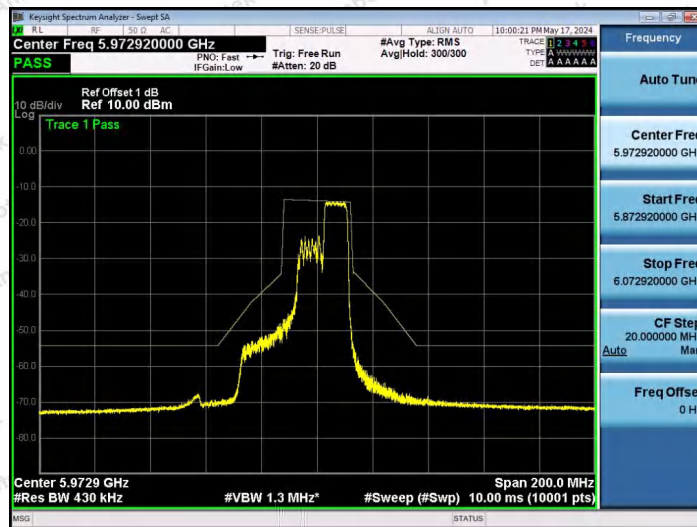

Hotline 400-003-0500
www.anbotek.com.cn

NTNV-11AX40SISO-Ant1-5965-52Tone-RU44-PASS

NTNV-11AX40SISO-Ant1-5965-106Tone-RU53-PASS

NTNV-11AX40SISO-Ant1-5965-106Tone-RU56-PASS

Shenzhen Anbotek Compliance Laboratory Limited