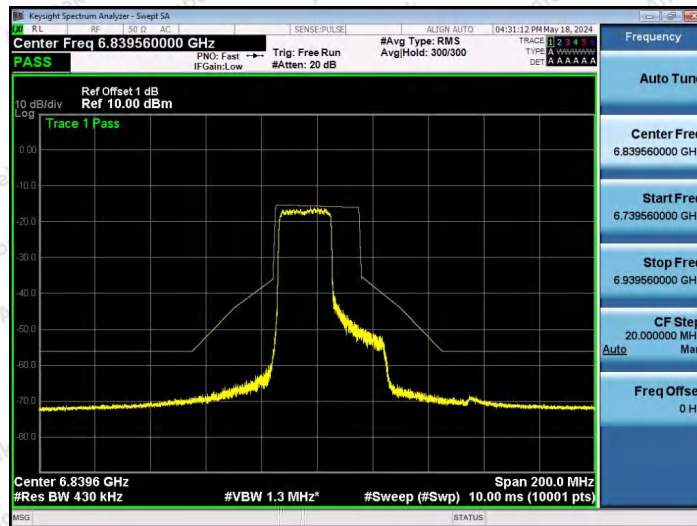

NTNV-11AX40SISO-Ant1-6845-242Tone-RU61-PASS