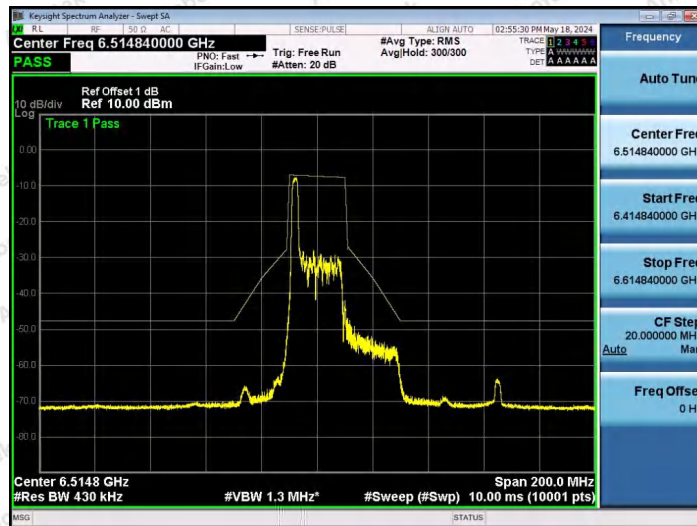

NTNV-11AX40SISO-Ant1-6514-26Tone-RU0-PASS