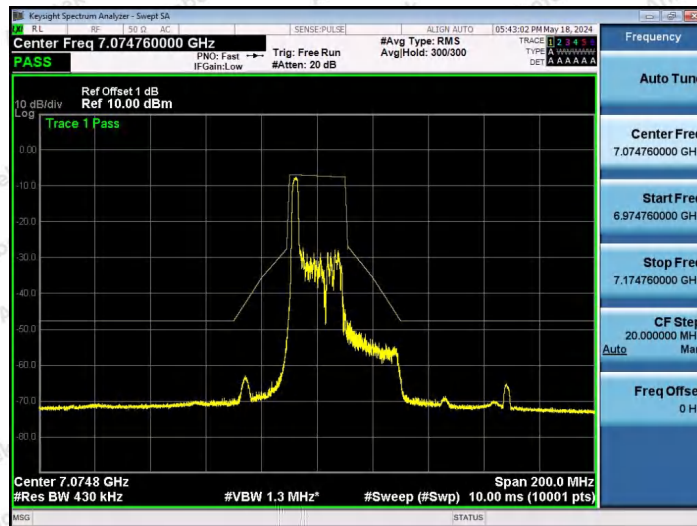

NTNV-11AX40SISO-Ant1-7085-26Tone-RU0-PASS