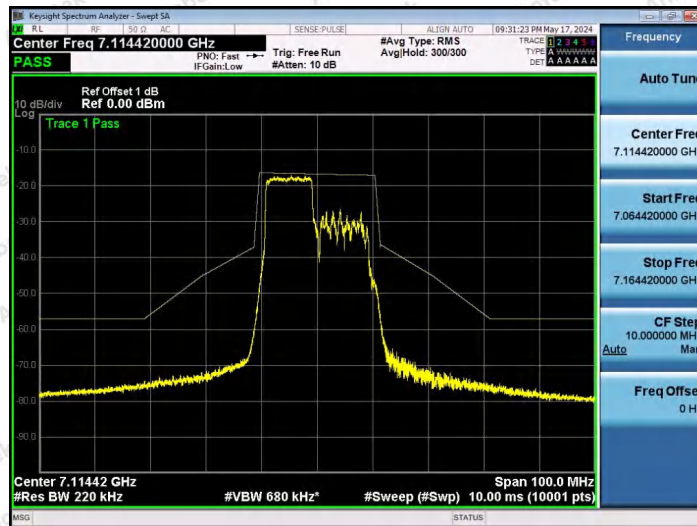

NTNV-11AX20SISO-Ant1-7115-106Tone-RU53-PASS