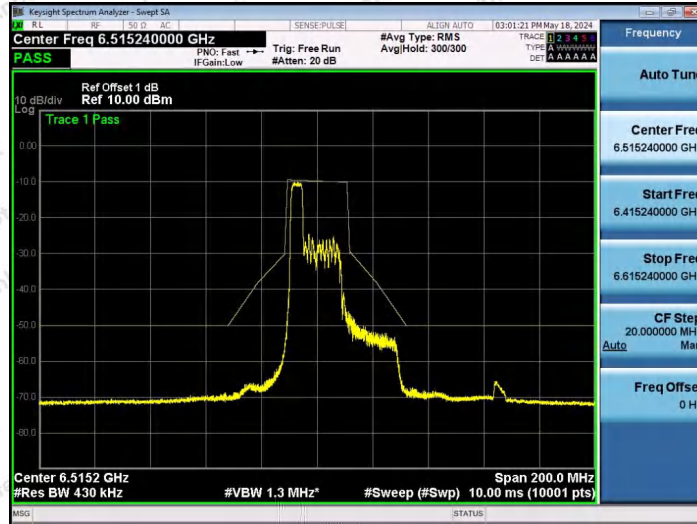

NTNV-11AX40SISO-Ant1-6525-52Tone-RU37-PASS