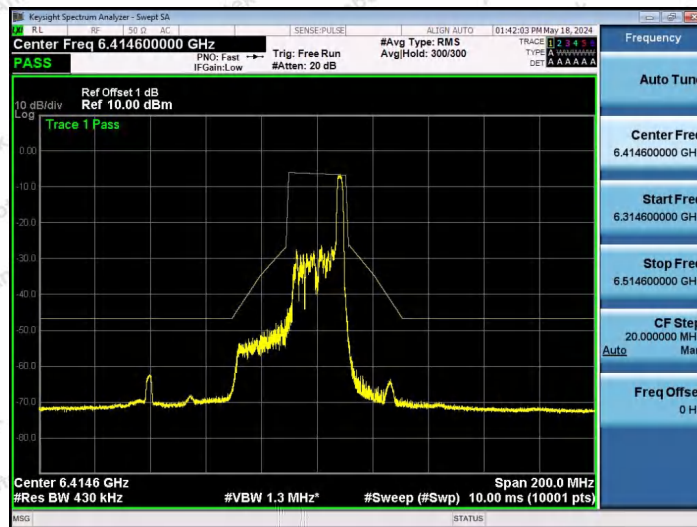

Hotline 400-003-0500
www.anbotek.com.cn

NTNV-11AX40SISO-Ant1-6165-242Tone-RU62-PASS

NTNV-11AX40SISO-Ant1-6405-26Tone-RU0-PASS

NTNV-11AX40SISO-Ant1-6405-26Tone-RU17-PASS

Shenzhen Anbotek Compliance Laboratory Limited