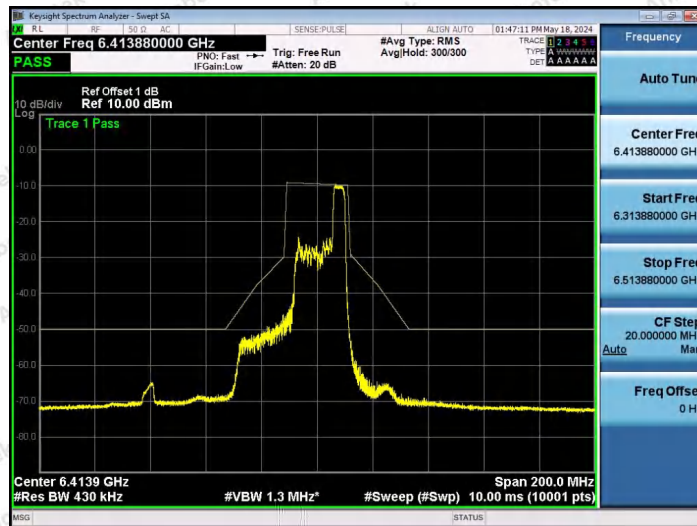

NTNV-11AX40SISO-Ant1-6405-52Tone-RU44-PASS