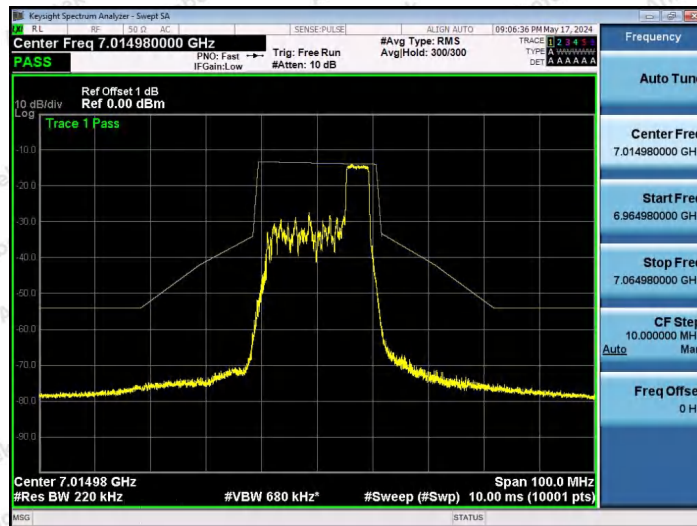

NTNV-11AX20SISO-Ant1-7015-52Tone-RU40-PASS