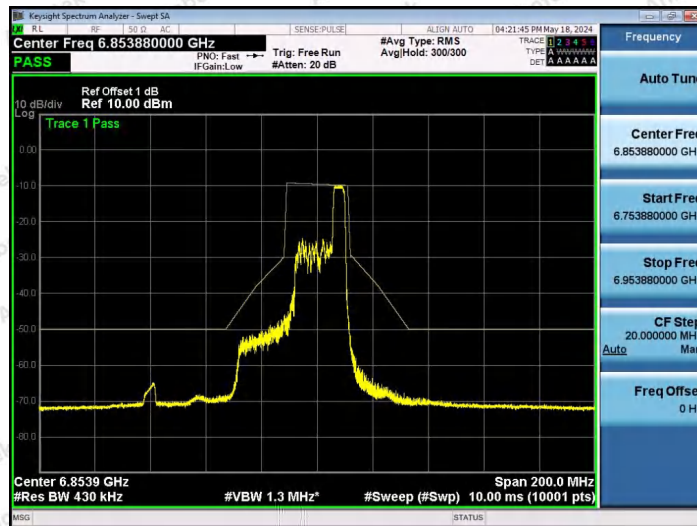

NTNV-11AX40SISO-Ant1-6845-52Tone-RU44-PASS