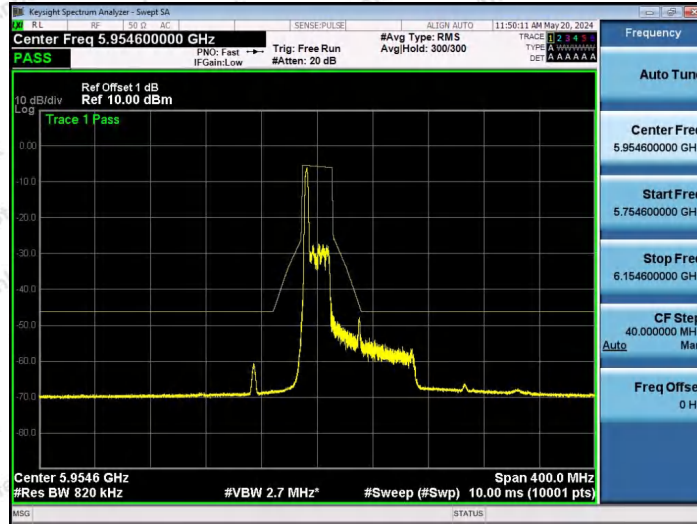

NTNV-11AX80SISO-Ant1-5985-26Tone-RU0-PASS