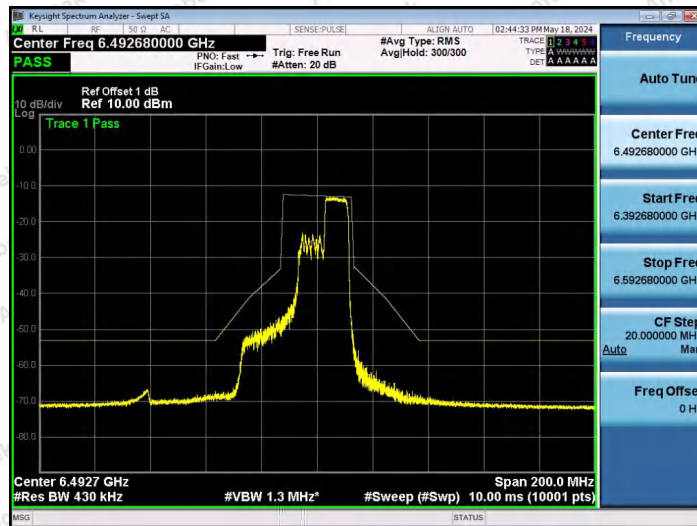

NTNV-11AX40SISO-Ant1-6485-106Tone-RU56-PASS