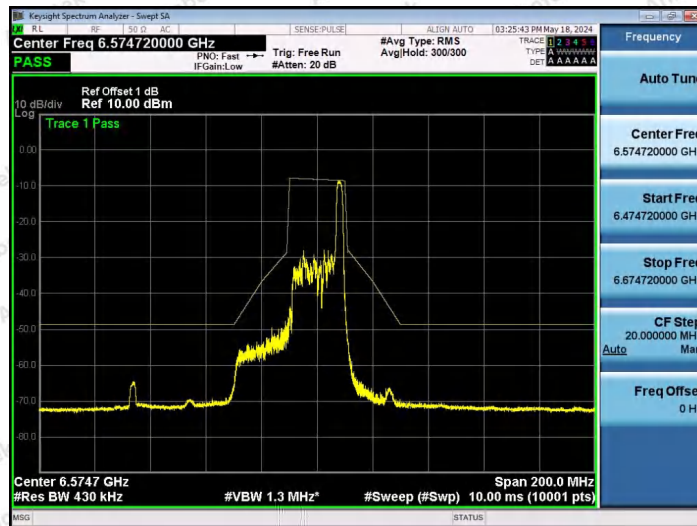

NTNV-11AX40SISO-Ant1-6565-26Tone-RU17-PASS