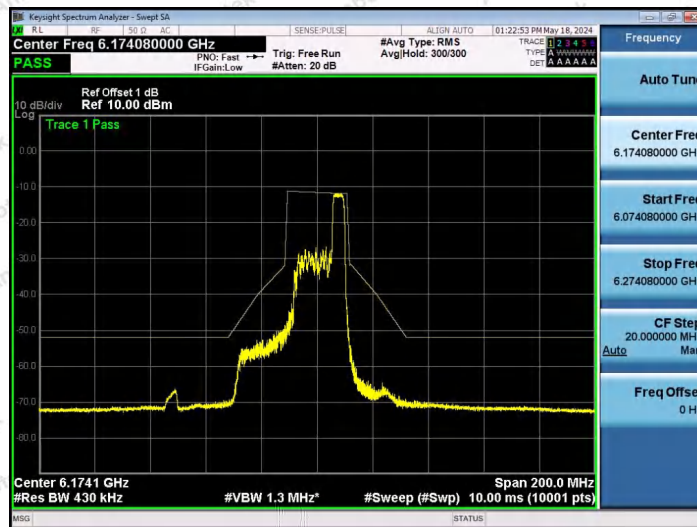

Hotline 400-003-0500
www.anbotek.com.cn

NTNV-11AX40SISO-Ant1-6165-26Tone-RU17-PASS

NTNV-11AX40SISO-Ant1-6165-52Tone-RU37-PASS

NTNV-11AX40SISO-Ant1-6165-52Tone-RU44-PASS

Shenzhen Anbotek Compliance Laboratory Limited