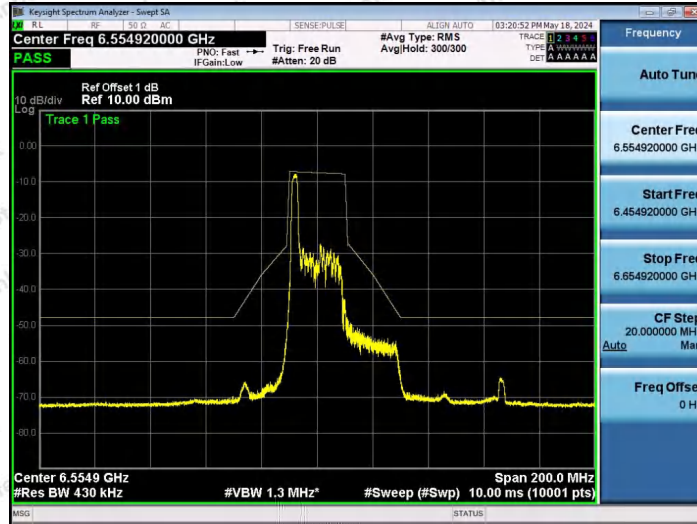

NTNV-11AX40SISO-Ant1-6565-26Tone-RU0-PASS