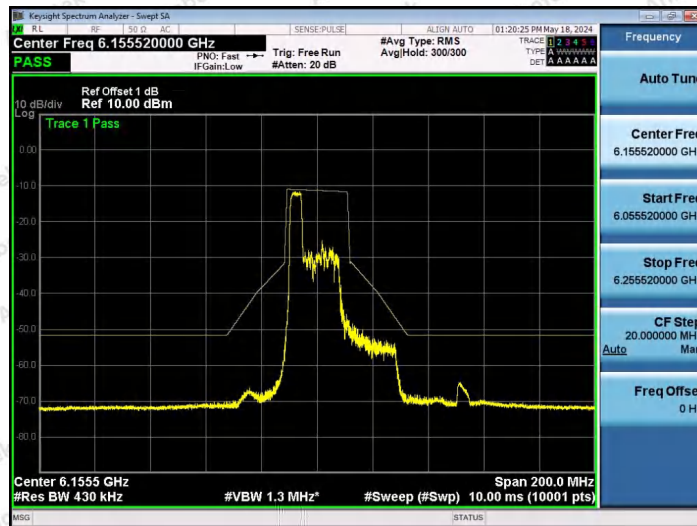

NTNV-11AX40SISO-Ant1-6165-52Tone-RU37-PASS