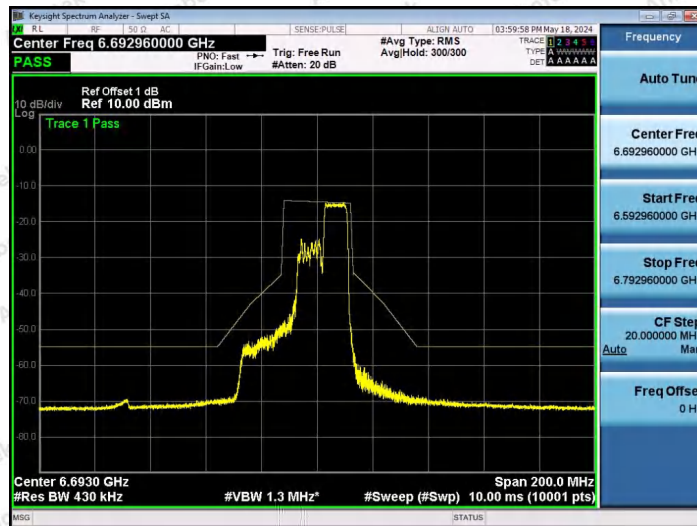

NTNV-11AX40SISO-Ant1-6685-106Tone-RU56-PASS