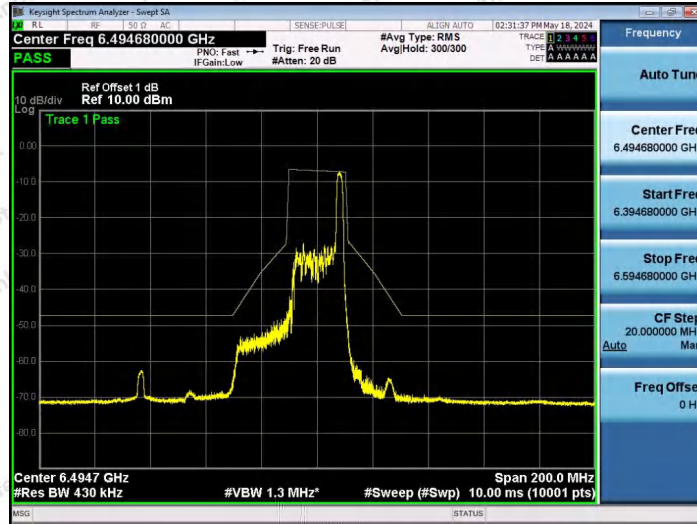

NTNV-11AX40SISO-Ant1-6485-26Tone-RU17-PASS