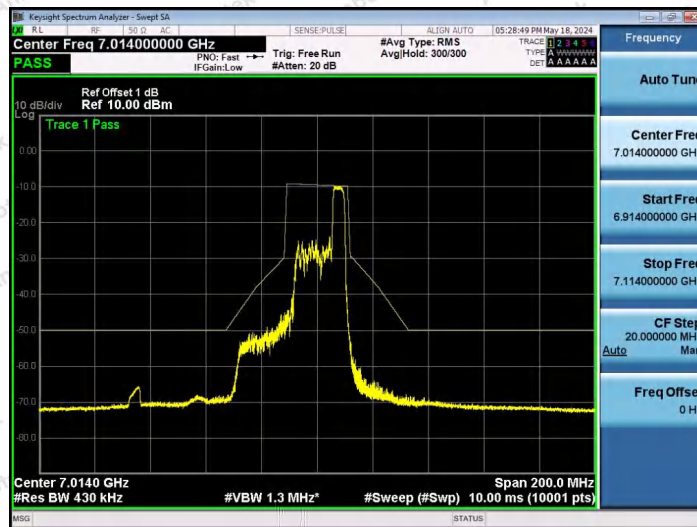

Hotline 400-003-0500
www.anbotek.com.cn

NTNV-11AX40SISO-Ant1-7005-26Tone-RU17-PASS

NTNV-11AX40SISO-Ant1-7005-52Tone-RU37-PASS

NTNV-11AX40SISO-Ant1-7005-52Tone-RU44-PASS

Shenzhen Anbotek Compliance Laboratory Limited