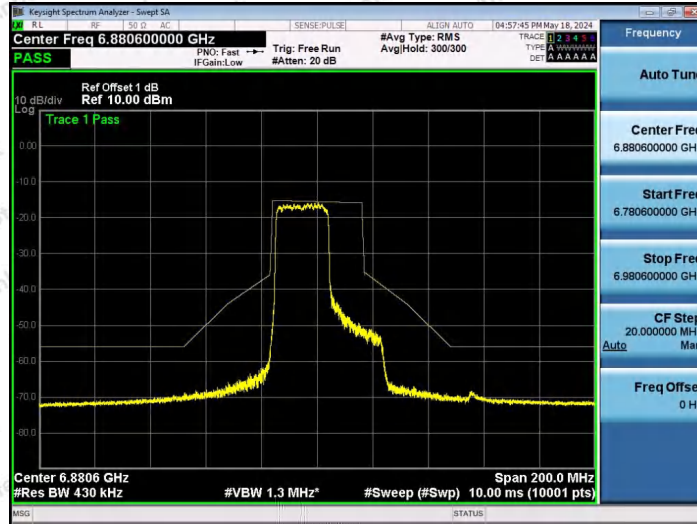

NTNV-11AX40SISO-Ant1-6885-242Tone-RU61-PASS