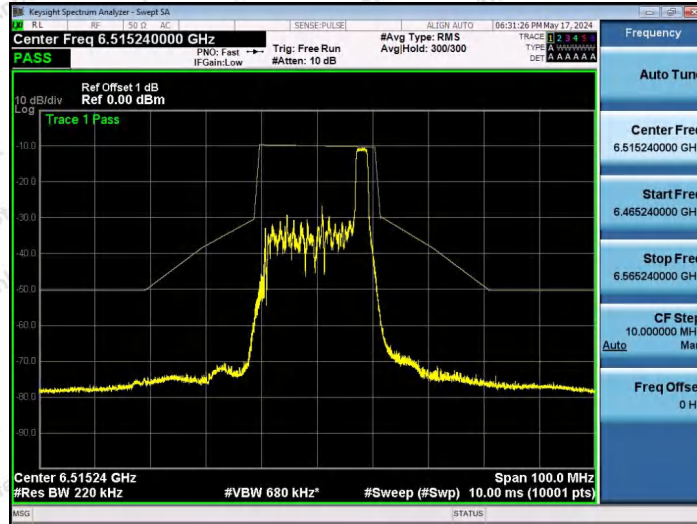

NTNV-11AX20SISO-Ant1-6515-26Tone-RU8-PASS