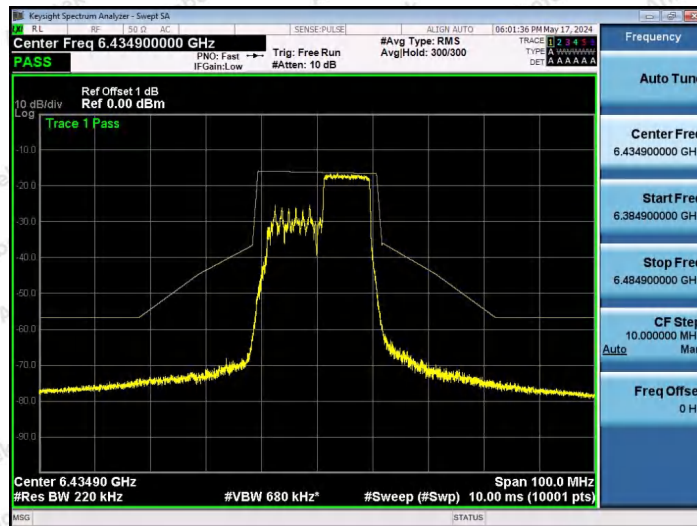

NTNV-11AX20SISO-Ant1-6435-106Tone-RU54-PASS