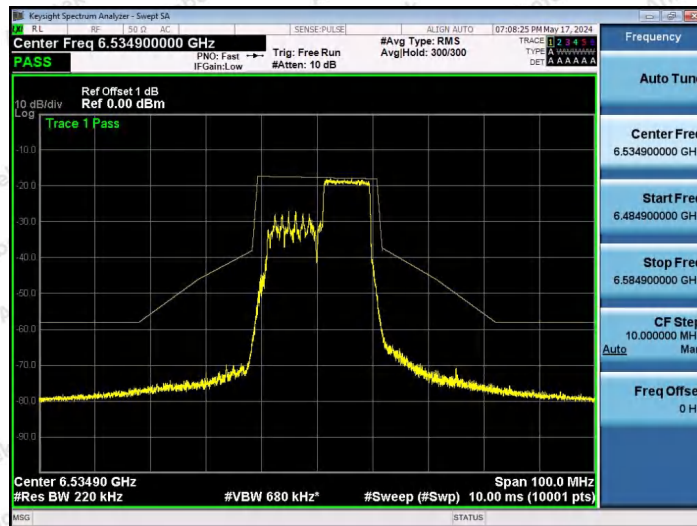

NTNV-11AX20SISO-Ant1-6535-106Tone-RU54-PASS