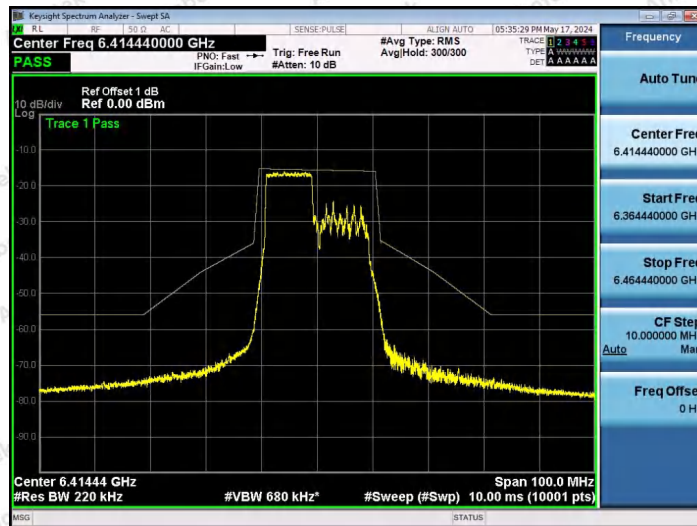

NTNV-11AX20SISO-Ant1-6415-106Tone-RU53-PASS