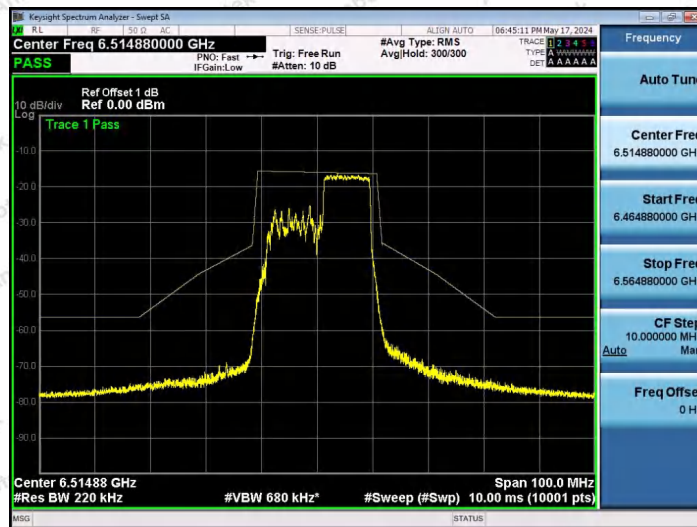

Hotline 400-003-0500
 www.anbotek.com.cn

NTNV-11AX20SISO-Ant1-6515-52Tone-RU40-PASS

NTNV-11AX20SISO-Ant1-6515-106Tone-RU53-PASS

NTNV-11AX20SISO-Ant1-6515-106Tone-RU54-PASS

Shenzhen Anbotek Compliance Laboratory Limited