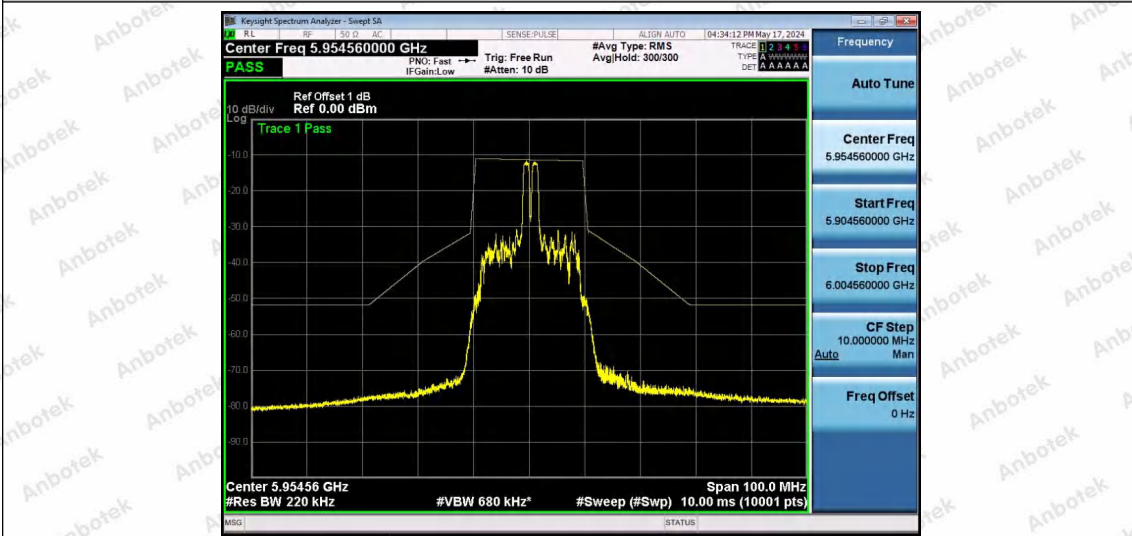

Hotline
 400-003-0500
www.anbotek.com.cn

Test Graphs

NTNV-11AX20SISO-Ant1-5955-26Tone-RU0-PASS

NTNV-11AX20SISO-Ant1-5955-26Tone-RU4-PASS

NTNV-11AX20SISO-Ant1-5955-26Tone-RU8-PASS

Shenzhen Anbotek Compliance Laboratory Limited