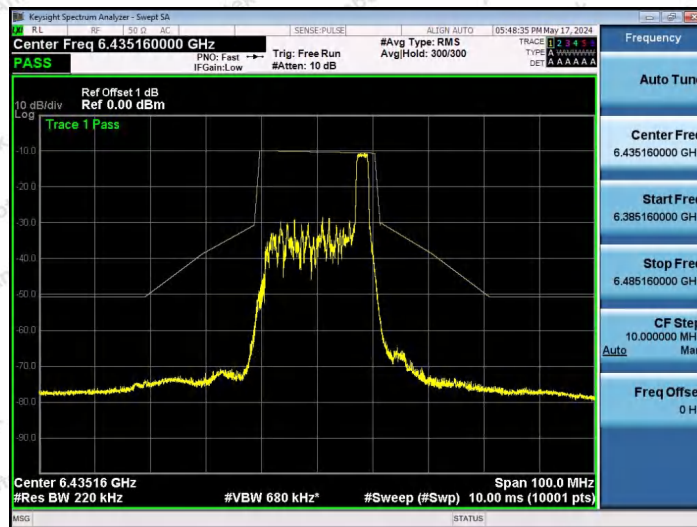

Hotline 400-003-0500
 www.anbotek.com.cn

NTNV-11AX20SISO-Ant1-6435-26Tone-RU0-PASS

NTNV-11AX20SISO-Ant1-6435-26Tone-RU4-PASS

NTNV-11AX20SISO-Ant1-6435-26Tone-RU8-PASS

Shenzhen Anbotek Compliance Laboratory Limited