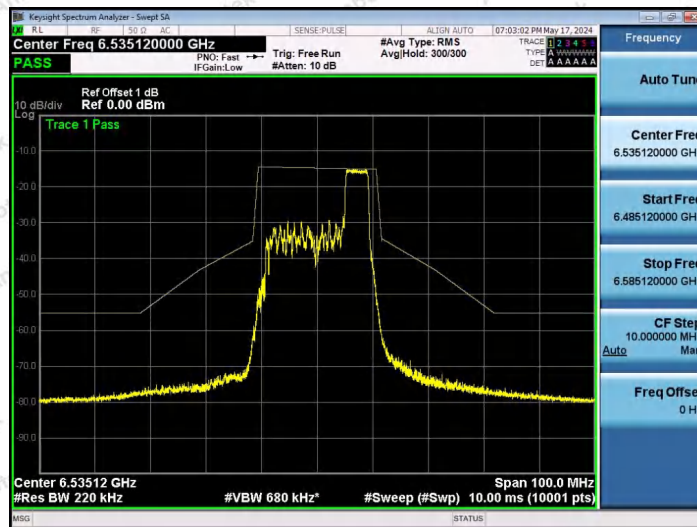

Hotline 400-003-0500
 www.anbotek.com.cn

NTNV-11AX20SISO-Ant1-6535-52Tone-RU37-PASS

NTNV-11AX20SISO-Ant1-6535-52Tone-RU39-PASS

NTNV-11AX20SISO-Ant1-6535-52Tone-RU40-PASS

Shenzhen Anbotek Compliance Laboratory Limited