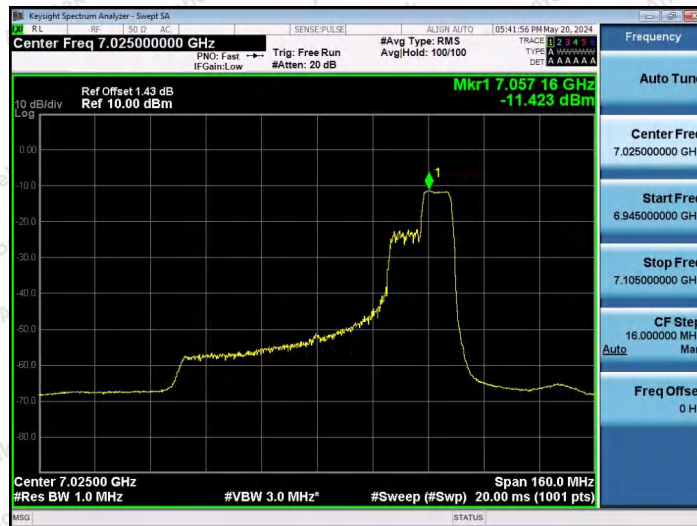

11AX80SISO-Ant1-7025-106Tone-RU60-PASS