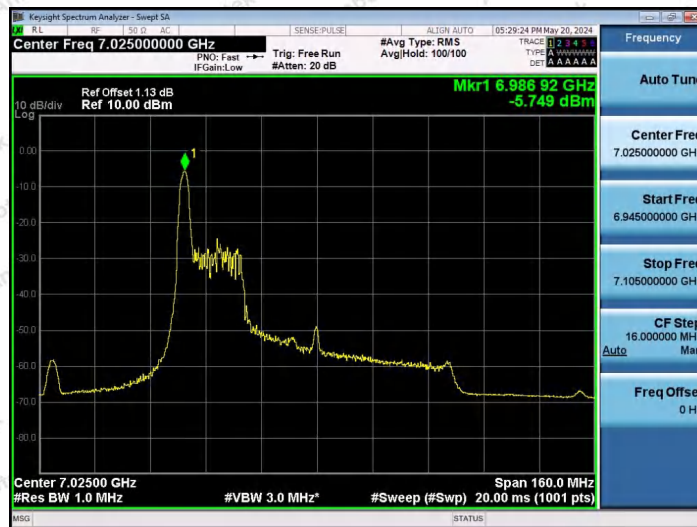

11AX80SISO-Ant1-7025-26Tone-RU0-PASS

Shenzhen Anbotek Compliance Laboratory Limited

Address: 1/F., Building D, Sogood Science and Technology Park, Sanwei Community, Hangcheng Street, Bao'an District, Shenzhen, Guangdong, China.
Tel: (86) 0755-26066440 Fax: (86) 0755-26014772 Email: service@anbotek.com

Hotline 400-003-0500
www.anbotek.com.cn