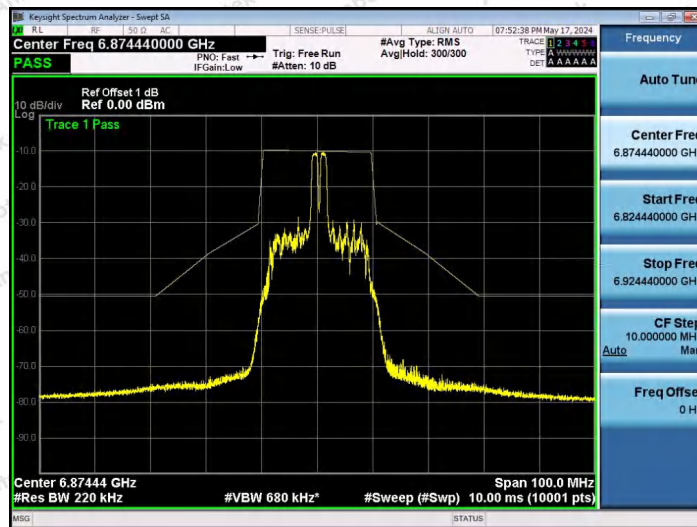

Hotline 400-003-0500
 www.anbotek.com.cn

NTNV-11AX20SISO-Ant1-6695-106Tone-RU54-PASS

NTNV-11AX20SISO-Ant1-6875-26Tone-RU0-PASS

NTNV-11AX20SISO-Ant1-6875-26Tone-RU4-PASS

Shenzhen Anbotek Compliance Laboratory Limited