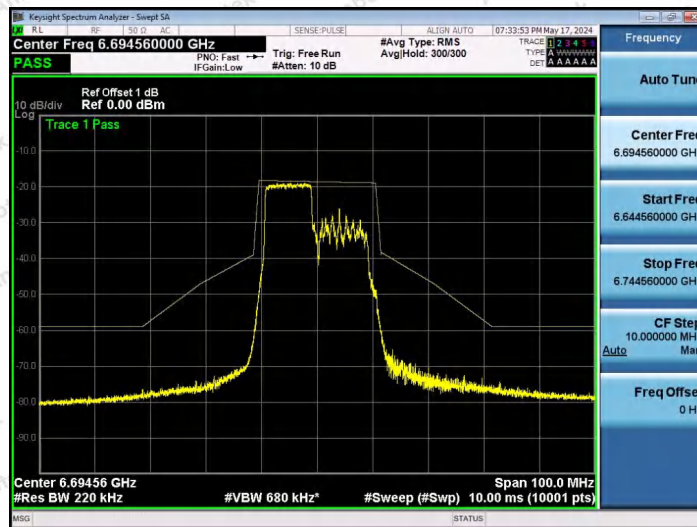

Hotline 400-003-0500
 www.anbotek.com.cn

NTNV-11AX20SISO-Ant1-6695-52Tone-RU39-PASS

NTNV-11AX20SISO-Ant1-6695-52Tone-RU40-PASS

NTNV-11AX20SISO-Ant1-6695-106Tone-RU53-PASS

Shenzhen Anbotek Compliance Laboratory Limited