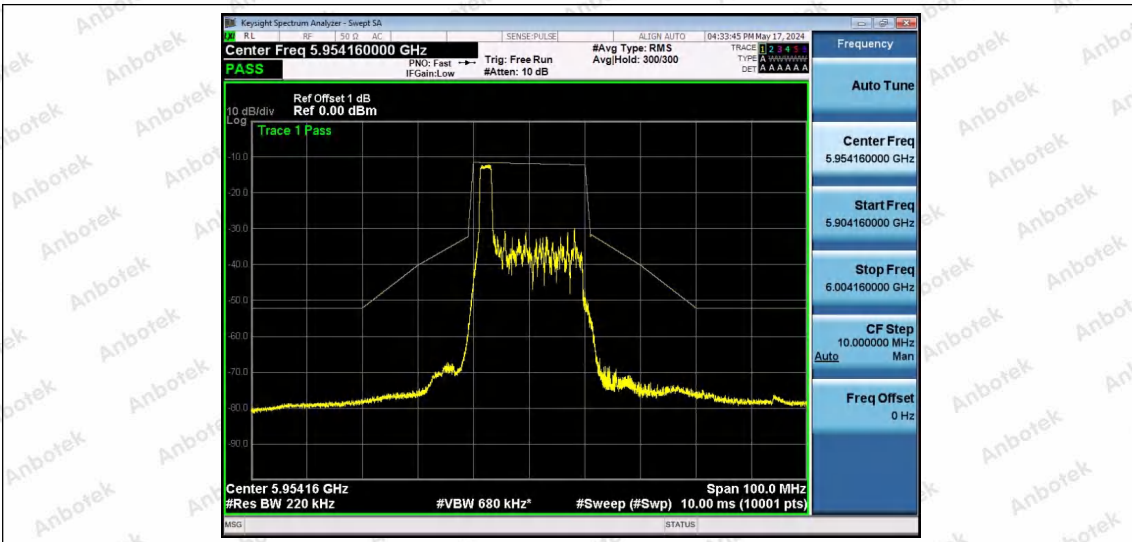

Test Graphs

NTNV-11AX20SISO-Ant1-5955-26Tone-RU0-PASS