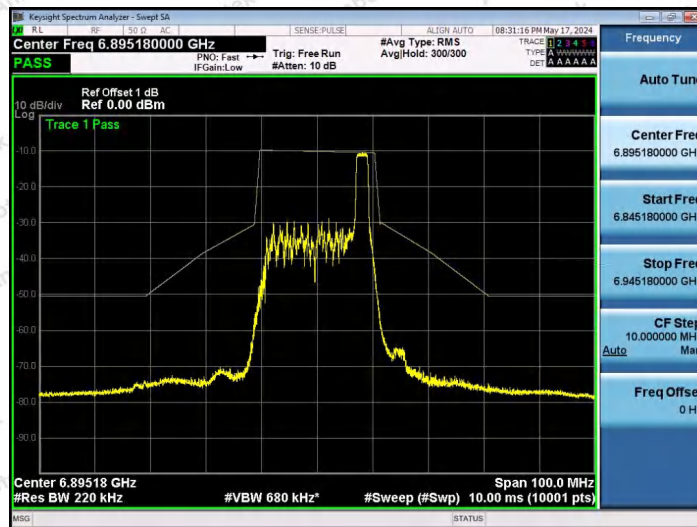

Hotline 400-003-0500
www.anbotek.com.cn

NTNV-11AX20SISO-Ant1-6895-26Tone-RU0-PASS

NTNV-11AX20SISO-Ant1-6895-26Tone-RU4-PASS

NTNV-11AX20SISO-Ant1-6895-26Tone-RU8-PASS

Shenzhen Anbotek Compliance Laboratory Limited