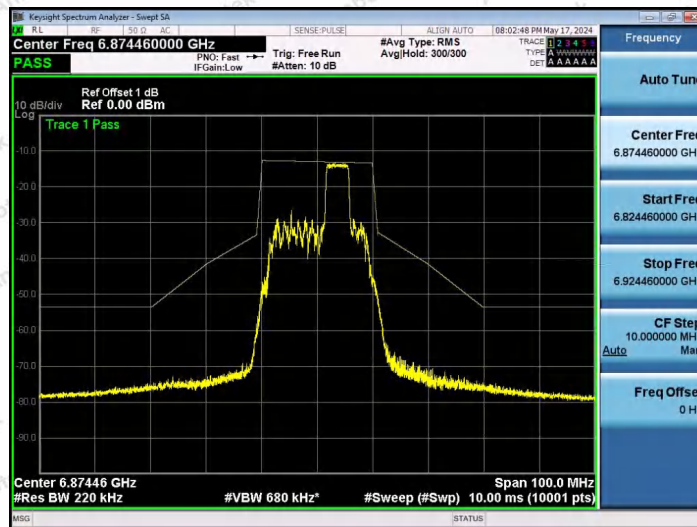

Hotline 400-003-0500
www.anbotek.com.cn

NTNV-11AX20SISO-Ant1-6875-26Tone-RU8-PASS

NTNV-11AX20SISO-Ant1-6875-52Tone-RU37-PASS

NTNV-11AX20SISO-Ant1-6875-52Tone-RU39-PASS

Shenzhen Anbotek Compliance Laboratory Limited