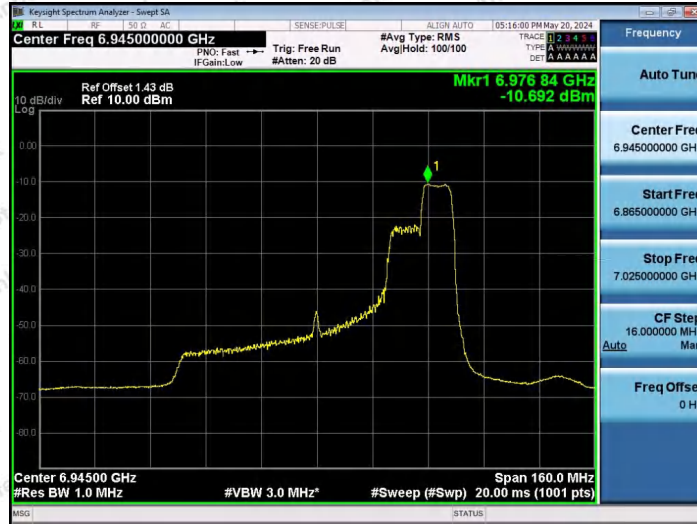

11AX80SISO-Ant1-6945-106Tone-RU60-PASS