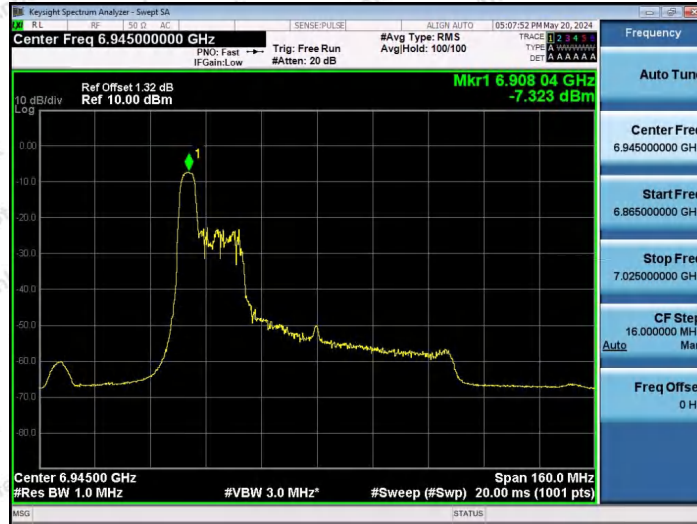

11AX80SISO-Ant1-6945-52Tone-RU37-PASS