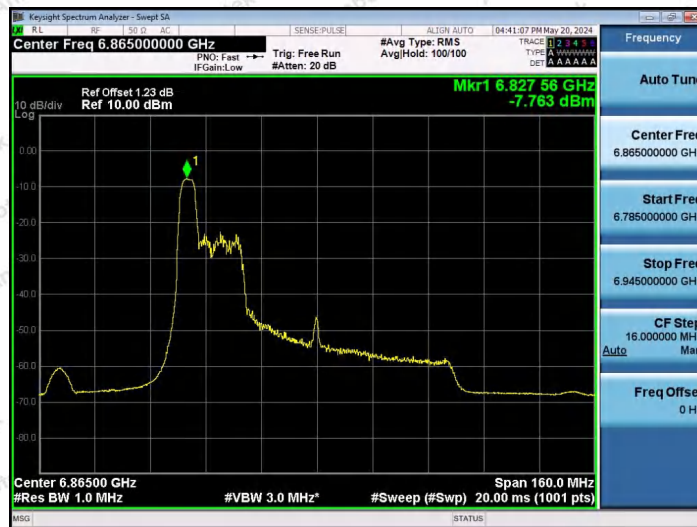

11AX80SISO-Ant1-6865-26Tone-RU0-PASS

11AX80SISO-Ant1-6865-26Tone-RU36-PASS

11AX80SISO-Ant1-6865-52Tone-RU37-PASS

Shenzhen Anbotek Compliance Laboratory Limited

Address: 1/F., Building D, Sogood Science and Technology Park, Sanwei Community, Hangcheng Street, Bao'an District, Shenzhen, Guangdong, China.
Tel: (86) 0755-26066440 Fax: (86) 0755-26014772 Email: service@anbotek.com