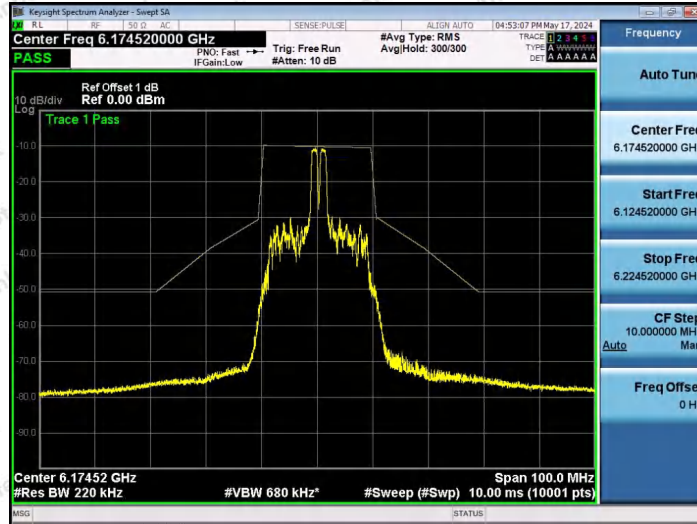

NTNV-11AX20SISO-Ant1-6175-26Tone-RU4-PASS