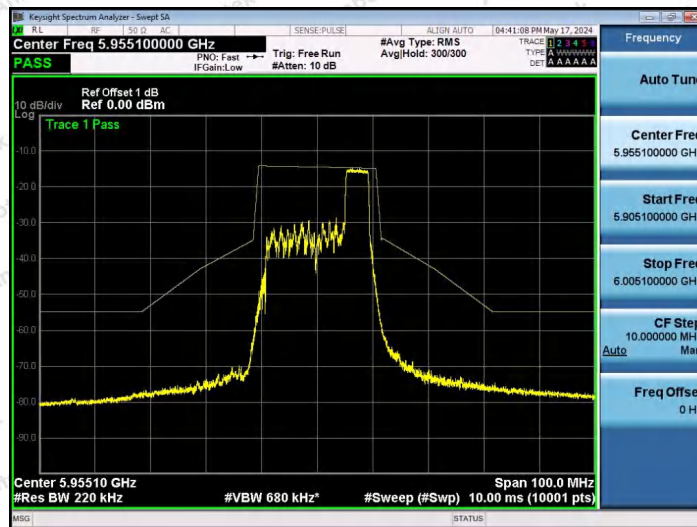

Hotline 400-003-0500
www.anbotek.com.cn

NTNV-11AX20SISO-Ant1-5955-52Tone-RU37-PASS

NTNV-11AX20SISO-Ant1-5955-52Tone-RU39-PASS

NTNV-11AX20SISO-Ant1-5955-52Tone-RU40-PASS

Shenzhen Anbotek Compliance Laboratory Limited