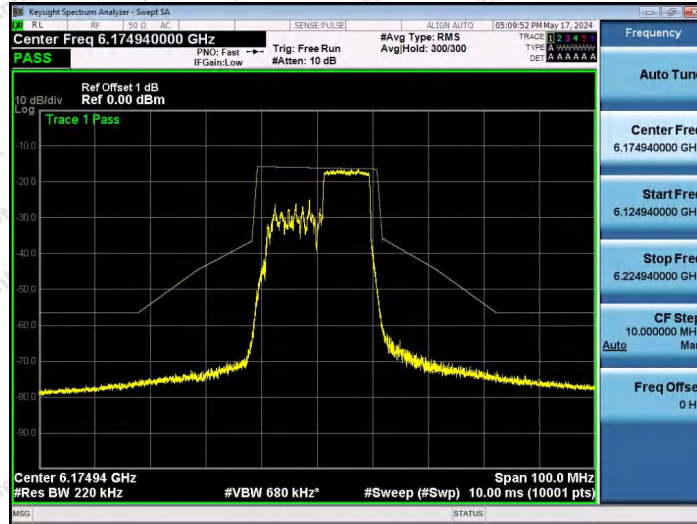

NTNV-11AX20SISO-Ant1-6175-106Tone-RU54-PASS