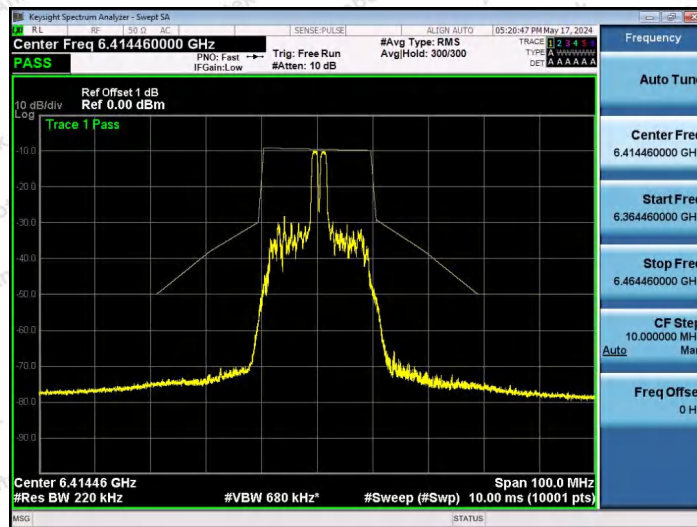

Hotline 400-003-0500
www.anbotek.com.cn

NTNV-11AX20SISO-Ant1-6175-106Tone-RU54-PASS

NTNV-11AX20SISO-Ant1-6415-26Tone-RU0-PASS

NTNV-11AX20SISO-Ant1-6415-26Tone-RU4-PASS

Shenzhen Anbotek Compliance Laboratory Limited