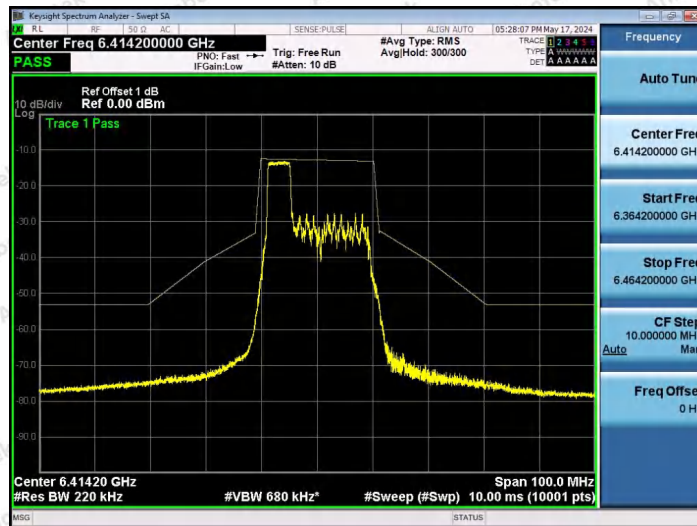

NTNV-11AX20SISO-Ant1-6415-52Tone-RU37-PASS