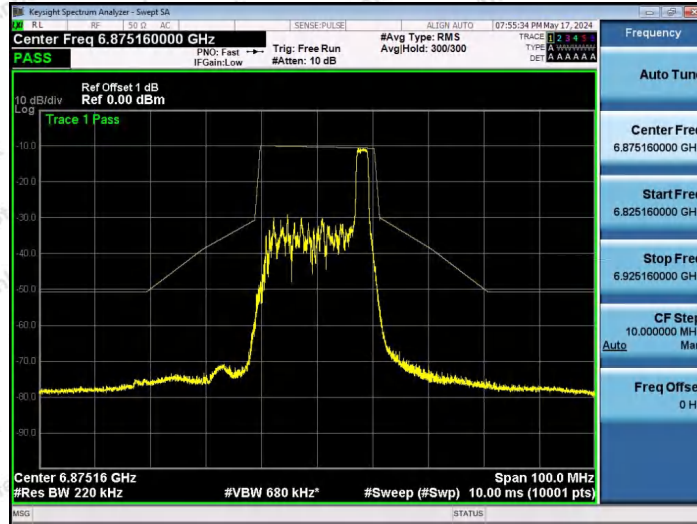

NTNV-11AX20SISO-Ant1-6875-26Tone-RU8-PASS