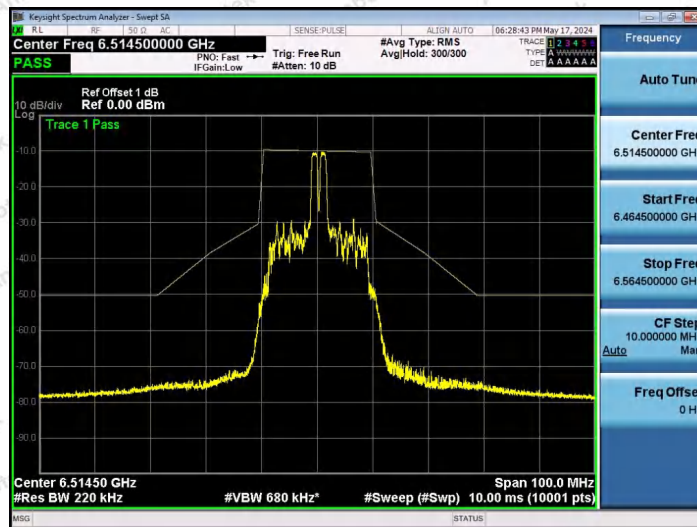

Hotline 400-003-0500
 www.anbotek.com.cn

NTNV-11AX20SISO-Ant1-6475-106Tone-RU54-PASS

NTNV-11AX20SISO-Ant1-6515-26Tone-RU0-PASS

NTNV-11AX20SISO-Ant1-6515-26Tone-RU4-PASS

Shenzhen Anbotek Compliance Laboratory Limited