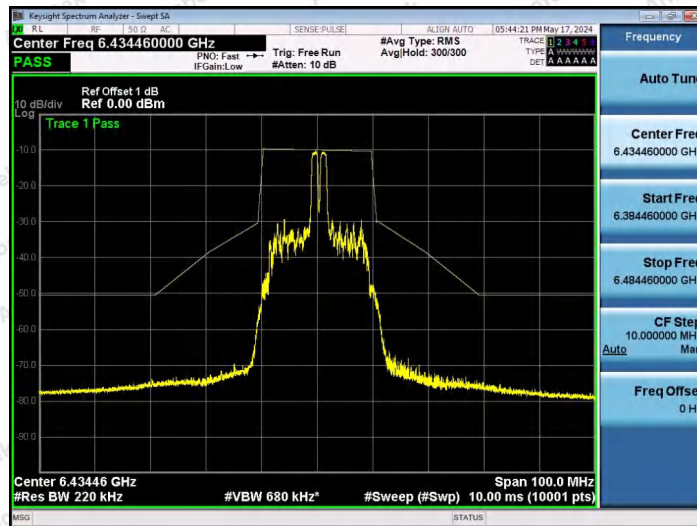

NTNV-11AX20SISO-Ant1-6435-26Tone-RU4-PASS