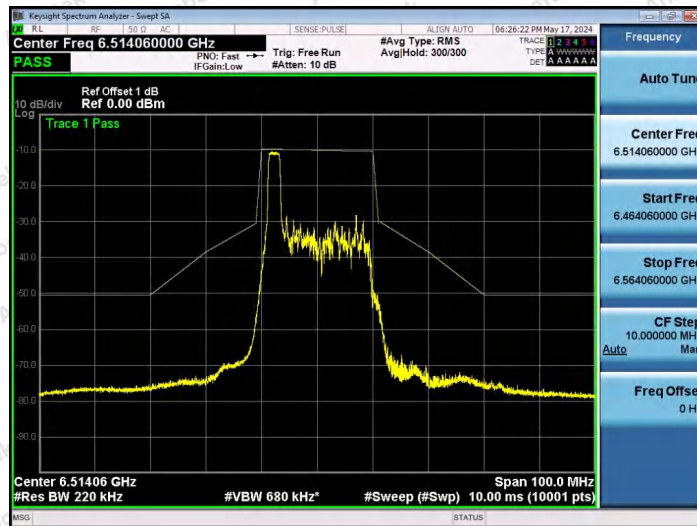

NTNV-11AX20SISO-Ant1-6515-26Tone-RU0-PASS