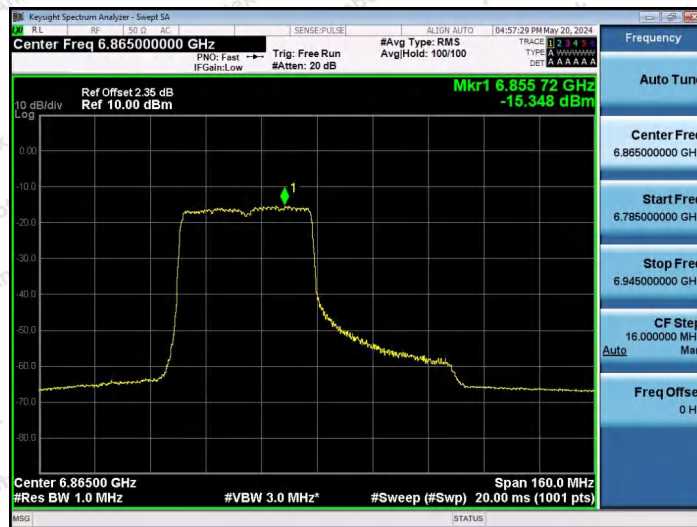

Hotline 400-003-0500
www.anbotek.com.cn

11AX80SISO-Ant1-6865-242Tone-RU61-PASS

11AX80SISO-Ant1-6865-242Tone-RU64-PASS

11AX80SISO-Ant1-6865-484Tone-RU65-PASS

Shenzhen Anbotek Compliance Laboratory Limited

Address: 1/F., Building D, Sogood Science and Technology Park, Sanwei Community, Hangcheng Street, Bao'an District, Shenzhen, Guangdong, China.
Tel: (86) 0755-26066440 Fax: (86) 0755-26014772 Email: service@anbotek.com