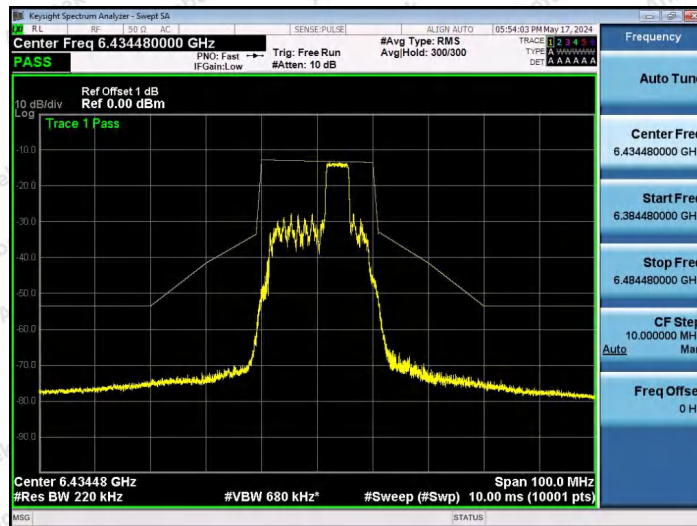

NTNV-11AX20SISO-Ant1-6435-52Tone-RU39-PASS