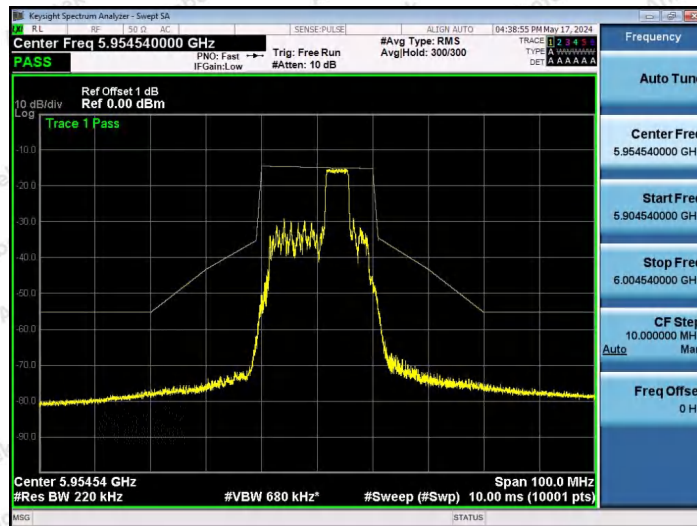

NTNV-11AX20SISO-Ant1-5955-52Tone-RU39-PASS