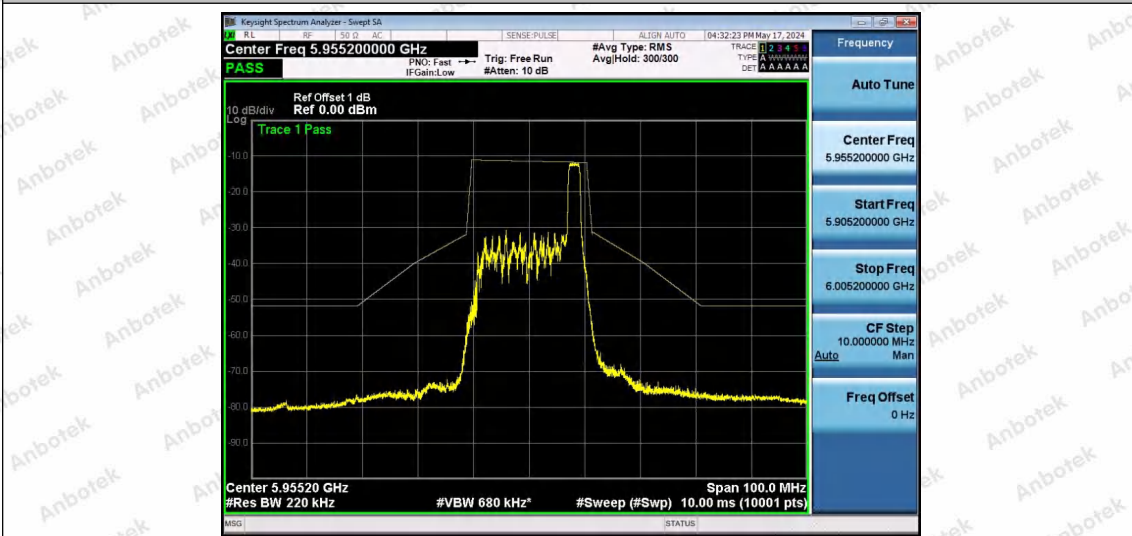

Hotline
 400-003-0500
www.anbotek.com.cn

Test Graphs

NTNV-11AX20SISO-Ant1-5955-26Tone-RU0-PASS

NTNV-11AX20SISO-Ant1-5955-26Tone-RU4-PASS

NTNV-11AX20SISO-Ant1-5955-26Tone-RU8-PASS

Shenzhen Anbotek Compliance Laboratory Limited