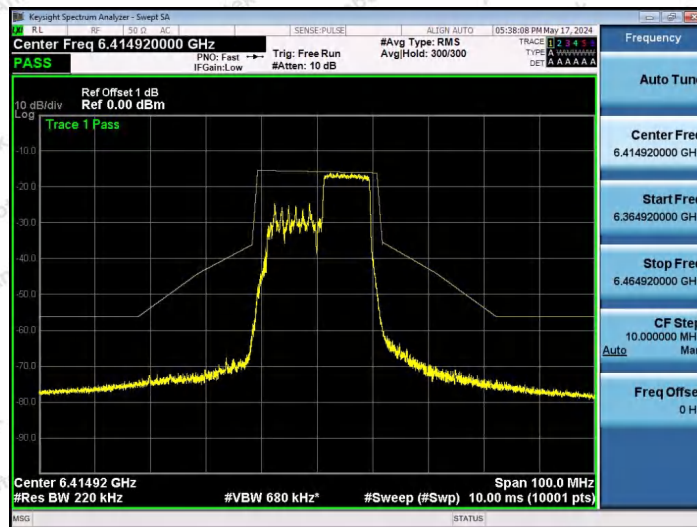

Hotline 400-003-0500
www.anbotek.com.cn

NTNV-11AX20SISO-Ant1-6415-52Tone-RU40-PASS

NTNV-11AX20SISO-Ant1-6415-106Tone-RU53-PASS

NTNV-11AX20SISO-Ant1-6415-106Tone-RU54-PASS

Shenzhen Anbotek Compliance Laboratory Limited