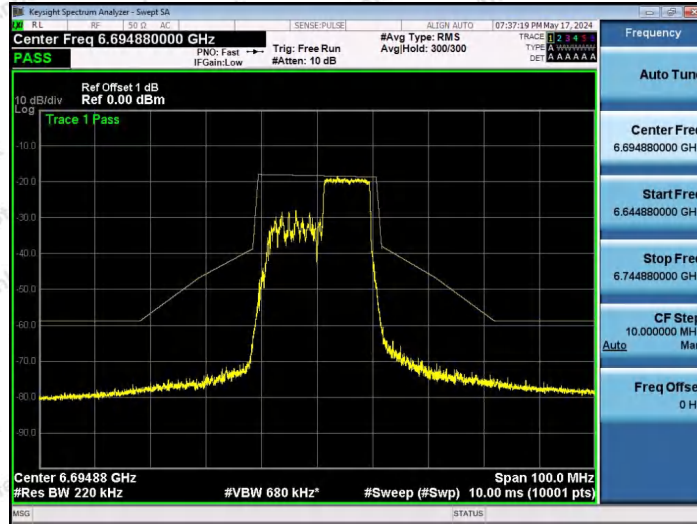

NTNV-11AX20SISO-Ant1-6695-106Tone-RU54-PASS