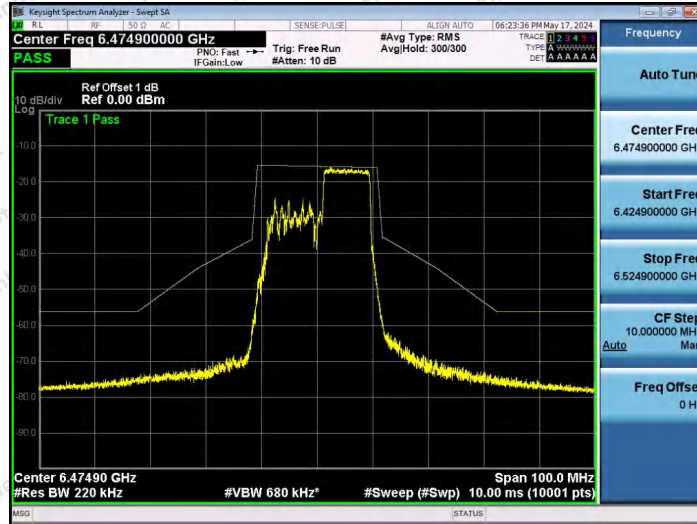

NTNV-11AX20SISO-Ant1-6475-106Tone-RU54-PASS