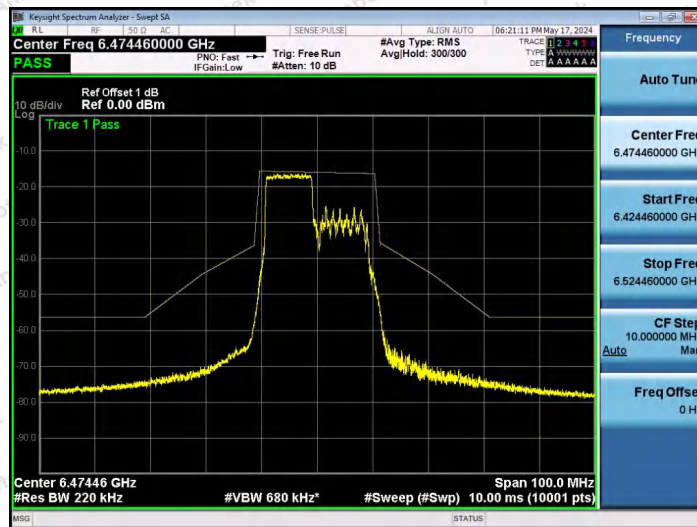

Hotline 400-003-0500
 www.anbotek.com.cn

NTNV-11AX20SISO-Ant1-6475-52Tone-RU39-PASS

NTNV-11AX20SISO-Ant1-6475-52Tone-RU40-PASS

NTNV-11AX20SISO-Ant1-6475-106Tone-RU53-PASS

Shenzhen Anbotek Compliance Laboratory Limited