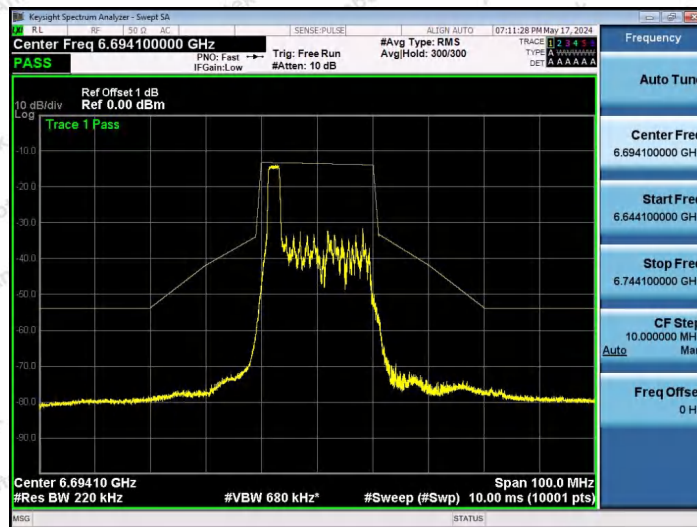

Hotline 400-003-0500
 www.anbotek.com.cn

NTNV-11AX20SISO-Ant1-6535-106Tone-RU53-PASS

NTNV-11AX20SISO-Ant1-6535-106Tone-RU54-PASS

NTNV-11AX20SISO-Ant1-6695-26Tone-RU0-PASS

Shenzhen Anbotek Compliance Laboratory Limited