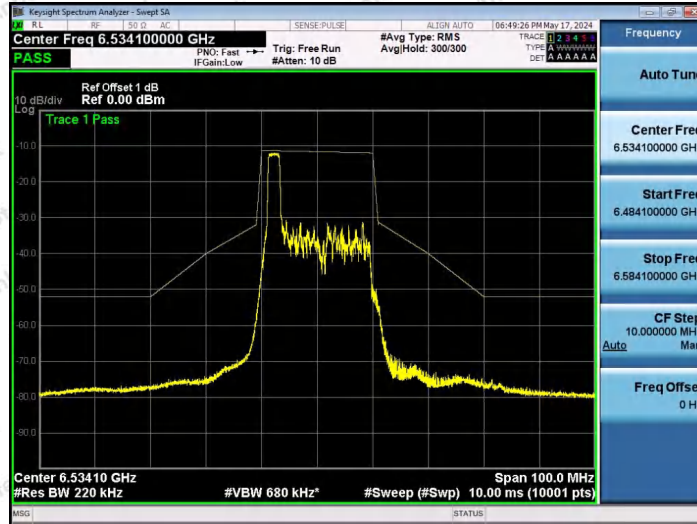

NTNV-11AX20SISO-Ant1-6535-26Tone-RU0-PASS