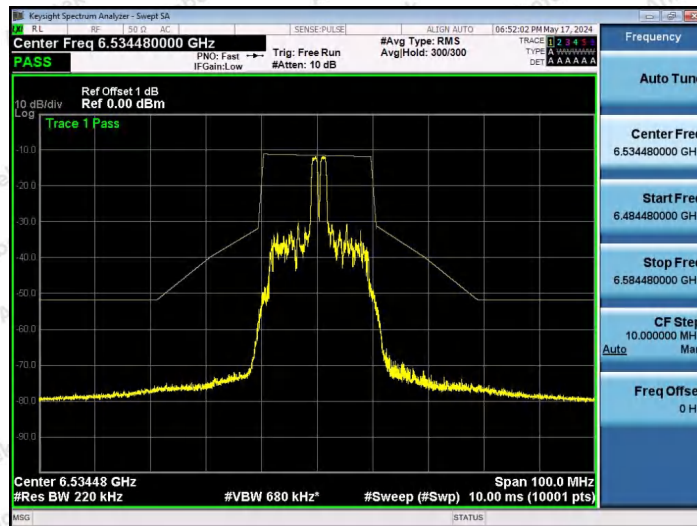

NTNV-11AX20SISO-Ant1-6535-26Tone-RU4-PASS