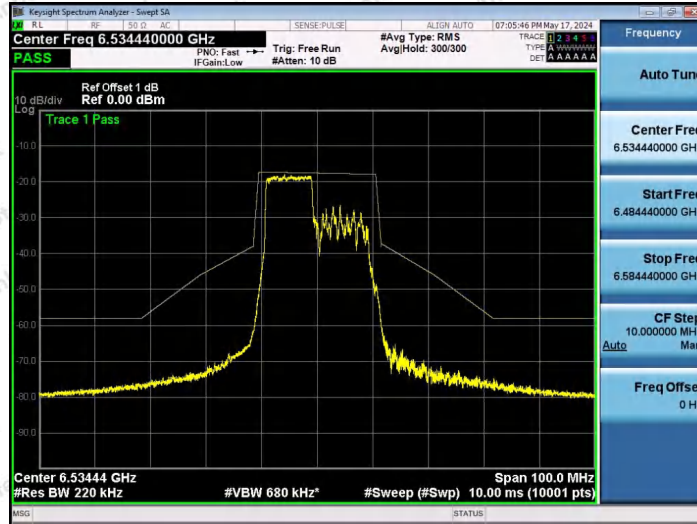

NTNV-11AX20SISO-Ant1-6535-106Tone-RU53-PASS