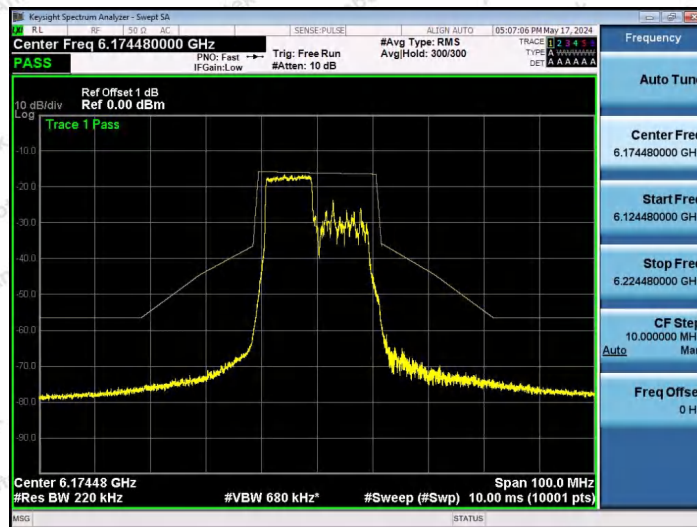

Hotline 400-003-0500
 www.anbotek.com.cn

NTNV-11AX20SISO-Ant1-6175-52Tone-RU39-PASS

NTNV-11AX20SISO-Ant1-6175-52Tone-RU40-PASS

NTNV-11AX20SISO-Ant1-6175-106Tone-RU53-PASS

Shenzhen Anbotek Compliance Laboratory Limited