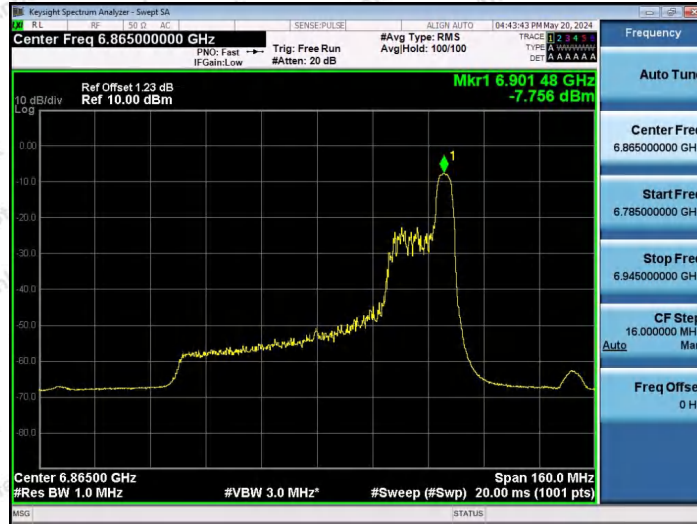

11AX80SISO-Ant1-6865-52Tone-RU52-PASS