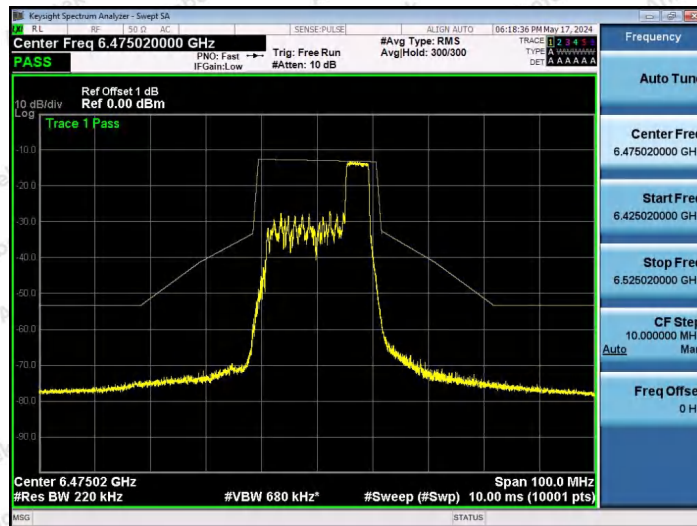

NTNV-11AX20SISO-Ant1-6475-52Tone-RU40-PASS