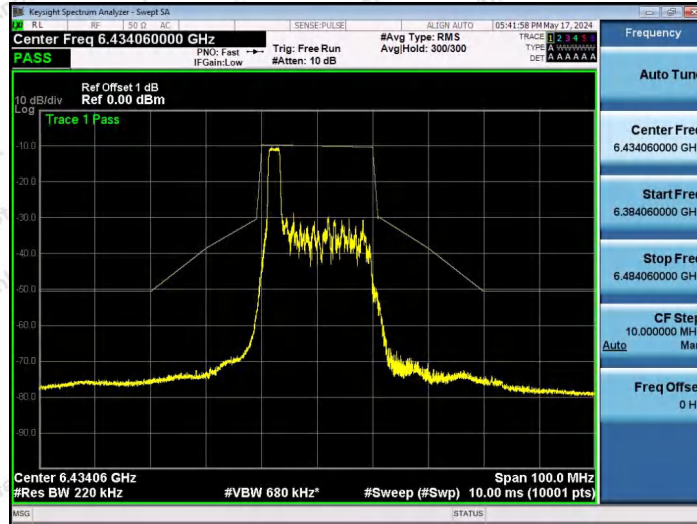

NTNV-11AX20SISO-Ant1-6435-26Tone-RU0-PASS