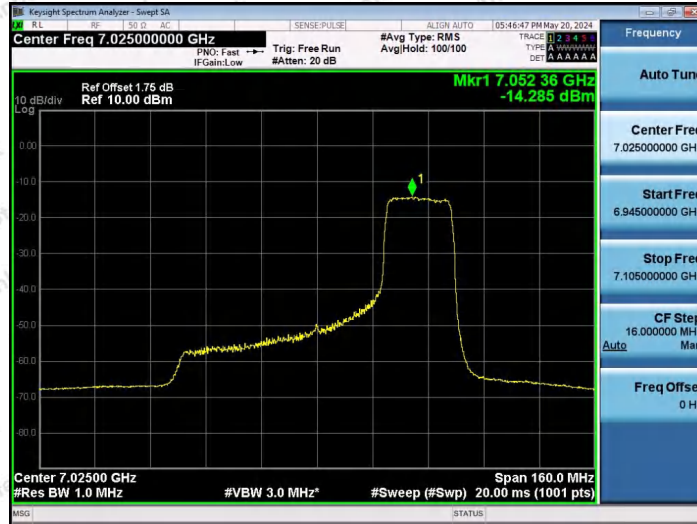

11AX80SISO-Ant1-7025-242Tone-RU64-PASS