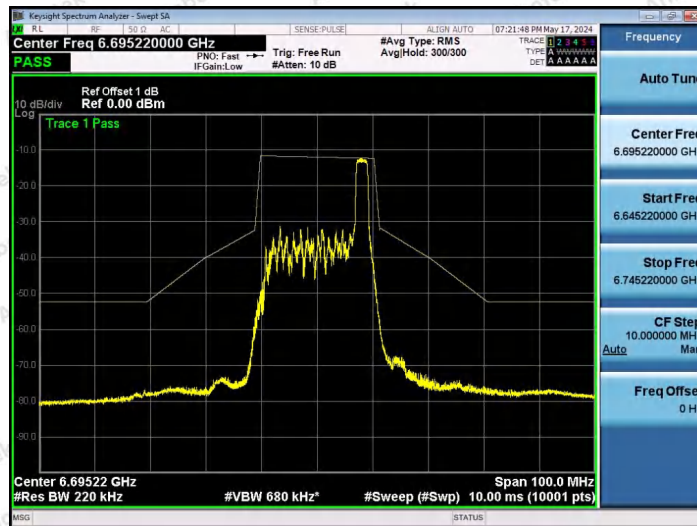

NTNV-11AX20SISO-Ant1-6695-26Tone-RU8-PASS