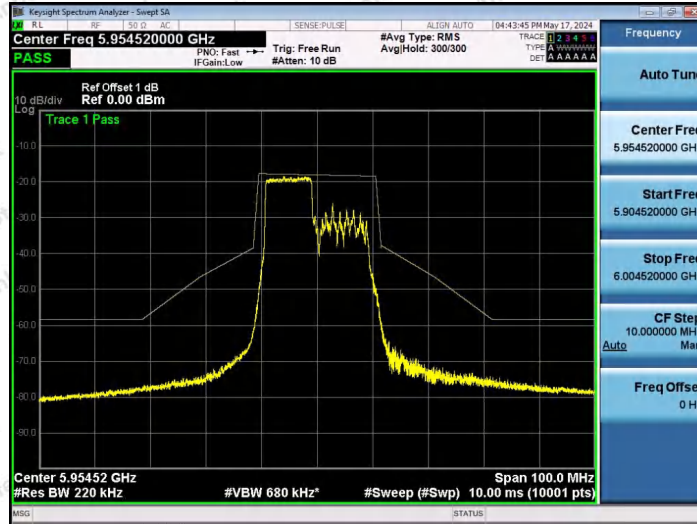

NTNV-11AX20SISO-Ant1-5955-106Tone-RU53-PASS