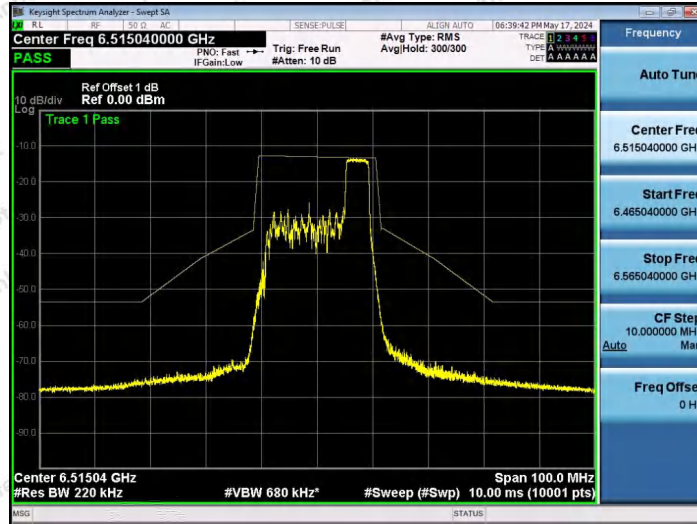

NTNV-11AX20SISO-Ant1-6515-52Tone-RU40-PASS