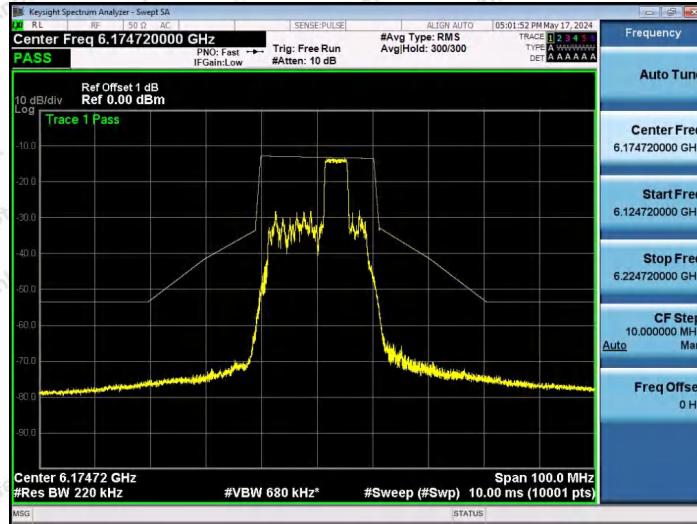

NTNV-11AX20SISO-Ant1-6175-52Tone-RU39-PASS