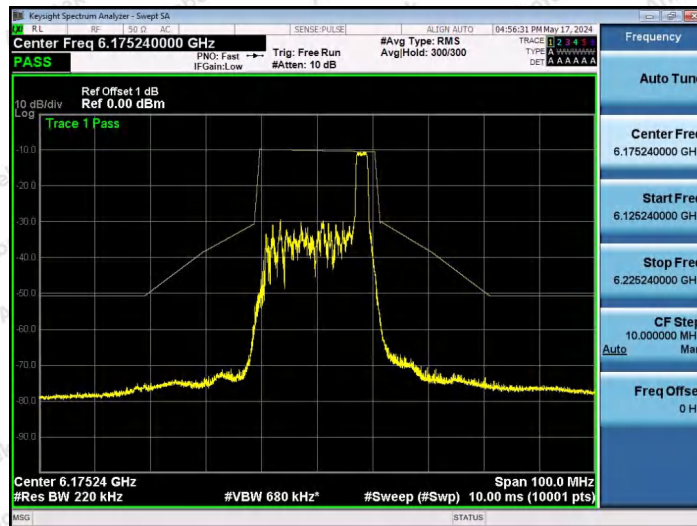

NTNV-11AX20SISO-Ant1-6175-26Tone-RU8-PASS