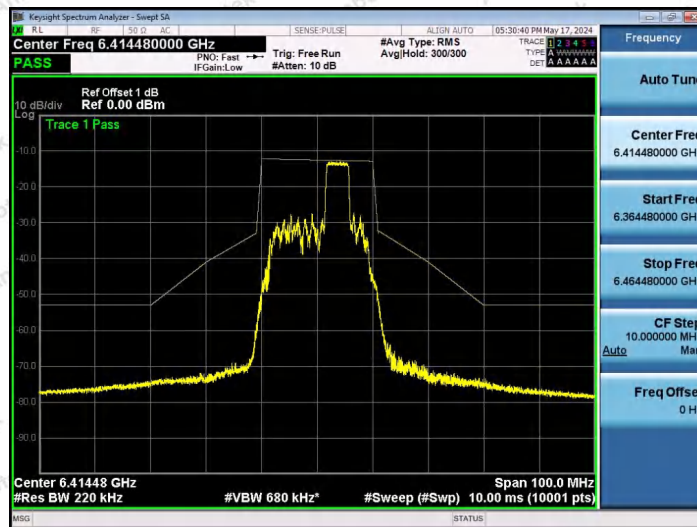

Hotline 400-003-0500
www.anbotek.com.cn

NTNV-11AX20SISO-Ant1-6415-26Tone-RU8-PASS

NTNV-11AX20SISO-Ant1-6415-52Tone-RU37-PASS

NTNV-11AX20SISO-Ant1-6415-52Tone-RU39-PASS

Shenzhen Anbotek Compliance Laboratory Limited