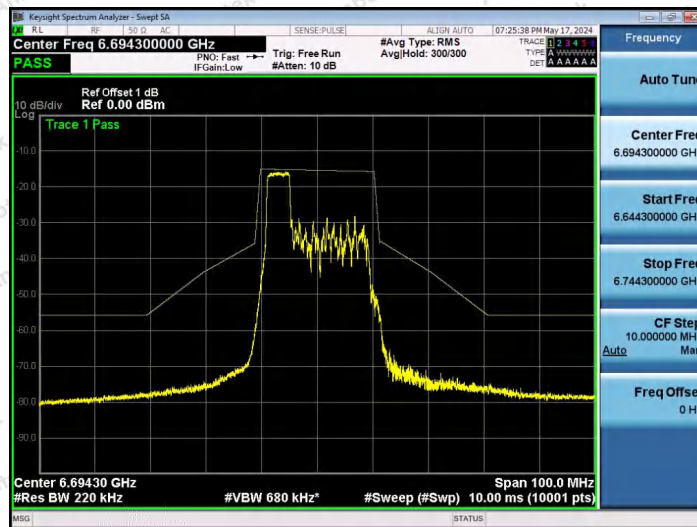

Hotline 400-003-0500
www.anbotek.com.cn

NTNV-11AX20SISO-Ant1-6695-26Tone-RU4-PASS

NTNV-11AX20SISO-Ant1-6695-26Tone-RU8-PASS

NTNV-11AX20SISO-Ant1-6695-52Tone-RU37-PASS

Shenzhen Anbotek Compliance Laboratory Limited