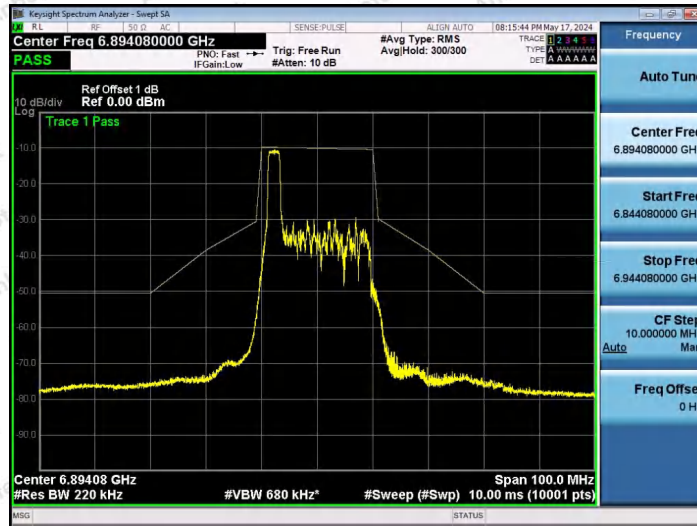

NTNV-11AX20SISO-Ant1-6895-26Tone-RU0-PASS