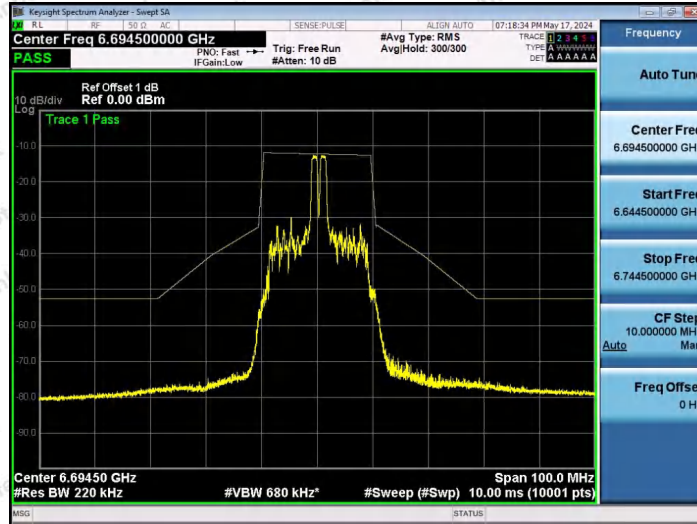

NTNV-11AX20SISO-Ant1-6695-26Tone-RU4-PASS