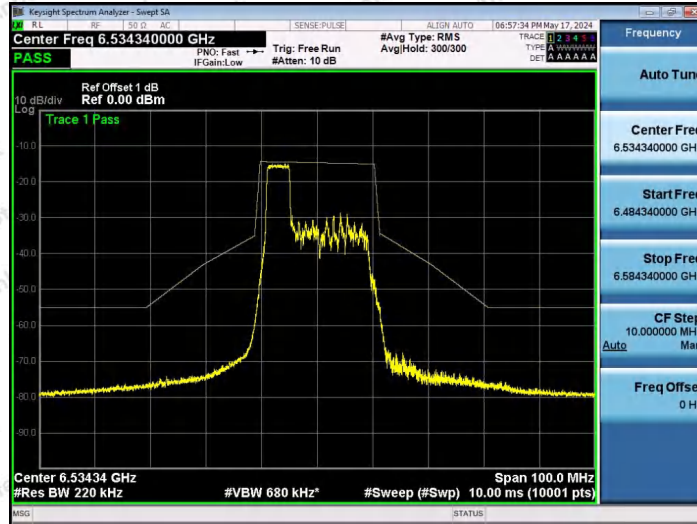

NTNV-11AX20SISO-Ant1-6535-52Tone-RU37-PASS