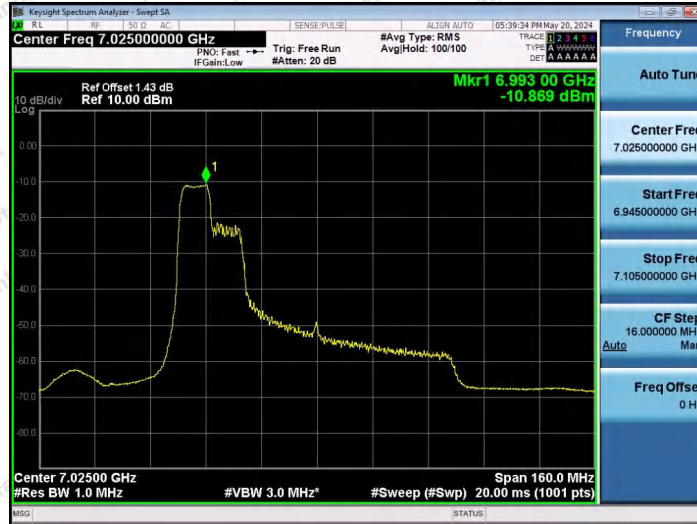

11AX80SISO-Ant1-7025-106Tone-RU53-PASS