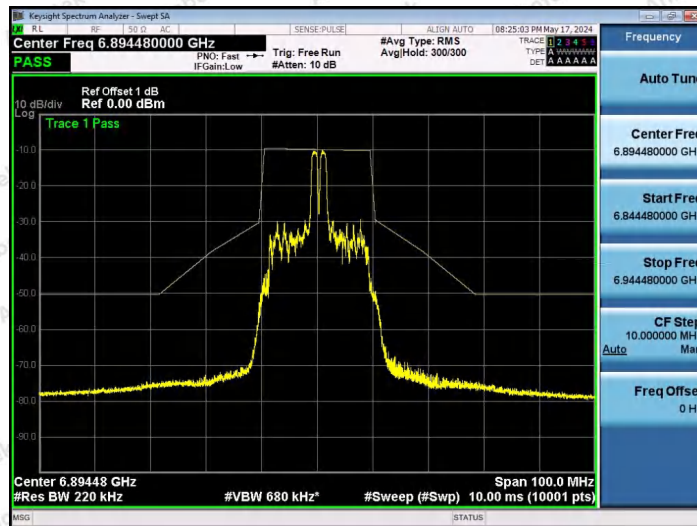

NTNV-11AX20SISO-Ant1-6895-26Tone-RU4-PASS