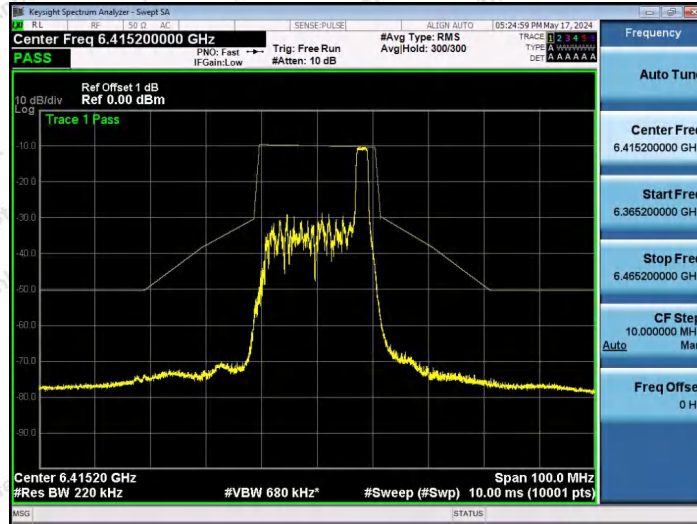

NTNV-11AX20SISO-Ant1-6415-26Tone-RU8-PASS