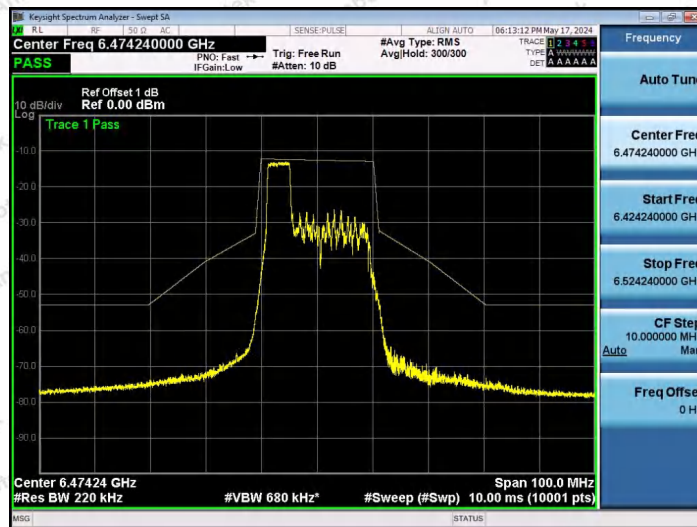

Hotline 400-003-0500
www.anbotek.com.cn

NTNV-11AX20SISO-Ant1-6475-26Tone-RU4-PASS

NTNV-11AX20SISO-Ant1-6475-26Tone-RU8-PASS

NTNV-11AX20SISO-Ant1-6475-52Tone-RU37-PASS

Shenzhen Anbotek Compliance Laboratory Limited