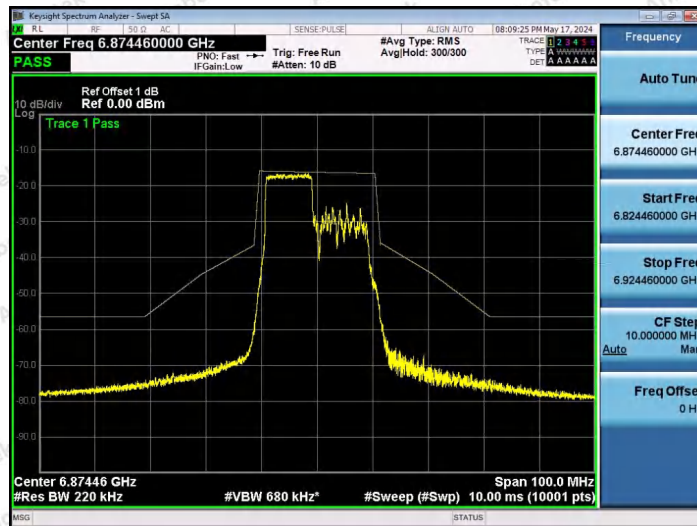

NTNV-11AX20SISO-Ant1-6875-106Tone-RU53-PASS