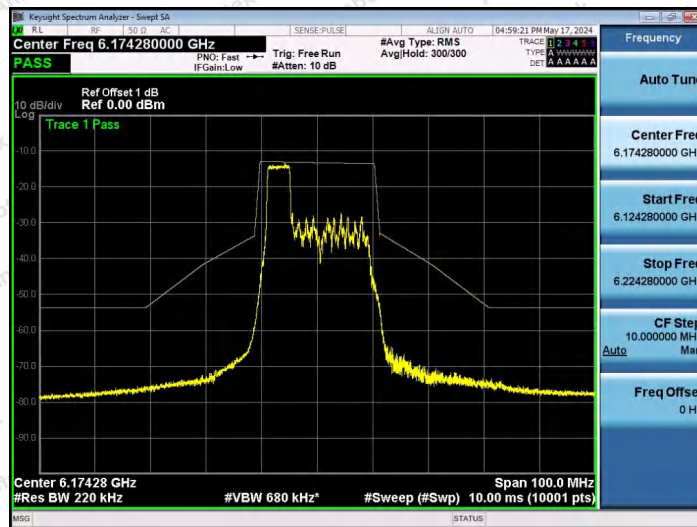

Hotline 400-003-0500
 www.anbotek.com.cn

NTNV-11AX20SISO-Ant1-6175-26Tone-RU4-PASS

NTNV-11AX20SISO-Ant1-6175-26Tone-RU8-PASS

NTNV-11AX20SISO-Ant1-6175-52Tone-RU37-PASS

Shenzhen Anbotek Compliance Laboratory Limited