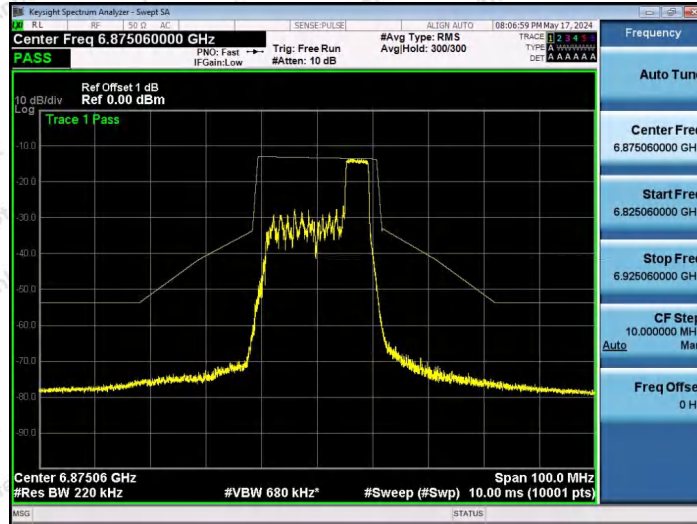

NTNV-11AX20SISO-Ant1-6875-52Tone-RU40-PASS