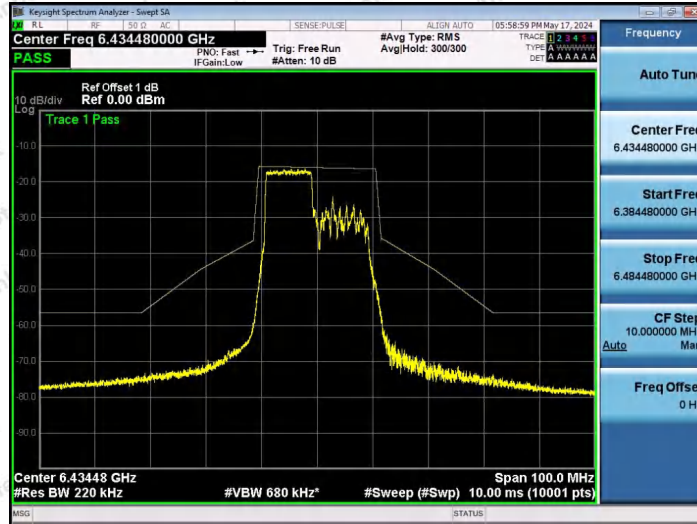

NTNV-11AX20SISO-Ant1-6435-106Tone-RU53-PASS