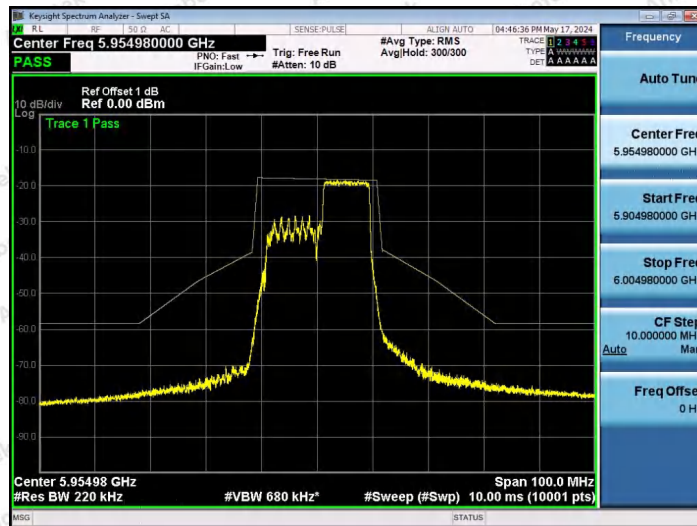

NTNV-11AX20SISO-Ant1-5955-106Tone-RU54-PASS