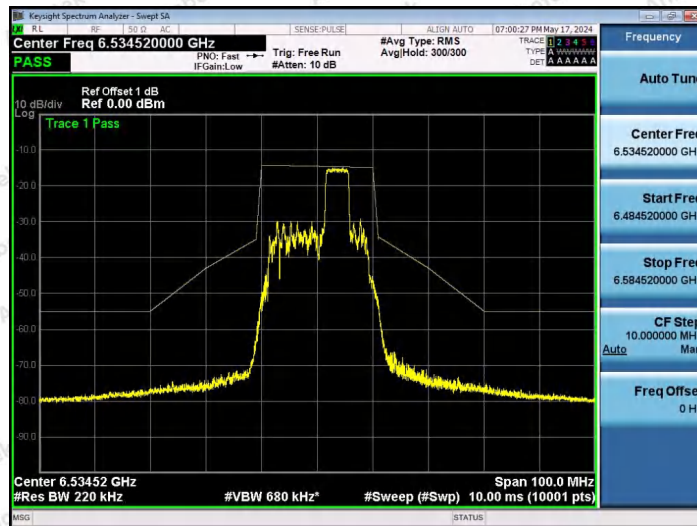

NTNV-11AX20SISO-Ant1-6535-52Tone-RU39-PASS