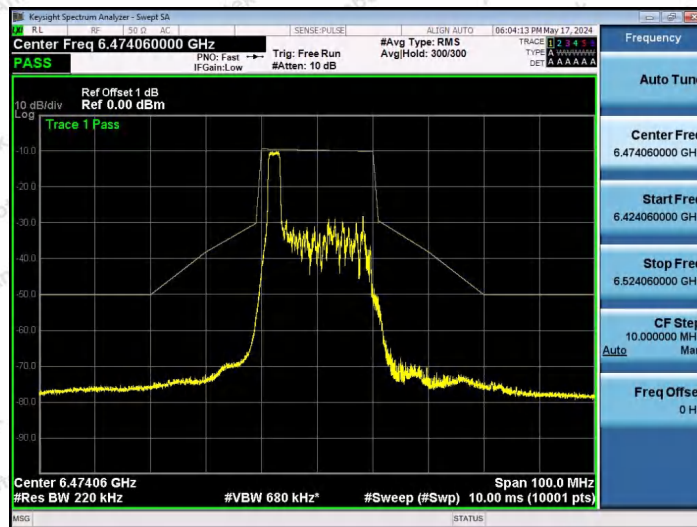

Hotline 400-003-0500
 www.anbotek.com.cn

NTNV-11AX20SISO-Ant1-6435-106Tone-RU53-PASS

NTNV-11AX20SISO-Ant1-6435-106Tone-RU54-PASS

NTNV-11AX20SISO-Ant1-6475-26Tone-RU0-PASS

Shenzhen Anbotek Compliance Laboratory Limited