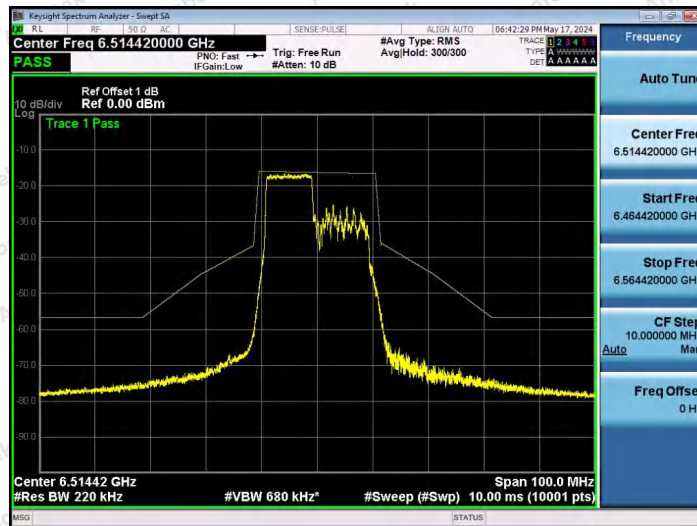

NTNV-11AX20SISO-Ant1-6515-106Tone-RU53-PASS