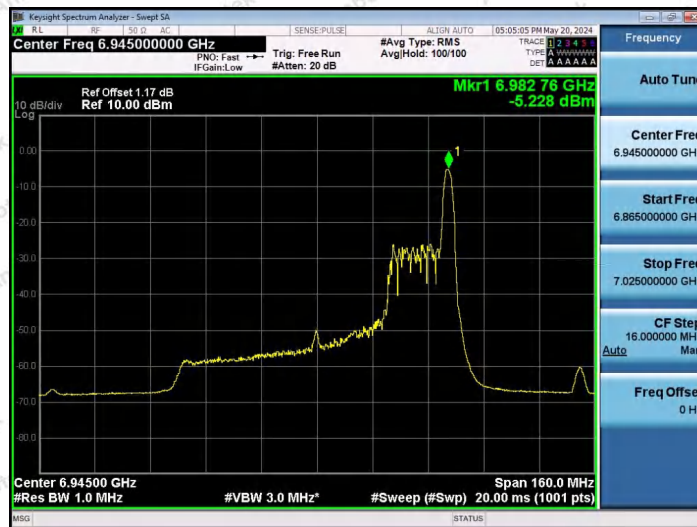

Hotline 400-003-0500
www.anbotek.com.cn

11AX80SISO-Ant1-6865-484Tone-RU66-PASS

11AX80SISO-Ant1-6945-26Tone-RU0-PASS

11AX80SISO-Ant1-6945-26Tone-RU36-PASS

Shenzhen Anbotek Compliance Laboratory Limited

Address: 1/F., Building D, Sogood Science and Technology Park, Sanwei Community, Hangcheng Street, Bao'an District, Shenzhen, Guangdong, China.
Tel: (86) 0755-26066440 Fax: (86) 0755-26014772 Email: service@anbotek.com