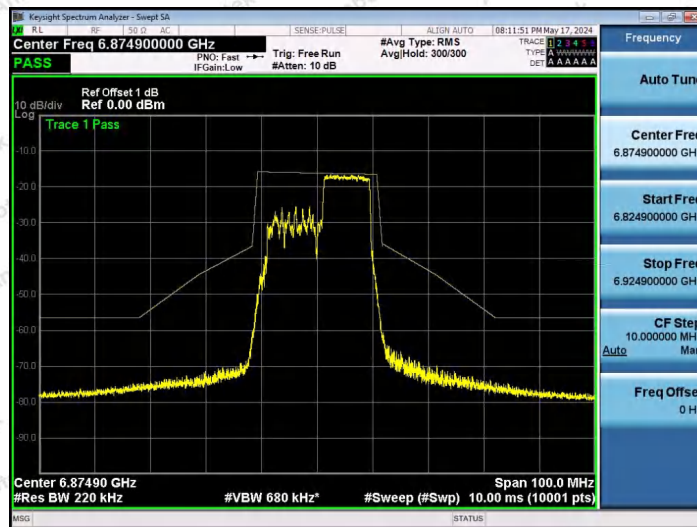

Hotline 400-003-0500
 www.anbotek.com.cn

NTNV-11AX20SISO-Ant1-6875-52Tone-RU40-PASS

NTNV-11AX20SISO-Ant1-6875-106Tone-RU53-PASS

NTNV-11AX20SISO-Ant1-6875-106Tone-RU54-PASS

Shenzhen Anbotek Compliance Laboratory Limited