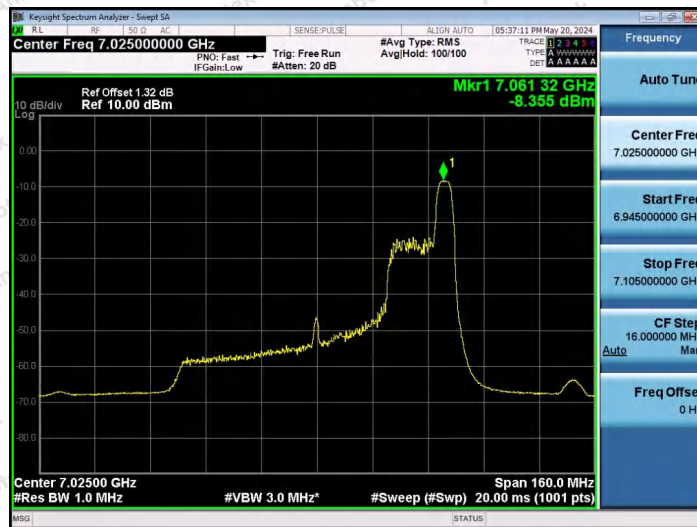

11AX80SISO-Ant1-7025-52Tone-RU52-PASS

Shenzhen Anbotek Compliance Laboratory Limited

Address: 1/F., Building D, Sogood Science and Technology Park, Sanwei Community, Hangcheng Street, Bao'an District, Shenzhen, Guangdong, China.
Tel: (86) 0755-26066440 Fax: (86) 0755-26014772 Email: service@anbotek.com

Hotline 400-003-0500
www.anbotek.com.cn