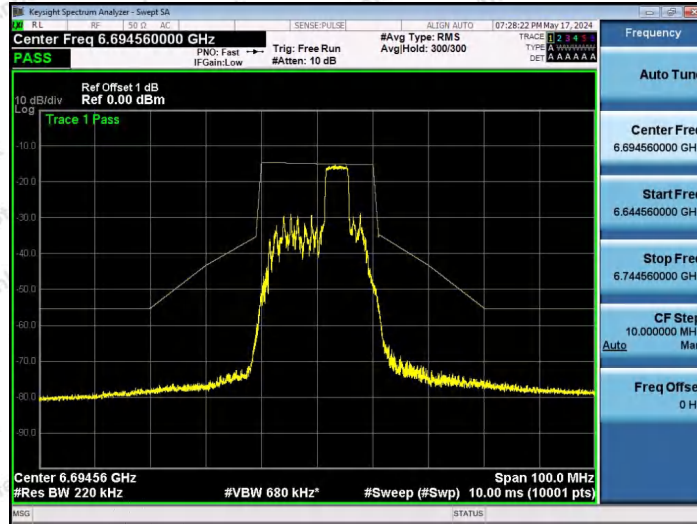

NTNV-11AX20SISO-Ant1-6695-52Tone-RU39-PASS