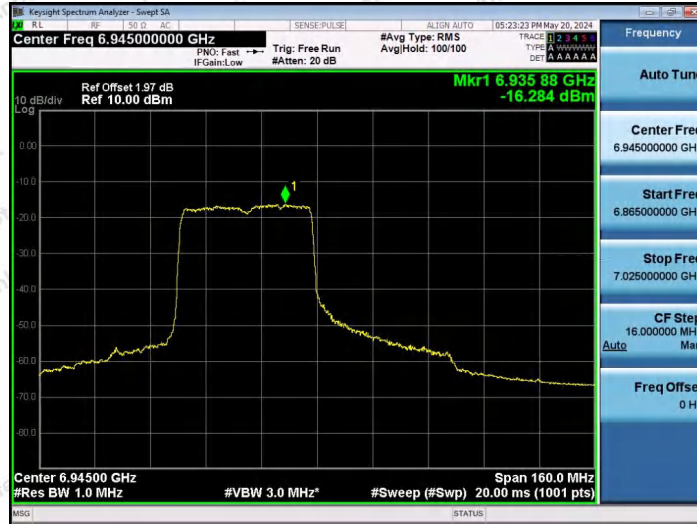

11AX80SISO-Ant1-6945-484Tone-RU65-PASS