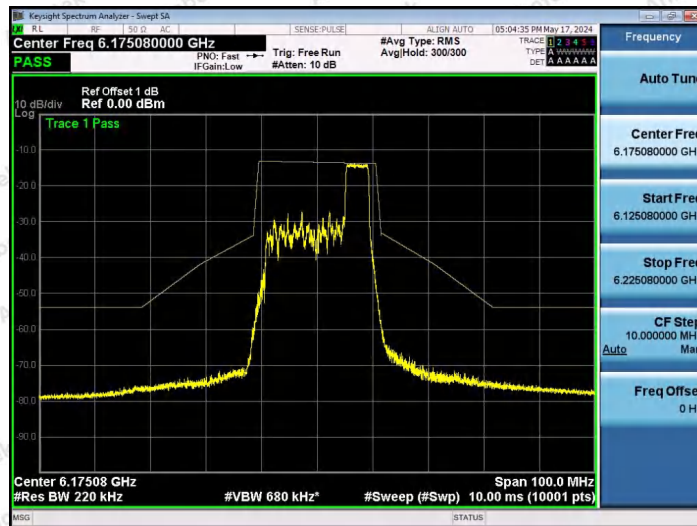

NTNV-11AX20SISO-Ant1-6175-52Tone-RU40-PASS