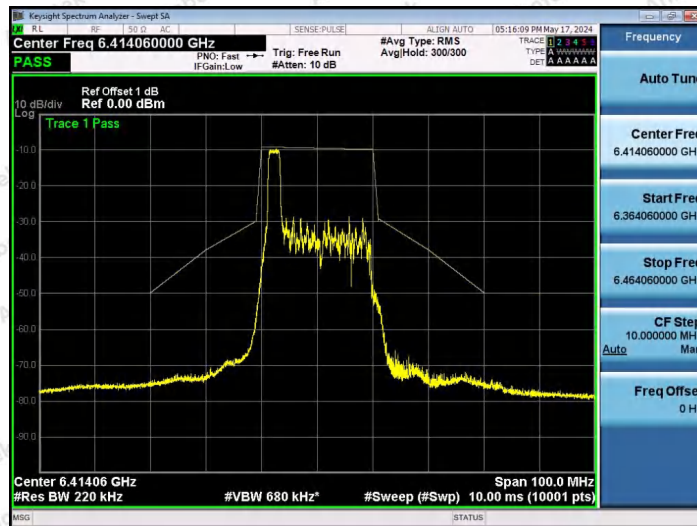

NTNV-11AX20SISO-Ant1-6415-26Tone-RU0-PASS