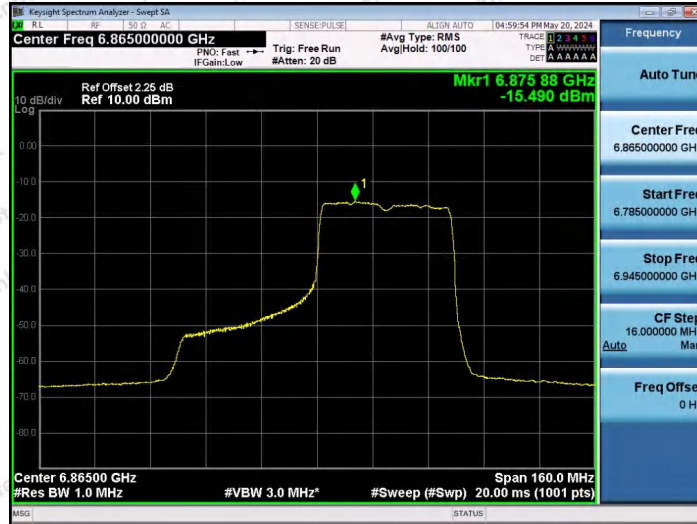

11AX80SISO-Ant1-6865-484Tone-RU66-PASS