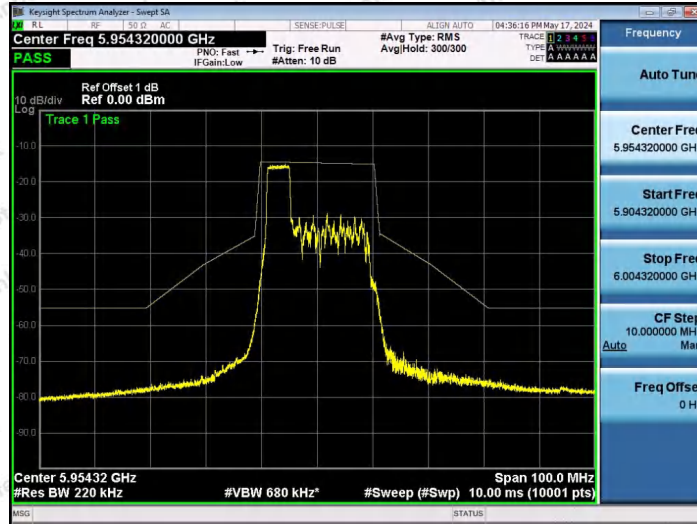

NTNV-11AX20SISO-Ant1-5955-52Tone-RU37-PASS