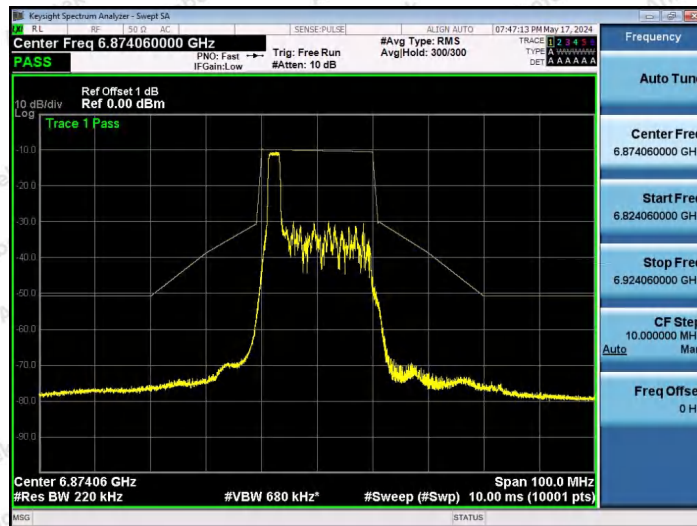

NTNV-11AX20SISO-Ant1-6875-26Tone-RU0-PASS