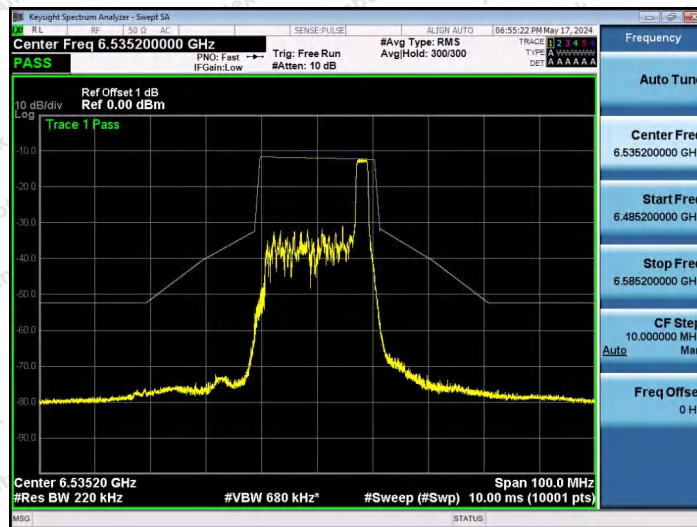

Hotline 400-003-0500
 www.anbotek.com.cn

NTNV-11AX20SISO-Ant1-6535-26Tone-RU0-PASS

NTNV-11AX20SISO-Ant1-6535-26Tone-RU4-PASS

NTNV-11AX20SISO-Ant1-6535-26Tone-RU8-PASS

Shenzhen Anbotek Compliance Laboratory Limited