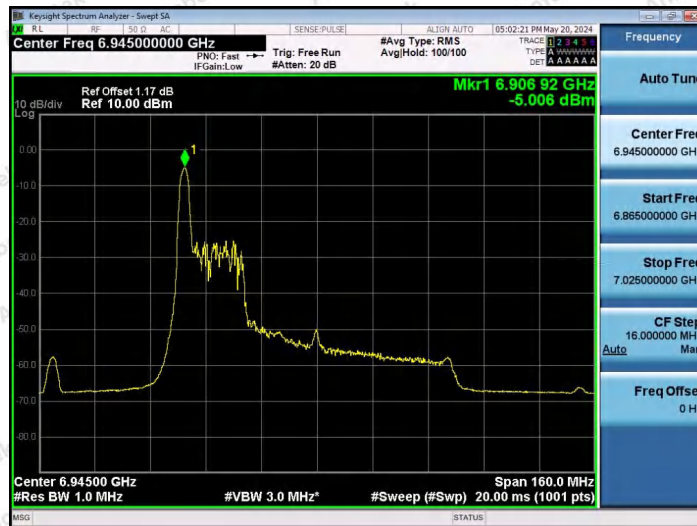

11AX80SISO-Ant1-6945-26Tone-RU0-PASS