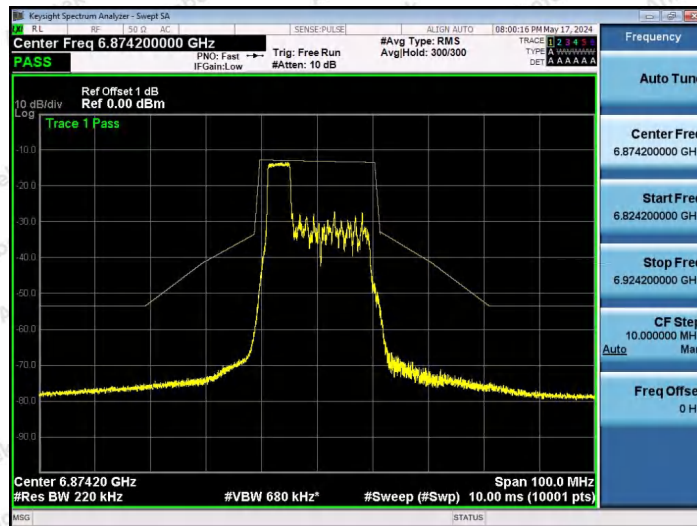

NTNV-11AX20SISO-Ant1-6875-52Tone-RU37-PASS