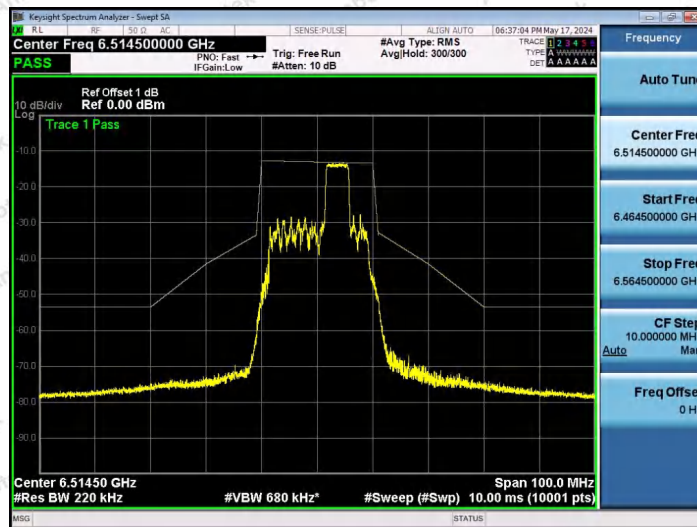

Hotline 400-003-0500
 www.anbotek.com.cn

NTNV-11AX20SISO-Ant1-6515-26Tone-RU8-PASS

NTNV-11AX20SISO-Ant1-6515-52Tone-RU37-PASS

NTNV-11AX20SISO-Ant1-6515-52Tone-RU39-PASS

Shenzhen Anbotek Compliance Laboratory Limited