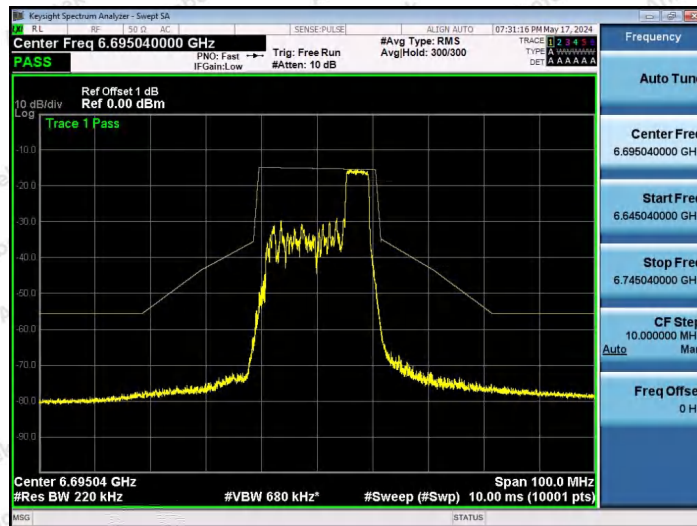

NTNV-11AX20SISO-Ant1-6695-52Tone-RU40-PASS