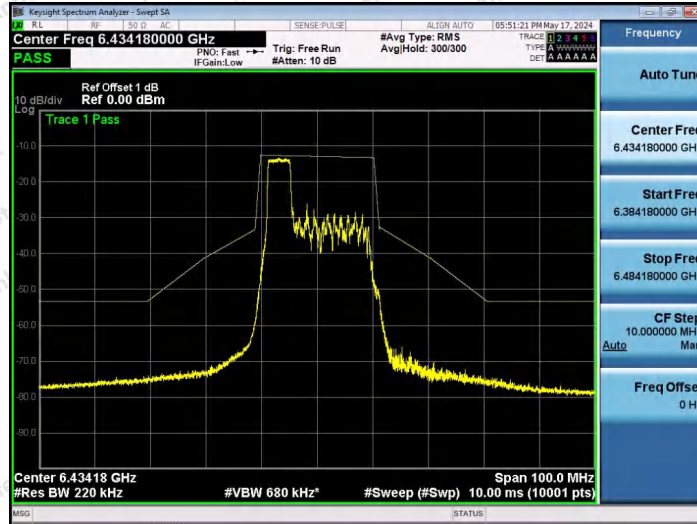

NTNV-11AX20SISO-Ant1-6435-52Tone-RU37-PASS