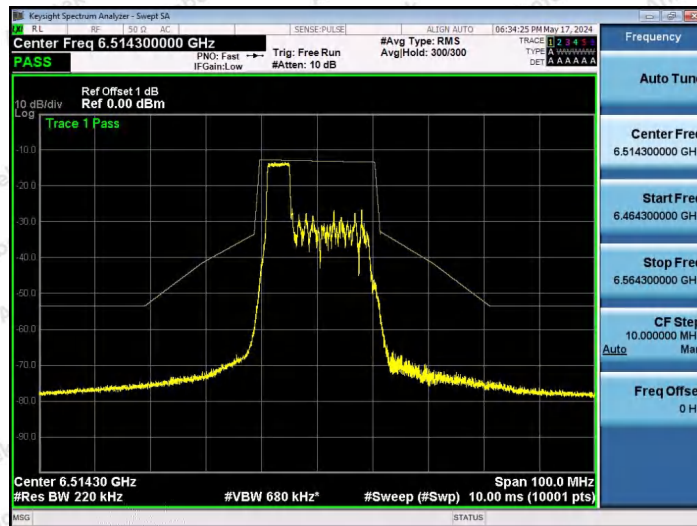

NTNV-11AX20SISO-Ant1-6515-52Tone-RU37-PASS