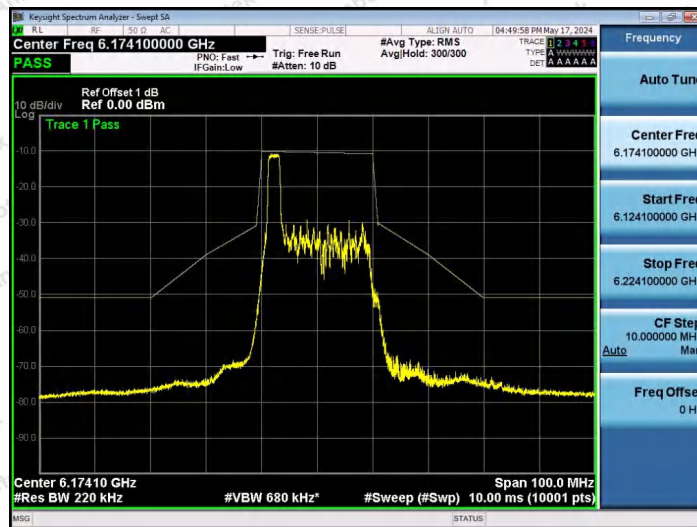

Hotline 400-003-0500
www.anbotek.com.cn

NTNV-11AX20SISO-Ant1-5955-106Tone-RU53-PASS

NTNV-11AX20SISO-Ant1-5955-106Tone-RU54-PASS

NTNV-11AX20SISO-Ant1-6175-26Tone-RU0-PASS

Shenzhen Anbotek Compliance Laboratory Limited