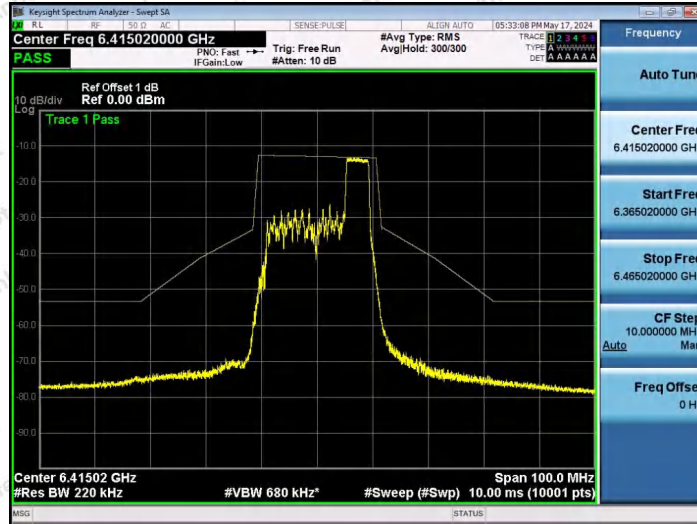

NTNV-11AX20SISO-Ant1-6415-52Tone-RU40-PASS