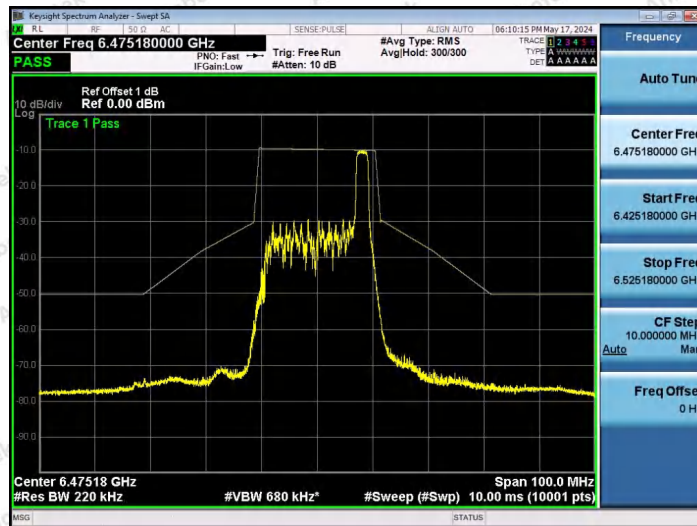

NTNV-11AX20SISO-Ant1-6475-26Tone-RU8-PASS