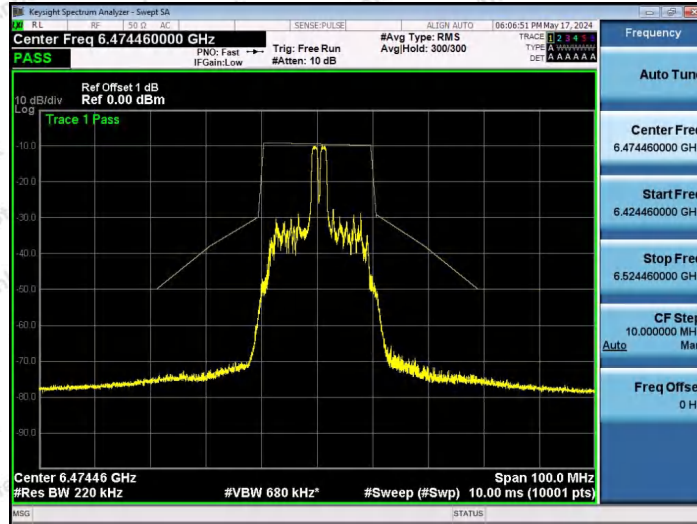

NTNV-11AX20SISO-Ant1-6475-26Tone-RU4-PASS