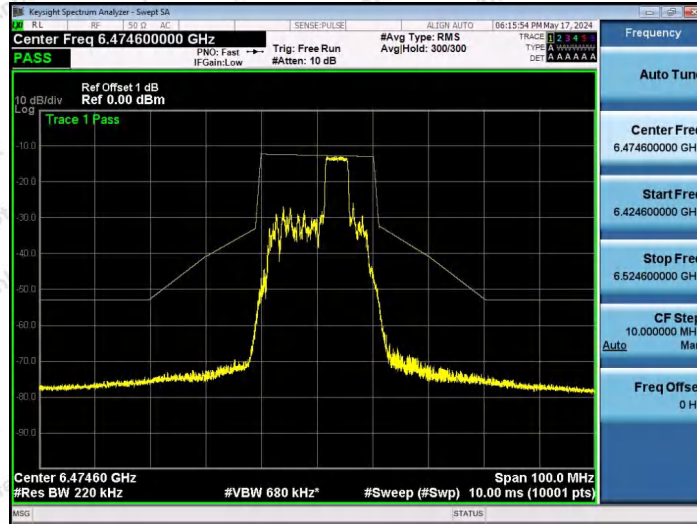

NTNV-11AX20SISO-Ant1-6475-52Tone-RU39-PASS