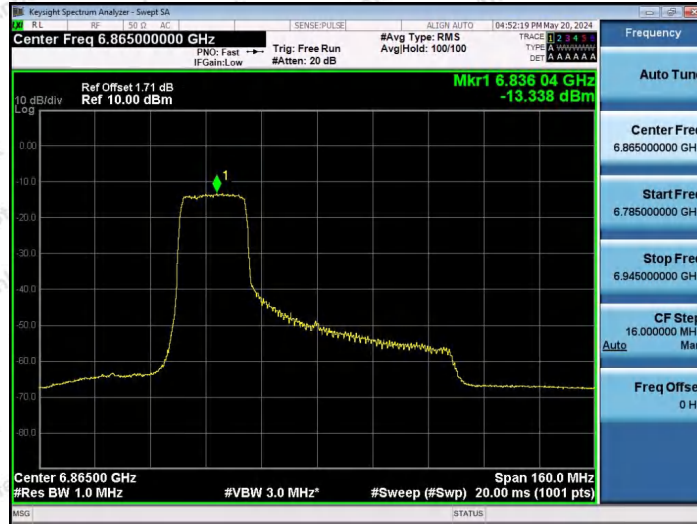

11AX80SISO-Ant1-6865-242Tone-RU61-PASS