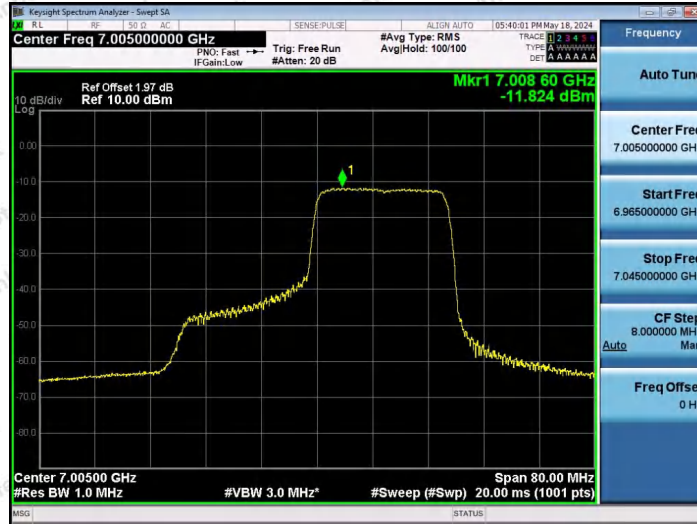

11AX40SISO-Ant1-7005-242Tone-RU62-PASS