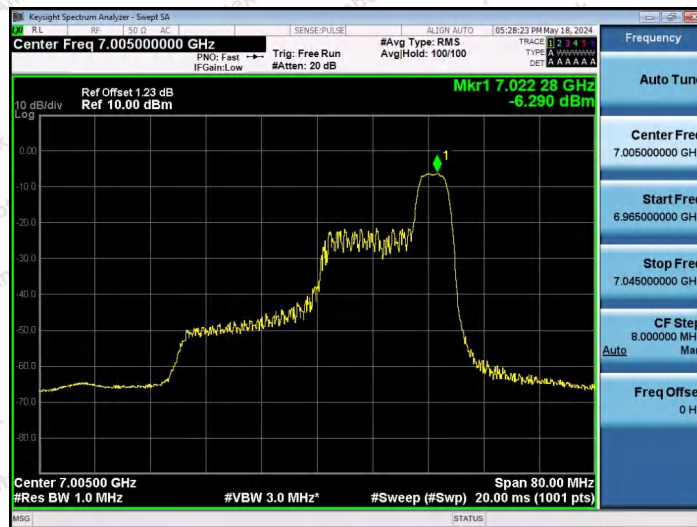

Hotline 400-003-0500  
www.anbotek.com.cn

11AX40SISO-Ant1-7005-26Tone-RU17-PASS

11AX40SISO-Ant1-7005-52Tone-RU37-PASS

11AX40SISO-Ant1-7005-52Tone-RU44-PASS