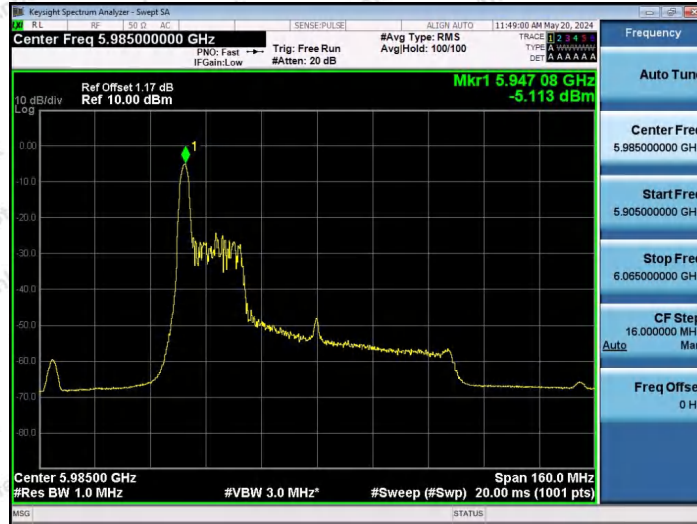

11AX80SISO-Ant1-5985-26Tone-RU0-PASS