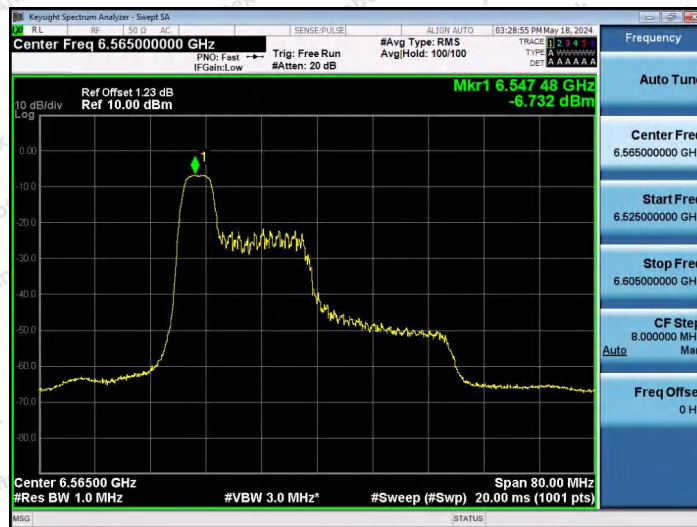

Hotline 400-003-0500  
www.anbotek.com.cn

11AX40SISO-Ant1-6565-26Tone-RU0-PASS

11AX40SISO-Ant1-6565-26Tone-RU17-PASS

11AX40SISO-Ant1-6565-52Tone-RU37-PASS