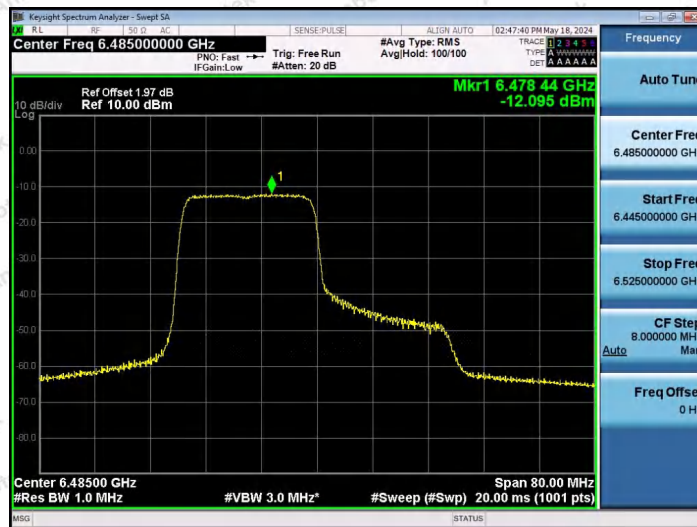

Hotline 400-003-0500  
www.anbotek.com.cn

11AX40SISO-Ant1-6485-106Tone-RU53-PASS

11AX40SISO-Ant1-6485-106Tone-RU56-PASS

11AX40SISO-Ant1-6485-242Tone-RU61-PASS