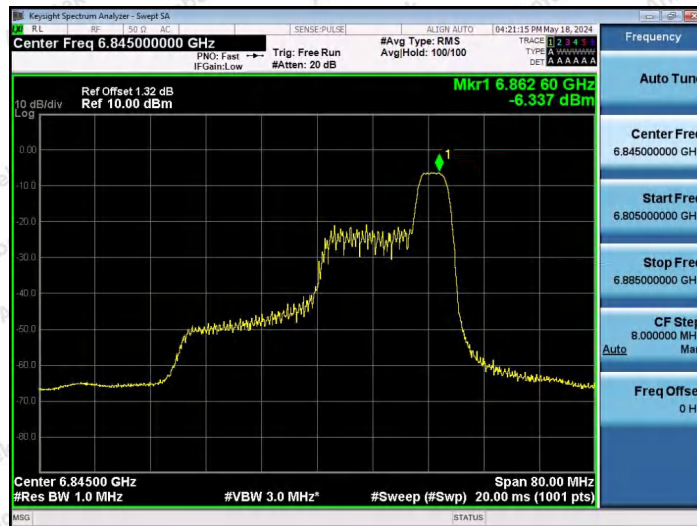

Hotline 400-003-0500  
www.anbotek.com.cn

11AX40SISO-Ant1-6845-52Tone-RU37-PASS

11AX40SISO-Ant1-6845-52Tone-RU44-PASS

11AX40SISO-Ant1-6845-106Tone-RU53-PASS