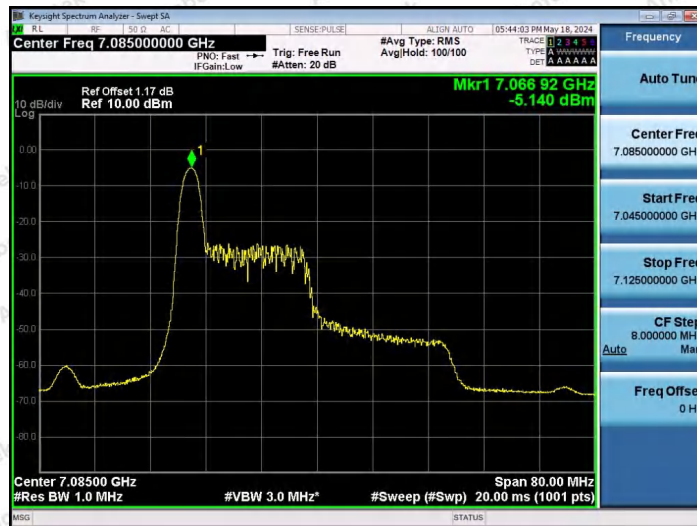

Hotline 400-003-0500  
www.anbotek.com.cn

11AX40SISO-Ant1-7005-242Tone-RU62-PASS

11AX40SISO-Ant1-7085-26Tone-RU0-PASS

11AX40SISO-Ant1-7085-26Tone-RU17-PASS