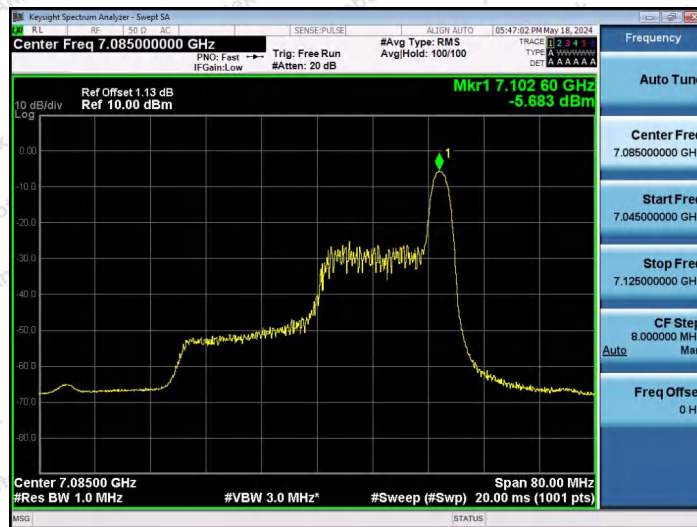

Hotline 400-003-0500  
www.anbotek.com.cn

11AX40SISO-Ant1-7005-242Tone-RU62-PASS

11AX40SISO-Ant1-7085-26Tone-RU0-PASS

11AX40SISO-Ant1-7085-26Tone-RU17-PASS