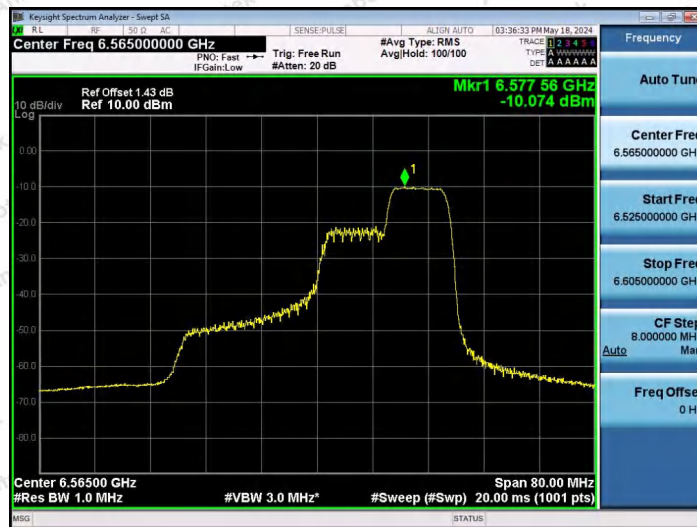

Hotline 400-003-0500  
www.anbotek.com.cn

11AX40SISO-Ant1-6565-52Tone-RU44-PASS

11AX40SISO-Ant1-6565-106Tone-RU53-PASS

11AX40SISO-Ant1-6565-106Tone-RU56-PASS