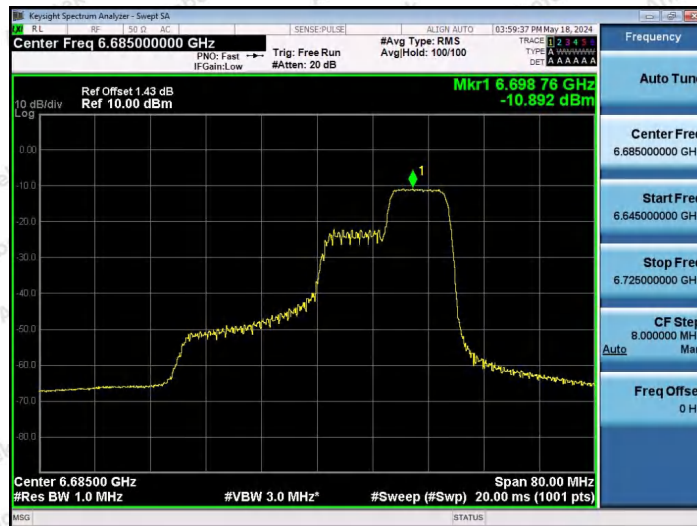

Hotline 400-003-0500  
www.anbotek.com.cn

11AX40SISO-Ant1-6685-106Tone-RU53-PASS

11AX40SISO-Ant1-6685-106Tone-RU56-PASS

11AX40SISO-Ant1-6685-242Tone-RU61-PASS