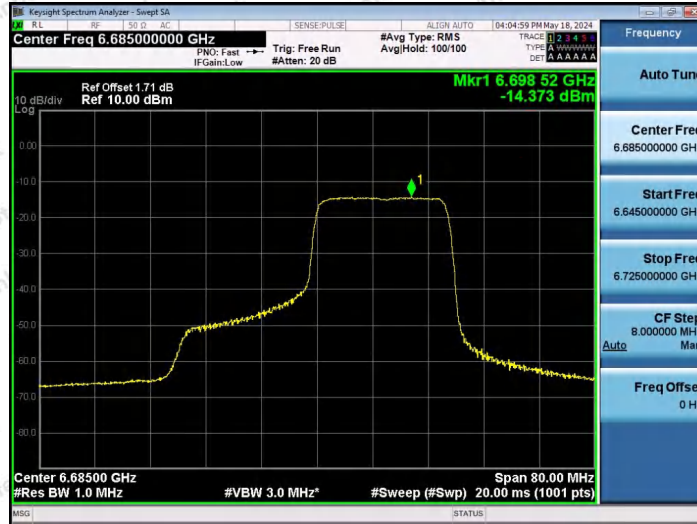

11AX40SISO-Ant1-6685-242Tone-RU62-PASS