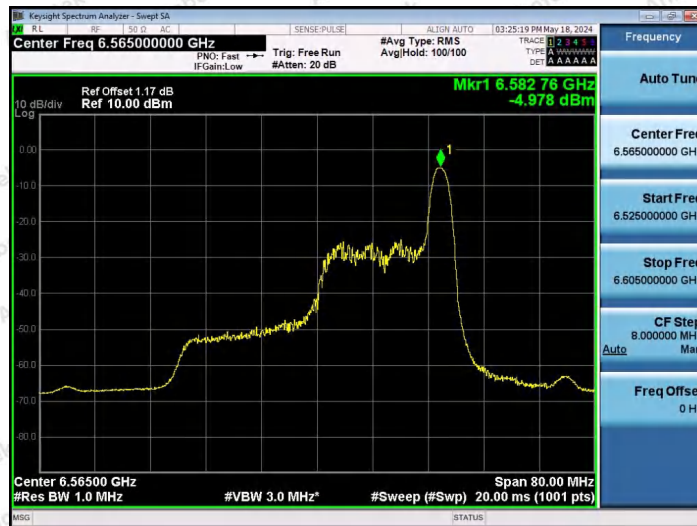

Hotline 400-003-0500  
www.anbotek.com.cn

11AX40SISO-Ant1-6565-26Tone-RU0-PASS

11AX40SISO-Ant1-6565-26Tone-RU17-PASS

11AX40SISO-Ant1-6565-52Tone-RU37-PASS