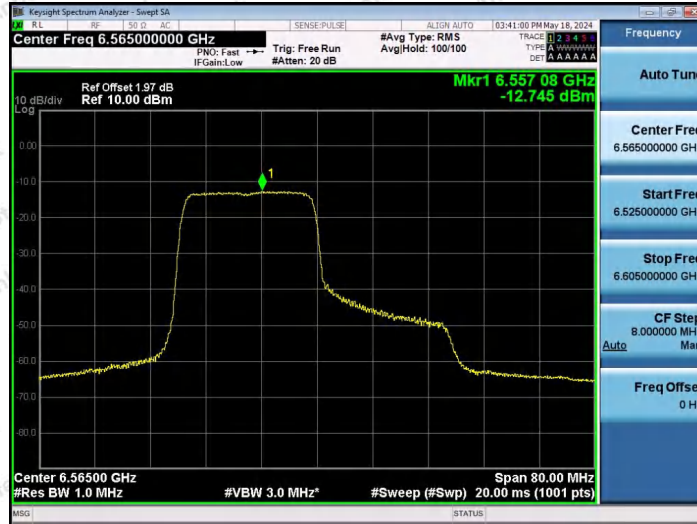

11AX40SISO-Ant1-6565-242Tone-RU61-PASS