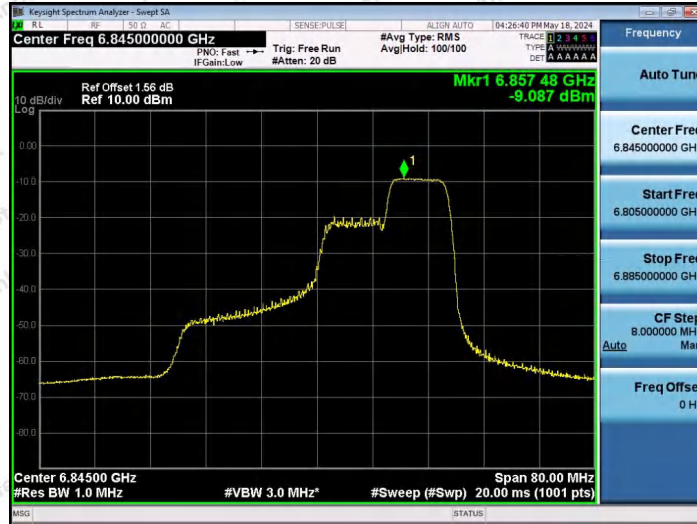

11AX40SISO-Ant1-6845-106Tone-RU56-PASS