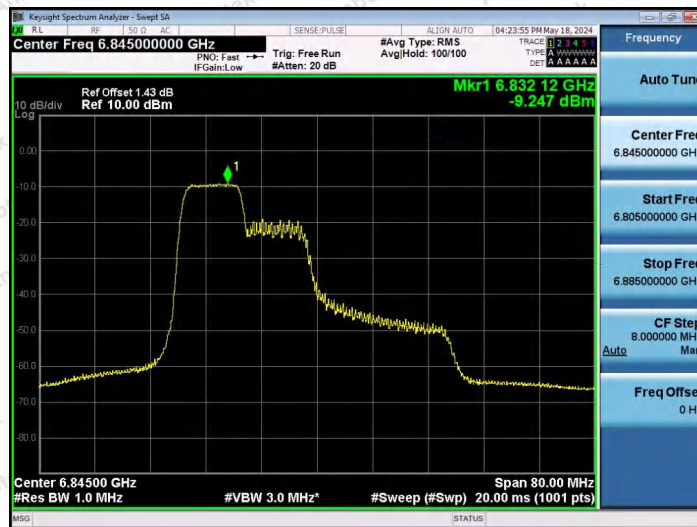

Hotline 400-003-0500  
www.anbotek.com.cn

11AX40SISO-Ant1-6845-52Tone-RU37-PASS

11AX40SISO-Ant1-6845-52Tone-RU44-PASS

11AX40SISO-Ant1-6845-106Tone-RU53-PASS