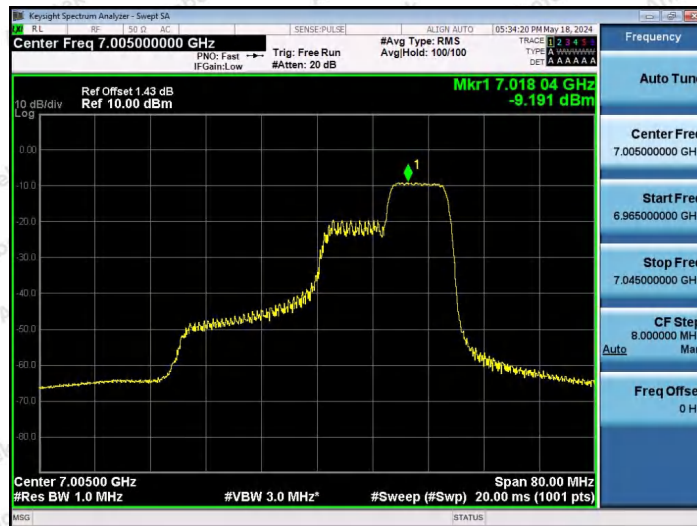

11AX40SISO-Ant1-7005-106Tone-RU56-PASS