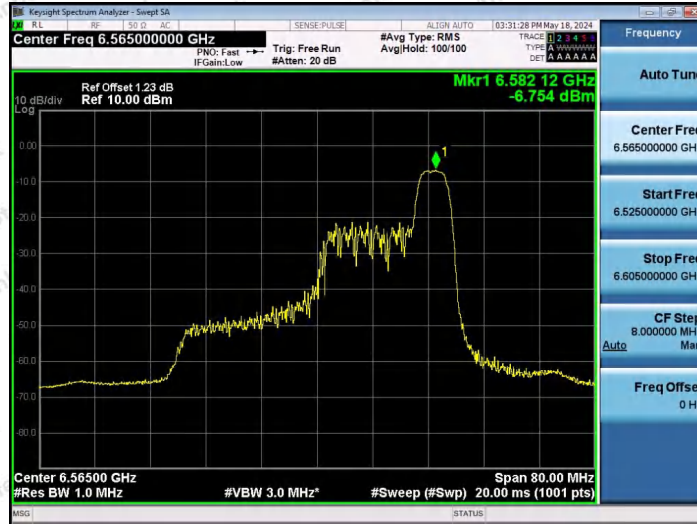

11AX40SISO-Ant1-6565-52Tone-RU44-PASS