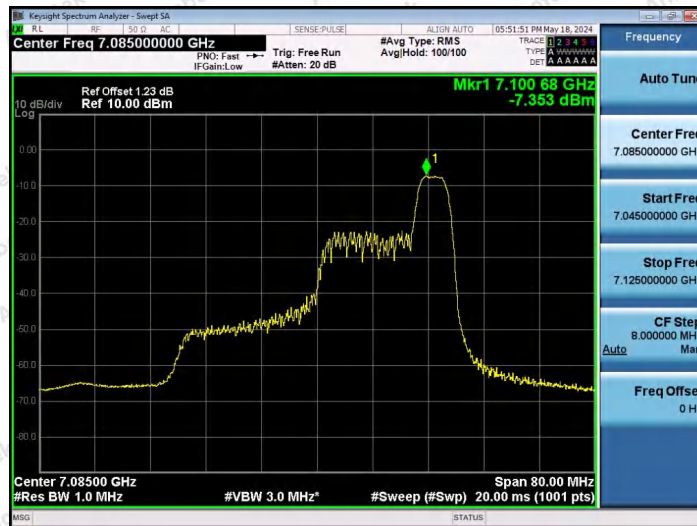

Hotline 400-003-0500  
www.anbotek.com.cn

11AX40SISO-Ant1-7085-52Tone-RU37-PASS

11AX40SISO-Ant1-7085-52Tone-RU44-PASS

11AX40SISO-Ant1-7085-106Tone-RU53-PASS