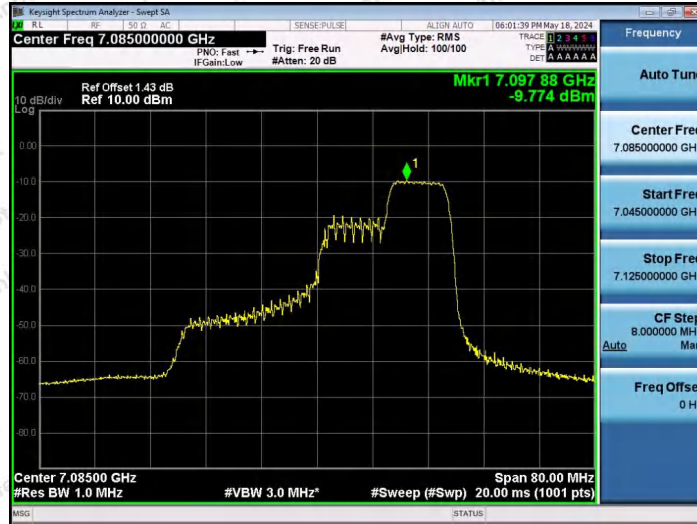

11AX40SISO-Ant1-7085-106Tone-RU56-PASS