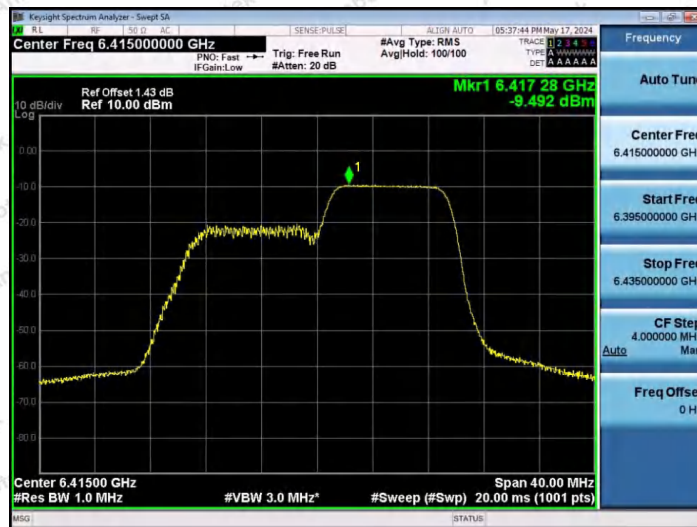

Hotline 400-003-0500  
www.anbotek.com.cn

11AX20SISO-Ant1-6415-52Tone-RU40-PASS

11AX20SISO-Ant1-6415-106Tone-RU53-PASS

11AX20SISO-Ant1-6415-106Tone-RU54-PASS