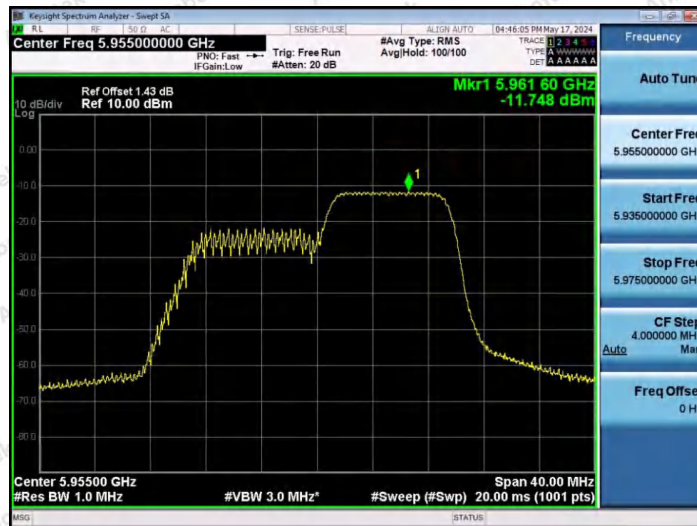

11AX20SISO-Ant1-5955-106Tone-RU54-PASS