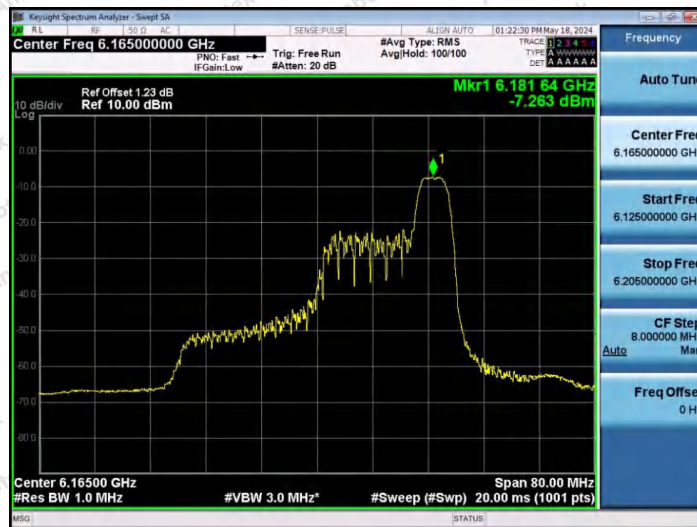

Hotline 400-003-0500  
www.anbotek.com.cn

11AX40SISO-Ant1-6165-26Tone-RU17-PASS

11AX40SISO-Ant1-6165-52Tone-RU37-PASS

11AX40SISO-Ant1-6165-52Tone-RU44-PASS