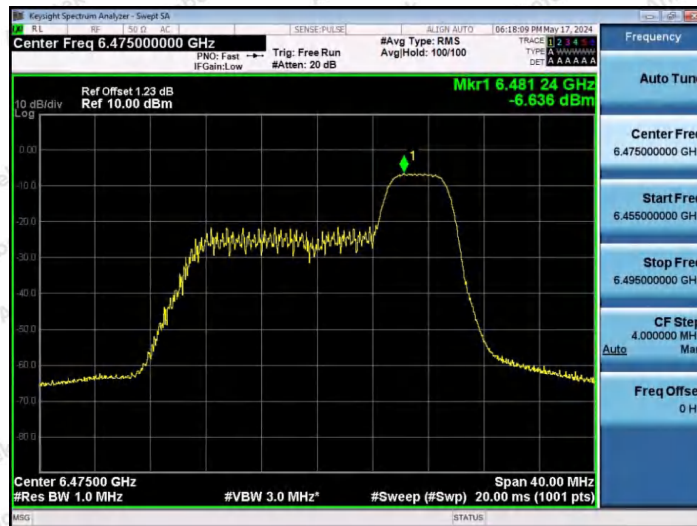

11AX20SISO-Ant1-6475-52Tone-RU40-PASS