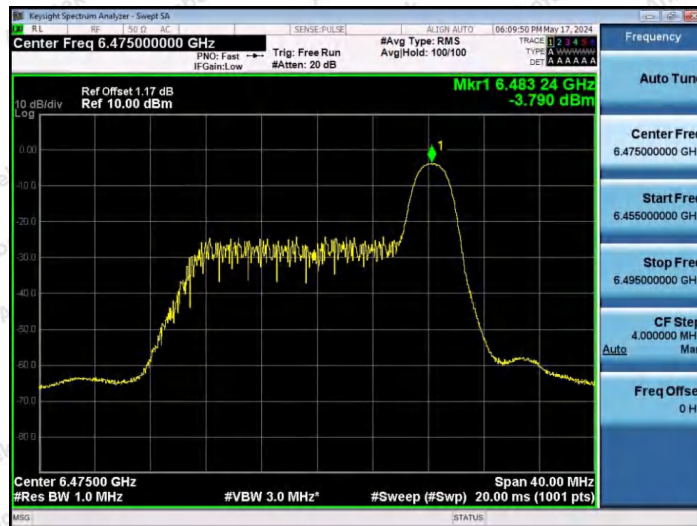

Hotline 400-003-0500  
www.anbotek.com.cn

11AX20SISO-Ant1-6475-26Tone-RU4-PASS

11AX20SISO-Ant1-6475-26Tone-RU8-PASS

11AX20SISO-Ant1-6475-52Tone-RU37-PASS