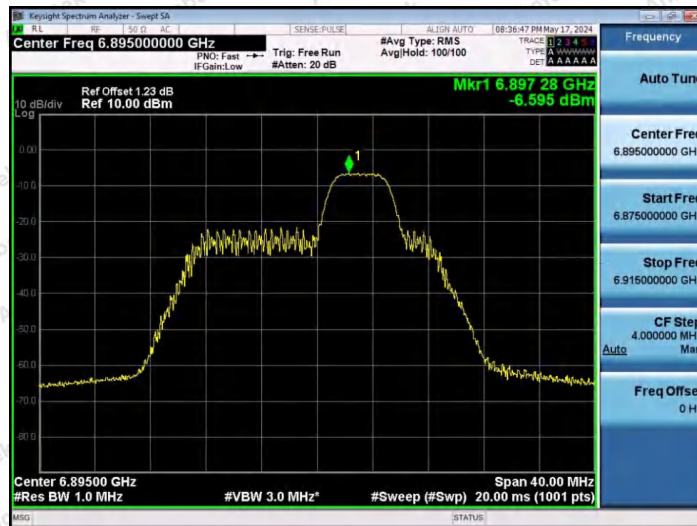

Hotline 400-003-0500  
www.anbotek.com.cn

11AX20SISO-Ant1-6895-52Tone-RU37-PASS

11AX20SISO-Ant1-6895-52Tone-RU39-PASS

11AX20SISO-Ant1-6895-52Tone-RU40-PASS