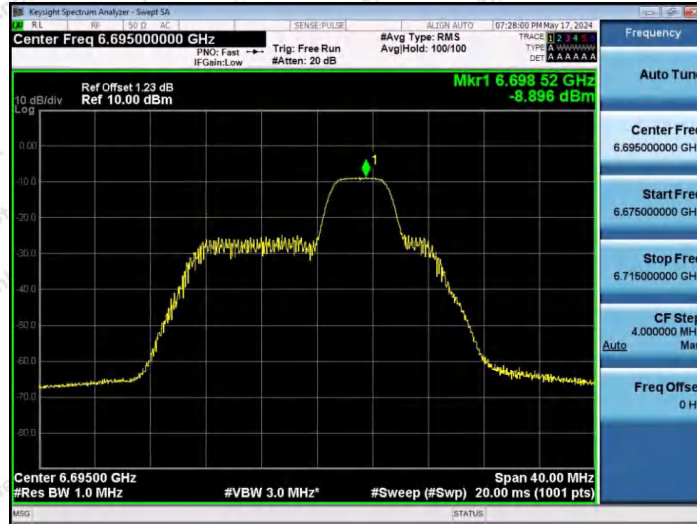

11AX20SISO-Ant1-6695-52Tone-RU39-PASS