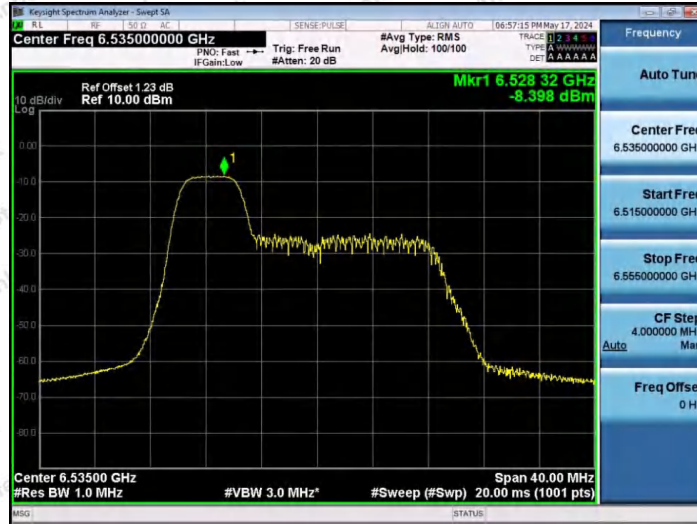

11AX20SISO-Ant1-6535-52Tone-RU37-PASS