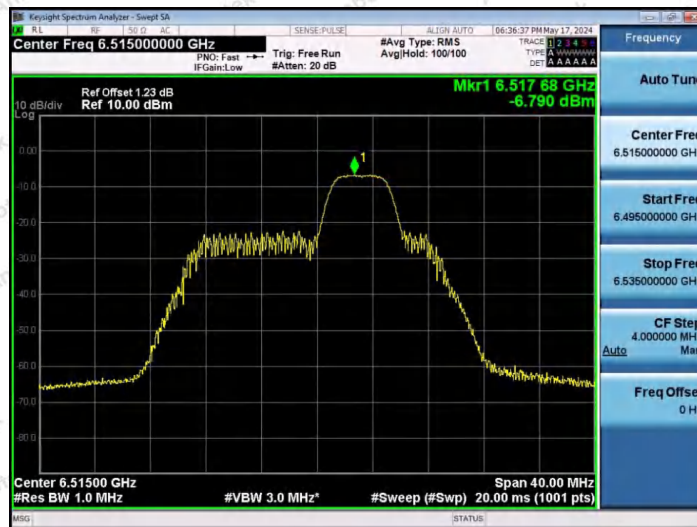

Hotline 400-003-0500  
www.anbotek.com.cn

11AX20SISO-Ant1-6515-26Tone-RU8-PASS

11AX20SISO-Ant1-6515-52Tone-RU37-PASS

11AX20SISO-Ant1-6515-52Tone-RU39-PASS