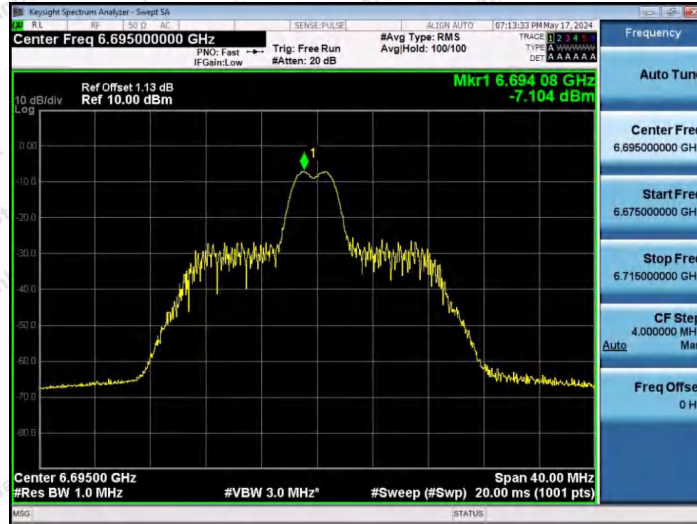

11AX20SISO-Ant1-6695-26Tone-RU4-PASS