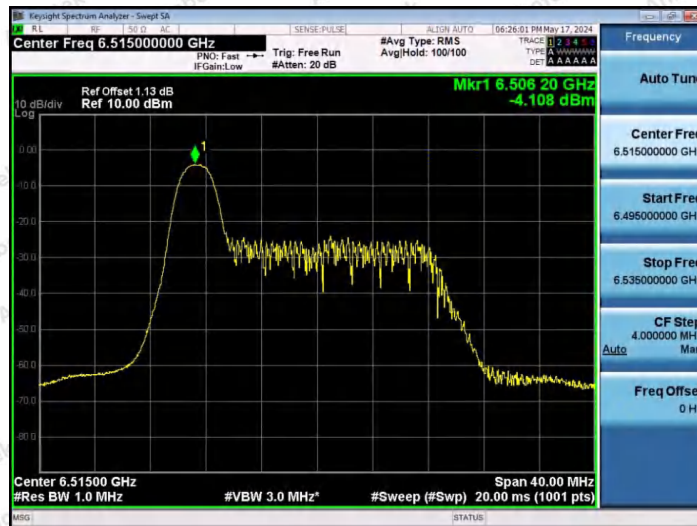

11AX20SISO-Ant1-6515-26Tone-RU0-PASS