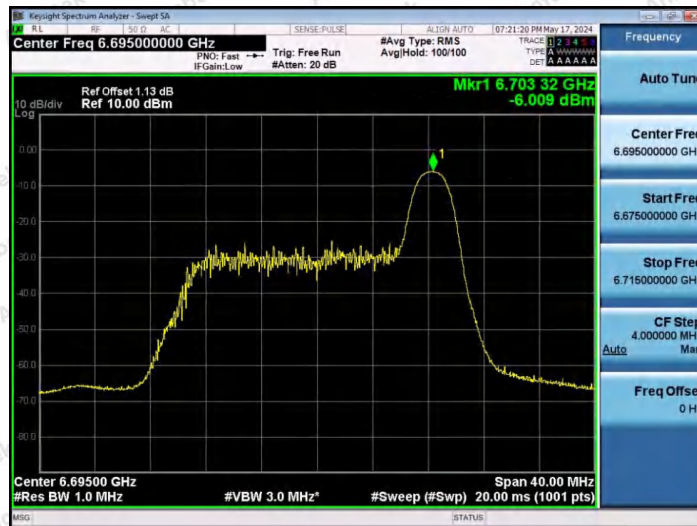

Hotline 400-003-0500  
www.anbotek.com.cn

11AX20SISO-Ant1-6695-26Tone-RU4-PASS

11AX20SISO-Ant1-6695-26Tone-RU8-PASS

11AX20SISO-Ant1-6695-52Tone-RU37-PASS