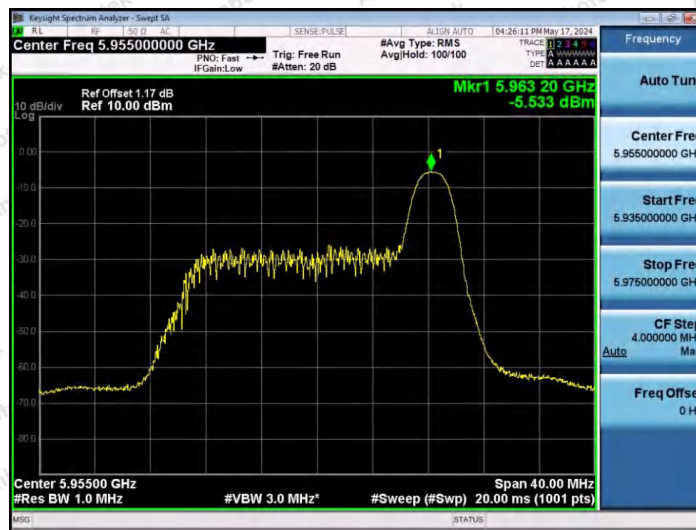

## Test Graphs

11AX20SISO-Ant1-5955-26Tone-RU0-PASS

11AX20SISO-Ant1-5955-26Tone-RU4-PASS

11AX20SISO-Ant1-5955-26Tone-RU8-PASS