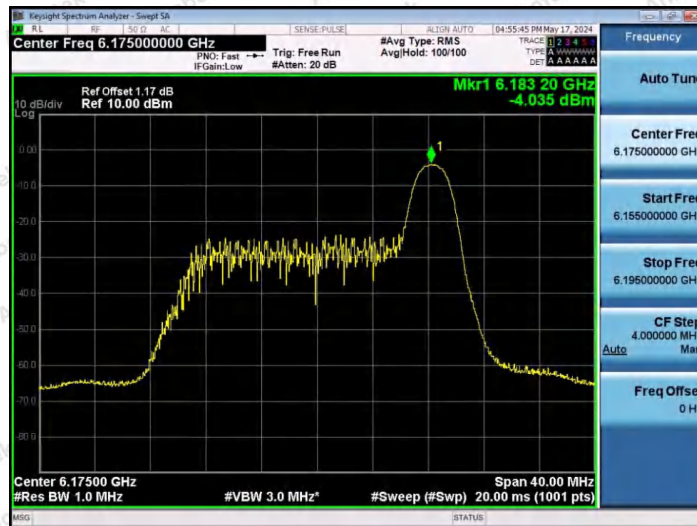

11AX20SISO-Ant1-6175-26Tone-RU8-PASS