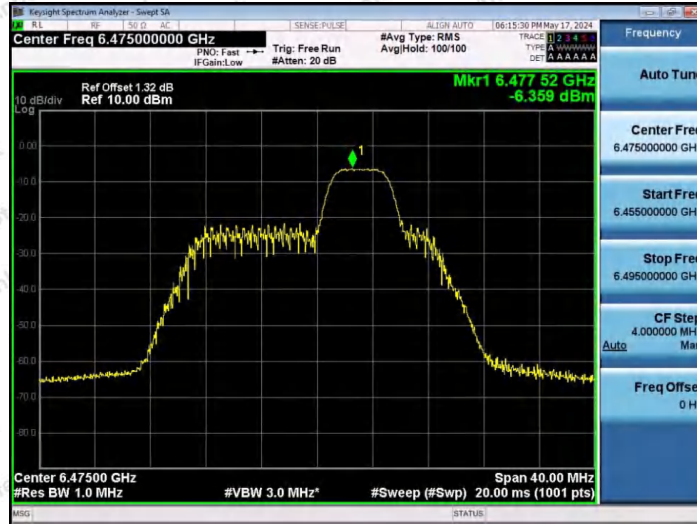

11AX20SISO-Ant1-6475-52Tone-RU39-PASS