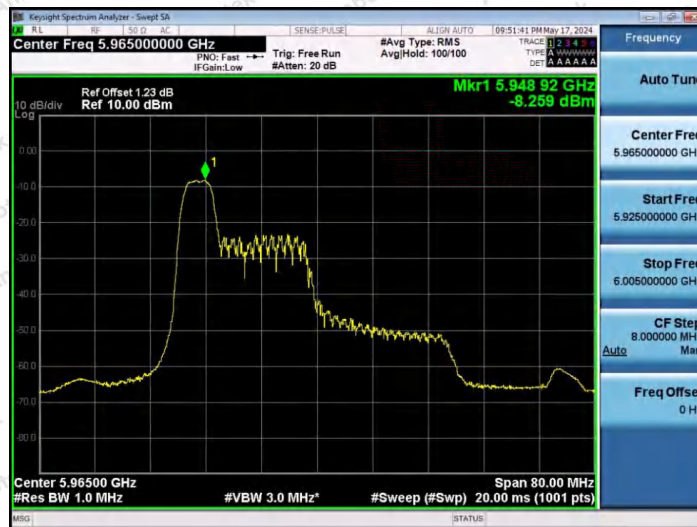

Hotline  
400-003-0500  
www.anbotek.com.cn

11AX40SISO-Ant1-5965-26Tone-RU0-PASS

11AX40SISO-Ant1-5965-26Tone-RU17-PASS

11AX40SISO-Ant1-5965-52Tone-RU37-PASS