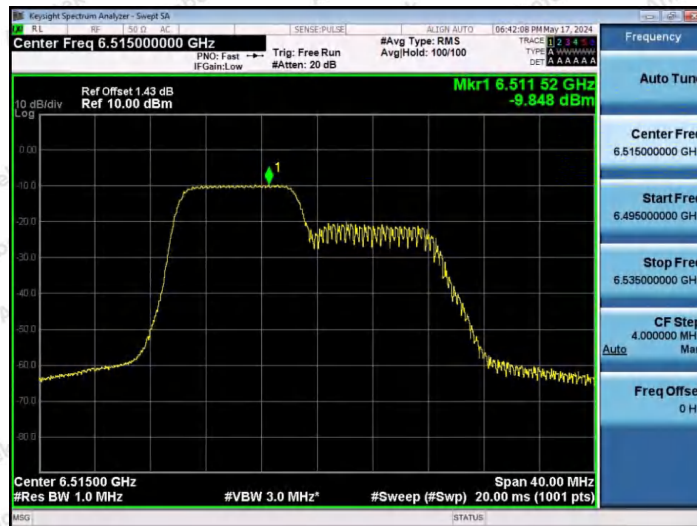

11AX20SISO-Ant1-6515-106Tone-RU53-PASS