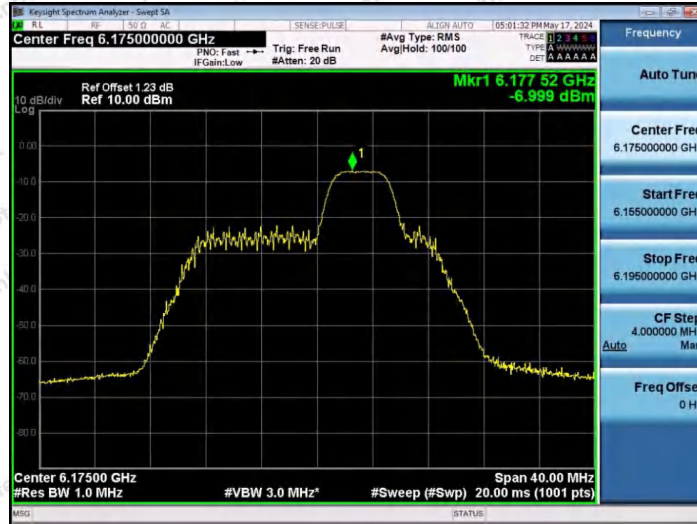

11AX20SISO-Ant1-6175-52Tone-RU39-PASS