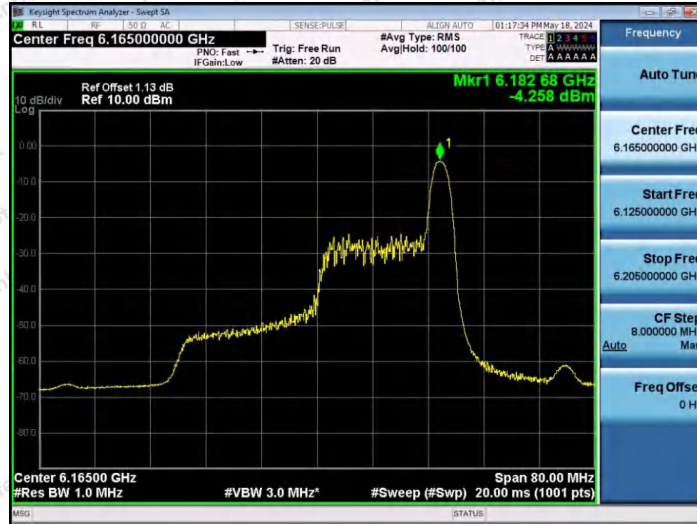

11AX40SISO-Ant1-6165-26Tone-RU17-PASS