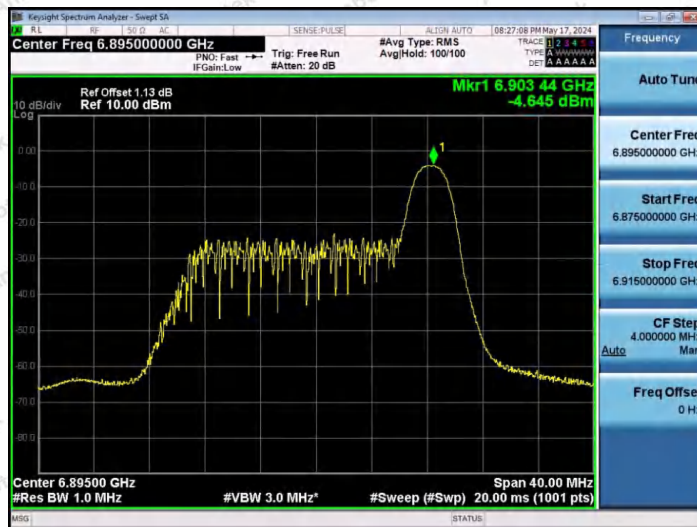

Hotline 400-003-0500  
www.anbotek.com.cn

11AX20SISO-Ant1-6895-26Tone-RU0-PASS

11AX20SISO-Ant1-6895-26Tone-RU4-PASS

11AX20SISO-Ant1-6895-26Tone-RU8-PASS