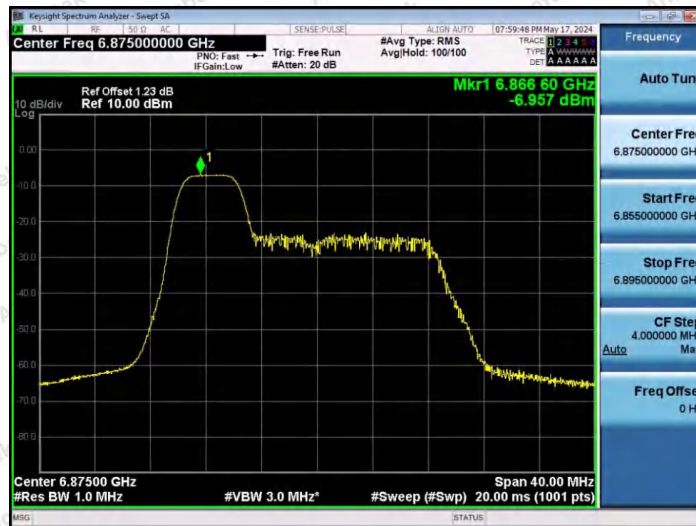

Hotline 400-003-0500  
www.anbotek.com.cn

11AX20SISO-Ant1-6875-26Tone-RU8-PASS

11AX20SISO-Ant1-6875-52Tone-RU37-PASS

11AX20SISO-Ant1-6875-52Tone-RU39-PASS