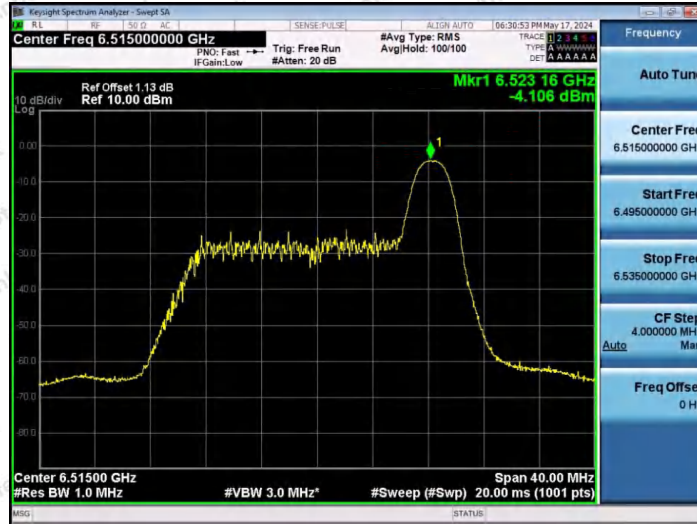

11AX20SISO-Ant1-6515-26Tone-RU8-PASS