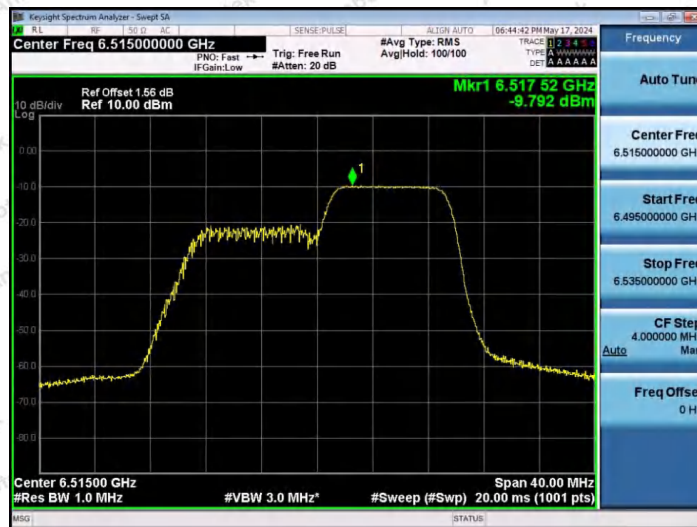

Hotline 400-003-0500  
www.anbotek.com.cn

11AX20SISO-Ant1-6515-52Tone-RU40-PASS

11AX20SISO-Ant1-6515-106Tone-RU53-PASS

11AX20SISO-Ant1-6515-106Tone-RU54-PASS