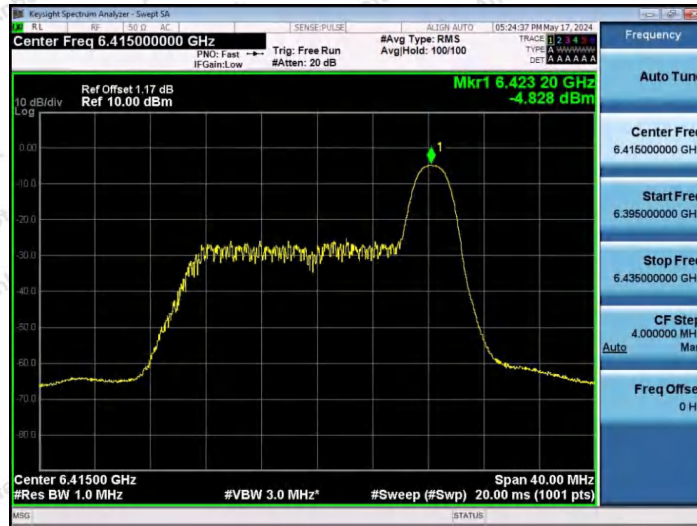

11AX20SISO-Ant1-6415-26Tone-RU8-PASS