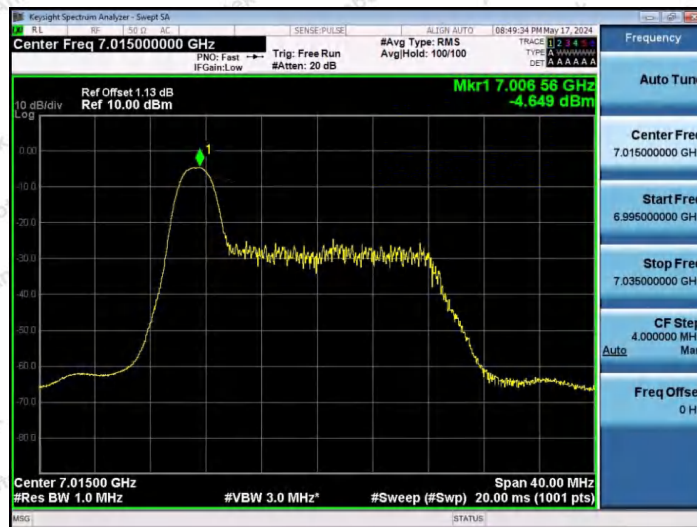

Hotline 400-003-0500  
www.anbotek.com.cn

11AX20SISO-Ant1-6895-106Tone-RU53-PASS

11AX20SISO-Ant1-6895-106Tone-RU54-PASS

11AX20SISO-Ant1-7015-26Tone-RU0-PASS