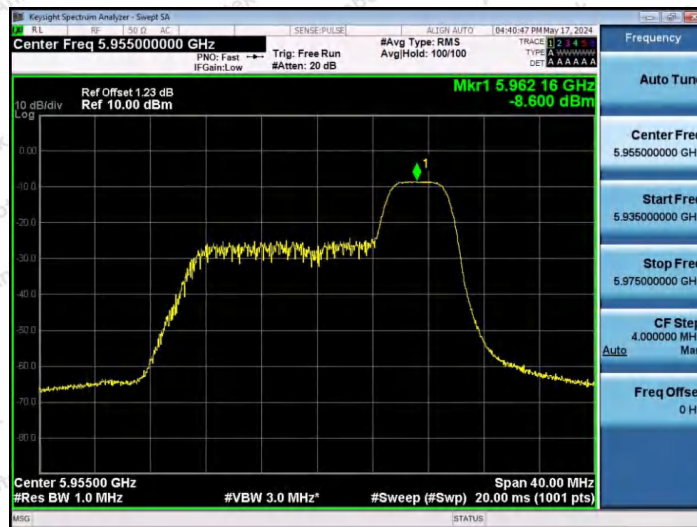

11AX20SISO-Ant1-5955-52Tone-RU40-PASS

Shenzhen Anbotek Compliance Laboratory Limited

Address: 1/F., Building D, Sogood Science and Technology Park, Sanwei Community, Hangcheng Street, Bao'an District, Shenzhen, Guangdong, China.
Tel: (86) 0755-26066440 Fax: (86) 0755-26014772 Email: service@anbotek.com

Hotline 400-003-0500
www.anbotek.com.cn