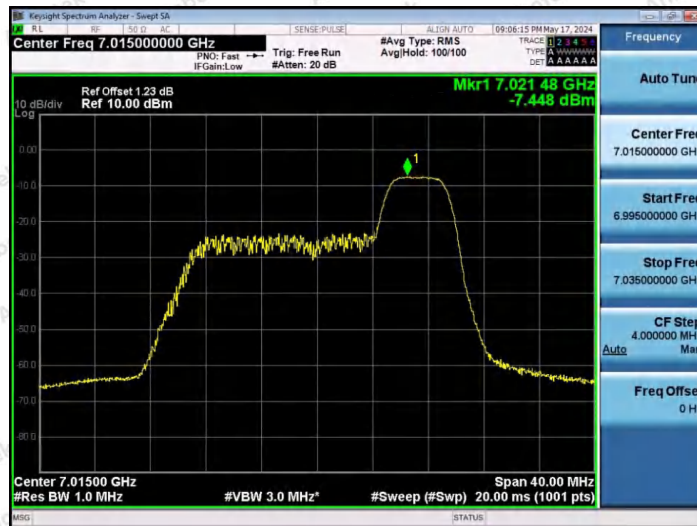

Hotline  
400-003-0500  
www.anbotek.com.cn

11AX20SISO-Ant1-7015-52Tone-RU39-PASS

11AX20SISO-Ant1-7015-52Tone-RU40-PASS

11AX20SISO-Ant1-7015-106Tone-RU53-PASS