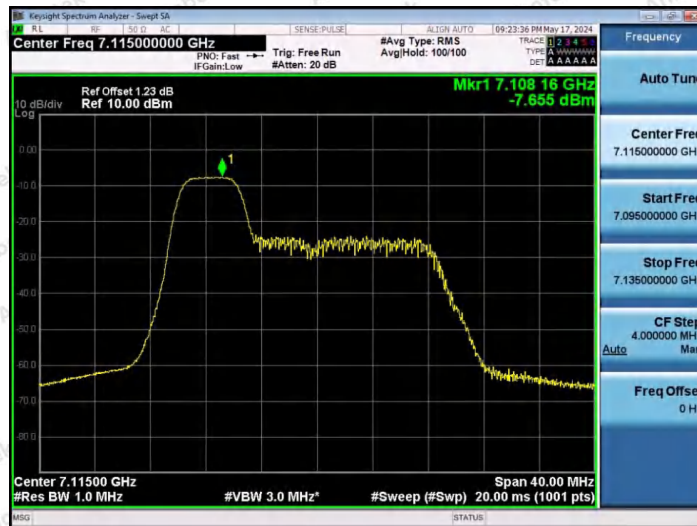

11AX20SISO-Ant1-7115-52Tone-RU37-PASS