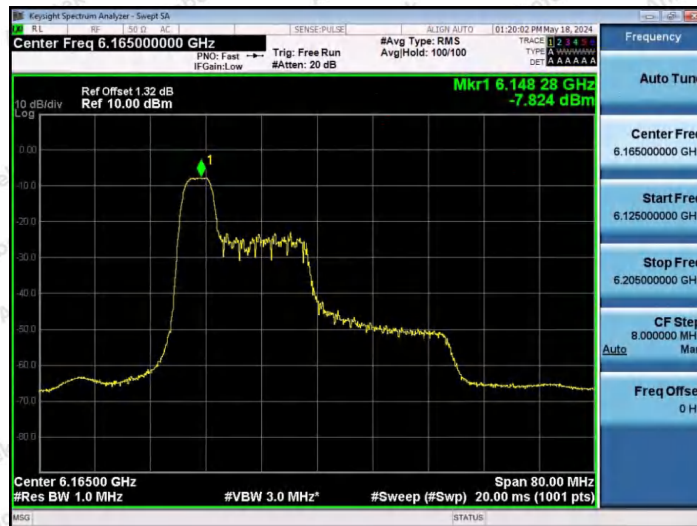

Hotline 400-003-0500  
www.anbotek.com.cn

11AX40SISO-Ant1-6165-26Tone-RU17-PASS

11AX40SISO-Ant1-6165-52Tone-RU37-PASS

11AX40SISO-Ant1-6165-52Tone-RU44-PASS