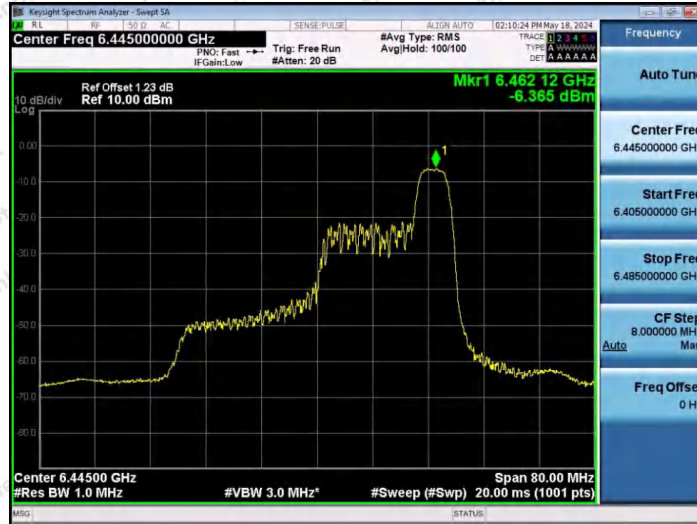

11AX40SISO-Ant1-6445-52Tone-RU44-PASS