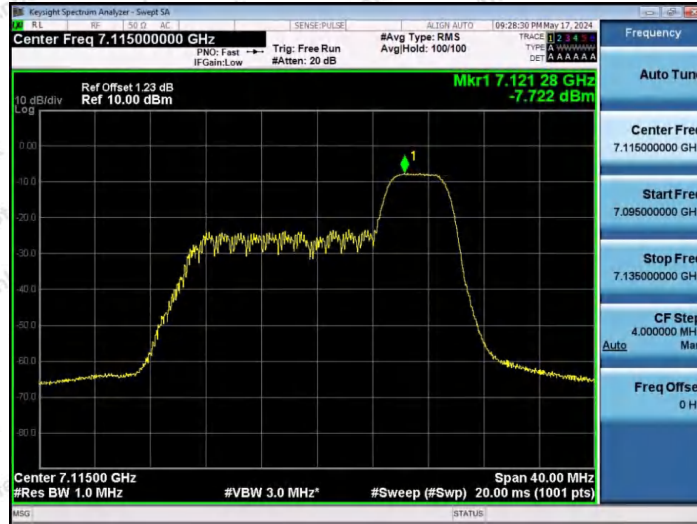

11AX20SISO-Ant1-7115-52Tone-RU40-PASS