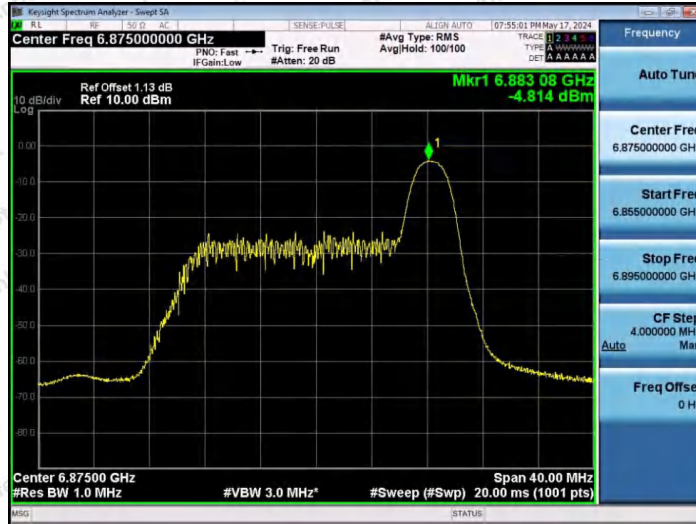

11AX20SISO-Ant1-6875-26Tone-RU8-PASS