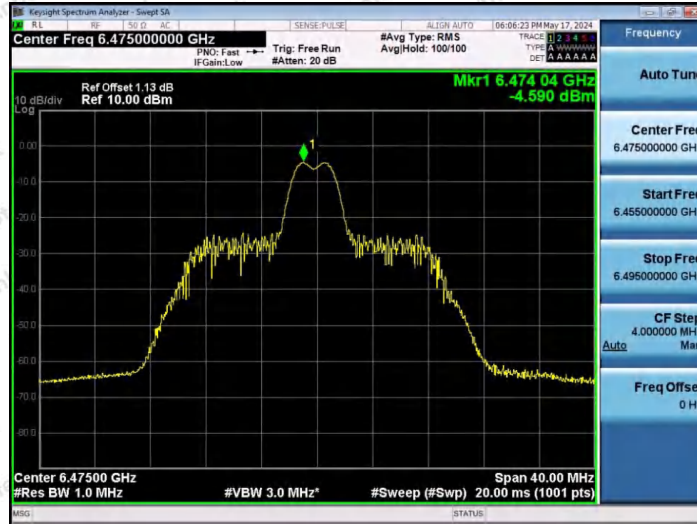

11AX20SISO-Ant1-6475-26Tone-RU4-PASS