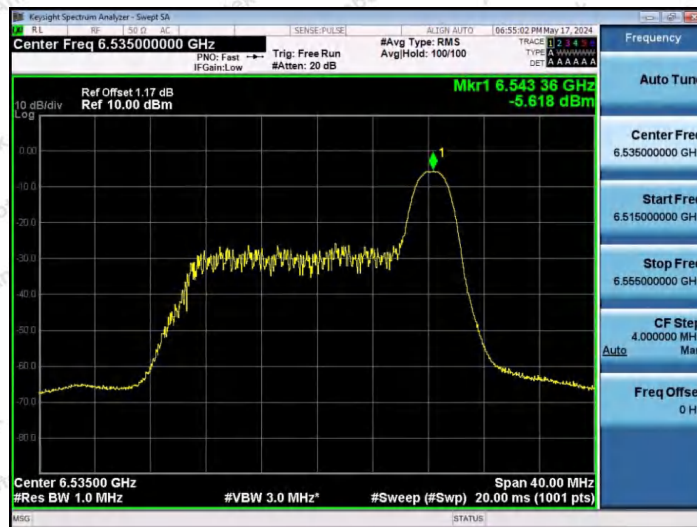

Hotline 400-003-0500  
www.anbotek.com.cn

11AX20SISO-Ant1-6535-26Tone-RU0-PASS

11AX20SISO-Ant1-6535-26Tone-RU4-PASS

11AX20SISO-Ant1-6535-26Tone-RU8-PASS