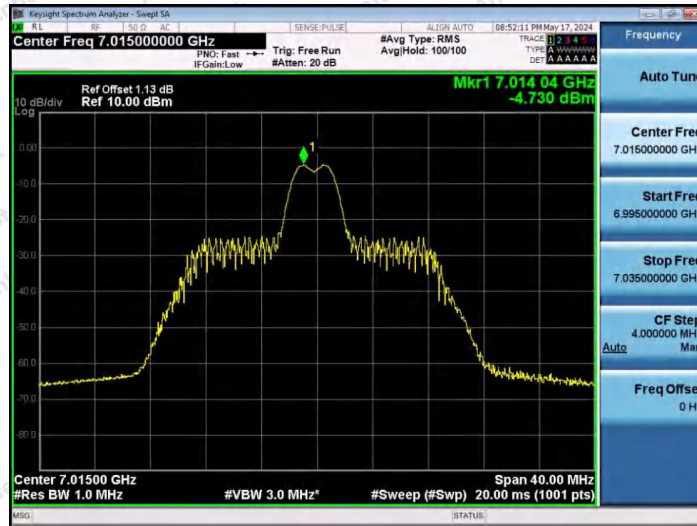

11AX20SISO-Ant1-7015-26Tone-RU4-PASS