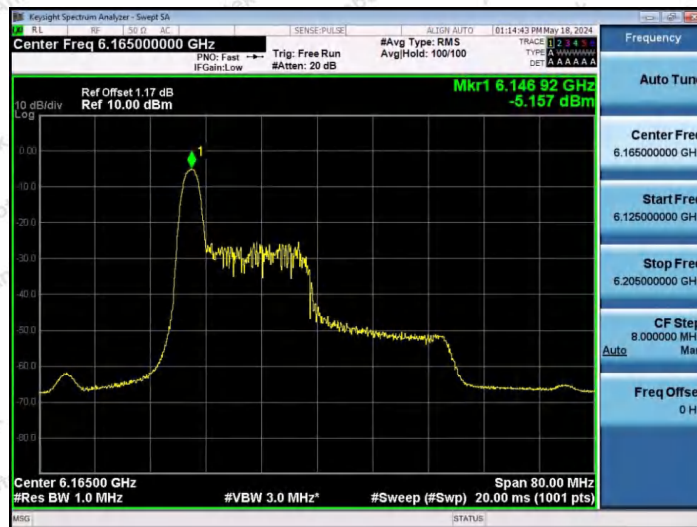

Hotline 400-003-0500  
www.anbotek.com.cn

11AX40SISO-Ant1-5965-242Tone-RU61-PASS

11AX40SISO-Ant1-5965-242Tone-RU62-PASS

11AX40SISO-Ant1-6165-26Tone-RU0-PASS