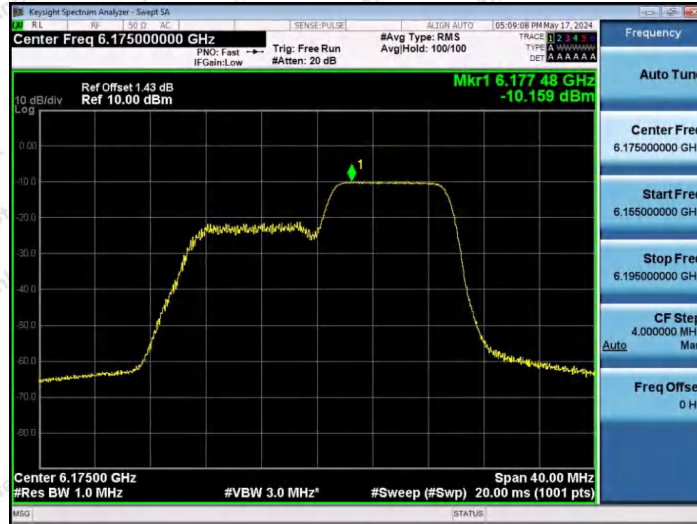

11AX20SISO-Ant1-6175-106Tone-RU54-PASS