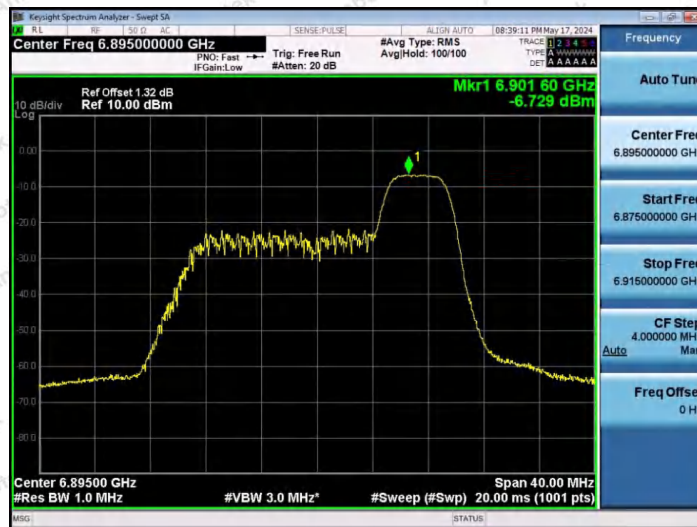

Hotline 400-003-0500  
www.anbotek.com.cn

11AX20SISO-Ant1-6895-52Tone-RU37-PASS

11AX20SISO-Ant1-6895-52Tone-RU39-PASS

11AX20SISO-Ant1-6895-52Tone-RU40-PASS