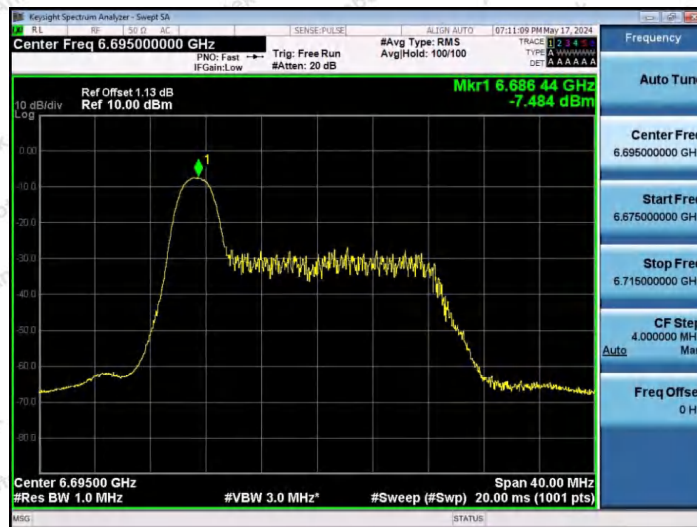

Hotline  
400-003-0500  
www.anbotek.com.cn

11AX20SISO-Ant1-6535-106Tone-RU53-PASS

11AX20SISO-Ant1-6535-106Tone-RU54-PASS

11AX20SISO-Ant1-6695-26Tone-RU0-PASS