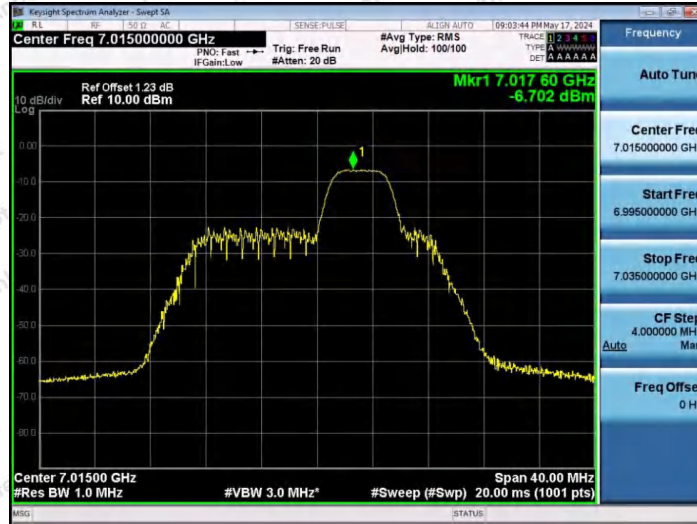

11AX20SISO-Ant1-7015-52Tone-RU39-PASS