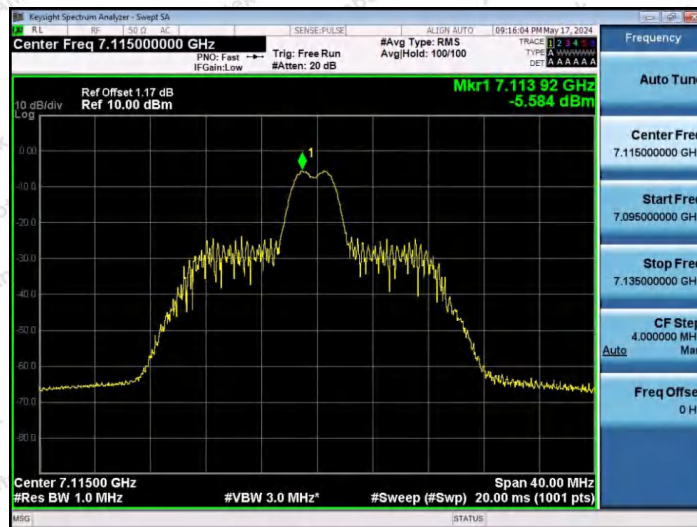

Hotline 400-003-0500  
www.anbotek.com.cn

11AX20SISO-Ant1-7015-106Tone-RU54-PASS

11AX20SISO-Ant1-7115-26Tone-RU0-PASS

11AX20SISO-Ant1-7115-26Tone-RU4-PASS