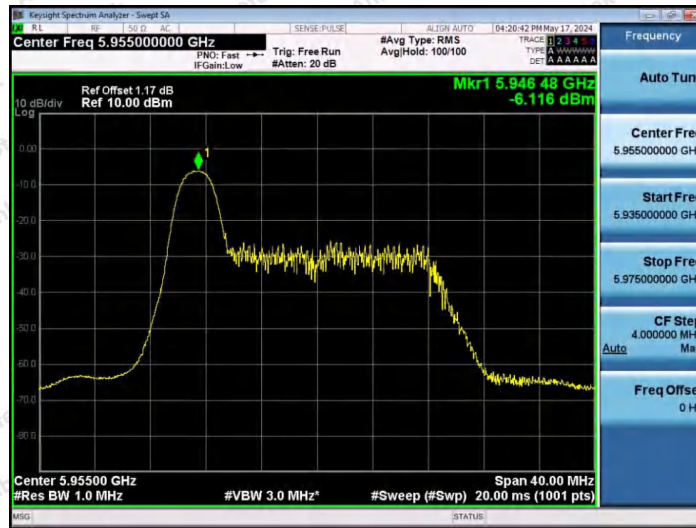

## Test Graphs

11AX20SISO-Ant1-5955-26Tone-RU0-PASS

11AX20SISO-Ant1-5955-26Tone-RU4-PASS

11AX20SISO-Ant1-5955-26Tone-RU8-PASS