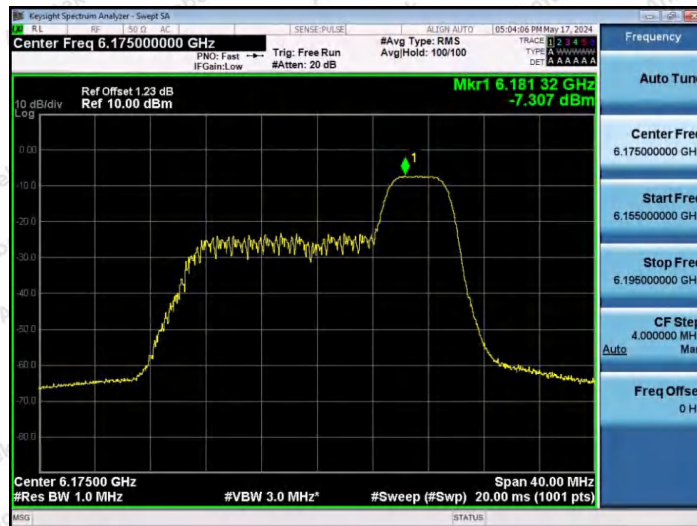

Hotline 400-003-0500  
www.anbotek.com.cn

11AX20SISO-Ant1-6175-52Tone-RU39-PASS

11AX20SISO-Ant1-6175-52Tone-RU40-PASS

11AX20SISO-Ant1-6175-106Tone-RU53-PASS