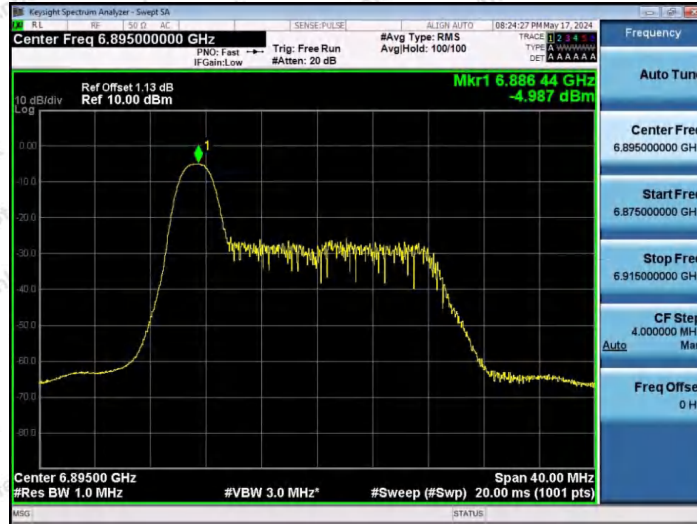

11AX20SISO-Ant1-6895-26Tone-RU0-PASS