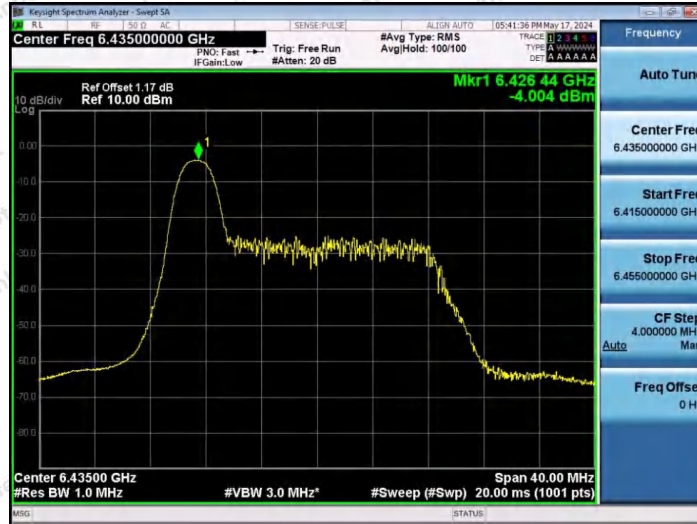

11AX20SISO-Ant1-6435-26Tone-RU0-PASS