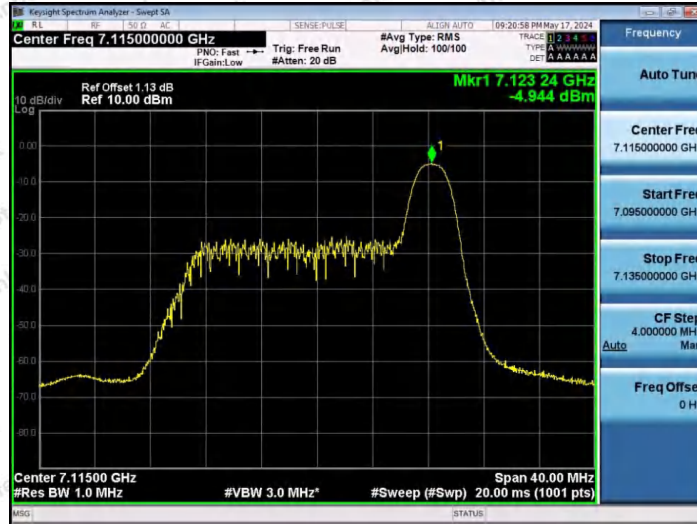

11AX20SISO-Ant1-7115-26Tone-RU8-PASS