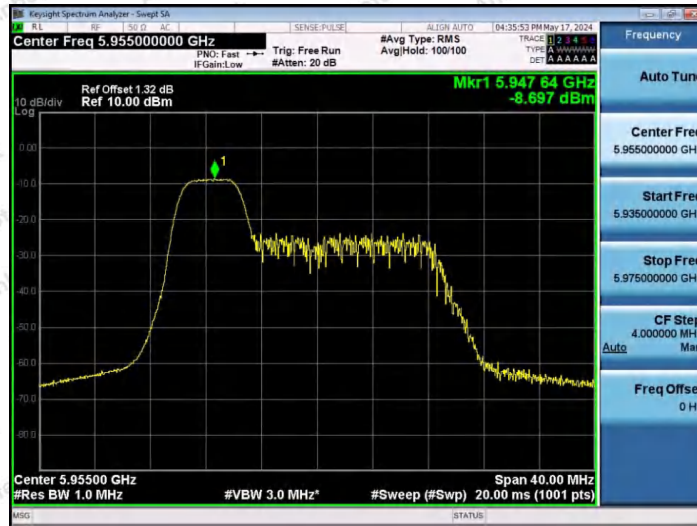

11AX20SISO-Ant1-5955-52Tone-RU37-PASS