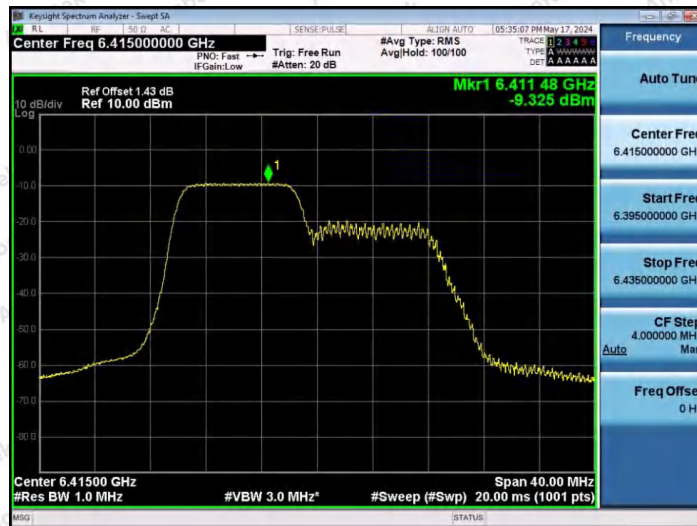

Hotline 400-003-0500  
www.anbotek.com.cn

11AX20SISO-Ant1-6415-52Tone-RU40-PASS

11AX20SISO-Ant1-6415-106Tone-RU53-PASS

11AX20SISO-Ant1-6415-106Tone-RU54-PASS