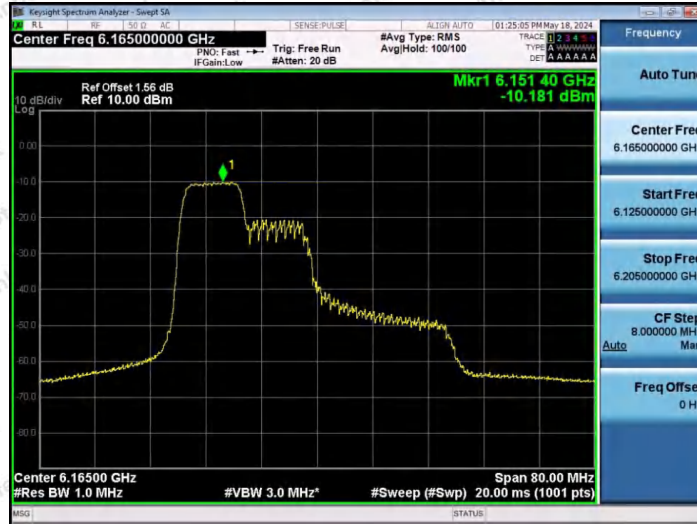

11AX40SISO-Ant1-6165-106Tone-RU53-PASS