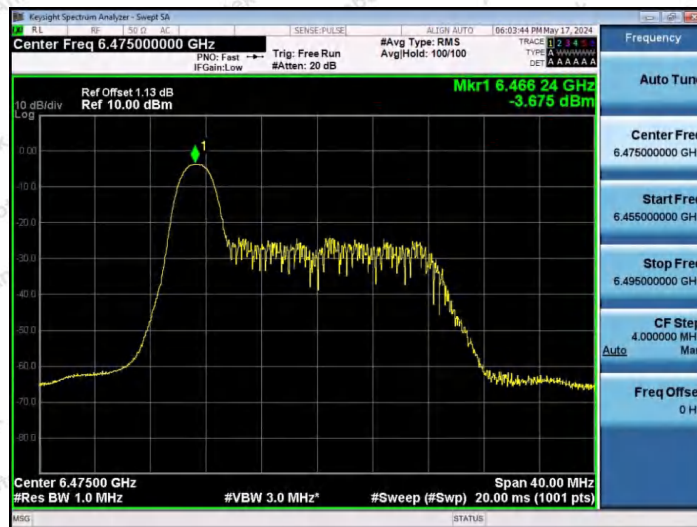

Hotline 400-003-0500  
www.anbotek.com.cn

11AX20SISO-Ant1-6435-106Tone-RU53-PASS

11AX20SISO-Ant1-6435-106Tone-RU54-PASS

11AX20SISO-Ant1-6475-26Tone-RU0-PASS