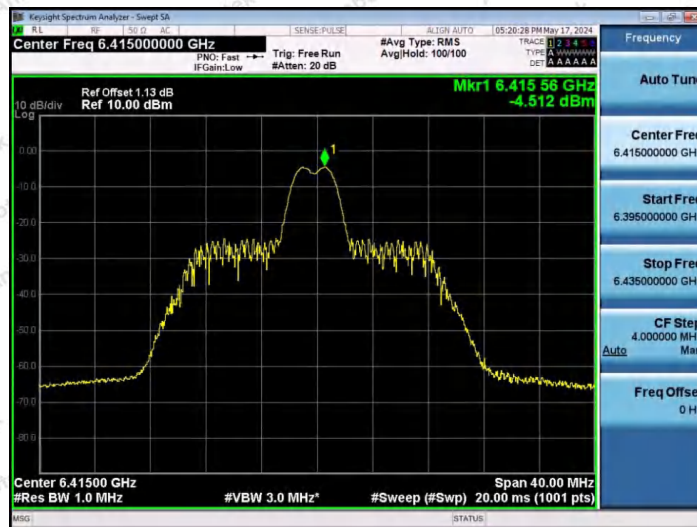

Hotline  
400-003-0500  
www.anbotek.com.cn

11AX20SISO-Ant1-6175-106Tone-RU54-PASS

11AX20SISO-Ant1-6415-26Tone-RU0-PASS

11AX20SISO-Ant1-6415-26Tone-RU4-PASS