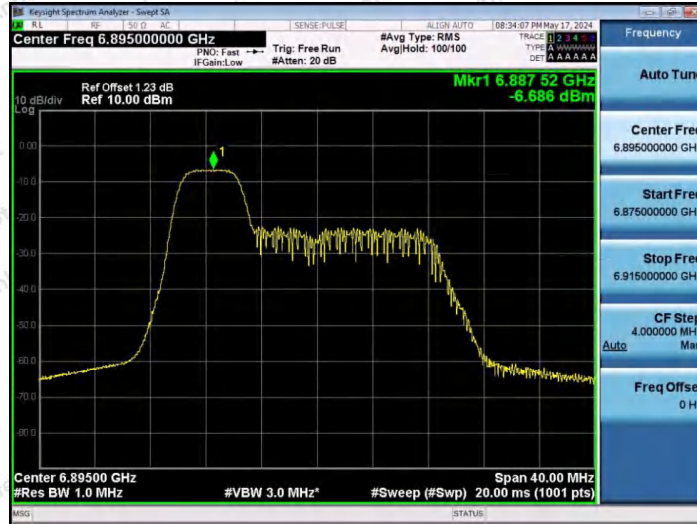

11AX20SISO-Ant1-6895-52Tone-RU37-PASS