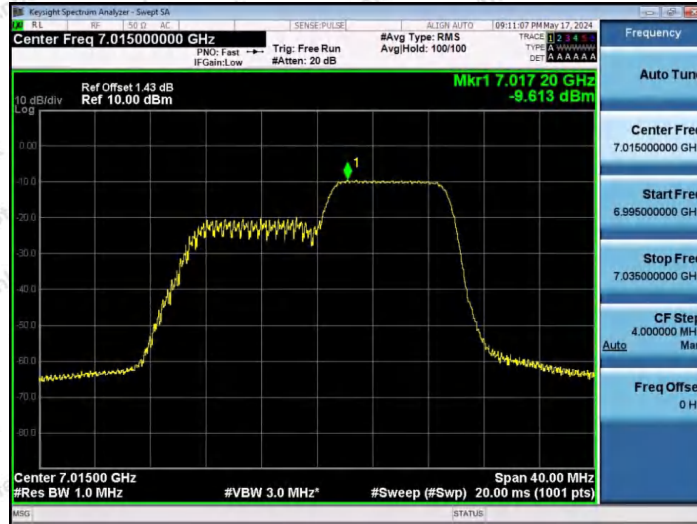

11AX20SISO-Ant1-7015-106Tone-RU54-PASS