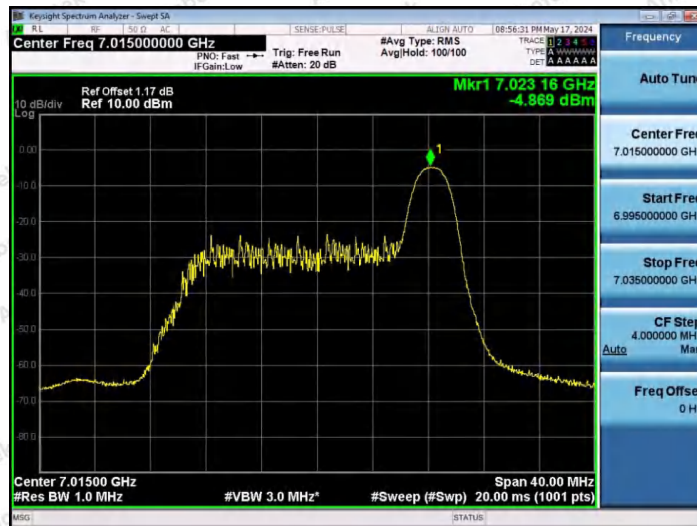

Hotline 400-003-0500  
www.anbotek.com.cn

11AX20SISO-Ant1-7015-26Tone-RU4-PASS

11AX20SISO-Ant1-7015-26Tone-RU8-PASS

11AX20SISO-Ant1-7015-52Tone-RU37-PASS