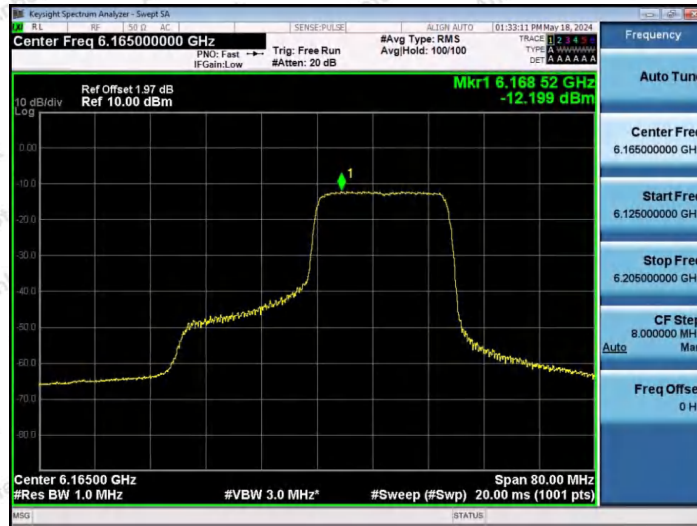

11AX40SISO-Ant1-6165-242Tone-RU62-PASS