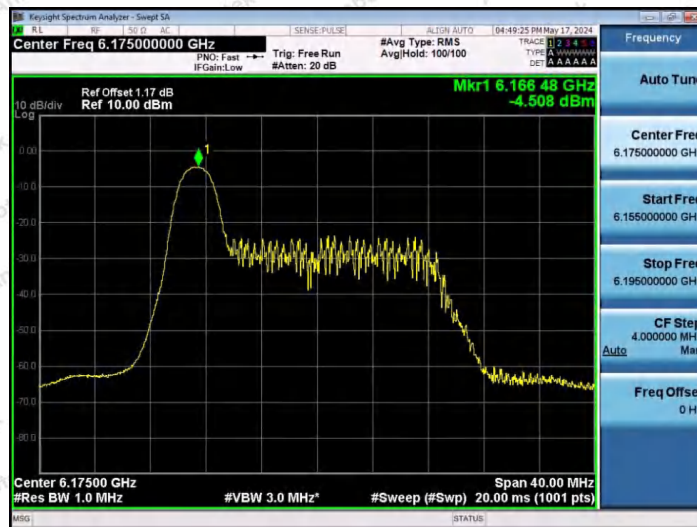

Hotline 400-003-0500  
www.anbotek.com.cn

11AX20SISO-Ant1-5955-106Tone-RU53-PASS

11AX20SISO-Ant1-5955-106Tone-RU54-PASS

11AX20SISO-Ant1-6175-26Tone-RU0-PASS