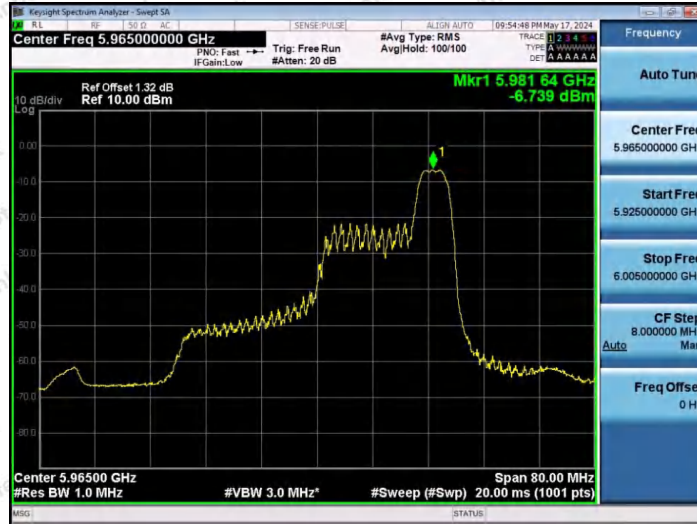

11AX40SISO-Ant1-5965-52Tone-RU44-PASS