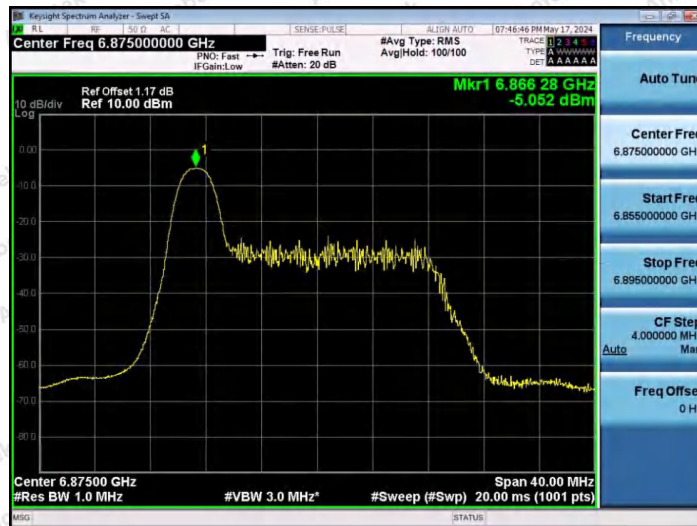

Hotline 400-003-0500  
www.anbotek.com.cn

11AX20SISO-Ant1-6695-106Tone-RU54-PASS

11AX20SISO-Ant1-6875-26Tone-RU0-PASS

11AX20SISO-Ant1-6875-26Tone-RU4-PASS