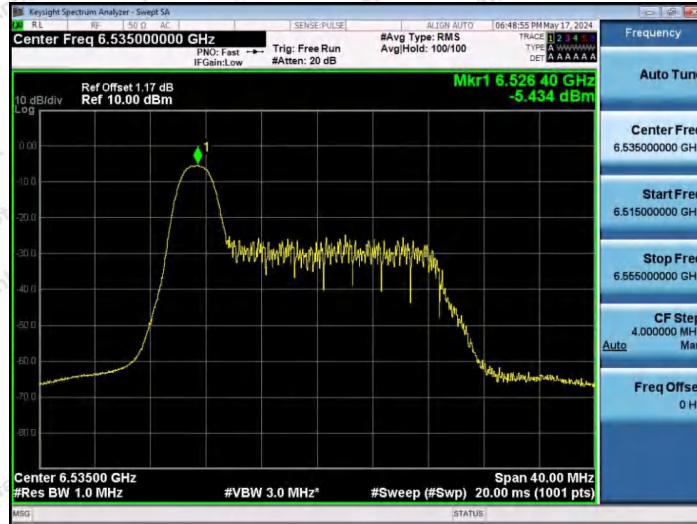

11AX20SISO-Ant1-6535-26Tone-RU0-PASS