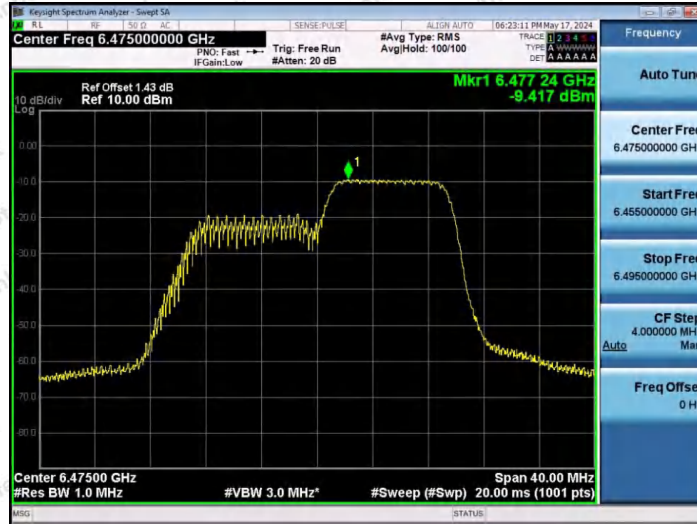

11AX20SISO-Ant1-6475-106Tone-RU54-PASS