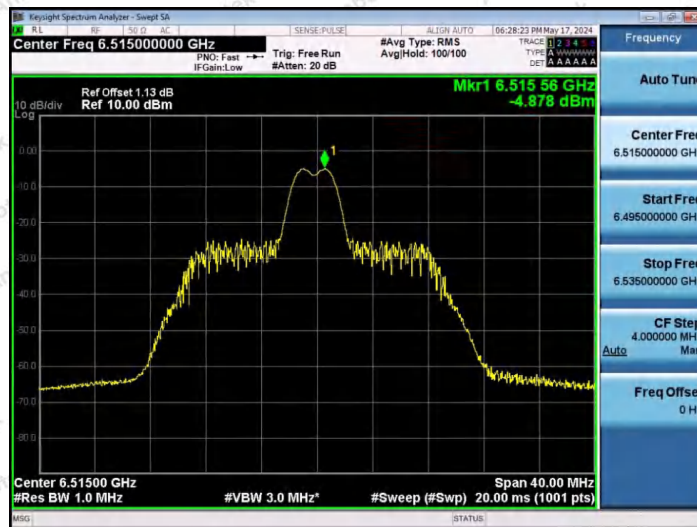

Hotline 400-003-0500  
www.anbotek.com.cn

11AX20SISO-Ant1-6475-106Tone-RU54-PASS

11AX20SISO-Ant1-6515-26Tone-RU0-PASS

11AX20SISO-Ant1-6515-26Tone-RU4-PASS