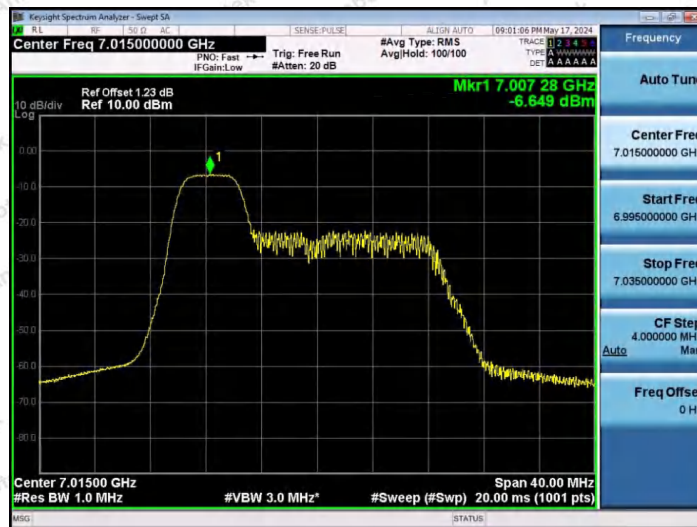

Hotline 400-003-0500  
www.anbotek.com.cn

11AX20SISO-Ant1-7015-26Tone-RU4-PASS

11AX20SISO-Ant1-7015-26Tone-RU8-PASS

11AX20SISO-Ant1-7015-52Tone-RU37-PASS