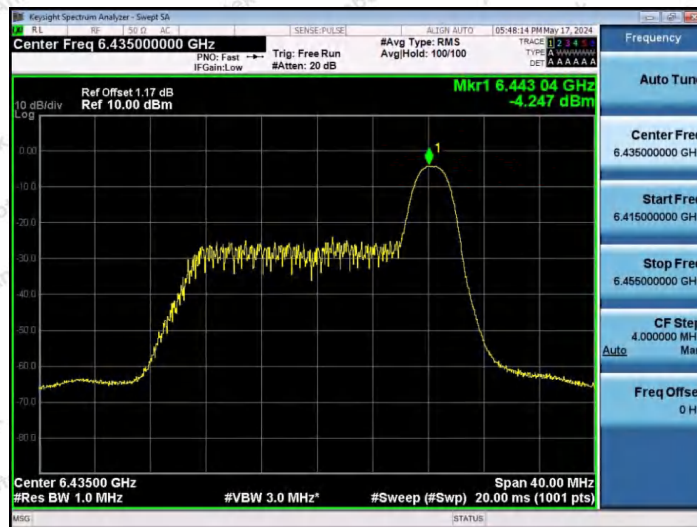

Hotline 400-003-0500  
www.anbotek.com.cn

11AX20SISO-Ant1-6435-26Tone-RU0-PASS

11AX20SISO-Ant1-6435-26Tone-RU4-PASS

11AX20SISO-Ant1-6435-26Tone-RU8-PASS