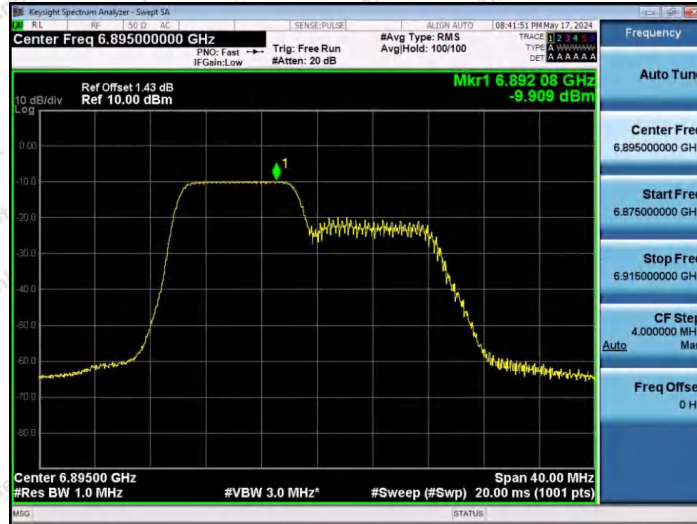

11AX20SISO-Ant1-6895-106Tone-RU53-PASS