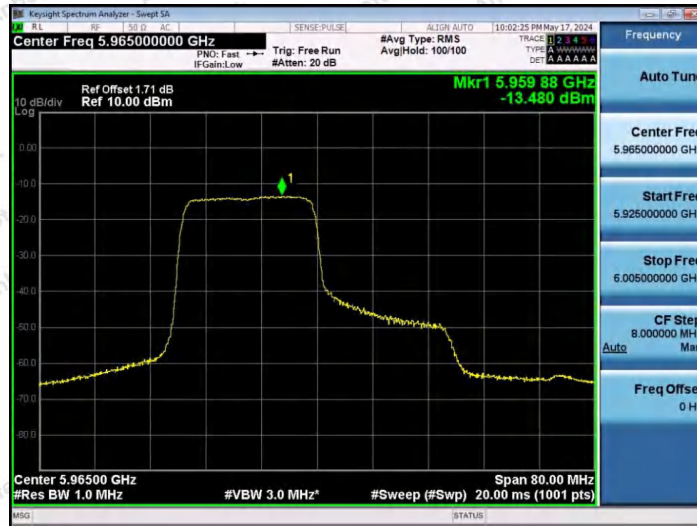

11AX40SISO-Ant1-5965-242Tone-RU61-PASS