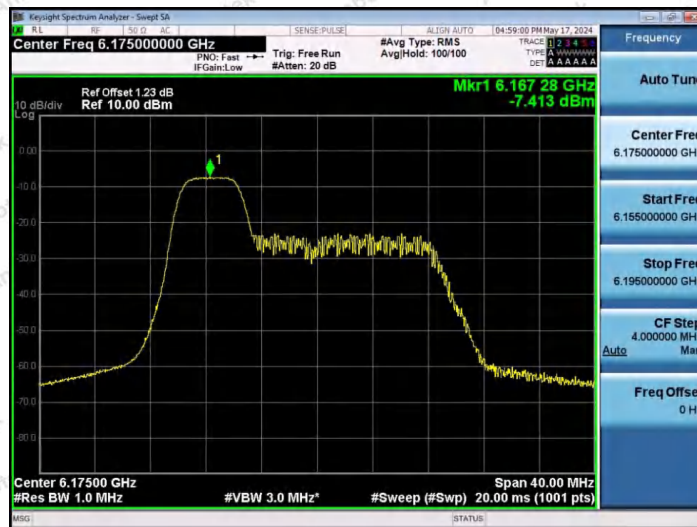

Hotline 400-003-0500  
www.anbotek.com.cn

11AX20SISO-Ant1-6175-26Tone-RU4-PASS

11AX20SISO-Ant1-6175-26Tone-RU8-PASS

11AX20SISO-Ant1-6175-52Tone-RU37-PASS