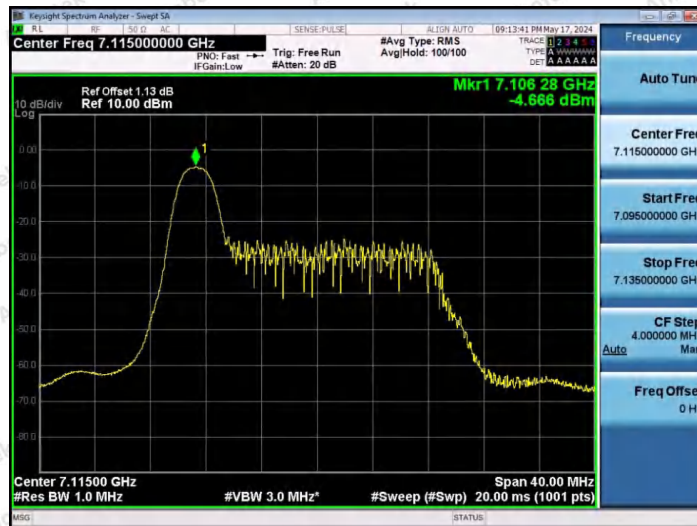

Hotline 400-003-0500  
www.anbotek.com.cn

11AX20SISO-Ant1-7015-106Tone-RU54-PASS

11AX20SISO-Ant1-7115-26Tone-RU0-PASS

11AX20SISO-Ant1-7115-26Tone-RU4-PASS