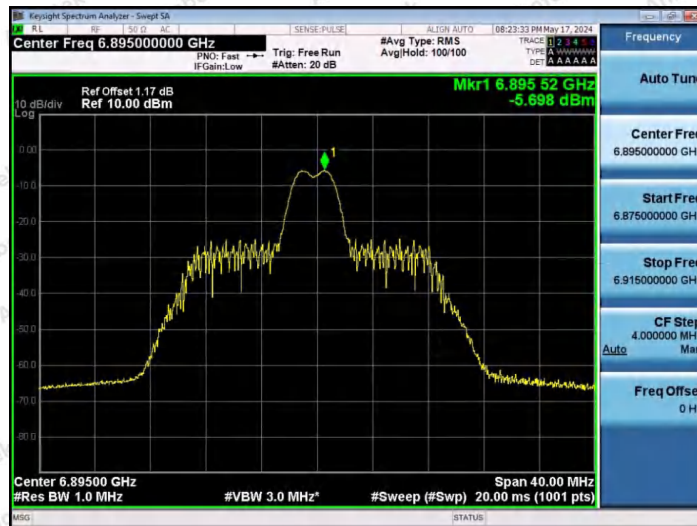

Hotline 400-003-0500  
www.anbotek.com.cn

11AX20SISO-Ant1-6895-26Tone-RU0-PASS

11AX20SISO-Ant1-6895-26Tone-RU4-PASS

11AX20SISO-Ant1-6895-26Tone-RU8-PASS