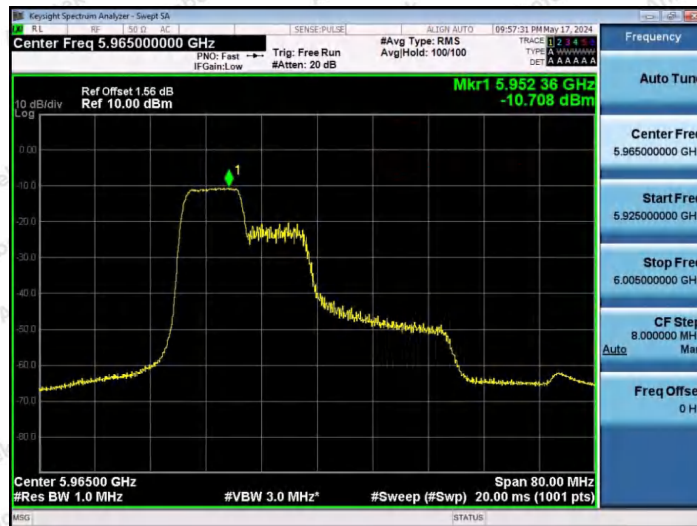

Hotline 400-003-0500  
www.anbotek.com.cn

11AX40SISO-Ant1-5965-52Tone-RU44-PASS

11AX40SISO-Ant1-5965-106Tone-RU53-PASS

11AX40SISO-Ant1-5965-106Tone-RU56-PASS