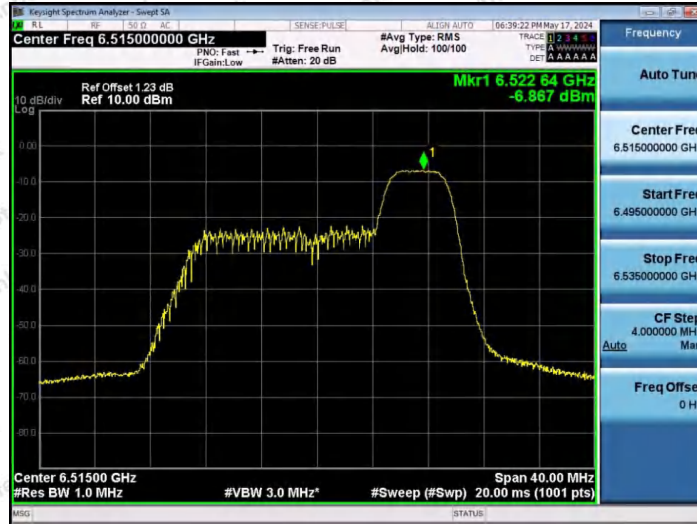

11AX20SISO-Ant1-6515-52Tone-RU40-PASS