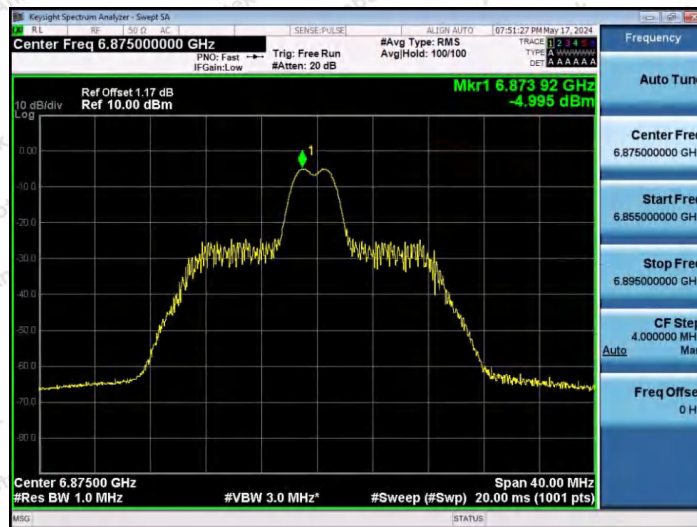

Hotline 400-003-0500  
www.anbotek.com.cn

11AX20SISO-Ant1-6695-106Tone-RU54-PASS

11AX20SISO-Ant1-6875-26Tone-RU0-PASS

11AX20SISO-Ant1-6875-26Tone-RU4-PASS