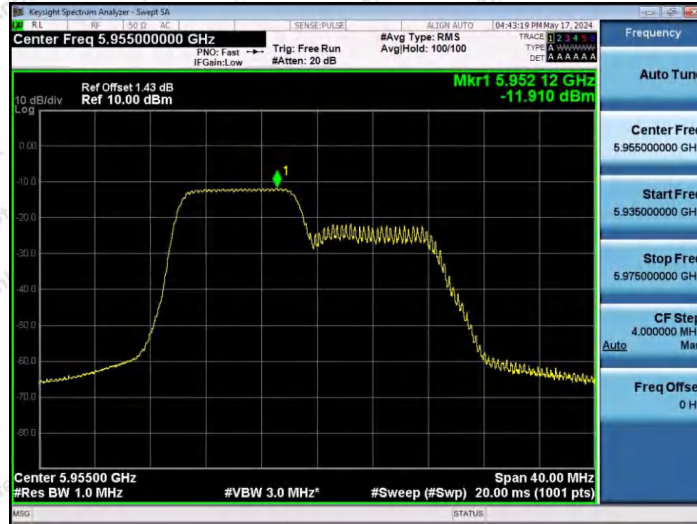

11AX20SISO-Ant1-5955-106Tone-RU53-PASS