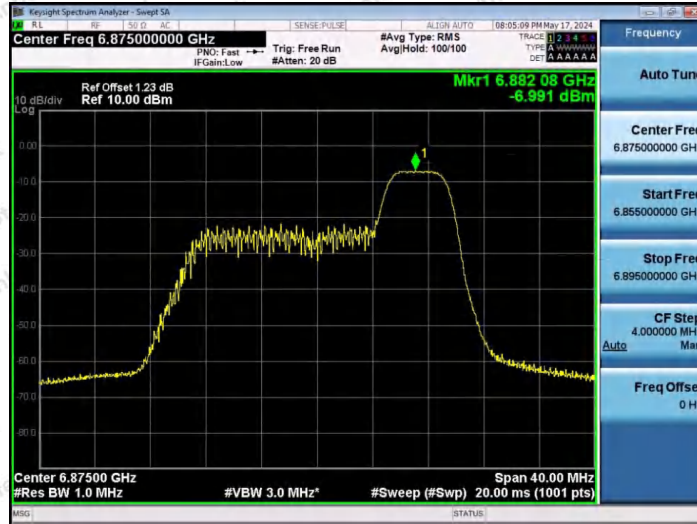

11AX20SISO-Ant1-6875-52Tone-RU40-PASS