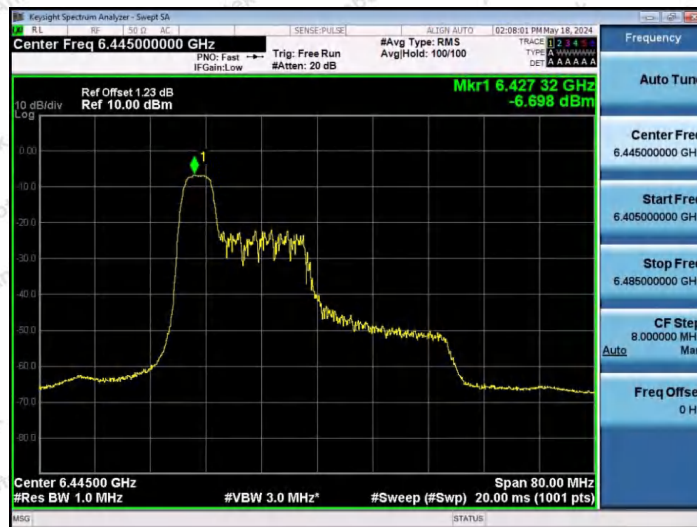

Hotline 400-003-0500  
www.anbotek.com.cn

11AX40SISO-Ant1-6445-26Tone-RU0-PASS

11AX40SISO-Ant1-6445-26Tone-RU17-PASS

11AX40SISO-Ant1-6445-52Tone-RU37-PASS