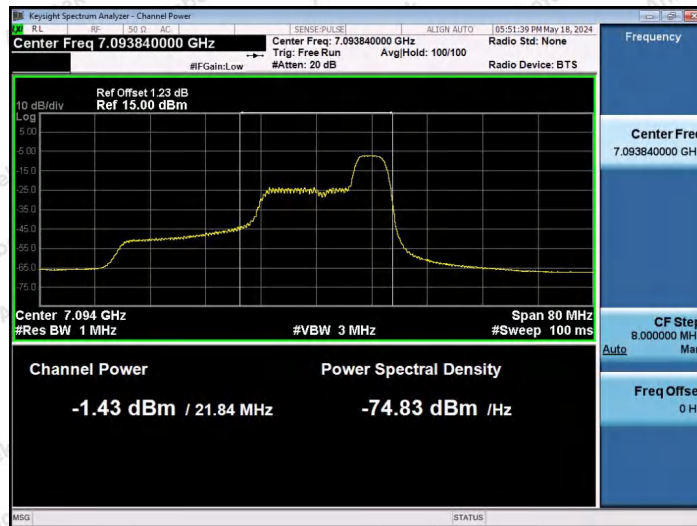

11AX40SISO-Ant1-7085-52Tone-RU44-PASS