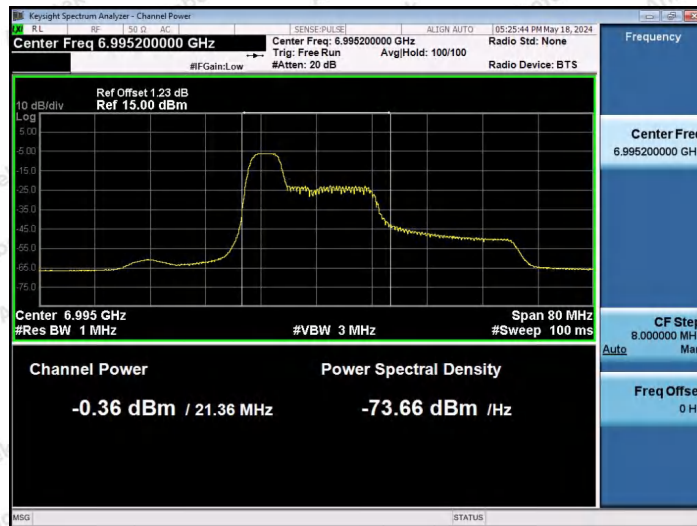

11AX40SISO-Ant1-7005-26Tone-RU17-PASS

11AX40SISO-Ant1-7005-52Tone-RU37-PASS

11AX40SISO-Ant1-7005-52Tone-RU44-PASS