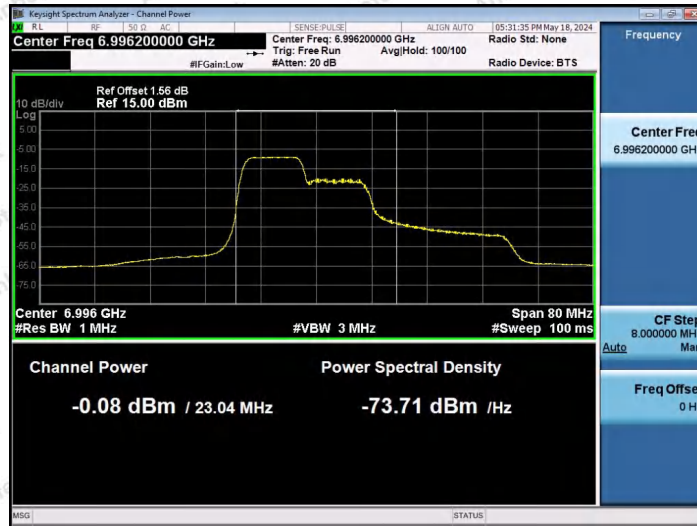

11AX40SISO-Ant1-7005-106Tone-RU53-PASS