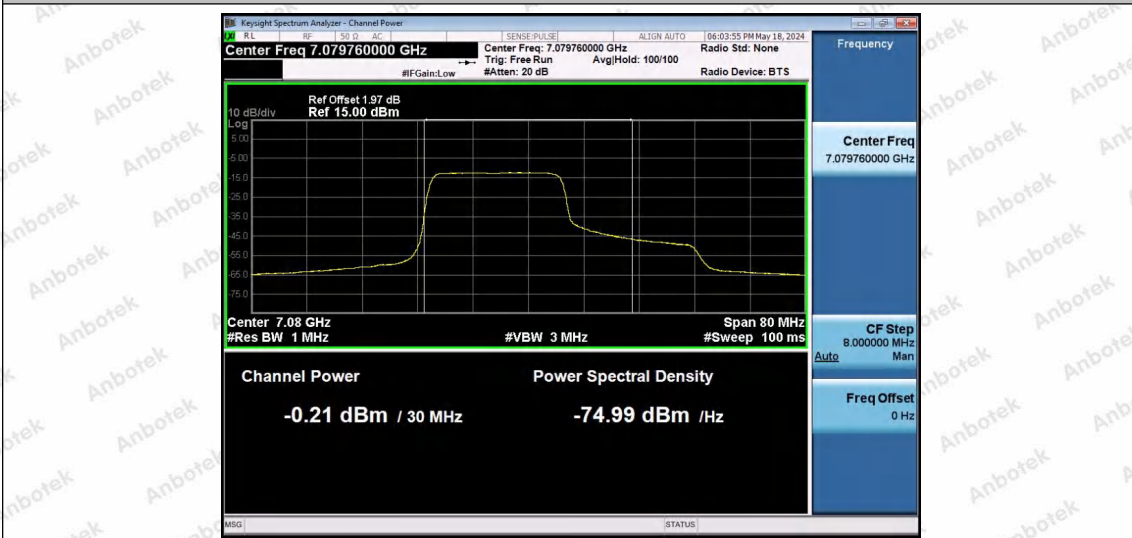

Hotline 400-003-0500  
 www.anbotek.com.cn

11AX40SISO-Ant1-7085-106Tone-RU56-PASS

11AX40SISO-Ant1-7085-242Tone-RU61-PASS

11AX40SISO-Ant1-7085-242Tone-RU62-PASS