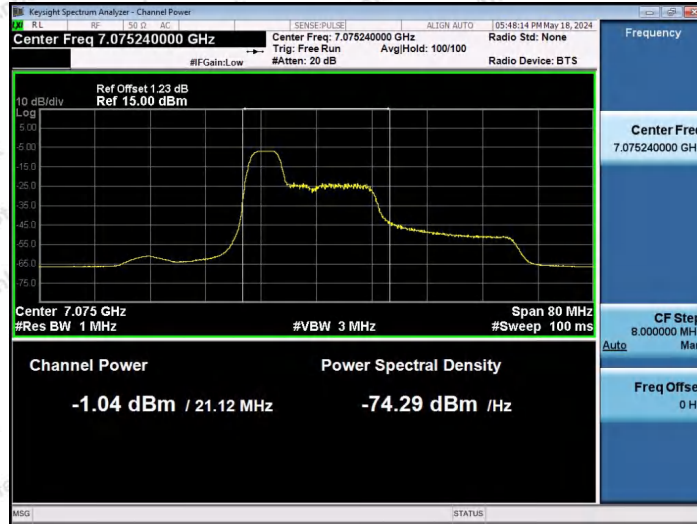

11AX40SISO-Ant1-7085-52Tone-RU37-PASS