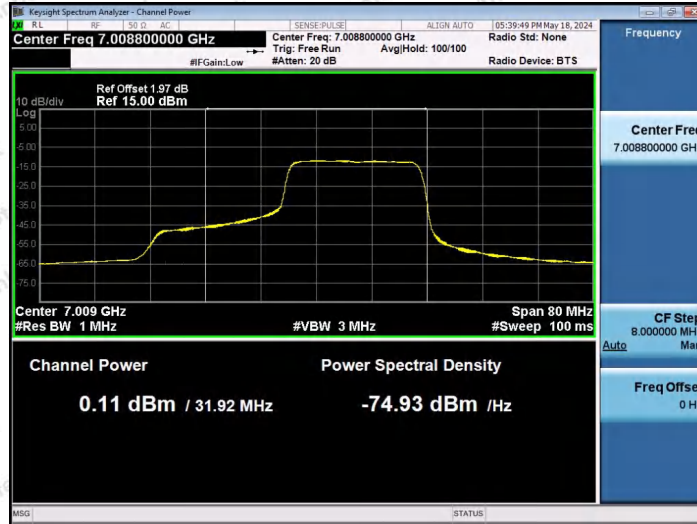

11AX40SISO-Ant1-7005-242Tone-RU62-PASS