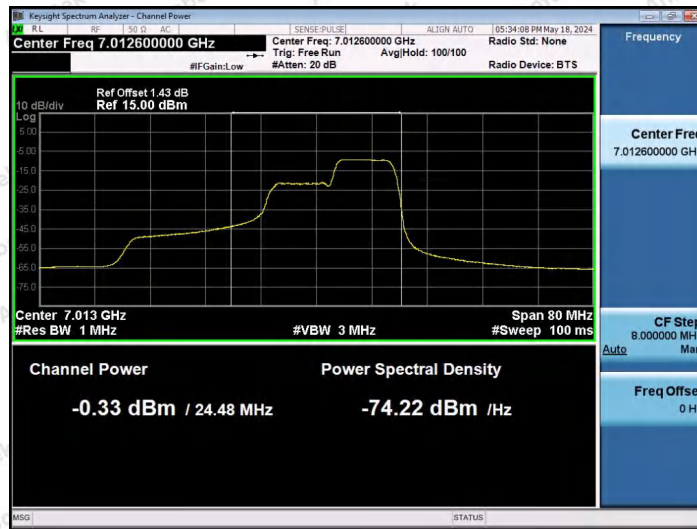

11AX40SISO-Ant1-7005-106Tone-RU56-PASS