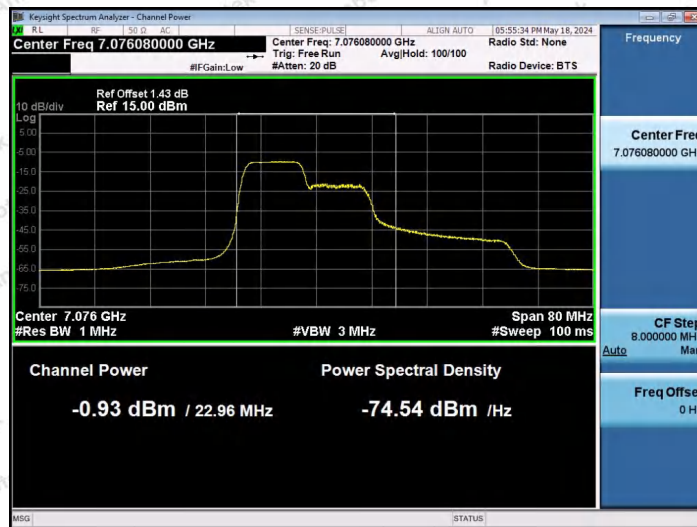

Hotline: 400-003-0500  
 www.anbotek.com.cn

11AX40SISO-Ant1-7085-52Tone-RU37-PASS

11AX40SISO-Ant1-7085-52Tone-RU44-PASS

11AX40SISO-Ant1-7085-106Tone-RU53-PASS