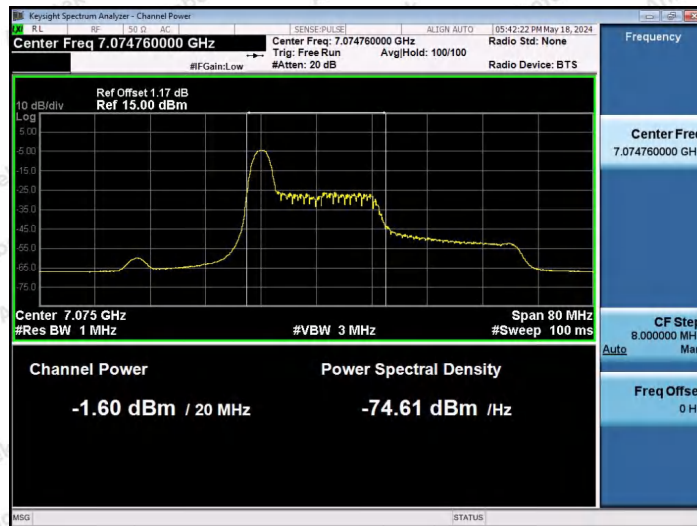

Hotline: 400-003-0500  
 www.anbotek.com.cn

11AX40SISO-Ant1-7005-242Tone-RU62-PASS

11AX40SISO-Ant1-7075-26Tone-RU0-PASS

11AX40SISO-Ant1-7085-26Tone-RU17-PASS