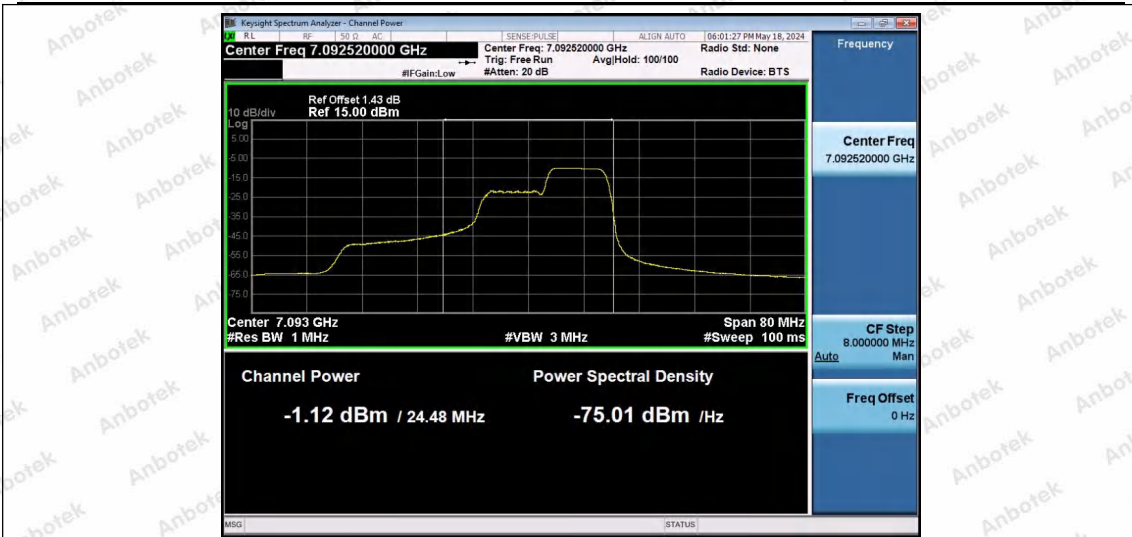

11AX40SISO-Ant1-7085-106Tone-RU56-PASS