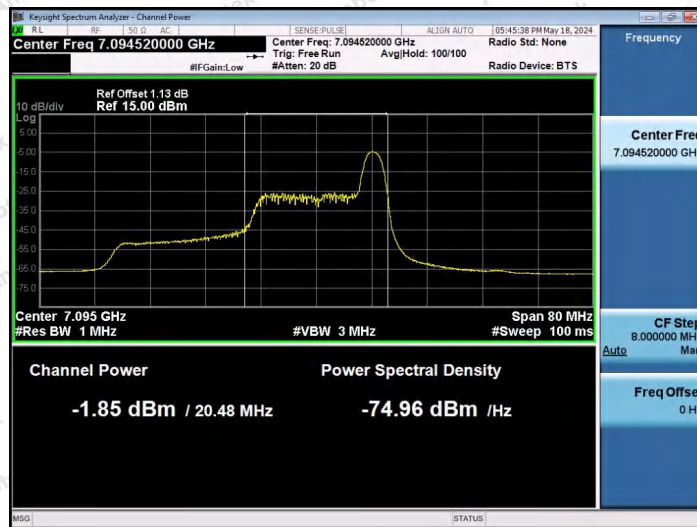

Hotline: 400-003-0500  
 www.anbotek.com.cn

11AX40SISO-Ant1-7005-242Tone-RU62-PASS

11AX40SISO-Ant1-7075-26Tone-RU0-PASS

11AX40SISO-Ant1-7085-26Tone-RU17-PASS