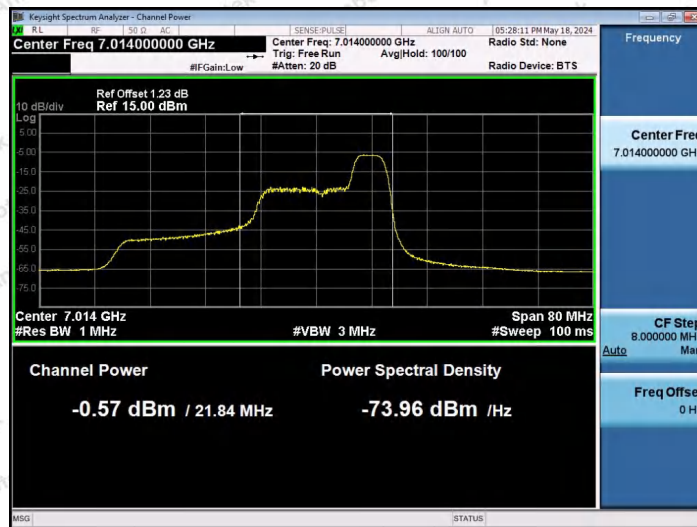

11AX40SISO-Ant1-7005-26Tone-RU17-PASS

11AX40SISO-Ant1-7005-52Tone-RU37-PASS

11AX40SISO-Ant1-7005-52Tone-RU44-PASS