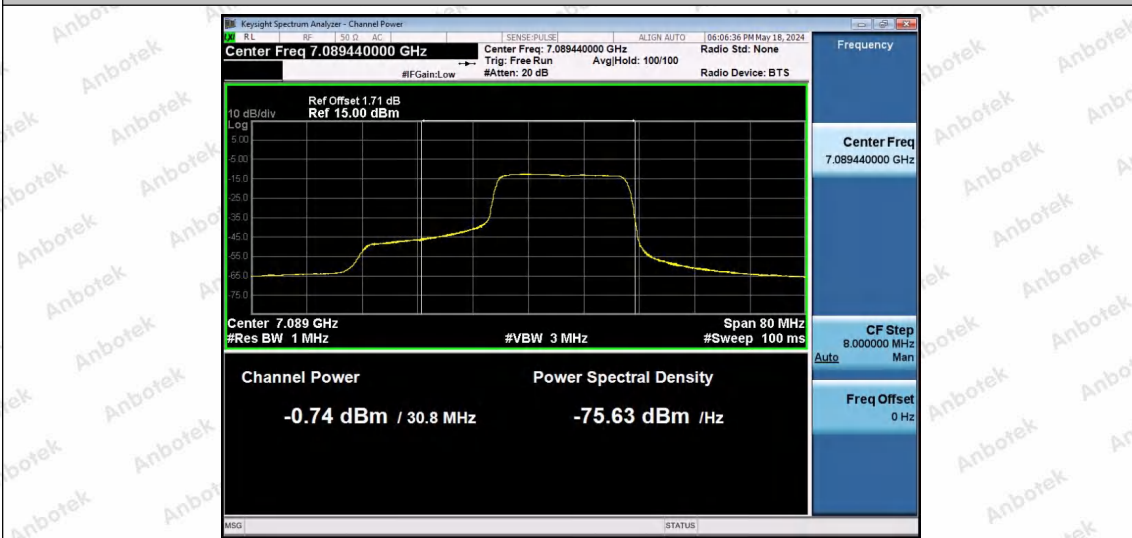

Hotline 400-003-0500  
 www.anbotek.com.cn

11AX40SISO-Ant1-7085-106Tone-RU56-PASS

11AX40SISO-Ant1-7085-242Tone-RU61-PASS

11AX40SISO-Ant1-7085-242Tone-RU62-PASS