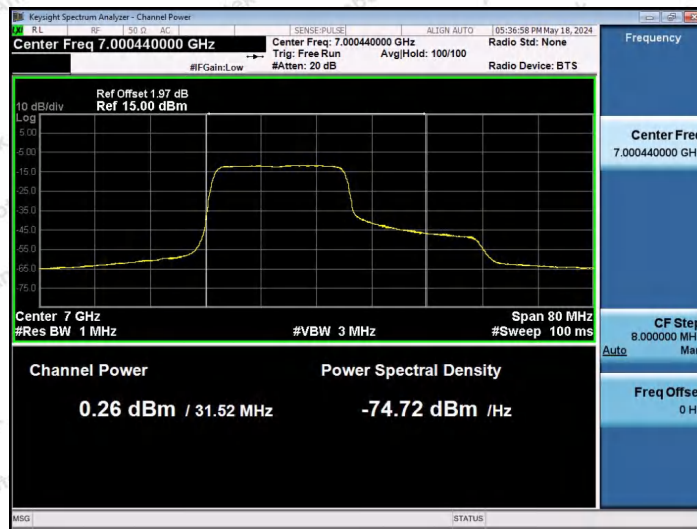

Hotline 400-003-0500  
 www.anbotek.com.cn

11AX40SISO-Ant1-7005-106Tone-RU53-PASS

11AX40SISO-Ant1-7005-106Tone-RU56-PASS

11AX40SISO-Ant1-7005-242Tone-RU61-PASS