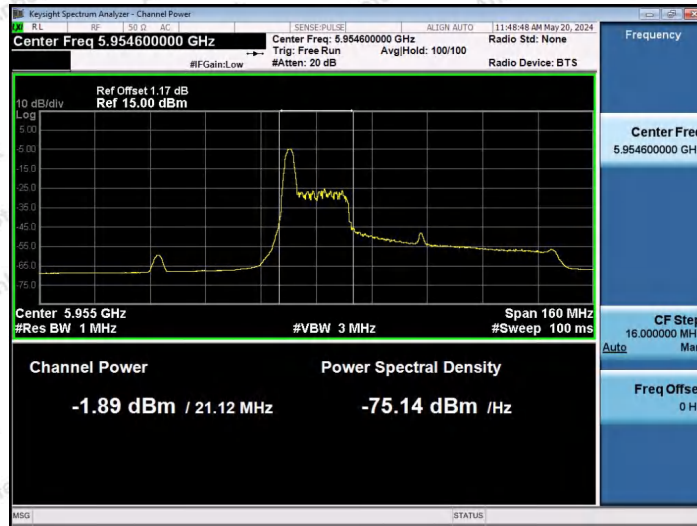

11AX80SISO-Ant1-5985-26Tone-RU0-PASS