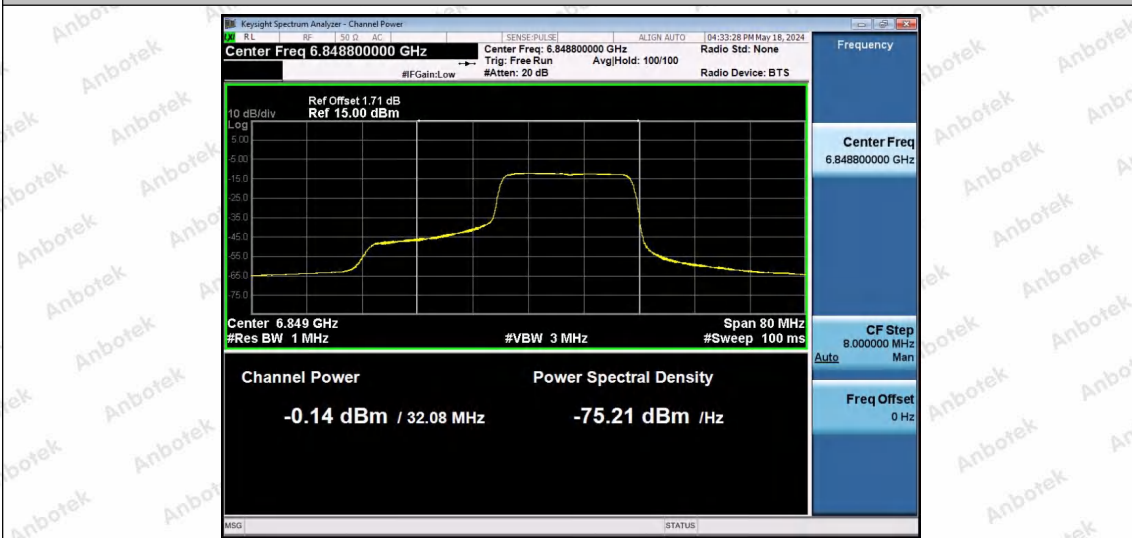

Hotline: 400-003-0500
 www.anbotek.com.cn

11AX40SISO-Ant1-6845-106Tone-RU56-PASS

11AX40SISO-Ant1-6845-242Tone-RU61-PASS

11AX40SISO-Ant1-6845-242Tone-RU62-PASS

Shenzhen Anbotek Compliance Laboratory Limited