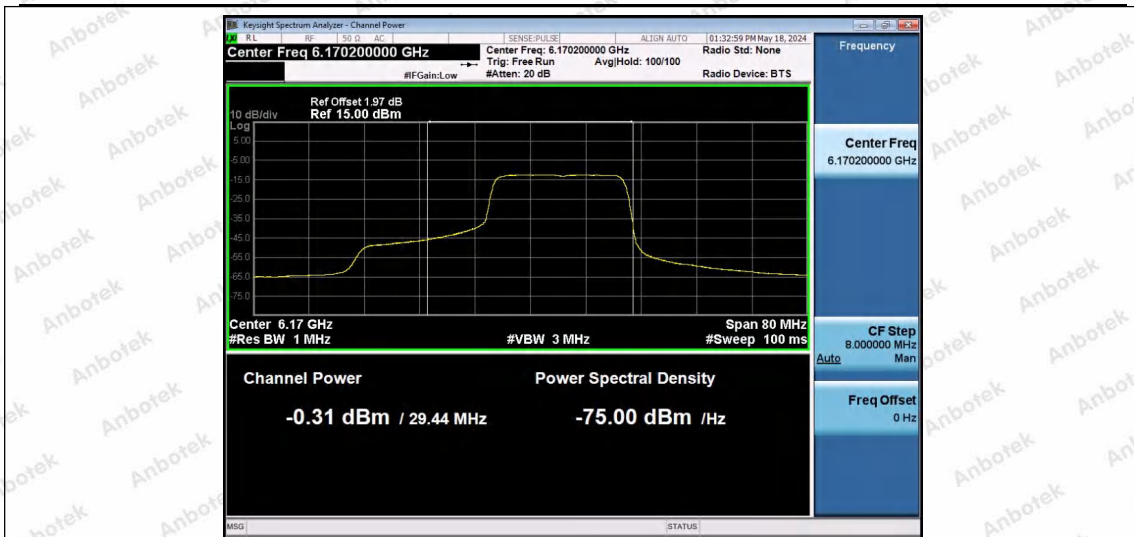

11AX40SISO-Ant1-6165-242Tone-RU62-PASS