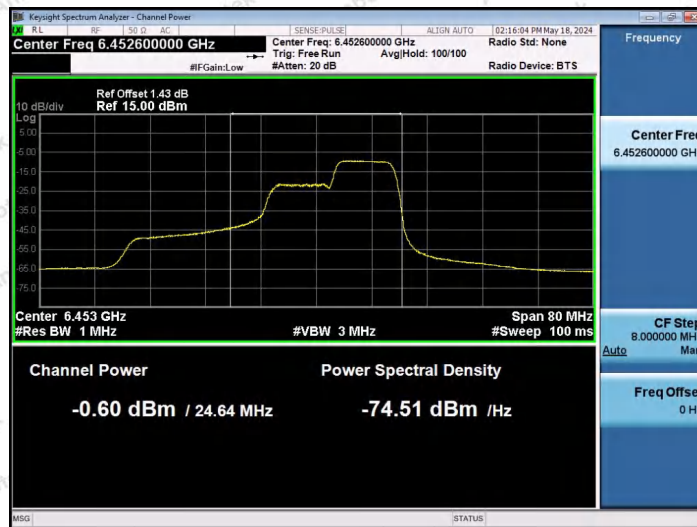

Hotline: 400-003-0500
 www.anbotek.com.cn

11AX40SISO-Ant1-6445-52Tone-RU44-PASS

11AX40SISO-Ant1-6445-106Tone-RU53-PASS

11AX40SISO-Ant1-6445-106Tone-RU56-PASS

Shenzhen Anbotek Compliance Laboratory Limited