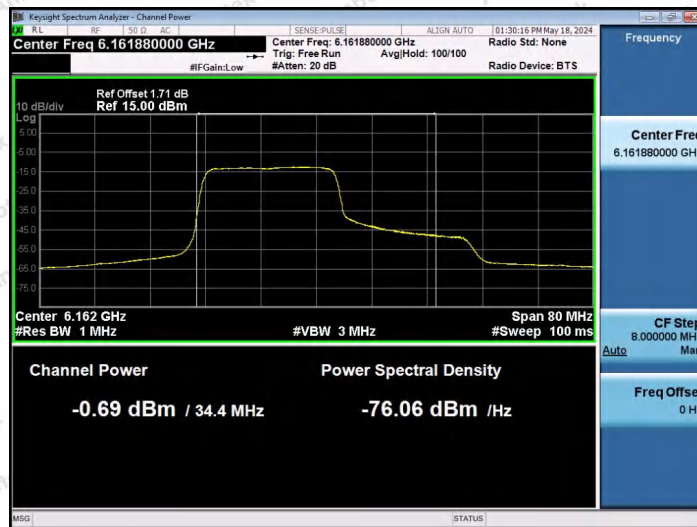

Hotline 400-003-0500
 www.anbotek.com.cn

11AX40SISO-Ant1-6165-106Tone-RU53-PASS

11AX40SISO-Ant1-6165-106Tone-RU56-PASS

11AX40SISO-Ant1-6165-242Tone-RU61-PASS

Shenzhen Anbotek Compliance Laboratory Limited