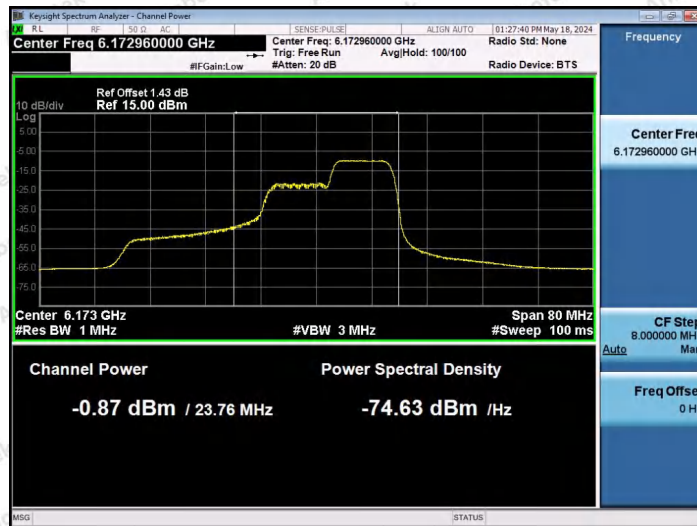

11AX40SISO-Ant1-6165-106Tone-RU56-PASS