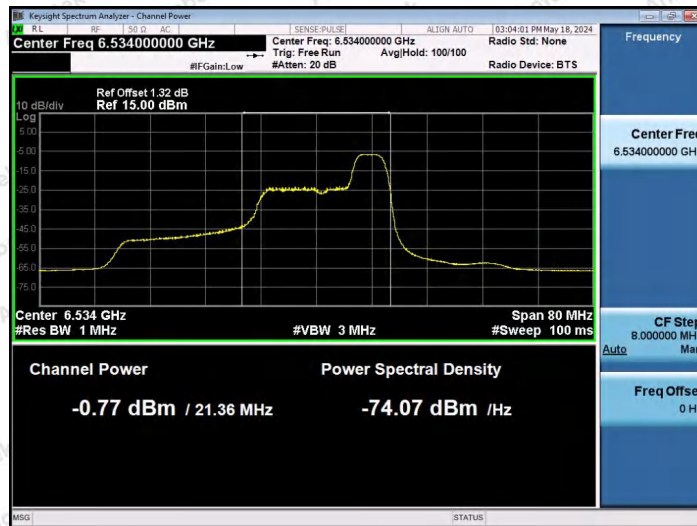

11AX40SISO-Ant1-6525-52Tone-RU44-PASS