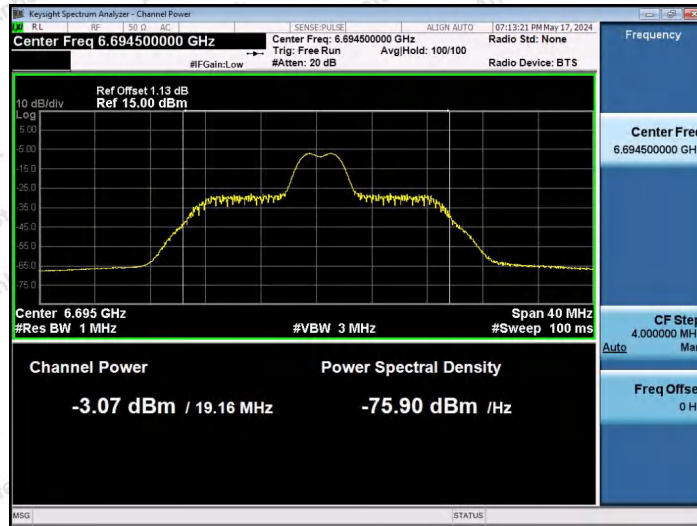

11AX20SISO-Ant1-6695-26Tone-RU4-PASS