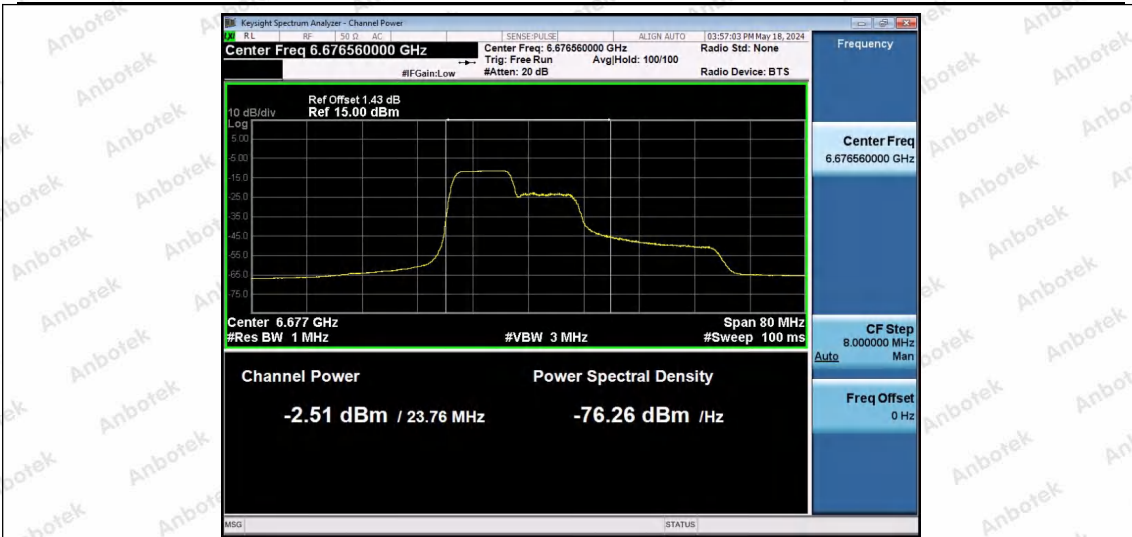

11AX40SISO-Ant1-6685-106Tone-RU53-PASS