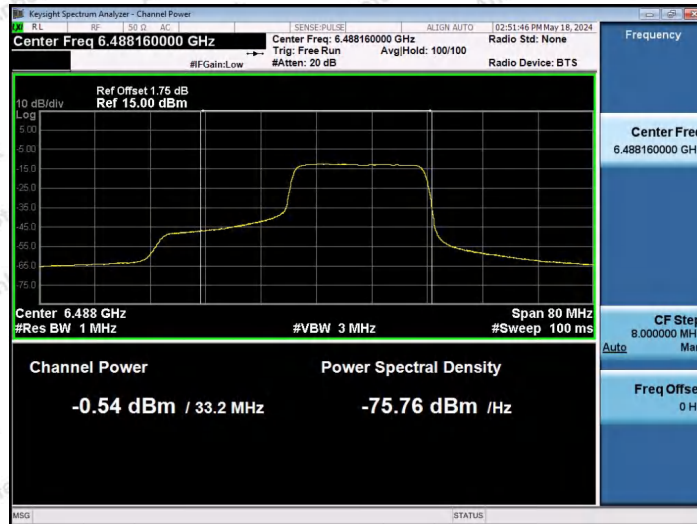

11AX40SISO-Ant1-6485-242Tone-RU62-PASS