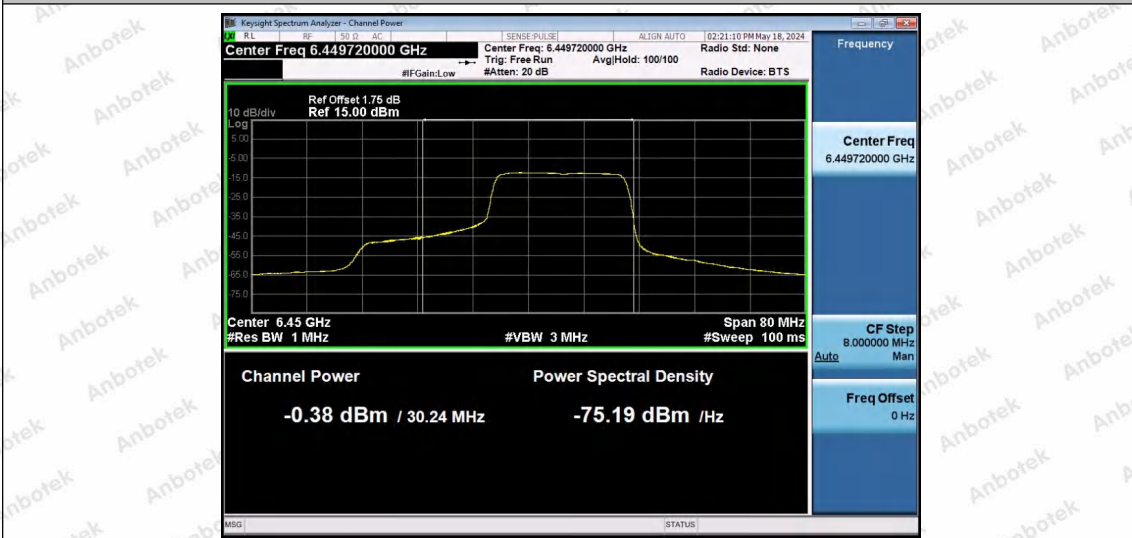

11AX40SISO-Ant1-6445-242Tone-RU62-PASS