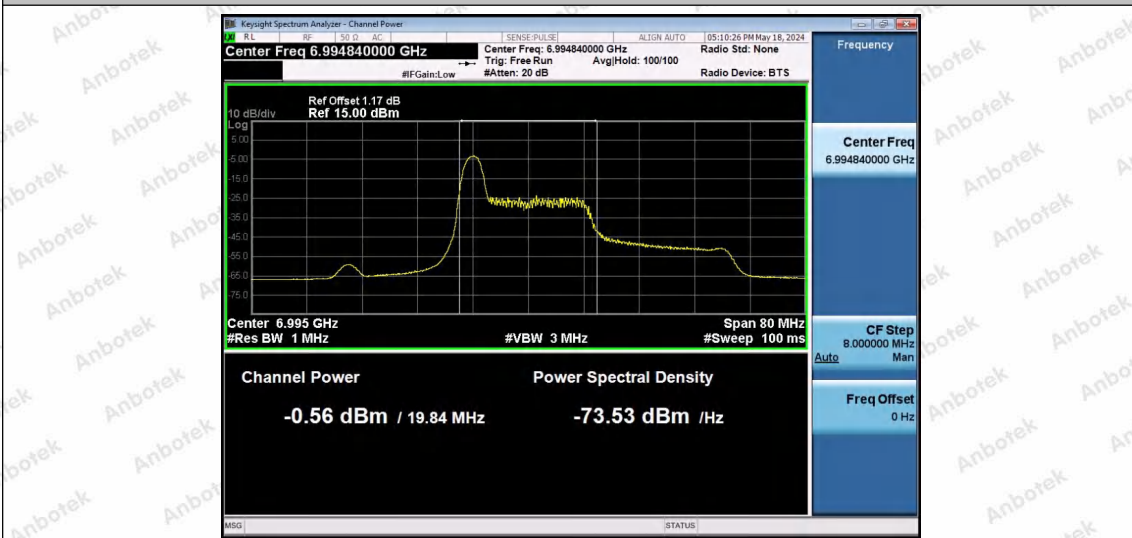

Hotline 400-003-0500
 www.anbotek.com.cn

11AX40SISO-Ant1-6885-242Tone-RU61-PASS

11AX40SISO-Ant1-6885-242Tone-RU62-PASS

11AX40SISO-Ant1-7005-26Tone-RU0-PASS

Shenzhen Anbotek Compliance Laboratory Limited

Address: 1/F., Building D, Sogood Science and Technology Park, Sanwei Community, Hangcheng Street, Bao'an District, Shenzhen, Guangdong, China.
 Tel: (86) 0755-26066440 Fax: (86) 0755-26014772 Email: service@anbotek.com