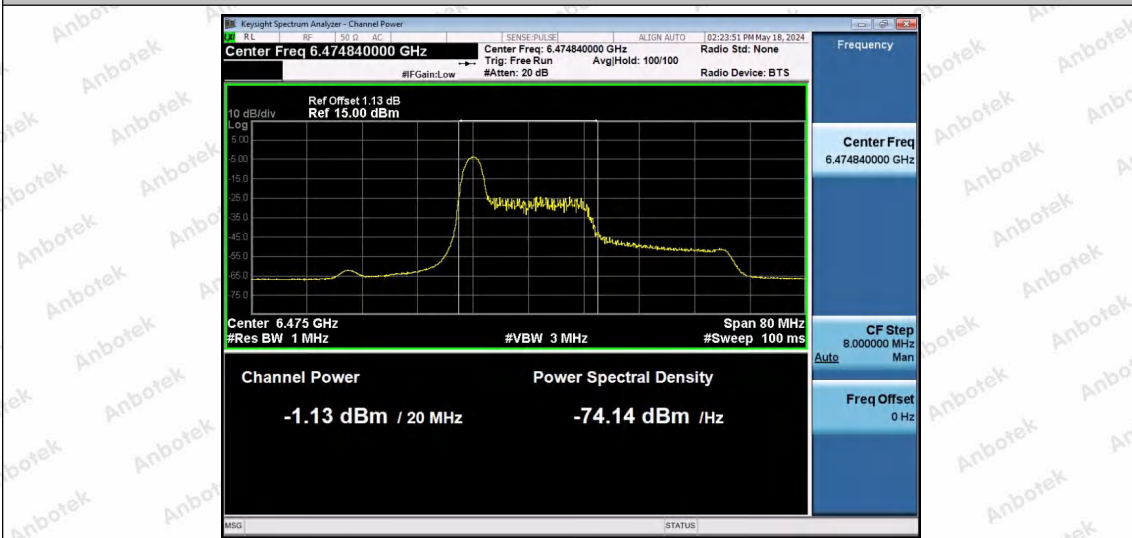

Hotline 400-003-0500
 www.anbotek.com.cn

11AX40SISO-Ant1-6445-242Tone-RU61-PASS

11AX40SISO-Ant1-6445-242Tone-RU62-PASS

11AX40SISO-Ant1-6485-26Tone-RU0-PASS

Shenzhen Anbotek Compliance Laboratory Limited

Address: 1/F., Building D, Sogood Science and Technology Park, Sanwei Community, Hangcheng Street, Bao'an District, Shenzhen, Guangdong, China.
 Tel: (86) 0755-26066440 Fax: (86) 0755-26014772 Email: service@anbotek.com