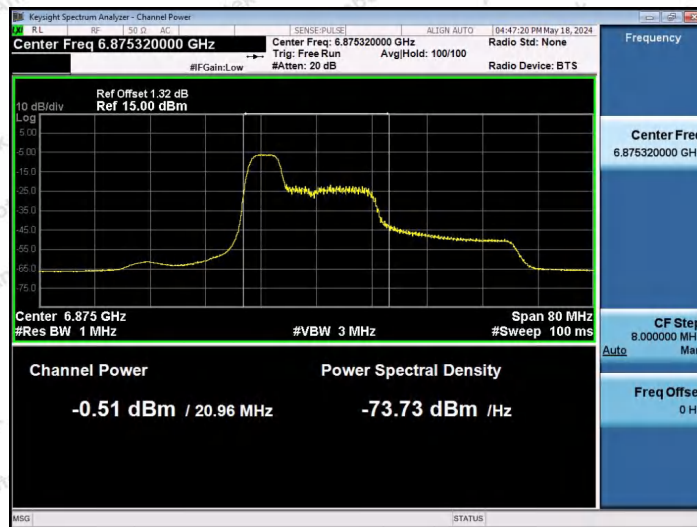

Hotline: 400-003-0500
 www.anbotek.com.cn

11AX40SISO-Ant1-6885-26Tone-RU0-PASS

11AX40SISO-Ant1-6885-26Tone-RU17-PASS

11AX40SISO-Ant1-6885-52Tone-RU37-PASS

Shenzhen Anbotek Compliance Laboratory Limited

Address: 1/F., Building D, Sogood Science and Technology Park, Sanwei Community, Hangcheng Street, Bao'an District, Shenzhen, Guangdong, China.
 Tel: (86) 0755-26066440 Fax: (86) 0755-26014772 Email: service@anbotek.com