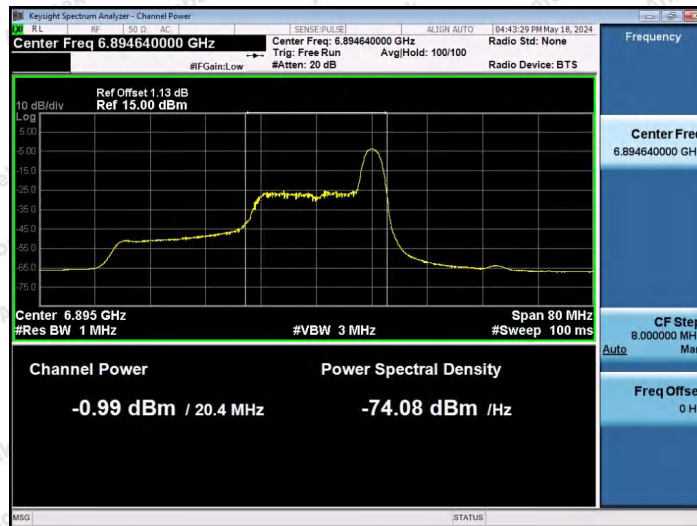

11AX40SISO-Ant1-6885-26Tone-RU17-PASS