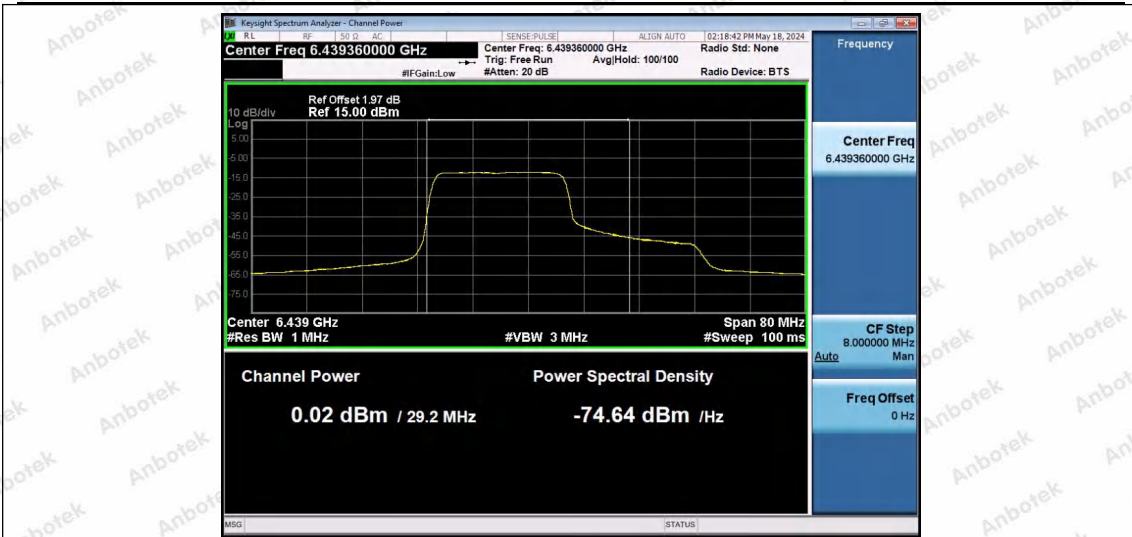

11AX40SISO-Ant1-6445-242Tone-RU61-PASS