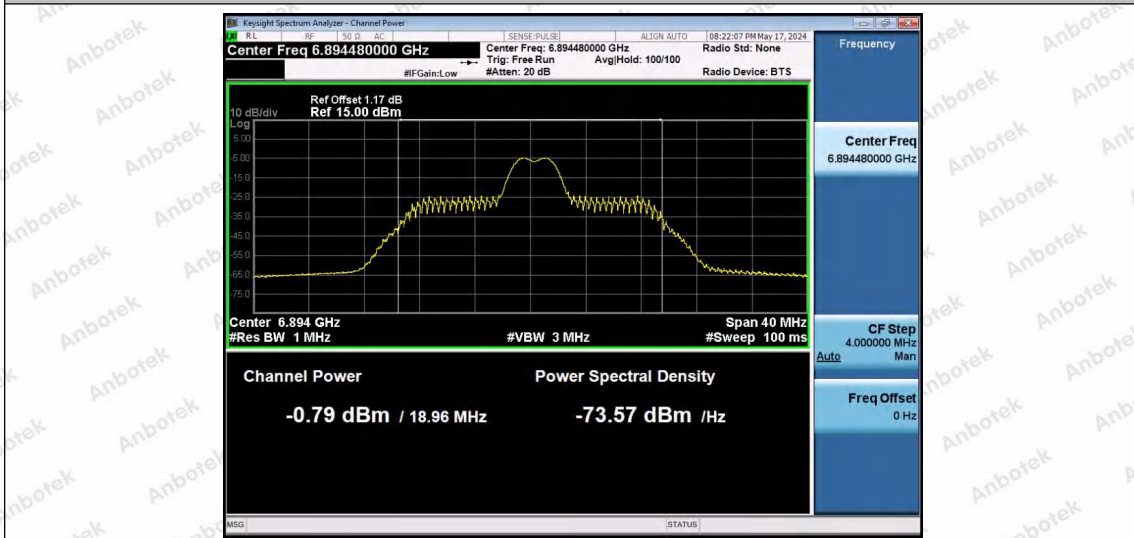

11AX20SISO-Ant1-6895-26Tone-RU4-PASS