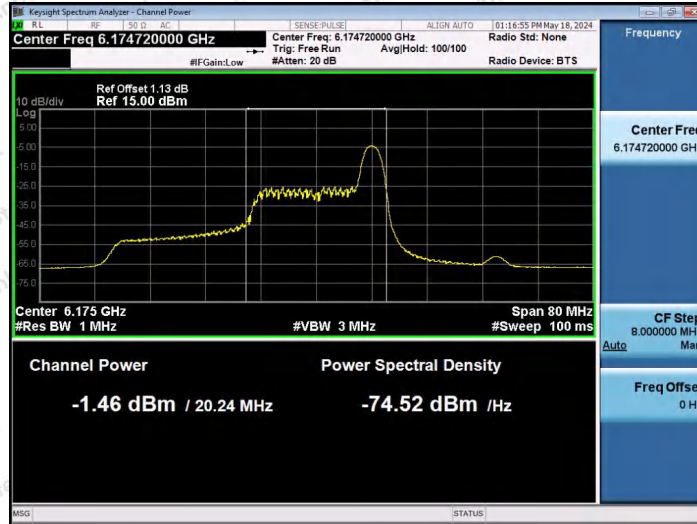

11AX40SISO-Ant1-6165-26Tone-RU17-PASS