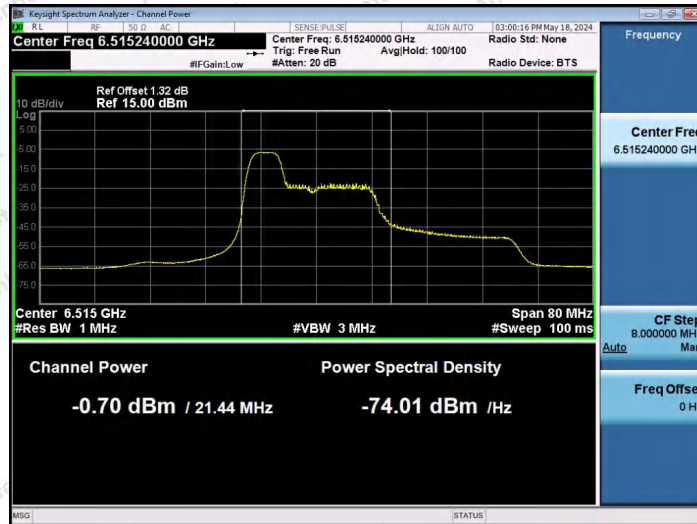

11AX40SISO-Ant1-6525-52Tone-RU37-PASS