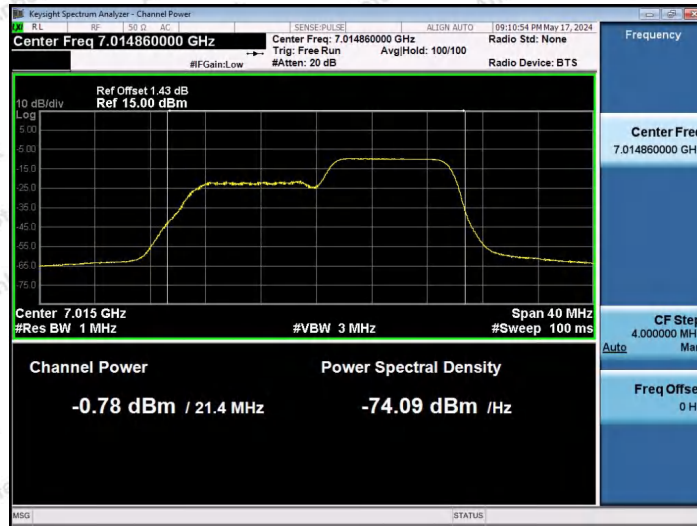

11AX20SISO-Ant1-7015-106Tone-RU54-PASS