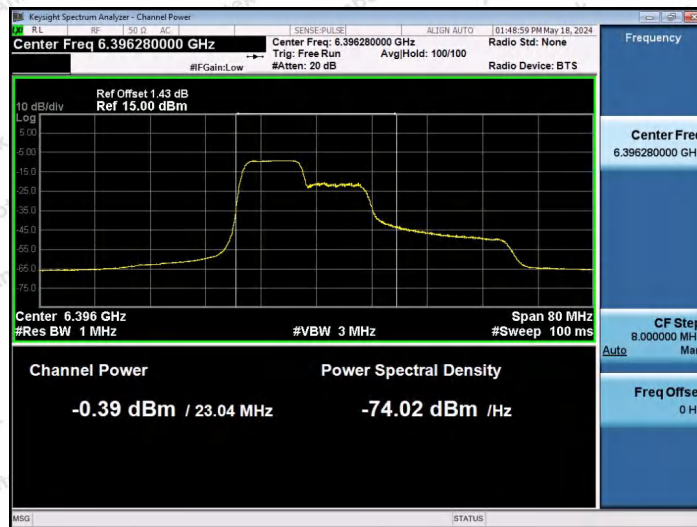

11AX40SISO-Ant1-6405-106Tone-RU53-PASS

Shenzhen Anbotek Compliance Laboratory Limited

Address: 1/F., Building D, Sogood Science and Technology Park, Sanwei Community, Hangcheng Street, Bao'an District, Shenzhen, Guangdong, China.
Tel: (86) 0755-26066440 Fax: (86) 0755-26014772 Email: service@anbotek.com

Hotline: 400-003-0500
www.anbotek.com.cn