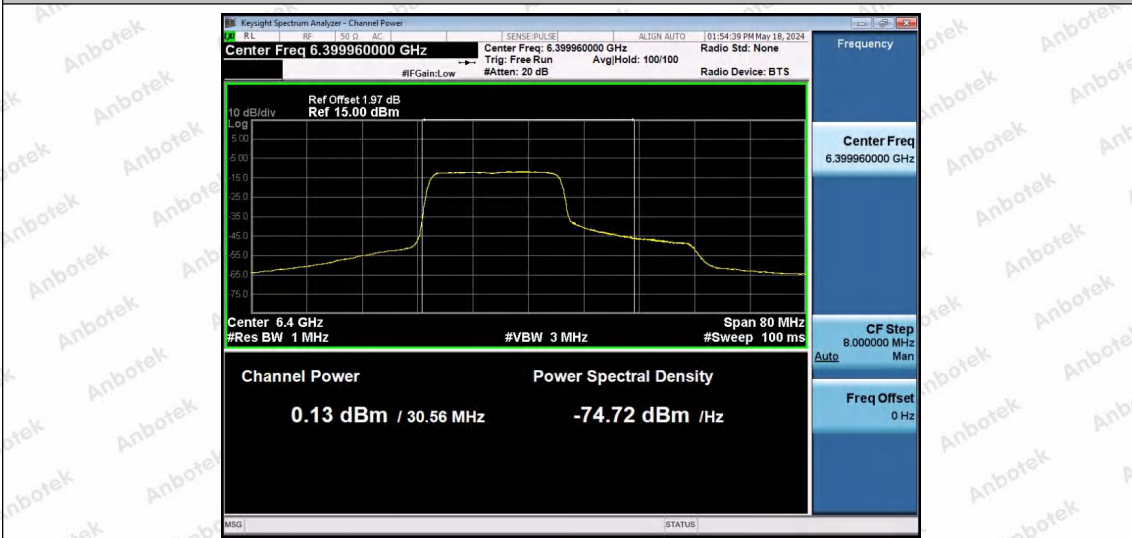

Hotline: 400-003-0500
 www.anbotek.com.cn

11AX40SISO-Ant1-6405-106Tone-RU56-PASS

11AX40SISO-Ant1-6405-242Tone-RU61-PASS

11AX40SISO-Ant1-6405-242Tone-RU62-PASS

Shenzhen Anbotek Compliance Laboratory Limited