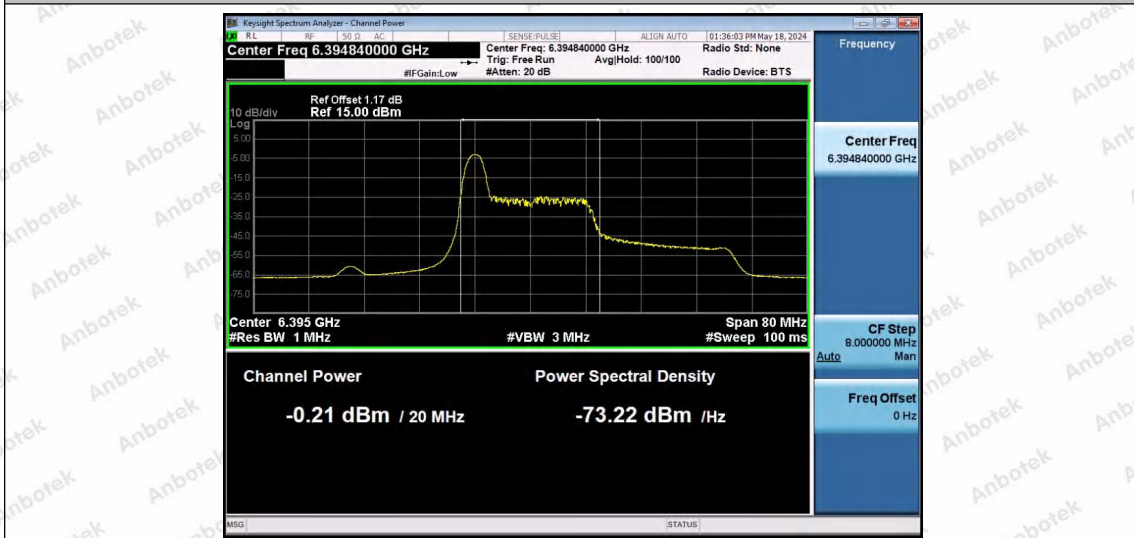

11AX40SISO-Ant1-6405-26Tone-RU0-PASS