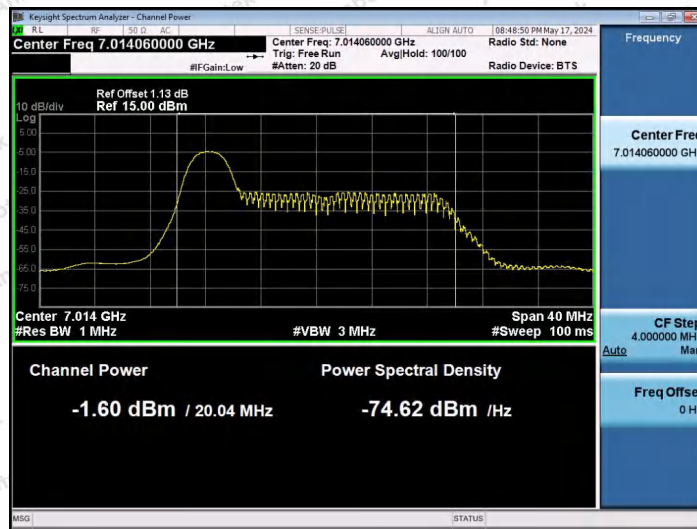

Hotline 400-003-0500
 www.anbotek.com.cn

11AX20SISO-Ant1-6895-106Tone-RU53-PASS

11AX20SISO-Ant1-6895-106Tone-RU54-PASS

11AX20SISO-Ant1-7015-26Tone-RU0-PASS

Shenzhen Anbotek Compliance Laboratory Limited

Address: 1/F., Building D, Sogood Science and Technology Park, Sanwei Community, Hangcheng Street, Bao'an District, Shenzhen, Guangdong, China.
 Tel: (86) 0755-26066440 Fax: (86) 0755-26014772 Email: service@anbotek.com