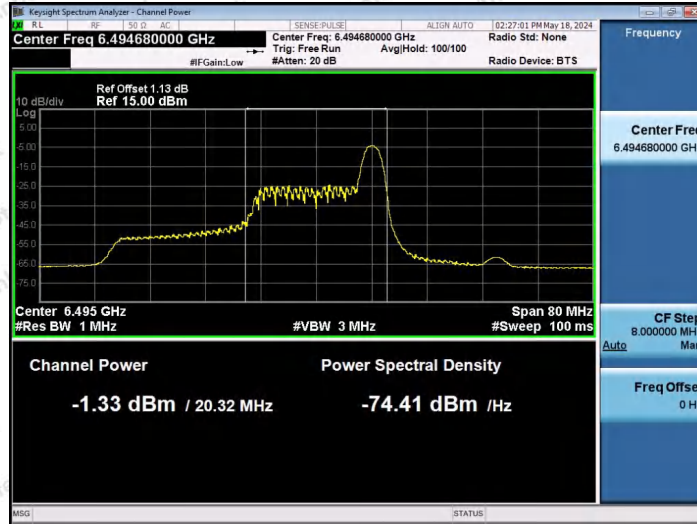

11AX40SISO-Ant1-6485-26Tone-RU17-PASS