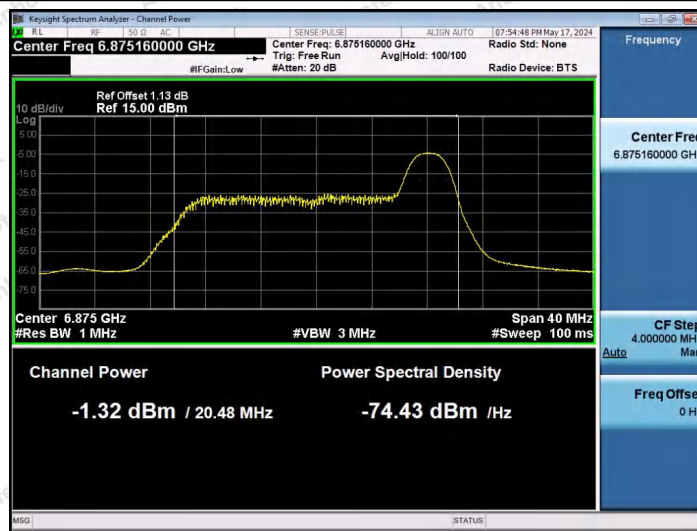

11AX20SISO-Ant1-6875-26Tone-RU8-PASS