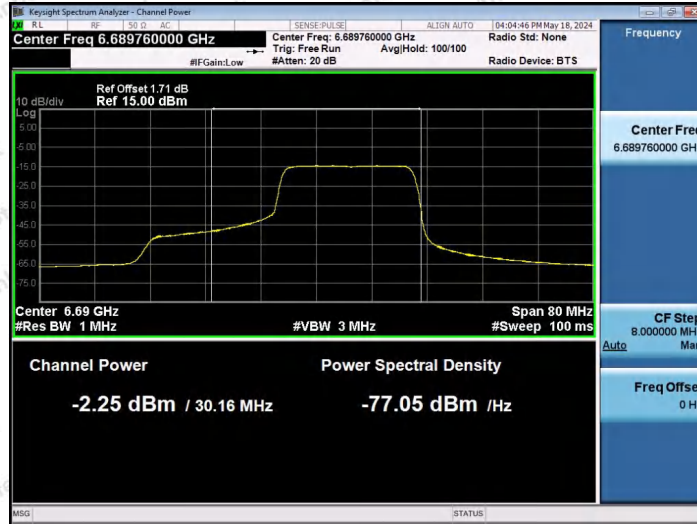

11AX40SISO-Ant1-6685-242Tone-RU62-PASS