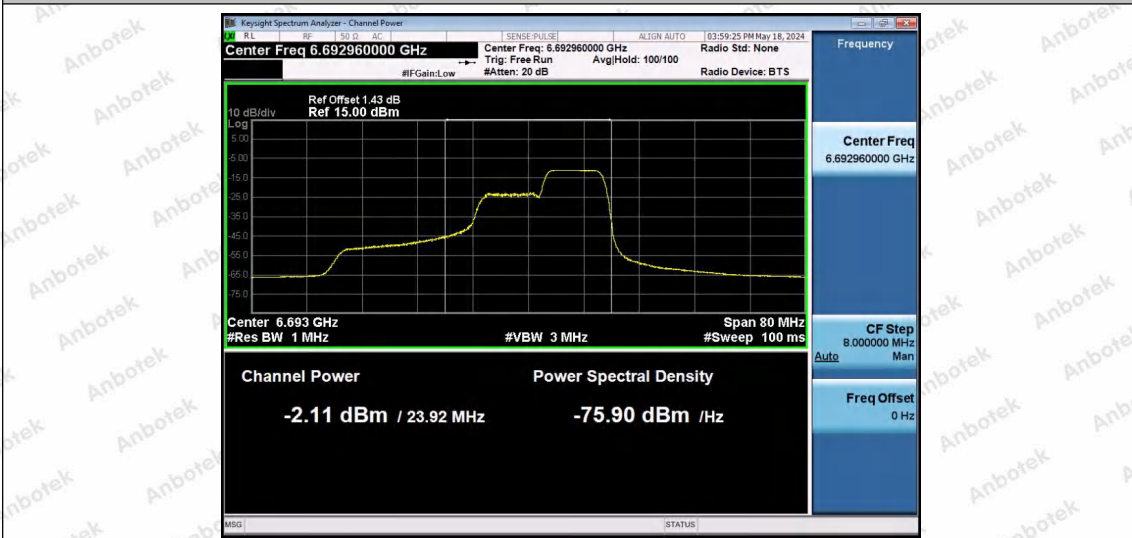

11AX40SISO-Ant1-6685-106Tone-RU56-PASS