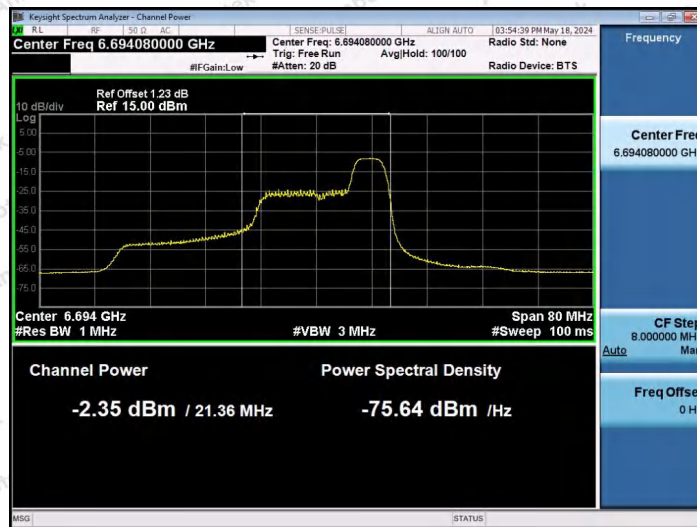

11AX40SISO-Ant1-6685-52Tone-RU44-PASS

Shenzhen Anbotek Compliance Laboratory Limited

Address: 1/F., Building D, Sogood Science and Technology Park, Sanwei Community, Hangcheng Street, Bao'an District, Shenzhen, Guangdong, China.
Tel: (86) 0755-26066440 Fax: (86) 0755-26014772 Email: service@anbotek.com

Hotline: 400-003-0500
www.anbotek.com.cn