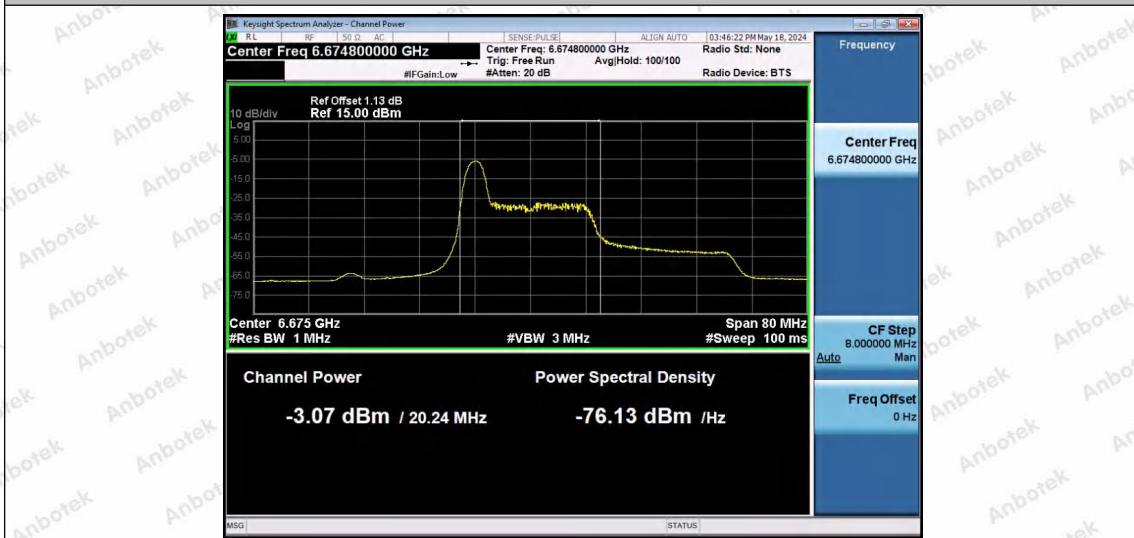

Hotline 400-003-0500
 www.anbotek.com.cn

11AX40SISO-Ant1-6565-242Tone-RU61-PASS

11AX40SISO-Ant1-6565-242Tone-RU62-PASS

11AX40SISO-Ant1-6685-26Tone-RU0-PASS

Shenzhen Anbotek Compliance Laboratory Limited

Address: 1/F., Building D, Sogood Science and Technology Park, Sanwei Community, Hangcheng Street, Bao'an District, Shenzhen, Guangdong, China.
Tel: (86) 0755-26066440 Fax: (86) 0755-26014772 Email: service@anbotek.com