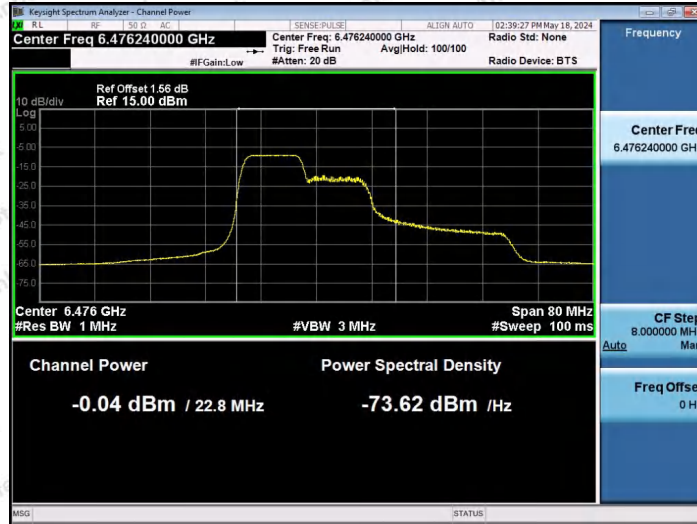

Hotline: 400-003-0500
 www.anbotek.com.cn

11AX40SISO-Ant1-6485-106Tone-RU53-PASS

11AX40SISO-Ant1-6485-106Tone-RU56-PASS

11AX40SISO-Ant1-6485-242Tone-RU61-PASS

Shenzhen Anbotek Compliance Laboratory Limited