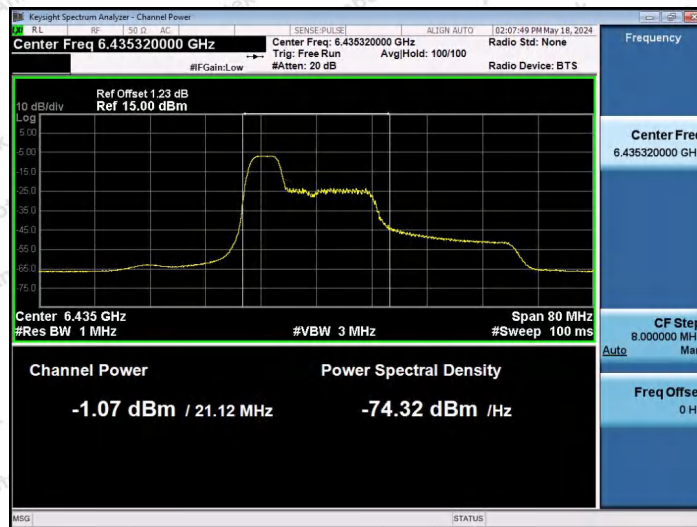

11AX40SISO-Ant1-6445-52Tone-RU37-PASS

Shenzhen Anbotek Compliance Laboratory Limited

Address: 1/F., Building D, Sogood Science and Technology Park, Sanwei Community, Hangcheng Street, Bao'an District, Shenzhen, Guangdong, China.
Tel: (86) 0755-26066440 Fax: (86) 0755-26014772 Email: service@anbotek.com

Hotline: 400-003-0500
www.anbotek.com.cn