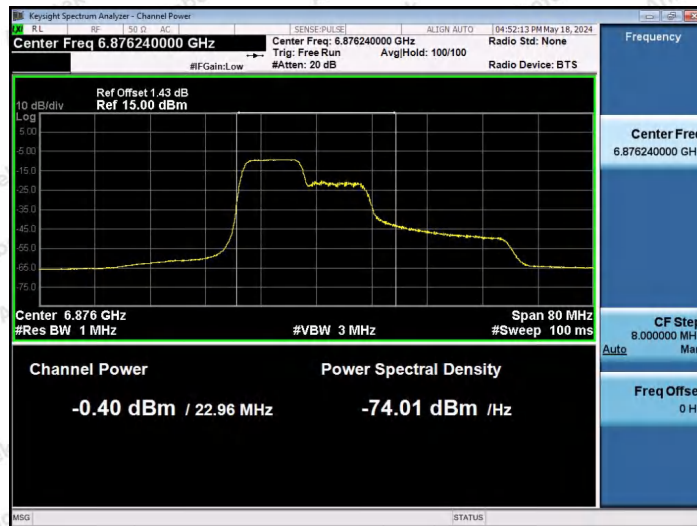

11AX40SISO-Ant1-6885-106Tone-RU53-PASS