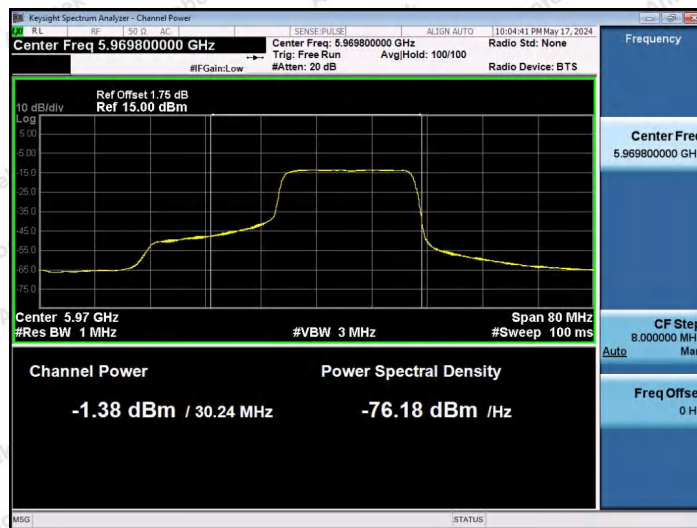

11AX40SISO-Ant1-5965-242Tone-RU62-PASS