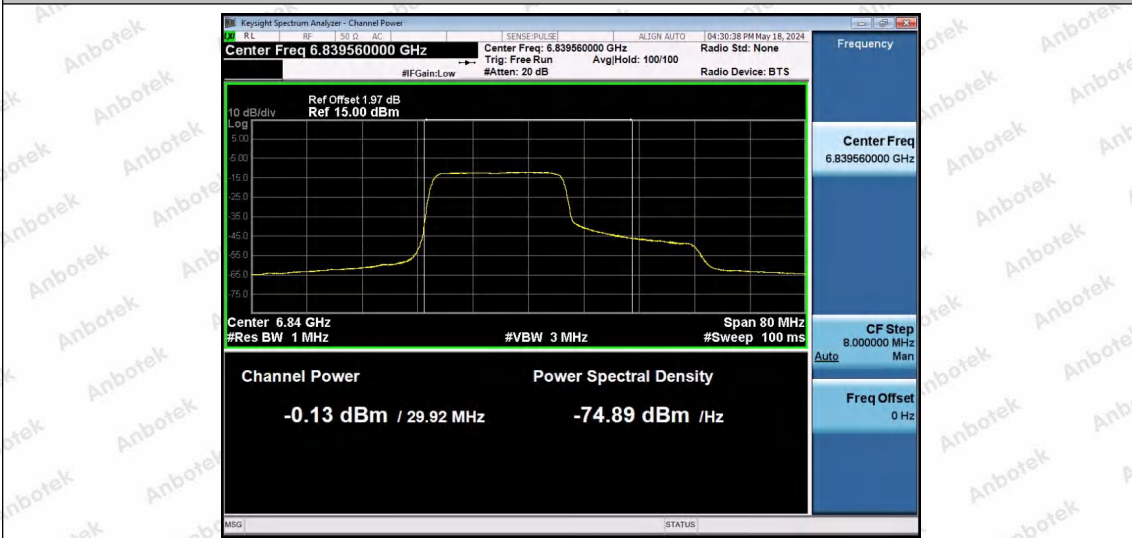

11AX40SISO-Ant1-6845-242Tone-RU61-PASS