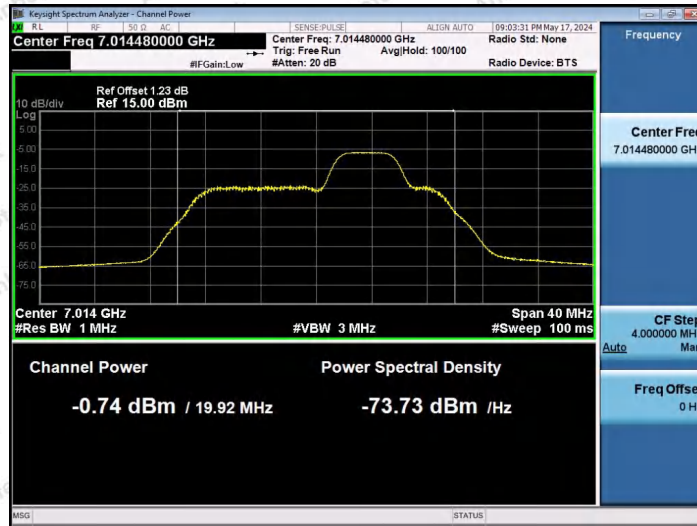

11AX20SISO-Ant1-7015-52Tone-RU39-PASS