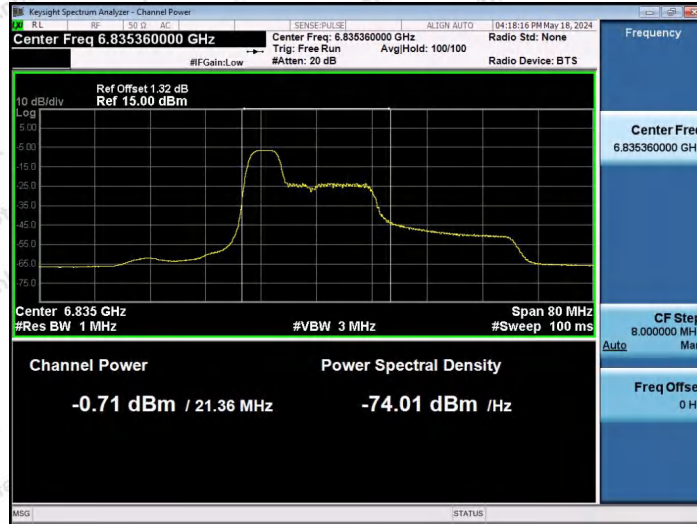

11AX40SISO-Ant1-6845-52Tone-RU37-PASS