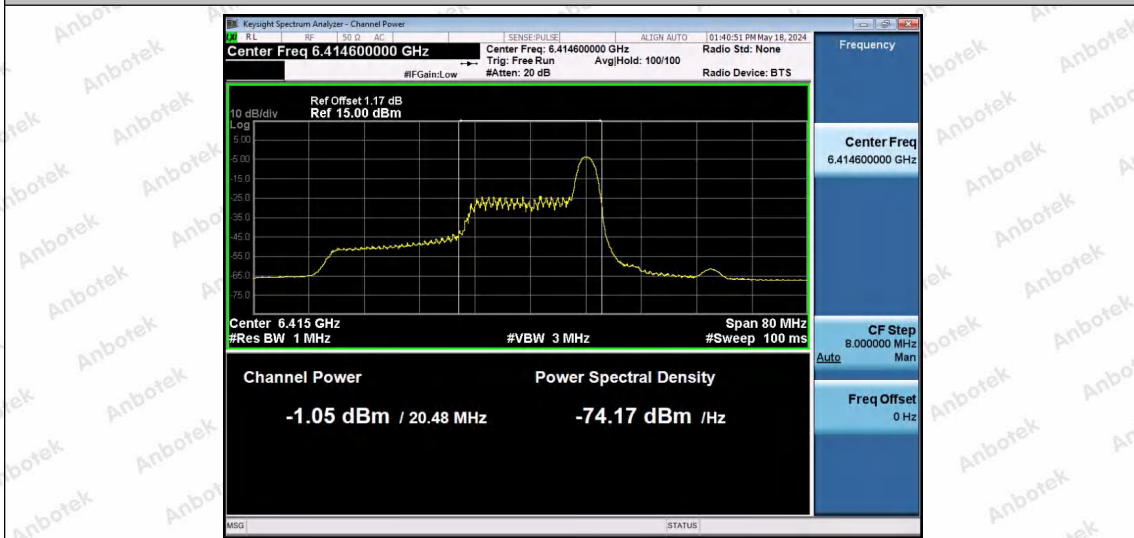

Hotline: 400-003-0500
www.anbotek.com.cn

11AX40SISO-Ant1-6165-242Tone-RU62-PASS

11AX40SISO-Ant1-6405-26Tone-RU0-PASS

11AX40SISO-Ant1-6405-26Tone-RU17-PASS

Shenzhen Anbotek Compliance Laboratory Limited

Address: 1/F., Building D, Sogood Science and Technology Park, Sanwei Community, Hangcheng Street, Bao'an District, Shenzhen, Guangdong, China.
 Tel: (86) 0755-26066440 Fax: (86) 0755-26014772 Email: service@anbotek.com