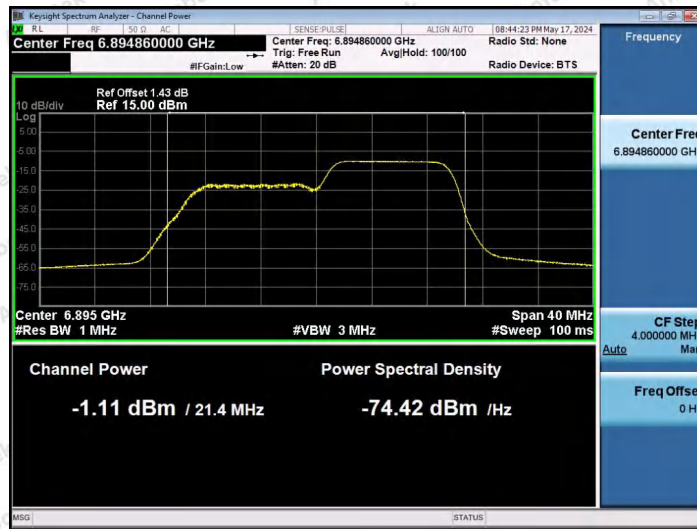

11AX20SISO-Ant1-6895-106Tone-RU54-PASS