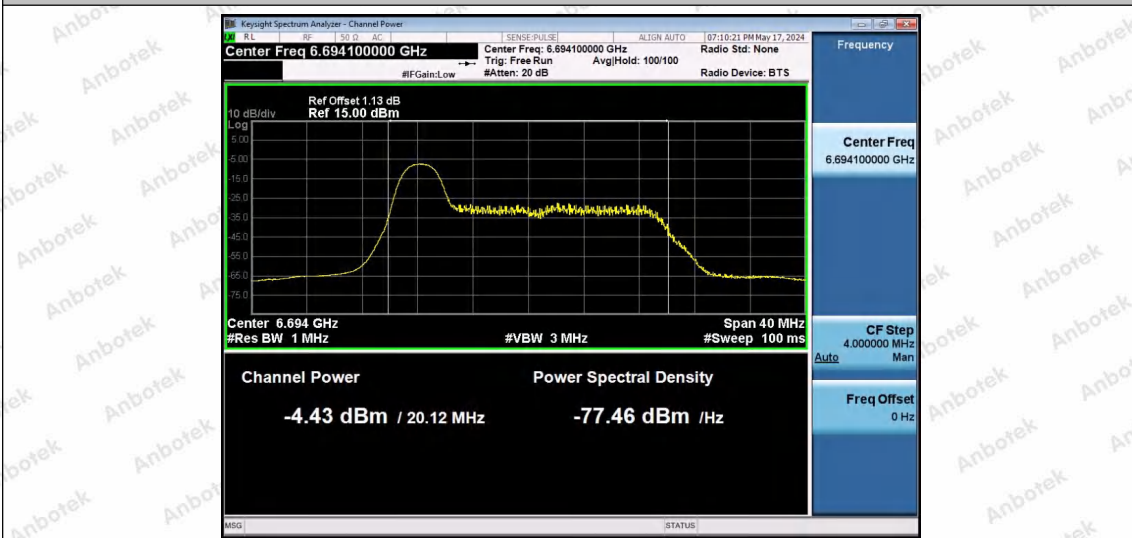

Hotline 400-003-0500
 www.anbotek.com.cn

11AX20SISO-Ant1-6535-106Tone-RU53-PASS

11AX20SISO-Ant1-6535-106Tone-RU54-PASS

11AX20SISO-Ant1-6695-26Tone-RU0-PASS

Shenzhen Anbotek Compliance Laboratory Limited

Address: 1/F., Building D, Sogood Science and Technology Park, Sanwei Community, Hangcheng Street, Bao'an District, Shenzhen, Guangdong, China.
 Tel: (86) 0755-26066440 Fax: (86) 0755-26014772 Email: service@anbotek.com