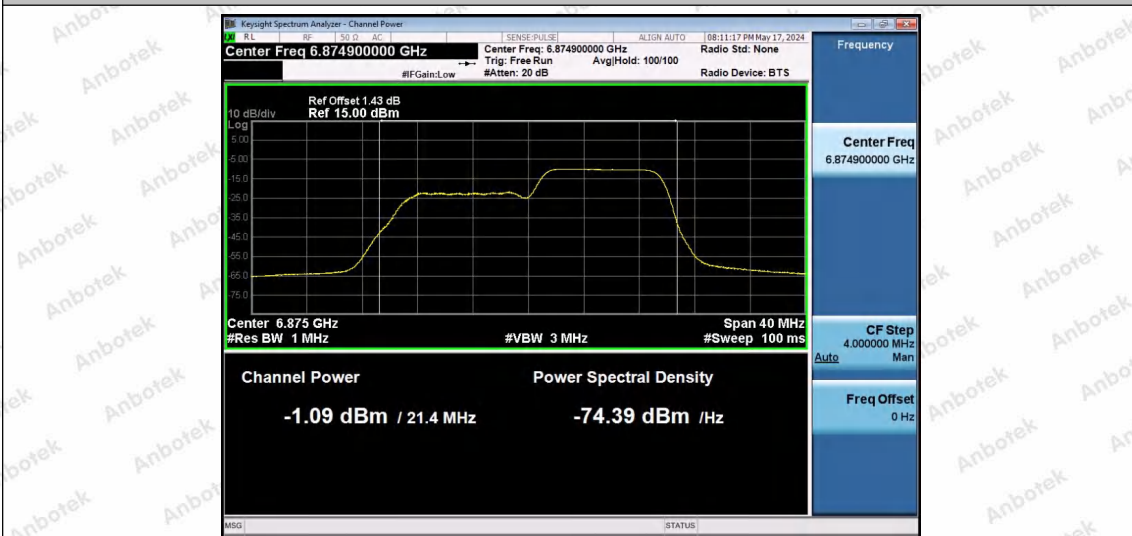

Hotline: 400-003-0500
 www.anbotek.com.cn

11AX20SISO-Ant1-6875-52Tone-RU40-PASS

11AX20SISO-Ant1-6875-106Tone-RU53-PASS

11AX20SISO-Ant1-6875-106Tone-RU54-PASS

Shenzhen Anbotek Compliance Laboratory Limited