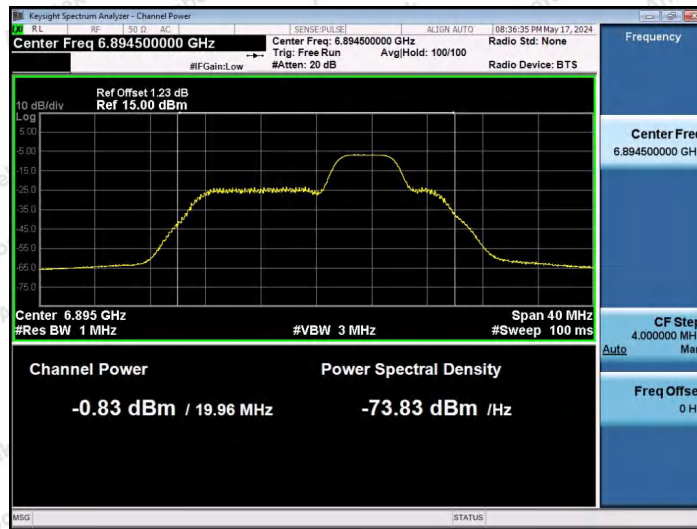

11AX20SISO-Ant1-6895-52Tone-RU39-PASS