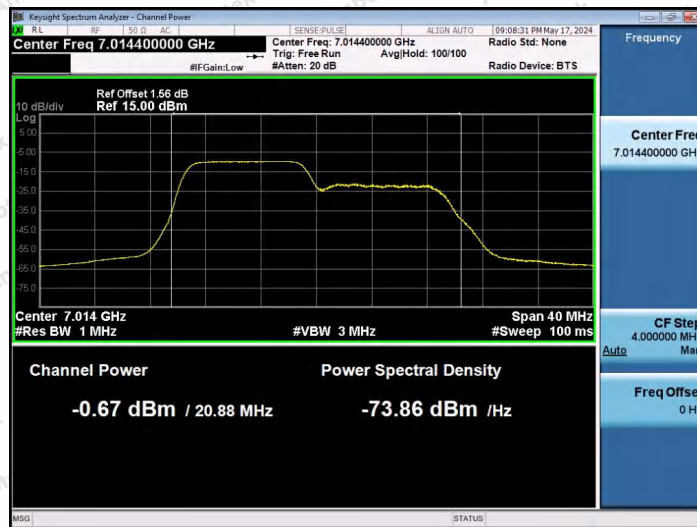

Hotline
 400-003-0500
 www.anbotek.com.cn

11AX20SISO-Ant1-7015-52Tone-RU39-PASS

11AX20SISO-Ant1-7015-52Tone-RU40-PASS

11AX20SISO-Ant1-7015-106Tone-RU53-PASS

Shenzhen Anbotek Compliance Laboratory Limited

Address: 1/F., Building D, Sogood Science and Technology Park, Sanwei Community, Hangcheng Street, Bao'an District, Shenzhen, Guangdong, China.
 Tel: (86) 0755-26066440 Fax: (86) 0755-26014772 Email: service@anbotek.com