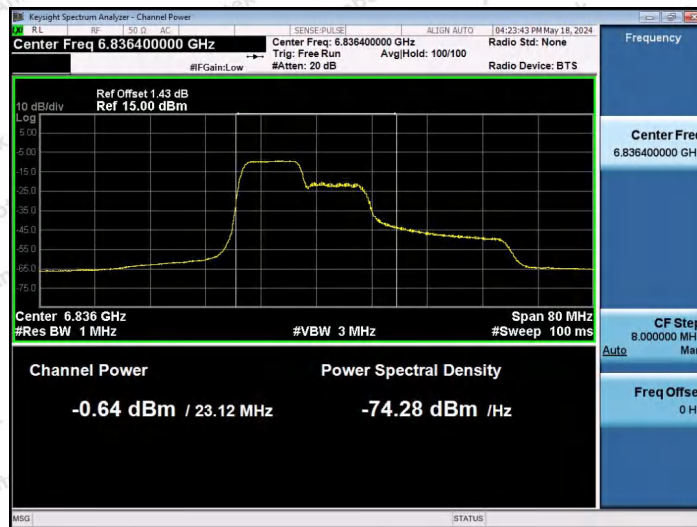

Hotline: 400-003-0500
 www.anbotek.com.cn

11AX40SISO-Ant1-6845-52Tone-RU37-PASS

11AX40SISO-Ant1-6845-52Tone-RU44-PASS

11AX40SISO-Ant1-6845-106Tone-RU53-PASS

Shenzhen Anbotek Compliance Laboratory Limited

Address: 1/F., Building D, Sogood Science and Technology Park, Sanwei Community, Hangcheng Street, Bao'an District, Shenzhen, Guangdong, China.
 Tel: (86) 0755-26066440 Fax: (86) 0755-26014772 Email: service@anbotek.com