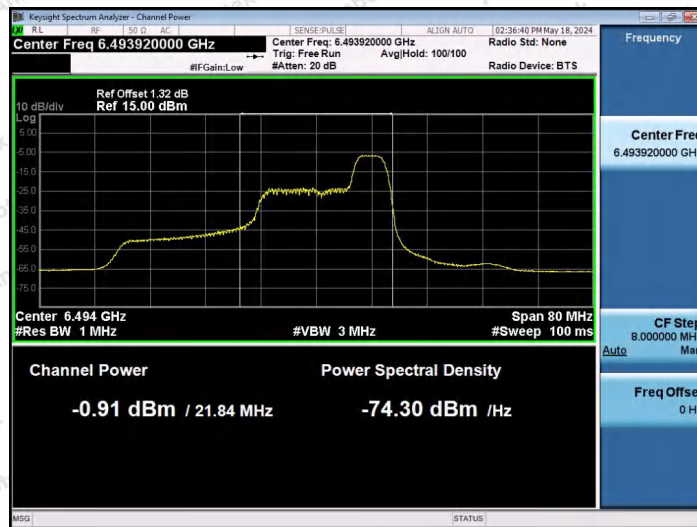

Hotline: 400-003-0500
 www.anbotek.com.cn

11AX40SISO-Ant1-6485-26Tone-RU17-PASS

11AX40SISO-Ant1-6485-52Tone-RU37-PASS

11AX40SISO-Ant1-6485-52Tone-RU44-PASS

Shenzhen Anbotek Compliance Laboratory Limited

Address: 1/F., Building D, Sogood Science and Technology Park, Sanwei Community, Hangcheng Street, Bao'an District, Shenzhen, Guangdong, China.
 Tel: (86) 0755-26066440 Fax: (86) 0755-26014772 Email: service@anbotek.com