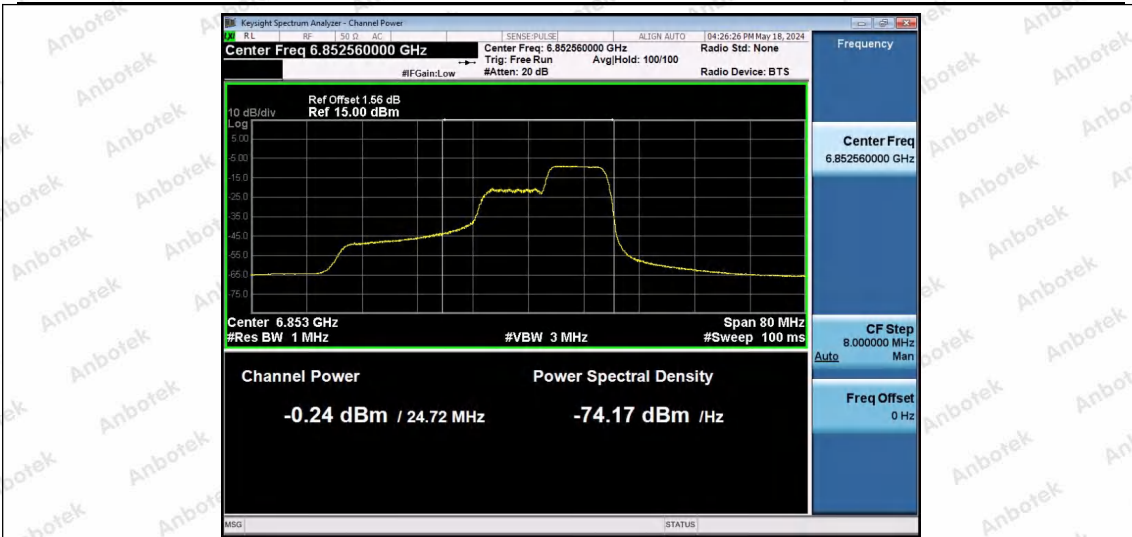

11AX40SISO-Ant1-6845-106Tone-RU56-PASS