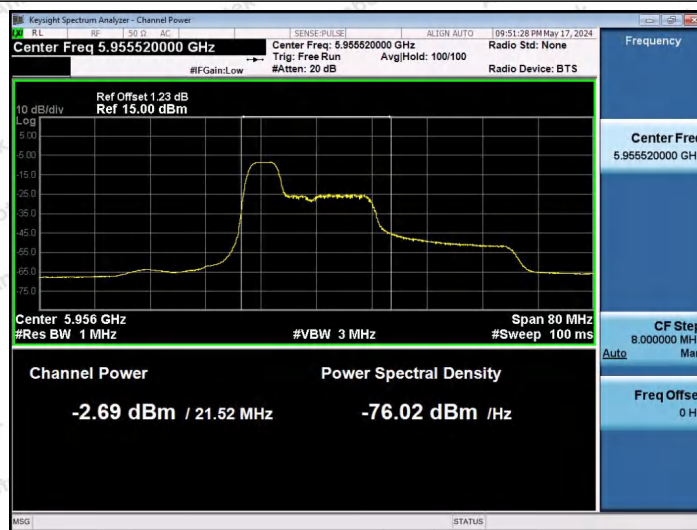

11AX40SISO-Ant1-5965-52Tone-RU37-PASS

Shenzhen Anbotek Compliance Laboratory Limited

Address: 1/F., Building D, Sogood Science and Technology Park, Sanwei Community, Hangcheng Street, Bao'an District, Shenzhen, Guangdong, China.
Tel: (86) 0755-26066440 Fax: (86) 0755-26014772 Email: service@anbotek.com

Hotline: 400-003-0500
www.anbotek.com.cn