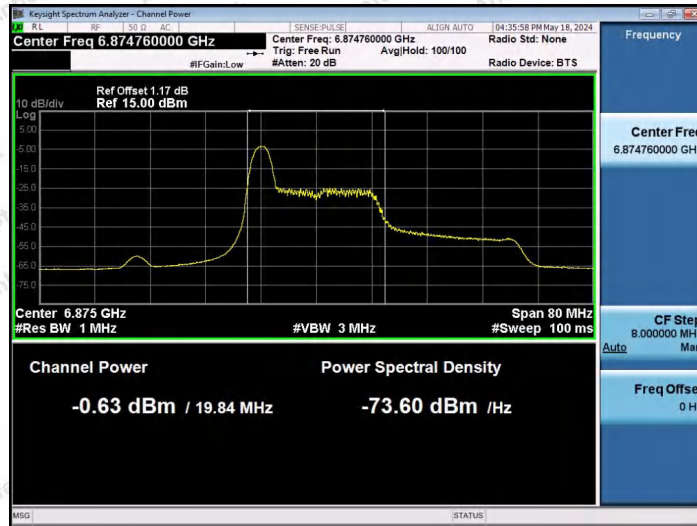

11AX40SISO-Ant1-6885-26Tone-RU0-PASS