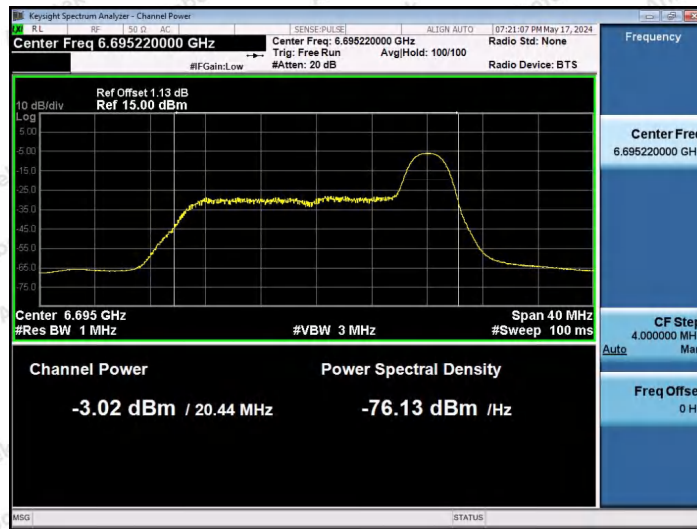

11AX20SISO-Ant1-6695-26Tone-RU8-PASS