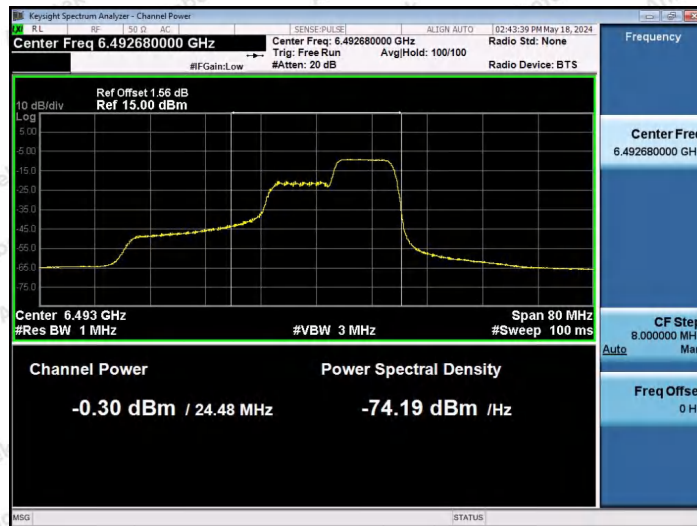

Hotline: 400-003-0500
 www.anbotek.com.cn

11AX40SISO-Ant1-6485-106Tone-RU53-PASS

11AX40SISO-Ant1-6485-106Tone-RU56-PASS

11AX40SISO-Ant1-6485-242Tone-RU61-PASS

Shenzhen Anbotek Compliance Laboratory Limited