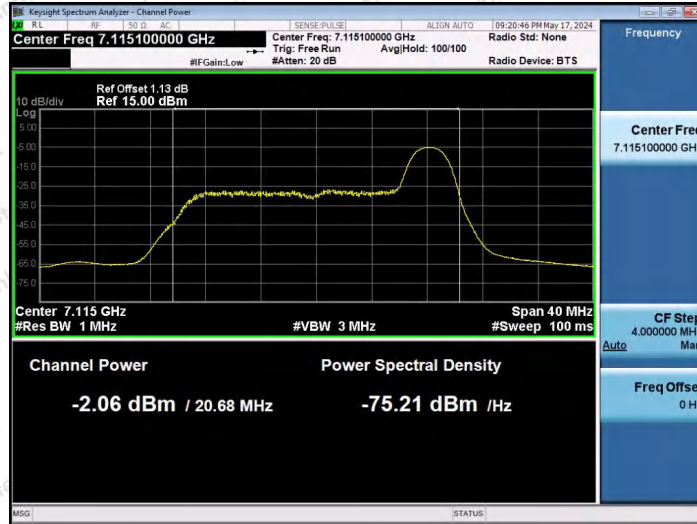

11AX20SISO-Ant1-7115-26Tone-RU8-PASS