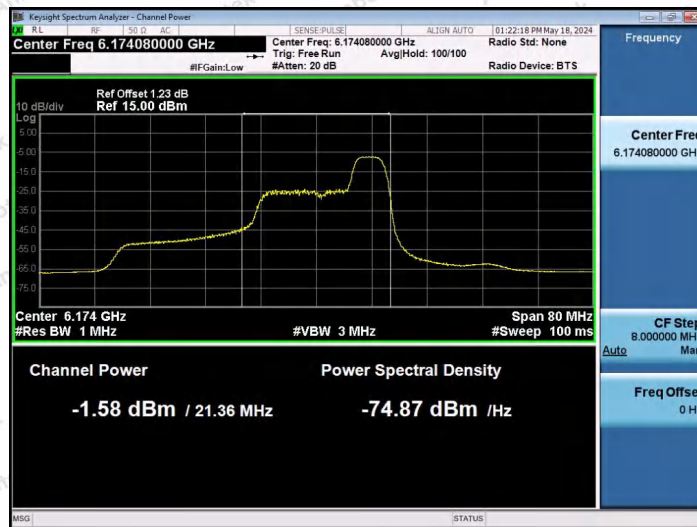

Hotline: 400-003-0500
 www.anbotek.com.cn

11AX40SISO-Ant1-6165-26Tone-RU17-PASS

11AX40SISO-Ant1-6165-52Tone-RU37-PASS

11AX40SISO-Ant1-6165-52Tone-RU44-PASS

Shenzhen Anbotek Compliance Laboratory Limited

Address: 1/F., Building D, Sogood Science and Technology Park, Sanwei Community, Hangcheng Street, Bao'an District, Shenzhen, Guangdong, China.
 Tel: (86) 0755-26066440 Fax: (86) 0755-26014772 Email: service@anbotek.com