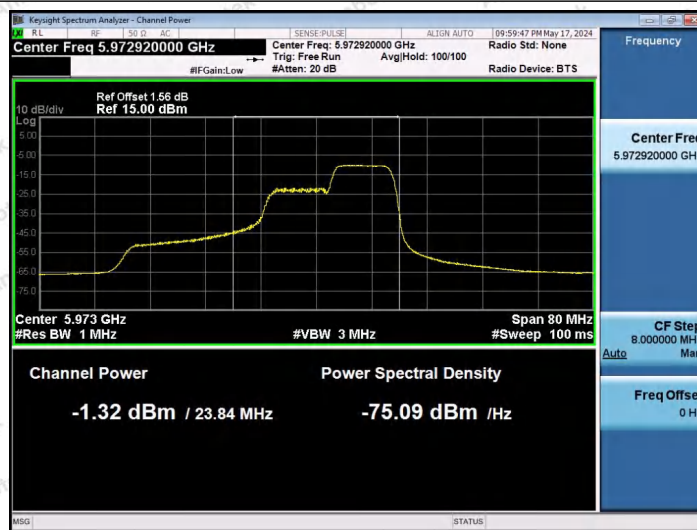

Hotline: 400-003-0500
 www.anbotek.com.cn

11AX40SISO-Ant1-5965-52Tone-RU44-PASS

11AX40SISO-Ant1-5965-106Tone-RU53-PASS

11AX40SISO-Ant1-5965-106Tone-RU56-PASS

Shenzhen Anbotek Compliance Laboratory Limited