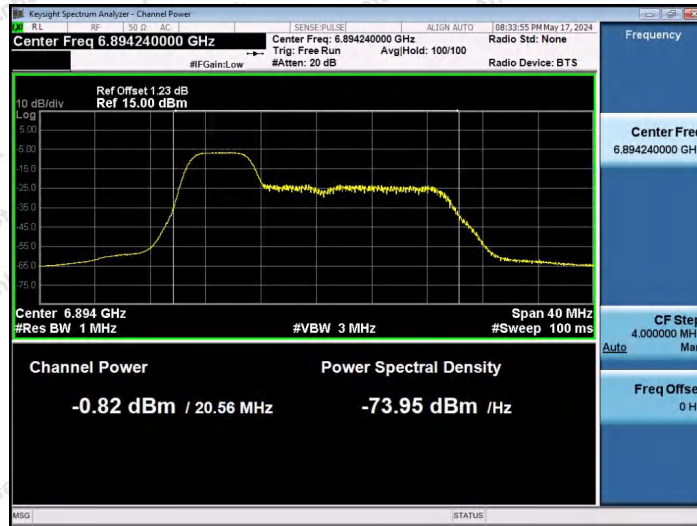

11AX20SISO-Ant1-6895-52Tone-RU37-PASS