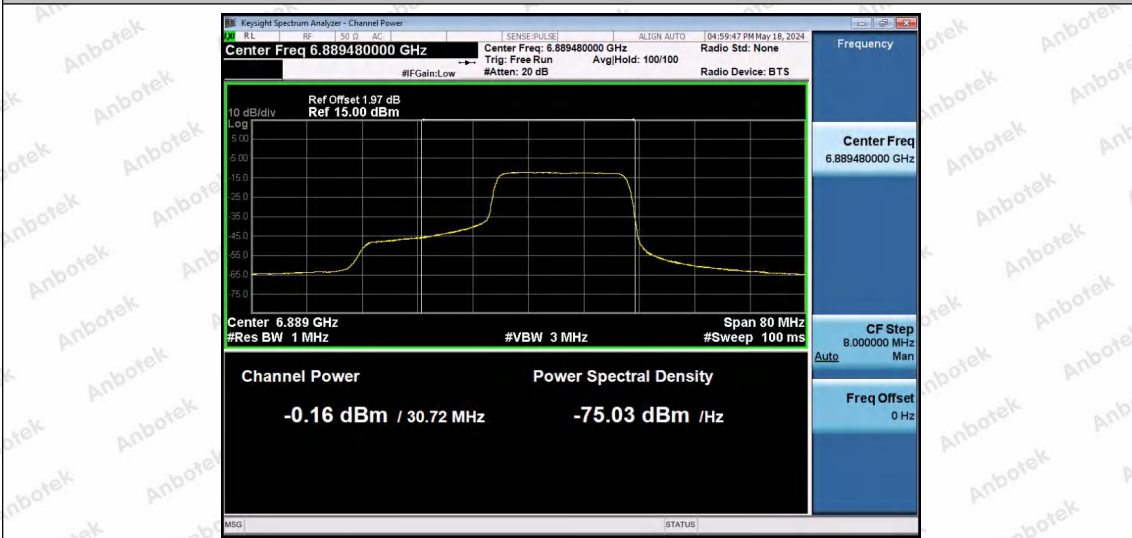

11AX40SISO-Ant1-6885-242Tone-RU62-PASS