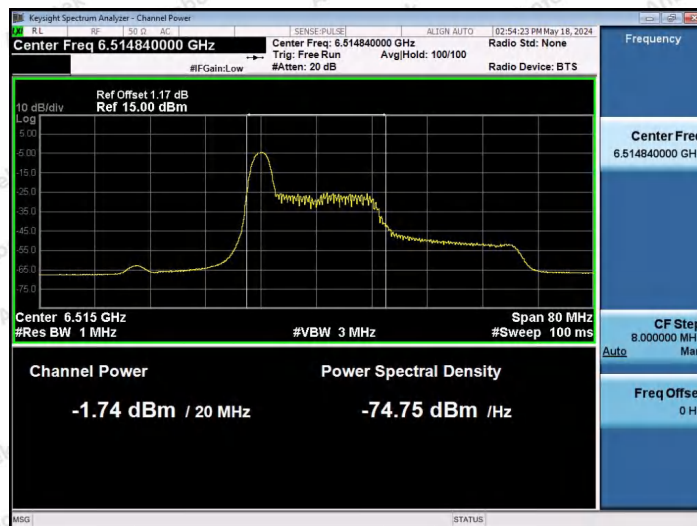

11AX40SISO-Ant1-6514-200Tone-RU0-PASS