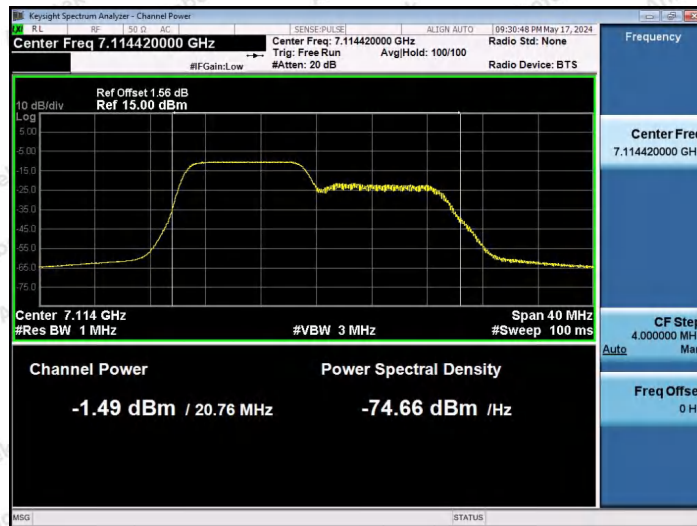

11AX20SISO-Ant1-7115-106Tone-RU53-PASS