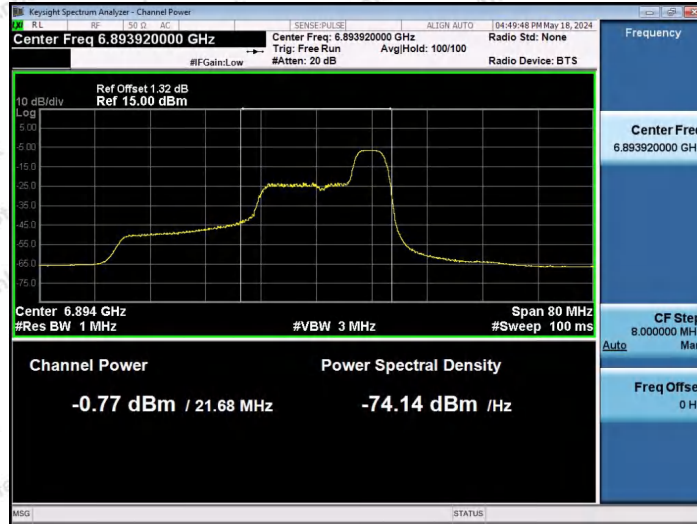

11AX40SISO-Ant1-6885-52Tone-RU44-PASS