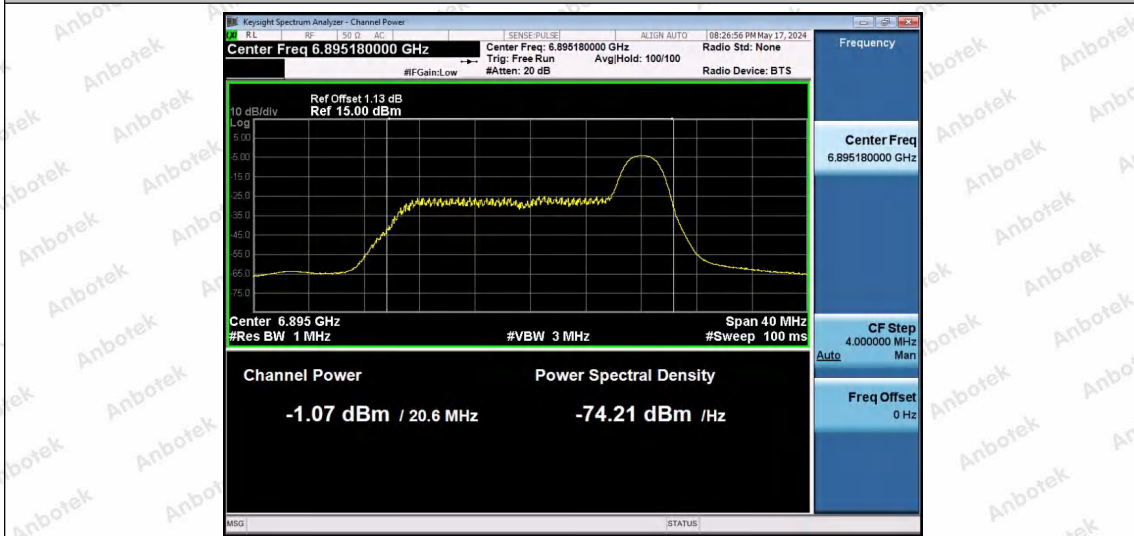

Hotline 400-003-0500
 www.anbotek.com.cn

11AX20SISO-Ant1-6895-26Tone-RU0-PASS

11AX20SISO-Ant1-6895-26Tone-RU4-PASS

11AX20SISO-Ant1-6895-26Tone-RU8-PASS

Shenzhen Anbotek Compliance Laboratory Limited

Address: 1/F., Building D, Sogood Science and Technology Park, Sanwei Community, Hangcheng Street, Bao'an District, Shenzhen, Guangdong, China.
 Tel: (86) 0755-26066440 Fax: (86) 0755-26014772 Email: service@anbotek.com