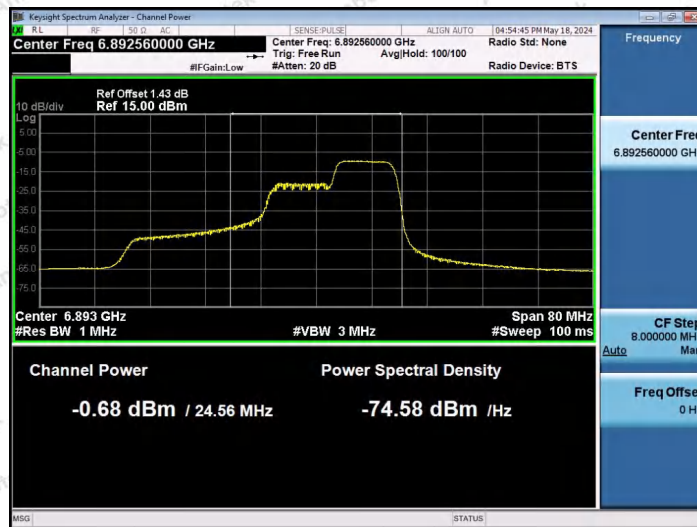

Hotline: 400-003-0500
 www.anbotek.com.cn

11AX40SISO-Ant1-6885-52Tone-RU44-PASS

11AX40SISO-Ant1-6885-106Tone-RU53-PASS

11AX40SISO-Ant1-6885-106Tone-RU56-PASS

Shenzhen Anbotek Compliance Laboratory Limited