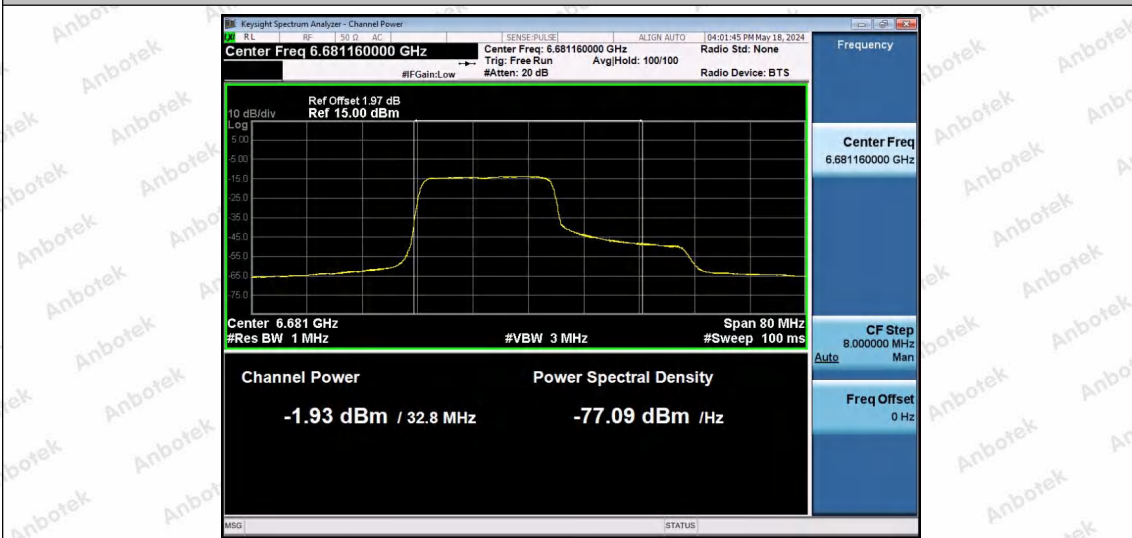

Hotline: 400-003-0500
 www.anbotek.com.cn

11AX40SISO-Ant1-6685-106Tone-RU53-PASS

11AX40SISO-Ant1-6685-106Tone-RU56-PASS

11AX40SISO-Ant1-6685-242Tone-RU61-PASS

Shenzhen Anbotek Compliance Laboratory Limited