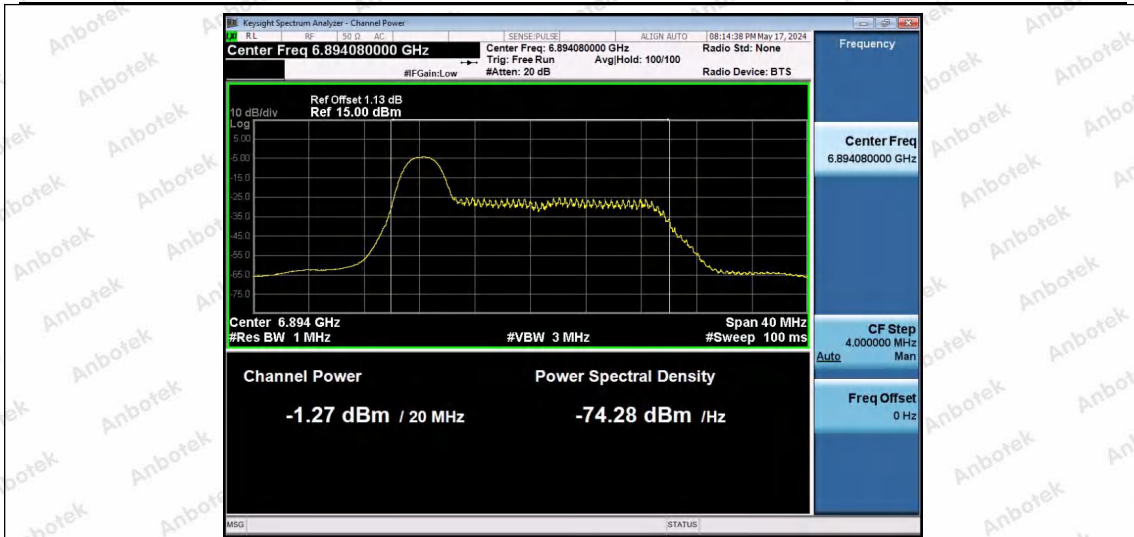

11AX20SISO-Ant1-6895-26Tone-RU0-PASS