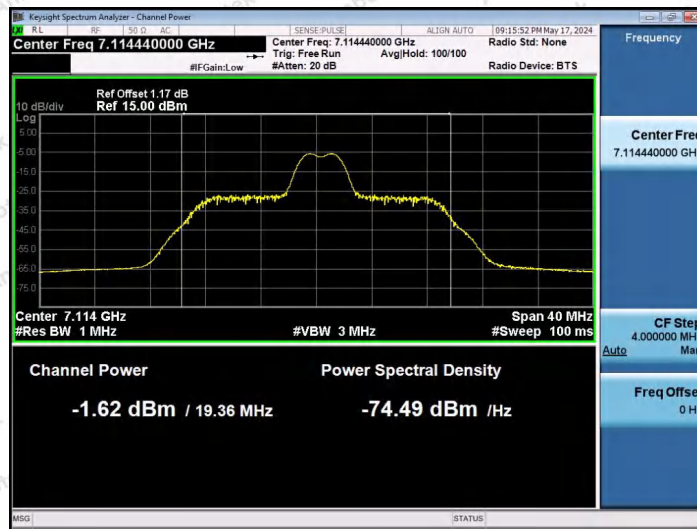

Hotline 400-003-0500
 www.anbotek.com.cn

11AX20SISO-Ant1-7015-106Tone-RU54-PASS

11AX20SISO-Ant1-7115-26Tone-RU0-PASS

11AX20SISO-Ant1-7115-26Tone-RU4-PASS

Shenzhen Anbotek Compliance Laboratory Limited

Address: 1/F., Building D, Sogood Science and Technology Park, Sanwei Community, Hangcheng Street, Bao'an District, Shenzhen, Guangdong, China.
 Tel: (86) 0755-26066440 Fax: (86) 0755-26014772 Email: service@anbotek.com