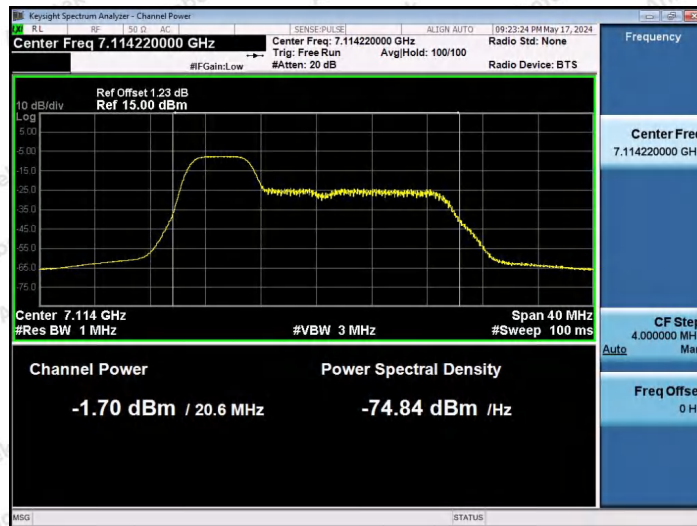

11AX20SISO-Ant1-7115-52Tone-RU37-PASS