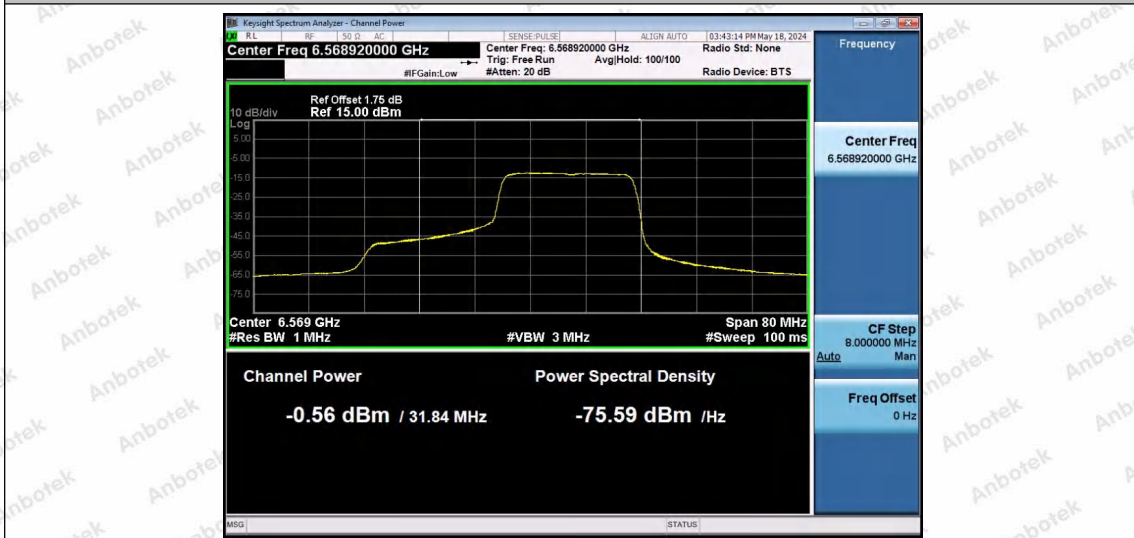

11AX40SISO-Ant1-6565-242Tone-RU62-PASS