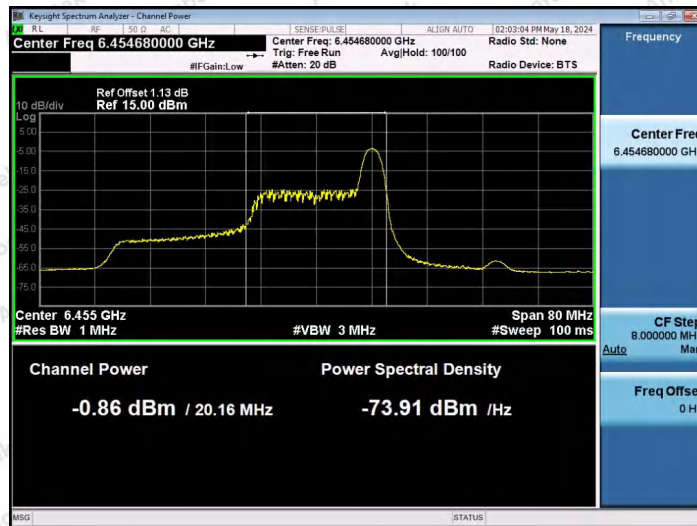

11AX40SISO-Ant1-6445-26Tone-RU17-PASS