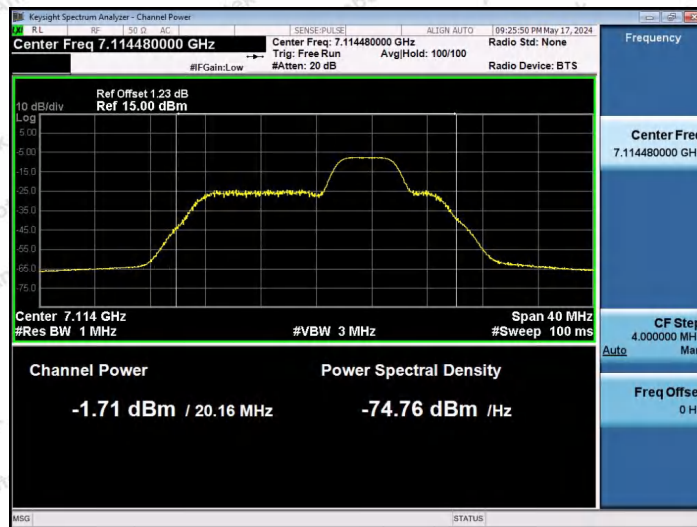

Hotline: 400-003-0500
 www.anbotek.com.cn

11AX20SISO-Ant1-7115-26Tone-RU8-PASS

11AX20SISO-Ant1-7115-52Tone-RU37-PASS

11AX20SISO-Ant1-7115-52Tone-RU39-PASS

Shenzhen Anbotek Compliance Laboratory Limited

Address: 1/F., Building D, Sogood Science and Technology Park, Sanwei Community, Hangcheng Street, Bao'an District, Shenzhen, Guangdong, China.
 Tel: (86) 0755-26066440 Fax: (86) 0755-26014772 Email: service@anbotek.com