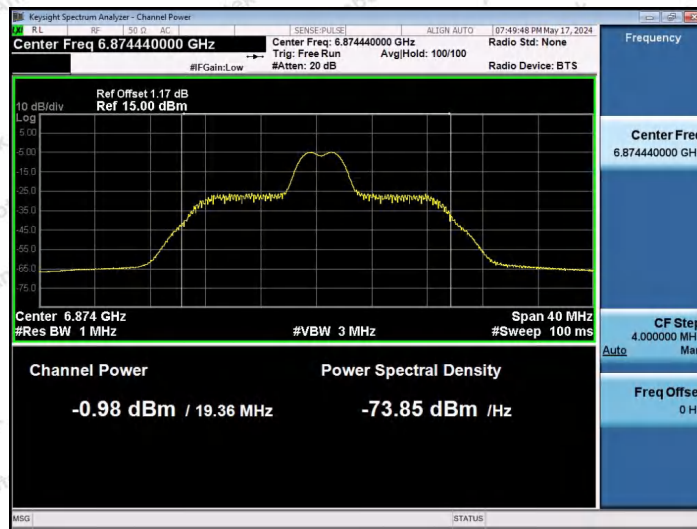

Hotline 400-003-0500
 www.anbotek.com.cn

11AX20SISO-Ant1-6695-106Tone-RU54-PASS

11AX20SISO-Ant1-6875-26Tone-RU0-PASS

11AX20SISO-Ant1-6875-26Tone-RU4-PASS

Shenzhen Anbotek Compliance Laboratory Limited

Address: 1/F., Building D, Sogood Science and Technology Park, Sanwei Community, Hangcheng Street, Bao'an District, Shenzhen, Guangdong, China.
 Tel: (86) 0755-26066440 Fax: (86) 0755-26014772 Email: service@anbotek.com