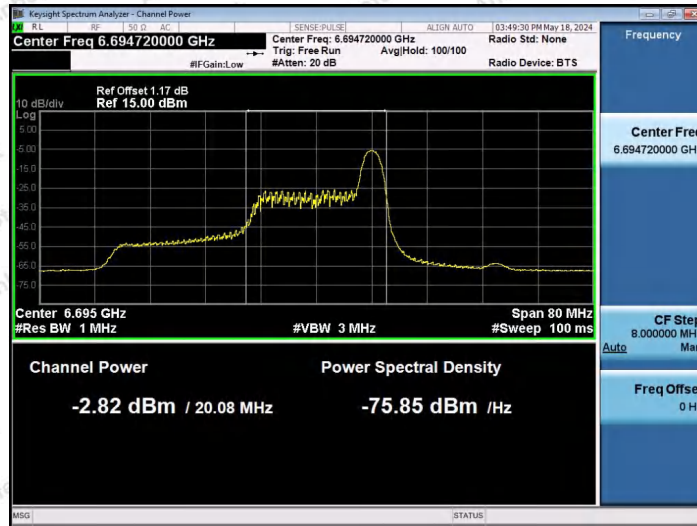

11AX40SISO-Ant1-6685-26Tone-RU17-PASS