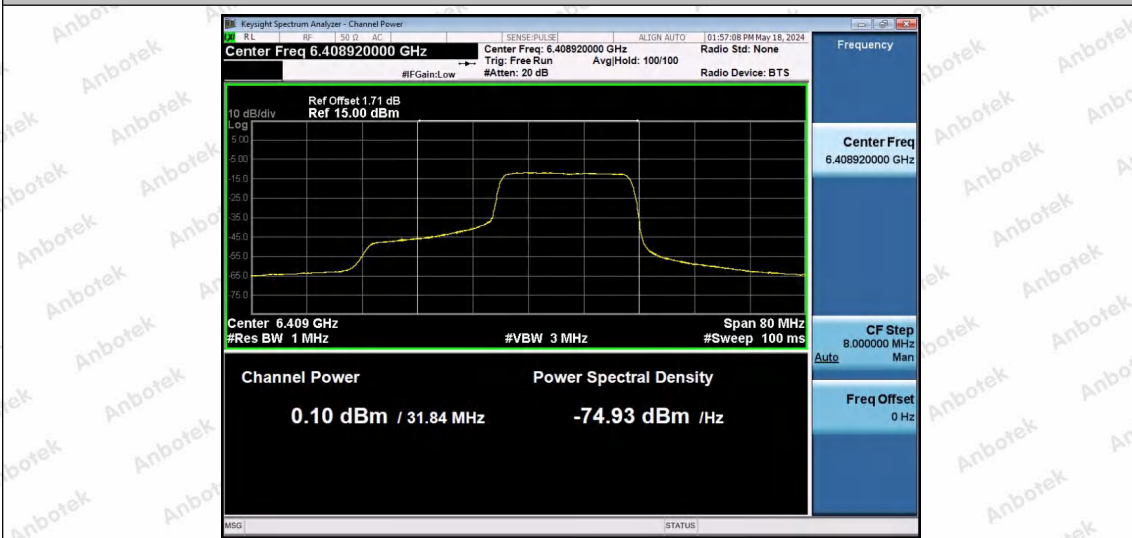

Hotline: 400-003-0500
 www.anbotek.com.cn

11AX40SISO-Ant1-6405-106Tone-RU56-PASS

11AX40SISO-Ant1-6405-242Tone-RU61-PASS

11AX40SISO-Ant1-6405-242Tone-RU62-PASS

Shenzhen Anbotek Compliance Laboratory Limited