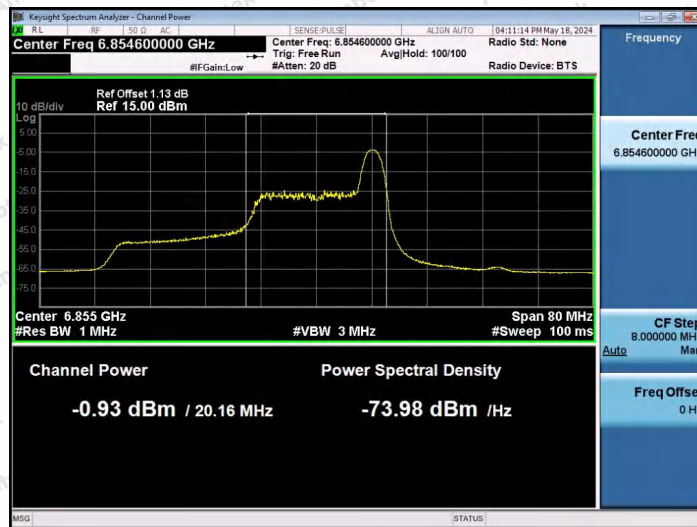

Hotline: 400-003-0500
www.anbotek.com.cn

11AX40SISO-Ant1-6685-242Tone-RU62-PASS

11AX40SISO-Ant1-6845-26Tone-RU0-PASS

11AX40SISO-Ant1-6845-26Tone-RU17-PASS

Shenzhen Anbotek Compliance Laboratory Limited

Address: 1/F., Building D, Sogood Science and Technology Park, Sanwei Community, Hangcheng Street, Bao'an District, Shenzhen, Guangdong, China.
 Tel: (86) 0755-26066440 Fax: (86) 0755-26014772 Email: service@anbotek.com