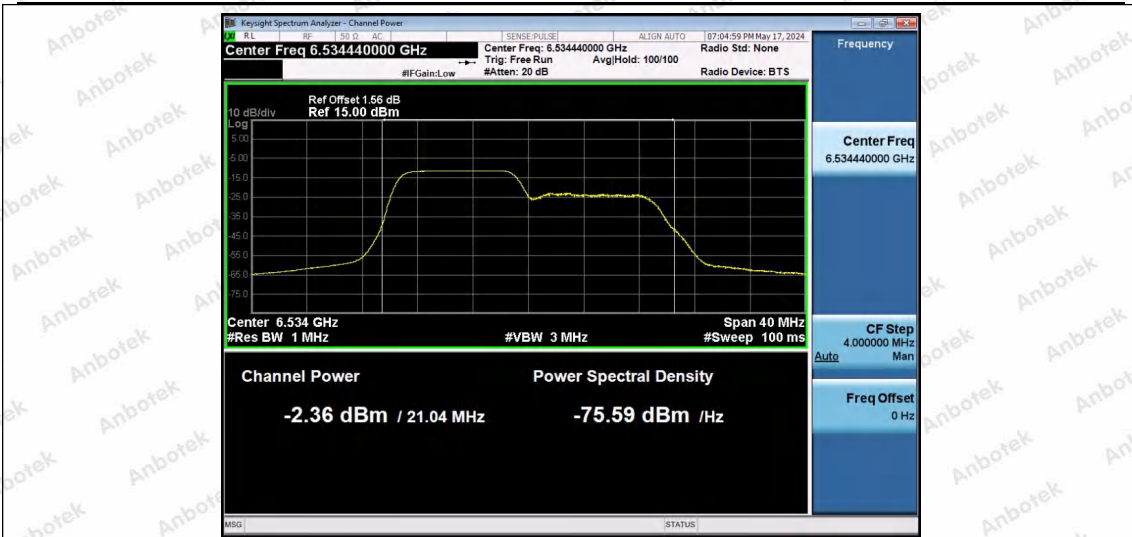

11AX20SISO-Ant1-6535-106Tone-RU53-PASS