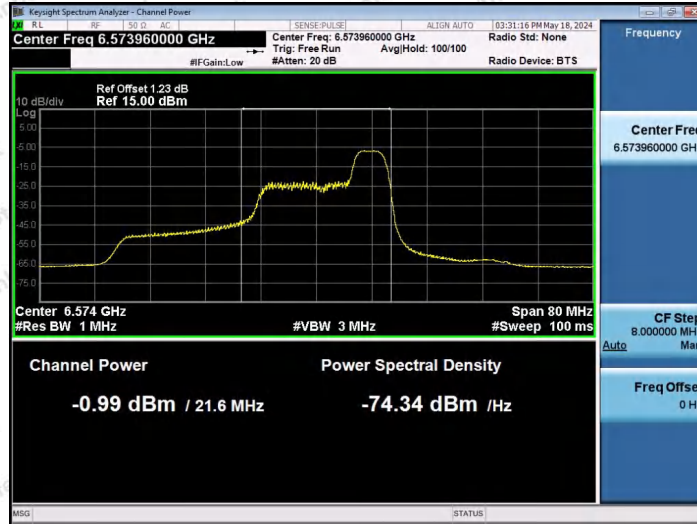

Hotline
 400-003-0500
 www.anbotek.com.cn

11AX40SISO-Ant1-6565-52Tone-RU44-PASS

11AX40SISO-Ant1-6565-106Tone-RU53-PASS

11AX40SISO-Ant1-6565-106Tone-RU56-PASS

Shenzhen Anbotek Compliance Laboratory Limited