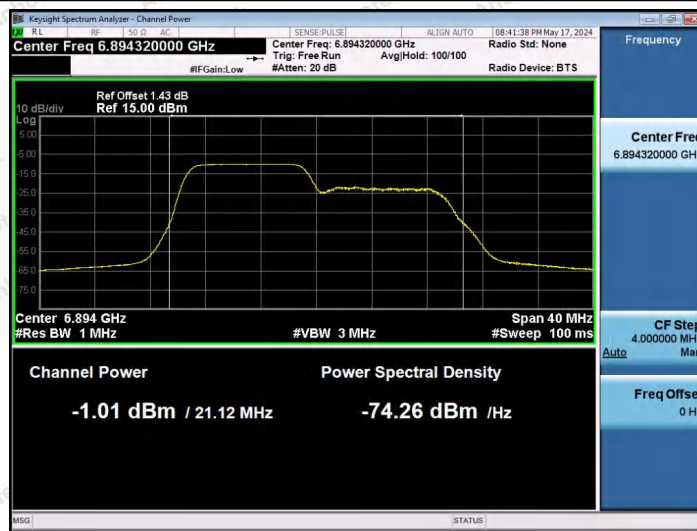

11AX20SISO-Ant1-6895-106Tone-RU53-PASS