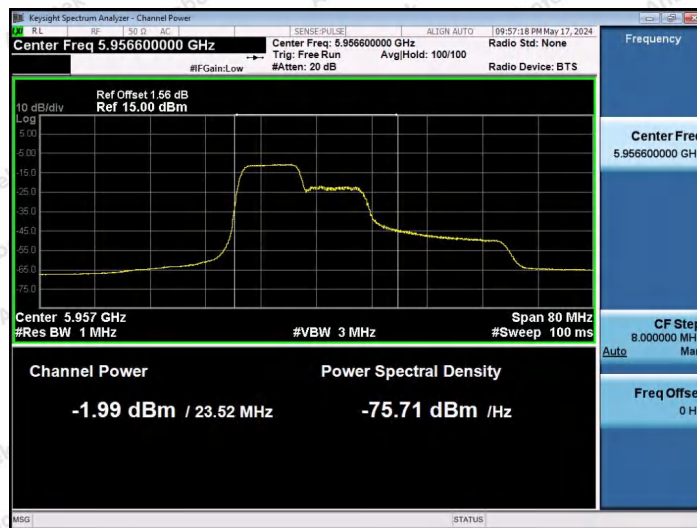

Hotline: 400-003-0500
 www.anbotek.com.cn

11AX40SISO-Ant1-5965-52Tone-RU44-PASS

11AX40SISO-Ant1-5965-106Tone-RU53-PASS

11AX40SISO-Ant1-5965-106Tone-RU56-PASS

Shenzhen Anbotek Compliance Laboratory Limited