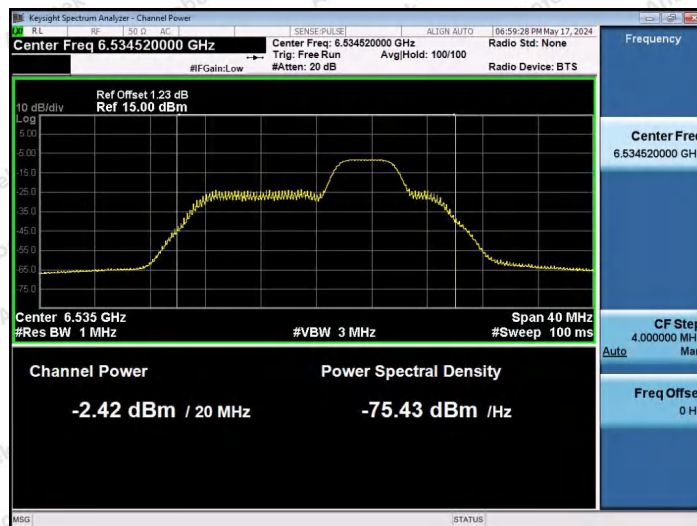

11AX20SISO-Ant1-6535-52Tone-RU37-PASS

11AX20SISO-Ant1-6535-52Tone-RU39-PASS

11AX20SISO-Ant1-6535-52Tone-RU40-PASS

Shenzhen Anbotek Compliance Laboratory Limited

Address: 1/F., Building D, Sogood Science and Technology Park, Sanwei Community, Hangcheng Street, Bao'an District, Shenzhen, Guangdong, China.
 Tel: (86) 0755-26066440 Fax: (86) 0755-26014772 Email: service@anbotek.com