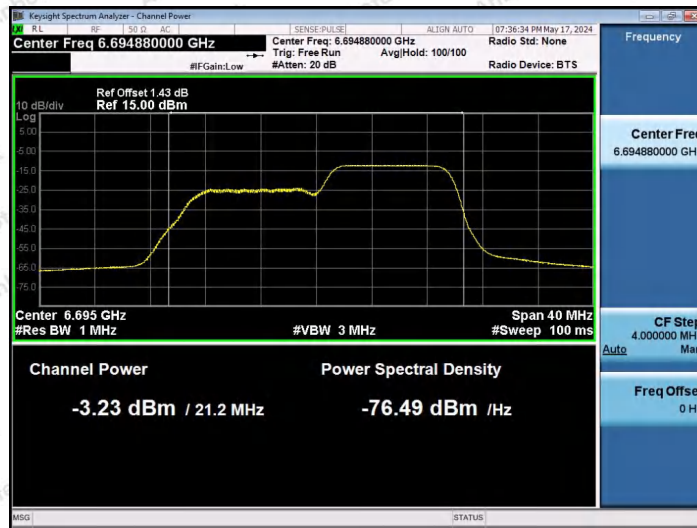

11AX20SISO-Ant1-6695-106Tone-RU54-PASS