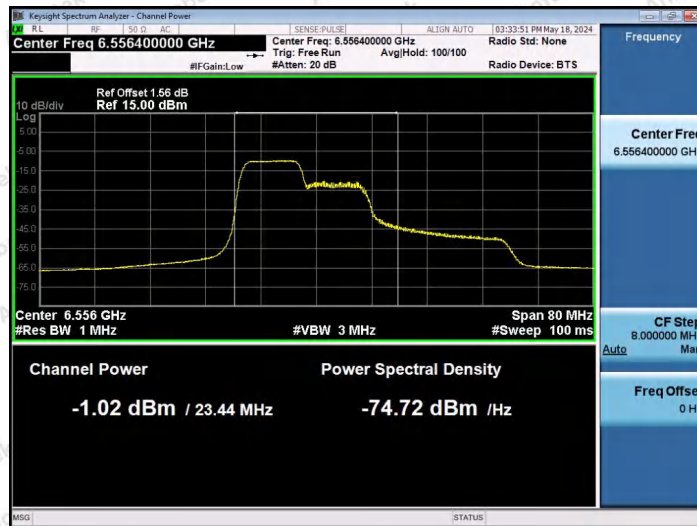

Hotline
 400-003-0500
 www.anbotek.com.cn

11AX40SISO-Ant1-6565-52Tone-RU44-PASS

11AX40SISO-Ant1-6565-106Tone-RU53-PASS

11AX40SISO-Ant1-6565-106Tone-RU56-PASS

Shenzhen Anbotek Compliance Laboratory Limited