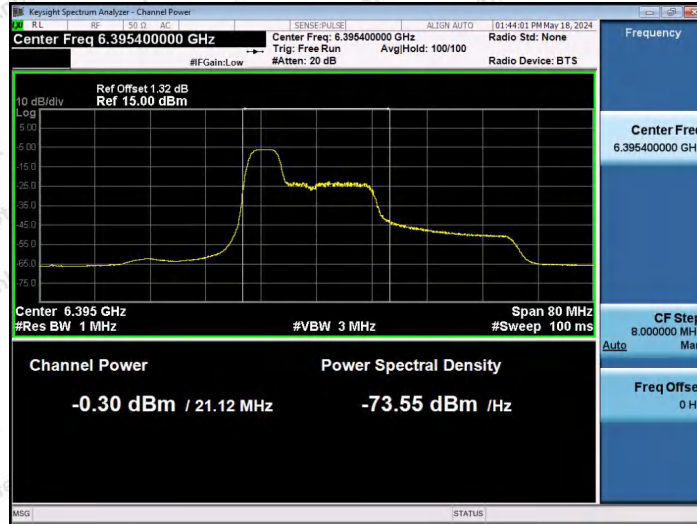

11AX40SISO-Ant1-6405-52Tone-RU37-PASS