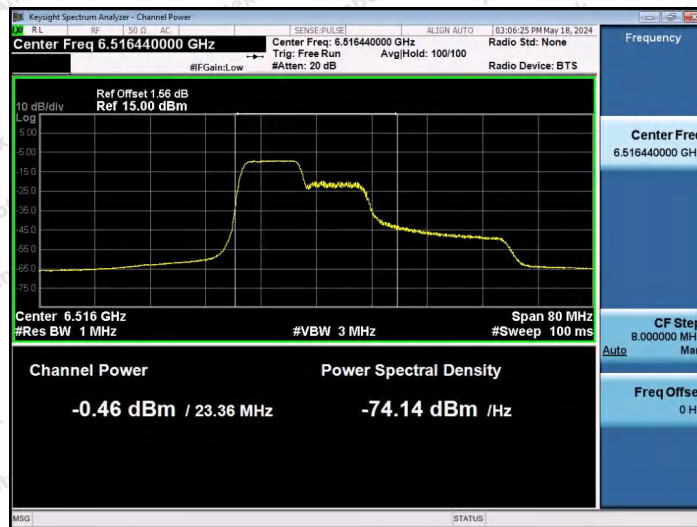

11AX40SISO-Ant1-6525-106Tone-RU53-PASS

Shenzhen Anbotek Compliance Laboratory Limited

Address: 1/F., Building D, Sogood Science and Technology Park, Sanwei Community, Hangcheng Street, Bao'an District, Shenzhen, Guangdong, China.
Tel: (86) 0755-26066440 Fax: (86) 0755-26014772 Email: service@anbotek.com

Hotline 400-003-0500
www.anbotek.com.cn