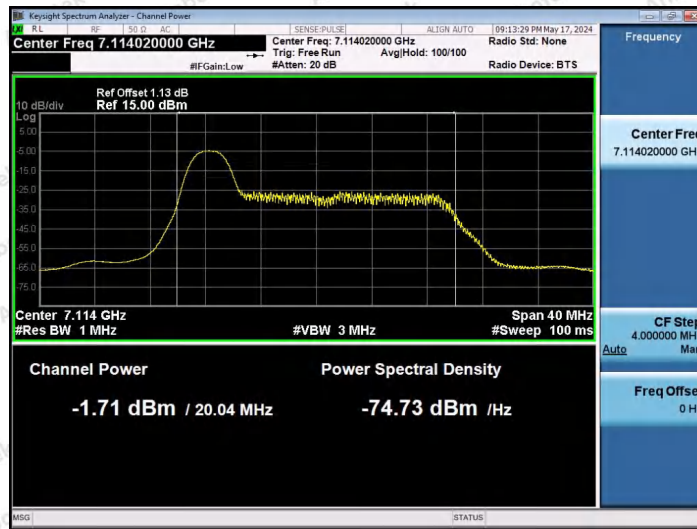

11AX20SISO-Ant1-7115-26Tone-RU0-PASS