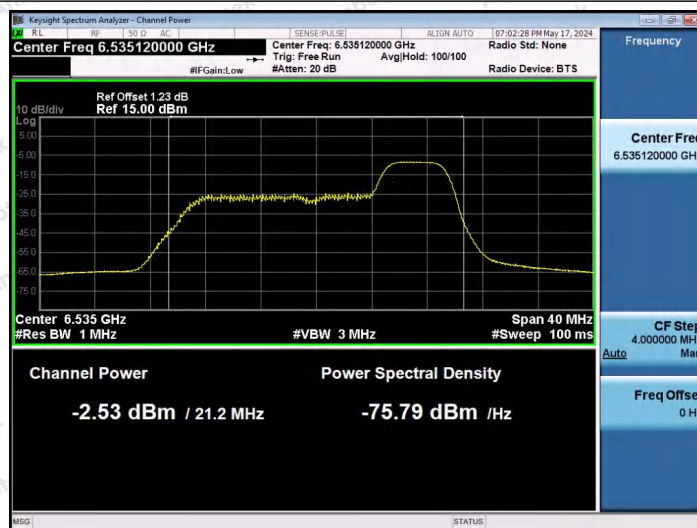

11AX20SISO-Ant1-6535-52Tone-RU37-PASS

11AX20SISO-Ant1-6535-52Tone-RU39-PASS

11AX20SISO-Ant1-6535-52Tone-RU40-PASS

Shenzhen Anbotek Compliance Laboratory Limited

Address: 1/F., Building D, Sogood Science and Technology Park, Sanwei Community, Hangcheng Street, Bao'an District, Shenzhen, Guangdong, China.
 Tel: (86) 0755-26066440 Fax: (86) 0755-26014772 Email: service@anbotek.com