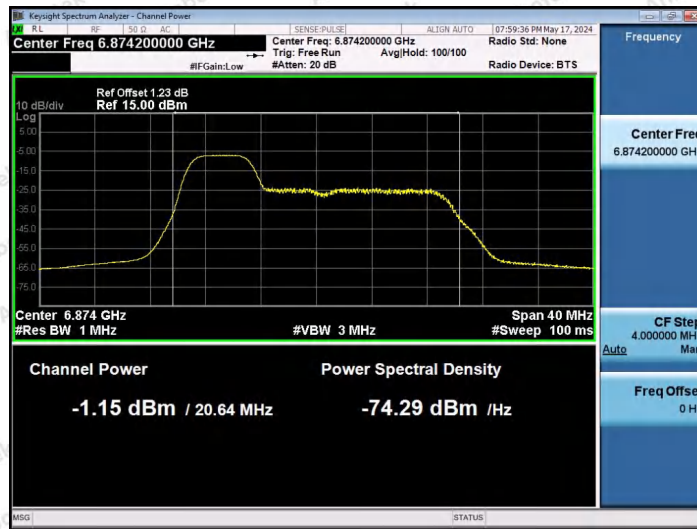

11AX20SISO-Ant1-6875-52Tone-RU37-PASS