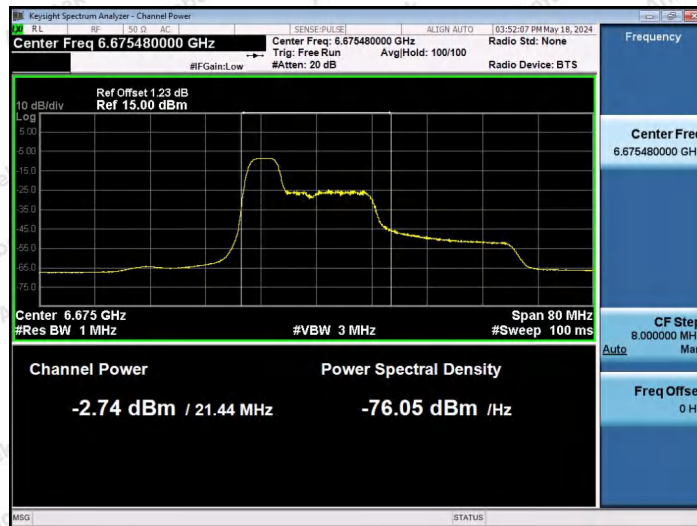

11AX40SISO-Ant1-6685-52Tone-RU37-PASS