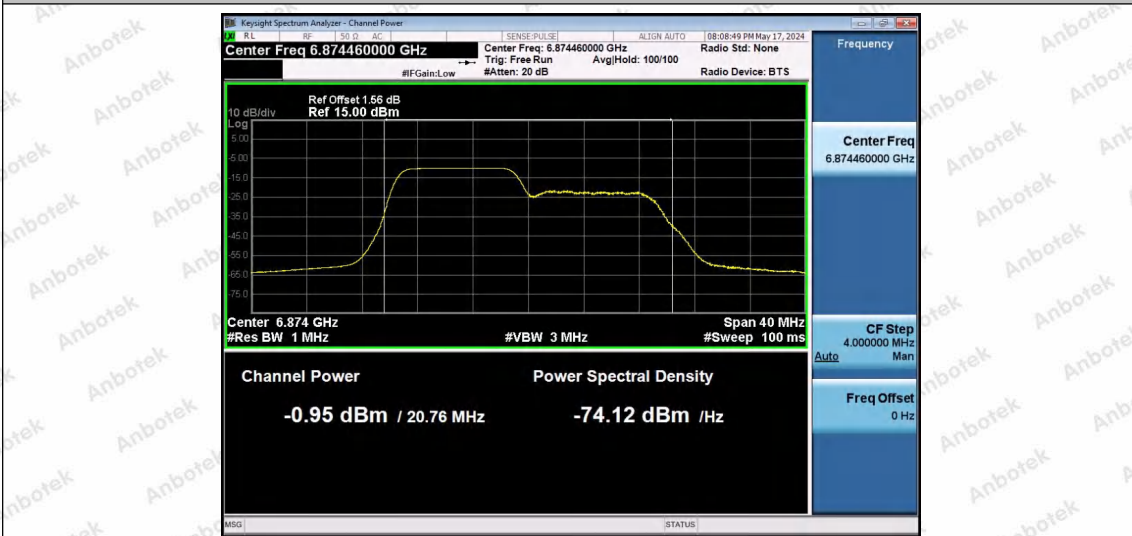

11AX20SISO-Ant1-6875-106Tone-RU53-PASS