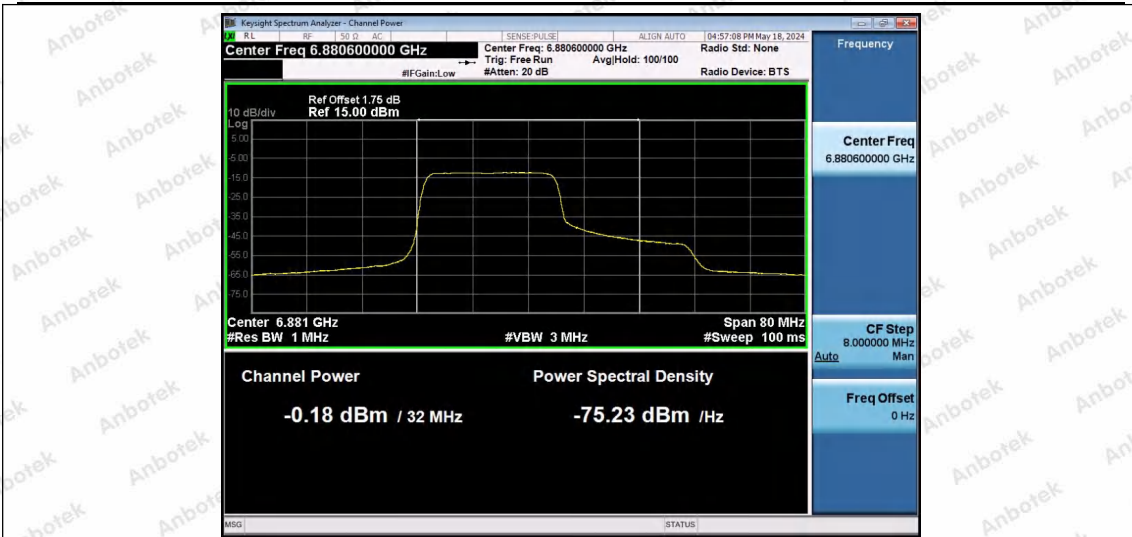

11AX40SISO-Ant1-6885-242Tone-RU61-PASS