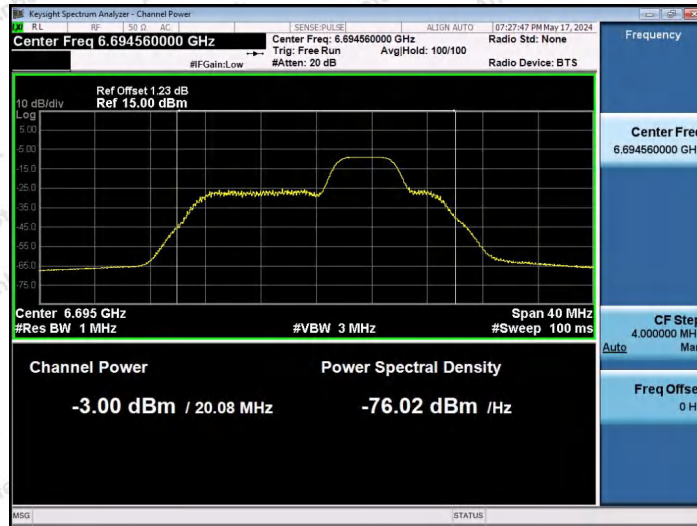

11AX20SISO-Ant1-6695-52Tone-RU39-PASS