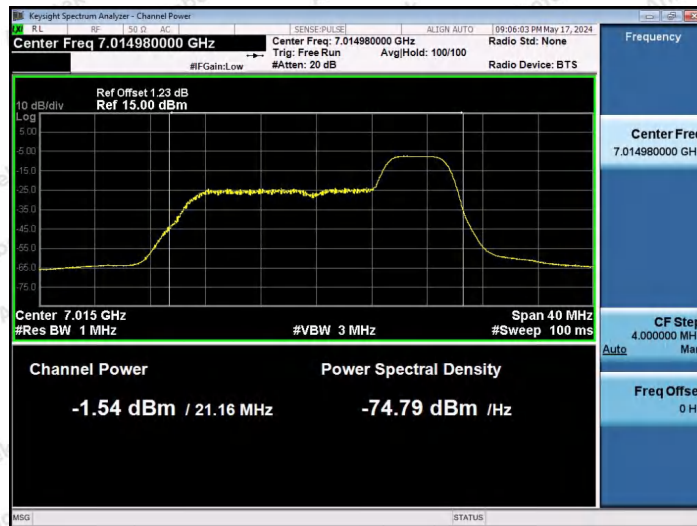

11AX20SISO-Ant1-7015-52Tone-RU40-PASS