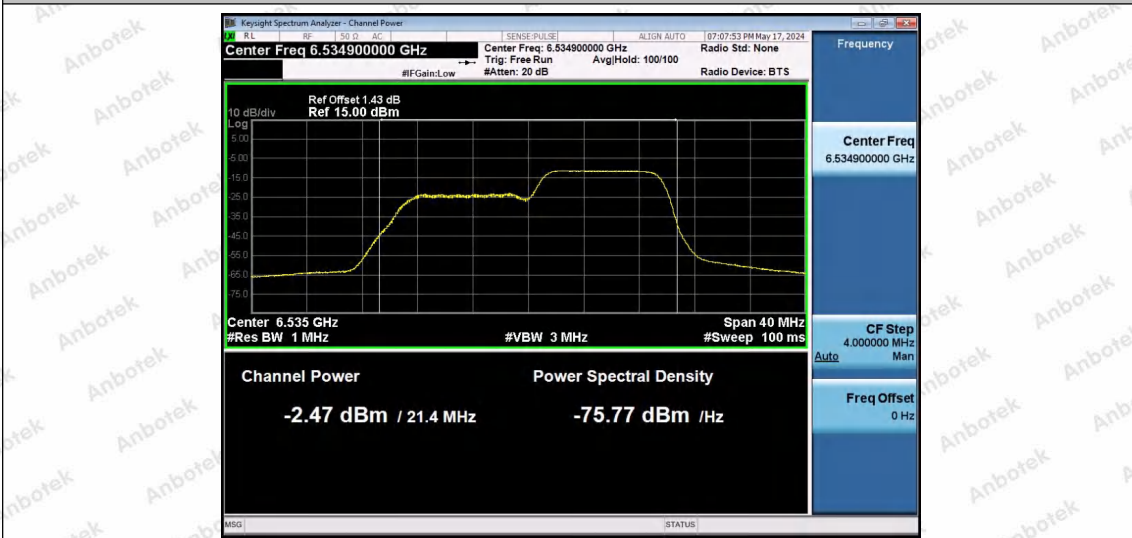

11AX20SISO-Ant1-6535-106Tone-RU54-PASS