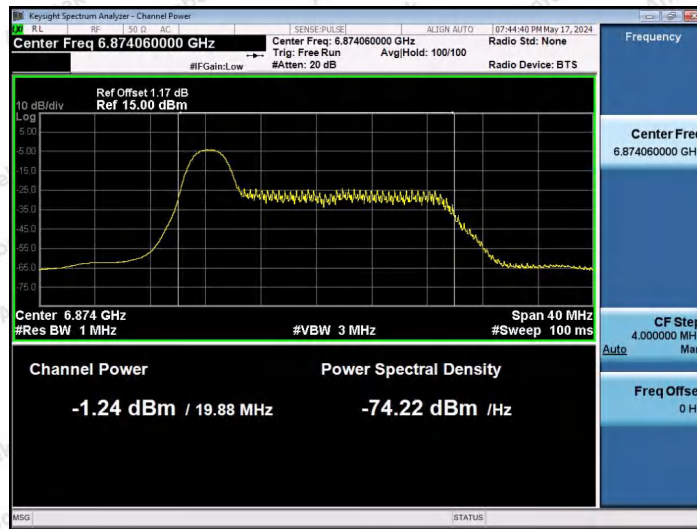

11AX20SISO-Ant1-6875-26Tone-RU0-PASS