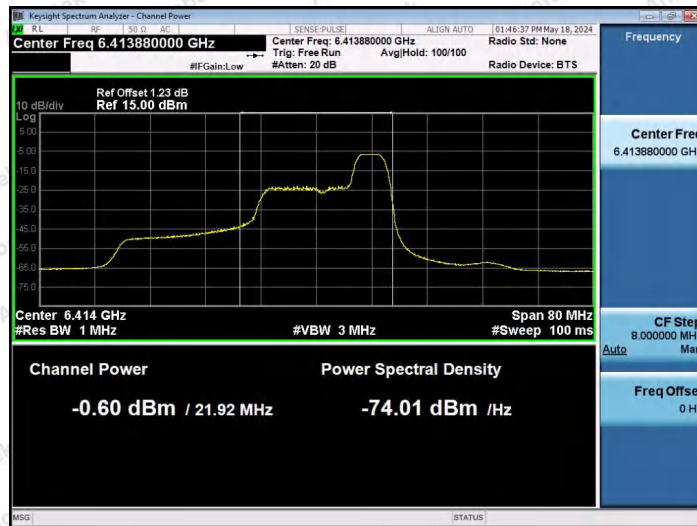

11AX40SISO-Ant1-6405-52Tone-RU44-PASS