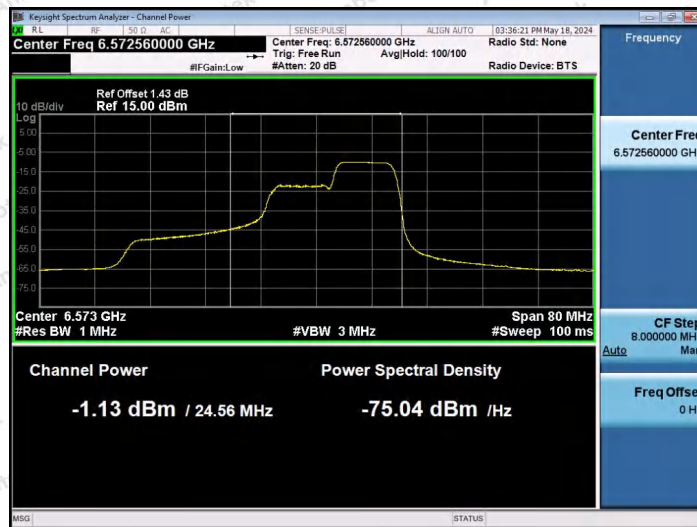

Hotline
 400-003-0500
 www.anbotek.com.cn

11AX40SISO-Ant1-6565-52Tone-RU44-PASS

11AX40SISO-Ant1-6565-106Tone-RU53-PASS

11AX40SISO-Ant1-6565-106Tone-RU56-PASS

Shenzhen Anbotek Compliance Laboratory Limited