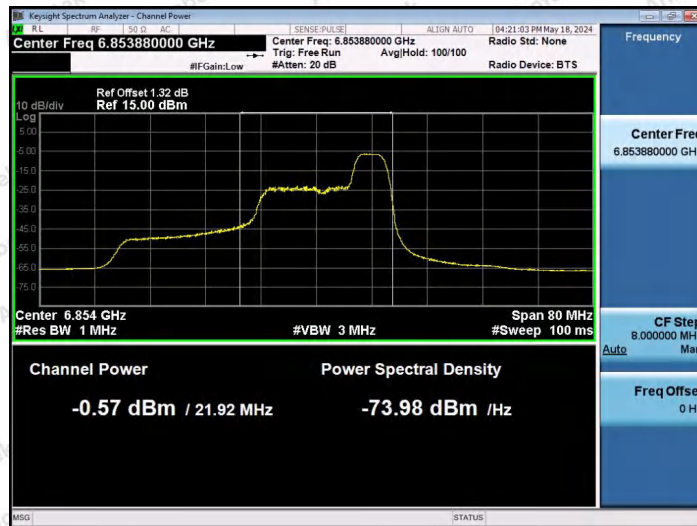

11AX40SISO-Ant1-6845-52Tone-RU44-PASS