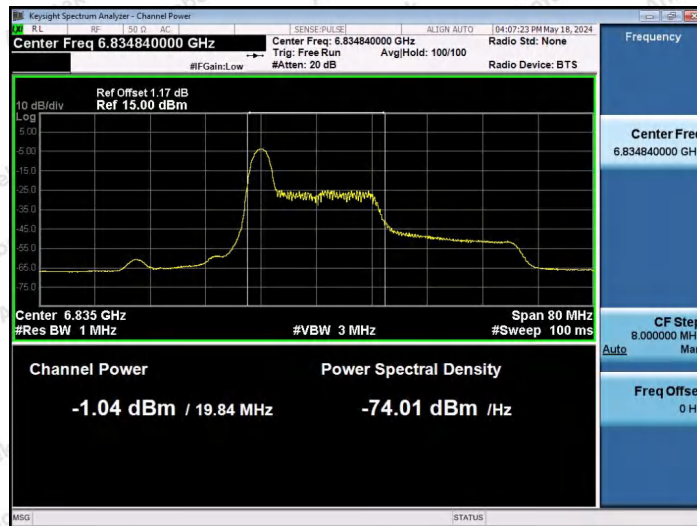

11AX40SISO-Ant1-6845-26Tone-RU0-PASS