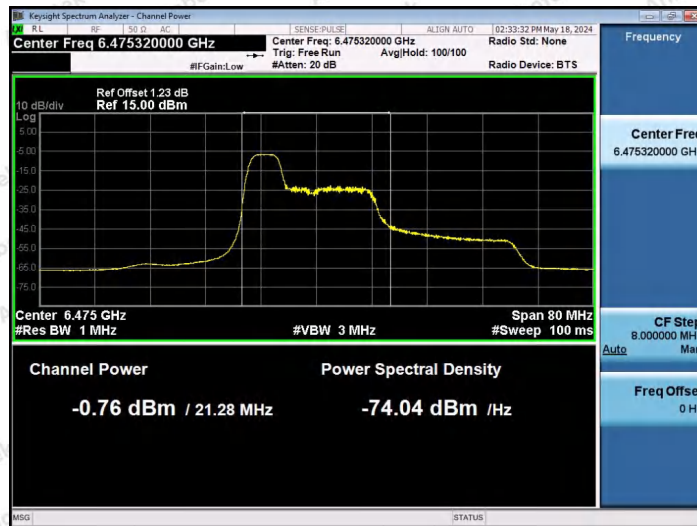

11AX40SISO-Ant1-6485-52Tone-RU37-PASS