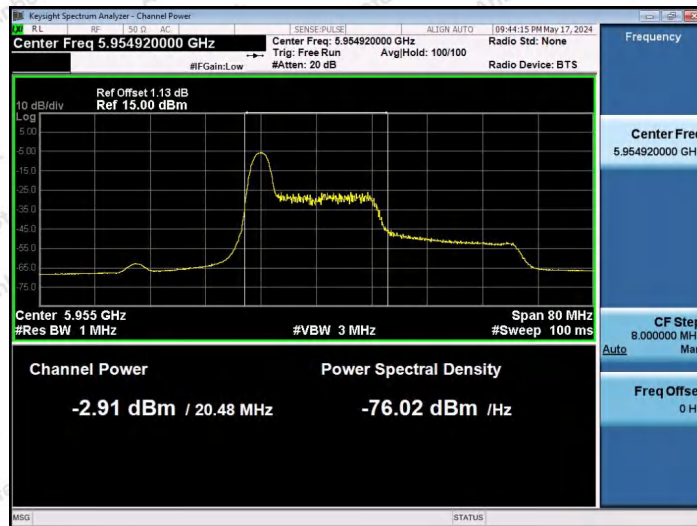

11AX40SISO-Ant1-5965-26Tone-RU0-PASS