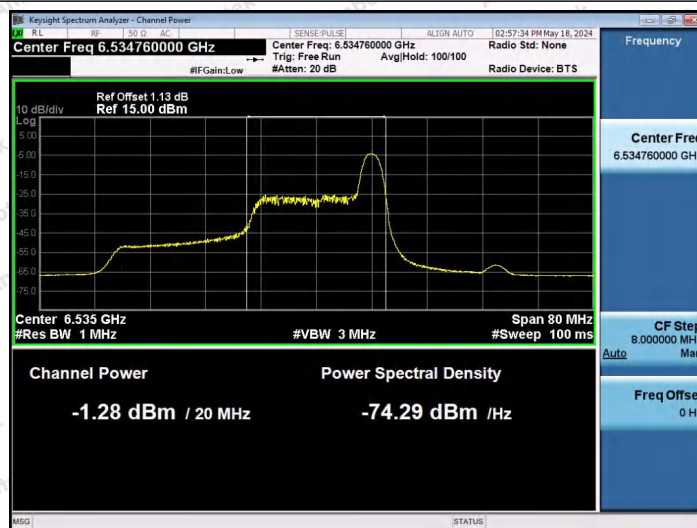

Hotline 400-003-0500
 www.anbotek.com.cn

11AX40SISO-Ant1-6485-242Tone-RU62-PASS

11AX40SISO-Ant1-6514-200Tone-RU0-PASS

11AX40SISO-Ant1-6525-26Tone-RU17-PASS

Shenzhen Anbotek Compliance Laboratory Limited

Address: 1/F., Building D, Sogood Science and Technology Park, Sanwei Community, Hangcheng Street, Bao'an District, Shenzhen, Guangdong, China.
 Tel: (86) 0755-26066440 Fax: (86) 0755-26014772 Email: service@anbotek.com