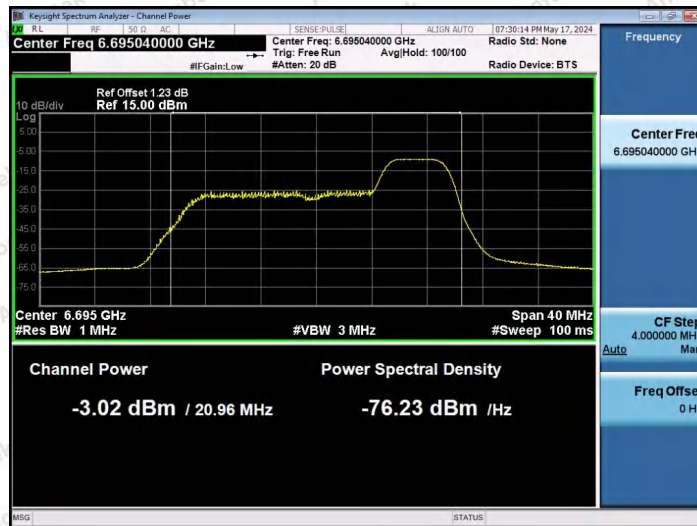

11AX20SISO-Ant1-6695-52Tone-RU40-PASS