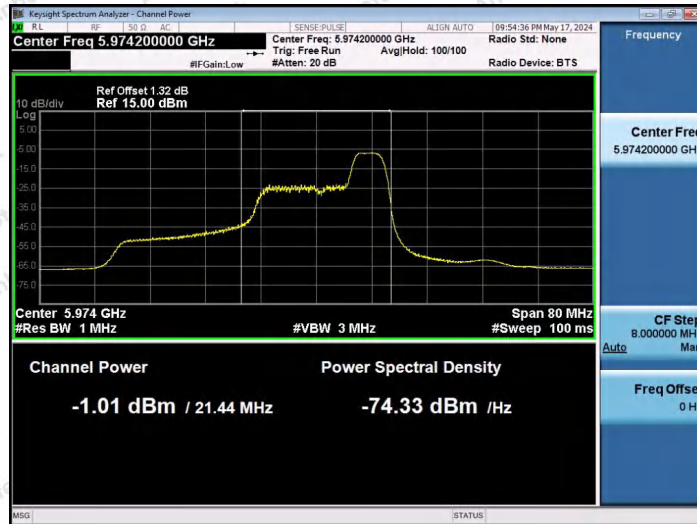

Hotline: 400-003-0500
 www.anbotek.com.cn

11AX40SISO-Ant1-5965-52Tone-RU44-PASS

11AX40SISO-Ant1-5965-106Tone-RU53-PASS

11AX40SISO-Ant1-5965-106Tone-RU56-PASS

Shenzhen Anbotek Compliance Laboratory Limited