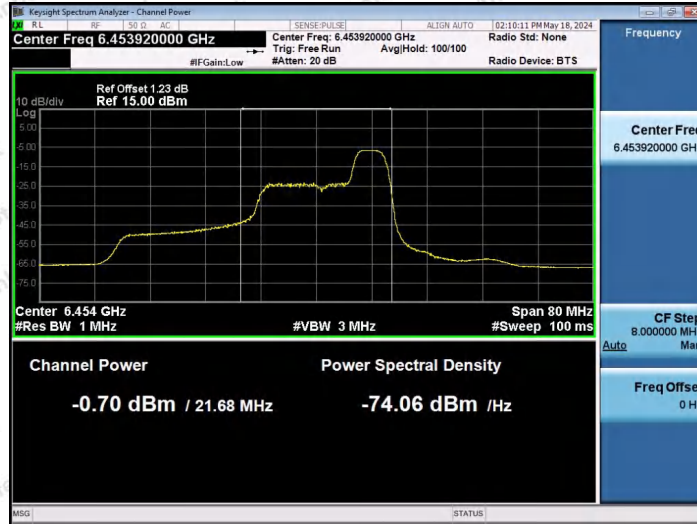

Hotline: 400-003-0500
 www.anbotek.com.cn

11AX40SISO-Ant1-6445-52Tone-RU44-PASS

11AX40SISO-Ant1-6445-106Tone-RU53-PASS

11AX40SISO-Ant1-6445-106Tone-RU56-PASS

Shenzhen Anbotek Compliance Laboratory Limited