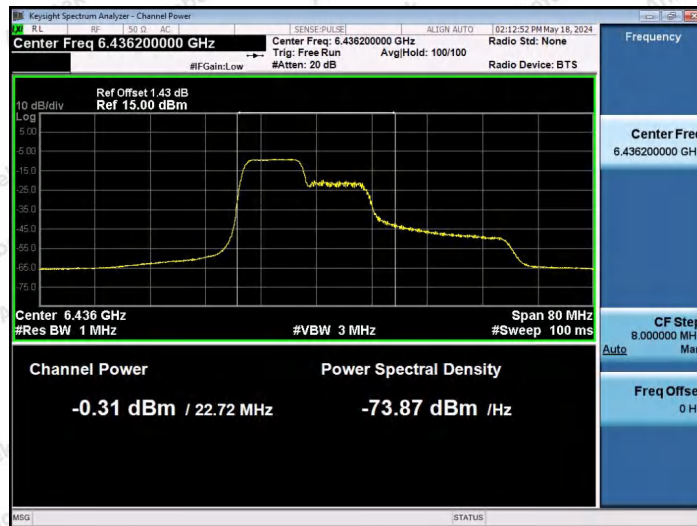

Hotline: 400-003-0500
 www.anbotek.com.cn

11AX40SISO-Ant1-6445-52Tone-RU44-PASS

11AX40SISO-Ant1-6445-106Tone-RU53-PASS

11AX40SISO-Ant1-6445-106Tone-RU56-PASS

Shenzhen Anbotek Compliance Laboratory Limited