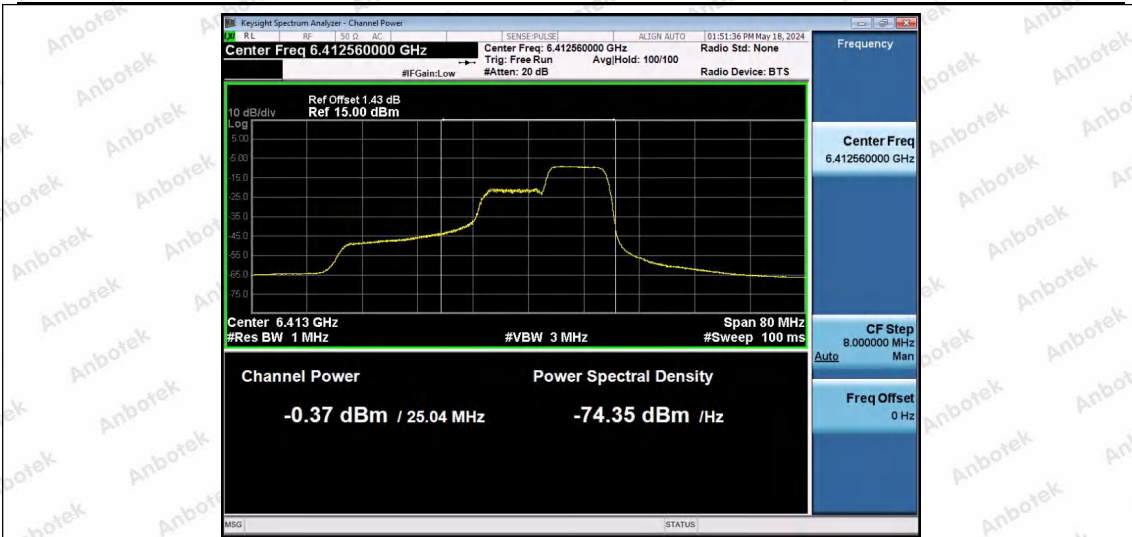

Hotline: 400-003-0500
 www.anbotek.com.cn

11AX40SISO-Ant1-6405-106Tone-RU56-PASS

11AX40SISO-Ant1-6405-242Tone-RU61-PASS

11AX40SISO-Ant1-6405-242Tone-RU62-PASS

Shenzhen Anbotek Compliance Laboratory Limited