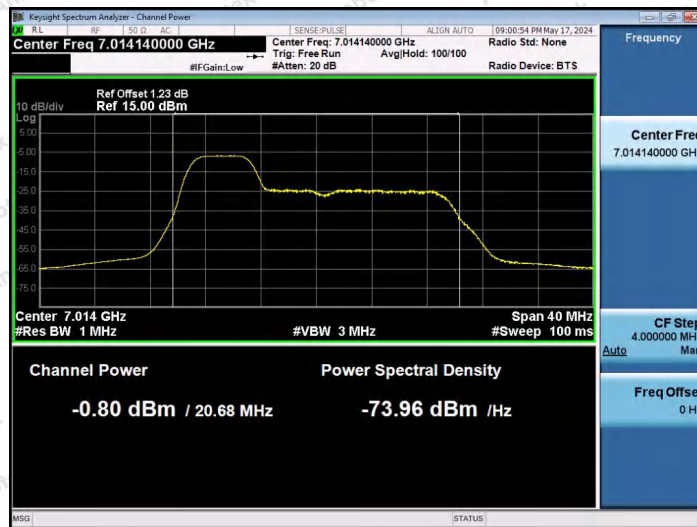

Hotline 400-003-0500
 www.anbotek.com.cn

11AX20SISO-Ant1-7015-26Tone-RU4-PASS

11AX20SISO-Ant1-7015-26Tone-RU8-PASS

11AX20SISO-Ant1-7015-52Tone-RU37-PASS

Shenzhen Anbotek Compliance Laboratory Limited

Address: 1/F., Building D, Sogood Science and Technology Park, Sanwei Community, Hangcheng Street, Bao'an District, Shenzhen, Guangdong, China.
 Tel: (86) 0755-26066440 Fax: (86) 0755-26014772 Email: service@anbotek.com