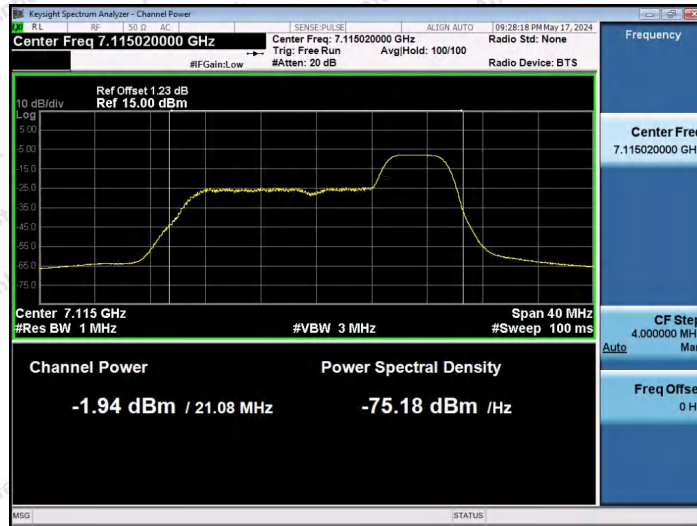

11AX20SISO-Ant1-7115-52Tone-RU40-PASS