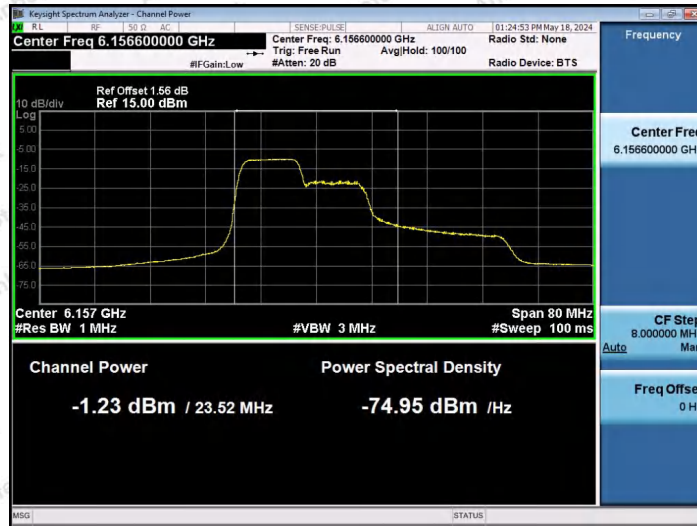

11AX40SISO-Ant1-6165-106Tone-RU53-PASS