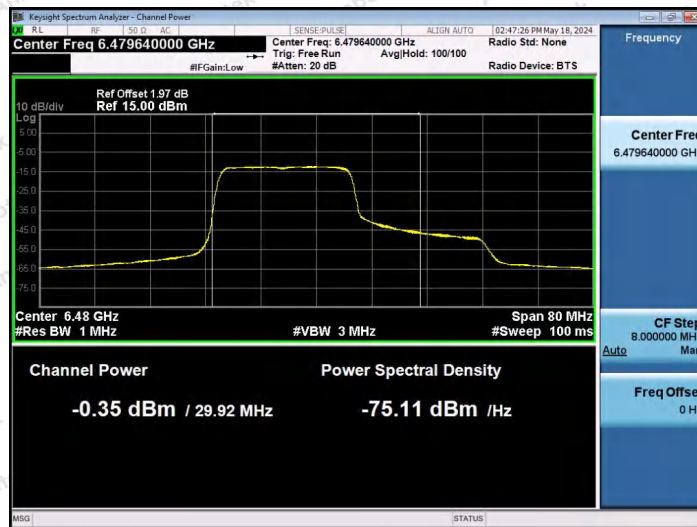

Hotline: 400-003-0500
 www.anbotek.com.cn

11AX40SISO-Ant1-6485-106Tone-RU53-PASS

11AX40SISO-Ant1-6485-106Tone-RU56-PASS

11AX40SISO-Ant1-6485-242Tone-RU61-PASS

Shenzhen Anbotek Compliance Laboratory Limited