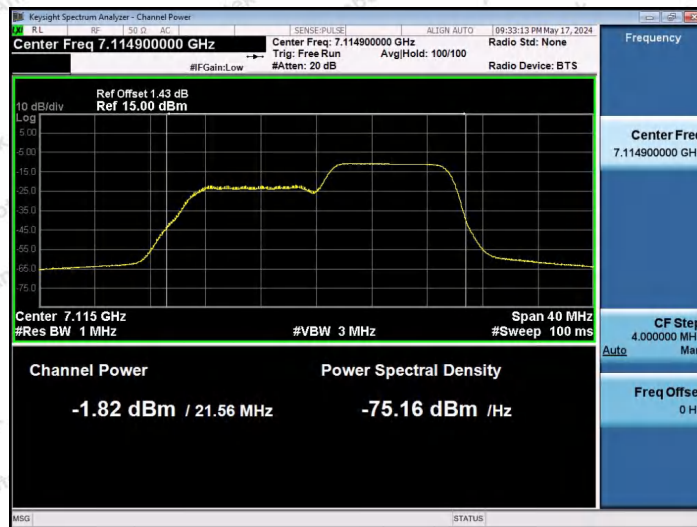

Hotline 400-003-0500
 www.anbotek.com.cn

11AX20SISO-Ant1-7115-52Tone-RU40-PASS

11AX20SISO-Ant1-7115-106Tone-RU53-PASS

11AX20SISO-Ant1-7115-106Tone-RU54-PASS

Shenzhen Anbotek Compliance Laboratory Limited

Address: 1/F., Building D, Sogood Science and Technology Park, Sanwei Community, Hangcheng Street, Bao'an District, Shenzhen, Guangdong, China.
 Tel: (86) 0755-26066440 Fax: (86) 0755-26014772 Email: service@anbotek.com