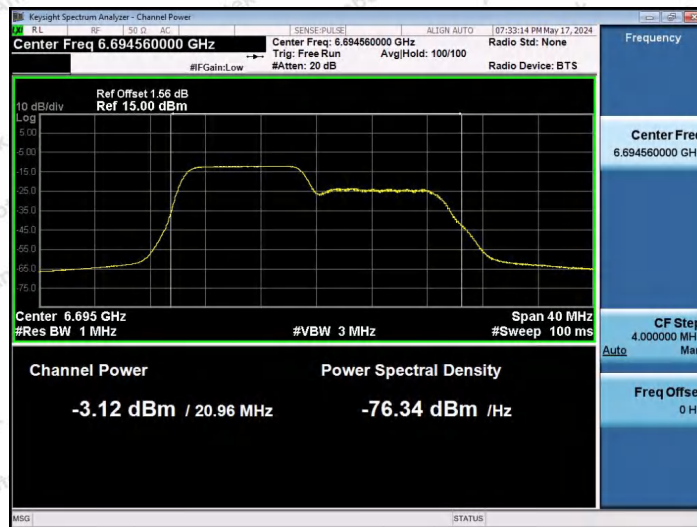

Hotline: 400-003-0500
 www.anbotek.com.cn

11AX20SISO-Ant1-6695-52Tone-RU39-PASS

11AX20SISO-Ant1-6695-52Tone-RU40-PASS

11AX20SISO-Ant1-6695-106Tone-RU53-PASS

Shenzhen Anbotek Compliance Laboratory Limited

Address: 1/F., Building D, Sogood Science and Technology Park, Sanwei Community, Hangcheng Street, Bao'an District, Shenzhen, Guangdong, China.
 Tel: (86) 0755-26066440 Fax: (86) 0755-26014772 Email: service@anbotek.com