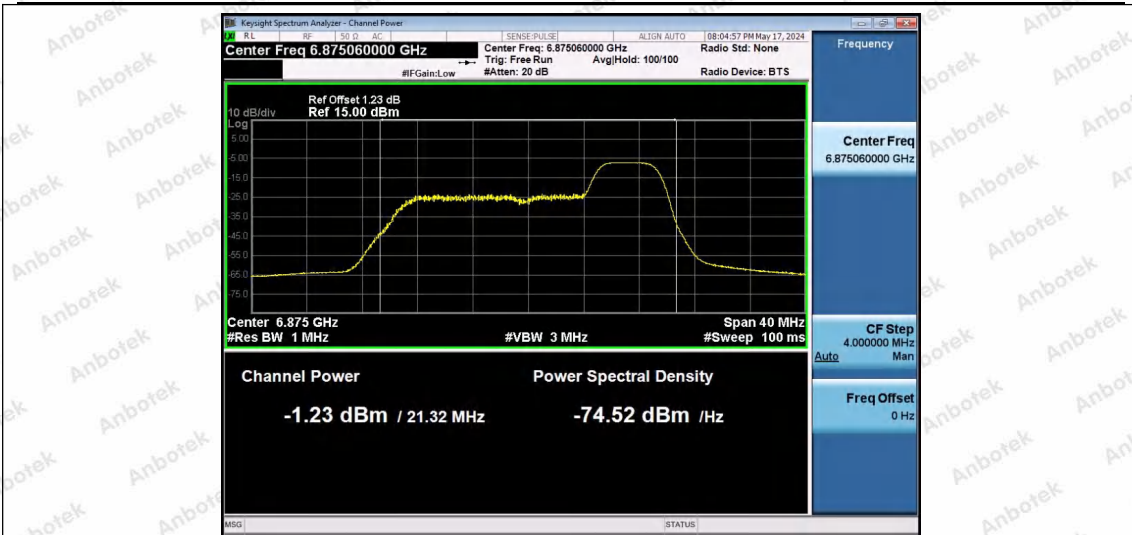

Hotline: 400-003-0500
 www.anbotek.com.cn

11AX20SISO-Ant1-6875-52Tone-RU40-PASS

11AX20SISO-Ant1-6875-106Tone-RU53-PASS

11AX20SISO-Ant1-6875-106Tone-RU54-PASS

Shenzhen Anbotek Compliance Laboratory Limited