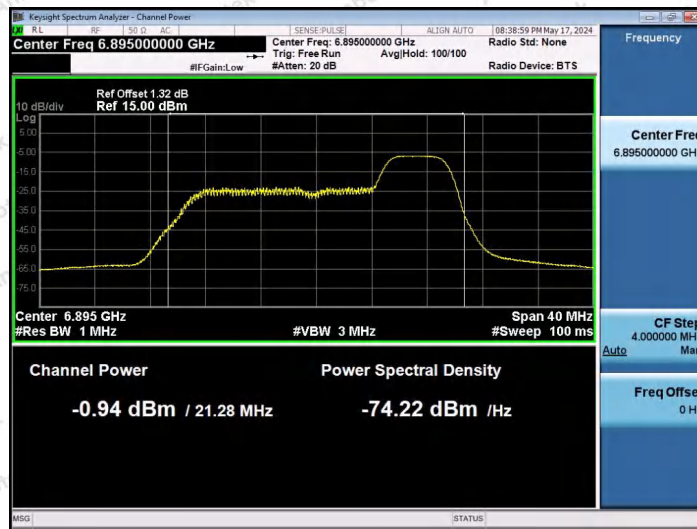

Hotline: 400-003-0500
 www.anbotek.com.cn

11AX20SISO-Ant1-6895-52Tone-RU37-PASS

11AX20SISO-Ant1-6895-52Tone-RU39-PASS

11AX20SISO-Ant1-6895-52Tone-RU40-PASS

Shenzhen Anbotek Compliance Laboratory Limited

Address: 1/F., Building D, Sogood Science and Technology Park, Sanwei Community, Hangcheng Street, Bao'an District, Shenzhen, Guangdong, China.
 Tel: (86) 0755-26066440 Fax: (86) 0755-26014772 Email: service@anbotek.com