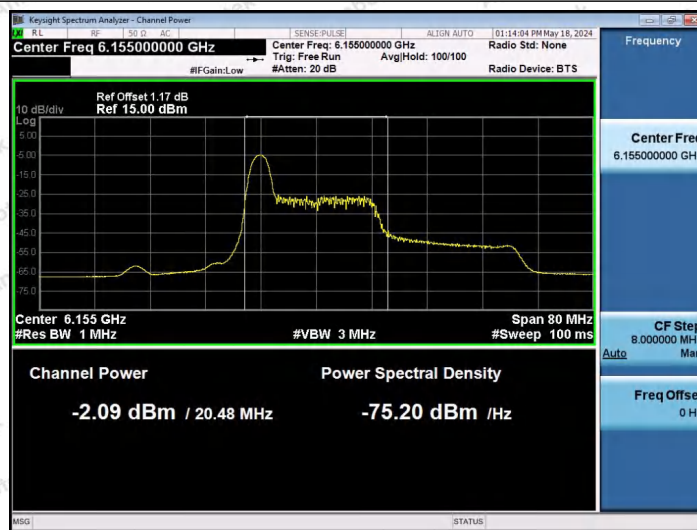

Hotline: 400-003-0500
 www.anbotek.com.cn

11AX40SISO-Ant1-5965-242Tone-RU61-PASS

11AX40SISO-Ant1-5965-242Tone-RU62-PASS

11AX40SISO-Ant1-6165-26Tone-RU0-PASS

Shenzhen Anbotek Compliance Laboratory Limited

Address: 1/F., Building D, Sogood Science and Technology Park, Sanwei Community, Hangcheng Street, Bao'an District, Shenzhen, Guangdong, China.
 Tel: (86) 0755-26066440 Fax: (86) 0755-26014772 Email: service@anbotek.com