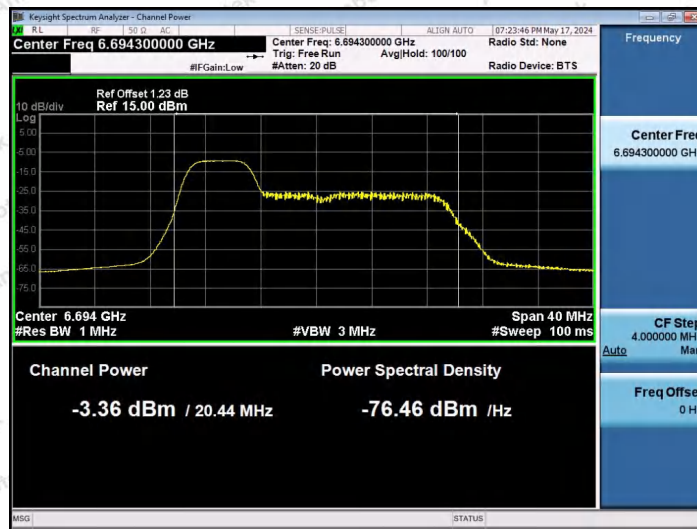

Hotline 400-003-0500
 www.anbotek.com.cn

11AX20SISO-Ant1-6695-26Tone-RU4-PASS

11AX20SISO-Ant1-6695-26Tone-RU8-PASS

11AX20SISO-Ant1-6695-52Tone-RU37-PASS

Shenzhen Anbotek Compliance Laboratory Limited

Address: 1/F., Building D, Sogood Science and Technology Park, Sanwei Community, Hangcheng Street, Bao'an District, Shenzhen, Guangdong, China.
 Tel: (86) 0755-26066440 Fax: (86) 0755-26014772 Email: service@anbotek.com