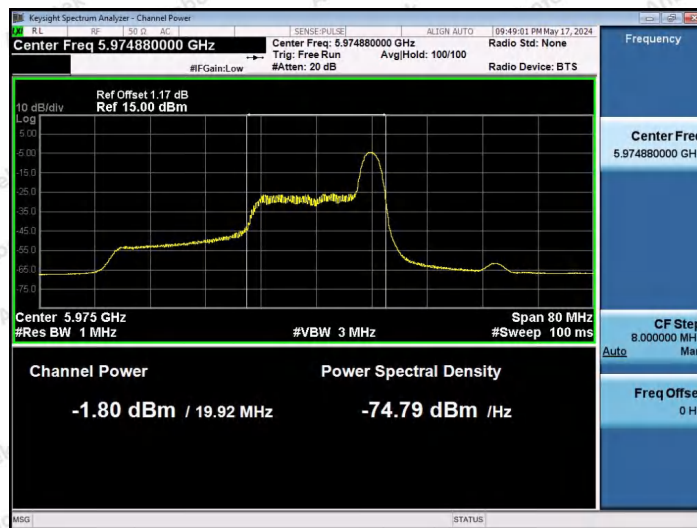

11AX40SISO-Ant1-5965-26Tone-RU17-PASS