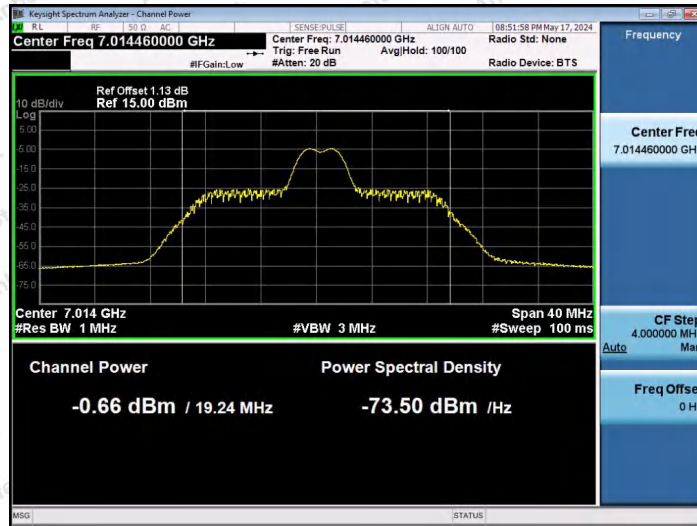

11AX20SISO-Ant1-7015-26Tone-RU4-PASS