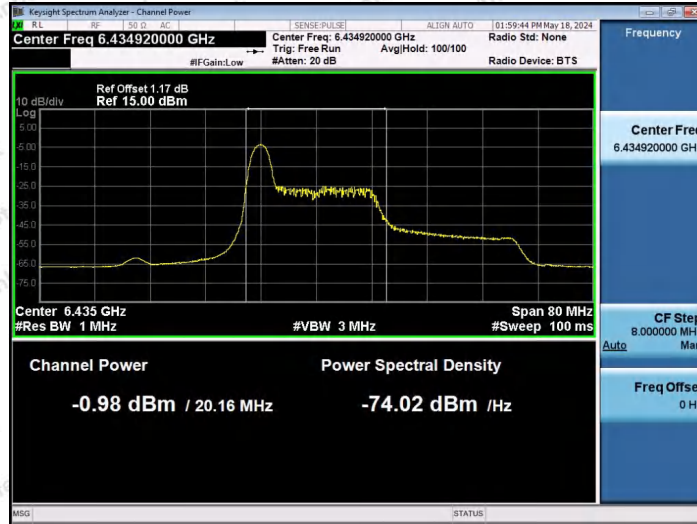

11AX40SISO-Ant1-6445-26Tone-RU0-PASS