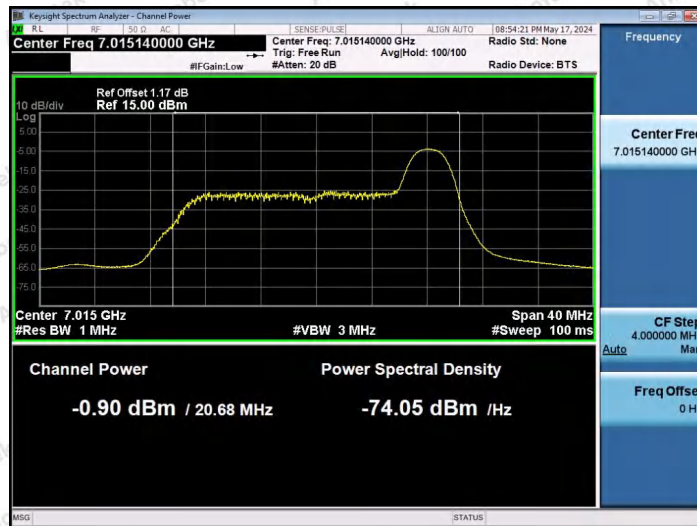

11AX20SISO-Ant1-7015-26Tone-RU8-PASS