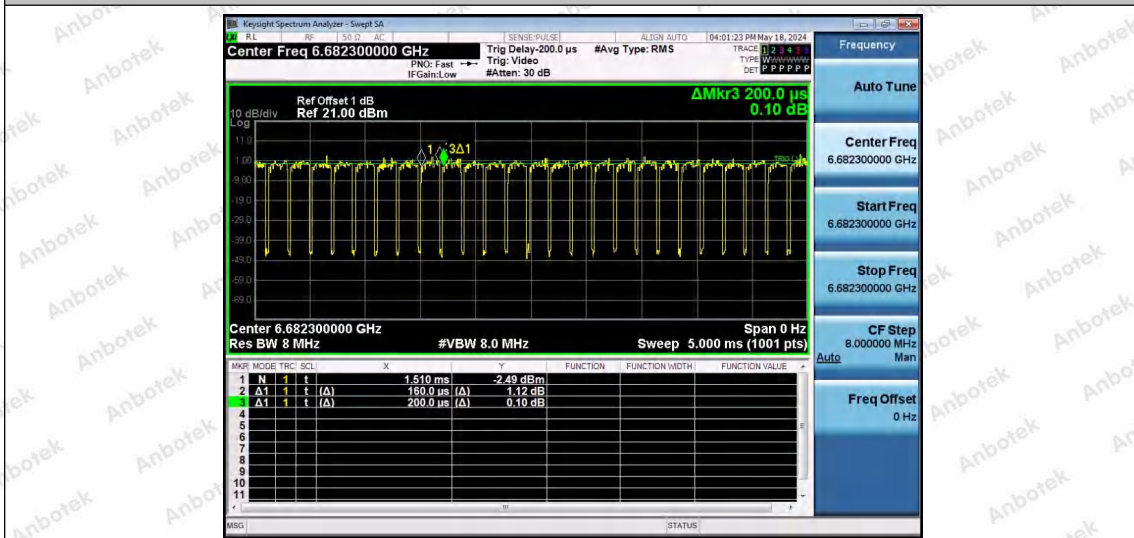

Hotline 400-003-0500
 www.anbotek.com.cn

NTNV-11AX40SISO-Ant1-6685-106Tone-RU53

NTNV-11AX40SISO-Ant1-6685-106Tone-RU56

NTNV-11AX40SISO-Ant1-6685-242Tone-RU61

Shenzhen Anbotek Compliance Laboratory Limited