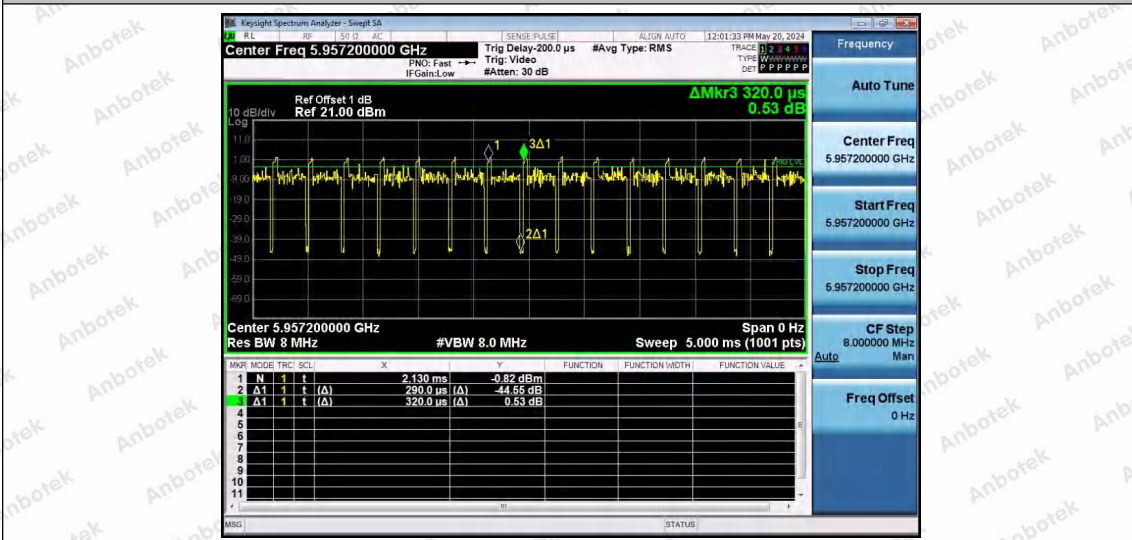

NTNV-11AX80SISO-Ant1-5985-106Tone-RU53