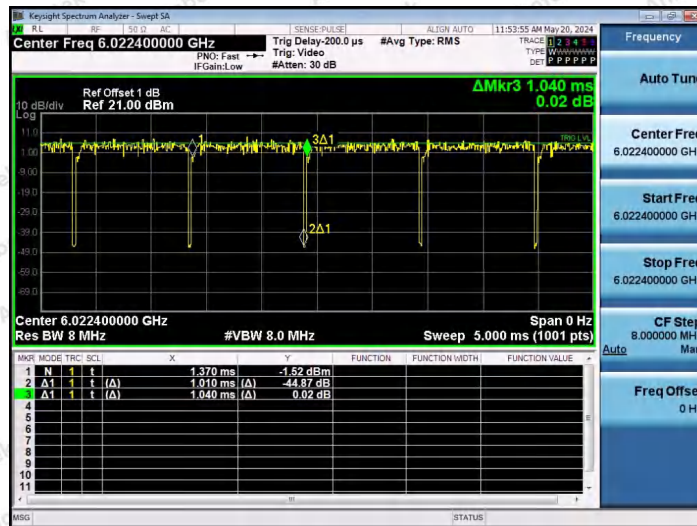

NTNV-11AX80SISO-Ant1-5985-26Tone-RU36