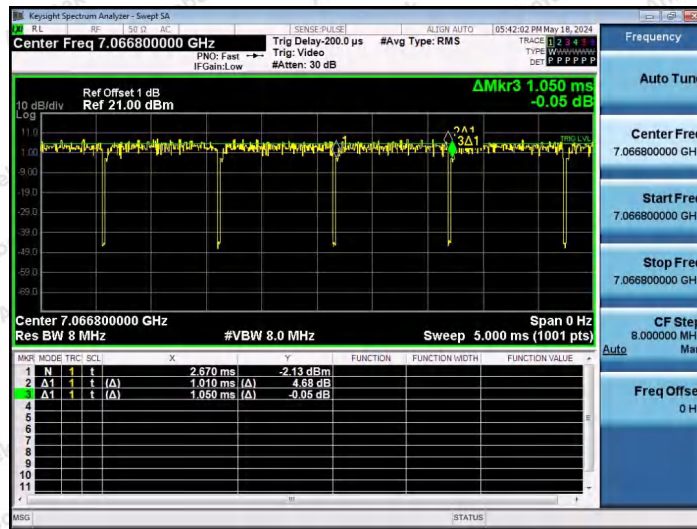

NTNV-11AX40SISO-Ant1-7085-26Tone-RU0