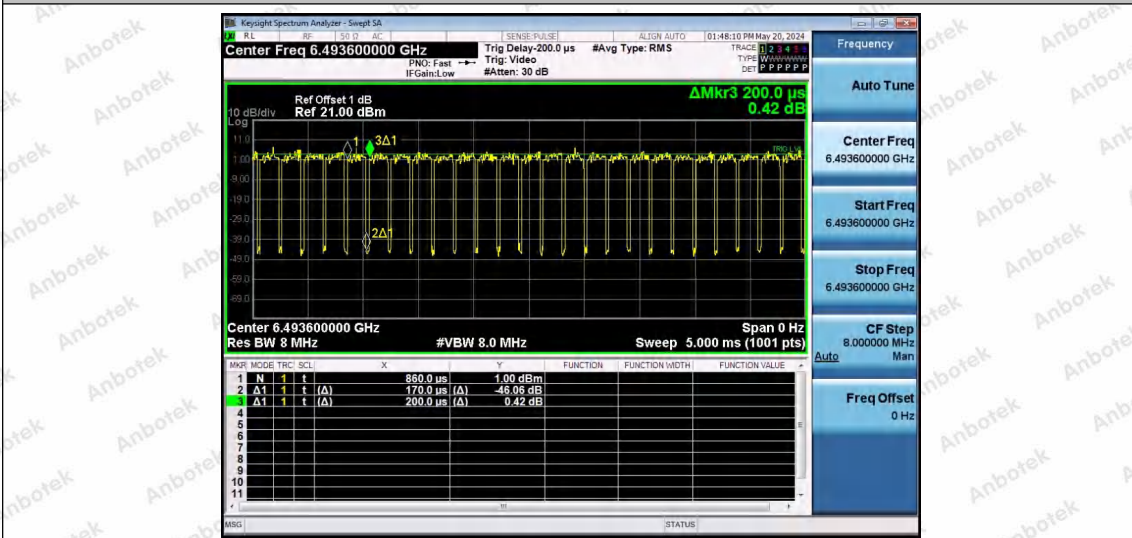

NTNV-11AX80SISO-Ant1-6465-242Tone-RU64