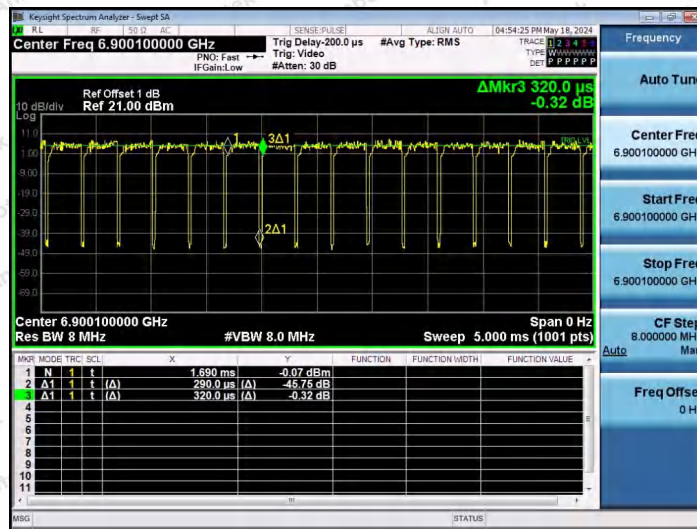

Hotline 400-003-0500
 www.anbotek.com.cn

NTNV-11AX40SISO-Ant1-6885-52Tone-RU44

NTNV-11AX40SISO-Ant1-6885-106Tone-RU53

NTNV-11AX40SISO-Ant1-6885-106Tone-RU56

Shenzhen Anbotek Compliance Laboratory Limited

Address: 1/F., Building D, Sogood Science and Technology Park, Sanwei Community, Hangcheng Street, Bao'an District, Shenzhen, Guangdong, China.
 Tel: (86) 0755-26066440 Fax: (86) 0755-26014772 Email: service@anbotek.com