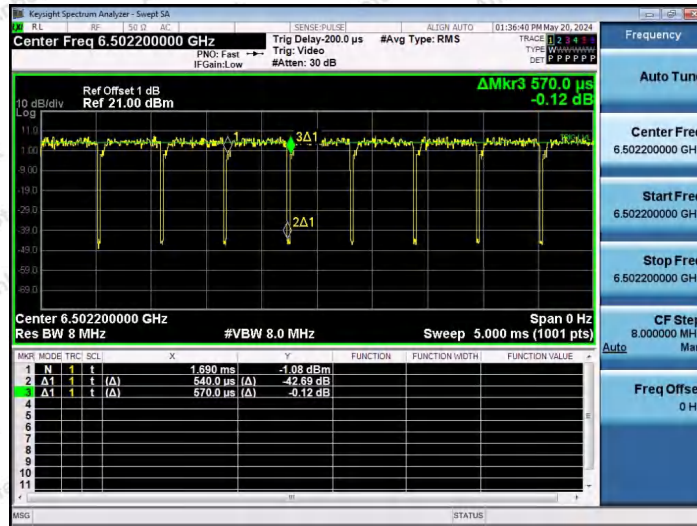

NTNV-11AX80SISO-Ant1-6465-52Tone-RU52