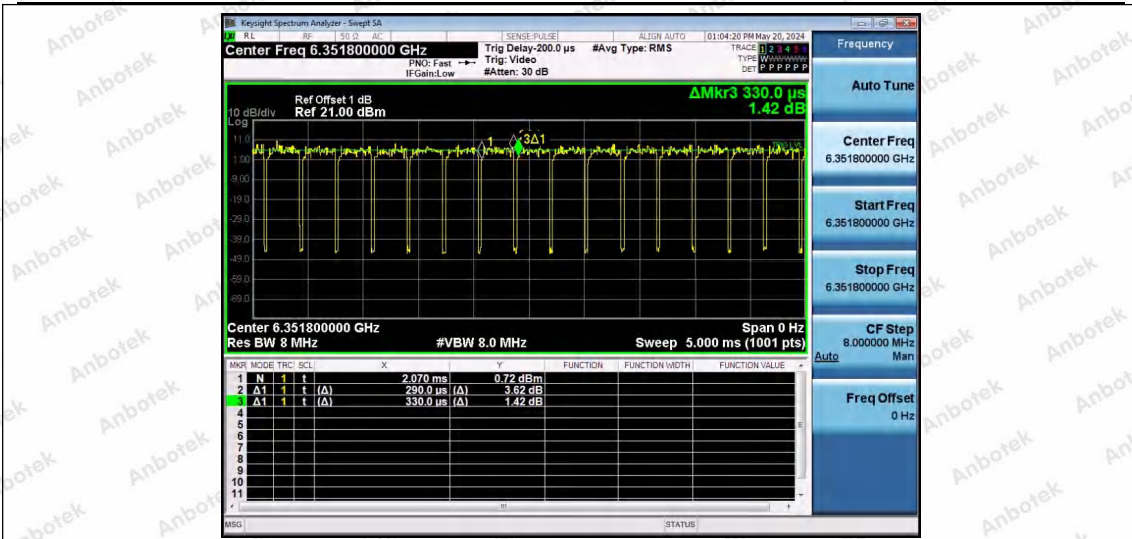

NTNV-11AX80SISO-Ant1-6385-106Tone-RU53