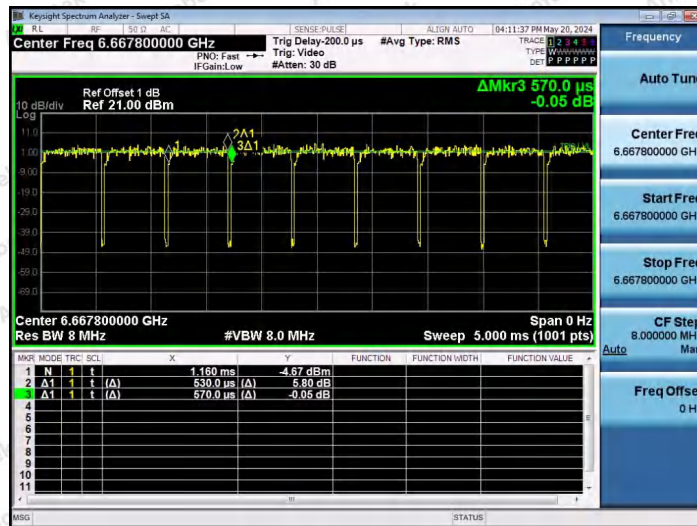

NTNV-11AX80SISO-Ant1-6705-52Tone-RU37