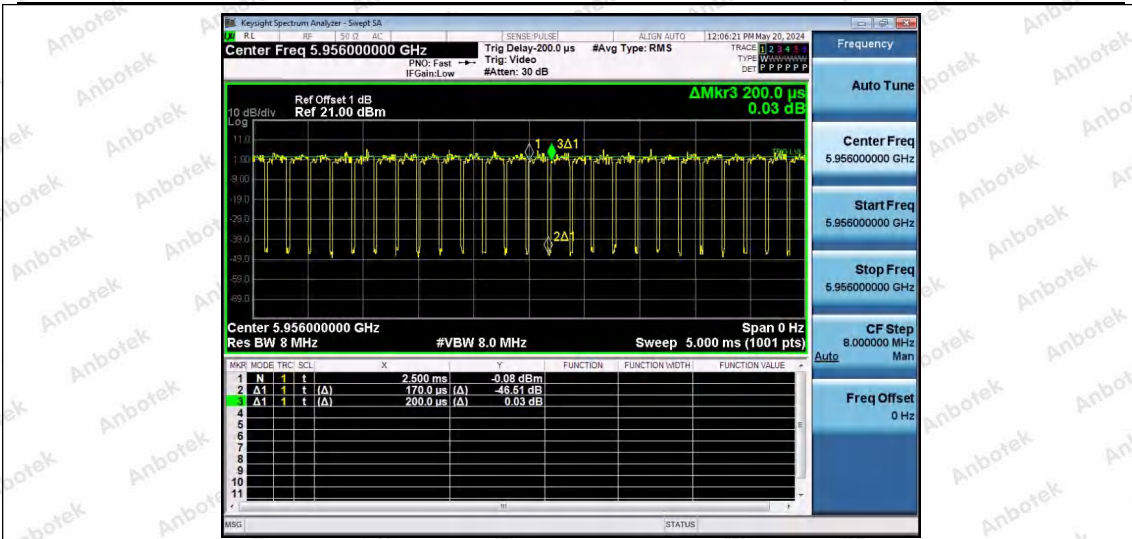

NTNV-11AX80SISO-Ant1-5985-242Tone-RU61