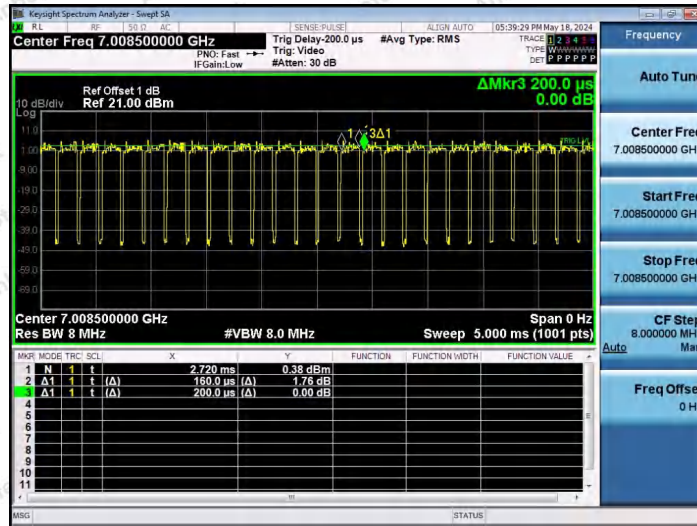

NTNV-11AX40SISO-Ant1-7005-242Tone-RU62