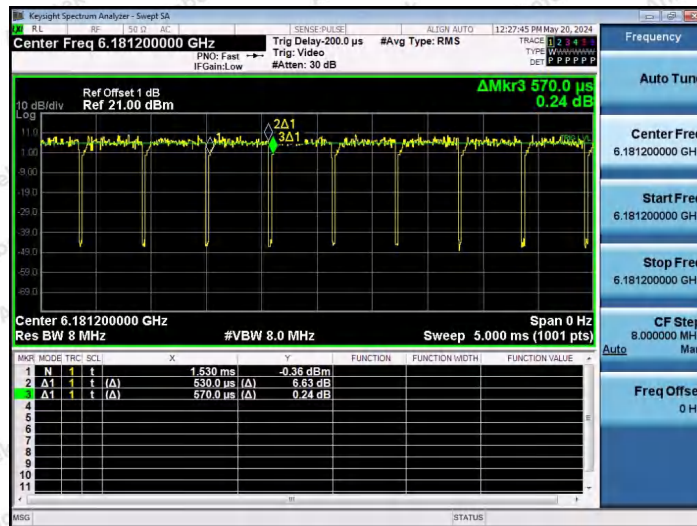

NTNV-11AX80SISO-Ant1-6145-52Tone-RU52