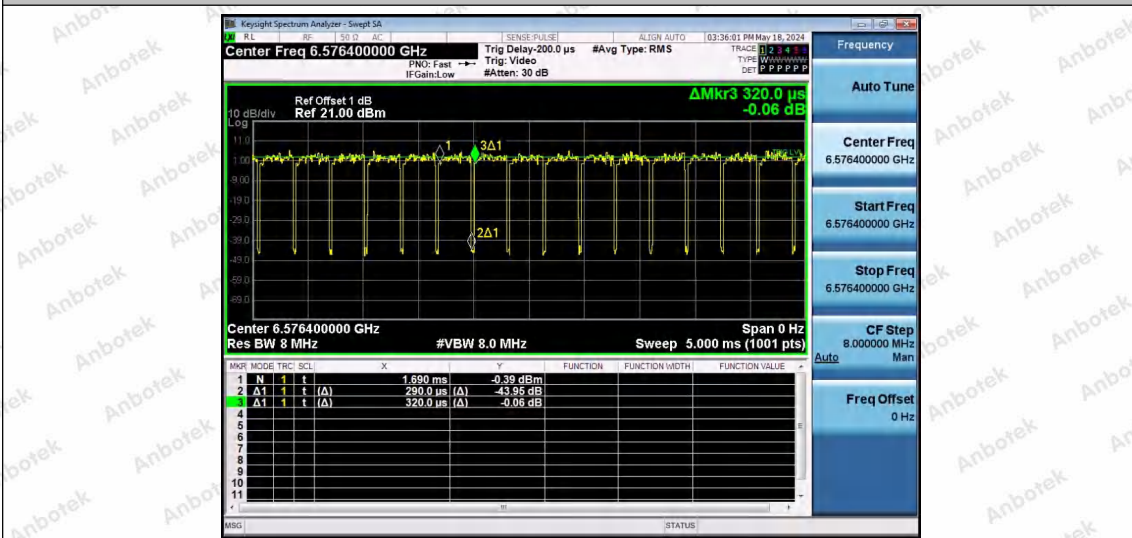

Hotline 400-003-0500
www.anbotek.com.cn

NTNV-11AX40SISO-Ant1-6565-52Tone-RU44

NTNV-11AX40SISO-Ant1-6565-106Tone-RU53

NTNV-11AX40SISO-Ant1-6565-106Tone-RU56

Shenzhen Anbotek Compliance Laboratory Limited

Address: 1/F., Building D, Sogood Science and Technology Park, Sanwei Community, Hangcheng Street, Bao'an District, Shenzhen, Guangdong, China.
 Tel: (86) 0755-26066440 Fax: (86) 0755-26014772 Email: service@anbotek.com