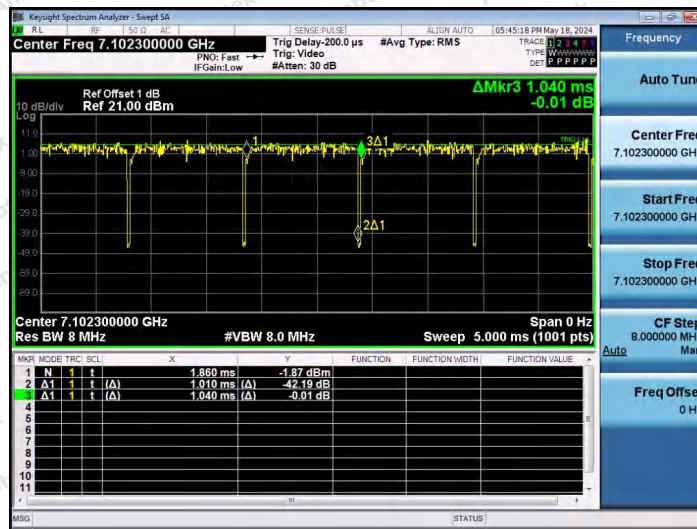

Hotline 400-003-0500
 www.anbotek.com.cn

NTNV-11AX40SISO-Ant1-7005-242Tone-RU62

NTNV-11AX40SISO-Ant1-7085-26Tone-RU0

NTNV-11AX40SISO-Ant1-7085-26Tone-RU17

Shenzhen Anbotek Compliance Laboratory Limited

Address: 1/F., Building D, Sogood Science and Technology Park, Sanwei Community, Hangcheng Street, Bao'an District, Shenzhen, Guangdong, China.
 Tel: (86) 0755-26066440 Fax: (86) 0755-26014772 Email: service@anbotek.com