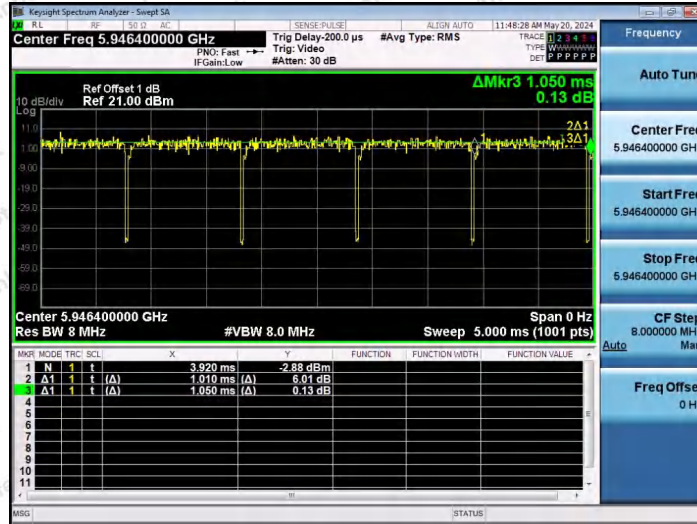

NTNV-11AX80SISO-Ant1-5985-26Tone-RU0