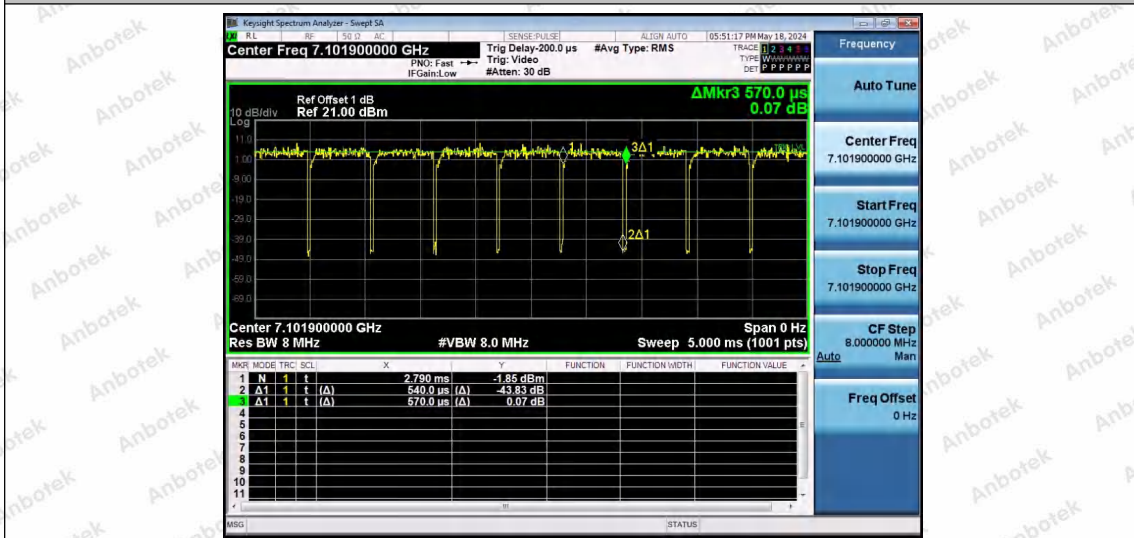

NTNV-11AX40SISO-Ant1-7085-52Tone-RU44