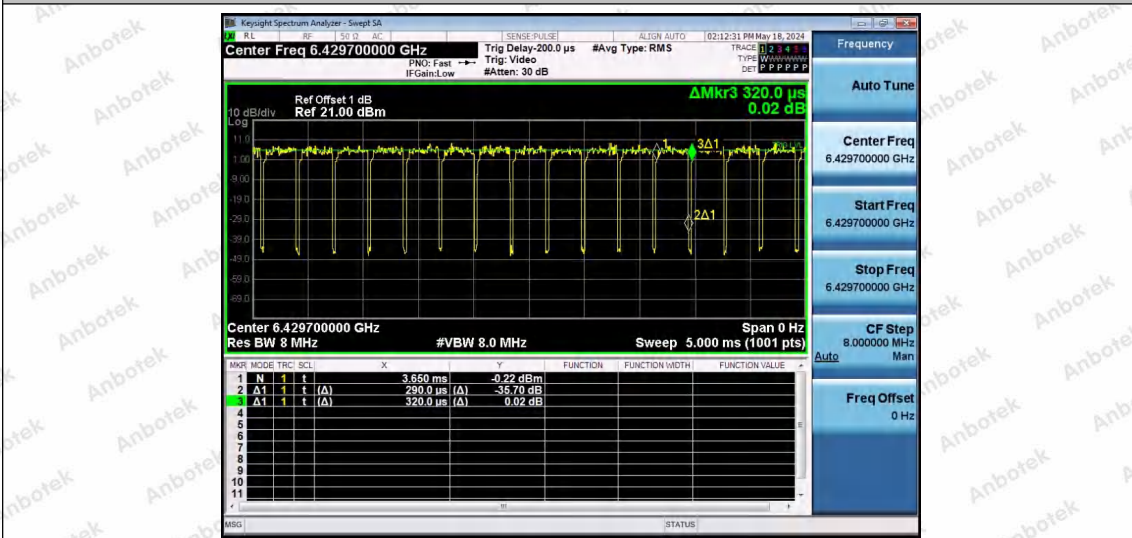

NTNV-11AX40SISO-Ant1-6445-52Tone-RU44

NTNV-11AX40SISO-Ant1-6445-106Tone-RU53

NTNV-11AX40SISO-Ant1-6445-106Tone-RU56

Shenzhen Anbotek Compliance Laboratory Limited

Address: 1/F., Building D, Sogood Science and Technology Park, Sanwei Community, Hangcheng Street, Bao'an District, Shenzhen, Guangdong, China.
Tel: (86) 0755-26066440 Fax: (86) 0755-26014772 Email: service@anbotek.com