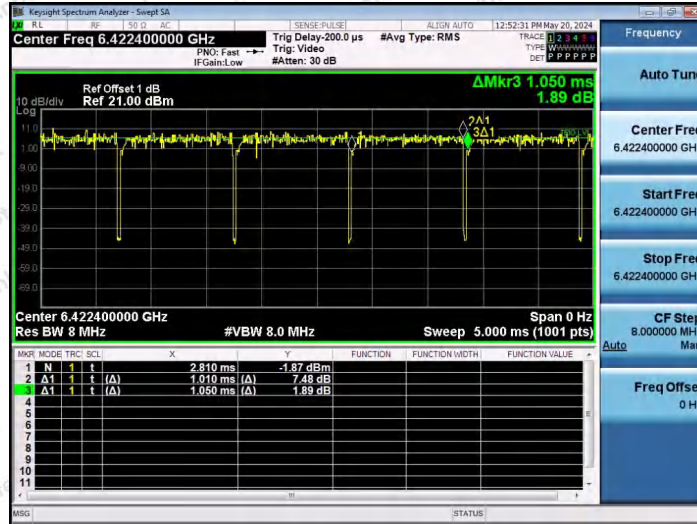

NTNV-11AX80SISO-Ant1-6385-26Tone-RU36