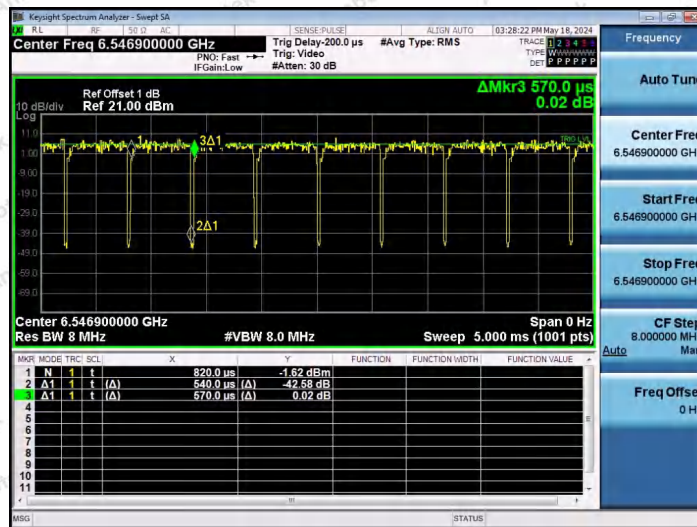

Hotline 400-003-0500
www.anbotek.com.cn

NTNV-11AX40SISO-Ant1-6565-26Tone-RU0

NTNV-11AX40SISO-Ant1-6565-26Tone-RU17

NTNV-11AX40SISO-Ant1-6565-52Tone-RU37

Shenzhen Anbotek Compliance Laboratory Limited

Address: 1/F., Building D, Sogood Science and Technology Park, Sanwei Community, Hangcheng Street, Bao'an District, Shenzhen, Guangdong, China.
Tel: (86) 0755-26066440 Fax: (86) 0755-26014772 Email: service@anbotek.com