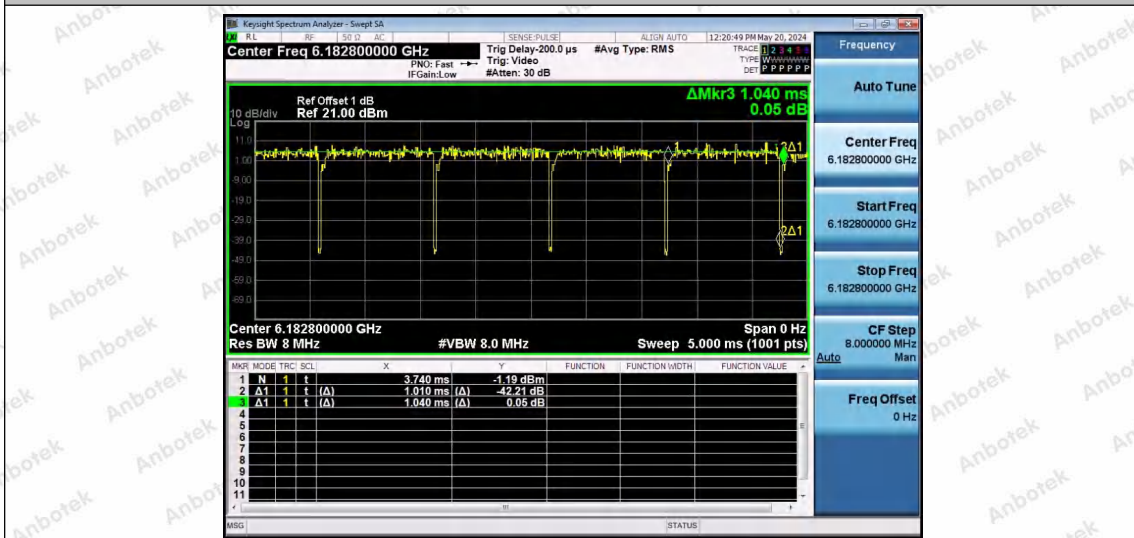

Hotline 400-003-0500
 www.anbotek.com.cn

NTNV-11AX80SISO-Ant1-5985-484Tone-RU66

NTNV-11AX80SISO-Ant1-6145-26Tone-RU0

NTNV-11AX80SISO-Ant1-6145-26Tone-RU36

Shenzhen Anbotek Compliance Laboratory Limited

Address: 1/F., Building D, Sogood Science and Technology Park, Sanwei Community, Hangcheng Street, Bao'an District, Shenzhen, Guangdong, China.
 Tel: (86) 0755-26066440 Fax: (86) 0755-26014772 Email: service@anbotek.com