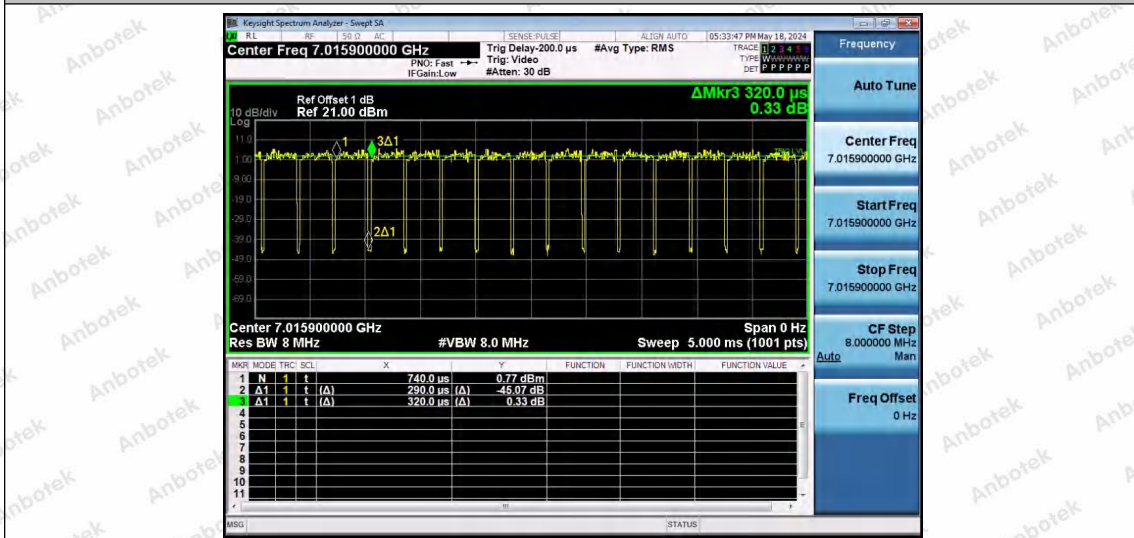

NTNV-11AX40SISO-Ant1-7005-106Tone-RU56