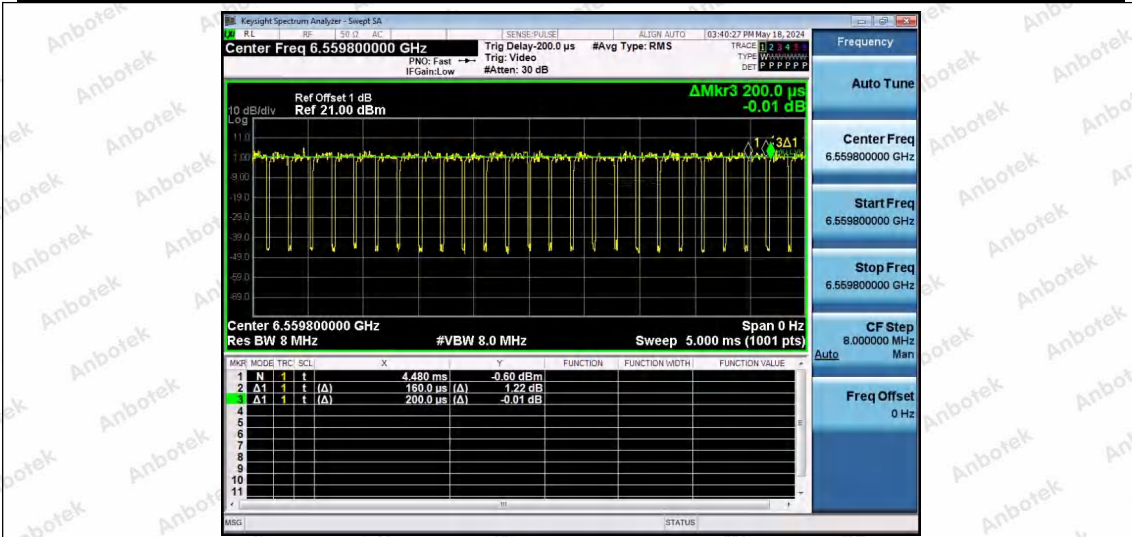

NTNV-11AX40SISO-Ant1-6565-242Tone-RU61