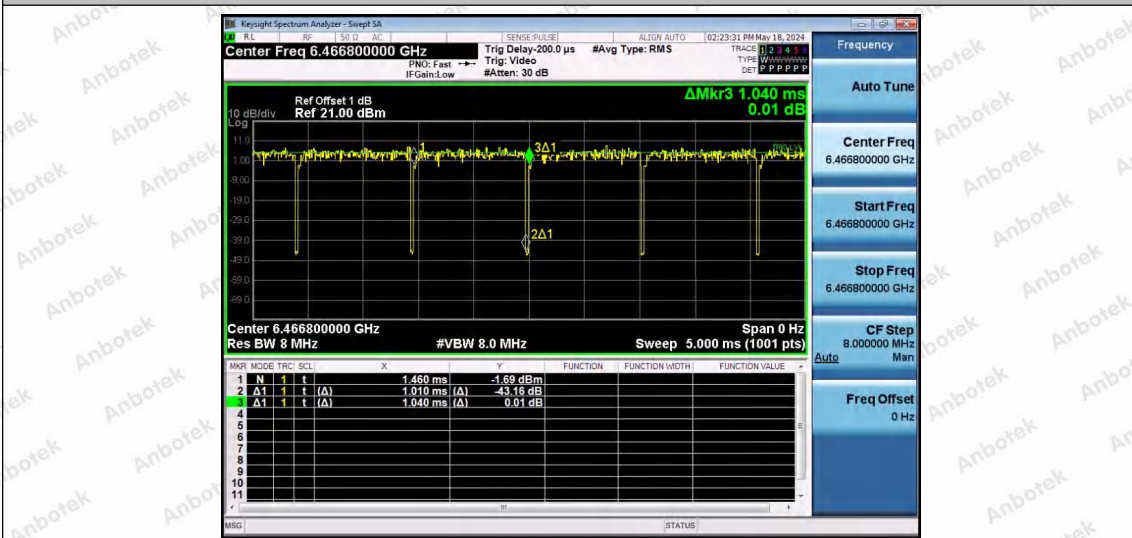

Hotline 400-003-0500
www.anbotek.com.cn

NTNV-11AX40SISO-Ant1-6445-242Tone-RU61

NTNV-11AX40SISO-Ant1-6445-242Tone-RU62

NTNV-11AX40SISO-Ant1-6485-26Tone-RU0

Shenzhen Anbotek Compliance Laboratory Limited

Address: 1/F., Building D, Sogood Science and Technology Park, Sanwei Community, Hangcheng Street, Bao'an District, Shenzhen, Guangdong, China.
 Tel: (86) 0755-26066440 Fax: (86) 0755-26014772 Email: service@anbotek.com