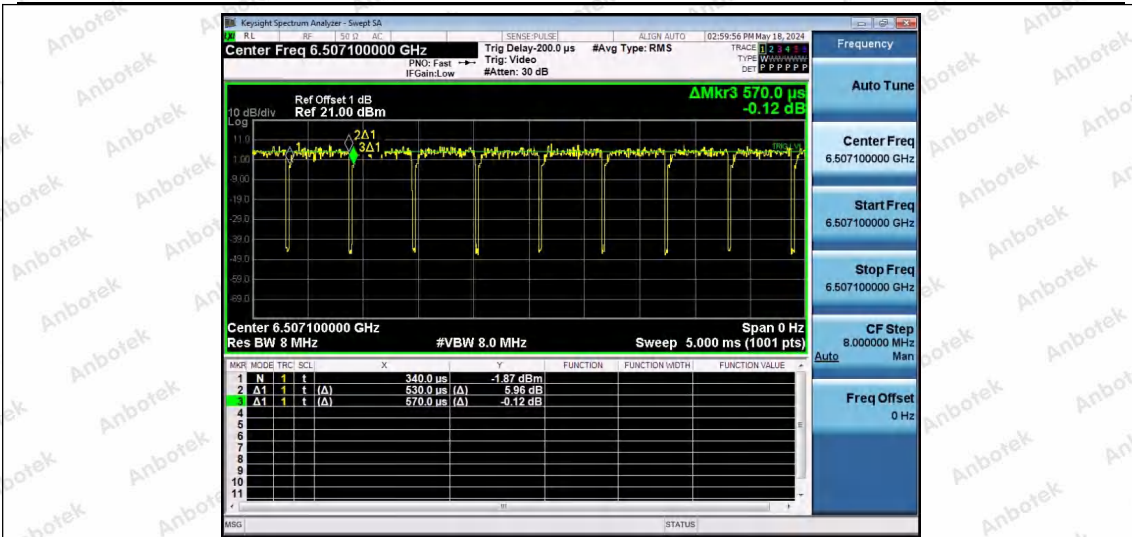

NTNV-11AX40SISO-Ant1-6525-52Tone-RU37