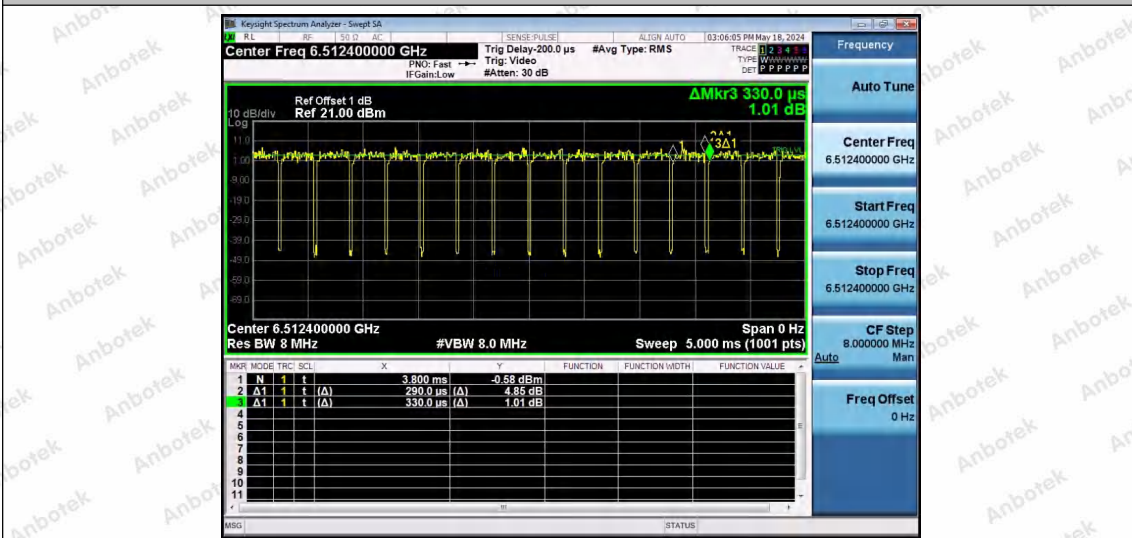

Hotline
400-003-0500
www.anbotek.com.cn

NTNV-11AX40SISO-Ant1-6525-52Tone-RU37

NTNV-11AX40SISO-Ant1-6525-52Tone-RU44

NTNV-11AX40SISO-Ant1-6525-106Tone-RU53

Shenzhen Anbotek Compliance Laboratory Limited

Address: 1/F., Building D, Sogood Science and Technology Park, Sanwei Community, Hangcheng Street, Bao'an District, Shenzhen, Guangdong, China.
 Tel: (86) 0755-26066440 Fax: (86) 0755-26014772 Email: service@anbotek.com