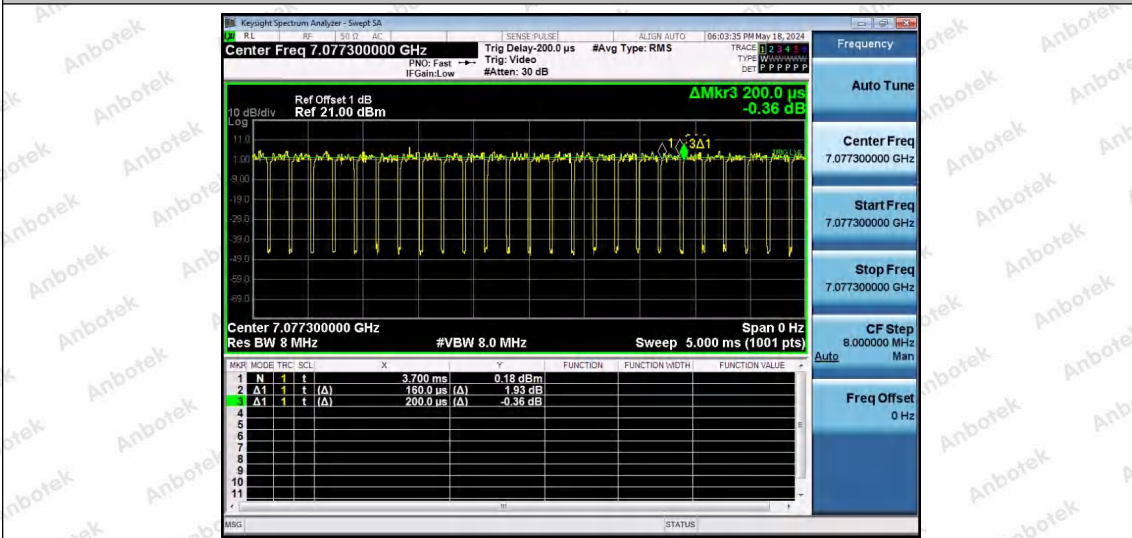

NTNV-11AX40SISO-Ant1-7085-242Tone-RU61