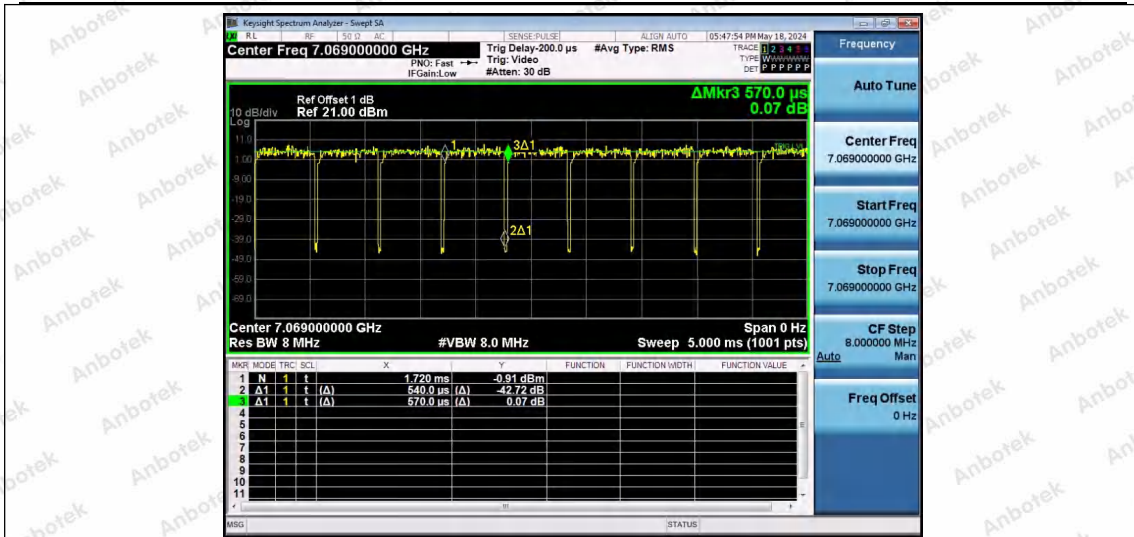

NTNV-11AX40SISO-Ant1-7085-52Tone-RU37