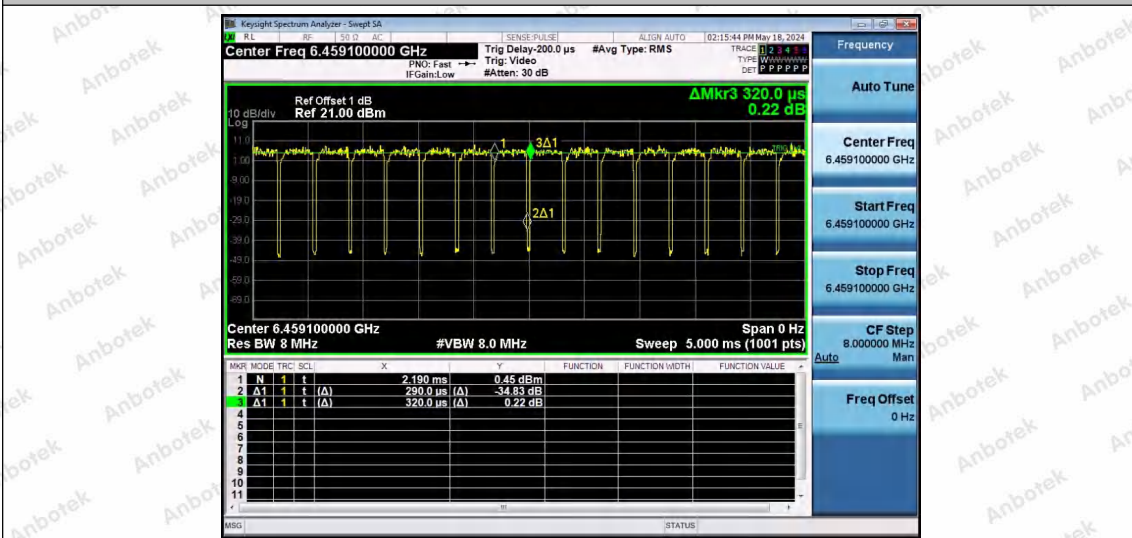

NTNV-11AX40SISO-Ant1-6445-52Tone-RU44

NTNV-11AX40SISO-Ant1-6445-106Tone-RU53

NTNV-11AX40SISO-Ant1-6445-106Tone-RU56

Shenzhen Anbotek Compliance Laboratory Limited

Address: 1/F., Building D, Sogood Science and Technology Park, Sanwei Community, Hangcheng Street, Bao'an District, Shenzhen, Guangdong, China.
Tel: (86) 0755-26066440 Fax: (86) 0755-26014772 Email: service@anbotek.com