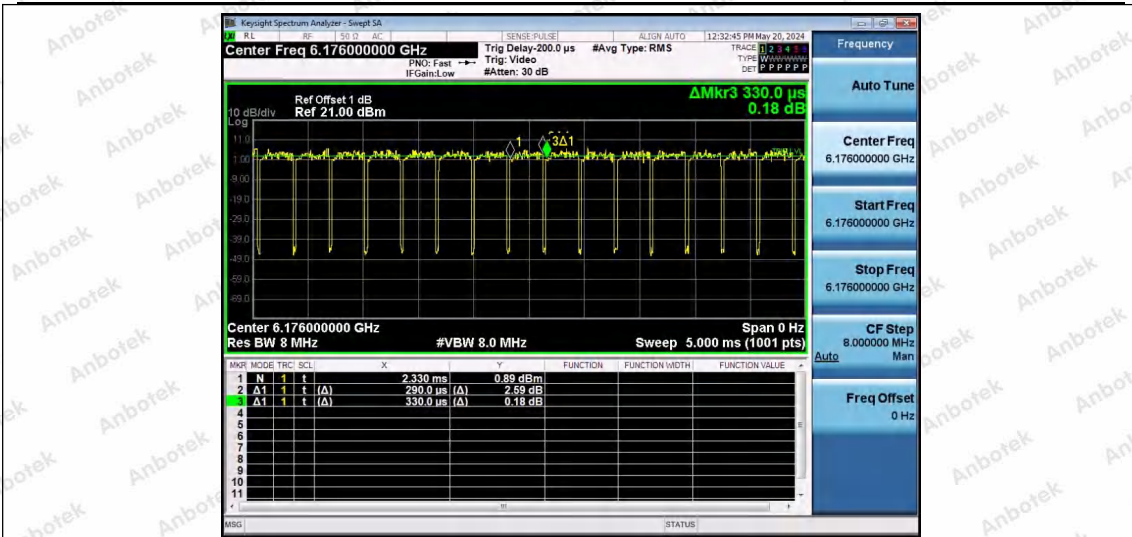

NTNV-11AX80SISO-Ant1-6145-106Tone-RU60