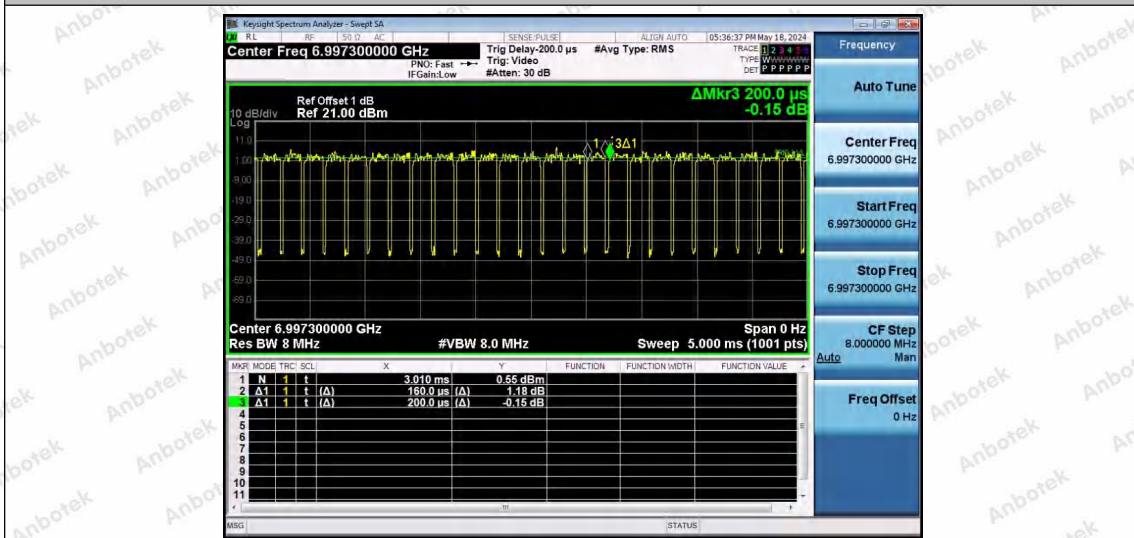

Hotline 400-003-0500
 www.anbotek.com.cn

NTNV-11AX40SISO-Ant1-7005-106Tone-RU53

NTNV-11AX40SISO-Ant1-7005-106Tone-RU56

NTNV-11AX40SISO-Ant1-7005-242Tone-RU61

Shenzhen Anbotek Compliance Laboratory Limited