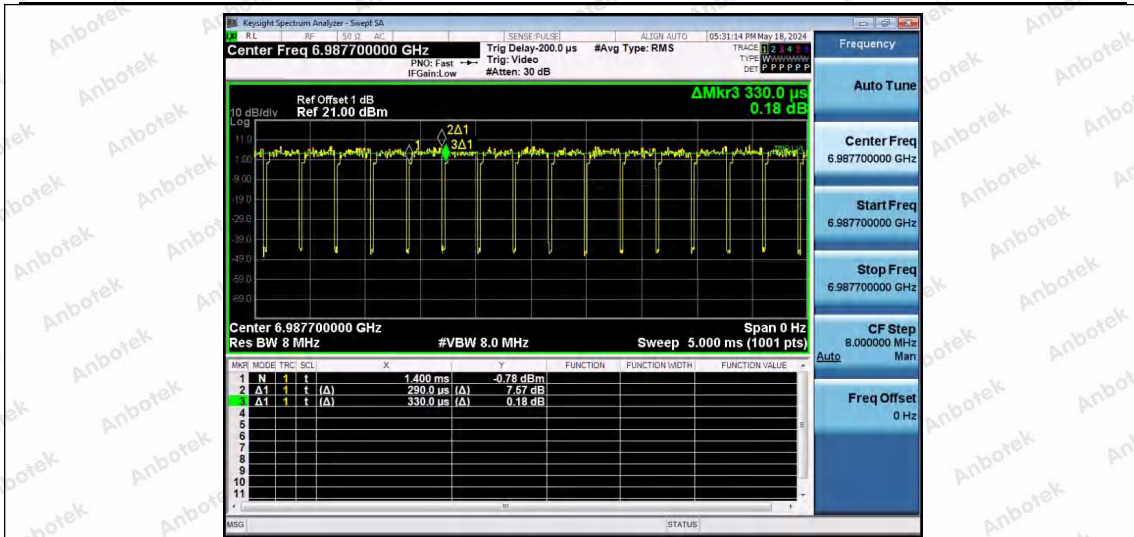

NTNV-11AX40SISO-Ant1-7005-106Tone-RU53