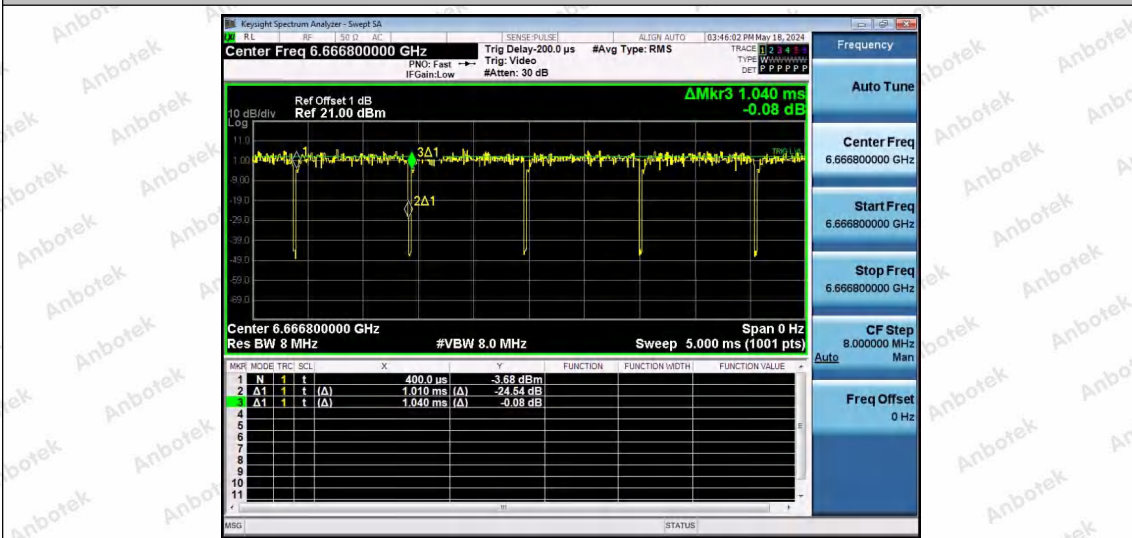

Hotline 400-003-0500
 www.anbotek.com.cn

NTNV-11AX40SISO-Ant1-6565-242Tone-RU61

NTNV-11AX40SISO-Ant1-6565-242Tone-RU62

NTNV-11AX40SISO-Ant1-6685-26Tone-RU0

Shenzhen Anbotek Compliance Laboratory Limited

Address: 1/F., Building D, Sogood Science and Technology Park, Sanwei Community, Hangcheng Street, Bao'an District, Shenzhen, Guangdong, China.
 Tel: (86) 0755-26066440 Fax: (86) 0755-26014772 Email: service@anbotek.com