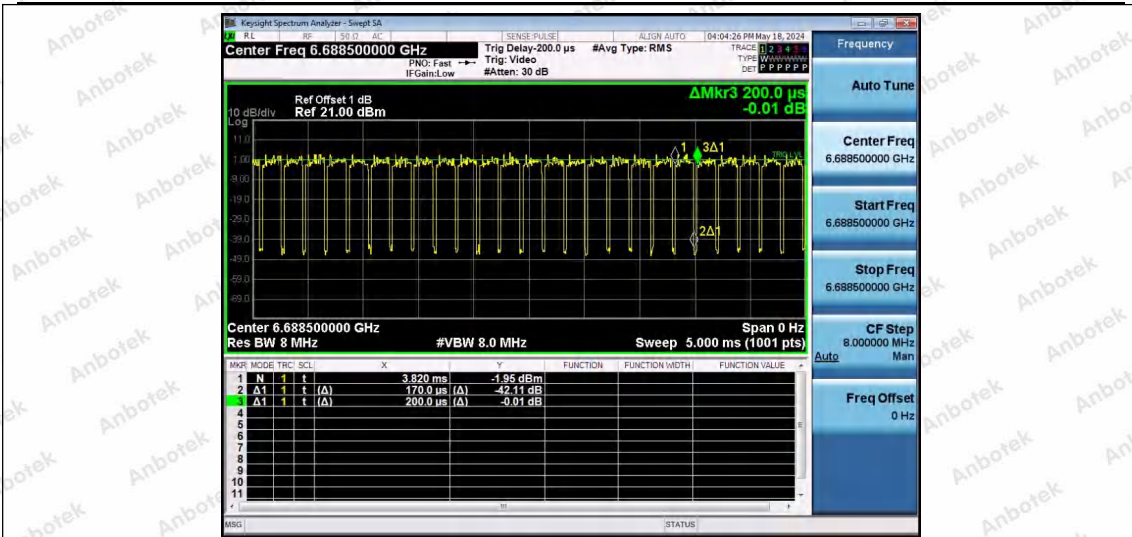

NTNV-11AX40SISO-Ant1-6685-242Tone-RU62