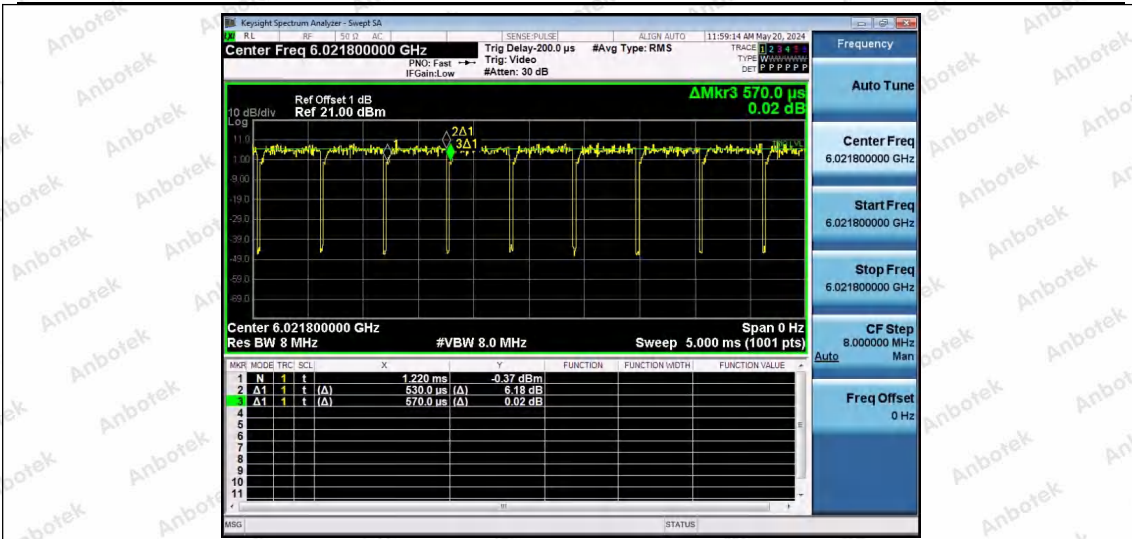

NTNV-11AX80SISO-Ant1-5985-52Tone-RU52