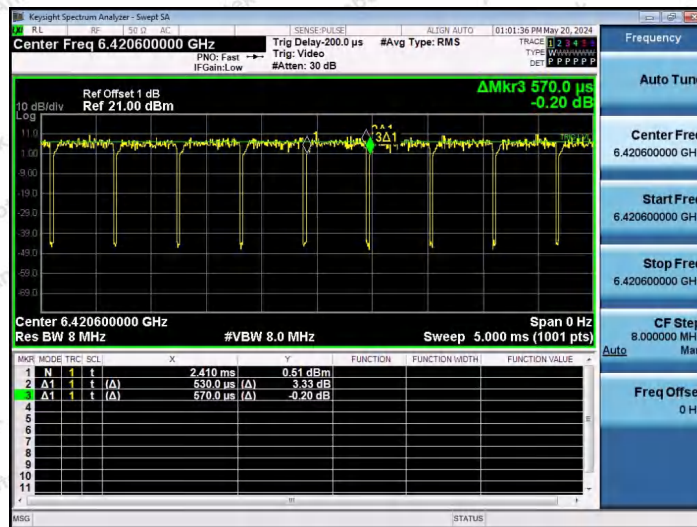

Hotline 400-003-0500
www.anbotek.com.cn

NTNV-11AX80SISO-Ant1-6385-26Tone-RU36

NTNV-11AX80SISO-Ant1-6385-52Tone-RU37

NTNV-11AX80SISO-Ant1-6385-52Tone-RU52

Shenzhen Anbotek Compliance Laboratory Limited

Address: 1/F., Building D, Sogood Science and Technology Park, Sanwei Community, Hangcheng Street, Bao'an District, Shenzhen, Guangdong, China.
 Tel: (86) 0755-26066440 Fax: (86) 0755-26014772 Email: service@anbotek.com