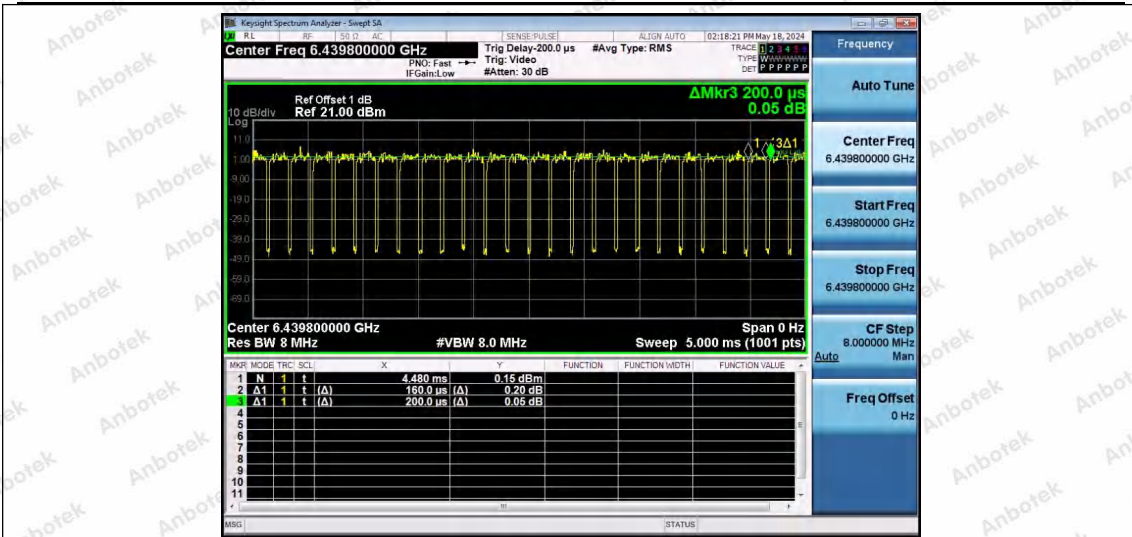

NTNV-11AX40SISO-Ant1-6445-242Tone-RU61