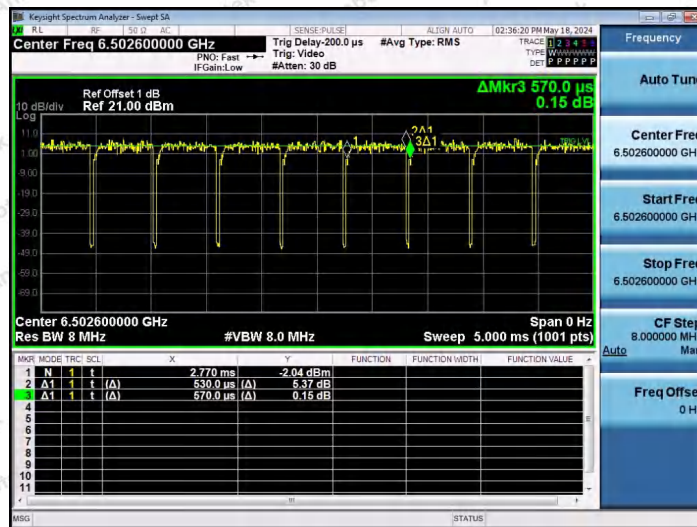

Hotline 400-003-0500
 www.anbotek.com.cn

NTNV-11AX40SISO-Ant1-6485-26Tone-RU17

NTNV-11AX40SISO-Ant1-6485-52Tone-RU37

NTNV-11AX40SISO-Ant1-6485-52Tone-RU44

Shenzhen Anbotek Compliance Laboratory Limited

Address: 1/F., Building D, Sogood Science and Technology Park, Sanwei Community, Hangcheng Street, Bao'an District, Shenzhen, Guangdong, China.
 Tel: (86) 0755-26066440 Fax: (86) 0755-26014772 Email: service@anbotek.com