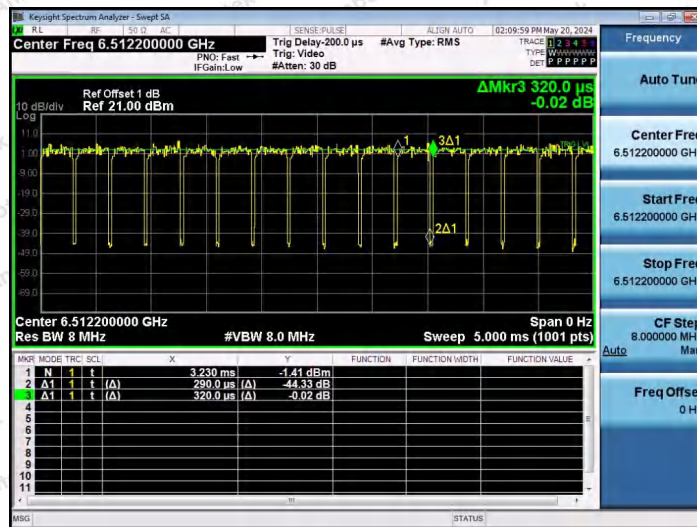

Hotline 400-003-0500
 www.anbotek.com.cn

NTNV-11AX80SISO-Ant1-6545-52Tone-RU37

NTNV-11AX80SISO-Ant1-6545-52Tone-RU52

NTNV-11AX80SISO-Ant1-6545-106Tone-RU53

Shenzhen Anbotek Compliance Laboratory Limited

Address: 1/F., Building D, Sogood Science and Technology Park, Sanwei Community, Hangcheng Street, Bao'an District, Shenzhen, Guangdong, China.
 Tel: (86) 0755-26066440 Fax: (86) 0755-26014772 Email: service@anbotek.com