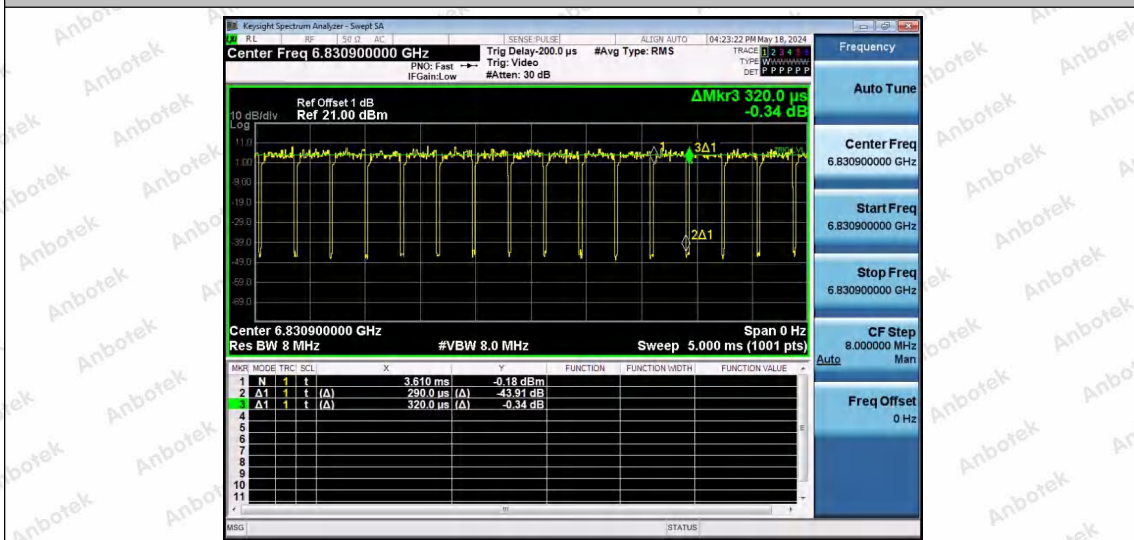

Hotline 400-003-0500
 www.anbotek.com.cn

NTNV-11AX40SISO-Ant1-6845-52Tone-RU37

NTNV-11AX40SISO-Ant1-6845-52Tone-RU44

NTNV-11AX40SISO-Ant1-6845-106Tone-RU53

Shenzhen Anbotek Compliance Laboratory Limited

Address: 1/F., Building D, Sogood Science and Technology Park, Sanwei Community, Hangcheng Street, Bao'an District, Shenzhen, Guangdong, China.
 Tel: (86) 0755-26066440 Fax: (86) 0755-26014772 Email: service@anbotek.com