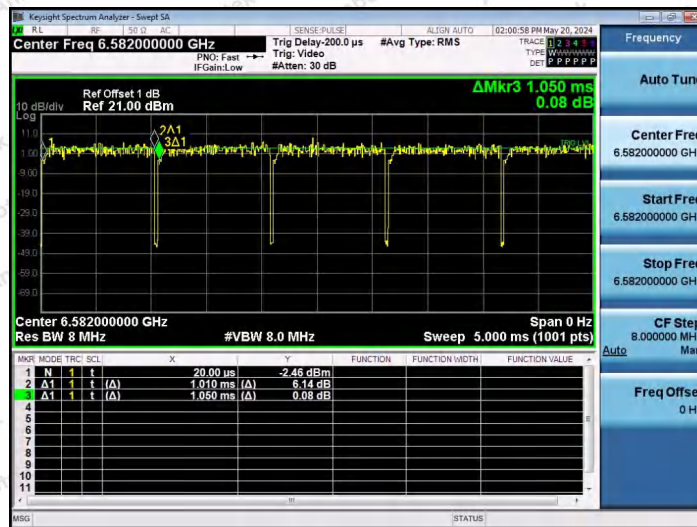

Hotline 400-003-0500
 www.anbotek.com.cn

NTNV-11AX80SISO-Ant1-6465-484Tone-RU66

NTNV-11AX80SISO-Ant1-6545-26Tone-RU0

NTNV-11AX80SISO-Ant1-6545-26Tone-RU36

Shenzhen Anbotek Compliance Laboratory Limited

Address: 1/F., Building D, Sogood Science and Technology Park, Sanwei Community, Hangcheng Street, Bao'an District, Shenzhen, Guangdong, China.
 Tel: (86) 0755-26066440 Fax: (86) 0755-26014772 Email: service@anbotek.com