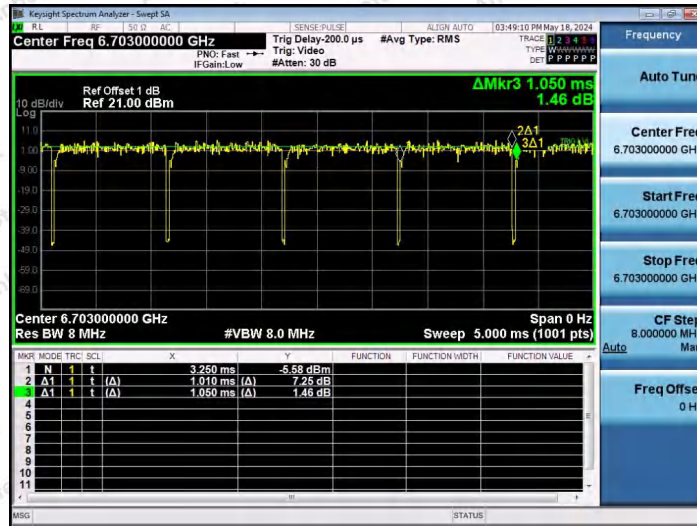

NTNV-11AX40SISO-Ant1-6685-26Tone-RU17