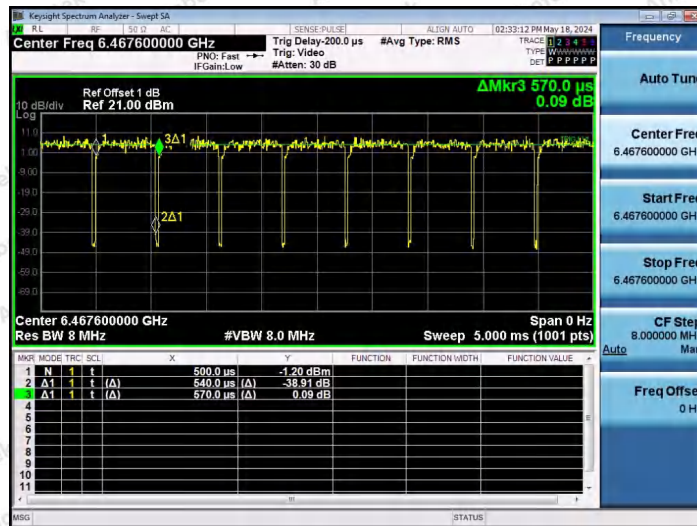

NTNV-11AX40SISO-Ant1-6485-52Tone-RU37