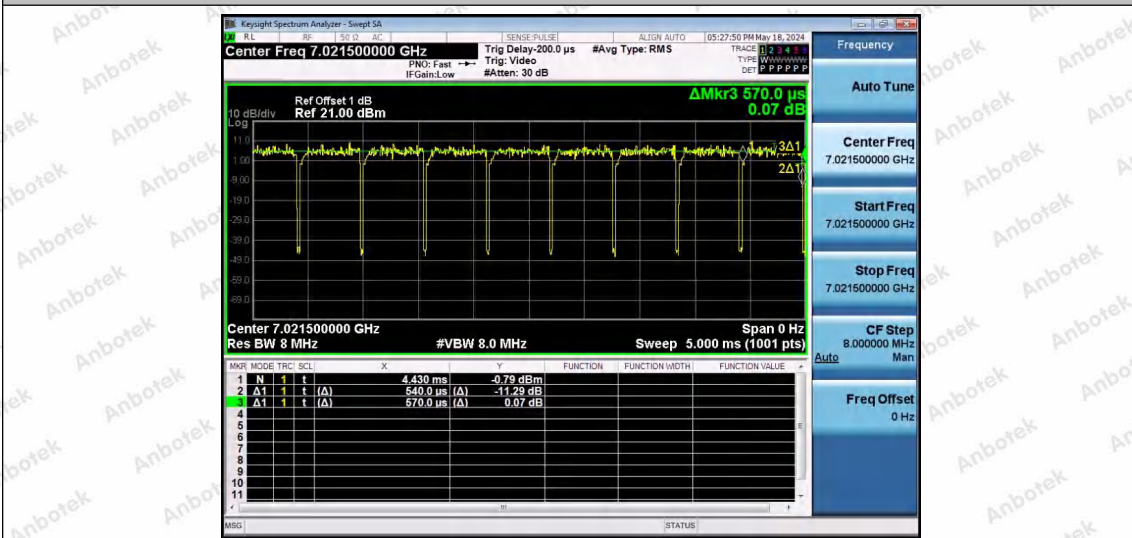

Hotline 400-003-0500
 www.anbotek.com.cn

NTNV-11AX40SISO-Ant1-7005-26Tone-RU17

NTNV-11AX40SISO-Ant1-7005-52Tone-RU37

NTNV-11AX40SISO-Ant1-7005-52Tone-RU44

Shenzhen Anbotek Compliance Laboratory Limited

Address: 1/F., Building D, Sogood Science and Technology Park, Sanwei Community, Hangcheng Street, Bao'an District, Shenzhen, Guangdong, China.
 Tel: (86) 0755-26066440 Fax: (86) 0755-26014772 Email: service@anbotek.com