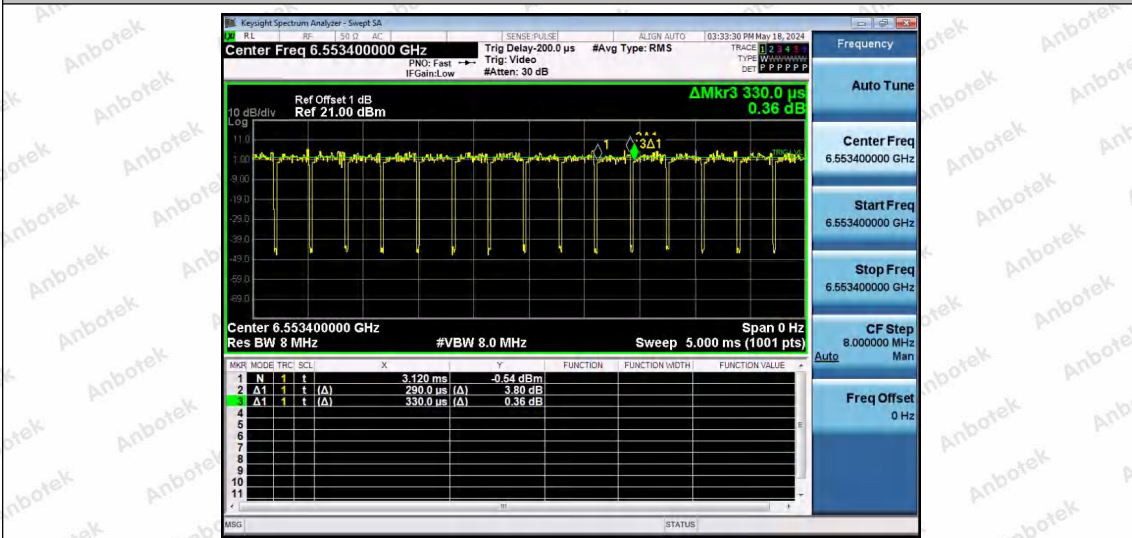

NTNV-11AX40SISO-Ant1-6565-106Tone-RU53