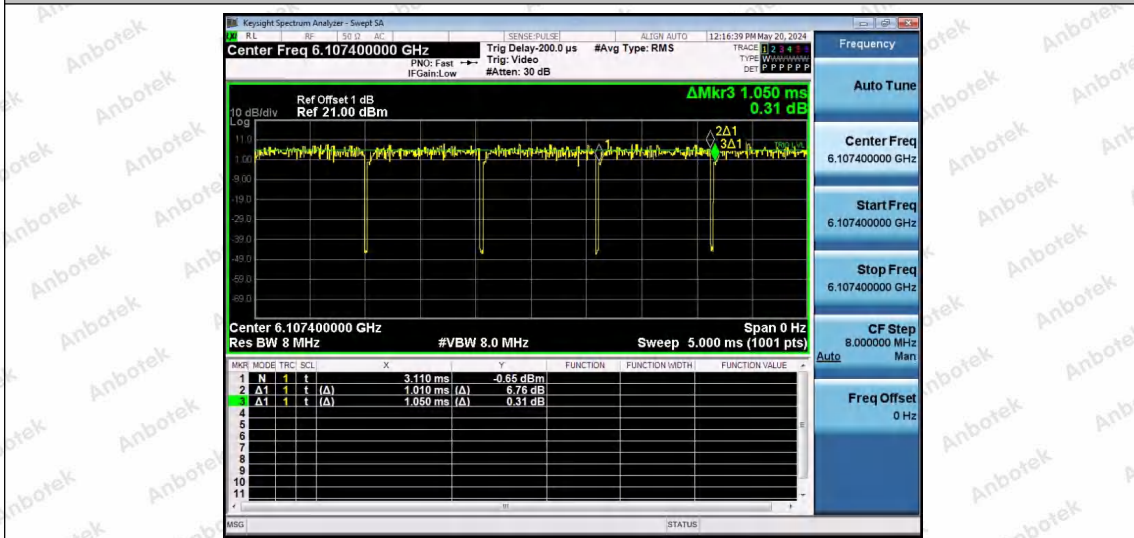

NTNV-11AX80SISO-Ant1-6145-26Tone-RU0