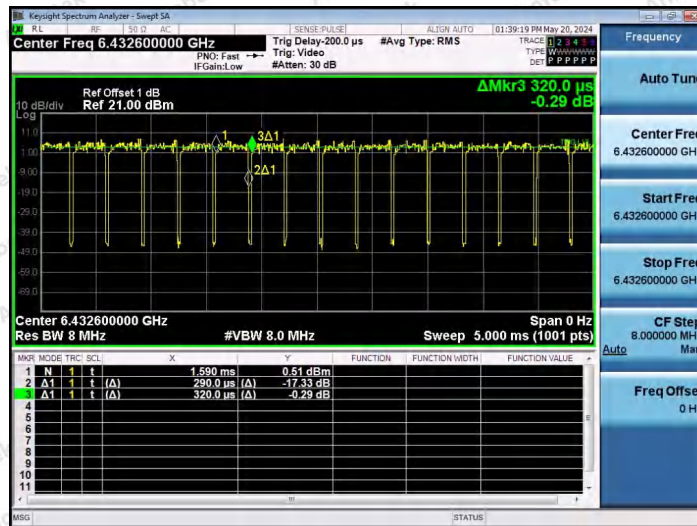

NTNV-11AX80SISO-Ant1-6465-106Tone-RU53