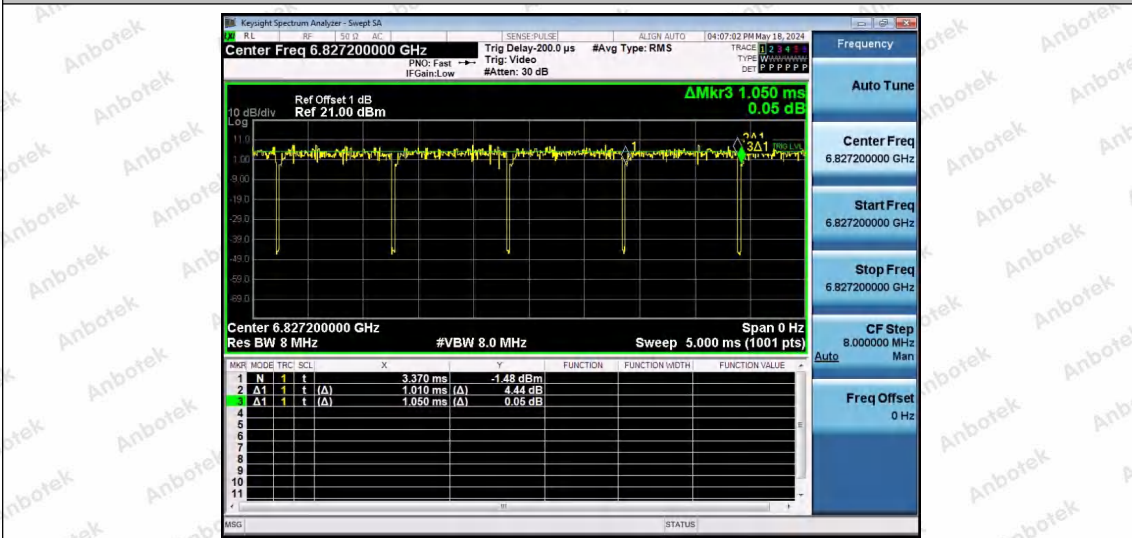

NTNV-11AX40SISO-Ant1-6845-26Tone-RU0