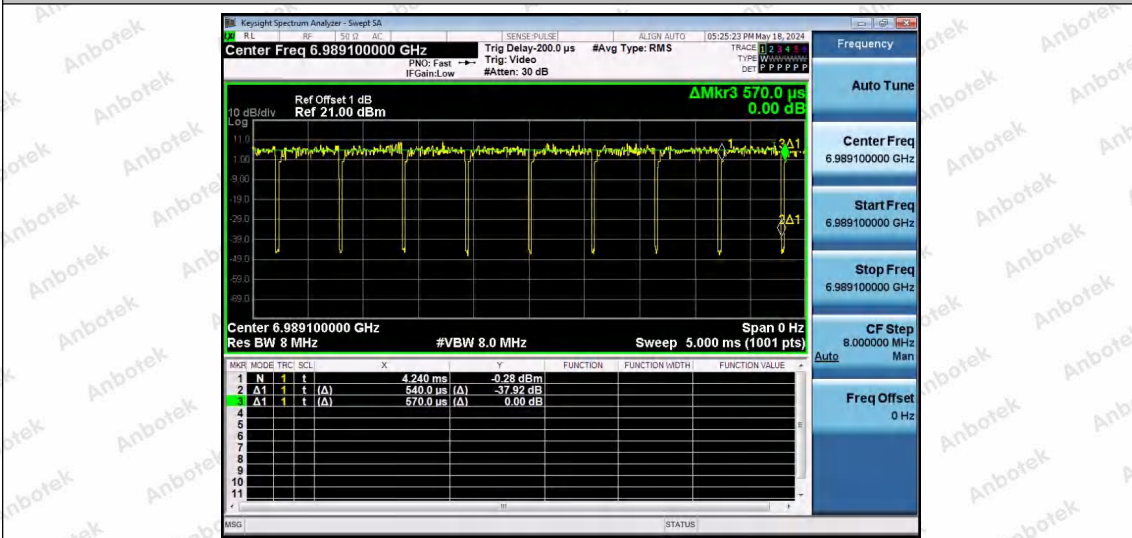

NTNV-11AX40SISO-Ant1-7005-52Tone-RU37