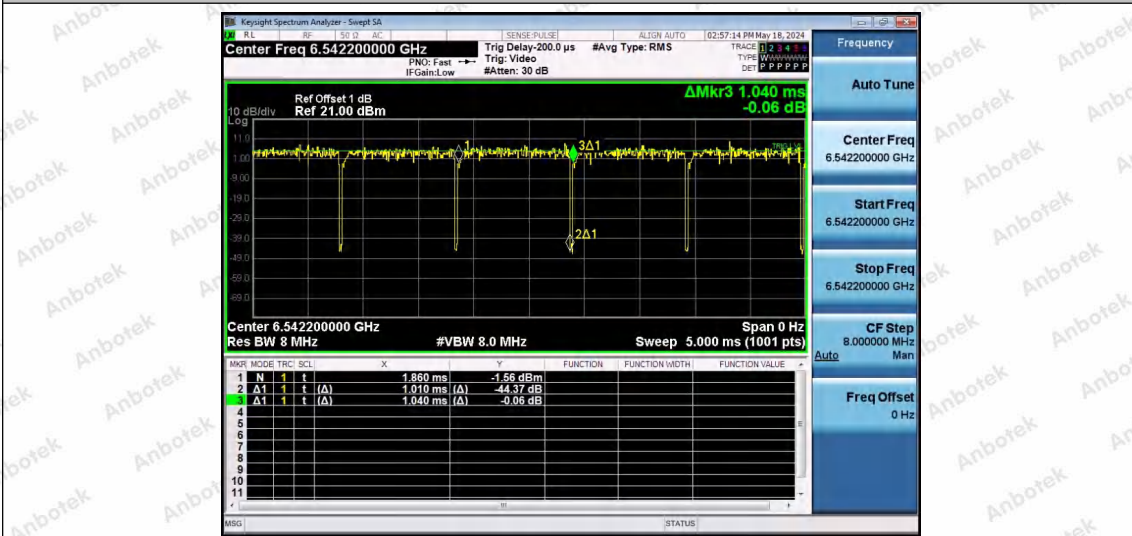

Hotline 400-003-0500
 www.anbotek.com.cn

NTNV-11AX40SISO-Ant1-6485-242Tone-RU62

NTNV-11AX40SISO-Ant1-6525-26Tone-RU0

NTNV-11AX40SISO-Ant1-6525-26Tone-RU17

Shenzhen Anbotek Compliance Laboratory Limited

Address: 1/F., Building D, Sogood Science and Technology Park, Sanwei Community, Hangcheng Street, Bao'an District, Shenzhen, Guangdong, China.
Tel: (86) 0755-26066440 Fax: (86) 0755-26014772 Email: service@anbotek.com