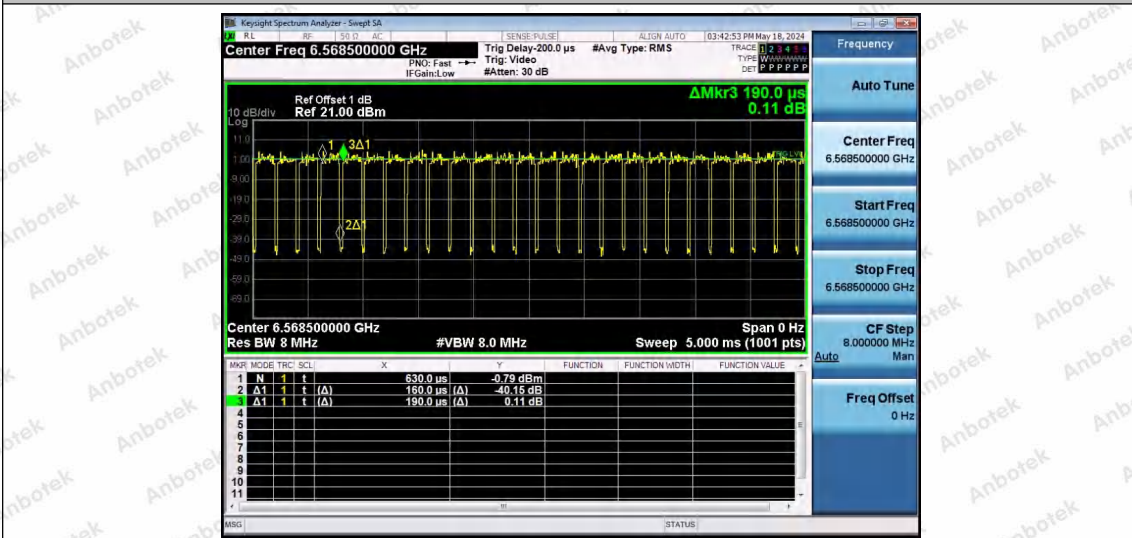

NTNV-11AX40SISO-Ant1-6565-242Tone-RU62