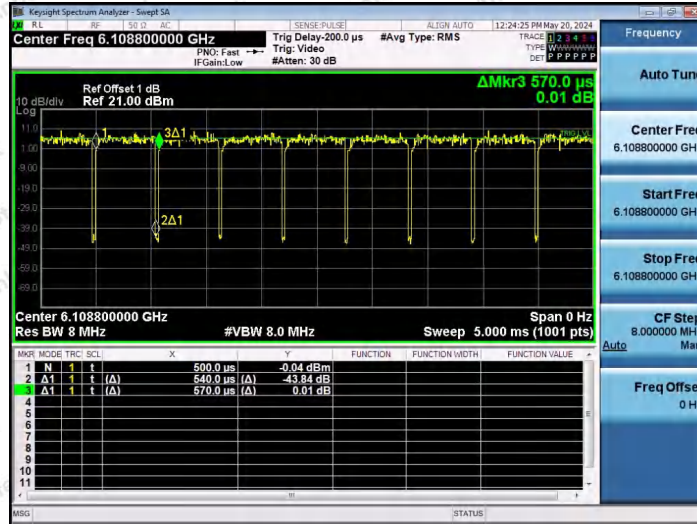

NTNV-11AX80SISO-Ant1-6145-52Tone-RU37