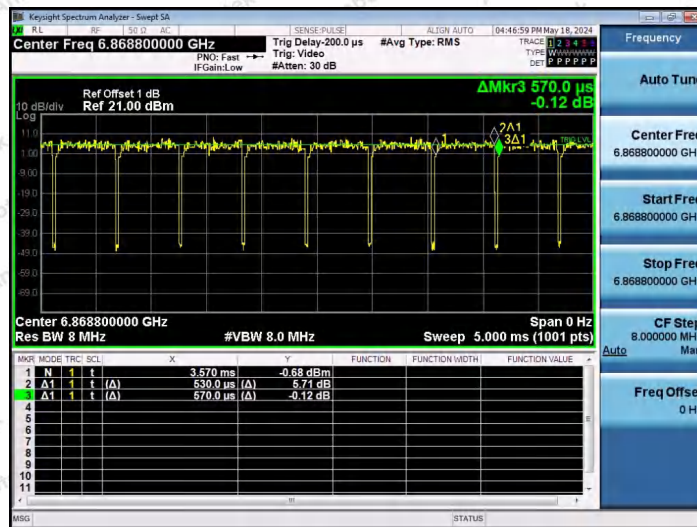

Hotline 400-003-0500
 www.anbotek.com.cn

NTNV-11AX40SISO-Ant1-6885-26Tone-RU0

NTNV-11AX40SISO-Ant1-6885-26Tone-RU17

NTNV-11AX40SISO-Ant1-6885-52Tone-RU37

Shenzhen Anbotek Compliance Laboratory Limited

Address: 1/F., Building D, Sogood Science and Technology Park, Sanwei Community, Hangcheng Street, Bao'an District, Shenzhen, Guangdong, China.
 Tel: (86) 0755-26066440 Fax: (86) 0755-26014772 Email: service@anbotek.com