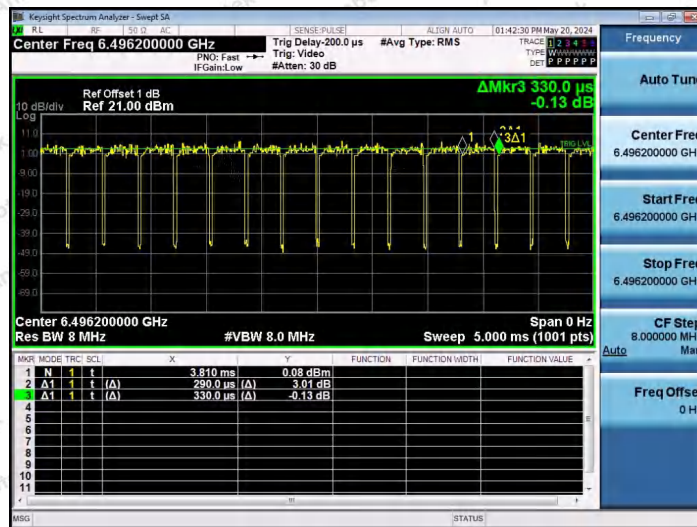

Hotline 400-003-0500
 www.anbotek.com.cn

NTNV-11AX80SISO-Ant1-6465-52Tone-RU52

NTNV-11AX80SISO-Ant1-6465-106Tone-RU53

NTNV-11AX80SISO-Ant1-6465-106Tone-RU60

Shenzhen Anbotek Compliance Laboratory Limited

Address: 1/F., Building D, Sogood Science and Technology Park, Sanwei Community, Hangcheng Street, Bao'an District, Shenzhen, Guangdong, China.
 Tel: (86) 0755-26066440 Fax: (86) 0755-26014772 Email: service@anbotek.com