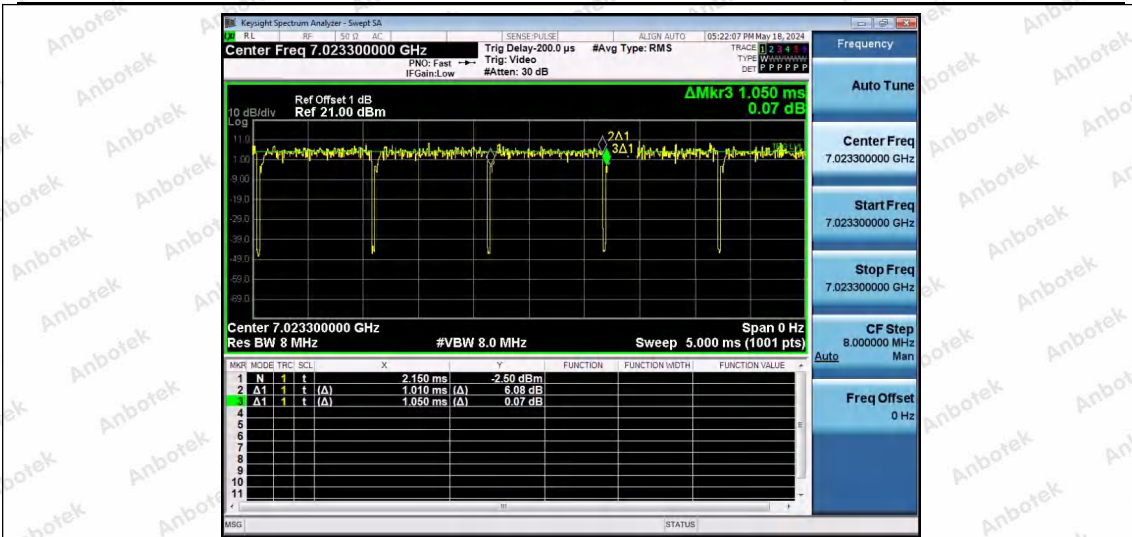

NTNV-11AX40SISO-Ant1-7005-26Tone-RU17