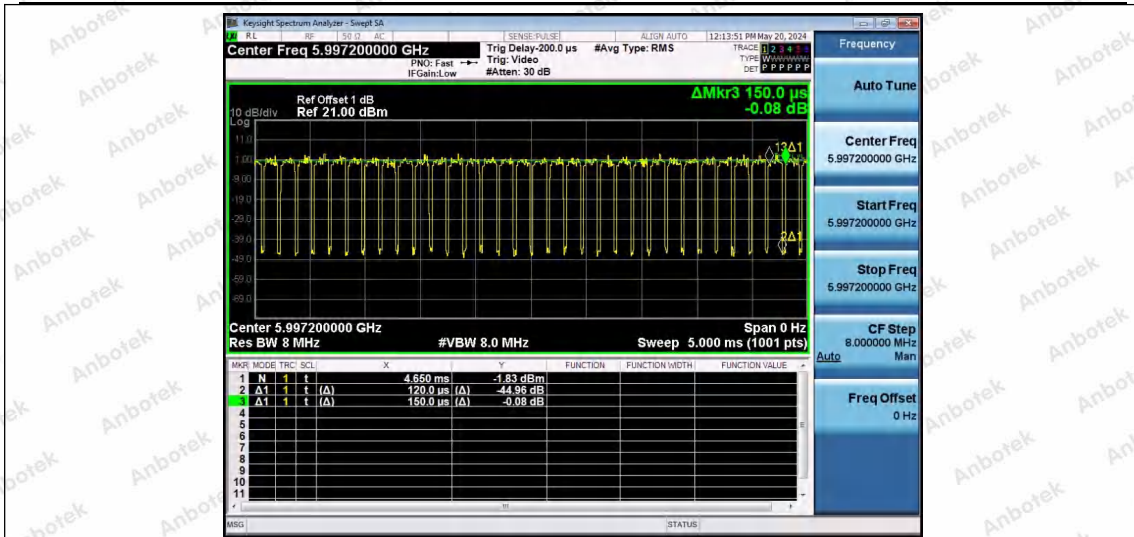

NTNV-11AX80SISO-Ant1-5985-484Tone-RU66