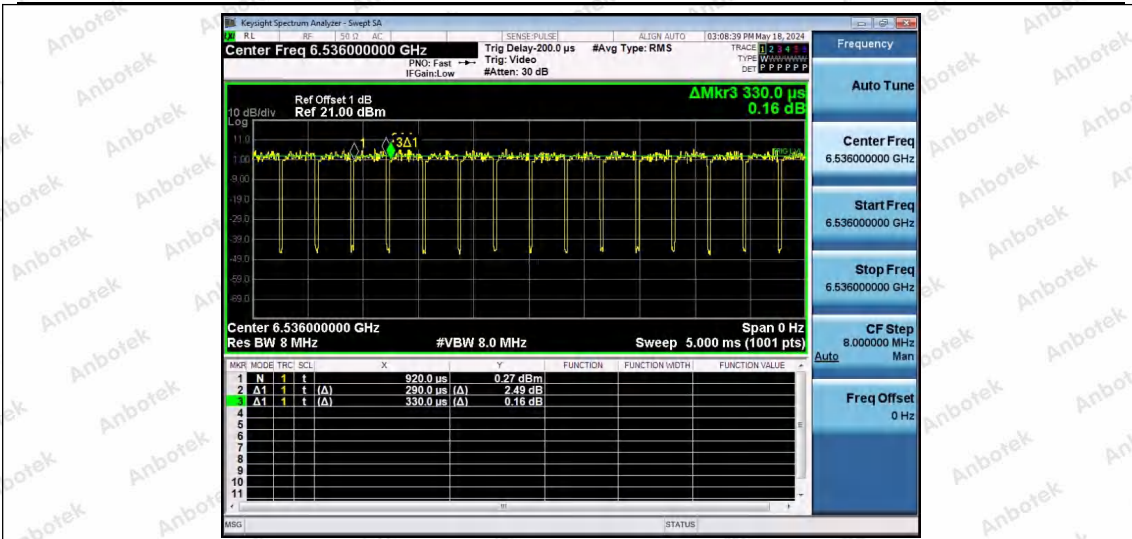

NTNV-11AX40SISO-Ant1-6525-106Tone-RU56