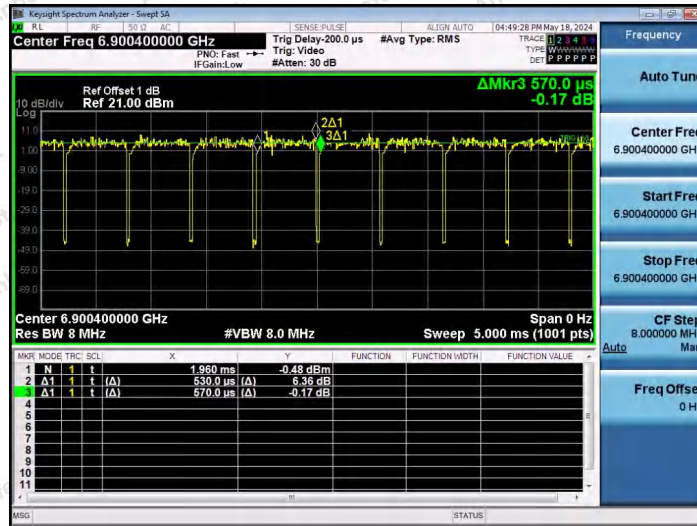

NTNV-11AX40SISO-Ant1-6885-52Tone-RU44