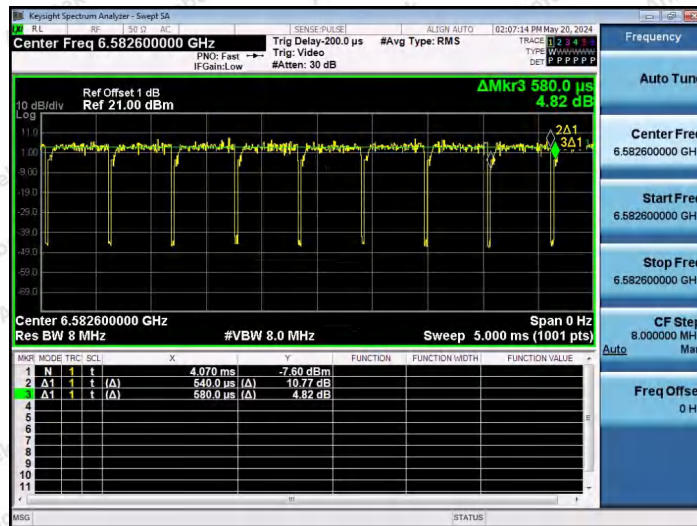

NTNV-11AX80SISO-Ant1-6545-52Tone-RU52