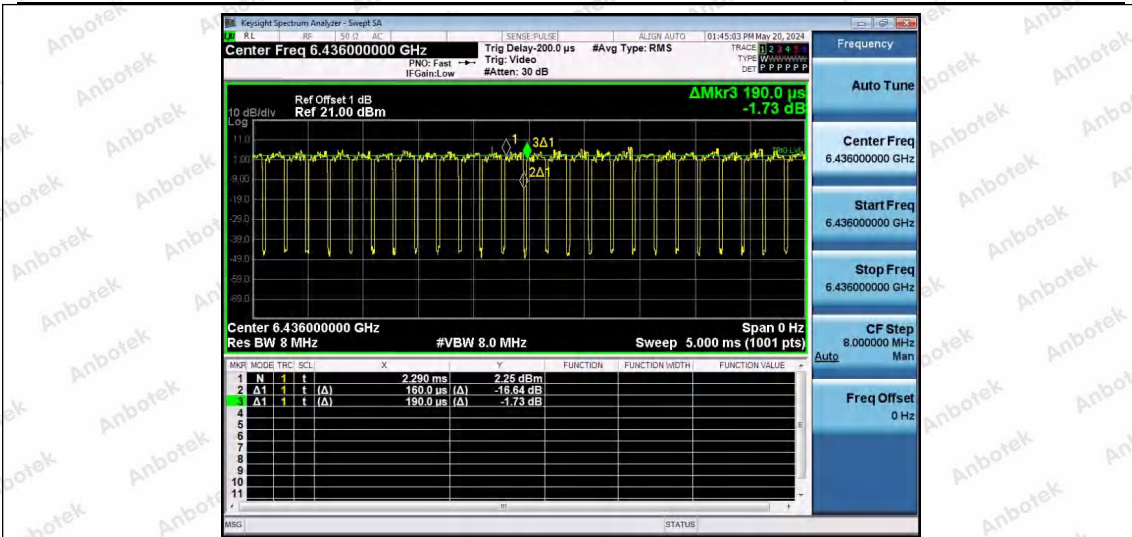

NTNV-11AX80SISO-Ant1-6465-242Tone-RU61