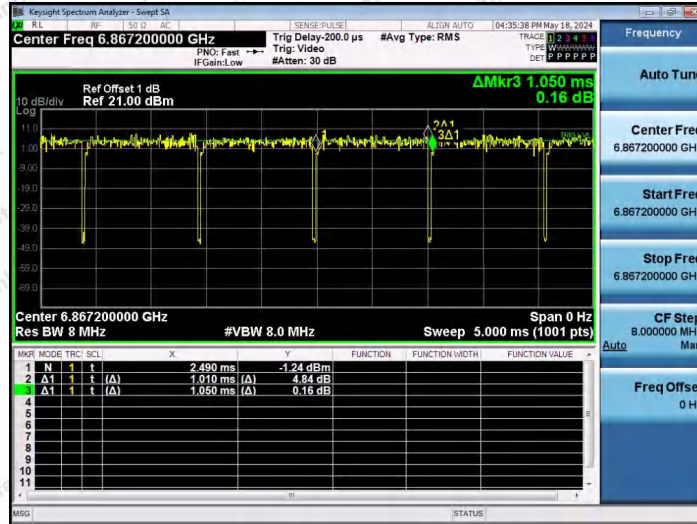

NTNV-11AX40SISO-Ant1-6885-26Tone-RU0