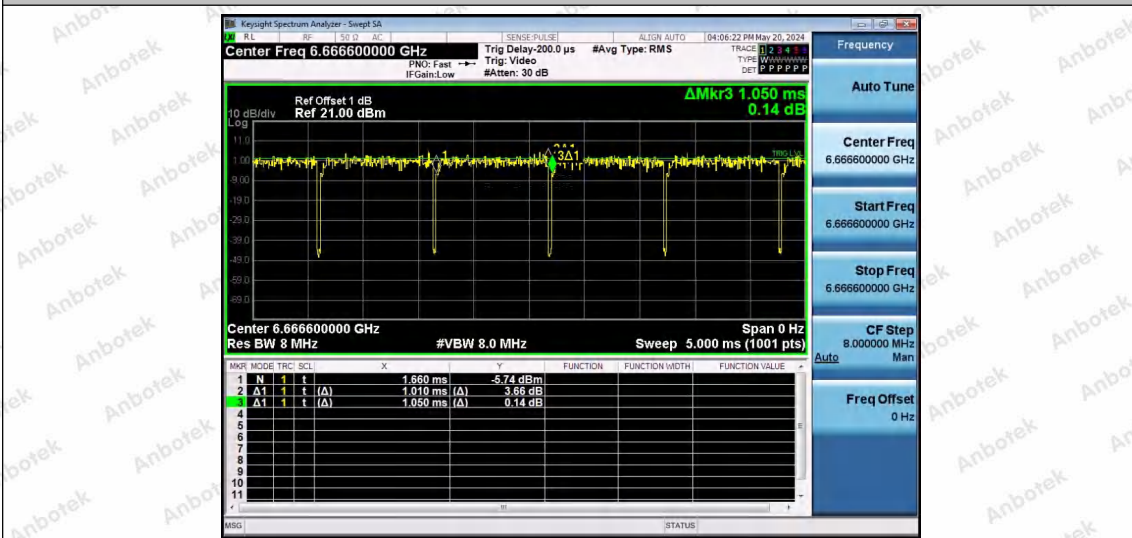

Hotline 400-003-0500
 www.anbotek.com.cn

NTNV-11AX80SISO-Ant1-6545-484Tone-RU65

NTNV-11AX80SISO-Ant1-6545-484Tone-RU66

NTNV-11AX80SISO-Ant1-6705-26Tone-RU0

Shenzhen Anbotek Compliance Laboratory Limited

Address: 1/F., Building D, Sogood Science and Technology Park, Sanwei Community, Hangcheng Street, Bao'an District, Shenzhen, Guangdong, China.
Tel: (86) 0755-26066440 Fax: (86) 0755-26014772 Email: service@anbotek.com