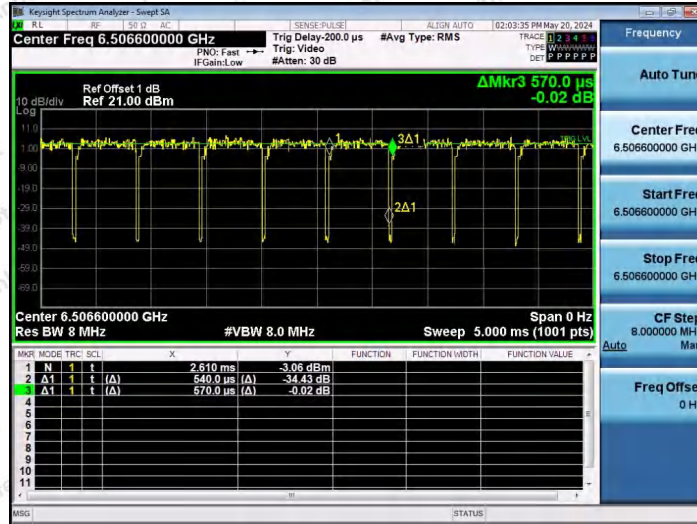

NTNV-11AX80SISO-Ant1-6545-52Tone-RU37