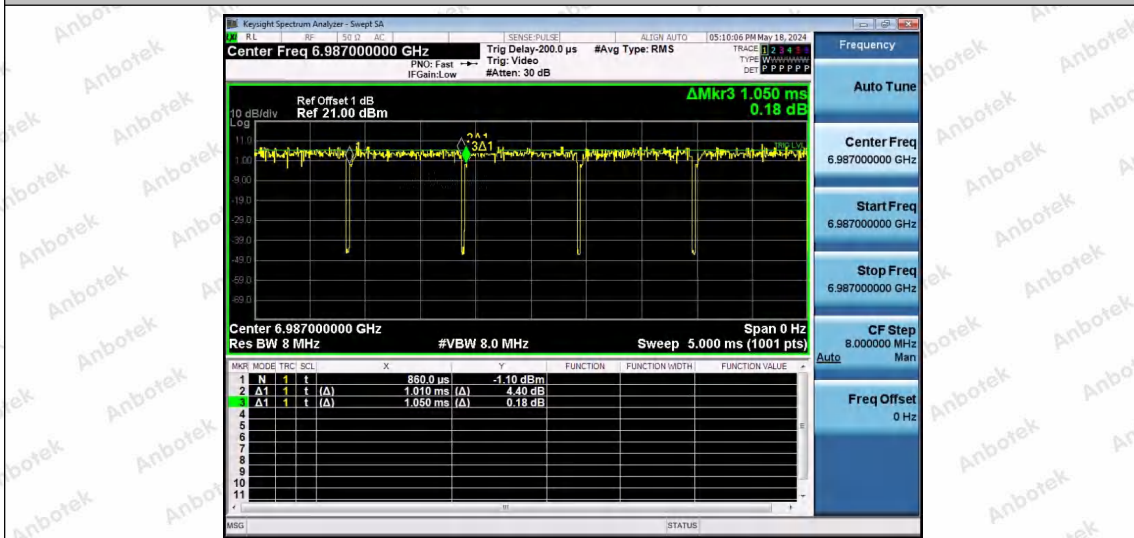

Hotline 400-003-0500
 www.anbotek.com.cn

NTNV-11AX40SISO-Ant1-6885-242Tone-RU61

NTNV-11AX40SISO-Ant1-6885-242Tone-RU62

NTNV-11AX40SISO-Ant1-7005-26Tone-RU0

Shenzhen Anbotek Compliance Laboratory Limited

Address: 1/F., Building D, Sogood Science and Technology Park, Sanwei Community, Hangcheng Street, Bao'an District, Shenzhen, Guangdong, China.
 Tel: (86) 0755-26066440 Fax: (86) 0755-26014772 Email: service@anbotek.com