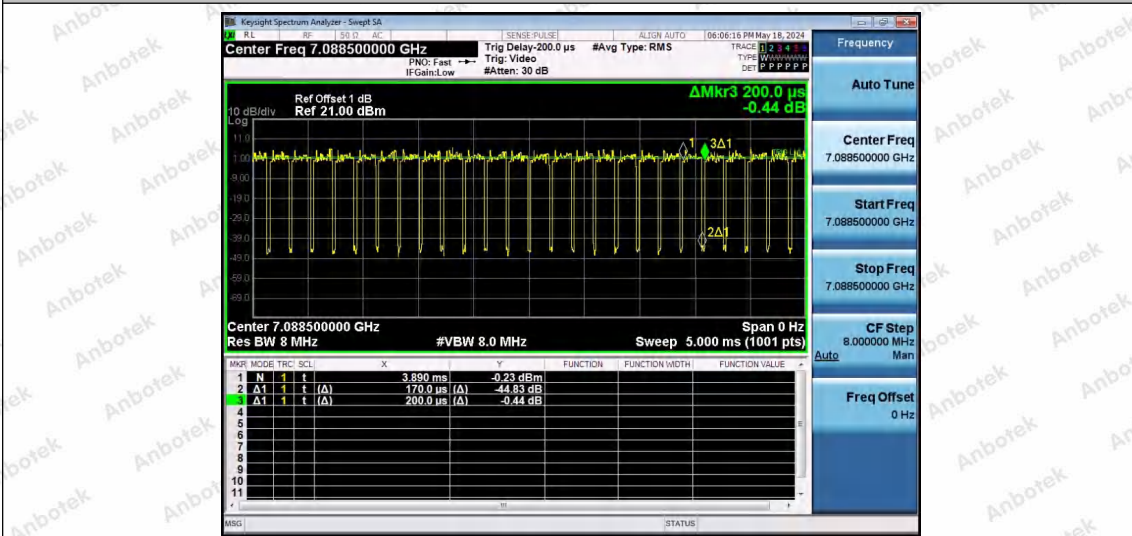

Hotline 400-003-0500
 www.anbotek.com.cn

NTNV-11AX40SISO-Ant1-7085-106Tone-RU56

NTNV-11AX40SISO-Ant1-7085-242Tone-RU61

NTNV-11AX40SISO-Ant1-7085-242Tone-RU62

Shenzhen Anbotek Compliance Laboratory Limited