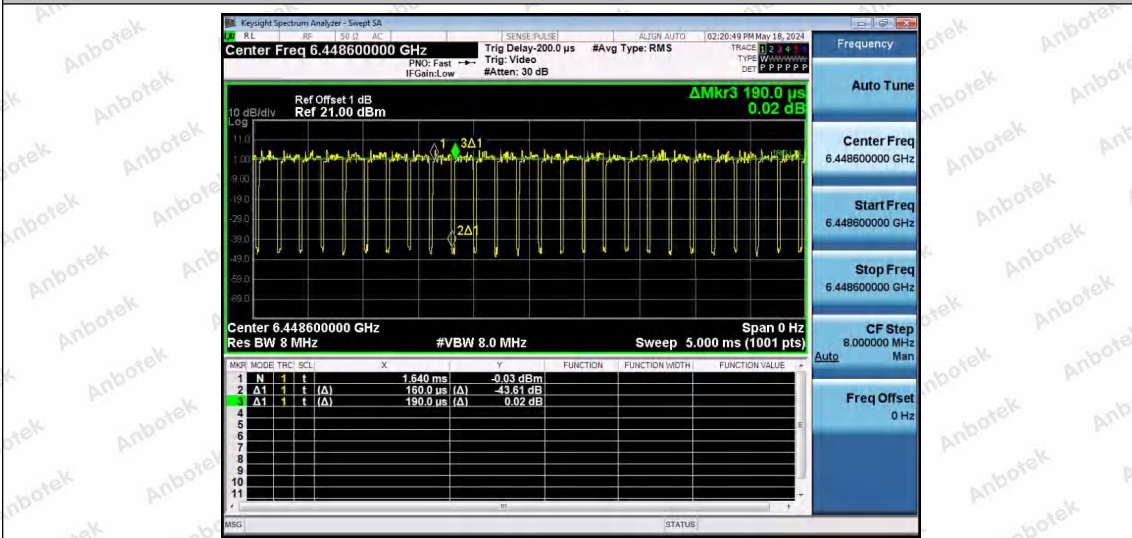

NTNV-11AX40SISO-Ant1-6445-242Tone-RU62