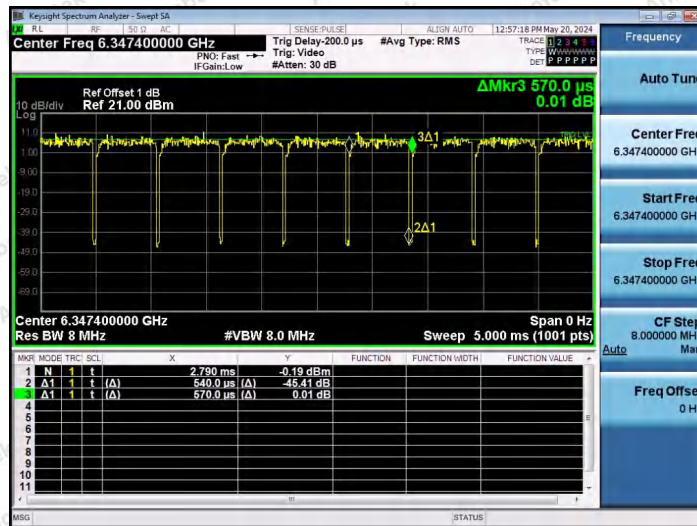

NTNV-11AX80SISO-Ant1-6385-52Tone-RU37