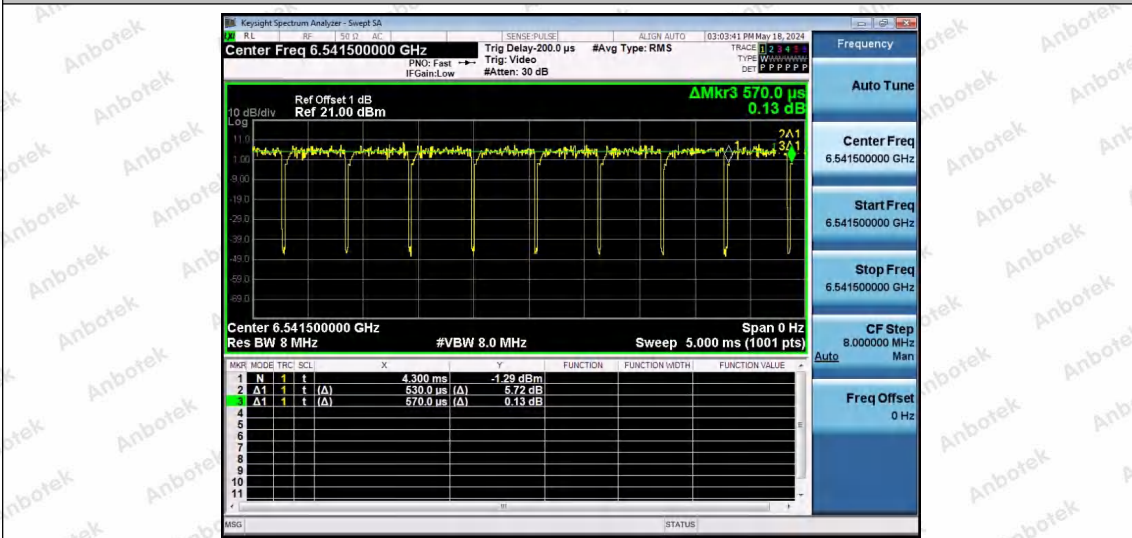

NTNV-11AX40SISO-Ant1-6525-52Tone-RU44