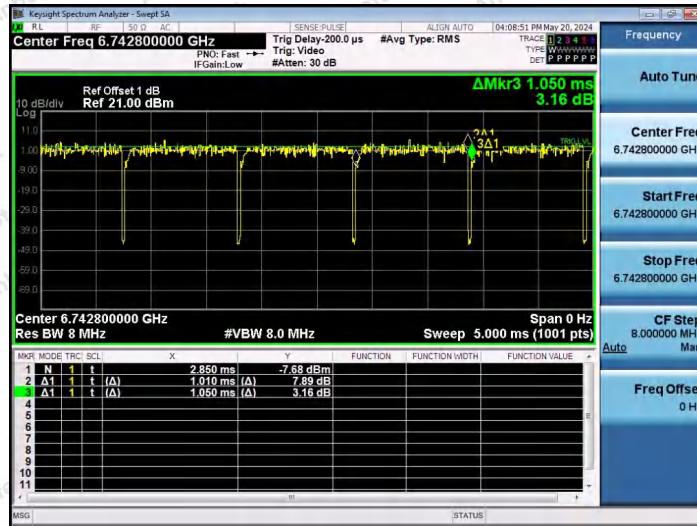

NTNV-11AX80SISO-Ant1-6705-26Tone-RU36