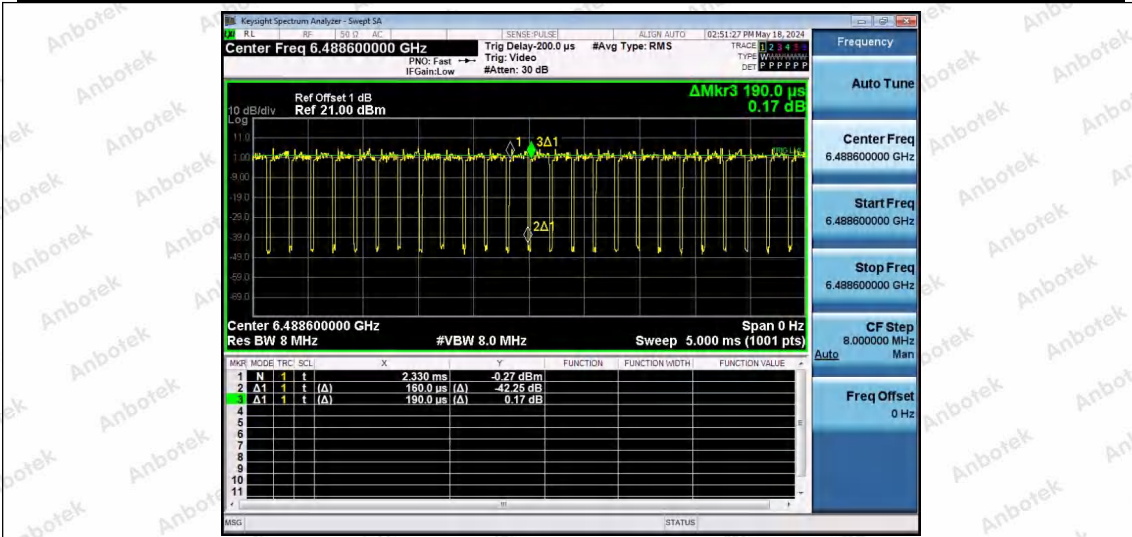

NTNV-11AX40SISO-Ant1-6485-242Tone-RU62