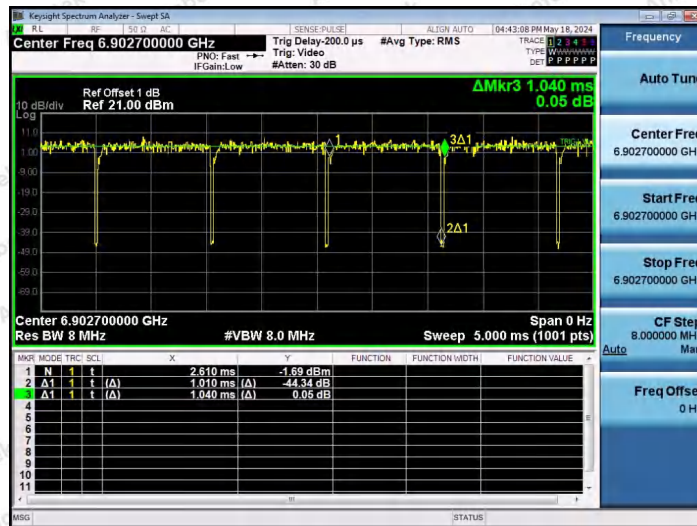

NTNV-11AX40SISO-Ant1-6885-26Tone-RU17