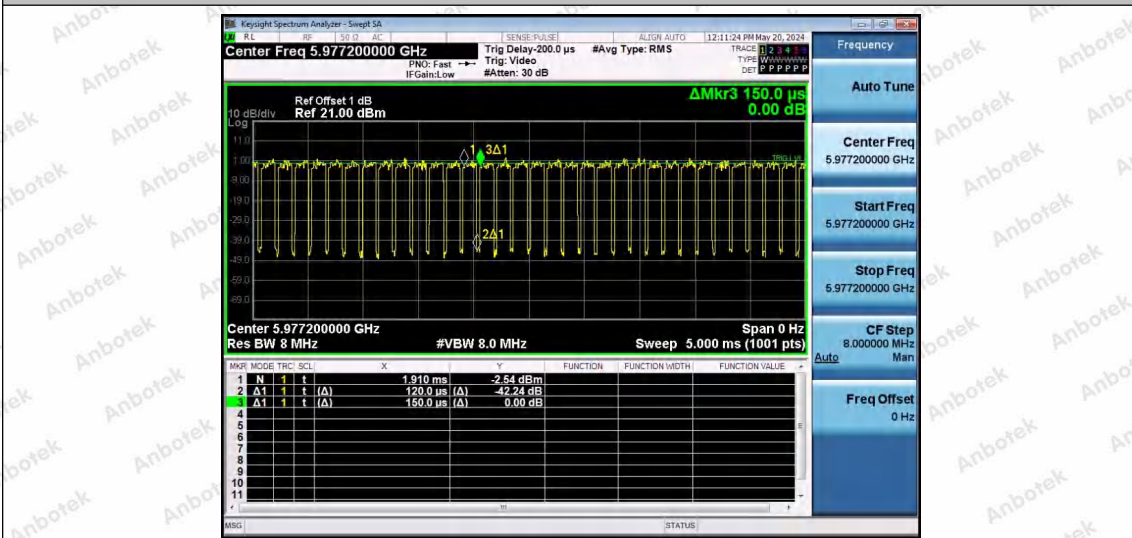

Hotline 400-003-0500
www.anbotek.com.cn

NTNV-11AX80SISO-Ant1-5985-242Tone-RU61

NTNV-11AX80SISO-Ant1-5985-242Tone-RU64

NTNV-11AX80SISO-Ant1-5985-484Tone-RU65

Shenzhen Anbotek Compliance Laboratory Limited

Address: 1/F., Building D, Sogood Science and Technology Park, Sanwei Community, Hangcheng Street, Bao'an District, Shenzhen, Guangdong, China.
 Tel: (86) 0755-26066440 Fax: (86) 0755-26014772 Email: service@anbotek.com