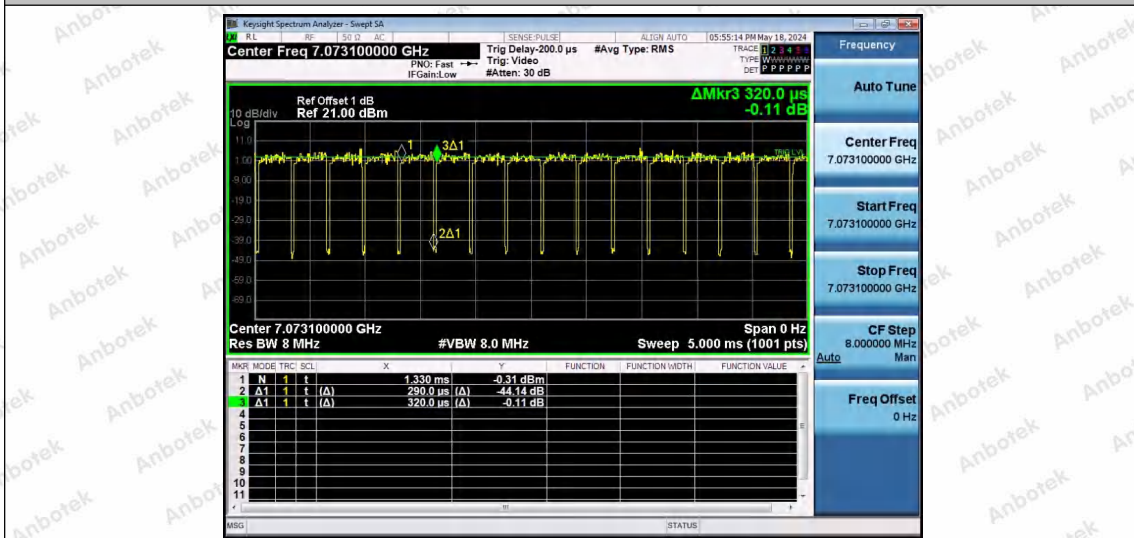

Hotline 400-003-0500
 www.anbotek.com.cn

NTNV-11AX40SISO-Ant1-7085-52Tone-RU37

NTNV-11AX40SISO-Ant1-7085-52Tone-RU44

NTNV-11AX40SISO-Ant1-7085-106Tone-RU53

Shenzhen Anbotek Compliance Laboratory Limited

Address: 1/F., Building D, Sogood Science and Technology Park, Sanwei Community, Hangcheng Street, Bao'an District, Shenzhen, Guangdong, China.
 Tel: (86) 0755-26066440 Fax: (86) 0755-26014772 Email: service@anbotek.com