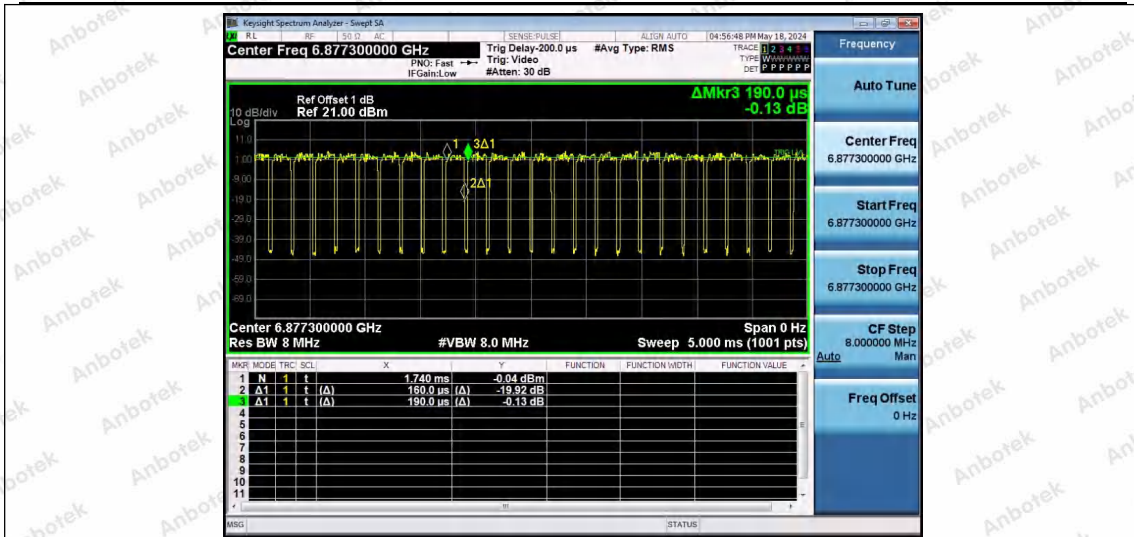

NTNV-11AX40SISO-Ant1-6885-242Tone-RU61