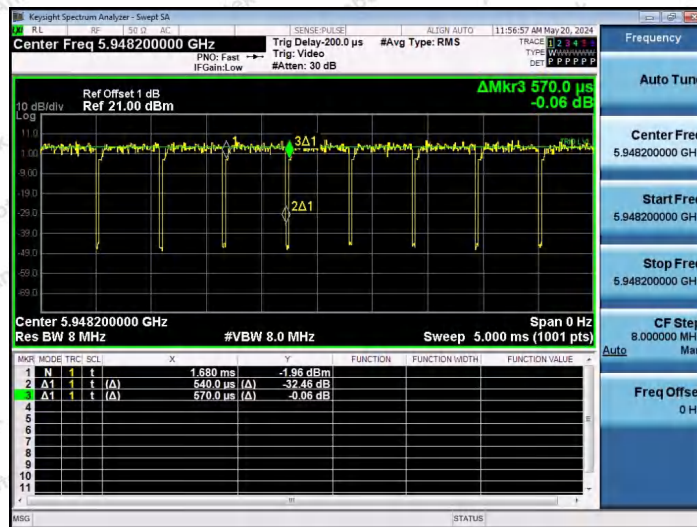

Hotline 400-003-0500
 www.anbotek.com.cn

NTNV-11AX80SISO-Ant1-5985-26Tone-RU0

NTNV-11AX80SISO-Ant1-5985-26Tone-RU36

NTNV-11AX80SISO-Ant1-5985-52Tone-RU37

Shenzhen Anbotek Compliance Laboratory Limited

Address: 1/F., Building D, Sogood Science and Technology Park, Sanwei Community, Hangcheng Street, Bao'an District, Shenzhen, Guangdong, China.
 Tel: (86) 0755-26066440 Fax: (86) 0755-26014772 Email: service@anbotek.com