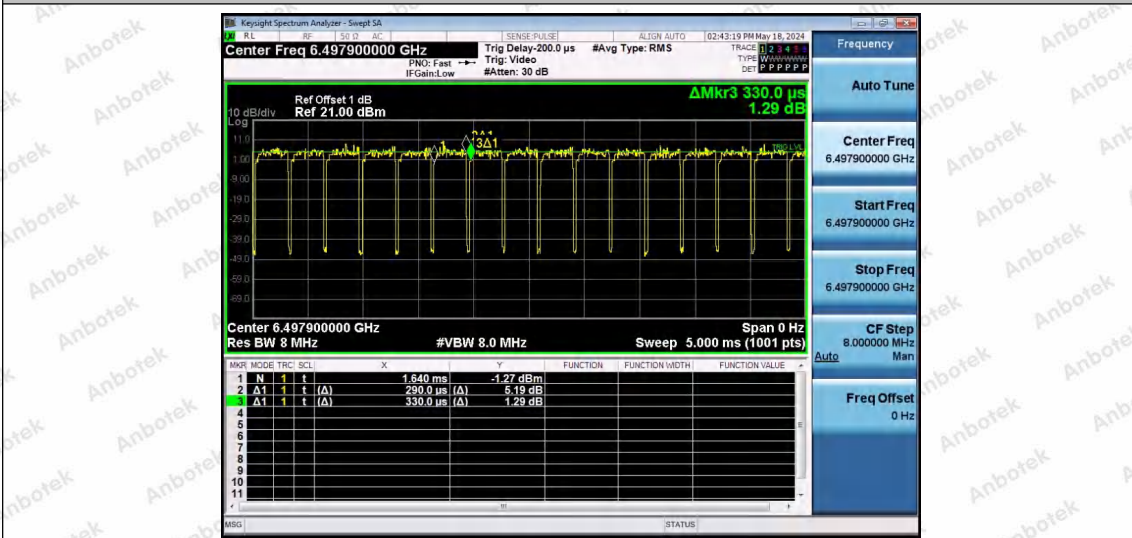

NTNV-11AX40SISO-Ant1-6485-106Tone-RU56