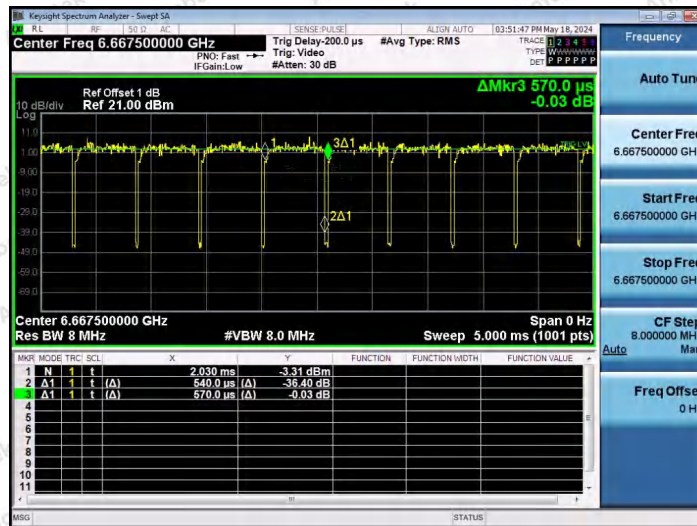

NTNV-11AX40SISO-Ant1-6685-52Tone-RU37