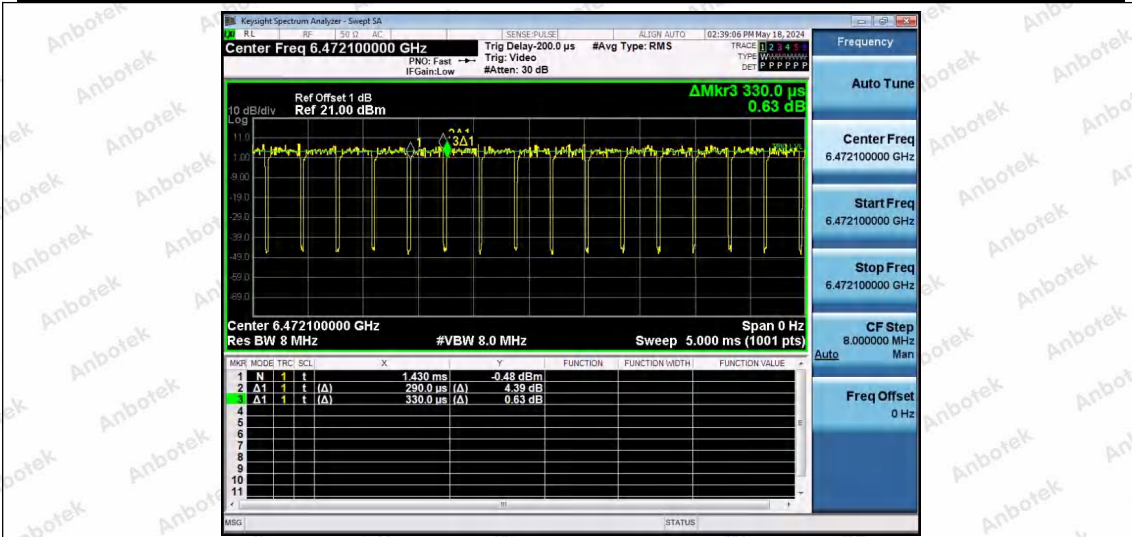

NTNV-11AX40SISO-Ant1-6485-106Tone-RU53