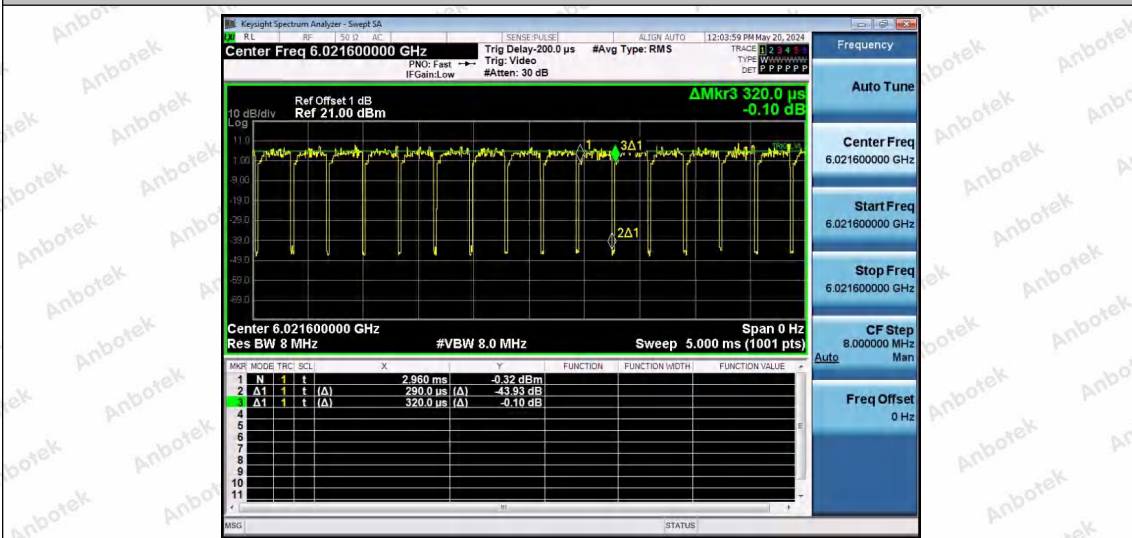

Hotline 400-003-0500
 www.anbotek.com.cn

NTNV-11AX80SISO-Ant1-5985-52Tone-RU52

NTNV-11AX80SISO-Ant1-5985-106Tone-RU53

NTNV-11AX80SISO-Ant1-5985-106Tone-RU60

Shenzhen Anbotek Compliance Laboratory Limited

Address: 1/F., Building D, Sogood Science and Technology Park, Sanwei Community, Hangcheng Street, Bao'an District, Shenzhen, Guangdong, China.
Tel: (86) 0755-26066440 Fax: (86) 0755-26014772 Email: service@anbotek.com