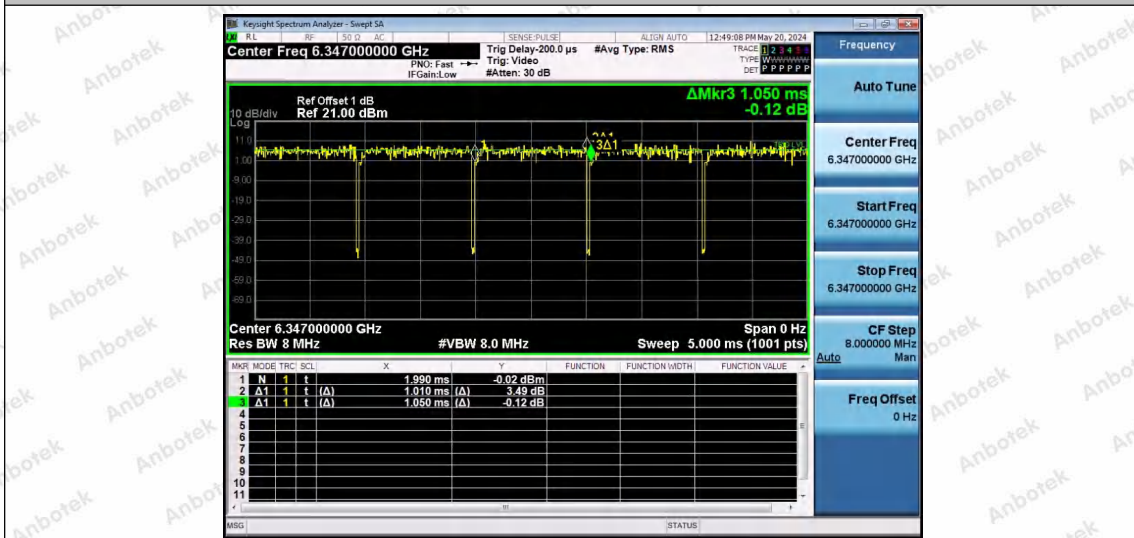

Hotline 400-003-0500
www.anbotek.com.cn

NTNV-11AX80SISO-Ant1-6145-484Tone-RU65

NTNV-11AX80SISO-Ant1-6145-484Tone-RU66

NTNV-11AX80SISO-Ant1-6385-26Tone-RU0

Shenzhen Anbotek Compliance Laboratory Limited

Address: 1/F., Building D, Sogood Science and Technology Park, Sanwei Community, Hangcheng Street, Bao'an District, Shenzhen, Guangdong, China.
Tel: (86) 0755-26066440 Fax: (86) 0755-26014772 Email: service@anbotek.com