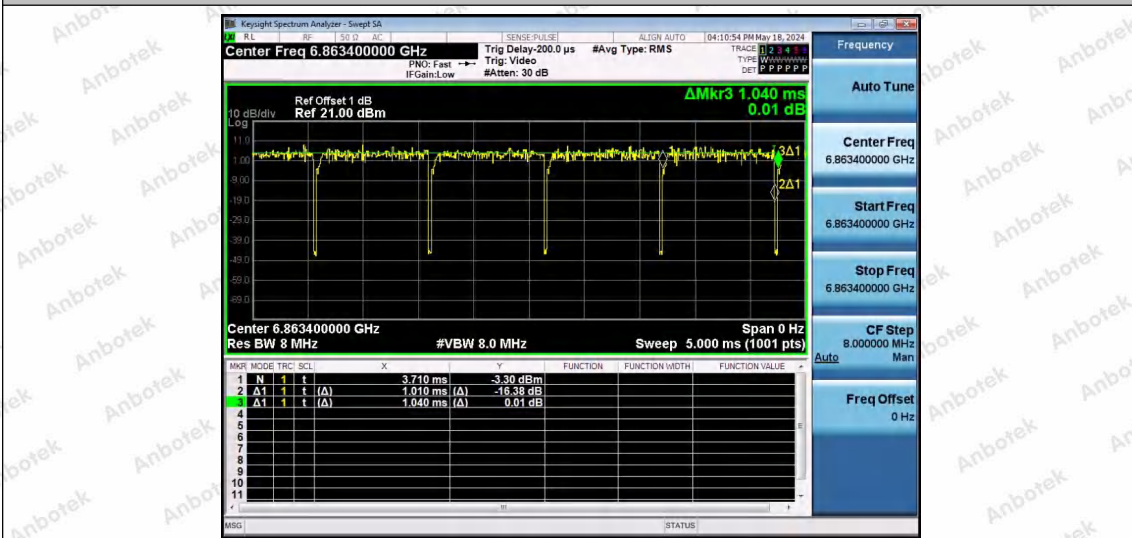

Hotline 400-003-0500
 www.anbotek.com.cn

NTNV-11AX40SISO-Ant1-6685-242Tone-RU62

NTNV-11AX40SISO-Ant1-6845-26Tone-RU0

NTNV-11AX40SISO-Ant1-6845-26Tone-RU17

Shenzhen Anbotek Compliance Laboratory Limited

Address: 1/F., Building D, Sogood Science and Technology Park, Sanwei Community, Hangcheng Street, Bao'an District, Shenzhen, Guangdong, China.
 Tel: (86) 0755-26066440 Fax: (86) 0755-26014772 Email: service@anbotek.com