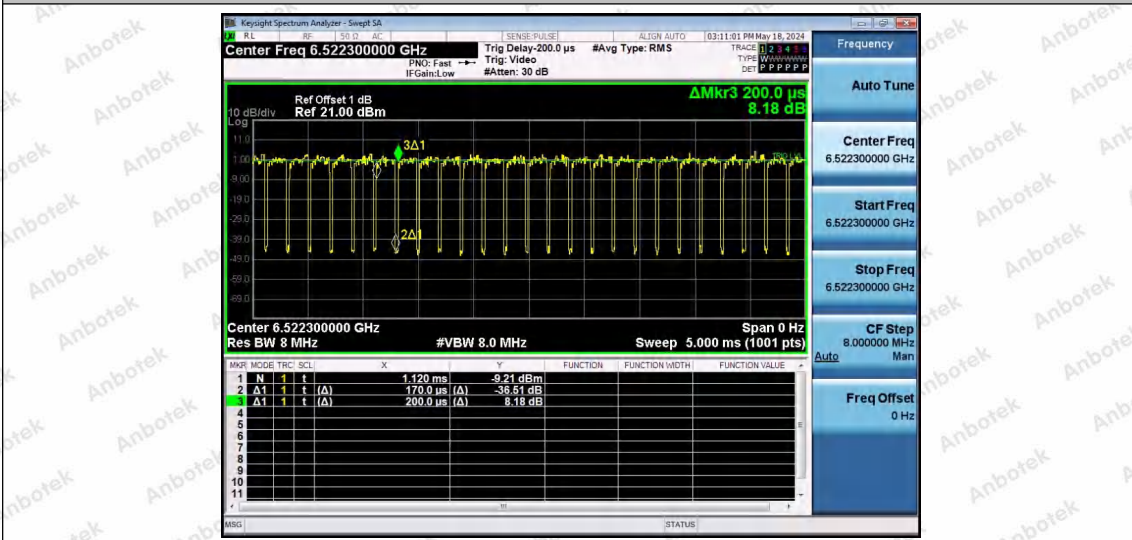

NTNV-11AX40SISO-Ant1-6525-242Tone-RU61