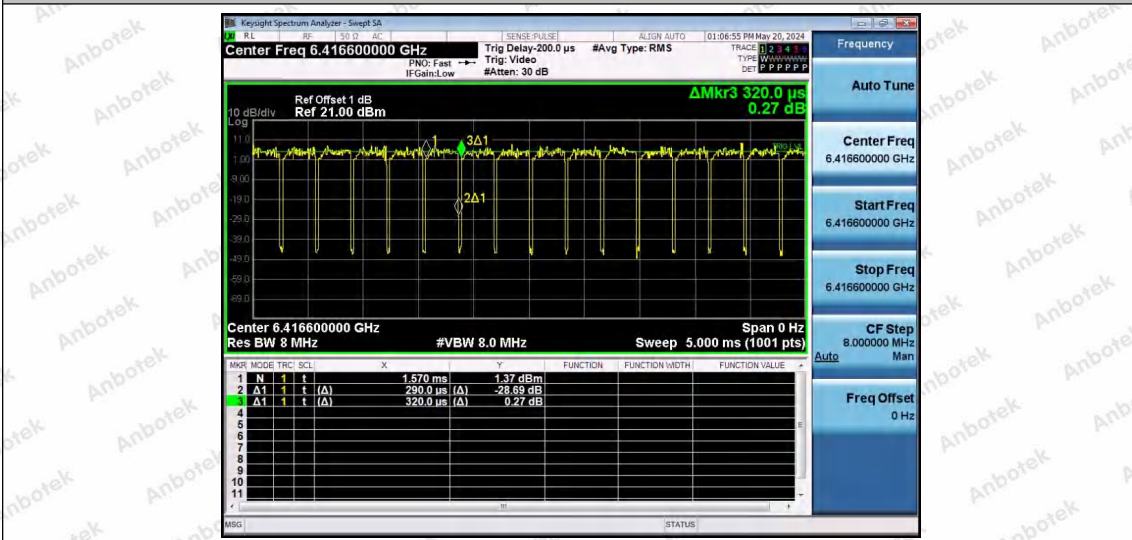

NTNV-11AX80SISO-Ant1-6385-106Tone-RU60