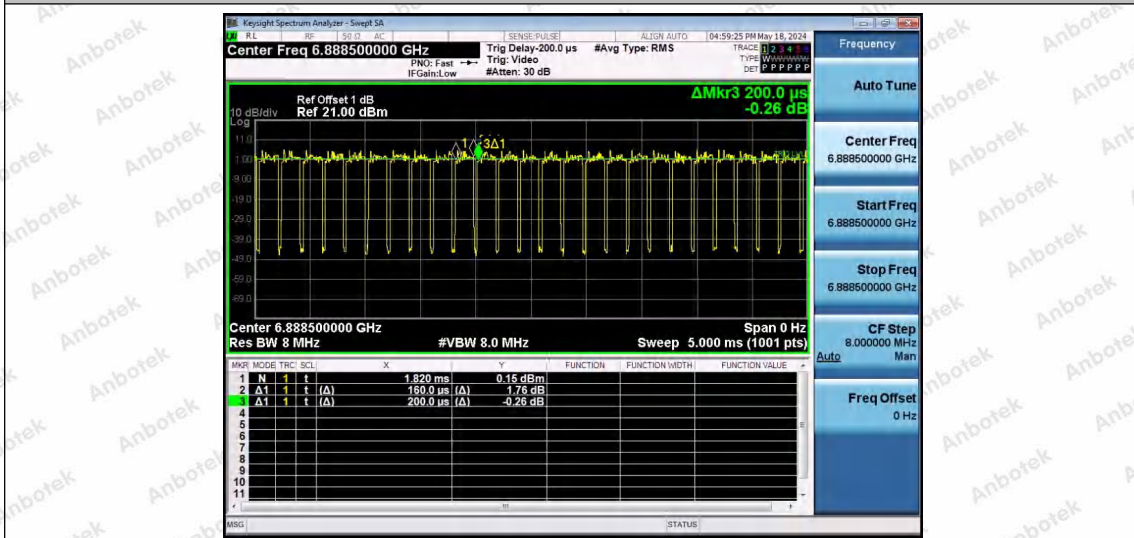

NTNV-11AX40SISO-Ant1-6885-242Tone-RU62