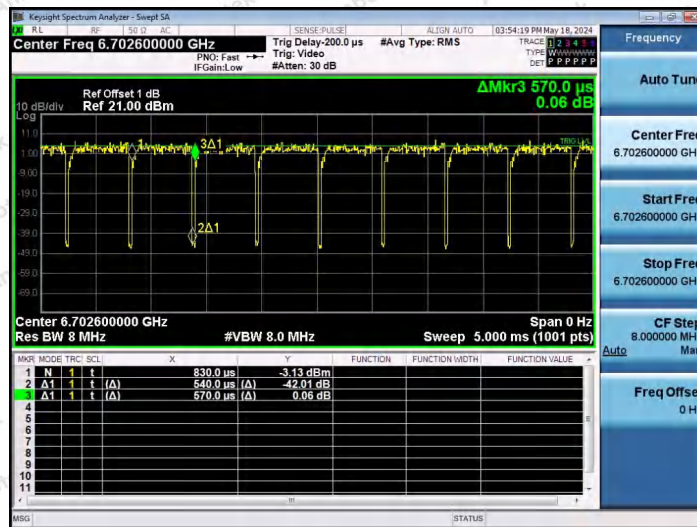

Hotline
 400-003-0500
 www.anbotek.com.cn

NTNV-11AX40SISO-Ant1-6685-26Tone-RU17

NTNV-11AX40SISO-Ant1-6685-52Tone-RU37

NTNV-11AX40SISO-Ant1-6685-52Tone-RU44

Shenzhen Anbotek Compliance Laboratory Limited

Address: 1/F., Building D, Sogood Science and Technology Park, Sanwei Community, Hangcheng Street, Bao'an District, Shenzhen, Guangdong, China.
 Tel: (86) 0755-26066440 Fax: (86) 0755-26014772 Email: service@anbotek.com