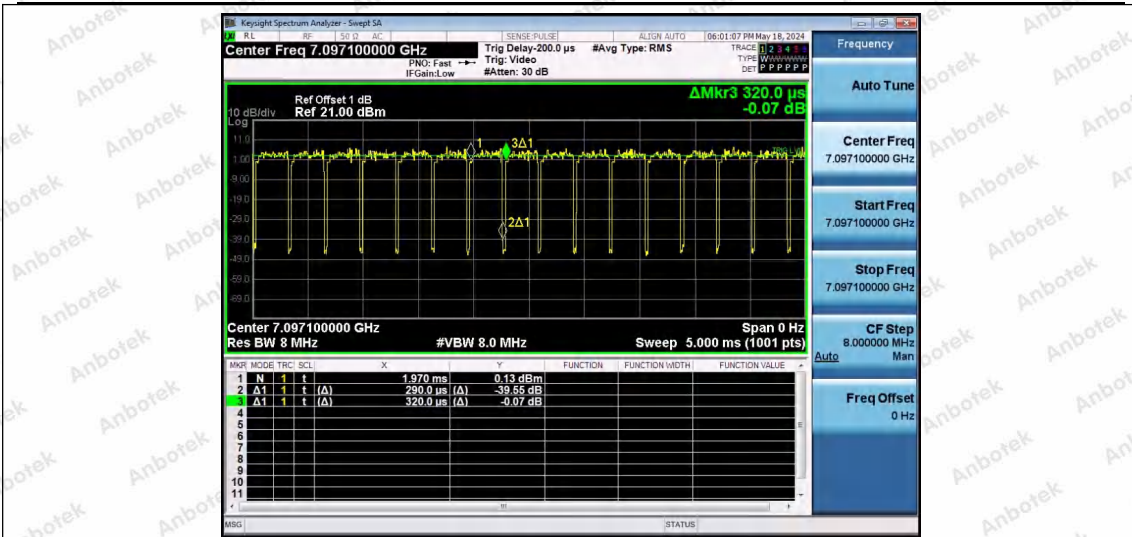

NTNV-11AX40SISO-Ant1-7085-106Tone-RU56