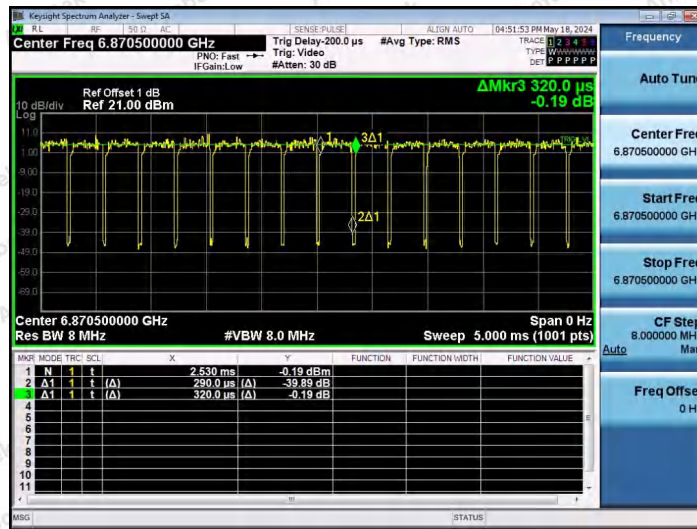

NTNV-11AX40SISO-Ant1-6885-106Tone-RU53