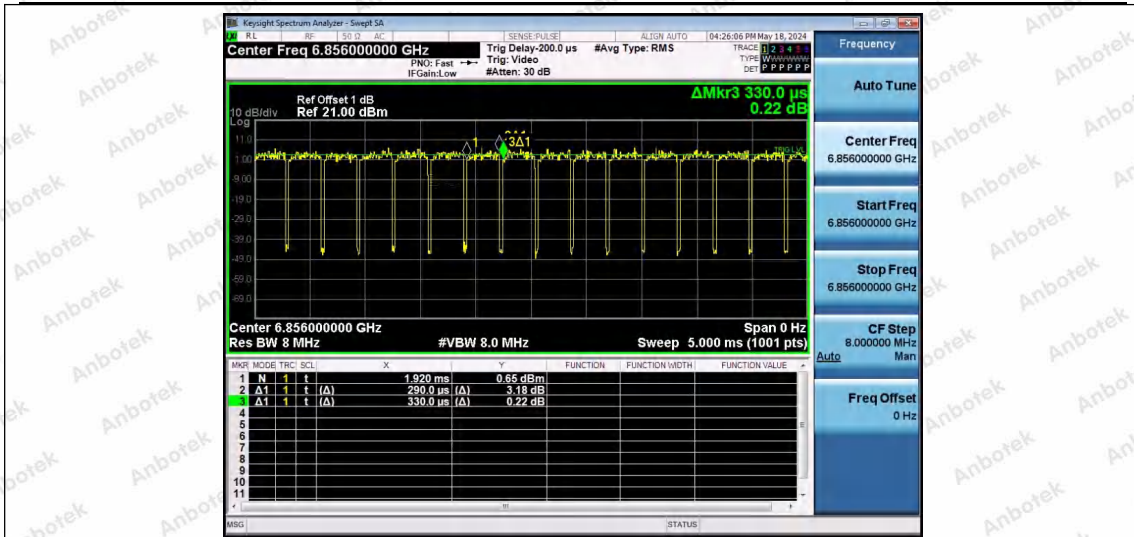

NTNV-11AX40SISO-Ant1-6845-106Tone-RU56