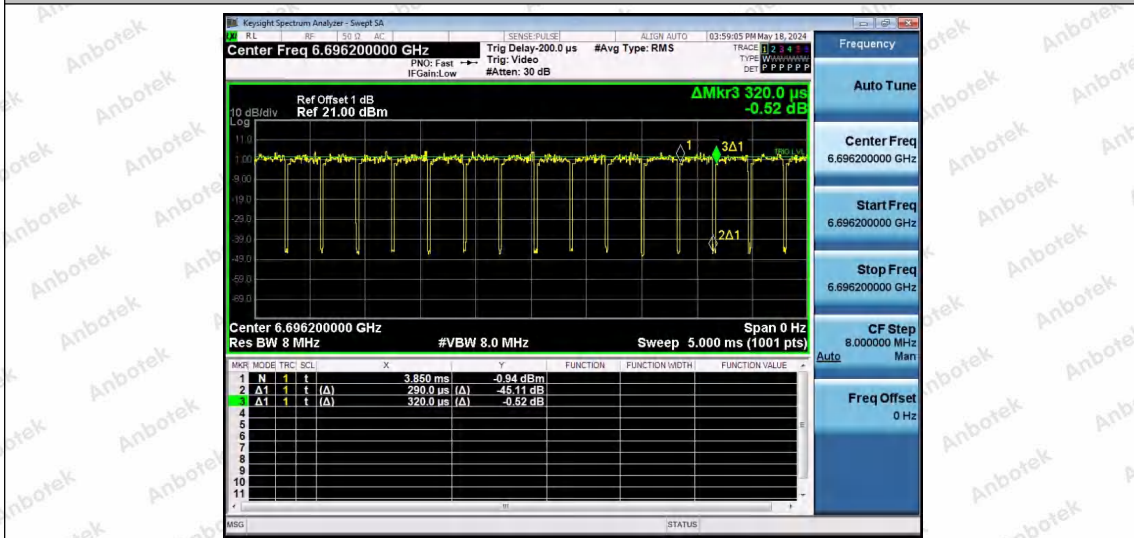

NTNV-11AX40SISO-Ant1-6685-106Tone-RU56