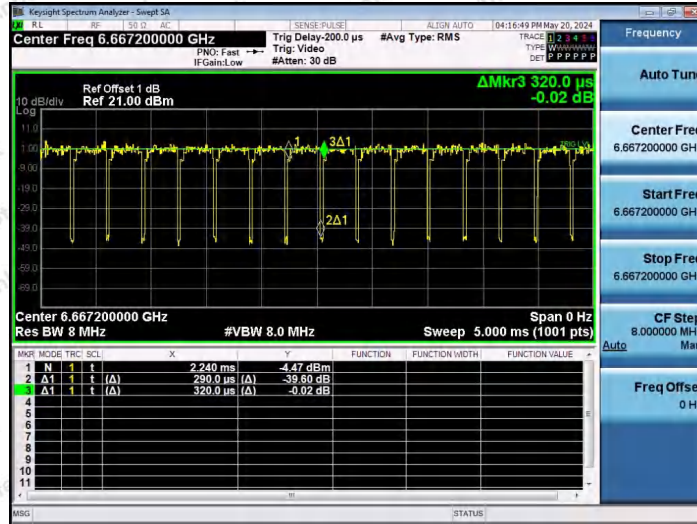

NTNV-11AX80SISO-Ant1-6705-106Tone-RU53