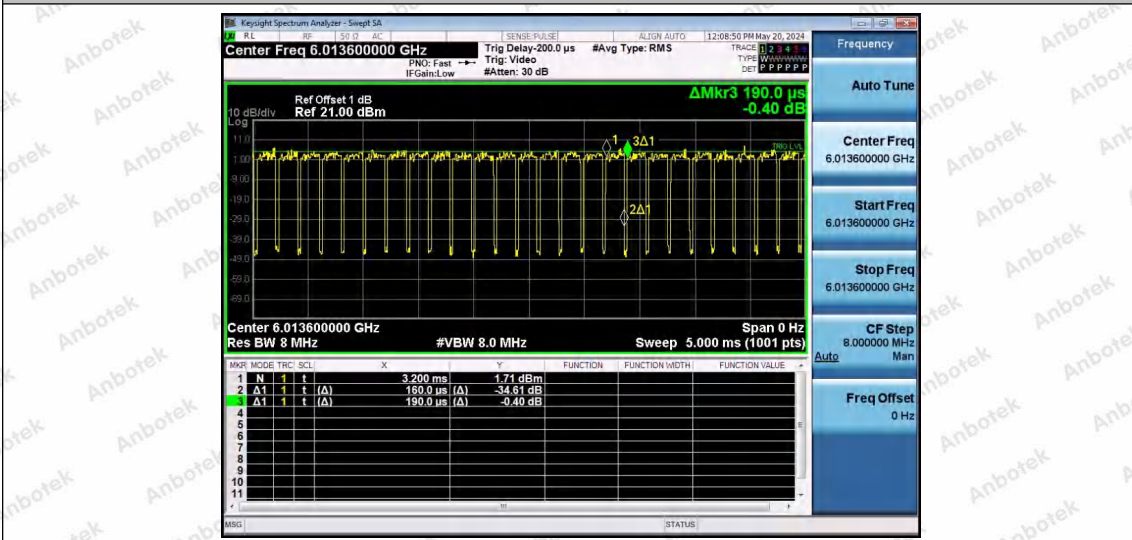

NTNV-11AX80SISO-Ant1-5985-242Tone-RU64