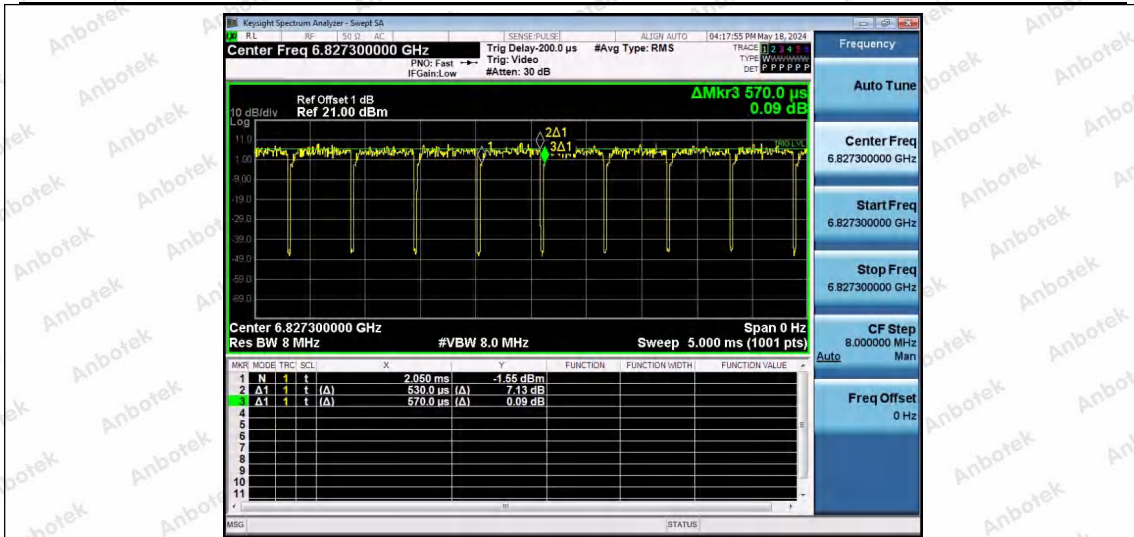

NTNV-11AX40SISO-Ant1-6845-52Tone-RU37