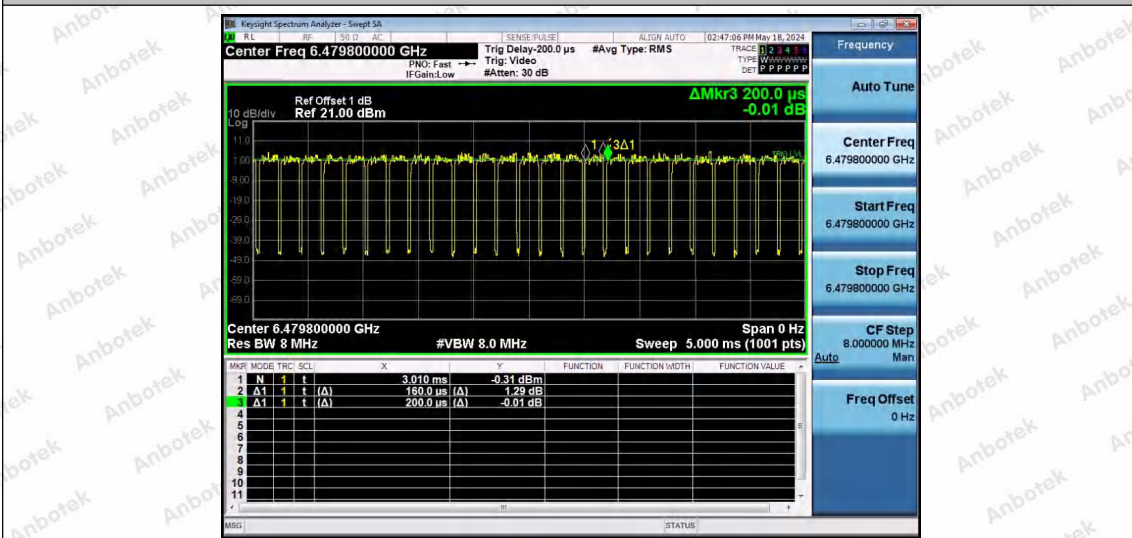

Hotline 400-003-0500
 www.anbotek.com.cn

NTNV-11AX40SISO-Ant1-6485-106Tone-RU53

NTNV-11AX40SISO-Ant1-6485-106Tone-RU56

NTNV-11AX40SISO-Ant1-6485-242Tone-RU61

Shenzhen Anbotek Compliance Laboratory Limited