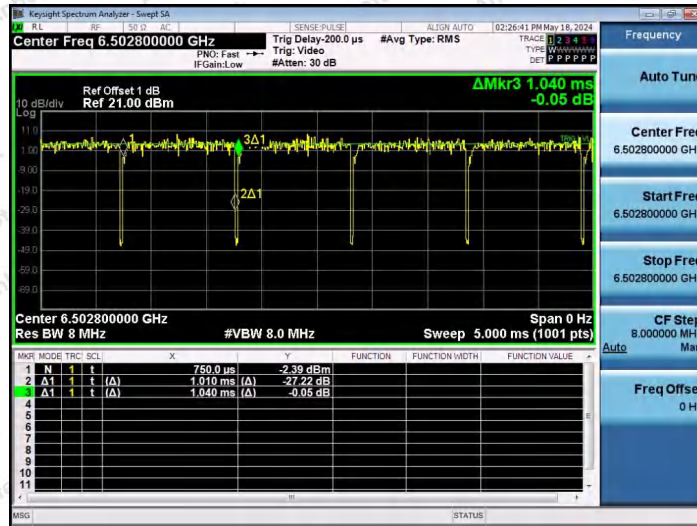

NTNV-11AX40SISO-Ant1-6485-26Tone-RU17