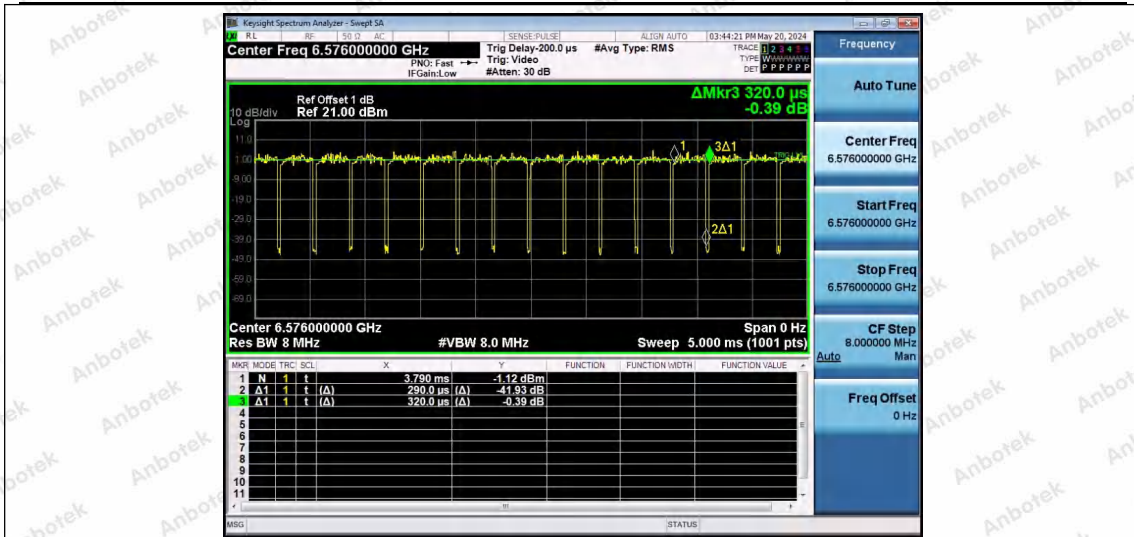

NTNV-11AX80SISO-Ant1-6545-106Tone-RU60