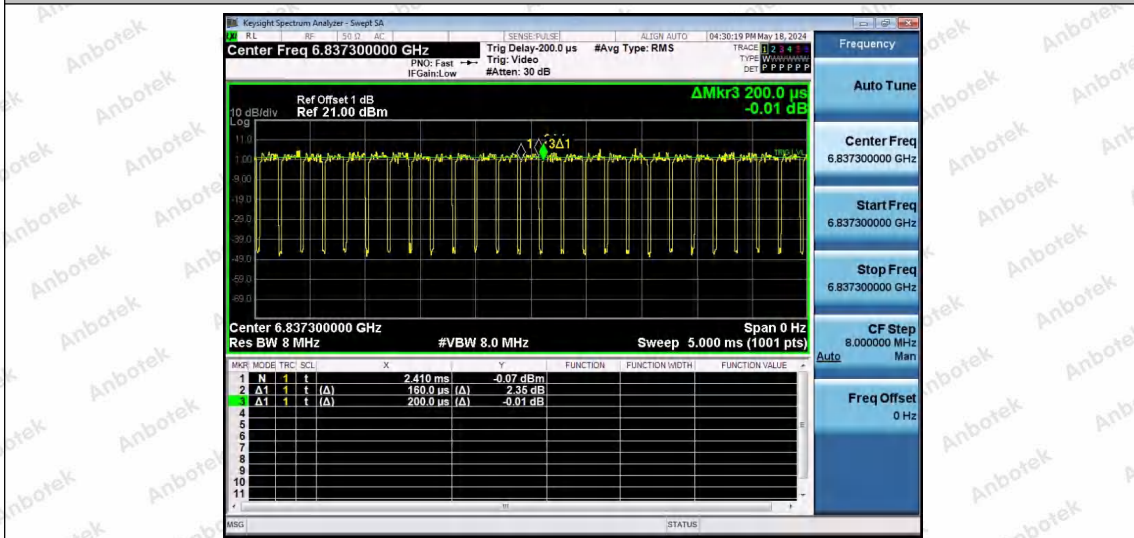

NTNV-11AX40SISO-Ant1-6845-242Tone-RU61