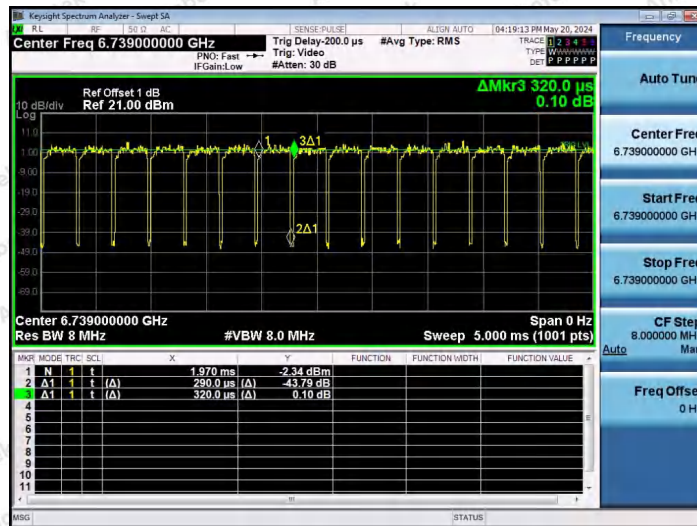

NTNV-11AX80SISO-Ant1-6705-106Tone-RU60