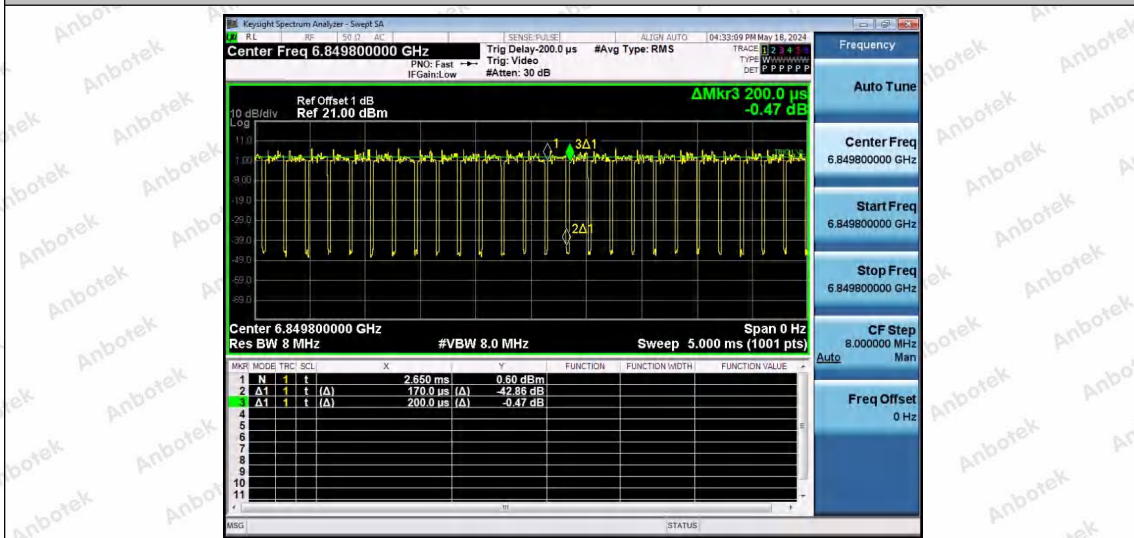

Hotline 400-003-0500
 www.anbotek.com.cn

NTNV-11AX40SISO-Ant1-6845-106Tone-RU56

NTNV-11AX40SISO-Ant1-6845-242Tone-RU61

NTNV-11AX40SISO-Ant1-6845-242Tone-RU62

Shenzhen Anbotek Compliance Laboratory Limited