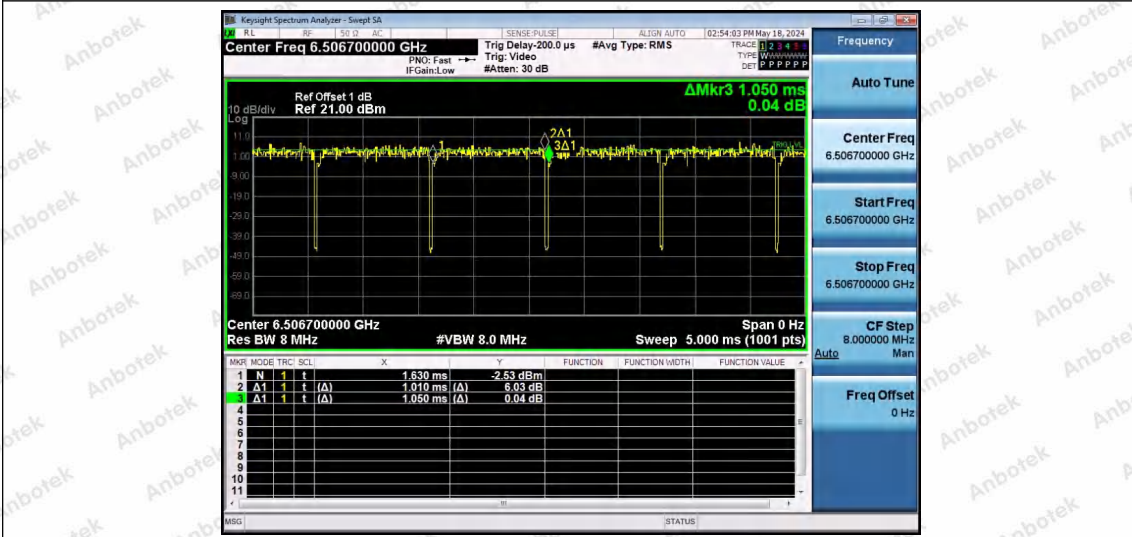

NTNV-11AX40SISO-Ant1-6525-26Tone-RU0