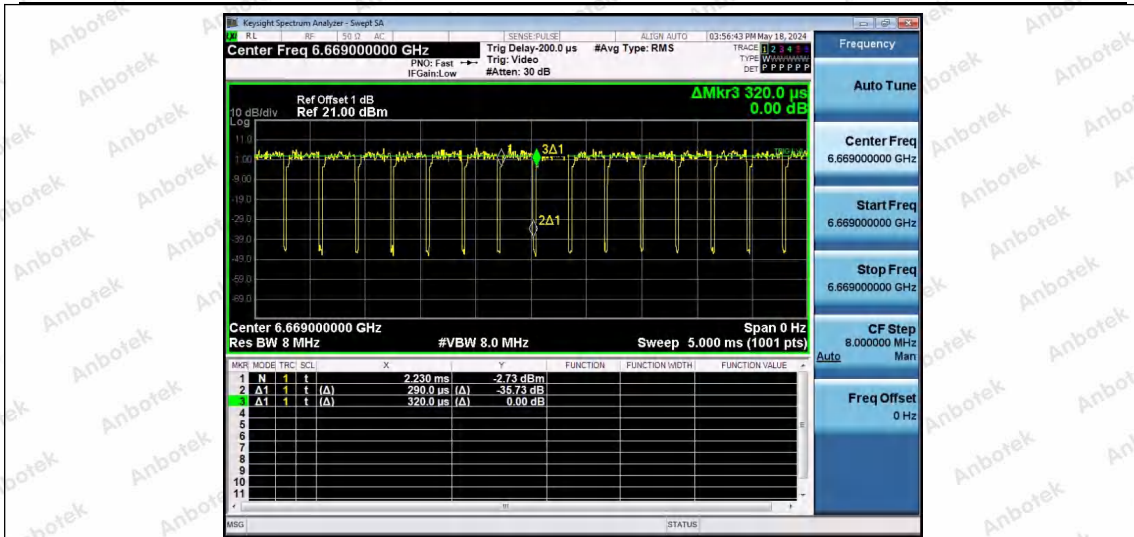

NTNV-11AX40SISO-Ant1-6685-106Tone-RU53