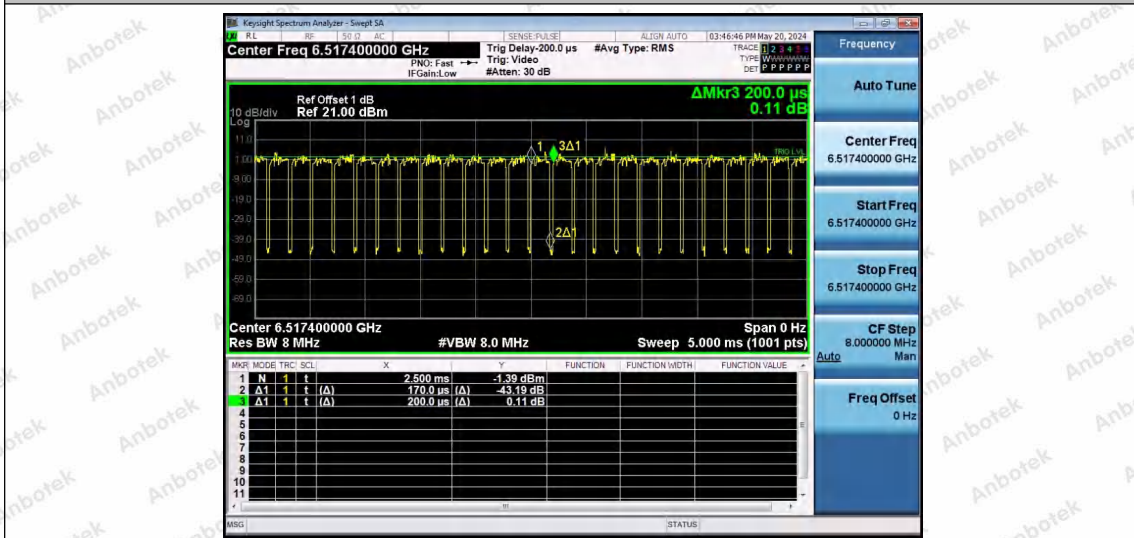

NTNV-11AX80SISO-Ant1-6545-242Tone-RU61