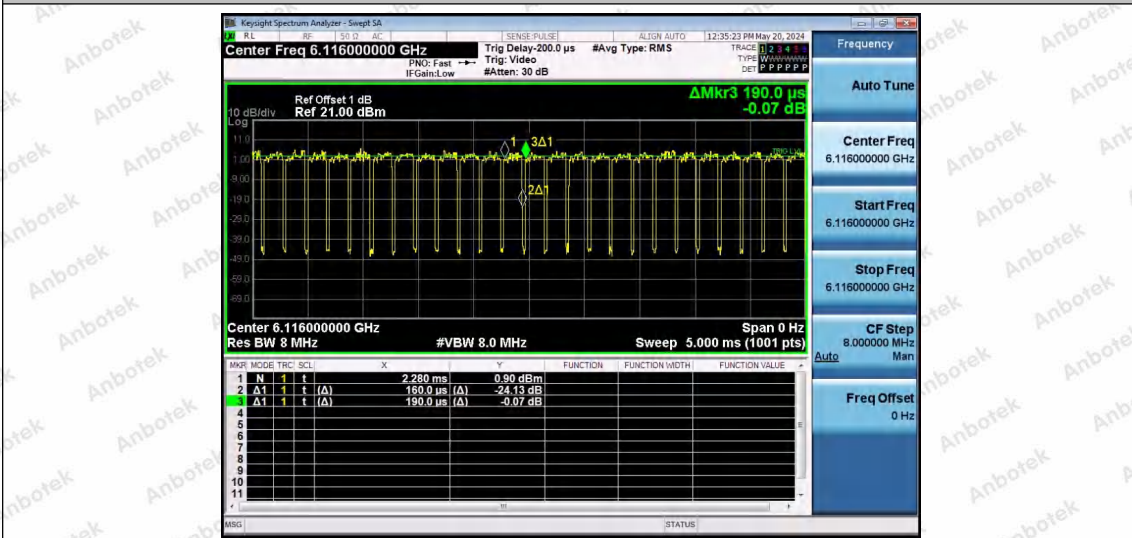

NTNV-11AX80SISO-Ant1-6145-242Tone-RU61