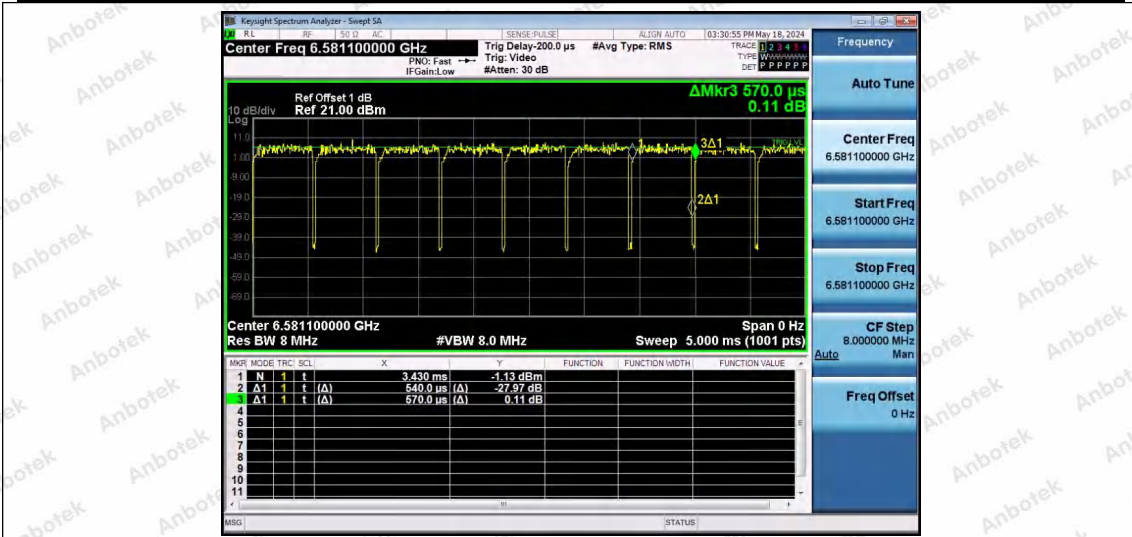

NTNV-11AX40SISO-Ant1-6565-52Tone-RU44