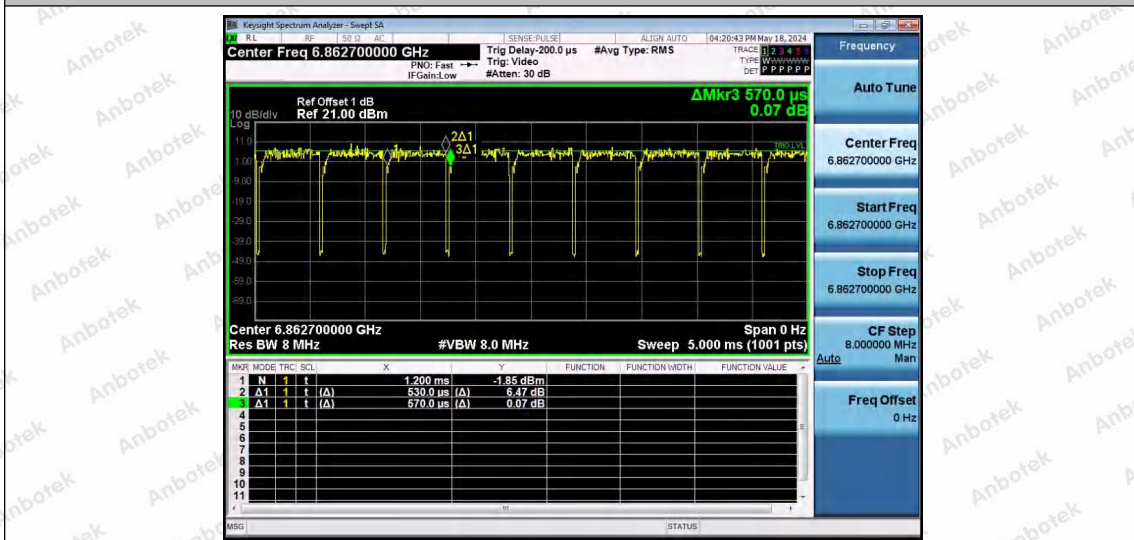

NTNV-11AX40SISO-Ant1-6845-52Tone-RU44