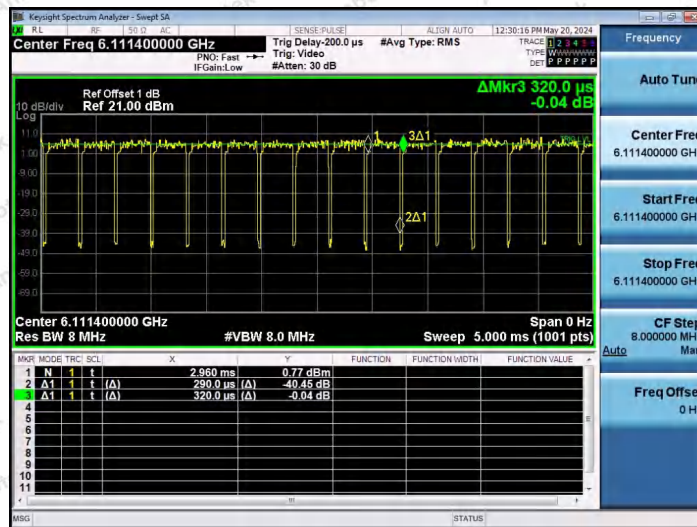

Hotline
 400-003-0500
 www.anbotek.com.cn

NTNV-11AX80SISO-Ant1-6145-52Tone-RU37

NTNV-11AX80SISO-Ant1-6145-52Tone-RU52

NTNV-11AX80SISO-Ant1-6145-106Tone-RU53

Shenzhen Anbotek Compliance Laboratory Limited

Address: 1/F., Building D, Sogood Science and Technology Park, Sanwei Community, Hangcheng Street, Bao'an District, Shenzhen, Guangdong, China.
 Tel: (86) 0755-26066440 Fax: (86) 0755-26014772 Email: service@anbotek.com