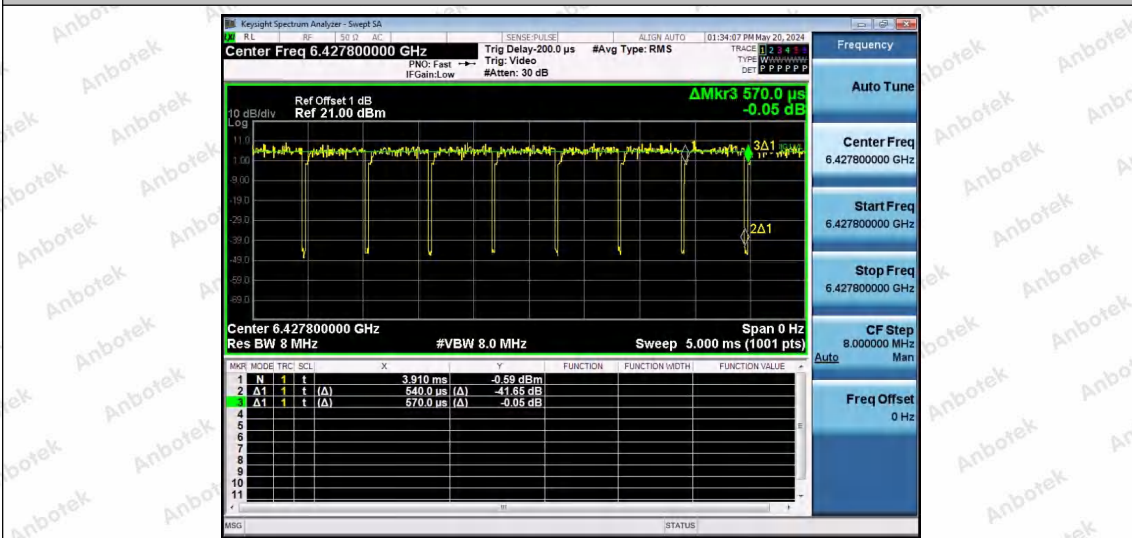

Hotline 400-003-0500
www.anbotek.com.cn

NTNV-11AX80SISO-Ant1-6465-26Tone-RU0

NTNV-11AX80SISO-Ant1-6465-26Tone-RU36

NTNV-11AX80SISO-Ant1-6465-52Tone-RU37

Shenzhen Anbotek Compliance Laboratory Limited

Address: 1/F., Building D, Sogood Science and Technology Park, Sanwei Community, Hangcheng Street, Bao'an District, Shenzhen, Guangdong, China.
 Tel: (86) 0755-26066440 Fax: (86) 0755-26014772 Email: service@anbotek.com