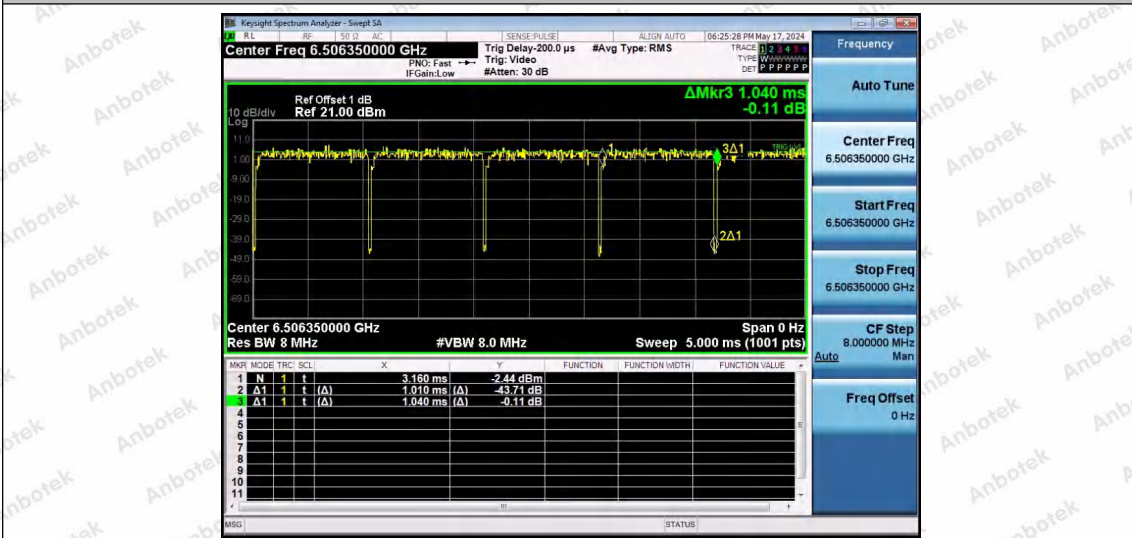

NTNV-11AX20SISO-Ant1-6515-26Tone-RU0