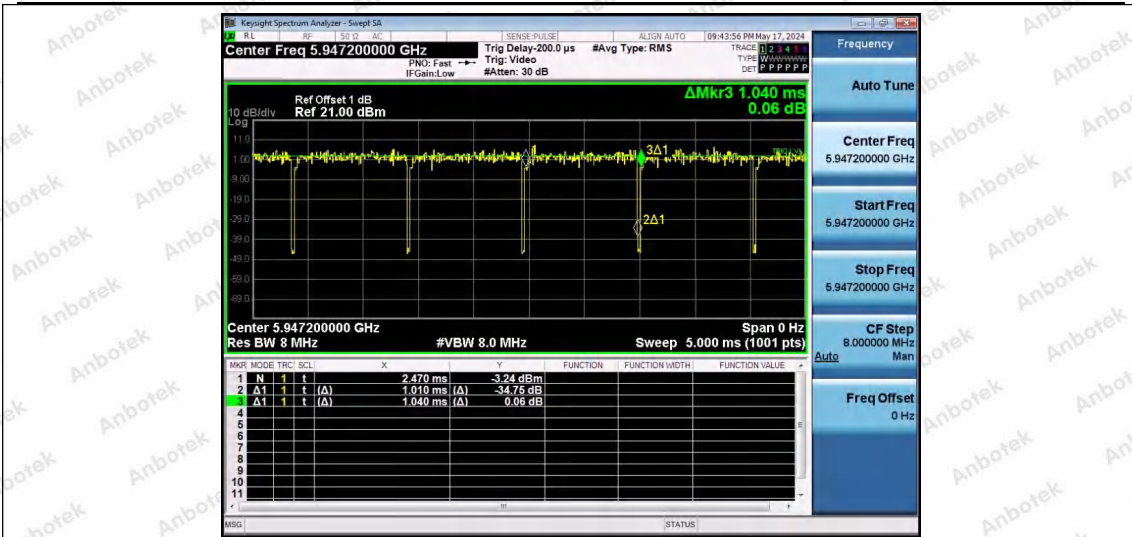

NTNV-11AX40SISO-Ant1-5965-26Tone-RU0