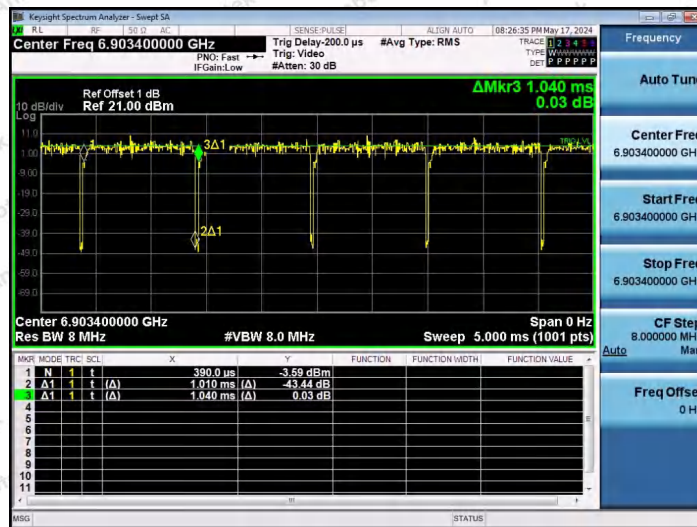

Hotline 400-003-0500
 www.anbotek.com.cn

NTNV-11AX20SISO-Ant1-6895-26Tone-RU0

NTNV-11AX20SISO-Ant1-6895-26Tone-RU4

NTNV-11AX20SISO-Ant1-6895-26Tone-RU8

Shenzhen Anbotek Compliance Laboratory Limited

Address: 1/F., Building D, Sogood Science and Technology Park, Sanwei Community, Hangcheng Street, Bao'an District, Shenzhen, Guangdong, China.
 Tel: (86) 0755-26066440 Fax: (86) 0755-26014772 Email: service@anbotek.com