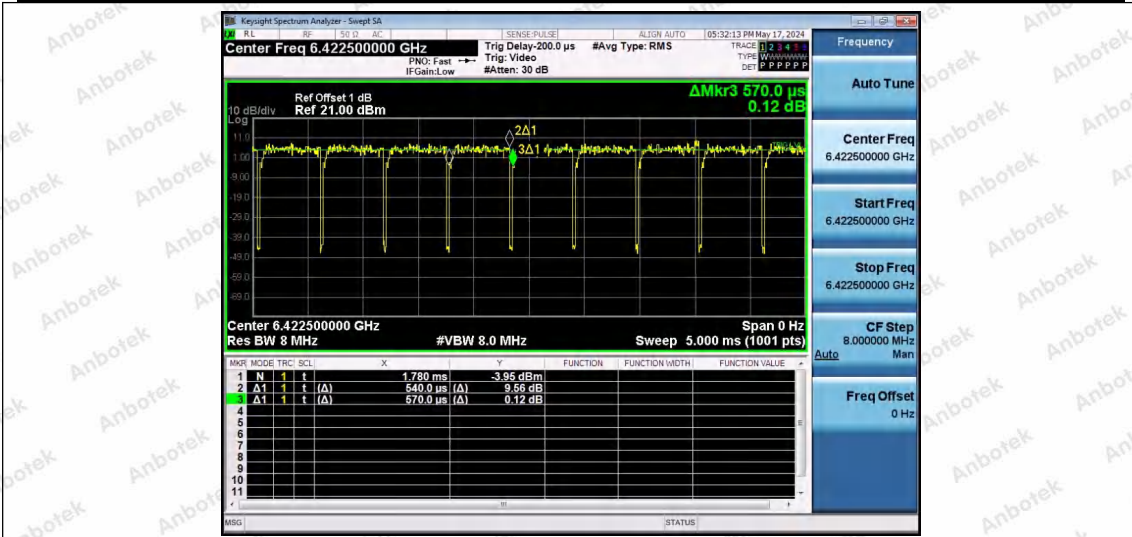

NTNV-11AX20SISO-Ant1-6415-52Tone-RU40