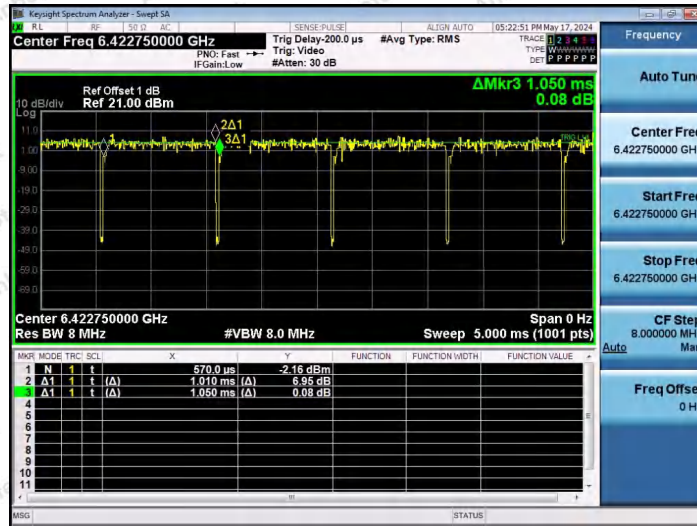

NTNV-11AX20SISO-Ant1-6415-26Tone-RU8