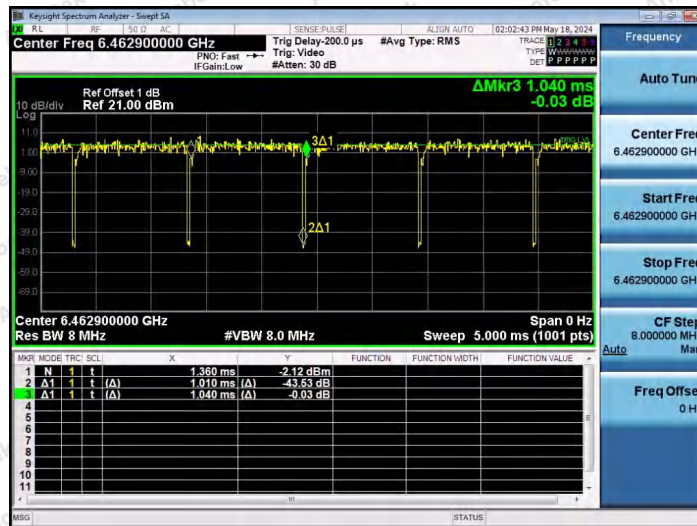

NTNV-11AX40SISO-Ant1-6445-26Tone-RU17