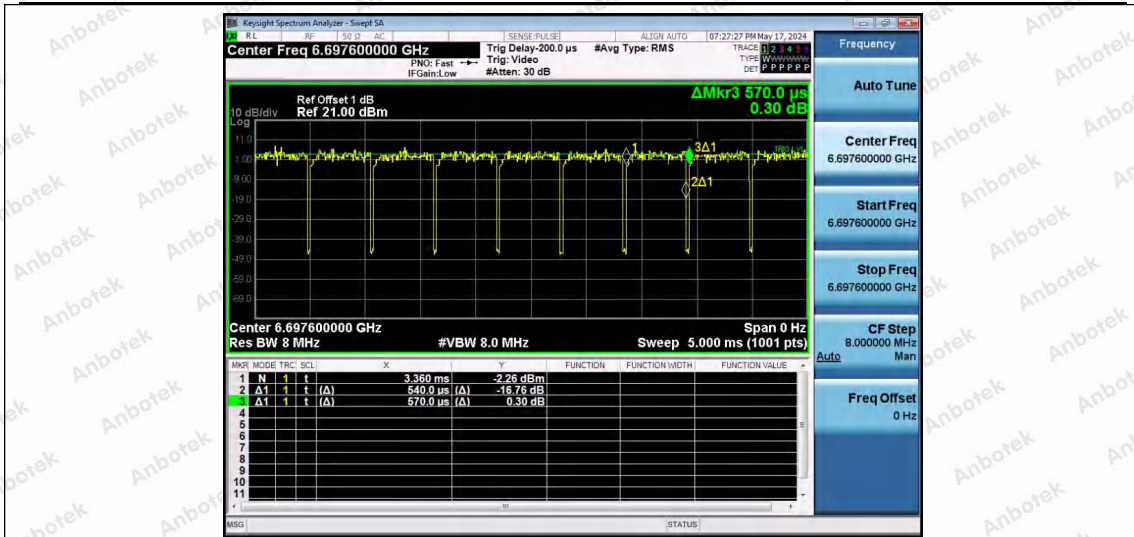

NTNV-11AX20SISO-Ant1-6695-52Tone-RU39