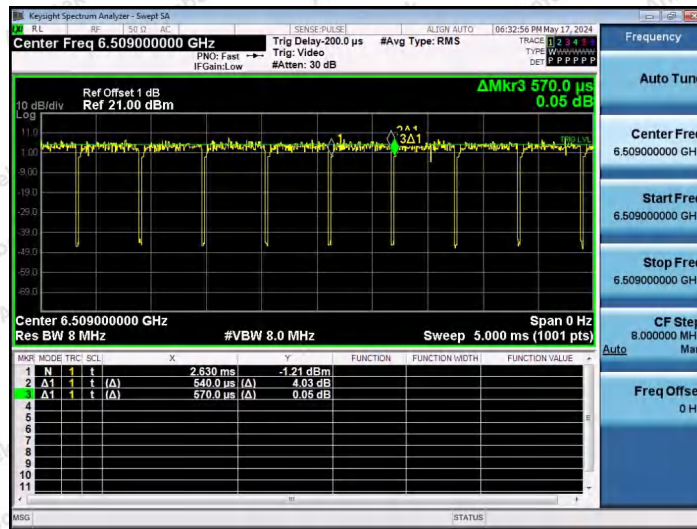

NTNV-11AX20SISO-Ant1-6515-52Tone-RU37