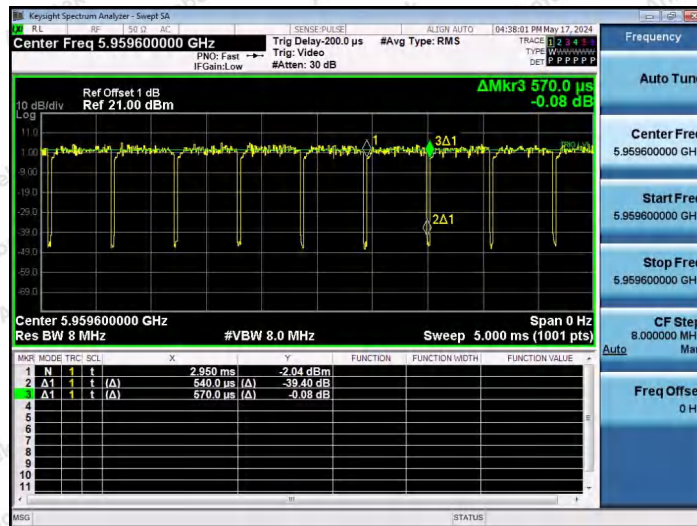

NTNV-11AX20SISO-Ant1-5955-52Tone-RU39