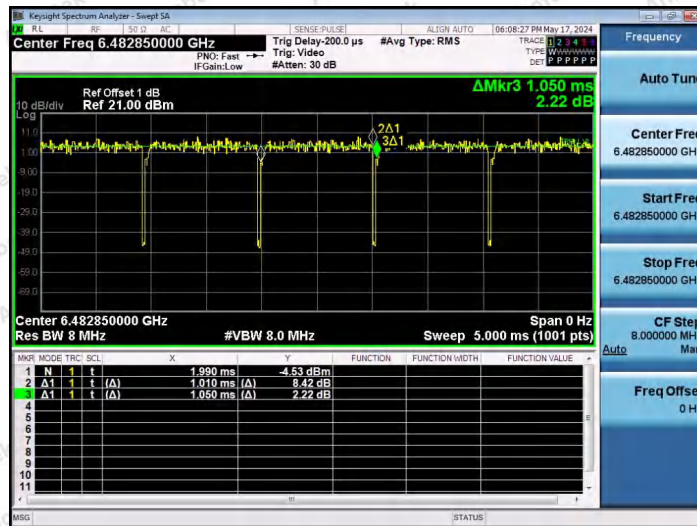

NTNV-11AX20SISO-Ant1-6475-26Tone-RU8