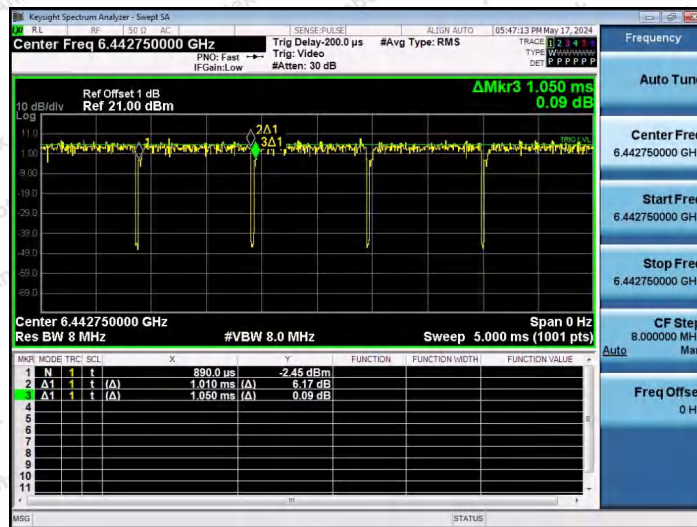

Hotline 400-003-0500
 www.anbotek.com.cn

NTNV-11AX20SISO-Ant1-6435-26Tone-RU0

NTNV-11AX20SISO-Ant1-6435-26Tone-RU4

NTNV-11AX20SISO-Ant1-6435-26Tone-RU8

Shenzhen Anbotek Compliance Laboratory Limited

Address: 1/F., Building D, Sogood Science and Technology Park, Sanwei Community, Hangcheng Street, Bao'an District, Shenzhen, Guangdong, China.
 Tel: (86) 0755-26066440 Fax: (86) 0755-26014772 Email: service@anbotek.com