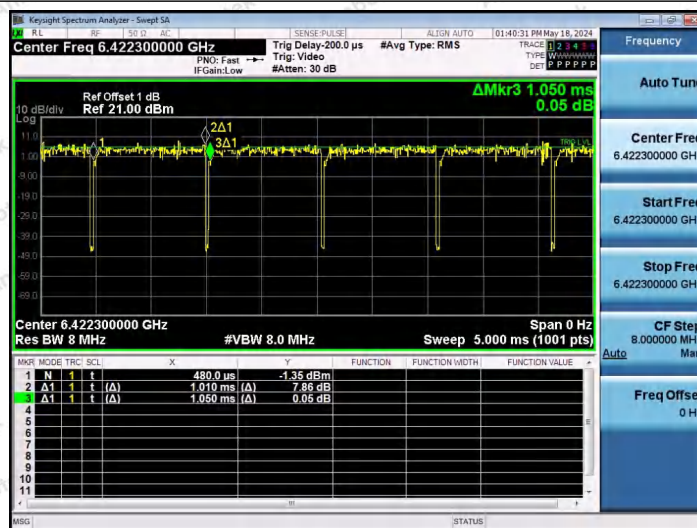

Hotline 400-003-0500
www.anbotek.com.cn

NTNV-11AX40SISO-Ant1-6165-242Tone-RU62

NTNV-11AX40SISO-Ant1-6405-26Tone-RU0

NTNV-11AX40SISO-Ant1-6405-26Tone-RU17

Shenzhen Anbotek Compliance Laboratory Limited

Address: 1/F., Building D, Sogood Science and Technology Park, Sanwei Community, Hangcheng Street, Bao'an District, Shenzhen, Guangdong, China.
Tel: (86) 0755-26066440 Fax: (86) 0755-26014772 Email: service@anbotek.com