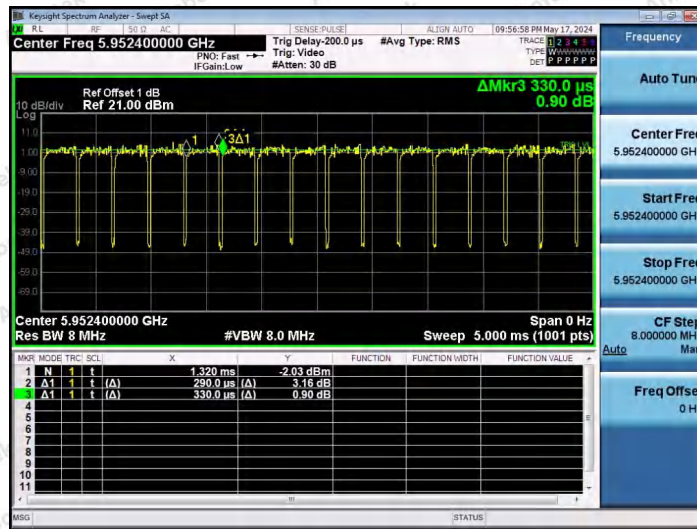

NTNV-11AX40SISO-Ant1-5965-106Tone-RU53