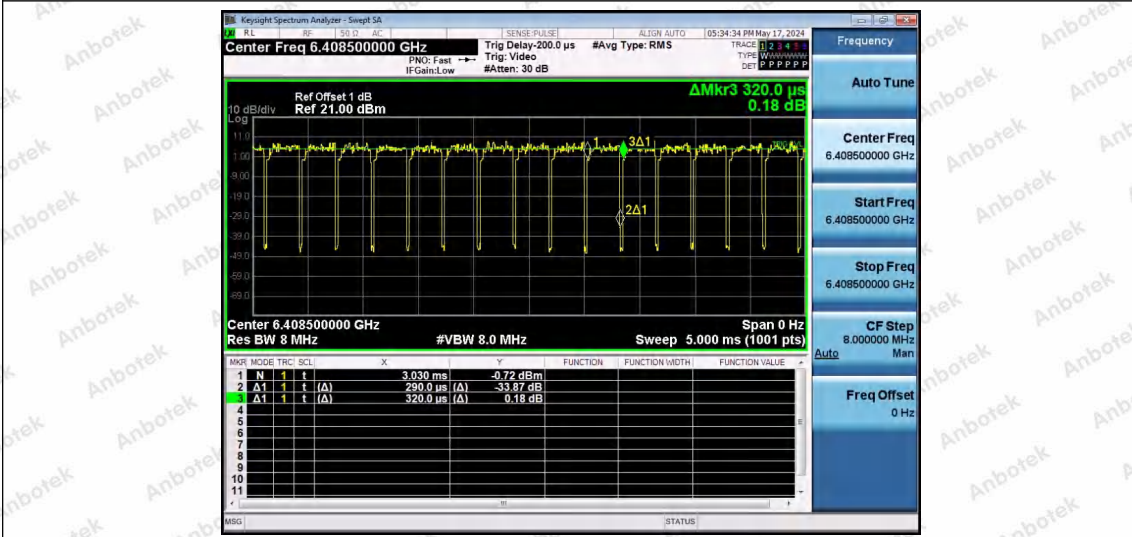

NTNV-11AX20SISO-Ant1-6415-106Tone-RU53