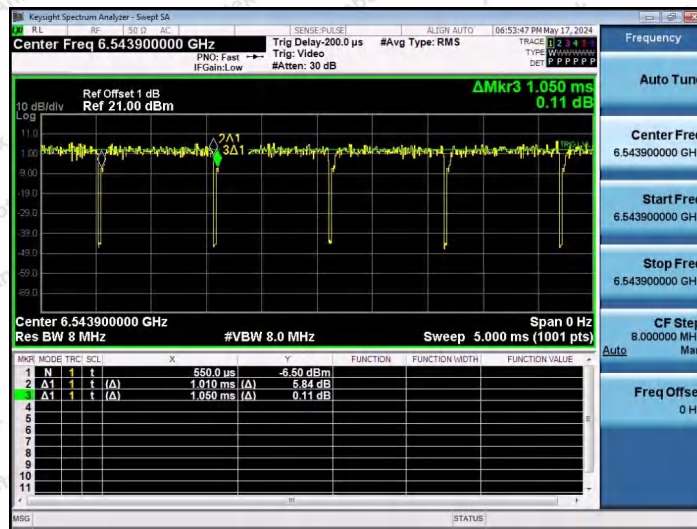

Hotline 400-003-0500
 www.anbotek.com.cn

NTNV-11AX20SISO-Ant1-6535-26Tone-RU0

NTNV-11AX20SISO-Ant1-6535-26Tone-RU4

NTNV-11AX20SISO-Ant1-6535-26Tone-RU8

Shenzhen Anbotek Compliance Laboratory Limited

Address: 1/F., Building D, Sogood Science and Technology Park, Sanwei Community, Hangcheng Street, Bao'an District, Shenzhen, Guangdong, China.
 Tel: (86) 0755-26066440 Fax: (86) 0755-26014772 Email: service@anbotek.com