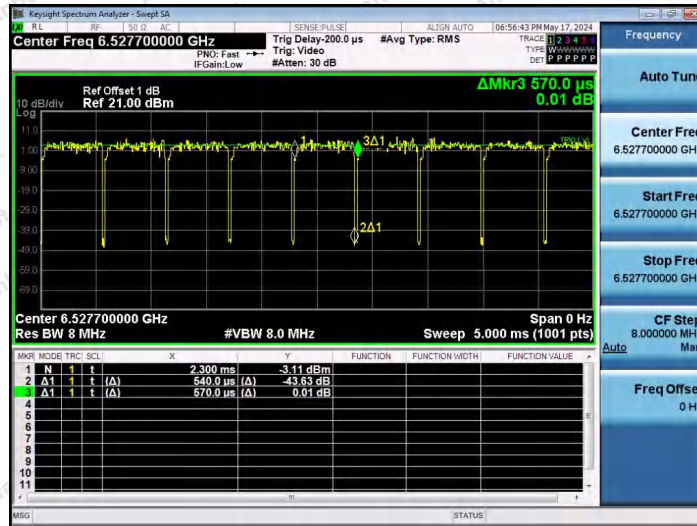

NTNV-11AX20SISO-Ant1-6535-52Tone-RU37