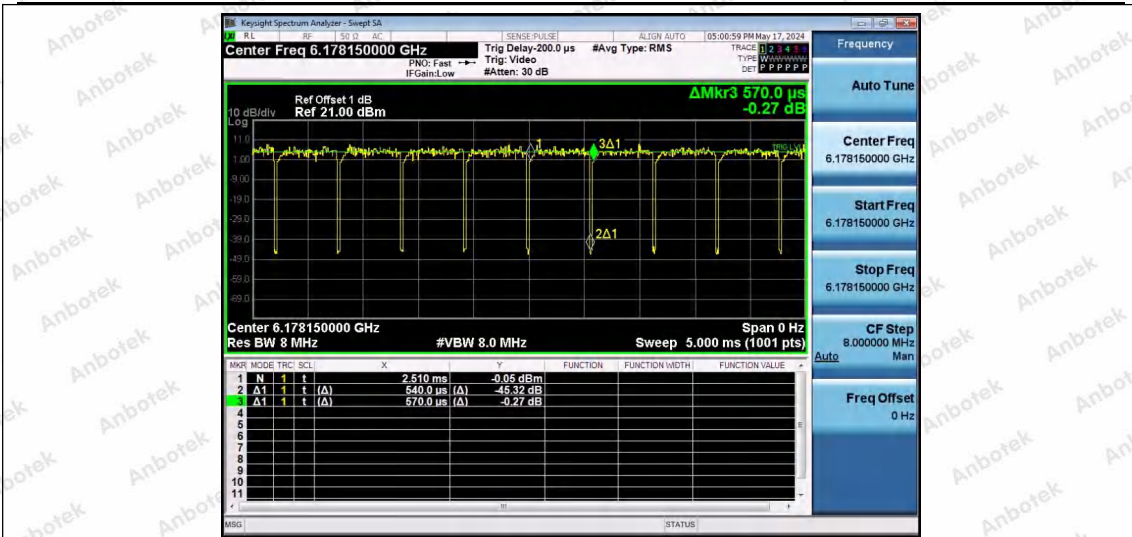

NTNV-11AX20SISO-Ant1-6175-52Tone-RU39