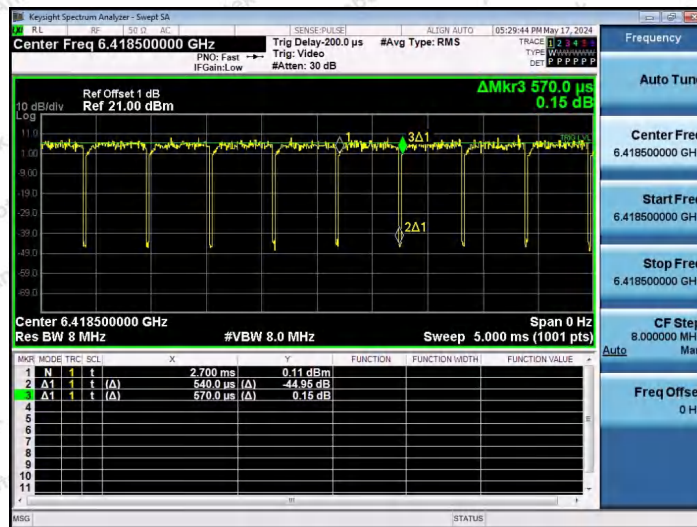

Hotline 400-003-0500
 www.anbotek.com.cn

NTNV-11AX20SISO-Ant1-6415-26Tone-RU8

NTNV-11AX20SISO-Ant1-6415-52Tone-RU37

NTNV-11AX20SISO-Ant1-6415-52Tone-RU39

Shenzhen Anbotek Compliance Laboratory Limited

Address: 1/F., Building D, Sogood Science and Technology Park, Sanwei Community, Hangcheng Street, Bao'an District, Shenzhen, Guangdong, China.
 Tel: (86) 0755-26066440 Fax: (86) 0755-26014772 Email: service@anbotek.com