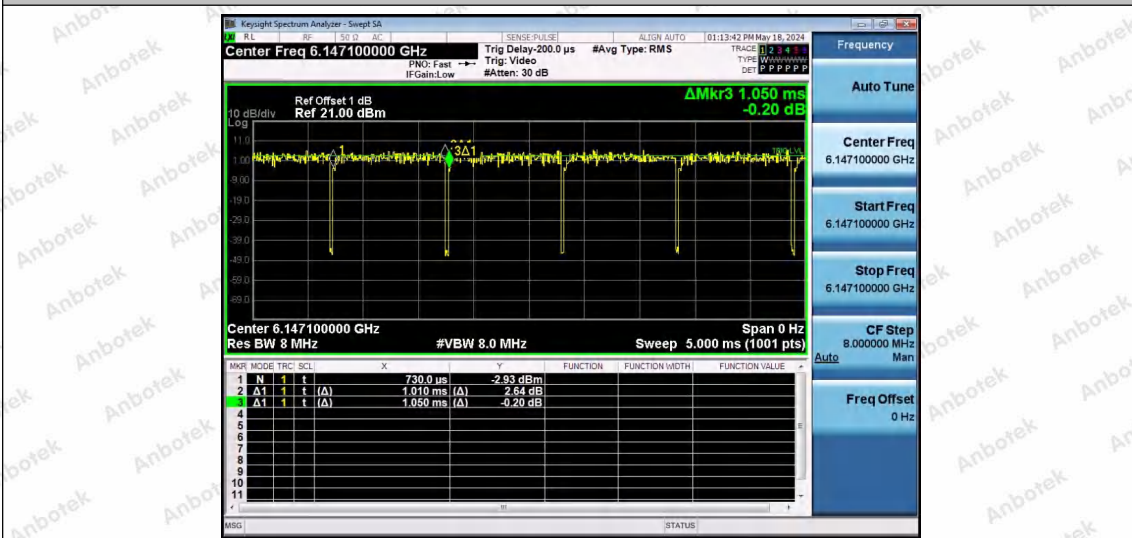

Hotline 400-003-0500
 www.anbotek.com.cn

NTNV-11AX40SISO-Ant1-5965-242Tone-RU61

NTNV-11AX40SISO-Ant1-5965-242Tone-RU62

NTNV-11AX40SISO-Ant1-6165-26Tone-RU0

Shenzhen Anbotek Compliance Laboratory Limited

Address: 1/F., Building D, Sogood Science and Technology Park, Sanwei Community, Hangcheng Street, Bao'an District, Shenzhen, Guangdong, China.
Tel: (86) 0755-26066440 Fax: (86) 0755-26014772 Email: service@anbotek.com