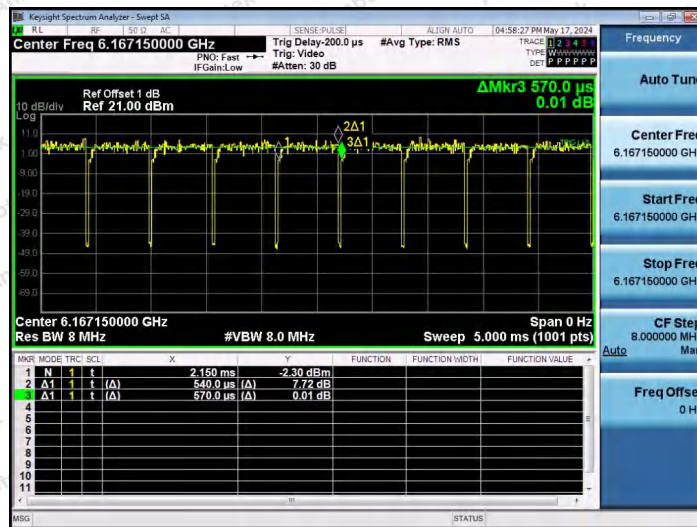

Hotline 400-003-0500
 www.anbotek.com.cn

NTNV-11AX20SISO-Ant1-6175-26Tone-RU4

NTNV-11AX20SISO-Ant1-6175-26Tone-RU8

NTNV-11AX20SISO-Ant1-6175-52Tone-RU37

Shenzhen Anbotek Compliance Laboratory Limited

Address: 1/F., Building D, Sogood Science and Technology Park, Sanwei Community, Hangcheng Street, Bao'an District, Shenzhen, Guangdong, China.
 Tel: (86) 0755-26066440 Fax: (86) 0755-26014772 Email: service@anbotek.com