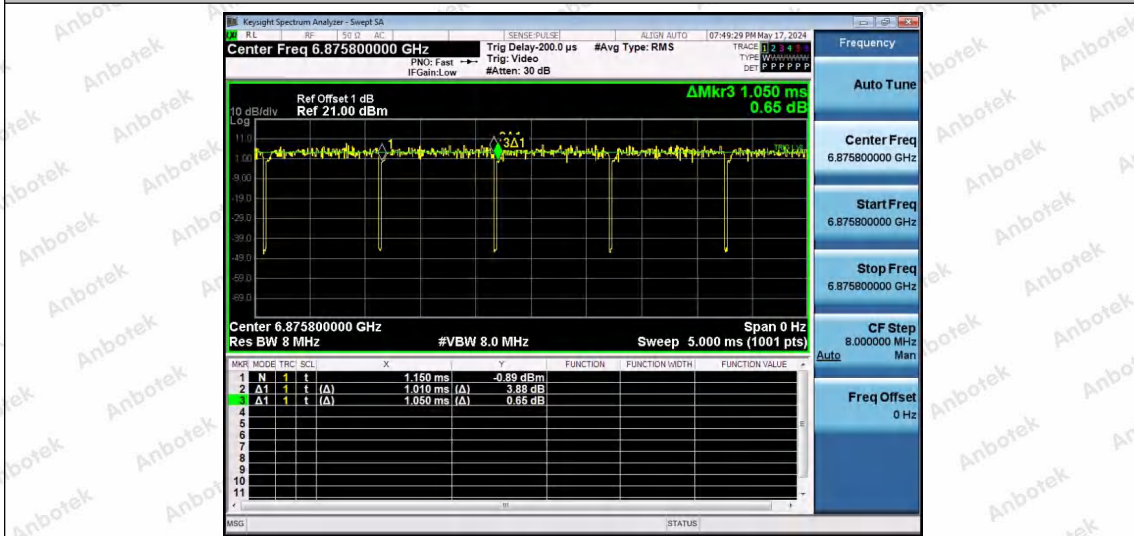

Hotline 400-003-0500
 www.anbotek.com.cn

NTNV-11AX20SISO-Ant1-6695-106Tone-RU54

NTNV-11AX20SISO-Ant1-6875-26Tone-RU0

NTNV-11AX20SISO-Ant1-6875-26Tone-RU4

Shenzhen Anbotek Compliance Laboratory Limited

Address: 1/F., Building D, Sogood Science and Technology Park, Sanwei Community, Hangcheng Street, Bao'an District, Shenzhen, Guangdong, China.
 Tel: (86) 0755-26066440 Fax: (86) 0755-26014772 Email: service@anbotek.com