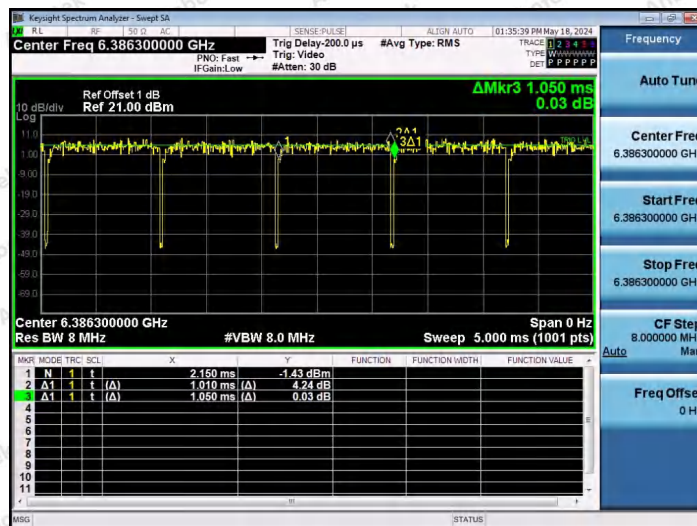

NTNV-11AX40SISO-Ant1-6405-26Tone-RU0