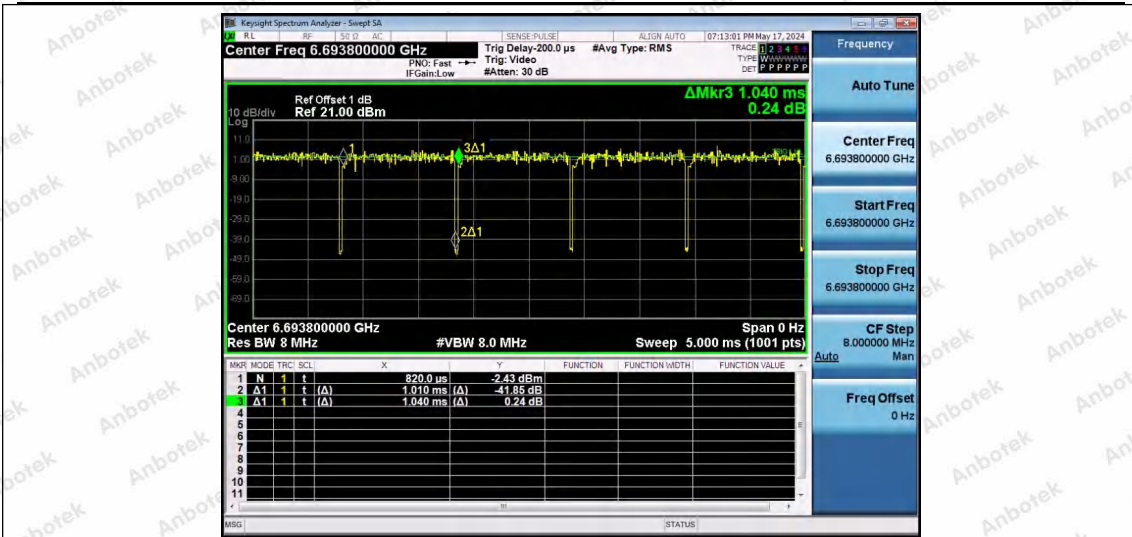

NTNV-11AX20SISO-Ant1-6695-26Tone-RU4