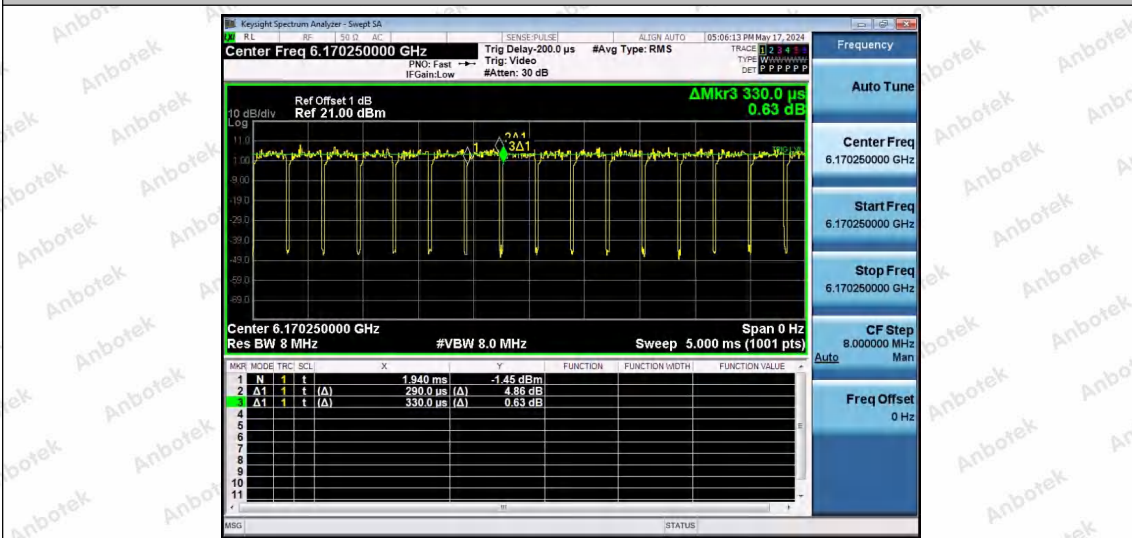

Hotline 400-003-0500
 www.anbotek.com.cn

NTNV-11AX20SISO-Ant1-6175-52Tone-RU39

NTNV-11AX20SISO-Ant1-6175-52Tone-RU40

NTNV-11AX20SISO-Ant1-6175-106Tone-RU53

Shenzhen Anbotek Compliance Laboratory Limited

Address: 1/F., Building D, Sogood Science and Technology Park, Sanwei Community, Hangcheng Street, Bao'an District, Shenzhen, Guangdong, China.
 Tel: (86) 0755-26066440 Fax: (86) 0755-26014772 Email: service@anbotek.com