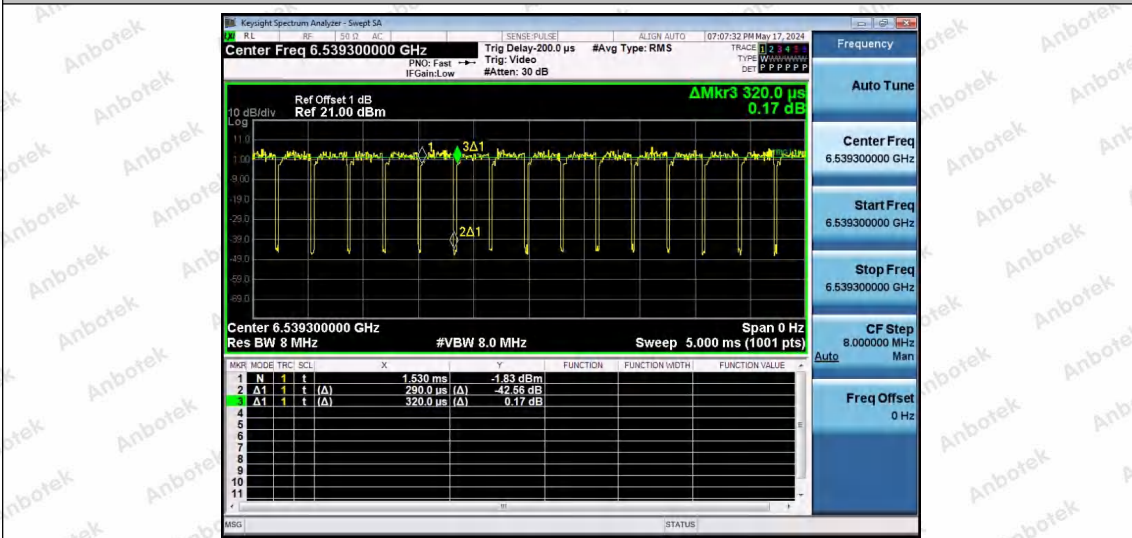

NTNV-11AX20SISO-Ant1-6535-106Tone-RU54