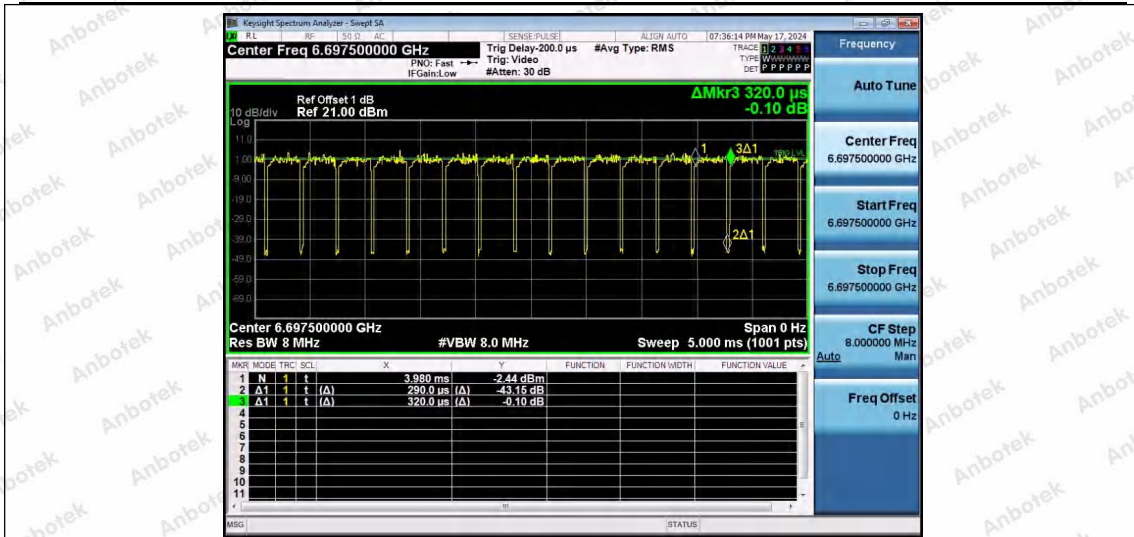

NTNV-11AX20SISO-Ant1-6695-106Tone-RU54