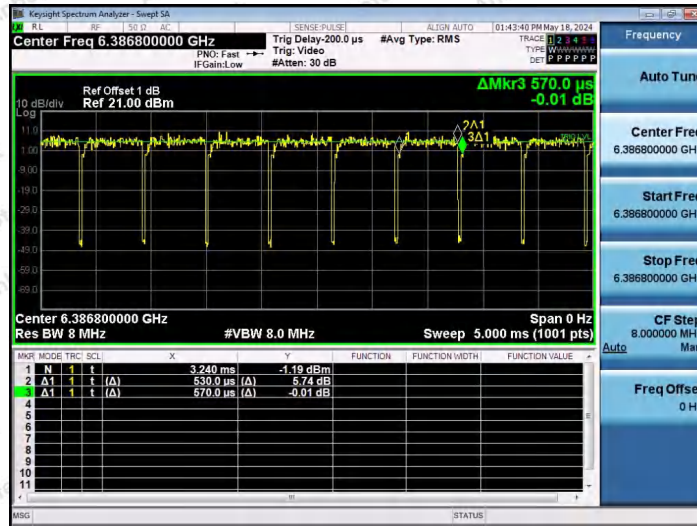

NTNV-11AX40SISO-Ant1-6405-52Tone-RU37