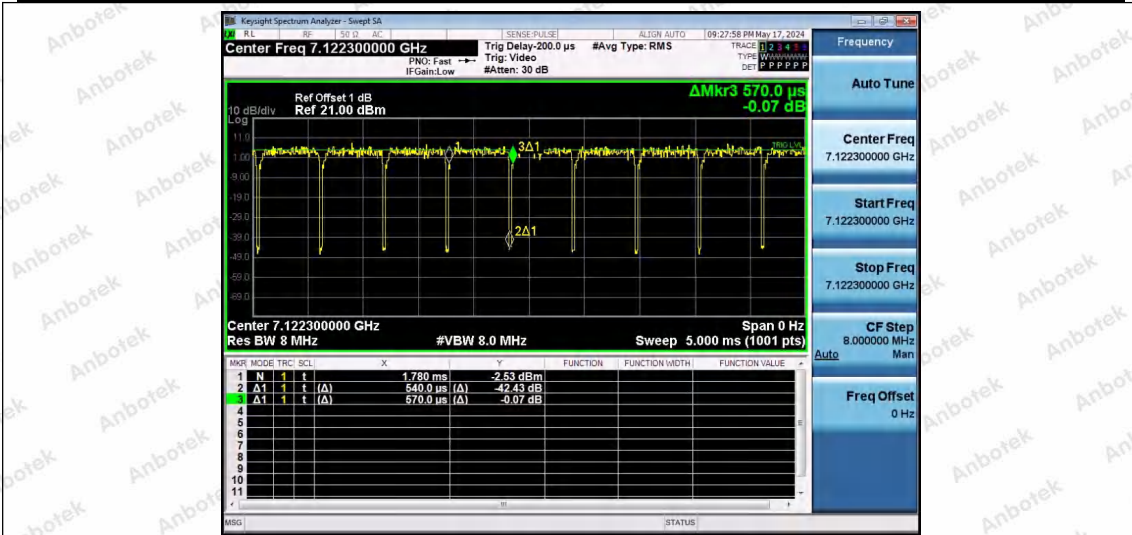

NTNV-11AX20SISO-Ant1-7115-52Tone-RU40