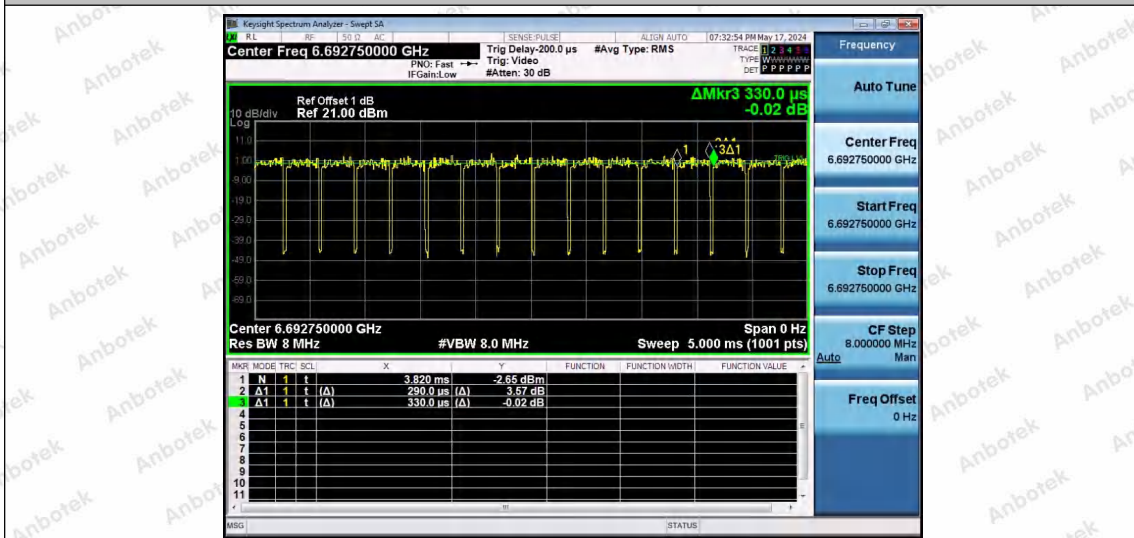

Hotline 400-003-0500
www.anbotek.com.cn

NTNV-11AX20SISO-Ant1-6695-52Tone-RU39

NTNV-11AX20SISO-Ant1-6695-52Tone-RU40

NTNV-11AX20SISO-Ant1-6695-106Tone-RU53

Shenzhen Anbotek Compliance Laboratory Limited

Address: 1/F., Building D, Sogood Science and Technology Park, Sanwei Community, Hangcheng Street, Bao'an District, Shenzhen, Guangdong, China.
 Tel: (86) 0755-26066440 Fax: (86) 0755-26014772 Email: service@anbotek.com