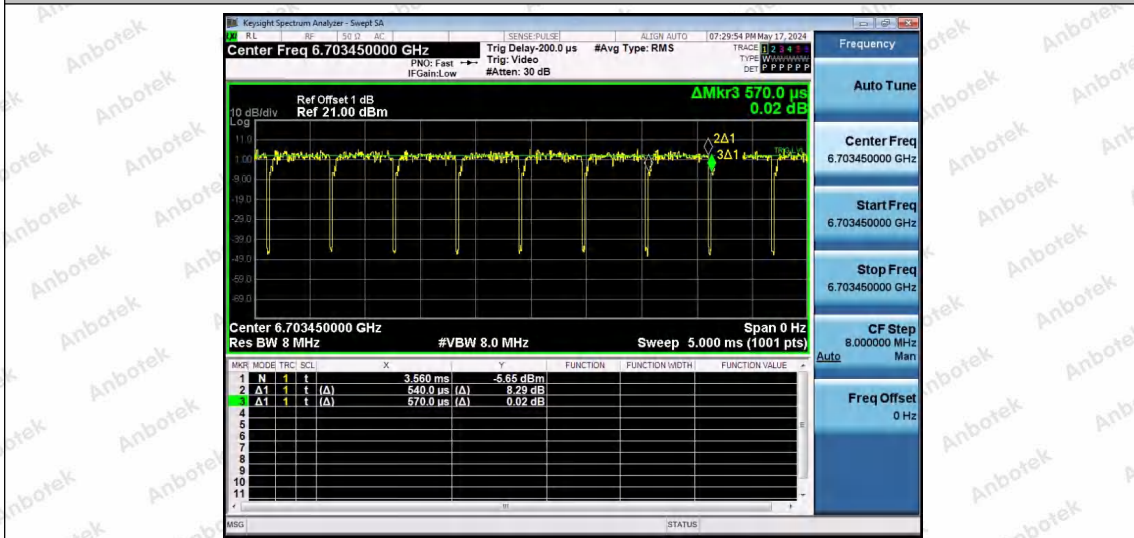

NTNV-11AX20SISO-Ant1-6695-52Tone-RU40