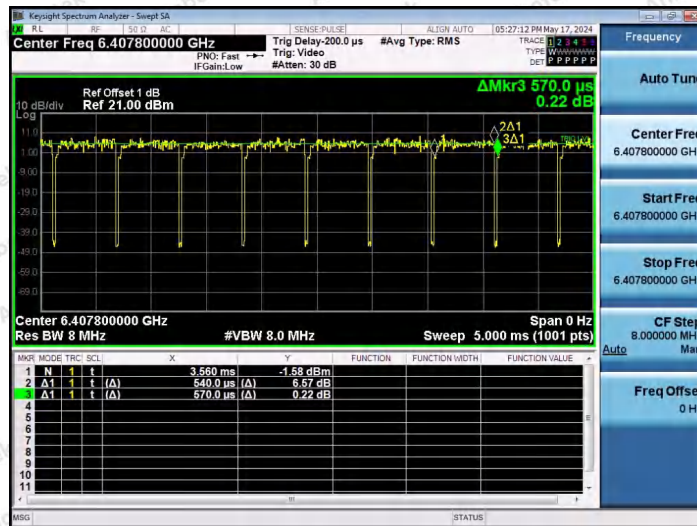

NTNV-11AX20SISO-Ant1-6415-52Tone-RU37