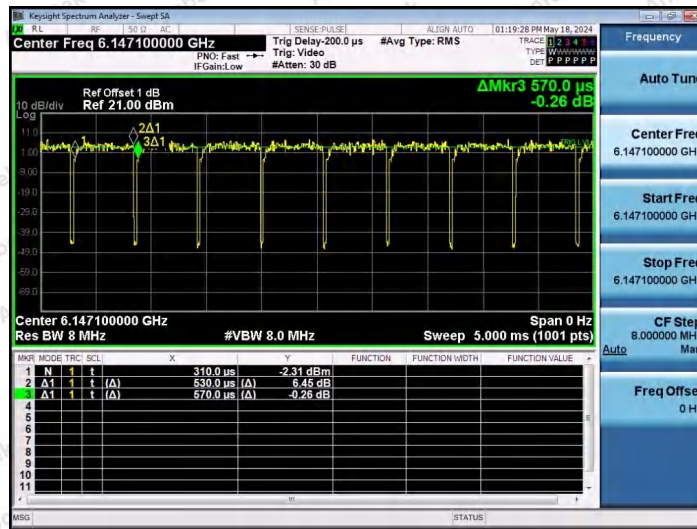

NTNV-11AX40SISO-Ant1-6165-52Tone-RU37