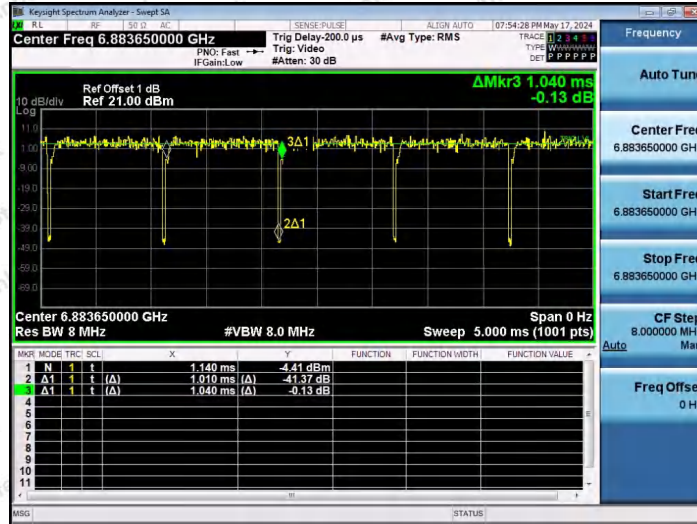

NTNV-11AX20SISO-Ant1-6875-26Tone-RU8