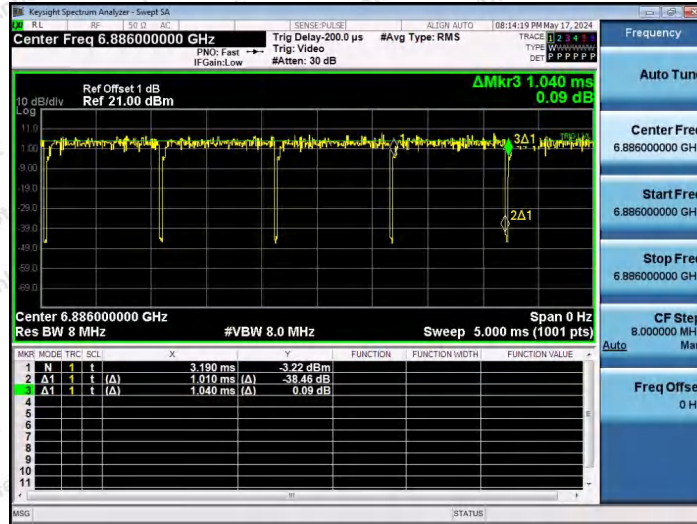

NTNV-11AX20SISO-Ant1-6895-26Tone-RU0