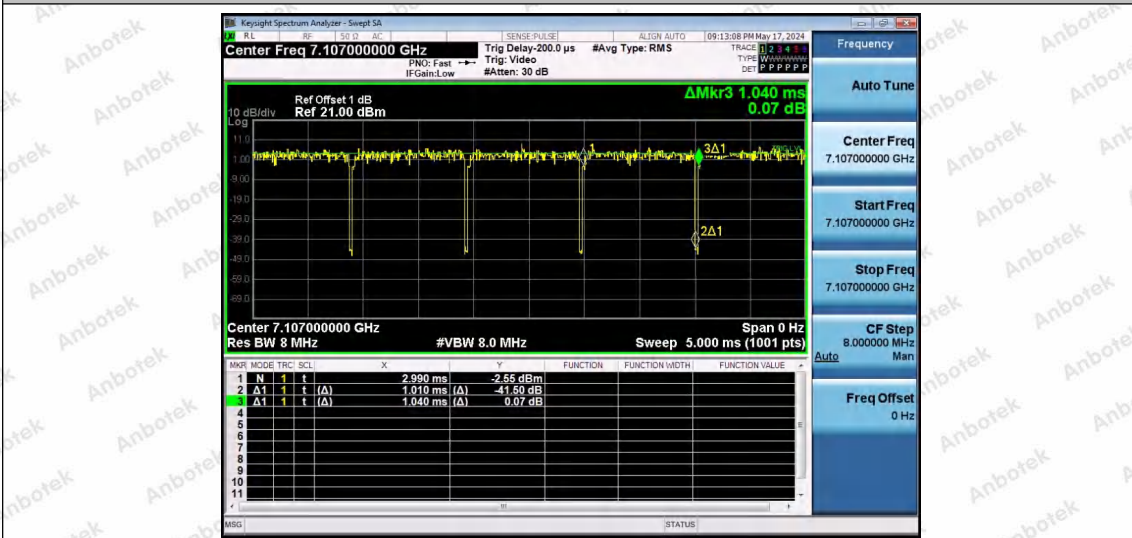

NTNV-11AX20SISO-Ant1-7115-26Tone-RU0