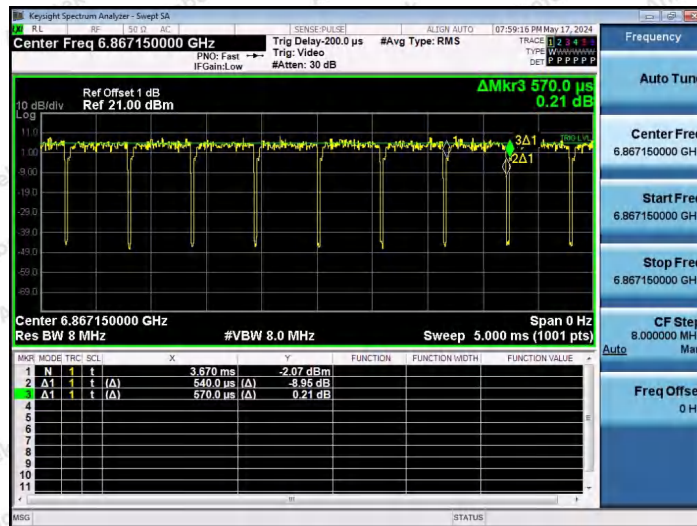

NTNV-11AX20SISO-Ant1-6875-52Tone-RU37