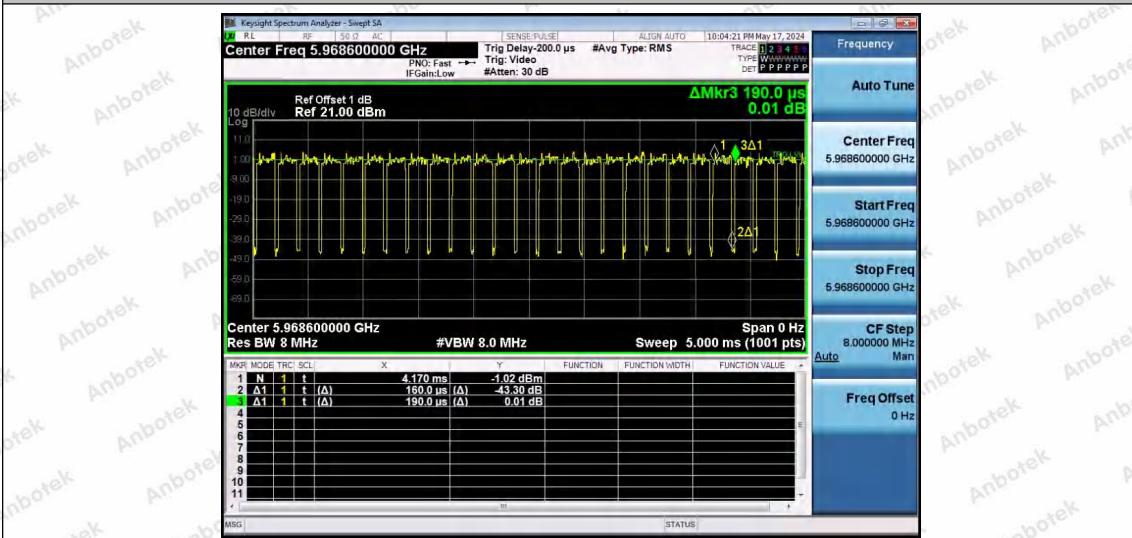

NTNV-11AX40SISO-Ant1-5965-242Tone-RU62