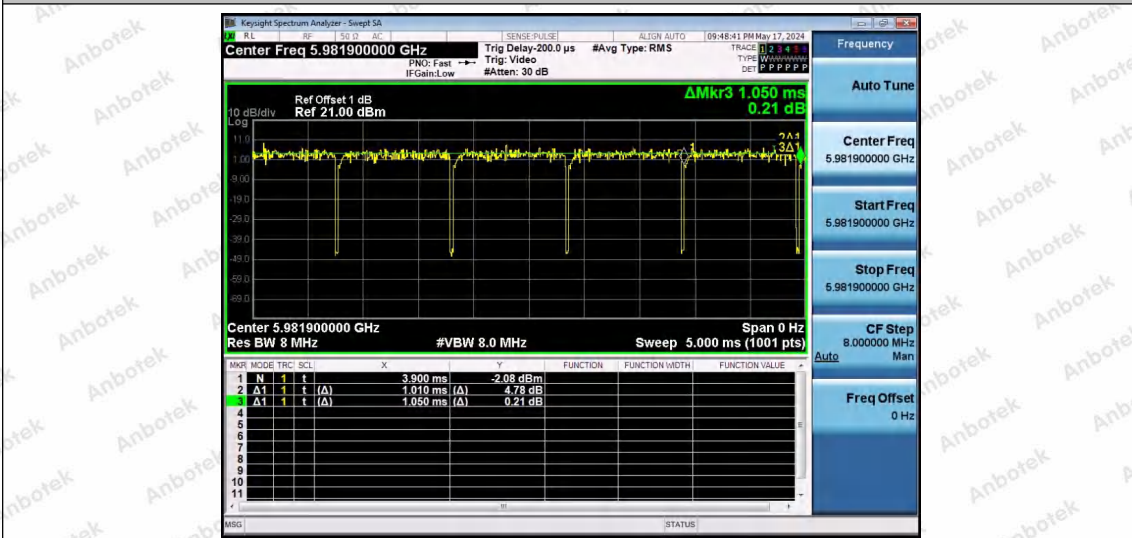

NTNV-11AX40SISO-Ant1-5965-26Tone-RU17