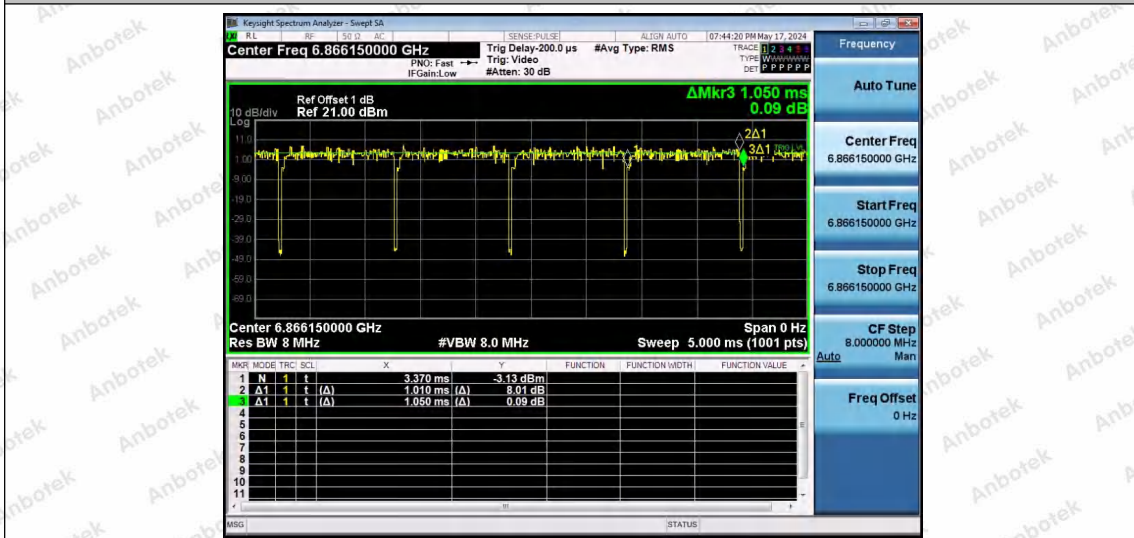

NTNV-11AX20SISO-Ant1-6875-26Tone-RU0