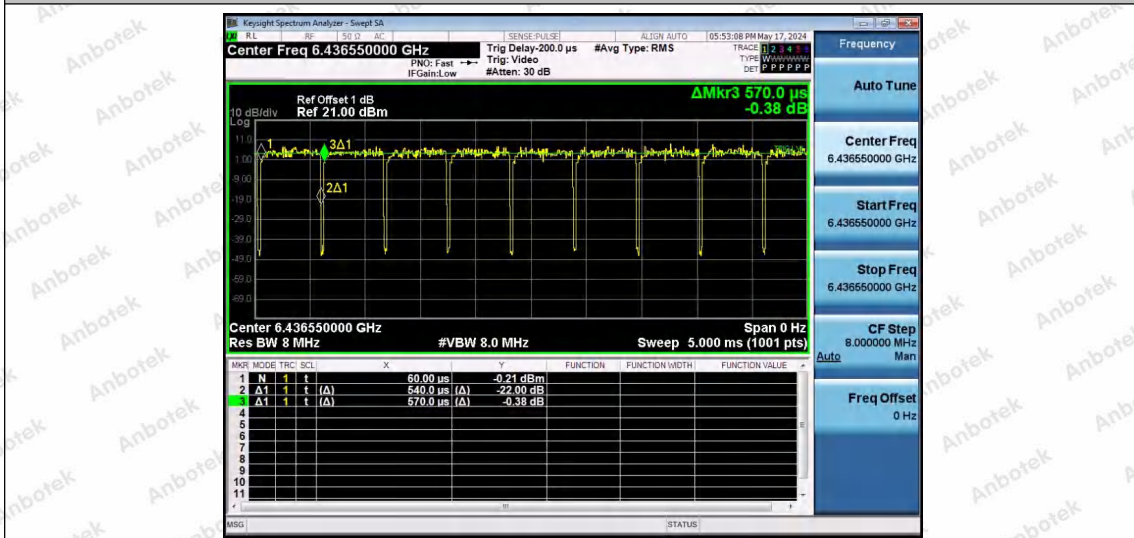

NTNV-11AX20SISO-Ant1-6435-52Tone-RU39