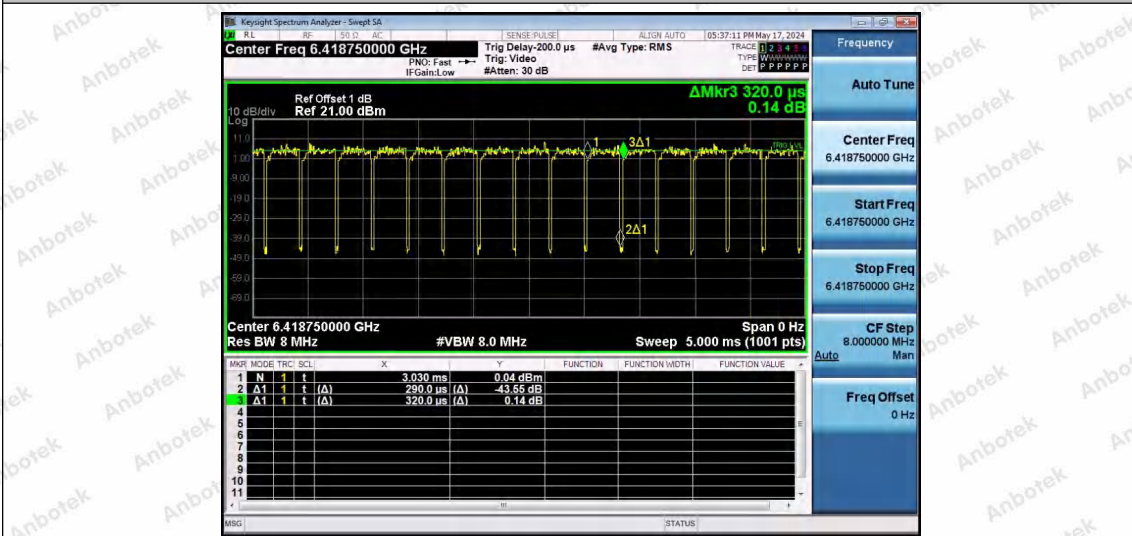

Hotline 400-003-0500
 www.anbotek.com.cn

NTNV-11AX20SISO-Ant1-6415-52Tone-RU40

NTNV-11AX20SISO-Ant1-6415-106Tone-RU53

NTNV-11AX20SISO-Ant1-6415-106Tone-RU54

Shenzhen Anbotek Compliance Laboratory Limited

Address: 1/F., Building D, Sogood Science and Technology Park, Sanwei Community, Hangcheng Street, Bao'an District, Shenzhen, Guangdong, China.
 Tel: (86) 0755-26066440 Fax: (86) 0755-26014772 Email: service@anbotek.com