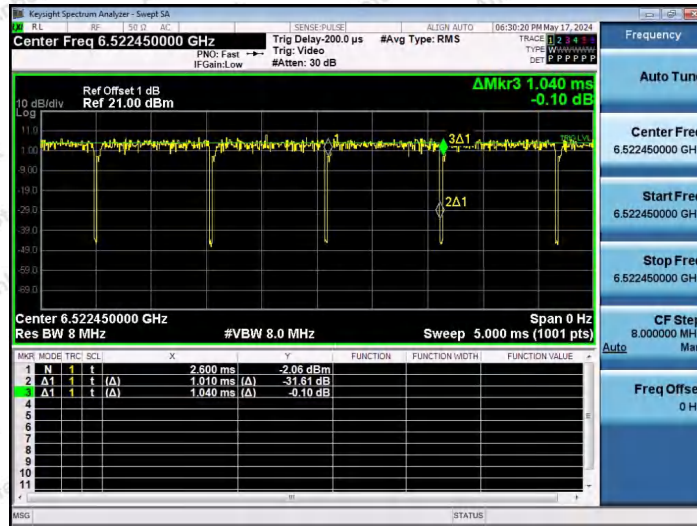

NTNV-11AX20SISO-Ant1-6515-26Tone-RU8