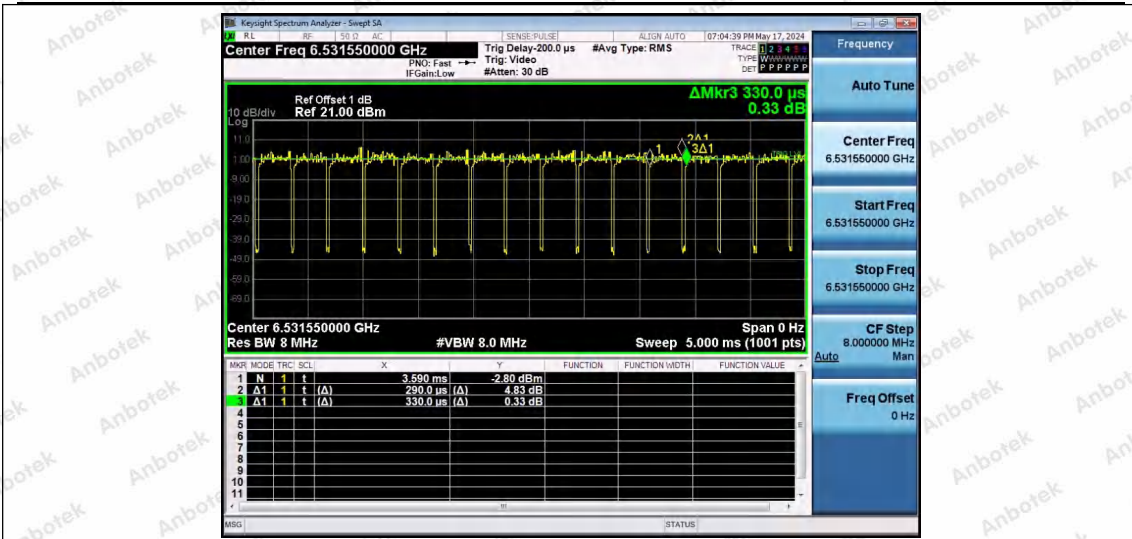

NTNV-11AX20SISO-Ant1-6535-106Tone-RU53