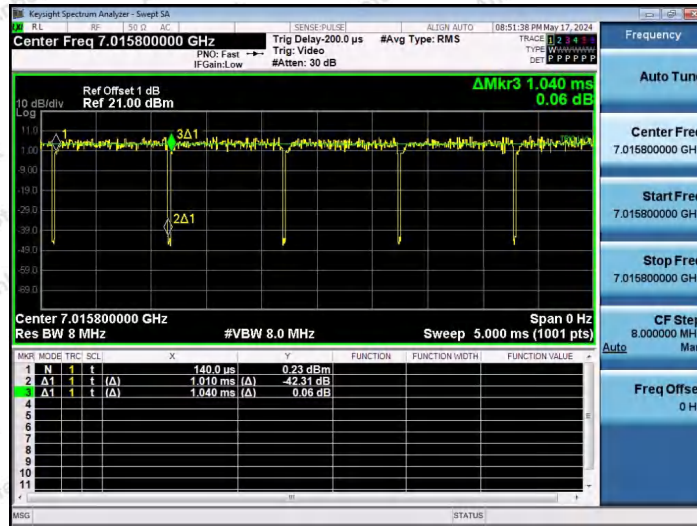

NTNV-11AX20SISO-Ant1-7015-26Tone-RU4