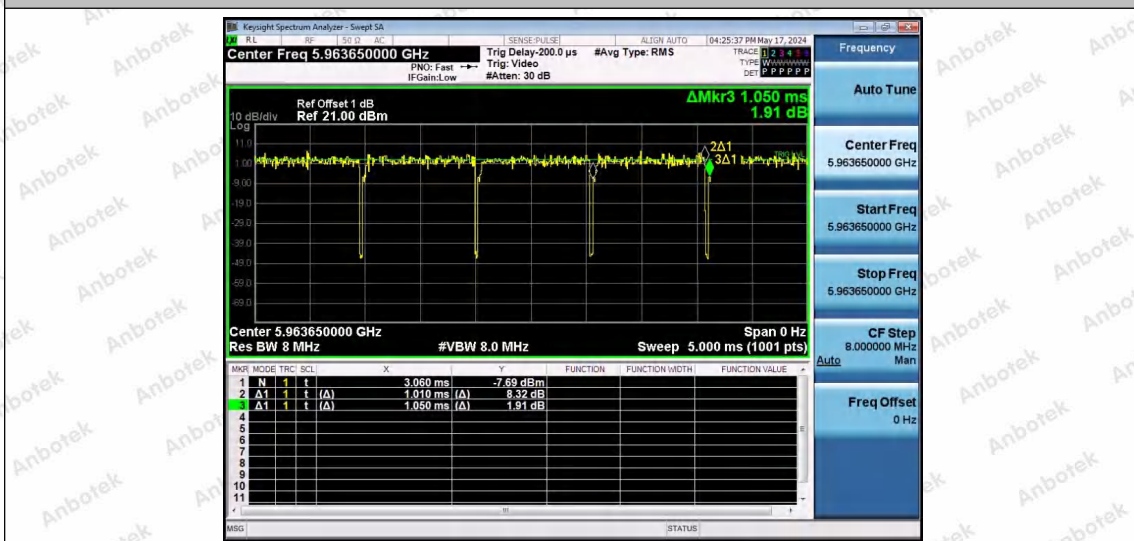

Hotline 400-003-0500
 www.anbotek.com.cn

Test Graphs

NTNV-11AX20SISO-Ant1-5955-26Tone-RU0

NTNV-11AX20SISO-Ant1-5955-26Tone-RU4

NTNV-11AX20SISO-Ant1-5955-26Tone-RU8

Shenzhen Anbotek Compliance Laboratory Limited