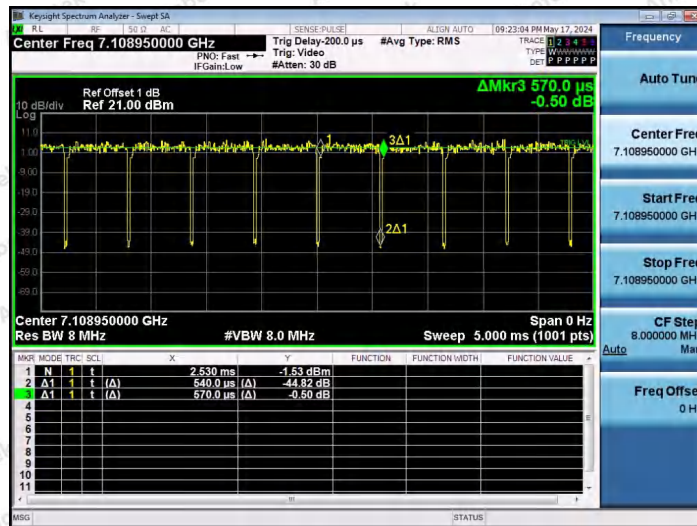

NTNV-11AX20SISO-Ant1-7115-52Tone-RU37