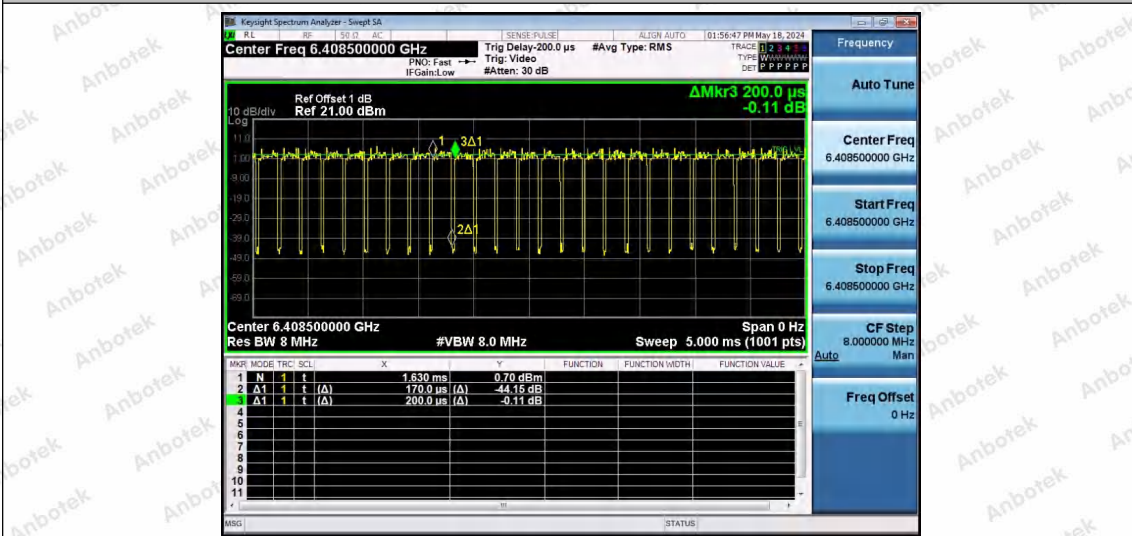

Hotline 400-003-0500
www.anbotek.com.cn

NTNV-11AX40SISO-Ant1-6405-106Tone-RU56

NTNV-11AX40SISO-Ant1-6405-242Tone-RU61

NTNV-11AX40SISO-Ant1-6405-242Tone-RU62

Shenzhen Anbotek Compliance Laboratory Limited

Address: 1/F., Building D, Sogood Science and Technology Park, Sanwei Community, Hangcheng Street, Bao'an District, Shenzhen, Guangdong, China.
 Tel: (86) 0755-26066440 Fax: (86) 0755-26014772 Email: service@anbotek.com