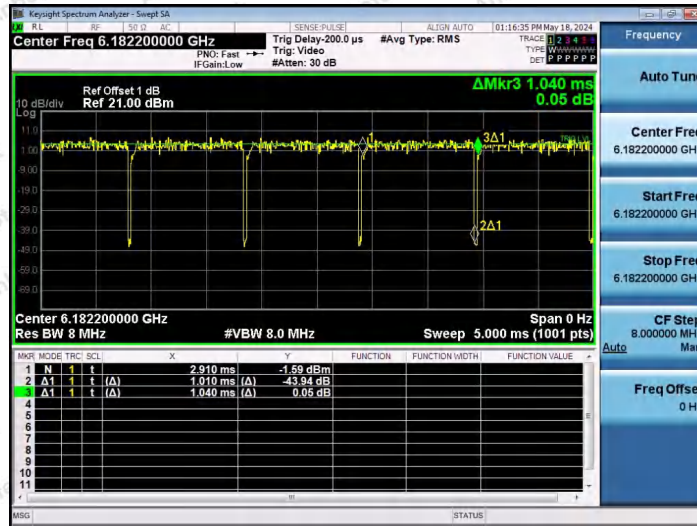

NTNV-11AX40SISO-Ant1-6165-26Tone-RU17