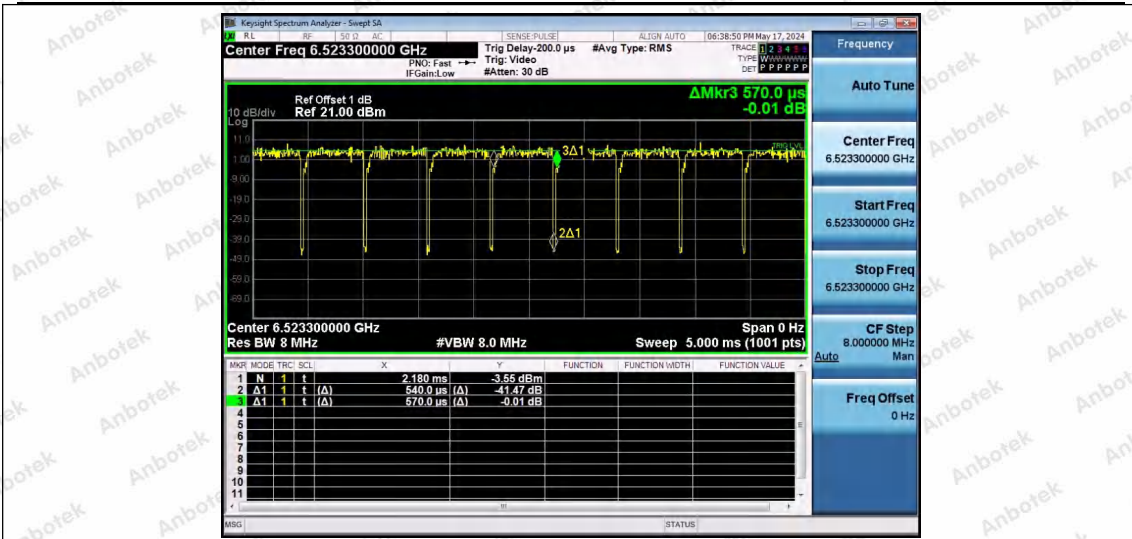

NTNV-11AX20SISO-Ant1-6515-52Tone-RU40