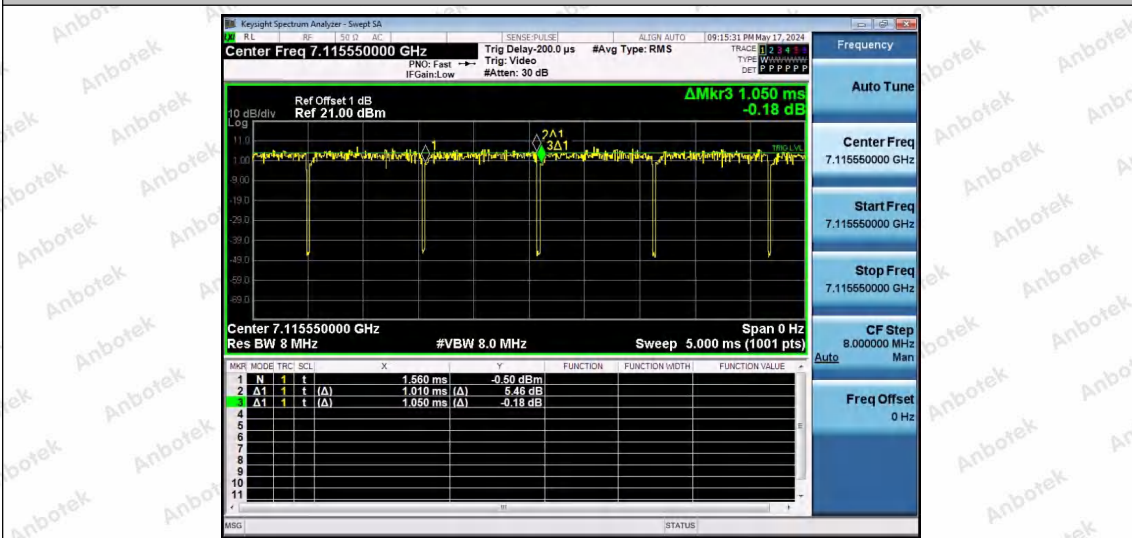

Hotline 400-003-0500
 www.anbotek.com.cn

NTNV-11AX20SISO-Ant1-7015-106Tone-RU54

NTNV-11AX20SISO-Ant1-7115-26Tone-RU0

NTNV-11AX20SISO-Ant1-7115-26Tone-RU4

Shenzhen Anbotek Compliance Laboratory Limited

Address: 1/F., Building D, Sogood Science and Technology Park, Sanwei Community, Hangcheng Street, Bao'an District, Shenzhen, Guangdong, China.
 Tel: (86) 0755-26066440 Fax: (86) 0755-26014772 Email: service@anbotek.com