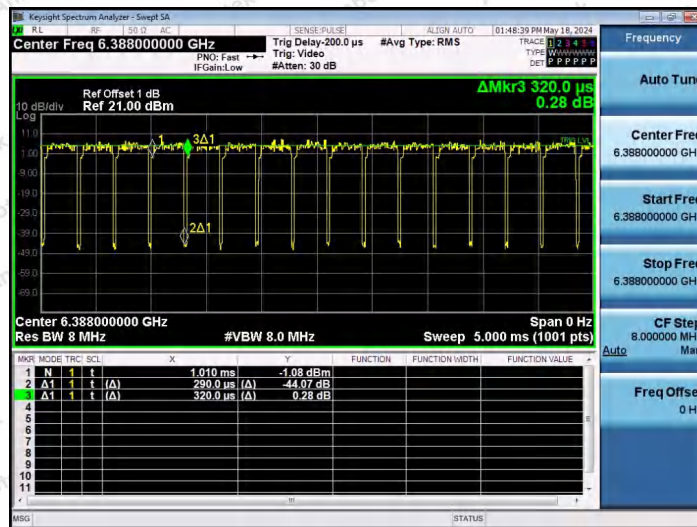

Hotline 400-003-0500
www.anbotek.com.cn

NTNV-11AX40SISO-Ant1-6405-52Tone-RU37

NTNV-11AX40SISO-Ant1-6405-52Tone-RU44

NTNV-11AX40SISO-Ant1-6405-106Tone-RU53

Shenzhen Anbotek Compliance Laboratory Limited

Address: 1/F., Building D, Sogood Science and Technology Park, Sanwei Community, Hangcheng Street, Bao'an District, Shenzhen, Guangdong, China.
Tel: (86) 0755-26066440 Fax: (86) 0755-26014772 Email: service@anbotek.com