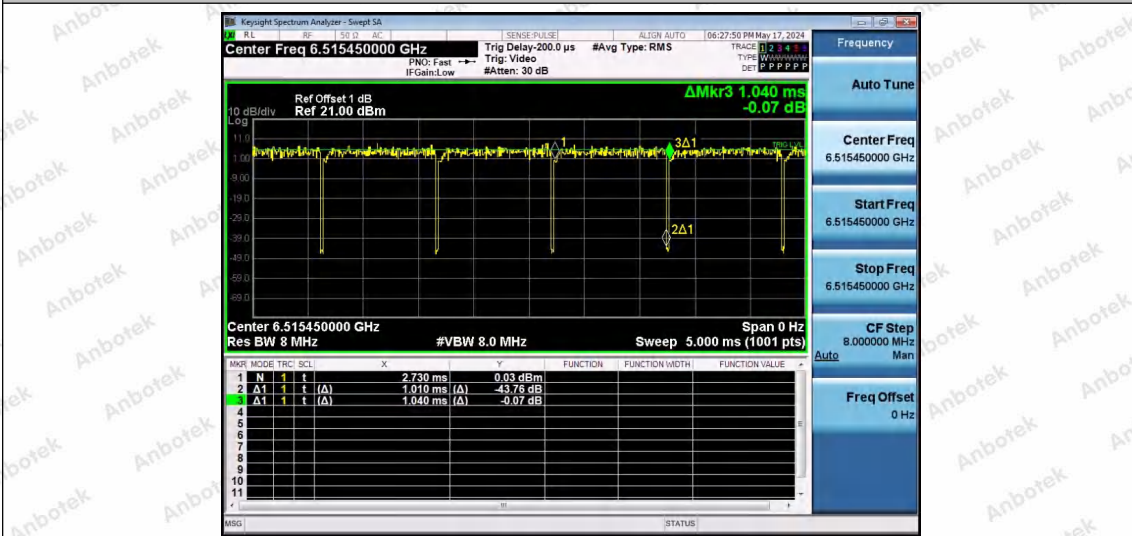

Hotline
400-003-0500
www.anbotek.com.cn

NTNV-11AX20SISO-Ant1-6475-106Tone-RU54

NTNV-11AX20SISO-Ant1-6515-26Tone-RU0

NTNV-11AX20SISO-Ant1-6515-26Tone-RU4

Shenzhen Anbotek Compliance Laboratory Limited

Address: 1/F., Building D, Sogood Science and Technology Park, Sanwei Community, Hangcheng Street, Bao'an District, Shenzhen, Guangdong, China.
 Tel: (86) 0755-26066440 Fax: (86) 0755-26014772 Email: service@anbotek.com