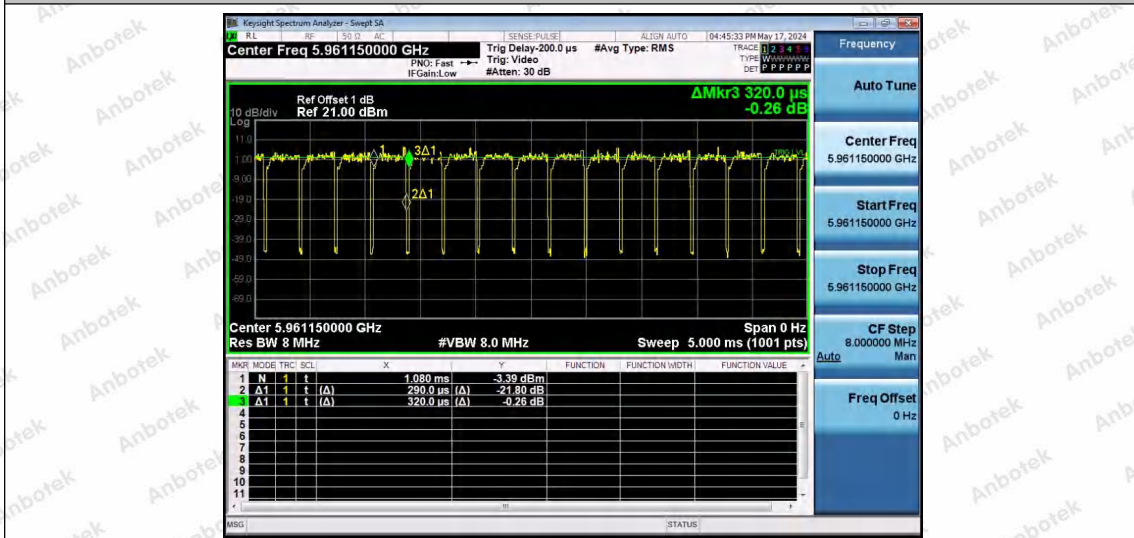

NTNV-11AX20SISO-Ant1-5955-106Tone-RU54