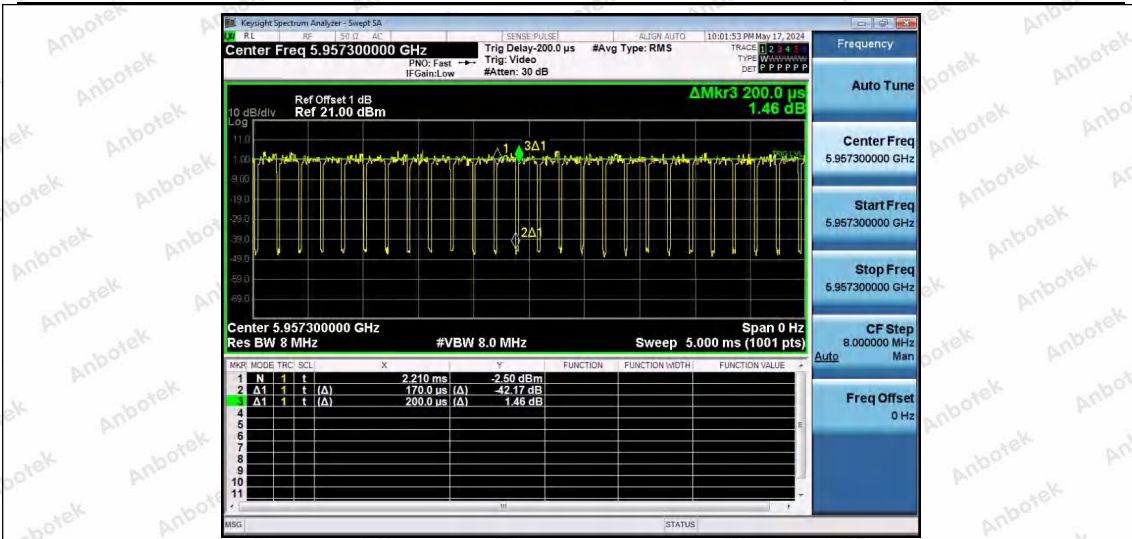

NTNV-11AX40SISO-Ant1-5965-242Tone-RU61