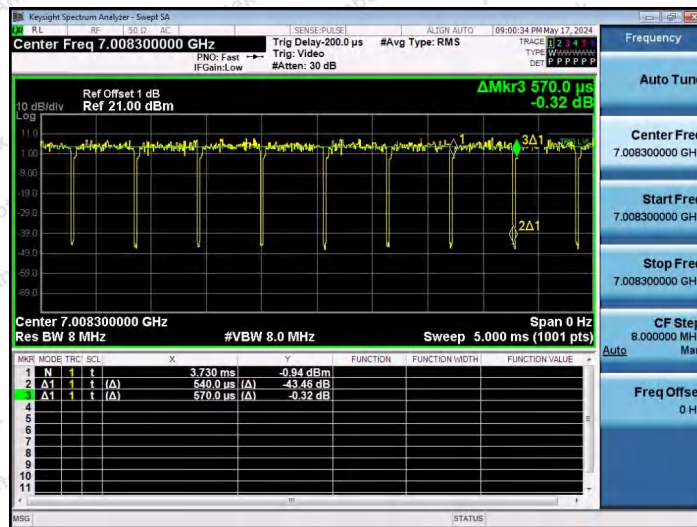

Hotline 400-003-0500
 www.anbotek.com.cn

NTNV-11AX20SISO-Ant1-7015-26Tone-RU4

NTNV-11AX20SISO-Ant1-7015-26Tone-RU8

NTNV-11AX20SISO-Ant1-7015-52Tone-RU37

Shenzhen Anbotek Compliance Laboratory Limited

Address: 1/F., Building D, Sogood Science and Technology Park, Sanwei Community, Hangcheng Street, Bao'an District, Shenzhen, Guangdong, China.
 Tel: (86) 0755-26066440 Fax: (86) 0755-26014772 Email: service@anbotek.com