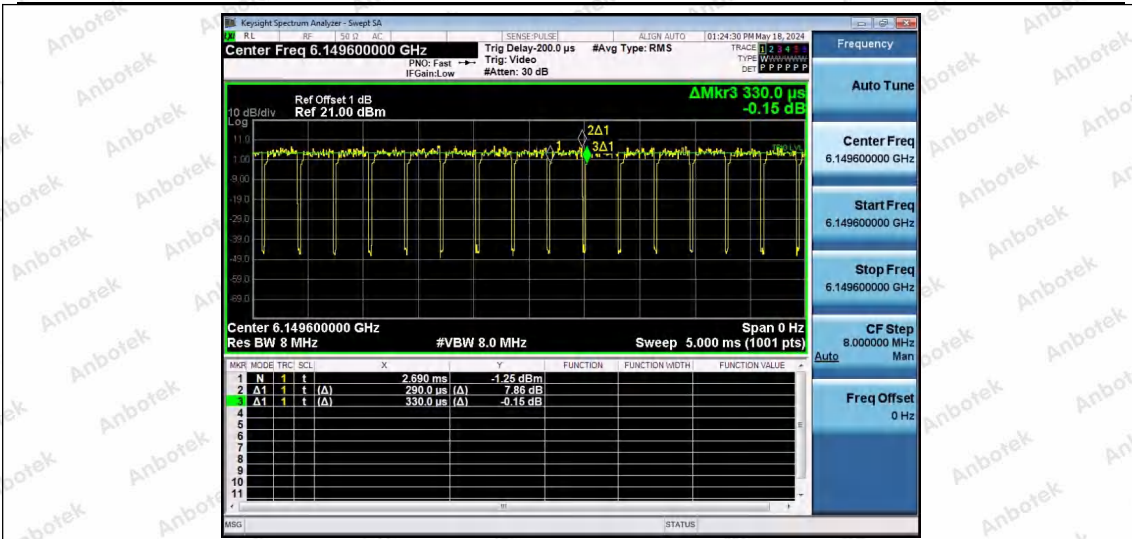

NTNV-11AX40SISO-Ant1-6165-106Tone-RU53