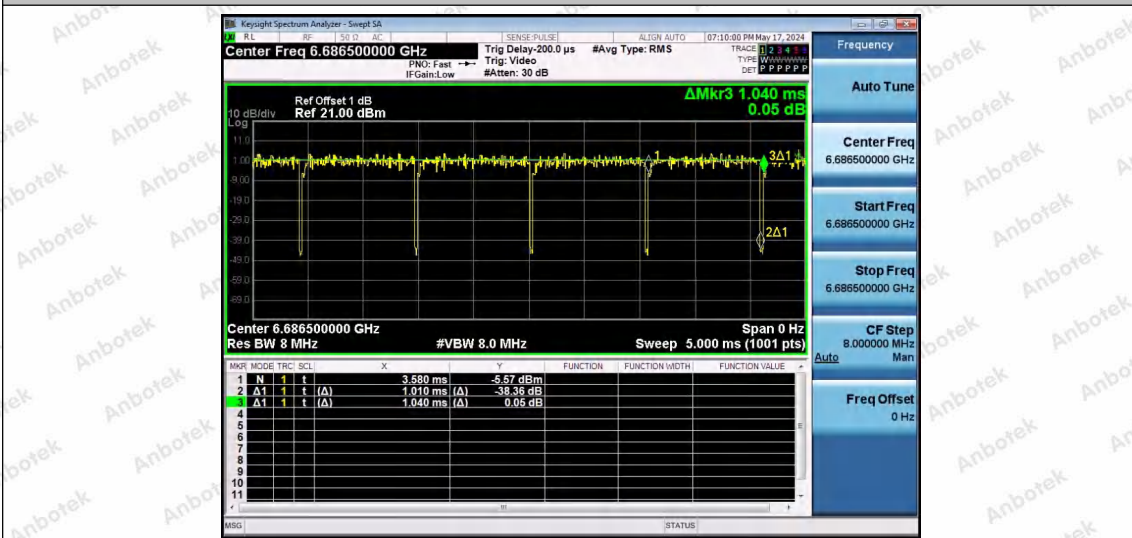

Hotline 400-003-0500
www.anbotek.com.cn

NTNV-11AX20SISO-Ant1-6535-106Tone-RU53

NTNV-11AX20SISO-Ant1-6535-106Tone-RU54

NTNV-11AX20SISO-Ant1-6695-26Tone-RU0

Shenzhen Anbotek Compliance Laboratory Limited

Address: 1/F., Building D, Sogood Science and Technology Park, Sanwei Community, Hangcheng Street, Bao'an District, Shenzhen, Guangdong, China.
 Tel: (86) 0755-26066440 Fax: (86) 0755-26014772 Email: service@anbotek.com