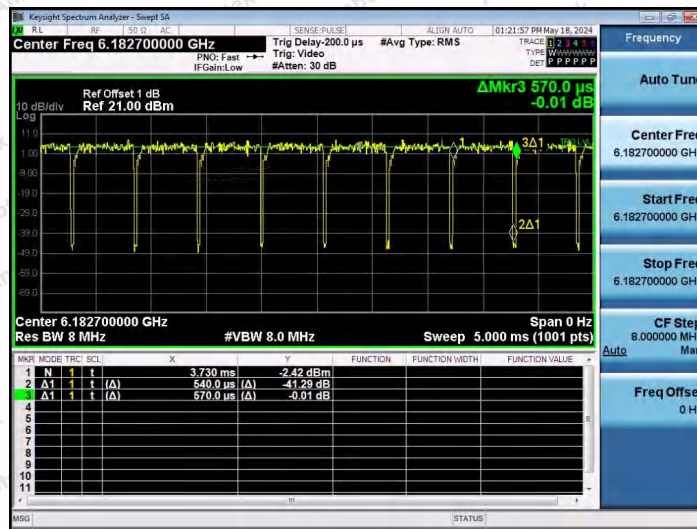

Hotline
400-003-0500
www.anbotek.com.cn

NTNV-11AX40SISO-Ant1-6165-26Tone-RU17

NTNV-11AX40SISO-Ant1-6165-52Tone-RU37

NTNV-11AX40SISO-Ant1-6165-52Tone-RU44

Shenzhen Anbotek Compliance Laboratory Limited

Address: 1/F., Building D, Sogood Science and Technology Park, Sanwei Community, Hangcheng Street, Bao'an District, Shenzhen, Guangdong, China.
 Tel: (86) 0755-26066440 Fax: (86) 0755-26014772 Email: service@anbotek.com