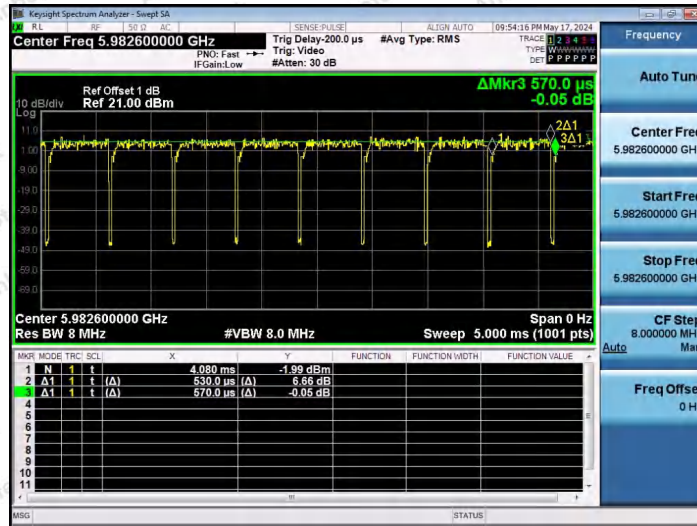

NTNV-11AX40SISO-Ant1-5965-52Tone-RU44