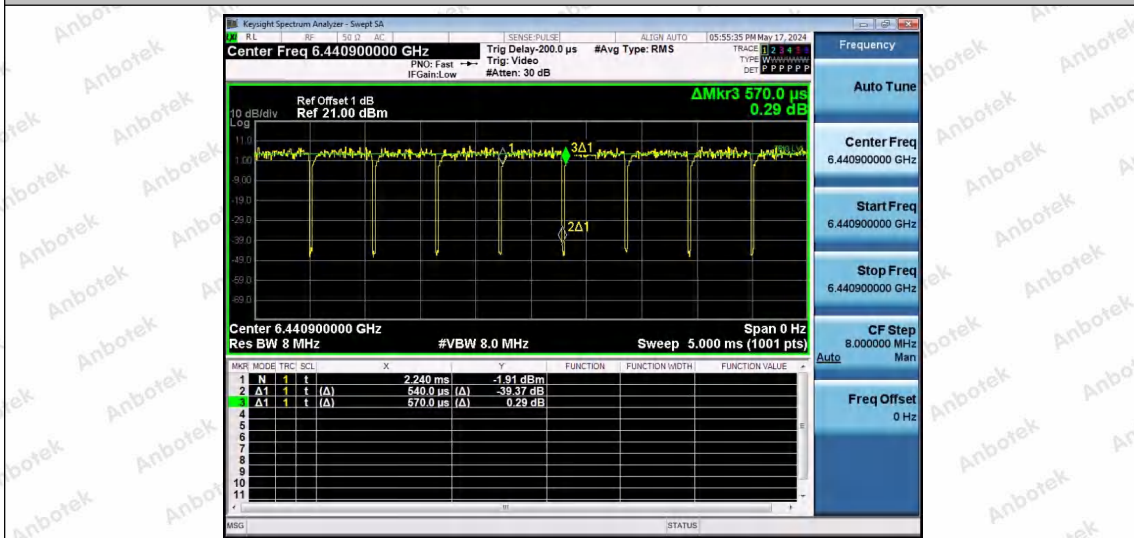

Hotline 400-003-0500
 www.anbotek.com.cn

NTNV-11AX20SISO-Ant1-6435-52Tone-RU37

NTNV-11AX20SISO-Ant1-6435-52Tone-RU39

NTNV-11AX20SISO-Ant1-6435-52Tone-RU40

Shenzhen Anbotek Compliance Laboratory Limited

Address: 1/F., Building D, Sogood Science and Technology Park, Sanwei Community, Hangcheng Street, Bao'an District, Shenzhen, Guangdong, China.
Tel: (86) 0755-26066440 Fax: (86) 0755-26014772 Email: service@anbotek.com