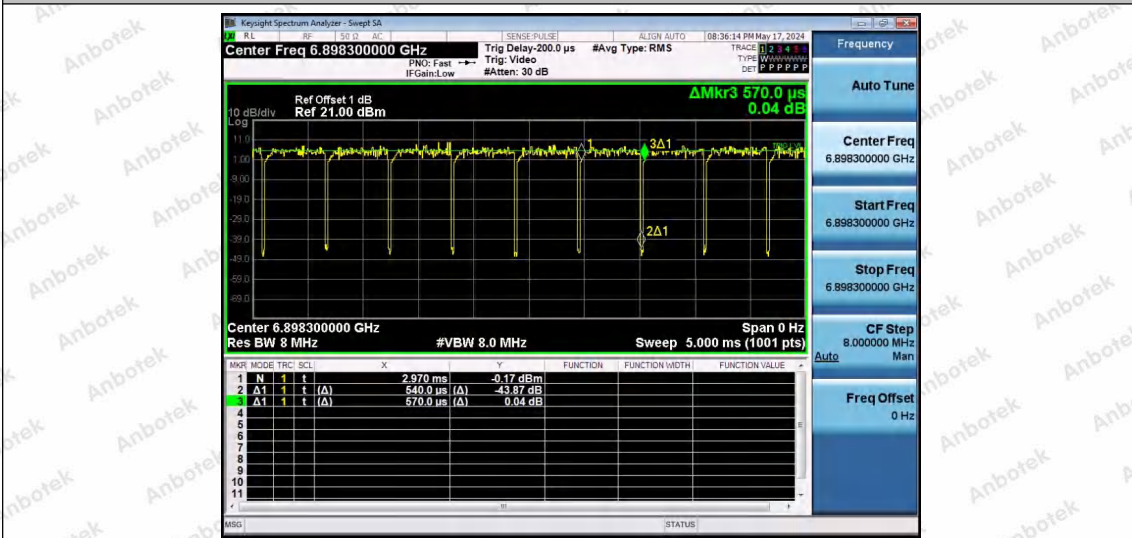

NTNV-11AX20SISO-Ant1-6895-52Tone-RU39