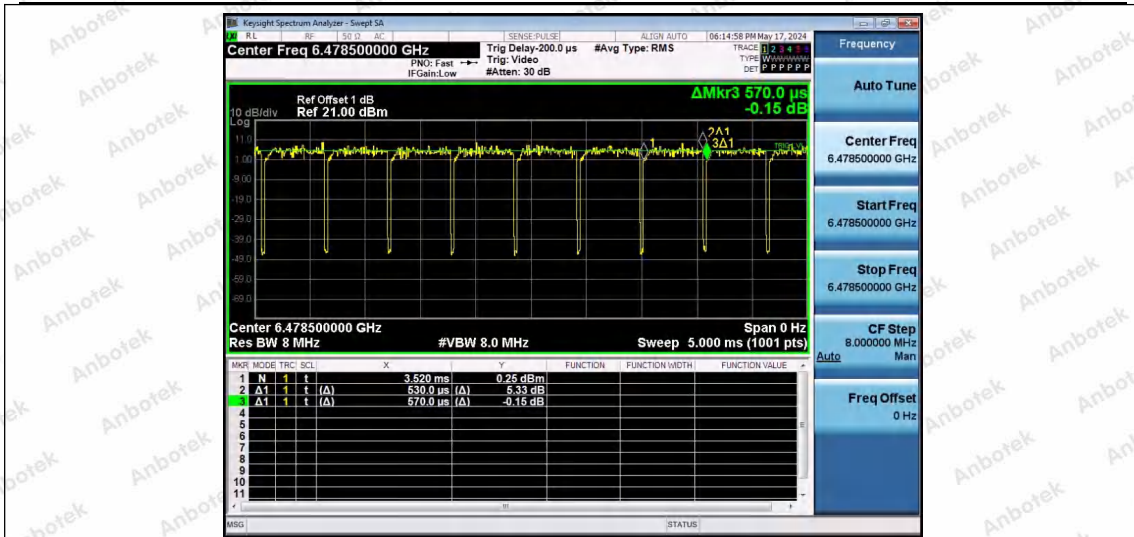

NTNV-11AX20SISO-Ant1-6475-52Tone-RU39