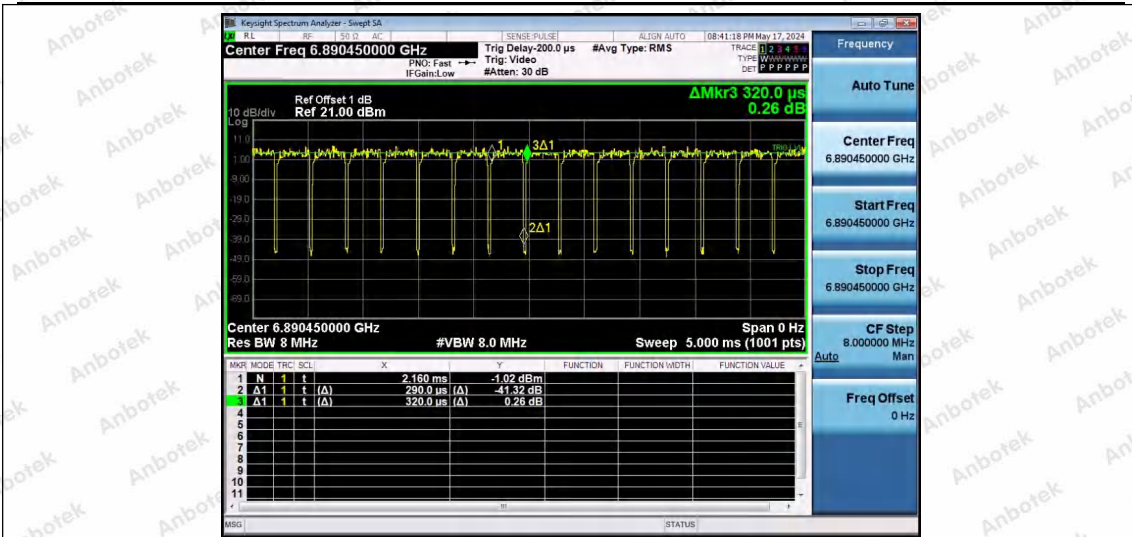

NTNV-11AX20SISO-Ant1-6895-106Tone-RU53