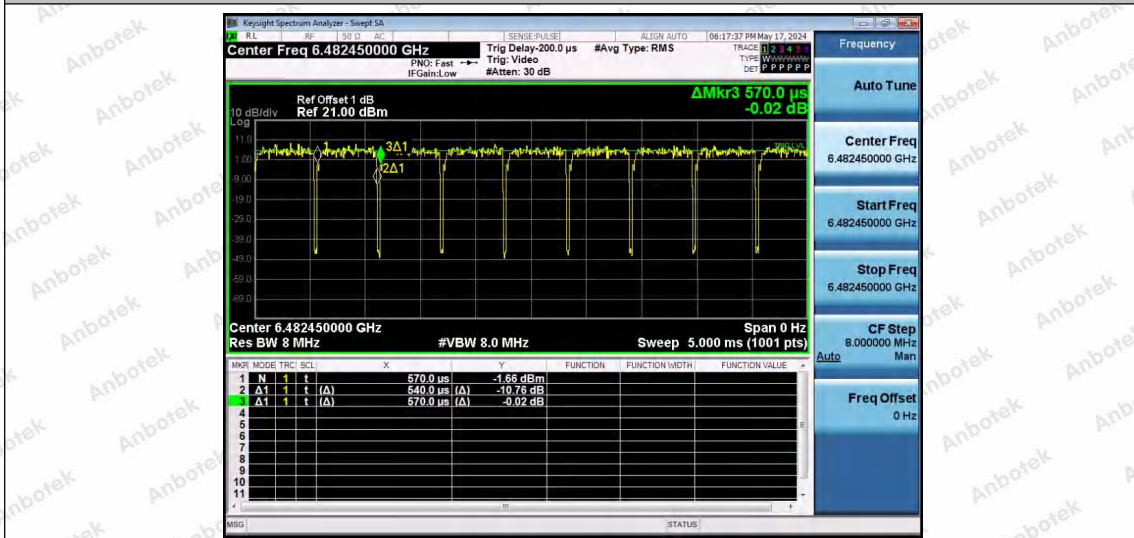

NTNV-11AX20SISO-Ant1-6475-52Tone-RU40