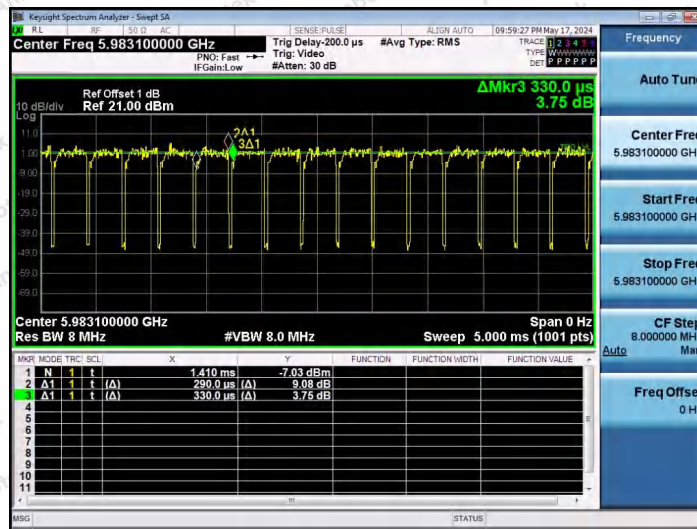

Hotline 400-003-0500
www.anbotek.com.cn

NTNV-11AX40SISO-Ant1-5965-52Tone-RU44

NTNV-11AX40SISO-Ant1-5965-106Tone-RU53

NTNV-11AX40SISO-Ant1-5965-106Tone-RU56

Shenzhen Anbotek Compliance Laboratory Limited

Address: 1/F., Building D, Sogood Science and Technology Park, Sanwei Community, Hangcheng Street, Bao'an District, Shenzhen, Guangdong, China.
 Tel: (86) 0755-26066440 Fax: (86) 0755-26014772 Email: service@anbotek.com