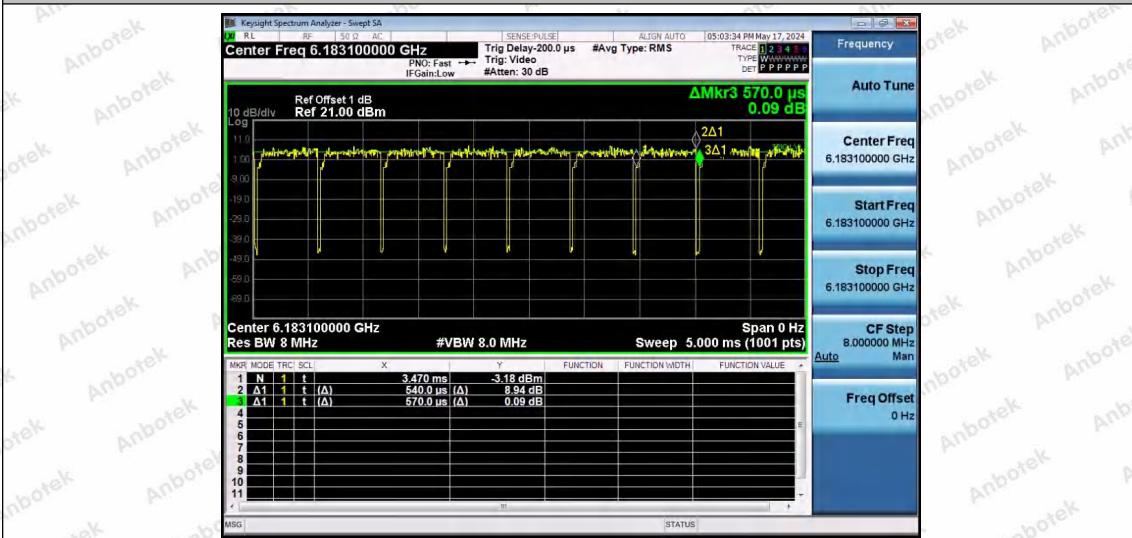

NTNV-11AX20SISO-Ant1-6175-52Tone-RU40