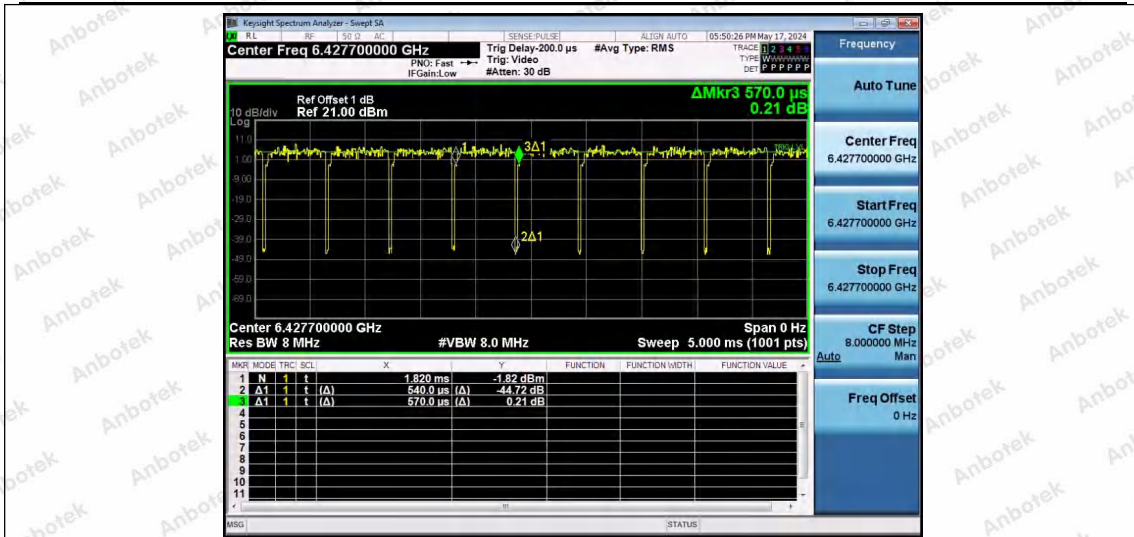

NTNV-11AX20SISO-Ant1-6435-52Tone-RU37