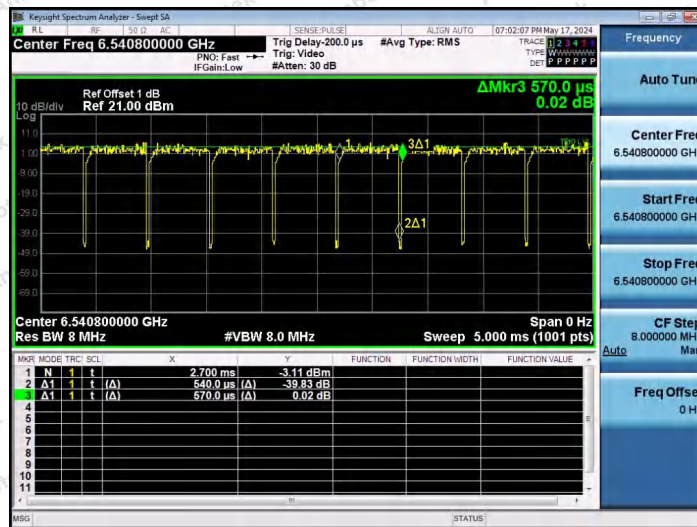

Hotline 400-003-0500
 www.anbotek.com.cn

NTNV-11AX20SISO-Ant1-6535-52Tone-RU37

NTNV-11AX20SISO-Ant1-6535-52Tone-RU39

NTNV-11AX20SISO-Ant1-6535-52Tone-RU40

Shenzhen Anbotek Compliance Laboratory Limited

Address: 1/F., Building D, Sogood Science and Technology Park, Sanwei Community, Hangcheng Street, Bao'an District, Shenzhen, Guangdong, China.
Tel: (86) 0755-26066440 Fax: (86) 0755-26014772 Email: service@anbotek.com