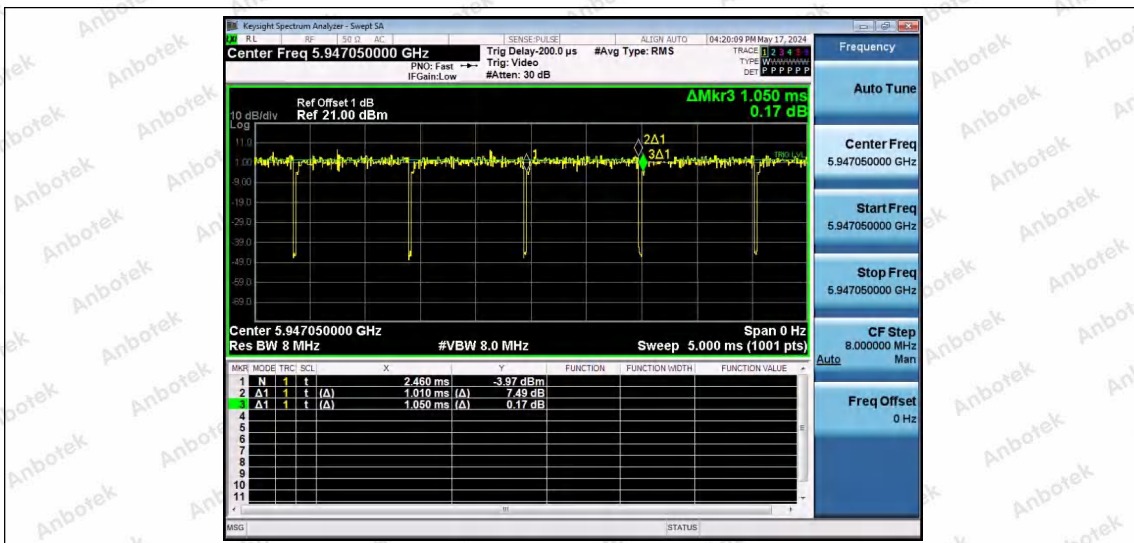

Test Graphs

NTNV-11AX20SISO-Ant1-5955-26Tone-RU0