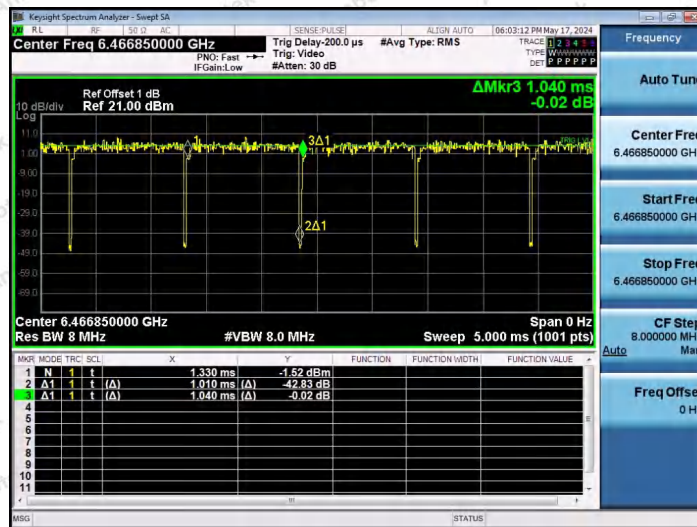

Hotline 400-003-0500
www.anbotek.com.cn

NTNV-11AX20SISO-Ant1-6435-106Tone-RU53

NTNV-11AX20SISO-Ant1-6435-106Tone-RU54

NTNV-11AX20SISO-Ant1-6475-26Tone-RU0

Shenzhen Anbotek Compliance Laboratory Limited

Address: 1/F., Building D, Sogood Science and Technology Park, Sanwei Community, Hangcheng Street, Bao'an District, Shenzhen, Guangdong, China.
 Tel: (86) 0755-26066440 Fax: (86) 0755-26014772 Email: service@anbotek.com