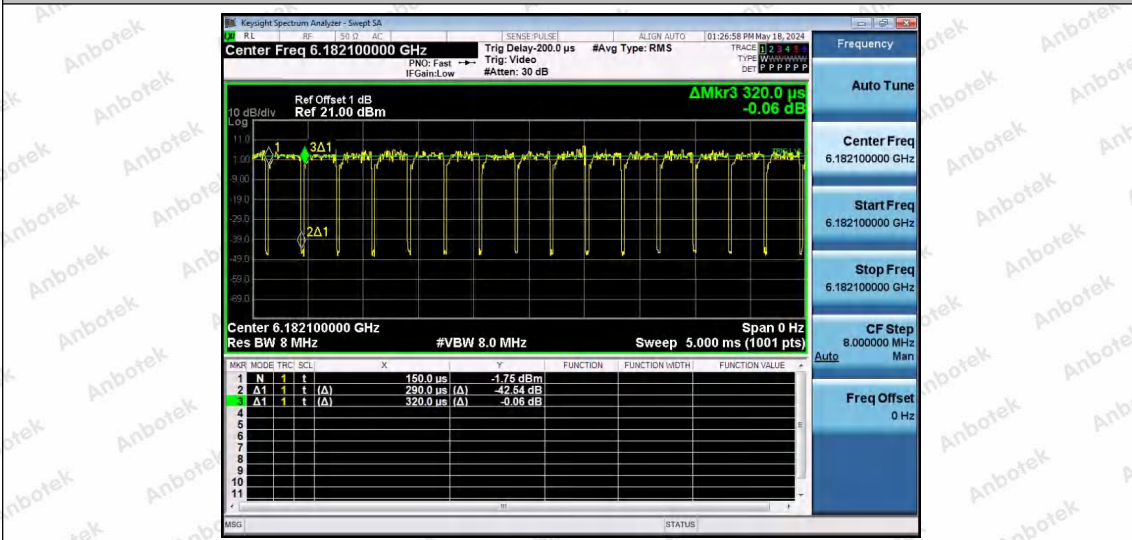

NTNV-11AX40SISO-Ant1-6165-106Tone-RU56