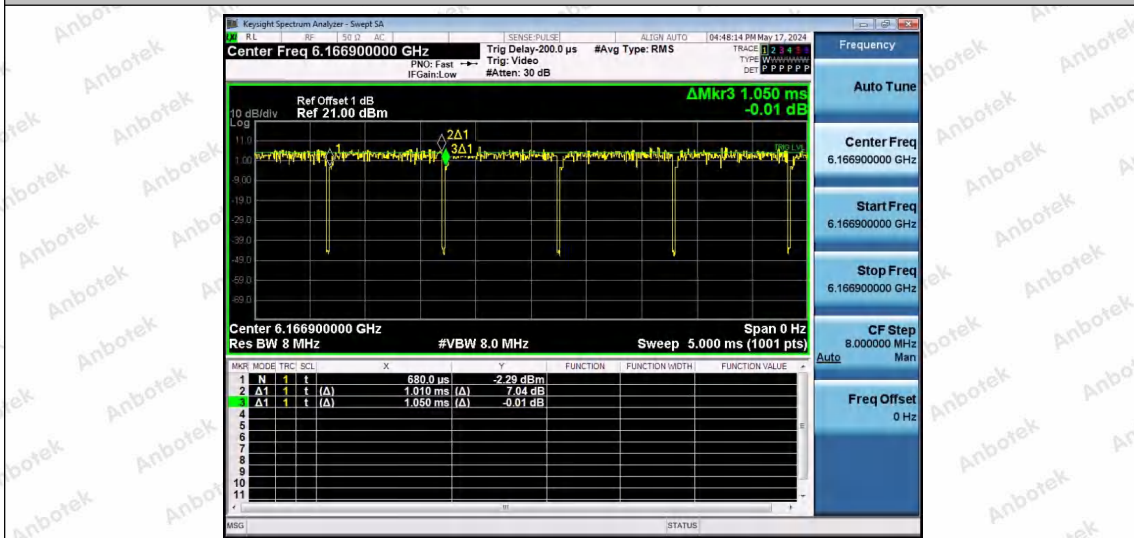

Hotline 400-003-0500
 www.anbotek.com.cn

NTNV-11AX20SISO-Ant1-5955-106Tone-RU53

NTNV-11AX20SISO-Ant1-5955-106Tone-RU54

NTNV-11AX20SISO-Ant1-6175-26Tone-RU0

Shenzhen Anbotek Compliance Laboratory Limited

Address: 1/F., Building D, Sogood Science and Technology Park, Sanwei Community, Hangcheng Street, Bao'an District, Shenzhen, Guangdong, China.
 Tel: (86) 0755-26066440 Fax: (86) 0755-26014772 Email: service@anbotek.com