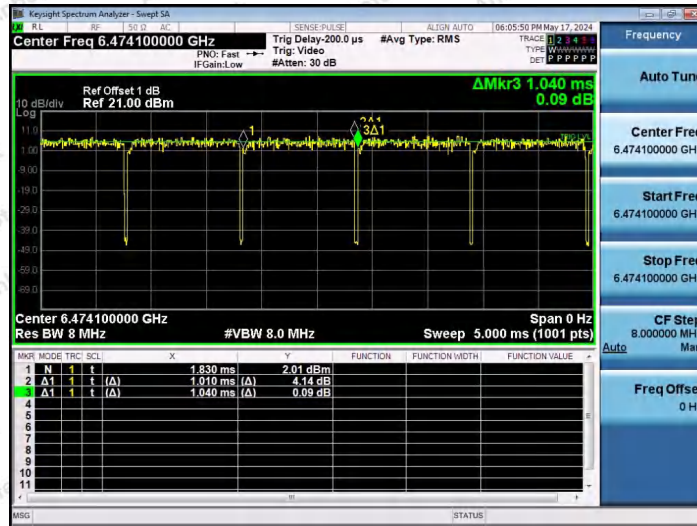

NTNV-11AX20SISO-Ant1-6475-26Tone-RU4