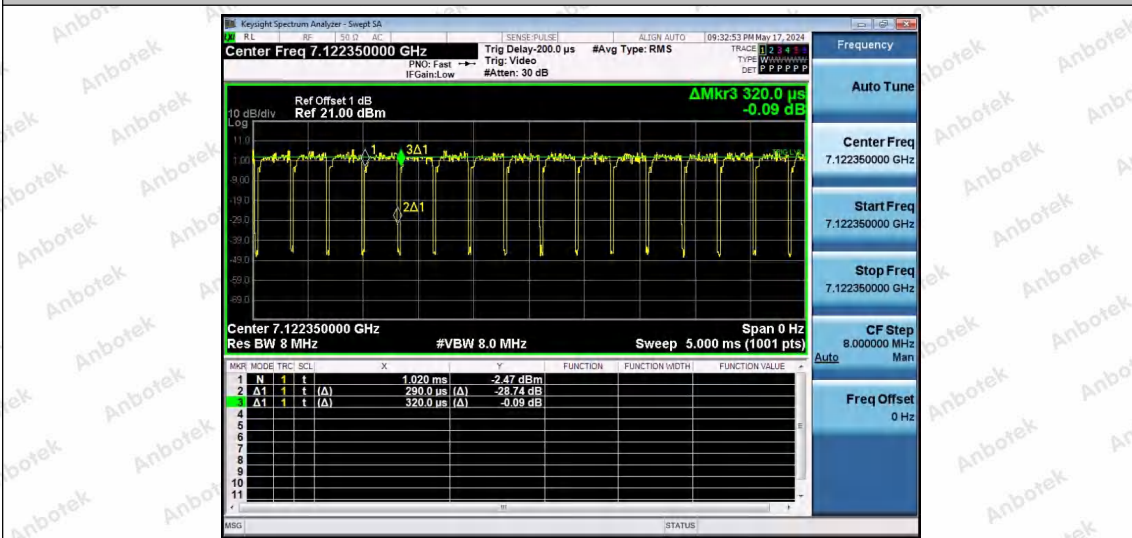

Hotline 400-003-0500
 www.anbotek.com.cn

NTNV-11AX20SISO-Ant1-7115-52Tone-RU40

NTNV-11AX20SISO-Ant1-7115-106Tone-RU53

NTNV-11AX20SISO-Ant1-7115-106Tone-RU54

Shenzhen Anbotek Compliance Laboratory Limited

Address: 1/F., Building D, Sogood Science and Technology Park, Sanwei Community, Hangcheng Street, Bao'an District, Shenzhen, Guangdong, China.
 Tel: (86) 0755-26066440 Fax: (86) 0755-26014772 Email: service@anbotek.com