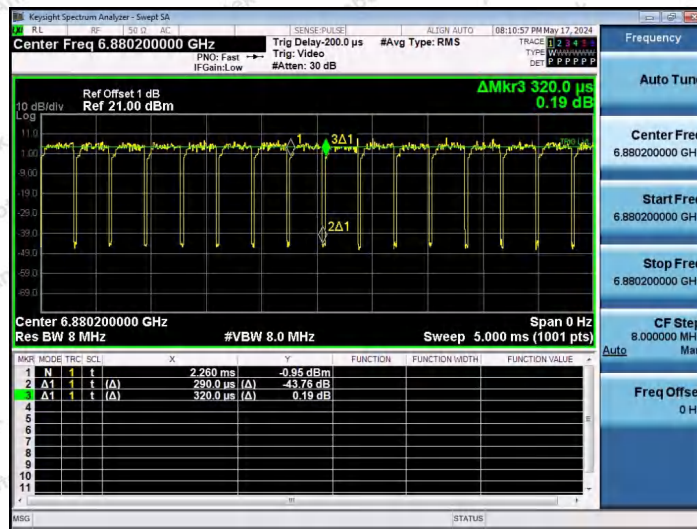

Hotline 400-003-0500
 www.anbotek.com.cn

NTNV-11AX20SISO-Ant1-6875-52Tone-RU40

NTNV-11AX20SISO-Ant1-6875-106Tone-RU53

NTNV-11AX20SISO-Ant1-6875-106Tone-RU54

Shenzhen Anbotek Compliance Laboratory Limited

Address: 1/F., Building D, Sogood Science and Technology Park, Sanwei Community, Hangcheng Street, Bao'an District, Shenzhen, Guangdong, China.
 Tel: (86) 0755-26066440 Fax: (86) 0755-26014772 Email: service@anbotek.com