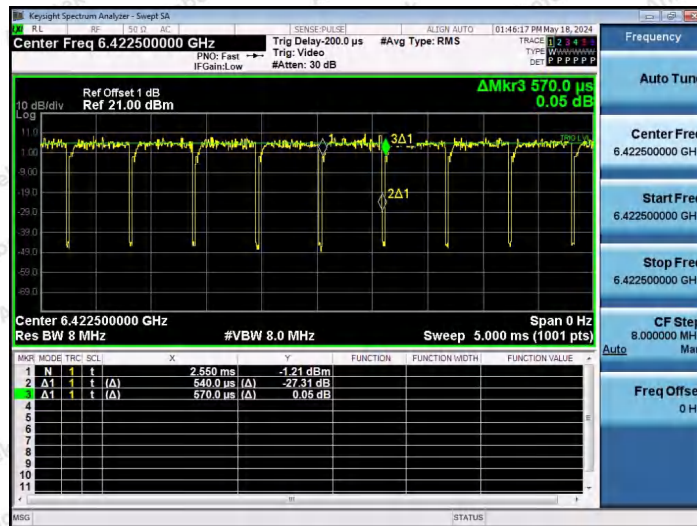

NTNV-11AX40SISO-Ant1-6405-52Tone-RU44