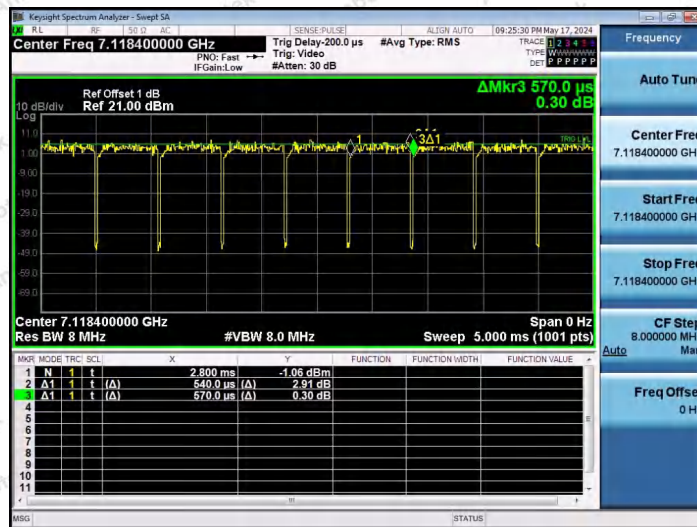

Hotline 400-003-0500
 www.anbotek.com.cn

NTNV-11AX20SISO-Ant1-7115-26Tone-RU8

NTNV-11AX20SISO-Ant1-7115-52Tone-RU37

NTNV-11AX20SISO-Ant1-7115-52Tone-RU39

Shenzhen Anbotek Compliance Laboratory Limited

Address: 1/F., Building D, Sogood Science and Technology Park, Sanwei Community, Hangcheng Street, Bao'an District, Shenzhen, Guangdong, China.
 Tel: (86) 0755-26066440 Fax: (86) 0755-26014772 Email: service@anbotek.com