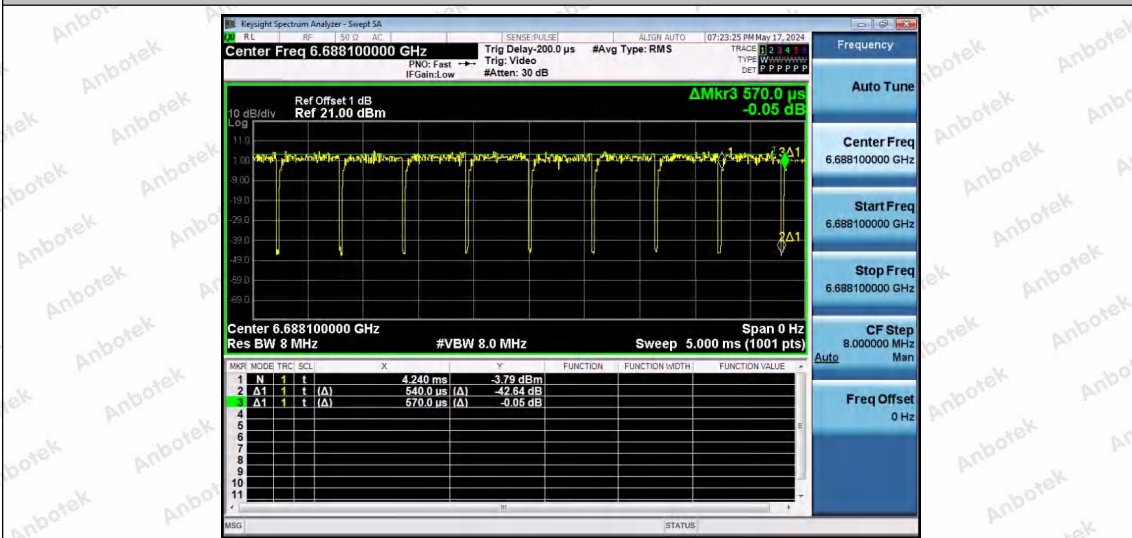

Hotline 400-003-0500
www.anbotek.com.cn

NTNV-11AX20SISO-Ant1-6695-26Tone-RU4

NTNV-11AX20SISO-Ant1-6695-26Tone-RU8

NTNV-11AX20SISO-Ant1-6695-52Tone-RU37

Shenzhen Anbotek Compliance Laboratory Limited

Address: 1/F., Building D, Sogood Science and Technology Park, Sanwei Community, Hangcheng Street, Bao'an District, Shenzhen, Guangdong, China.
Tel: (86) 0755-26066440 Fax: (86) 0755-26014772 Email: service@anbotek.com