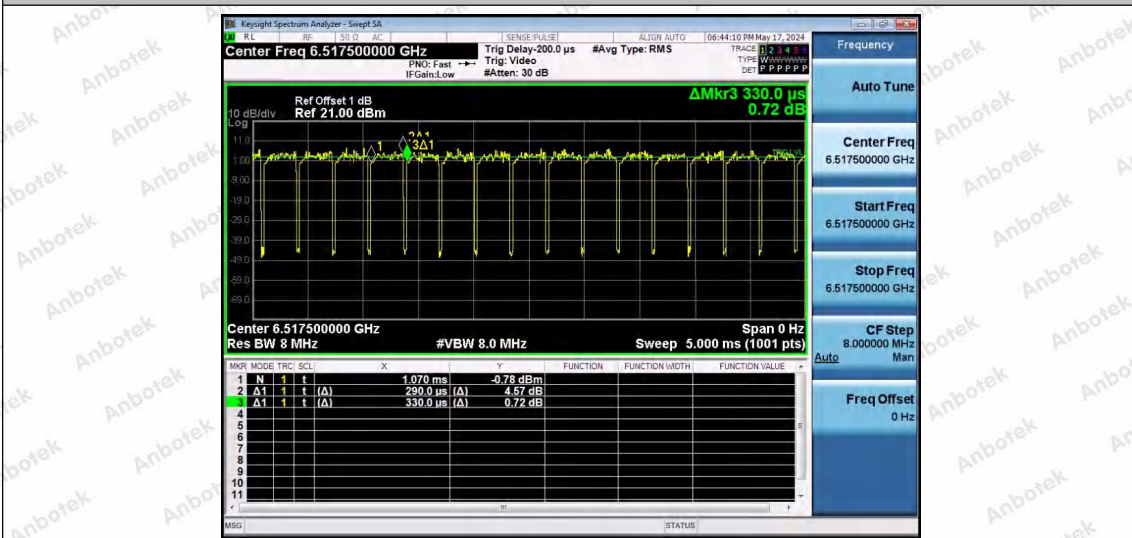

Hotline 400-003-0500
 www.anbotek.com.cn

NTNV-11AX20SISO-Ant1-6515-52Tone-RU40

NTNV-11AX20SISO-Ant1-6515-106Tone-RU53

NTNV-11AX20SISO-Ant1-6515-106Tone-RU54

Shenzhen Anbotek Compliance Laboratory Limited

Address: 1/F., Building D, Sogood Science and Technology Park, Sanwei Community, Hangcheng Street, Bao'an District, Shenzhen, Guangdong, China.
 Tel: (86) 0755-26066440 Fax: (86) 0755-26014772 Email: service@anbotek.com