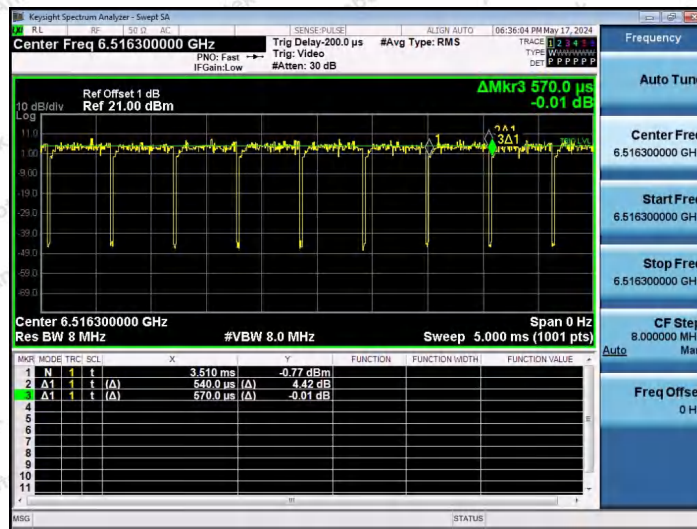

Hotline 400-003-0500
 www.anbotek.com.cn

NTNV-11AX20SISO-Ant1-6515-26Tone-RU8

NTNV-11AX20SISO-Ant1-6515-52Tone-RU37

NTNV-11AX20SISO-Ant1-6515-52Tone-RU39

Shenzhen Anbotek Compliance Laboratory Limited

Address: 1/F., Building D, Sogood Science and Technology Park, Sanwei Community, Hangcheng Street, Bao'an District, Shenzhen, Guangdong, China.
 Tel: (86) 0755-26066440 Fax: (86) 0755-26014772 Email: service@anbotek.com