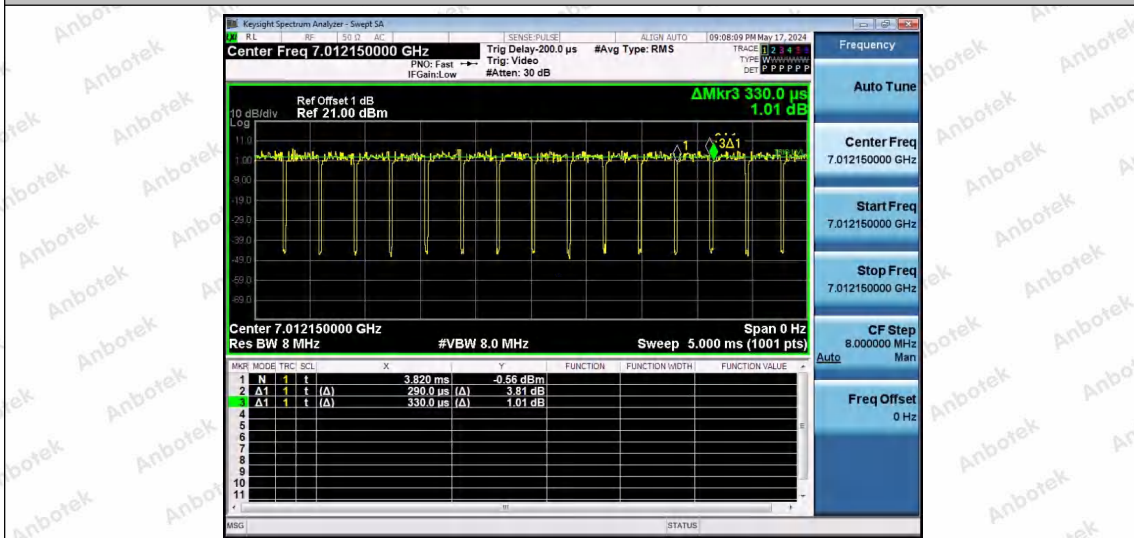

Hotline 400-003-0500
 www.anbotek.com.cn

NTNV-11AX20SISO-Ant1-7015-52Tone-RU39

NTNV-11AX20SISO-Ant1-7015-52Tone-RU40

NTNV-11AX20SISO-Ant1-7015-106Tone-RU53

Shenzhen Anbotek Compliance Laboratory Limited

Address: 1/F., Building D, Sogood Science and Technology Park, Sanwei Community, Hangcheng Street, Bao'an District, Shenzhen, Guangdong, China.
 Tel: (86) 0755-26066440 Fax: (86) 0755-26014772 Email: service@anbotek.com