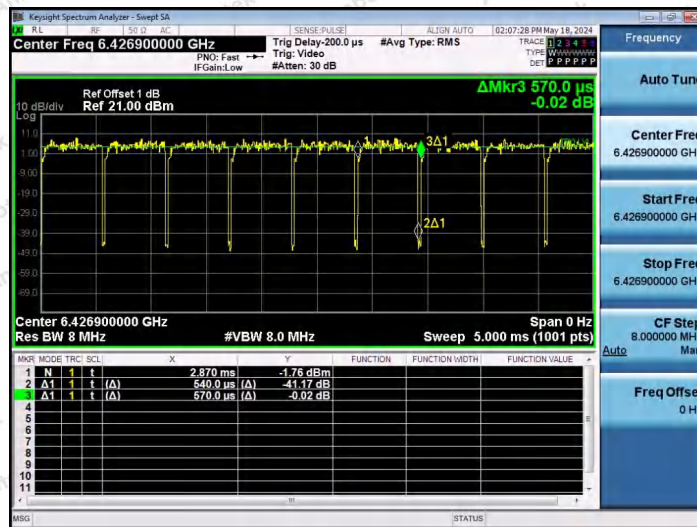

Hotline 400-003-0500
 www.anbotek.com.cn

NTNV-11AX40SISO-Ant1-6445-26Tone-RU0

NTNV-11AX40SISO-Ant1-6445-26Tone-RU17

NTNV-11AX40SISO-Ant1-6445-52Tone-RU37

Shenzhen Anbotek Compliance Laboratory Limited

Address: 1/F., Building D, Sogood Science and Technology Park, Sanwei Community, Hangcheng Street, Bao'an District, Shenzhen, Guangdong, China.
 Tel: (86) 0755-26066440 Fax: (86) 0755-26014772 Email: service@anbotek.com