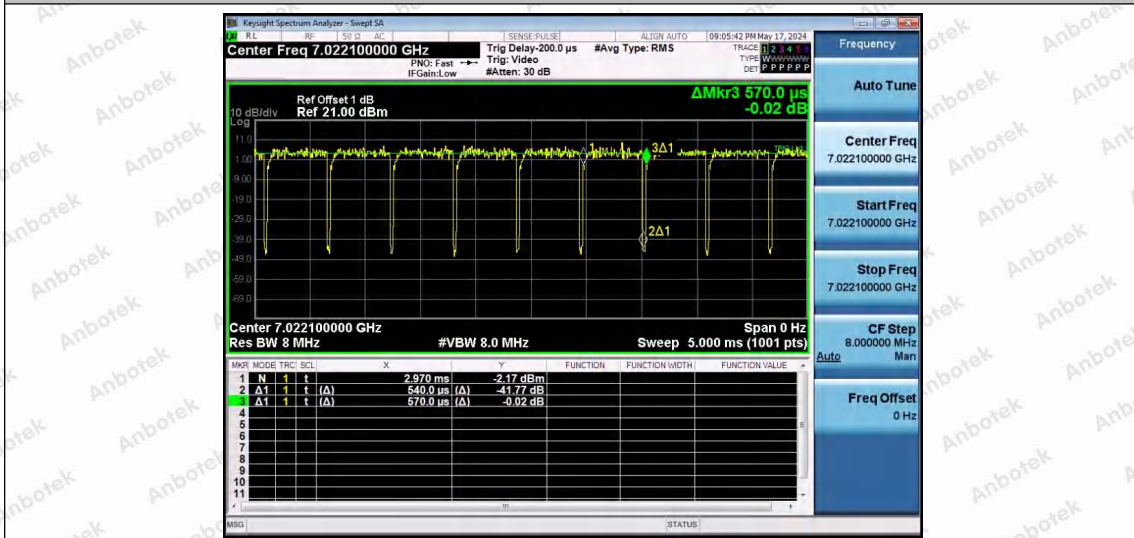

NTNV-11AX20SISO-Ant1-7015-52Tone-RU40