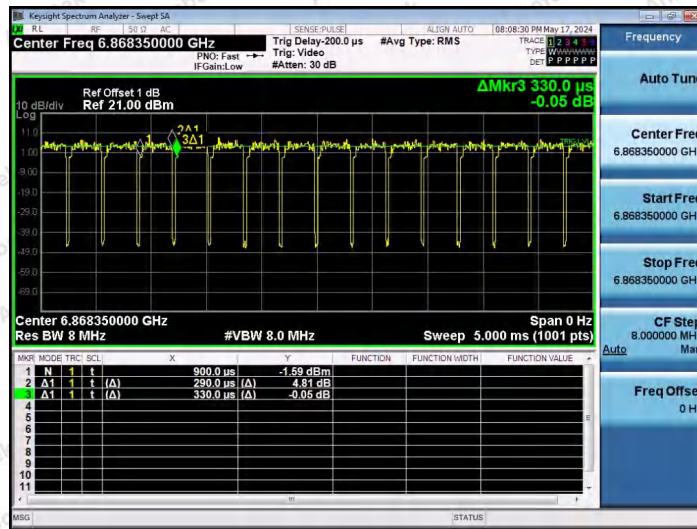

NTNV-11AX20SISO-Ant1-6875-106Tone-RU53