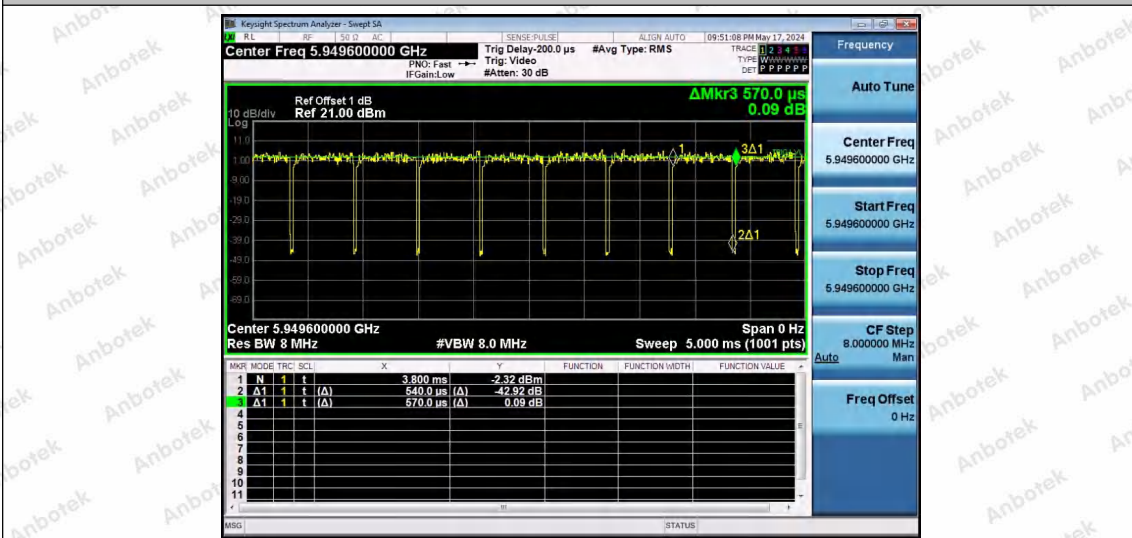

Hotline 400-003-0500
 www.anbotek.com.cn

NTNV-11AX40SISO-Ant1-5965-26Tone-RU0

NTNV-11AX40SISO-Ant1-5965-26Tone-RU17

NTNV-11AX40SISO-Ant1-5965-52Tone-RU37

Shenzhen Anbotek Compliance Laboratory Limited

Address: 1/F., Building D, Sogood Science and Technology Park, Sanwei Community, Hangcheng Street, Bao'an District, Shenzhen, Guangdong, China.
Tel: (86) 0755-26066440 Fax: (86) 0755-26014772 Email: service@anbotek.com