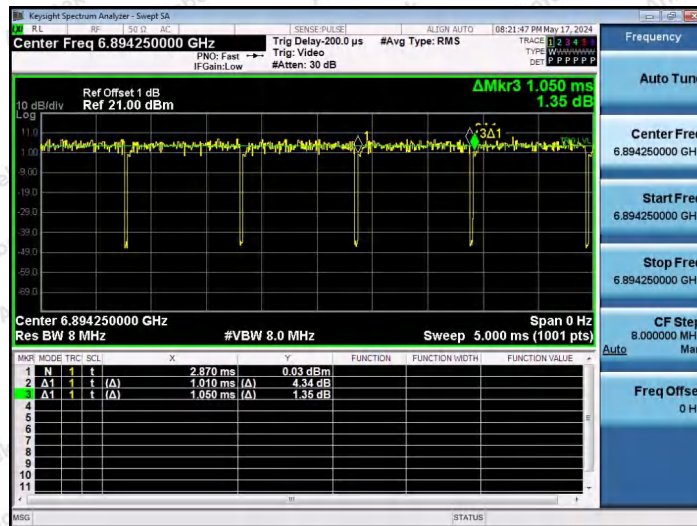

NTNV-11AX20SISO-Ant1-6895-26Tone-RU4