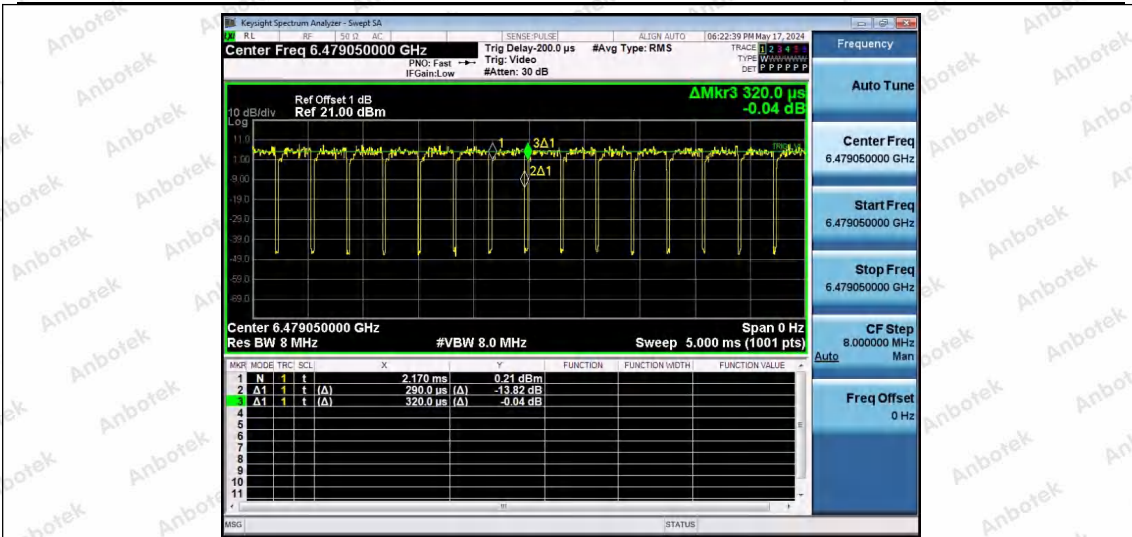

NTNV-11AX20SISO-Ant1-6475-106Tone-RU54