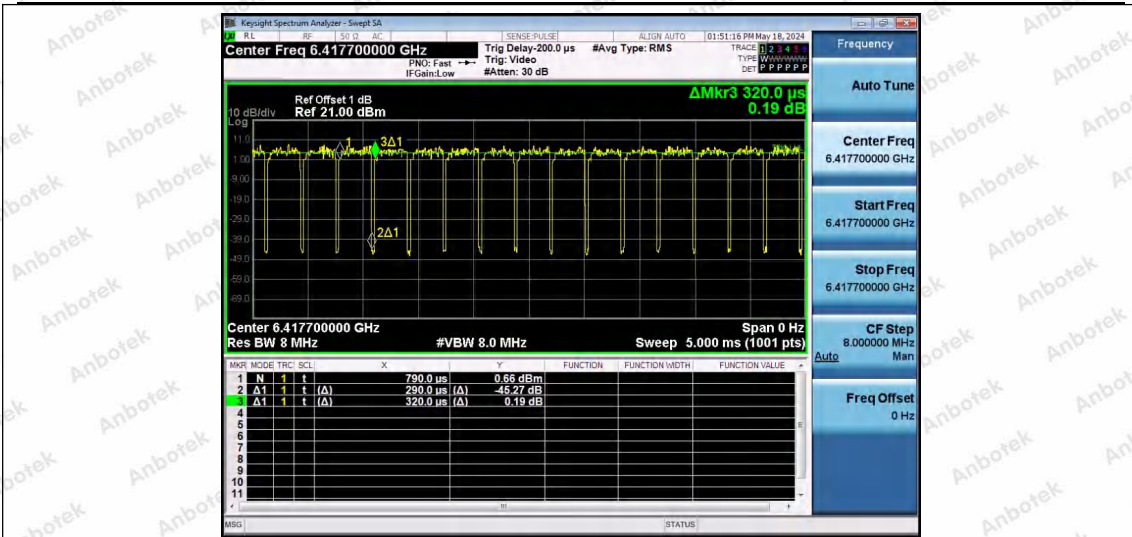

NTNV-11AX40SISO-Ant1-6405-106Tone-RU56