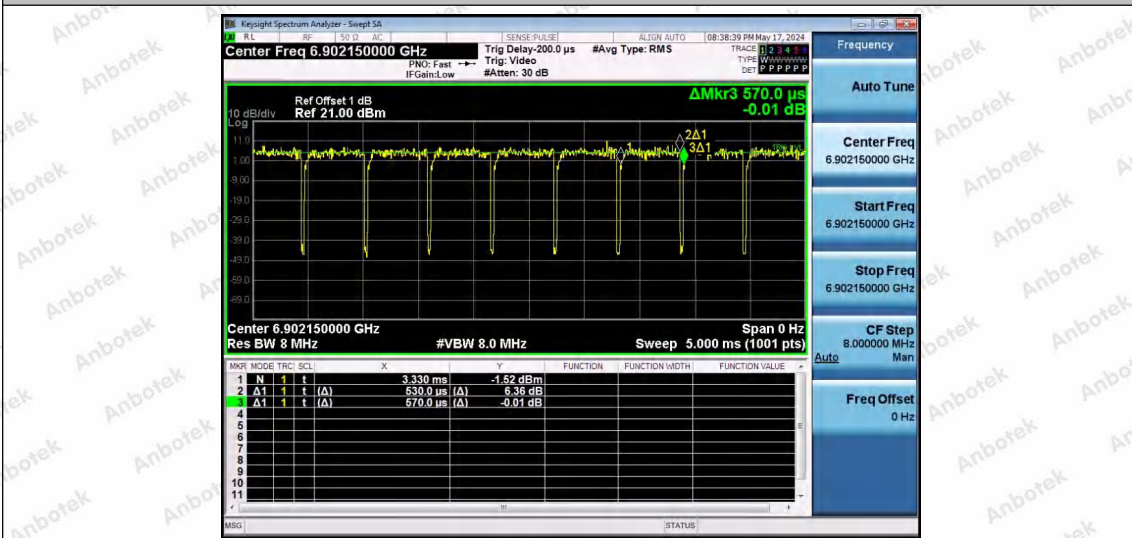

Hotline 400-003-0500
 www.anbotek.com.cn

NTNV-11AX20SISO-Ant1-6895-52Tone-RU37

NTNV-11AX20SISO-Ant1-6895-52Tone-RU39

NTNV-11AX20SISO-Ant1-6895-52Tone-RU40

Shenzhen Anbotek Compliance Laboratory Limited

Address: 1/F., Building D, Sogood Science and Technology Park, Sanwei Community, Hangcheng Street, Bao'an District, Shenzhen, Guangdong, China.
Tel: (86) 0755-26066440 Fax: (86) 0755-26014772 Email: service@anbotek.com