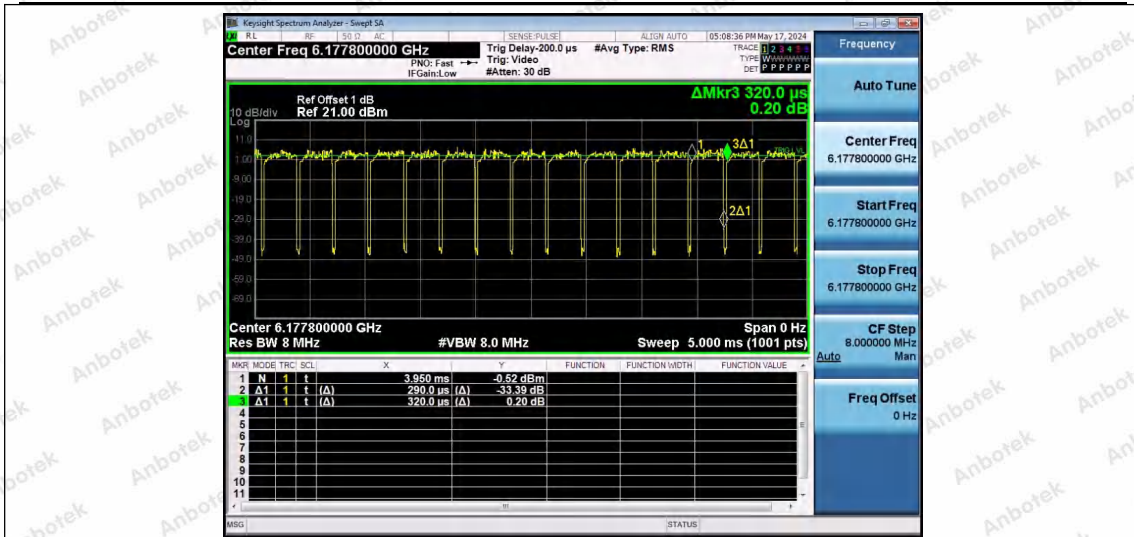

NTNV-11AX20SISO-Ant1-6175-106Tone-RU54