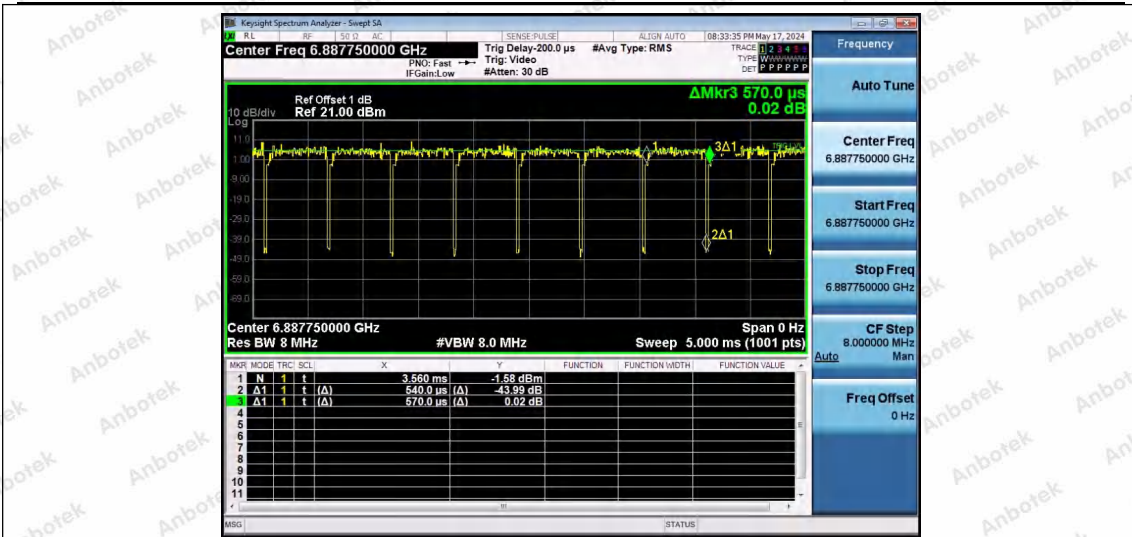

NTNV-11AX20SISO-Ant1-6895-52Tone-RU37