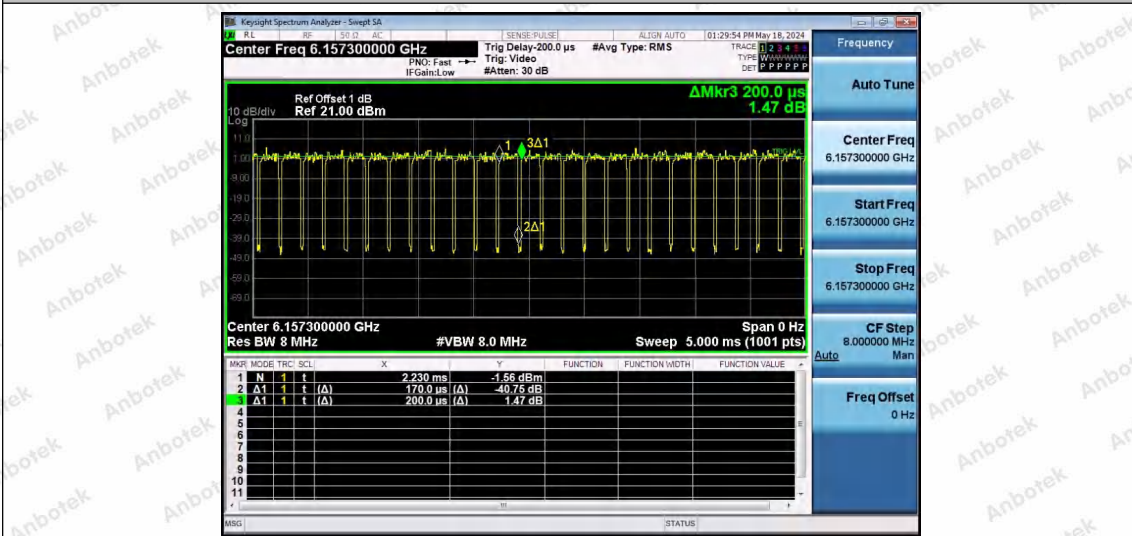

Hotline 400-003-0500
 www.anbotek.com.cn

NTNV-11AX40SISO-Ant1-6165-106Tone-RU53

NTNV-11AX40SISO-Ant1-6165-106Tone-RU56

NTNV-11AX40SISO-Ant1-6165-242Tone-RU61

Shenzhen Anbotek Compliance Laboratory Limited