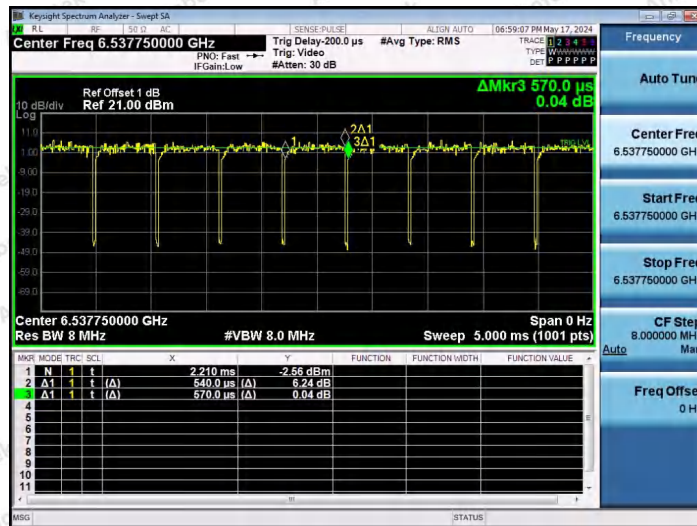

NTNV-11AX20SISO-Ant1-6535-52Tone-RU39