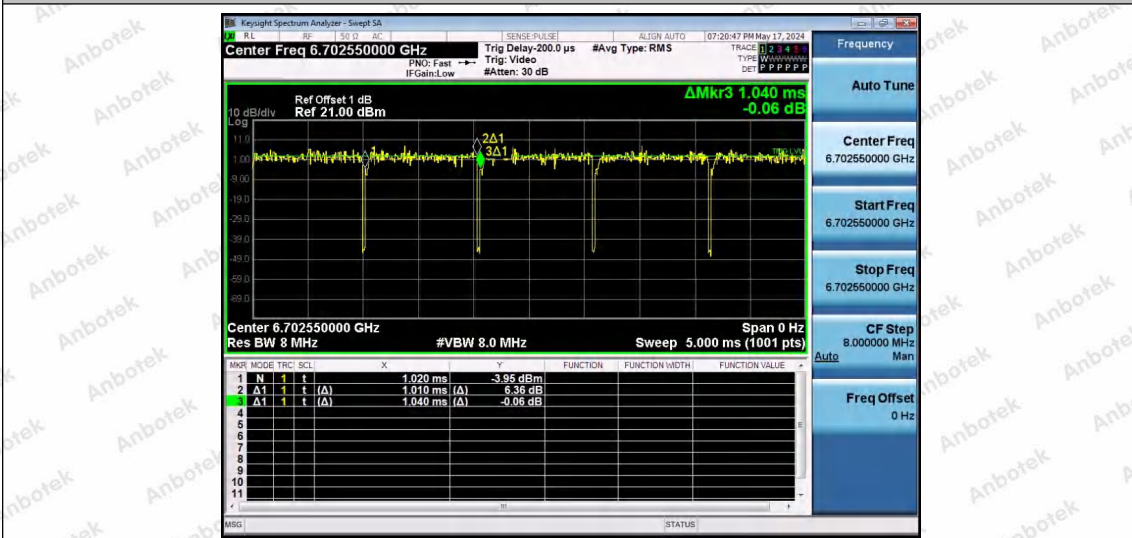

NTNV-11AX20SISO-Ant1-6695-26Tone-RU8