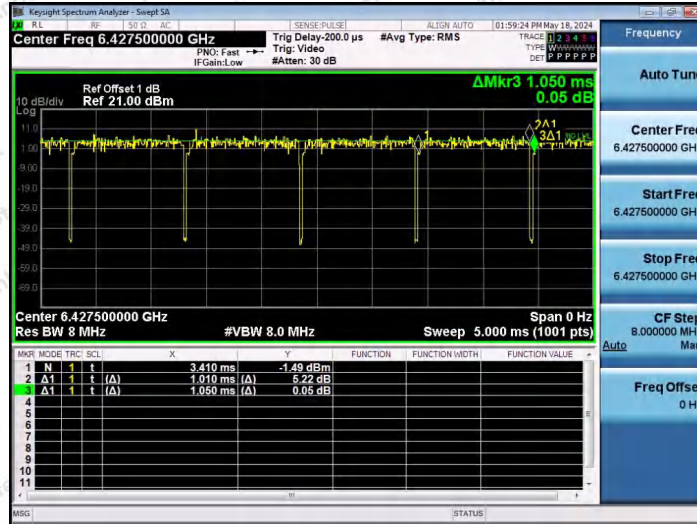

NTNV-11AX40SISO-Ant1-6445-26Tone-RU0