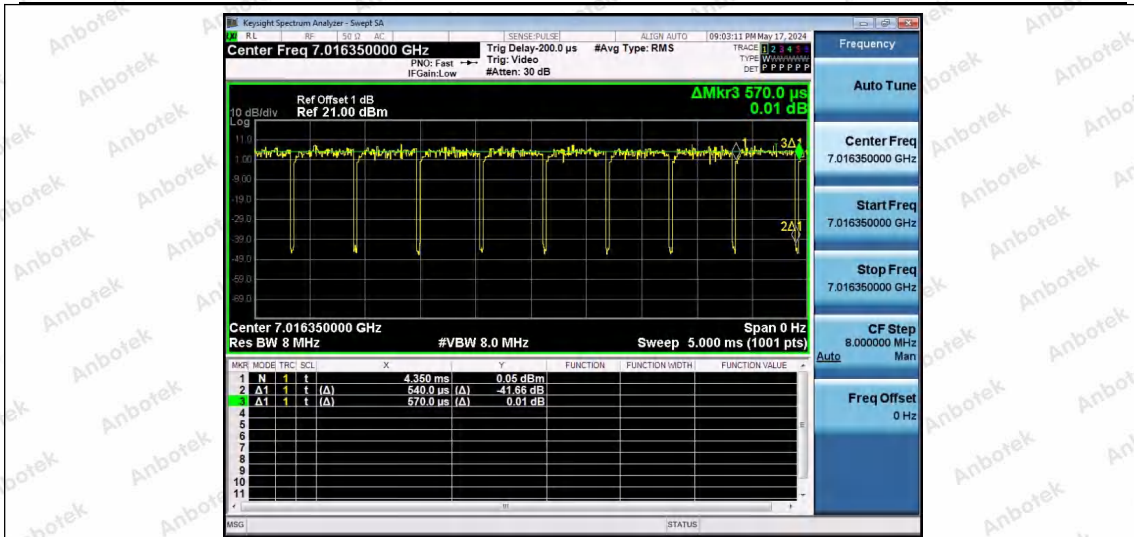

NTNV-11AX20SISO-Ant1-7015-52Tone-RU39