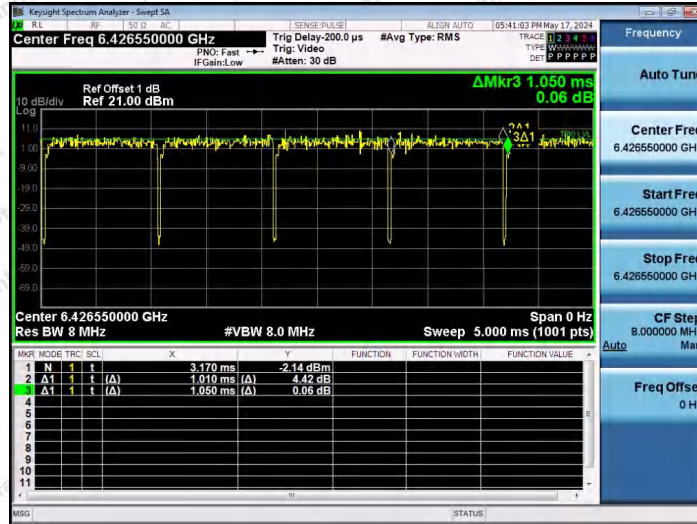

NTNV-11AX20SISO-Ant1-6435-26Tone-RU0