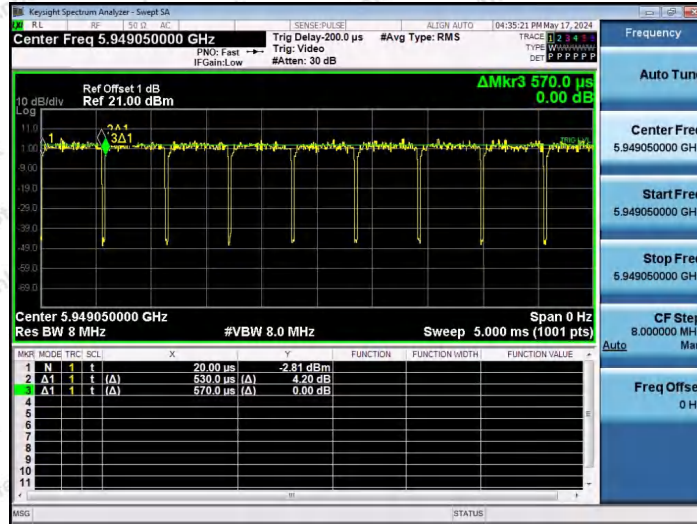

NTNV-11AX20SISO-Ant1-5955-52Tone-RU37