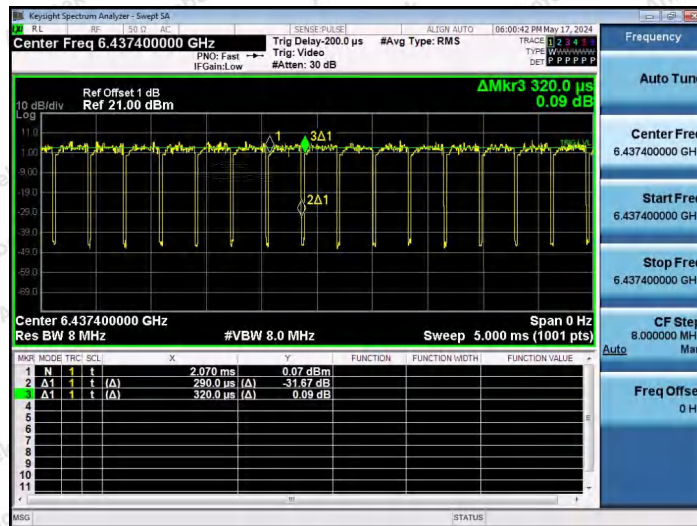

NTNV-11AX20SISO-Ant1-6435-106Tone-RU54