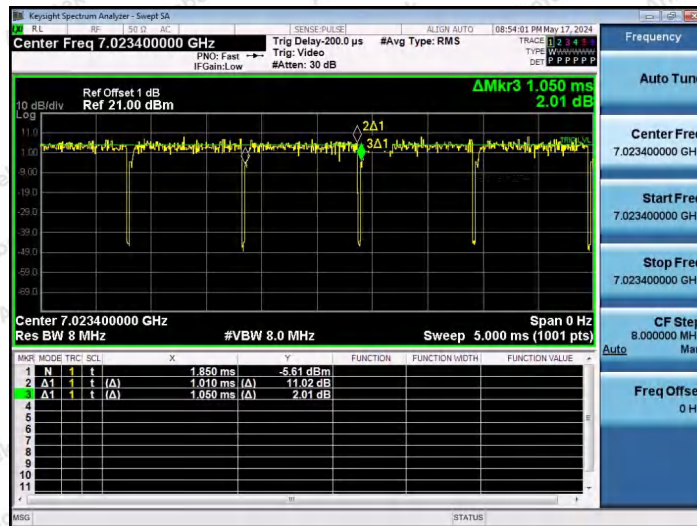

NTNV-11AX20SISO-Ant1-7015-26Tone-RU8