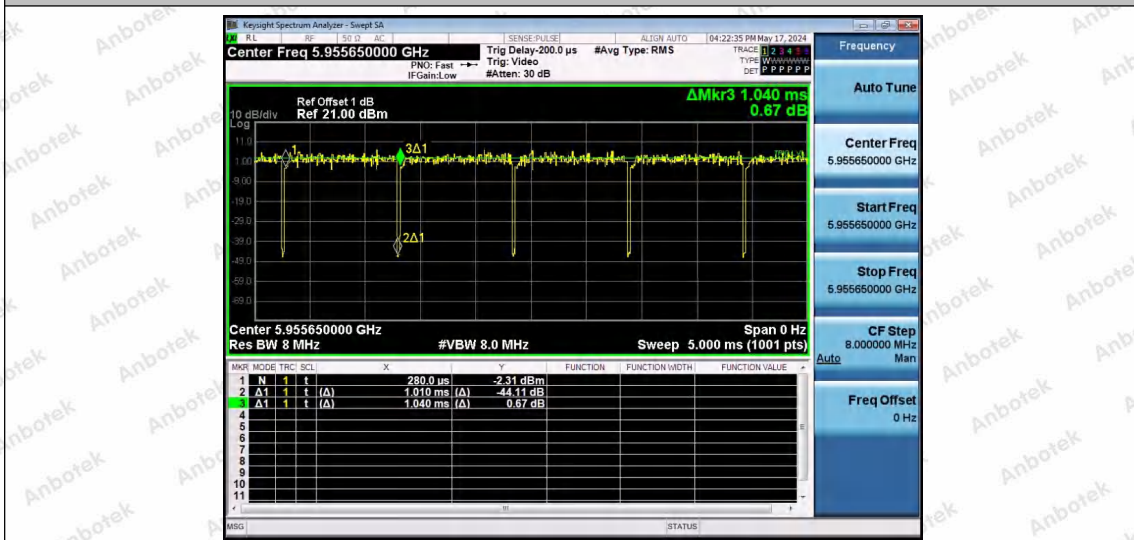

Hotline 400-003-0500
 www.anbotek.com.cn

Test Graphs

NTNV-11AX20SISO-Ant1-5955-26Tone-RU0

NTNV-11AX20SISO-Ant1-5955-26Tone-RU4

NTNV-11AX20SISO-Ant1-5955-26Tone-RU8

Shenzhen Anbotek Compliance Laboratory Limited