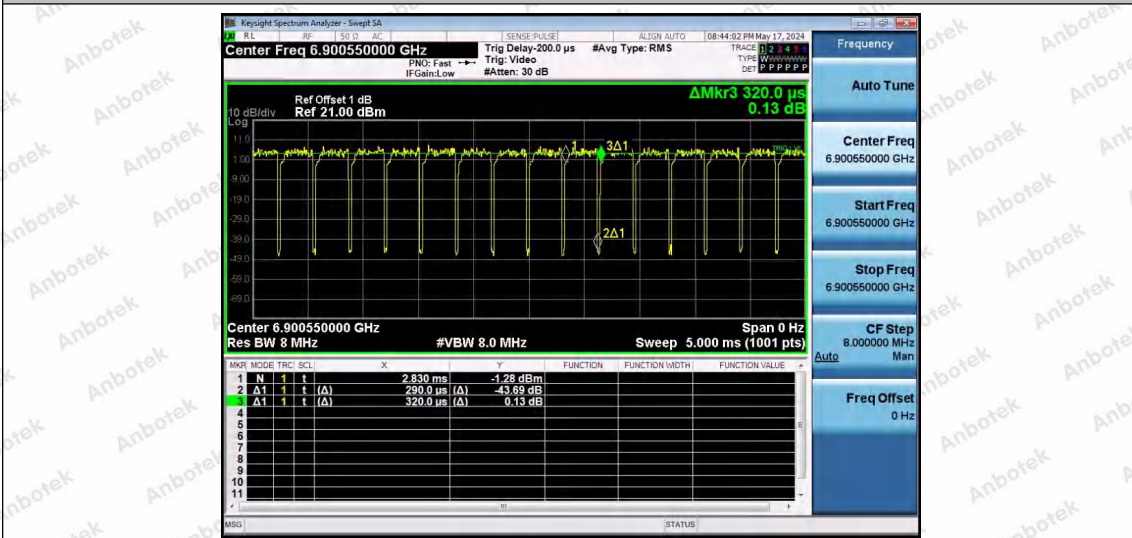

NTNV-11AX20SISO-Ant1-6895-106Tone-RU54