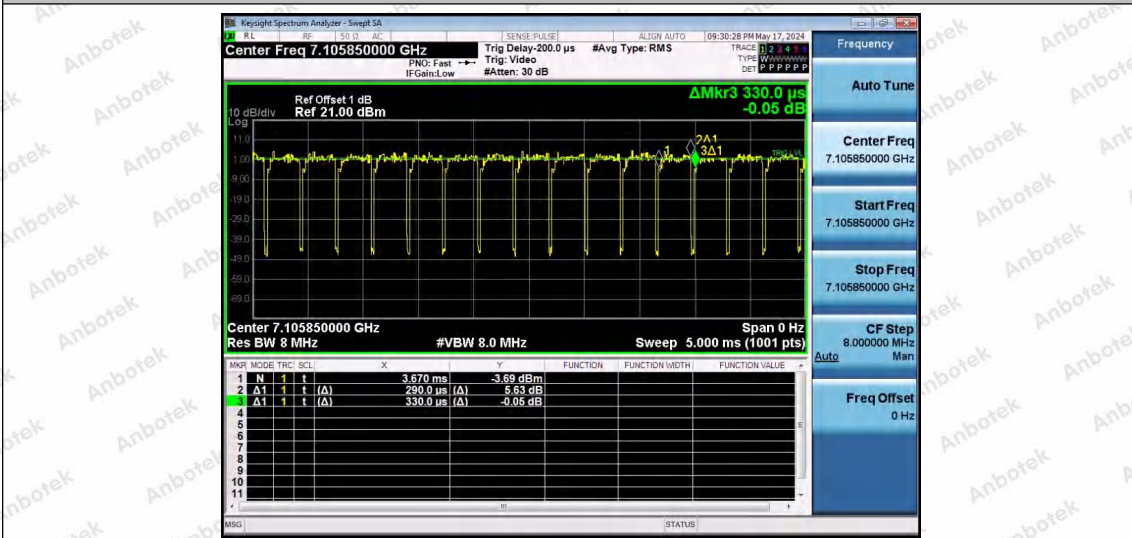

NTNV-11AX20SISO-Ant1-7115-106Tone-RU53