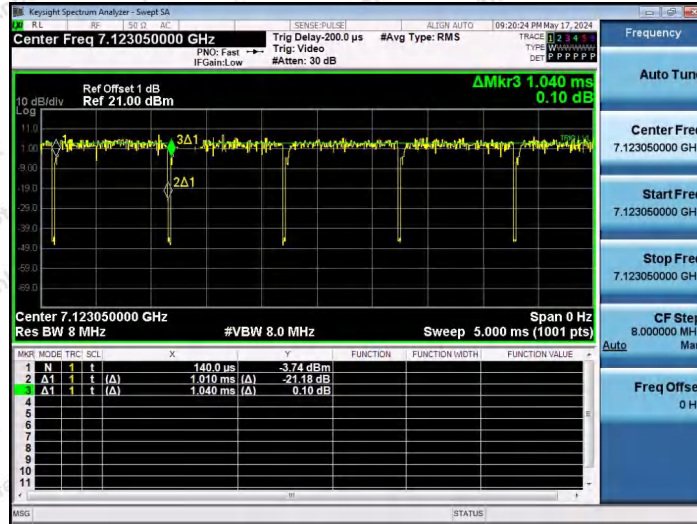

NTNV-11AX20SISO-Ant1-7115-26Tone-RU8