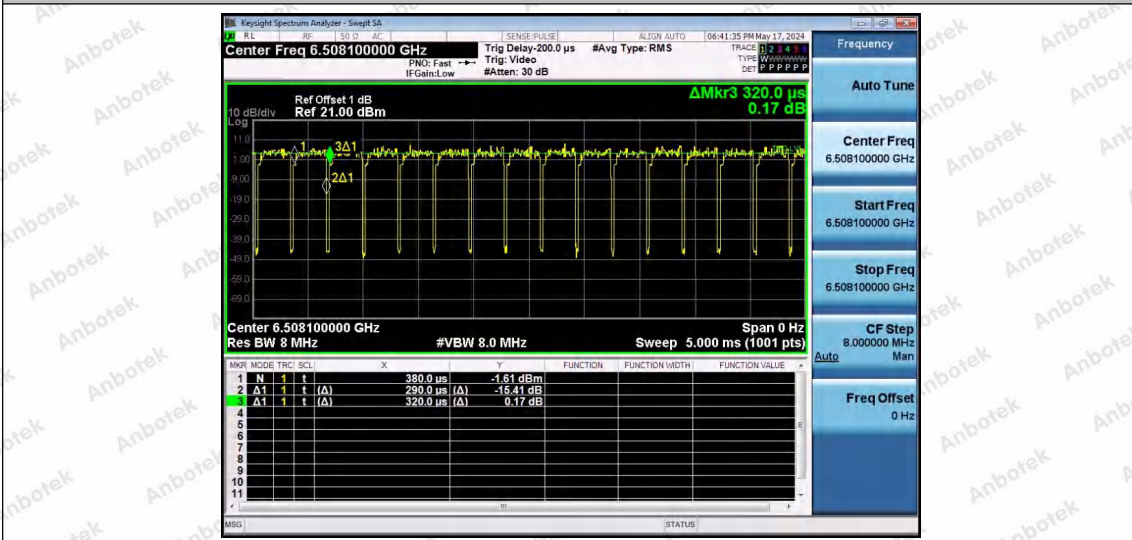

NTNV-11AX20SISO-Ant1-6515-106Tone-RU53