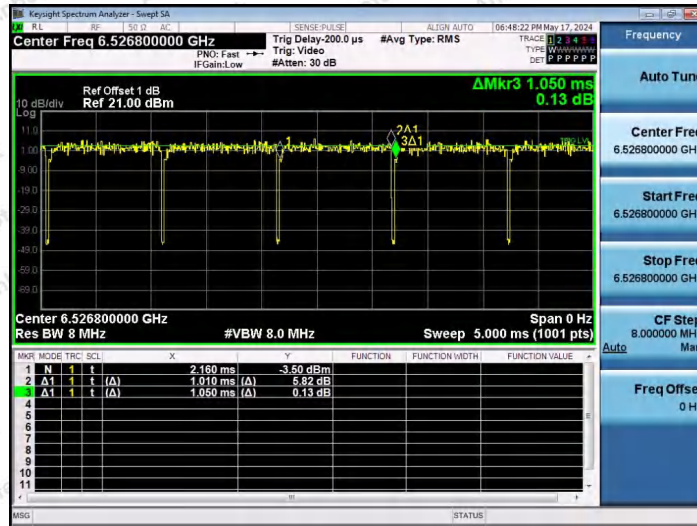

NTNV-11AX20SISO-Ant1-6535-26Tone-RU0