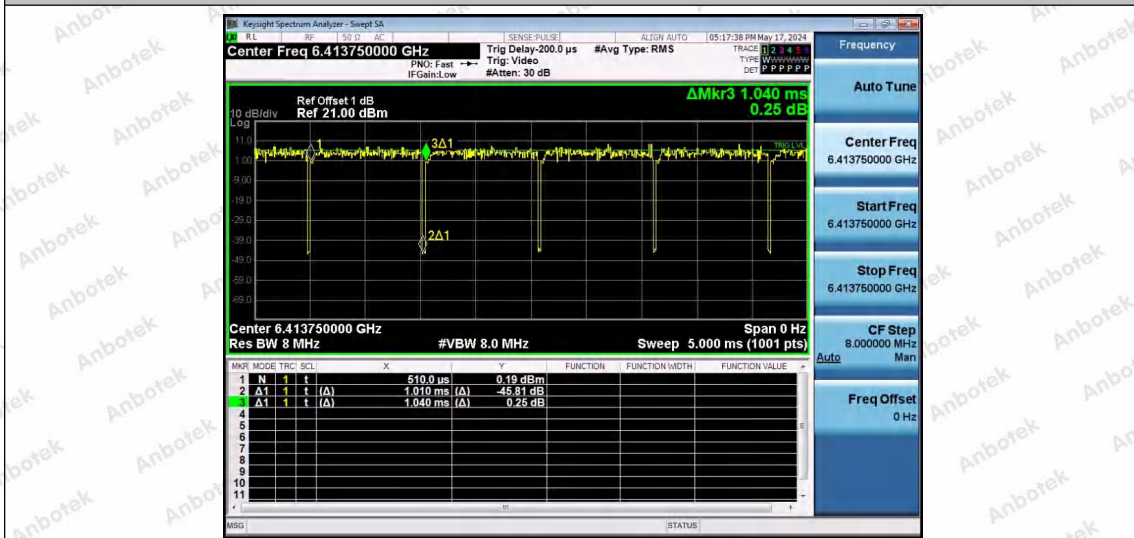

Hotline 400-003-0500
 www.anbotek.com.cn

NTNV-11AX20SISO-Ant1-6175-106Tone-RU54

NTNV-11AX20SISO-Ant1-6415-26Tone-RU0

NTNV-11AX20SISO-Ant1-6415-26Tone-RU4

Shenzhen Anbotek Compliance Laboratory Limited

Address: 1/F., Building D, Sogood Science and Technology Park, Sanwei Community, Hangcheng Street, Bao'an District, Shenzhen, Guangdong, China.
 Tel: (86) 0755-26066440 Fax: (86) 0755-26014772 Email: service@anbotek.com