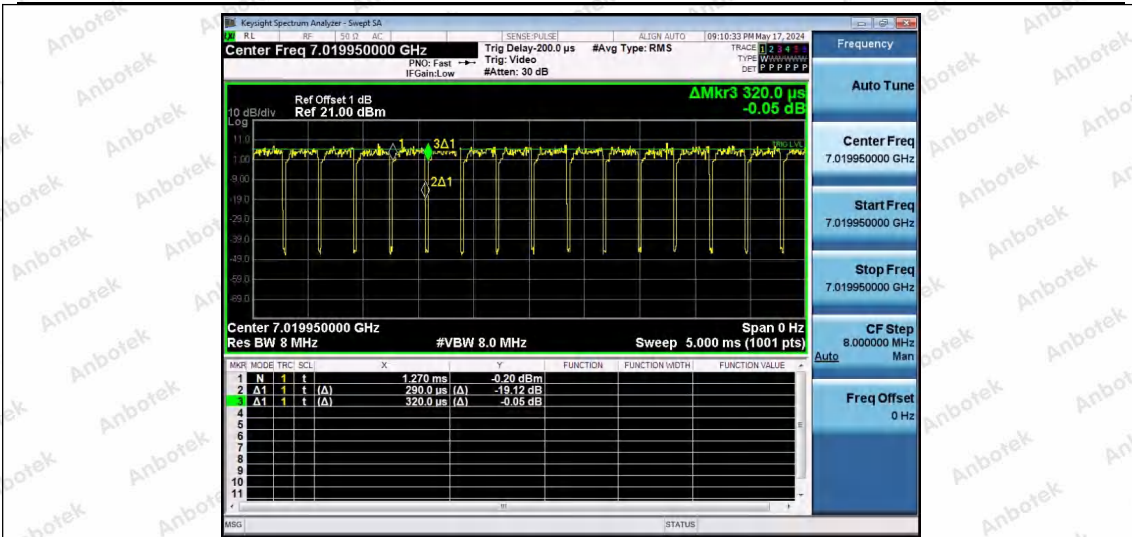

NTNV-11AX20SISO-Ant1-7015-106Tone-RU54