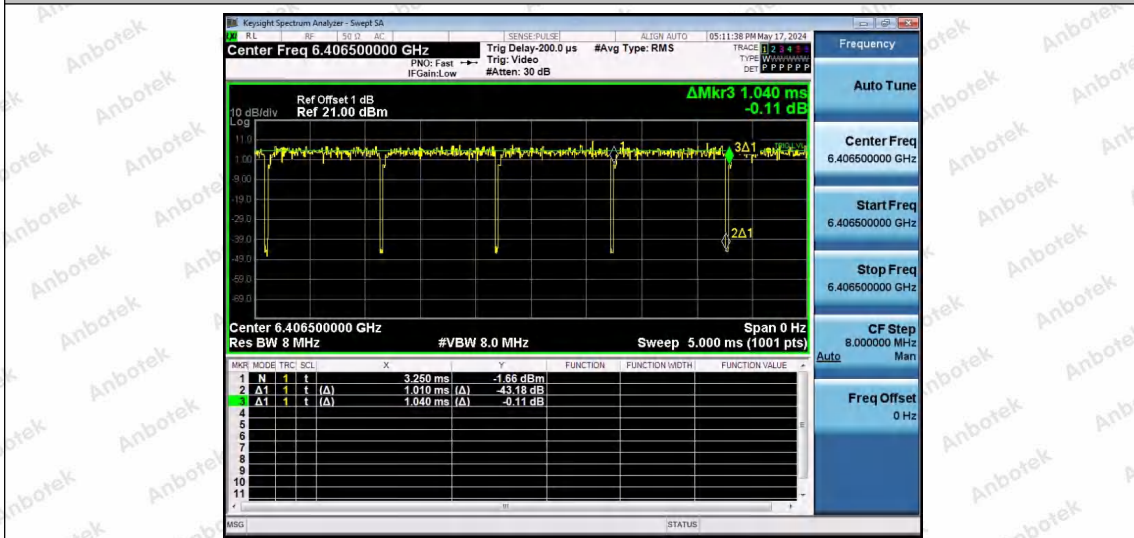

NTNV-11AX20SISO-Ant1-6415-26Tone-RU0