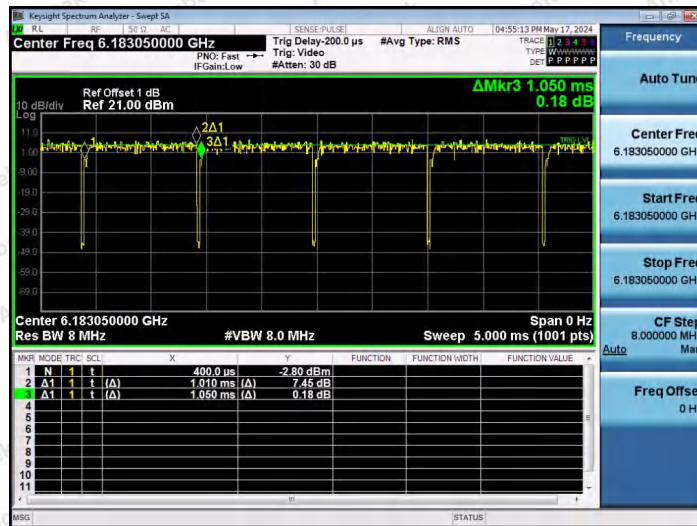

NTNV-11AX20SISO-Ant1-6175-26Tone-RU8