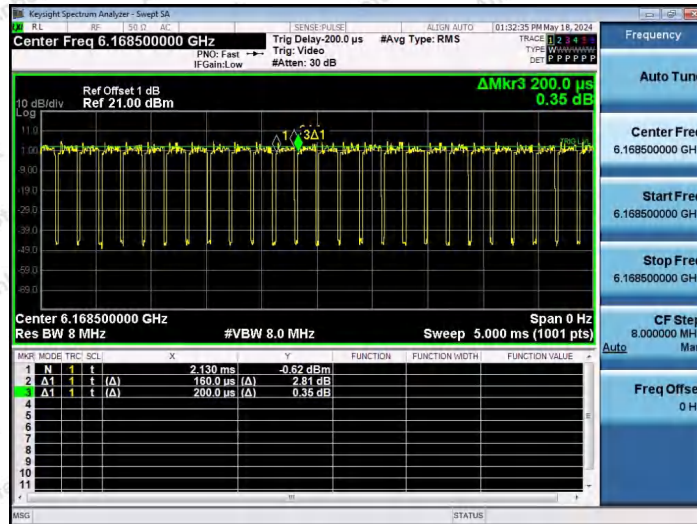

NTNV-11AX40SISO-Ant1-6165-242Tone-RU62