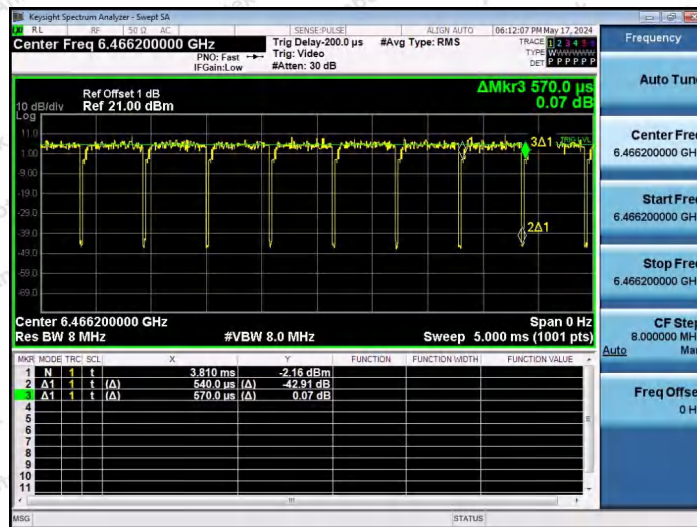

Hotline
 400-003-0500
 www.anbotek.com.cn

NTNV-11AX20SISO-Ant1-6475-26Tone-RU4

NTNV-11AX20SISO-Ant1-6475-26Tone-RU8

NTNV-11AX20SISO-Ant1-6475-52Tone-RU37

Shenzhen Anbotek Compliance Laboratory Limited

Address: 1/F., Building D, Sogood Science and Technology Park, Sanwei Community, Hangcheng Street, Bao'an District, Shenzhen, Guangdong, China.
Tel: (86) 0755-26066440 Fax: (86) 0755-26014772 Email: service@anbotek.com