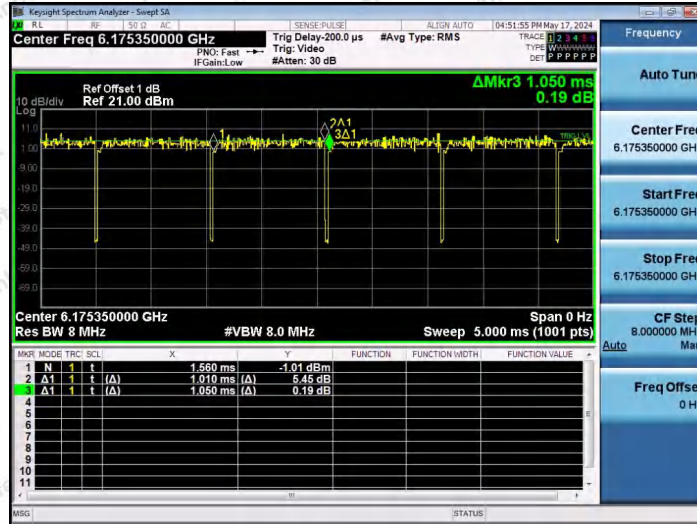

NTNV-11AX20SISO-Ant1-6175-26Tone-RU4