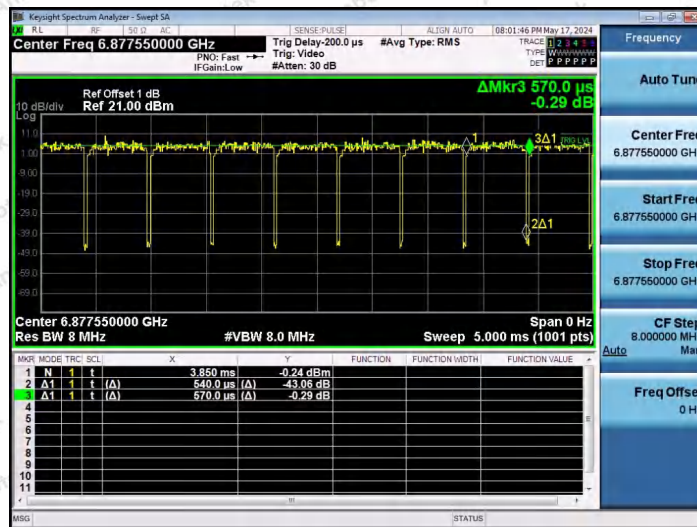

Hotline 400-003-0500
 www.anbotek.com.cn

NTNV-11AX20SISO-Ant1-6875-26Tone-RU8

NTNV-11AX20SISO-Ant1-6875-52Tone-RU37

NTNV-11AX20SISO-Ant1-6875-52Tone-RU39

Shenzhen Anbotek Compliance Laboratory Limited

Address: 1/F., Building D, Sogood Science and Technology Park, Sanwei Community, Hangcheng Street, Bao'an District, Shenzhen, Guangdong, China.
 Tel: (86) 0755-26066440 Fax: (86) 0755-26014772 Email: service@anbotek.com