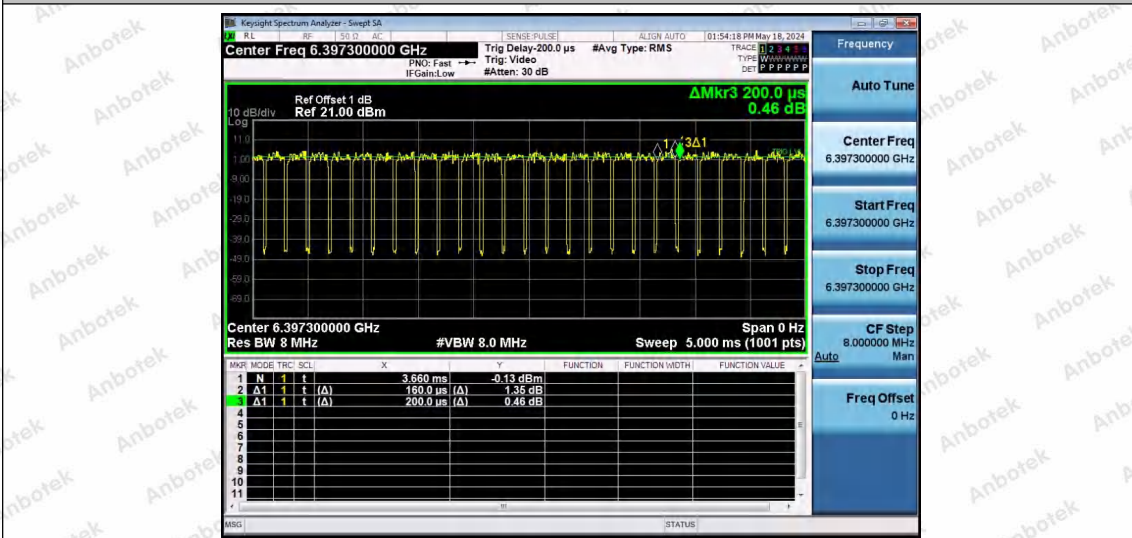

NTNV-11AX40SISO-Ant1-6405-242Tone-RU61