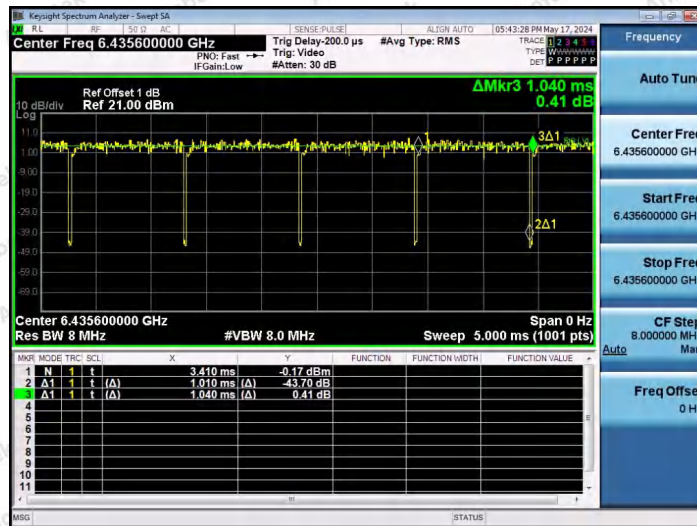

NTNV-11AX20SISO-Ant1-6435-26Tone-RU4