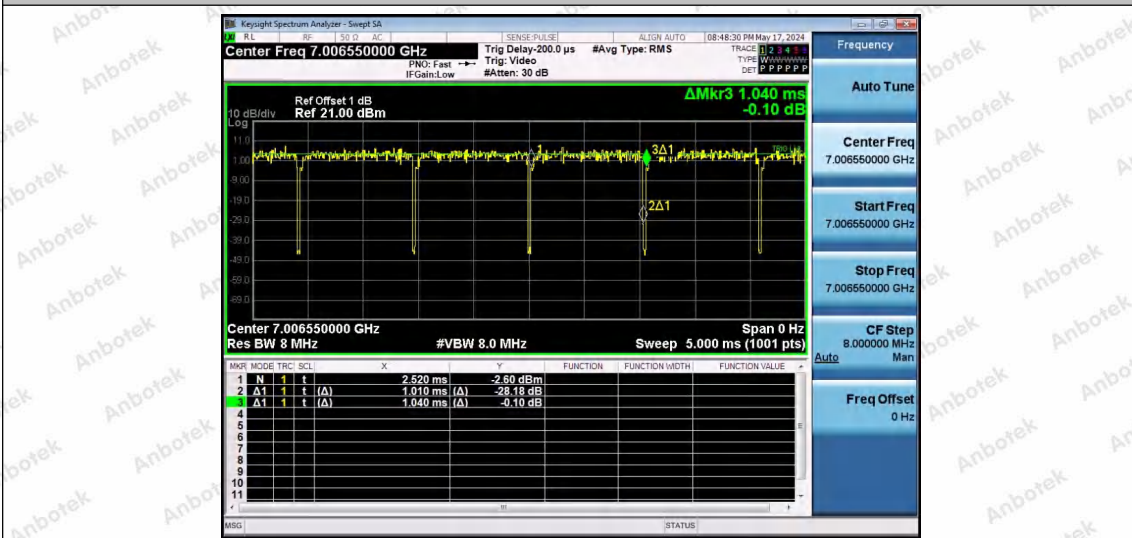

Hotline 400-003-0500
www.anbotek.com.cn

NTNV-11AX20SISO-Ant1-6895-106Tone-RU53

NTNV-11AX20SISO-Ant1-6895-106Tone-RU54

NTNV-11AX20SISO-Ant1-7015-26Tone-RU0

Shenzhen Anbotek Compliance Laboratory Limited

Address: 1/F., Building D, Sogood Science and Technology Park, Sanwei Community, Hangcheng Street, Bao'an District, Shenzhen, Guangdong, China.
 Tel: (86) 0755-26066440 Fax: (86) 0755-26014772 Email: service@anbotek.com