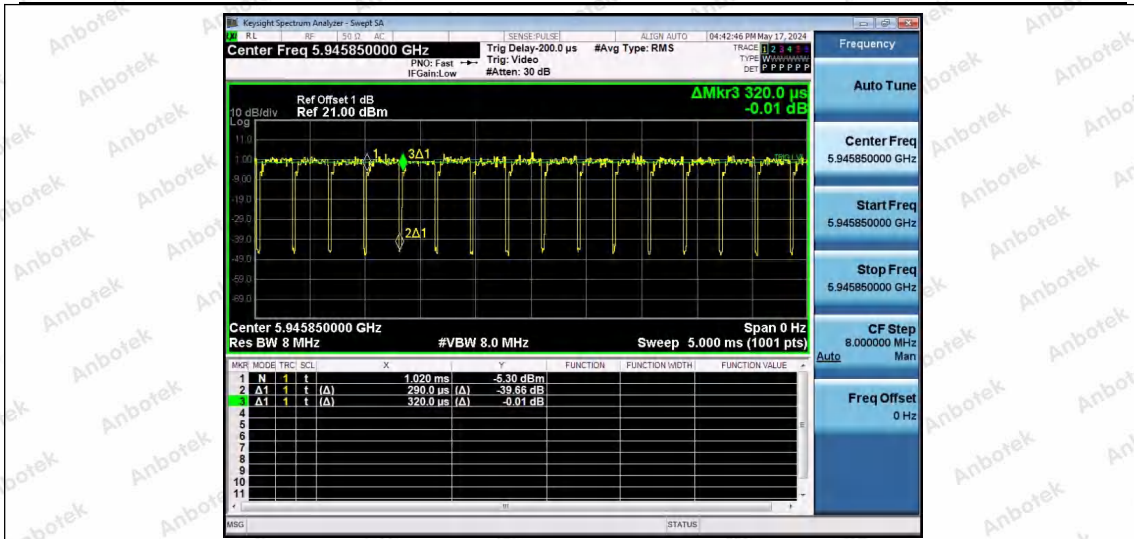

NTNV-11AX20SISO-Ant1-5955-106Tone-RU53