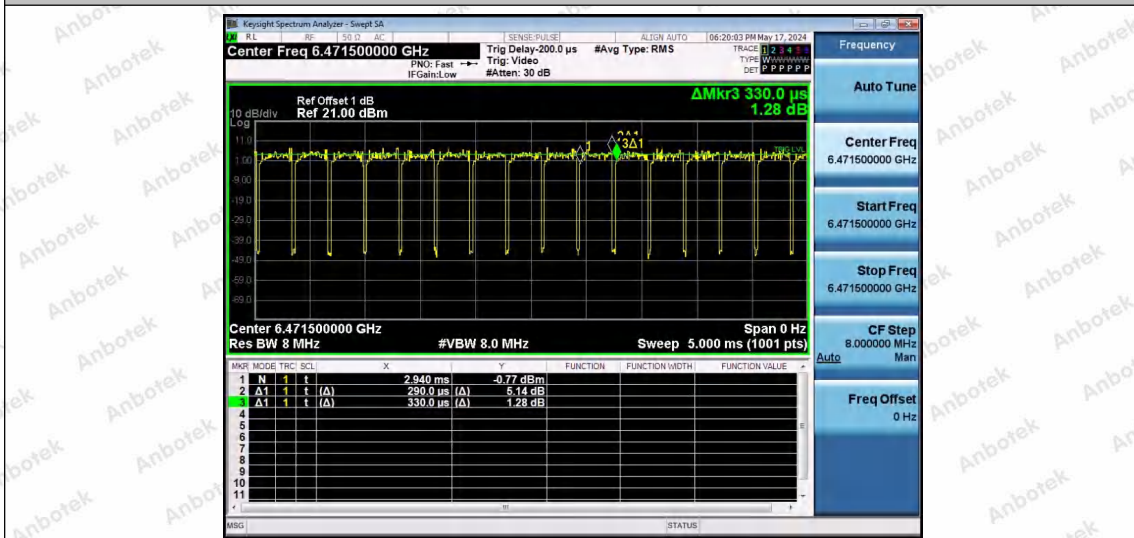

Hotline 400-003-0500
www.anbotek.com.cn

NTNV-11AX20SISO-Ant1-6475-52Tone-RU39

NTNV-11AX20SISO-Ant1-6475-52Tone-RU40

NTNV-11AX20SISO-Ant1-6475-106Tone-RU53

Shenzhen Anbotek Compliance Laboratory Limited

Address: 1/F., Building D, Sogood Science and Technology Park, Sanwei Community, Hangcheng Street, Bao'an District, Shenzhen, Guangdong, China.
Tel: (86) 0755-26066440 Fax: (86) 0755-26014772 Email: service@anbotek.com