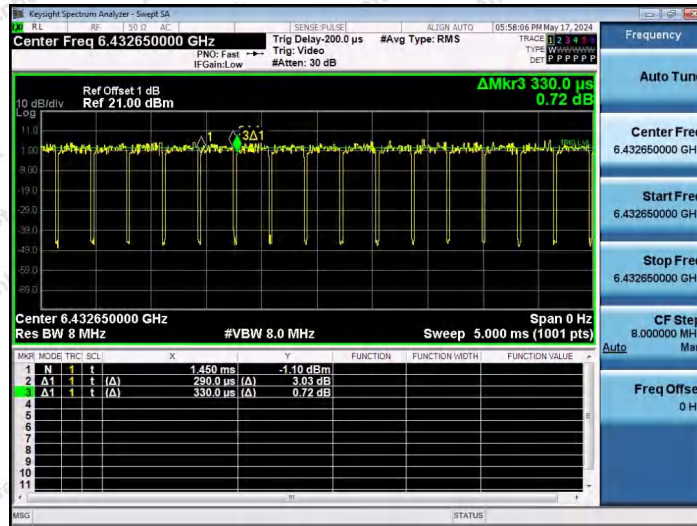

NTNV-11AX20SISO-Ant1-6435-106Tone-RU53