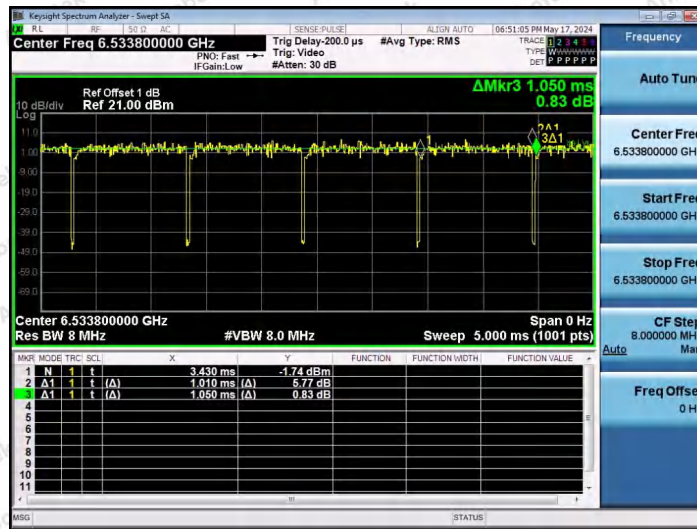

NTNV-11AX20SISO-Ant1-6535-26Tone-RU4