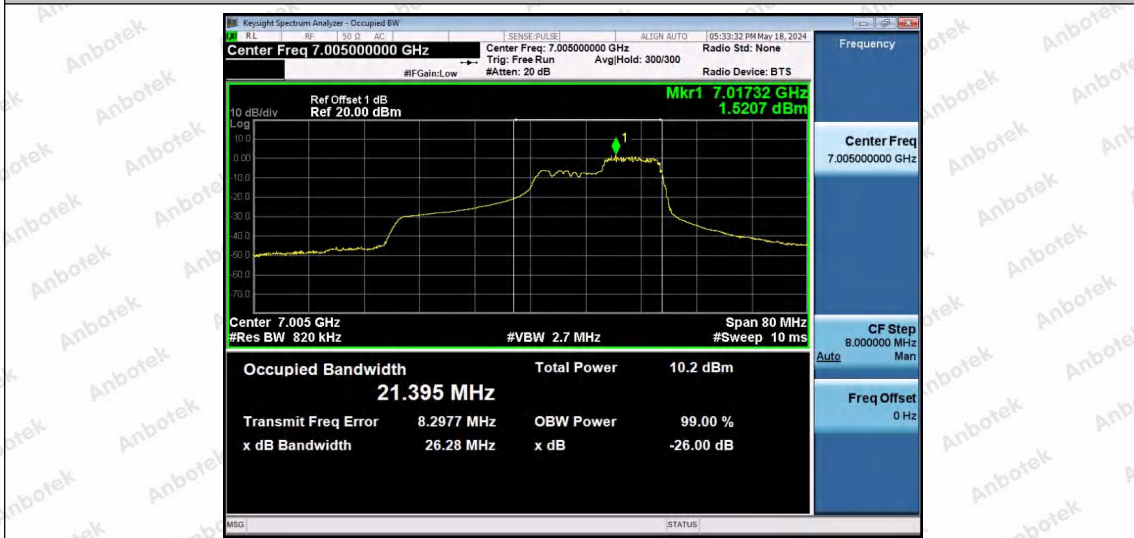

11AX40SISO-Ant1-7005-106Tone-RU56-PASS