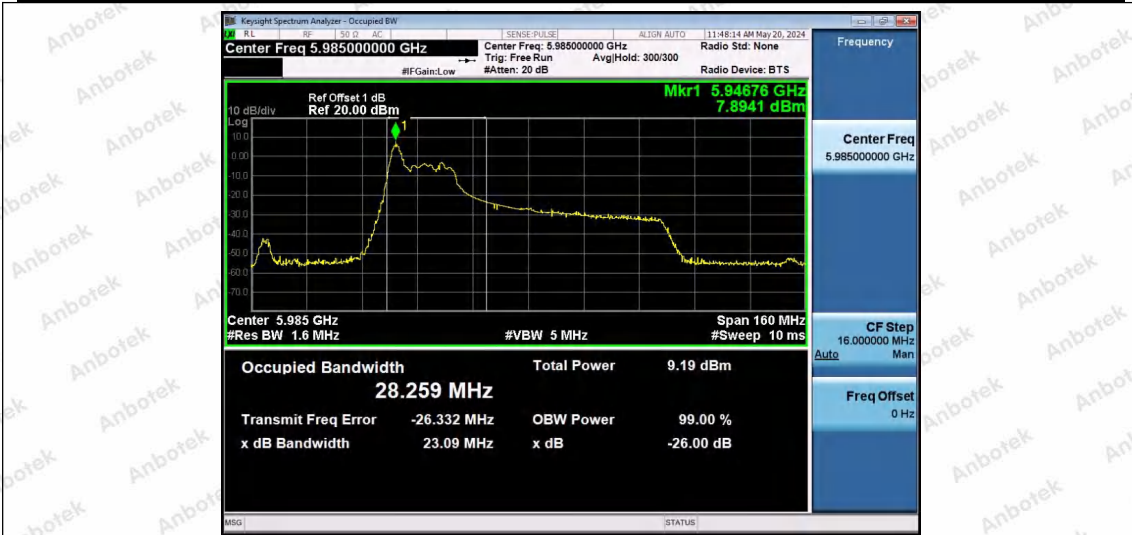

11AX80SISO-Ant1-5985-26Tone-RU0-PASS