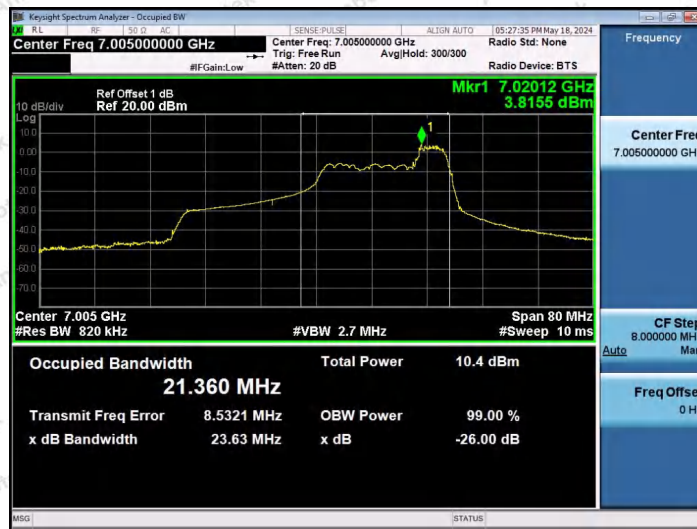

Hotline 400-003-0500  
www.anbotek.com.cn

11AX40SISO-Ant1-7005-26Tone-RU17-PASS

11AX40SISO-Ant1-7005-52Tone-RU37-PASS

11AX40SISO-Ant1-7005-52Tone-RU44-PASS