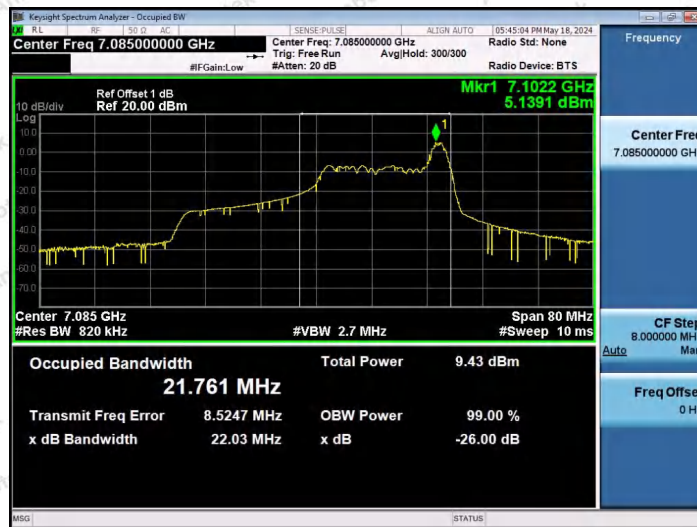

Hotline  
 400-003-0500  
 www.anbotek.com.cn

11AX40SISO-Ant1-7005-242Tone-RU62-PASS

11AX40SISO-Ant1-7085-26Tone-RU0-PASS

11AX40SISO-Ant1-7085-26Tone-RU17-PASS