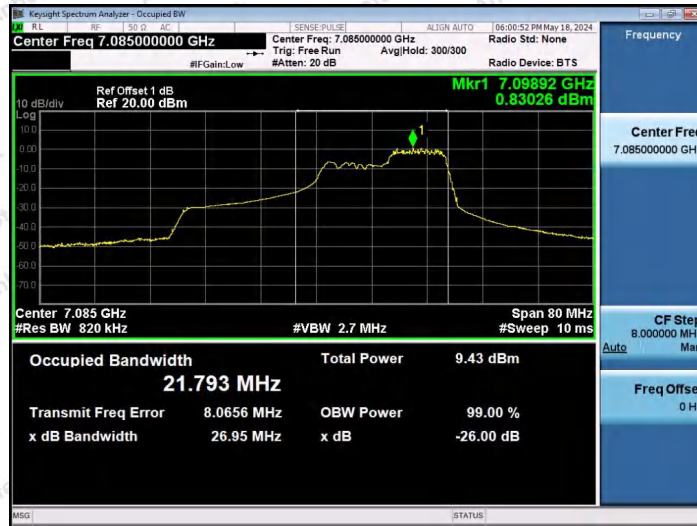

11AX40SISO-Ant1-7085-106Tone-RU56-PASS