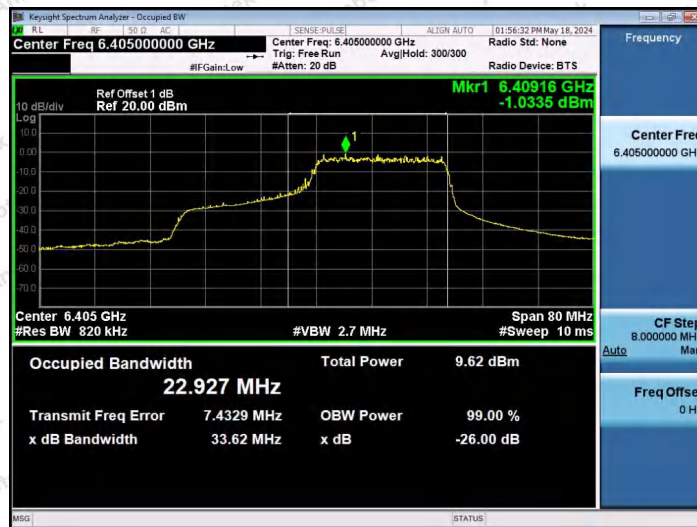

Hotline 400-003-0500
www.anbotek.com.cn

11AX40SISO-Ant1-6405-106Tone-RU56-PASS

11AX40SISO-Ant1-6405-242Tone-RU61-PASS

11AX40SISO-Ant1-6405-242Tone-RU62-PASS

Shenzhen Anbotek Compliance Laboratory Limited

Address: 1/F., Building D, Sogood Science and Technology Park, Sanwei Community, Hangcheng Street, Bao'an District, Shenzhen, Guangdong, China.
Tel: (86) 0755-26066440 Fax: (86) 0755-26014772 Email: service@anbotek.com