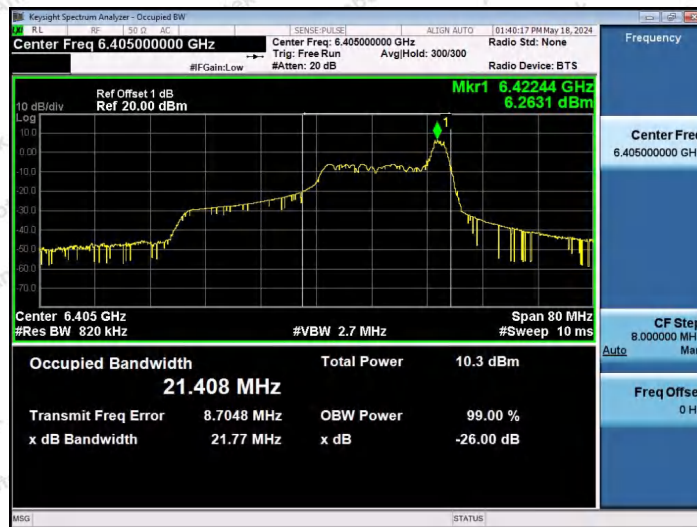

Hotline 400-003-0500
www.anbotek.com.cn

11AX40SISO-Ant1-6165-242Tone-RU62-PASS

11AX40SISO-Ant1-6405-26Tone-RU0-PASS

11AX40SISO-Ant1-6405-26Tone-RU17-PASS

Shenzhen Anbotek Compliance Laboratory Limited

Address: 1/F., Building D, Sogood Science and Technology Park, Sanwei Community, Hangcheng Street, Bao'an District, Shenzhen, Guangdong, China.
 Tel: (86) 0755-26066440 Fax: (86) 0755-26014772 Email: service@anbotek.com