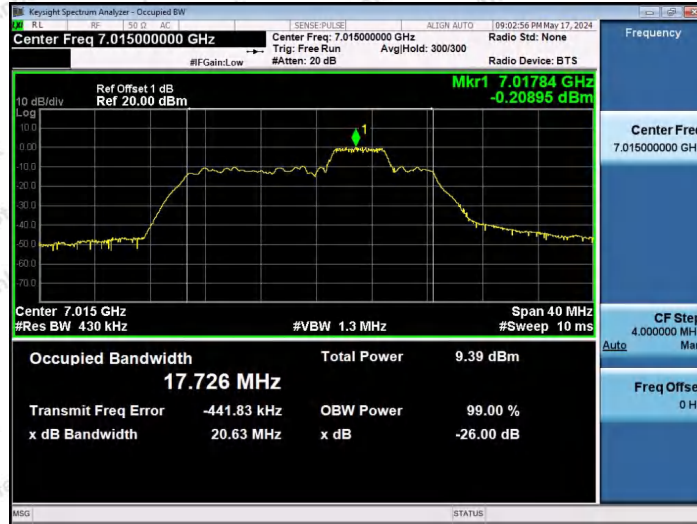

11AX20SISO-Ant1-7015-52Tone-RU39-PASS