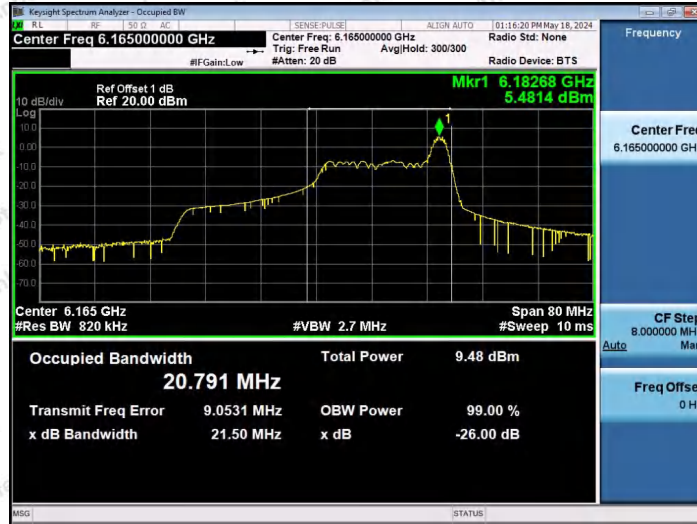

11AX40SISO-Ant1-6165-26Tone-RU17-PASS