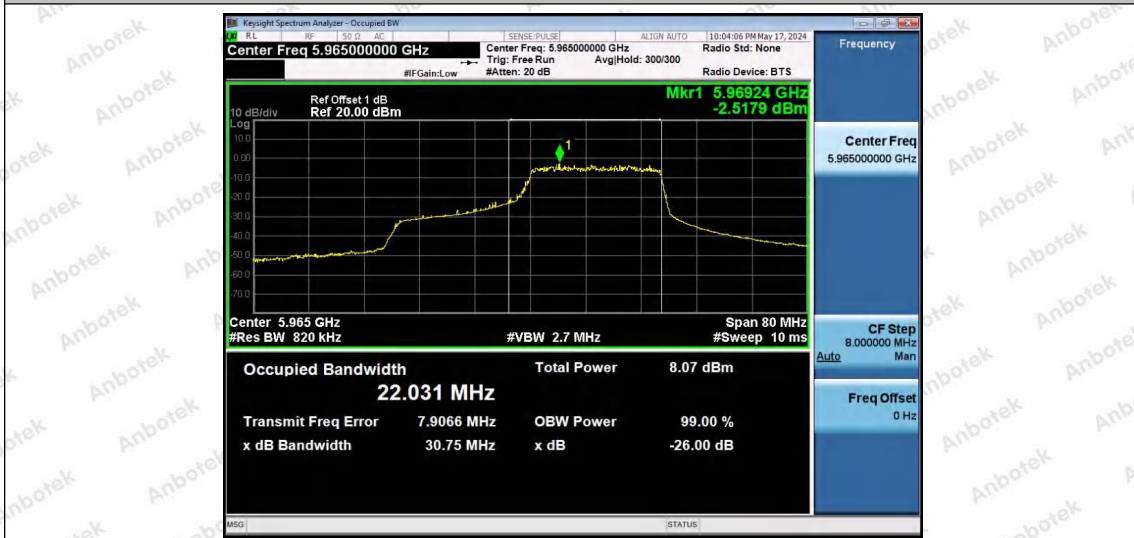

11AX40SISO-Ant1-5965-242Tone-RU62-PASS