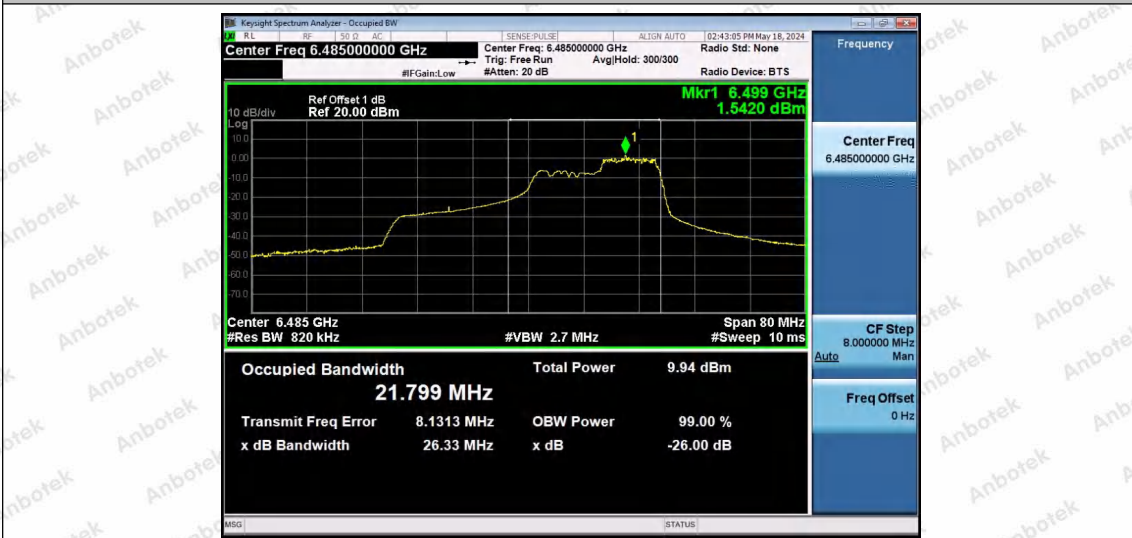

11AX40SISO-Ant1-6485-106Tone-RU56-PASS