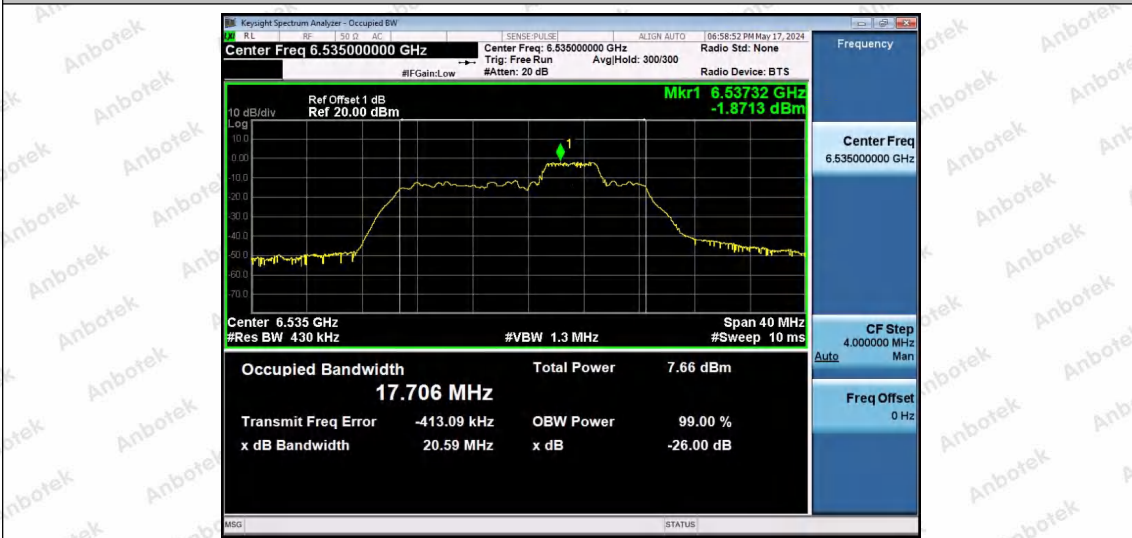

11AX20SISO-Ant1-6535-52Tone-RU39-PASS