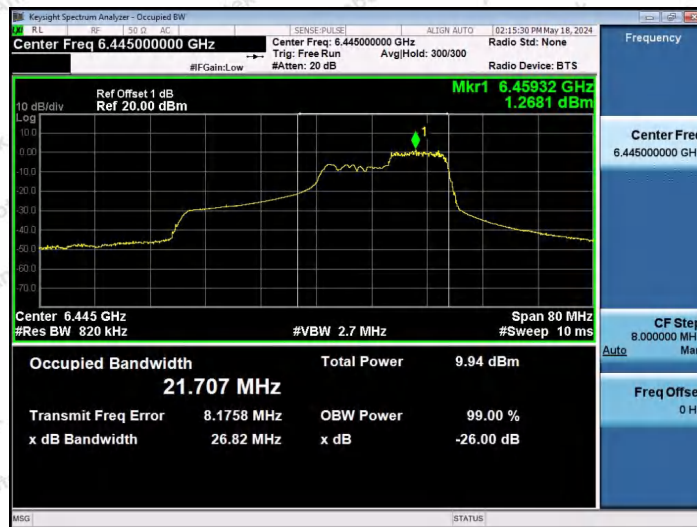

Hotline
400-003-0500
www.anbotek.com.cn

11AX40SISO-Ant1-6445-52Tone-RU44-PASS

11AX40SISO-Ant1-6445-106Tone-RU53-PASS

11AX40SISO-Ant1-6445-106Tone-RU56-PASS

Shenzhen Anbotek Compliance Laboratory Limited

Address: 1/F., Building D, Sogood Science and Technology Park, Sanwei Community, Hangcheng Street, Bao'an District, Shenzhen, Guangdong, China.
Tel: (86) 0755-26066440 Fax: (86) 0755-26014772 Email: service@anbotek.com