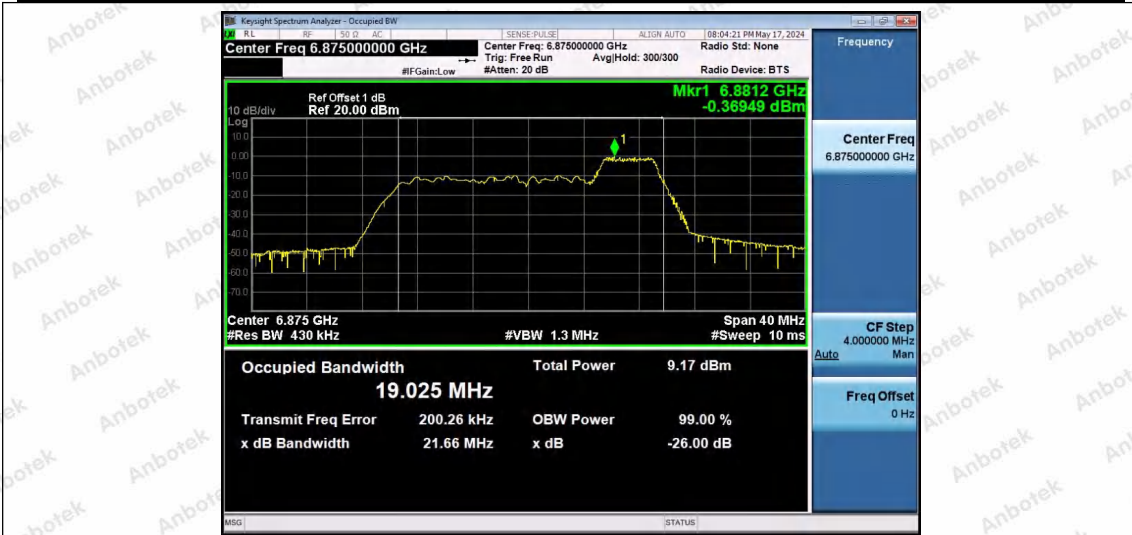

11AX20SISO-Ant1-6875-52Tone-RU40-PASS