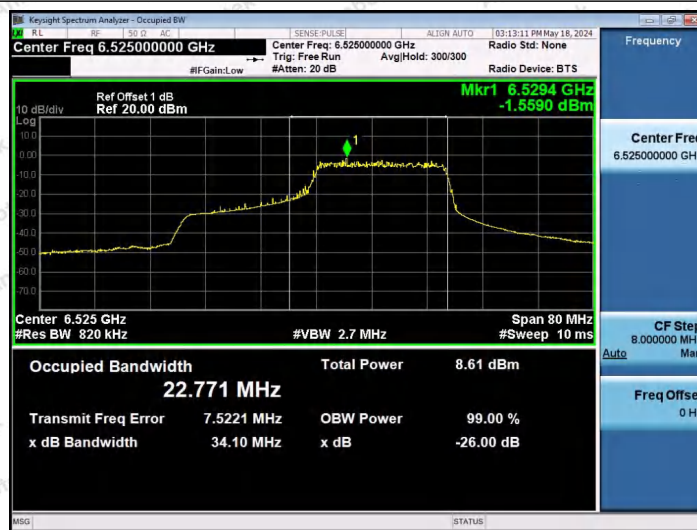

Hotline 400-003-0500
www.anbotek.com.cn

11AX40SISO-Ant1-6525-106Tone-RU56-PASS

11AX40SISO-Ant1-6525-242Tone-RU61-PASS

11AX40SISO-Ant1-6525-242Tone-RU62-PASS

Shenzhen Anbotek Compliance Laboratory Limited

Address: 1/F., Building D, Sogood Science and Technology Park, Sanwei Community, Hangcheng Street, Bao'an District, Shenzhen, Guangdong, China.
Tel: (86) 0755-26066440 Fax: (86) 0755-26014772 Email: service@anbotek.com