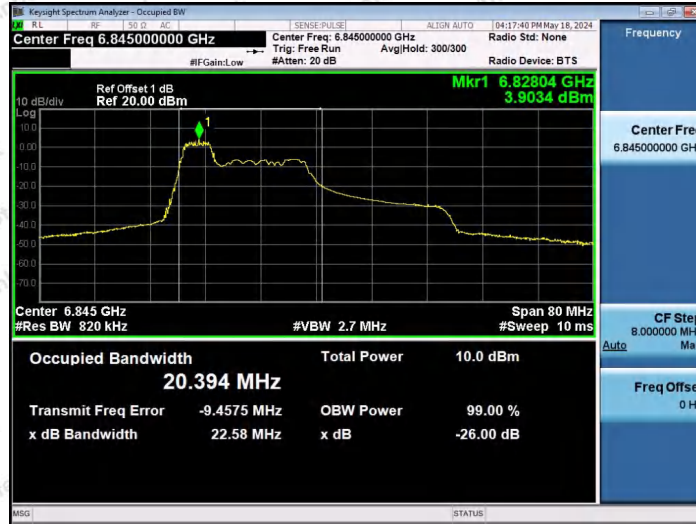

11AX40SISO-Ant1-6845-52Tone-RU37-PASS