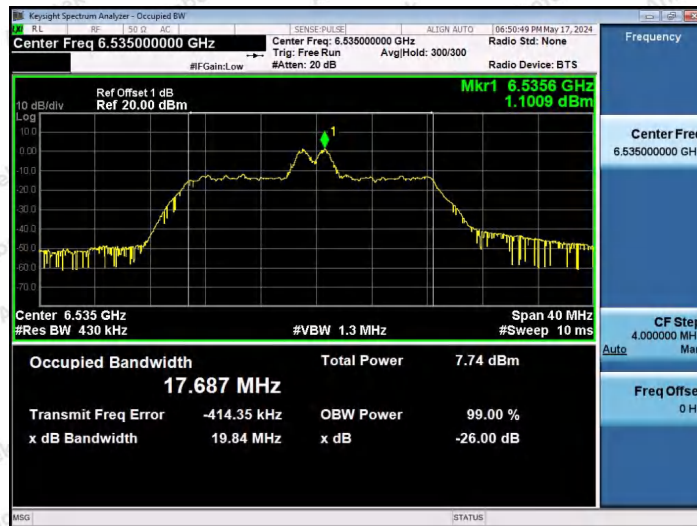

11AX20SISO-Ant1-6535-26Tone-RU0-PASS

11AX20SISO-Ant1-6535-26Tone-RU4-PASS

11AX20SISO-Ant1-6535-26Tone-RU8-PASS

Shenzhen Anbotek Compliance Laboratory Limited

Address: 1/F., Building D, Sogood Science and Technology Park, Sanwei Community, Hangcheng Street, Bao'an District, Shenzhen, Guangdong, China.
Tel: (86) 0755-26066440 Fax: (86) 0755-26014772 Email: service@anbotek.com