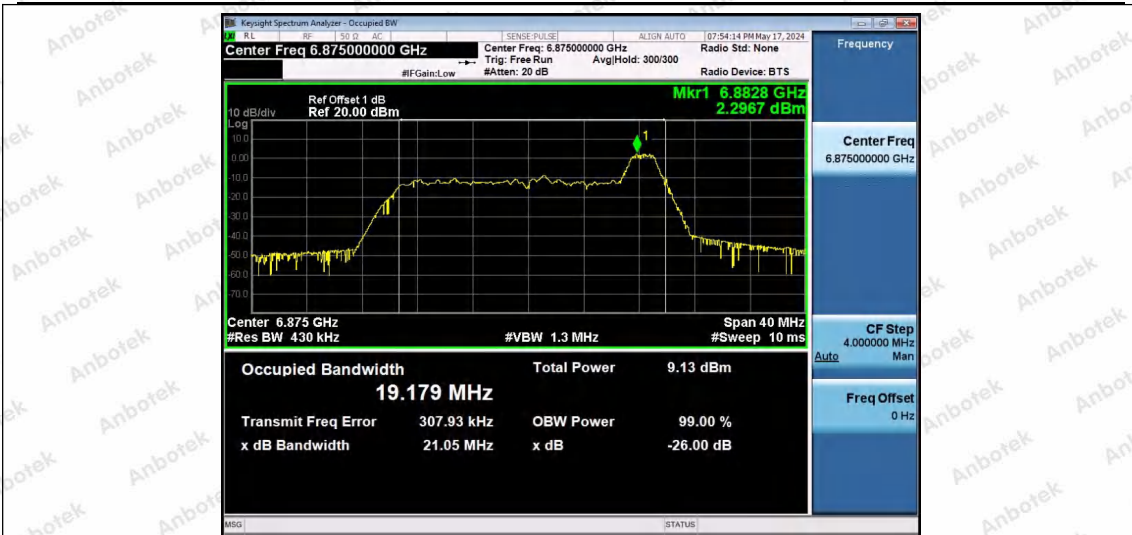

11AX20SISO-Ant1-6875-26Tone-RU8-PASS