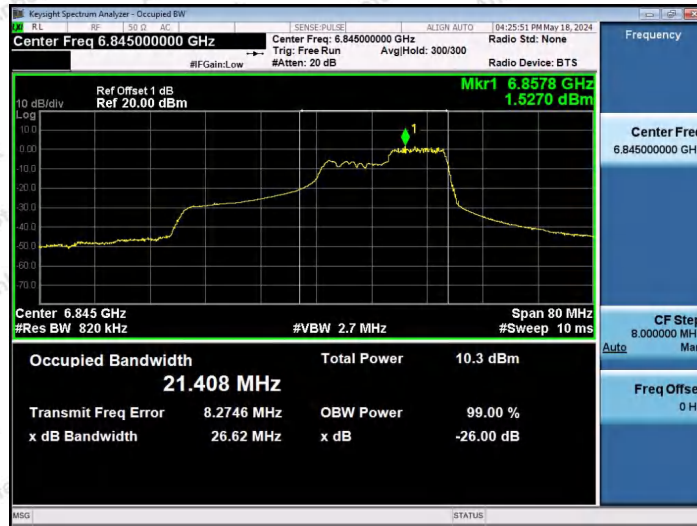

11AX40SISO-Ant1-6845-106Tone-RU56-PASS