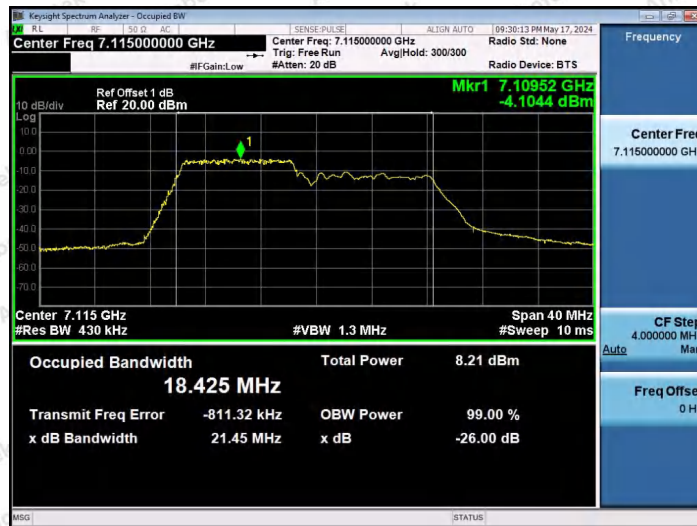

11AX20SISO-Ant1-7115-106Tone-RU53-PASS