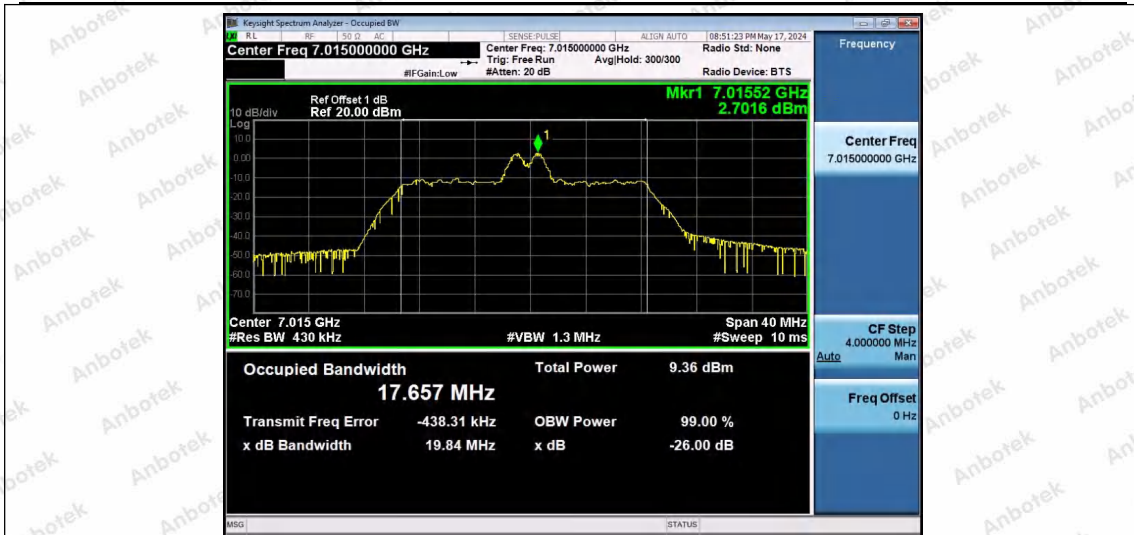

11AX20SISO-Ant1-7015-26Tone-RU4-PASS