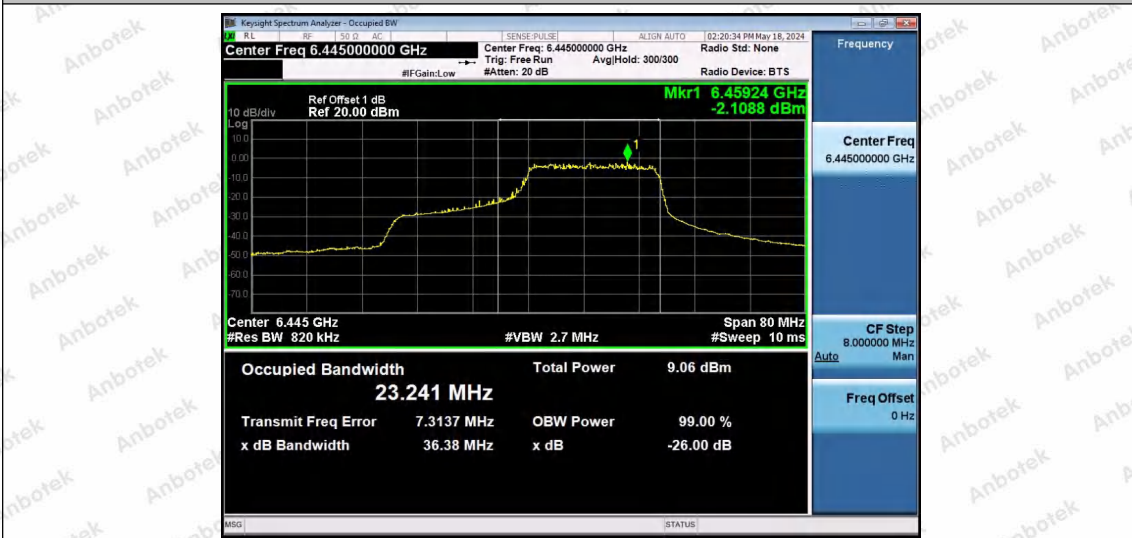

11AX40SISO-Ant1-6445-242Tone-RU62-PASS