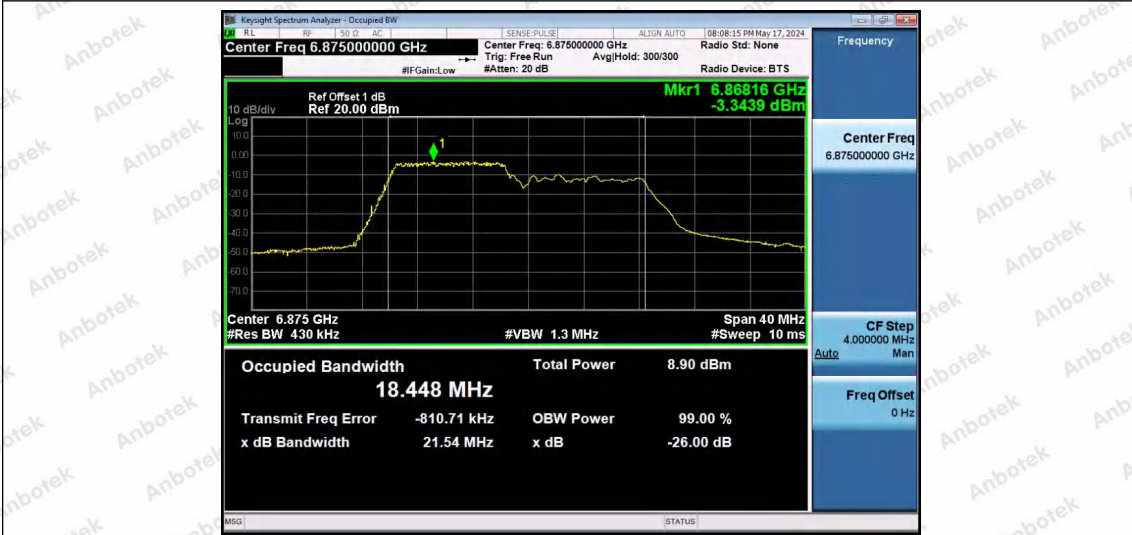

11AX20SISO-Ant1-6875-106Tone-RU53-PASS