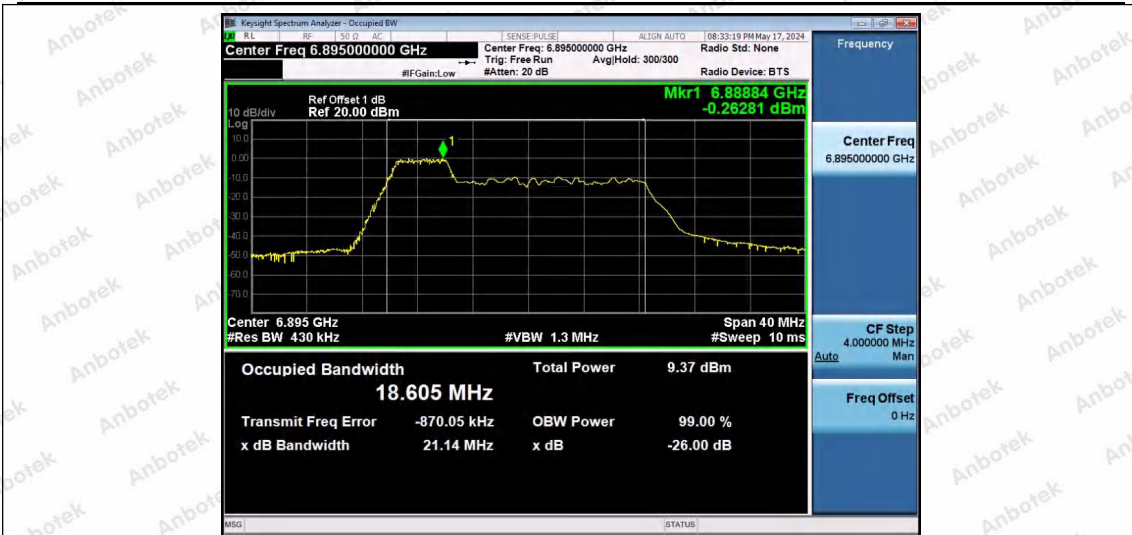

11AX20SISO-Ant1-6895-52Tone-RU37-PASS