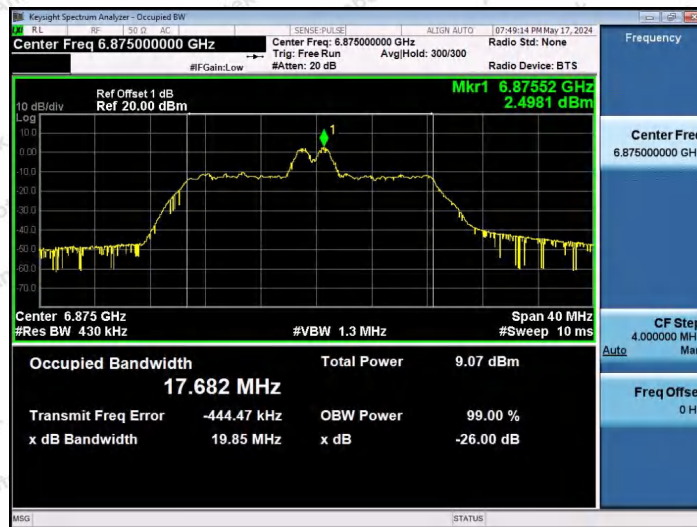

Hotline 400-003-0500
 www.anbotek.com.cn

11AX20SISO-Ant1-6695-106Tone-RU54-PASS

11AX20SISO-Ant1-6875-26Tone-RU0-PASS

11AX20SISO-Ant1-6875-26Tone-RU4-PASS

Shenzhen Anbotek Compliance Laboratory Limited

Address: 1/F., Building D, Sogood Science and Technology Park, Sanwei Community, Hangcheng Street, Bao'an District, Shenzhen, Guangdong, China.
Tel: (86) 0755-26066440 Fax: (86) 0755-26014772 Email: service@anbotek.com