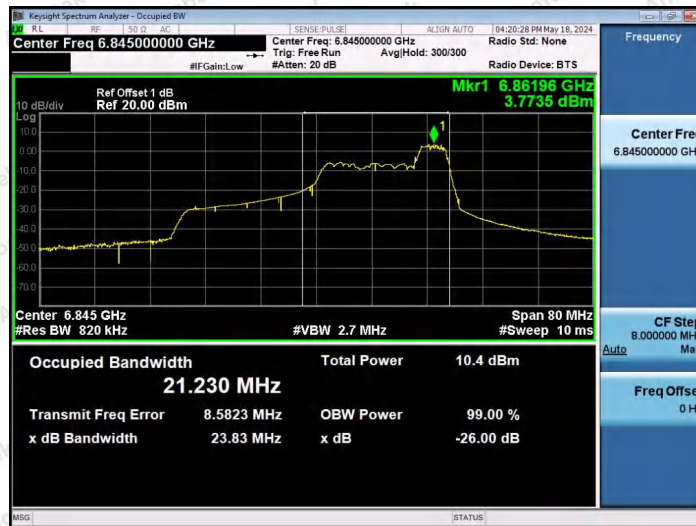

11AX40SISO-Ant1-6845-52Tone-RU44-PASS