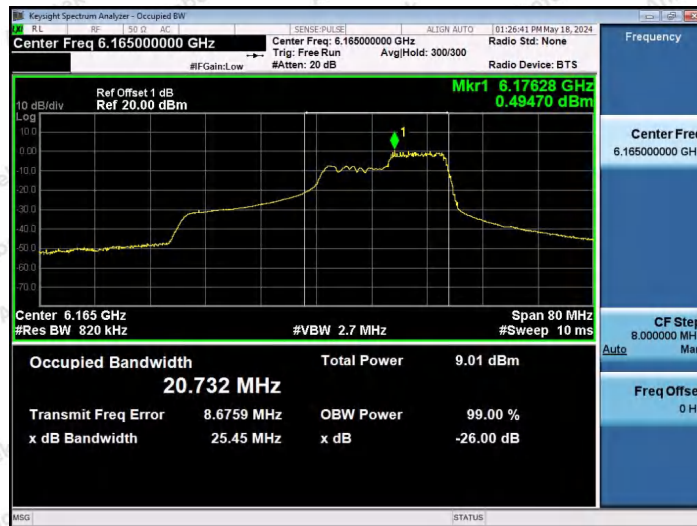

11AX40SISO-Ant1-6165-106Tone-RU56-PASS