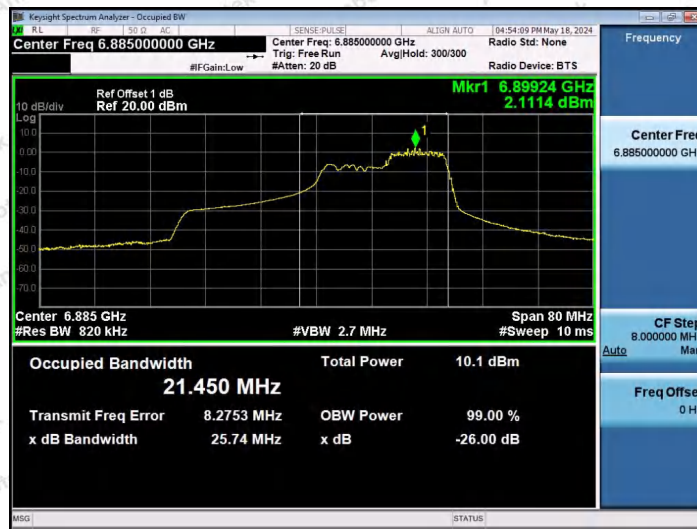

Hotline 400-003-0500
www.anbotek.com.cn

11AX40SISO-Ant1-6885-52Tone-RU44-PASS

11AX40SISO-Ant1-6885-106Tone-RU53-PASS

11AX40SISO-Ant1-6885-106Tone-RU56-PASS

Shenzhen Anbotek Compliance Laboratory Limited

Address: 1/F., Building D, Sogood Science and Technology Park, Sanwei Community, Hangcheng Street, Bao'an District, Shenzhen, Guangdong, China.
Tel: (86) 0755-26066440 Fax: (86) 0755-26014772 Email: service@anbotek.com