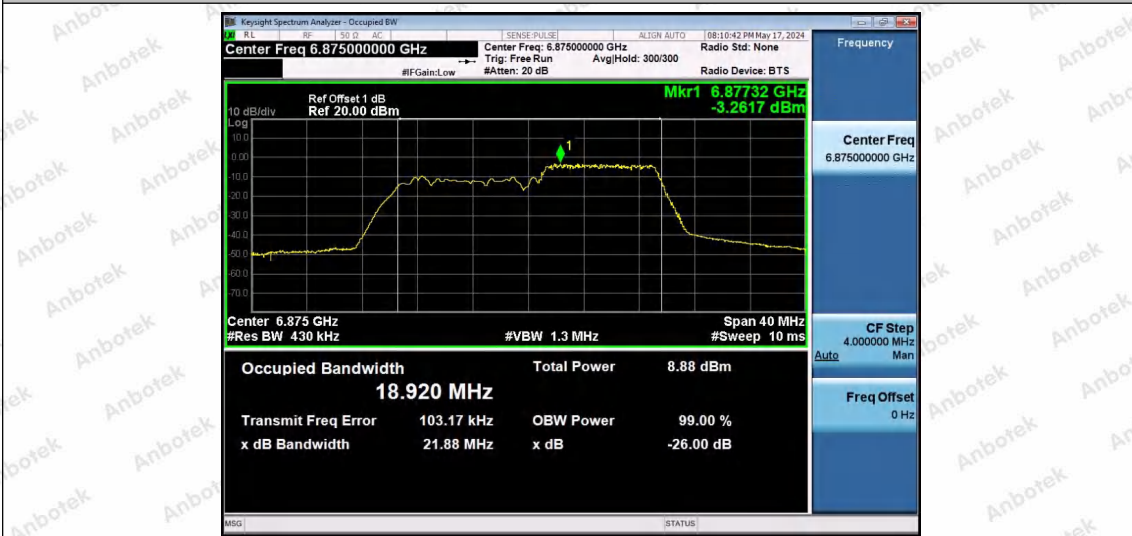

Hotline 400-003-0500
www.anbotek.com.cn

11AX20SISO-Ant1-6875-52Tone-RU40-PASS

11AX20SISO-Ant1-6875-106Tone-RU53-PASS

11AX20SISO-Ant1-6875-106Tone-RU54-PASS

Shenzhen Anbotek Compliance Laboratory Limited

Address: 1/F., Building D, Sogood Science and Technology Park, Sanwei Community, Hangcheng Street, Bao'an District, Shenzhen, Guangdong, China.
Tel: (86) 0755-26066440 Fax: (86) 0755-26014772 Email: service@anbotek.com