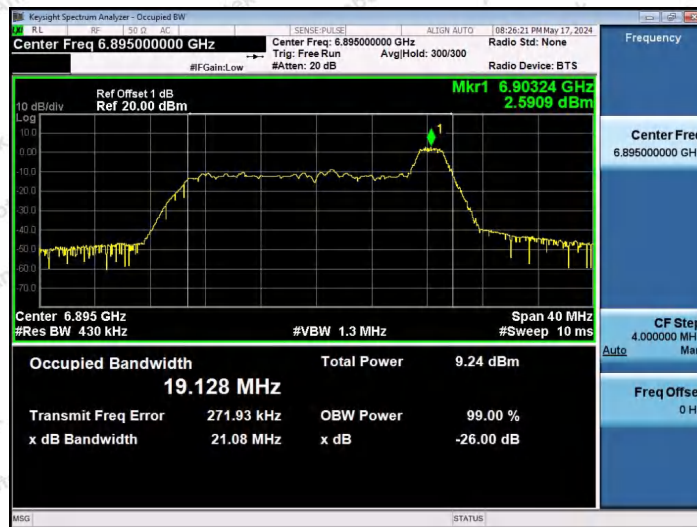

Hotline 400-003-0500
www.anbotek.com.cn

11AX20SISO-Ant1-6895-26Tone-RU0-PASS

11AX20SISO-Ant1-6895-26Tone-RU4-PASS

11AX20SISO-Ant1-6895-26Tone-RU8-PASS

Shenzhen Anbotek Compliance Laboratory Limited

Address: 1/F., Building D, Sogood Science and Technology Park, Sanwei Community, Hangcheng Street, Bao'an District, Shenzhen, Guangdong, China.
 Tel: (86) 0755-26066440 Fax: (86) 0755-26014772 Email: service@anbotek.com