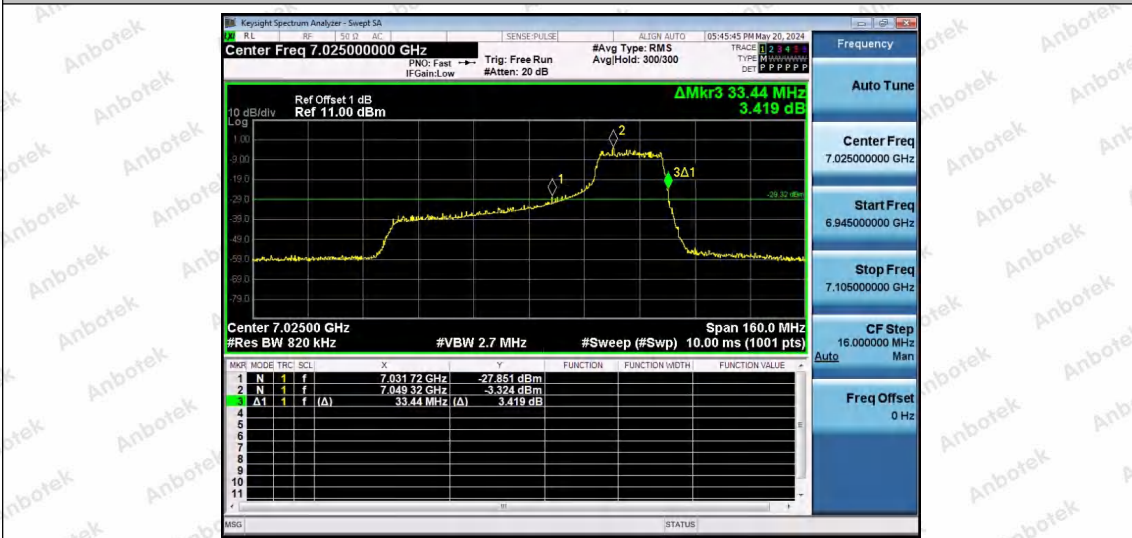

11AX80SISO-Ant1-7025-242Tone-RU64