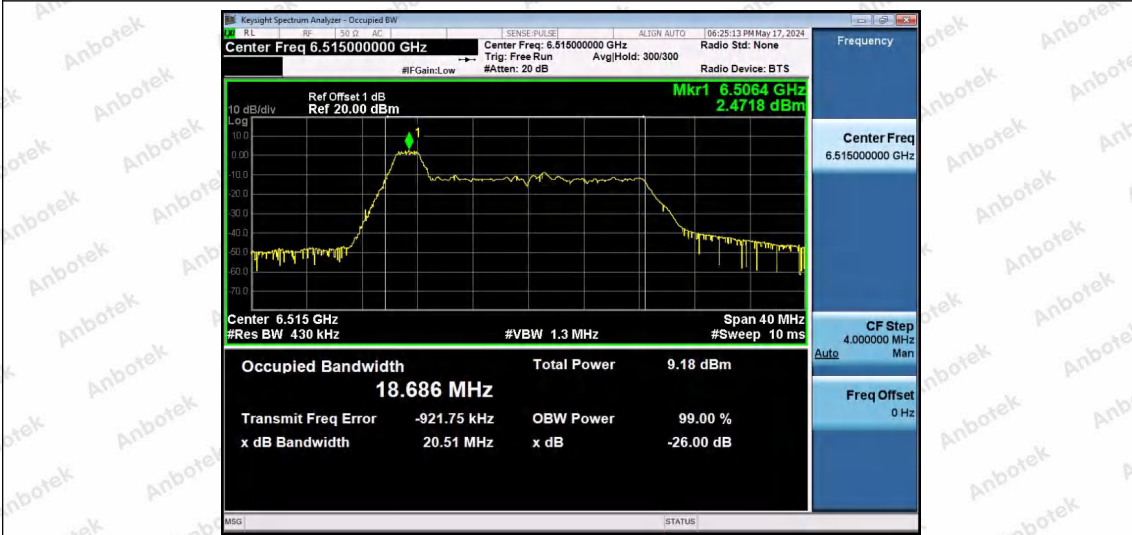

11AX20SISO-Ant1-6515-26Tone-RU0-PASS