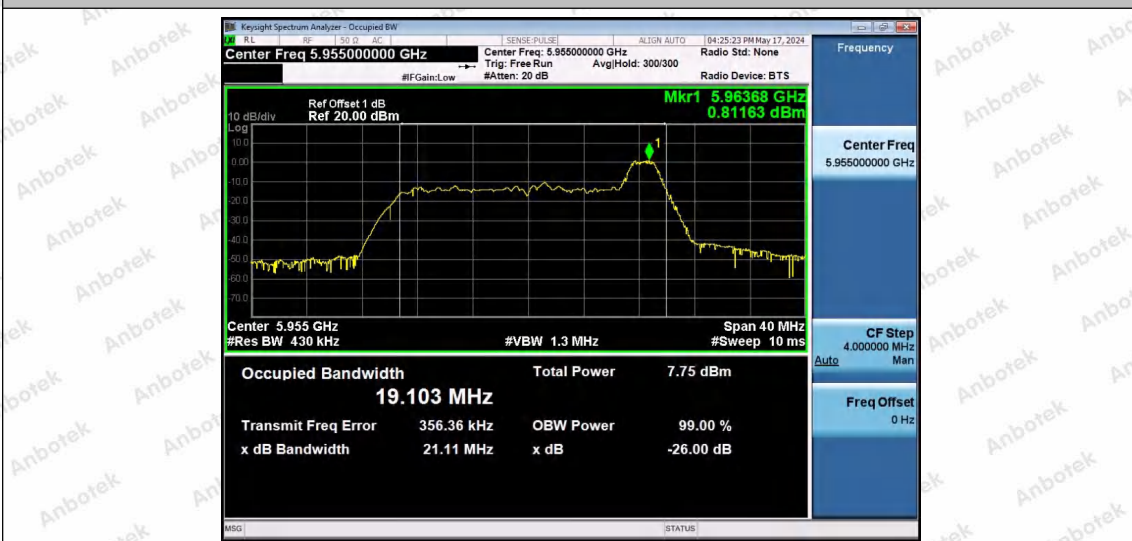

Test Graphs

Shenzhen Anbotek Compliance Laboratory Limited

Address: 1/F., Building D, Sogood Science and Technology Park, Sanwei Community, Hangcheng Street, Bao'an District, Shenzhen, Guangdong, China.
Tel: (86) 0755-26066440 Fax: (86) 0755-26014772 Email: service@anbotek.com

Hotline 400-003-0500
www.anbotek.com.cn