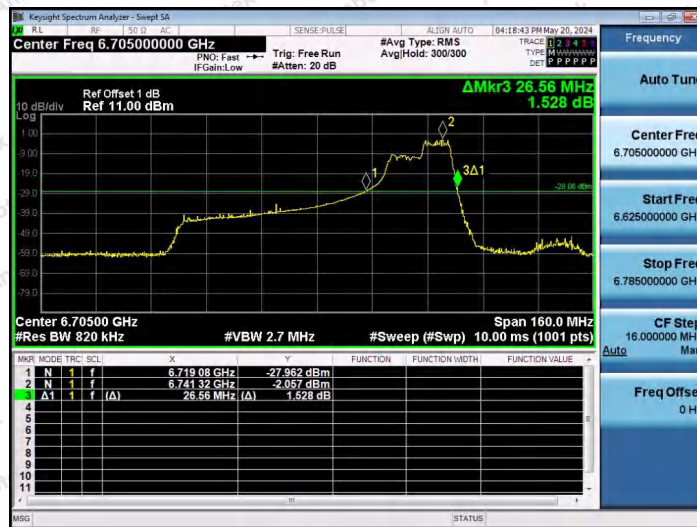

Hotline 400-003-0500
 www.anbotek.com.cn

11AX80SISO-Ant1-6705-52Tone-RU52

11AX80SISO-Ant1-6705-106Tone-RU53

11AX80SISO-Ant1-6705-106Tone-RU60

Shenzhen Anbotek Compliance Laboratory Limited

Address: 1/F., Building D, Sogood Science and Technology Park, Sanwei Community, Hangcheng Street, Bao'an District, Shenzhen, Guangdong, China.
Tel: (86) 0755-26066440 Fax: (86) 0755-26014772 Email: service@anbotek.com