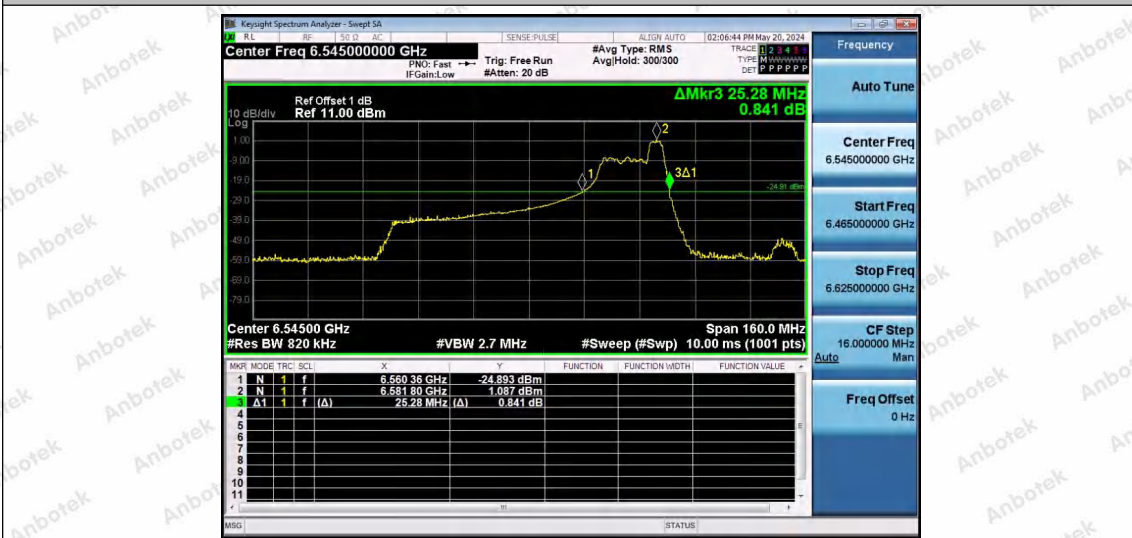

Hotline 400-003-0500
www.anbotek.com.cn

11AX80SISO-Ant1-6545-26Tone-RU36

11AX80SISO-Ant1-6545-52Tone-RU37

11AX80SISO-Ant1-6545-52Tone-RU52

Shenzhen Anbotek Compliance Laboratory Limited

Address: 1/F., Building D, Sogood Science and Technology Park, Sanwei Community, Hangcheng Street, Bao'an District, Shenzhen, Guangdong, China.
 Tel: (86) 0755-26066440 Fax: (86) 0755-26014772 Email: service@anbotek.com