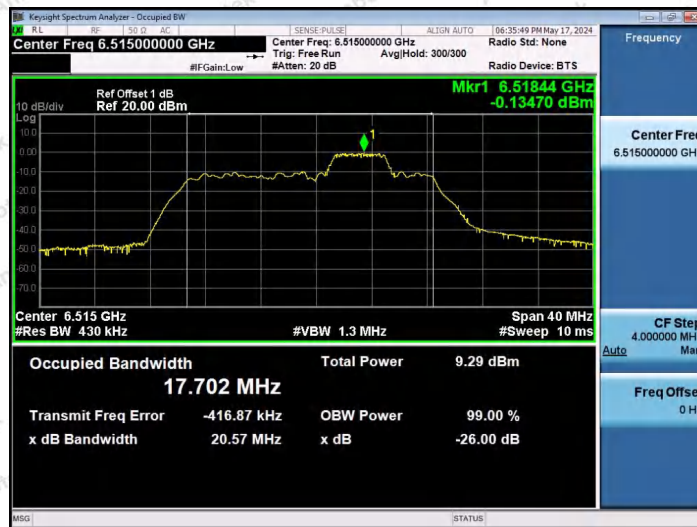

Hotline 400-003-0500
www.anbotek.com.cn

11AX20SISO-Ant1-6515-26Tone-RU8-PASS

11AX20SISO-Ant1-6515-52Tone-RU37-PASS

11AX20SISO-Ant1-6515-52Tone-RU39-PASS

Shenzhen Anbotek Compliance Laboratory Limited

Address: 1/F., Building D, Sogood Science and Technology Park, Sanwei Community, Hangcheng Street, Bao'an District, Shenzhen, Guangdong, China.
Tel: (86) 0755-26066440 Fax: (86) 0755-26014772 Email: service@anbotek.com