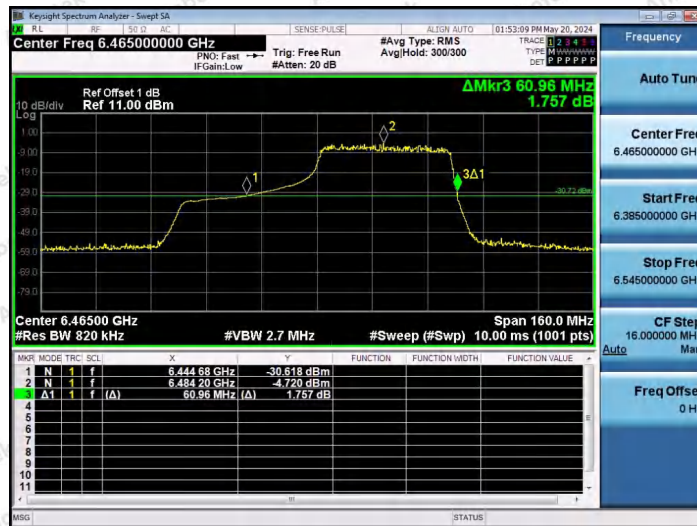

11AX80SISO-Ant1-6465-484Tone-RU66