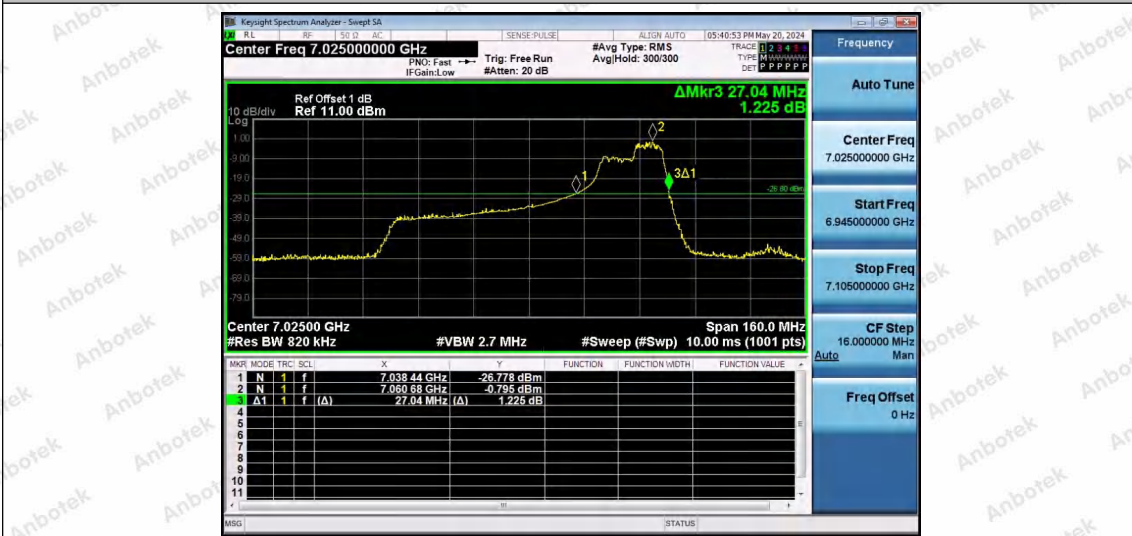

Hotline
400-003-0500
www.anbotek.com.cn

11AX80SISO-Ant1-7025-52Tone-RU52

11AX80SISO-Ant1-7025-106Tone-RU53

11AX80SISO-Ant1-7025-106Tone-RU60

Shenzhen Anbotek Compliance Laboratory Limited

Address: 1/F., Building D, Sogood Science and Technology Park, Sanwei Community, Hangcheng Street, Bao'an District, Shenzhen, Guangdong, China.
 Tel: (86) 0755-26066440 Fax: (86) 0755-26014772 Email: service@anbotek.com