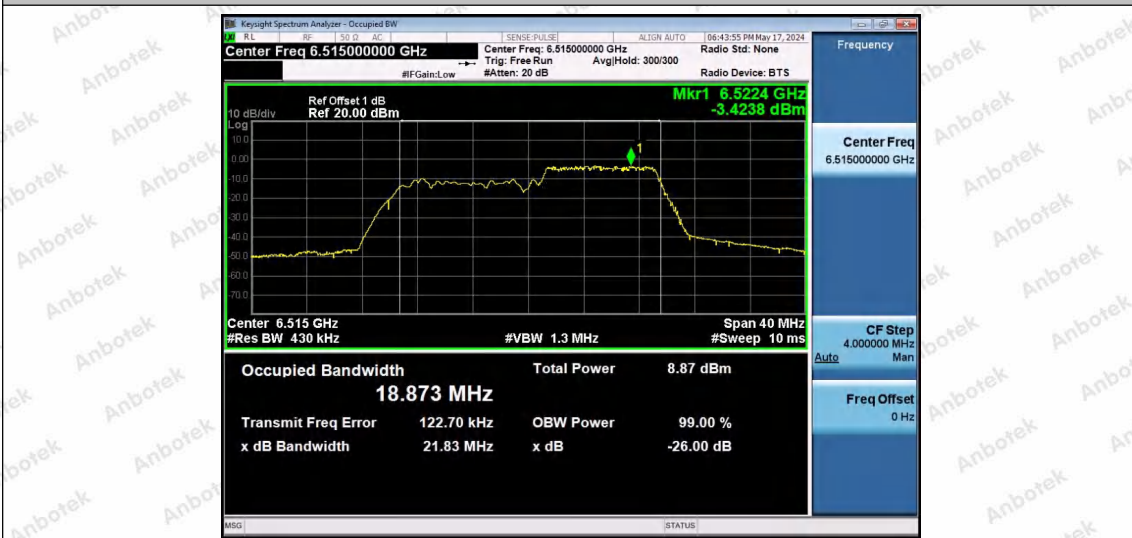

Hotline 400-003-0500
www.anbotek.com.cn

11AX20SISO-Ant1-6515-52Tone-RU40-PASS

11AX20SISO-Ant1-6515-106Tone-RU53-PASS

11AX20SISO-Ant1-6515-106Tone-RU54-PASS

Shenzhen Anbotek Compliance Laboratory Limited

Address: 1/F., Building D, Sogood Science and Technology Park, Sanwei Community, Hangcheng Street, Bao'an District, Shenzhen, Guangdong, China.
Tel: (86) 0755-26066440 Fax: (86) 0755-26014772 Email: service@anbotek.com