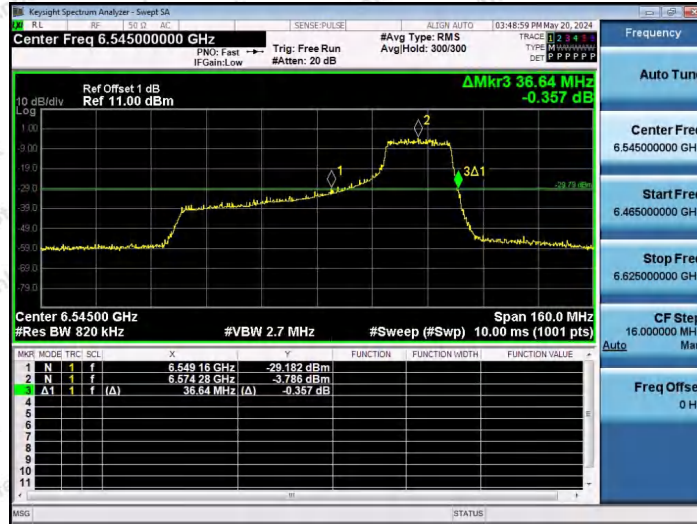

11AX80SISO-Ant1-6545-242Tone-RU64