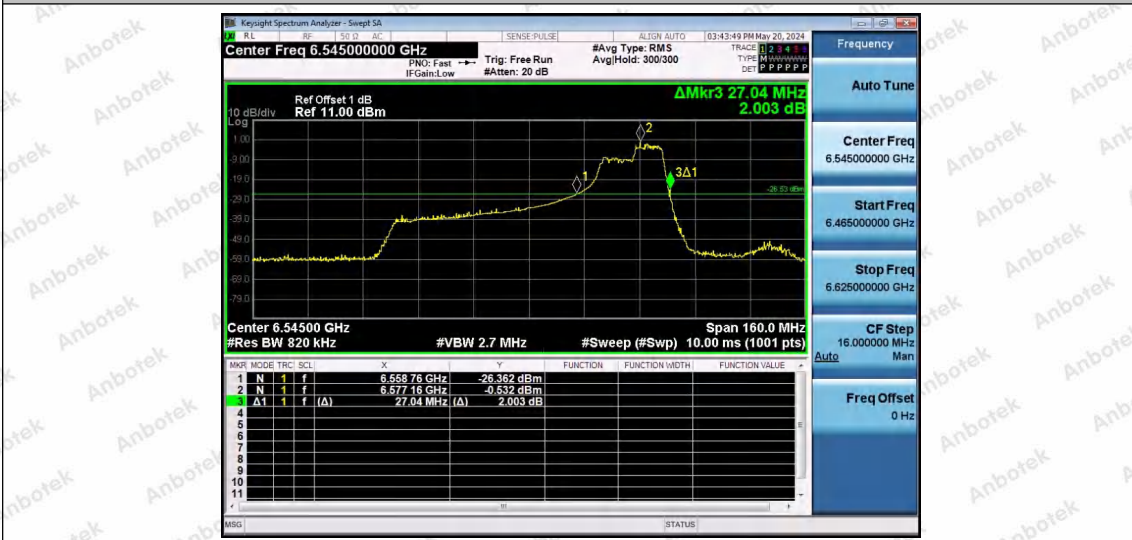

11AX80SISO-Ant1-6545-106Tone-RU60