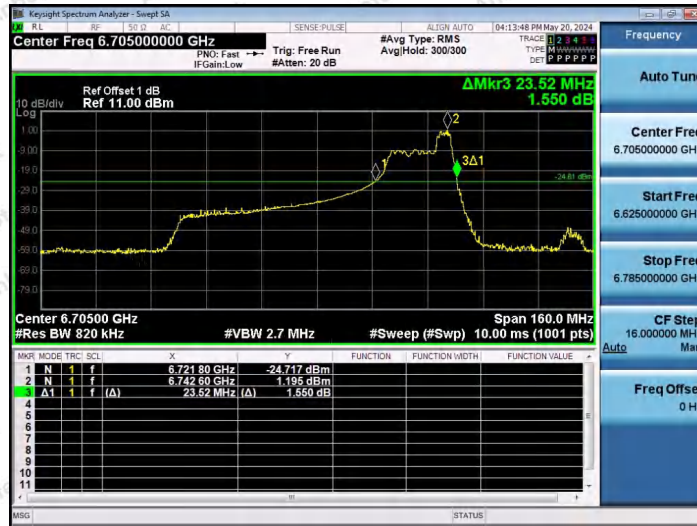

11AX80SISO-Ant1-6705-52Tone-RU52