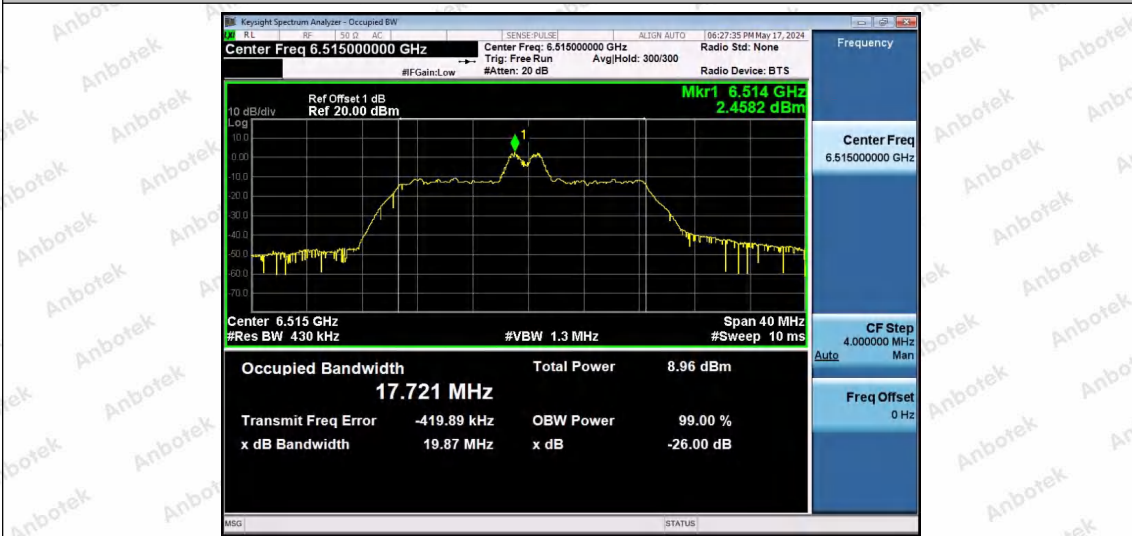

Hotline 400-003-0500
www.anbotek.com.cn

11AX20SISO-Ant1-6475-106Tone-RU54-PASS

11AX20SISO-Ant1-6515-26Tone-RU0-PASS

11AX20SISO-Ant1-6515-26Tone-RU4-PASS

Shenzhen Anbotek Compliance Laboratory Limited

Address: 1/F., Building D, Sogood Science and Technology Park, Sanwei Community, Hangcheng Street, Bao'an District, Shenzhen, Guangdong, China.
Tel: (86) 0755-26066440 Fax: (86) 0755-26014772 Email: service@anbotek.com