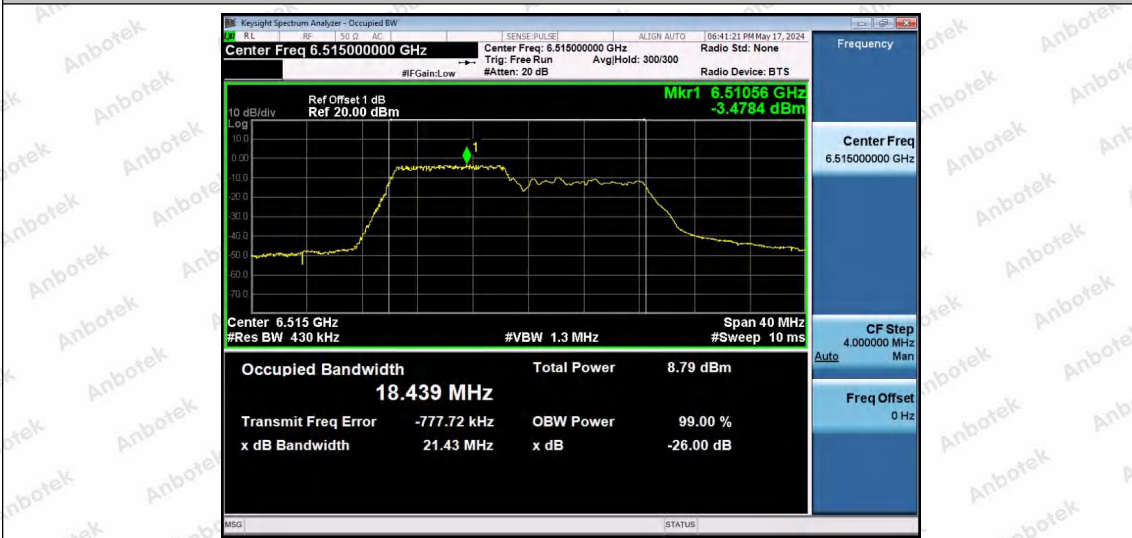

11AX20SISO-Ant1-6515-106Tone-RU53-PASS