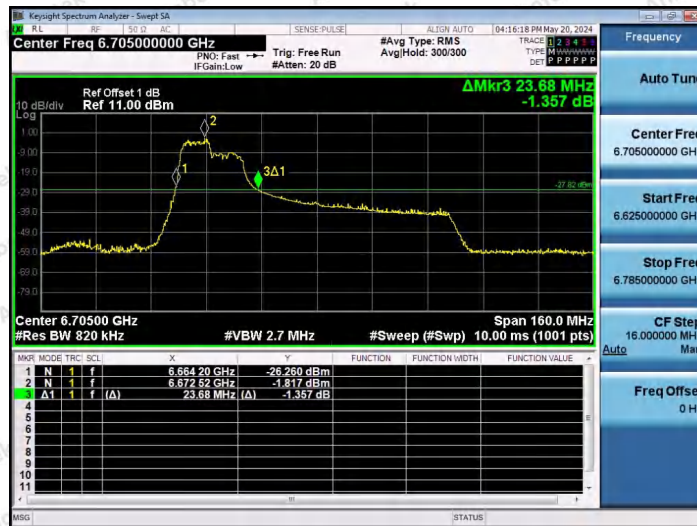

11AX80SISO-Ant1-6705-106Tone-RU53