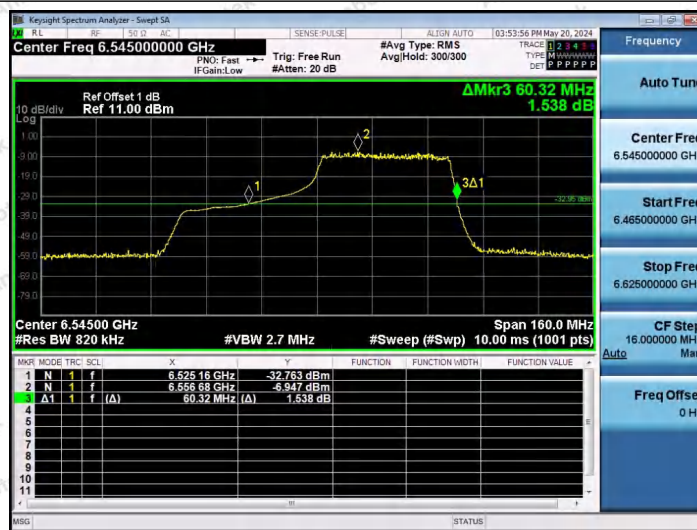

Hotline 400-003-0500
 www.anbotek.com.cn

11AX80SISO-Ant1-6545-242Tone-RU64

11AX80SISO-Ant1-6545-484Tone-RU65

11AX80SISO-Ant1-6545-484Tone-RU66

Shenzhen Anbotek Compliance Laboratory Limited

Address: 1/F., Building D, Sogood Science and Technology Park, Sanwei Community, Hangcheng Street, Bao'an District, Shenzhen, Guangdong, China.
 Tel: (86) 0755-26066440 Fax: (86) 0755-26014772 Email: service@anbotek.com