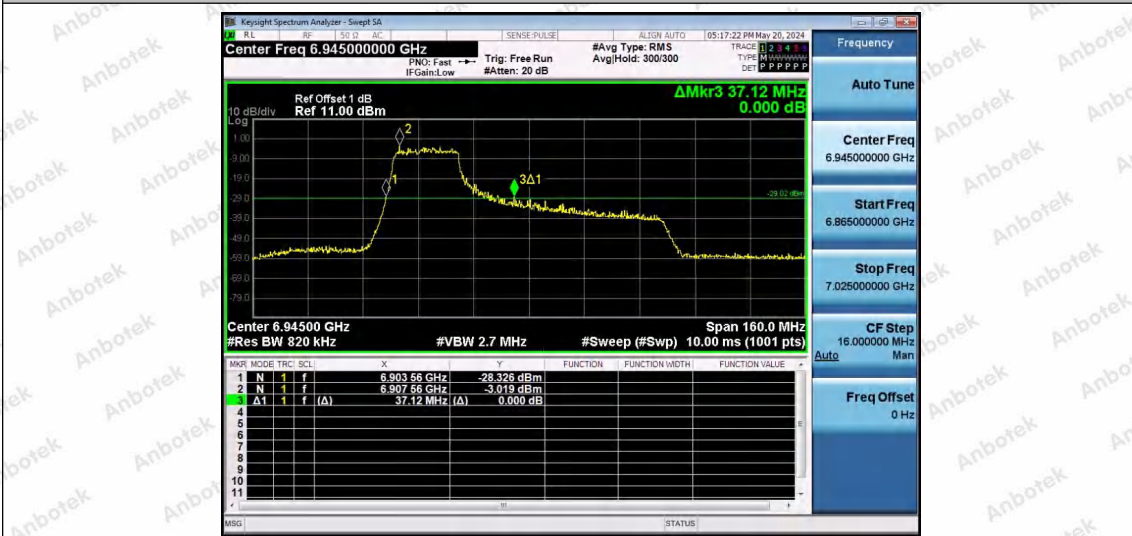

Hotline
400-003-0500
www.anbotek.com.cn

11AX80SISO-Ant1-6945-106Tone-RU53

11AX80SISO-Ant1-6945-106Tone-RU60

11AX80SISO-Ant1-6945-242Tone-RU61

Shenzhen Anbotek Compliance Laboratory Limited

Address: 1/F., Building D, Sogood Science and Technology Park, Sanwei Community, Hangcheng Street, Bao'an District, Shenzhen, Guangdong, China.
 Tel: (86) 0755-26066440 Fax: (86) 0755-26014772 Email: service@anbotek.com