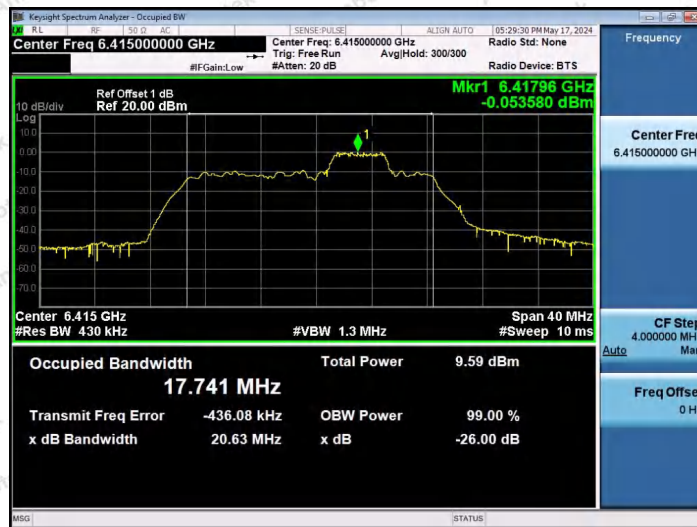

Hotline 400-003-0500
www.anbotek.com.cn

11AX20SISO-Ant1-6415-26Tone-RU8-PASS

11AX20SISO-Ant1-6415-52Tone-RU37-PASS

11AX20SISO-Ant1-6415-52Tone-RU39-PASS

Shenzhen Anbotek Compliance Laboratory Limited

Address: 1/F., Building D, Sogood Science and Technology Park, Sanwei Community, Hangcheng Street, Bao'an District, Shenzhen, Guangdong, China.
Tel: (86) 0755-26066440 Fax: (86) 0755-26014772 Email: service@anbotek.com