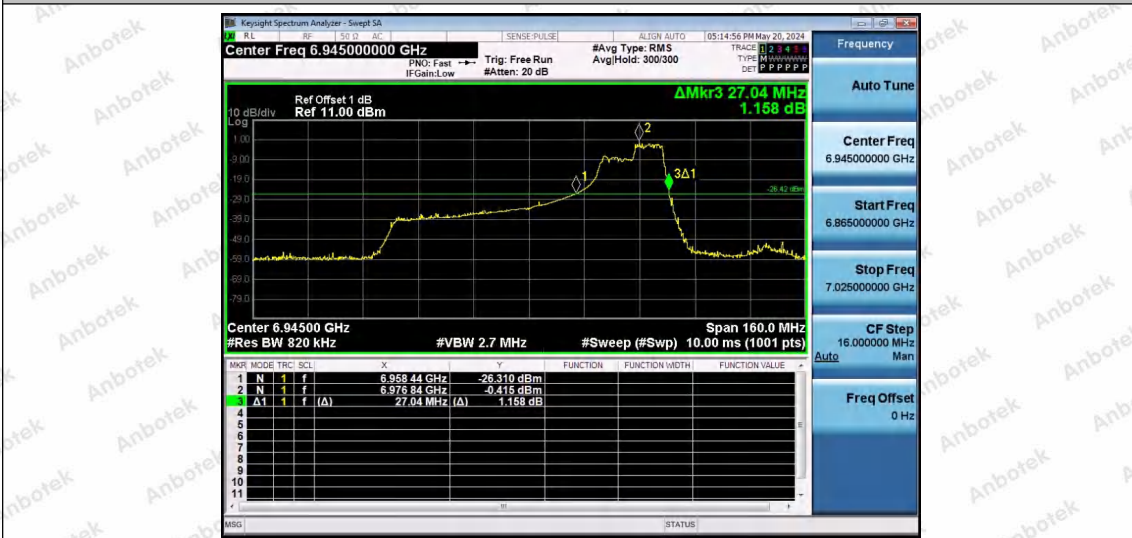

11AX80SISO-Ant1-6945-106Tone-RU60