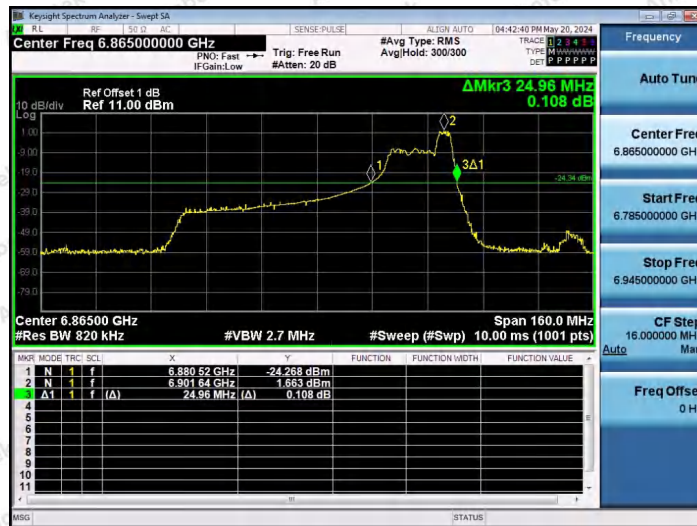

11AX80SISO-Ant1-6865-52Tone-RU52