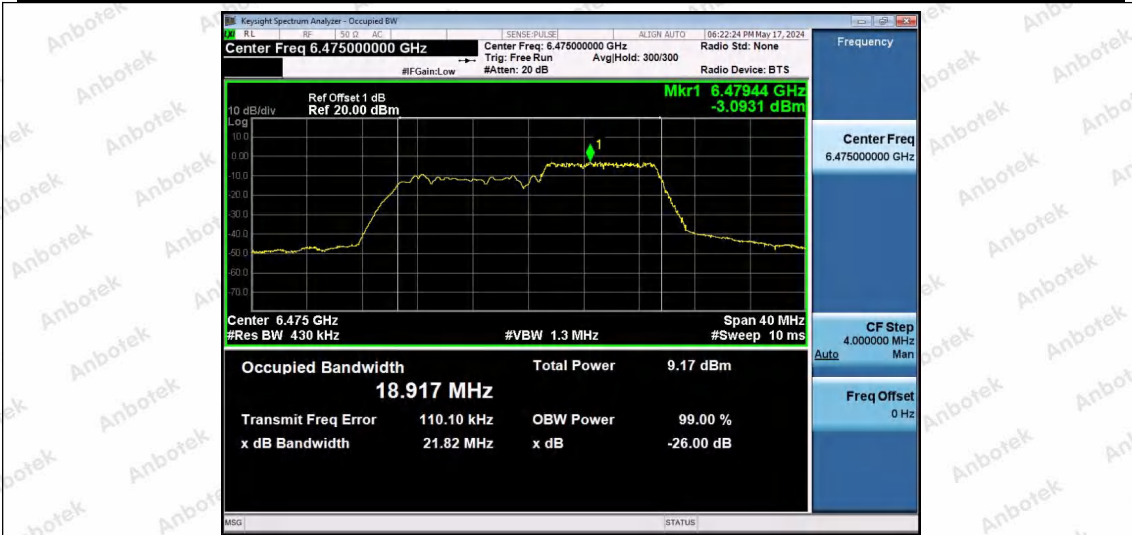

11AX20SISO-Ant1-6475-106Tone-RU54-PASS