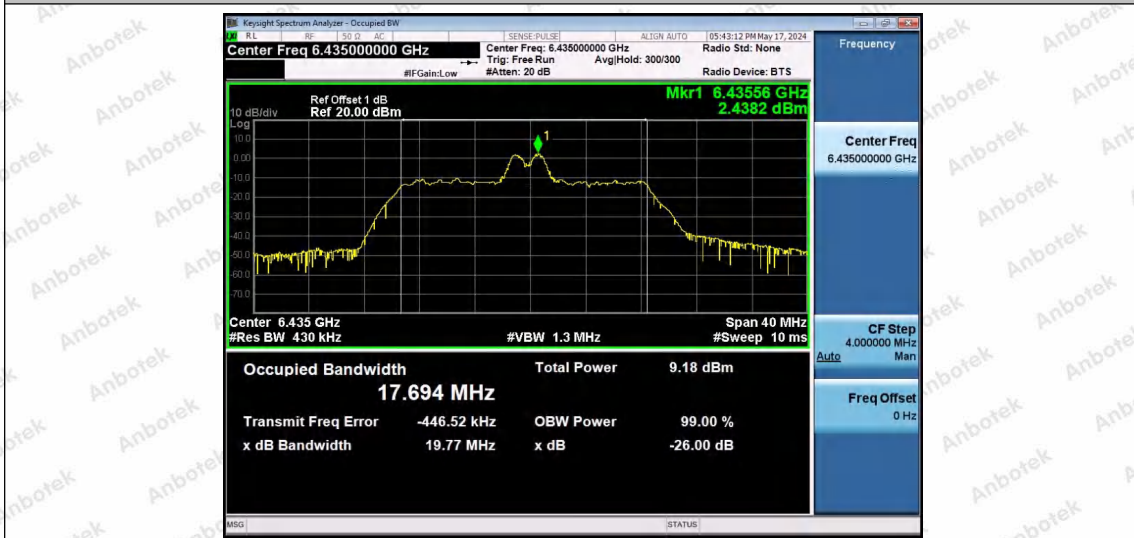

11AX20SISO-Ant1-6435-26Tone-RU4-PASS