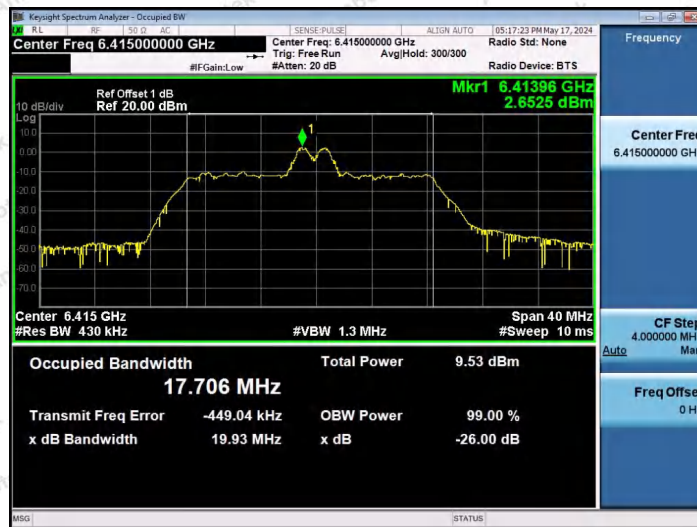

Hotline 400-003-0500
www.anbotek.com.cn

11AX20SISO-Ant1-6175-106Tone-RU54-PASS

11AX20SISO-Ant1-6415-26Tone-RU0-PASS

11AX20SISO-Ant1-6415-26Tone-RU4-PASS

Shenzhen Anbotek Compliance Laboratory Limited

Address: 1/F., Building D, Sogood Science and Technology Park, Sanwei Community, Hangcheng Street, Bao'an District, Shenzhen, Guangdong, China.
Tel: (86) 0755-26066440 Fax: (86) 0755-26014772 Email: service@anbotek.com