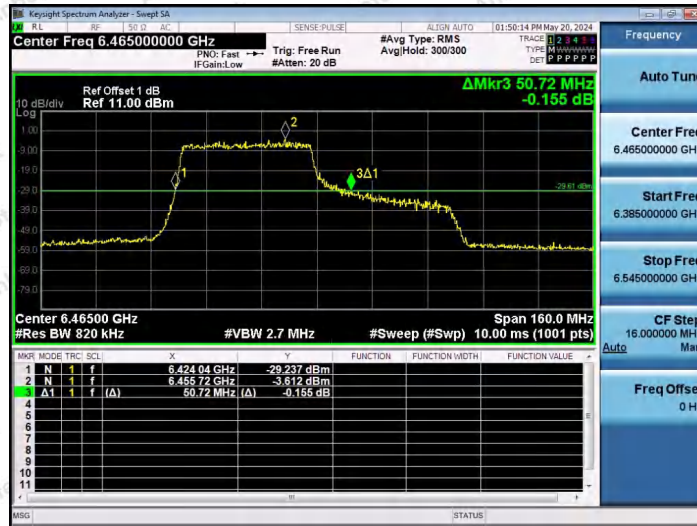

11AX80SISO-Ant1-6465-484Tone-RU65