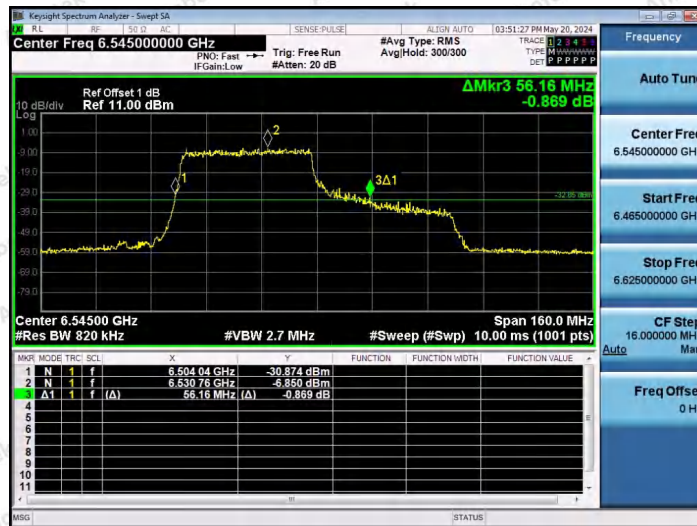

11AX80SISO-Ant1-6545-484Tone-RU65