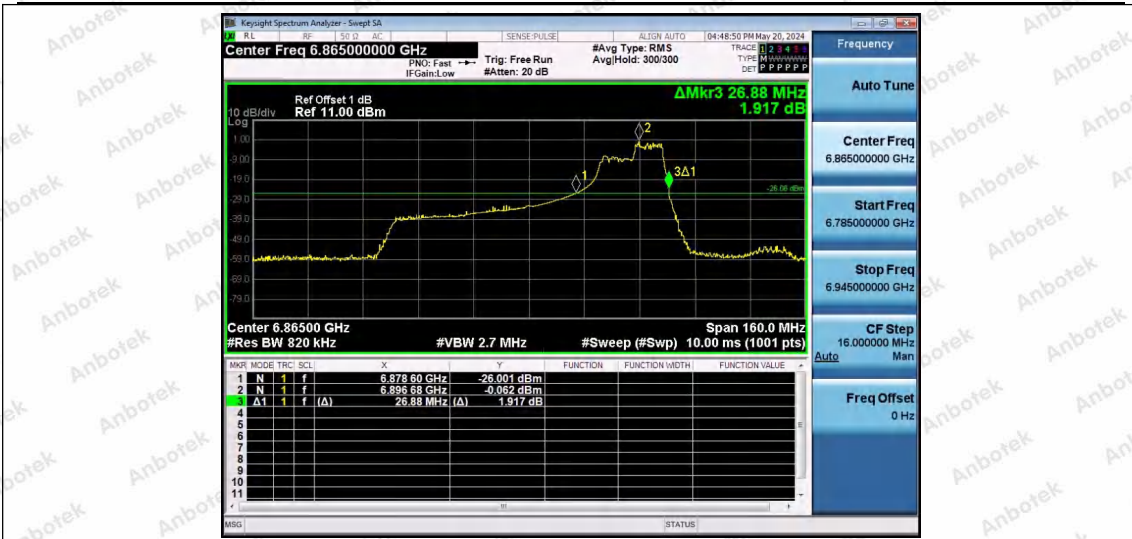

11AX80SISO-Ant1-6865-106Tone-RU60