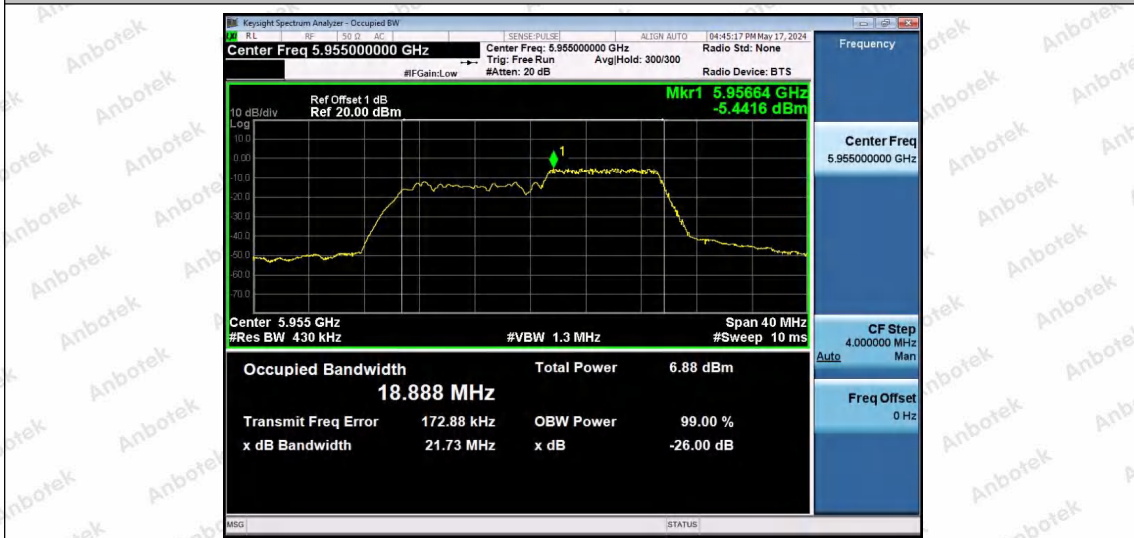

11AX20SISO-Ant1-5955-106Tone-RU54-PASS