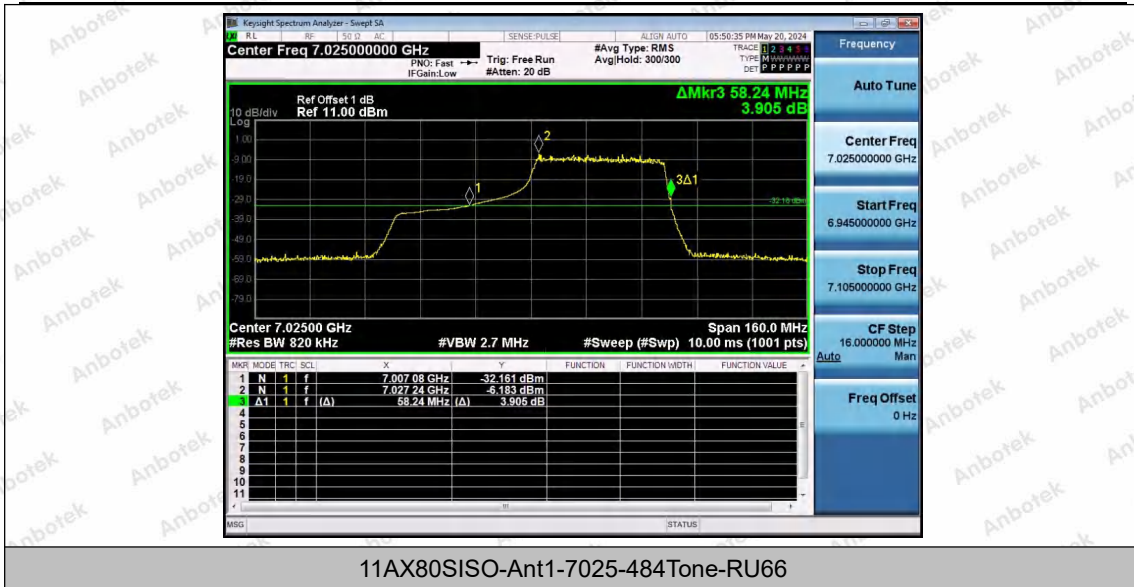

Shenzhen Anbotek Compliance Laboratory Limited

Address: 1/F., Building D, Sogood Science and Technology Park, Sanwei Community, Hangcheng Street, Bao'an District, Shenzhen, Guangdong, China.
Tel: (86) 0755-26066440 Fax: (86) 0755-26014772 Email: service@anbotek.com

Hotline
400-003-0500
www.anbotek.com.cn