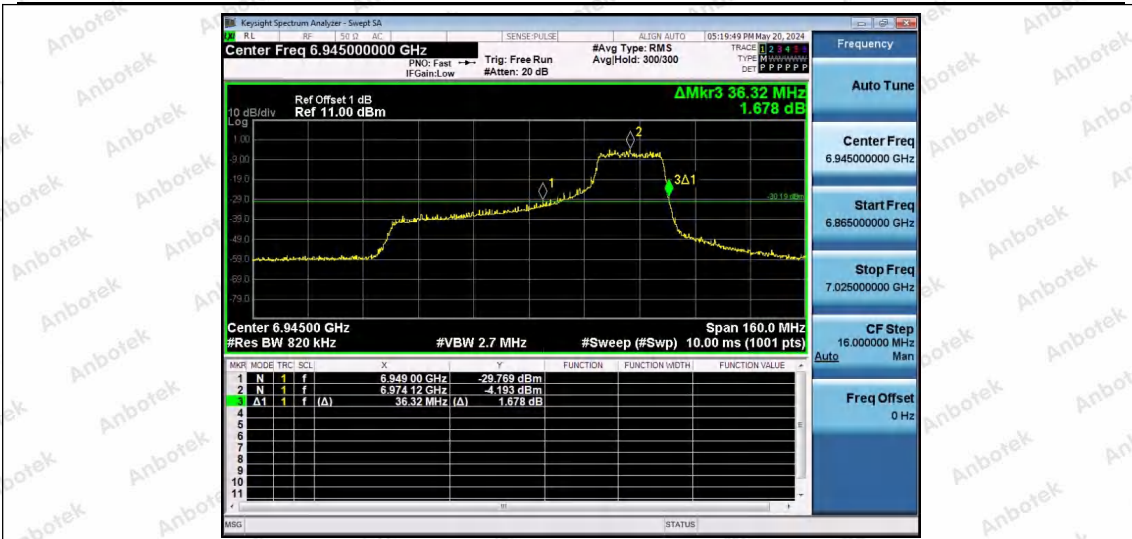

11AX80SISO-Ant1-6945-242Tone-RU64