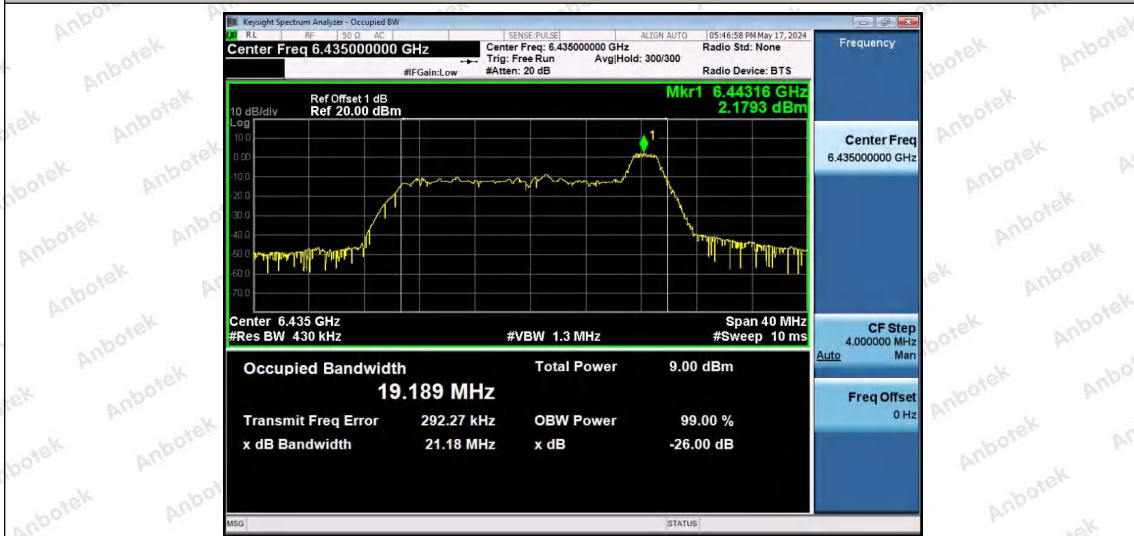

Hotline
400-003-0500
www.anbotek.com.cn

11AX20SISO-Ant1-6435-26Tone-RU0-PASS

11AX20SISO-Ant1-6435-26Tone-RU4-PASS

11AX20SISO-Ant1-6435-26Tone-RU8-PASS

Shenzhen Anbotek Compliance Laboratory Limited

Address: 1/F., Building D, Sogood Science and Technology Park, Sanwei Community, Hangcheng Street, Bao'an District, Shenzhen, Guangdong, China.
Tel: (86) 0755-26066440 Fax: (86) 0755-26014772 Email: service@anbotek.com