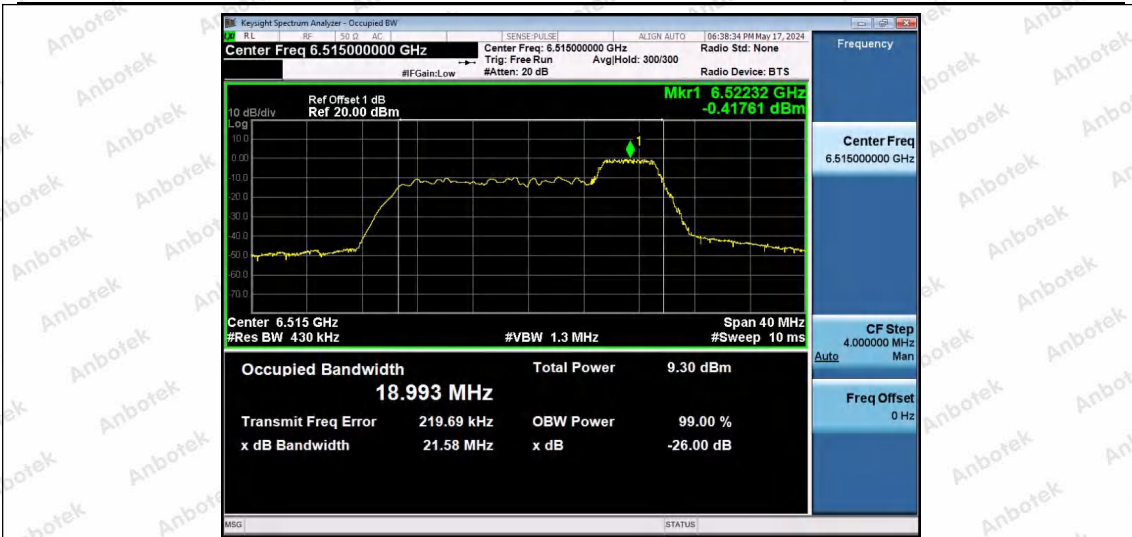

11AX20SISO-Ant1-6515-52Tone-RU40-PASS