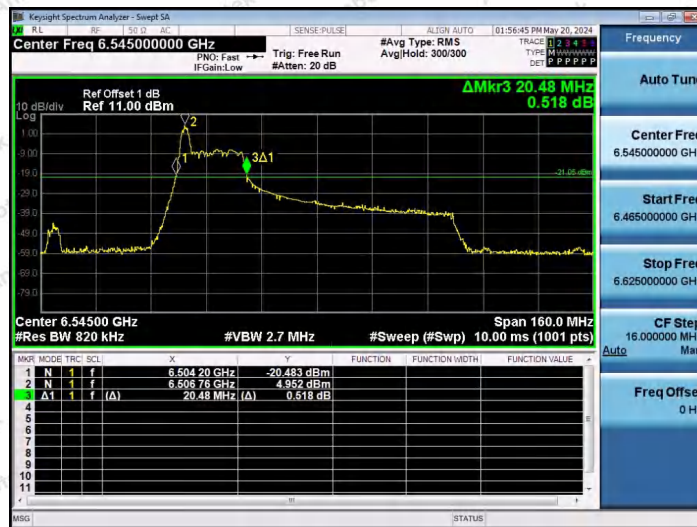

Hotline 400-003-0500
www.anbotek.com.cn

11AX80SISO-Ant1-6465-484Tone-RU65

11AX80SISO-Ant1-6465-484Tone-RU66

11AX80SISO-Ant1-6545-26Tone-RU

Shenzhen Anbotek Compliance Laboratory Limited

Address: 1/F., Building D, Sogood Science and Technology Park, Sanwei Community, Hangcheng Street, Bao'an District, Shenzhen, Guangdong, China.
Tel: (86) 0755-26066440 Fax: (86) 0755-26014772 Email: service@anbotek.com