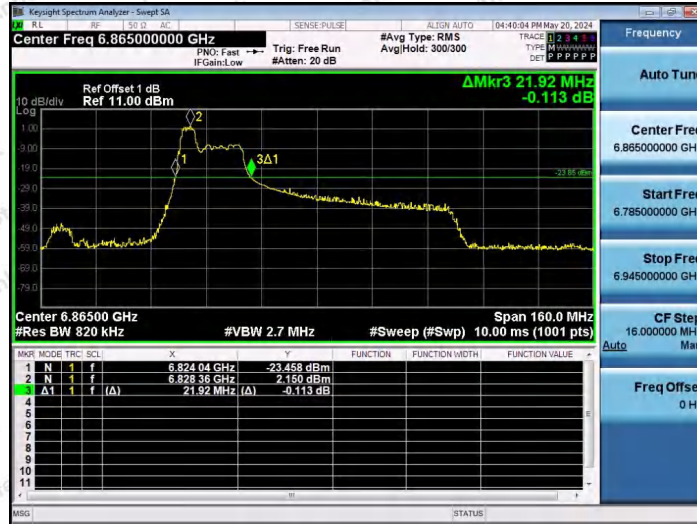

11AX80SISO-Ant1-6865-52Tone-RU37