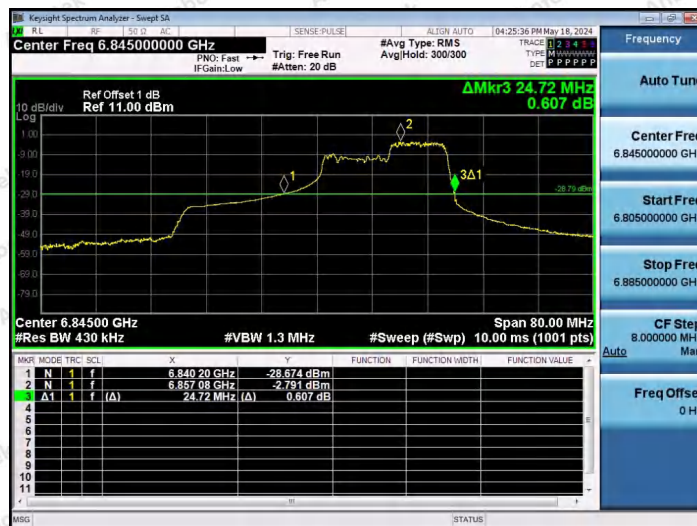

Hotline 400-003-0500  
 www.anbotek.com.cn

11AX40SISO-Ant1-6845-106Tone-RU53

11AX40SISO-Ant1-6845-106Tone-RU56

11AX40SISO-Ant1-6845-242Tone-RU61