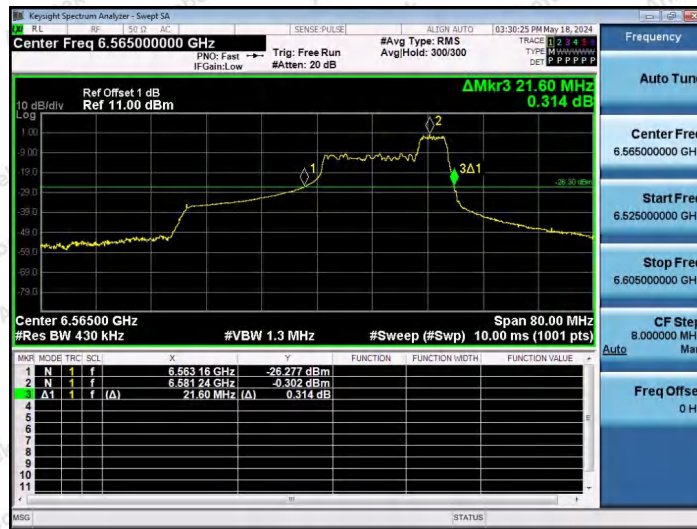

Hotline 400-003-0500  
 www.anbotek.com.cn

11AX40SISO-Ant1-6565-52Tone-RU37

11AX40SISO-Ant1-6565-52Tone-RU44

11AX40SISO-Ant1-6565-106Tone-RU53