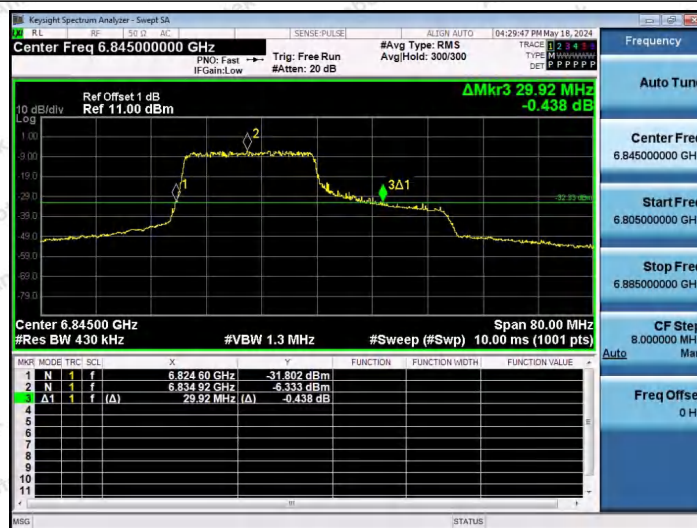

Hotline 400-003-0500  
 www.anbotek.com.cn

11AX40SISO-Ant1-6845-106Tone-RU53

11AX40SISO-Ant1-6845-106Tone-RU56

11AX40SISO-Ant1-6845-242Tone-RU61