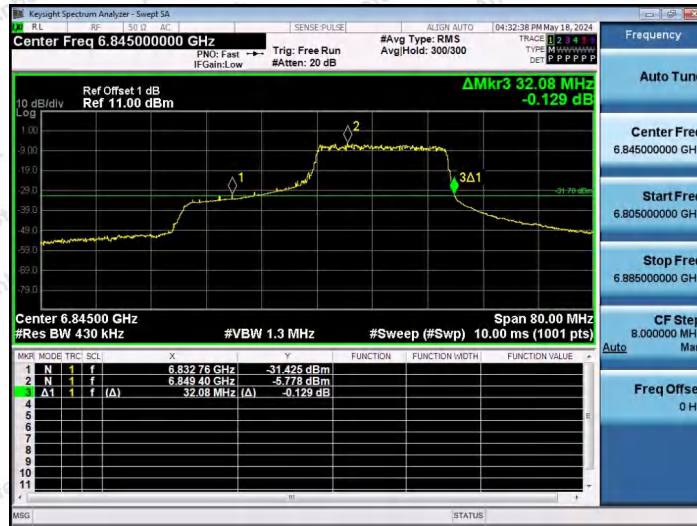

11AX40SISO-Ant1-6845-242Tone-RU62