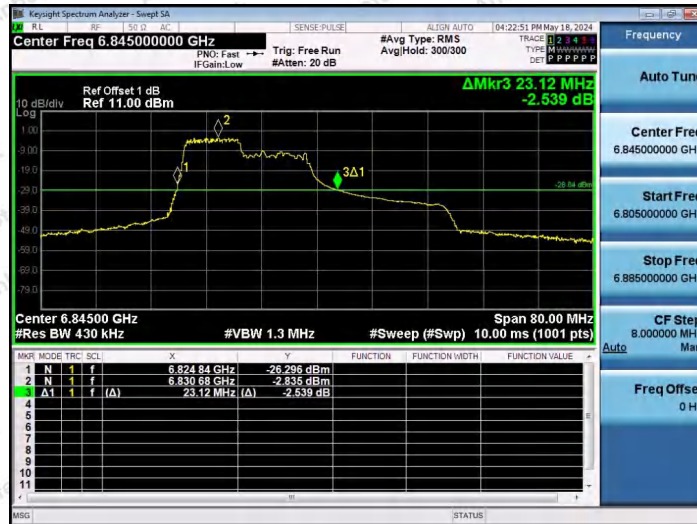

11AX40SISO-Ant1-6845-106Tone-RU53