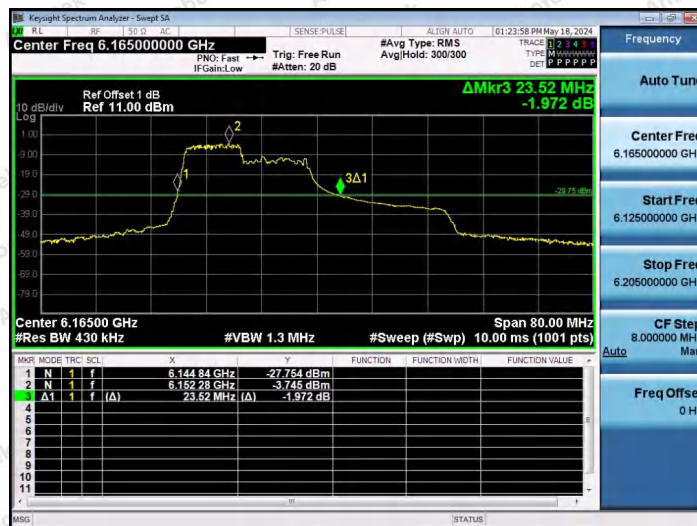

Hotline 400-003-0500  
 www.anbotek.com.cn

11AX40SISO-Ant1-6165-52Tone-RU44

11AX40SISO-Ant1-6165-106Tone-RU53

11AX40SISO-Ant1-6165-106Tone-RU56