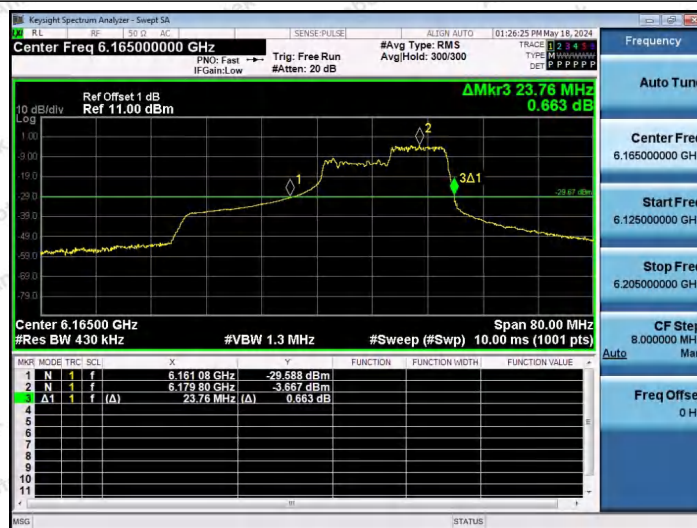

Hotline 400-003-0500  
 www.anbotek.com.cn

11AX40SISO-Ant1-6165-52Tone-RU44

11AX40SISO-Ant1-6165-106Tone-RU53

11AX40SISO-Ant1-6165-106Tone-RU56