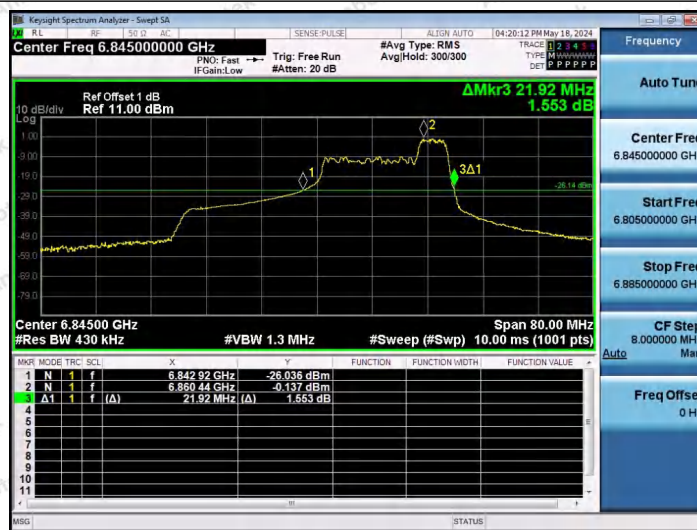

Hotline 400-003-0500  
 www.anbotek.com.cn

11AX40SISO-Ant1-6845-26Tone-RU17

11AX40SISO-Ant1-6845-52Tone-RU37

11AX40SISO-Ant1-6845-52Tone-RU44