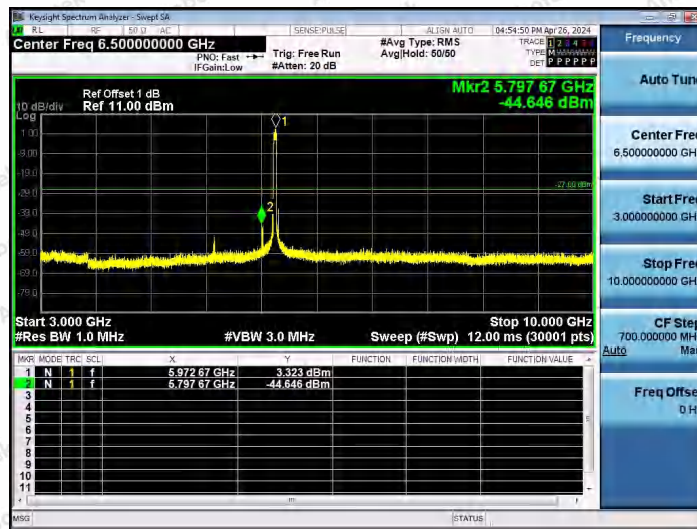

Hotline 400-003-0500  
www.anbotek.com.cn

11AX40SISO-Ant1-5965-30~3000-PASS

11AX40SISO-Ant1-5965-3000~10000-PASS

11AX40SISO-Ant1-5965-10000~40000-PASS