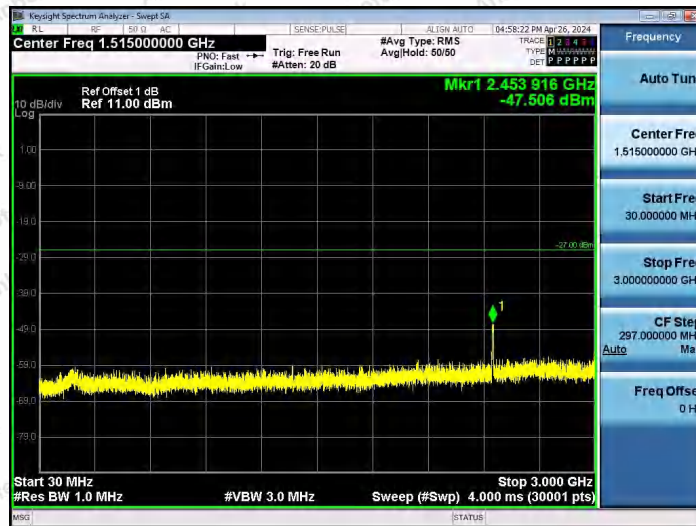

11AX40SISO-Ant1-6165-30~3000-PASS