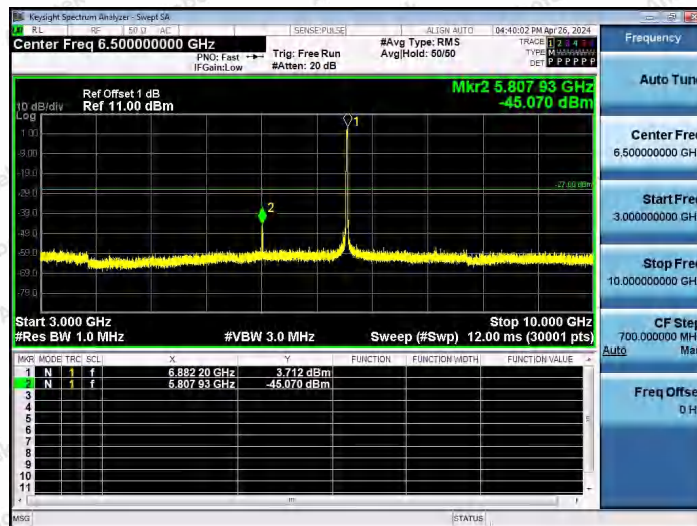

11AX20SISO-Ant1-6875-30~3000-PASS

11AX20SISO-Ant1-6875-3000~10000-PASS

11AX20SISO-Ant1-6875-10000~40000-PASS