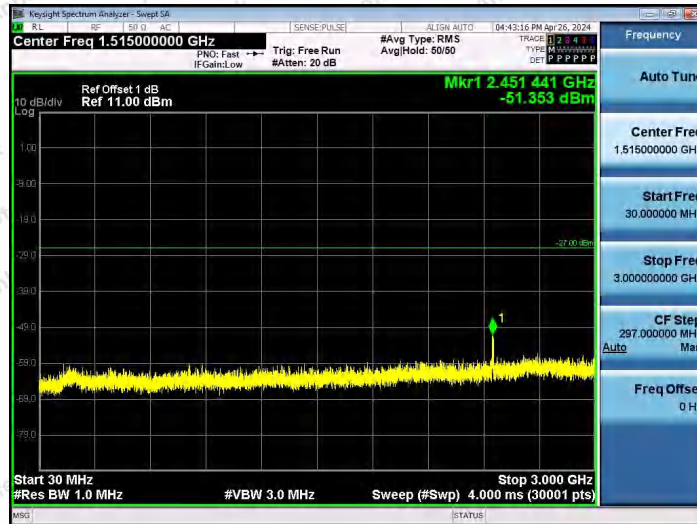

11AX20SISO-Ant1-6895-30~3000-PASS