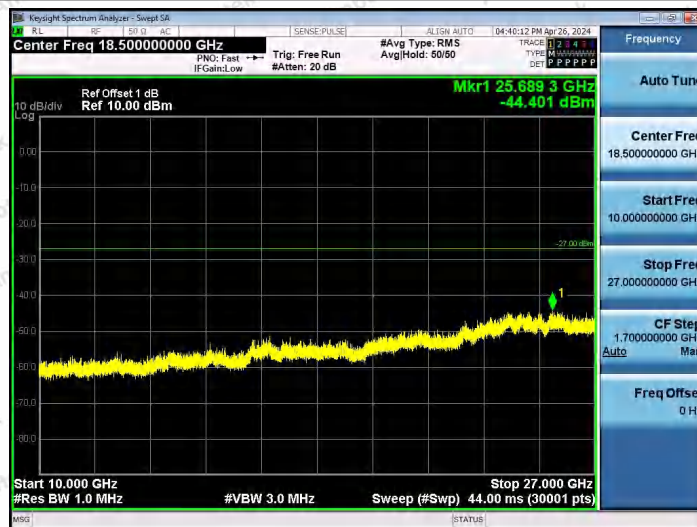

11AX20SISO-Ant1-6875-30~3000-PASS

11AX20SISO-Ant1-6875-3000~10000-PASS

11AX20SISO-Ant1-6875-10000~40000-PASS