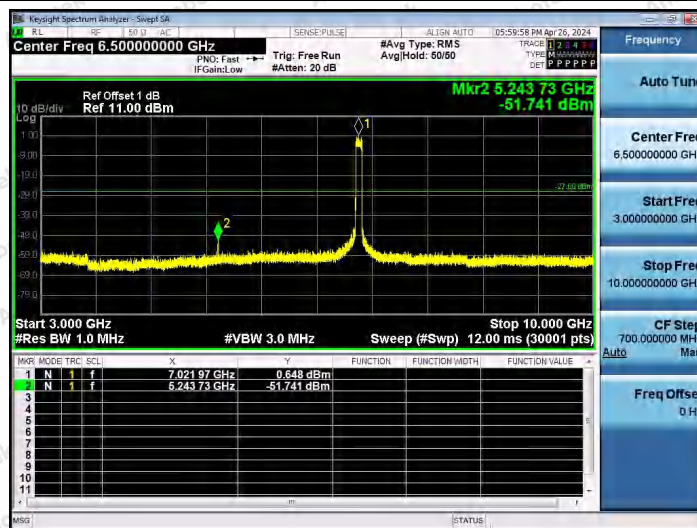

11AX80SISO-Ant1-7025-3000~10000-PASS