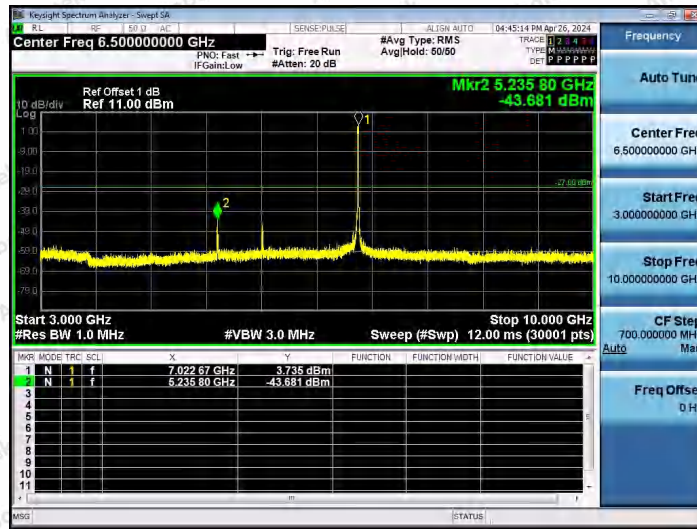

11AX20SISO-Ant1-7015-3000~10000-PASS