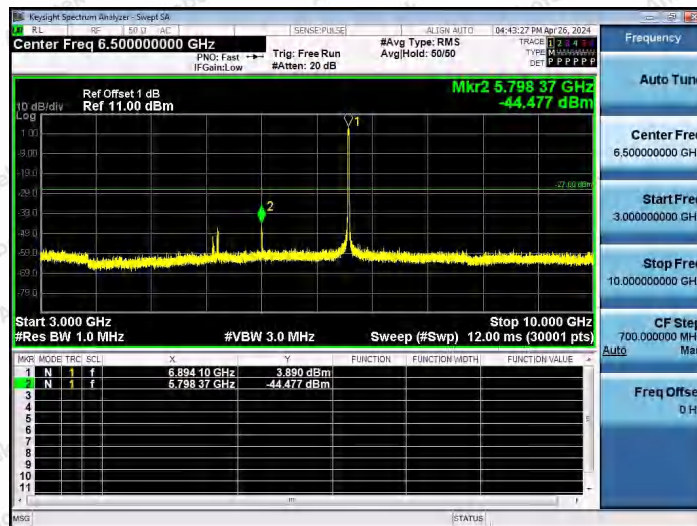

11AX20SISO-Ant1-6895-3000~10000-PASS