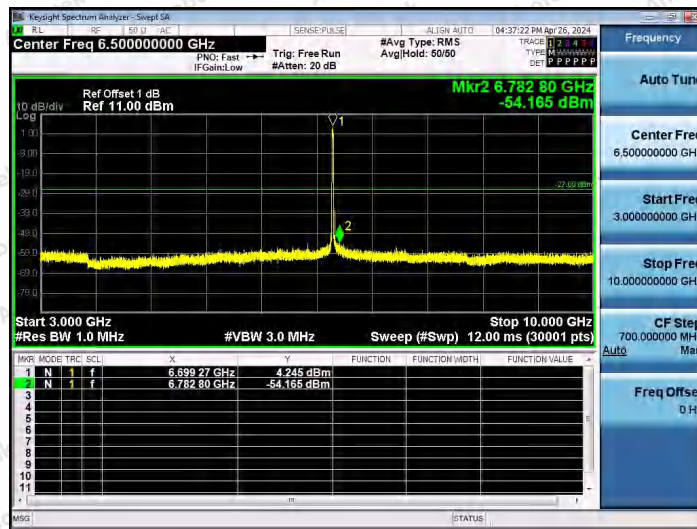

11AX20SISO-Ant1-6695-3000~10000-PASS