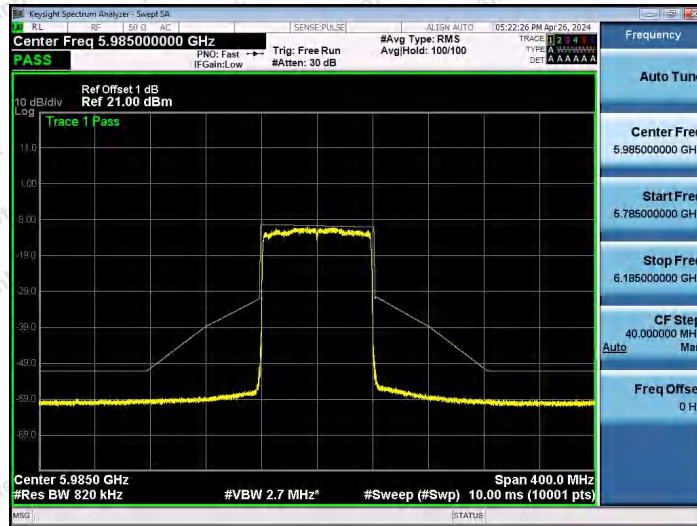

NTNV-11AX80SISO-Ant1-5985-PASS