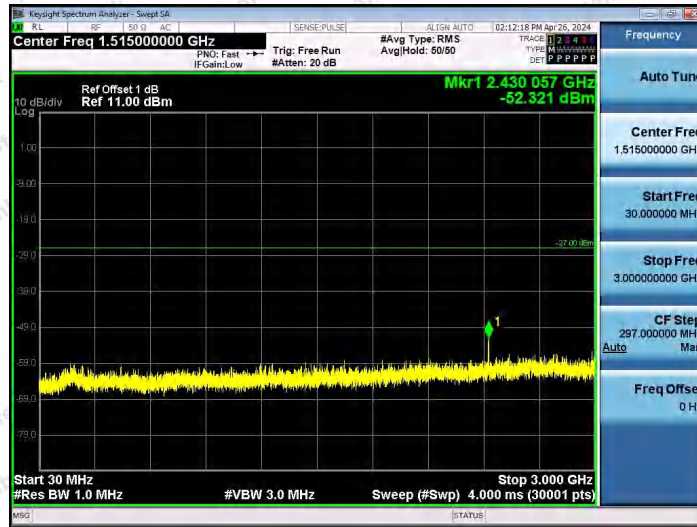

Hotline
400-003-0500
www.anbotek.com.cn

Test Graphs

11AX20SISO-Ant1-5955-30~3000-PASS

11AX20SISO-Ant1-5955-3000~10000-PASS

11AX20SISO-Ant1-5955-10000~40000-PASS

Shenzhen Anbotek Compliance Laboratory Limited