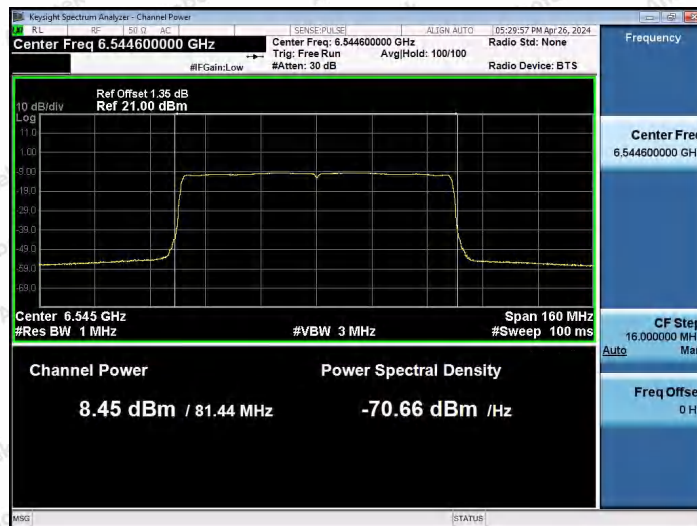

11AX80SISO-Ant1-6545-PASS