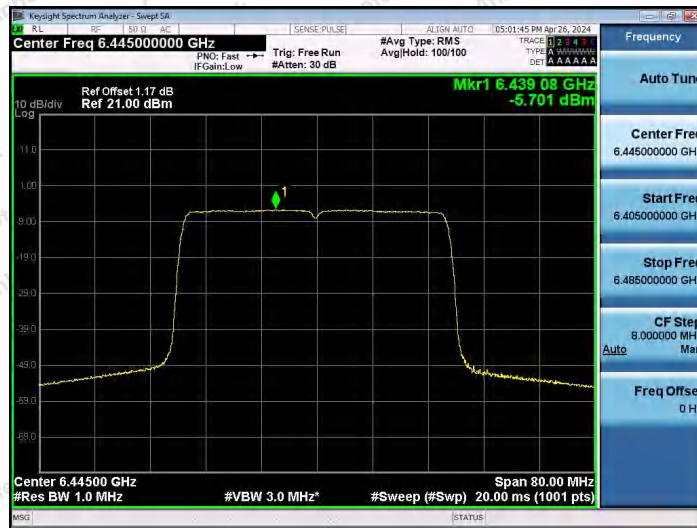

11AX40SISO-Ant1-6445-PASS