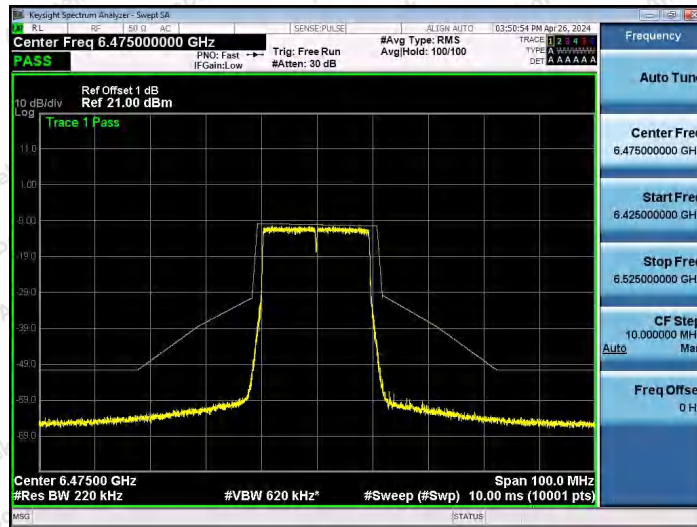

NTNV-11AX20SISO-Ant1-6475-PASS