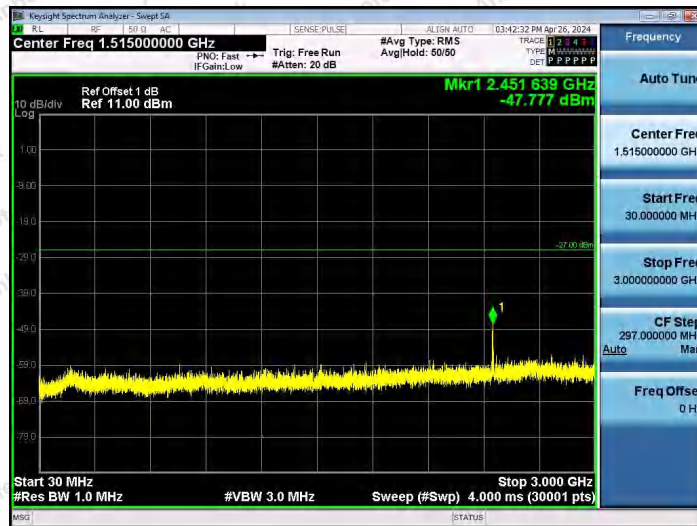

11AX20SISO-Ant1-6175-30~3000-PASS