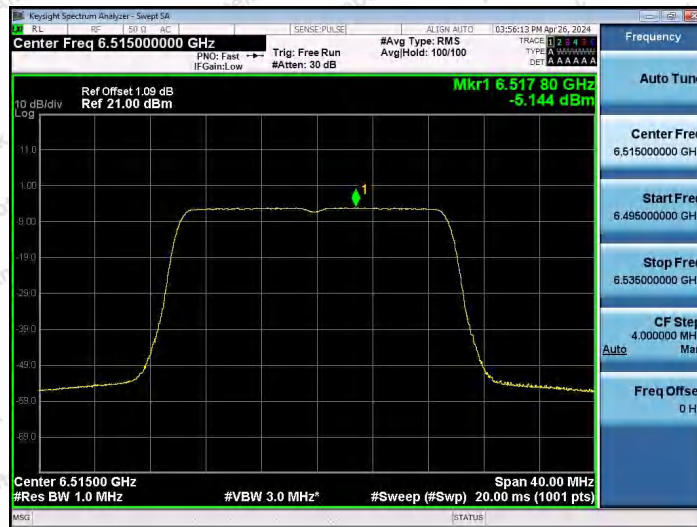

Hotline 400-003-0500
www.anbotek.com.cn

11AX20SISO-Ant1-6435-PASS

11AX20SISO-Ant1-6475-PASS

11AX20SISO-Ant1-6515-PASS

Shenzhen Anbotek Compliance Laboratory Limited

Address: 1/F., Building D, Sogood Science and Technology Park, Sanwei Community, Hangcheng Street, Bao'an District, Shenzhen, Guangdong, China.
 Tel: (86) 0755-26066440 Fax: (86) 0755-26014772 Email: service@anbotek.com