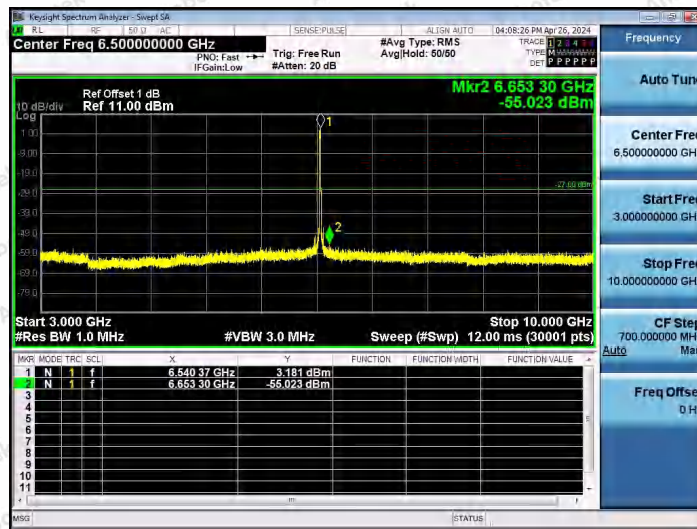

11AX20SISO-Ant1-6535-3000~10000-PASS