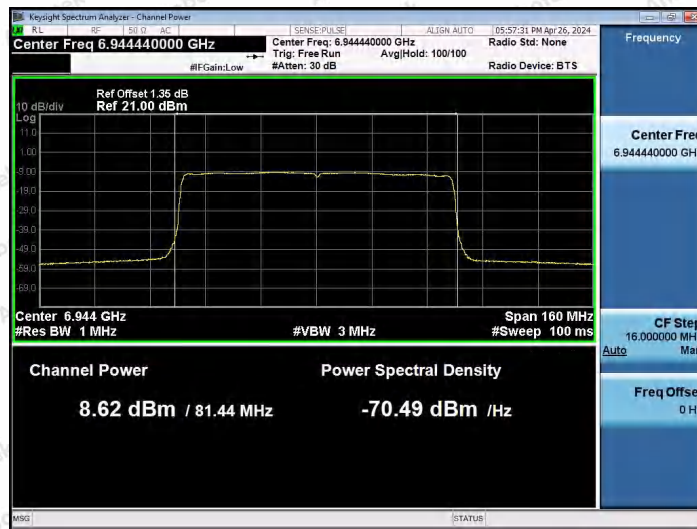

11AX80SISO-Ant1-6945-PASS