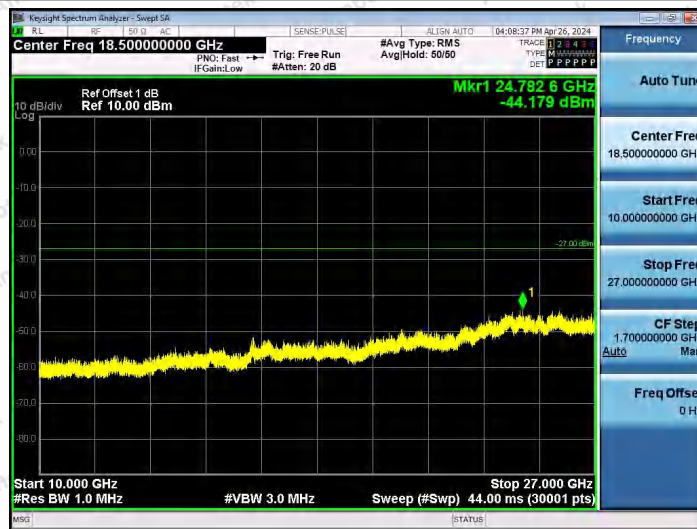

Hotline 400-003-0500
www.anbotek.com.cn

11AX20SISO-Ant1-6535-30~3000-PASS

11AX20SISO-Ant1-6535-3000~10000-PASS

11AX20SISO-Ant1-6535-10000~40000-PASS

Shenzhen Anbotek Compliance Laboratory Limited

Address: 1/F., Building D, Sogood Science and Technology Park, Sanwei Community, Hangcheng Street, Bao'an District, Shenzhen, Guangdong, China.
Tel: (86) 0755-26066440 Fax: (86) 0755-26014772 Email: service@anbotek.com