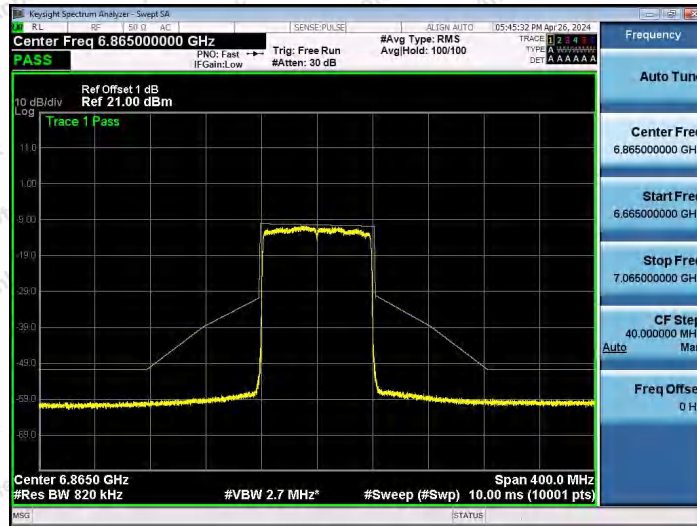

NTNV-11AX80SISO-Ant1-6865-PASS