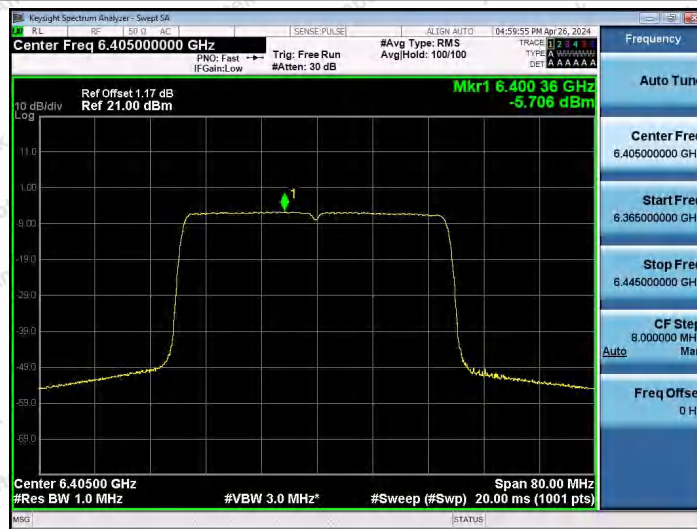

Hotline 400-003-0500
 www.anbotek.com.cn

11AX40SISO-Ant1-5965-PASS

11AX40SISO-Ant1-6165-PASS

11AX40SISO-Ant1-6405-PASS

Shenzhen Anbotek Compliance Laboratory Limited

Address: 1/F., Building D, Sogood Science and Technology Park, Sanwei Community, Hangcheng Street, Bao'an District, Shenzhen, Guangdong, China.
 Tel: (86) 0755-26066440 Fax: (86) 0755-26014772 Email: service@anbotek.com