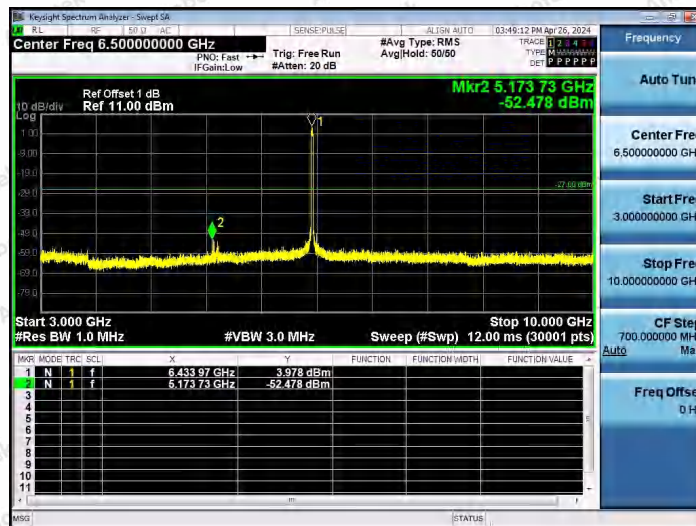

11AX20SISO-Ant1-6435-3000~10000-PASS