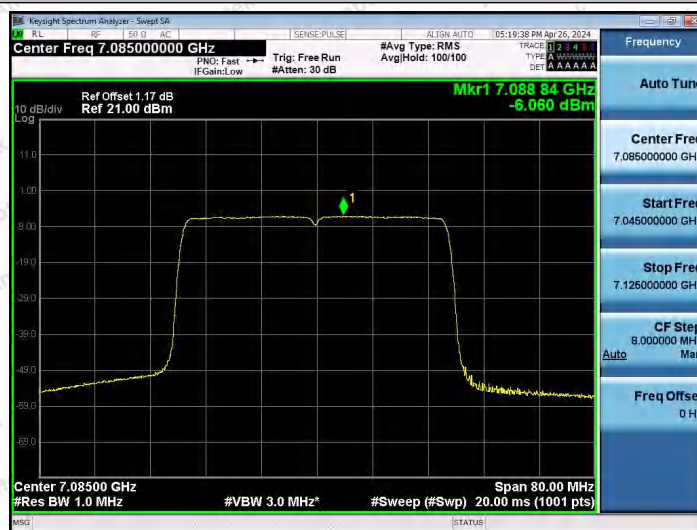

Hotline 400-003-0500
 www.anbotek.com.cn

11AX40SISO-Ant1-6885-PASS

11AX40SISO-Ant1-7005-PASS

11AX40SISO-Ant1-7085-PASS

Shenzhen Anbotek Compliance Laboratory Limited

Address: 1/F., Building D, Sogood Science and Technology Park, Sanwei Community, Hangcheng Street, Bao'an District, Shenzhen, Guangdong, China.
Tel: (86) 0755-26066440 Fax: (86) 0755-26014772 Email: service@anbotek.com