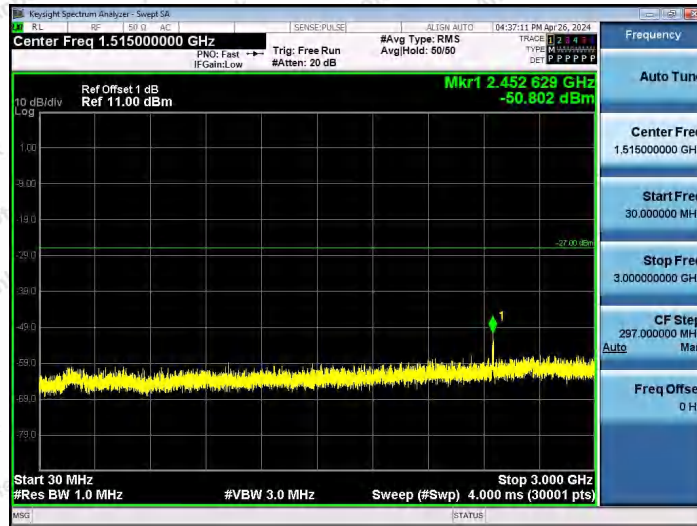

11AX20SISO-Ant1-6695-30~3000-PASS