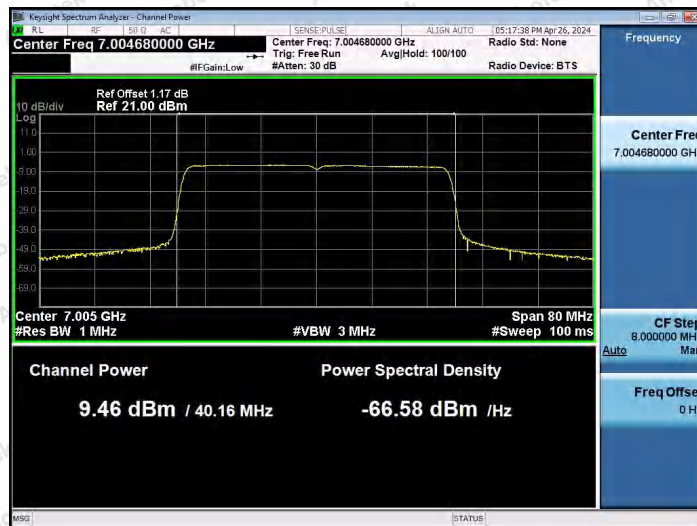

11AX40SISO-Ant1-7005-PASS