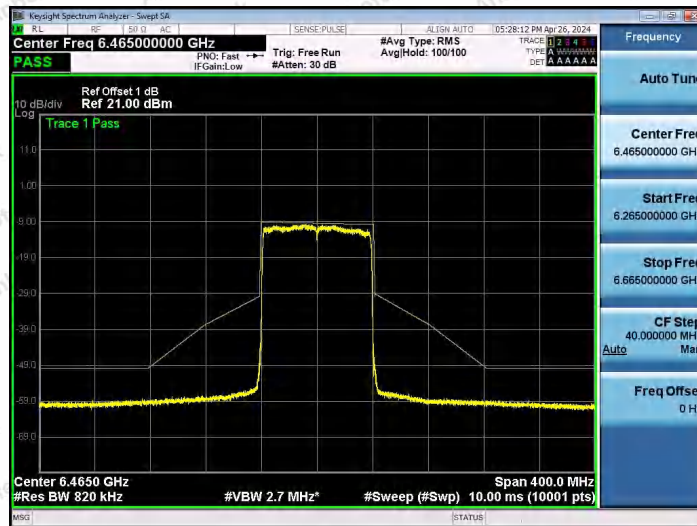

NTNV-11AX80SISO-Ant1-6465-PASS