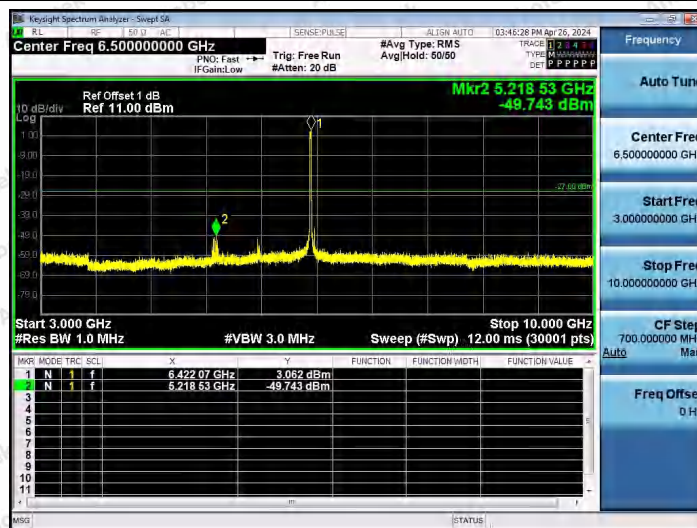

11AX20SISO-Ant1-6415-3000~10000-PASS