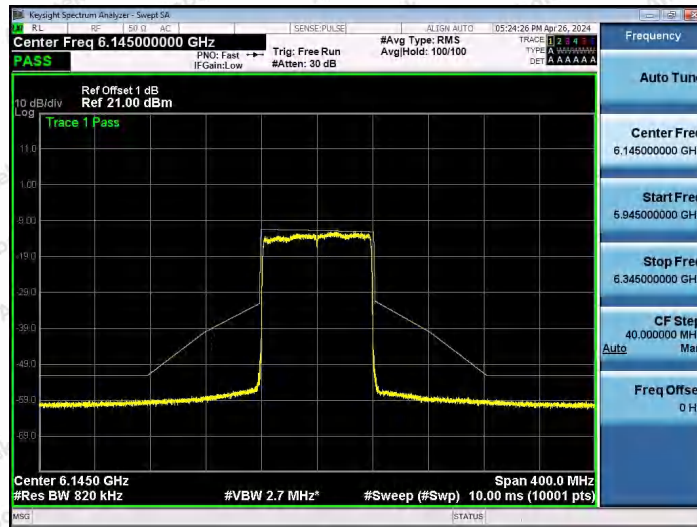

NTNV-11AX80SISO-Ant1-6145-PASS