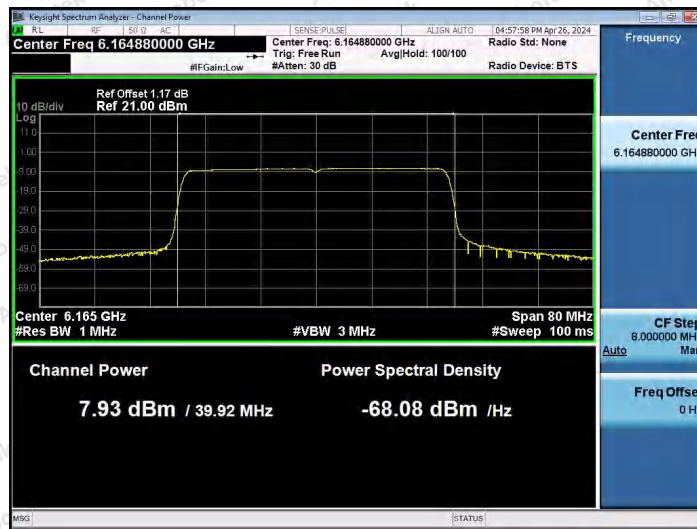

11AX40SISO-Ant1-5965-PASS

11AX40SISO-Ant1-6165-PASS

11AX40SISO-Ant1-6405-PASS

Shenzhen Anbotek Compliance Laboratory Limited

Address: 1/F., Building D, Sogood Science and Technology Park, Sanwei Community, Hangcheng Street, Bao'an District, Shenzhen, Guangdong, China.
Tel: (86) 0755-26066440 Fax: (86) 0755-26014772 Email: service@anbotek.com