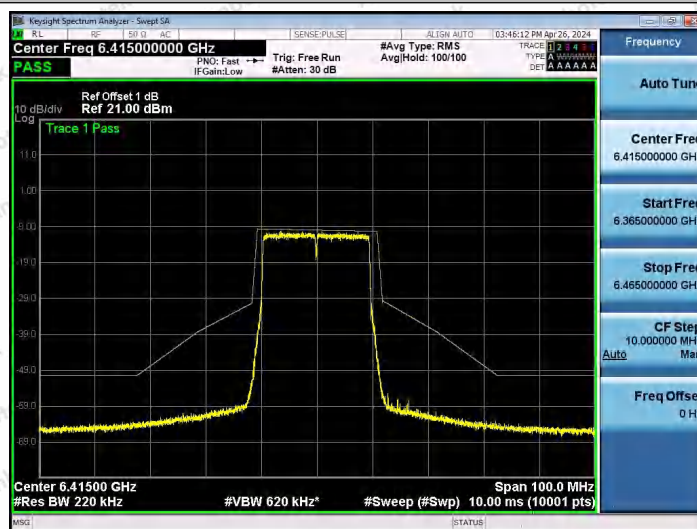

Hotline
400-003-0500
www.anbotek.com.cn

Test Graphs

NTNV-11AX20SISO-Ant1-5955-PASS

NTNV-11AX20SISO-Ant1-6175-PASS

NTNV-11AX20SISO-Ant1-6415-PASS

Shenzhen Anbotek Compliance Laboratory Limited

Address: 1/F., Building D, Sogood Science and Technology Park, Sanwei Community, Hangcheng Street, Bao'an District, Shenzhen, Guangdong, China.
Tel: (86) 0755-26066440 Fax: (86) 0755-26014772 Email: service@anbotek.com