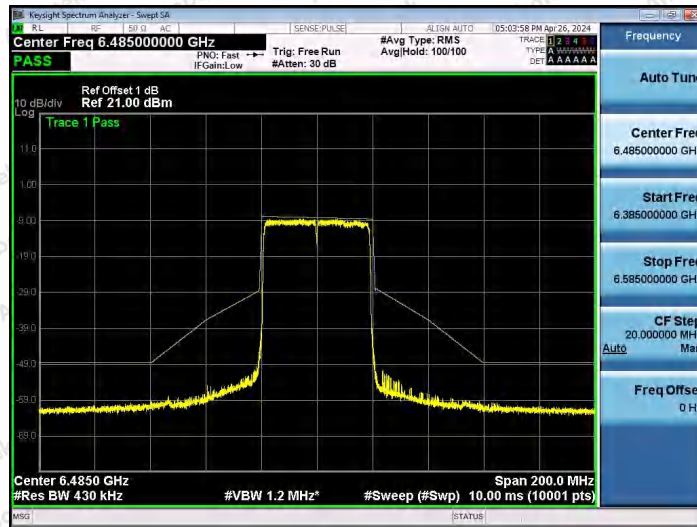

NTNV-11AX40SISO-Ant1-6485-PASS