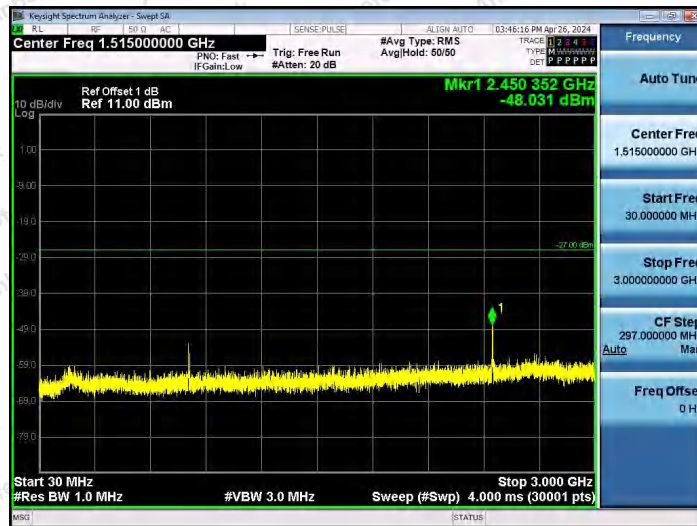

11AX20SISO-Ant1-6415-30~3000-PASS