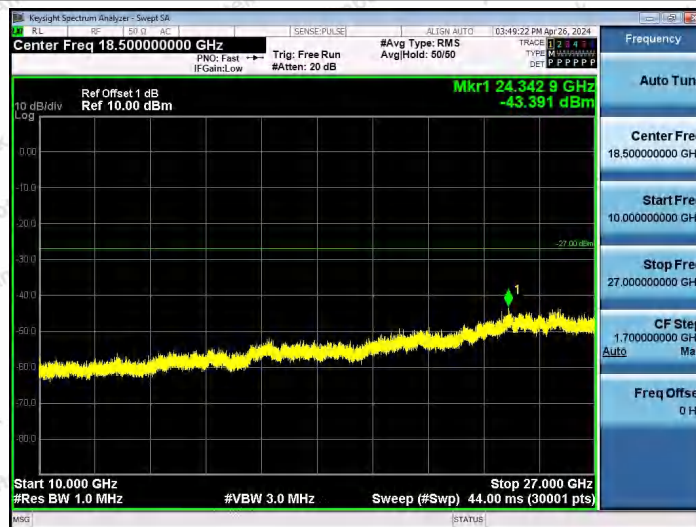

Hotline 400-003-0500
www.anbotek.com.cn

11AX20SISO-Ant1-6435-30~3000-PASS

11AX20SISO-Ant1-6435-3000~10000-PASS

11AX20SISO-Ant1-6435-10000~40000-PASS

Shenzhen Anbotek Compliance Laboratory Limited

Address: 1/F., Building D, Sogood Science and Technology Park, Sanwei Community, Hangcheng Street, Bao'an District, Shenzhen, Guangdong, China.
Tel: (86) 0755-26066440 Fax: (86) 0755-26014772 Email: service@anbotek.com