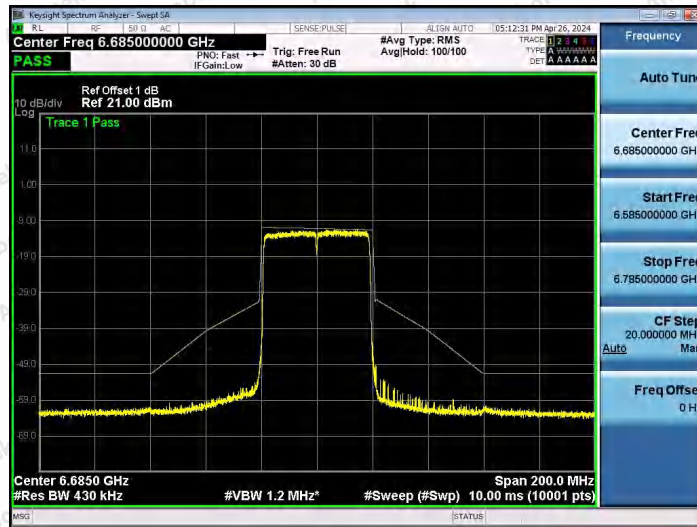

NTNV-11AX40SISO-Ant1-6685-PASS