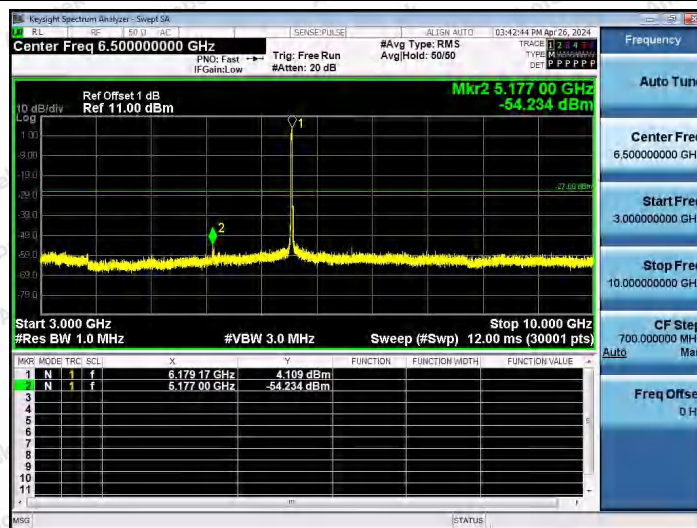

11AX20SISO-Ant1-6175-3000~10000-PASS