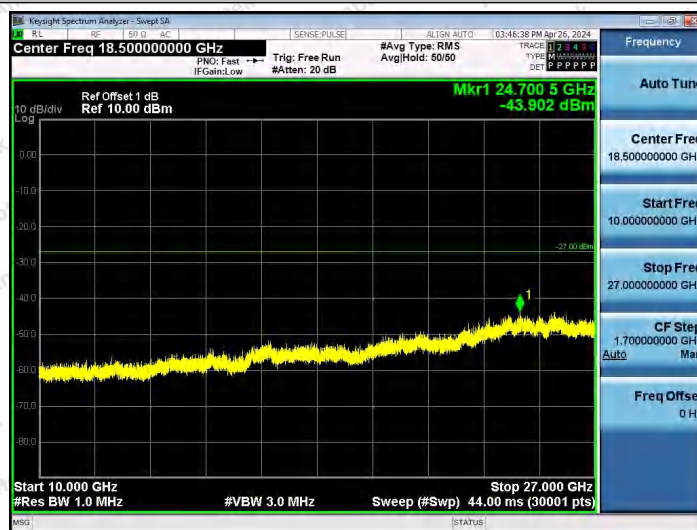

Hotline 400-003-0500
www.anbotek.com.cn

11AX20SISO-Ant1-6415-30~3000-PASS

11AX20SISO-Ant1-6415-3000~10000-PASS

11AX20SISO-Ant1-6415-10000~40000-PASS

Shenzhen Anbotek Compliance Laboratory Limited

Address: 1/F., Building D, Sogood Science and Technology Park, Sanwei Community, Hangcheng Street, Bao'an District, Shenzhen, Guangdong, China.
Tel: (86) 0755-26066440 Fax: (86) 0755-26014772 Email: service@anbotek.com