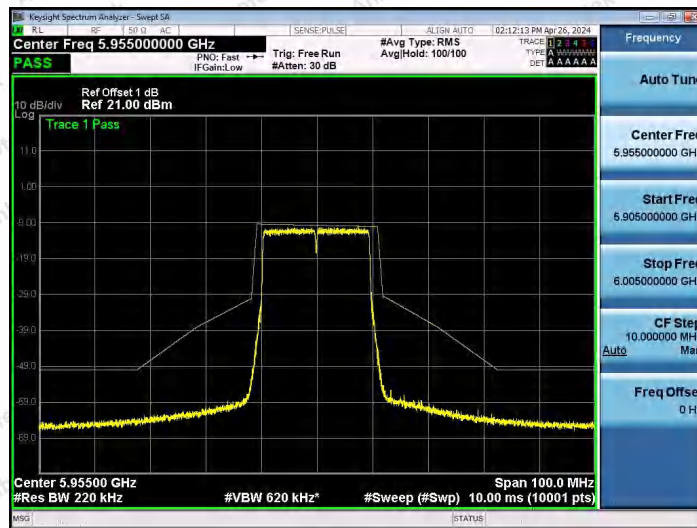

Test Graphs

NTNV-11AX20SISO-Ant1-5955-PASS