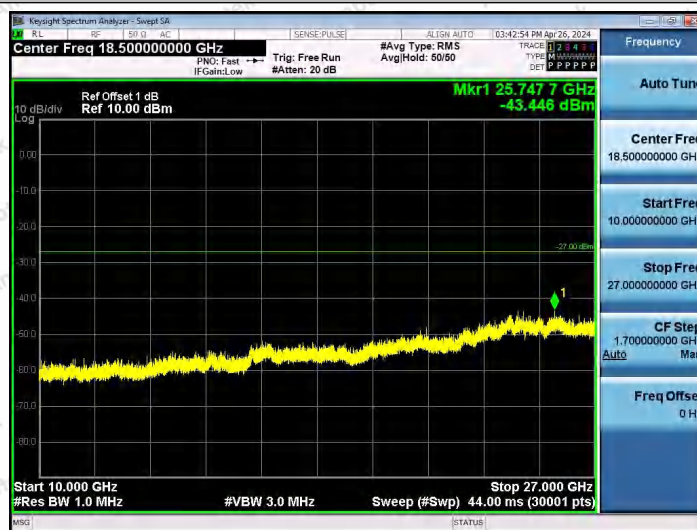

Hotline
400-003-0500
www.anbotek.com.cn

11AX20SISO-Ant1-6175-30~3000-PASS

11AX20SISO-Ant1-6175-3000~10000-PASS

11AX20SISO-Ant1-6175-10000~40000-PASS

Shenzhen Anbotek Compliance Laboratory Limited

Address: 1/F., Building D, Sogood Science and Technology Park, Sanwei Community, Hangcheng Street, Bao'an District, Shenzhen, Guangdong, China.
Tel: (86) 0755-26066440 Fax: (86) 0755-26014772 Email: service@anbotek.com