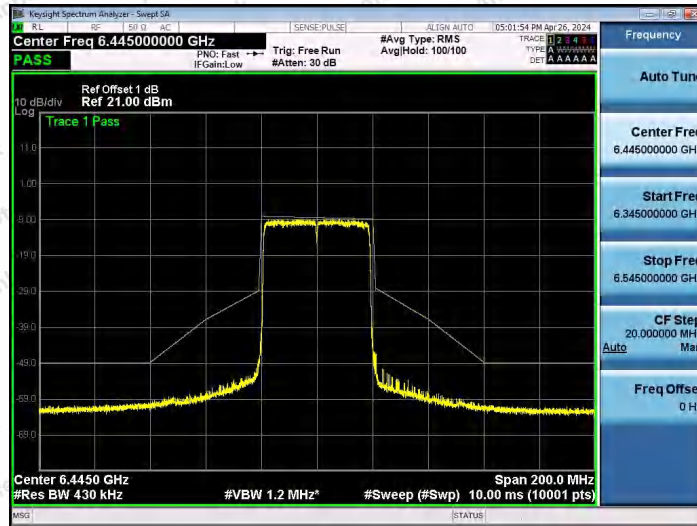

NTNV-11AX40SISO-Ant1-6445-PASS