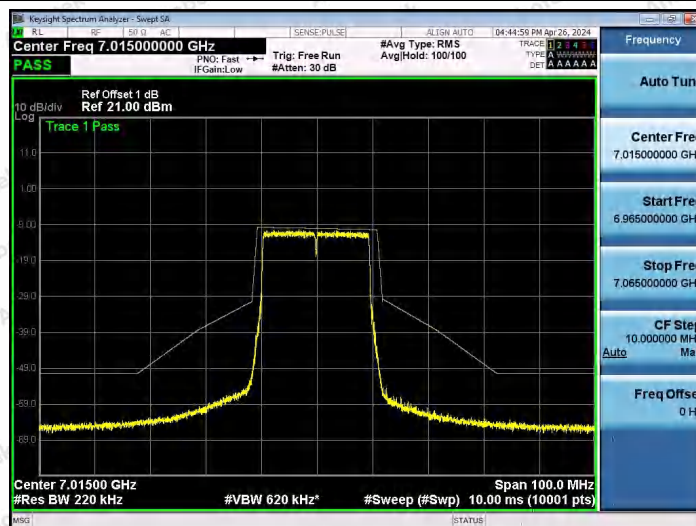

NTNV-11AX20SISO-Ant1-7015-PASS