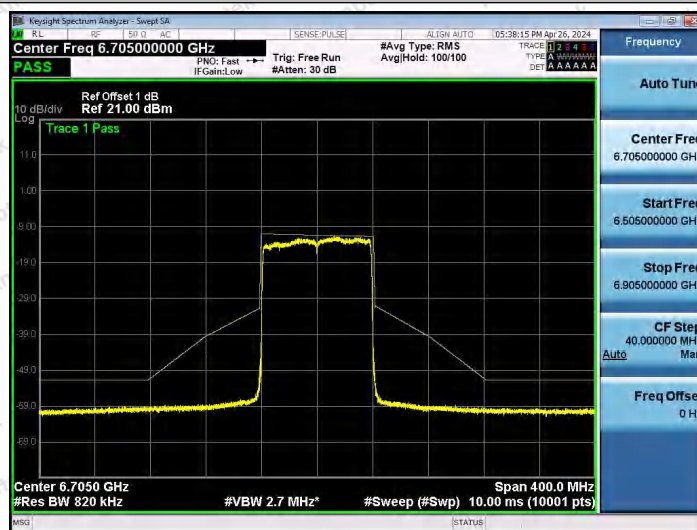

Hotline 400-003-0500
 www.anbotek.com.cn

NTNV-11AX80SISO-Ant1-6465-PASS

NTNV-11AX80SISO-Ant1-6545-PASS

NTNV-11AX80SISO-Ant1-6705-PASS

Shenzhen Anbotek Compliance Laboratory Limited

Address: 1/F., Building D, Sogood Science and Technology Park, Sanwei Community, Hangcheng Street, Bao'an District, Shenzhen, Guangdong, China.
Tel: (86) 0755-26066440 Fax: (86) 0755-26014772 Email: service@anbotek.com