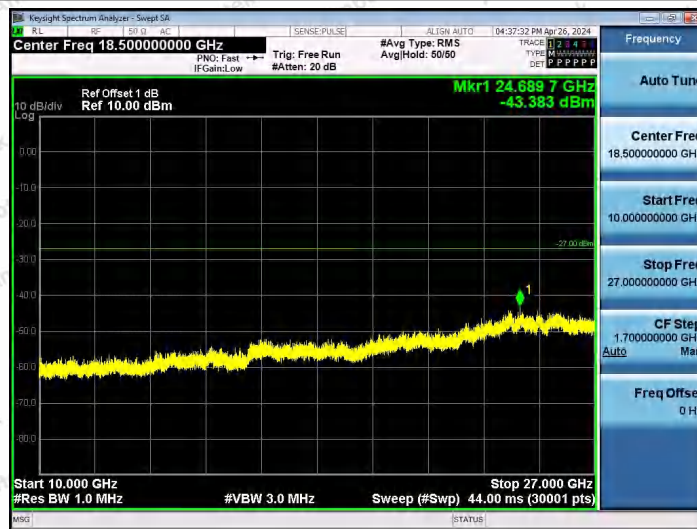

Hotline 400-003-0500
www.anbotek.com.cn

11AX20SISO-Ant1-6695-30~3000-PASS

11AX20SISO-Ant1-6695-3000~10000-PASS

11AX20SISO-Ant1-6695-10000~40000-PASS

Shenzhen Anbotek Compliance Laboratory Limited

Address: 1/F., Building D, Sogood Science and Technology Park, Sanwei Community, Hangcheng Street, Bao'an District, Shenzhen, Guangdong, China.
Tel: (86) 0755-26066440 Fax: (86) 0755-26014772 Email: service@anbotek.com