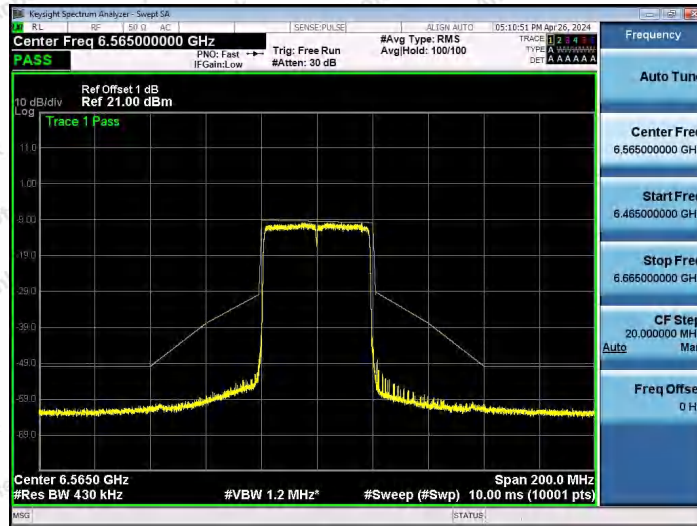

NTNV-11AX40SISO-Ant1-6565-PASS