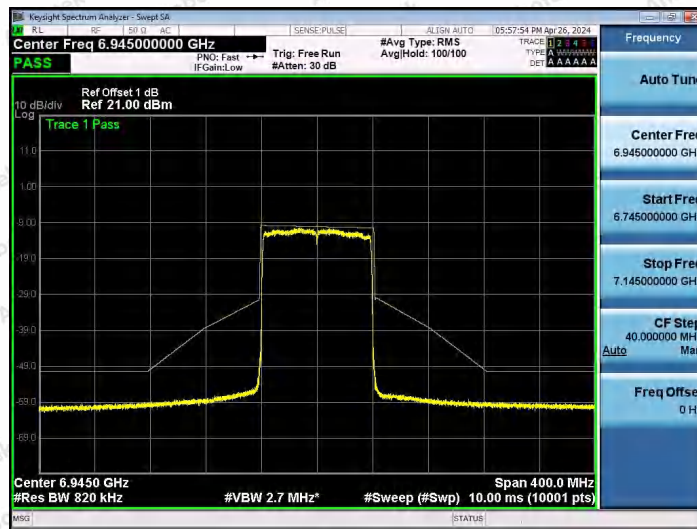

NTNV-11AX80SISO-Ant1-6945-PASS