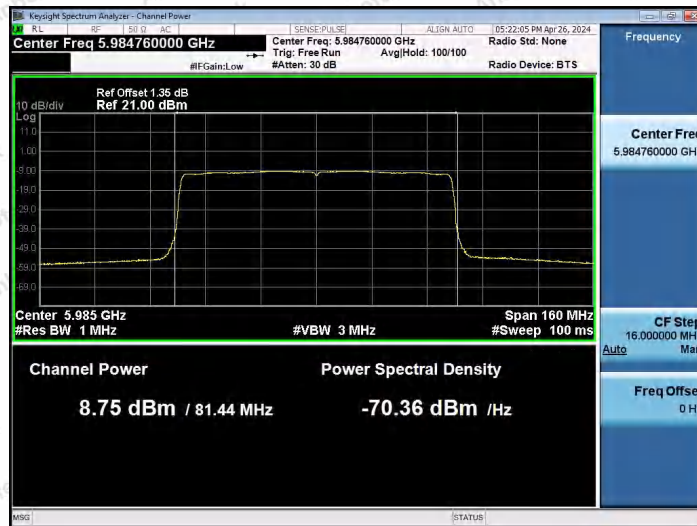

11AX80SISO-Ant1-5985-PASS