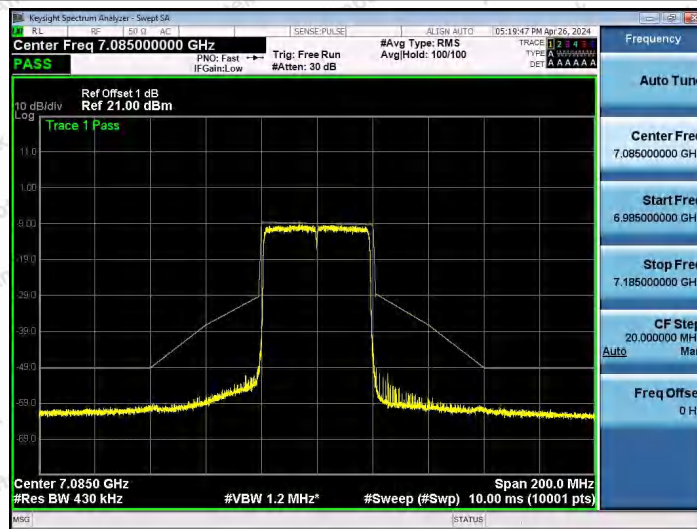

Hotline 400-003-0500
 www.anbotek.com.cn

NTNV-11AX40SISO-Ant1-6885-PASS

NTNV-11AX40SISO-Ant1-7005-PASS

NTNV-11AX40SISO-Ant1-7085-PASS

Shenzhen Anbotek Compliance Laboratory Limited

Address: 1/F., Building D, Sogood Science and Technology Park, Sanwei Community, Hangcheng Street, Bao'an District, Shenzhen, Guangdong, China.
Tel: (86) 0755-26066440 Fax: (86) 0755-26014772 Email: service@anbotek.com