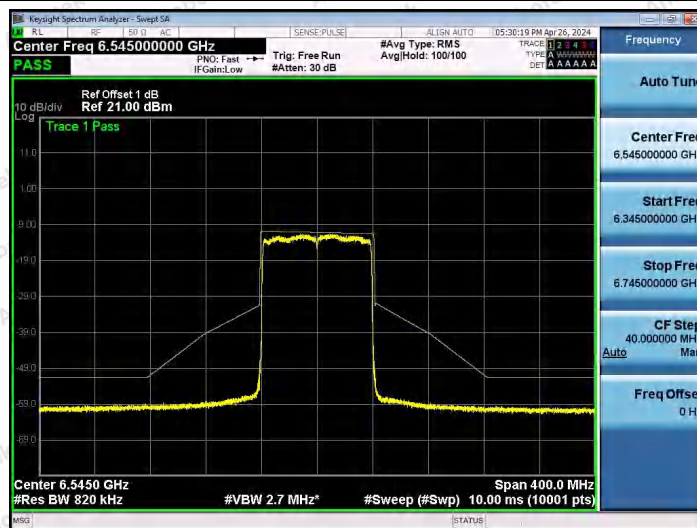

NTNV-11AX80SISO-Ant1-6545-PASS