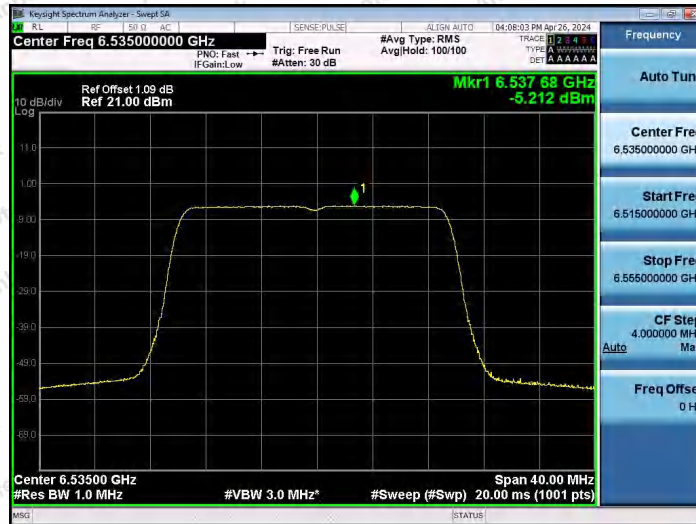

11AX20SISO-Ant1-6535-PASS