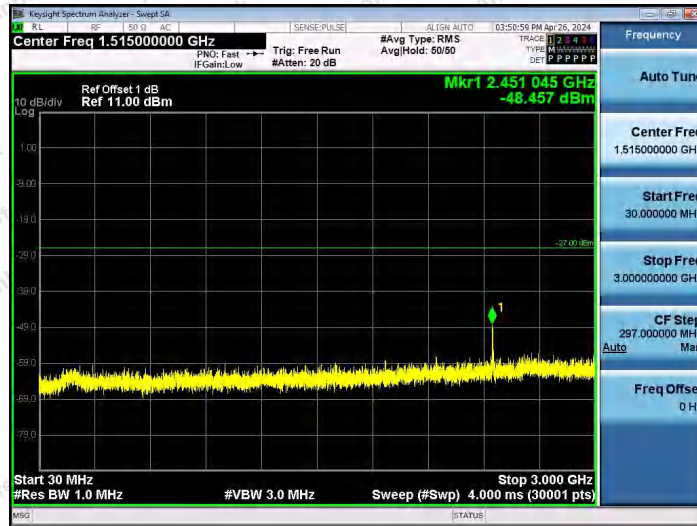

11AX20SISO-Ant1-6475-30~3000-PASS