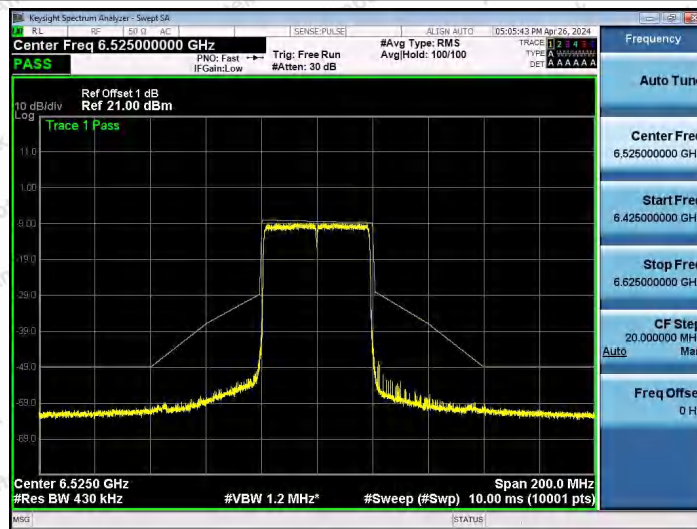

Hotline 400-003-0500
 www.anbotek.com.cn

NTNV-11AX40SISO-Ant1-6445-PASS

NTNV-11AX40SISO-Ant1-6485-PASS

NTNV-11AX40SISO-Ant1-6525-PASS

Shenzhen Anbotek Compliance Laboratory Limited

Address: 1/F., Building D, Sogood Science and Technology Park, Sanwei Community, Hangcheng Street, Bao'an District, Shenzhen, Guangdong, China.
 Tel: (86) 0755-26066440 Fax: (86) 0755-26014772 Email: service@anbotek.com