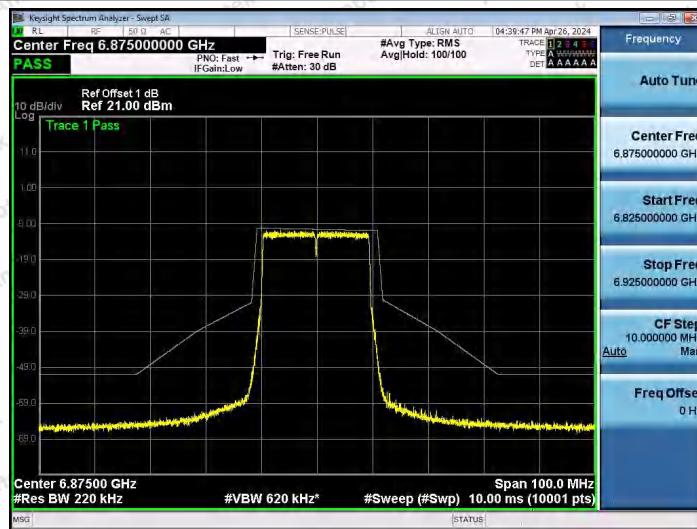

Hotline 400-003-0500
www.anbotek.com.cn

NTNV-11AX20SISO-Ant1-6535-PASS

NTNV-11AX20SISO-Ant1-6695-PASS

NTNV-11AX20SISO-Ant1-6875-PASS

Shenzhen Anbotek Compliance Laboratory Limited

Address: 1/F., Building D, Sogood Science and Technology Park, Sanwei Community, Hangcheng Street, Bao'an District, Shenzhen, Guangdong, China.
Tel: (86) 0755-26066440 Fax: (86) 0755-26014772 Email: service@anbotek.com