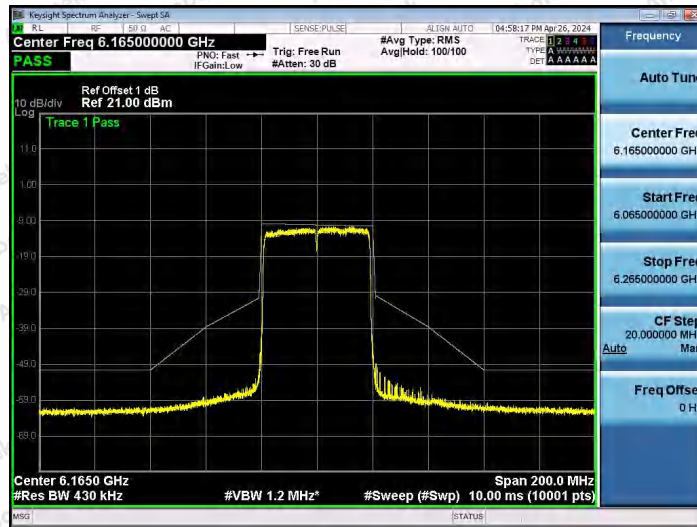

NTNV-11AX40SISO-Ant1-6165-PASS