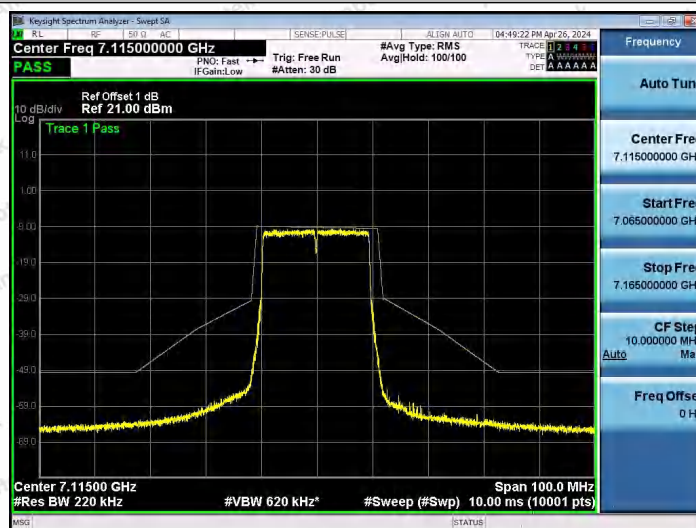

Hotline 400-003-0500
www.anbotek.com.cn

NTNV-11AX20SISO-Ant1-6895-PASS

NTNV-11AX20SISO-Ant1-7015-PASS

NTNV-11AX20SISO-Ant1-7115-PASS

Shenzhen Anbotek Compliance Laboratory Limited

Address: 1/F., Building D, Sogood Science and Technology Park, Sanwei Community, Hangcheng Street, Bao'an District, Shenzhen, Guangdong, China.
Tel: (86) 0755-26066440 Fax: (86) 0755-26014772 Email: service@anbotek.com