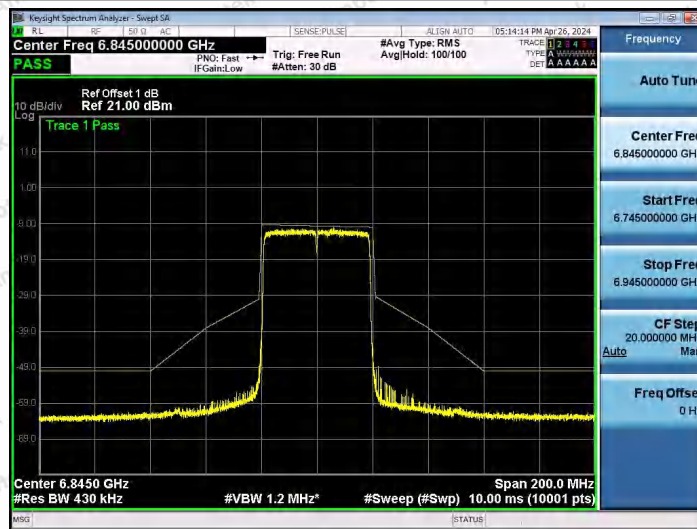

Hotline 400-003-0500
 www.anbotek.com.cn

NTNV-11AX40SISO-Ant1-6565-PASS

NTNV-11AX40SISO-Ant1-6685-PASS

NTNV-11AX40SISO-Ant1-6845-PASS

Shenzhen Anbotek Compliance Laboratory Limited

Address: 1/F., Building D, Sogood Science and Technology Park, Sanwei Community, Hangcheng Street, Bao'an District, Shenzhen, Guangdong, China.
 Tel: (86) 0755-26066440 Fax: (86) 0755-26014772 Email: service@anbotek.com