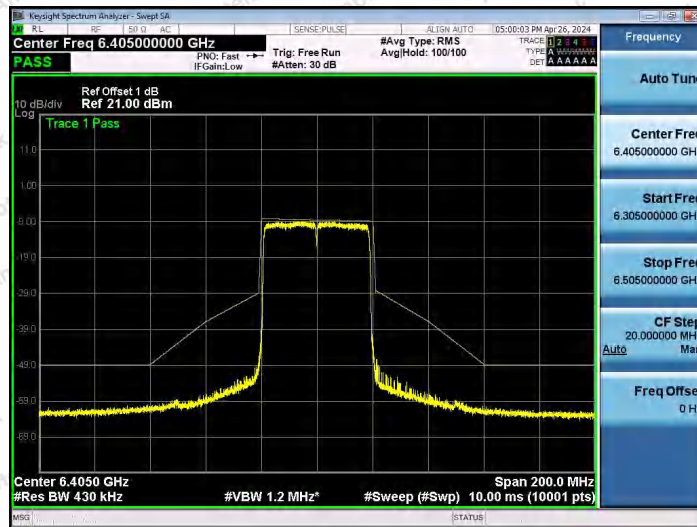

Hotline 400-003-0500
www.anbotek.com.cn

NTNV-11AX40SISO-Ant1-5965-PASS

NTNV-11AX40SISO-Ant1-6165-PASS

NTNV-11AX40SISO-Ant1-6405-PASS

Shenzhen Anbotek Compliance Laboratory Limited

Address: 1/F., Building D, Sogood Science and Technology Park, Sanwei Community, Hangcheng Street, Bao'an District, Shenzhen, Guangdong, China.
 Tel: (86) 0755-26066440 Fax: (86) 0755-26014772 Email: service@anbotek.com