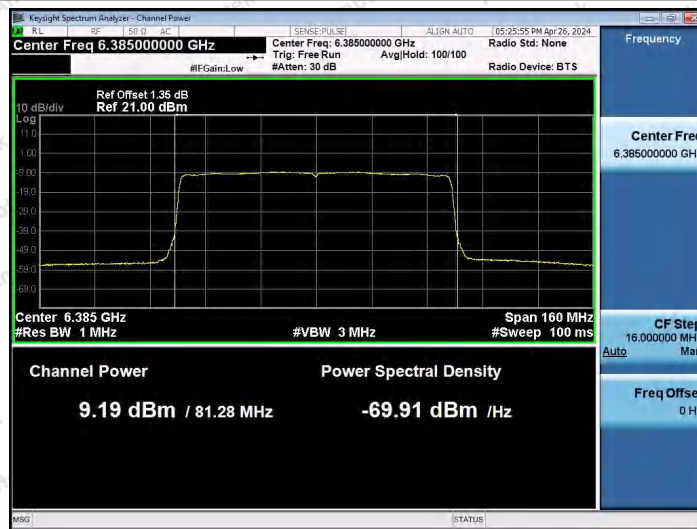

11AX80SISO-Ant1-6385-PASS

Shenzhen Anbotek Compliance Laboratory Limited

Address: 1/F., Building D, Sogood Science and Technology Park, Sanwei Community, Hangcheng Street, Bao'an District, Shenzhen, Guangdong, China.
Tel: (86) 0755-26066440 Fax: (86) 0755-26014772 Email: service@anbotek.com

Hotline: 400-003-0500
www.anbotek.com.cn