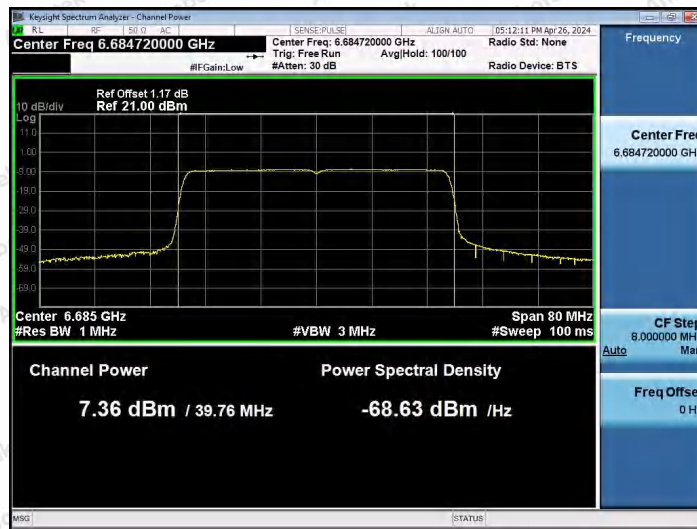

11AX40SISO-Ant1-6685-PASS