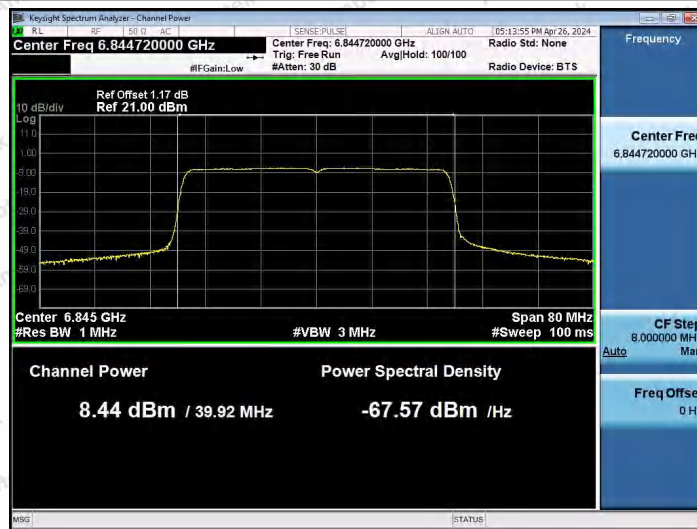

Hotline 400-003-0500
www.anbotek.com.cn

11AX40SISO-Ant1-6565-PASS

11AX40SISO-Ant1-6685-PASS

11AX40SISO-Ant1-6845-PASS

Shenzhen Anbotek Compliance Laboratory Limited

Address: 1/F., Building D, Sogood Science and Technology Park, Sanwei Community, Hangcheng Street, Bao'an District, Shenzhen, Guangdong, China.
Tel: (86) 0755-26066440 Fax: (86) 0755-26014772 Email: service@anbotek.com