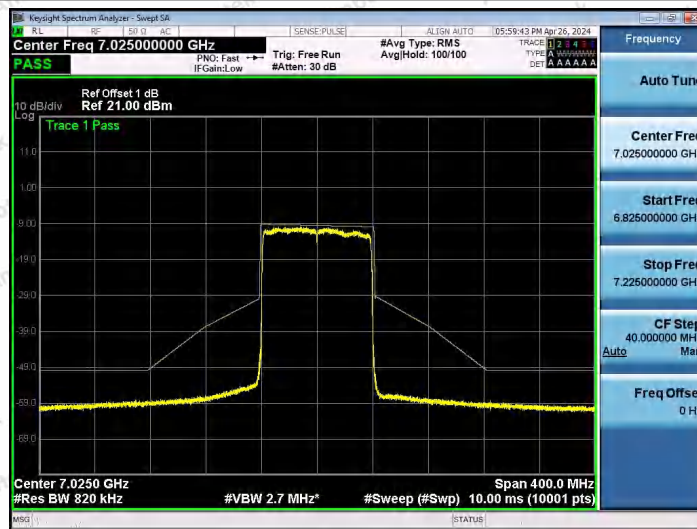

NTNV-11AX80SISO-Ant1-7025-PASS

Shenzhen Anbotek Compliance Laboratory Limited

Address: 1/F., Building D, Sogood Science and Technology Park, Sanwei Community, Hangcheng Street, Bao'an District, Shenzhen, Guangdong, China.
Tel: (86) 0755-26066440 Fax: (86) 0755-26014772 Email: service@anbotek.com

Hotline 400-003-0500
www.anbotek.com.cn