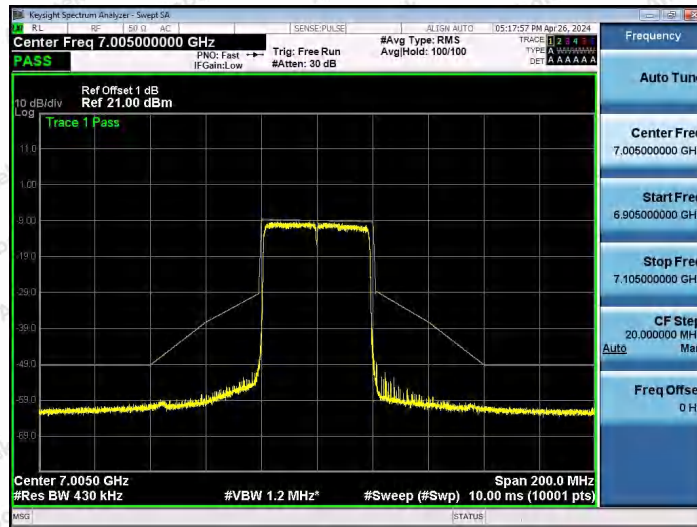

NTNV-11AX40SISO-Ant1-7005-PASS