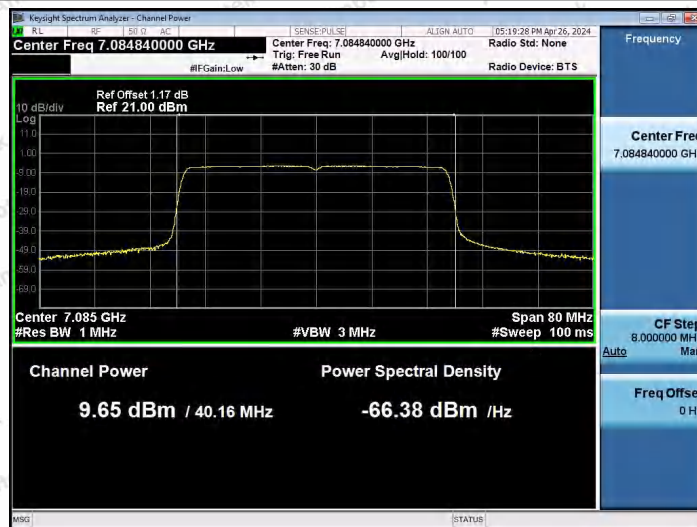

Hotline: 400-003-0500
www.anbotek.com.cn

11AX40SISO-Ant1-6885-PASS

11AX40SISO-Ant1-7005-PASS

11AX40SISO-Ant1-7085-PASS

Shenzhen Anbotek Compliance Laboratory Limited

Address: 1/F., Building D, Sogood Science and Technology Park, Sanwei Community, Hangcheng Street, Bao'an District, Shenzhen, Guangdong, China.
Tel: (86) 0755-26066440 Fax: (86) 0755-26014772 Email: service@anbotek.com