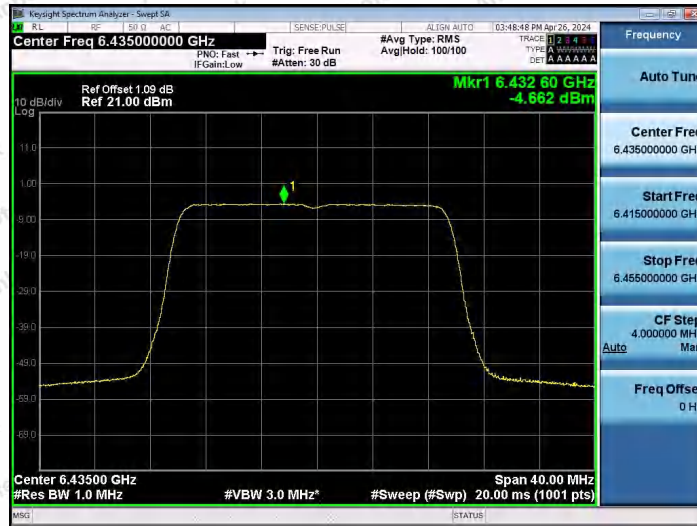

11AX20SISO-Ant1-6435-PASS