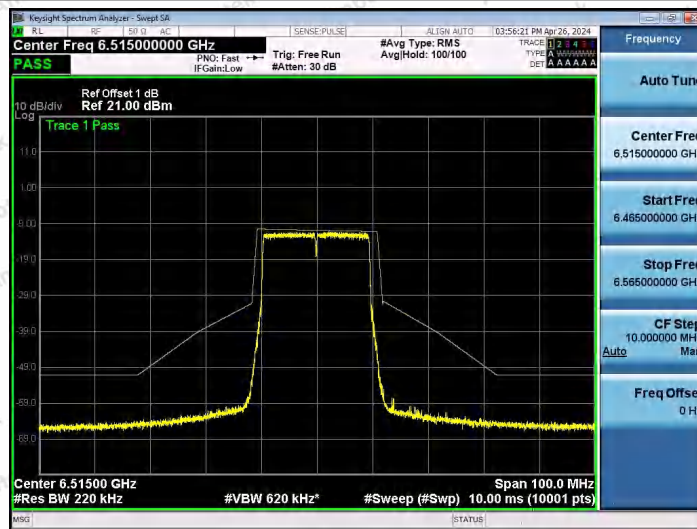

Hotline 400-003-0500
www.anbotek.com.cn

NTNV-11AX20SISO-Ant1-6435-PASS

NTNV-11AX20SISO-Ant1-6475-PASS

NTNV-11AX20SISO-Ant1-6515-PASS

Shenzhen Anbotek Compliance Laboratory Limited

Address: 1/F., Building D, Sogood Science and Technology Park, Sanwei Community, Hangcheng Street, Bao'an District, Shenzhen, Guangdong, China.
Tel: (86) 0755-26066440 Fax: (86) 0755-26014772 Email: service@anbotek.com