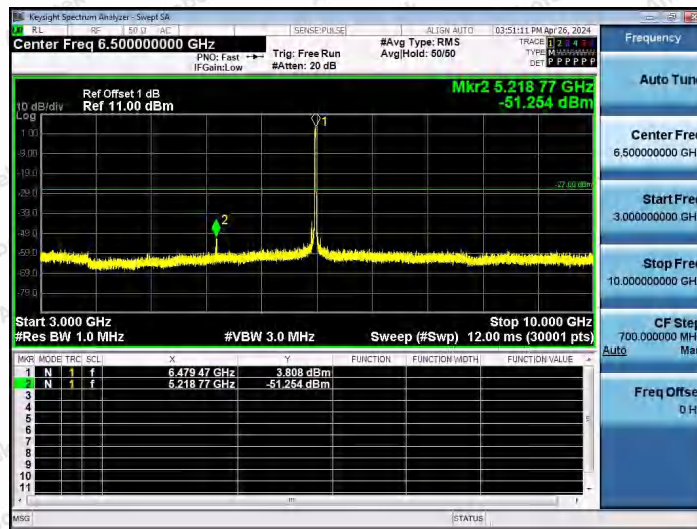

11AX20SISO-Ant1-6475-3000~10000-PASS