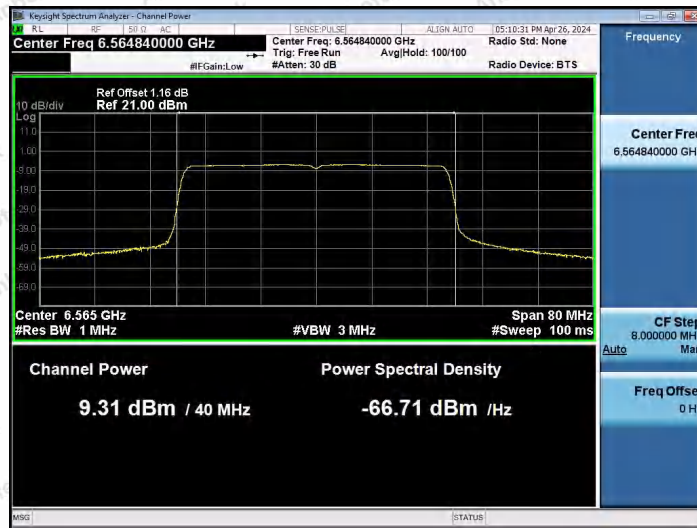

11AX40SISO-Ant1-6565-PASS