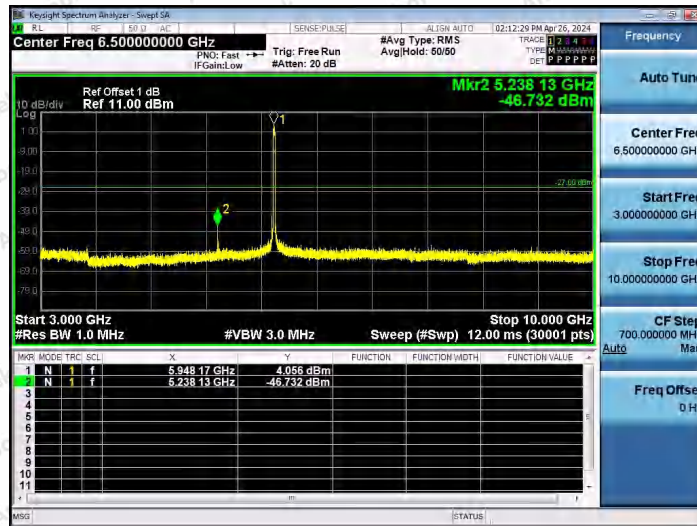

Hotline
400-003-0500
www.anbotek.com.cn

Test Graphs

11AX20SISO-Ant1-5955-30~3000-PASS

11AX20SISO-Ant1-5955-3000~10000-PASS

11AX20SISO-Ant1-5955-10000~40000-PASS

Shenzhen Anbotek Compliance Laboratory Limited