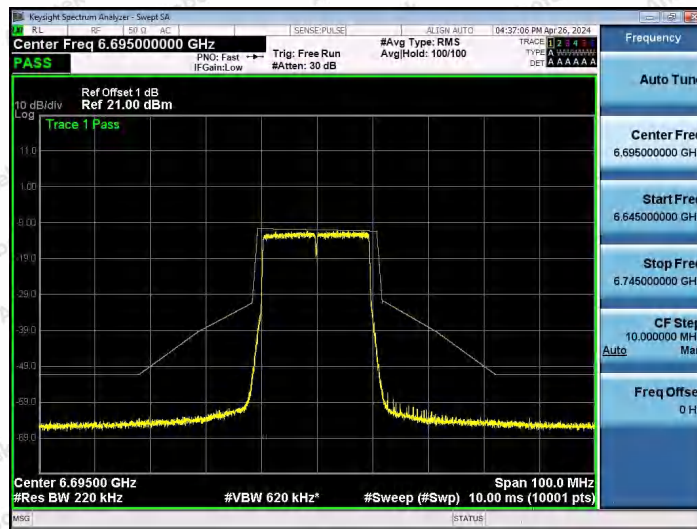

NTNV-11AX20SISO-Ant1-6695-PASS