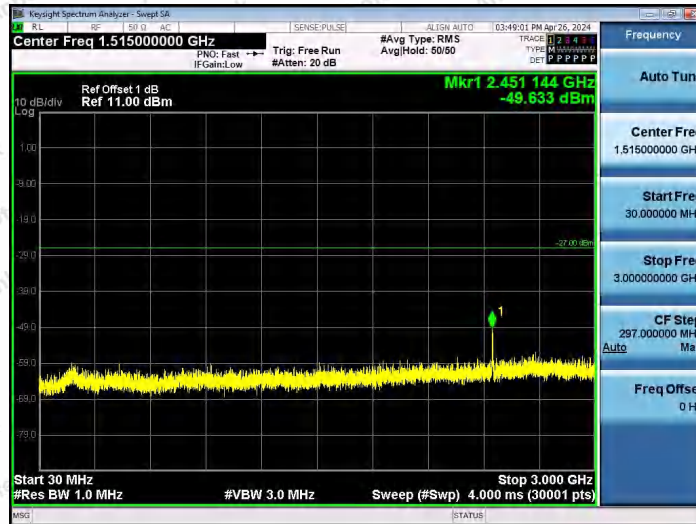

11AX20SISO-Ant1-6435-30~3000-PASS