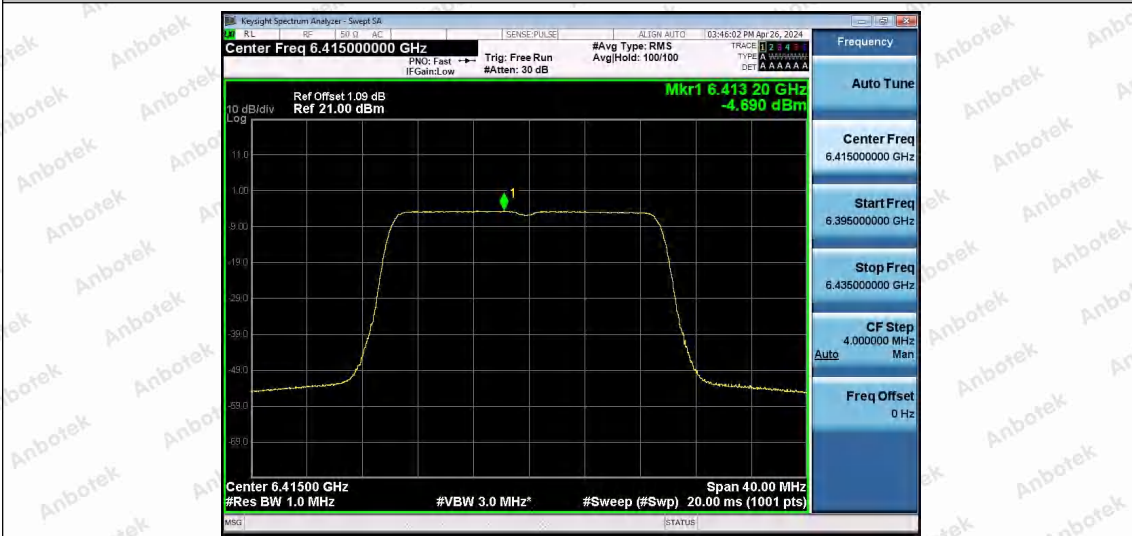

Hotline
400-003-0500
www.anbotek.com.cn

Test Graphs

11AX20SISO-Ant1-5955-PASS

11AX20SISO-Ant1-6175-PASS

11AX20SISO-Ant1-6415-PASS

Shenzhen Anbotek Compliance Laboratory Limited

Address: 1/F., Building D, Sogood Science and Technology Park, Sanwei Community, Hangcheng Street, Bao'an District, Shenzhen, Guangdong, China.
Tel: (86) 0755-26066440 Fax: (86) 0755-26014772 Email: service@anbotek.com