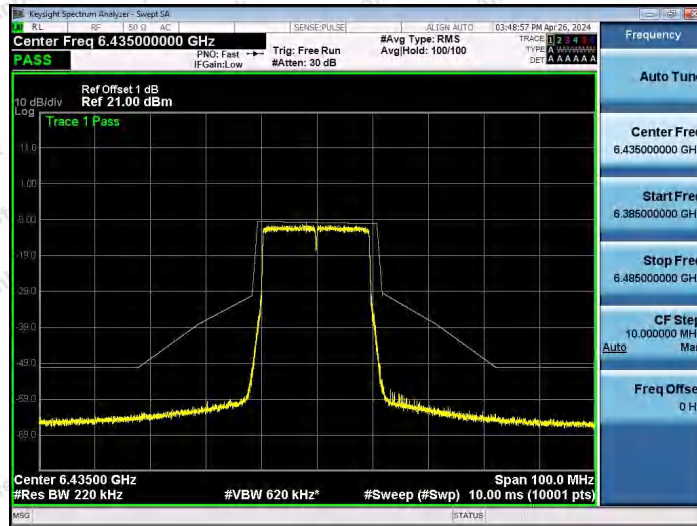

NTNV-11AX20SISO-Ant1-6435-PASS