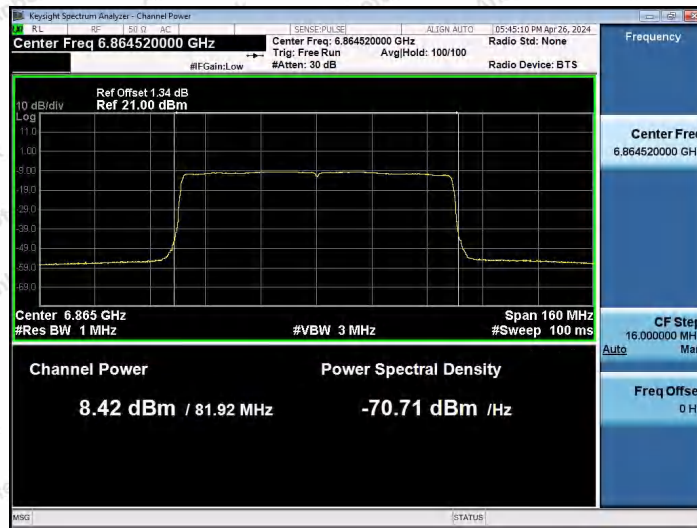

11AX80SISO-Ant1-6865-PASS