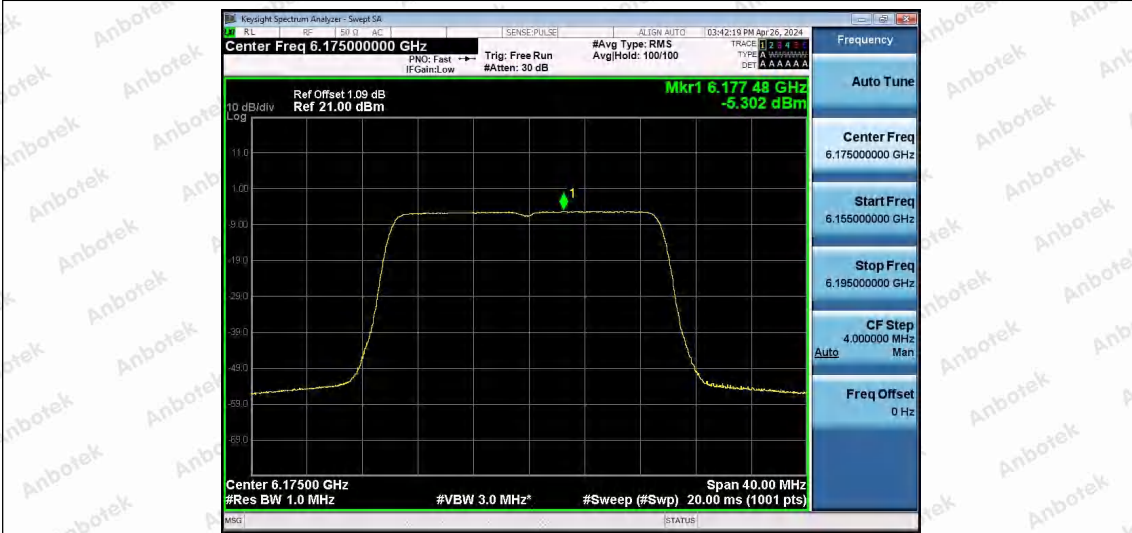

11AX20SISO-Ant1-6175-PASS