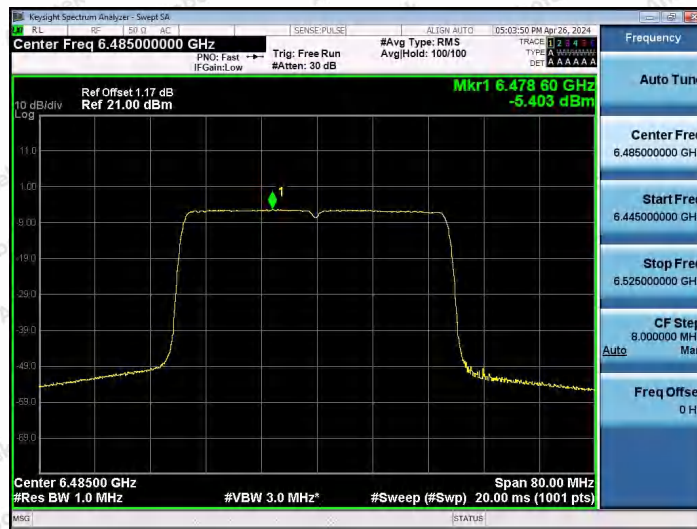

11AX40SISO-Ant1-6485-PASS