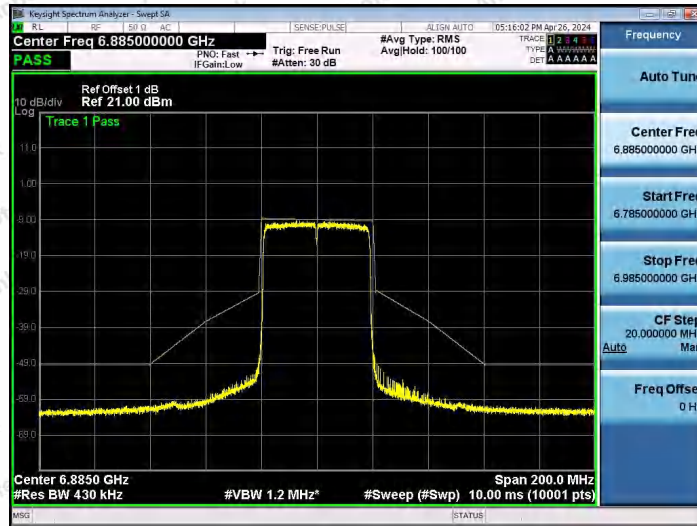

NTNV-11AX40SISO-Ant1-6885-PASS