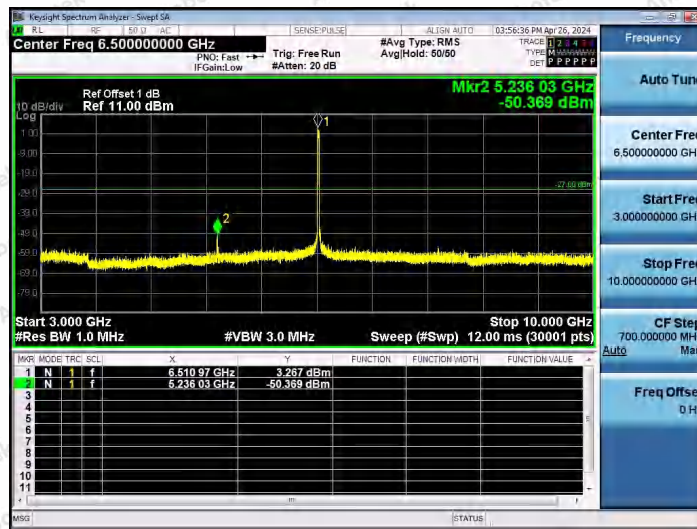

11AX20SISO-Ant1-6515-3000~10000-PASS