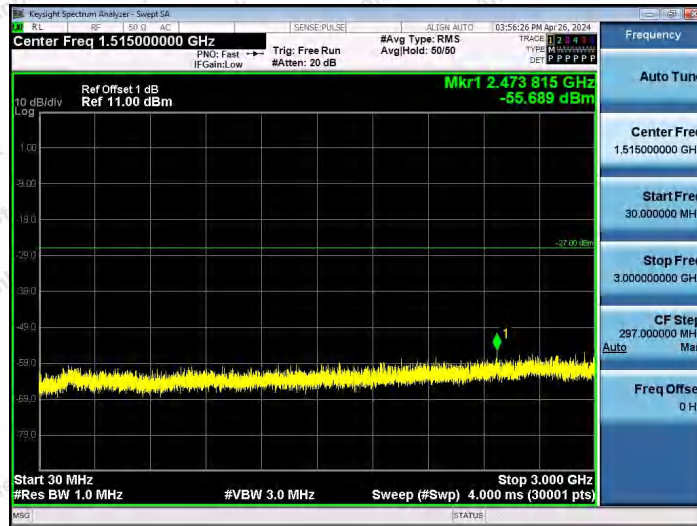

11AX20SISO-Ant1-6515-30~3000-PASS