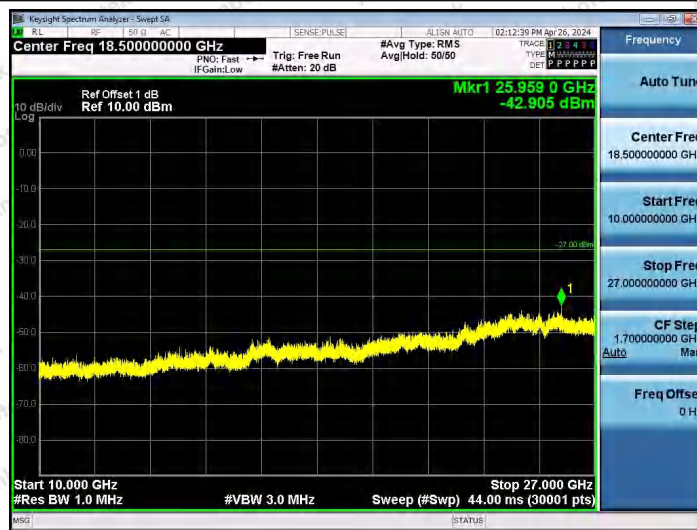

Hotline
400-003-0500
www.anbotek.com.cn

Test Graphs

11AX20SISO-Ant1-5955-30~3000-PASS

11AX20SISO-Ant1-5955-3000~10000-PASS

11AX20SISO-Ant1-5955-10000~40000-PASS

Shenzhen Anbotek Compliance Laboratory Limited