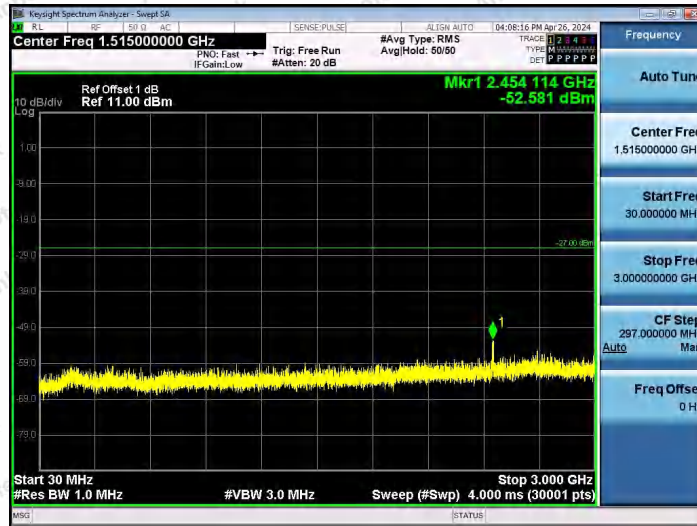

11AX20SISO-Ant1-6535-30~3000-PASS