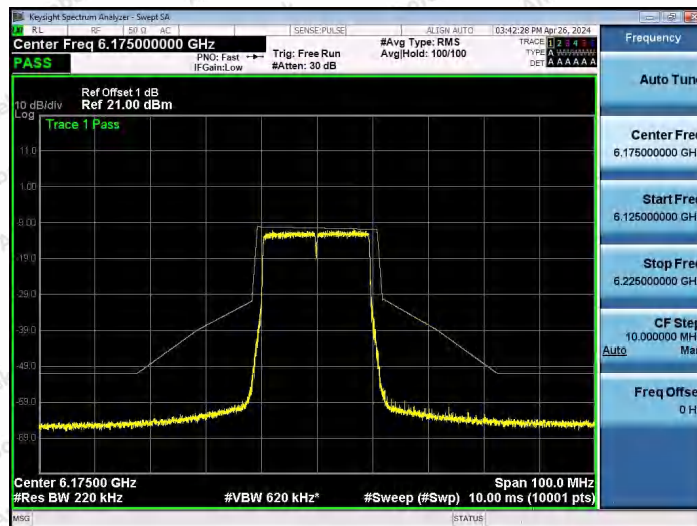

NTNV-11AX20SISO-Ant1-6175-PASS