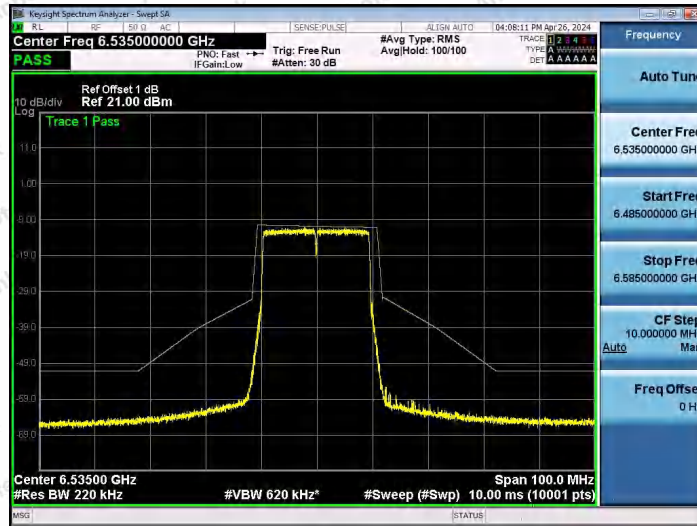

NTNV-11AX20SISO-Ant1-6535-PASS