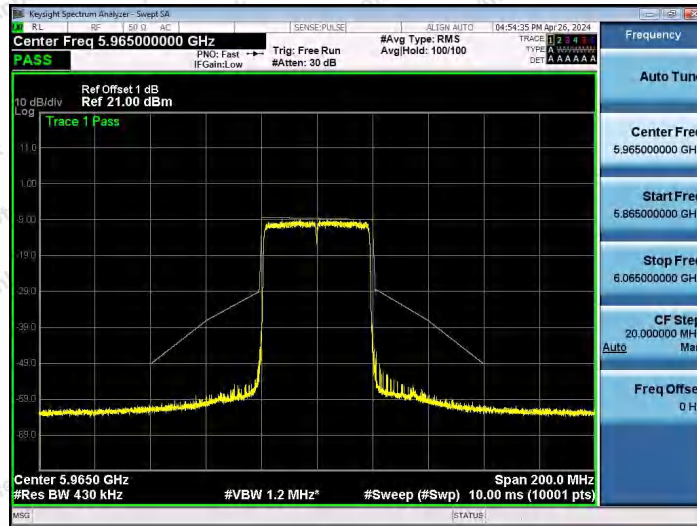

NTNV-11AX40SISO-Ant1-5965-PASS