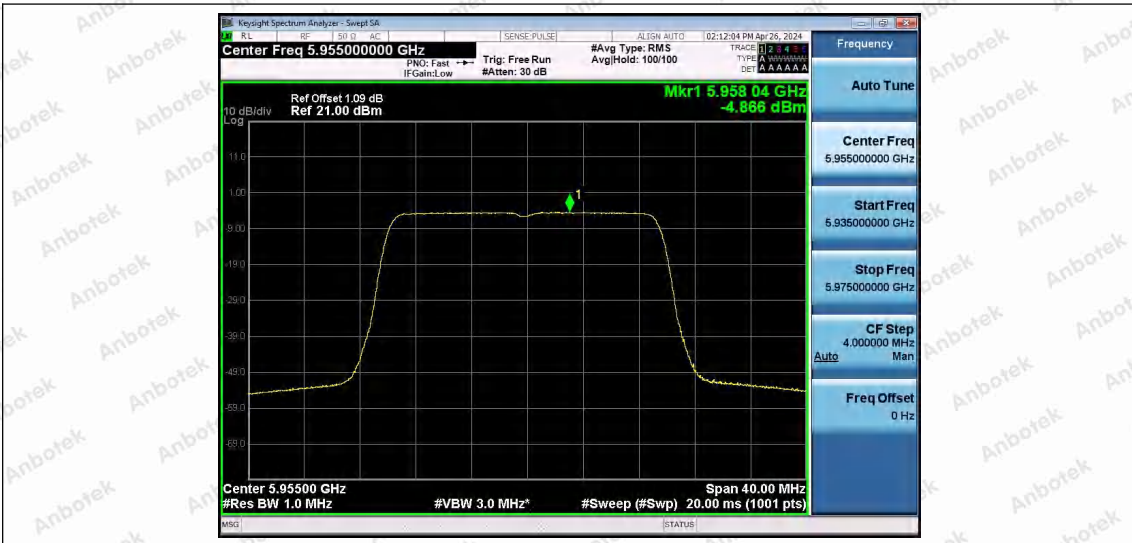

Test Graphs

11AX20SISO-Ant1-5955-PASS