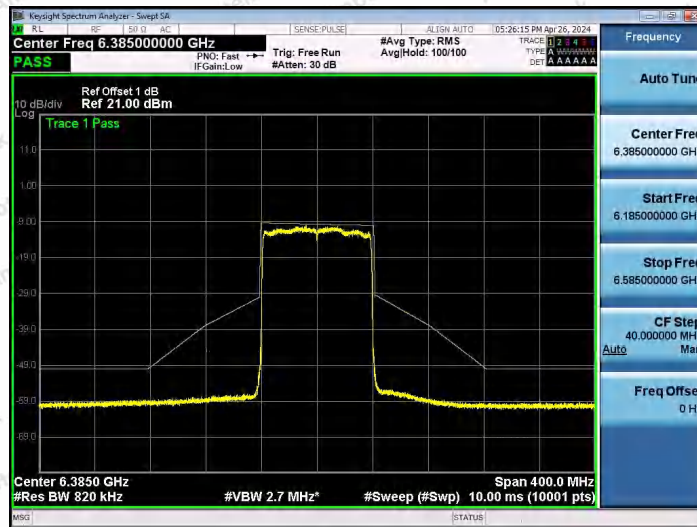

Hotline 400-003-0500
www.anbotek.com.cn

NTNV-11AX80SISO-Ant1-5985-PASS

NTNV-11AX80SISO-Ant1-6145-PASS

NTNV-11AX80SISO-Ant1-6385-PASS

Shenzhen Anbotek Compliance Laboratory Limited

Address: 1/F., Building D, Sogood Science and Technology Park, Sanwei Community, Hangcheng Street, Bao'an District, Shenzhen, Guangdong, China.
 Tel: (86) 0755-26066440 Fax: (86) 0755-26014772 Email: service@anbotek.com