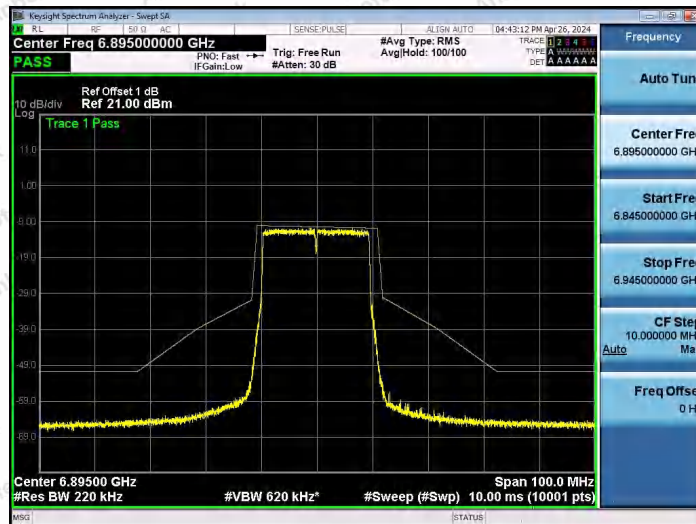

NTNV-11AX20SISO-Ant1-6895-PASS