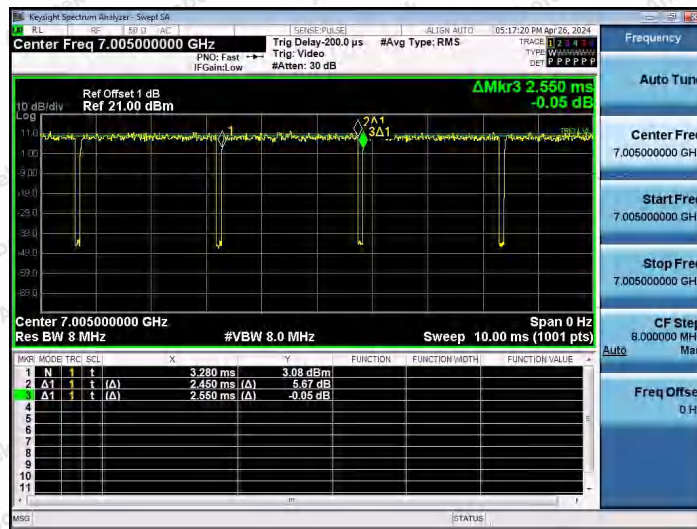

NTNV-11AX40SISO-Ant1-7005