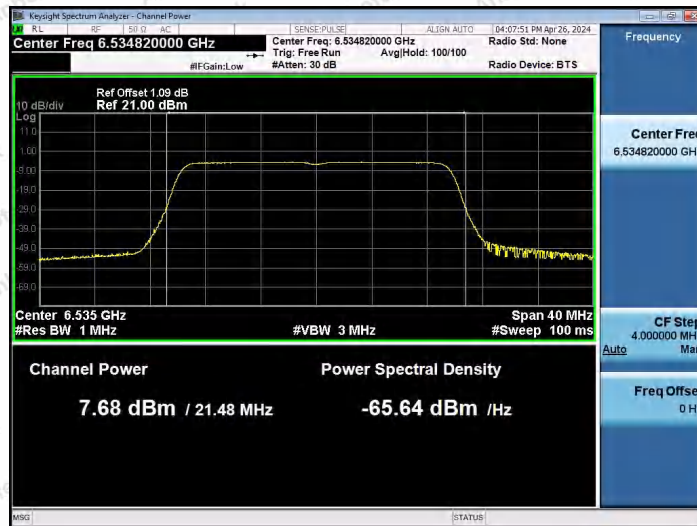

11AX20SISO-Ant1-6535-PASS