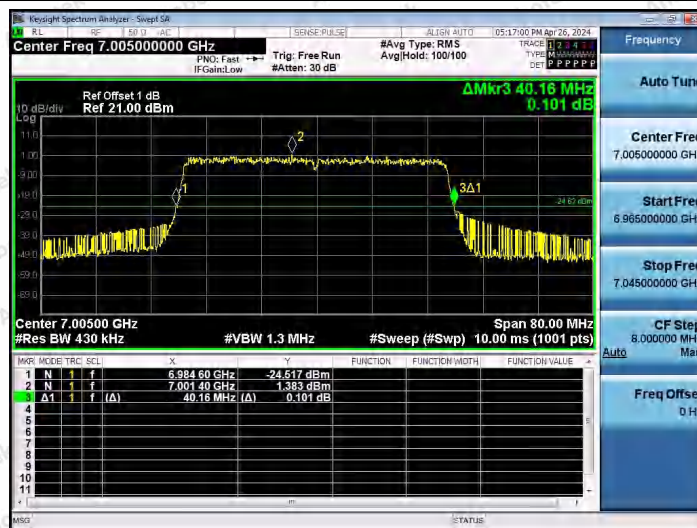

11AX40SISO-Ant1-7005