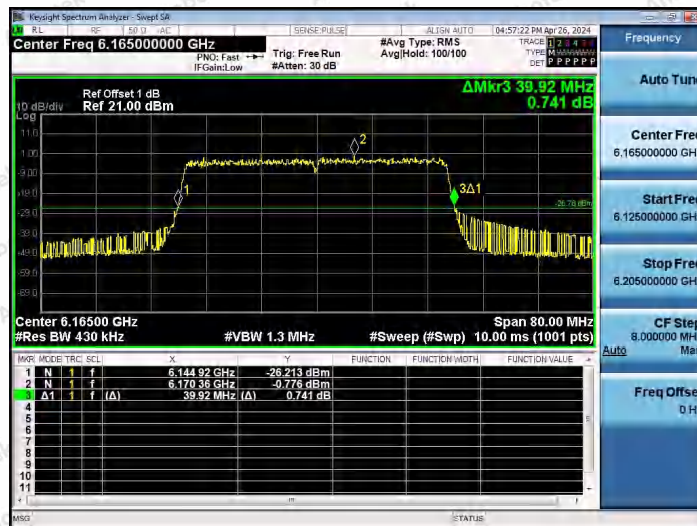

11AX40SISO-Ant1-6165