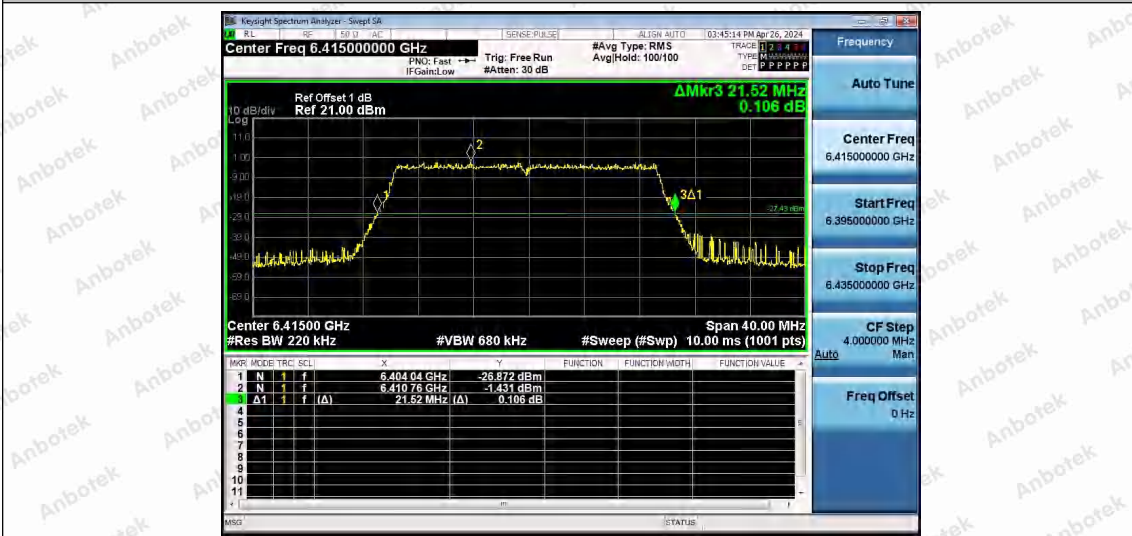

Hotline
 400-003-0500
www.anbotek.com.cn

Test Graphs

11AX20SISO-Ant1-5955

11AX20SISO-Ant1-6175

11AX20SISO-Ant1-6415

Shenzhen Anbotek Compliance Laboratory Limited

Address: 1/F., Building D, Sogood Science and Technology Park, Sanwei Community, Hangcheng Street, Bao'an District, Shenzhen, Guangdong, China.
Tel: (86) 0755-26066440 Fax: (86) 0755-26014772 Email: service@anbotek.com