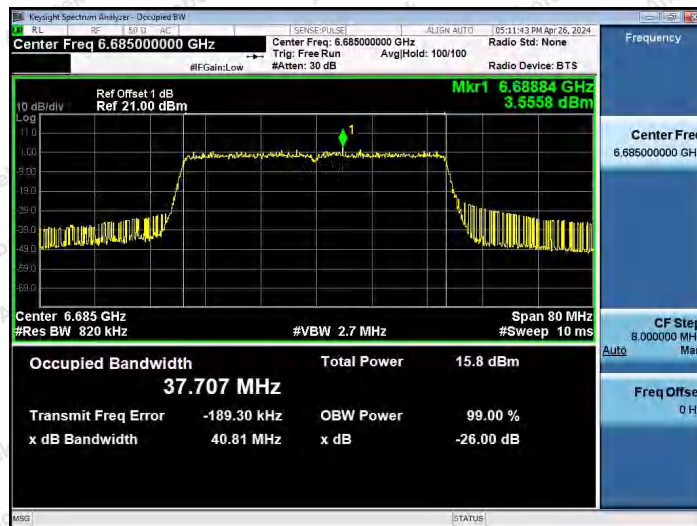

11AX40SISO-Ant1-6685-PASS