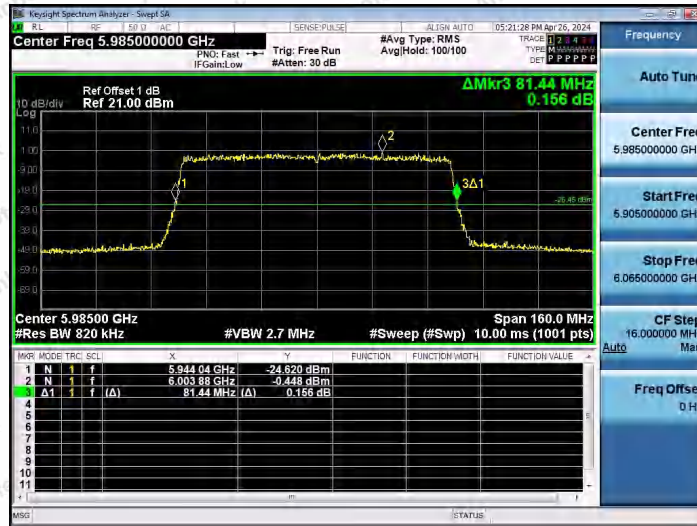

11AX80SISO-Ant1-5985