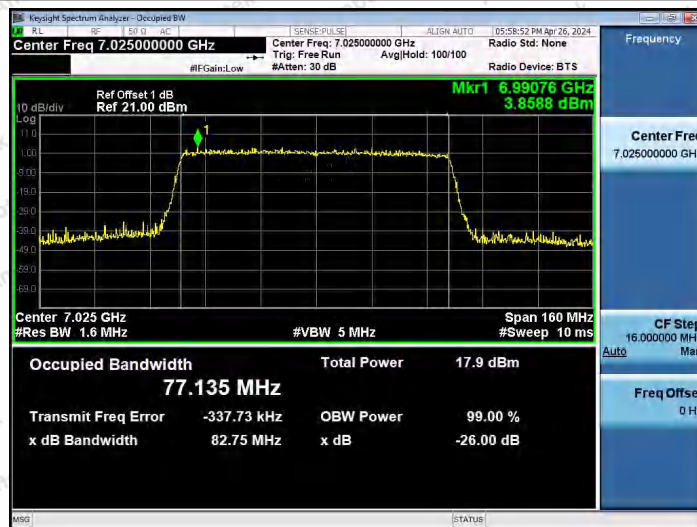

11AX80SISO-Ant1-7025-PASS

Shenzhen Anbotek Compliance Laboratory Limited

Address: 1/F., Building D, Sogood Science and Technology Park, Sanwei Community, Hangcheng Street, Bao'an District, Shenzhen, Guangdong, China.
Tel: (86) 0755-26066440 Fax: (86) 0755-26014772 Email: service@anbotek.com

Hotline 400-003-0500
www.anbotek.com.cn