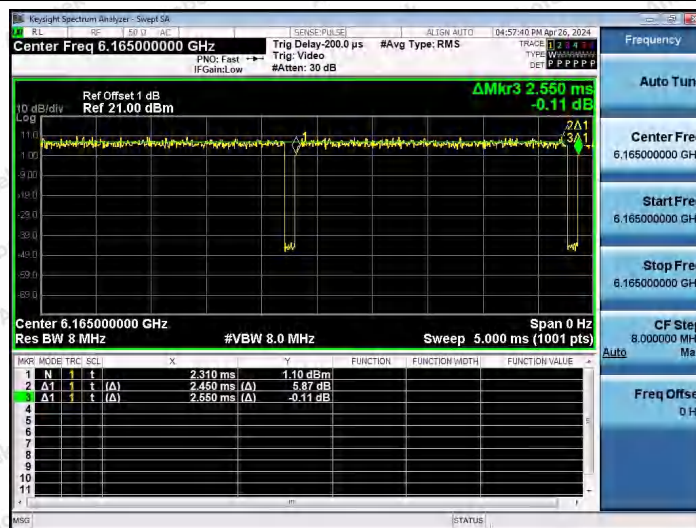

NTNV-11AX40SISO-Ant1-6165