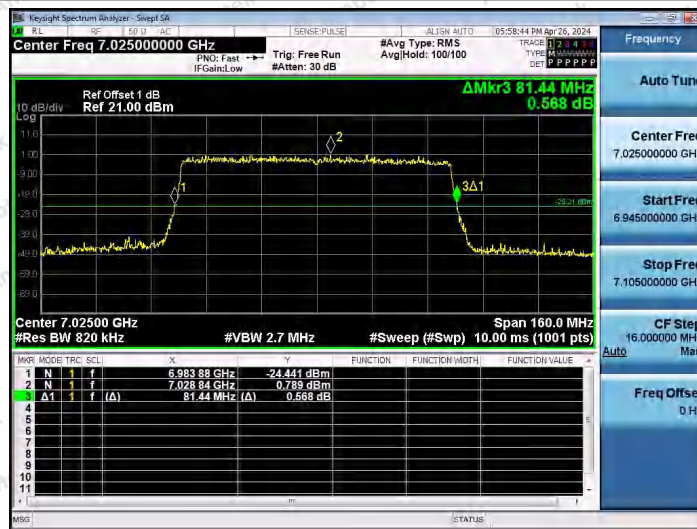

11AX80SISO-Ant1-7025

Shenzhen Anbotek Compliance Laboratory Limited

Address: 1/F., Building D, Sogood Science and Technology Park, Sanwei Community, Hangcheng Street, Bao'an District, Shenzhen, Guangdong, China.
Tel: (86) 0755-26066440 Fax: (86) 0755-26014772 Email: service@anbotek.com

Hotline 400-003-0500
www.anbotek.com.cn