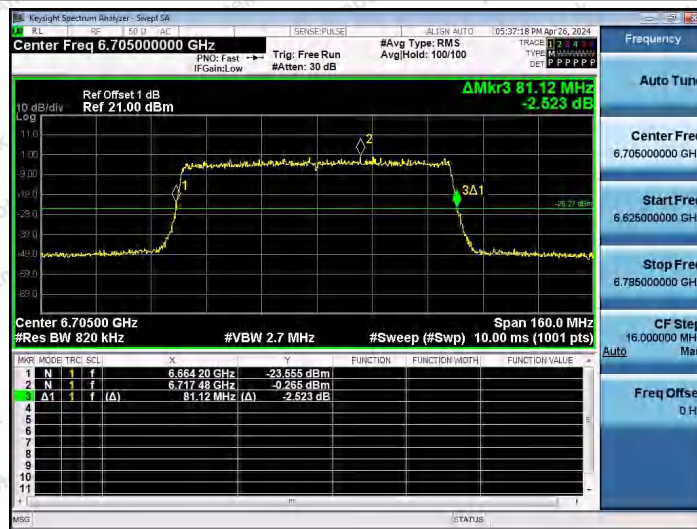

11AX80SISO-Ant1-6705

Shenzhen Anbotek Compliance Laboratory Limited

Address: 1/F., Building D, Sogood Science and Technology Park, Sanwei Community, Hangcheng Street, Bao'an District, Shenzhen, Guangdong, China.
Tel: (86) 0755-26066440 Fax: (86) 0755-26014772 Email: service@anbotek.com

Hotline 400-003-0500
www.anbotek.com.cn