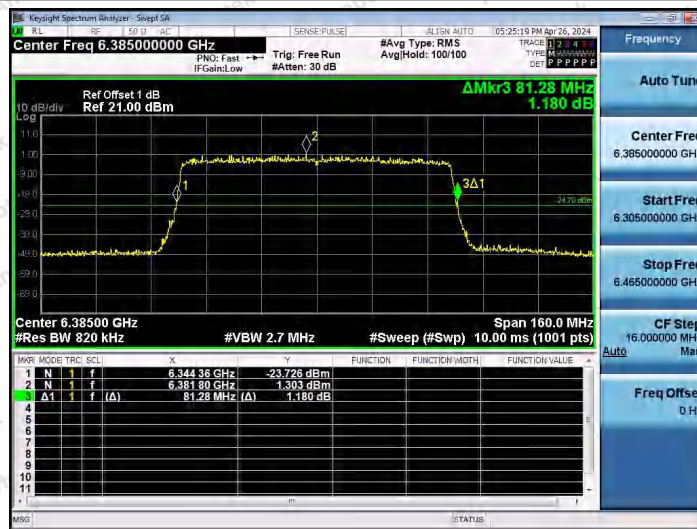

11AX80SISO-Ant1-6385

Shenzhen Anbotek Compliance Laboratory Limited

Address: 1/F., Building D, Sogood Science and Technology Park, Sanwei Community, Hangcheng Street, Bao'an District, Shenzhen, Guangdong, China.
Tel: (86) 0755-26066440 Fax: (86) 0755-26014772 Email: service@anbotek.com

Hotline 400-003-0500
www.anbotek.com.cn