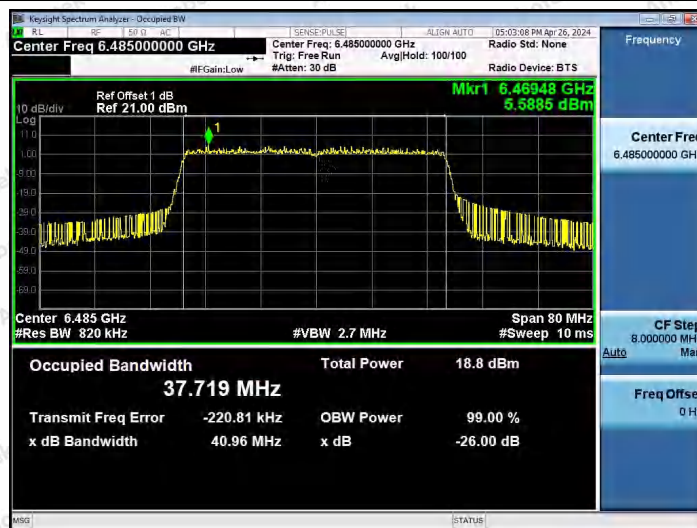

11AX40SISO-Ant1-6485-PASS