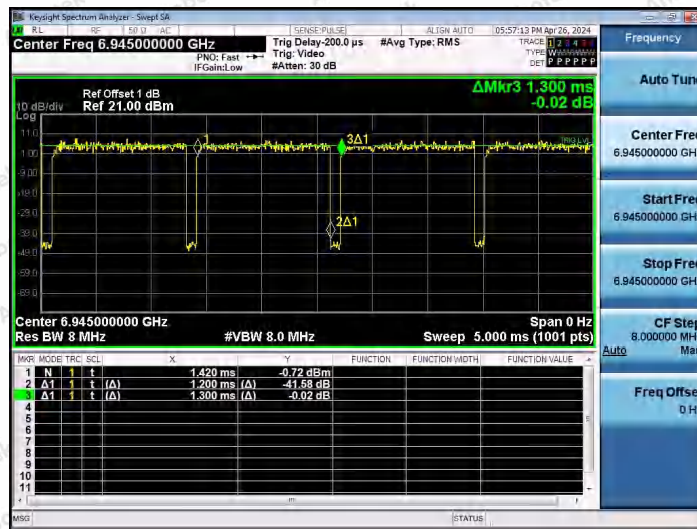

NTNV-11AX80SISO-Ant1-6945