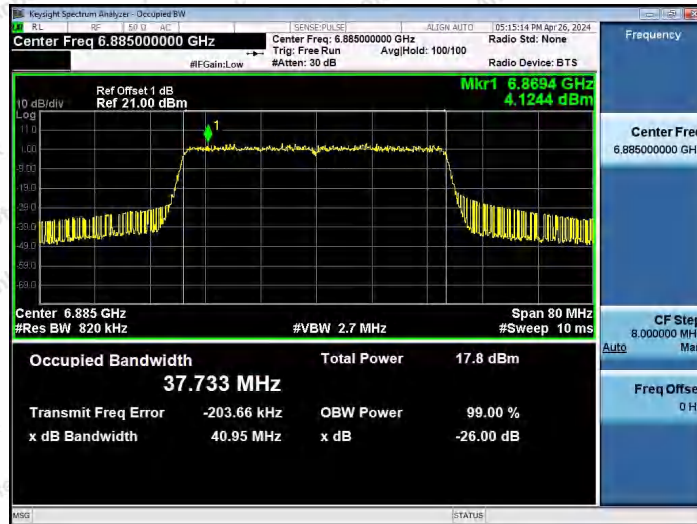

11AX40SISO-Ant1-6885-PASS