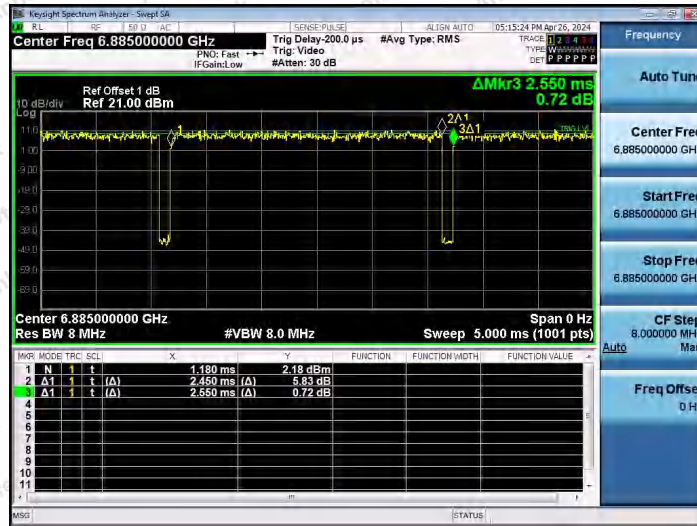

NTNV-11AX40SISO-Ant1-6885