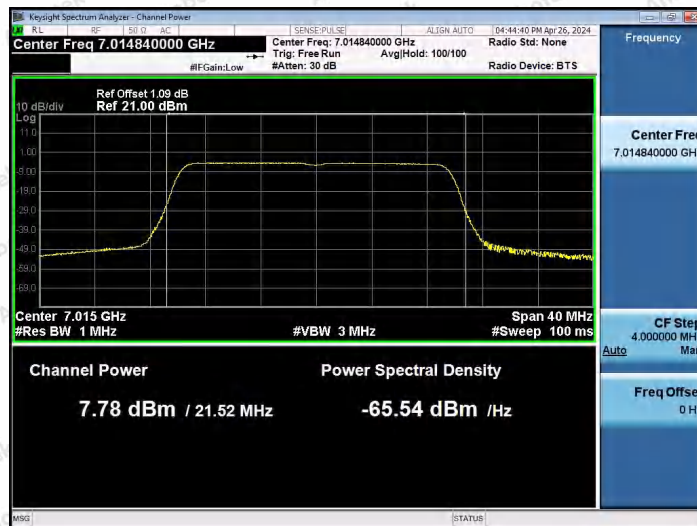

11AX20SISO-Ant1-7015-PASS