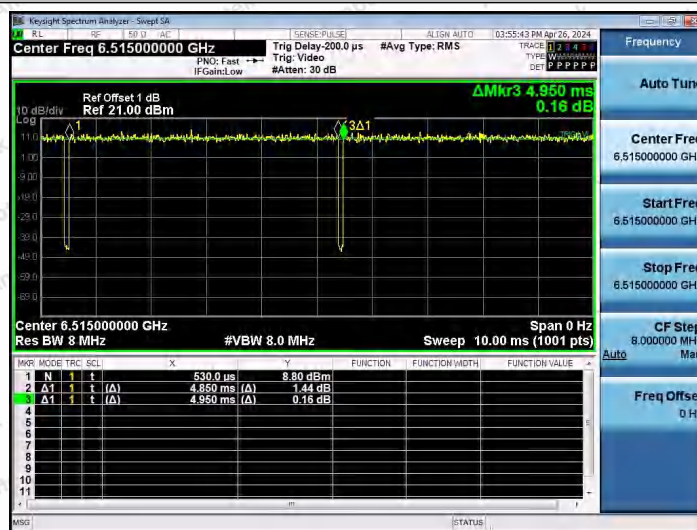

Hotline 400-003-0500
 www.anbotek.com.cn

NTNV-11AX20SISO-Ant1-6435

NTNV-11AX20SISO-Ant1-6475

NTNV-11AX20SISO-Ant1-6515

Shenzhen Anbotek Compliance Laboratory Limited

Address: 1/F., Building D, Sogood Science and Technology Park, Sanwei Community, Hangcheng Street, Bao'an District, Shenzhen, Guangdong, China.
Tel: (86) 0755-26066440 Fax: (86) 0755-26014772 Email: service@anbotek.com