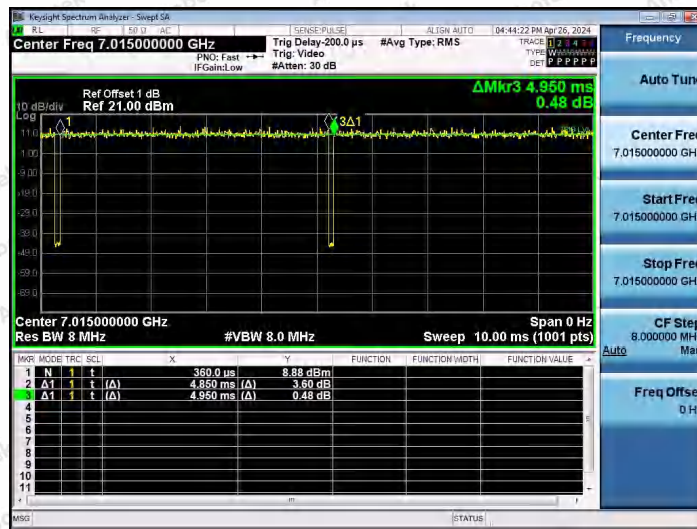

NTNV-11AX20SISO-Ant1-7015