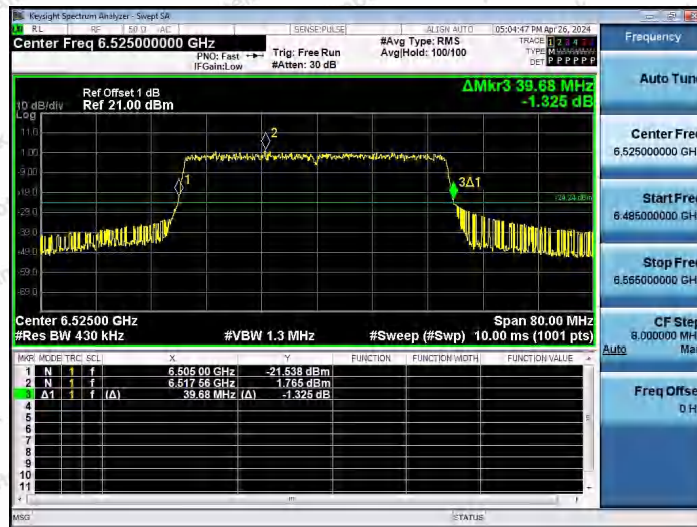

Hotline 400-003-0500
 www.anbotek.com.cn

11AX40SISO-Ant1-6445

11AX40SISO-Ant1-6485

11AX40SISO-Ant1-6525

Shenzhen Anbotek Compliance Laboratory Limited

Address: 1/F., Building D, Sogood Science and Technology Park, Sanwei Community, Hangcheng Street, Bao'an District, Shenzhen, Guangdong, China.
Tel: (86) 0755-26066440 Fax: (86) 0755-26014772 Email: service@anbotek.com