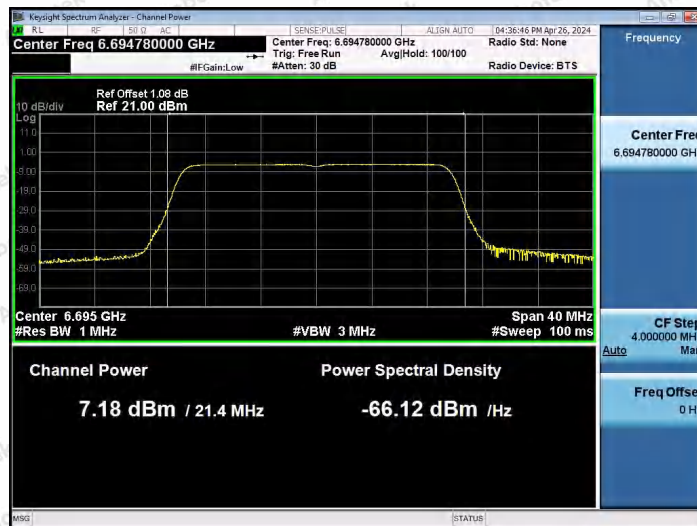

11AX20SISO-Ant1-6695-PASS