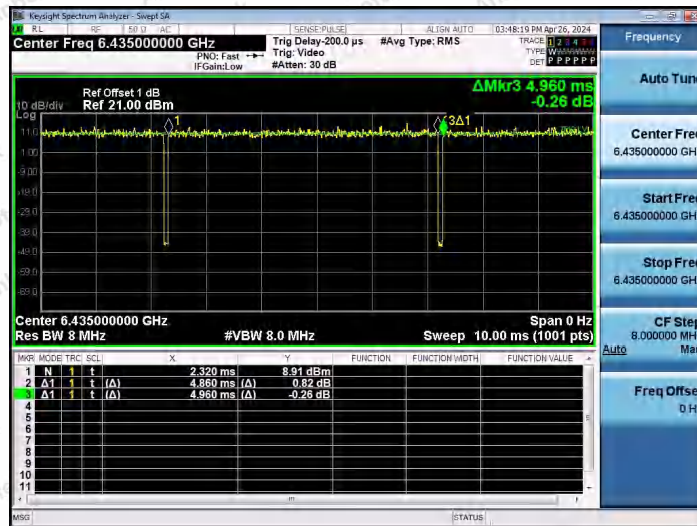

NTNV-11AX20SISO-Ant1-6435