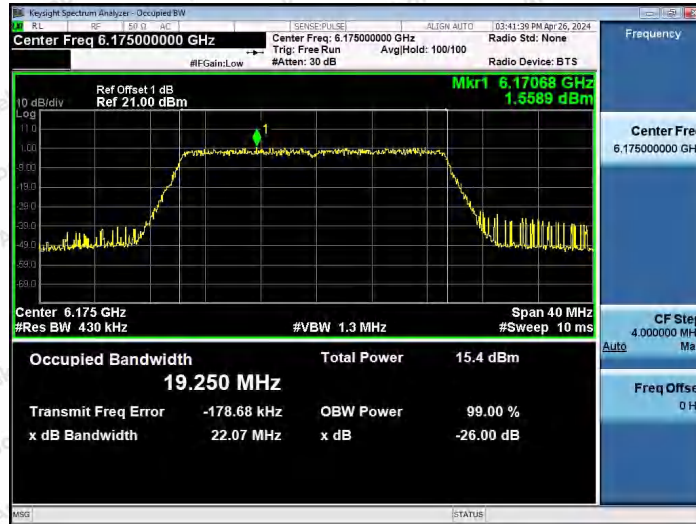

11AX20SISO-Ant1-6175-PASS