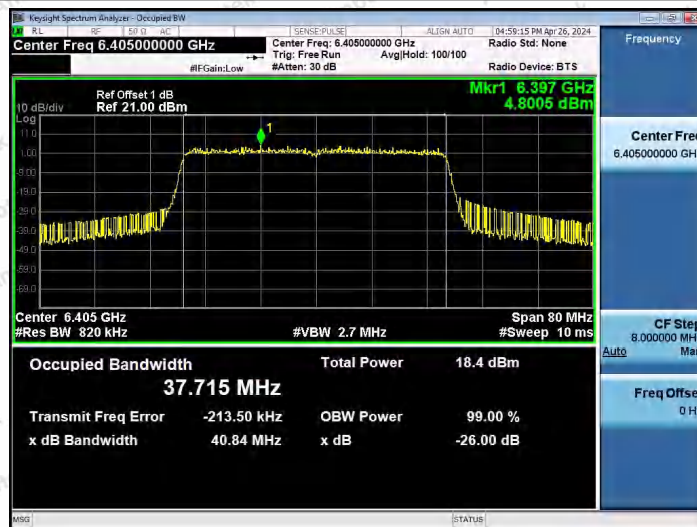

Hotline
400-003-0500
www.anbotek.com.cn

11AX40SISO-Ant1-5965-PASS

11AX40SISO-Ant1-6165-PASS

11AX40SISO-Ant1-6405-PASS

Shenzhen Anbotek Compliance Laboratory Limited

Address: 1/F., Building D, Sogood Science and Technology Park, Sanwei Community, Hangcheng Street, Bao'an District, Shenzhen, Guangdong, China.
Tel: (86) 0755-26066440 Fax: (86) 0755-26014772 Email: service@anbotek.com