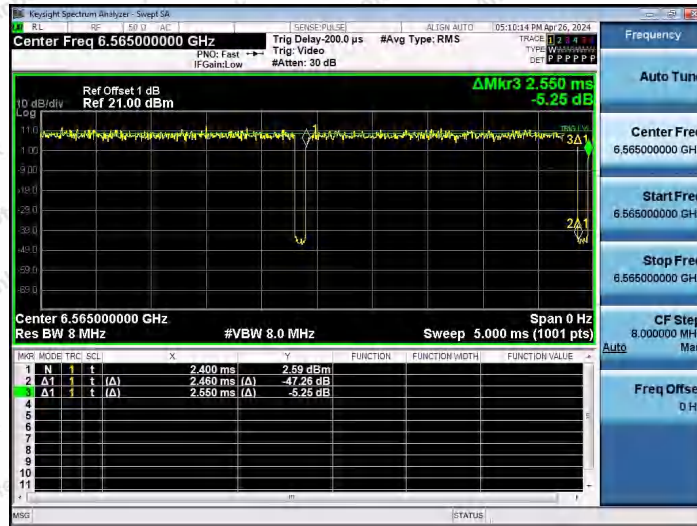

NTNV-11AX40SISO-Ant1-6565