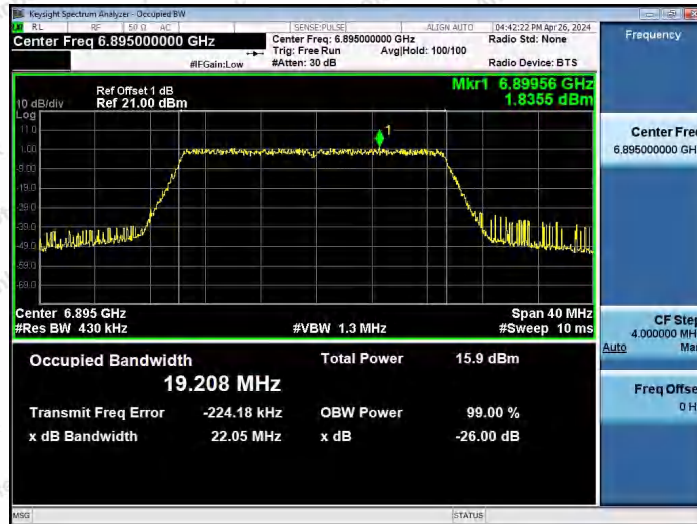

11AX20SISO-Ant1-6895-PASS