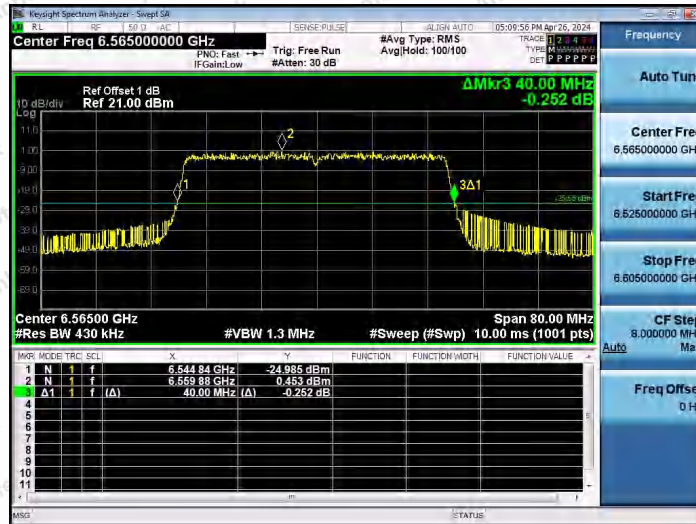

11AX40SISO-Ant1-6565