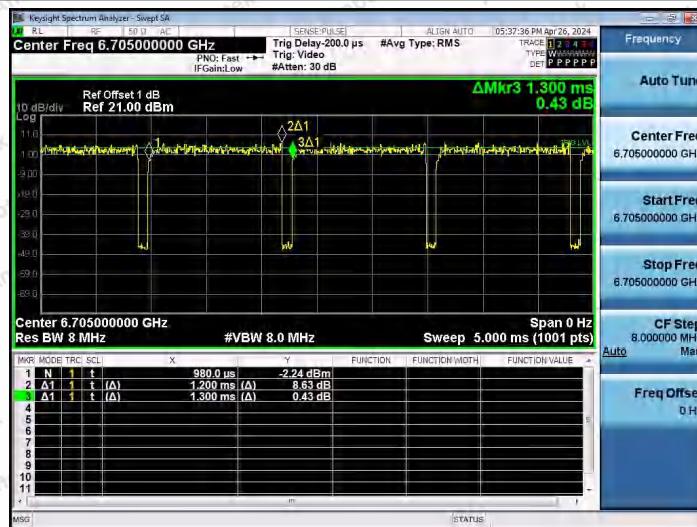

Hotline 400-003-0500
 www.anbotek.com.cn

NTNV-11AX80SISO-Ant1-6465

NTNV-11AX80SISO-Ant1-6545

NTNV-11AX80SISO-Ant1-6705

Shenzhen Anbotek Compliance Laboratory Limited

Address: 1/F., Building D, Sogood Science and Technology Park, Sanwei Community, Hangcheng Street, Bao'an District, Shenzhen, Guangdong, China.
 Tel: (86) 0755-26066440 Fax: (86) 0755-26014772 Email: service@anbotek.com