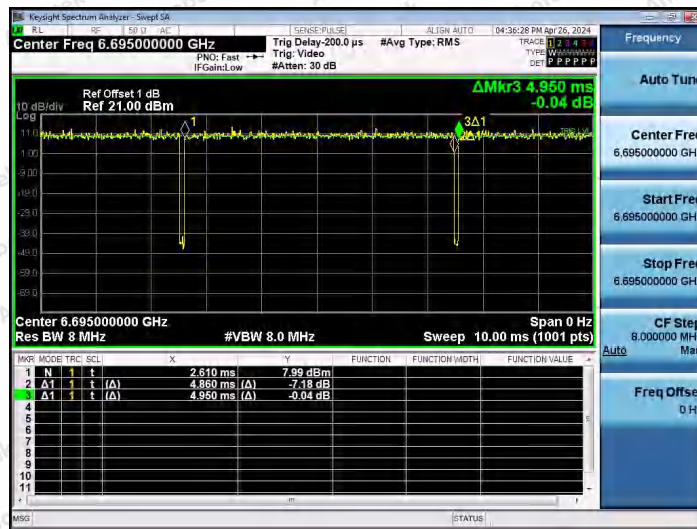

NTNV-11AX20SISO-Ant1-6695