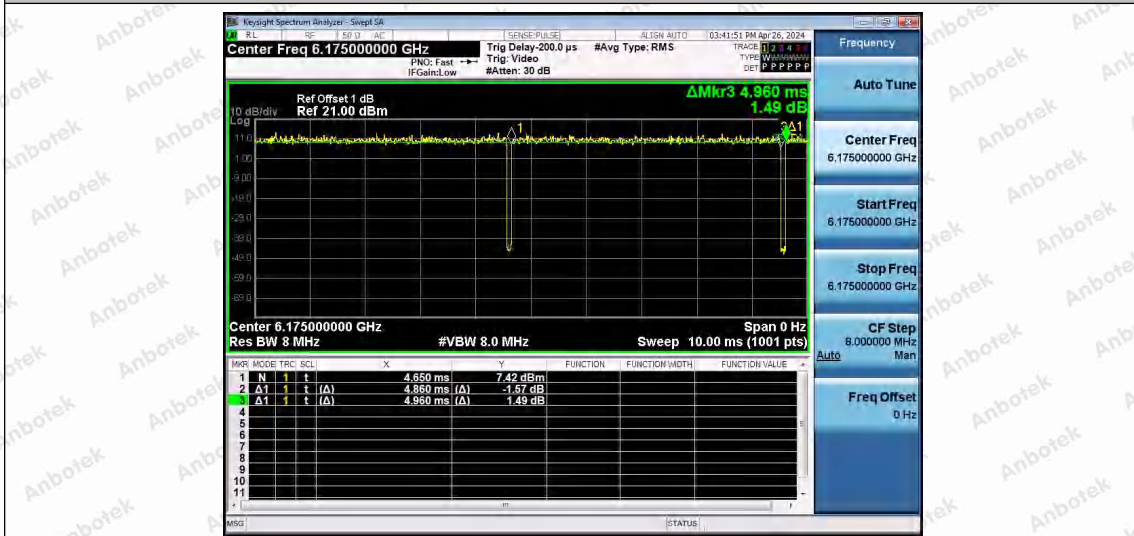

NTNV-11AX20SISO-Ant1-6175