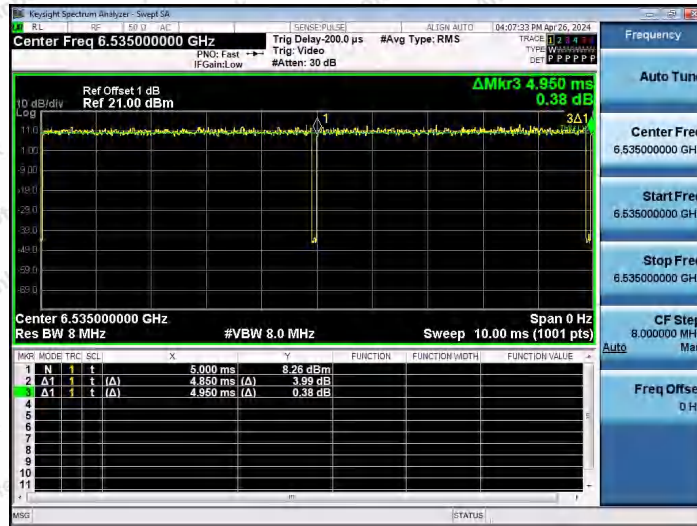

NTNV-11AX20SISO-Ant1-6535