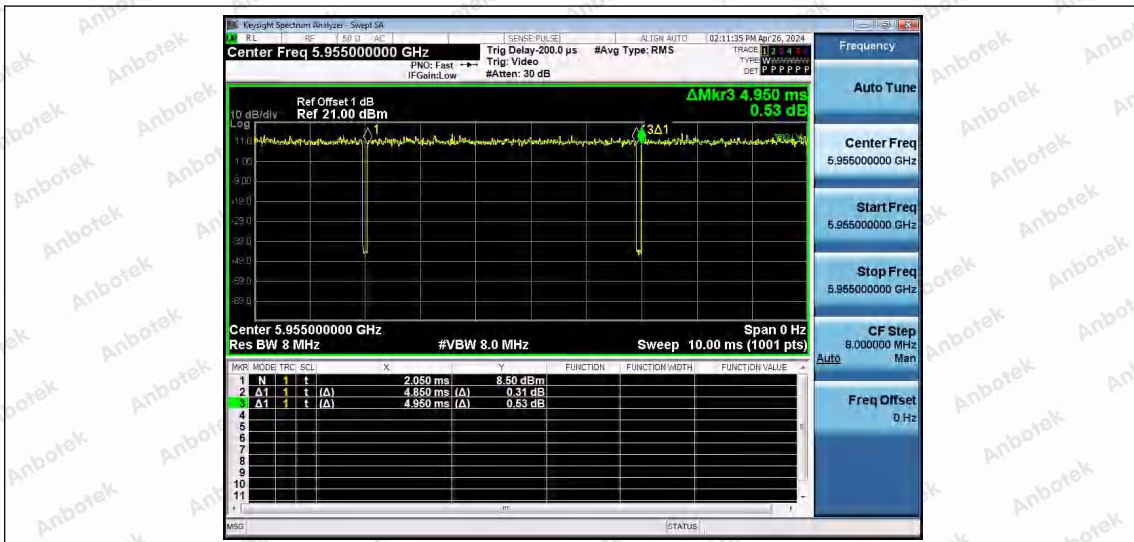

Test Graphs

NTNV-11AX20SISO-Ant1-5955