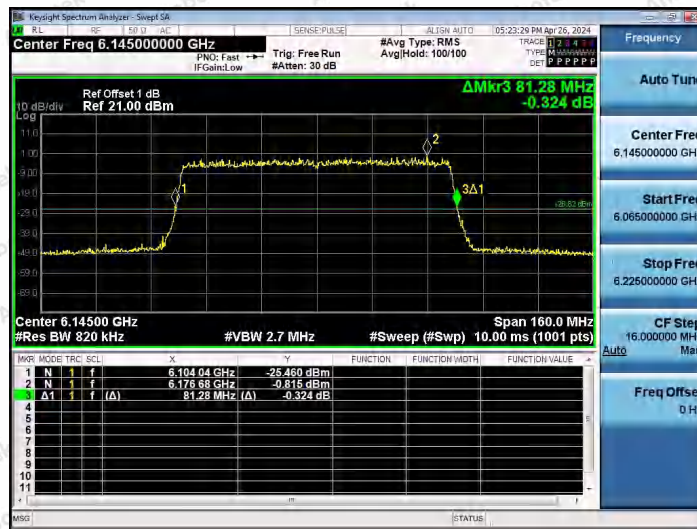

11AX80SISO-Ant1-6145