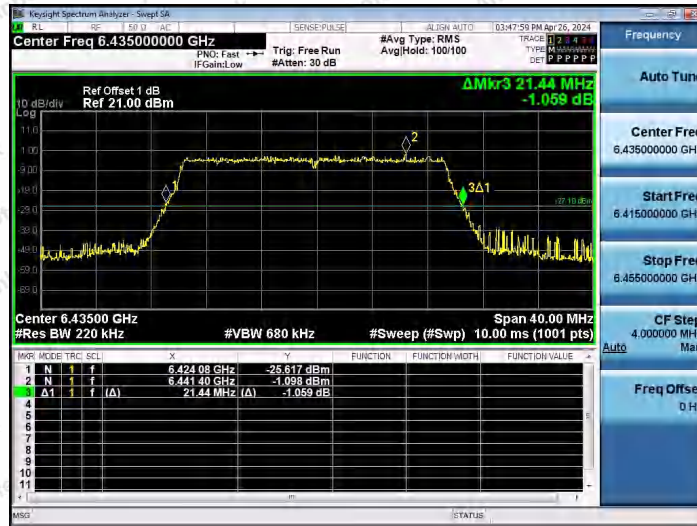

11AX20SISO-Ant1-6435