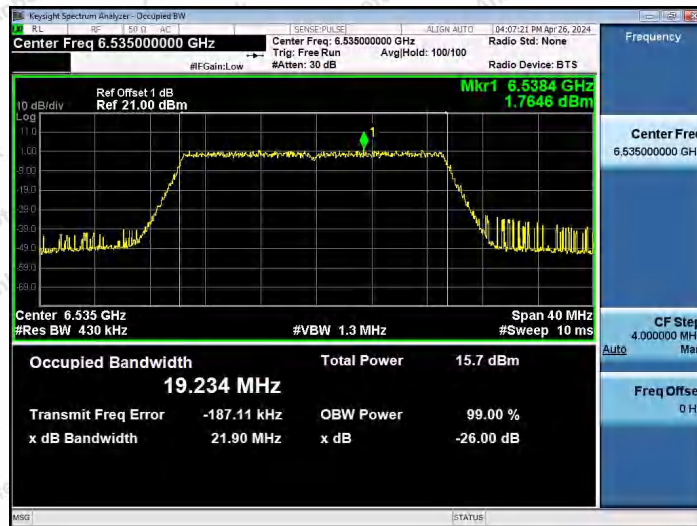

11AX20SISO-Ant1-6535-PASS