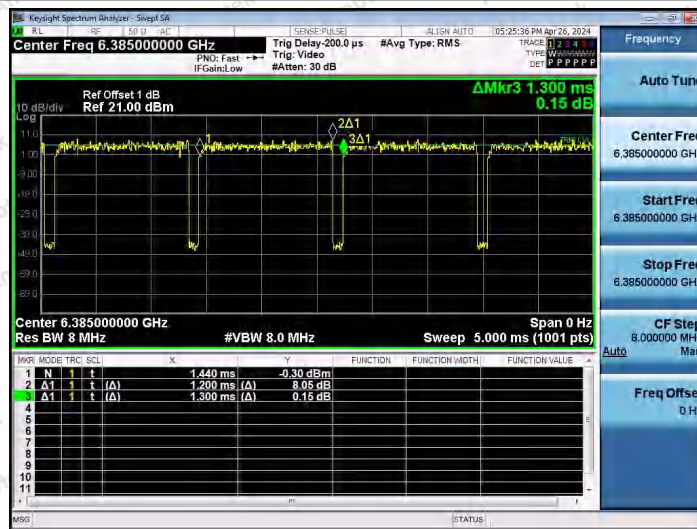

Hotline 400-003-0500
 www.anbotek.com.cn

NTNV-11AX80SISO-Ant1-5985

NTNV-11AX80SISO-Ant1-6145

NTNV-11AX80SISO-Ant1-6385

Shenzhen Anbotek Compliance Laboratory Limited

Address: 1/F., Building D, Sogood Science and Technology Park, Sanwei Community, Hangcheng Street, Bao'an District, Shenzhen, Guangdong, China.
 Tel: (86) 0755-26066440 Fax: (86) 0755-26014772 Email: service@anbotek.com