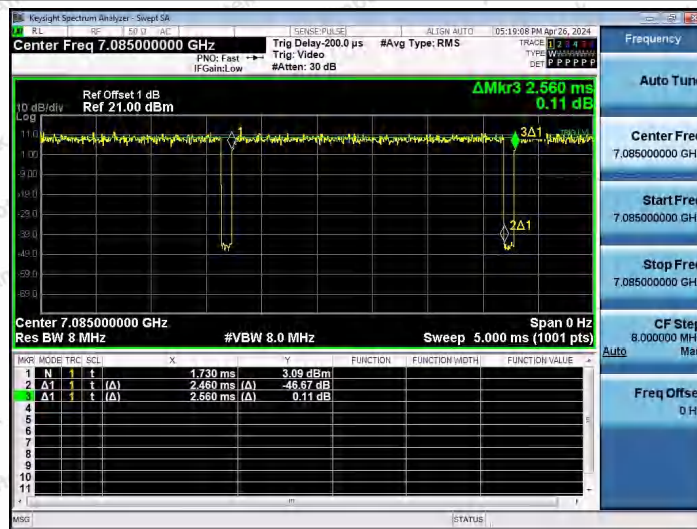

Hotline 400-003-0500
www.anbotek.com.cn

NTNV-11AX40SISO-Ant1-6885

NTNV-11AX40SISO-Ant1-7005

NTNV-11AX40SISO-Ant1-7085

Shenzhen Anbotek Compliance Laboratory Limited

Address: 1/F., Building D, Sogood Science and Technology Park, Sanwei Community, Hangcheng Street, Bao'an District, Shenzhen, Guangdong, China.
 Tel: (86) 0755-26066440 Fax: (86) 0755-26014772 Email: service@anbotek.com