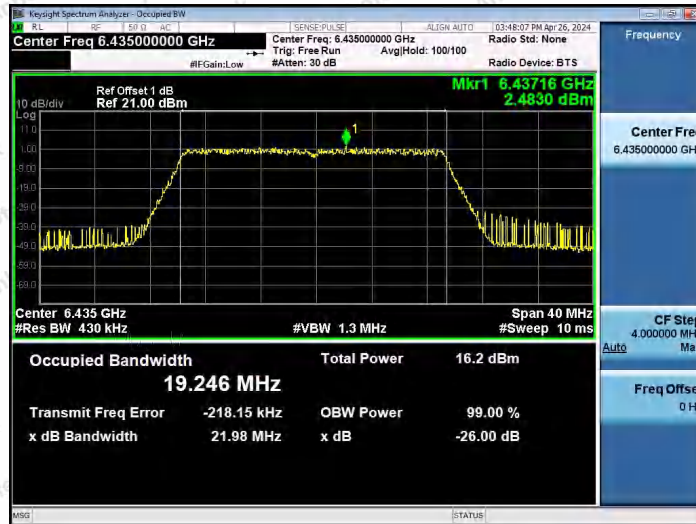

11AX20SISO-Ant1-6435-PASS