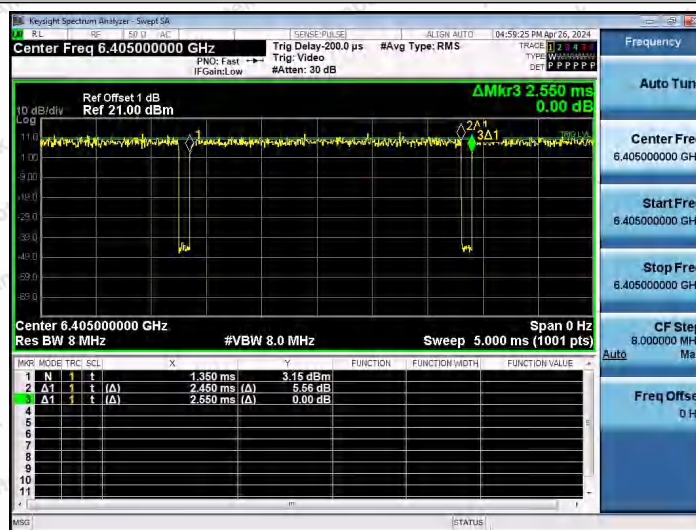

Hotline 400-003-0500
www.anbotek.com.cn

NTNV-11AX40SISO-Ant1-5965

NTNV-11AX40SISO-Ant1-6165

NTNV-11AX40SISO-Ant1-6405

Shenzhen Anbotek Compliance Laboratory Limited

Address: 1/F., Building D, Sogood Science and Technology Park, Sanwei Community, Hangcheng Street, Bao'an District, Shenzhen, Guangdong, China.
 Tel: (86) 0755-26066440 Fax: (86) 0755-26014772 Email: service@anbotek.com