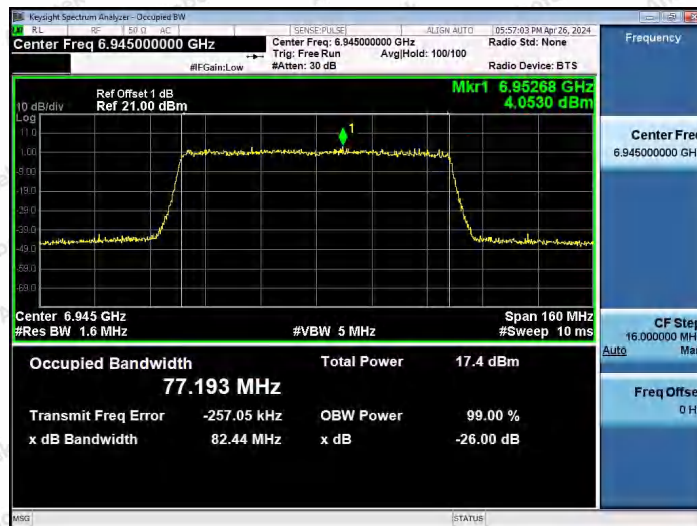

11AX80SISO-Ant1-6945-PASS