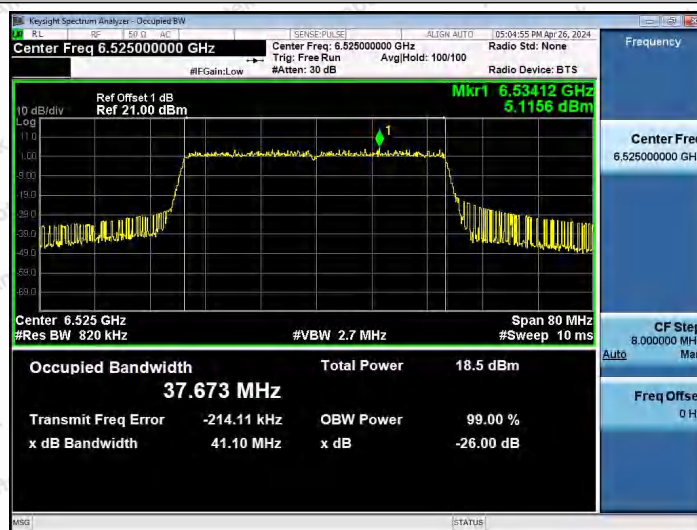

Hotline
400-003-0500
www.anbotek.com.cn

11AX40SISO-Ant1-6445-PASS

11AX40SISO-Ant1-6485-PASS

11AX40SISO-Ant1-6525-PASS

Shenzhen Anbotek Compliance Laboratory Limited

Address: 1/F., Building D, Sogood Science and Technology Park, Sanwei Community, Hangcheng Street, Bao'an District, Shenzhen, Guangdong, China.
Tel: (86) 0755-26066440 Fax: (86) 0755-26014772 Email: service@anbotek.com