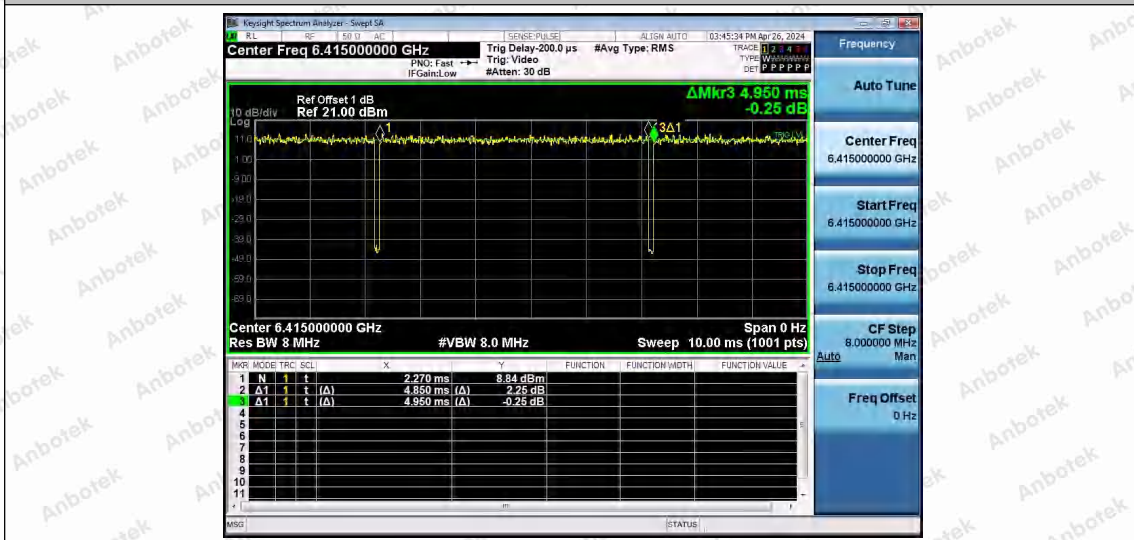

Hotline
400-003-0500
www.anbotek.com.cn

Test Graphs

NTNV-11AX20SISO-Ant1-5955

NTNV-11AX20SISO-Ant1-6175

NTNV-11AX20SISO-Ant1-6415

Shenzhen Anbotek Compliance Laboratory Limited

Address: 1/F., Building D, Sogood Science and Technology Park, Sanwei Community, Hangcheng Street, Bao'an District, Shenzhen, Guangdong, China.
 Tel: (86) 0755-26066440 Fax: (86) 0755-26014772 Email: service@anbotek.com