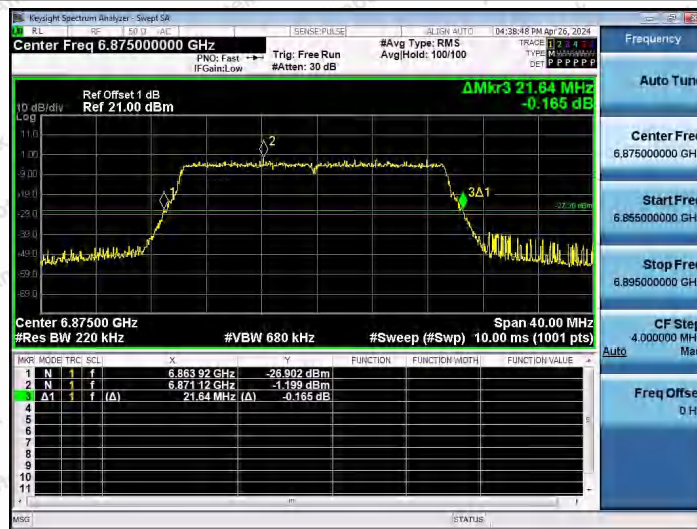

Hotline 400-003-0500
 www.anbotek.com.cn

11AX20SISO-Ant1-6535

11AX20SISO-Ant1-6695

11AX20SISO-Ant1-6875

Shenzhen Anbotek Compliance Laboratory Limited

Address: 1/F., Building D, Sogood Science and Technology Park, Sanwei Community, Hangcheng Street, Bao'an District, Shenzhen, Guangdong, China.
Tel: (86) 0755-26066440 Fax: (86) 0755-26014772 Email: service@anbotek.com