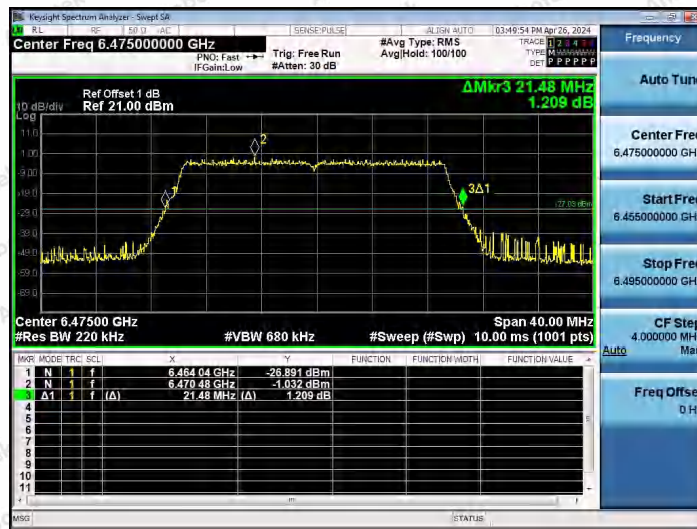

11AX20SISO-Ant1-6475