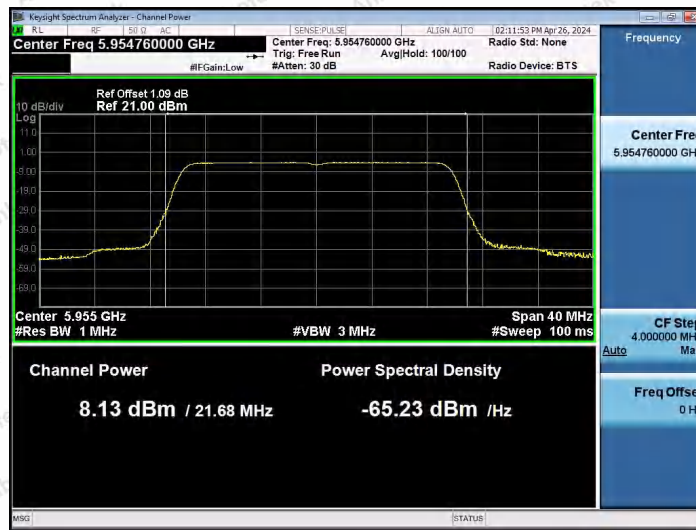

Test Graphs

11AX20SISO-Ant1-5955-PASS