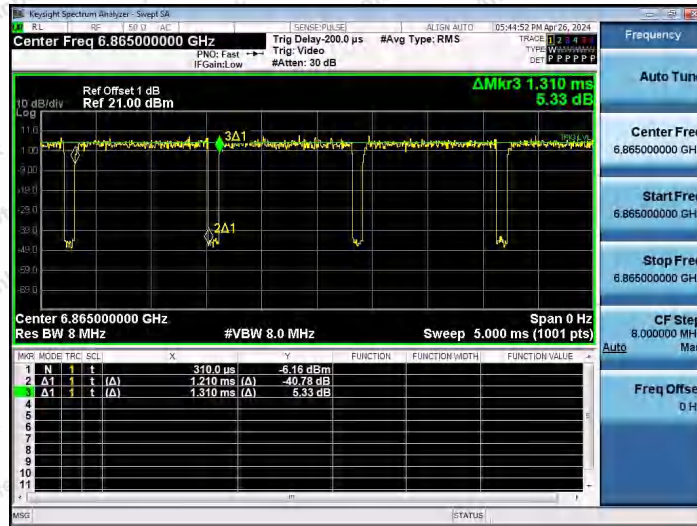

NTNV-11AX80SISO-Ant1-6865