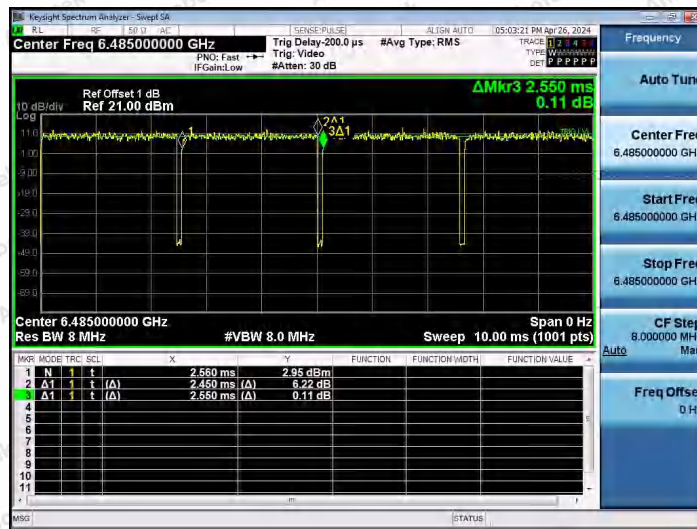

NTNV-11AX40SISO-Ant1-6485