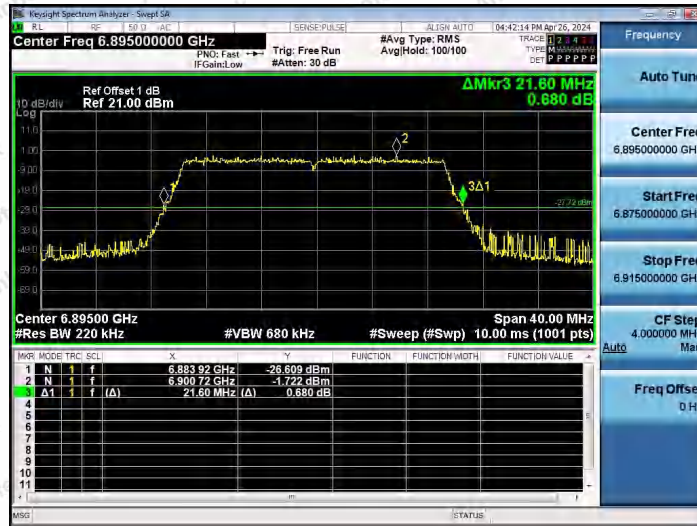

11AX20SISO-Ant1-6895