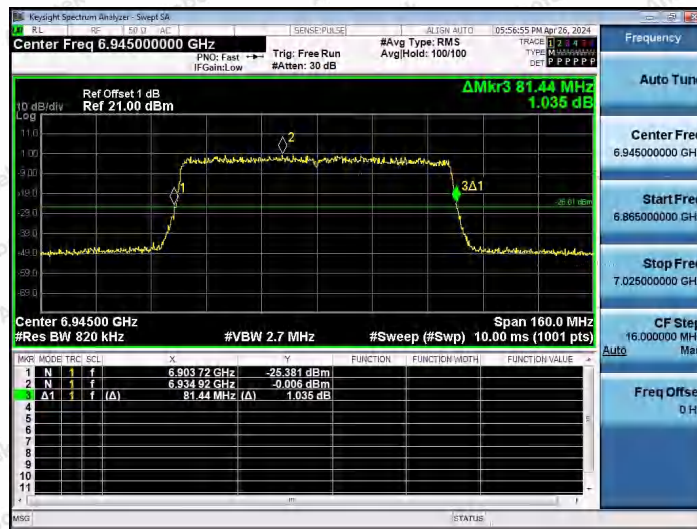

11AX80SISO-Ant1-6945