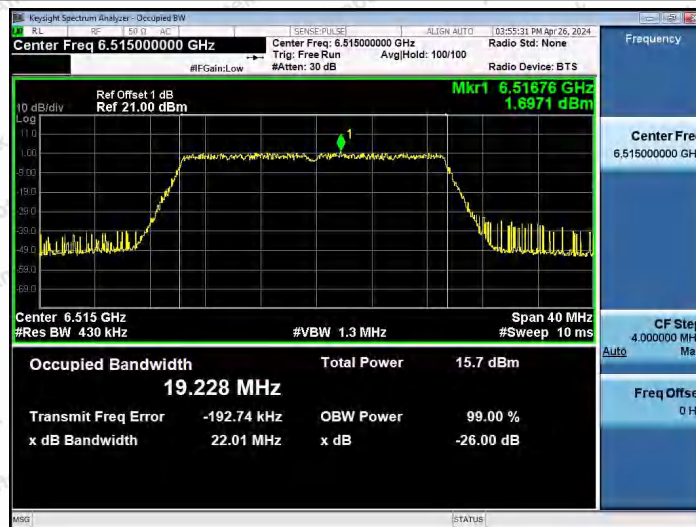

Hotline 400-003-0500
 www.anbotek.com.cn

11AX20SISO-Ant1-6435-PASS

11AX20SISO-Ant1-6475-PASS

11AX20SISO-Ant1-6515-PASS

Shenzhen Anbotek Compliance Laboratory Limited

Address: 1/F., Building D, Sogood Science and Technology Park, Sanwei Community, Hangcheng Street, Bao'an District, Shenzhen, Guangdong, China.
Tel: (86) 0755-26066440 Fax: (86) 0755-26014772 Email: service@anbotek.com