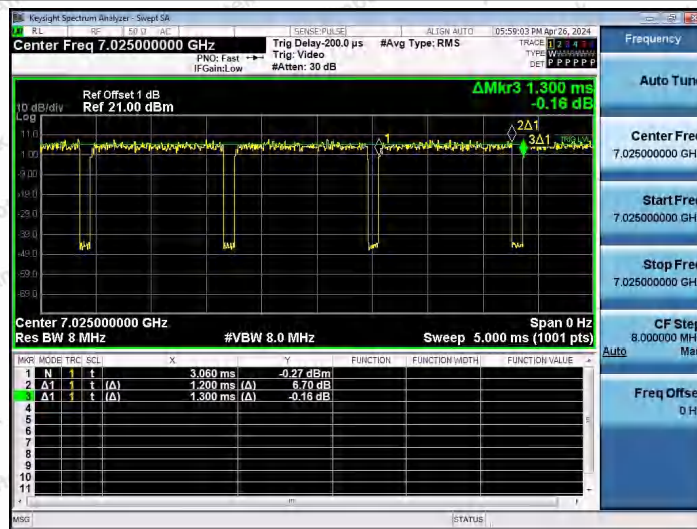

Hotline 400-003-0500
 www.anbotek.com.cn

NTNV-11AX80SISO-Ant1-6865

NTNV-11AX80SISO-Ant1-6945

NTNV-11AX80SISO-Ant1-7025

Shenzhen Anbotek Compliance Laboratory Limited

Address: 1/F., Building D, Sogood Science and Technology Park, Sanwei Community, Hangcheng Street, Bao'an District, Shenzhen, Guangdong, China.
 Tel: (86) 0755-26066440 Fax: (86) 0755-26014772 Email: service@anbotek.com