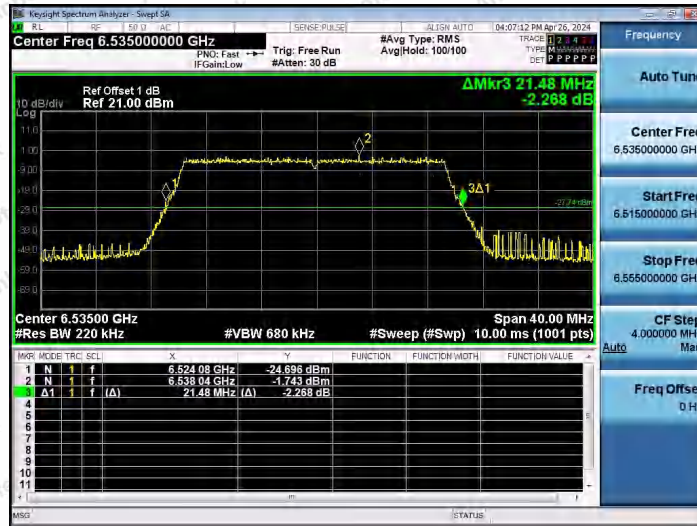

11AX20SISO-Ant1-6535