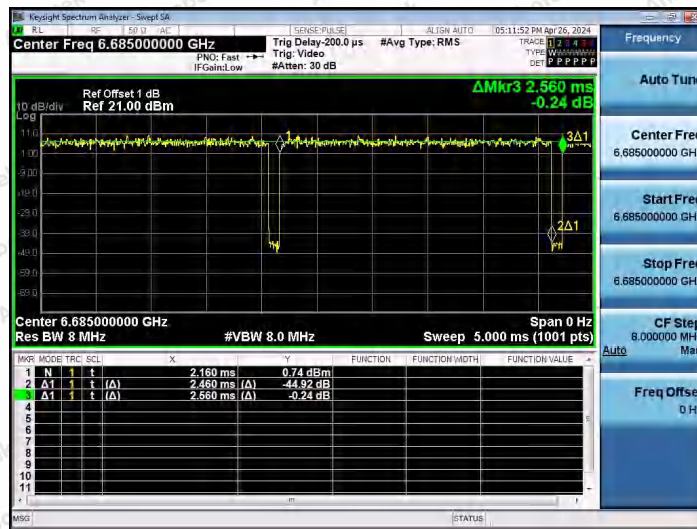

NTNV-11AX40SISO-Ant1-6685