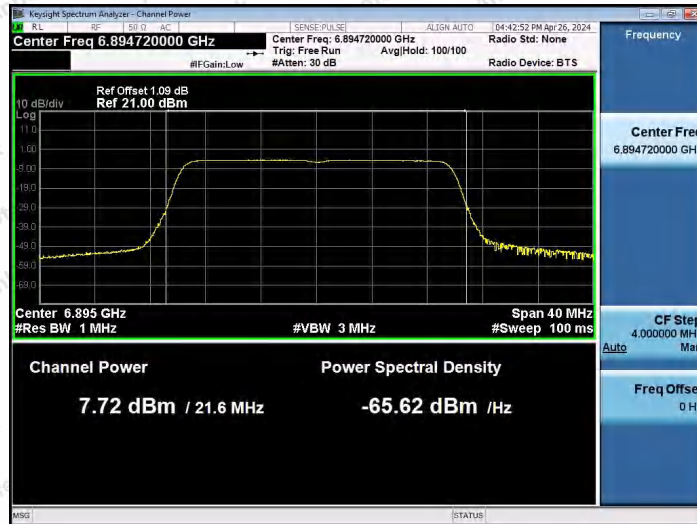

11AX20SISO-Ant1-6895-PASS