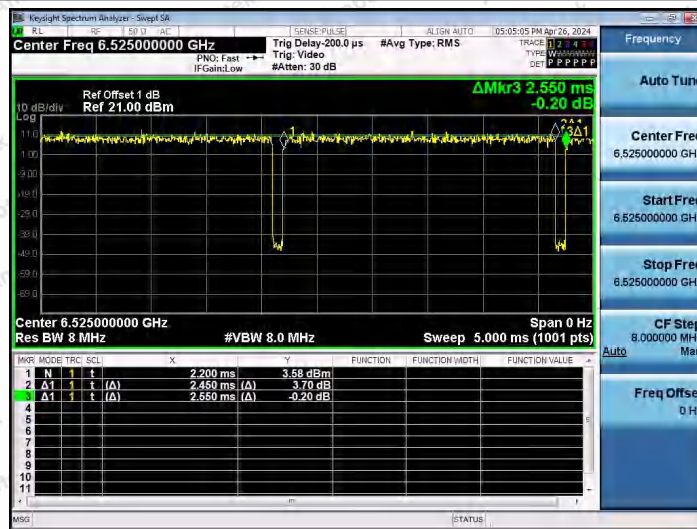

Hotline 400-003-0500
 www.anbotek.com.cn

NTNV-11AX40SISO-Ant1-6445

NTNV-11AX40SISO-Ant1-6485

NTNV-11AX40SISO-Ant1-6525

Shenzhen Anbotek Compliance Laboratory Limited

Address: 1/F., Building D, Sogood Science and Technology Park, Sanwei Community, Hangcheng Street, Bao'an District, Shenzhen, Guangdong, China.
 Tel: (86) 0755-26066440 Fax: (86) 0755-26014772 Email: service@anbotek.com