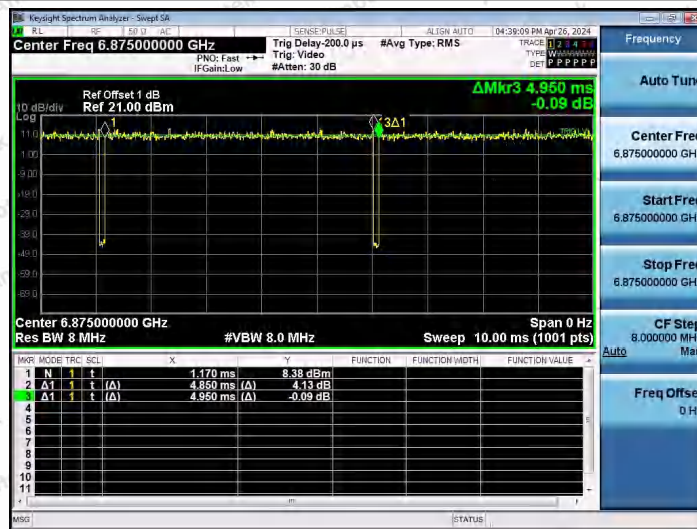

Hotline 400-003-0500
www.anbotek.com.cn

NTNV-11AX20SISO-Ant1-6535

NTNV-11AX20SISO-Ant1-6695

NTNV-11AX20SISO-Ant1-6875

Shenzhen Anbotek Compliance Laboratory Limited

Address: 1/F., Building D, Sogood Science and Technology Park, Sanwei Community, Hangcheng Street, Bao'an District, Shenzhen, Guangdong, China.
 Tel: (86) 0755-26066440 Fax: (86) 0755-26014772 Email: service@anbotek.com