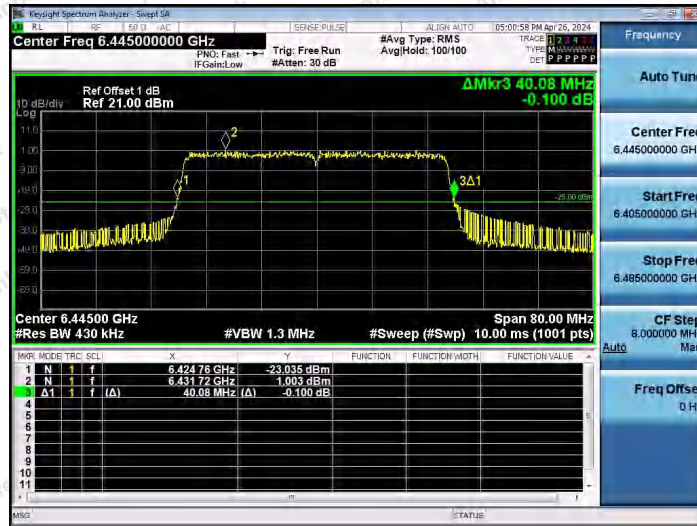

11AX40SISO-Ant1-6445