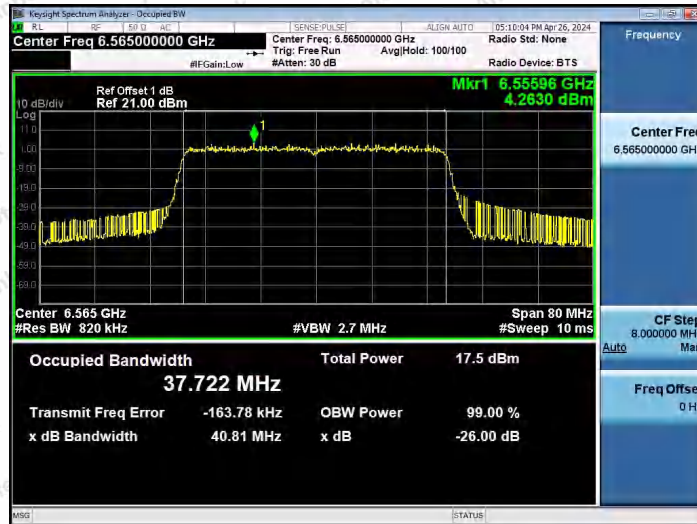

11AX40SISO-Ant1-6565-PASS