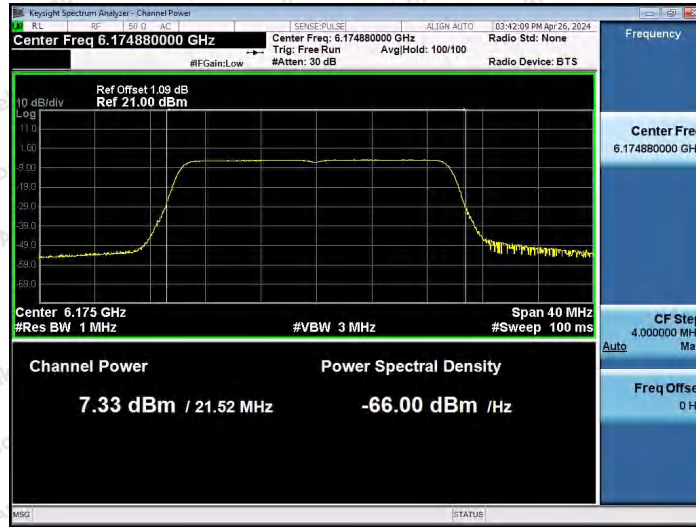

11AX20SISO-Ant1-6175-PASS