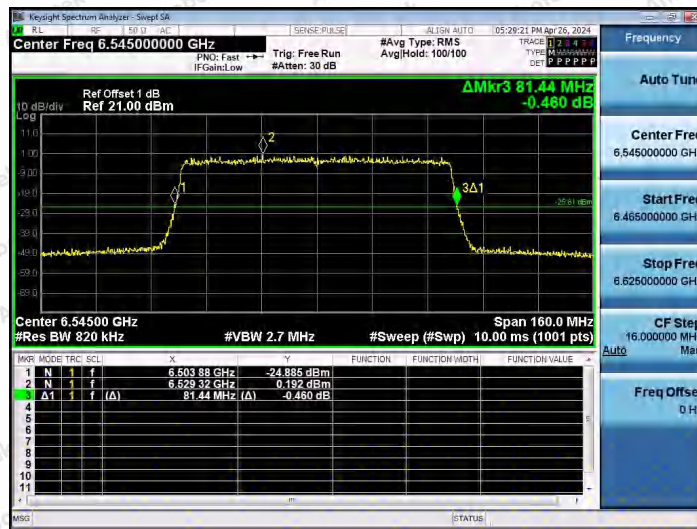

11AX80SISO-Ant1-6545