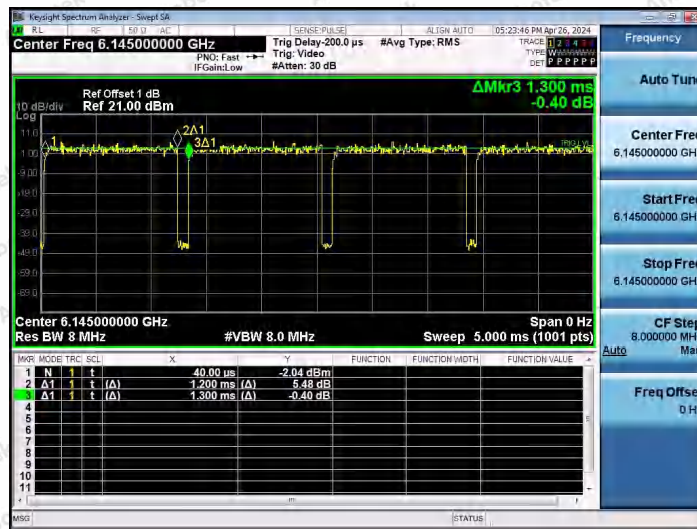

NTNV-11AX80SISO-Ant1-6145