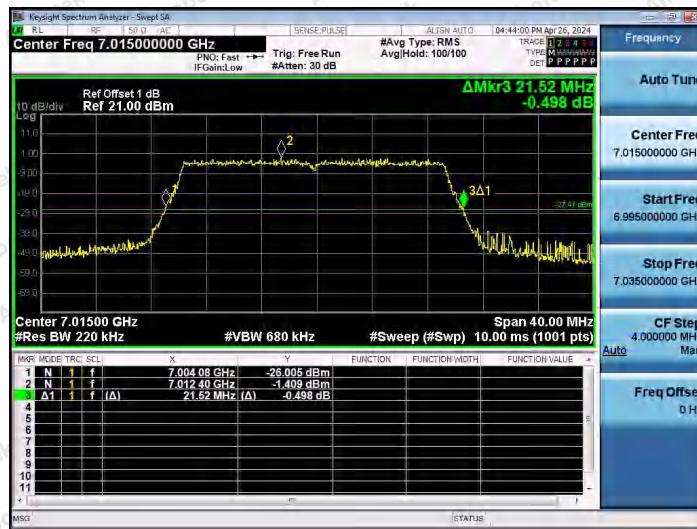

11AX20SISO-Ant1-7015