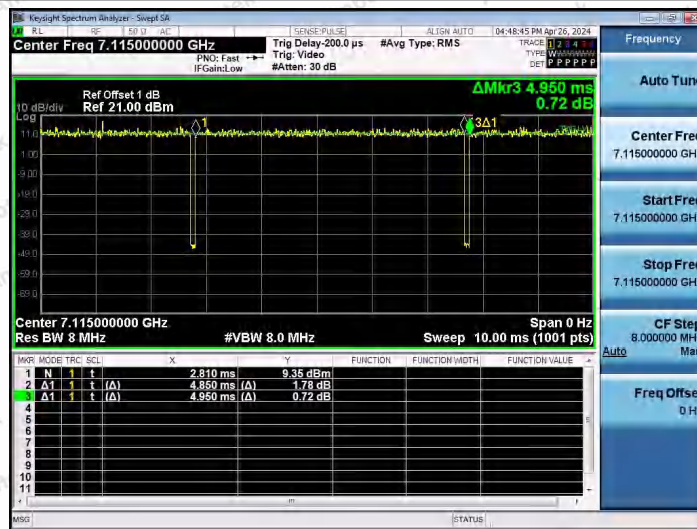

Hotline 400-003-0500
 www.anbotek.com.cn

NTNV-11AX20SISO-Ant1-6895

NTNV-11AX20SISO-Ant1-7015

NTNV-11AX20SISO-Ant1-7115

Shenzhen Anbotek Compliance Laboratory Limited

Address: 1/F., Building D, Sogood Science and Technology Park, Sanwei Community, Hangcheng Street, Bao'an District, Shenzhen, Guangdong, China.
Tel: (86) 0755-26066440 Fax: (86) 0755-26014772 Email: service@anbotek.com