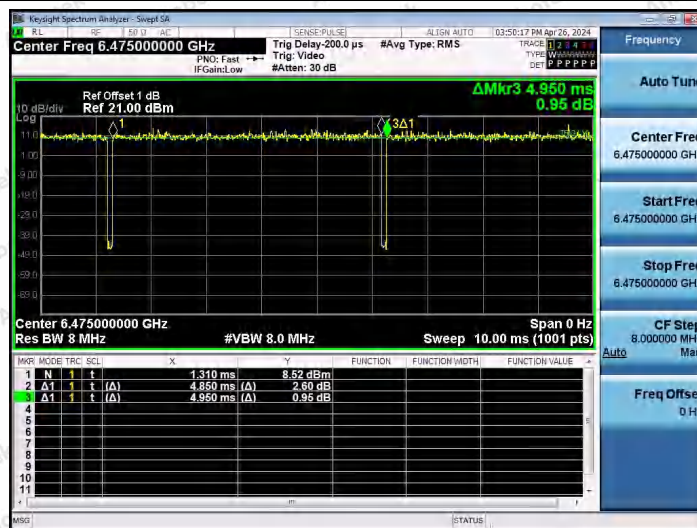

NTNV-11AX20SISO-Ant1-6475