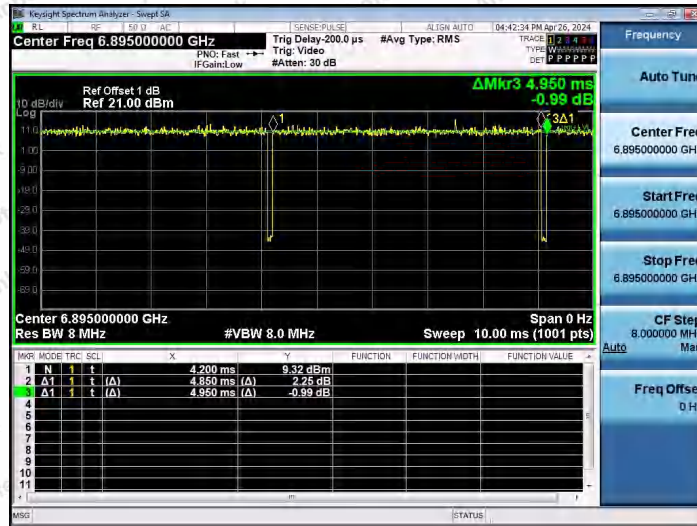

NTNV-11AX20SISO-Ant1-6895