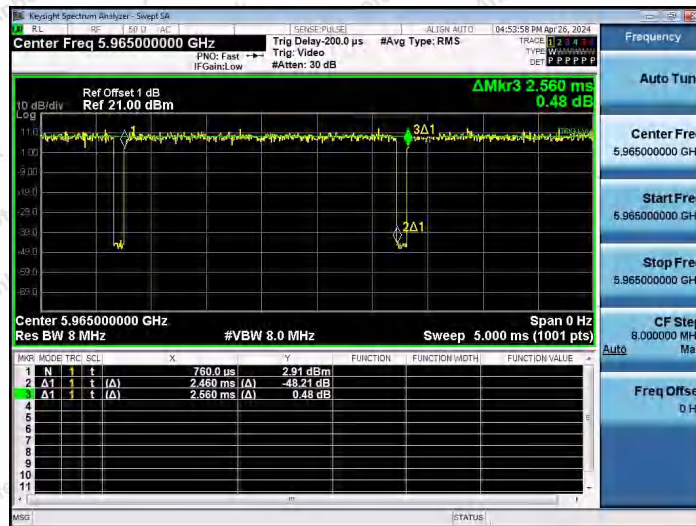

NTNV-11AX40SISO-Ant1-5965