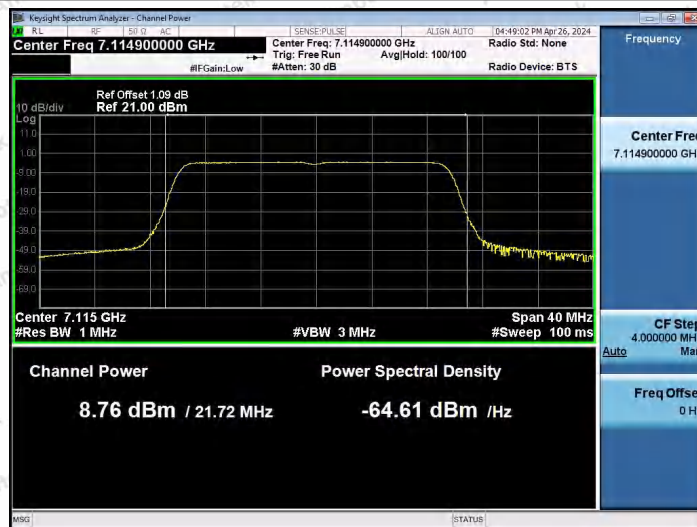

Hotline: 400-003-0500
www.anbotek.com.cn

11AX20SISO-Ant1-6895-PASS

11AX20SISO-Ant1-7015-PASS

11AX20SISO-Ant1-7115-PASS

Shenzhen Anbotek Compliance Laboratory Limited

Address: 1/F., Building D, Sogood Science and Technology Park, Sanwei Community, Hangcheng Street, Bao'an District, Shenzhen, Guangdong, China.
Tel: (86) 0755-26066440 Fax: (86) 0755-26014772 Email: service@anbotek.com