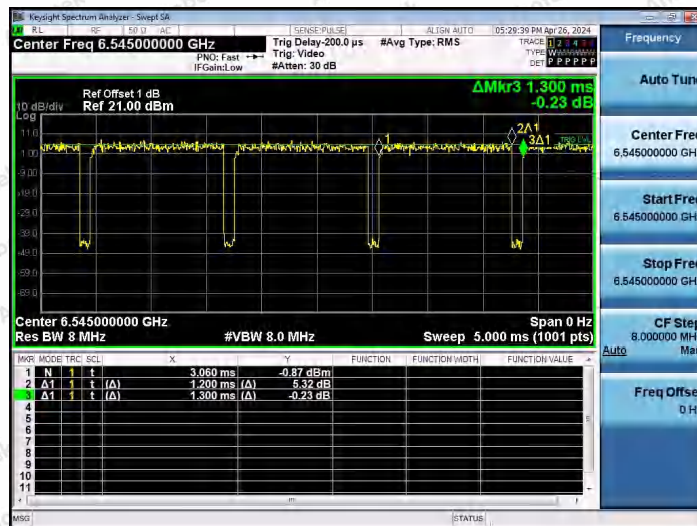

NTNV-11AX80SISO-Ant1-6545