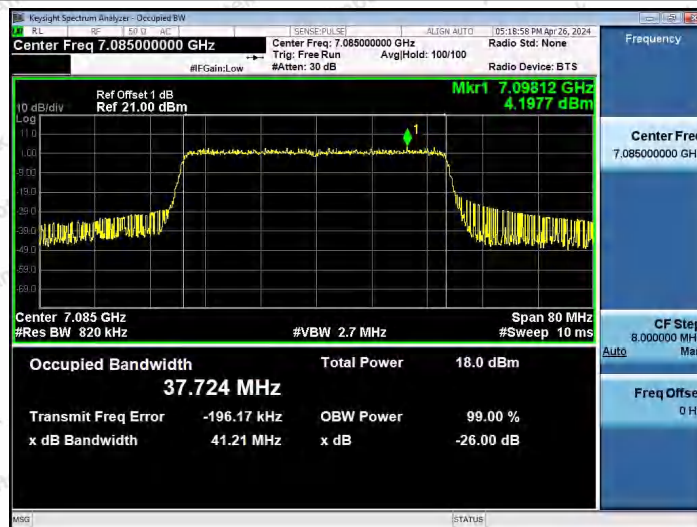

Hotline
400-003-0500
www.anbotek.com.cn

11AX40SISO-Ant1-6885-PASS

11AX40SISO-Ant1-7005-PASS

11AX40SISO-Ant1-7085-PASS

Shenzhen Anbotek Compliance Laboratory Limited

Address: 1/F., Building D, Sogood Science and Technology Park, Sanwei Community, Hangcheng Street, Bao'an District, Shenzhen, Guangdong, China.
 Tel: (86) 0755-26066440 Fax: (86) 0755-26014772 Email: service@anbotek.com