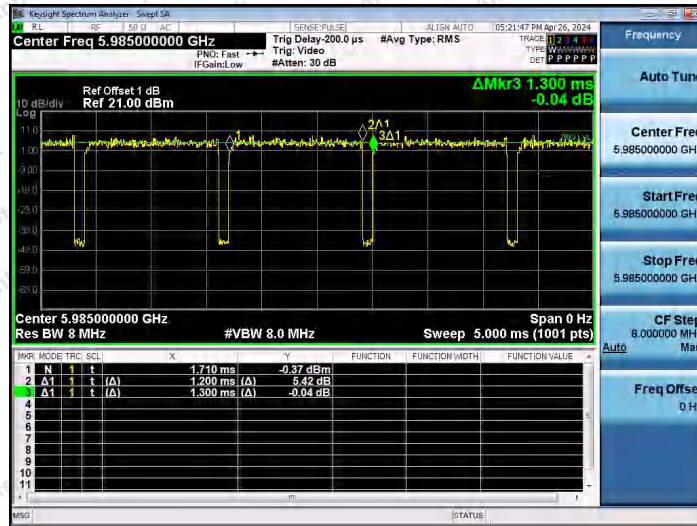

NTNV-11AX80SISO-Ant1-5985