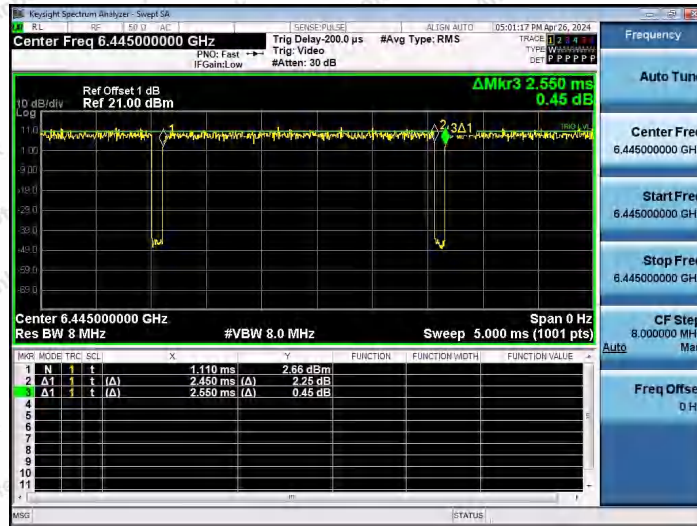

NTNV-11AX40SISO-Ant1-6445