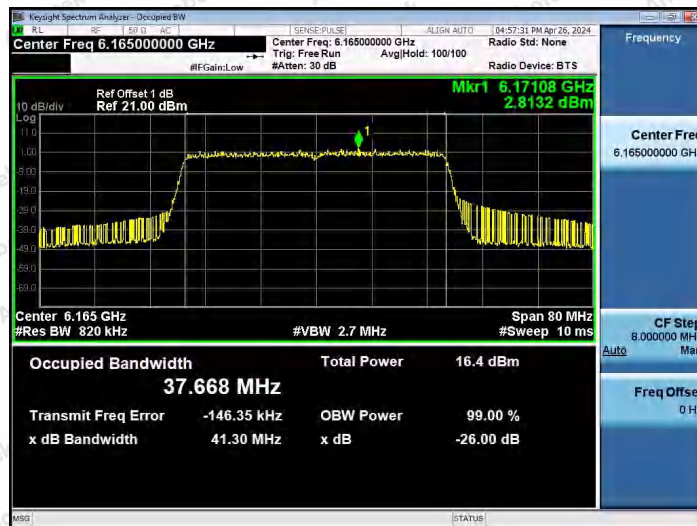

11AX40SISO-Ant1-6165-PASS