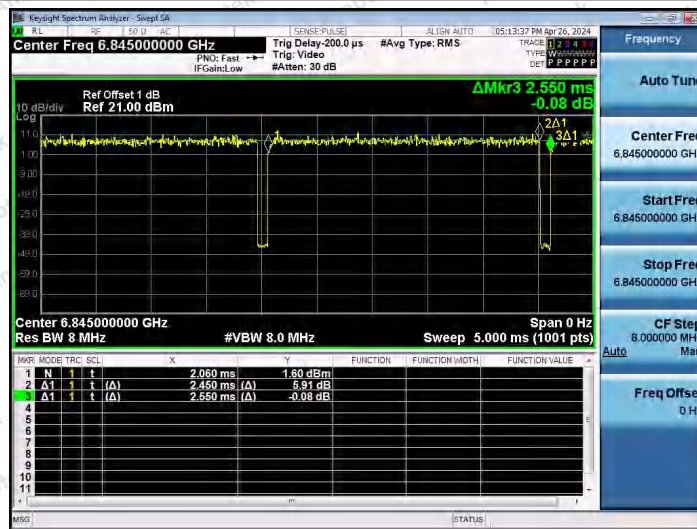

Hotline 400-003-0500
 www.anbotek.com.cn

NTNV-11AX40SISO-Ant1-6565

NTNV-11AX40SISO-Ant1-6685

NTNV-11AX40SISO-Ant1-6845

Shenzhen Anbotek Compliance Laboratory Limited

Address: 1/F., Building D, Sogood Science and Technology Park, Sanwei Community, Hangcheng Street, Bao'an District, Shenzhen, Guangdong, China.
Tel: (86) 0755-26066440 Fax: (86) 0755-26014772 Email: service@anbotek.com