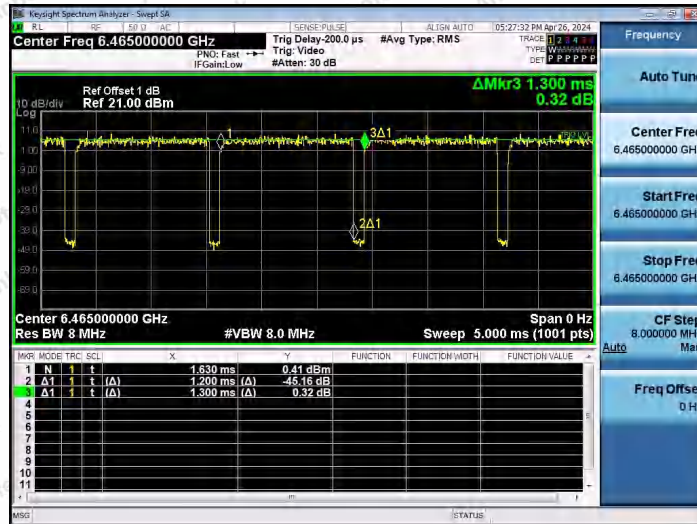

NTNV-11AX80SISO-Ant1-6465