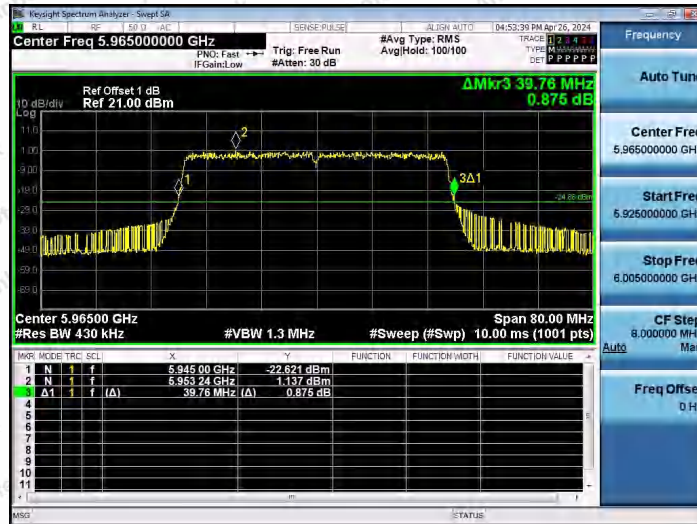

11AX40SISO-Ant1-5965