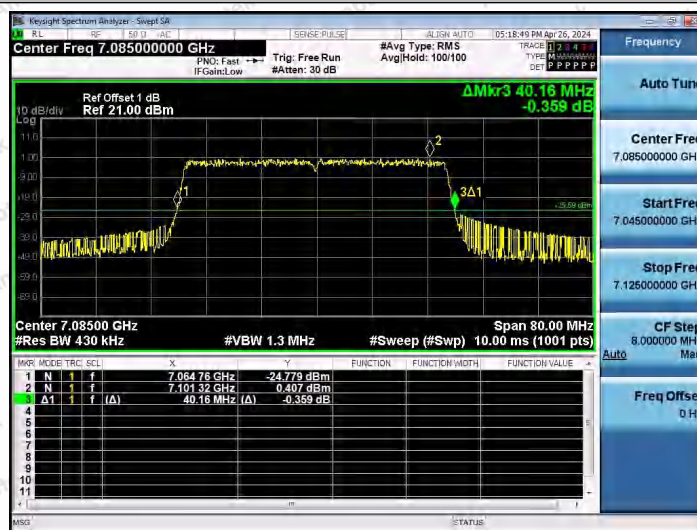

Hotline 400-003-0500
 www.anbotek.com.cn

11AX40SISO-Ant1-6885

11AX40SISO-Ant1-7005

11AX40SISO-Ant1-7085

Shenzhen Anbotek Compliance Laboratory Limited

Address: 1/F., Building D, Sogood Science and Technology Park, Sanwei Community, Hangcheng Street, Bao'an District, Shenzhen, Guangdong, China.
 Tel: (86) 0755-26066440 Fax: (86) 0755-26014772 Email: service@anbotek.com