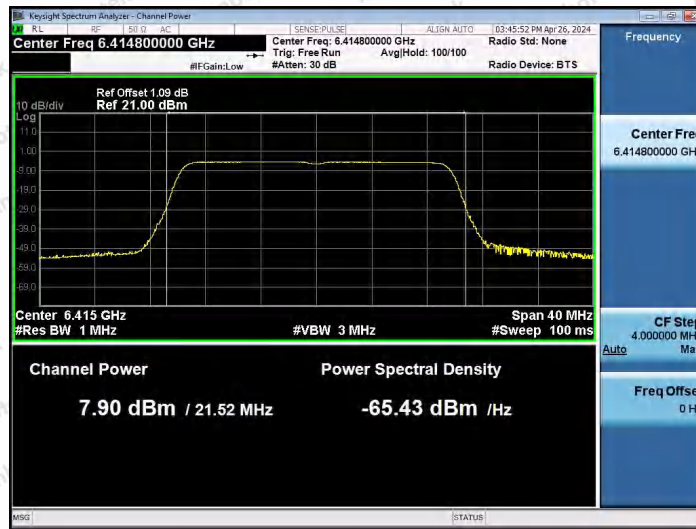

Hotline
400-003-0500
www.anbotek.com.cn

Test Graphs

11AX20SISO-Ant1-5955-PASS

11AX20SISO-Ant1-6175-PASS

11AX20SISO-Ant1-6415-PASS

Shenzhen Anbotek Compliance Laboratory Limited

Address: 1/F., Building D, Sogood Science and Technology Park, Sanwei Community, Hangcheng Street, Bao'an District, Shenzhen, Guangdong, China.
Tel: (86) 0755-26066440 Fax: (86) 0755-26014772 Email: service@anbotek.com