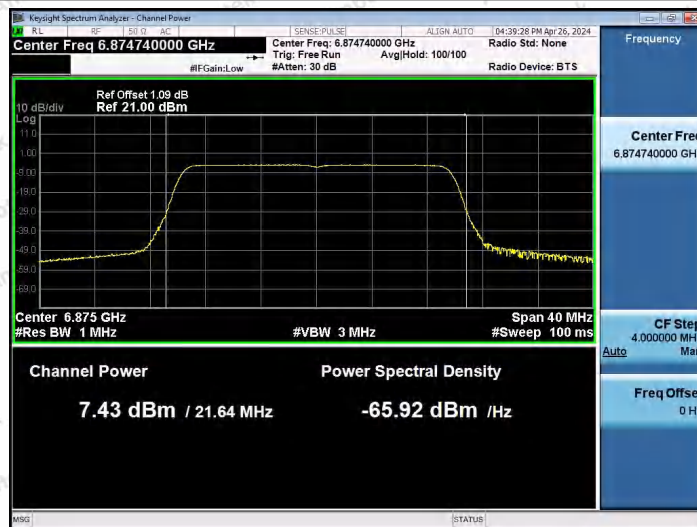

Hotline
400-003-0500
www.anbotek.com.cn

11AX20SISO-Ant1-6535-PASS

11AX20SISO-Ant1-6695-PASS

11AX20SISO-Ant1-6875-PASS

Shenzhen Anbotek Compliance Laboratory Limited

Address: 1/F., Building D, Sogood Science and Technology Park, Sanwei Community, Hangcheng Street, Bao'an District, Shenzhen, Guangdong, China.
Tel: (86) 0755-26066440 Fax: (86) 0755-26014772 Email: service@anbotek.com