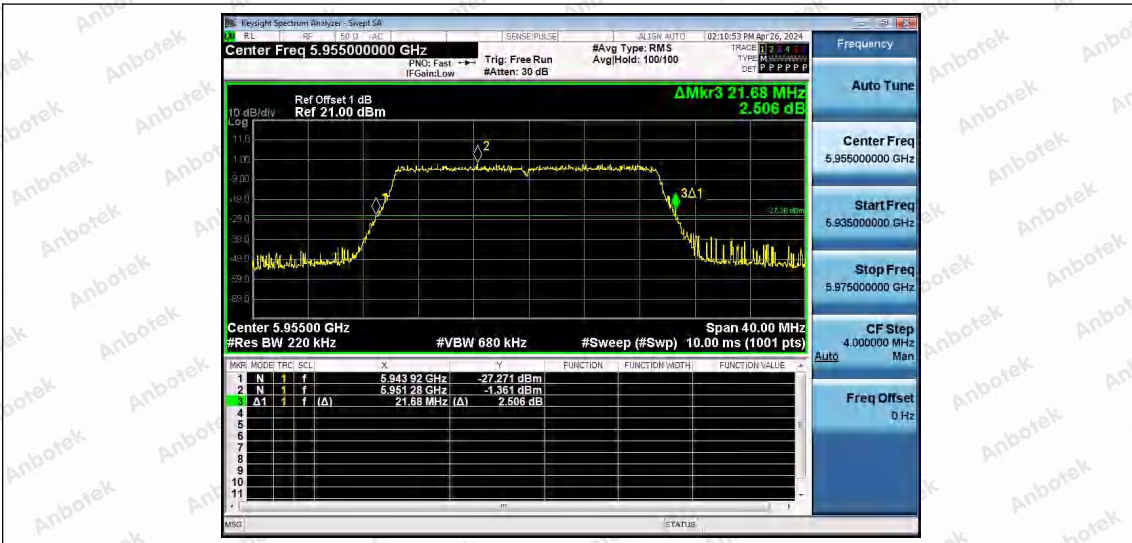

Test Graphs

11AX20SISO-Ant1-5955