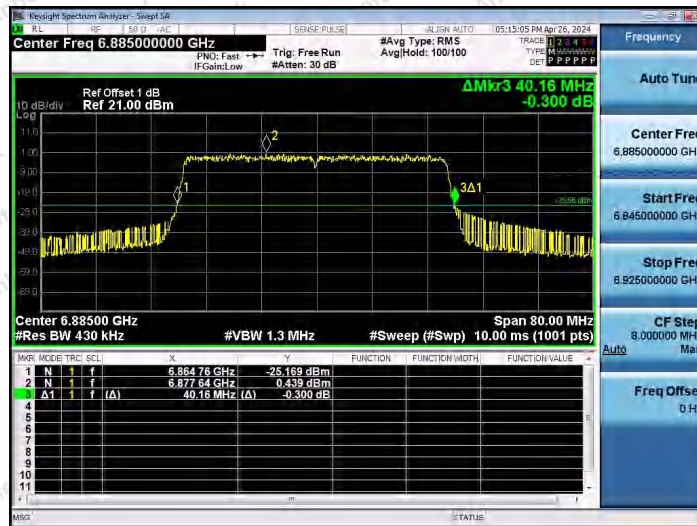

11AX40SISO-Ant1-6885