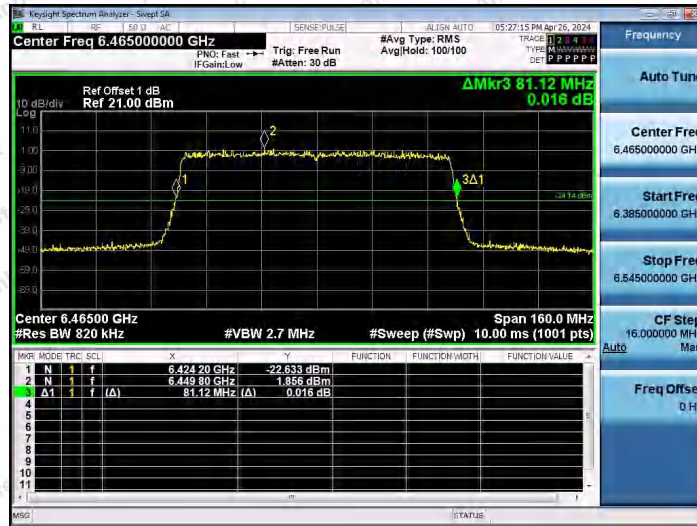

11AX80SISO-Ant1-6465