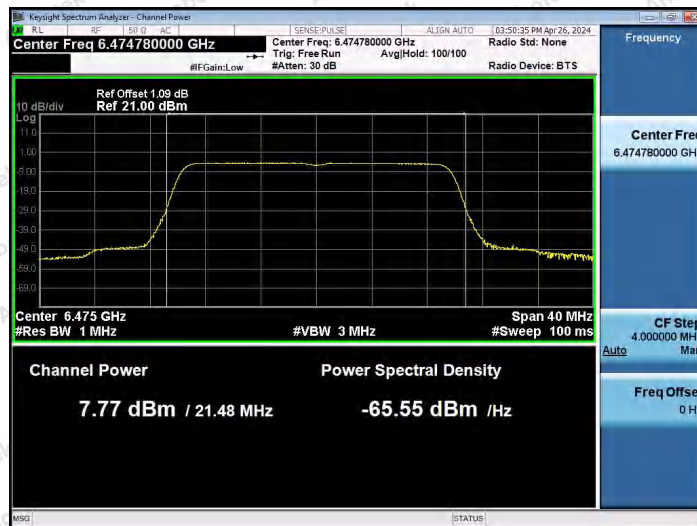

11AX20SISO-Ant1-6475-PASS