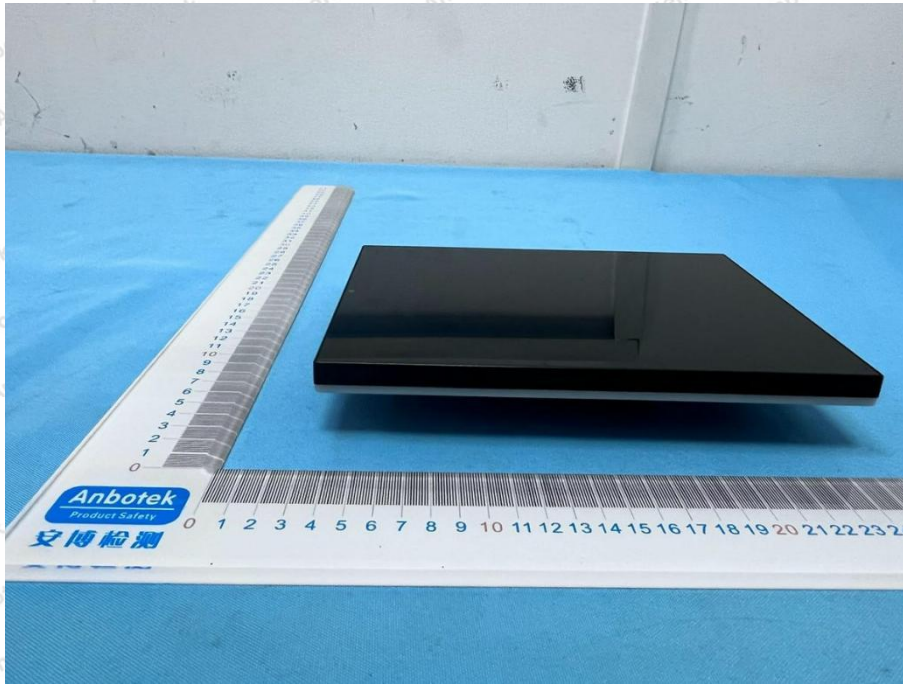

Shenzhen Anbotek Compliance Laboratory Limited

Address: 1/F., Building D, Sogood Science and Technology Park, Sanwei Community, Hangcheng Street, Bao'an District, Shenzhen, Guangdong, China.
Tel: (86) 0755-26066440 Fax: (86) 0755-26014772 Email: service@anbotek.com

Hotline

400-003-0500

www.anbotek.com.cn