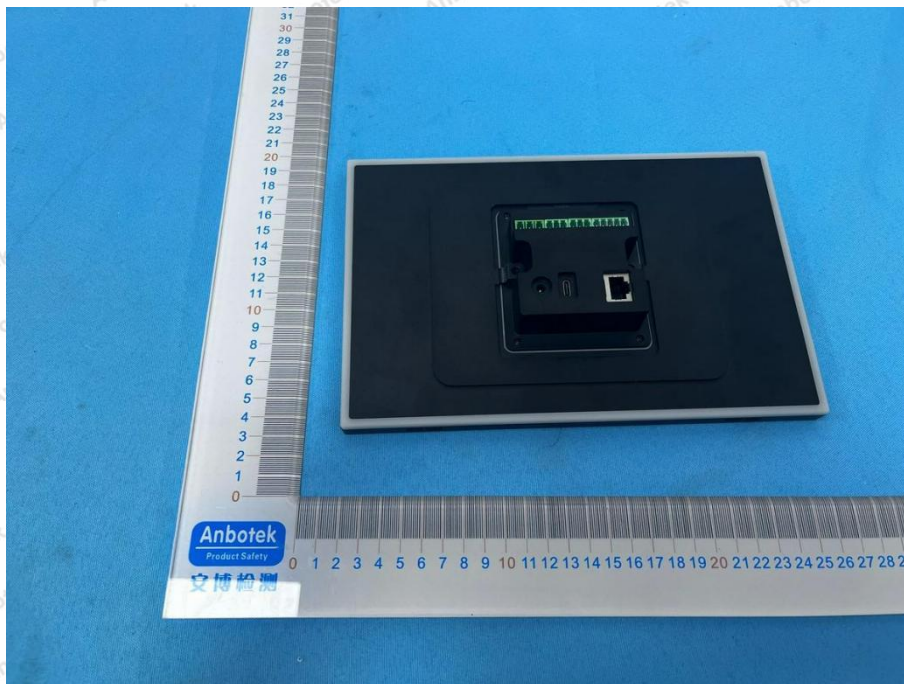

Shenzhen Anbotek Compliance Laboratory Limited

Address: 1/F., Building D, Sogood Science and Technology Park, Sanwei Community, Hangcheng Street, Bao'an District, Shenzhen, Guangdong, China.
Tel: (86) 0755-26066440 Fax: (86) 0755-26014772 Email: service@anbotek.com

Hotline
400-003-0500
www.anbotek.com.cn