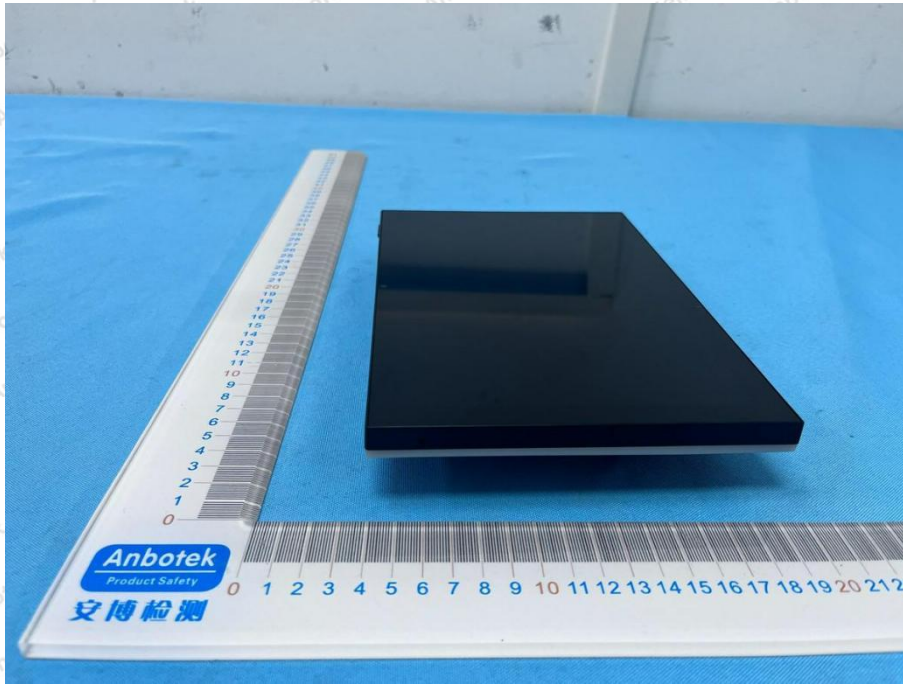

Shenzhen Anbotek Compliance Laboratory Limited

Address: 1/F., Building D, Sogood Science and Technology Park, Sanwei Community, Hangcheng Street, Bao'an District, Shenzhen, Guangdong, China.
Tel: (86) 0755-26066440 Fax: (86) 0755-26014772 Email: service@anbotek.com

Hotline

400-003-0500

www.anbotek.com.cn