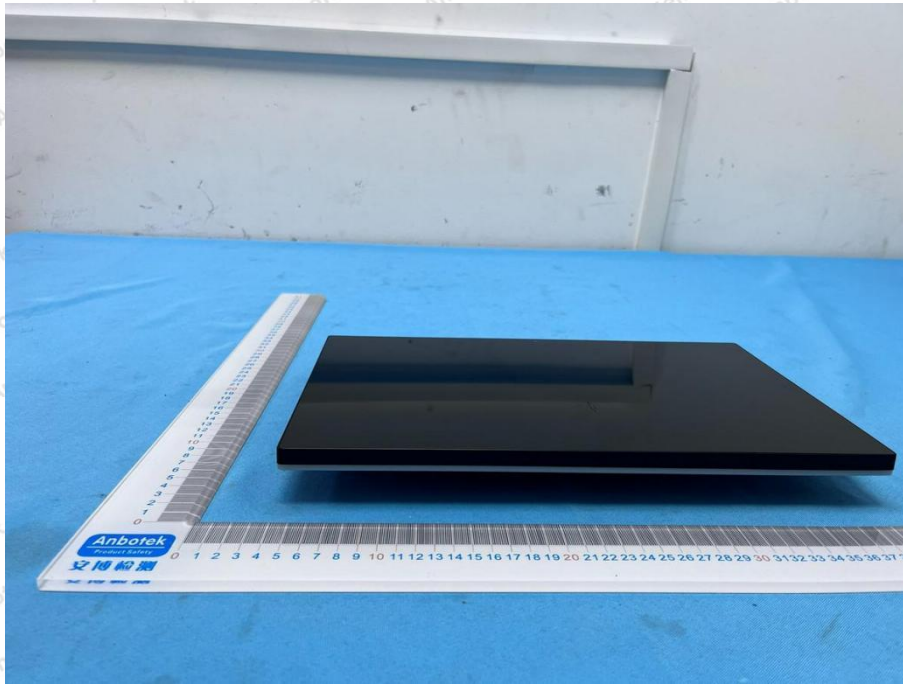

Shenzhen Anbotek Compliance Laboratory Limited

Address: 1/F., Building D, Sogood Science and Technology Park, Sanwei Community, Hangcheng Street, Bao'an District, Shenzhen, Guangdong, China.
Tel: (86) 0755-26066440 Fax: (86) 0755-26014772 Email: service@anbotek.com

Hotline

400-003-0500

www.anbotek.com.cn