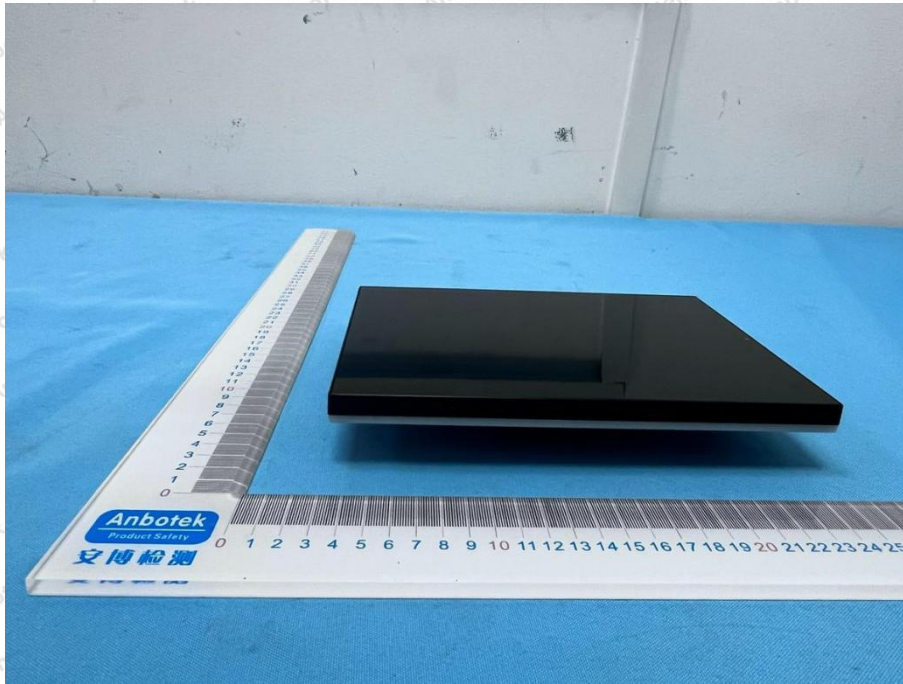

Hotline

400-003-0500

www.anbotek.com.cn

Model: SMT101

Shenzhen Anbotek Compliance Laboratory Limited

Address: 1/F., Building D, Sogood Science and Technology Park, Sanwei Community, Hangcheng Street, Bao'an District, Shenzhen, Guangdong, China.
Tel: (86) 0755-26066440 Fax: (86) 0755-26014772 Email: service@anbotek.com