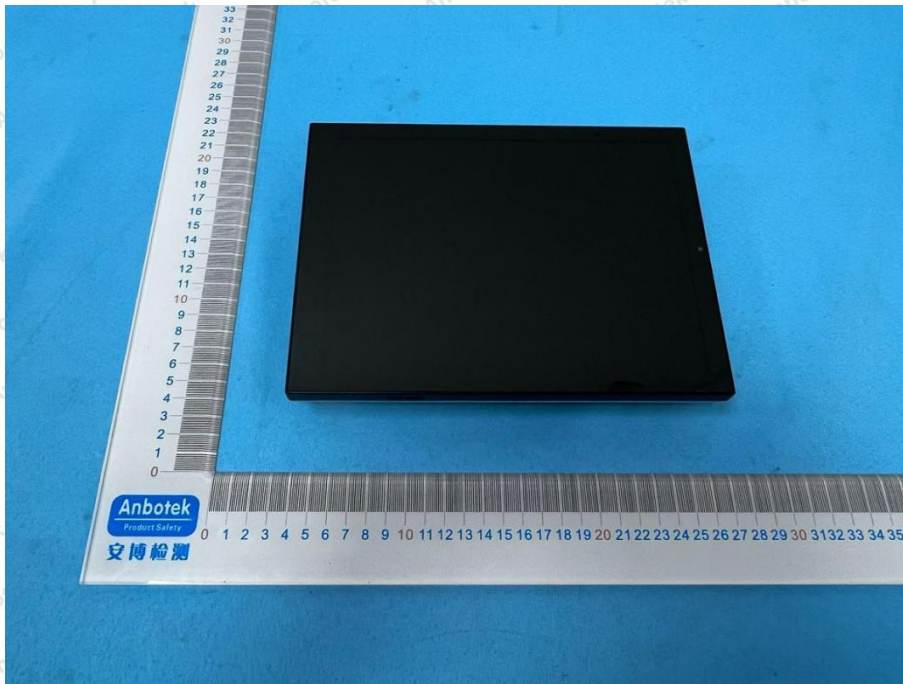

Shenzhen Anbotek Compliance Laboratory Limited

Address: 1/F., Building D, Sogood Science and Technology Park, Sanwei Community, Hangcheng Street, Bao'an District, Shenzhen, Guangdong, China.
Tel: (86) 0755-26066440 Fax: (86) 0755-26014772 Email: service@anbotek.com

Hotline

400-003-0500

www.anbotek.com.cn