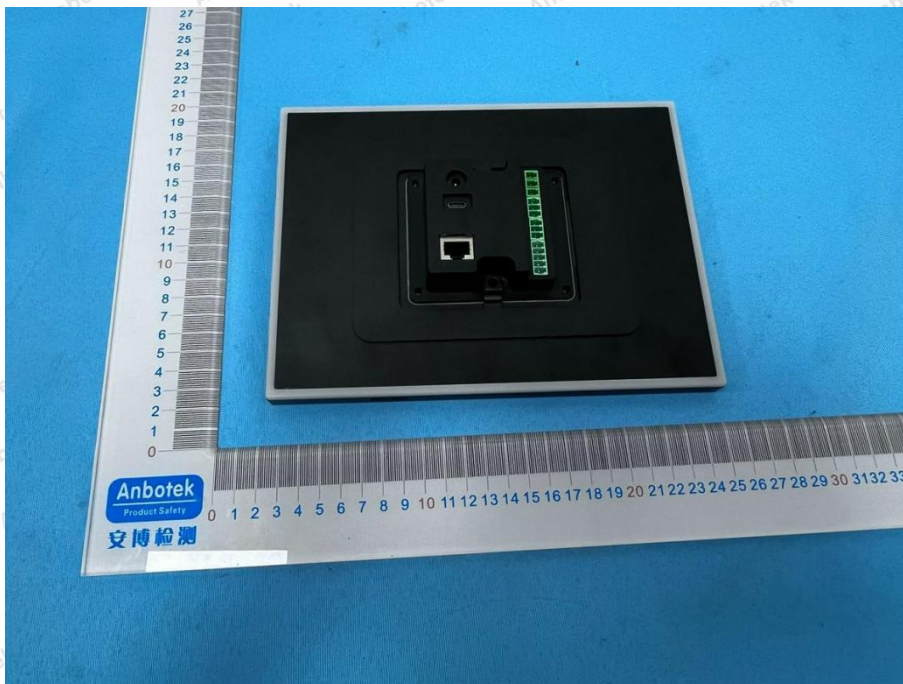

Shenzhen Anbotek Compliance Laboratory Limited

Address: 1/F., Building D, Sogood Science and Technology Park, Sanwei Community, Hangcheng Street, Bao'an District, Shenzhen, Guangdong, China.
Tel: (86) 0755-26066440 Fax: (86) 0755-26014772 Email: service@anbotek.com

Hotline

400-003-0500

www.anbotek.com.cn