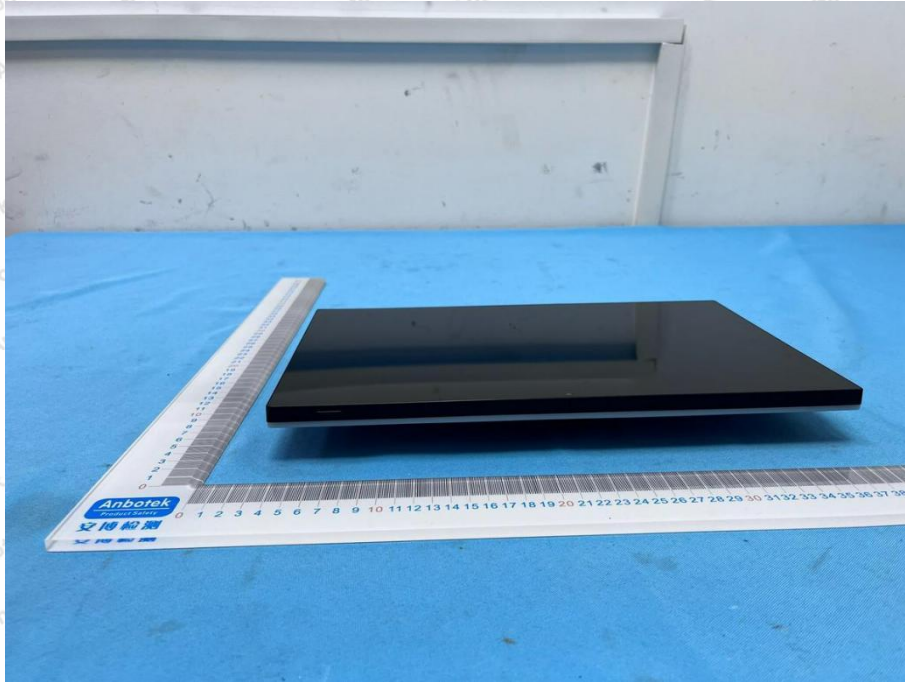

Hotline

400-003-0500

www.anbotek.com.cn

Model: SMT97

Shenzhen Anbotek Compliance Laboratory Limited

Address: 1/F., Building D, Sogood Science and Technology Park, Sanwei Community, Hangcheng Street, Bao'an District, Shenzhen, Guangdong, China.
Tel: (86) 0755-26066440 Fax: (86) 0755-26014772 Email: service@anbotek.com