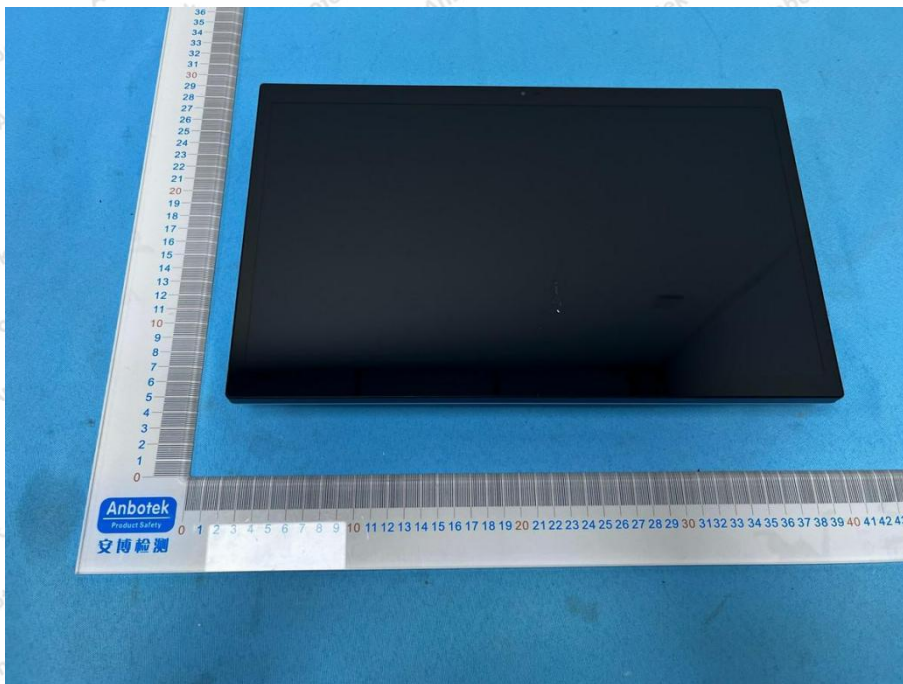

Appendix II -- External Photograph

Model: SMT156

Shenzhen Anbotek Compliance Laboratory Limited

Address: 1/F., Building D, Sogood Science and Technology Park, Sanwei Community, Hangcheng Street, Bao'an District, Shenzhen, Guangdong, China.
Tel: (86) 0755-26066440 Fax: (86) 0755-26014772 Email: service@anbotek.com