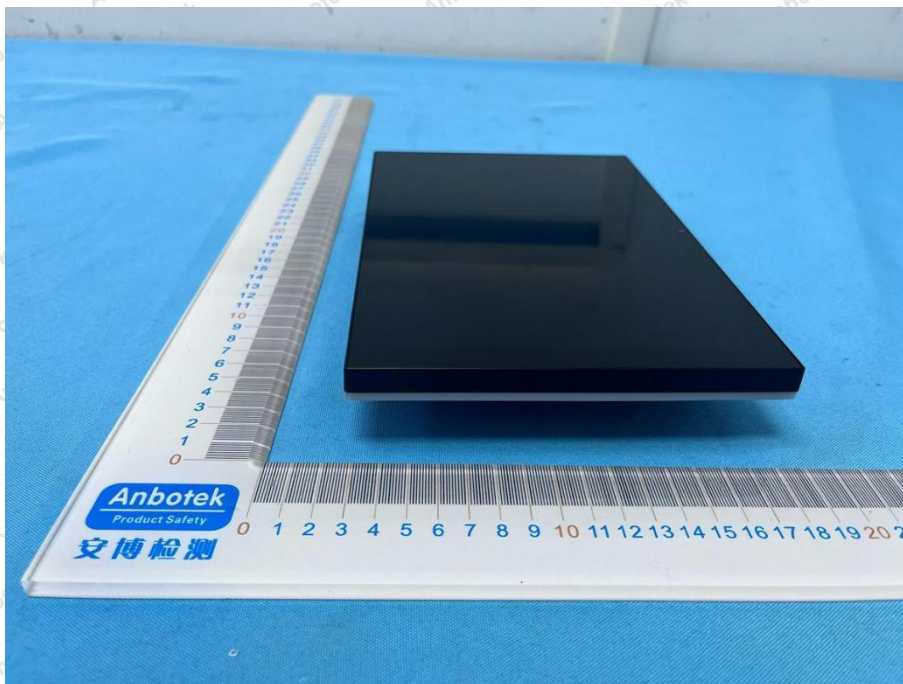

Shenzhen Anbotek Compliance Laboratory Limited

Address: 1/F., Building D, Sogood Science and Technology Park, Sanwei Community, Hangcheng Street, Bao'an District, Shenzhen, Guangdong, China.
Tel: (86) 0755-26066440 Fax: (86) 0755-26014772 Email: service@anbotek.com

Hotline
400-003-0500
www.anbotek.com.cn