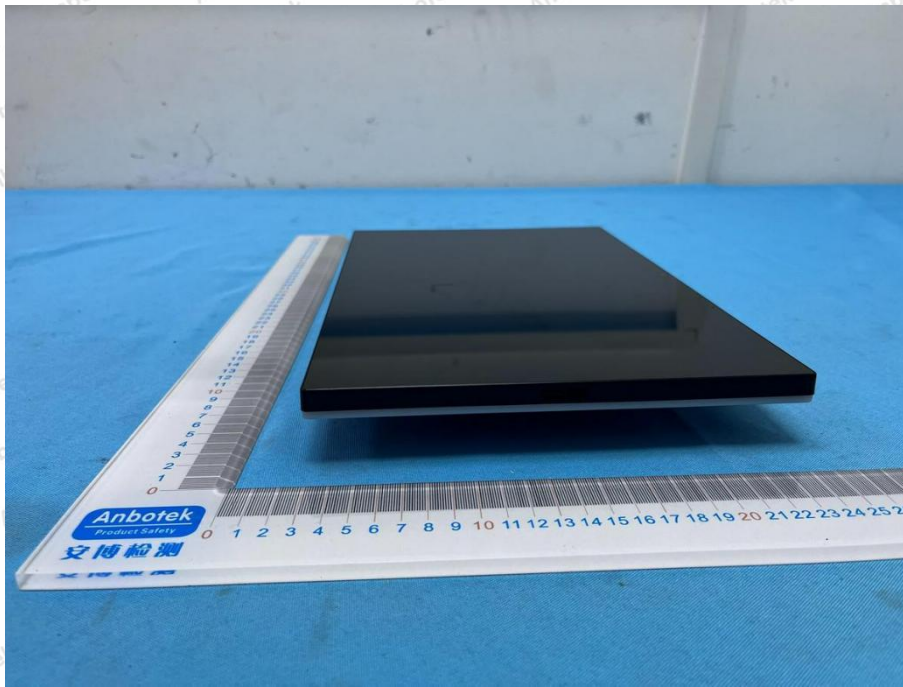

Shenzhen Anbotek Compliance Laboratory Limited

Address: 1/F., Building D, Sogood Science and Technology Park, Sanwei Community, Hangcheng Street, Bao'an District, Shenzhen, Guangdong, China.
Tel: (86) 0755-26066440 Fax: (86) 0755-26014772 Email: service@anbotek.com

Hotline

400-003-0500

www.anbotek.com.cn