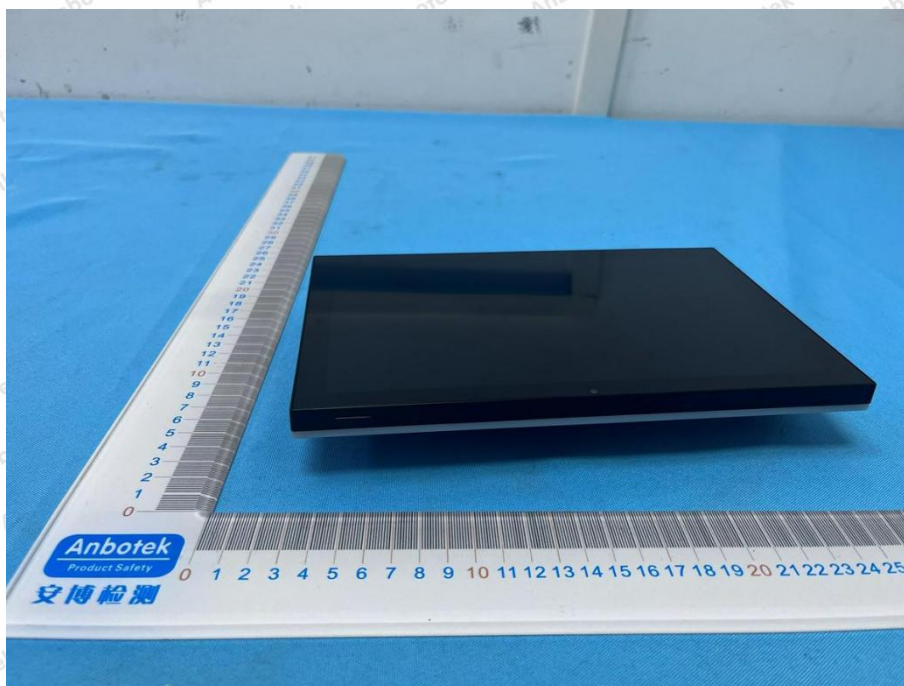

Shenzhen Anbotek Compliance Laboratory Limited

Address: 1/F., Building D, Sogood Science and Technology Park, Sanwei Community, Hangcheng Street, Bao'an District, Shenzhen, Guangdong, China.
Tel: (86) 0755-26066440 Fax: (86) 0755-26014772 Email: service@anbotek.com

Hotline
400-003-0500
www.anbotek.com.cn