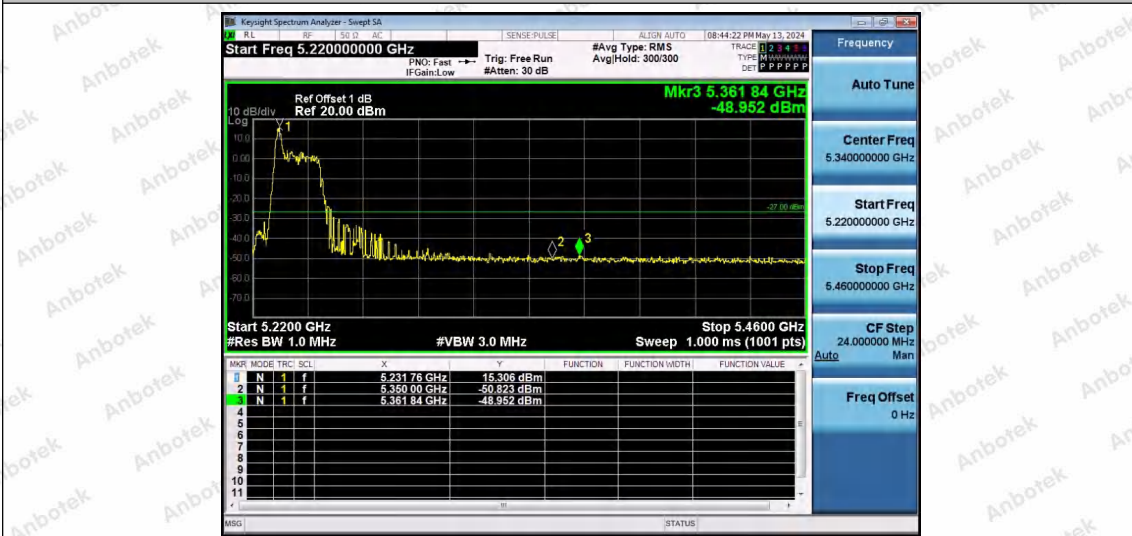

Hotline 400-003-0500  
 www.anbotek.com.cn

11AX20SISO-Ant1-5180-106Tone-RU53-PASS

11AX20SISO-Ant1-5180-106Tone-RU54-PASS

11AX20SISO-Ant1-5240-26Tone-RU0-PASS