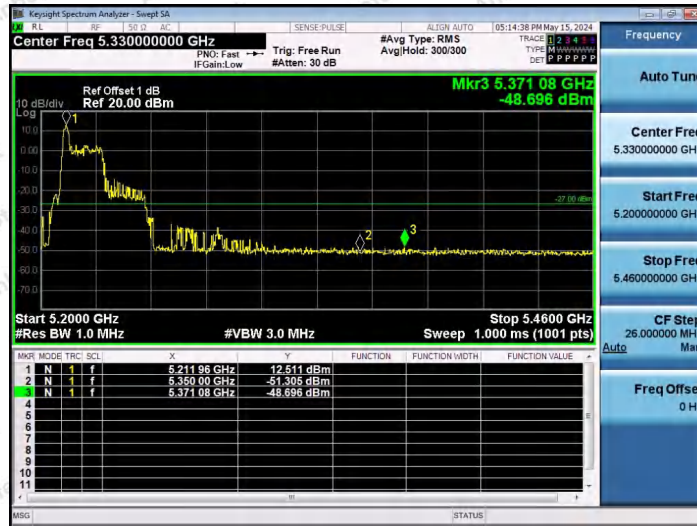

11AX40SISO-Ant1-5230-26Tone-RU0-PASS