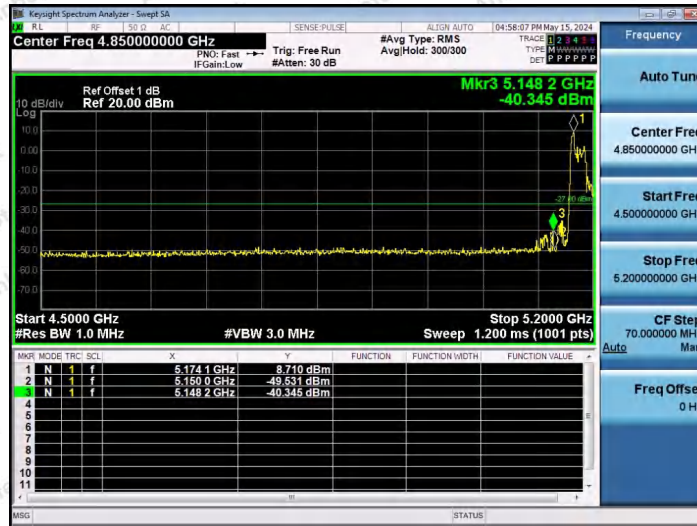

11AX40SISO-Ant1-5190-52Tone-RU37-PASS