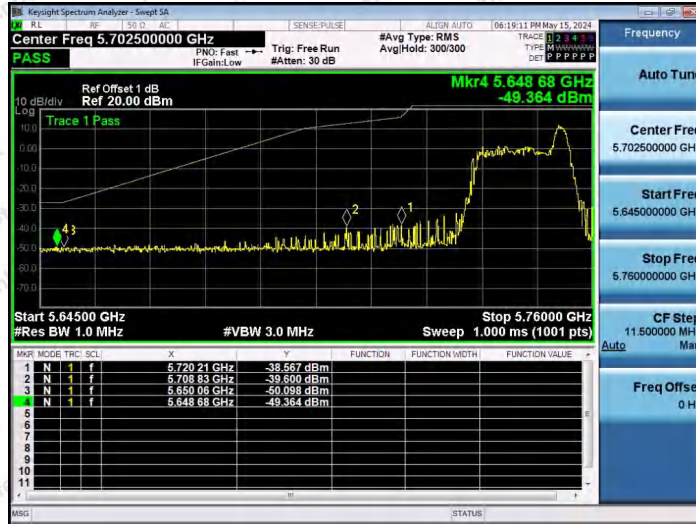

11AX20SISO-Ant1-5745-26Tone-RU8-PASS