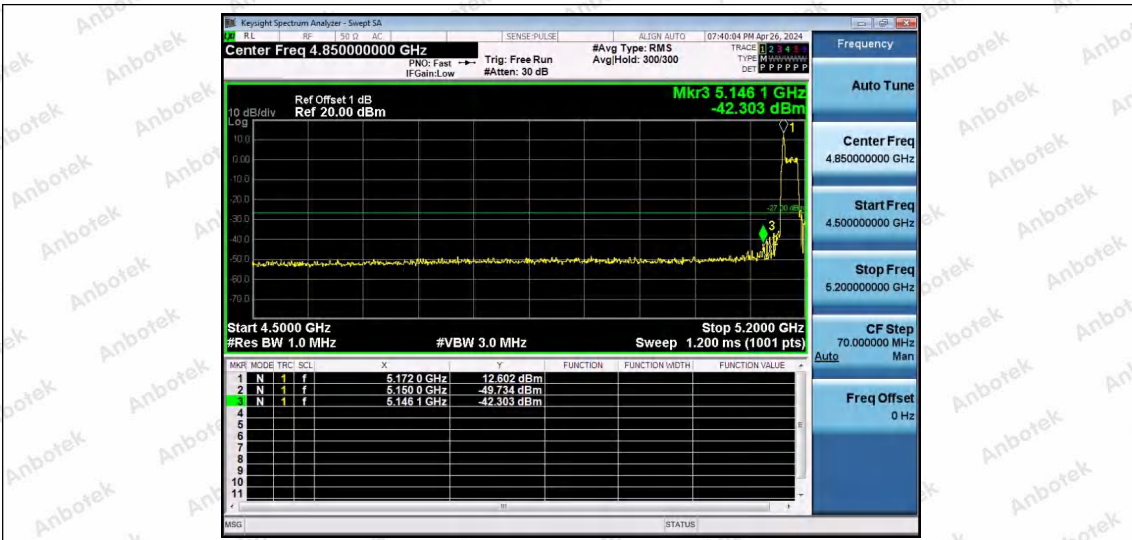

Test Graphs

11AX20SISO-Ant1-5180-26Tone-RU0-PASS