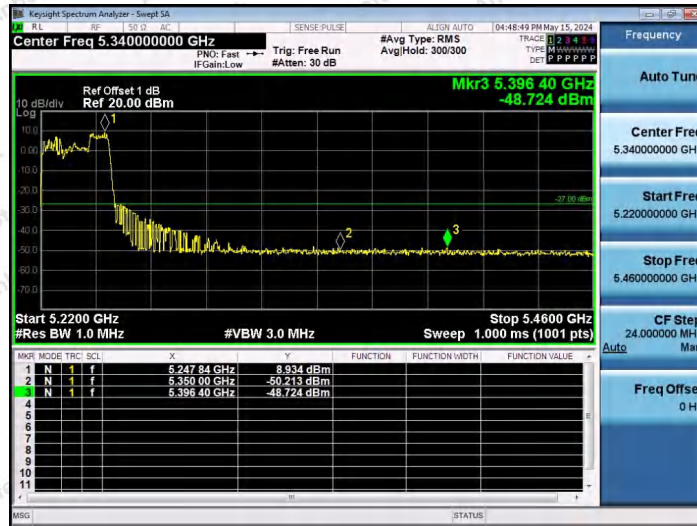

11AX20SISO-Ant1-5240-106Tone-RU54-PASS