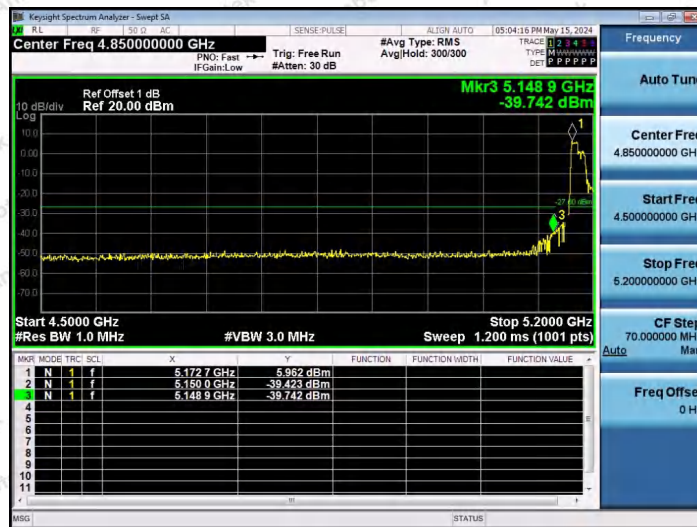

Hotline 400-003-0500  
 www.anbotek.com.cn

11AX40SISO-Ant1-5190-52Tone-RU37-PASS

11AX40SISO-Ant1-5190-52Tone-RU44-PASS

11AX40SISO-Ant1-5190-106Tone-RU53-PASS