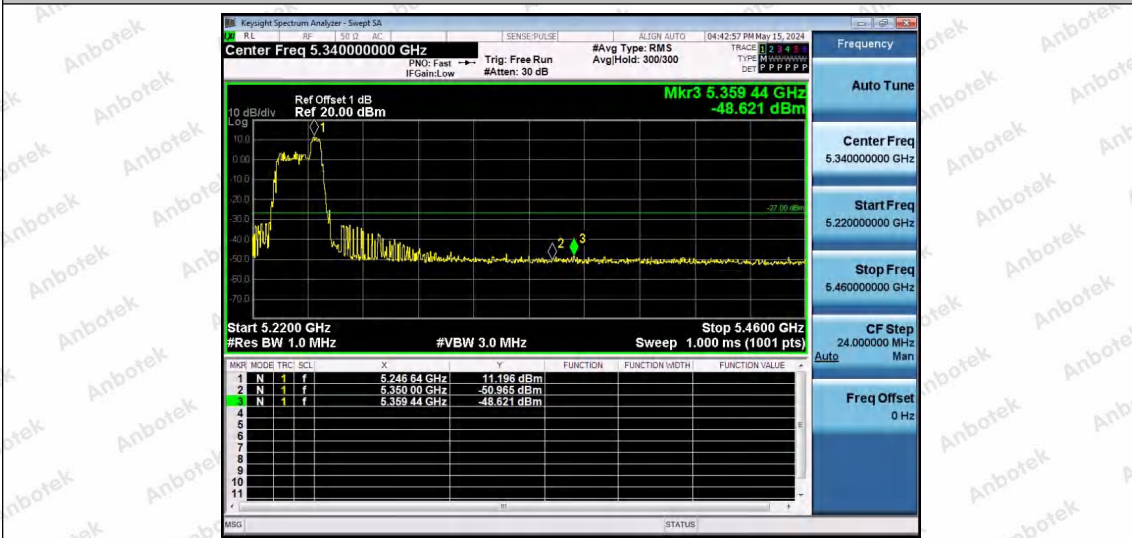

Hotline 400-003-0500  
www.anbotek.com.cn

11AX20SISO-Ant1-5240-52Tone-RU39-PASS

11AX20SISO-Ant1-5240-52Tone-RU40-PASS

11AX20SISO-Ant1-5240-106Tone-RU53-PASS