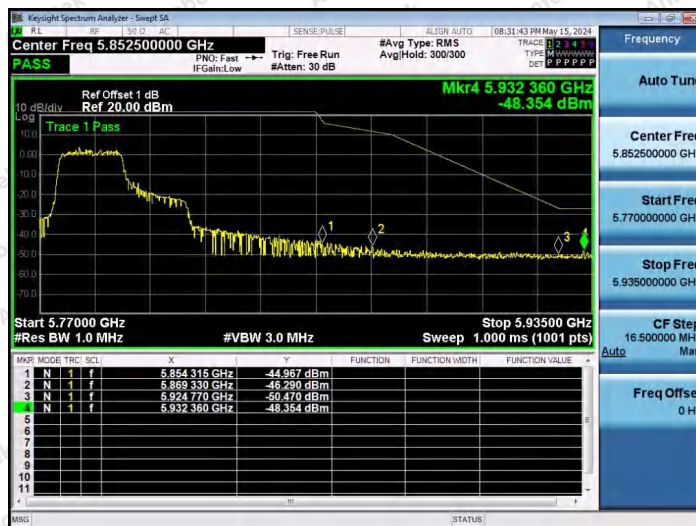

Hotline 400-003-0500  
 www.anbotek.com.cn

11AX40SISO-Ant1-5795-106Tone-RU56-PASS

11AX40SISO-Ant1-5795-242Tone-RU61-PASS

11AX40SISO-Ant1-5795-242Tone-RU62-PASS