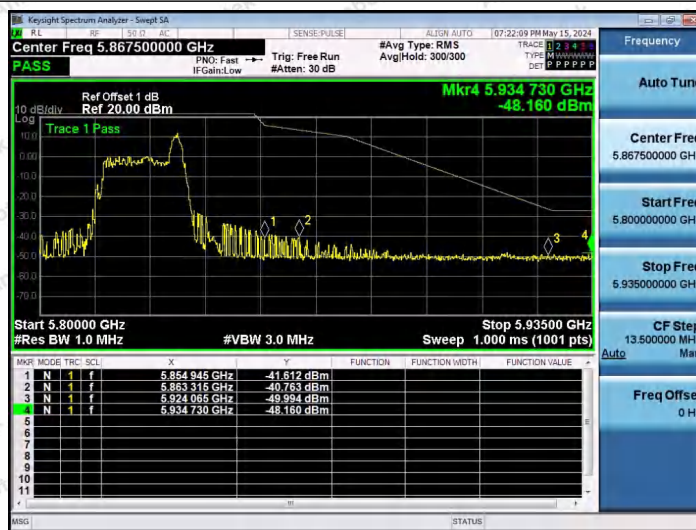

Hotline 400-003-0500  
 www.anbotek.com.cn

11AX20SISO-Ant1-5825-26Tone-RU0-PASS

11AX20SISO-Ant1-5825-26Tone-RU4-PASS

11AX20SISO-Ant1-5825-26Tone-RU8-PASS