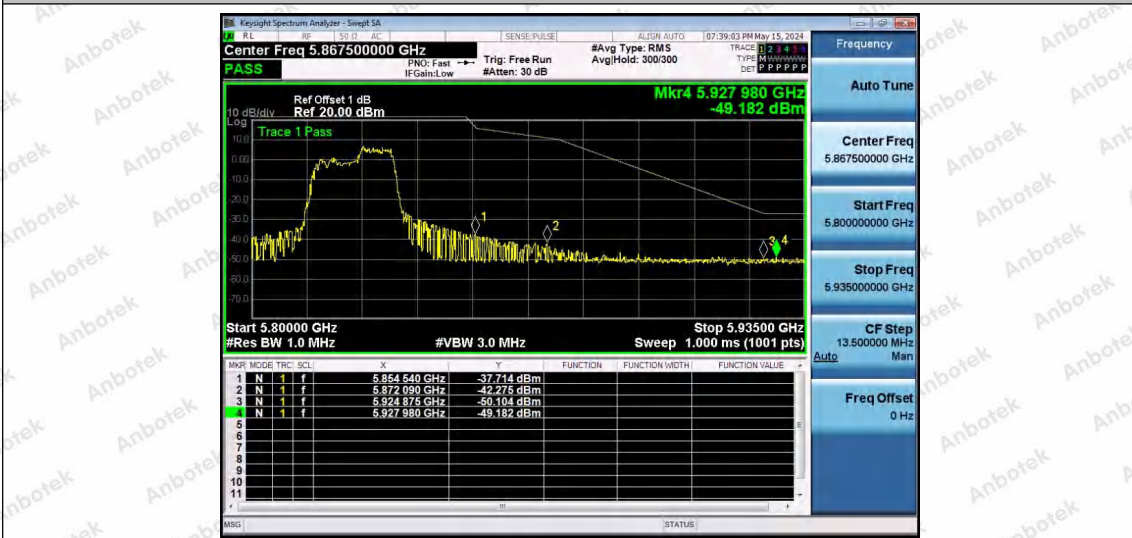

Hotline 400-003-0500  
www.anbotek.com.cn

11AX20SISO-Ant1-5825-106Tone-RU53-PASS

11AX20SISO-Ant1-5825-106Tone-RU54-PASS

11AX40SISO-Ant1-5755-26Tone-RU0-PASS