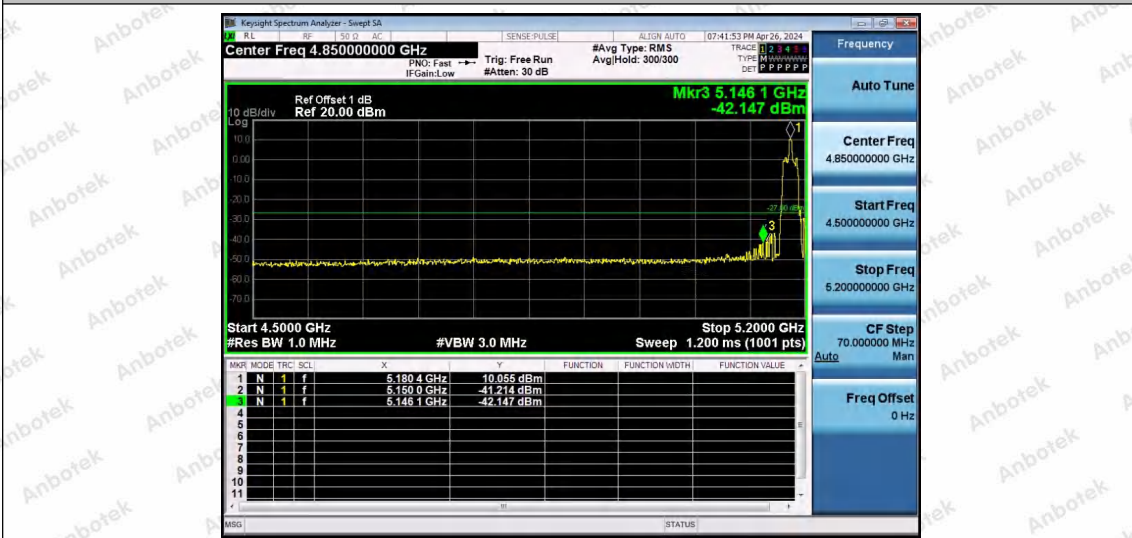

11AX20SISO-Ant1-5180-26Tone-RU4-PASS