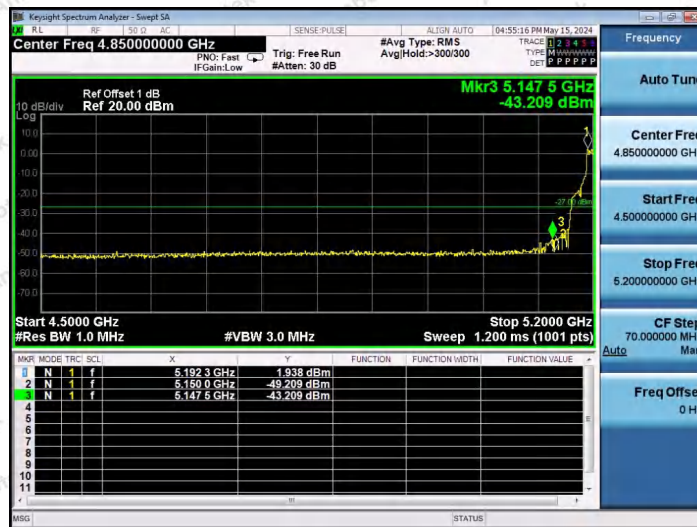

Hotline 400-003-0500  
 www.anbotek.com.cn

11AX20SISO-Ant1-5240-106Tone-RU54-PASS

11AX40SISO-Ant1-5190-26Tone-RU0-PASS

11AX40SISO-Ant1-5190-26Tone-RU17-PASS