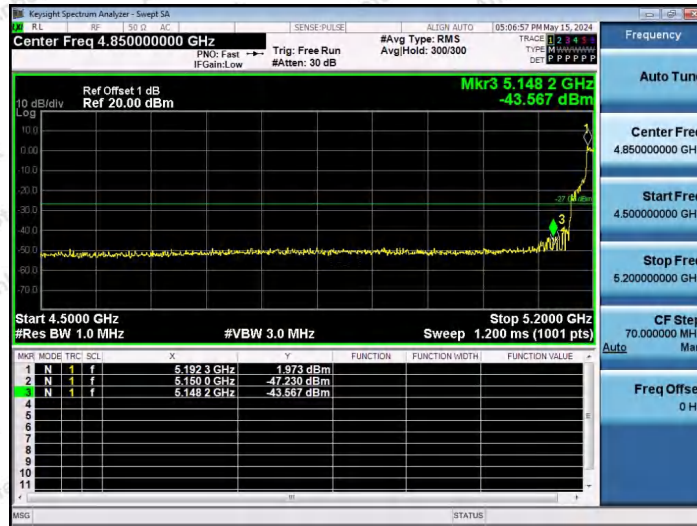

11AX40SISO-Ant1-5190-106Tone-RU56-PASS