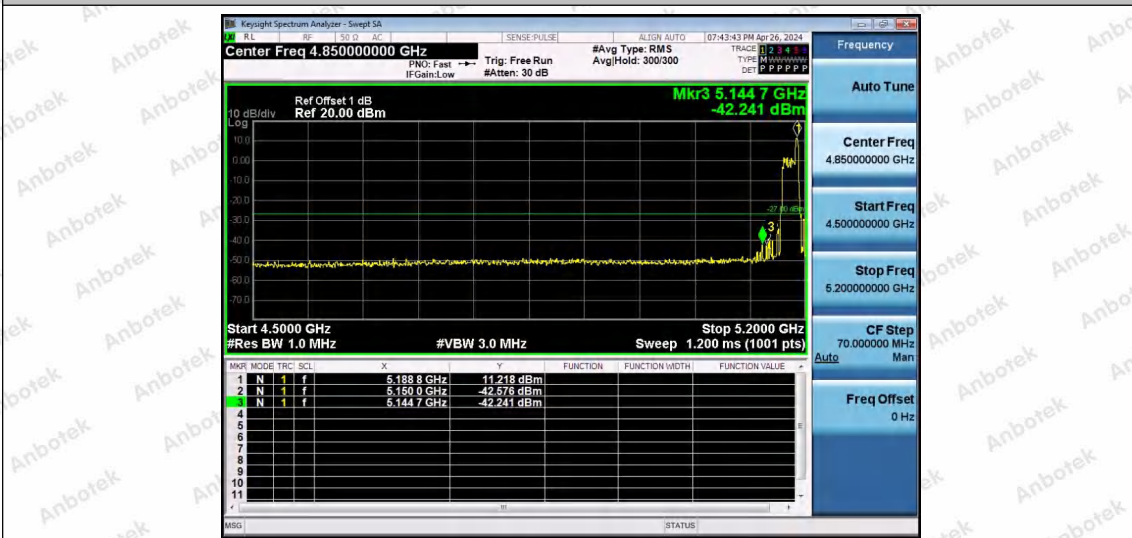

## Test Graphs

11AX20SISO-Ant1-5180-26Tone-RU0-PASS

11AX20SISO-Ant1-5180-26Tone-RU4-PASS

11AX20SISO-Ant1-5180-26Tone-RU8-PASS