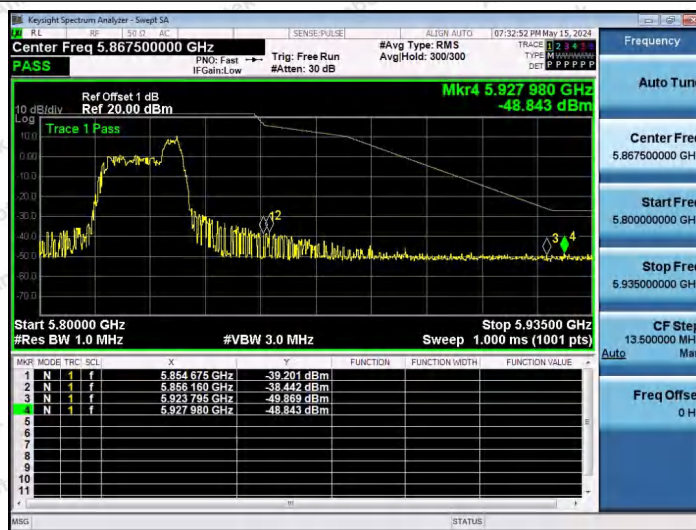

Hotline 400-003-0500  
 www.anbotek.com.cn

11AX20SISO-Ant1-5825-52Tone-RU37-PASS

11AX20SISO-Ant1-5825-52Tone-RU39-PASS

11AX20SISO-Ant1-5825-52Tone-RU40-PASS