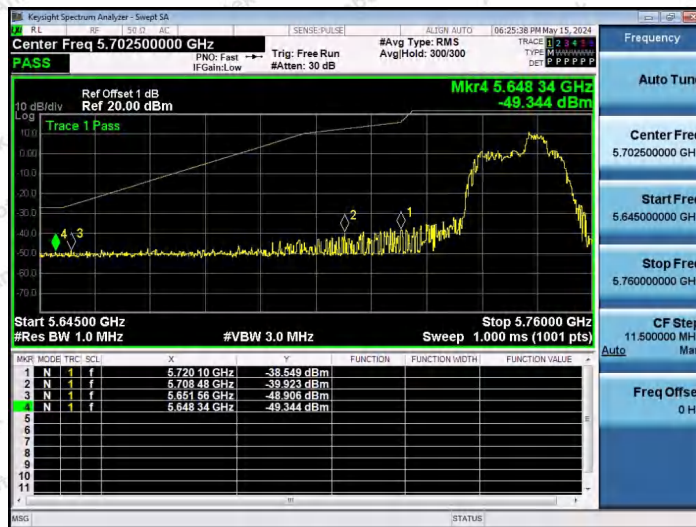

Hotline 400-003-0500  
 www.anbotek.com.cn

11AX20SISO-Ant1-5745-26Tone-RU8-PASS

11AX20SISO-Ant1-5745-52Tone-RU37-PASS

11AX20SISO-Ant1-5745-52Tone-RU39-PASS