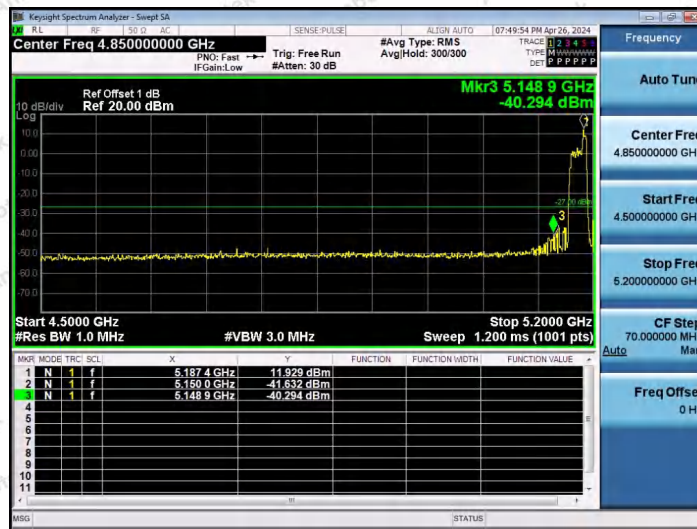

Hotline 400-003-0500  
www.anbotek.com.cn

11AX20SISO-Ant1-5180-52Tone-RU37-PASS

11AX20SISO-Ant1-5180-52Tone-RU39-PASS

11AX20SISO-Ant1-5180-52Tone-RU40-PASS