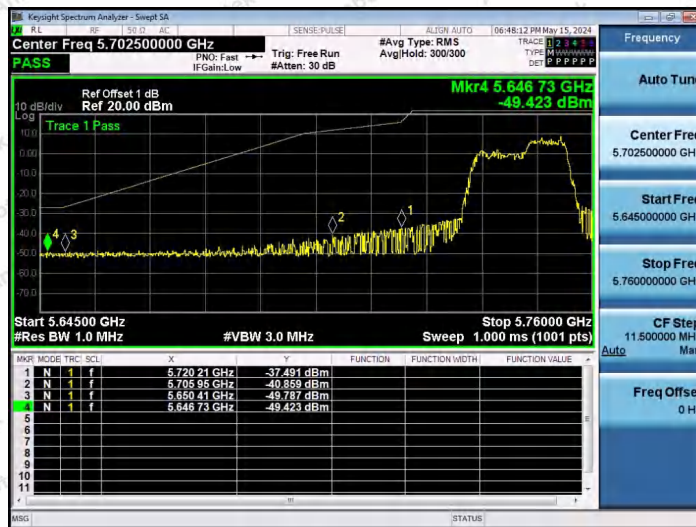

Hotline 400-003-0500  
 www.anbotek.com.cn

11AX20SISO-Ant1-5745-52Tone-RU40-PASS

11AX20SISO-Ant1-5745-106Tone-RU53-PASS

11AX20SISO-Ant1-5745-106Tone-RU54-PASS