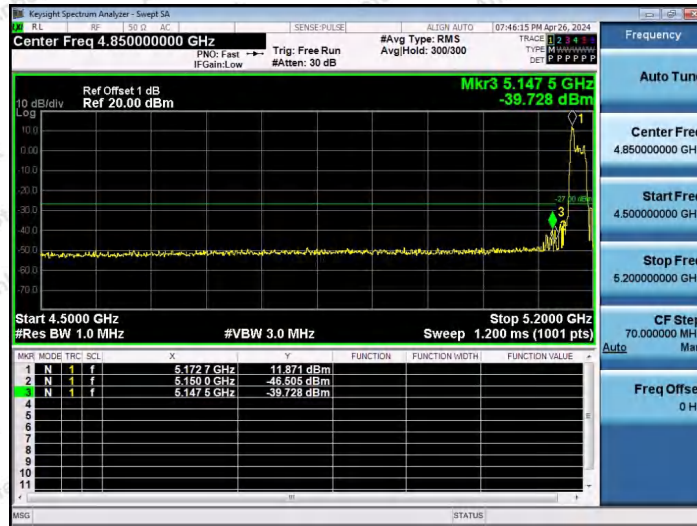

11AX20SISO-Ant1-5180-52Tone-RU37-PASS