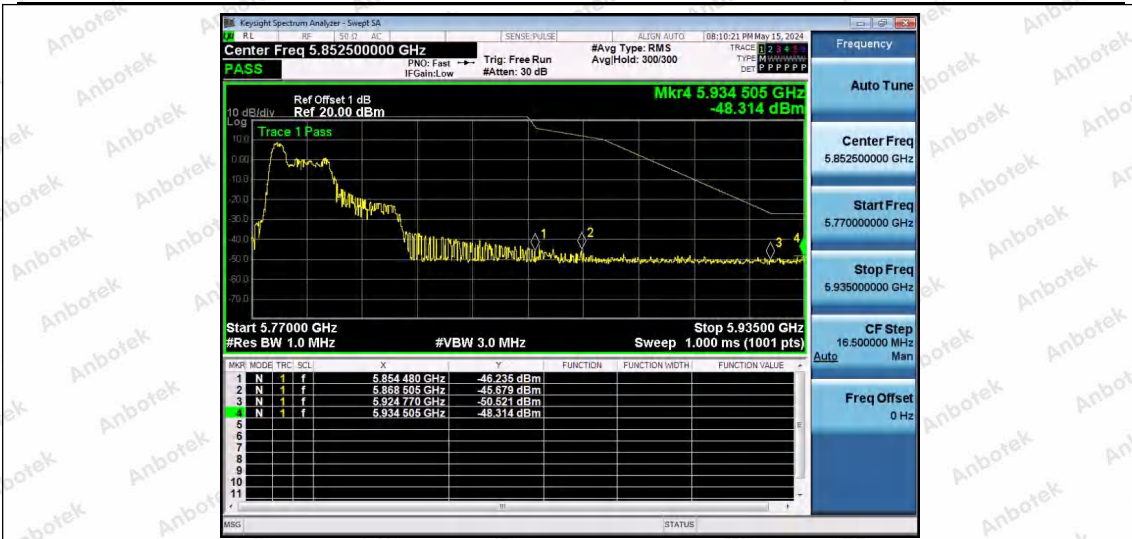

11AX40SISO-Ant1-5795-52Tone-RU37-PASS