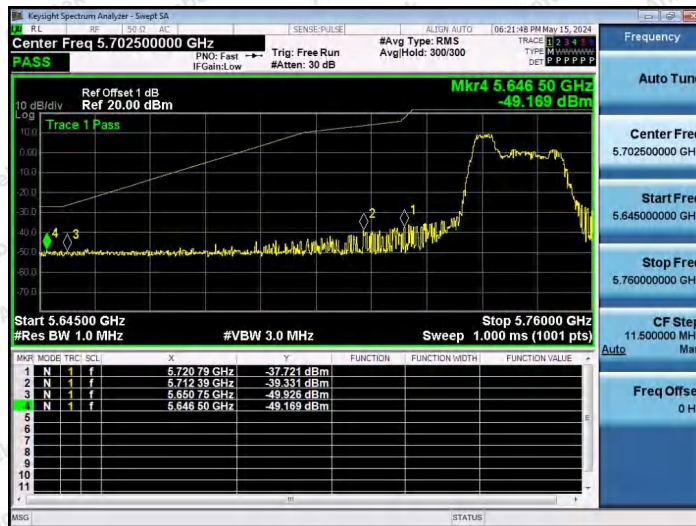

11AX20SISO-Ant1-5745-52Tone-RU37-PASS