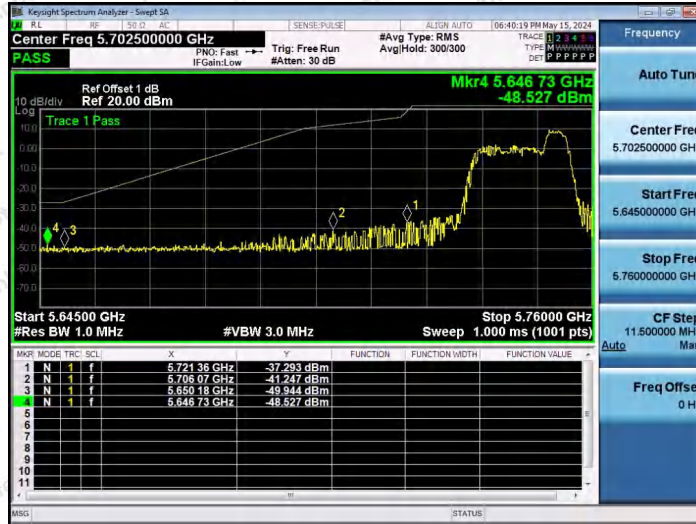

11AX20SISO-Ant1-5745-52Tone-RU40-PASS