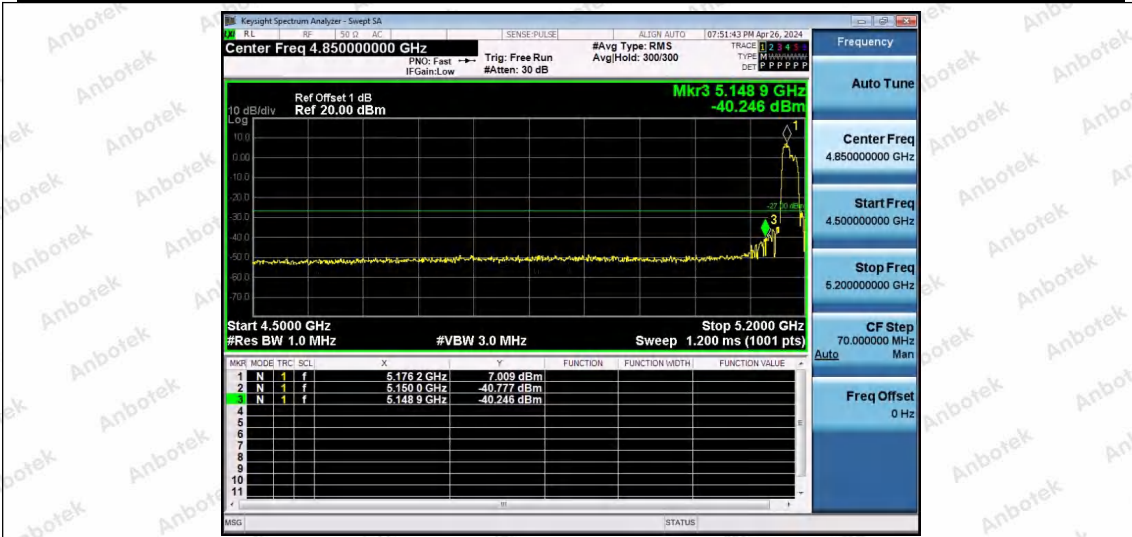

11AX20SISO-Ant1-5180-106Tone-RU53-PASS