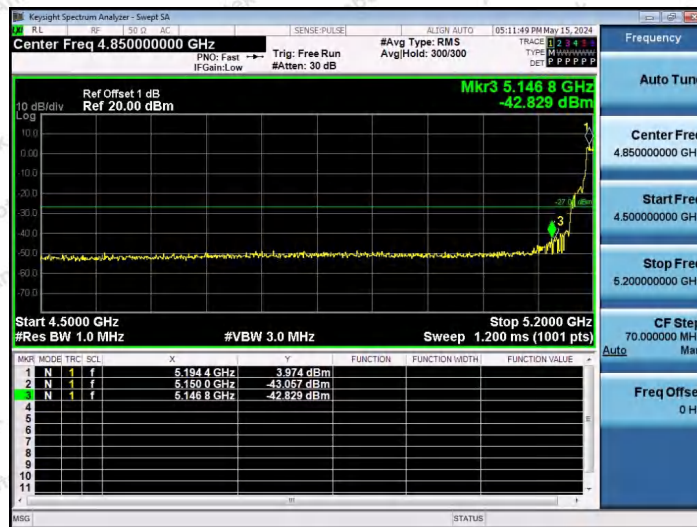

Hotline 400-003-0500  
 www.anbotek.com.cn

11AX40SISO-Ant1-5190-106Tone-RU56-PASS

11AX40SISO-Ant1-5190-242Tone-RU61-PASS

11AX40SISO-Ant1-5190-242Tone-RU62-PASS