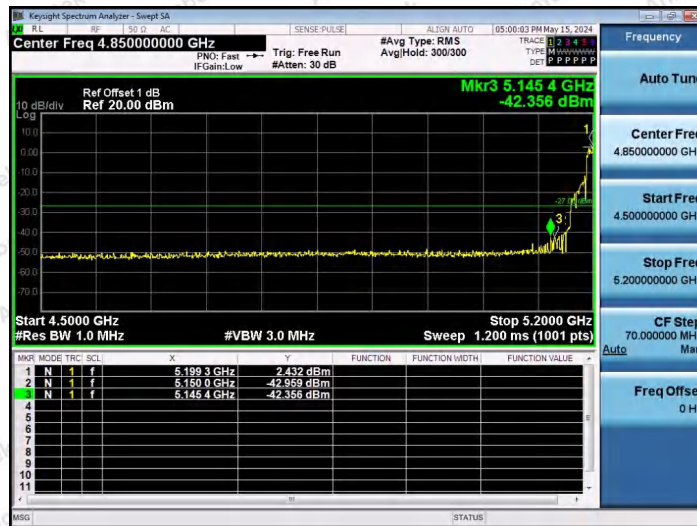

Hotline 400-003-0500  
 www.anbotek.com.cn

11AX40SISO-Ant1-5190-52Tone-RU37-PASS

11AX40SISO-Ant1-5190-52Tone-RU44-PASS

11AX40SISO-Ant1-5190-106Tone-RU53-PASS