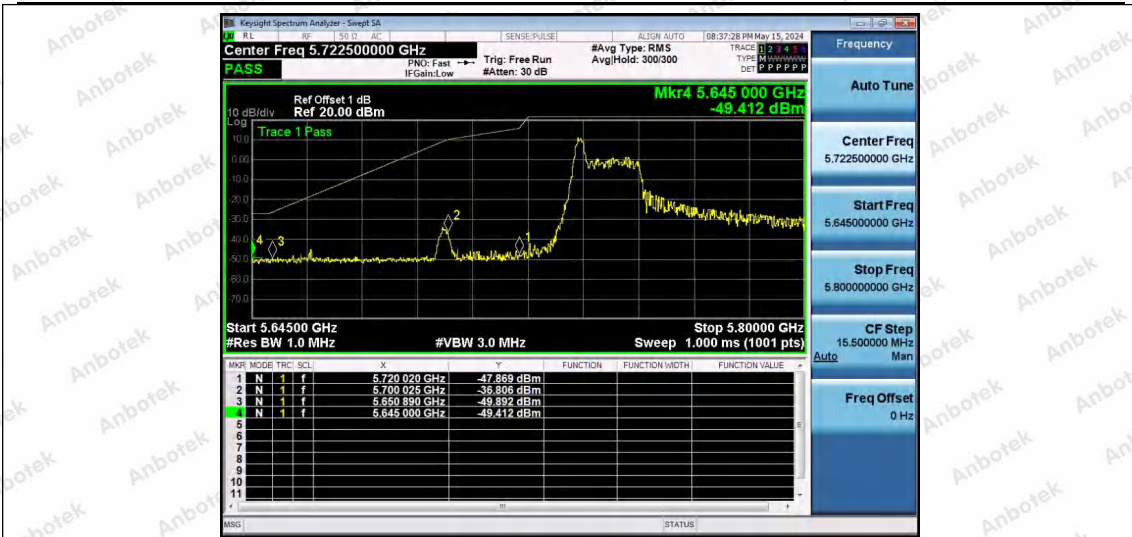

11AX80SISO-Ant1-5775-26Tone-RU0-PASS