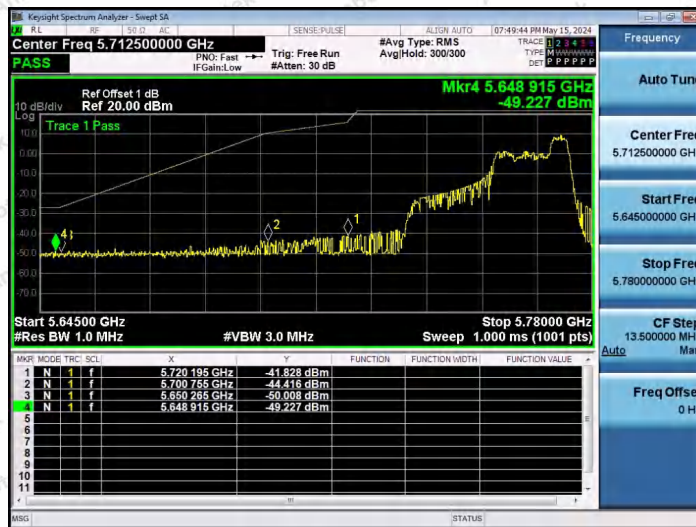

Hotline 400-003-0500  
 www.anbotek.com.cn

11AX40SISO-Ant1-5755-26Tone-RU17-PASS

11AX40SISO-Ant1-5755-52Tone-RU37-PASS

11AX40SISO-Ant1-5755-52Tone-RU44-PASS