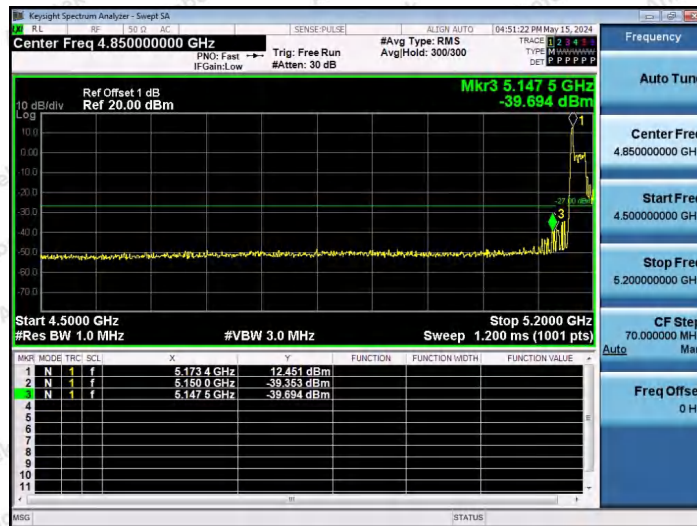

Hotline 400-003-0500  
 www.anbotek.com.cn

11AX20SISO-Ant1-5240-106Tone-RU54-PASS

11AX40SISO-Ant1-5190-26Tone-RU0-PASS

11AX40SISO-Ant1-5190-26Tone-RU17-PASS