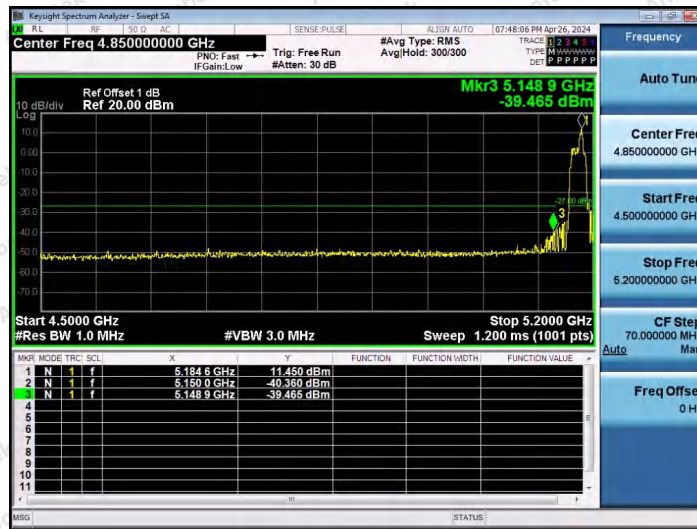

11AX20SISO-Ant1-5180-52Tone-RU39-PASS