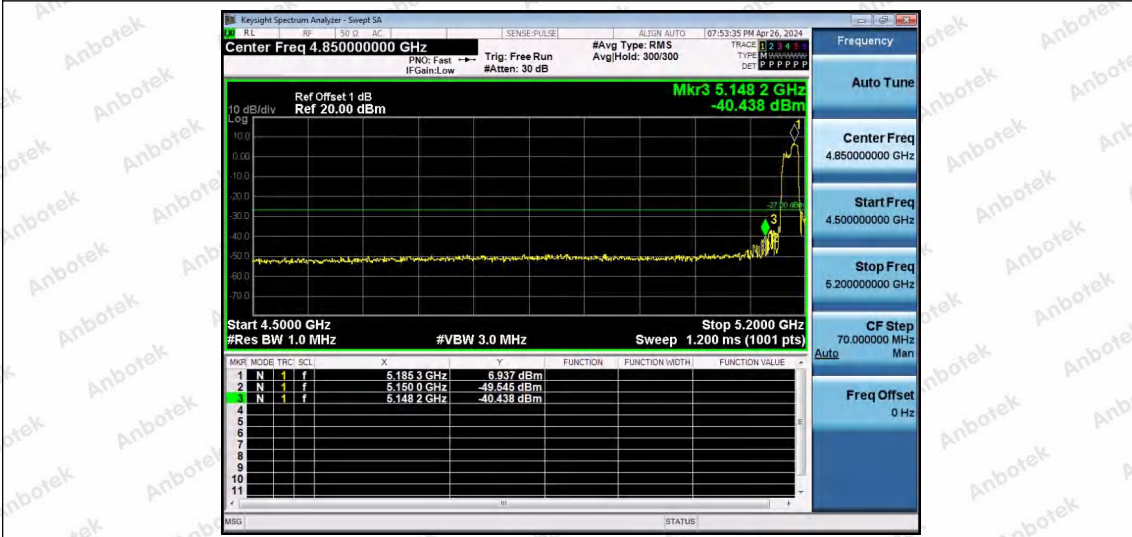

Hotline 400-003-0500  
 www.anbotek.com.cn

11AX20SISO-Ant1-5180-106Tone-RU53-PASS

11AX20SISO-Ant1-5180-106Tone-RU54-PASS

11AX20SISO-Ant1-5240-26Tone-RU0-PASS