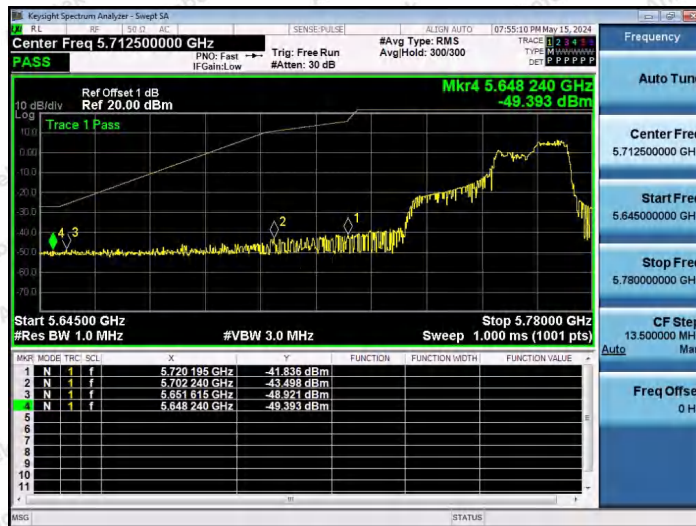

Hotline 400-003-0500  
 www.anbotek.com.cn

11AX40SISO-Ant1-5755-106Tone-RU53-PASS

11AX40SISO-Ant1-5755-106Tone-RU56-PASS

11AX40SISO-Ant1-5755-242Tone-RU61-PASS