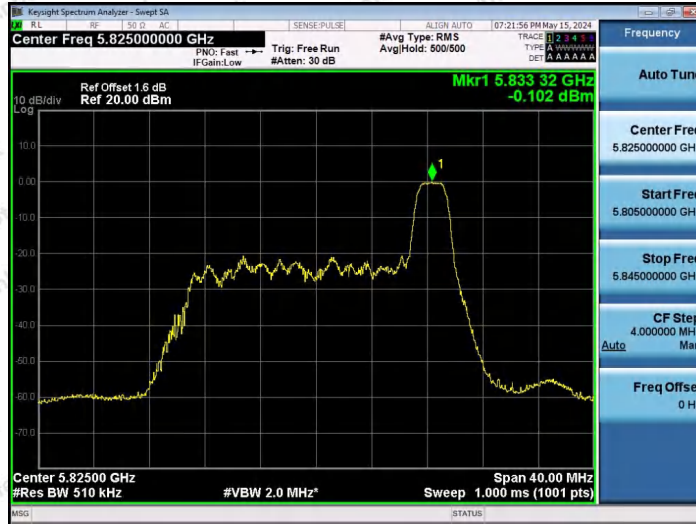

11AX20SISO-Ant1-5825-26Tone-RU8-PASS