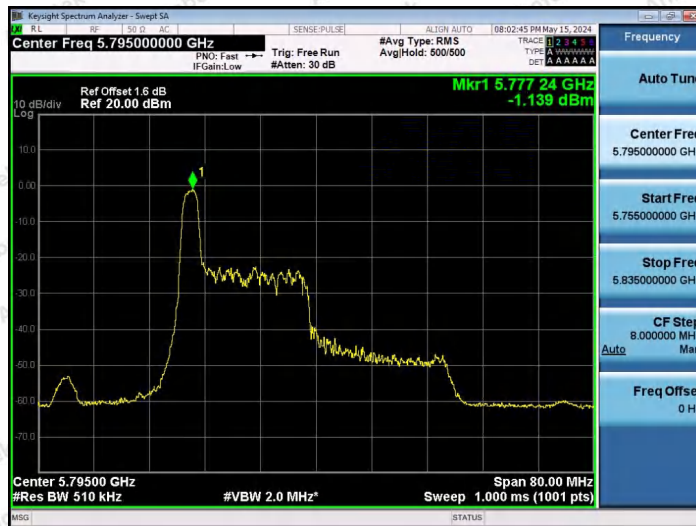

Hotline 400-003-0500  
www.anbotek.com.cn

11AX40SISO-Ant1-5755-242Tone-RU62-PASS

11AX40SISO-Ant1-5795-26Tone-RU0-PASS

11AX40SISO-Ant1-5795-26Tone-RU17-PASS