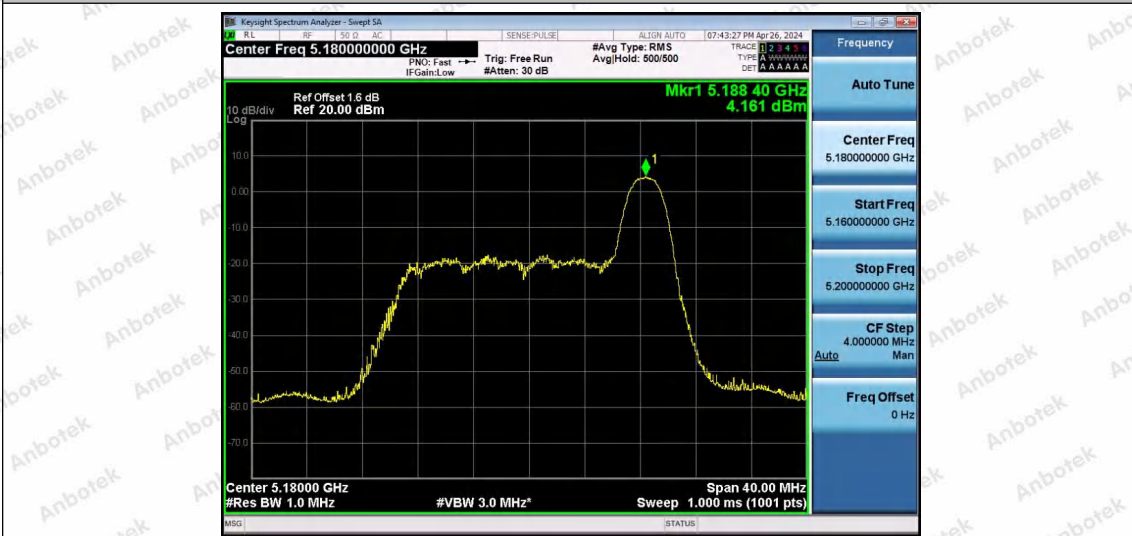

## Test Graphs B1

11AX20SISO-Ant1-5180-26Tone-RU0-PASS

11AX20SISO-Ant1-5180-26Tone-RU4-PASS

11AX20SISO-Ant1-5180-26Tone-RU8-PASS