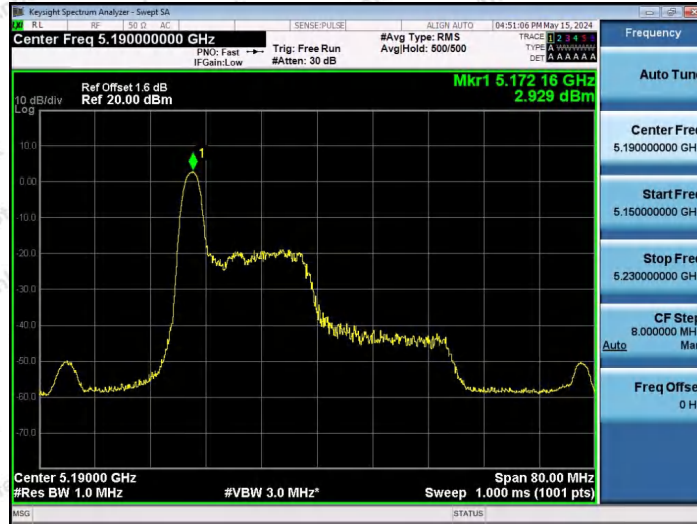

11AX40SISO-Ant1-5190-26Tone-RU0-PASS