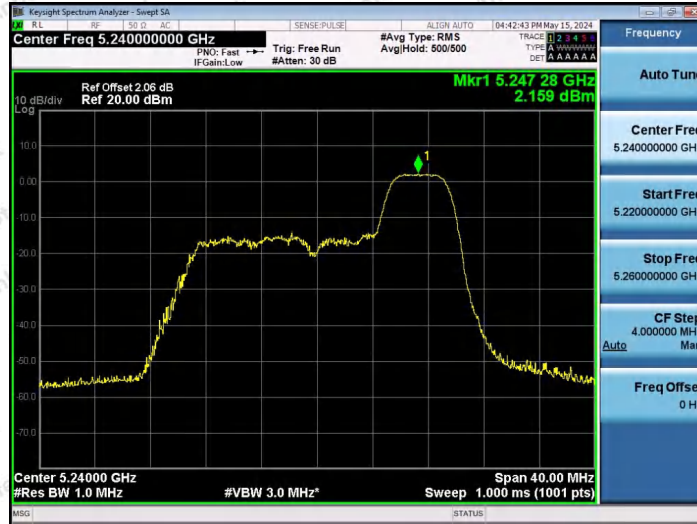

11AX20SISO-Ant1-5240-52Tone-RU40-PASS