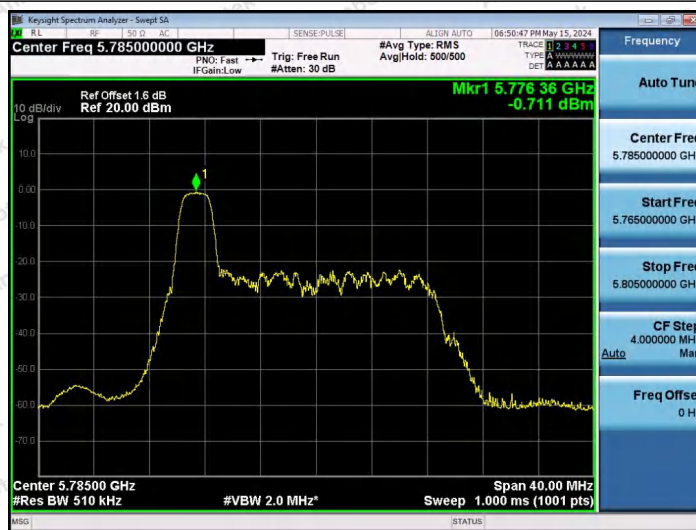

Hotline 400-003-0500  
 www.anbotek.com.cn

11AX20SISO-Ant1-5745-106Tone-RU53-PASS

11AX20SISO-Ant1-5745-106Tone-RU54-PASS

11AX20SISO-Ant1-5785-26Tone-RU0-PASS