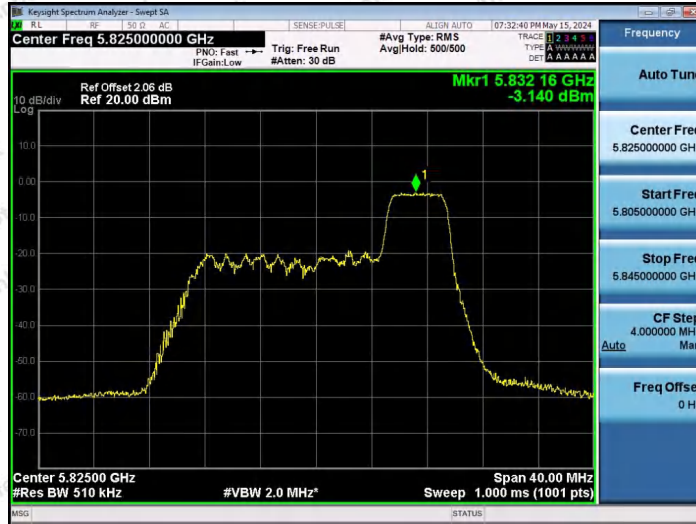

11AX20SISO-Ant1-5825-52Tone-RU40-PASS