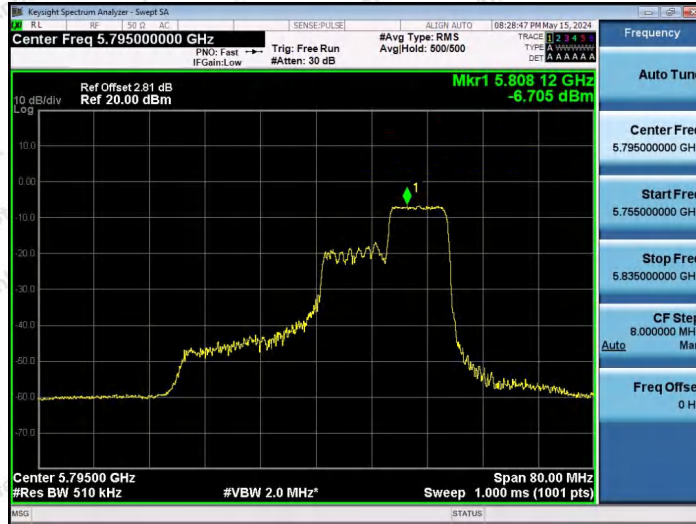

11AX40SISO-Ant1-5795-106Tone-RU53-PASS