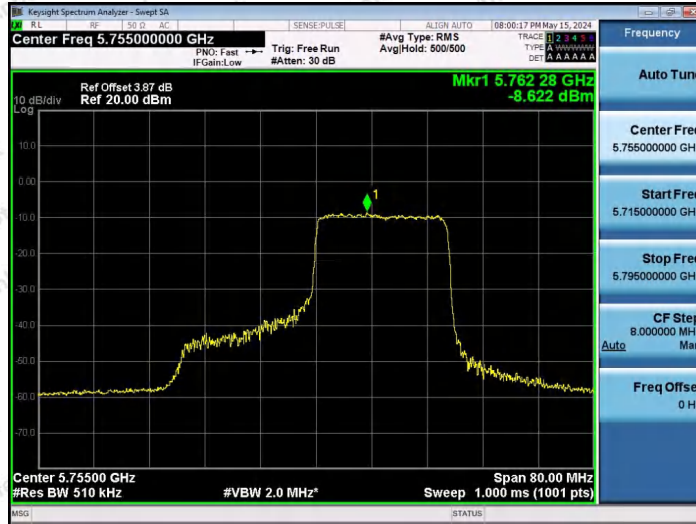

11AX40SISO-Ant1-5755-242Tone-RU61-PASS