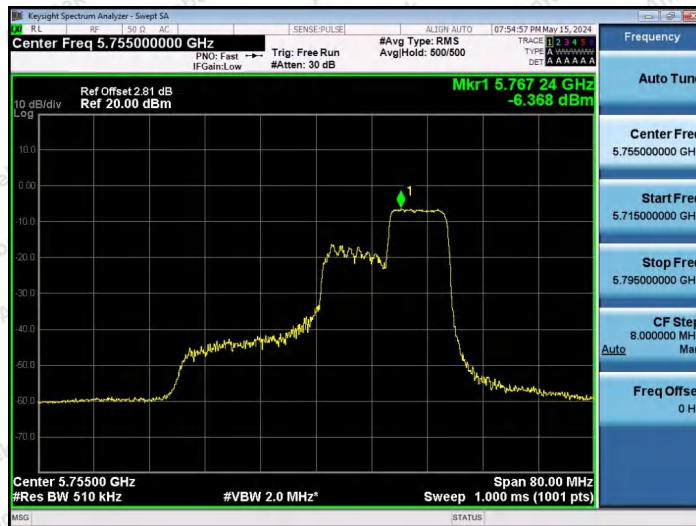

Hotline 400-003-0500  
www.anbotek.com.cn

11AX40SISO-Ant1-5755-106Tone-RU53-PASS

11AX40SISO-Ant1-5755-106Tone-RU56-PASS

11AX40SISO-Ant1-5755-242Tone-RU61-PASS