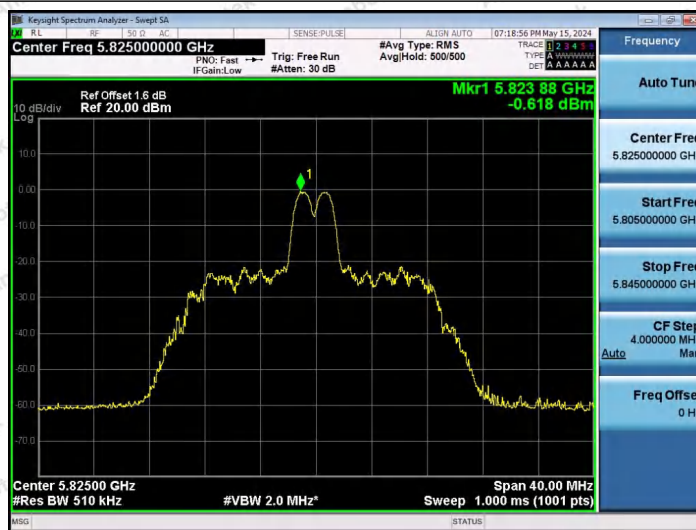

Hotline 400-003-0500  
 www.anbotek.com.cn

11AX20SISO-Ant1-5785-106Tone-RU54-PASS

11AX20SISO-Ant1-5825-26Tone-RU0-PASS

11AX20SISO-Ant1-5825-26Tone-RU4-PASS