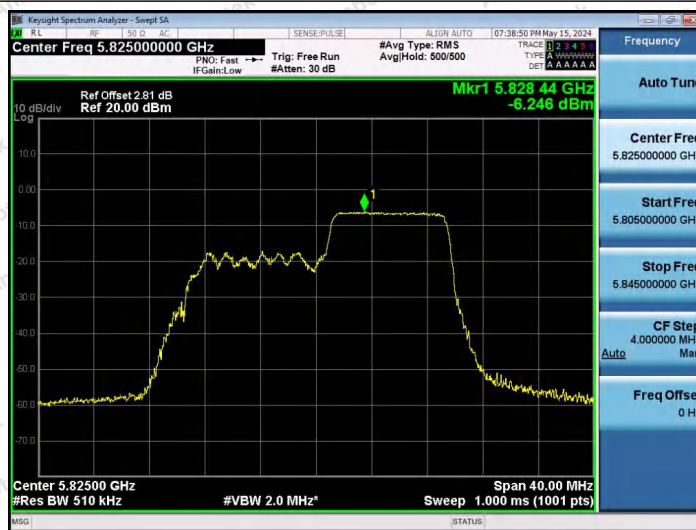

Hotline 400-003-0500  
www.anbotek.com.cn

11AX20SISO-Ant1-5825-52Tone-RU40-PASS

11AX20SISO-Ant1-5825-106Tone-RU53-PASS

11AX20SISO-Ant1-5825-106Tone-RU54-PASS