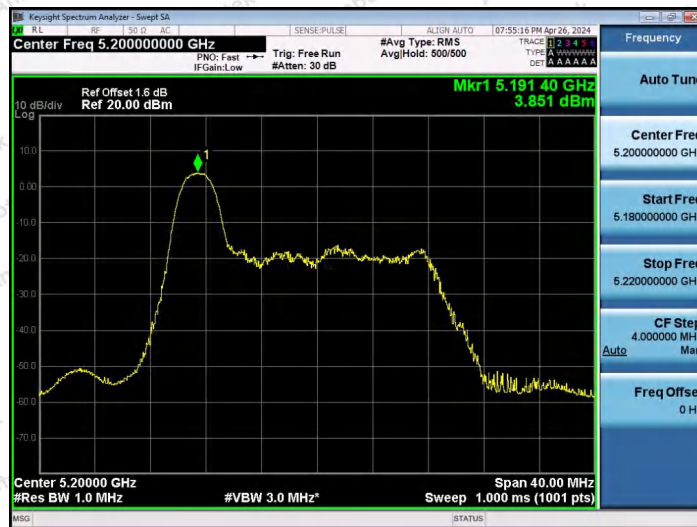

Hotline 400-003-0500  
www.anbotek.com.cn

11AX20SISO-Ant1-5180-106Tone-RU53-PASS

11AX20SISO-Ant1-5180-106Tone-RU54-PASS

11AX20SISO-Ant1-5200-26Tone-RU0-PASS