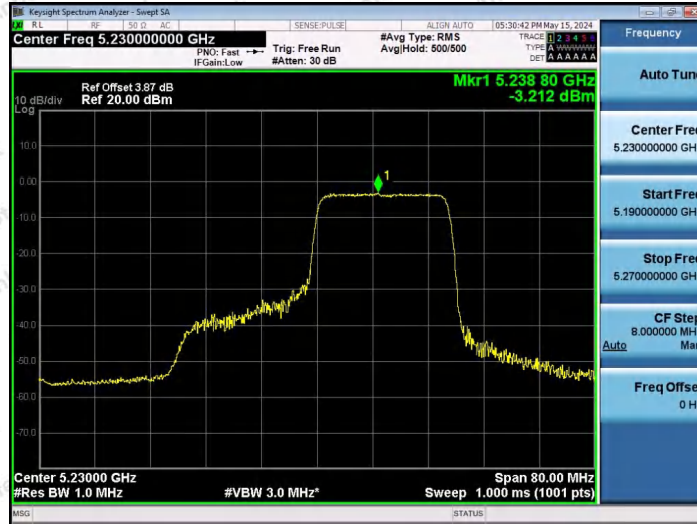

11AX40SISO-Ant1-5230-242Tone-RU62-PASS