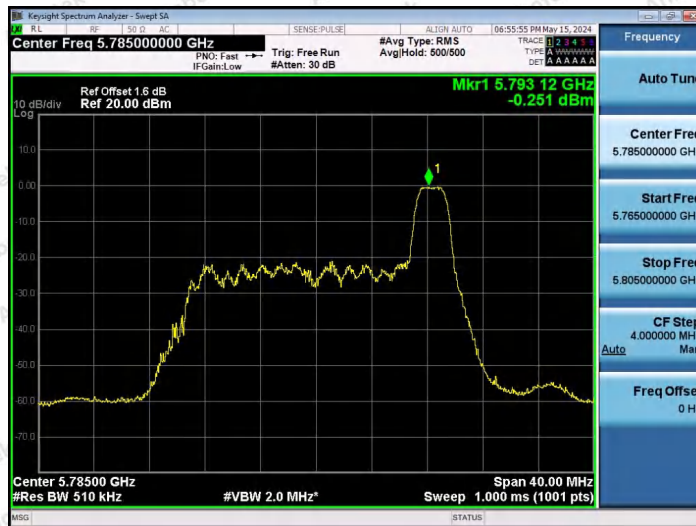

Hotline 400-003-0500  
www.anbotek.com.cn

11AX20SISO-Ant1-5785-26Tone-RU4-PASS

11AX20SISO-Ant1-5785-26Tone-RU8-PASS

11AX20SISO-Ant1-5785-52Tone-RU37-PASS