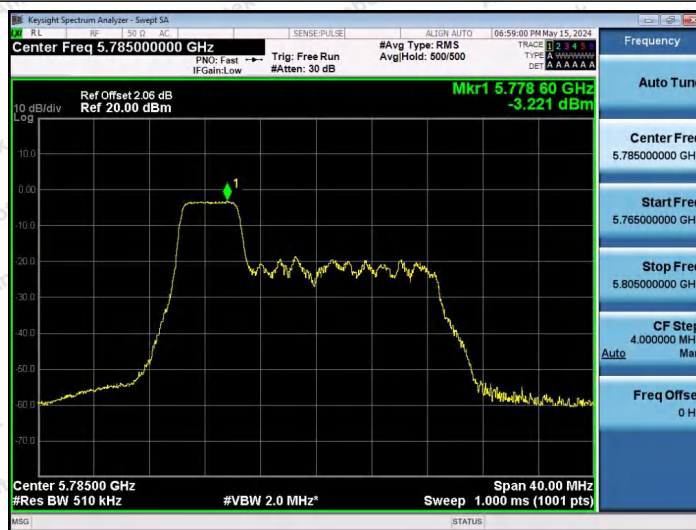

Hotline 400-003-0500  
www.anbotek.com.cn

11AX20SISO-Ant1-5785-26Tone-RU4-PASS

11AX20SISO-Ant1-5785-26Tone-RU8-PASS

11AX20SISO-Ant1-5785-52Tone-RU37-PASS