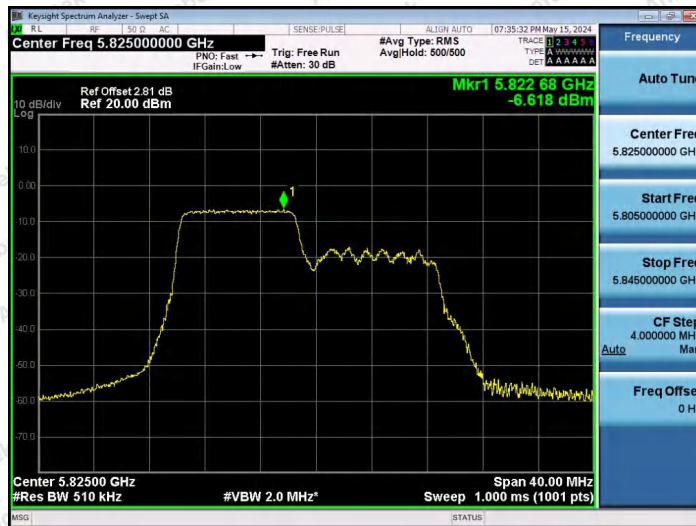

Hotline 400-003-0500  
www.anbotek.com.cn

11AX20SISO-Ant1-5825-52Tone-RU40-PASS

11AX20SISO-Ant1-5825-106Tone-RU53-PASS

11AX20SISO-Ant1-5825-106Tone-RU54-PASS