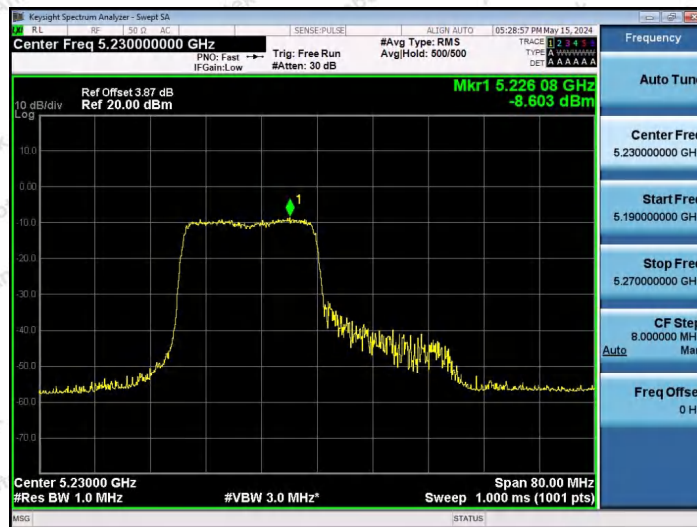

Hotline 400-003-0500  
www.anbotek.com.cn

11AX40SISO-Ant1-5230-106Tone-RU53-PASS

11AX40SISO-Ant1-5230-106Tone-RU56-PASS

11AX40SISO-Ant1-5230-242Tone-RU61-PASS