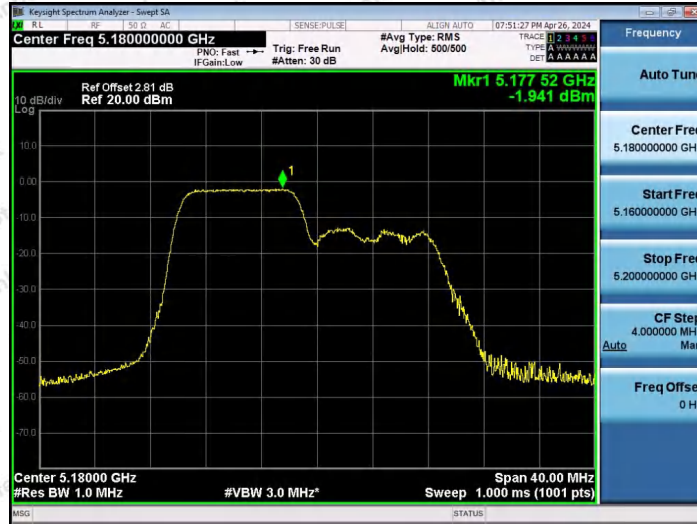

11AX20SISO-Ant1-5180-106Tone-RU53-PASS