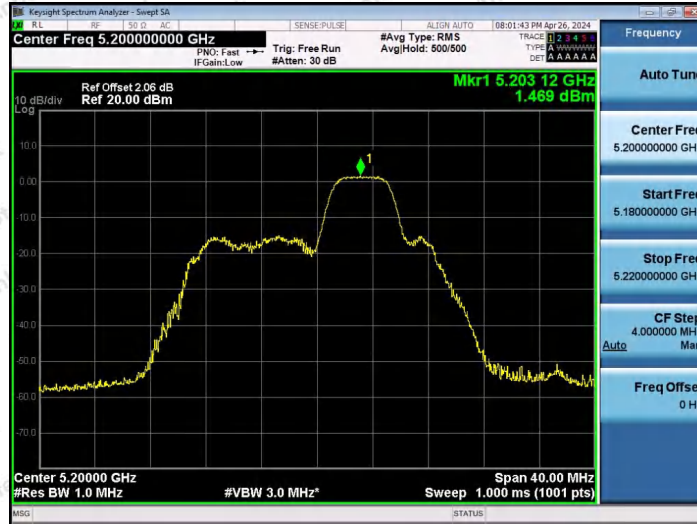

11AX20SISO-Ant1-5200-52Tone-RU39-PASS