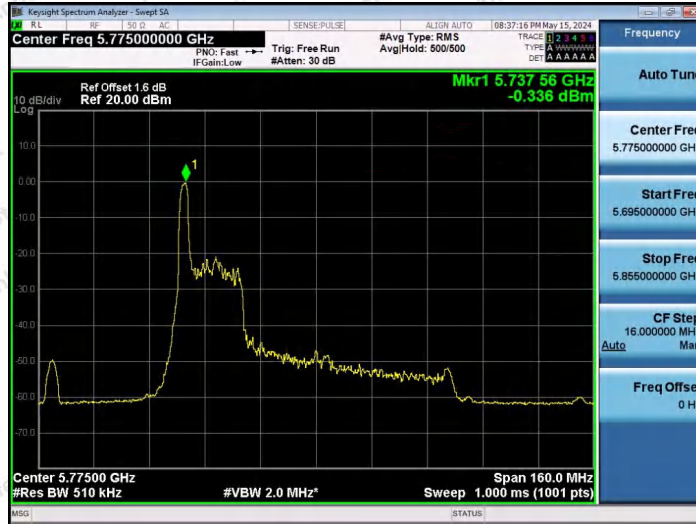

11AX40SISO-Ant1-5795-242Tone-RU62-PASS