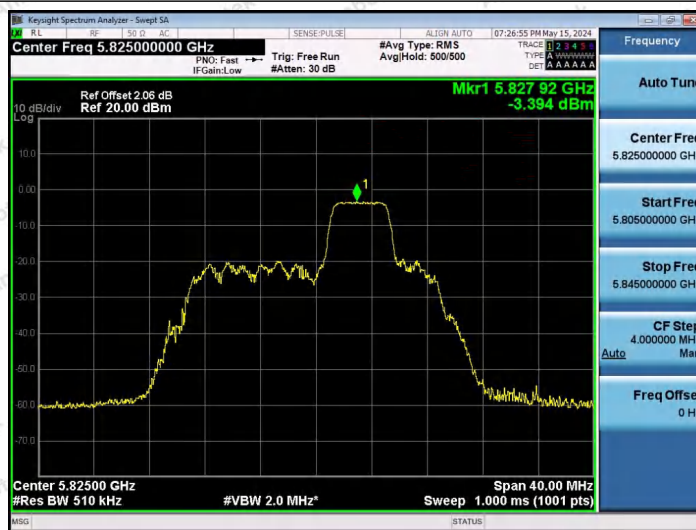

Hotline 400-003-0500  
www.anbotek.com.cn

11AX20SISO-Ant1-5825-26Tone-RU8-PASS

11AX20SISO-Ant1-5825-52Tone-RU37-PASS

11AX20SISO-Ant1-5825-52Tone-RU39-PASS