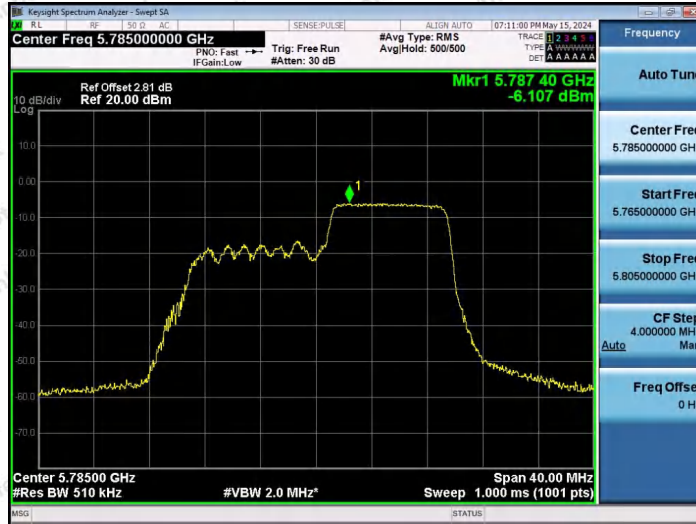

11AX20SISO-Ant1-5785-106Tone-RU54-PASS