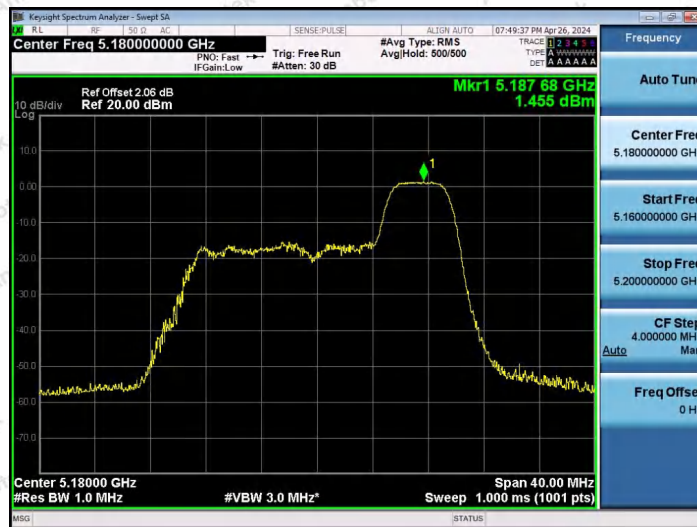

Hotline 400-003-0500  
 www.anbotek.com.cn

11AX20SISO-Ant1-5180-52Tone-RU37-PASS

11AX20SISO-Ant1-5180-52Tone-RU39-PASS

11AX20SISO-Ant1-5180-52Tone-RU40-PASS