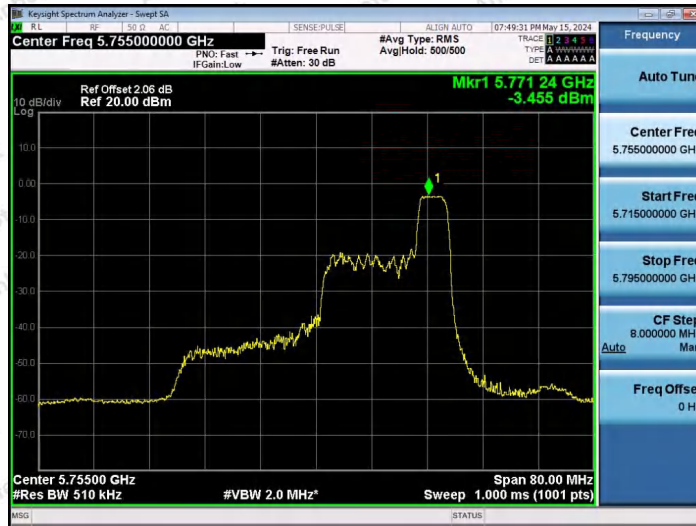

11AX40SISO-Ant1-5755-52Tone-RU44-PASS