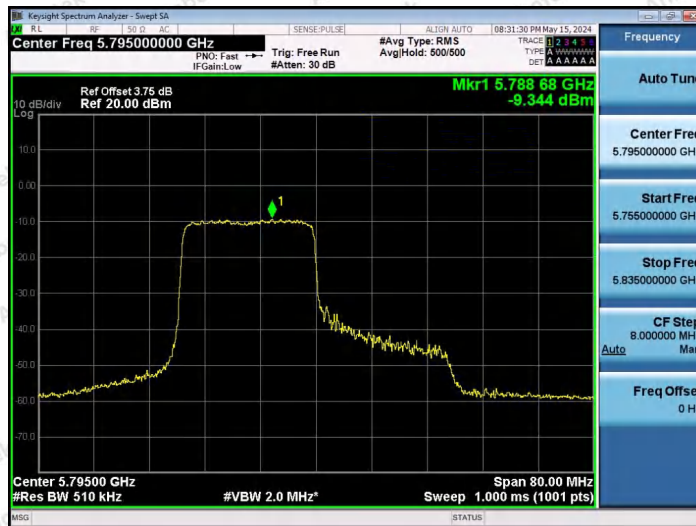

Hotline 400-003-0500  
www.anbotek.com.cn

11AX40SISO-Ant1-5795-106Tone-RU56-PASS

11AX40SISO-Ant1-5795-242Tone-RU61-PASS

11AX40SISO-Ant1-5795-242Tone-RU62-PASS