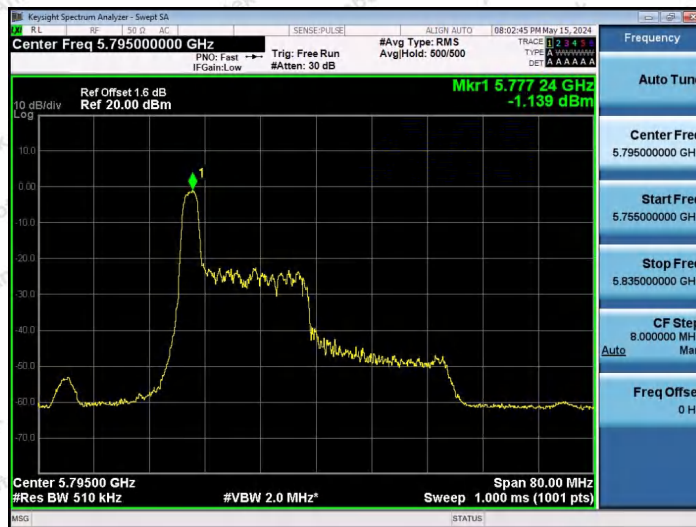

Hotline 400-003-0500  
www.anbotek.com.cn

11AX40SISO-Ant1-5755-242Tone-RU61-PASS

11AX40SISO-Ant1-5755-242Tone-RU62-PASS

11AX40SISO-Ant1-5795-26Tone-RU0-PASS