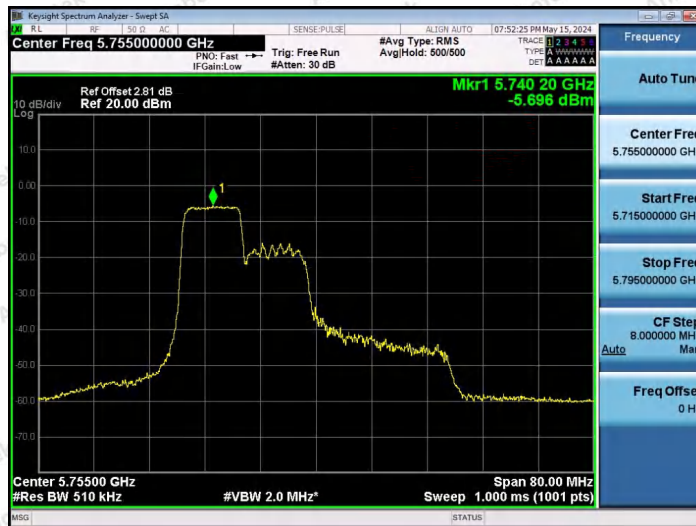

Hotline 400-003-0500  
www.anbotek.com.cn

11AX40SISO-Ant1-5755-52Tone-RU44-PASS

11AX40SISO-Ant1-5755-106Tone-RU53-PASS

11AX40SISO-Ant1-5755-106Tone-RU56-PASS