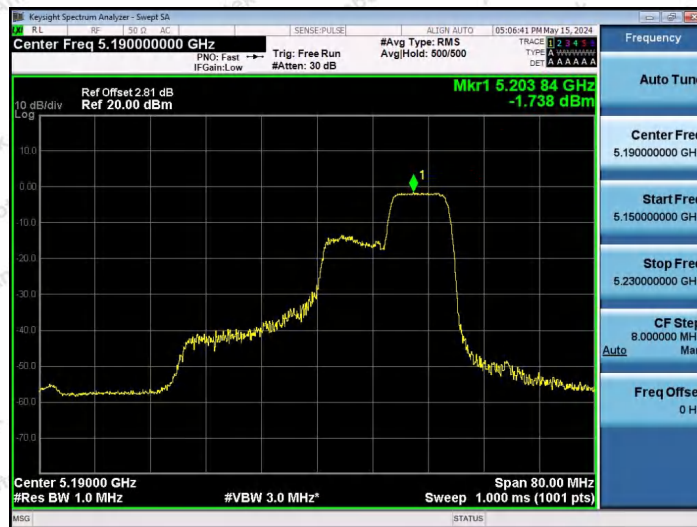

Hotline 400-003-0500  
www.anbotek.com.cn

11AX40SISO-Ant1-5190-52Tone-RU44-PASS

11AX40SISO-Ant1-5190-106Tone-RU53-PASS

11AX40SISO-Ant1-5190-106Tone-RU56-PASS