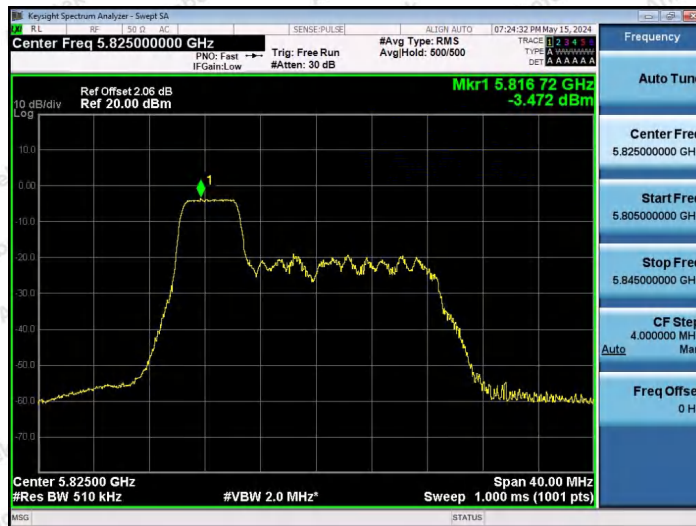

Hotline 400-003-0500  
www.anbotek.com.cn

11AX20SISO-Ant1-5825-26Tone-RU8-PASS

11AX20SISO-Ant1-5825-52Tone-RU37-PASS

11AX20SISO-Ant1-5825-52Tone-RU39-PASS