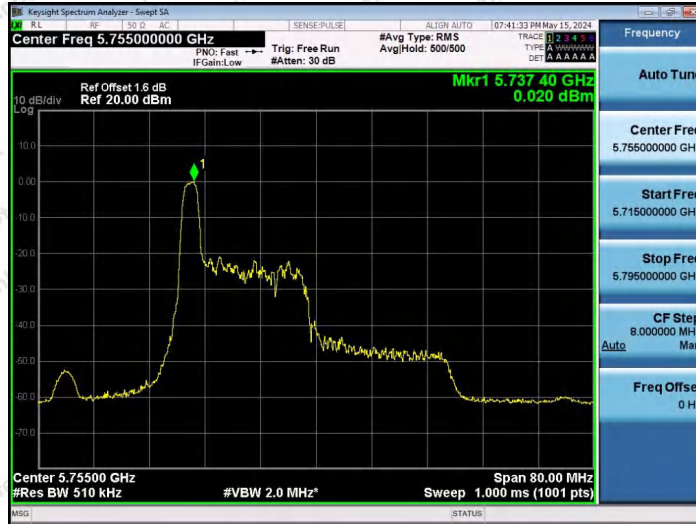

11AX40SISO-Ant1-5755-26Tone-RU0-PASS