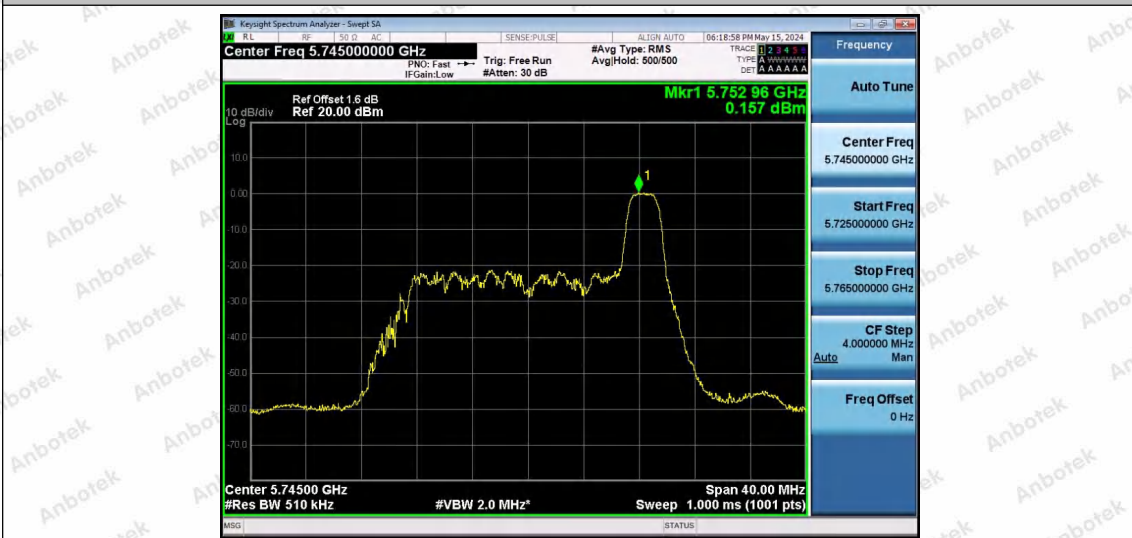

## Test Graphs B4

11AX20SISO-Ant1-5745-26Tone-RU0-PASS

11AX20SISO-Ant1-5745-26Tone-RU4-PASS

11AX20SISO-Ant1-5745-26Tone-RU8-PASS