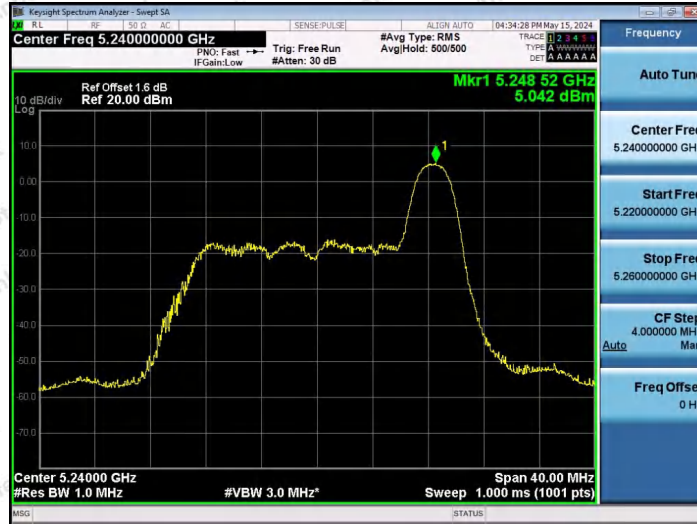

11AX20SISO-Ant1-5240-26Tone-RU8-PASS