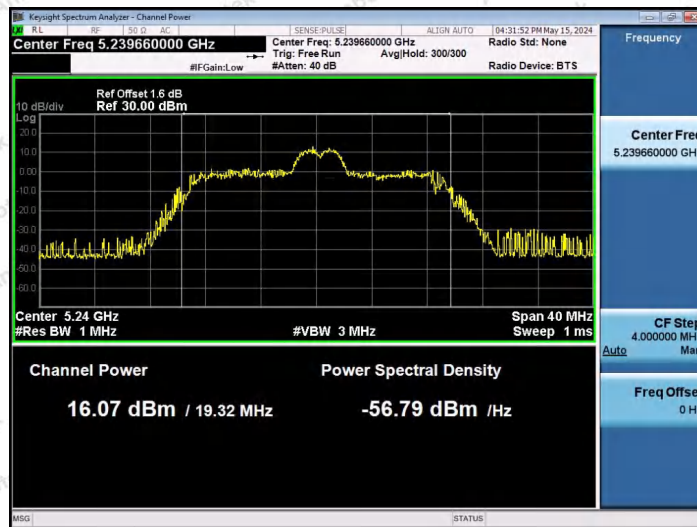

Hotline: 400-003-0500
www.anbotek.com.cn

11AX20SISO-Ant1-5200-106Tone-RU54-PASS

11AX20SISO-Ant1-5240-26Tone-RU0-PASS

11AX20SISO-Ant1-5240-26Tone-RU4-PASS

Shenzhen Anbotek Compliance Laboratory Limited

Address: 1/F., Building D, Sogood Science and Technology Park, Sanwei Community, Hangcheng Street, Bao'an District, Shenzhen, Guangdong, China.
Tel: (86) 0755-26066440 Fax: (86) 0755-26014772 Email: service@anbotek.com