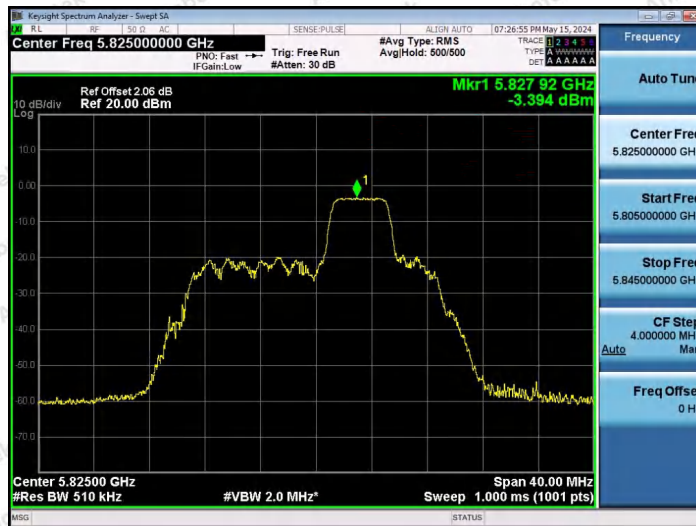

11AX20SISO-Ant1-5825-52Tone-RU39-PASS