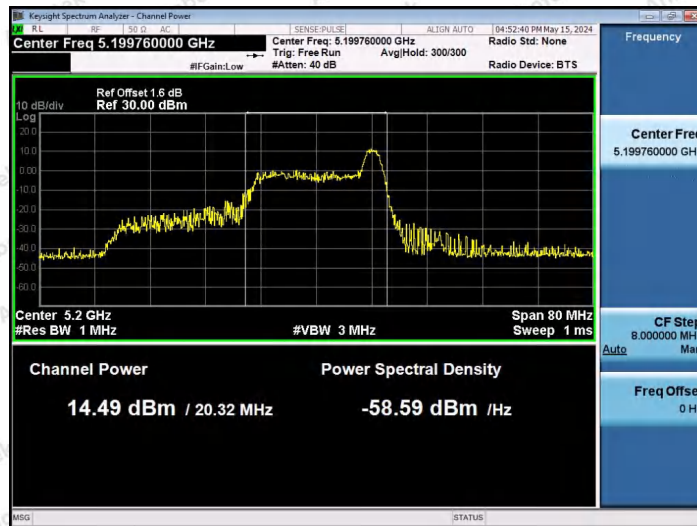

11AX40SISO-Ant1-5190-26Tone-RU17-PASS