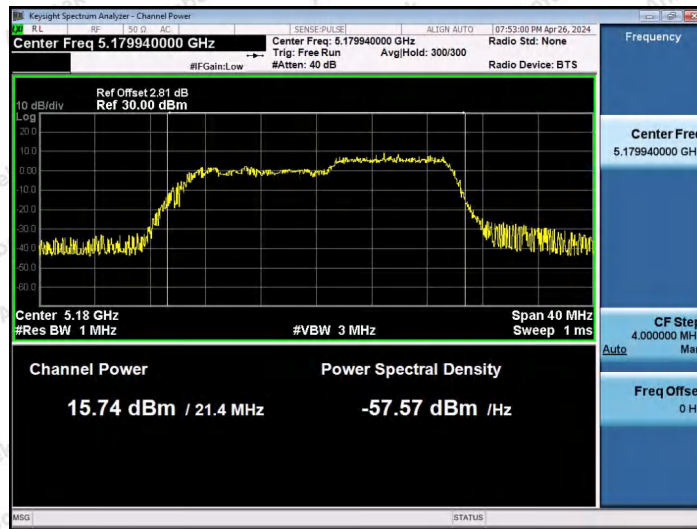

11AX20SISO-Ant1-5180-106Tone-RU54-PASS