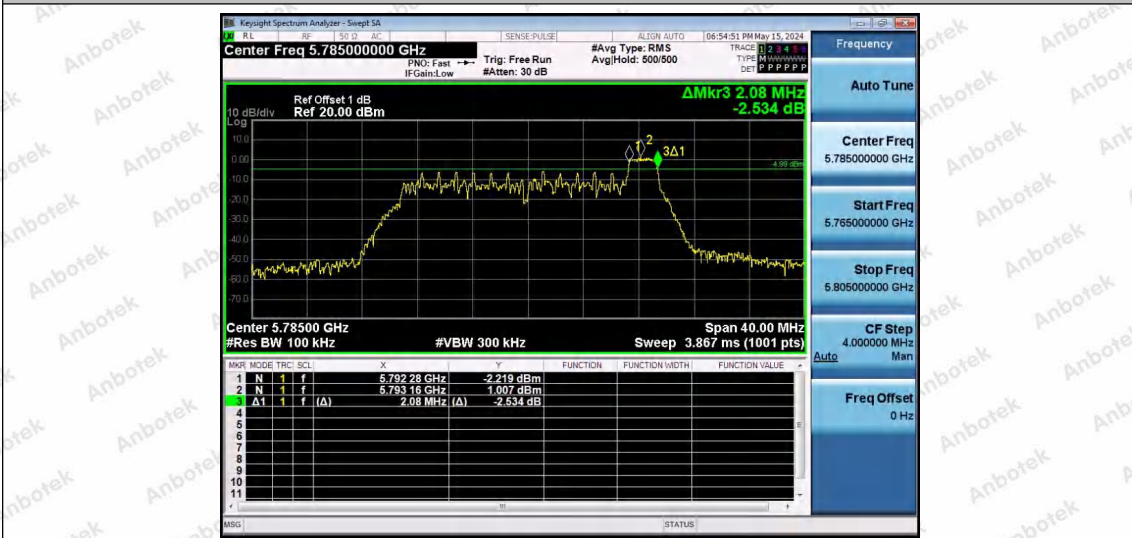

11AX20SISO-Ant1-5785-26Tone-RU8-PASS