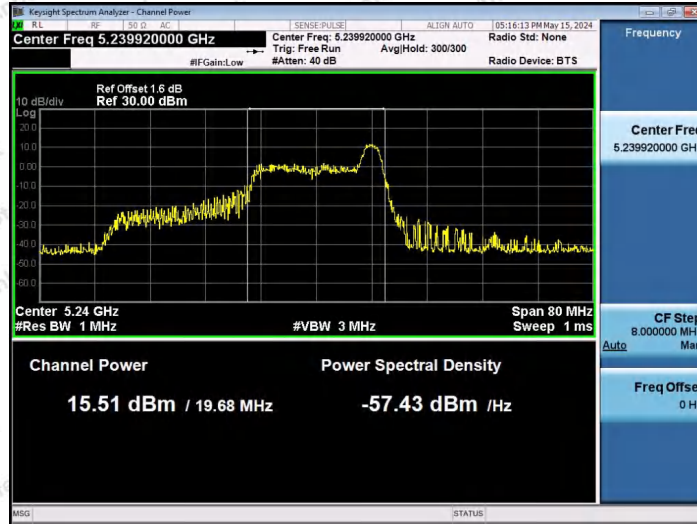

11AX40SISO-Ant1-5230-26Tone-RU17-PASS