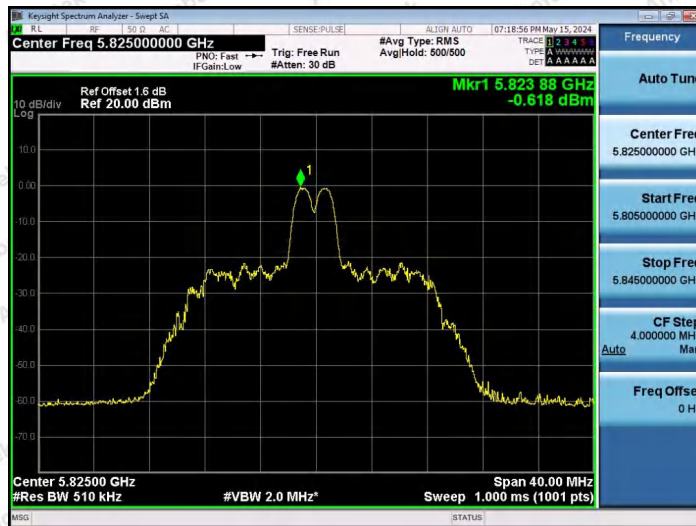

11AX20SISO-Ant1-5825-26Tone-RU4-PASS