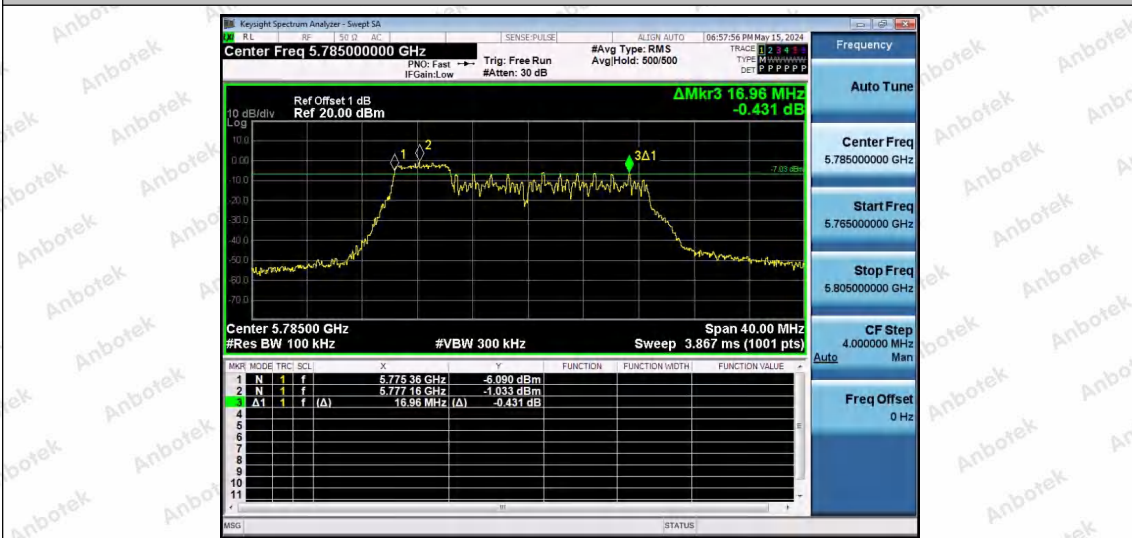

Hotline 400-003-0500
www.anbotek.com.cn

11AX20SISO-Ant1-5785-26Tone-RU4-PASS

11AX20SISO-Ant1-5785-26Tone-RU8-PASS

11AX20SISO-Ant1-5785-52Tone-RU37-PASS

Shenzhen Anbotek Compliance Laboratory Limited

Address: 1/F., Building D, Sogood Science and Technology Park, Sanwei Community, Hangcheng Street, Bao'an District, Shenzhen, Guangdong, China.
Tel: (86) 0755-26066440 Fax: (86) 0755-26014772 Email: service@anbotek.com