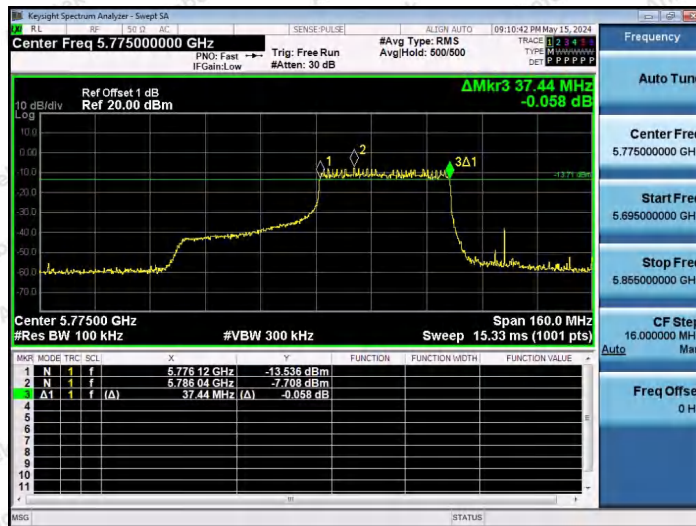

11AX80SISO-Ant1-5775-484Tone-RU66-PASS

Shenzhen Anbotek Compliance Laboratory Limited

Address: 1/F., Building D, Sogood Science and Technology Park, Sanwei Community, Hangcheng Street, Bao'an District, Shenzhen, Guangdong, China.
Tel: (86) 0755-26066440 Fax: (86) 0755-26014772 Email: service@anbotek.com

Hotline 400-003-0500
www.anbotek.com.cn