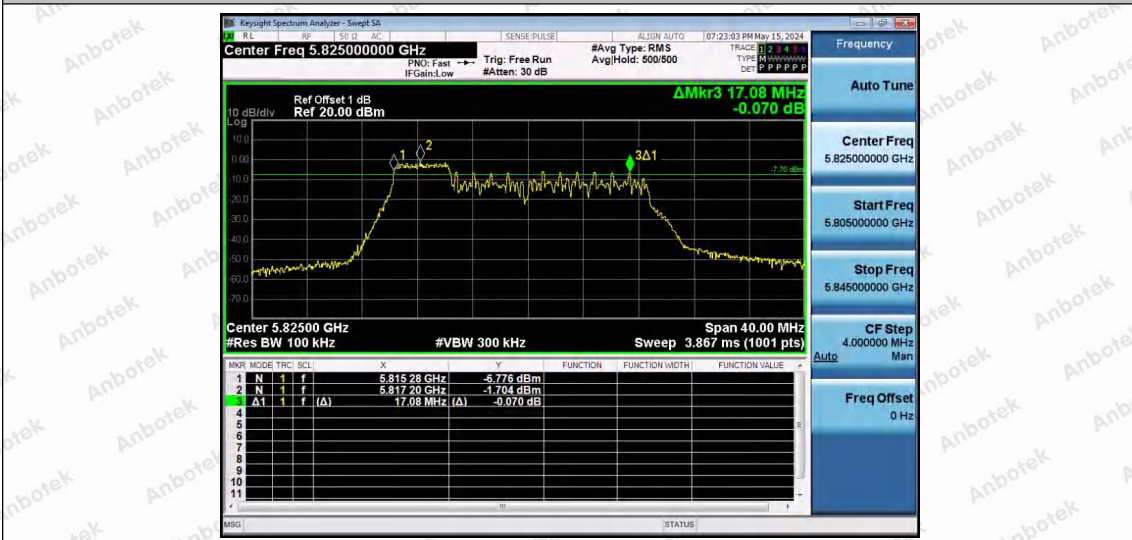

11AX20SISO-Ant1-5825-52Tone-RU37-PASS