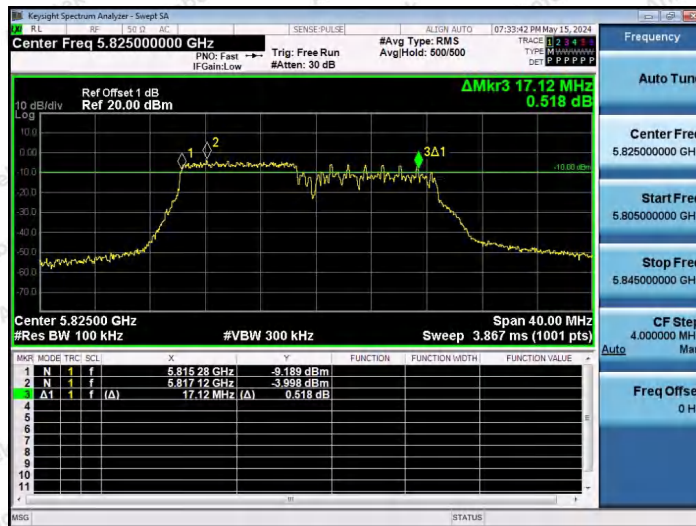

11AX20SISO-Ant1-5825-106Tone-RU53-PASS