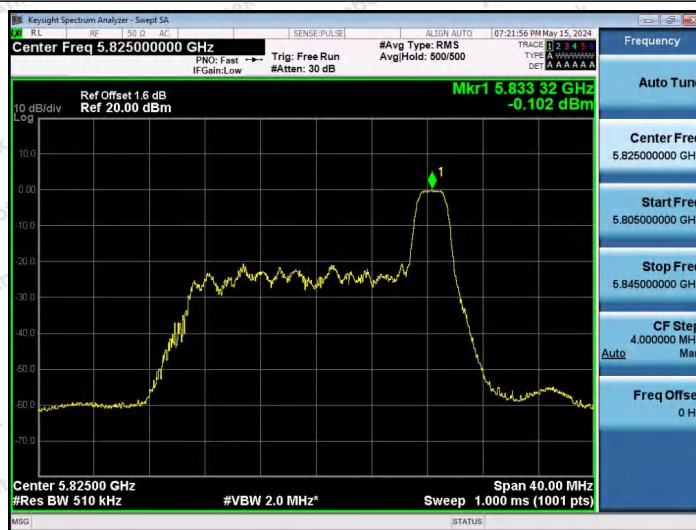

Hotline 400-003-0500
www.anbotek.com.cn

11AX20SISO-Ant1-5825-26Tone-RU0-PASS

11AX20SISO-Ant1-5825-26Tone-RU4-PASS

11AX20SISO-Ant1-5825-26Tone-RU8-PASS

Shenzhen Anbotek Compliance Laboratory Limited

Address: 1/F., Building D, Sogood Science and Technology Park, Sanwei Community, Hangcheng Street, Bao'an District, Shenzhen, Guangdong, China.
Tel: (86) 0755-26066440 Fax: (86) 0755-26014772 Email: service@anbotek.com