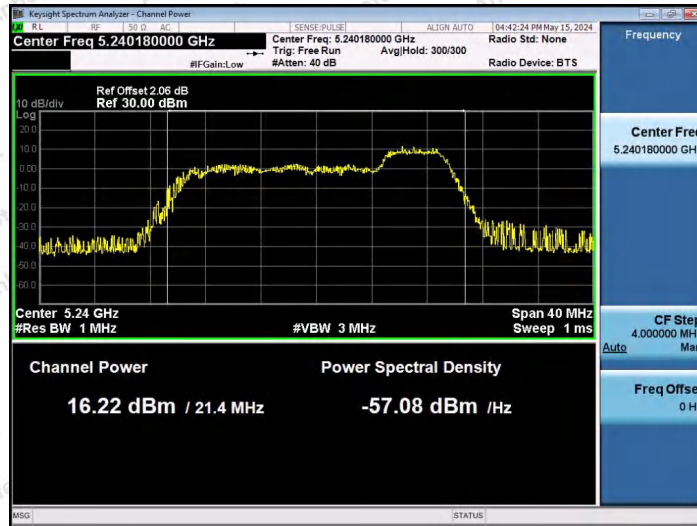

11AX20SISO-Ant1-5240-52Tone-RU40-PASS