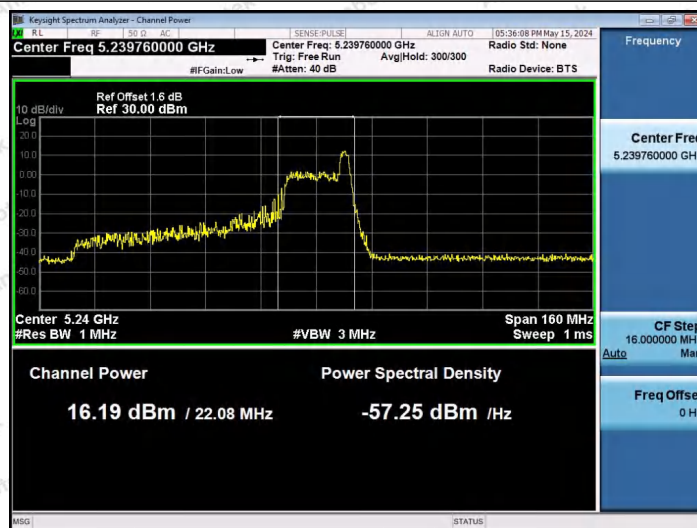

Hotline 400-003-0500
 www.anbotek.com.cn

11AX40SISO-Ant1-5230-242Tone-RU62-PASS

11AX80SISO-Ant1-5210-26Tone-RU0-PASS

11AX80SISO-Ant1-5210-26Tone-RU36-PASS

Shenzhen Anbotek Compliance Laboratory Limited

Address: 1/F., Building D, Sogood Science and Technology Park, Sanwei Community, Hangcheng Street, Bao'an District, Shenzhen, Guangdong, China.
Tel: (86) 0755-26066440 Fax: (86) 0755-26014772 Email: service@anbotek.com