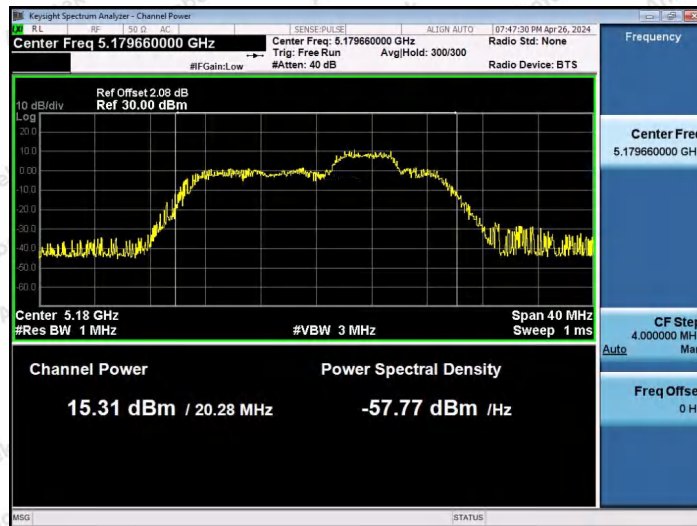

11AX20SISO-Ant1-5180-52Tone-RU39-PASS