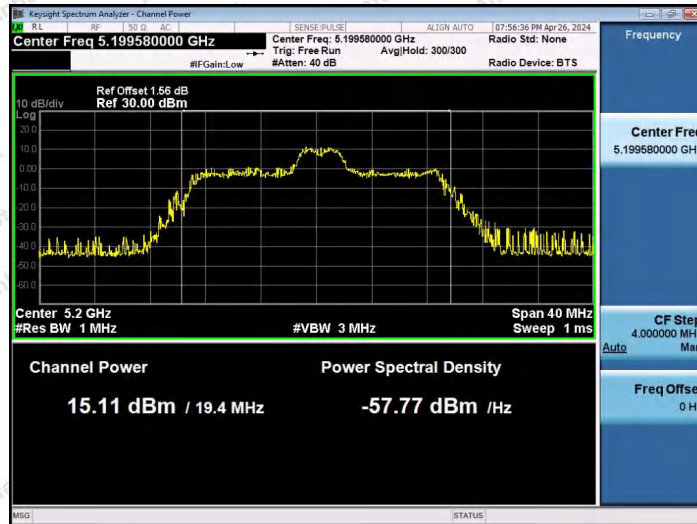

11AX20SISO-Ant1-5200-26Tone-RU4-PASS