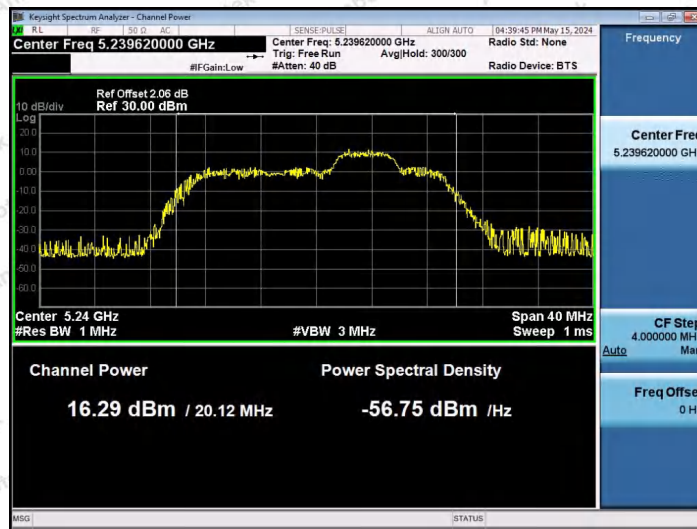

Hotline: 400-003-0500
www.anbotek.com.cn

11AX20SISO-Ant1-5240-26Tone-RU8-PASS

11AX20SISO-Ant1-5240-52Tone-RU37-PASS

11AX20SISO-Ant1-5240-52Tone-RU39-PASS

Shenzhen Anbotek Compliance Laboratory Limited

Address: 1/F., Building D, Sogood Science and Technology Park, Sanwei Community, Hangcheng Street, Bao'an District, Shenzhen, Guangdong, China.
Tel: (86) 0755-26066440 Fax: (86) 0755-26014772 Email: service@anbotek.com