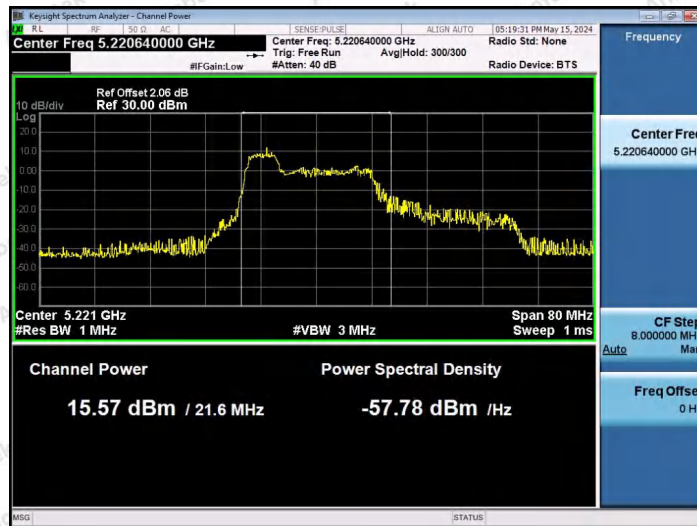

11AX40SISO-Ant1-5230-52Tone-RU37-PASS