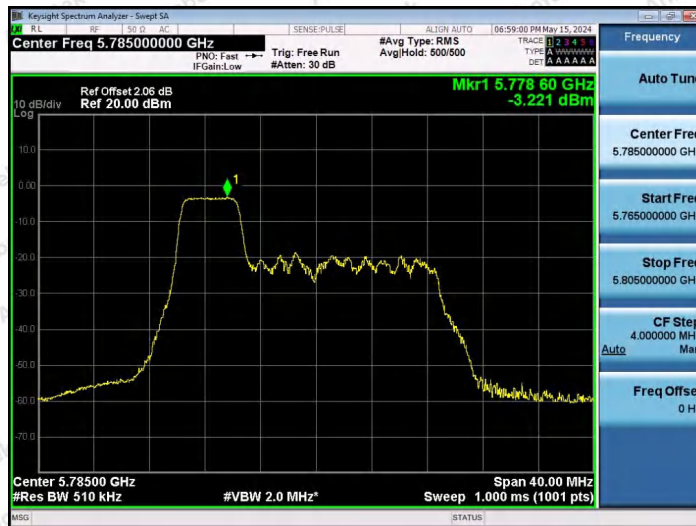

11AX20SISO-Ant1-5785-52Tone-RU37-PASS