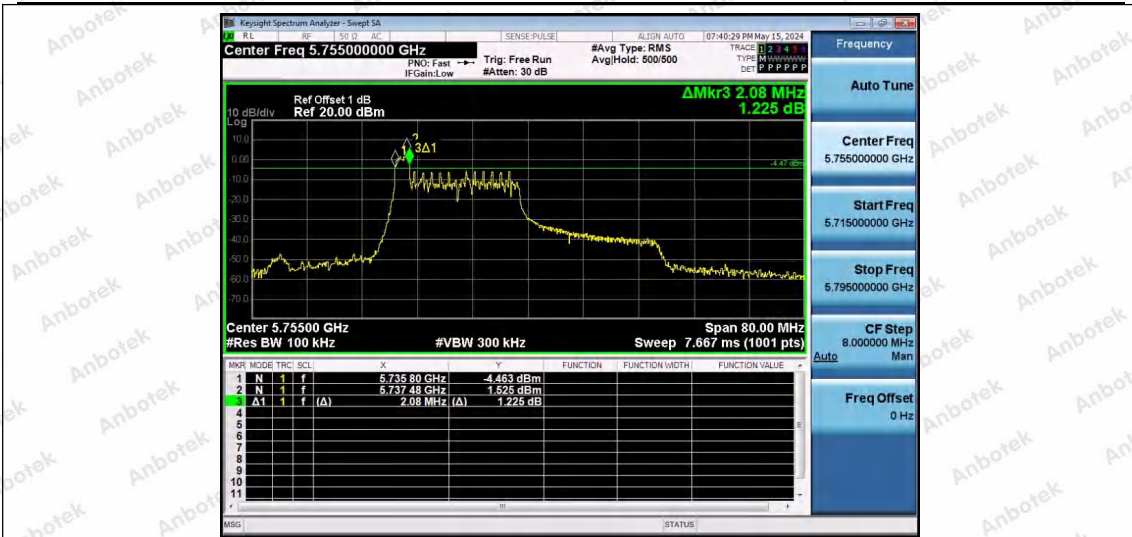

11AX40SISO-Ant1-5755-26Tone-RU0-PASS