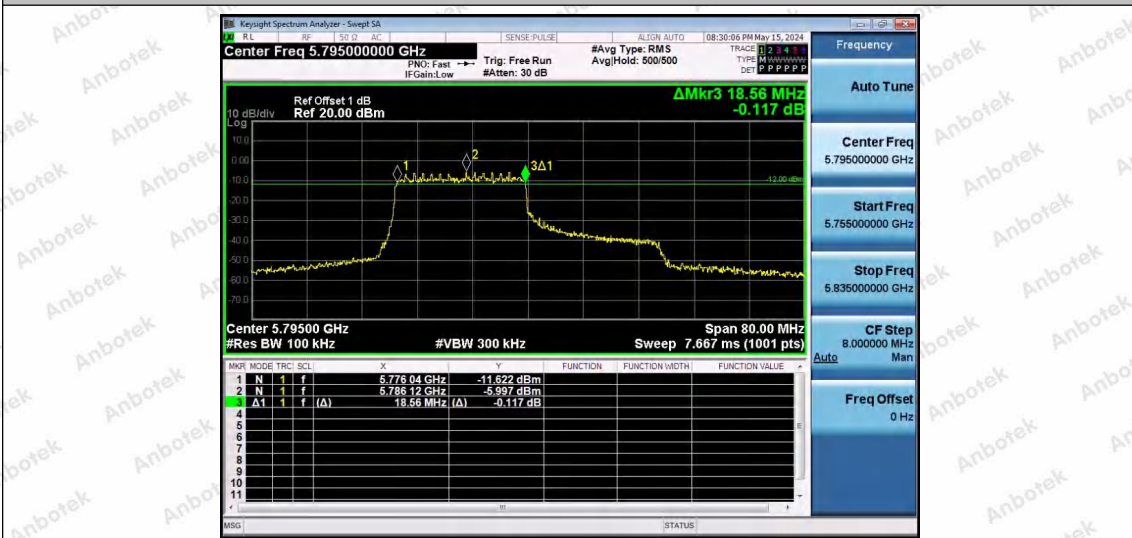

Hotline 400-003-0500
www.anbotek.com.cn

11AX40SISO-Ant1-5795-106Tone-RU53-PASS

11AX40SISO-Ant1-5795-106Tone-RU56-PASS

11AX40SISO-Ant1-5795-242Tone-RU61-PASS

Shenzhen Anbotek Compliance Laboratory Limited

Address: 1/F., Building D, Sogood Science and Technology Park, Sanwei Community, Hangcheng Street, Bao'an District, Shenzhen, Guangdong, China.
Tel: (86) 0755-26066440 Fax: (86) 0755-26014772 Email: service@anbotek.com