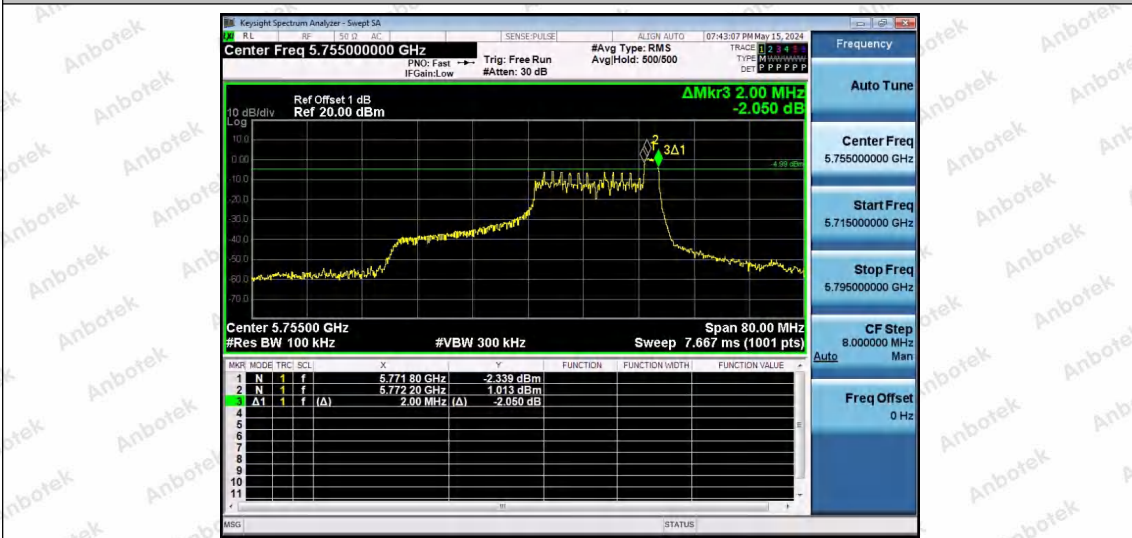

11AX40SISO-Ant1-5755-26Tone-RU17-PASS