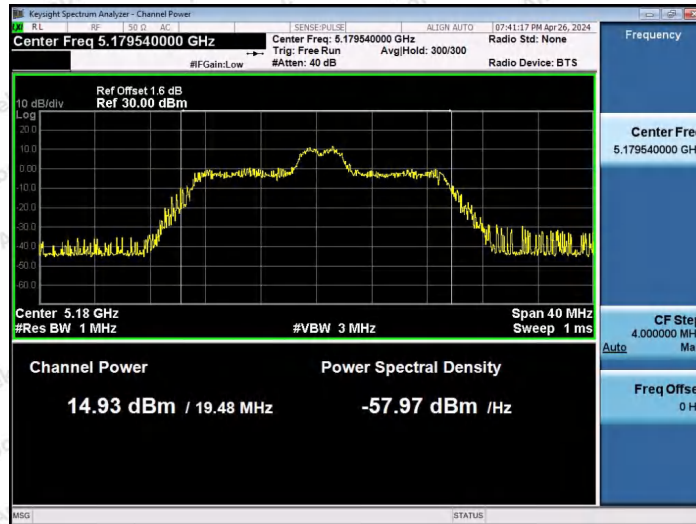

Hotline
 400-003-0500
www.anbotek.com.cn

Test Graphs

11AX20SISO-Ant1-5180-26Tone-RU0-PASS

11AX20SISO-Ant1-5180-26Tone-RU4-PASS

11AX20SISO-Ant1-5180-26Tone-RU8-PASS

Shenzhen Anbotek Compliance Laboratory Limited