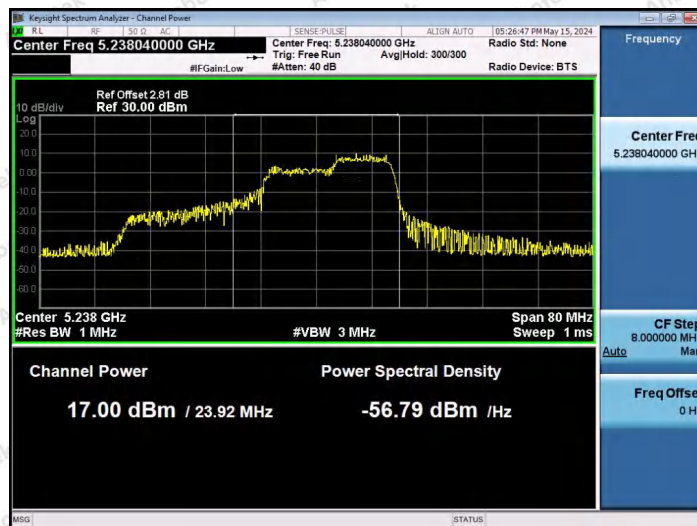

Hotline: 400-003-0500
www.anbotek.com.cn

11AX40SISO-Ant1-5230-106Tone-RU53-PASS

11AX40SISO-Ant1-5230-106Tone-RU56-PASS

11AX40SISO-Ant1-5230-242Tone-RU61-PASS

Shenzhen Anbotek Compliance Laboratory Limited