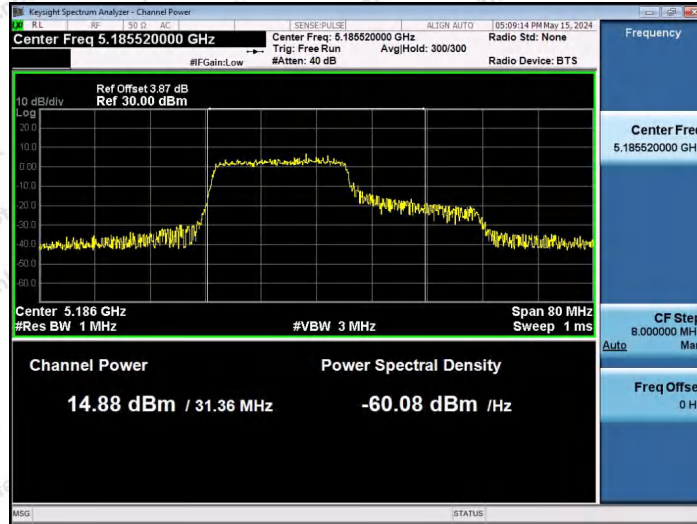

11AX40SISO-Ant1-5190-242Tone-RU61-PASS