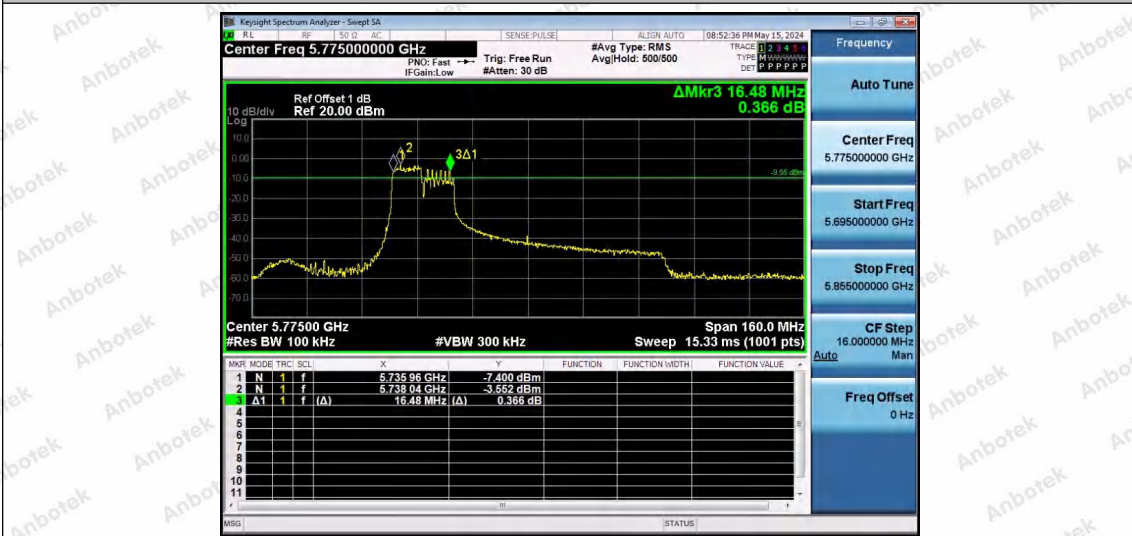

11AX80SISO-Ant1-5775-106Tone-RU53-PASS

Shenzhen Anbotek Compliance Laboratory Limited

Address: 1/F., Building D, Sogood Science and Technology Park, Sanwei Community, Hangcheng Street, Bao'an District, Shenzhen, Guangdong, China.
Tel: (86) 0755-26066440 Fax: (86) 0755-26014772 Email: service@anbotek.com

Hotline 400-003-0500
www.anbotek.com.cn