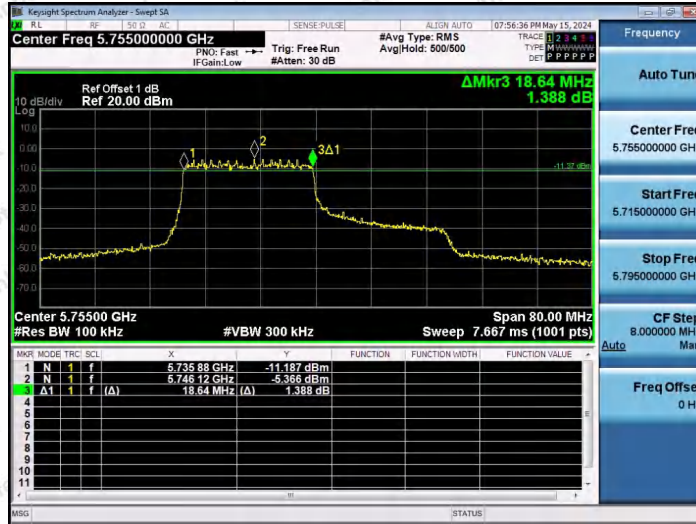

11AX40SISO-Ant1-5755-242Tone-RU61-PASS