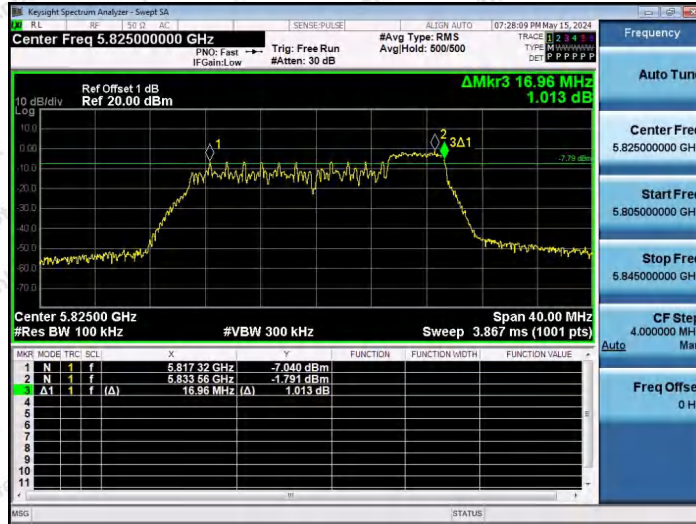

11AX20SISO-Ant1-5825-52Tone-RU40-PASS