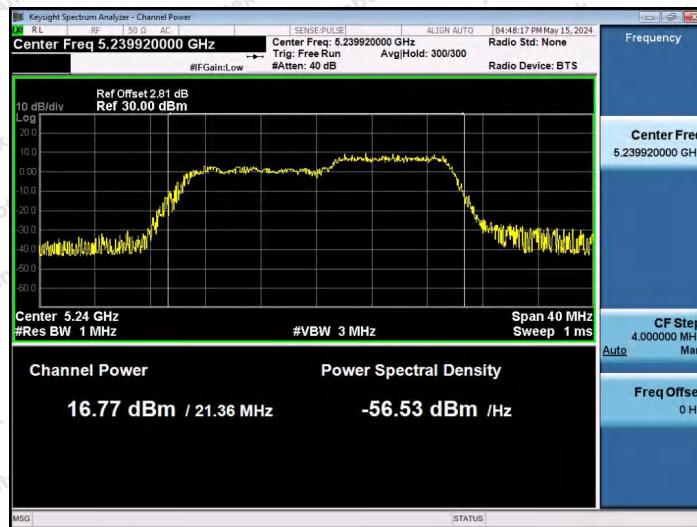

Hotline: 400-003-0500
www.anbotek.com.cn

11AX20SISO-Ant1-5240-52Tone-RU40-PASS

11AX20SISO-Ant1-5240-106Tone-RU53-PASS

11AX20SISO-Ant1-5240-106Tone-RU54-PASS

Shenzhen Anbotek Compliance Laboratory Limited

Address: 1/F., Building D, Sogood Science and Technology Park, Sanwei Community, Hangcheng Street, Bao'an District, Shenzhen, Guangdong, China.
Tel: (86) 0755-26066440 Fax: (86) 0755-26014772 Email: service@anbotek.com