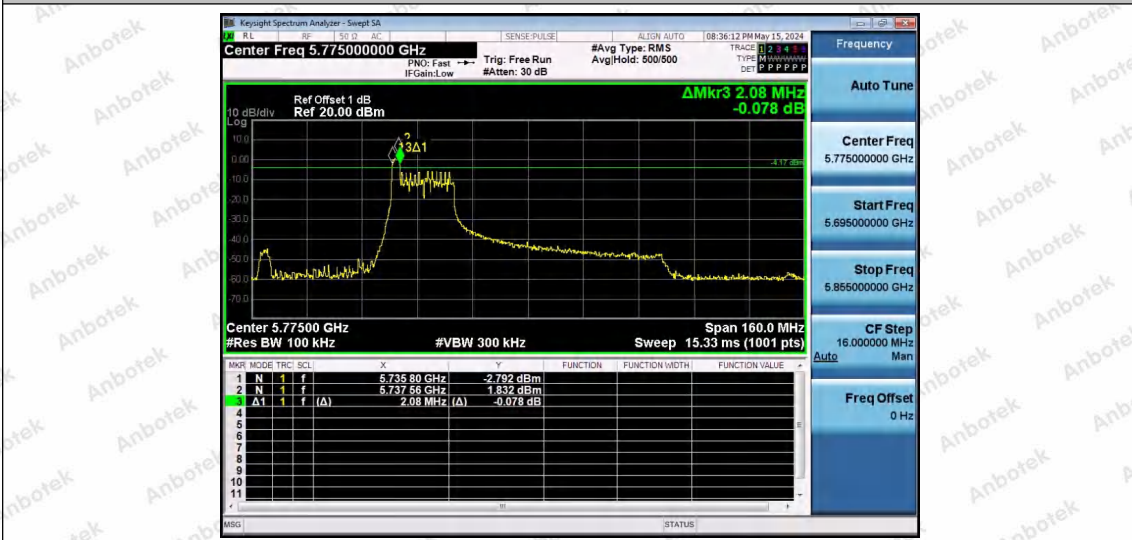

11AX80SISO-Ant1-5775-26Tone-RU0-PASS