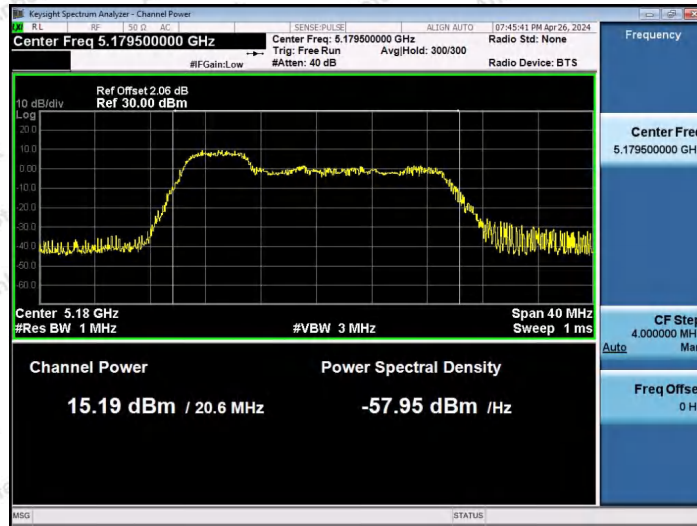

11AX20SISO-Ant1-5180-52Tone-RU37-PASS