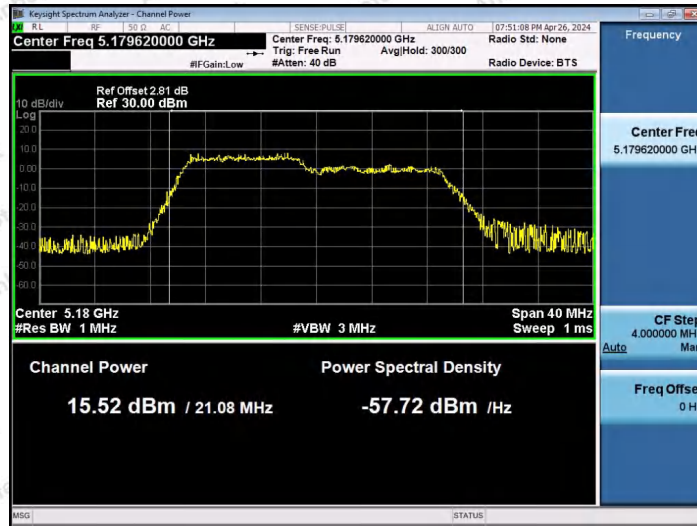

11AX20SISO-Ant1-5180-106Tone-RU53-PASS