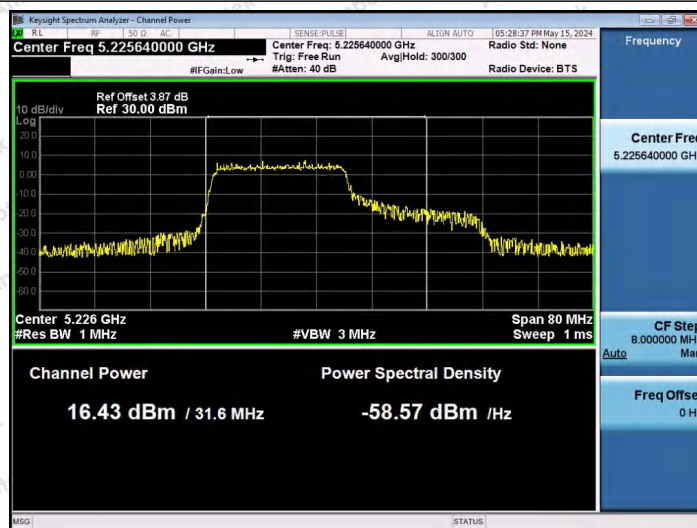

Hotline: 400-003-0500
www.anbotek.com.cn

11AX40SISO-Ant1-5230-106Tone-RU53-PASS

11AX40SISO-Ant1-5230-106Tone-RU56-PASS

11AX40SISO-Ant1-5230-242Tone-RU61-PASS

Shenzhen Anbotek Compliance Laboratory Limited