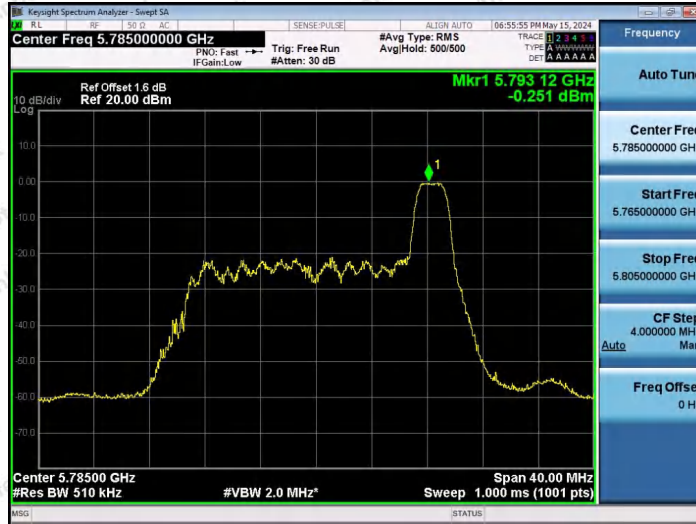

11AX20SISO-Ant1-5785-26Tone-RU8-PASS