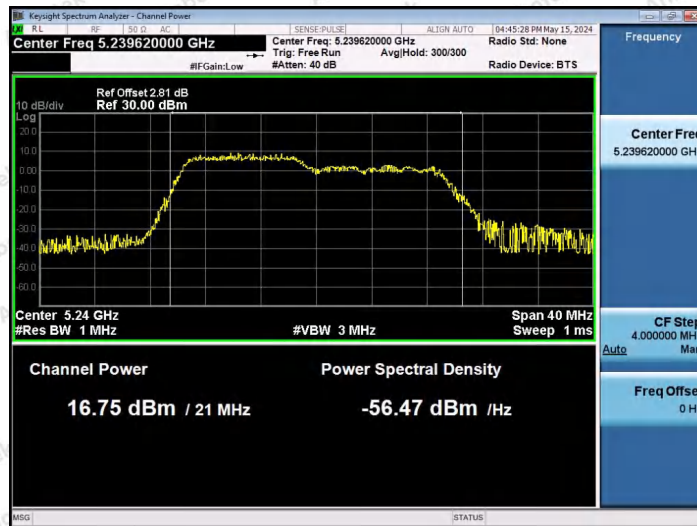

11AX20SISO-Ant1-5240-106Tone-RU53-PASS