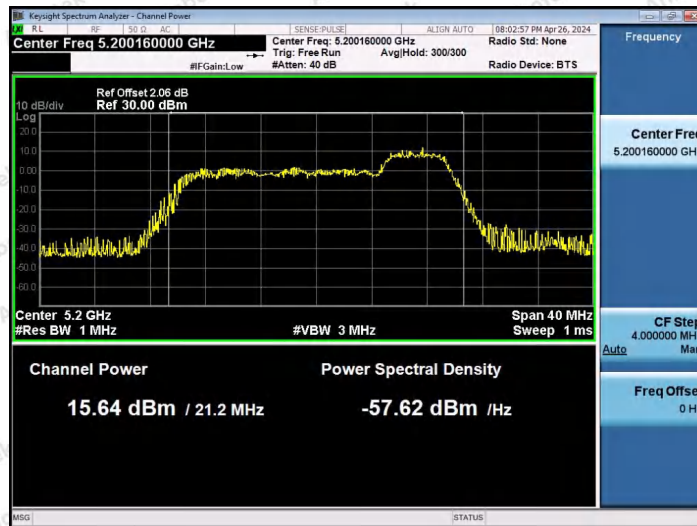

11AX20SISO-Ant1-5200-52Tone-RU40-PASS