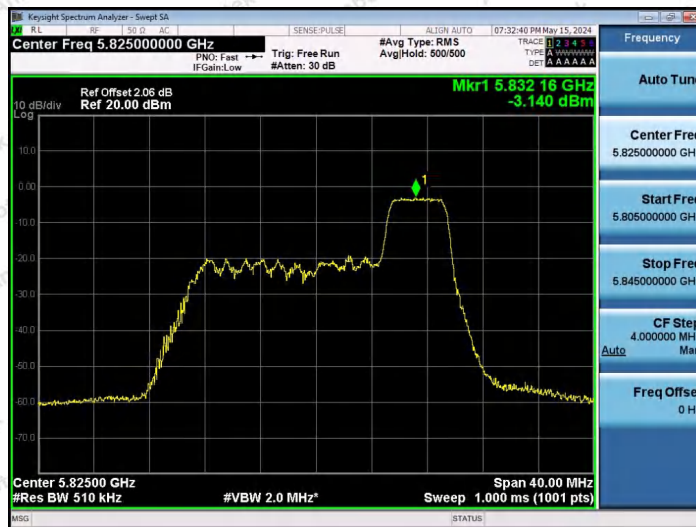

Hotline 400-003-0500
www.anbotek.com.cn

11AX20SISO-Ant1-5825-52Tone-RU37-PASS

11AX20SISO-Ant1-5825-52Tone-RU39-PASS

11AX20SISO-Ant1-5825-52Tone-RU40-PASS

Shenzhen Anbotek Compliance Laboratory Limited

Address: 1/F., Building D, Sogood Science and Technology Park, Sanwei Community, Hangcheng Street, Bao'an District, Shenzhen, Guangdong, China.
Tel: (86) 0755-26066440 Fax: (86) 0755-26014772 Email: service@anbotek.com