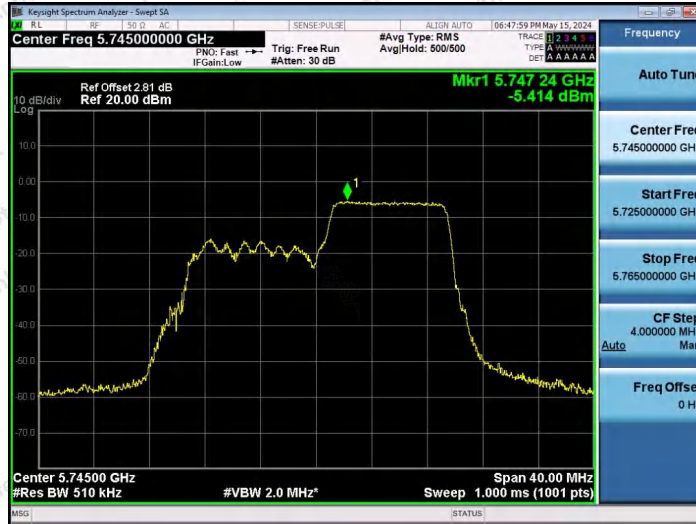

11AX20SISO-Ant1-5745-106Tone-RU54-PASS