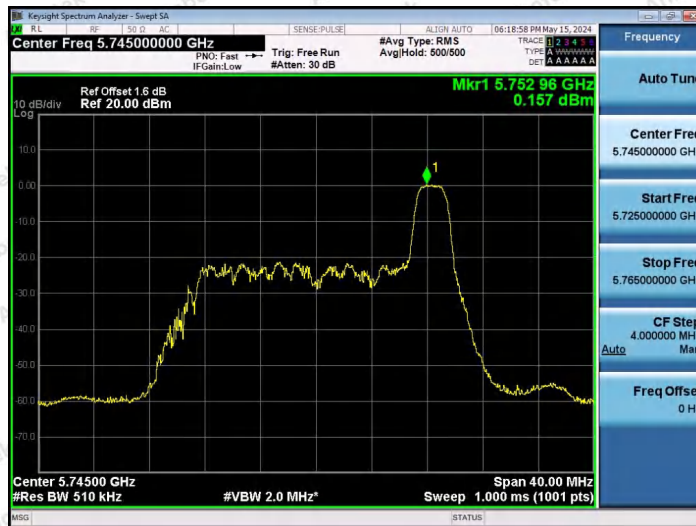

11AX20SISO-Ant1-5745-26Tone-RU8-PASS