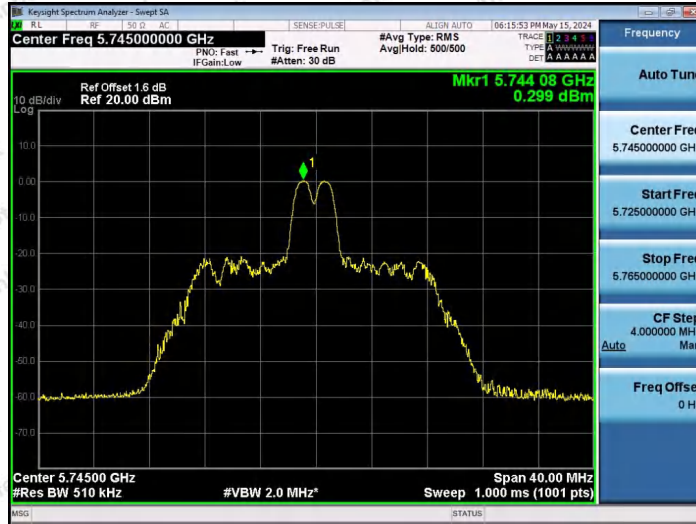

11AX20SISO-Ant1-5745-26Tone-RU4-PASS