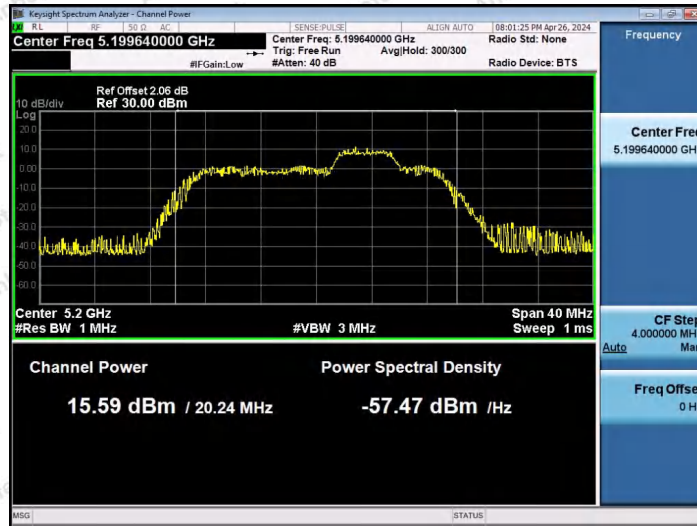

11AX20SISO-Ant1-5200-52Tone-RU39-PASS