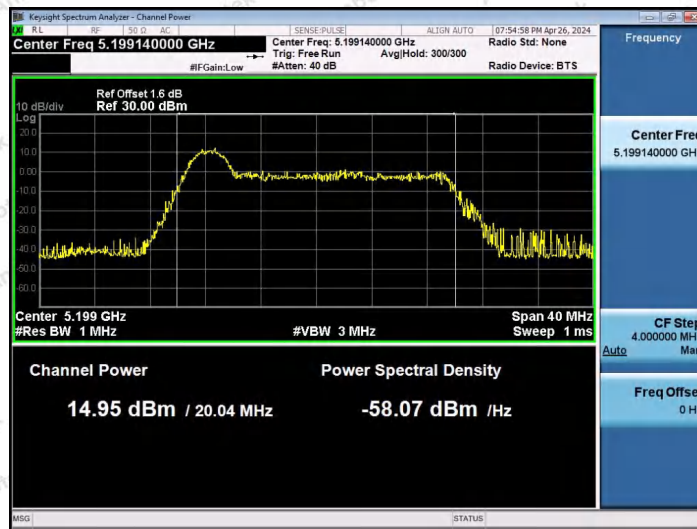

Hotline: 400-003-0500
www.anbotek.com.cn

11AX20SISO-Ant1-5180-106Tone-RU53-PASS

11AX20SISO-Ant1-5180-106Tone-RU54-PASS

11AX20SISO-Ant1-5200-26Tone-RU0-PASS

Shenzhen Anbotek Compliance Laboratory Limited

Address: 1/F., Building D, Sogood Science and Technology Park, Sanwei Community, Hangcheng Street, Bao'an District, Shenzhen, Guangdong, China.
Tel: (86) 0755-26066440 Fax: (86) 0755-26014772 Email: service@anbotek.com