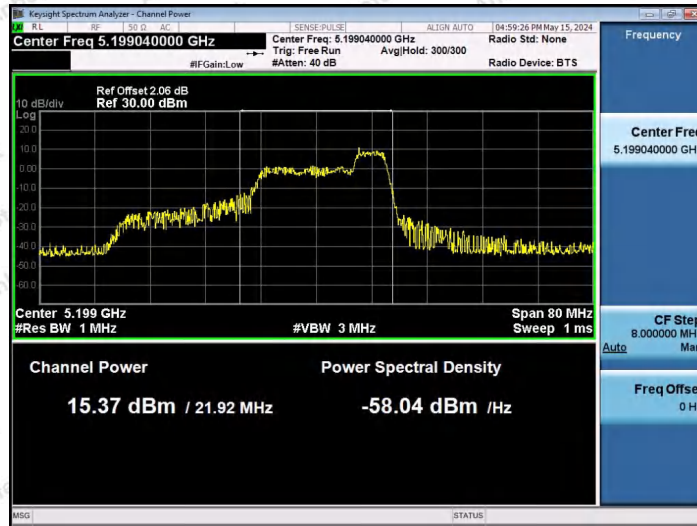

11AX40SISO-Ant1-5190-52Tone-RU44-PASS