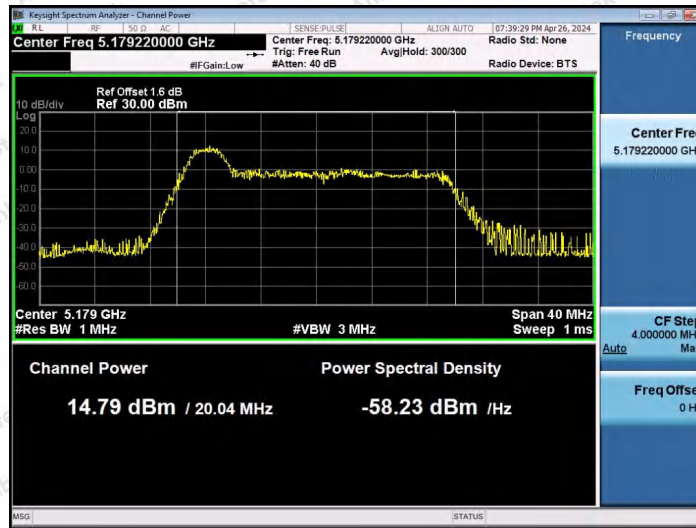

Hotline
 400-003-0500
www.anbotek.com.cn

Test Graphs

11AX20SISO-Ant1-5180-26Tone-RU0-PASS

11AX20SISO-Ant1-5180-26Tone-RU4-PASS

11AX20SISO-Ant1-5180-26Tone-RU8-PASS

Shenzhen Anbotek Compliance Laboratory Limited