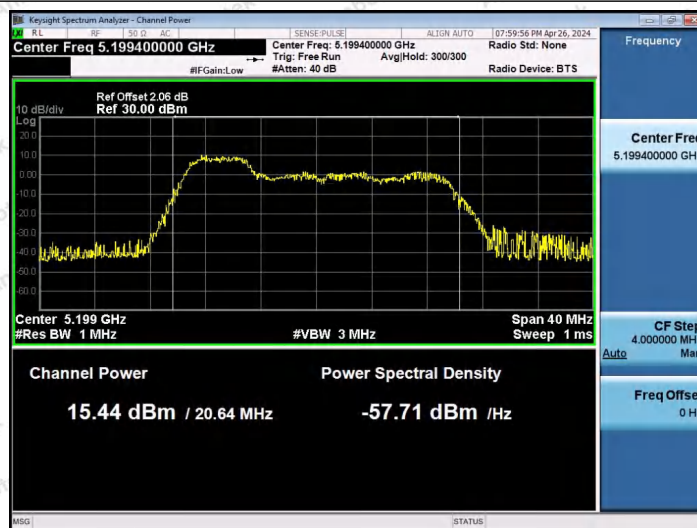

Hotline: 400-003-0500
www.anbotek.com.cn

11AX20SISO-Ant1-5200-26Tone-RU4-PASS

11AX20SISO-Ant1-5200-26Tone-RU8-PASS

11AX20SISO-Ant1-5200-52Tone-RU37-PASS

Shenzhen Anbotek Compliance Laboratory Limited

Address: 1/F., Building D, Sogood Science and Technology Park, Sanwei Community, Hangcheng Street, Bao'an District, Shenzhen, Guangdong, China.
Tel: (86) 0755-26066440 Fax: (86) 0755-26014772 Email: service@anbotek.com