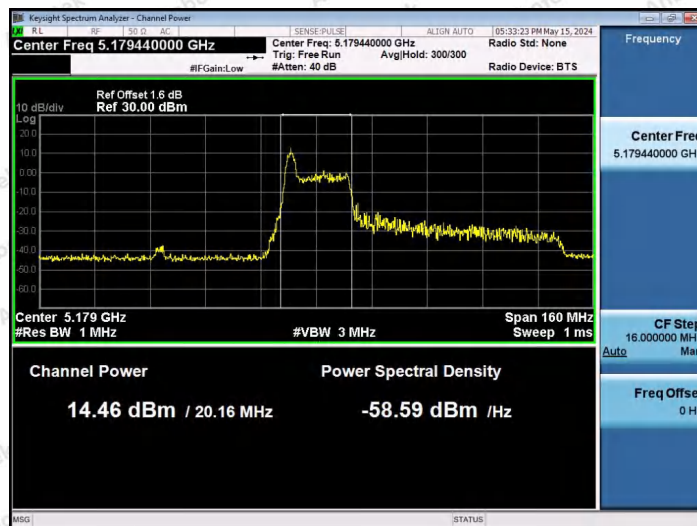

11AX80SISO-Ant1-5210-26Tone-RU0-PASS