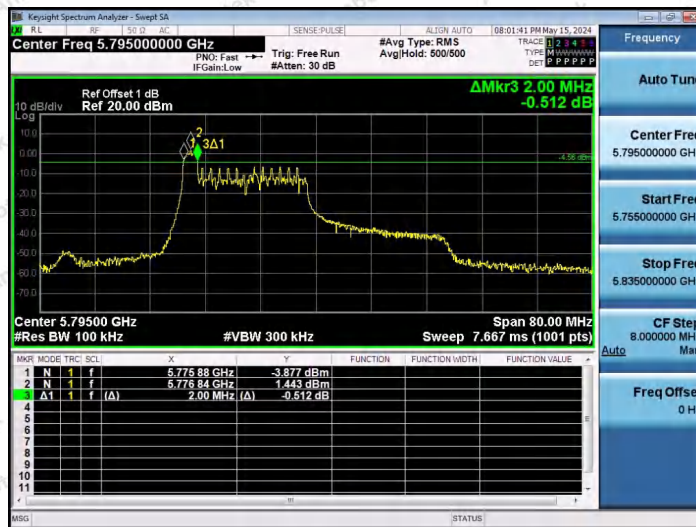

Hotline 400-003-0500
 www.anbotek.com.cn

11AX40SISO-Ant1-5755-242Tone-RU61-PASS

11AX40SISO-Ant1-5755-242Tone-RU62-PASS

11AX40SISO-Ant1-5795-26Tone-RU0-PASS

Shenzhen Anbotek Compliance Laboratory Limited

Address: 1/F., Building D, Sogood Science and Technology Park, Sanwei Community, Hangcheng Street, Bao'an District, Shenzhen, Guangdong, China.
 Tel: (86) 0755-26066440 Fax: (86) 0755-26014772 Email: service@anbotek.com