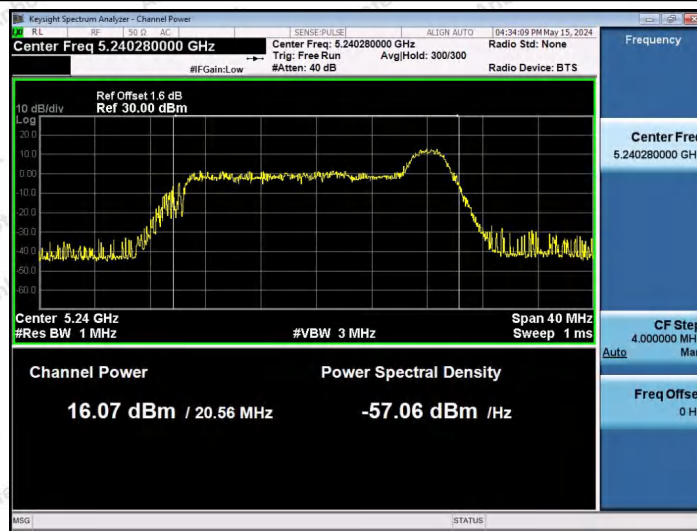

11AX20SISO-Ant1-5240-26Tone-RU8-PASS