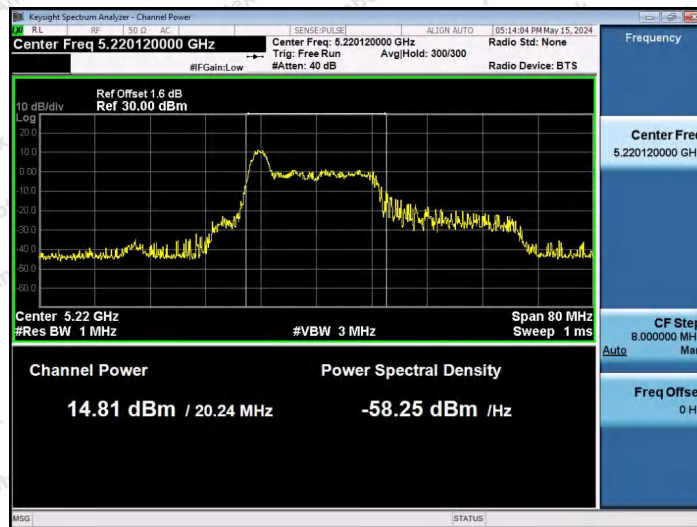

Hotline
 400-003-0500
 www.anbotek.com.cn

11AX40SISO-Ant1-5190-242Tone-RU61-PASS

11AX40SISO-Ant1-5190-242Tone-RU62-PASS

11AX40SISO-Ant1-5230-26Tone-RU0-PASS

Shenzhen Anbotek Compliance Laboratory Limited

Address: 1/F., Building D, Sogood Science and Technology Park, Sanwei Community, Hangcheng Street, Bao'an District, Shenzhen, Guangdong, China.
 Tel: (86) 0755-26066440 Fax: (86) 0755-26014772 Email: service@anbotek.com