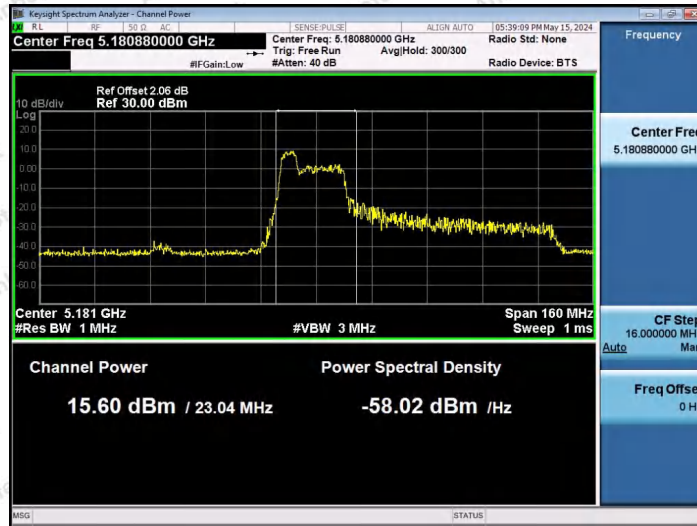

11AX80SISO-Ant1-5210-52Tone-RU37-PASS