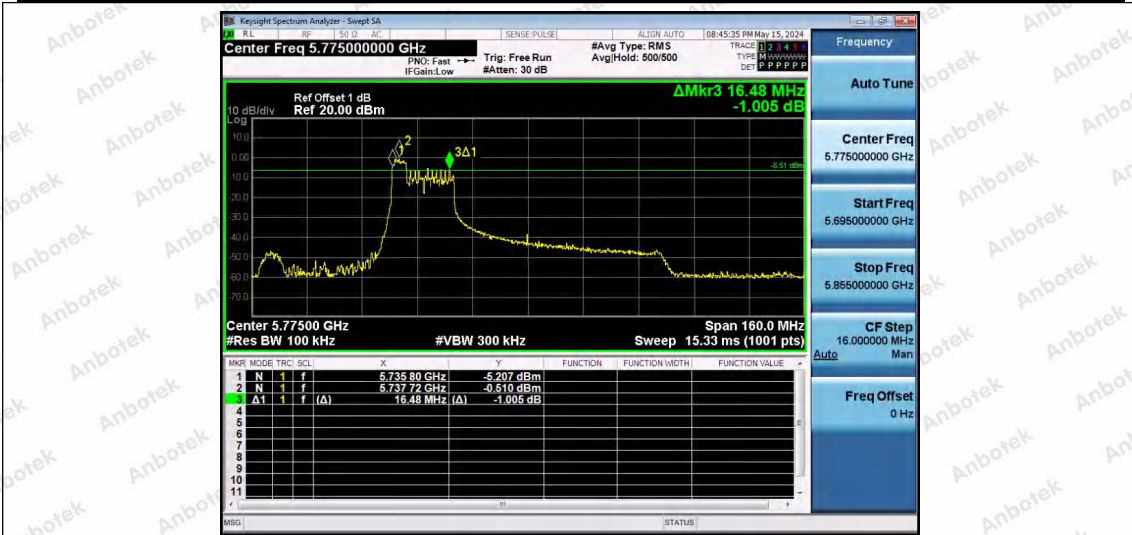

11AX80SISO-Ant1-5775-52Tone-RU37-PASS