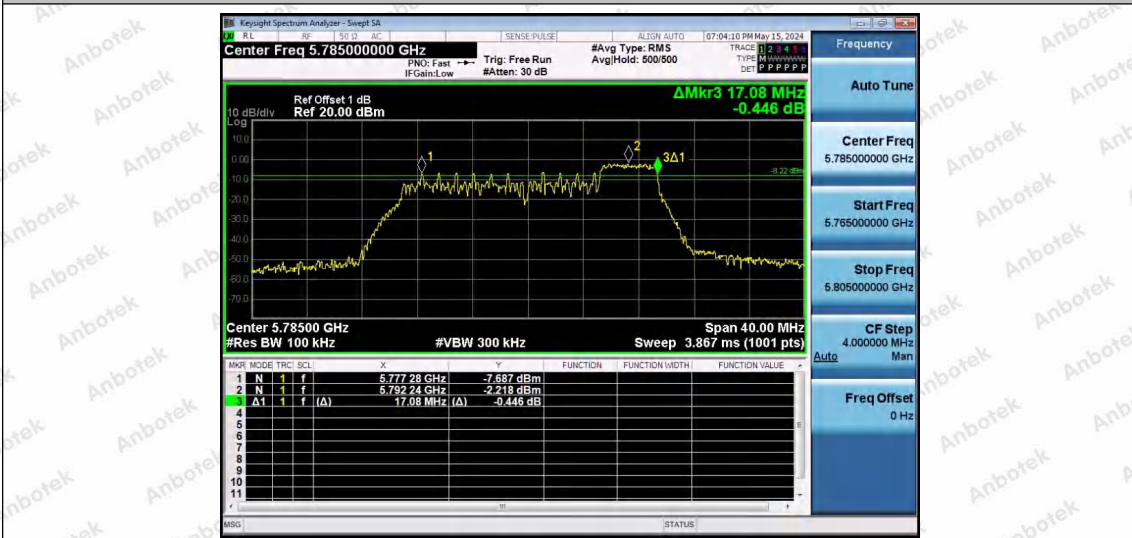

11AX20SISO-Ant1-5785-52Tone-RU40-PASS