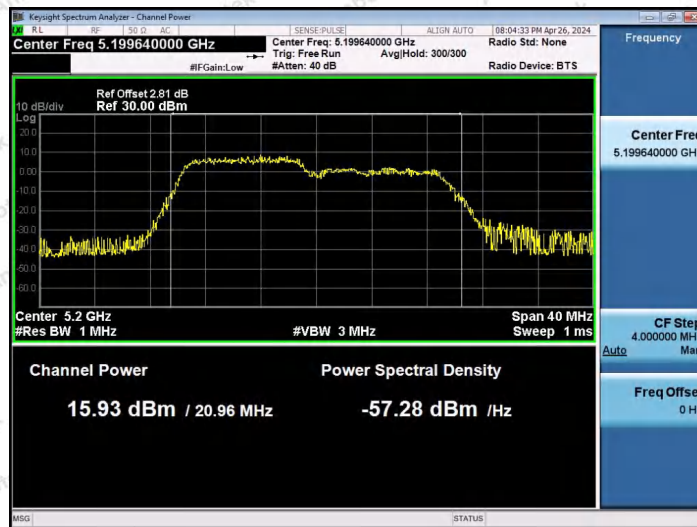

Hotline: 400-003-0500
www.anbotek.com.cn

11AX20SISO-Ant1-5200-52Tone-RU39-PASS

11AX20SISO-Ant1-5200-52Tone-RU40-PASS

11AX20SISO-Ant1-5200-106Tone-RU53-PASS

Shenzhen Anbotek Compliance Laboratory Limited

Address: 1/F., Building D, Sogood Science and Technology Park, Sanwei Community, Hangcheng Street, Bao'an District, Shenzhen, Guangdong, China.
Tel: (86) 0755-26066440 Fax: (86) 0755-26014772 Email: service@anbotek.com