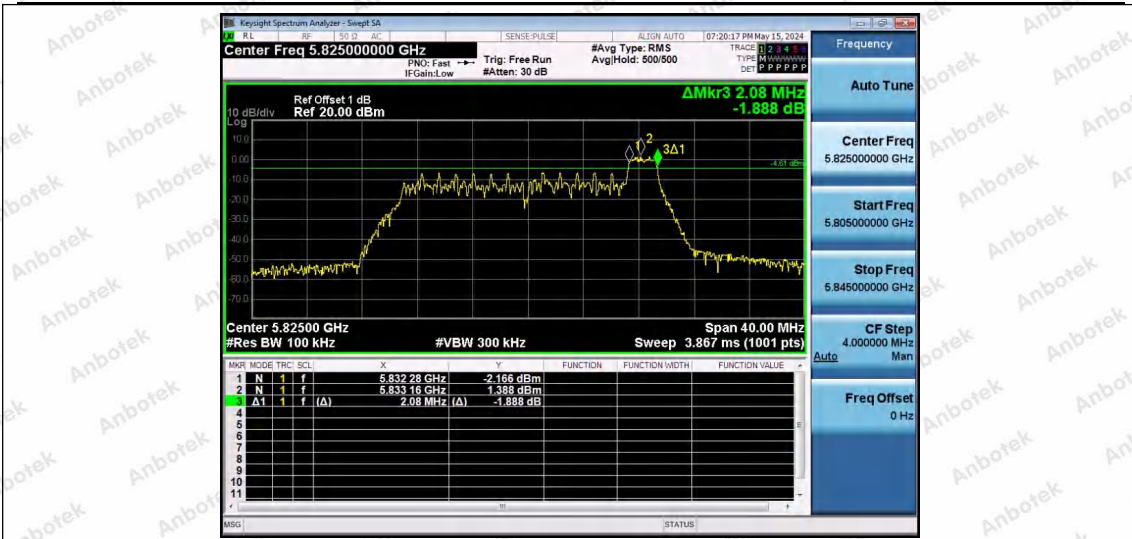

11AX20SISO-Ant1-5825-26Tone-RU8-PASS