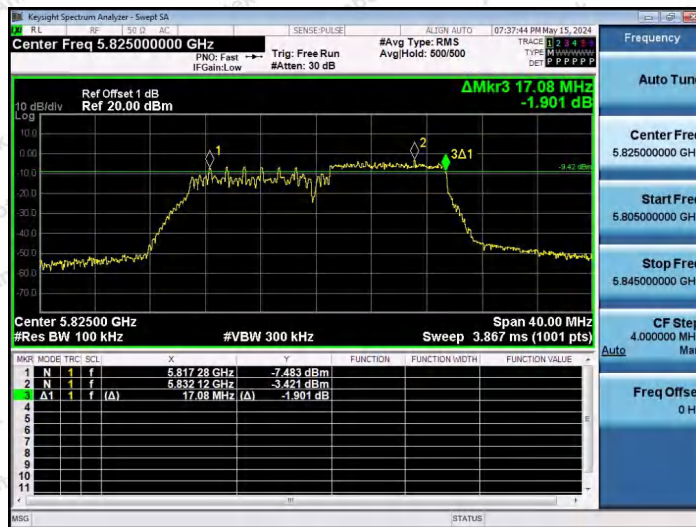

Hotline 400-003-0500
 www.anbotek.com.cn

11AX20SISO-Ant1-5825-52Tone-RU40-PASS

11AX20SISO-Ant1-5825-106Tone-RU53-PASS

11AX20SISO-Ant1-5825-106Tone-RU54-PASS

Shenzhen Anbotek Compliance Laboratory Limited

Address: 1/F., Building D, Sogood Science and Technology Park, Sanwei Community, Hangcheng Street, Bao'an District, Shenzhen, Guangdong, China.
 Tel: (86) 0755-26066440 Fax: (86) 0755-26014772 Email: service@anbotek.com