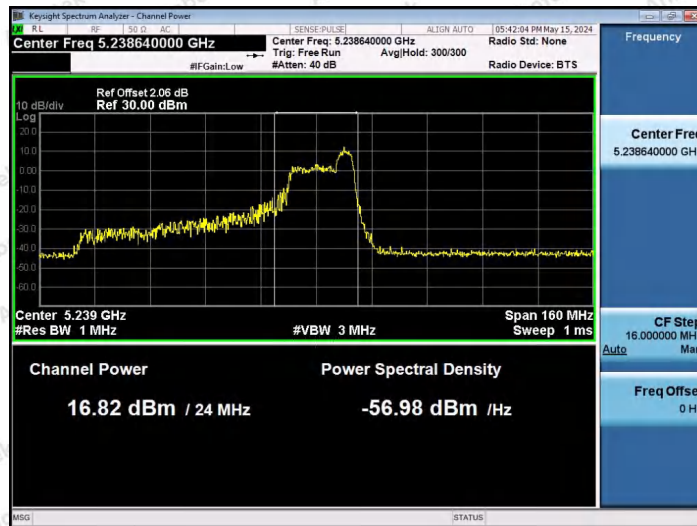

11AX80SISO-Ant1-5210-52Tone-RU52-PASS