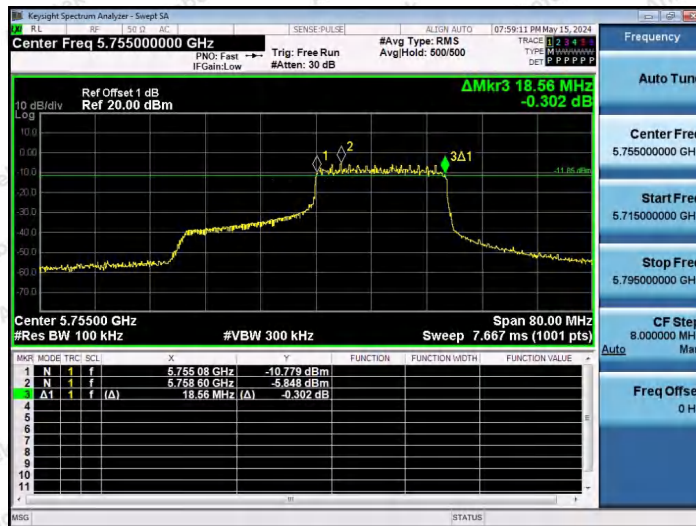

11AX40SISO-Ant1-5755-242Tone-RU62-PASS