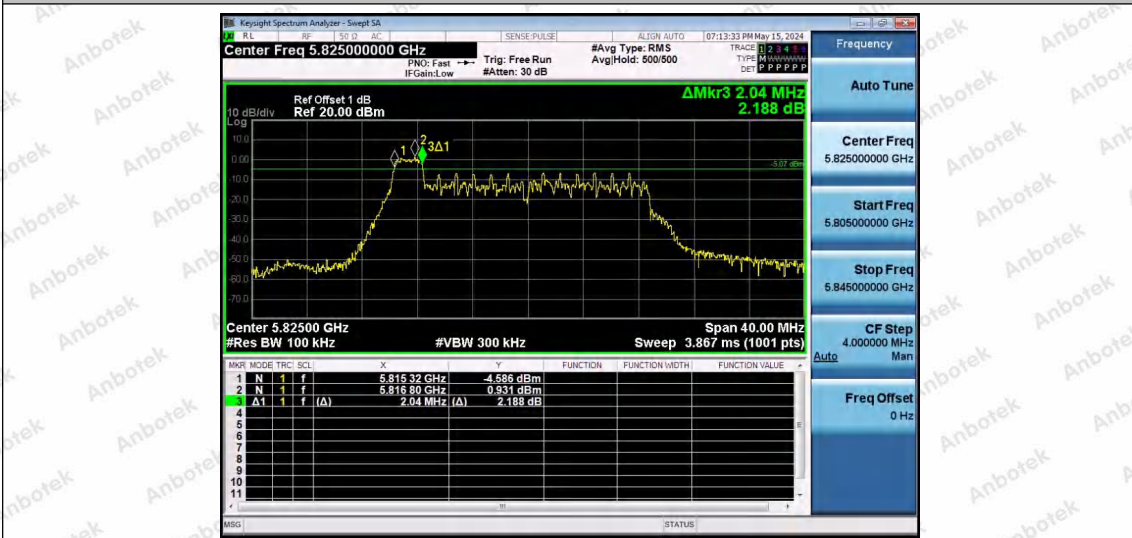

11AX20SISO-Ant1-5825-26Tone-RU0-PASS