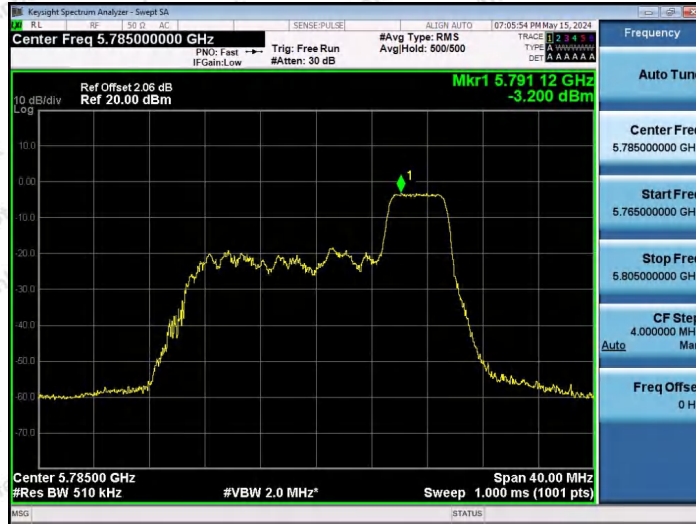

11AX20SISO-Ant1-5785-52Tone-RU40-PASS