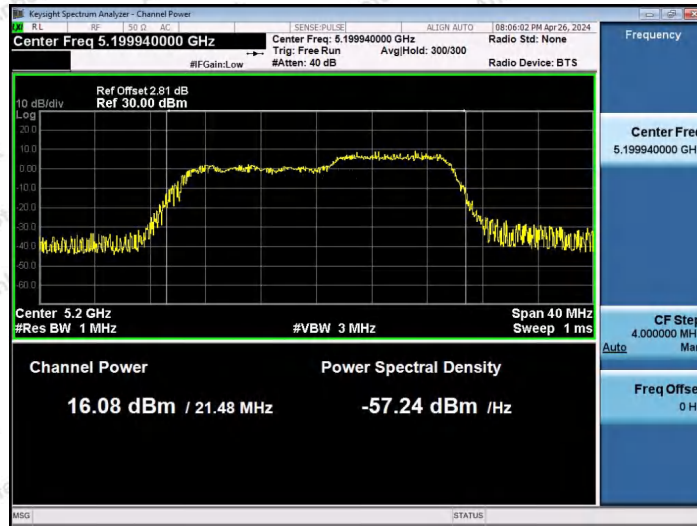

11AX20SISO-Ant1-5200-106Tone-RU54-PASS