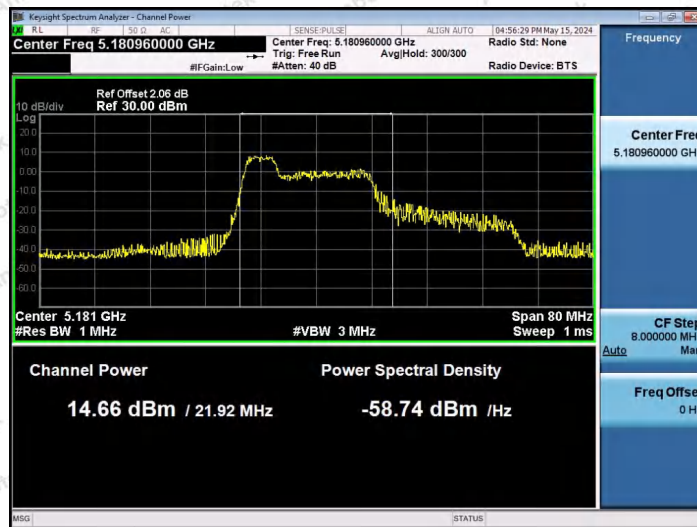

Hotline: 400-003-0500
www.anbotek.com.cn

11AX40SISO-Ant1-5190-26Tone-RU0-PASS

11AX40SISO-Ant1-5190-26Tone-RU17-PASS

11AX40SISO-Ant1-5190-52Tone-RU37-PASS

Shenzhen Anbotek Compliance Laboratory Limited

Address: 1/F., Building D, Sogood Science and Technology Park, Sanwei Community, Hangcheng Street, Bao'an District, Shenzhen, Guangdong, China.
Tel: (86) 0755-26066440 Fax: (86) 0755-26014772 Email: service@anbotek.com