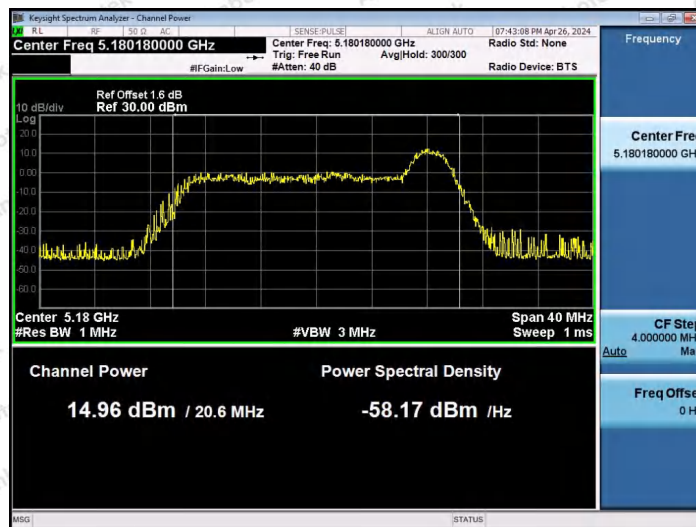

Hotline
 400-003-0500
www.anbotek.com.cn

Test Graphs

11AX20SISO-Ant1-5180-26Tone-RU0-PASS

11AX20SISO-Ant1-5180-26Tone-RU4-PASS

11AX20SISO-Ant1-5180-26Tone-RU8-PASS

Shenzhen Anbotek Compliance Laboratory Limited