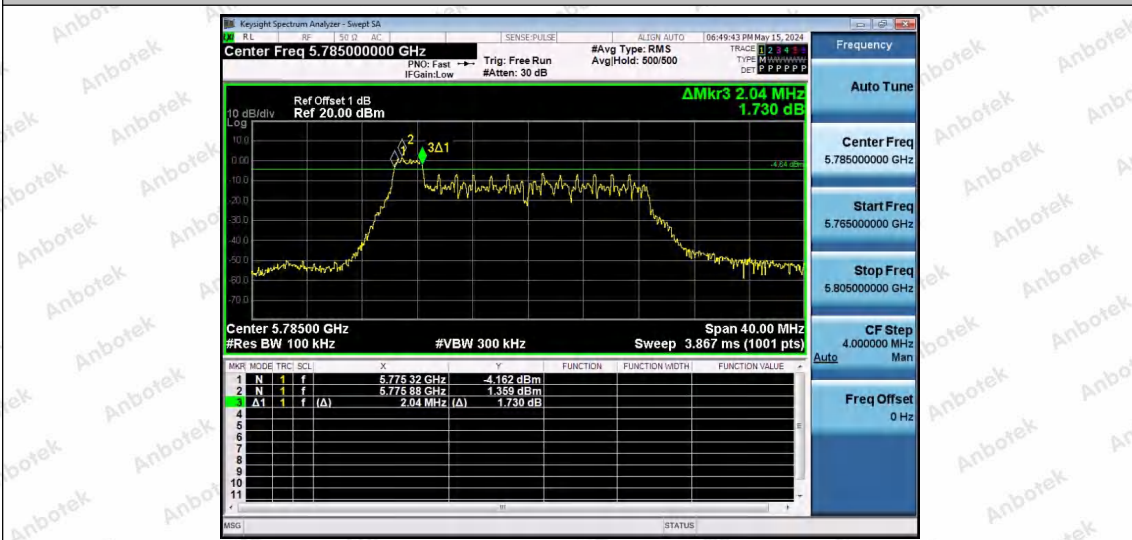

11AX20SISO-Ant1-5745-106Tone-RU53-PASS

11AX20SISO-Ant1-5745-106Tone-RU54-PASS

11AX20SISO-Ant1-5785-26Tone-RU0-PASS

Shenzhen Anbotek Compliance Laboratory Limited

Address: 1/F., Building D, Sogood Science and Technology Park, Sanwei Community, Hangcheng Street, Bao'an District, Shenzhen, Guangdong, China.
Tel: (86) 0755-26066440 Fax: (86) 0755-26014772 Email: service@anbotek.com