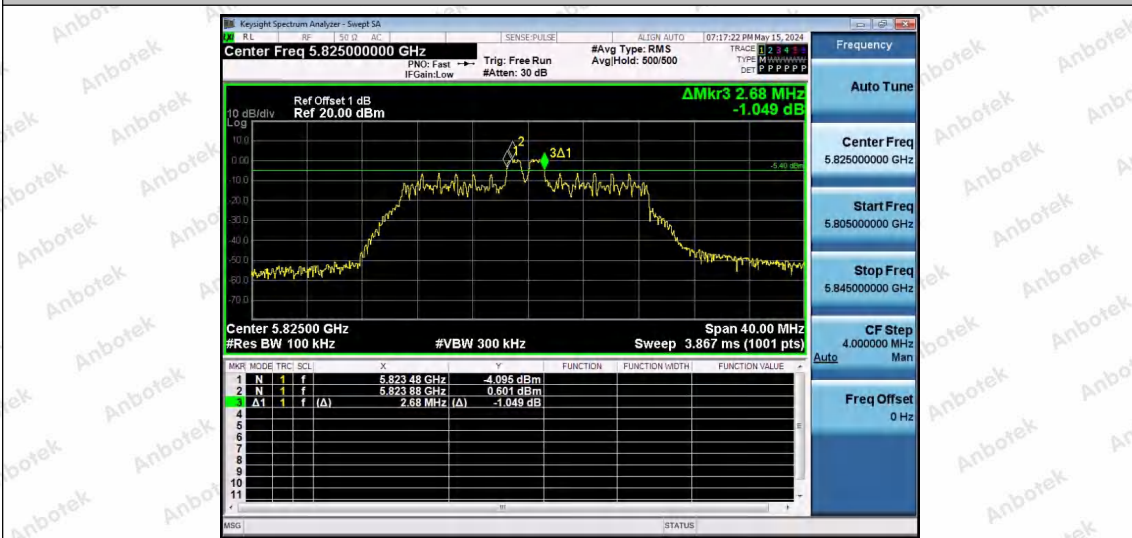

Hotline 400-003-0500
 www.anbotek.com.cn

11AX20SISO-Ant1-5785-106Tone-RU54-PASS

11AX20SISO-Ant1-5825-26Tone-RU0-PASS

11AX20SISO-Ant1-5825-26Tone-RU4-PASS

Shenzhen Anbotek Compliance Laboratory Limited

Address: 1/F., Building D, Sogood Science and Technology Park, Sanwei Community, Hangcheng Street, Bao'an District, Shenzhen, Guangdong, China.
 Tel: (86) 0755-26066440 Fax: (86) 0755-26014772 Email: service@anbotek.com