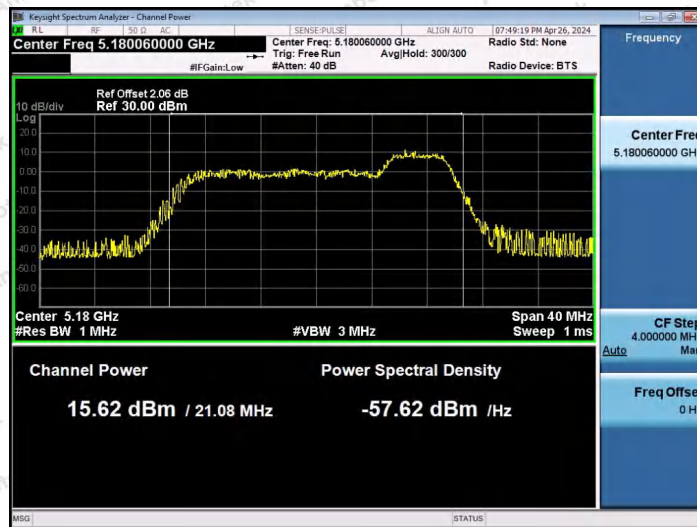

Hotline
 400-003-0500
 www.anbotek.com.cn

11AX20SISO-Ant1-5180-52Tone-RU37-PASS

11AX20SISO-Ant1-5180-52Tone-RU39-PASS

11AX20SISO-Ant1-5180-52Tone-RU40-PASS

Shenzhen Anbotek Compliance Laboratory Limited

Address: 1/F., Building D, Sogood Science and Technology Park, Sanwei Community, Hangcheng Street, Bao'an District, Shenzhen, Guangdong, China.
Tel: (86) 0755-26066440 Fax: (86) 0755-26014772 Email: service@anbotek.com