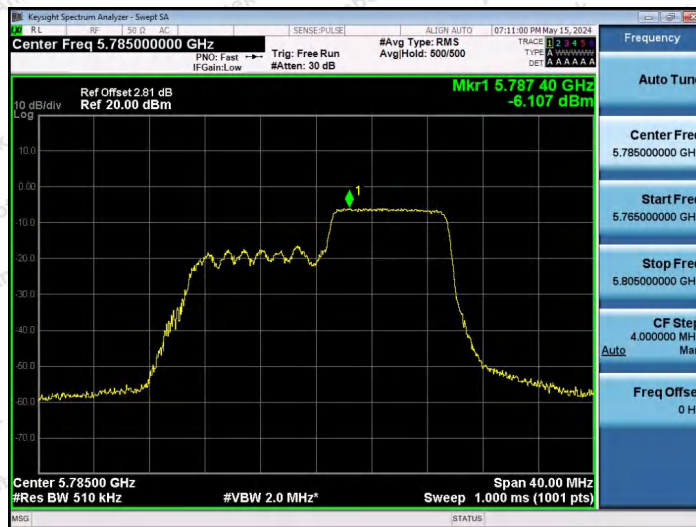

Hotline 400-003-0500
www.anbotek.com.cn

11AX20SISO-Ant1-5785-52Tone-RU40-PASS

11AX20SISO-Ant1-5785-106Tone-RU53-PASS

11AX20SISO-Ant1-5785-106Tone-RU54-PASS

Shenzhen Anbotek Compliance Laboratory Limited

Address: 1/F., Building D, Sogood Science and Technology Park, Sanwei Community, Hangcheng Street, Bao'an District, Shenzhen, Guangdong, China.
Tel: (86) 0755-26066440 Fax: (86) 0755-26014772 Email: service@anbotek.com