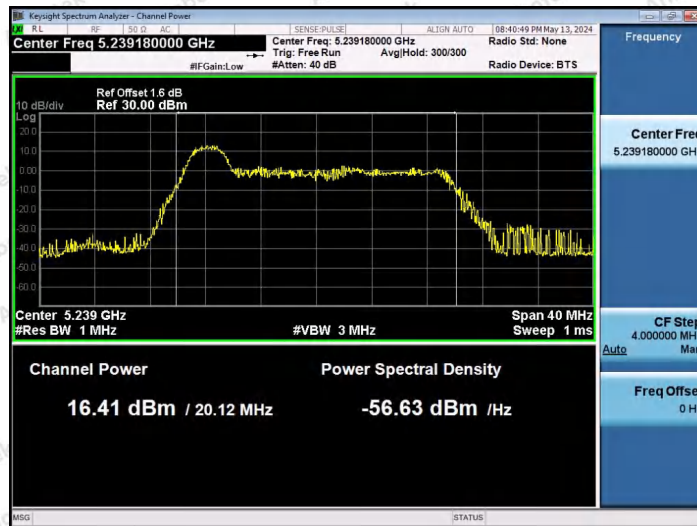

11AX20SISO-Ant1-5240-26Tone-RU0-PASS