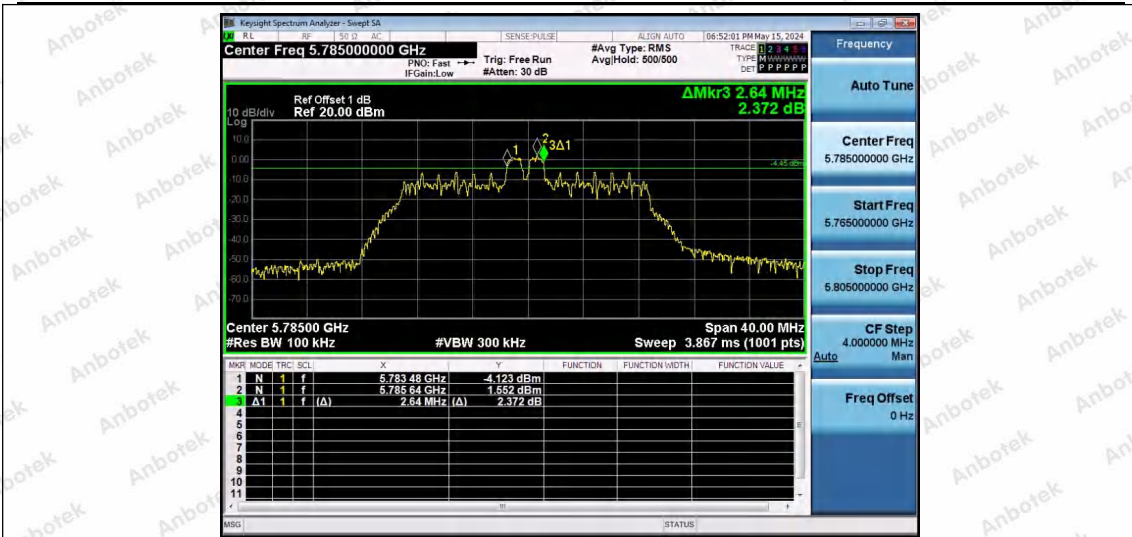

11AX20SISO-Ant1-5785-26Tone-RU4-PASS