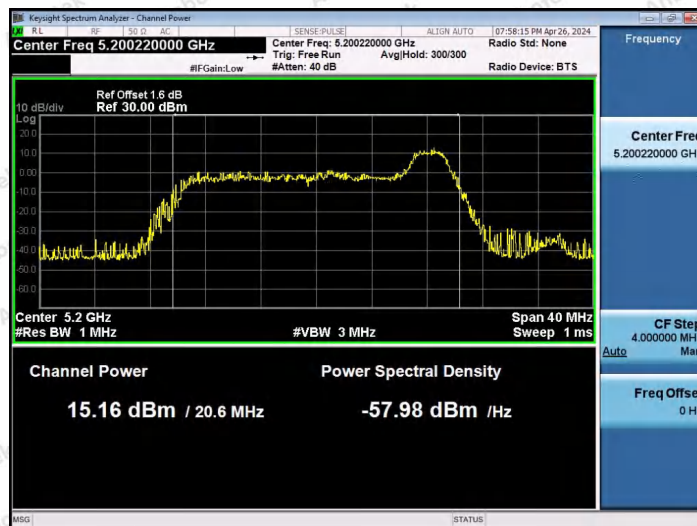

11AX20SISO-Ant1-5200-26Tone-RU8-PASS