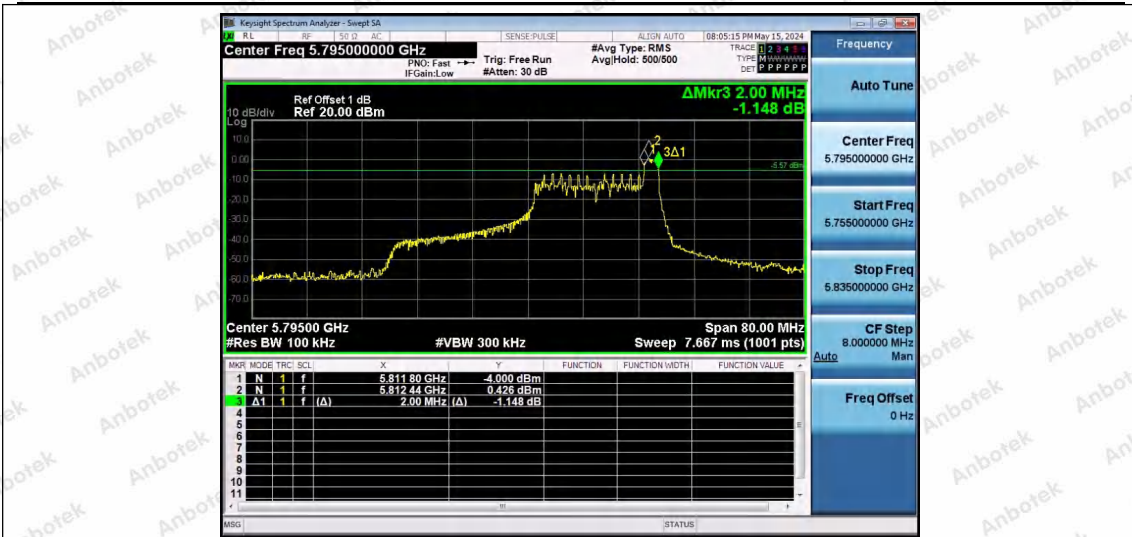

11AX40SISO-Ant1-5795-26Tone-RU17-PASS