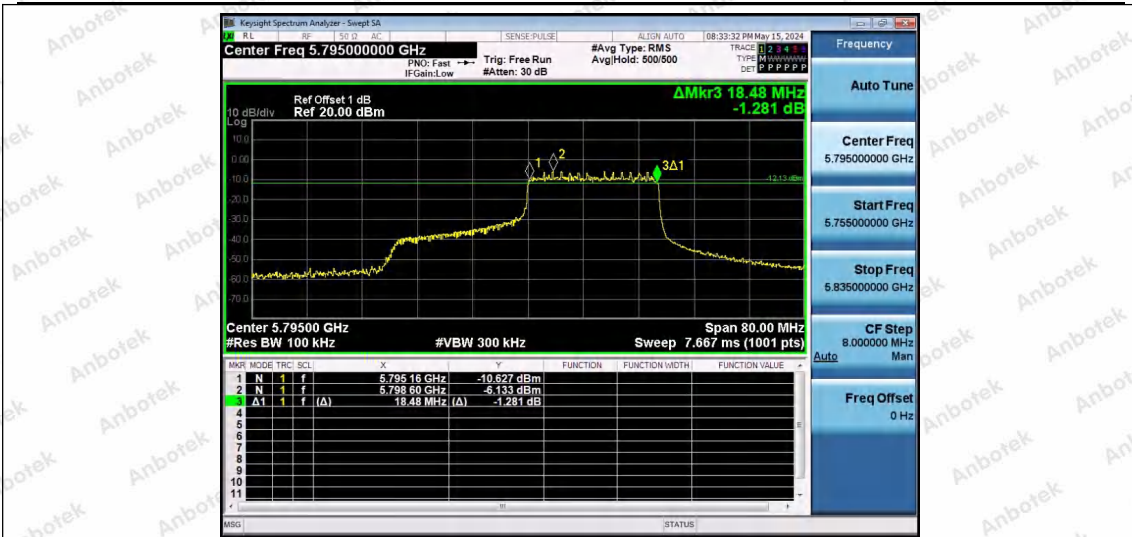

11AX40SISO-Ant1-5795-242Tone-RU62-PASS