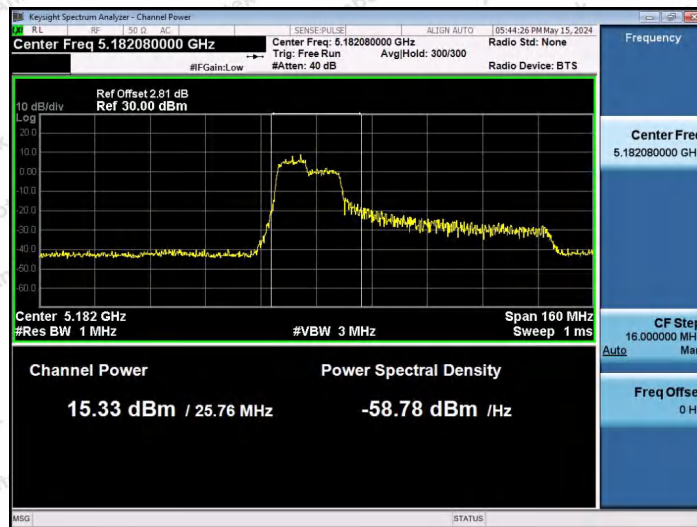

11AX80SISO-Ant1-5210-106Tone-RU53-PASS

Shenzhen Anbotek Compliance Laboratory Limited

Address: 1/F., Building D, Sogood Science and Technology Park, Sanwei Community, Hangcheng Street, Bao'an District, Shenzhen, Guangdong, China.
Tel: (86) 0755-26066440 Fax: (86) 0755-26014772 Email: service@anbotek.com

Hotline 400-003-0500
www.anbotek.com.cn