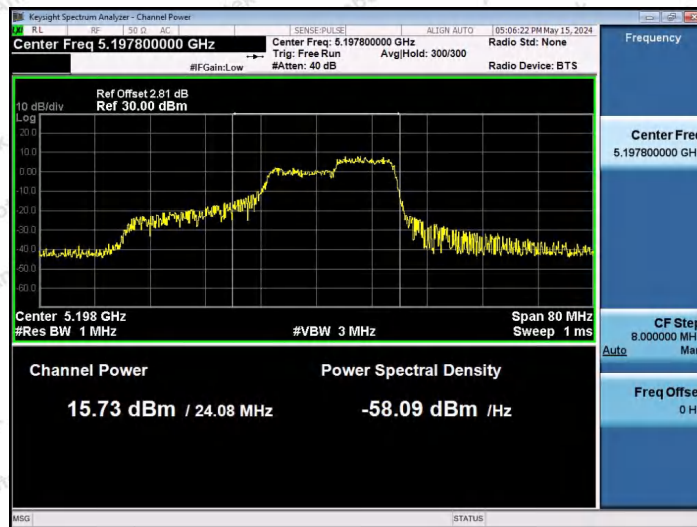

Hotline: 400-003-0500
www.anbotek.com.cn

11AX40SISO-Ant1-5190-52Tone-RU44-PASS

11AX40SISO-Ant1-5190-106Tone-RU53-PASS

11AX40SISO-Ant1-5190-106Tone-RU56-PASS

Shenzhen Anbotek Compliance Laboratory Limited

Address: 1/F., Building D, Sogood Science and Technology Park, Sanwei Community, Hangcheng Street, Bao'an District, Shenzhen, Guangdong, China.
 Tel: (86) 0755-26066440 Fax: (86) 0755-26014772 Email: service@anbotek.com