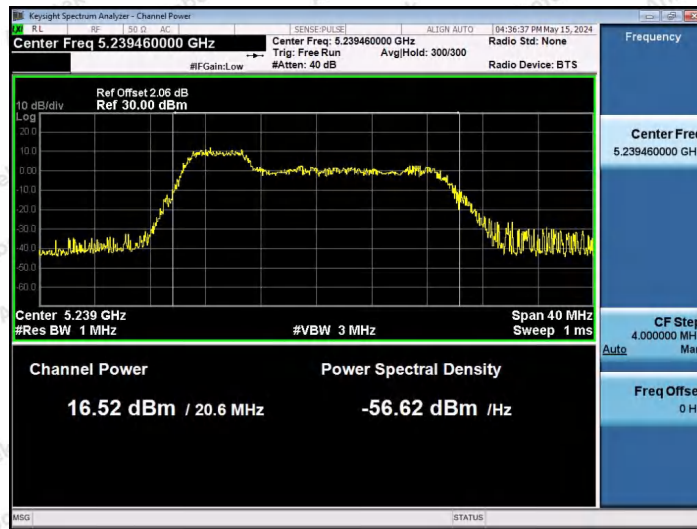

11AX20SISO-Ant1-5240-52Tone-RU37-PASS