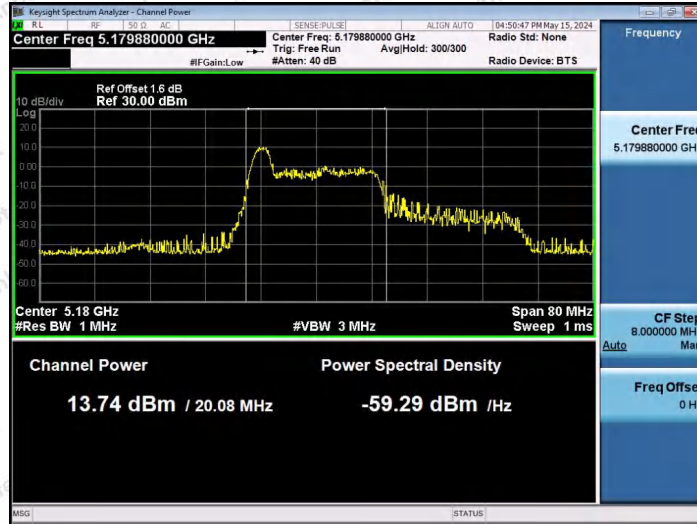

11AX40SISO-Ant1-5190-26Tone-RU0-PASS