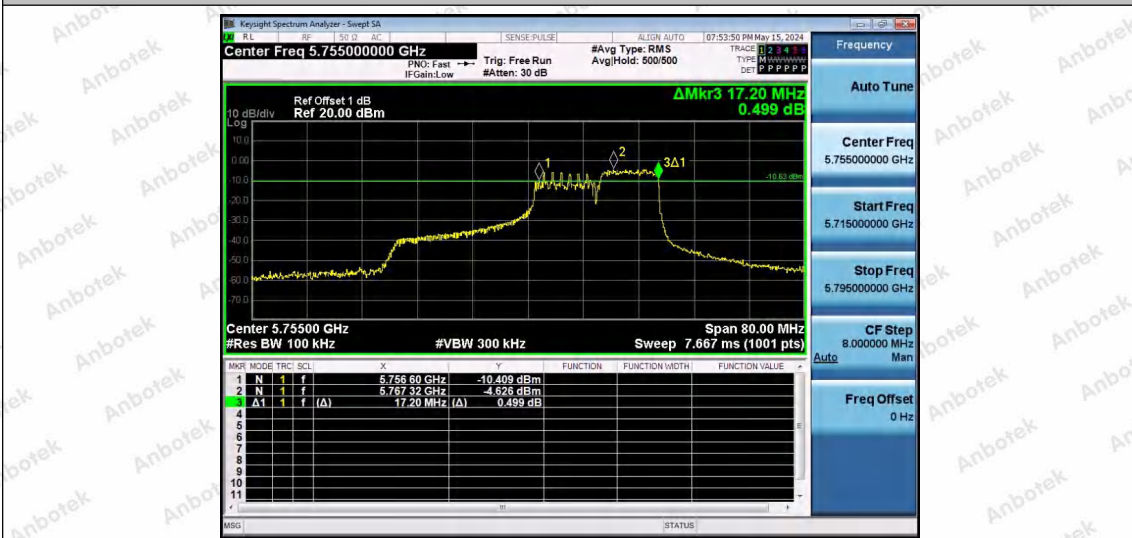

Hotline 400-003-0500
 www.anbotek.com.cn

11AX40SISO-Ant1-5755-52Tone-RU44-PASS

11AX40SISO-Ant1-5755-106Tone-RU53-PASS

11AX40SISO-Ant1-5755-106Tone-RU56-PASS

Shenzhen Anbotek Compliance Laboratory Limited

Address: 1/F., Building D, Sogood Science and Technology Park, Sanwei Community, Hangcheng Street, Bao'an District, Shenzhen, Guangdong, China.
 Tel: (86) 0755-26066440 Fax: (86) 0755-26014772 Email: service@anbotek.com