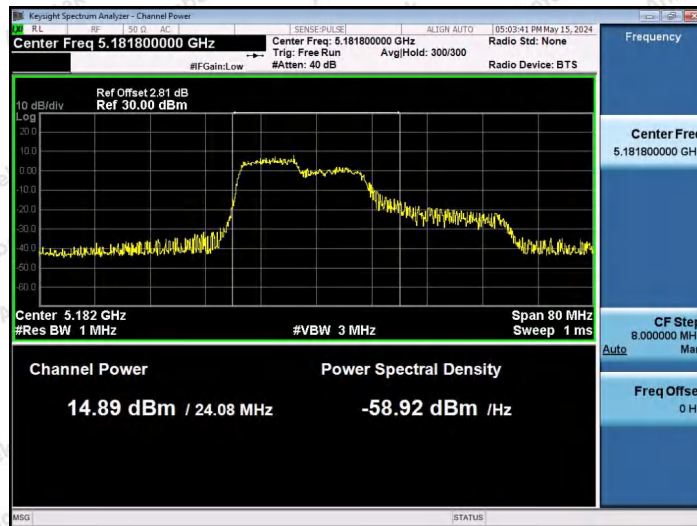

11AX40SISO-Ant1-5190-106Tone-RU53-PASS