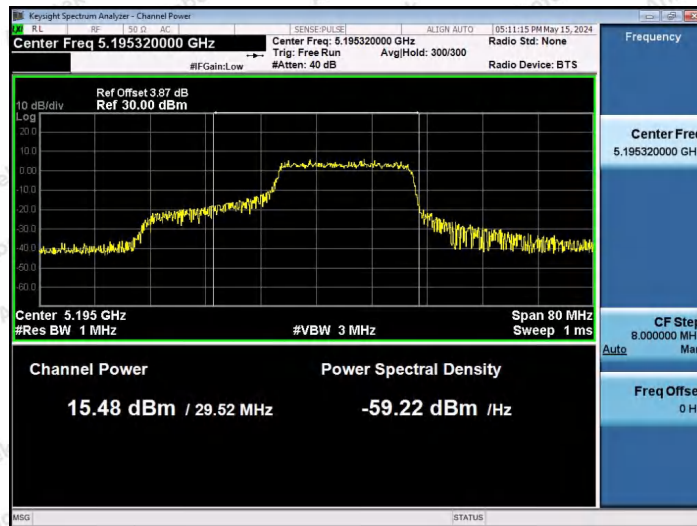

11AX40SISO-Ant1-5190-242Tone-RU62-PASS