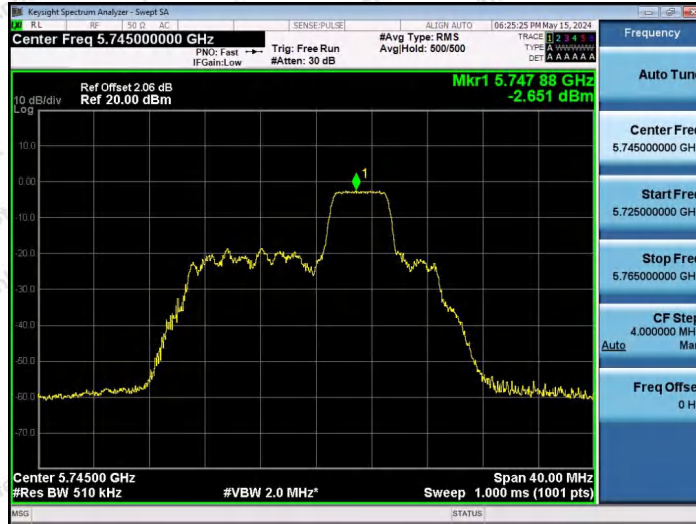

11AX20SISO-Ant1-5745-52Tone-RU39-PASS