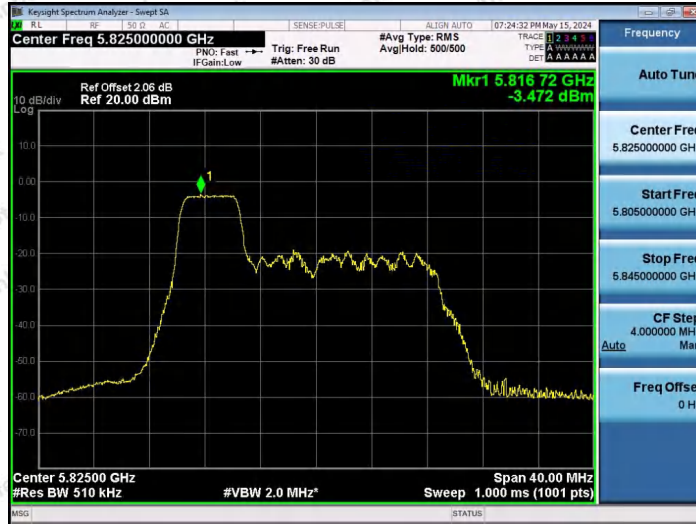

11AX20SISO-Ant1-5825-52Tone-RU37-PASS