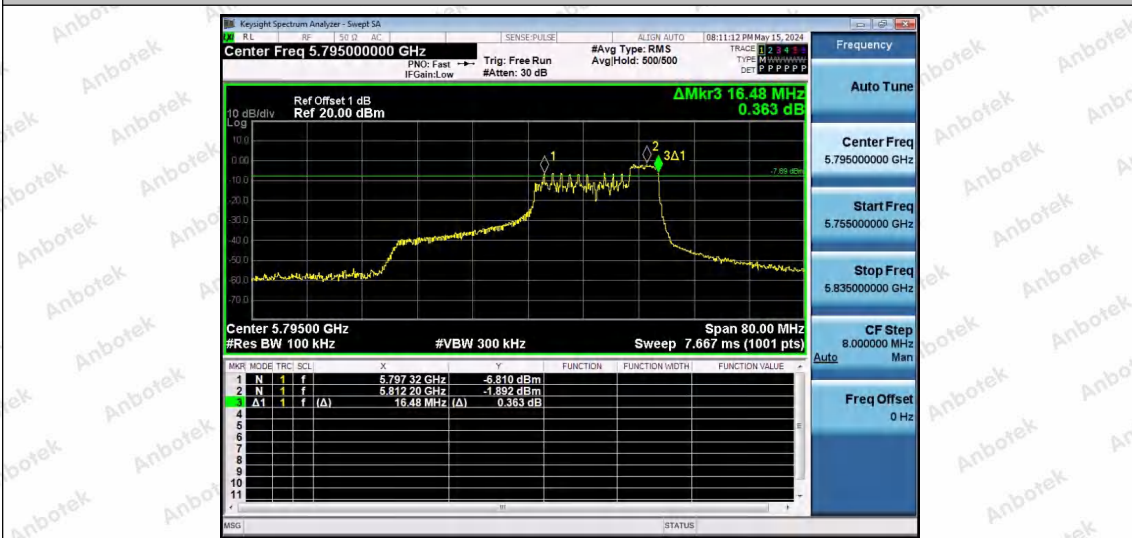

Hotline 400-003-0500
 www.anbotek.com.cn

11AX40SISO-Ant1-5795-26Tone-RU17-PASS

11AX40SISO-Ant1-5795-52Tone-RU37-PASS

11AX40SISO-Ant1-5795-52Tone-RU44-PASS

Shenzhen Anbotek Compliance Laboratory Limited

Address: 1/F., Building D, Sogood Science and Technology Park, Sanwei Community, Hangcheng Street, Bao'an District, Shenzhen, Guangdong, China.
Tel: (86) 0755-26066440 Fax: (86) 0755-26014772 Email: service@anbotek.com