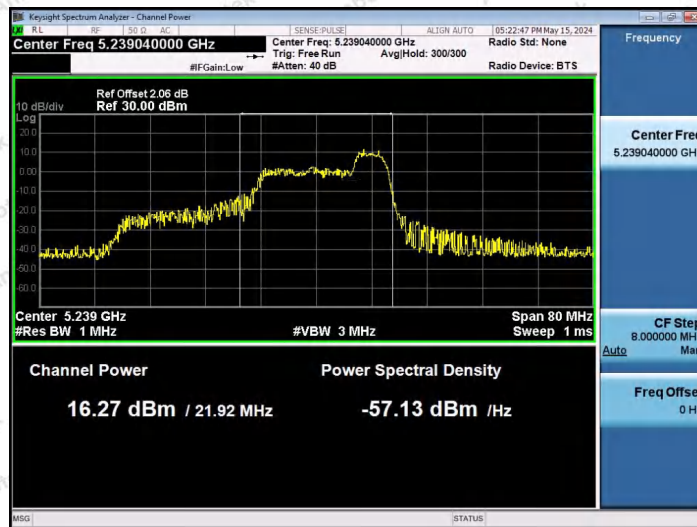

11AX40SISO-Ant1-5230-52Tone-RU44-PASS

Shenzhen Anbotek Compliance Laboratory Limited

Address: 1/F., Building D, Sogood Science and Technology Park, Sanwei Community, Hangcheng Street, Bao'an District, Shenzhen, Guangdong, China.
Tel: (86) 0755-26066440 Fax: (86) 0755-26014772 Email: service@anbotek.com

Hotline: 400-003-0500
www.anbotek.com.cn