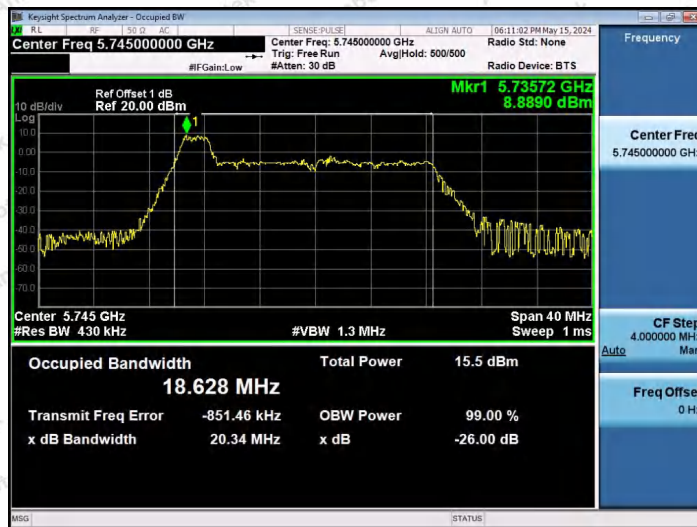

Hotline
400-003-0500
www.anbotek.com.cn

11AX80SISO-Ant1-5210-484Tone-RU65

11AX80SISO-Ant1-5210-484Tone-RU66

11AX20SISO-Ant1-5745-26Tone-RU0

Shenzhen Anbotek Compliance Laboratory Limited

Address: 1/F., Building D, Sogood Science and Technology Park, Sanwei Community, Hangcheng Street, Bao'an District, Shenzhen, Guangdong, China.
Tel: (86) 0755-26066440 Fax: (86) 0755-26014772 Email: service@anbotek.com