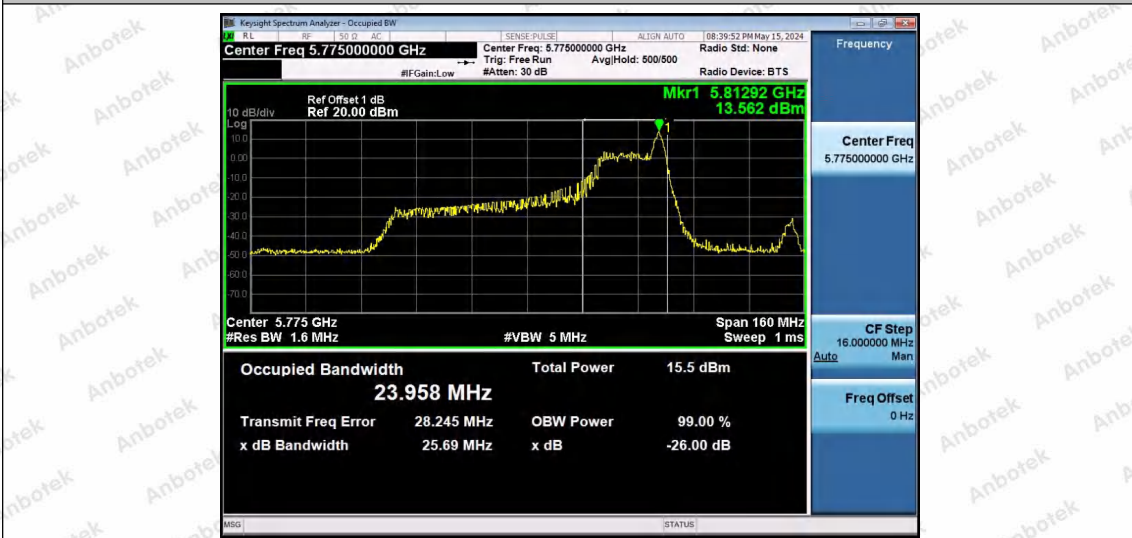

11AX80SISO-Ant1-5775-26Tone-RU36