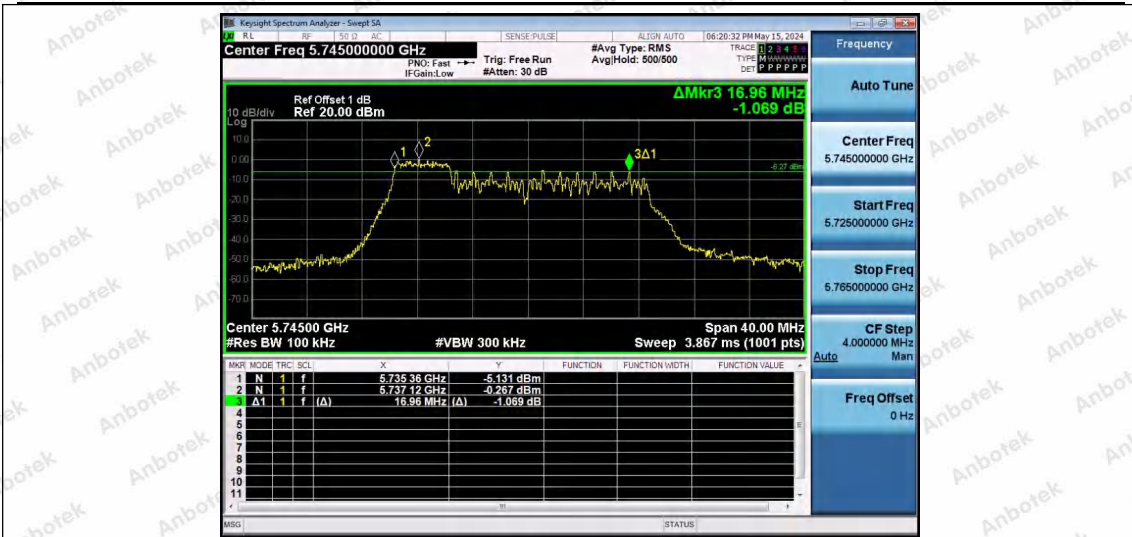

11AX20SISO-Ant1-5745-52Tone-RU37-PASS