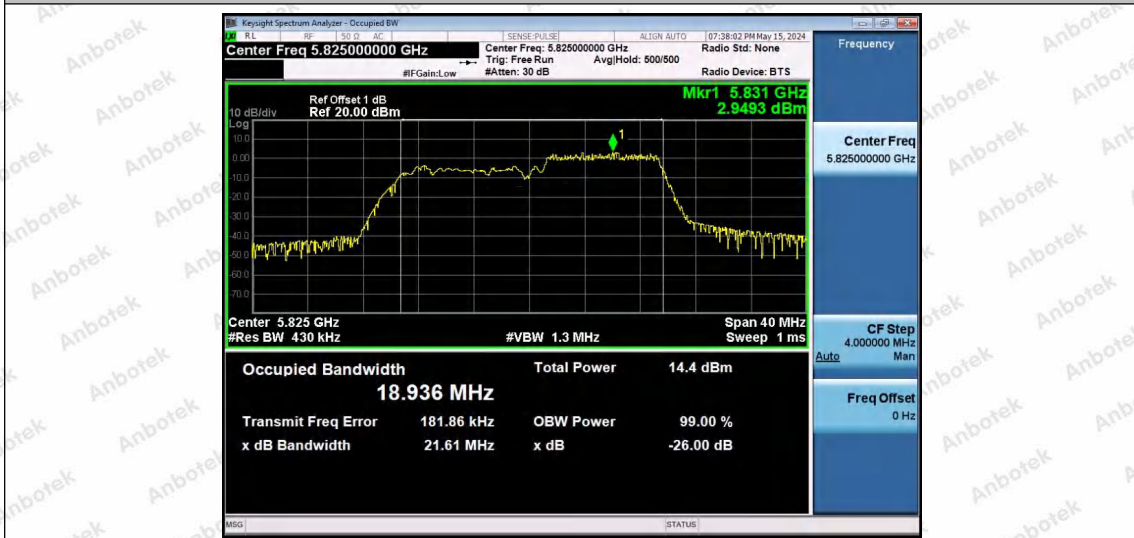

11AX20SISO-Ant1-5825-106Tone-RU54