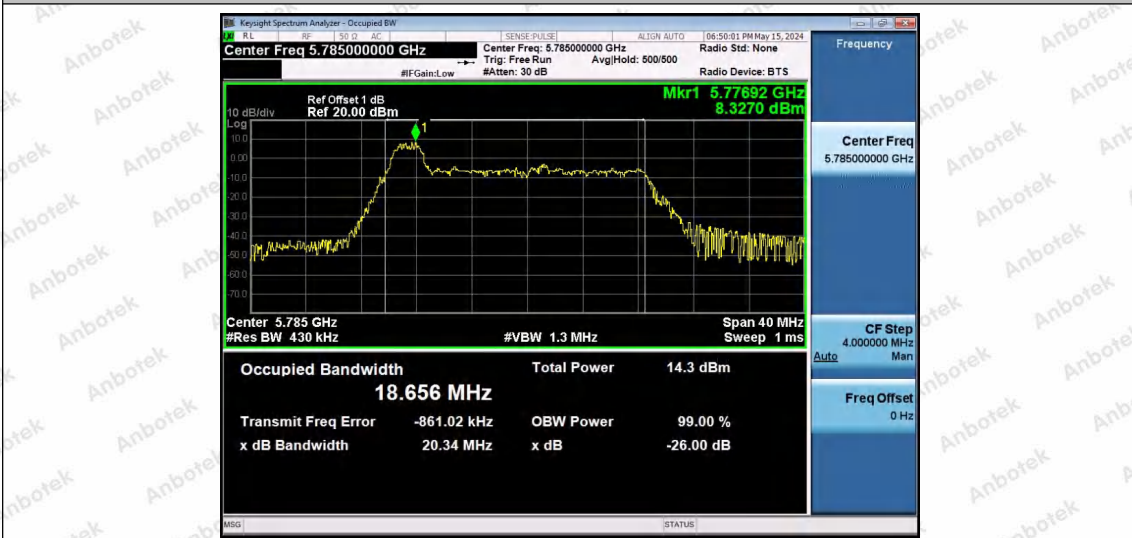

11AX20SISO-Ant1-5785-26Tone-RU0