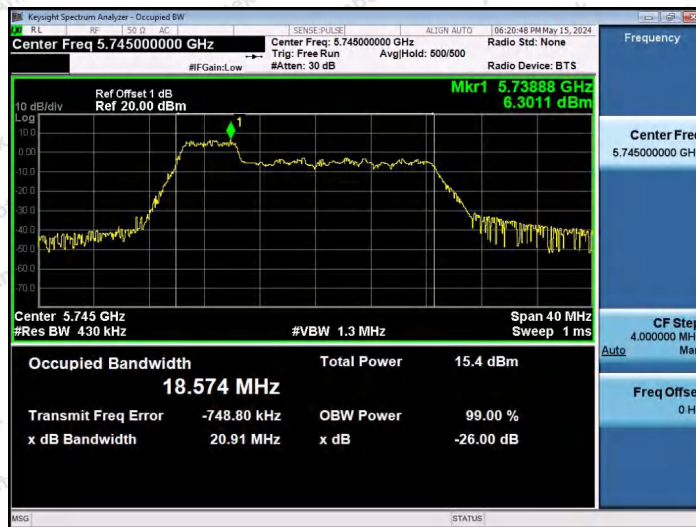

11AX20SISO-Ant1-5745-52Tone-RU37

Shenzhen Anbotek Compliance Laboratory Limited

Address: 1/F., Building D, Sogood Science and Technology Park, Sanwei Community, Hangcheng Street, Bao'an District, Shenzhen, Guangdong, China.
Tel: (86) 0755-26066440 Fax: (86) 0755-26014772 Email: service@anbotek.com

Hotline
400-003-0500
www.anbotek.com.cn