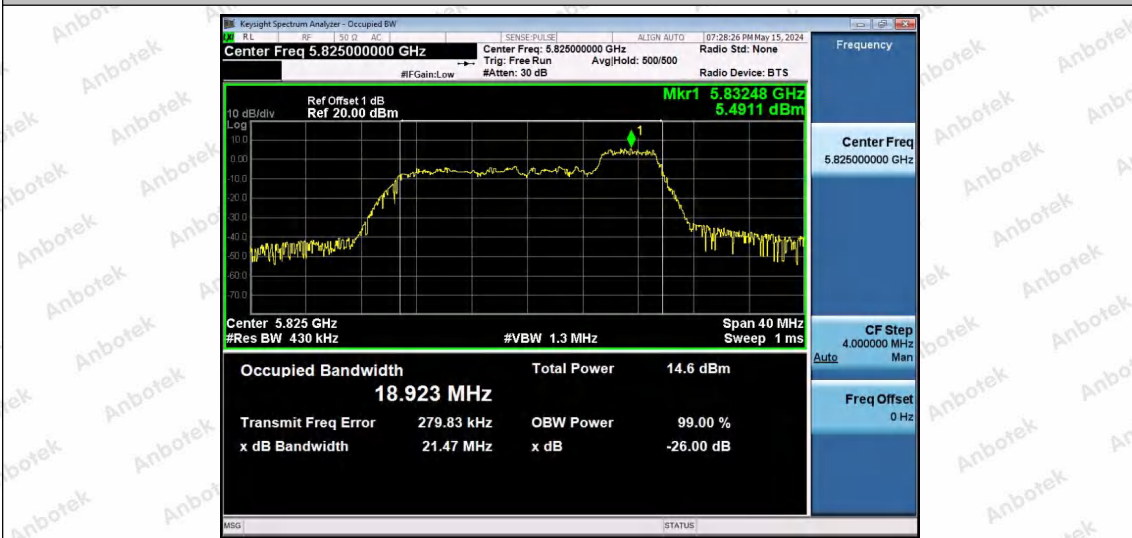

11AX20SISO-Ant1-5825-52Tone-RU40

Shenzhen Anbotek Compliance Laboratory Limited

Address: 1/F., Building D, Sogood Science and Technology Park, Sanwei Community, Hangcheng Street, Bao'an District, Shenzhen, Guangdong, China.
Tel: (86) 0755-26066440 Fax: (86) 0755-26014772 Email: service@anbotek.com

Hotline
400-003-0500
www.anbotek.com.cn