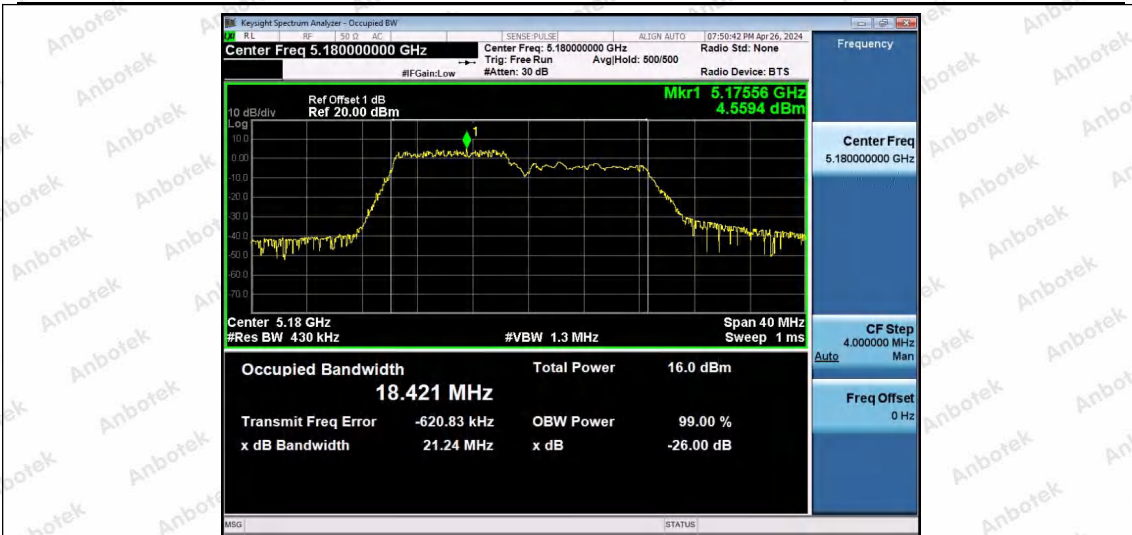

11AX20SISO-Ant1-5180-106Tone-RU53