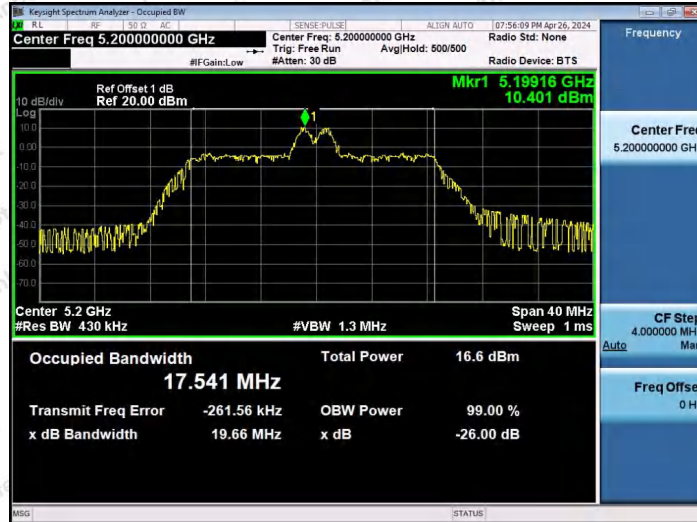

11AX20SISO-Ant1-5200-26Tone-RU4