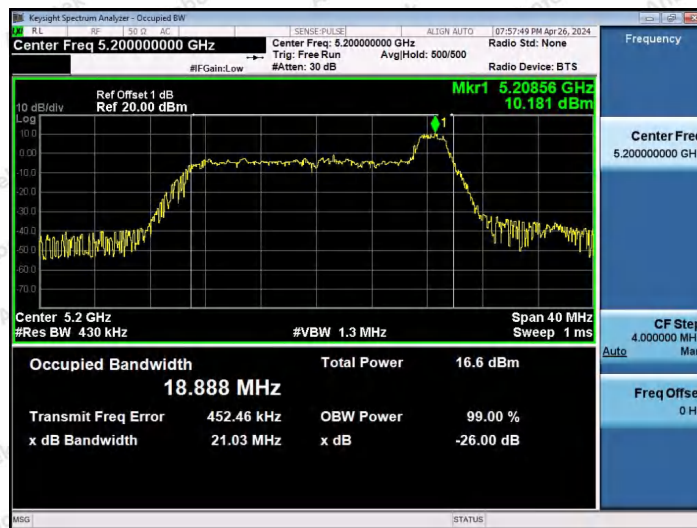

11AX20SISO-Ant1-5200-26Tone-RU8