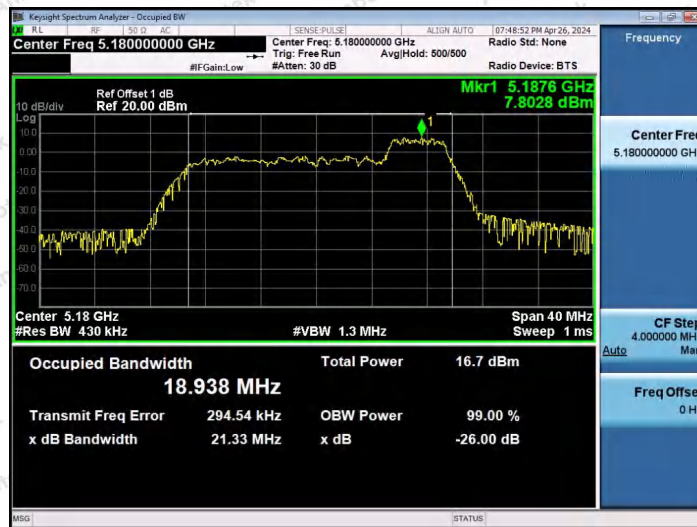

Hotline
400-003-0500
www.anbotek.com.cn

11AX20SISO-Ant1-5180-52Tone-RU37

11AX20SISO-Ant1-5180-52Tone-RU39

11AX20SISO-Ant1-5180-52Tone-RU40

Shenzhen Anbotek Compliance Laboratory Limited

Address: 1/F., Building D, Sogood Science and Technology Park, Sanwei Community, Hangcheng Street, Bao'an District, Shenzhen, Guangdong, China.
 Tel: (86) 0755-26066440 Fax: (86) 0755-26014772 Email: service@anbotek.com