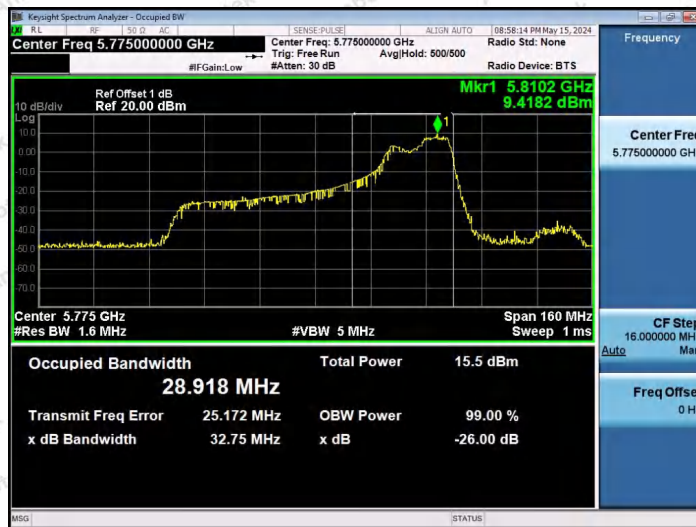

Hotline
400-003-0500
www.anbotek.com.cn

11AX80SISO-Ant1-5775-52Tone-RU52

11AX80SISO-Ant1-5775-106Tone-RU53

11AX80SISO-Ant1-5775-106Tone-RU60

Shenzhen Anbotek Compliance Laboratory Limited

Address: 1/F., Building D, Sogood Science and Technology Park, Sanwei Community, Hangcheng Street, Bao'an District, Shenzhen, Guangdong, China.
Tel: (86) 0755-26066440 Fax: (86) 0755-26014772 Email: service@anbotek.com