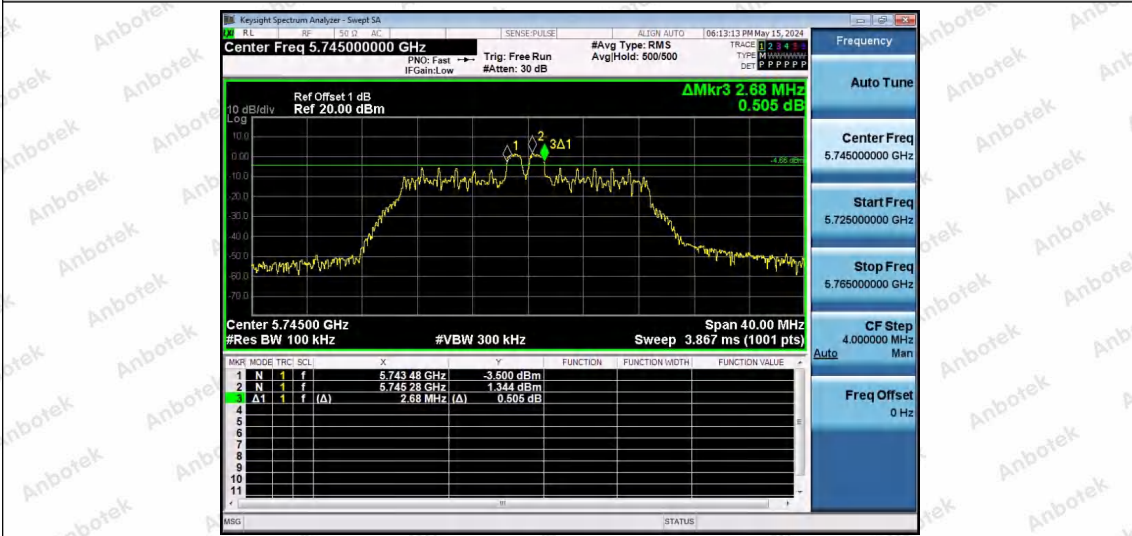

11AX20SISO-Ant1-5745-26Tone-RU4-PASS