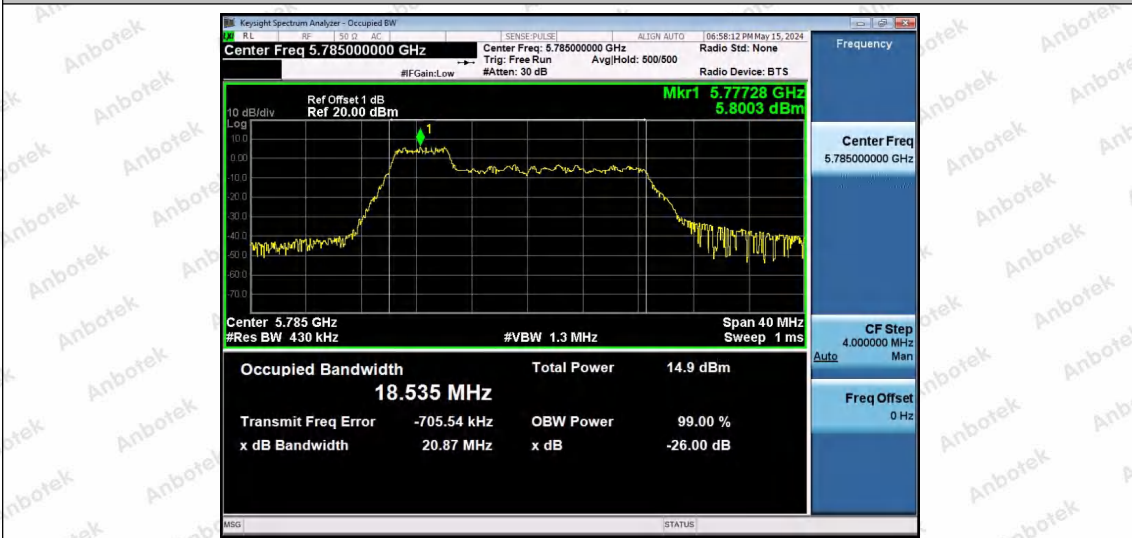

11AX20SISO-Ant1-5785-52Tone-RU37