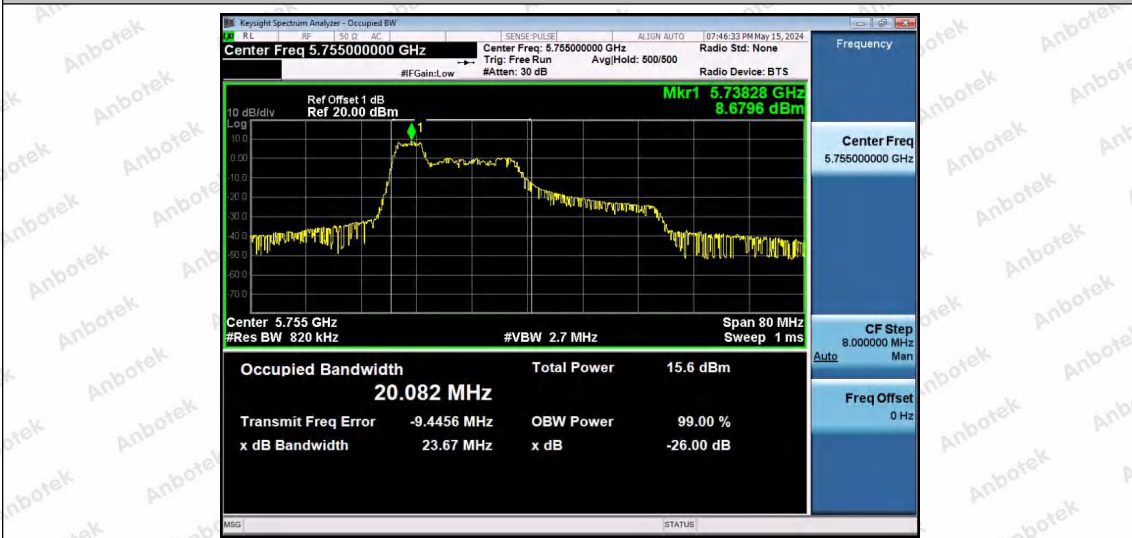

11AX40SISO-Ant1-5755-52Tone-RU37