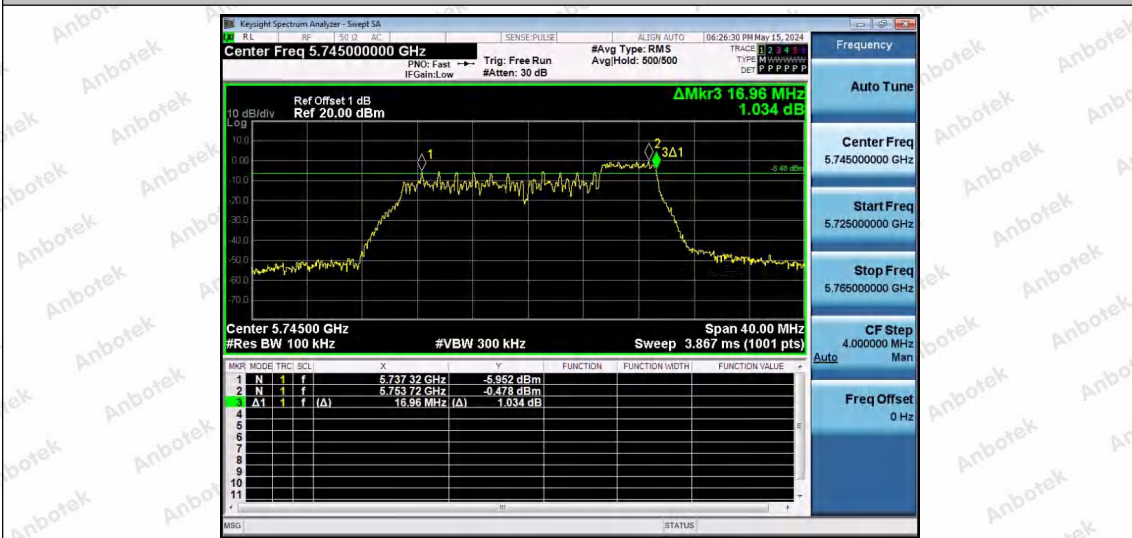

Hotline 400-003-0500
www.anbotek.com.cn

11AX20SISO-Ant1-5745-52Tone-RU37-PASS

11AX20SISO-Ant1-5745-52Tone-RU39-PASS

11AX20SISO-Ant1-5745-52Tone-RU40-PASS

Shenzhen Anbotek Compliance Laboratory Limited

Address: 1/F., Building D, Sogood Science and Technology Park, Sanwei Community, Hangcheng Street, Bao'an District, Shenzhen, Guangdong, China.
Tel: (86) 0755-26066440 Fax: (86) 0755-26014772 Email: service@anbotek.com