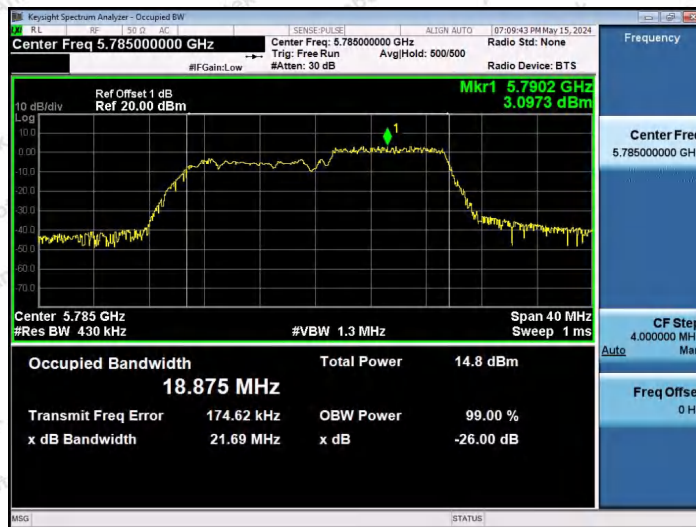

11AX20SISO-Ant1-5785-106Tone-RU54

Shenzhen Anbotek Compliance Laboratory Limited

Address: 1/F., Building D, Sogood Science and Technology Park, Sanwei Community, Hangcheng Street, Bao'an District, Shenzhen, Guangdong, China.
Tel: (86) 0755-26066440 Fax: (86) 0755-26014772 Email: service@anbotek.com

Hotline
400-003-0500
www.anbotek.com.cn