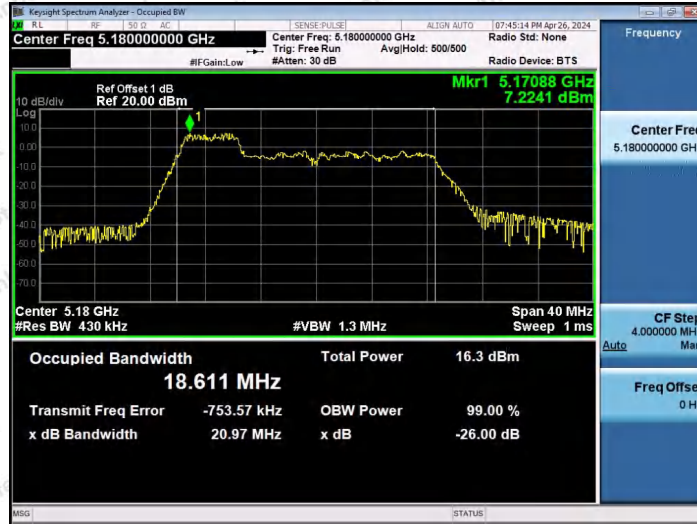

11AX20SISO-Ant1-5180-52Tone-RU37