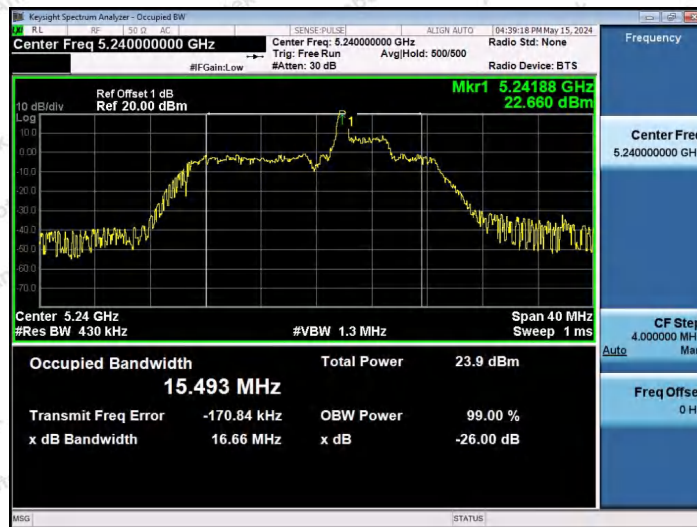

Hotline 400-003-0500
 www.anbotek.com.cn

11AX20SISO-Ant1-5240-26Tone-RU8

11AX20SISO-Ant1-5240-52Tone-RU37

11AX20SISO-Ant1-5240-52Tone-RU39

Shenzhen Anbotek Compliance Laboratory Limited

Address: 1/F., Building D, Sogood Science and Technology Park, Sanwei Community, Hangcheng Street, Bao'an District, Shenzhen, Guangdong, China.
Tel: (86) 0755-26066440 Fax: (86) 0755-26014772 Email: service@anbotek.com