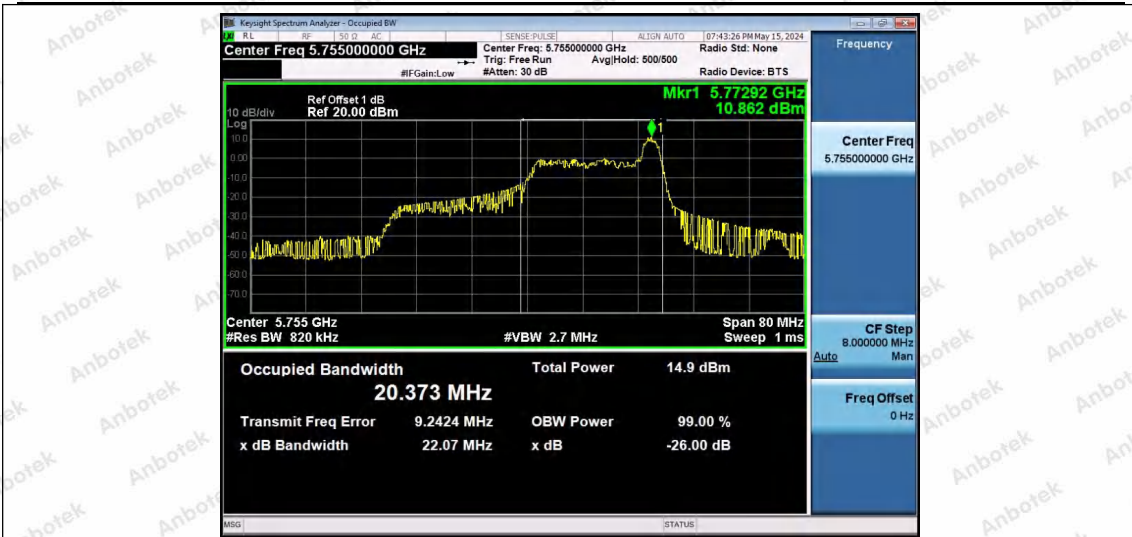

11AX40SISO-Ant1-5755-26Tone-RU17