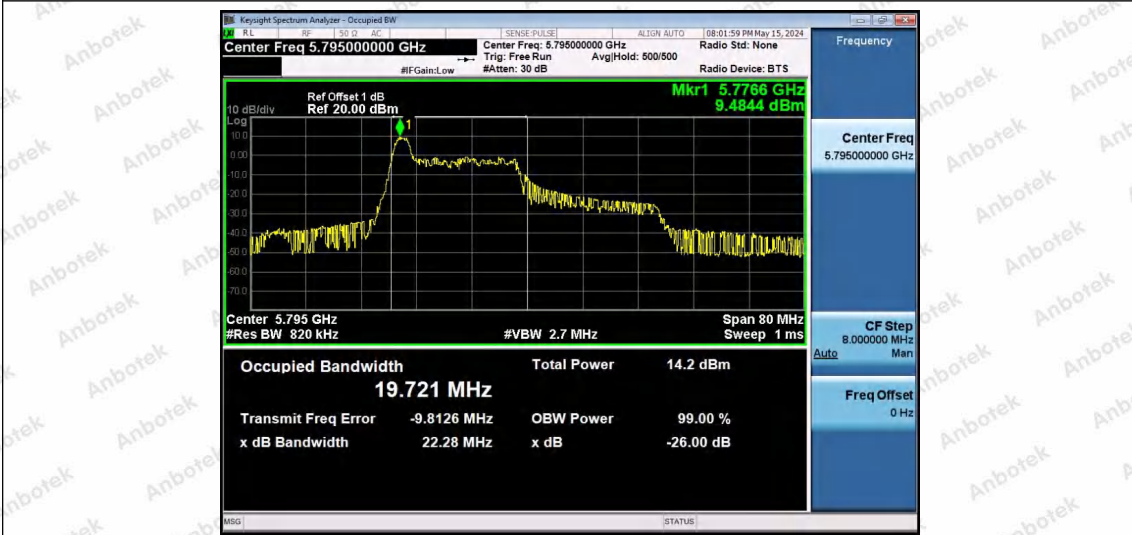

11AX40SISO-Ant1-5795-26Tone-RU0