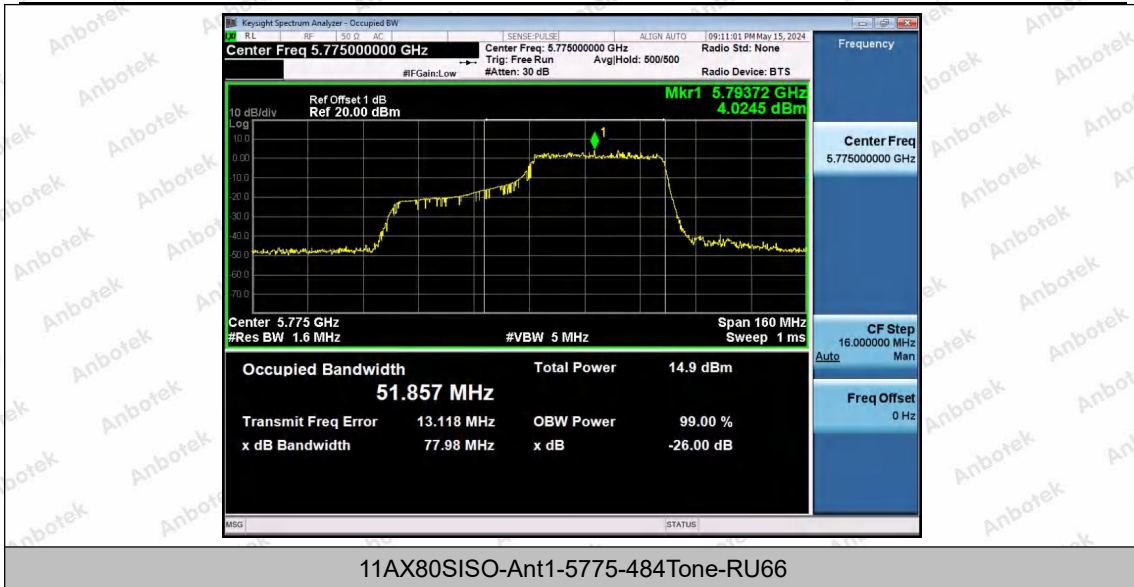

Shenzhen Anbotek Compliance Laboratory Limited

Address: 1/F., Building D, Sogood Science and Technology Park, Sanwei Community, Hangcheng Street, Bao'an District, Shenzhen, Guangdong, China.
Tel: (86) 0755-26066440 Fax: (86) 0755-26014772 Email: service@anbotek.com

Hotline
400-003-0500
www.anbotek.com.cn