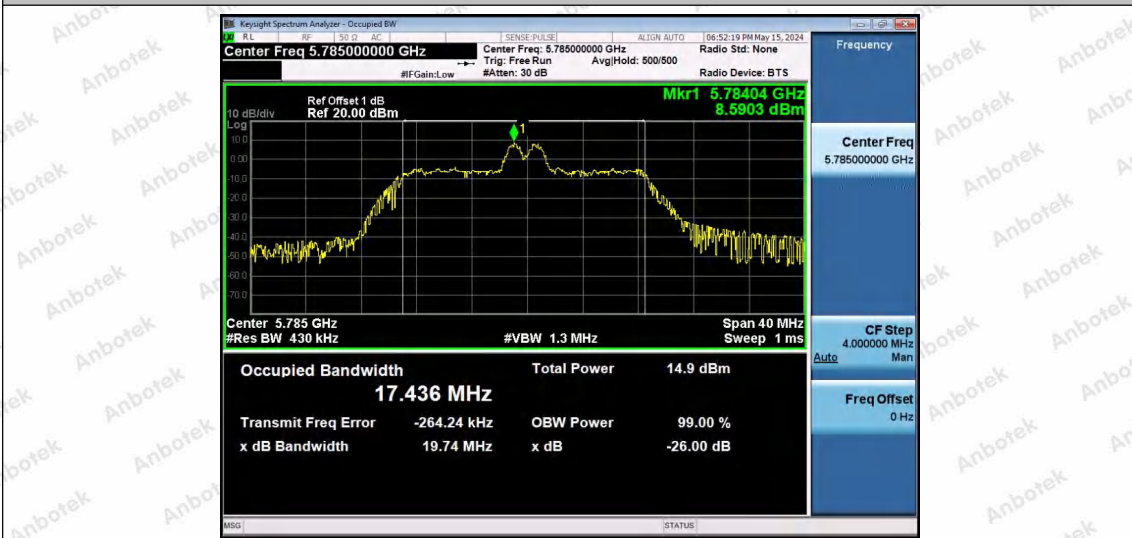

11AX20SISO-Ant1-5785-26Tone-RU4

Shenzhen Anbotek Compliance Laboratory Limited

Address: 1/F., Building D, Sogood Science and Technology Park, Sanwei Community, Hangcheng Street, Bao'an District, Shenzhen, Guangdong, China.
Tel: (86) 0755-26066440 Fax: (86) 0755-26014772 Email: service@anbotek.com

Hotline
400-003-0500
www.anbotek.com.cn