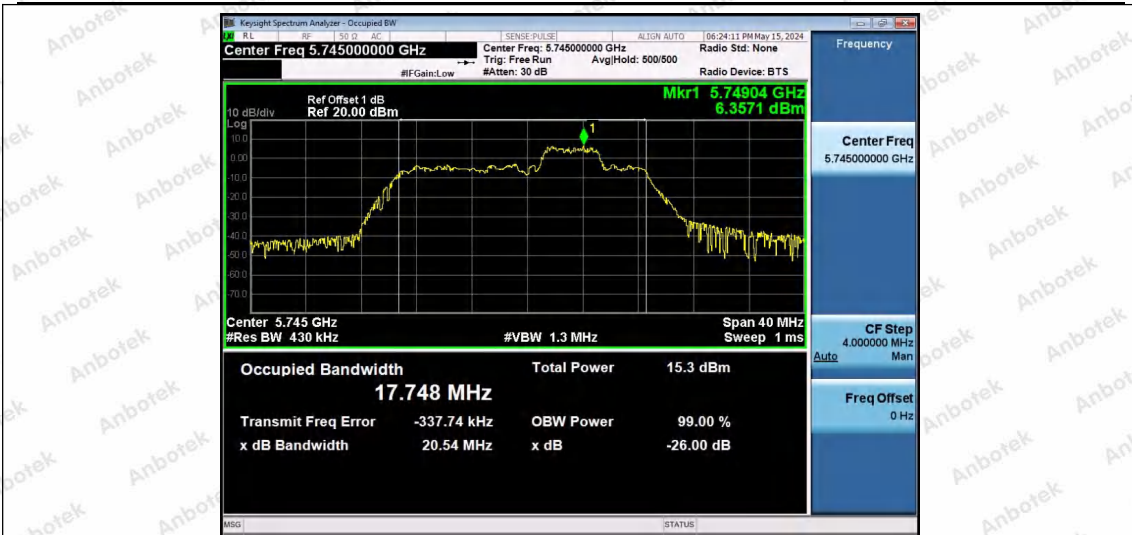

11AX20SISO-Ant1-5745-52Tone-RU39