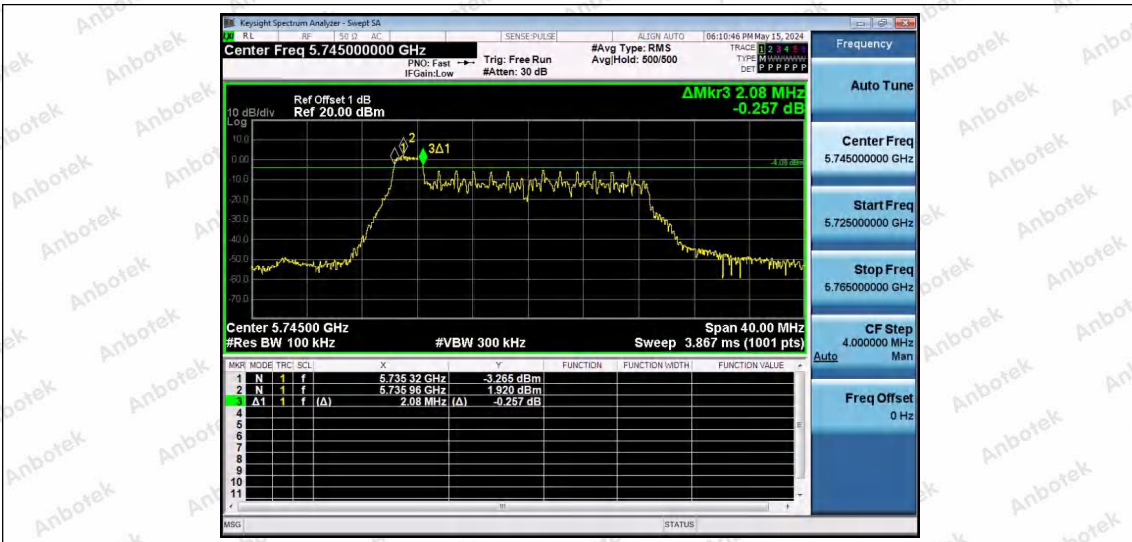

Test Graphs

11AX20SISO-Ant1-5745-26Tone-RU0-PASS