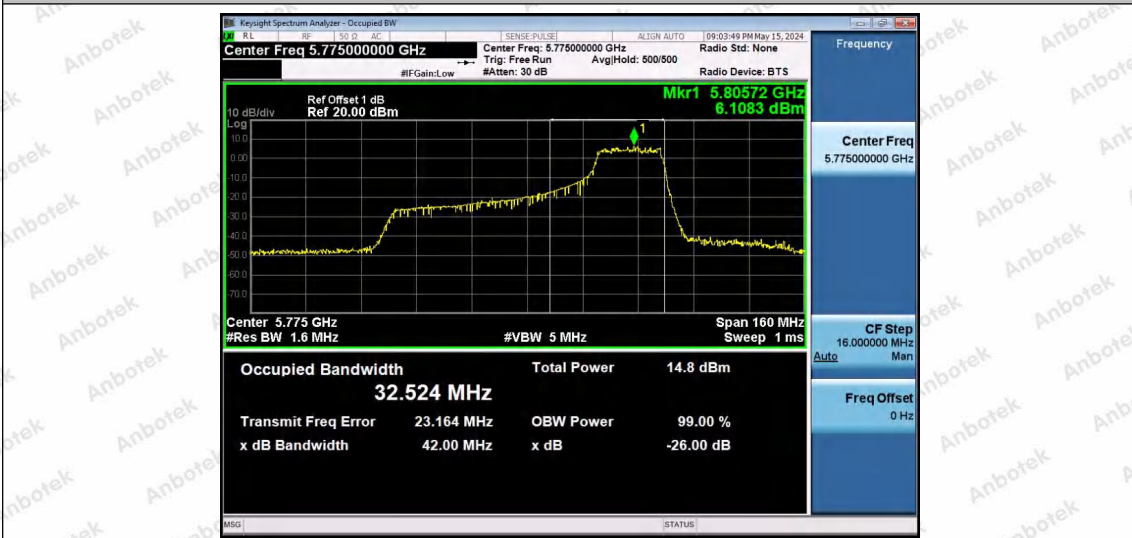

11AX80SISO-Ant1-5775-242Tone-RU64