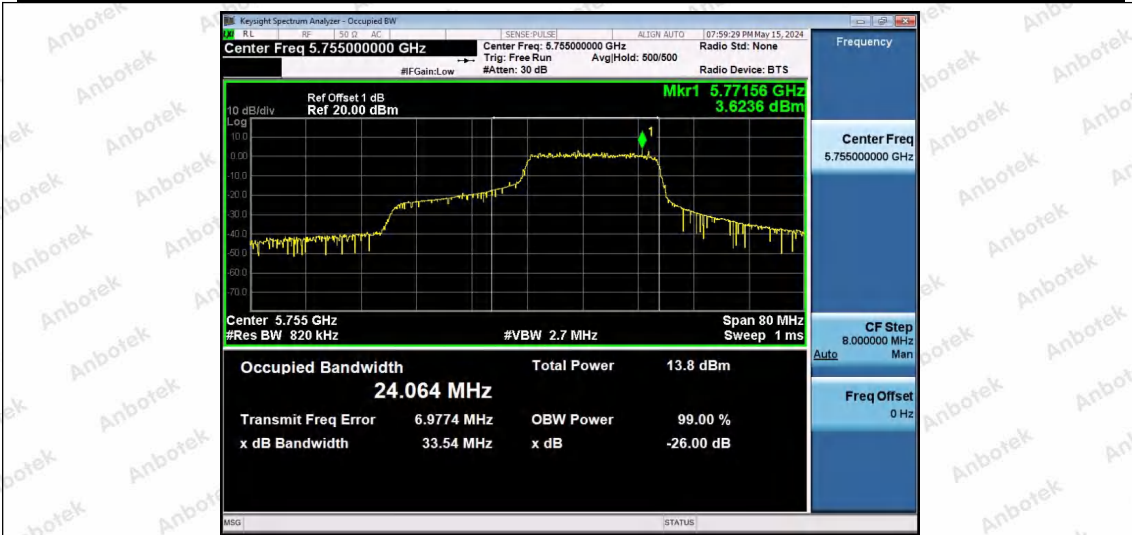

11AX40SISO-Ant1-5755-242Tone-RU62