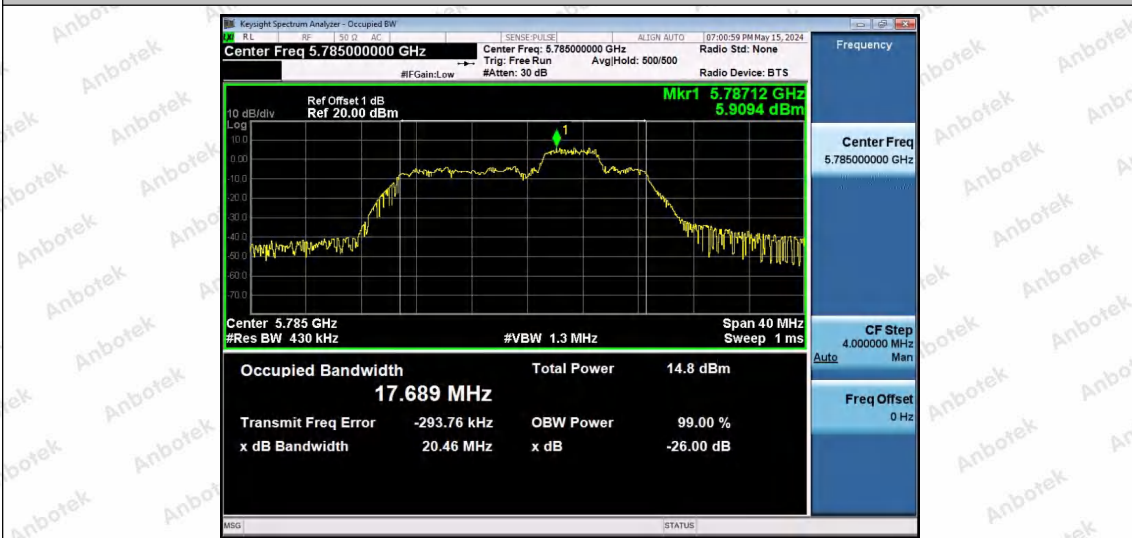

11AX20SISO-Ant1-5785-52Tone-RU39

Shenzhen Anbotek Compliance Laboratory Limited

Address: 1/F., Building D, Sogood Science and Technology Park, Sanwei Community, Hangcheng Street, Bao'an District, Shenzhen, Guangdong, China.
Tel: (86) 0755-26066440 Fax: (86) 0755-26014772 Email: service@anbotek.com

Hotline
400-003-0500
www.anbotek.com.cn