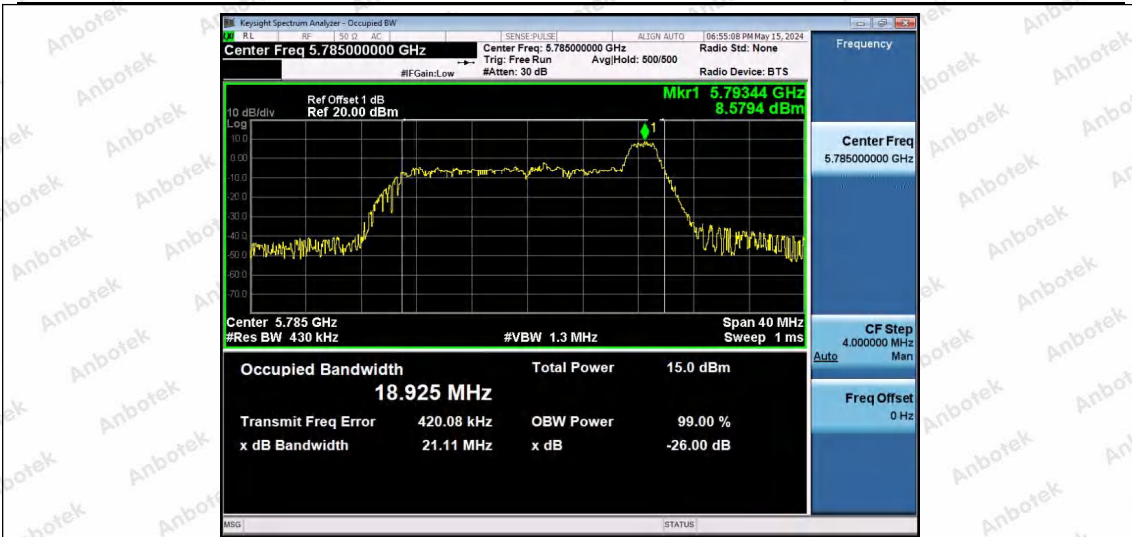

11AX20SISO-Ant1-5785-26Tone-RU8