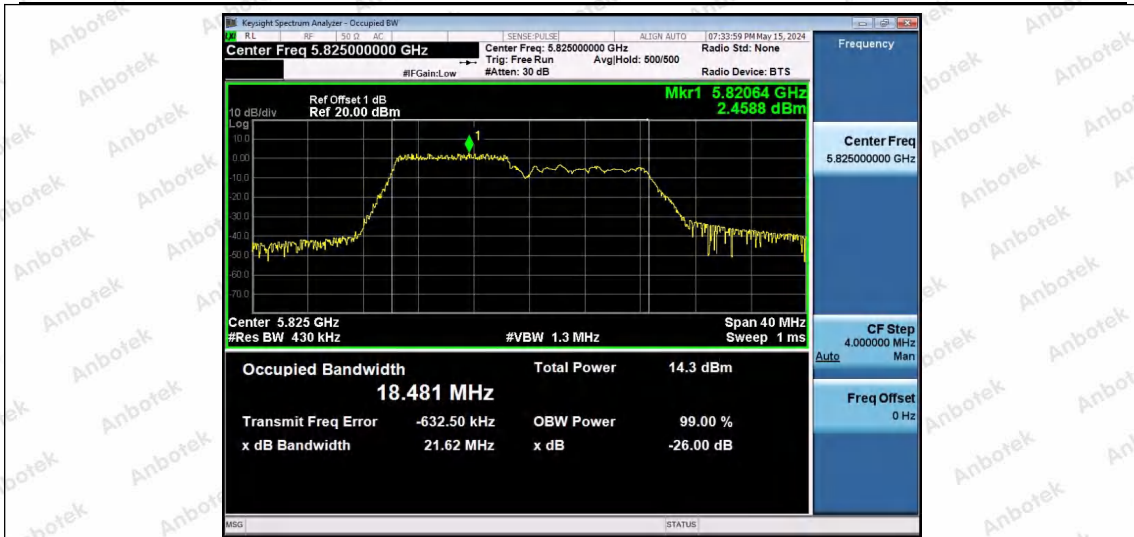

11AX20SISO-Ant1-5825-106Tone-RU53