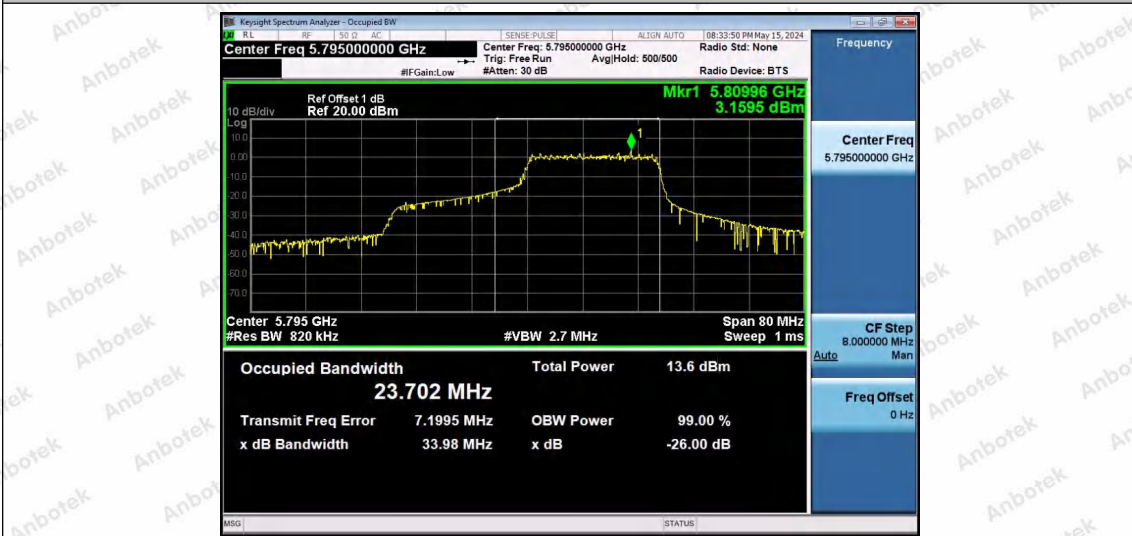

Hotline
400-003-0500
www.anbotek.com.cn

11AX40SISO-Ant1-5795-106Tone-RU56

11AX40SISO-Ant1-5795-242Tone-RU61

11AX40SISO-Ant1-5795-242Tone-RU62

Shenzhen Anbotek Compliance Laboratory Limited

Address: 1/F., Building D, Sogood Science and Technology Park, Sanwei Community, Hangcheng Street, Bao'an District, Shenzhen, Guangdong, China.
Tel: (86) 0755-26066440 Fax: (86) 0755-26014772 Email: service@anbotek.com