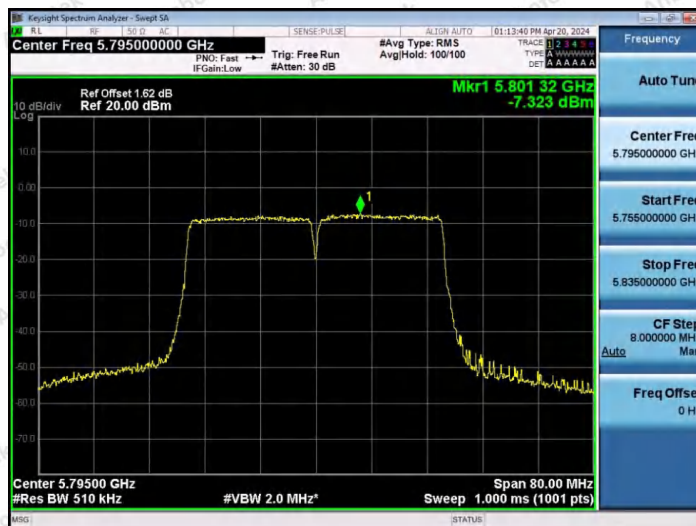

11N40SISO-Ant1-5795-PASS