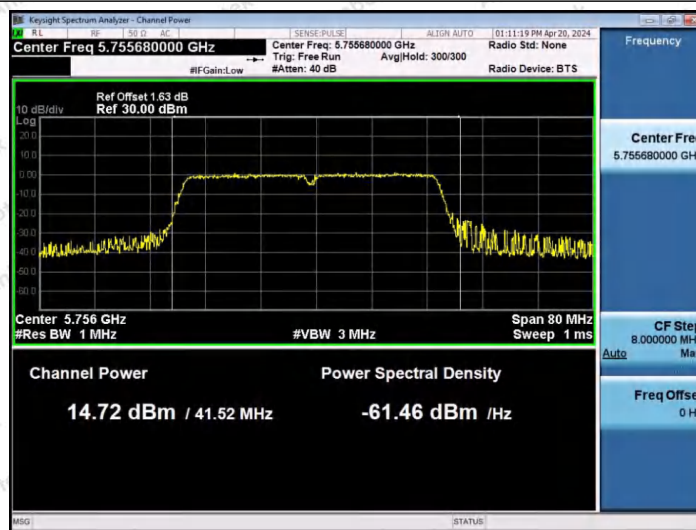

Hotline
 400-003-0500
www.anbotek.com.cn

11N40SISO-Ant1-5190-PASS

11N40SISO-Ant1-5230-PASS

11N40SISO-Ant1-5755-PASS

Shenzhen Anbotek Compliance Laboratory Limited

Address: 1/F., Building D, Sogood Science and Technology Park, Sanwei Community, Hangcheng Street, Bao'an District, Shenzhen, Guangdong, China.
 Tel: (86) 0755-26066440 Fax: (86) 0755-26014772 Email: service@anbotek.com