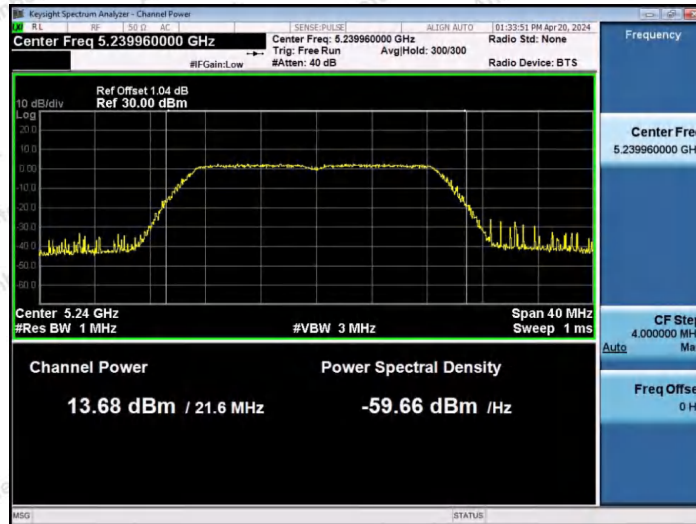

11AC20SISO-Ant1-5240-PASS