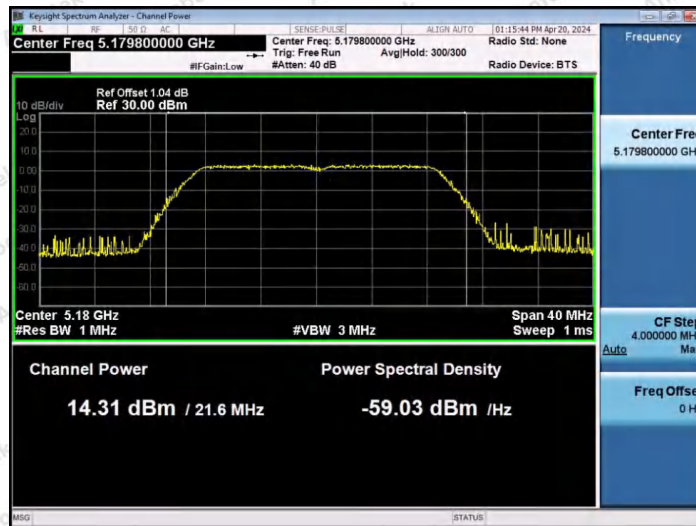

11AC20SISO-Ant1-5180-PASS