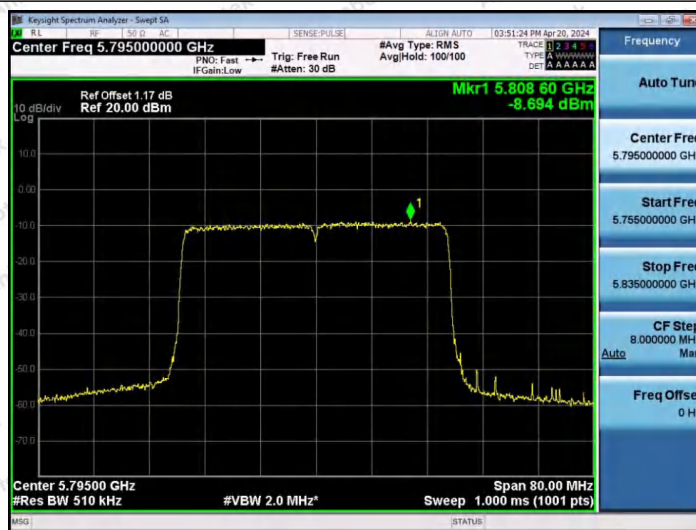

11AX40SISO-Ant1-5795-PASS

Shenzhen Anbotek Compliance Laboratory Limited

Address: 1/F., Building D, Sogood Science and Technology Park, Sanwei Community, Hangcheng Street, Bao'an District, Shenzhen, Guangdong, China.
Tel: (86) 0755-26066440 Fax: (86) 0755-26014772 Email: service@anbotek.com

Hotline 400-003-0500
www.anbotek.com.cn