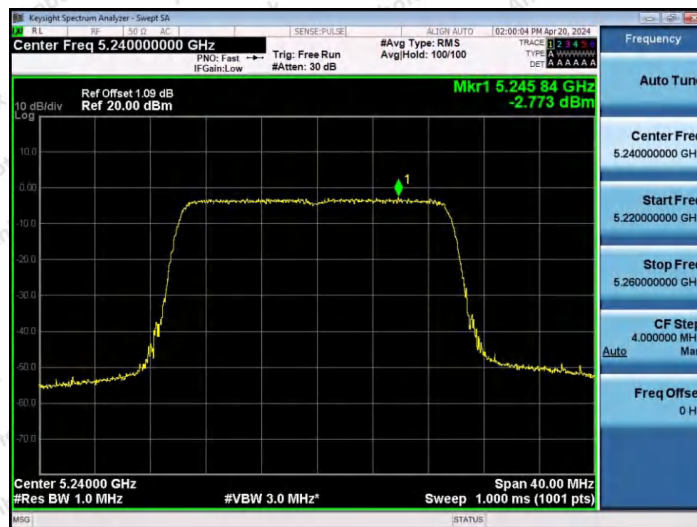

Hotline 400-003-0500
www.anbotek.com.cn

11AX20SISO-Ant1-5180-PASS

11AX20SISO-Ant1-5200-PASS

11AX20SISO-Ant1-5240-PASS

Shenzhen Anbotek Compliance Laboratory Limited

Address: 1/F., Building D, Sogood Science and Technology Park, Sanwei Community, Hangcheng Street, Bao'an District, Shenzhen, Guangdong, China.
Tel: (86) 0755-26066440 Fax: (86) 0755-26014772 Email: service@anbotek.com