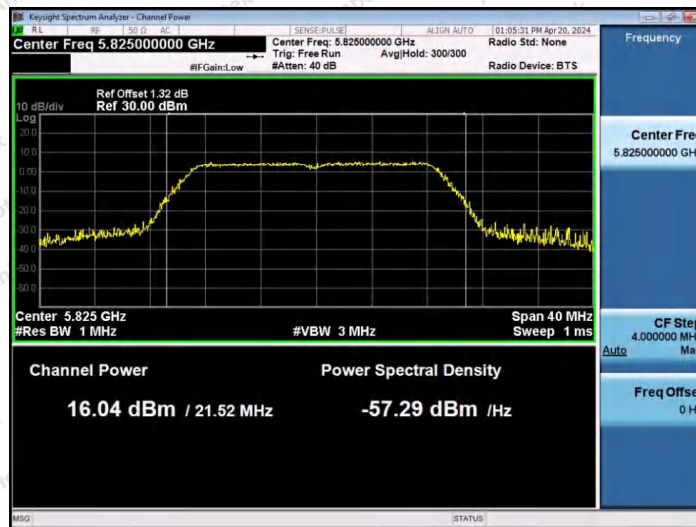

Hotline
400-003-0500
www.anbotek.com.cn

11N20SISO-Ant1-5745-PASS

11N20SISO-Ant1-5785-PASS

11N20SISO-Ant1-5825-PASS

Shenzhen Anbotek Compliance Laboratory Limited

Address: 1/F., Building D, Sogood Science and Technology Park, Sanwei Community, Hangcheng Street, Bao'an District, Shenzhen, Guangdong, China.
 Tel: (86) 0755-26066440 Fax: (86) 0755-26014772 Email: service@anbotek.com