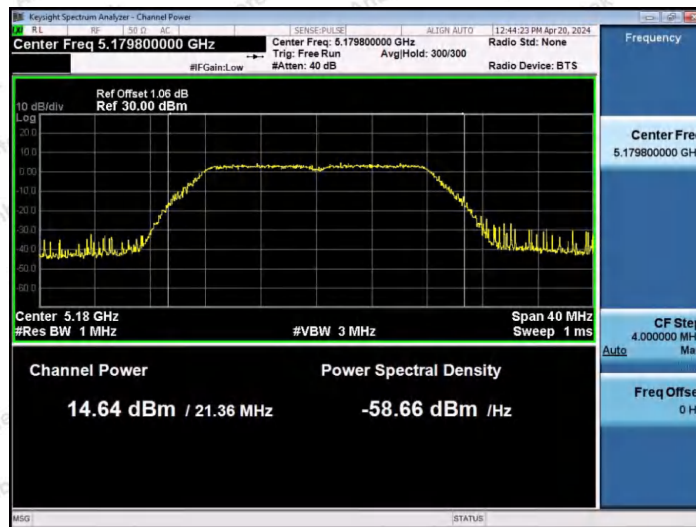

Test Graphs Channel Power

11A-Ant1-5180-PASS