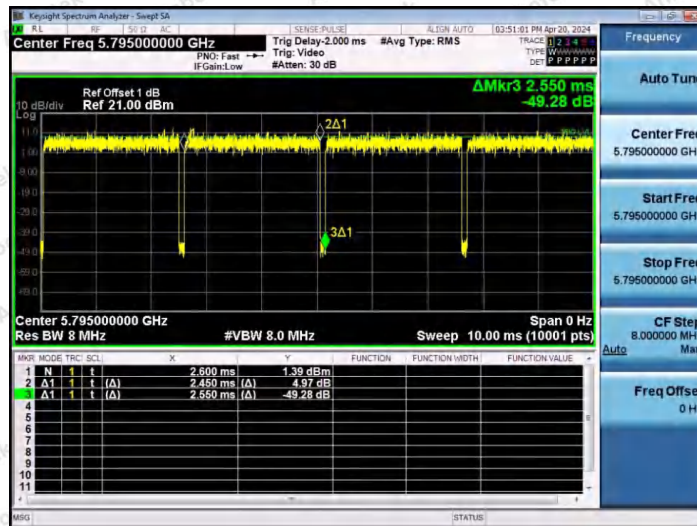

NTVN-11AX40SISO-Ant1-5795