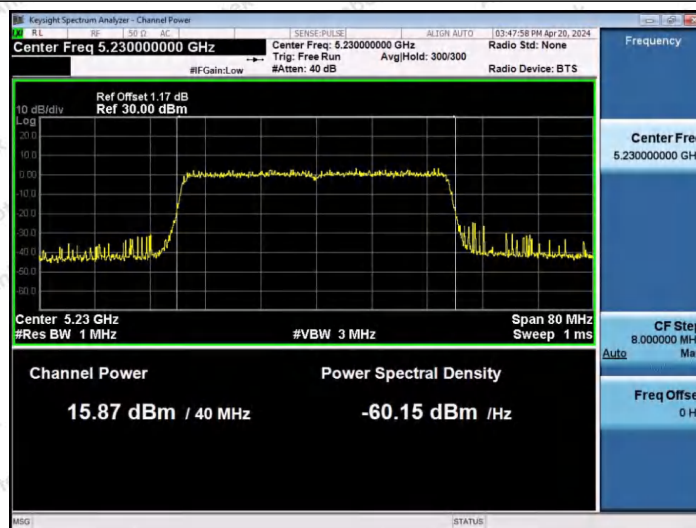

Hotline
 400-003-0500
www.anbotek.com.cn

11AX20SISO-Ant1-5825-PASS

11AX40SISO-Ant1-5190-PASS

11AX40SISO-Ant1-5230-PASS

Shenzhen Anbotek Compliance Laboratory Limited

Address: 1/F., Building D, Sogood Science and Technology Park, Sanwei Community, Hangcheng Street, Bao'an District, Shenzhen, Guangdong, China.
 Tel: (86) 0755-26066440 Fax: (86) 0755-26014772 Email: service@anbotek.com