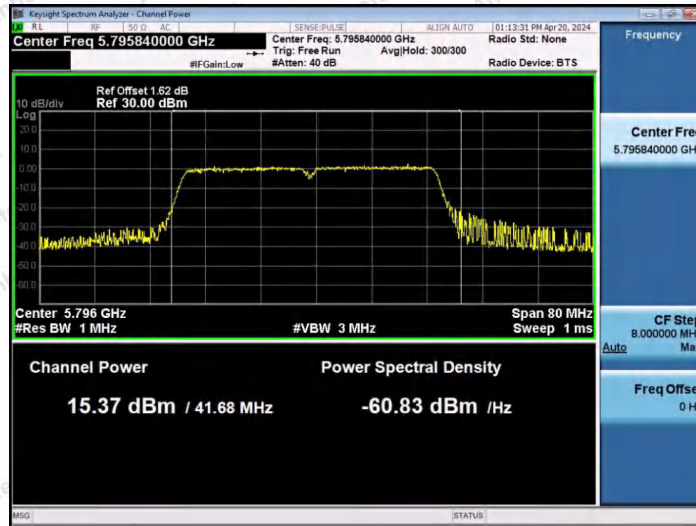

11N40SISO-Ant1-5795-PASS