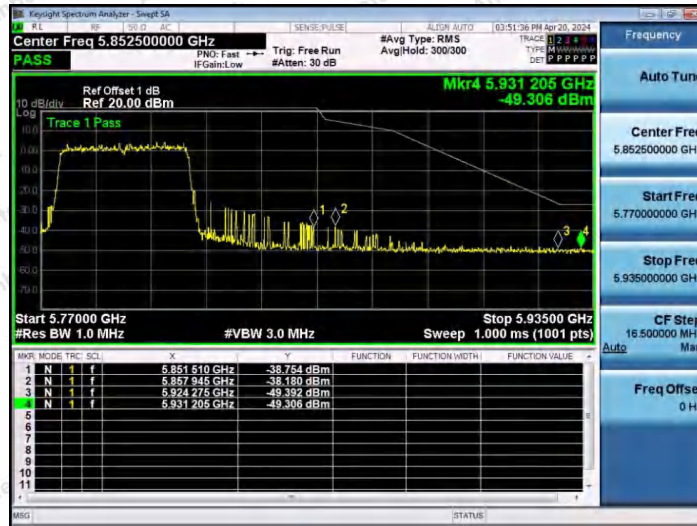

11AX40SISO-Ant1-5795-PASS