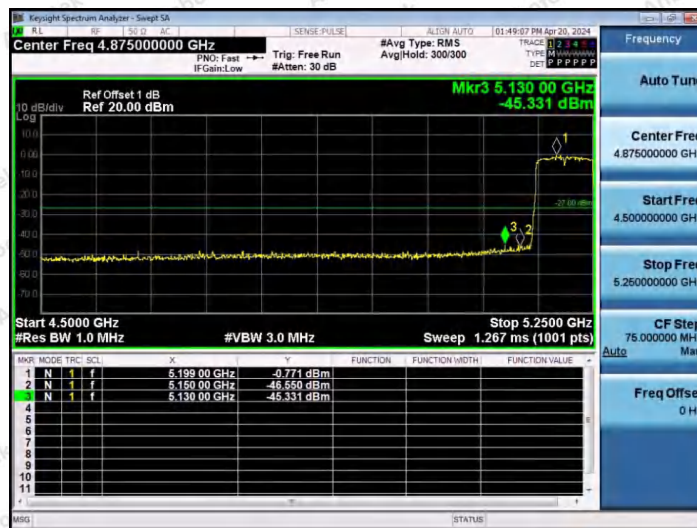

11AC80SISO-Ant1-5210-PASS