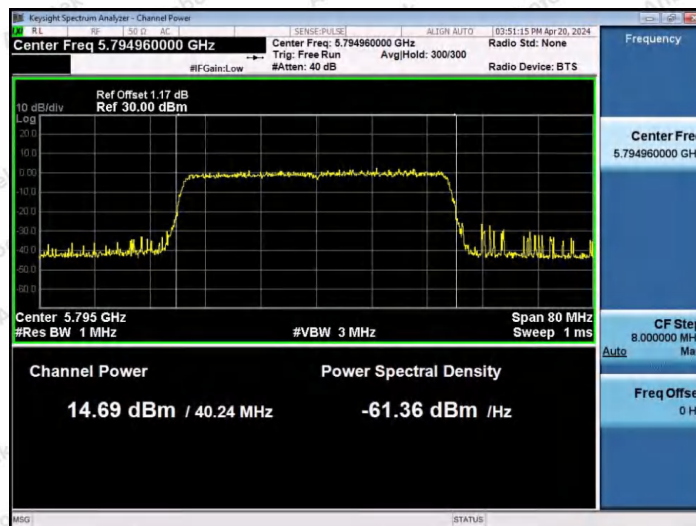

11AX40SiSO-Ant1-5795-PASS