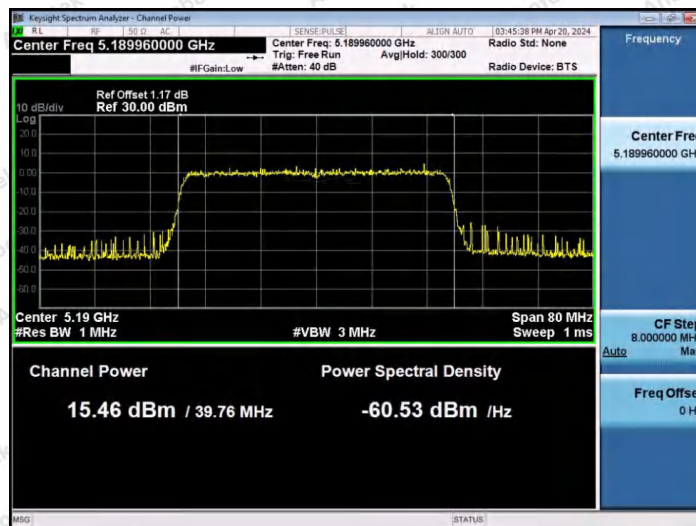

11AX40SISO-Ant1-5190-PASS