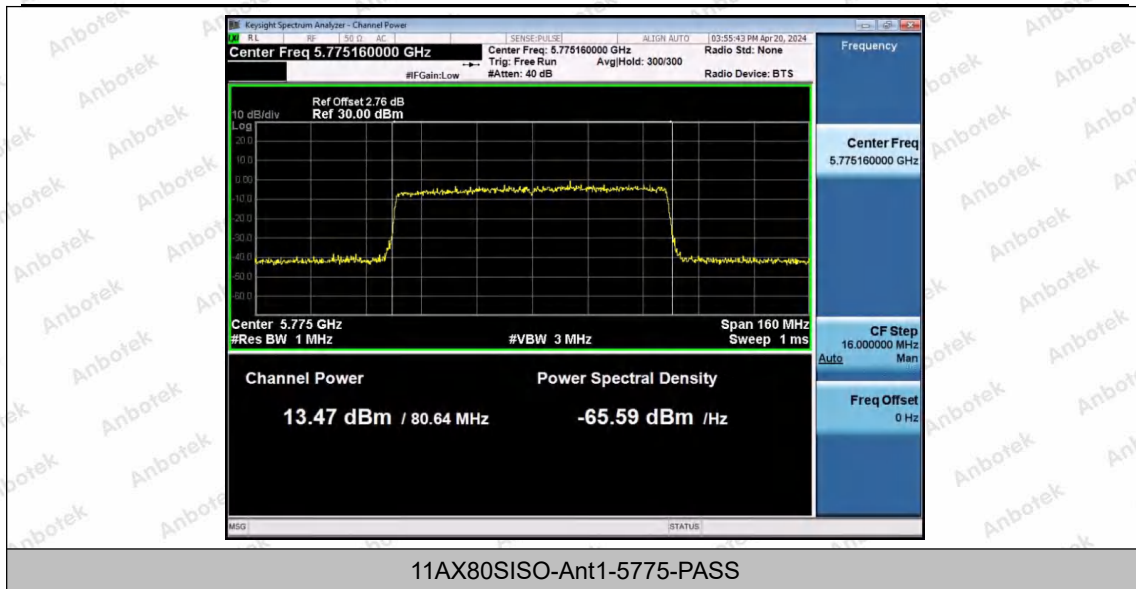

Shenzhen Anbotek Compliance Laboratory Limited

Address: 1/F., Building D, Sogood Science and Technology Park, Sanwei Community, Hangcheng Street, Bao'an District, Shenzhen, Guangdong, China.
Tel: (86) 0755-26066440 Fax: (86) 0755-26014772 Email: service@anbotek.com

Hotline
400-003-0500
www.anbotek.com.cn