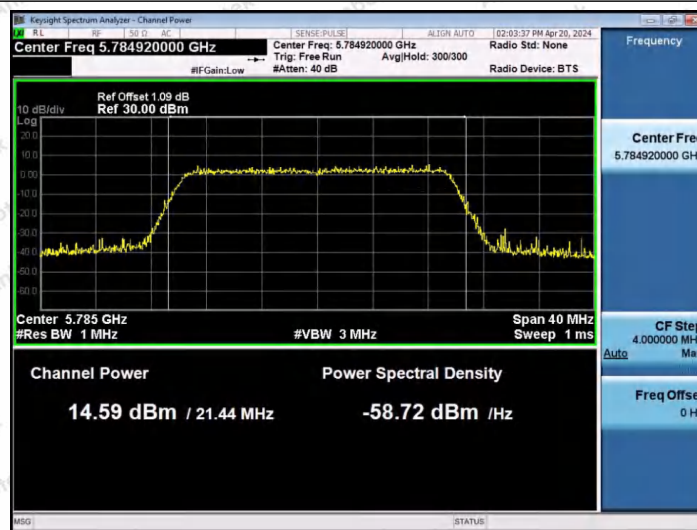

Hotline
400-003-0500
www.anbotek.com.cn

11AX20SISO-Ant1-5240-PASS

11AX20SISO-Ant1-5745-PASS

11AX20SISO-Ant1-5785-PASS

Shenzhen Anbotek Compliance Laboratory Limited

Address: 1/F., Building D, Sogood Science and Technology Park, Sanwei Community, Hangcheng Street, Bao'an District, Shenzhen, Guangdong, China.
 Tel: (86) 0755-26066440 Fax: (86) 0755-26014772 Email: service@anbotek.com