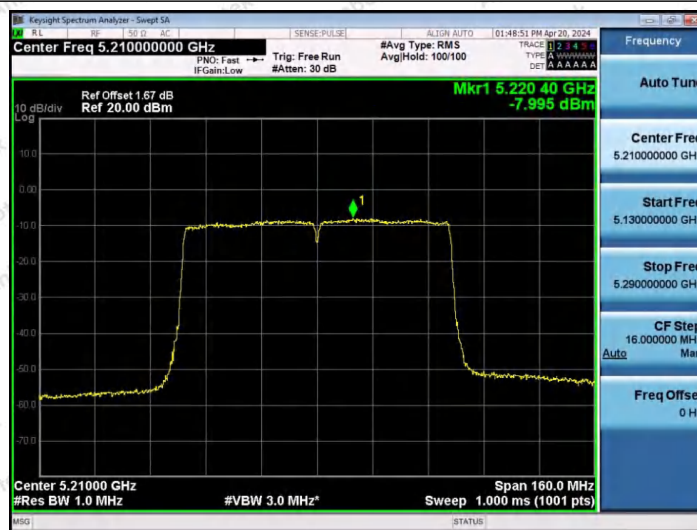

Hotline 400-003-0500
www.anbotek.com.cn

11AC40SISO-Ant1-5190-PASS

11AC40SISO-Ant1-5230-PASS

11AC80SISO-Ant1-5210-PASS

Shenzhen Anbotek Compliance Laboratory Limited

Address: 1/F., Building D, Sogood Science and Technology Park, Sanwei Community, Hangcheng Street, Bao'an District, Shenzhen, Guangdong, China.
Tel: (86) 0755-26066440 Fax: (86) 0755-26014772 Email: service@anbotek.com