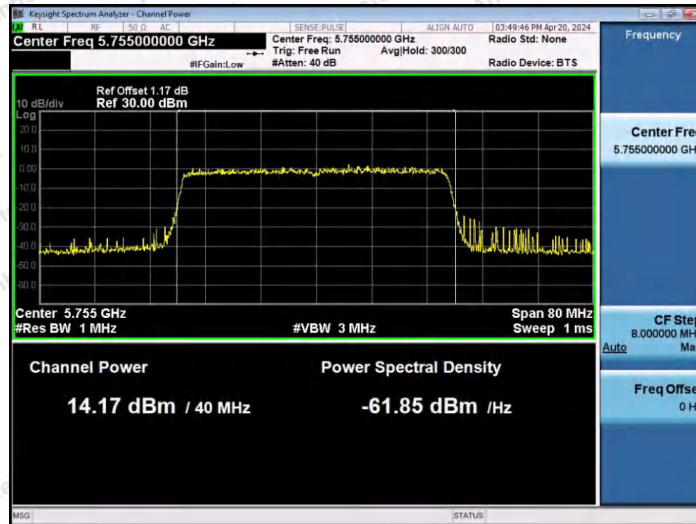

11AX40SiSO-Ant1-5755-PASS