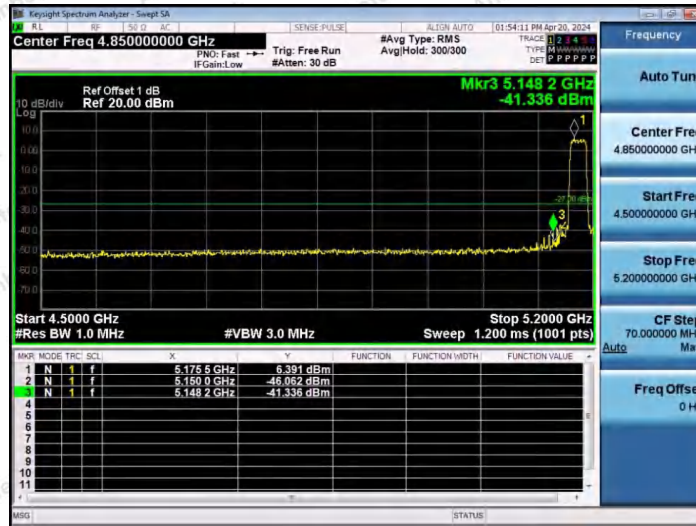

11AX20SISO-Ant1-5180-PASS