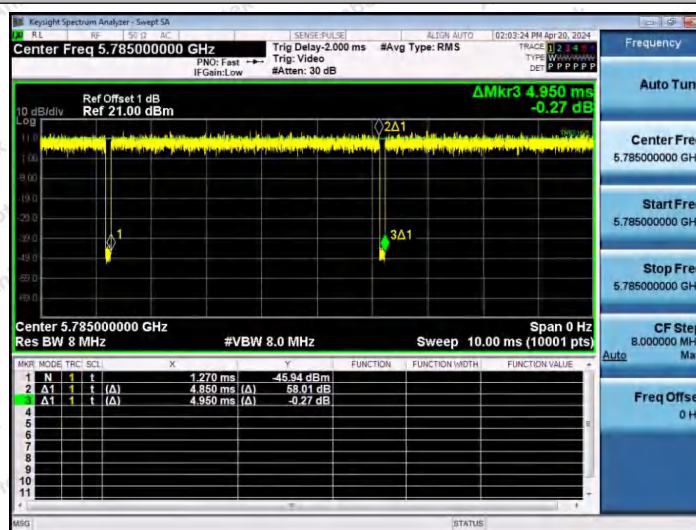

NTNV-11AX20SISO-Ant1-5240

NTNV-11AX20SISO-Ant1-5745

NTNV-11AX20SISO-Ant1-5785

Shenzhen Anbotek Compliance Laboratory Limited

Address: 1/F., Building D, Sogood Science and Technology Park, Sanwei Community, Hangcheng Street, Bao'an District, Shenzhen, Guangdong, China.
 Tel: (86) 0755-26066440 Fax: (86) 0755-26014772 Email: service@anbotek.com