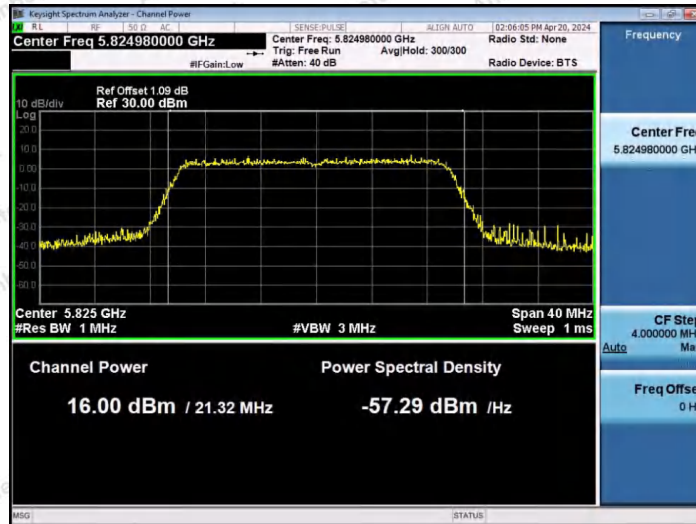

11AX20SISO-Ant1-5825-PASS