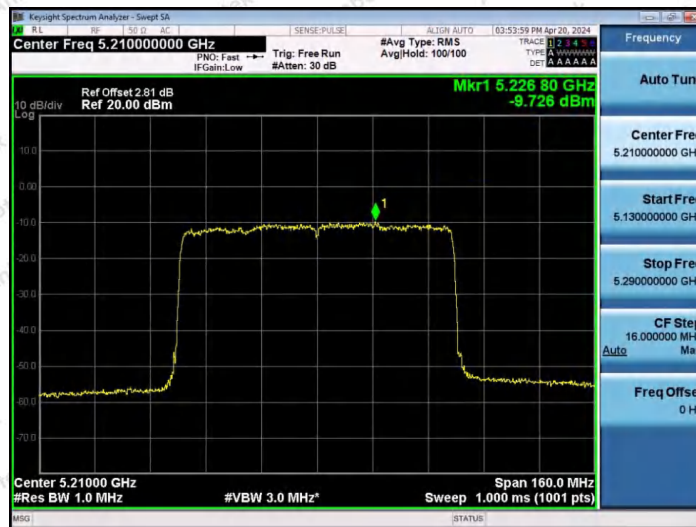

Hotline 400-003-0500
www.anbotek.com.cn

11AX40SISO-Ant1-5190-PASS

11AX40SISO-Ant1-5230-PASS

11AX80SISO-Ant1-5210-PASS

Shenzhen Anbotek Compliance Laboratory Limited

Address: 1/F., Building D, Sogood Science and Technology Park, Sanwei Community, Hangcheng Street, Bao'an District, Shenzhen, Guangdong, China.
Tel: (86) 0755-26066440 Fax: (86) 0755-26014772 Email: service@anbotek.com