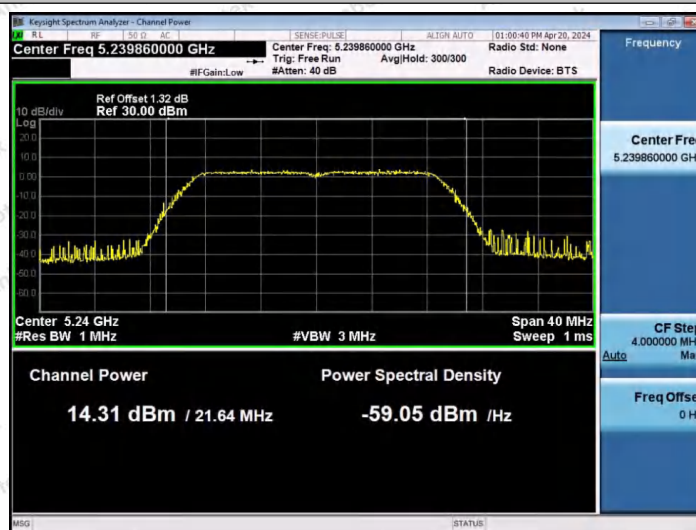

Hotline
 400-003-0500
www.anbotek.com.cn

11N20SISO-Ant1-5180-PASS

11N20SISO-Ant1-5200-PASS

11N20SISO-Ant1-5240-PASS

Shenzhen Anbotek Compliance Laboratory Limited

Address: 1/F., Building D, Sogood Science and Technology Park, Sanwei Community, Hangcheng Street, Bao'an District, Shenzhen, Guangdong, China.
Tel: (86) 0755-26066440 Fax: (86) 0755-26014772 Email: service@anbotek.com