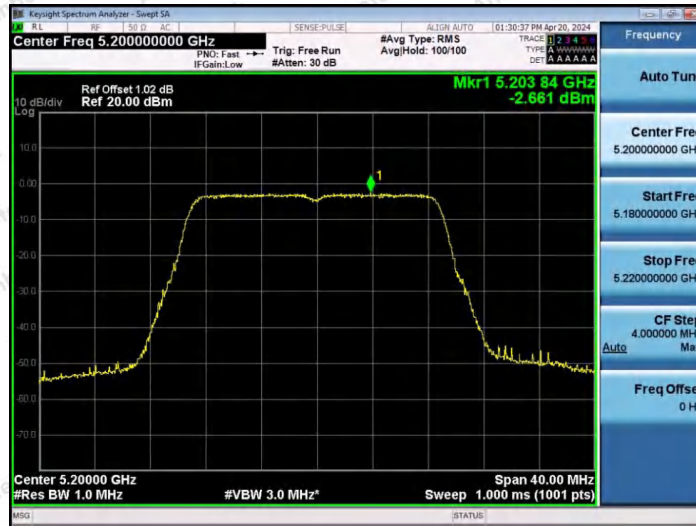

11AC20SISO-Ant1-5200-PASS