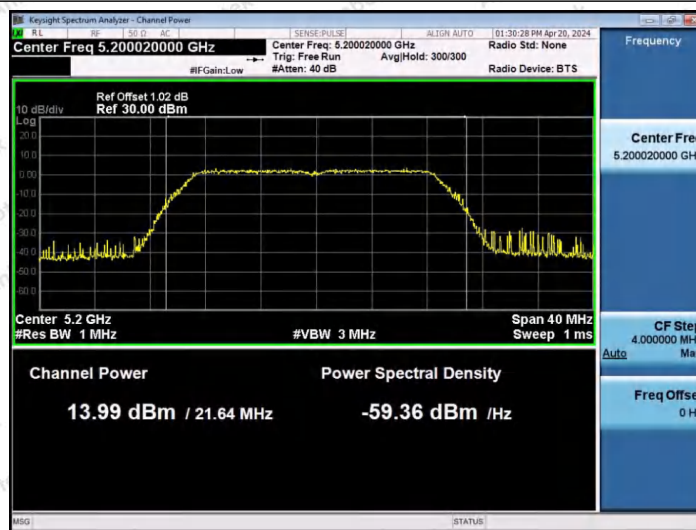

Hotline
 400-003-0500
 www.anbotek.com.cn

11N40SISO-Ant1-5795-PASS

11AC20SISO-Ant1-5180-PASS

11AC20SISO-Ant1-5200-PASS

Shenzhen Anbotek Compliance Laboratory Limited

Address: 1/F., Building D, Sogood Science and Technology Park, Sanwei Community, Hangcheng Street, Bao'an District, Shenzhen, Guangdong, China.
 Tel: (86) 0755-26066440 Fax: (86) 0755-26014772 Email: service@anbotek.com