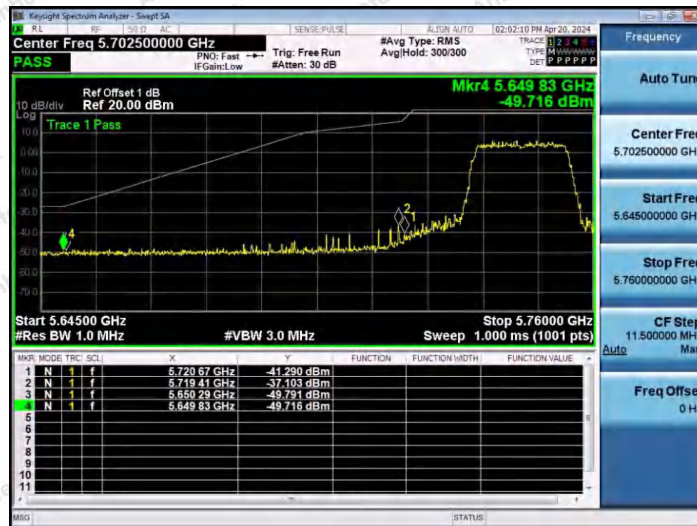

11AX20SISO-Ant1-5745-PASS