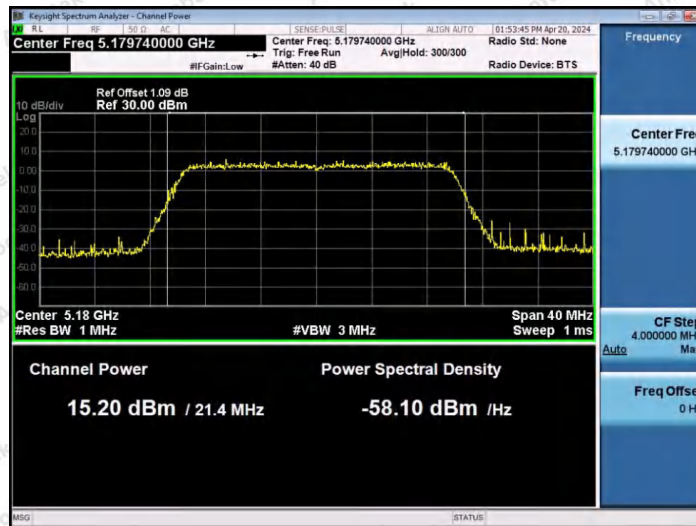

11AX20SISO-Ant1-5180-PASS