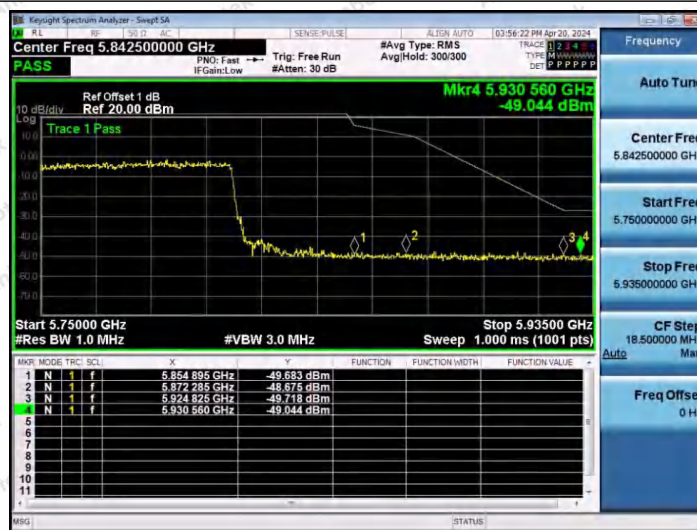

Hotline 400-003-0500
 www.anbotek.com.cn

11AX40SISO-Ant1-5795-PASS

11AX80SISO-Ant1-5775-PASS

11AX80SISO-Ant1-5775-PASS

---End---

Shenzhen Anbotek Compliance Laboratory Limited

Address: 1/F., Building D, Sogood Science and Technology Park, Sanwei Community, Hangcheng Street, Bao'an District, Shenzhen, Guangdong, China.
Tel: (86) 0755-26066440 Fax: (86) 0755-26014772 Email: service@anbotek.com