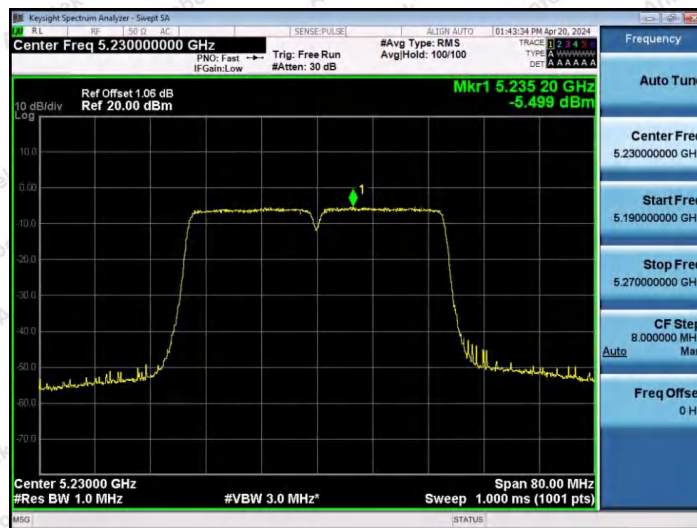

11AC40SISO-Ant1-5230-PASS