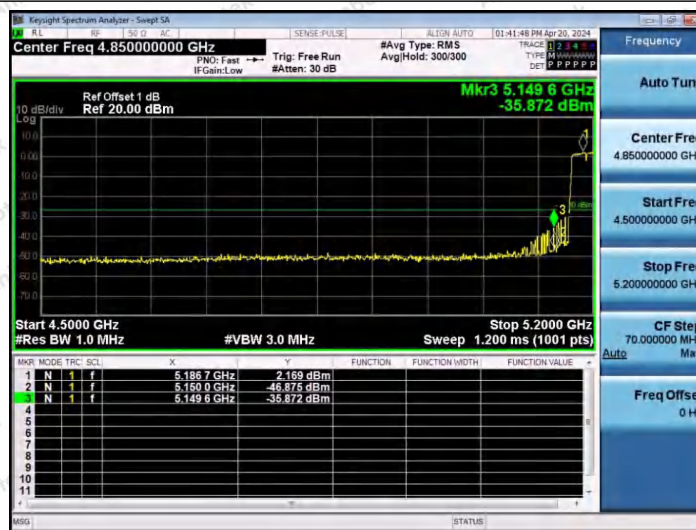

Hotline 400-003-0500
 www.anbotek.com.cn

11AC20SISO-Ant1-5180-PASS

11AC20SISO-Ant1-5240-PASS

11AC40SISO-Ant1-5190-PASS

Shenzhen Anbotek Compliance Laboratory Limited

Address: 1/F., Building D, Sogood Science and Technology Park, Sanwei Community, Hangcheng Street, Bao'an District, Shenzhen, Guangdong, China.
 Tel: (86) 0755-26066440 Fax: (86) 0755-26014772 Email: service@anbotek.com