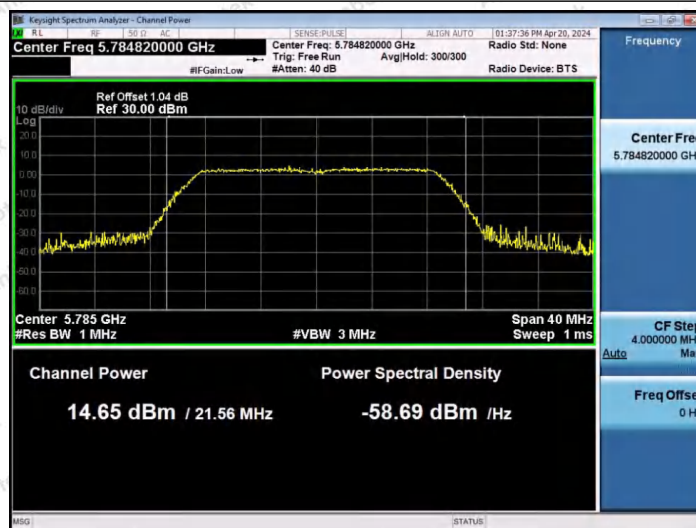

Hotline
 400-003-0500
 www.anbotek.com.cn

11AC20SISO-Ant1-5240-PASS

11AC20SISO-Ant1-5745-PASS

11AC20SISO-Ant1-5785-PASS

Shenzhen Anbotek Compliance Laboratory Limited

Address: 1/F., Building D, Sogood Science and Technology Park, Sanwei Community, Hangcheng Street, Bao'an District, Shenzhen, Guangdong, China.
 Tel: (86) 0755-26066440 Fax: (86) 0755-26014772 Email: service@anbotek.com