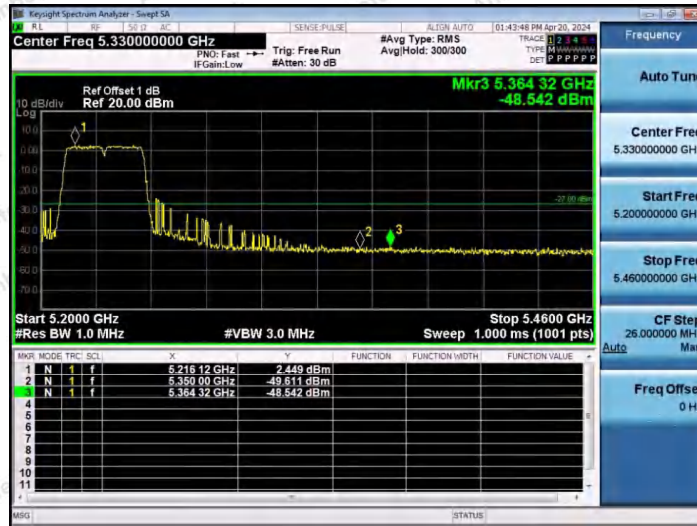

11AC40SISO-Ant1-5230-PASS