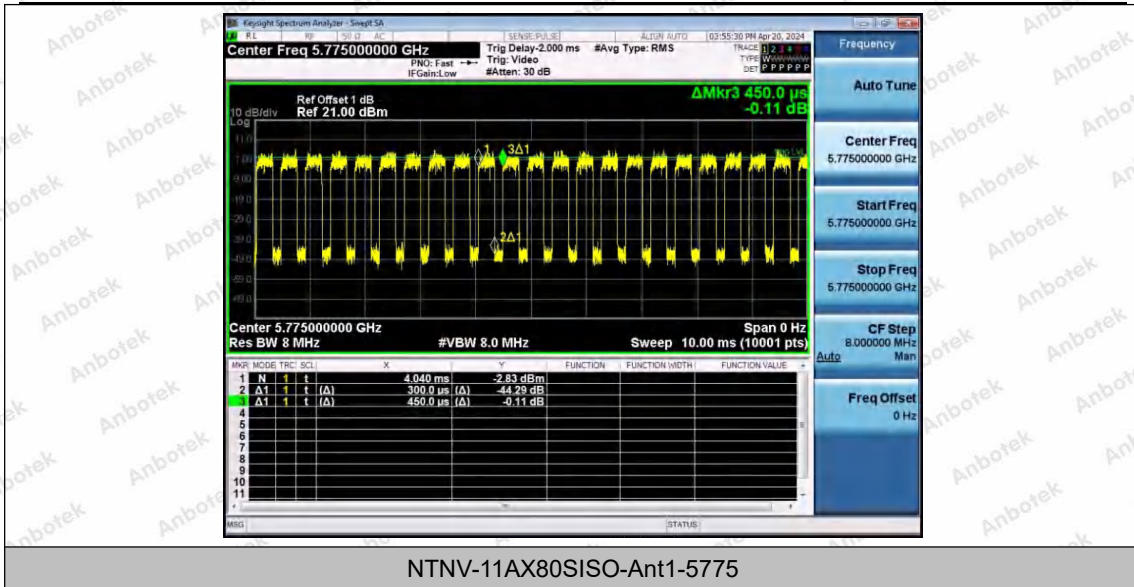

NTNV-11AX80SISO-Ant1-5775

Shenzhen Anbotek Compliance Laboratory Limited

Address: 1/F., Building D, Sogood Science and Technology Park, Sanwei Community, Hangcheng Street, Bao'an District, Shenzhen, Guangdong, China.
Tel: (86) 0755-26066440 Fax: (86) 0755-26014772 Email: service@anbotek.com

Hotline
400-003-0500
www.anbotek.com.cn