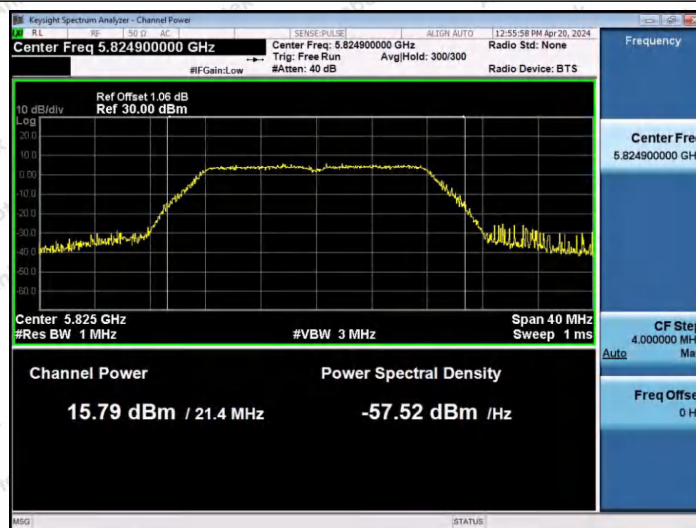

11A-Ant1-5825-PASS

Shenzhen Anbotek Compliance Laboratory Limited

Address: 1/F., Building D, Sogood Science and Technology Park, Sanwei Community, Hangcheng Street, Bao'an District, Shenzhen, Guangdong, China.
Tel: (86) 0755-26066440 Fax: (86) 0755-26014772 Email: service@anbotek.com

Hotline
400-003-0500
www.anbotek.com.cn