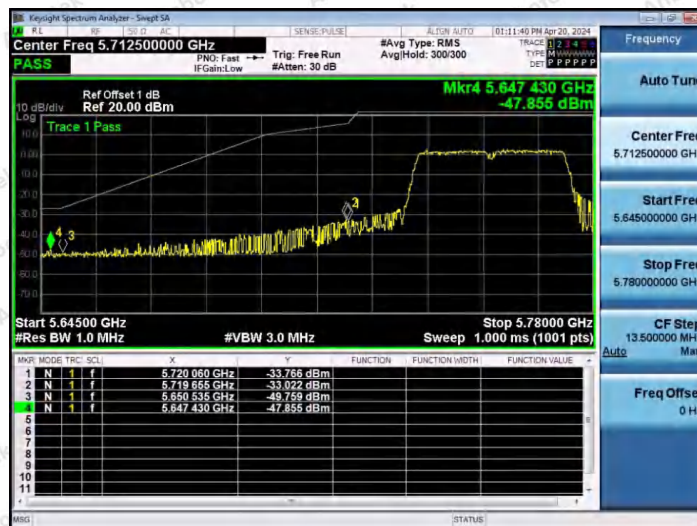

11N40SISO-Ant1-5755-PASS