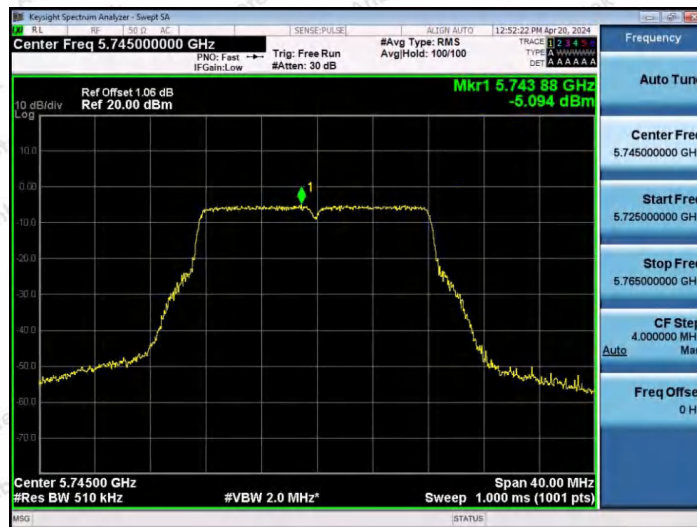

Test Graphs B4

11A-Ant1-5745-PASS