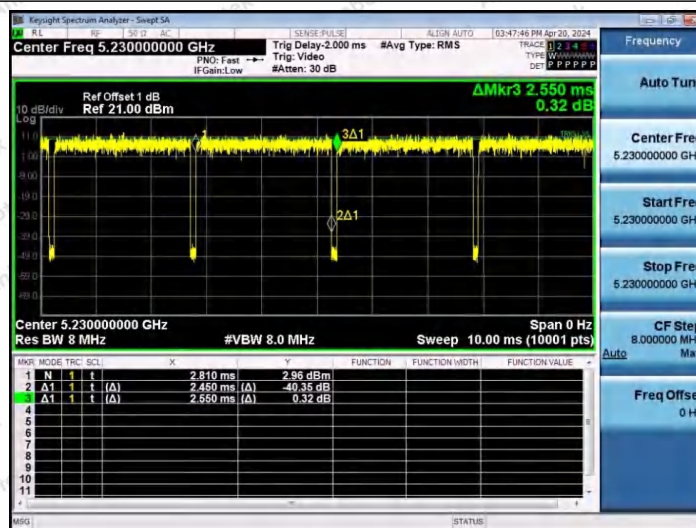

Hotline 400-003-0500
 www.anbotek.com.cn

NTNV-11AX20SISO-Ant1-5825

NTNV-11AX40SISO-Ant1-5190

NTNV-11AX40SISO-Ant1-5230

Shenzhen Anbotek Compliance Laboratory Limited

Address: 1/F., Building D, Sogood Science and Technology Park, Sanwei Community, Hangcheng Street, Bao'an District, Shenzhen, Guangdong, China.
 Tel: (86) 0755-26066440 Fax: (86) 0755-26014772 Email: service@anbotek.com