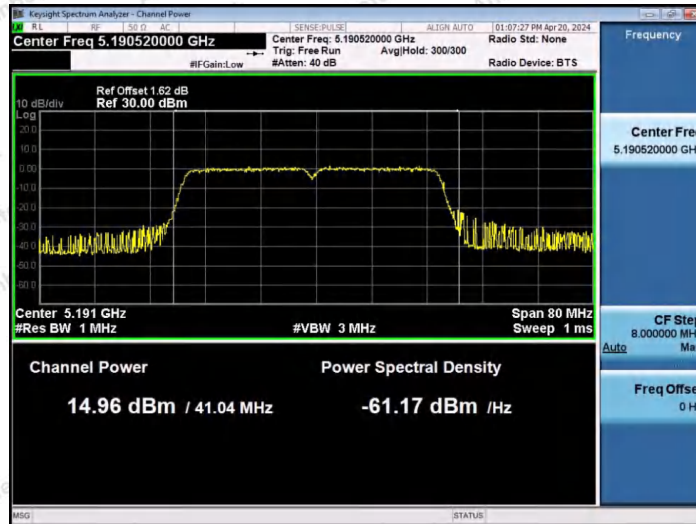

11N40SISO-Ant1-5190-PASS