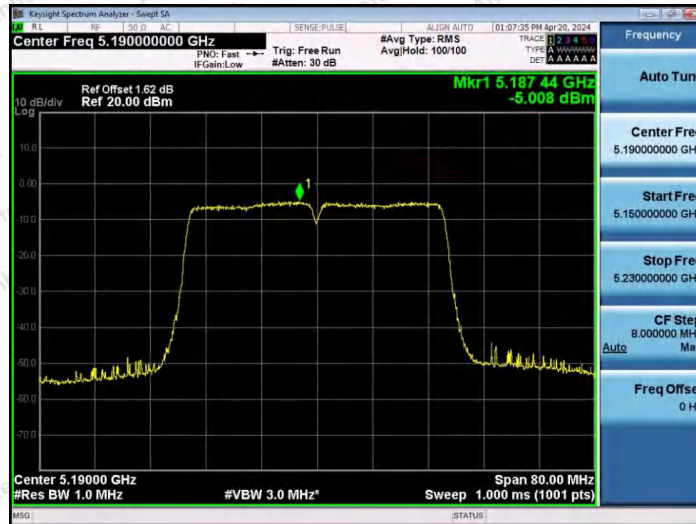

11N40SISO-Ant1-5190-PASS