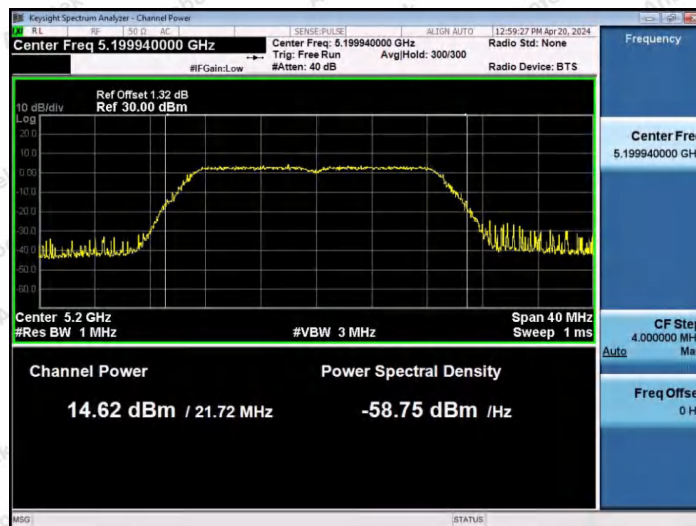

11N20SISO-Ant1-5200-PASS