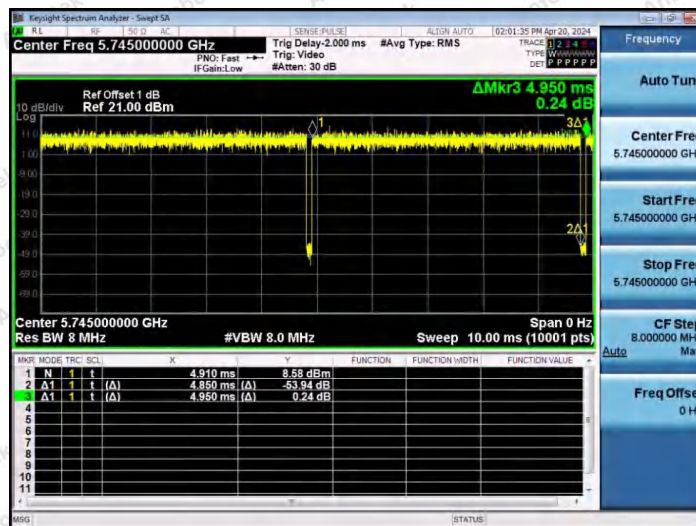

NTNV-11AX20SISO-Ant1-5240

NTNV-11AX20SISO-Ant1-5745

NTNV-11AX20SISO-Ant1-5785

Shenzhen Anbotek Compliance Laboratory Limited

Address: 1/F., Building D, Sogood Science and Technology Park, Sanwei Community, Hangcheng Street, Bao'an District, Shenzhen, Guangdong, China.
 Tel: (86) 0755-26066440 Fax: (86) 0755-26014772 Email: service@anbotek.com