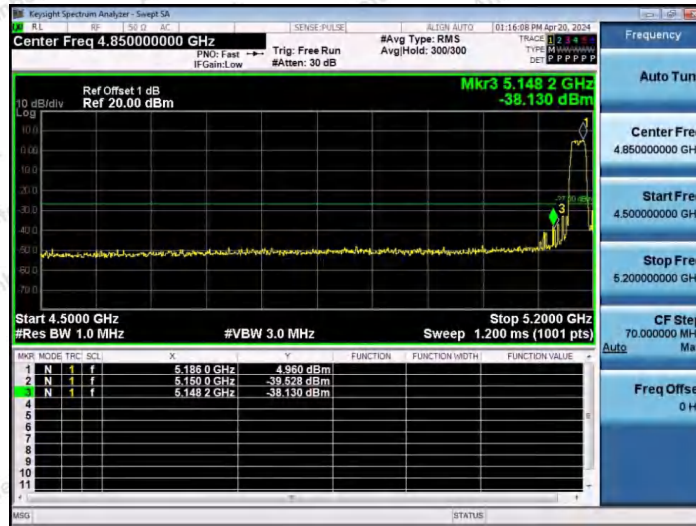

11AC20SISO-Ant1-5180-PASS