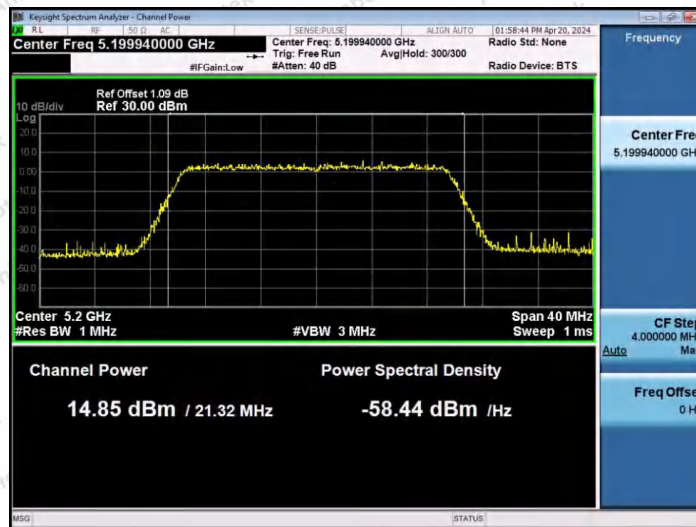

Hotline
 400-003-0500
www.anbotek.com.cn

11AC80SISO-Ant1-5775-PASS

11AX20SISO-Ant1-5180-PASS

11AX20SISO-Ant1-5200-PASS

Shenzhen Anbotek Compliance Laboratory Limited

Address: 1/F., Building D, Sogood Science and Technology Park, Sanwei Community, Hangcheng Street, Bao'an District, Shenzhen, Guangdong, China.
Tel: (86) 0755-26066440 Fax: (86) 0755-26014772 Email: service@anbotek.com