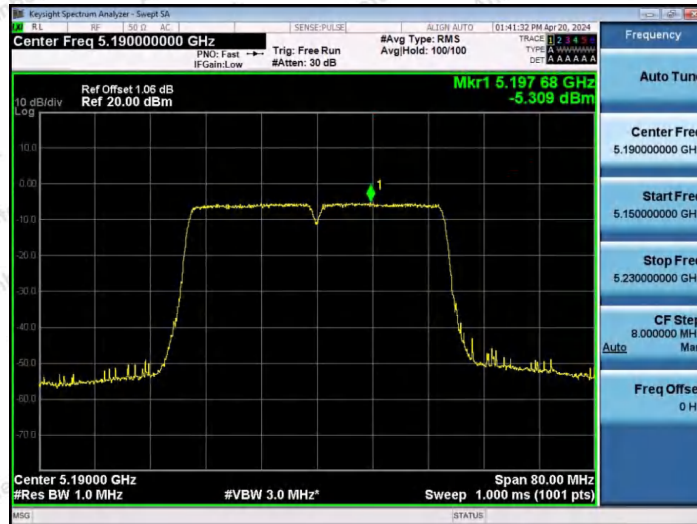

11AC40SISO-Ant1-5190-PASS