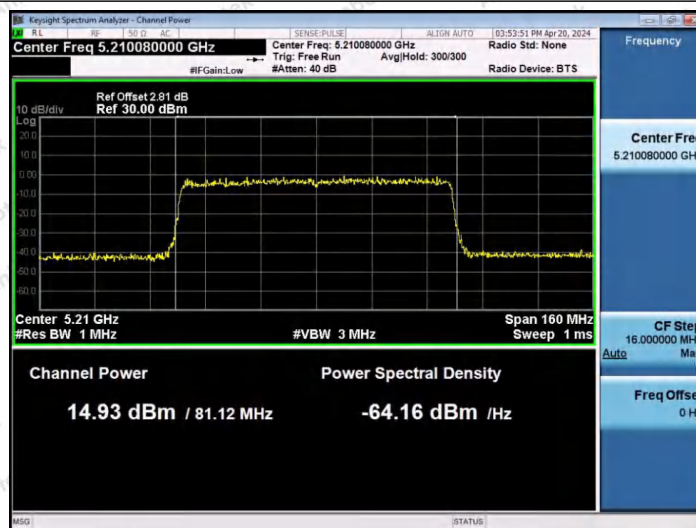

11AX80SiSO-Ant1-5210-PASS

Shenzhen Anbotek Compliance Laboratory Limited

Address: 1/F., Building D, Sogood Science and Technology Park, Sanwei Community, Hangcheng Street, Bao'an District, Shenzhen, Guangdong, China.
Tel: (86) 0755-26066440 Fax: (86) 0755-26014772 Email: service@anbotek.com

Hotline: 400-003-0500
www.anbotek.com.cn