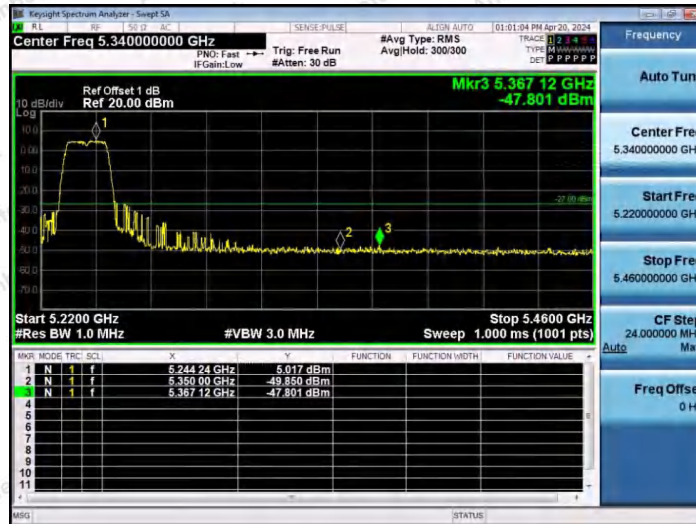

11N20SISO-Ant1-5240-PASS