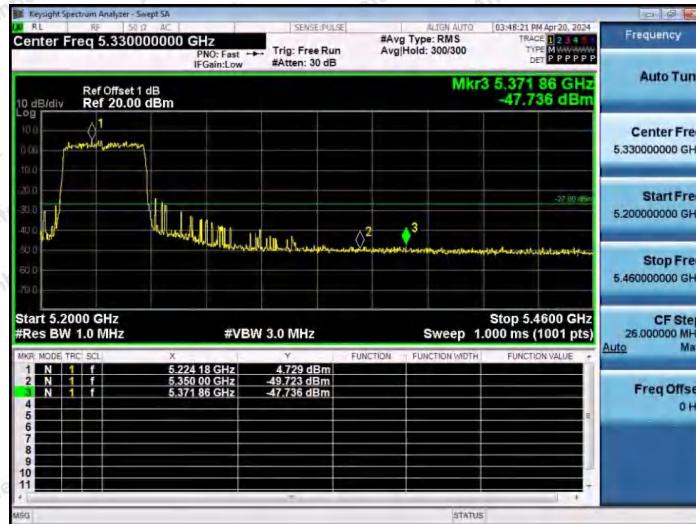

11AX40SISO-Ant1-5230-PASS