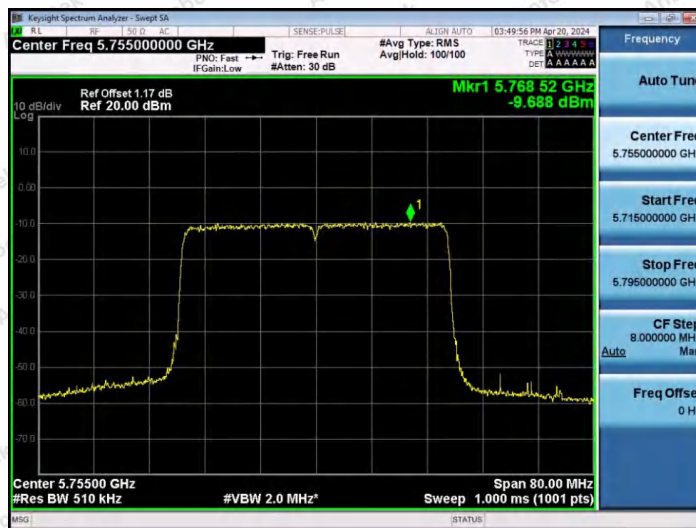

11AX40SISO-Ant1-5755-PASS