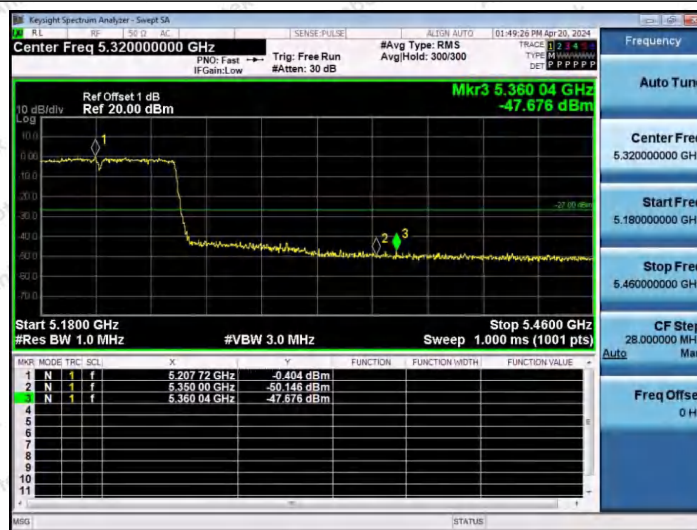

Hotline 400-003-0500
 www.anbotek.com.cn

11AC40SISO-Ant1-5230-PASS

11AC80SISO-Ant1-5210-PASS

11AC80SISO-Ant1-5210-PASS

Shenzhen Anbotek Compliance Laboratory Limited

Address: 1/F., Building D, Sogood Science and Technology Park, Sanwei Community, Hangcheng Street, Bao'an District, Shenzhen, Guangdong, China.
Tel: (86) 0755-26066440 Fax: (86) 0755-26014772 Email: service@anbotek.com