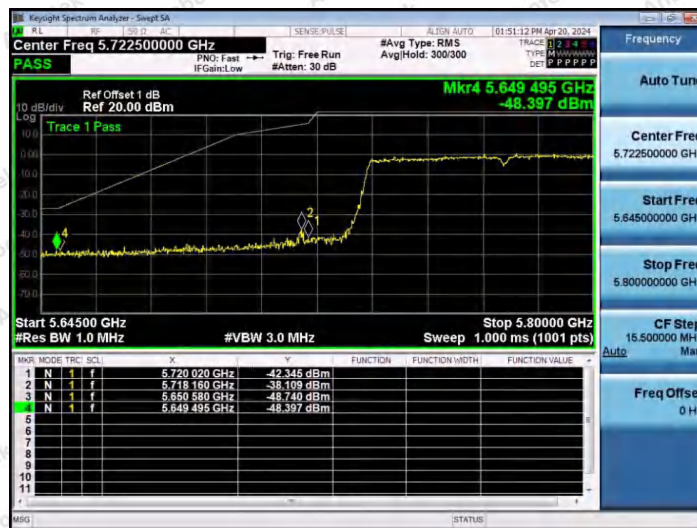

11AC80SISO-Ant1-5775-PASS