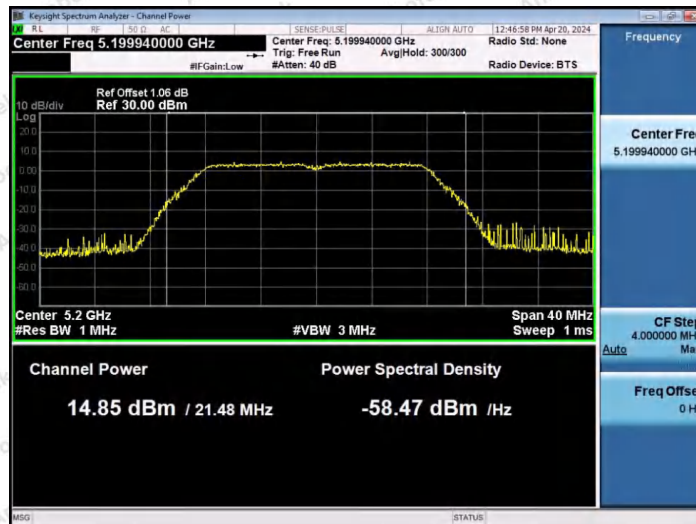

11A-Ant1-5200-PASS