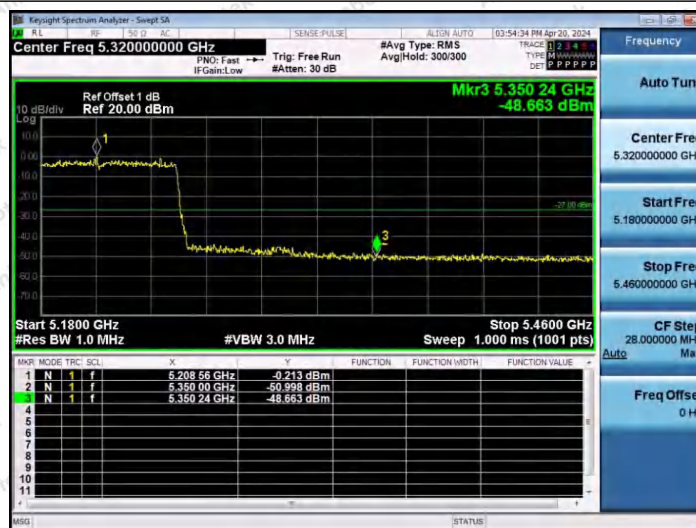

Hotline 400-003-0500
 www.anbotek.com.cn

11AX40SISO-Ant1-5230-PASS

11AX80SISO-Ant1-5210-PASS

11AX80SISO-Ant1-5210-PASS

Shenzhen Anbotek Compliance Laboratory Limited

Address: 1/F., Building D, Sogood Science and Technology Park, Sanwei Community, Hangcheng Street, Bao'an District, Shenzhen, Guangdong, China.
Tel: (86) 0755-26066440 Fax: (86) 0755-26014772 Email: service@anbotek.com