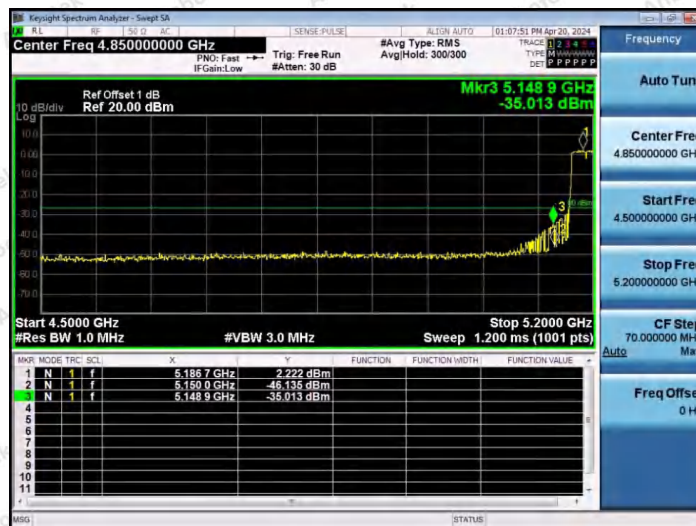

11N40SISO-Ant1-5190-PASS