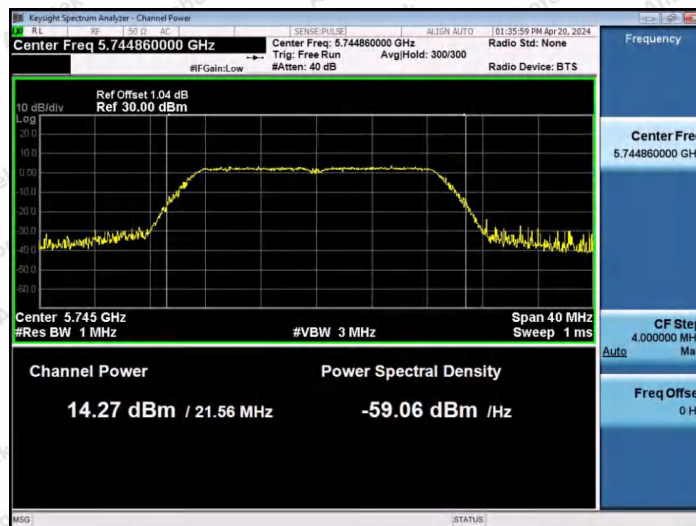

11AC20SISO-Ant1-5745-PASS