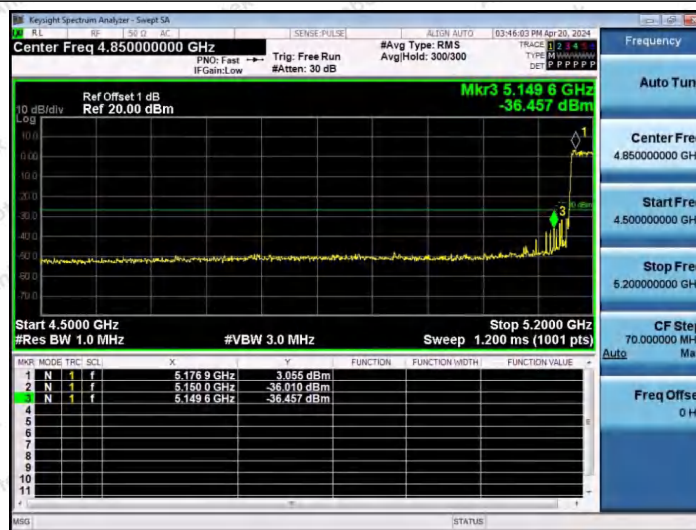

Hotline 400-003-0500
www.anbotek.com.cn

11AX20SISO-Ant1-5180-PASS

11AX20SISO-Ant1-5240-PASS

11AX40SISO-Ant1-5190-PASS

Shenzhen Anbotek Compliance Laboratory Limited

Address: 1/F., Building D, Sogood Science and Technology Park, Sanwei Community, Hangcheng Street, Bao'an District, Shenzhen, Guangdong, China.
 Tel: (86) 0755-26066440 Fax: (86) 0755-26014772 Email: service@anbotek.com