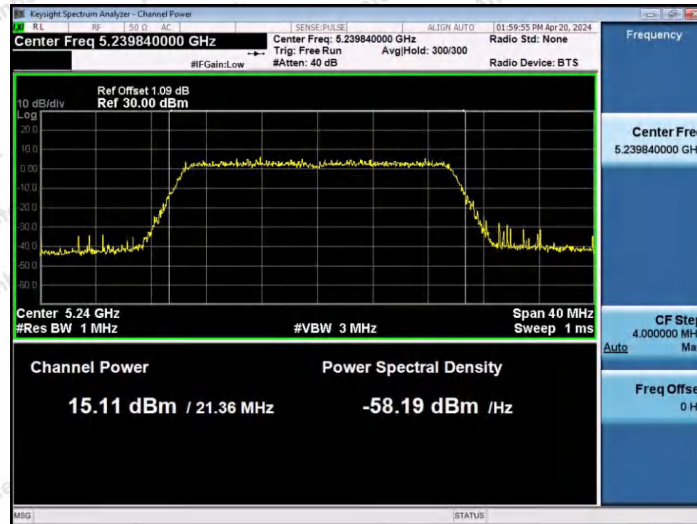

11AX20SISO-Ant1-5240-PASS