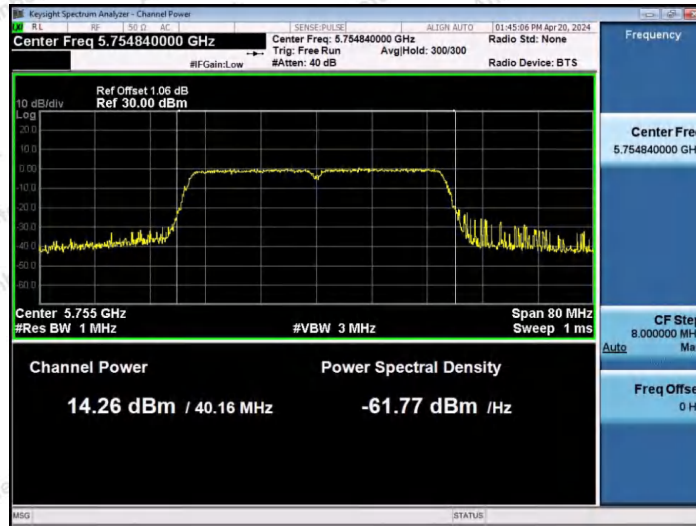

11AC40SISO-Ant1-5755-PASS