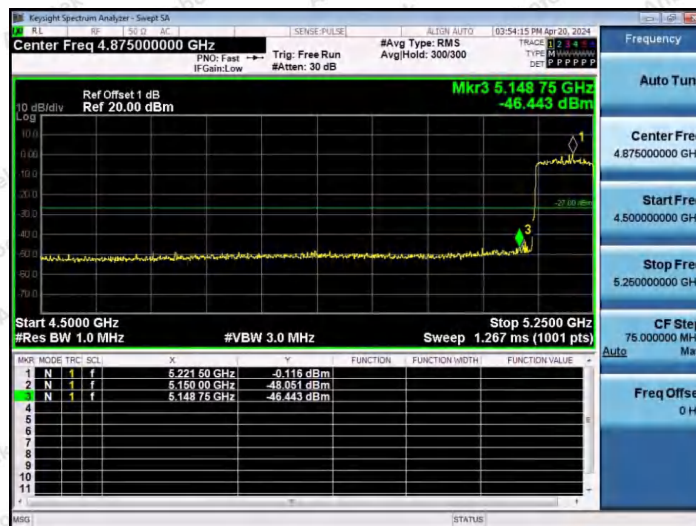

11AX80SISO-Ant1-5210-PASS