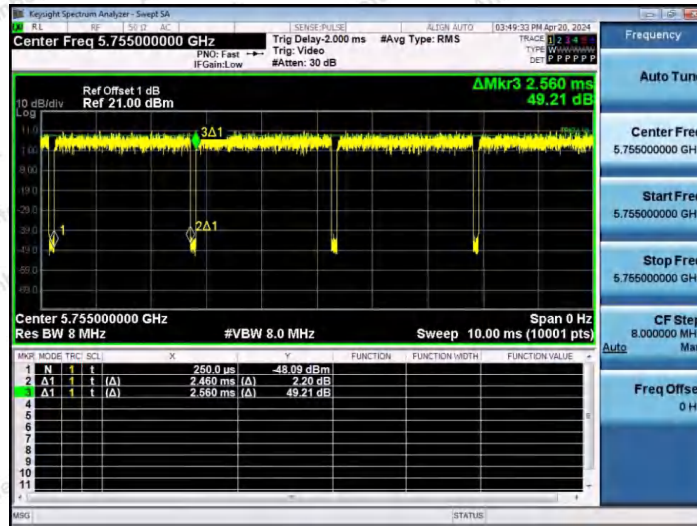

NTVN-11AX40SISO-Ant1-5755