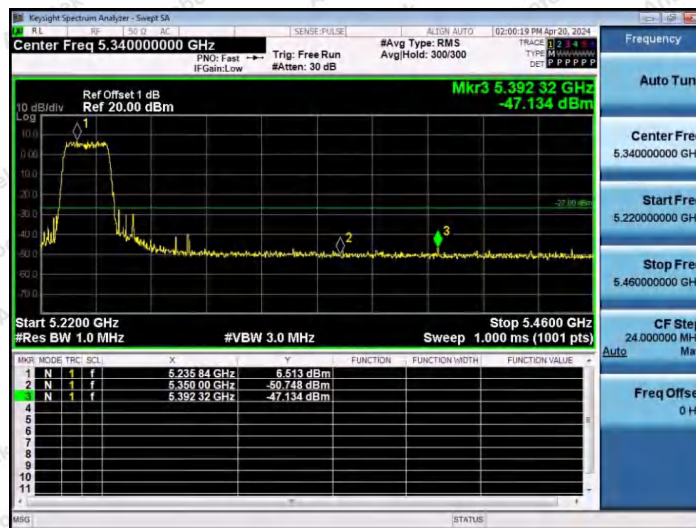

11AX20SISO-Ant1-5240-PASS