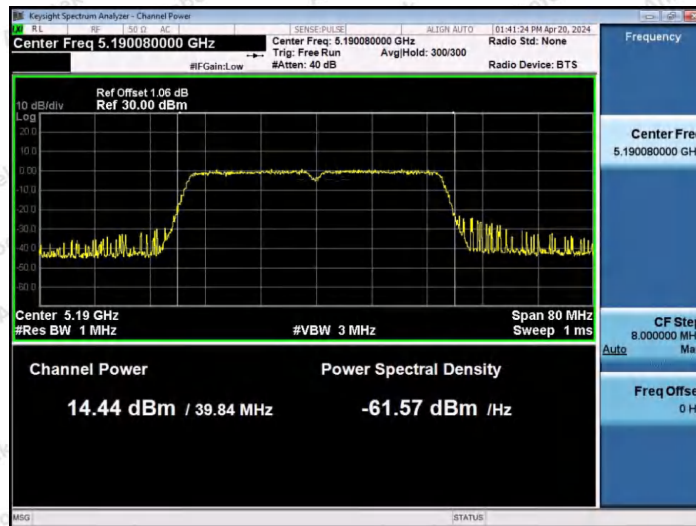

11AC40SISO-Ant1-5190-PASS