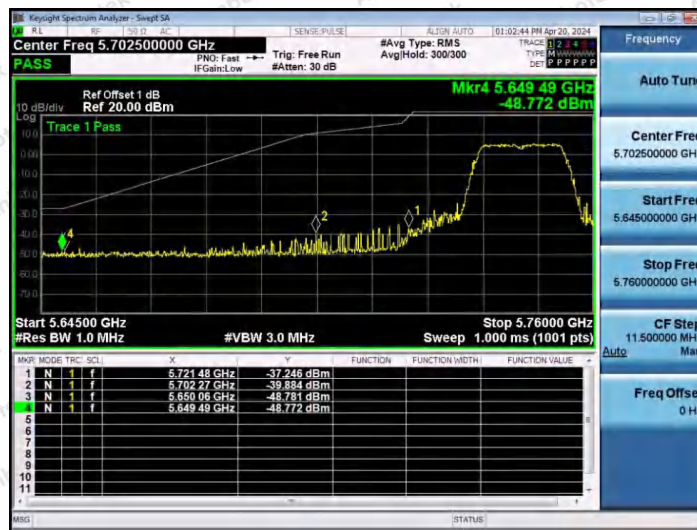

Hotline 400-003-0500
www.anbotek.com.cn

Test Graphs B4

11A-Ant1-5745-PASS

11A-Ant1-5825-PASS

11N20SISO-Ant1-5745-PASS

Shenzhen Anbotek Compliance Laboratory Limited

Address: 1/F., Building D, Sogood Science and Technology Park, Sanwei Community, Hangcheng Street, Bao'an District, Shenzhen, Guangdong, China.
Tel: (86) 0755-26066440 Fax: (86) 0755-26014772 Email: service@anbotek.com