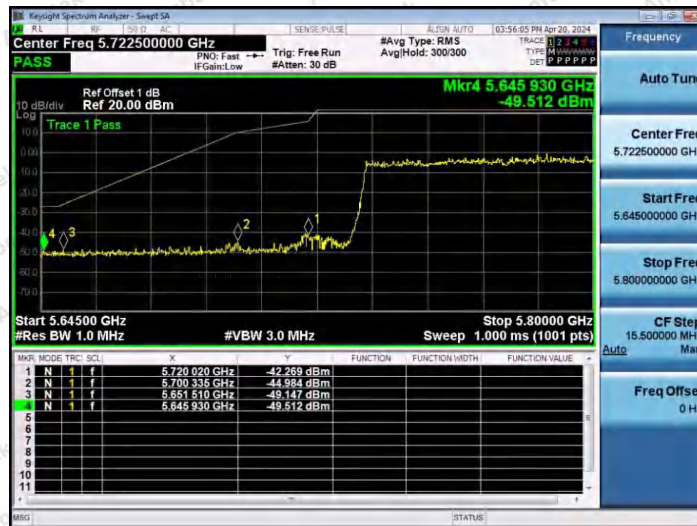

11AX80SISO-Ant1-5775-PASS