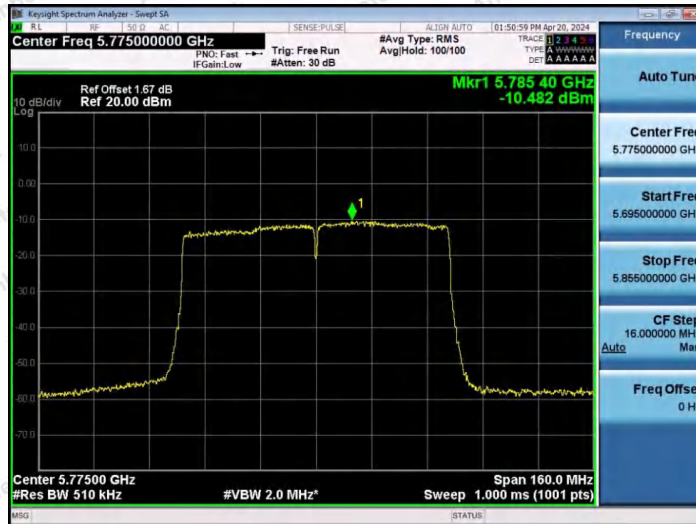

11AC80SISO-Ant1-5775-PASS