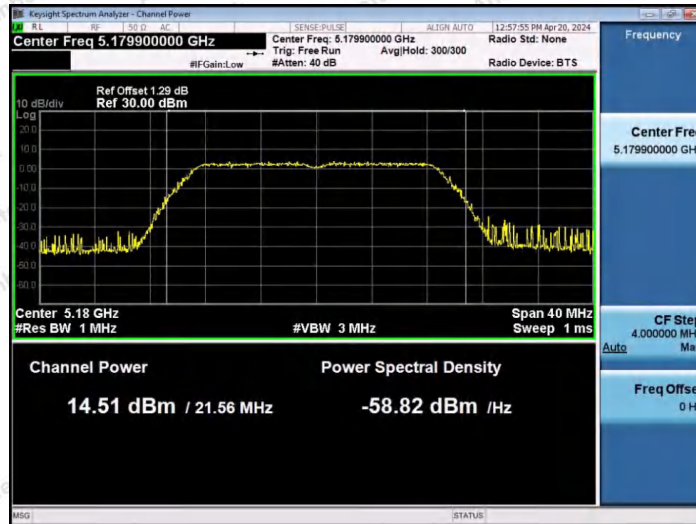

11N20SISO-Ant1-5180-PASS