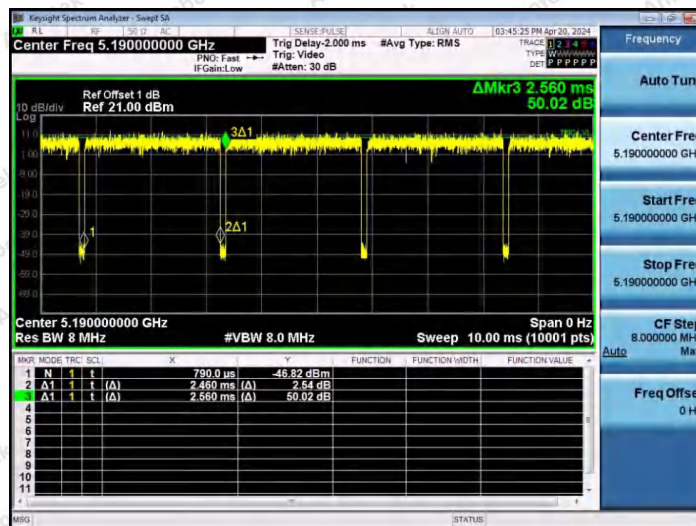

NTNV-11AX40SISO-Ant1-5190