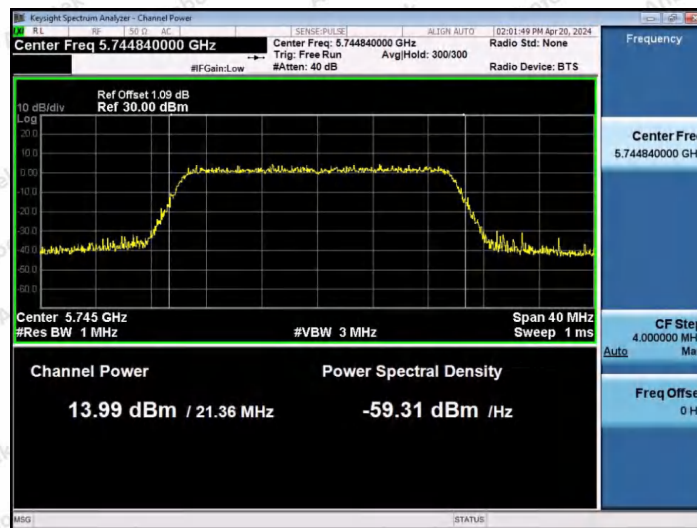

11AX20SISO-Ant1-5745-PASS