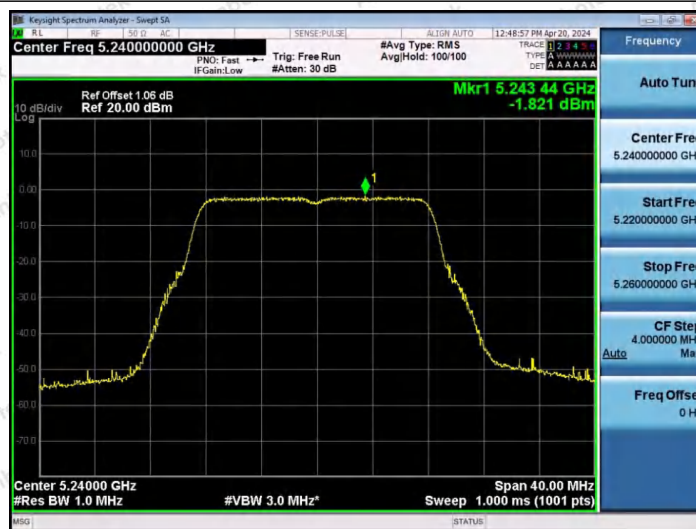

Hotline
 400-003-0500
www.anbotek.com.cn

Test Graphs B1

11A-Ant1-5180-PASS

11A-Ant1-5200-PASS

11A-Ant1-5240-PASS

Shenzhen Anbotek Compliance Laboratory Limited

Address: 1/F., Building D, Sogood Science and Technology Park, Sanwei Community, Hangcheng Street, Bao'an District, Shenzhen, Guangdong, China.
 Tel: (86) 0755-26066440 Fax: (86) 0755-26014772 Email: service@anbotek.com