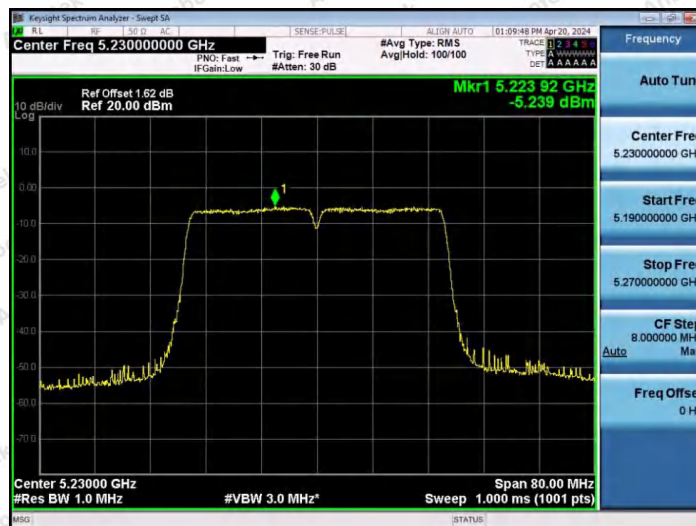

11N40SISO-Ant1-5230-PASS