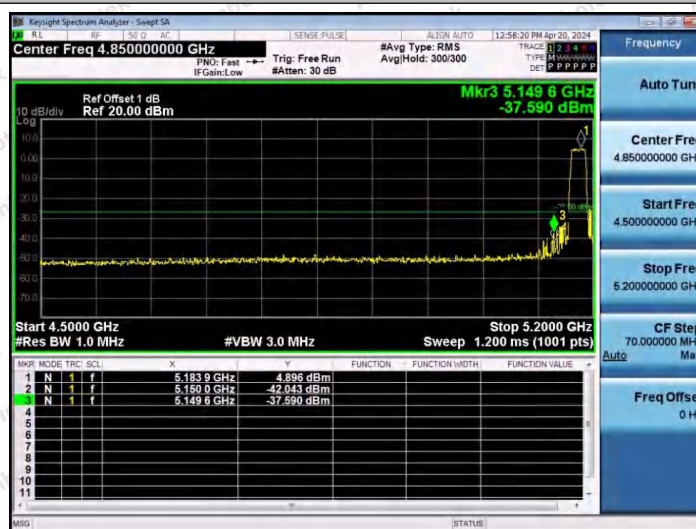

Hotline
400-003-0500
www.anbotek.com.cn

Test Graphs B1

11A-Ant1-5180-PASS

11A-Ant1-5240-PASS

11N20SISO-Ant1-5180-PASS

Shenzhen Anbotek Compliance Laboratory Limited

Address: 1/F., Building D, Sogood Science and Technology Park, Sanwei Community, Hangcheng Street, Bao'an District, Shenzhen, Guangdong, China.
 Tel: (86) 0755-26066440 Fax: (86) 0755-26014772 Email: service@anbotek.com