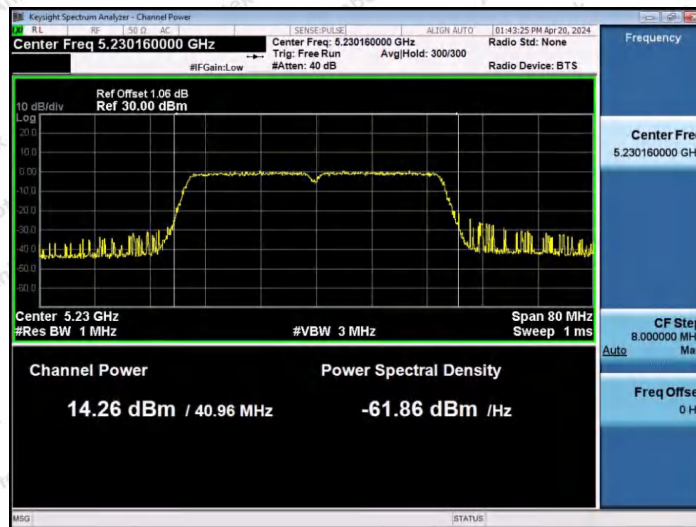

Hotline
 400-003-0500
 www.anbotek.com.cn

11AC20SISO-Ant1-5825-PASS

11AC40SISO-Ant1-5190-PASS

11AC40SISO-Ant1-5230-PASS

Shenzhen Anbotek Compliance Laboratory Limited

Address: 1/F., Building D, Sogood Science and Technology Park, Sanwei Community, Hangcheng Street, Bao'an District, Shenzhen, Guangdong, China.
 Tel: (86) 0755-26066440 Fax: (86) 0755-26014772 Email: service@anbotek.com