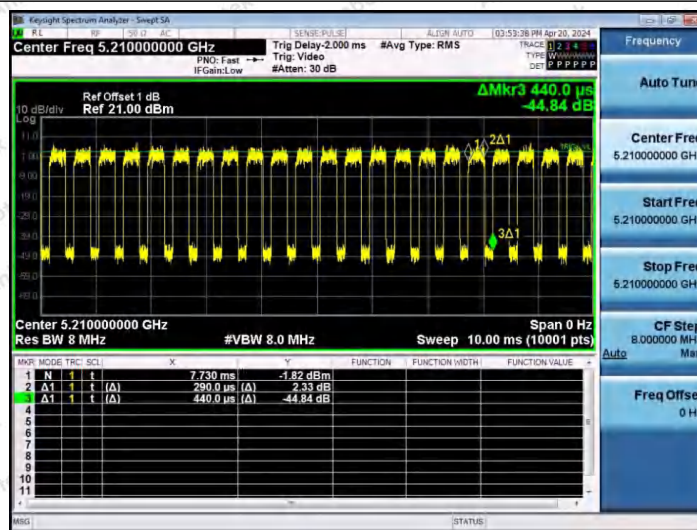

Hotline 400-003-0500
 www.anbotek.com.cn

NTVN-11AX40SISO-Ant1-5755

NTVN-11AX40SISO-Ant1-5795

NTVN-11AX80SISO-Ant1-5210

Shenzhen Anbotek Compliance Laboratory Limited

Address: 1/F., Building D, Sogood Science and Technology Park, Sanwei Community, Hangcheng Street, Bao'an District, Shenzhen, Guangdong, China.
 Tel: (86) 0755-26066440 Fax: (86) 0755-26014772 Email: service@anbotek.com