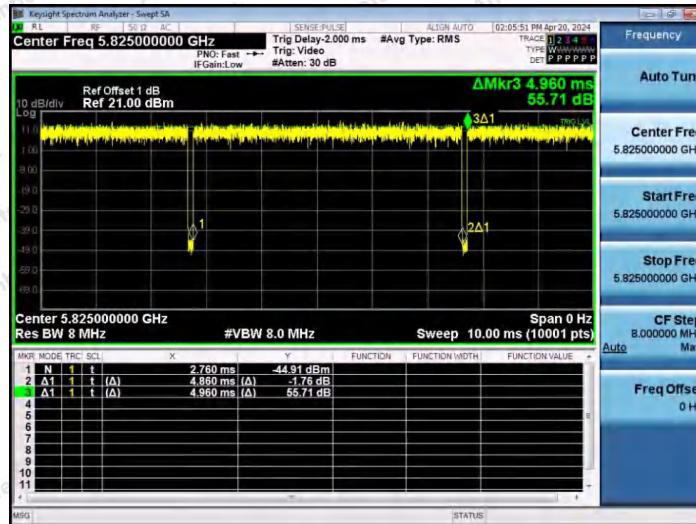

NTNV-11AX20SISO-Ant1-5825