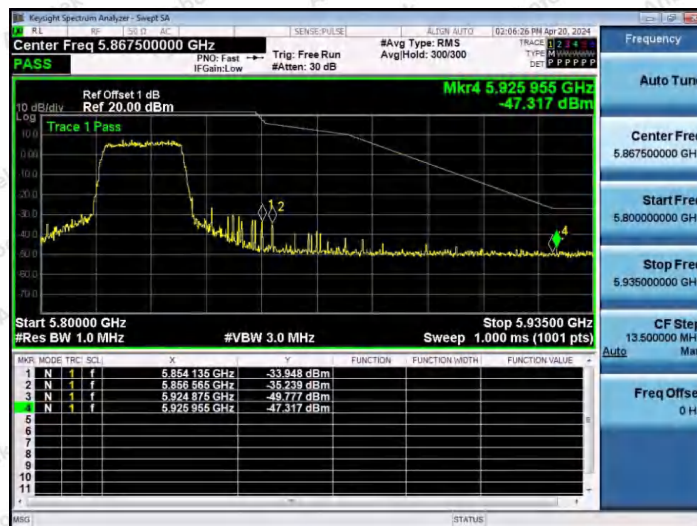

11AX20SISO-Ant1-5825-PASS