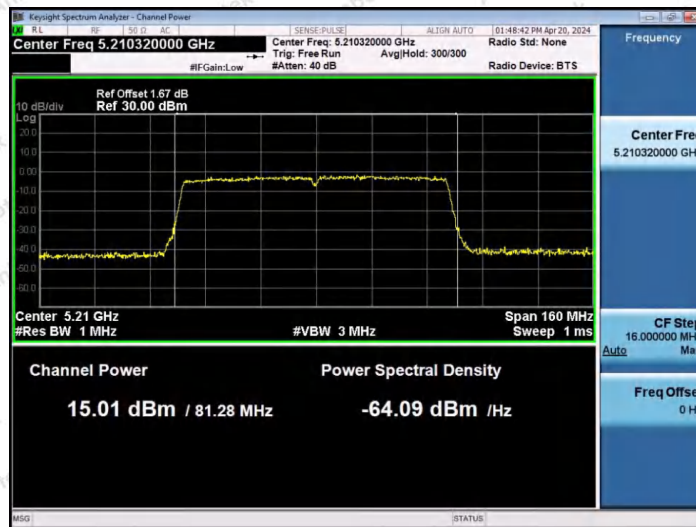

Hotline 400-003-0500
 www.anbotek.com.cn

11AC40SISO-Ant1-5755-PASS

11AC40SISO-Ant1-5795-PASS

11AC80SISO-Ant1-5210-PASS

Shenzhen Anbotek Compliance Laboratory Limited

Address: 1/F., Building D, Sogood Science and Technology Park, Sanwei Community, Hangcheng Street, Bao'an District, Shenzhen, Guangdong, China.
 Tel: (86) 0755-26066440 Fax: (86) 0755-26014772 Email: service@anbotek.com