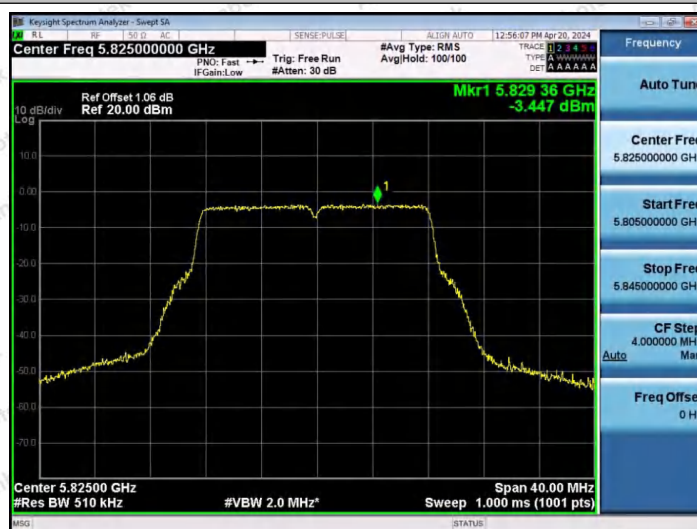

Hotline 400-003-0500
www.anbotek.com.cn

Test Graphs B4

11A-Ant1-5745-PASS

11A-Ant1-5785-PASS

11A-Ant1-5825-PASS

Shenzhen Anbotek Compliance Laboratory Limited

Address: 1/F., Building D, Sogood Science and Technology Park, Sanwei Community, Hangcheng Street, Bao'an District, Shenzhen, Guangdong, China.
Tel: (86) 0755-26066440 Fax: (86) 0755-26014772 Email: service@anbotek.com