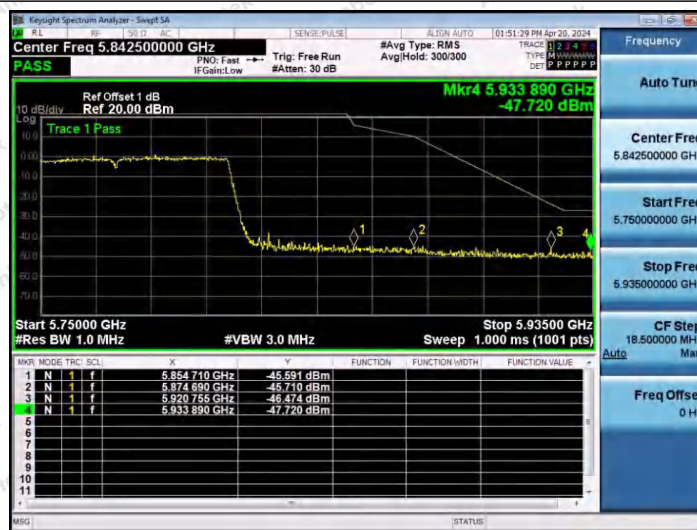

Hotline 400-003-0500
www.anbotek.com.cn

11AC40SISO-Ant1-5795-PASS

11AC80SISO-Ant1-5775-PASS

11AC80SISO-Ant1-5775-PASS

Shenzhen Anbotek Compliance Laboratory Limited

Address: 1/F., Building D, Sogood Science and Technology Park, Sanwei Community, Hangcheng Street, Bao'an District, Shenzhen, Guangdong, China.
 Tel: (86) 0755-26066440 Fax: (86) 0755-26014772 Email: service@anbotek.com