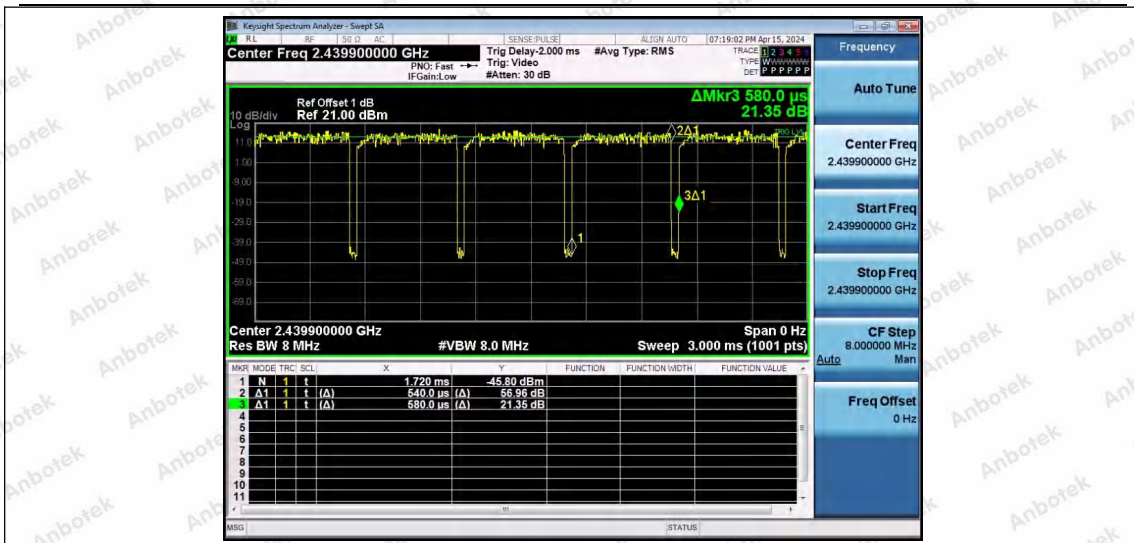

Hotline 400-003-0500
www.anbotek.com.cn

NTNV-11AX20SISO-Ant1-2437-26Tone-RU4

NTNV-11AX20SISO-Ant1-2437-26Tone-RU8

NTNV-11AX20SISO-Ant1-2437-52Tone-RU37

NTNV-11AX20SISO-Ant1-2437-52Tone-RU39

NTNV-11AX20SISO-Ant1-2437-52Tone-RU40