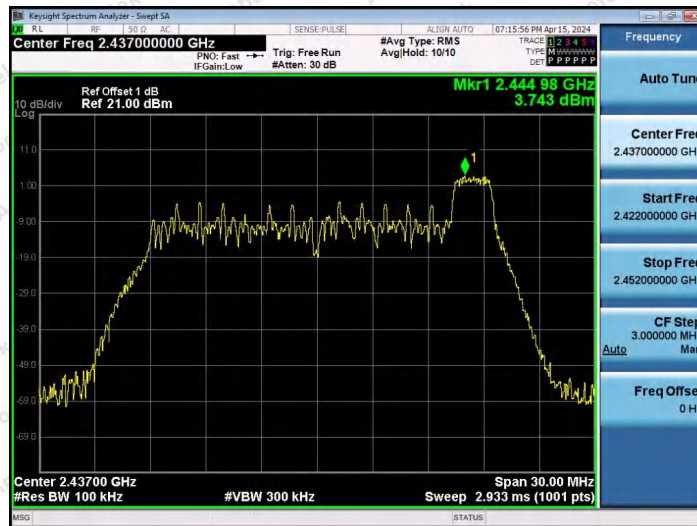

11AX20SISO-Ant1-2437-26Tone-RU8-0~Reference-PASS

Shenzhen Anbotek Compliance Laboratory Limited

Address: 1/F., Building D, Sogood Science and Technology Park, Sanwei Community, Hangcheng Street, Bao'an District, Shenzhen, Guangdong, China.
Tel: (86) 0755-26066440 Fax: (86) 0755-26014772 Email: service@anbotek.com

Hotline
400-003-0500
www.anbotek.com.cn