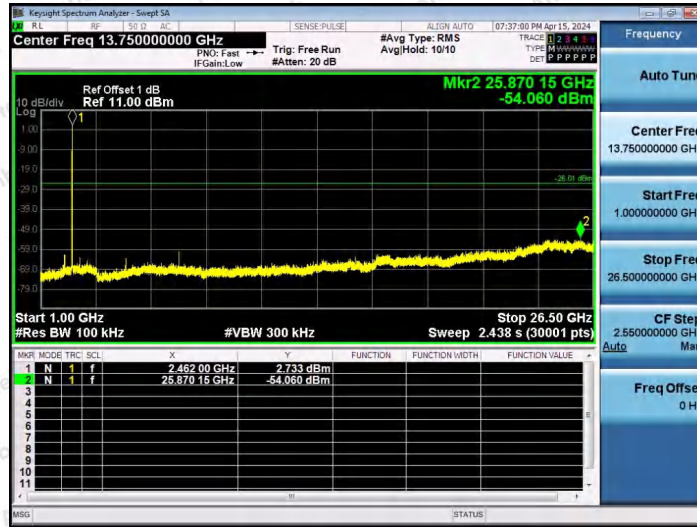

11AX20SISO-Ant1-2462-26Tone-RU0-1000~26500-PASS