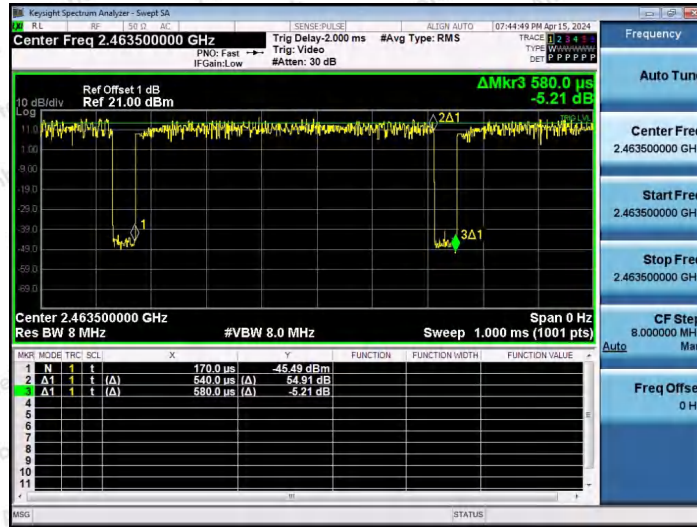

NTNV-11AX20SISO-Ant1-2462-52Tone-RU37

NTNV-11AX20SISO-Ant1-2462-52Tone-RU39