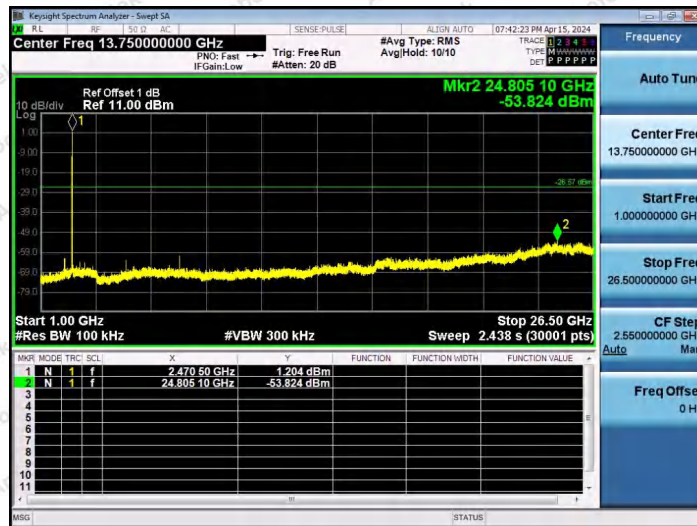

Hotline: 400-003-0500
 www.anbotek.com.cn

11AX20SISO-Ant1-2462-26Tone-RU0-1000~26500-PASS

11AX20SISO-Ant1-2462-26Tone-RU4-1000~26500-PASS

11AX20SISO-Ant1-2462-26Tone-RU8-1000~26500-PASS

Shenzhen Anbotek Compliance Laboratory Limited