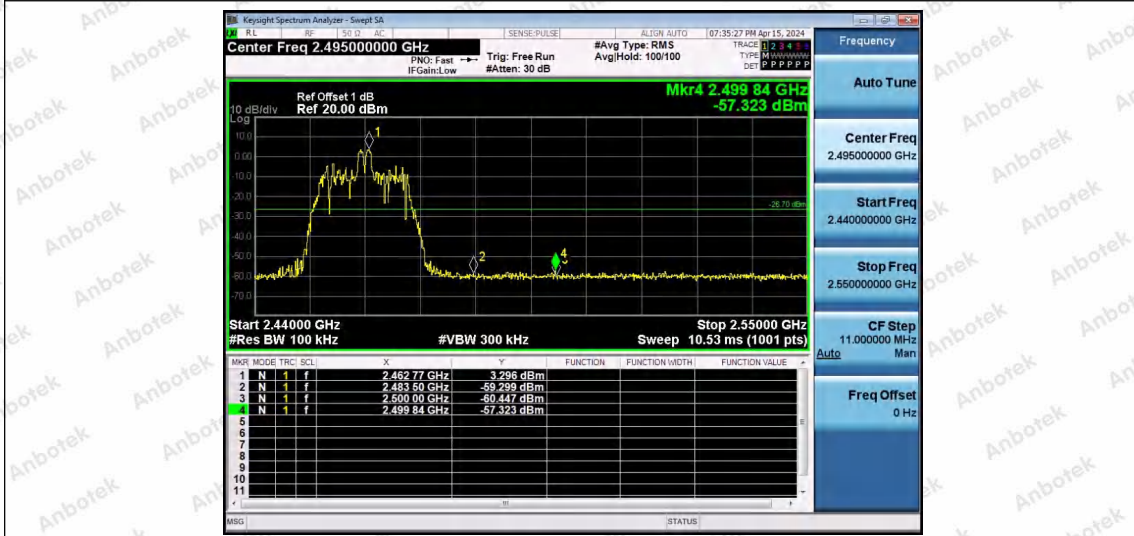

11AX20SISO-Ant1-2412-106Tone-RU54-PASS

11AX20SISO-Ant1-2462-26Tone-RU0-PASS

Shenzhen Anbotek Compliance Laboratory Limited

Address: 1/F., Building D, Sogood Science and Technology Park, Sanwei Community, Hangcheng Street, Bao'an District, Shenzhen, Guangdong, China.
Tel: (86) 0755-26066440 Fax: (86) 0755-26014772 Email: service@anbotek.com