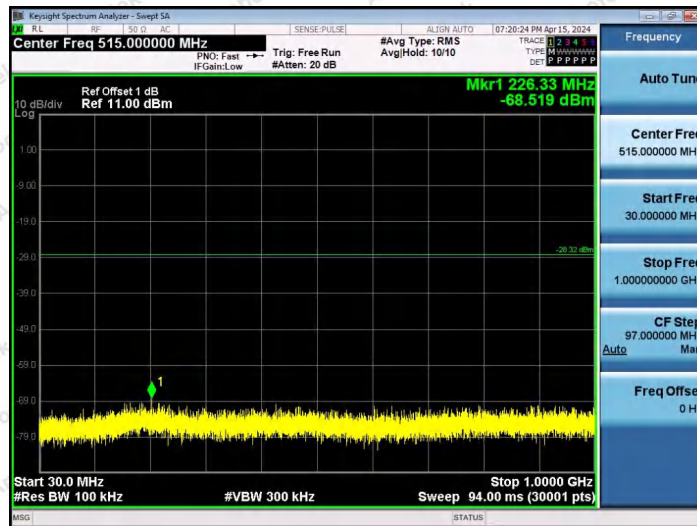

11AX20SISO-Ant1-2437-52Tone-RU37-30~1000-PASS

11AX20SISO-Ant1-2437-52Tone-RU39-30~1000-PASS

Shenzhen Anbotek Compliance Laboratory Limited

Address: 1/F., Building D, Sogood Science and Technology Park, Sanwei Community, Hangcheng Street, Bao'an District, Shenzhen, Guangdong, China.
Tel: (86) 0755-26066440 Fax: (86) 0755-26014772 Email: service@anbotek.com

Hotline
400-003-0500
www.anbotek.com.cn