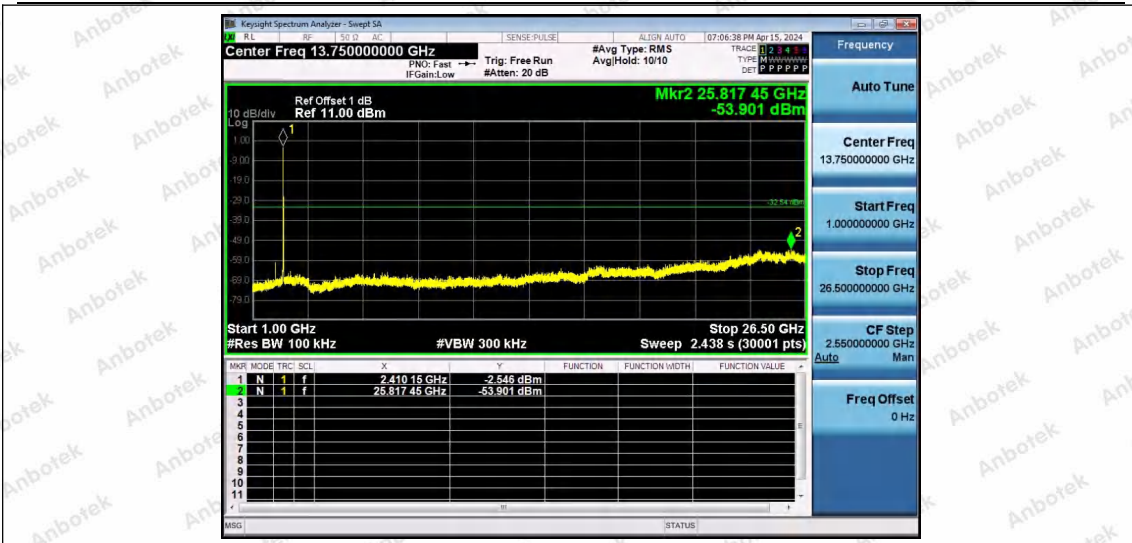

11AX20SISO-Ant1-2412-106Tone-RU53-1000~26500-PASS