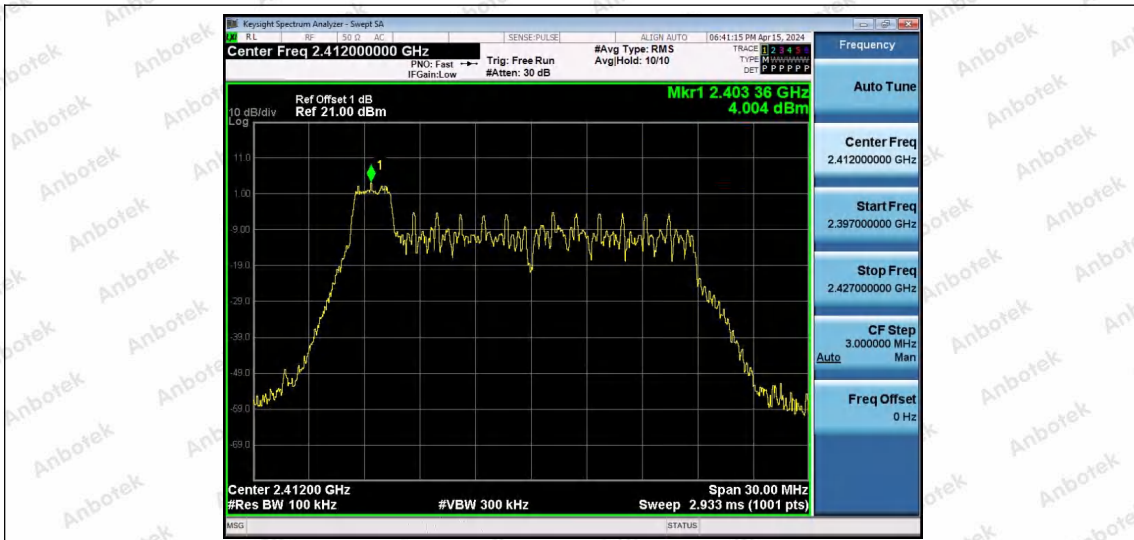

Test Graphs

11AX20SISO-Ant1-2412-26Tone-RU0-0~Reference-PASS