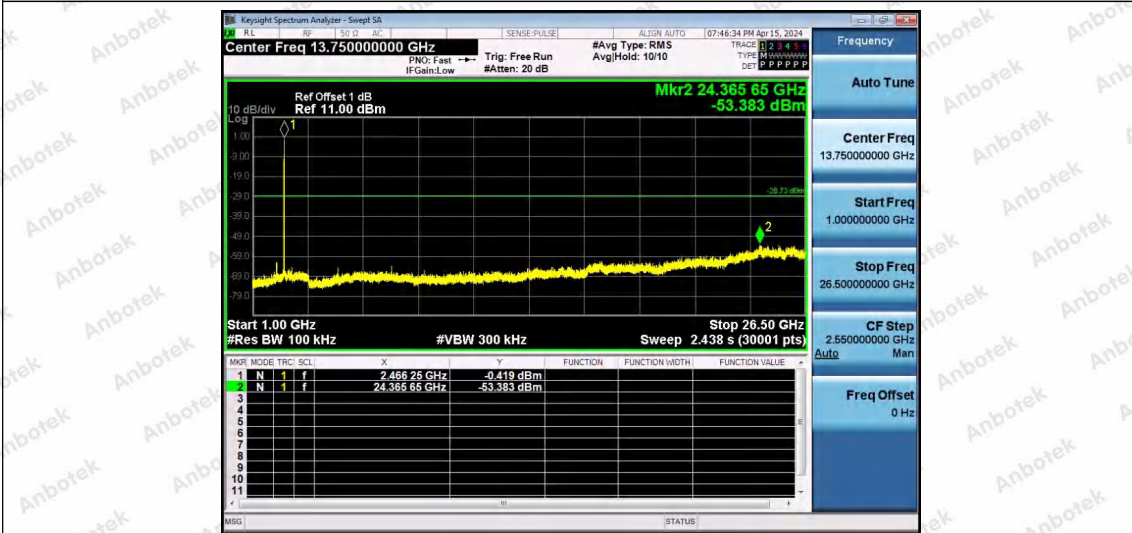

11AX20SISO-Ant1-2462-52Tone-RU39-1000~26500-PASS