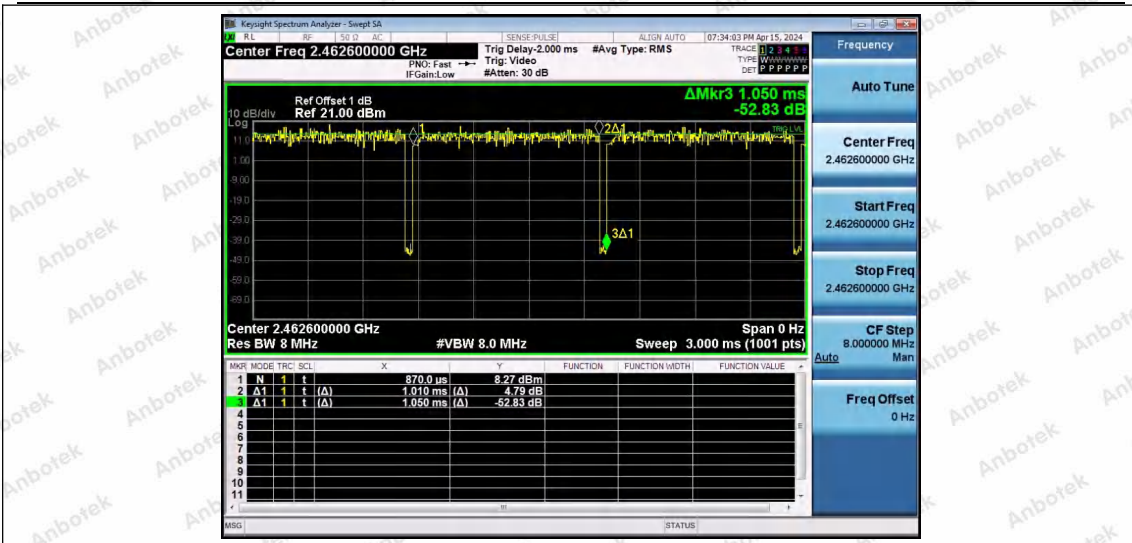

NTNV-11AX20SISO-Ant1-2462-26Tone-RU4