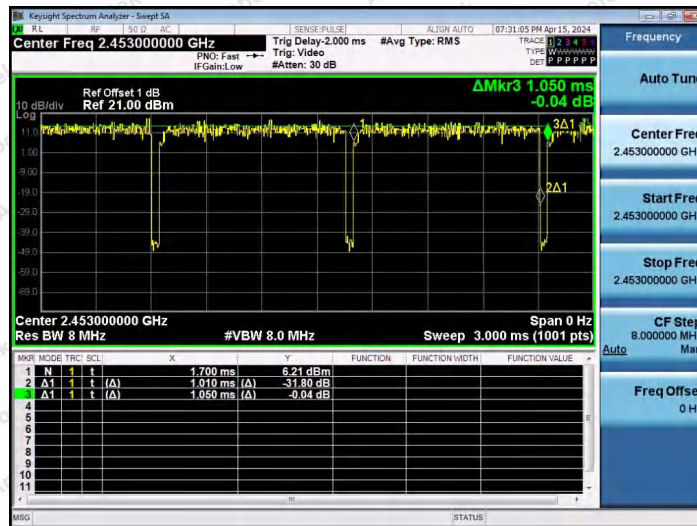

NTNV-11AX20SISO-Ant1-2437-106Tone-RU54

NTNV-11AX20SISO-Ant1-2462-26Tone-RU0

Shenzhen Anbotek Compliance Laboratory Limited

Address: 1/F., Building D, Sogood Science and Technology Park, Sanwei Community, Hangcheng Street, Bao'an District, Shenzhen, Guangdong, China.
Tel: (86) 0755-26066440 Fax: (86) 0755-26014772 Email: service@anbotek.com

Hotline 400-003-0500
www.anbotek.com.cn