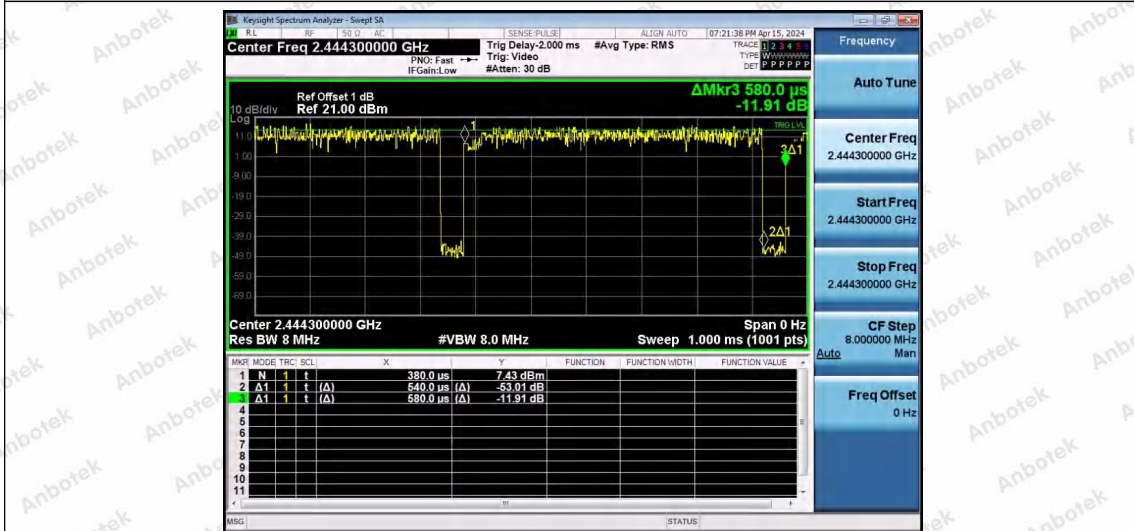

Hotline 400-003-0500
www.anbotek.com.cn

NTNV-11AX20SISO-Ant1-2437-26Tone-RU4

NTNV-11AX20SISO-Ant1-2437-26Tone-RU8

NTNV-11AX20SISO-Ant1-2437-52Tone-RU37

NTNV-11AX20SISO-Ant1-2437-52Tone-RU39

NTNV-11AX20SISO-Ant1-2437-52Tone-RU40