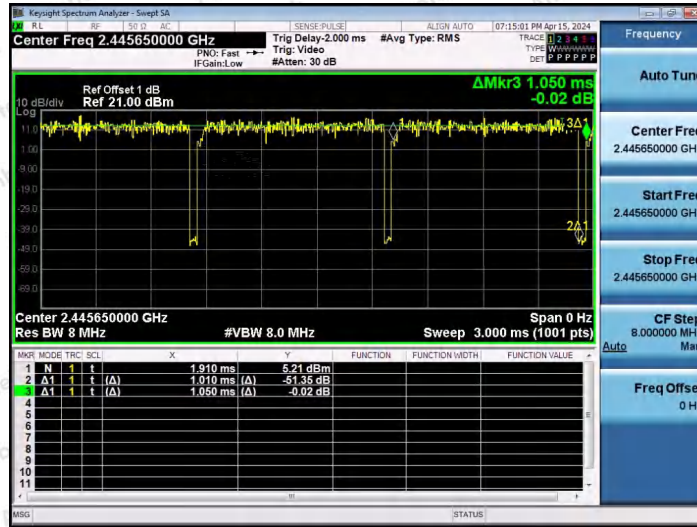

NTNV-11AX20SISO-Ant1-2437-26Tone-RU4