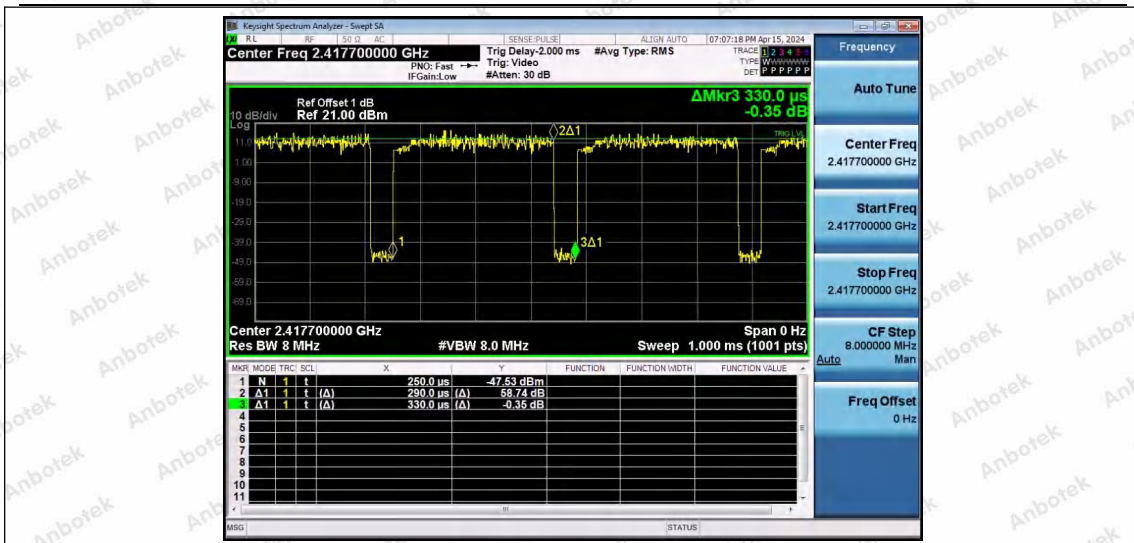

NTNV-11AX20SISO-Ant1-2412-106Tone-RU54