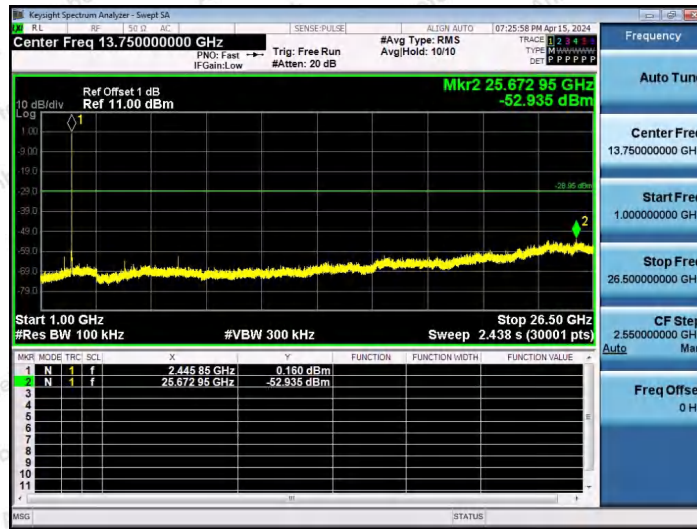

11AX20SISO-Ant1-2437-52Tone-RU39-1000~26500-PASS