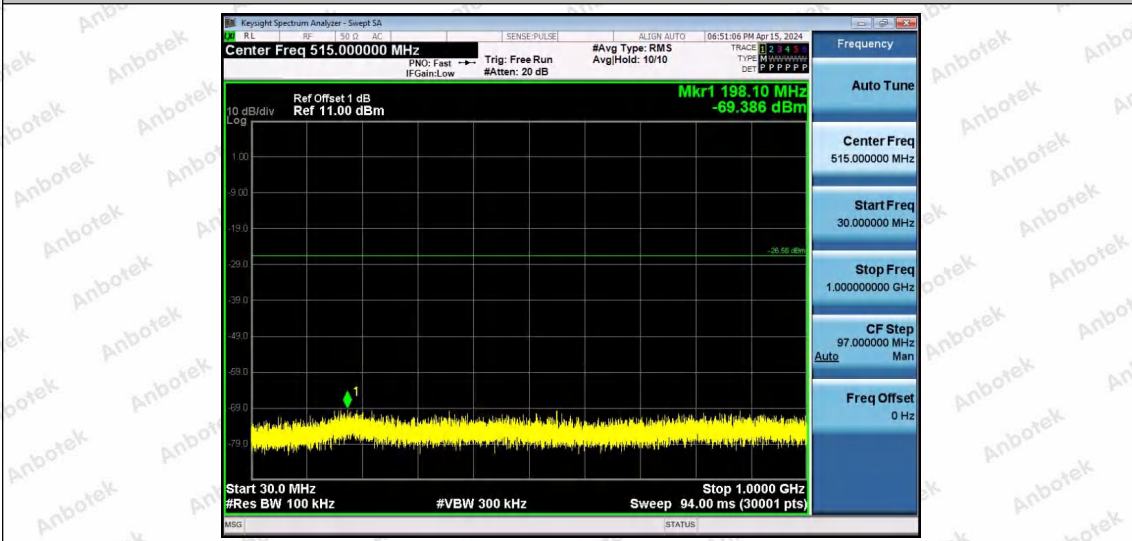

Hotline
400-003-0500
www.anbotek.com.cn

11AX20SISO-Ant1-2412-106Tone-RU54-0~Reference-PASS

11AX20SISO-Ant1-2412-26Tone-RU0-30~1000-PASS

Shenzhen Anbotek Compliance Laboratory Limited

Address: 1/F., Building D, Sogood Science and Technology Park, Sanwei Community, Hangcheng Street, Bao'an District, Shenzhen, Guangdong, China.
Tel: (86) 0755-26066440 Fax: (86) 0755-26014772 Email: service@anbotek.com