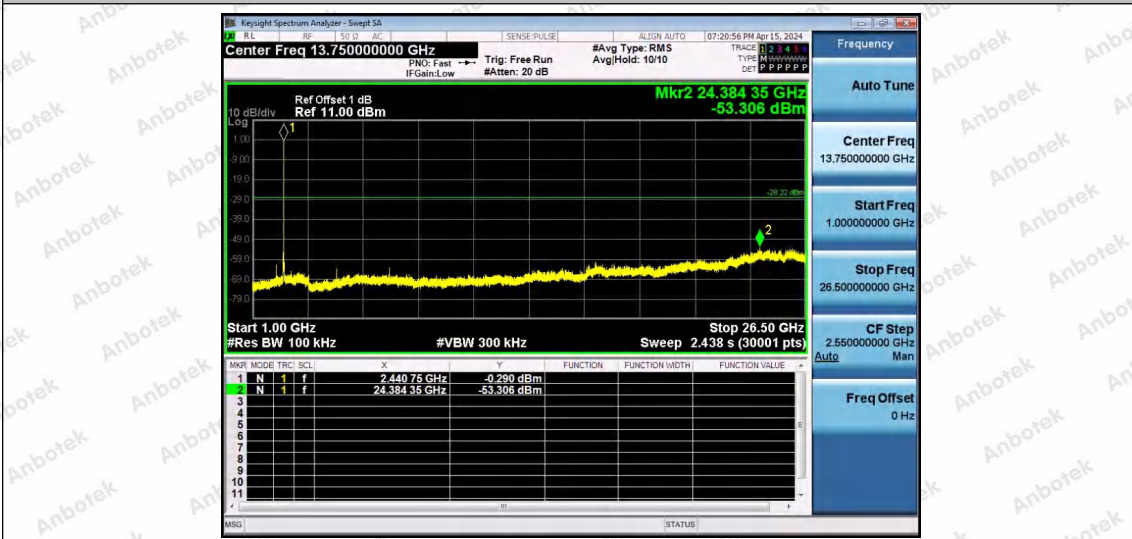

Hotline
400-003-0500
www.anbotek.com.cn

11AX20SISO-Ant1-2437-26Tone-RU8-1000~26500-PASS

11AX20SISO-Ant1-2437-52Tone-RU37-1000~26500-PASS

Shenzhen Anbotek Compliance Laboratory Limited

Address: 1/F., Building D, Sogood Science and Technology Park, Sanwei Community, Hangcheng Street, Bao'an District, Shenzhen, Guangdong, China.
Tel: (86) 0755-26066440 Fax: (86) 0755-26014772 Email: service@anbotek.com