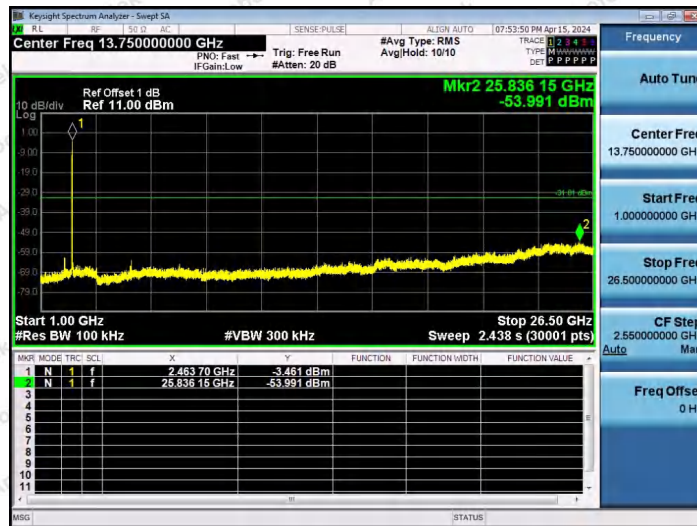

11AX20SISO-Ant1-2462-106Tone-RU53-1000~26500-PASS

11AX20SISO-Ant1-2462-106Tone-RU54-1000~26500-PASS

Shenzhen Anbotek Compliance Laboratory Limited

Address: 1/F., Building D, Sogood Science and Technology Park, Sanwei Community, Hangcheng Street, Bao'an District, Shenzhen, Guangdong, China.
Tel: (86) 0755-26066440 Fax: (86) 0755-26014772 Email: service@anbotek.com

Hotline
400-003-0500
www.anbotek.com.cn