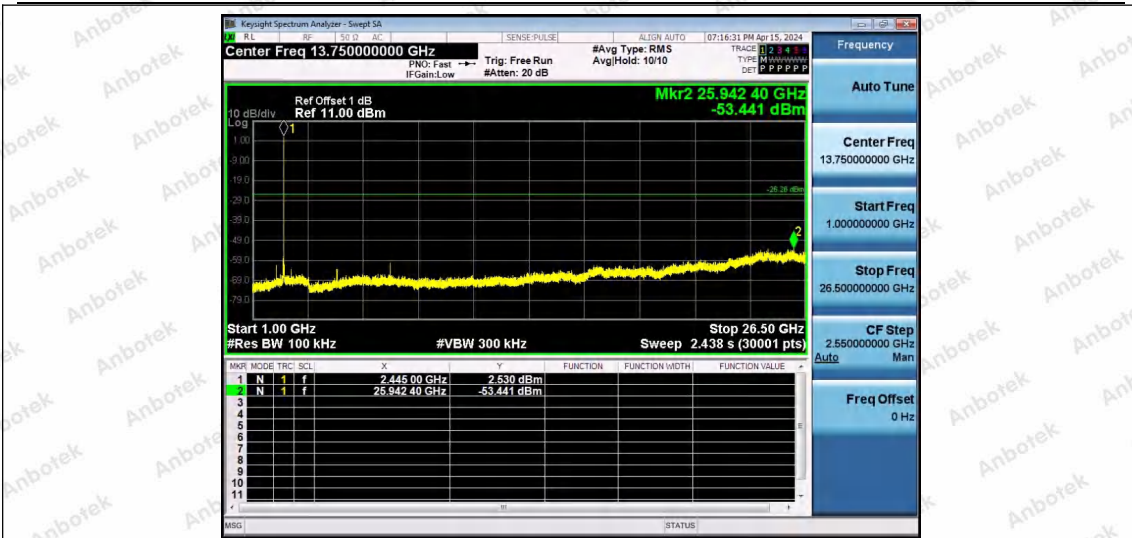

11AX20SISO-Ant1-2437-26Tone-RU8-1000~26500-PASS