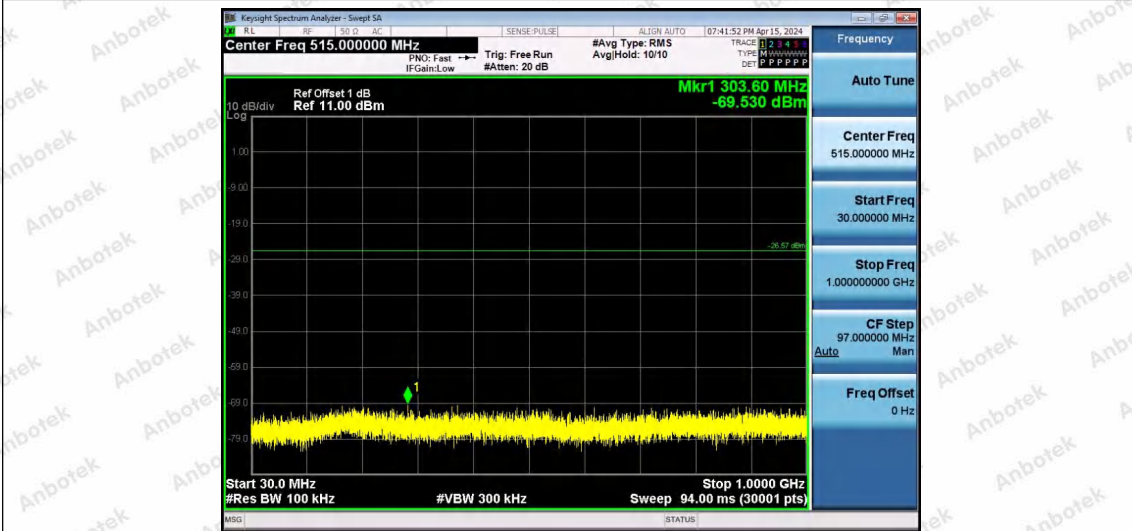

11AX20SISO-Ant1-2462-26Tone-RU8-30~1000-PASS