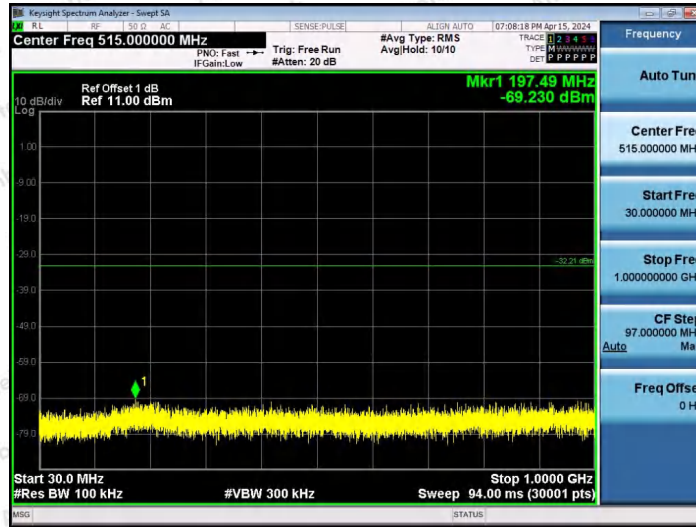

11AX20SISO-Ant1-2412-106Tone-RU53-30~1000-PASS