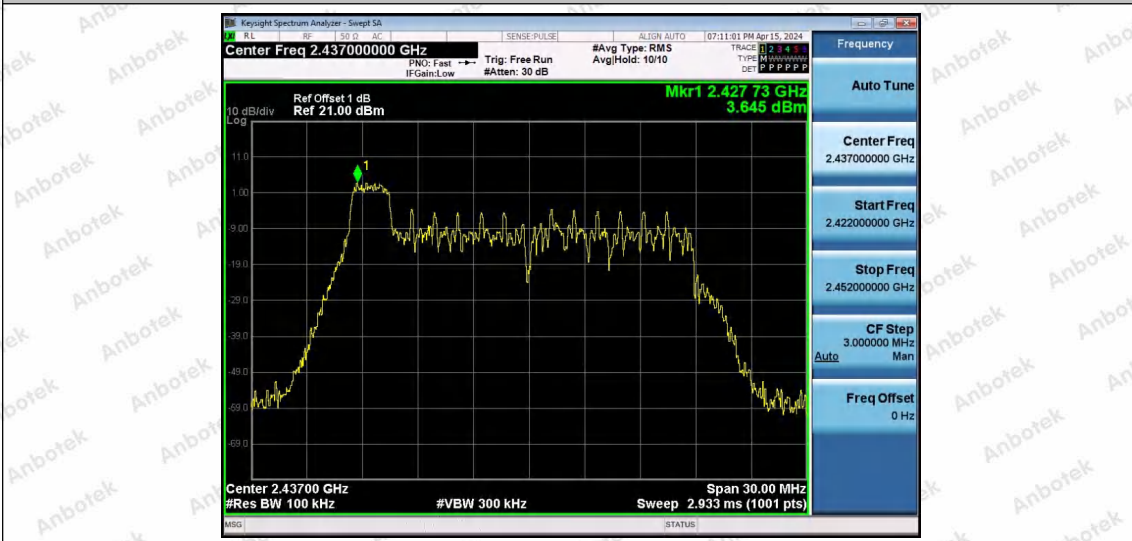

Hotline
400-003-0500
www.anbotek.com.cn

11AX20SISO-Ant1-2412-106Tone-RU53-1000~26500-PASS

11AX20SISO-Ant1-2412-106Tone-RU54-1000~26500-PASS

Shenzhen Anbotek Compliance Laboratory Limited

Address: 1/F., Building D, Sogood Science and Technology Park, Sanwei Community, Hangcheng Street, Bao'an District, Shenzhen, Guangdong, China.
Tel: (86) 0755-26066440 Fax: (86) 0755-26014772 Email: service@anbotek.com