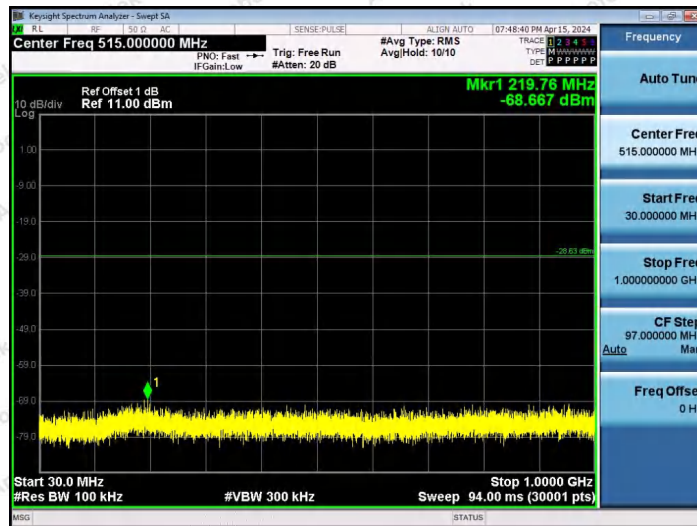

11AX20SISO-Ant1-2462-52Tone-RU39-30~1000-PASS

11AX20SISO-Ant1-2462-52Tone-RU40-30~1000-PASS

Shenzhen Anbotek Compliance Laboratory Limited

Address: 1/F., Building D, Sogood Science and Technology Park, Sanwei Community, Hangcheng Street, Bao'an District, Shenzhen, Guangdong, China.
Tel: (86) 0755-26066440 Fax: (86) 0755-26014772 Email: service@anbotek.com

Hotline
400-003-0500
www.anbotek.com.cn