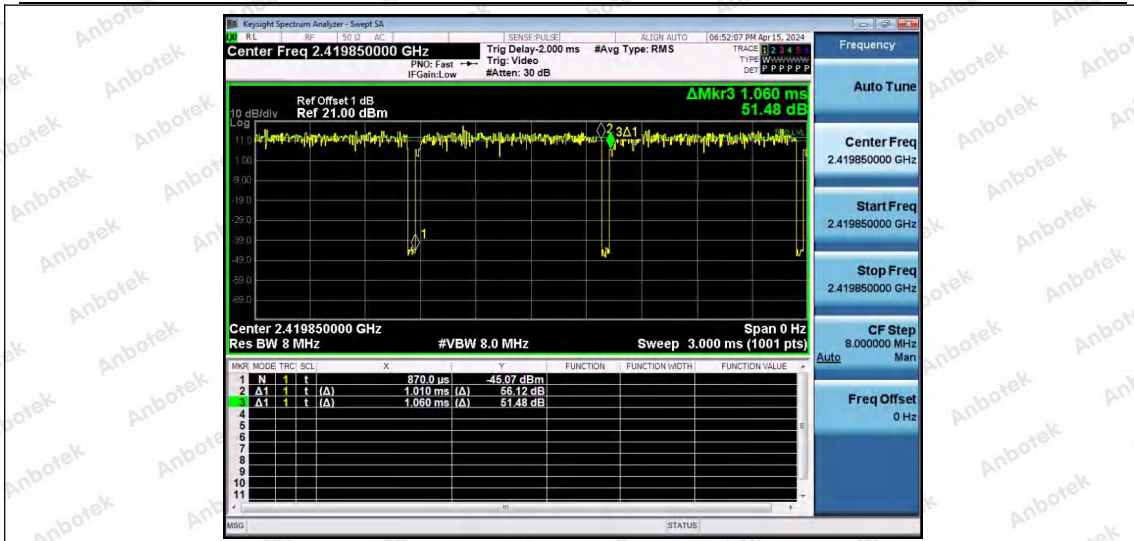

NTNV-11AX20SISO-Ant1-2412-26Tone-RU8