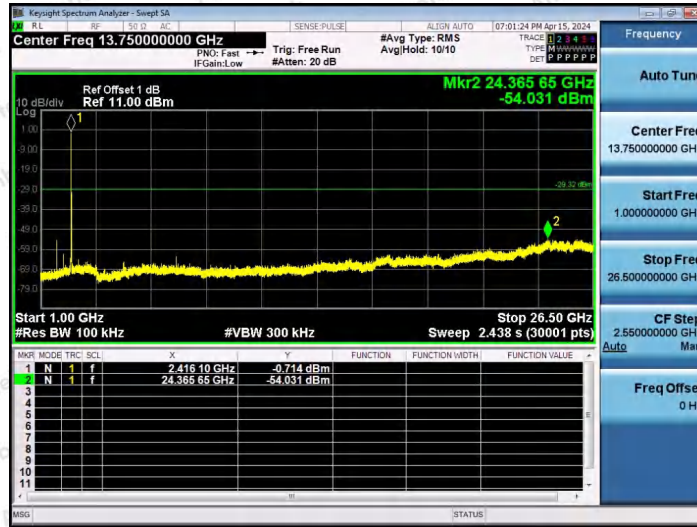

11AX20SISO-Ant1-2412-52Tone-RU37-1000~26500-PASS