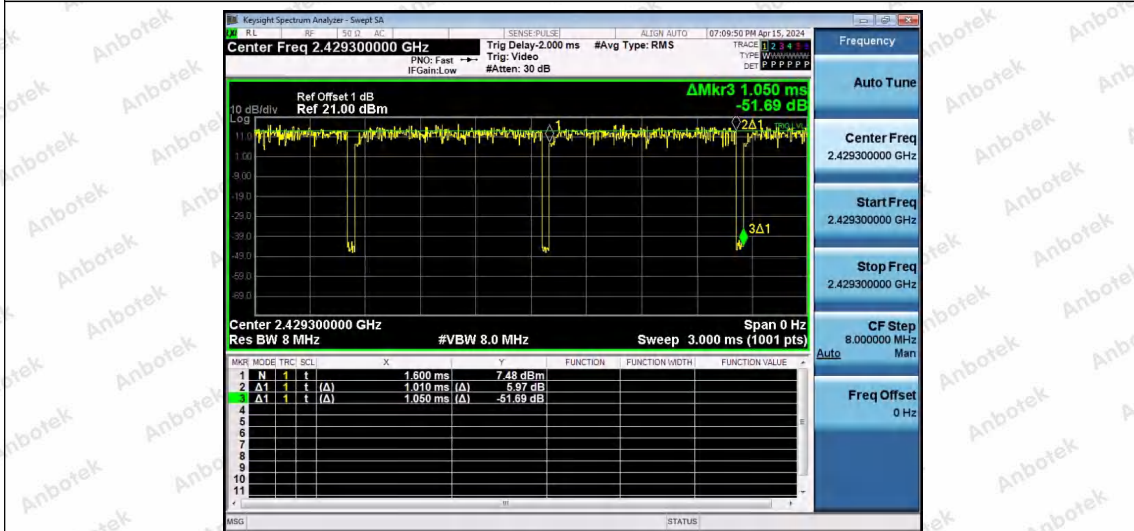

NTNV-11AX20SISO-Ant1-2437-26Tone-RU0