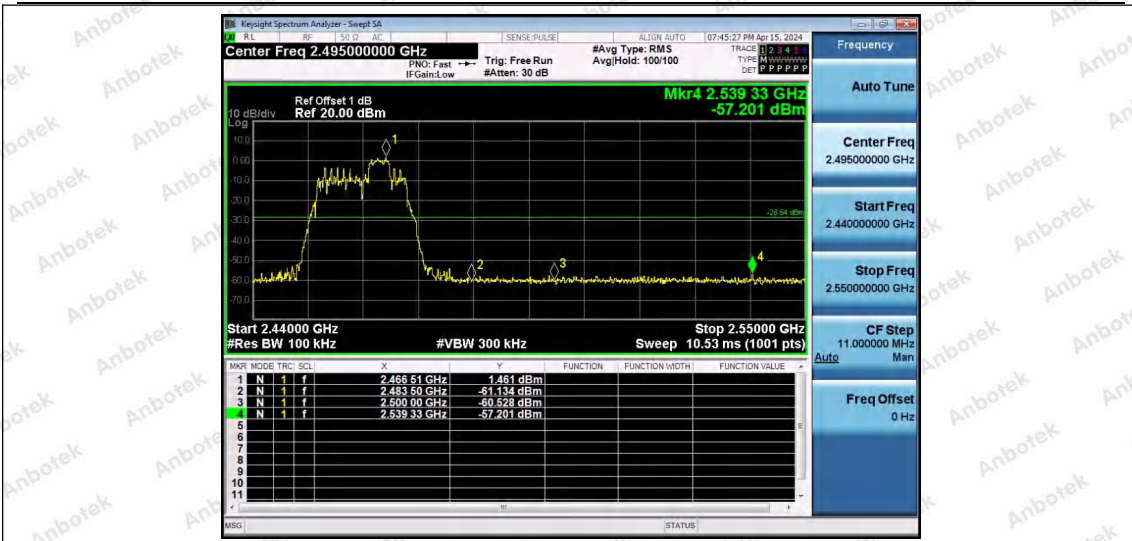

11AX20SISO-Ant1-2462-52Tone-RU39-PASS