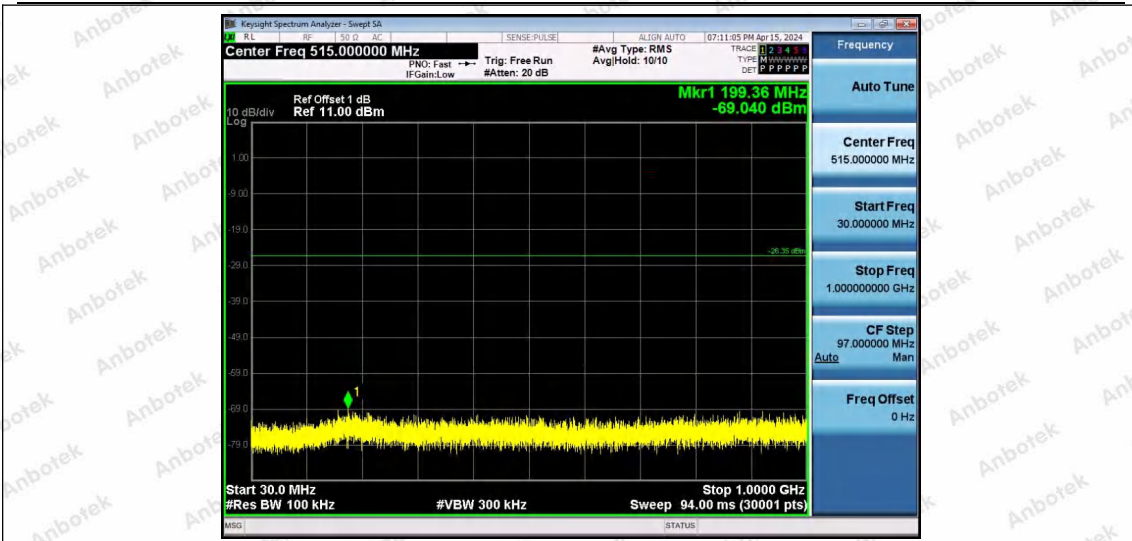

11AX20SISO-Ant1-2437-26Tone-RU0-30~1000-PASS