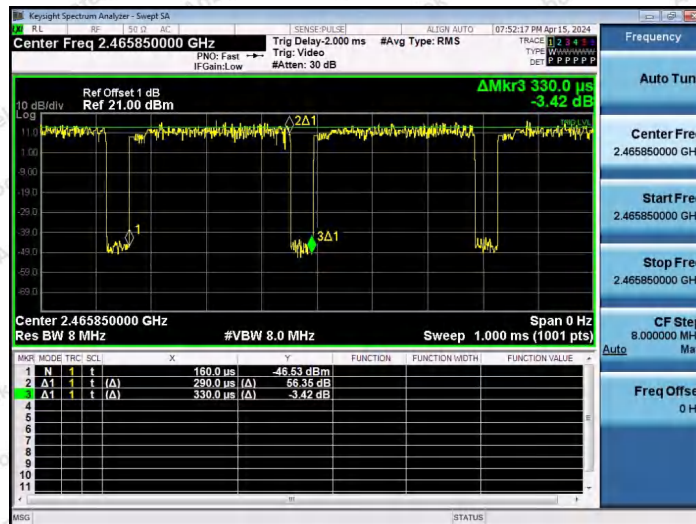

NTNV-11AX20SISO-Ant1-2462-106Tone-RU54

---End---