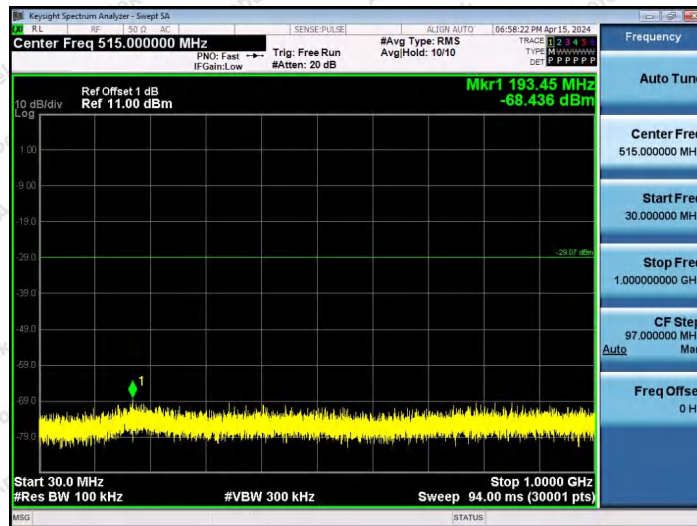

11AX20SISO-Ant1-2412-26Tone-RU8-30~1000-PASS

11AX20SISO-Ant1-2412-52Tone-RU37-30~1000-PASS

Shenzhen Anbotek Compliance Laboratory Limited

Address: 1/F., Building D, Sogood Science and Technology Park, Sanwei Community, Hangcheng Street, Bao'an District, Shenzhen, Guangdong, China.
Tel: (86) 0755-26066440 Fax: (86) 0755-26014772 Email: service@anbotek.com

Hotline
400-003-0500
www.anbotek.com.cn