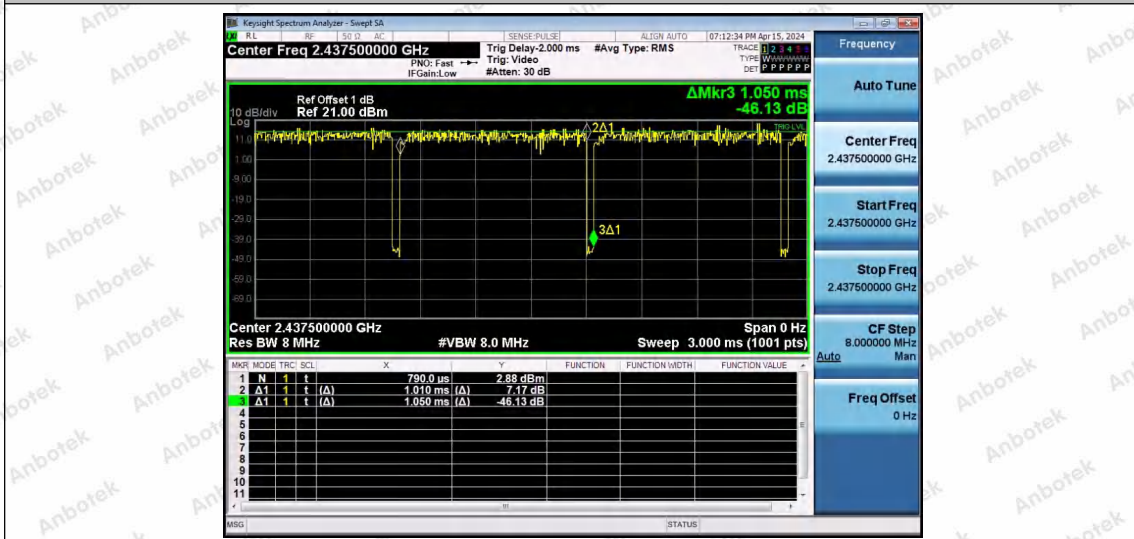

Shenzhen Anbotek Compliance Laboratory Limited

Address: 1/F., Building D, Sogood Science and Technology Park, Sanwei Community, Hangcheng Street, Bao'an District, Shenzhen, Guangdong, China.
Tel: (86) 0755-26066440 Fax: (86) 0755-26014772 Email: service@anbotek.com

Hotline 400-003-0500
www.anbotek.com.cn