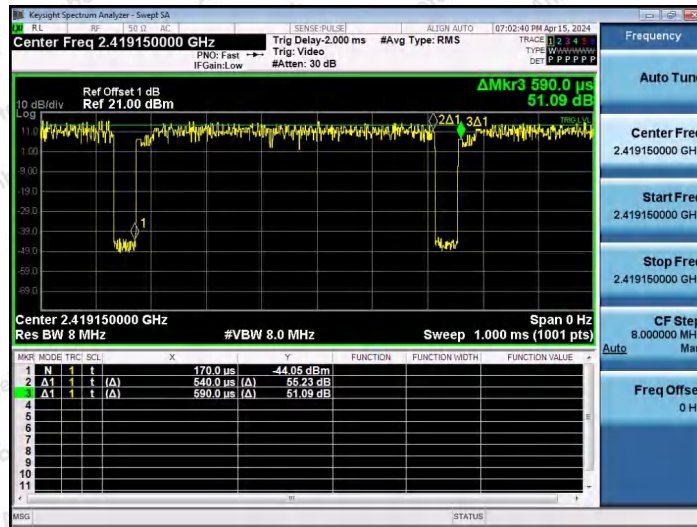

NTNV-11AX20SISO-Ant1-2412-52Tone-RU39

NTNV-11AX20SISO-Ant1-2412-52Tone-RU40