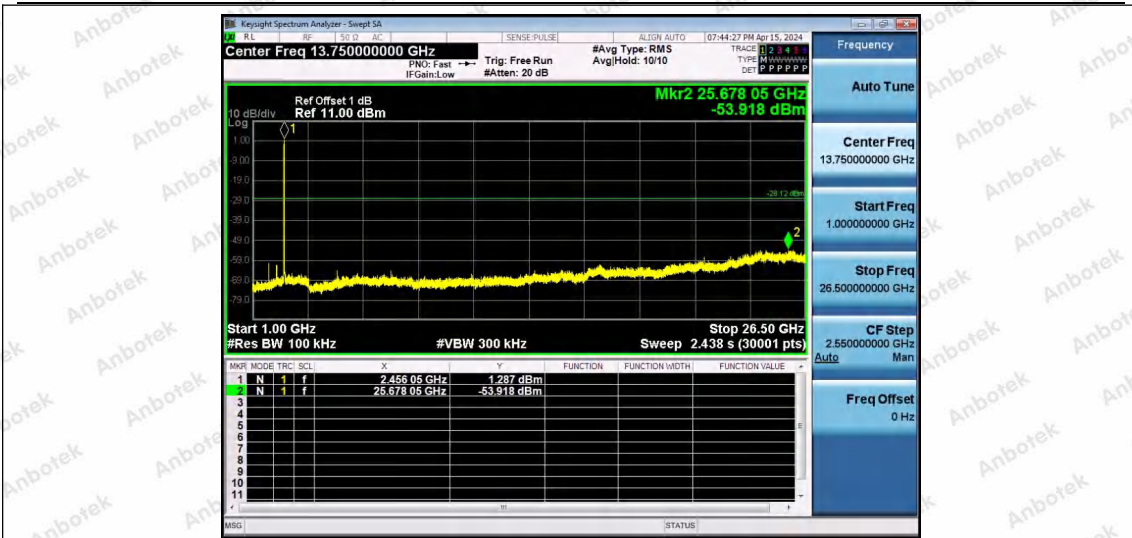

11AX20SISO-Ant1-2462-52Tone-RU37-1000~26500-PASS