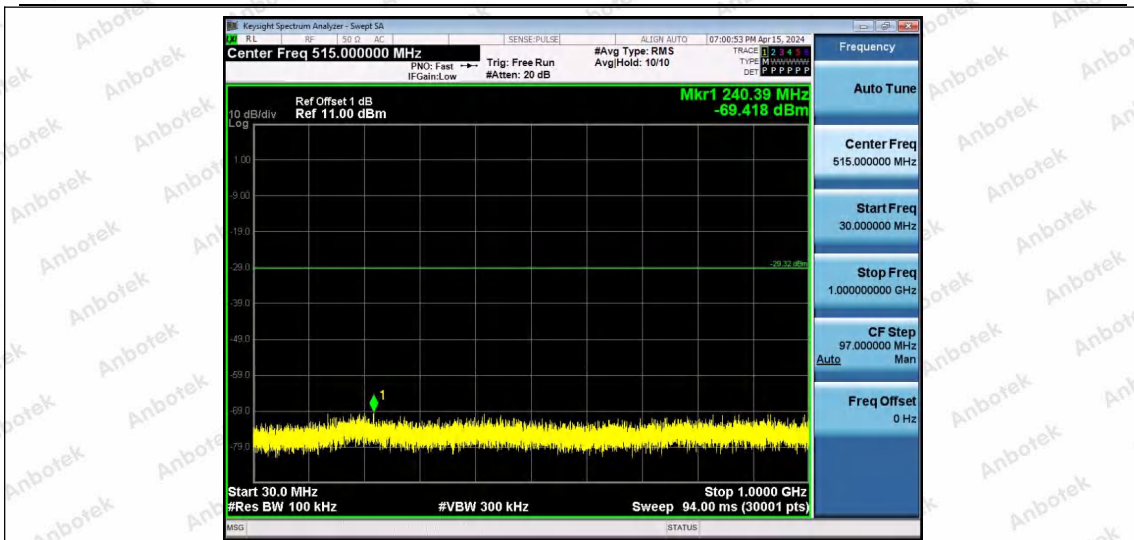

11AX20SISO-Ant1-2412-52Tone-RU39-30~1000-PASS