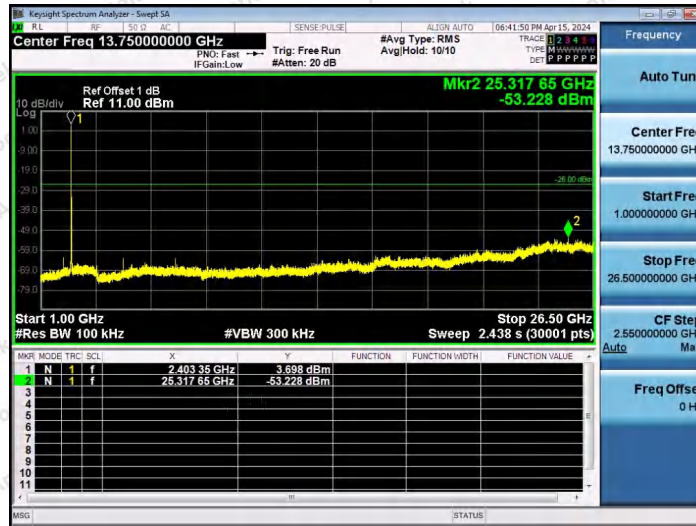

11AX20SISO-Ant1-2412-106Tone-RU54-30~1000-PASS

11AX20SISO-Ant1-2412-26Tone-RU0-1000~26500-PASS

Shenzhen Anbotek Compliance Laboratory Limited

Address: 1/F., Building D, Sogood Science and Technology Park, Sanwei Community, Hangcheng Street, Bao'an District, Shenzhen, Guangdong, China.
Tel: (86) 0755-26066440 Fax: (86) 0755-26014772 Email: service@anbotek.com

Hotline
400-003-0500
www.anbotek.com.cn