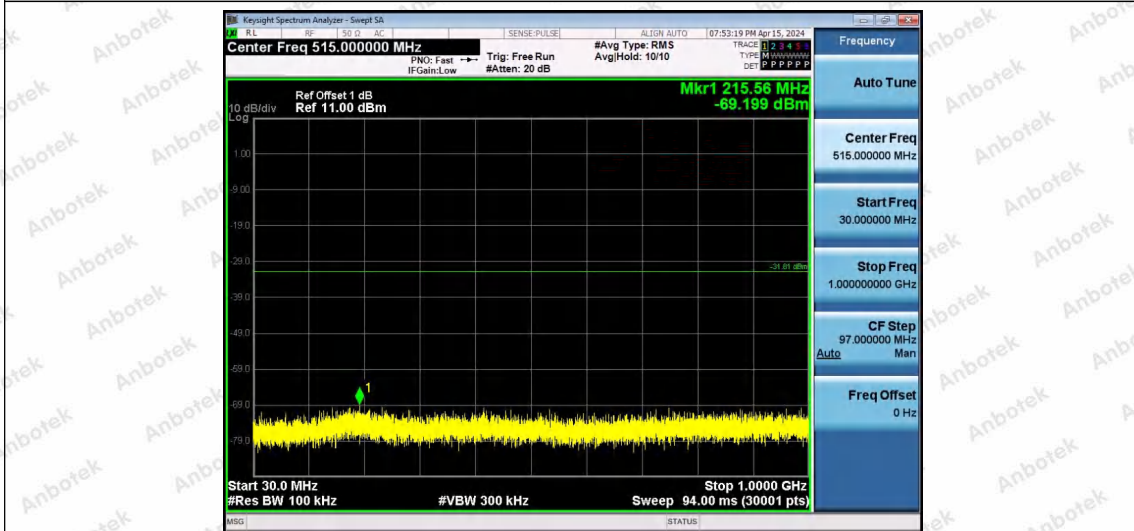

11AX20SISO-Ant1-2462-106Tone-RU54-30~1000-PASS