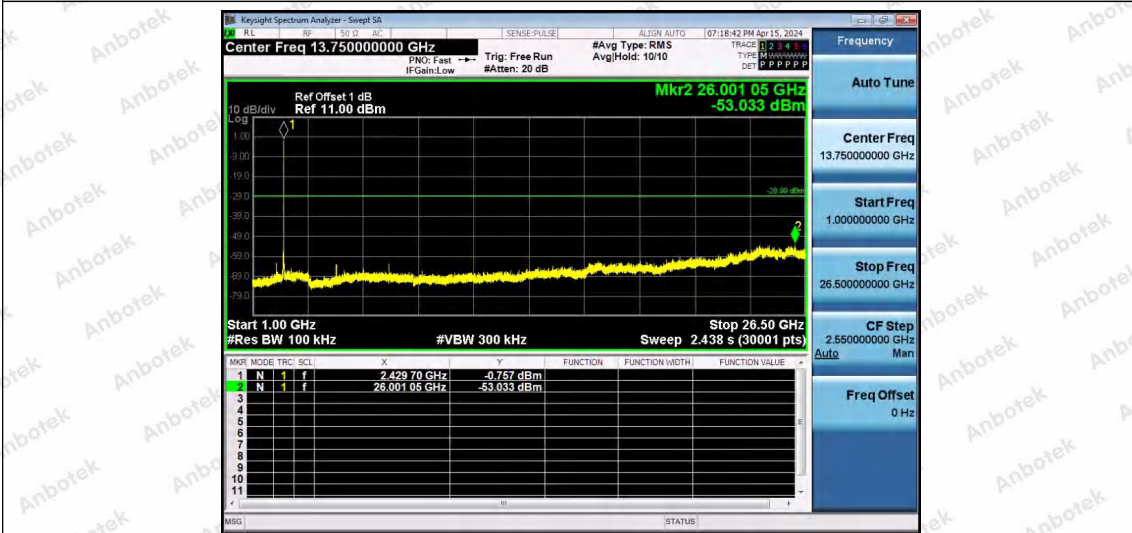

11AX20SISO-Ant1-2437-52Tone-RU37-1000~26500-PASS