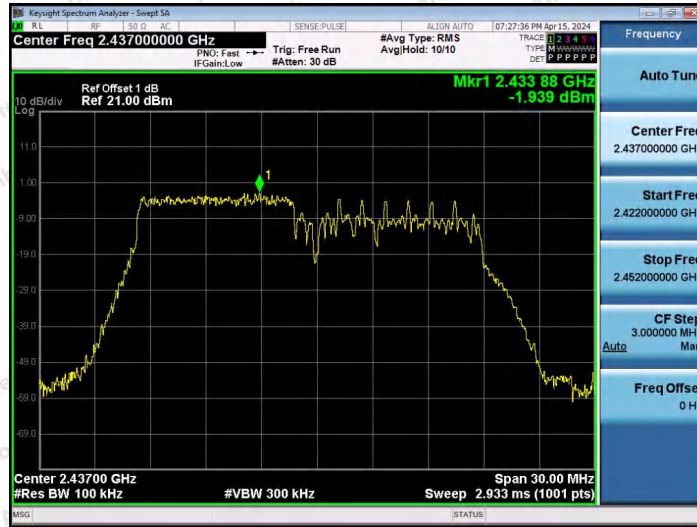

11AX20SISO-Ant1-2437-52Tone-RU40-0~Reference-PASS