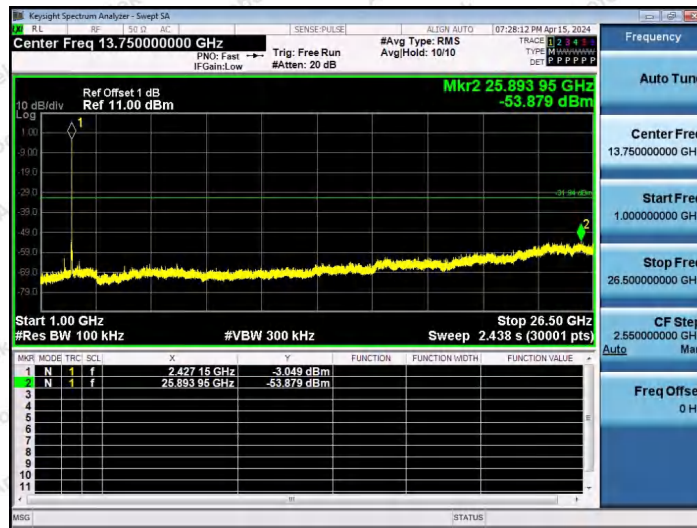

11AX20SISO-Ant1-2437-52Tone-RU40-1000~26500-PASS

11AX20SISO-Ant1-2437-106Tone-RU53-1000~26500-PASS

Shenzhen Anbotek Compliance Laboratory Limited

Address: 1/F., Building D, Sogood Science and Technology Park, Sanwei Community, Hangcheng Street, Bao'an District, Shenzhen, Guangdong, China.
Tel: (86) 0755-26066440 Fax: (86) 0755-26014772 Email: service@anbotek.com

Hotline
400-003-0500
www.anbotek.com.cn