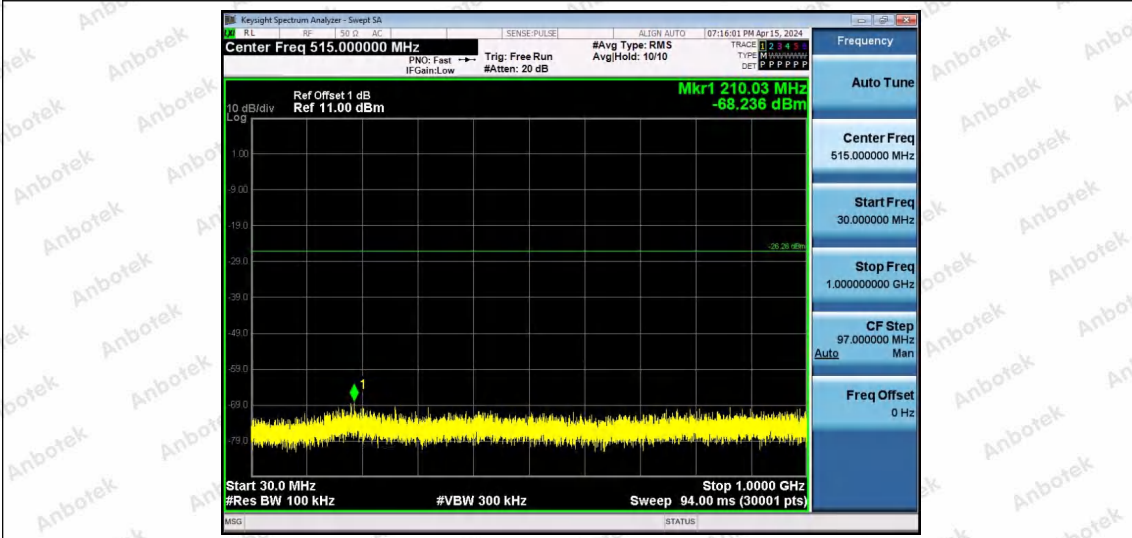

Hotline
400-003-0500
www.anbotek.com.cn

11AX20SISO-Ant1-2437-26Tone-RU0-30~1000-PASS

11AX20SISO-Ant1-2437-26Tone-RU4-30~1000-PASS

Shenzhen Anbotek Compliance Laboratory Limited

Address: 1/F., Building D, Sogood Science and Technology Park, Sanwei Community, Hangcheng Street, Bao'an District, Shenzhen, Guangdong, China.
 Tel: (86) 0755-26066440 Fax: (86) 0755-26014772 Email: service@anbotek.com