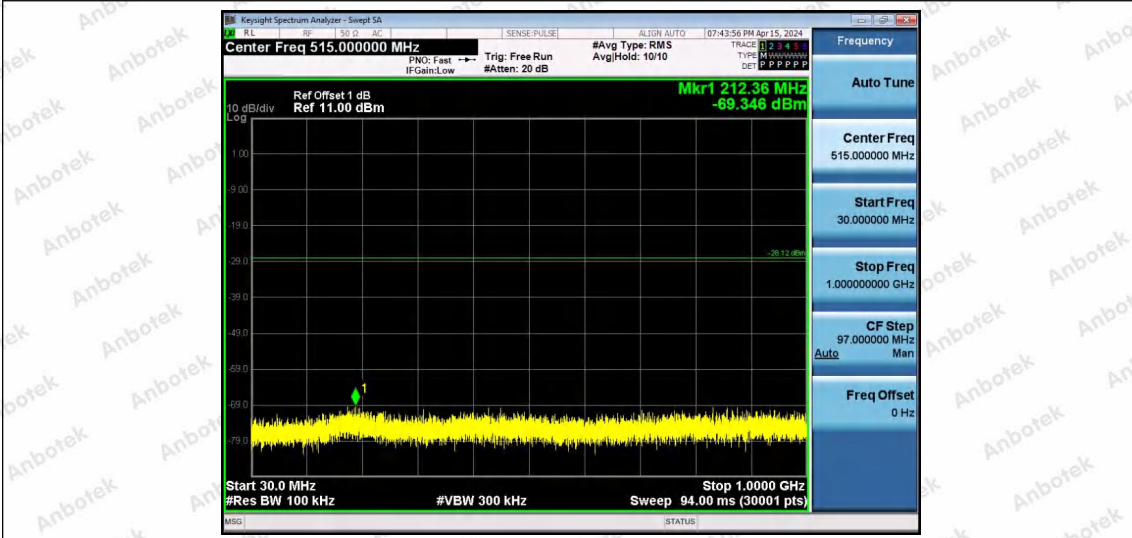

Hotline
400-003-0500
www.anbotek.com.cn

11AX20SISO-Ant1-2462-26Tone-RU4-30~1000-PASS

11AX20SISO-Ant1-2462-26Tone-RU8-30~1000-PASS

Shenzhen Anbotek Compliance Laboratory Limited

Address: 1/F., Building D, Sogood Science and Technology Park, Sanwei Community, Hangcheng Street, Bao'an District, Shenzhen, Guangdong, China.
Tel: (86) 0755-26066440 Fax: (86) 0755-26014772 Email: service@anbotek.com