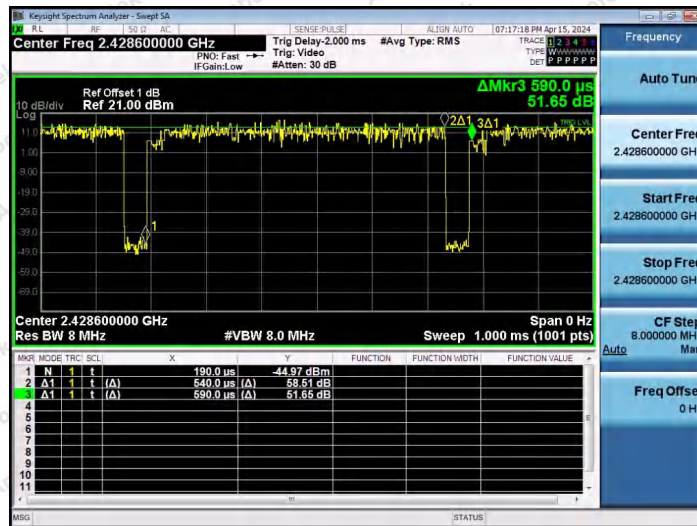

NTNV-11AX20SISO-Ant1-2437-26Tone-RU8

NTNV-11AX20SISO-Ant1-2437-52Tone-RU37