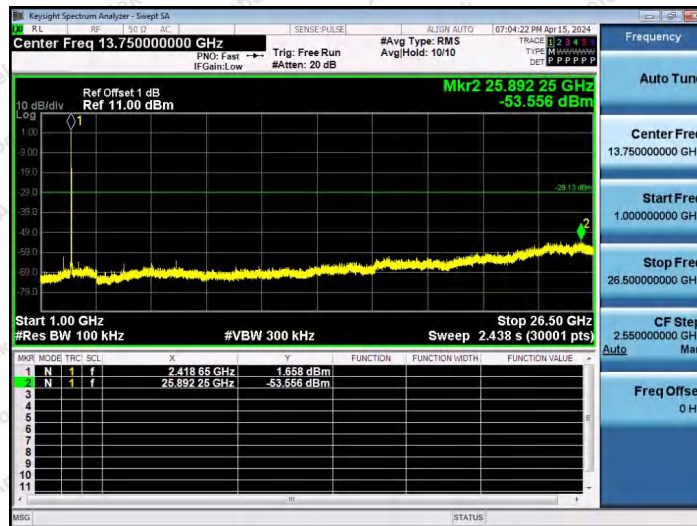

11AX20SISO-Ant1-2412-52Tone-RU39-1000~26500-PASS

11AX20SISO-Ant1-2412-52Tone-RU40-1000~26500-PASS

Shenzhen Anbotek Compliance Laboratory Limited

Address: 1/F., Building D, Sogood Science and Technology Park, Sanwei Community, Hangcheng Street, Bao'an District, Shenzhen, Guangdong, China.
Tel: (86) 0755-26066440 Fax: (86) 0755-26014772 Email: service@anbotek.com

Hotline
400-003-0500
www.anbotek.com.cn