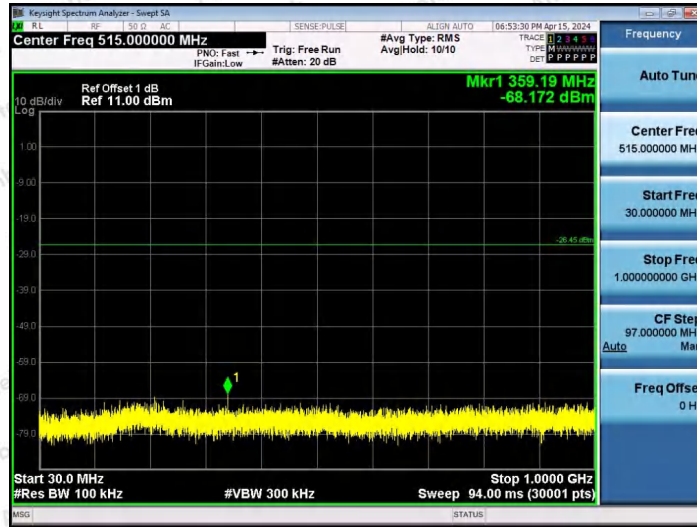

Hotline 400-003-0500
www.anbotek.com.cn

11AX20SISO-Ant1-2412-26Tone-RU4-30~1000-PASS

11AX20SISO-Ant1-2412-26Tone-RU8-30~1000-PASS

11AX20SISO-Ant1-2412-52Tone-RU37-30~1000-PASS

Shenzhen Anbotek Compliance Laboratory Limited