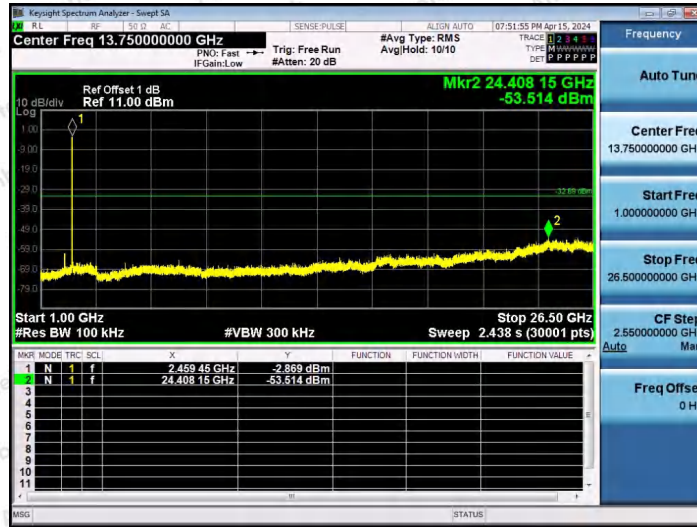

11AX20SISO-Ant1-2462-52Tone-RU40-1000~26500-PASS