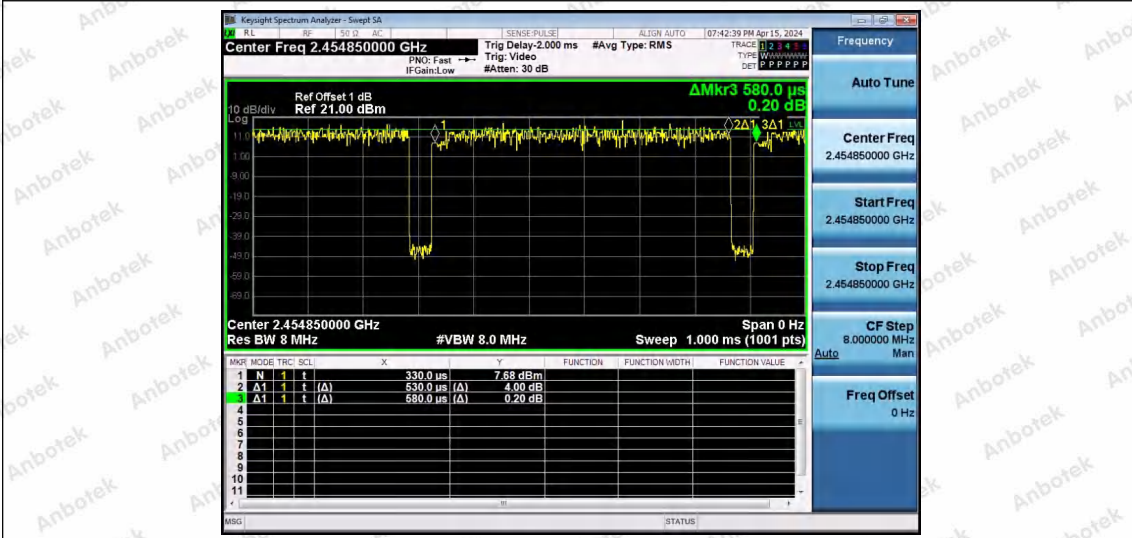

Hotline 400-003-0500
 www.anbotek.com.cn

NTNV-11AX20SISO-Ant1-2462-26Tone-RU4

NTNV-11AX20SISO-Ant1-2462-26Tone-RU8

Shenzhen Anbotek Compliance Laboratory Limited

Address: 1/F., Building D, Sogood Science and Technology Park, Sanwei Community, Hangcheng Street, Bao'an District, Shenzhen, Guangdong, China.
 Tel: (86) 0755-26066440 Fax: (86) 0755-26014772 Email: service@anbotek.com