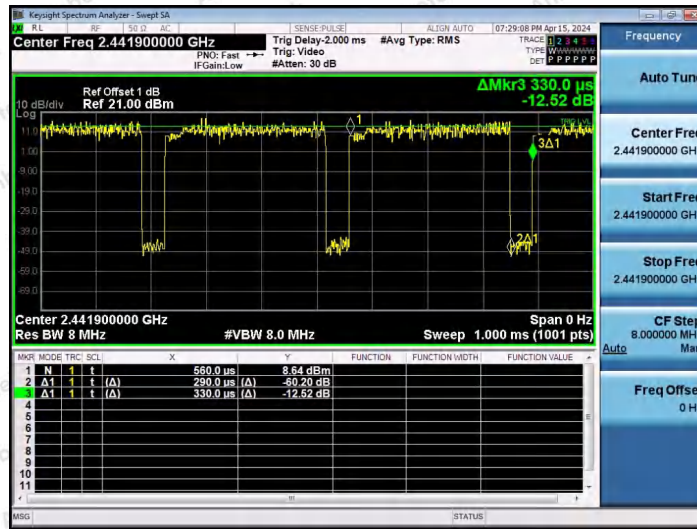

NTNV-11AX20SISO-Ant1-2437-106Tone-RU53