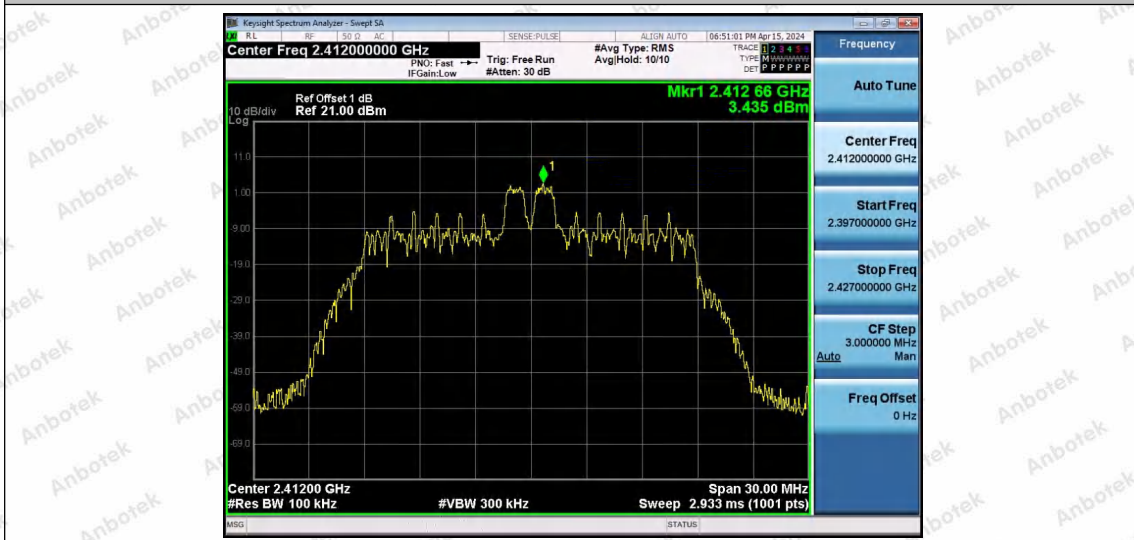

11AX20SISO-Ant1-2412-26Tone-RU4-0~Reference-PASS

Shenzhen Anbotek Compliance Laboratory Limited

Address: 1/F., Building D, Sogood Science and Technology Park, Sanwei Community, Hangcheng Street, Bao'an District, Shenzhen, Guangdong, China.
Tel: (86) 0755-26066440 Fax: (86) 0755-26014772 Email: service@anbotek.com

Hotline
400-003-0500
www.anbotek.com.cn