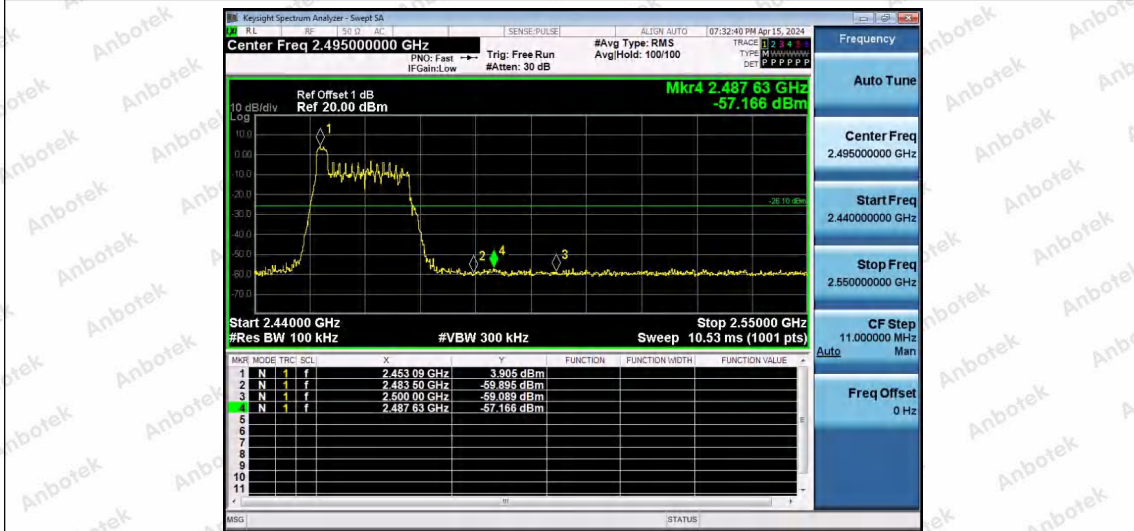

11AX20SISO-Ant1-2412-106Tone-RU54-PASS

11AX20SISO-Ant1-2462-26Tone-RU0-PASS

Shenzhen Anbotek Compliance Laboratory Limited

Address: 1/F., Building D, Sogood Science and Technology Park, Sanwei Community, Hangcheng Street, Bao'an District, Shenzhen, Guangdong, China.
Tel: (86) 0755-26066440 Fax: (86) 0755-26014772 Email: service@anbotek.com