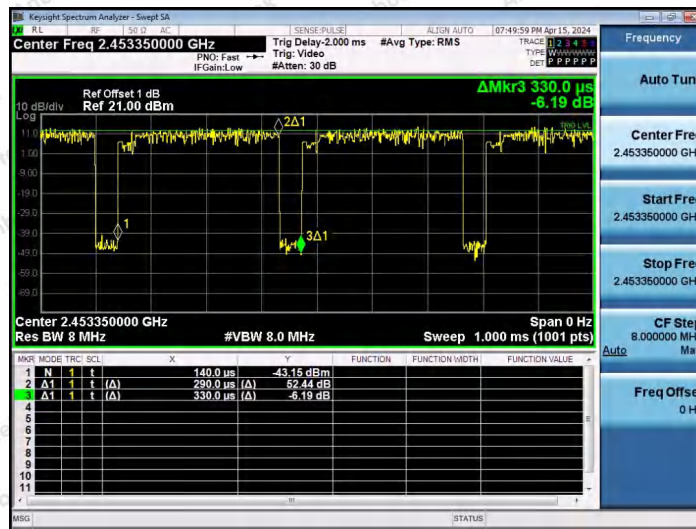

Hotline 400-003-0500
 www.anbotek.com.cn

NTNV-11AX20SISO-Ant1-2462-106Tone-RU53

NTNV-11AX20SISO-Ant1-2462-106Tone-RU54

---End---