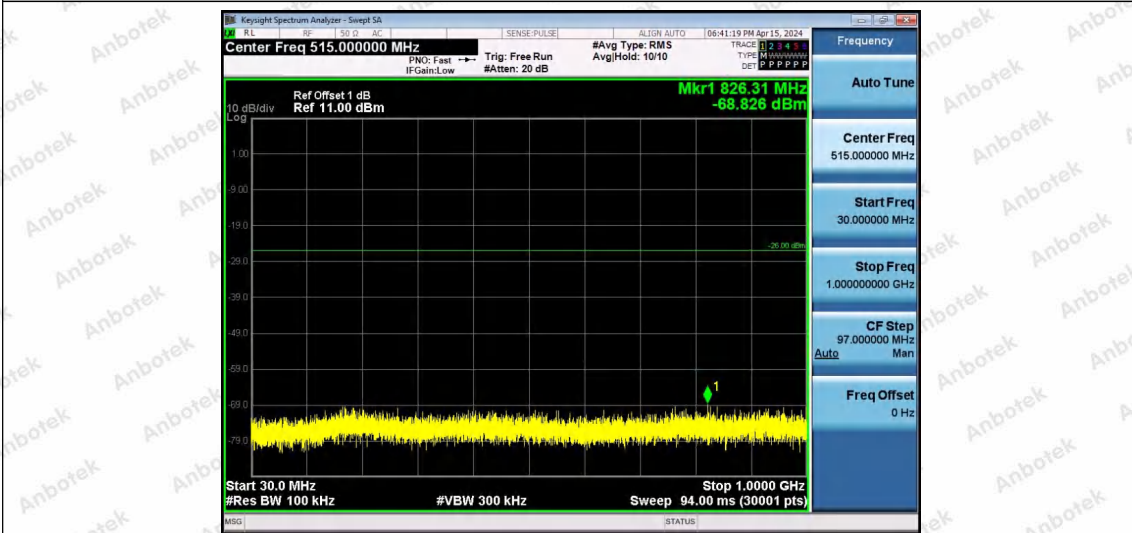

11AX20SISO-Ant1-2412-26Tone-RU0-30~1000-PASS