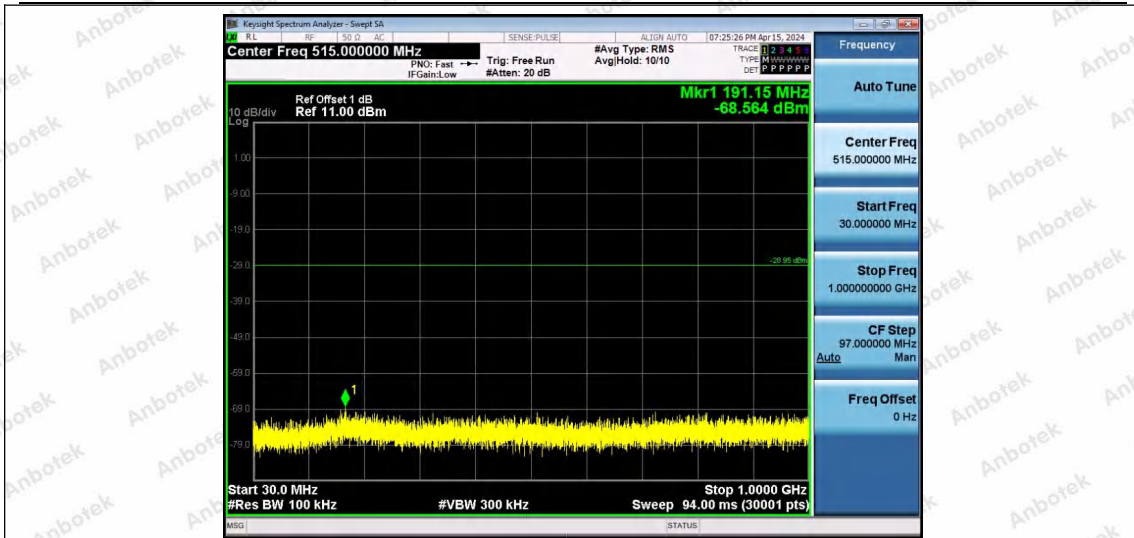

11AX20SISO-Ant1-2437-52Tone-RU40-30~1000-PASS