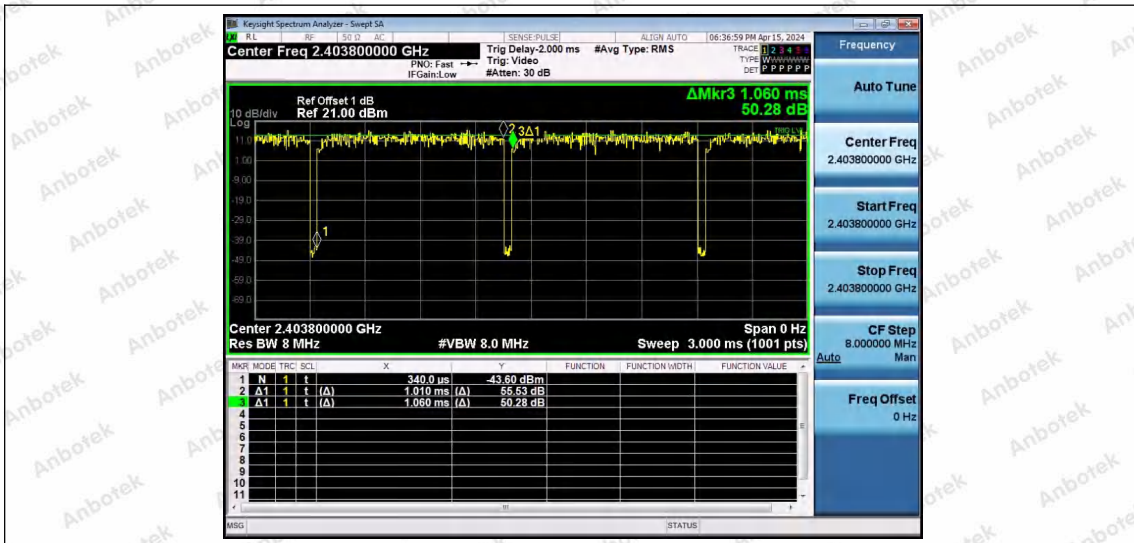

Test Graphs

NTNV-11AX20SISO-Ant1-2412-26Tone-RU0