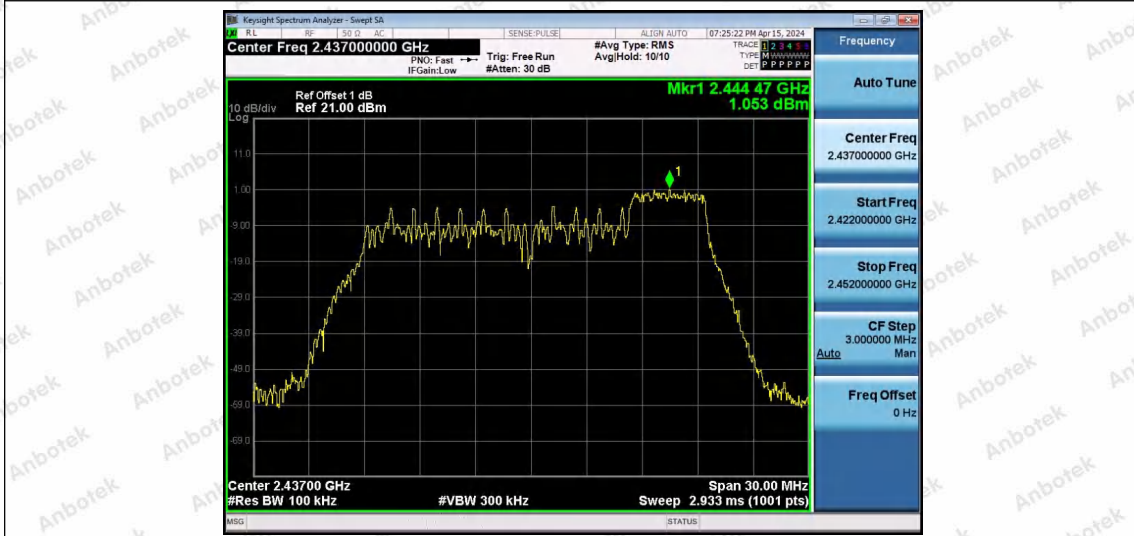

Hotline
400-003-0500
www.anbotek.com.cn

11AX20SISO-Ant1-2437-52Tone-RU37-0~Reference-PASS

11AX20SISO-Ant1-2437-52Tone-RU39-0~Reference-PASS

Shenzhen Anbotek Compliance Laboratory Limited

Address: 1/F., Building D, Sogood Science and Technology Park, Sanwei Community, Hangcheng Street, Bao'an District, Shenzhen, Guangdong, China.
Tel: (86) 0755-26066440 Fax: (86) 0755-26014772 Email: service@anbotek.com