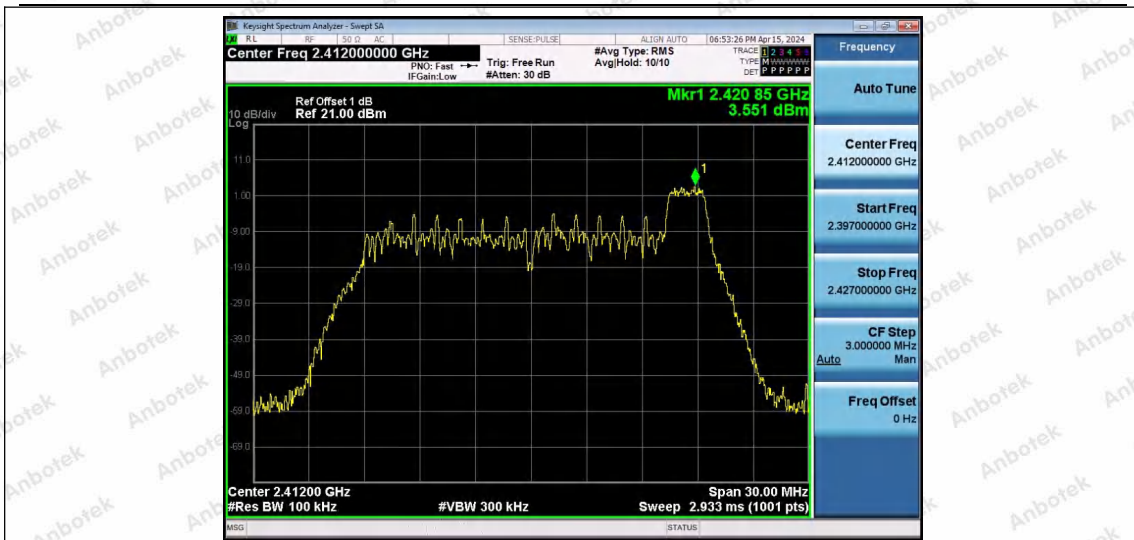

11AX20SISO-Ant1-2412-26Tone-RU8-0~Reference-PASS