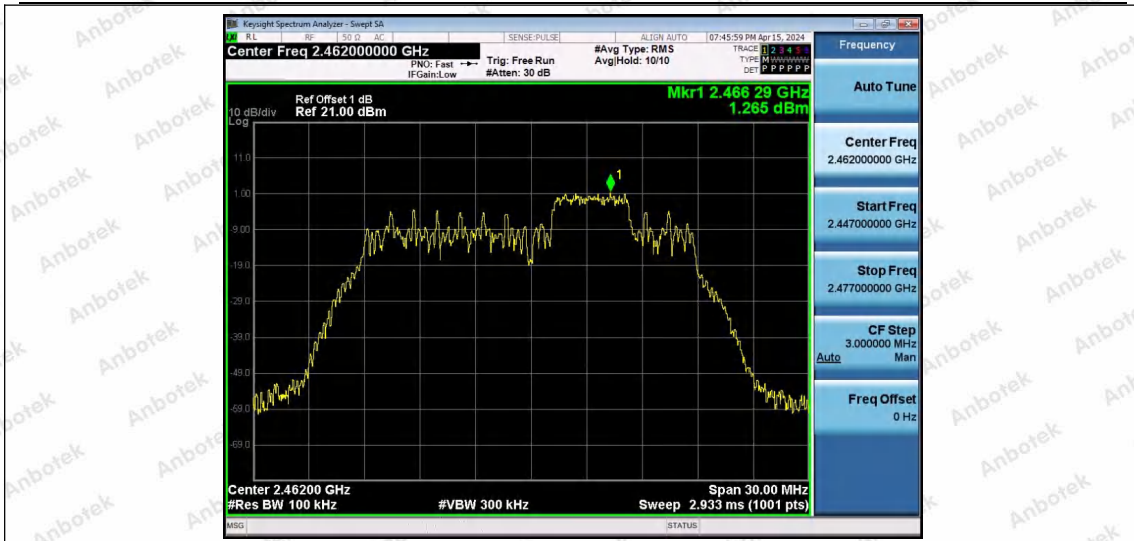

11AX20SISO-Ant1-2462-52Tone-RU39-0~Reference-PASS