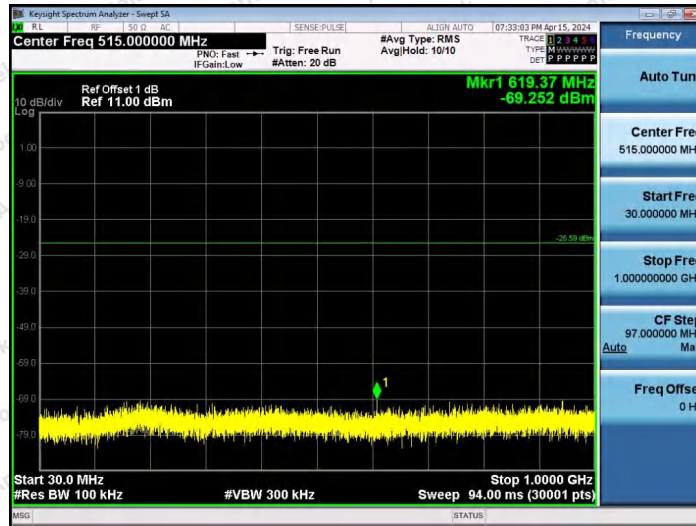

11AX20SISO-Ant1-2462-106Tone-RU54-0~Reference-PASS

11AX20SISO-Ant1-2462-26Tone-RU0-30~1000-PASS

Shenzhen Anbotek Compliance Laboratory Limited

Address: 1/F., Building D, Sogood Science and Technology Park, Sanwei Community, Hangcheng Street, Bao'an District, Shenzhen, Guangdong, China.
Tel: (86) 0755-26066440 Fax: (86) 0755-26014772 Email: service@anbotek.com

Hotline
400-003-0500
www.anbotek.com.cn