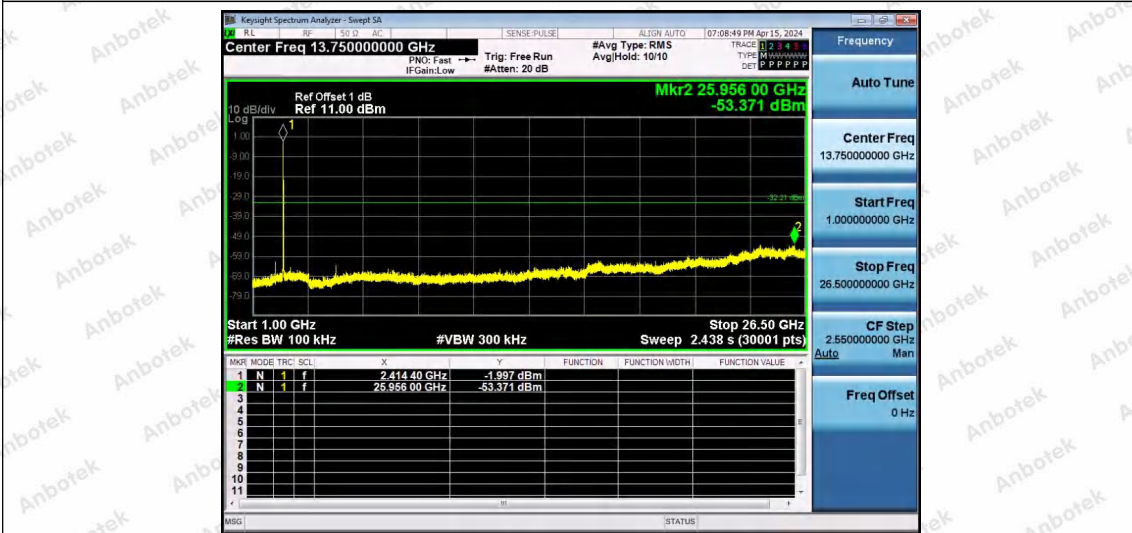

11AX20SISO-Ant1-2412-106Tone-RU54-1000~26500-PASS