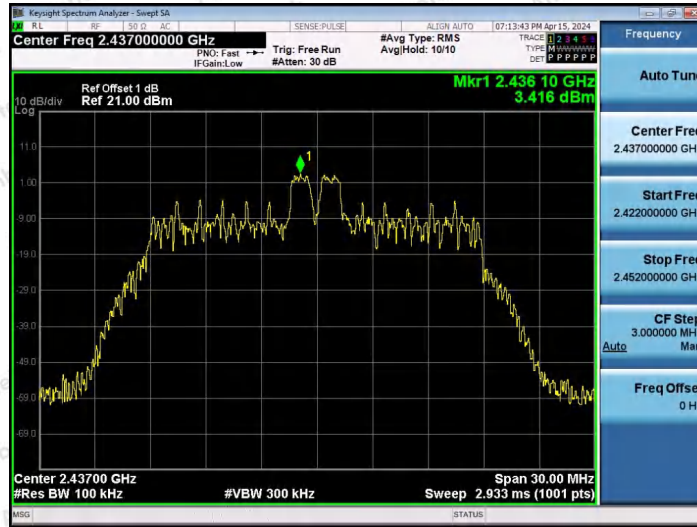

11AX20SISO-Ant1-2437-26Tone-RU4-0~Reference-PASS