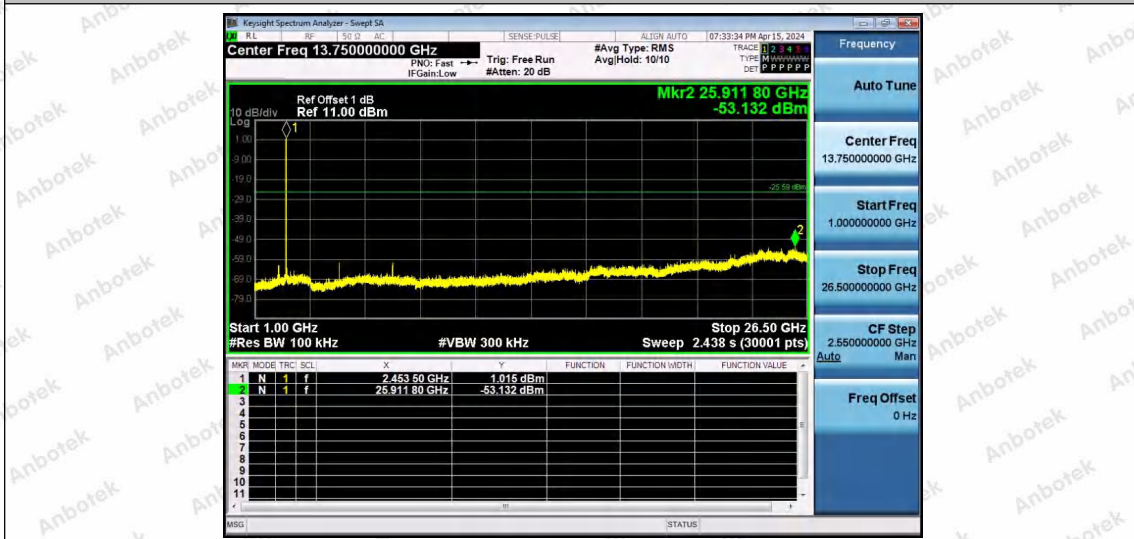

Hotline
400-003-0500
www.anbotek.com.cn

11AX20SISO-Ant1-2462-106Tone-RU53-30~1000-PASS

11AX20SISO-Ant1-2462-106Tone-RU54-30~1000-PASS

Shenzhen Anbotek Compliance Laboratory Limited

Address: 1/F., Building D, Sogood Science and Technology Park, Sanwei Community, Hangcheng Street, Bao'an District, Shenzhen, Guangdong, China.
 Tel: (86) 0755-26066440 Fax: (86) 0755-26014772 Email: service@anbotek.com