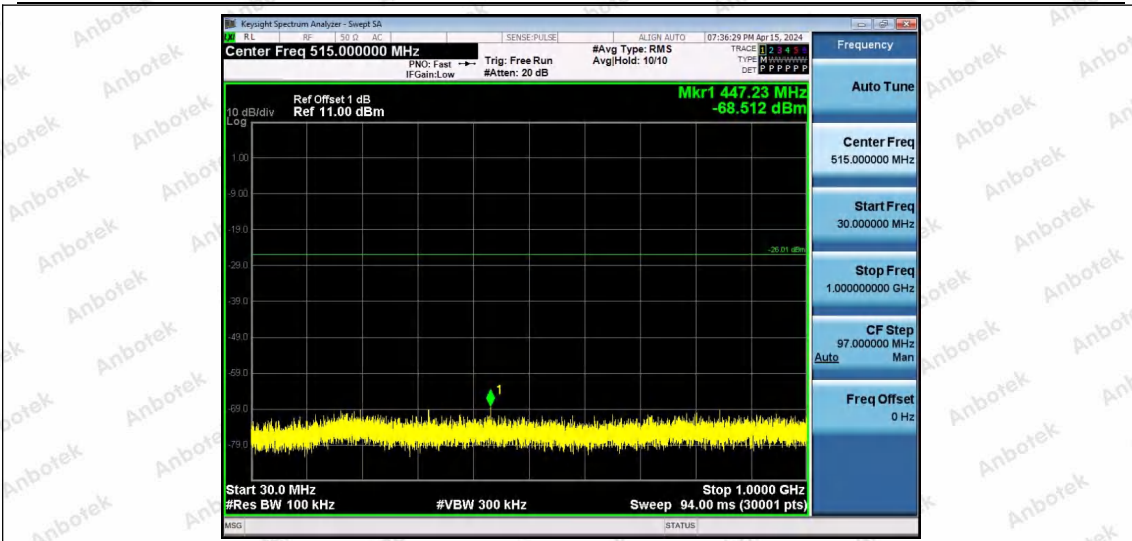

11AX20SISO-Ant1-2462-26Tone-RU4-30~1000-PASS