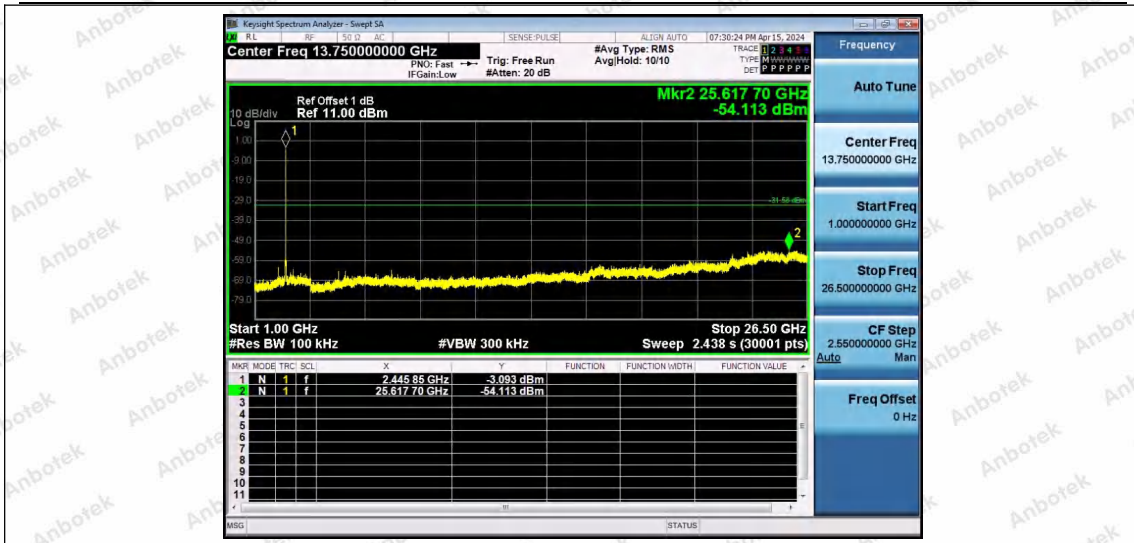

11AX20SISO-Ant1-2437-106Tone-RU54-1000~26500-PASS