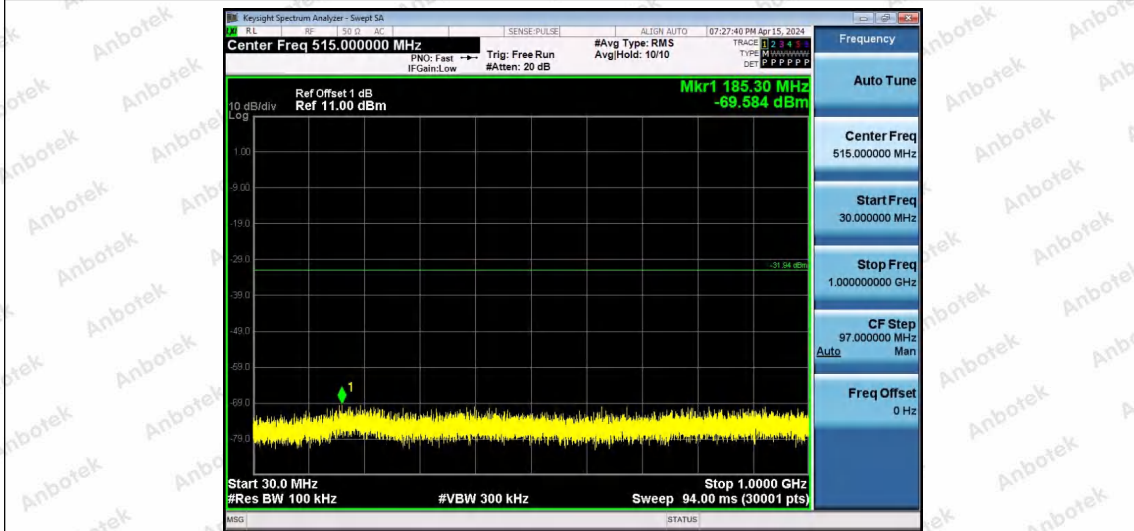

11AX20SISO-Ant1-2437-106Tone-RU53-30~1000-PASS