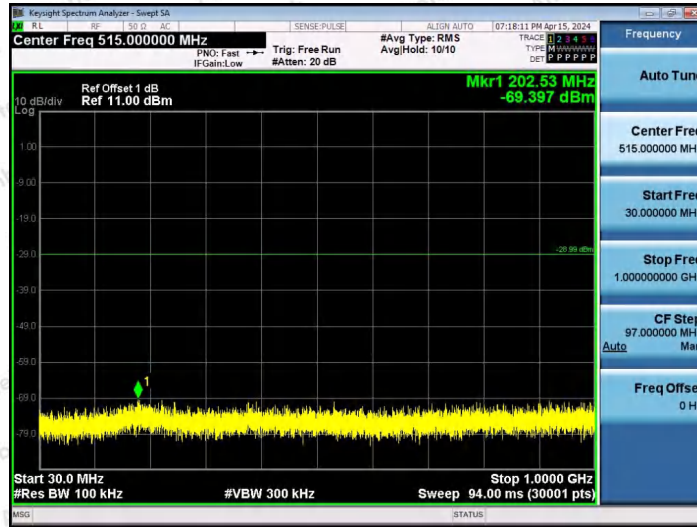

11AX20SISO-Ant1-2437-26Tone-RU8-30~1000-PASS