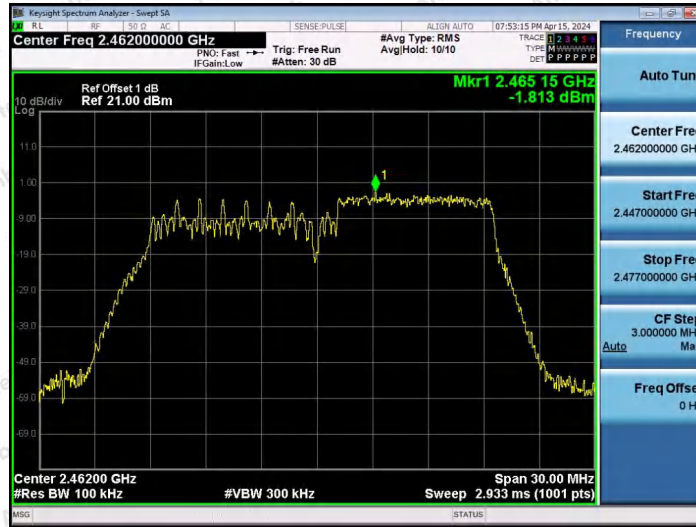

11AX20SISO-Ant1-2462-106Tone-RU53-0~Reference-PASS