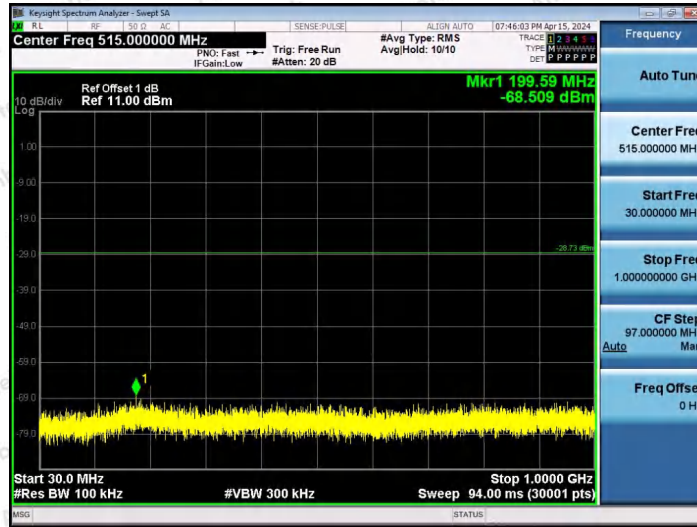

11AX20SISO-Ant1-2462-52Tone-RU37-30~1000-PASS