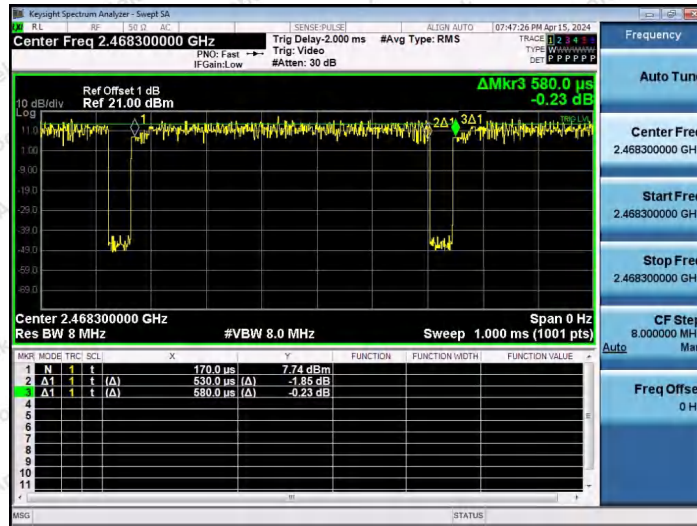

NTNV-11AX20SISO-Ant1-2462-52Tone-RU40

Shenzhen Anbotek Compliance Laboratory Limited

Address: 1/F., Building D, Sogood Science and Technology Park, Sanwei Community, Hangcheng Street, Bao'an District, Shenzhen, Guangdong, China.
Tel: (86) 0755-26066440 Fax: (86) 0755-26014772 Email: service@anbotek.com

Hotline 400-003-0500
www.anbotek.com.cn