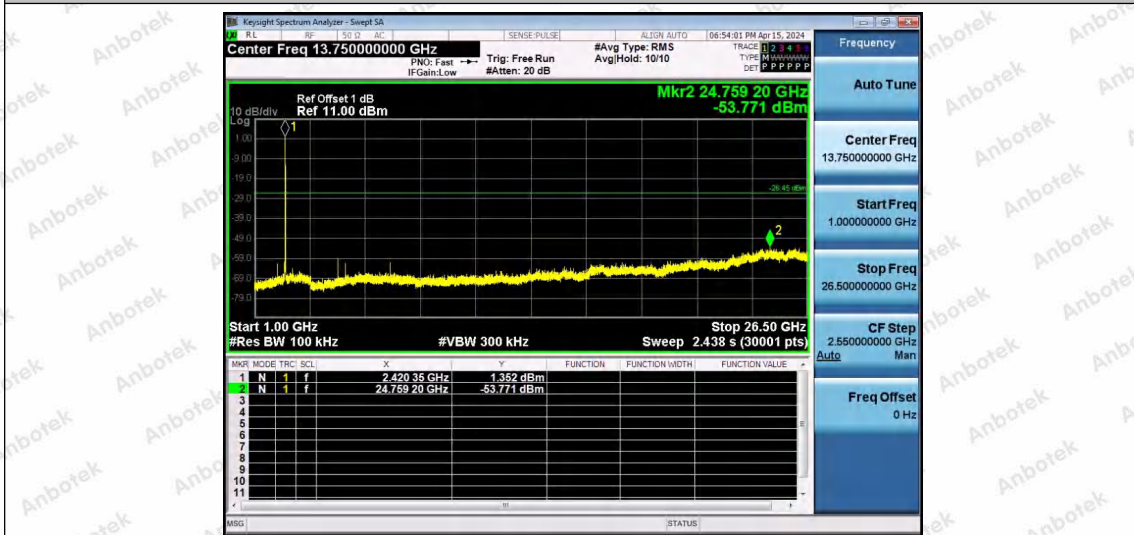

11AX20SISO-Ant1-2412-26Tone-RU8-1000~26500-PASS