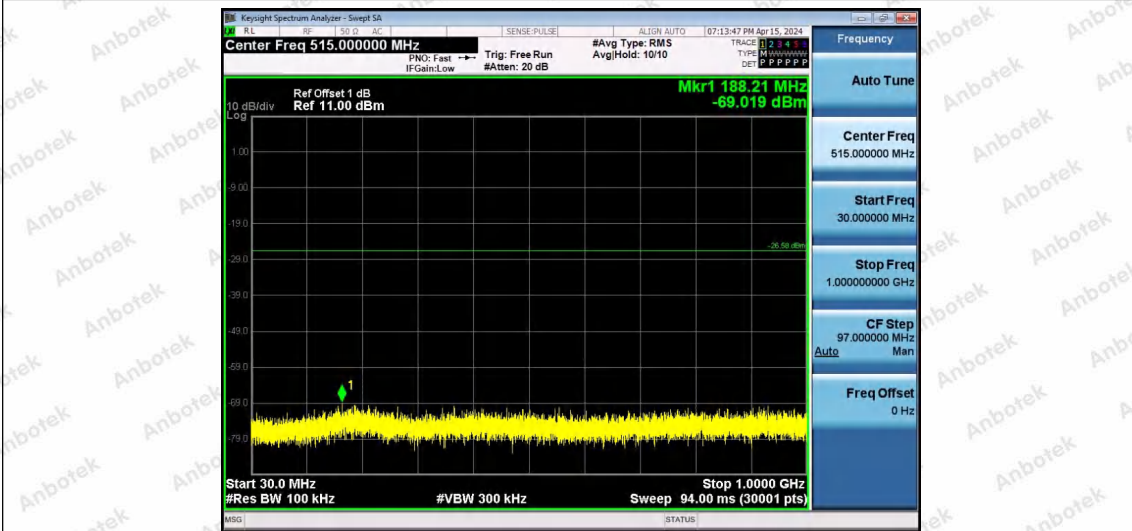

Hotline
400-003-0500
www.anbotek.com.cn

11AX20SISO-Ant1-2437-26Tone-RU0-30~1000-PASS

11AX20SISO-Ant1-2437-26Tone-RU4-30~1000-PASS

Shenzhen Anbotek Compliance Laboratory Limited

Address: 1/F., Building D, Sogood Science and Technology Park, Sanwei Community, Hangcheng Street, Bao'an District, Shenzhen, Guangdong, China.
 Tel: (86) 0755-26066440 Fax: (86) 0755-26014772 Email: service@anbotek.com