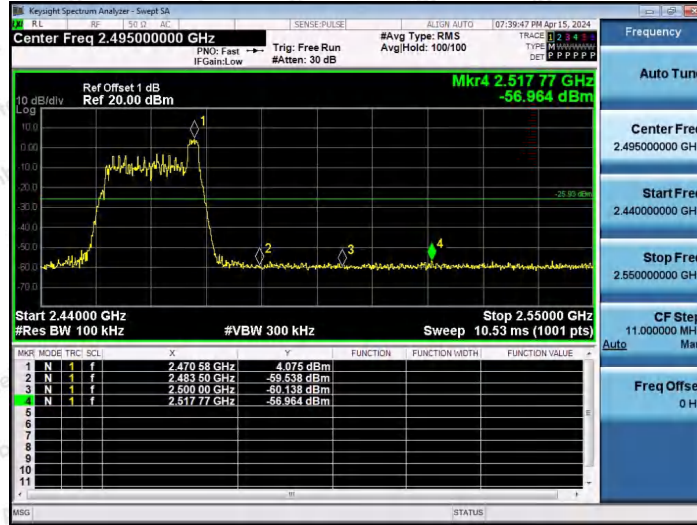

11AX20SISO-Ant1-2462-26Tone-RU4-PASS