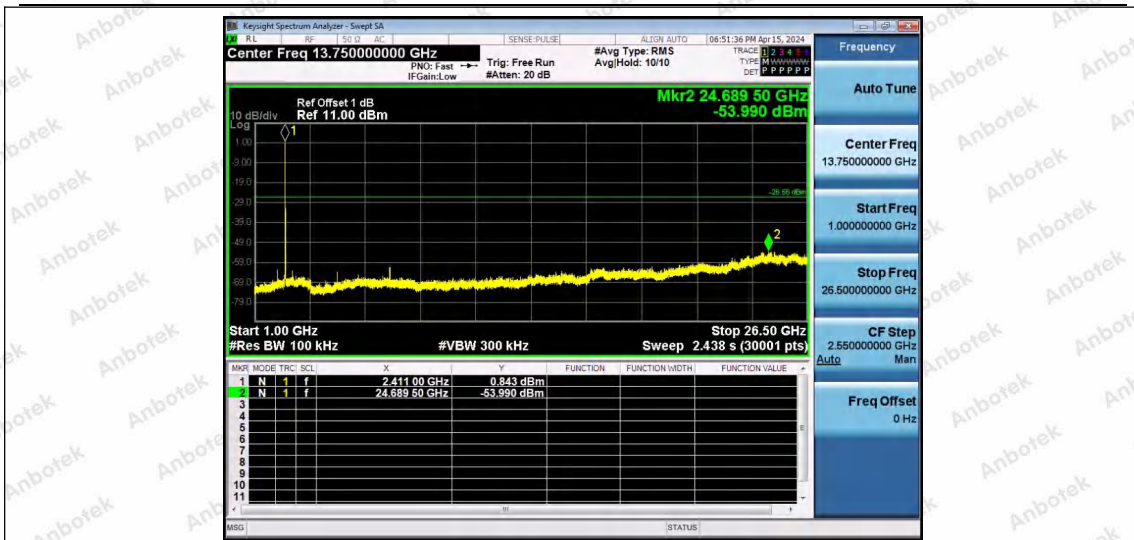

11AX20SISO-Ant1-2412-26Tone-RU4-1000~26500-PASS