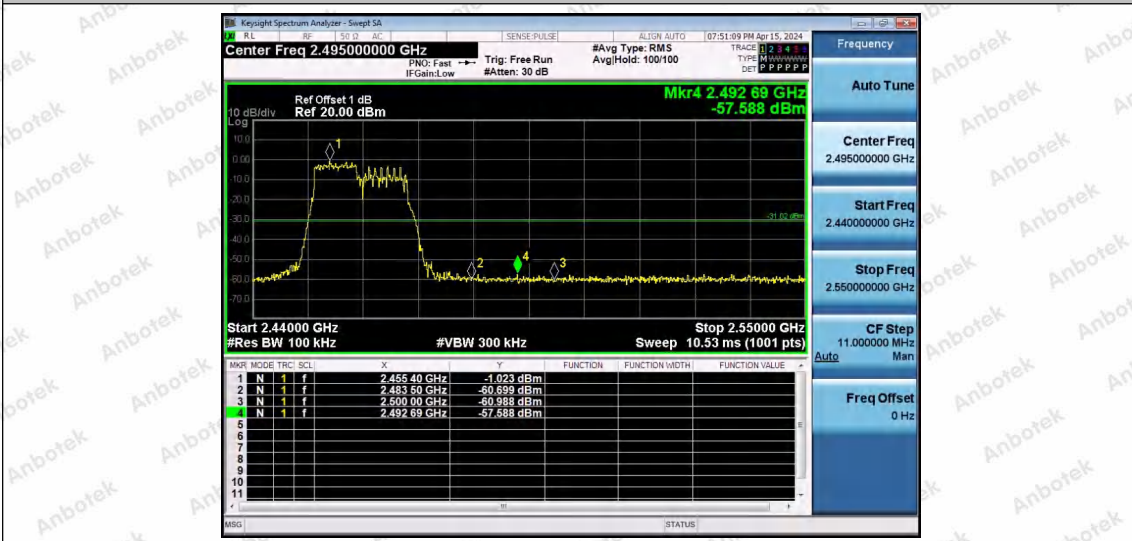

Hotline 400-003-0500
 www.anbotek.com.cn

11AX20SISO-Ant1-2462-52Tone-RU39-PASS

11AX20SISO-Ant1-2462-52Tone-RU40-PASS

Shenzhen Anbotek Compliance Laboratory Limited

Address: 1/F., Building D, Sogood Science and Technology Park, Sanwei Community, Hangcheng Street, Bao'an District, Shenzhen, Guangdong, China.
 Tel: (86) 0755-26066440 Fax: (86) 0755-26014772 Email: service@anbotek.com