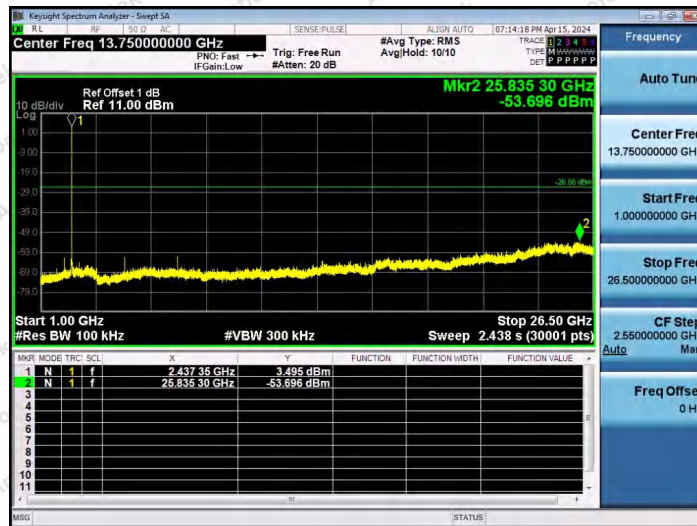

11AX20SISO-Ant1-2437-26Tone-RU0-1000~26500-PASS

11AX20SISO-Ant1-2437-26Tone-RU4-1000~26500-PASS

Shenzhen Anbotek Compliance Laboratory Limited

Address: 1/F., Building D, Sogood Science and Technology Park, Sanwei Community, Hangcheng Street, Bao'an District, Shenzhen, Guangdong, China.
Tel: (86) 0755-26066440 Fax: (86) 0755-26014772 Email: service@anbotek.com

Hotline
400-003-0500
www.anbotek.com.cn