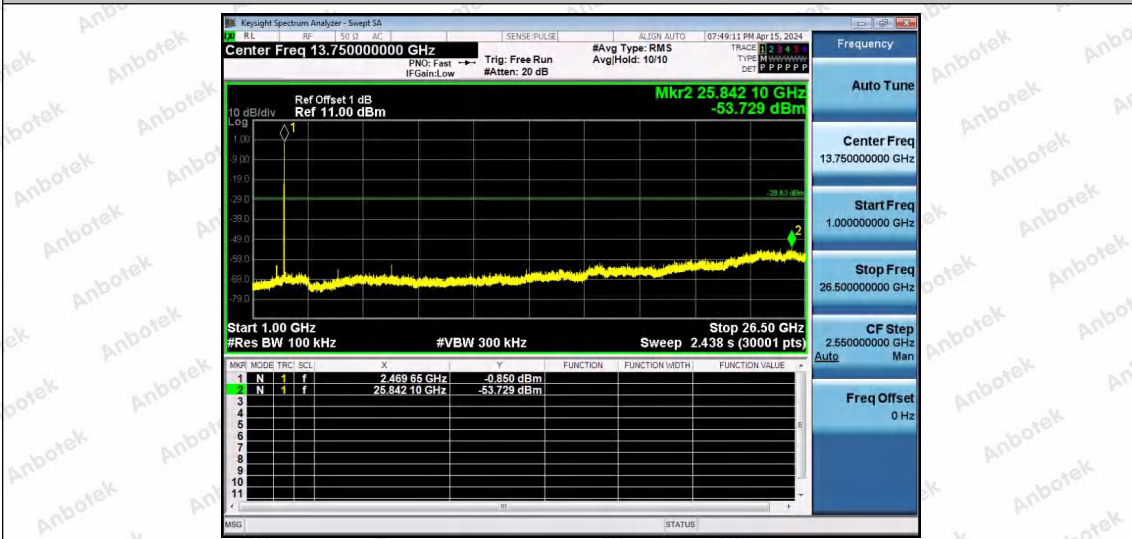

Hotline
400-003-0500
www.anbotek.com.cn

11AX20SISO-Ant1-2462-52Tone-RU37-1000~26500-PASS

11AX20SISO-Ant1-2462-52Tone-RU39-1000~26500-PASS

Shenzhen Anbotek Compliance Laboratory Limited

Address: 1/F., Building D, Sogood Science and Technology Park, Sanwei Community, Hangcheng Street, Bao'an District, Shenzhen, Guangdong, China.
Tel: (86) 0755-26066440 Fax: (86) 0755-26014772 Email: service@anbotek.com