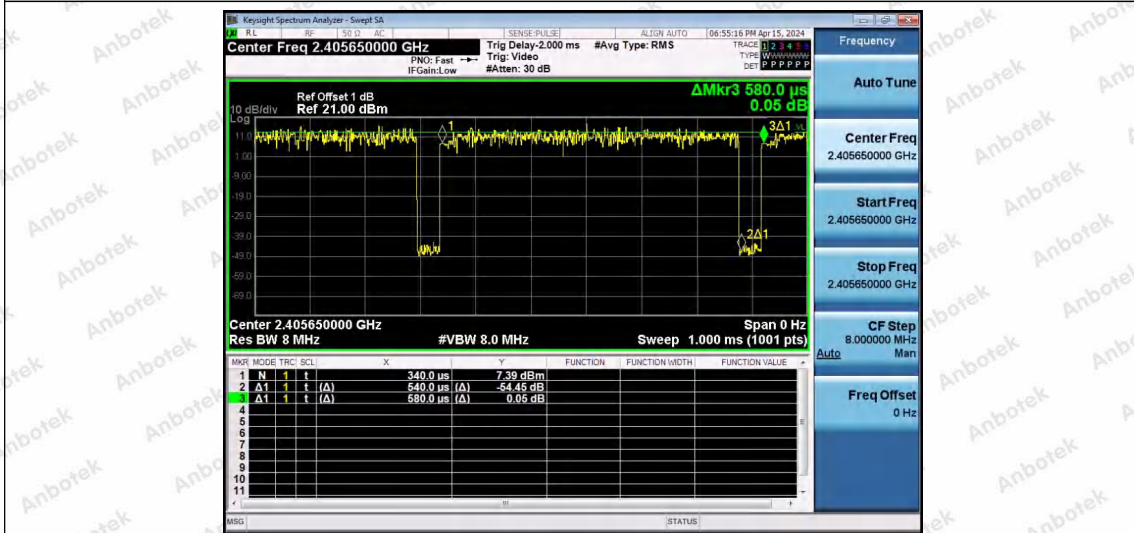

NTNV-11AX20SISO-Ant1-2412-52Tone-RU37