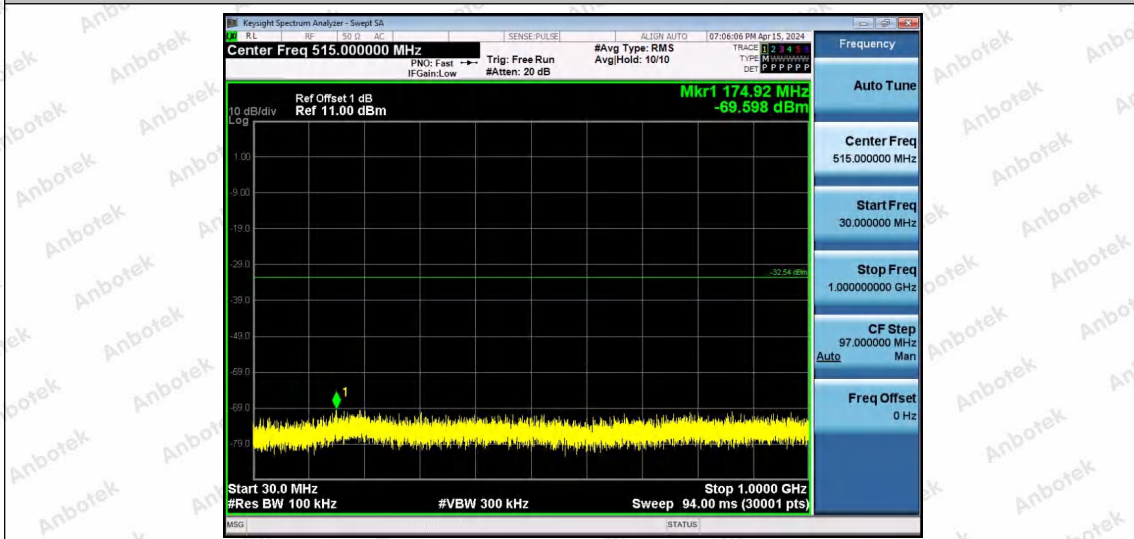

Hotline
400-003-0500
www.anbotek.com.cn

11AX20SISO-Ant1-2412-52Tone-RU39-30~1000-PASS

11AX20SISO-Ant1-2412-52Tone-RU40-30~1000-PASS

Shenzhen Anbotek Compliance Laboratory Limited

Address: 1/F., Building D, Sogood Science and Technology Park, Sanwei Community, Hangcheng Street, Bao'an District, Shenzhen, Guangdong, China.
Tel: (86) 0755-26066440 Fax: (86) 0755-26014772 Email: service@anbotek.com