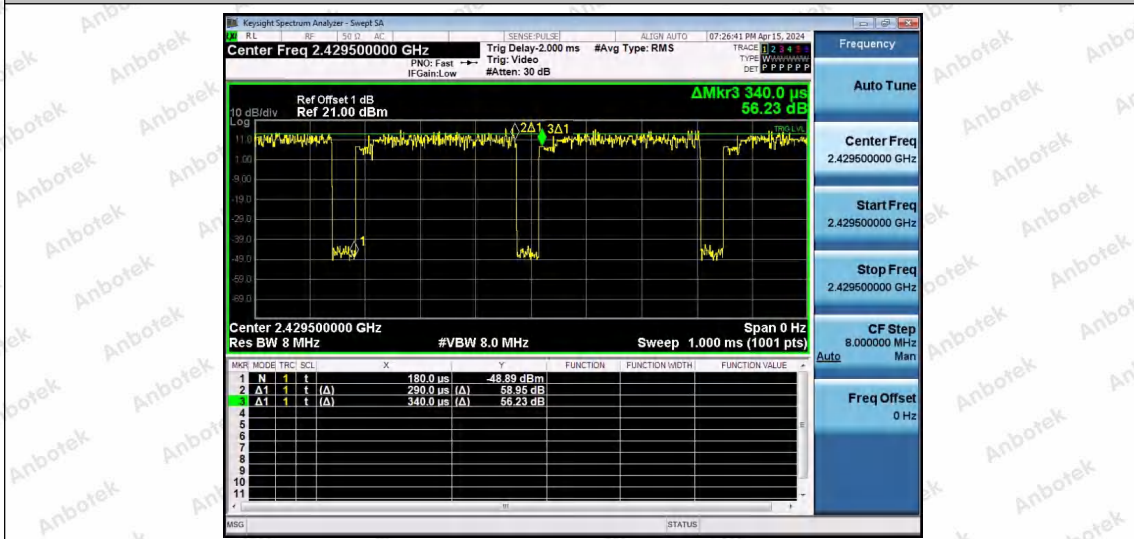

Hotline 400-003-0500
www.anbotek.com.cn

NTNV-11AX20SISO-Ant1-2437-26Tone-RU4

NTNV-11AX20SISO-Ant1-2437-26Tone-RU8

NTNV-11AX20SISO-Ant1-2437-52Tone-RU37

NTNV-11AX20SISO-Ant1-2437-52Tone-RU39

NTNV-11AX20SISO-Ant1-2437-52Tone-RU40