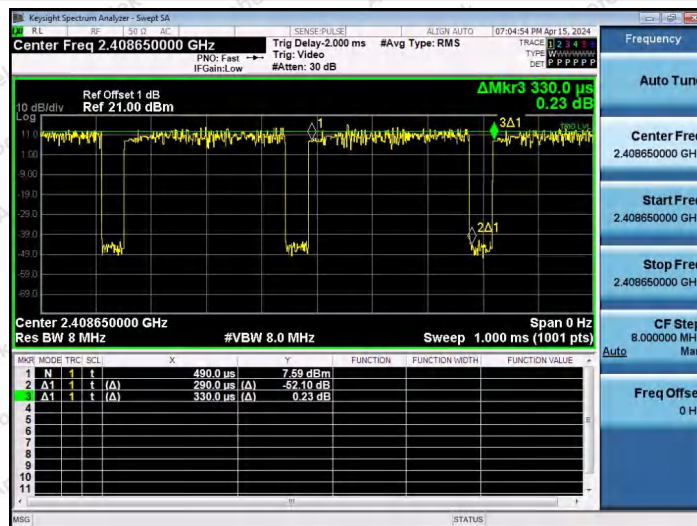

NTNV-11AX20SISO-Ant1-2412-106Tone-RU53

Shenzhen Anbotek Compliance Laboratory Limited

Address: 1/F., Building D, Sogood Science and Technology Park, Sanwei Community, Hangcheng Street, Bao'an District, Shenzhen, Guangdong, China.
Tel: (86) 0755-26066440 Fax: (86) 0755-26014772 Email: service@anbotek.com

Hotline
400-003-0500
www.anbotek.com.cn