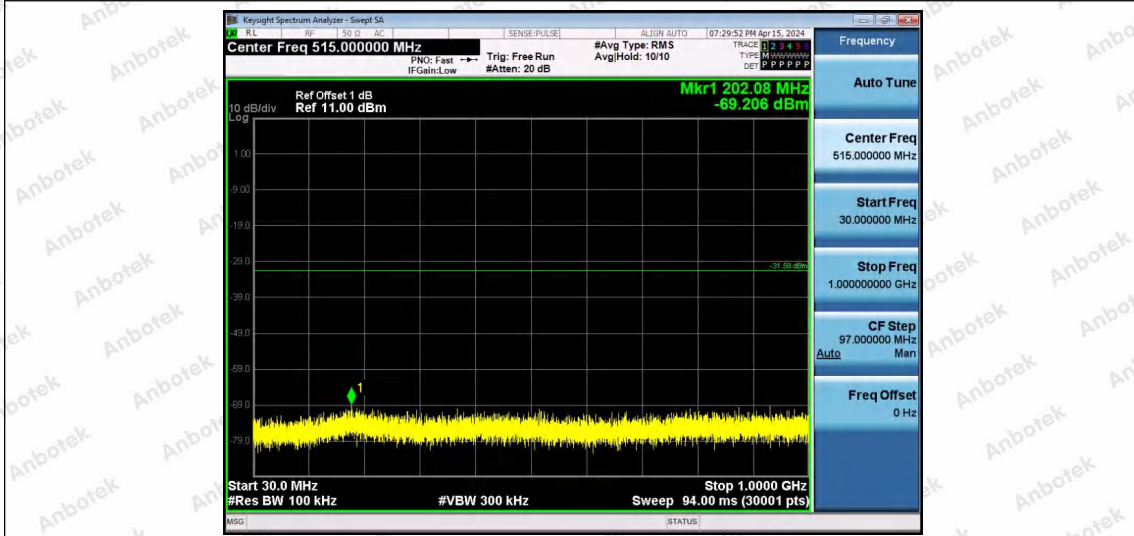

Hotline
400-003-0500
www.anbotek.com.cn

11AX20SISO-Ant1-2437-52Tone-RU40-30~1000-PASS

11AX20SISO-Ant1-2437-106Tone-RU53-30~1000-PASS

Shenzhen Anbotek Compliance Laboratory Limited

Address: 1/F., Building D, Sogood Science and Technology Park, Sanwei Community, Hangcheng Street, Bao'an District, Shenzhen, Guangdong, China.
Tel: (86) 0755-26066440 Fax: (86) 0755-26014772 Email: service@anbotek.com