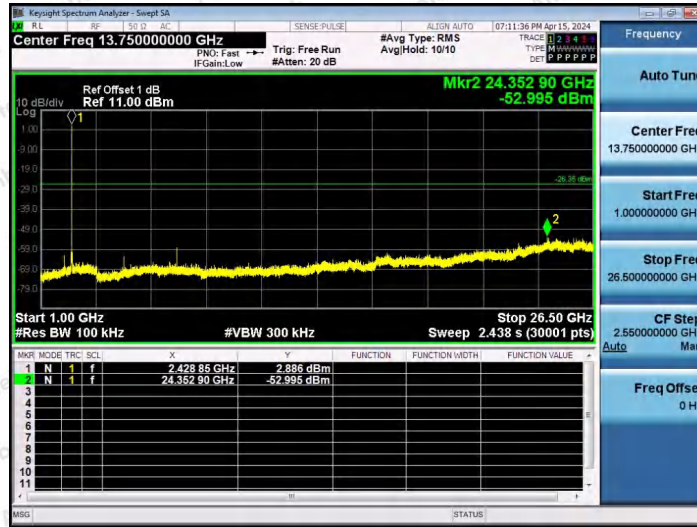

11AX20SISO-Ant1-2437-106Tone-RU54-30~1000-PASS