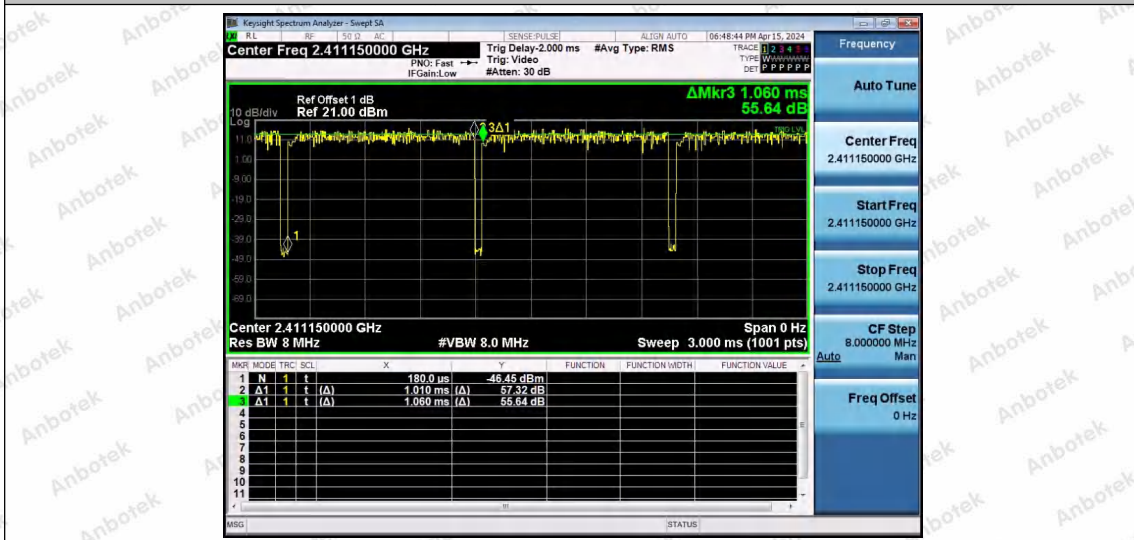

Hotline
400-003-0500
www.anbotek.com.cn

Test Graphs

NTNV-11AX20SISO-Ant1-2412-26Tone-RU0

NTNV-11AX20SISO-Ant1-2412-26Tone-RU4

Shenzhen Anbotek Compliance Laboratory Limited

Address: 1/F., Building D, Sogood Science and Technology Park, Sanwei Community, Hangcheng Street, Bao'an District, Shenzhen, Guangdong, China.
Tel: (86) 0755-26066440 Fax: (86) 0755-26014772 Email: service@anbotek.com