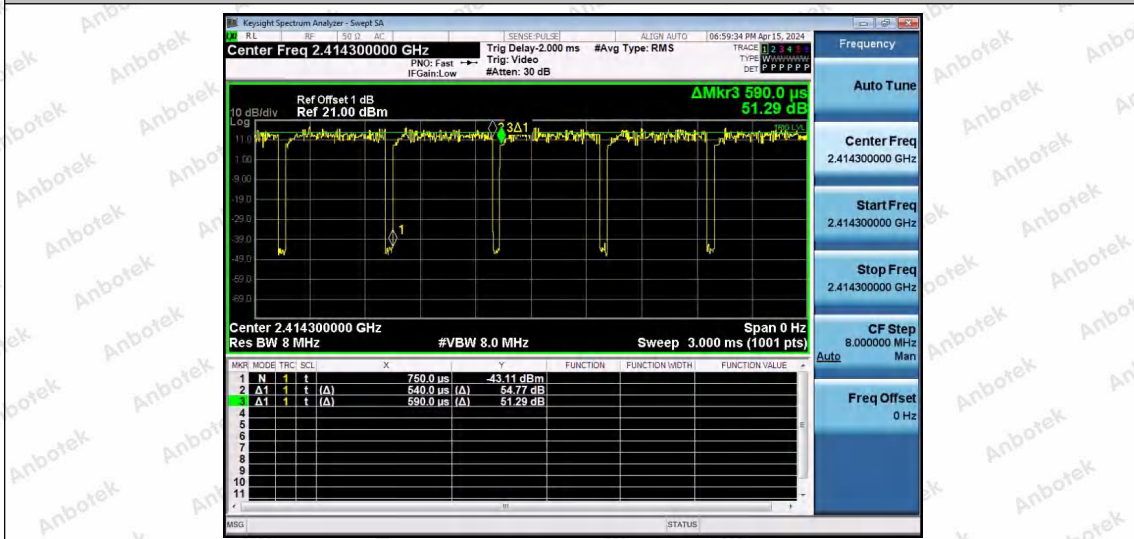

Hotline
400-003-0500
www.anbotek.com.cn

NTNV-11AX20SISO-Ant1-2412-26Tone-RU8

NTNV-11AX20SISO-Ant1-2412-52Tone-RU37

Shenzhen Anbotek Compliance Laboratory Limited

Address: 1/F., Building D, Sogood Science and Technology Park, Sanwei Community, Hangcheng Street, Bao'an District, Shenzhen, Guangdong, China.
 Tel: (86) 0755-26066440 Fax: (86) 0755-26014772 Email: service@anbotek.com