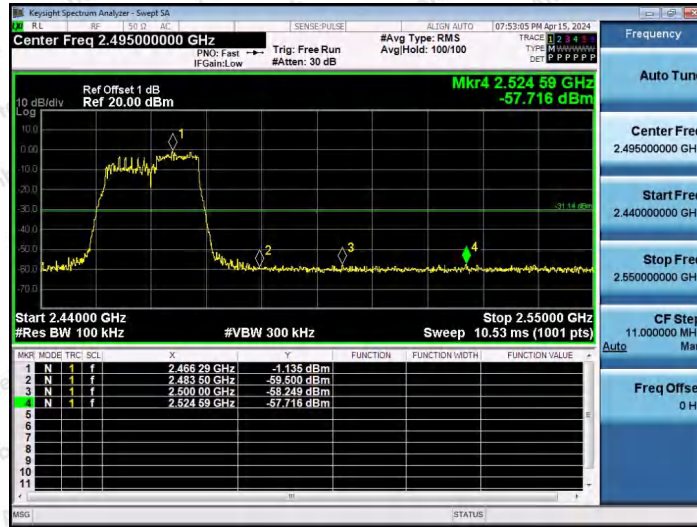

11AX20SISO-Ant1-2462-106Tone-RU53-PASS

11AX20SISO-Ant1-2462-106Tone-RU54-PASS

Shenzhen Anbotek Compliance Laboratory Limited

Address: 1/F., Building D, Sogood Science and Technology Park, Sanwei Community, Hangcheng Street, Bao'an District, Shenzhen, Guangdong, China.
Tel: (86) 0755-26066440 Fax: (86) 0755-26014772 Email: service@anbotek.com

Hotline
400-003-0500
www.anbotek.com.cn