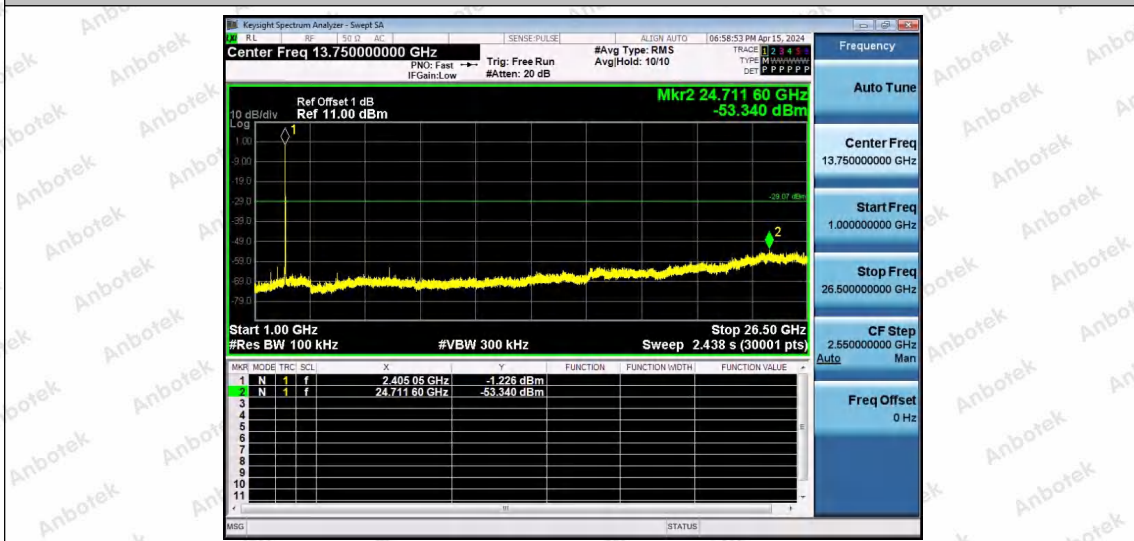

Hotline
400-003-0500
www.anbotek.com.cn

11AX20SISO-Ant1-2412-26Tone-RU4-1000~26500-PASS

11AX20SISO-Ant1-2412-26Tone-RU8-1000~26500-PASS

Shenzhen Anbotek Compliance Laboratory Limited

Address: 1/F., Building D, Sogood Science and Technology Park, Sanwei Community, Hangcheng Street, Bao'an District, Shenzhen, Guangdong, China.
Tel: (86) 0755-26066440 Fax: (86) 0755-26014772 Email: service@anbotek.com