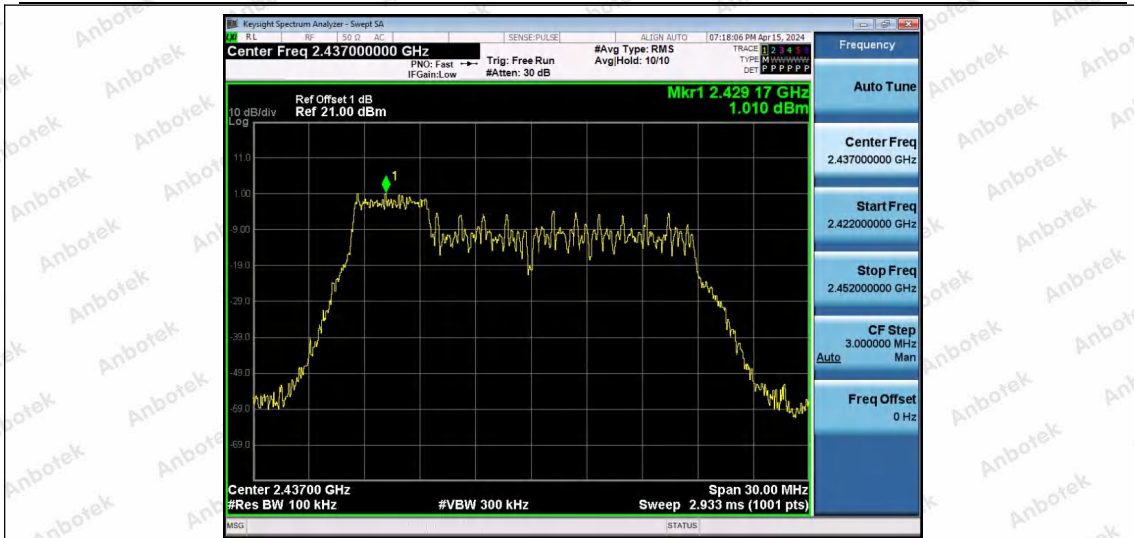

11AX20SISO-Ant1-2437-52Tone-RU37-0~Reference-PASS