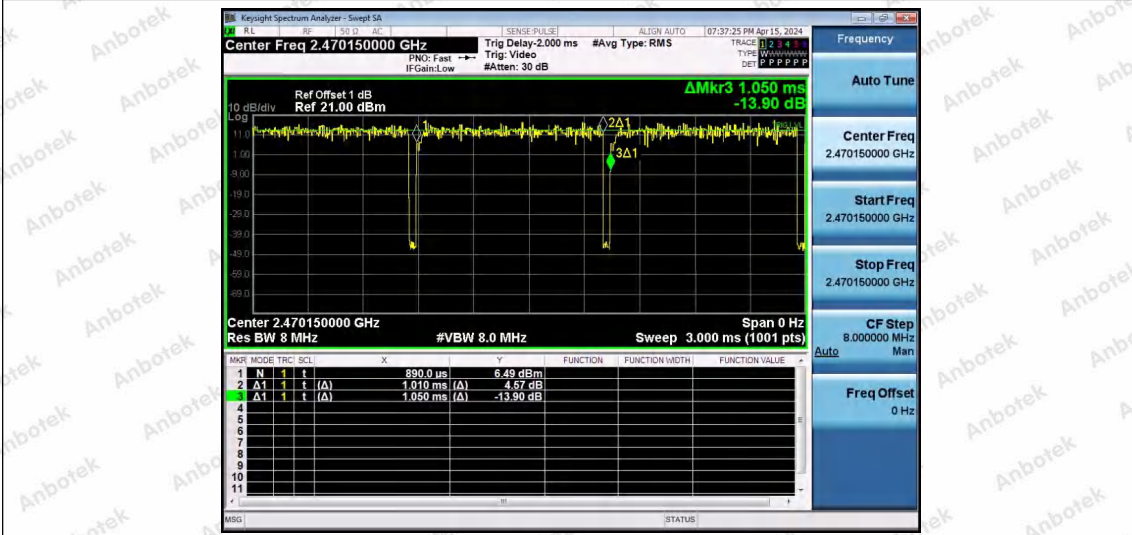

NTNV-11AX20SISO-Ant1-2462-26Tone-RU8