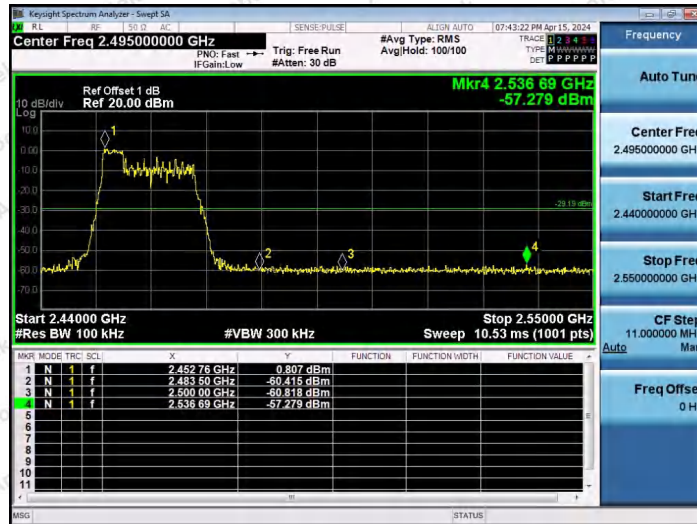

11AX20SISO-Ant1-2462-26Tone-RU8-PASS

11AX20SISO-Ant1-2462-52Tone-RU37-PASS

Shenzhen Anbotek Compliance Laboratory Limited

Address: 1/F., Building D, Sogood Science and Technology Park, Sanwei Community, Hangcheng Street, Bao'an District, Shenzhen, Guangdong, China.
Tel: (86) 0755-26066440 Fax: (86) 0755-26014772 Email: service@anbotek.com

Hotline 400-003-0500
www.anbotek.com.cn