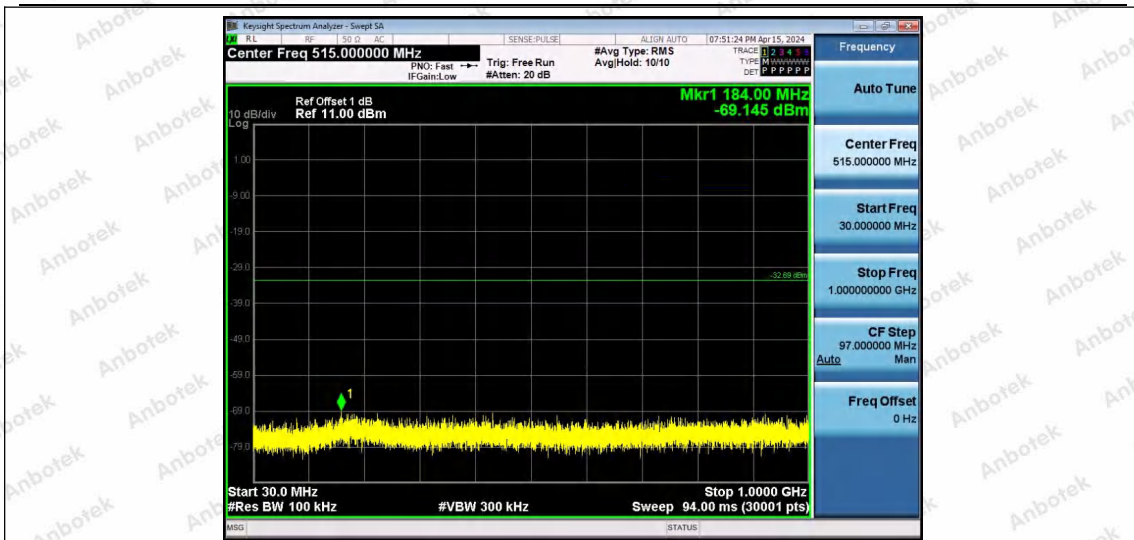

11AX20SISO-Ant1-2462-106Tone-RU53-30~1000-PASS