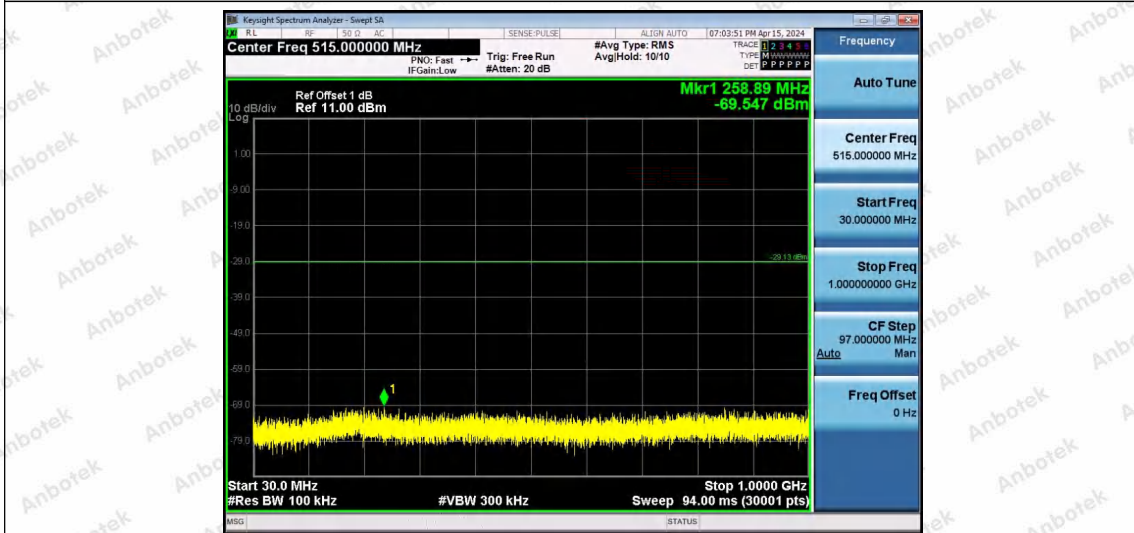

11AX20SISO-Ant1-2412-52Tone-RU40-30~1000-PASS