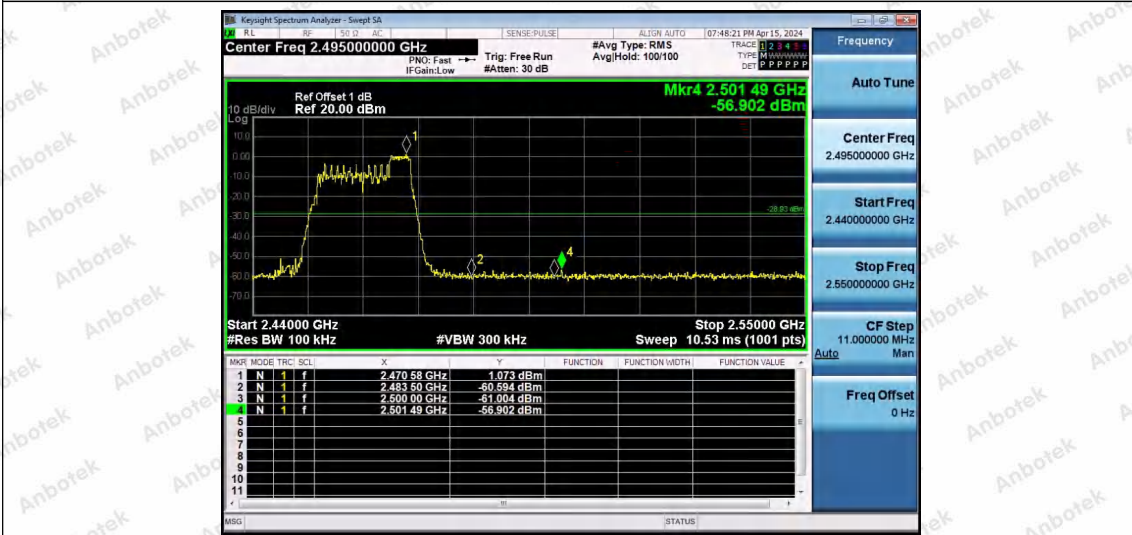

11AX20SISO-Ant1-2462-52Tone-RU40-PASS