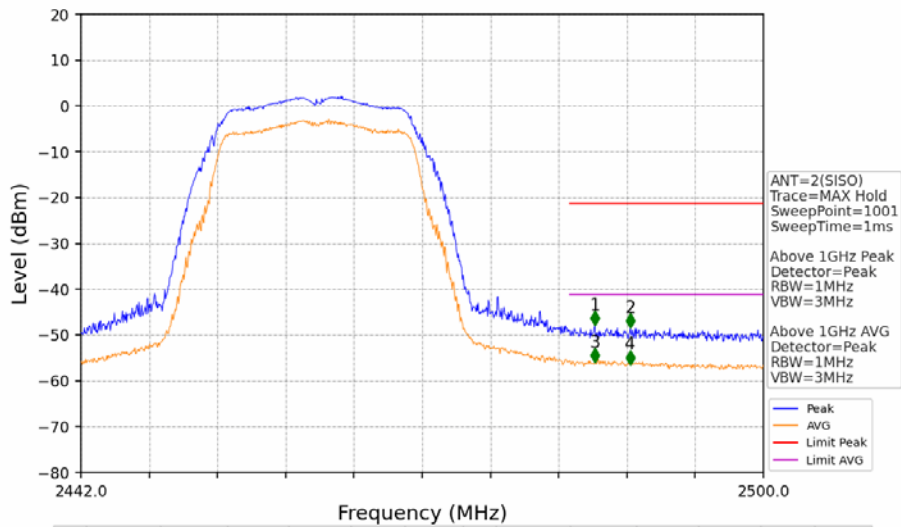

802.11g_HCH_2462MHz_Ant1 (SISO)_NTNV

No	Frequency (MHz)	Level (dBm)	Limit (dBm)	Margin (dB)	Status	Remark	No	Frequency (MHz)	Level (dBm)	Limit (dBm)	Margin (dB)	Status	Remark
1	18648.8	-40.78	-21.20	17.60	Pass	Peak	7	18648.8	-51.54	-41.20	8.36	Pass	AVG
2	20052	-41.15	-21.20	17.97	Pass	Peak	8	20052	-50.66	-41.20	7.48	Pass	AVG
3	21156.8	-38.52	-21.20	15.34	Pass	Peak	9	21156.8	-49.51	-41.20	6.33	Pass	AVG
4	22070.4	-41.69	-21.20	18.51	Pass	Peak	10	22070.4	-51.26	-41.20	8.08	Pass	AVG
5	22935.2	-39.77	-21.20	16.59	Pass	Peak	11	22935.2	-49.56	-41.20	6.38	Pass	AVG
6	23737.6	-37.23	-21.20	14.05	Pass	Peak	12	23737.6	-46.95	-41.20	3.77	Pass	AVG

802.11g_HCH_2462MHz_Ant1 (SISO)_NTNV

No	Frequency (MHz)	Level (dBm)	Limit (dBm)	Margin (dB)	Status	Remark	No	Frequency (MHz)	Level (dBm)	Limit (dBm)	Margin (dB)	Status	Remark
1	2489.212	-48.30	-21.20	25.12	Pass	Peak	3	2489.212	/	-21.20	/	/	AVG
2	2498.202	-48.57	-21.20	25.39	Pass	Peak	4	2498.202	/	-21.20	/	/	AVG

802.11g_HCH_2462MHz_Ant2 (SISO)_NTNV

No	Frequency (MHz)	Level (dBm)	Limit (dBm)	Margin (dB)	Status	Remark	No	Frequency (MHz)	Level (dBm)	Limit (dBm)	Margin (dB)	Status	Remark
1	19047.2	-40.66	-21.20	17.48	Pass	Peak	7	19047.2	-51.76	-41.20	8.58	Pass	AVG
2	19866.4	-41.75	-21.20	18.57	Pass	Peak	8	19866.4	-51.02	-41.20	7.84	Pass	AVG
3	21071.2	-40.43	-21.20	17.25	Pass	Peak	9	21071.2	-49.72	-41.20	6.54	Pass	AVG
4	22148.8	-41.21	-21.20	18.03	Pass	Peak	10	22148.8	-50.77	-41.20	7.59	Pass	AVG
5	22966.4	-40.45	-21.20	17.27	Pass	Peak	11	22966.4	-48.76	-41.20	5.58	Pass	AVG
6	23693.6	-38.23	-21.20	15.05	Pass	Peak	12	23693.6	-47.14	-41.20	3.96	Pass	AVG

802.11g_HCH_2462MHz_Ant2 (SISO)_NTNV

No	Frequency (MHz)	Level (dBm)	Limit (dBm)	Margin (dB)	Status	Remark	No	Frequency (MHz)	Level (dBm)	Limit (dBm)	Margin (dB)	Status	Remark
1	2485.674	-47.90	-21.20	24.72	Pass	Peak	3	2485.674	/	-21.20	/	/	AVG
2	2488.690	-48.41	-21.20	25.23	Pass	Peak	4	2488.690	/	-21.20	/	/	AVG