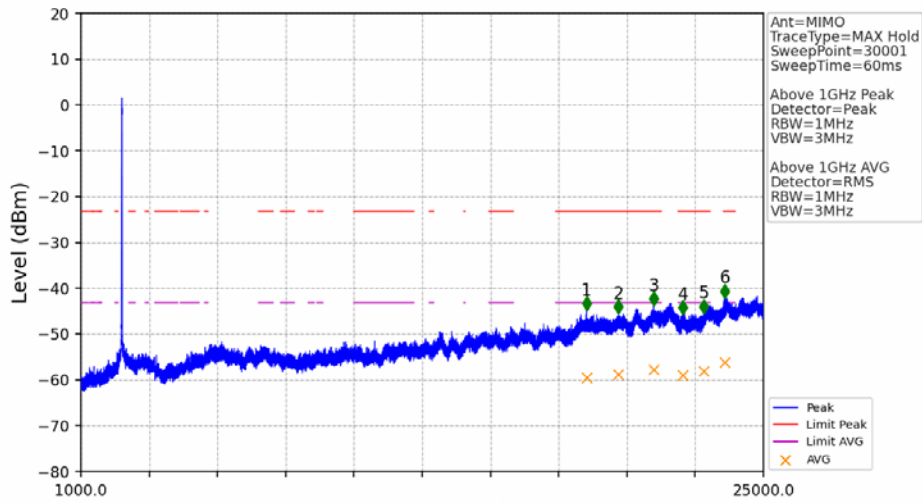

802.11n(HT20)_MCH_2437MHz_MIMO_NTNV

No	Frequency (MHz)	Level (dBm)	Limit (dBm)	Margin (dB)	Status	Remark	No	Frequency (MHz)	Level (dBm)	Limit (dBm)	Margin (dB)	Status	Remark
1	18778.4	-44.94	-21.20	21.76	Pass	Peak	7	18778.4	-59.58	-41.20	16.40	Pass	AVG
2	19904.8	-45.59	-21.20	22.41	Pass	Peak	8	19904.8	-58.89	-41.20	15.71	Pass	AVG
3	21136.8	-43.85	-21.20	20.67	Pass	Peak	9	21136.8	-57.75	-41.20	14.57	Pass	AVG
4	22176	-45.81	-21.20	22.63	Pass	Peak	10	22176	-58.95	-41.20	15.77	Pass	AVG
5	22912	-45.55	-21.20	22.37	Pass	Peak	11	22912	-58.22	-41.20	15.04	Pass	AVG
6	23638.4	-42.18	-21.20	19.00	Pass	Peak	12	23638.4	-56.20	-41.20	13.02	Pass	AVG