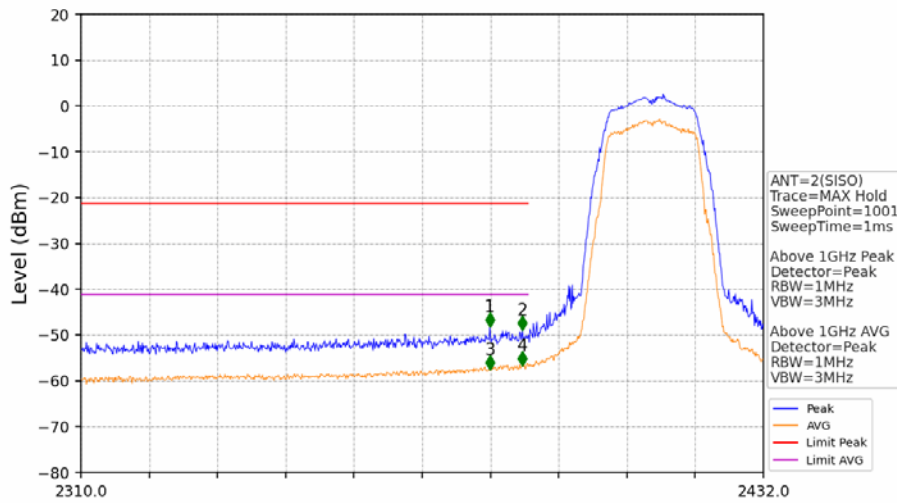

802.11g_LCH_2412MHz_Ant1 (SISO)_NTNV

No	Frequency (MHz)	Level (dBm)	Limit (dBm)	Margin (dB)	Status	Remark	No	Frequency (MHz)	Level (dBm)	Limit (dBm)	Margin (dB)	Status	Remark
1	18731.2	-41.76	-21.20	18.57	Pass	Peak	7	18731.2	-51.46	-41.20	8.28	Pass	AVG
2	20005.6	-39.74	-21.20	16.56	Pass	Peak	8	20005.6	-51.01	-41.20	7.83	Pass	AVG
3	21091.2	-40.68	-21.20	17.50	Pass	Peak	9	21091.2	-49.75	-41.20	6.57	Pass	AVG
4	22140.8	-41.36	-21.20	18.18	Pass	Peak	10	22140.8	-50.76	-41.20	7.58	Pass	AVG
5	22913.6	-42.26	-21.20	19.08	Pass	Peak	11	22913.6	-49.95	-41.20	6.77	Pass	AVG
6	23660.8	-37.52	-21.20	14.34	Pass	Peak	12	23660.8	-47.77	-41.20	4.59	Pass	AVG

802.11g_LCH_2412MHz_Ant1 (SISO)_NTNV

No	Frequency (MHz)	Level (dBm)	Limit (dBm)	Margin (dB)	Status	Remark	No	Frequency (MHz)	Level (dBm)	Limit (dBm)	Margin (dB)	Status	Remark
1	2327.812	-48.96	-21.20	25.78	Pass	Peak	3	2327.812	/	-21.20	/	/	AVG
2	2387.104	-49.37	-21.20	26.19	Pass	Peak	4	2387.104	/	-21.20	/	/	AVG

802.11g_LCH_2412MHz_Ant2 (SISO)_NTNV

No	Frequency (MHz)	Level (dBm)	Limit (dBm)	Margin (dB)	Status	Remark	No	Frequency (MHz)	Level (dBm)	Limit (dBm)	Margin (dB)	Status	Remark
1	18839.2	-42.00	-21.20	18.82	Pass	Peak	7	18839.2	-51.64	-41.20	8.46	Pass	AVG
2	19858.4	-40.54	-21.20	17.36	Pass	Peak	8	19858.4	-50.91	-41.20	7.73	Pass	AVG
3	21231.2	-39.80	-21.20	16.62	Pass	Peak	9	21231.2	-49.98	-41.20	6.80	Pass	AVG
4	22164.8	-42.04	-21.20	18.86	Pass	Peak	10	22164.8	-50.75	-41.20	7.57	Pass	AVG
5	22935.2	-38.77	-21.20	15.59	Pass	Peak	11	22935.2	-49.58	-41.20	6.40	Pass	AVG
6	23692.8	-37.79	-21.20	14.61	Pass	Peak	12	23692.8	-47.26	-41.20	4.08	Pass	AVG

802.11g_LCH_2412MHz_Ant2 (SISO)_NTNV

No	Frequency (MHz)	Level (dBm)	Limit (dBm)	Margin (dB)	Status	Remark	No	Frequency (MHz)	Level (dBm)	Limit (dBm)	Margin (dB)	Status	Remark
1	2383.078	-48.30	-21.20	25.12	Pass	Peak	3	2383.078	/	-21.20	/	/	AVG
2	2388.934	-48.98	-21.20	25.80	Pass	Peak	4	2388.934	/	-21.20	/	/	AVG