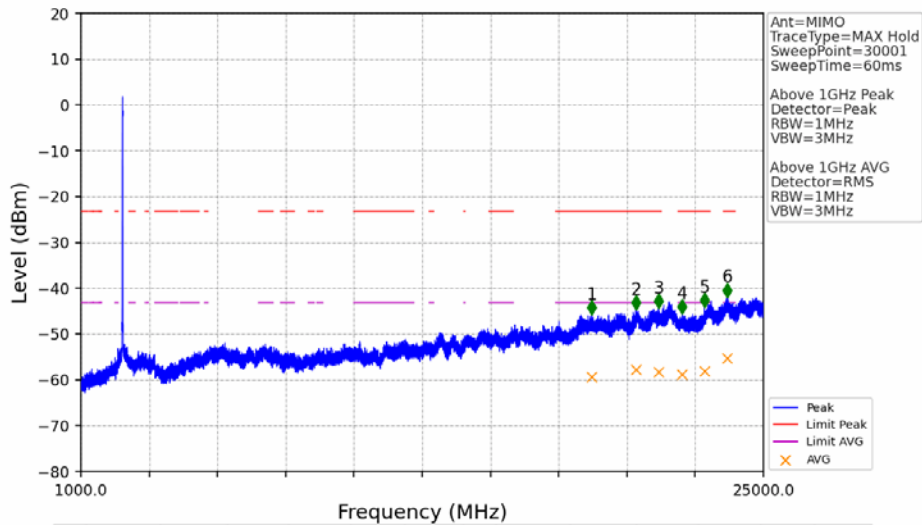

802.11ax(HEW20)_HCH_2462MHz_RU242_Left_MIMO_NTNV

No	Frequency (MHz)	Level (dBm)	Limit (dBm)	Margin (dB)	Status	Remark	No	Frequency (MHz)	Level (dBm)	Limit (dBm)	Margin (dB)	Status	Remark
1	18964	-45.85	-21.20	22.67	Pass	Peak	7	18964	-59.37	-41.20	16.19	Pass	AVG
2	20516	-44.79	-21.20	21.61	Pass	Peak	8	20516	-57.75	-41.20	14.57	Pass	AVG
3	21312.8	-44.38	-21.20	21.20	Pass	Peak	9	21312.8	-58.26	-41.20	15.08	Pass	AVG
4	22147.2	-45.64	-21.20	22.46	Pass	Peak	10	22147.2	-58.89	-41.20	15.71	Pass	AVG
5	22920	-44.17	-21.20	21.00	Pass	Peak	11	22920	-58.05	-41.20	14.88	Pass	AVG
6	23715.2	-42.00	-21.20	18.82	Pass	Peak	12	23715.2	-55.38	-41.20	12.20	Pass	AVG