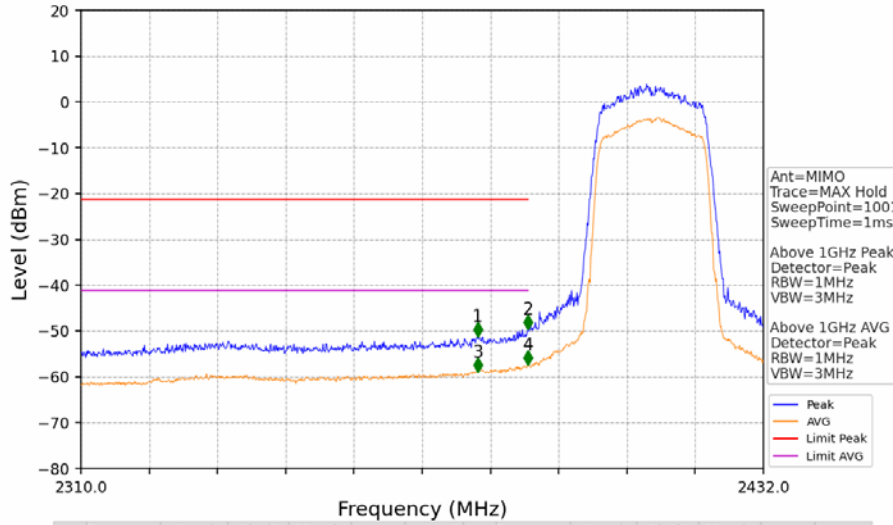

802.11n(HT20)_HCH_2462MHz_MIMO_NTNV

No	Frequency (MHz)	Level (dBm)	Limit (dBm)	Margin (dB)	Status	Remark	No	Frequency (MHz)	Level (dBm)	Limit (dBm)	Margin (dB)	Status	Remark
1	18620.8	-45.81	-21.20	22.63	Pass	Peak	7	18620.8	-59.44	-41.20	16.26	Pass	AVG
2	19832.8	-45.48	-21.20	22.30	Pass	Peak	8	19832.8	-59.12	-41.20	15.94	Pass	AVG
3	21168	-44.28	-21.20	21.10	Pass	Peak	9	21168	-57.66	-41.20	14.47	Pass	AVG
4	22210.4	-45.28	-21.20	22.10	Pass	Peak	10	22210.4	-58.94	-41.20	15.76	Pass	AVG
5	22996.8	-44.27	-21.20	21.09	Pass	Peak	11	22996.8	-56.97	-41.20	13.79	Pass	AVG
6	23733.6	-42.41	-21.20	19.23	Pass	Peak	12	23733.6	-55.27	-41.20	12.09	Pass	AVG

802.11n(HT20)_HCH_2462MHz_MIMO_NTNV

No	Frequency (MHz)	Level (dBm)	Limit (dBm)	Margin (dB)	Status	Remark	No	Frequency (MHz)	Level (dBm)	Limit (dBm)	Margin (dB)	Status	Remark
1	2483.644	-48.80	-21.20	25.62	Pass	Peak	3	2483.644	/	-21.20	/	/	AVG
2	2493.098	-48.72	-21.20	25.54	Pass	Peak	4	2493.098	/	-21.20	/	/	AVG

802.11ax(HEW20)_LCH_2412MHz_RU242_Left_MIMO_NTNV

No	Frequency (MHz)	Level (dBm)	Limit (dBm)	Margin (dB)	Status	Remark	No	Frequency (MHz)	Level (dBm)	Limit (dBm)	Margin (dB)	Status	Remark
1	18933.6	-45.59	-21.20	22.41	Pass	Peak	7	18933.6	-59.47	-41.20	16.30	Pass	AVG
2	19823.2	-45.37	-21.20	22.19	Pass	Peak	8	19823.2	-59.03	-41.20	15.85	Pass	AVG
3	21222.4	-44.27	-21.20	21.09	Pass	Peak	9	21222.4	-57.94	-41.20	14.76	Pass	AVG
4	22072.8	-46.18	-21.20	23.00	Pass	Peak	10	22072.8	-59.35	-41.20	16.17	Pass	AVG
5	22943.2	-44.20	-21.20	21.02	Pass	Peak	11	22943.2	-57.74	-41.20	14.56	Pass	AVG
6	23700	-41.53	-21.20	18.36	Pass	Peak	12	23700	-55.37	-41.20	12.19	Pass	AVG

802.11ax(HEW20)_LCH_2412MHz_RU242_Left_MIMO_NTNV

No	Frequency (MHz)	Level (dBm)	Limit (dBm)	Margin (dB)	Status	Remark	No	Frequency (MHz)	Level (dBm)	Limit (dBm)	Margin (dB)	Status	Remark
1	2380.882	-51.26	-21.20	28.08	Pass	Peak	3	2380.882	/	-21.20	/	/	AVG
2	2389.910	-49.63	-21.20	26.45	Pass	Peak	4	2389.910	/	-21.20	/	/	AVG