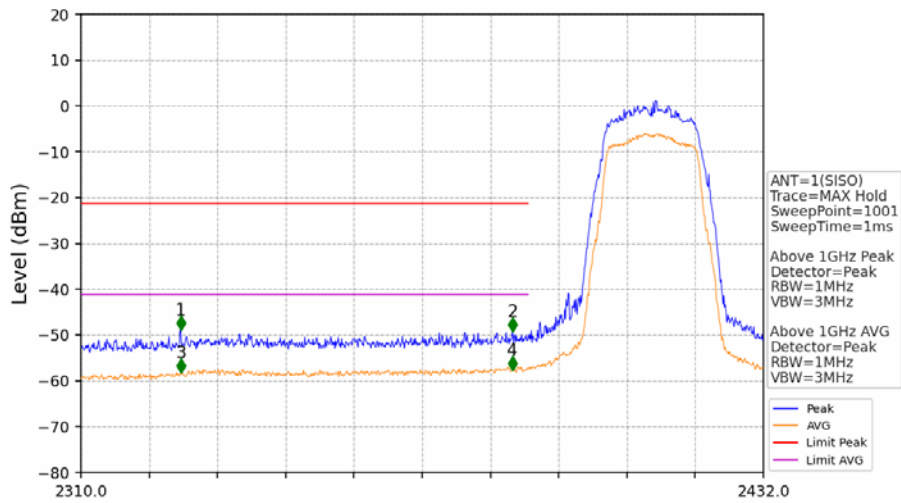

802.11b_HCH_2462MHz_Ant2 (SISO)_NTNV

No	Frequency (MHz)	Level (dBm)	Limit (dBm)	Margin (dB)	Status	Remark	No	Frequency (MHz)	Level (dBm)	Limit (dBm)	Margin (dB)	Status	Remark
1	18879.2	-41.13	-21.20	17.95	Pass	Peak	7	18879.2	-51.76	-41.20	8.58	Pass	AVG
2	20040	-41.20	-21.20	18.02	Pass	Peak	8	20040	-51.09	-41.20	7.91	Pass	AVG
3	21123.2	-40.32	-21.20	17.14	Pass	Peak	9	21123.2	-49.59	-41.20	6.41	Pass	AVG
4	22045.6	-41.96	-21.20	18.78	Pass	Peak	10	22045.6	-51.29	-41.20	8.11	Pass	AVG
5	22995.2	-40.20	-21.20	17.02	Pass	Peak	11	22995.2	-48.79	-41.20	5.61	Pass	AVG
6	23717.6	-38.10	-21.20	14.92	Pass	Peak	12	23717.6	-47.07	-41.20	3.89	Pass	AVG

802.11b_HCH_2462MHz_Ant2 (SISO)_NTNV

No	Frequency (MHz)	Level (dBm)	Limit (dBm)	Margin (dB)	Status	Remark	No	Frequency (MHz)	Level (dBm)	Limit (dBm)	Margin (dB)	Status	Remark
1	2485.674	-34.29	-21.20	11.11	Pass	Peak	3	2485.674	/	-21.20	/	/	AVG
2	2489.444	-34.52	-21.20	11.34	Pass	Peak	4	2489.444	/	-21.20	/	/	AVG

802.11g_LCH_2412MHz_Ant1 (SISO)_NTNV

No	Frequency (MHz)	Level (dBm)	Limit (dBm)	Margin (dB)	Status	Remark	No	Frequency (MHz)	Level (dBm)	Limit (dBm)	Margin (dB)	Status	Remark
1	18731.2	-41.76	-21.20	18.57	Pass	Peak	7	18731.2	-51.46	-41.20	8.28	Pass	AVG
2	20005.6	-39.74	-21.20	16.56	Pass	Peak	8	20005.6	-51.01	-41.20	7.83	Pass	AVG
3	21091.2	-40.68	-21.20	17.50	Pass	Peak	9	21091.2	-49.75	-41.20	6.57	Pass	AVG
4	22140.8	-41.36	-21.20	18.18	Pass	Peak	10	22140.8	-50.76	-41.20	7.58	Pass	AVG
5	22913.6	-42.26	-21.20	19.08	Pass	Peak	11	22913.6	-49.95	-41.20	6.77	Pass	AVG
6	23660.8	-37.52	-21.20	14.34	Pass	Peak	12	23660.8	-47.77	-41.20	4.59	Pass	AVG

802.11g_LCH_2412MHz_Ant1 (SISO)_NTNV

No	Frequency (MHz)	Level (dBm)	Limit (dBm)	Margin (dB)	Status	Remark	No	Frequency (MHz)	Level (dBm)	Limit (dBm)	Margin (dB)	Status	Remark
1	2327.812	-48.96	-21.20	25.78	Pass	Peak	3	2327.812	/	-21.20	/	/	AVG
2	2387.104	-49.37	-21.20	26.19	Pass	Peak	4	2387.104	/	-21.20	/	/	AVG