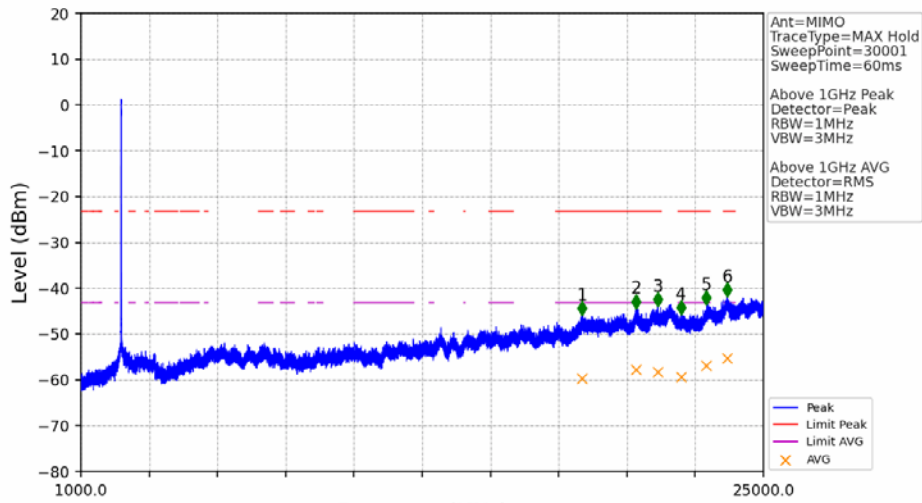

802.11n(HT20)_LCH_2412MHz_MIMO_NTNV

No	Frequency (MHz)	Level (dBm)	Limit (dBm)	Margin (dB)	Status	Remark	No	Frequency (MHz)	Level (dBm)	Limit (dBm)	Margin (dB)	Status	Remark
1	18612	-45.98	-21.20	22.80	Pass	Peak	7	18612	-59.66	-41.20	16.48	Pass	AVG
2	20526.4	-44.48	-21.20	21.30	Pass	Peak	8	20526.4	-57.76	-41.20	14.58	Pass	AVG
3	21284.8	-43.98	-21.20	20.80	Pass	Peak	9	21284.8	-58.25	-41.20	15.07	Pass	AVG
4	22102.4	-45.73	-21.20	22.55	Pass	Peak	10	22102.4	-59.30	-41.20	16.12	Pass	AVG
5	23000	-43.75	-21.20	20.57	Pass	Peak	11	23000	-56.96	-41.20	13.78	Pass	AVG
6	23721.6	-41.90	-21.20	18.72	Pass	Peak	12	23721.6	-55.25	-41.20	12.07	Pass	AVG