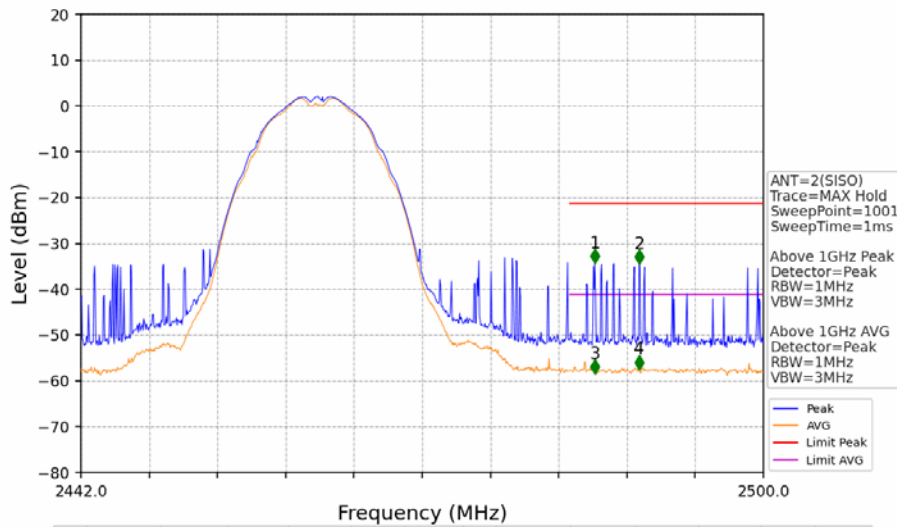

802.11b_HCH_2462MHz_Ant2 (SISO)_NTNV

No	Frequency (MHz)	Level (dBm)	Limit (dBm)	Margin (dB)	Status	Remark	No	Frequency (MHz)	Level (dBm)	Limit (dBm)	Margin (dB)	Status	Remark
1	18879.2	-41.13	-21.20	17.95	Pass	Peak	7	18879.2	-51.76	-41.20	8.58	Pass	AVG
2	20040	-41.20	-21.20	18.02	Pass	Peak	8	20040	-51.09	-41.20	7.91	Pass	AVG
3	21123.2	-40.32	-21.20	17.14	Pass	Peak	9	21123.2	-49.59	-41.20	6.41	Pass	AVG
4	22045.6	-41.96	-21.20	18.78	Pass	Peak	10	22045.6	-51.29	-41.20	8.11	Pass	AVG
5	22995.2	-40.20	-21.20	17.02	Pass	Peak	11	22995.2	-48.79	-41.20	5.61	Pass	AVG
6	23717.6	-38.10	-21.20	14.92	Pass	Peak	12	23717.6	-47.07	-41.20	3.89	Pass	AVG

802.11b_HCH_2462MHz_Ant2 (SISO)_NTNV

No	Frequency (MHz)	Level (dBm)	Limit (dBm)	Margin (dB)	Status	Remark	No	Frequency (MHz)	Level (dBm)	Limit (dBm)	Margin (dB)	Status	Remark
1	2485.674	-34.29	-21.20	11.11	Pass	Peak	3	2485.674	/	-21.20	/	/	AVG
2	2489.444	-34.52	-21.20	11.34	Pass	Peak	4	2489.444	/	-21.20	/	/	AVG

802.11g_LCH_2412MHz_Ant1 (SISO)_NTNV

No	Frequency (MHz)	Level (dBm)	Limit (dBm)	Margin (dB)	Status	Remark	No	Frequency (MHz)	Level (dBm)	Limit (dBm)	Margin (dB)	Status	Remark
1	18731.2	-41.76	-21.20	18.57	Pass	Peak	7	18731.2	-51.46	-41.20	8.28	Pass	AVG
2	20005.6	-39.74	-21.20	16.56	Pass	Peak	8	20005.6	-51.01	-41.20	7.83	Pass	AVG
3	21091.2	-40.68	-21.20	17.50	Pass	Peak	9	21091.2	-49.75	-41.20	6.57	Pass	AVG
4	22140.8	-41.36	-21.20	18.18	Pass	Peak	10	22140.8	-50.76	-41.20	7.58	Pass	AVG
5	22913.6	-42.26	-21.20	19.08	Pass	Peak	11	22913.6	-49.95	-41.20	6.77	Pass	AVG
6	23660.8	-37.52	-21.20	14.34	Pass	Peak	12	23660.8	-47.77	-41.20	4.59	Pass	AVG