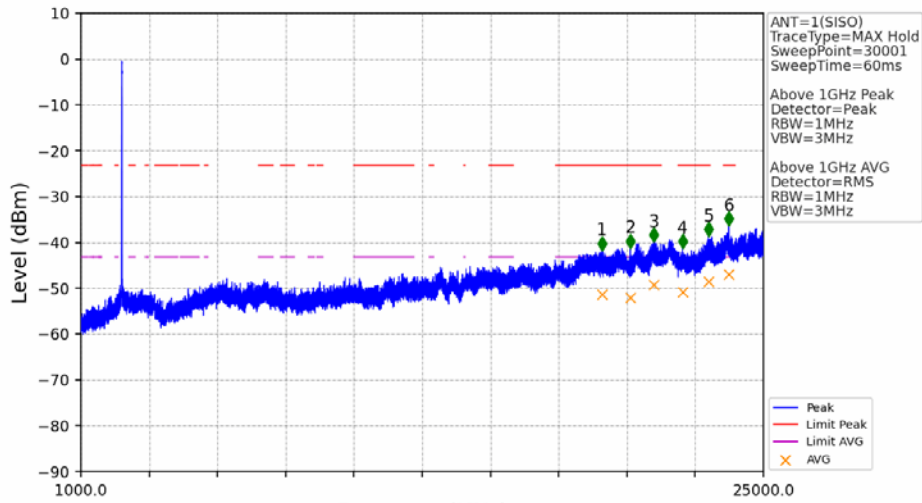

802.11g_LCH_2412MHz_Ant1 (SISO)_NTNV

No	Frequency (MHz)	Level (dBm)	Limit (dBm)	Margin (dB)	Status	Remark	No	Frequency (MHz)	Level (dBm)	Limit (dBm)	Margin (dB)	Status	Remark
1	2327.812	-48.96	-21.20	25.78	Pass	Peak	3	2327.812	/	-21.20	/	/	AVG
2	2387.104	-49.37	-21.20	26.19	Pass	Peak	4	2387.104	/	-21.20	/	/	AVG

802.11g_LCH_2412MHz_Ant2 (SISO)_NTNV

No	Frequency (MHz)	Level (dBm)	Limit (dBm)	Margin (dB)	Status	Remark	No	Frequency (MHz)	Level (dBm)	Limit (dBm)	Margin (dB)	Status	Remark
1	18839.2	-42.00	-21.20	18.82	Pass	Peak	7	18839.2	-51.64	-41.20	8.46	Pass	AVG
2	19858.4	-40.54	-21.20	17.36	Pass	Peak	8	19858.4	-50.91	-41.20	7.73	Pass	AVG
3	21231.2	-39.80	-21.20	16.62	Pass	Peak	9	21231.2	-49.98	-41.20	6.80	Pass	AVG
4	22164.8	-42.04	-21.20	18.86	Pass	Peak	10	22164.8	-50.75	-41.20	7.57	Pass	AVG
5	22935.2	-38.77	-21.20	15.59	Pass	Peak	11	22935.2	-49.58	-41.20	6.40	Pass	AVG
6	23692.8	-37.79	-21.20	14.61	Pass	Peak	12	23692.8	-47.26	-41.20	4.08	Pass	AVG

802.11g_LCH_2412MHz_Ant2 (SISO)_NTNV

No	Frequency (MHz)	Level (dBm)	Limit (dBm)	Margin (dB)	Status	Remark	No	Frequency (MHz)	Level (dBm)	Limit (dBm)	Margin (dB)	Status	Remark
1	2383.078	-48.30	-21.20	25.12	Pass	Peak	3	2383.078	/	-21.20	/	/	AVG
2	2388.934	-48.98	-21.20	25.80	Pass	Peak	4	2388.934	/	-21.20	/	/	AVG

802.11g_MCH_2437MHz_Ant1 (SISO)_NTNV

No	Frequency (MHz)	Level (dBm)	Limit (dBm)	Margin (dB)	Status	Remark	No	Frequency (MHz)	Level (dBm)	Limit (dBm)	Margin (dB)	Status	Remark
1	19320.8	-41.77	-21.20	18.59	Pass	Peak	7	19320.8	-51.34	-41.20	8.16	Pass	AVG
2	20316	-41.25	-21.20	18.07	Pass	Peak	8	20316	-52.09	-41.20	8.91	Pass	AVG
3	21130.4	-39.88	-21.20	16.70	Pass	Peak	9	21130.4	-49.20	-41.20	6.02	Pass	AVG
4	22150.4	-41.40	-21.20	18.22	Pass	Peak	10	22150.4	-50.87	-41.20	7.69	Pass	AVG
5	23060.8	-38.65	-21.20	15.47	Pass	Peak	11	23060.8	-48.55	-41.20	5.37	Pass	AVG
6	23784	-36.39	-21.20	13.21	Pass	Peak	12	23784	-46.96	-41.20	3.78	Pass	AVG