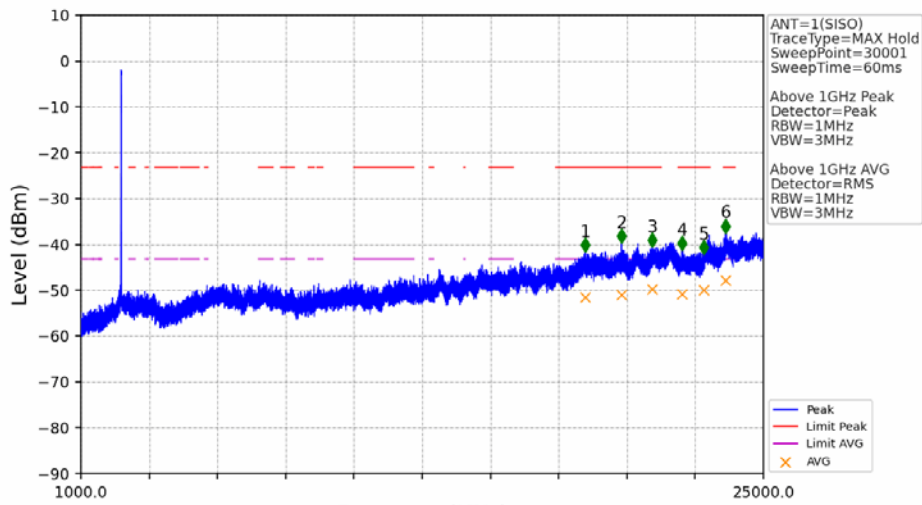

802.11b_HCH_2462MHz_Ant2 (SISO)_NTNV

No	Frequency (MHz)	Level (dBm)	Limit (dBm)	Margin (dB)	Status	Remark	No	Frequency (MHz)	Level (dBm)	Limit (dBm)	Margin (dB)	Status	Remark
1	18879.2	-41.13	-21.20	17.95	Pass	Peak	7	18879.2	-51.76	-41.20	8.58	Pass	AVG
2	20040	-41.20	-21.20	18.02	Pass	Peak	8	20040	-51.09	-41.20	7.91	Pass	AVG
3	21123.2	-40.32	-21.20	17.14	Pass	Peak	9	21123.2	-49.59	-41.20	6.41	Pass	AVG
4	22045.6	-41.96	-21.20	18.78	Pass	Peak	10	22045.6	-51.29	-41.20	8.11	Pass	AVG
5	22995.2	-40.20	-21.20	17.02	Pass	Peak	11	22995.2	-48.79	-41.20	5.61	Pass	AVG
6	23717.6	-38.10	-21.20	14.92	Pass	Peak	12	23717.6	-47.07	-41.20	3.89	Pass	AVG

802.11b_HCH_2462MHz_Ant2 (SISO)_NTNV

No	Frequency (MHz)	Level (dBm)	Limit (dBm)	Margin (dB)	Status	Remark	No	Frequency (MHz)	Level (dBm)	Limit (dBm)	Margin (dB)	Status	Remark
1	2485.674	-34.29	-21.20	11.11	Pass	Peak	3	2485.674	/	-21.20	/	/	AVG
2	2489.444	-34.52	-21.20	11.34	Pass	Peak	4	2489.444	/	-21.20	/	/	AVG

802.11g_LCH_2412MHz_Ant1 (SISO)_NTNV

No	Frequency (MHz)	Level (dBm)	Limit (dBm)	Margin (dB)	Status	Remark	No	Frequency (MHz)	Level (dBm)	Limit (dBm)	Margin (dB)	Status	Remark
1	18731.2	-41.76	-21.20	18.57	Pass	Peak	7	18731.2	-51.46	-41.20	8.28	Pass	AVG
2	20005.6	-39.74	-21.20	16.56	Pass	Peak	8	20005.6	-51.01	-41.20	7.83	Pass	AVG
3	21091.2	-40.68	-21.20	17.50	Pass	Peak	9	21091.2	-49.75	-41.20	6.57	Pass	AVG
4	22140.8	-41.36	-21.20	18.18	Pass	Peak	10	22140.8	-50.76	-41.20	7.58	Pass	AVG
5	22913.6	-42.26	-21.20	19.08	Pass	Peak	11	22913.6	-49.95	-41.20	6.77	Pass	AVG
6	23660.8	-37.52	-21.20	14.34	Pass	Peak	12	23660.8	-47.77	-41.20	4.59	Pass	AVG