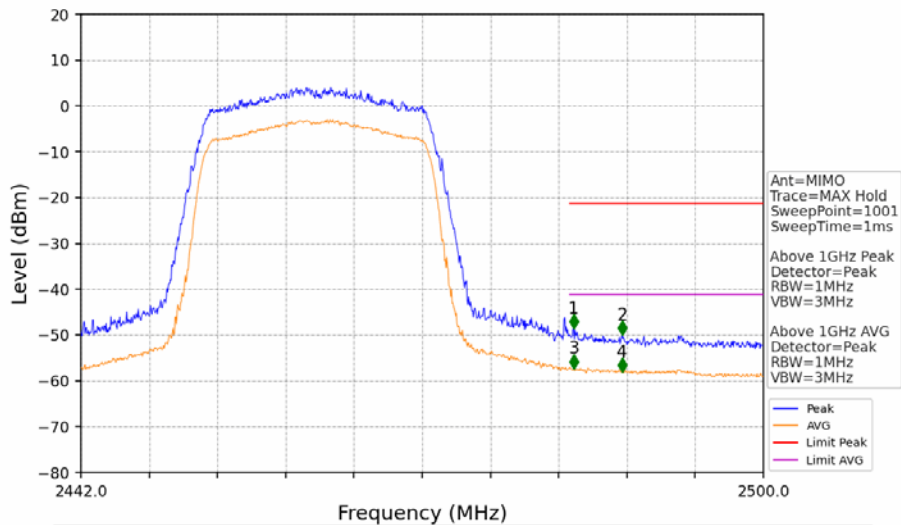

802.11ax(HEW20)_HCH_2462MHz_RU242_Left_MIMO_NTNV

No	Frequency (MHz)	Level (dBm)	Limit (dBm)	Margin (dB)	Status	Remark	No	Frequency (MHz)	Level (dBm)	Limit (dBm)	Margin (dB)	Status	Remark
1	2483.876	-48.65	-21.20	25.47	Pass	Peak	3	2483.876	/	-21.20	/	/	AVG
2	2487.994	-50.01	-21.20	26.82	Pass	Peak	4	2487.994	/	-21.20	/	/	AVG

▶▶▶ END OF REPORT ◀◀◀