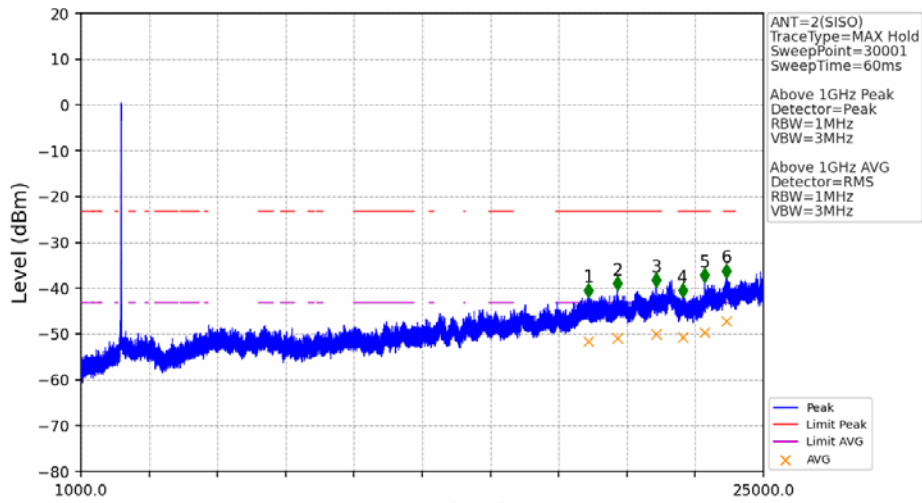

802.11b_HCH_2462MHz_Ant2 (SISO)_NTNV

No	Frequency (MHz)	Level (dBm)	Limit (dBm)	Margin (dB)	Status	Remark	No	Frequency (MHz)	Level (dBm)	Limit (dBm)	Margin (dB)	Status	Remark
1	2485.674	-34.29	-21.20	11.11	Pass	Peak	3	2485.674	/	-21.20	/	/	AVG
2	2489.444	-34.52	-21.20	11.34	Pass	Peak	4	2489.444	/	-21.20	/	/	AVG

802.11g_LCH_2412MHz_Ant1 (SISO)_NTNV

No	Frequency (MHz)	Level (dBm)	Limit (dBm)	Margin (dB)	Status	Remark	No	Frequency (MHz)	Level (dBm)	Limit (dBm)	Margin (dB)	Status	Remark
1	18731.2	-41.76	-21.20	18.57	Pass	Peak	7	18731.2	-51.46	-41.20	8.28	Pass	AVG
2	20005.6	-39.74	-21.20	16.56	Pass	Peak	8	20005.6	-51.01	-41.20	7.83	Pass	AVG
3	21091.2	-40.68	-21.20	17.50	Pass	Peak	9	21091.2	-49.75	-41.20	6.57	Pass	AVG
4	22140.8	-41.36	-21.20	18.18	Pass	Peak	10	22140.8	-50.76	-41.20	7.58	Pass	AVG
5	22913.6	-42.26	-21.20	19.08	Pass	Peak	11	22913.6	-49.95	-41.20	6.77	Pass	AVG
6	23660.8	-37.52	-21.20	14.34	Pass	Peak	12	23660.8	-47.77	-41.20	4.59	Pass	AVG

802.11g_LCH_2412MHz_Ant1 (SISO)_NTNV

No	Frequency (MHz)	Level (dBm)	Limit (dBm)	Margin (dB)	Status	Remark	No	Frequency (MHz)	Level (dBm)	Limit (dBm)	Margin (dB)	Status	Remark
1	2327.812	-48.96	-21.20	25.78	Pass	Peak	3	2327.812	/	-21.20	/	/	AVG
2	2387.104	-49.37	-21.20	26.19	Pass	Peak	4	2387.104	/	-21.20	/	/	AVG

802.11g_LCH_2412MHz_Ant2 (SISO)_NTNV

No	Frequency (MHz)	Level (dBm)	Limit (dBm)	Margin (dB)	Status	Remark	No	Frequency (MHz)	Level (dBm)	Limit (dBm)	Margin (dB)	Status	Remark
1	18839.2	-42.00	-21.20	18.82	Pass	Peak	7	18839.2	-51.64	-41.20	8.46	Pass	AVG
2	19858.4	-40.54	-21.20	17.36	Pass	Peak	8	19858.4	-50.91	-41.20	7.73	Pass	AVG
3	21231.2	-39.80	-21.20	16.62	Pass	Peak	9	21231.2	-49.98	-41.20	6.80	Pass	AVG
4	22164.8	-42.04	-21.20	18.86	Pass	Peak	10	22164.8	-50.75	-41.20	7.57	Pass	AVG
5	22935.2	-38.77	-21.20	15.59	Pass	Peak	11	22935.2	-49.58	-41.20	6.40	Pass	AVG
6	23692.8	-37.79	-21.20	14.61	Pass	Peak	12	23692.8	-47.26	-41.20	4.08	Pass	AVG