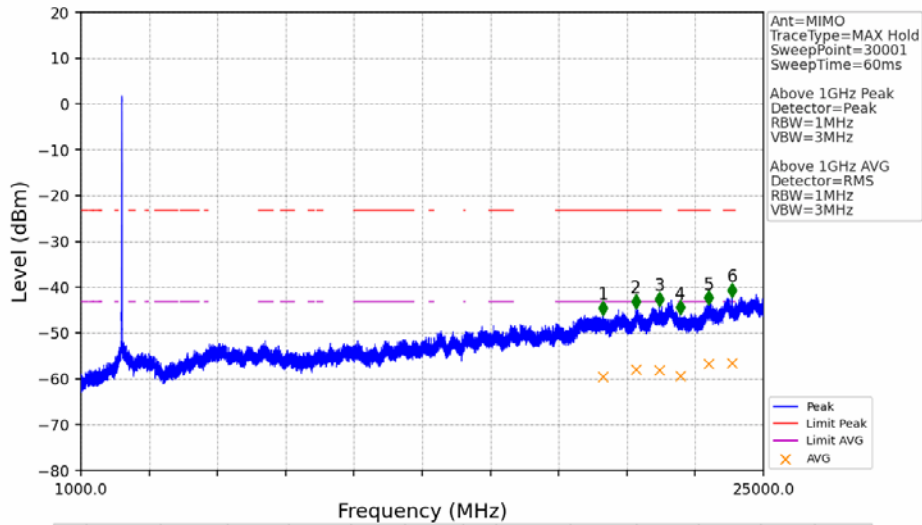

802.11ax(HEW20)_MCH_2437MHz_RU242_Left_MIMO_NTNV

No	Frequency (MHz)	Level (dBm)	Limit (dBm)	Margin (dB)	Status	Remark	No	Frequency (MHz)	Level (dBm)	Limit (dBm)	Margin (dB)	Status	Remark
1	19367.2	-46.05	-21.20	22.87	Pass	Peak	7	19367.2	-59.57	-41.20	16.39	Pass	AVG
2	20504.8	-44.64	-21.20	21.46	Pass	Peak	8	20504.8	-57.87	-41.20	14.69	Pass	AVG
3	21332	-44.11	-21.20	20.93	Pass	Peak	9	21332	-58.21	-41.20	15.03	Pass	AVG
4	22067.2	-46.01	-21.20	22.83	Pass	Peak	10	22067.2	-59.42	-41.20	16.25	Pass	AVG
5	23084	-43.85	-21.20	20.67	Pass	Peak	11	23084	-56.63	-41.20	13.45	Pass	AVG
6	23896.8	-42.19	-21.20	19.01	Pass	Peak	12	23896.8	-56.58	-41.20	13.40	Pass	AVG