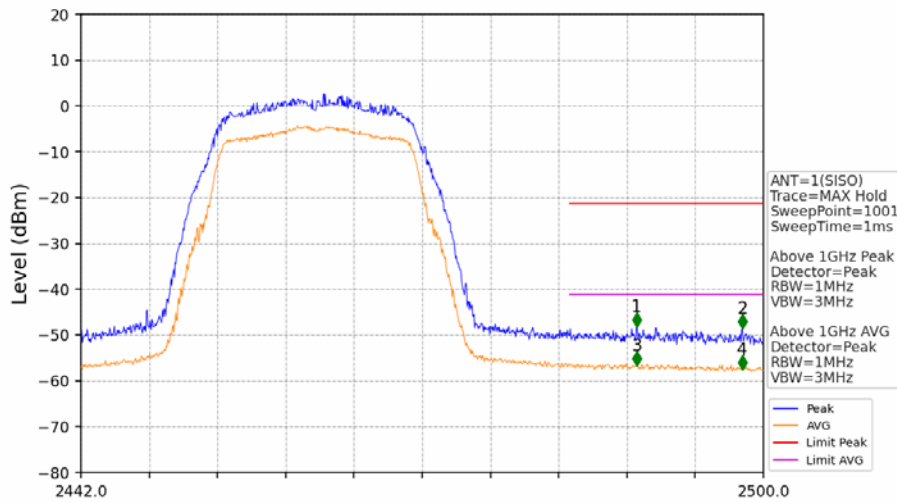

802.11g_HCH_2462MHz_Ant1 (SISO)_NTNV

No	Frequency (MHz)	Level (dBm)	Limit (dBm)	Margin (dB)	Status	Remark	No	Frequency (MHz)	Level (dBm)	Limit (dBm)	Margin (dB)	Status	Remark
1	2489.212	-48.30	-21.20	25.12	Pass	Peak	3	2489.212	/	-21.20	/	/	AVG
2	2498.202	-48.57	-21.20	25.39	Pass	Peak	4	2498.202	/	-21.20	/	/	AVG