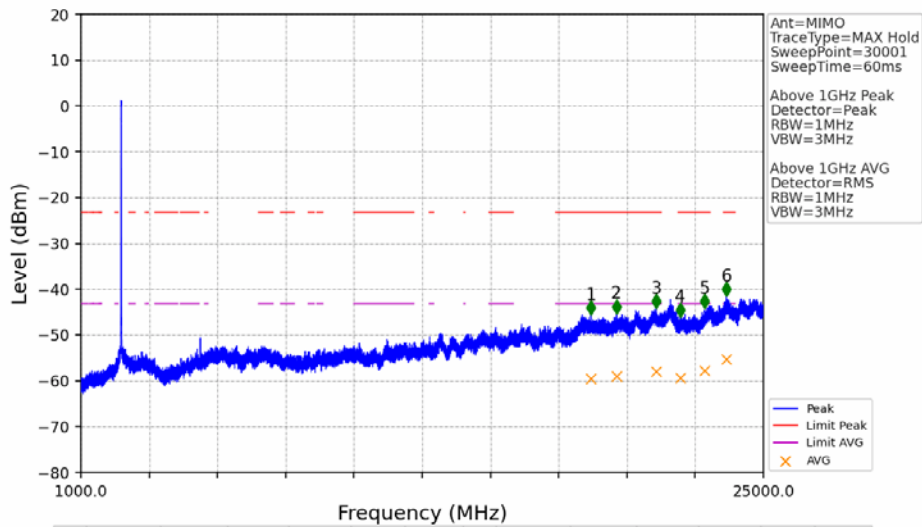

802.11ax(HEW20)_LCH_2412MHz_RU242_Left_MIMO_NTNV

No	Frequency (MHz)	Level (dBm)	Limit (dBm)	Margin (dB)	Status	Remark	No	Frequency (MHz)	Level (dBm)	Limit (dBm)	Margin (dB)	Status	Remark
1	18933.6	-45.59	-21.20	22.41	Pass	Peak	7	18933.6	-59.47	-41.20	16.30	Pass	AVG
2	19823.2	-45.37	-21.20	22.19	Pass	Peak	8	19823.2	-59.03	-41.20	15.85	Pass	AVG
3	21222.4	-44.27	-21.20	21.09	Pass	Peak	9	21222.4	-57.94	-41.20	14.76	Pass	AVG
4	22072.8	-46.18	-21.20	23.00	Pass	Peak	10	22072.8	-59.35	-41.20	16.17	Pass	AVG
5	22943.2	-44.20	-21.20	21.02	Pass	Peak	11	22943.2	-57.74	-41.20	14.56	Pass	AVG
6	23700	-41.53	-21.20	18.36	Pass	Peak	12	23700	-55.37	-41.20	12.19	Pass	AVG