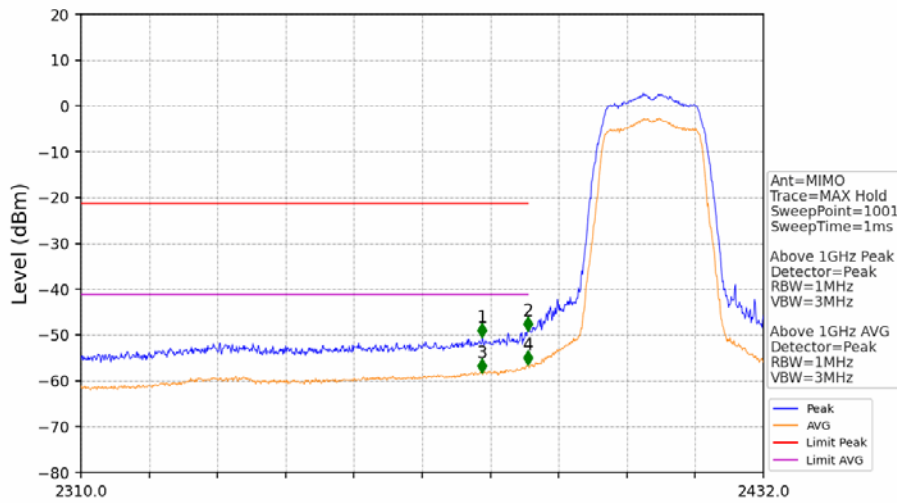

802.11n(HT20)_LCH_2412MHz_MIMO_NTNV

No	Frequency (MHz)	Level (dBm)	Limit (dBm)	Margin (dB)	Status	Remark	No	Frequency (MHz)	Level (dBm)	Limit (dBm)	Margin (dB)	Status	Remark
1	2381.736	-50.58	-21.20	27.40	Pass	Peak	3	2381.736	/	-21.20	/	/	AVG
2	2389.910	-49.21	-21.20	26.03	Pass	Peak	4	2389.910	/	-21.20	/	/	AVG