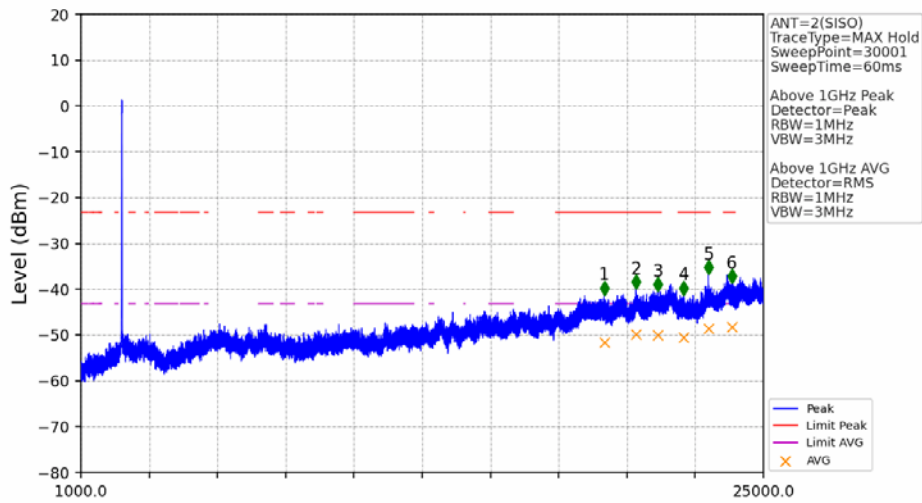

802.11g_MCH_2437MHz_Ant2 (SISO)_NTNV

No	Frequency (MHz)	Level (dBm)	Limit (dBm)	Margin (dB)	Status	Remark	No	Frequency (MHz)	Level (dBm)	Limit (dBm)	Margin (dB)	Status	Remark
1	19398.4	-41.28	-21.20	18.10	Pass	Peak	7	19398.4	-51.65	-41.20	8.47	Pass	AVG
2	20514.4	-39.97	-21.20	16.79	Pass	Peak	8	20514.4	-49.90	-41.20	6.72	Pass	AVG
3	21286.4	-40.48	-21.20	17.30	Pass	Peak	9	21286.4	-50.08	-41.20	6.90	Pass	AVG
4	22198.4	-41.28	-21.20	18.11	Pass	Peak	10	22198.4	-50.53	-41.20	7.35	Pass	AVG
5	23059.2	-36.78	-21.20	13.60	Pass	Peak	11	23059.2	-48.66	-41.20	5.48	Pass	AVG
6	23882.4	-38.72	-21.20	15.54	Pass	Peak	12	23882.4	-48.26	-41.20	5.08	Pass	AVG