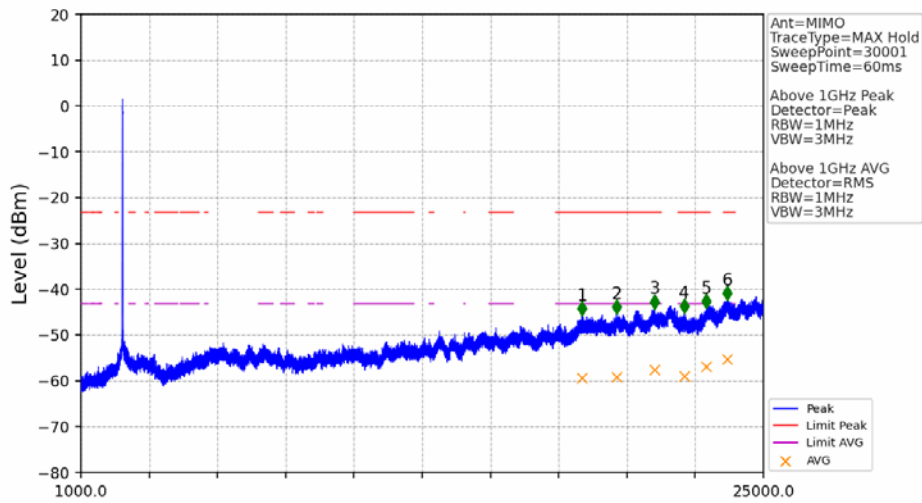

802.11n(HT20)_HCH_2462MHz_MIMO_NTNV

No	Frequency (MHz)	Level (dBm)	Limit (dBm)	Margin (dB)	Status	Remark	No	Frequency (MHz)	Level (dBm)	Limit (dBm)	Margin (dB)	Status	Remark
1	18620.8	-45.81	-21.20	22.63	Pass	Peak	7	18620.8	-59.44	-41.20	16.26	Pass	AVG
2	19832.8	-45.48	-21.20	22.30	Pass	Peak	8	19832.8	-59.12	-41.20	15.94	Pass	AVG
3	21168	-44.28	-21.20	21.10	Pass	Peak	9	21168	-57.66	-41.20	14.47	Pass	AVG
4	22210.4	-45.28	-21.20	22.10	Pass	Peak	10	22210.4	-58.94	-41.20	15.76	Pass	AVG
5	22996.8	-44.27	-21.20	21.09	Pass	Peak	11	22996.8	-56.97	-41.20	13.79	Pass	AVG
6	23733.6	-42.41	-21.20	19.23	Pass	Peak	12	23733.6	-55.27	-41.20	12.09	Pass	AVG