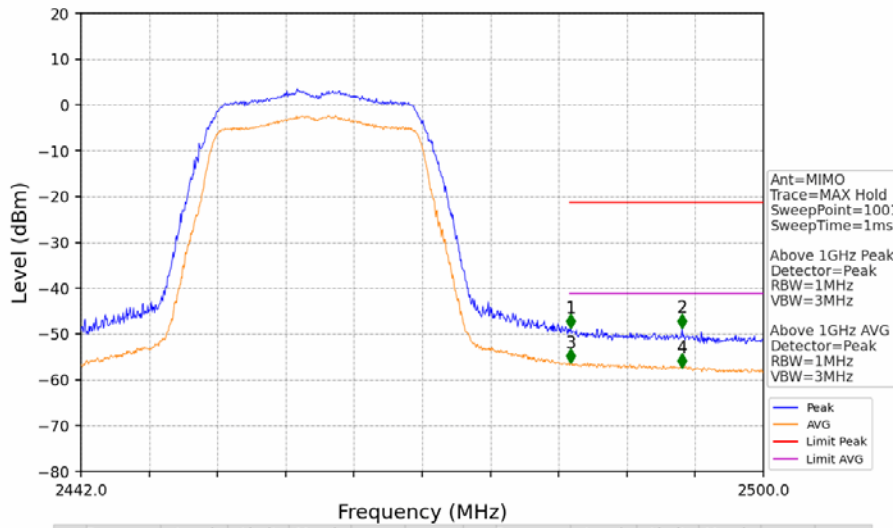

802.11n(HT20)_HCH_2462MHz_MIMO_NTNV

No	Frequency (MHz)	Level (dBm)	Limit (dBm)	Margin (dB)	Status	Remark	No	Frequency (MHz)	Level (dBm)	Limit (dBm)	Margin (dB)	Status	Remark
1	2483.644	-48.80	-21.20	25.62	Pass	Peak	3	2483.644	/	-21.20	/	/	AVG
2	2493.098	-48.72	-21.20	25.54	Pass	Peak	4	2493.098	/	-21.20	/	/	AVG