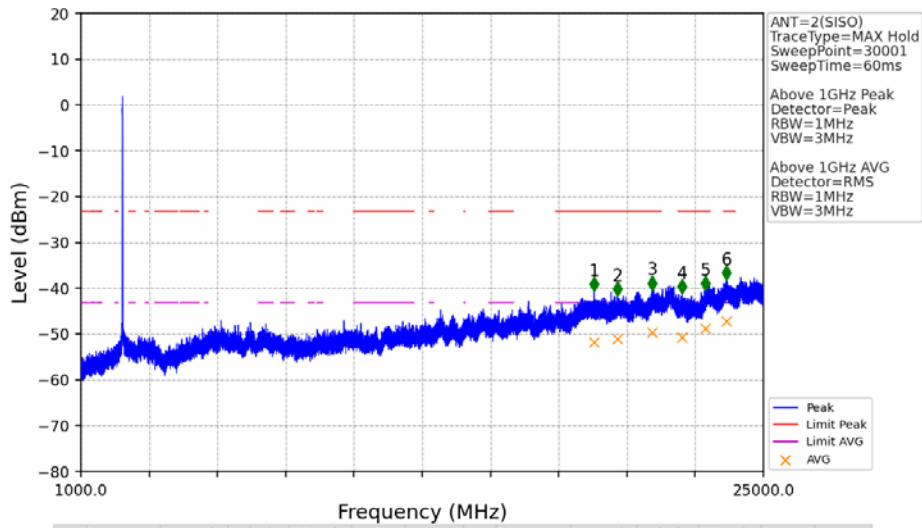

802.11g_HCH_2462MHz_Ant2 (SISO)_NTNV

No	Frequency (MHz)	Level (dBm)	Limit (dBm)	Margin (dB)	Status	Remark	No	Frequency (MHz)	Level (dBm)	Limit (dBm)	Margin (dB)	Status	Remark
1	19047.2	-40.66	-21.20	17.48	Pass	Peak	7	19047.2	-51.76	-41.20	8.58	Pass	AVG
2	19866.4	-41.75	-21.20	18.57	Pass	Peak	8	19866.4	-51.02	-41.20	7.84	Pass	AVG
3	21071.2	-40.43	-21.20	17.25	Pass	Peak	9	21071.2	-49.72	-41.20	6.54	Pass	AVG
4	22148.8	-41.21	-21.20	18.03	Pass	Peak	10	22148.8	-50.77	-41.20	7.59	Pass	AVG
5	22966.4	-40.45	-21.20	17.27	Pass	Peak	11	22966.4	-48.76	-41.20	5.58	Pass	AVG
6	23693.6	-38.23	-21.20	15.05	Pass	Peak	12	23693.6	-47.14	-41.20	3.96	Pass	AVG