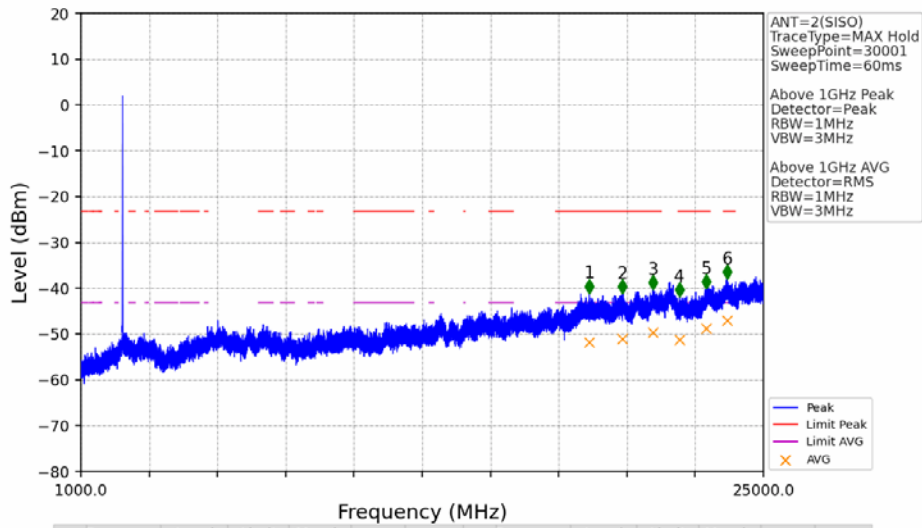

802.11b_HCH_2462MHz_Ant2 (SISO)_NTNV

No	Frequency (MHz)	Level (dBm)	Limit (dBm)	Margin (dB)	Status	Remark	No	Frequency (MHz)	Level (dBm)	Limit (dBm)	Margin (dB)	Status	Remark
1	18879.2	-41.13	-21.20	17.95	Pass	Peak	7	18879.2	-51.76	-41.20	8.58	Pass	AVG
2	20040	-41.20	-21.20	18.02	Pass	Peak	8	20040	-51.09	-41.20	7.91	Pass	AVG
3	21123.2	-40.32	-21.20	17.14	Pass	Peak	9	21123.2	-49.59	-41.20	6.41	Pass	AVG
4	22045.6	-41.96	-21.20	18.78	Pass	Peak	10	22045.6	-51.29	-41.20	8.11	Pass	AVG
5	22995.2	-40.20	-21.20	17.02	Pass	Peak	11	22995.2	-48.79	-41.20	5.61	Pass	AVG
6	23717.6	-38.10	-21.20	14.92	Pass	Peak	12	23717.6	-47.07	-41.20	3.89	Pass	AVG

802.11b_HCH_2462MHz_Ant2 (SISO)_NTNV

No	Frequency (MHz)	Level (dBm)	Limit (dBm)	Margin (dB)	Status	Remark	No	Frequency (MHz)	Level (dBm)	Limit (dBm)	Margin (dB)	Status	Remark
1	2485.674	-34.29	-21.20	11.11	Pass	Peak	3	2485.674	/	-21.20	/	/	AVG
2	2489.444	-34.52	-21.20	11.34	Pass	Peak	4	2489.444	/	-21.20	/	/	AVG

802.11g_LCH_2412MHz_Ant1 (SISO)_NTNV

No	Frequency (MHz)	Level (dBm)	Limit (dBm)	Margin (dB)	Status	Remark	No	Frequency (MHz)	Level (dBm)	Limit (dBm)	Margin (dB)	Status	Remark
1	18731.2	-41.76	-21.20	18.57	Pass	Peak	7	18731.2	-51.46	-41.20	8.28	Pass	AVG
2	20005.6	-39.74	-21.20	16.56	Pass	Peak	8	20005.6	-51.01	-41.20	7.83	Pass	AVG
3	21091.2	-40.68	-21.20	17.50	Pass	Peak	9	21091.2	-49.75	-41.20	6.57	Pass	AVG
4	22140.8	-41.36	-21.20	18.18	Pass	Peak	10	22140.8	-50.76	-41.20	7.58	Pass	AVG
5	22913.6	-42.26	-21.20	19.08	Pass	Peak	11	22913.6	-49.95	-41.20	6.77	Pass	AVG
6	23660.8	-37.52	-21.20	14.34	Pass	Peak	12	23660.8	-47.77	-41.20	4.59	Pass	AVG