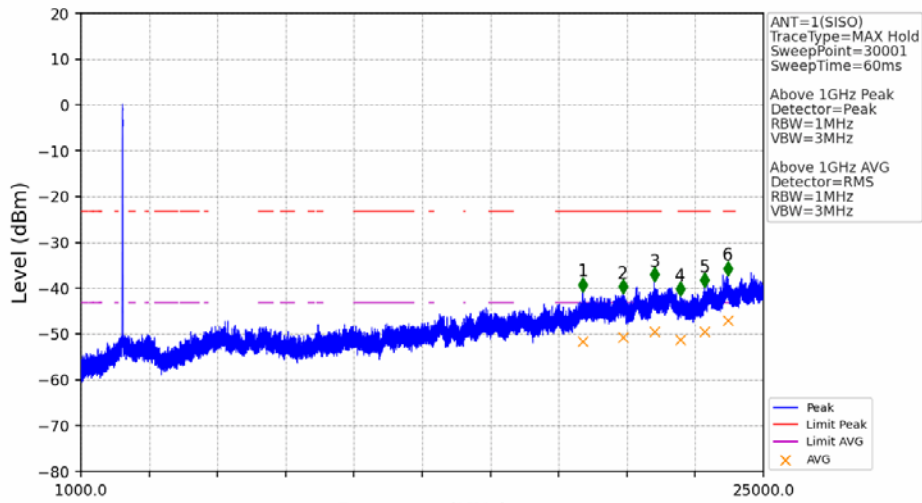

802.11g_HCH_2462MHz_Ant1 (SISO)_NTNV

No	Frequency (MHz)	Level (dBm)	Limit (dBm)	Margin (dB)	Status	Remark	No	Frequency (MHz)	Level (dBm)	Limit (dBm)	Margin (dB)	Status	Remark
1	18648.8	-40.78	-21.20	17.60	Pass	Peak	7	18648.8	-51.54	-41.20	8.36	Pass	AVG
2	20052	-41.15	-21.20	17.97	Pass	Peak	8	20052	-50.66	-41.20	7.48	Pass	AVG
3	21156.8	-38.52	-21.20	15.34	Pass	Peak	9	21156.8	-49.51	-41.20	6.33	Pass	AVG
4	22070.4	-41.69	-21.20	18.51	Pass	Peak	10	22070.4	-51.26	-41.20	8.08	Pass	AVG
5	22935.2	-39.77	-21.20	16.59	Pass	Peak	11	22935.2	-49.56	-41.20	6.38	Pass	AVG
6	23737.6	-37.23	-21.20	14.05	Pass	Peak	12	23737.6	-46.95	-41.20	3.77	Pass	AVG