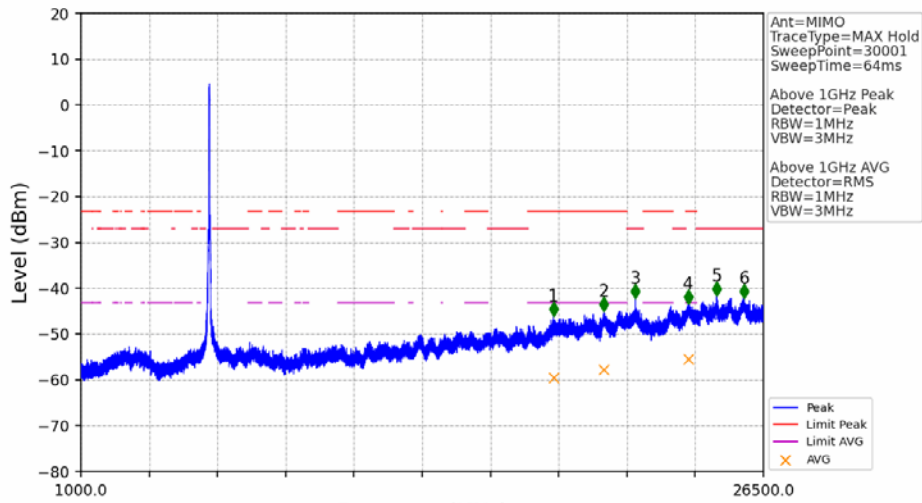

802.11ax(HEW40)_HCH_5795MHz_RU484_Left_MIMO_NTNV

No	Frequency (MHz)	Level (dBm)	Limit (dBm)	Margin (dB)	Status	Remark	No	Frequency (MHz)	Level (dBm)	Limit (dBm)	Margin (dB)	Status	Remark
1	18648.55	-46.14	-21.20	22.95	Pass	Peak	7	18648.55	-59.62	-41.20	16.43	Pass	AVG
2	20543.2	-45.13	-21.20	21.94	Pass	Peak	8	20543.2	-57.84	-41.20	14.64	Pass	AVG
3	21717.9	-42.25	-27.00	13.26	Pass	Peak	9	21717.9	/	-27.00	/	/	AVG
4	23693.3	-43.55	-21.20	20.36	Pass	Peak	10	23693.3	-55.42	-41.20	12.23	Pass	AVG
5	24749.85	-41.73	-27.00	12.74	Pass	Peak	11	24749.85	/	-27.00	/	/	AVG
6	25783.45	-42.24	-27.00	13.25	Pass	Peak	12	25783.45	/	-27.00	/	/	AVG