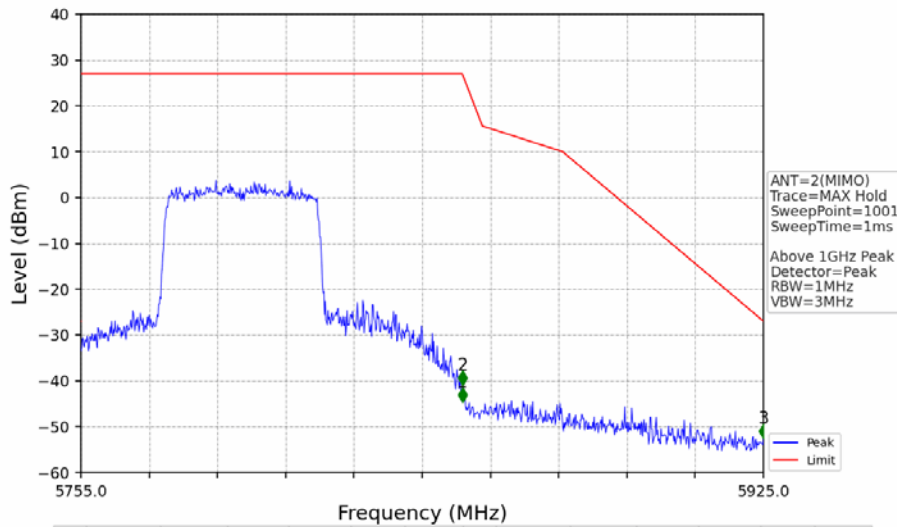

802.11ax(HEW40)_LCH_5755MHz_RU484_Left_MIMO_NTNV

No	Frequency (MHz)	Level (dBm)	Limit (dBm)	Margin (dB)	Status	Remark	No	Frequency (MHz)	Level (dBm)	Limit (dBm)	Margin (dB)	Status	Remark
1	20561.9	-45.41	-21.20	22.22	Pass	Peak	7	20561.9	-57.87	-41.20	14.69	Pass	AVG
2	21706	-43.82	-27.00	14.83	Pass	Peak	8	21706	/	-27.00	/	/	AVG
3	22820.35	-46.12	-21.20	22.93	Pass	Peak	9	22820.35	-59.09	-41.20	15.90	Pass	AVG
4	23646.55	-43.70	-21.20	20.50	Pass	Peak	10	23646.55	-55.70	-41.20	12.51	Pass	AVG
5	24709.05	-42.62	-27.00	13.63	Pass	Peak	11	24709.05	/	-27.00	/	/	AVG
6	25763.05	-42.30	-27.00	13.31	Pass	Peak	12	25763.05	/	-27.00	/	/	AVG

802.11ax(HEW40)_LCH_5755MHz_RU484_Left_MIMO_NTNV

No	Frequency (MHz)	Level (dBm)	Limit (dBm)	Margin (dB)	Status	Remark	No	Frequency (MHz)	Level (dBm)	Limit (dBm)	Margin (dB)	Status	Remark
1	5650.000	-48.25	-27.00	19.26	Pass	Peak	3	5725.000	-29.18	27.00	54.19	Pass	Peak
2	5722.065	-27.04	20.31	45.36	Pass	Peak							

802.11ax(HEW40)_HCH_5795MHz_RU484_Left_Ant1_NTNV

No	Frequency (MHz)	Level (dBm)	Limit (dBm)	Margin (dB)	Status	Remark	No	Frequency (MHz)	Level (dBm)	Limit (dBm)	Margin (dB)	Status	Remark
1	5850.000	-46.77	27.00	71.78	Pass	Peak	3	5925.000	-55.00	-27.00	26.01	Pass	Peak
2	5850.370	-45.60	26.16	69.76	Pass	Peak							

802.11ax(HEW40)_HCH_5795MHz_RU484_Left_Ant2_NTNV

No	Frequency (MHz)	Level (dBm)	Limit (dBm)	Margin (dB)	Status	Remark	No	Frequency (MHz)	Level (dBm)	Limit (dBm)	Margin (dB)	Status	Remark
1	5850.000	-44.70	27.00	69.71	Pass	Peak	3	5925.000	-52.63	-27.00	23.64	Pass	Peak
2	5850.030	-41.01	26.93	65.96	Pass	Peak							