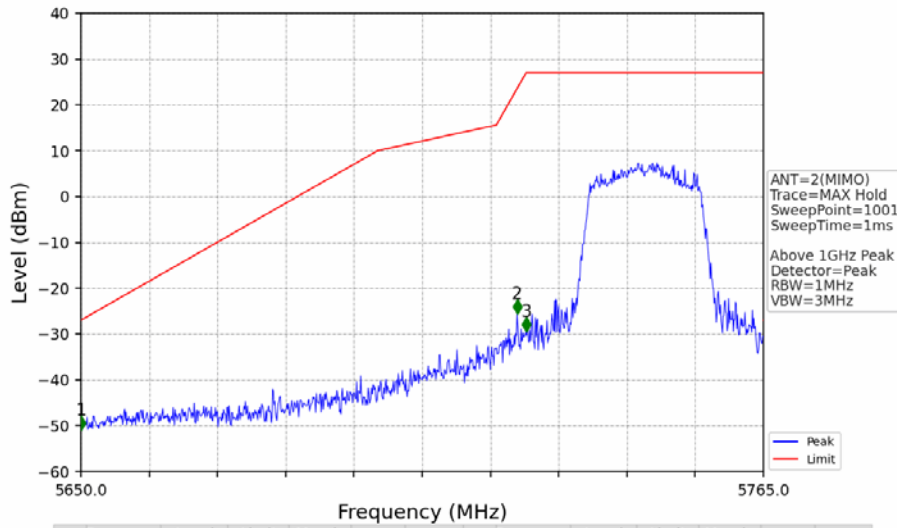

802.11ac(VHT80)_MCH_5775MHz_MIMO_NTNV

No	Frequency (MHz)	Level (dBm)	Limit (dBm)	Margin (dB)	Status	Remark	No	Frequency (MHz)	Level (dBm)	Limit (dBm)	Margin (dB)	Status	Remark
1	5850.000	-36.53	27.00	61.54	Pass	AVG	3	5925.000	-45.38	-27.00	16.39	Pass	AVG
2	5872.475	-34.90	10.71	43.61	Pass	AVG							

802.11ax(HEW20)_LCH_5745MHz_RU242_Left_Ant1_NTNV

No	Frequency (MHz)	Level (dBm)	Limit (dBm)	Margin (dB)	Status	Remark	No	Frequency (MHz)	Level (dBm)	Limit (dBm)	Margin (dB)	Status	Remark
1	5650.000	-51.91	-27.00	22.93	Pass	Peak	3	5725.000	-43.07	27.00	68.08	Pass	Peak
2	5722.910	-40.55	22.23	60.79	Pass	Peak							

802.11ax(HEW20)_LCH_5745MHz_RU242_Left_Ant2_NTNV

No	Frequency (MHz)	Level (dBm)	Limit (dBm)	Margin (dB)	Status	Remark	No	Frequency (MHz)	Level (dBm)	Limit (dBm)	Margin (dB)	Status	Remark
1	5650.000	-51.04	-27.00	22.05	Pass	Peak	3	5725.000	-29.49	27.00	54.50	Pass	Peak
2	5723.485	-25.59	23.55	47.15	Pass	Peak							