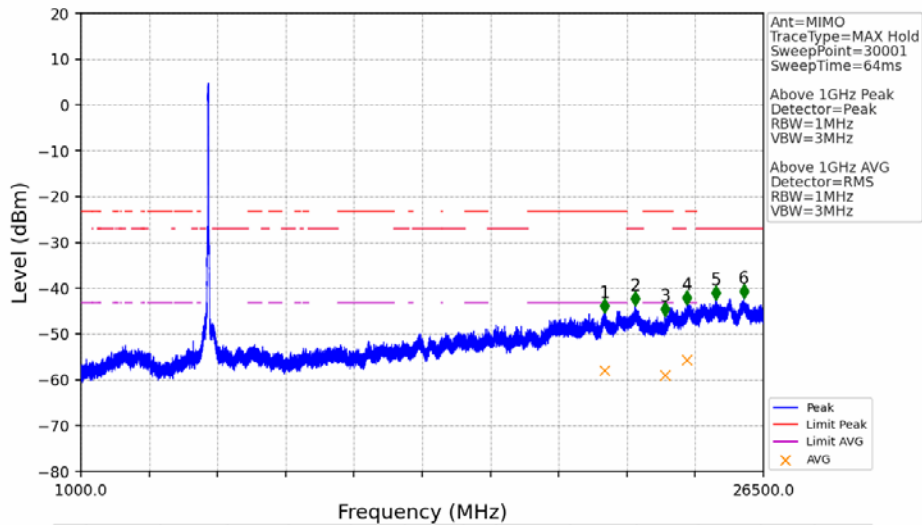

802.11ax(HEW40)_LCH_5755MHz_RU484_Left_MIMO_NTNV

No	Frequency (MHz)	Level (dBm)	Limit (dBm)	Margin (dB)	Status	Remark	No	Frequency (MHz)	Level (dBm)	Limit (dBm)	Margin (dB)	Status	Remark
1	20561.9	-45.41	-21.20	22.22	Pass	Peak	7	20561.9	-57.87	-41.20	14.69	Pass	AVG
2	21706	-43.82	-27.00	14.83	Pass	Peak	8	21706	/	-27.00	/	/	AVG
3	22820.35	-46.12	-21.20	22.93	Pass	Peak	9	22820.35	-59.09	-41.20	15.90	Pass	AVG
4	23646.55	-43.70	-21.20	20.50	Pass	Peak	10	23646.55	-55.70	-41.20	12.51	Pass	AVG
5	24709.05	-42.62	-27.00	13.63	Pass	Peak	11	24709.05	/	-27.00	/	/	AVG
6	25763.05	-42.30	-27.00	13.31	Pass	Peak	12	25763.05	/	-27.00	/	/	AVG