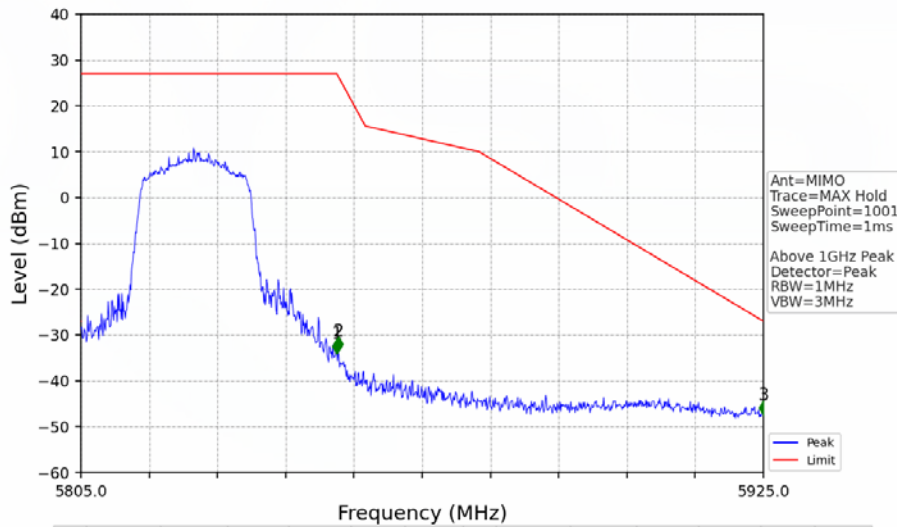

802.11ax(HEW20)_HCH_5825MHz_RU242_Left_MIMO_NTNV

No	Frequency (MHz)	Level (dBm)	Limit (dBm)	Margin (dB)	Status	Remark	No	Frequency (MHz)	Level (dBm)	Limit (dBm)	Margin (dB)	Status	Remark
1	5850.000	-34.03	27.00	59.04	Pass	Peak	3	5925.000	-47.50	-27.00	18.51	Pass	Peak
2	5850.240	-33.56	26.45	58.02	Pass	Peak