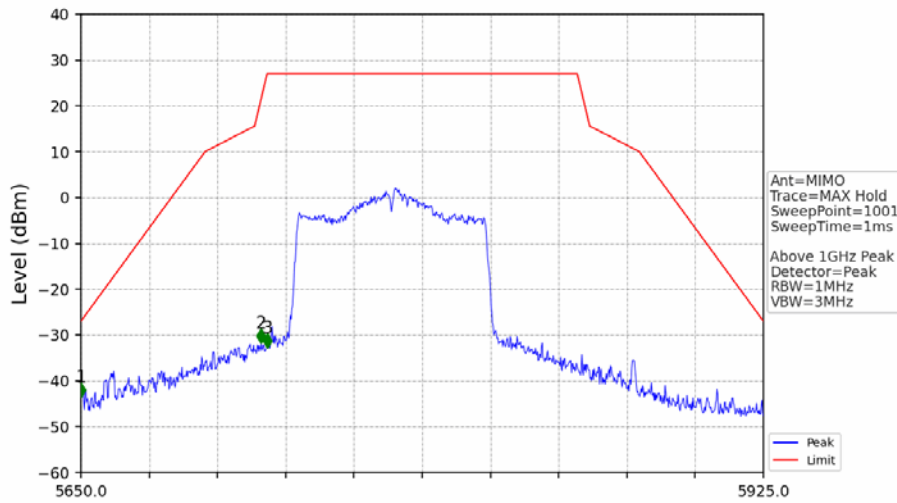

802.11ac(VHT80)_MCH_5775MHz_MIMO_NTNV

No	Frequency (MHz)	Level (dBm)	Limit (dBm)	Margin (dB)	Status	Remark	No	Frequency (MHz)	Level (dBm)	Limit (dBm)	Margin (dB)	Status	Remark
1	5650.000	-43.64	-27.00	14.65	Pass	Peak	3	5725.000	-32.79	27.00	57.80	Pass	Peak
2	5722.600	-31.77	21.53	51.30	Pass	Peak