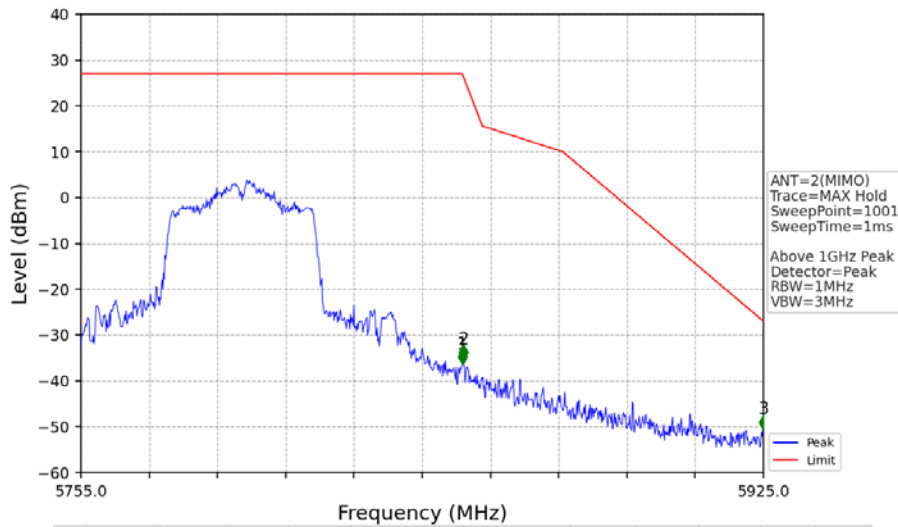

802.11ac(VHT40)_HCH_5795MHz_Ant2_NTNV

No	Frequency (MHz)	Level (dBm)	Limit (dBm)	Margin (dB)	Status	Remark	No	Frequency (MHz)	Level (dBm)	Limit (dBm)	Margin (dB)	Status	Remark
1	5850.000	-36.33	27.00	61.34	Pass	Peak	3	5925.000	-50.58	-27.00	21.59	Pass	Peak
2	5850.200	-35.34	26.54	59.89	Pass	Peak