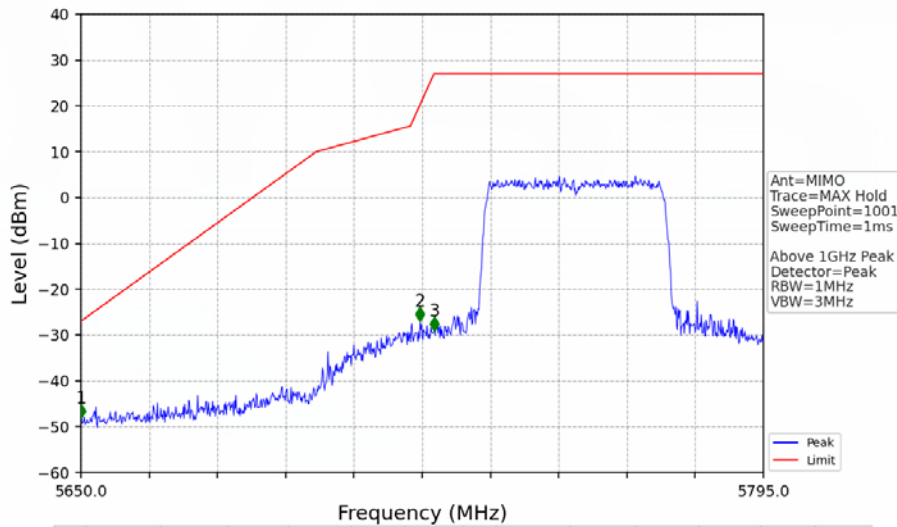

802.11ax(HEW40)_LCH_5755MHz_RU484_Left_MIMO_NTNV

No	Frequency (MHz)	Level (dBm)	Limit (dBm)	Margin (dB)	Status	Remark	No	Frequency (MHz)	Level (dBm)	Limit (dBm)	Margin (dB)	Status	Remark
1	5650.000	-48.25	-27.00	19.26	Pass	Peak	3	5725.000	-29.18	27.00	54.19	Pass	Peak
2	5722.065	-27.04	20.31	45.36	Pass	Peak