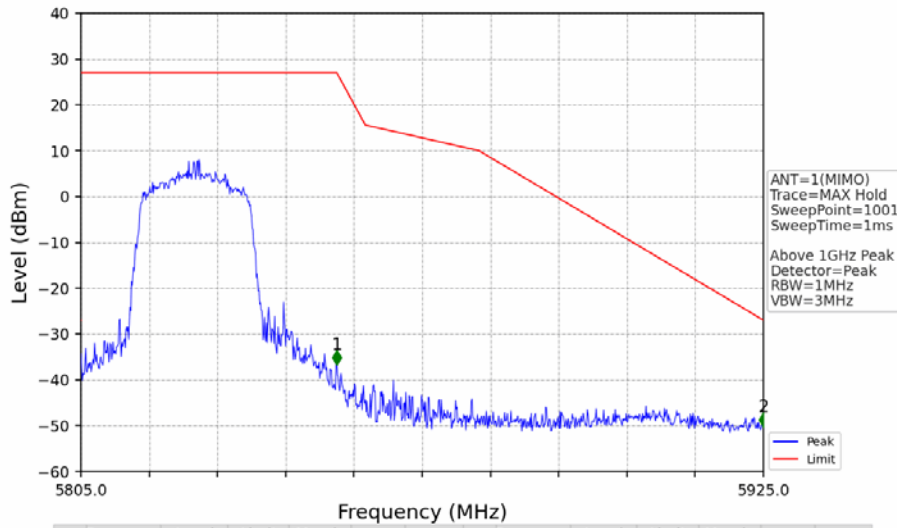

802.11ax(HEW20)_HCH_5825MHz_RU242_Left_Ant1_NTNV

No	Frequency (MHz)	Level (dBm)	Limit (dBm)	Margin (dB)	Status	Remark	No	Frequency (MHz)	Level (dBm)	Limit (dBm)	Margin (dB)	Status	Remark
1	5850.000	-36.67	27.00	61.68	Pass	Peak	2	5925.000	-50.25	-27.00	21.26	Pass	Peak