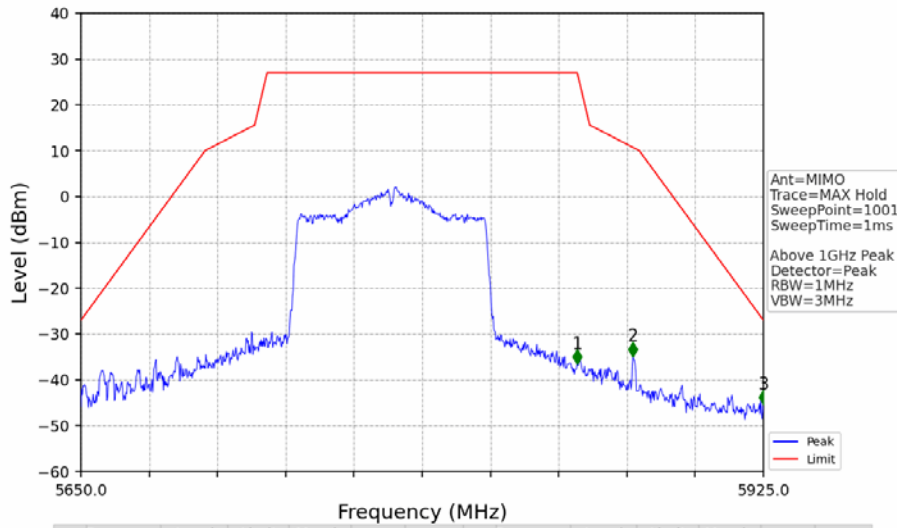

802.11ac(VHT80)_MCH_5775MHz_MIMO_NTNV

No	Frequency (MHz)	Level (dBm)	Limit (dBm)	Margin (dB)	Status	Remark	No	Frequency (MHz)	Level (dBm)	Limit (dBm)	Margin (dB)	Status	Remark
1	5850.000	-36.53	27.00	61.54	Pass	AVG	3	5925.000	-45.38	-27.00	16.39	Pass	AVG
2	5872.475	-34.90	10.71	43.61	Pass	AVG