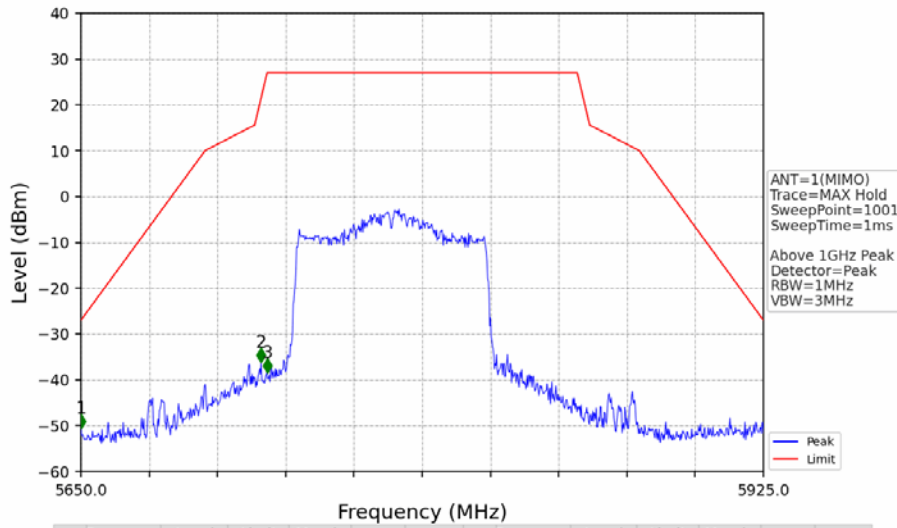

802.11ac(VHT80)_MCH_5775MHz_Ant1_NTNV

No	Frequency (MHz)	Level (dBm)	Limit (dBm)	Margin (dB)	Status	Remark	No	Frequency (MHz)	Level (dBm)	Limit (dBm)	Margin (dB)	Status	Remark
1	5650.000	-50.62	-27.00	21.63	Pass	Peak	3	5725.000	-38.47	27.00	63.48	Pass	Peak
2	5722.600	-36.15	21.53	55.68	Pass	Peak