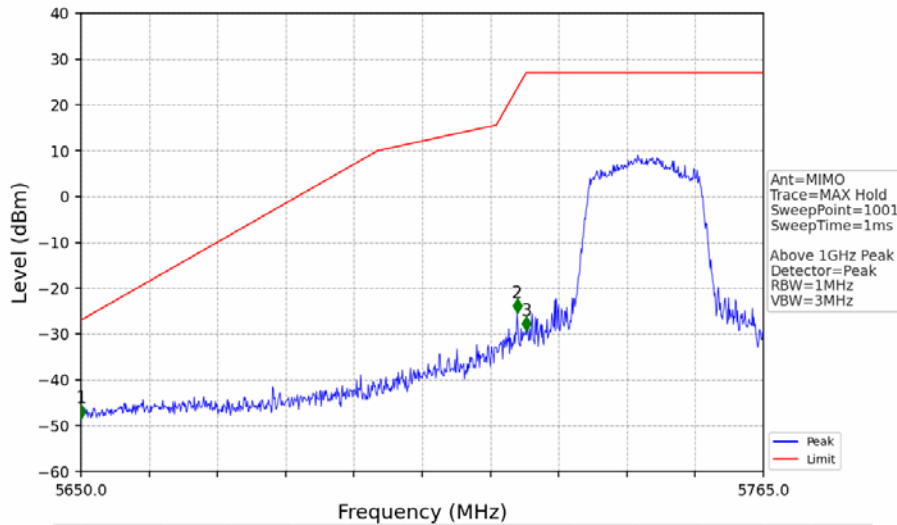

802.11ax(HEW20)_LCH_5745MHz_RU242_Left_MIMO_NTNV

No	Frequency (MHz)	Level (dBm)	Limit (dBm)	Margin (dB)	Status	Remark	No	Frequency (MHz)	Level (dBm)	Limit (dBm)	Margin (dB)	Status	Remark
1	5650.000	-48.45	-27.00	19.45	Pass	Peak	3	5725.000	-29.30	27.00	54.31	Pass	Peak
2	5723.485	-25.47	23.55	47.03	Pass	Peak