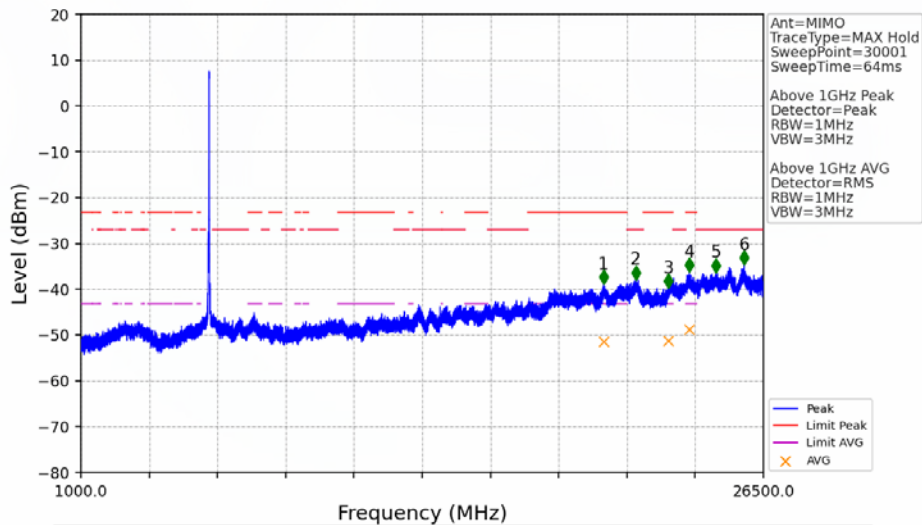

802.11ax(HEW20)_MCH_5785MHz_RU242_Left_MIMO_NTNV

No	Frequency (MHz)	Level (dBm)	Limit (dBm)	Margin (dB)	Status	Remark	No	Frequency (MHz)	Level (dBm)	Limit (dBm)	Margin (dB)	Status	Remark
1	20521.95	-38.90	-21.20	15.71	Pass	Peak	7	20521.95	-51.36	-41.20	8.17	Pass	AVG
2	21723.85	-37.95	-27.00	8.96	Pass	Peak	8	21723.85	/	-27.00	/	/	AVG
3	22947.85	-39.73	-21.20	16.54	Pass	Peak	9	22947.85	-51.18	-41.20	7.99	Pass	AVG
4	23734.1	-36.31	-21.20	13.12	Pass	Peak	10	23734.1	-48.83	-41.20	5.64	Pass	AVG
5	24735.4	-36.35	-27.00	7.36	Pass	Peak	11	24735.4	/	-27.00	/	/	AVG
6	25780.05	-34.67	-27.00	5.68	Pass	Peak	12	25780.05	/	-27.00	/	/	AVG