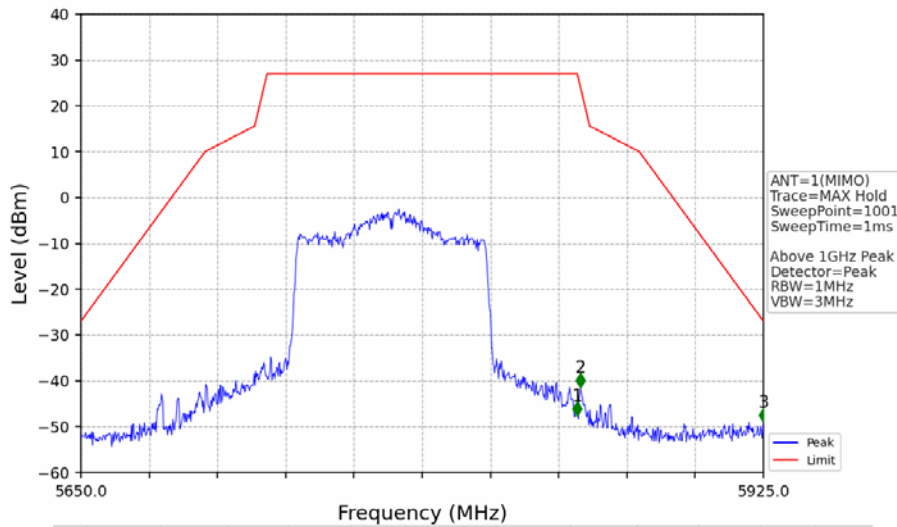

802.11ac(VHT80)_MCH_5775MHz_Ant1_NTNV

No	Frequency (MHz)	Level (dBm)	Limit (dBm)	Margin (dB)	Status	Remark	No	Frequency (MHz)	Level (dBm)	Limit (dBm)	Margin (dB)	Status	Remark
1	5850.000	-47.65	27.00	72.66	Pass	AVG	3	5925.000	-49.05	-27.00	20.06	Pass	AVG
2	5851.300	-41.55	24.04	63.60	Pass	AVG