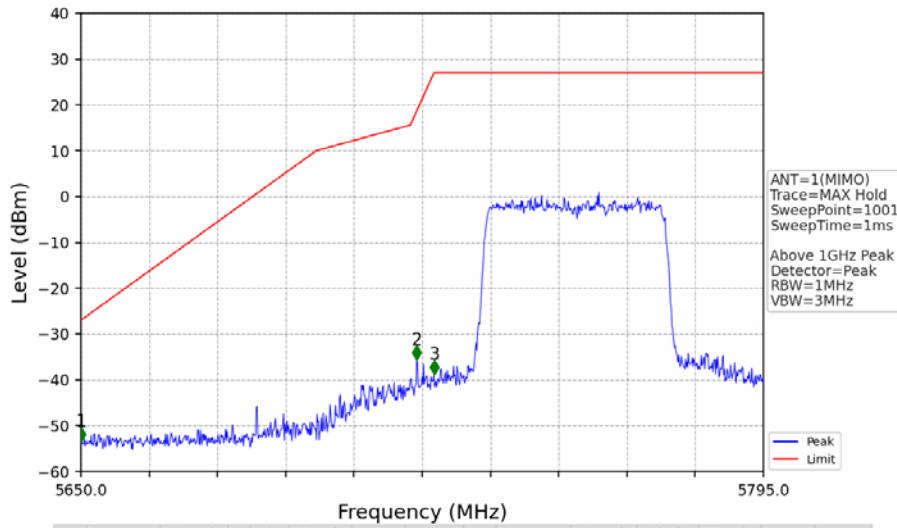

802.11ax(HEW40)_LCH_5755MHz_RU484_Left_Ant1_NTNV

No	Frequency (MHz)	Level (dBm)	Limit (dBm)	Margin (dB)	Status	Remark	No	Frequency (MHz)	Level (dBm)	Limit (dBm)	Margin (dB)	Status	Remark
1	5650.000	-53.47	-27.00	24.48	Pass	Peak	3	5725.000	-38.85	27.00	63.86	Pass	Peak
2	5721.340	-35.67	18.66	52.33	Pass	Peak