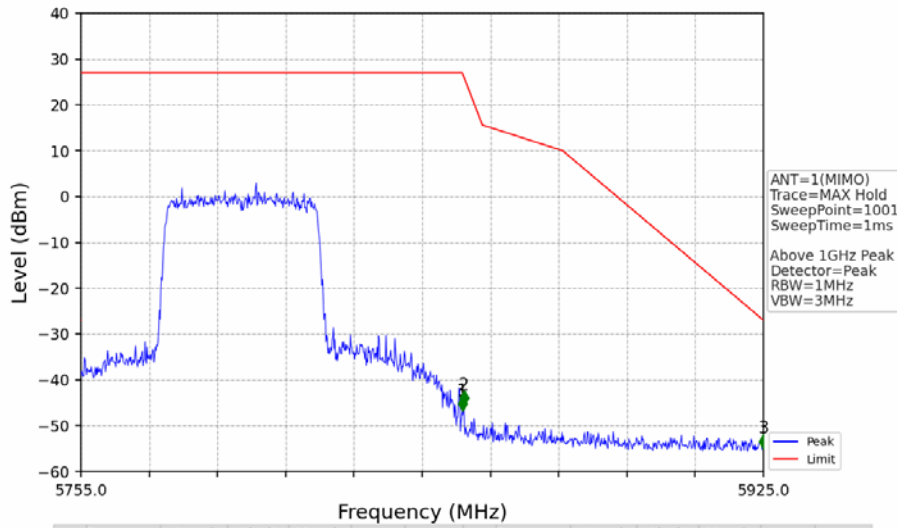

802.11ax(HEW40)_HCH_5795MHz_RU484_Left_Ant1_NTNV

No	Frequency (MHz)	Level (dBm)	Limit (dBm)	Margin (dB)	Status	Remark	No	Frequency (MHz)	Level (dBm)	Limit (dBm)	Margin (dB)	Status	Remark
1	5850.000	-46.77	27.00	71.78	Pass	Peak	3	5925.000	-55.00	-27.00	26.01	Pass	Peak
2	5850.370	-45.60	26.16	69.76	Pass	Peak