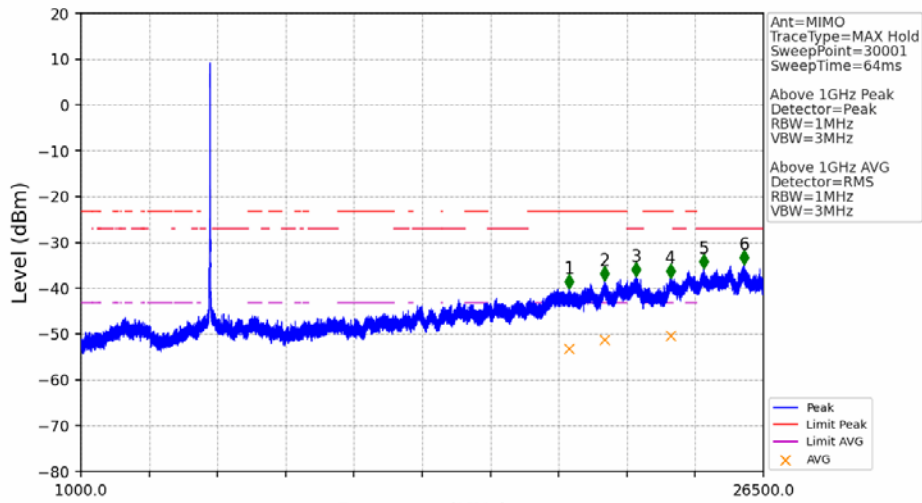

802.11ax(HEW20)_HCH_5825MHz_RU242_Left_MIMO_NTNV

No	Frequency (MHz)	Level (dBm)	Limit (dBm)	Margin (dB)	Status	Remark	No	Frequency (MHz)	Level (dBm)	Limit (dBm)	Margin (dB)	Status	Remark
1	19241	-40.18	-21.20	16.99	Pass	Peak	7	19241	-53.19	-41.20	10.00	Pass	AVG
2	20551.7	-38.34	-21.20	15.15	Pass	Peak	8	20551.7	-51.25	-41.20	8.06	Pass	AVG
3	21732.35	-37.48	-27.00	8.49	Pass	Peak	9	21732.35	/	-27.00	/	/	AVG
4	23022.65	-37.85	-21.20	14.66	Pass	Peak	10	23022.65	-50.43	-41.20	7.24	Pass	AVG
5	24271.3	-35.73	-27.00	6.74	Pass	Peak	11	24271.3	/	-27.00	/	/	AVG
6	25780.9	-34.82	-27.00	5.83	Pass	Peak	12	25780.9	/	-27.00	/	/	AVG