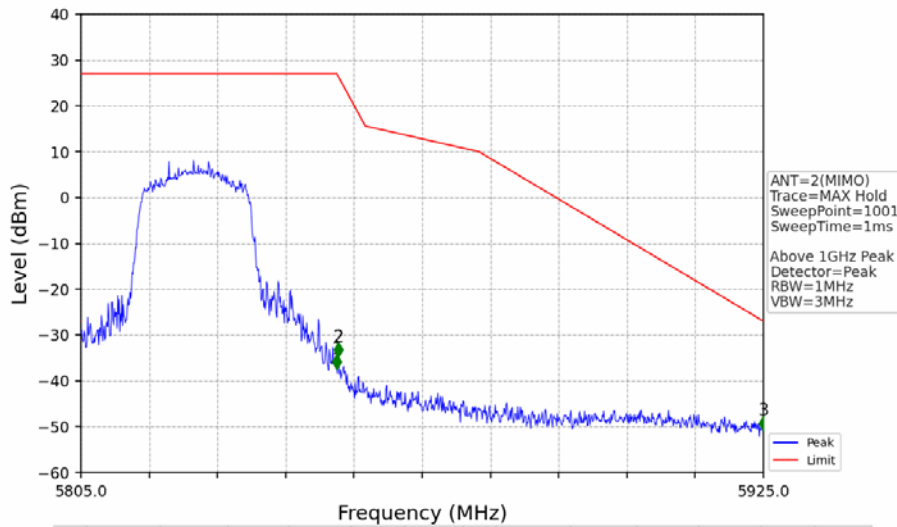

802.11ax(HEW20)_HCH_5825MHz_RU242_Left_Ant2_NTNV

No	Frequency (MHz)	Level (dBm)	Limit (dBm)	Margin (dB)	Status	Remark	No	Frequency (MHz)	Level (dBm)	Limit (dBm)	Margin (dB)	Status	Remark
1	5850.000	-37.45	27.00	62.46	Pass	Peak	3	5925.000	-50.78	-27.00	21.79	Pass	Peak
2	5850.240	-34.84	26.45	59.30	Pass	Peak