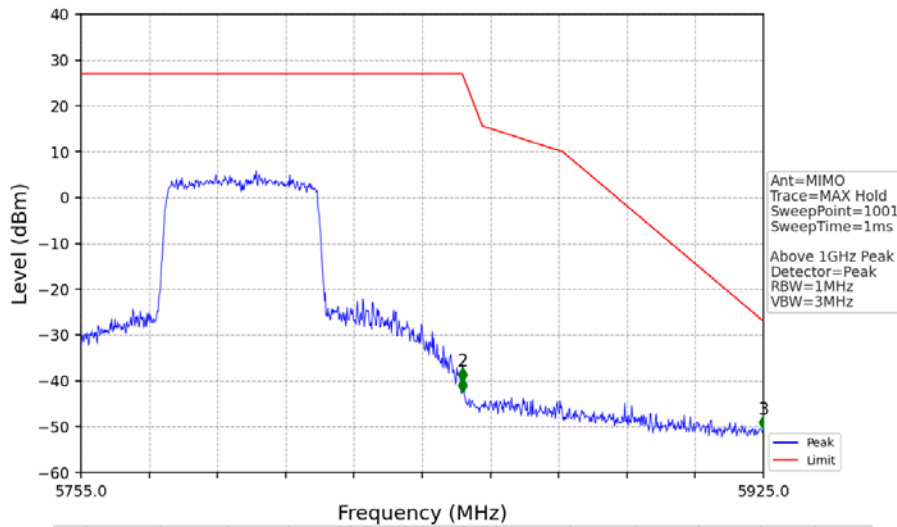

802.11ax(HEW40)_HCH_5795MHz_RU484_Left_MIMO_NTNV

No	Frequency (MHz)	Level (dBm)	Limit (dBm)	Margin (dB)	Status	Remark	No	Frequency (MHz)	Level (dBm)	Limit (dBm)	Margin (dB)	Status	Remark
1	5850.000	-42.60	27.00	67.61	Pass	Peak	3	5925.000	-50.65	-27.00	21.66	Pass	Peak
2	5850.030	-40.17	26.93	65.11	Pass	Peak