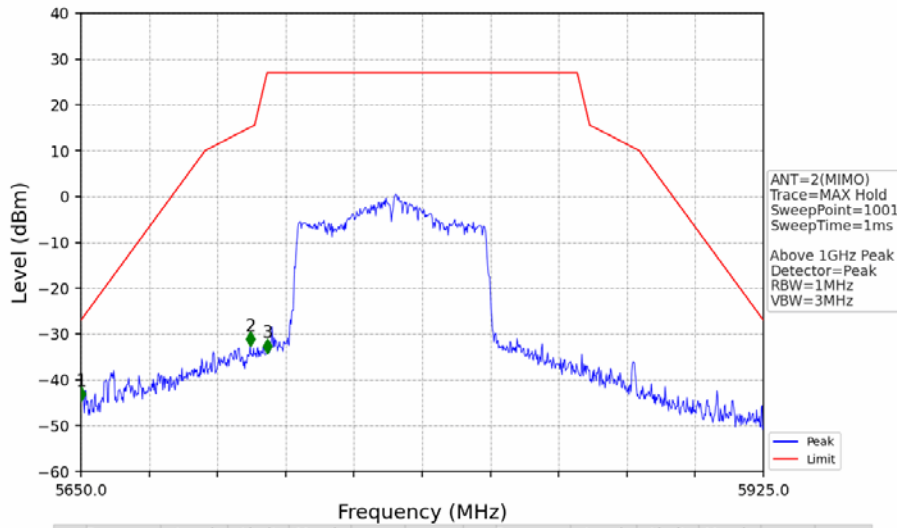

802.11ac(VHT80)_MCH_5775MHz_Ant2_NTNV

No	Frequency (MHz)	Level (dBm)	Limit (dBm)	Margin (dB)	Status	Remark	No	Frequency (MHz)	Level (dBm)	Limit (dBm)	Margin (dB)	Status	Remark
1	5650.000	-44.61	-27.00	15.62	Pass	Peak	3	5725.000	-34.16	27.00	59.17	Pass	Peak
2	5718.200	-32.63	15.10	45.73	Pass	Peak