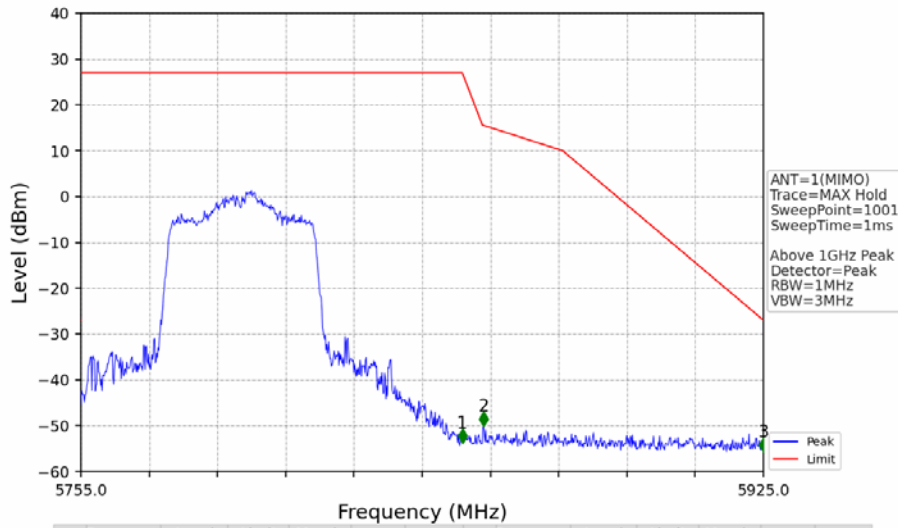

802.11ac(VHT40)_HCH_5795MHz_Ant1_NTNV

No	Frequency (MHz)	Level (dBm)	Limit (dBm)	Margin (dB)	Status	Remark	No	Frequency (MHz)	Level (dBm)	Limit (dBm)	Margin (dB)	Status	Remark
1	5850.000	-53.88	27.00	78.89	Pass	Peak	3	5925.000	-55.81	-27.00	26.82	Pass	Peak
2	5855.300	-50.17	15.52	63.69	Pass	Peak