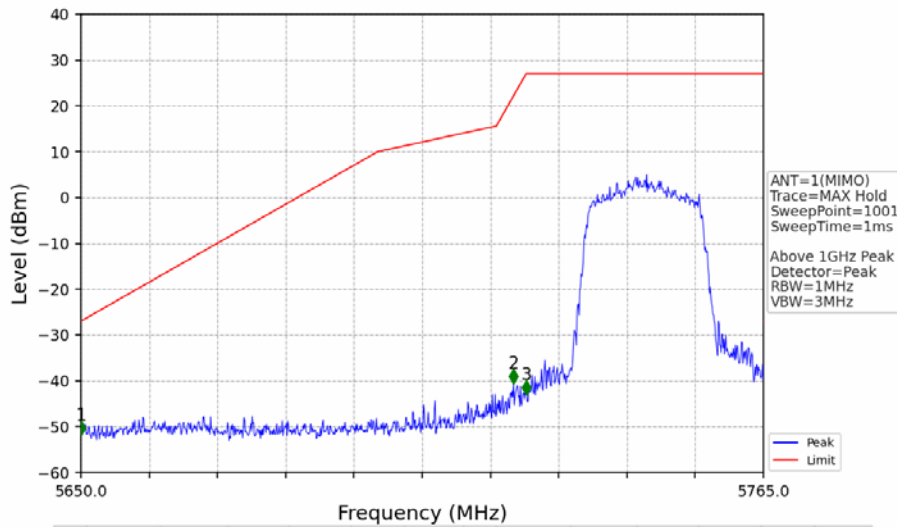

802.11ac(VHT80)_MCH_5775MHz_MIMO_NTNV

No	Frequency (MHz)	Level (dBm)	Limit (dBm)	Margin (dB)	Status	Remark	No	Frequency (MHz)	Level (dBm)	Limit (dBm)	Margin (dB)	Status	Remark
1	5640.15	-43.98	-27.00	14.99	Pass	Peak	7	5640.15	/	-27.00	/	/	AVG
2	20544.05	-44.82	-21.20	21.63	Pass	Peak	8	20544.05	-57.94	-41.20	14.75	Pass	AVG
3	21694.1	-44.02	-27.00	15.03	Pass	Peak	9	21694.1	/	-27.00	/	/	AVG
4	23748.55	-42.72	-21.20	19.53	Pass	Peak	10	23748.55	-55.39	-41.20	12.20	Pass	AVG
5	25238.6	-41.87	-27.00	12.88	Pass	Peak	11	25238.6	/	-27.00	/	/	AVG
6	26127.7	-43.61	-27.00	14.62	Pass	Peak	12	26127.7	/	-27.00	/	/	AVG

802.11ac(VHT80)_MCH_5775MHz_MIMO_NTNV

No	Frequency (MHz)	Level (dBm)	Limit (dBm)	Margin (dB)	Status	Remark	No	Frequency (MHz)	Level (dBm)	Limit (dBm)	Margin (dB)	Status	Remark
1	5650.000	-43.64	-27.00	14.65	Pass	Peak	3	5725.000	-32.79	27.00	57.80	Pass	Peak
2	5722.600	-31.77	21.53	51.30	Pass	Peak							

802.11ac(VHT80)_MCH_5775MHz_MIMO_NTNV

No	Frequency (MHz)	Level (dBm)	Limit (dBm)	Margin (dB)	Status	Remark	No	Frequency (MHz)	Level (dBm)	Limit (dBm)	Margin (dB)	Status	Remark
1	5850.000	-36.53	27.00	61.54	Pass	AVG	3	5925.000	-45.38	-27.00	16.39	Pass	AVG
2	5872.475	-34.90	10.71	43.61	Pass	AVG							

802.11ax(HEW20)_LCH_5745MHz_RU242_Left_Ant1_NTNV

No	Frequency (MHz)	Level (dBm)	Limit (dBm)	Margin (dB)	Status	Remark	No	Frequency (MHz)	Level (dBm)	Limit (dBm)	Margin (dB)	Status	Remark
1	5650.000	-51.91	-27.00	22.93	Pass	Peak	3	5725.000	-43.07	27.00	68.08	Pass	Peak
2	5722.910	-40.55	22.23	60.79	Pass	Peak							