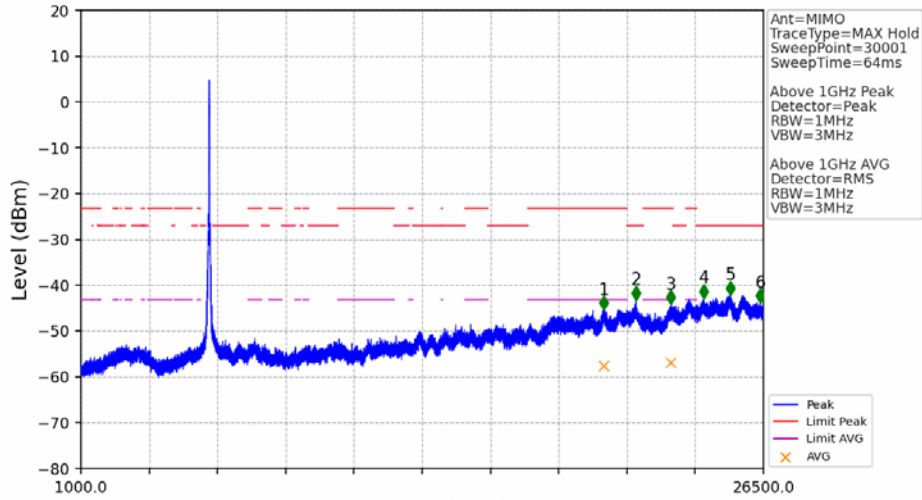

802.11ac(VHT40)_HCH_5795MHz_MIMO_NTNV

No	Frequency (MHz)	Level (dBm)	Limit (dBm)	Margin (dB)	Status	Remark	No	Frequency (MHz)	Level (dBm)	Limit (dBm)	Margin (dB)	Status	Remark
1	20537.25	-45.47	-21.20	22.27	Pass	Peak	7	20537.25	-57.67	-41.20	14.48	Pass	AVG
2	21742.55	-43.23	-27.00	14.24	Pass	Peak	8	21742.55	/	-27.00	/	/	AVG
3	23044.75	-44.19	-21.20	21.00	Pass	Peak	9	23044.75	-56.95	-41.20	13.76	Pass	AVG
4	24281.5	-42.89	-27.00	13.90	Pass	Peak	10	24281.5	/	-27.00	/	/	AVG
5	25256.45	-42.18	-27.00	13.19	Pass	Peak	11	25256.45	/	-27.00	/	/	AVG
6	26372.5	-43.80	-27.00	14.81	Pass	Peak	12	26372.5	/	-27.00	/	/	AVG