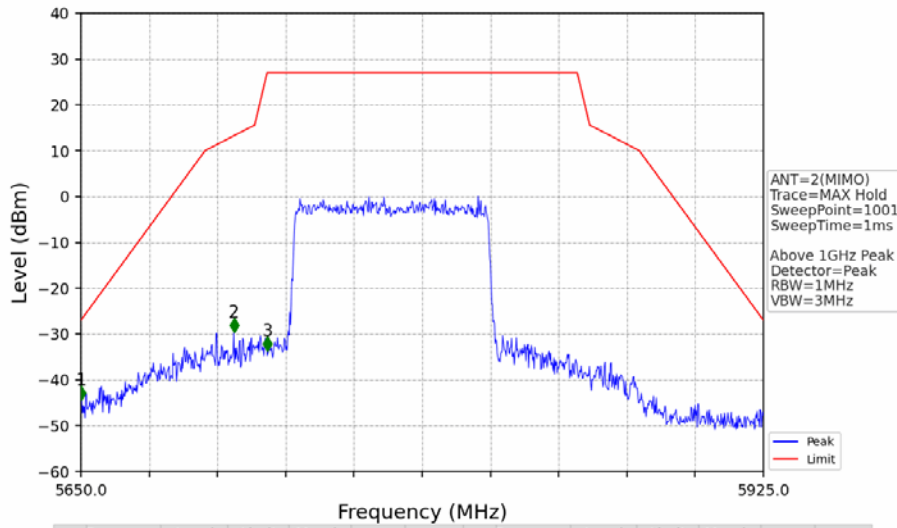

802.11ax(HEW80)_MCH_5775MHz_RU996_Left_Ant2_NTNV

No	Frequency (MHz)	Level (dBm)	Limit (dBm)	Margin (dB)	Status	Remark	No	Frequency (MHz)	Level (dBm)	Limit (dBm)	Margin (dB)	Status	Remark
1	5650.000	-44.52	-27.00	15.53	Pass	Peak	3	5725.000	-33.74	27.00	58.75	Pass	Peak
2	5711.600	-29.71	13.25	40.97	Pass	Peak