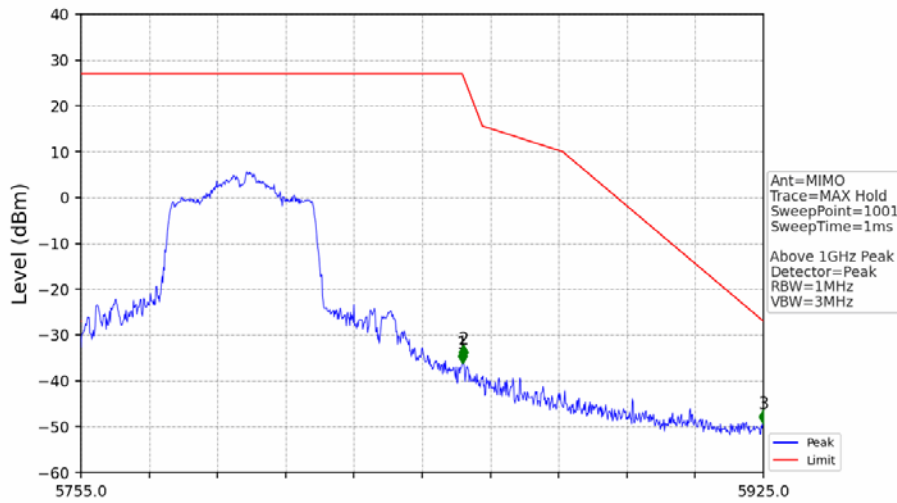

802.11ac(VHT40)_HCH_5795MHz_MIMO_NTNV

No	Frequency (MHz)	Level (dBm)	Limit (dBm)	Margin (dB)	Status	Remark	No	Frequency (MHz)	Level (dBm)	Limit (dBm)	Margin (dB)	Status	Remark
1	5850.000	-36.25	27.00	61.26	Pass	Peak	3	5925.000	-49.44	-27.00	20.45	Pass	Peak
2	5850.200	-35.26	26.54	59.81	Pass	Peak