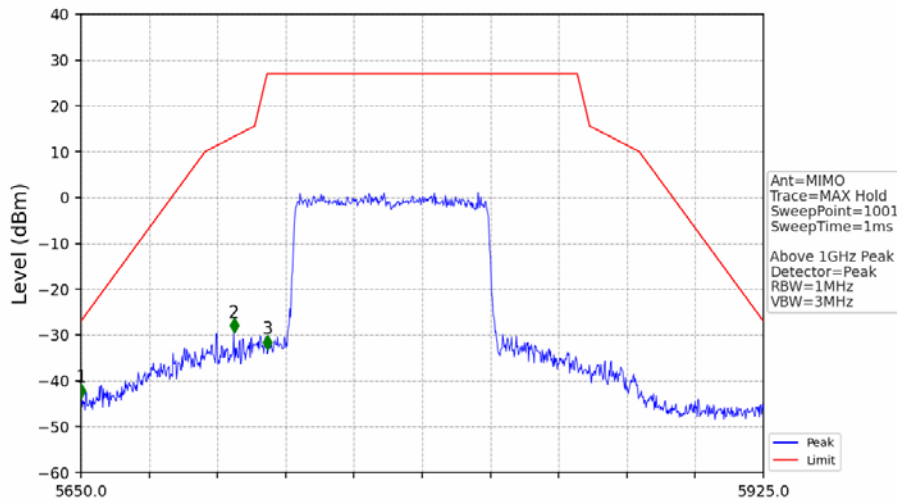

802.11ax(HEW80)_MCH_5775MHz_RU996_Left_MIMO_NTNV

No	Frequency (MHz)	Level (dBm)	Limit (dBm)	Margin (dB)	Status	Remark	No	Frequency (MHz)	Level (dBm)	Limit (dBm)	Margin (dB)	Status	Remark
1	5650.000	-43.70	-27.00	14.71	Pass	Peak	3	5725.000	-33.11	27.00	58.12	Pass	Peak
2	5711.600	-29.56	13.25	40.81	Pass	Peak