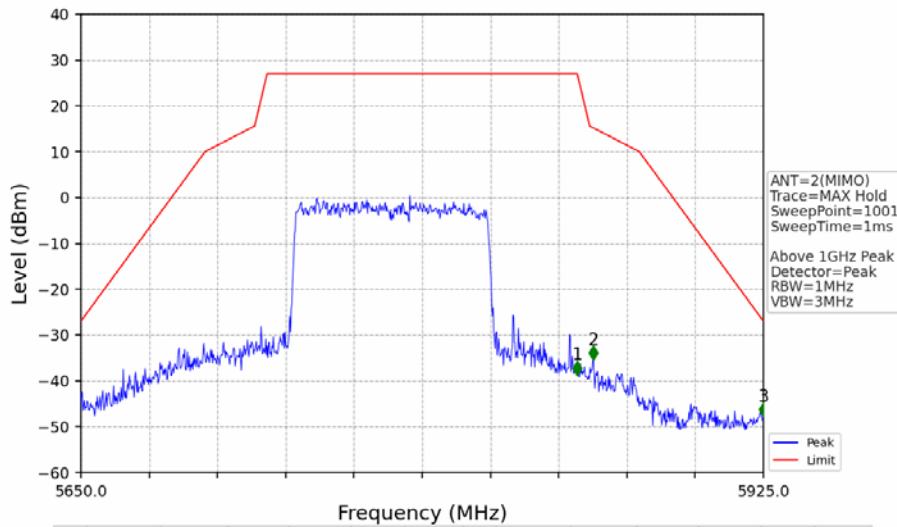

802.11ax(HEW80)_MCH_5775MHz_RU996_Left_Ant2_NTNV

No	Frequency (MHz)	Level (dBm)	Limit (dBm)	Margin (dB)	Status	Remark	No	Frequency (MHz)	Level (dBm)	Limit (dBm)	Margin (dB)	Status	Remark
1	5850.000	-38.78	27.00	63.79	Pass	AVG	3	5925.000	-47.88	-27.00	18.89	Pass	AVG
2	5856.525	-35.55	15.17	48.73	Pass	AVG