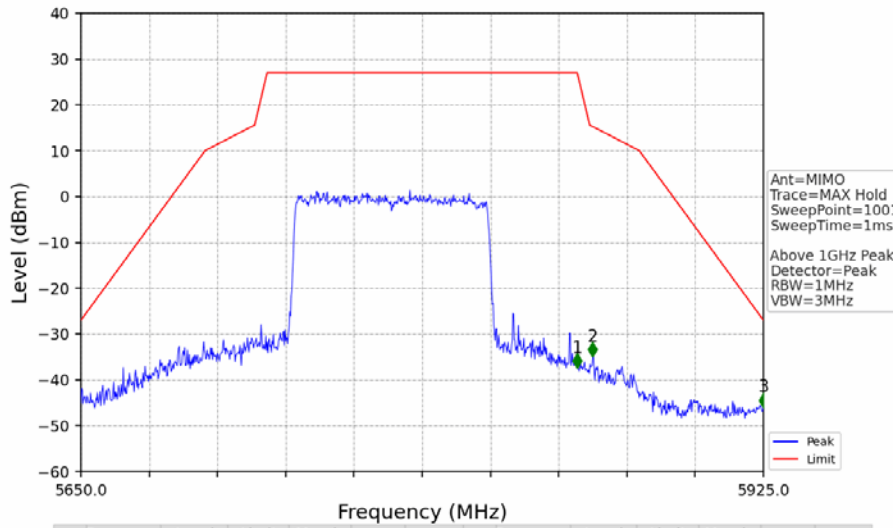

802.11ax(HEW80)_MCH_5775MHz_RU996_Left_MIMO_NTNV

No	Frequency (MHz)	Level (dBm)	Limit (dBm)	Margin (dB)	Status	Remark	No	Frequency (MHz)	Level (dBm)	Limit (dBm)	Margin (dB)	Status	Remark
1	5850.000	-37.46	27.00	62.47	Pass	AVG	3	5925.000	-45.98	-27.00	16.99	Pass	AVG
2	5856.250	-34.90	15.25	48.16	Pass	AVG