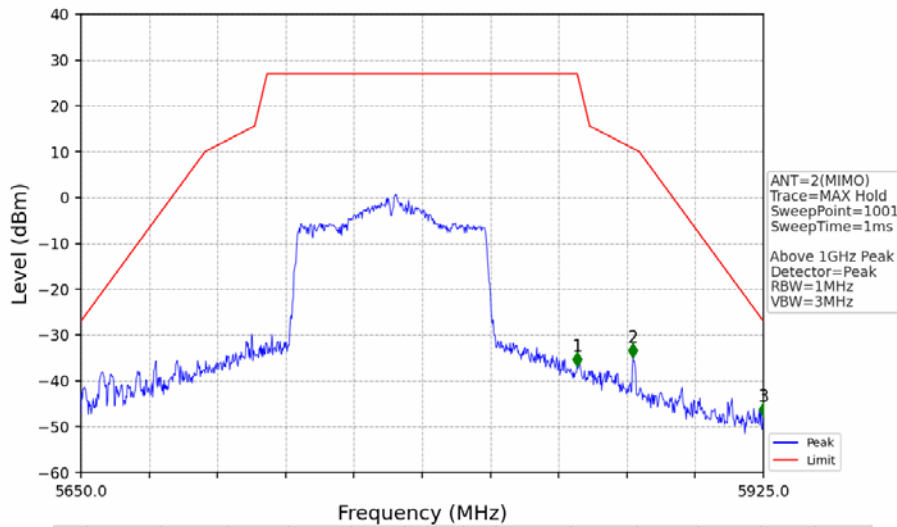

802.11ac(VHT80)_MCH_5775MHz_Ant2_NTNV

No	Frequency (MHz)	Level (dBm)	Limit (dBm)	Margin (dB)	Status	Remark	No	Frequency (MHz)	Level (dBm)	Limit (dBm)	Margin (dB)	Status	Remark
1	5850.000	-36.88	27.00	61.89	Pass	AVG	3	5925.000	-47.82	-27.00	18.83	Pass	AVG
2	5872.475	-34.99	10.71	43.70	Pass	AVG