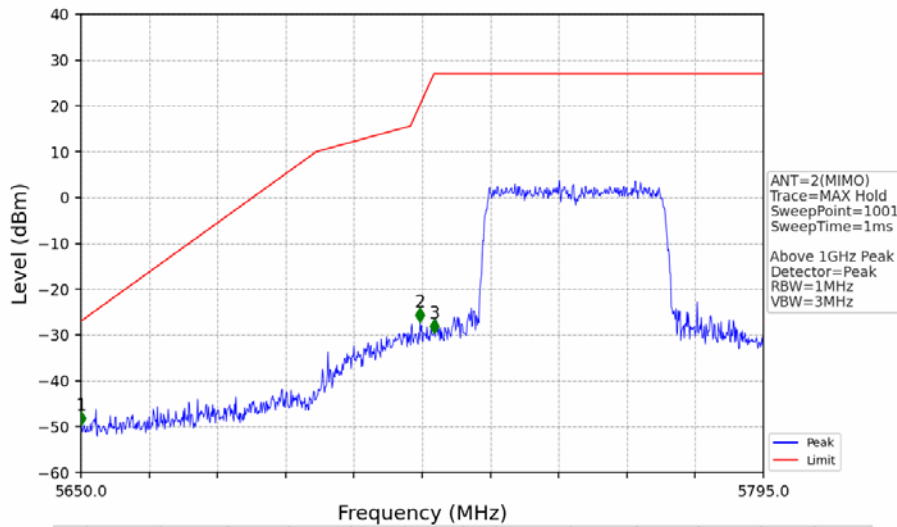

802.11ax(HEW40)_LCH_5755MHz_RU484_Left_Ant2_NTNV

No	Frequency (MHz)	Level (dBm)	Limit (dBm)	Margin (dB)	Status	Remark	No	Frequency (MHz)	Level (dBm)	Limit (dBm)	Margin (dB)	Status	Remark
1	5650.000	-49.80	-27.00	20.81	Pass	Peak	3	5725.000	-29.67	27.00	54.68	Pass	Peak
2	5722.065	-27.20	20.31	45.52	Pass	Peak