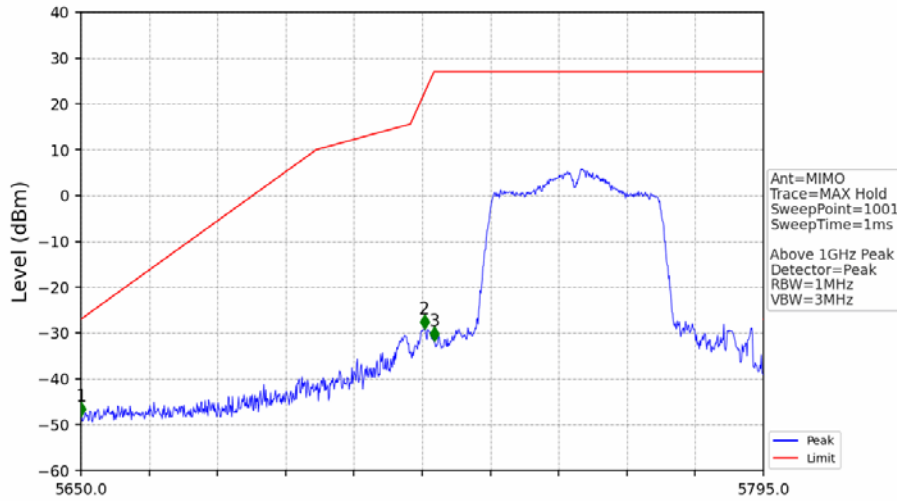

802.11ac(VHT40)_LCH_5755MHz_MIMO_NTNV

No	Frequency (MHz)	Level (dBm)	Limit (dBm)	Margin (dB)	Status	Remark	No	Frequency (MHz)	Level (dBm)	Limit (dBm)	Margin (dB)	Status	Remark
1	5650.000	-48.18	-27.00	19.19	Pass	Peak	3	5725.000	-31.80	27.00	56.81	Pass	Peak
2	5722.935	-29.12	22.29	49.43	Pass	Peak