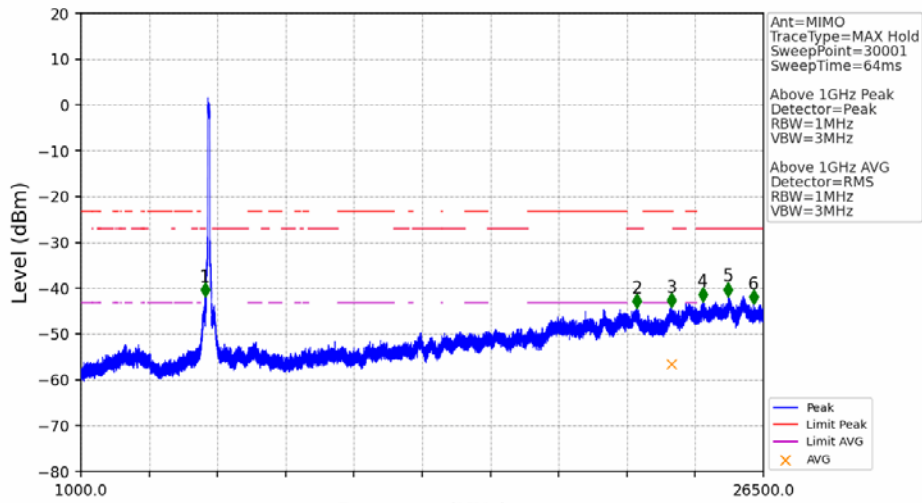

802.11ax(HEW80)_MCH_5775MHz_RU996_Left_MIMO_NTNV

No	Frequency (MHz)	Level (dBm)	Limit (dBm)	Margin (dB)	Status	Remark	No	Frequency (MHz)	Level (dBm)	Limit (dBm)	Margin (dB)	Status	Remark
1	5629.1	-41.90	-27.00	12.91	Pass	Peak	7	5629.1	/	-27.00	/	/	AVG
2	21772.3	-44.44	-27.00	15.45	Pass	Peak	8	21772.3	/	-27.00	/	/	AVG
3	23050.7	-44.23	-21.20	21.04	Pass	Peak	9	23050.7	-56.49	-41.20	13.30	Pass	AVG
4	24227.95	-43.02	-27.00	14.03	Pass	Peak	10	24227.95	/	-27.00	/	/	AVG
5	25188.45	-41.82	-27.00	12.83	Pass	Peak	11	25188.45	/	-27.00	/	/	AVG
6	26128.55	-43.47	-27.00	14.48	Pass	Peak	12	26128.55	/	-27.00	/	/	AVG