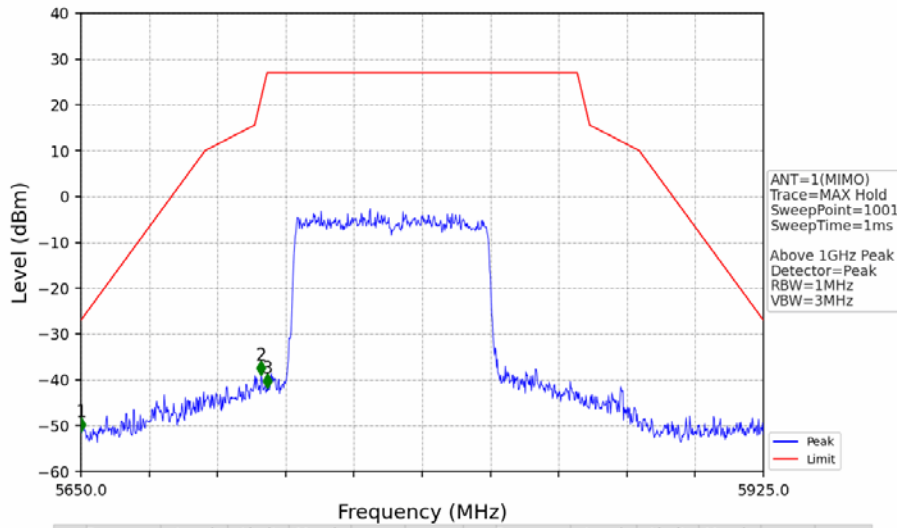

802.11ax(HEW80)_MCH_5775MHz_RU996_Left_Ant1_NTNV

No	Frequency (MHz)	Level (dBm)	Limit (dBm)	Margin (dB)	Status	Remark	No	Frequency (MHz)	Level (dBm)	Limit (dBm)	Margin (dB)	Status	Remark
1	5650.000	-51.35	-27.00	22.36	Pass	Peak	3	5725.000	-41.81	27.00	66.82	Pass	Peak
2	5722.600	-39.05	21.53	58.59	Pass	Peak