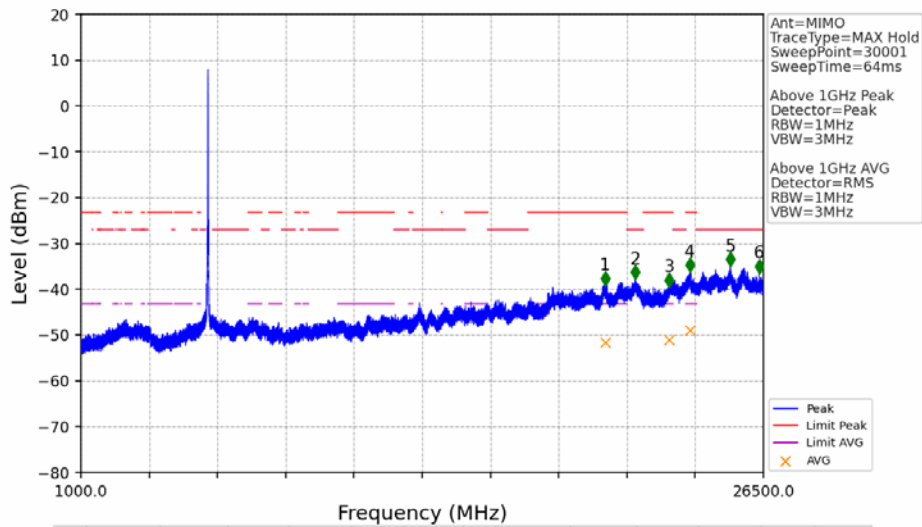

802.11ax(HEW20)_LCH_5745MHz_RU242_Left_MIMO_NTNV

No	Frequency (MHz)	Level (dBm)	Limit (dBm)	Margin (dB)	Status	Remark	No	Frequency (MHz)	Level (dBm)	Limit (dBm)	Margin (dB)	Status	Remark
1	20585.7	-39.17	-21.20	15.98	Pass	Peak	7	20585.7	-51.63	-41.20	8.44	Pass	AVG
2	21701.75	-37.80	-27.00	8.80	Pass	Peak	8	21701.75	/	-27.00	/	/	AVG
3	22959.75	-39.52	-21.20	16.33	Pass	Peak	9	22959.75	-51.03	-41.20	7.84	Pass	AVG
4	23749.4	-36.33	-21.20	13.14	Pass	Peak	10	23749.4	-49.01	-41.20	5.82	Pass	AVG
5	25259	-35.10	-27.00	6.12	Pass	Peak	11	25259	/	-27.00	/	/	AVG
6	26337.65	-36.52	-27.00	7.53	Pass	Peak	12	26337.65	/	-27.00	/	/	AVG