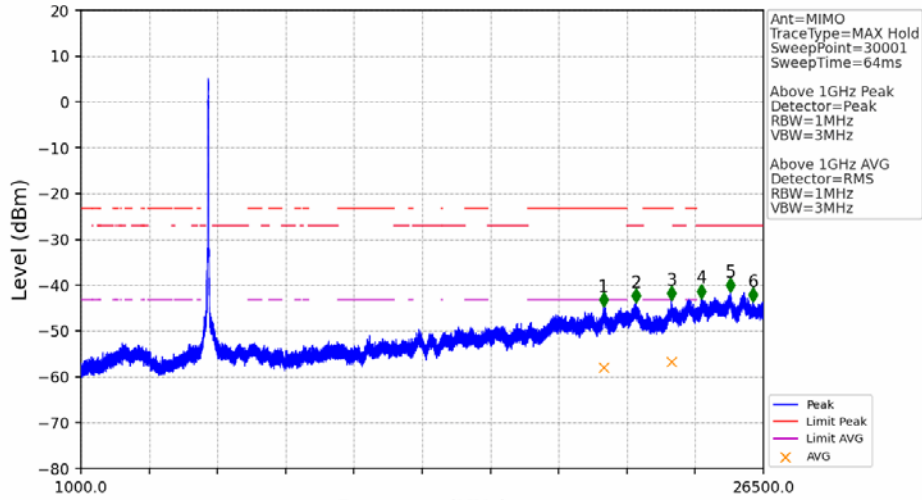

802.11ac(VHT40)_LCH_5755MHz_MIMO_NTNV

No	Frequency (MHz)	Level (dBm)	Limit (dBm)	Margin (dB)	Status	Remark	No	Frequency (MHz)	Level (dBm)	Limit (dBm)	Margin (dB)	Status	Remark
1	20522.8	-44.71	-21.20	21.52	Pass	Peak	7	20522.8	-57.91	-41.20	14.72	Pass	AVG
2	21734.05	-43.83	-27.00	14.84	Pass	Peak	8	21734.05	/	-27.00	/	/	AVG
3	23056.65	-43.38	-21.20	20.20	Pass	Peak	9	23056.65	-56.73	-41.20	13.54	Pass	AVG
4	24185.45	-42.89	-27.00	13.90	Pass	Peak	10	24185.45	/	-27.00	/	/	AVG
5	25271.75	-41.55	-27.00	12.56	Pass	Peak	11	25271.75	/	-27.00	/	/	AVG
6	26104.75	-43.71	-27.00	14.72	Pass	Peak	12	26104.75	/	-27.00	/	/	AVG