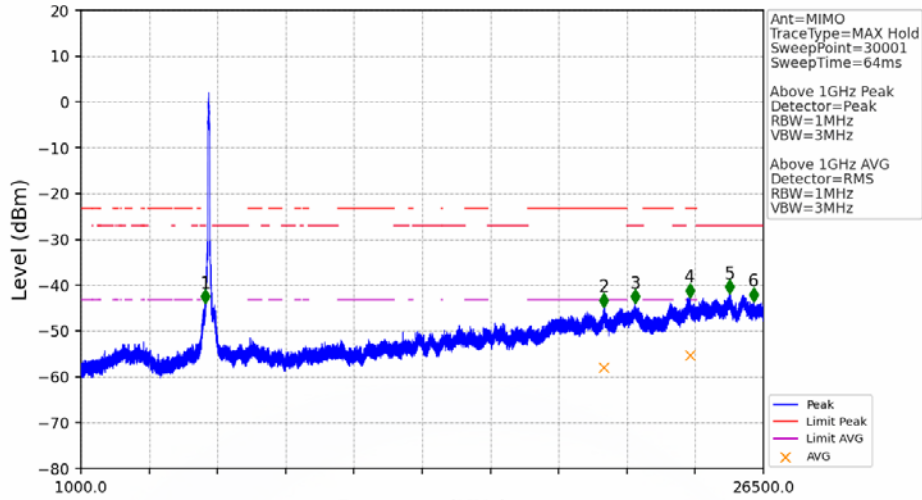

802.11ac(VHT80)_MCH_5775MHz_MIMO_NTNV

No	Frequency (MHz)	Level (dBm)	Limit (dBm)	Margin (dB)	Status	Remark	No	Frequency (MHz)	Level (dBm)	Limit (dBm)	Margin (dB)	Status	Remark
1	5640.15	-43.98	-27.00	14.99	Pass	Peak	7	5640.15	/	-27.00	/	/	AVG
2	20544.05	-44.82	-21.20	21.63	Pass	Peak	8	20544.05	-57.94	-41.20	14.75	Pass	AVG
3	21694.1	-44.02	-27.00	15.03	Pass	Peak	9	21694.1	/	-27.00	/	/	AVG
4	23748.55	-42.72	-21.20	19.53	Pass	Peak	10	23748.55	-55.39	-41.20	12.20	Pass	AVG
5	25238.6	-41.87	-27.00	12.88	Pass	Peak	11	25238.6	/	-27.00	/	/	AVG
6	26127.7	-43.61	-27.00	14.62	Pass	Peak	12	26127.7	/	-27.00	/	/	AVG