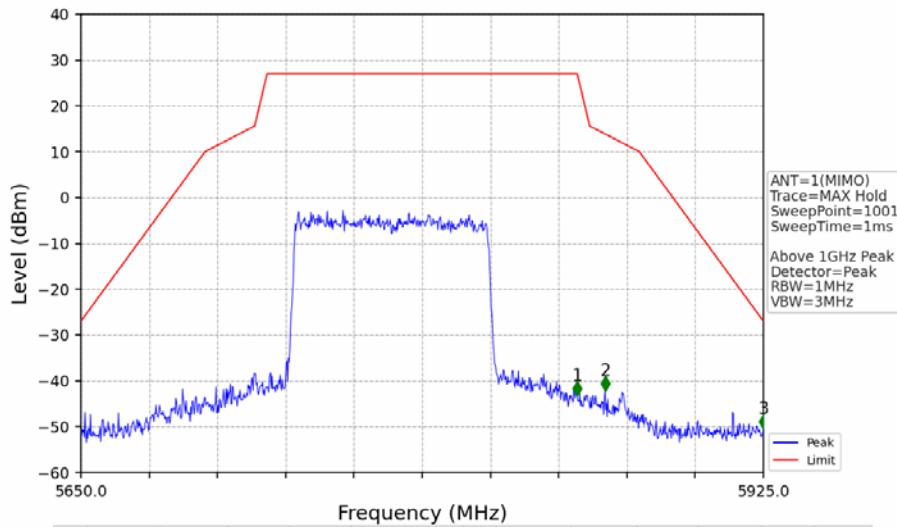

802.11ax(HEW80)_MCH_5775MHz_RU996_Left_Ant1_NTNV

No	Frequency (MHz)	Level (dBm)	Limit (dBm)	Margin (dB)	Status	Remark	No	Frequency (MHz)	Level (dBm)	Limit (dBm)	Margin (dB)	Status	Remark
1	5850.000	-43.27	27.00	68.28	Pass	AVG	3	5925.000	-50.48	-27.00	21.49	Pass	AVG
2	5861.200	-42.17	13.86	54.04	Pass	AVG