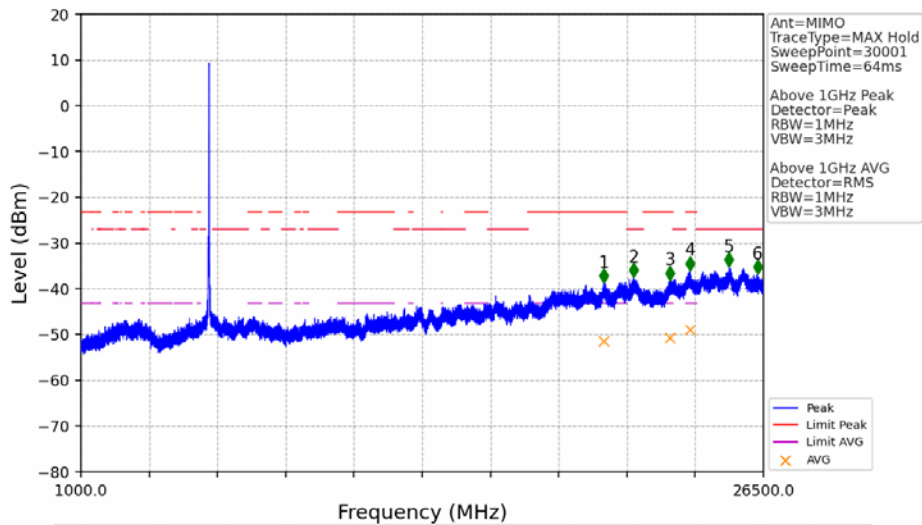

802.11n(HT20)_MCH_5785MHz_MIMO_NTNV

No	Frequency (MHz)	Level (dBm)	Limit (dBm)	Margin (dB)	Status	Remark	No	Frequency (MHz)	Level (dBm)	Limit (dBm)	Margin (dB)	Status	Remark
1	20538.1	-38.69	-21.20	15.50	Pass	Peak	7	20538.1	-51.37	-41.20	8.18	Pass	AVG
2	21641.4	-37.53	-27.00	8.54	Pass	Peak	8	21641.4	/	-27.00	/	/	AVG
3	22993.75	-38.11	-21.20	14.92	Pass	Peak	9	22993.75	-50.64	-41.20	7.45	Pass	AVG
4	23763.85	-35.99	-21.20	12.80	Pass	Peak	10	23763.85	-48.89	-41.20	5.70	Pass	AVG
5	25217.35	-35.20	-27.00	6.21	Pass	Peak	11	25217.35	/	-27.00	/	/	AVG
6	26277.3	-36.74	-27.00	7.75	Pass	Peak	12	26277.3	/	-27.00	/	/	AVG