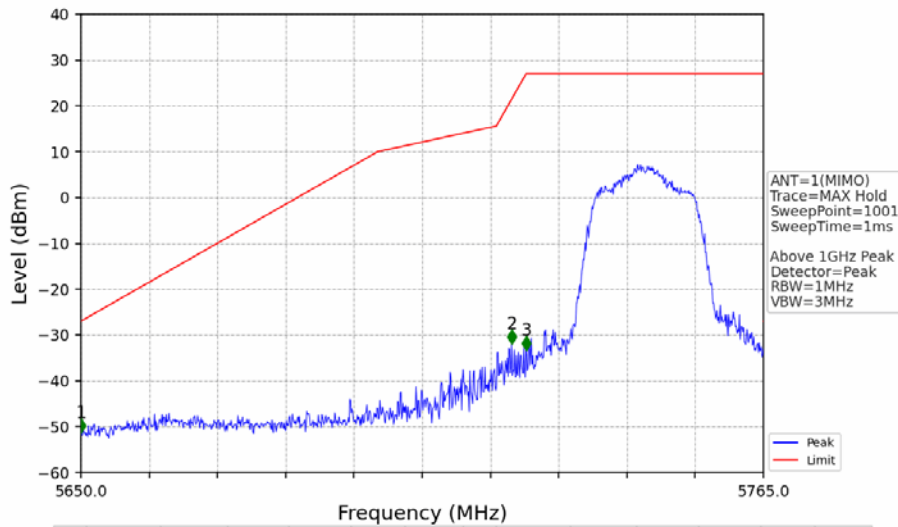

802.11ac(VHT20)_LCH_5745MHz_Ant1_NTNV

No	Frequency (MHz)	Level (dBm)	Limit (dBm)	Margin (dB)	Status	Remark	No	Frequency (MHz)	Level (dBm)	Limit (dBm)	Margin (dB)	Status	Remark
1	5650.000	-51.44	-27.00	22.45	Pass	Peak	3	5725.000	-33.42	27.00	58.43	Pass	Peak
2	5722.565	-31.90	21.45	51.36	Pass	Peak