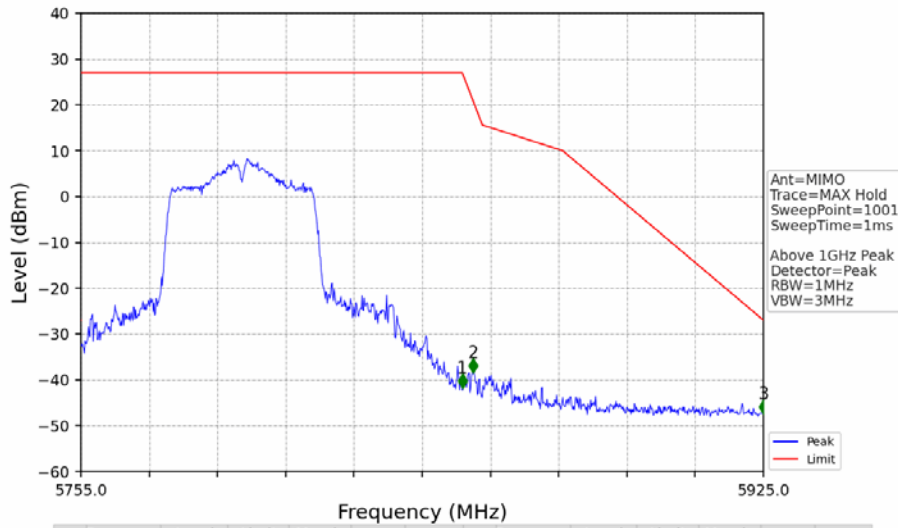

802.11n(HT40)_HCH_5795MHz_MIMO_NTNV

No	Frequency (MHz)	Level (dBm)	Limit (dBm)	Margin (dB)	Status	Remark	No	Frequency (MHz)	Level (dBm)	Limit (dBm)	Margin (dB)	Status	Remark
1	5850.000	-41.82	27.00	66.83	Pass	Peak	3	5925.000	-47.45	-27.00	18.46	Pass	Peak
2	5852.750	-38.44	20.73	57.18	Pass	Peak