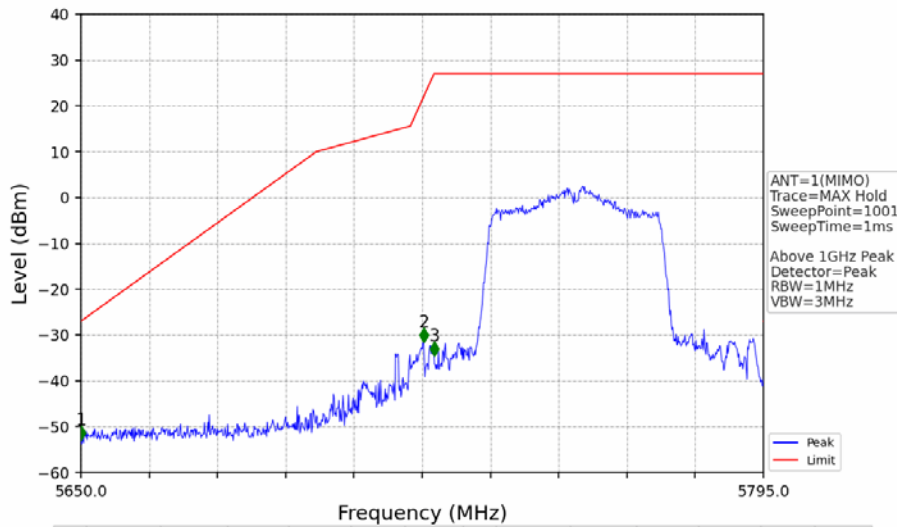

802.11n(HT40)_LCH_5755MHz_Ant1_NTNV

No	Frequency (MHz)	Level (dBm)	Limit (dBm)	Margin (dB)	Status	Remark	No	Frequency (MHz)	Level (dBm)	Limit (dBm)	Margin (dB)	Status	Remark
1	5650.000	-53.01	-27.00	24.02	Pass	Peak	3	5725.000	-34.55	27.00	59.56	Pass	Peak
2	5722.790	-31.67	21.96	51.64	Pass	Peak