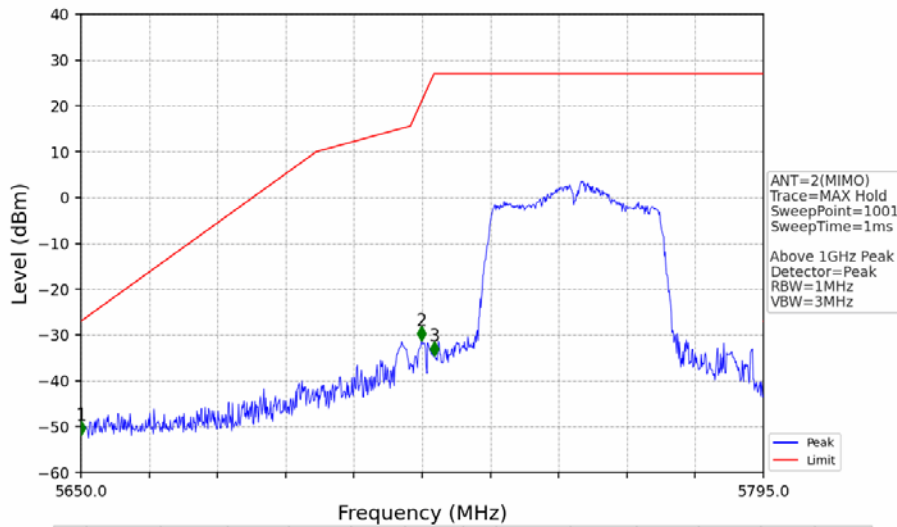

802.11ac(VHT40)_LCH_5755MHz_Ant2_NTNV

No	Frequency (MHz)	Level (dBm)	Limit (dBm)	Margin (dB)	Status	Remark	No	Frequency (MHz)	Level (dBm)	Limit (dBm)	Margin (dB)	Status	Remark
1	5650.000	-51.84	-27.00	22.85	Pass	Peak	3	5725.000	-34.64	27.00	59.65	Pass	Peak
2	5722.355	-31.30	20.97	50.27	Pass	Peak