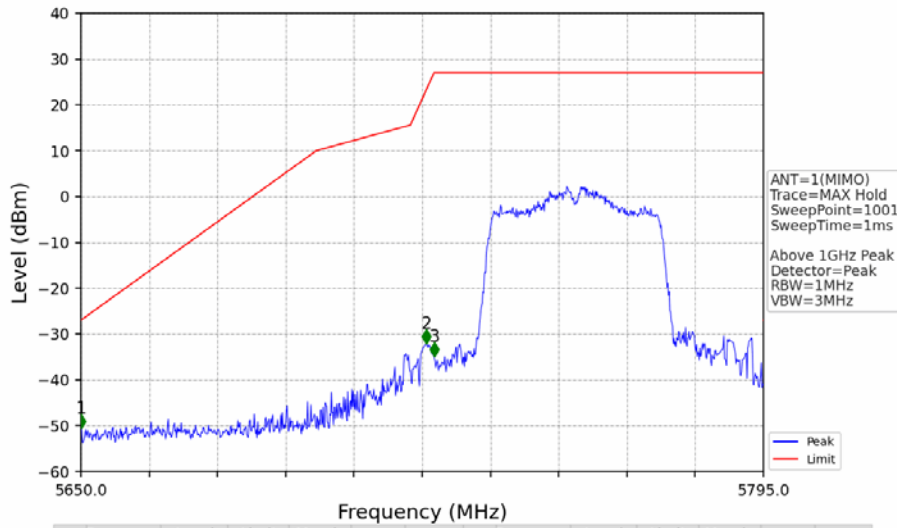

802.11ac(VHT40)_LCH_5755MHz_Ant1_NTNV

No	Frequency (MHz)	Level (dBm)	Limit (dBm)	Margin (dB)	Status	Remark	No	Frequency (MHz)	Level (dBm)	Limit (dBm)	Margin (dB)	Status	Remark
1	5650.000	-50.63	-27.00	21.64	Pass	Peak	3	5725.000	-34.98	27.00	59.99	Pass	Peak
2	5723.370	-32.12	23.28	53.41	Pass	Peak