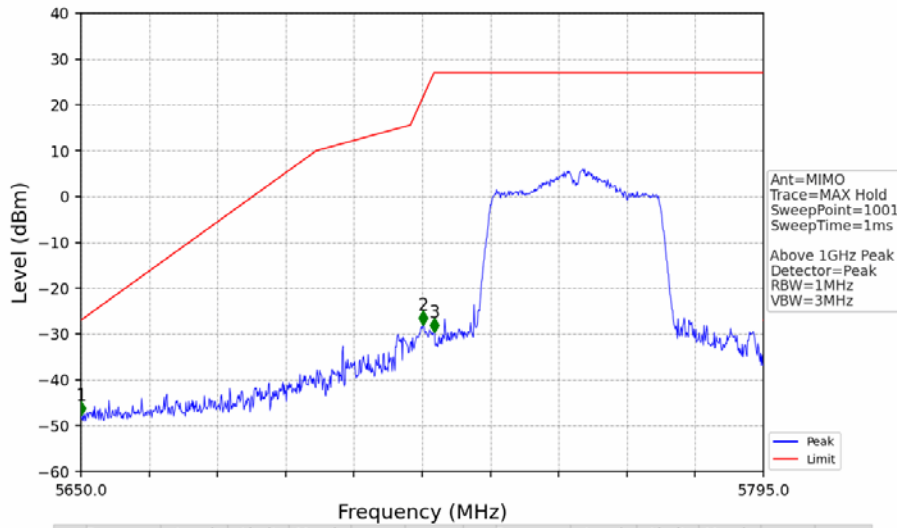

802.11n(HT40)_LCH_5755MHz_MIMO_NTNV

No	Frequency (MHz)	Level (dBm)	Limit (dBm)	Margin (dB)	Status	Remark	No	Frequency (MHz)	Level (dBm)	Limit (dBm)	Margin (dB)	Status	Remark
1	5650.000	-47.91	-27.00	18.92	Pass	Peak	3	5725.000	-29.65	27.00	54.66	Pass	Peak
2	5722.645	-28.08	21.63	47.72	Pass	Peak