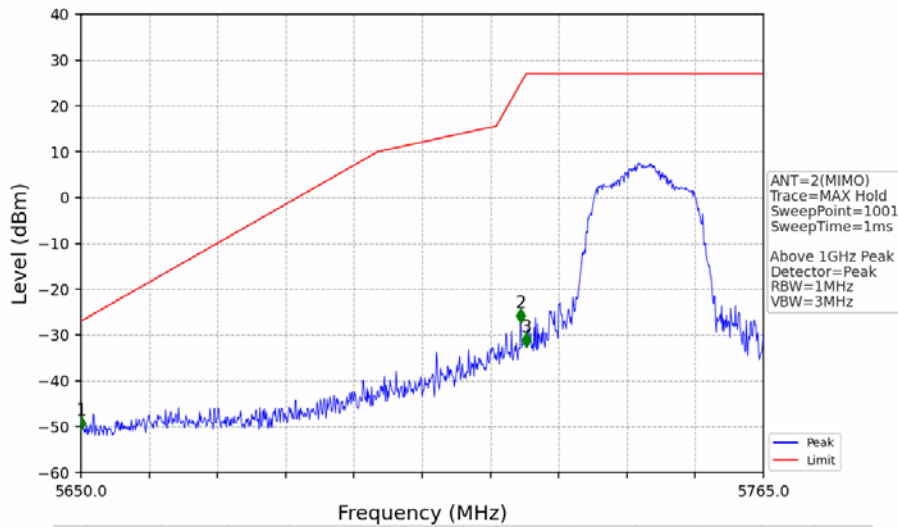

802.11n(HT20)_LCH_5745MHz_Ant2_NTNV

No	Frequency (MHz)	Level (dBm)	Limit (dBm)	Margin (dB)	Status	Remark	No	Frequency (MHz)	Level (dBm)	Limit (dBm)	Margin (dB)	Status	Remark
1	5650.000	-50.81	-27.00	21.82	Pass	Peak	3	5725.000	-32.71	27.00	57.72	Pass	Peak
2	5724.060	-27.45	24.86	50.31	Pass	Peak