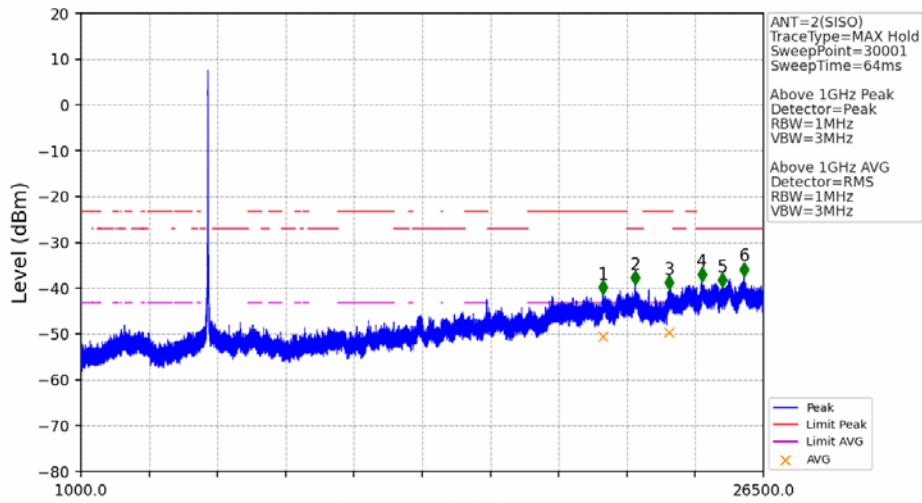

5.1.2 Test Graph

802.11a_LCH_5745MHz_Ant2_NTNV

No	Frequency (MHz)	Level (dBm)	Limit (dBm)	Margin (dB)	Status	Remark	No	Frequency (MHz)	Level (dBm)	Limit (dBm)	Margin (dB)	Status	Remark
1	20498.15	-41.44	-21.20	18.25	Pass	Peak	7	20498.15	-50.47	-41.20	7.28	Pass	AVG
2	21712.8	-39.32	-27.00	10.33	Pass	Peak	8	21712.8	/	-27.00	/	/	AVG
3	22984.4	-40.31	-21.20	17.12	Pass	Peak	9	22984.4	-49.65	-41.20	6.46	Pass	AVG
4	24202.45	-38.63	-27.00	9.64	Pass	Peak	10	24202.45	/	-27.00	/	/	AVG
5	24970.85	-39.84	-27.00	10.86	Pass	Peak	11	24970.85	/	-27.00	/	/	AVG
6	25774.95	-37.42	-27.00	8.43	Pass	Peak	12	25774.95	/	-27.00	/	/	AVG

802.11a_LCH_5745MHz_Ant2_NTNV

No	Frequency (MHz)	Level (dBm)	Limit (dBm)	Margin (dB)	Status	Remark	No	Frequency (MHz)	Level (dBm)	Limit (dBm)	Margin (dB)	Status	Remark
1	5650.000	-51.07	-27.00	22.08	Pass	Peak	3	5725.000	-33.55	27.00	58.55	Pass	Peak
2	5723.025	-29.08	22.50	49.59	Pass	Peak							

802.11a_MCH_5785MHz_Ant1_NTNV

No	Frequency (MHz)	Level (dBm)	Limit (dBm)	Margin (dB)	Status	Remark	No	Frequency (MHz)	Level (dBm)	Limit (dBm)	Margin (dB)	Status	Remark
1	20468.4	-38.33	-21.20	15.14	Pass	Peak	7	20468.4	-47.88	-41.20	4.69	Pass	AVG
2	21756.15	-37.42	-27.00	8.43	Pass	Peak	8	21756.15	/	-27.00	/	/	AVG
3	22981.85	-38.04	-21.20	14.85	Pass	Peak	9	22981.85	-46.39	-41.20	3.20	Pass	AVG
4	23766.4	-35.09	-21.20	11.90	Pass	Peak	10	23766.4	-44.76	-41.20	1.57	Pass	AVG
5	25260.7	-34.37	-27.00	5.38	Pass	Peak	11	25260.7	/	-27.00	/	/	AVG
6	26353.8	-35.85	-27.00	6.86	Pass	Peak	12	26353.8	/	-27.00	/	/	AVG