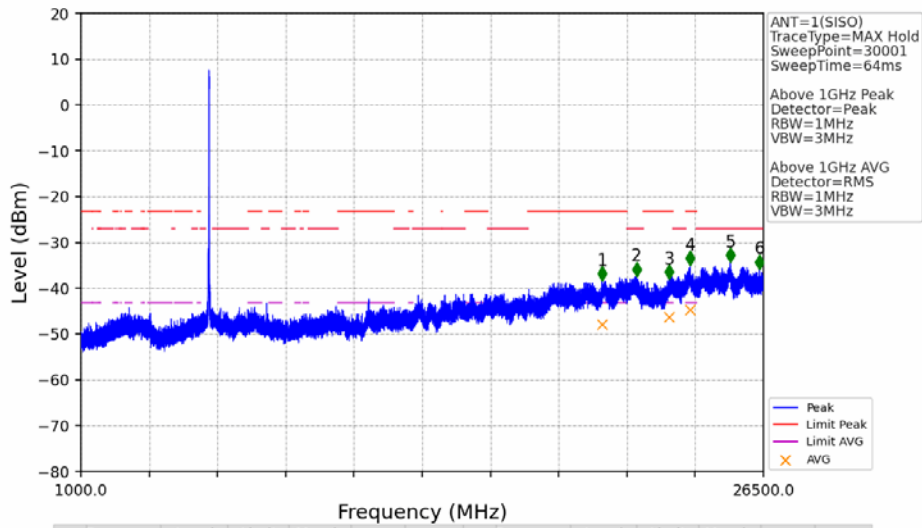

5.1.2 Test Graph

802.11a_LCH_5745MHz_Ant2_NTNV

No	Frequency (MHz)	Level (dBm)	Limit (dBm)	Margin (dB)	Status	Remark	No	Frequency (MHz)	Level (dBm)	Limit (dBm)	Margin (dB)	Status	Remark
1	20498.15	-41.44	-21.20	18.25	Pass	Peak	7	20498.15	-50.47	-41.20	7.28	Pass	AVG
2	21712.8	-39.32	-27.00	10.33	Pass	Peak	8	21712.8	/	-27.00	/	/	AVG
3	22984.4	-40.31	-21.20	17.12	Pass	Peak	9	22984.4	-49.65	-41.20	6.46	Pass	AVG
4	24202.45	-38.63	-27.00	9.64	Pass	Peak	10	24202.45	/	-27.00	/	/	AVG
5	24970.85	-39.84	-27.00	10.86	Pass	Peak	11	24970.85	/	-27.00	/	/	AVG
6	25774.95	-37.42	-27.00	8.43	Pass	Peak	12	25774.95	/	-27.00	/	/	AVG

802.11a_LCH_5745MHz_Ant2_NTNV

No	Frequency (MHz)	Level (dBm)	Limit (dBm)	Margin (dB)	Status	Remark	No	Frequency (MHz)	Level (dBm)	Limit (dBm)	Margin (dB)	Status	Remark
1	5650.000	-51.07	-27.00	22.08	Pass	Peak	3	5725.000	-33.55	27.00	58.55	Pass	Peak
2	5723.025	-29.08	22.50	49.59	Pass	Peak							

802.11a_MCH_5785MHz_Ant1_NTNV

No	Frequency (MHz)	Level (dBm)	Limit (dBm)	Margin (dB)	Status	Remark	No	Frequency (MHz)	Level (dBm)	Limit (dBm)	Margin (dB)	Status	Remark
1	20468.4	-38.33	-21.20	15.14	Pass	Peak	7	20468.4	-47.88	-41.20	4.69	Pass	AVG
2	21756.15	-37.42	-27.00	8.43	Pass	Peak	8	21756.15	/	-27.00	/	/	AVG
3	22981.85	-38.04	-21.20	14.85	Pass	Peak	9	22981.85	-46.39	-41.20	3.20	Pass	AVG
4	23766.4	-35.09	-21.20	11.90	Pass	Peak	10	23766.4	-44.76	-41.20	1.57	Pass	AVG
5	25260.7	-34.37	-27.00	5.38	Pass	Peak	11	25260.7	/	-27.00	/	/	AVG
6	26353.8	-35.85	-27.00	6.86	Pass	Peak	12	26353.8	/	-27.00	/	/	AVG