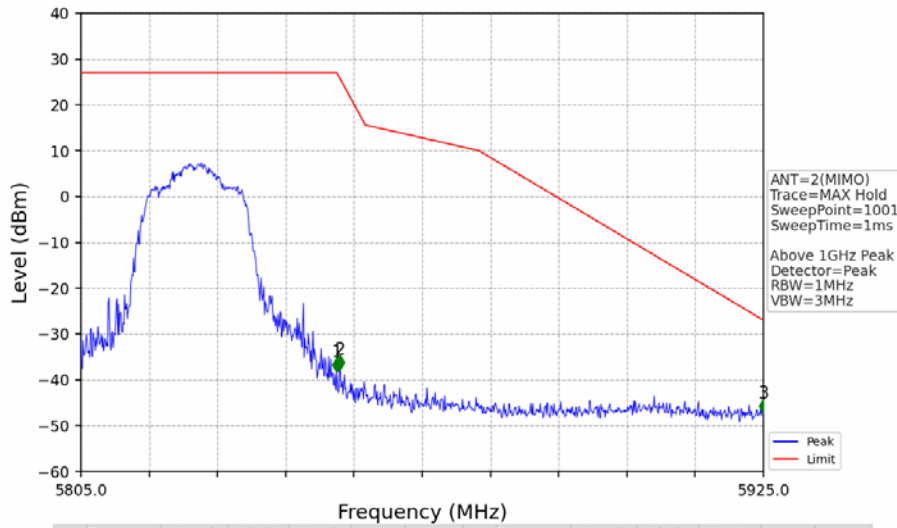

802.11n(HT20)_HCH_5825MHz_Ant2_NTNV

No	Frequency (MHz)	Level (dBm)	Limit (dBm)	Margin (dB)	Status	Remark	No	Frequency (MHz)	Level (dBm)	Limit (dBm)	Margin (dB)	Status	Remark
1	5850.000	-38.35	27.00	63.36	Pass	Peak	3	5925.000	-47.25	-27.00	18.26	Pass	Peak
2	5850.600	-37.80	25.63	61.44	Pass	Peak