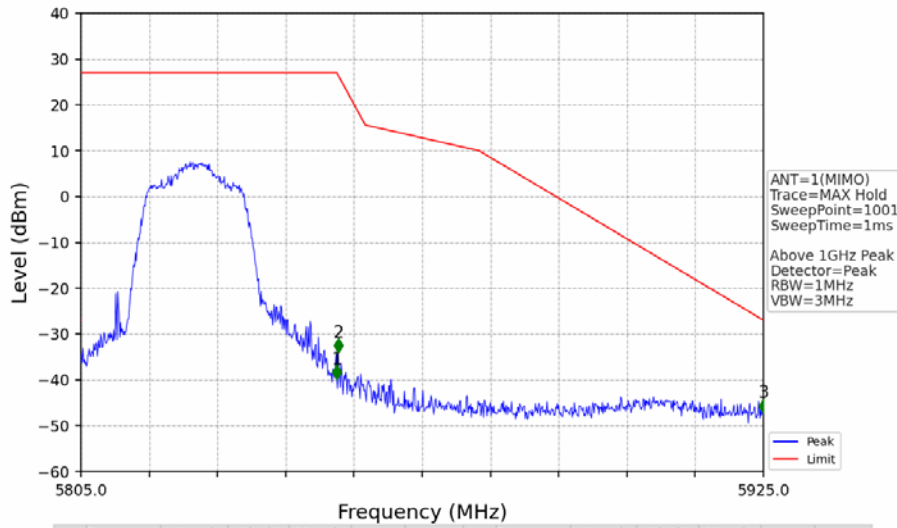

802.11ac(VHT20)_HCH_5825MHz_Ant1_NTNV

No	Frequency (MHz)	Level (dBm)	Limit (dBm)	Margin (dB)	Status	Remark	No	Frequency (MHz)	Level (dBm)	Limit (dBm)	Margin (dB)	Status	Remark
1	5850.000	-39.96	27.00	64.97	Pass	Peak	3	5925.000	-47.21	-27.00	18.22	Pass	Peak
2	5850.240	-34.12	26.45	58.59	Pass	Peak