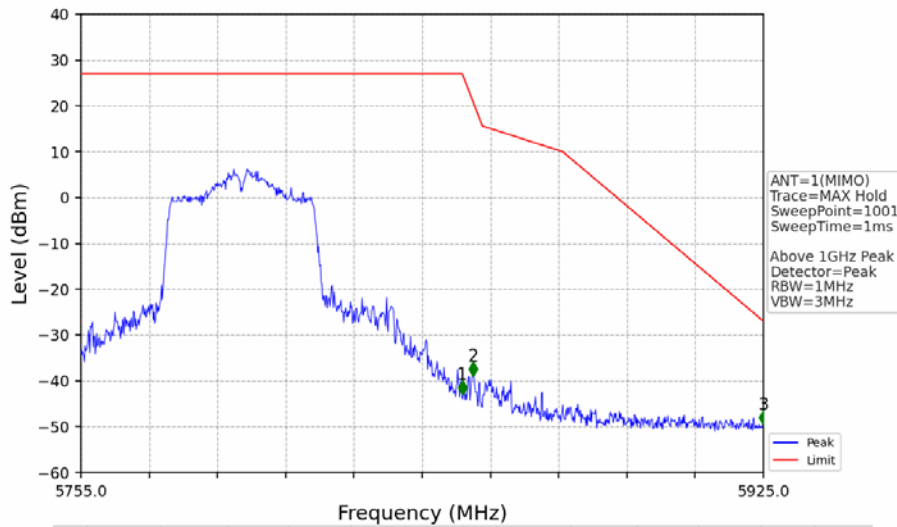

802.11n(HT40)_HCH_5795MHz_Ant1_NTNV

No	Frequency (MHz)	Level (dBm)	Limit (dBm)	Margin (dB)	Status	Remark	No	Frequency (MHz)	Level (dBm)	Limit (dBm)	Margin (dB)	Status	Remark
1	5850.000	-43.02	27.00	68.03	Pass	Peak	3	5925.000	-49.61	-27.00	20.62	Pass	Peak
2	5852.750	-39.03	20.73	57.77	Pass	Peak