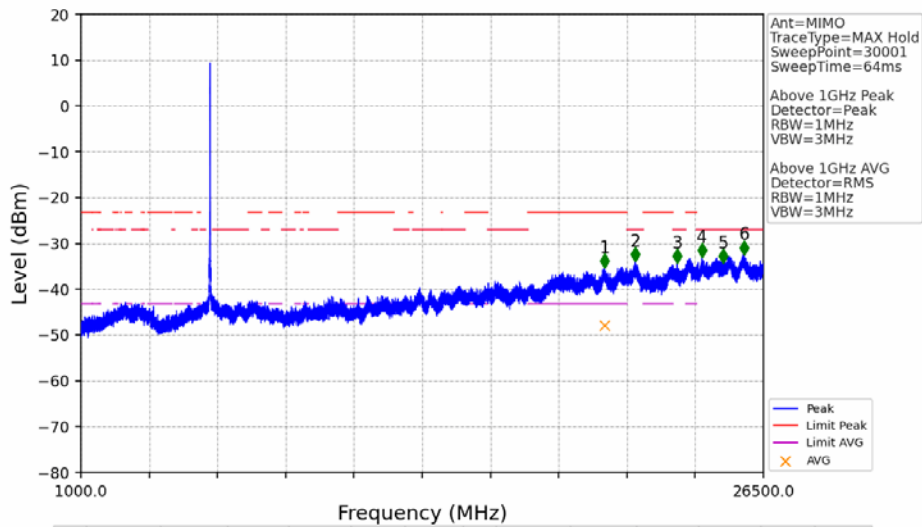

802.11n(HT20)_HCH_5825MHz_MIMO_NTNV

No	Frequency (MHz)	Level (dBm)	Limit (dBm)	Margin (dB)	Status	Remark	No	Frequency (MHz)	Level (dBm)	Limit (dBm)	Margin (dB)	Status	Remark
1	20570.4	-35.37	-21.20	12.18	Pass	Peak	7	20570.4	-47.97	-41.20	4.78	Pass	AVG
2	21706	-34.03	-27.00	5.04	Pass	Peak	8	21706	/	-27.00	/	/	AVG
3	23275.95	-34.39	-27.00	5.40	Pass	Peak	9	23275.95	/	-27.00	/	/	AVG
4	24197.35	-33.16	-27.00	4.17	Pass	Peak	10	24197.35	/	-27.00	/	/	AVG
5	24987	-34.36	-27.00	5.37	Pass	Peak	11	24987	/	-27.00	/	/	AVG
6	25771.55	-32.48	-27.00	3.49	Pass	Peak	12	25771.55	/	-27.00	/	/	AVG