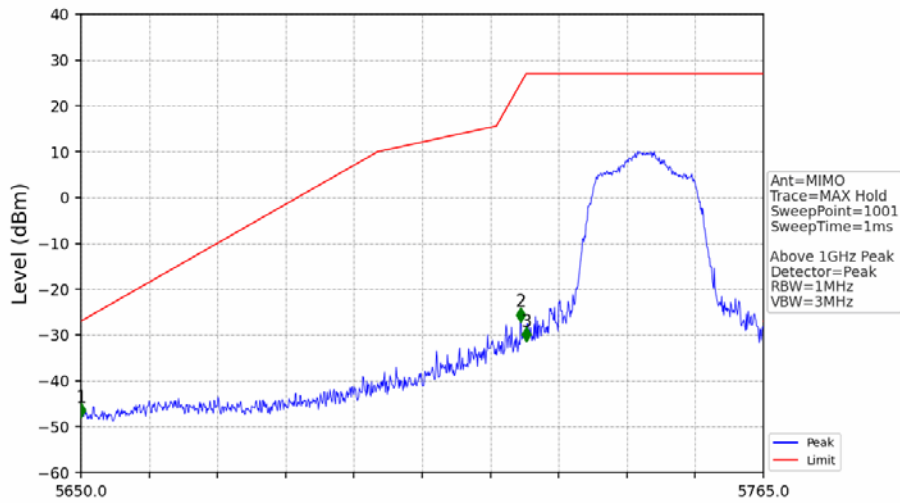

802.11n(HT20)_LCH_5745MHz_MIMO_NTNV

No	Frequency (MHz)	Level (dBm)	Limit (dBm)	Margin (dB)	Status	Remark	No	Frequency (MHz)	Level (dBm)	Limit (dBm)	Margin (dB)	Status	Remark
1	5650.000	-48.00	-27.00	19.01	Pass	Peak	3	5725.000	-31.50	27.00	56.51	Pass	Peak
2	5724.060	-27.14	24.86	50.01	Pass	Peak