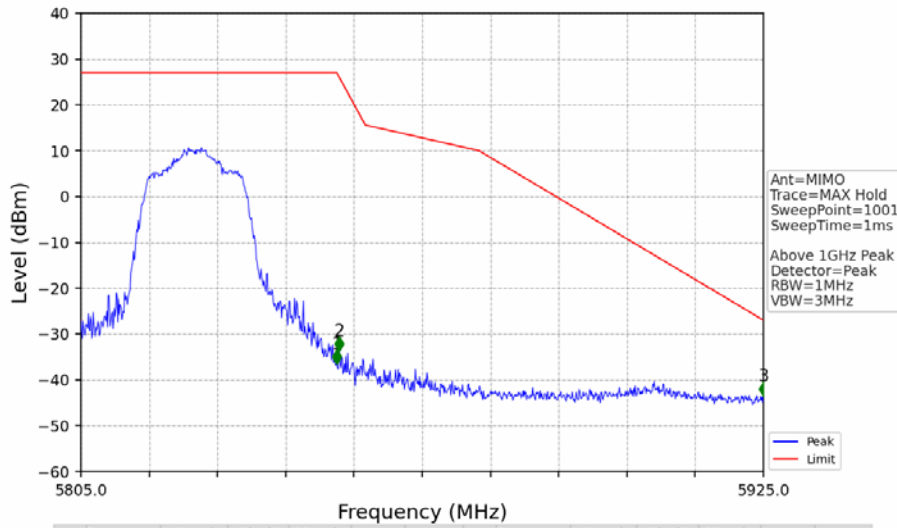

802.11n(HT20)_HCH_5825MHz_MIMO_NTNV

No	Frequency (MHz)	Level (dBm)	Limit (dBm)	Margin (dB)	Status	Remark	No	Frequency (MHz)	Level (dBm)	Limit (dBm)	Margin (dB)	Status	Remark
1	5850.000	-36.59	27.00	61.60	Pass	Peak	3	5925.000	-43.61	-27.00	14.62	Pass	Peak
2	5850.360	-33.78	26.18	57.97	Pass	Peak