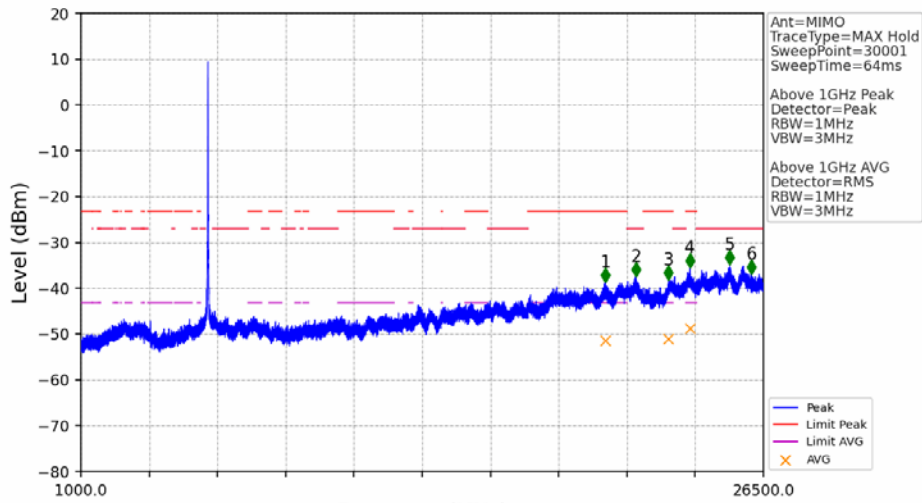

802.11n(HT20)_LCH_5745MHz_MIMO_NTNV

No	Frequency (MHz)	Level (dBm)	Limit (dBm)	Margin (dB)	Status	Remark	No	Frequency (MHz)	Level (dBm)	Limit (dBm)	Margin (dB)	Status	Remark
1	20589.1	-38.69	-21.20	15.50	Pass	Peak	7	20589.1	-51.35	-41.20	8.16	Pass	AVG
2	21734.05	-37.45	-27.00	8.46	Pass	Peak	8	21734.05	/	-27.00	/	/	AVG
3	22955.5	-38.24	-21.20	15.05	Pass	Peak	9	22955.5	-51.04	-41.20	7.85	Pass	AVG
4	23754.5	-35.62	-21.20	12.43	Pass	Peak	10	23754.5	-48.83	-41.20	5.64	Pass	AVG
5	25245.4	-34.85	-27.00	5.86	Pass	Peak	11	25245.4	/	-27.00	/	/	AVG
6	26046.1	-36.97	-27.00	7.98	Pass	Peak	12	26046.1	/	-27.00	/	/	AVG