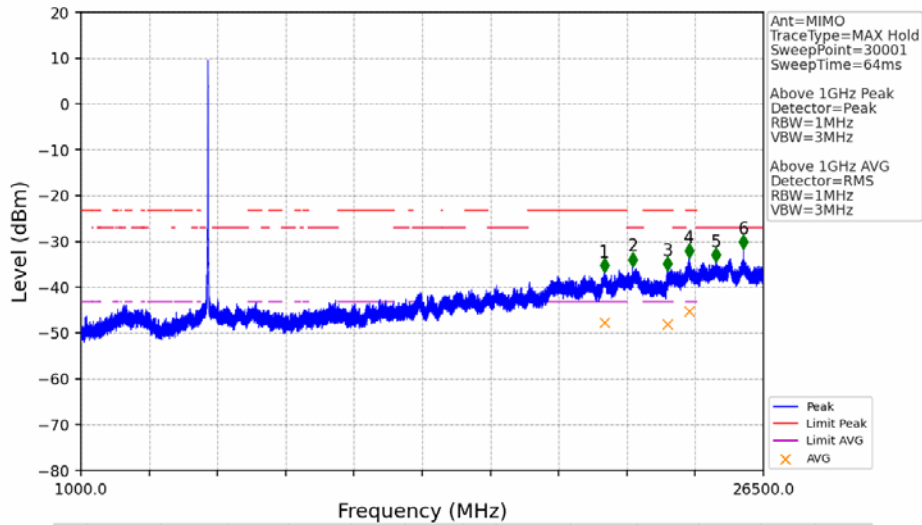

802.11ac(VHT20)_LCH_5745MHz_MIMO_NTNV

No	Frequency (MHz)	Level (dBm)	Limit (dBm)	Margin (dB)	Status	Remark	No	Frequency (MHz)	Level (dBm)	Limit (dBm)	Margin (dB)	Status	Remark
1	20552.55	-36.83	-21.20	13.63	Pass	Peak	7	20552.55	-47.64	-41.20	4.45	Pass	AVG
2	21607.4	-35.49	-27.00	6.50	Pass	Peak	8	21607.4	/	-27.00	/	/	AVG
3	22916.4	-36.39	-21.20	13.20	Pass	Peak	9	22916.4	-48.02	-41.20	4.83	Pass	AVG
4	23725.6	-33.67	-21.20	10.48	Pass	Peak	10	23725.6	-45.29	-41.20	2.10	Pass	AVG
5	24727.75	-34.50	-27.00	5.51	Pass	Peak	11	24727.75	/	-27.00	/	/	AVG
6	25760.5	-31.74	-27.00	2.75	Pass	Peak	12	25760.5	/	-27.00	/	/	AVG