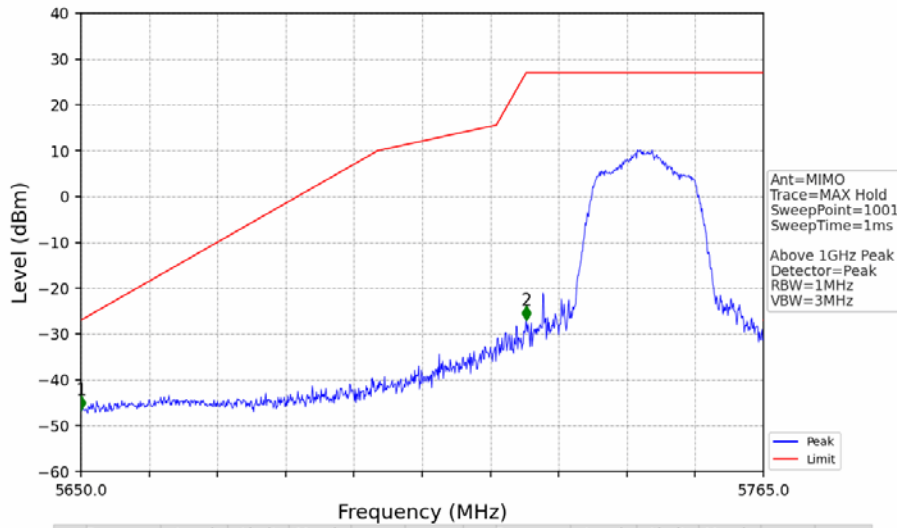

802.11ac(VHT20)_LCH_5745MHz_MIMO_NTNV

No	Frequency (MHz)	Level (dBm)	Limit (dBm)	Margin (dB)	Status	Remark	No	Frequency (MHz)	Level (dBm)	Limit (dBm)	Margin (dB)	Status	Remark
1	5650.000	-46.65	-27.00	17.66	Pass	Peak	2	5725.000	-26.99	27.00	52.00	Pass	Peak