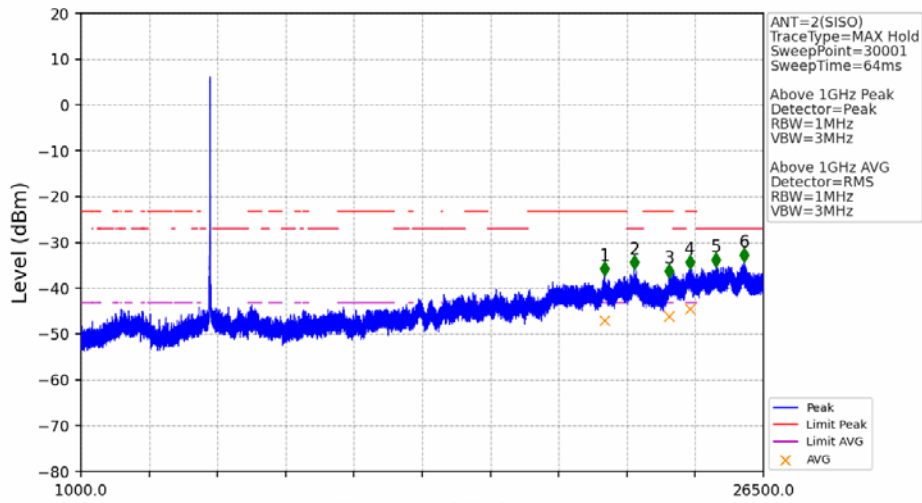

802.11a_HCH_5825MHz_Ant2_NTNV

No	Frequency (MHz)	Level (dBm)	Limit (dBm)	Margin (dB)	Status	Remark	No	Frequency (MHz)	Level (dBm)	Limit (dBm)	Margin (dB)	Status	Remark
1	20562.75	-37.30	-21.20	14.11	Pass	Peak	7	20562.75	-46.97	-41.20	3.78	Pass	AVG
2	21667.75	-35.89	-27.00	6.90	Pass	Peak	8	21667.75	/	-27.00	/	/	AVG
3	22974.2	-37.91	-21.20	14.72	Pass	Peak	9	22974.2	-46.20	-41.20	3.01	Pass	AVG
4	23749.4	-35.89	-21.20	12.70	Pass	Peak	10	23749.4	-44.54	-41.20	1.35	Pass	AVG
5	24732.85	-35.45	-27.00	6.46	Pass	Peak	11	24732.85	/	-27.00	/	/	AVG
6	25783.45	-34.28	-27.00	5.29	Pass	Peak	12	25783.45	/	-27.00	/	/	AVG