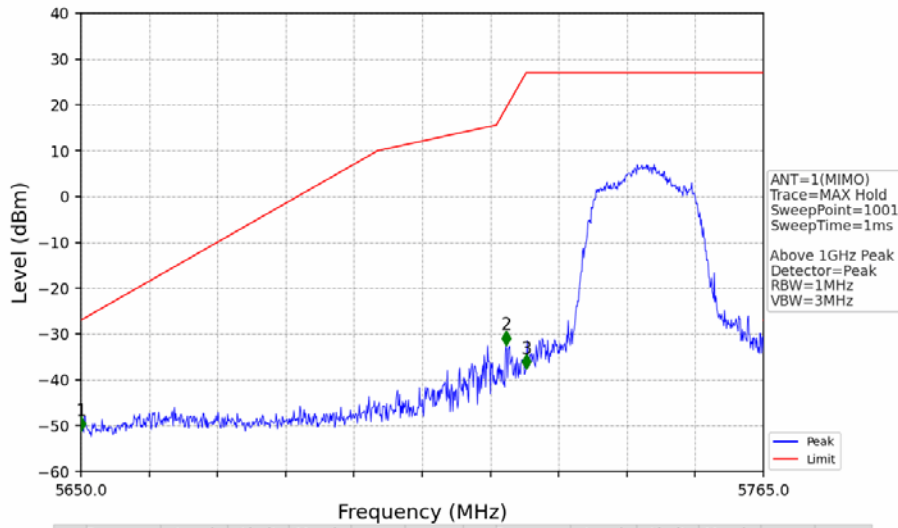

802.11n(HT20)_LCH_5745MHz_Ant1_NTNV

No	Frequency (MHz)	Level (dBm)	Limit (dBm)	Margin (dB)	Status	Remark	No	Frequency (MHz)	Level (dBm)	Limit (dBm)	Margin (dB)	Status	Remark
1	5650.000	-51.22	-27.00	22.23	Pass	Peak	3	5725.000	-37.67	27.00	62.68	Pass	Peak
2	5721.645	-32.42	19.35	49.78	Pass	Peak