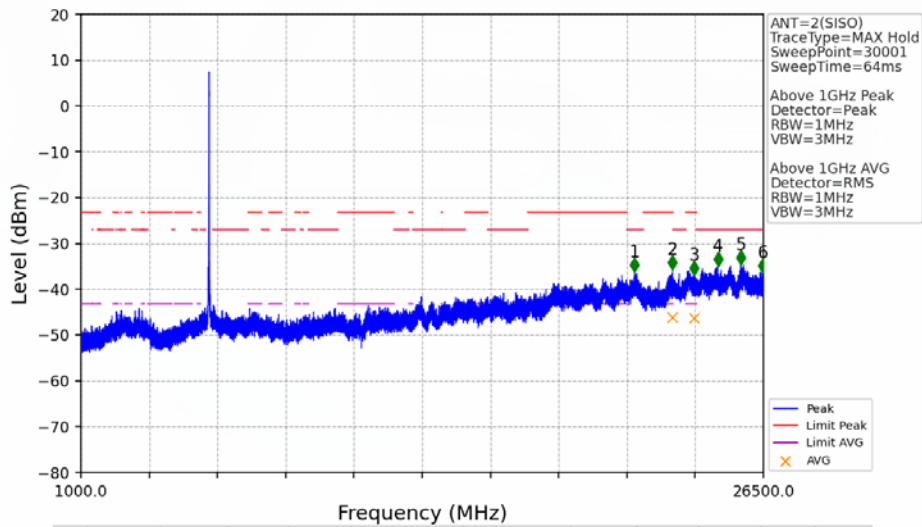

802.11a_MCH_5785MHz_Ant2_NTNV

No	Frequency (MHz)	Level (dBm)	Limit (dBm)	Margin (dB)	Status	Remark	No	Frequency (MHz)	Level (dBm)	Limit (dBm)	Margin (dB)	Status	Remark
1	21686.45	-36.30	-27.00	7.31	Pass	Peak	7	21686.45	/	-27.00	/	/	AVG
2	23108.5	-35.78	-21.20	12.59	Pass	Peak	8	23108.5	-46.19	-41.20	3.00	Pass	AVG
3	23917.7	-36.96	-21.20	13.77	Pass	Peak	9	23917.7	-46.24	-41.20	3.05	Pass	AVG
4	24798.3	-35.05	-27.00	6.06	Pass	Peak	10	24798.3	/	-27.00	/	/	AVG
5	25653.4	-34.75	-27.00	5.76	Pass	Peak	11	25653.4	/	-27.00	/	/	AVG
6	26461.75	-36.39	-27.00	7.40	Pass	Peak	12	26461.75	/	-27.00	/	/	AVG