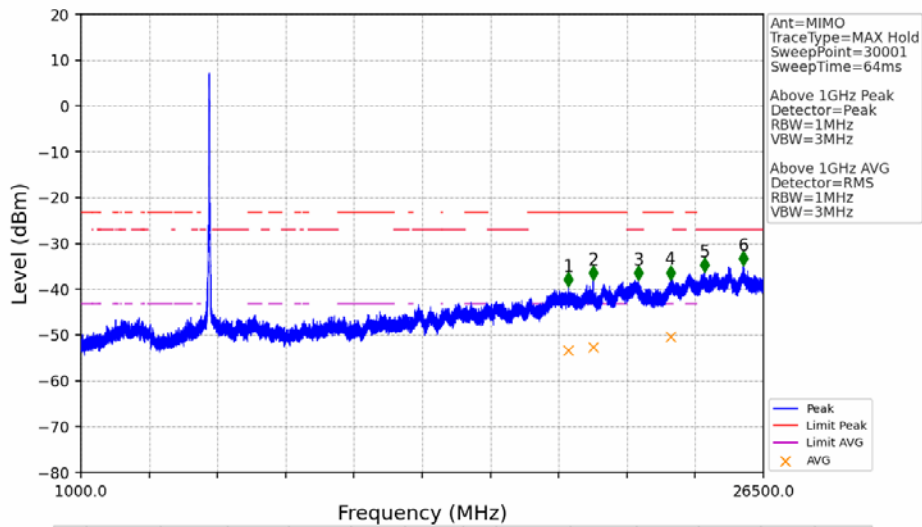

802.11n(HT40)_HCH_5795MHz_MIMO_NTNV

No	Frequency (MHz)	Level (dBm)	Limit (dBm)	Margin (dB)	Status	Remark	No	Frequency (MHz)	Level (dBm)	Limit (dBm)	Margin (dB)	Status	Remark
1	19219.75	-39.41	-21.20	16.22	Pass	Peak	7	19219.75	-53.29	-41.20	10.10	Pass	AVG
2	20140.3	-38.08	-21.20	14.89	Pass	Peak	8	20140.3	-52.59	-41.20	9.40	Pass	AVG
3	21813.95	-38.02	-27.00	9.03	Pass	Peak	9	21813.95	/	-27.00	/	/	AVG
4	23032.85	-37.94	-21.20	14.75	Pass	Peak	10	23032.85	-50.38	-41.20	7.19	Pass	AVG
5	24295.1	-36.26	-27.00	7.27	Pass	Peak	11	24295.1	/	-27.00	/	/	AVG
6	25759.65	-34.87	-27.00	5.88	Pass	Peak	12	25759.65	/	-27.00	/	/	AVG