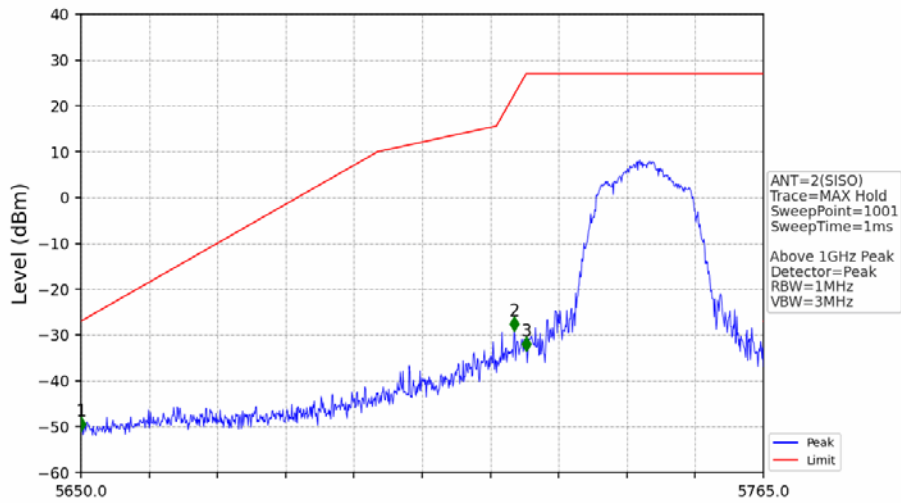

5.1.2 Test Graph

802.11a_LCH_5745MHz_Ant2_NTNV

No	Frequency (MHz)	Level (dBm)	Limit (dBm)	Margin (dB)	Status	Remark	No	Frequency (MHz)	Level (dBm)	Limit (dBm)	Margin (dB)	Status	Remark
1	20498.15	-41.44	-21.20	18.25	Pass	Peak	7	20498.15	-50.47	-41.20	7.28	Pass	AVG
2	21712.8	-39.32	-27.00	10.33	Pass	Peak	8	21712.8	/	-27.00	/	/	AVG
3	22984.4	-40.31	-21.20	17.12	Pass	Peak	9	22984.4	-49.65	-41.20	6.46	Pass	AVG
4	24202.45	-38.63	-27.00	9.64	Pass	Peak	10	24202.45	/	-27.00	/	/	AVG
5	24970.85	-39.84	-27.00	10.86	Pass	Peak	11	24970.85	/	-27.00	/	/	AVG
6	25774.95	-37.42	-27.00	8.43	Pass	Peak	12	25774.95	/	-27.00	/	/	AVG

802.11a_LCH_5745MHz_Ant2_NTNV

No	Frequency (MHz)	Level (dBm)	Limit (dBm)	Margin (dB)	Status	Remark	No	Frequency (MHz)	Level (dBm)	Limit (dBm)	Margin (dB)	Status	Remark
1	5650.000	-51.07	-27.00	22.08	Pass	Peak	3	5725.000	-33.55	27.00	58.55	Pass	Peak
2	5723.025	-29.08	22.50	49.59	Pass	Peak							