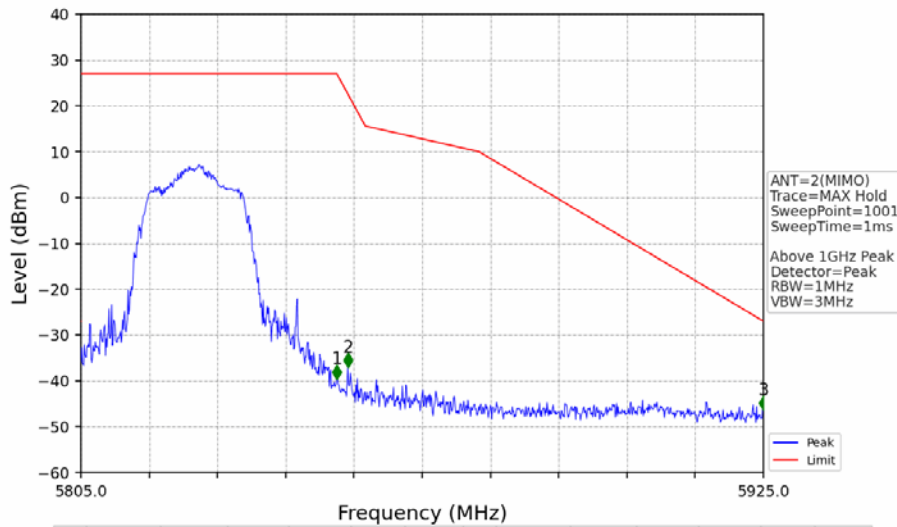

802.11ac(VHT20)_HCH_5825MHz_Ant2_NTNV

No	Frequency (MHz)	Level (dBm)	Limit (dBm)	Margin (dB)	Status	Remark	No	Frequency (MHz)	Level (dBm)	Limit (dBm)	Margin (dB)	Status	Remark
1	5850.000	-39.66	27.00	64.67	Pass	Peak	3	5925.000	-46.44	-27.00	17.45	Pass	Peak
2	5851.920	-37.09	22.62	57.72	Pass	Peak