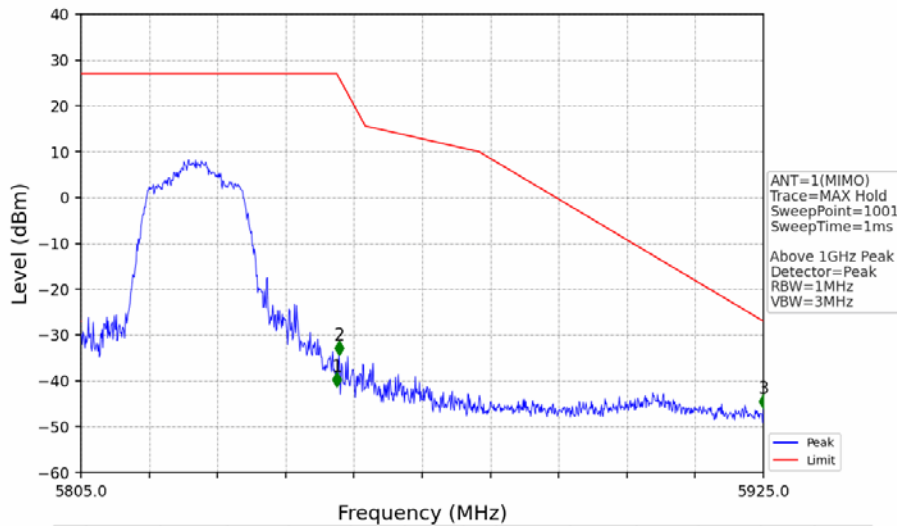

802.11n(HT20)_HCH_5825MHz_Ant1_NTNV

No	Frequency (MHz)	Level (dBm)	Limit (dBm)	Margin (dB)	Status	Remark	No	Frequency (MHz)	Level (dBm)	Limit (dBm)	Margin (dB)	Status	Remark
1	5850.000	-41.38	27.00	66.39	Pass	Peak	3	5925.000	-46.08	-27.00	17.09	Pass	Peak
2	5850.360	-34.42	26.18	58.60	Pass	Peak