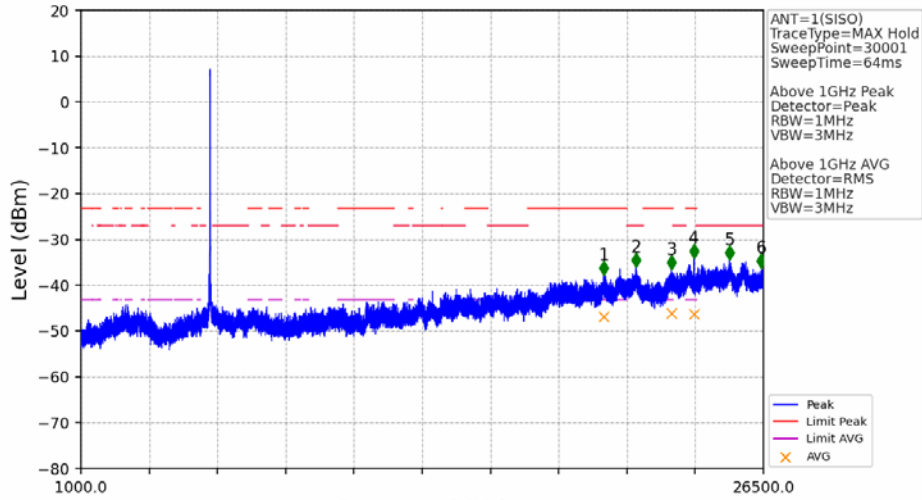

802.11a_HCH_5825MHz_Ant1_NTNV

No	Frequency (MHz)	Level (dBm)	Limit (dBm)	Margin (dB)	Status	Remark	No	Frequency (MHz)	Level (dBm)	Limit (dBm)	Margin (dB)	Status	Remark
1	20536.4	-37.91	-21.20	14.72	Pass	Peak	7	20536.4	-46.84	-41.20	3.65	Pass	AVG
2	21740	-36.10	-27.00	7.12	Pass	Peak	8	21740	/	-27.00	/	/	AVG
3	23049	-36.67	-21.20	13.48	Pass	Peak	9	23049	-46.06	-41.20	2.87	Pass	AVG
4	23908.35	-34.11	-21.20	10.92	Pass	Peak	10	23908.35	-46.23	-41.20	3.04	Pass	AVG
5	25227.55	-34.52	-27.00	5.53	Pass	Peak	11	25227.55	/	-27.00	/	/	AVG
6	26424.35	-36.23	-27.00	7.24	Pass	Peak	12	26424.35	/	-27.00	/	/	AVG