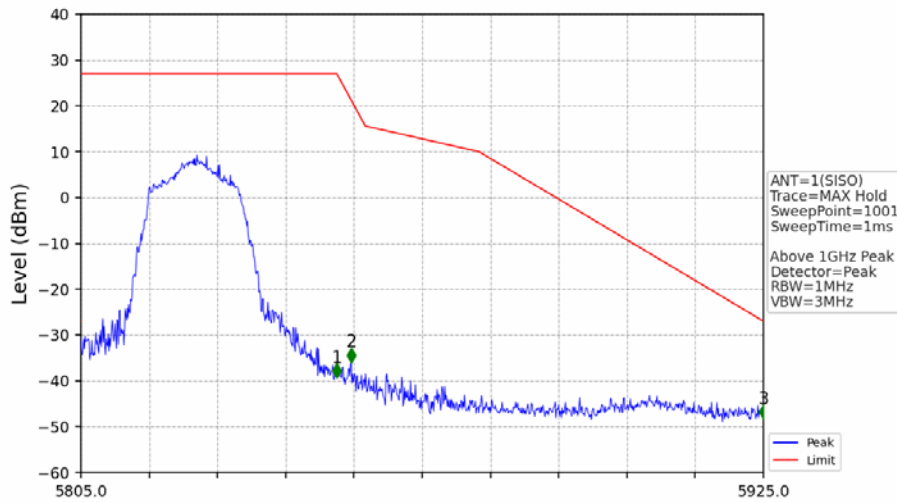

802.11a_HCH_5825MHz_Ant1_NTNV

No	Frequency (MHz)	Level (dBm)	Limit (dBm)	Margin (dB)	Status	Remark	No	Frequency (MHz)	Level (dBm)	Limit (dBm)	Margin (dB)	Status	Remark
1	5850.000	-39.33	27.00	64.34	Pass	Peak	3	5925.000	-48.36	-27.00	19.37	Pass	Peak
2	5852.520	-35.92	21.25	55.19	Pass	Peak