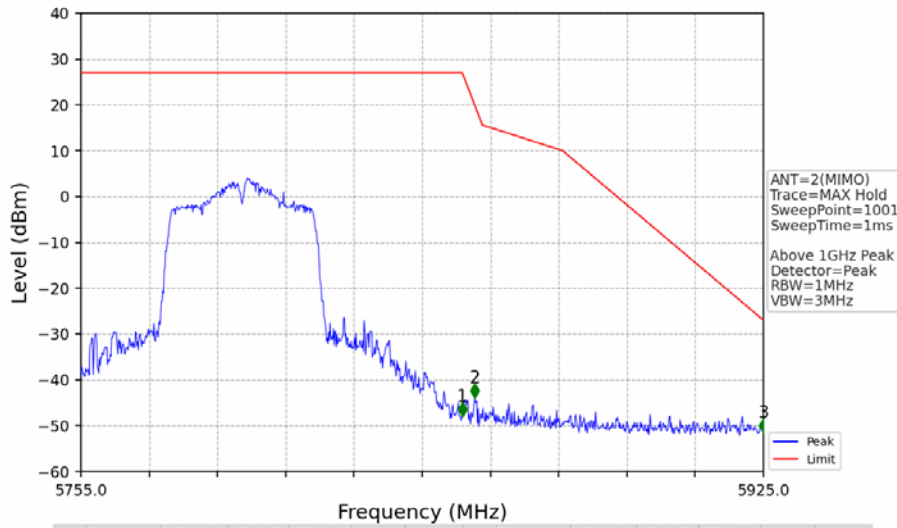

802.11n(HT40)_HCH_5795MHz_Ant2_NTNV

No	Frequency (MHz)	Level (dBm)	Limit (dBm)	Margin (dB)	Status	Remark	No	Frequency (MHz)	Level (dBm)	Limit (dBm)	Margin (dB)	Status	Remark
1	5850.000	-48.00	27.00	73.01	Pass	Peak	3	5925.000	-51.52	-27.00	22.52	Pass	Peak
2	5853.090	-43.95	19.95	61.91	Pass	Peak