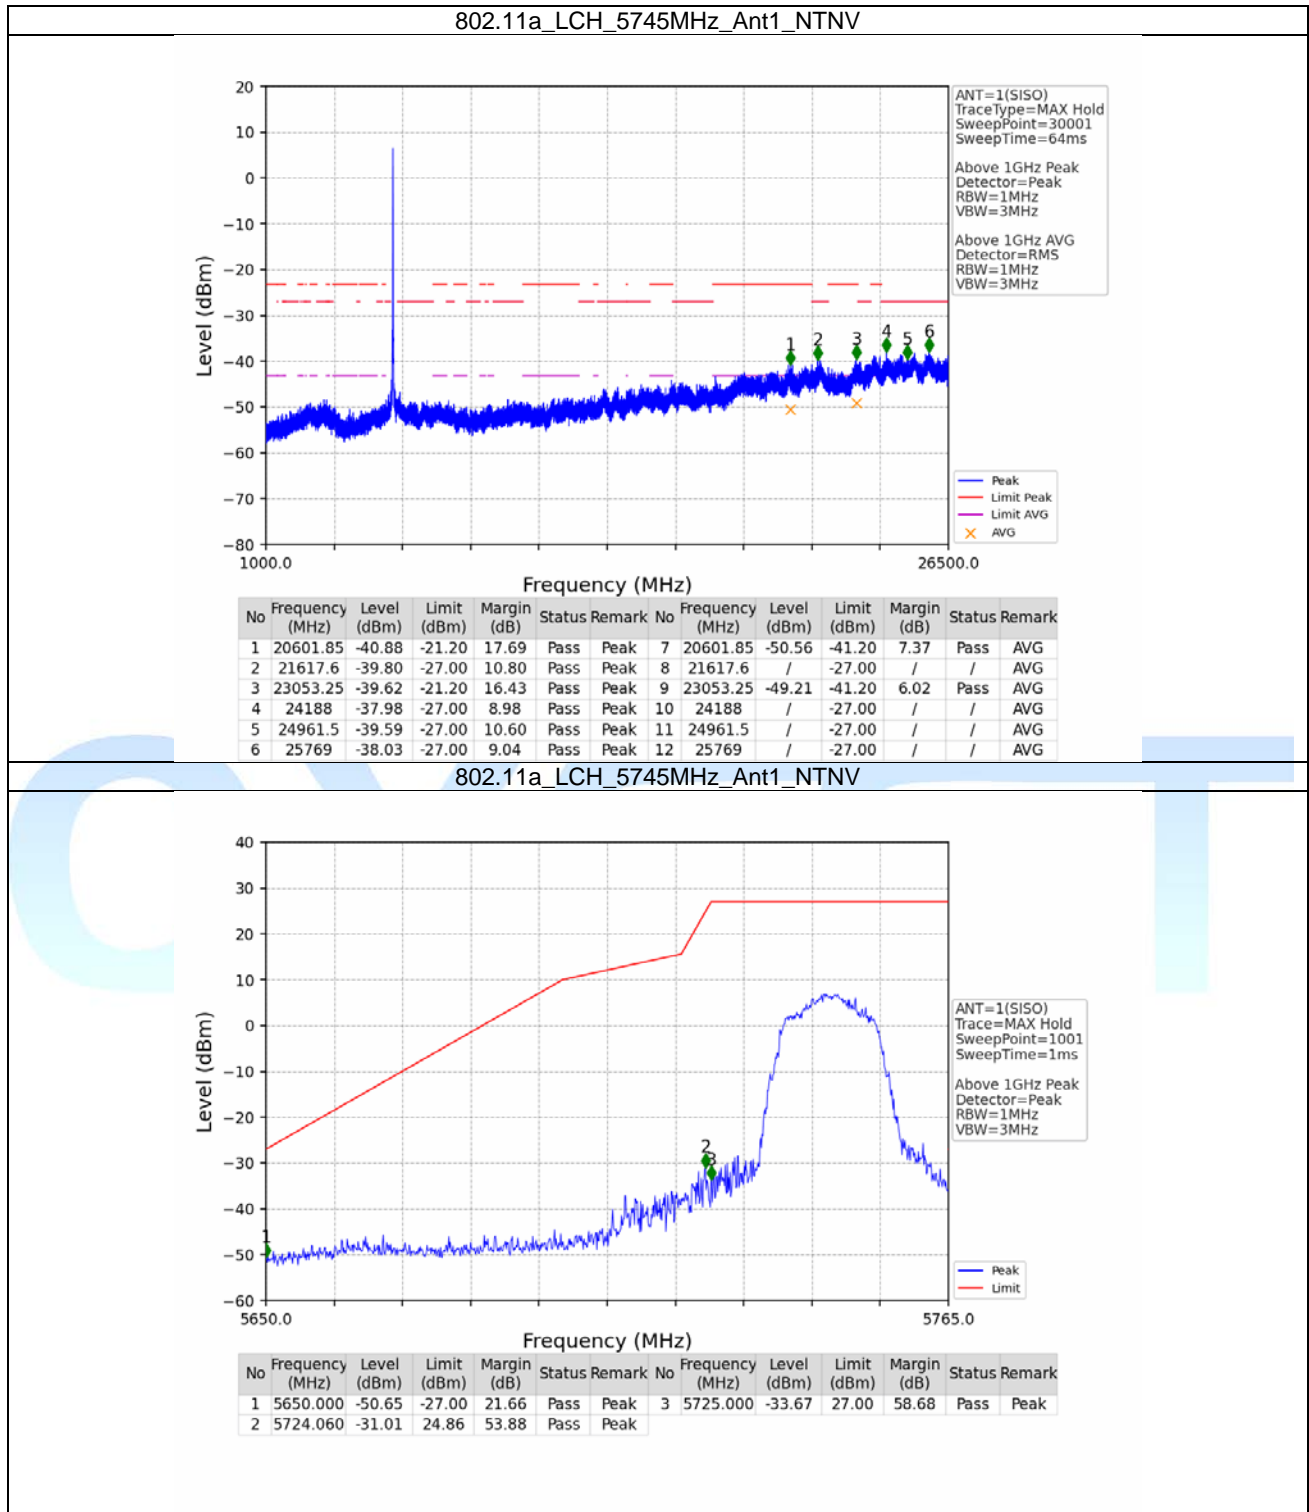

5.1.2 Test Graph

802.11a_LCH_5745MHz_Ant2_NTNV

No	Frequency (MHz)	Level (dBm)	Limit (dBm)	Margin (dB)	Status	Remark	No	Frequency (MHz)	Level (dBm)	Limit (dBm)	Margin (dB)	Status	Remark
1	20498.15	-41.44	-21.20	18.25	Pass	Peak	7	20498.15	-50.47	-41.20	7.28	Pass	AVG
2	21712.8	-39.32	-27.00	10.33	Pass	Peak	8	21712.8	/	-27.00	/	/	AVG
3	22984.4	-40.31	-21.20	17.12	Pass	Peak	9	22984.4	-49.65	-41.20	6.46	Pass	AVG
4	24202.45	-38.63	-27.00	9.64	Pass	Peak	10	24202.45	/	-27.00	/	/	AVG
5	24970.85	-39.84	-27.00	10.86	Pass	Peak	11	24970.85	/	-27.00	/	/	AVG
6	25774.95	-37.42	-27.00	8.43	Pass	Peak	12	25774.95	/	-27.00	/	/	AVG

802.11a_LCH_5745MHz_Ant2_NTNV

No	Frequency (MHz)	Level (dBm)	Limit (dBm)	Margin (dB)	Status	Remark	No	Frequency (MHz)	Level (dBm)	Limit (dBm)	Margin (dB)	Status	Remark
1	5650.000	-51.07	-27.00	22.08	Pass	Peak	3	5725.000	-33.55	27.00	58.55	Pass	Peak
2	5723.025	-29.08	22.50	49.59	Pass	Peak							