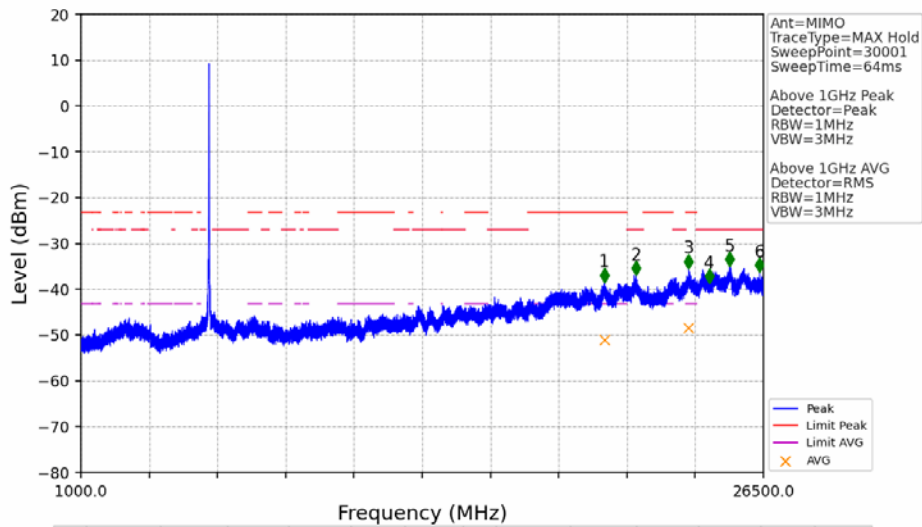

802.11ac(VHT20)_MCH_5785MHz_MIMO_NTNV

No	Frequency (MHz)	Level (dBm)	Limit (dBm)	Margin (dB)	Status	Remark	No	Frequency (MHz)	Level (dBm)	Limit (dBm)	Margin (dB)	Status	Remark
1	20553.4	-38.46	-21.20	15.27	Pass	Peak	7	20553.4	-51.07	-41.20	7.88	Pass	AVG
2	21745.95	-36.95	-27.00	7.96	Pass	Peak	8	21745.95	/	-27.00	/	/	AVG
3	23707.75	-35.48	-21.20	12.29	Pass	Peak	9	23707.75	-48.51	-41.20	5.32	Pass	AVG
4	24473.6	-38.69	-27.00	9.70	Pass	Peak	10	24473.6	/	-27.00	/	/	AVG
5	25240.3	-34.98	-27.00	5.99	Pass	Peak	11	25240.3	/	-27.00	/	/	AVG
6	26362.3	-36.34	-27.00	7.35	Pass	Peak	12	26362.3	/	-27.00	/	/	AVG