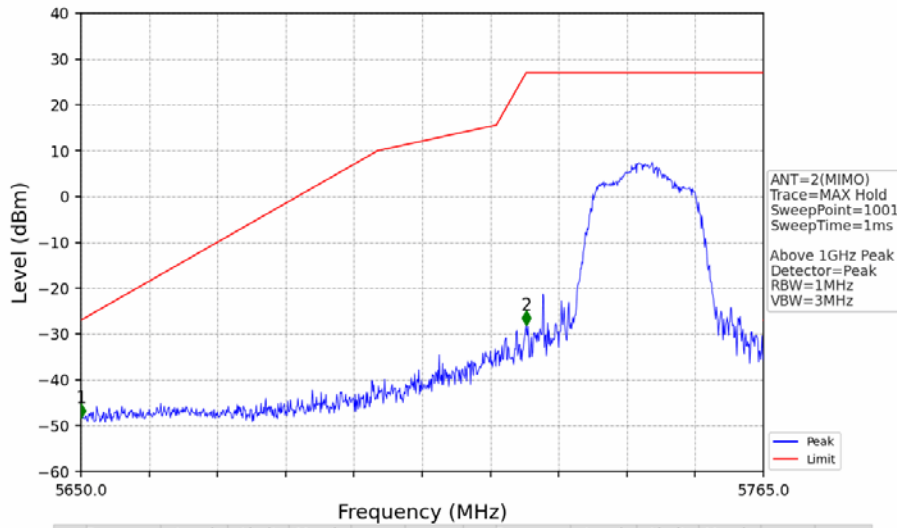

802.11ac(VHT20)_LCH_5745MHz_Ant2_NTNV

No	Frequency (MHz)	Level (dBm)	Limit (dBm)	Margin (dB)	Status	Remark	No	Frequency (MHz)	Level (dBm)	Limit (dBm)	Margin (dB)	Status	Remark
1	5650.000	-48.40	-27.00	19.41	Pass	Peak	2	5725.000	-28.11	27.00	53.12	Pass	Peak