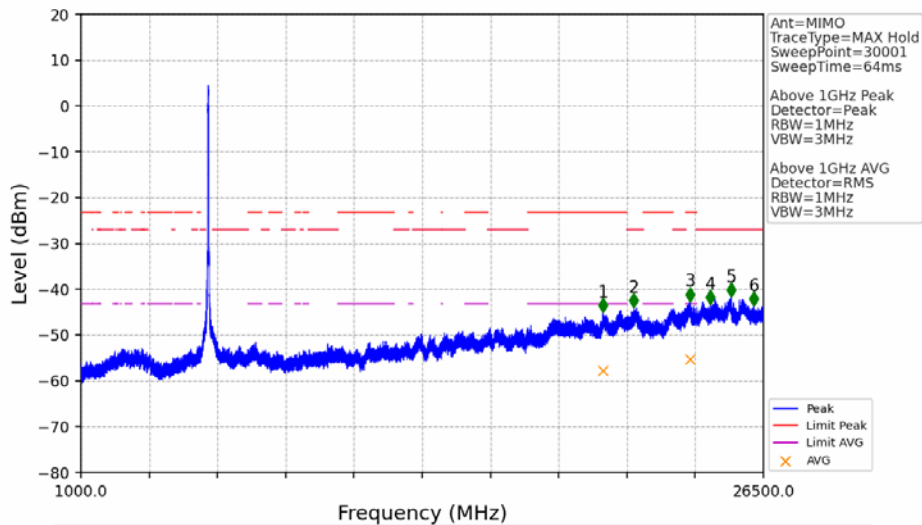

802.11n(HT40)_LCH_5755MHz_MIMO_NTNV

No	Frequency (MHz)	Level (dBm)	Limit (dBm)	Margin (dB)	Status	Remark	No	Frequency (MHz)	Level (dBm)	Limit (dBm)	Margin (dB)	Status	Remark
1	20506.65	-45.07	-21.20	21.88	Pass	Peak	7	20506.65	-57.78	-41.20	14.59	Pass	AVG
2	21661.8	-44.01	-27.00	15.02	Pass	Peak	8	21661.8	/	-27.00	/	/	AVG
3	23753.65	-42.72	-21.20	19.53	Pass	Peak	9	23753.65	-55.34	-41.20	12.15	Pass	AVG
4	24521.2	-43.35	-27.00	14.36	Pass	Peak	10	24521.2	/	-27.00	/	/	AVG
5	25292.15	-41.75	-27.00	12.76	Pass	Peak	11	25292.15	/	-27.00	/	/	AVG
6	26138.75	-43.73	-27.00	14.74	Pass	Peak	12	26138.75	/	-27.00	/	/	AVG