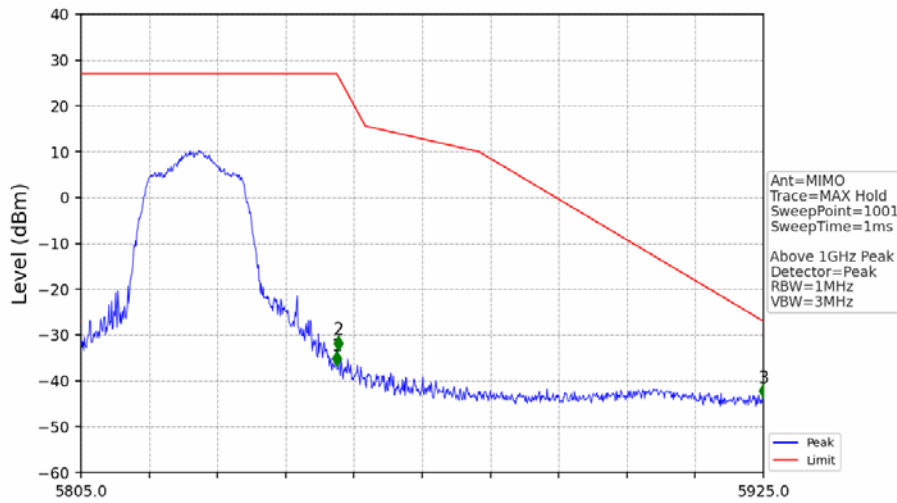

802.11ac(VHT20)_HCH_5825MHz_MIMO_NTNV

No	Frequency (MHz)	Level (dBm)	Limit (dBm)	Margin (dB)	Status	Remark	No	Frequency (MHz)	Level (dBm)	Limit (dBm)	Margin (dB)	Status	Remark
1	5850.000	-36.80	27.00	61.81	Pass	Peak	3	5925.000	-43.80	-27.00	14.81	Pass	Peak
2	5850.240	-33.28	26.45	57.74	Pass	Peak