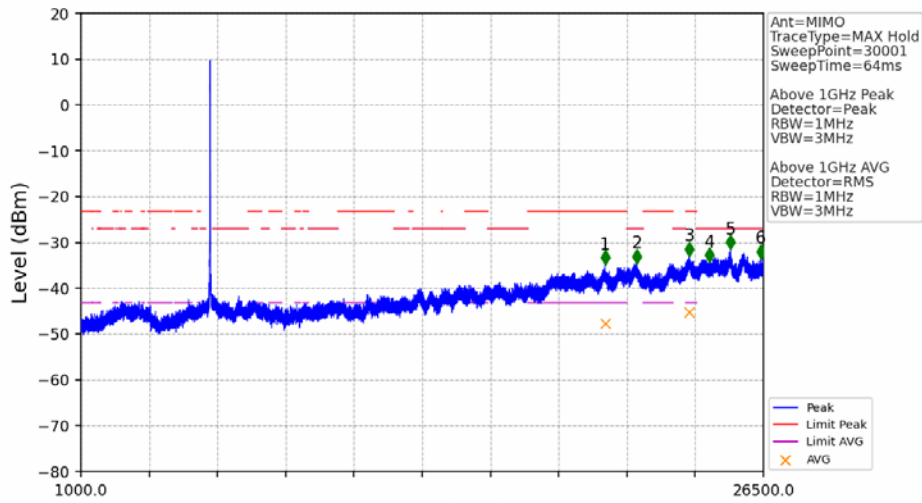

802.11ac(VHT20)_HCH_5825MHz_MIMO_NTNV

No	Frequency (MHz)	Level (dBm)	Limit (dBm)	Margin (dB)	Status	Remark	No	Frequency (MHz)	Level (dBm)	Limit (dBm)	Margin (dB)	Status	Remark
1	20578.05	-34.89	-21.20	11.70	Pass	Peak	7	20578.05	-47.64	-41.20	4.45	Pass	AVG
2	21762.1	-34.61	-27.00	5.62	Pass	Peak	8	21762.1	/	-27.00	/	/	AVG
3	23720.5	-33.00	-21.20	9.81	Pass	Peak	9	23720.5	-45.32	-41.20	2.13	Pass	AVG
4	24488.9	-34.35	-27.00	5.36	Pass	Peak	10	24488.9	/	-27.00	/	/	AVG
5	25274.3	-31.51	-27.00	2.52	Pass	Peak	11	25274.3	/	-27.00	/	/	AVG
6	26396.3	-33.55	-27.00	4.56	Pass	Peak	12	26396.3	/	-27.00	/	/	AVG