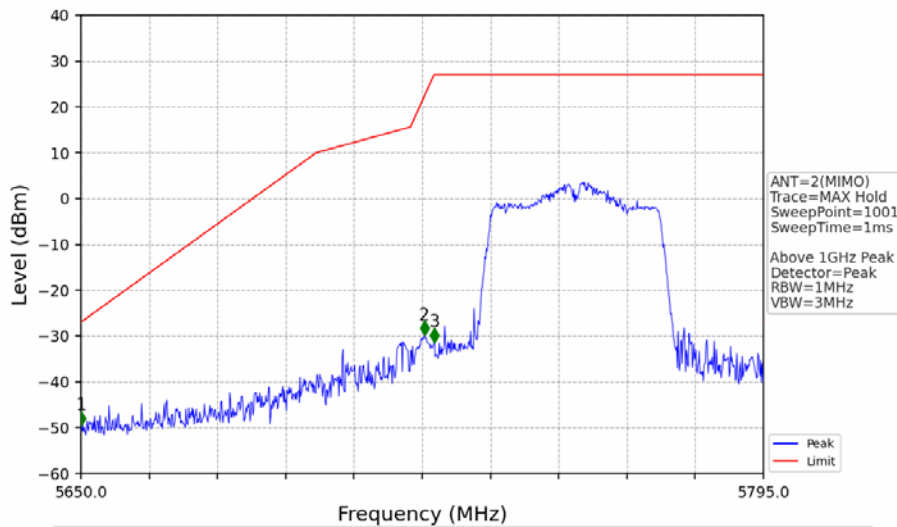

802.11n(HT40)_LCH_5755MHz_Ant2_NTNV

No	Frequency (MHz)	Level (dBm)	Limit (dBm)	Margin (dB)	Status	Remark	No	Frequency (MHz)	Level (dBm)	Limit (dBm)	Margin (dB)	Status	Remark
1	5650.000	-49.52	-27.00	20.52	Pass	Peak	3	5725.000	-31.35	27.00	56.36	Pass	Peak
2	5722.935	-29.80	22.29	50.10	Pass	Peak