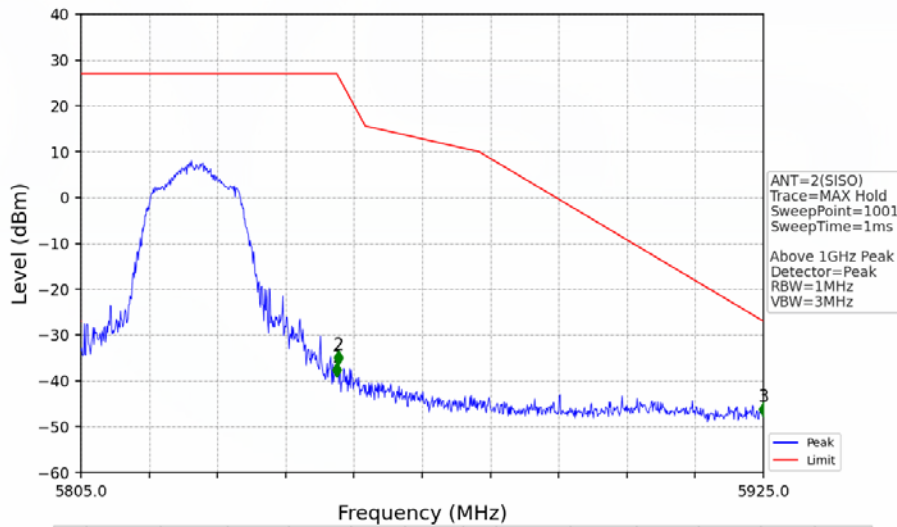

802.11a_HCH_5825MHz_Ant2_NTNV

No	Frequency (MHz)	Level (dBm)	Limit (dBm)	Margin (dB)	Status	Remark	No	Frequency (MHz)	Level (dBm)	Limit (dBm)	Margin (dB)	Status	Remark
1	5850.000	-39.26	27.00	64.27	Pass	Peak	3	5925.000	-47.82	-27.00	18.83	Pass	Peak
2	5850.240	-36.60	26.45	61.07	Pass	Peak