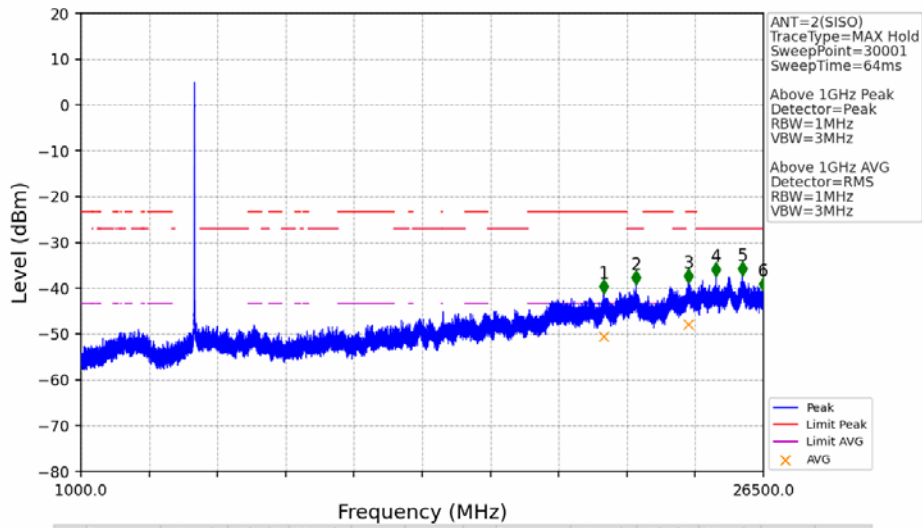

802.11a_HCH_5240MHz_Ant2_NTNV

No	Frequency (MHz)	Level (dBm)	Limit (dBm)	Margin (dB)	Status	Remark	No	Frequency (MHz)	Level (dBm)	Limit (dBm)	Margin (dB)	Status	Remark
1	20532.15	-41.20	-21.20	17.91	Pass	Peak	7	20532.15	-50.50	-41.20	7.21	Pass	AVG
2	21745.95	-39.29	-27.00	10.20	Pass	Peak	8	21745.95	/	-27.00	/	/	AVG
3	23700.1	-38.92	-21.20	15.63	Pass	Peak	9	23700.1	-47.98	-41.20	4.70	Pass	AVG
4	24732	-37.52	-27.00	8.44	Pass	Peak	10	24732	/	-27.00	/	/	AVG
5	25709.5	-37.39	-27.00	8.30	Pass	Peak	11	25709.5	/	-27.00	/	/	AVG
6	26488.1	-40.66	-27.00	11.57	Pass	Peak	12	26488.1	/	-27.00	/	/	AVG