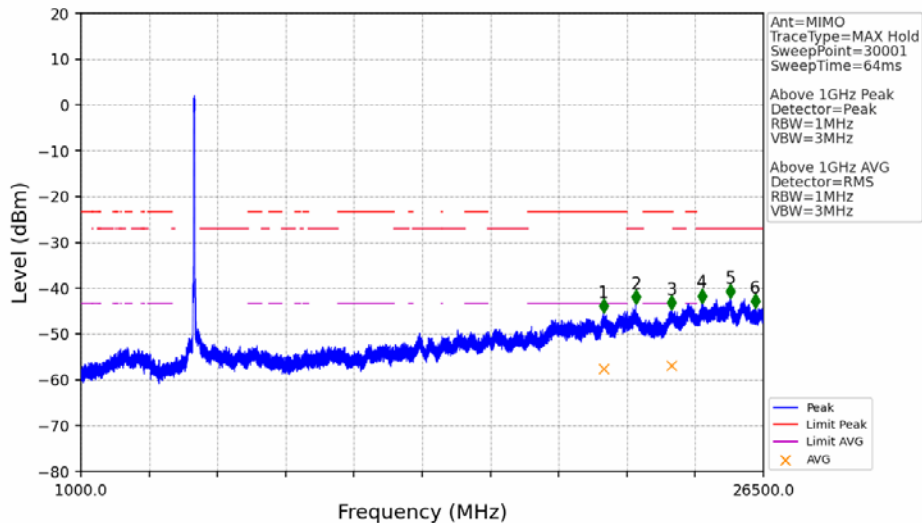

802.11ax(HEW40)_HCH_5230MHz_RU484_Left_MIMO_NTNV

No	Frequency (MHz)	Level (dBm)	Limit (dBm)	Margin (dB)	Status	Remark	No	Frequency (MHz)	Level (dBm)	Limit (dBm)	Margin (dB)	Status	Remark
1	20523.65	-45.47	-21.20	22.18	Pass	Peak	7	20523.65	-57.57	-41.20	14.28	Pass	AVG
2	21726.4	-43.54	-27.00	14.45	Pass	Peak	8	21726.4	/	-27.00	/	/	AVG
3	23072.8	-44.72	-21.20	21.43	Pass	Peak	9	23072.8	-56.91	-41.20	13.62	Pass	AVG
4	24195.65	-43.24	-27.00	14.15	Pass	Peak	10	24195.65	/	-27.00	/	/	AVG
5	25262.4	-42.31	-27.00	13.22	Pass	Peak	11	25262.4	/	-27.00	/	/	AVG
6	26188.9	-44.33	-27.00	15.24	Pass	Peak	12	26188.9	/	-27.00	/	/	AVG