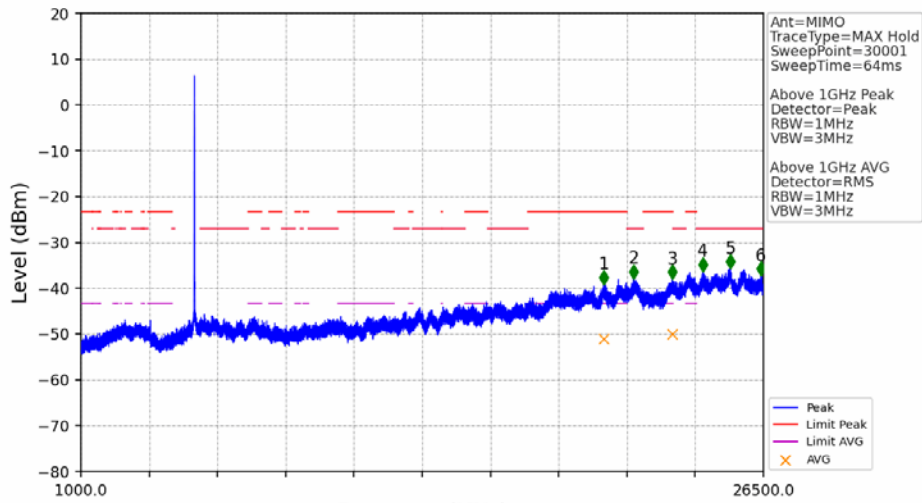

802.11ac(VHT20)_HCH_5240MHz_MIMO_NTNV

No	Frequency (MHz)	Level (dBm)	Limit (dBm)	Margin (dB)	Status	Remark	No	Frequency (MHz)	Level (dBm)	Limit (dBm)	Margin (dB)	Status	Remark
1	20539.8	-39.17	-21.20	15.88	Pass	Peak	7	20539.8	-51.04	-41.20	7.75	Pass	AVG
2	21647.35	-37.93	-27.00	8.84	Pass	Peak	8	21647.35	/	-27.00	/	/	AVG
3	23085.55	-38.10	-21.20	14.81	Pass	Peak	9	23085.55	-50.05	-41.20	6.76	Pass	AVG
4	24230.5	-36.36	-27.00	7.27	Pass	Peak	10	24230.5	/	-27.00	/	/	AVG
5	25258.15	-35.76	-27.00	6.67	Pass	Peak	11	25258.15	/	-27.00	/	/	AVG
6	26398.85	-37.30	-27.00	8.21	Pass	Peak	12	26398.85	/	-27.00	/	/	AVG