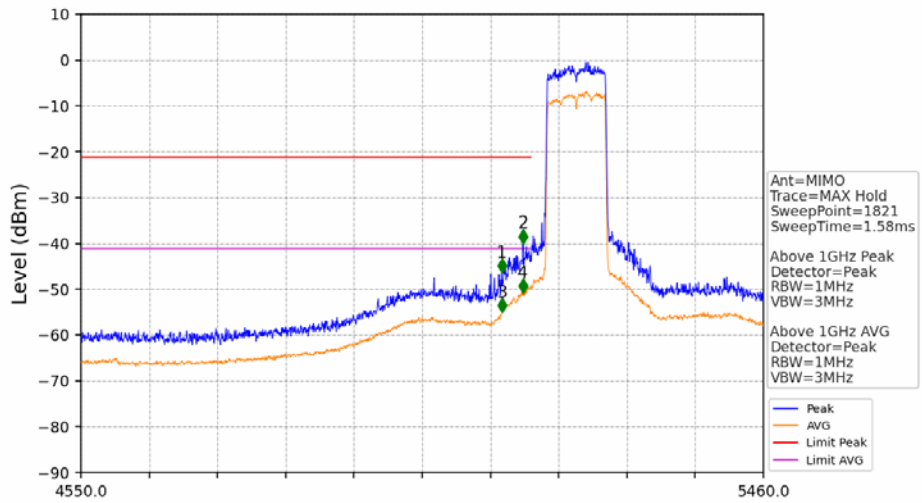

802.11ax(HEW80)_MCH_5210MHz_RU996_Left_MIMO_NTNV

No	Frequency (MHz)	Level (dBm)	Limit (dBm)	Margin (dB)	Status	Remark	No	Frequency (MHz)	Level (dBm)	Limit (dBm)	Margin (dB)	Status	Remark
1	5111.000	-46.45	-21.20	23.16	Pass	Peak	3	5111.000	/	-21.20	/	/	AVG
2	5139.500	-40.01	-21.20	16.72	Pass	Peak	4	5139.500	/	-21.20	/	/	AVG