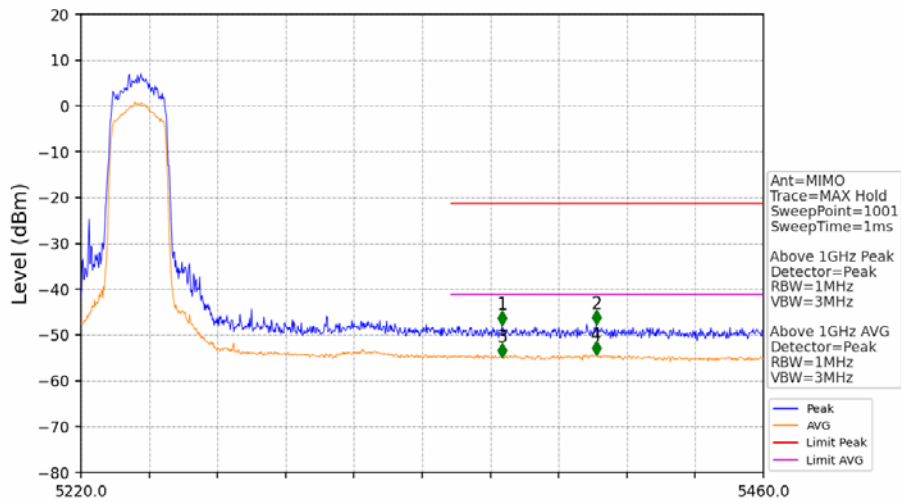

802.11ax(HEW20)_HCH_5240MHz_RU242_Left_MIMO_NTNV

No	Frequency (MHz)	Level (dBm)	Limit (dBm)	Margin (dB)	Status	Remark	No	Frequency (MHz)	Level (dBm)	Limit (dBm)	Margin (dB)	Status	Remark
1	5368.080	-47.84	-21.20	24.55	Pass	Peak	3	5368.080	/	-21.20	/	/	AVG
2	5401.200	-47.64	-21.20	24.35	Pass	Peak	4	5401.200	/	-21.20	/	/	AVG