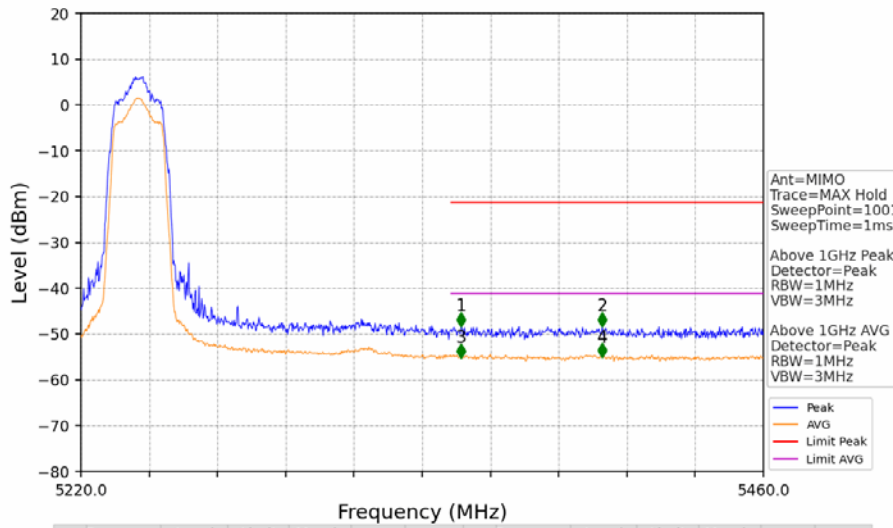

802.11n(HT20)_HCH_5240MHz_MIMO_NTNV

No	Frequency (MHz)	Level (dBm)	Limit (dBm)	Margin (dB)	Status	Remark	No	Frequency (MHz)	Level (dBm)	Limit (dBm)	Margin (dB)	Status	Remark
1	5353.680	-48.37	-21.20	25.08	Pass	Peak	3	5353.680	/	-21.20	/	/	AVG
2	5403.360	-48.34	-21.20	25.05	Pass	Peak	4	5403.360	/	-21.20	/	/	AVG