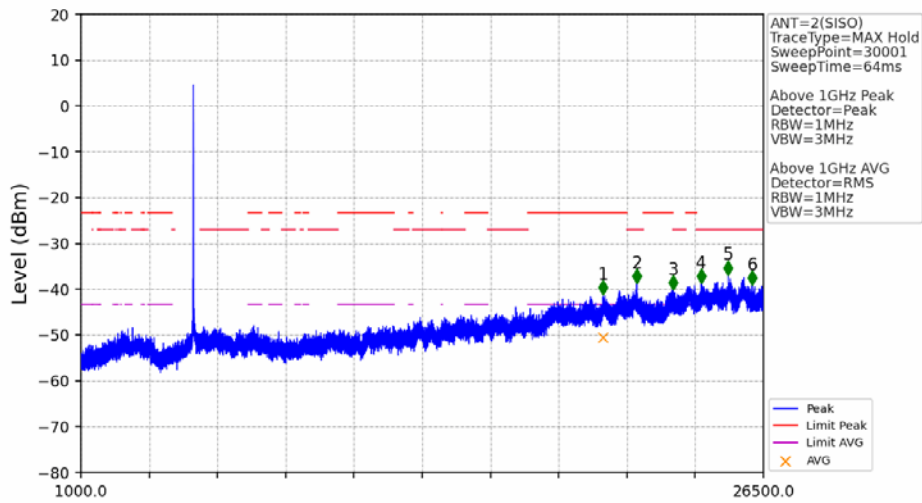

802.11a_MCH_5200MHz_Ant1_NTNV

No	Frequency (MHz)	Level (dBm)	Limit (dBm)	Margin (dB)	Status	Remark	No	Frequency (MHz)	Level (dBm)	Limit (dBm)	Margin (dB)	Status	Remark
1	20608.65	-41.11	-21.20	17.82	Pass	Peak	7	20608.65	-51.02	-41.20	7.74	Pass	AVG
2	21643.95	-40.38	-27.00	11.29	Pass	Peak	8	21643.95	/	-27.00	/	/	AVG
3	23069.4	-40.26	-21.20	16.97	Pass	Peak	9	23069.4	-49.30	-41.20	6.01	Pass	AVG
4	24235.6	-39.09	-27.00	10.00	Pass	Peak	10	24235.6	/	-27.00	/	/	AVG
5	25239.45	-37.08	-27.00	7.99	Pass	Peak	11	25239.45	/	-27.00	/	/	AVG
6	26288.35	-38.56	-27.00	9.47	Pass	Peak	12	26288.35	/	-27.00	/	/	AVG

802.11a_MCH_5200MHz_Ant2_NTNV

No	Frequency (MHz)	Level (dBm)	Limit (dBm)	Margin (dB)	Status	Remark	No	Frequency (MHz)	Level (dBm)	Limit (dBm)	Margin (dB)	Status	Remark
1	20515.15	-41.22	-21.20	17.93	Pass	Peak	7	20515.15	-50.53	-41.20	7.24	Pass	AVG
2	21764.65	-38.74	-27.00	9.65	Pass	Peak	8	21764.65	/	-27.00	/	/	AVG
3	23122.95	-40.14	-27.00	11.05	Pass	Peak	9	23122.95	/	-27.00	/	/	AVG
4	24177.8	-38.71	-27.00	9.62	Pass	Peak	10	24177.8	/	-27.00	/	/	AVG
5	25186.75	-36.87	-27.00	7.78	Pass	Peak	11	25186.75	/	-27.00	/	/	AVG
6	26076.7	-39.07	-27.00	9.98	Pass	Peak	12	26076.7	/	-27.00	/	/	AVG

802.11a_HCH_5240MHz_Ant1_NTNV

No	Frequency (MHz)	Level (dBm)	Limit (dBm)	Margin (dB)	Status	Remark	No	Frequency (MHz)	Level (dBm)	Limit (dBm)	Margin (dB)	Status	Remark
1	20107.15	-41.47	-21.20	18.18	Pass	Peak	7	20107.15	-51.68	-41.20	8.39	Pass	AVG
2	21573.4	-40.28	-27.00	11.19	Pass	Peak	8	21573.4	/	-27.00	/	/	AVG
3	23088.95	-39.87	-21.20	16.58	Pass	Peak	9	23088.95	-49.68	-41.20	6.39	Pass	AVG
4	24215.2	-38.05	-27.00	8.96	Pass	Peak	10	24215.2	/	-27.00	/	/	AVG
5	24997.2	-40.28	-27.00	11.19	Pass	Peak	11	24997.2	/	-27.00	/	/	AVG
6	25787.7	-37.52	-27.00	8.43	Pass	Peak	12	25787.7	/	-27.00	/	/	AVG