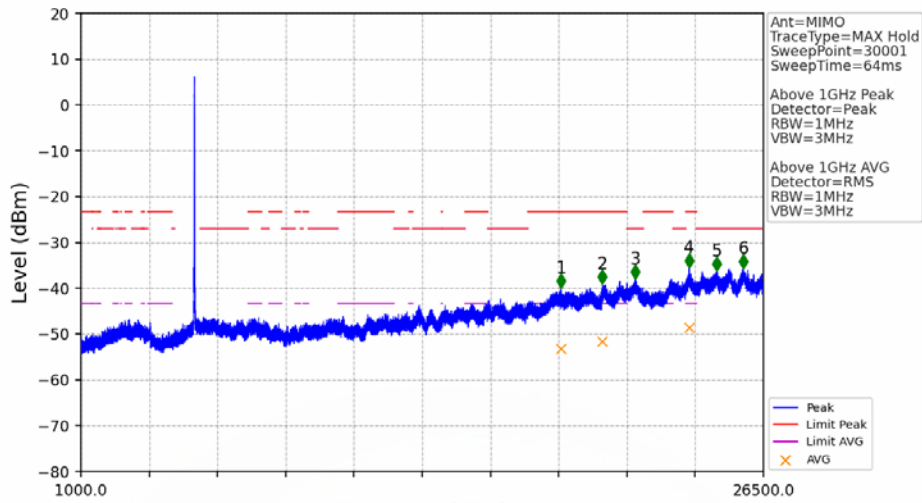

802.11ax(HEW20)_LCH_5180MHz_RU242_Left_MIMO_NTNV

No	Frequency (MHz)	Level (dBm)	Limit (dBm)	Margin (dB)	Status	Remark	No	Frequency (MHz)	Level (dBm)	Limit (dBm)	Margin (dB)	Status	Remark
1	20547.45	-38.73	-21.20	15.44	Pass	Peak	7	20547.45	-51.34	-41.20	8.05	Pass	AVG
2	21654.15	-37.31	-27.00	8.22	Pass	Peak	8	21654.15	/	-27.00	/	/	AVG
3	23728.15	-35.72	-21.20	12.43	Pass	Peak	9	23728.15	-48.96	-41.20	5.67	Pass	AVG
4	24501.65	-37.60	-27.00	8.51	Pass	Peak	10	24501.65	/	-27.00	/	/	AVG
5	25271.75	-35.32	-27.00	6.23	Pass	Peak	11	25271.75	/	-27.00	/	/	AVG
6	26156.6	-37.01	-27.00	7.92	Pass	Peak	12	26156.6	/	-27.00	/	/	AVG

802.11ax(HEW20)_LCH_5180MHz_RU242_Left_MIMO_NTNV

802.11ax(HEW20)_MCH_5200MHz_RU242_Left_MIMO_NTNV

802.11ax(HEW20)_HCH_5240MHz_RU242_Left_MIMO_NTNV

No	Frequency (MHz)	Level (dBm)	Limit (dBm)	Margin (dB)	Status	Remark	No	Frequency (MHz)	Level (dBm)	Limit (dBm)	Margin (dB)	Status	Remark
1	18940.95	-39.92	-21.20	16.63	Pass	Peak	7	18940.95	-53.23	-41.20	9.94	Pass	AVG
2	20486.25	-39.11	-21.20	15.82	Pass	Peak	8	20486.25	-51.57	-41.20	8.28	Pass	AVG
3	21700.05	-37.98	-27.00	8.89	Pass	Peak	9	21700.05	/	-27.00	/	/	AVG
4	23727.3	-35.55	-21.20	12.26	Pass	Peak	10	23727.3	-48.69	-41.20	5.40	Pass	AVG
5	24754.1	-36.26	-27.00	7.17	Pass	Peak	11	24754.1	/	-27.00	/	/	AVG
6	25737.55	-35.78	-27.00	6.69	Pass	Peak	12	25737.55	/	-27.00	/	/	AVG