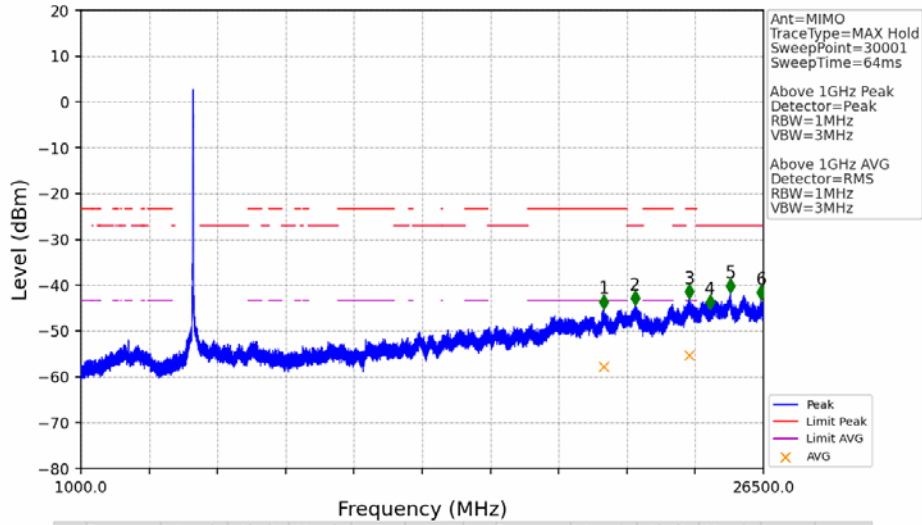

802.11ac(VHT40)_LCH_5190MHz_MIMO_NTNV

No	Frequency (MHz)	Level (dBm)	Limit (dBm)	Margin (dB)	Status	Remark	No	Frequency (MHz)	Level (dBm)	Limit (dBm)	Margin (dB)	Status	Remark
1	20539.8	-45.19	-21.20	21.90	Pass	Peak	7	20539.8	-57.75	-41.20	14.46	Pass	AVG
2	21694.1	-44.32	-27.00	15.23	Pass	Peak	8	21694.1	/	-27.00	/	/	AVG
3	23723.9	-43.00	-21.20	19.71	Pass	Peak	9	23723.9	-55.36	-41.20	12.07	Pass	AVG
4	24502.5	-45.33	-27.00	16.24	Pass	Peak	10	24502.5	/	-27.00	/	/	AVG
5	25270.9	-41.76	-27.00	12.67	Pass	Peak	11	25270.9	/	-27.00	/	/	AVG
6	26415	-43.21	-27.00	14.12	Pass	Peak	12	26415	/	-27.00	/	/	AVG