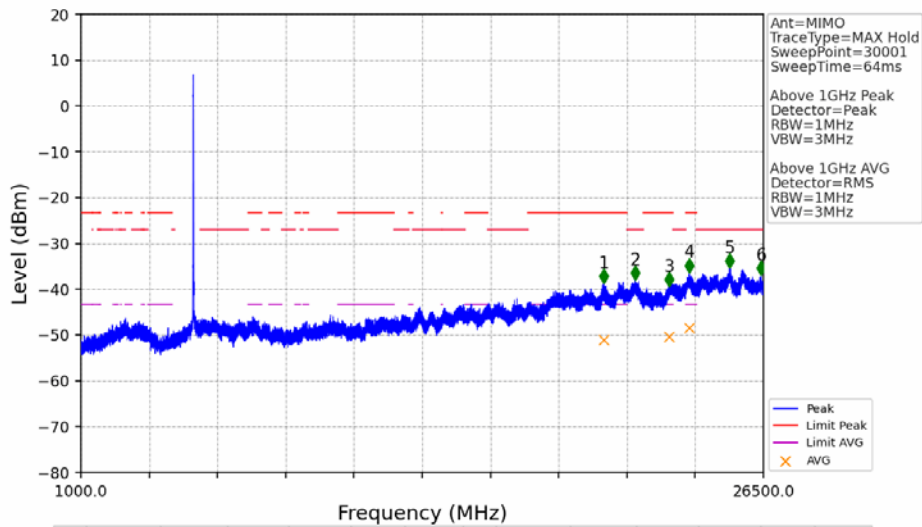

802.11ac(VHT20)_MCH_5200MHz_MIMO_NTNV

No	Frequency (MHz)	Level (dBm)	Limit (dBm)	Margin (dB)	Status	Remark	No	Frequency (MHz)	Level (dBm)	Limit (dBm)	Margin (dB)	Status	Remark
1	20532.15	-38.76	-21.20	15.46	Pass	Peak	7	20532.15	-51.06	-41.20	7.77	Pass	AVG
2	21703.45	-38.04	-27.00	8.95	Pass	Peak	8	21703.45	/	-27.00	/	/	AVG
3	22964	-39.48	-21.20	16.19	Pass	Peak	9	22964	-50.40	-41.20	7.11	Pass	AVG
4	23734.95	-36.37	-21.20	13.08	Pass	Peak	10	23734.95	-48.49	-41.20	5.20	Pass	AVG
5	25236.9	-35.43	-27.00	6.34	Pass	Peak	11	25236.9	/	-27.00	/	/	AVG
6	26420.95	-37.01	-27.00	7.92	Pass	Peak	12	26420.95	/	-27.00	/	/	AVG