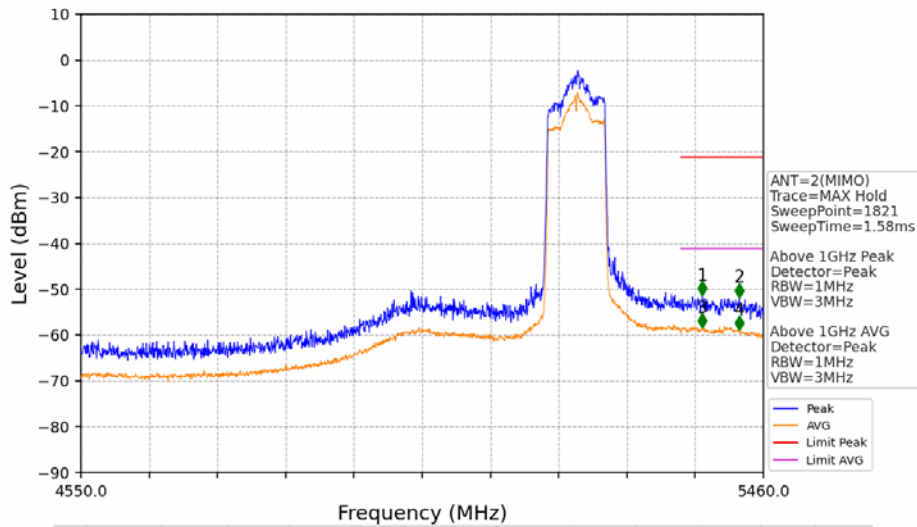

802.11ac(VHT80)_MCH_5210MHz_Ant2_NTNV

No	Frequency (MHz)	Level (dBm)	Limit (dBm)	Margin (dB)	Status	Remark	No	Frequency (MHz)	Level (dBm)	Limit (dBm)	Margin (dB)	Status	Remark
1	5378.500	-51.40	-21.20	28.11	Pass	AVG	3	5378.500	/	-21.20	/	/	AVG
2	5428.000	-51.81	-21.20	28.52	Pass	AVG	4	5428.000	/	-21.20	/	/	AVG