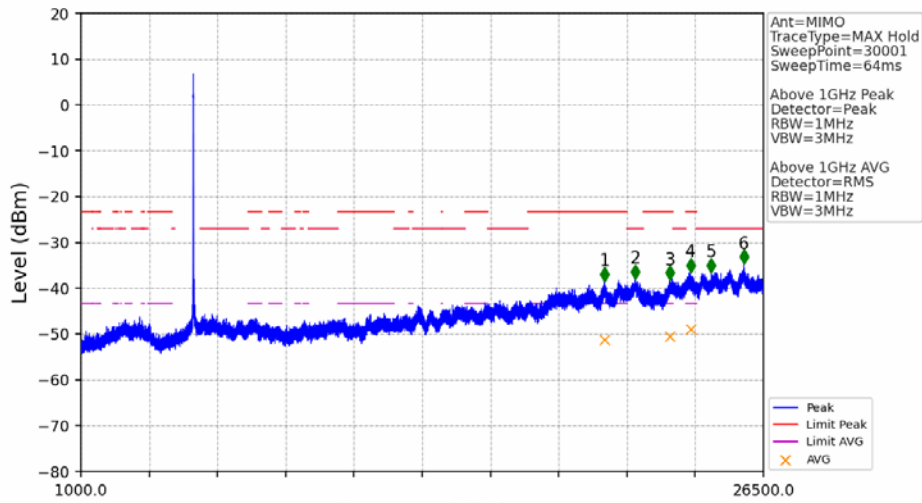

802.11n(HT20)_MCH_5200MHz_MIMO_NTNV

No	Frequency (MHz)	Level (dBm)	Limit (dBm)	Margin (dB)	Status	Remark	No	Frequency (MHz)	Level (dBm)	Limit (dBm)	Margin (dB)	Status	Remark
1	20557.65	-38.50	-21.20	15.21	Pass	Peak	7	20557.65	-51.31	-41.20	8.02	Pass	AVG
2	21697.5	-37.96	-27.00	8.87	Pass	Peak	8	21697.5	/	-27.00	/	/	AVG
3	23003.95	-38.27	-21.20	14.98	Pass	Peak	9	23003.95	-50.49	-41.20	7.20	Pass	AVG
4	23774.9	-36.53	-21.20	13.24	Pass	Peak	10	23774.9	-48.98	-41.20	5.69	Pass	AVG
5	24552.65	-36.55	-27.00	7.46	Pass	Peak	11	24552.65	/	-27.00	/	/	AVG
6	25763.9	-34.63	-27.00	5.54	Pass	Peak	12	25763.9	/	-27.00	/	/	AVG