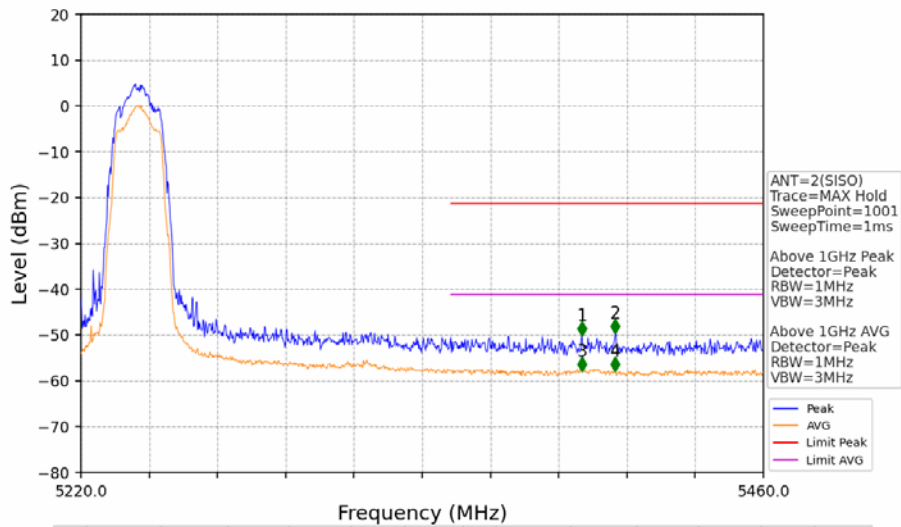

802.11a_HCH_5240MHz_Ant1_NTNV

No	Frequency (MHz)	Level (dBm)	Limit (dBm)	Margin (dB)	Status	Remark	No	Frequency (MHz)	Level (dBm)	Limit (dBm)	Margin (dB)	Status	Remark
1	20107.15	-41.47	-21.20	18.18	Pass	Peak	7	20107.15	-51.68	-41.20	8.39	Pass	AVG
2	21573.4	-40.28	-27.00	11.19	Pass	Peak	8	21573.4	/	-27.00	/	/	AVG
3	23088.95	-39.87	-21.20	16.58	Pass	Peak	9	23088.95	-49.68	-41.20	6.39	Pass	AVG
4	24215.2	-38.05	-27.00	8.96	Pass	Peak	10	24215.2	/	-27.00	/	/	AVG
5	24997.2	-40.28	-27.00	11.19	Pass	Peak	11	24997.2	/	-27.00	/	/	AVG
6	25787.7	-37.52	-27.00	8.43	Pass	Peak	12	25787.7	/	-27.00	/	/	AVG

802.11a_HCH_5240MHz_Ant1_NTNV

No	Frequency (MHz)	Level (dBm)	Limit (dBm)	Margin (dB)	Status	Remark	No	Frequency (MHz)	Level (dBm)	Limit (dBm)	Margin (dB)	Status	Remark
1	5358.480	-49.96	-21.20	26.67	Pass	Peak	3	5358.480	/	-21.20	/	/	AVG
2	5453.040	-49.56	-21.20	26.27	Pass	Peak	4	5453.040	/	-21.20	/	/	AVG

802.11a_HCH_5240MHz_Ant2_NTNV

No	Frequency (MHz)	Level (dBm)	Limit (dBm)	Margin (dB)	Status	Remark	No	Frequency (MHz)	Level (dBm)	Limit (dBm)	Margin (dB)	Status	Remark
1	20532.15	-41.20	-21.20	17.91	Pass	Peak	7	20532.15	-50.50	-41.20	7.21	Pass	AVG
2	21745.95	-39.29	-27.00	10.20	Pass	Peak	8	21745.95	/	-27.00	/	/	AVG
3	23700.1	-38.92	-21.20	15.63	Pass	Peak	9	23700.1	-47.98	-41.20	4.70	Pass	AVG
4	24732	-37.52	-27.00	8.44	Pass	Peak	10	24732	/	-27.00	/	/	AVG
5	25709.5	-37.39	-27.00	8.30	Pass	Peak	11	25709.5	/	-27.00	/	/	AVG
6	26488.1	-40.66	-27.00	11.57	Pass	Peak	12	26488.1	/	-27.00	/	/	AVG

802.11a_HCH_5240MHz_Ant2_NTNV

No	Frequency (MHz)	Level (dBm)	Limit (dBm)	Margin (dB)	Status	Remark	No	Frequency (MHz)	Level (dBm)	Limit (dBm)	Margin (dB)	Status	Remark
1	5396.160	-50.19	-21.20	26.90	Pass	Peak	3	5396.160	/	-21.20	/	/	AVG
2	5407.920	-49.74	-21.20	26.45	Pass	Peak	4	5407.920	/	-21.20	/	/	AVG