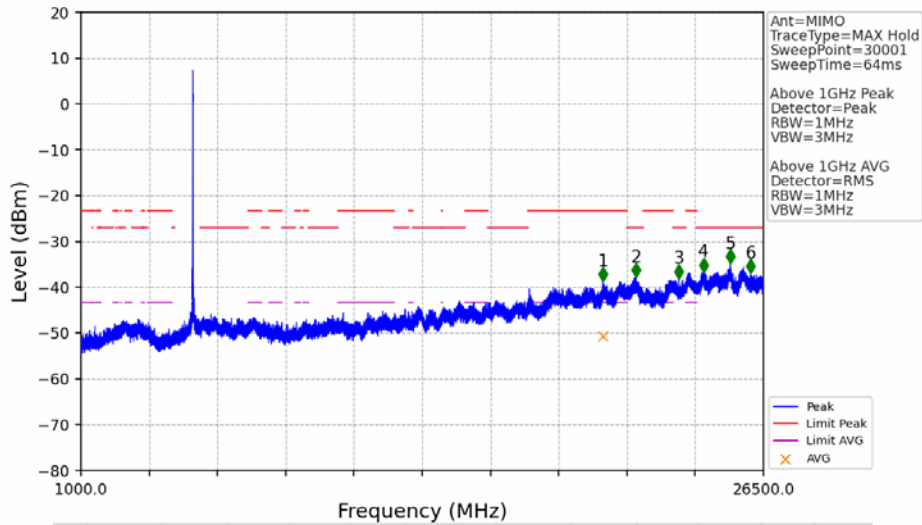

802.11ac(VHT20)_LCH_5180MHz_MIMO_NTNV

No	Frequency (MHz)	Level (dBm)	Limit (dBm)	Margin (dB)	Status	Remark	No	Frequency (MHz)	Level (dBm)	Limit (dBm)	Margin (dB)	Status	Remark
1	20505.8	-38.72	-21.20	15.43	Pass	Peak	7	20505.8	-50.81	-41.20	7.52	Pass	AVG
2	21736.6	-37.91	-27.00	8.82	Pass	Peak	8	21736.6	/	-27.00	/	/	AVG
3	23343.95	-38.12	-27.00	9.03	Pass	Peak	9	23343.95	/	-27.00	/	/	AVG
4	24261.1	-36.70	-27.00	7.61	Pass	Peak	10	24261.1	/	-27.00	/	/	AVG
5	25255.6	-34.85	-27.00	5.76	Pass	Peak	11	25255.6	/	-27.00	/	/	AVG
6	26024.85	-36.93	-27.00	7.84	Pass	Peak	12	26024.85	/	-27.00	/	/	AVG