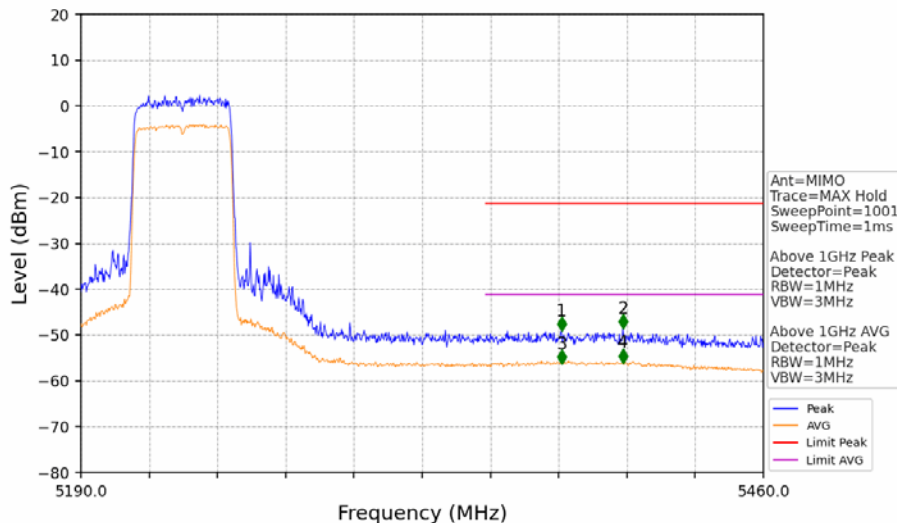

802.11ax(HEW40)_HCH_5230MHz_RU484_Left_MIMO_NTNV

No	Frequency (MHz)	Level (dBm)	Limit (dBm)	Margin (dB)	Status	Remark	No	Frequency (MHz)	Level (dBm)	Limit (dBm)	Margin (dB)	Status	Remark
1	5380.080	-49.10	-21.20	25.81	Pass	Peak	3	5380.080	/	-21.20	/	/	AVG
2	5404.380	-48.60	-21.20	25.31	Pass	Peak	4	5404.380	/	-21.20	/	/	AVG