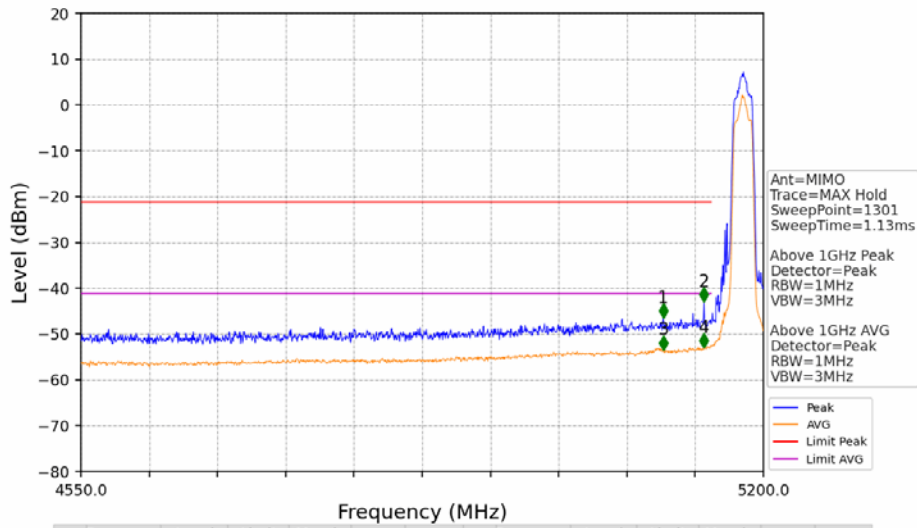

802.11ac(VHT20)_LCH_5180MHz_MIMO_NTNV

No	Frequency (MHz)	Level (dBm)	Limit (dBm)	Margin (dB)	Status	Remark	No	Frequency (MHz)	Level (dBm)	Limit (dBm)	Margin (dB)	Status	Remark
1	5104.500	-46.49	-21.20	23.20	Pass	Peak	3	5104.500	/	-21.20	/	/	AVG
2	5143.500	-42.95	-21.20	19.66	Pass	Peak	4	5143.500	/	-21.20	/	/	AVG