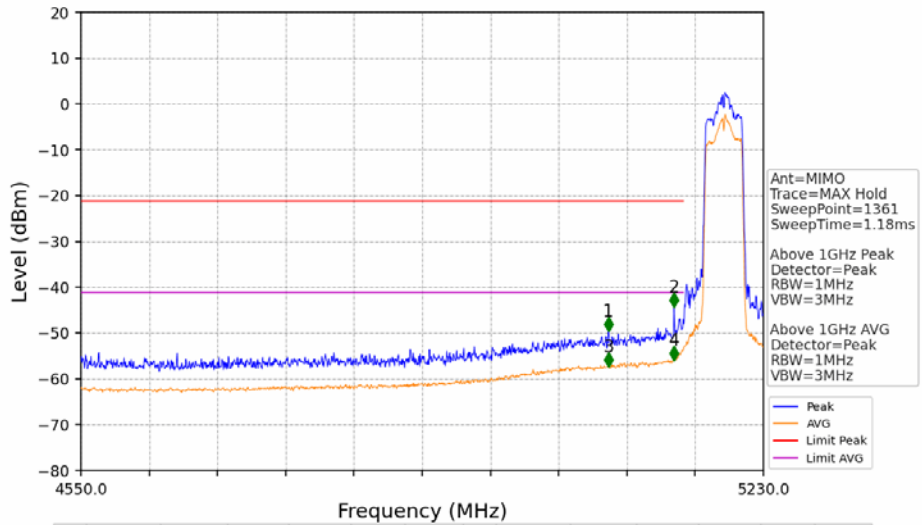

802.11ac(VHT40)_LCH_5190MHz_MIMO_NTNV

No	Frequency (MHz)	Level (dBm)	Limit (dBm)	Margin (dB)	Status	Remark	No	Frequency (MHz)	Level (dBm)	Limit (dBm)	Margin (dB)	Status	Remark
1	5075.500	-49.62	-21.20	26.33	Pass	Peak	3	5075.500	/	-21.20	/	/	AVG
2	5141.000	-44.44	-21.20	21.15	Pass	Peak	4	5141.000	/	-21.20	/	/	AVG