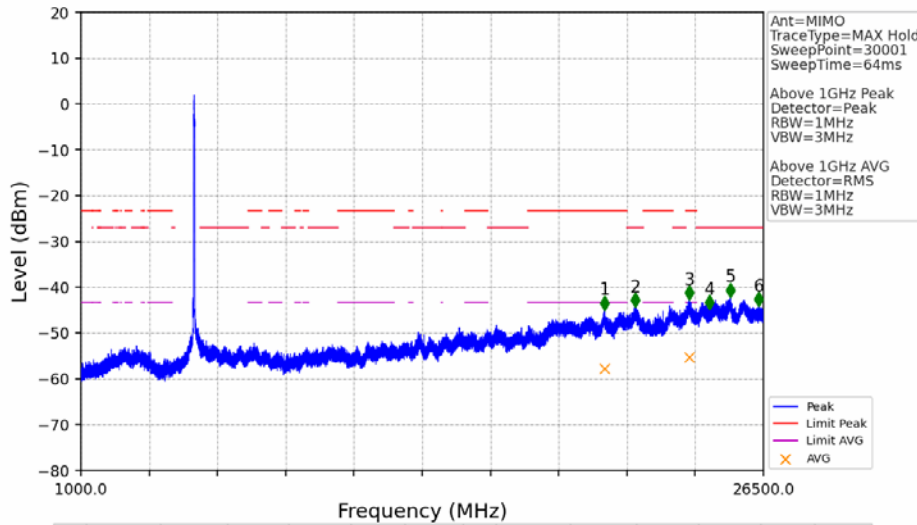

802.11n(HT40)_HCH_5230MHz_MIMO_NTNV

No	Frequency (MHz)	Level (dBm)	Limit (dBm)	Margin (dB)	Status	Remark	No	Frequency (MHz)	Level (dBm)	Limit (dBm)	Margin (dB)	Status	Remark
1	20559.35	-45.01	-21.20	21.71	Pass	Peak	7	20559.35	-57.80	-41.20	14.51	Pass	AVG
2	21702.6	-44.36	-27.00	15.27	Pass	Peak	8	21702.6	/	-27.00	/	/	AVG
3	23720.5	-42.78	-21.20	19.50	Pass	Peak	9	23720.5	-55.34	-41.20	12.05	Pass	AVG
4	24493.15	-44.95	-27.00	15.86	Pass	Peak	10	24493.15	/	-27.00	/	/	AVG
5	25270.05	-42.18	-27.00	13.09	Pass	Peak	11	25270.05	/	-27.00	/	/	AVG
6	26324.05	-44.20	-27.00	15.11	Pass	Peak	12	26324.05	/	-27.00	/	/	AVG