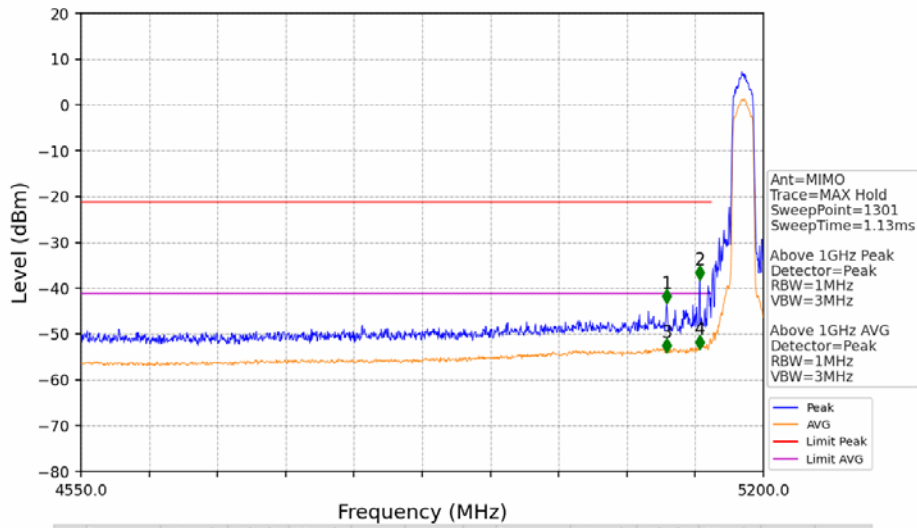

802.11ax(HEW20)_LCH_5180MHz_RU242_Left_MIMO_NTNV