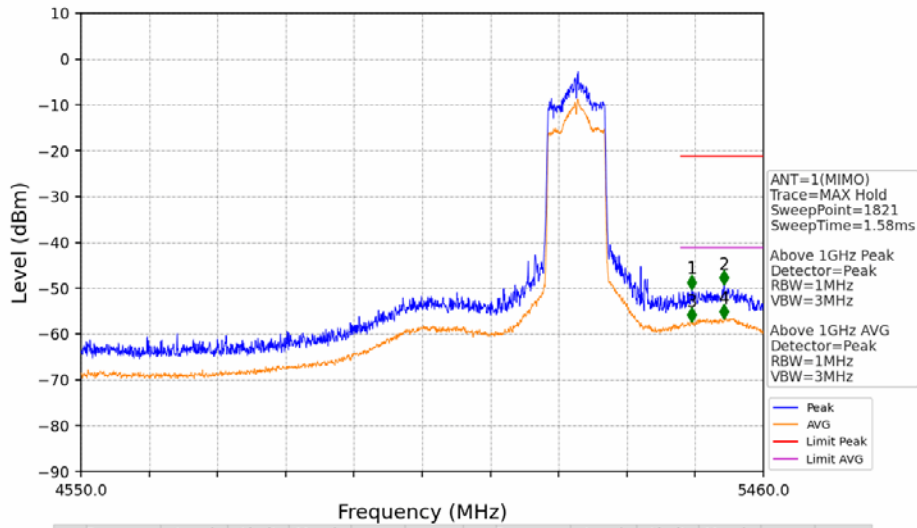

802.11ac(VHT80)_MCH_5210MHz_Ant1_NTNV

No	Frequency (MHz)	Level (dBm)	Limit (dBm)	Margin (dB)	Status	Remark	No	Frequency (MHz)	Level (dBm)	Limit (dBm)	Margin (dB)	Status	Remark
1	5364.500	-50.24	-21.20	26.95	Pass	AVG	3	5364.500	/	-21.20	/	/	AVG
2	5407.500	-49.20	-21.20	25.91	Pass	AVG	4	5407.500	/	-21.20	/	/	AVG