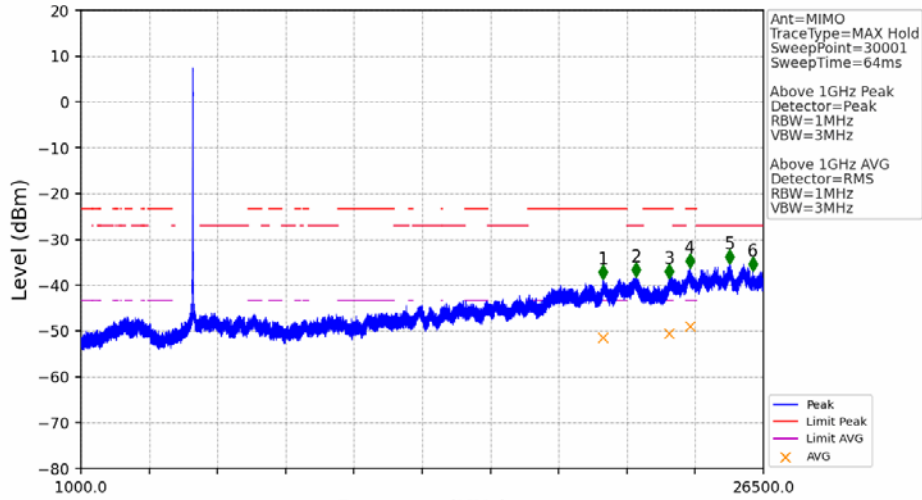

802.11n(HT20)_LCH_5180MHz_MIMO_NTNV

No	Frequency (MHz)	Level (dBm)	Limit (dBm)	Margin (dB)	Status	Remark	No	Frequency (MHz)	Level (dBm)	Limit (dBm)	Margin (dB)	Status	Remark
1	20508.35	-38.81	-21.20	15.52	Pass	Peak	7	20508.35	-51.38	-41.20	8.09	Pass	AVG
2	21727.25	-38.23	-27.00	9.14	Pass	Peak	8	21727.25	/	-27.00	/	/	AVG
3	22981.85	-38.63	-21.20	15.34	Pass	Peak	9	22981.85	-50.48	-41.20	7.19	Pass	AVG
4	23751.95	-36.30	-21.20	13.01	Pass	Peak	10	23751.95	-49.00	-41.20	5.71	Pass	AVG
5	25241.15	-35.39	-27.00	6.30	Pass	Peak	11	25241.15	/	-27.00	/	/	AVG
6	26097.1	-36.92	-27.00	7.83	Pass	Peak	12	26097.1	/	-27.00	/	/	AVG