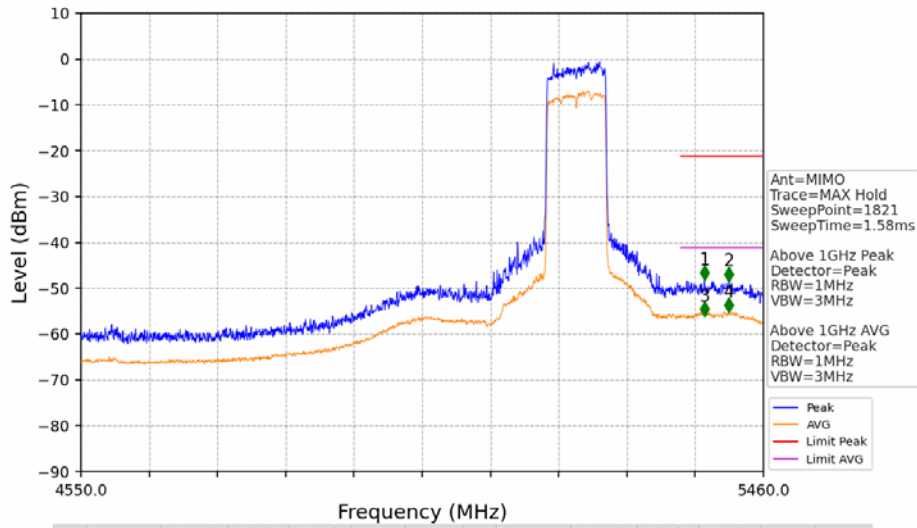

802.11ax(HEW80)_MCH_5210MHz_RU996_Left_MIMO_NTNV

No	Frequency (MHz)	Level (dBm)	Limit (dBm)	Margin (dB)	Status	Remark	No	Frequency (MHz)	Level (dBm)	Limit (dBm)	Margin (dB)	Status	Remark
1	5381.500	-48.26	-21.20	24.96	Pass	AVG	3	5381.500	/	-21.20	/	/	AVG
2	5414.000	-48.46	-21.20	25.17	Pass	AVG	4	5414.000	/	-21.20	/	/	AVG