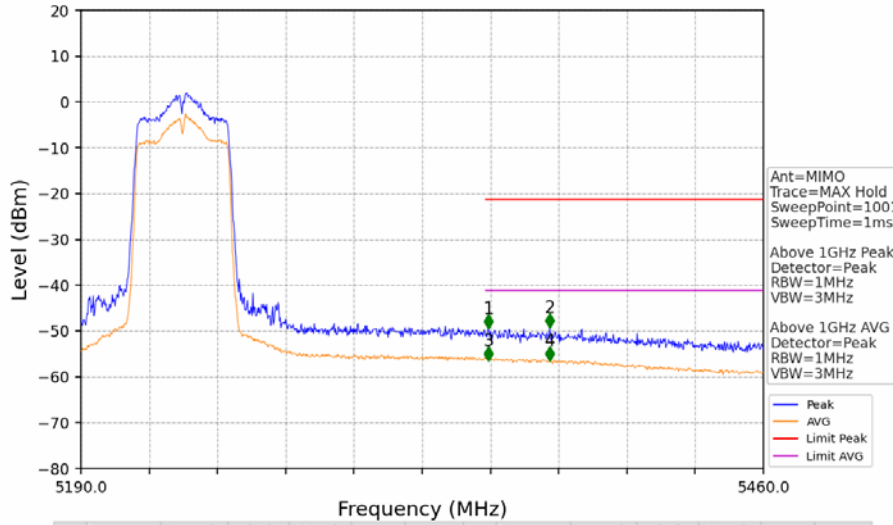

802.11n(HT40)_HCH_5230MHz_MIMO_NTNV

No	Frequency (MHz)	Level (dBm)	Limit (dBm)	Margin (dB)	Status	Remark	No	Frequency (MHz)	Level (dBm)	Limit (dBm)	Margin (dB)	Status	Remark
1	5351.190	-49.49	-21.20	26.20	Pass	Peak	3	5351.190	/	-21.20	/	/	AVG
2	5375.490	-49.33	-21.20	26.04	Pass	Peak	4	5375.490	/	-21.20	/	/	AVG