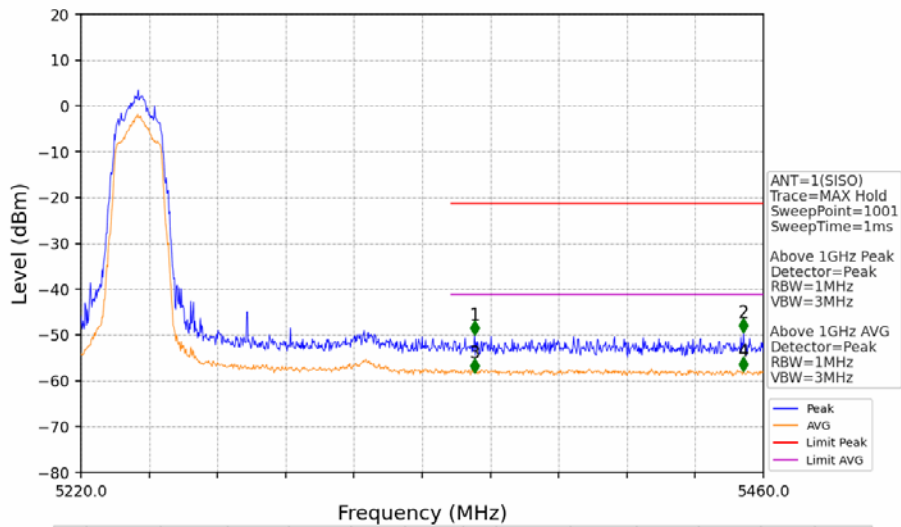

802.11a_HCH_5240MHz_Ant1_NTNV

No	Frequency (MHz)	Level (dBm)	Limit (dBm)	Margin (dB)	Status	Remark	No	Frequency (MHz)	Level (dBm)	Limit (dBm)	Margin (dB)	Status	Remark
1	5358.480	-49.96	-21.20	26.67	Pass	Peak	3	5358.480	/	-21.20	/	/	AVG
2	5453.040	-49.56	-21.20	26.27	Pass	Peak	4	5453.040	/	-21.20	/	/	AVG