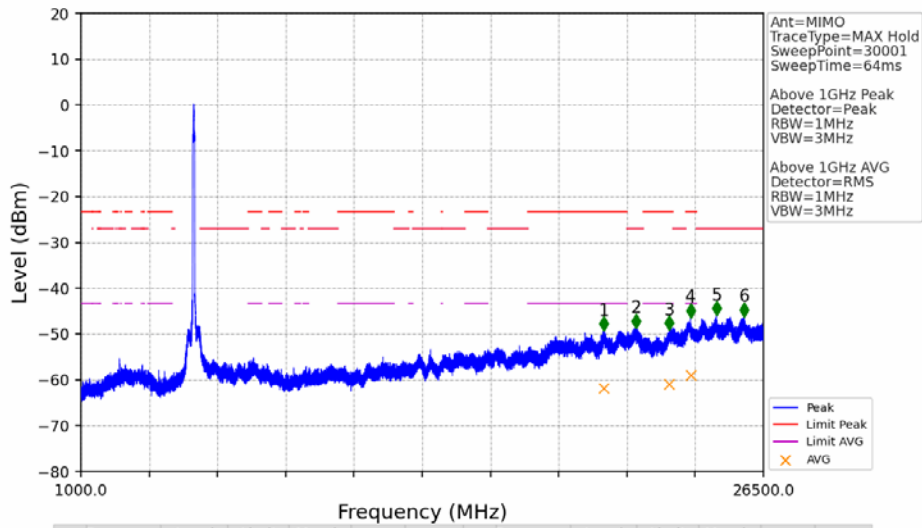

802.11ac(VHT80)_MCH_5210MHz_MIMO_NTNV

No	Frequency (MHz)	Level (dBm)	Limit (dBm)	Margin (dB)	Status	Remark	No	Frequency (MHz)	Level (dBm)	Limit (dBm)	Margin (dB)	Status	Remark
1	20527.9	-49.37	-21.20	26.08	Pass	Peak	7	20527.9	-61.85	-41.20	18.56	Pass	AVG
2	21731.5	-48.69	-27.00	19.60	Pass	Peak	8	21731.5	/	-27.00	/	/	AVG
3	22986.95	-49.10	-21.20	25.81	Pass	Peak	9	22986.95	-60.89	-41.20	17.60	Pass	AVG
4	23774.05	-46.43	-21.20	23.14	Pass	Peak	10	23774.05	-59.09	-41.20	15.80	Pass	AVG
5	24739.65	-45.92	-27.00	16.83	Pass	Peak	11	24739.65	/	-27.00	/	/	AVG
6	25775.8	-46.23	-27.00	17.14	Pass	Peak	12	25775.8	/	-27.00	/	/	AVG