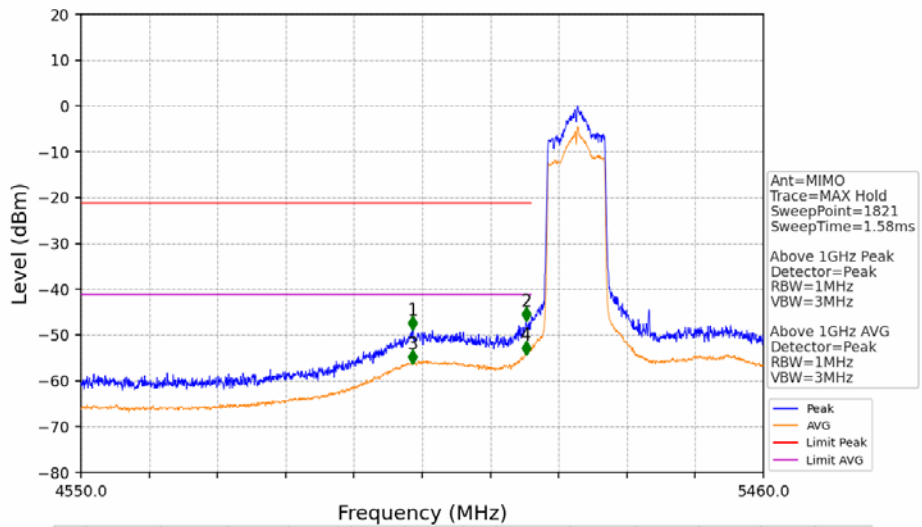

802.11ac(VHT80)_MCH_5210MHz_MIMO_NTNV

No	Frequency (MHz)	Level (dBm)	Limit (dBm)	Margin (dB)	Status	Remark	No	Frequency (MHz)	Level (dBm)	Limit (dBm)	Margin (dB)	Status	Remark
1	4992.000	-48.91	-21.20	25.62	Pass	Peak	3	4992.000	/	-21.20	/	/	AVG
2	5143.500	-47.05	-21.20	23.76	Pass	Peak	4	5143.500	/	-21.20	/	/	AVG