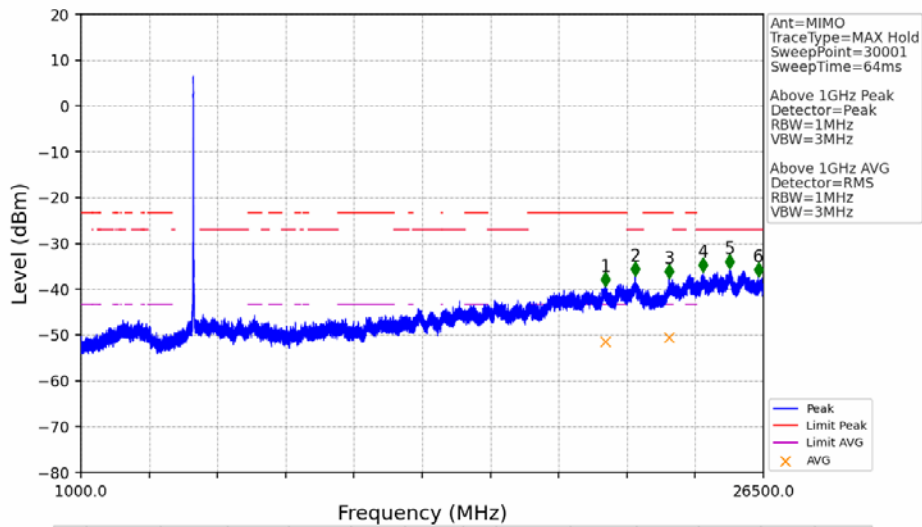

802.11ax(HEW20)_LCH_5180MHz_RU242_Left_MIMO_NTNV

No	Frequency (MHz)	Level (dBm)	Limit (dBm)	Margin (dB)	Status	Remark	No	Frequency (MHz)	Level (dBm)	Limit (dBm)	Margin (dB)	Status	Remark
1	20547.45	-38.73	-21.20	15.44	Pass	Peak	7	20547.45	-51.34	-41.20	8.05	Pass	AVG
2	21654.15	-37.31	-27.00	8.22	Pass	Peak	8	21654.15	/	-27.00	/	/	AVG
3	23728.15	-35.72	-21.20	12.43	Pass	Peak	9	23728.15	-48.96	-41.20	5.67	Pass	AVG
4	24501.65	-37.60	-27.00	8.51	Pass	Peak	10	24501.65	/	-27.00	/	/	AVG
5	25271.75	-35.32	-27.00	6.23	Pass	Peak	11	25271.75	/	-27.00	/	/	AVG
6	26156.6	-37.01	-27.00	7.92	Pass	Peak	12	26156.6	/	-27.00	/	/	AVG

802.11ax(HEW20)_LCH_5180MHz_RU242_Left_MIMO_NTNV

802.11ax(HEW20)_MCH_5200MHz_RU242_Left_MIMO_NTNV

802.11ax(HEW20)_HCH_5240MHz_RU242_Left_MIMO_NTNV

No	Frequency (MHz)	Level (dBm)	Limit (dBm)	Margin (dB)	Status	Remark	No	Frequency (MHz)	Level (dBm)	Limit (dBm)	Margin (dB)	Status	Remark
1	18940.95	-39.92	-21.20	16.63	Pass	Peak	7	18940.95	-53.23	-41.20	9.94	Pass	AVG
2	20486.25	-39.11	-21.20	15.82	Pass	Peak	8	20486.25	-51.57	-41.20	8.28	Pass	AVG
3	21700.05	-37.98	-27.00	8.89	Pass	Peak	9	21700.05	/	-27.00	/	/	AVG
4	23727.3	-35.55	-21.20	12.26	Pass	Peak	10	23727.3	-48.69	-41.20	5.40	Pass	AVG
5	24754.1	-36.26	-27.00	7.17	Pass	Peak	11	24754.1	/	-27.00	/	/	AVG
6	25737.55	-35.78	-27.00	6.69	Pass	Peak	12	25737.55	/	-27.00	/	/	AVG