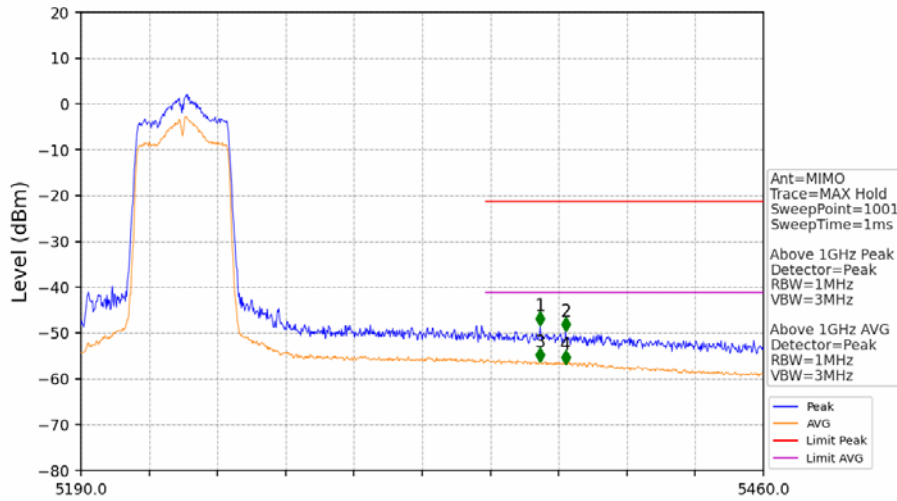

802.11ac(VHT40)_HCH_5230MHz_MIMO_NTNV

No	Frequency (MHz)	Level (dBm)	Limit (dBm)	Margin (dB)	Status	Remark	No	Frequency (MHz)	Level (dBm)	Limit (dBm)	Margin (dB)	Status	Remark
1	5371.710	-48.50	-21.20	25.21	Pass	Peak	3	5371.710	/	-21.20	/	/	AVG
2	5381.700	-49.63	-21.20	26.34	Pass	Peak	4	5381.700	/	-21.20	/	/	AVG