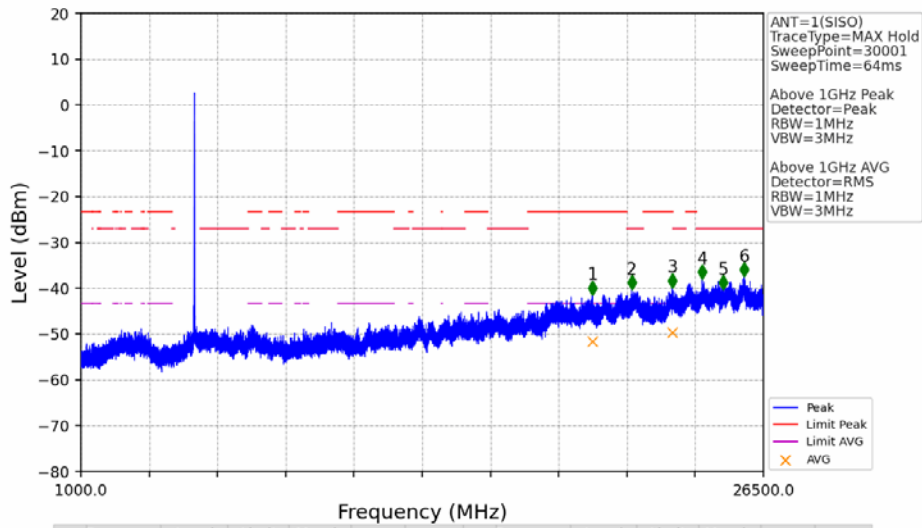

802.11a_MCH_5200MHz_Ant1_NTNV

No	Frequency (MHz)	Level (dBm)	Limit (dBm)	Margin (dB)	Status	Remark	No	Frequency (MHz)	Level (dBm)	Limit (dBm)	Margin (dB)	Status	Remark
1	20608.65	-41.11	-21.20	17.82	Pass	Peak	7	20608.65	-51.02	-41.20	7.74	Pass	AVG
2	21643.95	-40.38	-27.00	11.29	Pass	Peak	8	21643.95	/	-27.00	/	/	AVG
3	23069.4	-40.26	-21.20	16.97	Pass	Peak	9	23069.4	-49.30	-41.20	6.01	Pass	AVG
4	24235.6	-39.09	-27.00	10.00	Pass	Peak	10	24235.6	/	-27.00	/	/	AVG
5	25239.45	-37.08	-27.00	7.99	Pass	Peak	11	25239.45	/	-27.00	/	/	AVG
6	26288.35	-38.56	-27.00	9.47	Pass	Peak	12	26288.35	/	-27.00	/	/	AVG

802.11a_MCH_5200MHz_Ant2_NTNV

No	Frequency (MHz)	Level (dBm)	Limit (dBm)	Margin (dB)	Status	Remark	No	Frequency (MHz)	Level (dBm)	Limit (dBm)	Margin (dB)	Status	Remark
1	20515.15	-41.22	-21.20	17.93	Pass	Peak	7	20515.15	-50.53	-41.20	7.24	Pass	AVG
2	21764.65	-38.74	-27.00	9.65	Pass	Peak	8	21764.65	/	-27.00	/	/	AVG
3	23122.95	-40.14	-27.00	11.05	Pass	Peak	9	23122.95	/	-27.00	/	/	AVG
4	24177.8	-38.71	-27.00	9.62	Pass	Peak	10	24177.8	/	-27.00	/	/	AVG
5	25186.75	-36.87	-27.00	7.78	Pass	Peak	11	25186.75	/	-27.00	/	/	AVG
6	26076.7	-39.07	-27.00	9.98	Pass	Peak	12	26076.7	/	-27.00	/	/	AVG

802.11a_HCH_5240MHz_Ant1_NTNV

No	Frequency (MHz)	Level (dBm)	Limit (dBm)	Margin (dB)	Status	Remark	No	Frequency (MHz)	Level (dBm)	Limit (dBm)	Margin (dB)	Status	Remark
1	20107.15	-41.47	-21.20	18.18	Pass	Peak	7	20107.15	-51.68	-41.20	8.39	Pass	AVG
2	21573.4	-40.28	-27.00	11.19	Pass	Peak	8	21573.4	/	-27.00	/	/	AVG
3	23088.95	-39.87	-21.20	16.58	Pass	Peak	9	23088.95	-49.68	-41.20	6.39	Pass	AVG
4	24215.2	-38.05	-27.00	8.96	Pass	Peak	10	24215.2	/	-27.00	/	/	AVG
5	24997.2	-40.28	-27.00	11.19	Pass	Peak	11	24997.2	/	-27.00	/	/	AVG
6	25787.7	-37.52	-27.00	8.43	Pass	Peak	12	25787.7	/	-27.00	/	/	AVG