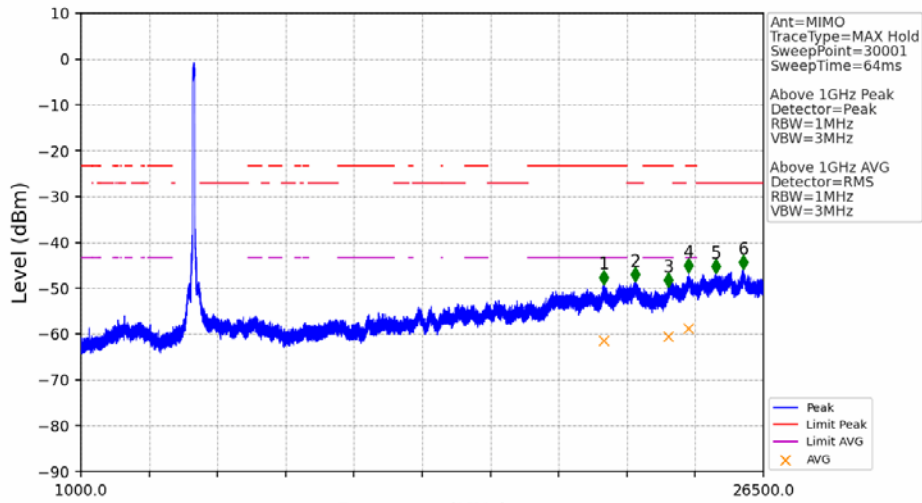

802.11ax(HEW80)_MCH_5210MHz_RU996_Left_MIMO_NTNV

No	Frequency (MHz)	Level (dBm)	Limit (dBm)	Margin (dB)	Status	Remark	No	Frequency (MHz)	Level (dBm)	Limit (dBm)	Margin (dB)	Status	Remark
1	20533.85	-49.18	-21.20	25.89	Pass	Peak	7	20533.85	-61.36	-41.20	18.07	Pass	AVG
2	21699.2	-48.50	-27.00	19.41	Pass	Peak	8	21699.2	/	-27.00	/	/	AVG
3	22941.9	-49.76	-21.20	26.47	Pass	Peak	9	22941.9	-60.55	-41.20	17.26	Pass	AVG
4	23711.15	-46.64	-21.20	23.35	Pass	Peak	10	23711.15	-58.71	-41.20	15.42	Pass	AVG
5	24730.3	-46.83	-27.00	17.74	Pass	Peak	11	24730.3	/	-27.00	/	/	AVG
6	25757.1	-45.85	-27.00	16.76	Pass	Peak	12	25757.1	/	-27.00	/	/	AVG