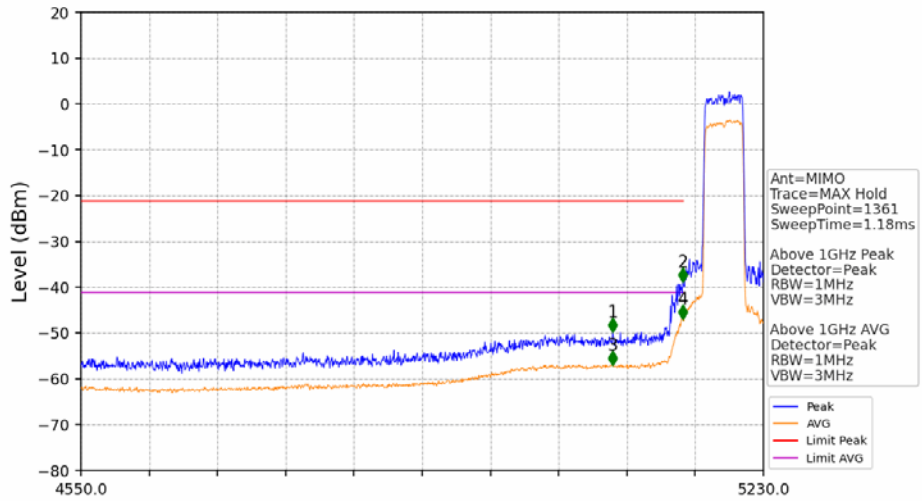

802.11ax(HEW40)_LCH_5190MHz_RU484_Left_MIMO_NTNV

No	Frequency (MHz)	Level (dBm)	Limit (dBm)	Margin (dB)	Status	Remark	No	Frequency (MHz)	Level (dBm)	Limit (dBm)	Margin (dB)	Status	Remark
1	5080.000	-49.79	-21.20	26.50	Pass	Peak	3	5080.000	/	-21.20	/	/	AVG
2	5150.000	-38.86	-21.20	15.57	Pass	Peak	4	5150.000	/	-21.20	/	/	AVG