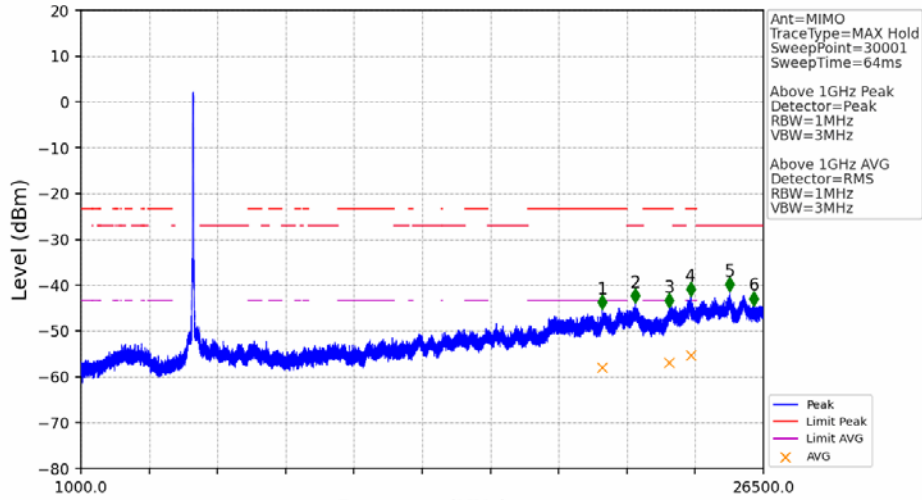

802.11ax(HEW40)_LCH_5190MHz_RU484_Left_MIMO_NTNV

No	Frequency (MHz)	Level (dBm)	Limit (dBm)	Margin (dB)	Status	Remark	No	Frequency (MHz)	Level (dBm)	Limit (dBm)	Margin (dB)	Status	Remark
1	20480.3	-45.32	-21.20	22.03	Pass	Peak	7	20480.3	-57.95	-41.20	14.66	Pass	AVG
2	21717.9	-43.85	-27.00	14.76	Pass	Peak	8	21717.9	/	-27.00	/	/	AVG
3	22985.25	-44.97	-21.20	21.68	Pass	Peak	9	22985.25	-56.94	-41.20	13.65	Pass	AVG
4	23786.8	-42.42	-21.20	19.13	Pass	Peak	10	23786.8	-55.38	-41.20	12.09	Pass	AVG
5	25248.8	-41.39	-27.00	12.30	Pass	Peak	11	25248.8	/	-27.00	/	/	AVG
6	26129.4	-44.49	-27.00	15.40	Pass	Peak	12	26129.4	/	-27.00	/	/	AVG