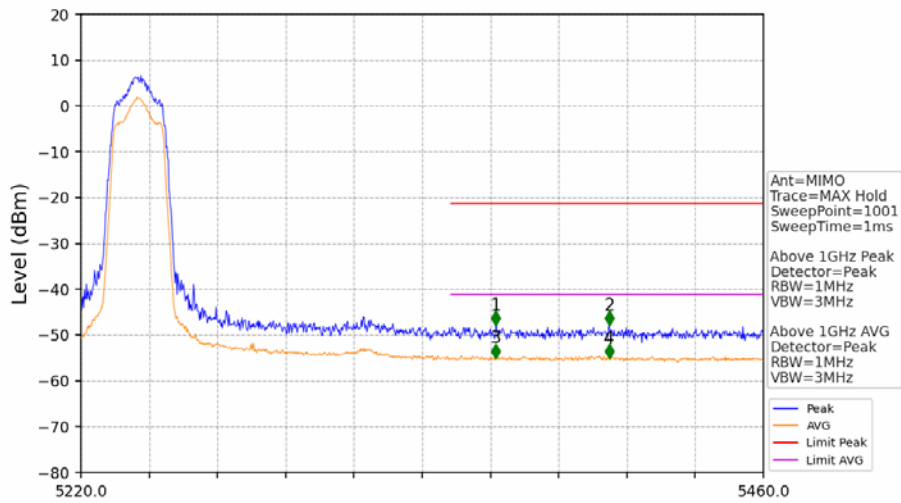

802.11ac(VHT20)_HCH_5240MHz_MIMO_NTNV

No	Frequency (MHz)	Level (dBm)	Limit (dBm)	Margin (dB)	Status	Remark	No	Frequency (MHz)	Level (dBm)	Limit (dBm)	Margin (dB)	Status	Remark
1	5365.920	-47.88	-21.20	24.59	Pass	Peak	3	5365.920	/	-21.20	/	/	AVG
2	5405.760	-47.86	-21.20	24.57	Pass	Peak	4	5405.760	/	-21.20	/	/	AVG