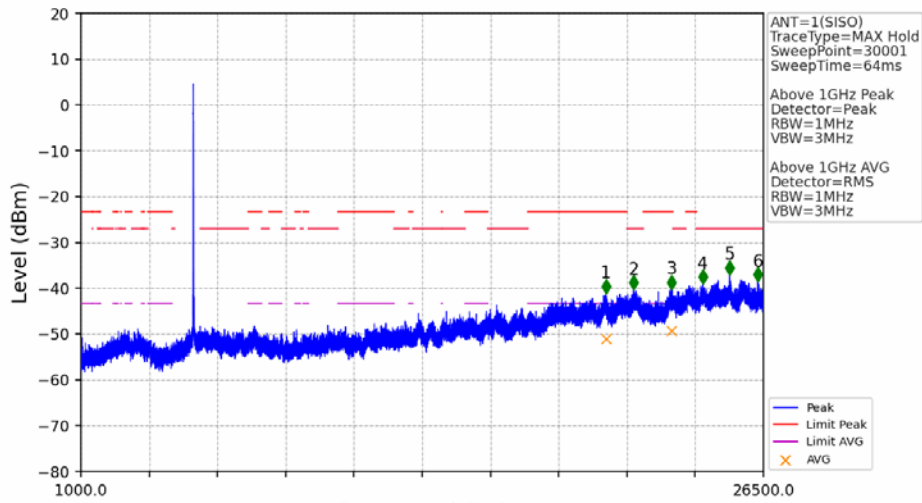

802.11a_MCH_5200MHz_Ant1_NTNV

No	Frequency (MHz)	Level (dBm)	Limit (dBm)	Margin (dB)	Status	Remark	No	Frequency (MHz)	Level (dBm)	Limit (dBm)	Margin (dB)	Status	Remark
1	20608.65	-41.11	-21.20	17.82	Pass	Peak	7	20608.65	-51.02	-41.20	7.74	Pass	AVG
2	21643.95	-40.38	-27.00	11.29	Pass	Peak	8	21643.95	/	-27.00	/	/	AVG
3	23069.4	-40.26	-21.20	16.97	Pass	Peak	9	23069.4	-49.30	-41.20	6.01	Pass	AVG
4	24235.6	-39.09	-27.00	10.00	Pass	Peak	10	24235.6	/	-27.00	/	/	AVG
5	25239.45	-37.08	-27.00	7.99	Pass	Peak	11	25239.45	/	-27.00	/	/	AVG
6	26288.35	-38.56	-27.00	9.47	Pass	Peak	12	26288.35	/	-27.00	/	/	AVG

802.11a_MCH_5200MHz_Ant2_NTNV

No	Frequency (MHz)	Level (dBm)	Limit (dBm)	Margin (dB)	Status	Remark	No	Frequency (MHz)	Level (dBm)	Limit (dBm)	Margin (dB)	Status	Remark
1	20515.15	-41.22	-21.20	17.93	Pass	Peak	7	20515.15	-50.53	-41.20	7.24	Pass	AVG
2	21764.65	-38.74	-27.00	9.65	Pass	Peak	8	21764.65	/	-27.00	/	/	AVG
3	23122.95	-40.14	-27.00	11.05	Pass	Peak	9	23122.95	/	-27.00	/	/	AVG
4	24177.8	-38.71	-27.00	9.62	Pass	Peak	10	24177.8	/	-27.00	/	/	AVG
5	25186.75	-36.87	-27.00	7.78	Pass	Peak	11	25186.75	/	-27.00	/	/	AVG
6	26076.7	-39.07	-27.00	9.98	Pass	Peak	12	26076.7	/	-27.00	/	/	AVG

802.11a_HCH_5240MHz_Ant1_NTNV

No	Frequency (MHz)	Level (dBm)	Limit (dBm)	Margin (dB)	Status	Remark	No	Frequency (MHz)	Level (dBm)	Limit (dBm)	Margin (dB)	Status	Remark
1	20107.15	-41.47	-21.20	18.18	Pass	Peak	7	20107.15	-51.68	-41.20	8.39	Pass	AVG
2	21573.4	-40.28	-27.00	11.19	Pass	Peak	8	21573.4	/	-27.00	/	/	AVG
3	23088.95	-39.87	-21.20	16.58	Pass	Peak	9	23088.95	-49.68	-41.20	6.39	Pass	AVG
4	24215.2	-38.05	-27.00	8.96	Pass	Peak	10	24215.2	/	-27.00	/	/	AVG
5	24997.2	-40.28	-27.00	11.19	Pass	Peak	11	24997.2	/	-27.00	/	/	AVG
6	25787.7	-37.52	-27.00	8.43	Pass	Peak	12	25787.7	/	-27.00	/	/	AVG