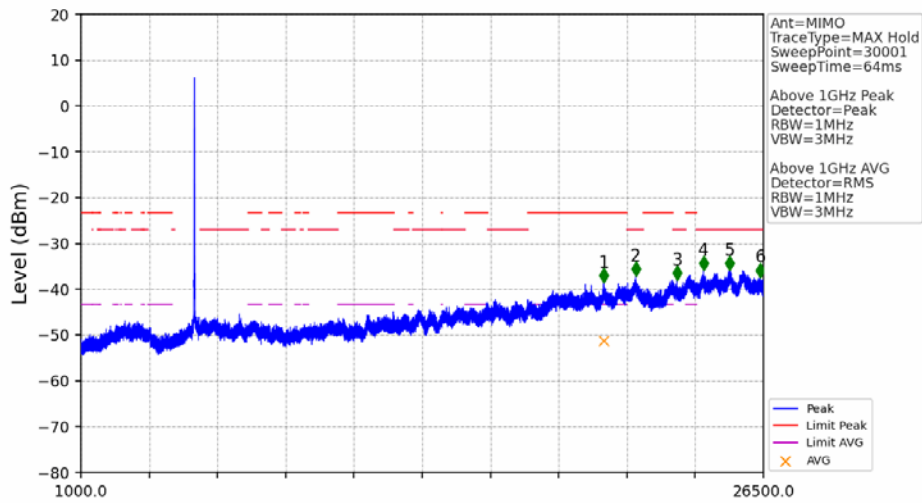

802.11n(HT20)_HCH_5240MHz_MIMO_NTNV

No	Frequency (MHz)	Level (dBm)	Limit (dBm)	Margin (dB)	Status	Remark	No	Frequency (MHz)	Level (dBm)	Limit (dBm)	Margin (dB)	Status	Remark
1	20534.7	-38.60	-21.20	15.31	Pass	Peak	7	20534.7	-51.23	-41.20	7.94	Pass	AVG
2	21723.85	-37.18	-27.00	8.09	Pass	Peak	8	21723.85	/	-27.00	/	/	AVG
3	23264.05	-38.04	-27.00	8.95	Pass	Peak	9	23264.05	/	-27.00	/	/	AVG
4	24256.85	-35.98	-27.00	6.89	Pass	Peak	10	24256.85	/	-27.00	/	/	AVG
5	25232.65	-35.93	-27.00	6.84	Pass	Peak	11	25232.65	/	-27.00	/	/	AVG
6	26372.5	-37.43	-27.00	8.34	Pass	Peak	12	26372.5	/	-27.00	/	/	AVG