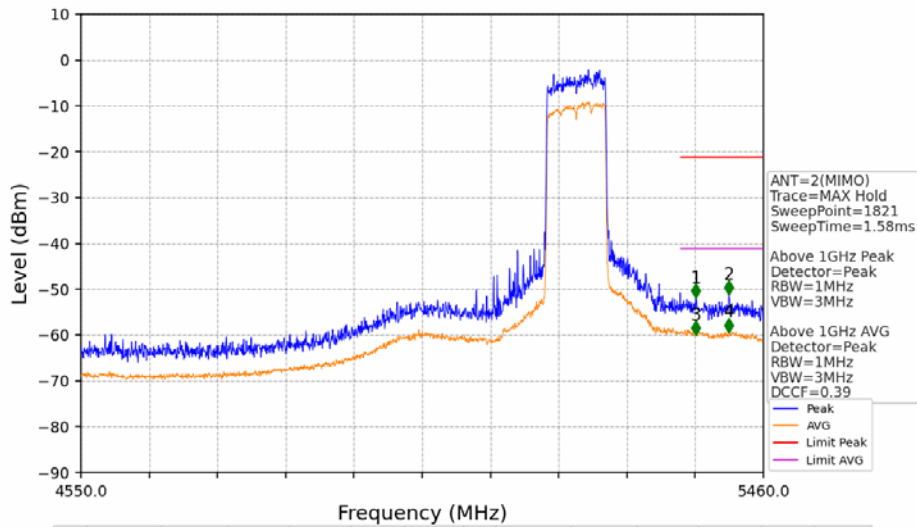

802.11ax(HEW80)_MCH_5210MHz_RU996_Left_Ant2_NTNV

No	Frequency (MHz)	Level (dBm)	Limit (dBm)	Margin (dB)	Status	Remark	No	Frequency (MHz)	Level (dBm)	Limit (dBm)	Margin (dB)	Status	Remark
1	5370.000	-51.93	-21.20	28.64	Pass	AVG	3	5370.000	/	-21.20	/	/	AVG
2	5414.000	-51.27	-21.20	27.98	Pass	AVG	4	5414.000	/	-21.20	/	/	AVG