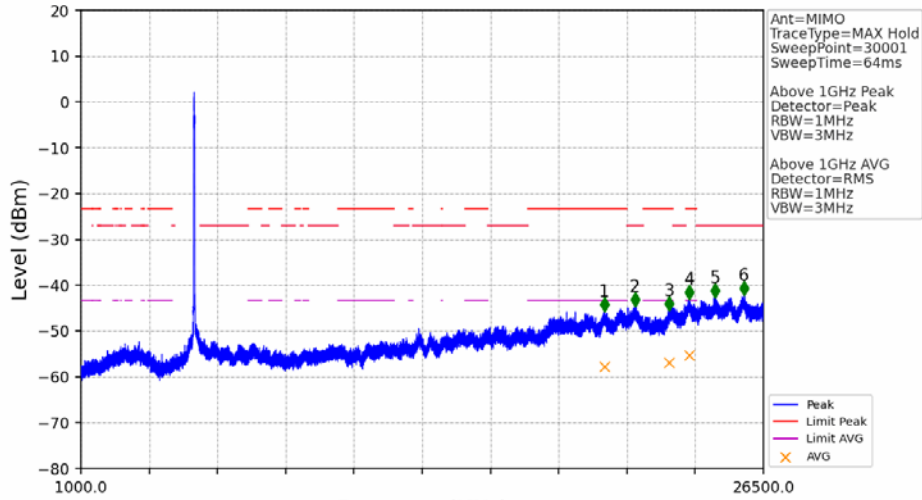

802.11ac(VHT40)_HCH_5230MHz_MIMO_NTNV

No	Frequency (MHz)	Level (dBm)	Limit (dBm)	Margin (dB)	Status	Remark	No	Frequency (MHz)	Level (dBm)	Limit (dBm)	Margin (dB)	Status	Remark
1	20548.3	-45.74	-21.20	22.45	Pass	Peak	7	20548.3	-57.85	-41.20	14.56	Pass	AVG
2	21692.4	-44.77	-27.00	15.68	Pass	Peak	8	21692.4	/	-27.00	/	/	AVG
3	22973.35	-45.57	-21.20	22.28	Pass	Peak	9	22973.35	-56.96	-41.20	13.66	Pass	AVG
4	23740.05	-43.20	-21.20	19.91	Pass	Peak	10	23740.05	-55.32	-41.20	12.03	Pass	AVG
5	24693.75	-42.74	-27.00	13.65	Pass	Peak	11	24693.75	/	-27.00	/	/	AVG
6	25762.2	-42.21	-27.00	13.12	Pass	Peak	12	25762.2	/	-27.00	/	/	AVG