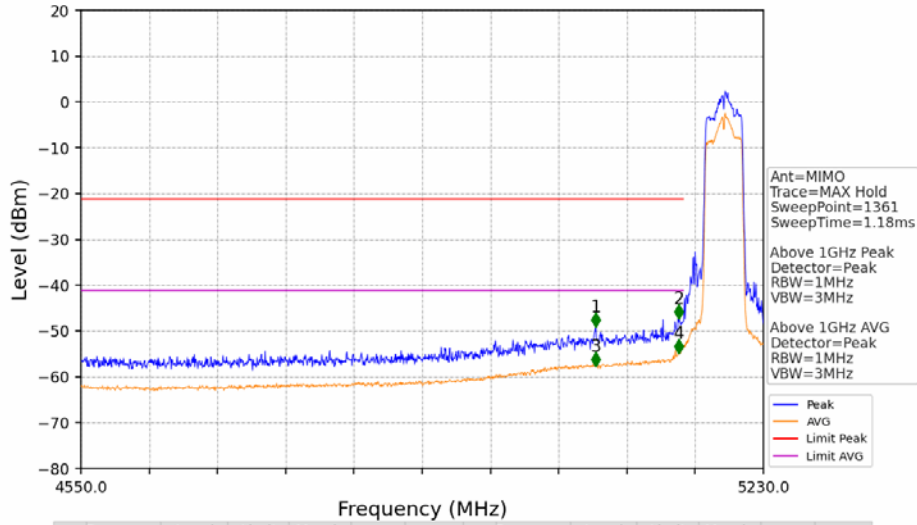

802.11n(HT40)_LCH_5190MHz_MIMO_NTNV

No	Frequency (MHz)	Level (dBm)	Limit (dBm)	Margin (dB)	Status	Remark	No	Frequency (MHz)	Level (dBm)	Limit (dBm)	Margin (dB)	Status	Remark
1	5063.000	-49.22	-21.20	25.93	Pass	Peak	3	5063.000	/	-21.20	/	/	AVG
2	5146.000	-47.39	-21.20	24.10	Pass	Peak	4	5146.000	/	-21.20	/	/	AVG