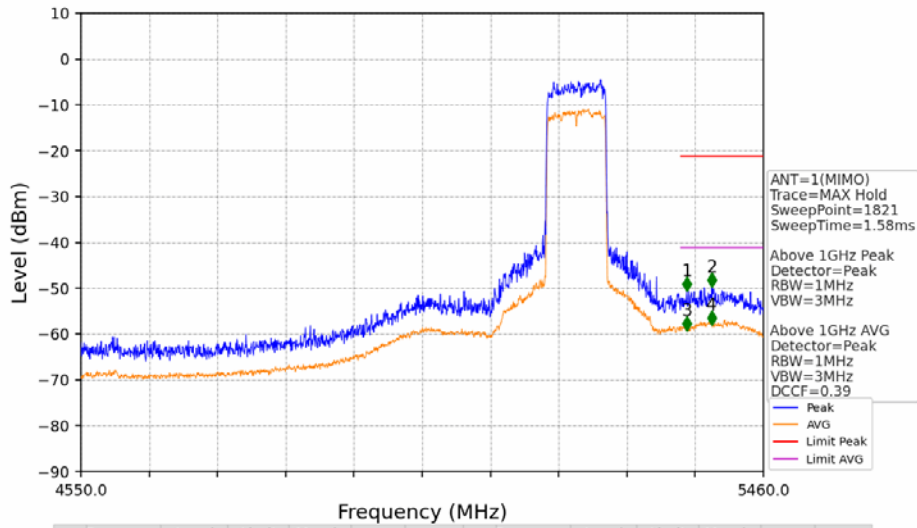

802.11ax(HEW80)_MCH_5210MHz_RU996_Left_Ant1_NTNV

No	Frequency (MHz)	Level (dBm)	Limit (dBm)	Margin (dB)	Status	Remark	No	Frequency (MHz)	Level (dBm)	Limit (dBm)	Margin (dB)	Status	Remark
1	5358.000	-50.63	-21.20	27.34	Pass	AVG	3	5358.000	/	-21.20	/	/	AVG
2	5391.000	-49.79	-21.20	26.50	Pass	AVG	4	5391.000	/	-21.20	/	/	AVG