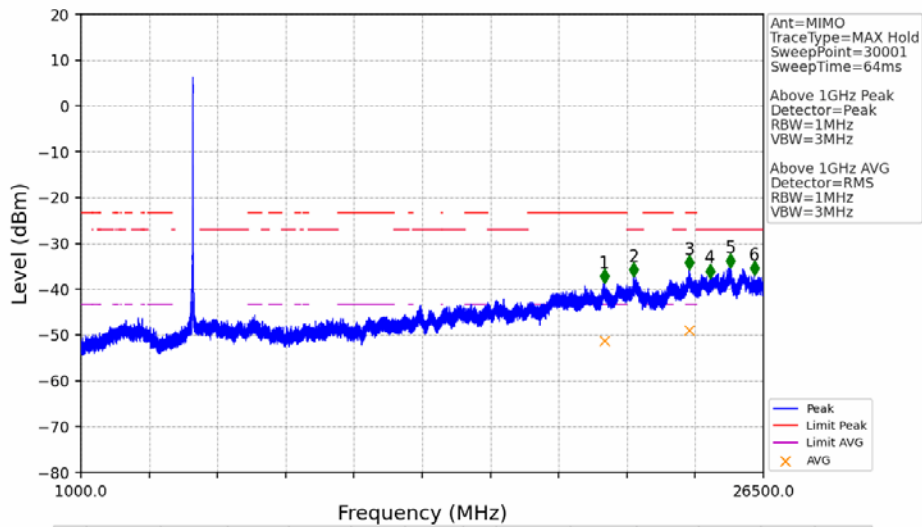

802.11ax(HEW20)_LCH_5180MHz_RU242_Left_MIMO_NTNV

No	Frequency (MHz)	Level (dBm)	Limit (dBm)	Margin (dB)	Status	Remark	No	Frequency (MHz)	Level (dBm)	Limit (dBm)	Margin (dB)	Status	Remark
1	20547.45	-38.73	-21.20	15.44	Pass	Peak	7	20547.45	-51.34	-41.20	8.05	Pass	AVG
2	21654.15	-37.31	-27.00	8.22	Pass	Peak	8	21654.15	/	-27.00	/	/	AVG
3	23728.15	-35.72	-21.20	12.43	Pass	Peak	9	23728.15	-48.96	-41.20	5.67	Pass	AVG
4	24501.65	-37.60	-27.00	8.51	Pass	Peak	10	24501.65	/	-27.00	/	/	AVG
5	25271.75	-35.32	-27.00	6.23	Pass	Peak	11	25271.75	/	-27.00	/	/	AVG
6	26156.6	-37.01	-27.00	7.92	Pass	Peak	12	26156.6	/	-27.00	/	/	AVG