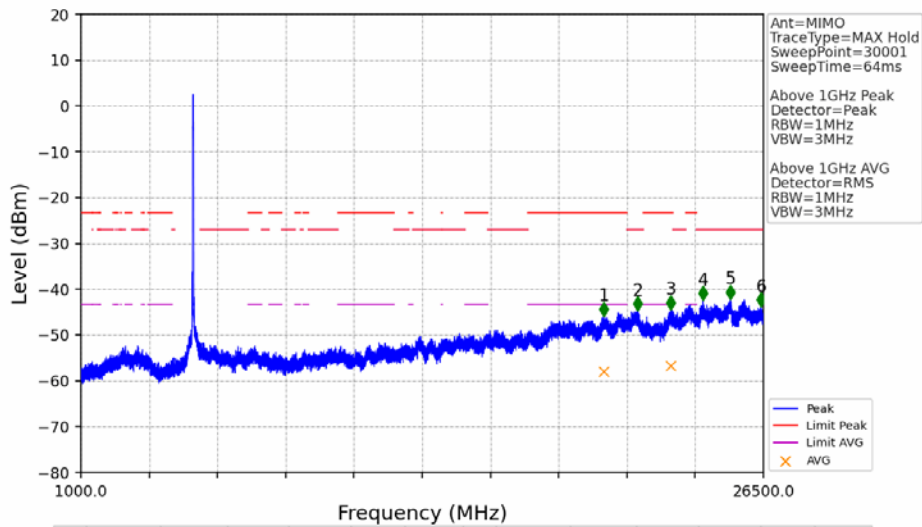

802.11n(HT40)_LCH_5190MHz_MIMO_NTNV

No	Frequency (MHz)	Level (dBm)	Limit (dBm)	Margin (dB)	Status	Remark	No	Frequency (MHz)	Level (dBm)	Limit (dBm)	Margin (dB)	Status	Remark
1	20527.9	-45.87	-21.20	22.58	Pass	Peak	7	20527.9	-57.88	-41.20	14.59	Pass	AVG
2	21811.4	-44.69	-27.00	15.60	Pass	Peak	8	21811.4	/	-27.00	/	/	AVG
3	23040.5	-44.46	-21.20	21.17	Pass	Peak	9	23040.5	-56.79	-41.20	13.50	Pass	AVG
4	24243.25	-42.43	-27.00	13.34	Pass	Peak	10	24243.25	/	-27.00	/	/	AVG
5	25261.55	-42.19	-27.00	13.10	Pass	Peak	11	25261.55	/	-27.00	/	/	AVG
6	26405.65	-43.87	-27.00	14.78	Pass	Peak	12	26405.65	/	-27.00	/	/	AVG