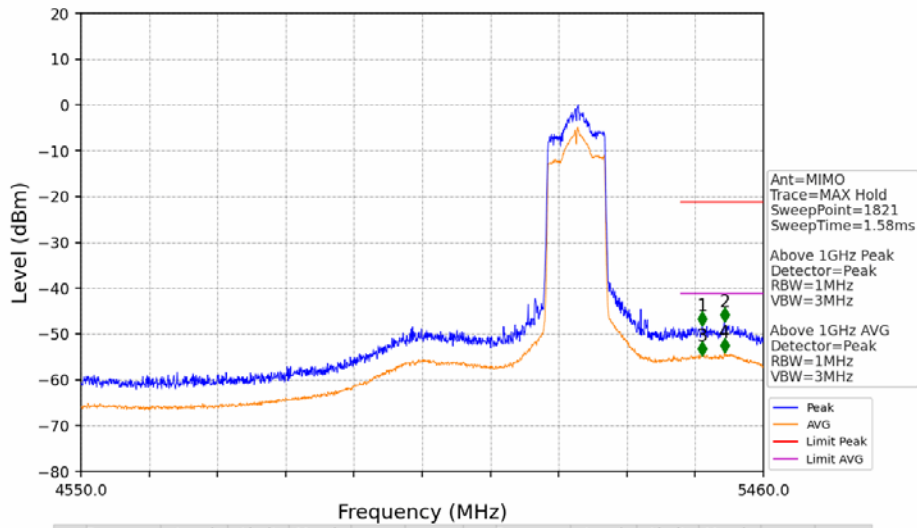

802.11ac(VHT80)_MCH_5210MHz_MIMO_NTNV

No	Frequency (MHz)	Level (dBm)	Limit (dBm)	Margin (dB)	Status	Remark	No	Frequency (MHz)	Level (dBm)	Limit (dBm)	Margin (dB)	Status	Remark
1	5378.500	-48.26	-21.20	24.97	Pass	AVG	3	5378.500	/	-21.20	/	/	AVG
2	5408.000	-47.42	-21.20	24.13	Pass	AVG	4	5408.000	/	-21.20	/	/	AVG