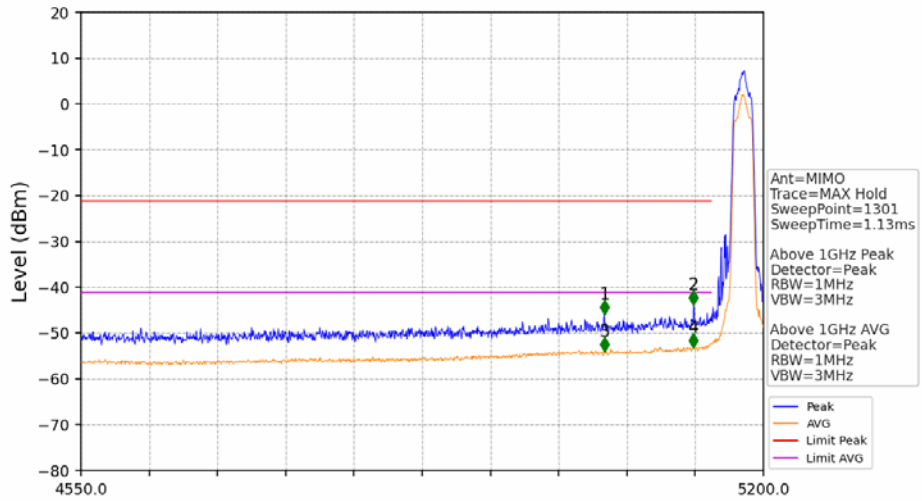

802.11n(HT20)_LCH_5180MHz_MIMO_NTNV

No	Frequency (MHz)	Level (dBm)	Limit (dBm)	Margin (dB)	Status	Remark	No	Frequency (MHz)	Level (dBm)	Limit (dBm)	Margin (dB)	Status	Remark
1	5048.500	-45.95	-21.20	22.66	Pass	Peak	3	5048.500	/	-21.20	/	/	AVG
2	5133.500	-43.84	-21.20	20.55	Pass	Peak	4	5133.500	/	-21.20	/	/	AVG