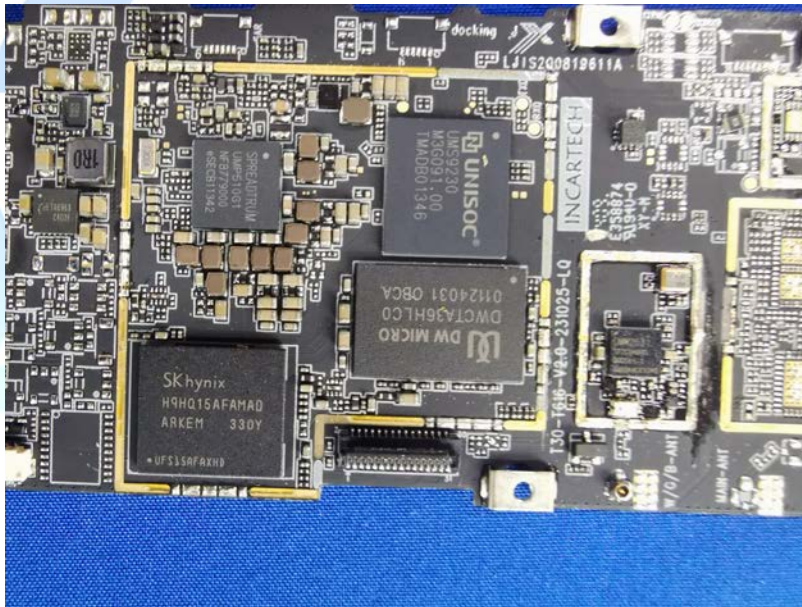

Product Name: Android Tablet

Test Model No.: EP1095T

EUT Constructional Details

▶▶▶ END ◀◀◀

QYSST