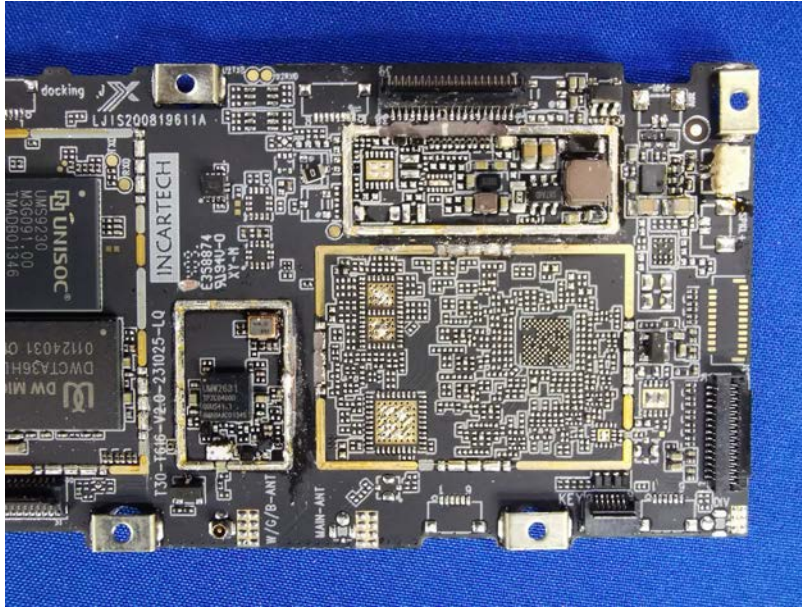

Product Name: Android Tablet

Test Model No.: EP1095T

EUT Constructional Details

▶▶▶ END ◀◀◀

QYSST