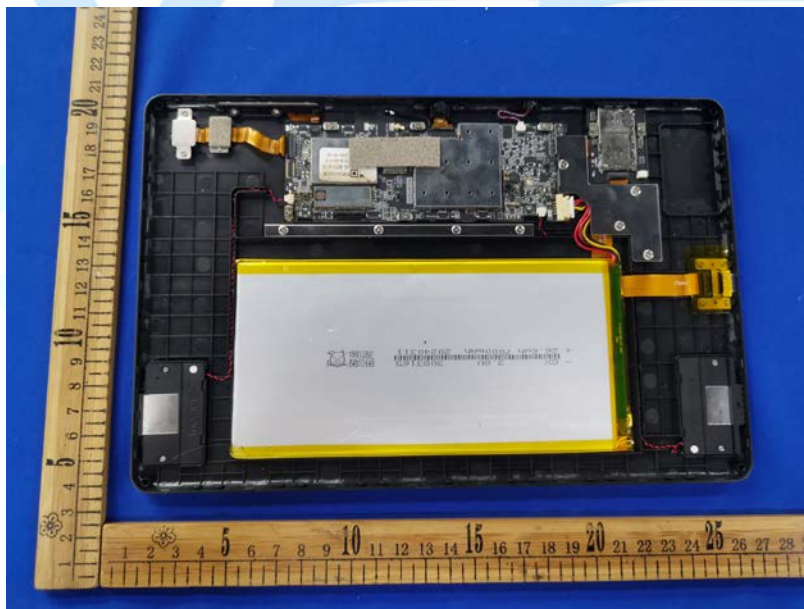

Product Name: Android Tablet

Test Model No.: EP1095T

EUT Constructional Details

▶▶▶ END ◀◀◀

QYSST