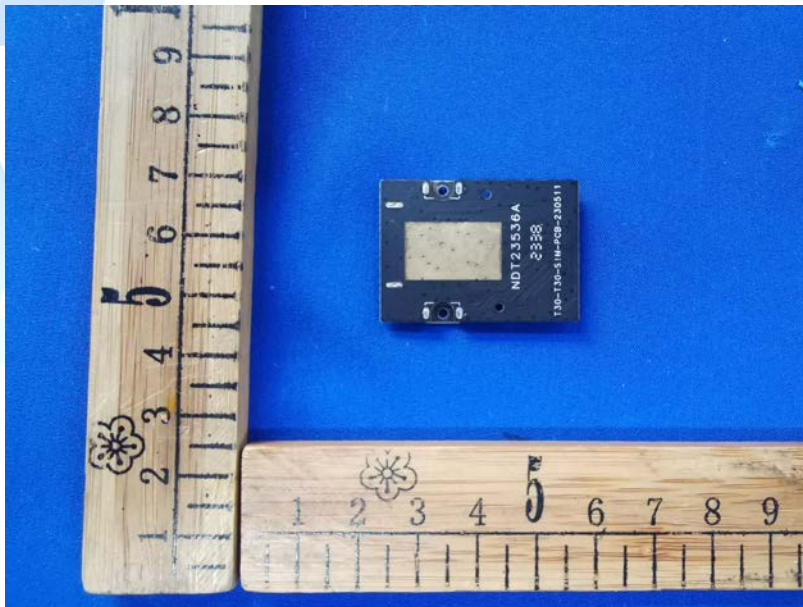

Product Name: Android Tablet

Test Model No.: EP1095T

EUT Constructional Details

▶▶▶ END ◀◀◀

QYSST