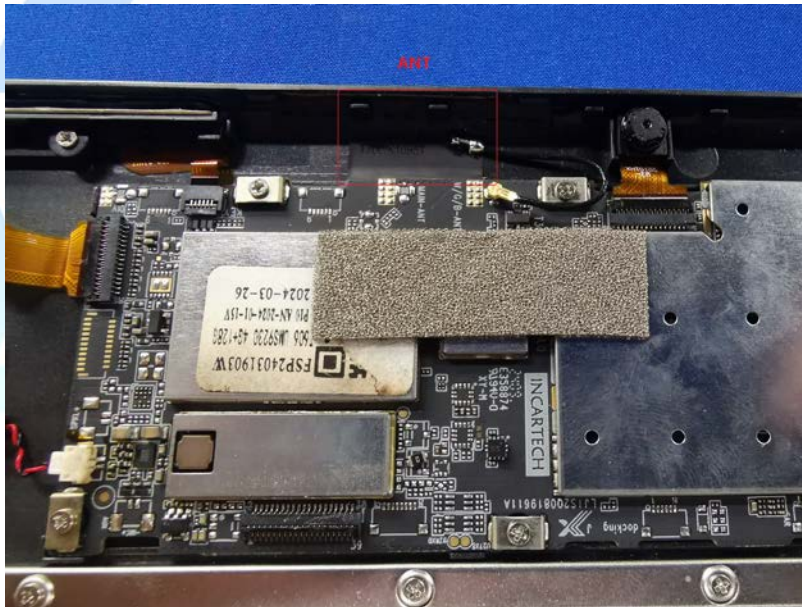

Product Name: Android Tablet

Test Model No.: EP1095T

EUT Constructional Details

▶▶▶ END ◀◀◀

QYSST