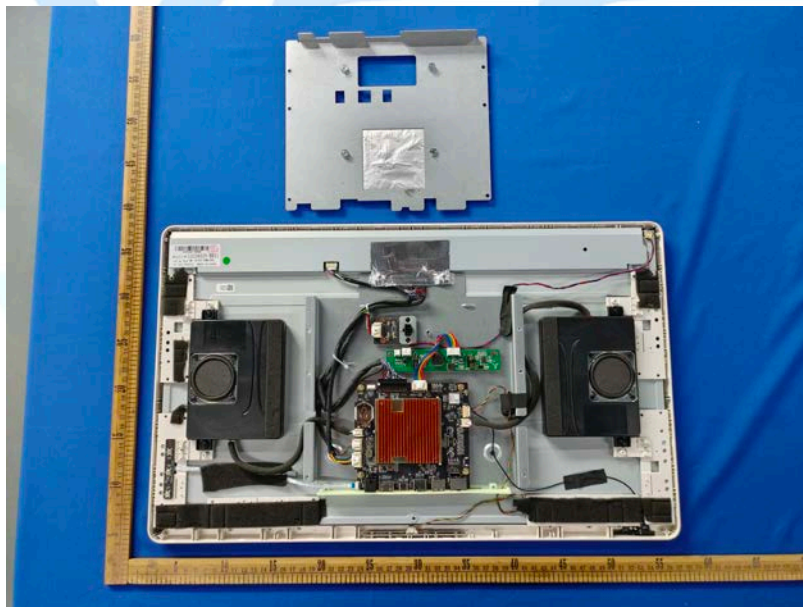

**Product Name:** Android Tablet

**Test Model No.:** NW2493T

### EUT Constructional Details

SW2493T:

▶▶▶ END ◀◀◀