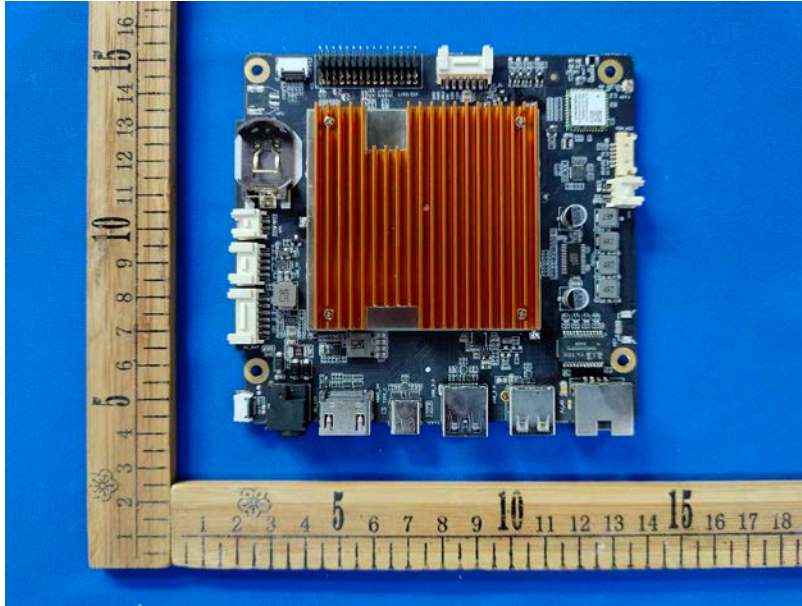

**Product Name:** Android Tablet

**Test Model No.:** NW2493T

### EUT Constructional Details

SW2493T:

▶▶▶ END ◀◀◀