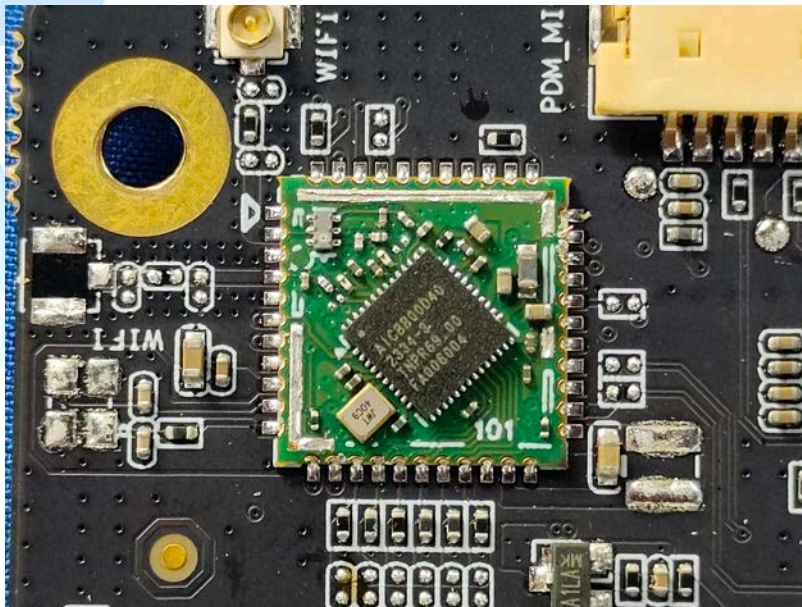

**Product Name:** Android Tablet

**Test Model No.:** NW2493T

### EUT Constructional Details

SW2493T:

▶▶▶ END ◀◀◀