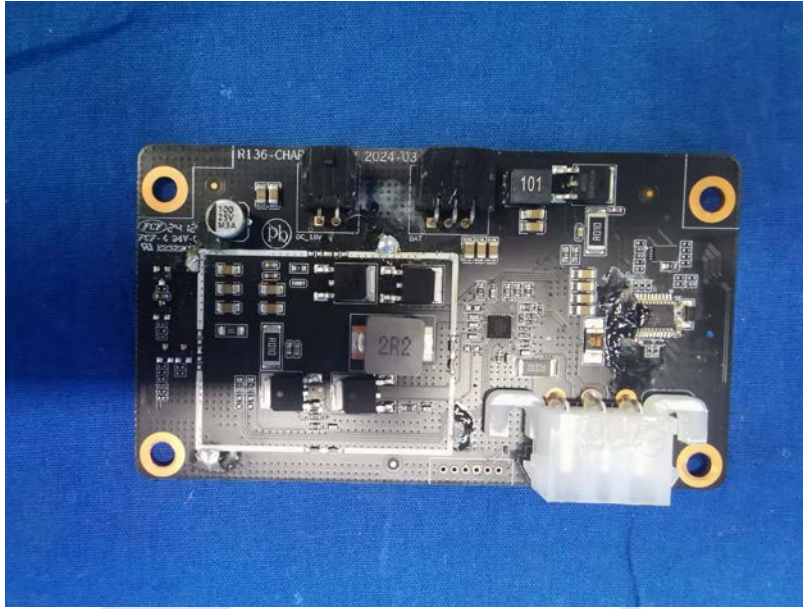

**Product Name:** Android Tablet

**Test Model No.:** NW2493T

### EUT Constructional Details

SW2493T:

▶▶▶ END ◀◀◀