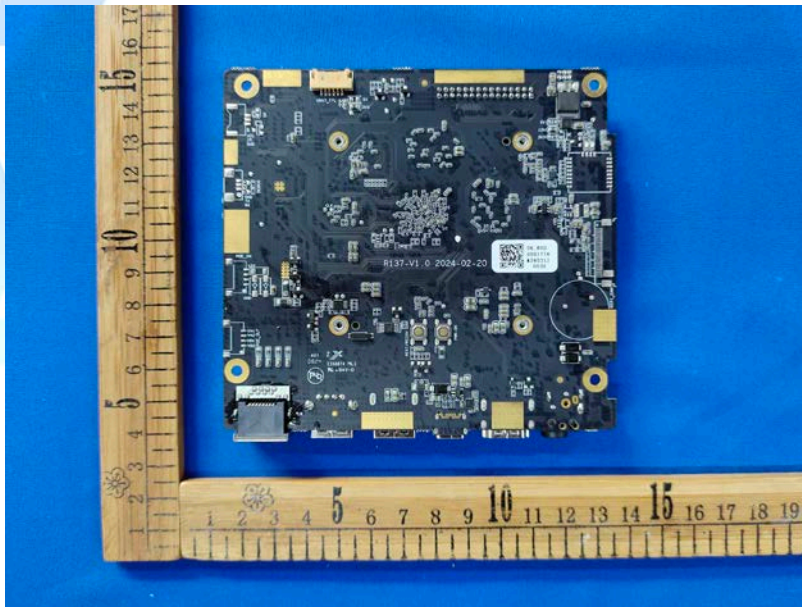

**Product Name:** Android Tablet

**Test Model No.:** NW2493T

### EUT Constructional Details

SW2493T:

▶▶▶ END ◀◀◀