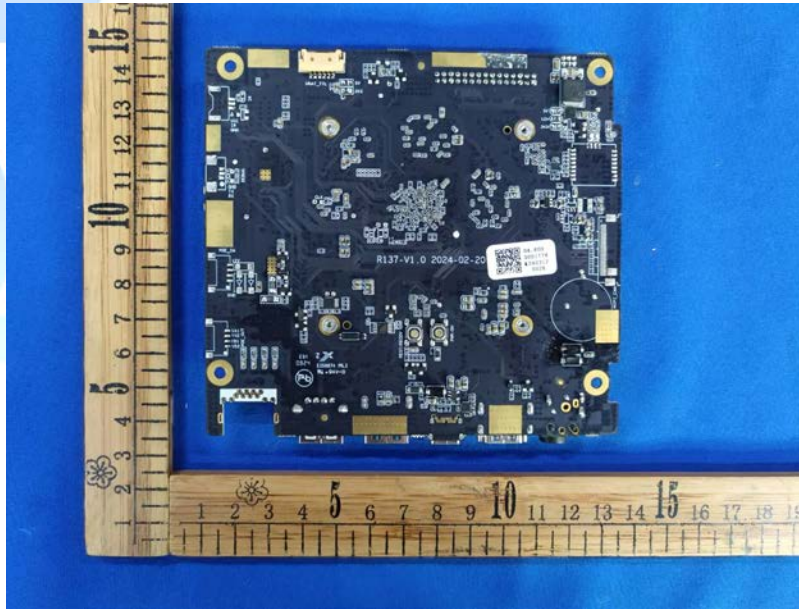

**Product Name:** Android Tablet

**Test Model No.:** NW2493T

### EUT Constructional Details

SW2493T:

▶▶▶ END ◀◀◀