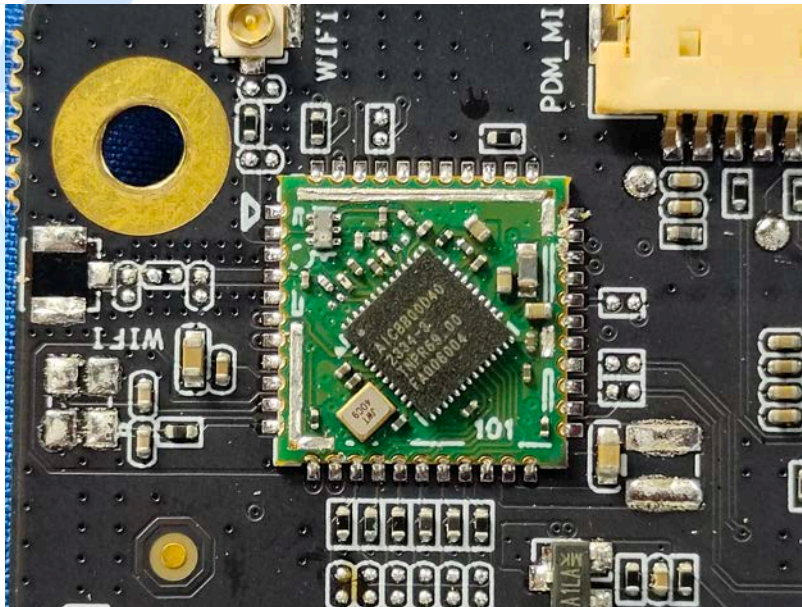

**Product Name:** Android Tablet

**Test Model No.:** NW2493T

### EUT Constructional Details

SW2493T:

▶▶▶ END ◀◀◀