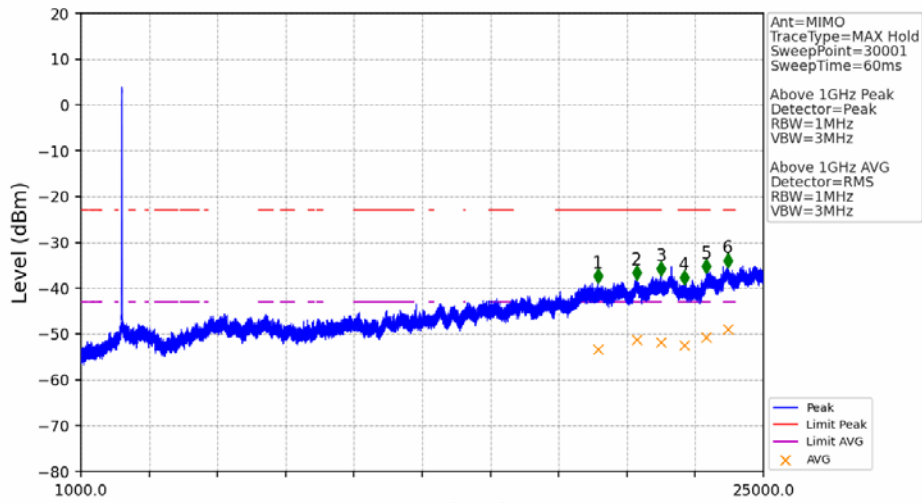

802.11n(HT20)_MCH_2437MHz_MIMO_NTNV

No	Frequency (MHz)	Level (dBm)	Limit (dBm)	Margin (dB)	Status	Remark	No	Frequency (MHz)	Level (dBm)	Limit (dBm)	Margin (dB)	Status	Remark
1	19176.8	-38.89	-21.20	15.89	Pass	Peak	7	19176.8	-53.32	-41.20	10.32	Pass	AVG
2	20532	-38.22	-21.20	15.22	Pass	Peak	8	20532	-51.33	-41.20	8.33	Pass	AVG
3	21397.6	-37.30	-21.20	14.30	Pass	Peak	9	21397.6	-51.77	-41.20	8.77	Pass	AVG
4	22209.6	-39.23	-21.20	16.23	Pass	Peak	10	22209.6	-52.54	-41.20	9.54	Pass	AVG
5	22995.2	-36.84	-21.20	13.84	Pass	Peak	11	22995.2	-50.69	-41.20	7.69	Pass	AVG
6	23737.6	-35.62	-21.20	12.62	Pass	Peak	12	23737.6	-48.91	-41.20	5.91	Pass	AVG