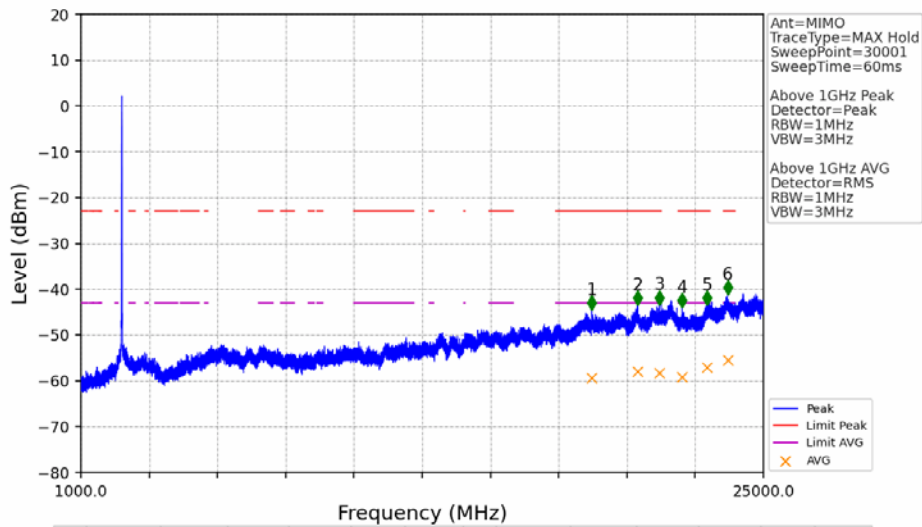

802.11n(HT20)_HCH_2462MHz_MIMO_NTNV

No	Frequency (MHz)	Level (dBm)	Limit (dBm)	Margin (dB)	Status	Remark	No	Frequency (MHz)	Level (dBm)	Limit (dBm)	Margin (dB)	Status	Remark
1	2485.152	-44.99	-21.20	21.99	Pass	Peak	3	2485.152	/	-21.20	/	/	AVG
2	2487.530	-45.29	-21.20	22.29	Pass	Peak	4	2487.530	/	-21.20	/	/	AVG

802.11ax(HEW20)_LCH_2412MHz_RU242_Left_MIMO_NTNV

No	Frequency (MHz)	Level (dBm)	Limit (dBm)	Margin (dB)	Status	Remark	No	Frequency (MHz)	Level (dBm)	Limit (dBm)	Margin (dB)	Status	Remark
1	18754.4	-45.17	-21.20	22.17	Pass	Peak	7	18754.4	-59.52	-41.20	16.52	Pass	AVG
2	20017.6	-44.52	-21.20	21.52	Pass	Peak	8	20017.6	-59.03	-41.20	16.03	Pass	AVG
3	21091.2	-43.76	-21.20	20.75	Pass	Peak	9	21091.2	-57.77	-41.20	14.77	Pass	AVG
4	22220.8	-45.01	-21.20	22.01	Pass	Peak	10	22220.8	-59.11	-41.20	16.11	Pass	AVG
5	22981.6	-43.10	-21.20	20.10	Pass	Peak	11	22981.6	-57.11	-41.20	14.11	Pass	AVG
6	23734.4	-40.67	-21.20	17.67	Pass	Peak	12	23734.4	-55.43	-41.20	12.43	Pass	AVG

802.11ax(HEW20)_LCH_2412MHz_RU242_Left_MIMO_NTNV

No	Frequency (MHz)	Level (dBm)	Limit (dBm)	Margin (dB)	Status	Remark	No	Frequency (MHz)	Level (dBm)	Limit (dBm)	Margin (dB)	Status	Remark
1	2385.518	-50.35	-21.20	27.35	Pass	Peak	3	2385.518	/	-21.20	/	/	AVG
2	2389.788	-48.41	-21.20	25.41	Pass	Peak	4	2389.788	/	-21.20	/	/	AVG

802.11ax(HEW20)_MCH_2437MHz_RU242_Left_MIMO_NTNV

No	Frequency (MHz)	Level (dBm)	Limit (dBm)	Margin (dB)	Status	Remark	No	Frequency (MHz)	Level (dBm)	Limit (dBm)	Margin (dB)	Status	Remark
1	18964.8	-44.58	-21.20	21.58	Pass	Peak	7	18964.8	-59.36	-41.20	16.36	Pass	AVG
2	20572	-43.44	-21.20	20.44	Pass	Peak	8	20572	-57.89	-41.20	14.89	Pass	AVG
3	21344.8	-43.43	-21.20	20.43	Pass	Peak	9	21344.8	-58.25	-41.20	15.25	Pass	AVG
4	22143.2	-43.98	-21.20	20.98	Pass	Peak	10	22143.2	-59.15	-41.20	16.15	Pass	AVG
5	23001.6	-43.52	-21.20	20.52	Pass	Peak	11	23001.6	-57.12	-41.20	14.12	Pass	AVG
6	23737.6	-41.25	-21.20	18.25	Pass	Peak	12	23737.6	-55.43	-41.20	12.43	Pass	AVG