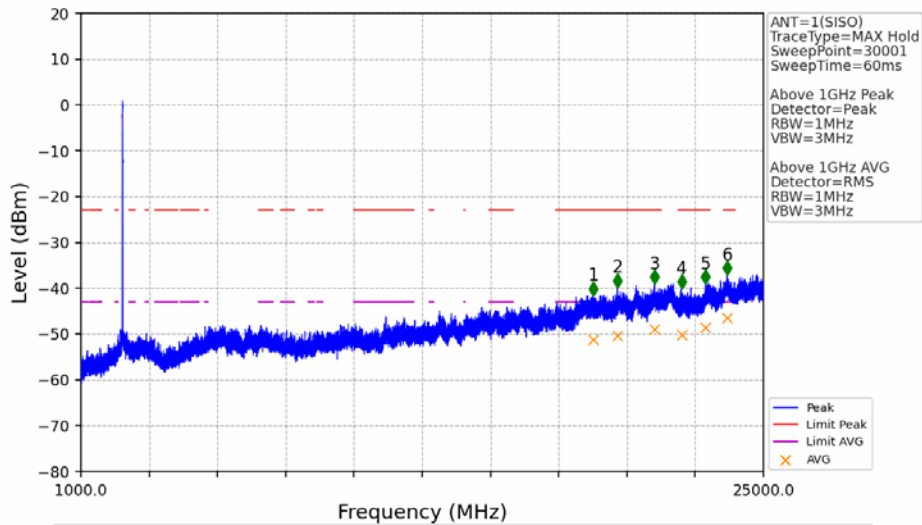

802.11g_MCH_2437MHz_Ant1 (SISO)_NTNV

No	Frequency (MHz)	Level (dBm)	Limit (dBm)	Margin (dB)	Status	Remark	No	Frequency (MHz)	Level (dBm)	Limit (dBm)	Margin (dB)	Status	Remark
1	19252	-40.49	-21.20	17.49	Pass	Peak	7	19252	-51.21	-41.20	8.21	Pass	AVG
2	20557.6	-39.59	-21.20	16.59	Pass	Peak	8	20557.6	-49.21	-41.20	6.21	Pass	AVG
3	21366.4	-39.93	-21.20	16.93	Pass	Peak	9	21366.4	-49.49	-41.20	6.49	Pass	AVG
4	22106.4	-39.22	-21.20	16.22	Pass	Peak	10	22106.4	-50.35	-41.20	7.35	Pass	AVG
5	22976	-39.35	-21.20	16.35	Pass	Peak	11	22976	-48.45	-41.20	5.45	Pass	AVG
6	23718.4	-37.51	-21.20	14.51	Pass	Peak	12	23718.4	-46.47	-41.20	3.47	Pass	AVG

802.11g_MCH_2437MHz_Ant2 (SISO)_NTNV

No	Frequency (MHz)	Level (dBm)	Limit (dBm)	Margin (dB)	Status	Remark	No	Frequency (MHz)	Level (dBm)	Limit (dBm)	Margin (dB)	Status	Remark
1	19001.6	-41.27	-21.20	18.27	Pass	Peak	7	19001.6	-51.27	-41.20	8.27	Pass	AVG
2	19883.2	-40.31	-21.20	17.31	Pass	Peak	8	19883.2	-50.66	-41.20	7.67	Pass	AVG
3	21109.6	-39.07	-21.20	16.07	Pass	Peak	9	21109.6	-49.06	-41.20	6.06	Pass	AVG
4	22207.2	-40.65	-21.20	17.65	Pass	Peak	10	22207.2	-50.23	-41.20	7.23	Pass	AVG
5	22970.4	-40.05	-21.20	17.05	Pass	Peak	11	22970.4	-48.78	-41.20	5.78	Pass	AVG
6	23707.2	-37.23	-21.20	14.22	Pass	Peak	12	23707.2	-46.58	-41.20	3.58	Pass	AVG

802.11g_HCH_2462MHz_Ant1 (SISO)_NTNV

No	Frequency (MHz)	Level (dBm)	Limit (dBm)	Margin (dB)	Status	Remark	No	Frequency (MHz)	Level (dBm)	Limit (dBm)	Margin (dB)	Status	Remark
1	19013.6	-41.66	-21.20	18.66	Pass	Peak	7	19013.6	-51.26	-41.20	8.26	Pass	AVG
2	19861.6	-39.89	-21.20	16.89	Pass	Peak	8	19861.6	-50.38	-41.20	7.38	Pass	AVG
3	21168	-39.09	-21.20	16.09	Pass	Peak	9	21168	-49.03	-41.20	6.03	Pass	AVG
4	22120.8	-40.17	-21.20	17.17	Pass	Peak	10	22120.8	-50.18	-41.20	7.18	Pass	AVG
5	22964.8	-39.08	-21.20	16.08	Pass	Peak	11	22964.8	-48.63	-41.20	5.63	Pass	AVG
6	23719.2	-37.22	-21.20	14.22	Pass	Peak	12	23719.2	-46.43	-41.20	3.43	Pass	AVG