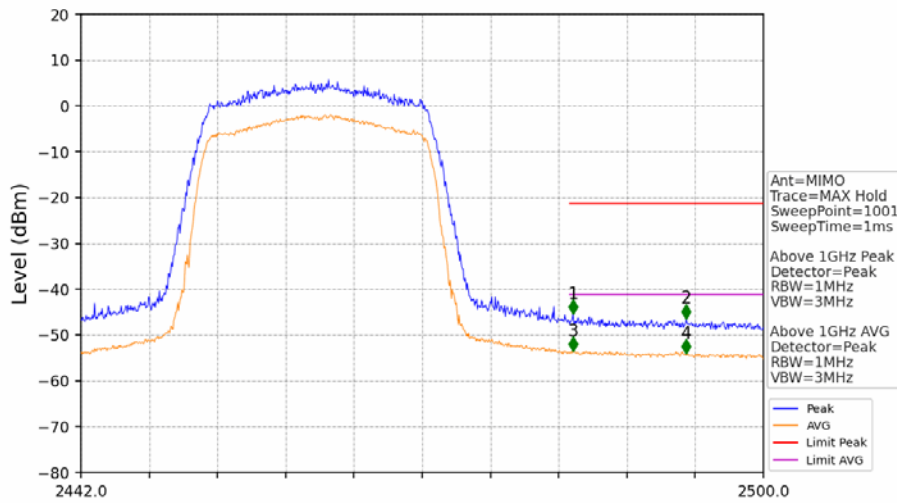

802.11ax(HEW20)_HCH_2462MHz_RU242_Left_MIMO_NTNV

No	Frequency (MHz)	Level (dBm)	Limit (dBm)	Margin (dB)	Status	Remark	No	Frequency (MHz)	Level (dBm)	Limit (dBm)	Margin (dB)	Status	Remark
1	2483.818	-45.48	-21.20	22.48	Pass	Peak	3	2483.818	/	-21.20	/	/	AVG
2	2493.446	-46.42	-21.20	23.42	Pass	Peak	4	2493.446	/	-21.20	/	/	AVG

▶▶▶ END OF REPORT ◀◀◀