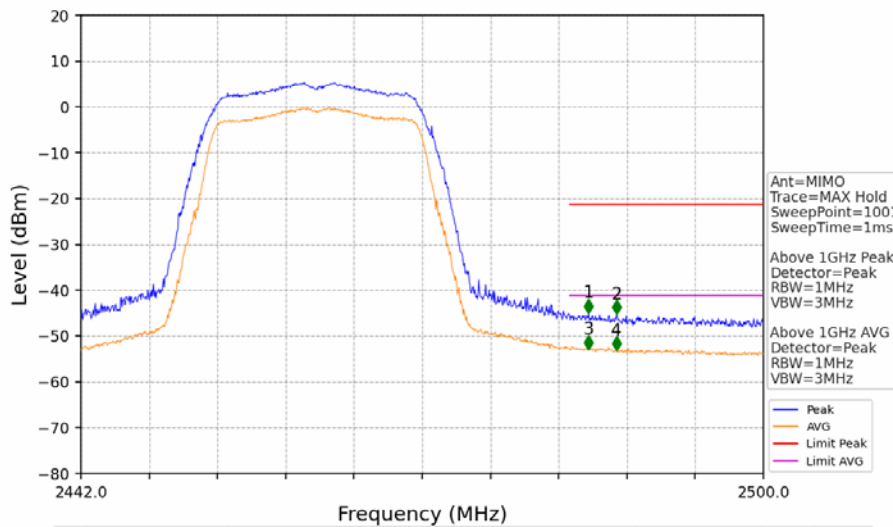

802.11n(HT20)_HCH_2462MHz_MIMO_NTNV

No	Frequency (MHz)	Level (dBm)	Limit (dBm)	Margin (dB)	Status	Remark	No	Frequency (MHz)	Level (dBm)	Limit (dBm)	Margin (dB)	Status	Remark
1	2485.152	-44.99	-21.20	21.99	Pass	Peak	3	2485.152	/	-21.20	/	/	AVG
2	2487.530	-45.29	-21.20	22.29	Pass	Peak	4	2487.530	/	-21.20	/	/	AVG