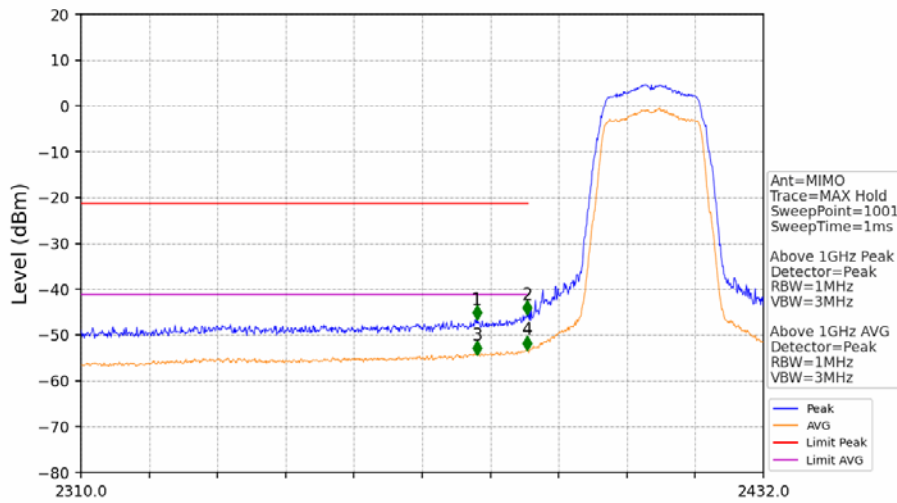

802.11n(HT20)_LCH_2412MHz_MIMO_NTNV

No	Frequency (MHz)	Level (dBm)	Limit (dBm)	Margin (dB)	Status	Remark	No	Frequency (MHz)	Level (dBm)	Limit (dBm)	Margin (dB)	Status	Remark
1	2380.760	-46.67	-21.20	23.67	Pass	Peak	3	2380.760	/	-21.20	/	/	AVG
2	2389.788	-45.61	-21.20	22.61	Pass	Peak	4	2389.788	/	-21.20	/	/	AVG