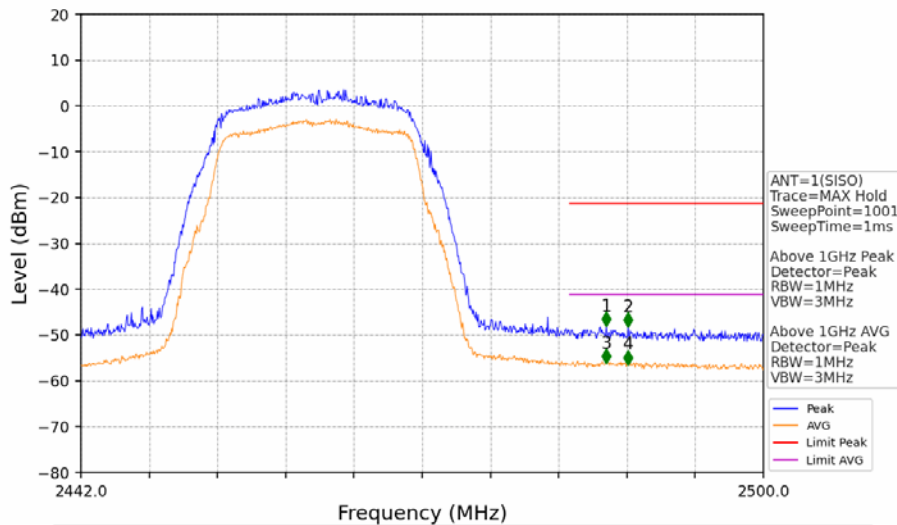

802.11g_HCH_2462MHz_Ant1 (SISO)_NTNV

No	Frequency (MHz)	Level (dBm)	Limit (dBm)	Margin (dB)	Status	Remark	No	Frequency (MHz)	Level (dBm)	Limit (dBm)	Margin (dB)	Status	Remark
1	2486.660	-48.05	-21.20	25.05	Pass	Peak	3	2486.660	/	-21.20	/	/	AVG
2	2488.516	-48.27	-21.20	25.27	Pass	Peak	4	2488.516	/	-21.20	/	/	AVG