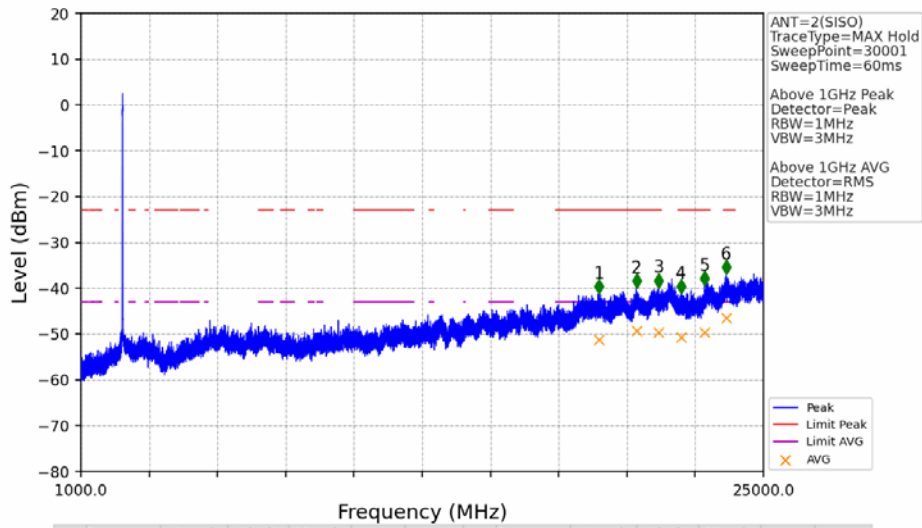

802.11g_HCH_2462MHz_Ant2 (SISO)_NTNV

No	Frequency (MHz)	Level (dBm)	Limit (dBm)	Margin (dB)	Status	Remark	No	Frequency (MHz)	Level (dBm)	Limit (dBm)	Margin (dB)	Status	Remark
1	19214.4	-41.20	-21.20	18.20	Pass	Peak	7	19214.4	-51.20	-41.20	8.20	Pass	AVG
2	20534.4	-39.93	-21.20	16.93	Pass	Peak	8	20534.4	-49.36	-41.20	6.36	Pass	AVG
3	21321.6	-39.88	-21.20	16.88	Pass	Peak	9	21321.6	-49.71	-41.20	6.71	Pass	AVG
4	22108.8	-41.25	-21.20	18.25	Pass	Peak	10	22108.8	-50.70	-41.20	7.70	Pass	AVG
5	22918.4	-39.49	-21.20	16.49	Pass	Peak	11	22918.4	-49.58	-41.20	6.58	Pass	AVG
6	23682.4	-37.04	-21.20	14.04	Pass	Peak	12	23682.4	-46.56	-41.20	3.56	Pass	AVG