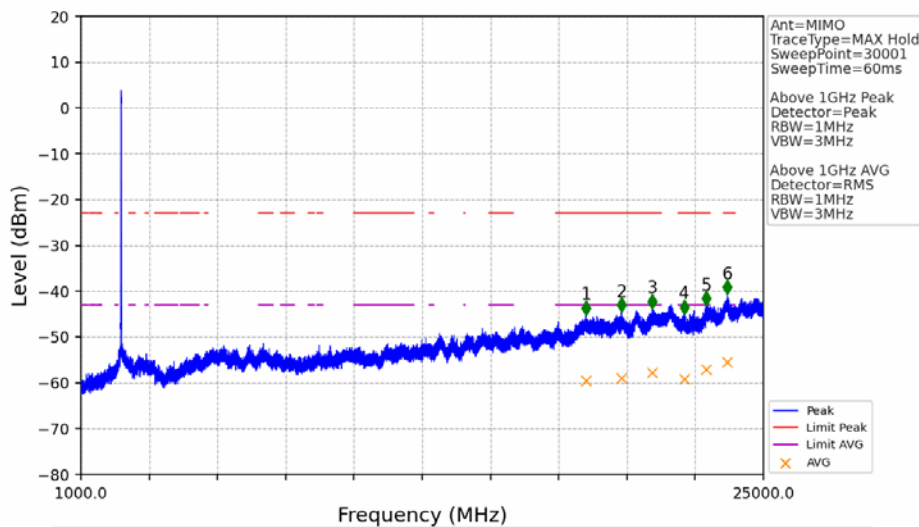

802.11ax(HEW20)_LCH_2412MHz_RU242_Left_MIMO_NTNV

No	Frequency (MHz)	Level (dBm)	Limit (dBm)	Margin (dB)	Status	Remark	No	Frequency (MHz)	Level (dBm)	Limit (dBm)	Margin (dB)	Status	Remark
1	18754.4	-45.17	-21.20	22.17	Pass	Peak	7	18754.4	-59.52	-41.20	16.52	Pass	AVG
2	20017.6	-44.52	-21.20	21.52	Pass	Peak	8	20017.6	-59.03	-41.20	16.03	Pass	AVG
3	21091.2	-43.76	-21.20	20.75	Pass	Peak	9	21091.2	-57.77	-41.20	14.77	Pass	AVG
4	22220.8	-45.01	-21.20	22.01	Pass	Peak	10	22220.8	-59.11	-41.20	16.11	Pass	AVG
5	22981.6	-43.10	-21.20	20.10	Pass	Peak	11	22981.6	-57.11	-41.20	14.11	Pass	AVG
6	23734.4	-40.67	-21.20	17.67	Pass	Peak	12	23734.4	-55.43	-41.20	12.43	Pass	AVG