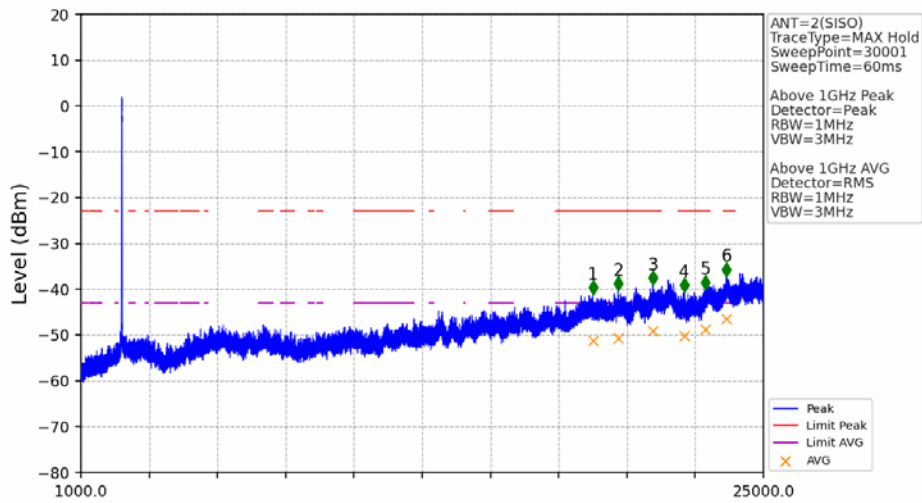

802.11g_MCH_2437MHz_Ant1 (SISO)_NTNV

No	Frequency (MHz)	Level (dBm)	Limit (dBm)	Margin (dB)	Status	Remark	No	Frequency (MHz)	Level (dBm)	Limit (dBm)	Margin (dB)	Status	Remark
1	19252	-40.49	-21.20	17.49	Pass	Peak	7	19252	-51.21	-41.20	8.21	Pass	AVG
2	20557.6	-39.59	-21.20	16.59	Pass	Peak	8	20557.6	-49.21	-41.20	6.21	Pass	AVG
3	21366.4	-39.93	-21.20	16.93	Pass	Peak	9	21366.4	-49.49	-41.20	6.49	Pass	AVG
4	22106.4	-39.22	-21.20	16.22	Pass	Peak	10	22106.4	-50.35	-41.20	7.35	Pass	AVG
5	22976	-39.35	-21.20	16.35	Pass	Peak	11	22976	-48.45	-41.20	5.45	Pass	AVG
6	23718.4	-37.51	-21.20	14.51	Pass	Peak	12	23718.4	-46.47	-41.20	3.47	Pass	AVG

802.11g_MCH_2437MHz_Ant2 (SISO)_NTNV

No	Frequency (MHz)	Level (dBm)	Limit (dBm)	Margin (dB)	Status	Remark	No	Frequency (MHz)	Level (dBm)	Limit (dBm)	Margin (dB)	Status	Remark
1	19001.6	-41.27	-21.20	18.27	Pass	Peak	7	19001.6	-51.27	-41.20	8.27	Pass	AVG
2	19883.2	-40.31	-21.20	17.31	Pass	Peak	8	19883.2	-50.66	-41.20	7.67	Pass	AVG
3	21109.6	-39.07	-21.20	16.07	Pass	Peak	9	21109.6	-49.06	-41.20	6.06	Pass	AVG
4	22207.2	-40.65	-21.20	17.65	Pass	Peak	10	22207.2	-50.23	-41.20	7.23	Pass	AVG
5	22970.4	-40.05	-21.20	17.05	Pass	Peak	11	22970.4	-48.78	-41.20	5.78	Pass	AVG
6	23707.2	-37.23	-21.20	14.22	Pass	Peak	12	23707.2	-46.58	-41.20	3.58	Pass	AVG

802.11g_HCH_2462MHz_Ant1 (SISO)_NTNV

No	Frequency (MHz)	Level (dBm)	Limit (dBm)	Margin (dB)	Status	Remark	No	Frequency (MHz)	Level (dBm)	Limit (dBm)	Margin (dB)	Status	Remark
1	19013.6	-41.66	-21.20	18.66	Pass	Peak	7	19013.6	-51.26	-41.20	8.26	Pass	AVG
2	19861.6	-39.89	-21.20	16.89	Pass	Peak	8	19861.6	-50.38	-41.20	7.38	Pass	AVG
3	21168	-39.09	-21.20	16.09	Pass	Peak	9	21168	-49.03	-41.20	6.03	Pass	AVG
4	22120.8	-40.17	-21.20	17.17	Pass	Peak	10	22120.8	-50.18	-41.20	7.18	Pass	AVG
5	22964.8	-39.08	-21.20	16.08	Pass	Peak	11	22964.8	-48.63	-41.20	5.63	Pass	AVG
6	23719.2	-37.22	-21.20	14.22	Pass	Peak	12	23719.2	-46.43	-41.20	3.43	Pass	AVG