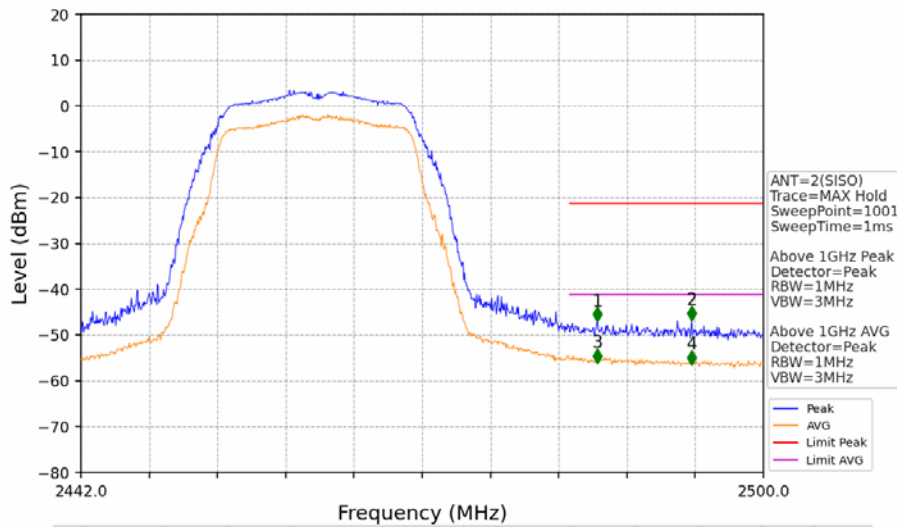

802.11g_HCH_2462MHz_Ant1 (SISO)_NTNV

No	Frequency (MHz)	Level (dBm)	Limit (dBm)	Margin (dB)	Status	Remark	No	Frequency (MHz)	Level (dBm)	Limit (dBm)	Margin (dB)	Status	Remark
1	19013.6	-41.66	-21.20	18.66	Pass	Peak	7	19013.6	-51.26	-41.20	8.26	Pass	AVG
2	19861.6	-39.89	-21.20	16.89	Pass	Peak	8	19861.6	-50.38	-41.20	7.38	Pass	AVG
3	21168	-39.09	-21.20	16.09	Pass	Peak	9	21168	-49.03	-41.20	6.03	Pass	AVG
4	22120.8	-40.17	-21.20	17.17	Pass	Peak	10	22120.8	-50.18	-41.20	7.18	Pass	AVG
5	22964.8	-39.08	-21.20	16.08	Pass	Peak	11	22964.8	-48.63	-41.20	5.63	Pass	AVG
6	23719.2	-37.22	-21.20	14.22	Pass	Peak	12	23719.2	-46.43	-41.20	3.43	Pass	AVG

802.11g_HCH_2462MHz_Ant1 (SISO)_NTNV

No	Frequency (MHz)	Level (dBm)	Limit (dBm)	Margin (dB)	Status	Remark	No	Frequency (MHz)	Level (dBm)	Limit (dBm)	Margin (dB)	Status	Remark
1	2486.660	-48.05	-21.20	25.05	Pass	Peak	3	2486.660	/	-21.20	/	/	AVG
2	2488.516	-48.27	-21.20	25.27	Pass	Peak	4	2488.516	/	-21.20	/	/	AVG

802.11g_HCH_2462MHz_Ant2 (SISO)_NTNV

No	Frequency (MHz)	Level (dBm)	Limit (dBm)	Margin (dB)	Status	Remark	No	Frequency (MHz)	Level (dBm)	Limit (dBm)	Margin (dB)	Status	Remark
1	19214.4	-41.20	-21.20	18.20	Pass	Peak	7	19214.4	-51.20	-41.20	8.20	Pass	AVG
2	20534.4	-39.93	-21.20	16.93	Pass	Peak	8	20534.4	-49.36	-41.20	6.36	Pass	AVG
3	21321.6	-39.88	-21.20	16.88	Pass	Peak	9	21321.6	-49.71	-41.20	6.71	Pass	AVG
4	22108.8	-41.25	-21.20	18.25	Pass	Peak	10	22108.8	-50.70	-41.20	7.70	Pass	AVG
5	22918.4	-39.49	-21.20	16.49	Pass	Peak	11	22918.4	-49.58	-41.20	6.58	Pass	AVG
6	23682.4	-37.04	-21.20	14.04	Pass	Peak	12	23682.4	-46.56	-41.20	3.56	Pass	AVG

802.11g_HCH_2462MHz_Ant2 (SISO)_NTNV

No	Frequency (MHz)	Level (dBm)	Limit (dBm)	Margin (dB)	Status	Remark	No	Frequency (MHz)	Level (dBm)	Limit (dBm)	Margin (dB)	Status	Remark
1	2485.906	-47.00	-21.20	24.00	Pass	Peak	3	2485.906	/	-21.20	/	/	AVG
2	2493.910	-46.77	-21.20	23.77	Pass	Peak	4	2493.910	/	-21.20	/	/	AVG