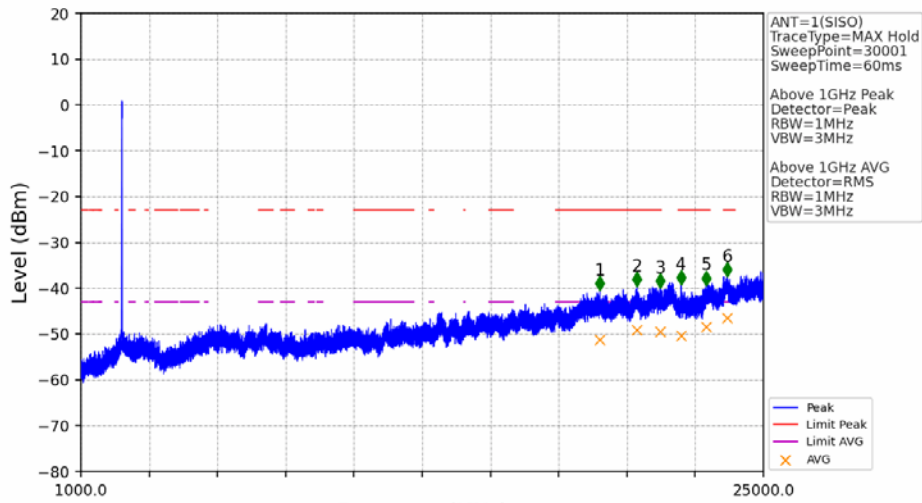

802.11g_MCH_2437MHz_Ant1 (SISO)_NTNV

No	Frequency (MHz)	Level (dBm)	Limit (dBm)	Margin (dB)	Status	Remark	No	Frequency (MHz)	Level (dBm)	Limit (dBm)	Margin (dB)	Status	Remark
1	19252	-40.49	-21.20	17.49	Pass	Peak	7	19252	-51.21	-41.20	8.21	Pass	AVG
2	20557.6	-39.59	-21.20	16.59	Pass	Peak	8	20557.6	-49.21	-41.20	6.21	Pass	AVG
3	21366.4	-39.93	-21.20	16.93	Pass	Peak	9	21366.4	-49.49	-41.20	6.49	Pass	AVG
4	22106.4	-39.22	-21.20	16.22	Pass	Peak	10	22106.4	-50.35	-41.20	7.35	Pass	AVG
5	22976	-39.35	-21.20	16.35	Pass	Peak	11	22976	-48.45	-41.20	5.45	Pass	AVG
6	23718.4	-37.51	-21.20	14.51	Pass	Peak	12	23718.4	-46.47	-41.20	3.47	Pass	AVG

802.11g_MCH_2437MHz_Ant2 (SISO)_NTNV

No	Frequency (MHz)	Level (dBm)	Limit (dBm)	Margin (dB)	Status	Remark	No	Frequency (MHz)	Level (dBm)	Limit (dBm)	Margin (dB)	Status	Remark
1	19001.6	-41.27	-21.20	18.27	Pass	Peak	7	19001.6	-51.27	-41.20	8.27	Pass	AVG
2	19883.2	-40.31	-21.20	17.31	Pass	Peak	8	19883.2	-50.66	-41.20	7.67	Pass	AVG
3	21109.6	-39.07	-21.20	16.07	Pass	Peak	9	21109.6	-49.06	-41.20	6.06	Pass	AVG
4	22207.2	-40.65	-21.20	17.65	Pass	Peak	10	22207.2	-50.23	-41.20	7.23	Pass	AVG
5	22970.4	-40.05	-21.20	17.05	Pass	Peak	11	22970.4	-48.78	-41.20	5.78	Pass	AVG
6	23707.2	-37.23	-21.20	14.22	Pass	Peak	12	23707.2	-46.58	-41.20	3.58	Pass	AVG

802.11g_HCH_2462MHz_Ant1 (SISO)_NTNV

No	Frequency (MHz)	Level (dBm)	Limit (dBm)	Margin (dB)	Status	Remark	No	Frequency (MHz)	Level (dBm)	Limit (dBm)	Margin (dB)	Status	Remark
1	19013.6	-41.66	-21.20	18.66	Pass	Peak	7	19013.6	-51.26	-41.20	8.26	Pass	AVG
2	19861.6	-39.89	-21.20	16.89	Pass	Peak	8	19861.6	-50.38	-41.20	7.38	Pass	AVG
3	21168	-39.09	-21.20	16.09	Pass	Peak	9	21168	-49.03	-41.20	6.03	Pass	AVG
4	22120.8	-40.17	-21.20	17.17	Pass	Peak	10	22120.8	-50.18	-41.20	7.18	Pass	AVG
5	22964.8	-39.08	-21.20	16.08	Pass	Peak	11	22964.8	-48.63	-41.20	5.63	Pass	AVG
6	23719.2	-37.22	-21.20	14.22	Pass	Peak	12	23719.2	-46.43	-41.20	3.43	Pass	AVG