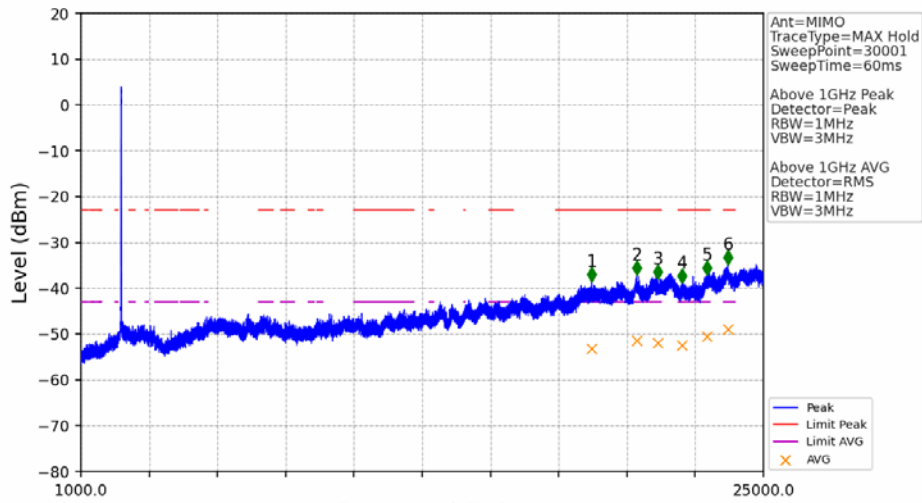

802.11g_HCH_2462MHz_Ant1 (SISO)_NTNV

No	Frequency (MHz)	Level (dBm)	Limit (dBm)	Margin (dB)	Status	Remark	No	Frequency (MHz)	Level (dBm)	Limit (dBm)	Margin (dB)	Status	Remark
1	2486.660	-48.05	-21.20	25.05	Pass	Peak	3	2486.660	/	-21.20	/	/	AVG
2	2488.516	-48.27	-21.20	25.27	Pass	Peak	4	2488.516	/	-21.20	/	/	AVG

802.11g_HCH_2462MHz_Ant2 (SISO)_NTNV

No	Frequency (MHz)	Level (dBm)	Limit (dBm)	Margin (dB)	Status	Remark	No	Frequency (MHz)	Level (dBm)	Limit (dBm)	Margin (dB)	Status	Remark
1	19214.4	-41.20	-21.20	18.20	Pass	Peak	7	19214.4	-51.20	-41.20	8.20	Pass	AVG
2	20534.4	-39.93	-21.20	16.93	Pass	Peak	8	20534.4	-49.36	-41.20	6.36	Pass	AVG
3	21321.6	-39.88	-21.20	16.88	Pass	Peak	9	21321.6	-49.71	-41.20	6.71	Pass	AVG
4	22108.8	-41.25	-21.20	18.25	Pass	Peak	10	22108.8	-50.70	-41.20	7.70	Pass	AVG
5	22918.4	-39.49	-21.20	16.49	Pass	Peak	11	22918.4	-49.58	-41.20	6.58	Pass	AVG
6	23682.4	-37.04	-21.20	14.04	Pass	Peak	12	23682.4	-46.56	-41.20	3.56	Pass	AVG

802.11g_HCH_2462MHz_Ant2 (SISO)_NTNV

No	Frequency (MHz)	Level (dBm)	Limit (dBm)	Margin (dB)	Status	Remark	No	Frequency (MHz)	Level (dBm)	Limit (dBm)	Margin (dB)	Status	Remark
1	2485.906	-47.00	-21.20	24.00	Pass	Peak	3	2485.906	/	-21.20	/	/	AVG
2	2493.910	-46.77	-21.20	23.77	Pass	Peak	4	2493.910	/	-21.20	/	/	AVG

802.11n(HT20)_LCH_2412MHz_MIMO_NTNV

No	Frequency (MHz)	Level (dBm)	Limit (dBm)	Margin (dB)	Status	Remark	No	Frequency (MHz)	Level (dBm)	Limit (dBm)	Margin (dB)	Status	Remark
1	18964	-38.58	-21.20	15.58	Pass	Peak	7	18964	-53.16	-41.20	10.16	Pass	AVG
2	20552.8	-37.18	-21.20	14.18	Pass	Peak	8	20552.8	-51.49	-41.20	8.49	Pass	AVG
3	21289.6	-38.06	-21.20	15.06	Pass	Peak	9	21289.6	-51.97	-41.20	8.97	Pass	AVG
4	22144	-38.95	-21.20	15.95	Pass	Peak	10	22144	-52.53	-41.20	9.53	Pass	AVG
5	23025.6	-37.14	-21.20	14.14	Pass	Peak	11	23025.6	-50.54	-41.20	7.54	Pass	AVG
6	23746.4	-34.88	-21.20	11.88	Pass	Peak	12	23746.4	-48.97	-41.20	5.97	Pass	AVG