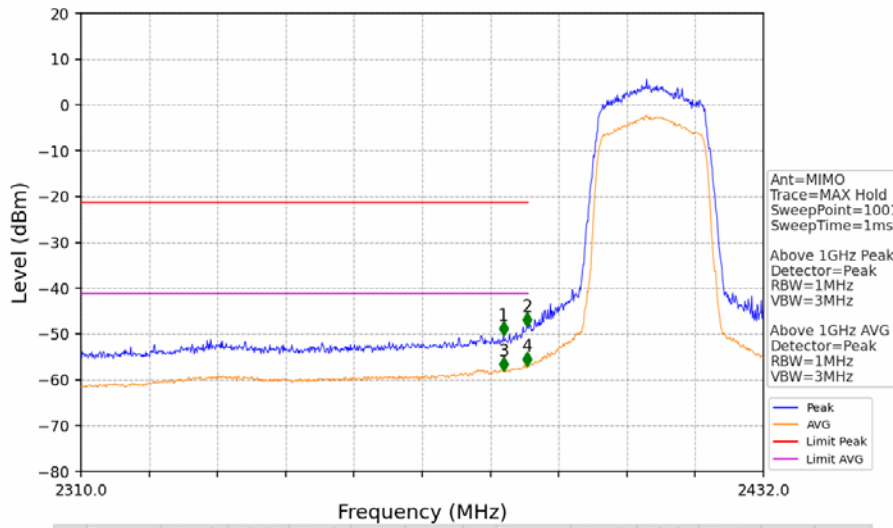

802.11n(HT20)_HCH_2462MHz_MIMO_NTNV

No	Frequency (MHz)	Level (dBm)	Limit (dBm)	Margin (dB)	Status	Remark	No	Frequency (MHz)	Level (dBm)	Limit (dBm)	Margin (dB)	Status	Remark
1	19376	-38.85	-21.20	15.85	Pass	Peak	7	19376	-53.28	-41.20	10.28	Pass	AVG
2	20532	-37.19	-21.20	14.19	Pass	Peak	8	20532	-51.22	-41.20	8.22	Pass	AVG
3	21327.2	-37.08	-21.20	14.08	Pass	Peak	9	21327.2	-51.94	-41.20	8.94	Pass	AVG
4	22232.8	-38.03	-21.20	15.03	Pass	Peak	10	22232.8	-52.53	-41.20	9.53	Pass	AVG
5	22961.6	-37.76	-21.20	14.76	Pass	Peak	11	22961.6	-51.15	-41.20	8.15	Pass	AVG
6	23701.6	-34.93	-21.20	11.93	Pass	Peak	12	23701.6	-48.96	-41.20	5.96	Pass	AVG

802.11n(HT20)_HCH_2462MHz_MIMO_NTNV

No	Frequency (MHz)	Level (dBm)	Limit (dBm)	Margin (dB)	Status	Remark	No	Frequency (MHz)	Level (dBm)	Limit (dBm)	Margin (dB)	Status	Remark
1	2485.152	-44.99	-21.20	21.99	Pass	Peak	3	2485.152	/	-21.20	/	/	AVG
2	2487.530	-45.29	-21.20	22.29	Pass	Peak	4	2487.530	/	-21.20	/	/	AVG

802.11ax(HEW20)_LCH_2412MHz_RU242_Left_MIMO_NTNV

No	Frequency (MHz)	Level (dBm)	Limit (dBm)	Margin (dB)	Status	Remark	No	Frequency (MHz)	Level (dBm)	Limit (dBm)	Margin (dB)	Status	Remark
1	18754.4	-45.17	-21.20	22.17	Pass	Peak	7	18754.4	-59.52	-41.20	16.52	Pass	AVG
2	20017.6	-44.52	-21.20	21.52	Pass	Peak	8	20017.6	-59.03	-41.20	16.03	Pass	AVG
3	21091.2	-43.76	-21.20	20.75	Pass	Peak	9	21091.2	-57.77	-41.20	14.77	Pass	AVG
4	22220.8	-45.01	-21.20	22.01	Pass	Peak	10	22220.8	-59.11	-41.20	16.11	Pass	AVG
5	22981.6	-43.10	-21.20	20.10	Pass	Peak	11	22981.6	-57.11	-41.20	14.11	Pass	AVG
6	23734.4	-40.67	-21.20	17.67	Pass	Peak	12	23734.4	-55.43	-41.20	12.43	Pass	AVG

802.11ax(HEW20)_LCH_2412MHz_RU242_Left_MIMO_NTNV

No	Frequency (MHz)	Level (dBm)	Limit (dBm)	Margin (dB)	Status	Remark	No	Frequency (MHz)	Level (dBm)	Limit (dBm)	Margin (dB)	Status	Remark
1	2385.518	-50.35	-21.20	27.35	Pass	Peak	3	2385.518	/	-21.20	/	/	AVG
2	2389.788	-48.41	-21.20	25.41	Pass	Peak	4	2389.788	/	-21.20	/	/	AVG