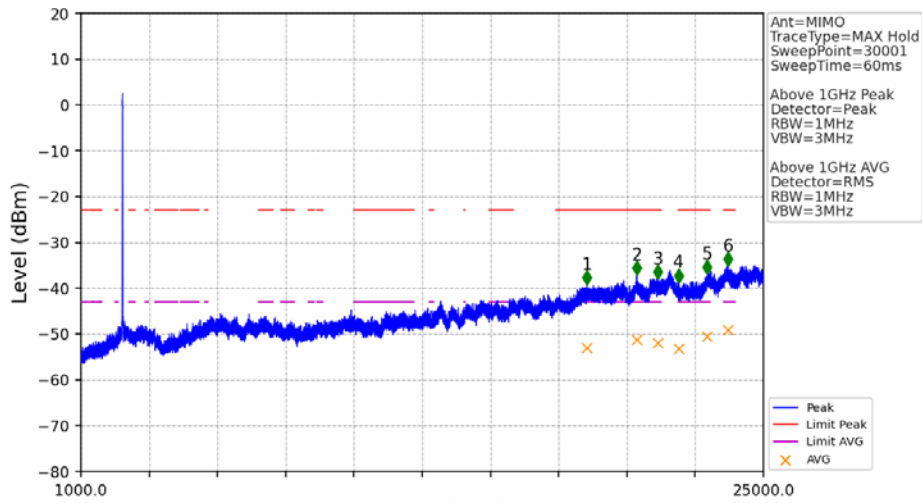

802.11ax(HEW20)_HCH_2462MHz_RU242_Left_MIMO_NTNV

No	Frequency (MHz)	Level (dBm)	Limit (dBm)	Margin (dB)	Status	Remark	No	Frequency (MHz)	Level (dBm)	Limit (dBm)	Margin (dB)	Status	Remark
1	18797.6	-39.20	-21.20	16.20	Pass	Peak	7	18797.6	-53.00	-41.20	10.00	Pass	AVG
2	20545.6	-37.21	-21.20	14.21	Pass	Peak	8	20545.6	-51.27	-41.20	8.28	Pass	AVG
3	21285.6	-38.00	-21.20	15.00	Pass	Peak	9	21285.6	-51.92	-41.20	8.92	Pass	AVG
4	22020	-38.82	-21.20	15.82	Pass	Peak	10	22020	-53.13	-41.20	10.13	Pass	AVG
5	23028	-36.99	-21.20	13.99	Pass	Peak	11	23028	-50.63	-41.20	7.63	Pass	AVG
6	23751.2	-35.17	-21.20	12.17	Pass	Peak	12	23751.2	-49.09	-41.20	6.09	Pass	AVG