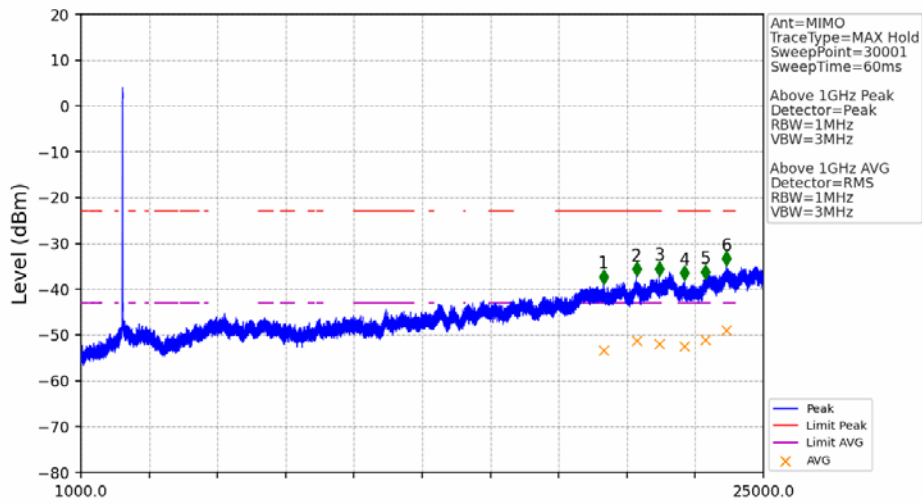

802.11n(HT20)_HCH_2462MHz_MIMO_NTNV

No	Frequency (MHz)	Level (dBm)	Limit (dBm)	Margin (dB)	Status	Remark	No	Frequency (MHz)	Level (dBm)	Limit (dBm)	Margin (dB)	Status	Remark
1	19376	-38.85	-21.20	15.85	Pass	Peak	7	19376	-53.28	-41.20	10.28	Pass	AVG
2	20532	-37.19	-21.20	14.19	Pass	Peak	8	20532	-51.22	-41.20	8.22	Pass	AVG
3	21327.2	-37.08	-21.20	14.08	Pass	Peak	9	21327.2	-51.94	-41.20	8.94	Pass	AVG
4	22232.8	-38.03	-21.20	15.03	Pass	Peak	10	22232.8	-52.53	-41.20	9.53	Pass	AVG
5	22961.6	-37.76	-21.20	14.76	Pass	Peak	11	22961.6	-51.15	-41.20	8.15	Pass	AVG
6	23701.6	-34.93	-21.20	11.93	Pass	Peak	12	23701.6	-48.96	-41.20	5.96	Pass	AVG