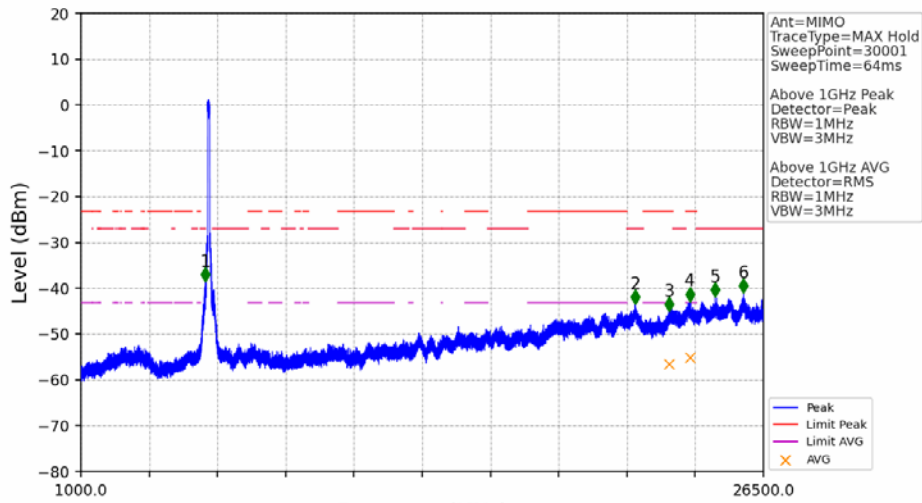

802.11ax(HEW80)_MCH_5775MHz_RU996_Left_MIMO_NTNV

No	Frequency (MHz)	Level (dBm)	Limit (dBm)	Margin (dB)	Status	Remark	No	Frequency (MHz)	Level (dBm)	Limit (dBm)	Margin (dB)	Status	Remark
1	5649.5	-38.53	-27.00	9.54	Pass	Peak	7	5649.5	/	-27.00	/	/	AVG
2	21706	-43.48	-27.00	14.48	Pass	Peak	8	21706	/	-27.00	/	/	AVG
3	22975.05	-45.09	-21.20	21.90	Pass	Peak	9	22975.05	-56.61	-41.20	13.42	Pass	AVG
4	23755.35	-42.88	-21.20	19.69	Pass	Peak	10	23755.35	-55.11	-41.20	11.92	Pass	AVG
5	24702.25	-41.90	-27.00	12.91	Pass	Peak	11	24702.25	/	-27.00	/	/	AVG
6	25759.65	-41.04	-27.00	12.05	Pass	Peak	12	25759.65	/	-27.00	/	/	AVG