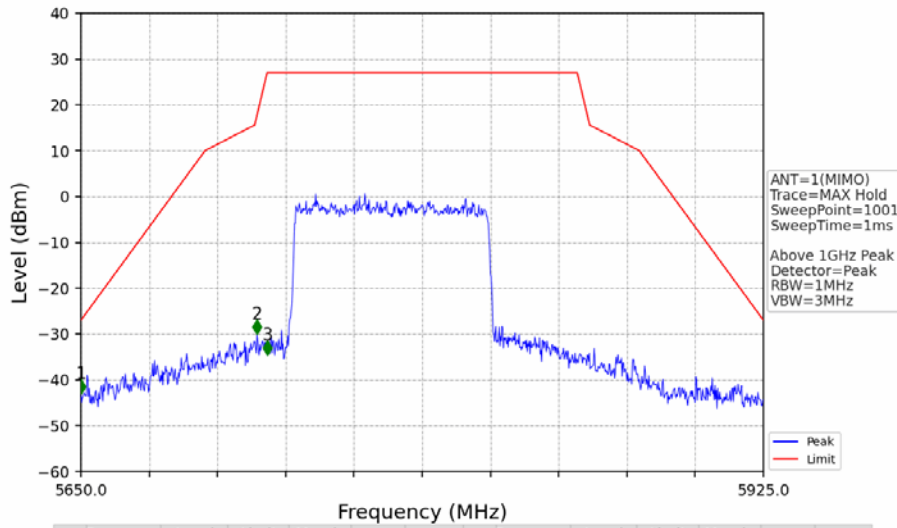

802.11ax(HEW80)_MCH_5775MHz_RU996_Left_Ant1_NTNV

No	Frequency (MHz)	Level (dBm)	Limit (dBm)	Margin (dB)	Status	Remark	No	Frequency (MHz)	Level (dBm)	Limit (dBm)	Margin (dB)	Status	Remark
1	5650.000	-43.04	-27.00	14.05	Pass	Peak	3	5725.000	-34.66	27.00	59.67	Pass	Peak
2	5720.950	-29.98	17.77	45.76	Pass	Peak