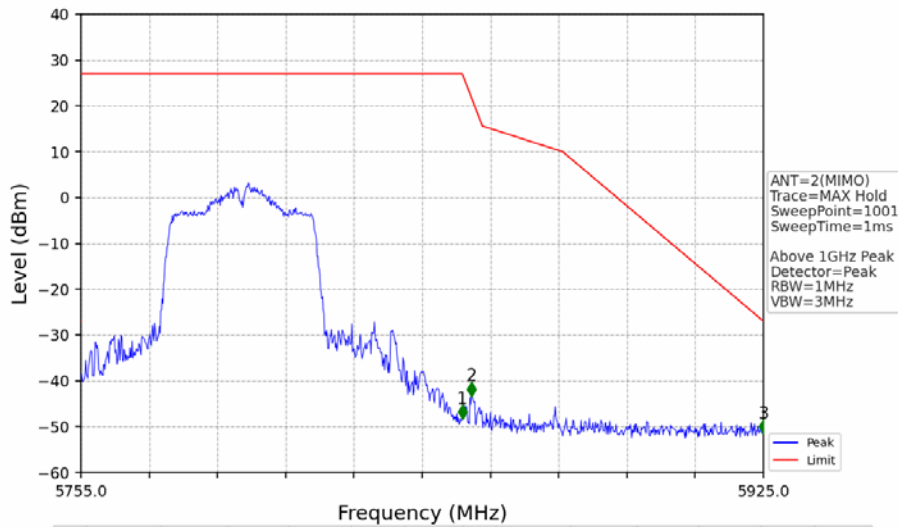

802.11ac(VHT40)_HCH_5795MHz_Ant2_NTNV

No	Frequency (MHz)	Level (dBm)	Limit (dBm)	Margin (dB)	Status	Remark	No	Frequency (MHz)	Level (dBm)	Limit (dBm)	Margin (dB)	Status	Remark
1	5850.000	-48.38	27.00	73.39	Pass	Peak	3	5925.000	-51.59	-27.00	22.60	Pass	Peak
2	5852.240	-43.36	21.89	63.27	Pass	Peak