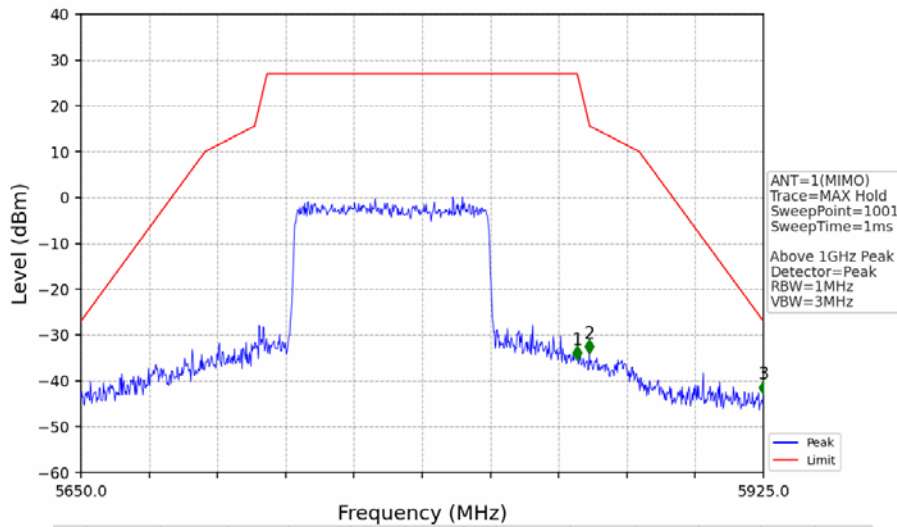

802.11ax(HEW80)_MCH_5775MHz_RU996_Left_Ant1_NTNV

No	Frequency (MHz)	Level (dBm)	Limit (dBm)	Margin (dB)	Status	Remark	No	Frequency (MHz)	Level (dBm)	Limit (dBm)	Margin (dB)	Status	Remark
1	5850.000	-35.56	27.00	60.57	Pass	AVG	3	5925.000	-42.99	-27.00	14.00	Pass	AVG
2	5854.875	-34.11	15.88	48.00	Pass	AVG