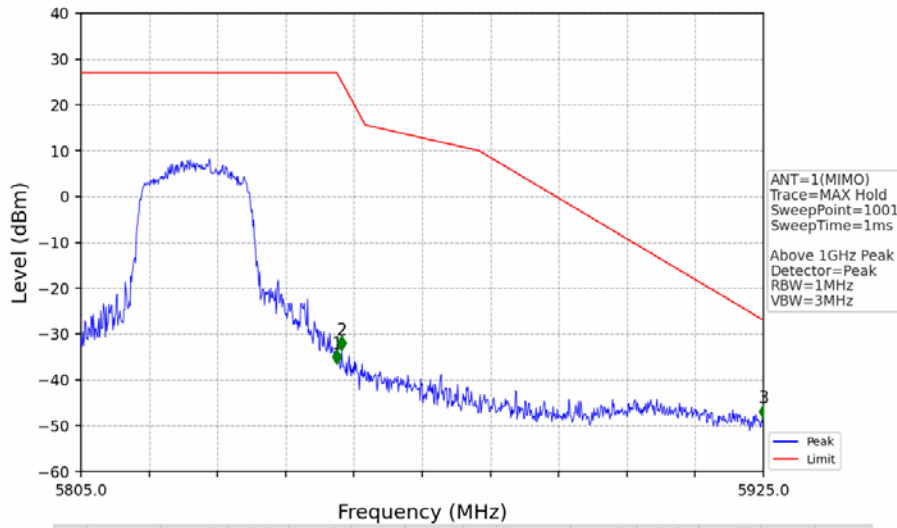

802.11ax(HEW20)_HCH_5825MHz_RU242_Left_Ant1_NTNV

No	Frequency (MHz)	Level (dBm)	Limit (dBm)	Margin (dB)	Status	Remark	No	Frequency (MHz)	Level (dBm)	Limit (dBm)	Margin (dB)	Status	Remark
1	5850.000	-36.62	27.00	61.63	Pass	Peak	3	5925.000	-48.46	-27.00	19.47	Pass	Peak
2	5850.840	-33.57	25.08	56.66	Pass	Peak