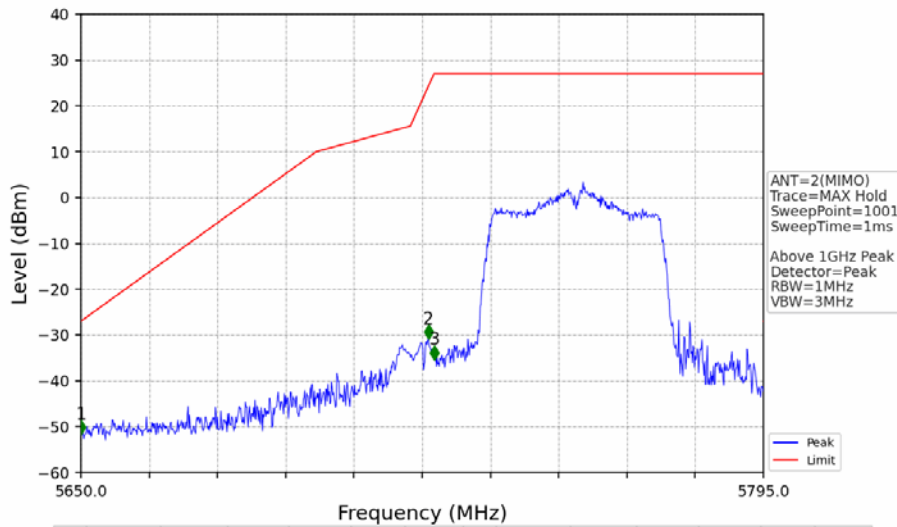

802.11ac(VHT40)\_LCH\_5755MHz\_Ant1\_NTNV

No	Frequency (MHz)	Level (dBm)	Limit (dBm)	Margin (dB)	Status	Remark	No	Frequency (MHz)	Level (dBm)	Limit (dBm)	Margin (dB)	Status	Remark
1	5650.000	-52.56	-27.00	23.57	Pass	Peak	3	5725.000	-34.71	27.00	59.72	Pass	Peak
2	5717.570	-33.28	14.92	46.22	Pass	Peak							

802.11ac(VHT40)\_LCH\_5755MHz\_Ant2\_NTNV

No	Frequency (MHz)	Level (dBm)	Limit (dBm)	Margin (dB)	Status	Remark	No	Frequency (MHz)	Level (dBm)	Limit (dBm)	Margin (dB)	Status	Remark
1	5650.000	-51.74	-27.00	22.75	Pass	Peak	3	5725.000	-35.41	27.00	60.42	Pass	Peak
2	5723.805	-30.89	24.28	53.18	Pass	Peak							

802.11ac(VHT40)\_LCH\_5755MHz\_MIMO\_NTNV

No	Frequency (MHz)	Level (dBm)	Limit (dBm)	Margin (dB)	Status	Remark	No	Frequency (MHz)	Level (dBm)	Limit (dBm)	Margin (dB)	Status	Remark
1	20533	-45.40	-21.20	22.21	Pass	Peak	7	20533	-58.01	-41.20	14.81	Pass	AVG
2	21733.2	-44.13	-27.00	15.14	Pass	Peak	8	21733.2	/	-27.00	/	/	AVG
3	23705.2	-42.29	-21.20	19.10	Pass	Peak	9	23705.2	-55.56	-41.20	12.37	Pass	AVG
4	24504.2	-43.92	-27.00	14.93	Pass	Peak	10	24504.2	/	-27.00	/	/	AVG
5	25284.5	-41.22	-27.00	12.23	Pass	Peak	11	25284.5	/	-27.00	/	/	AVG
6	26373.35	-43.43	-27.00	14.44	Pass	Peak	12	26373.35	/	-27.00	/	/	AVG