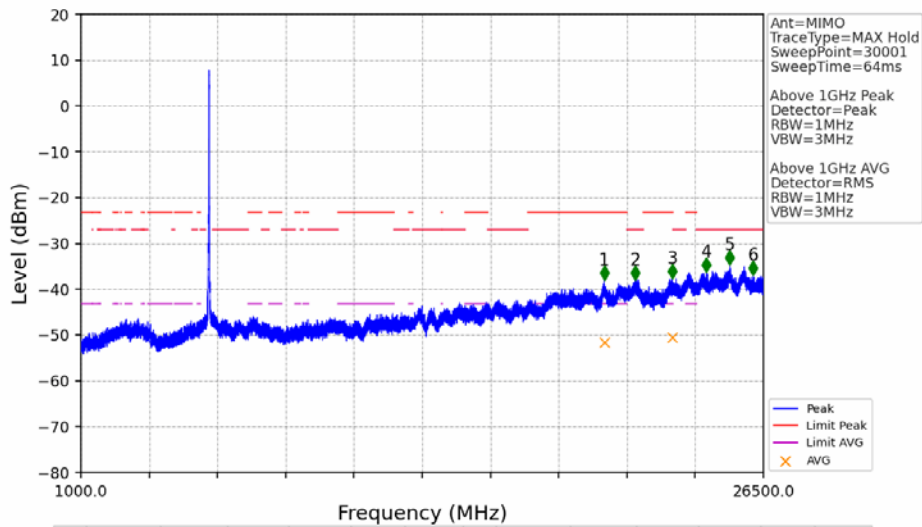

802.11ax(HEW20)_MCH_5785MHz_RU242_Left_MIMO_NTNV

No	Frequency (MHz)	Level (dBm)	Limit (dBm)	Margin (dB)	Status	Remark	No	Frequency (MHz)	Level (dBm)	Limit (dBm)	Margin (dB)	Status	Remark
1	20548.3	-38.08	-21.20	14.89	Pass	Peak	7	20548.3	-51.52	-41.20	8.33	Pass	AVG
2	21716.2	-37.97	-27.00	8.98	Pass	Peak	8	21716.2	/	-27.00	/	/	AVG
3	23080.45	-37.67	-21.20	14.48	Pass	Peak	9	23080.45	-50.63	-41.20	7.44	Pass	AVG
4	24370.75	-36.27	-27.00	7.28	Pass	Peak	10	24370.75	/	-27.00	/	/	AVG
5	25248.8	-34.73	-27.00	5.74	Pass	Peak	11	25248.8	/	-27.00	/	/	AVG
6	26121.75	-36.92	-27.00	7.93	Pass	Peak	12	26121.75	/	-27.00	/	/	AVG