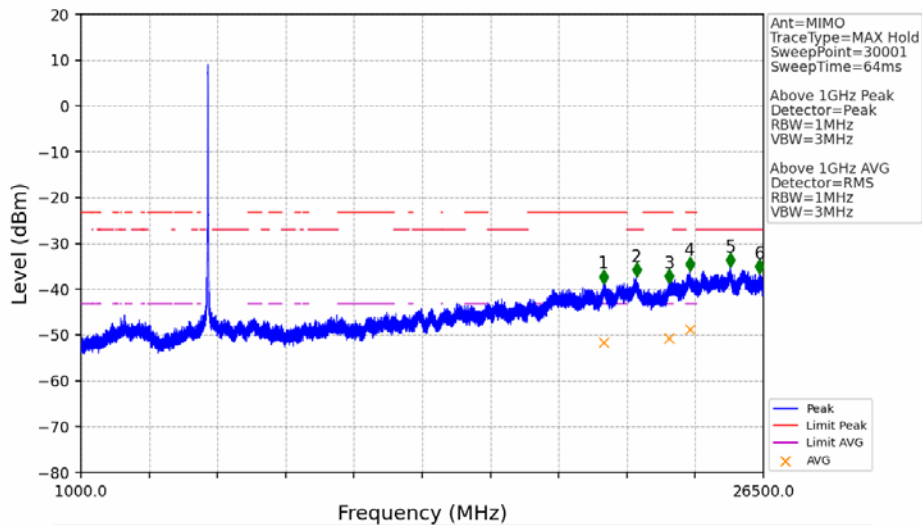

802.11ax(HEW20)_LCH_5745MHz_RU242_Left_MIMO_NTNV

No	Frequency (MHz)	Level (dBm)	Limit (dBm)	Margin (dB)	Status	Remark	No	Frequency (MHz)	Level (dBm)	Limit (dBm)	Margin (dB)	Status	Remark
1	20520.25	-38.83	-21.20	15.64	Pass	Peak	7	20520.25	-51.55	-41.20	8.36	Pass	AVG
2	21754.45	-37.37	-27.00	8.38	Pass	Peak	8	21754.45	/	-27.00	/	/	AVG
3	22967.4	-38.81	-21.20	15.62	Pass	Peak	9	22967.4	-50.79	-41.20	7.60	Pass	AVG
4	23746	-36.02	-21.20	12.83	Pass	Peak	10	23746	-48.86	-41.20	5.67	Pass	AVG
5	25256.45	-35.20	-27.00	6.21	Pass	Peak	11	25256.45	/	-27.00	/	/	AVG
6	26356.35	-36.63	-27.00	7.64	Pass	Peak	12	26356.35	/	-27.00	/	/	AVG