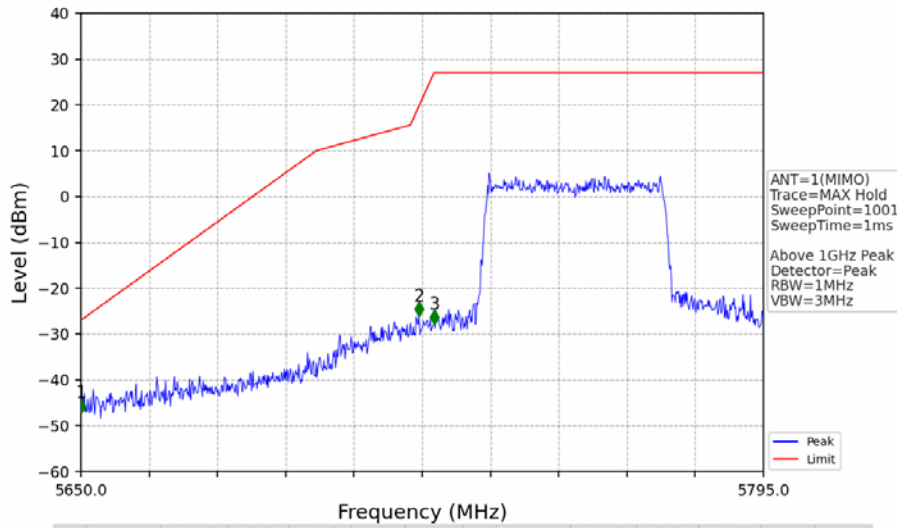

802.11ax(HEW40)_LCH_5755MHz_RU484_Left_Ant1_NTNV

No	Frequency (MHz)	Level (dBm)	Limit (dBm)	Margin (dB)	Status	Remark	No	Frequency (MHz)	Level (dBm)	Limit (dBm)	Margin (dB)	Status	Remark
1	5650.000	-47.22	-27.00	18.23	Pass	Peak	3	5725.000	-27.97	27.00	52.98	Pass	Peak
2	5721.775	-26.09	19.65	43.74	Pass	Peak