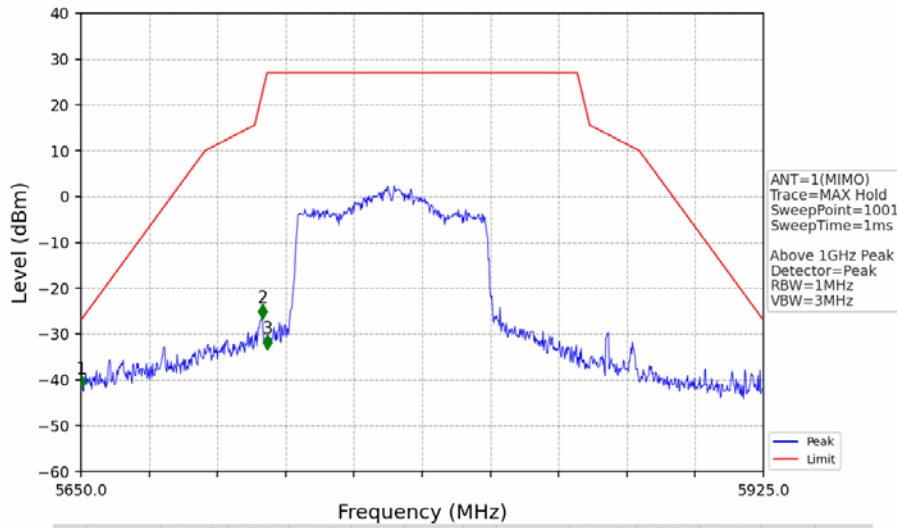

802.11ac(VHT80)_MCH_5775MHz_Ant1_NTNV

No	Frequency (MHz)	Level (dBm)	Limit (dBm)	Margin (dB)	Status	Remark	No	Frequency (MHz)	Level (dBm)	Limit (dBm)	Margin (dB)	Status	Remark
1	5650.000	-42.02	-27.00	13.04	Pass	Peak	3	5725.000	-33.29	27.00	58.30	Pass	Peak
2	5723.150	-26.59	22.78	47.38	Pass	Peak