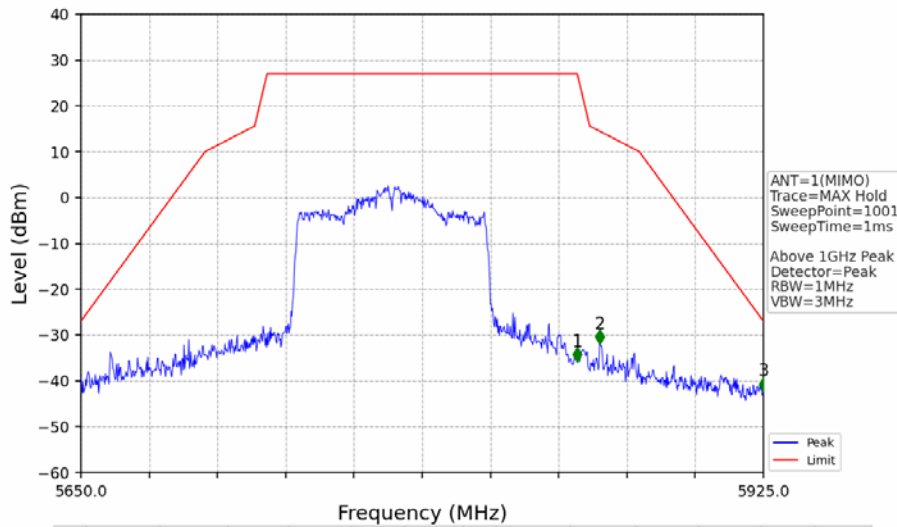

802.11ac(VHT80)_MCH_5775MHz_Ant1_NTNV

No	Frequency (MHz)	Level (dBm)	Limit (dBm)	Margin (dB)	Status	Remark	No	Frequency (MHz)	Level (dBm)	Limit (dBm)	Margin (dB)	Status	Remark
1	5850.000	-35.84	27.00	60.85	Pass	AVG	3	5925.000	-42.28	-27.00	13.29	Pass	AVG
2	5859.000	-31.92	14.48	44.41	Pass	AVG