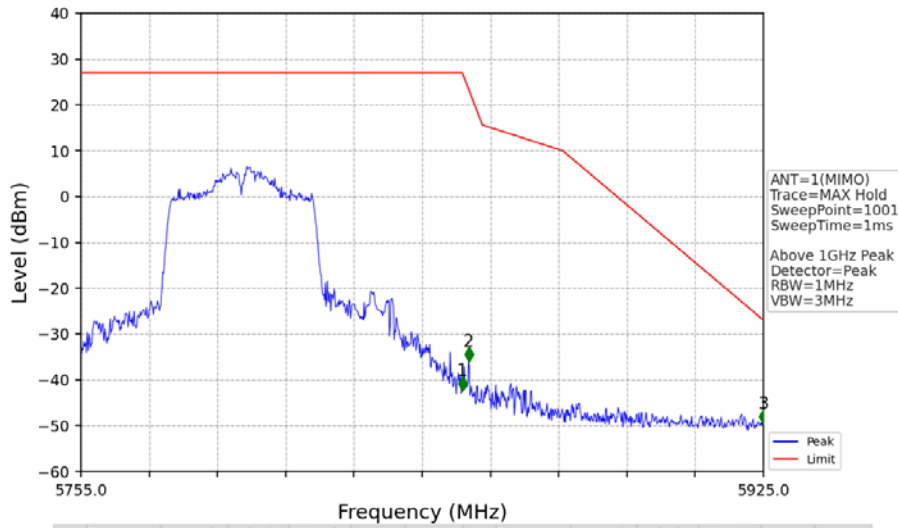

802.11ac(VHT40)_HCH_5795MHz_Ant1_NTNV

No	Frequency (MHz)	Level (dBm)	Limit (dBm)	Margin (dB)	Status	Remark	No	Frequency (MHz)	Level (dBm)	Limit (dBm)	Margin (dB)	Status	Remark
1	5850.000	-42.44	27.00	67.45	Pass	Peak	3	5925.000	-49.61	-27.00	20.62	Pass	Peak
2	5851.560	-35.97	23.44	57.42	Pass	Peak