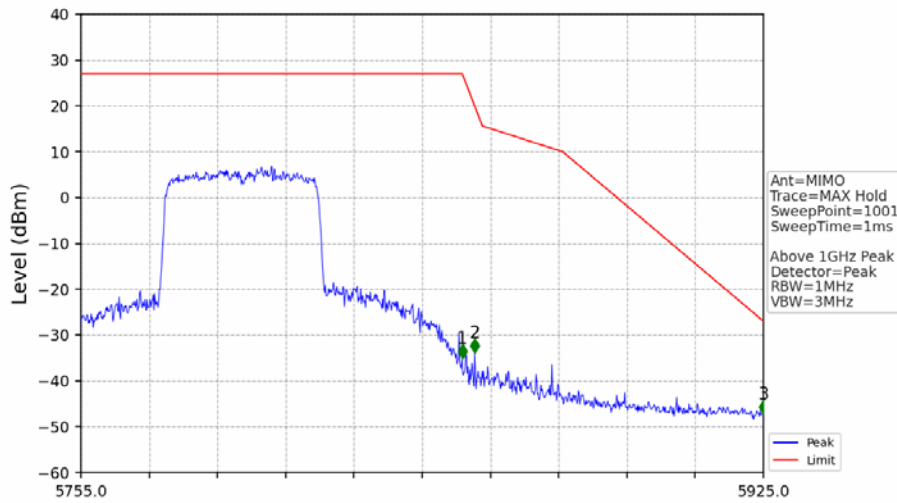

802.11ax(HEW40)_HCH_5795MHz_RU484_Left_MIMO_NTNV

No	Frequency (MHz)	Level (dBm)	Limit (dBm)	Margin (dB)	Status	Remark	No	Frequency (MHz)	Level (dBm)	Limit (dBm)	Margin (dB)	Status	Remark
1	5850.000	-35.16	27.00	60.17	Pass	Peak	3	5925.000	-47.29	-27.00	18.30	Pass	Peak
2	5853.090	-33.93	19.95	51.90	Pass	Peak