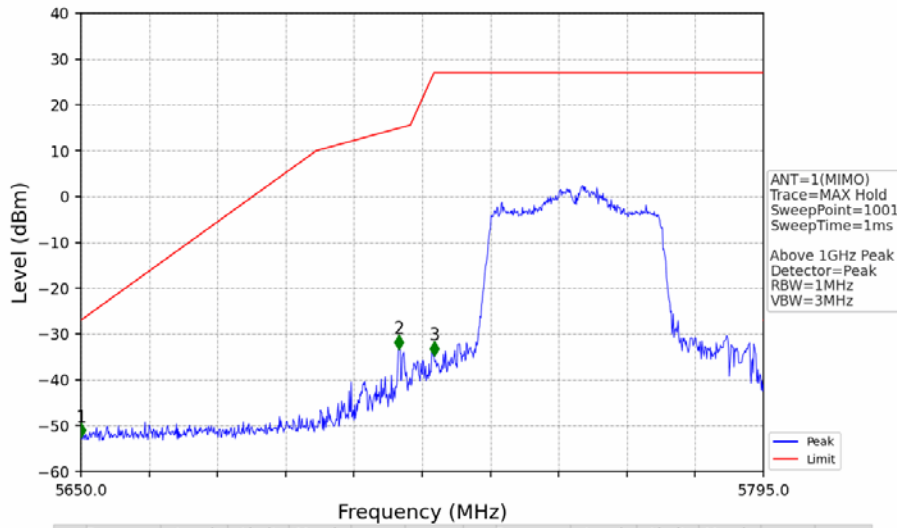

802.11ac(VHT40)\_LCH\_5755MHz\_Ant1\_NTNV

No	Frequency (MHz)	Level (dBm)	Limit (dBm)	Margin (dB)	Status	Remark	No	Frequency (MHz)	Level (dBm)	Limit (dBm)	Margin (dB)	Status	Remark
1	5650.000	-52.56	-27.00	23.57	Pass	Peak	3	5725.000	-34.71	27.00	59.72	Pass	Peak
2	5717.570	-33.28	14.92	46.22	Pass	Peak							

802.11ac(VHT40)\_LCH\_5755MHz\_Ant2\_NTNV

No	Frequency (MHz)	Level (dBm)	Limit (dBm)	Margin (dB)	Status	Remark	No	Frequency (MHz)	Level (dBm)	Limit (dBm)	Margin (dB)	Status	Remark
1	5650.000	-51.74	-27.00	22.75	Pass	Peak	3	5725.000	-35.41	27.00	60.42	Pass	Peak
2	5723.805	-30.89	24.28	53.18	Pass	Peak							

802.11ac(VHT40)\_LCH\_5755MHz\_MIMO\_NTNV

No	Frequency (MHz)	Level (dBm)	Limit (dBm)	Margin (dB)	Status	Remark	No	Frequency (MHz)	Level (dBm)	Limit (dBm)	Margin (dB)	Status	Remark
1	20533	-45.40	-21.20	22.21	Pass	Peak	7	20533	-58.01	-41.20	14.81	Pass	AVG
2	21733.2	-44.13	-27.00	15.14	Pass	Peak	8	21733.2	/	-27.00	/	/	AVG
3	23705.2	-42.29	-21.20	19.10	Pass	Peak	9	23705.2	-55.56	-41.20	12.37	Pass	AVG
4	24504.2	-43.92	-27.00	14.93	Pass	Peak	10	24504.2	/	-27.00	/	/	AVG
5	25284.5	-41.22	-27.00	12.23	Pass	Peak	11	25284.5	/	-27.00	/	/	AVG
6	26373.35	-43.43	-27.00	14.44	Pass	Peak	12	26373.35	/	-27.00	/	/	AVG