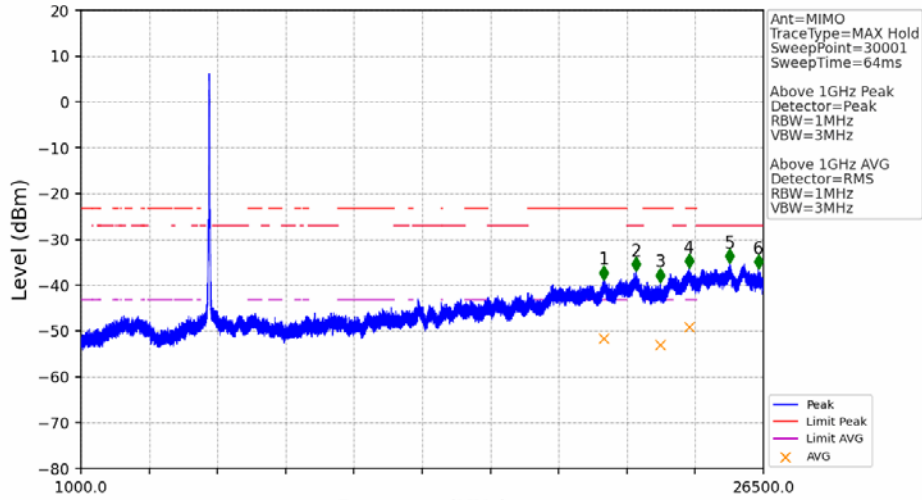

802.11ac(VHT40)_HCH_5795MHz_MIMO_NTNV

No	Frequency (MHz)	Level (dBm)	Limit (dBm)	Margin (dB)	Status	Remark	No	Frequency (MHz)	Level (dBm)	Limit (dBm)	Margin (dB)	Status	Remark
1	20529.6	-38.84	-21.20	15.65	Pass	Peak	7	20529.6	-51.55	-41.20	8.36	Pass	AVG
2	21745.1	-37.02	-27.00	8.03	Pass	Peak	8	21745.1	/	-27.00	/	/	AVG
3	22655.45	-39.35	-21.20	16.16	Pass	Peak	9	22655.45	-53.00	-41.20	9.81	Pass	AVG
4	23718.8	-36.34	-21.20	13.15	Pass	Peak	10	23718.8	-49.11	-41.20	5.92	Pass	AVG
5	25243.7	-35.17	-27.00	6.18	Pass	Peak	11	25243.7	/	-27.00	/	/	AVG
6	26305.35	-36.44	-27.00	7.45	Pass	Peak	12	26305.35	/	-27.00	/	/	AVG