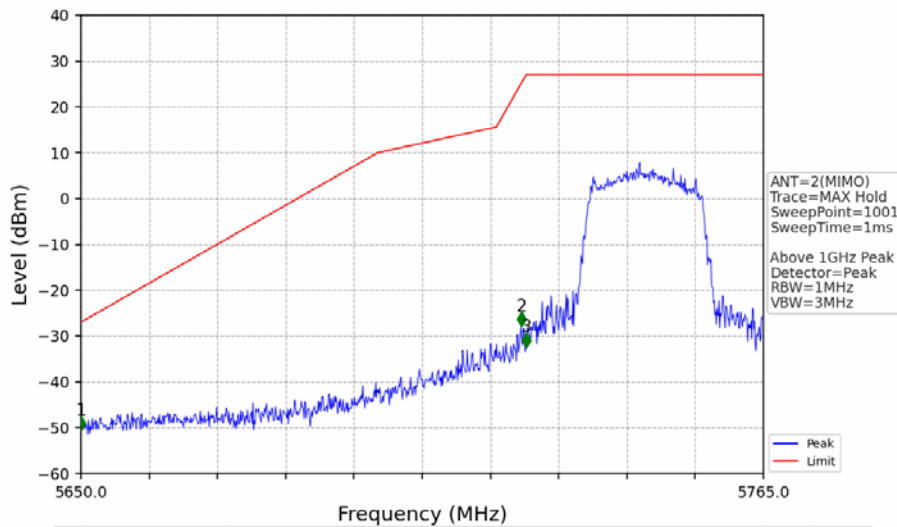

802.11ac(VHT80)\_MCH\_5775MHz\_MIMO\_NTNV

No	Frequency (MHz)	Level (dBm)	Limit (dBm)	Margin (dB)	Status	Remark	No	Frequency (MHz)	Level (dBm)	Limit (dBm)	Margin (dB)	Status	Remark
1	5650.000	-39.18	-27.00	10.19	Pass	Peak	3	5725.000	-29.34	27.00	54.35	Pass	Peak
2	5722.875	-24.48	22.16	44.65	Pass	Peak							

802.11ac(VHT80)\_MCH\_5775MHz\_MIMO\_NTNV

No	Frequency (MHz)	Level (dBm)	Limit (dBm)	Margin (dB)	Status	Remark	No	Frequency (MHz)	Level (dBm)	Limit (dBm)	Margin (dB)	Status	Remark
1	5850.000	-33.20	27.00	58.21	Pass	AVG	3	5925.000	-40.81	-27.00	11.82	Pass	AVG
2	5859.000	-31.18	14.48	43.67	Pass	AVG							

802.11ax(HEW20)\_LCH\_5745MHz\_RU242\_Left\_Ant1\_NTNV

No	Frequency (MHz)	Level (dBm)	Limit (dBm)	Margin (dB)	Status	Remark	No	Frequency (MHz)	Level (dBm)	Limit (dBm)	Margin (dB)	Status	Remark
1	5650.000	-48.38	-27.00	19.39	Pass	Peak	3	5725.000	-31.88	27.00	56.89	Pass	Peak
2	5722.220	-29.18	20.66	47.85	Pass	Peak							

802.11ax(HEW20)\_LCH\_5745MHz\_RU242\_Left\_Ant2\_NTNV

No	Frequency (MHz)	Level (dBm)	Limit (dBm)	Margin (dB)	Status	Remark	No	Frequency (MHz)	Level (dBm)	Limit (dBm)	Margin (dB)	Status	Remark
1	5650.000	-50.63	-27.00	21.64	Pass	Peak	3	5725.000	-32.41	27.00	57.42	Pass	Peak
2	5724.175	-27.97	25.12	51.10	Pass	Peak							