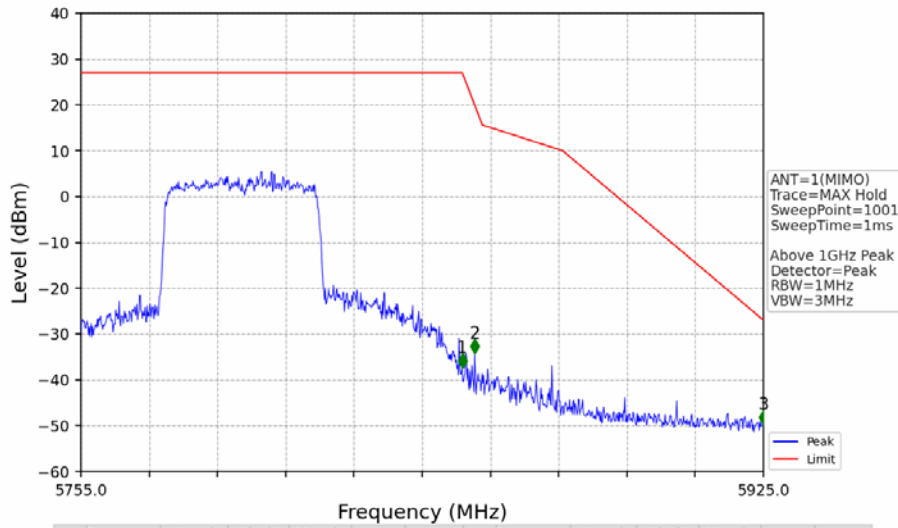

802.11ax(HEW40)_HCH_5795MHz_RU484_Left_Ant1_NTNV

No	Frequency (MHz)	Level (dBm)	Limit (dBm)	Margin (dB)	Status	Remark	No	Frequency (MHz)	Level (dBm)	Limit (dBm)	Margin (dB)	Status	Remark
1	5850.000	-37.48	27.00	62.48	Pass	Peak	3	5925.000	-49.74	-27.00	20.75	Pass	Peak
2	5853.090	-34.23	19.95	52.19	Pass	Peak