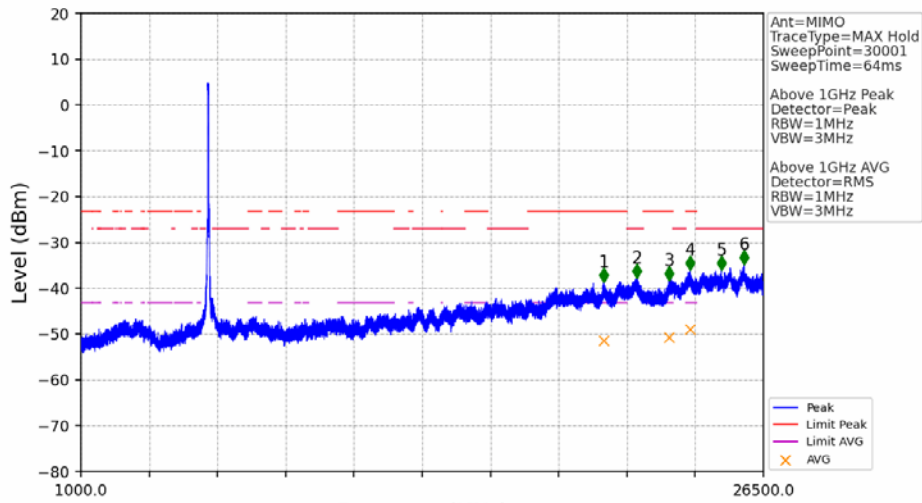

802.11ax(HEW40)_LCH_5755MHz_RU484_Left_MIMO_NTNV

No	Frequency (MHz)	Level (dBm)	Limit (dBm)	Margin (dB)	Status	Remark	No	Frequency (MHz)	Level (dBm)	Limit (dBm)	Margin (dB)	Status	Remark
1	20531.3	-38.80	-21.20	15.61	Pass	Peak	7	20531.3	-51.46	-41.20	8.27	Pass	AVG
2	21758.7	-37.87	-27.00	8.88	Pass	Peak	8	21758.7	/	-27.00	/	/	AVG
3	22969.95	-38.40	-21.20	15.21	Pass	Peak	9	22969.95	-50.72	-41.20	7.53	Pass	AVG
4	23762.15	-36.07	-21.20	12.88	Pass	Peak	10	23762.15	-49.02	-41.20	5.83	Pass	AVG
5	24924.1	-36.14	-27.00	7.15	Pass	Peak	11	24924.1	/	-27.00	/	/	AVG
6	25772.4	-34.82	-27.00	5.83	Pass	Peak	12	25772.4	/	-27.00	/	/	AVG