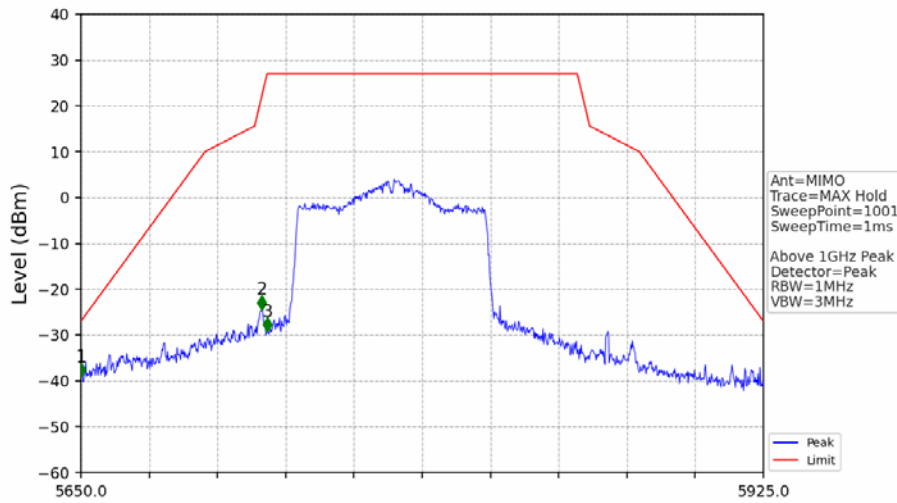

802.11ac(VHT80)_MCH_5775MHz_MIMO_NTNV

No	Frequency (MHz)	Level (dBm)	Limit (dBm)	Margin (dB)	Status	Remark	No	Frequency (MHz)	Level (dBm)	Limit (dBm)	Margin (dB)	Status	Remark
1	5650.000	-39.18	-27.00	10.19	Pass	Peak	3	5725.000	-29.34	27.00	54.35	Pass	Peak
2	5722.875	-24.48	22.16	44.65	Pass	Peak