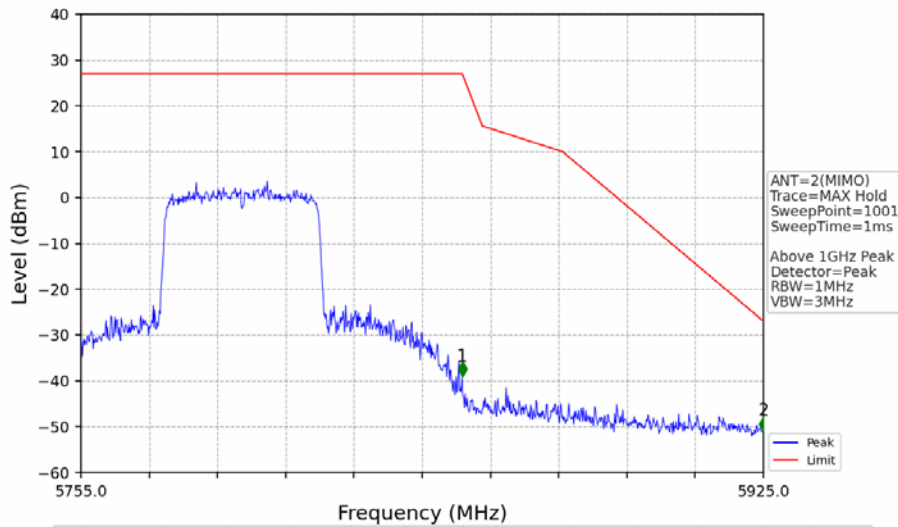

802.11ax(HEW40)_HCH_5795MHz_RU484_Left_Ant2_NTNV

No	Frequency (MHz)	Level (dBm)	Limit (dBm)	Margin (dB)	Status	Remark	No	Frequency (MHz)	Level (dBm)	Limit (dBm)	Margin (dB)	Status	Remark
1	5850.000	-38.99	27.00	64.00	Pass	Peak	2	5925.000	-50.94	-27.00	21.95	Pass	Peak