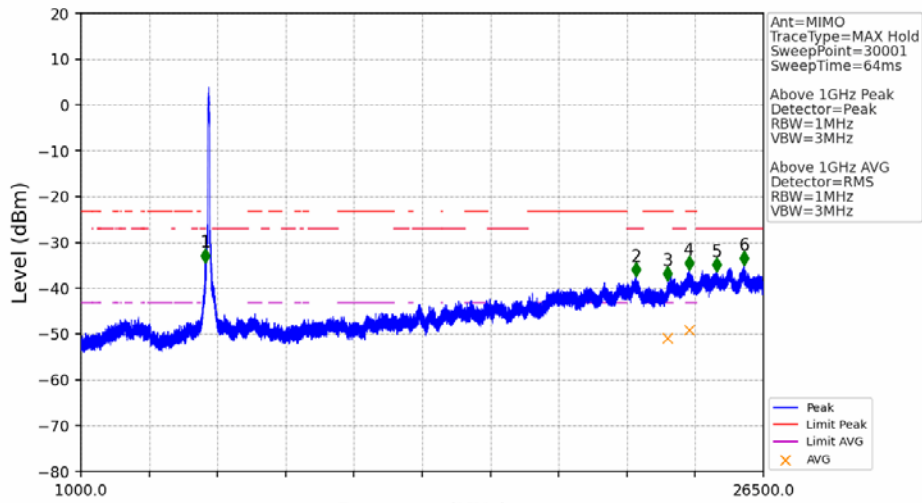

802.11ac(VHT80)_MCH_5775MHz_MIMO_NTNV

No	Frequency (MHz)	Level (dBm)	Limit (dBm)	Margin (dB)	Status	Remark	No	Frequency (MHz)	Level (dBm)	Limit (dBm)	Margin (dB)	Status	Remark
1	5643.55	-34.42	-27.00	5.43	Pass	Peak	7	5643.55	/	-27.00	/	/	AVG
2	21734.9	-37.50	-27.00	8.51	Pass	Peak	8	21734.9	/	-27.00	/	/	AVG
3	22927.45	-38.35	-21.20	15.16	Pass	Peak	9	22927.45	-50.90	-41.20	7.71	Pass	AVG
4	23722.2	-36.14	-21.20	12.95	Pass	Peak	10	23722.2	-49.17	-41.20	5.98	Pass	AVG
5	24756.65	-36.39	-27.00	7.40	Pass	Peak	11	24756.65	/	-27.00	/	/	AVG
6	25769.85	-35.09	-27.00	6.11	Pass	Peak	12	25769.85	/	-27.00	/	/	AVG