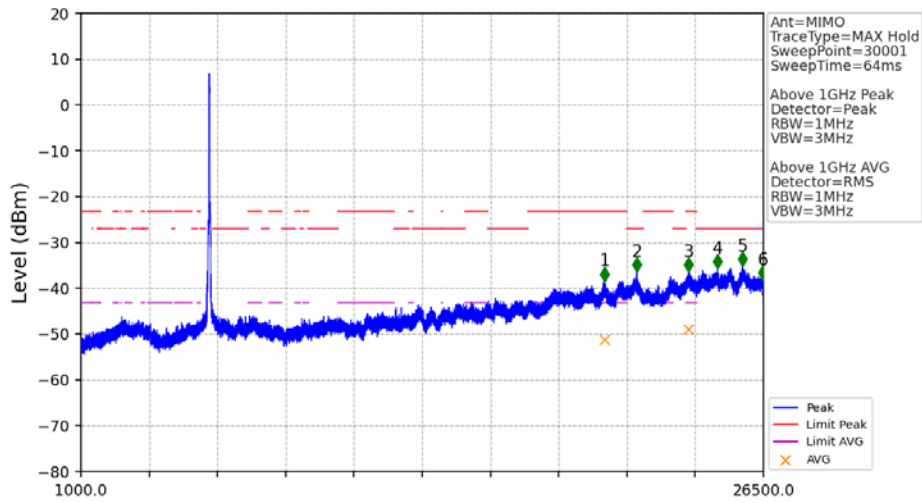

802.11ax(HEW40)_HCH_5795MHz_RU484_Left_MIMO_NTNV

No	Frequency (MHz)	Level (dBm)	Limit (dBm)	Margin (dB)	Status	Remark	No	Frequency (MHz)	Level (dBm)	Limit (dBm)	Margin (dB)	Status	Remark
1	20568.7	-38.49	-21.20	15.30	Pass	Peak	7	20568.7	-51.26	-41.20	8.07	Pass	AVG
2	21769.75	-36.51	-27.00	7.52	Pass	Peak	8	21769.75	/	-27.00	/	/	AVG
3	23706.9	-36.48	-21.20	13.29	Pass	Peak	9	23706.9	-48.96	-41.20	5.77	Pass	AVG
4	24788.1	-35.78	-27.00	6.79	Pass	Peak	10	24788.1	/	-27.00	/	/	AVG
5	25712.9	-35.24	-27.00	6.25	Pass	Peak	11	25712.9	/	-27.00	/	/	AVG
6	26478.75	-38.26	-27.00	9.27	Pass	Peak	12	26478.75	/	-27.00	/	/	AVG