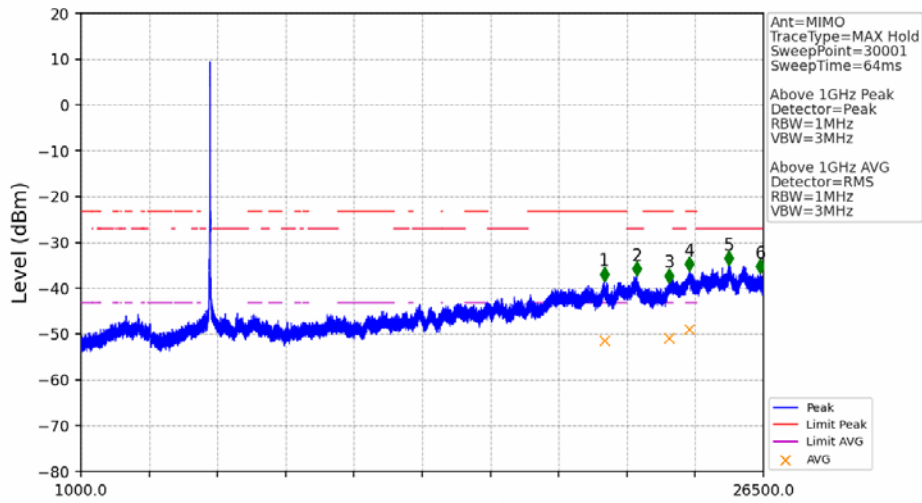

802.11ax(HEW20)_HCH_5825MHz_RU242_Left_MIMO_NTNV

No	Frequency (MHz)	Level (dBm)	Limit (dBm)	Margin (dB)	Status	Remark	No	Frequency (MHz)	Level (dBm)	Limit (dBm)	Margin (dB)	Status	Remark
1	20551.7	-38.48	-21.20	15.29	Pass	Peak	7	20551.7	-51.48	-41.20	8.29	Pass	AVG
2	21762.95	-37.30	-27.00	8.31	Pass	Peak	8	21762.95	/	-27.00	/	/	AVG
3	22967.4	-38.85	-21.20	15.66	Pass	Peak	9	22967.4	-50.89	-41.20	7.70	Pass	AVG
4	23738.35	-36.28	-21.20	13.10	Pass	Peak	10	23738.35	-48.91	-41.20	5.72	Pass	AVG
5	25205.45	-35.09	-27.00	6.10	Pass	Peak	11	25205.45	/	-27.00	/	/	AVG
6	26386.1	-36.85	-27.00	7.86	Pass	Peak	12	26386.1	/	-27.00	/	/	AVG