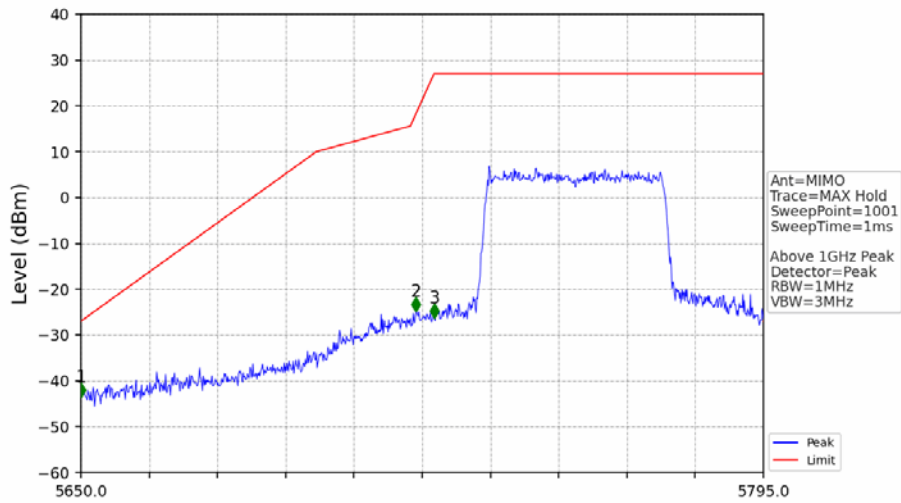

802.11ax(HEW40)_LCH_5755MHz_RU484_Left_MIMO_NTNV

No	Frequency (MHz)	Level (dBm)	Limit (dBm)	Margin (dB)	Status	Remark	No	Frequency (MHz)	Level (dBm)	Limit (dBm)	Margin (dB)	Status	Remark
1	5650.000	-43.62	-27.00	14.63	Pass	Peak	3	5725.000	-26.36	27.00	51.37	Pass	Peak
2	5721.195	-24.93	18.32	41.26	Pass	Peak