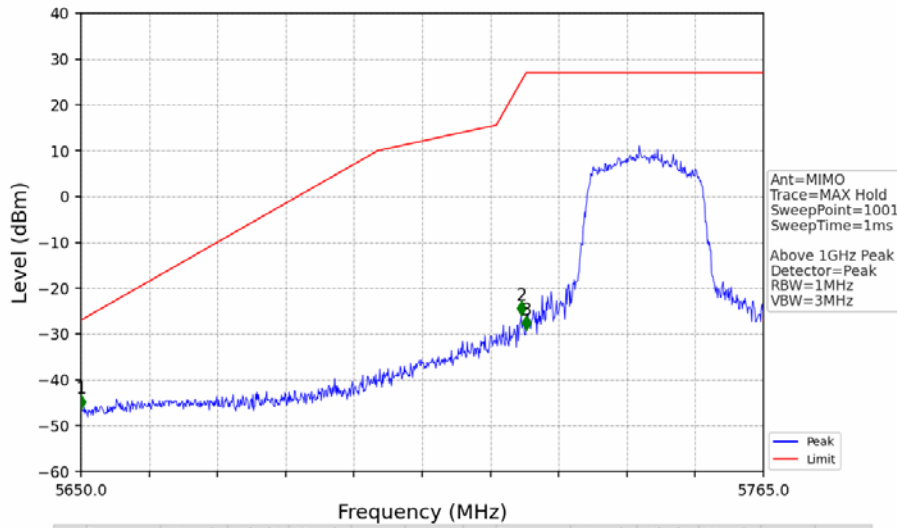

802.11ax(HEW20)_LCH_5745MHz_RU242_Left_MIMO_NTNV

No	Frequency (MHz)	Level (dBm)	Limit (dBm)	Margin (dB)	Status	Remark	No	Frequency (MHz)	Level (dBm)	Limit (dBm)	Margin (dB)	Status	Remark
1	5650.000	-46.35	-27.00	17.36	Pass	Peak	3	5725.000	-29.13	27.00	54.14	Pass	Peak
2	5724.175	-25.96	25.12	49.09	Pass	Peak