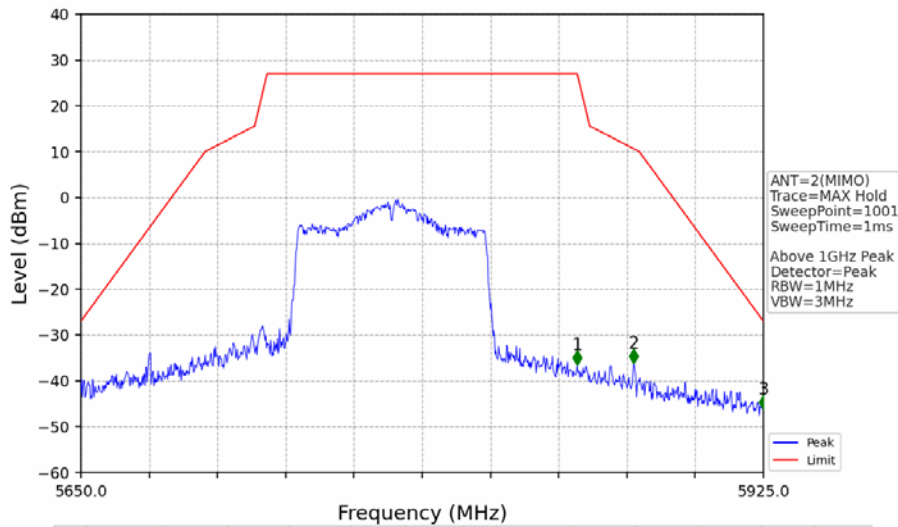

802.11ac(VHT80)_MCH_5775MHz_Ant2_NTNV

No	Frequency (MHz)	Level (dBm)	Limit (dBm)	Margin (dB)	Status	Remark	No	Frequency (MHz)	Level (dBm)	Limit (dBm)	Margin (dB)	Status	Remark
1	5850.000	-36.61	27.00	61.62	Pass	AVG	3	5925.000	-46.21	-27.00	17.22	Pass	AVG
2	5872.750	-36.18	10.63	44.82	Pass	AVG