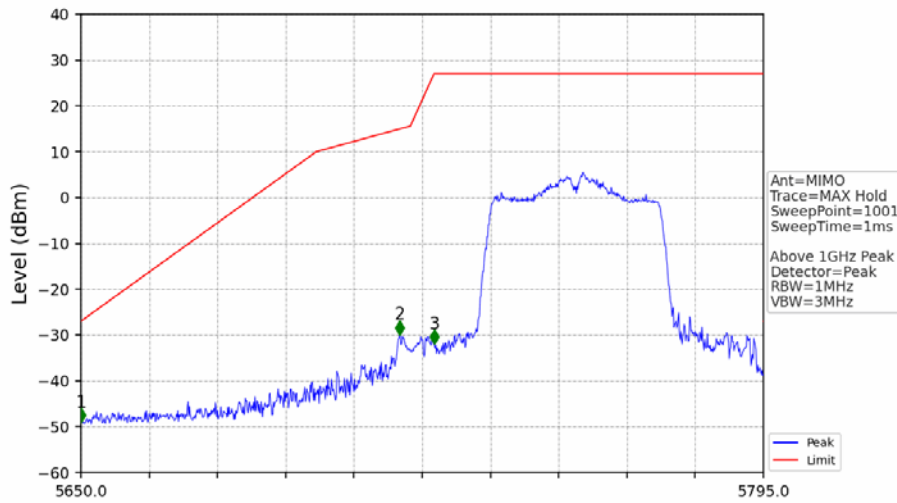

802.11ac(VHT40)_LCH_5755MHz_MIMO_NTNV

No	Frequency (MHz)	Level (dBm)	Limit (dBm)	Margin (dB)	Status	Remark	No	Frequency (MHz)	Level (dBm)	Limit (dBm)	Margin (dB)	Status	Remark
1	5650.000	-49.12	-27.00	20.13	Pass	Peak	3	5725.000	-32.03	27.00	57.04	Pass	Peak
2	5717.715	-29.96	14.96	42.93	Pass	Peak