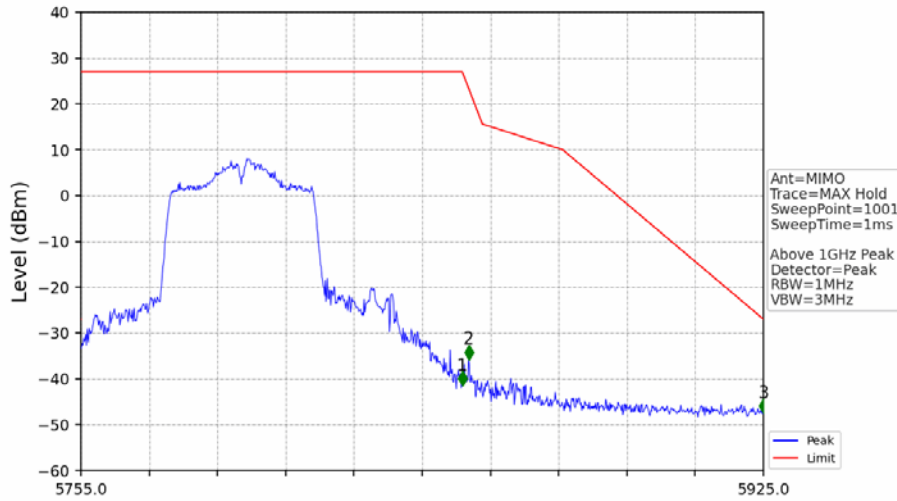

802.11ac(VHT40)_HCH_5795MHz_MIMO_NTNV

No	Frequency (MHz)	Level (dBm)	Limit (dBm)	Margin (dB)	Status	Remark	No	Frequency (MHz)	Level (dBm)	Limit (dBm)	Margin (dB)	Status	Remark
1	5850.000	-41.45	27.00	66.46	Pass	Peak	3	5925.000	-47.48	-27.00	18.49	Pass	Peak
2	5851.560	-35.76	23.44	57.21	Pass	Peak