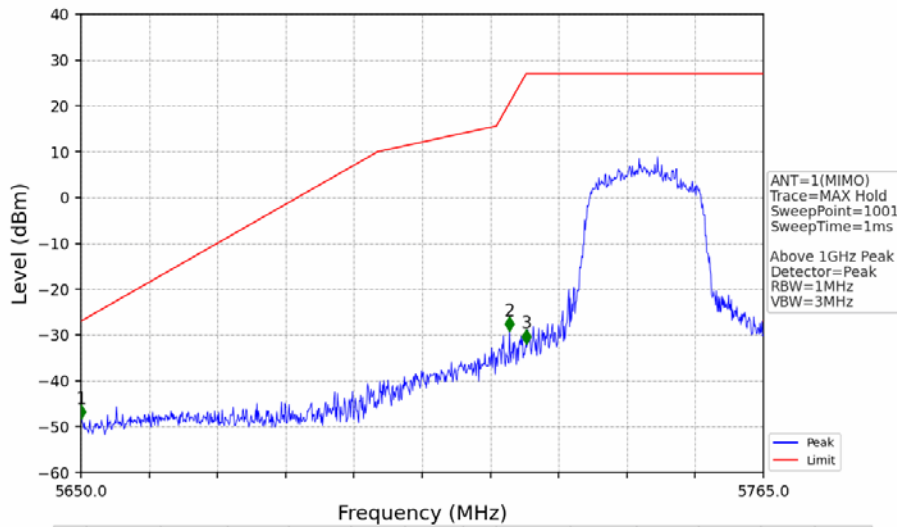

802.11ac(VHT80)\_MCH\_5775MHz\_MIMO\_NTNV

No	Frequency (MHz)	Level (dBm)	Limit (dBm)	Margin (dB)	Status	Remark	No	Frequency (MHz)	Level (dBm)	Limit (dBm)	Margin (dB)	Status	Remark
1	5643.55	-34.42	-27.00	5.43	Pass	Peak	7	5643.55	/	-27.00	/	/	AVG
2	21734.9	-37.50	-27.00	8.51	Pass	Peak	8	21734.9	/	-27.00	/	/	AVG
3	22927.45	-38.35	-21.20	15.16	Pass	Peak	9	22927.45	-50.90	-41.20	7.71	Pass	AVG
4	23722.2	-36.14	-21.20	12.95	Pass	Peak	10	23722.2	-49.17	-41.20	5.98	Pass	AVG
5	24756.65	-36.39	-27.00	7.40	Pass	Peak	11	24756.65	/	-27.00	/	/	AVG
6	25769.85	-35.09	-27.00	6.11	Pass	Peak	12	25769.85	/	-27.00	/	/	AVG

802.11ac(VHT80)\_MCH\_5775MHz\_MIMO\_NTNV

No	Frequency (MHz)	Level (dBm)	Limit (dBm)	Margin (dB)	Status	Remark	No	Frequency (MHz)	Level (dBm)	Limit (dBm)	Margin (dB)	Status	Remark
1	5650.000	-39.18	-27.00	10.19	Pass	Peak	3	5725.000	-29.34	27.00	54.35	Pass	Peak
2	5722.875	-24.48	22.16	44.65	Pass	Peak							

802.11ac(VHT80)\_MCH\_5775MHz\_MIMO\_NTNV

No	Frequency (MHz)	Level (dBm)	Limit (dBm)	Margin (dB)	Status	Remark	No	Frequency (MHz)	Level (dBm)	Limit (dBm)	Margin (dB)	Status	Remark
1	5850.000	-33.20	27.00	58.21	Pass	AVG	3	5925.000	-40.81	-27.00	11.82	Pass	AVG
2	5859.000	-31.18	14.48	43.67	Pass	AVG							

802.11ax(HEW20)\_LCH\_5745MHz\_RU242\_Left\_Ant1\_NTNV

No	Frequency (MHz)	Level (dBm)	Limit (dBm)	Margin (dB)	Status	Remark	No	Frequency (MHz)	Level (dBm)	Limit (dBm)	Margin (dB)	Status	Remark
1	5650.000	-48.38	-27.00	19.39	Pass	Peak	3	5725.000	-31.88	27.00	56.89	Pass	Peak
2	5722.220	-29.18	20.66	47.85	Pass	Peak							