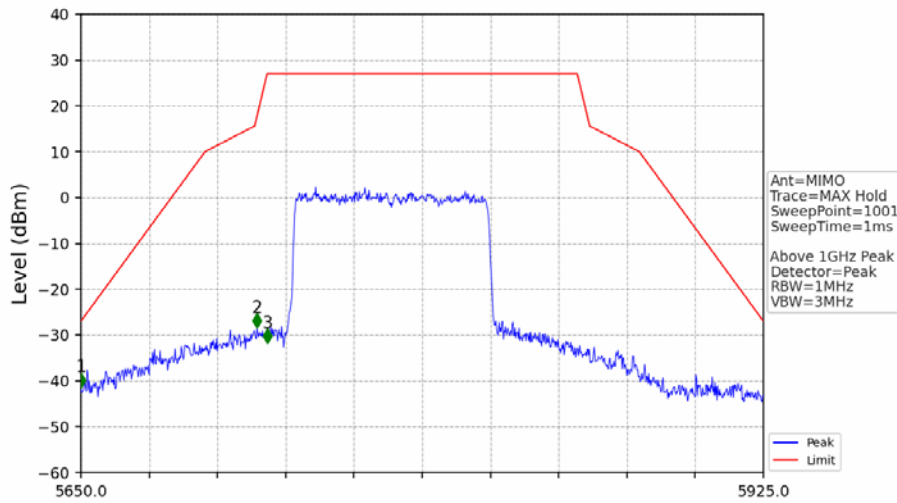

802.11ax(HEW80)_MCH_5775MHz_RU996_Left_MIMO_NTNV

No	Frequency (MHz)	Level (dBm)	Limit (dBm)	Margin (dB)	Status	Remark	No	Frequency (MHz)	Level (dBm)	Limit (dBm)	Margin (dB)	Status	Remark
1	5650.000	-41.41	-27.00	12.42	Pass	Peak	3	5725.000	-31.80	27.00	56.81	Pass	Peak
2	5720.950	-28.50	17.77	44.27	Pass	Peak