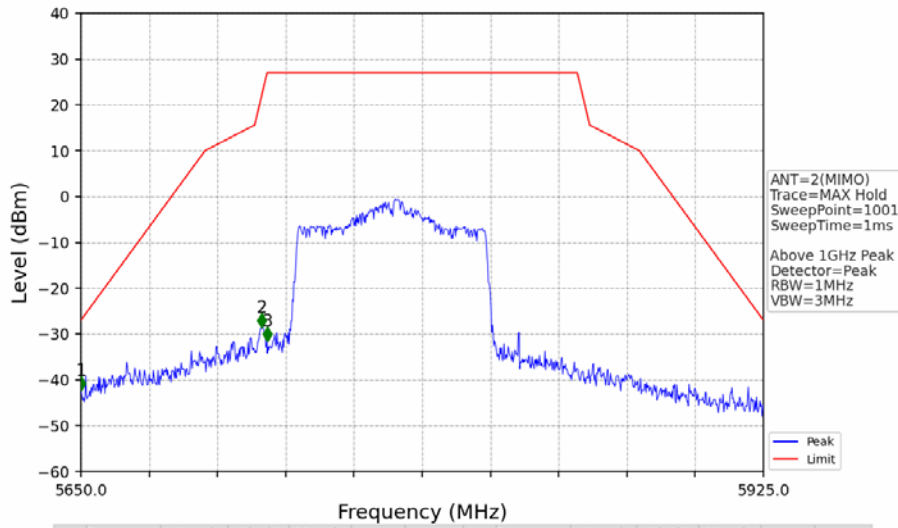

802.11ac(VHT80)_MCH_5775MHz_Ant2_NTNV

No	Frequency (MHz)	Level (dBm)	Limit (dBm)	Margin (dB)	Status	Remark	No	Frequency (MHz)	Level (dBm)	Limit (dBm)	Margin (dB)	Status	Remark
1	5650.000	-42.36	-27.00	13.37	Pass	Peak	3	5725.000	-31.58	27.00	56.59	Pass	Peak
2	5722.875	-28.61	22.16	48.78	Pass	Peak