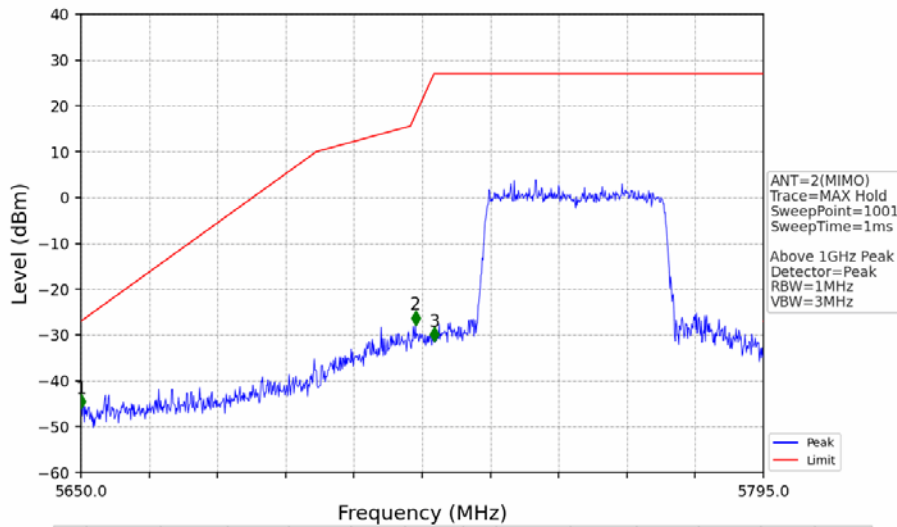

802.11ax(HEW40)_LCH_5755MHz_RU484_Left_Ant2_NTNV

No	Frequency (MHz)	Level (dBm)	Limit (dBm)	Margin (dB)	Status	Remark	No	Frequency (MHz)	Level (dBm)	Limit (dBm)	Margin (dB)	Status	Remark
1	5650.000	-46.10	-27.00	17.11	Pass	Peak	3	5725.000	-31.43	27.00	56.44	Pass	Peak
2	5721.050	-27.81	17.99	43.81	Pass	Peak