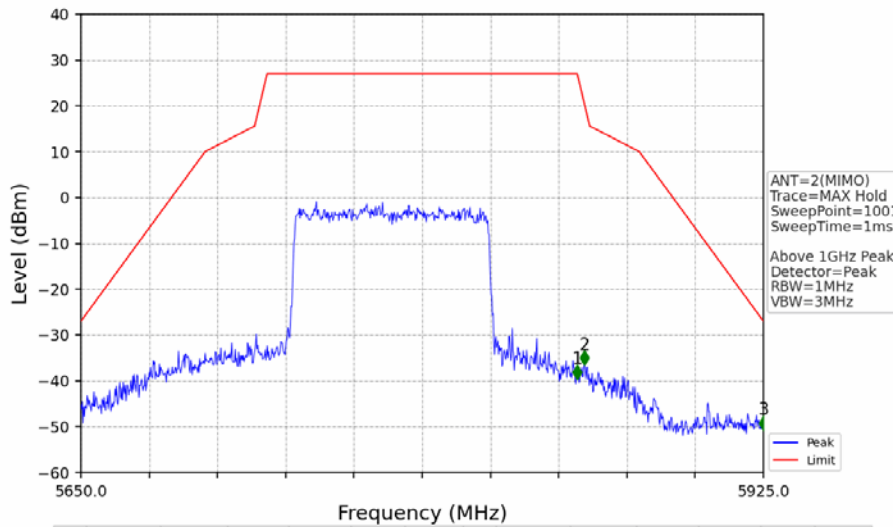

802.11ax(HEW80)_MCH_5775MHz_RU996_Left_Ant2_NTNV

No	Frequency (MHz)	Level (dBm)	Limit (dBm)	Margin (dB)	Status	Remark	No	Frequency (MHz)	Level (dBm)	Limit (dBm)	Margin (dB)	Status	Remark
1	5850.000	-39.65	27.00	64.66	Pass	AVG	3	5925.000	-50.74	-27.00	21.75	Pass	AVG
2	5852.950	-36.59	20.27	54.87	Pass	AVG