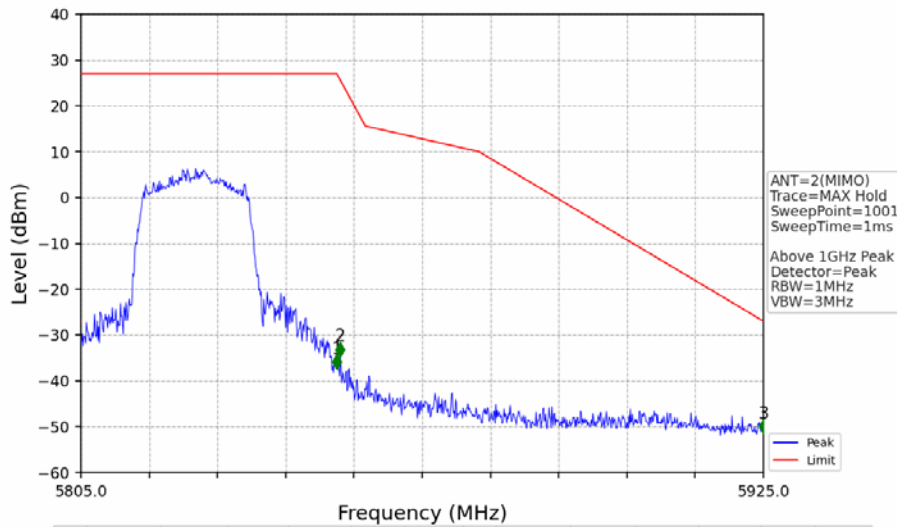

802.11ax(HEW20)_HCH_5825MHz_RU242_Left_Ant2_NTNV

No	Frequency (MHz)	Level (dBm)	Limit (dBm)	Margin (dB)	Status	Remark	No	Frequency (MHz)	Level (dBm)	Limit (dBm)	Margin (dB)	Status	Remark
1	5850.000	-37.47	27.00	62.48	Pass	Peak	3	5925.000	-51.49	-27.00	22.50	Pass	Peak
2	5850.600	-34.69	25.63	58.33	Pass	Peak