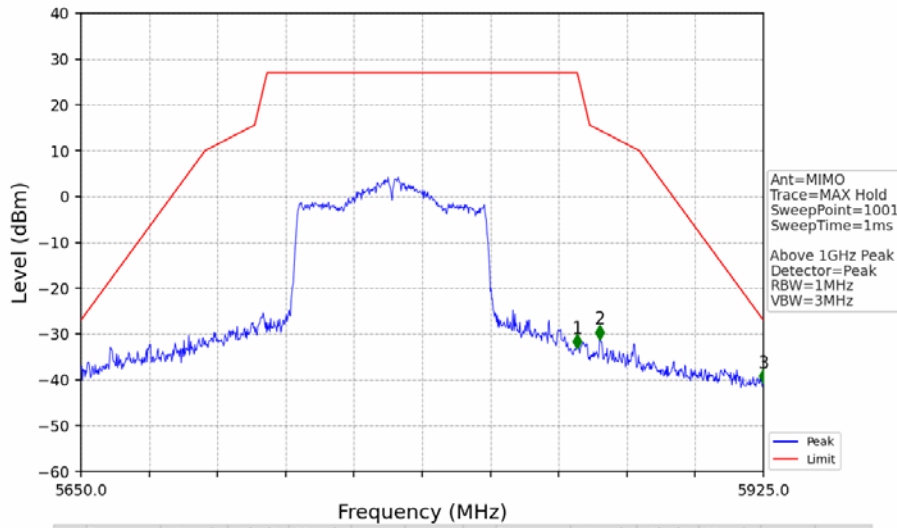

802.11ac(VHT80)_MCH_5775MHz_MIMO_NTNV

No	Frequency (MHz)	Level (dBm)	Limit (dBm)	Margin (dB)	Status	Remark	No	Frequency (MHz)	Level (dBm)	Limit (dBm)	Margin (dB)	Status	Remark
1	5850.000	-33.20	27.00	58.21	Pass	AVG	3	5925.000	-40.81	-27.00	11.82	Pass	AVG
2	5859.000	-31.18	14.48	43.67	Pass	AVG