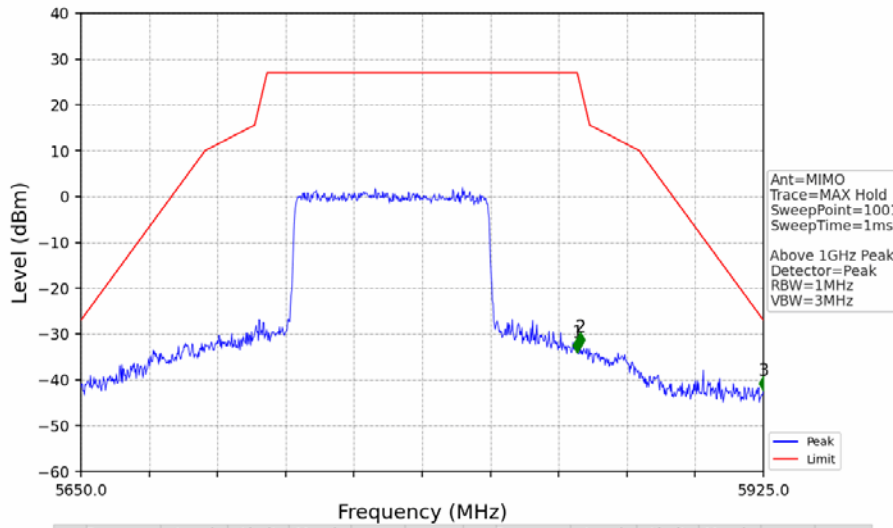

802.11ax(HEW80)_MCH_5775MHz_RU996_Left_MIMO_NTNV

No	Frequency (MHz)	Level (dBm)	Limit (dBm)	Margin (dB)	Status	Remark	No	Frequency (MHz)	Level (dBm)	Limit (dBm)	Margin (dB)	Status	Remark
1	5850.000	-34.13	27.00	59.14	Pass	AVG	3	5925.000	-42.32	-27.00	13.33	Pass	AVG
2	5851.300	-32.92	24.04	54.97	Pass	AVG