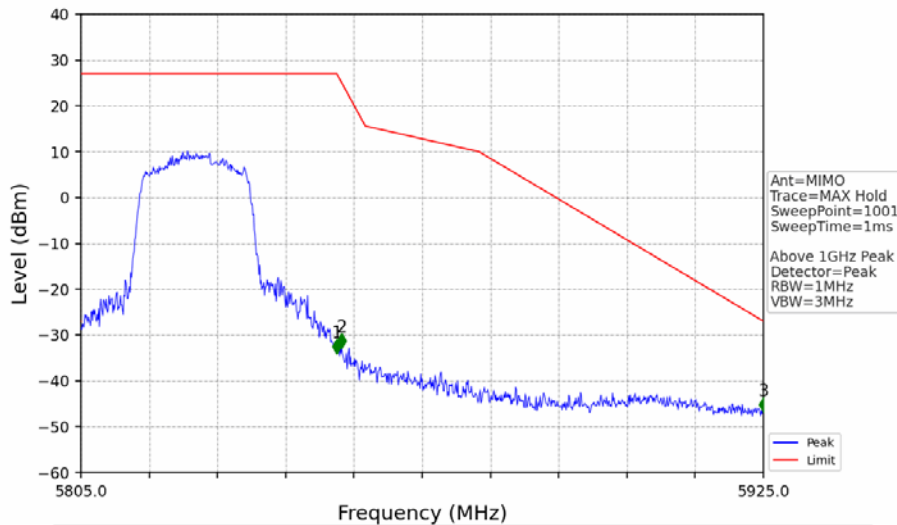

802.11ax(HEW20)_HCH_5825MHz_RU242_Left_MIMO_NTNV

No	Frequency (MHz)	Level (dBm)	Limit (dBm)	Margin (dB)	Status	Remark	No	Frequency (MHz)	Level (dBm)	Limit (dBm)	Margin (dB)	Status	Remark
1	5850.000	-34.02	27.00	59.02	Pass	Peak	3	5925.000	-46.71	-27.00	17.72	Pass	Peak
2	5850.840	-32.77	25.08	55.86	Pass	Peak