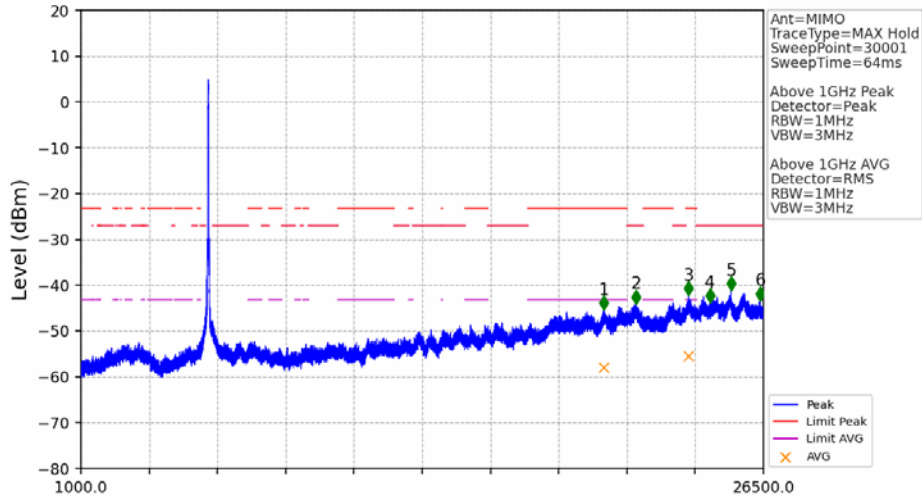

802.11ac(VHT40)_LCH_5755MHz_MIMO_NTNV

No	Frequency (MHz)	Level (dBm)	Limit (dBm)	Margin (dB)	Status	Remark	No	Frequency (MHz)	Level (dBm)	Limit (dBm)	Margin (dB)	Status	Remark
1	20533	-45.40	-21.20	22.21	Pass	Peak	7	20533	-58.01	-41.20	14.81	Pass	AVG
2	21733.2	-44.13	-27.00	15.14	Pass	Peak	8	21733.2	/	-27.00	/	/	AVG
3	23705.2	-42.29	-21.20	19.10	Pass	Peak	9	23705.2	-55.56	-41.20	12.37	Pass	AVG
4	24504.2	-43.92	-27.00	14.93	Pass	Peak	10	24504.2	/	-27.00	/	/	AVG
5	25284.5	-41.22	-27.00	12.23	Pass	Peak	11	25284.5	/	-27.00	/	/	AVG
6	26373.35	-43.43	-27.00	14.44	Pass	Peak	12	26373.35	/	-27.00	/	/	AVG