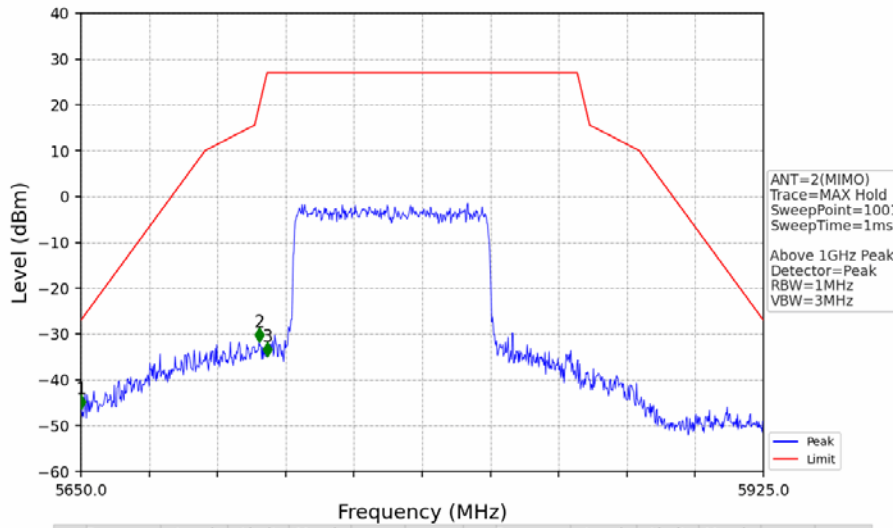

802.11ax(HEW80)_MCH_5775MHz_RU996_Left_Ant2_NTNV

No	Frequency (MHz)	Level (dBm)	Limit (dBm)	Margin (dB)	Status	Remark	No	Frequency (MHz)	Level (dBm)	Limit (dBm)	Margin (dB)	Status	Remark
1	5650.000	-46.45	-27.00	17.46	Pass	Peak	3	5725.000	-34.96	27.00	59.97	Pass	Peak
2	5721.775	-31.73	19.65	49.38	Pass	Peak