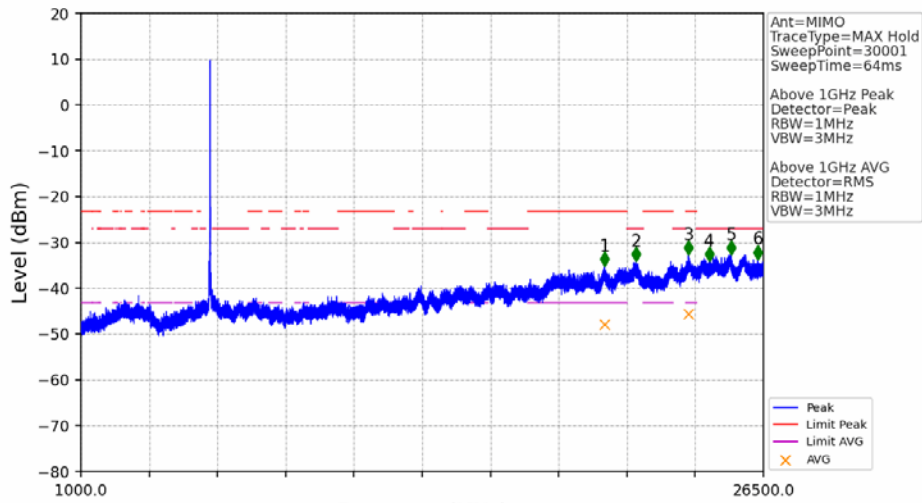

802.11ac(VHT20)_HCH_5825MHz_MIMO_NTNV

No	Frequency (MHz)	Level (dBm)	Limit (dBm)	Margin (dB)	Status	Remark	No	Frequency (MHz)	Level (dBm)	Limit (dBm)	Margin (dB)	Status	Remark
1	20561.9	-35.27	-21.20	12.08	Pass	Peak	7	20561.9	-47.89	-41.20	4.70	Pass	AVG
2	21746.8	-34.11	-27.00	5.12	Pass	Peak	8	21746.8	/	-27.00	/	/	AVG
3	23696.7	-32.73	-21.20	9.54	Pass	Peak	9	23696.7	-45.60	-41.20	2.41	Pass	AVG
4	24477.85	-34.11	-27.00	5.12	Pass	Peak	10	24477.85	/	-27.00	/	/	AVG
5	25292.15	-32.70	-27.00	3.71	Pass	Peak	11	25292.15	/	-27.00	/	/	AVG
6	26288.35	-33.73	-27.00	4.74	Pass	Peak	12	26288.35	/	-27.00	/	/	AVG