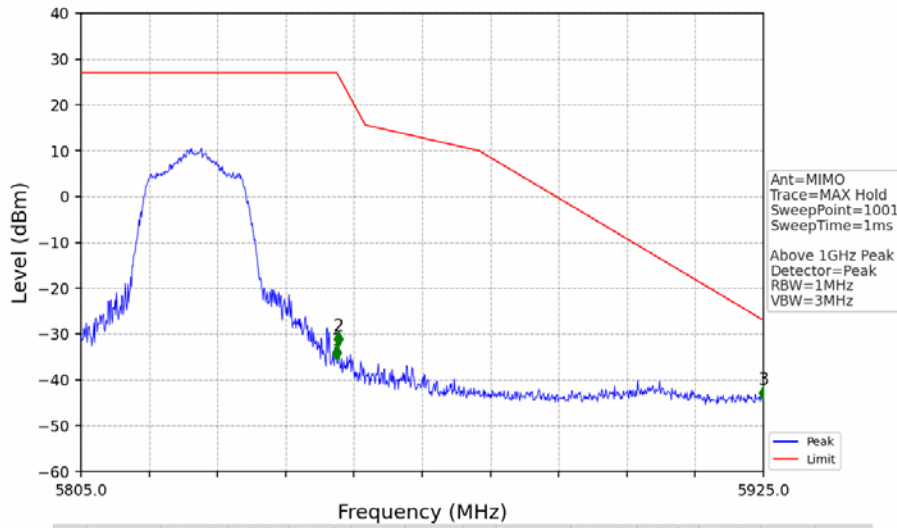

802.11n(HT20)_HCH_5825MHz_MIMO_NTNV

No	Frequency (MHz)	Level (dBm)	Limit (dBm)	Margin (dB)	Status	Remark	No	Frequency (MHz)	Level (dBm)	Limit (dBm)	Margin (dB)	Status	Remark
1	5850.000	-35.70	27.00	60.71	Pass	Peak	3	5925.000	-44.41	-27.00	15.42	Pass	Peak
2	5850.240	-32.74	26.45	57.20	Pass	Peak