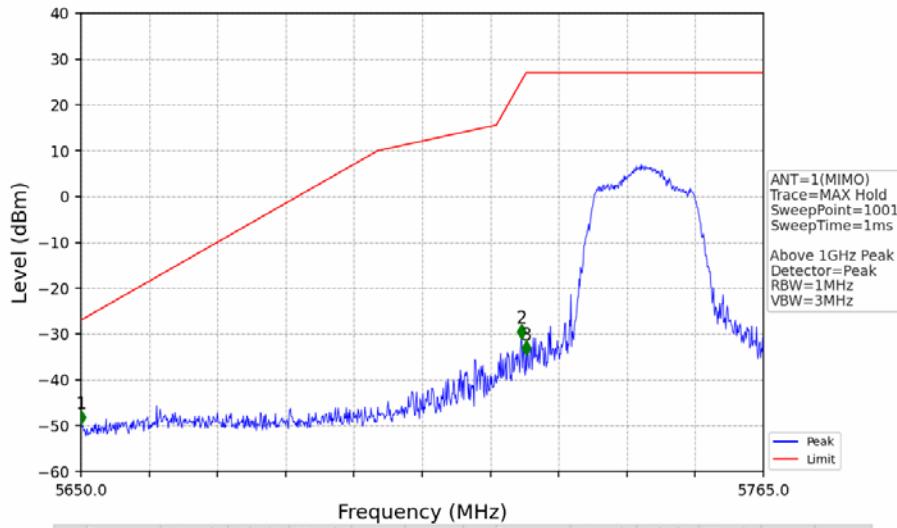

802.11n(HT20)_LCH_5745MHz_Ant1_NTNV

No	Frequency (MHz)	Level (dBm)	Limit (dBm)	Margin (dB)	Status	Remark	No	Frequency (MHz)	Level (dBm)	Limit (dBm)	Margin (dB)	Status	Remark
1	5650.000	-49.70	-27.00	20.71	Pass	Peak	3	5725.000	-34.61	27.00	59.62	Pass	Peak
2	5724.175	-31.01	25.12	54.14	Pass	Peak