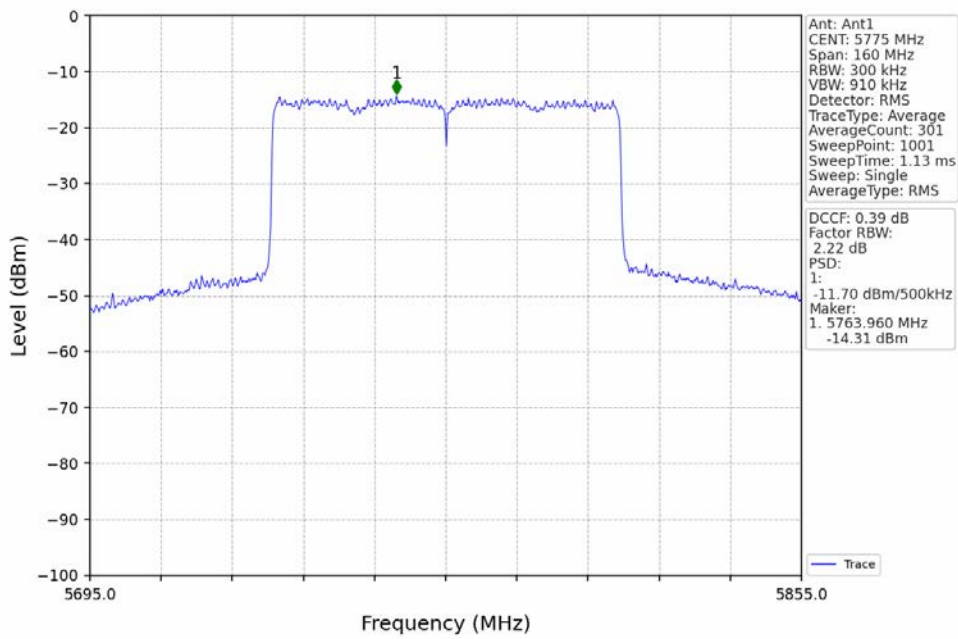

802.11ax(HEW80)_MCH_5775MHz_RU996_Left_Ant1_NTNV

802.11ax(HEW80)_MCH_5775MHz_RU996_Left_Ant2_NTNV

5. Unwanted Emissions In Restricted Frequency Bands

5.1 RSE

5.1.1 Test Result

Mode	TX Type	Frequency (MHz)	RU	RU Pos	ANT	Level of Unwanted Emissions (dBm)		Verdict
						Result	Limit	
802.11a	SISO	5745	/	/	1	Refer To Test Graph	Pass	
					2	Refer To Test Graph	Pass	
		5785	/	/	1	Refer To Test Graph	Pass	
					2	Refer To Test Graph	Pass	
		5825	/	/	1	Refer To Test Graph	Pass	
					2	Refer To Test Graph	Pass	
802.11n (HT20)	MIMO	5745	/	/	1	Refer To Test Graph	Pass	
					2	Refer To Test Graph	Pass	
					MIMO	Refer To Test Graph	Pass	
		5785	/	/	1	Refer To Test Graph	Pass	
					2	Refer To Test Graph	Pass	
					MIMO	Refer To Test Graph	Pass	
		5825	/	/	1	Refer To Test Graph	Pass	
					2	Refer To Test Graph	Pass	
					MIMO	Refer To Test Graph	Pass	
802.11n (HT40)	MIMO	5755	/	/	1	Refer To Test Graph	Pass	
					2	Refer To Test Graph	Pass	
					MIMO	Refer To Test Graph	Pass	
		5795	/	/	1	Refer To Test Graph	Pass	
					2	Refer To Test Graph	Pass	
					MIMO	Refer To Test Graph	Pass	
802.11ac (VHT20)	MIMO	5745	/	/	1	Refer To Test Graph	Pass	
					2	Refer To Test Graph	Pass	
					MIMO	Refer To Test Graph	Pass	
		5785	/	/	1	Refer To Test Graph	Pass	
					2	Refer To Test Graph	Pass	
					MIMO	Refer To Test Graph	Pass	
		5825	/	/	1	Refer To Test Graph	Pass	
					2	Refer To Test Graph	Pass	
					MIMO	Refer To Test Graph	Pass	
802.11ac (VHT40)	MIMO	5755	/	/	1	Refer To Test Graph	Pass	
					2	Refer To Test Graph	Pass	
					MIMO	Refer To Test Graph	Pass	
		5795	/	/	1	Refer To Test Graph	Pass	
					2	Refer To Test Graph	Pass	
					MIMO	Refer To Test Graph	Pass	
802.11ac (VHT80)	MIMO	5775	/	/	1	Refer To Test Graph	Pass	
					2	Refer To Test Graph	Pass	
					MIMO	Refer To Test Graph	Pass	
802.11ax (HEW20)	MIMO	5745	RU242	Left	1	Refer To Test Graph	Pass	
					2	Refer To Test Graph	Pass	
					MIMO	Refer To Test Graph	Pass	
		5785	RU242	Left	1	Refer To Test Graph	Pass	
					2	Refer To Test Graph	Pass	
					MIMO	Refer To Test Graph	Pass	
		5825	RU242	Left	1	Refer To Test Graph	Pass	
					2	Refer To Test Graph	Pass	
					MIMO	Refer To Test Graph	Pass	