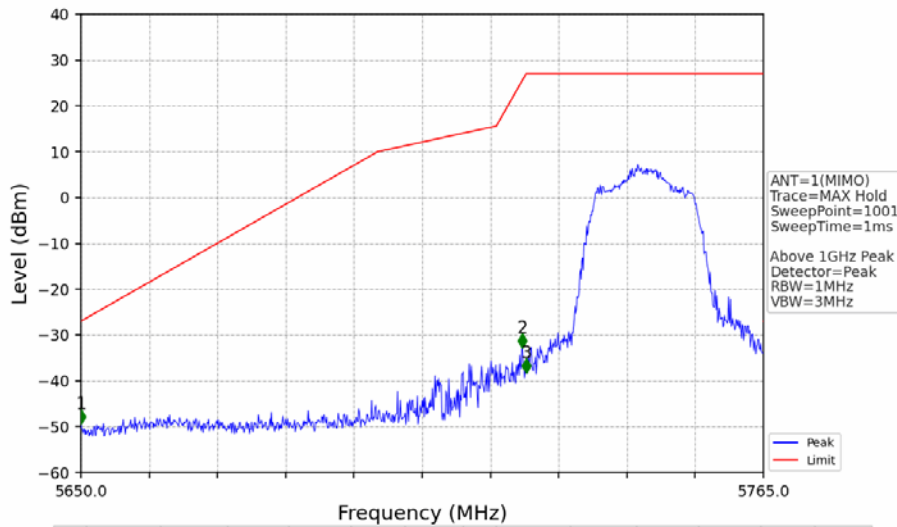

802.11ac(VHT20)_LCH_5745MHz_Ant1_NTNV

No	Frequency (MHz)	Level (dBm)	Limit (dBm)	Margin (dB)	Status	Remark	No	Frequency (MHz)	Level (dBm)	Limit (dBm)	Margin (dB)	Status	Remark
1	5650.000	-49.48	-27.00	20.49	Pass	Peak	3	5725.000	-38.31	27.00	63.32	Pass	Peak
2	5724.405	-32.79	25.64	56.44	Pass	Peak