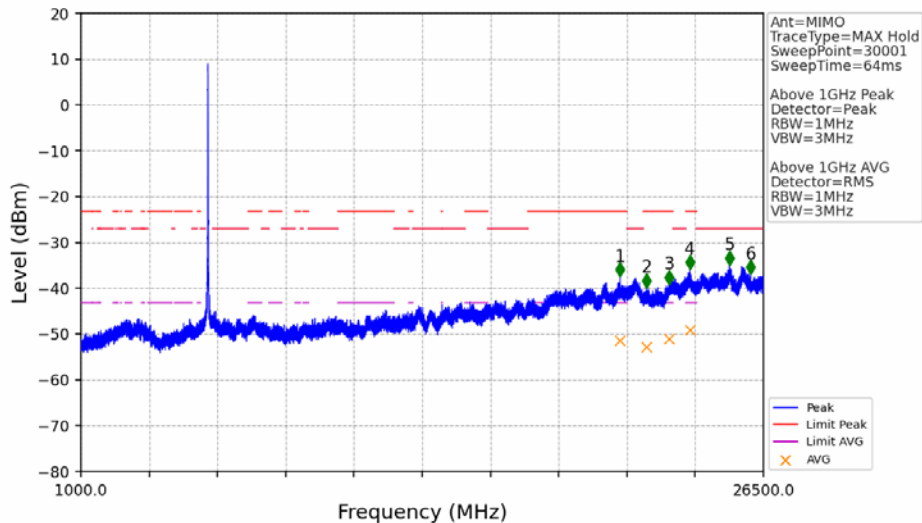

802.11n(HT20)_LCH_5745MHz_MIMO_NTNV

No	Frequency (MHz)	Level (dBm)	Limit (dBm)	Margin (dB)	Status	Remark	No	Frequency (MHz)	Level (dBm)	Limit (dBm)	Margin (dB)	Status	Remark
1	21147.55	-37.51	-21.20	14.31	Pass	Peak	7	21147.55	-51.43	-41.20	8.24	Pass	AVG
2	22118.25	-39.89	-21.20	16.70	Pass	Peak	8	22118.25	-52.88	-41.20	9.69	Pass	AVG
3	22970.8	-39.18	-21.20	15.99	Pass	Peak	9	22970.8	-51.08	-41.20	7.89	Pass	AVG
4	23748.55	-35.96	-21.20	12.77	Pass	Peak	10	23748.55	-49.06	-41.20	5.87	Pass	AVG
5	25227.55	-34.94	-27.00	5.95	Pass	Peak	11	25227.55	/	-27.00	/	/	AVG
6	26026.55	-36.92	-27.00	7.93	Pass	Peak	12	26026.55	/	-27.00	/	/	AVG