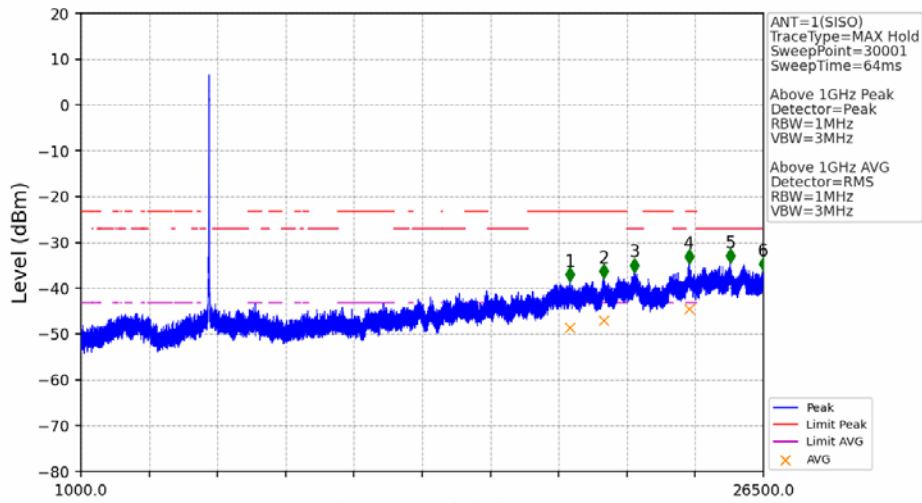

5.1.2 Test Graph

802.11a_LCH_5745MHz_Ant2_NTNV

No	Frequency (MHz)	Level (dBm)	Limit (dBm)	Margin (dB)	Status	Remark	No	Frequency (MHz)	Level (dBm)	Limit (dBm)	Margin (dB)	Status	Remark
1	20501.55	-40.09	-21.20	16.90	Pass	Peak	7	20501.55	-50.56	-41.20	7.37	Pass	AVG
2	21715.35	-40.13	-27.00	11.14	Pass	Peak	8	21715.35	/	-27.00	/	/	AVG
3	22617.2	-41.58	-21.20	18.39	Pass	Peak	9	22617.2	-51.91	-41.20	8.72	Pass	AVG
4	23712.85	-39.07	-21.20	15.88	Pass	Peak	10	23712.85	-47.76	-41.20	4.57	Pass	AVG
5	24501.65	-38.81	-27.00	9.82	Pass	Peak	11	24501.65	/	-27.00	/	/	AVG
6	25786.85	-37.73	-27.00	8.74	Pass	Peak	12	25786.85	/	-27.00	/	/	AVG

802.11a_LCH_5745MHz_Ant2_NTNV

No	Frequency (MHz)	Level (dBm)	Limit (dBm)	Margin (dB)	Status	Remark	No	Frequency (MHz)	Level (dBm)	Limit (dBm)	Margin (dB)	Status	Remark
1	5650.000	-49.98	-27.00	21.00	Pass	Peak	3	5725.000	-32.80	27.00	57.81	Pass	Peak
2	5723.945	-29.79	24.59	52.39	Pass	Peak							

802.11a_MCH_5785MHz_Ant1_NTNV

No	Frequency (MHz)	Level (dBm)	Limit (dBm)	Margin (dB)	Status	Remark	No	Frequency (MHz)	Level (dBm)	Limit (dBm)	Margin (dB)	Status	Remark
1	19272.45	-38.63	-21.20	15.44	Pass	Peak	7	19272.45	-48.55	-41.20	5.37	Pass	AVG
2	20525.35	-37.84	-21.20	14.65	Pass	Peak	8	20525.35	-46.94	-41.20	3.75	Pass	AVG
3	21663.5	-36.52	-27.00	7.53	Pass	Peak	9	21663.5	/	-27.00	/	/	AVG
4	23728.15	-34.67	-21.20	11.48	Pass	Peak	10	23728.15	-44.58	-41.20	1.39	Pass	AVG
5	25253.9	-34.57	-27.00	5.58	Pass	Peak	11	25253.9	/	-27.00	/	/	AVG
6	26488.95	-36.30	-27.00	7.31	Pass	Peak	12	26488.95	/	-27.00	/	/	AVG