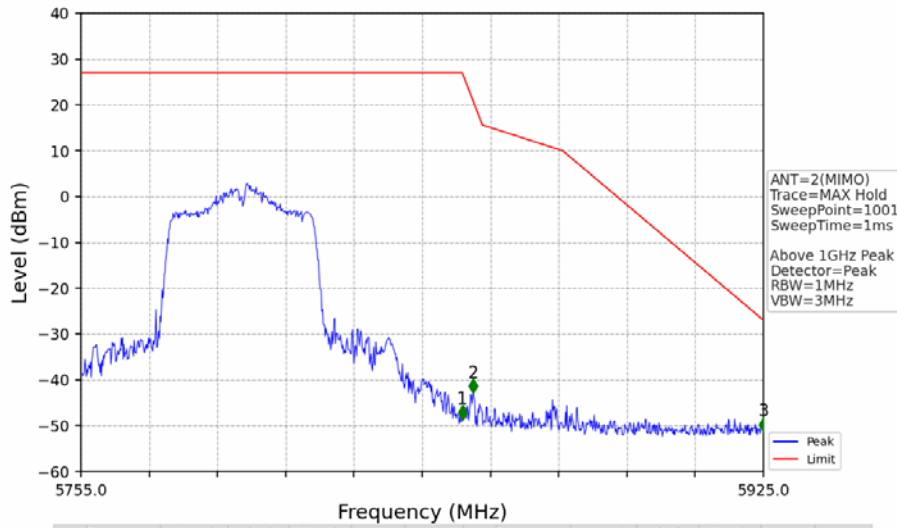

802.11n(HT40)_LCH_5755MHz_Ant2_NTNV

No	Frequency (MHz)	Level (dBm)	Limit (dBm)	Margin (dB)	Status	Remark	No	Frequency (MHz)	Level (dBm)	Limit (dBm)	Margin (dB)	Status	Remark
1	5650.000	-51.43	-27.00	22.44	Pass	Peak	3	5725.000	-33.96	27.00	58.97	Pass	Peak
2	5722.210	-32.76	20.64	51.41	Pass	Peak							

802.11n(HT40)_LCH_5755MHz_MIMO_NTNV

No	Frequency (MHz)	Level (dBm)	Limit (dBm)	Margin (dB)	Status	Remark	No	Frequency (MHz)	Level (dBm)	Limit (dBm)	Margin (dB)	Status	Remark
1	20596.75	-44.52	-21.20	21.33	Pass	Peak	7	20596.75	-58.04	-41.20	14.85	Pass	AVG
2	21663.5	-44.44	-27.00	15.45	Pass	Peak	8	21663.5	/	-27.00	/	/	AVG
3	23721.35	-42.75	-21.20	19.56	Pass	Peak	9	23721.35	-55.42	-41.20	12.23	Pass	AVG
4	24766	-43.02	-27.00	14.03	Pass	Peak	10	24766	/	-27.00	/	/	AVG
5	25726.5	-41.54	-27.00	12.55	Pass	Peak	11	25726.5	/	-27.00	/	/	AVG
6	26495.75	-45.17	-27.00	16.18	Pass	Peak	12	26495.75	/	-27.00	/	/	AVG

802.11n(HT40)_LCH_5755MHz_MIMO_NTNV

802.11n(HT40)_HCH_5795MHz_Ant1_NTNV

802.11n(HT40)_HCH_5795MHz_Ant2_NTNV

No	Frequency (MHz)	Level (dBm)	Limit (dBm)	Margin (dB)	Status	Remark	No	Frequency (MHz)	Level (dBm)	Limit (dBm)	Margin (dB)	Status	Remark
1	5850.000	-48.66	27.00	73.67	Pass	Peak	3	5925.000	-51.30	-27.00	22.31	Pass	Peak
2	5852.750	-42.92	20.73	61.66	Pass	Peak							