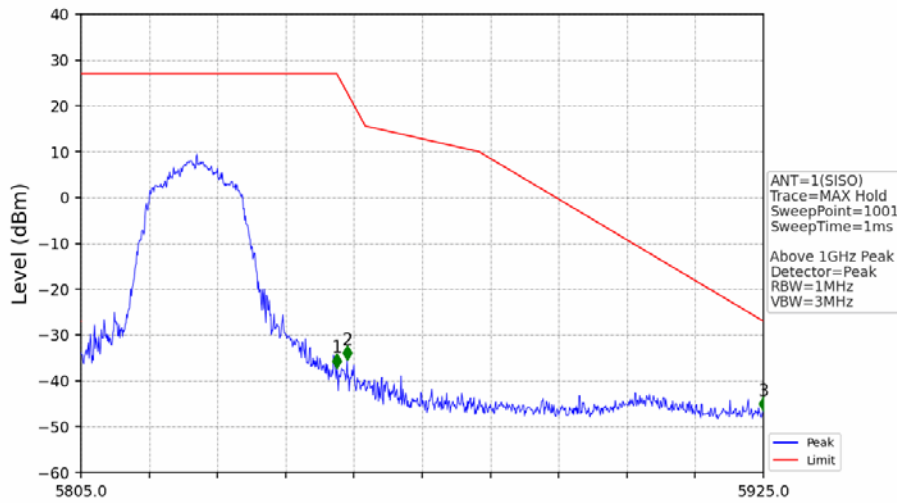

802.11a_HCH_5825MHz_Ant1_NTNV

No	Frequency (MHz)	Level (dBm)	Limit (dBm)	Margin (dB)	Status	Remark	No	Frequency (MHz)	Level (dBm)	Limit (dBm)	Margin (dB)	Status	Remark
1	5850.000	-37.17	27.00	62.18	Pass	Peak	3	5925.000	-46.57	-27.00	17.58	Pass	Peak
2	5851.800	-35.55	22.90	56.45	Pass	Peak