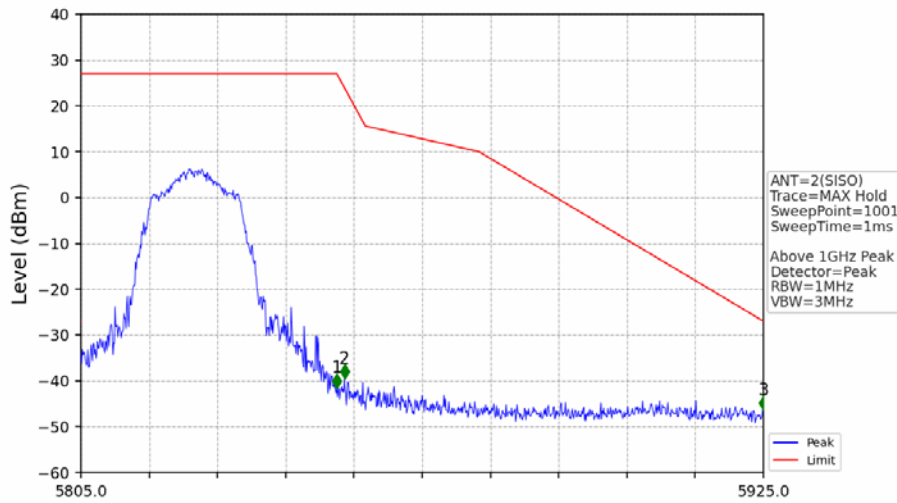

802.11a_HCH_5825MHz_Ant2_NTNV

No	Frequency (MHz)	Level (dBm)	Limit (dBm)	Margin (dB)	Status	Remark	No	Frequency (MHz)	Level (dBm)	Limit (dBm)	Margin (dB)	Status	Remark
1	5850.000	-41.60	27.00	66.61	Pass	Peak	3	5925.000	-46.46	-27.00	17.47	Pass	Peak
2	5851.320	-39.61	23.99	61.61	Pass	Peak