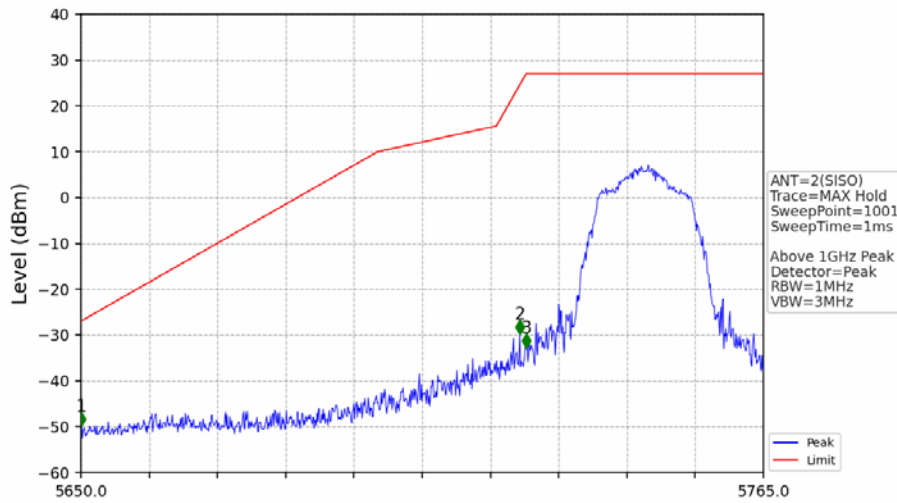

5.1.2 Test Graph

802.11a_LCH_5745MHz_Ant2_NTNV

No	Frequency (MHz)	Level (dBm)	Limit (dBm)	Margin (dB)	Status	Remark	No	Frequency (MHz)	Level (dBm)	Limit (dBm)	Margin (dB)	Status	Remark
1	20501.55	-40.09	-21.20	16.90	Pass	Peak	7	20501.55	-50.56	-41.20	7.37	Pass	AVG
2	21715.35	-40.13	-27.00	11.14	Pass	Peak	8	21715.35	/	-27.00	/	/	AVG
3	22617.2	-41.58	-21.20	18.39	Pass	Peak	9	22617.2	-51.91	-41.20	8.72	Pass	AVG
4	23712.85	-39.07	-21.20	15.88	Pass	Peak	10	23712.85	-47.76	-41.20	4.57	Pass	AVG
5	24501.65	-38.81	-27.00	9.82	Pass	Peak	11	24501.65	/	-27.00	/	/	AVG
6	25786.85	-37.73	-27.00	8.74	Pass	Peak	12	25786.85	/	-27.00	/	/	AVG

802.11a_LCH_5745MHz_Ant2_NTNV

No	Frequency (MHz)	Level (dBm)	Limit (dBm)	Margin (dB)	Status	Remark	No	Frequency (MHz)	Level (dBm)	Limit (dBm)	Margin (dB)	Status	Remark
1	5650.000	-49.98	-27.00	21.00	Pass	Peak	3	5725.000	-32.80	27.00	57.81	Pass	Peak
2	5723.945	-29.79	24.59	52.39	Pass	Peak							