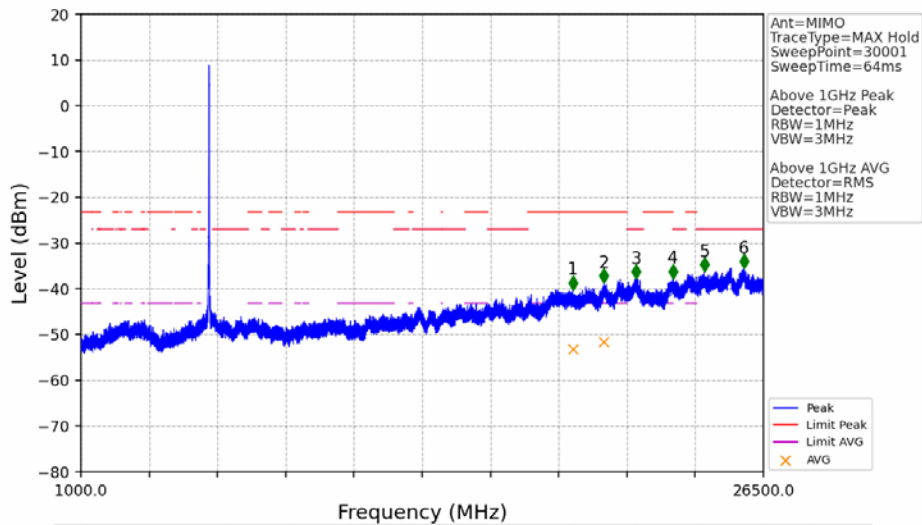

802.11n(HT20)_MCH_5785MHz_MIMO_NTNV

No	Frequency (MHz)	Level (dBm)	Limit (dBm)	Margin (dB)	Status	Remark	No	Frequency (MHz)	Level (dBm)	Limit (dBm)	Margin (dB)	Status	Remark
1	19374.45	-40.23	-21.20	17.04	Pass	Peak	7	19374.45	-53.26	-41.20	10.07	Pass	AVG
2	20544.9	-38.72	-21.20	15.53	Pass	Peak	8	20544.9	-51.64	-41.20	8.45	Pass	AVG
3	21734.9	-37.83	-27.00	8.84	Pass	Peak	9	21734.9	/	-27.00	/	/	AVG
4	23123.8	-37.78	-27.00	8.79	Pass	Peak	10	23123.8	/	-27.00	/	/	AVG
5	24285.75	-36.21	-27.00	7.22	Pass	Peak	11	24285.75	/	-27.00	/	/	AVG
6	25763.9	-35.52	-27.00	6.53	Pass	Peak	12	25763.9	/	-27.00	/	/	AVG