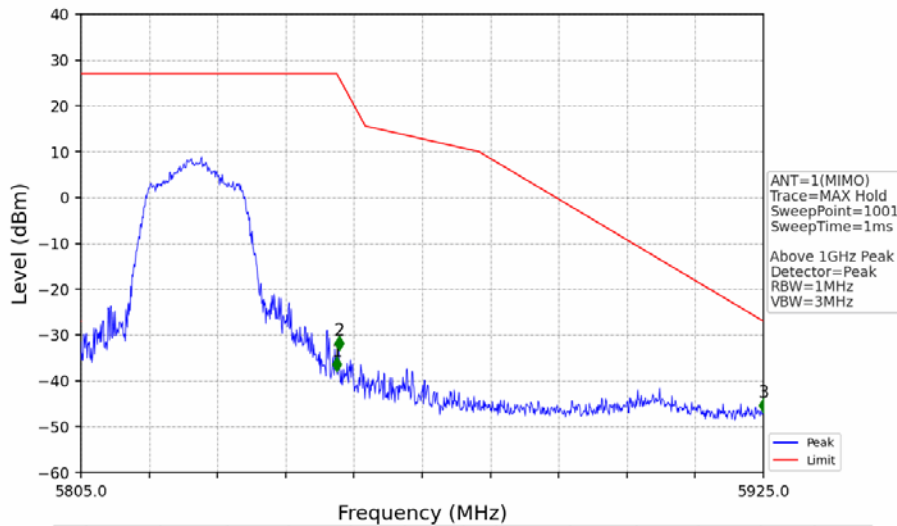

802.11n(HT20)_HCH_5825MHz_Ant1_NTNV

No	Frequency (MHz)	Level (dBm)	Limit (dBm)	Margin (dB)	Status	Remark	No	Frequency (MHz)	Level (dBm)	Limit (dBm)	Margin (dB)	Status	Remark
1	5850.000	-37.93	27.00	62.94	Pass	Peak	3	5925.000	-46.98	-27.00	17.99	Pass	Peak
2	5850.360	-33.34	26.18	57.53	Pass	Peak