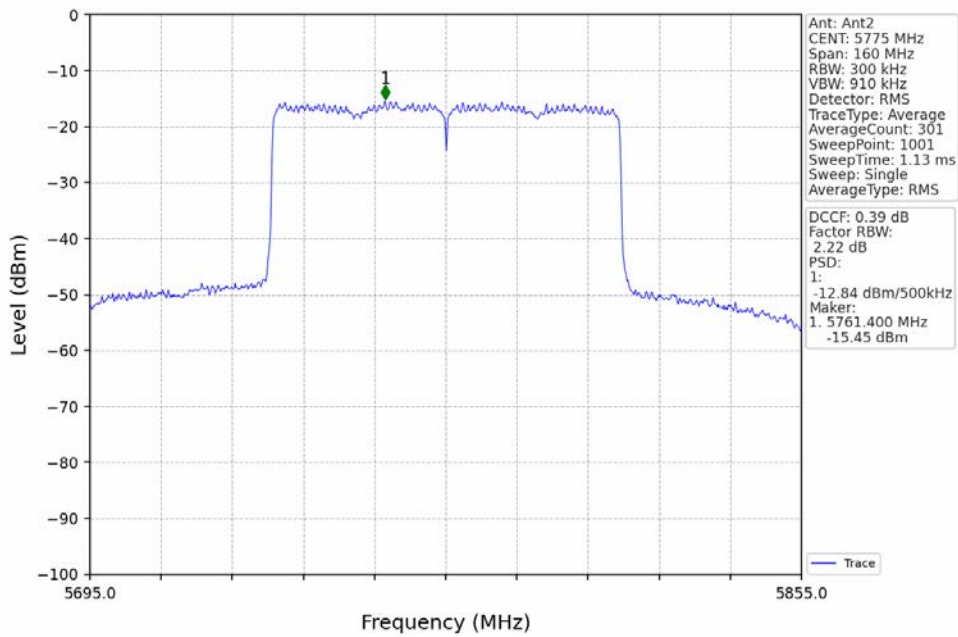

802.11ax(HEW80)_MCH_5775MHz_RU996_Left_Ant1_NTNV

802.11ax(HEW80)_MCH_5775MHz_RU996_Left_Ant2_NTNV

5. Unwanted Emissions In Restricted Frequency Bands

5.1 RSE

5.1.1 Test Result

Mode	TX Type	Frequency (MHz)	RU	RU Pos	ANT	Level of Unwanted Emissions (dBm)		Verdict
						Result	Limit	
802.11a	SISO	5745	/	/	1	Refer To Test Graph	Pass	
					2	Refer To Test Graph	Pass	
		5785	/	/	1	Refer To Test Graph	Pass	
					2	Refer To Test Graph	Pass	
		5825	/	/	1	Refer To Test Graph	Pass	
					2	Refer To Test Graph	Pass	
802.11n (HT20)	MIMO	5745	/	/	1	Refer To Test Graph	Pass	
					2	Refer To Test Graph	Pass	
					MIMO	Refer To Test Graph	Pass	
		5785	/	/	1	Refer To Test Graph	Pass	
					2	Refer To Test Graph	Pass	
					MIMO	Refer To Test Graph	Pass	
		5825	/	/	1	Refer To Test Graph	Pass	
					2	Refer To Test Graph	Pass	
					MIMO	Refer To Test Graph	Pass	
802.11n (HT40)	MIMO	5755	/	/	1	Refer To Test Graph	Pass	
					2	Refer To Test Graph	Pass	
					MIMO	Refer To Test Graph	Pass	
		5795	/	/	1	Refer To Test Graph	Pass	
					2	Refer To Test Graph	Pass	
					MIMO	Refer To Test Graph	Pass	
802.11ac (VHT20)	MIMO	5745	/	/	1	Refer To Test Graph	Pass	
					2	Refer To Test Graph	Pass	
					MIMO	Refer To Test Graph	Pass	
		5785	/	/	1	Refer To Test Graph	Pass	
					2	Refer To Test Graph	Pass	
					MIMO	Refer To Test Graph	Pass	
		5825	/	/	1	Refer To Test Graph	Pass	
					2	Refer To Test Graph	Pass	
					MIMO	Refer To Test Graph	Pass	
802.11ac (VHT40)	MIMO	5755	/	/	1	Refer To Test Graph	Pass	
					2	Refer To Test Graph	Pass	
					MIMO	Refer To Test Graph	Pass	
		5795	/	/	1	Refer To Test Graph	Pass	
					2	Refer To Test Graph	Pass	
					MIMO	Refer To Test Graph	Pass	
802.11ac (VHT80)	MIMO	5775	/	/	1	Refer To Test Graph	Pass	
					2	Refer To Test Graph	Pass	
					MIMO	Refer To Test Graph	Pass	
802.11ax (HEW20)	MIMO	5745	RU242	Left	1	Refer To Test Graph	Pass	
					2	Refer To Test Graph	Pass	
					MIMO	Refer To Test Graph	Pass	
		5785	RU242	Left	1	Refer To Test Graph	Pass	
					2	Refer To Test Graph	Pass	
					MIMO	Refer To Test Graph	Pass	
		5825	RU242	Left	1	Refer To Test Graph	Pass	
					2	Refer To Test Graph	Pass	
					MIMO	Refer To Test Graph	Pass	