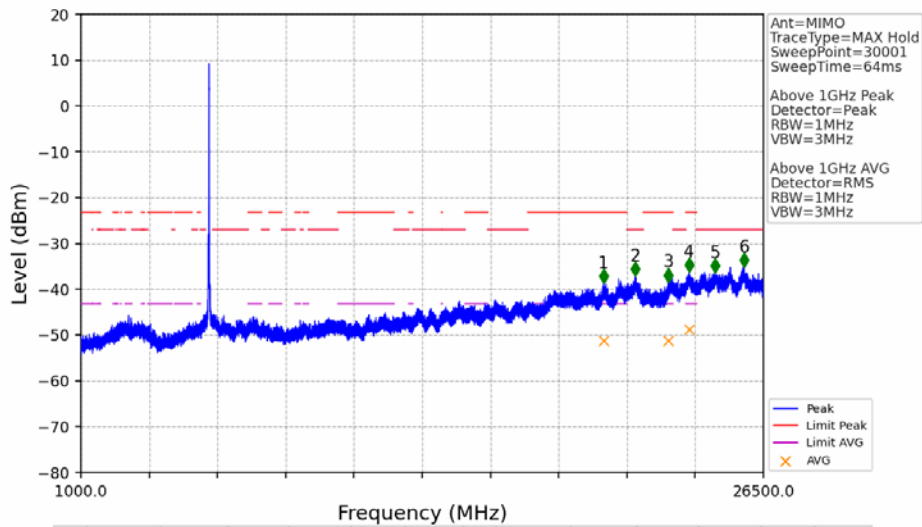

802.11ac(VHT20)_MCH_5785MHz_MIMO_NTNV

No	Frequency (MHz)	Level (dBm)	Limit (dBm)	Margin (dB)	Status	Remark	No	Frequency (MHz)	Level (dBm)	Limit (dBm)	Margin (dB)	Status	Remark
1	20525.35	-38.75	-21.20	15.56	Pass	Peak	7	20525.35	-51.19	-41.20	8.00	Pass	AVG
2	21703.45	-37.22	-27.00	8.23	Pass	Peak	8	21703.45	/	-27.00	/	/	AVG
3	22933.4	-38.47	-21.20	15.28	Pass	Peak	9	22933.4	-51.25	-41.20	8.06	Pass	AVG
4	23722.2	-36.28	-21.20	13.09	Pass	Peak	10	23722.2	-48.75	-41.20	5.56	Pass	AVG
5	24677.6	-36.47	-27.00	7.48	Pass	Peak	11	24677.6	/	-27.00	/	/	AVG
6	25771.55	-35.16	-27.00	6.17	Pass	Peak	12	25771.55	/	-27.00	/	/	AVG