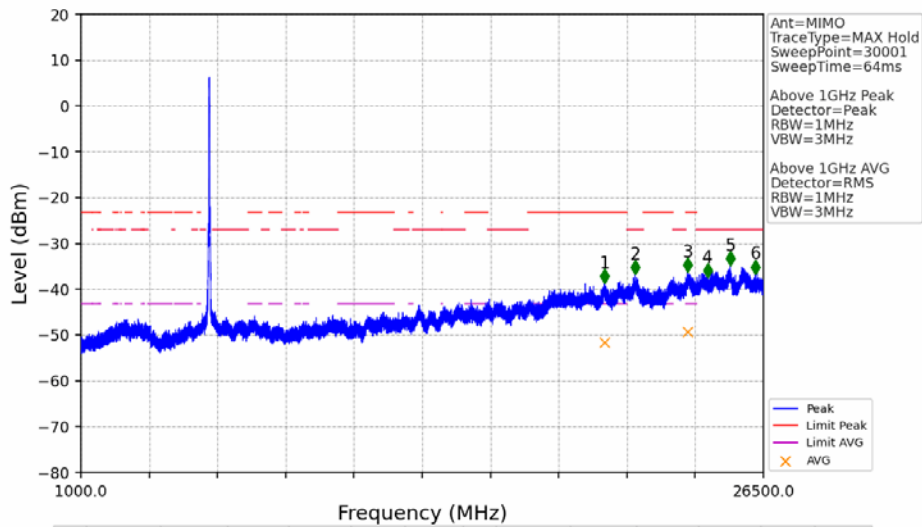

802.11n(HT40)_LCH_5755MHz_MIMO_NTNV

No	Frequency (MHz)	Level (dBm)	Limit (dBm)	Margin (dB)	Status	Remark	No	Frequency (MHz)	Level (dBm)	Limit (dBm)	Margin (dB)	Status	Remark
1	20596.75	-44.52	-21.20	21.33	Pass	Peak	7	20596.75	-58.04	-41.20	14.85	Pass	AVG
2	21663.5	-44.44	-27.00	15.45	Pass	Peak	8	21663.5	/	-27.00	/	/	AVG
3	23721.35	-42.75	-21.20	19.56	Pass	Peak	9	23721.35	-55.42	-41.20	12.23	Pass	AVG
4	24766	-43.02	-27.00	14.03	Pass	Peak	10	24766	/	-27.00	/	/	AVG
5	25726.5	-41.54	-27.00	12.55	Pass	Peak	11	25726.5	/	-27.00	/	/	AVG
6	26495.75	-45.17	-27.00	16.18	Pass	Peak	12	26495.75	/	-27.00	/	/	AVG

802.11n(HT40)_LCH_5755MHz_MIMO_NTNV

802.11n(HT40)_HCH_5795MHz_Ant1_NTNV

802.11n(HT40)_HCH_5795MHz_Ant2_NTNV

No	Frequency (MHz)	Level (dBm)	Limit (dBm)	Margin (dB)	Status	Remark	No	Frequency (MHz)	Level (dBm)	Limit (dBm)	Margin (dB)	Status	Remark
1	5850.000	-48.66	27.00	73.67	Pass	Peak	3	5925.000	-51.30	-27.00	22.31	Pass	Peak
2	5852.750	-42.92	20.73	61.66	Pass	Peak							

802.11n(HT40)_HCH_5795MHz_MIMO_NTNV

No	Frequency (MHz)	Level (dBm)	Limit (dBm)	Margin (dB)	Status	Remark	No	Frequency (MHz)	Level (dBm)	Limit (dBm)	Margin (dB)	Status	Remark
1	20561.9	-38.70	-21.20	15.51	Pass	Peak	7	20561.9	-51.55	-41.20	8.36	Pass	AVG
2	21696.65	-36.81	-27.00	7.82	Pass	Peak	8	21696.65	/	-27.00	/	/	AVG
3	23655.9	-36.30	-21.20	13.11	Pass	Peak	9	23655.9	-49.31	-41.20	6.12	Pass	AVG
4	24422.6	-37.44	-27.00	8.45	Pass	Peak	10	24422.6	/	-27.00	/	/	AVG
5	25254.75	-34.82	-27.00	5.83	Pass	Peak	11	25254.75	/	-27.00	/	/	AVG
6	26195.7	-36.71	-27.00	7.72	Pass	Peak	12	26195.7	/	-27.00	/	/	AVG