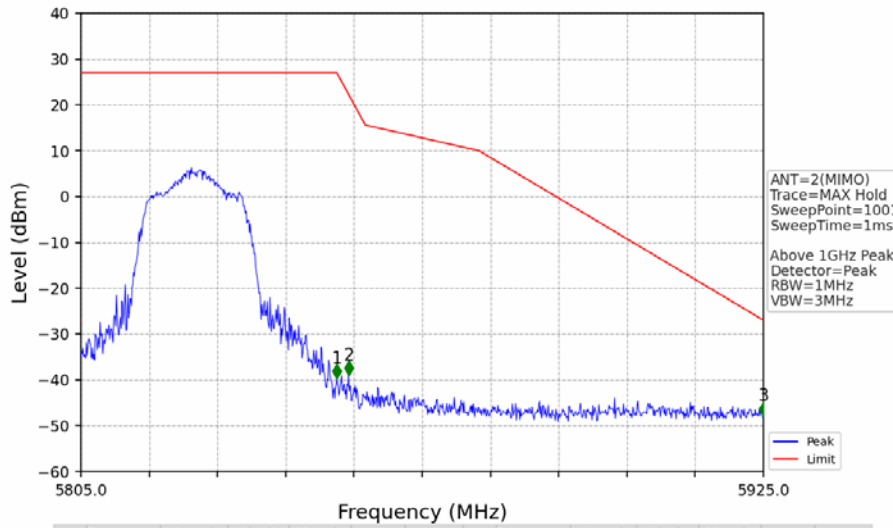

802.11n(HT20)_HCH_5825MHz_Ant2_NTNV

No	Frequency (MHz)	Level (dBm)	Limit (dBm)	Margin (dB)	Status	Remark	No	Frequency (MHz)	Level (dBm)	Limit (dBm)	Margin (dB)	Status	Remark
1	5850.000	-39.67	27.00	64.69	Pass	Peak	3	5925.000	-47.92	-27.00	18.93	Pass	Peak
2	5852.040	-38.98	22.35	59.34	Pass	Peak