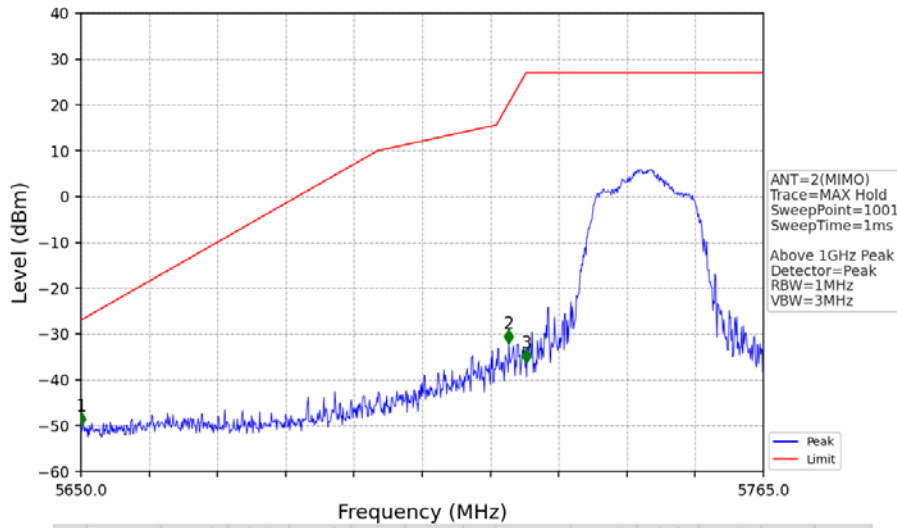

802.11ac(VHT20)_LCH_5745MHz_Ant2_NTNV

No	Frequency (MHz)	Level (dBm)	Limit (dBm)	Margin (dB)	Status	Remark	No	Frequency (MHz)	Level (dBm)	Limit (dBm)	Margin (dB)	Status	Remark
1	5650.000	-50.18	-27.00	21.19	Pass	Peak	3	5725.000	-36.44	27.00	61.45	Pass	Peak
2	5722.105	-32.15	20.40	50.56	Pass	Peak