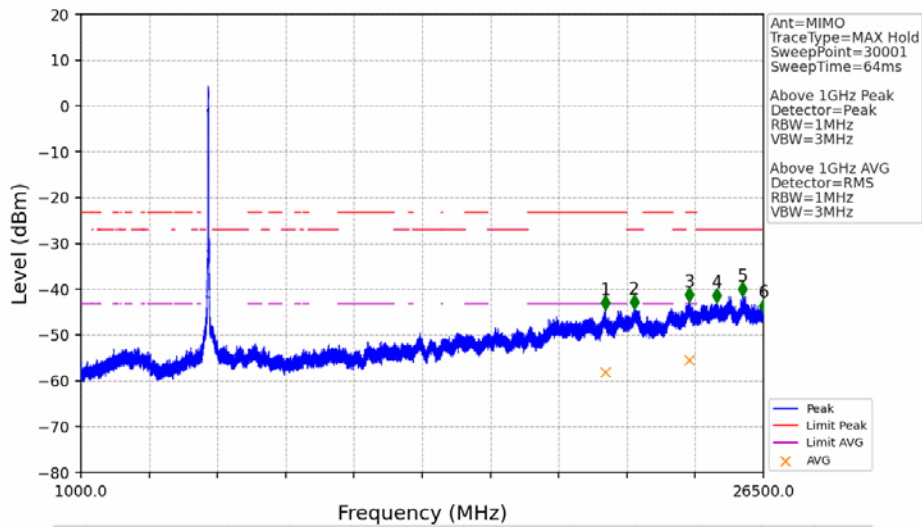

802.11n(HT40)_LCH_5755MHz_MIMO_NTNV

No	Frequency (MHz)	Level (dBm)	Limit (dBm)	Margin (dB)	Status	Remark	No	Frequency (MHz)	Level (dBm)	Limit (dBm)	Margin (dB)	Status	Remark
1	20596.75	-44.52	-21.20	21.33	Pass	Peak	7	20596.75	-58.04	-41.20	14.85	Pass	AVG
2	21663.5	-44.44	-27.00	15.45	Pass	Peak	8	21663.5	/	-27.00	/	/	AVG
3	23721.35	-42.75	-21.20	19.56	Pass	Peak	9	23721.35	-55.42	-41.20	12.23	Pass	AVG
4	24766	-43.02	-27.00	14.03	Pass	Peak	10	24766	/	-27.00	/	/	AVG
5	25726.5	-41.54	-27.00	12.55	Pass	Peak	11	25726.5	/	-27.00	/	/	AVG
6	26495.75	-45.17	-27.00	16.18	Pass	Peak	12	26495.75	/	-27.00	/	/	AVG