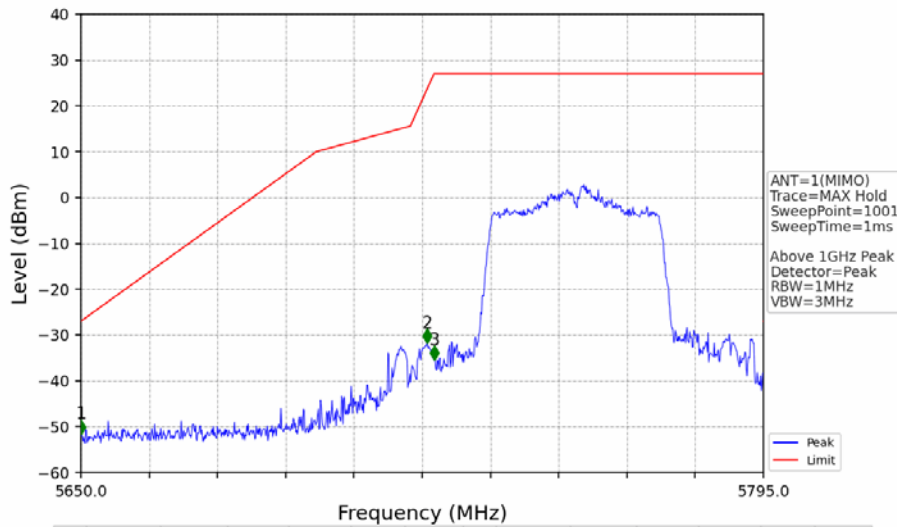

802.11n(HT40)_LCH_5755MHz_Ant1_NTNV

No	Frequency (MHz)	Level (dBm)	Limit (dBm)	Margin (dB)	Status	Remark	No	Frequency (MHz)	Level (dBm)	Limit (dBm)	Margin (dB)	Status	Remark
1	5650.000	-51.64	-27.00	22.65	Pass	Peak	3	5725.000	-35.46	27.00	60.47	Pass	Peak
2	5723.515	-31.84	23.61	53.47	Pass	Peak