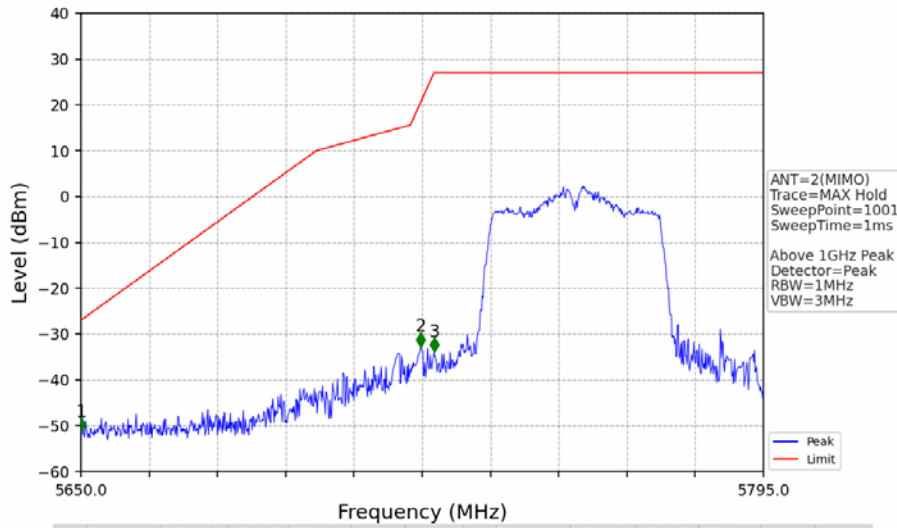

802.11n(HT40)_LCH_5755MHz_Ant2_NTNV

No	Frequency (MHz)	Level (dBm)	Limit (dBm)	Margin (dB)	Status	Remark	No	Frequency (MHz)	Level (dBm)	Limit (dBm)	Margin (dB)	Status	Remark
1	5650.000	-51.43	-27.00	22.44	Pass	Peak	3	5725.000	-33.96	27.00	58.97	Pass	Peak
2	5722.210	-32.76	20.64	51.41	Pass	Peak