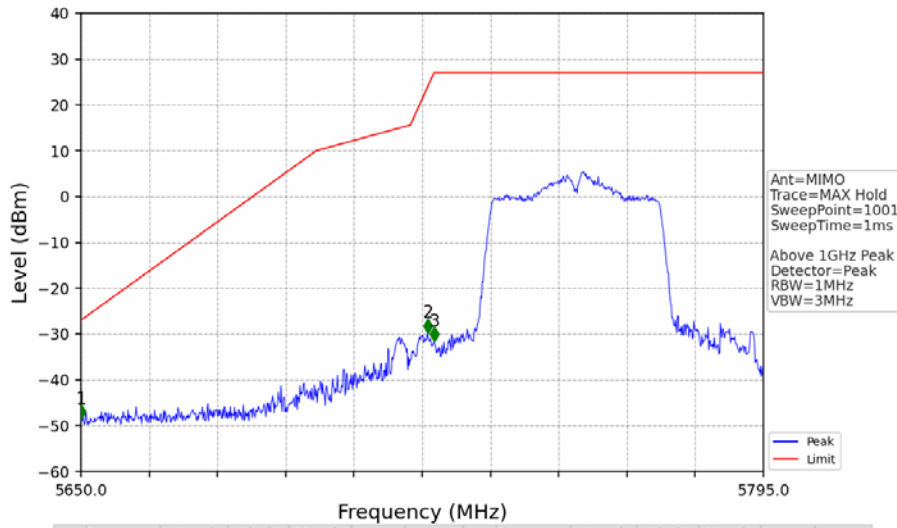

802.11n(HT40)_LCH_5755MHz_MIMO_NTNV