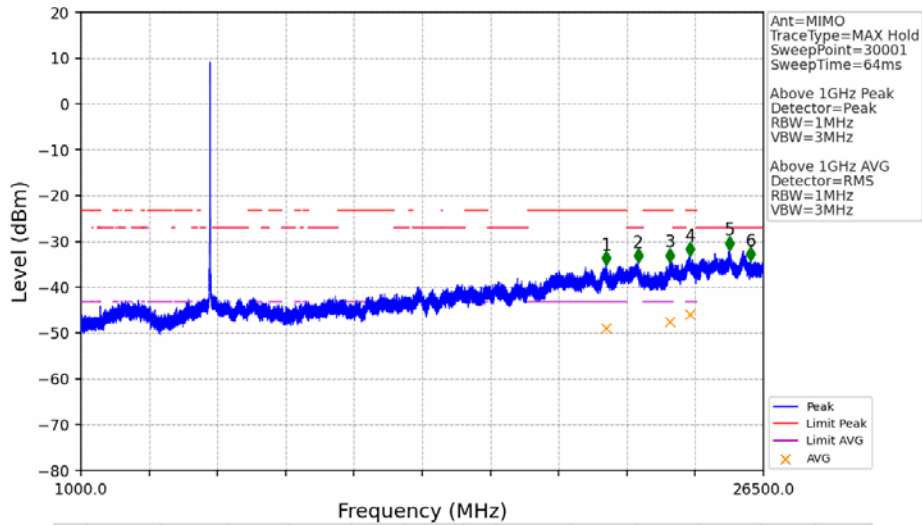

802.11n(HT20)_HCH_5825MHz_MIMO_NTNV

No	Frequency (MHz)	Level (dBm)	Limit (dBm)	Margin (dB)	Status	Remark	No	Frequency (MHz)	Level (dBm)	Limit (dBm)	Margin (dB)	Status	Remark
1	20624.8	-35.18	-21.20	11.99	Pass	Peak	7	20624.8	-48.94	-41.20	5.75	Pass	AVG
2	21815.65	-34.62	-27.00	5.63	Pass	Peak	8	21815.65	/	-27.00	/	/	AVG
3	22998	-34.60	-21.20	11.41	Pass	Peak	9	22998	-47.50	-41.20	4.31	Pass	AVG
4	23769.8	-33.30	-21.20	10.11	Pass	Peak	10	23769.8	-46.03	-41.20	2.84	Pass	AVG
5	25245.4	-31.96	-27.00	2.97	Pass	Peak	11	25245.4	/	-27.00	/	/	AVG
6	26014.65	-34.29	-27.00	5.30	Pass	Peak	12	26014.65	/	-27.00	/	/	AVG