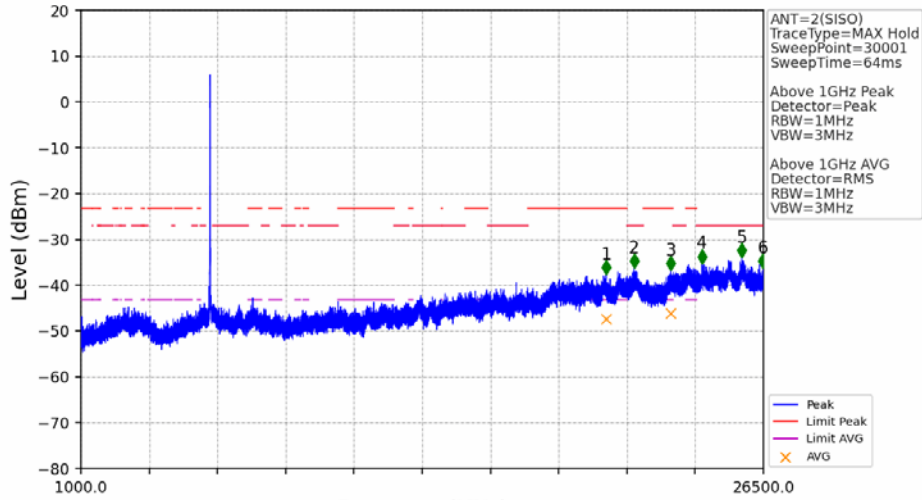

802.11a_HCH_5825MHz_Ant2_NTNV

No	Frequency (MHz)	Level (dBm)	Limit (dBm)	Margin (dB)	Status	Remark	No	Frequency (MHz)	Level (dBm)	Limit (dBm)	Margin (dB)	Status	Remark
1	20617.15	-37.72	-21.20	14.53	Pass	Peak	7	20617.15	-47.41	-41.20	4.21	Pass	AVG
2	21664.35	-36.31	-27.00	7.32	Pass	Peak	8	21664.35	/	-27.00	/	/	AVG
3	23041.35	-36.82	-21.20	13.63	Pass	Peak	9	23041.35	-46.10	-41.20	2.91	Pass	AVG
4	24196.5	-35.29	-27.00	6.30	Pass	Peak	10	24196.5	/	-27.00	/	/	AVG
5	25697.6	-34.01	-27.00	5.02	Pass	Peak	11	25697.6	/	-27.00	/	/	AVG
6	26483	-36.33	-27.00	7.34	Pass	Peak	12	26483	/	-27.00	/	/	AVG