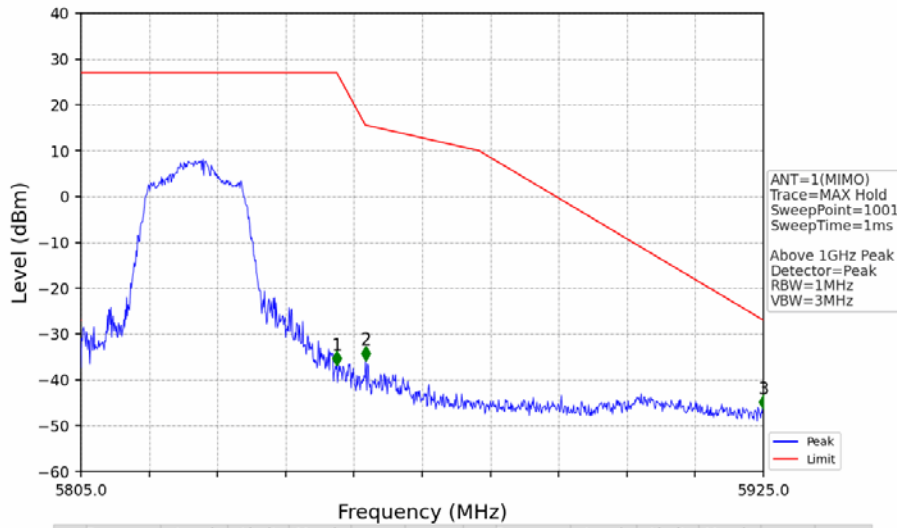

802.11ac(VHT20)_HCH_5825MHz_Ant1_NTNV

No	Frequency (MHz)	Level (dBm)	Limit (dBm)	Margin (dB)	Status	Remark	No	Frequency (MHz)	Level (dBm)	Limit (dBm)	Margin (dB)	Status	Remark
1	5850.000	-36.92	27.00	61.93	Pass	Peak	3	5925.000	-46.42	-27.00	17.43	Pass	Peak
2	5855.040	-35.77	15.59	49.37	Pass	Peak