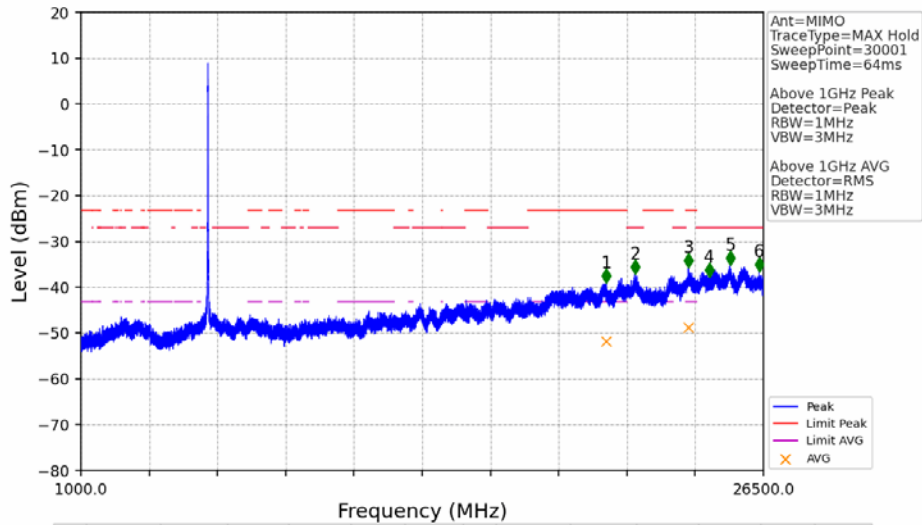

802.11ac(VHT20)_LCH_5745MHz_MIMO_NTNV

No	Frequency (MHz)	Level (dBm)	Limit (dBm)	Margin (dB)	Status	Remark	No	Frequency (MHz)	Level (dBm)	Limit (dBm)	Margin (dB)	Status	Remark
1	20626.5	-39.07	-21.20	15.88	Pass	Peak	7	20626.5	-51.82	-41.20	8.62	Pass	AVG
2	21700.05	-37.20	-27.00	8.21	Pass	Peak	8	21700.05	/	-27.00	/	/	AVG
3	23697.55	-35.78	-21.20	12.59	Pass	Peak	9	23697.55	-48.76	-41.20	5.57	Pass	AVG
4	24475.3	-37.90	-27.00	8.91	Pass	Peak	10	24475.3	/	-27.00	/	/	AVG
5	25250.5	-35.18	-27.00	6.19	Pass	Peak	11	25250.5	/	-27.00	/	/	AVG
6	26335.95	-36.66	-27.00	7.67	Pass	Peak	12	26335.95	/	-27.00	/	/	AVG