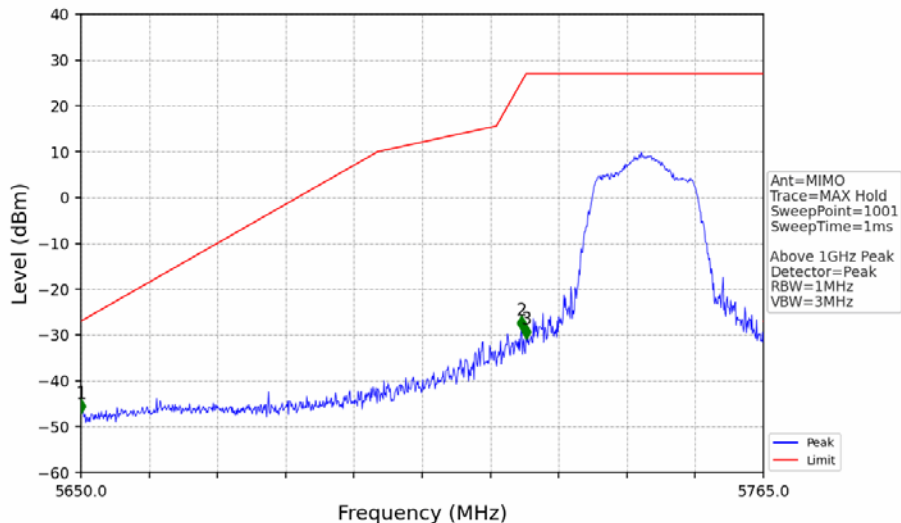

802.11n(HT20)_LCH_5745MHz_MIMO_NTNV

No	Frequency (MHz)	Level (dBm)	Limit (dBm)	Margin (dB)	Status	Remark	No	Frequency (MHz)	Level (dBm)	Limit (dBm)	Margin (dB)	Status	Remark
1	5650.000	-47.12	-27.00	18.12	Pass	Peak	3	5725.000	-30.88	27.00	55.89	Pass	Peak
2	5724.175	-28.92	25.12	52.05	Pass	Peak