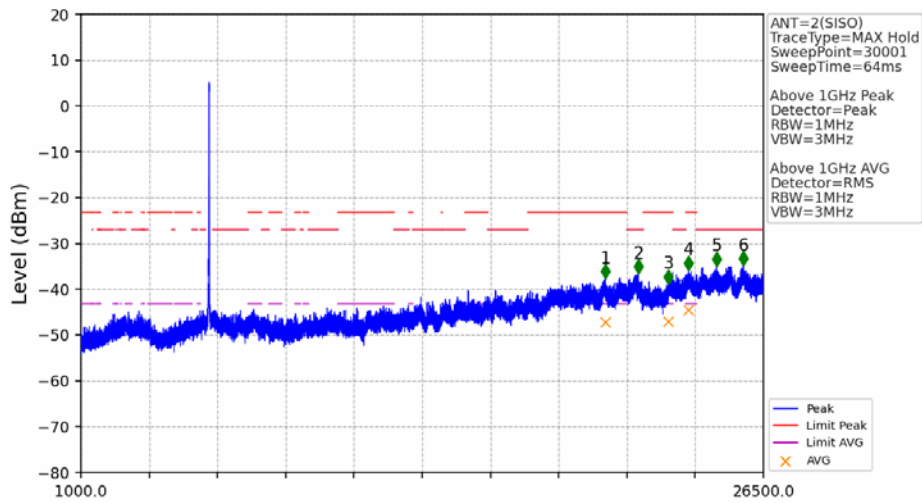

802.11a_MCH_5785MHz_Ant2_NTNV

No	Frequency (MHz)	Level (dBm)	Limit (dBm)	Margin (dB)	Status	Remark	No	Frequency (MHz)	Level (dBm)	Limit (dBm)	Margin (dB)	Status	Remark
1	20587.4	-37.73	-21.20	14.54	Pass	Peak	7	20587.4	-47.17	-41.20	3.98	Pass	AVG
2	21820.75	-36.64	-27.00	7.65	Pass	Peak	8	21820.75	/	-27.00	/	/	AVG
3	22938.5	-38.84	-21.20	15.65	Pass	Peak	9	22938.5	-46.96	-41.20	3.77	Pass	AVG
4	23706.05	-35.83	-21.20	12.64	Pass	Peak	10	23706.05	-44.55	-41.20	1.35	Pass	AVG
5	24747.3	-34.94	-27.00	5.95	Pass	Peak	11	24747.3	/	-27.00	/	/	AVG
6	25739.25	-34.86	-27.00	5.87	Pass	Peak	12	25739.25	/	-27.00	/	/	AVG