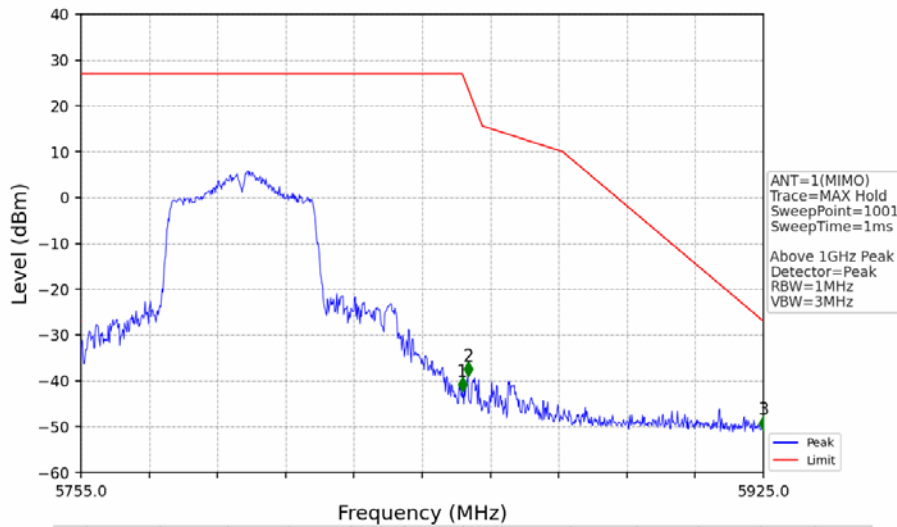

802.11n(HT40)_LCH_5755MHz_Ant2_NTNV

No	Frequency (MHz)	Level (dBm)	Limit (dBm)	Margin (dB)	Status	Remark	No	Frequency (MHz)	Level (dBm)	Limit (dBm)	Margin (dB)	Status	Remark
1	5650.000	-51.43	-27.00	22.44	Pass	Peak	3	5725.000	-33.96	27.00	58.97	Pass	Peak
2	5722.210	-32.76	20.64	51.41	Pass	Peak							

802.11n(HT40)_LCH_5755MHz_MIMO_NTNV

No	Frequency (MHz)	Level (dBm)	Limit (dBm)	Margin (dB)	Status	Remark	No	Frequency (MHz)	Level (dBm)	Limit (dBm)	Margin (dB)	Status	Remark
1	20596.75	-44.52	-21.20	21.33	Pass	Peak	7	20596.75	-58.04	-41.20	14.85	Pass	AVG
2	21663.5	-44.44	-27.00	15.45	Pass	Peak	8	21663.5	/	-27.00	/	/	AVG
3	23721.35	-42.75	-21.20	19.56	Pass	Peak	9	23721.35	-55.42	-41.20	12.23	Pass	AVG
4	24766	-43.02	-27.00	14.03	Pass	Peak	10	24766	/	-27.00	/	/	AVG
5	25726.5	-41.54	-27.00	12.55	Pass	Peak	11	25726.5	/	-27.00	/	/	AVG
6	26495.75	-45.17	-27.00	16.18	Pass	Peak	12	26495.75	/	-27.00	/	/	AVG

802.11n(HT40)_LCH_5755MHz_MIMO_NTNV

802.11n(HT40)_HCH_5795MHz_Ant1_NTNV

802.11n(HT40)_HCH_5795MHz_Ant2_NTNV

No	Frequency (MHz)	Level (dBm)	Limit (dBm)	Margin (dB)	Status	Remark	No	Frequency (MHz)	Level (dBm)	Limit (dBm)	Margin (dB)	Status	Remark
1	5850.000	-48.66	27.00	73.67	Pass	Peak	3	5925.000	-51.30	-27.00	22.31	Pass	Peak
2	5852.750	-42.92	20.73	61.66	Pass	Peak							