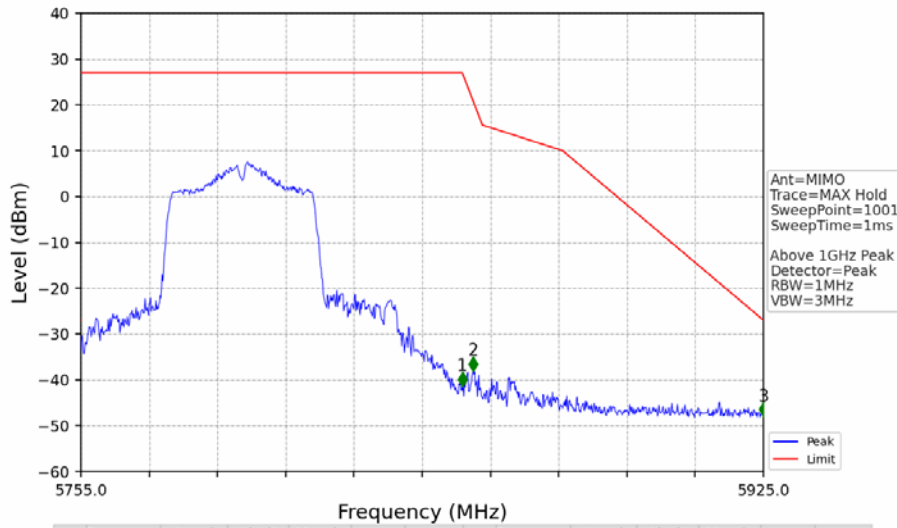

802.11n(HT40)_HCH_5795MHz_MIMO_NTNV

No	Frequency (MHz)	Level (dBm)	Limit (dBm)	Margin (dB)	Status	Remark	No	Frequency (MHz)	Level (dBm)	Limit (dBm)	Margin (dB)	Status	Remark
1	5850.000	-41.41	27.00	66.42	Pass	Peak	3	5925.000	-48.02	-27.00	19.03	Pass	Peak
2	5852.750	-38.06	20.73	56.80	Pass	Peak