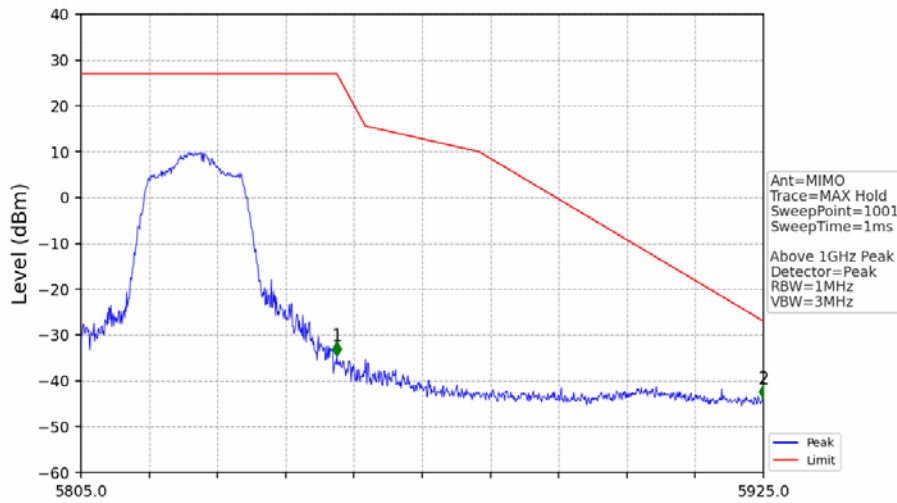

802.11ac(VHT20)_HCH_5825MHz_MIMO_NTNV

No	Frequency (MHz)	Level (dBm)	Limit (dBm)	Margin (dB)	Status	Remark	No	Frequency (MHz)	Level (dBm)	Limit (dBm)	Margin (dB)	Status	Remark
1	5850.000	-34.61	27.00	59.62	Pass	Peak	2	5925.000	-43.93	-27.00	14.94	Pass	Peak