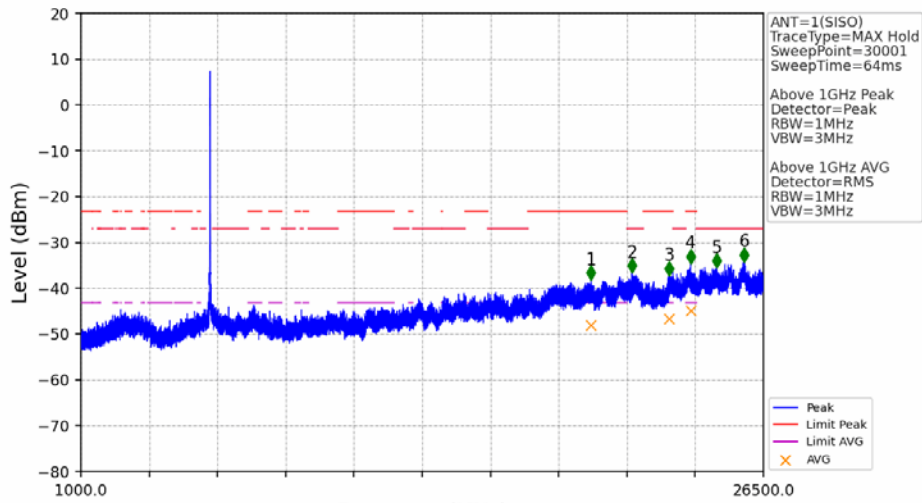

802.11a_HCH_5825MHz_Ant1_NTNV

No	Frequency (MHz)	Level (dBm)	Limit (dBm)	Margin (dB)	Status	Remark	No	Frequency (MHz)	Level (dBm)	Limit (dBm)	Margin (dB)	Status	Remark
1	20061.25	-38.25	-21.20	15.06	Pass	Peak	7	20061.25	-48.12	-41.20	4.93	Pass	AVG
2	21582.75	-36.68	-27.00	7.69	Pass	Peak	8	21582.75	/	-27.00	/	/	AVG
3	22966.55	-37.26	-21.20	14.07	Pass	Peak	9	22966.55	-46.62	-41.20	3.44	Pass	AVG
4	23777.45	-34.60	-21.20	11.41	Pass	Peak	10	23777.45	-44.85	-41.20	1.66	Pass	AVG
5	24746.45	-35.52	-27.00	6.53	Pass	Peak	11	24746.45	/	-27.00	/	/	AVG
6	25778.35	-34.26	-27.00	5.27	Pass	Peak	12	25778.35	/	-27.00	/	/	AVG