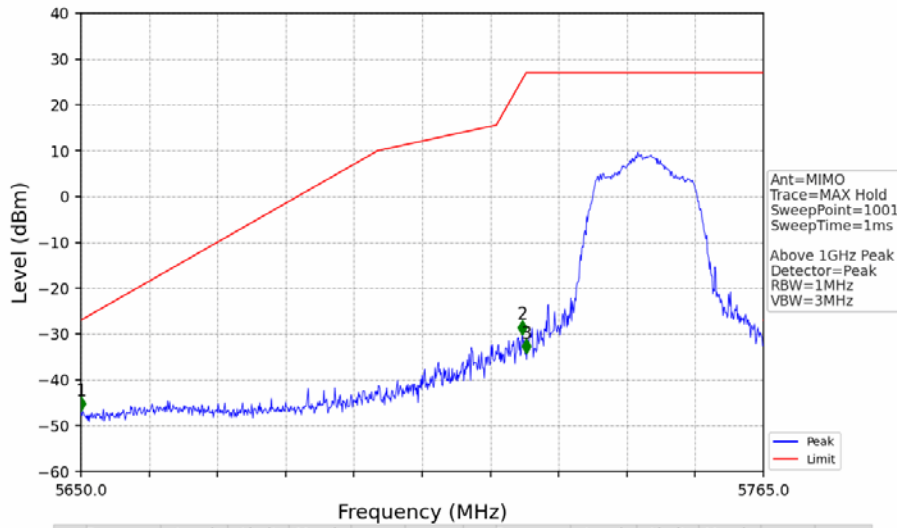

802.11ac(VHT20)_LCH_5745MHz_MIMO_NTNV

No	Frequency (MHz)	Level (dBm)	Limit (dBm)	Margin (dB)	Status	Remark	No	Frequency (MHz)	Level (dBm)	Limit (dBm)	Margin (dB)	Status	Remark
1	5650.000	-46.80	-27.00	17.81	Pass	Peak	3	5725.000	-34.27	27.00	59.28	Pass	Peak
2	5724.405	-30.10	25.64	53.75	Pass	Peak