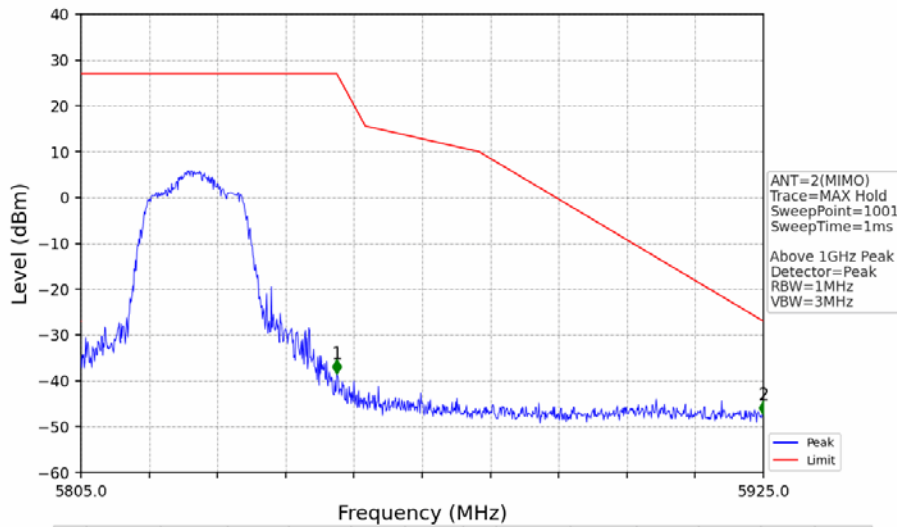

802.11ac(VHT20)_HCH_5825MHz_Ant2_NTNV

No	Frequency (MHz)	Level (dBm)	Limit (dBm)	Margin (dB)	Status	Remark	No	Frequency (MHz)	Level (dBm)	Limit (dBm)	Margin (dB)	Status	Remark
1	5850.000	-38.45	27.00	63.46	Pass	Peak	2	5925.000	-47.54	-27.00	18.55	Pass	Peak