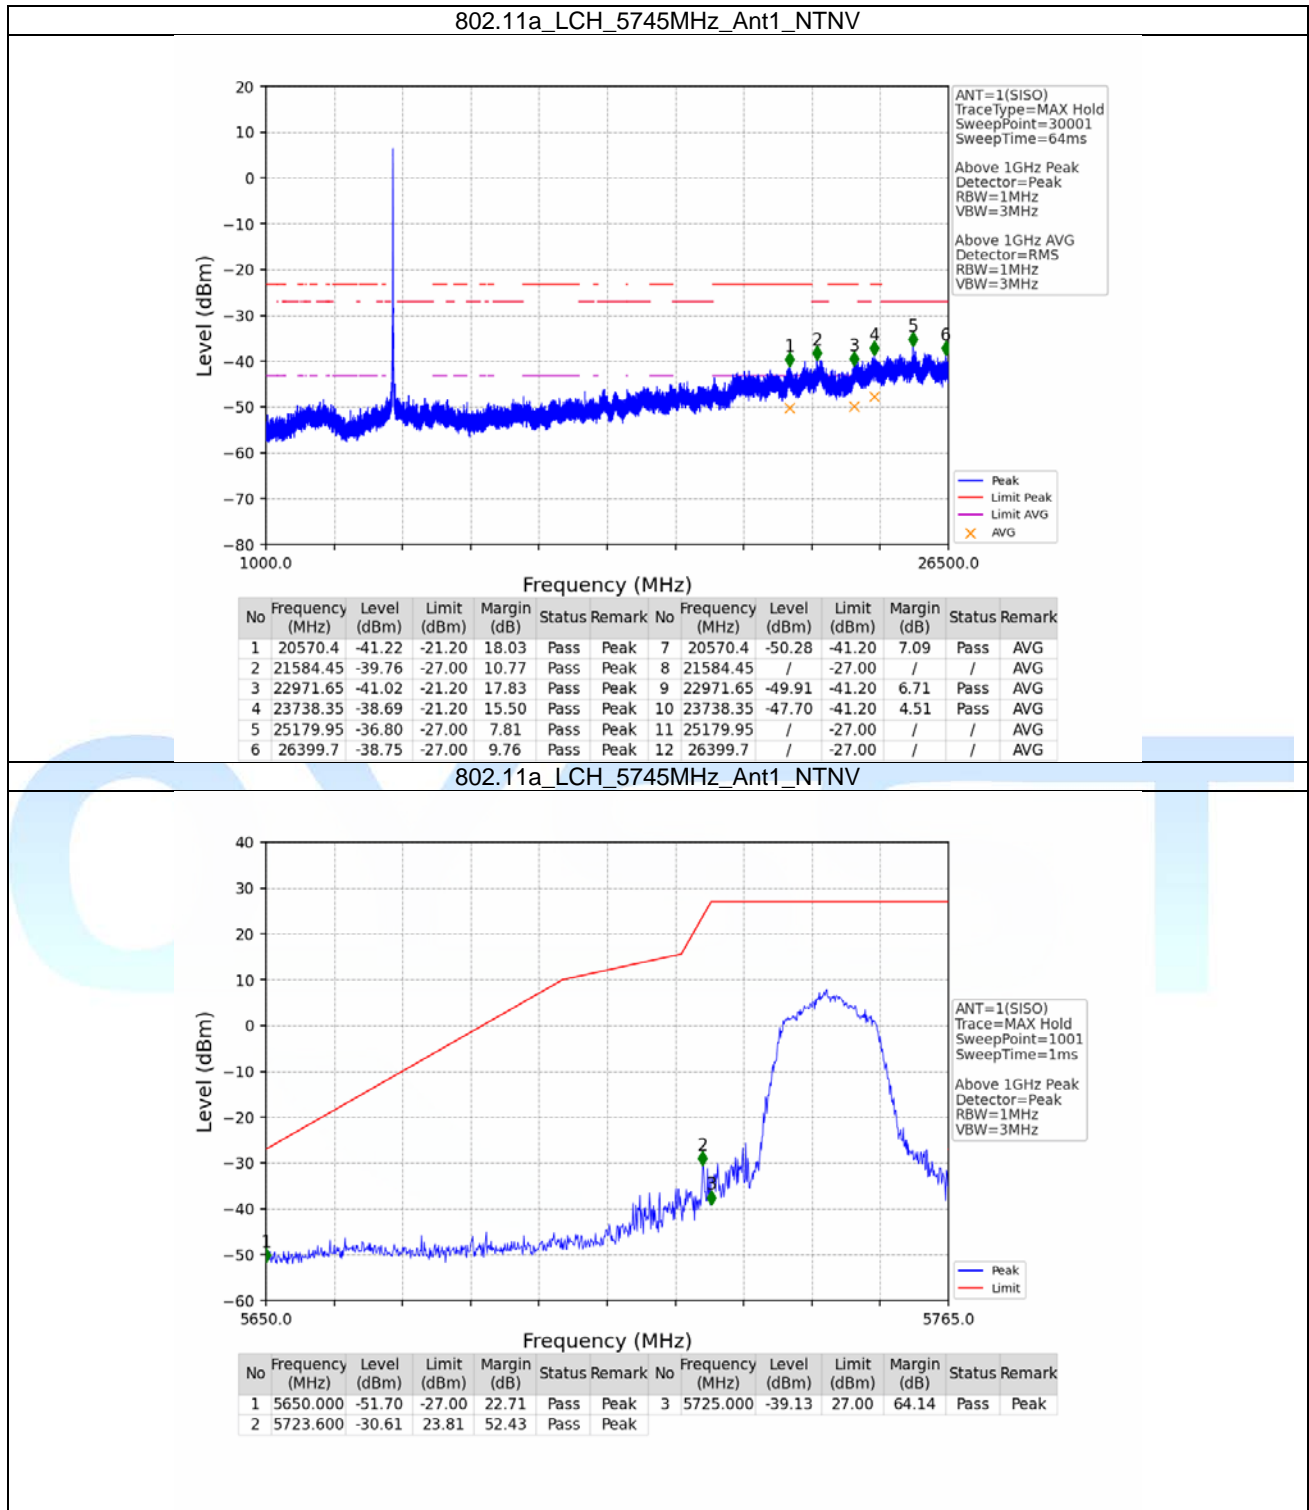

5.1.2 Test Graph