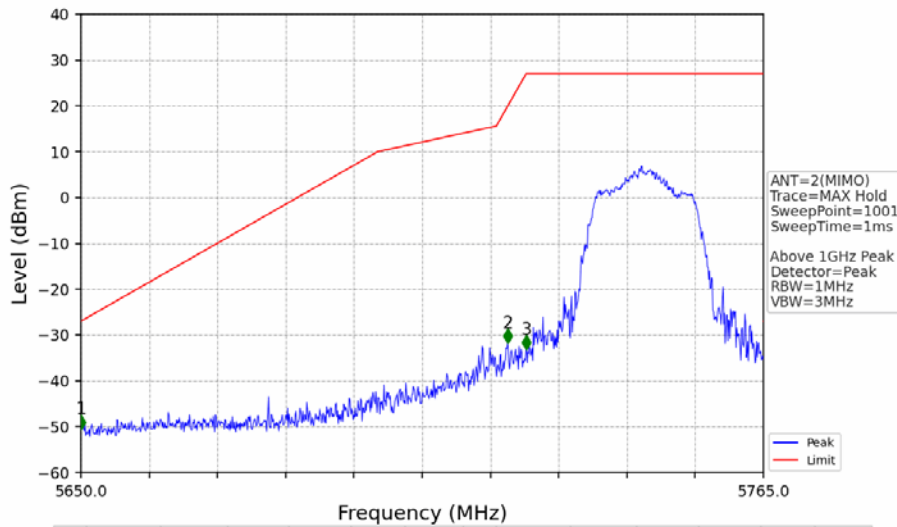

802.11n(HT20)_LCH_5745MHz_Ant2_NTNV

No	Frequency (MHz)	Level (dBm)	Limit (dBm)	Margin (dB)	Status	Remark	No	Frequency (MHz)	Level (dBm)	Limit (dBm)	Margin (dB)	Status	Remark
1	5650.000	-50.59	-27.00	21.61	Pass	Peak	3	5725.000	-33.27	27.00	58.28	Pass	Peak
2	5721.875	-31.81	19.88	49.70	Pass	Peak