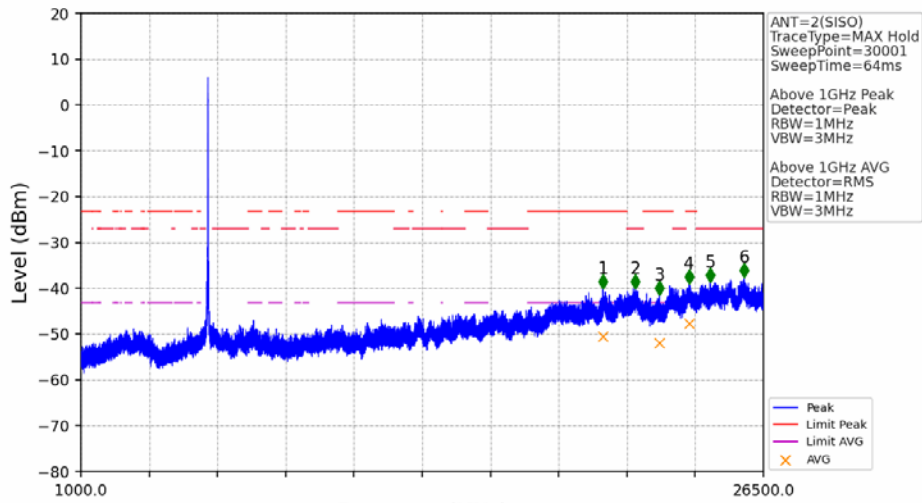

802.11a_LCH_5745MHz_Ant2_NTNV

No	Frequency (MHz)	Level (dBm)	Limit (dBm)	Margin (dB)	Status	Remark	No	Frequency (MHz)	Level (dBm)	Limit (dBm)	Margin (dB)	Status	Remark
1	20501.55	-40.09	-21.20	16.90	Pass	Peak	7	20501.55	-50.56	-41.20	7.37	Pass	AVG
2	21715.35	-40.13	-27.00	11.14	Pass	Peak	8	21715.35	/	-27.00	/	/	AVG
3	22617.2	-41.58	-21.20	18.39	Pass	Peak	9	22617.2	-51.91	-41.20	8.72	Pass	AVG
4	23712.85	-39.07	-21.20	15.88	Pass	Peak	10	23712.85	-47.76	-41.20	4.57	Pass	AVG
5	24501.65	-38.81	-27.00	9.82	Pass	Peak	11	24501.65	/	-27.00	/	/	AVG
6	25786.85	-37.73	-27.00	8.74	Pass	Peak	12	25786.85	/	-27.00	/	/	AVG