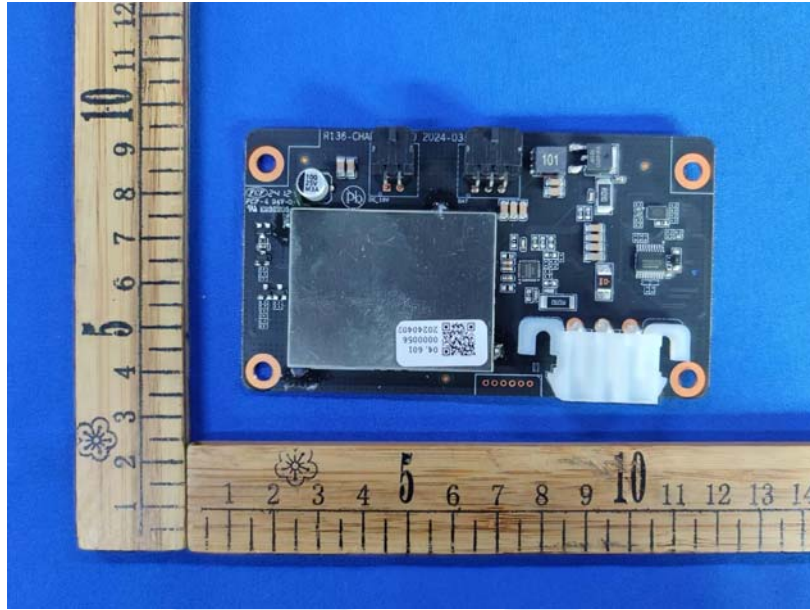

Product Name: Android Tablet

Test Model No.: NW3293T

EUT Constructional Details

SW3293T:

▶▶▶ END ◀◀◀