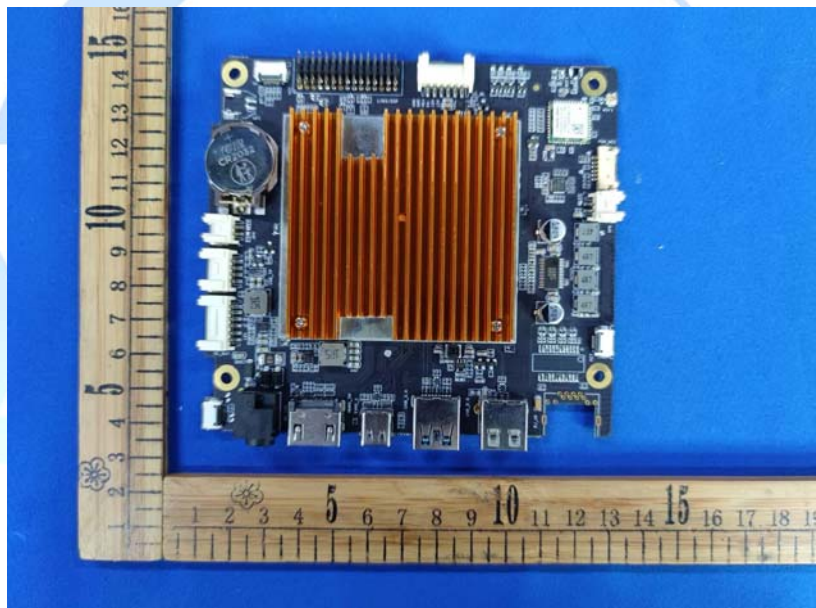

Product Name: Android Tablet

Test Model No.: NW3293T

EUT Constructional Details

SW3293T:

▶▶▶ END ◀◀◀