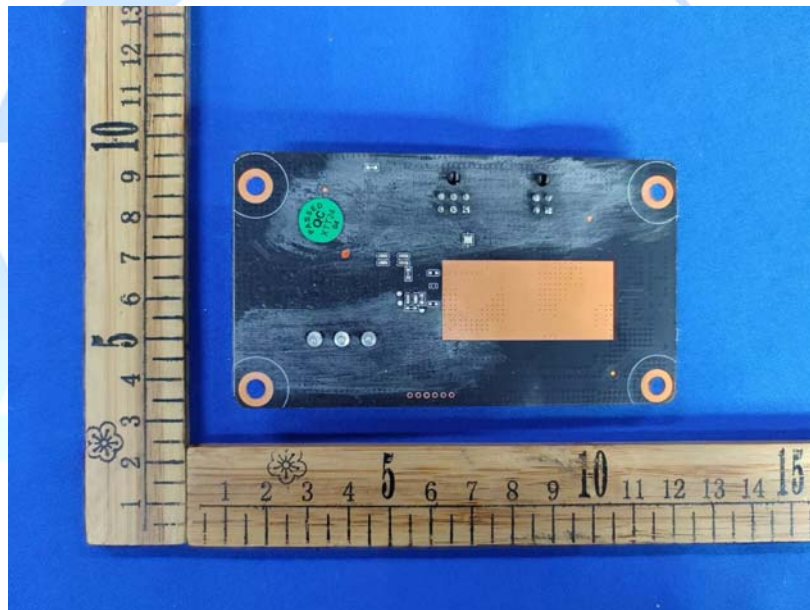

Product Name: Android Tablet

Test Model No.: NW3293T

EUT Constructional Details

SW3293T:

▶▶▶ END ◀◀◀