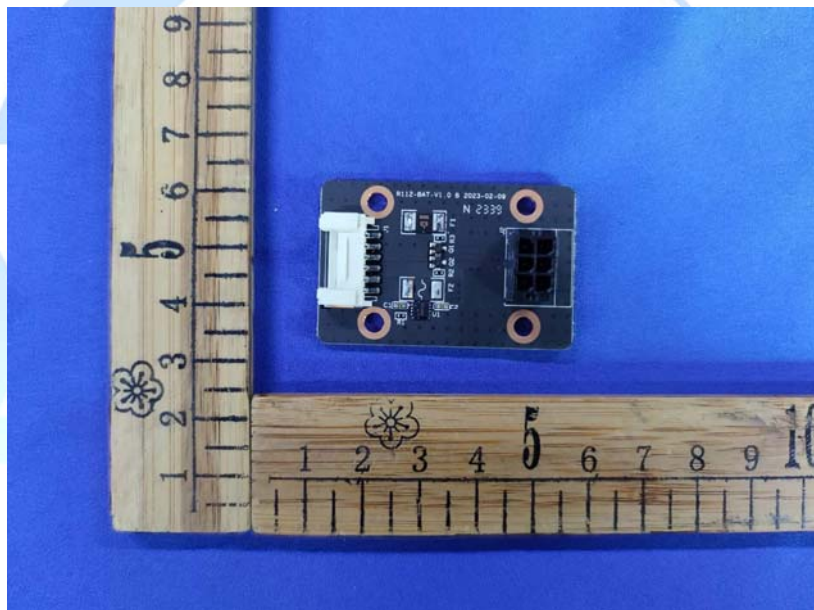

Product Name: Android Tablet

Test Model No.: NW3293T

EUT Constructional Details

SW3293T:

▶▶▶ END ◀◀◀