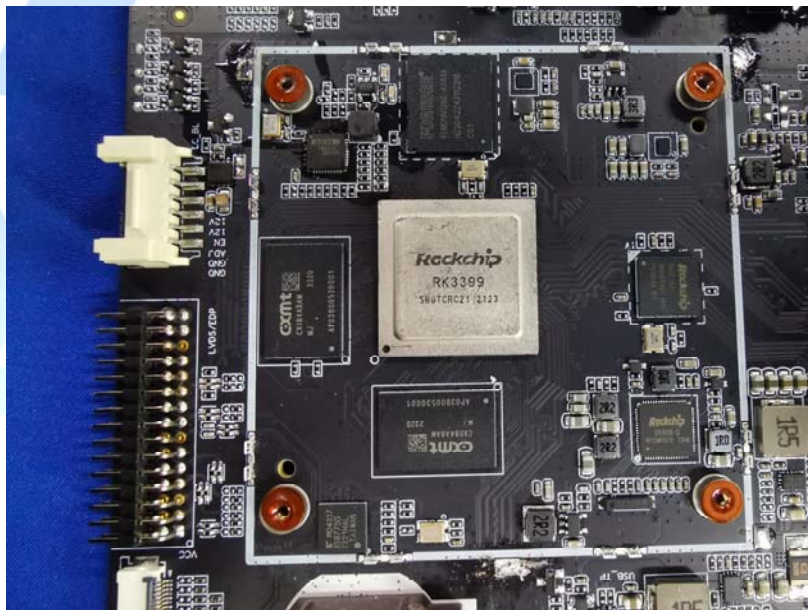

Product Name: Android Tablet

Test Model No.: NW3293T

EUT Constructional Details

SW3293T:

▶▶▶ END ◀◀◀