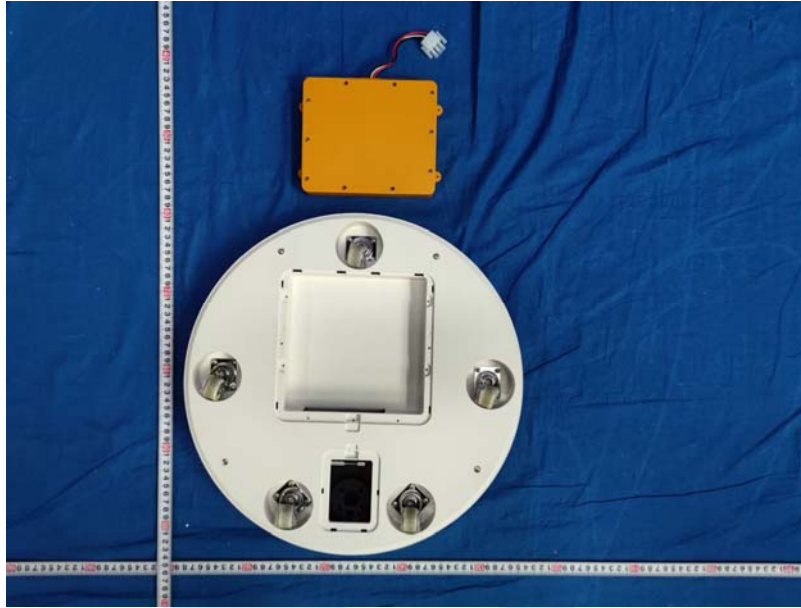

Product Name: Android Tablet

Test Model No.: NW3293T

EUT Constructional Details

SW3293T:

▶▶▶ END ◀◀◀