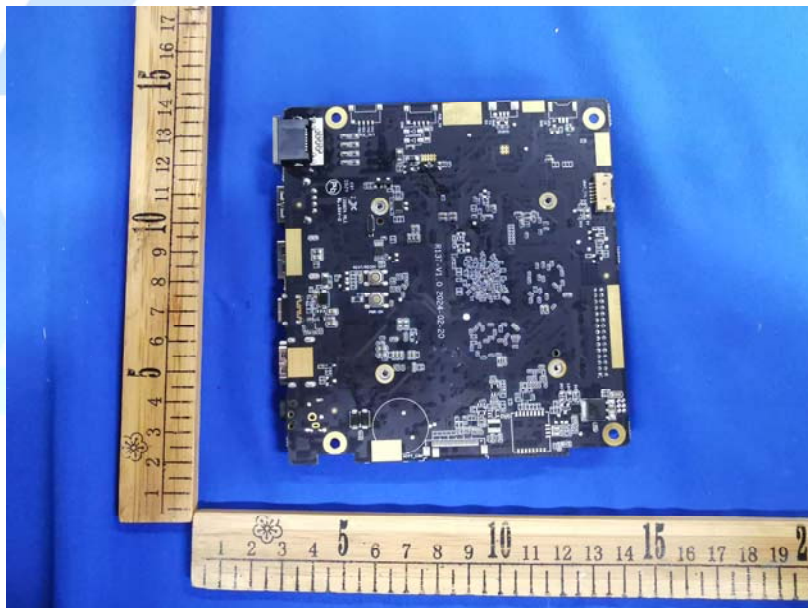

Product Name: Android Tablet

Test Model No.: NW3293T

EUT Constructional Details

SW3293T:

▶▶▶ END ◀◀◀