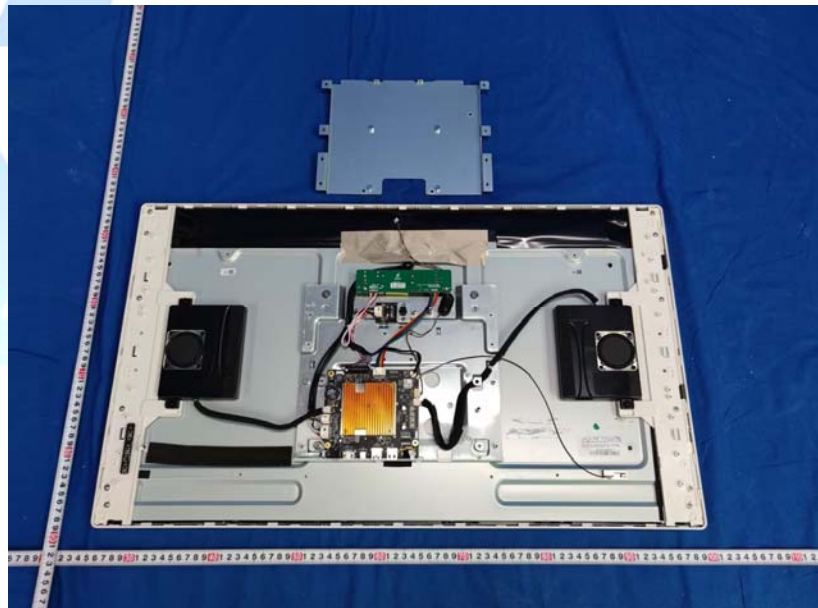

Product Name: Android Tablet

Test Model No.: NW3293T

EUT Constructional Details

SW3293T:

▶▶▶ END ◀◀◀