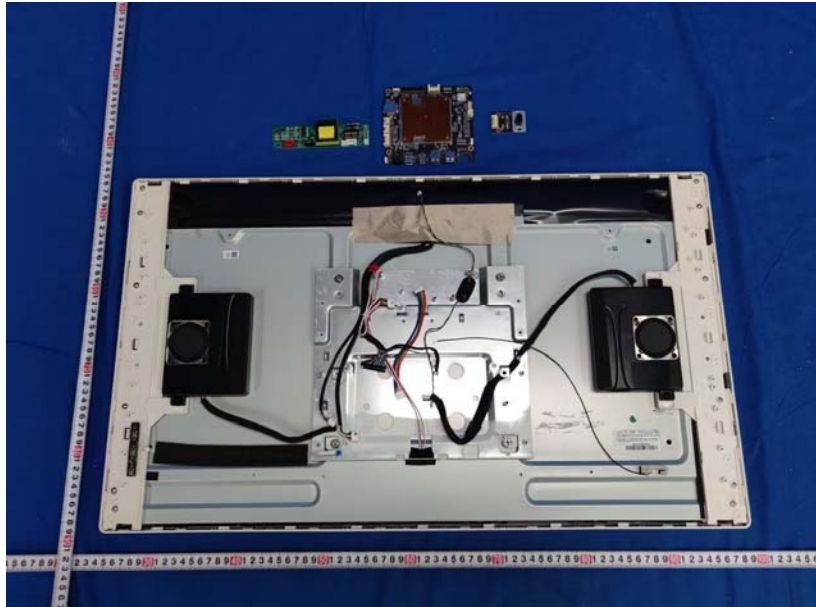

Product Name: Android Tablet

Test Model No.: NW3293T

EUT Constructional Details

SW3293T:

▶▶▶ END ◀◀◀