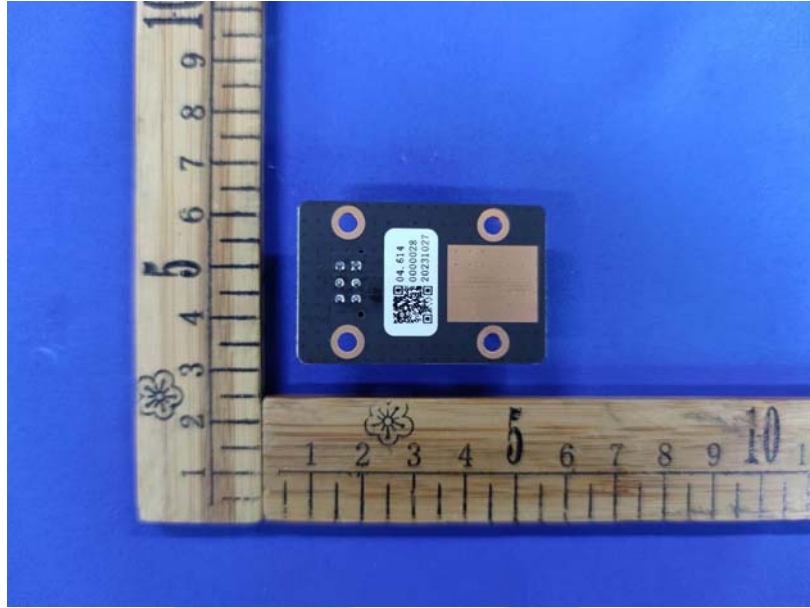

Product Name: Android Tablet

Test Model No.: NW3293T

EUT Constructional Details

SW3293T:

▶▶▶ END ◀◀◀