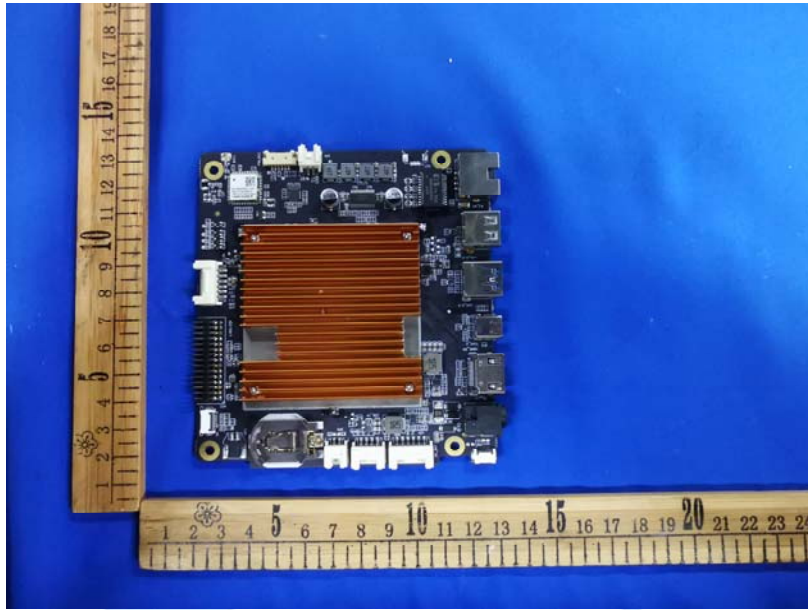

Product Name: Android Tablet

Test Model No.: NW3293T

EUT Constructional Details

SW3293T:

▶▶▶ END ◀◀◀