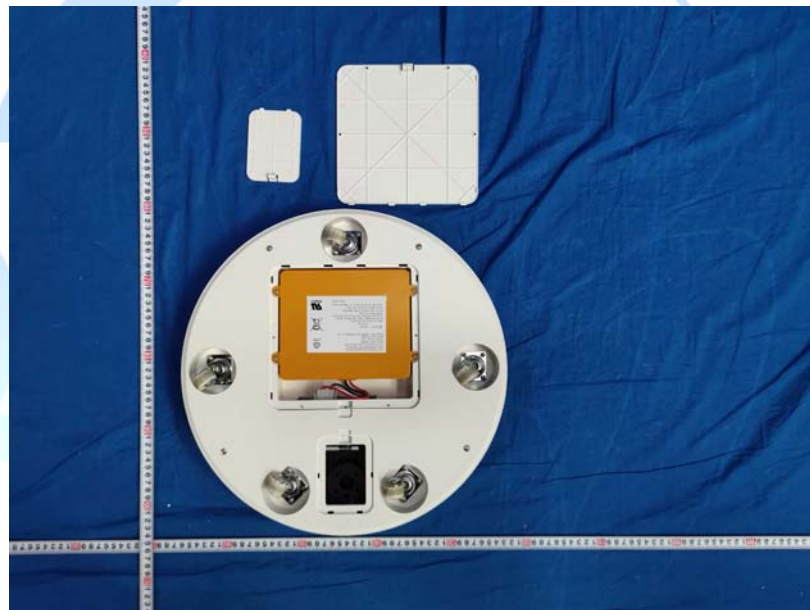

Product Name: Android Tablet

Test Model No.: NW3293T

EUT Constructional Details

SW3293T:

▶▶▶ END ◀◀◀