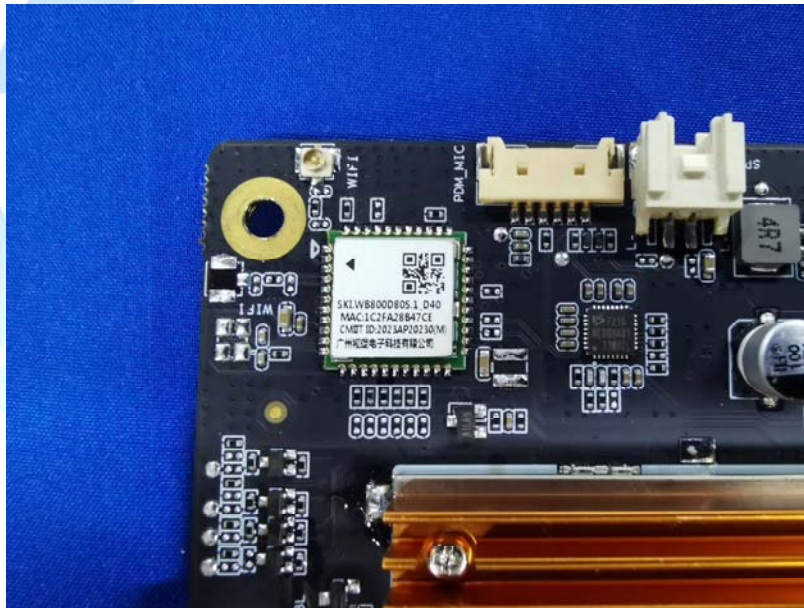

Product Name: Android Tablet

Test Model No.: NW3293T

EUT Constructional Details

SW3293T:

▶▶▶ END ◀◀◀