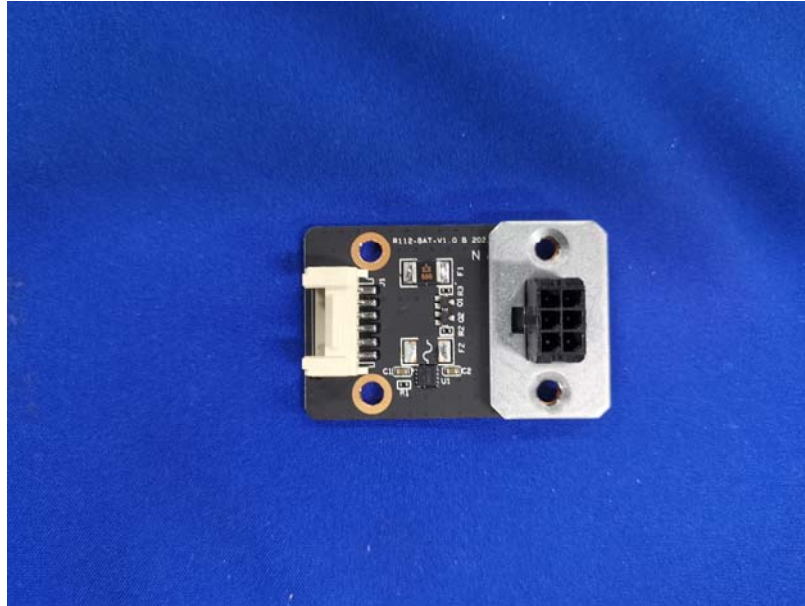

Product Name: Android Tablet

Test Model No.: NW3293T

EUT Constructional Details

SW3293T:

▶▶▶ END ◀◀◀