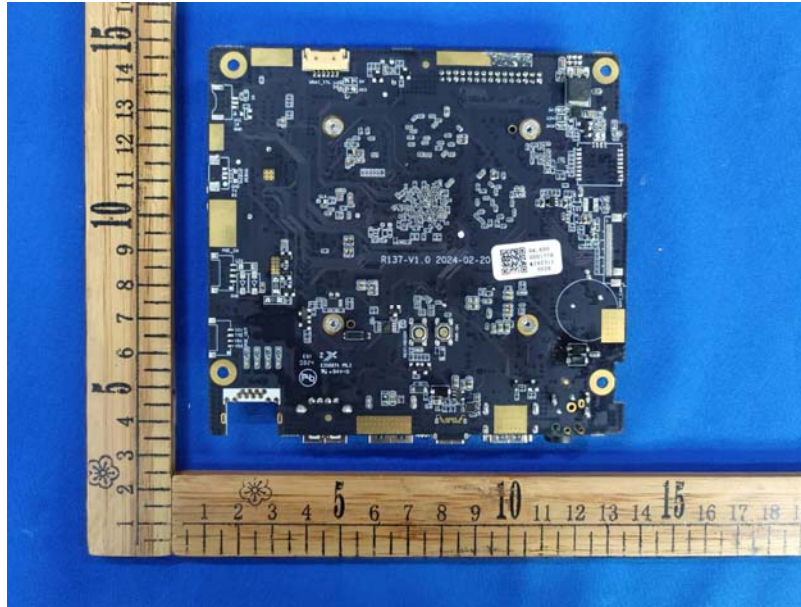

Product Name: Android Tablet

Test Model No.: NW3293T

EUT Constructional Details

SW3293T:

▶▶▶ END ◀◀◀