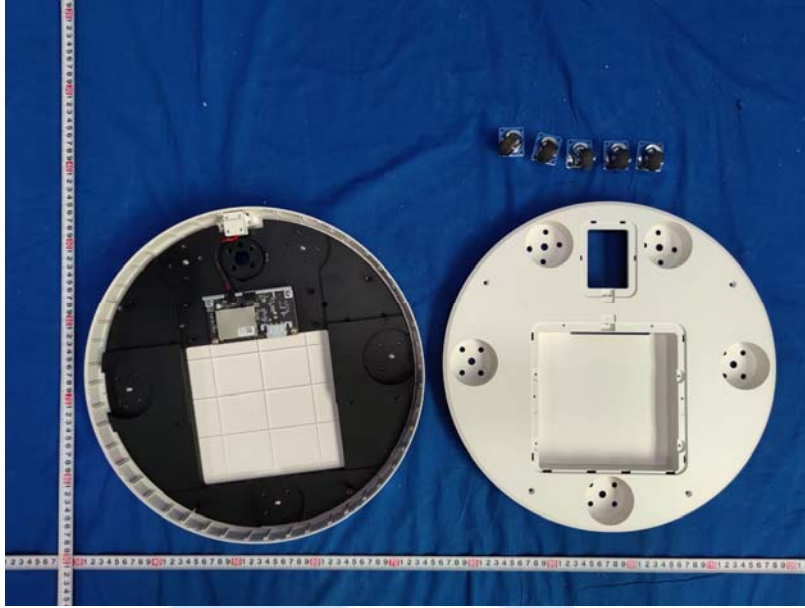

Product Name: Android Tablet

Test Model No.: NW3293T

EUT Constructional Details

SW3293T:

▶▶▶ END ◀◀◀