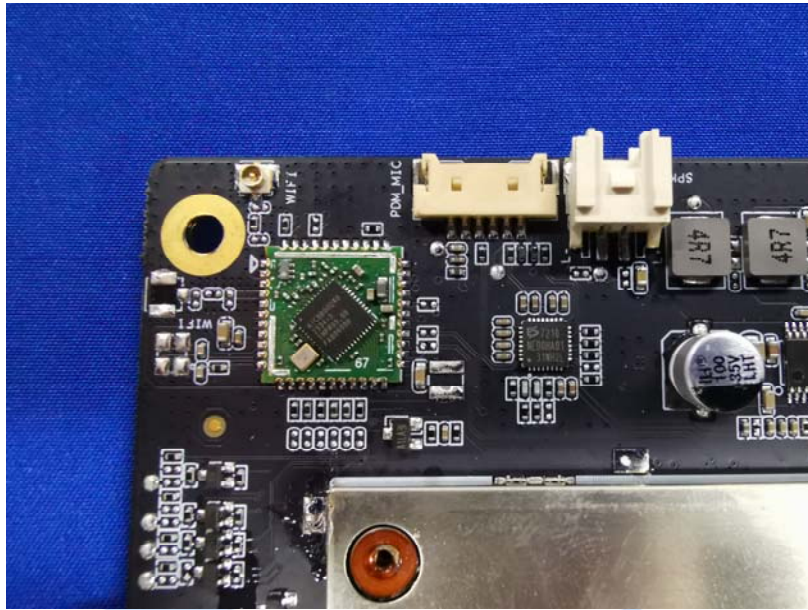

Product Name: Android Tablet

Test Model No.: NW3293T

EUT Constructional Details

SW3293T:

▶▶▶ END ◀◀◀