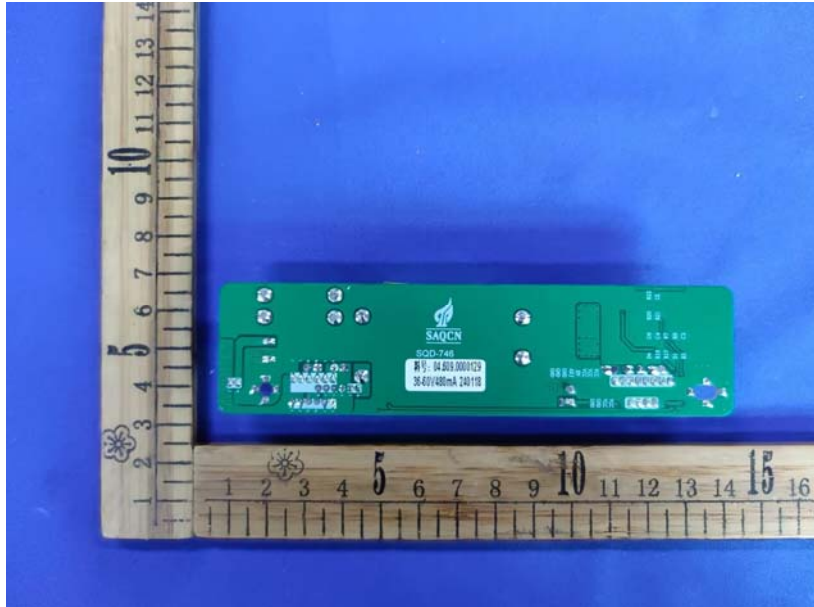

Product Name: Android Tablet

Test Model No.: NW3293T

EUT Constructional Details

SW3293T:

▶▶▶ END ◀◀◀