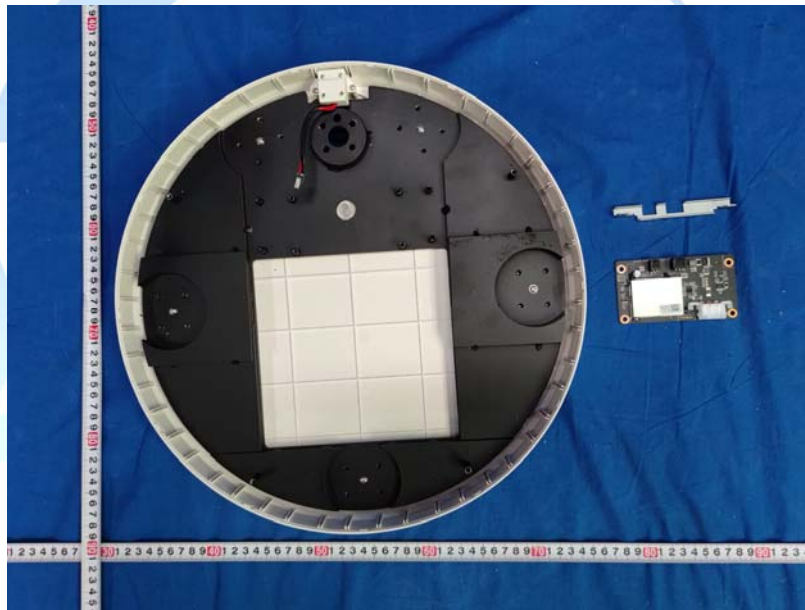

Product Name: Android Tablet

Test Model No.: NW3293T

EUT Constructional Details

SW3293T:

▶▶▶ END ◀◀◀