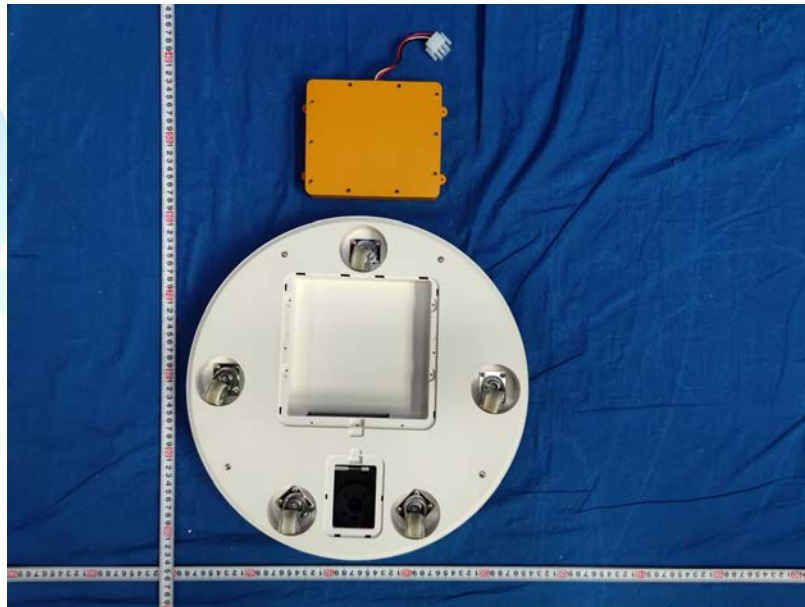

Product Name: Android Tablet

Test Model No.: SW3295T

EUT Constructional Details

NW3295T:

▶▶▶ END ◀◀◀