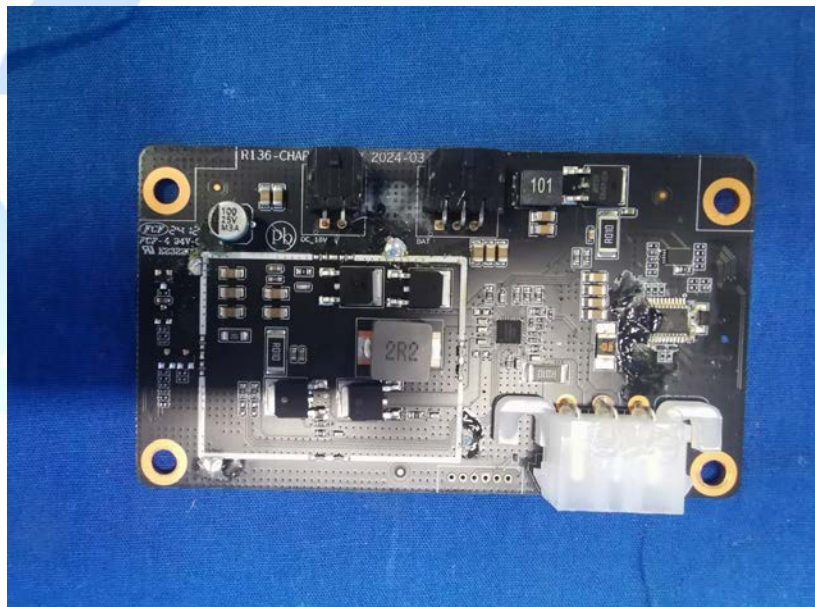

Product Name: Android Tablet

Test Model No.: SW3295T

EUT Constructional Details

NW3295T:

▶▶▶ END ◀◀◀