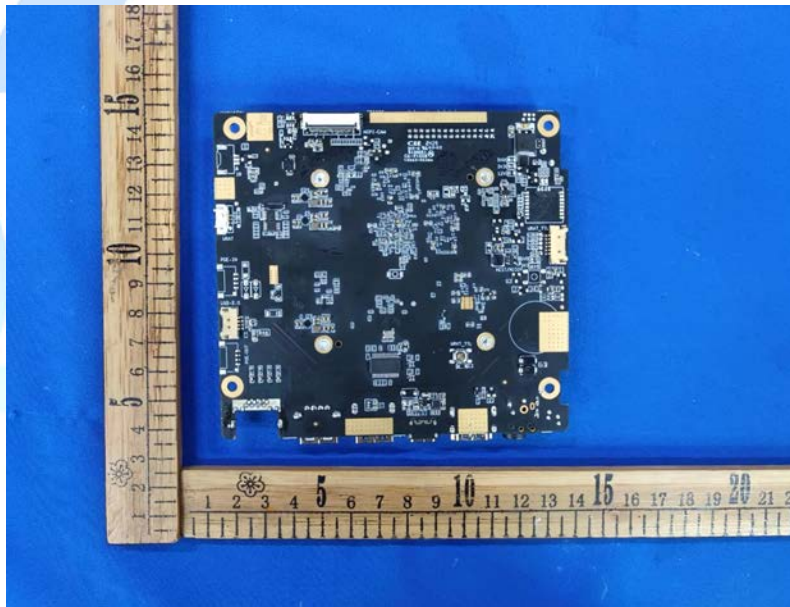

Product Name: Android Tablet

Test Model No.: SW3295T

EUT Constructional Details

NW3295T:

▶▶▶ END ◀◀◀