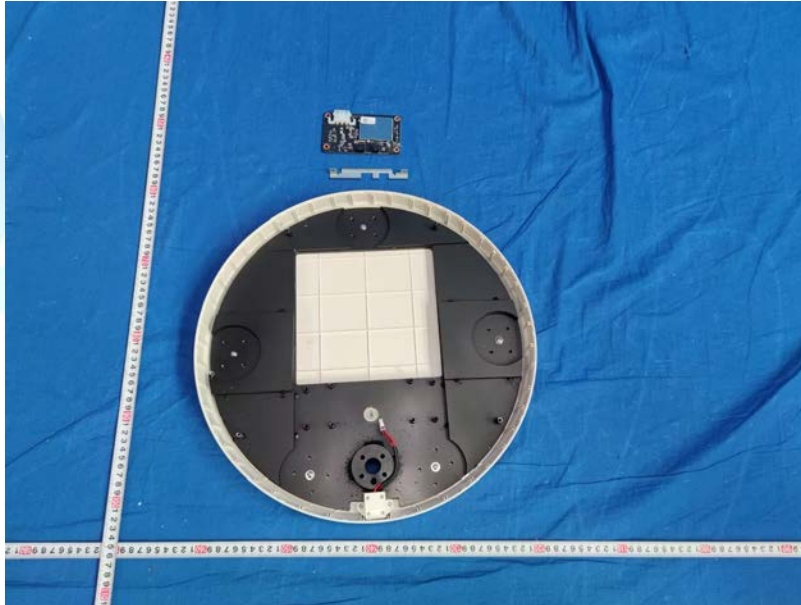

Product Name: Android Tablet

Test Model No.: SW3295T

EUT Constructional Details

NW3295T:

▶▶▶ END ◀◀◀