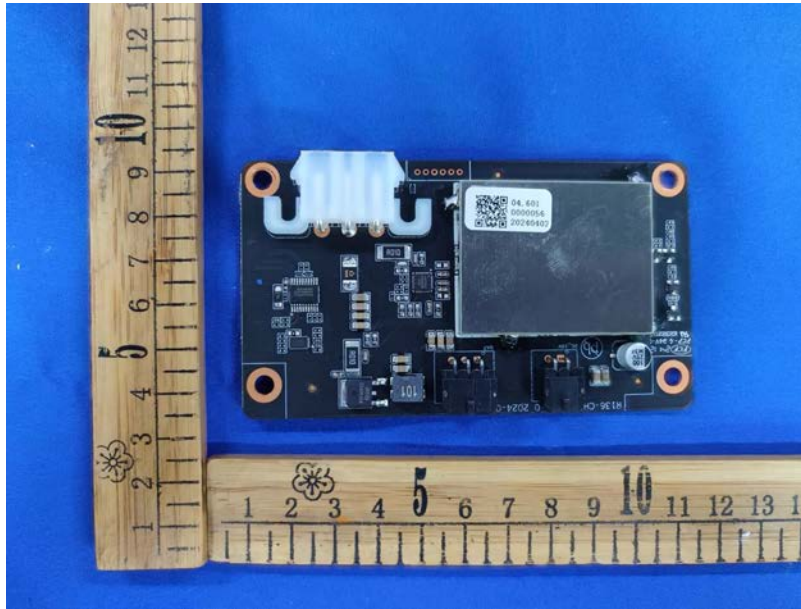

Product Name: Android Tablet

Test Model No.: SW3295T

EUT Constructional Details

NW3295T:

▶▶▶ END ◀◀◀