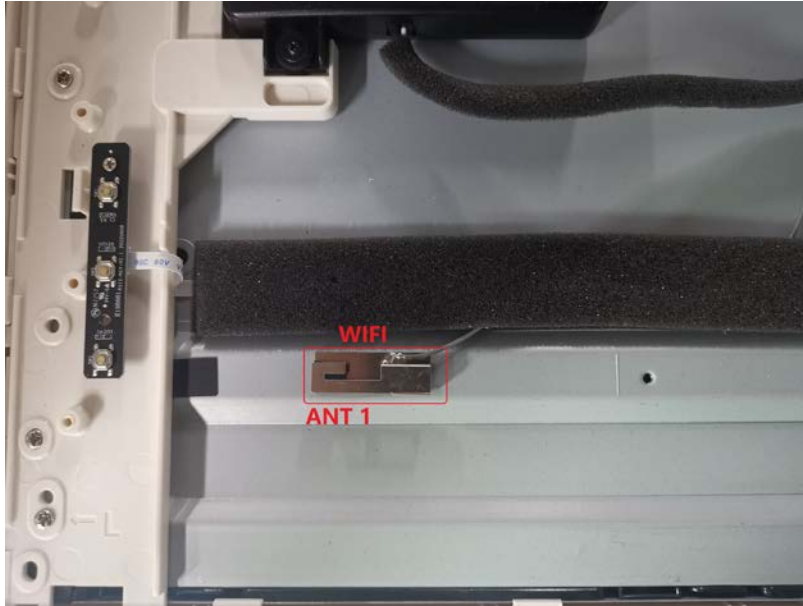

Product Name: Android Tablet

Test Model No.: SW3295T

EUT Constructional Details

NW3295T:

▶▶▶ END ◀◀◀