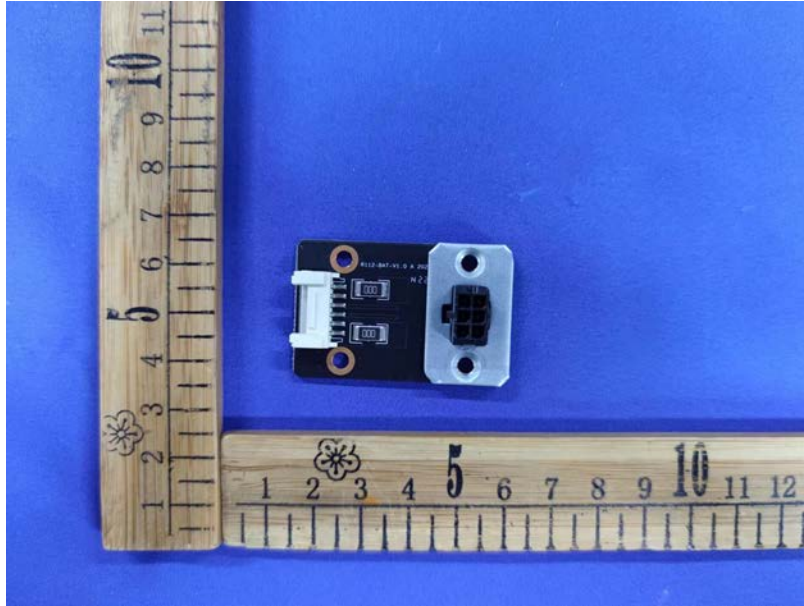

Product Name: Android Tablet

Test Model No.: SW3295T

EUT Constructional Details

NW3295T:

▶▶▶ END ◀◀◀