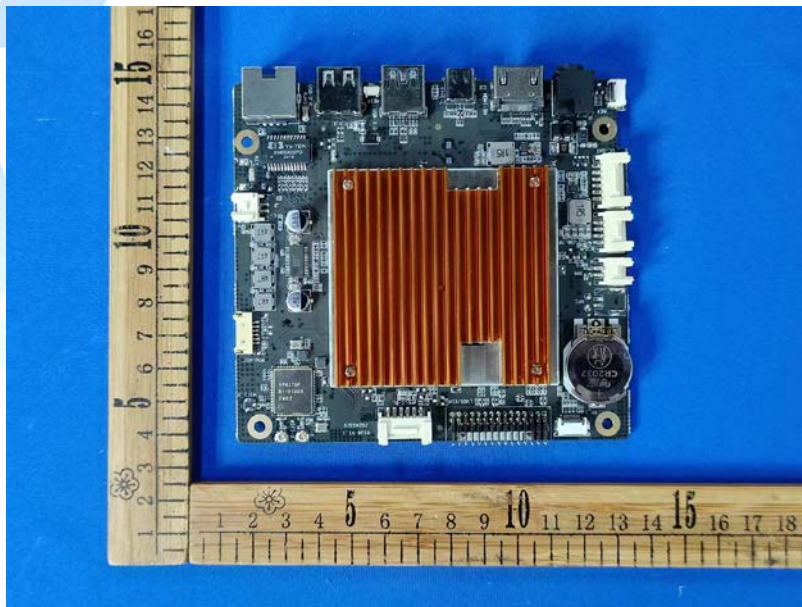

Product Name: Android Tablet

Test Model No.: SW3295T

EUT Constructional Details

NW3295T:

▶▶▶ END ◀◀◀