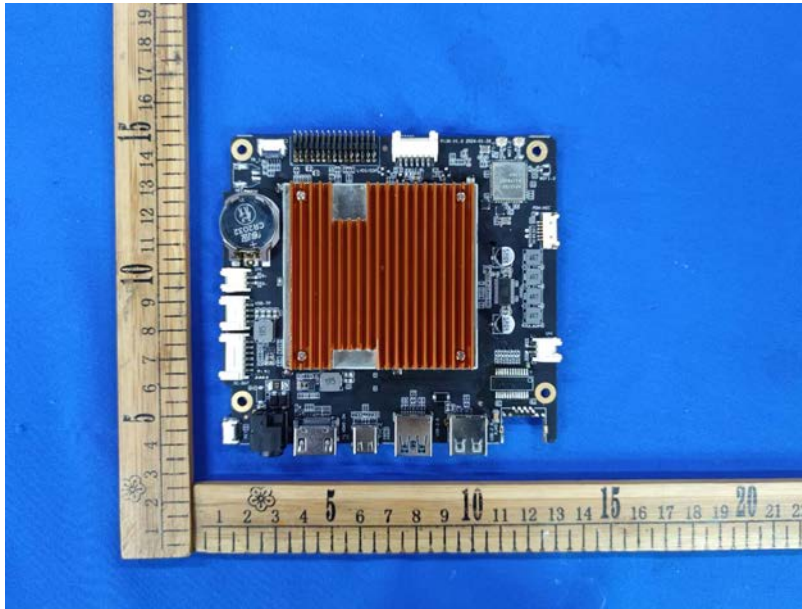

Product Name: Android Tablet

Test Model No.: SW3295T

EUT Constructional Details

NW3295T:

▶▶▶ END ◀◀◀