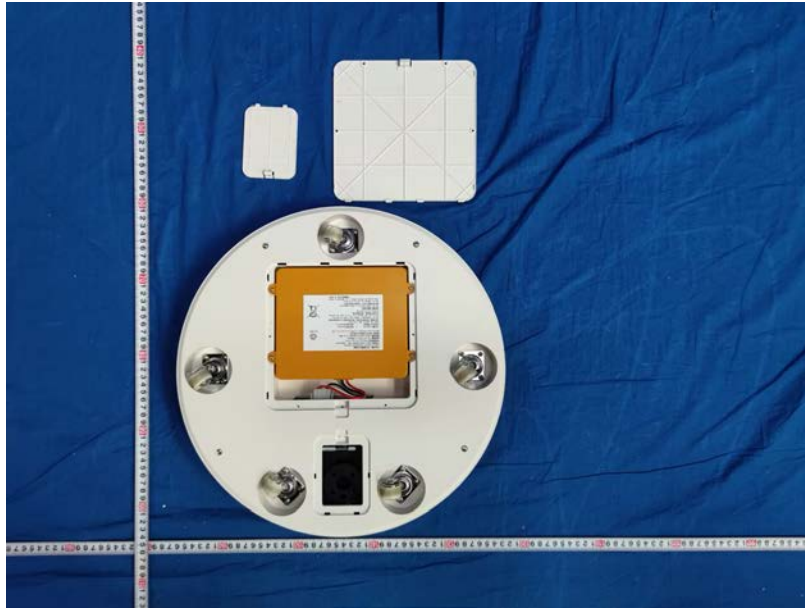

Product Name: Android Tablet

Test Model No.: SW3295T

EUT Constructional Details

NW3295T:

▶▶▶ END ◀◀◀