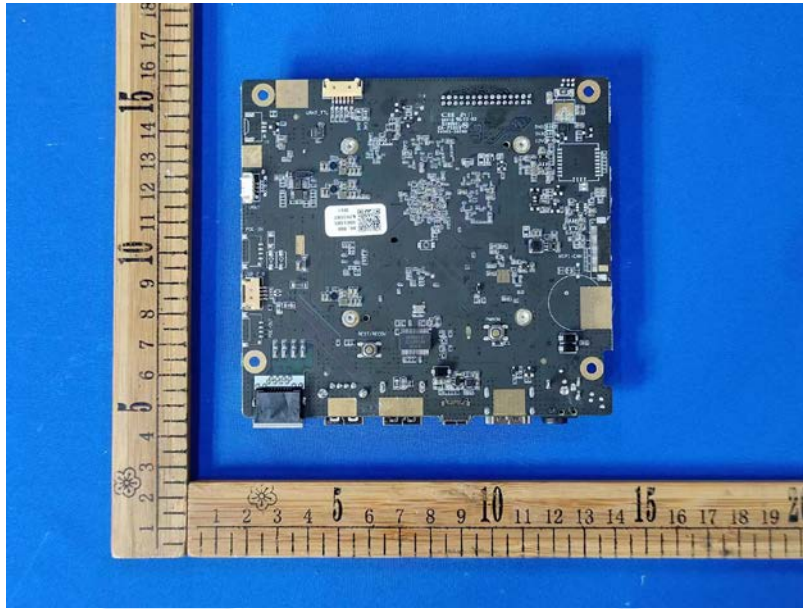

Product Name: Android Tablet

Test Model No.: SW3295T

EUT Constructional Details

NW3295T:

▶▶▶ END ◀◀◀