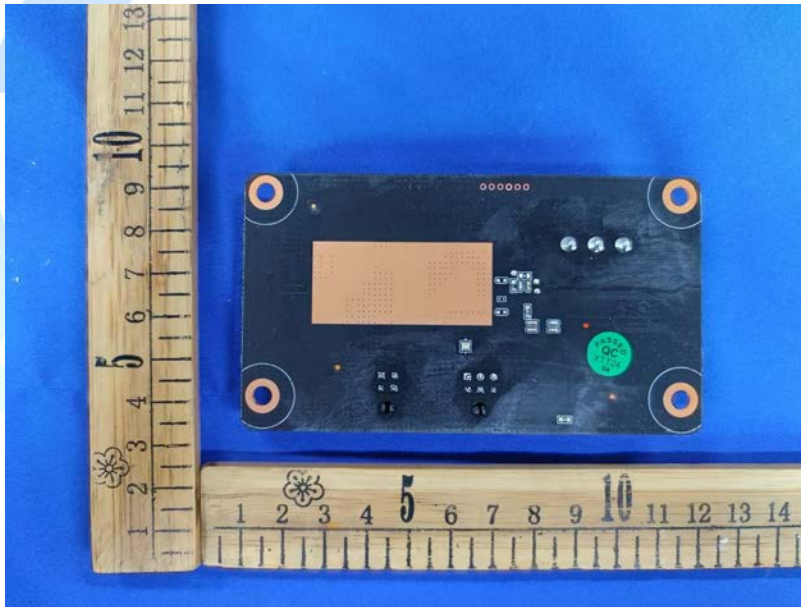

Product Name: Android Tablet

Test Model No.: SW3295T

EUT Constructional Details

NW3295T:

▶▶▶ END ◀◀◀