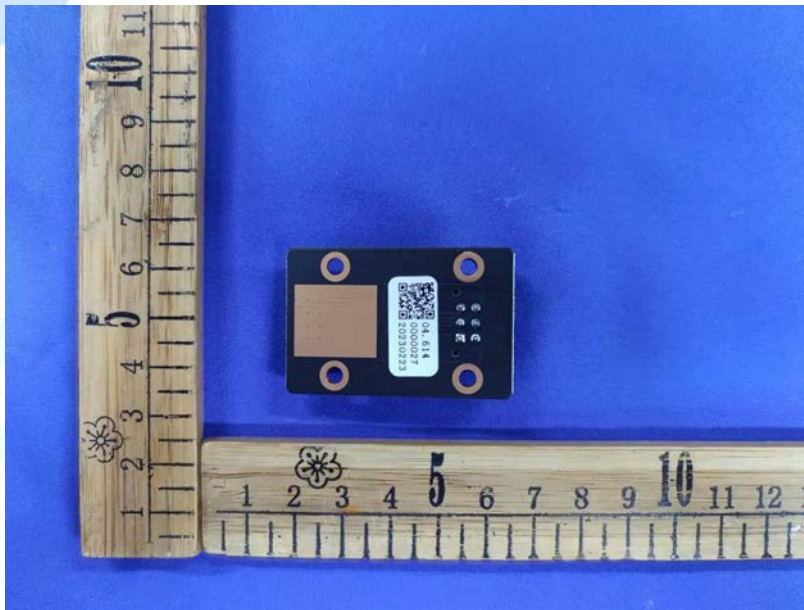

Product Name: Android Tablet

Test Model No.: SW3295T

EUT Constructional Details

NW3295T:

▶▶▶ END ◀◀◀