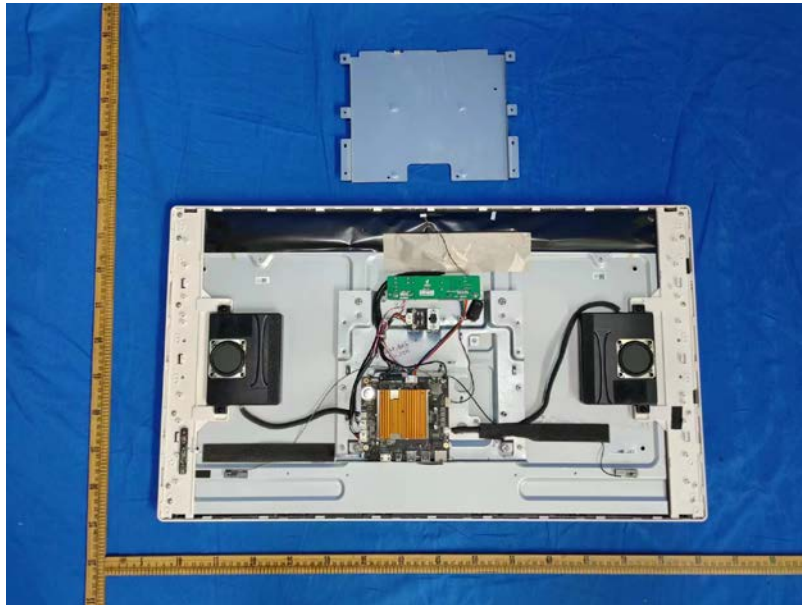

Product Name: Android Tablet

Test Model No.: SW3295T

EUT Constructional Details

NW3295T:

▶▶▶ END ◀◀◀