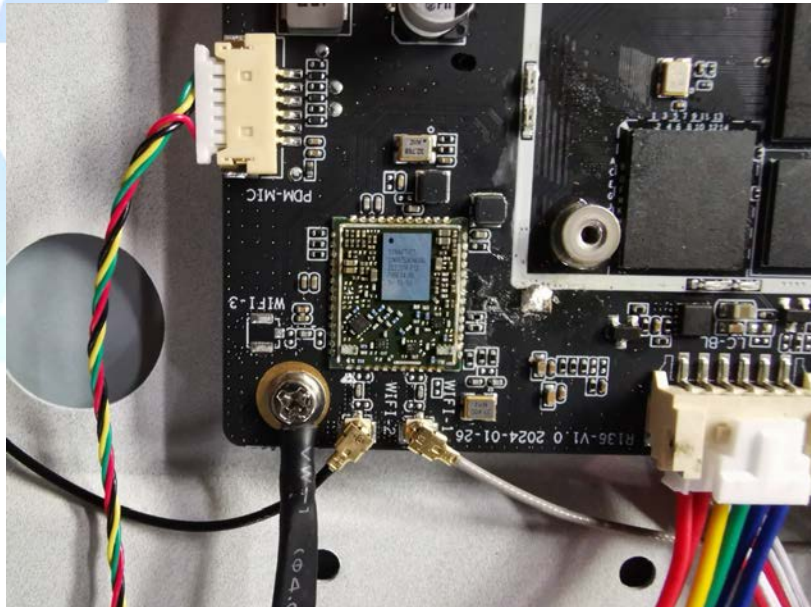

Product Name: Android Tablet

Test Model No.: SW3295T

EUT Constructional Details

NW3295T:

▶▶▶ END ◀◀◀