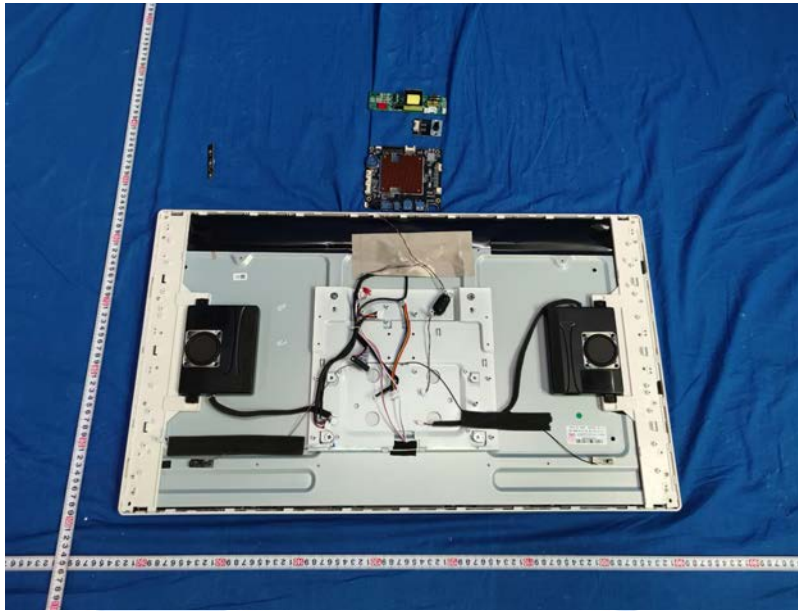

Product Name: Android Tablet

Test Model No.: SW3295T

EUT Constructional Details

NW3295T:

▶▶▶ END ◀◀◀