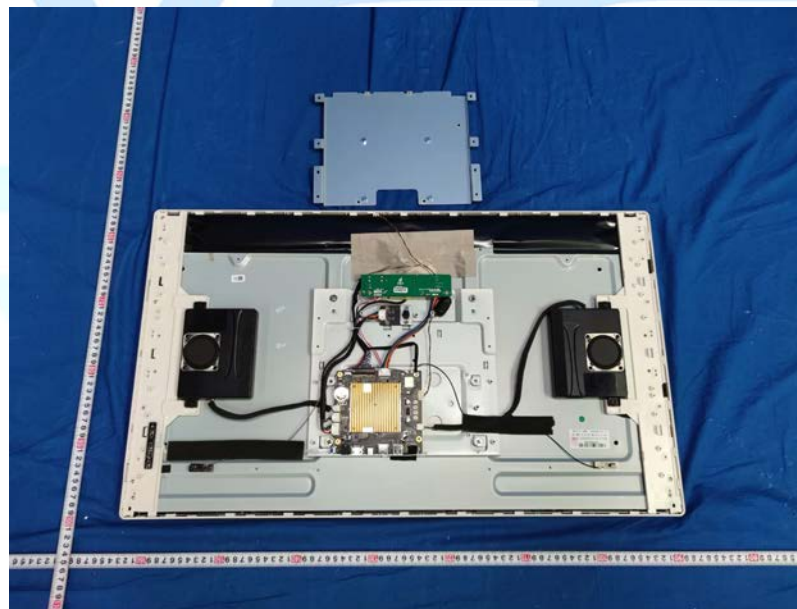

Product Name: Android Tablet

Test Model No.: SW3295T

EUT Constructional Details

NW3295T:

▶▶▶ END ◀◀◀