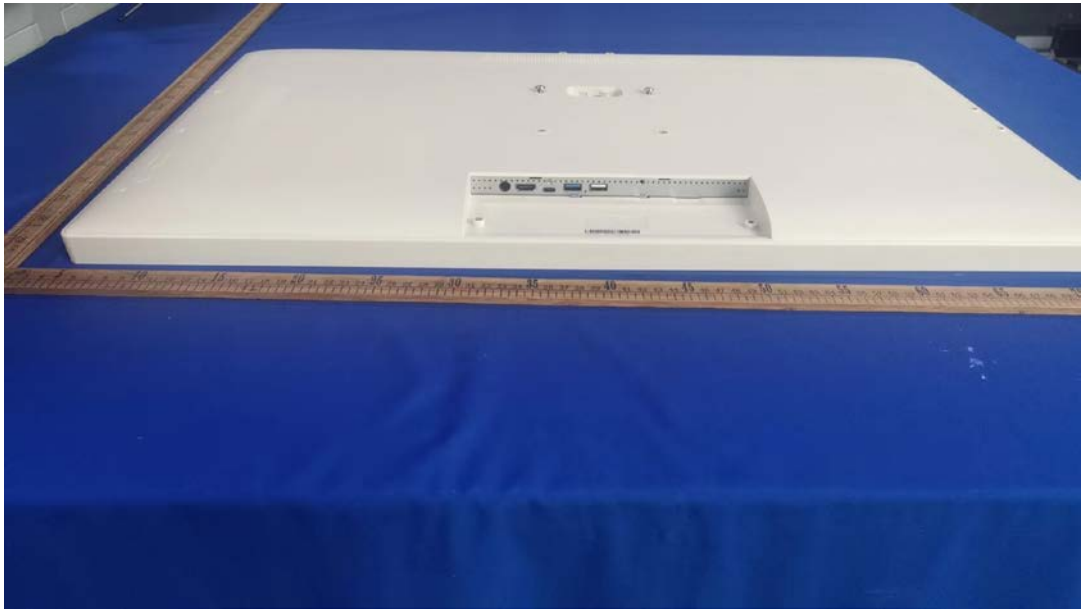

Product Name: Android Tablet

Test Model No.: SW3295T

EUT Constructional Details

NW3295T:

▶▶▶ END ◀◀◀