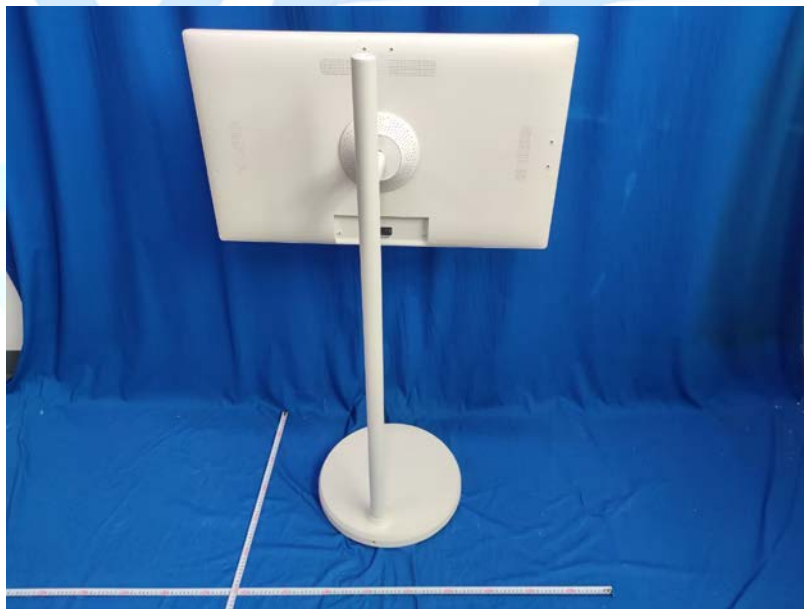

Product Name: Android Tablet

Test Model No.: SW3295T

EUT Constructional Details

NW3295T:

▶▶▶ END ◀◀◀