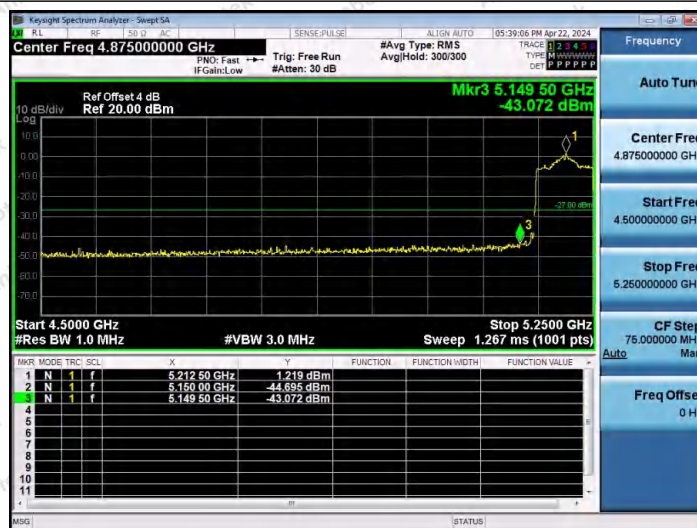

Hotline 400-003-0500  
 www.anbotek.com.cn

11AC40MIMO-Ant1-5230-PASS

11AC40MIMO-Ant2-5230-PASS

11AC80MIMO-Ant1-5210-PASS