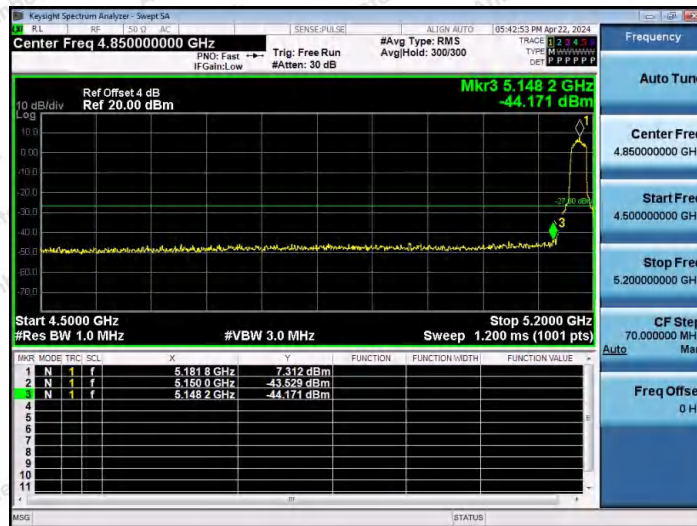

11AX20MIMO-Ant1-5180-PASS