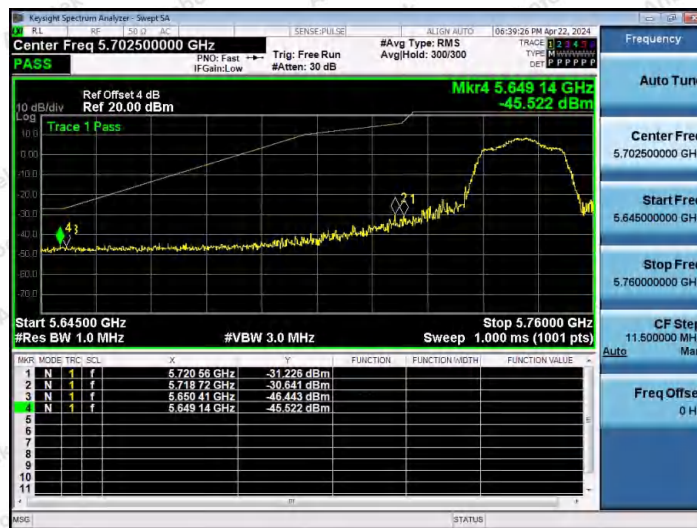

Hotline 400-003-0500  
 www.anbotek.com.cn

11AC20MIMO-Ant1-5745-PASS

11AC20MIMO-Ant2-5745-PASS

11AC20MIMO-Ant1-5825-PASS