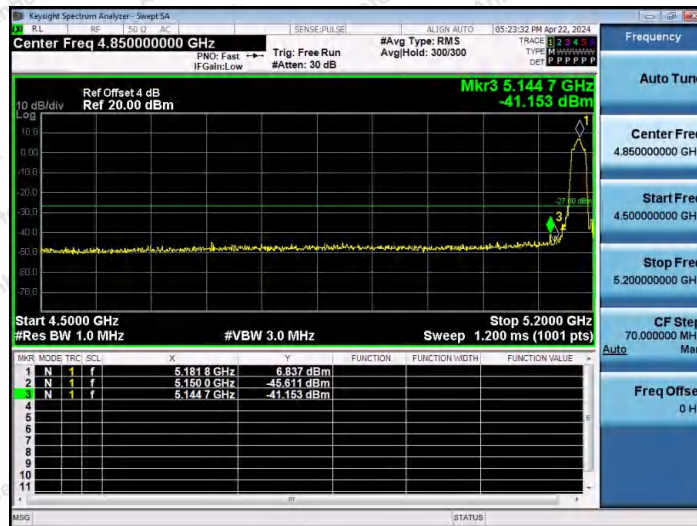

11AC20MIMO-Ant1-5180-PASS