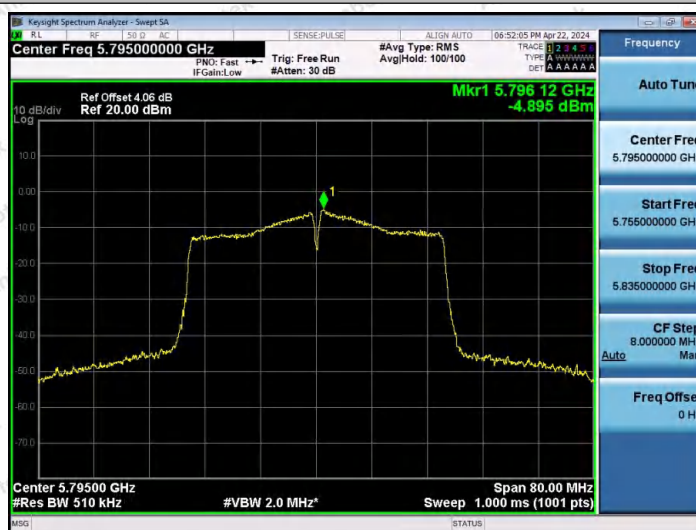

Hotline 400-003-0500  
www.anbotek.com.cn

11AC40MIMO-Ant2-5755-PASS

11AC40MIMO-Ant1-5795-PASS

11AC40MIMO-Ant2-5795-PASS