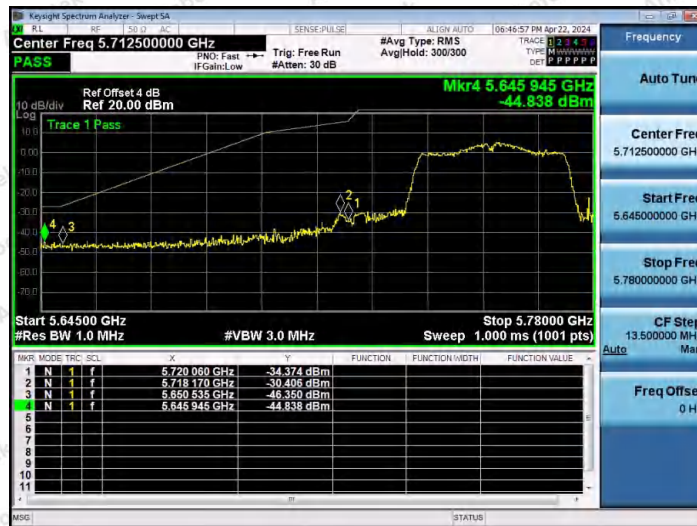

Hotline 400-003-0500  
 www.anbotek.com.cn

11AC20MIMO-Ant2-5825-PASS

11AC40MIMO-Ant1-5755-PASS

11AC40MIMO-Ant2-5755-PASS