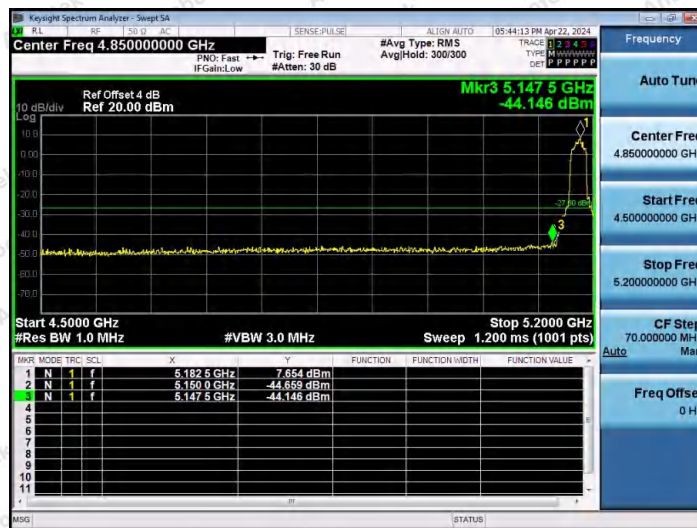

Hotline 400-003-0500  
www.anbotek.com.cn

11AX20MIMO-Ant1-5180-PASS

11AX20MIMO-Ant2-5180-PASS

11AX20MIMO-Ant1-5240-PASS