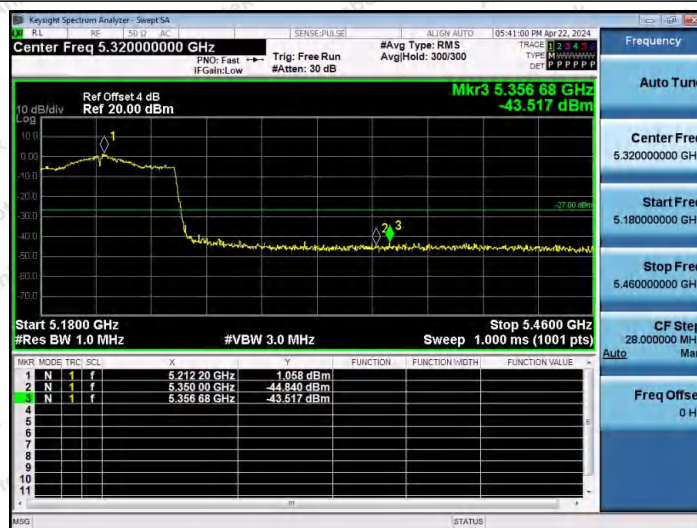

Hotline 400-003-0500  
 www.anbotek.com.cn

11AC80MIMO-Ant1-5210-PASS

11AC80MIMO-Ant2-5210-PASS

11AC80MIMO-Ant2-5210-PASS