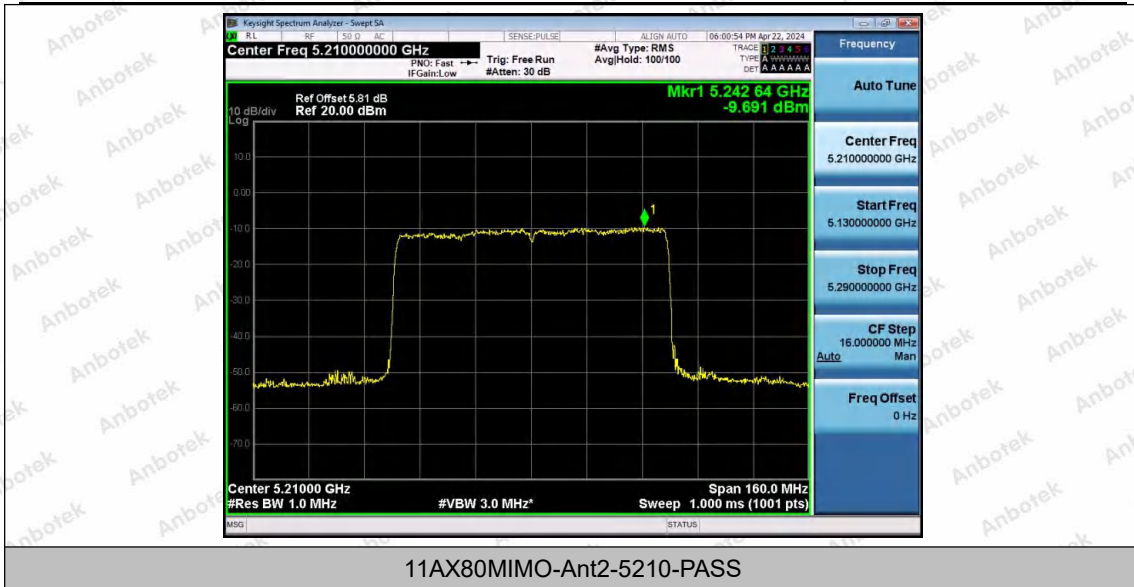

Test Graphs B4

Shenzhen Anbotek Compliance Laboratory Limited

Address: 1/F., Building D, Sogood Science and Technology Park, Sanwei Community, Hangcheng Street, Bao'an District, Shenzhen, Guangdong, China.
Tel: (86) 0755-26066440 Fax: (86) 0755-26014772 Email: service@anbotek.com

Hotline 400-003-0500
www.anbotek.com.cn