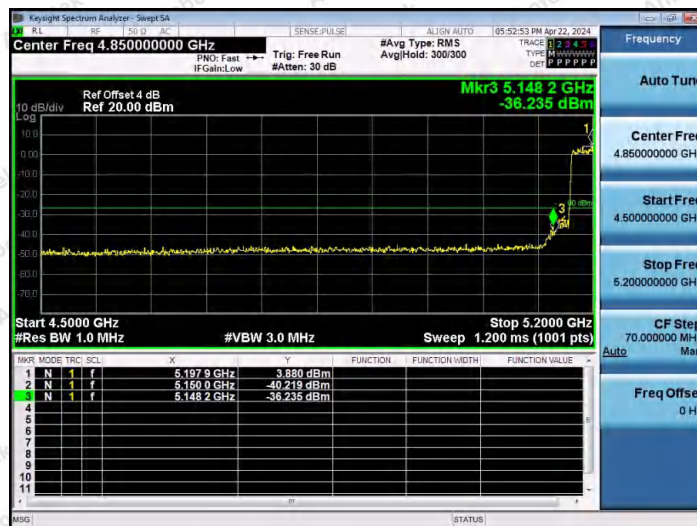

Hotline 400-003-0500  
www.anbotek.com.cn

11AX20MIMO-Ant2-5240-PASS

11AX40MIMO-Ant1-5190-PASS

11AX40MIMO-Ant2-5190-PASS