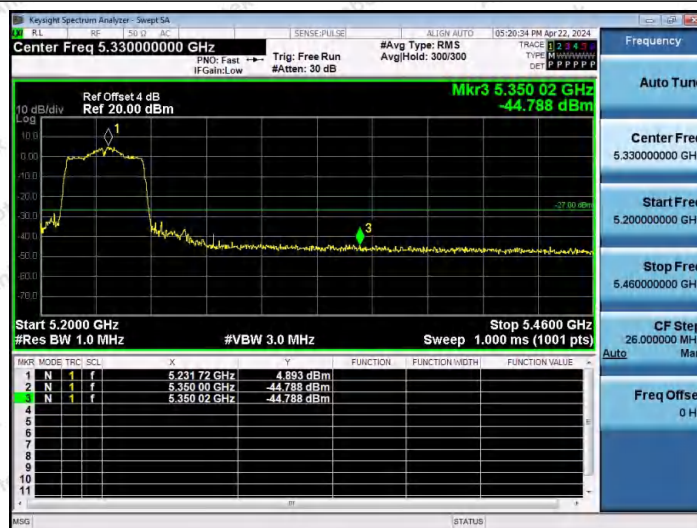

Hotline 400-003-0500  
www.anbotek.com.cn

11N40MIMO-Ant2-5190-PASS

11N40MIMO-Ant1-5230-PASS

11N40MIMO-Ant2-5230-PASS