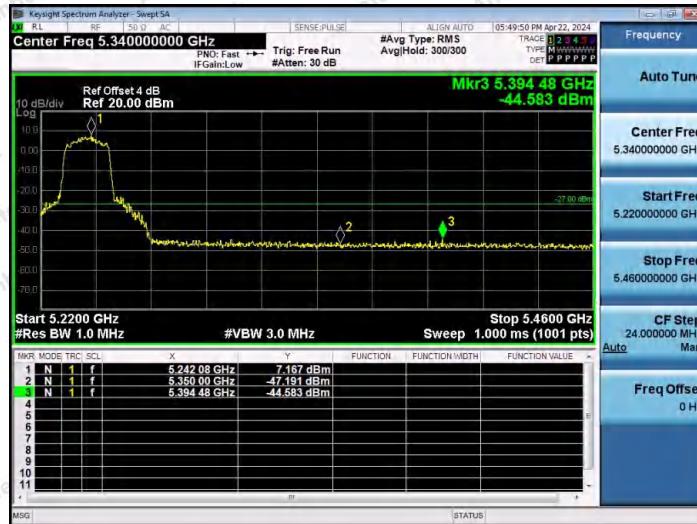

11AX20MIMO-Ant2-5240-PASS