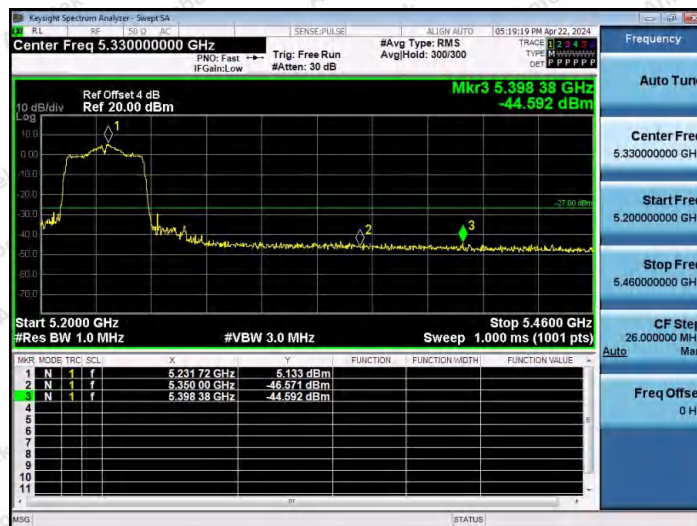

Hotline 400-003-0500  
www.anbotek.com.cn

11N40MIMO-Ant2-5190-PASS

11N40MIMO-Ant1-5230-PASS

11N40MIMO-Ant2-5230-PASS