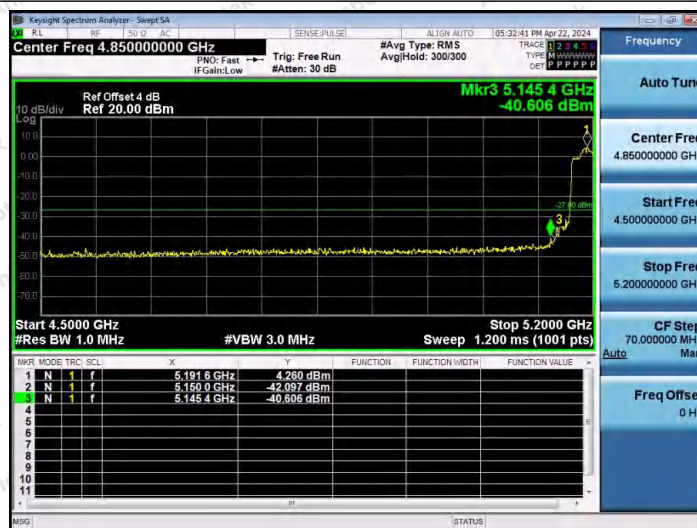

Hotline 400-003-0500  
 www.anbotek.com.cn

11AC20MIMO-Ant2-5240-PASS

11AC40MIMO-Ant1-5190-PASS

11AC40MIMO-Ant2-5190-PASS