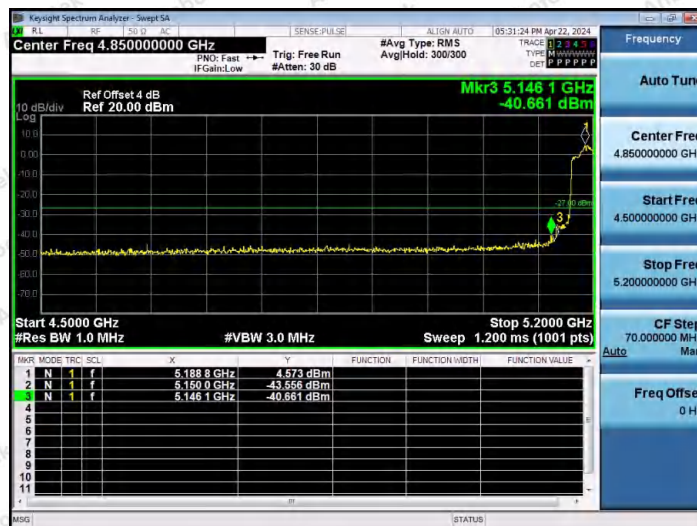

Hotline 400-003-0500  
 www.anbotek.com.cn

11AC20MIMO-Ant2-5240-PASS

11AC40MIMO-Ant1-5190-PASS

11AC40MIMO-Ant2-5190-PASS