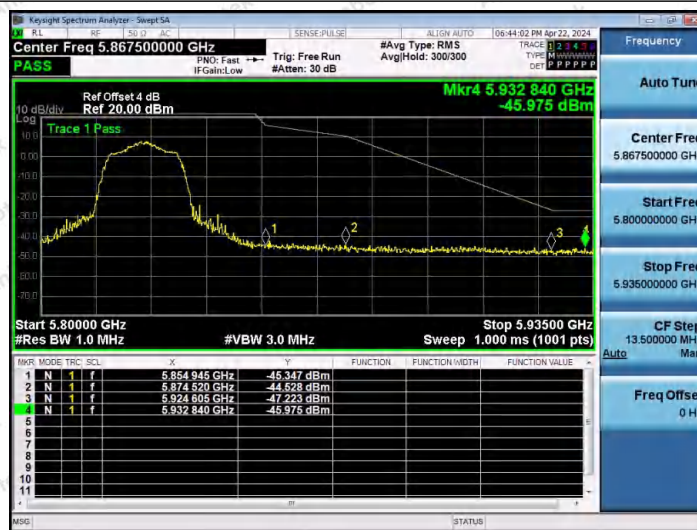

Hotline 400-003-0500  
 www.anbotek.com.cn

11AC20MIMO-Ant1-5745-PASS

11AC20MIMO-Ant2-5745-PASS

11AC20MIMO-Ant1-5825-PASS