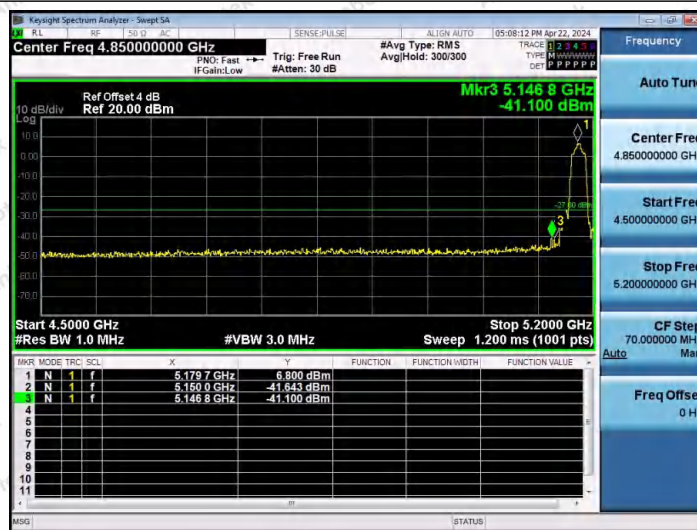

Hotline 400-003-0500  
www.anbotek.com.cn

11A-Ant2-5240-PASS

11N20MIMO-Ant1-5180-PASS

11N20MIMO-Ant2-5180-PASS