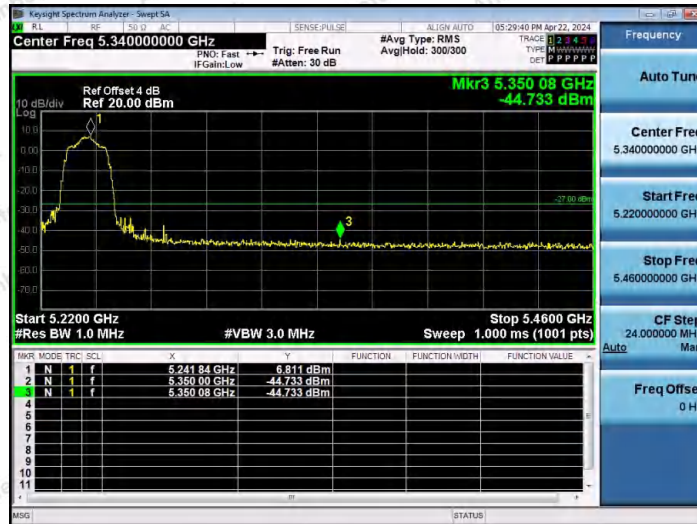

11AC20MIMO-Ant2-5240-PASS