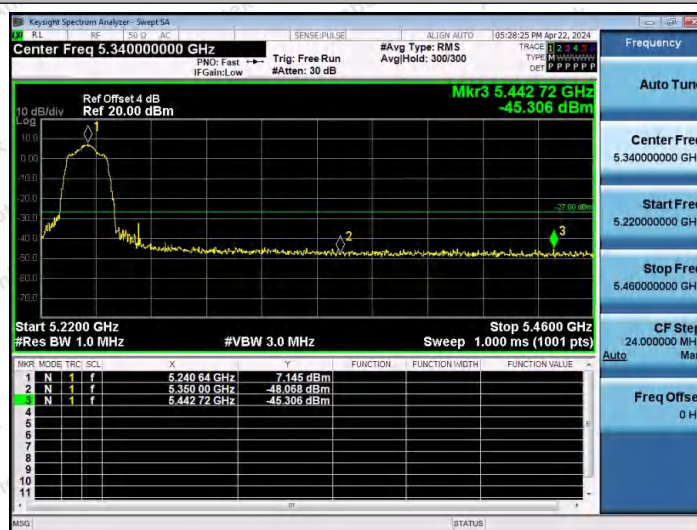

Hotline 400-003-0500  
 www.anbotek.com.cn

11AC20MIMO-Ant1-5180-PASS

11AC20MIMO-Ant2-5180-PASS

11AC20MIMO-Ant1-5240-PASS