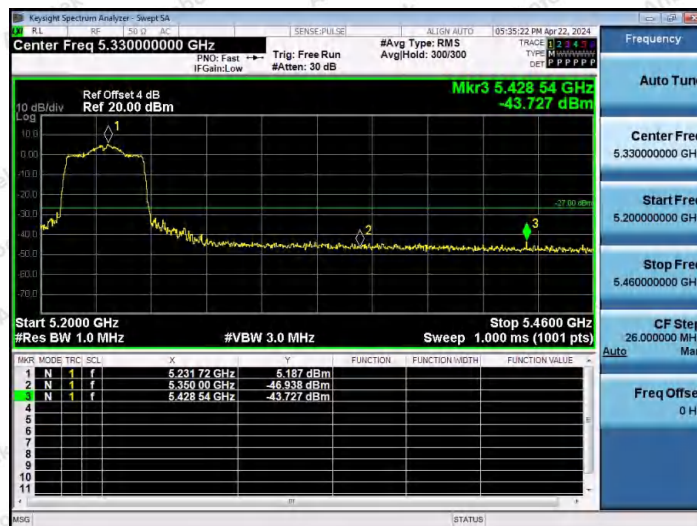

Hotline 400-003-0500  
 www.anbotek.com.cn

11AC40MIMO-Ant1-5230-PASS

11AC40MIMO-Ant2-5230-PASS

11AC80MIMO-Ant1-5210-PASS