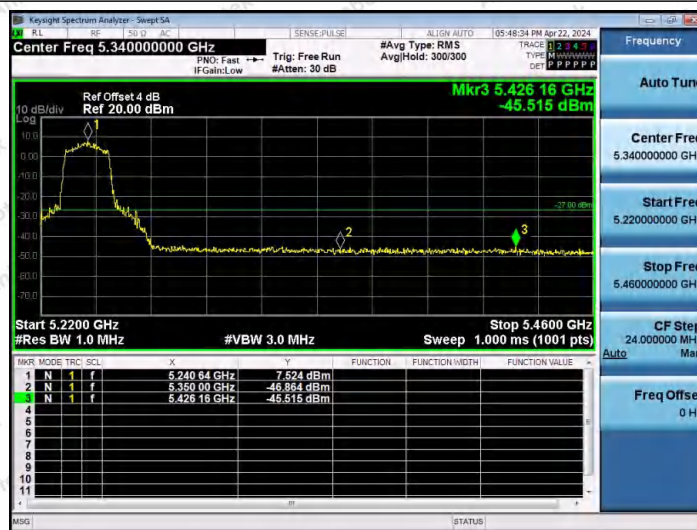

Hotline 400-003-0500  
www.anbotek.com.cn

11AX20MIMO-Ant1-5180-PASS

11AX20MIMO-Ant2-5180-PASS

11AX20MIMO-Ant1-5240-PASS