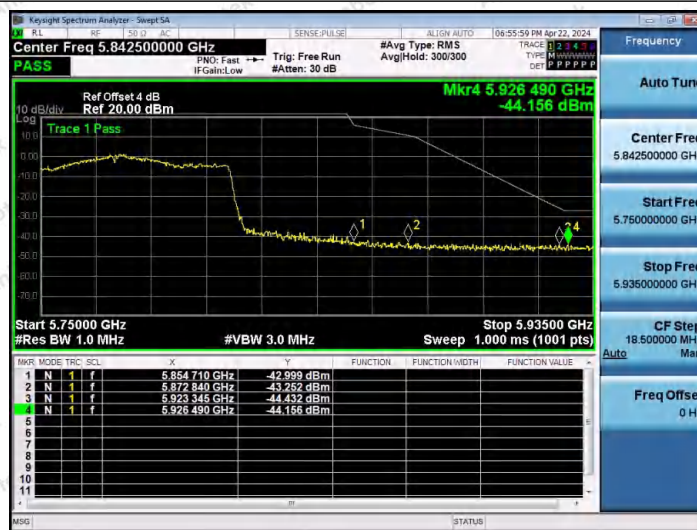

Hotline 400-003-0500  
 www.anbotek.com.cn

11AC80MIMO-Ant1-5775-PASS

11AC80MIMO-Ant2-5775-PASS

11AC80MIMO-Ant2-5775-PASS