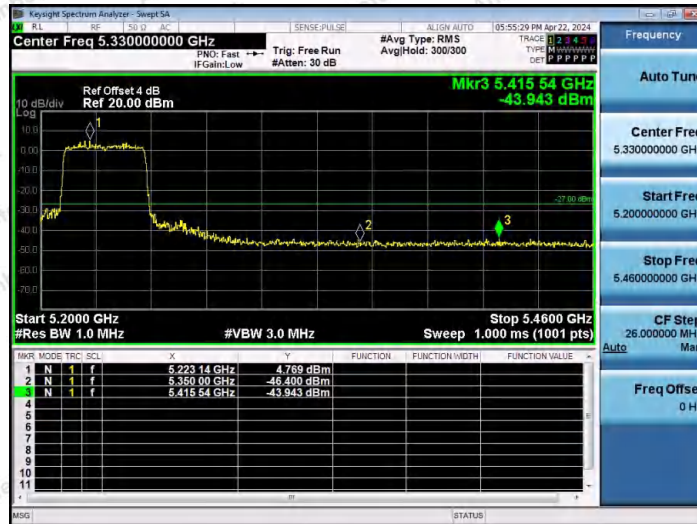

11AX40MIMO-Ant1-5230-PASS