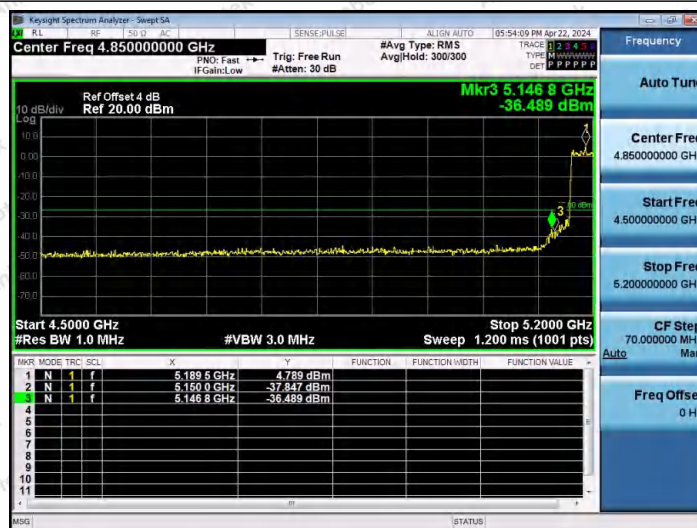

Hotline 400-003-0500  
www.anbotek.com.cn

11AX20MIMO-Ant2-5240-PASS

11AX40MIMO-Ant1-5190-PASS

11AX40MIMO-Ant2-5190-PASS