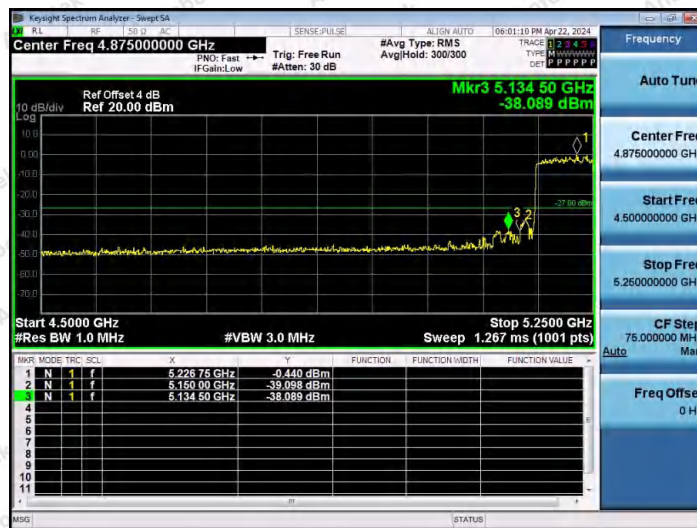

Hotline 400-003-0500  
 www.anbotek.com.cn

11AX80MIMO-Ant1-5210-PASS

11AX80MIMO-Ant2-5210-PASS

11AX80MIMO-Ant2-5210-PASS