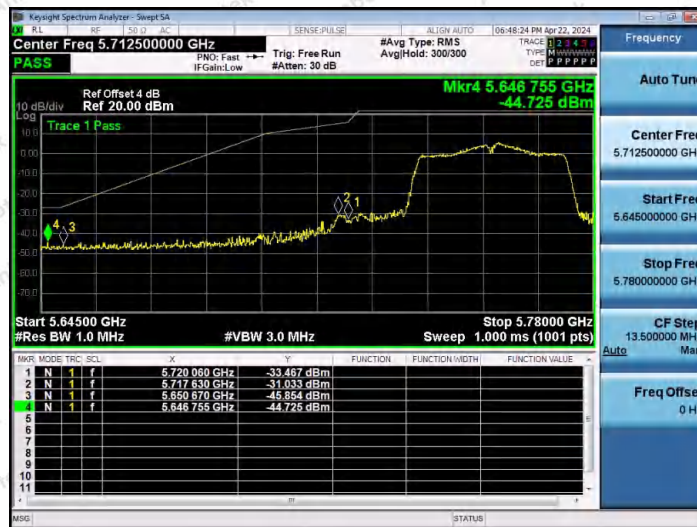

Hotline 400-003-0500  
 www.anbotek.com.cn

11AC20MIMO-Ant2-5825-PASS

11AC40MIMO-Ant1-5755-PASS

11AC40MIMO-Ant2-5755-PASS