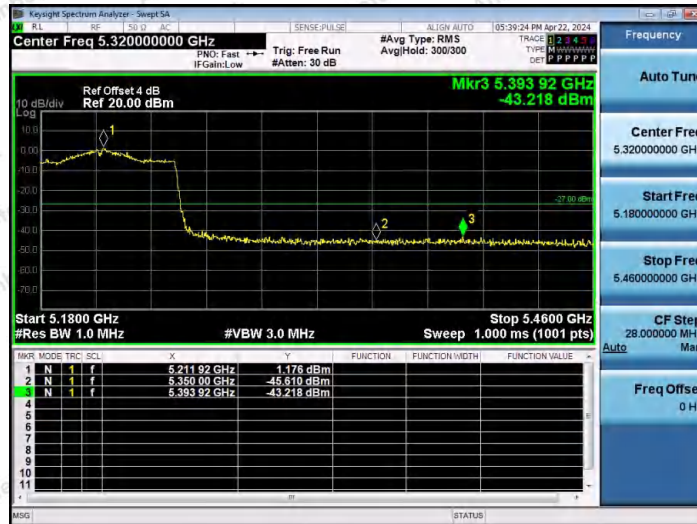

11AC80MIMO-Ant1-5210-PASS