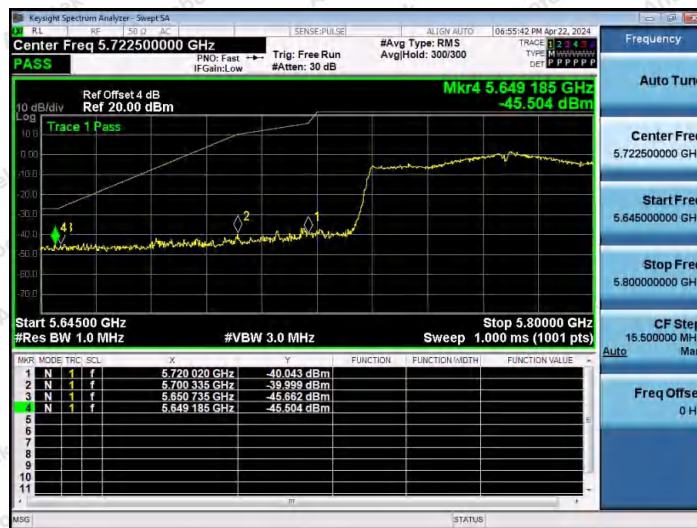

Hotline 400-003-0500  
 www.anbotek.com.cn

11AC80MIMO-Ant1-5775-PASS

11AC80MIMO-Ant2-5775-PASS

11AC80MIMO-Ant2-5775-PASS