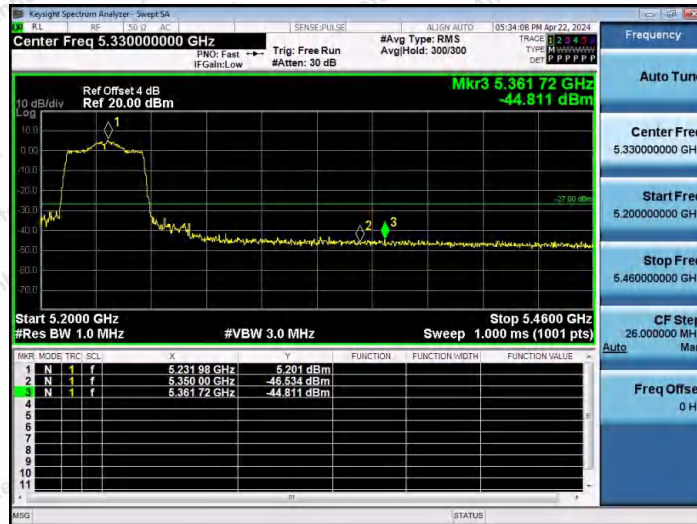

11AC40MIMO-Ant1-5230-PASS