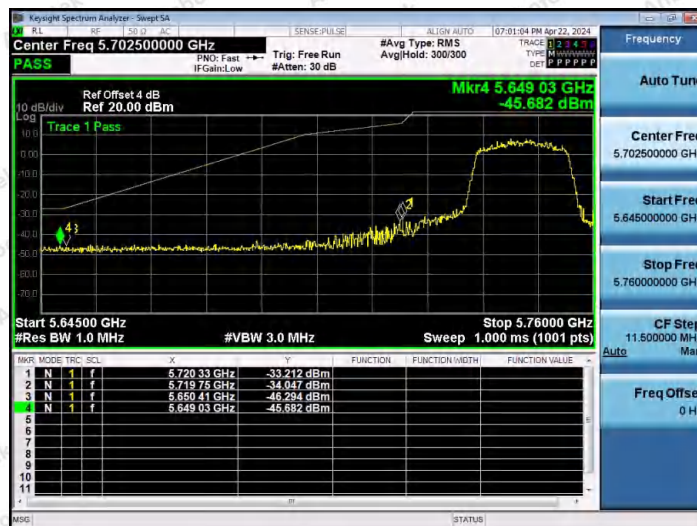

11AX20MIMO-Ant2-5745-PASS