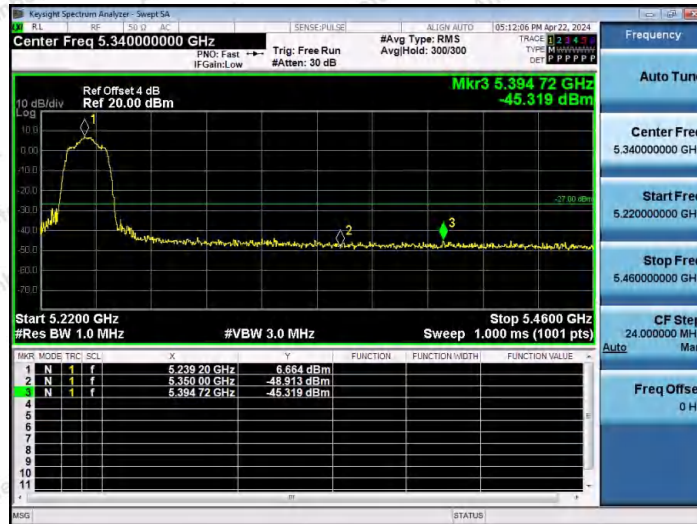

11N20MIMO-Ant1-5240-PASS