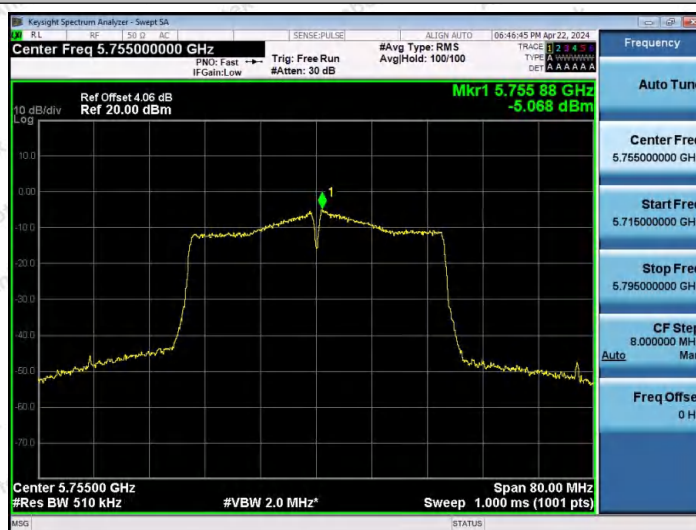

Hotline 400-003-0500  
www.anbotek.com.cn

11AC20MIMO-Ant1-5825-PASS

11AC20MIMO-Ant2-5825-PASS

11AC40MIMO-Ant1-5755-PASS