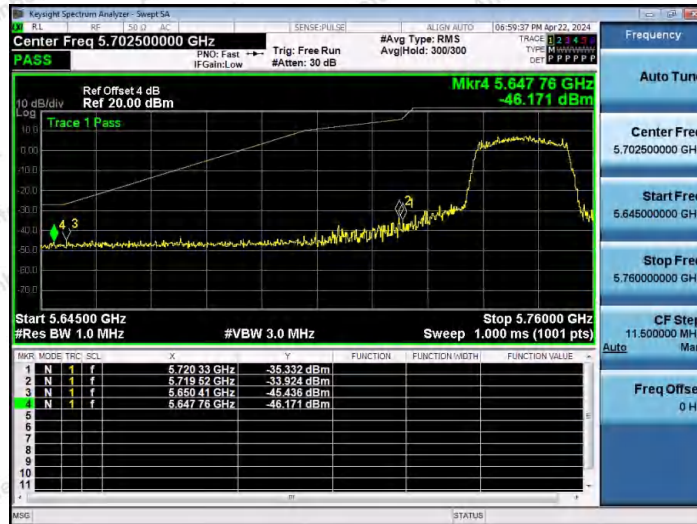

11AX20MIMO-Ant1-5745-PASS