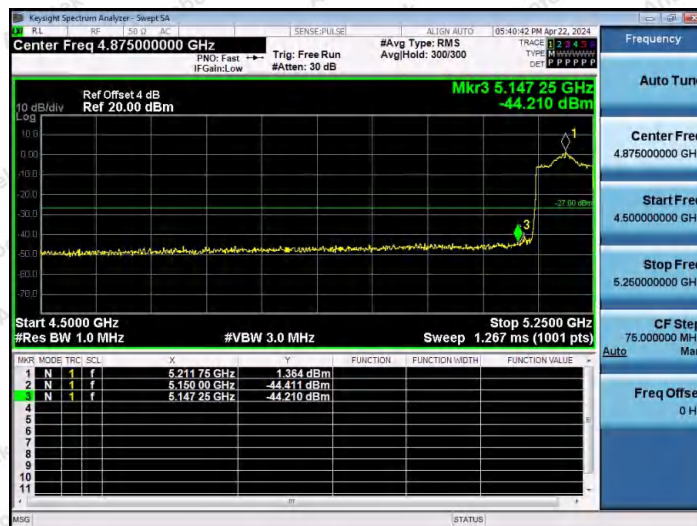

Hotline 400-003-0500  
 www.anbotek.com.cn

11AC80MIMO-Ant1-5210-PASS

11AC80MIMO-Ant2-5210-PASS

11AC80MIMO-Ant2-5210-PASS