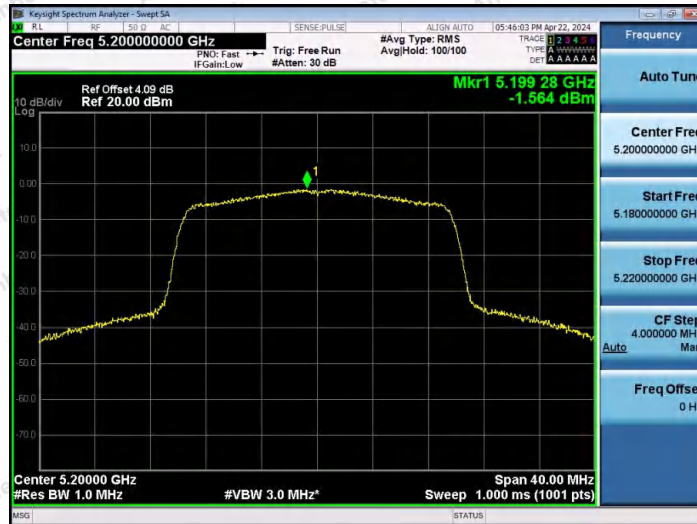

11AX20MIMO-Ant1-5200-PASS