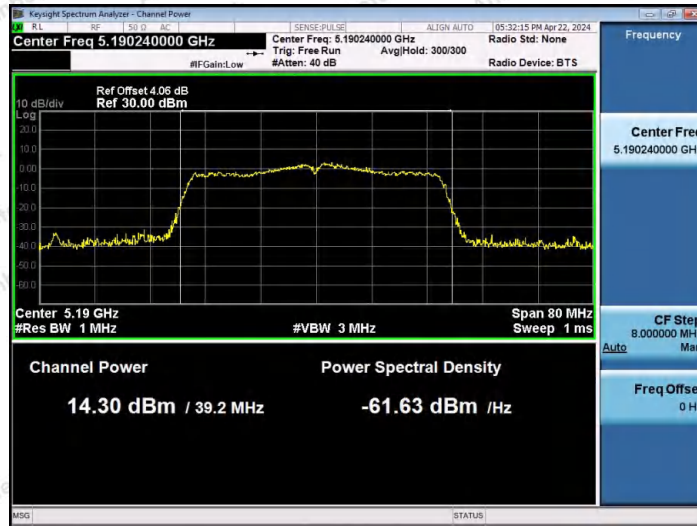

11AC40MIMO-Ant2-5190-PASS