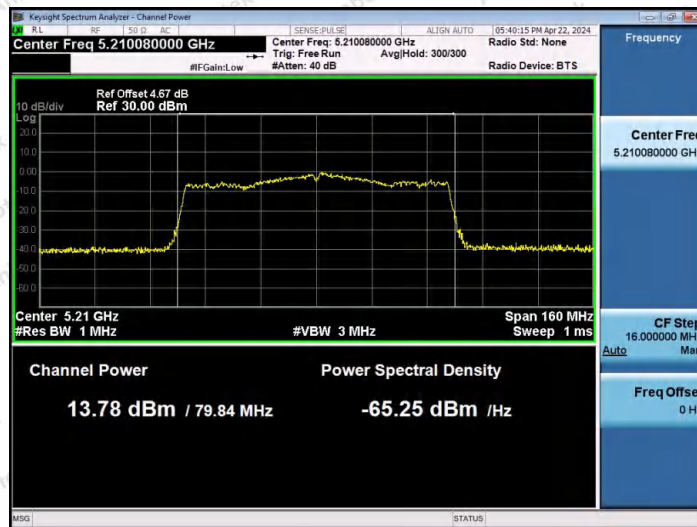

Hotline  
 400-003-0500  
 www.anbotek.com.cn

11AC40MIMO-Ant2-5795-PASS

11AC80MIMO-Ant1-5210-PASS

11AC80MIMO-Ant2-5210-PASS