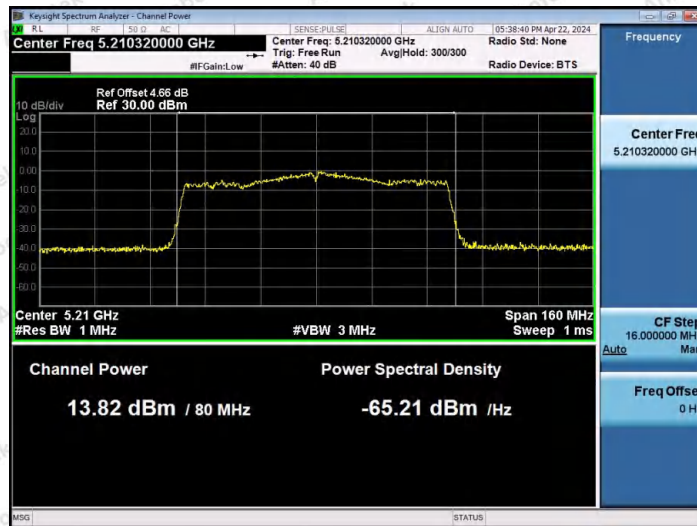

Hotline  
 400-003-0500  
 www.anbotek.com.cn

11AC40MIMO-Ant2-5795-PASS

11AC80MIMO-Ant1-5210-PASS

11AC80MIMO-Ant2-5210-PASS