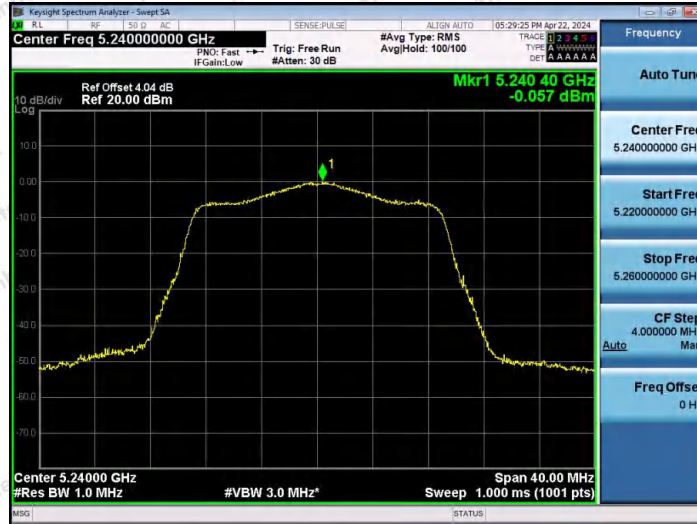

11AC20MIMO-Ant2-5240-PASS