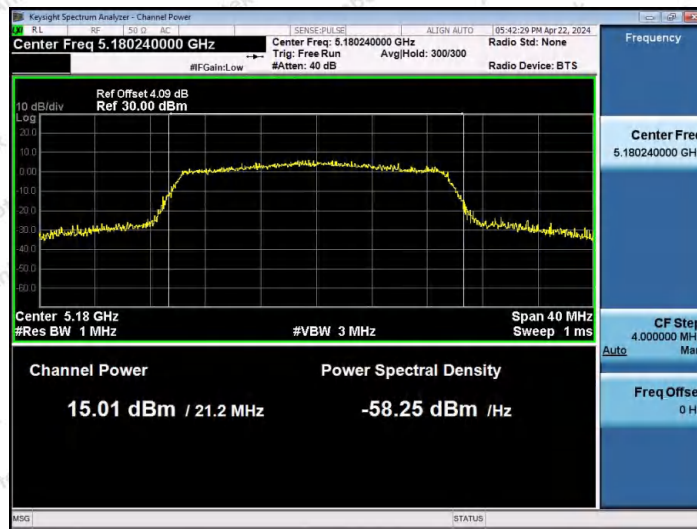

Hotline: 400-003-0500  
 www.anbotek.com.cn

11AC80MIMO-Ant1-5775-PASS

11AC80MIMO-Ant2-5775-PASS

11AX20MIMO-Ant1-5180-PASS