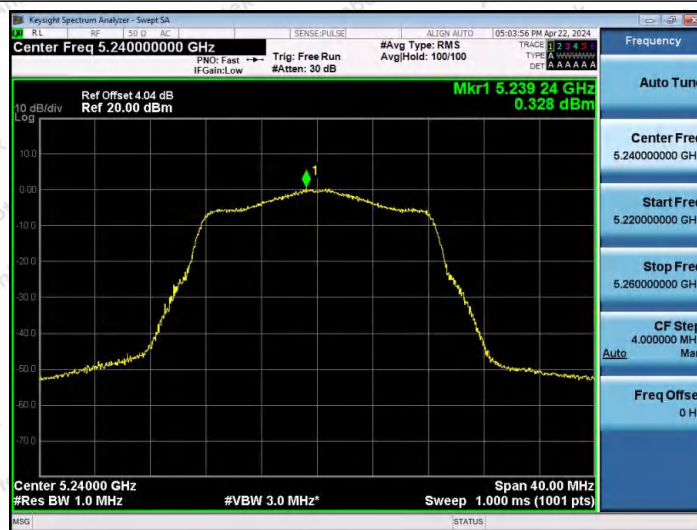

Hotline 400-003-0500  
 www.anbotek.com.cn

11A-Ant2-5200-PASS

11A-Ant1-5240-PASS

11A-Ant2-5240-PASS