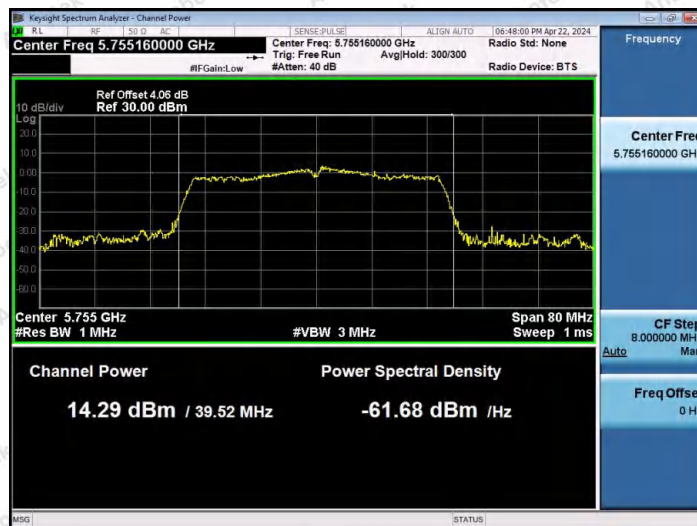

Hotline: 400-003-0500  
www.anbotek.com.cn

11AC40MIMO-Ant1-5755-PASS

11AC40MIMO-Ant2-5755-PASS

11AC40MIMO-Ant1-5795-PASS