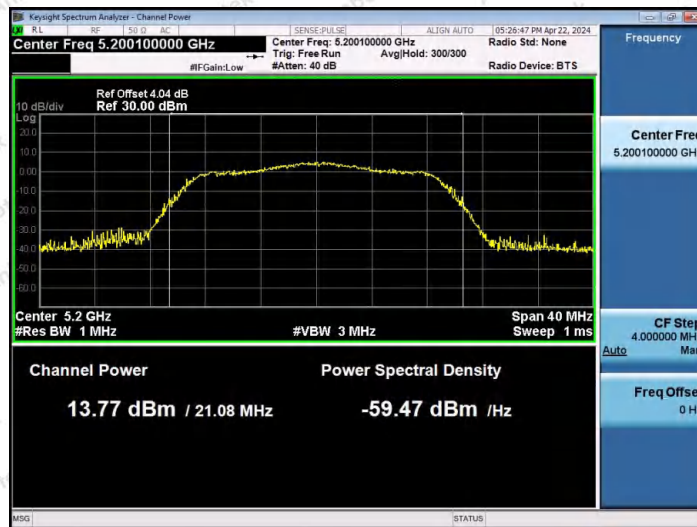

Hotline  
 400-003-0500  
 www.anbotek.com.cn

11AC20MIMO-Ant2-5180-PASS

11AC20MIMO-Ant1-5200-PASS

11AC20MIMO-Ant2-5200-PASS