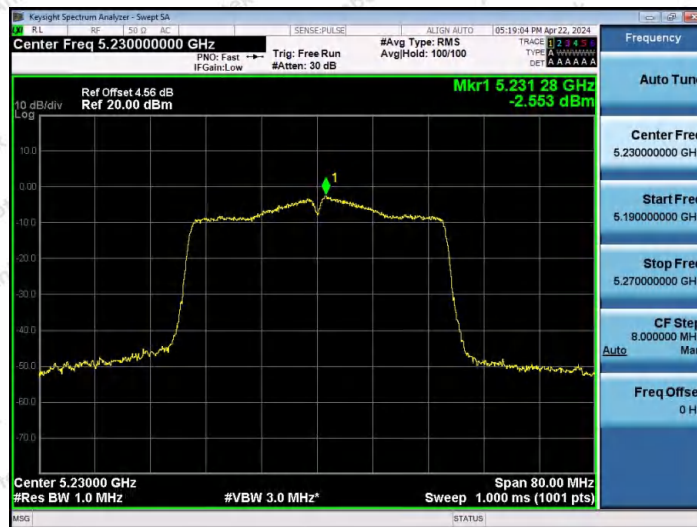

Hotline 400-003-0500  
www.anbotek.com.cn

11N40MIMO-Ant1-5190-PASS

11N40MIMO-Ant2-5190-PASS

11N40MIMO-Ant1-5230-PASS