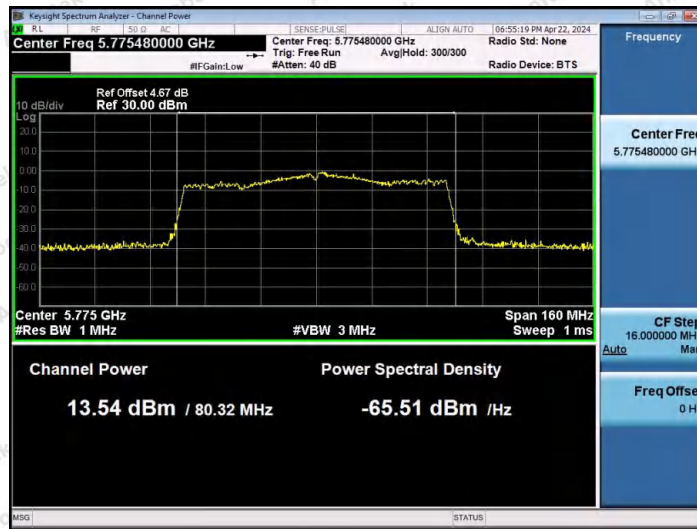

Hotline: 400-003-0500  
 www.anbotek.com.cn

11AC80MIMO-Ant1-5775-PASS

11AC80MIMO-Ant2-5775-PASS

11AX20MIMO-Ant1-5180-PASS