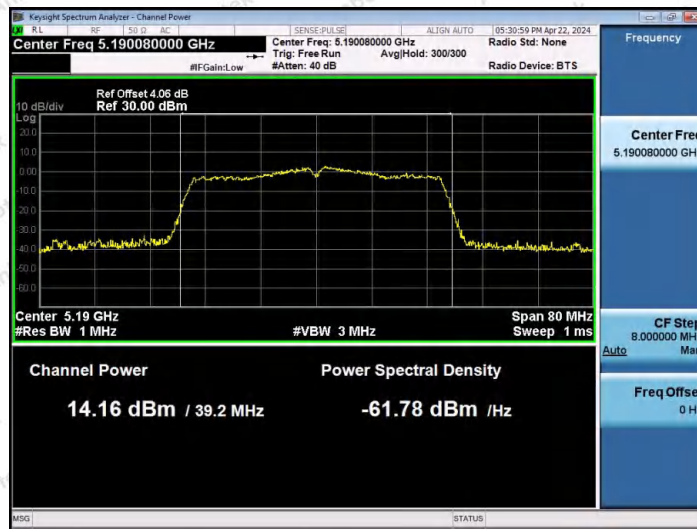

Hotline  
 400-003-0500  
[www.anbotek.com.cn](http://www.anbotek.com.cn)

11AC20MIMO-Ant1-5825-PASS

11AC20MIMO-Ant2-5825-PASS

11AC40MIMO-Ant1-5190-PASS