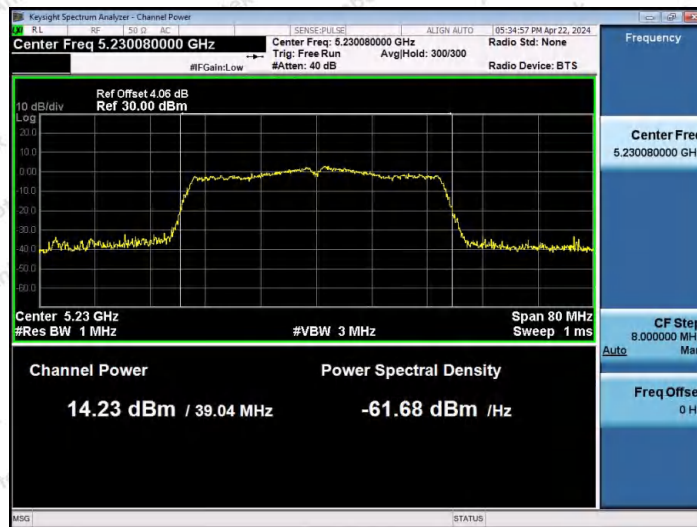

Hotline: 400-003-0500  
 www.anbotek.com.cn

11AC40MIMO-Ant2-5190-PASS

11AC40MIMO-Ant1-5230-PASS

11AC40MIMO-Ant2-5230-PASS