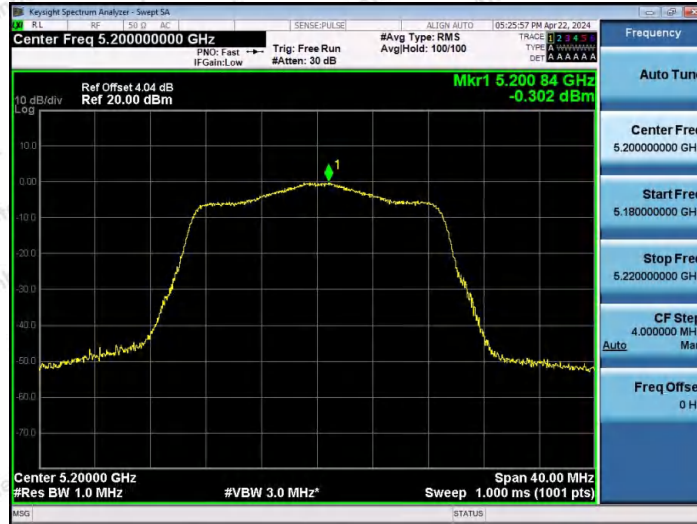

11AC20MIMO-Ant1-5200-PASS