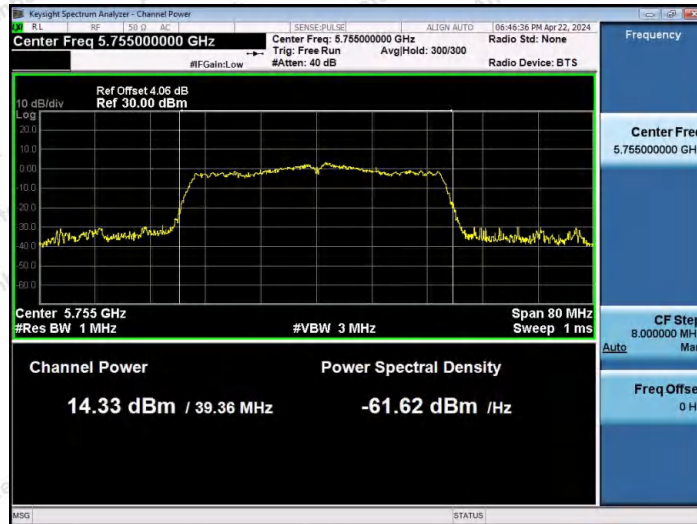

11AC40MIMO-Ant1-5755-PASS