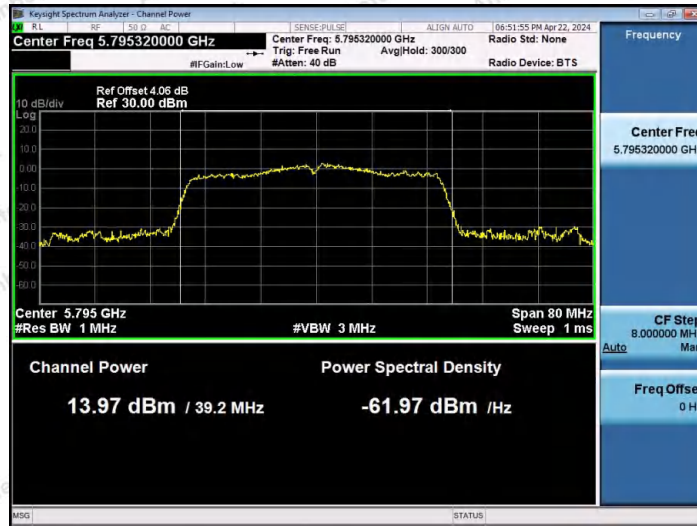

11AC40MIMO-Ant2-5795-PASS