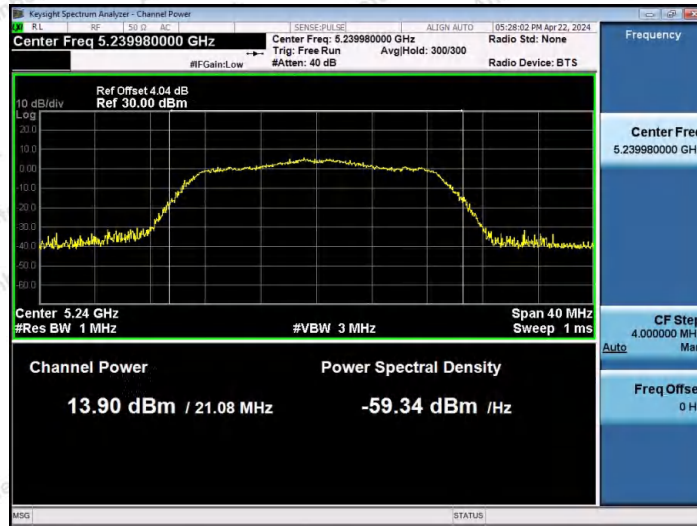

11AC20MIMO-Ant1-5240-PASS