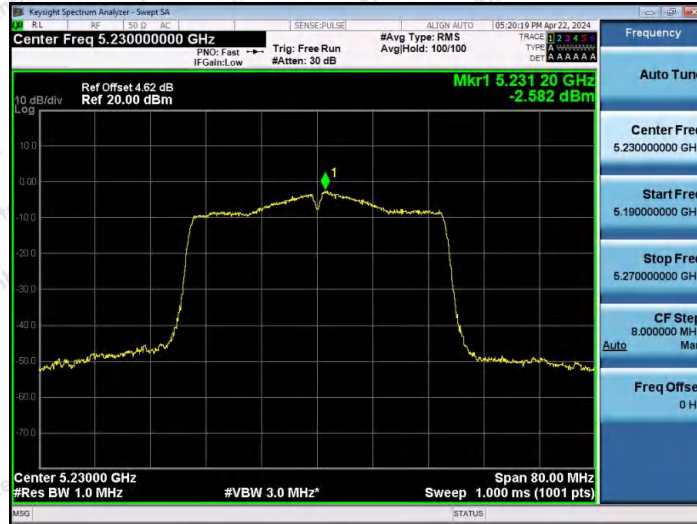

11N40MIMO-Ant2-5230-PASS