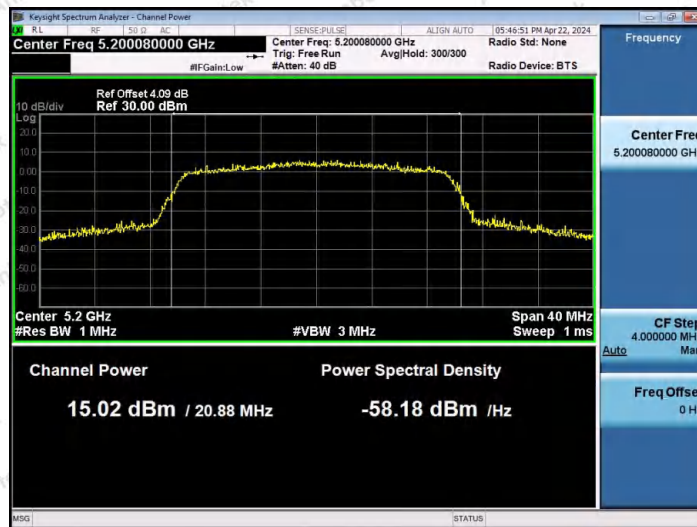

Hotline  
 400-003-0500  
 www.anbotek.com.cn

11AX20MIMO-Ant2-5180-PASS

11AX20MIMO-Ant1-5200-PASS

11AX20MIMO-Ant2-5200-PASS