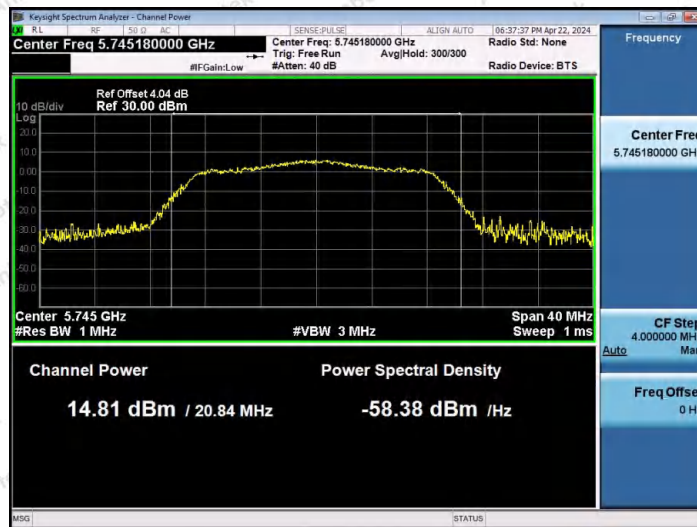

Hotline  
 400-003-0500  
 www.anbotek.com.cn

11AC20MIMO-Ant1-5240-PASS

11AC20MIMO-Ant2-5240-PASS

11AC20MIMO-Ant1-5745-PASS