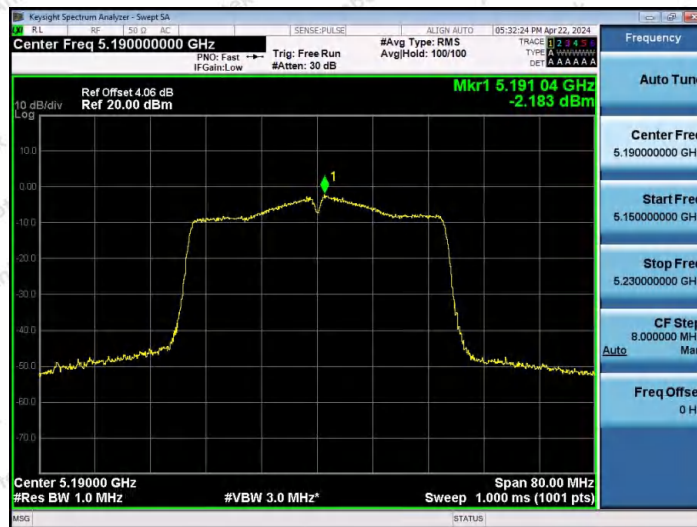

Hotline 400-003-0500  
www.anbotek.com.cn

11AC20MIMO-Ant2-5240-PASS

11AC40MIMO-Ant1-5190-PASS

11AC40MIMO-Ant2-5190-PASS