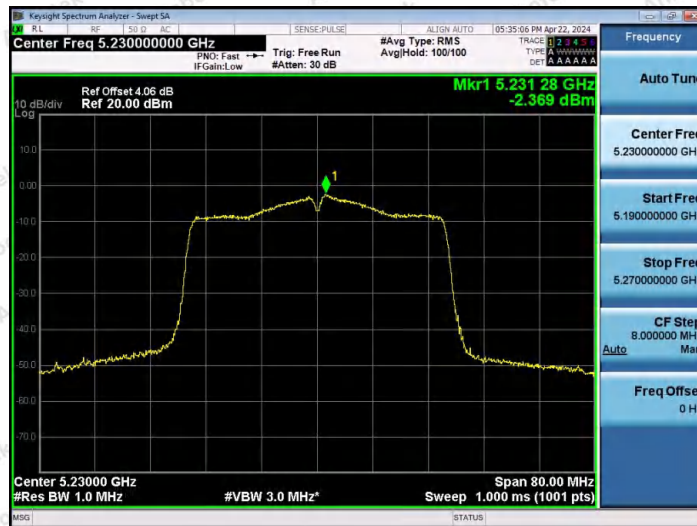

Hotline 400-003-0500  
www.anbotek.com.cn

11AC40MIMO-Ant1-5230-PASS

11AC40MIMO-Ant2-5230-PASS

11AC80MIMO-Ant1-5210-PASS