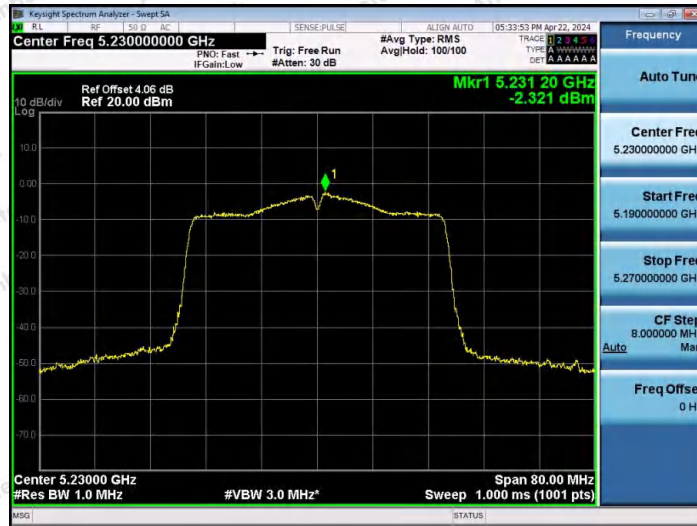

11AC40MIMO-Ant1-5230-PASS