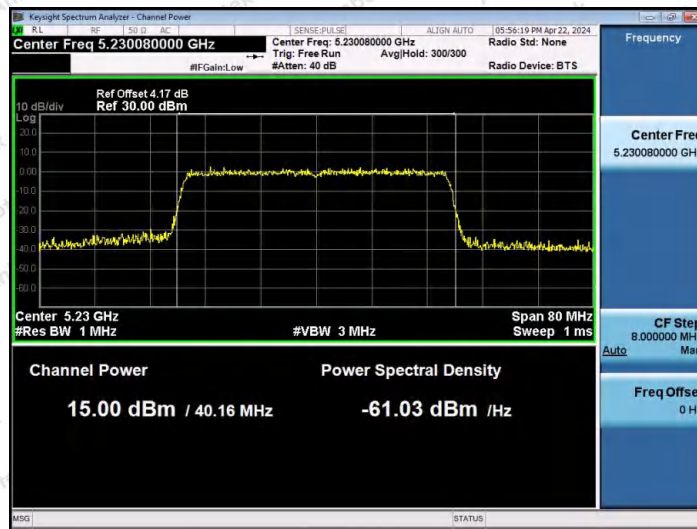

Hotline: 400-003-0500  
 www.anbotek.com.cn

11AX40MIMO-Ant2-5190-PASS

11AX40MIMO-Ant1-5230-PASS

11AX40MIMO-Ant2-5230-PASS