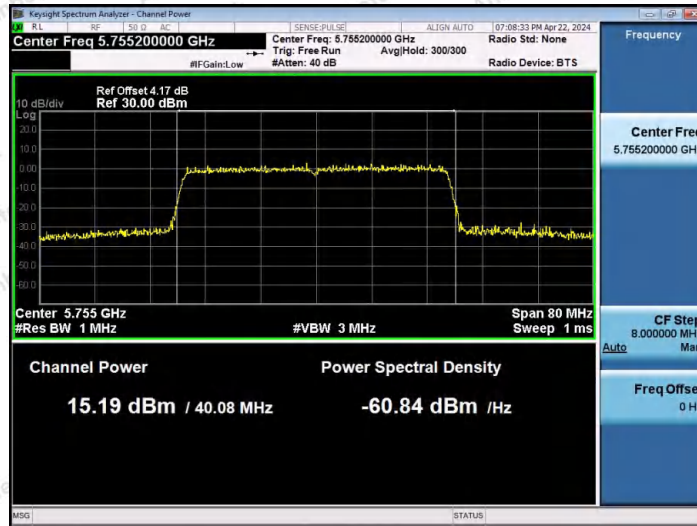

11AX40MIMO-Ant1-5755-PASS