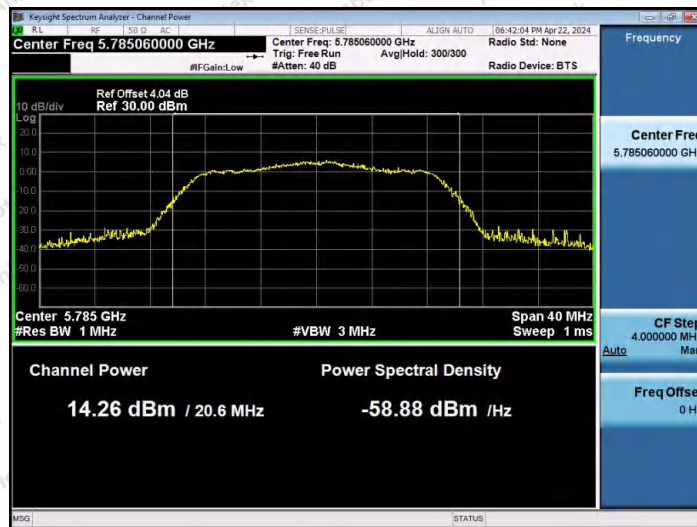

Hotline  
 400-003-0500  
 www.anbotek.com.cn

11AC20MIMO-Ant2-5745-PASS

11AC20MIMO-Ant1-5785-PASS

11AC20MIMO-Ant2-5785-PASS