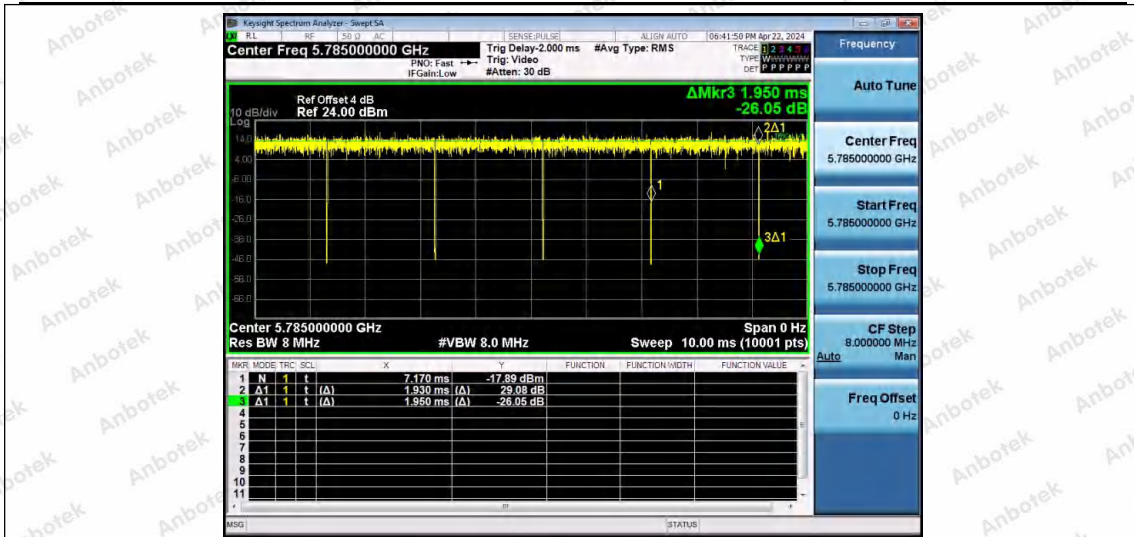

NTNV-11AC20MIMO-Ant2-5785