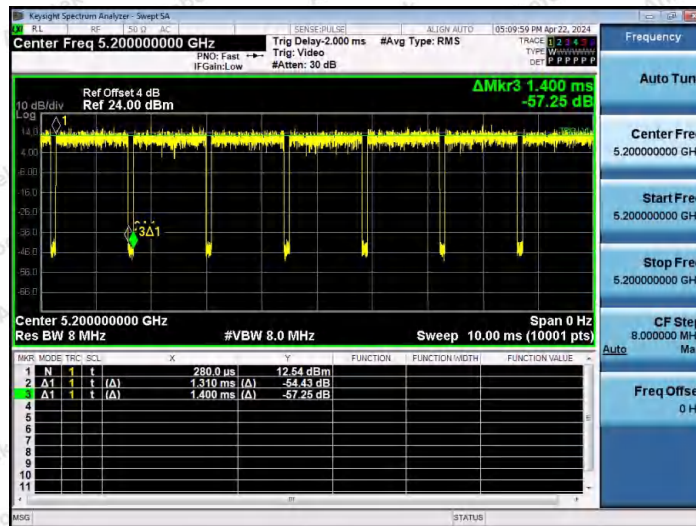

NTVN-11N20MIMO-Ant2-5200