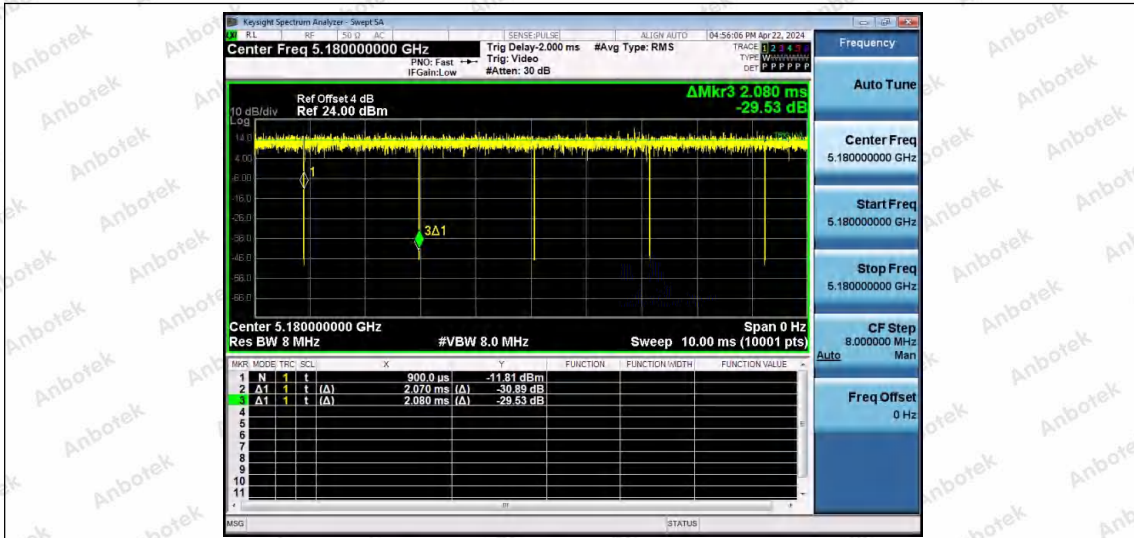

Hotline

400-003-0500

www.anbotek.com.cn

11AX80MIMO	Ant1	5775	0.29	0.44	65.91	1.81	3.45
11AX80MIMO	Ant2	5775	0.29	0.44	65.91	1.81	3.45

Test Graphs

NTNV-11A-Ant1-5180

NTNV-11A-Ant2-5180

Shenzhen Anbotek Compliance Laboratory Limited