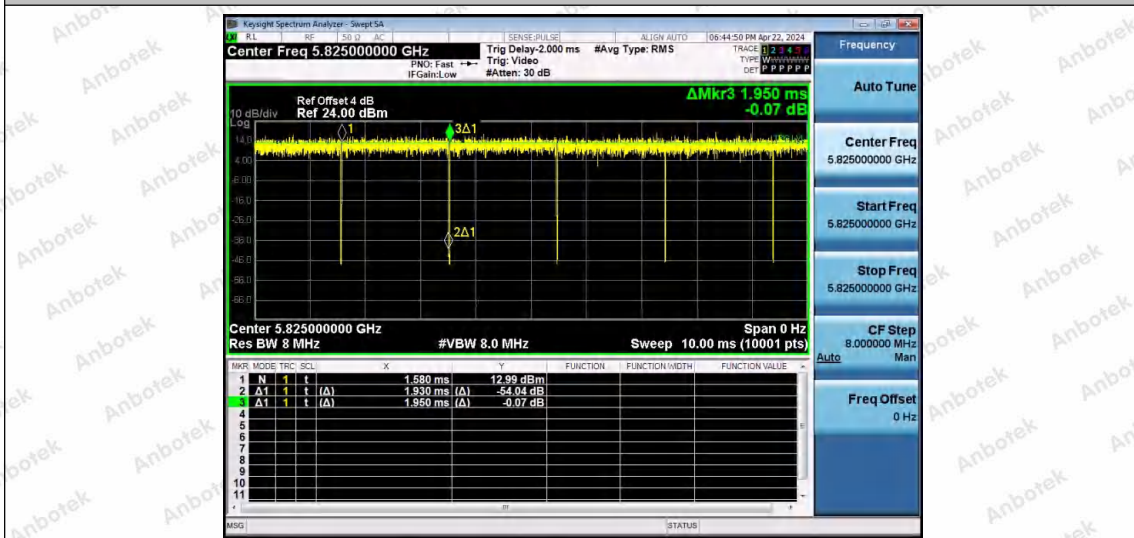

Hotline 400-003-0500
 www.anbotek.com.cn

NTNV-11AC20MIMO-Ant2-5785

NTNV-11AC20MIMO-Ant1-5825

NTNV-11AC20MIMO-Ant2-5825

Shenzhen Anbotek Compliance Laboratory Limited

Address: 1/F., Building D, Sogood Science and Technology Park, Sanwei Community, Hangcheng Street, Bao'an District, Shenzhen, Guangdong, China.
 Tel: (86) 0755-26066440 Fax: (86) 0755-26014772 Email: service@anbotek.com