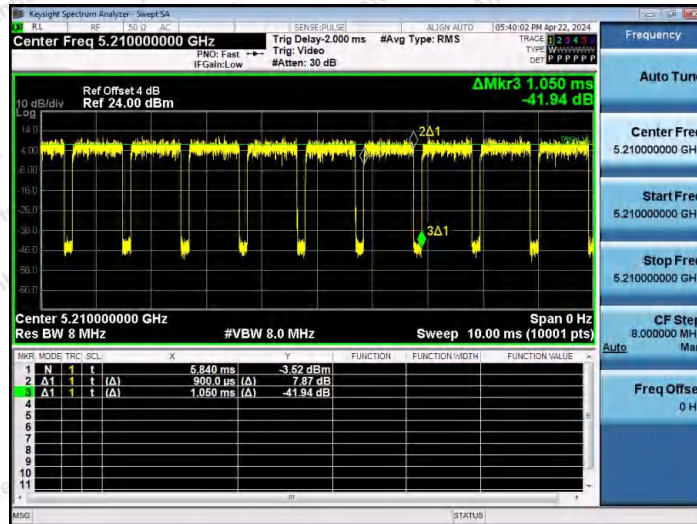

NTNV-11AC80MIMO-Ant2-5210