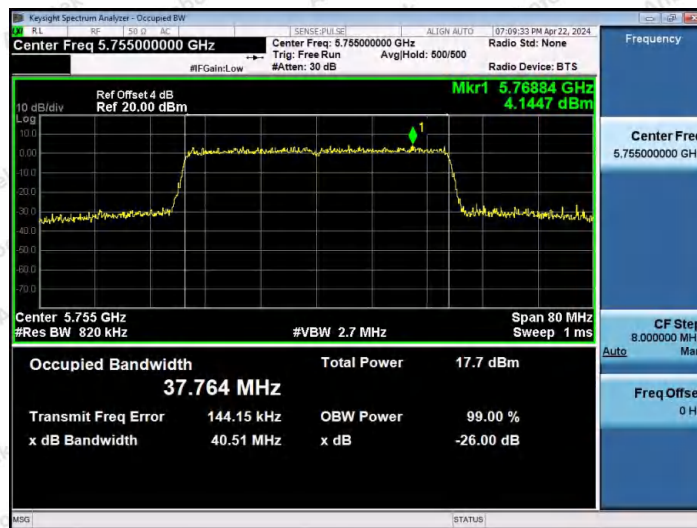

11AX40MIMO-Ant2-5755