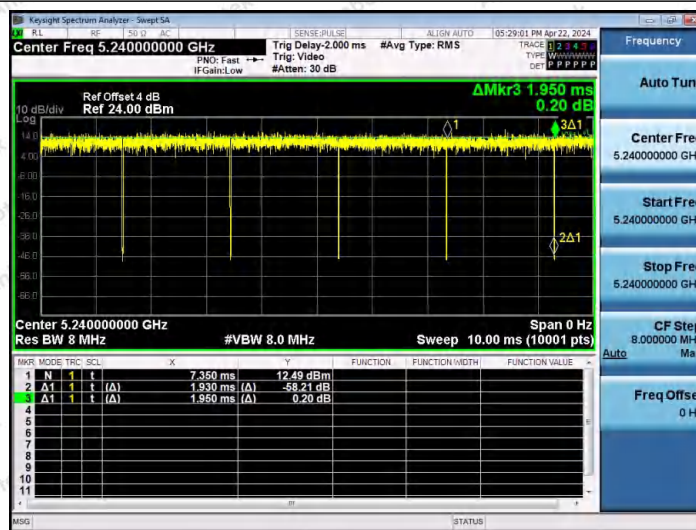

Hotline 400-003-0500
 www.anbotek.com.cn

NTNV-11AC20MIMO-Ant2-5200

NTNV-11AC20MIMO-Ant1-5240

NTNV-11AC20MIMO-Ant2-5240

Shenzhen Anbotek Compliance Laboratory Limited

Address: 1/F., Building D, Sogood Science and Technology Park, Sanwei Community, Hangcheng Street, Bao'an District, Shenzhen, Guangdong, China.
 Tel: (86) 0755-26066440 Fax: (86) 0755-26014772 Email: service@anbotek.com