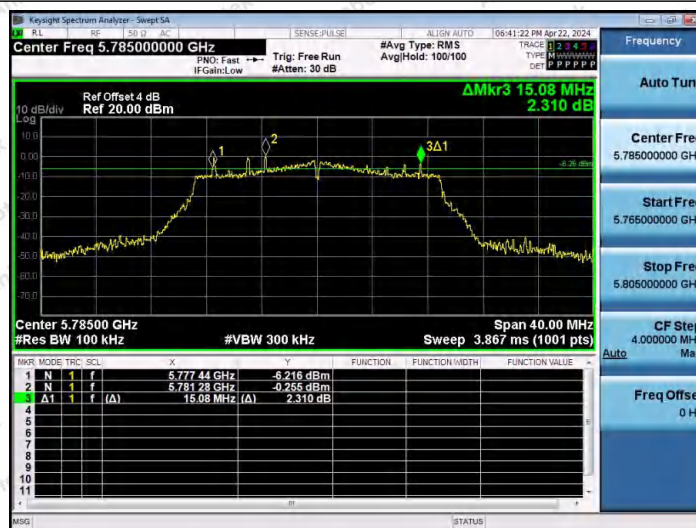

Hotline 400-003-0500
www.anbotek.com.cn

11AC20MIMO-Ant2-5745-PASS

11AC20MIMO-Ant1-5785-PASS

11AC20MIMO-Ant2-5785-PASS

Shenzhen Anbotek Compliance Laboratory Limited

Address: 1/F., Building D, Sogood Science and Technology Park, Sanwei Community, Hangcheng Street, Bao'an District, Shenzhen, Guangdong, China.
 Tel: (86) 0755-26066440 Fax: (86) 0755-26014772 Email: service@anbotek.com