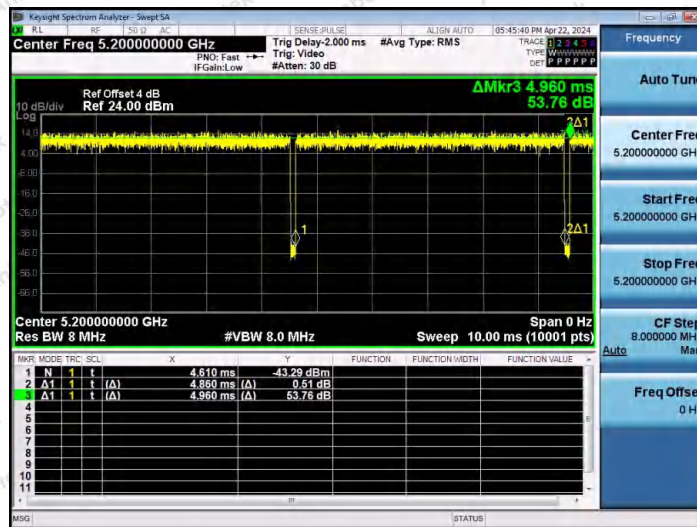

Hotline 400-003-0500
 www.anbotek.com.cn

NTNV-11AX20MIMO-Ant1-5180

NTNV-11AX20MIMO-Ant2-5180

NTNV-11AX20MIMO-Ant1-5200

Shenzhen Anbotek Compliance Laboratory Limited

Address: 1/F., Building D, Sogood Science and Technology Park, Sanwei Community, Hangcheng Street, Bao'an District, Shenzhen, Guangdong, China.
 Tel: (86) 0755-26066440 Fax: (86) 0755-26014772 Email: service@anbotek.com