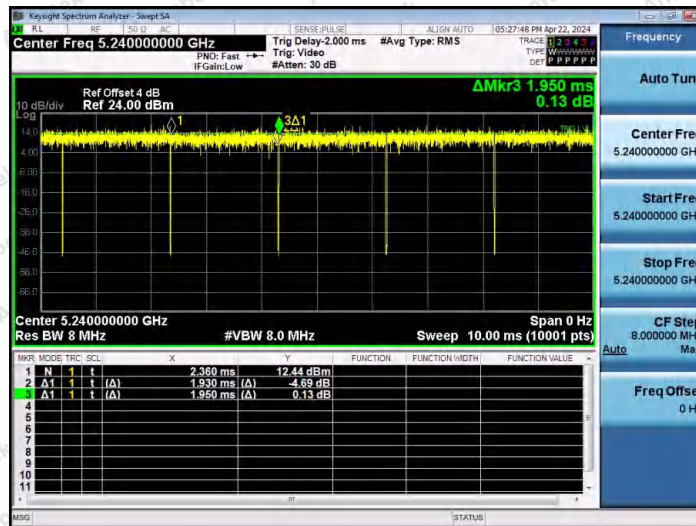

NTNV-11AC20MIMO-Ant1-5240