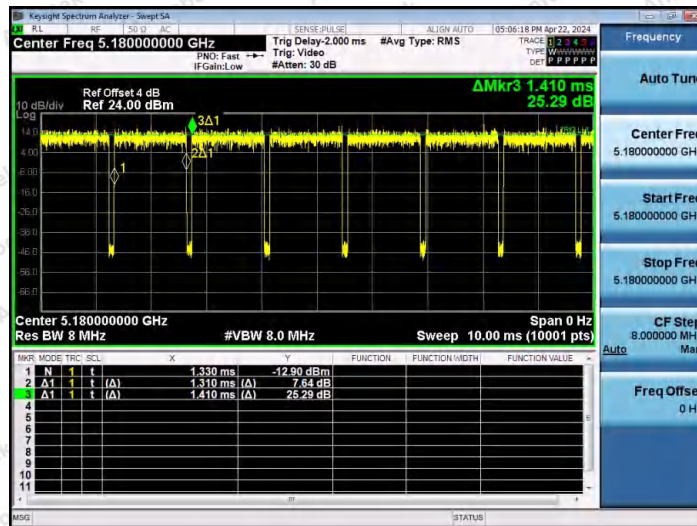

NTNV-11N20MIMO-Ant1-5180