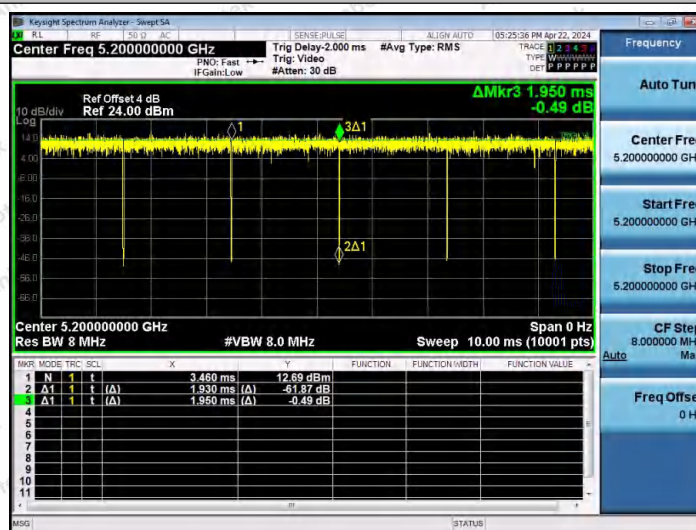

Hotline 400-003-0500
 www.anbotek.com.cn

NTNV-11AC20MIMO-Ant1-5180

NTNV-11AC20MIMO-Ant2-5180

NTNV-11AC20MIMO-Ant1-5200

Shenzhen Anbotek Compliance Laboratory Limited

Address: 1/F., Building D, Sogood Science and Technology Park, Sanwei Community, Hangcheng Street, Bao'an District, Shenzhen, Guangdong, China.
 Tel: (86) 0755-26066440 Fax: (86) 0755-26014772 Email: service@anbotek.com