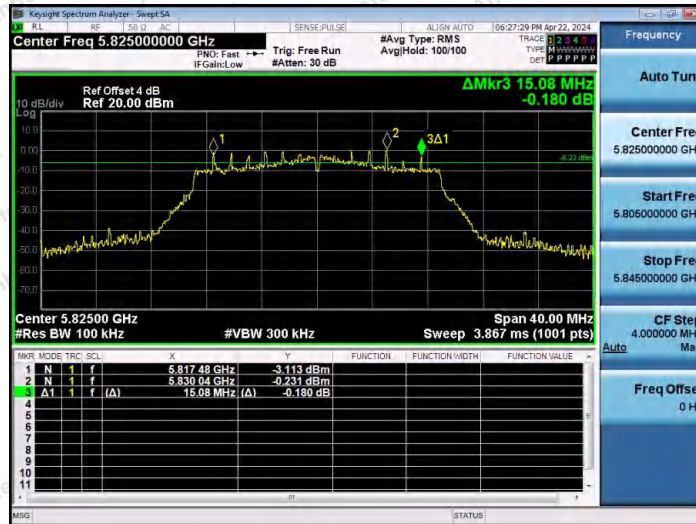

11N20MIMO-Ant2-5825-PASS