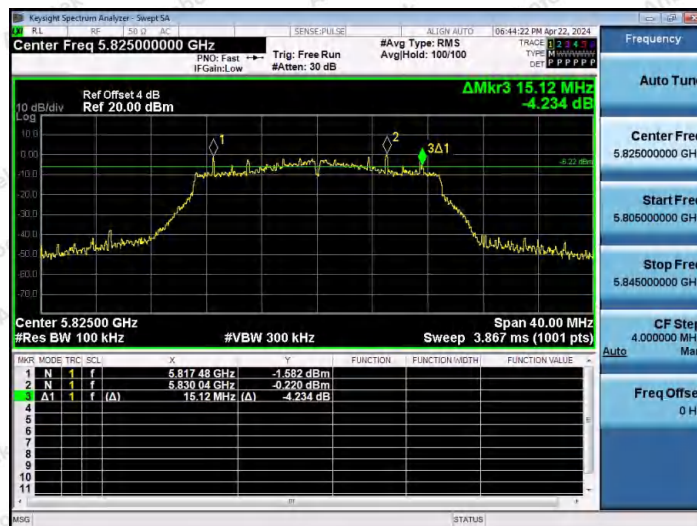

11AC20MIMO-Ant2-5825-PASS