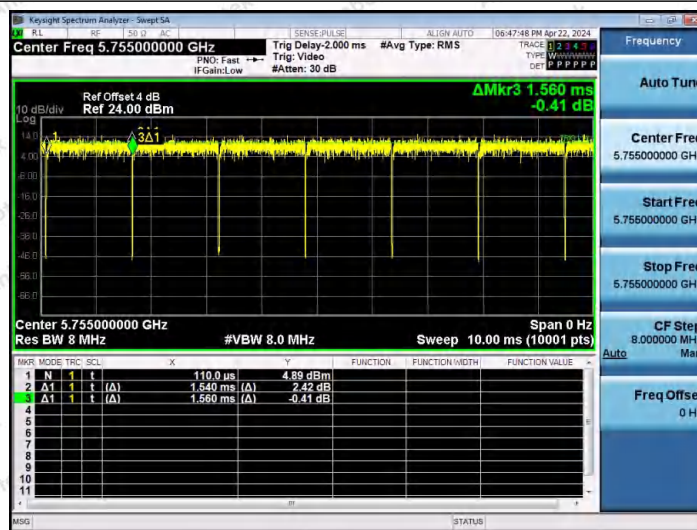

Hotline 400-003-0500
 www.anbotek.com.cn

NTNV-11AC40MIMO-Ant2-5230

NTNV-11AC40MIMO-Ant1-5755

NTNV-11AC40MIMO-Ant2-5755

Shenzhen Anbotek Compliance Laboratory Limited

Address: 1/F., Building D, Sogood Science and Technology Park, Sanwei Community, Hangcheng Street, Bao'an District, Shenzhen, Guangdong, China.
 Tel: (86) 0755-26066440 Fax: (86) 0755-26014772 Email: service@anbotek.com