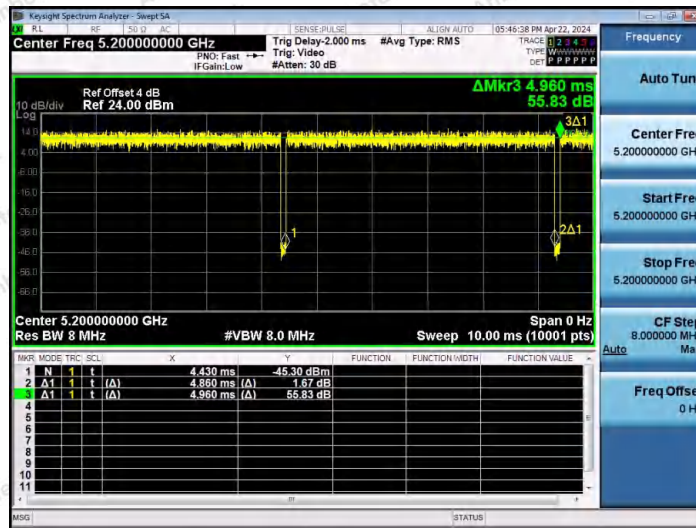

NTNV-11AX20MIMO-Ant2-5200