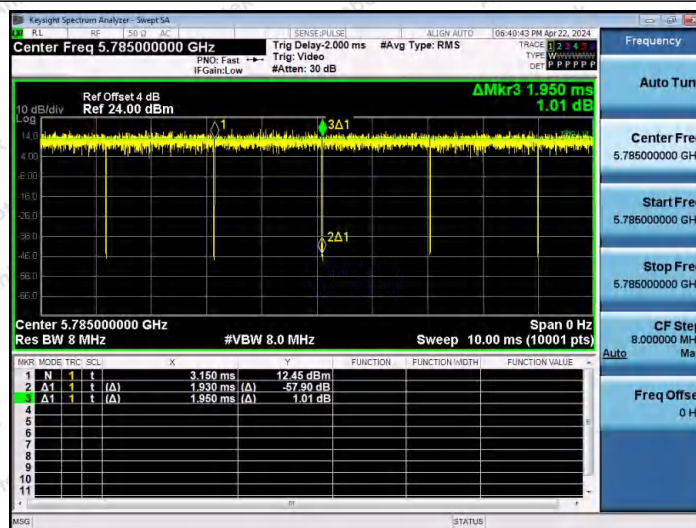

Hotline 400-003-0500
 www.anbotek.com.cn

NTNV-11AC20MIMO-Ant1-5745

NTNV-11AC20MIMO-Ant2-5745

NTNV-11AC20MIMO-Ant1-5785

Shenzhen Anbotek Compliance Laboratory Limited

Address: 1/F., Building D, Sogood Science and Technology Park, Sanwei Community, Hangcheng Street, Bao'an District, Shenzhen, Guangdong, China.
 Tel: (86) 0755-26066440 Fax: (86) 0755-26014772 Email: service@anbotek.com