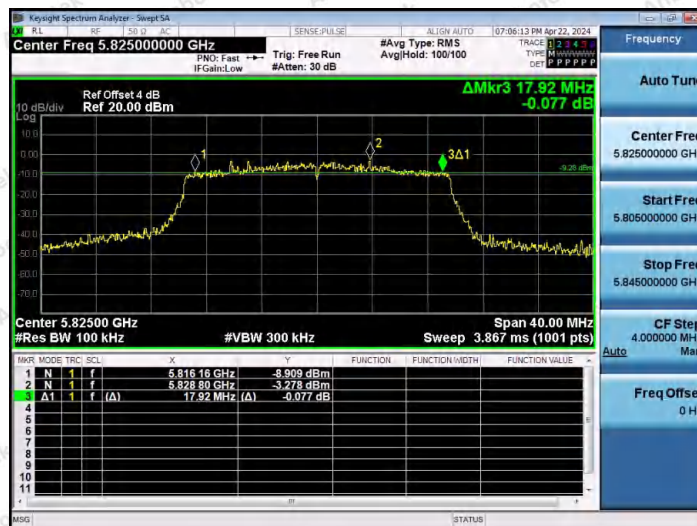

11AX20MIMO-Ant2-5825-PASS