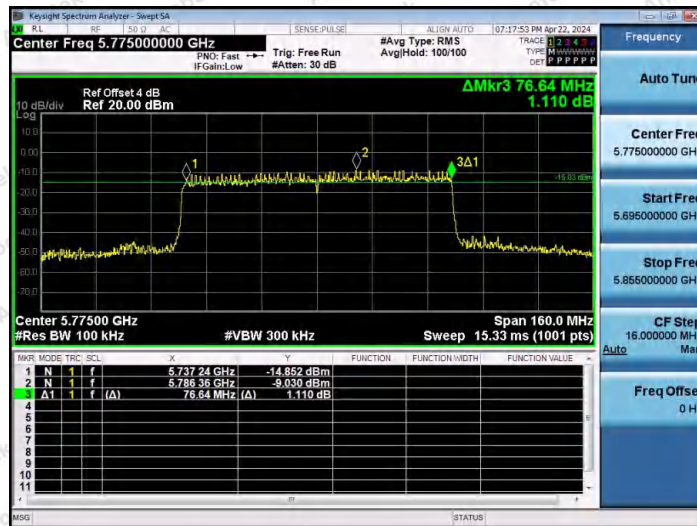

11AX80MIMO-Ant2-5775-PASS

Shenzhen Anbotek Compliance Laboratory Limited

Address: 1/F., Building D, Sogood Science and Technology Park, Sanwei Community, Hangcheng Street, Bao'an District, Shenzhen, Guangdong, China.
Tel: (86) 0755-26066440 Fax: (86) 0755-26014772 Email: service@anbotek.com

Hotline 400-003-0500
www.anbotek.com.cn