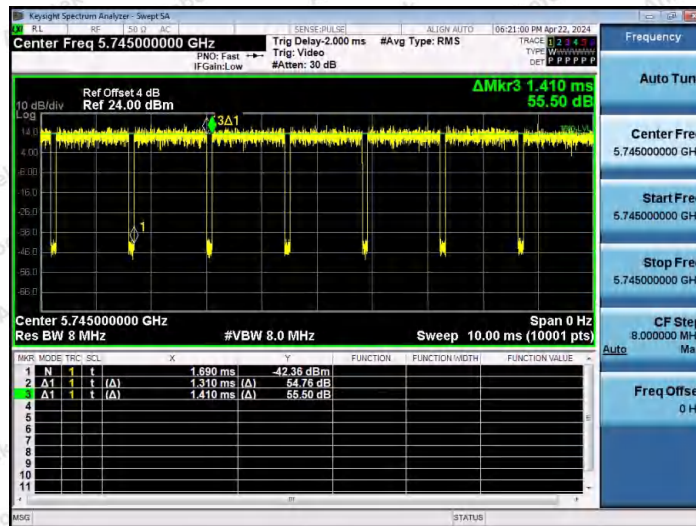

NTNV-11N20MIMO-Ant1-5745