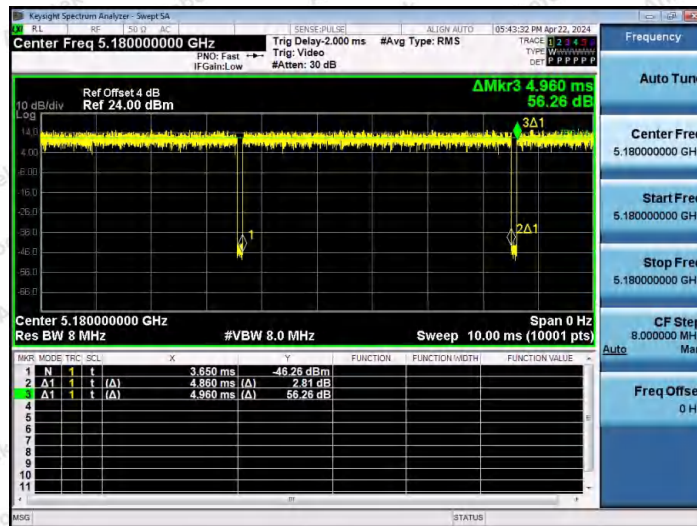

NTNV-11AX20MIMO-Ant2-5180