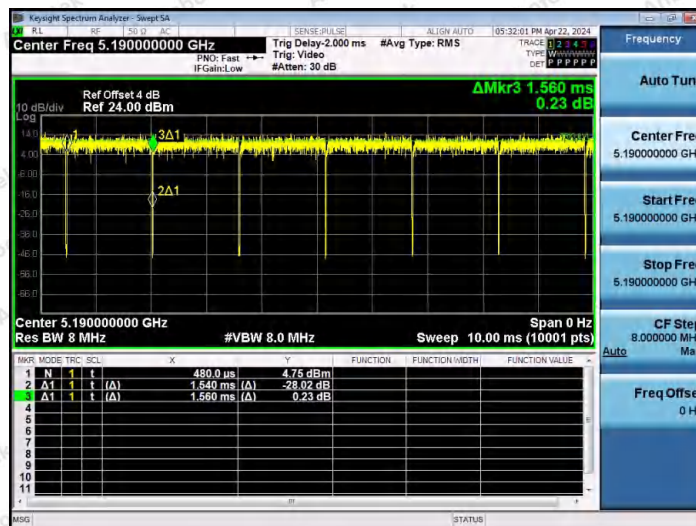

NTNV-11AC40MIMO-Ant2-5190