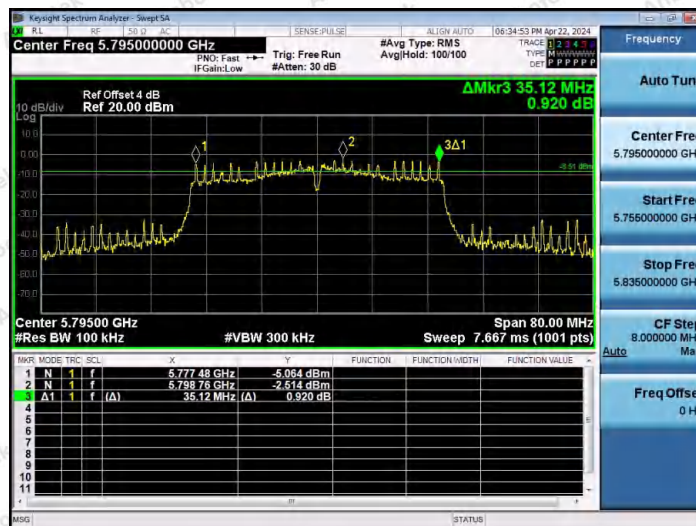

11N40MIMO-Ant2-5795-PASS