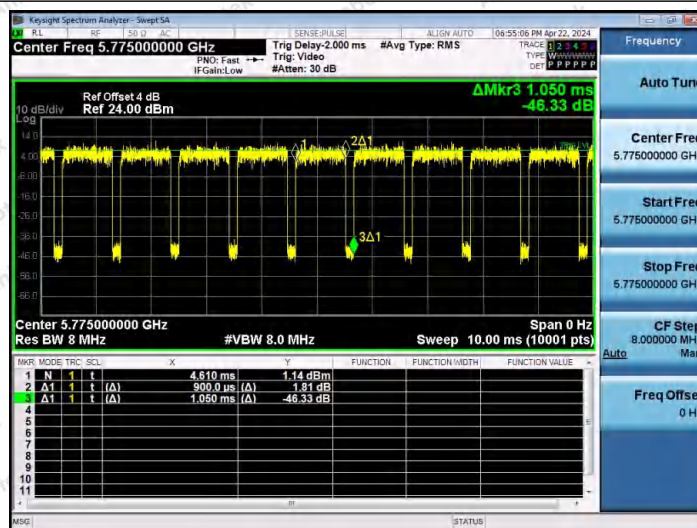

Hotline 400-003-0500
 www.anbotek.com.cn

NTNV-11AC80MIMO-Ant2-5210

NTNV-11AC80MIMO-Ant1-5775

NTNV-11AC80MIMO-Ant2-5775

Shenzhen Anbotek Compliance Laboratory Limited

Address: 1/F., Building D, Sogood Science and Technology Park, Sanwei Community, Hangcheng Street, Bao'an District, Shenzhen, Guangdong, China.
 Tel: (86) 0755-26066440 Fax: (86) 0755-26014772 Email: service@anbotek.com