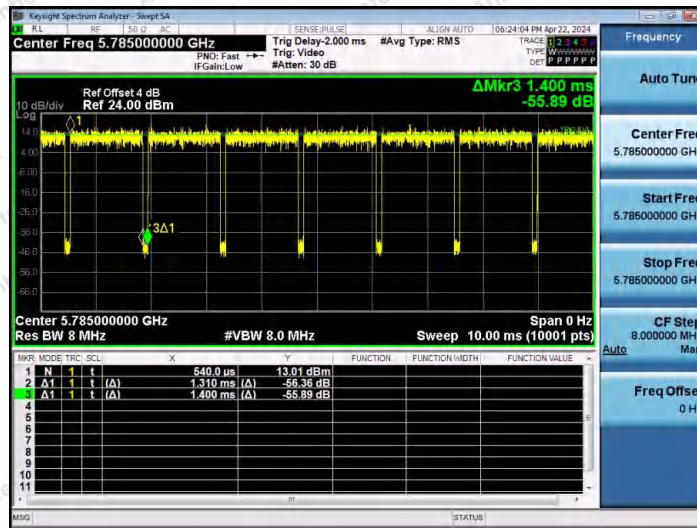

NTVN-11N20MIMO-Ant1-5785