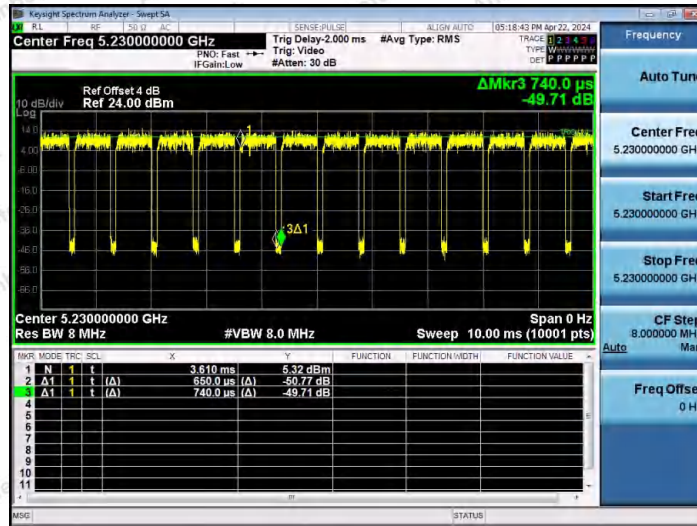

NTNV-11N40MIMO-Ant1-5230