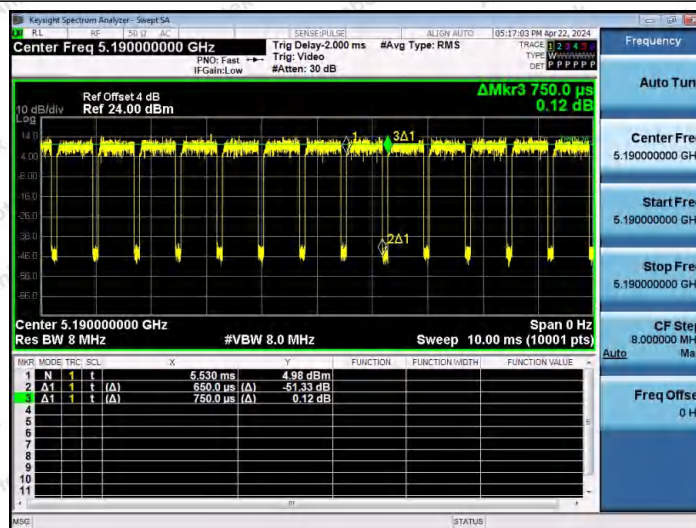

Hotline 400-003-0500
 www.anbotek.com.cn

NTVN-11N20MIMO-Ant2-5825

NTVN-11N40MIMO-Ant1-5190

NTVN-11N40MIMO-Ant2-5190

Shenzhen Anbotek Compliance Laboratory Limited

Address: 1/F., Building D, Sogood Science and Technology Park, Sanwei Community, Hangcheng Street, Bao'an District, Shenzhen, Guangdong, China.
 Tel: (86) 0755-26066440 Fax: (86) 0755-26014772 Email: service@anbotek.com