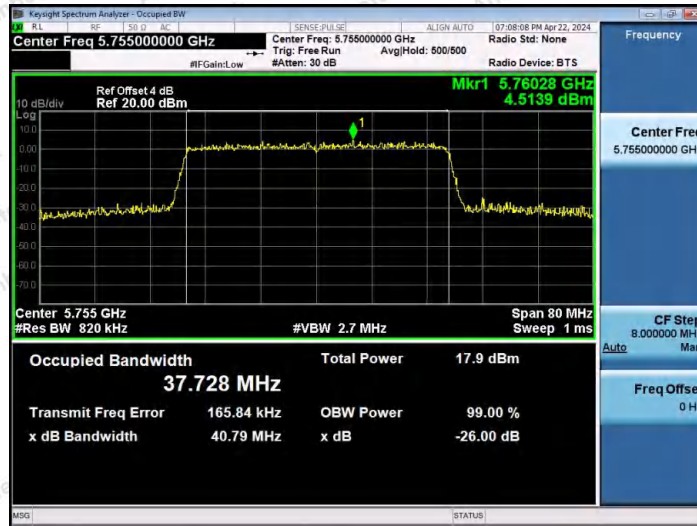

11AX40MIMO-Ant1-5755