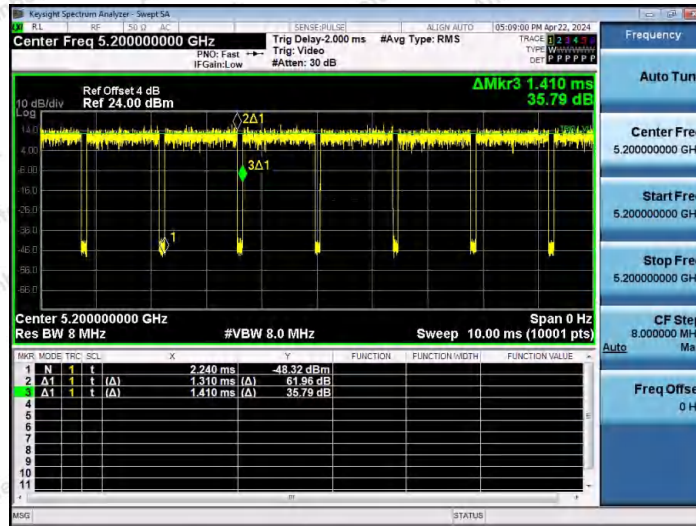

NTVN-11N20MIMO-Ant1-5200