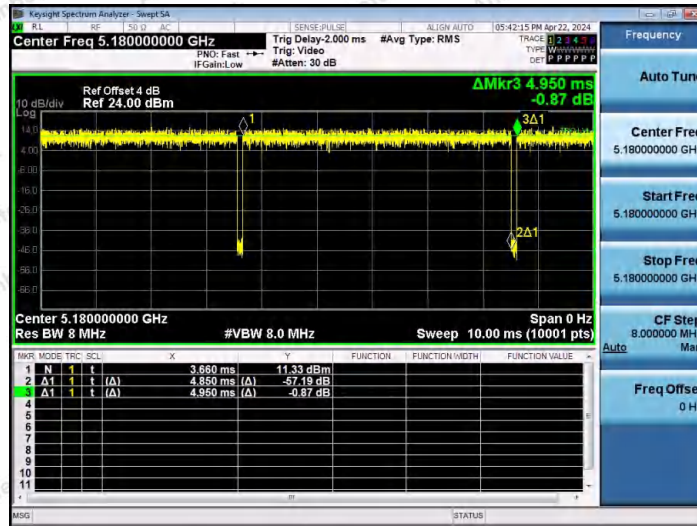

NTNV-11AX20MIMO-Ant1-5180