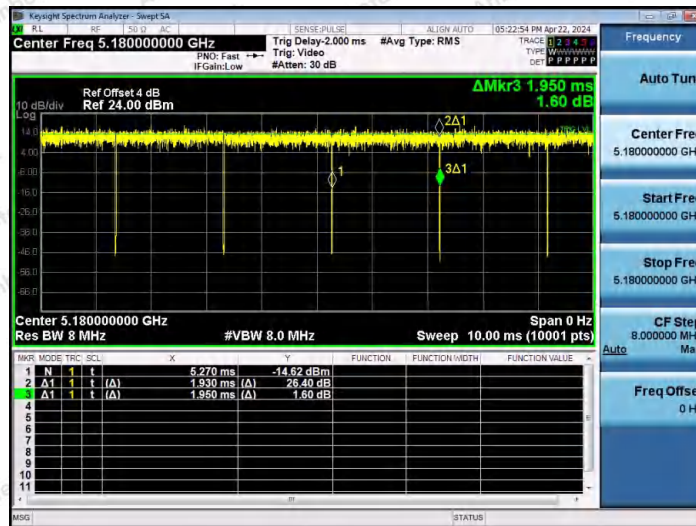

NTNV-11AC20MIMO-Ant1-5180