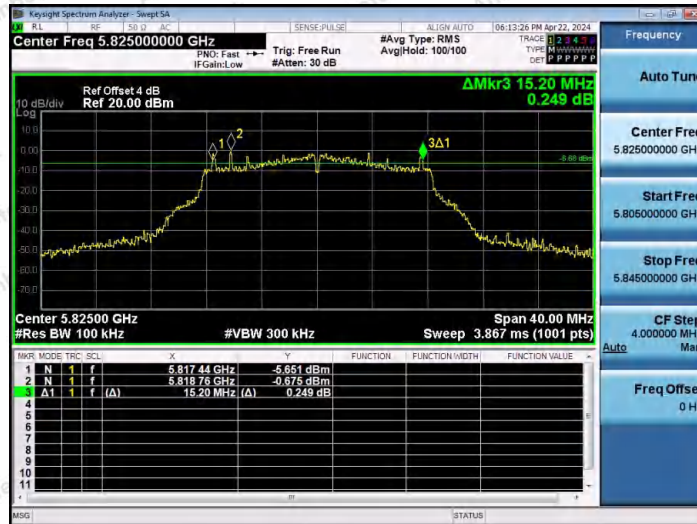

11A-Ant2-5825-PASS