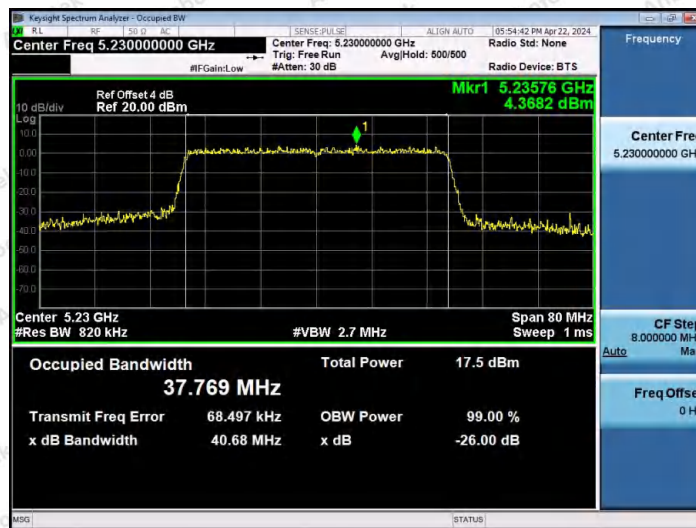

11AX40MIMO-Ant1-5230