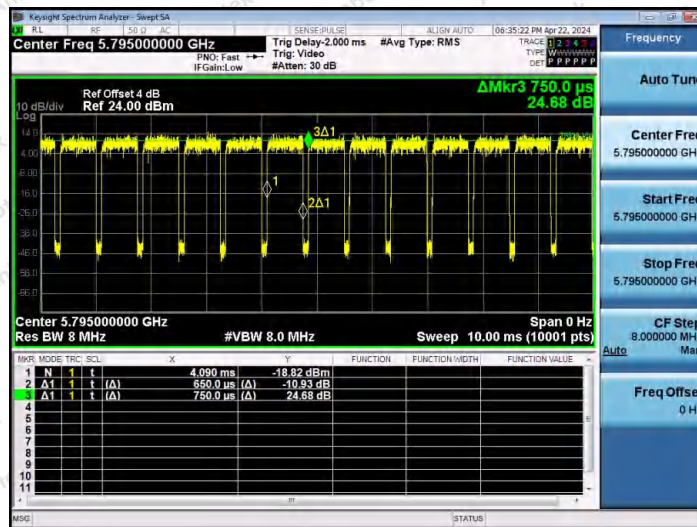

Hotline 400-003-0500
 www.anbotek.com.cn

NTVN-11N40MIMO-Ant2-5755

NTVN-11N40MIMO-Ant1-5795

NTVN-11N40MIMO-Ant2-5795

Shenzhen Anbotek Compliance Laboratory Limited

Address: 1/F., Building D, Sogood Science and Technology Park, Sanwei Community, Hangcheng Street, Bao'an District, Shenzhen, Guangdong, China.
 Tel: (86) 0755-26066440 Fax: (86) 0755-26014772 Email: service@anbotek.com