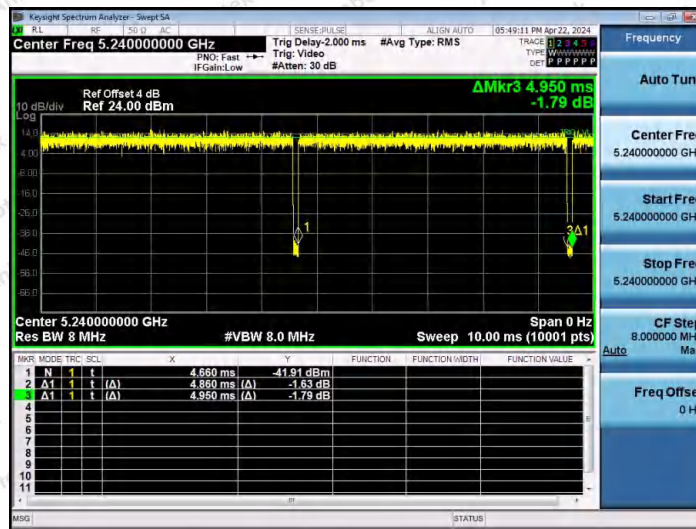

Hotline 400-003-0500
 www.anbotek.com.cn

NTNV-11AX20MIMO-Ant2-5200

NTNV-11AX20MIMO-Ant1-5240

NTNV-11AX20MIMO-Ant2-5240

Shenzhen Anbotek Compliance Laboratory Limited

Address: 1/F., Building D, Sogood Science and Technology Park, Sanwei Community, Hangcheng Street, Bao'an District, Shenzhen, Guangdong, China.
 Tel: (86) 0755-26066440 Fax: (86) 0755-26014772 Email: service@anbotek.com