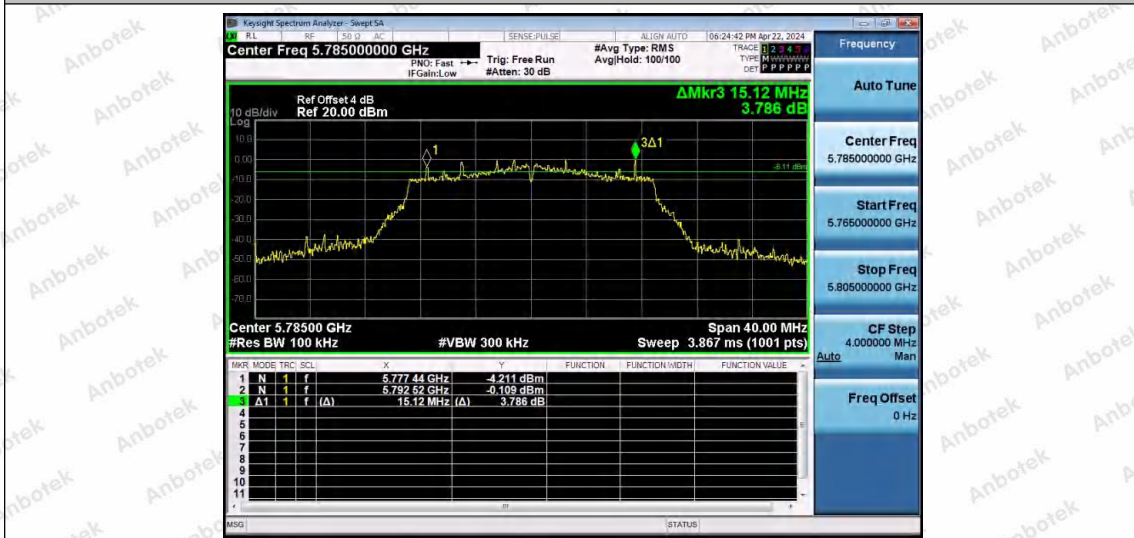

11N20MIMO-Ant2-5785-PASS