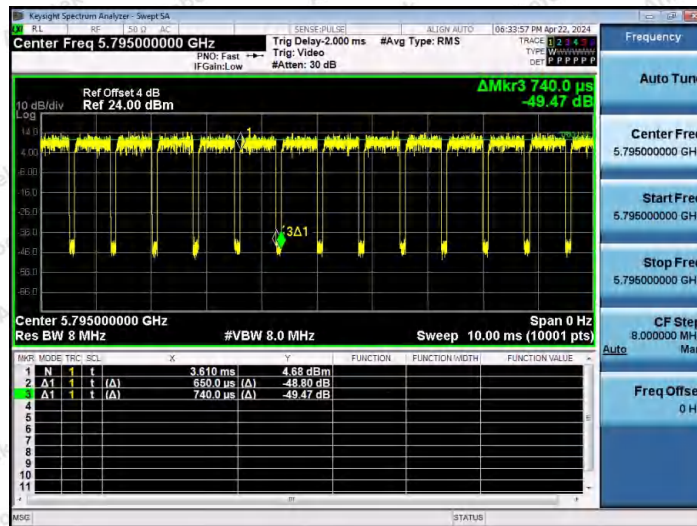

NTVN-11N40MIMO-Ant1-5795