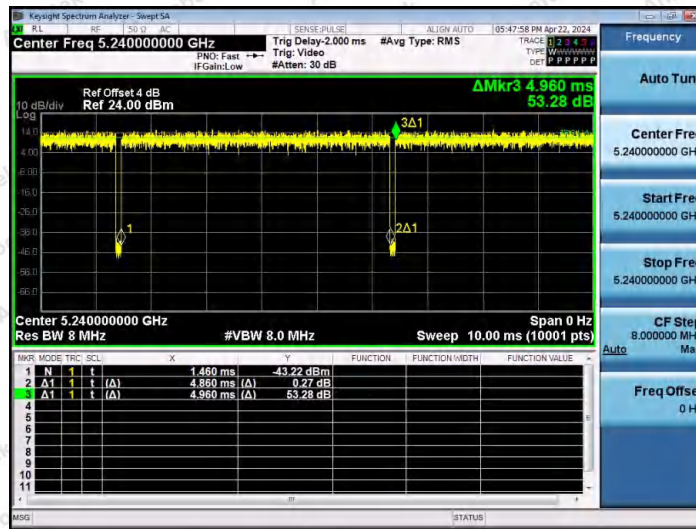

NTNV-11AX20MIMO-Ant1-5240