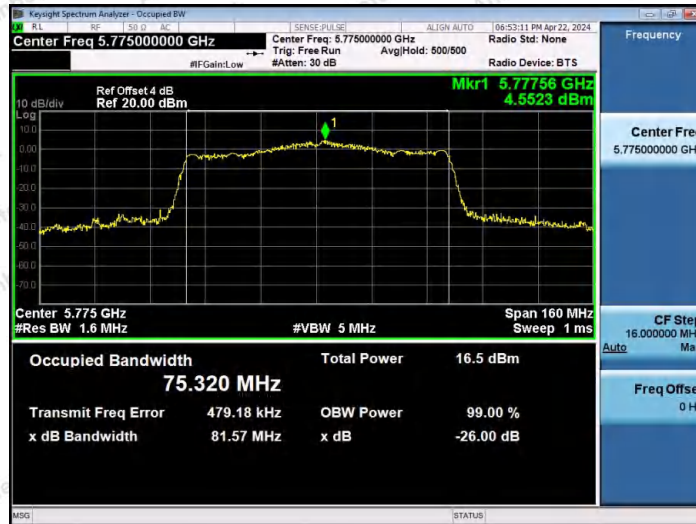

11AC80MIMO-Ant1-5775