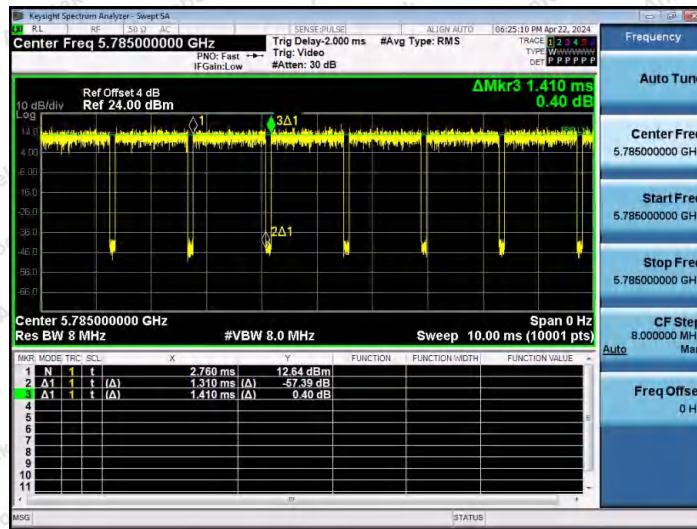

NTVN-11N20MIMO-Ant2-5785