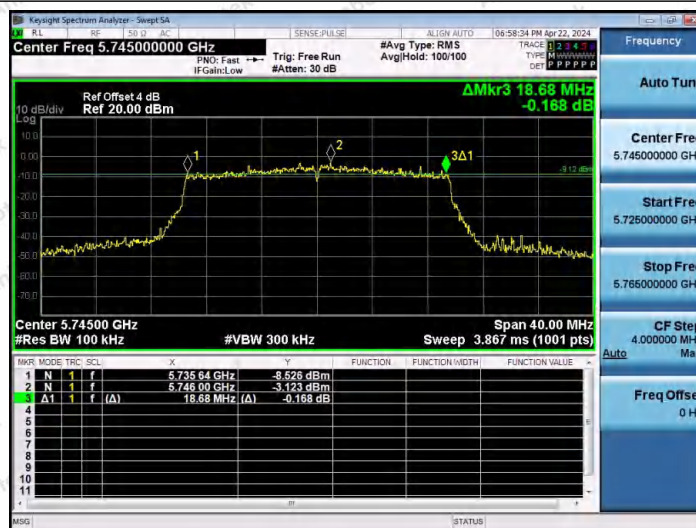

Hotline 400-003-0500
www.anbotek.com.cn

11AC80MIMO-Ant1-5775-PASS

11AC80MIMO-Ant2-5775-PASS

11AX20MIMO-Ant1-5745-PASS

Shenzhen Anbotek Compliance Laboratory Limited

Address: 1/F., Building D, Sogood Science and Technology Park, Sanwei Community, Hangcheng Street, Bao'an District, Shenzhen, Guangdong, China.
 Tel: (86) 0755-26066440 Fax: (86) 0755-26014772 Email: service@anbotek.com