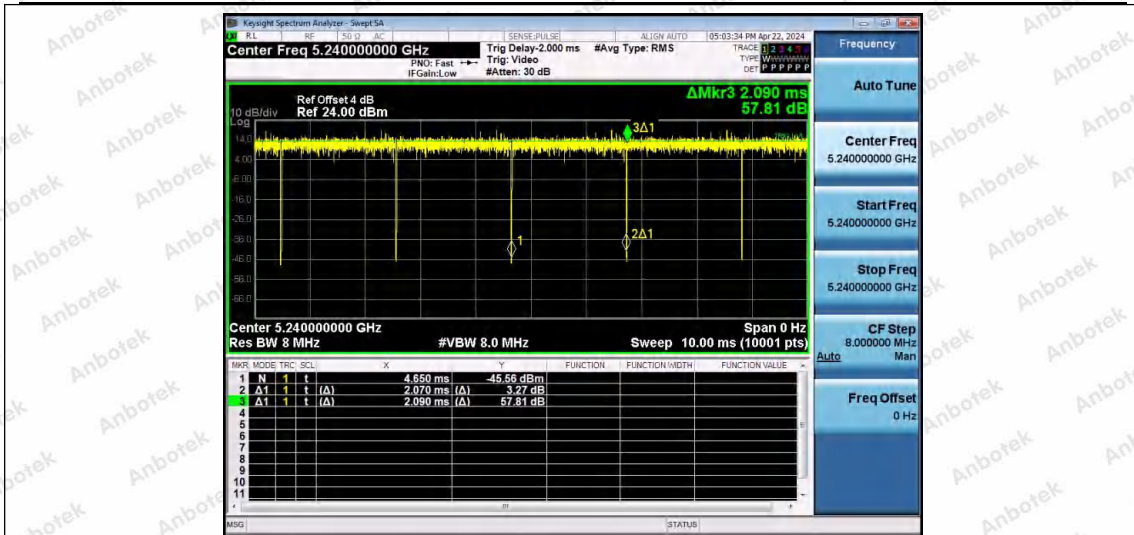

NTNV-11A-Ant2-5240