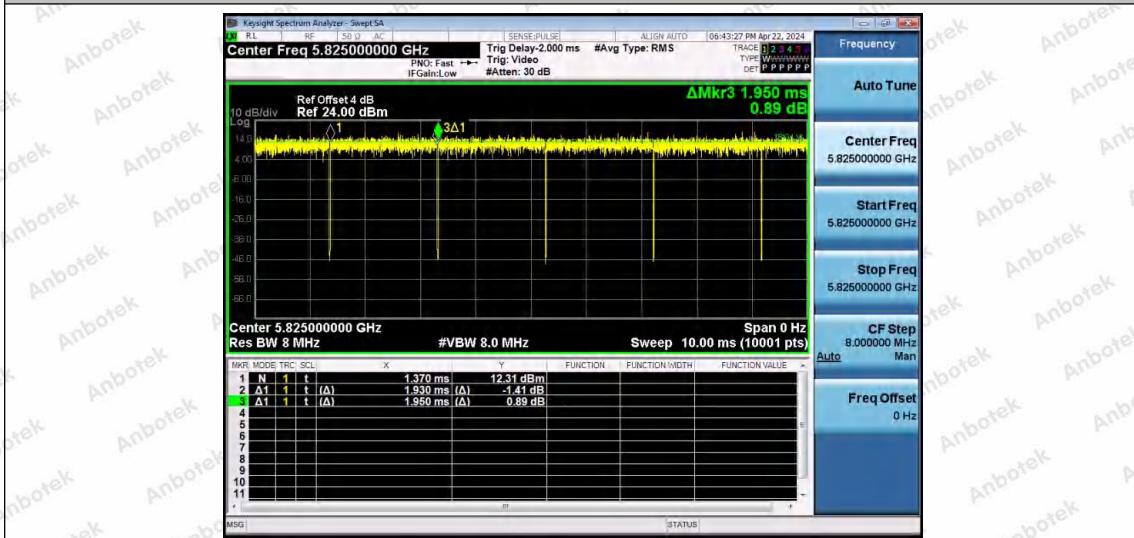

NTNV-11AC20MIMO-Ant1-5825