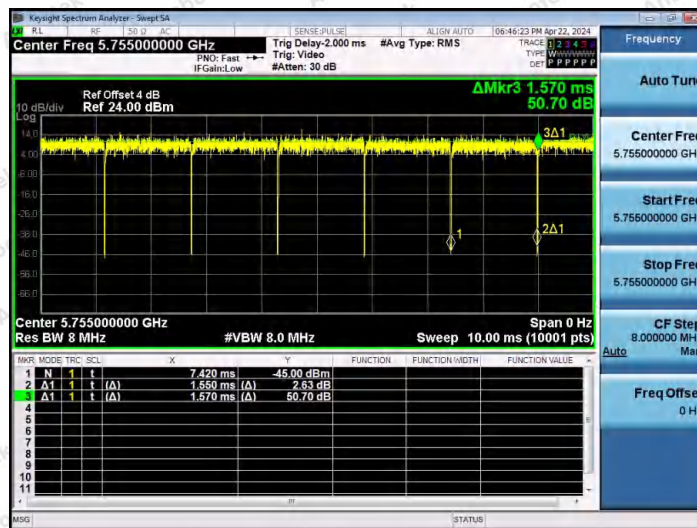

NTNV-11AC40MIMO-Ant1-5755