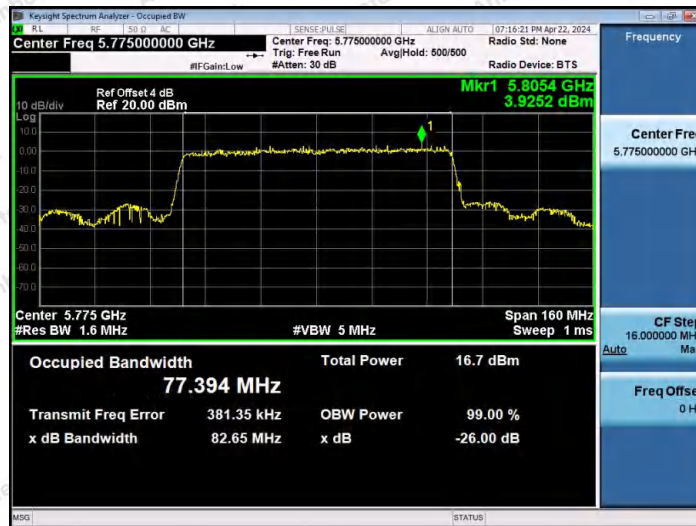

11AX80MIMO-Ant1-5775