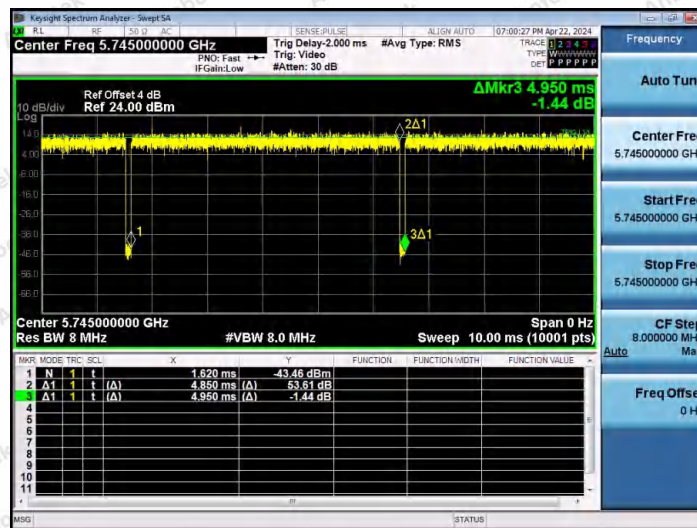

NTNV-11AX20MIMO-Ant2-5745