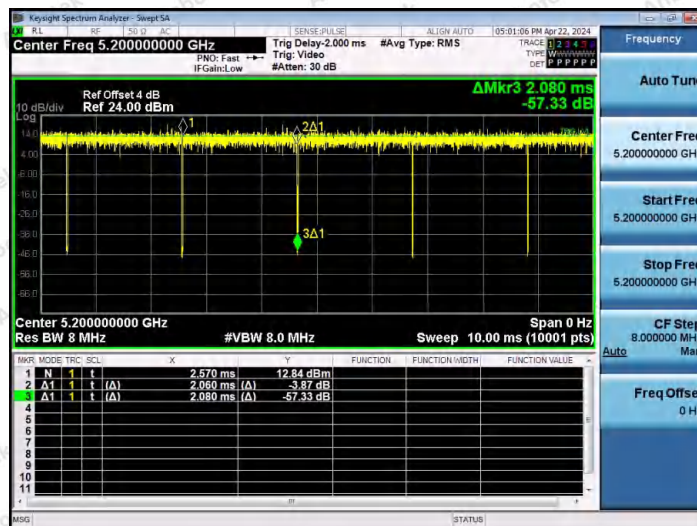

NTNV-11A-Ant2-5200