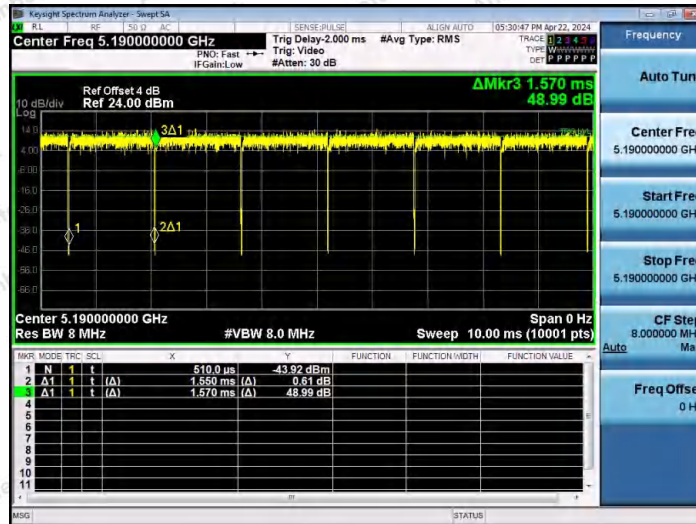

NTNV-11AC40MIMO-Ant1-5190