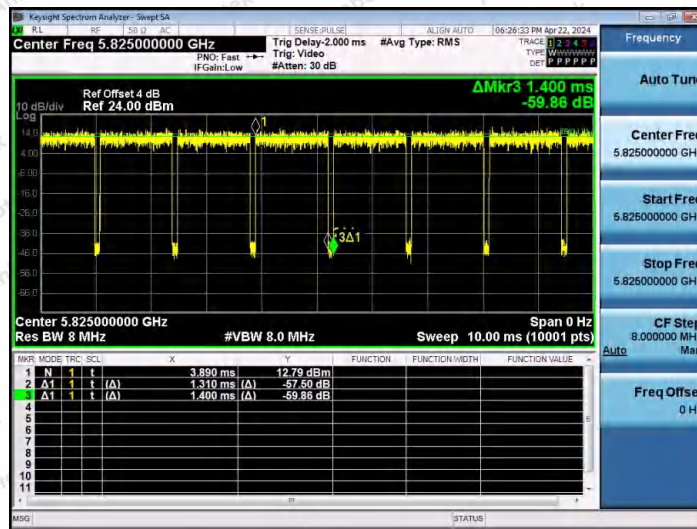

Hotline 400-003-0500
www.anbotek.com.cn

NTVN-11N20MIMO-Ant1-5785

NTVN-11N20MIMO-Ant2-5785

NTVN-11N20MIMO-Ant1-5825

Shenzhen Anbotek Compliance Laboratory Limited

Address: 1/F., Building D, Sogood Science and Technology Park, Sanwei Community, Hangcheng Street, Bao'an District, Shenzhen, Guangdong, China.
 Tel: (86) 0755-26066440 Fax: (86) 0755-26014772 Email: service@anbotek.com