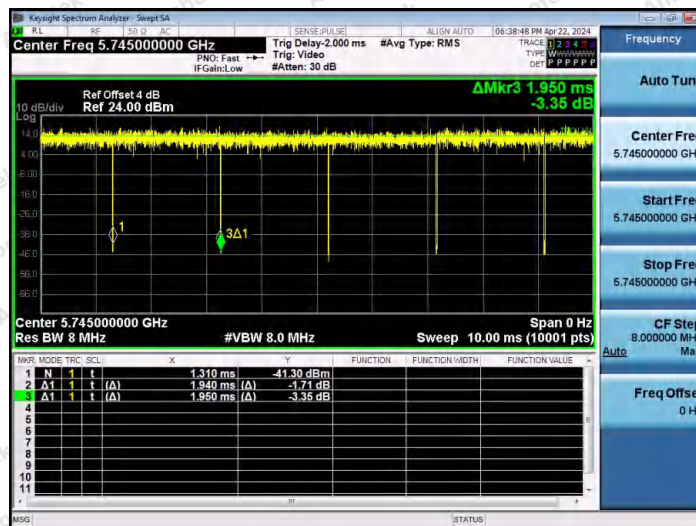

NTNV-11AC20MIMO-Ant2-5745