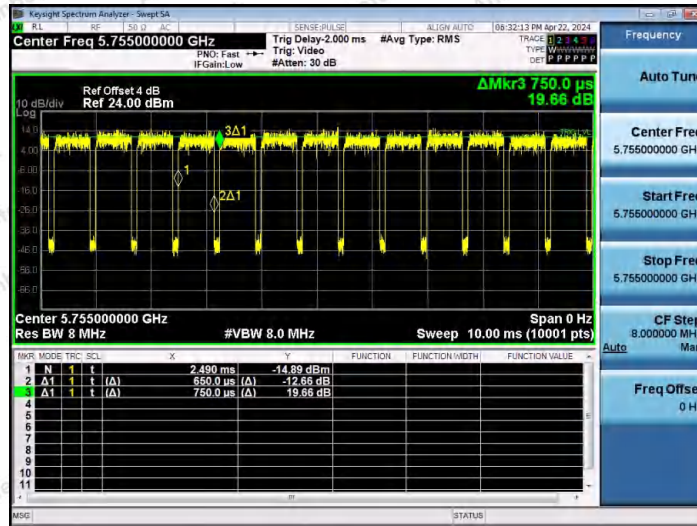

NTVN-11N40MIMO-Ant2-5755