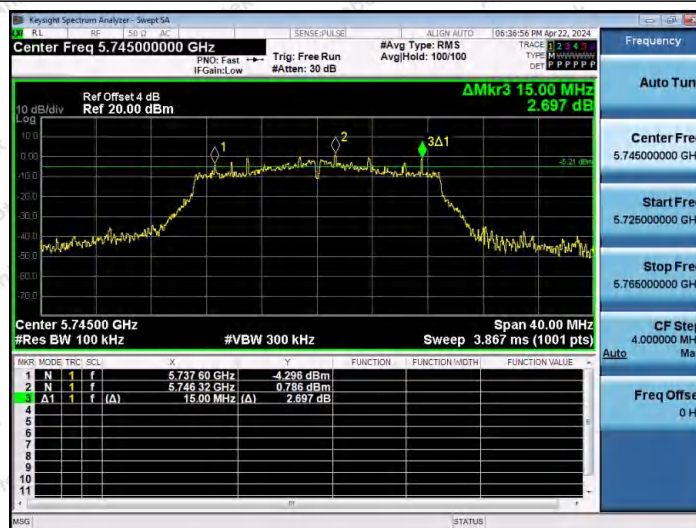

Hotline 400-003-0500
www.anbotek.com.cn

11N40MIMO-Ant1-5795-PASS

11N40MIMO-Ant2-5795-PASS

11A20MIMO-Ant1-5745-PASS

Shenzhen Anbotek Compliance Laboratory Limited

Address: 1/F., Building D, Sogood Science and Technology Park, Sanwei Community, Hangcheng Street, Bao'an District, Shenzhen, Guangdong, China.
Tel: (86) 0755-26066440 Fax: (86) 0755-26014772 Email: service@anbotek.com