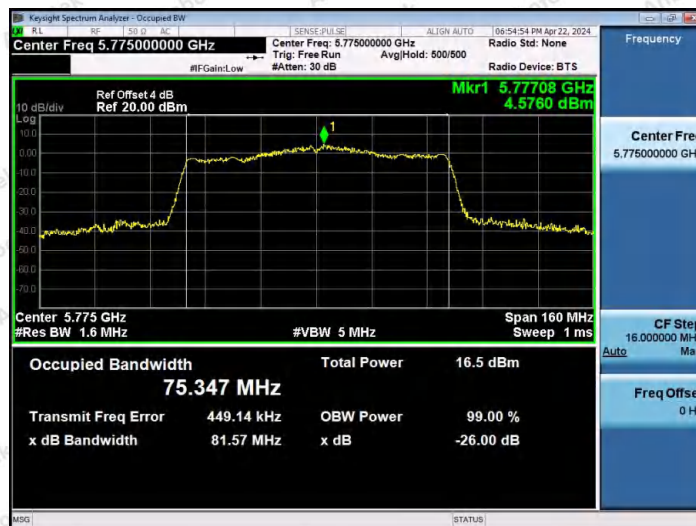

11AC80MIMO-Ant2-5775