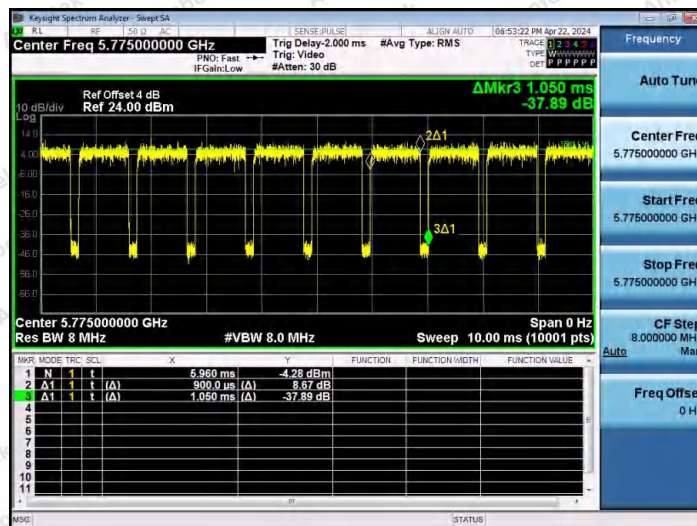

NTNV-11AC80MIMO-Ant1-5775