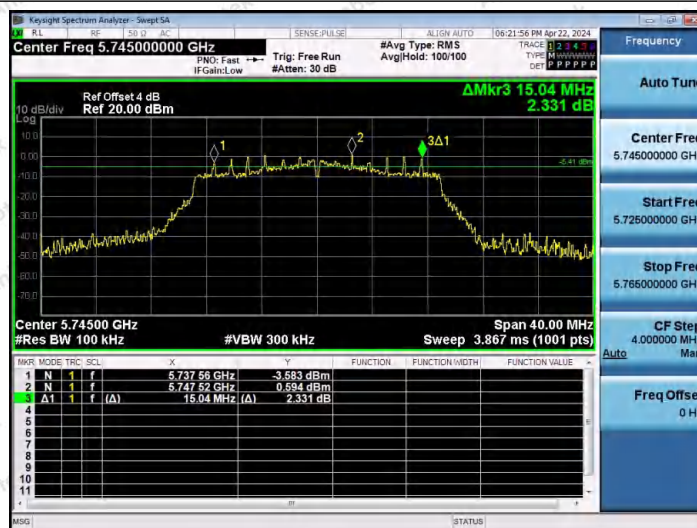

Hotline 400-003-0500
 www.anbotek.com.cn

11A-Ant2-5825-PASS

11N20MIMO-Ant1-5745-PASS

11N20MIMO-Ant2-5745-PASS

Shenzhen Anbotek Compliance Laboratory Limited

Address: 1/F., Building D, Sogood Science and Technology Park, Sanwei Community, Hangcheng Street, Bao'an District, Shenzhen, Guangdong, China.
 Tel: (86) 0755-26066440 Fax: (86) 0755-26014772 Email: service@anbotek.com