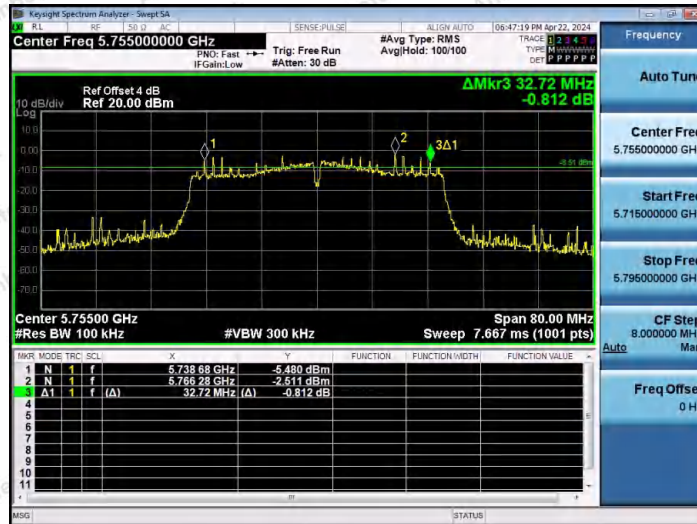

11AC40MIMO-Ant2-5755-PASS