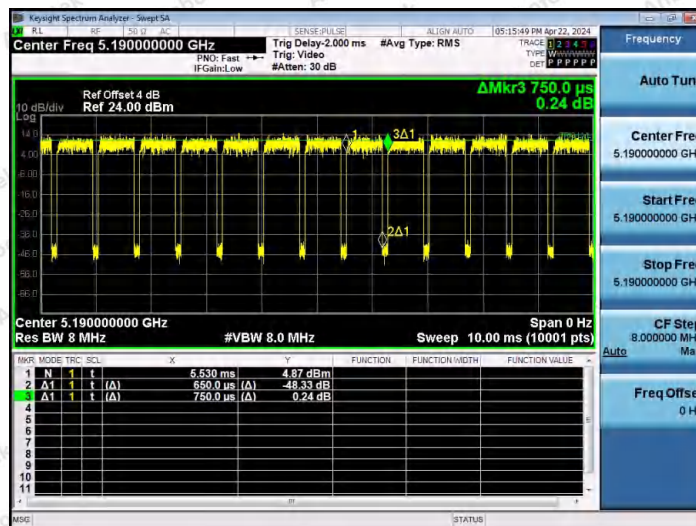

NTVN-11N40MIMO-Ant1-5190