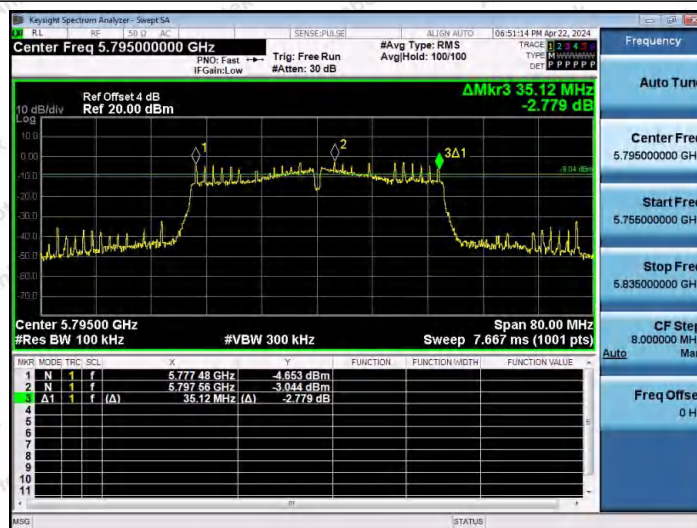

Hotline 400-003-0500
www.anbotek.com.cn

11AC40MIMO-Ant2-5755-PASS

11AC40MIMO-Ant1-5795-PASS

11AC40MIMO-Ant2-5795-PASS

Shenzhen Anbotek Compliance Laboratory Limited

Address: 1/F., Building D, Sogood Science and Technology Park, Sanwei Community, Hangcheng Street, Bao'an District, Shenzhen, Guangdong, China.
Tel: (86) 0755-26066440 Fax: (86) 0755-26014772 Email: service@anbotek.com