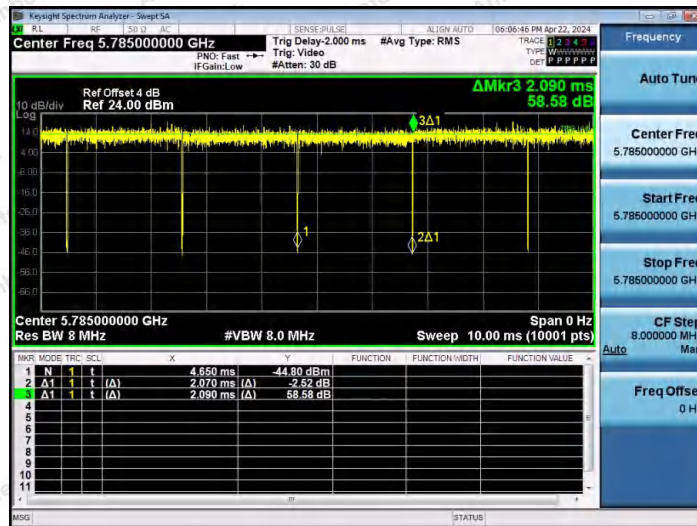

NTNV-11A-Ant1-5785