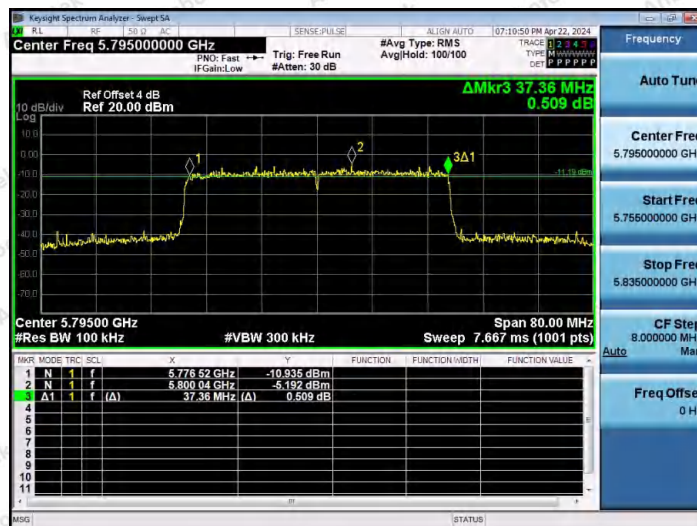

11AX40MIMO-Ant1-5795-PASS