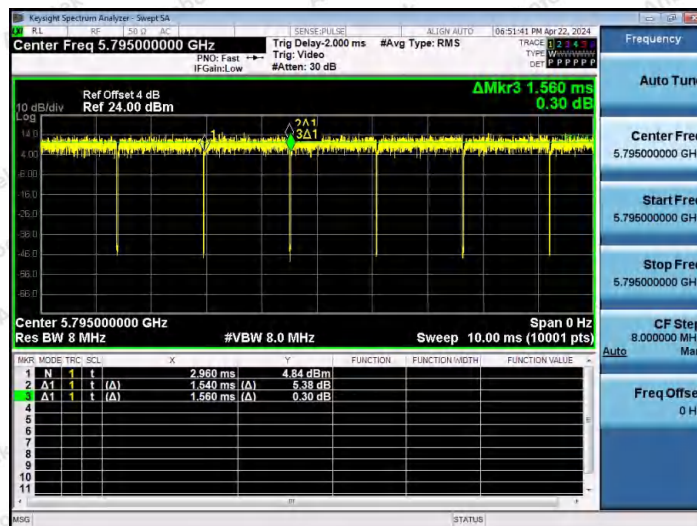

NTNV-11AC40MIMO-Ant2-5795