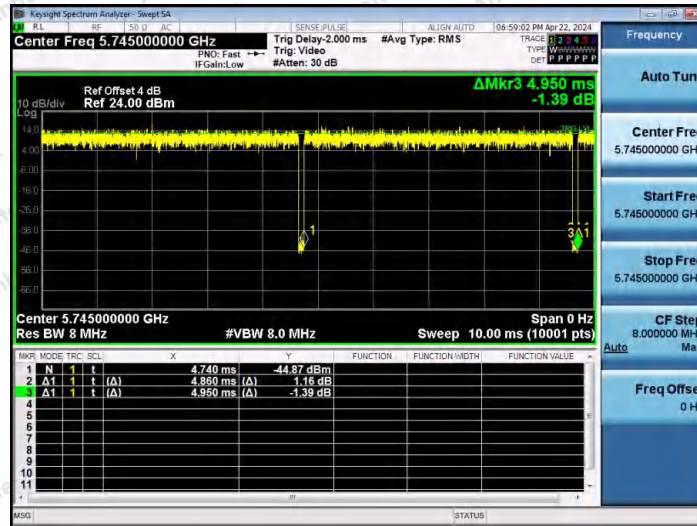

NTNV-11AX20MIMO-Ant1-5745