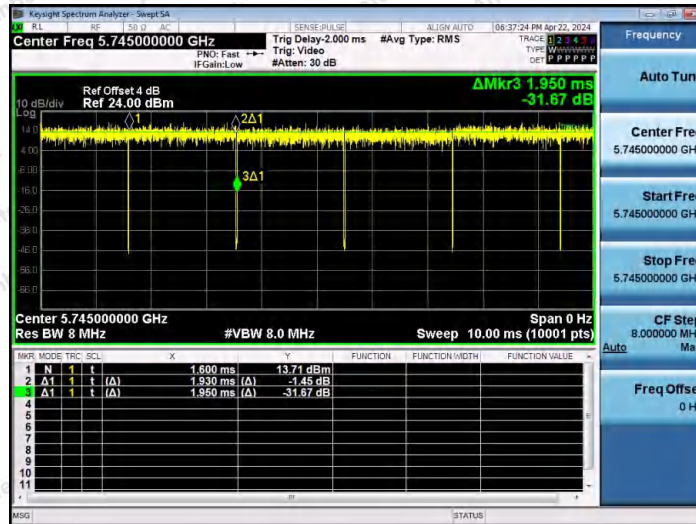

NTNV-11AC20MIMO-Ant1-5745