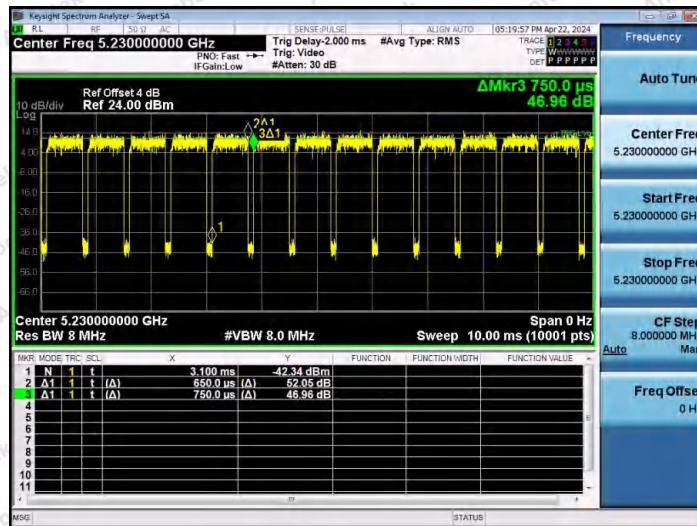

NTNV-11N40MIMO-Ant2-5230