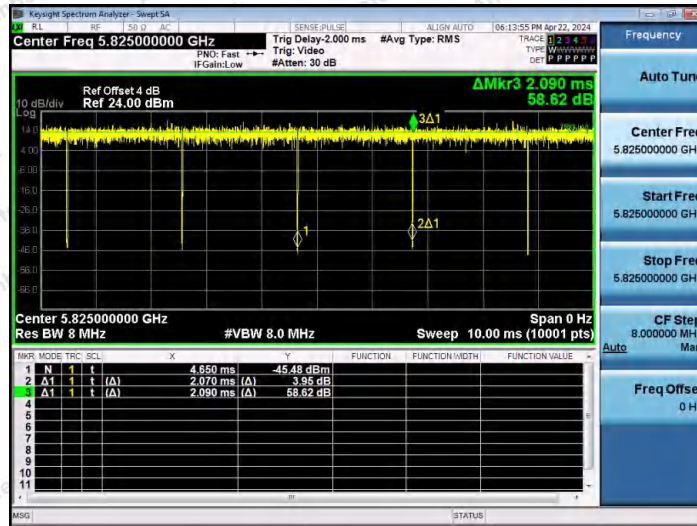

NTNV-11A-Ant2-5825