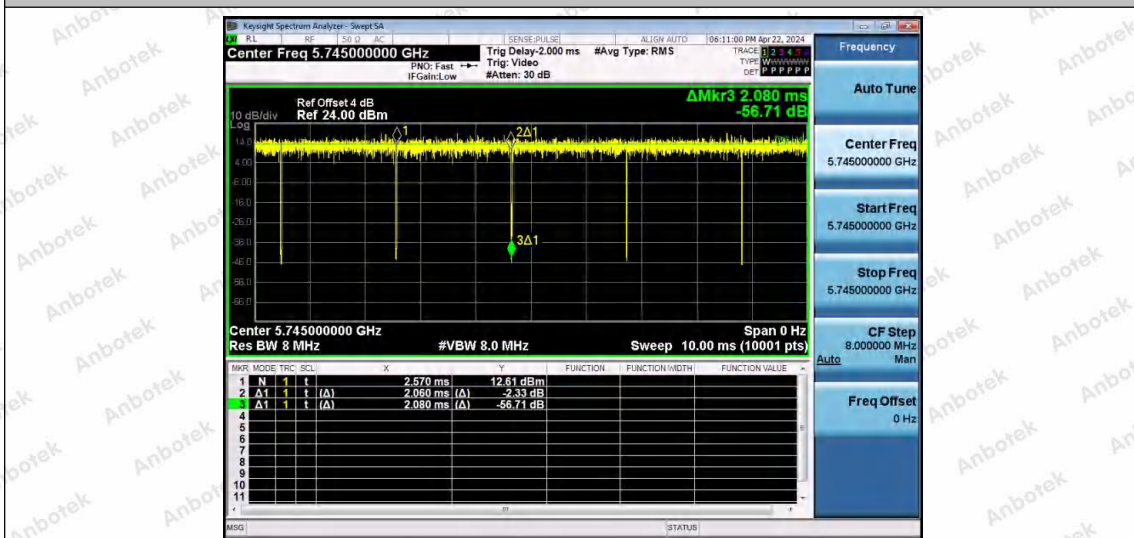

Hotline 400-003-0500
 www.anbotek.com.cn

NTNV-11A-Ant2-5240

NTNV-11A-Ant1-5745

NTNV-11A-Ant2-5745

Shenzhen Anbotek Compliance Laboratory Limited

Address: 1/F., Building D, Sogood Science and Technology Park, Sanwei Community, Hangcheng Street, Bao'an District, Shenzhen, Guangdong, China.
 Tel: (86) 0755-26066440 Fax: (86) 0755-26014772 Email: service@anbotek.com