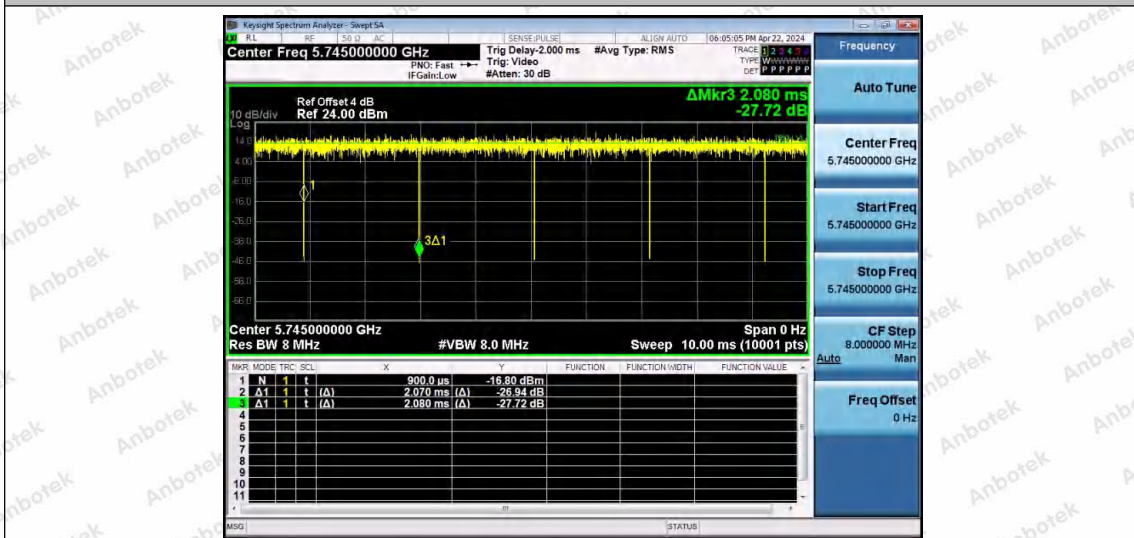

NTNV-11A-Ant1-5745