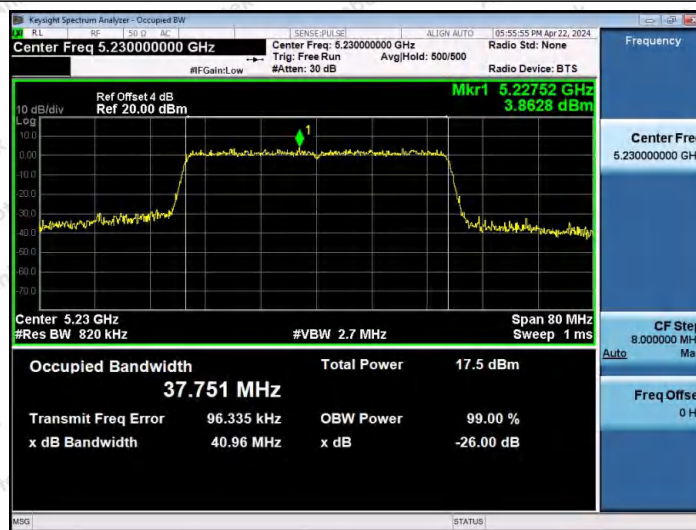

Hotline
400-003-0500
www.anbotek.com.cn

11AX40MIMO-Ant2-5190

11AX40MIMO-Ant1-5230

11AX40MIMO-Ant2-5230

Shenzhen Anbotek Compliance Laboratory Limited

Address: 1/F., Building D, Sogood Science and Technology Park, Sanwei Community, Hangcheng Street, Bao'an District, Shenzhen, Guangdong, China.
Tel: (86) 0755-26066440 Fax: (86) 0755-26014772 Email: service@anbotek.com