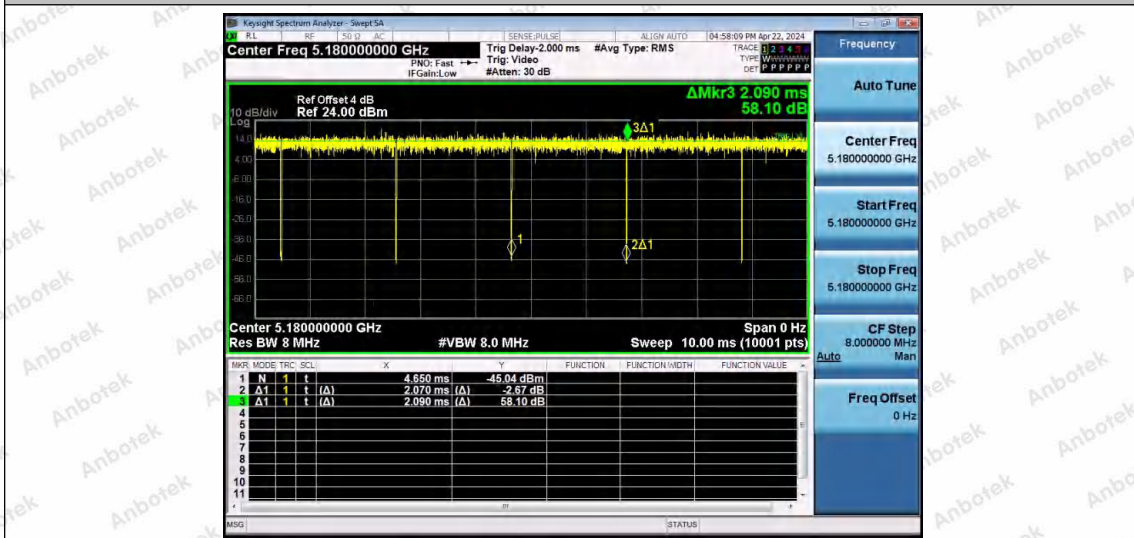

Hotline

400-003-0500

www.anbotek.com.cn

11AX80MIMO	Ant1	5775	0.29	0.44	65.91	1.81	3.45
11AX80MIMO	Ant2	5775	0.29	0.44	65.91	1.81	3.45

Test Graphs

NTNV-11A-Ant1-5180

NTNV-11A-Ant2-5180

Shenzhen Anbotek Compliance Laboratory Limited