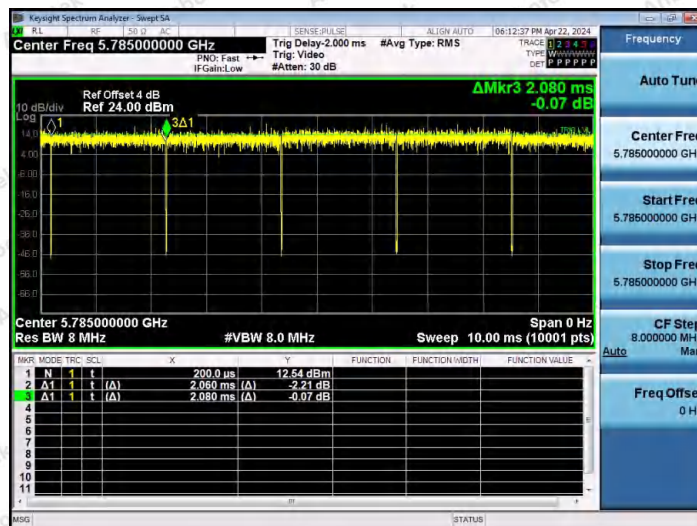

NTNV-11A-Ant2-5785