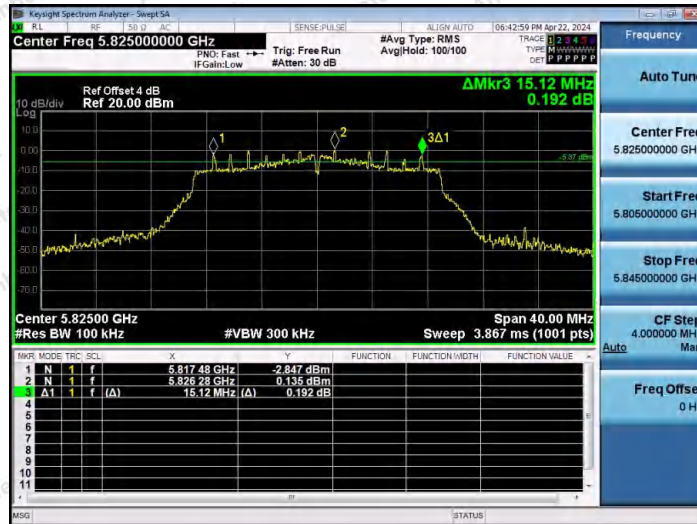

11AC20MIMO-Ant1-5825-PASS