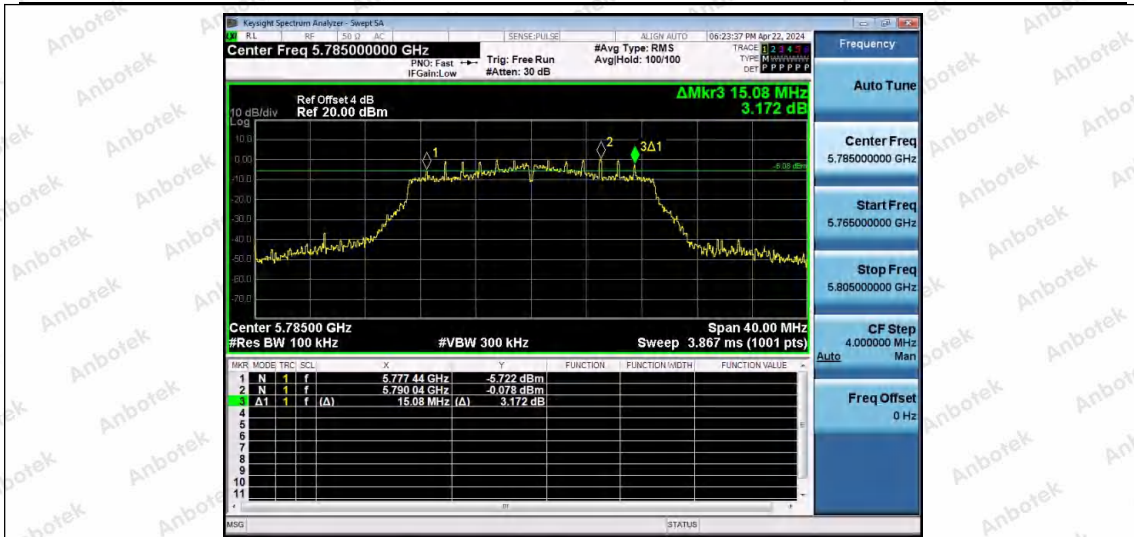

11N20MIMO-Ant1-5785-PASS