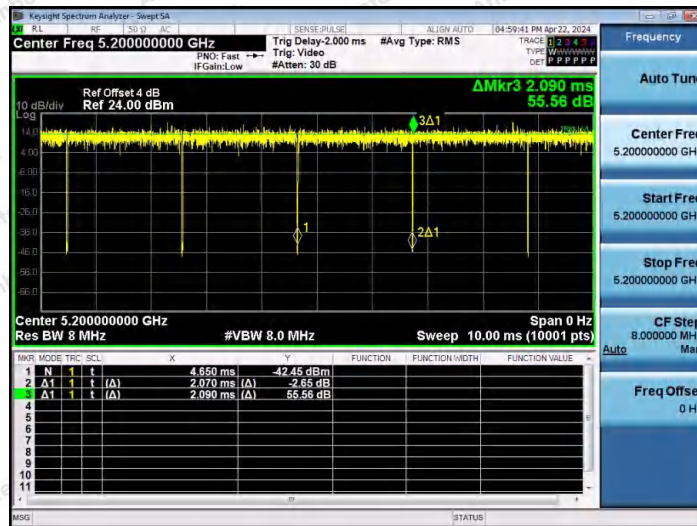

NTNV-11A-Ant1-5200