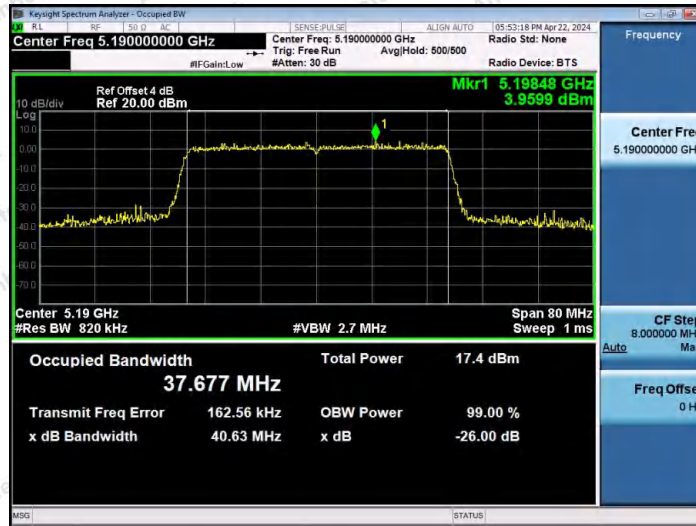

11AX40MIMO-Ant2-5190