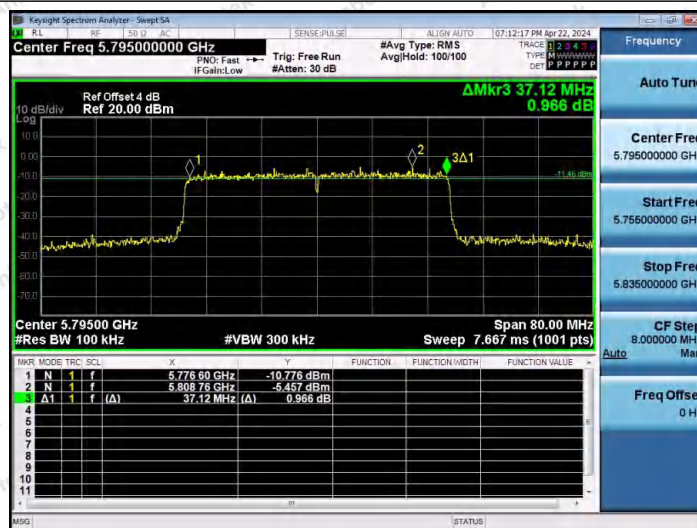

Hotline 400-003-0500
 www.anbotek.com.cn

11AX40MIMO-Ant2-5755-PASS

11AX40MIMO-Ant1-5795-PASS

11AX40MIMO-Ant2-5795-PASS

Shenzhen Anbotek Compliance Laboratory Limited

Address: 1/F., Building D, Sogood Science and Technology Park, Sanwei Community, Hangcheng Street, Bao'an District, Shenzhen, Guangdong, China.
Tel: (86) 0755-26066440 Fax: (86) 0755-26014772 Email: service@anbotek.com