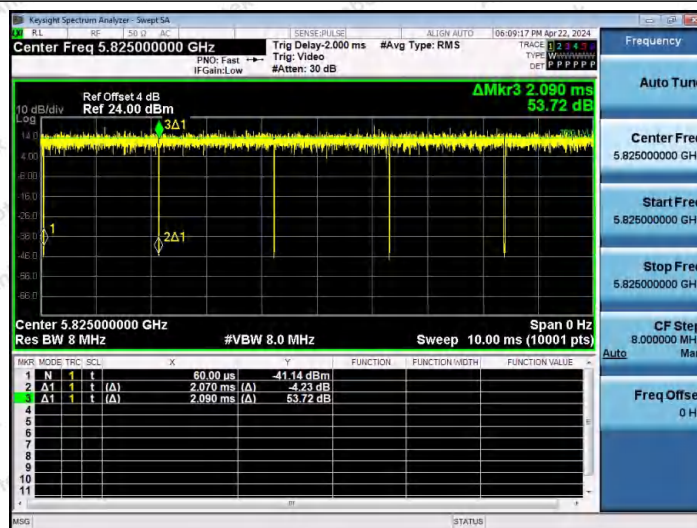

Hotline 400-003-0500
 www.anbotek.com.cn

NTNV-11A-Ant1-5785

NTNV-11A-Ant2-5785

NTNV-11A-Ant1-5825

Shenzhen Anbotek Compliance Laboratory Limited

Address: 1/F., Building D, Sogood Science and Technology Park, Sanwei Community, Hangcheng Street, Bao'an District, Shenzhen, Guangdong, China.
 Tel: (86) 0755-26066440 Fax: (86) 0755-26014772 Email: service@anbotek.com