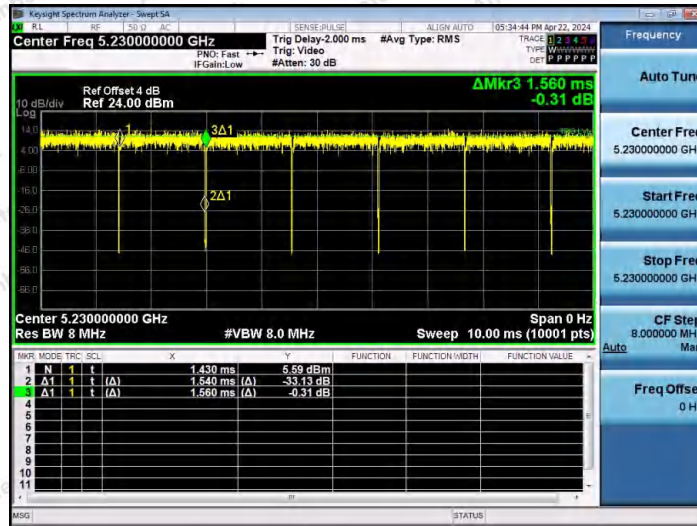

NTNV-11AC40MIMO-Ant2-5230