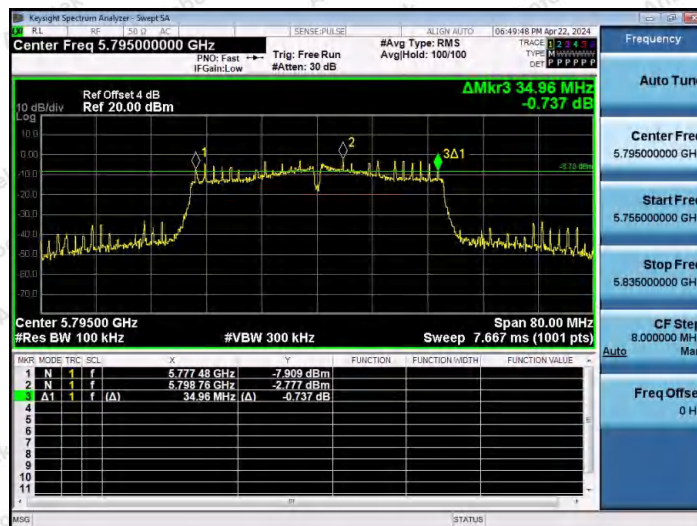

11AC40MIMO-Ant1-5795-PASS