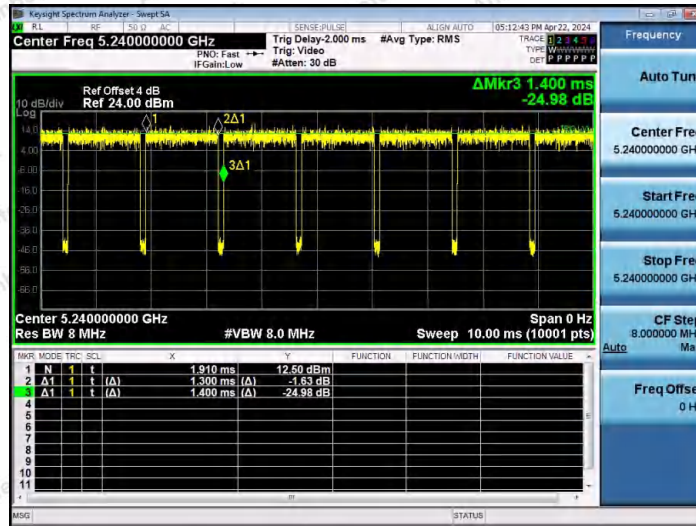

NTNV-11N20MIMO-Ant2-5240