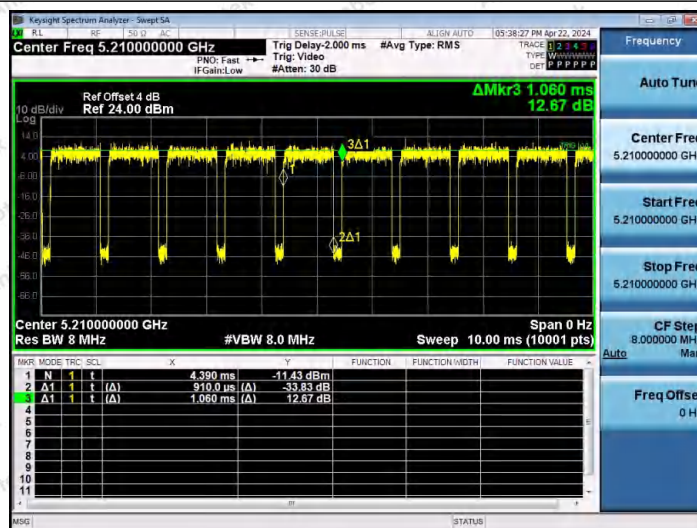

Hotline 400-003-0500
 www.anbotek.com.cn

NTNV-11AC40MIMO-Ant1-5795

NTNV-11AC40MIMO-Ant2-5795

NTNV-11AC80MIMO-Ant1-5210

Shenzhen Anbotek Compliance Laboratory Limited

Address: 1/F., Building D, Sogood Science and Technology Park, Sanwei Community, Hangcheng Street, Bao'an District, Shenzhen, Guangdong, China.
 Tel: (86) 0755-26066440 Fax: (86) 0755-26014772 Email: service@anbotek.com