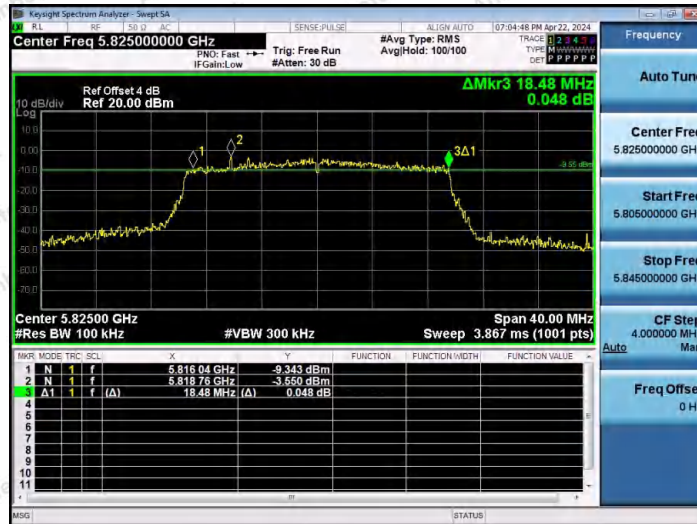

11AX20MIMO-Ant1-5825-PASS