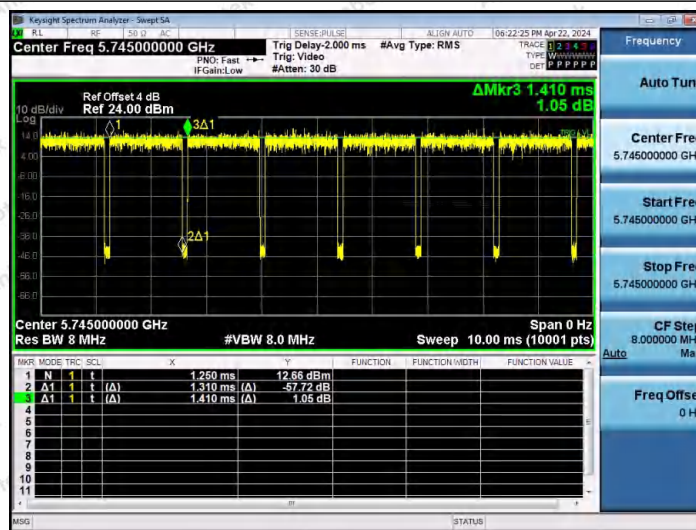

Hotline 400-003-0500
 www.anbotek.com.cn

NTNV-11N20MIMO-Ant2-5240

NTNV-11N20MIMO-Ant1-5745

NTNV-11N20MIMO-Ant2-5745

Shenzhen Anbotek Compliance Laboratory Limited

Address: 1/F., Building D, Sogood Science and Technology Park, Sanwei Community, Hangcheng Street, Bao'an District, Shenzhen, Guangdong, China.
Tel: (86) 0755-26066440 Fax: (86) 0755-26014772 Email: service@anbotek.com