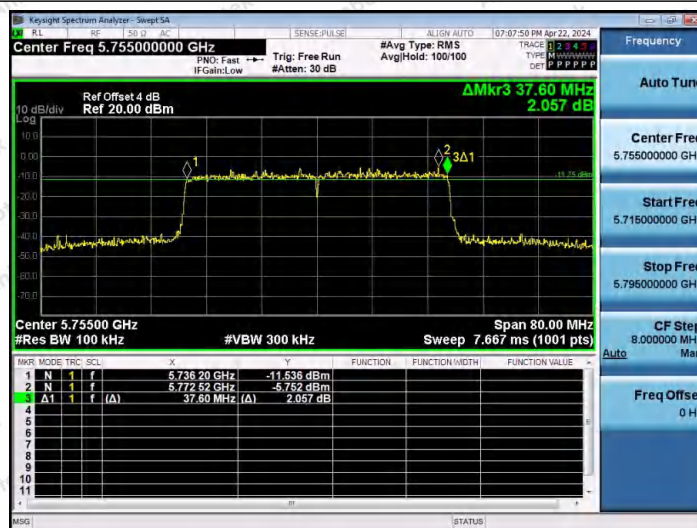

Hotline 400-003-0500
www.anbotek.com.cn

11AX20MIMO-Ant1-5825-PASS

11AX20MIMO-Ant2-5825-PASS

11AX40MIMO-Ant1-5755-PASS

Shenzhen Anbotek Compliance Laboratory Limited

Address: 1/F., Building D, Sogood Science and Technology Park, Sanwei Community, Hangcheng Street, Bao'an District, Shenzhen, Guangdong, China.
 Tel: (86) 0755-26066440 Fax: (86) 0755-26014772 Email: service@anbotek.com