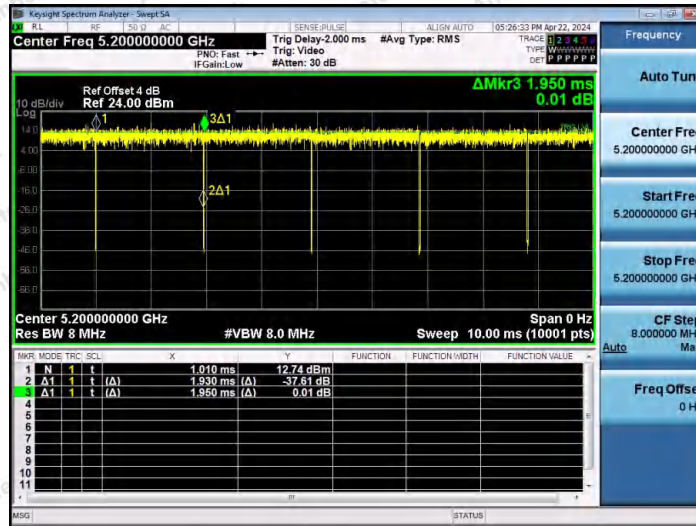

NTNV-11AC20MIMO-Ant2-5200