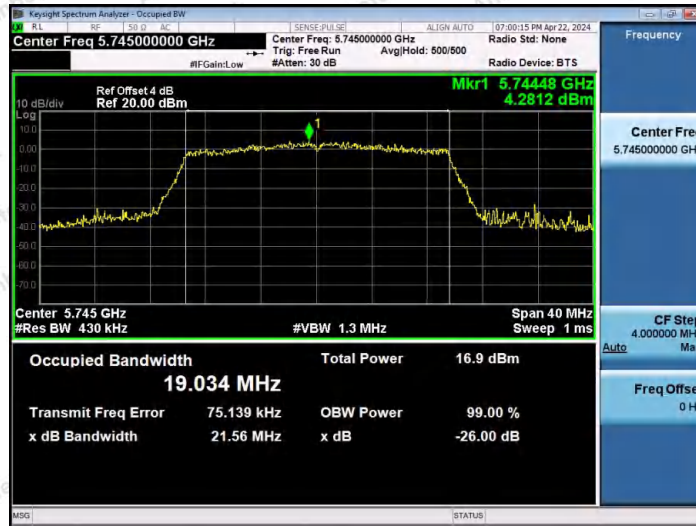

11AX20MIMO-Ant2-5745