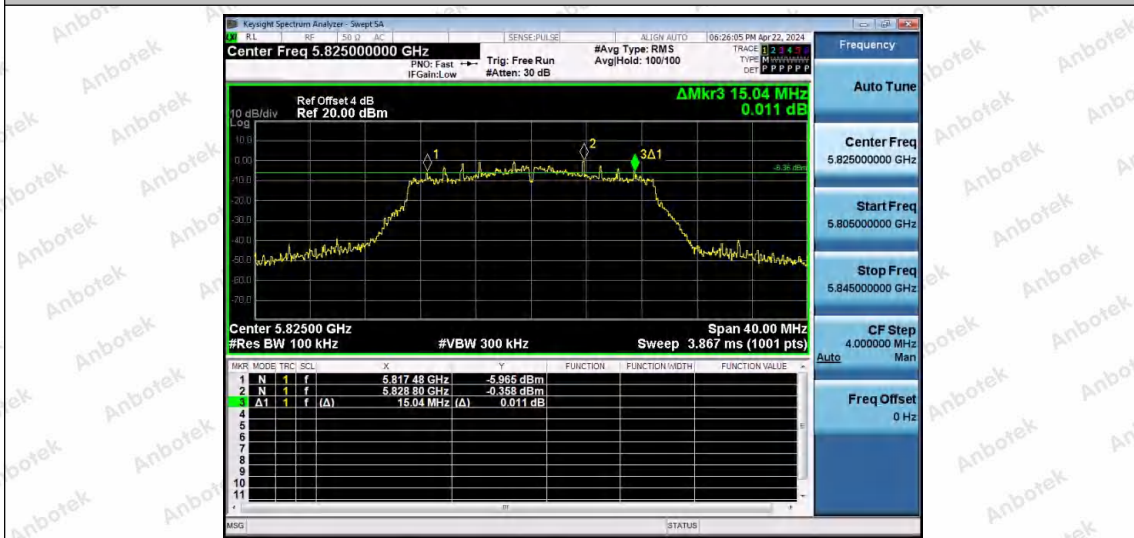

Hotline 400-003-0500
 www.anbotek.com.cn

11N20MIMO-Ant1-5785-PASS

11N20MIMO-Ant2-5785-PASS

11N20MIMO-Ant1-5825-PASS

Shenzhen Anbotek Compliance Laboratory Limited

Address: 1/F., Building D, Sogood Science and Technology Park, Sanwei Community, Hangcheng Street, Bao'an District, Shenzhen, Guangdong, China.
Tel: (86) 0755-26066440 Fax: (86) 0755-26014772 Email: service@anbotek.com