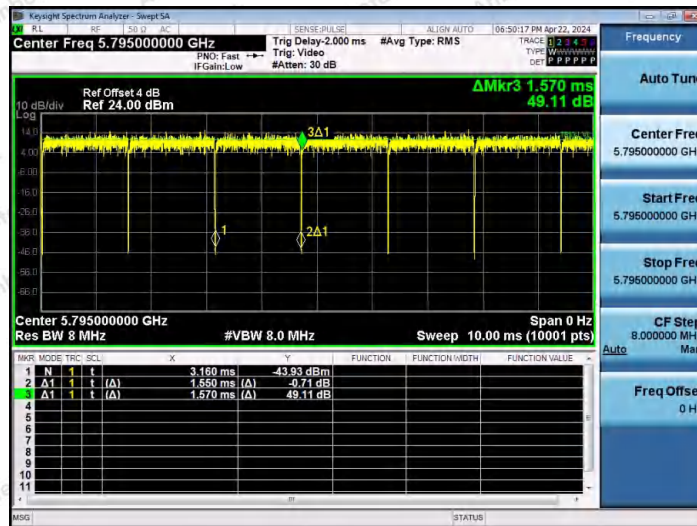

NTNV-11AC40MIMO-Ant1-5795