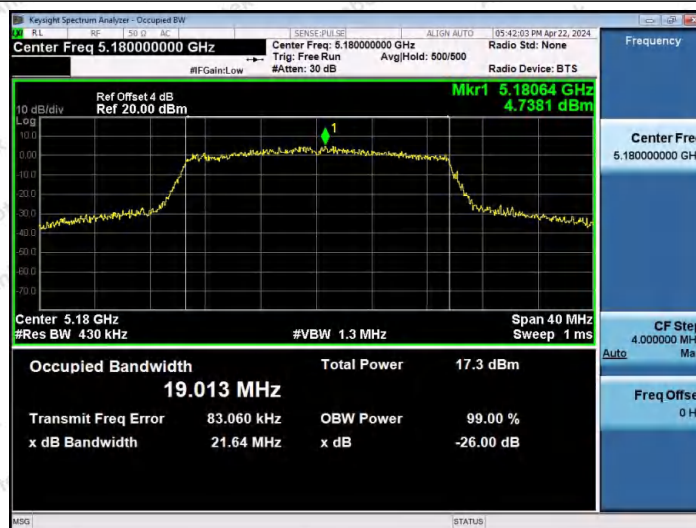

Hotline
400-003-0500
www.anbotek.com.cn

11AC80MIMO-Ant1-5775

11AC80MIMO-Ant2-5775

11AX20MIMO-Ant1-5180

Shenzhen Anbotek Compliance Laboratory Limited

Address: 1/F., Building D, Sogood Science and Technology Park, Sanwei Community, Hangcheng Street, Bao'an District, Shenzhen, Guangdong, China.
Tel: (86) 0755-26066440 Fax: (86) 0755-26014772 Email: service@anbotek.com