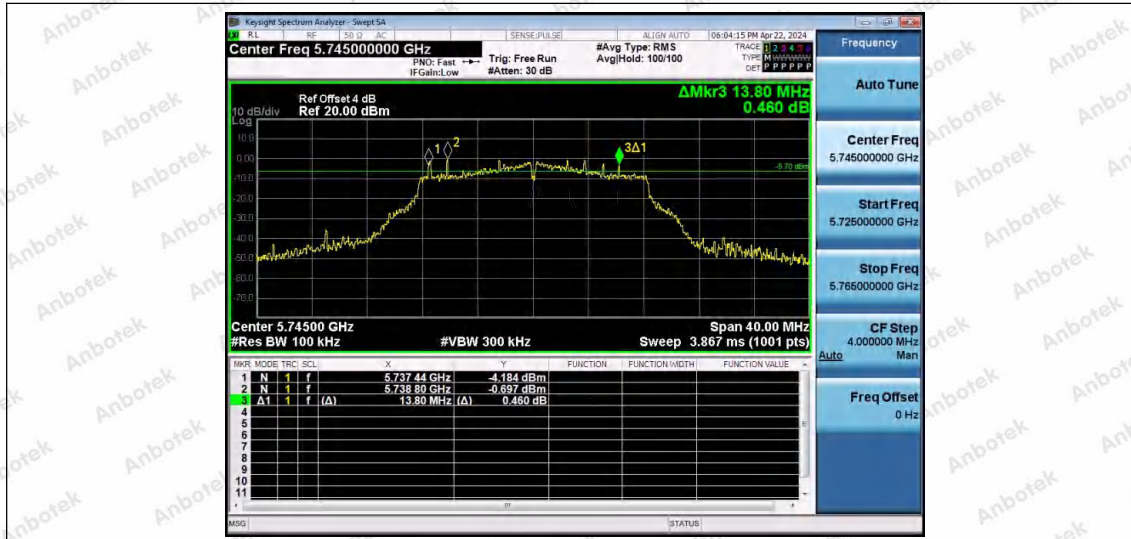

11AX40MIMO	Ant1	5795	37.360	5776.520	5813.880	0.5	PASS
11AX40MIMO	Ant2	5795	37.120	5776.600	5813.720	0.5	PASS
11AX80MIMO	Ant1	5775	76.320	5737.240	5813.560	0.5	PASS
11AX80MIMO	Ant2	5775	76.640	5737.240	5813.880	0.5	PASS

Test Graphs B4

11A-Ant1-5745-PASS