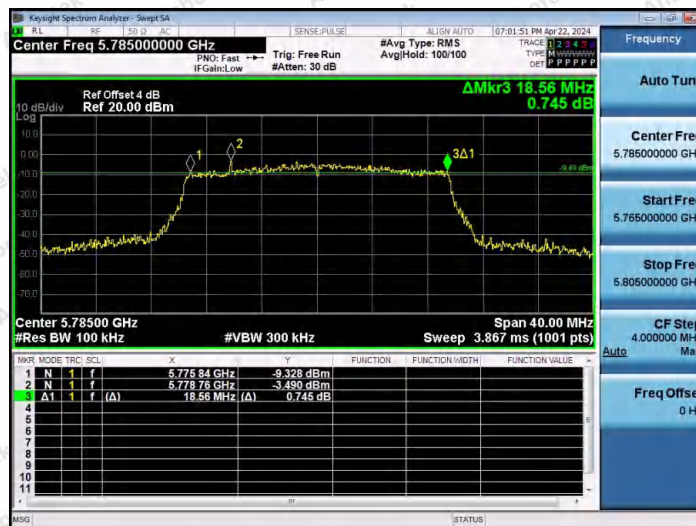

11AX20MIMO-Ant1-5785-PASS