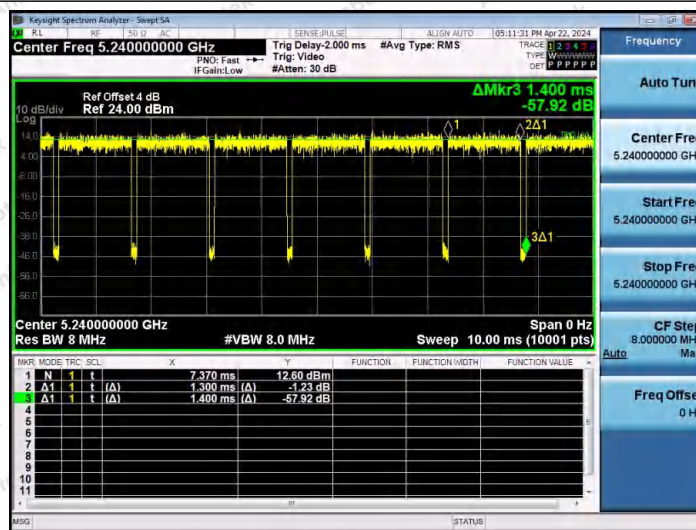

Hotline 400-003-0500
 www.anbotek.com.cn

NTVN-11N20MIMO-Ant1-5200

NTVN-11N20MIMO-Ant2-5200

NTVN-11N20MIMO-Ant1-5240

Shenzhen Anbotek Compliance Laboratory Limited

Address: 1/F., Building D, Sogood Science and Technology Park, Sanwei Community, Hangcheng Street, Bao'an District, Shenzhen, Guangdong, China.
 Tel: (86) 0755-26066440 Fax: (86) 0755-26014772 Email: service@anbotek.com