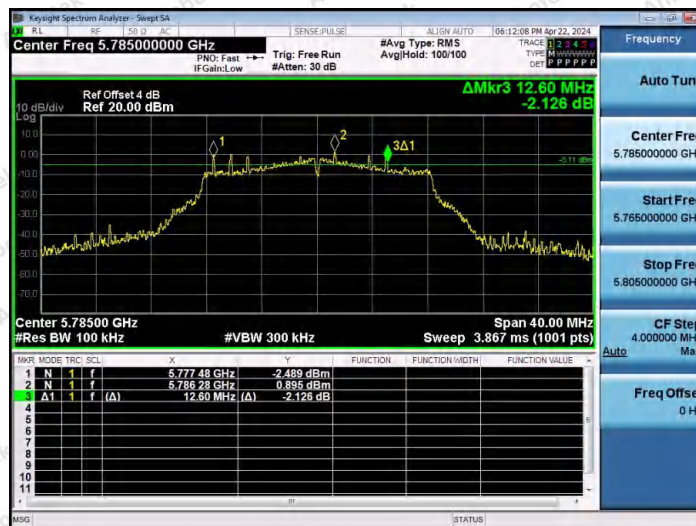

Test Graphs B4

11A-Ant1-5745-PASS

11A-Ant2-5745-PASS

11A-Ant1-5785-PASS

11A-Ant2-5785-PASS

11A-Ant1-5825-PASS

Shenzhen Anbotek Compliance Laboratory Limited

Address: 1/F., Building D, Sogood Science and Technology Park, Sanwei Community, Hangcheng Street, Bao'an District, Shenzhen, Guangdong, China.
 Tel: (86) 0755-26066440 Fax: (86) 0755-26014772 Email: service@anbotek.com