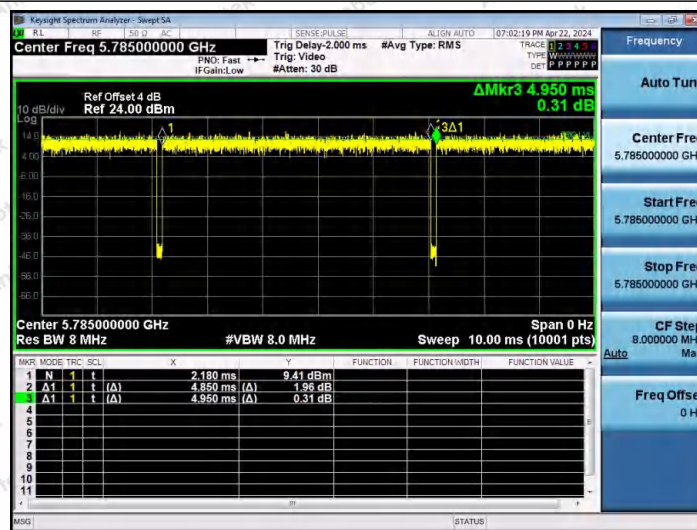

Hotline 400-003-0500
 www.anbotek.com.cn

NTNV-11AX20MIMO-Ant1-5745

NTNV-11AX20MIMO-Ant2-5745

NTNV-11AX20MIMO-Ant1-5785

Shenzhen Anbotek Compliance Laboratory Limited

Address: 1/F., Building D, Sogood Science and Technology Park, Sanwei Community, Hangcheng Street, Bao'an District, Shenzhen, Guangdong, China.
 Tel: (86) 0755-26066440 Fax: (86) 0755-26014772 Email: service@anbotek.com