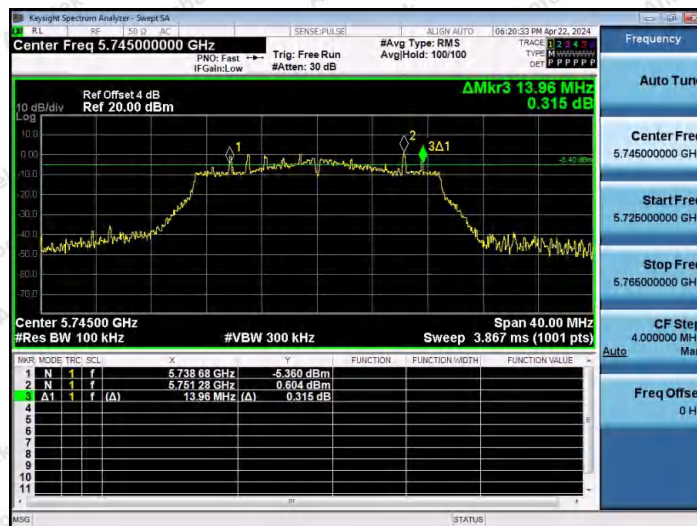

11N20MIMO-Ant1-5745-PASS