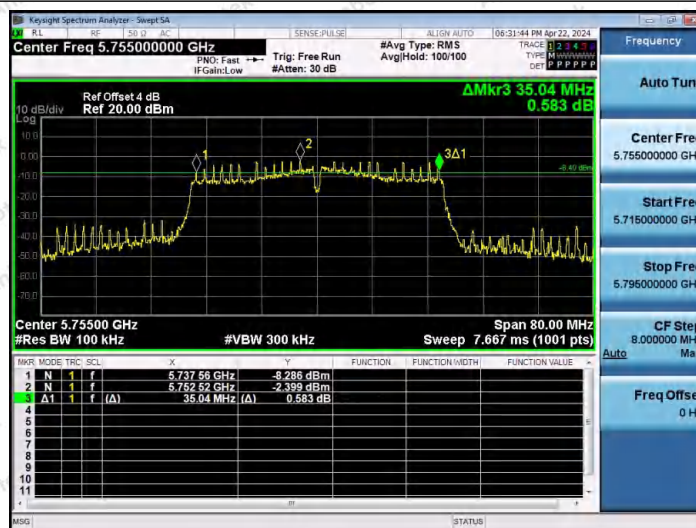

Hotline 400-003-0500
www.anbotek.com.cn

11N20MIMO-Ant2-5825-PASS

11N40MIMO-Ant1-5755-PASS

11N40MIMO-Ant2-5755-PASS

Shenzhen Anbotek Compliance Laboratory Limited

Address: 1/F., Building D, Sogood Science and Technology Park, Sanwei Community, Hangcheng Street, Bao'an District, Shenzhen, Guangdong, China.
Tel: (86) 0755-26066440 Fax: (86) 0755-26014772 Email: service@anbotek.com