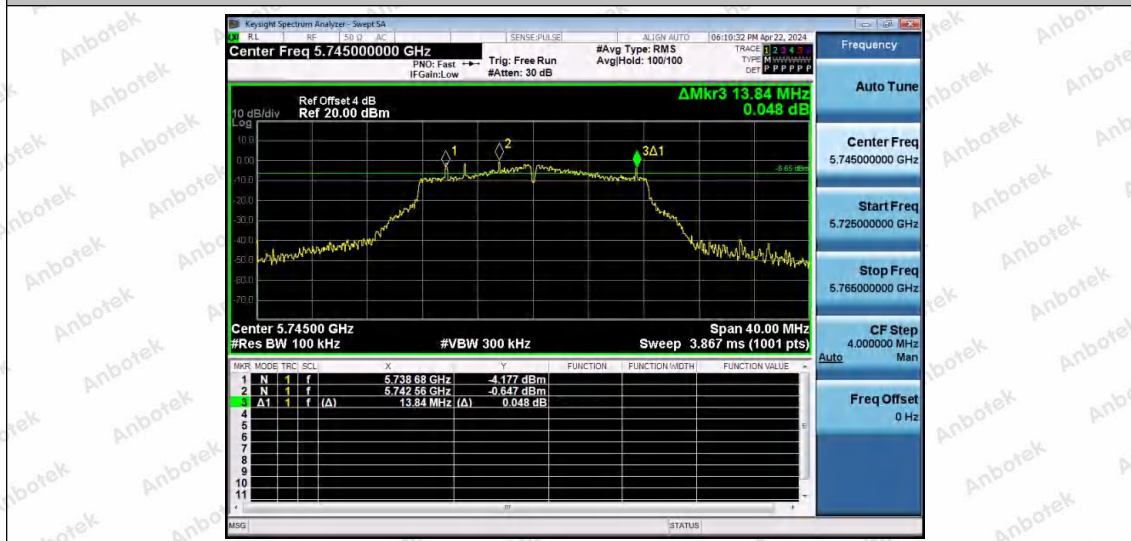

11A-Ant2-5745-PASS