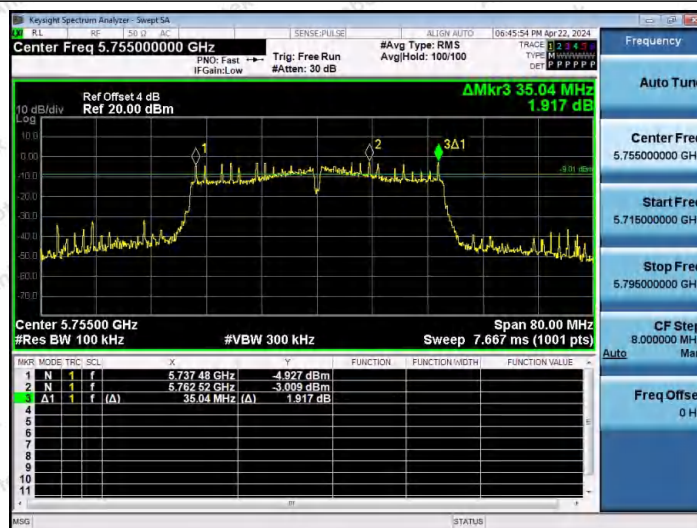

Hotline 400-003-0500
 www.anbotek.com.cn

11AC20MIMO-Ant1-5825-PASS

11AC20MIMO-Ant2-5825-PASS

11AC40MIMO-Ant1-5755-PASS

Shenzhen Anbotek Compliance Laboratory Limited

Address: 1/F., Building D, Sogood Science and Technology Park, Sanwei Community, Hangcheng Street, Bao'an District, Shenzhen, Guangdong, China.
Tel: (86) 0755-26066440 Fax: (86) 0755-26014772 Email: service@anbotek.com