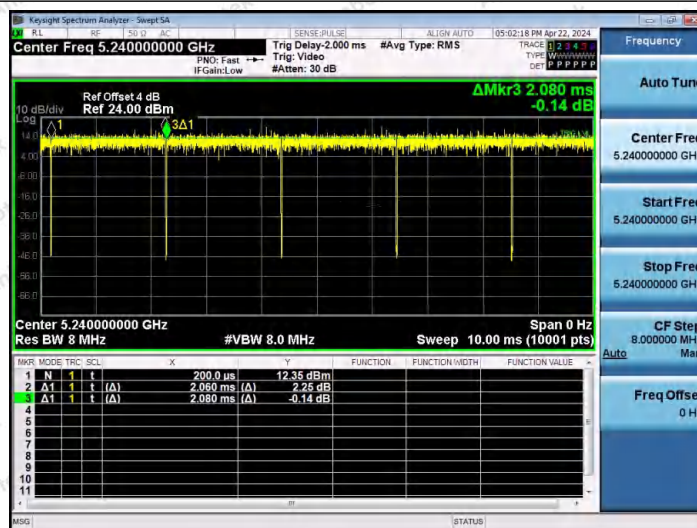

Hotline 400-003-0500
 www.anbotek.com.cn

NTNV-11A-Ant1-5200

NTNV-11A-Ant2-5200

NTNV-11A-Ant1-5240

Shenzhen Anbotek Compliance Laboratory Limited

Address: 1/F., Building D, Sogood Science and Technology Park, Sanwei Community, Hangcheng Street, Bao'an District, Shenzhen, Guangdong, China.
 Tel: (86) 0755-26066440 Fax: (86) 0755-26014772 Email: service@anbotek.com