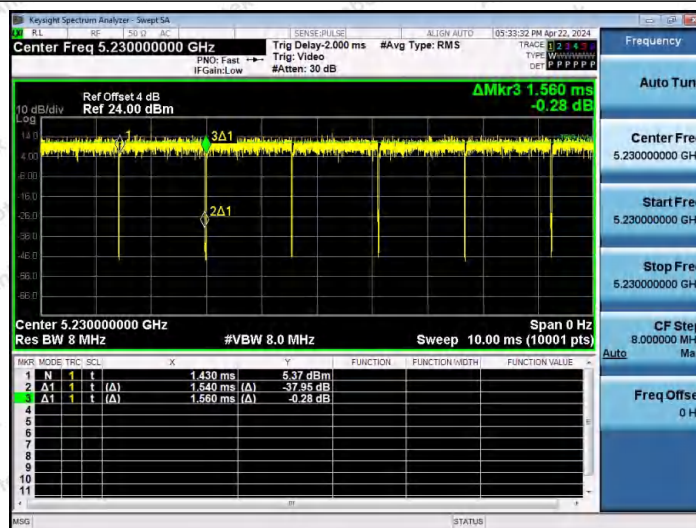

Hotline 400-003-0500
 www.anbotek.com.cn

NTNV-11AC40MIMO-Ant1-5190

NTNV-11AC40MIMO-Ant2-5190

NTNV-11AC40MIMO-Ant1-5230

Shenzhen Anbotek Compliance Laboratory Limited

Address: 1/F., Building D, Sogood Science and Technology Park, Sanwei Community, Hangcheng Street, Bao'an District, Shenzhen, Guangdong, China.
 Tel: (86) 0755-26066440 Fax: (86) 0755-26014772 Email: service@anbotek.com