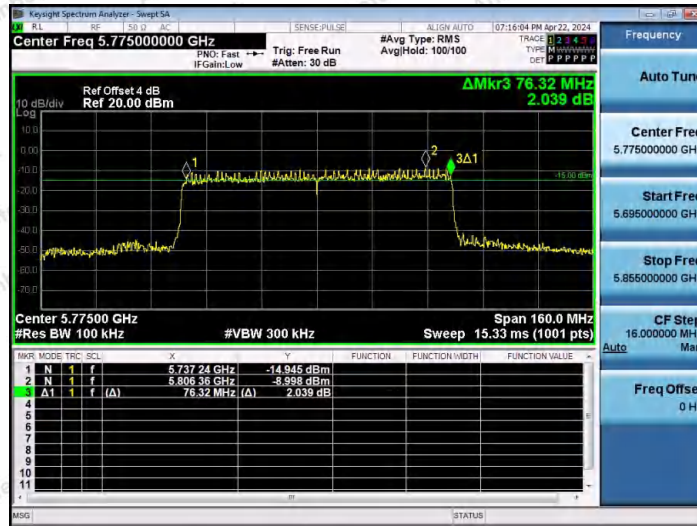

11AX80MIMO-Ant1-5775-PASS