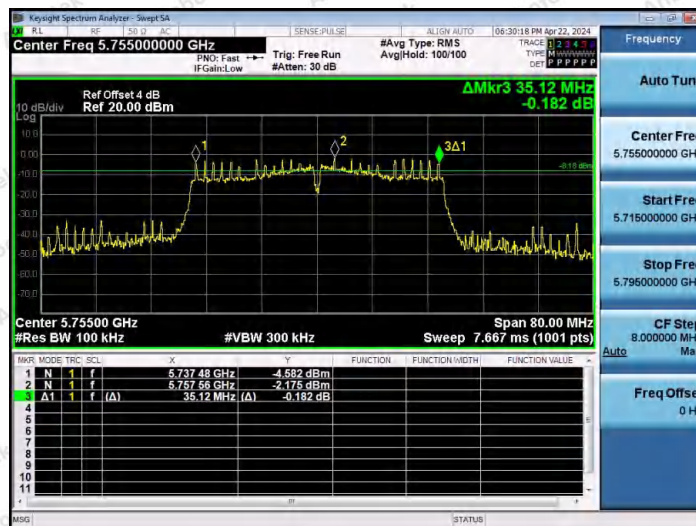

11N40MIMO-Ant1-5755-PASS