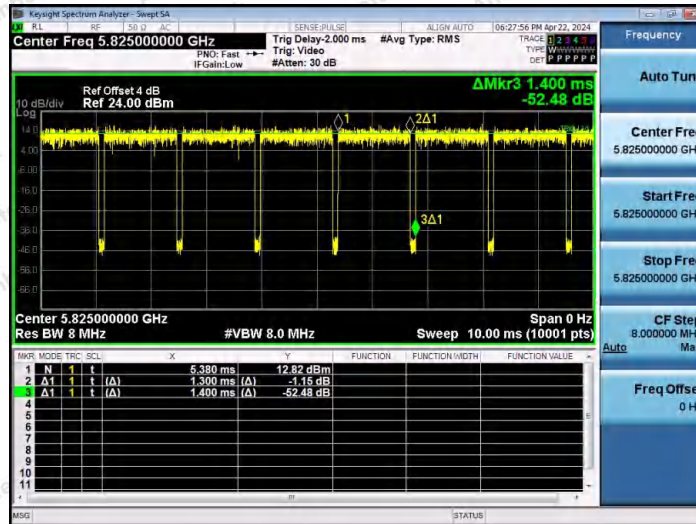

NTVN-11N20MIMO-Ant2-5825