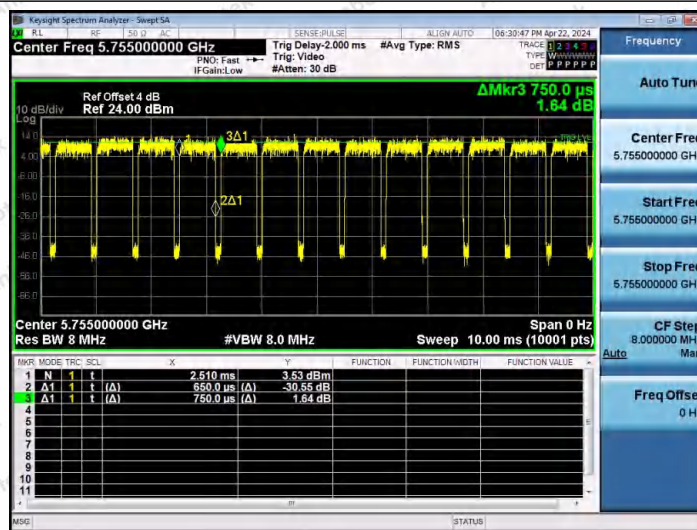

Hotline 400-003-0500
 www.anbotek.com.cn

NTNV-11N40MIMO-Ant1-5230

NTNV-11N40MIMO-Ant2-5230

NTNV-11N40MIMO-Ant1-5755

Shenzhen Anbotek Compliance Laboratory Limited

Address: 1/F., Building D, Sogood Science and Technology Park, Sanwei Community, Hangcheng Street, Bao'an District, Shenzhen, Guangdong, China.
 Tel: (86) 0755-26066440 Fax: (86) 0755-26014772 Email: service@anbotek.com