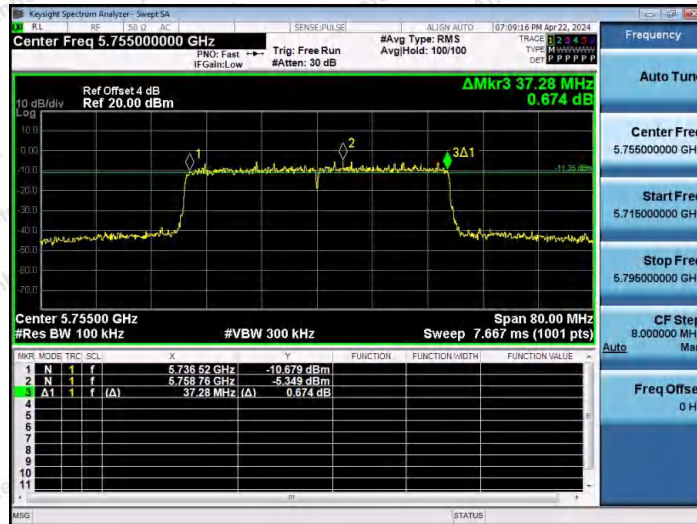

11AX40MIMO-Ant2-5755-PASS