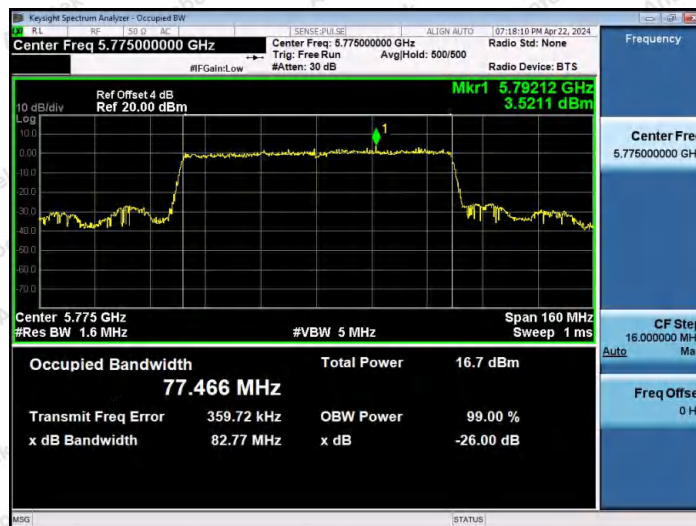

11AX80MIMO-Ant2-5775

Shenzhen Anbotek Compliance Laboratory Limited

Address: 1/F., Building D, Sogood Science and Technology Park, Sanwei Community, Hangcheng Street, Bao'an District, Shenzhen, Guangdong, China.
Tel: (86) 0755-26066440 Fax: (86) 0755-26014772 Email: service@anbotek.com

Hotline
400-003-0500
www.anbotek.com.cn