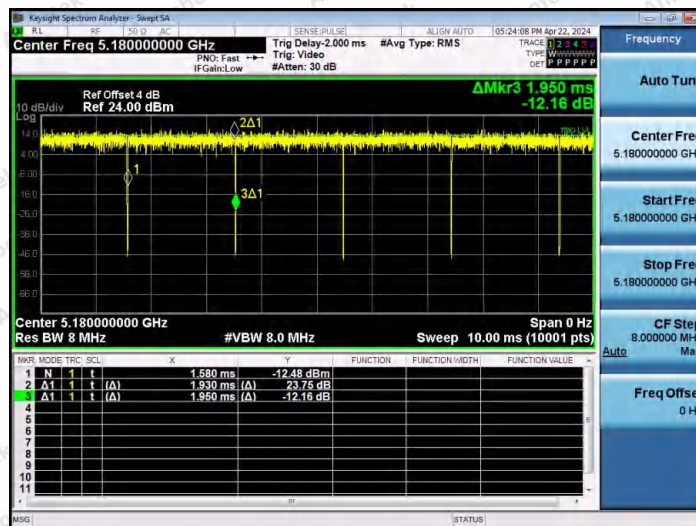

NTNV-11AC20MIMO-Ant2-5180