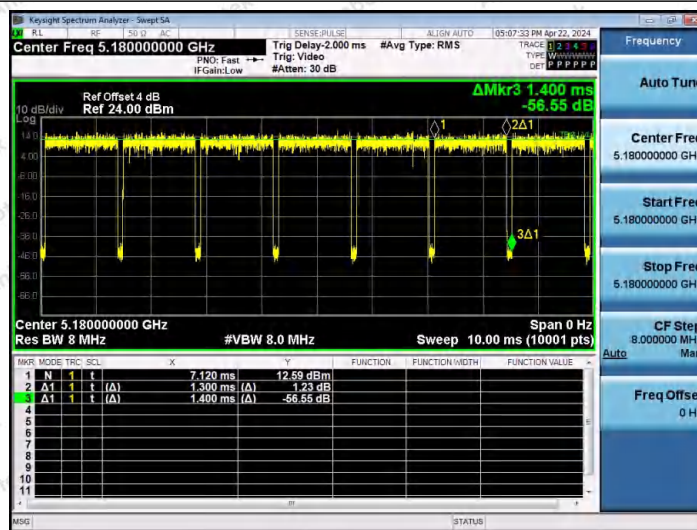

Hotline 400-003-0500
 www.anbotek.com.cn

NTNV-11A-Ant2-5825

NTNV-11N20MIMO-Ant1-5180

NTNV-11N20MIMO-Ant2-5180

Shenzhen Anbotek Compliance Laboratory Limited

Address: 1/F., Building D, Sogood Science and Technology Park, Sanwei Community, Hangcheng Street, Bao'an District, Shenzhen, Guangdong, China.
 Tel: (86) 0755-26066440 Fax: (86) 0755-26014772 Email: service@anbotek.com