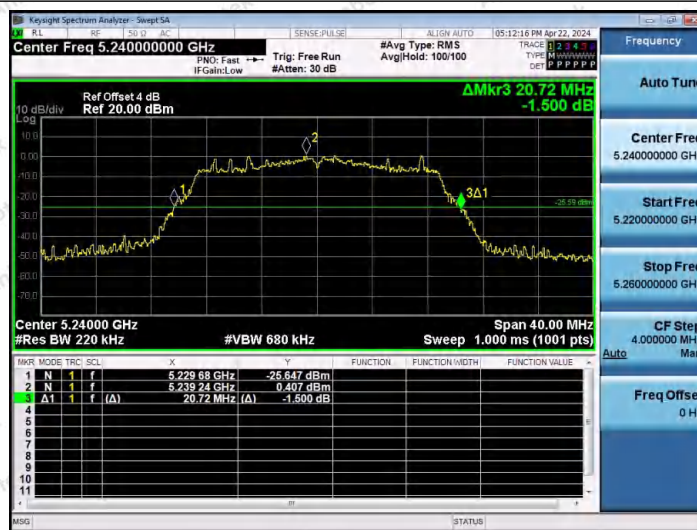

Hotline 400-003-0500
 www.anbotek.com.cn

11N20MIMO-Ant2-5200

11N20MIMO-Ant1-5240

11N20MIMO-Ant2-5240

Shenzhen Anbotek Compliance Laboratory Limited

Address: 1/F., Building D, Sogood Science and Technology Park, Sanwei Community, Hangcheng Street, Bao'an District, Shenzhen, Guangdong, China.
Tel: (86) 0755-26066440 Fax: (86) 0755-26014772 Email: service@anbotek.com