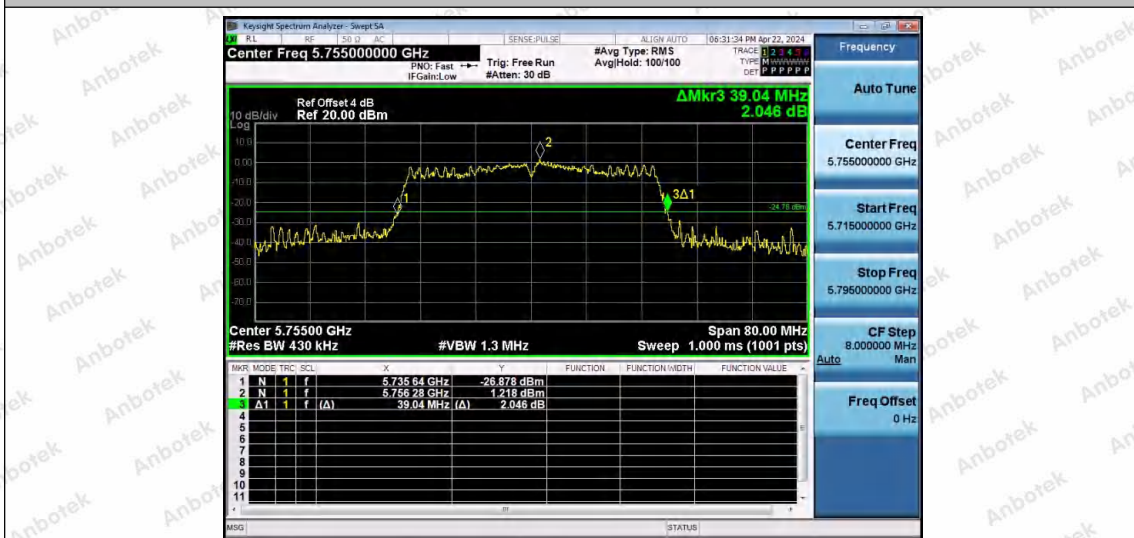

Hotline 400-003-0500
 www.anbotek.com.cn

11N40MIMO-Ant2-5230

11N40MIMO-Ant1-5755

11N40MIMO-Ant2-5755

Shenzhen Anbotek Compliance Laboratory Limited

Address: 1/F., Building D, Sogood Science and Technology Park, Sanwei Community, Hangcheng Street, Bao'an District, Shenzhen, Guangdong, China.
Tel: (86) 0755-26066440 Fax: (86) 0755-26014772 Email: service@anbotek.com