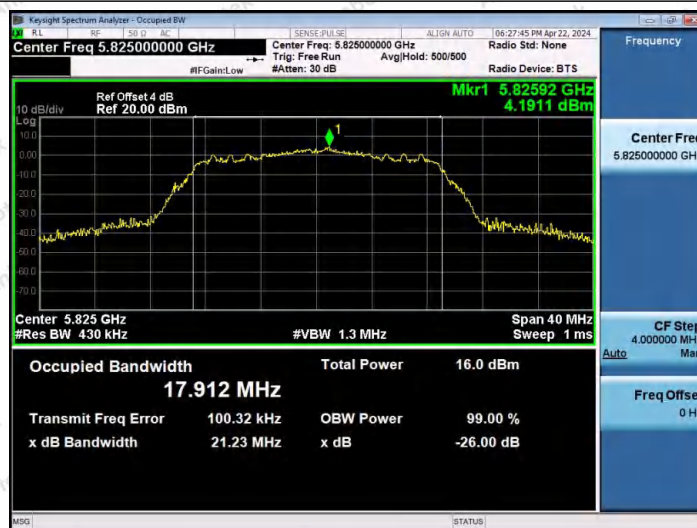

Hotline
400-003-0500
www.anbotek.com.cn

11N20MIMO-Ant2-5785

11N20MIMO-Ant1-5825

11N20MIMO-Ant2-5825

Shenzhen Anbotek Compliance Laboratory Limited

Address: 1/F., Building D, Sogood Science and Technology Park, Sanwei Community, Hangcheng Street, Bao'an District, Shenzhen, Guangdong, China.
Tel: (86) 0755-26066440 Fax: (86) 0755-26014772 Email: service@anbotek.com