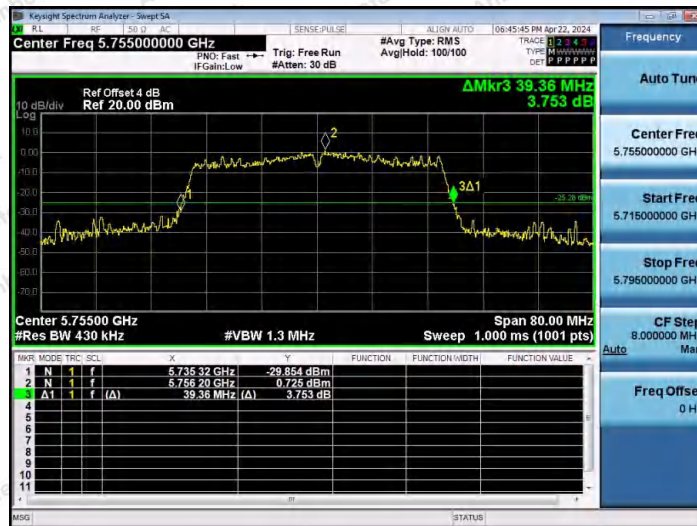

11AC40MIMO-Ant1-5755