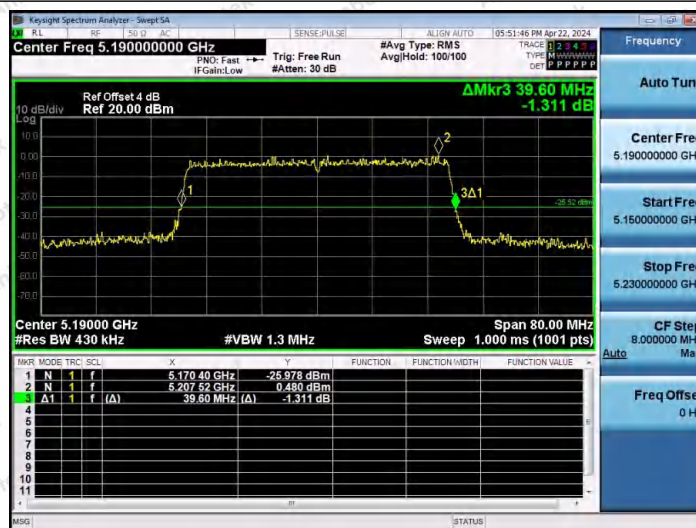

Hotline 400-003-0500
www.anbotek.com.cn

11AX20MIMO-Ant1-5825

11AX20MIMO-Ant2-5825

11AX40MIMO-Ant1-5190

Shenzhen Anbotek Compliance Laboratory Limited

Address: 1/F., Building D, Sogood Science and Technology Park, Sanwei Community, Hangcheng Street, Bao'an District, Shenzhen, Guangdong, China.
Tel: (86) 0755-26066440 Fax: (86) 0755-26014772 Email: service@anbotek.com