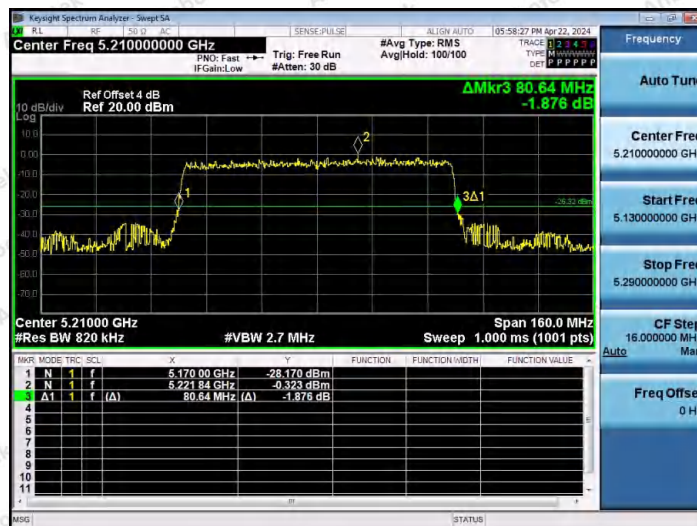

11AX80MIMO-Ant1-5210