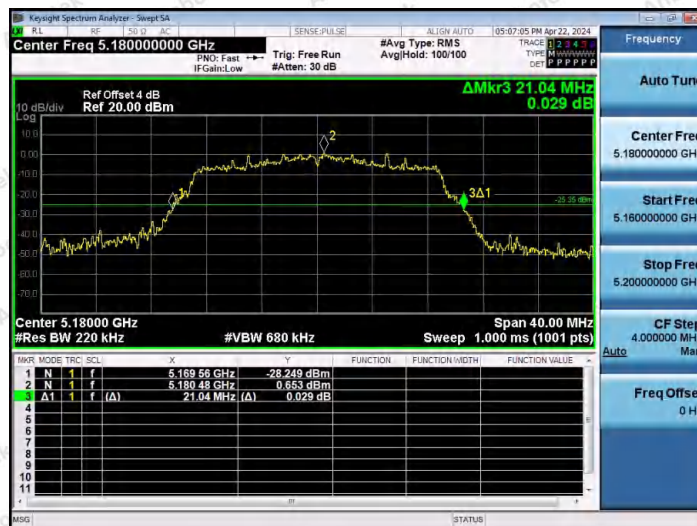

11N20MIMO-Ant2-5180