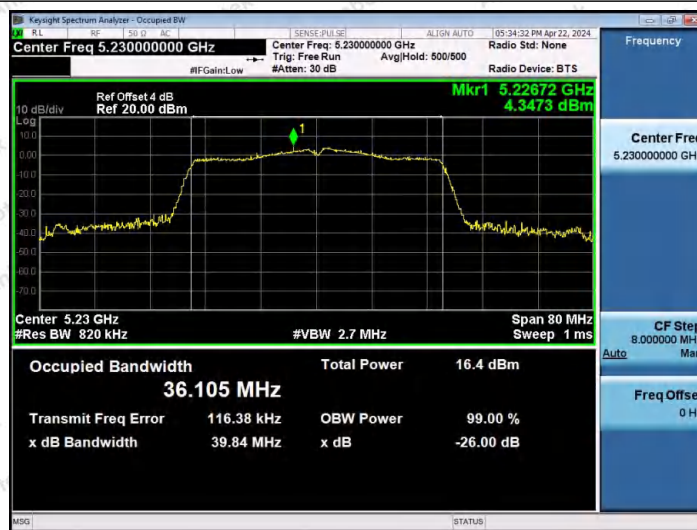

Hotline
400-003-0500
www.anbotek.com.cn

11AC40MIMO-Ant2-5190

11AC40MIMO-Ant1-5230

11AC40MIMO-Ant2-5230

Shenzhen Anbotek Compliance Laboratory Limited

Address: 1/F., Building D, Sogood Science and Technology Park, Sanwei Community, Hangcheng Street, Bao'an District, Shenzhen, Guangdong, China.
Tel: (86) 0755-26066440 Fax: (86) 0755-26014772 Email: service@anbotek.com