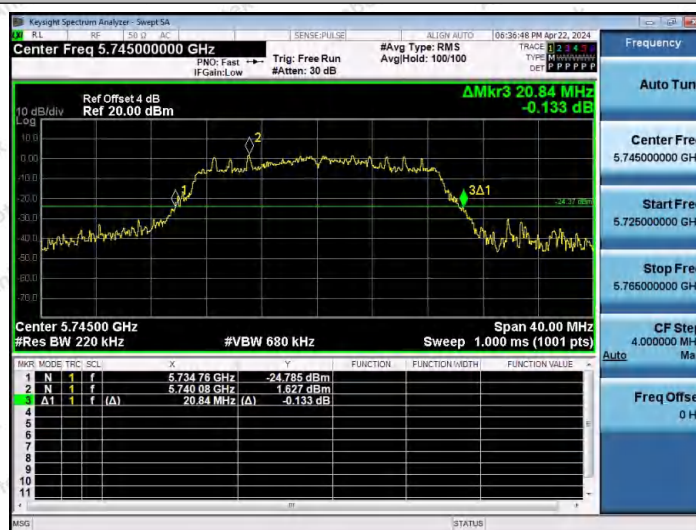

Hotline 400-003-0500
 www.anbotek.com.cn

11AC20MIMO-Ant1-5240

11AC20MIMO-Ant2-5240

11AC20MIMO-Ant1-5745

Shenzhen Anbotek Compliance Laboratory Limited

Address: 1/F., Building D, Sogood Science and Technology Park, Sanwei Community, Hangcheng Street, Bao'an District, Shenzhen, Guangdong, China.
 Tel: (86) 0755-26066440 Fax: (86) 0755-26014772 Email: service@anbotek.com