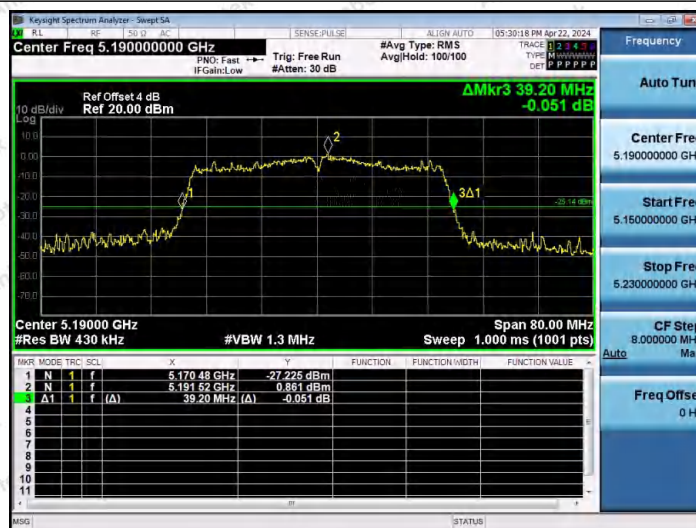

Hotline 400-003-0500
 www.anbotek.com.cn

11AC20MIMO-Ant1-5825

11AC20MIMO-Ant2-5825

11AC40MIMO-Ant1-5190

Shenzhen Anbotek Compliance Laboratory Limited

Address: 1/F., Building D, Sogood Science and Technology Park, Sanwei Community, Hangcheng Street, Bao'an District, Shenzhen, Guangdong, China.
Tel: (86) 0755-26066440 Fax: (86) 0755-26014772 Email: service@anbotek.com