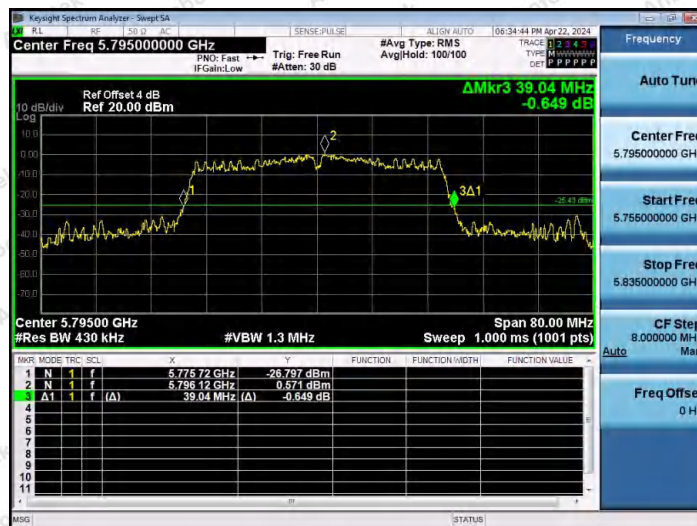

11N40MIMO-Ant2-5795