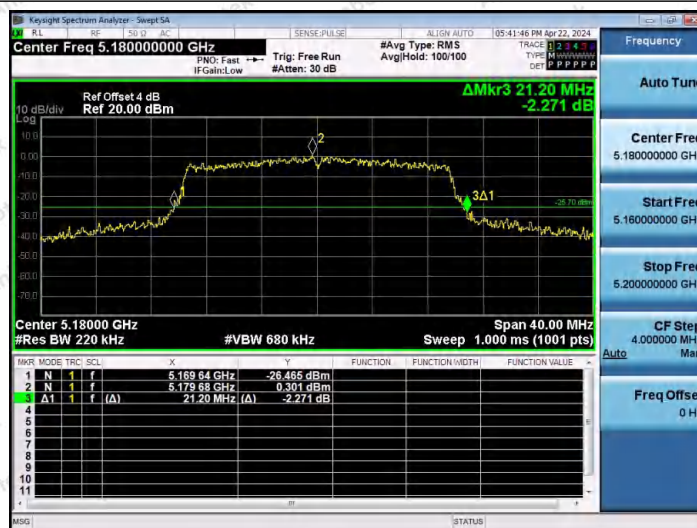

Hotline 400-003-0500
 www.anbotek.com.cn

11AC80MIMO-Ant1-5775

11AC80MIMO-Ant2-5775

11AX20MIMO-Ant1-5180

Shenzhen Anbotek Compliance Laboratory Limited

Address: 1/F., Building D, Sogood Science and Technology Park, Sanwei Community, Hangcheng Street, Bao'an District, Shenzhen, Guangdong, China.
Tel: (86) 0755-26066440 Fax: (86) 0755-26014772 Email: service@anbotek.com