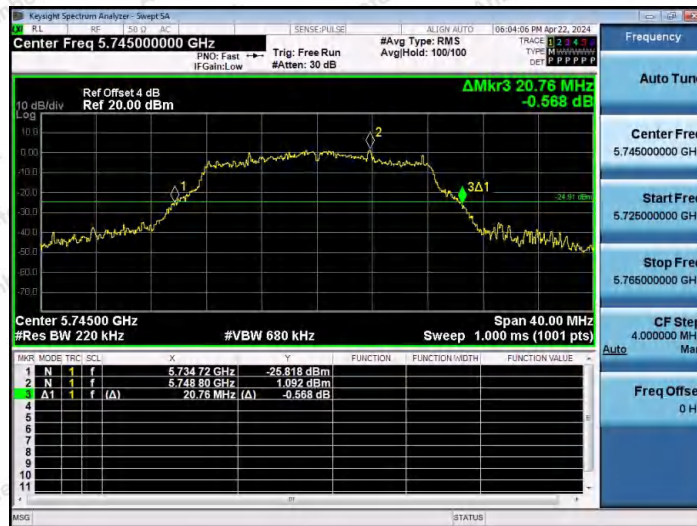

11A-Ant1-5745