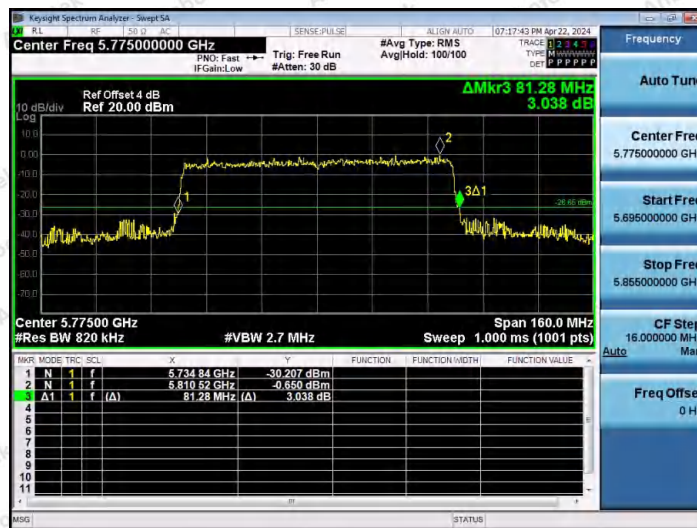

11AX80MIMO-Ant2-5775

Shenzhen Anbotek Compliance Laboratory Limited

Address: 1/F., Building D, Sogood Science and Technology Park, Sanwei Community, Hangcheng Street, Bao'an District, Shenzhen, Guangdong, China.
Tel: (86) 0755-26066440 Fax: (86) 0755-26014772 Email: service@anbotek.com

Hotline
400-003-0500
www.anbotek.com.cn