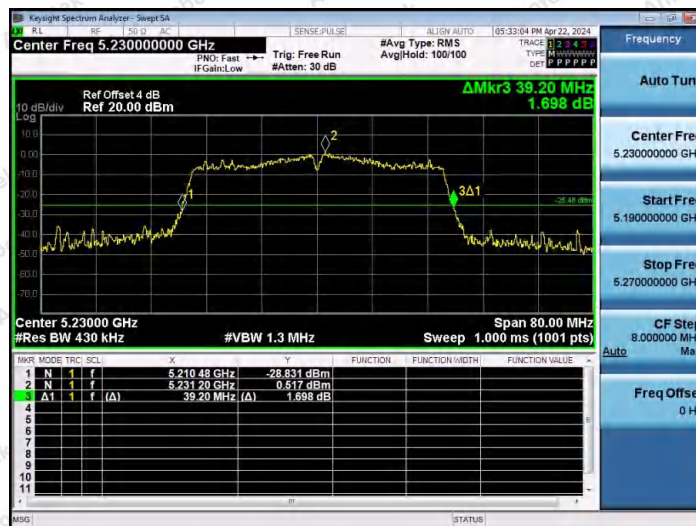

11AC40MIMO-Ant1-5230