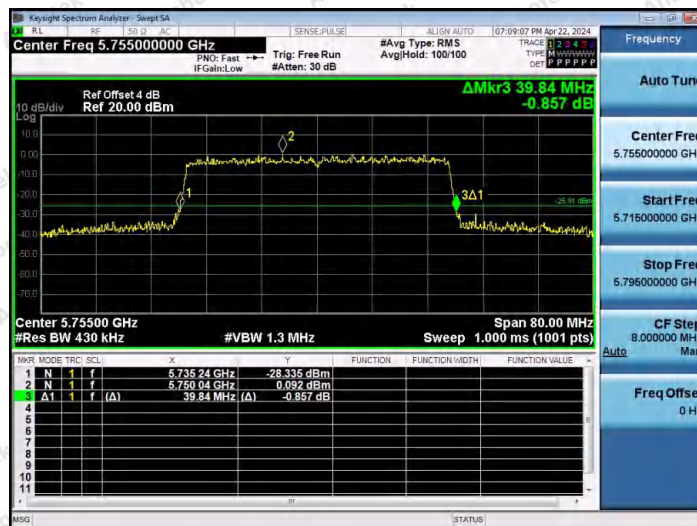

11AX40MIMO-Ant2-5755