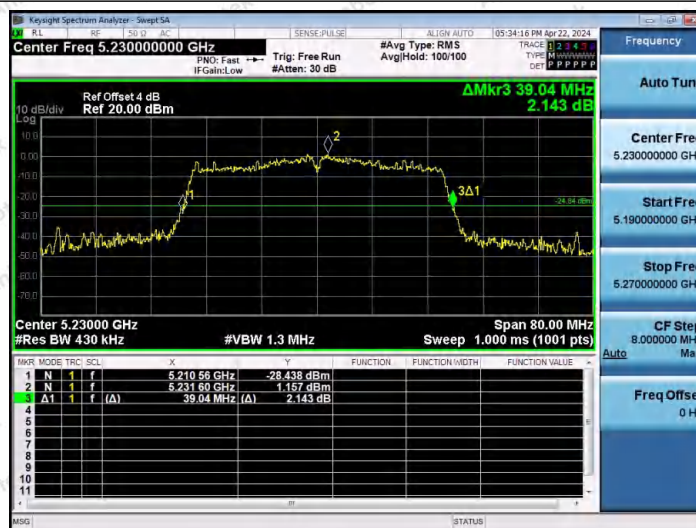

Hotline 400-003-0500
www.anbotek.com.cn

11AC40MIMO-Ant2-5190

11AC40MIMO-Ant1-5230

11AC40MIMO-Ant2-5230

Shenzhen Anbotek Compliance Laboratory Limited

Address: 1/F., Building D, Sogood Science and Technology Park, Sanwei Community, Hangcheng Street, Bao'an District, Shenzhen, Guangdong, China.
Tel: (86) 0755-26066440 Fax: (86) 0755-26014772 Email: service@anbotek.com