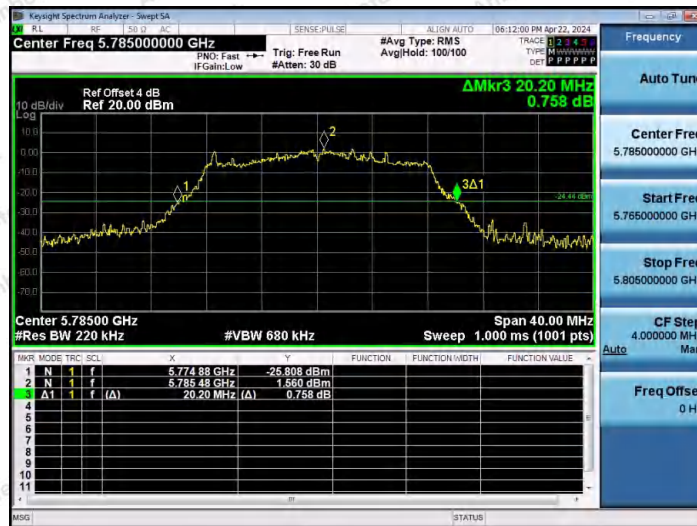

11A-Ant2-5785