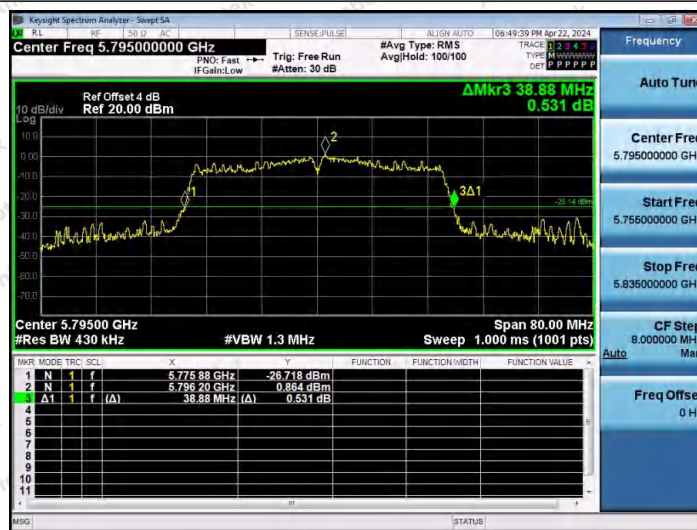

Hotline 400-003-0500
www.anbotek.com.cn

11AC40MIMO-Ant1-5755

11AC40MIMO-Ant2-5755

11AC40MIMO-Ant1-5795

Shenzhen Anbotek Compliance Laboratory Limited

Address: 1/F., Building D, Sogood Science and Technology Park, Sanwei Community, Hangcheng Street, Bao'an District, Shenzhen, Guangdong, China.
Tel: (86) 0755-26066440 Fax: (86) 0755-26014772 Email: service@anbotek.com