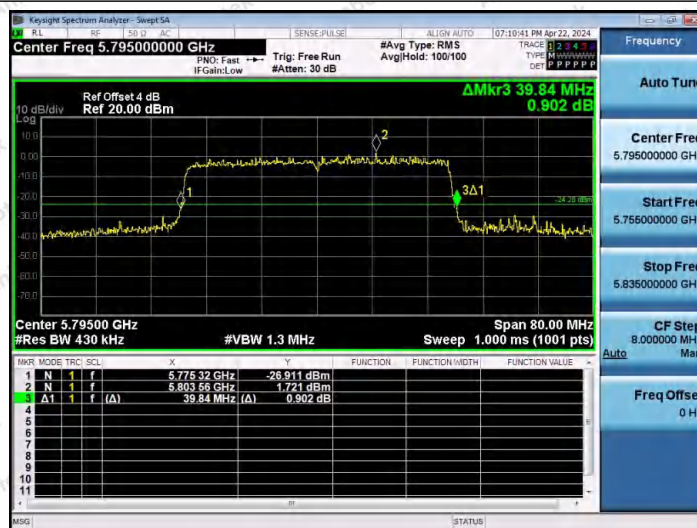

Hotline 400-003-0500
 www.anbotek.com.cn

11AX40MIMO-Ant1-5755

11AX40MIMO-Ant2-5755

11AX40MIMO-Ant1-5795

Shenzhen Anbotek Compliance Laboratory Limited

Address: 1/F., Building D, Sogood Science and Technology Park, Sanwei Community, Hangcheng Street, Bao'an District, Shenzhen, Guangdong, China.
 Tel: (86) 0755-26066440 Fax: (86) 0755-26014772 Email: service@anbotek.com