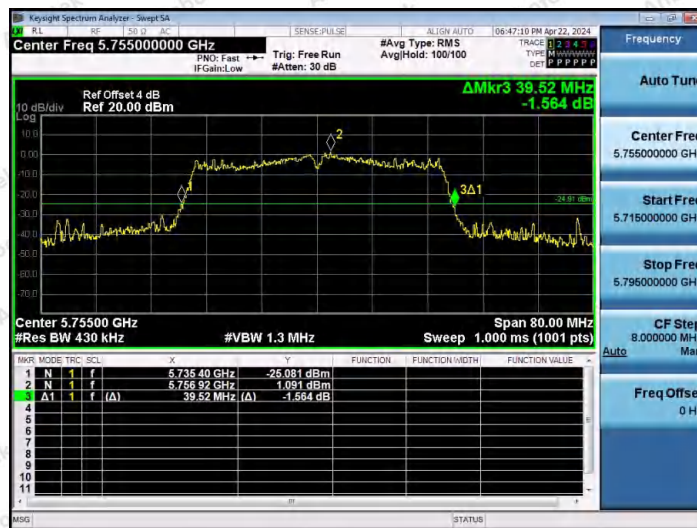

11AC40MIMO-Ant2-5755