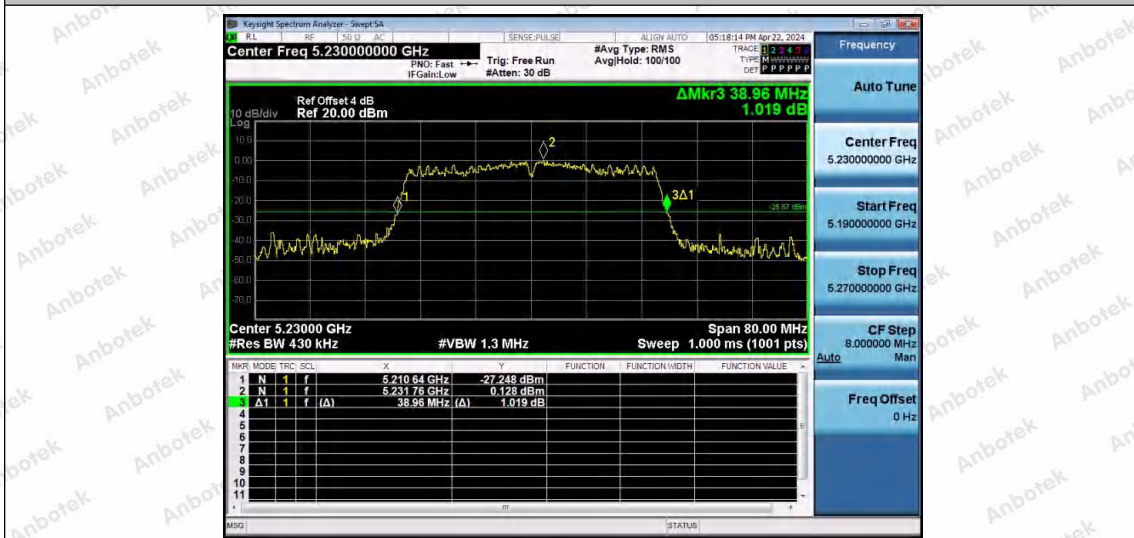

Hotline 400-003-0500
www.anbotek.com.cn

11N40MIMO-Ant1-5190

11N40MIMO-Ant2-5190

11N40MIMO-Ant1-5230

Shenzhen Anbotek Compliance Laboratory Limited

Address: 1/F., Building D, Sogood Science and Technology Park, Sanwei Community, Hangcheng Street, Bao'an District, Shenzhen, Guangdong, China.
 Tel: (86) 0755-26066440 Fax: (86) 0755-26014772 Email: service@anbotek.com