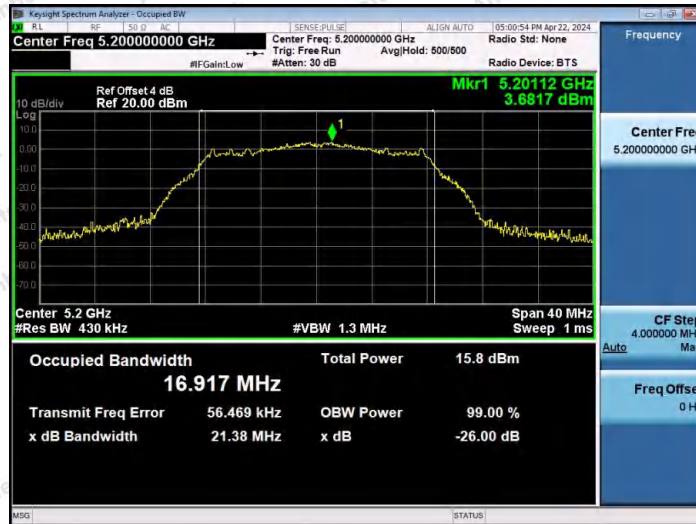

11A-Ant2-5200