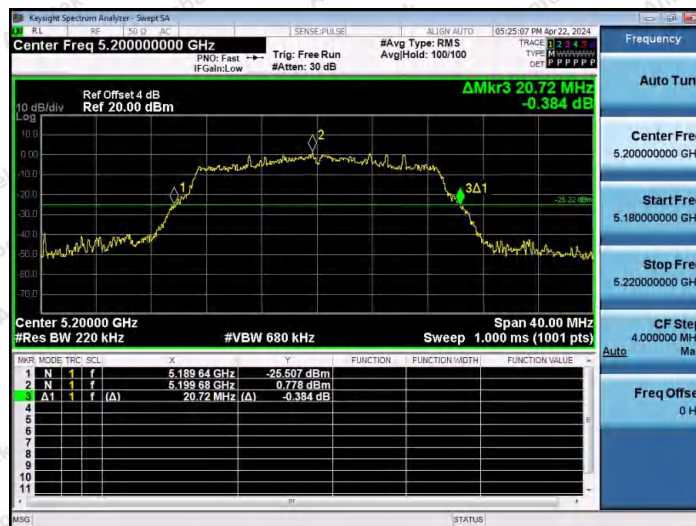

11AC20MIMO-Ant1-5200