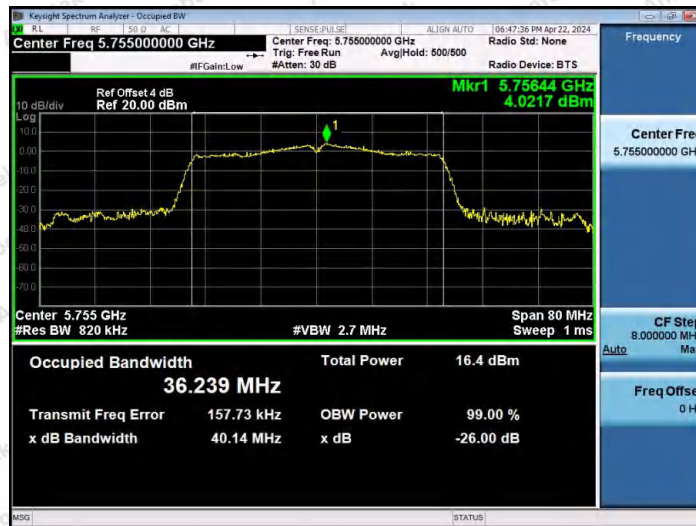

11AC40MIMO-Ant2-5755