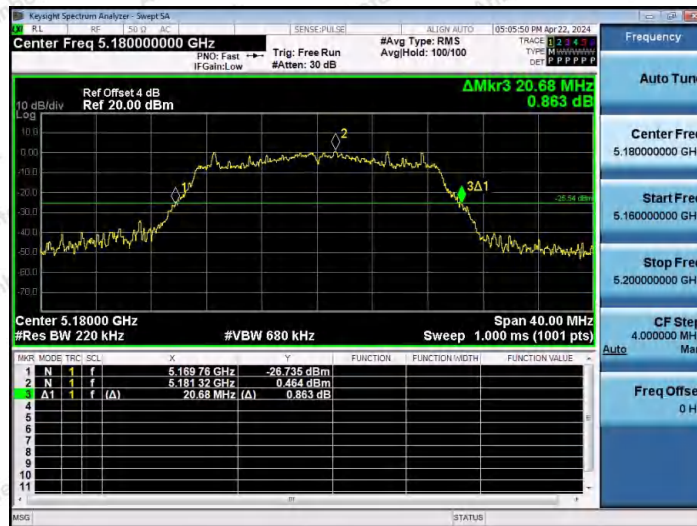

11N20MIMO-Ant1-5180