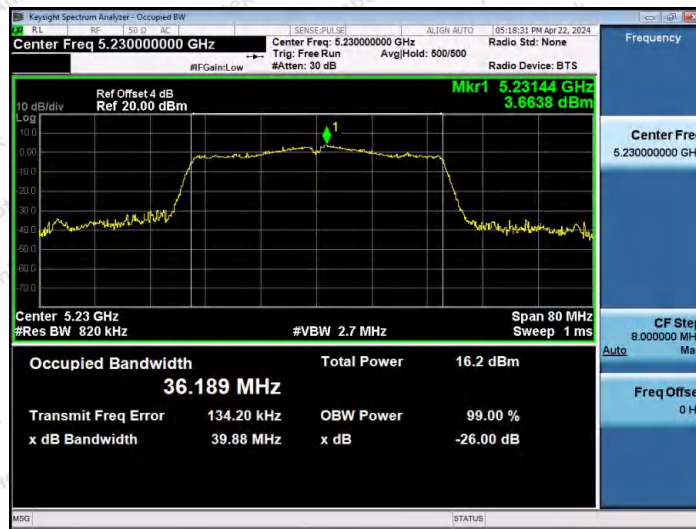

Hotline
400-003-0500
www.anbotek.com.cn

11N40MIMO-Ant1-5190

11N40MIMO-Ant2-5190

11N40MIMO-Ant1-5230

Shenzhen Anbotek Compliance Laboratory Limited

Address: 1/F., Building D, Sogood Science and Technology Park, Sanwei Community, Hangcheng Street, Bao'an District, Shenzhen, Guangdong, China.
Tel: (86) 0755-26066440 Fax: (86) 0755-26014772 Email: service@anbotek.com