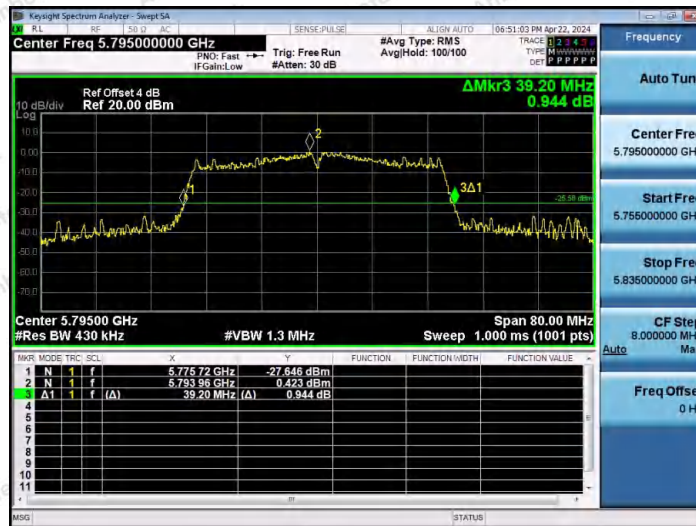

11AC40MIMO-Ant2-5795