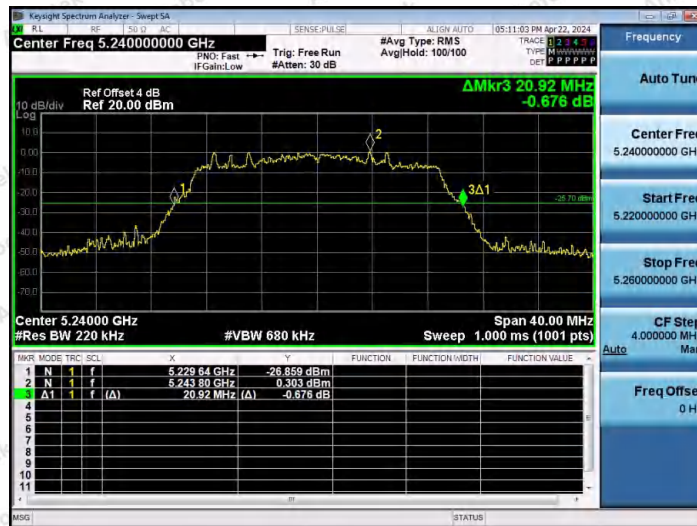

11N20MIMO-Ant1-5240