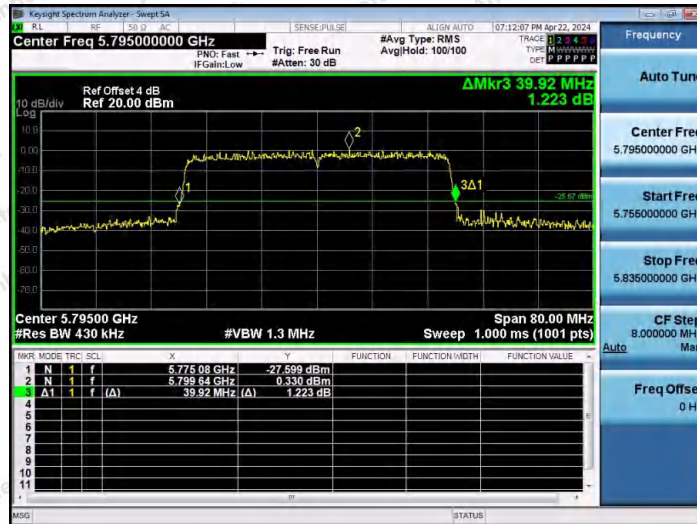

11AX40MIMO-Ant2-5795