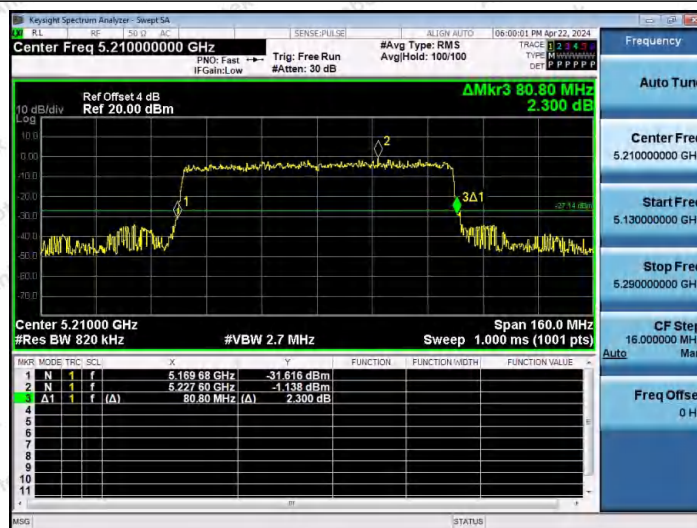

11AX80MIMO-Ant2-5210

Shenzhen Anbotek Compliance Laboratory Limited

Address: 1/F., Building D, Sogood Science and Technology Park, Sanwei Community, Hangcheng Street, Bao'an District, Shenzhen, Guangdong, China.
Tel: (86) 0755-26066440 Fax: (86) 0755-26014772 Email: service@anbotek.com

Hotline 400-003-0500
www.anbotek.com.cn