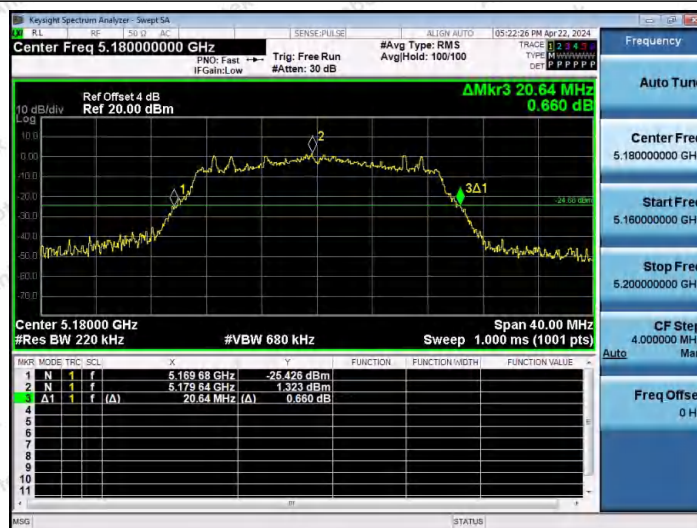

Hotline 400-003-0500
www.anbotek.com.cn

11N40MIMO-Ant1-5795

11N40MIMO-Ant2-5795

11AC20MIMO-Ant1-5180

Shenzhen Anbotek Compliance Laboratory Limited

Address: 1/F., Building D, Sogood Science and Technology Park, Sanwei Community, Hangcheng Street, Bao'an District, Shenzhen, Guangdong, China.
Tel: (86) 0755-26066440 Fax: (86) 0755-26014772 Email: service@anbotek.com