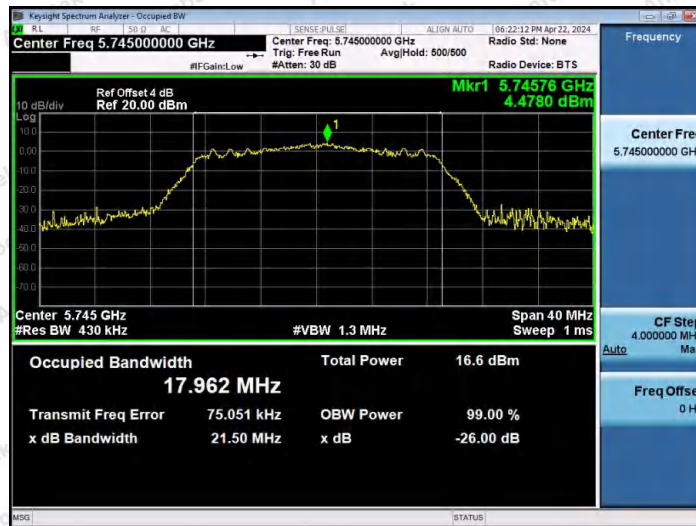

11N20MIMO-Ant2-5745