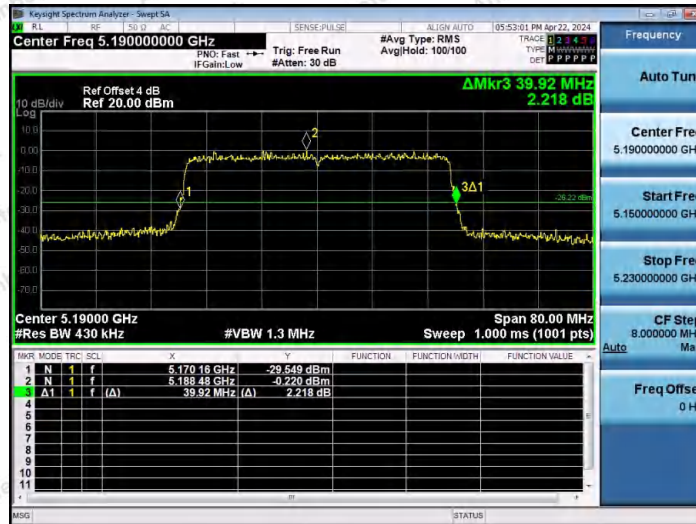

11AX40MIMO-Ant2-5190