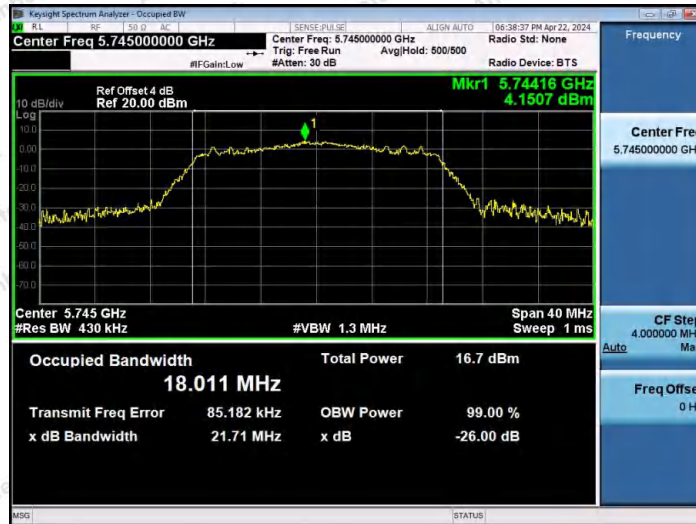

11AC20MIMO-Ant2-5745