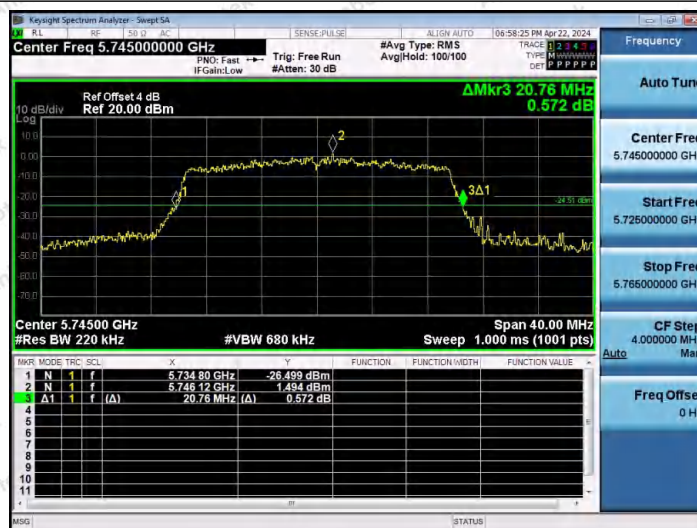

Hotline 400-003-0500
www.anbotek.com.cn

11AX20MIMO-Ant1-5240

11AX20MIMO-Ant2-5240

11AX20MIMO-Ant1-5745

Shenzhen Anbotek Compliance Laboratory Limited

Address: 1/F., Building D, Sogood Science and Technology Park, Sanwei Community, Hangcheng Street, Bao'an District, Shenzhen, Guangdong, China.
Tel: (86) 0755-26066440 Fax: (86) 0755-26014772 Email: service@anbotek.com