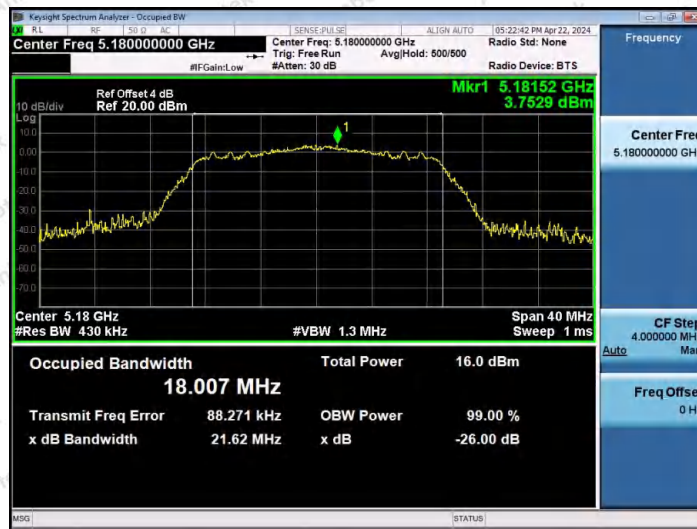

Hotline
400-003-0500
www.anbotek.com.cn

11N40MIMO-Ant1-5795

11N40MIMO-Ant2-5795

11A20MIMO-Ant1-5180

Shenzhen Anbotek Compliance Laboratory Limited

Address: 1/F., Building D, Sogood Science and Technology Park, Sanwei Community, Hangcheng Street, Bao'an District, Shenzhen, Guangdong, China.
Tel: (86) 0755-26066440 Fax: (86) 0755-26014772 Email: service@anbotek.com