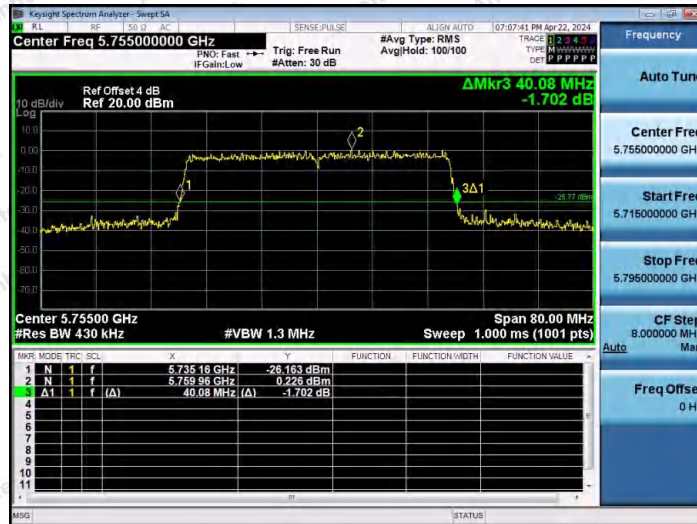

11AX40MIMO-Ant1-5755