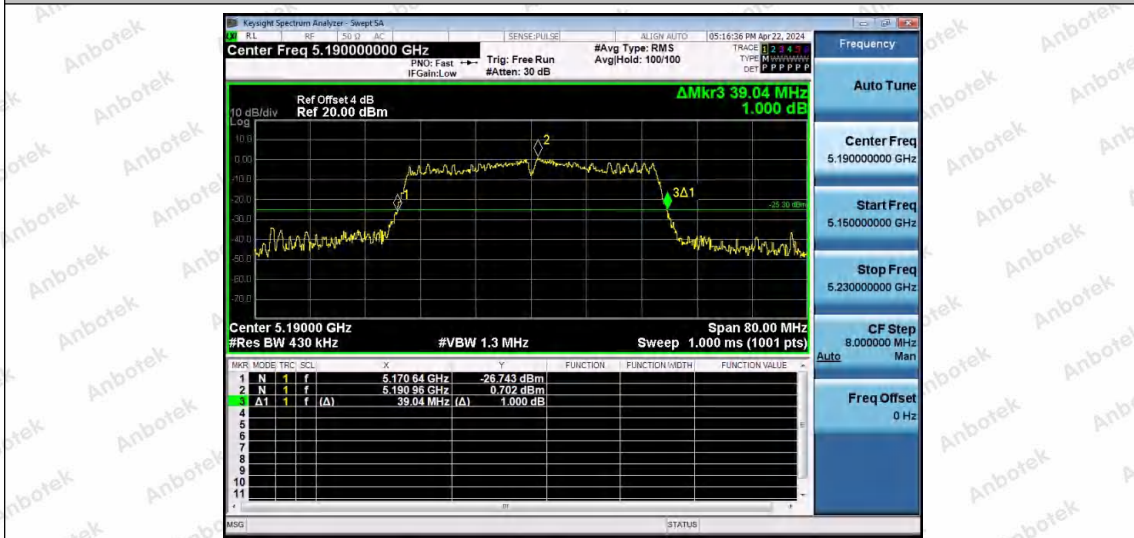

11N40MIMO-Ant2-5190