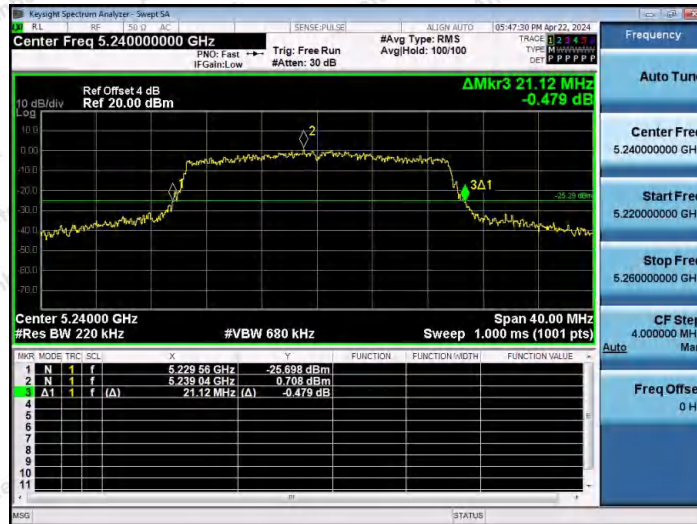

11AX20MIMO-Ant1-5240