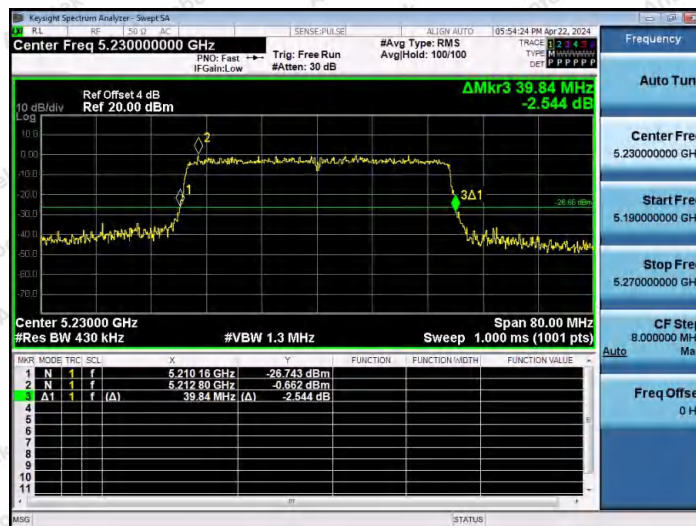

11AX40MIMO-Ant1-5230