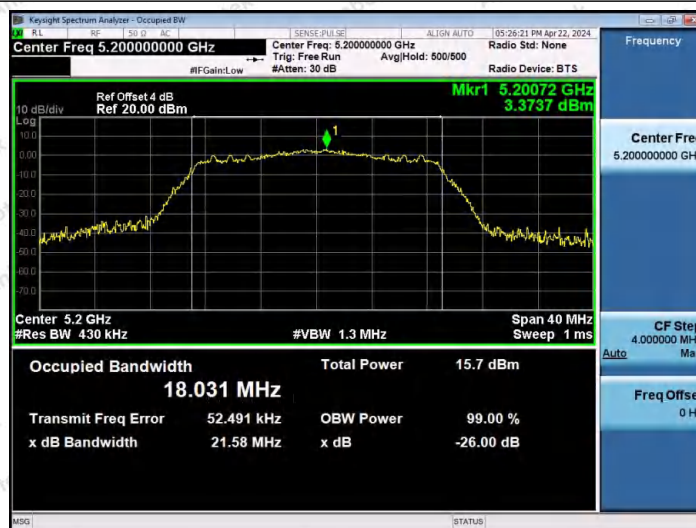

Hotline
400-003-0500
www.anbotek.com.cn

11AC20MIMO-Ant2-5180

11AC20MIMO-Ant1-5200

11AC20MIMO-Ant2-5200

Shenzhen Anbotek Compliance Laboratory Limited

Address: 1/F., Building D, Sogood Science and Technology Park, Sanwei Community, Hangcheng Street, Bao'an District, Shenzhen, Guangdong, China.
Tel: (86) 0755-26066440 Fax: (86) 0755-26014772 Email: service@anbotek.com