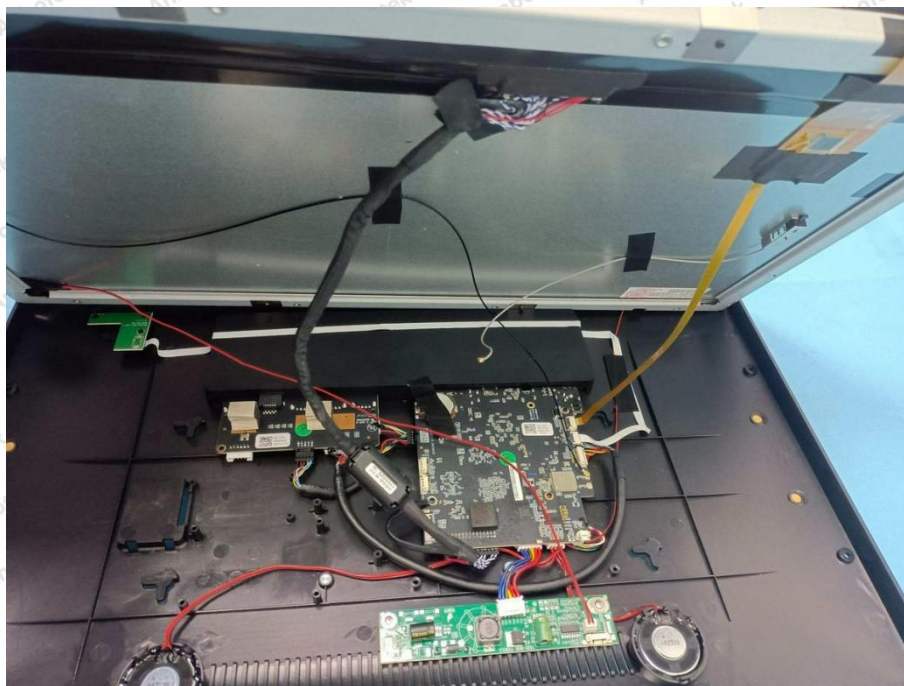

Appendix III -- Internal Photograph

WiFi ANT 1

BT & WiFi ANT 2

Shenzhen Anbotek Compliance Laboratory Limited

Address: 1/F., Building D, Sogood Science and Technology Park, Sanwei Community, Hangcheng Street, Bao'an District, Shenzhen, Guangdong, China.
Tel: (86) 0755-26066440 Fax: (86) 0755-26014772 Email: service@anbotek.com