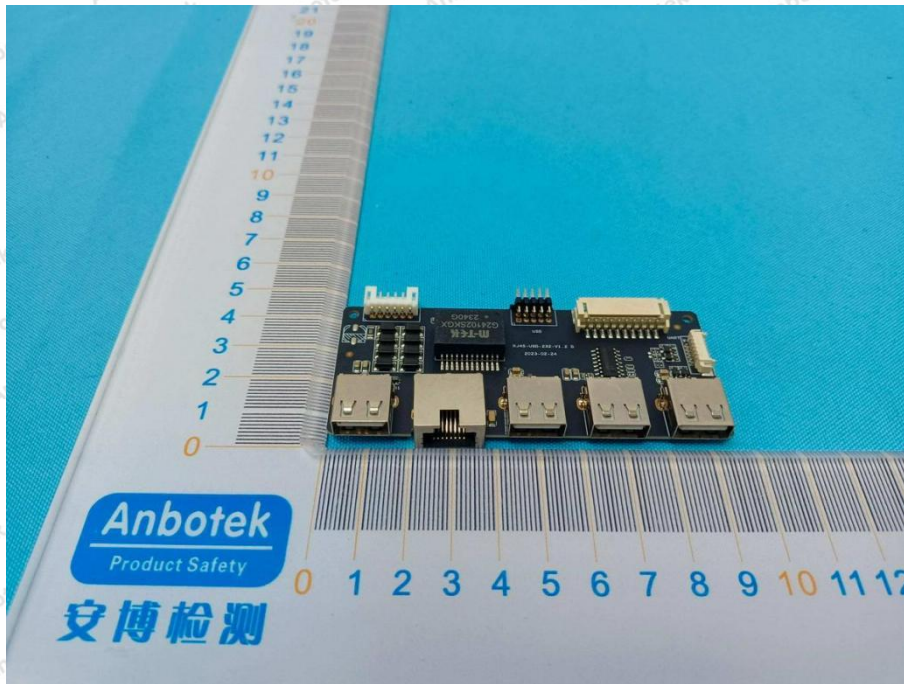

Appendix III -- Internal Photograph

WiFi ANT 1

BT & WiFi ANT 2

Shenzhen Anbotek Compliance Laboratory Limited

Address: 1/F., Building D, Sogood Science and Technology Park, Sanwei Community, Hangcheng Street, Bao'an District, Shenzhen, Guangdong, China.
Tel: (86) 0755-26066440 Fax: (86) 0755-26014772 Email: service@anbotek.com