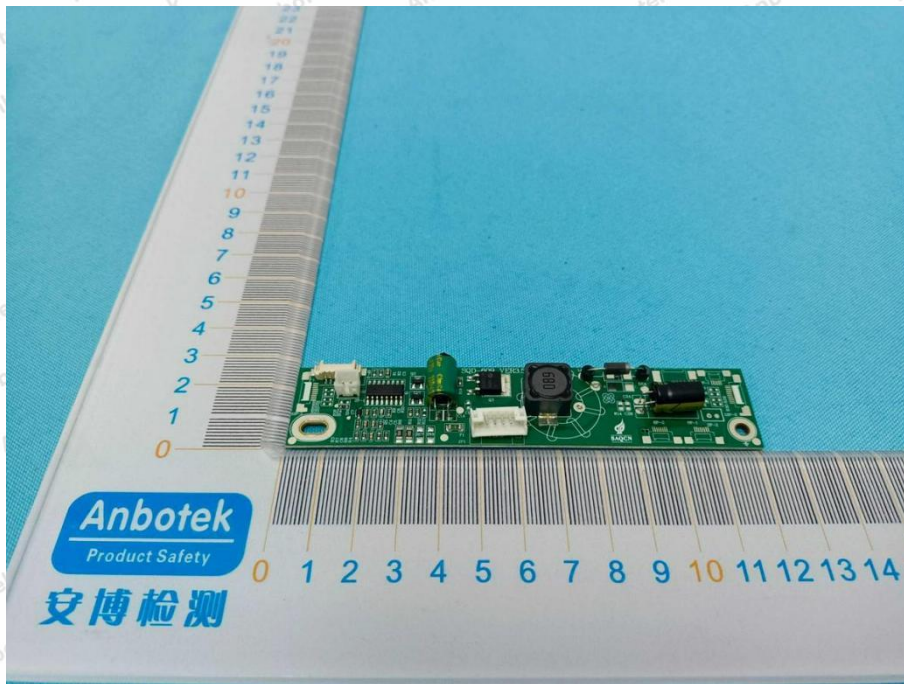

Hotline
400-003-0500
www.anbotek.com.cn

BT & WiFi ANT 2 connector

WiFi ANT 1 connector

Shenzhen Anbotek Compliance Laboratory Limited

Address: 1/F., Building D, Sogood Science and Technology Park, Sanwei Community, Hangcheng Street, Bao'an District, Shenzhen, Guangdong, China.
Tel: (86) 0755-26066440 Fax: (86) 0755-26014772 Email: service@anbotek.com