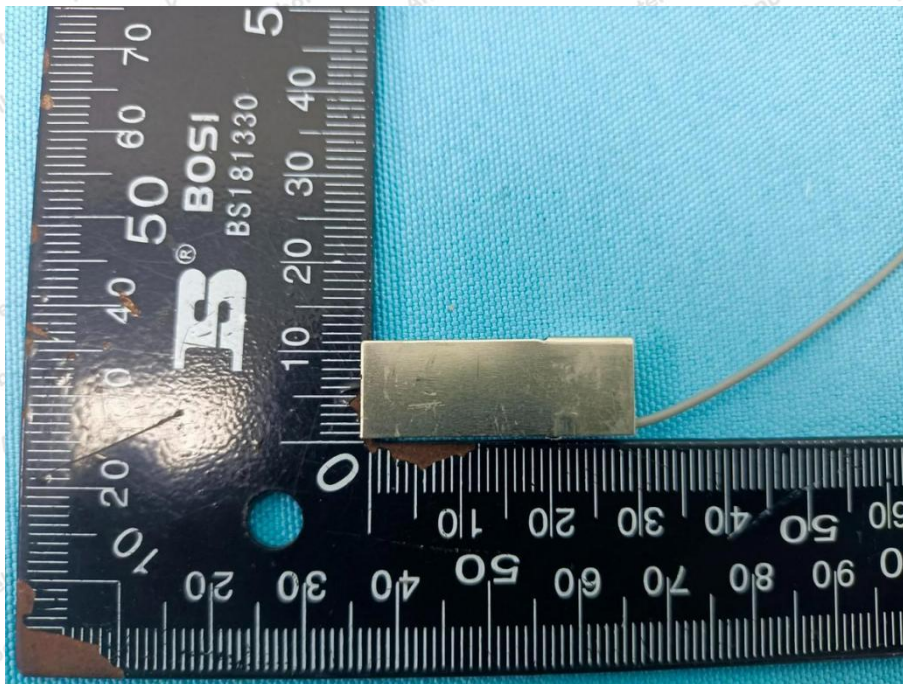

Appendix III -- Internal Photograph

WiFi ANT 1

BT & WiFi ANT 2

Shenzhen Anbotek Compliance Laboratory Limited

Address: 1/F., Building D, Sogood Science and Technology Park, Sanwei Community, Hangcheng Street, Bao'an District, Shenzhen, Guangdong, China.
Tel: (86) 0755-26066440 Fax: (86) 0755-26014772 Email: service@anbotek.com