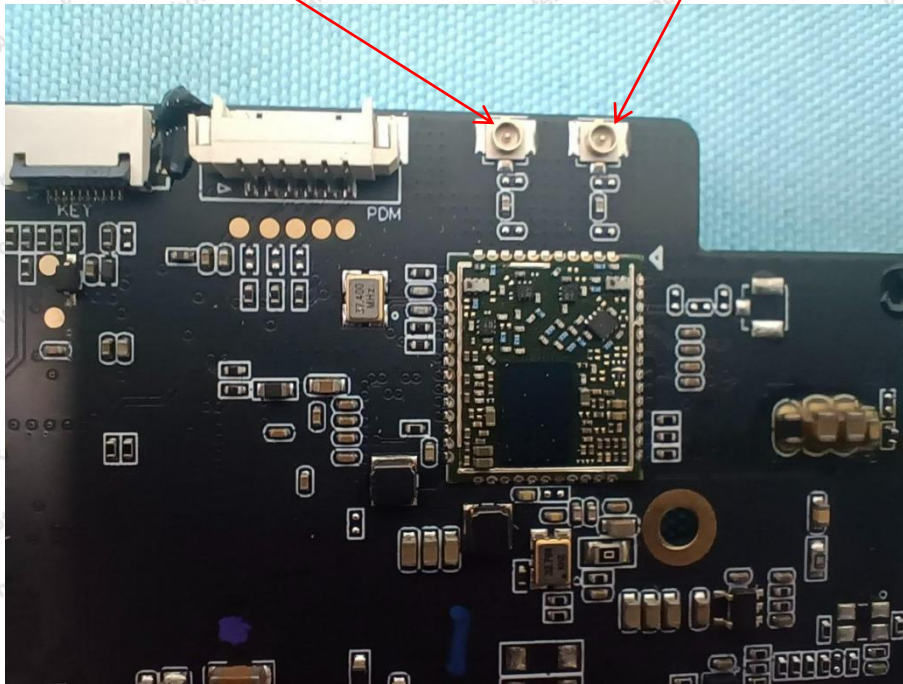

Hotline
400-003-0500
www.anbotek.com.cn

BT & WiFi ANT 2 connector

WiFi ANT 1 connector

Shenzhen Anbotek Compliance Laboratory Limited

Address: 1/F., Building D, Sogood Science and Technology Park, Sanwei Community, Hangcheng Street, Bao'an District, Shenzhen, Guangdong, China.
Tel: (86) 0755-26066440 Fax: (86) 0755-26014772 Email: service@anbotek.com