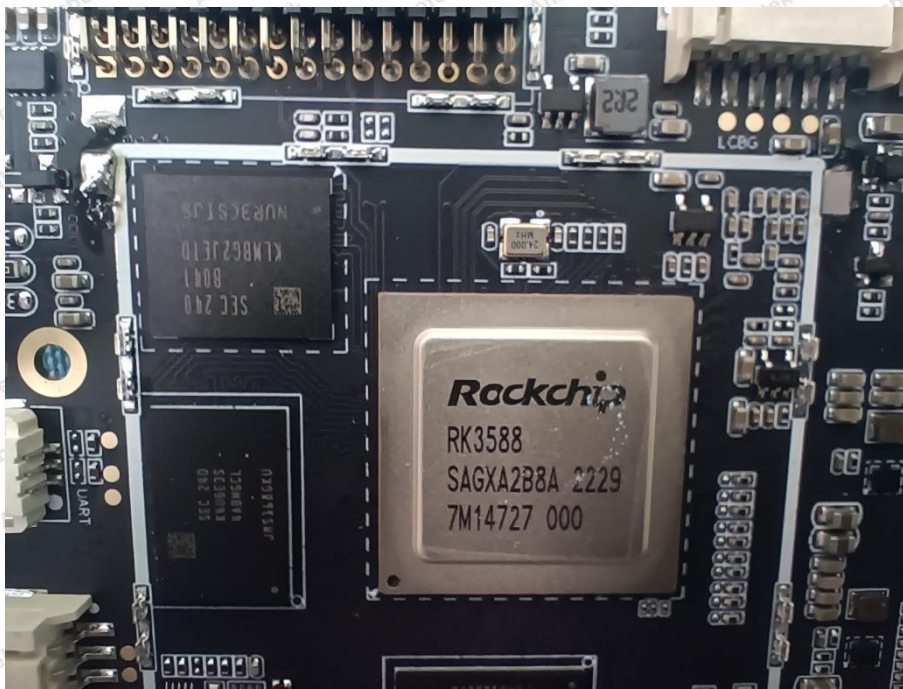

Hotline
400-003-0500
www.anbotek.com.cn

BT & WiFi ANT 2 connector

WiFi ANT 1 connector

Shenzhen Anbotek Compliance Laboratory Limited

Address: 1/F., Building D, Sogood Science and Technology Park, Sanwei Community, Hangcheng Street, Bao'an District, Shenzhen, Guangdong, China.
Tel: (86) 0755-26066440 Fax: (86) 0755-26014772 Email: service@anbotek.com