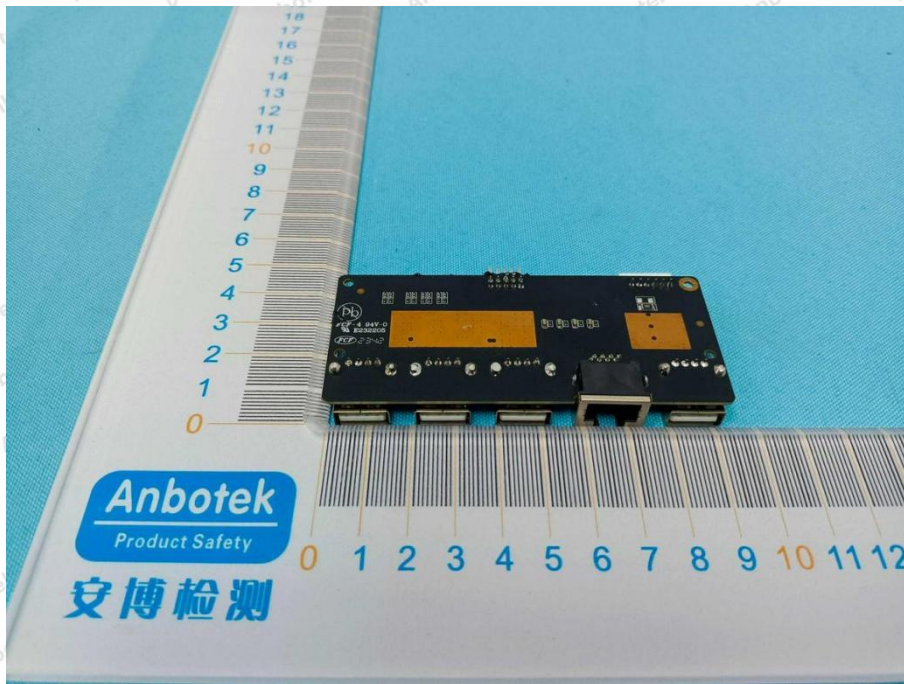

Appendix III -- Internal Photograph

WiFi ANT 1

BT & WiFi ANT 2

Shenzhen Anbotek Compliance Laboratory Limited

Address: 1/F., Building D, Sogood Science and Technology Park, Sanwei Community, Hangcheng Street, Bao'an District, Shenzhen, Guangdong, China.
Tel: (86) 0755-26066440 Fax: (86) 0755-26014772 Email: service@anbotek.com