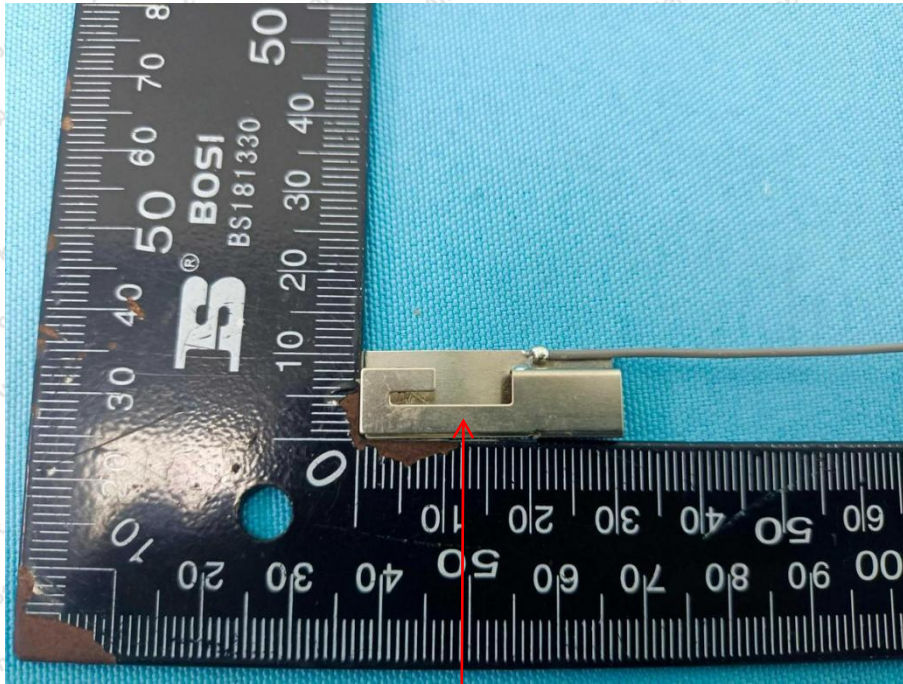

Appendix III -- Internal Photograph

WiFi ANT 1

BT & WiFi ANT 2

Shenzhen Anbotek Compliance Laboratory Limited

Address: 1/F., Building D, Sogood Science and Technology Park, Sanwei Community, Hangcheng Street, Bao'an District, Shenzhen, Guangdong, China.
Tel: (86) 0755-26066440 Fax: (86) 0755-26014772 Email: service@anbotek.com