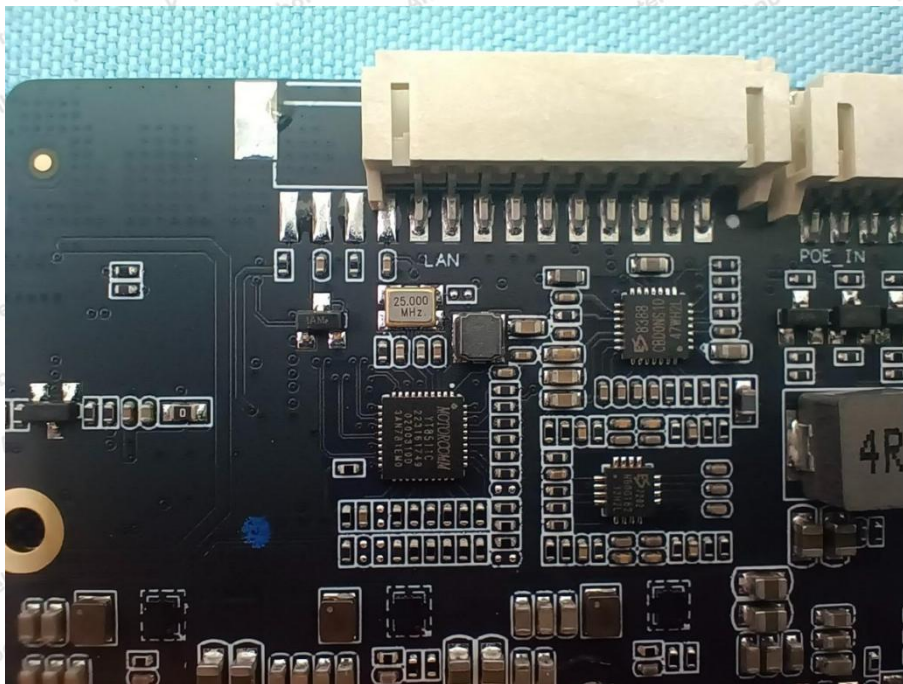

Hotline
400-003-0500
www.anbotek.com.cn

BT & WiFi ANT 2 connector

WiFi ANT 1 connector

Shenzhen Anbotek Compliance Laboratory Limited

Address: 1/F., Building D, Sogood Science and Technology Park, Sanwei Community, Hangcheng Street, Bao'an District, Shenzhen, Guangdong, China.
Tel: (86) 0755-26066440 Fax: (86) 0755-26014772 Email: service@anbotek.com