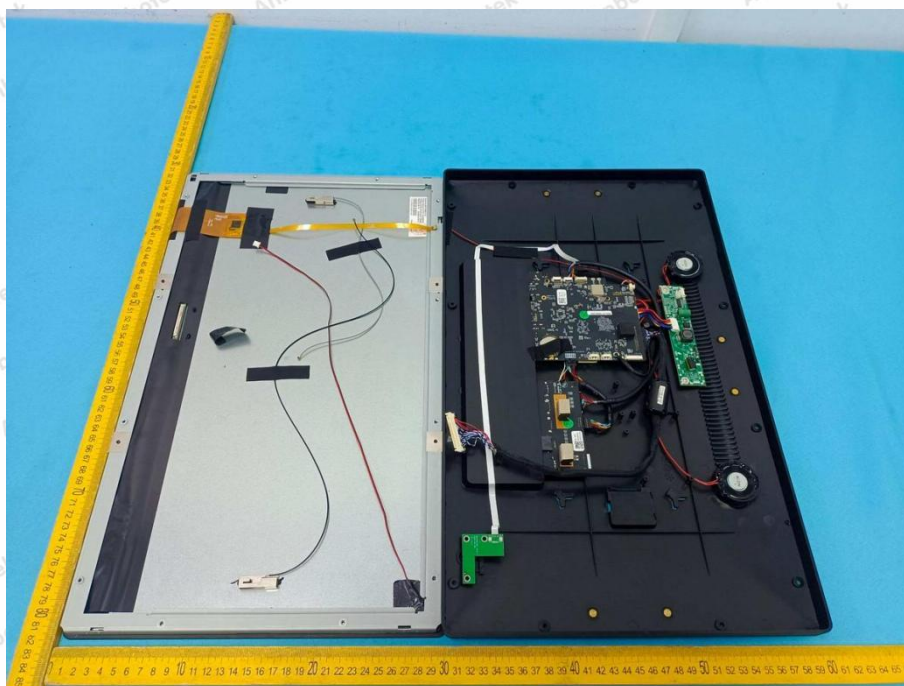

Appendix III -- Internal Photograph

WiFi ANT 1

BT & WiFi ANT 2

Shenzhen Anbotek Compliance Laboratory Limited

Address: 1/F., Building D, Sogood Science and Technology Park, Sanwei Community, Hangcheng Street, Bao'an District, Shenzhen, Guangdong, China.
Tel: (86) 0755-26066440 Fax: (86) 0755-26014772 Email: service@anbotek.com