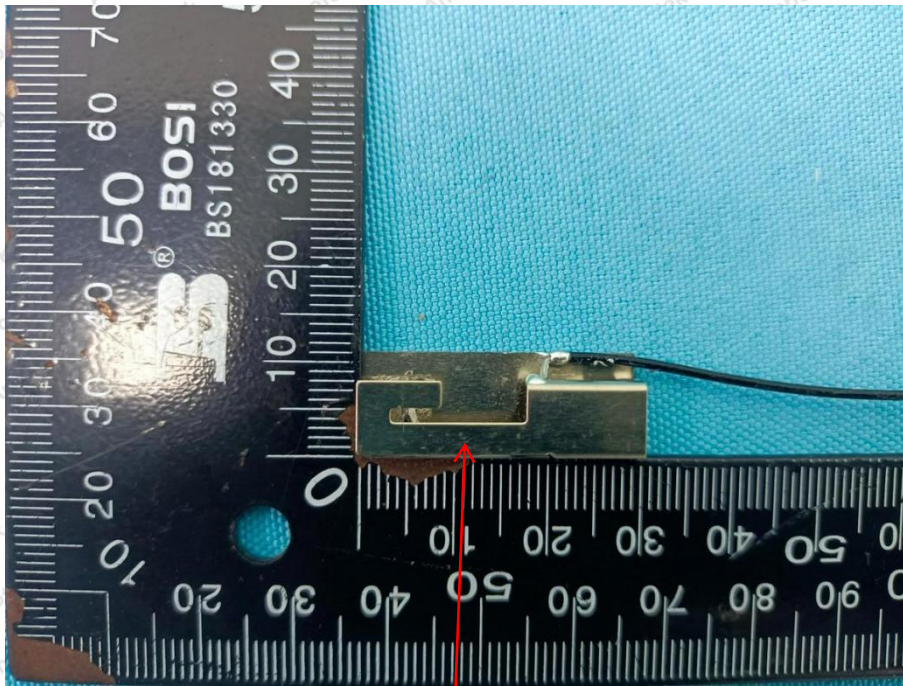

Appendix III -- Internal Photograph

WiFi ANT 1

BT & WiFi ANT 2

Shenzhen Anbotek Compliance Laboratory Limited

Address: 1/F., Building D, Sogood Science and Technology Park, Sanwei Community, Hangcheng Street, Bao'an District, Shenzhen, Guangdong, China.
Tel: (86) 0755-26066440 Fax: (86) 0755-26014772 Email: service@anbotek.com