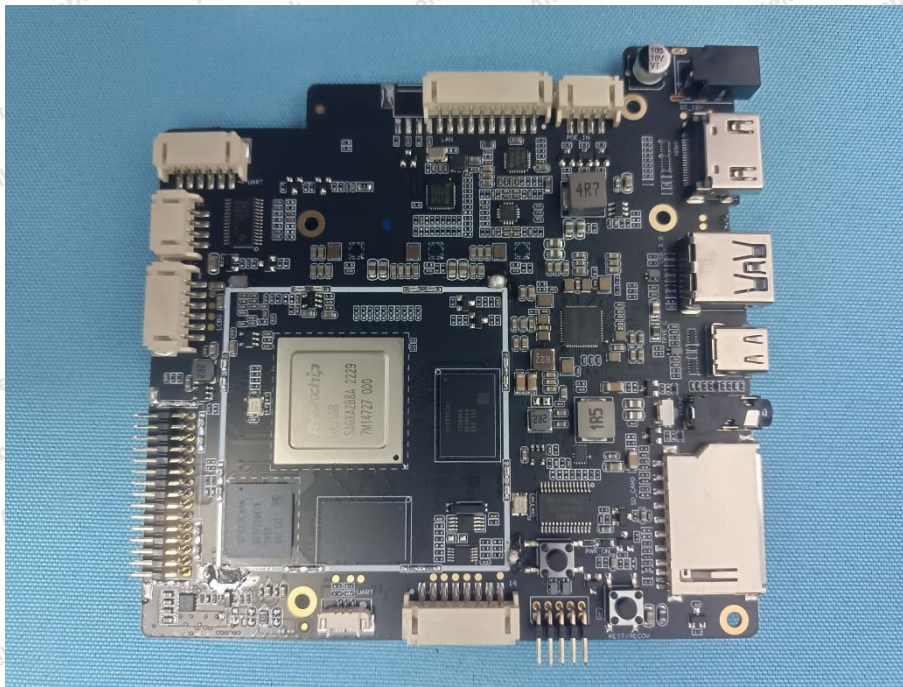

Shenzhen Anbotek Compliance Laboratory Limited

Address: 1/F., Building D, Sogood Science and Technology Park, Sanwei Community, Hangcheng Street, Bao'an District, Shenzhen, Guangdong, China.
Tel: (86) 0755-26066440 Fax: (86) 0755-26014772 Email: service@anbotek.com

Hotline

400-003-0500

www.anbotek.com.cn