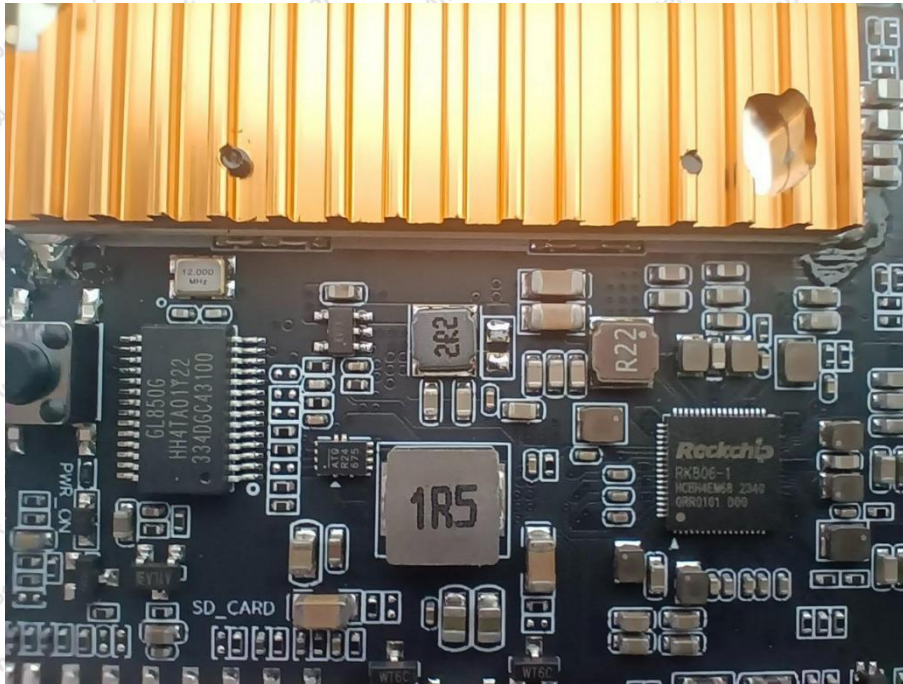

Hotline
400-003-0500
www.anbotek.com.cn

BT & WiFi ANT 2 connector

WiFi ANT 1 connector

Shenzhen Anbotek Compliance Laboratory Limited

Address: 1/F., Building D, Sogood Science and Technology Park, Sanwei Community, Hangcheng Street, Bao'an District, Shenzhen, Guangdong, China.
Tel: (86) 0755-26066440 Fax: (86) 0755-26014772 Email: service@anbotek.com