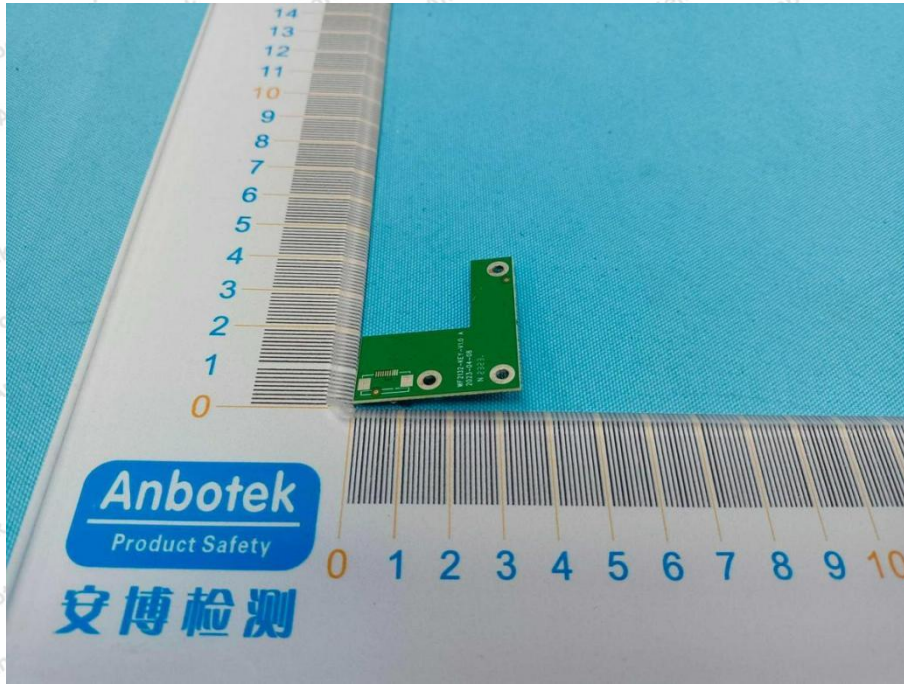

Shenzhen Anbotek Compliance Laboratory Limited

Address: 1/F., Building D, Sogood Science and Technology Park, Sanwei Community, Hangcheng Street, Bao'an District, Shenzhen, Guangdong, China.
Tel: (86) 0755-26066440 Fax: (86) 0755-26014772 Email: service@anbotek.com

Hotline
400-003-0500
www.anbotek.com.cn