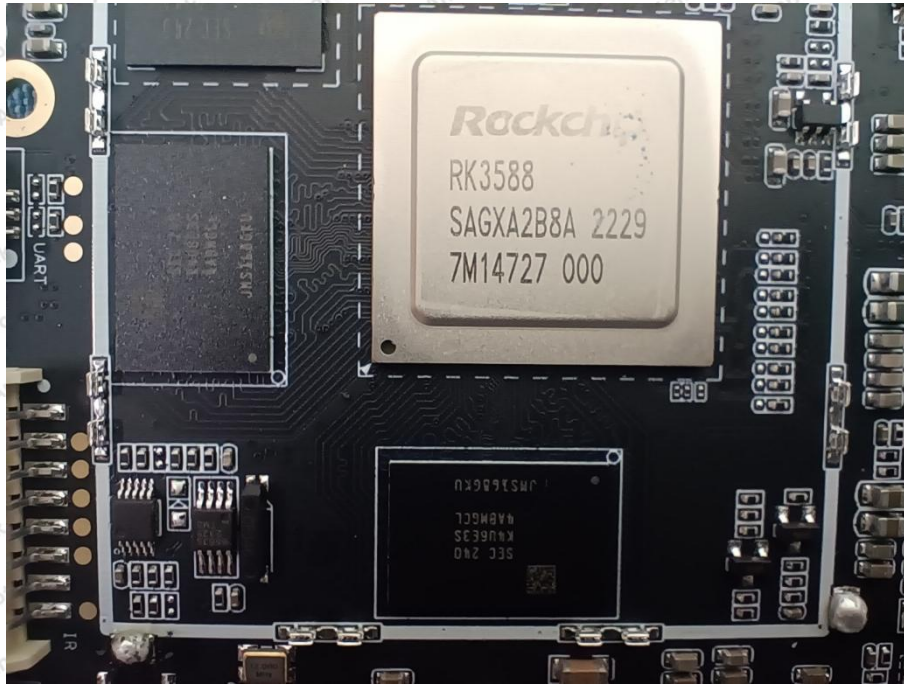

Hotline
400-003-0500
www.anbotek.com.cn

BT & WiFi ANT 2 connector

WiFi ANT 1 connector

Shenzhen Anbotek Compliance Laboratory Limited

Address: 1/F., Building D, Sogood Science and Technology Park, Sanwei Community, Hangcheng Street, Bao'an District, Shenzhen, Guangdong, China.
Tel: (86) 0755-26066440 Fax: (86) 0755-26014772 Email: service@anbotek.com