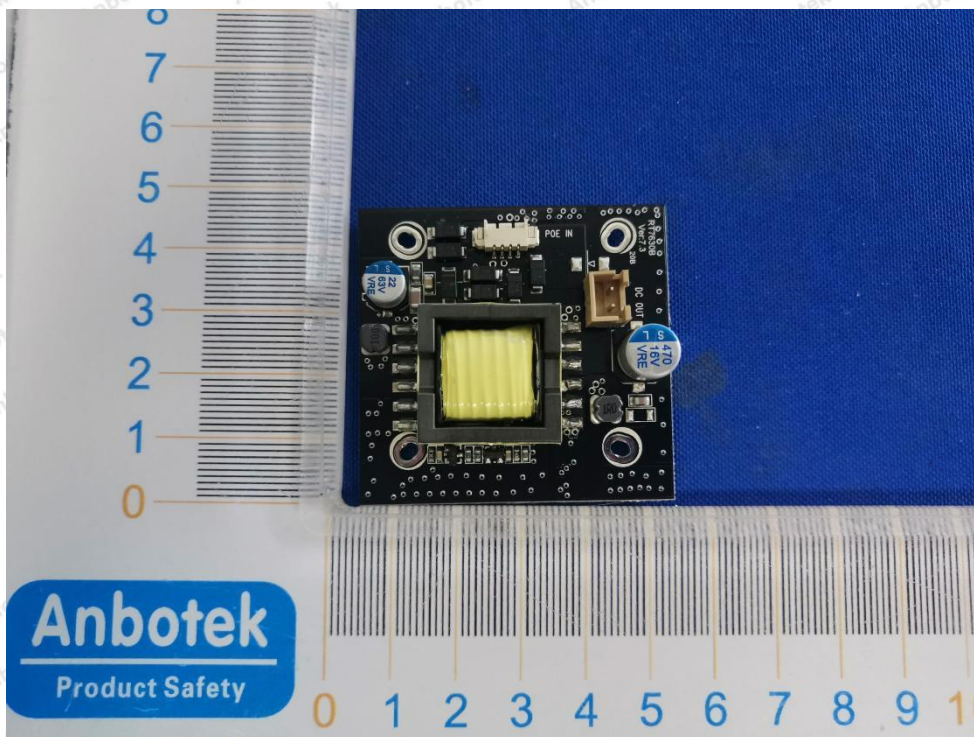

Hotline
400-003-0500
www.anbotek.com

Anbotek

Product Safety

Shenzhen Anbotek Compliance Laboratory Limited

Address: 1/F., Building D, Sogood Science and Technology Park, Sanwei Community, Hangcheng Street, Bao'an District, Shenzhen, Guangdong, China.