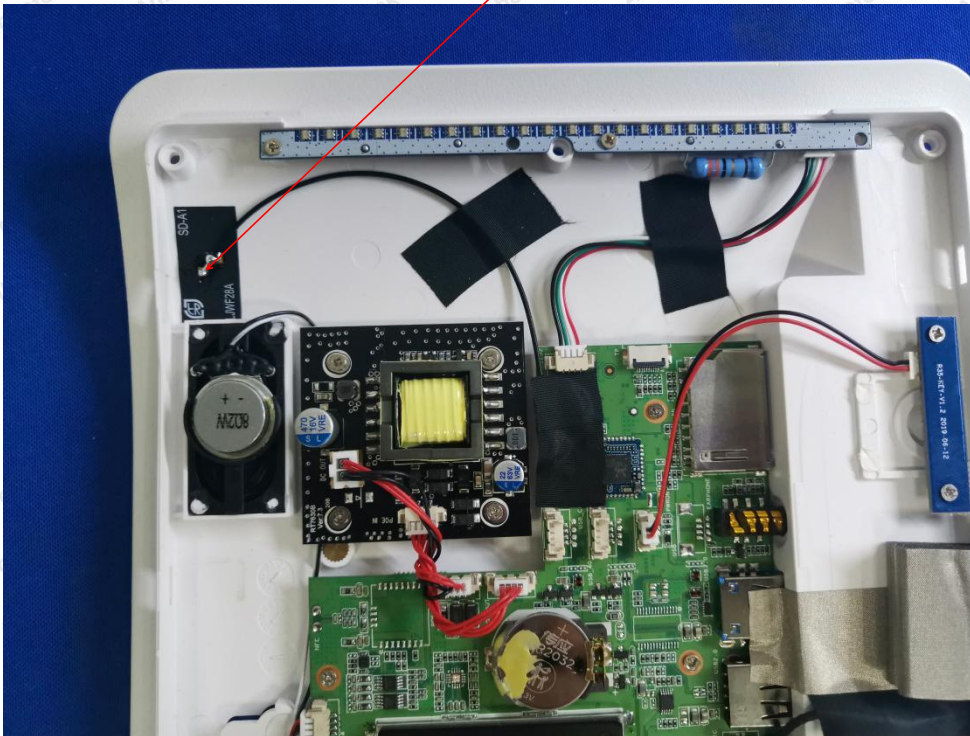

ANT

Shenzhen Anbotek Compliance Laboratory Limited

Address: 1/F., Building D, Sogood Science and Technology Park, Sanwei Community, Hangcheng Street, Bao'an District, Shenzhen, Guangdong, China.
Tel: (86) 755-26066440 Fax: (86) 755-26014772 Email: service@anbotek.com

Hotline
400-003-0500
www.anbotek.com