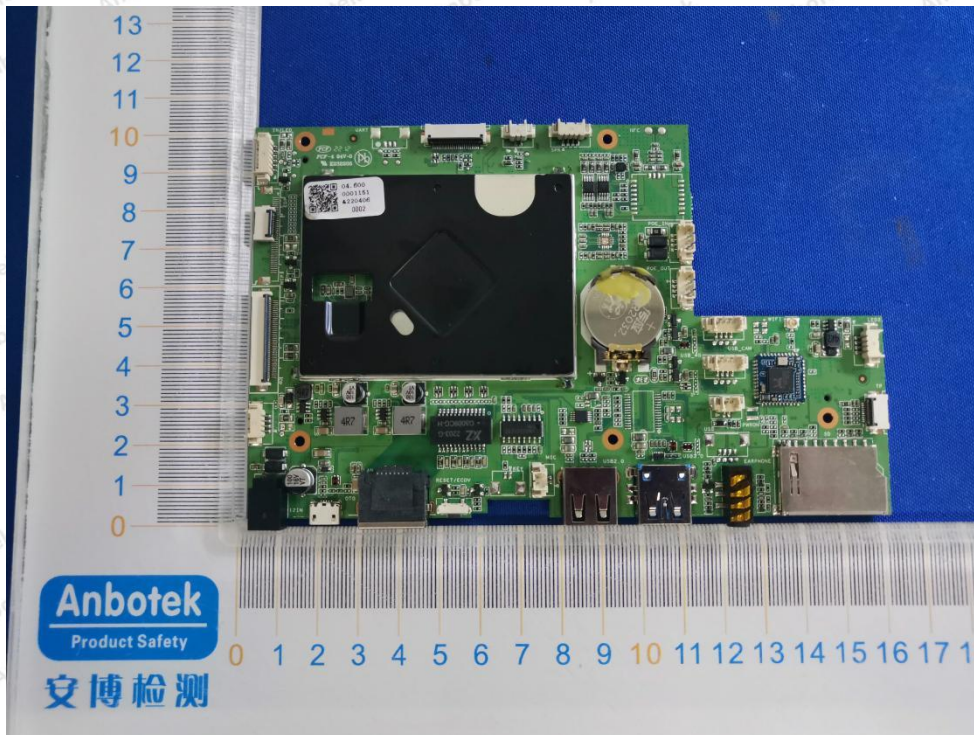

Anbotek

Product Safety

Shenzhen Anbotek Compliance Laboratory Limited

Address: 1/F., Building D, Sogood Science and Technology Park, Sanwei Community, Hangcheng Street, Bao'an District, Shenzhen, Guangdong, China.

Tel: (86) 755-26066440 Fax: (86) 755-26014772 Email: service@anbotek.com

Hotline
400-003-0500
www.anbotek.com