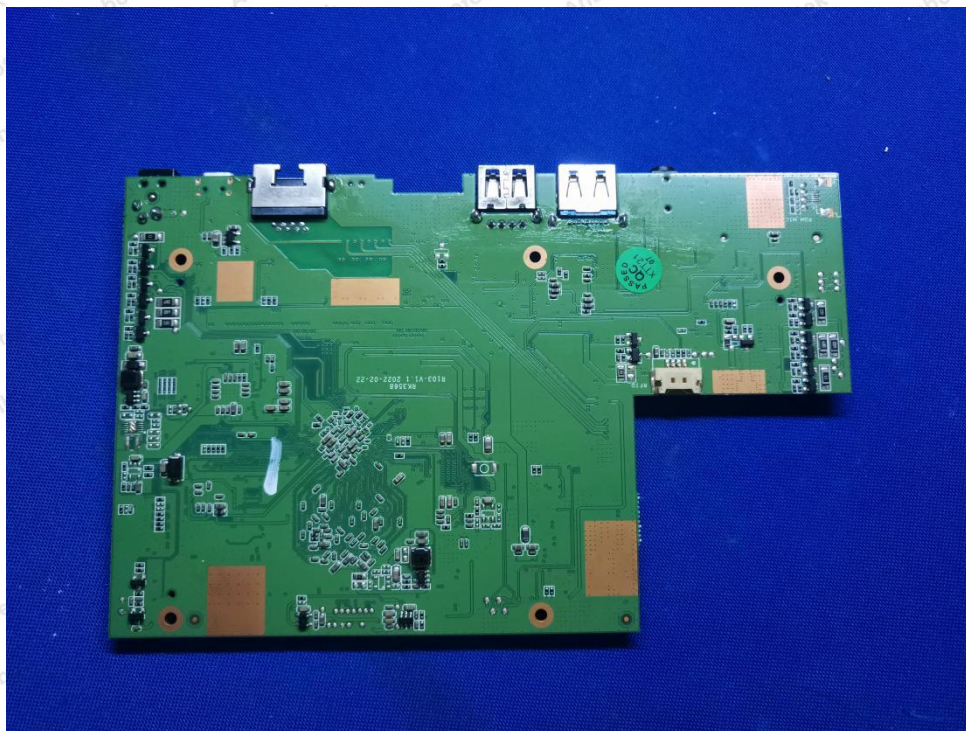

Shenzhen Anbotek Compliance Laboratory Limited

Address: 1/F., Building D, Sogood Science and Technology Park, Sanwei Community, Hangcheng Street, Bao'an District, Shenzhen, Guangdong, China.

Tel: (86) 755-26066440 Fax: (86) 755-26014772 Email: service@anbotek.com

Hotline
400-003-0500
www.anbotek.com