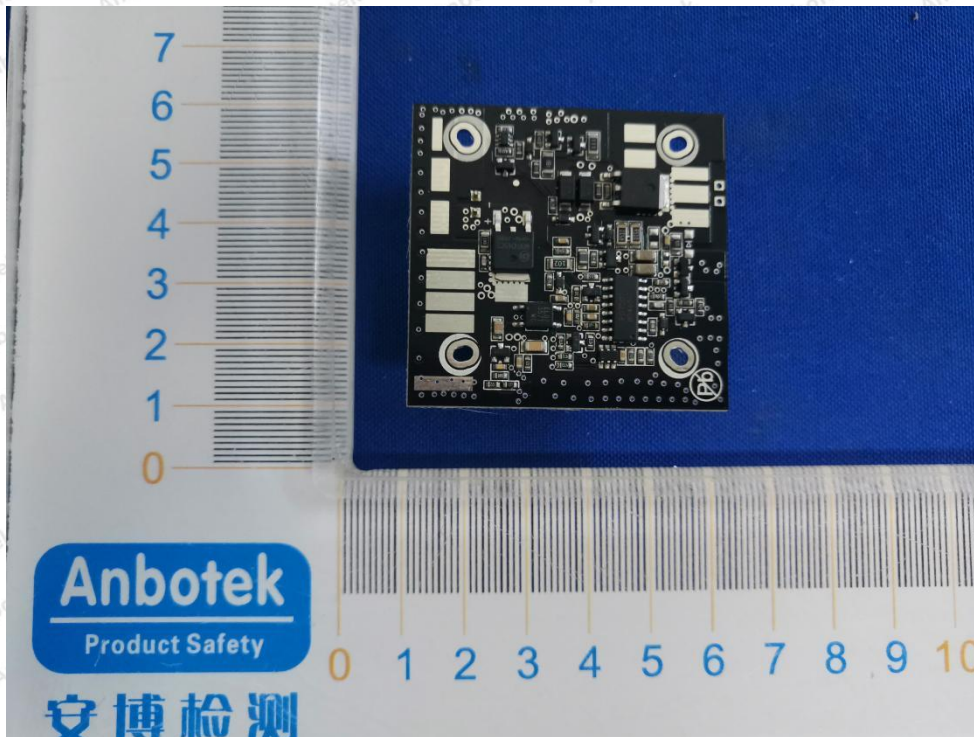

Hotline
400-003-0500
www.anbotek.com

Anbotek

Product Safety

Shenzhen Anbotek Compliance Laboratory Limited

Address: 1/F., Building D, Sogood Science and Technology Park, Sanwei Community, Hangcheng Street, Bao'an District, Shenzhen, Guangdong, China.